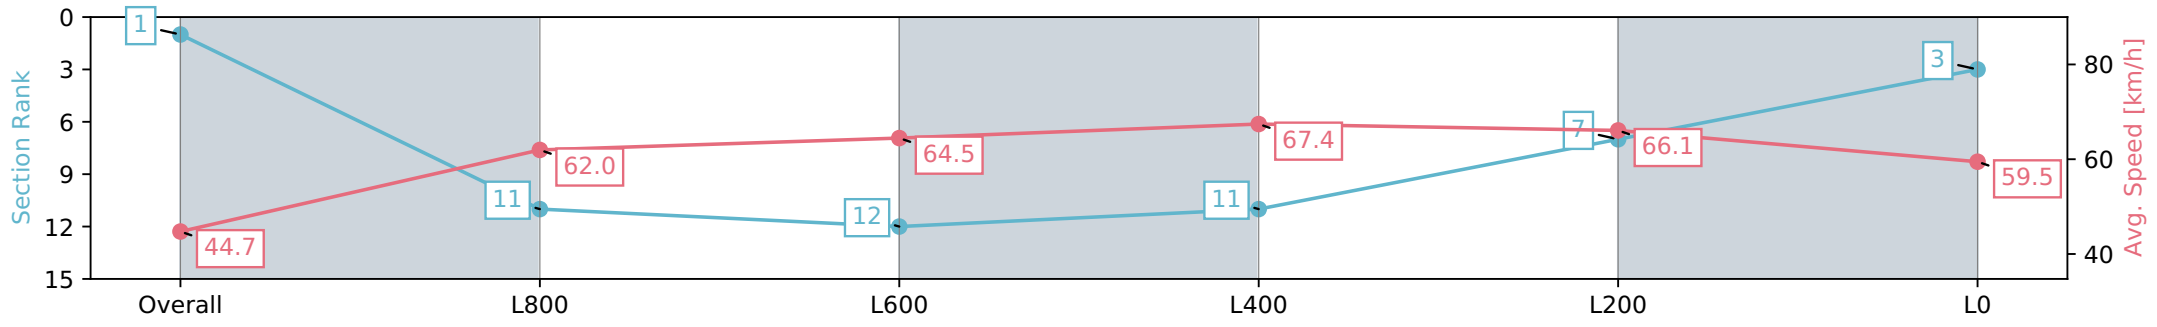

Section	Overall	L1000	L800	L600	L400	L200
Section Times	1:04.82 [1] (0:08.06)	0:56.76 [11] (0:11.66)	0:45.10 [12] (0:11.40)	0:33.70 [11] (0:10.70)	0:23.00 [7] (0:10.90)	0:12.10 [3] (0:12.10)
Average Speed [km/h]	44.7	62.0	64.5	67.4	66.1	59.5
Top Speed [km/h]	59.9	65.4	66.2	68.6	68.3	64.1
Avg. Dist. to Rail [m]	8.2	1.7	2.6	5.2	6.2	6.7
Avg. Stride Freq. [Hz]	2.2	2.4	2.4	2.5	2.5	2.3
Avg. Stride Length [m]	6.1	7.2	7.3	7.5	7.5	7.2