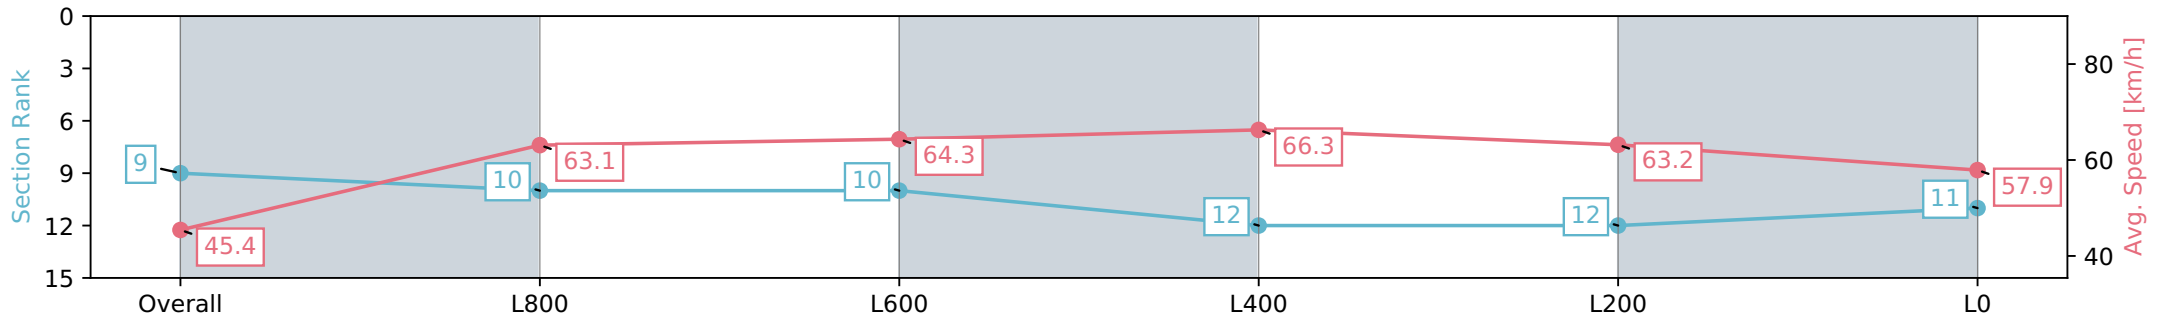

Horse/Jockey Name	FANAAR
Finish Rank	9
Fastest Section Time (Section)	0:07.93 (Overall)
Top Speed [km/h] (Section)	67.4 (L600)
Race State	Finished

Rockhampton QLD - Professional
Race 10: PHIL PEEL JEWELLERS BENCHMARK 70
Handicap - 1100m
16 February 2024 - 5:42PM
Track Rating: Soft 7, Weather: Unknown, Rail Position: +3.5m

Section	Overall	L1000	L800	L600	L400	L200
Section Times	1:05.91 [9] (0:07.93)	0:57.98 [10] (0:11.55)	0:46.43 [10] (0:11.69)	0:34.74 [12] (0:10.91)	0:23.83 [12] (0:11.39)	0:12.44 [11] (0:12.44)
Average Speed [km/h]	45.4	63.1	64.3	66.3	63.2	57.9
Top Speed [km/h]	60.0	66.3	65.2	67.4	66.3	59.7
Avg. Dist. to Rail [m]	6.1	2.2	5.6	9.2	12.7	12.6
Avg. Stride Freq. [Hz]	2.2	2.4	2.4	2.5	2.5	2.4
Avg. Stride Length [m]	6.3	7.4	7.3	7.5	7.1	6.8

- [ ] Ranking at each section and finish
- -:-:- No data available at this section
- NA No data available