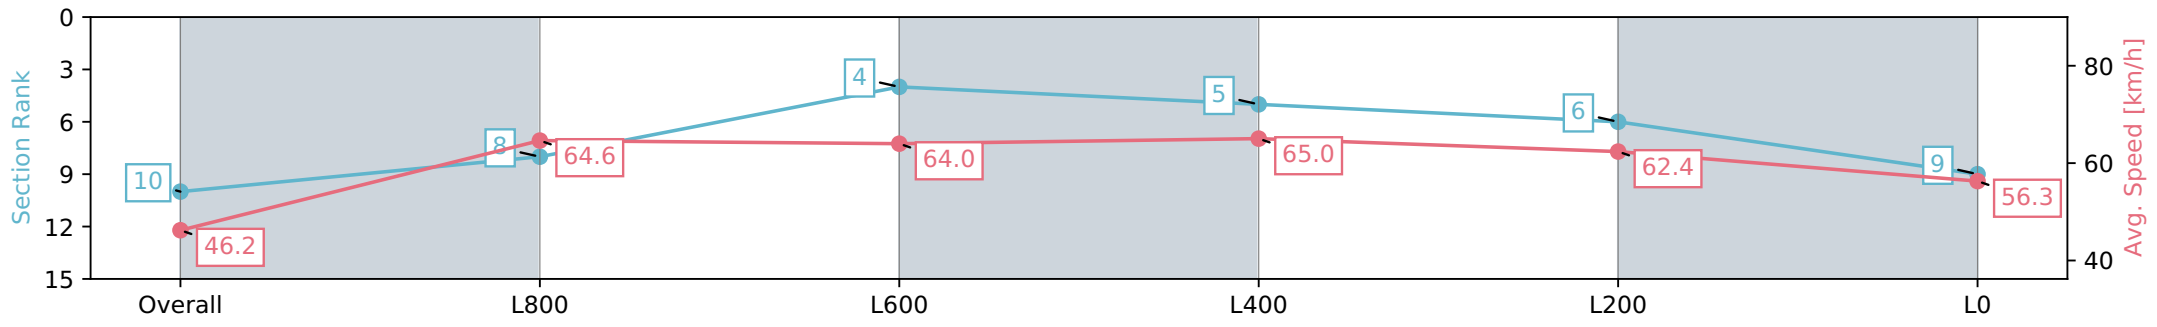

Horse/Jockey Name	BEPPE
Finish Rank	10
Fastest Section Time (Section)	0:07.79 (Overall)
Top Speed [km/h] (Section)	66.6 (L800)
Race State	Finished

Rockhampton QLD - Professional
Race 10: PHIL PEEL JEWELLERS BENCHMARK 70
Handicap - 1100m
16 February 2024 - 5:42PM
Track Rating: Soft 7, Weather: Unknown, Rail Position: +3.5m

Section	Overall	L1000	L800	L600	L400	L200
Section Times	1:06.09 [10] (0:07.79)	0:58.30 [8] (0:11.23)	0:47.07 [4] (0:11.63)	0:35.44 [5] (0:11.10)	0:24.34 [6] (0:11.55)	0:12.79 [9] (0:12.79)
Average Speed [km/h]	46.2	64.6	64.0	65.0	62.4	56.3
Top Speed [km/h]	62.5	65.9	66.6	66.4	64.5	58.8
Avg. Dist. to Rail [m]	3.0	1.4	4.2	8.9	11.8	11.9
Avg. Stride Freq. [Hz]	2.2	2.4	2.4	2.4	2.4	2.3
Avg. Stride Length [m]	6.2	7.4	7.4	7.4	7.3	6.9

Report Created: Fri 16 February 2024 19:27:39 GMT+11 (Note: Timing is based on positional data)

- [ ] Ranking at each section and finish
- -:-:- No data available at this section
- NA No data available