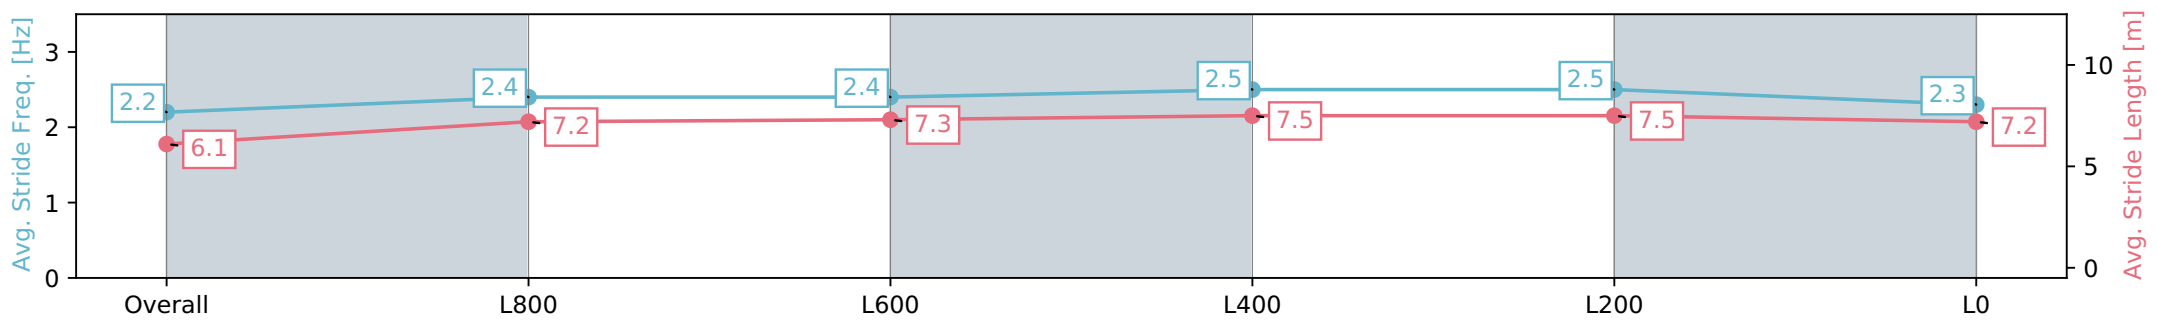

Horse/Jockey Name	HONKYTONK DIVA
Finish Rank	1
Fastest Section Time (Section)	0:08.06 (Overall)
Top Speed [km/h] (Section)	68.6 (L600)
Race State	Finished

Rockhampton QLD - Professional
Race 10: PHIL PEEL JEWELLERS BENCHMARK 70
Handicap - 1100m
16 February 2024 - 5:42PM
Track Rating: Soft 7, Weather: Unknown, Rail Position: +3.5m

Section	Overall	L1000	L800	L600	L400	L200
Section Times	1:04.82 [1] (0:08.06)	0:56.76 [11] (0:11.66)	0:45.10 [12] (0:11.40)	0:33.70 [11] (0:10.70)	0:23.00 [7] (0:10.90)	0:12.10 [3] (0:12.10)
Average Speed [km/h]	44.7	62.0	64.5	67.4	66.1	59.5
Top Speed [km/h]	59.9	65.4	66.2	68.6	68.3	64.1
Avg. Dist. to Rail [m]	8.2	1.7	2.6	5.2	6.2	6.7
Avg. Stride Freq. [Hz]	2.2	2.4	2.4	2.5	2.5	2.3
Avg. Stride Length [m]	6.1	7.2	7.3	7.5	7.5	7.2

Report Created: Fri 16 February 2024 19:27:16 GMT+11 (Note: Timing is based on positional data)

- [ ] Ranking at each section and finish
- -:-:- No data available at this section
- NA No data available