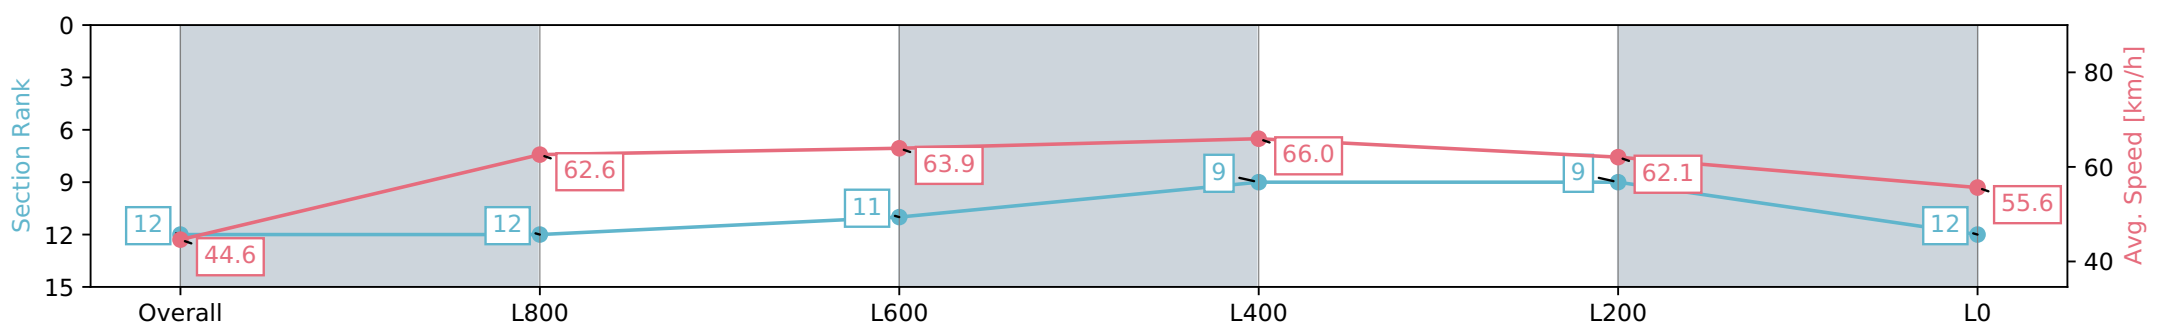

Rockhampton QLD - Professional

Race 10: PHIL PEEL JEWELLERS BENCHMARK 70
Handicap - 1100m

16 February 2024 - 5:42PM

Track Rating: Soft 7, Weather: Unknown, Rail Position: +3.5m

Section	Overall	L1000	L800	L600	L400	L200
Section Times	1:06.21 [11] (0:07.57)	0:58.63 [3] (0:11.17)	0:47.46 [1] (0:11.67)	0:35.79 [1] (0:11.09)	0:24.70 [2] (0:11.66)	0:13.04 [7] (0:13.04)
Average Speed [km/h]	47.4	64.9	64.0	65.1	61.8	55.2
Top Speed [km/h]	64.1	65.7	66.3	65.8	65.8	57.8
Avg. Dist. to Rail [m]	2.6	1.2	4.7	6.9	7.2	6.9
Avg. Stride Freq. [Hz]	2.4	2.4	2.4	2.4	2.4	2.3
Avg. Stride Length [m]	5.9	7.4	7.3	7.4	7.1	6.8

- [] Ranking at each section and finish
- :-:- No data available at this section
- NA No data available

Horse/Jockey Name	NIC ME SOME
Finish Rank	12
Fastest Section Time (Section)	0:08.06 (Overall)
Top Speed [km/h] (Section)	67.9 (L600)
Race State	Finished

Rockhampton QLD - Professional
 Race 10: PHIL PEEL JEWELLERS BENCHMARK 70
 Handicap - 1100m
 16 February 2024 - 5:42PM
 Track Rating: Soft 7, Weather: Unknown, Rail Position: +3.5m

Section	Overall	L1000	L800	L600	L400	L200
Section Times	1:06.44 [12] (0:08.06)	0:58.38 [12] (0:11.51)	0:46.87 [11] (0:11.39)	0:35.48 [9] (0:10.93)	0:24.55 [9] (0:11.59)	0:12.96 [12] (0:12.96)
Average Speed [km/h]	44.6	62.6	63.9	66.0	62.1	55.6
Top Speed [km/h]	58.7	65.3	65.3	67.9	64.7	60.5
Avg. Dist. to Rail [m]	7.4	0.8	1.5	1.9	2.2	4.8
Avg. Stride Freq. [Hz]	2.2	2.4	2.5	2.5	2.5	2.3
Avg. Stride Length [m]	6.1	7.2	7.0	7.2	7.0	6.8