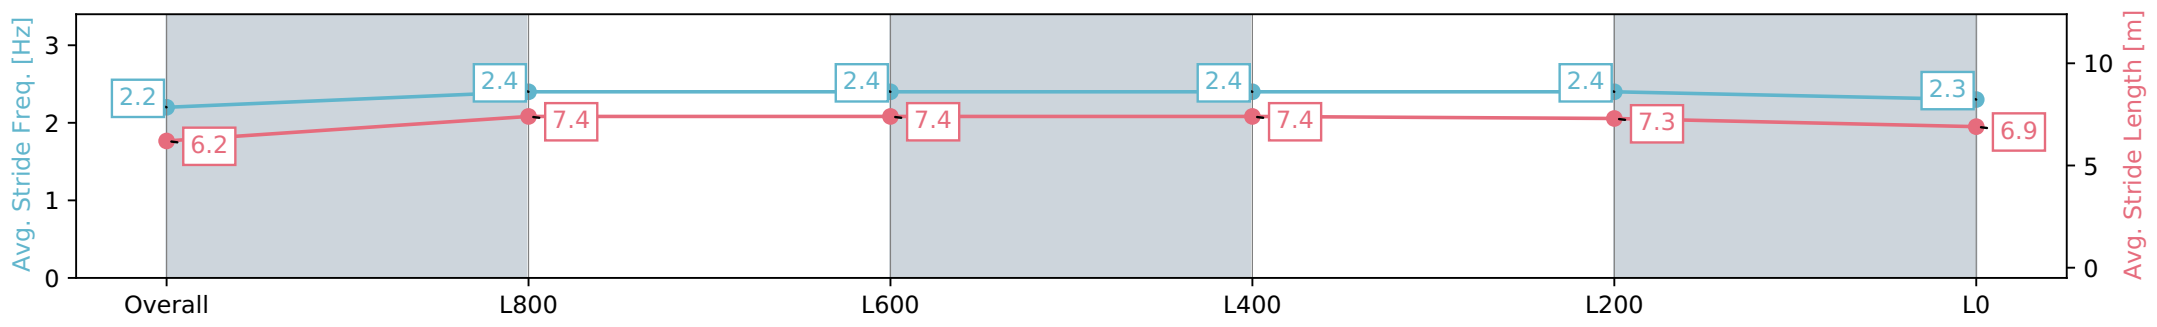

Horse/Jockey Name	BEPPE
Finish Rank	10
Fastest Section Time (Section)	0:07.79 (Overall)
Top Speed [km/h] (Section)	66.6 (L800)
Race State	Finished

Rockhampton QLD - Professional
Race 10: PHIL PEEL JEWELLERS BENCHMARK 70
Handicap - 1100m
16 February 2024 - 5:42PM
Track Rating: Soft 7, Weather: Unknown, Rail Position: +3.5m

Section	Overall	L1000	L800	L600	L400	L200
Section Times	1:06.09 [10] (0:07.79)	0:58.30 [8] (0:11.23)	0:47.07 [4] (0:11.63)	0:35.44 [5] (0:11.10)	0:24.34 [6] (0:11.55)	0:12.79 [9] (0:12.79)
Average Speed [km/h]	46.2	64.6	64.0	65.0	62.4	56.3
Top Speed [km/h]	62.5	65.9	66.6	66.4	64.5	58.8
Avg. Dist. to Rail [m]	3.0	1.4	4.2	8.9	11.8	11.9
Avg. Stride Freq. [Hz]	2.2	2.4	2.4	2.4	2.4	2.3
Avg. Stride Length [m]	6.2	7.4	7.4	7.4	7.3	6.9

Report Created: Fri 16 February 2024 19:27:39 GMT+11 (Note: Timing is based on positional data)

- [ ] Ranking at each section and finish
- -:-:- No data available at this section
- NA No data available