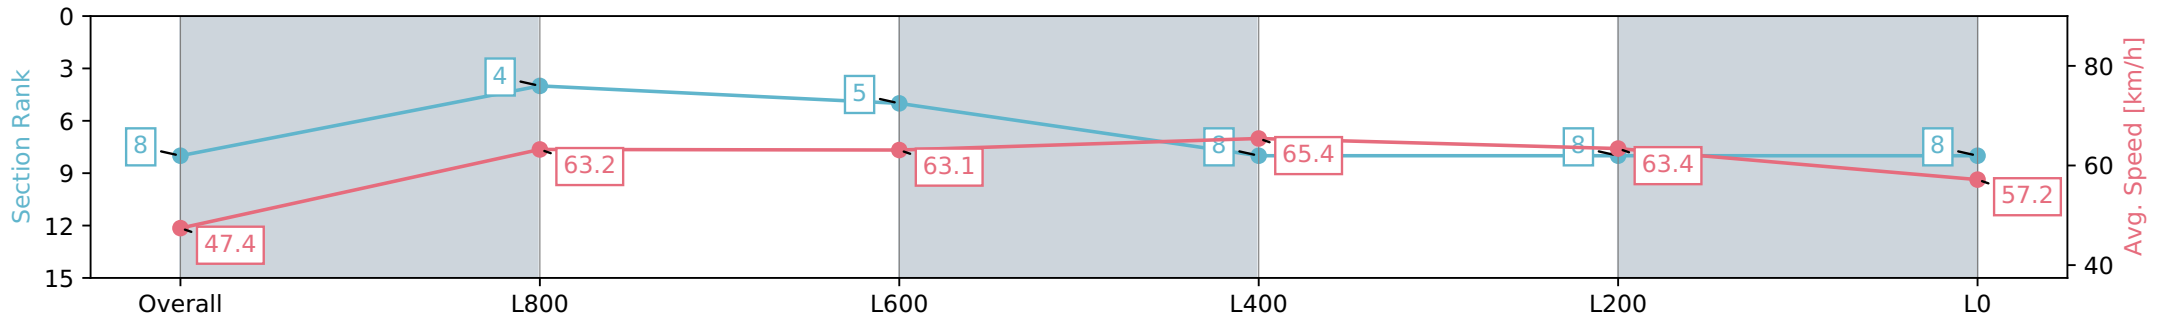

Horse/Jockey Name	MAGIC ON ICE
Finish Rank	8
Fastest Section Time (Section)	0:07.59 (Overall)
Top Speed [km/h] (Section)	66.9 (L600)
Race State	Finished

Rockhampton QLD - Professional
Race 10: PHIL PEEL JEWELLERS BENCHMARK 70
Handicap - 1100m
16 February 2024 - 5:42PM
Track Rating: Soft 7, Weather: Unknown, Rail Position: +3.5m

Section	Overall	L1000	L800	L600	L400	L200	L0
Section Times	1:05.79 [8] (0:07.59)	0:58.20 [4] (0:11.45)	0:46.75 [5] (0:11.77)	0:34.98 [8] (0:11.02)	0:23.96 [8] (0:11.38)	0:12.58 [8] (0:12.57)	
Average Speed [km/h]	47.4	63.2	63.1	65.4	63.4	57.2	
Top Speed [km/h]	62.9	64.1	64.1	66.9	66.4	60.3	
Avg. Dist. to Rail [m]	0.3	1.0	3.7	6.9	7.0	7.3	
Avg. Stride Freq. [Hz]	2.3	2.5	2.5	2.5	2.5	2.4	
Avg. Stride Length [m]	6.1	7.0	7.0	7.2	7.1	6.8	

- [ ] Ranking at each section and finish
- -:-:- No data available at this section
- NA No data available