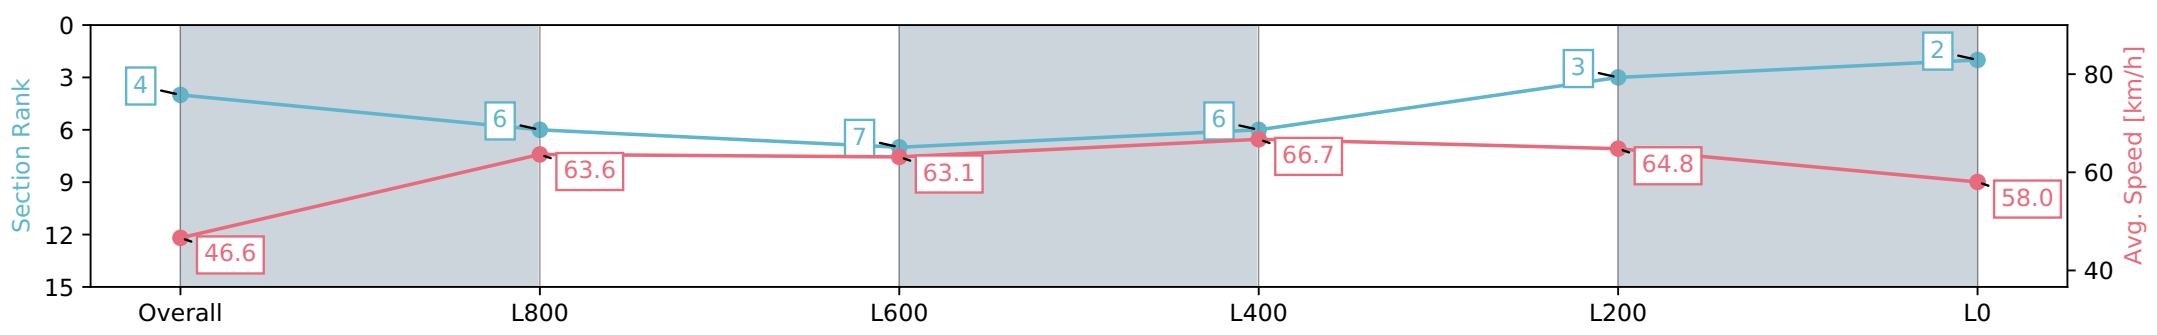

Horse/Jockey Name	THISLAND IS MYLAND
Finish Rank	4
Fastest Section Time (Section)	0:07.74 (Overall)
Top Speed [km/h] (Section)	67.6 (L600)
Race State	Finished

Rockhampton QLD - Professional
Race 10: PHIL PEEL JEWELLERS BENCHMARK 70
Handicap - 1100m
16 February 2024 - 5:42PM
Track Rating: Soft 7, Weather: Unknown, Rail Position: +3.5m

Section	Overall	L1000	L800	L600	L400	L200
Section Times	1:05.06 [4] (0:07.74)	0:57.32 [6] (0:11.34)	0:45.98 [7] (0:11.64)	0:34.34 [6] (0:10.83)	0:23.51 [3] (0:11.11)	0:12.40 [2] (0:12.40)
Average Speed [km/h]	46.6	63.6	63.1	66.7	64.8	58.0
Top Speed [km/h]	60.1	64.9	65.9	67.6	66.9	61.9
Avg. Dist. to Rail [m]	1.9	0.9	2.6	5.9	7.9	9.0
Avg. Stride Freq. [Hz]	2.2	2.4	2.4	2.4	2.4	2.3
Avg. Stride Length [m]	6.3	7.4	7.3	7.5	7.3	7.0

Report Created: Fri 16 February 2024 19:27:24 GMT+11 (Note: Timing is based on positional data)

- [ ] Ranking at each section and finish
- -:-:- No data available at this section
- NA No data available