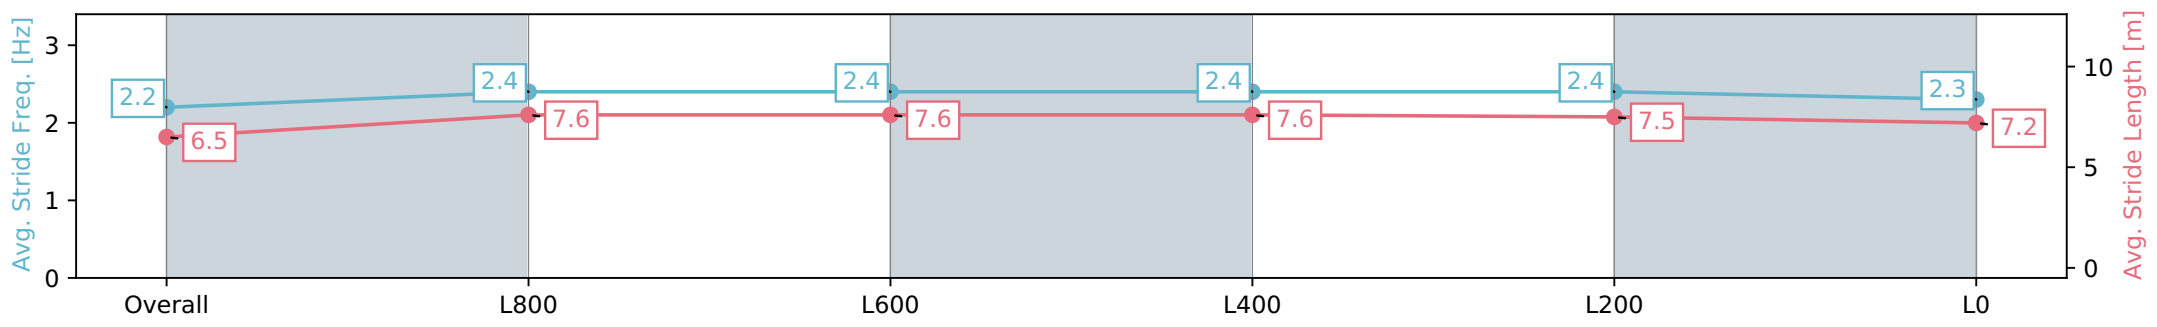

Horse/Jockey Name	I PROMISE YOU
Finish Rank	2
Fastest Section Time (Section)	0:07.56 (Overall)
Top Speed [km/h] (Section)	67.2 (L600)
Race State	Finished

Rockhampton QLD - Professional
Race 10: PHIL PEEL JEWELLERS BENCHMARK 70
Handicap - 1100m
16 February 2024 - 5:42PM
Track Rating: Soft 7, Weather: Unknown, Rail Position: +3.5m

Section	Overall	L1000	L800	L600	L400	L200
Section Times	1:04.87 [2] (0:07.56)	0:57.31 [2] (0:11.28)	0:46.02 [3] (0:11.62)	0:34.40 [4] (0:11.09)	0:23.31 [4] (0:11.18)	0:12.13 [4] (0:12.13)
Average Speed [km/h]	47.7	64.7	64.4	65.1	64.4	59.3
Top Speed [km/h]	62.8	66.0	66.1	67.2	66.3	61.7
Avg. Dist. to Rail [m]	5.4	2.9	4.7	8.0	9.8	10.3
Avg. Stride Freq. [Hz]	2.2	2.4	2.4	2.4	2.4	2.3
Avg. Stride Length [m]	6.5	7.6	7.6	7.6	7.5	7.2

Report Created: Fri 16 February 2024 19:27:19 GMT+11 (Note: Timing is based on positional data)

- [ ] Ranking at each section and finish
- -:-:- No data available at this section
- NA No data available