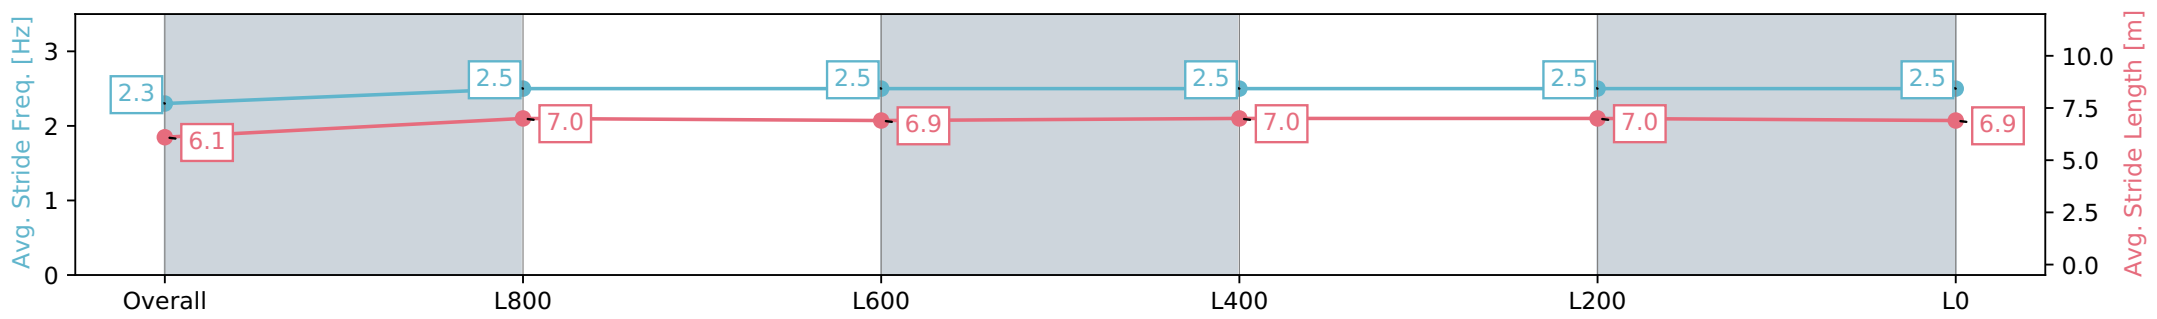

Horse/Jockey Name	POET'S GIRL
Finish Rank	5
Fastest Section Time (Section)	0:07.76 (Overall)
Top Speed [km/h] (Section)	66.2 (L600)
Race State	Finished

Rockhampton QLD - Professional
Race 10: PHIL PEEL JEWELLERS BENCHMARK 70
Handicap - 1100m
16 February 2024 - 5:42PM
Track Rating: Soft 7, Weather: Unknown, Rail Position: +3.5m

Section	Overall	L1000	L800	L600	L400	L200
Section Times	1:05.18 [5] (0:07.76)	0:57.42 [7] (0:11.56)	0:45.86 [8] (0:11.47)	0:34.39 [7] (0:11.28)	0:23.10 [11] (0:11.33)	0:11.77 [10] (0:11.77)
Average Speed [km/h]	46.5	62.8	64.1	64.1	63.5	61.2
Top Speed [km/h]	60.4	64.5	65.1	66.2	65.9	62.6
Avg. Dist. to Rail [m]	7.3	2.3	2.8	8.7	13.4	13.4
Avg. Stride Freq. [Hz]	2.3	2.5	2.5	2.5	2.5	2.5
Avg. Stride Length [m]	6.1	7.0	6.9	7.0	7.0	6.9

- [ ] Ranking at each section and finish
- -:-:- No data available at this section
- NA No data available