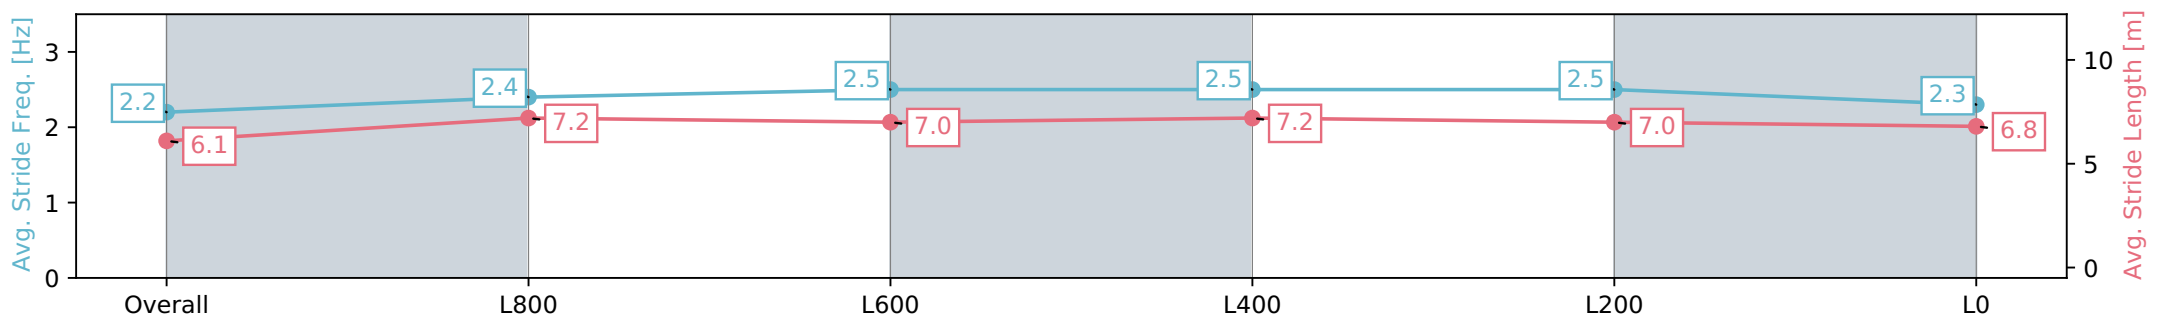

Rockhampton QLD - Professional

Race 10: PHIL PEEL JEWELLERS BENCHMARK 70
Handicap - 1100m

16 February 2024 - 5:42PM

Track Rating: Soft 7, Weather: Unknown, Rail Position: +3.5m

Section	Overall	L1000	L800	L600	L400	L200
Section Times	1:06.21 [11] (0:07.57)	0:58.63 [3] (0:11.17)	0:47.46 [1] (0:11.67)	0:35.79 [1] (0:11.09)	0:24.70 [2] (0:11.66)	0:13.04 [7] (0:13.04)
Average Speed [km/h]	47.4	64.9	64.0	65.1	61.8	55.2
Top Speed [km/h]	64.1	65.7	66.3	65.8	65.8	57.8
Avg. Dist. to Rail [m]	2.6	1.2	4.7	6.9	7.2	6.9
Avg. Stride Freq. [Hz]	2.4	2.4	2.4	2.4	2.4	2.3
Avg. Stride Length [m]	5.9	7.4	7.3	7.4	7.1	6.8

- [] Ranking at each section and finish
- :-:- No data available at this section
- NA No data available

Horse/Jockey Name	NIC ME SOME
Finish Rank	12
Fastest Section Time (Section)	0:08.06 (Overall)
Top Speed [km/h] (Section)	67.9 (L600)
Race State	Finished

Rockhampton QLD - Professional
 Race 10: PHIL PEEL JEWELLERS BENCHMARK 70
 Handicap - 1100m
 16 February 2024 - 5:42PM
 Track Rating: Soft 7, Weather: Unknown, Rail Position: +3.5m

Section	Overall	L1000	L800	L600	L400	L200
Section Times	1:06.44 [12] (0:08.06)	0:58.38 [12] (0:11.51)	0:46.87 [11] (0:11.39)	0:35.48 [9] (0:10.93)	0:24.55 [9] (0:11.59)	0:12.96 [12] (0:12.96)
Average Speed [km/h]	44.6	62.6	63.9	66.0	62.1	55.6
Top Speed [km/h]	58.7	65.3	65.3	67.9	64.7	60.5
Avg. Dist. to Rail [m]	7.4	0.8	1.5	1.9	2.2	4.8
Avg. Stride Freq. [Hz]	2.2	2.4	2.5	2.5	2.5	2.3
Avg. Stride Length [m]	6.1	7.2	7.0	7.2	7.0	6.8