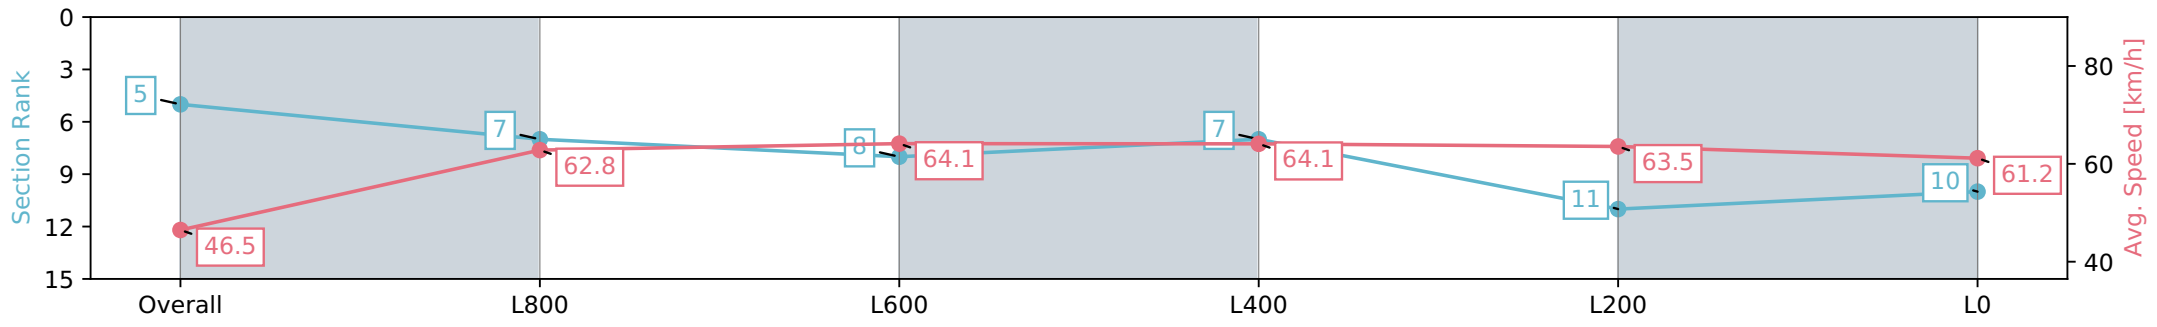

Horse/Jockey Name	POET'S GIRL
Finish Rank	5
Fastest Section Time (Section)	0:07.76 (Overall)
Top Speed [km/h] (Section)	66.2 (L600)
Race State	Finished

Rockhampton QLD - Professional
Race 10: PHIL PEEL JEWELLERS BENCHMARK 70
Handicap - 1100m
16 February 2024 - 5:42PM
Track Rating: Soft 7, Weather: Unknown, Rail Position: +3.5m

Section	Overall	L1000	L800	L600	L400	L200
Section Times	1:05.18 [5] (0:07.76)	0:57.42 [7] (0:11.56)	0:45.86 [8] (0:11.47)	0:34.39 [7] (0:11.28)	0:23.10 [11] (0:11.33)	0:11.77 [10] (0:11.77)
Average Speed [km/h]	46.5	62.8	64.1	64.1	63.5	61.2
Top Speed [km/h]	60.4	64.5	65.1	66.2	65.9	62.6
Avg. Dist. to Rail [m]	7.3	2.3	2.8	8.7	13.4	13.4
Avg. Stride Freq. [Hz]	2.3	2.5	2.5	2.5	2.5	2.5
Avg. Stride Length [m]	6.1	7.0	6.9	7.0	7.0	6.9

- [ ] Ranking at each section and finish
- -:-:- No data available at this section
- NA No data available