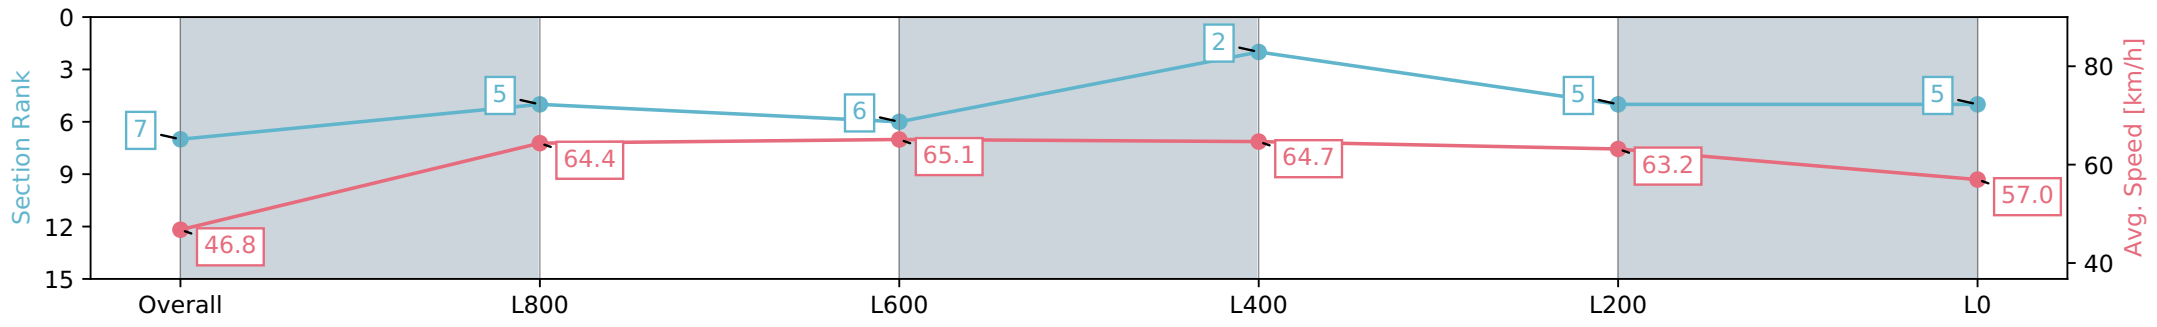

Horse/Jockey Name	BETTER RAIN
Finish Rank	7
Fastest Section Time (Section)	0:07.71 (Overall)
Top Speed [km/h] (Section)	66.5 (L800)
Race State	Finished

Rockhampton QLD - Professional
Race 10: PHIL PEEL JEWELLERS BENCHMARK 70
Handicap - 1100m
16 February 2024 - 5:42PM
Track Rating: Soft 7, Weather: Unknown, Rail Position: +3.5m

Section	Overall	L1000	L800	L600	L400	L200
Section Times	1:05.65 [7] (0:07.71)	0:57.94 [5] (0:11.35)	0:46.59 [6] (0:11.38)	0:35.21 [2] (0:11.17)	0:24.04 [5] (0:11.41)	0:12.63 [5] (0:12.63)
Average Speed [km/h]	46.8	64.4	65.1	64.7	63.2	57.0
Top Speed [km/h]	61.5	66.4	66.5	66.3	65.8	60.6
Avg. Dist. to Rail [m]	4.6	2.8	3.7	9.2	12.4	12.4
Avg. Stride Freq. [Hz]	2.4	2.3	2.4	2.4	2.4	2.2
Avg. Stride Length [m]	5.9	7.7	7.7	7.5	7.4	7.1

Report Created: Fri 16 February 2024 19:27:32 GMT+11 (Note: Timing is based on positional data)

- [ ] Ranking at each section and finish
- -:-:- No data available at this section
- NA No data available