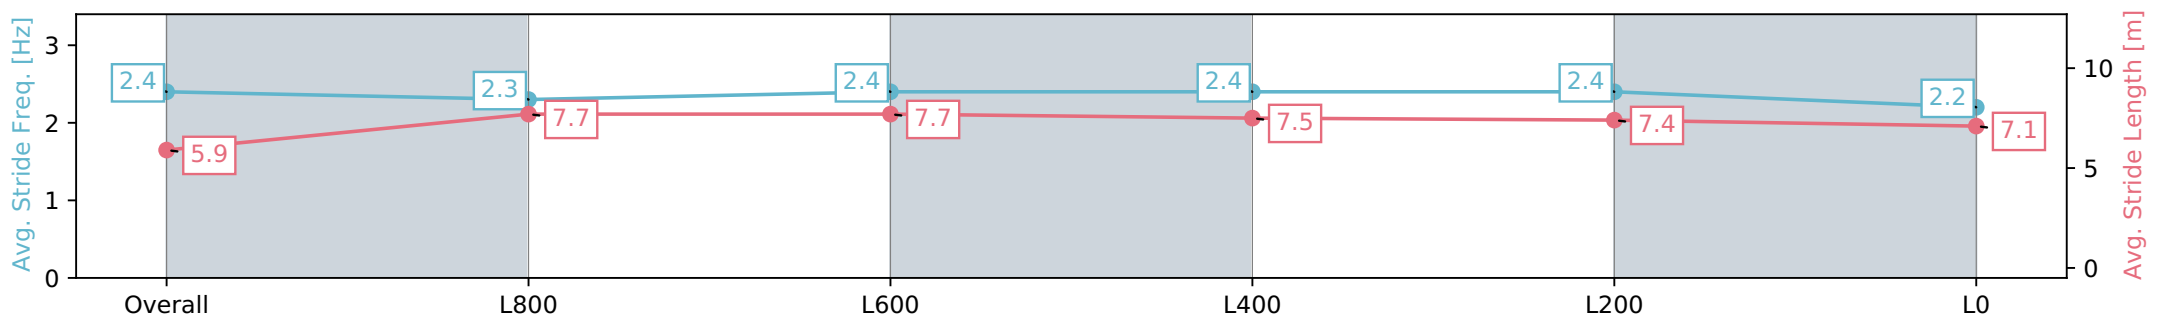

Horse/Jockey Name	BETTER RAIN
Finish Rank	7
Fastest Section Time (Section)	0:07.71 (Overall)
Top Speed [km/h] (Section)	66.5 (L800)
Race State	Finished

Rockhampton QLD - Professional
Race 10: PHIL PEEL JEWELLERS BENCHMARK 70
Handicap - 1100m
16 February 2024 - 5:42PM
Track Rating: Soft 7, Weather: Unknown, Rail Position: +3.5m

Section	Overall	L1000	L800	L600	L400	L200
Section Times	1:05.65 [7] (0:07.71)	0:57.94 [5] (0:11.35)	0:46.59 [6] (0:11.38)	0:35.21 [2] (0:11.17)	0:24.04 [5] (0:11.41)	0:12.63 [5] (0:12.63)
Average Speed [km/h]	46.8	64.4	65.1	64.7	63.2	57.0
Top Speed [km/h]	61.5	66.4	66.5	66.3	65.8	60.6
Avg. Dist. to Rail [m]	4.6	2.8	3.7	9.2	12.4	12.4
Avg. Stride Freq. [Hz]	2.4	2.3	2.4	2.4	2.4	2.2
Avg. Stride Length [m]	5.9	7.7	7.7	7.5	7.4	7.1

Report Created: Fri 16 February 2024 19:27:32 GMT+11 (Note: Timing is based on positional data)

- [ ] Ranking at each section and finish
- -:-:- No data available at this section
- NA No data available