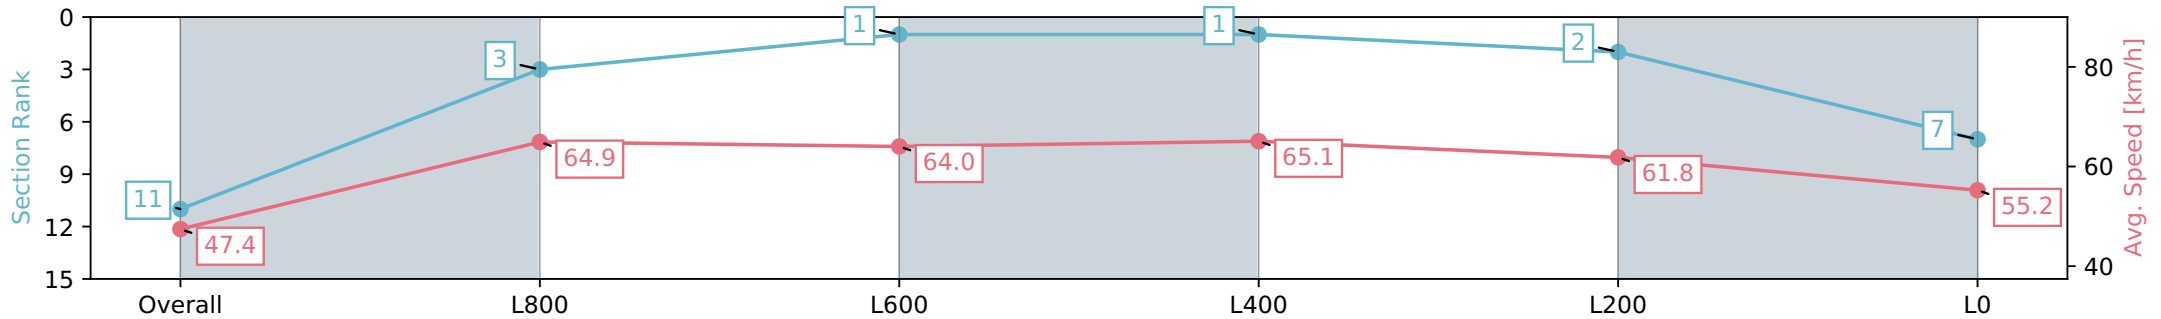

Rockhampton QLD - Professional

Race 10: PHIL PEEL JEWELLERS BENCHMARK 70
Handicap - 1100m

16 February 2024 - 5:42PM

Track Rating: Soft 7, Weather: Unknown, Rail Position: +3.5m

Section	Overall	L1000	L800	L600	L400	L200
Section Times	1:06.21 [11] (0:07.57)	0:58.63 [3] (0:11.17)	0:47.46 [1] (0:11.67)	0:35.79 [1] (0:11.09)	0:24.70 [2] (0:11.66)	0:13.04 [7] (0:13.04)
Average Speed [km/h]	47.4	64.9	64.0	65.1	61.8	55.2
Top Speed [km/h]	64.1	65.7	66.3	65.8	65.8	57.8
Avg. Dist. to Rail [m]	2.6	1.2	4.7	6.9	7.2	6.9
Avg. Stride Freq. [Hz]	2.4	2.4	2.4	2.4	2.4	2.3
Avg. Stride Length [m]	5.9	7.4	7.3	7.4	7.1	6.8