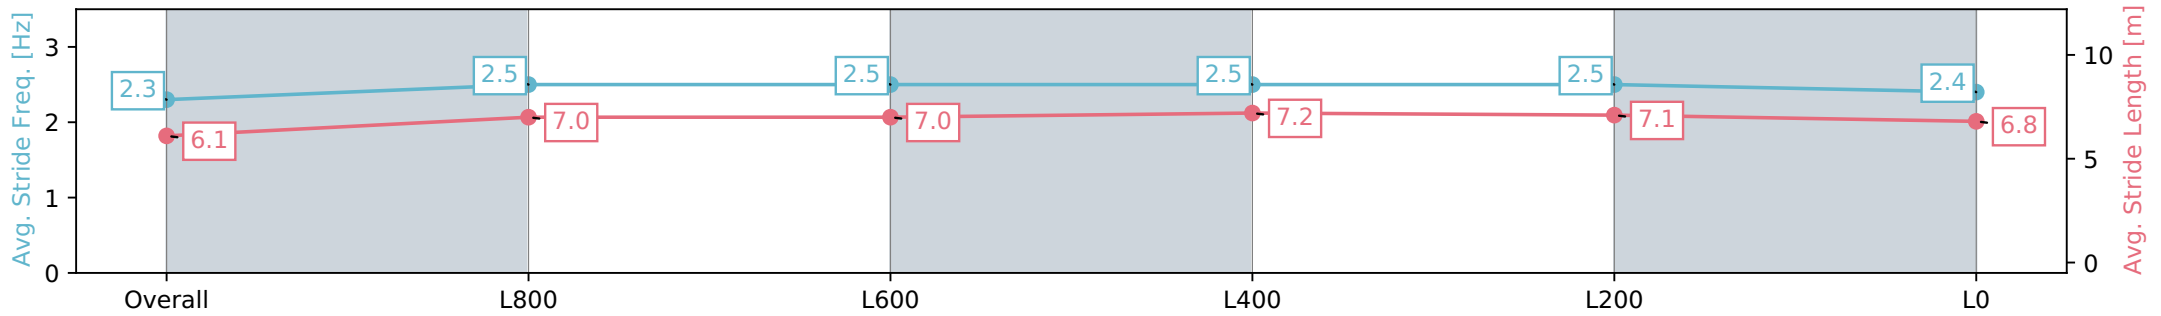

Horse/Jockey Name	MAGIC ON ICE
Finish Rank	8
Fastest Section Time (Section)	0:07.59 (Overall)
Top Speed [km/h] (Section)	66.9 (L600)
Race State	Finished

Rockhampton QLD - Professional
Race 10: PHIL PEEL JEWELLERS BENCHMARK 70
Handicap - 1100m
16 February 2024 - 5:42PM
Track Rating: Soft 7, Weather: Unknown, Rail Position: +3.5m

Section	Overall	L1000	L800	L600	L400	L200	L0
Section Times	1:05.79 [8] (0:07.59)	0:58.20 [4] (0:11.45)	0:46.75 [5] (0:11.77)	0:34.98 [8] (0:11.02)	0:23.96 [8] (0:11.38)	0:12.58 [8] (0:12.57)	
Average Speed [km/h]	47.4	63.2	63.1	65.4	63.4	57.2	
Top Speed [km/h]	62.9	64.1	64.1	66.9	66.4	60.3	
Avg. Dist. to Rail [m]	0.3	1.0	3.7	6.9	7.0	7.3	
Avg. Stride Freq. [Hz]	2.3	2.5	2.5	2.5	2.5	2.4	
Avg. Stride Length [m]	6.1	7.0	7.0	7.2	7.1	6.8	

- [ ] Ranking at each section and finish
- -:-:- No data available at this section
- NA No data available