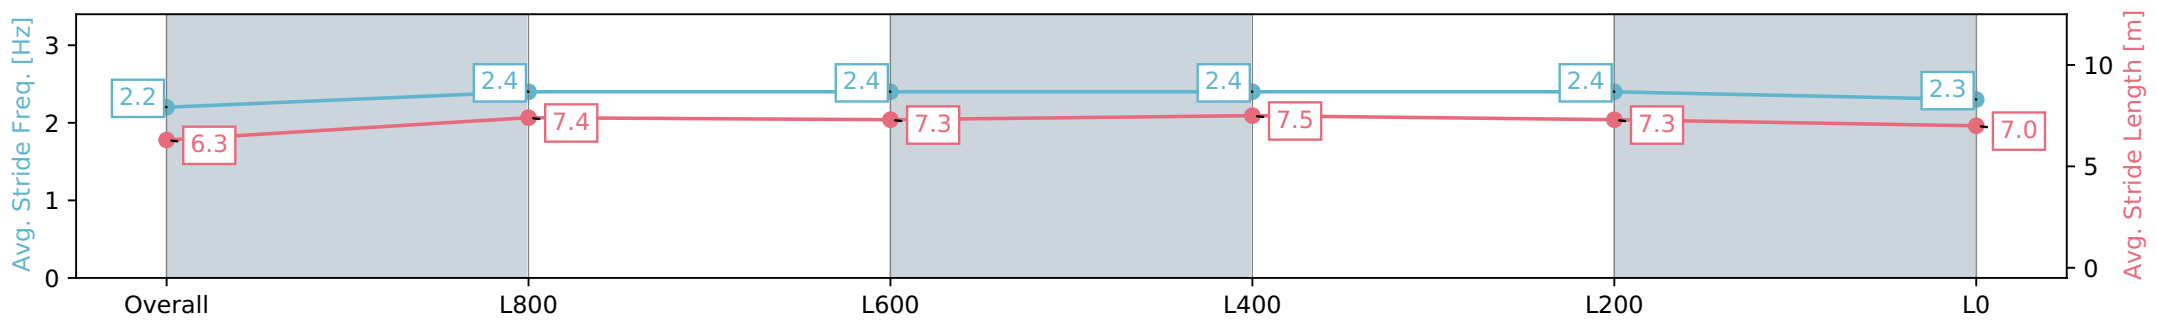

Rockhampton QLD - Professional
 Race 10: PHIL PEEL JEWELLERS BENCHMARK 70
 Handicap - 1100m
 16 February 2024 - 5:42PM
 Track Rating: Soft 7, Weather: Unknown, Rail Position: +3.5m

Section	Overall	L1000	L800	L600	L400	L200
Section Times	1:05.06 [4] (0:07.74)	0:57.32 [6] (0:11.34)	0:45.98 [7] (0:11.64)	0:34.34 [6] (0:10.83)	0:23.51 [3] (0:11.11)	0:12.40 [2] (0:12.40)
Average Speed [km/h]	46.6	63.6	63.1	66.7	64.8	58.0
Top Speed [km/h]	60.1	64.9	65.9	67.6	66.9	61.9
Avg. Dist. to Rail [m]	1.9	0.9	2.6	5.9	7.9	9.0
Avg. Stride Freq. [Hz]	2.2	2.4	2.4	2.4	2.4	2.3
Avg. Stride Length [m]	6.3	7.4	7.3	7.5	7.3	7.0