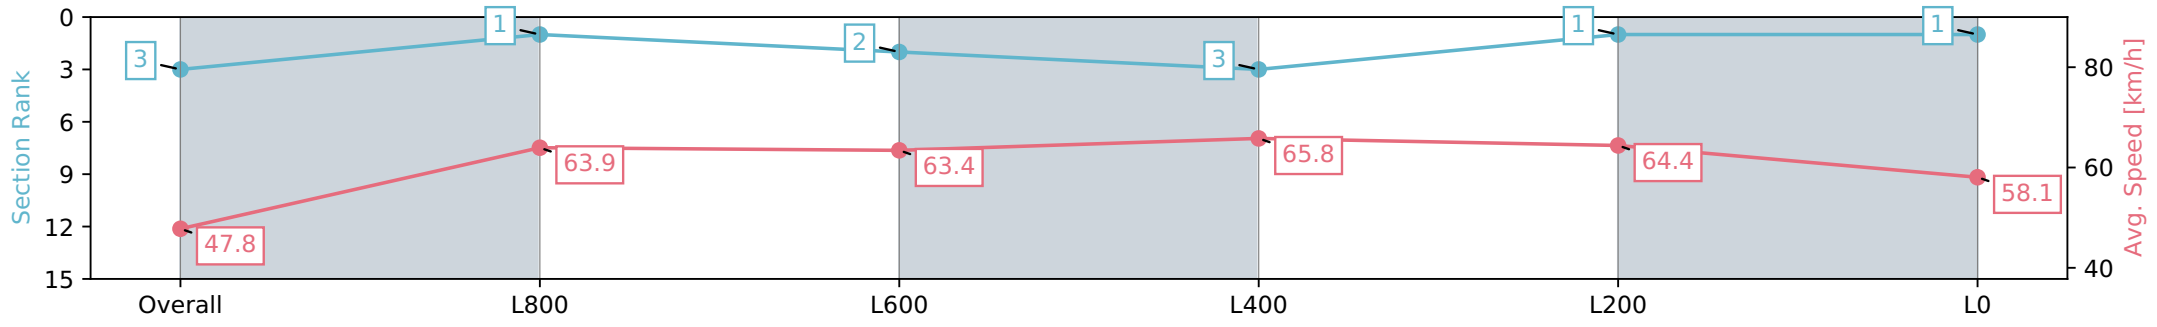

Horse/Jockey Name	VALTINO
Finish Rank	3
Fastest Section Time (Section)	0:07.53 (Overall)
Top Speed [km/h] (Section)	67.2 (L600)
Race State	Finished

Rockhampton QLD - Professional
Race 10: PHIL PEEL JEWELLERS BENCHMARK 70
Handicap - 1100m
16 February 2024 - 5:42PM
Track Rating: Soft 7, Weather: Unknown, Rail Position: +3.5m

Section	Overall	L1000	L800	L600	L400	L200
Section Times	1:05.03 [3] (0:07.53)	0:57.50 [1] (0:11.26)	0:46.24 [2] (0:11.66)	0:34.58 [3] (0:10.99)	0:23.59 [1] (0:11.19)	0:12.40 [1] (0:12.40)
Average Speed [km/h]	47.8	63.9	63.4	65.8	64.4	58.1
Top Speed [km/h]	64.7	66.2	64.8	67.2	66.3	61.3
Avg. Dist. to Rail [m]	0.2	0.5	3.4	9.7	12.6	11.6
Avg. Stride Freq. [Hz]	2.3	2.5	2.5	2.5	2.5	2.4
Avg. Stride Length [m]	6.2	7.1	6.9	7.2	7.1	6.8

Report Created: Fri 16 February 2024 19:27:21 GMT+11 (Note: Timing is based on positional data)

- [ ] Ranking at each section and finish
- -:-:- No data available at this section
- NA No data available