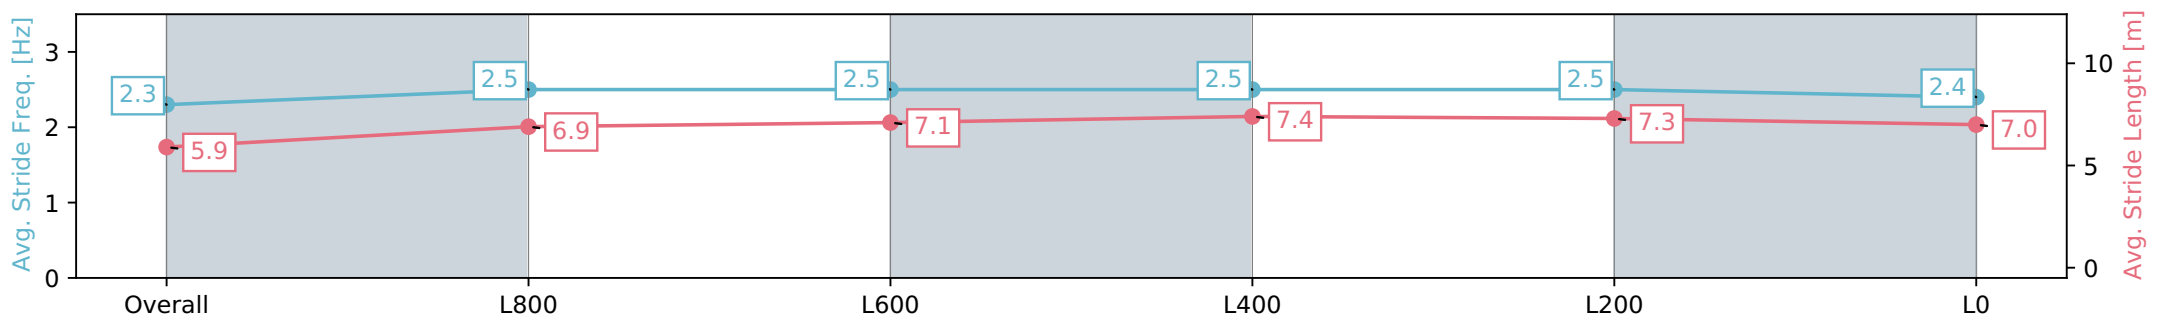

Horse/Jockey Name	SHARWIN
Finish Rank	6
Fastest Section Time (Section)	0:07.86 (Overall)
Top Speed [km/h] (Section)	67.2 (L600)
Race State	Finished

Rockhampton QLD - Professional
Race 10: PHIL PEEL JEWELLERS BENCHMARK 70
Handicap - 1100m
16 February 2024 - 5:42PM
Track Rating: Soft 7, Weather: Unknown, Rail Position: +3.5m

Section	Overall	L1000	L800	L600	L400	L200
Section Times	1:05.27 [6] (0:07.86)	0:57.41 [9] (0:11.53)	0:45.88 [9] (0:11.69)	0:34.19 [10] (0:10.84)	0:23.35 [10] (0:11.17)	0:12.18 [6] (0:12.18)
Average Speed [km/h]	45.9	62.9	63.6	66.5	64.5	59.1
Top Speed [km/h]	61.6	64.5	65.1	67.2	67.0	61.2
Avg. Dist. to Rail [m]	3.0	1.4	3.9	8.1	10.0	9.4
Avg. Stride Freq. [Hz]	2.3	2.5	2.5	2.5	2.5	2.4
Avg. Stride Length [m]	5.9	6.9	7.1	7.4	7.3	7.0

Report Created: Fri 16 February 2024 19:27:29 GMT+11 (Note: Timing is based on positional data)

- [ ] Ranking at each section and finish
- -:-:- No data available at this section
- NA No data available