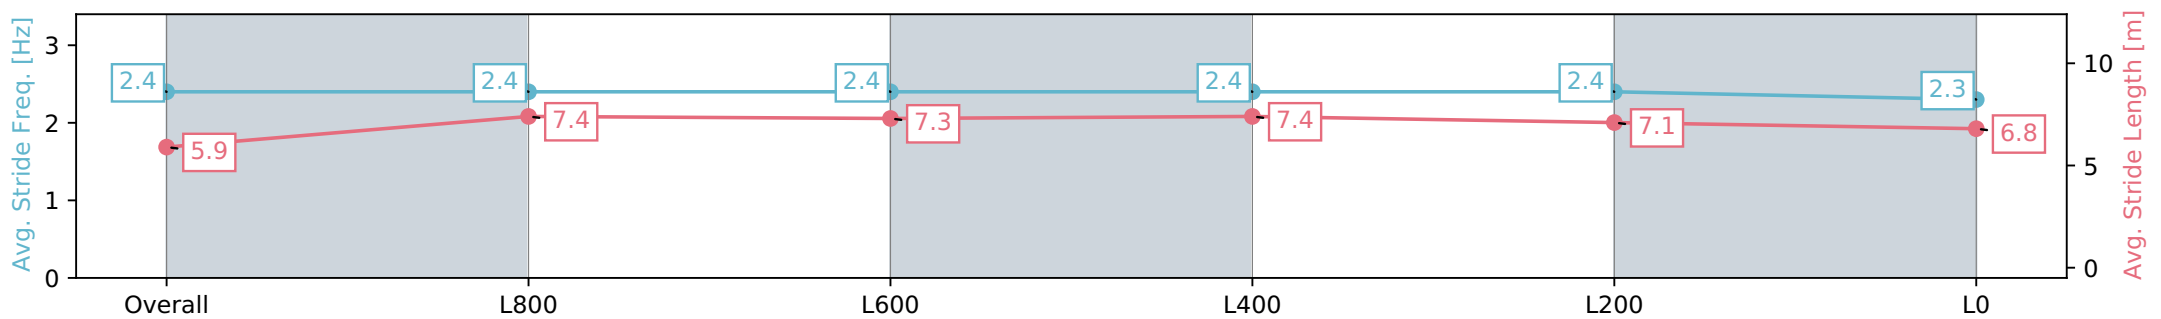

Rockhampton QLD - Professional

Race 10: PHIL PEEL JEWELLERS BENCHMARK 70
Handicap - 1100m

16 February 2024 - 5:42PM

Track Rating: Soft 7, Weather: Unknown, Rail Position: +3.5m

Section	Overall	L1000	L800	L600	L400	L200
Section Times	1:06.21 [11] (0:07.57)	0:58.63 [3] (0:11.17)	0:47.46 [1] (0:11.67)	0:35.79 [1] (0:11.09)	0:24.70 [2] (0:11.66)	0:13.04 [7] (0:13.04)
Average Speed [km/h]	47.4	64.9	64.0	65.1	61.8	55.2
Top Speed [km/h]	64.1	65.7	66.3	65.8	65.8	57.8
Avg. Dist. to Rail [m]	2.6	1.2	4.7	6.9	7.2	6.9
Avg. Stride Freq. [Hz]	2.4	2.4	2.4	2.4	2.4	2.3
Avg. Stride Length [m]	5.9	7.4	7.3	7.4	7.1	6.8