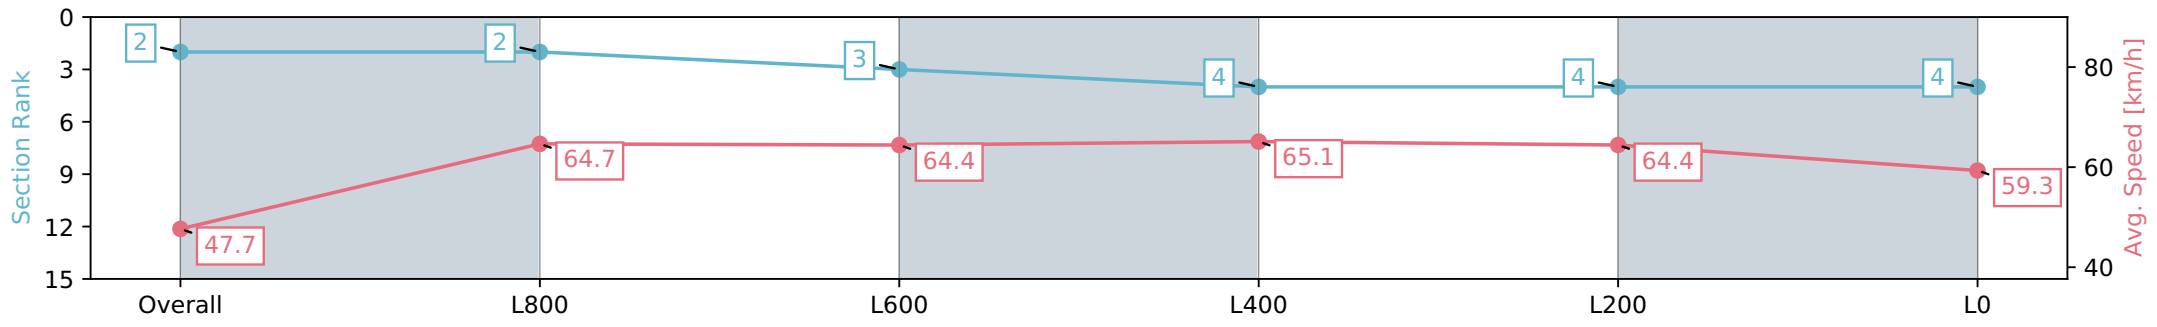

Horse/Jockey Name	I PROMISE YOU
Finish Rank	2
Fastest Section Time (Section)	0:07.56 (Overall)
Top Speed [km/h] (Section)	67.2 (L600)
Race State	Finished

Rockhampton QLD - Professional
Race 10: PHIL PEEL JEWELLERS BENCHMARK 70
Handicap - 1100m
16 February 2024 - 5:42PM
Track Rating: Soft 7, Weather: Unknown, Rail Position: +3.5m

Section	Overall	L1000	L800	L600	L400	L200
Section Times	1:04.87 [2] (0:07.56)	0:57.31 [2] (0:11.28)	0:46.02 [3] (0:11.62)	0:34.40 [4] (0:11.09)	0:23.31 [4] (0:11.18)	0:12.13 [4] (0:12.13)
Average Speed [km/h]	47.7	64.7	64.4	65.1	64.4	59.3
Top Speed [km/h]	62.8	66.0	66.1	67.2	66.3	61.7
Avg. Dist. to Rail [m]	5.4	2.9	4.7	8.0	9.8	10.3
Avg. Stride Freq. [Hz]	2.2	2.4	2.4	2.4	2.4	2.3
Avg. Stride Length [m]	6.5	7.6	7.6	7.6	7.5	7.2

Report Created: Fri 16 February 2024 19:27:19 GMT+11 (Note: Timing is based on positional data)

- [ ] Ranking at each section and finish
- -:-:- No data available at this section
- NA No data available