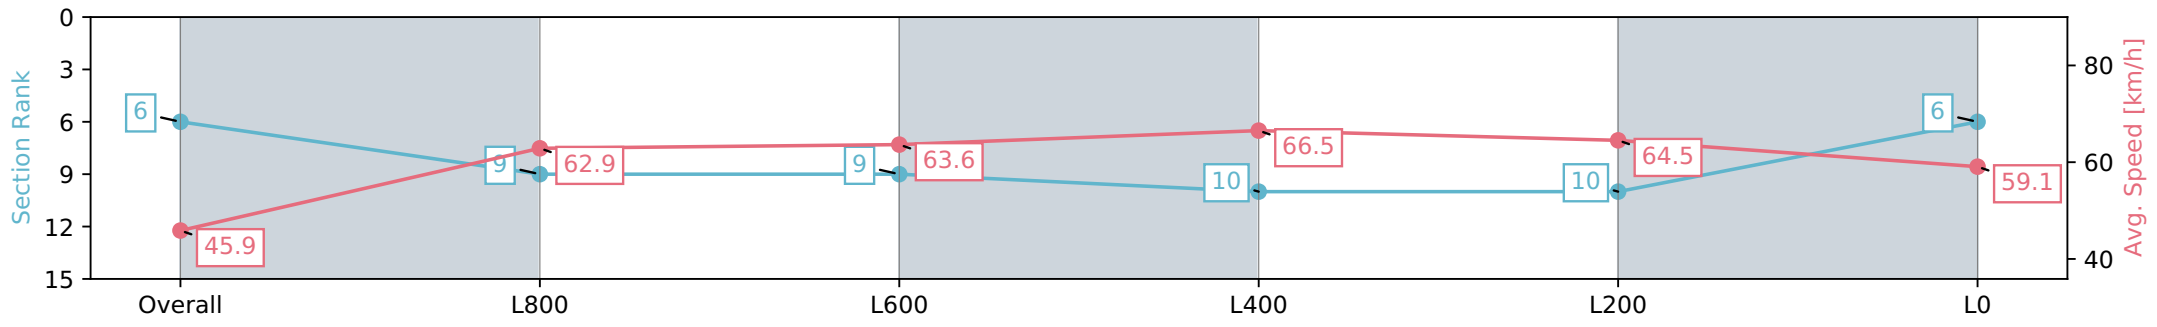

Horse/Jockey Name	SHARWIN
Finish Rank	6
Fastest Section Time (Section)	0:07.86 (Overall)
Top Speed [km/h] (Section)	67.2 (L600)
Race State	Finished

Rockhampton QLD - Professional
Race 10: PHIL PEEL JEWELLERS BENCHMARK 70
Handicap - 1100m
16 February 2024 - 5:42PM
Track Rating: Soft 7, Weather: Unknown, Rail Position: +3.5m

Section	Overall	L1000	L800	L600	L400	L200
Section Times	1:05.27 [6] (0:07.86)	0:57.41 [9] (0:11.53)	0:45.88 [9] (0:11.69)	0:34.19 [10] (0:10.84)	0:23.35 [10] (0:11.17)	0:12.18 [6] (0:12.18)
Average Speed [km/h]	45.9	62.9	63.6	66.5	64.5	59.1
Top Speed [km/h]	61.6	64.5	65.1	67.2	67.0	61.2
Avg. Dist. to Rail [m]	3.0	1.4	3.9	8.1	10.0	9.4
Avg. Stride Freq. [Hz]	2.3	2.5	2.5	2.5	2.5	2.4
Avg. Stride Length [m]	5.9	6.9	7.1	7.4	7.3	7.0

Report Created: Fri 16 February 2024 19:27:29 GMT+11 (Note: Timing is based on positional data)

- [ ] Ranking at each section and finish
- -:-:- No data available at this section
- NA No data available