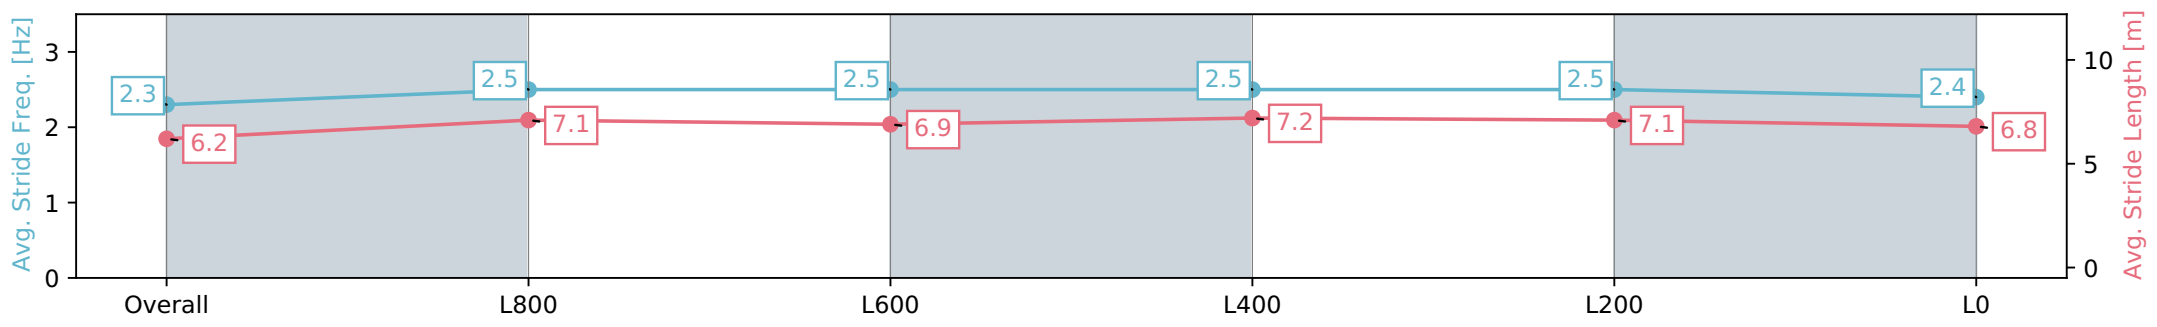

Rockhampton QLD - Professional
 Race 10: PHIL PEEL JEWELLERS BENCHMARK 70
 Handicap - 1100m
 16 February 2024 - 5:42PM
 Track Rating: Soft 7, Weather: Unknown, Rail Position: +3.5m

Section	Overall	L1000	L800	L600	L400	L200
Section Times	1:05.03 [3] (0:07.53)	0:57.50 [1] (0:11.26)	0:46.24 [2] (0:11.66)	0:34.58 [3] (0:10.99)	0:23.59 [1] (0:11.19)	0:12.40 [1] (0:12.40)
Average Speed [km/h]	47.8	63.9	63.4	65.8	64.4	58.1
Top Speed [km/h]	64.7	66.2	64.8	67.2	66.3	61.3
Avg. Dist. to Rail [m]	0.2	0.5	3.4	9.7	12.6	11.6
Avg. Stride Freq. [Hz]	2.3	2.5	2.5	2.5	2.5	2.4
Avg. Stride Length [m]	6.2	7.1	6.9	7.2	7.1	6.8