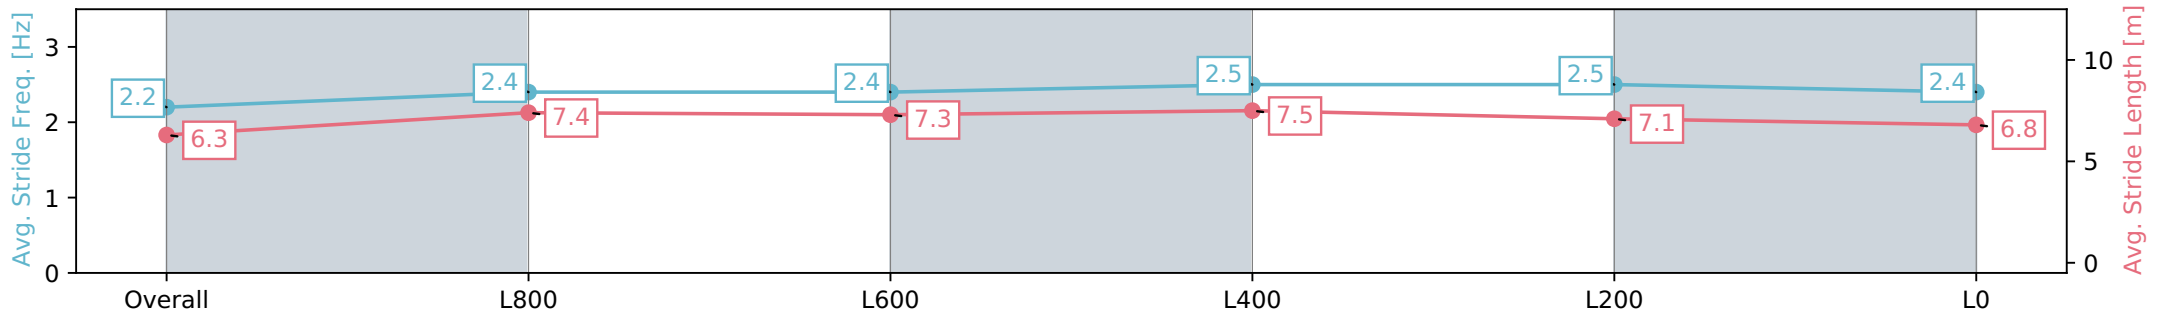

Horse/Jockey Name	FANAAR
Finish Rank	9
Fastest Section Time (Section)	0:07.93 (Overall)
Top Speed [km/h] (Section)	67.4 (L600)
Race State	Finished

Rockhampton QLD - Professional
Race 10: PHIL PEEL JEWELLERS BENCHMARK 70
Handicap - 1100m
16 February 2024 - 5:42PM
Track Rating: Soft 7, Weather: Unknown, Rail Position: +3.5m

Section	Overall	L1000	L800	L600	L400	L200
Section Times	1:05.91 [9] (0:07.93)	0:57.98 [10] (0:11.55)	0:46.43 [10] (0:11.69)	0:34.74 [12] (0:10.91)	0:23.83 [12] (0:11.39)	0:12.44 [11] (0:12.44)
Average Speed [km/h]	45.4	63.1	64.3	66.3	63.2	57.9
Top Speed [km/h]	60.0	66.3	65.2	67.4	66.3	59.7
Avg. Dist. to Rail [m]	6.1	2.2	5.6	9.2	12.7	12.6
Avg. Stride Freq. [Hz]	2.2	2.4	2.4	2.5	2.5	2.4
Avg. Stride Length [m]	6.3	7.4	7.3	7.5	7.1	6.8

- [ ] Ranking at each section and finish
- -:-:- No data available at this section
- NA No data available