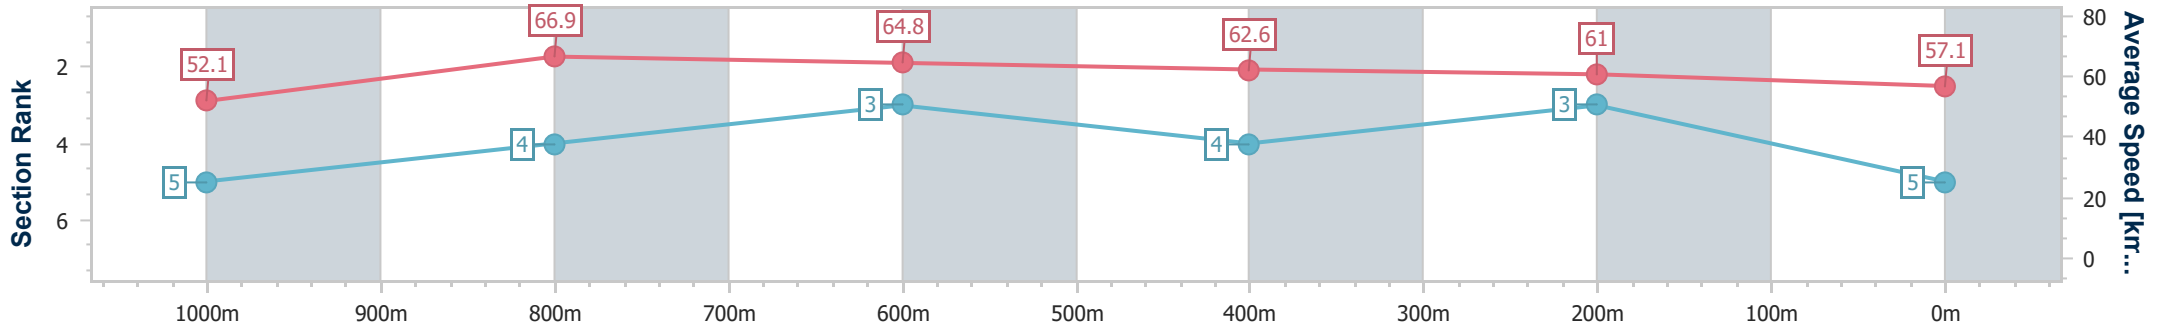

Horse/Jockey Name	Mehajir
Final Rank	5
Fastest Section Time (Section)	0:10.71 (1000m)
Top Speed [km/h] (Section)	68.3 (1000m)
Race State	Finished

Aquis Park Gold Coast Poly QLD Professional
Race 2: CSR GYROCK BENCHMARK 65 Handicap - 1200m

17 February 2024 - 14:14

Track Rating: Synthetic, Weather: Fine, Rail Position: True

Section	Overall	1000m	800m	600m	400m	200m
Section Times	1:11.58 [5] (0:13.77)	0:57.81 [5] (0:10.71)	0:47.10 [4] (0:11.07)	0:36.03 [3] (0:11.55)	0:24.48 [4] (0:11.78)	0:12.70 [3] (0:12.70)
Average Speed [km/h]	52.1	66.9	64.8	62.6	61.0	57.1
Top Speed [km/h]	67.6	68.3	65.3	64.5	62.9	60.1
Avg. Dist. to Rail [m]	0.7	0.9	1.1	0.9	0.8	1.7
Avg. Stride Freq. [Hz]	2.3	2.5	2.4	2.4	2.4	2.3
Avg. Stride Length [m]	6.2	7.6	7.4	7.3	7.1	6.8

- [ ] Ranking at each section and finish
- -.-.- No data available at this section
- NA No data available