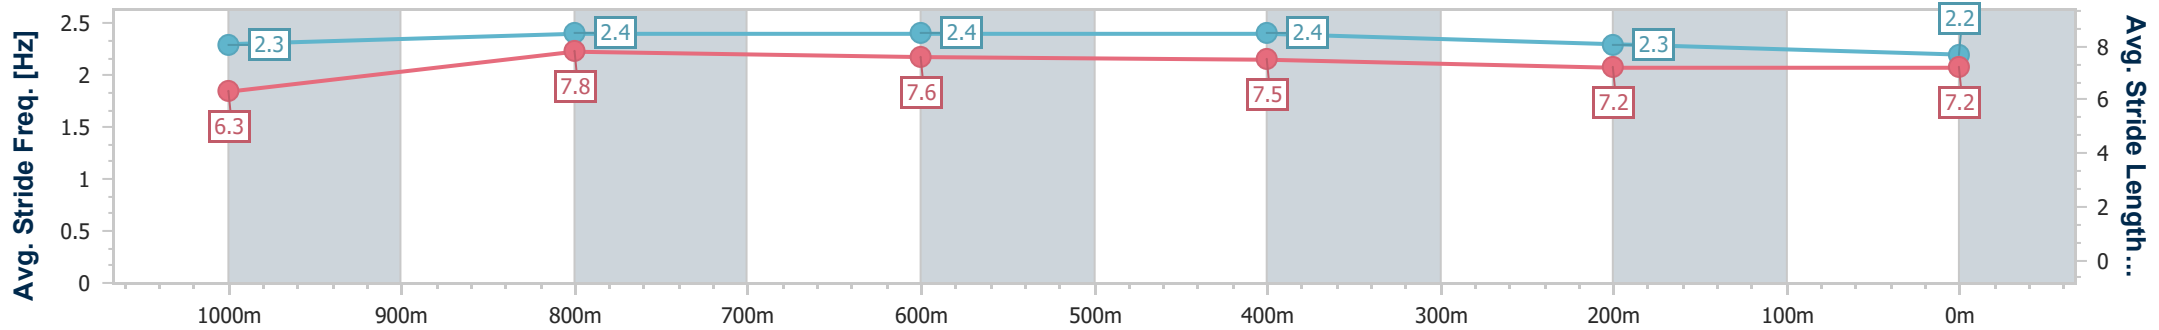

- [] Ranking at each section and finish
- .-.- No data available at this section
- NA No data available

Horse/Jockey Name	Crypto Currency
Final Rank	6
Fastest Section Time (Section)	0:10.68 (1000m)
Top Speed [km/h] (Section)	68.8 (1000m)
Race State	Finished

Aquis Park Gold Coast Poly QLD Professional
Race 2: CSR GYROCK BENCHMARK 65 Handicap - 1200m

17 February 2024 - 14:14

Track Rating: Synthetic, Weather: Fine, Rail Position: True

Section	Overall	1000m	800m	600m	400m	200m
Section Times	1:11.81 [6] (0:13.94)	0:57.87 [6] (0:10.68)	0:47.19 [6] (0:11.05)	0:36.14 [6] (0:11.54)	0:24.60 [6] (0:12.09)	0:12.51 [6] (0:12.51)
Average Speed [km/h]	51.6	67.6	66.1	63.7	60.3	57.4
Top Speed [km/h]	67.0	68.8	68.1	66.6	61.4	59.2
Avg. Dist. to Rail [m]	3.5	1.8	2.8	3.9	5.6	4.5
Avg. Stride Freq. [Hz]	2.3	2.4	2.4	2.4	2.3	2.2
Avg. Stride Length [m]	6.3	7.8	7.6	7.5	7.2	7.2