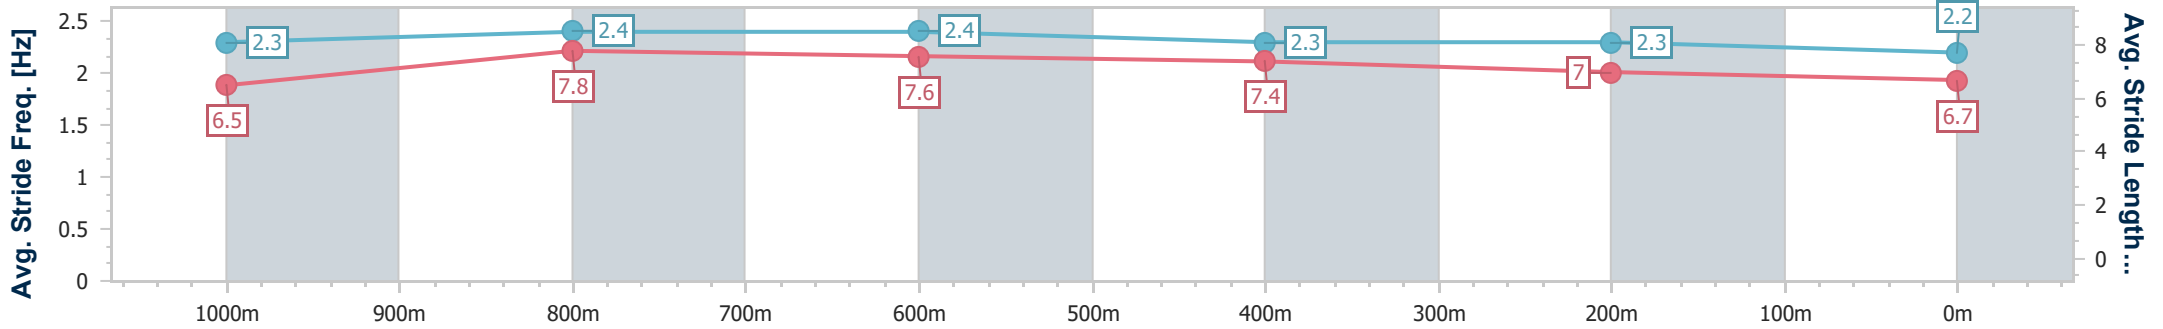

Aquis Park Gold Coast Poly QLD Professional
Race 2: CSR GYROCK BENCHMARK 65 Handicap - 1200m

17 February 2024 - 14:14

Track Rating: Synthetic, Weather: Fine, Rail Position: True

Section	Overall	1000m	800m	600m	400m	200m
Section Times	1:11.81 [6] (0:13.94)	0:57.87 [6] (0:10.68)	0:47.19 [6] (0:11.05)	0:36.14 [6] (0:11.54)	0:24.60 [6] (0:12.09)	0:12.51 [6] (0:12.51)
Average Speed [km/h]	51.6	67.6	66.1	63.7	60.3	57.4
Top Speed [km/h]	67.0	68.8	68.1	66.6	61.4	59.2
Avg. Dist. to Rail [m]	3.5	1.8	2.8	3.9	5.6	4.5
Avg. Stride Freq. [Hz]	2.3	2.4	2.4	2.4	2.3	2.2
Avg. Stride Length [m]	6.3	7.8	7.6	7.5	7.2	7.2

- [] Ranking at each section and finish
- .-.- No data available at this section
- NA No data available

Horse/Jockey Name	Vadaboom
Final Rank	7
Fastest Section Time (Section)	0:10.83 (1000m)
Top Speed [km/h] (Section)	67.9 (Overall)
Race State	Finished

Aquis Park Gold Coast Poly QLD Professional
Race 2: CSR GYPROCK BENCHMARK 65 Handicap - 1200m

17 February 2024 - 14:14

Track Rating: Synthetic, Weather: Fine, Rail Position: True

Section	Overall	1000m	800m	600m	400m	200m
Section Times	1:13.04 [7] (0:13.35)	0:59.69 [1] (0:10.83)	0:48.86 [1] (0:11.21)	0:37.65 [1] (0:11.57)	0:26.08 [1] (0:12.47)	0:13.61 [7] (0:13.61)
Average Speed [km/h]	53.9	66.5	64.5	62.4	57.9	53.4
Top Speed [km/h]	67.9	67.8	65.2	65.2	60.3	56.1
Avg. Dist. to Rail [m]	0.7	0.3	0.9	1.3	1.4	2.5
Avg. Stride Freq. [Hz]	2.3	2.4	2.4	2.3	2.3	2.2
Avg. Stride Length [m]	6.5	7.8	7.6	7.4	7.0	6.7

- [] Ranking at each section and finish
- .-.- No data available at this section
- NA No data available