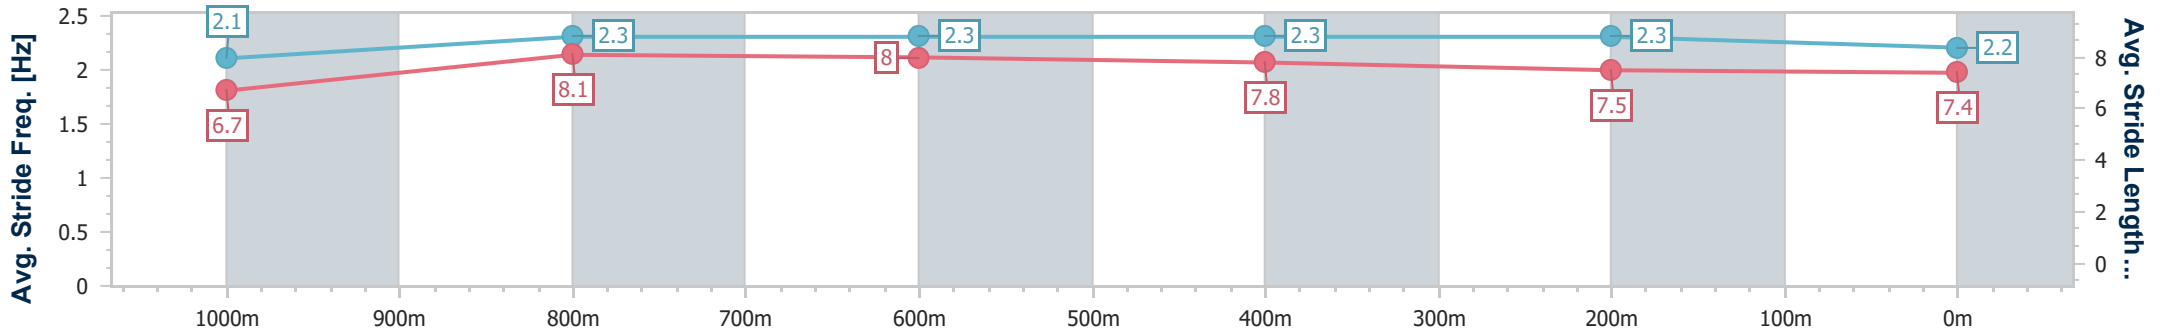

Horse/Jockey Name	Pernell
Final Rank	2
Fastest Section Time (Section)	0:10.62 (1000m)
Top Speed [km/h] (Section)	69.3 (1000m)
Race State	Finished

Aquis Park Gold Coast Poly QLD Professional
Race 2: CSR GYROCK BENCHMARK 65 Handicap - 1200m

17 February 2024 - 14:14

Track Rating: Synthetic, Weather: Fine, Rail Position: True

Section	Overall	1000m	800m	600m	400m	200m
Section Times	1:10.98 [2] (0:14.22)	0:56.76 [7] (0:10.62)	0:46.14 [7] (0:11.02)	0:35.12 [7] (0:11.38)	0:23.74 [7] (0:11.67)	0:12.07 [4]
Average Speed [km/h]	50.6	67.8	66.0	63.7	62.3	59.5
Top Speed [km/h]	67.6	69.3	66.8	65.7	63.9	61.5
Avg. Dist. to Rail [m]	1.8	1.3	1.7	2.1	4.5	8.2
Avg. Stride Freq. [Hz]	2.1	2.3	2.3	2.3	2.3	2.2
Avg. Stride Length [m]	6.7	8.1	8.0	7.8	7.5	7.4

- [ ] Ranking at each section and finish
- -.-.- No data available at this section
- NA No data available