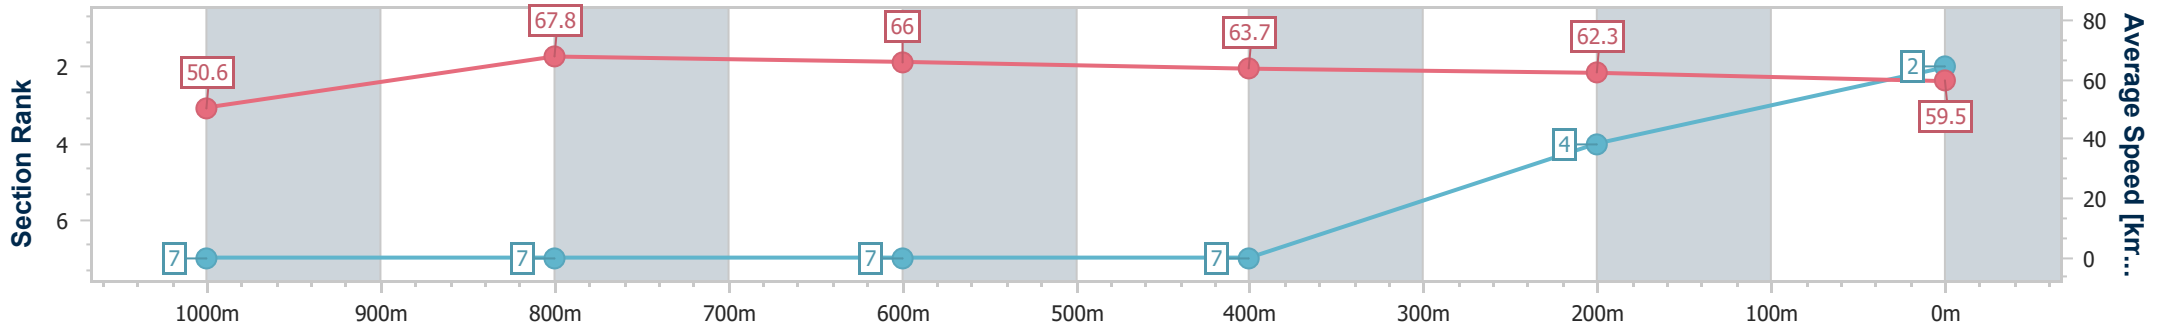

Horse/Jockey Name	Pernell
Final Rank	2
Fastest Section Time (Section)	0:10.62 (1000m)
Top Speed [km/h] (Section)	69.3 (1000m)
Race State	Finished

Aquis Park Gold Coast Poly QLD Professional
Race 2: CSR GYROCK BENCHMARK 65 Handicap - 1200m

17 February 2024 - 14:14

Track Rating: Synthetic, Weather: Fine, Rail Position: True

Section	Overall	1000m	800m	600m	400m	200m
Section Times	1:10.98 [2] (0:14.22)	0:56.76 [7] (0:10.62)	0:46.14 [7] (0:11.02)	0:35.12 [7] (0:11.38)	0:23.74 [7] (0:11.67)	0:12.07 [4]
Average Speed [km/h]	50.6	67.8	66.0	63.7	62.3	59.5
Top Speed [km/h]	67.6	69.3	66.8	65.7	63.9	61.5
Avg. Dist. to Rail [m]	1.8	1.3	1.7	2.1	4.5	8.2
Avg. Stride Freq. [Hz]	2.1	2.3	2.3	2.3	2.3	2.2
Avg. Stride Length [m]	6.7	8.1	8.0	7.8	7.5	7.4

- [ ] Ranking at each section and finish
- -.-.- No data available at this section
- NA No data available