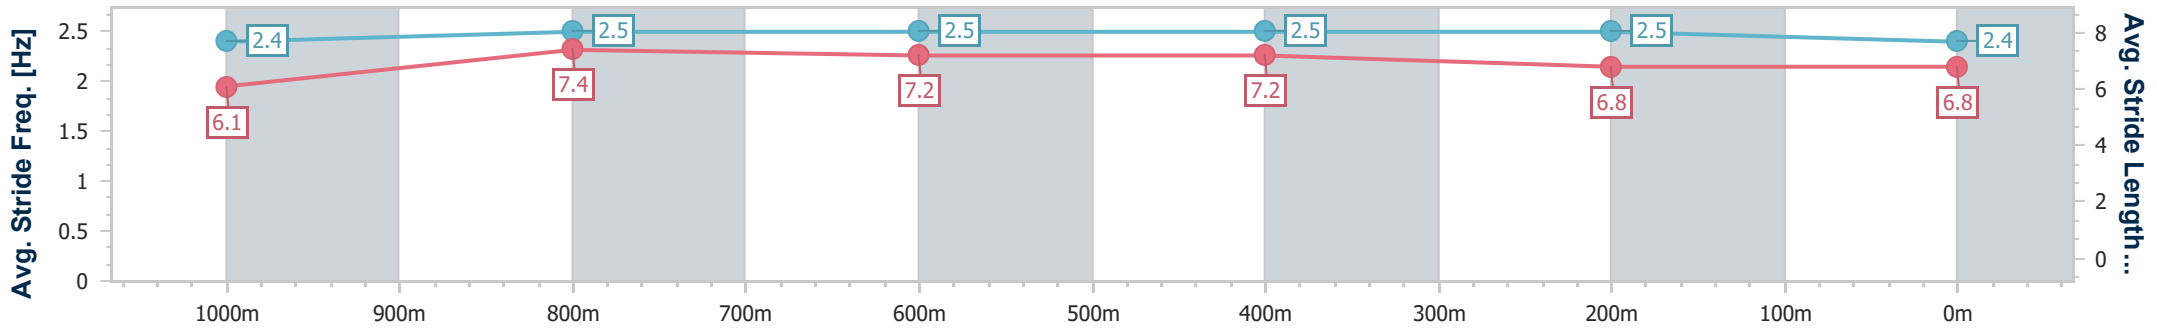

Horse/Jockey Name	Full Cry
Final Rank	3
Fastest Section Time (Section)	0:10.78 (1000m)
Top Speed [km/h] (Section)	68.8 (1000m)
Race State	Finished

Aquis Park Gold Coast Poly QLD Professional
Race 2: CSR GYPROCK BENCHMARK 65 Handicap - 1200m

17 February 2024 - 14:14

Track Rating: Synthetic, Weather: Fine, Rail Position: True

Section	Overall	1000m	800m	600m	400m	200m
Section Times	1:11.00 [3] (0:13.46)	0:57.54 [2] (0:10.78)	0:46.76 [2] (0:11.26)	0:35.50 [2] (0:11.49)	0:24.01 [2] (0:11.66)	0:12.35 [1] (0:12.35)
Average Speed [km/h]	53.5	67.3	65.2	63.1	61.6	58.7
Top Speed [km/h]	66.2	68.8	66.3	66.4	62.0	61.2
Avg. Dist. to Rail [m]	5.3	3.6	2.9	1.7	0.6	3.1
Avg. Stride Freq. [Hz]	2.4	2.5	2.5	2.5	2.5	2.4
Avg. Stride Length [m]	6.1	7.4	7.2	7.2	6.8	6.8

- [ ] Ranking at each section and finish
- -.-.- No data available at this section
- NA No data available