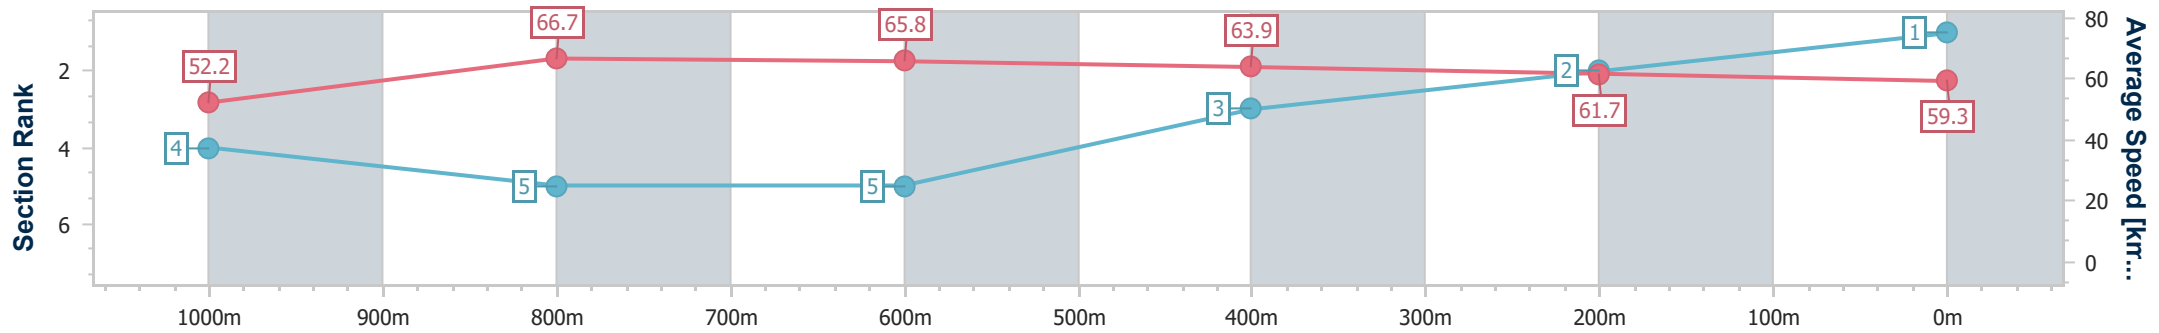

Horse/Jockey Name	Expresso Love
Final Rank	1
Fastest Section Time (Section)	0:10.84 (1000m)
Top Speed [km/h] (Section)	67.6 (1000m)
Race State	Finished

Aquis Park Gold Coast Poly QLD Professional
Race 2: CSR GYROCK BENCHMARK 65 Handicap - 1200m

17 February 2024 - 14:14

Track Rating: Synthetic, Weather: Fine, Rail Position: True

Section	Overall	1000m	800m	600m	400m	200m
Section Times	1:10.97 [1] (0:13.76)	0:57.21 [4] (0:10.84)	0:46.37 [5] (0:11.04)	0:35.33 [5] (0:11.40)	0:23.93 [3] (0:11.74)	0:12.19 [2] (0:12.19)
Average Speed [km/h]	52.2	66.7	65.8	63.9	61.7	59.3
Top Speed [km/h]	67.2	67.6	67.0	66.5	62.2	61.4
Avg. Dist. to Rail [m]	1.9	1.3	1.6	2.1	3.7	6.2
Avg. Stride Freq. [Hz]	2.2	2.4	2.4	2.4	2.4	2.4
Avg. Stride Length [m]	6.5	7.8	7.5	7.3	7.1	6.9

- [ ] Ranking at each section and finish
- -.-.- No data available at this section
- NA No data available