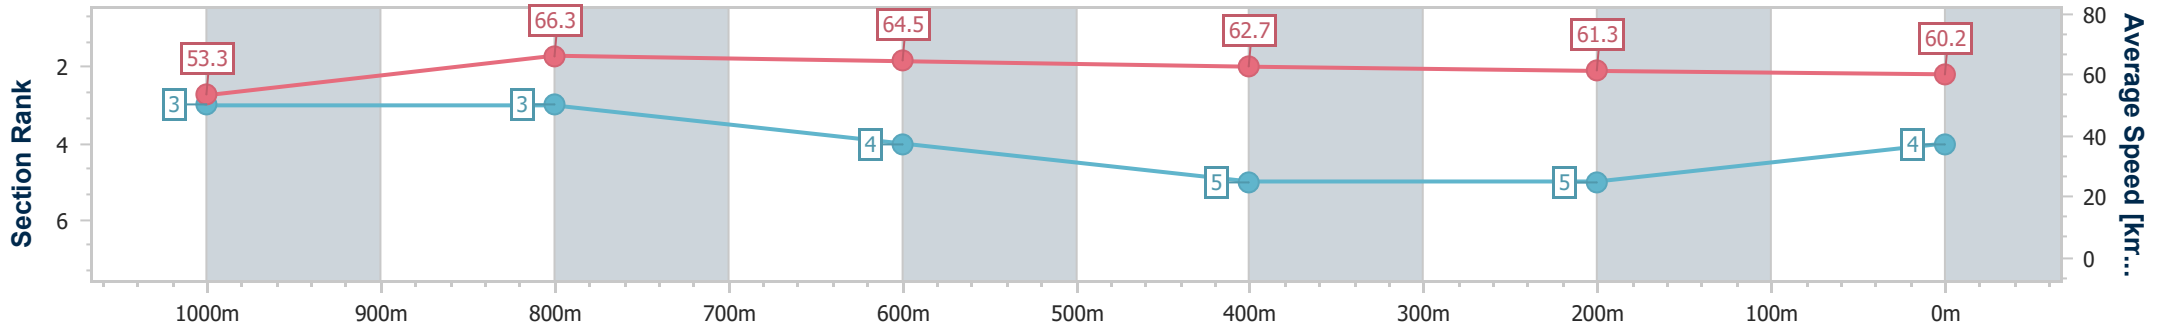

Horse/Jockey Name	Ma's Epic
Final Rank	4
Fastest Section Time (Section)	0:10.87 (1000m)
Top Speed [km/h] (Section)	67.8 (1000m)
Race State	Finished

Aquis Park Gold Coast Poly QLD Professional
Race 2: CSR GYPROCK BENCHMARK 65 Handicap - 1200m

17 February 2024 - 14:14

Track Rating: Synthetic, Weather: Fine, Rail Position: True

Section	Overall	1000m	800m	600m	400m	200m
Section Times	1:11.02 [4] (0:13.48)	0:57.54 [3] (0:10.87)	0:46.67 [3] (0:11.22)	0:35.45 [4] (0:11.57)	0:23.88 [5] (0:11.84)	0:12.04 [5] (0:12.04)
Average Speed [km/h]	53.3	66.3	64.5	62.7	61.3	60.2
Top Speed [km/h]	67.3	67.8	66.6	66.6	62.0	61.8
Avg. Dist. to Rail [m]	3.6	1.1	0.9	1.7	3.0	2.6
Avg. Stride Freq. [Hz]	2.3	2.4	2.4	2.3	2.3	2.3
Avg. Stride Length [m]	6.4	7.7	7.6	7.5	7.3	7.3

- [ ] Ranking at each section and finish
- -.-.- No data available at this section
- NA No data available