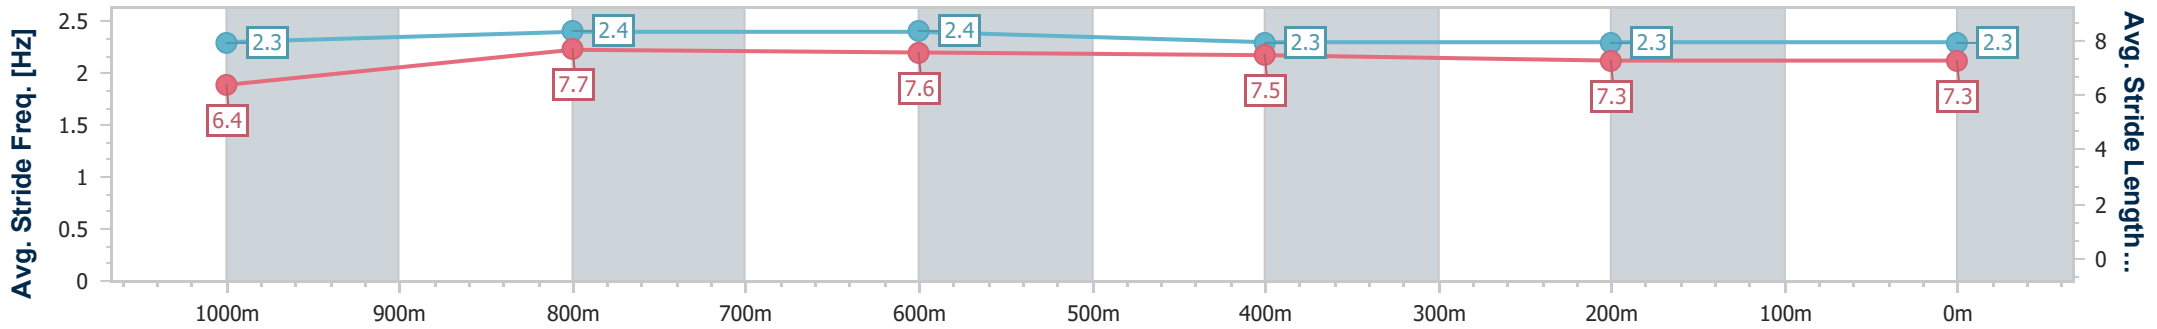

Horse/Jockey Name	Ma's Epic
Final Rank	4
Fastest Section Time (Section)	0:10.87 (1000m)
Top Speed [km/h] (Section)	67.8 (1000m)
Race State	Finished

Aquis Park Gold Coast Poly QLD Professional
Race 2: CSR GYPROCK BENCHMARK 65 Handicap - 1200m

17 February 2024 - 14:14

Track Rating: Synthetic, Weather: Fine, Rail Position: True

Section	Overall	1000m	800m	600m	400m	200m
Section Times	1:11.02 [4] (0:13.48)	0:57.54 [3] (0:10.87)	0:46.67 [3] (0:11.22)	0:35.45 [4] (0:11.57)	0:23.88 [5] (0:11.84)	0:12.04 [5] (0:12.04)
Average Speed [km/h]	53.3	66.3	64.5	62.7	61.3	60.2
Top Speed [km/h]	67.3	67.8	66.6	66.6	62.0	61.8
Avg. Dist. to Rail [m]	3.6	1.1	0.9	1.7	3.0	2.6
Avg. Stride Freq. [Hz]	2.3	2.4	2.4	2.3	2.3	2.3
Avg. Stride Length [m]	6.4	7.7	7.6	7.5	7.3	7.3

- [ ] Ranking at each section and finish
- -.-.- No data available at this section
- NA No data available