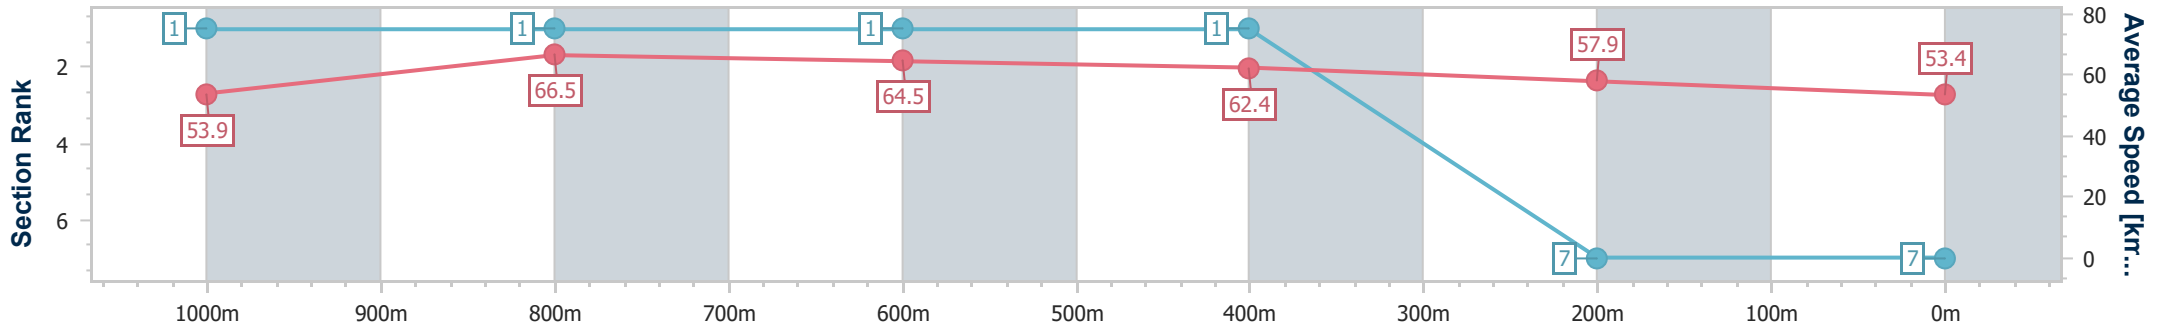

Horse/Jockey Name	Vadaboom
Final Rank	7
Fastest Section Time (Section)	0:10.83 (1000m)
Top Speed [km/h] (Section)	67.9 (Overall)
Race State	Finished

Aquis Park Gold Coast Poly QLD Professional
Race 2: CSR GYPROCK BENCHMARK 65 Handicap - 1200m

17 February 2024 - 14:14

Track Rating: Synthetic, Weather: Fine, Rail Position: True

Section	Overall	1000m	800m	600m	400m	200m
Section Times	1:13.04 [7] (0:13.35)	0:59.69 [1] (0:10.83)	0:48.86 [1] (0:11.21)	0:37.65 [1] (0:11.57)	0:26.08 [1] (0:12.47)	0:13.61 [7] (0:13.61)
Average Speed [km/h]	53.9	66.5	64.5	62.4	57.9	53.4
Top Speed [km/h]	67.9	67.8	65.2	65.2	60.3	56.1
Avg. Dist. to Rail [m]	0.7	0.3	0.9	1.3	1.4	2.5
Avg. Stride Freq. [Hz]	2.3	2.4	2.4	2.3	2.3	2.2
Avg. Stride Length [m]	6.5	7.8	7.6	7.4	7.0	6.7

- [ ] Ranking at each section and finish
- -.-.- No data available at this section
- NA No data available