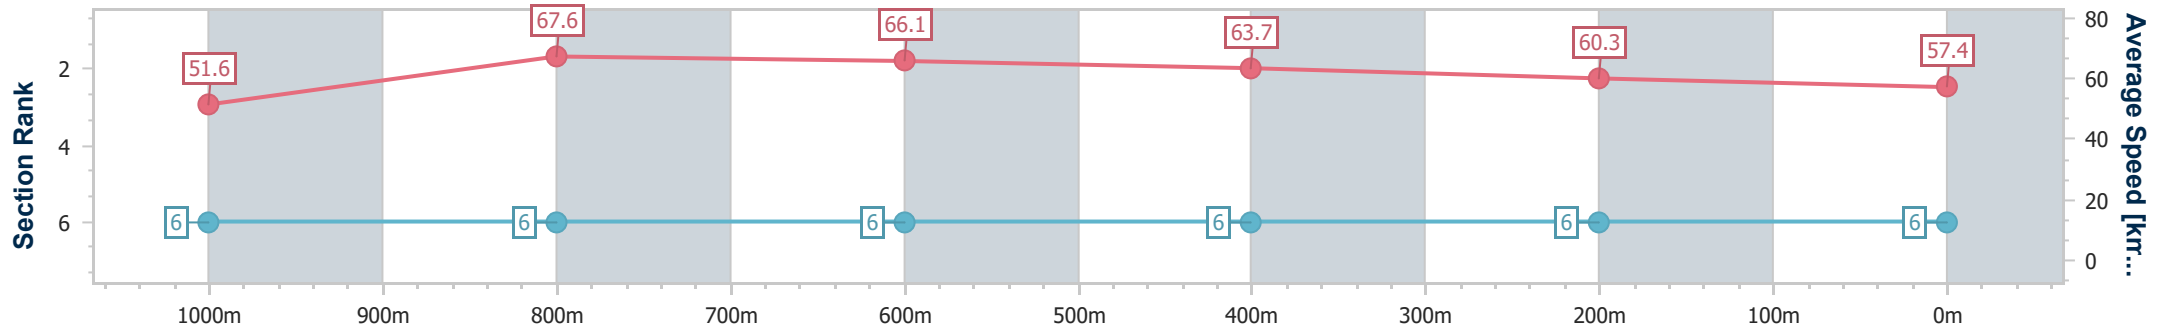

Horse/Jockey Name	Crypto Currency
Final Rank	6
Fastest Section Time (Section)	0:10.68 (1000m)
Top Speed [km/h] (Section)	68.8 (1000m)
Race State	Finished

Aquis Park Gold Coast Poly QLD Professional
Race 2: CSR GYROCK BENCHMARK 65 Handicap - 1200m

17 February 2024 - 14:14

Track Rating: Synthetic, Weather: Fine, Rail Position: True

Section	Overall	1000m	800m	600m	400m	200m
Section Times	1:11.81 [6] (0:13.94)	0:57.87 [6] (0:10.68)	0:47.19 [6] (0:11.05)	0:36.14 [6] (0:11.54)	0:24.60 [6] (0:12.09)	0:12.51 [6] (0:12.51)
Average Speed [km/h]	51.6	67.6	66.1	63.7	60.3	57.4
Top Speed [km/h]	67.0	68.8	68.1	66.6	61.4	59.2
Avg. Dist. to Rail [m]	3.5	1.8	2.8	3.9	5.6	4.5
Avg. Stride Freq. [Hz]	2.3	2.4	2.4	2.4	2.3	2.2
Avg. Stride Length [m]	6.3	7.8	7.6	7.5	7.2	7.2

- [ ] Ranking at each section and finish
- -.-.- No data available at this section
- NA No data available