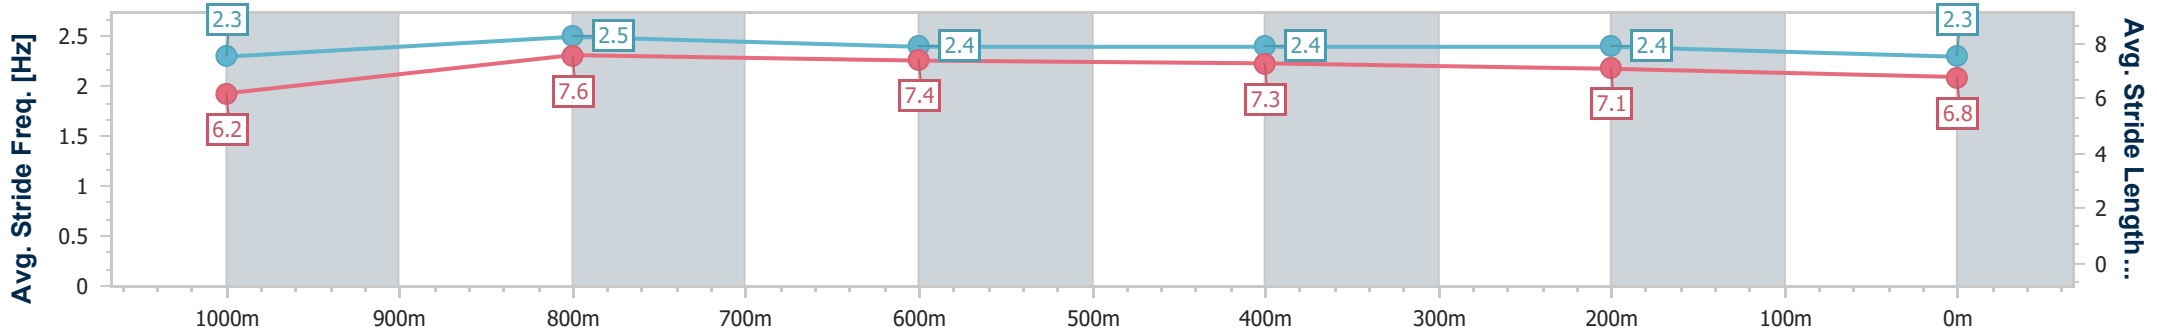

- [] Ranking at each section and finish
- .-.- No data available at this section
- NA No data available

Horse/Jockey Name	Mehajir
Final Rank	5
Fastest Section Time (Section)	0:10.71 (1000m)
Top Speed [km/h] (Section)	68.3 (1000m)
Race State	Finished

Aquis Park Gold Coast Poly QLD Professional
Race 2: CSR GYROCK BENCHMARK 65 Handicap - 1200m

17 February 2024 - 14:14

Track Rating: Synthetic, Weather: Fine, Rail Position: True

Section	Overall	1000m	800m	600m	400m	200m
Section Times	1:11.58 [5] (0:13.77)	0:57.81 [5] (0:10.71)	0:47.10 [4] (0:11.07)	0:36.03 [3] (0:11.55)	0:24.48 [4] (0:11.78)	0:12.70 [3] (0:12.70)
Average Speed [km/h]	52.1	66.9	64.8	62.6	61.0	57.1
Top Speed [km/h]	67.6	68.3	65.3	64.5	62.9	60.1
Avg. Dist. to Rail [m]	0.7	0.9	1.1	0.9	0.8	1.7
Avg. Stride Freq. [Hz]	2.3	2.5	2.4	2.4	2.4	2.3
Avg. Stride Length [m]	6.2	7.6	7.4	7.3	7.1	6.8