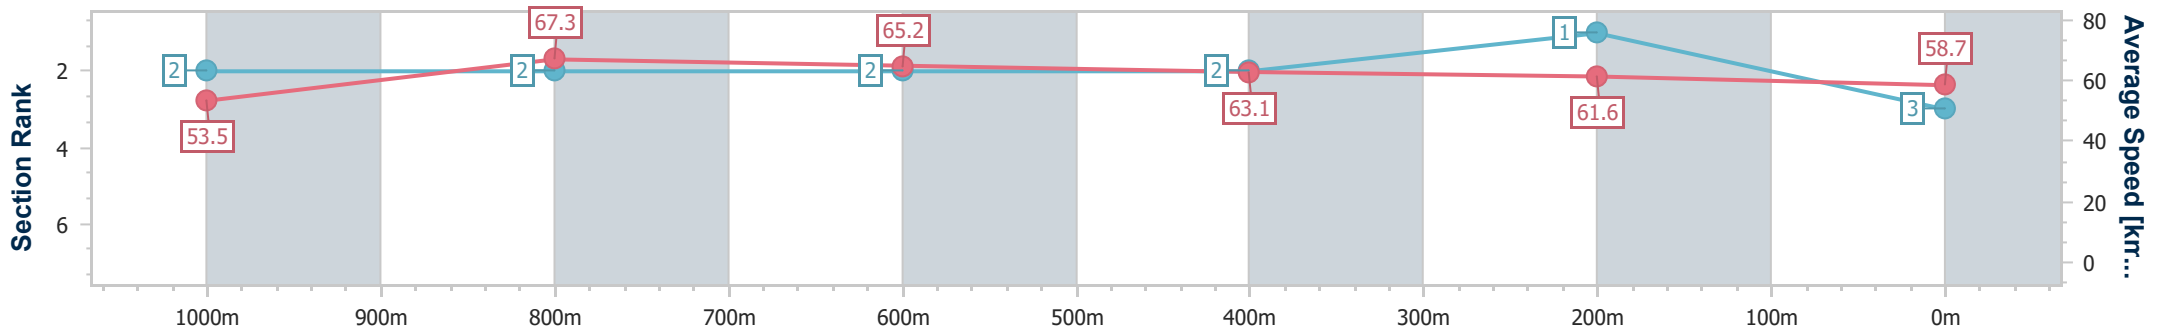

Horse/Jockey Name	Full Cry
Final Rank	3
Fastest Section Time (Section)	0:10.78 (1000m)
Top Speed [km/h] (Section)	68.8 (1000m)
Race State	Finished

Aquis Park Gold Coast Poly QLD Professional
Race 2: CSR GYPROCK BENCHMARK 65 Handicap - 1200m

17 February 2024 - 14:14

Track Rating: Synthetic, Weather: Fine, Rail Position: True

Section	Overall	1000m	800m	600m	400m	200m
Section Times	1:11.00 [3] (0:13.46)	0:57.54 [2] (0:10.78)	0:46.76 [2] (0:11.26)	0:35.50 [2] (0:11.49)	0:24.01 [2] (0:11.66)	0:12.35 [1] (0:12.35)
Average Speed [km/h]	53.5	67.3	65.2	63.1	61.6	58.7
Top Speed [km/h]	66.2	68.8	66.3	66.4	62.0	61.2
Avg. Dist. to Rail [m]	5.3	3.6	2.9	1.7	0.6	3.1
Avg. Stride Freq. [Hz]	2.4	2.5	2.5	2.5	2.5	2.4
Avg. Stride Length [m]	6.1	7.4	7.2	7.2	6.8	6.8

- [ ] Ranking at each section and finish
- -.-.- No data available at this section
- NA No data available