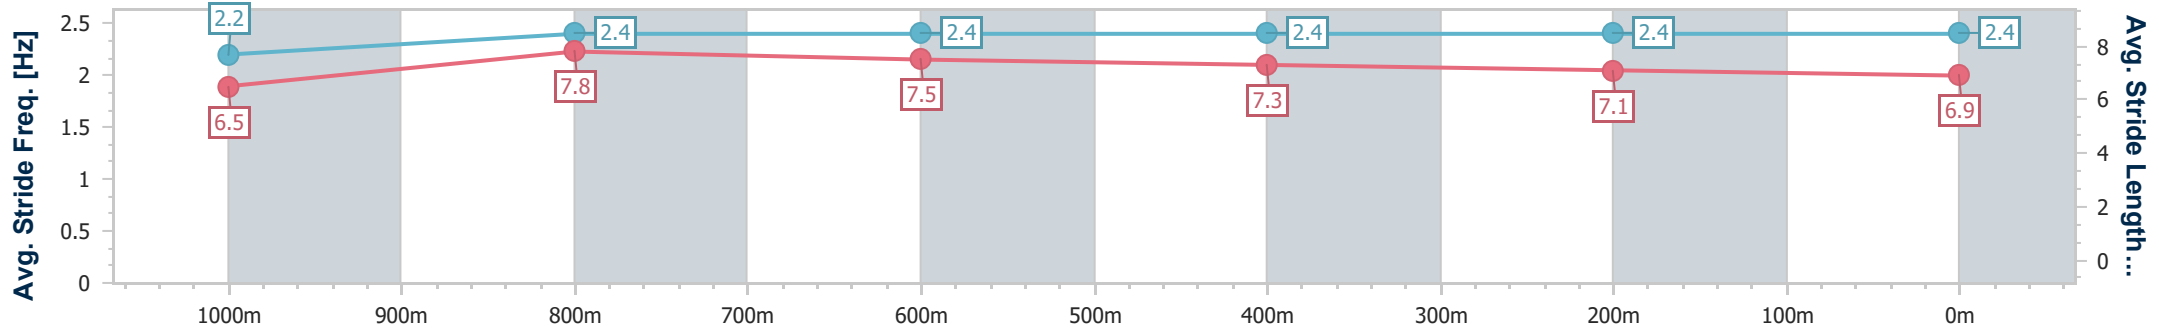

Horse/Jockey Name	Expresso Love
Final Rank	1
Fastest Section Time (Section)	0:10.84 (1000m)
Top Speed [km/h] (Section)	67.6 (1000m)
Race State	Finished

Aquis Park Gold Coast Poly QLD Professional
Race 2: CSR GYROCK BENCHMARK 65 Handicap - 1200m

17 February 2024 - 14:14

Track Rating: Synthetic, Weather: Fine, Rail Position: True

Section	Overall	1000m	800m	600m	400m	200m
Section Times	1:10.97 [1] (0:13.76)	0:57.21 [4] (0:10.84)	0:46.37 [5] (0:11.04)	0:35.33 [5] (0:11.40)	0:23.93 [3] (0:11.74)	0:12.19 [2] (0:12.19)
Average Speed [km/h]	52.2	66.7	65.8	63.9	61.7	59.3
Top Speed [km/h]	67.2	67.6	67.0	66.5	62.2	61.4
Avg. Dist. to Rail [m]	1.9	1.3	1.6	2.1	3.7	6.2
Avg. Stride Freq. [Hz]	2.2	2.4	2.4	2.4	2.4	2.4
Avg. Stride Length [m]	6.5	7.8	7.5	7.3	7.1	6.9

- [ ] Ranking at each section and finish
- -.-.- No data available at this section
- NA No data available