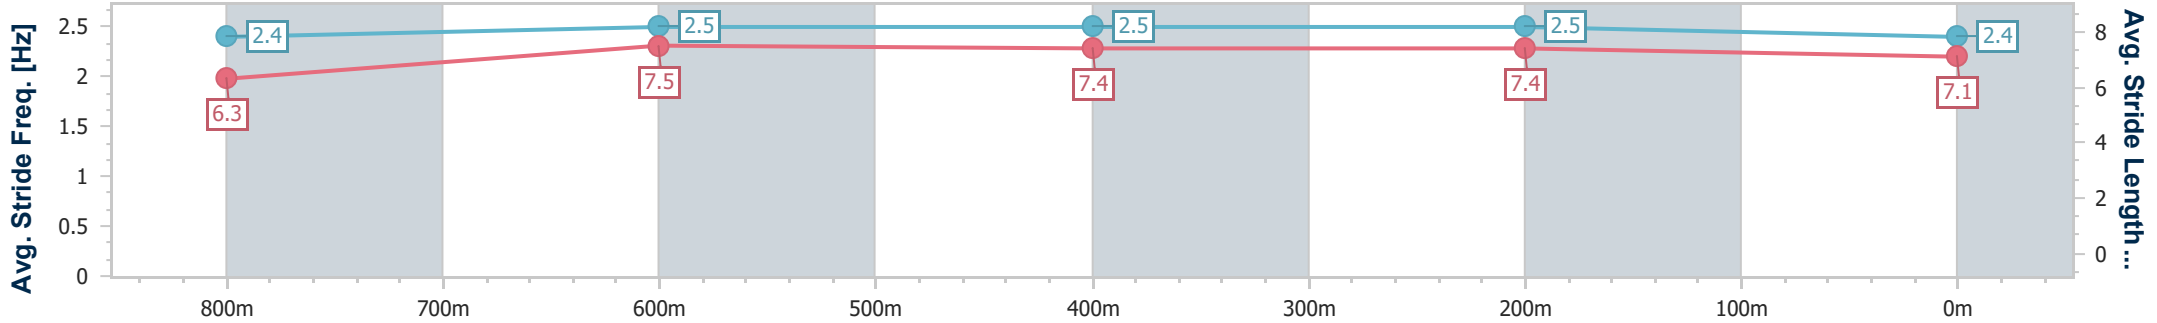

Eagle Farm QLD Professional  
Race 1: GIRLS DAY OUT 2 MARCH BENCHMARK 70 Handicap - 1000m

17 February 2024 - 12:48

BRISBANE RACING CLUB

Track Rating: Soft 7, Weather: Fine, Rail Position: +5m Entire

Section	Overall	800m	600m	400m	200m
Section Times	0:57.77 [2] (0:13.19)	0:44.58 [1] (0:10.83)	0:33.75 [1] (0:10.93)	0:22.82 [1] (0:10.91)	0:11.91 [1] (0:11.91)
Average Speed [km/h]	54.9	66.6	65.7	65.9	60.3
Top Speed [km/h]	68.9	68.8	68.3	68.7	62.9
Avg. Dist. to Rail [m]	5.0	0.4	1.2	1.9	1.4
Avg. Stride Freq. [Hz]	2.4	2.5	2.5	2.5	2.4
Avg. Stride Length [m]	6.3	7.5	7.4	7.4	7.1

- [ ] Ranking at each section and finish
- .-.- No data available at this section
- NA No data available

Horse/Jockey Name	Hidden Wealth
Final Rank	3
Fastest Section Time (Section)	0:10.68 (600m)
Top Speed [km/h] (Section)	69.5 (600m)
Race State	Finished