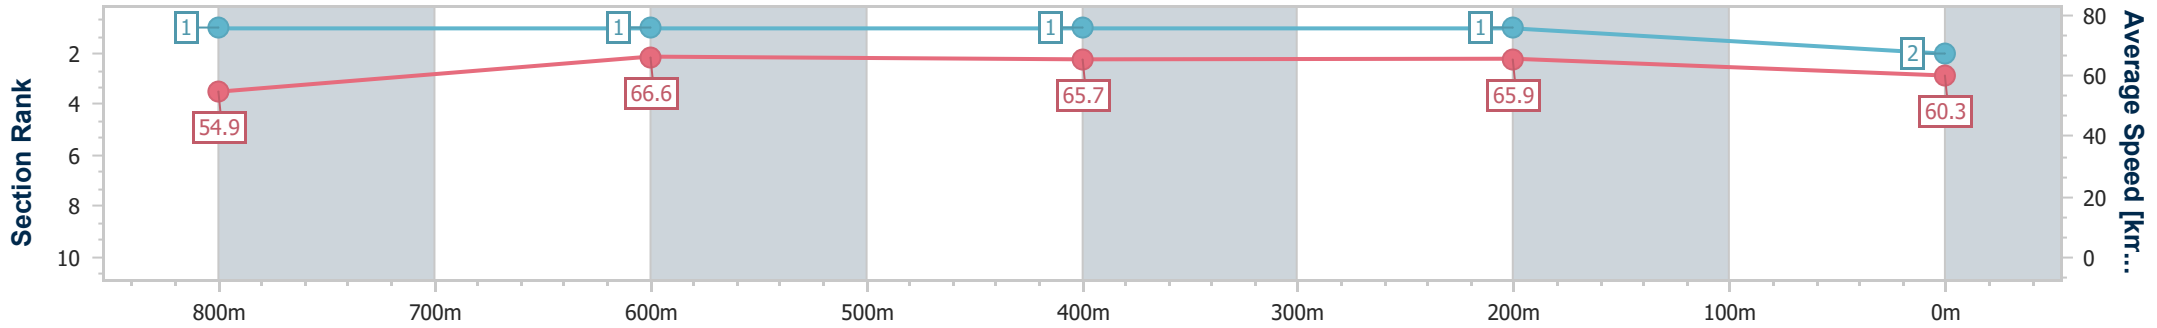

Eagle Farm QLD Professional  
Race 1: GIRLS DAY OUT 2 MARCH BENCHMARK 70 Handicap - 1000m

17 February 2024 - 12:48

BRISBANE RACING CLUB

Track Rating: Soft 7, Weather: Fine, Rail Position: +5m Entire

Section	Overall	800m	600m	400m	200m
Section Times	0:57.77 [2] (0:13.19)	0:44.58 [1] (0:10.83)	0:33.75 [1] (0:10.93)	0:22.82 [1] (0:10.91)	0:11.91 [1] (0:11.91)
Average Speed [km/h]	54.9	66.6	65.7	65.9	60.3
Top Speed [km/h]	68.9	68.8	68.3	68.7	62.9
Avg. Dist. to Rail [m]	5.0	0.4	1.2	1.9	1.4
Avg. Stride Freq. [Hz]	2.4	2.5	2.5	2.5	2.4
Avg. Stride Length [m]	6.3	7.5	7.4	7.4	7.1