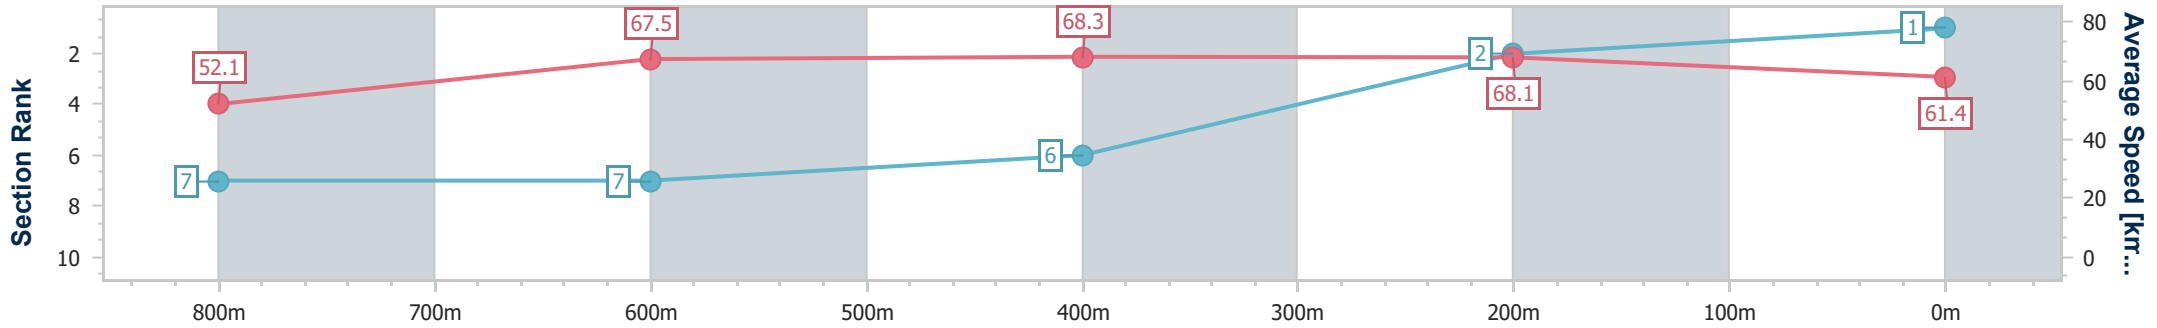

17 February 2024 - 12:48

BRISBANE RACING CLUB

Track Rating: Soft 7, Weather: Fine, Rail Position: +5m Entire

Section	Overall	800m	600m	400m	200m
Section Times	0:57.68 [1] (0:13.89)	0:43.79 [7] (0:10.79)	0:33.00 [7] (0:10.67)	0:22.33 [6] (0:10.56)	0:11.77 [2] (0:11.77)
Average Speed [km/h]	52.1	67.5	68.3	68.1	61.4
Top Speed [km/h]	66.7	68.6	69.4	70.2	64.6
Avg. Dist. to Rail [m]	3.9	2.4	2.9	6.3	4.6
Avg. Stride Freq. [Hz]	2.3	2.4	2.4	2.5	2.4
Avg. Stride Length [m]	6.3	7.9	7.8	7.6	7.1