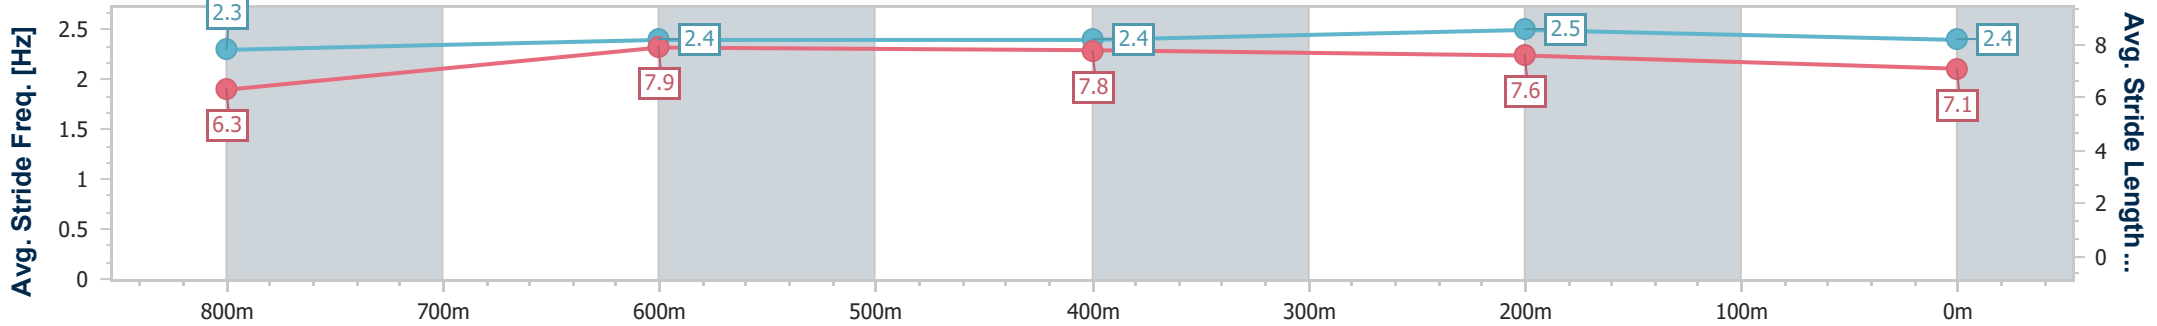

17 February 2024 - 12:48

BRISBANE RACING CLUB

Track Rating: Soft 7, Weather: Fine, Rail Position: +5m Entire

Section	Overall	800m	600m	400m	200m
Section Times	0:57.68 [1] (0:13.89)	0:43.79 [7] (0:10.79)	0:33.00 [7] (0:10.67)	0:22.33 [6] (0:10.56)	0:11.77 [2] (0:11.77)
Average Speed [km/h]	52.1	67.5	68.3	68.1	61.4
Top Speed [km/h]	66.7	68.6	69.4	70.2	64.6
Avg. Dist. to Rail [m]	3.9	2.4	2.9	6.3	4.6
Avg. Stride Freq. [Hz]	2.3	2.4	2.4	2.5	2.4
Avg. Stride Length [m]	6.3	7.9	7.8	7.6	7.1