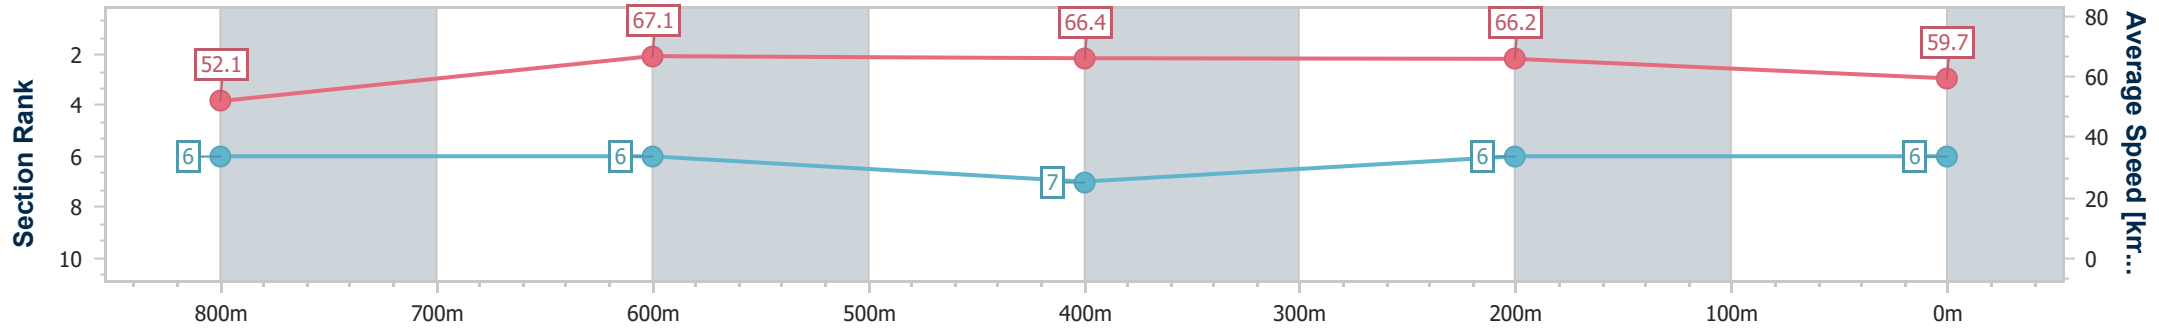

Eagle Farm QLD Professional  
Race 1: GIRLS DAY OUT 2 MARCH BENCHMARK 70 Handicap - 1000m

17 February 2024 - 12:48

BRISBANE RACING CLUB

Track Rating: Soft 7, Weather: Fine, Rail Position: +5m Entire

Section	Overall	800m	600m	400m	200m
Section Times	0:58.37 [6] (0:13.86)	0:44.51 [6] (0:10.79)	0:33.72 [6] (0:10.77)	0:22.95 [7] (0:10.90)	0:12.05 [6] (0:12.05)
Average Speed [km/h]	52.1	67.1	66.4	66.2	59.7
Top Speed [km/h]	66.8	68.5	68.5	68.5	63.3
Avg. Dist. to Rail [m]	2.3	0.8	1.5	3.3	2.9
Avg. Stride Freq. [Hz]	2.2	2.5	2.5	2.6	2.4
Avg. Stride Length [m]	6.5	7.4	7.4	7.2	6.8