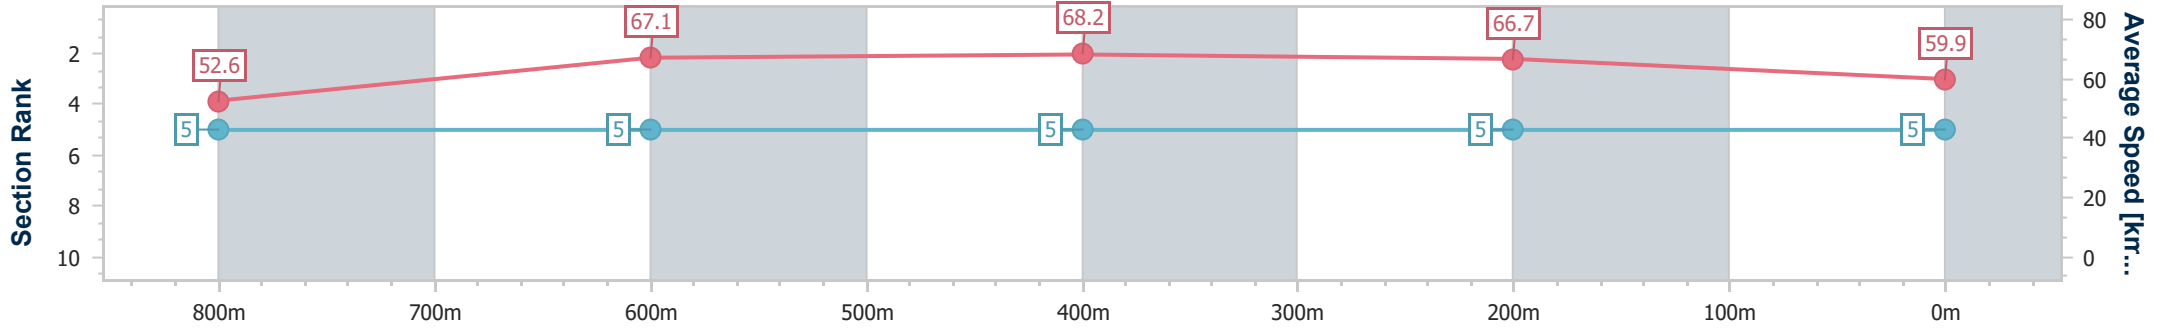

Eagle Farm QLD Professional  
Race 1: GIRLS DAY OUT 2 MARCH BENCHMARK 70 Handicap - 1000m

17 February 2024 - 12:48

BRISBANE RACING CLUB

Track Rating: Soft 7, Weather: Fine, Rail Position: +5m Entire

Section	Overall	800m	600m	400m	200m
Section Times	0:58.11 [5] (0:13.74)	0:44.37 [5] (0:10.83)	0:33.54 [5] (0:10.73)	0:22.81 [5] (0:10.77)	0:12.04 [5] (0:12.04)
Average Speed [km/h]	52.6	67.1	68.2	66.7	59.9
Top Speed [km/h]	65.8	69.3	69.9	69.3	63.7
Avg. Dist. to Rail [m]	3.1	1.9	3.3	5.1	5.6
Avg. Stride Freq. [Hz]	2.4	2.6	2.6	2.6	2.5
Avg. Stride Length [m]	6.1	7.3	7.2	7.2	6.7

- [ ] Ranking at each section and finish
- .-.- No data available at this section
- NA No data available

Horse/Jockey Name	Island Magic
Final Rank	6
Fastest Section Time (Section)	0:10.77 (600m)
Top Speed [km/h] (Section)	68.5 (400m)
Race State	Finished