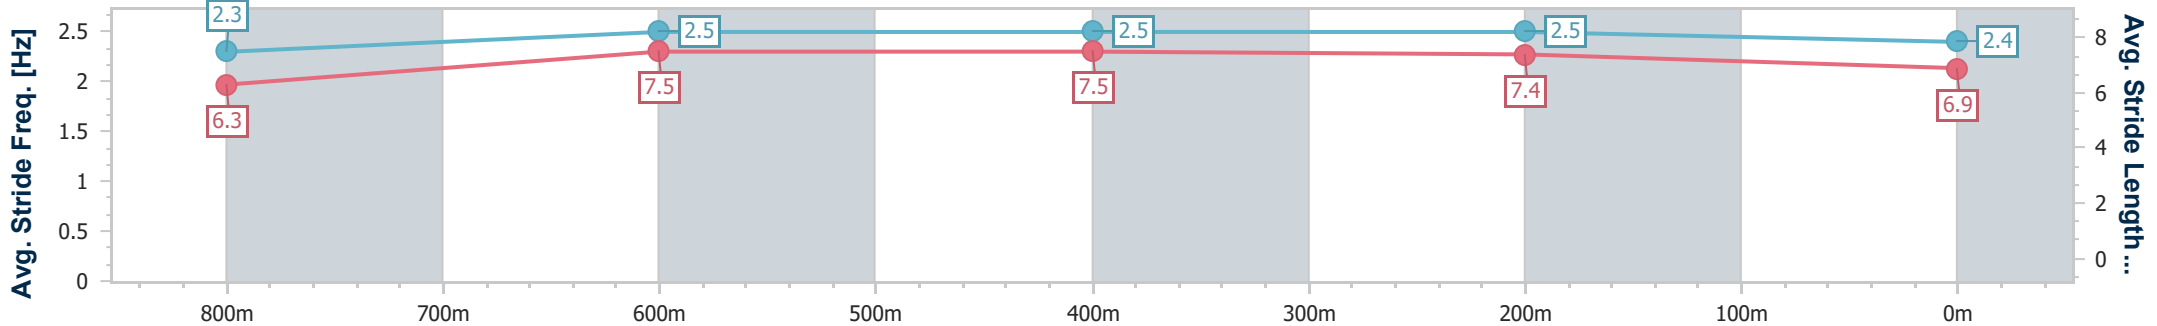

Eagle Farm QLD Professional  
Race 1: GIRLS DAY OUT 2 MARCH BENCHMARK 70 Handicap - 1000m

17 February 2024 - 12:48

BRISBANE RACING CLUB

Track Rating: Soft 7, Weather: Fine, Rail Position: +5m Entire

Section	Overall	800m	600m	400m	200m
Section Times	0:58.07 [3] (0:13.70)	0:44.37 [4] (0:10.75)	0:33.62 [4] (0:10.68)	0:22.94 [3] (0:10.80)	0:12.14 [3] (0:12.14)
Average Speed [km/h]	52.6	67.8	68.5	66.6	59.2
Top Speed [km/h]	66.9	69.1	69.5	69.0	63.4
Avg. Dist. to Rail [m]	3.2	2.5	2.9	5.2	6.2
Avg. Stride Freq. [Hz]	2.3	2.5	2.5	2.5	2.4
Avg. Stride Length [m]	6.3	7.5	7.5	7.4	6.9