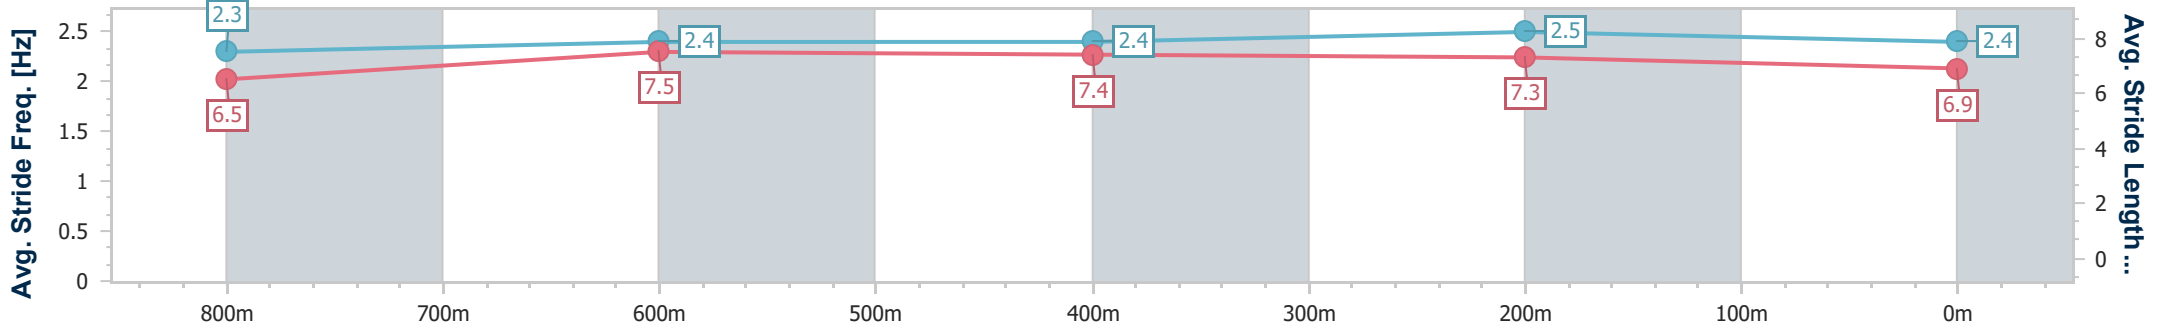

- [ ] Ranking at each section and finish
- .-.- No data available at this section
- NA No data available

Horse/Jockey Name	Rubinocchi
Final Rank	8
Fastest Section Time (Section)	0:10.88 (800m)
Top Speed [km/h] (Section)	67.6 (800m)
Race State	Finished

Eagle Farm QLD Professional  
Race 1: GIRLS DAY OUT 2 MARCH BENCHMARK 70 Handicap - 1000m

17 February 2024 - 12:48

BRISBANE RACING CLUB

Track Rating: Soft 7, Weather: Fine, Rail Position: +5m Entire

Section	Overall	800m	600m	400m	200m
Section Times	0:58.58 [8] (0:13.35)	0:45.23 [2] (0:10.88)	0:34.35 [3] (0:11.04)	0:23.31 [4] (0:11.05)	0:12.26 [7] (0:12.26)
Average Speed [km/h]	53.8	66.2	65.3	65.4	58.7
Top Speed [km/h]	67.5	67.6	66.5	66.4	62.8
Avg. Dist. to Rail [m]	0.8	0.8	1.2	2.0	1.1
Avg. Stride Freq. [Hz]	2.3	2.4	2.4	2.5	2.4
Avg. Stride Length [m]	6.5	7.5	7.4	7.3	6.9

- [ ] Ranking at each section and finish
- .-.- No data available at this section
- NA No data available