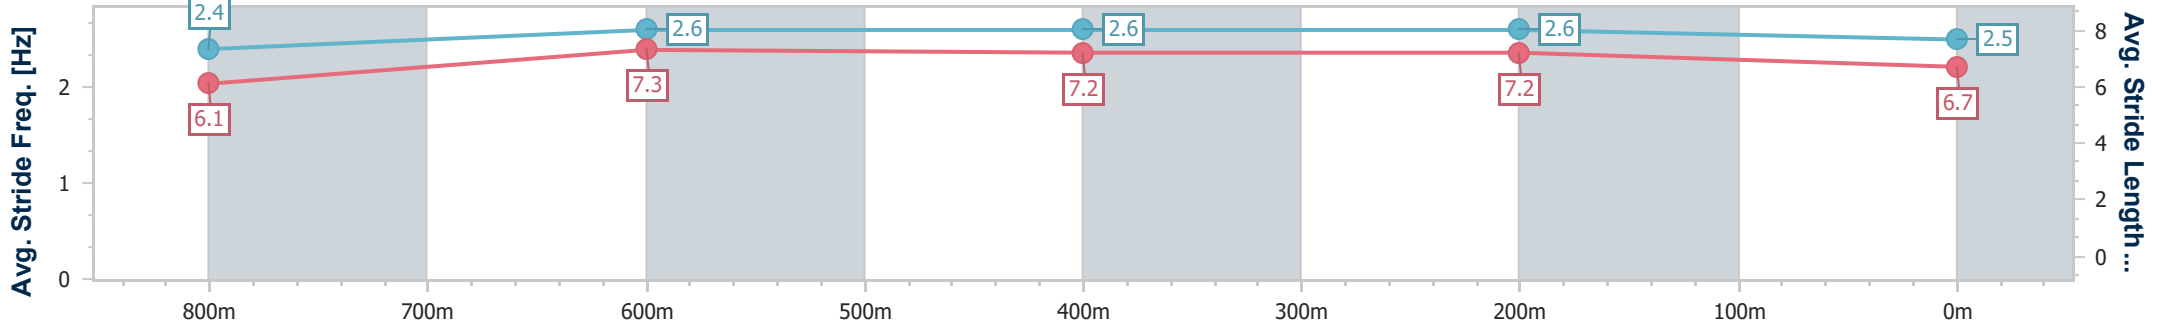

Eagle Farm QLD Professional  
Race 1: GIRLS DAY OUT 2 MARCH BENCHMARK 70 Handicap - 1000m

17 February 2024 - 12:48

BRISBANE RACING CLUB

Track Rating: Soft 7, Weather: Fine, Rail Position: +5m Entire

Section	Overall	800m	600m	400m	200m
Section Times	0:58.11 [5] (0:13.74)	0:44.37 [5] (0:10.83)	0:33.54 [5] (0:10.73)	0:22.81 [5] (0:10.77)	0:12.04 [5] (0:12.04)
Average Speed [km/h]	52.6	67.1	68.2	66.7	59.9
Top Speed [km/h]	65.8	69.3	69.9	69.3	63.7
Avg. Dist. to Rail [m]	3.1	1.9	3.3	5.1	5.6
Avg. Stride Freq. [Hz]	2.4	2.6	2.6	2.6	2.5
Avg. Stride Length [m]	6.1	7.3	7.2	7.2	6.7

- [ ] Ranking at each section and finish
- .-.- No data available at this section
- NA No data available

Horse/Jockey Name	Island Magic
Final Rank	6
Fastest Section Time (Section)	0:10.77 (600m)
Top Speed [km/h] (Section)	68.5 (400m)
Race State	Finished