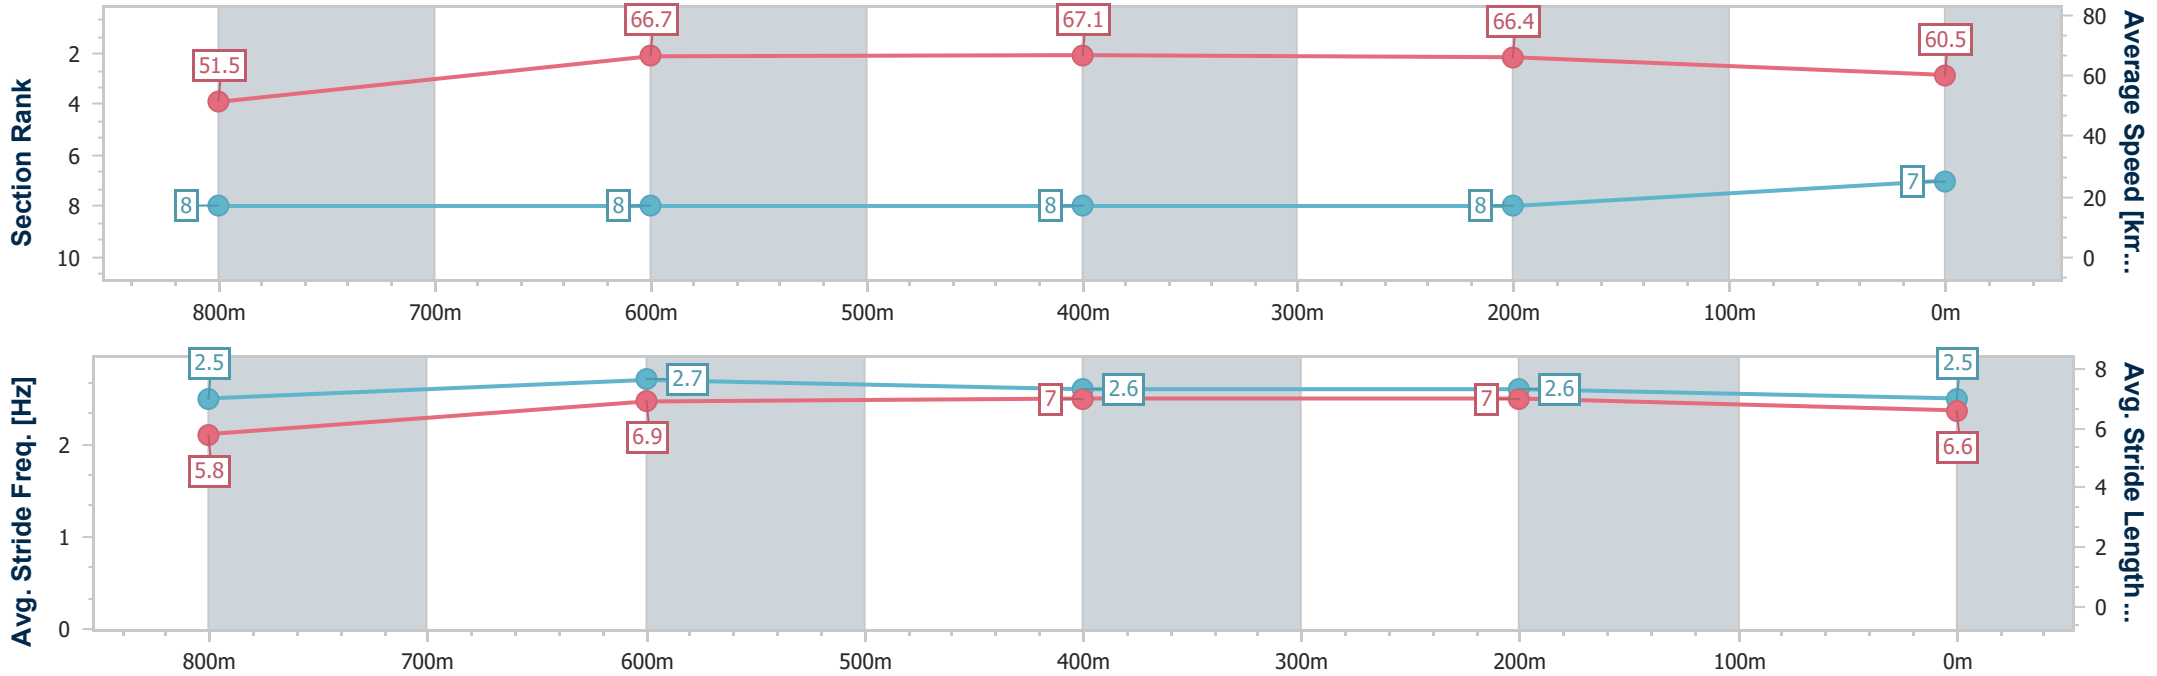

- [ ] Ranking at each section and finish
- .-.- No data available at this section
- NA No data available

Horse/Jockey Name	Baiyka
Final Rank	7
Fastest Section Time (Section)	0:10.72 (600m)
Top Speed [km/h] (Section)	68.6 (600m)
Race State	Finished

Eagle Farm QLD Professional  
Race 1: GIRLS DAY OUT 2 MARCH BENCHMARK 70 Handicap - 1000m

17 February 2024 - 12:48

BRISBANE RACING CLUB

Track Rating: Soft 7, Weather: Fine, Rail Position: +5m Entire

Section	Overall	800m	600m	400m	200m
Section Times	0:58.41 [7] (0:14.12)	0:44.29 [8] (0:10.82)	0:33.47 [8] (0:10.72)	0:22.75 [8] (0:10.87)	0:11.88 [8] (0:11.88)
Average Speed [km/h]	51.5	66.7	67.1	66.4	60.5
Top Speed [km/h]	66.4	67.4	68.6	68.1	65.1
Avg. Dist. to Rail [m]	5.3	0.7	0.6	4.9	7.3
Avg. Stride Freq. [Hz]	2.5	2.7	2.6	2.6	2.5
Avg. Stride Length [m]	5.8	6.9	7.0	7.0	6.6

- [ ] Ranking at each section and finish
- .-.- No data available at this section
- NA No data available

Horse/Jockey Name	Rubinocchi
Final Rank	8
Fastest Section Time (Section)	0:10.88 (800m)
Top Speed [km/h] (Section)	67.6 (800m)
Race State	Finished