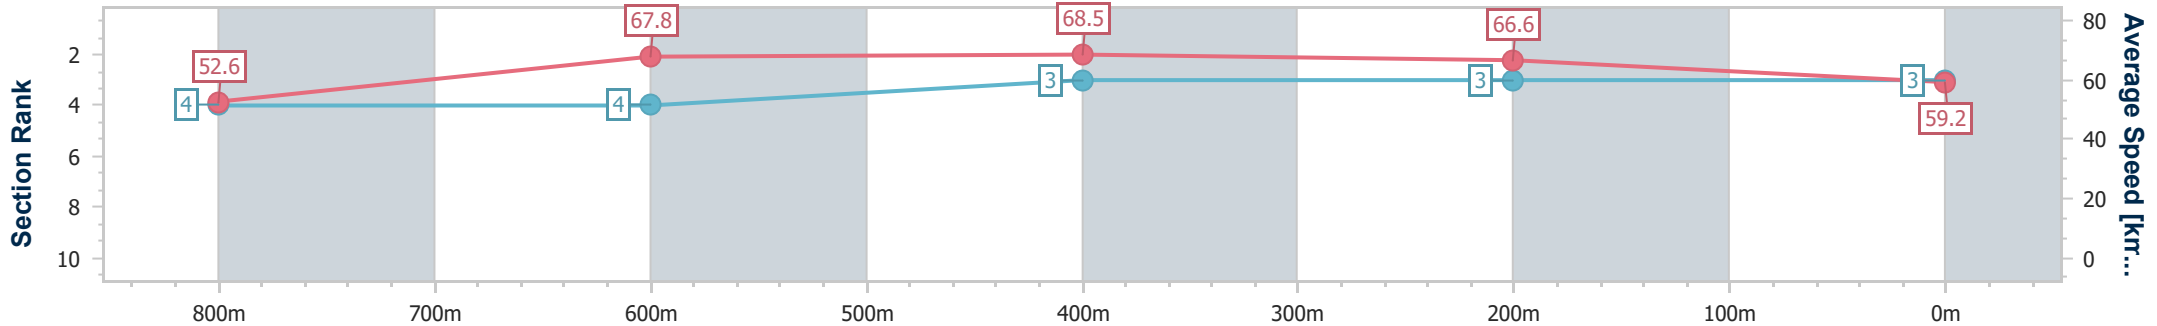

Eagle Farm QLD Professional  
Race 1: GIRLS DAY OUT 2 MARCH BENCHMARK 70 Handicap - 1000m

17 February 2024 - 12:48

BRISBANE RACING CLUB

Track Rating: Soft 7, Weather: Fine, Rail Position: +5m Entire

Section	Overall	800m	600m	400m	200m
Section Times	0:58.07 [3] (0:13.70)	0:44.37 [4] (0:10.75)	0:33.62 [4] (0:10.68)	0:22.94 [3] (0:10.80)	0:12.14 [3] (0:12.14)
Average Speed [km/h]	52.6	67.8	68.5	66.6	59.2
Top Speed [km/h]	66.9	69.1	69.5	69.0	63.4
Avg. Dist. to Rail [m]	3.2	2.5	2.9	5.2	6.2
Avg. Stride Freq. [Hz]	2.3	2.5	2.5	2.5	2.4
Avg. Stride Length [m]	6.3	7.5	7.5	7.4	6.9

- [ ] Ranking at each section and finish
- .-.- No data available at this section
- NA No data available

Horse/Jockey Name	Sir Carter
Final Rank	4
Fastest Section Time (Section)	0:10.70 (800m)
Top Speed [km/h] (Section)	69.1 (800m)
Race State	Finished