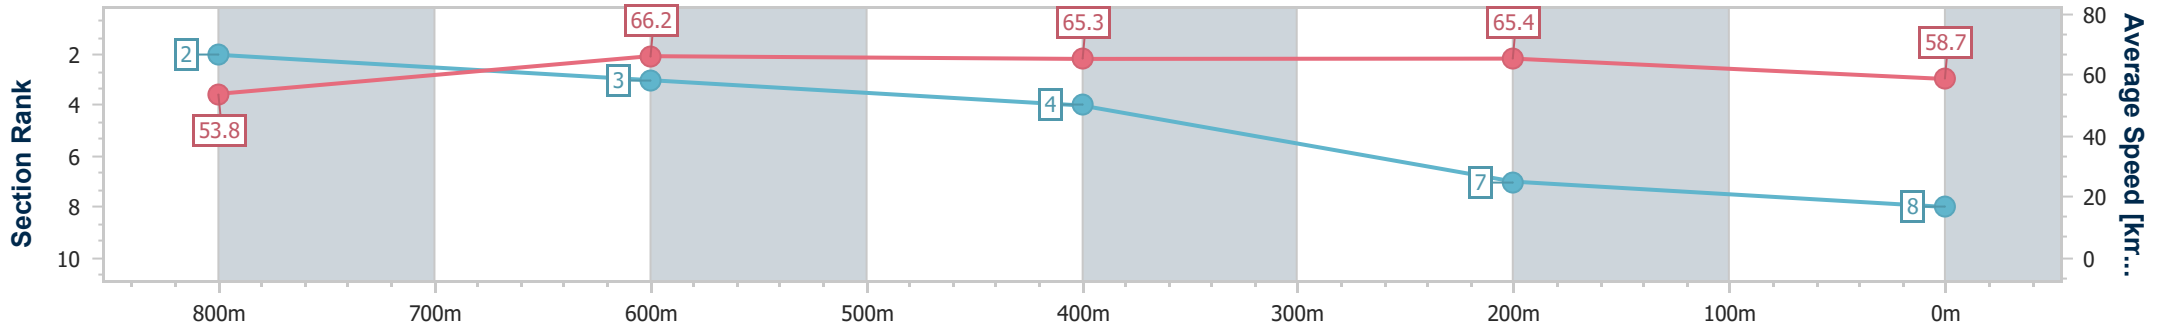

- [ ] Ranking at each section and finish
- .-.- No data available at this section
- NA No data available

Horse/Jockey Name	Rubinocchi
Final Rank	8
Fastest Section Time (Section)	0:10.88 (800m)
Top Speed [km/h] (Section)	67.6 (800m)
Race State	Finished

Eagle Farm QLD Professional  
Race 1: GIRLS DAY OUT 2 MARCH BENCHMARK 70 Handicap - 1000m

17 February 2024 - 12:48

BRISBANE RACING CLUB

Track Rating: Soft 7, Weather: Fine, Rail Position: +5m Entire

Section	Overall	800m	600m	400m	200m
Section Times	0:58.58 [8] (0:13.35)	0:45.23 [2] (0:10.88)	0:34.35 [3] (0:11.04)	0:23.31 [4] (0:11.05)	0:12.26 [7] (0:12.26)
Average Speed [km/h]	53.8	66.2	65.3	65.4	58.7
Top Speed [km/h]	67.5	67.6	66.5	66.4	62.8
Avg. Dist. to Rail [m]	0.8	0.8	1.2	2.0	1.1
Avg. Stride Freq. [Hz]	2.3	2.4	2.4	2.5	2.4
Avg. Stride Length [m]	6.5	7.5	7.4	7.3	6.9

- [ ] Ranking at each section and finish
- .-.- No data available at this section
- NA No data available