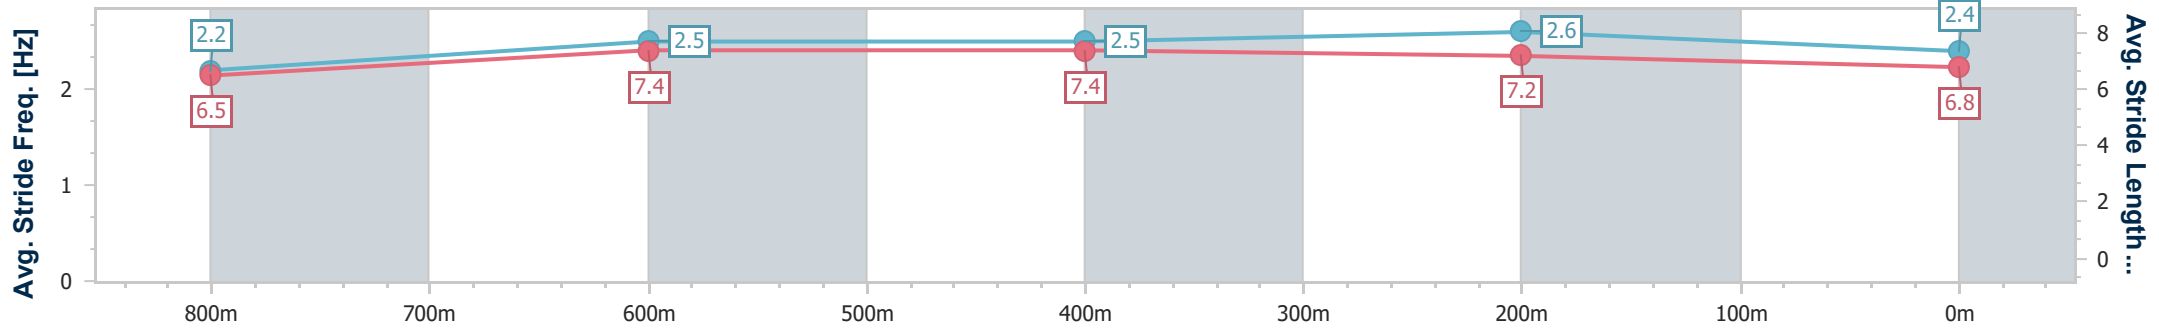

Eagle Farm QLD Professional  
Race 1: GIRLS DAY OUT 2 MARCH BENCHMARK 70 Handicap - 1000m

17 February 2024 - 12:48

BRISBANE RACING CLUB

Track Rating: Soft 7, Weather: Fine, Rail Position: +5m Entire

Section	Overall	800m	600m	400m	200m
Section Times	0:58.37 [6] (0:13.86)	0:44.51 [6] (0:10.79)	0:33.72 [6] (0:10.77)	0:22.95 [7] (0:10.90)	0:12.05 [6] (0:12.05)
Average Speed [km/h]	52.1	67.1	66.4	66.2	59.7
Top Speed [km/h]	66.8	68.5	68.5	68.5	63.3
Avg. Dist. to Rail [m]	2.3	0.8	1.5	3.3	2.9
Avg. Stride Freq. [Hz]	2.2	2.5	2.5	2.6	2.4
Avg. Stride Length [m]	6.5	7.4	7.4	7.2	6.8