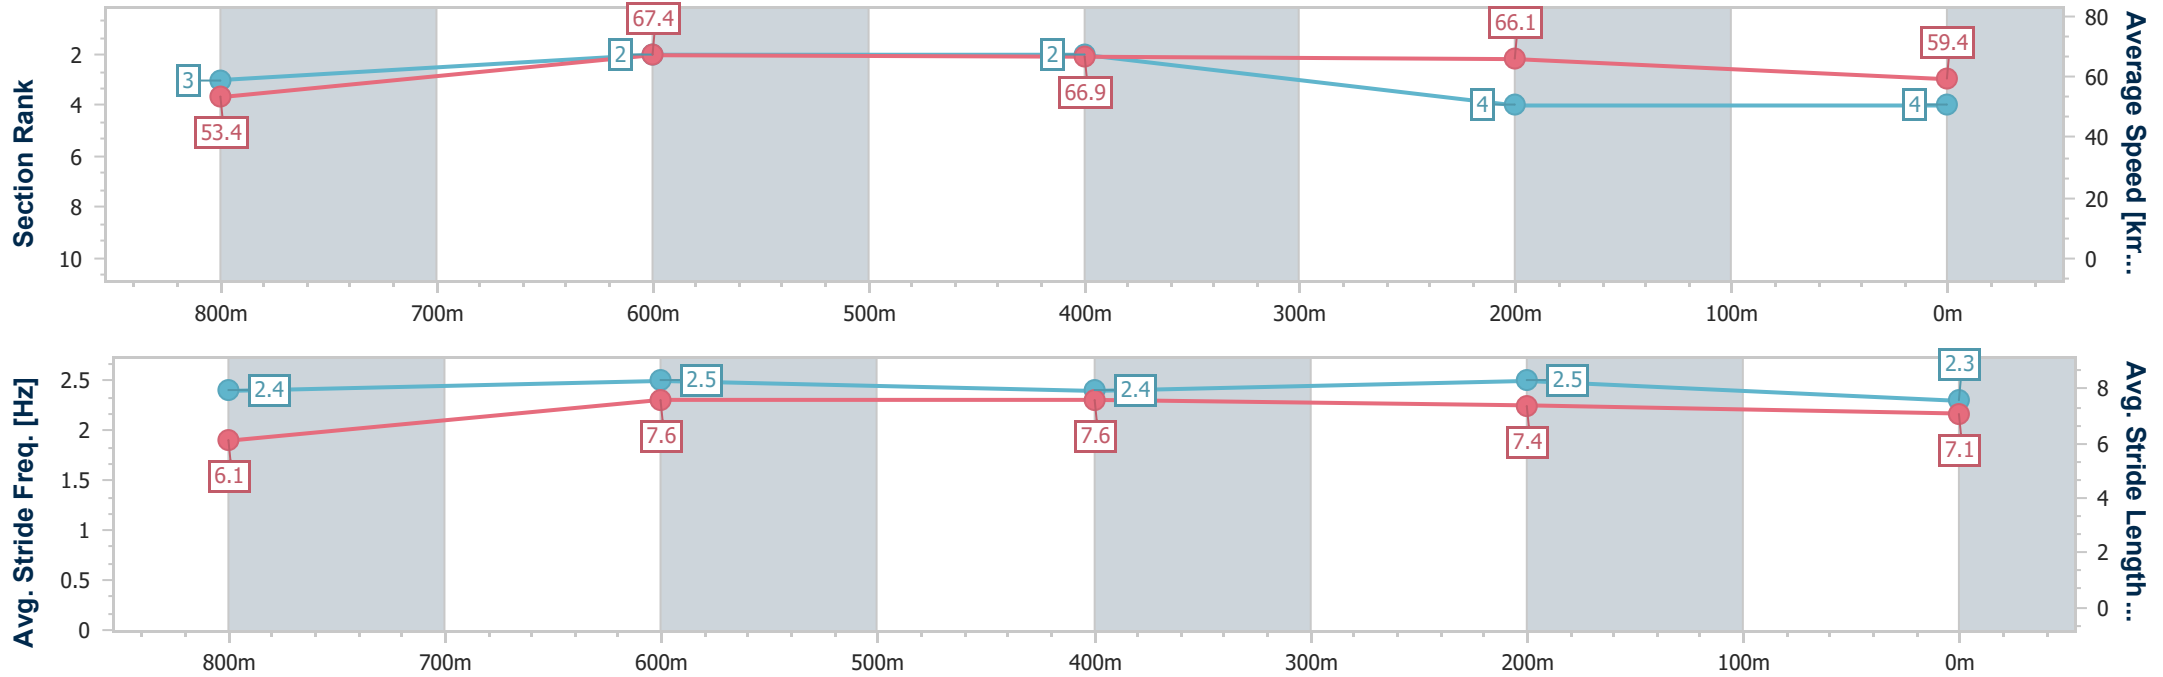

Eagle Farm QLD Professional  
Race 1: GIRLS DAY OUT 2 MARCH BENCHMARK 70 Handicap - 1000m

17 February 2024 - 12:48

BRISBANE RACING CLUB

Track Rating: Soft 7, Weather: Fine, Rail Position: +5m Entire

Section	Overall	800m	600m	400m	200m
Section Times	0:58.10 [4] (0:13.50)	0:44.60 [3] (0:10.70)	0:33.90 [2] (0:10.85)	0:23.05 [2] (0:10.90)	0:12.15 [4] (0:12.15)
Average Speed [km/h]	53.4	67.4	66.9	66.1	59.4
Top Speed [km/h]	67.2	69.1	68.1	68.7	63.6
Avg. Dist. to Rail [m]	2.0	0.4	2.0	3.6	3.5
Avg. Stride Freq. [Hz]	2.4	2.5	2.4	2.5	2.3
Avg. Stride Length [m]	6.1	7.6	7.6	7.4	7.1

- [ ] Ranking at each section and finish
- .-.- No data available at this section
- NA No data available

Horse/Jockey Name	Instagood
Final Rank	5
Fastest Section Time (Section)	0:10.73 (600m)
Top Speed [km/h] (Section)	69.9 (600m)
Race State	Finished