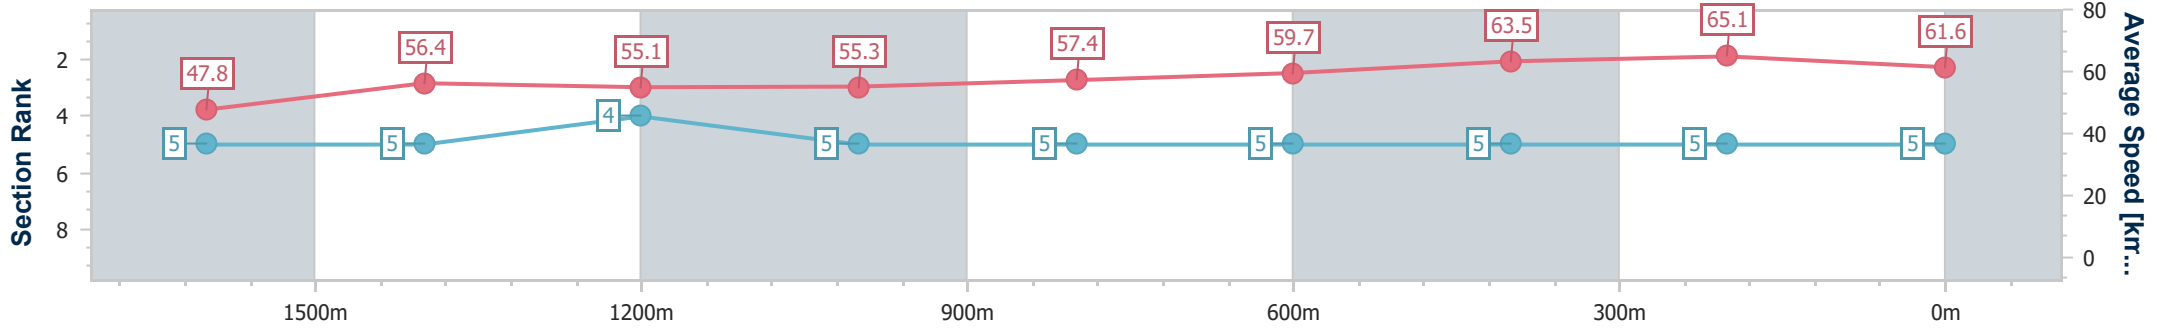

Horse/Jockey Name	Irish Knight
Final Rank	5
Fastest Section Time (Section)	0:11.08 (400m)
Top Speed [km/h] (Section)	66.1 (400m)
Race State	Finished

Eagle Farm QLD Professional
Race 2: STRADBROKE SEASON ON SALE NOW Class 3
Handicap - 1825m
17 February 2024 - 13:23
Track Rating: Soft 7, Weather: Fine, Rail Position: +5m Entire

BRISBANE
RACING CLUB

Section	Overall	1600m	1400m	1200m	1000m	800m	600m	400m	200m
Section Times	1:54.84 [5] (0:16.96)	1:37.88 [5] (0:12.77)	1:25.11 [5] (0:13.09)	1:12.02 [4] (0:12.99)	0:59.03 [5] (0:12.72)	0:46.31 [5] (0:12.12)	0:34.19 [5] (0:11.32)	0:22.87 [5] (0:11.08)	0:11.79 [5] (0:11.79)
Average Speed [km/h]	47.8	56.4	55.1	55.3	57.4	59.7	63.5	65.1	61.6
Top Speed [km/h]	58.1	58.4	56.1	56.7	60.8	60.9	65.6	66.1	62.9
Avg. Dist. to Rail [m]	3.5	0.5	0.5	1.5	2.2	1.5	0.3	0.8	0.8
Avg. Stride Freq. [Hz]	2.1	2.3	2.3	2.2	2.3	2.3	2.4	2.2	2.1
Avg. Stride Length [m]	6.2	6.8	6.8	6.8	7.0	7.2	7.5	8.3	8.3

- [ ] Ranking at each section and finish
- -.-.- No data available at this section
- NA No data available