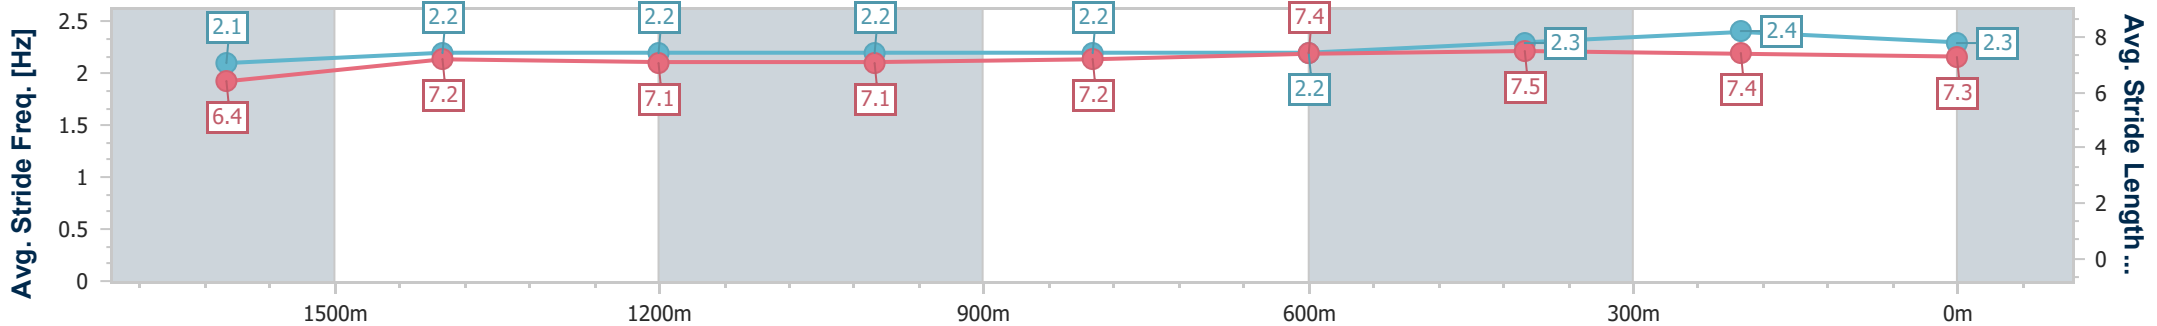

Horse/Jockey Name	Ella Te Ama
Final Rank	4
Fastest Section Time (Section)	0:11.31 (400m)
Top Speed [km/h] (Section)	66.0 (400m)
Race State	Finished

Eagle Farm QLD Professional
Race 2: STRADBROKE SEASON ON SALE NOW Class 3
Handicap - 1825m
17 February 2024 - 13:23
Track Rating: Soft 7, Weather: Fine, Rail Position: +5m Entire

BRISBANE
RACING CLUB

Section	Overall	1600m	1400m	1200m	1000m	800m	600m	400m	200m
Section Times	1:54.84 [4] (0:16.22)	1:38.62 [1] (0:12.96)	1:25.66 [1] (0:13.12)	1:12.54 [1] (0:13.05)	0:59.49 [1] (0:12.59)	0:46.90 [1] (0:12.12)	0:34.78 [1] (0:11.53)	0:23.25 [2] (0:11.31)	0:11.94 [2] (0:11.94)
Average Speed [km/h]	49.8	55.5	54.8	55.4	57.1	59.5	62.9	63.6	60.7
Top Speed [km/h]	57.1	55.8	55.3	55.8	59.5	60.9	66.0	66.0	62.5
Avg. Dist. to Rail [m]	2.5	0.3	0.3	0.6	0.3	0.6	1.1	2.8	3.4
Avg. Stride Freq. [Hz]	2.1	2.2	2.2	2.2	2.2	2.2	2.3	2.4	2.3
Avg. Stride Length [m]	6.4	7.2	7.1	7.1	7.2	7.4	7.5	7.4	7.3

- [ ] Ranking at each section and finish
- -.-.- No data available at this section
- NA No data available