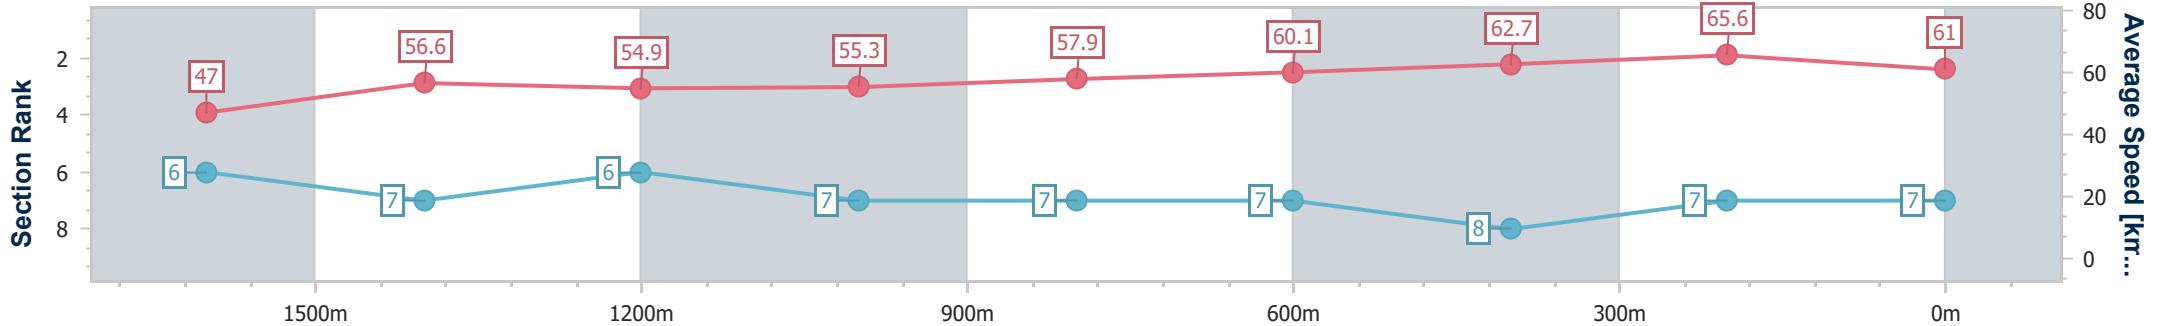

Horse/Jockey Name	Willnotquit
Final Rank	7
Fastest Section Time (Section)	0:10.97 (400m)
Top Speed [km/h] (Section)	67.1 (400m)
Race State	Finished

Eagle Farm QLD Professional
Race 2: STRADBROKE SEASON ON SALE NOW Class 3
Handicap - 1825m
17 February 2024 - 13:23
Track Rating: Soft 7, Weather: Fine, Rail Position: +5m Entire

BRISBANE
RACING CLUB

Section	Overall	1600m	1400m	1200m	1000m	800m	600m	400m	200m
Section Times	1:55.15 [7] (0:17.26)	1:37.89 [6] (0:12.73)	1:25.16 [7] (0:13.11)	1:12.05 [6] (0:13.04)	0:59.01 [7] (0:12.51)	0:46.50 [7] (0:12.02)	0:34.48 [7] (0:11.62)	0:22.86 [8] (0:10.97)	0:11.89 [7] (0:11.89)
Average Speed [km/h]	47.0	56.6	54.9	55.3	57.9	60.1	62.7	65.6	61.0
Top Speed [km/h]	57.3	59.3	56.6	56.6	60.7	61.4	66.8	67.1	64.1
Avg. Dist. to Rail [m]	4.3	0.3	0.6	1.2	1.2	1.5	2.1	5.5	2.6
Avg. Stride Freq. [Hz]	2.3	2.4	2.3	2.3	2.4	2.4	2.5	2.6	2.4
Avg. Stride Length [m]	5.6	6.6	6.5	6.5	6.7	6.9	7.1	7.1	6.9

- [ ] Ranking at each section and finish
- -.-.- No data available at this section
- NA No data available