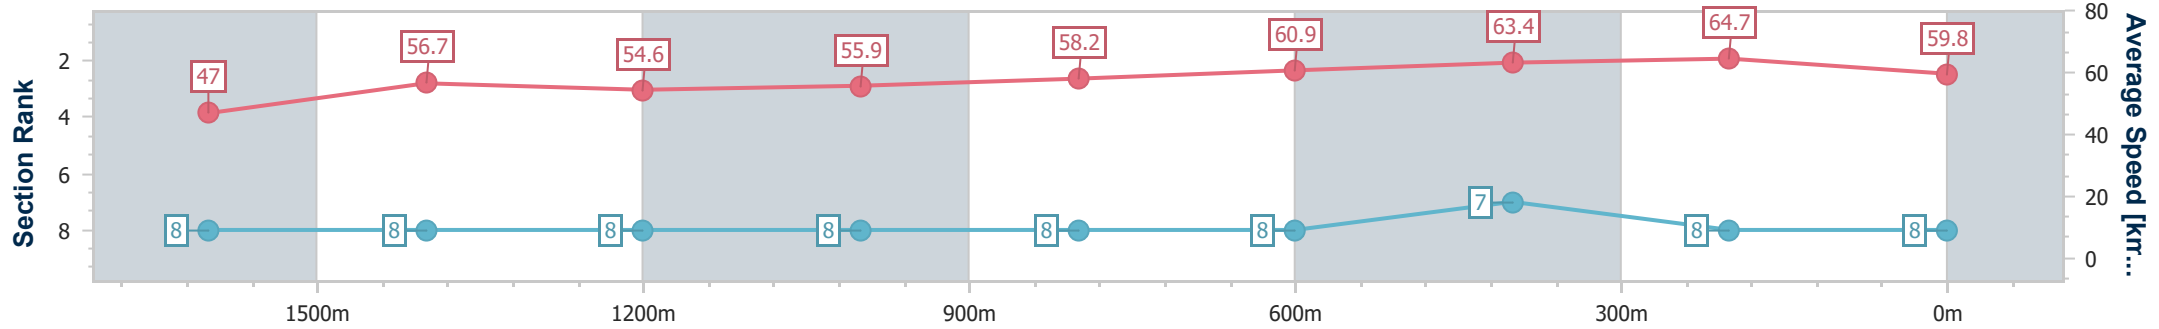

Horse/Jockey Name	Irish Sally
Final Rank	8
Fastest Section Time (Section)	0:11.11 (400m)
Top Speed [km/h] (Section)	66.2 (400m)
Race State	Finished

Eagle Farm QLD Professional
Race 2: STRADBROKE SEASON ON SALE NOW Class 3
Handicap - 1825m
17 February 2024 - 13:23
Track Rating: Soft 7, Weather: Fine, Rail Position: +5m Entire

BRISBANE
RACING CLUB

Section	Overall	1600m	1400m	1200m	1000m	800m	600m	400m	200m
Section Times	1:55.47 [8] (0:17.45)	1:38.02 [8] (0:12.75)	1:25.27 [8] (0:13.20)	1:12.07 [8] (0:12.87)	0:59.20 [8] (0:12.56)	0:46.64 [8] (0:11.91)	0:34.73 [8] (0:11.48)	0:23.25 [7] (0:11.11)	0:12.14 [8] (0:12.14)
Average Speed [km/h]	47.0	56.7	54.6	55.9	58.2	60.9	63.4	64.7	59.8
Top Speed [km/h]	55.8	59.1	56.7	56.6	61.3	61.5	66.2	66.2	63.4
Avg. Dist. to Rail [m]	6.0	1.3	1.6	2.2	2.3	1.8	2.1	7.2	6.7
Avg. Stride Freq. [Hz]	2.1	2.2	2.1	2.2	2.2	2.3	2.4	2.4	2.3
Avg. Stride Length [m]	6.1	7.2	7.1	7.2	7.3	7.4	7.5	7.4	7.1

- [ ] Ranking at each section and finish
- -.-.- No data available at this section
- NA No data available