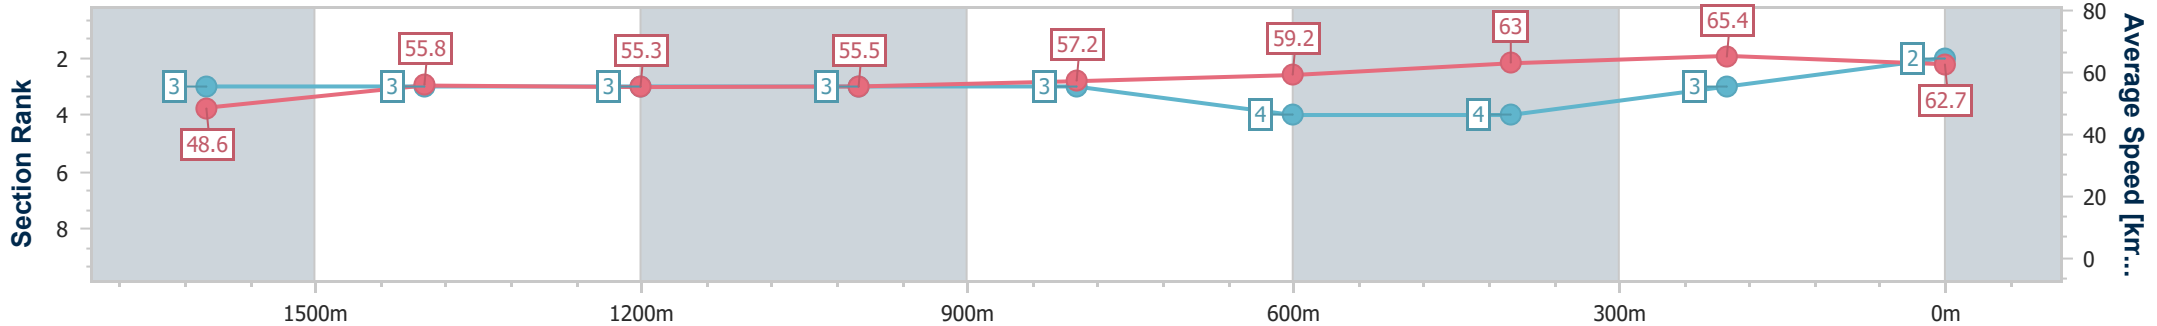

Horse/Jockey Name	Bella Tivaci
Final Rank	2
Fastest Section Time (Section)	0:11.03 (400m)
Top Speed [km/h] (Section)	66.9 (400m)
Race State	Finished

Eagle Farm QLD Professional
Race 2: STRADBROKE SEASON ON SALE NOW Class 3
Handicap - 1825m
17 February 2024 - 13:23
Track Rating: Soft 7, Weather: Fine, Rail Position: +5m Entire

BRISBANE
RACING CLUB

Section	Overall	1600m	1400m	1200m	1000m	800m	600m	400m	200m
Section Times	1:54.50 [2] (0:16.69)	1:37.81 [3] (0:12.93)	1:24.88 [3] (0:13.07)	1:11.81 [3] (0:12.97)	0:58.84 [3] (0:12.63)	0:46.21 [3] (0:12.20)	0:34.01 [4] (0:11.42)	0:22.59 [4] (0:11.03)	0:11.56 [3] (0:11.56)
Average Speed [km/h]	48.6	55.8	55.3	55.5	57.2	59.2	63.0	65.4	62.7
Top Speed [km/h]	58.8	57.5	55.7	56.1	59.6	60.5	66.5	66.9	63.9
Avg. Dist. to Rail [m]	3.2	1.0	1.0	1.0	0.9	0.5	1.1	3.7	5.0
Avg. Stride Freq. [Hz]	2.2	2.3	2.3	2.3	2.3	2.3	2.4	2.5	2.4
Avg. Stride Length [m]	6.0	6.8	6.8	6.8	7.0	7.1	7.3	7.3	7.2

- [ ] Ranking at each section and finish
- -.-.- No data available at this section
- NA No data available