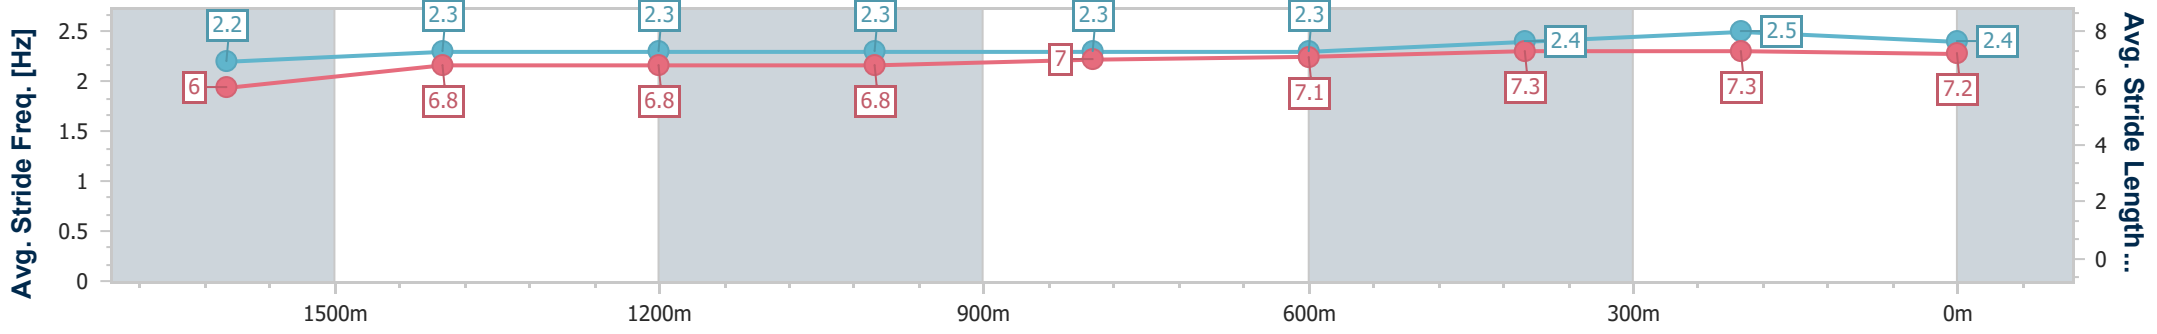

Horse/Jockey Name	Bella Tivaci
Final Rank	2
Fastest Section Time (Section)	0:11.03 (400m)
Top Speed [km/h] (Section)	66.9 (400m)
Race State	Finished

Eagle Farm QLD Professional
Race 2: STRADBROKE SEASON ON SALE NOW Class 3
Handicap - 1825m
17 February 2024 - 13:23
Track Rating: Soft 7, Weather: Fine, Rail Position: +5m Entire

BRISBANE
RACING CLUB

Section	Overall	1600m	1400m	1200m	1000m	800m	600m	400m	200m
Section Times	1:54.50 [2] (0:16.69)	1:37.81 [3] (0:12.93)	1:24.88 [3] (0:13.07)	1:11.81 [3] (0:12.97)	0:58.84 [3] (0:12.63)	0:46.21 [3] (0:12.20)	0:34.01 [4] (0:11.42)	0:22.59 [4] (0:11.03)	0:11.56 [3] (0:11.56)
Average Speed [km/h]	48.6	55.8	55.3	55.5	57.2	59.2	63.0	65.4	62.7
Top Speed [km/h]	58.8	57.5	55.7	56.1	59.6	60.5	66.5	66.9	63.9
Avg. Dist. to Rail [m]	3.2	1.0	1.0	1.0	0.9	0.5	1.1	3.7	5.0
Avg. Stride Freq. [Hz]	2.2	2.3	2.3	2.3	2.3	2.3	2.4	2.5	2.4
Avg. Stride Length [m]	6.0	6.8	6.8	6.8	7.0	7.1	7.3	7.3	7.2

- [ ] Ranking at each section and finish
- -.-.- No data available at this section
- NA No data available