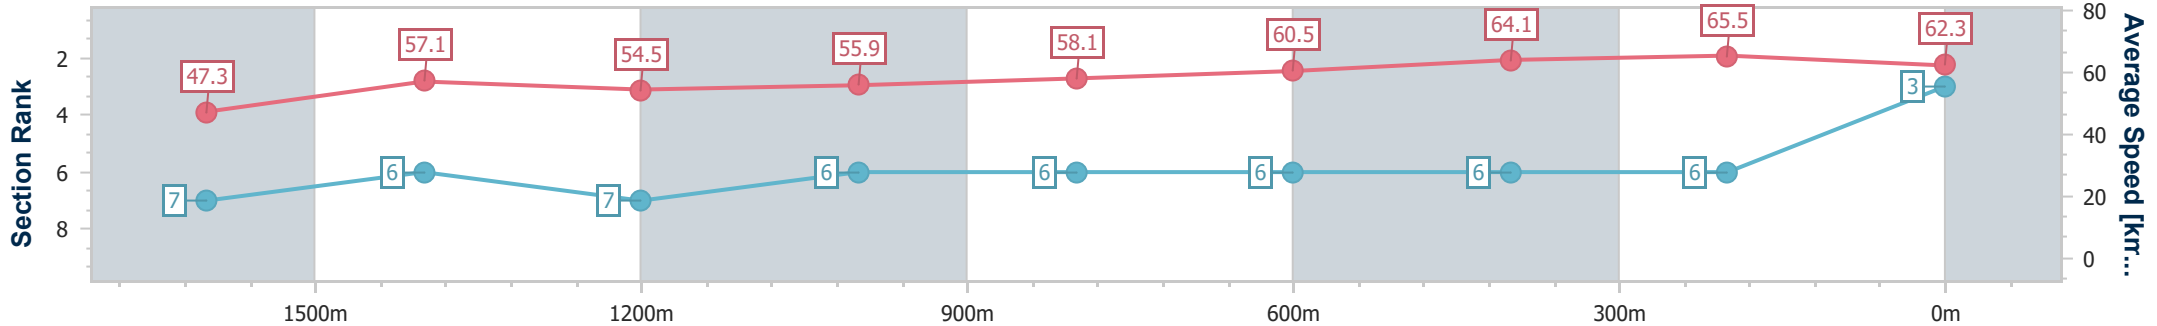

Horse/Jockey Name	Ain't He Grand
Final Rank	3
Fastest Section Time (Section)	0:11.02 (400m)
Top Speed [km/h] (Section)	67.2 (400m)
Race State	Finished

Eagle Farm QLD Professional
Race 2: STRADBROKE SEASON ON SALE NOW Class 3
Handicap - 1825m
17 February 2024 - 13:23
Track Rating: Soft 7, Weather: Fine, Rail Position: +5m Entire

BRISBANE
RACING CLUB

Section	Overall	1600m	1400m	1200m	1000m	800m	600m	400m	200m
Section Times	1:54.69 [3] (0:17.27)	1:37.42 [7] (0:12.68)	1:24.74 [6] (0:13.20)	1:11.54 [7] (0:12.91)	0:58.63 [6] (0:12.57)	0:46.06 [6] (0:12.02)	0:34.04 [6] (0:11.42)	0:22.62 [6] (0:11.02)	0:11.60 [6] (0:11.60)
Average Speed [km/h]	47.3	57.1	54.5	55.9	58.1	60.5	64.1	65.5	62.3
Top Speed [km/h]	58.0	59.5	56.5	56.4	61.2	61.3	67.0	67.2	64.6
Avg. Dist. to Rail [m]	5.0	2.0	2.3	2.6	2.6	2.4	3.3	8.1	7.6
Avg. Stride Freq. [Hz]	2.1	2.1	2.1	2.1	2.1	2.2	2.2	2.3	2.3
Avg. Stride Length [m]	6.2	7.4	7.2	7.4	7.5	7.8	7.9	7.8	7.6

- [ ] Ranking at each section and finish
- -.-.- No data available at this section
- NA No data available