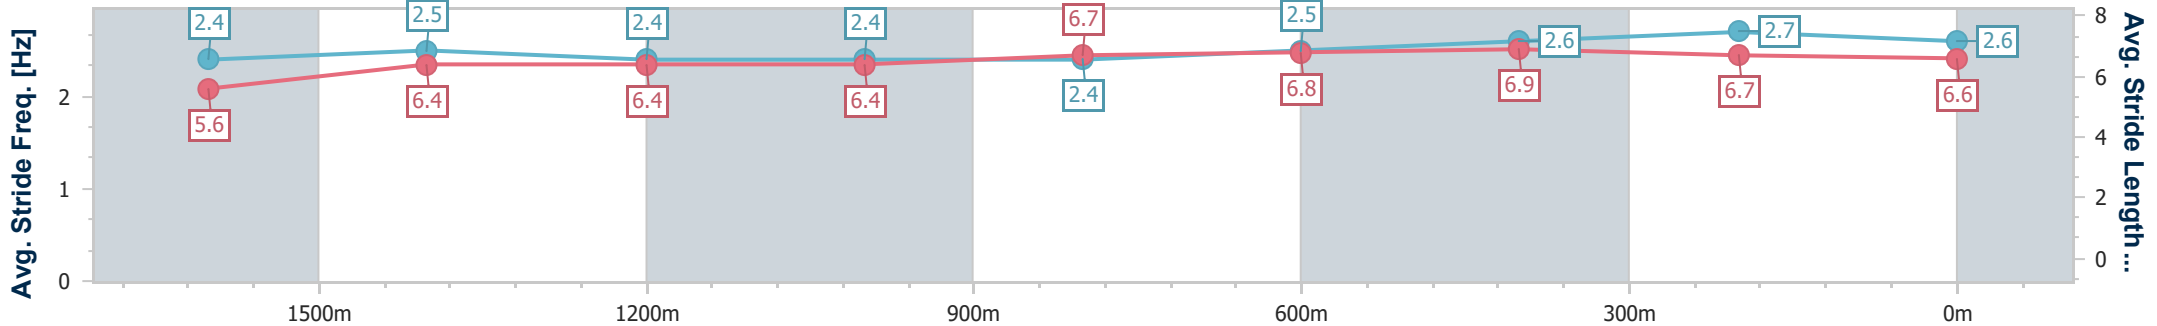

Horse/Jockey Name	Fleur Du Monde
Final Rank	1
Fastest Section Time (Section)	0:11.14 (400m)
Top Speed [km/h] (Section)	66.9 (400m)
Race State	Finished

Eagle Farm QLD Professional
Race 2: STRADBROKE SEASON ON SALE NOW Class 3
Handicap - 1825m
17 February 2024 - 13:23
Track Rating: Soft 7, Weather: Fine, Rail Position: +5m Entire

BRISBANE
RACING CLUB

Section	Overall	1600m	1400m	1200m	1000m	800m	600m	400m	200m
Section Times	1:54.36 [1] (0:16.53)	1:37.83 [2] (0:12.84)	1:24.99 [2] (0:13.08)	1:11.91 [2] (0:13.01)	0:58.90 [2] (0:12.56)	0:46.34 [2] (0:12.11)	0:34.23 [2] (0:11.35)	0:22.88 [1] (0:11.14)	0:11.74 [1] (0:11.74)
Average Speed [km/h]	48.9	56.3	55.2	55.4	58.0	60.3	64.8	64.7	61.8
Top Speed [km/h]	57.2	57.7	56.7	56.4	59.9	61.6	66.7	66.9	63.8
Avg. Dist. to Rail [m]	2.6	1.1	1.6	1.9	2.7	3.1	4.6	7.4	5.2
Avg. Stride Freq. [Hz]	2.4	2.5	2.4	2.4	2.4	2.5	2.6	2.7	2.6
Avg. Stride Length [m]	5.6	6.4	6.4	6.4	6.7	6.8	6.9	6.7	6.6

- [ ] Ranking at each section and finish
- -.-.- No data available at this section
- NA No data available