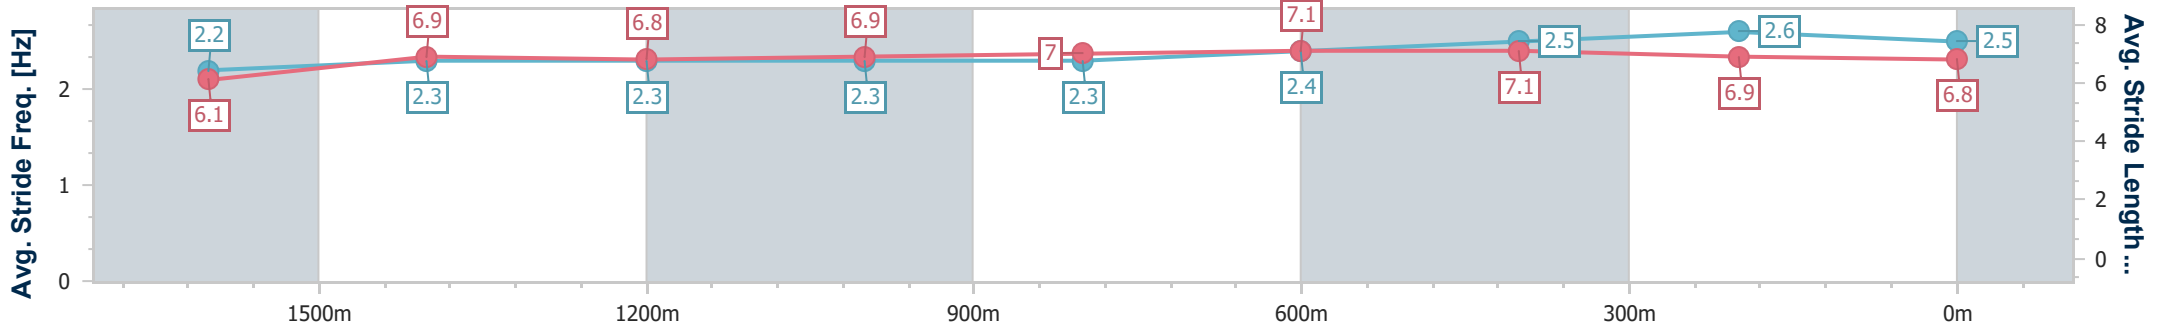

Section	Overall	1600m	1400m	1200m	1000m	800m	600m	400m	200m
Section Times	1:54.84 [5] (0:16.96)	1:37.88 [5] (0:12.77)	1:25.11 [5] (0:13.09)	1:12.02 [4] (0:12.99)	0:59.03 [5] (0:12.72)	0:46.31 [5] (0:12.12)	0:34.19 [5] (0:11.32)	0:22.87 [5] (0:11.08)	0:11.79 [5] (0:11.79)
Average Speed [km/h]	47.8	56.4	55.1	55.3	57.4	59.7	63.5	65.1	61.6
Top Speed [km/h]	58.1	58.4	56.1	56.7	60.8	60.9	65.6	66.1	62.9
Avg. Dist. to Rail [m]	3.5	0.5	0.5	1.5	2.2	1.5	0.3	0.8	0.8
Avg. Stride Freq. [Hz]	2.1	2.3	2.3	2.2	2.3	2.3	2.4	2.2	2.1
Avg. Stride Length [m]	6.2	6.8	6.8	6.8	7.0	7.2	7.5	8.3	8.3

- [] Ranking at each section and finish
- .-.- No data available at this section
- NA No data available

Horse/Jockey Name	Mascaret
Final Rank	6
Fastest Section Time (Section)	0:11.15 (400m)
Top Speed [km/h] (Section)	66.3 (400m)
Race State	Finished

Section	Overall	1600m	1400m	1200m	1000m	800m	600m	400m	200m
Section Times	1:54.95 [6] (0:16.94)	1:38.01 [4] (0:12.77)	1:25.24 [4] (0:13.11)	1:12.13 [5] (0:12.94)	0:59.19 [4] (0:12.57)	0:46.62 [4] (0:12.08)	0:34.54 [3] (0:11.45)	0:23.09 [3] (0:11.15)	0:11.94 [4] (0:11.94)
Average Speed [km/h]	48.2	56.8	55.0	55.9	58.0	60.1	63.9	64.6	60.5
Top Speed [km/h]	59.2	59.2	56.0	56.2	60.3	61.2	65.5	66.3	62.7
Avg. Dist. to Rail [m]	4.6	2.0	2.3	2.9	2.7	2.1	3.0	6.6	4.6
Avg. Stride Freq. [Hz]	2.2	2.3	2.3	2.3	2.3	2.4	2.5	2.6	2.5
Avg. Stride Length [m]	6.1	6.9	6.8	6.9	7.0	7.1	7.1	6.9	6.8