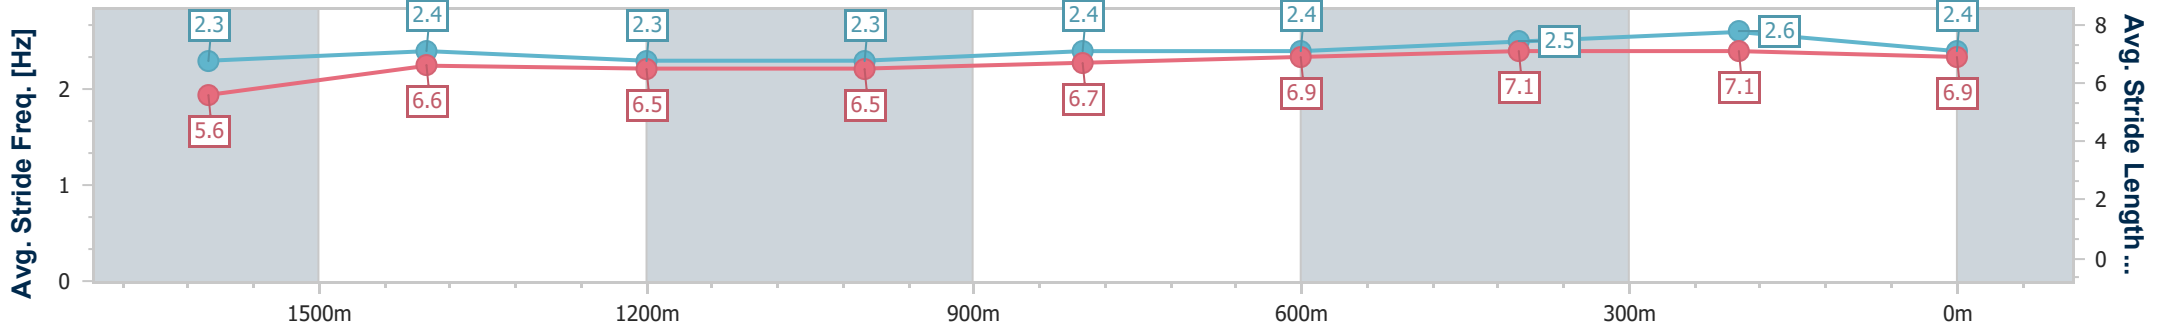

Section	Overall	1600m	1400m	1200m	1000m	800m	600m	400m	200m
Section Times	1:54.95 [6] (0:16.94)	1:38.01 [4] (0:12.77)	1:25.24 [4] (0:13.11)	1:12.13 [5] (0:12.94)	0:59.19 [4] (0:12.57)	0:46.62 [4] (0:12.08)	0:34.54 [3] (0:11.45)	0:23.09 [3] (0:11.15)	0:11.94 [4] (0:11.94)
Average Speed [km/h]	48.2	56.8	55.0	55.9	58.0	60.1	63.9	64.6	60.5
Top Speed [km/h]	59.2	59.2	56.0	56.2	60.3	61.2	65.5	66.3	62.7
Avg. Dist. to Rail [m]	4.6	2.0	2.3	2.9	2.7	2.1	3.0	6.6	4.6
Avg. Stride Freq. [Hz]	2.2	2.3	2.3	2.3	2.3	2.4	2.5	2.6	2.5
Avg. Stride Length [m]	6.1	6.9	6.8	6.9	7.0	7.1	7.1	6.9	6.8

- [] Ranking at each section and finish
- .-.- No data available at this section
- NA No data available

Horse/Jockey Name	Willnotquit
Final Rank	7
Fastest Section Time (Section)	0:10.97 (400m)
Top Speed [km/h] (Section)	67.1 (400m)
Race State	Finished

Section	Overall	1600m	1400m	1200m	1000m	800m	600m	400m	200m
Section Times	1:55.15 [7] (0:17.26)	1:37.89 [6] (0:12.73)	1:25.16 [7] (0:13.11)	1:12.05 [6] (0:13.04)	0:59.01 [7] (0:12.51)	0:46.50 [7] (0:12.02)	0:34.48 [7] (0:11.62)	0:22.86 [8] (0:10.97)	0:11.89 [7] (0:11.89)
Average Speed [km/h]	47.0	56.6	54.9	55.3	57.9	60.1	62.7	65.6	61.0
Top Speed [km/h]	57.3	59.3	56.6	56.6	60.7	61.4	66.8	67.1	64.1
Avg. Dist. to Rail [m]	4.3	0.3	0.6	1.2	1.2	1.5	2.1	5.5	2.6
Avg. Stride Freq. [Hz]	2.3	2.4	2.3	2.3	2.4	2.4	2.5	2.6	2.4
Avg. Stride Length [m]	5.6	6.6	6.5	6.5	6.7	6.9	7.1	7.1	6.9