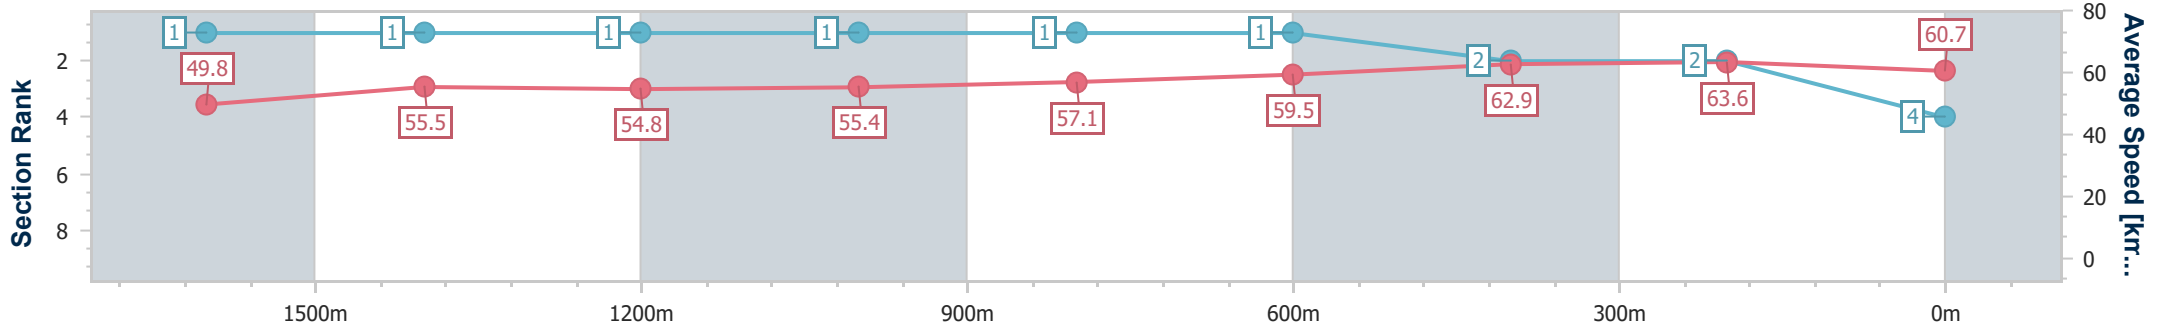

Horse/Jockey Name	Ella Te Ama
Final Rank	4
Fastest Section Time (Section)	0:11.31 (400m)
Top Speed [km/h] (Section)	66.0 (400m)
Race State	Finished

Eagle Farm QLD Professional
Race 2: STRADBROKE SEASON ON SALE NOW Class 3
Handicap - 1825m
17 February 2024 - 13:23
Track Rating: Soft 7, Weather: Fine, Rail Position: +5m Entire

BRISBANE
RACING CLUB

Section	Overall	1600m	1400m	1200m	1000m	800m	600m	400m	200m
Section Times	1:54.84 [4] (0:16.22)	1:38.62 [1] (0:12.96)	1:25.66 [1] (0:13.12)	1:12.54 [1] (0:13.05)	0:59.49 [1] (0:12.59)	0:46.90 [1] (0:12.12)	0:34.78 [1] (0:11.53)	0:23.25 [2] (0:11.31)	0:11.94 [2] (0:11.94)
Average Speed [km/h]	49.8	55.5	54.8	55.4	57.1	59.5	62.9	63.6	60.7
Top Speed [km/h]	57.1	55.8	55.3	55.8	59.5	60.9	66.0	66.0	62.5
Avg. Dist. to Rail [m]	2.5	0.3	0.3	0.6	0.3	0.6	1.1	2.8	3.4
Avg. Stride Freq. [Hz]	2.1	2.2	2.2	2.2	2.2	2.2	2.3	2.4	2.3
Avg. Stride Length [m]	6.4	7.2	7.1	7.1	7.2	7.4	7.5	7.4	7.3

- [ ] Ranking at each section and finish
- -.-.- No data available at this section
- NA No data available