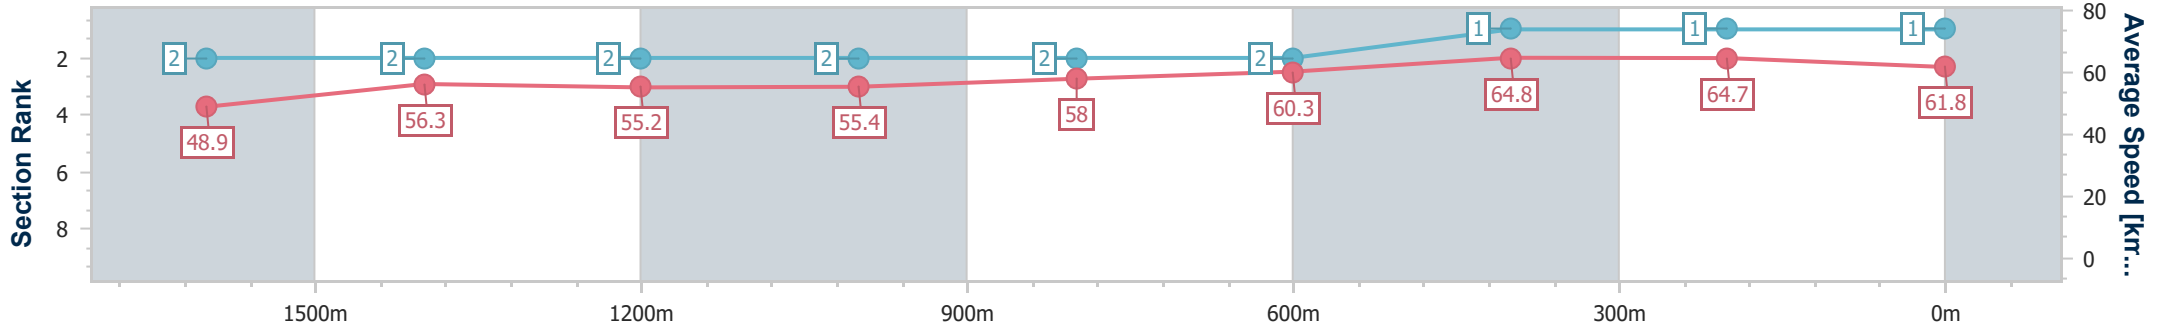

Horse/Jockey Name	Fleur Du Monde
Final Rank	1
Fastest Section Time (Section)	0:11.14 (400m)
Top Speed [km/h] (Section)	66.9 (400m)
Race State	Finished

Eagle Farm QLD Professional
Race 2: STRADBROKE SEASON ON SALE NOW Class 3
Handicap - 1825m
17 February 2024 - 13:23
Track Rating: Soft 7, Weather: Fine, Rail Position: +5m Entire

BRISBANE
RACING CLUB

Section	Overall	1600m	1400m	1200m	1000m	800m	600m	400m	200m
Section Times	1:54.36 [1] (0:16.53)	1:37.83 [2] (0:12.84)	1:24.99 [2] (0:13.08)	1:11.91 [2] (0:13.01)	0:58.90 [2] (0:12.56)	0:46.34 [2] (0:12.11)	0:34.23 [2] (0:11.35)	0:22.88 [1] (0:11.14)	0:11.74 [1] (0:11.74)
Average Speed [km/h]	48.9	56.3	55.2	55.4	58.0	60.3	64.8	64.7	61.8
Top Speed [km/h]	57.2	57.7	56.7	56.4	59.9	61.6	66.7	66.9	63.8
Avg. Dist. to Rail [m]	2.6	1.1	1.6	1.9	2.7	3.1	4.6	7.4	5.2
Avg. Stride Freq. [Hz]	2.4	2.5	2.4	2.4	2.4	2.5	2.6	2.7	2.6
Avg. Stride Length [m]	5.6	6.4	6.4	6.4	6.7	6.8	6.9	6.7	6.6

- [ ] Ranking at each section and finish
- -.-.- No data available at this section
- NA No data available