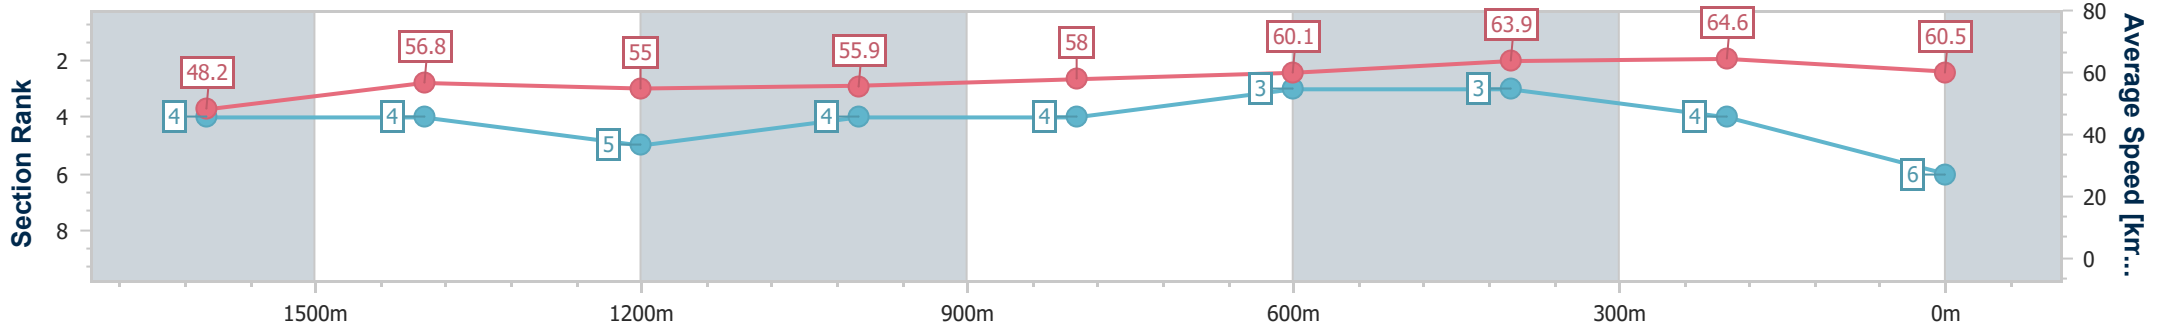

Horse/Jockey Name	Mascaret
Final Rank	6
Fastest Section Time (Section)	0:11.15 (400m)
Top Speed [km/h] (Section)	66.3 (400m)
Race State	Finished

Eagle Farm QLD Professional
Race 2: STRADBROKE SEASON ON SALE NOW Class 3
Handicap - 1825m
17 February 2024 - 13:23
Track Rating: Soft 7, Weather: Fine, Rail Position: +5m Entire

BRISBANE
RACING CLUB

Section	Overall	1600m	1400m	1200m	1000m	800m	600m	400m	200m
Section Times	1:54.95 [6] (0:16.94)	1:38.01 [4] (0:12.77)	1:25.24 [4] (0:13.11)	1:12.13 [5] (0:12.94)	0:59.19 [4] (0:12.57)	0:46.62 [4] (0:12.08)	0:34.54 [3] (0:11.45)	0:23.09 [3] (0:11.15)	0:11.94 [4] (0:11.94)
Average Speed [km/h]	48.2	56.8	55.0	55.9	58.0	60.1	63.9	64.6	60.5
Top Speed [km/h]	59.2	59.2	56.0	56.2	60.3	61.2	65.5	66.3	62.7
Avg. Dist. to Rail [m]	4.6	2.0	2.3	2.9	2.7	2.1	3.0	6.6	4.6
Avg. Stride Freq. [Hz]	2.2	2.3	2.3	2.3	2.3	2.4	2.5	2.6	2.5
Avg. Stride Length [m]	6.1	6.9	6.8	6.9	7.0	7.1	7.1	6.9	6.8

- [ ] Ranking at each section and finish
- -.-.- No data available at this section
- NA No data available