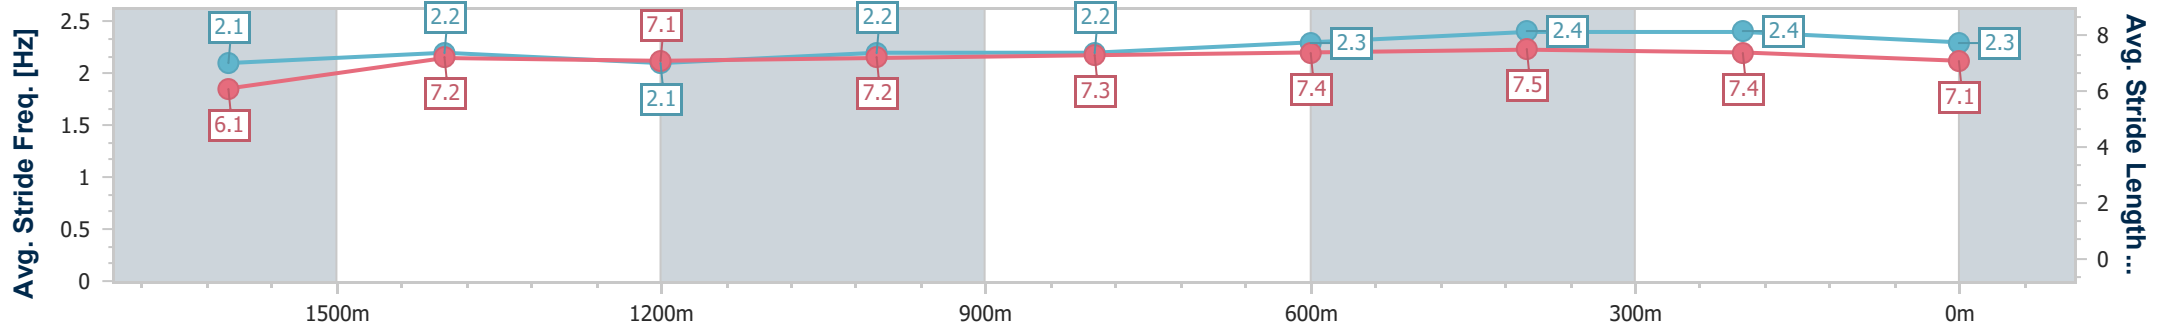

Horse/Jockey Name	Irish Sally
Final Rank	8
Fastest Section Time (Section)	0:11.11 (400m)
Top Speed [km/h] (Section)	66.2 (400m)
Race State	Finished

Eagle Farm QLD Professional
Race 2: STRADBROKE SEASON ON SALE NOW Class 3
Handicap - 1825m
17 February 2024 - 13:23
Track Rating: Soft 7, Weather: Fine, Rail Position: +5m Entire

BRISBANE
RACING CLUB

Section	Overall	1600m	1400m	1200m	1000m	800m	600m	400m	200m
Section Times	1:55.47 [8] (0:17.45)	1:38.02 [8] (0:12.75)	1:25.27 [8] (0:13.20)	1:12.07 [8] (0:12.87)	0:59.20 [8] (0:12.56)	0:46.64 [8] (0:11.91)	0:34.73 [8] (0:11.48)	0:23.25 [7] (0:11.11)	0:12.14 [8] (0:12.14)
Average Speed [km/h]	47.0	56.7	54.6	55.9	58.2	60.9	63.4	64.7	59.8
Top Speed [km/h]	55.8	59.1	56.7	56.6	61.3	61.5	66.2	66.2	63.4
Avg. Dist. to Rail [m]	6.0	1.3	1.6	2.2	2.3	1.8	2.1	7.2	6.7
Avg. Stride Freq. [Hz]	2.1	2.2	2.1	2.2	2.2	2.3	2.4	2.4	2.3
Avg. Stride Length [m]	6.1	7.2	7.1	7.2	7.3	7.4	7.5	7.4	7.1

- [ ] Ranking at each section and finish
- -.-.- No data available at this section
- NA No data available