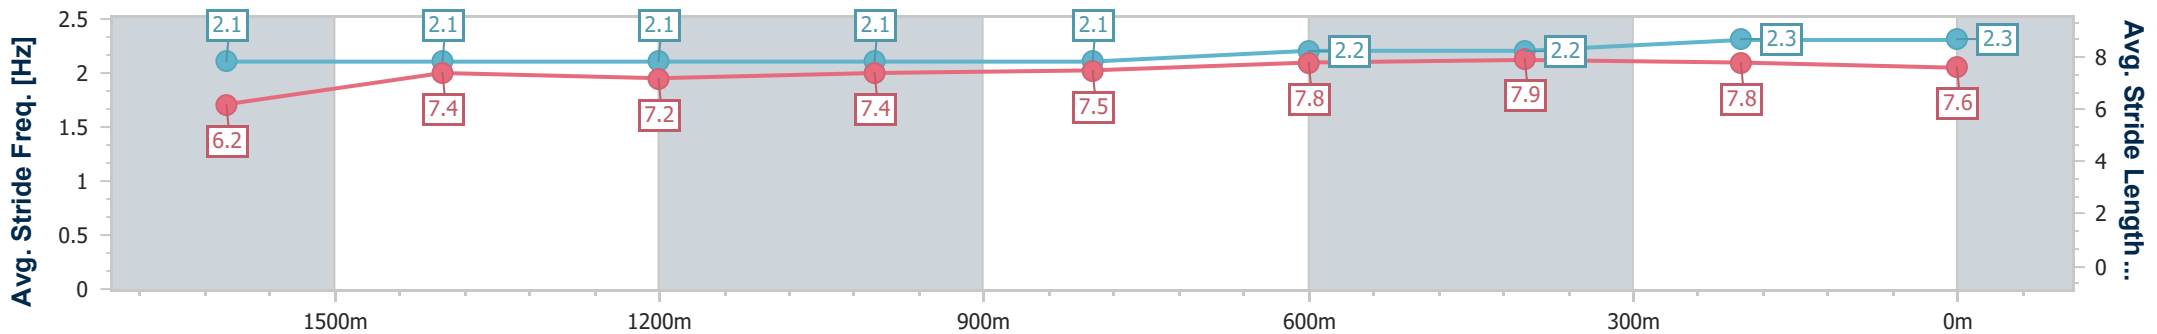

Horse/Jockey Name	Ain't He Grand
Final Rank	3
Fastest Section Time (Section)	0:11.02 (400m)
Top Speed [km/h] (Section)	67.2 (400m)
Race State	Finished

Eagle Farm QLD Professional
Race 2: STRADBROKE SEASON ON SALE NOW Class 3
Handicap - 1825m
17 February 2024 - 13:23
Track Rating: Soft 7, Weather: Fine, Rail Position: +5m Entire

BRISBANE
RACING CLUB

Section	Overall	1600m	1400m	1200m	1000m	800m	600m	400m	200m
Section Times	1:54.69 [3] (0:17.27)	1:37.42 [7] (0:12.68)	1:24.74 [6] (0:13.20)	1:11.54 [7] (0:12.91)	0:58.63 [6] (0:12.57)	0:46.06 [6] (0:12.02)	0:34.04 [6] (0:11.42)	0:22.62 [6] (0:11.02)	0:11.60 [6] (0:11.60)
Average Speed [km/h]	47.3	57.1	54.5	55.9	58.1	60.5	64.1	65.5	62.3
Top Speed [km/h]	58.0	59.5	56.5	56.4	61.2	61.3	67.0	67.2	64.6
Avg. Dist. to Rail [m]	5.0	2.0	2.3	2.6	2.6	2.4	3.3	8.1	7.6
Avg. Stride Freq. [Hz]	2.1	2.1	2.1	2.1	2.1	2.2	2.2	2.3	2.3
Avg. Stride Length [m]	6.2	7.4	7.2	7.4	7.5	7.8	7.9	7.8	7.6

- [ ] Ranking at each section and finish
- -.-.- No data available at this section
- NA No data available