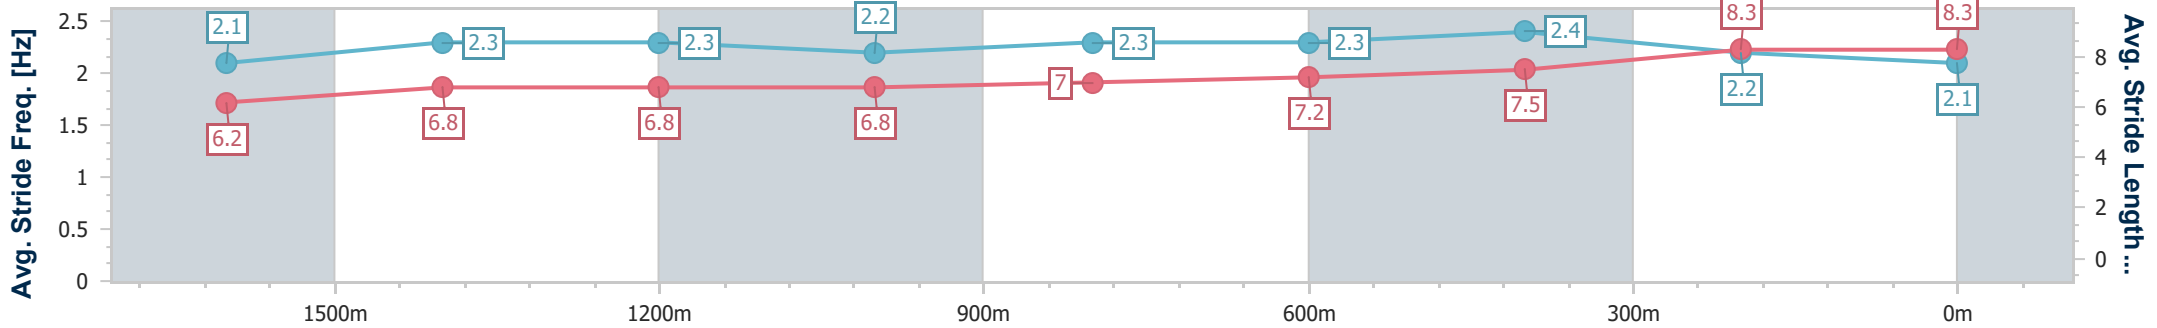

Horse/Jockey Name	Irish Knight
Final Rank	5
Fastest Section Time (Section)	0:11.08 (400m)
Top Speed [km/h] (Section)	66.1 (400m)
Race State	Finished

Eagle Farm QLD Professional
Race 2: STRADBROKE SEASON ON SALE NOW Class 3
Handicap - 1825m
17 February 2024 - 13:23
Track Rating: Soft 7, Weather: Fine, Rail Position: +5m Entire

BRISBANE
RACING CLUB

Section	Overall	1600m	1400m	1200m	1000m	800m	600m	400m	200m
Section Times	1:54.84 [5] (0:16.96)	1:37.88 [5] (0:12.77)	1:25.11 [5] (0:13.09)	1:12.02 [4] (0:12.99)	0:59.03 [5] (0:12.72)	0:46.31 [5] (0:12.12)	0:34.19 [5] (0:11.32)	0:22.87 [5] (0:11.08)	0:11.79 [5] (0:11.79)
Average Speed [km/h]	47.8	56.4	55.1	55.3	57.4	59.7	63.5	65.1	61.6
Top Speed [km/h]	58.1	58.4	56.1	56.7	60.8	60.9	65.6	66.1	62.9
Avg. Dist. to Rail [m]	3.5	0.5	0.5	1.5	2.2	1.5	0.3	0.8	0.8
Avg. Stride Freq. [Hz]	2.1	2.3	2.3	2.2	2.3	2.3	2.4	2.2	2.1
Avg. Stride Length [m]	6.2	6.8	6.8	6.8	7.0	7.2	7.5	8.3	8.3

- [ ] Ranking at each section and finish
- -.-.- No data available at this section
- NA No data available