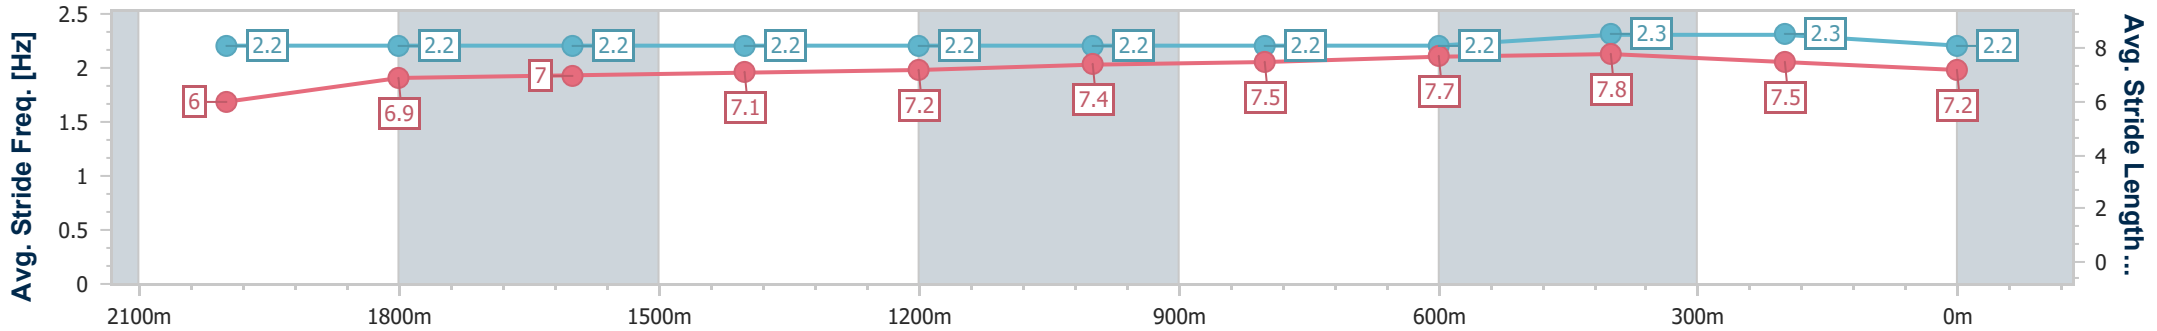

Eagle Farm QLD Professional

Race 3: MOUNT FRANKLIN BENCHMARK 78 Handicap - 2200m

17 February 2024 - 13:58

Track Rating: Soft 7, Weather: Fine, Rail Position: +5m Entire

BRISBANE RACING CLUB

Section	Overall	2000m	1800m	1600m	1400m	1200m	1000m	800m	600m	400m	200m
Section Times	2:23.29 [10] (0:17.78)	2:05.51 [9] (0:13.46)	1:52.05 [10] (0:13.43)	1:38.62 [10] (0:13.21)	1:25.41 [10] (0:13.01)	1:12.40 [11] (0:12.42)	0:59.98 [11] (0:12.55)	0:47.43 [11] (0:12.01)	0:35.42 [11] (0:11.47)	0:23.95 [11] (0:11.56)	0:12.39 [11] (0:12.39)
Average Speed [km/h]	40.6	53.6	54.0	55.0	55.4	58.1	58.5	60.7	63.5	62.2	58.5
Top Speed [km/h]	55.6	55.6	56.1	56.0	56.5	59.9	61.1	62.8	64.5	64.8	60.8
Avg. Dist. to Rail [m]	5.5	0.3	1.4	2.4	2.6	3.0	3.4	3.3	2.2	8.6	8.9
Avg. Stride Freq. [Hz]	2.2	2.2	2.2	2.2	2.2	2.2	2.2	2.2	2.3	2.3	2.2
Avg. Stride Length [m]	6.0	6.9	7.0	7.1	7.2	7.4	7.5	7.7	7.8	7.5	7.2