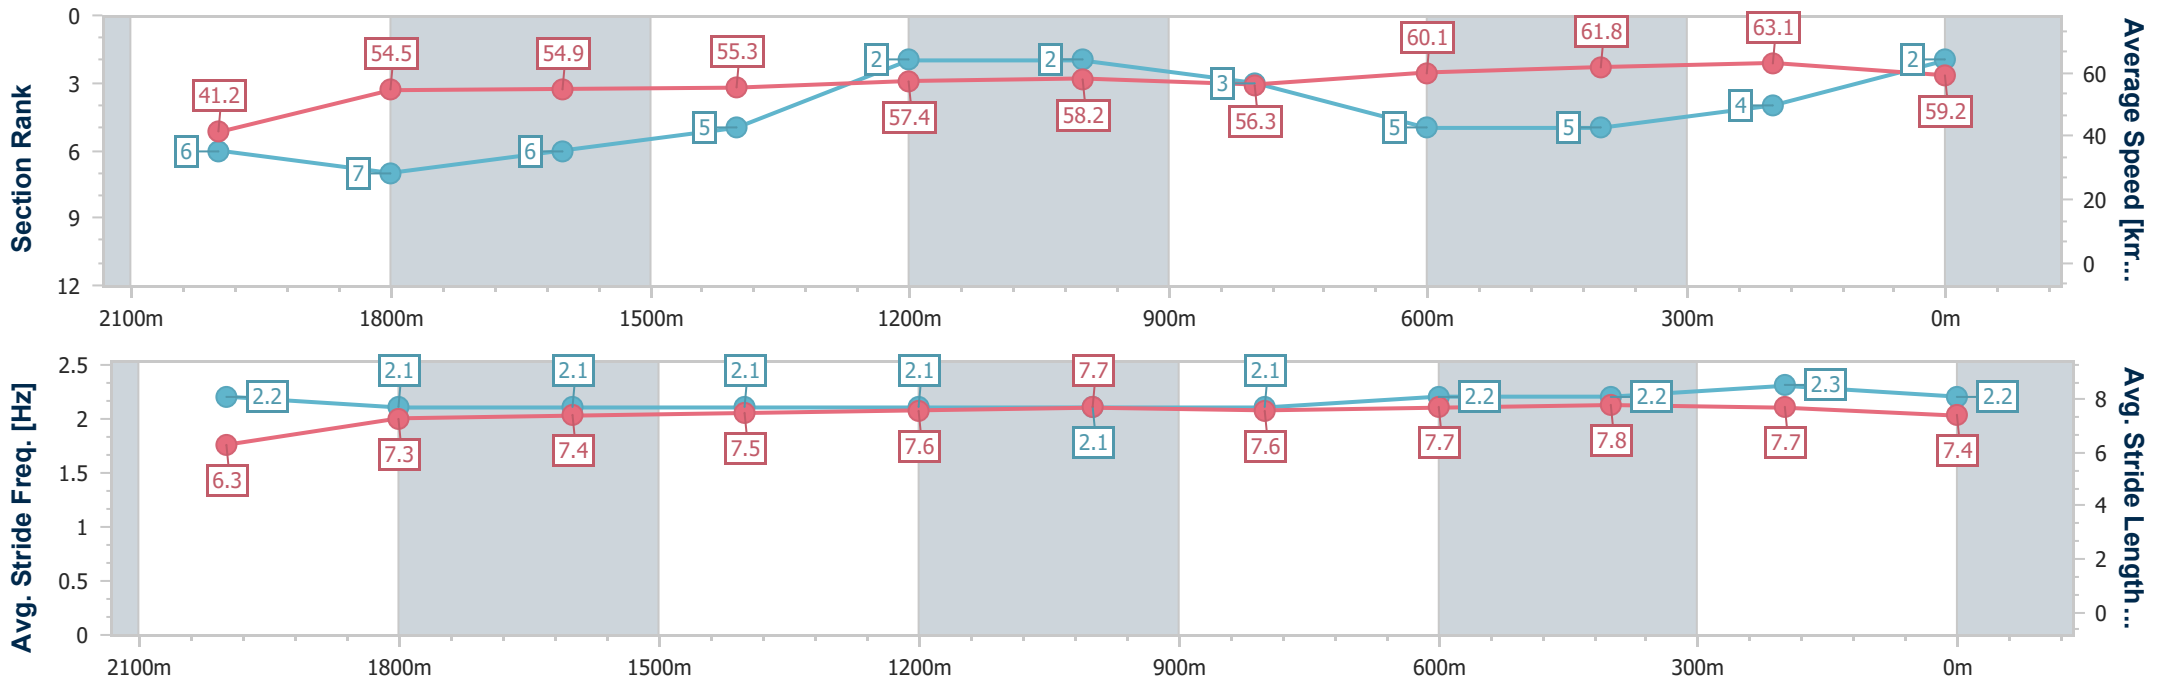

### Eagle Farm QLD Professional

Race 3: MOUNT FRANKLIN BENCHMARK 78 Handicap - 2200m

17 February 2024 - 13:58

Track Rating: Soft 7, Weather: Fine, Rail Position: +5m Entire

BRISBANE RACING CLUB

Section	Overall	2000m	1800m	1600m	1400m	1200m	1000m	800m	600m	400m	200m
Section Times	2:22.42 [2] (0:17.50)	2:04.92 [6] (0:13.22)	1:51.70 [7] (0:13.17)	1:38.53 [6] (0:13.19)	1:25.34 [5] (0:12.55)	1:12.79 [2] (0:12.41)	1:00.38 [2] (0:12.97)	0:47.41 [3] (0:12.11)	0:35.30 [5] (0:11.68)	0:23.62 [5] (0:11.43)	0:12.19 [4] (0:12.19)
Average Speed [km/h]	41.2	54.5	54.9	55.3	57.4	58.2	56.3	60.1	61.8	63.1	59.2
Top Speed [km/h]	57.0	56.8	56.8	57.0	58.7	59.7	58.1	62.4	62.7	64.1	61.4
Avg. Dist. to Rail [m]	4.5	0.4	1.1	2.9	3.3	3.2	3.0	2.3	0.9	3.2	5.2
Avg. Stride Freq. [Hz]	2.2	2.1	2.1	2.1	2.1	2.1	2.1	2.2	2.2	2.3	2.2
Avg. Stride Length [m]	6.3	7.3	7.4	7.5	7.6	7.7	7.6	7.7	7.8	7.7	7.4

- [ ] Ranking at each section and finish
- .-.- No data available at this section
- NA No data available

Horse/Jockey Name	Bedford Square
Final Rank	3
Fastest Section Time (Section)	0:11.52 (600m)
Top Speed [km/h] (Section)	64.5 (600m)
Race State	Finished