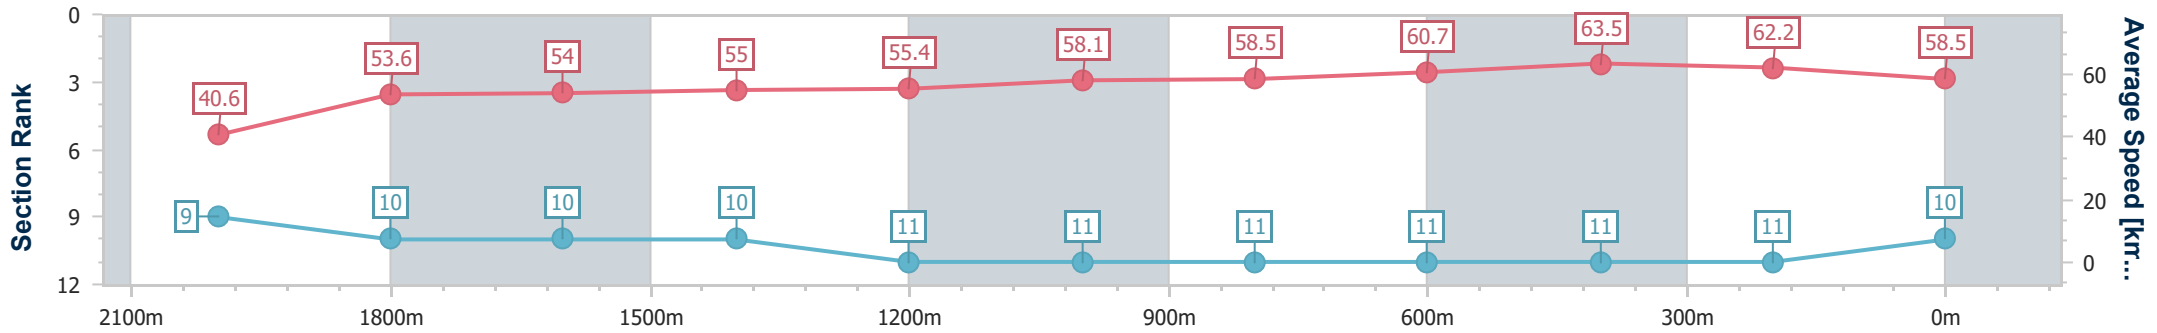

Eagle Farm QLD Professional

Race 3: MOUNT FRANKLIN BENCHMARK 78 Handicap - 2200m

17 February 2024 - 13:58

Track Rating: Soft 7, Weather: Fine, Rail Position: +5m Entire

BRISBANE RACING CLUB

Section	Overall	2000m	1800m	1600m	1400m	1200m	1000m	800m	600m	400m	200m
Section Times	2:23.29 [10] (0:17.78)	2:05.51 [9] (0:13.46)	1:52.05 [10] (0:13.43)	1:38.62 [10] (0:13.21)	1:25.41 [10] (0:13.01)	1:12.40 [11] (0:12.42)	0:59.98 [11] (0:12.55)	0:47.43 [11] (0:12.01)	0:35.42 [11] (0:11.47)	0:23.95 [11] (0:11.56)	0:12.39 [11] (0:12.39)
Average Speed [km/h]	40.6	53.6	54.0	55.0	55.4	58.1	58.5	60.7	63.5	62.2	58.5
Top Speed [km/h]	55.6	55.6	56.1	56.0	56.5	59.9	61.1	62.8	64.5	64.8	60.8
Avg. Dist. to Rail [m]	5.5	0.3	1.4	2.4	2.6	3.0	3.4	3.3	2.2	8.6	8.9
Avg. Stride Freq. [Hz]	2.2	2.2	2.2	2.2	2.2	2.2	2.2	2.2	2.3	2.3	2.2
Avg. Stride Length [m]	6.0	6.9	7.0	7.1	7.2	7.4	7.5	7.7	7.8	7.5	7.2