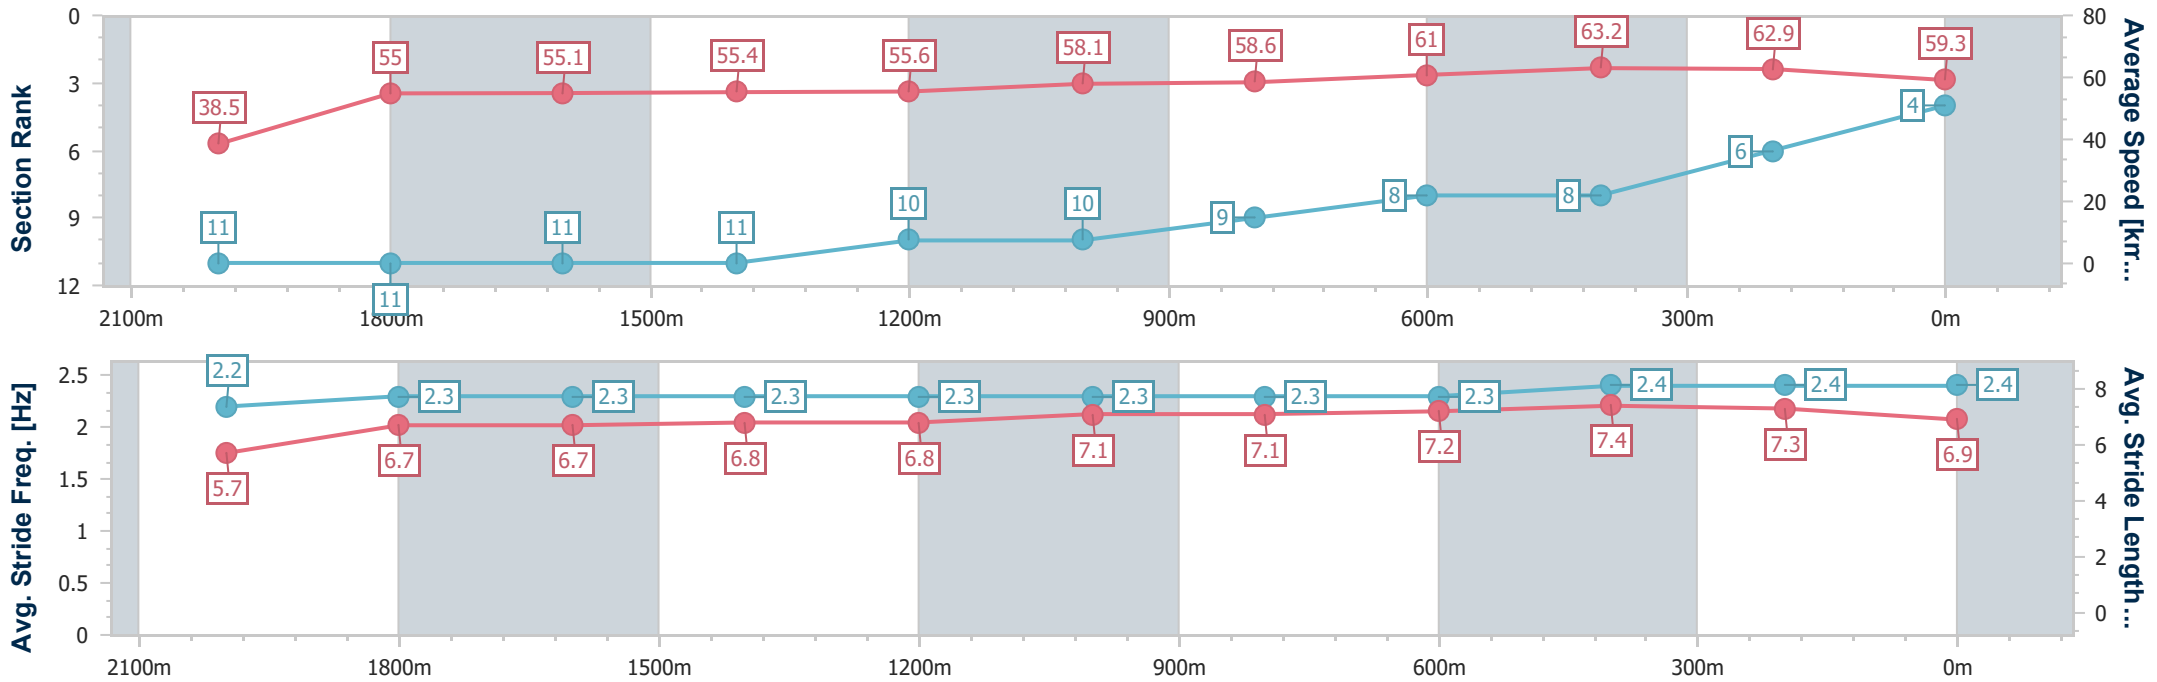

Eagle Farm QLD Professional

Race 3: MOUNT FRANKLIN BENCHMARK 78 Handicap - 2200m

17 February 2024 - 13:58

Track Rating: Soft 7, Weather: Fine, Rail Position: +5m Entire

BRISBANE RACING CLUB

Section	Overall	2000m	1800m	1600m	1400m	1200m	1000m	800m	600m	400m	200m
Section Times	2:22.69 [4] (0:18.69)	2:04.00 [11] (0:13.10)	1:50.90 [11] (0:13.05)	1:37.85 [11] (0:13.05)	1:24.80 [11] (0:12.95)	1:11.85 [10] (0:12.39)	0:59.46 [10] (0:12.34)	0:47.12 [9] (0:11.97)	0:35.15 [8] (0:11.52)	0:23.63 [8] (0:11.45)	0:12.18 [6] (0:12.18)
Average Speed [km/h]	38.5	55.0	55.1	55.4	55.6	58.1	58.6	61.0	63.2	62.9	59.3
Top Speed [km/h]	50.9	56.9	56.3	56.4	56.9	59.4	60.9	63.7	65.6	64.6	62.4
Avg. Dist. to Rail [m]	2.8	0.3	0.4	0.7	0.4	0.3	1.0	2.7	2.0	5.3	7.7
Avg. Stride Freq. [Hz]	2.2	2.3	2.3	2.3	2.3	2.3	2.3	2.3	2.4	2.4	2.4
Avg. Stride Length [m]	5.7	6.7	6.7	6.8	6.8	7.1	7.1	7.2	7.4	7.3	6.9

- [ ] Ranking at each section and finish
- .-.- No data available at this section
- NA No data available

Horse/Jockey Name	Deniliquin
Final Rank	5
Fastest Section Time (Section)	0:11.59 (600m)
Top Speed [km/h] (Section)	64.2 (800m)
Race State	Finished