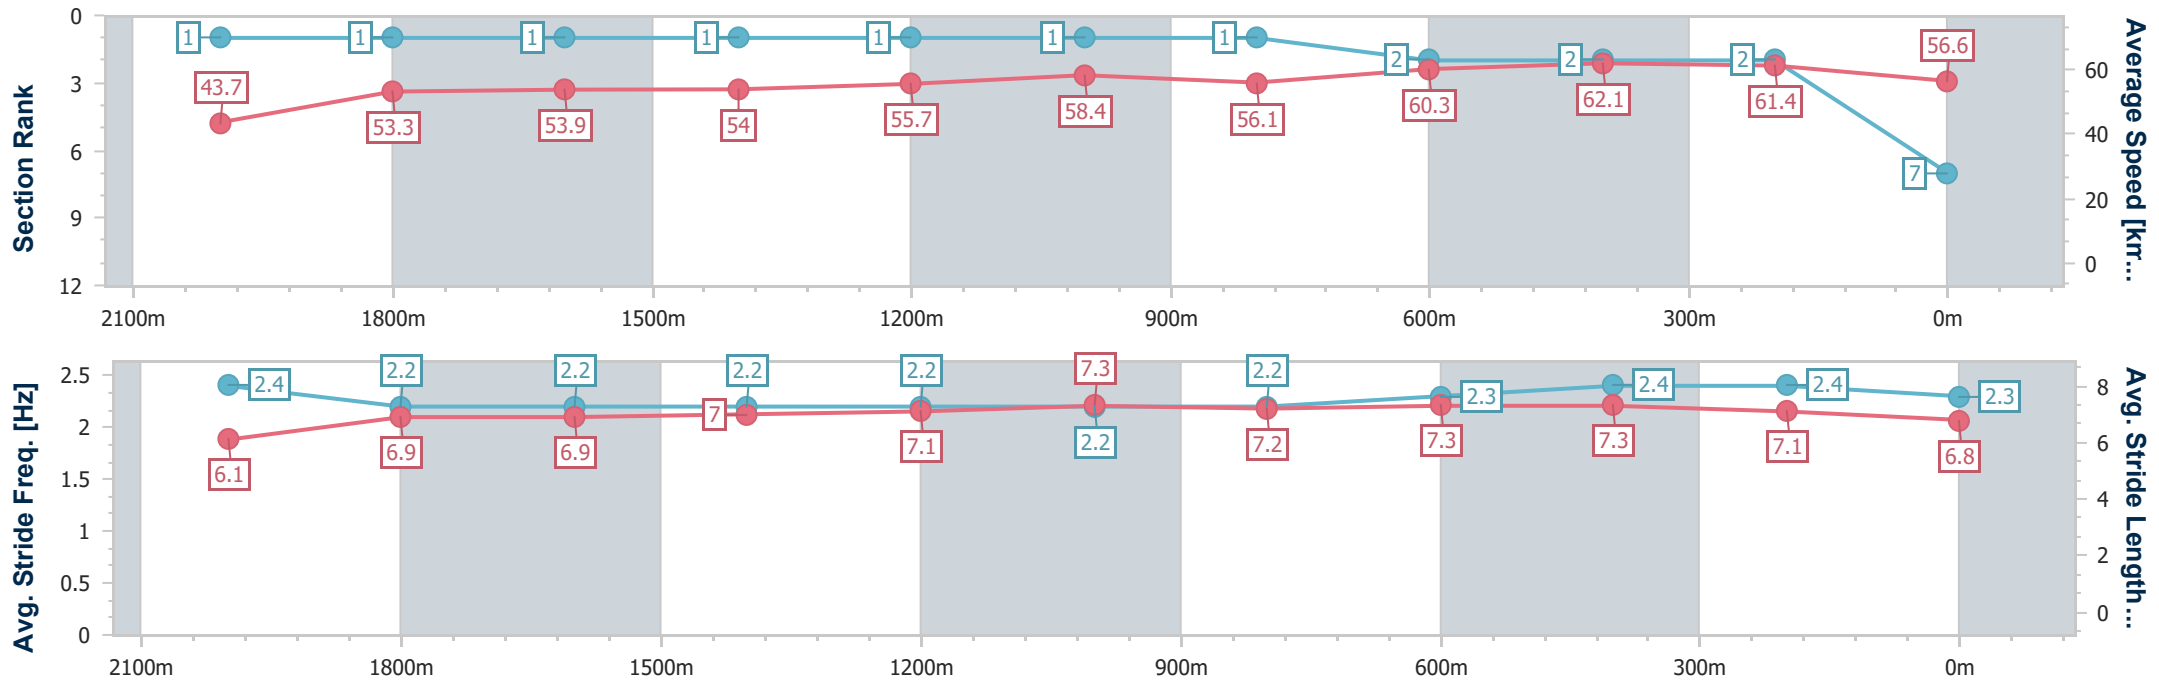

### Eagle Farm QLD Professional

Race 3: MOUNT FRANKLIN BENCHMARK 78 Handicap - 2200m

17 February 2024 - 13:58

Track Rating: Soft 7, Weather: Fine, Rail Position: +5m Entire

BRISBANE RACING CLUB

Section	Overall	2000m	1800m	1600m	1400m	1200m	1000m	800m	600m	400m	200m
Section Times	2:23.00 [7] (0:16.53)	2:06.47 [1] (0:13.41)	1:53.06 [1] (0:13.35)	1:39.71 [1] (0:13.34)	1:26.37 [1] (0:12.95)	1:13.42 [1] (0:12.36)	1:01.06 [1] (0:12.93)	0:48.13 [1] (0:11.99)	0:36.14 [2] (0:11.60)	0:24.54 [2] (0:11.74)	0:12.80 [2] (0:12.80)
Average Speed [km/h]	43.7	53.3	53.9	54.0	55.7	58.4	56.1	60.3	62.1	61.4	56.6
Top Speed [km/h]	62.4	57.8	55.1	55.0	58.4	59.6	57.3	63.1	63.1	63.5	59.0
Avg. Dist. to Rail [m]	8.1	1.3	0.6	0.8	0.9	1.5	1.7	1.1	0.6	3.5	5.9
Avg. Stride Freq. [Hz]	2.4	2.2	2.2	2.2	2.2	2.2	2.2	2.3	2.4	2.4	2.3
Avg. Stride Length [m]	6.1	6.9	6.9	7.0	7.1	7.3	7.2	7.3	7.3	7.1	6.8

- [ ] Ranking at each section and finish
- .-.- No data available at this section
- NA No data available

Horse/Jockey Name	Amalgamation
Final Rank	8
Fastest Section Time (Section)	0:11.59 (400m)
Top Speed [km/h] (Section)	63.8 (600m)
Race State	Finished