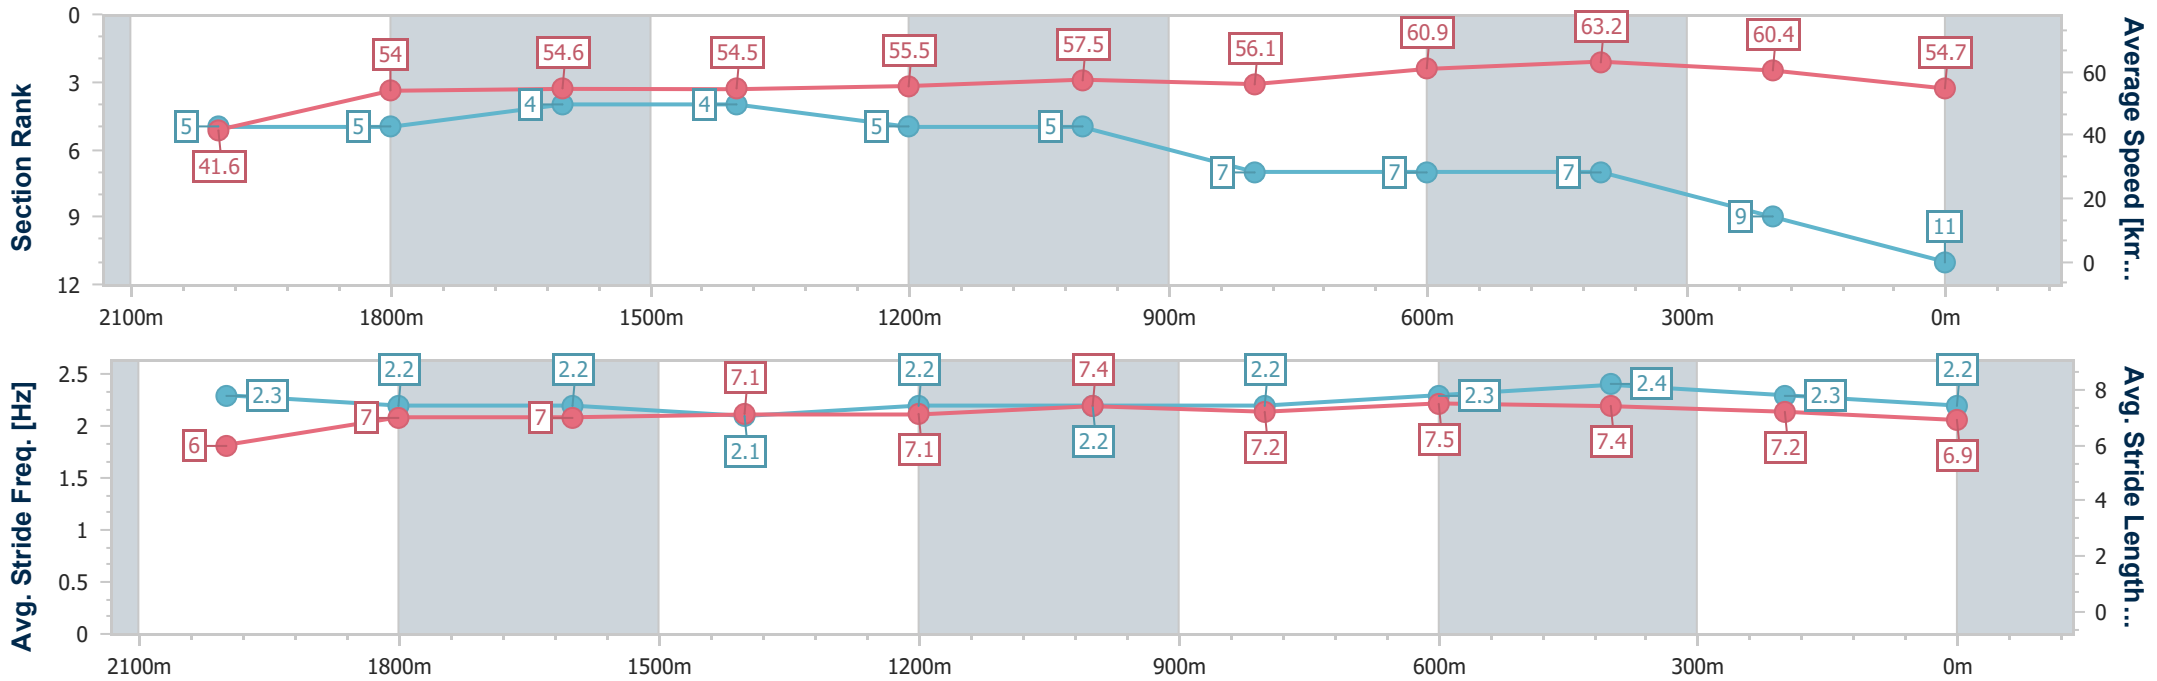

- [ ] Ranking at each section and finish
- .-.- No data available at this section
- NA No data available

Horse/Jockey Name	Sir Lamorak
Final Rank	11
Fastest Section Time (Section)	0:11.57 (600m)
Top Speed [km/h] (Section)	64.2 (600m)
Race State	Finished

Eagle Farm QLD Professional

Race 3: MOUNT FRANKLIN BENCHMARK 78 Handicap - 2200m

17 February 2024 - 13:58

Track Rating: Soft 7, Weather: Fine, Rail Position: +5m Entire

BRISBANE RACING CLUB

Section	Overall	2000m	1800m	1600m	1400m	1200m	1000m	800m	600m	400m	200m
Section Times	2:24.01 [11] (0:17.31)	2:06.70 [5] (0:13.19)	1:53.51 [5] (0:13.18)	1:40.33 [4] (0:13.31)	1:27.02 [4] (0:12.97)	1:14.05 [5] (0:12.53)	1:01.52 [5] (0:12.88)	0:48.64 [7] (0:11.95)	0:36.69 [7] (0:11.57)	0:25.12 [7] (0:11.91)	0:13.21 [9] (0:13.21)
Average Speed [km/h]	41.6	54.0	54.6	54.5	55.5	57.5	56.1	60.9	63.2	60.4	54.7
Top Speed [km/h]	58.3	55.2	57.7	55.5	56.5	58.8	58.9	62.6	64.2	62.3	58.3
Avg. Dist. to Rail [m]	4.6	1.7	0.7	0.7	0.4	0.3	1.5	2.3	2.7	7.1	7.9
Avg. Stride Freq. [Hz]	2.3	2.2	2.2	2.1	2.2	2.2	2.2	2.3	2.4	2.3	2.2
Avg. Stride Length [m]	6.0	7.0	7.0	7.1	7.1	7.4	7.2	7.5	7.4	7.2	6.9

- [ ] Ranking at each section and finish
- .-.- No data available at this section
- NA No data available