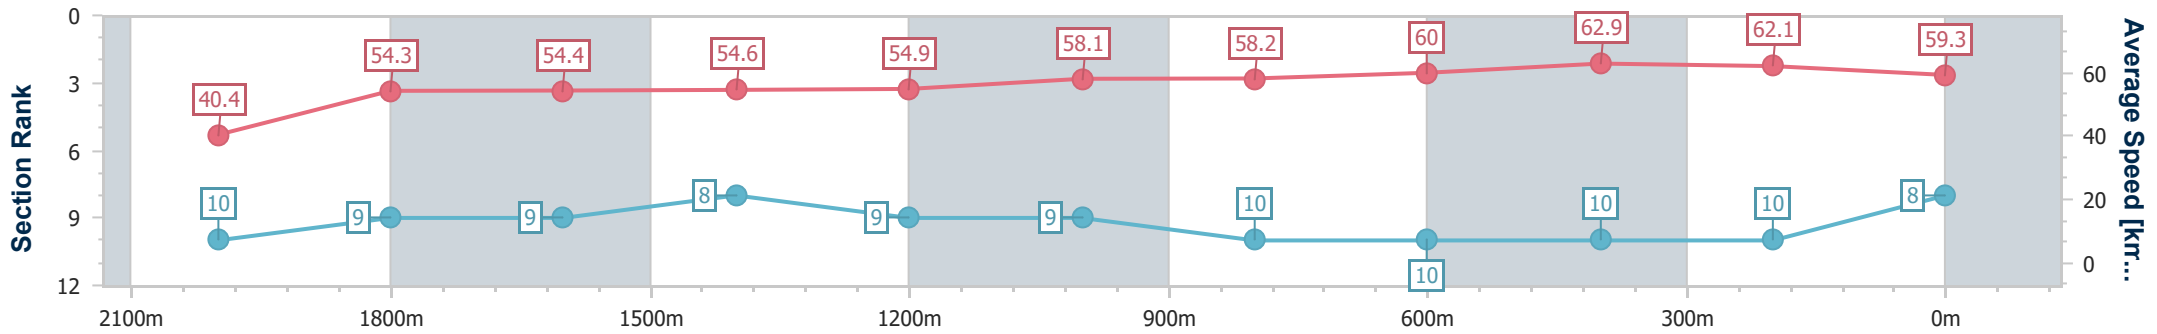

### Eagle Farm QLD Professional

Race 3: MOUNT FRANKLIN BENCHMARK 78 Handicap - 2200m

17 February 2024 - 13:58

Track Rating: Soft 7, Weather: Fine, Rail Position: +5m Entire

BRISBANE RACING CLUB

Section	Overall	2000m	1800m	1600m	1400m	1200m	1000m	800m	600m	400m	200m
Section Times	2:23.10 [8] (0:17.83)	2:05.27 [10] (0:13.21)	1:52.06 [9] (0:13.28)	1:38.78 [9] (0:13.21)	1:25.57 [8] (0:13.16)	1:12.41 [9] (0:12.42)	0:59.99 [9] (0:12.48)	0:47.51 [10] (0:12.10)	0:35.41 [10] (0:11.60)	0:23.81 [10] (0:11.59)	0:12.22 [10] (0:12.22)
Average Speed [km/h]	40.4	54.3	54.4	54.6	54.9	58.1	58.2	60.0	62.9	62.1	59.3
Top Speed [km/h]	56.5	56.7	56.4	55.7	55.8	59.2	59.1	62.0	63.8	63.4	60.3
Avg. Dist. to Rail [m]	2.0	0.5	0.4	0.9	0.9	1.3	1.9	2.7	2.3	3.6	5.3
Avg. Stride Freq. [Hz]	2.2	2.2	2.2	2.2	2.2	2.2	2.2	2.2	2.3	2.3	2.2
Avg. Stride Length [m]	5.9	6.7	6.8	6.9	7.0	7.3	7.4	7.5	7.7	7.6	7.3