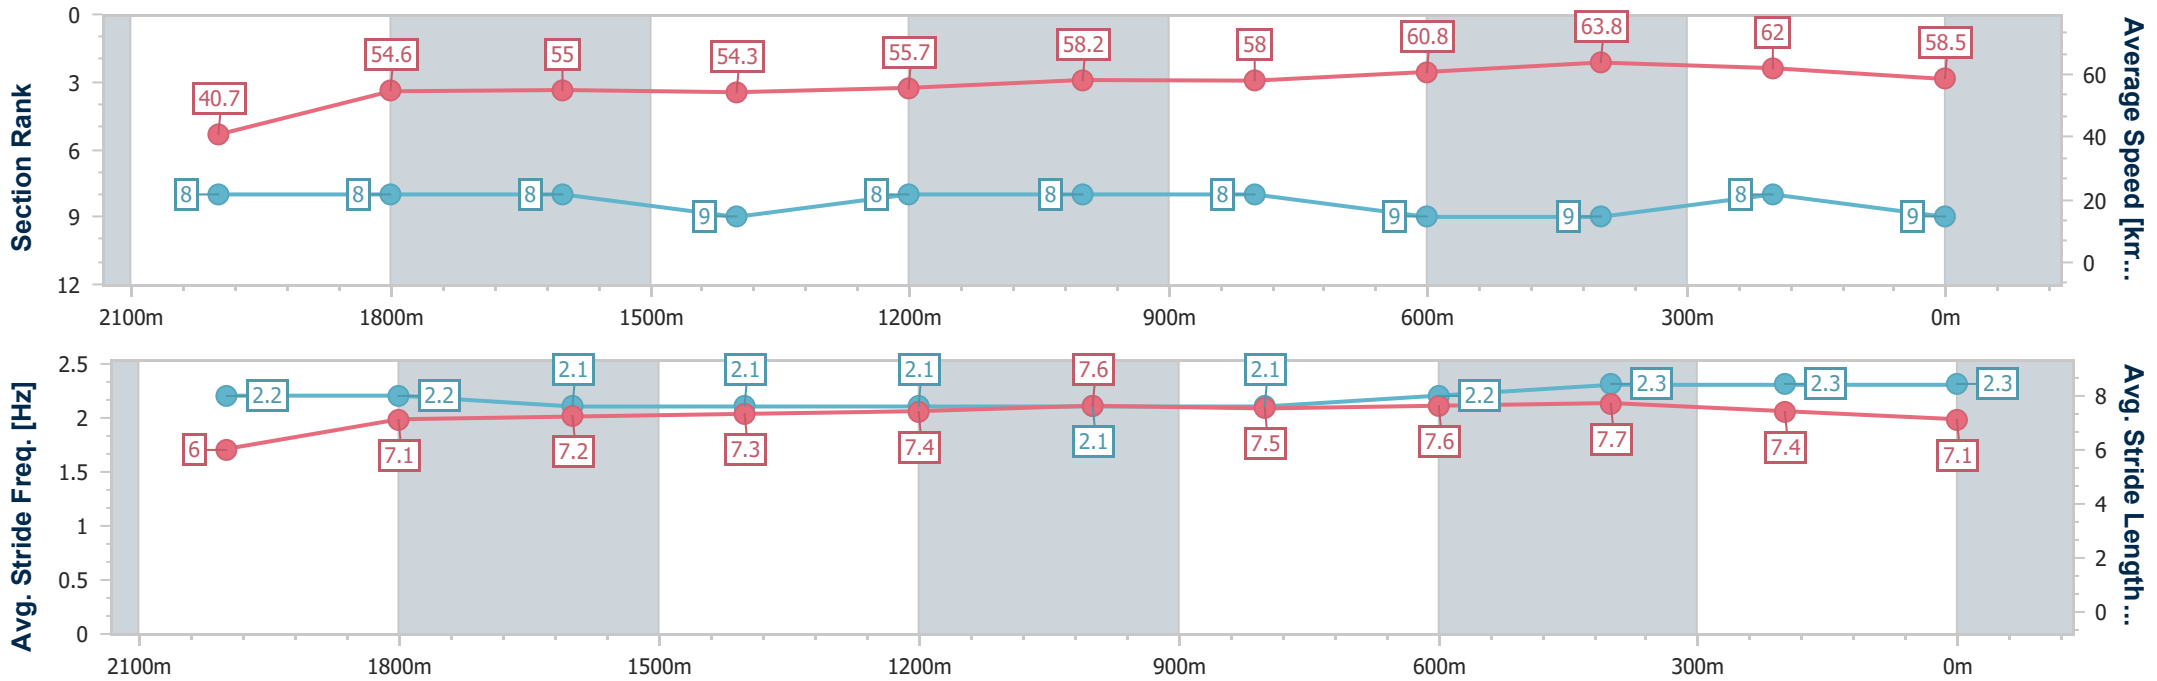

- [ ] Ranking at each section and finish
- .-.- No data available at this section
- NA No data available

Horse/Jockey Name	Chernak
Final Rank	9
Fastest Section Time (Section)	0:11.47 (600m)
Top Speed [km/h] (Section)	64.9 (600m)
Race State	Finished

Eagle Farm QLD Professional

Race 3: MOUNT FRANKLIN BENCHMARK 78 Handicap - 2200m

17 February 2024 - 13:58

Track Rating: Soft 7, Weather: Fine, Rail Position: +5m Entire

BRISBANE RACING CLUB

Section	Overall	2000m	1800m	1600m	1400m	1200m	1000m	800m	600m	400m	200m
Section Times	2:23.15 [9] (0:17.76)	2:05.39 [8] (0:13.22)	1:52.17 [8] (0:13.20)	1:38.97 [8] (0:13.38)	1:25.59 [9] (0:12.98)	1:12.61 [8] (0:12.42)	1:00.19 [8] (0:12.59)	0:47.60 [8] (0:12.10)	0:35.50 [9] (0:11.47)	0:24.03 [9] (0:11.64)	0:12.39 [8] (0:12.39)
Average Speed [km/h]	40.7	54.6	55.0	54.3	55.7	58.2	58.0	60.8	63.8	62.0	58.5
Top Speed [km/h]	57.9	57.9	57.2	55.7	56.7	58.8	60.8	62.7	64.9	64.9	60.7
Avg. Dist. to Rail [m]	5.0	0.8	2.1	2.7	2.5	2.8	3.6	4.6	3.4	7.4	7.9
Avg. Stride Freq. [Hz]	2.2	2.2	2.1	2.1	2.1	2.1	2.1	2.2	2.3	2.3	2.3
Avg. Stride Length [m]	6.0	7.1	7.2	7.3	7.4	7.6	7.5	7.6	7.7	7.4	7.1