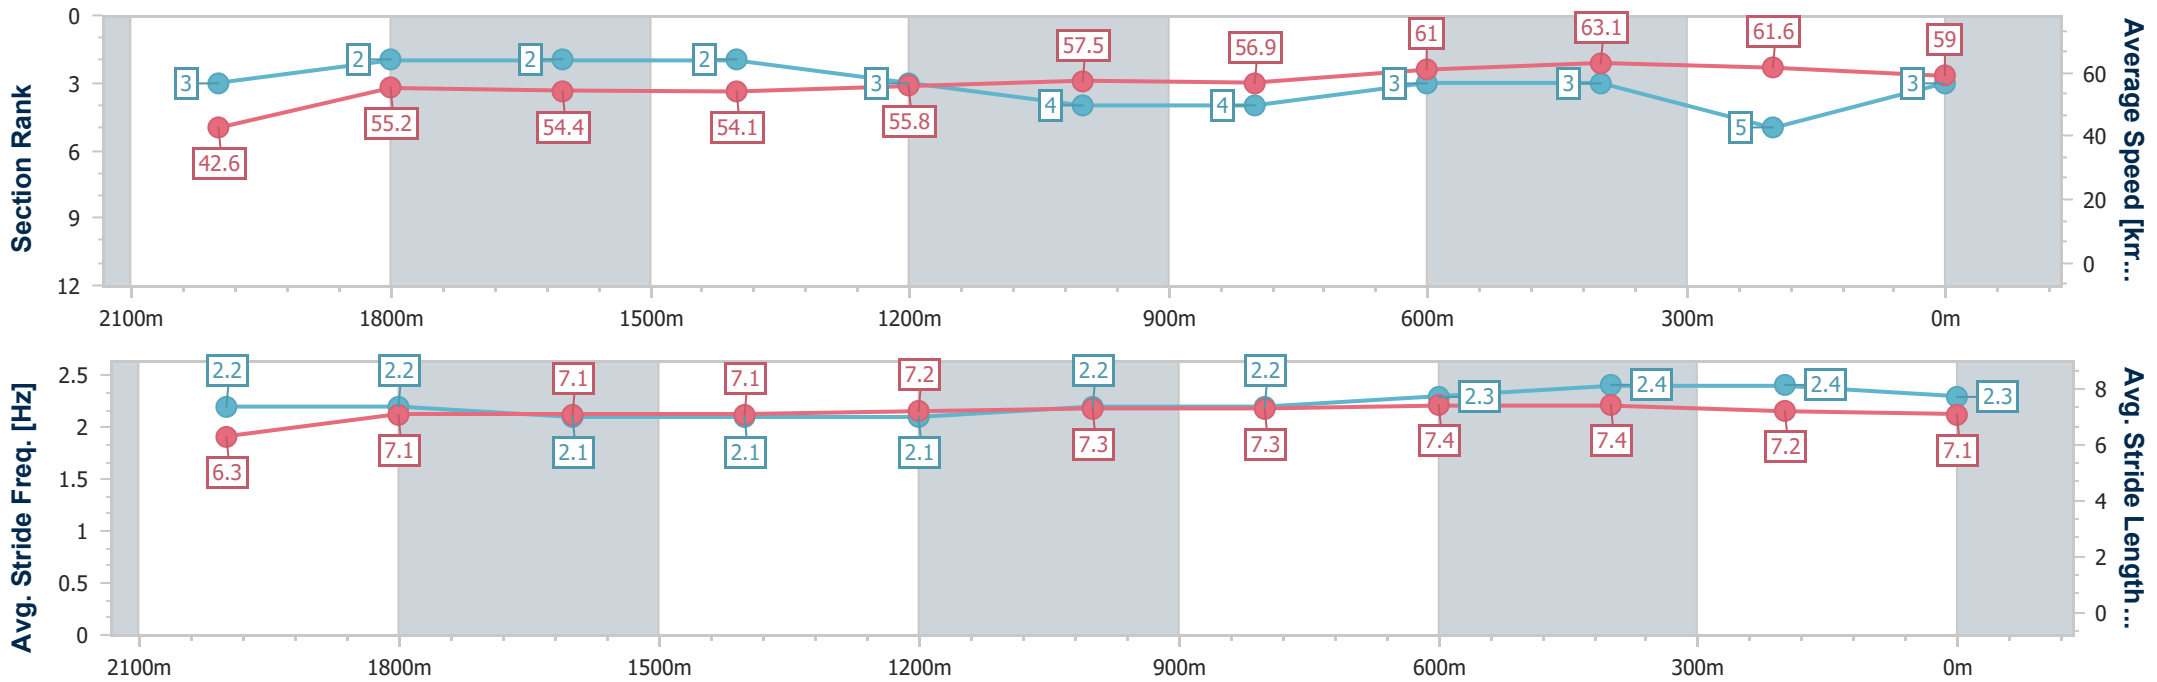

- [ ] Ranking at each section and finish
- .-.- No data available at this section
- NA No data available

Horse/Jockey Name	Bedford Square
Final Rank	3
Fastest Section Time (Section)	0:11.52 (600m)
Top Speed [km/h] (Section)	64.5 (600m)
Race State	Finished

### Eagle Farm QLD Professional

Race 3: MOUNT FRANKLIN BENCHMARK 78 Handicap - 2200m

17 February 2024 - 13:58

Track Rating: Soft 7, Weather: Fine, Rail Position: +5m Entire

BRISBANE RACING CLUB

Section	Overall	2000m	1800m	1600m	1400m	1200m	1000m	800m	600m	400m	200m
Section Times	2:22.55 [3] (0:16.94)	2:05.61 [3] (0:13.06)	1:52.55 [2] (0:13.35)	1:39.20 [2] (0:13.42)	1:25.78 [2] (0:12.95)	1:12.83 [3] (0:12.52)	1:00.31 [4] (0:12.84)	0:47.47 [4] (0:11.96)	0:35.51 [3] (0:11.52)	0:23.99 [3] (0:11.70)	0:12.29 [5] (0:12.29)
Average Speed [km/h]	42.6	55.2	54.4	54.1	55.8	57.5	56.9	61.0	63.1	61.6	59.0
Top Speed [km/h]	57.7	56.5	55.3	55.1	56.8	58.7	59.3	63.3	64.5	62.5	61.0
Avg. Dist. to Rail [m]	4.0	0.6	1.8	2.4	2.4	2.9	2.8	2.9	2.3	6.5	8.0
Avg. Stride Freq. [Hz]	2.2	2.2	2.1	2.1	2.1	2.2	2.2	2.3	2.4	2.4	2.3
Avg. Stride Length [m]	6.3	7.1	7.1	7.1	7.2	7.3	7.3	7.4	7.4	7.2	7.1

- [ ] Ranking at each section and finish
- .-.- No data available at this section
- NA No data available

Horse/Jockey Name	Uncommon Valour
Final Rank	4
Fastest Section Time (Section)	0:11.45 (400m)
Top Speed [km/h] (Section)	65.6 (600m)
Race State	Finished