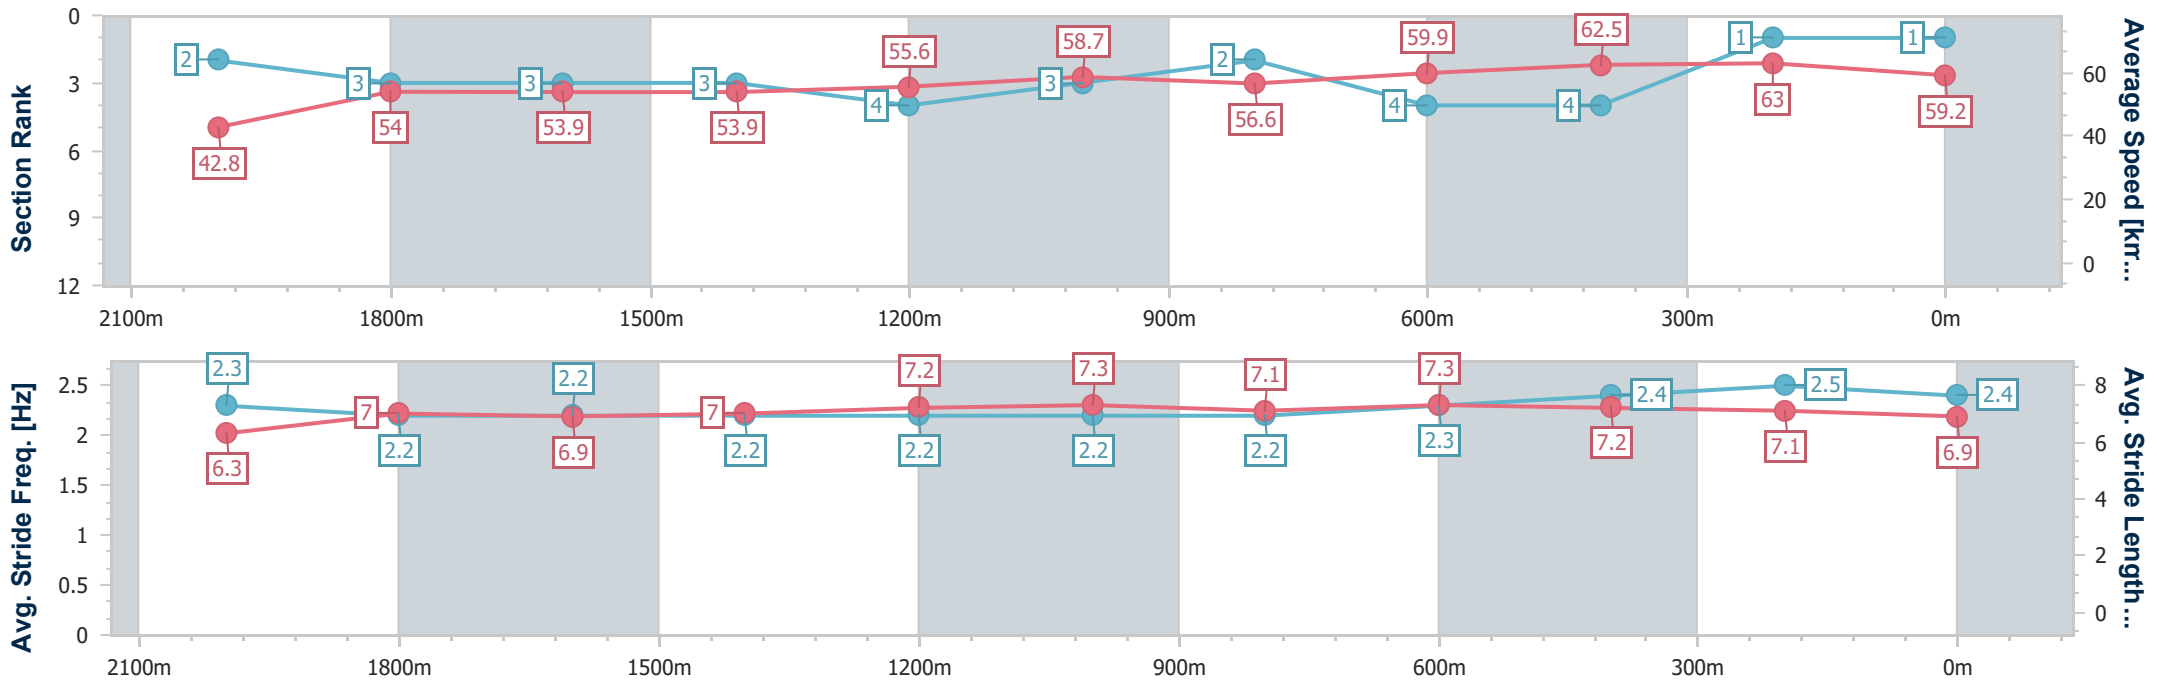

### Eagle Farm QLD Professional

Race 3: MOUNT FRANKLIN BENCHMARK 78 Handicap - 2200m

17 February 2024 - 13:58

Track Rating: Soft 7, Weather: Fine, Rail Position: +5m Entire

BRISBANE RACING CLUB

Section	Overall	2000m	1800m	1600m	1400m	1200m	1000m	800m	600m	400m	200m
Section Times	2:22.40 [1] (0:16.82)	2:05.58 [2] (0:13.25)	1:52.33 [3] (0:13.38)	1:38.95 [3] (0:13.39)	1:25.56 [3] (0:12.95)	1:12.61 [4] (0:12.31)	1:00.30 [3] (0:12.84)	0:47.46 [2] (0:12.17)	0:35.29 [4] (0:11.63)	0:23.66 [4] (0:11.38)	0:12.28 [1] (0:12.28)
Average Speed [km/h]	42.8	54.0	53.9	53.9	55.6	58.7	56.6	59.9	62.5	63.0	59.2
Top Speed [km/h]	57.6	57.7	54.9	55.2	57.6	59.3	58.0	62.6	63.8	64.2	61.7
Avg. Dist. to Rail [m]	1.9	0.9	0.4	1.1	1.1	1.5	2.3	2.7	1.3	1.6	3.2
Avg. Stride Freq. [Hz]	2.3	2.2	2.2	2.2	2.2	2.2	2.2	2.3	2.4	2.5	2.4
Avg. Stride Length [m]	6.3	7.0	6.9	7.0	7.2	7.3	7.1	7.3	7.2	7.1	6.9