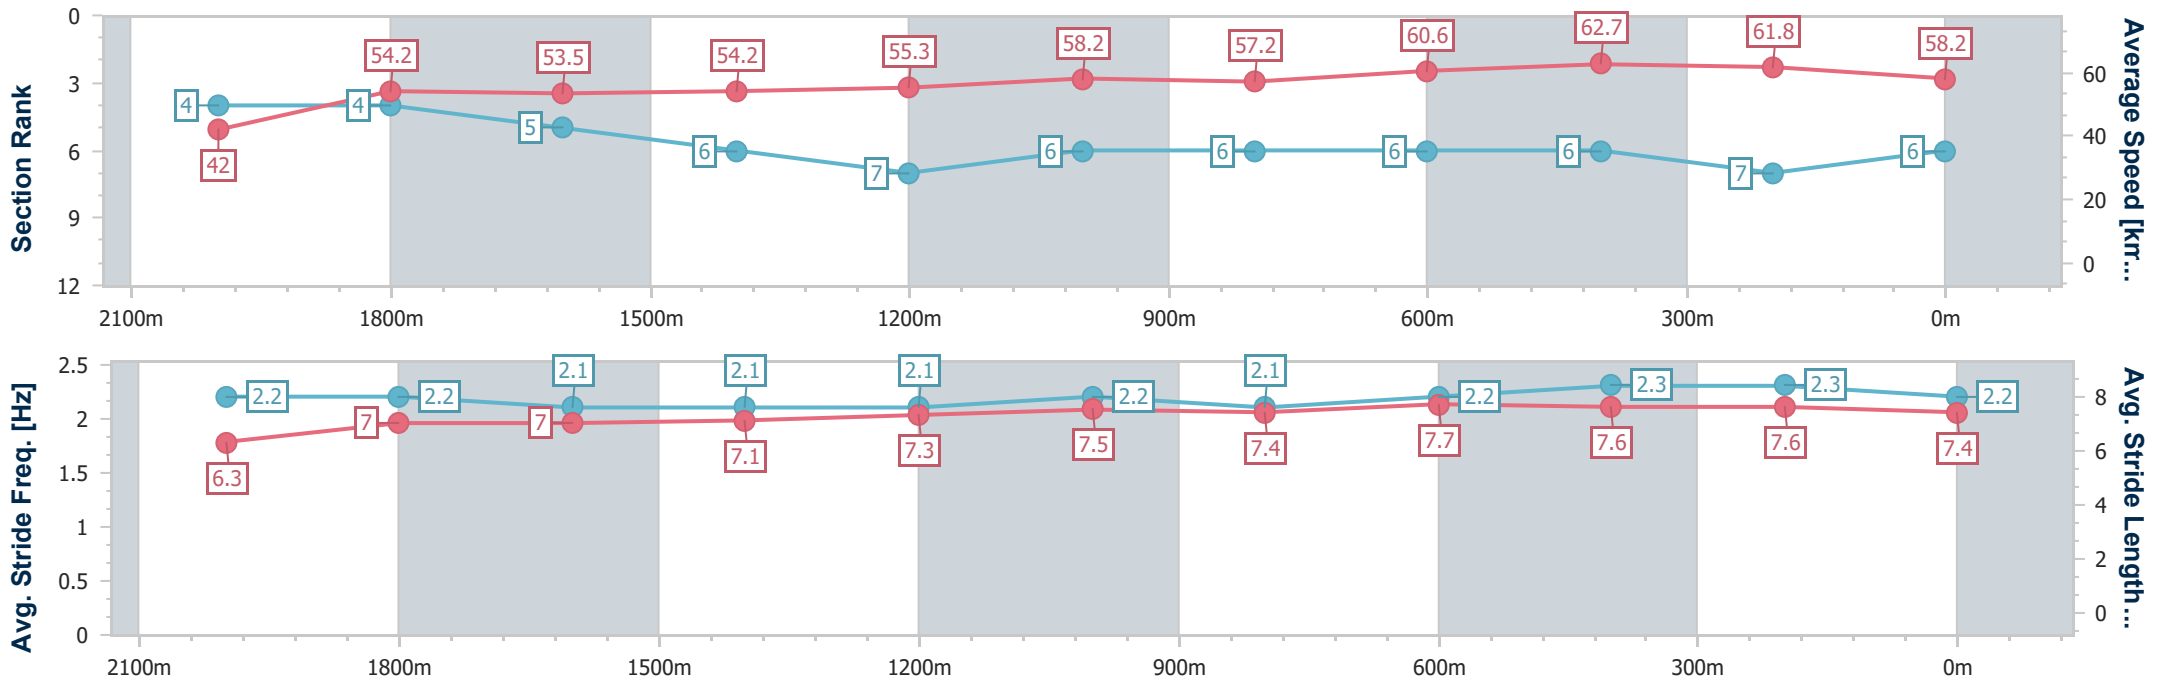

- [ ] Ranking at each section and finish
- .-.- No data available at this section
- NA No data available

Horse/Jockey Name	Demarcay
Final Rank	6
Fastest Section Time (Section)	0:11.63 (400m)
Top Speed [km/h] (Section)	63.8 (400m)
Race State	Finished

### Eagle Farm QLD Professional

Race 3: MOUNT FRANKLIN BENCHMARK 78 Handicap - 2200m

17 February 2024 - 13:58

Track Rating: Soft 7, Weather: Fine, Rail Position: +5m Entire

BRISBANE RACING CLUB

Section	Overall	2000m	1800m	1600m	1400m	1200m	1000m	800m	600m	400m	200m
Section Times	2:22.96 [6] (0:17.15)	2:05.81 [4] (0:13.17)	1:52.64 [4] (0:13.47)	1:39.17 [5] (0:13.37)	1:25.80 [6] (0:12.99)	1:12.81 [7] (0:12.42)	1:00.39 [6] (0:12.67)	0:47.72 [6] (0:12.00)	0:35.72 [6] (0:11.64)	0:24.08 [6] (0:11.63)	0:12.45 [7] (0:12.45)
Average Speed [km/h]	42.0	54.2	53.5	54.2	55.3	58.2	57.2	60.6	62.7	61.8	58.2
Top Speed [km/h]	57.1	57.0	54.8	55.1	56.0	59.3	58.9	62.4	63.5	63.8	61.0
Avg. Dist. to Rail [m]	1.7	1.4	0.7	1.2	1.3	1.7	1.6	2.1	2.7	7.5	10.1
Avg. Stride Freq. [Hz]	2.2	2.2	2.1	2.1	2.1	2.2	2.1	2.2	2.3	2.3	2.2
Avg. Stride Length [m]	6.3	7.0	7.0	7.1	7.3	7.5	7.4	7.7	7.6	7.6	7.4

- [ ] Ranking at each section and finish
- .-.- No data available at this section
- NA No data available

Horse/Jockey Name	Iowa
Final Rank	7
Fastest Section Time (Section)	0:11.60 (600m)
Top Speed [km/h] (Section)	63.5 (400m)
Race State	Finished