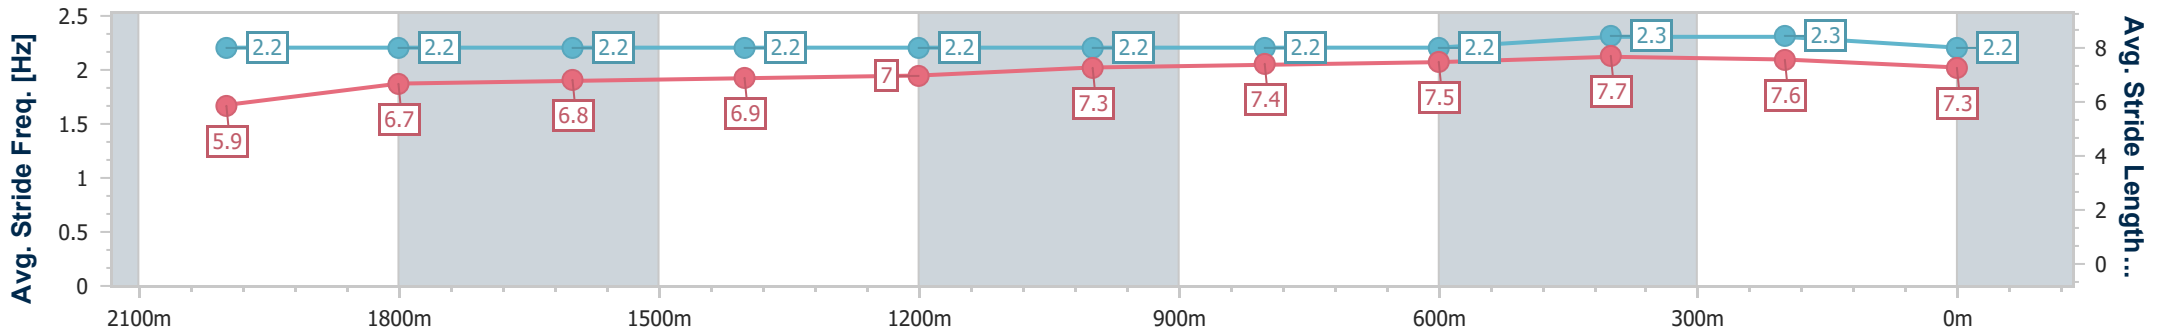

- [ ] Ranking at each section and finish
- .-.- No data available at this section
- NA No data available

Horse/Jockey Name	Amalgamation
Final Rank	8
Fastest Section Time (Section)	0:11.59 (400m)
Top Speed [km/h] (Section)	63.8 (600m)
Race State	Finished

### Eagle Farm QLD Professional

Race 3: MOUNT FRANKLIN BENCHMARK 78 Handicap - 2200m

17 February 2024 - 13:58

Track Rating: Soft 7, Weather: Fine, Rail Position: +5m Entire

BRISBANE RACING CLUB

Section	Overall	2000m	1800m	1600m	1400m	1200m	1000m	800m	600m	400m	200m
Section Times	2:23.10 [8] (0:17.83)	2:05.27 [10] (0:13.21)	1:52.06 [9] (0:13.28)	1:38.78 [9] (0:13.21)	1:25.57 [8] (0:13.16)	1:12.41 [9] (0:12.42)	0:59.99 [9] (0:12.48)	0:47.51 [10] (0:12.10)	0:35.41 [10] (0:11.60)	0:23.81 [10] (0:11.59)	0:12.22 [10] (0:12.22)
Average Speed [km/h]	40.4	54.3	54.4	54.6	54.9	58.1	58.2	60.0	62.9	62.1	59.3
Top Speed [km/h]	56.5	56.7	56.4	55.7	55.8	59.2	59.1	62.0	63.8	63.4	60.3
Avg. Dist. to Rail [m]	2.0	0.5	0.4	0.9	0.9	1.3	1.9	2.7	2.3	3.6	5.3
Avg. Stride Freq. [Hz]	2.2	2.2	2.2	2.2	2.2	2.2	2.2	2.2	2.3	2.3	2.2
Avg. Stride Length [m]	5.9	6.7	6.8	6.9	7.0	7.3	7.4	7.5	7.7	7.6	7.3