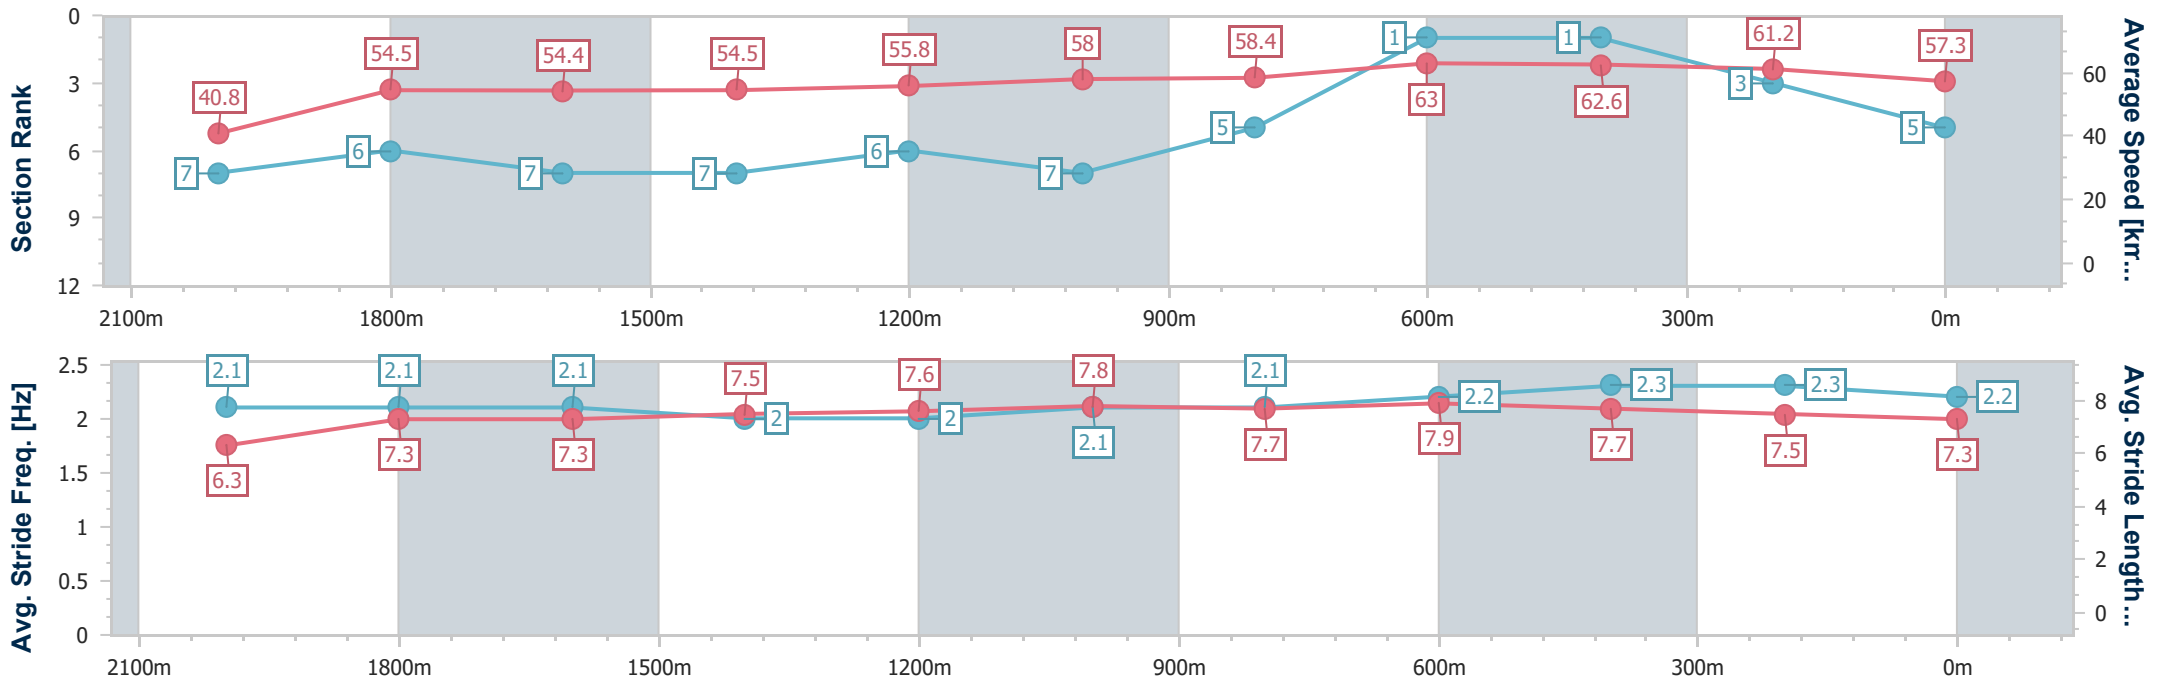

- [ ] Ranking at each section and finish
- .-.- No data available at this section
- NA No data available

Horse/Jockey Name	Deniliquin
Final Rank	5
Fastest Section Time (Section)	0:11.59 (600m)
Top Speed [km/h] (Section)	64.2 (800m)
Race State	Finished

### Eagle Farm QLD Professional

Race 3: MOUNT FRANKLIN BENCHMARK 78 Handicap - 2200m

17 February 2024 - 13:58

Track Rating: Soft 7, Weather: Fine, Rail Position: +5m Entire

BRISBANE RACING CLUB

Section	Overall	2000m	1800m	1600m	1400m	1200m	1000m	800m	600m	400m	200m
Section Times	2:22.86 [5] (0:17.62)	2:05.24 [7] (0:13.09)	1:52.15 [6] (0:13.21)	1:38.94 [7] (0:13.30)	1:25.64 [7] (0:12.92)	1:12.72 [6] (0:12.44)	1:00.28 [7] (0:12.56)	0:47.72 [5] (0:11.72)	0:36.00 [1] (0:11.59)	0:24.41 [1] (0:11.76)	0:12.65 [3] (0:12.65)
Average Speed [km/h]	40.8	54.5	54.4	54.5	55.8	58.0	58.4	63.0	62.6	61.2	57.3
Top Speed [km/h]	57.7	57.4	56.1	56.0	57.0	59.0	63.4	64.2	64.2	64.0	59.1
Avg. Dist. to Rail [m]	2.0	1.7	0.7	1.3	1.1	3.3	4.1	4.7	1.9	4.0	5.1
Avg. Stride Freq. [Hz]	2.1	2.1	2.1	2.0	2.0	2.1	2.1	2.2	2.3	2.3	2.2
Avg. Stride Length [m]	6.3	7.3	7.3	7.5	7.6	7.8	7.7	7.9	7.7	7.5	7.3

- [ ] Ranking at each section and finish
- .-.- No data available at this section
- NA No data available

Horse/Jockey Name	Demarcay
Final Rank	6
Fastest Section Time (Section)	0:11.63 (400m)
Top Speed [km/h] (Section)	63.8 (400m)
Race State	Finished