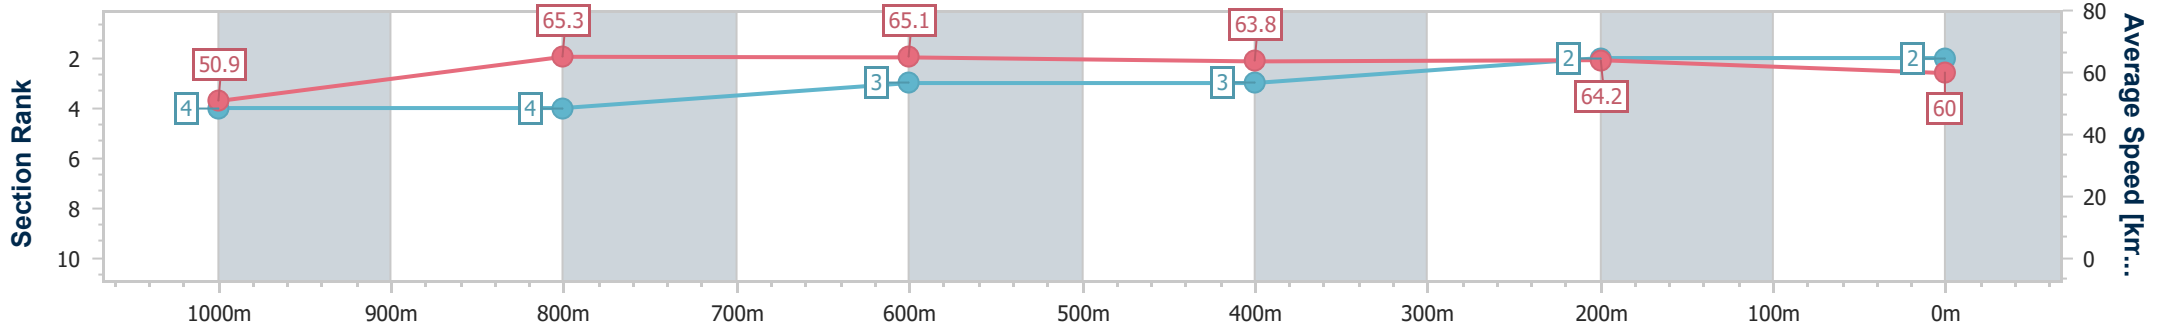

Horse/Jockey Name	Plundering
Final Rank	2
Fastest Section Time (Section)	0:11.10 (800m)
Top Speed [km/h] (Section)	66.1 (800m)
Race State	Finished

Eagle Farm QLD Professional
Race 6: MAGIC MILLIONS 11-13 MARCH Colts, Geldings and Entires BENCHMARK 78 Handicap - 1200m
17 February 2024 - 15:44
Track Rating: Soft 7, Weather: Fine, Rail Position: +5m Entire

BRISBANE
RACING CLUB

Section	Overall	1000m	800m	600m	400m	200m
Section Times	1:10.94 [2] (0:14.14)	0:56.80 [4] (0:11.15)	0:45.65 [4] (0:11.10)	0:34.55 [3] (0:11.34)	0:23.21 [3] (0:11.23)	0:11.98 [2] (0:11.98)
Average Speed [km/h]	50.9	65.3	65.1	63.8	64.2	60.0
Top Speed [km/h]	63.8	66.0	66.1	65.5	65.0	63.0
Avg. Dist. to Rail [m]	1.9	1.8	0.3	1.5	6.7	5.6
Avg. Stride Freq. [Hz]	2.2	2.4	2.4	2.4	2.5	2.4
Avg. Stride Length [m]	6.3	7.7	7.7	7.5	7.2	7.0

- [ ] Ranking at each section and finish
- -.-.- No data available at this section
- NA No data available