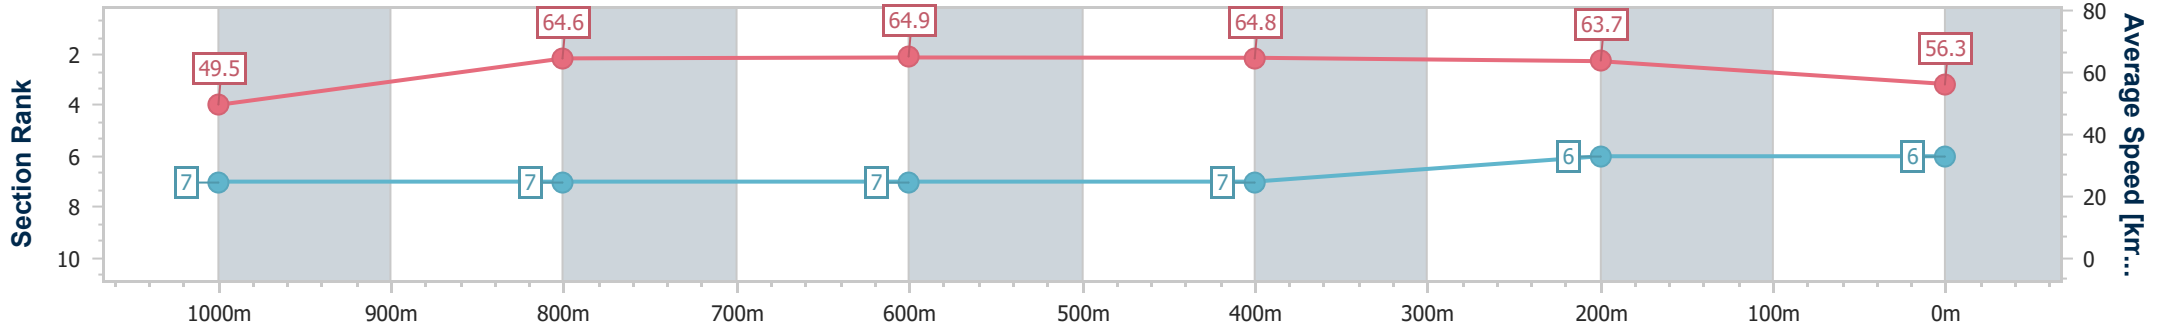

Horse/Jockey Name	Shamaton
Final Rank	6
Fastest Section Time (Section)	0:11.10 (800m)
Top Speed [km/h] (Section)	67.3 (1000m)
Race State	Finished

Eagle Farm QLD Professional
Race 6: MAGIC MILLIONS 11-13 MARCH Colts, Geldings and Entires BENCHMARK 78 Handicap - 1200m
17 February 2024 - 15:44
Track Rating: Soft 7, Weather: Fine, Rail Position: +5m Entire

BRISBANE
RACING CLUB

Section	Overall	1000m	800m	600m	400m	200m
Section Times	1:12.18 [6] (0:14.62)	0:57.56 [7] (0:11.21)	0:46.35 [7] (0:11.10)	0:35.25 [7] (0:11.13)	0:24.12 [7] (0:11.30)	0:12.82 [6] (0:12.82)
Average Speed [km/h]	49.5	64.6	64.9	64.8	63.7	56.3
Top Speed [km/h]	61.1	67.3	66.2	65.7	64.8	62.4
Avg. Dist. to Rail [m]	4.9	1.8	0.5	0.8	3.4	4.5
Avg. Stride Freq. [Hz]	2.3	2.5	2.4	2.4	2.5	2.4
Avg. Stride Length [m]	6.0	7.2	7.5	7.4	7.0	6.6

- [ ] Ranking at each section and finish
- -.-.- No data available at this section
- NA No data available