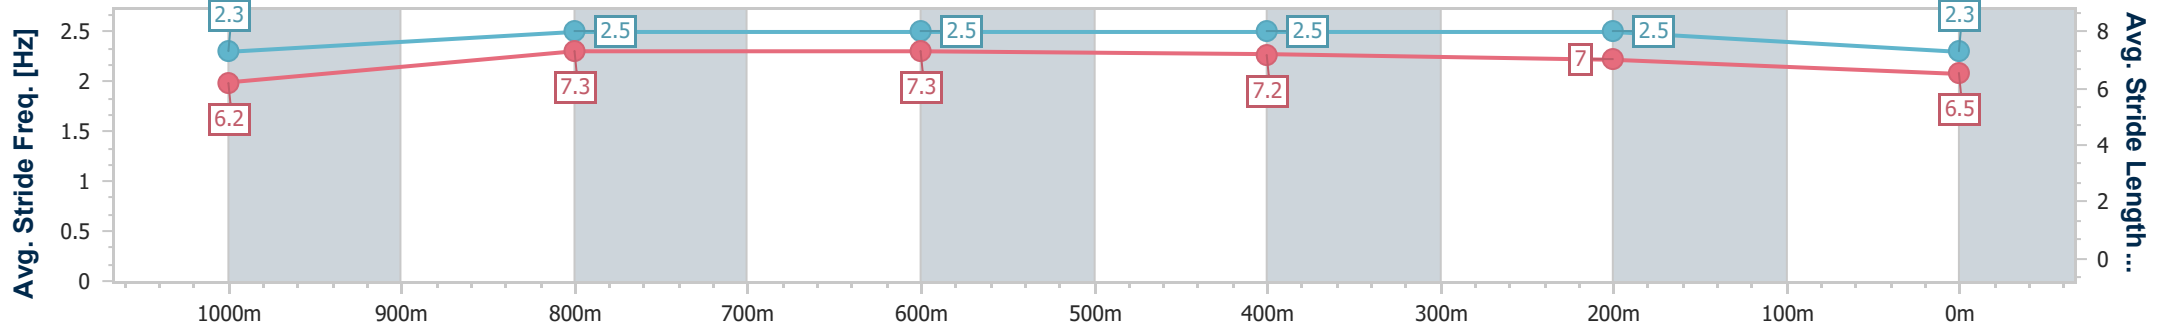

Eagle Farm QLD Professional
Race 6: MAGIC MILLIONS 11-13 MARCH Colts, Geldings and
Entires BENCHMARK 78 Handicap - 1200m

17 February 2024 - 15:44

Track Rating: Soft 7, Weather: Fine, Rail Position: +5m Entire

BRISBANE
RACING CLUB

Section	Overall	1000m	800m	600m	400m	200m
Section Times	1:12.57 [7] (0:14.35)	0:58.22 [6] (0:11.03)	0:47.19 [5] (0:11.18)	0:36.01 [5] (0:11.34)	0:24.67 [6] (0:11.48)	0:13.19 [7] (0:13.19)
Average Speed [km/h]	50.4	66.1	65.3	65.0	62.7	54.7
Top Speed [km/h]	64.4	67.0	67.3	65.8	65.8	59.5
Avg. Dist. to Rail [m]	4.7	2.7	2.9	5.3	8.6	7.0
Avg. Stride Freq. [Hz]	2.3	2.5	2.5	2.5	2.5	2.3
Avg. Stride Length [m]	6.2	7.3	7.3	7.2	7.0	6.5

- [] Ranking at each section and finish
- .-.- No data available at this section
- NA No data available