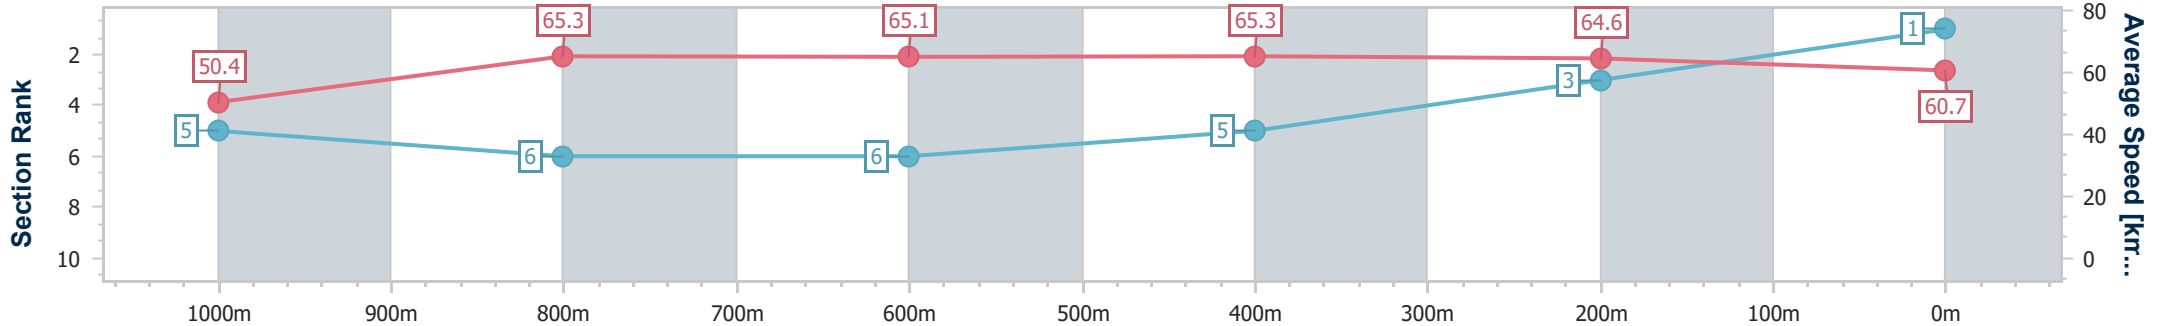

BRISBANE
RACING CLUB

Section	Overall	1000m	800m	600m	400m	200m
Section Times	1:10.88 [1] (0:14.31)	0:56.57 [5] (0:11.19)	0:45.38 [6] (0:11.20)	0:34.18 [6] (0:11.14)	0:23.04 [5] (0:11.13)	0:11.91 [3] (0:11.91)
Average Speed [km/h]	50.4	65.3	65.1	65.3	64.6	60.7
Top Speed [km/h]	64.3	67.1	67.0	66.5	66.3	63.4
Avg. Dist. to Rail [m]	2.6	2.8	2.8	2.2	4.4	2.6
Avg. Stride Freq. [Hz]	2.2	2.3	2.3	2.3	2.4	2.3
Avg. Stride Length [m]	6.4	7.9	7.8	7.9	7.6	7.3