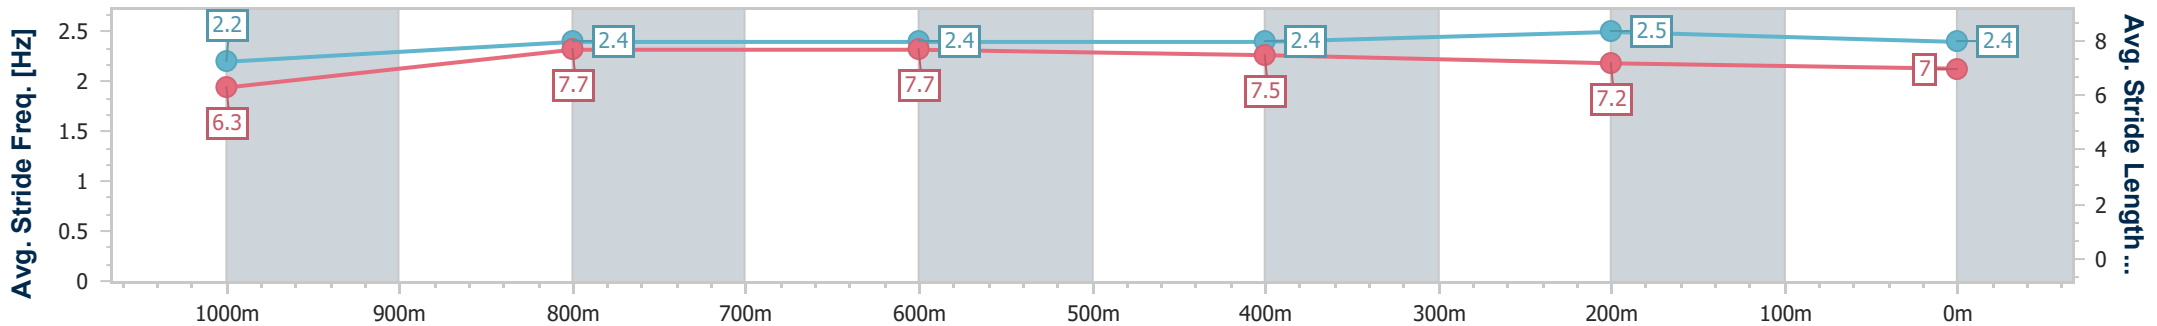

Horse/Jockey Name	Plundering
Final Rank	2
Fastest Section Time (Section)	0:11.10 (800m)
Top Speed [km/h] (Section)	66.1 (800m)
Race State	Finished

Eagle Farm QLD Professional
Race 6: MAGIC MILLIONS 11-13 MARCH Colts, Geldings and Entires BENCHMARK 78 Handicap - 1200m
17 February 2024 - 15:44
Track Rating: Soft 7, Weather: Fine, Rail Position: +5m Entire

BRISBANE
RACING CLUB

Section	Overall	1000m	800m	600m	400m	200m
Section Times	1:10.94 [2] (0:14.14)	0:56.80 [4] (0:11.15)	0:45.65 [4] (0:11.10)	0:34.55 [3] (0:11.34)	0:23.21 [3] (0:11.23)	0:11.98 [2] (0:11.98)
Average Speed [km/h]	50.9	65.3	65.1	63.8	64.2	60.0
Top Speed [km/h]	63.8	66.0	66.1	65.5	65.0	63.0
Avg. Dist. to Rail [m]	1.9	1.8	0.3	1.5	6.7	5.6
Avg. Stride Freq. [Hz]	2.2	2.4	2.4	2.4	2.5	2.4
Avg. Stride Length [m]	6.3	7.7	7.7	7.5	7.2	7.0

- [ ] Ranking at each section and finish
- -.-.- No data available at this section
- NA No data available