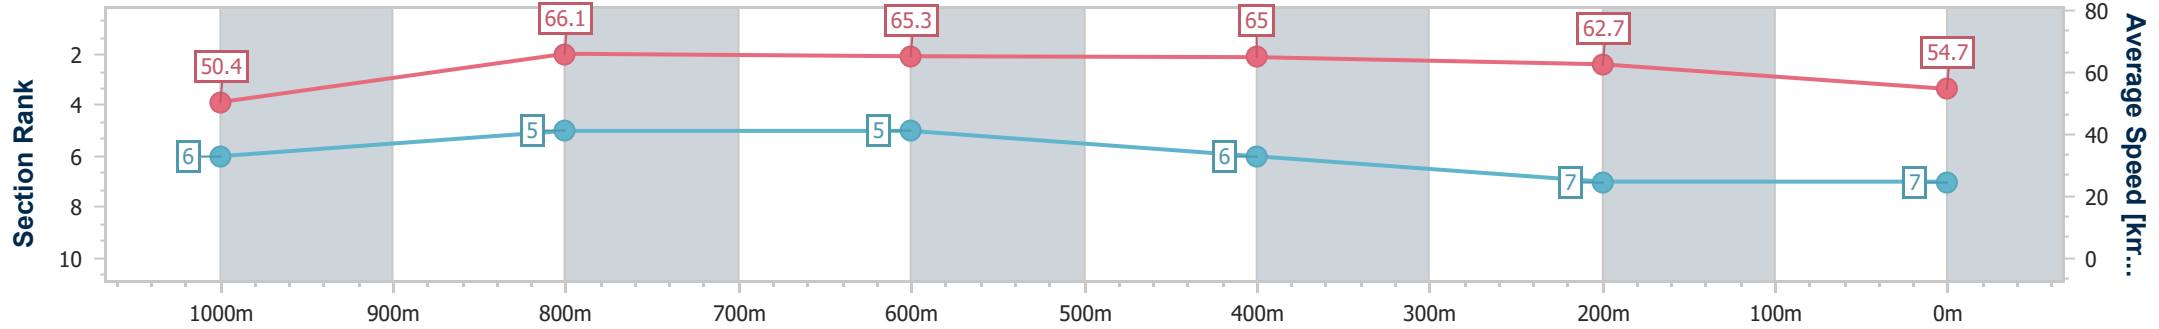

Eagle Farm QLD Professional
Race 6: MAGIC MILLIONS 11-13 MARCH Colts, Geldings and
Entires BENCHMARK 78 Handicap - 1200m

17 February 2024 - 15:44

Track Rating: Soft 7, Weather: Fine, Rail Position: +5m Entire

BRISBANE
RACING CLUB

Section	Overall	1000m	800m	600m	400m	200m
Section Times	1:12.57 [7] (0:14.35)	0:58.22 [6] (0:11.03)	0:47.19 [5] (0:11.18)	0:36.01 [5] (0:11.34)	0:24.67 [6] (0:11.48)	0:13.19 [7] (0:13.19)
Average Speed [km/h]	50.4	66.1	65.3	65.0	62.7	54.7
Top Speed [km/h]	64.4	67.0	67.3	65.8	65.8	59.5
Avg. Dist. to Rail [m]	4.7	2.7	2.9	5.3	8.6	7.0
Avg. Stride Freq. [Hz]	2.3	2.5	2.5	2.5	2.5	2.3
Avg. Stride Length [m]	6.2	7.3	7.3	7.2	7.0	6.5