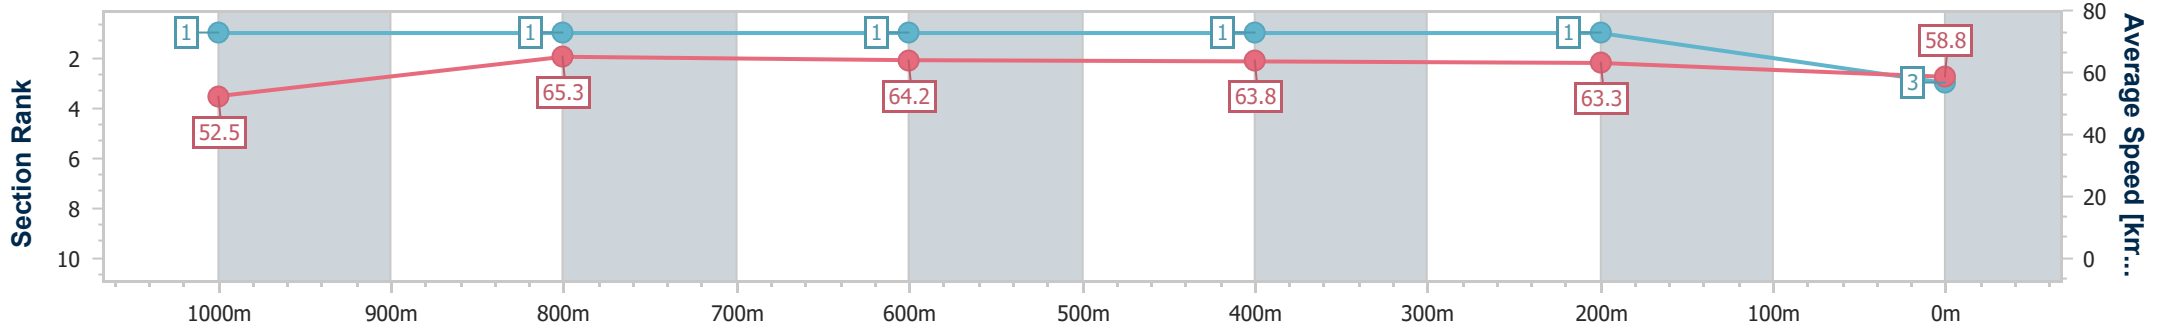

BRISBANE
RACING CLUB

Section	Overall	1000m	800m	600m	400m	200m
Section Times	1:10.95 [3] (0:13.74)	0:57.21 [1] (0:11.05)	0:46.16 [1] (0:11.23)	0:34.93 [1] (0:11.32)	0:23.61 [1] (0:11.36)	0:12.25 [1] (0:12.25)
Average Speed [km/h]	52.5	65.3	64.2	63.8	63.3	58.8
Top Speed [km/h]	66.3	66.3	64.9	65.4	65.1	61.0
Avg. Dist. to Rail [m]	1.4	0.6	0.4	1.4	3.4	3.2
Avg. Stride Freq. [Hz]	2.3	2.4	2.4	2.4	2.4	2.3
Avg. Stride Length [m]	6.4	7.6	7.6	7.5	7.4	7.2