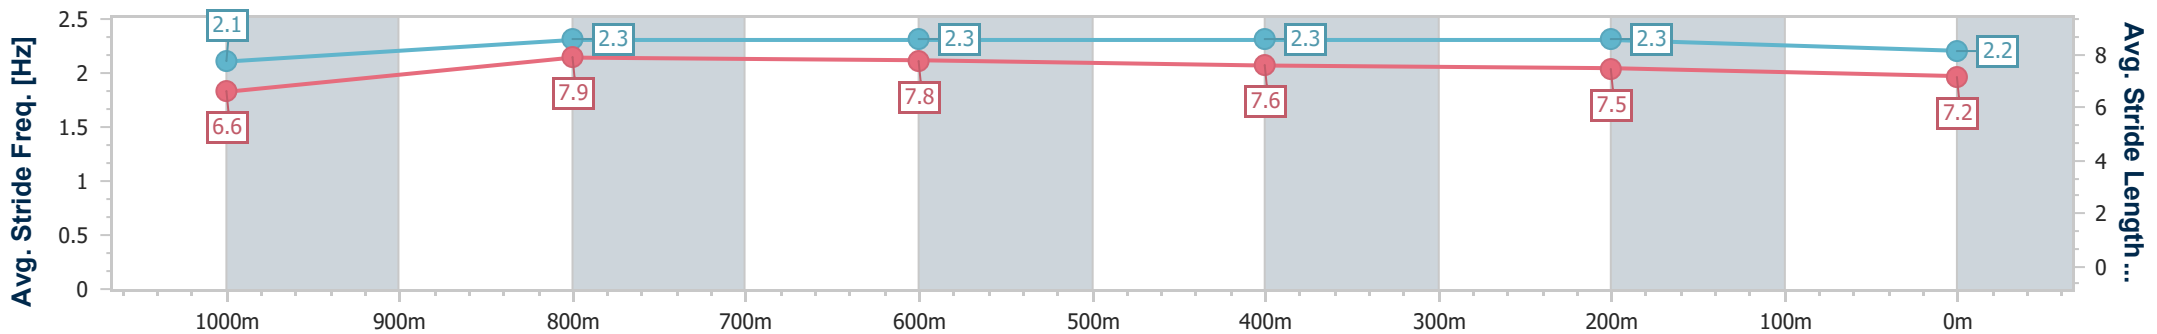

- [] Ranking at each section and finish
- .-.- No data available at this section
- NA No data available

Horse/Jockey Name	Roll Up
Final Rank	5
Fastest Section Time (Section)	0:11.14 (1000m)
Top Speed [km/h] (Section)	66.5 (1000m)
Race State	Finished

BRISBANE RACING CLUB

Section	Overall	1000m	800m	600m	400m	200m
Section Times	1:11.55 [5] (0:14.10)	0:57.45 [3] (0:11.14)	0:46.31 [3] (0:11.15)	0:35.16 [2] (0:11.28)	0:23.88 [2] (0:11.37)	0:12.51 [4]
Average Speed [km/h]	51.2	65.1	64.6	63.7	63.5	57.6
Top Speed [km/h]	63.8	66.5	65.9	64.9	64.4	62.0
Avg. Dist. to Rail [m]	1.6	1.9	0.5	0.8	2.4	0.9
Avg. Stride Freq. [Hz]	2.1	2.3	2.3	2.3	2.3	2.2
Avg. Stride Length [m]	6.6	7.9	7.8	7.6	7.5	7.2