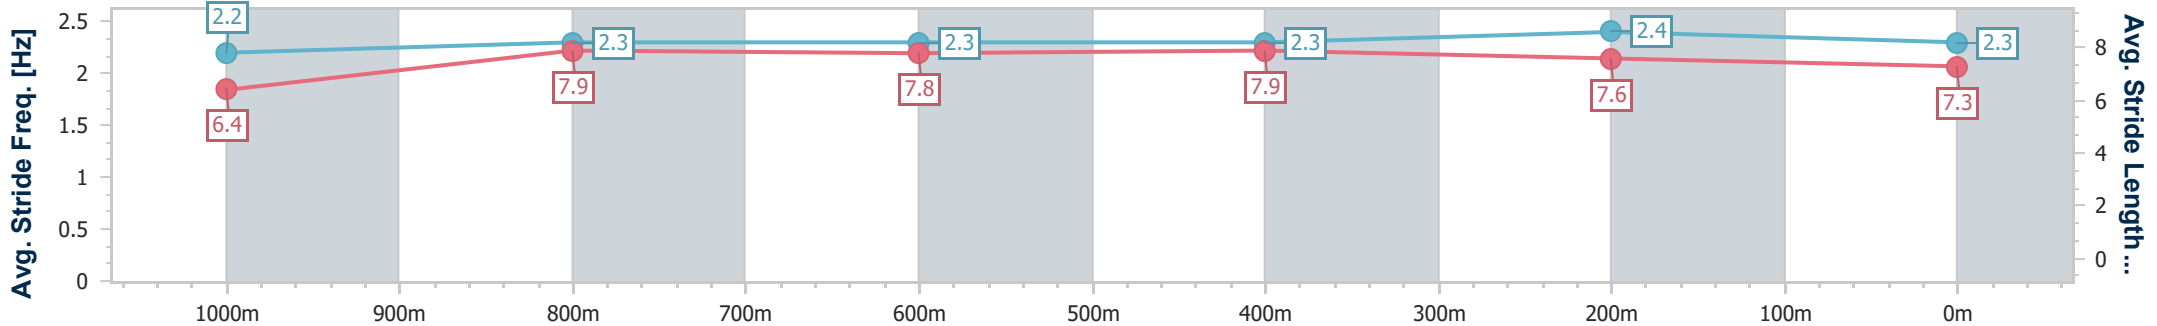

BRISBANE
RACING CLUB

Section	Overall	1000m	800m	600m	400m	200m
Section Times	1:10.88 [1] (0:14.31)	0:56.57 [5] (0:11.19)	0:45.38 [6] (0:11.20)	0:34.18 [6] (0:11.14)	0:23.04 [5] (0:11.13)	0:11.91 [3] (0:11.91)
Average Speed [km/h]	50.4	65.3	65.1	65.3	64.6	60.7
Top Speed [km/h]	64.3	67.1	67.0	66.5	66.3	63.4
Avg. Dist. to Rail [m]	2.6	2.8	2.8	2.2	4.4	2.6
Avg. Stride Freq. [Hz]	2.2	2.3	2.3	2.3	2.4	2.3
Avg. Stride Length [m]	6.4	7.9	7.8	7.9	7.6	7.3