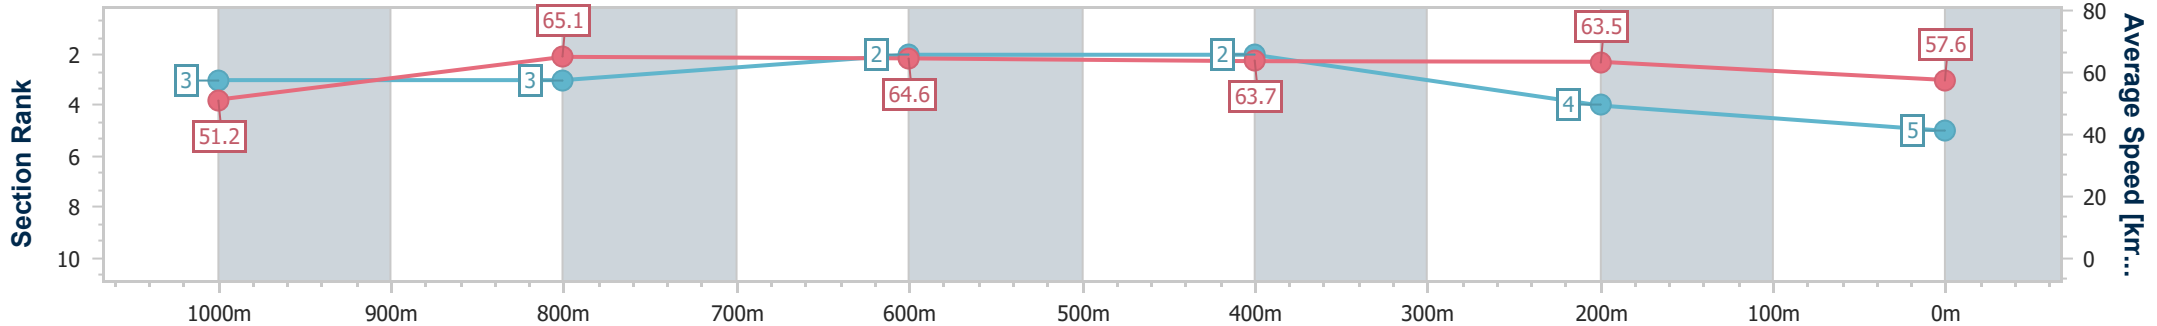

- [] Ranking at each section and finish
- .-.- No data available at this section
- NA No data available

Horse/Jockey Name	Roll Up
Final Rank	5
Fastest Section Time (Section)	0:11.14 (1000m)
Top Speed [km/h] (Section)	66.5 (1000m)
Race State	Finished

BRISBANE RACING CLUB

Section	Overall	1000m	800m	600m	400m	200m
Section Times	1:11.55 [5] (0:14.10)	0:57.45 [3] (0:11.14)	0:46.31 [3] (0:11.15)	0:35.16 [2] (0:11.28)	0:23.88 [2] (0:11.37)	0:12.51 [4]
Average Speed [km/h]	51.2	65.1	64.6	63.7	63.5	57.6
Top Speed [km/h]	63.8	66.5	65.9	64.9	64.4	62.0
Avg. Dist. to Rail [m]	1.6	1.9	0.5	0.8	2.4	0.9
Avg. Stride Freq. [Hz]	2.1	2.3	2.3	2.3	2.3	2.2
Avg. Stride Length [m]	6.6	7.9	7.8	7.6	7.5	7.2