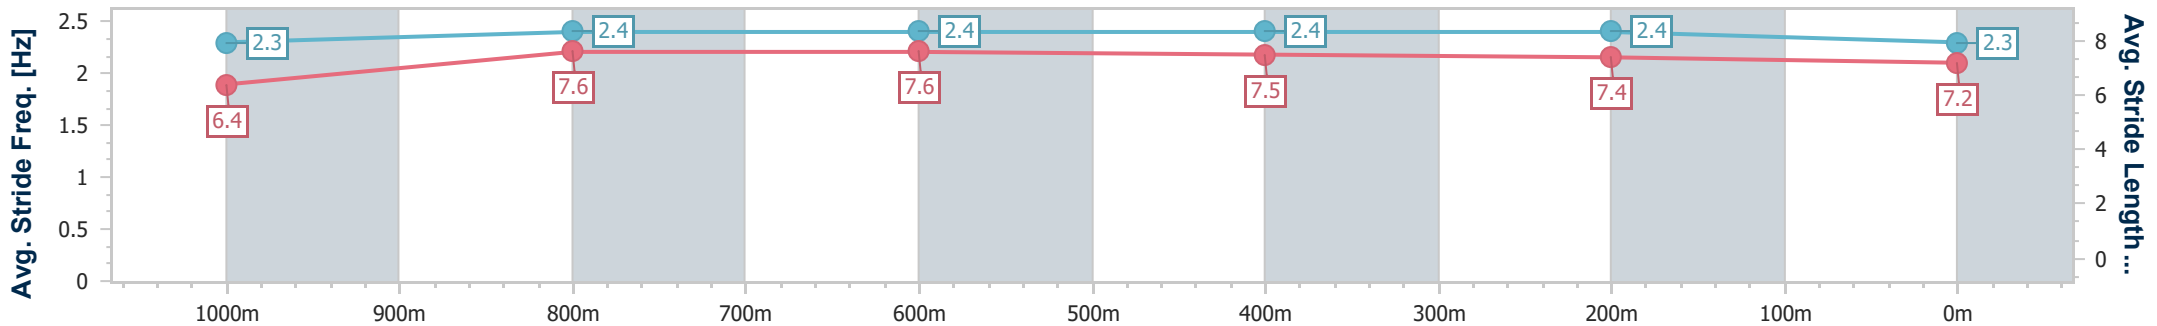

BRISBANE
RACING CLUB

Section	Overall	1000m	800m	600m	400m	200m
Section Times	1:10.95 [3] (0:13.74)	0:57.21 [1] (0:11.05)	0:46.16 [1] (0:11.23)	0:34.93 [1] (0:11.32)	0:23.61 [1] (0:11.36)	0:12.25 [1] (0:12.25)
Average Speed [km/h]	52.5	65.3	64.2	63.8	63.3	58.8
Top Speed [km/h]	66.3	66.3	64.9	65.4	65.1	61.0
Avg. Dist. to Rail [m]	1.4	0.6	0.4	1.4	3.4	3.2
Avg. Stride Freq. [Hz]	2.3	2.4	2.4	2.4	2.4	2.3
Avg. Stride Length [m]	6.4	7.6	7.6	7.5	7.4	7.2