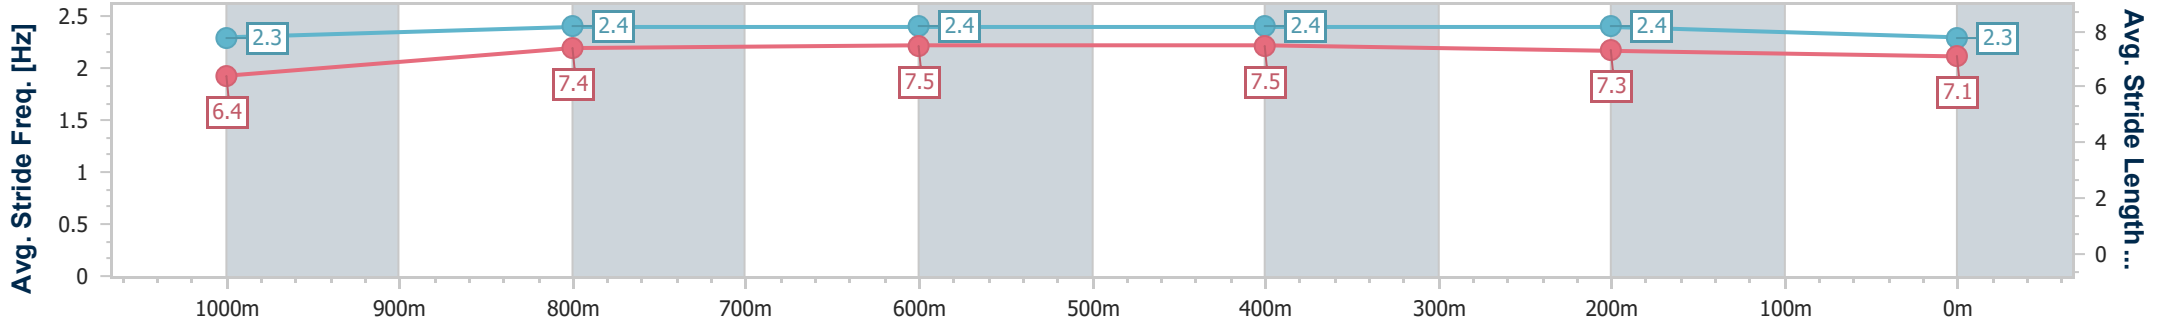

BRISBANE
RACING CLUB

Section	Overall	1000m	800m	600m	400m	200m
Section Times	1:11.23 [4] (0:13.76)	0:57.47 [2] (0:11.30)	0:46.17 [2] (0:11.36)	0:34.81 [4] (0:11.38)	0:23.43 [4] (0:11.29)	0:12.14 [5] (0:12.14)
Average Speed [km/h]	52.5	64.7	64.0	64.7	64.0	59.1
Top Speed [km/h]	66.3	66.1	65.5	65.9	65.0	62.5
Avg. Dist. to Rail [m]	2.7	2.9	2.8	4.2	5.7	4.1
Avg. Stride Freq. [Hz]	2.3	2.4	2.4	2.4	2.4	2.3
Avg. Stride Length [m]	6.4	7.4	7.5	7.5	7.3	7.1