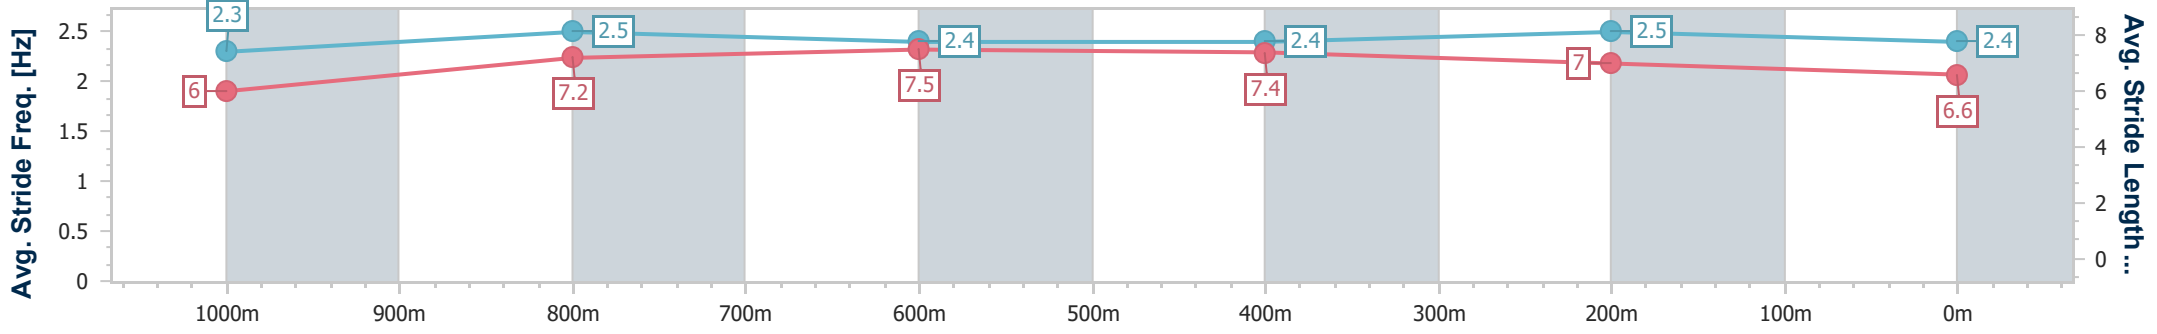

Horse/Jockey Name	Shamaton
Final Rank	6
Fastest Section Time (Section)	0:11.10 (800m)
Top Speed [km/h] (Section)	67.3 (1000m)
Race State	Finished

Eagle Farm QLD Professional
Race 6: MAGIC MILLIONS 11-13 MARCH Colts, Geldings and Entires BENCHMARK 78 Handicap - 1200m
17 February 2024 - 15:44
Track Rating: Soft 7, Weather: Fine, Rail Position: +5m Entire

BRISBANE
RACING CLUB

Section	Overall	1000m	800m	600m	400m	200m
Section Times	1:12.18 [6] (0:14.62)	0:57.56 [7] (0:11.21)	0:46.35 [7] (0:11.10)	0:35.25 [7] (0:11.13)	0:24.12 [7] (0:11.30)	0:12.82 [6] (0:12.82)
Average Speed [km/h]	49.5	64.6	64.9	64.8	63.7	56.3
Top Speed [km/h]	61.1	67.3	66.2	65.7	64.8	62.4
Avg. Dist. to Rail [m]	4.9	1.8	0.5	0.8	3.4	4.5
Avg. Stride Freq. [Hz]	2.3	2.5	2.4	2.4	2.5	2.4
Avg. Stride Length [m]	6.0	7.2	7.5	7.4	7.0	6.6

- [ ] Ranking at each section and finish
- -.-.- No data available at this section
- NA No data available