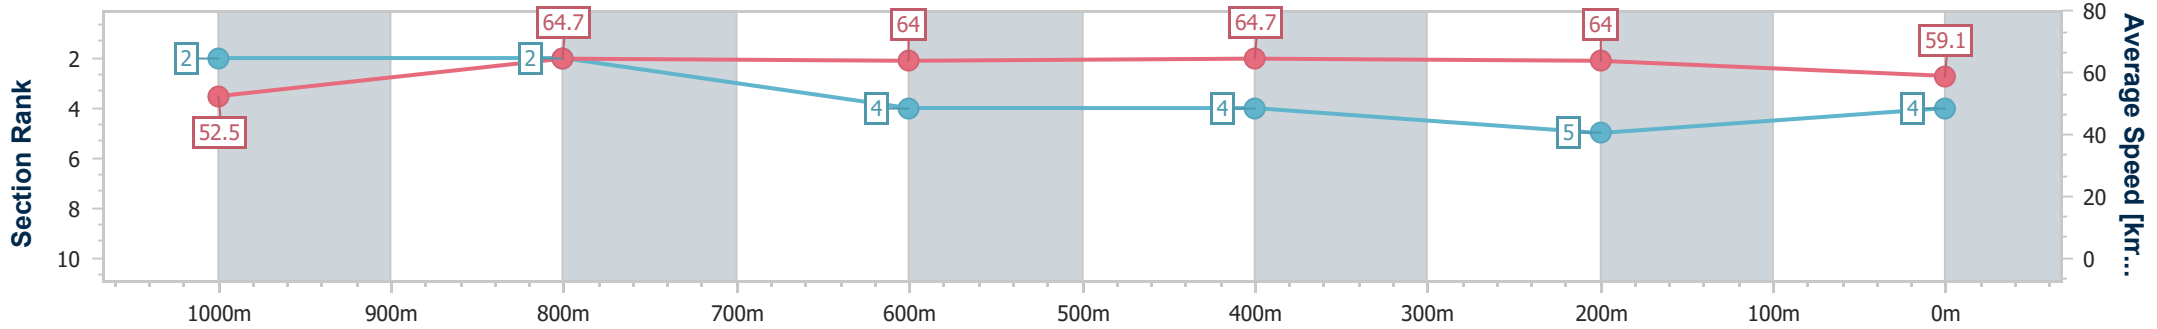

BRISBANE
RACING CLUB

Section	Overall	1000m	800m	600m	400m	200m
Section Times	1:11.23 [4] (0:13.76)	0:57.47 [2] (0:11.30)	0:46.17 [2] (0:11.36)	0:34.81 [4] (0:11.38)	0:23.43 [4] (0:11.29)	0:12.14 [5] (0:12.14)
Average Speed [km/h]	52.5	64.7	64.0	64.7	64.0	59.1
Top Speed [km/h]	66.3	66.1	65.5	65.9	65.0	62.5
Avg. Dist. to Rail [m]	2.7	2.9	2.8	4.2	5.7	4.1
Avg. Stride Freq. [Hz]	2.3	2.4	2.4	2.4	2.4	2.3
Avg. Stride Length [m]	6.4	7.4	7.5	7.5	7.3	7.1