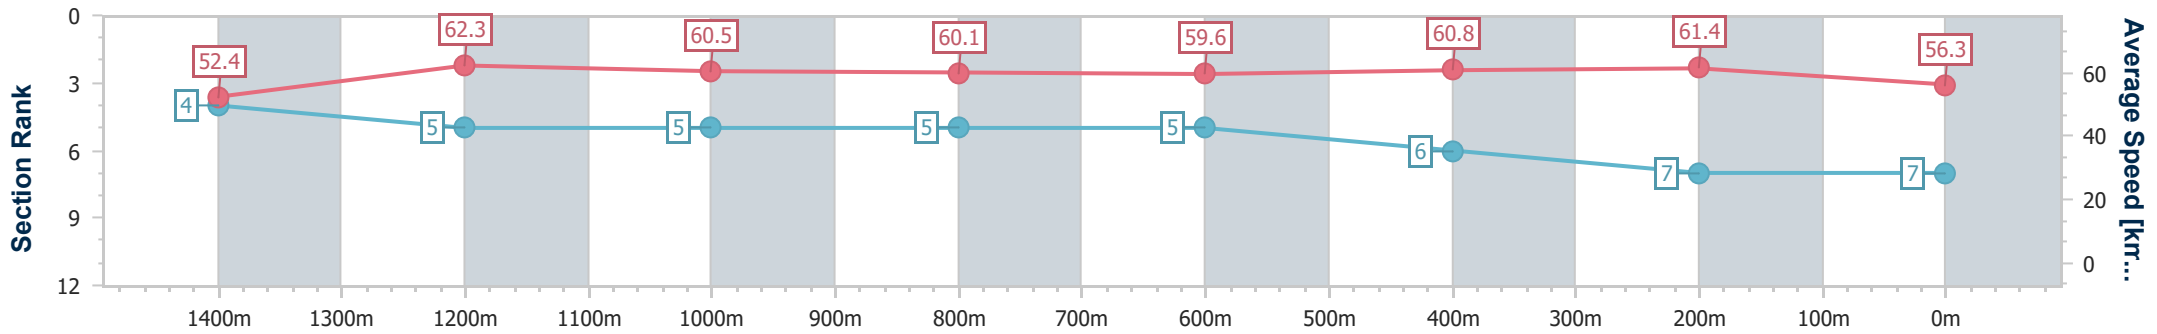

- [] Ranking at each section and finish
- .-.- No data available at this section
- NA No data available

Horse/Jockey Name	The Inflictor
Final Rank	7
Fastest Section Time (Section)	0:11.56 (1400m)
Top Speed [km/h] (Section)	64.4 (Overall)
Race State	Finished

Eagle Farm QLD Professional
 Race 7: SKY RACING QTIS Three-Year-Old Handicap - 1600m
 17 February 2024 - 16:24
 Track Rating: Soft 7, Weather: Fine, Rail Position: +5m Entire

BRISBANE
RACING CLUB

Section	Overall	1400m	1200m	1000m	800m	600m	400m	200m
Section Times	1:38.00 [7] (0:13.78)	1:24.22 [4] (0:11.56)	1:12.66 [5] (0:11.97)	1:00.69 [5] (0:12.15)	0:48.54 [5] (0:12.16)	0:36.38 [5] (0:11.90)	0:24.48 [6] (0:11.71)	0:12.77 [7] (0:12.77)
Average Speed [km/h]	52.4	62.3	60.5	60.1	59.6	60.8	61.4	56.3
Top Speed [km/h]	64.4	64.4	61.6	61.5	61.7	62.6	63.5	58.9
Avg. Dist. to Rail [m]	3.2	1.7	2.3	2.9	2.0	0.8	4.8	5.7
Avg. Stride Freq. [Hz]	2.3	2.4	2.3	2.3	2.3	2.3	2.3	2.2
Avg. Stride Length [m]	6.3	7.3	7.3	7.3	7.3	7.3	7.3	7.0