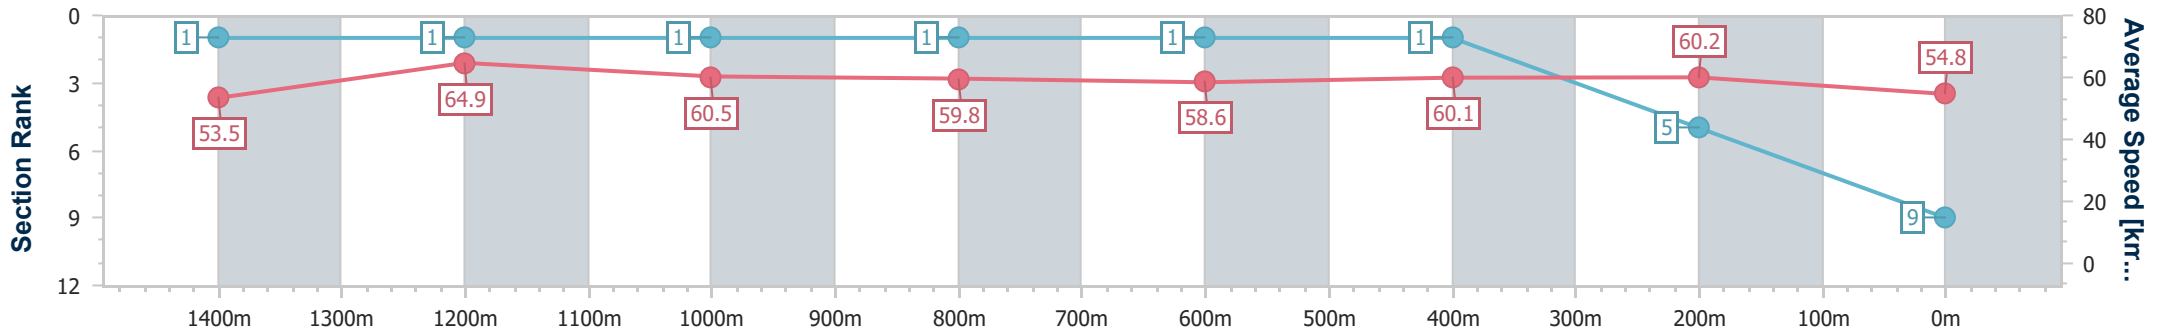

Horse/Jockey Name	Captain Fenkel
Final Rank	9
Fastest Section Time (Section)	0:11.10 (1400m)
Top Speed [km/h] (Section)	65.5 (1400m)
Race State	Finished

Eagle Farm QLD Professional
Race 7: SKY RACING QTIS Three-Year-Old Handicap - 1600m
17 February 2024 - 16:24
Track Rating: Soft 7, Weather: Fine, Rail Position: +5m Entire

BRISBANE
RACING CLUB

Section	Overall	1400m	1200m	1000m	800m	600m	400m	200m
Section Times	1:38.05 [9] (0:13.56)	1:24.49 [1] (0:11.10)	1:13.39 [1] (0:11.88)	1:01.51 [1] (0:12.15)	0:49.36 [1] (0:12.27)	0:37.09 [1] (0:11.98)	0:25.11 [1] (0:11.98)	0:13.13 [5] (0:13.13)
Average Speed [km/h]	53.5	64.9	60.5	59.8	58.6	60.1	60.2	54.8
Top Speed [km/h]	65.5	65.5	63.3	60.1	59.7	61.1	61.8	57.7
Avg. Dist. to Rail [m]	9.6	3.1	1.4	1.1	0.2	0.6	2.9	3.0
Avg. Stride Freq. [Hz]	2.3	2.4	2.3	2.2	2.2	2.2	2.3	2.2
Avg. Stride Length [m]	6.6	7.5	7.4	7.5	7.4	7.5	7.3	6.9

- [ ] Ranking at each section and finish
- -.-.- No data available at this section
- NA No data available