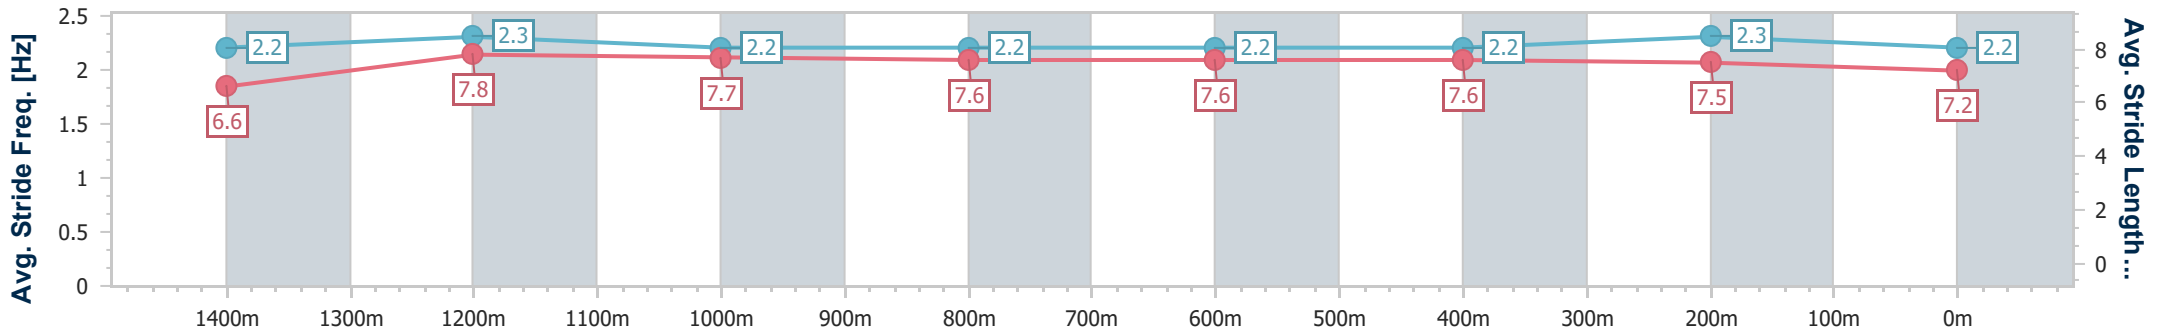

- [] Ranking at each section and finish
- .-.- No data available at this section
- NA No data available

Horse/Jockey Name	Jungle Prince
Final Rank	4
Fastest Section Time (Section)	0:11.29 (1400m)
Top Speed [km/h] (Section)	65.4 (1400m)
Race State	Finished

Eagle Farm QLD Professional
 Race 7: SKY RACING QTIS Three-Year-Old Handicap - 1600m
 17 February 2024 - 16:24
 Track Rating: Soft 7, Weather: Fine, Rail Position: +5m Entire

BRISBANE
 RACING CLUB

Section	Overall	1400m	1200m	1000m	800m	600m	400m	200m
Section Times	1:37.29 [4] (0:13.62)	1:23.67 [2] (0:11.29)	1:12.38 [2] (0:11.69)	1:00.69 [2] (0:12.19)	0:48.50 [2] (0:12.23)	0:36.27 [2] (0:11.99)	0:24.28 [2] (0:11.71)	0:12.57 [4] (0:12.57)
Average Speed [km/h]	53.1	63.9	61.7	60.2	59.6	60.8	61.3	57.3
Top Speed [km/h]	65.3	65.4	63.0	60.6	60.0	62.4	62.5	60.3
Avg. Dist. to Rail [m]	6.9	2.6	2.7	3.8	2.3	2.4	5.3	4.1
Avg. Stride Freq. [Hz]	2.2	2.3	2.2	2.2	2.2	2.2	2.3	2.2
Avg. Stride Length [m]	6.6	7.8	7.7	7.6	7.6	7.6	7.5	7.2