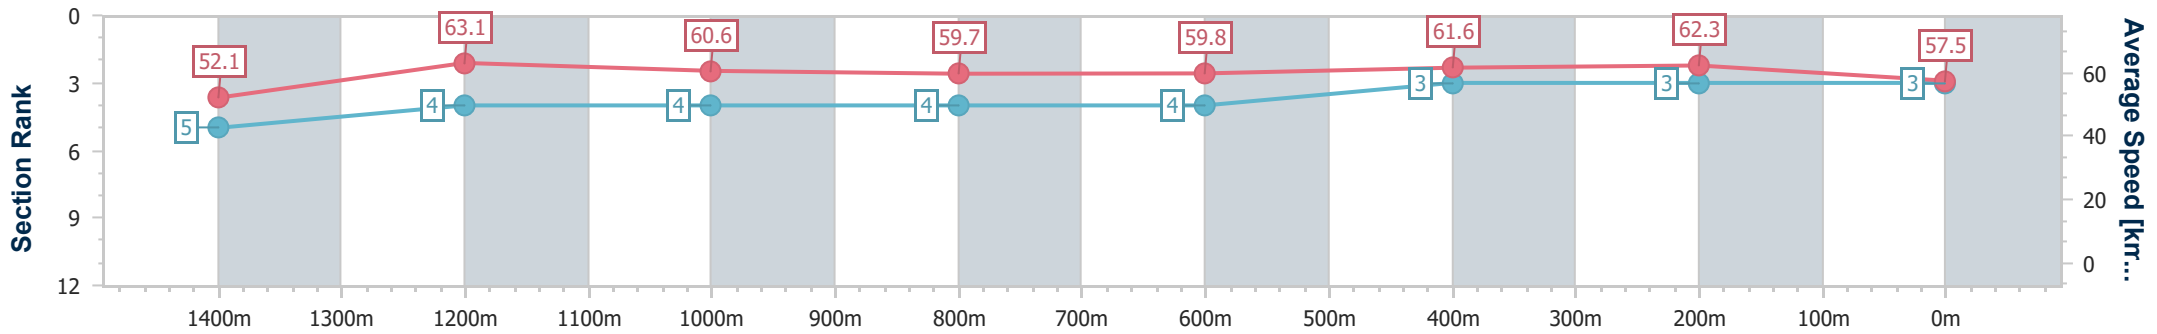

Horse/Jockey Name	Meat Pie Artie
Final Rank	3
Fastest Section Time (Section)	0:11.41 (1400m)
Top Speed [km/h] (Section)	64.2 (Overall)
Race State	Finished

Eagle Farm QLD Professional
Race 7: SKY RACING QTIS Three-Year-Old Handicap - 1600m
17 February 2024 - 16:24
Track Rating: Soft 7, Weather: Fine, Rail Position: +5m Entire

BRISBANE
RACING CLUB

Section	Overall	1400m	1200m	1000m	800m	600m	400m	200m
Section Times	1:37.23 [3] (0:13.81)	1:23.42 [5] (0:11.41)	1:12.01 [4] (0:11.94)	1:00.07 [4] (0:12.16)	0:47.91 [4] (0:12.10)	0:35.81 [4] (0:11.72)	0:24.09 [3] (0:11.56)	0:12.53 [3] (0:12.53)
Average Speed [km/h]	52.1	63.1	60.6	59.7	59.8	61.6	62.3	57.5
Top Speed [km/h]	64.2	64.0	62.6	61.6	61.9	63.5	63.4	60.7
Avg. Dist. to Rail [m]	5.5	2.4	2.7	2.2	1.3	0.5	4.3	4.9
Avg. Stride Freq. [Hz]	2.4	2.4	2.3	2.4	2.3	2.3	1.8	2.4
Avg. Stride Length [m]	6.1	7.2	7.2	7.1	7.4	7.4	9.6	6.7

- [ ] Ranking at each section and finish
- -.-.- No data available at this section
- NA No data available