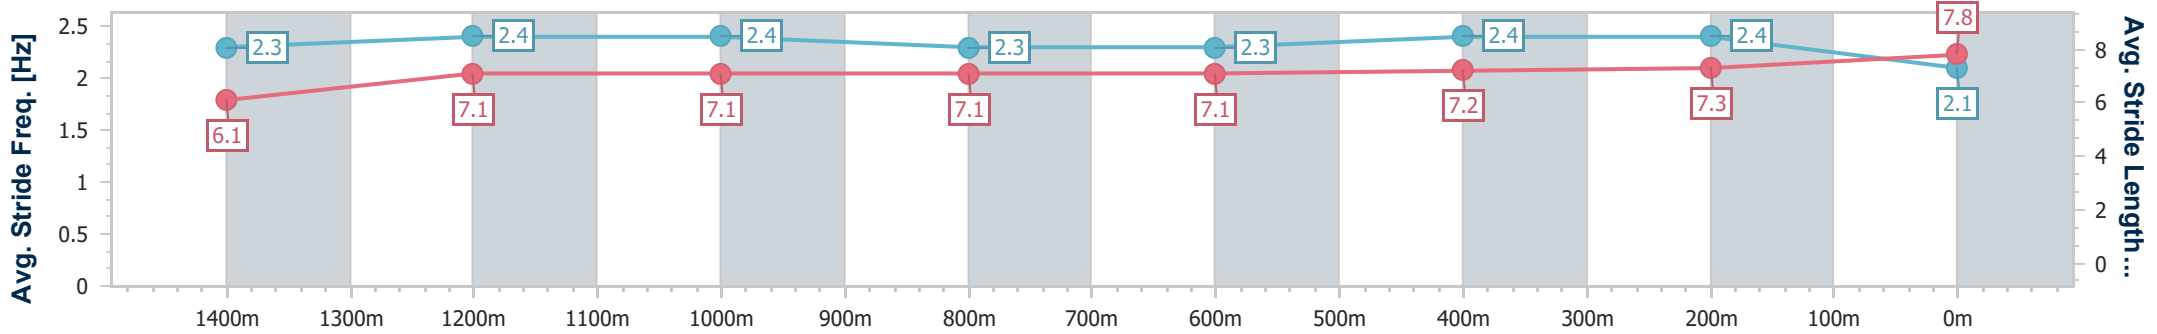

Eagle Farm QLD Professional
 Race 7: SKY RACING QTIS Three-Year-Old Handicap - 1600m
 17 February 2024 - 16:24
 Track Rating: Soft 7, Weather: Fine, Rail Position: +5m Entire

BRISBANE
 RACING CLUB

Section	Overall	1400m	1200m	1000m	800m	600m	400m	200m
Section Times	1:37.59 [5] (0:14.27)	1:23.32 [8] (0:11.53)	1:11.79 [8] (0:11.99)	0:59.80 [8] (0:12.12)	0:47.68 [9] (0:12.15)	0:35.53 [9] (0:11.51)	0:24.02 [7] (0:11.49)	0:12.53 [6] (0:12.53)
Average Speed [km/h]	50.8	62.3	60.4	60.5	60.4	63.0	62.8	57.3
Top Speed [km/h]	65.2	64.0	62.0	63.4	63.3	64.9	64.8	61.1
Avg. Dist. to Rail [m]	6.0	1.5	3.5	3.9	3.8	1.9	4.1	5.9
Avg. Stride Freq. [Hz]	2.3	2.4	2.3	2.3	2.3	2.4	2.5	2.3
Avg. Stride Length [m]	6.2	7.2	7.1	7.2	7.2	7.2	7.1	6.8

- [] Ranking at each section and finish
- .-.- No data available at this section
- NA No data available

Horse/Jockey Name	Jealous
Final Rank	6
Fastest Section Time (Section)	0:11.58 (1400m)
Top Speed [km/h] (Section)	64.5 (Overall)
Race State	Finished

Eagle Farm QLD Professional
 Race 7: SKY RACING QTIS Three-Year-Old Handicap - 1600m
 17 February 2024 - 16:24
 Track Rating: Soft 7, Weather: Fine, Rail Position: +5m Entire

BRISBANE
 RACING CLUB

Section	Overall	1400m	1200m	1000m	800m	600m	400m	200m
Section Times	1:37.79 [6] (0:14.07)	1:23.72 [6] (0:11.58)	1:12.14 [7] (0:11.99)	1:00.15 [7] (0:12.15)	0:48.00 [7] (0:12.09)	0:35.91 [7] (0:11.91)	0:24.00 [9] (0:11.64)	0:12.36 [8] (0:12.36)
Average Speed [km/h]	51.3	62.1	60.3	59.9	59.9	60.8	61.8	58.3
Top Speed [km/h]	64.5	63.5	61.2	62.1	62.5	62.7	63.5	60.1
Avg. Dist. to Rail [m]	5.8	2.3	2.6	1.9	1.4	1.4	3.5	2.8
Avg. Stride Freq. [Hz]	2.3	2.4	2.4	2.3	2.3	2.4	2.4	2.1
Avg. Stride Length [m]	6.1	7.1	7.1	7.1	7.1	7.2	7.3	7.8