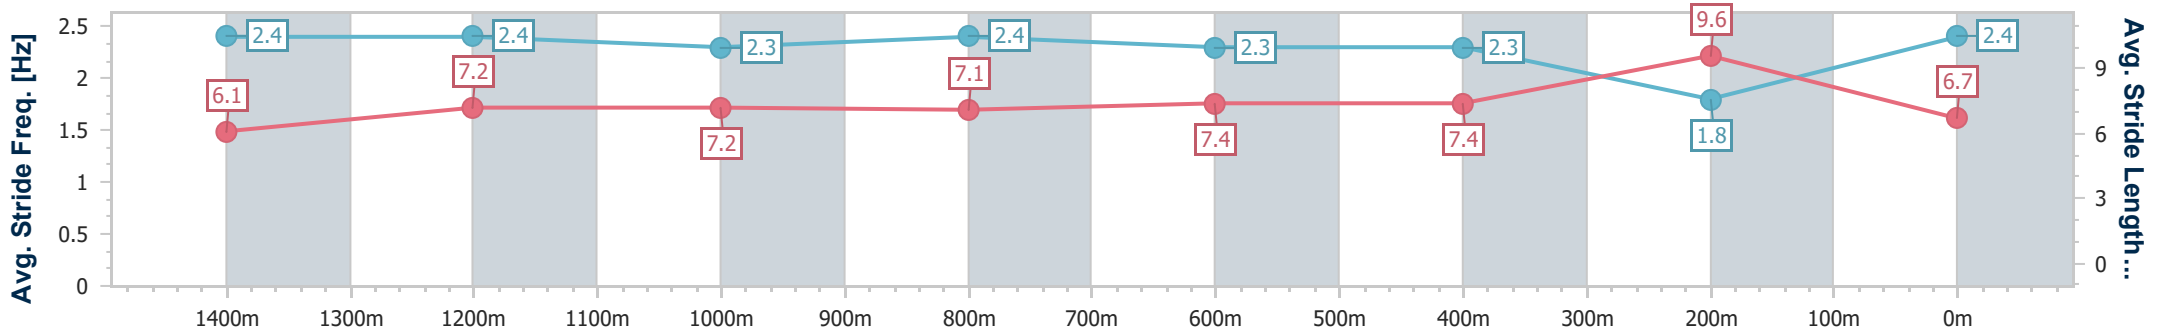

- [] Ranking at each section and finish
- .-.- No data available at this section
- NA No data available

Horse/Jockey Name	Meat Pie Artie
Final Rank	3
Fastest Section Time (Section)	0:11.41 (1400m)
Top Speed [km/h] (Section)	64.2 (Overall)
Race State	Finished

Eagle Farm QLD Professional
 Race 7: SKY RACING QTIS Three-Year-Old Handicap - 1600m
 17 February 2024 - 16:24
 Track Rating: Soft 7, Weather: Fine, Rail Position: +5m Entire

BRISBANE
RACING CLUB

Section	Overall	1400m	1200m	1000m	800m	600m	400m	200m
Section Times	1:37.23 [3] (0:13.81)	1:23.42 [5] (0:11.41)	1:12.01 [4] (0:11.94)	1:00.07 [4] (0:12.16)	0:47.91 [4] (0:12.10)	0:35.81 [4] (0:11.72)	0:24.09 [3] (0:11.56)	0:12.53 [3] (0:12.53)
Average Speed [km/h]	52.1	63.1	60.6	59.7	59.8	61.6	62.3	57.5
Top Speed [km/h]	64.2	64.0	62.6	61.6	61.9	63.5	63.4	60.7
Avg. Dist. to Rail [m]	5.5	2.4	2.7	2.2	1.3	0.5	4.3	4.9
Avg. Stride Freq. [Hz]	2.4	2.4	2.3	2.4	2.3	2.3	1.8	2.4
Avg. Stride Length [m]	6.1	7.2	7.2	7.1	7.4	7.4	9.6	6.7