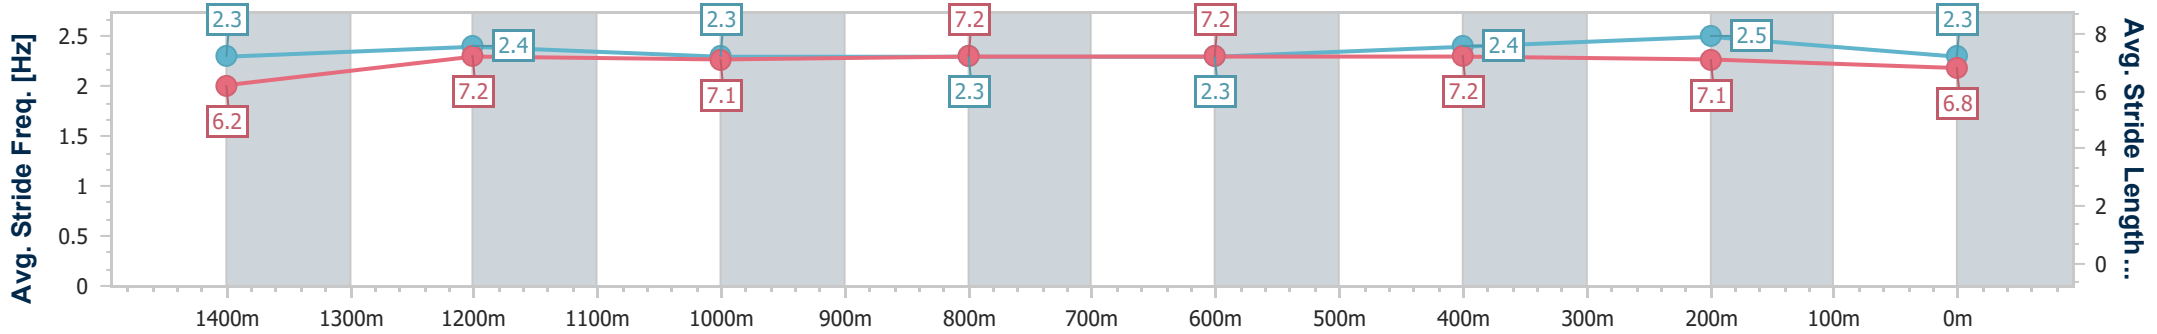

- [] Ranking at each section and finish
- .-.- No data available at this section
- NA No data available

Horse/Jockey Name	You Kay Squeeze
Final Rank	5
Fastest Section Time (Section)	0:11.49 (400m)
Top Speed [km/h] (Section)	65.2 (Overall)
Race State	Finished

Eagle Farm QLD Professional
 Race 7: SKY RACING QTIS Three-Year-Old Handicap - 1600m
 17 February 2024 - 16:24
 Track Rating: Soft 7, Weather: Fine, Rail Position: +5m Entire

BRISBANE
 RACING CLUB

Section	Overall	1400m	1200m	1000m	800m	600m	400m	200m
Section Times	1:37.59 [5] (0:14.27)	1:23.32 [8] (0:11.53)	1:11.79 [8] (0:11.99)	0:59.80 [8] (0:12.12)	0:47.68 [9] (0:12.15)	0:35.53 [9] (0:11.51)	0:24.02 [7] (0:11.49)	0:12.53 [6] (0:12.53)
Average Speed [km/h]	50.8	62.3	60.4	60.5	60.4	63.0	62.8	57.3
Top Speed [km/h]	65.2	64.0	62.0	63.4	63.3	64.9	64.8	61.1
Avg. Dist. to Rail [m]	6.0	1.5	3.5	3.9	3.8	1.9	4.1	5.9
Avg. Stride Freq. [Hz]	2.3	2.4	2.3	2.3	2.3	2.4	2.5	2.3
Avg. Stride Length [m]	6.2	7.2	7.1	7.2	7.2	7.2	7.1	6.8