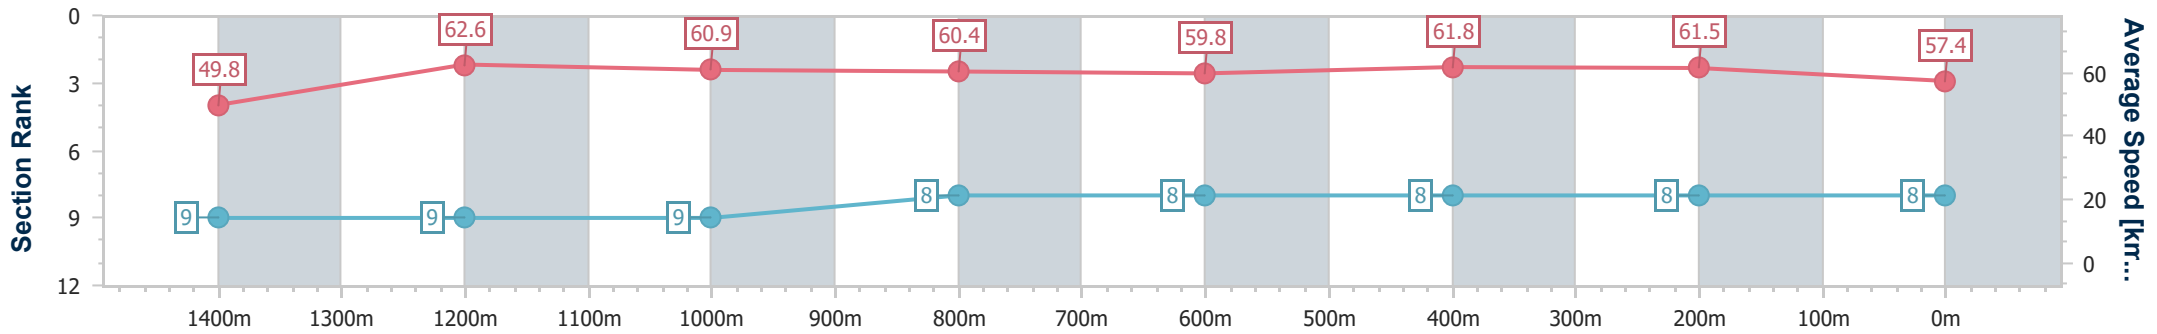

Horse/Jockey Name	No Better Time
Final Rank	8
Fastest Section Time (Section)	0:11.54 (1400m)
Top Speed [km/h] (Section)	63.9 (Overall)
Race State	Finished

Eagle Farm QLD Professional
Race 7: SKY RACING QTIS Three-Year-Old Handicap - 1600m
17 February 2024 - 16:24
Track Rating: Soft 7, Weather: Fine, Rail Position: +5m Entire

BRISBANE
RACING CLUB

Section	Overall	1400m	1200m	1000m	800m	600m	400m	200m
Section Times	1:38.01 [8] (0:14.48)	1:23.53 [9] (0:11.54)	1:11.99 [9] (0:11.84)	1:00.15 [9] (0:12.04)	0:48.11 [8] (0:12.09)	0:36.02 [8] (0:11.75)	0:24.27 [8] (0:11.69)	0:12.58 [8] (0:12.58)
Average Speed [km/h]	49.8	62.6	60.9	60.4	59.8	61.8	61.5	57.4
Top Speed [km/h]	63.9	63.8	62.1	61.2	61.4	63.7	62.8	60.0
Avg. Dist. to Rail [m]	8.0	2.2	2.3	1.8	1.8	1.6	5.7	6.7
Avg. Stride Freq. [Hz]	2.2	2.2	2.2	2.2	2.2	2.3	2.3	2.2
Avg. Stride Length [m]	6.2	7.8	7.7	7.6	7.5	7.5	7.4	7.1

- [ ] Ranking at each section and finish
- -.-.- No data available at this section
- NA No data available