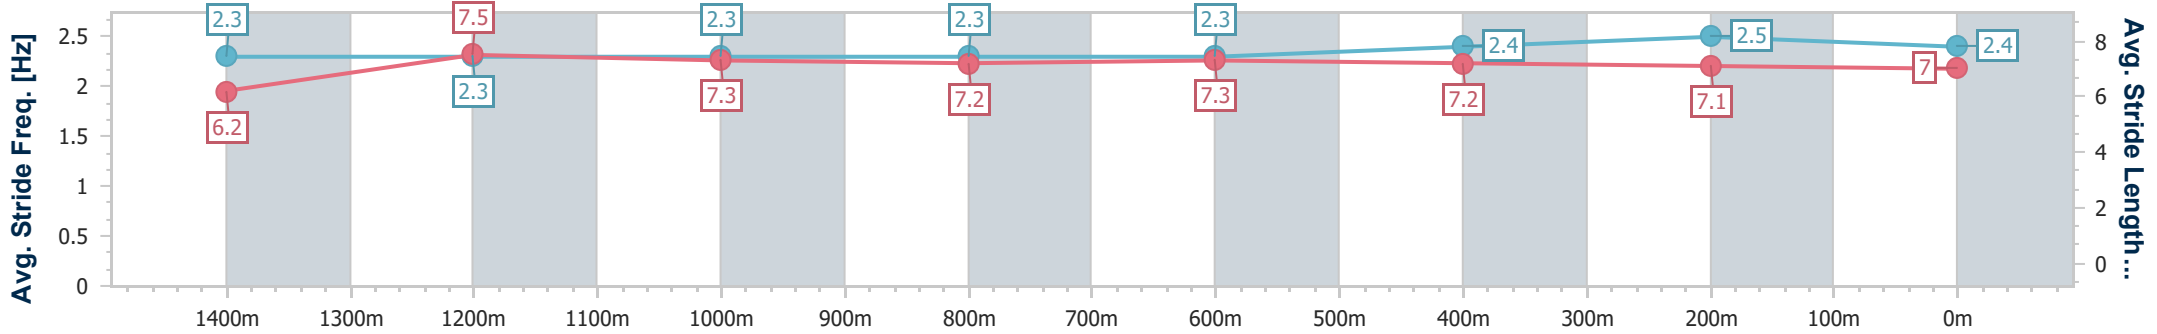

BRISBANE
RACING CLUB

Section	Overall	1400m	1200m	1000m	800m	600m	400m	200m
Section Times	1:36.74 [1] (0:14.17)	1:22.57 [7] (0:11.45)	1:11.12 [6] (0:11.81)	0:59.31 [6] (0:12.13)	0:47.18 [6] (0:12.10)	0:35.08 [6] (0:11.66)	0:23.42 [5] (0:11.36)	0:12.06 [2] (0:12.06)
Average Speed [km/h]	51.0	63.0	61.0	59.8	60.1	62.3	63.3	59.7
Top Speed [km/h]	63.5	63.8	62.6	61.0	61.3	64.1	64.4	62.6
Avg. Dist. to Rail [m]	6.4	2.1	2.1	1.8	1.5	2.2	8.5	7.4
Avg. Stride Freq. [Hz]	2.3	2.3	2.3	2.3	2.3	2.4	2.5	2.4
Avg. Stride Length [m]	6.2	7.5	7.3	7.2	7.3	7.2	7.1	7.0