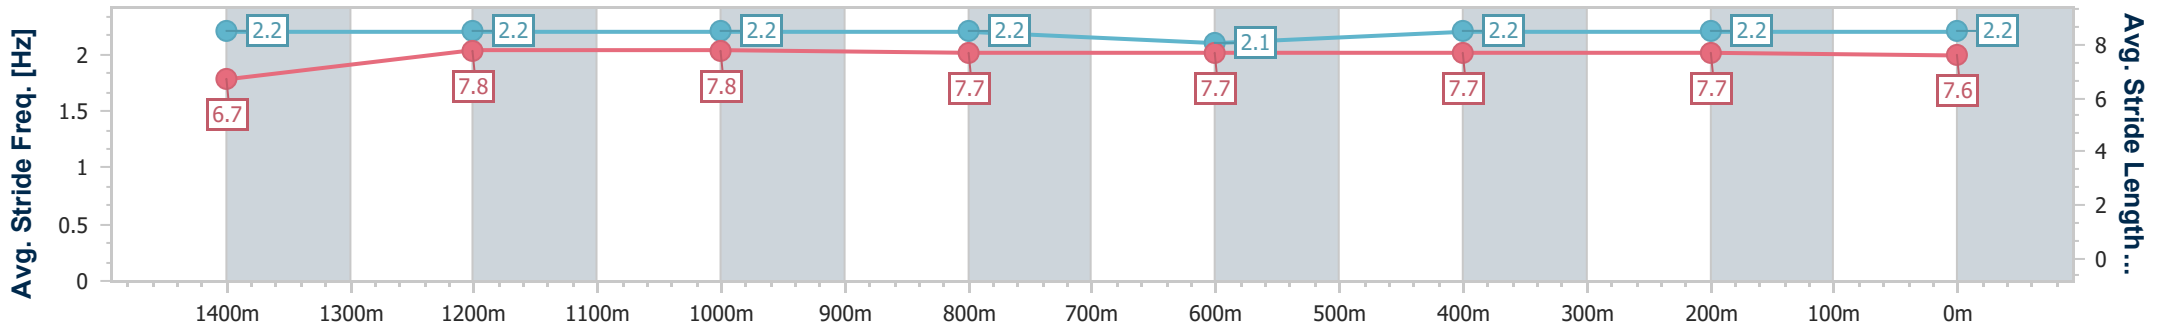

Horse/Jockey Name	Texas Fireball
Final Rank	2
Fastest Section Time (Section)	0:11.49 (400m)
Top Speed [km/h] (Section)	65.2 (Overall)
Race State	Finished

Eagle Farm QLD Professional
Race 7: SKY RACING QTIS Three-Year-Old Handicap - 1600m
17 February 2024 - 16:24
Track Rating: Soft 7, Weather: Fine, Rail Position: +5m Entire

BRISBANE
RACING CLUB

Section	Overall	1400m	1200m	1000m	800m	600m	400m	200m
Section Times	1:36.99 [2] (0:13.63)	1:23.36 [3] (0:11.50)	1:11.86 [3] (0:11.84)	1:00.02 [3] (0:12.16)	0:47.86 [3] (0:12.17)	0:35.69 [3] (0:11.87)	0:23.82 [4] (0:11.49)	0:12.33 [1] (0:12.33)
Average Speed [km/h]	52.8	62.6	61.0	59.6	59.3	60.4	62.7	58.5
Top Speed [km/h]	65.2	64.0	62.7	61.4	60.7	62.4	63.6	62.5
Avg. Dist. to Rail [m]	4.5	0.9	2.0	1.7	0.4	0.9	1.5	1.8
Avg. Stride Freq. [Hz]	2.2	2.2	2.2	2.2	2.1	2.2	2.2	2.2
Avg. Stride Length [m]	6.7	7.8	7.8	7.7	7.7	7.7	7.7	7.6

- [ ] Ranking at each section and finish
- -.-.- No data available at this section
- NA No data available