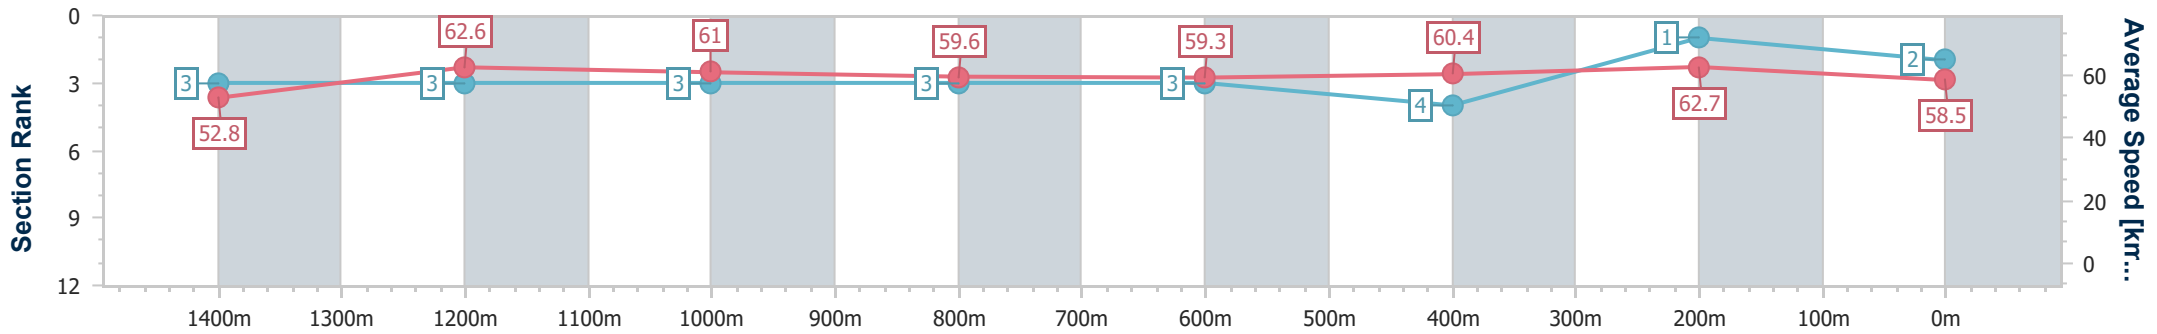

Horse/Jockey Name	Texas Fireball
Final Rank	2
Fastest Section Time (Section)	0:11.49 (400m)
Top Speed [km/h] (Section)	65.2 (Overall)
Race State	Finished

Eagle Farm QLD Professional
Race 7: SKY RACING QTIS Three-Year-Old Handicap - 1600m
17 February 2024 - 16:24
Track Rating: Soft 7, Weather: Fine, Rail Position: +5m Entire

BRISBANE
RACING CLUB

Section	Overall	1400m	1200m	1000m	800m	600m	400m	200m
Section Times	1:36.99 [2] (0:13.63)	1:23.36 [3] (0:11.50)	1:11.86 [3] (0:11.84)	1:00.02 [3] (0:12.16)	0:47.86 [3] (0:12.17)	0:35.69 [3] (0:11.87)	0:23.82 [4] (0:11.49)	0:12.33 [1] (0:12.33)
Average Speed [km/h]	52.8	62.6	61.0	59.6	59.3	60.4	62.7	58.5
Top Speed [km/h]	65.2	64.0	62.7	61.4	60.7	62.4	63.6	62.5
Avg. Dist. to Rail [m]	4.5	0.9	2.0	1.7	0.4	0.9	1.5	1.8
Avg. Stride Freq. [Hz]	2.2	2.2	2.2	2.2	2.1	2.2	2.2	2.2
Avg. Stride Length [m]	6.7	7.8	7.8	7.7	7.7	7.7	7.7	7.6

- [ ] Ranking at each section and finish
- -.-.- No data available at this section
- NA No data available