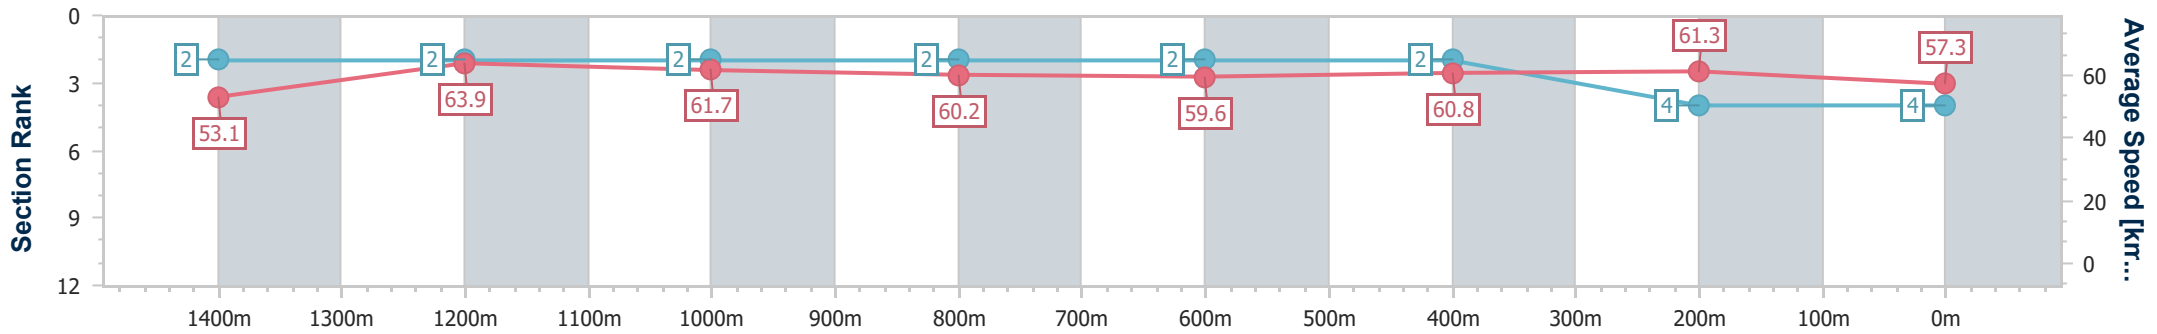

Horse/Jockey Name	Jungle Prince
Final Rank	4
Fastest Section Time (Section)	0:11.29 (1400m)
Top Speed [km/h] (Section)	65.4 (1400m)
Race State	Finished

Eagle Farm QLD Professional
Race 7: SKY RACING QTIS Three-Year-Old Handicap - 1600m
17 February 2024 - 16:24
Track Rating: Soft 7, Weather: Fine, Rail Position: +5m Entire

BRISBANE
RACING CLUB

Section	Overall	1400m	1200m	1000m	800m	600m	400m	200m
Section Times	1:37.29 [4] (0:13.62)	1:23.67 [2] (0:11.29)	1:12.38 [2] (0:11.69)	1:00.69 [2] (0:12.19)	0:48.50 [2] (0:12.23)	0:36.27 [2] (0:11.99)	0:24.28 [2] (0:11.71)	0:12.57 [4] (0:12.57)
Average Speed [km/h]	53.1	63.9	61.7	60.2	59.6	60.8	61.3	57.3
Top Speed [km/h]	65.3	65.4	63.0	60.6	60.0	62.4	62.5	60.3
Avg. Dist. to Rail [m]	6.9	2.6	2.7	3.8	2.3	2.4	5.3	4.1
Avg. Stride Freq. [Hz]	2.2	2.3	2.2	2.2	2.2	2.2	2.3	2.2
Avg. Stride Length [m]	6.6	7.8	7.7	7.6	7.6	7.6	7.5	7.2

- [ ] Ranking at each section and finish
- -.-.- No data available at this section
- NA No data available