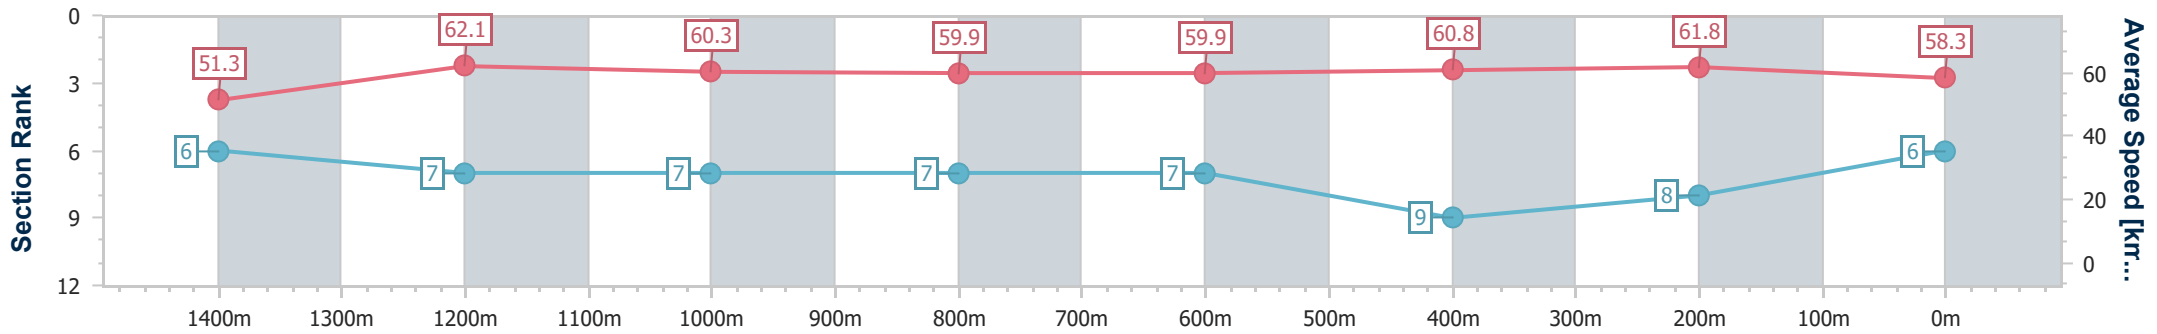

Horse/Jockey Name	Jealous
Final Rank	6
Fastest Section Time (Section)	0:11.58 (1400m)
Top Speed [km/h] (Section)	64.5 (Overall)
Race State	Finished

Eagle Farm QLD Professional
Race 7: SKY RACING QTIS Three-Year-Old Handicap - 1600m
17 February 2024 - 16:24
Track Rating: Soft 7, Weather: Fine, Rail Position: +5m Entire

BRISBANE
RACING CLUB

Section	Overall	1400m	1200m	1000m	800m	600m	400m	200m
Section Times	1:37.79 [6] (0:14.07)	1:23.72 [6] (0:11.58)	1:12.14 [7] (0:11.99)	1:00.15 [7] (0:12.15)	0:48.00 [7] (0:12.09)	0:35.91 [7] (0:11.91)	0:24.00 [9] (0:11.64)	0:12.36 [8] (0:12.36)
Average Speed [km/h]	51.3	62.1	60.3	59.9	59.9	60.8	61.8	58.3
Top Speed [km/h]	64.5	63.5	61.2	62.1	62.5	62.7	63.5	60.1
Avg. Dist. to Rail [m]	5.8	2.3	2.6	1.9	1.4	1.4	3.5	2.8
Avg. Stride Freq. [Hz]	2.3	2.4	2.4	2.3	2.3	2.4	2.4	2.1
Avg. Stride Length [m]	6.1	7.1	7.1	7.1	7.1	7.2	7.3	7.8

- [ ] Ranking at each section and finish
- -.-.- No data available at this section
- NA No data available