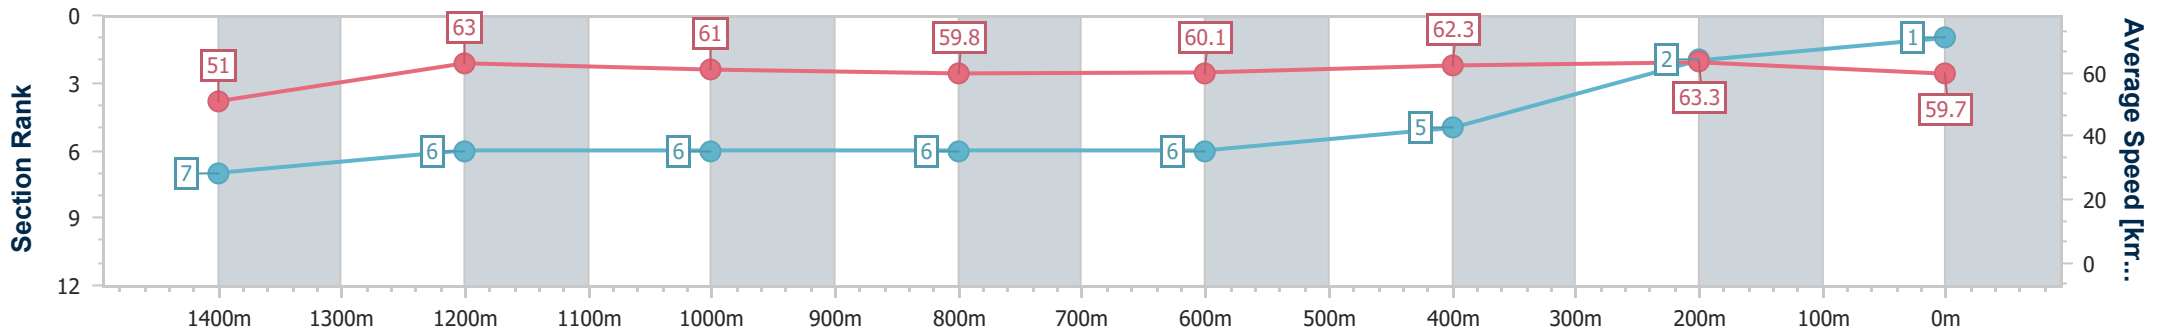

BRISBANE
RACING CLUB

Section	Overall	1400m	1200m	1000m	800m	600m	400m	200m
Section Times	1:36.74 [1] (0:14.17)	1:22.57 [7] (0:11.45)	1:11.12 [6] (0:11.81)	0:59.31 [6] (0:12.13)	0:47.18 [6] (0:12.10)	0:35.08 [6] (0:11.66)	0:23.42 [5] (0:11.36)	0:12.06 [2] (0:12.06)
Average Speed [km/h]	51.0	63.0	61.0	59.8	60.1	62.3	63.3	59.7
Top Speed [km/h]	63.5	63.8	62.6	61.0	61.3	64.1	64.4	62.6
Avg. Dist. to Rail [m]	6.4	2.1	2.1	1.8	1.5	2.2	8.5	7.4
Avg. Stride Freq. [Hz]	2.3	2.3	2.3	2.3	2.3	2.4	2.5	2.4
Avg. Stride Length [m]	6.2	7.5	7.3	7.2	7.3	7.2	7.1	7.0