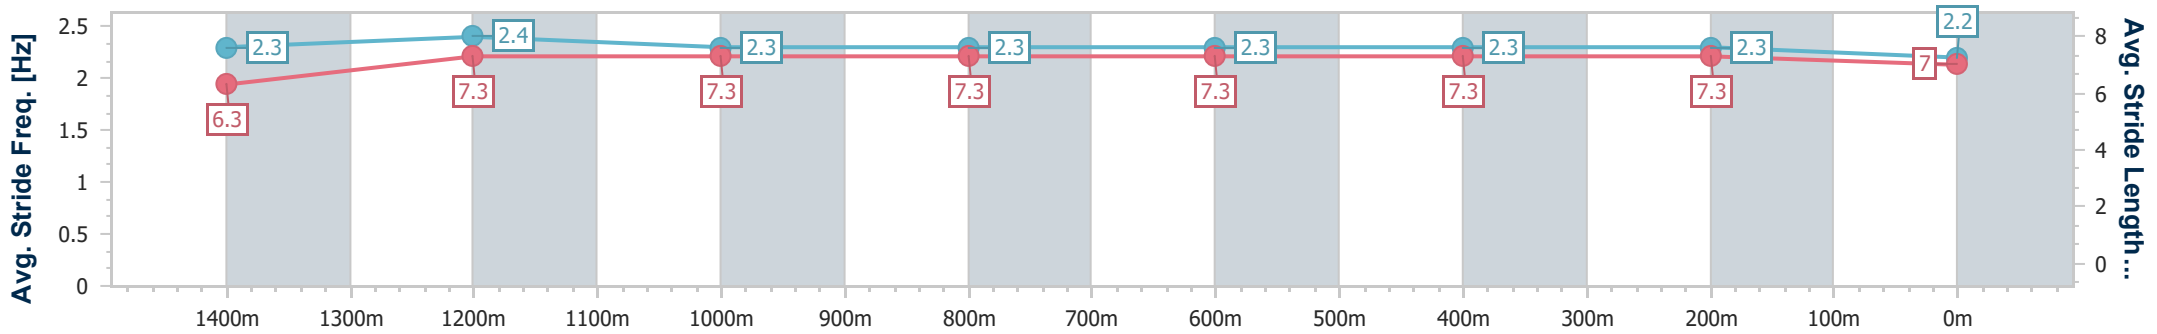

Eagle Farm QLD Professional
 Race 7: SKY RACING QTIS Three-Year-Old Handicap - 1600m
 17 February 2024 - 16:24
 Track Rating: Soft 7, Weather: Fine, Rail Position: +5m Entire

BRISBANE
 RACING CLUB

Section	Overall	1400m	1200m	1000m	800m	600m	400m	200m
Section Times	1:37.79 [6] (0:14.07)	1:23.72 [6] (0:11.58)	1:12.14 [7] (0:11.99)	1:00.15 [7] (0:12.15)	0:48.00 [7] (0:12.09)	0:35.91 [7] (0:11.91)	0:24.00 [9] (0:11.64)	0:12.36 [8] (0:12.36)
Average Speed [km/h]	51.3	62.1	60.3	59.9	59.9	60.8	61.8	58.3
Top Speed [km/h]	64.5	63.5	61.2	62.1	62.5	62.7	63.5	60.1
Avg. Dist. to Rail [m]	5.8	2.3	2.6	1.9	1.4	1.4	3.5	2.8
Avg. Stride Freq. [Hz]	2.3	2.4	2.4	2.3	2.3	2.4	2.4	2.1
Avg. Stride Length [m]	6.1	7.1	7.1	7.1	7.1	7.2	7.3	7.8

- [] Ranking at each section and finish
- .-.- No data available at this section
- NA No data available

Horse/Jockey Name	The Inflictor
Final Rank	7
Fastest Section Time (Section)	0:11.56 (1400m)
Top Speed [km/h] (Section)	64.4 (Overall)
Race State	Finished

Eagle Farm QLD Professional
 Race 7: SKY RACING QTIS Three-Year-Old Handicap - 1600m
 17 February 2024 - 16:24
 Track Rating: Soft 7, Weather: Fine, Rail Position: +5m Entire

BRISBANE
RACING CLUB

Section	Overall	1400m	1200m	1000m	800m	600m	400m	200m
Section Times	1:38.00 [7] (0:13.78)	1:24.22 [4] (0:11.56)	1:12.66 [5] (0:11.97)	1:00.69 [5] (0:12.15)	0:48.54 [5] (0:12.16)	0:36.38 [5] (0:11.90)	0:24.48 [6] (0:11.71)	0:12.77 [7] (0:12.77)
Average Speed [km/h]	52.4	62.3	60.5	60.1	59.6	60.8	61.4	56.3
Top Speed [km/h]	64.4	64.4	61.6	61.5	61.7	62.6	63.5	58.9
Avg. Dist. to Rail [m]	3.2	1.7	2.3	2.9	2.0	0.8	4.8	5.7
Avg. Stride Freq. [Hz]	2.3	2.4	2.3	2.3	2.3	2.3	2.3	2.2
Avg. Stride Length [m]	6.3	7.3	7.3	7.3	7.3	7.3	7.3	7.0