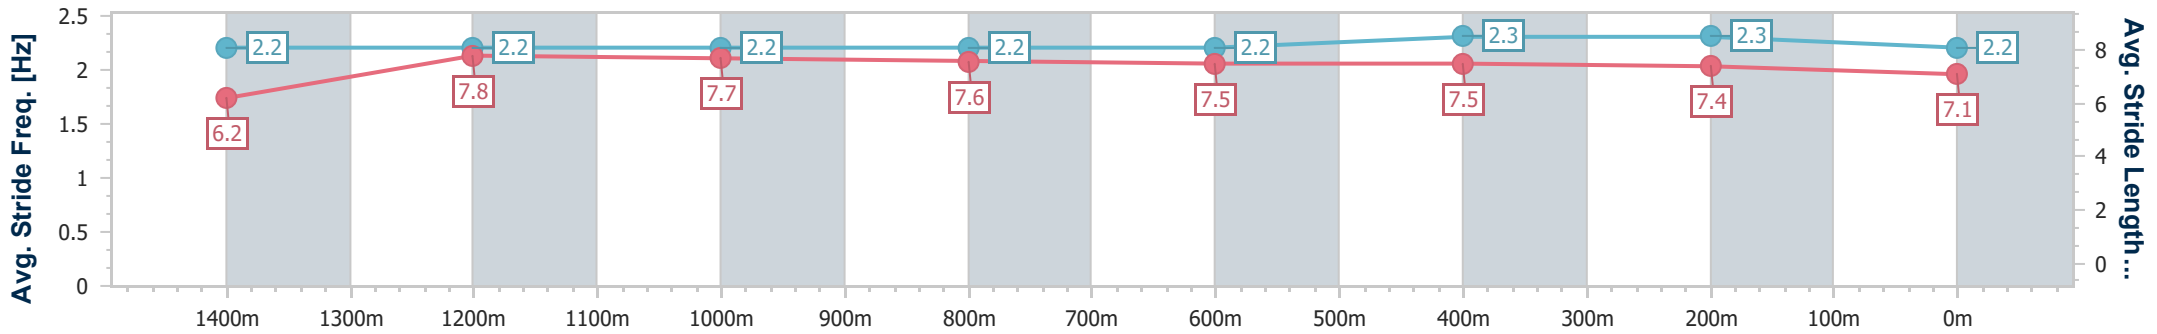

Eagle Farm QLD Professional
 Race 7: SKY RACING QTIS Three-Year-Old Handicap - 1600m
 17 February 2024 - 16:24
 Track Rating: Soft 7, Weather: Fine, Rail Position: +5m Entire

BRISBANE
RACING CLUB

Section	Overall	1400m	1200m	1000m	800m	600m	400m	200m
Section Times	1:38.00 [7] (0:13.78)	1:24.22 [4] (0:11.56)	1:12.66 [5] (0:11.97)	1:00.69 [5] (0:12.15)	0:48.54 [5] (0:12.16)	0:36.38 [5] (0:11.90)	0:24.48 [6] (0:11.71)	0:12.77 [7] (0:12.77)
Average Speed [km/h]	52.4	62.3	60.5	60.1	59.6	60.8	61.4	56.3
Top Speed [km/h]	64.4	64.4	61.6	61.5	61.7	62.6	63.5	58.9
Avg. Dist. to Rail [m]	3.2	1.7	2.3	2.9	2.0	0.8	4.8	5.7
Avg. Stride Freq. [Hz]	2.3	2.4	2.3	2.3	2.3	2.3	2.3	2.2
Avg. Stride Length [m]	6.3	7.3	7.3	7.3	7.3	7.3	7.3	7.0

- [] Ranking at each section and finish
- .-.- No data available at this section
- NA No data available

Horse/Jockey Name	No Better Time
Final Rank	8
Fastest Section Time (Section)	0:11.54 (1400m)
Top Speed [km/h] (Section)	63.9 (Overall)
Race State	Finished

Eagle Farm QLD Professional
 Race 7: SKY RACING QTIS Three-Year-Old Handicap - 1600m
 17 February 2024 - 16:24
 Track Rating: Soft 7, Weather: Fine, Rail Position: +5m Entire

BRISBANE
RACING CLUB

Section	Overall	1400m	1200m	1000m	800m	600m	400m	200m
Section Times	1:38.01 [8] (0:14.48)	1:23.53 [9] (0:11.54)	1:11.99 [9] (0:11.84)	1:00.15 [9] (0:12.04)	0:48.11 [8] (0:12.09)	0:36.02 [8] (0:11.75)	0:24.27 [8] (0:11.69)	0:12.58 [8] (0:12.58)
Average Speed [km/h]	49.8	62.6	60.9	60.4	59.8	61.8	61.5	57.4
Top Speed [km/h]	63.9	63.8	62.1	61.2	61.4	63.7	62.8	60.0
Avg. Dist. to Rail [m]	8.0	2.2	2.3	1.8	1.8	1.6	5.7	6.7
Avg. Stride Freq. [Hz]	2.2	2.2	2.2	2.2	2.2	2.3	2.3	2.2
Avg. Stride Length [m]	6.2	7.8	7.7	7.6	7.5	7.5	7.4	7.1