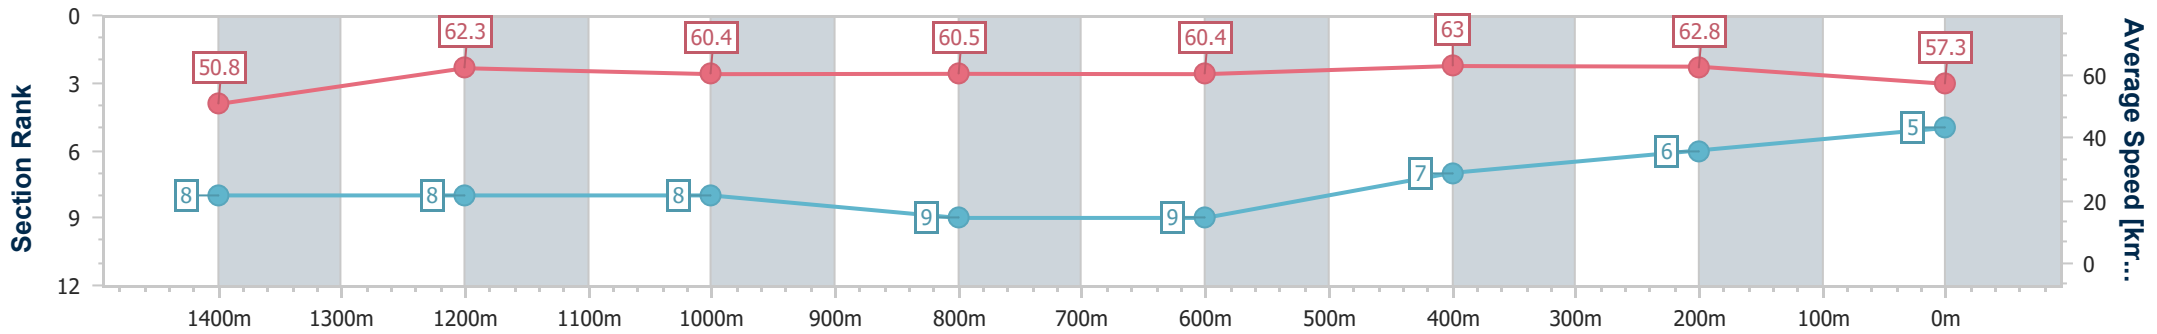

Horse/Jockey Name	You Kay Squeeze
Final Rank	5
Fastest Section Time (Section)	0:11.49 (400m)
Top Speed [km/h] (Section)	65.2 (Overall)
Race State	Finished

Eagle Farm QLD Professional
Race 7: SKY RACING QTIS Three-Year-Old Handicap - 1600m
17 February 2024 - 16:24
Track Rating: Soft 7, Weather: Fine, Rail Position: +5m Entire

BRISBANE
RACING CLUB

Section	Overall	1400m	1200m	1000m	800m	600m	400m	200m
Section Times	1:37.59 [5] (0:14.27)	1:23.32 [8] (0:11.53)	1:11.79 [8] (0:11.99)	0:59.80 [8] (0:12.12)	0:47.68 [9] (0:12.15)	0:35.53 [9] (0:11.51)	0:24.02 [7] (0:11.49)	0:12.53 [6] (0:12.53)
Average Speed [km/h]	50.8	62.3	60.4	60.5	60.4	63.0	62.8	57.3
Top Speed [km/h]	65.2	64.0	62.0	63.4	63.3	64.9	64.8	61.1
Avg. Dist. to Rail [m]	6.0	1.5	3.5	3.9	3.8	1.9	4.1	5.9
Avg. Stride Freq. [Hz]	2.3	2.4	2.3	2.3	2.3	2.4	2.5	2.3
Avg. Stride Length [m]	6.2	7.2	7.1	7.2	7.2	7.2	7.1	6.8

- [ ] Ranking at each section and finish
- -.-.- No data available at this section
- NA No data available