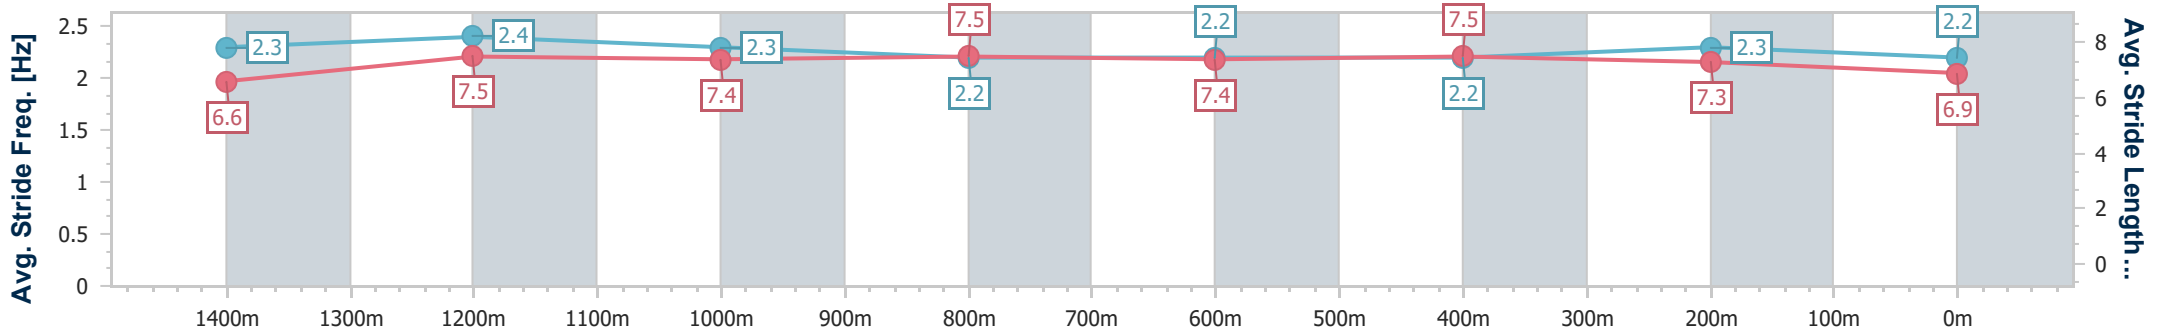

Eagle Farm QLD Professional
 Race 7: SKY RACING QTIS Three-Year-Old Handicap - 1600m
 17 February 2024 - 16:24
 Track Rating: Soft 7, Weather: Fine, Rail Position: +5m Entire

BRISBANE
RACING CLUB

Section	Overall	1400m	1200m	1000m	800m	600m	400m	200m
Section Times	1:38.01 [8] (0:14.48)	1:23.53 [9] (0:11.54)	1:11.99 [9] (0:11.84)	1:00.15 [9] (0:12.04)	0:48.11 [8] (0:12.09)	0:36.02 [8] (0:11.75)	0:24.27 [8] (0:11.69)	0:12.58 [8] (0:12.58)
Average Speed [km/h]	49.8	62.6	60.9	60.4	59.8	61.8	61.5	57.4
Top Speed [km/h]	63.9	63.8	62.1	61.2	61.4	63.7	62.8	60.0
Avg. Dist. to Rail [m]	8.0	2.2	2.3	1.8	1.8	1.6	5.7	6.7
Avg. Stride Freq. [Hz]	2.2	2.2	2.2	2.2	2.2	2.3	2.3	2.2
Avg. Stride Length [m]	6.2	7.8	7.7	7.6	7.5	7.5	7.4	7.1

- [] Ranking at each section and finish
- .-.- No data available at this section
- NA No data available

Horse/Jockey Name	Captain Fenkel
Final Rank	9
Fastest Section Time (Section)	0:11.10 (1400m)
Top Speed [km/h] (Section)	65.5 (1400m)
Race State	Finished

Eagle Farm QLD Professional
 Race 7: SKY RACING QTIS Three-Year-Old Handicap - 1600m
 17 February 2024 - 16:24
 Track Rating: Soft 7, Weather: Fine, Rail Position: +5m Entire

BRISBANE
 RACING CLUB

Section	Overall	1400m	1200m	1000m	800m	600m	400m	200m
Section Times	1:38.05 [9] (0:13.56)	1:24.49 [1] (0:11.10)	1:13.39 [1] (0:11.88)	1:01.51 [1] (0:12.15)	0:49.36 [1] (0:12.27)	0:37.09 [1] (0:11.98)	0:25.11 [1] (0:11.98)	0:13.13 [5] (0:13.13)
Average Speed [km/h]	53.5	64.9	60.5	59.8	58.6	60.1	60.2	54.8
Top Speed [km/h]	65.5	65.5	63.3	60.1	59.7	61.1	61.8	57.7
Avg. Dist. to Rail [m]	9.6	3.1	1.4	1.1	0.2	0.6	2.9	3.0
Avg. Stride Freq. [Hz]	2.3	2.4	2.3	2.2	2.2	2.2	2.3	2.2
Avg. Stride Length [m]	6.6	7.5	7.4	7.5	7.4	7.5	7.3	6.9

- [] Ranking at each section and finish
- .-.- No data available at this section
- NA No data available