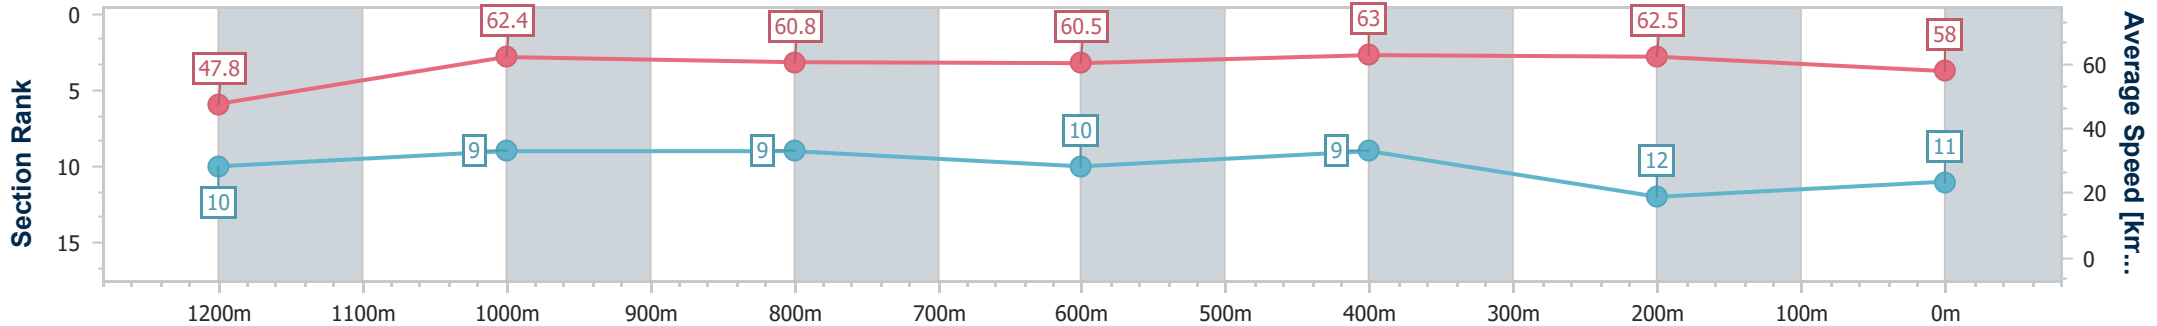

Horse/Jockey Name	Moonan Me
Final Rank	11
Fastest Section Time (Section)	0:11.48 (600m)
Top Speed [km/h] (Section)	64.4 (400m)
Race State	Finished

Eagle Farm QLD Professional
Race 8: LADBROKES COMMUNITIES BENCHMARK 68
Handicap - 1400m
17 February 2024 - 17:09
Track Rating: Soft 7, Weather: Fine, Rail Position: +5m Entire

BRISBANE
RACING CLUB

Section	Overall	1200m	1000m	800m	600m	400m	200m
Section Times	1:26.06 [11] (0:15.16)	1:10.90 [10] (0:11.51)	0:59.39 [9] (0:12.01)	0:47.38 [9] (0:11.99)	0:35.39 [10] (0:11.48)	0:23.91 [9] (0:11.48)	0:12.43 [12] (0:12.43)
Average Speed [km/h]	47.8	62.4	60.8	60.5	63.0	62.5	58.0
Top Speed [km/h]	60.7	63.9	61.1	61.5	64.3	64.4	61.5
Avg. Dist. to Rail [m]	2.0	2.3	2.3	1.9	0.6	2.2	1.9
Avg. Stride Freq. [Hz]	2.1	2.3	2.2	2.2	2.3	2.3	2.2
Avg. Stride Length [m]	6.2	7.1	7.3	7.2	7.5	7.6	7.2

- [ ] Ranking at each section and finish
- -.-.- No data available at this section
- NA No data available