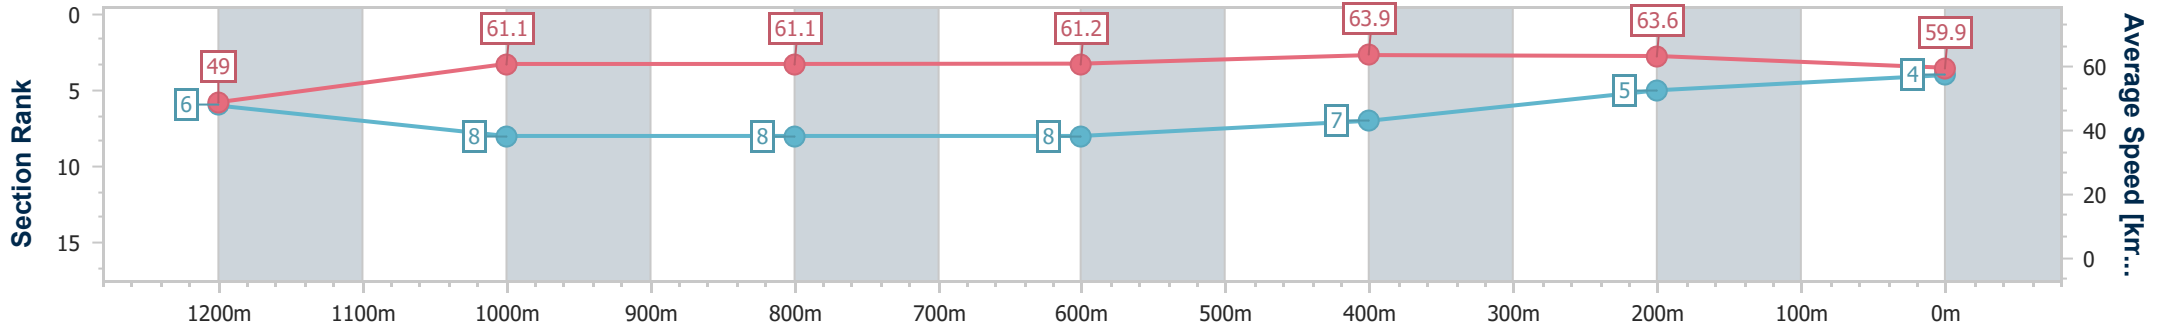

Horse/Jockey Name	Petersham
Final Rank	4
Fastest Section Time (Section)	0:11.31 (400m)
Top Speed [km/h] (Section)	64.6 (600m)
Race State	Finished

Eagle Farm QLD Professional
Race 8: LADBROKES COMMUNITIES BENCHMARK 68
Handicap - 1400m
17 February 2024 - 17:09
Track Rating: Soft 7, Weather: Fine, Rail Position: +5m Entire

BRISBANE
RACING CLUB

Section	Overall	1200m	1000m	800m	600m	400m	200m
Section Times	1:25.44 [4] (0:14.78)	1:10.66 [6] (0:11.80)	0:58.86 [8] (0:12.03)	0:46.83 [8] (0:11.98)	0:34.85 [8] (0:11.50)	0:23.35 [7] (0:11.31)	0:12.04 [5] (0:12.04)
Average Speed [km/h]	49.0	61.1	61.1	61.2	63.9	63.6	59.9
Top Speed [km/h]	60.2	62.4	62.0	62.9	64.6	64.6	62.7
Avg. Dist. to Rail [m]	6.7	4.4	4.0	3.5	4.6	8.2	8.8
Avg. Stride Freq. [Hz]	2.2	2.2	2.2	2.2	2.3	2.4	2.3
Avg. Stride Length [m]	6.3	7.6	7.7	7.8	7.8	7.5	7.3

- [ ] Ranking at each section and finish
- -.-.- No data available at this section
- NA No data available