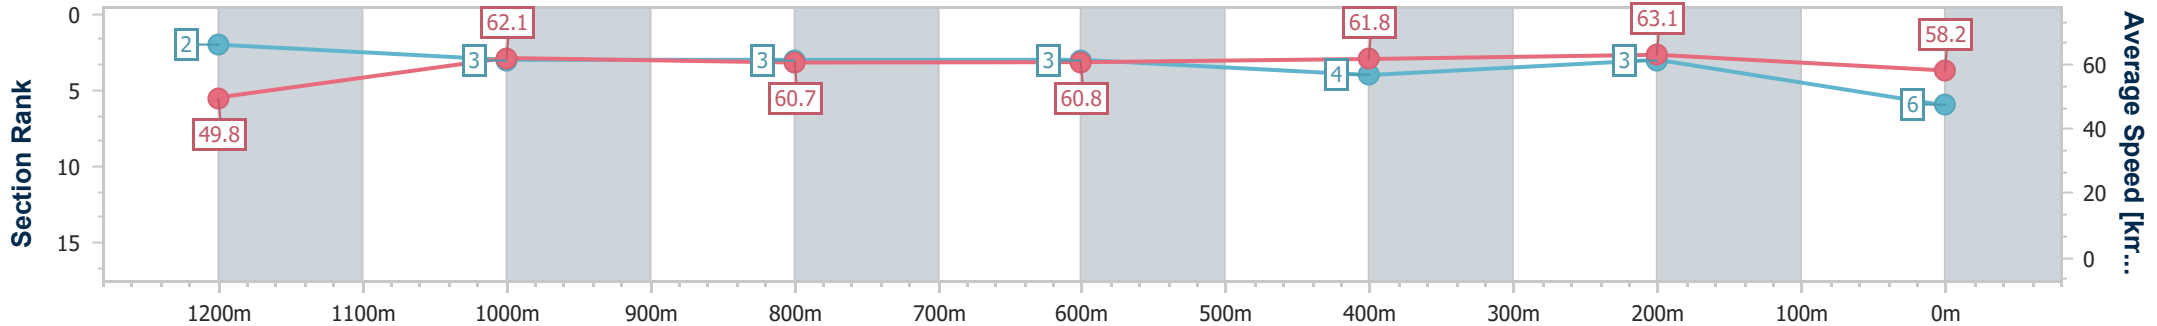

Horse/Jockey Name	Castillian
Final Rank	6
Fastest Section Time (Section)	0:11.43 (400m)
Top Speed [km/h] (Section)	64.5 (400m)
Race State	Finished

Eagle Farm QLD Professional
Race 8: LADBROKES COMMUNITIES BENCHMARK 68
Handicap - 1400m
17 February 2024 - 17:09
Track Rating: Soft 7, Weather: Fine, Rail Position: +5m Entire

BRISBANE
RACING CLUB

Section	Overall	1200m	1000m	800m	600m	400m	200m
Section Times	1:25.60 [6] (0:14.47)	1:11.13 [2] (0:11.63)	0:59.50 [3] (0:12.01)	0:47.49 [3] (0:12.01)	0:35.48 [3] (0:11.69)	0:23.79 [4] (0:11.43)	0:12.36 [3] (0:12.36)
Average Speed [km/h]	49.8	62.1	60.7	60.8	61.8	63.1	58.2
Top Speed [km/h]	61.2	63.2	61.2	61.5	64.0	64.5	61.4
Avg. Dist. to Rail [m]	1.0	2.4	2.8	2.4	1.7	4.0	3.1
Avg. Stride Freq. [Hz]	2.2	2.3	2.3	2.3	2.4	2.5	2.4
Avg. Stride Length [m]	6.3	7.4	7.4	7.4	7.3	7.1	6.9

- [ ] Ranking at each section and finish
- -.-.- No data available at this section
- NA No data available