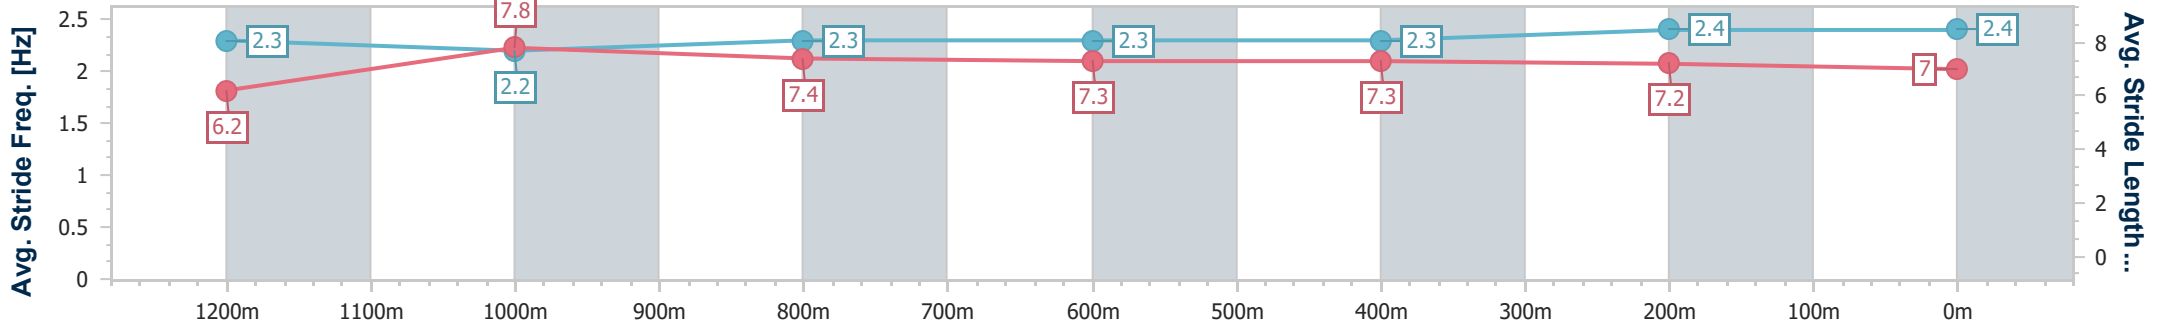

Eagle Farm QLD Professional
Race 8: LADBROKES COMMUNITIES BENCHMARK 68
Handicap - 1400m

17 February 2024 - 17:09

Track Rating: Soft 7, Weather: Fine, Rail Position: +5m Entire

BRISBANE
RACING CLUB

Section	Overall	1200m	1000m	800m	600m	400m	200m
Section Times	1:25.24 [2] (0:14.35)	1:10.89 [1] (0:11.53)	0:59.36 [1] (0:12.00)	0:47.36 [1] (0:11.95)	0:35.41 [1] (0:11.75)	0:23.66 [1] (0:11.46)	0:12.20 [1] (0:12.20)
Average Speed [km/h]	50.4	62.7	60.6	60.4	61.6	62.7	59.1
Top Speed [km/h]	65.3	65.3	61.4	61.0	64.4	64.5	62.3
Avg. Dist. to Rail [m]	5.3	3.1	1.7	0.4	1.4	4.0	2.0
Avg. Stride Freq. [Hz]	2.3	2.2	2.3	2.3	2.3	2.4	2.4
Avg. Stride Length [m]	6.2	7.8	7.4	7.3	7.3	7.2	7.0