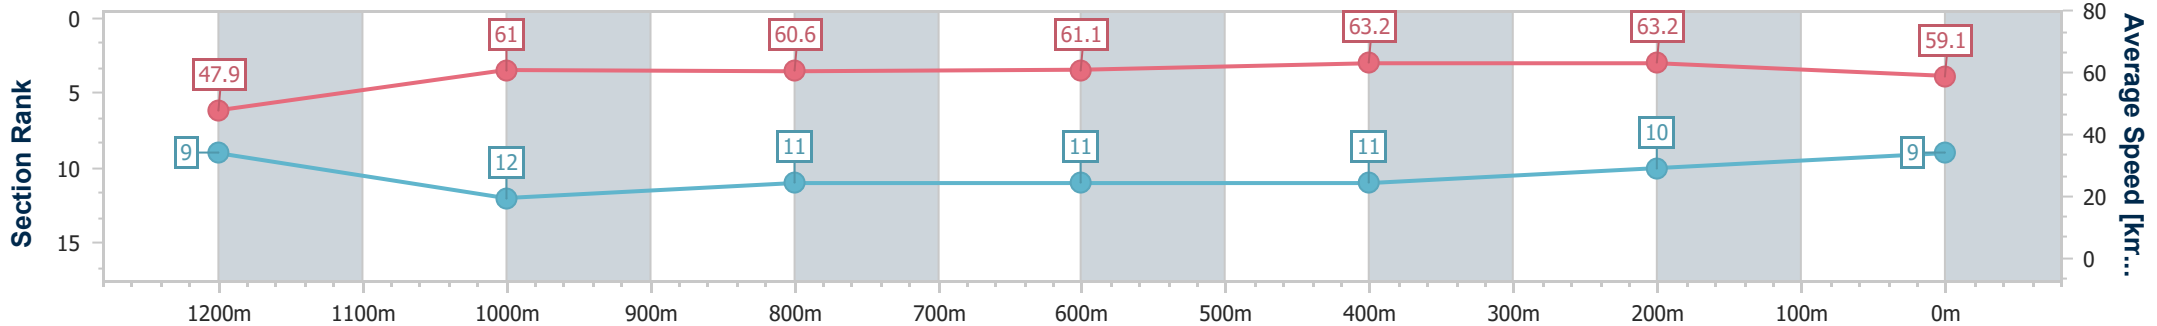

Eagle Farm QLD Professional
Race 8: LADBROKES COMMUNITIES BENCHMARK 68
Handicap - 1400m

17 February 2024 - 17:09

Track Rating: Soft 7, Weather: Fine, Rail Position: +5m Entire

BRISBANE
RACING CLUB

Section	Overall	1200m	1000m	800m	600m	400m	200m
Section Times	1:25.80 [9] (0:15.07)	1:10.73 [9] (0:11.88)	0:58.85 [12] (0:11.98)	0:46.87 [11] (0:11.86)	0:35.01 [11] (0:11.46)	0:23.55 [11] (0:11.35)	0:12.20 [10] (0:12.20)
Average Speed [km/h]	47.9	61.0	60.6	61.1	63.2	63.2	59.1
Top Speed [km/h]	59.2	62.0	61.6	62.5	65.2	65.6	61.0
Avg. Dist. to Rail [m]	5.6	3.1	2.1	1.3	1.5	3.9	3.1
Avg. Stride Freq. [Hz]	2.1	2.3	2.2	2.2	2.3	2.3	2.2
Avg. Stride Length [m]	6.3	7.5	7.5	7.6	7.7	7.5	7.4

- [] Ranking at each section and finish
- .-.- No data available at this section
- NA No data available

Horse/Jockey Name	The Tyler
Final Rank	10
Fastest Section Time (Section)	0:11.45 (400m)
Top Speed [km/h] (Section)	64.7 (400m)
Race State	Finished