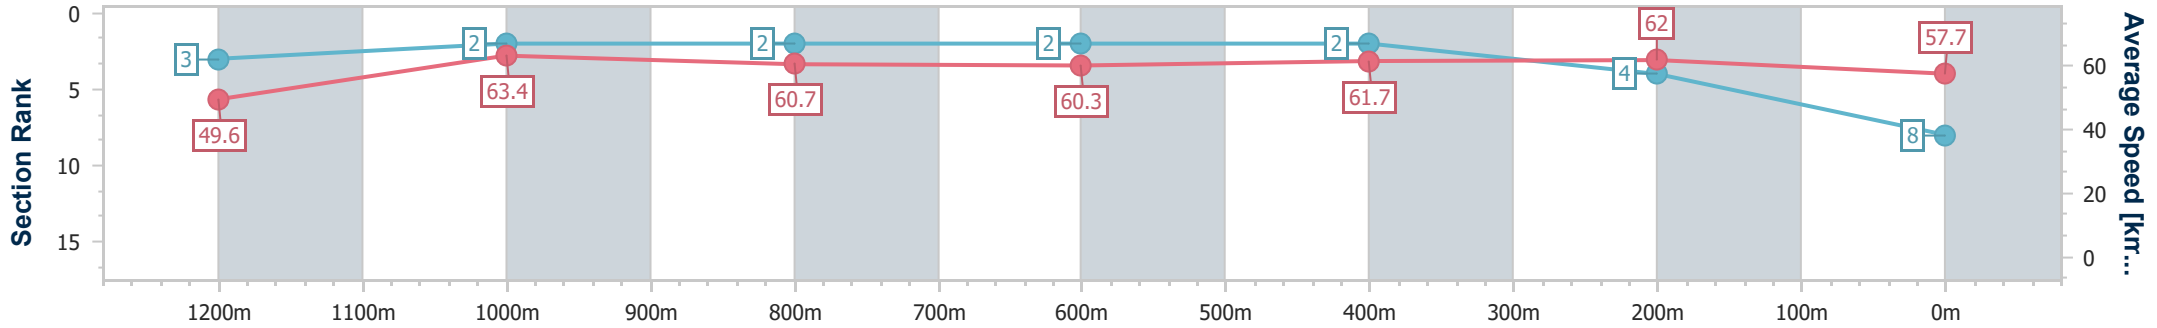

Horse/Jockey Name	Simply Refuse
Final Rank	8
Fastest Section Time (Section)	0:11.39 (1200m)
Top Speed [km/h] (Section)	65.2 (1200m)
Race State	Finished

Eagle Farm QLD Professional
Race 8: LADBROKES COMMUNITIES BENCHMARK 68
Handicap - 1400m
17 February 2024 - 17:09
Track Rating: Soft 7, Weather: Fine, Rail Position: +5m Entire

BRISBANE
RACING CLUB

Section	Overall	1200m	1000m	800m	600m	400m	200m
Section Times	1:25.75 [8] (0:14.53)	1:11.22 [3] (0:11.39)	0:59.83 [2] (0:12.06)	0:47.77 [2] (0:11.97)	0:35.80 [2] (0:11.72)	0:24.08 [2] (0:11.61)	0:12.47 [4] (0:12.47)
Average Speed [km/h]	49.6	63.4	60.7	60.3	61.7	62.0	57.7
Top Speed [km/h]	62.2	65.2	62.7	61.5	63.3	63.2	60.9
Avg. Dist. to Rail [m]	3.5	3.9	3.1	1.3	1.0	4.4	4.6
Avg. Stride Freq. [Hz]	2.2	2.3	2.2	2.2	2.3	2.3	2.2
Avg. Stride Length [m]	6.2	7.7	7.6	7.7	7.6	7.5	7.2

- [ ] Ranking at each section and finish
- -.-.- No data available at this section
- NA No data available