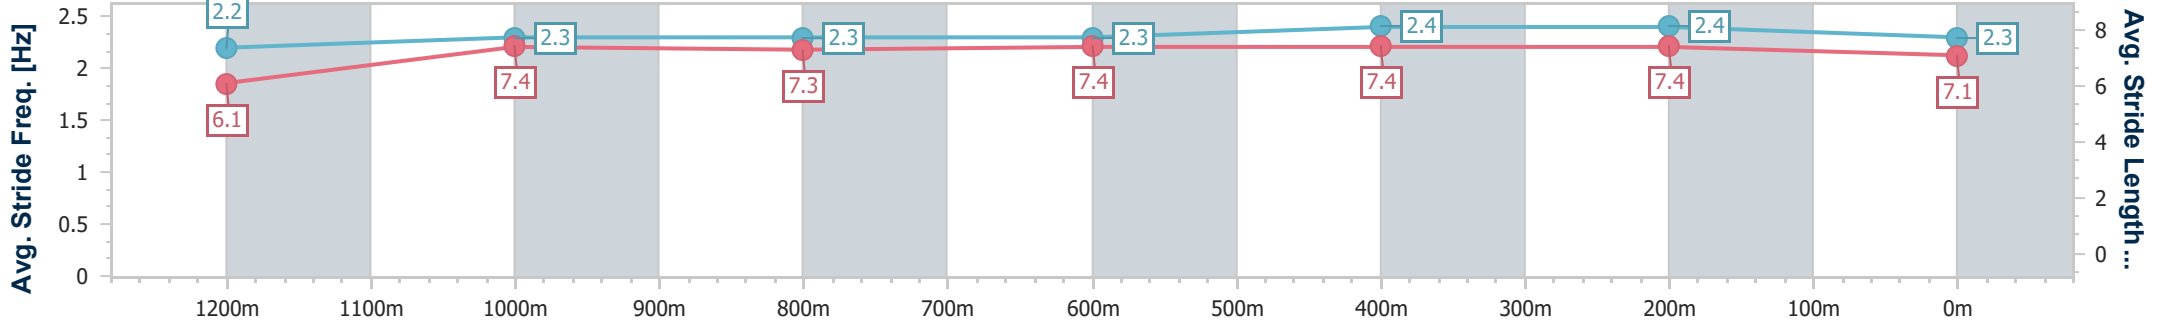

Horse/Jockey Name	All's Fair
Final Rank	7
Fastest Section Time (Section)	0:11.33 (400m)
Top Speed [km/h] (Section)	65.0 (600m)
Race State	Finished

Eagle Farm QLD Professional
Race 8: LADBROKES COMMUNITIES BENCHMARK 68
Handicap - 1400m
17 February 2024 - 17:09
Track Rating: Soft 7, Weather: Fine, Rail Position: +5m Entire

BRISBANE
RACING CLUB

Section	Overall	1200m	1000m	800m	600m	400m	200m
Section Times	1:25.73 [7] (0:15.23)	1:10.50 [12] (0:11.68)	0:58.82 [11] (0:12.02)	0:46.80 [12] (0:11.94)	0:34.86 [12] (0:11.43)	0:23.43 [12] (0:11.33)	0:12.10 [11] (0:12.10)
Average Speed [km/h]	47.5	61.8	60.6	60.8	63.2	63.7	59.6
Top Speed [km/h]	59.2	63.3	61.9	62.6	65.0	65.0	62.7
Avg. Dist. to Rail [m]	8.4	2.9	2.3	2.1	1.0	2.1	1.5
Avg. Stride Freq. [Hz]	2.2	2.3	2.3	2.3	2.4	2.4	2.3
Avg. Stride Length [m]	6.1	7.4	7.3	7.4	7.4	7.4	7.1

- [ ] Ranking at each section and finish
- -.-.- No data available at this section
- NA No data available