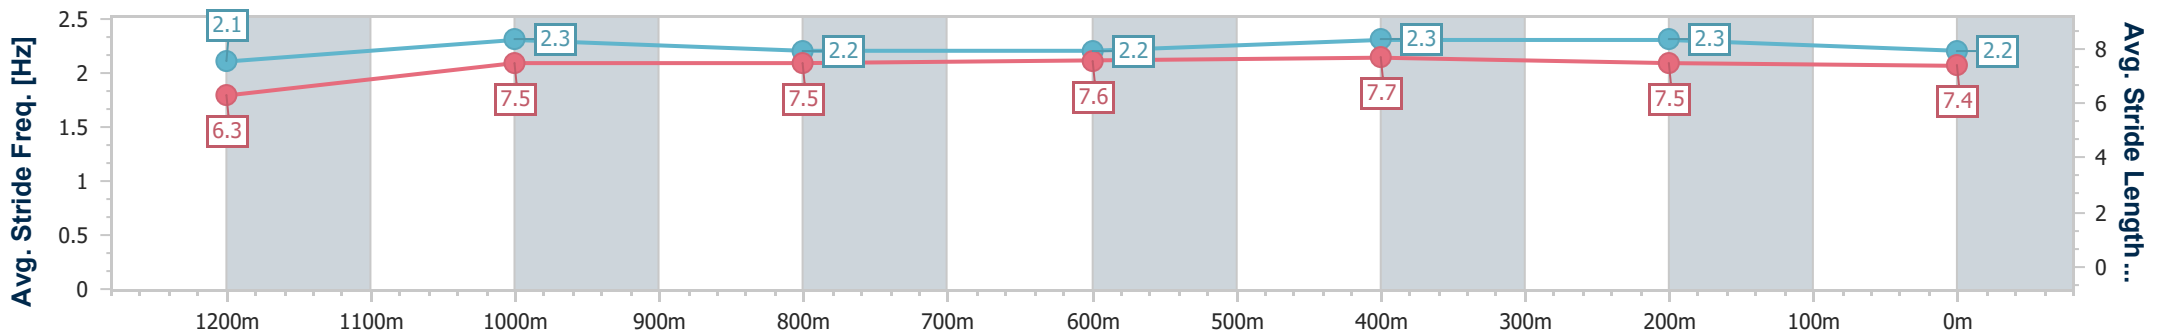

- [] Ranking at each section and finish
- .-.- No data available at this section
- NA No data available

Horse/Jockey Name	Red Top
Final Rank	9
Fastest Section Time (Section)	0:11.35 (400m)
Top Speed [km/h] (Section)	65.6 (400m)
Race State	Finished

Eagle Farm QLD Professional
Race 8: LADBROKES COMMUNITIES BENCHMARK 68
Handicap - 1400m

17 February 2024 - 17:09

Track Rating: Soft 7, Weather: Fine, Rail Position: +5m Entire

BRISBANE
RACING CLUB

Section	Overall	1200m	1000m	800m	600m	400m	200m
Section Times	1:25.80 [9] (0:15.07)	1:10.73 [9] (0:11.88)	0:58.85 [12] (0:11.98)	0:46.87 [11] (0:11.86)	0:35.01 [11] (0:11.46)	0:23.55 [11] (0:11.35)	0:12.20 [10] (0:12.20)
Average Speed [km/h]	47.9	61.0	60.6	61.1	63.2	63.2	59.1
Top Speed [km/h]	59.2	62.0	61.6	62.5	65.2	65.6	61.0
Avg. Dist. to Rail [m]	5.6	3.1	2.1	1.3	1.5	3.9	3.1
Avg. Stride Freq. [Hz]	2.1	2.3	2.2	2.2	2.3	2.3	2.2
Avg. Stride Length [m]	6.3	7.5	7.5	7.6	7.7	7.5	7.4

- [] Ranking at each section and finish
- .-.- No data available at this section
- NA No data available

Horse/Jockey Name	The Tyler
Final Rank	10
Fastest Section Time (Section)	0:11.45 (400m)
Top Speed [km/h] (Section)	64.7 (400m)
Race State	Finished