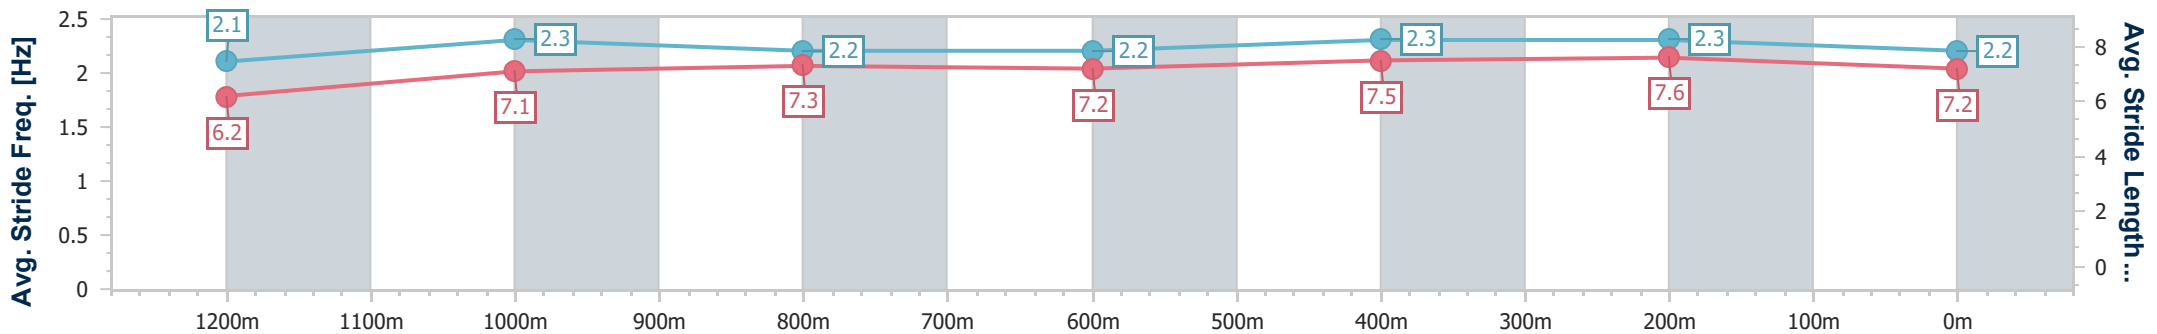

Horse/Jockey Name	Moonan Me
Final Rank	11
Fastest Section Time (Section)	0:11.48 (600m)
Top Speed [km/h] (Section)	64.4 (400m)
Race State	Finished

Eagle Farm QLD Professional
Race 8: LADBROKES COMMUNITIES BENCHMARK 68
Handicap - 1400m
17 February 2024 - 17:09
Track Rating: Soft 7, Weather: Fine, Rail Position: +5m Entire

BRISBANE
RACING CLUB

Section	Overall	1200m	1000m	800m	600m	400m	200m
Section Times	1:26.06 [11] (0:15.16)	1:10.90 [10] (0:11.51)	0:59.39 [9] (0:12.01)	0:47.38 [9] (0:11.99)	0:35.39 [10] (0:11.48)	0:23.91 [9] (0:11.48)	0:12.43 [12] (0:12.43)
Average Speed [km/h]	47.8	62.4	60.8	60.5	63.0	62.5	58.0
Top Speed [km/h]	60.7	63.9	61.1	61.5	64.3	64.4	61.5
Avg. Dist. to Rail [m]	2.0	2.3	2.3	1.9	0.6	2.2	1.9
Avg. Stride Freq. [Hz]	2.1	2.3	2.2	2.2	2.3	2.3	2.2
Avg. Stride Length [m]	6.2	7.1	7.3	7.2	7.5	7.6	7.2

- [ ] Ranking at each section and finish
- -.-.- No data available at this section
- NA No data available