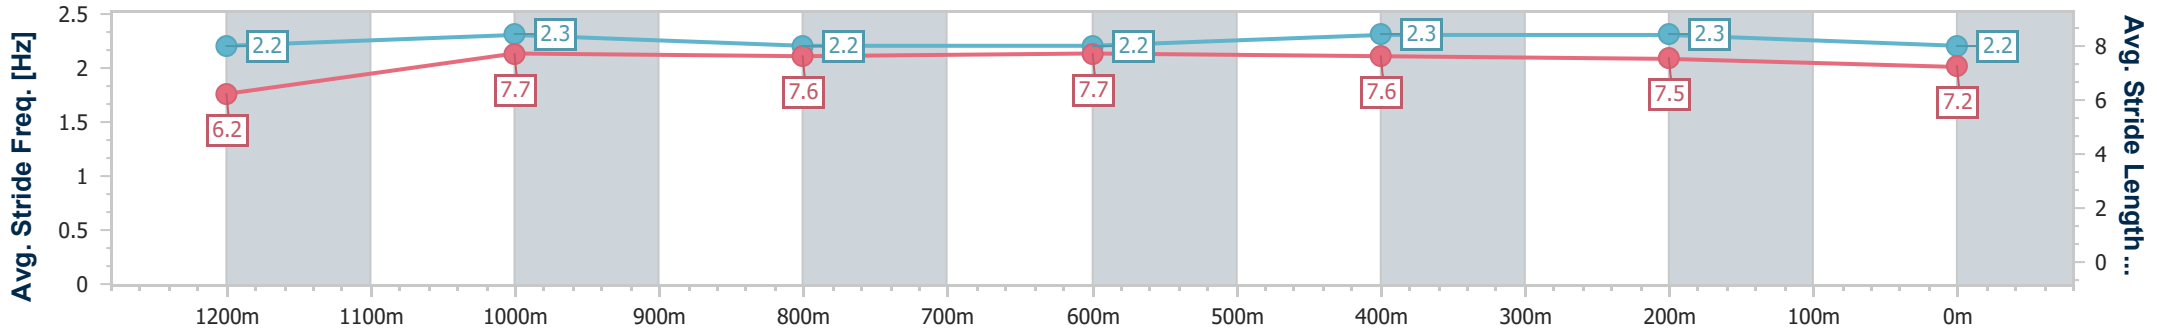

Horse/Jockey Name	Simply Refuse
Final Rank	8
Fastest Section Time (Section)	0:11.39 (1200m)
Top Speed [km/h] (Section)	65.2 (1200m)
Race State	Finished

Eagle Farm QLD Professional
Race 8: LADBROKES COMMUNITIES BENCHMARK 68
Handicap - 1400m
17 February 2024 - 17:09
Track Rating: Soft 7, Weather: Fine, Rail Position: +5m Entire

BRISBANE
RACING CLUB

Section	Overall	1200m	1000m	800m	600m	400m	200m
Section Times	1:25.75 [8] (0:14.53)	1:11.22 [3] (0:11.39)	0:59.83 [2] (0:12.06)	0:47.77 [2] (0:11.97)	0:35.80 [2] (0:11.72)	0:24.08 [2] (0:11.61)	0:12.47 [4] (0:12.47)
Average Speed [km/h]	49.6	63.4	60.7	60.3	61.7	62.0	57.7
Top Speed [km/h]	62.2	65.2	62.7	61.5	63.3	63.2	60.9
Avg. Dist. to Rail [m]	3.5	3.9	3.1	1.3	1.0	4.4	4.6
Avg. Stride Freq. [Hz]	2.2	2.3	2.2	2.2	2.3	2.3	2.2
Avg. Stride Length [m]	6.2	7.7	7.6	7.7	7.6	7.5	7.2

- [ ] Ranking at each section and finish
- -.-.- No data available at this section
- NA No data available