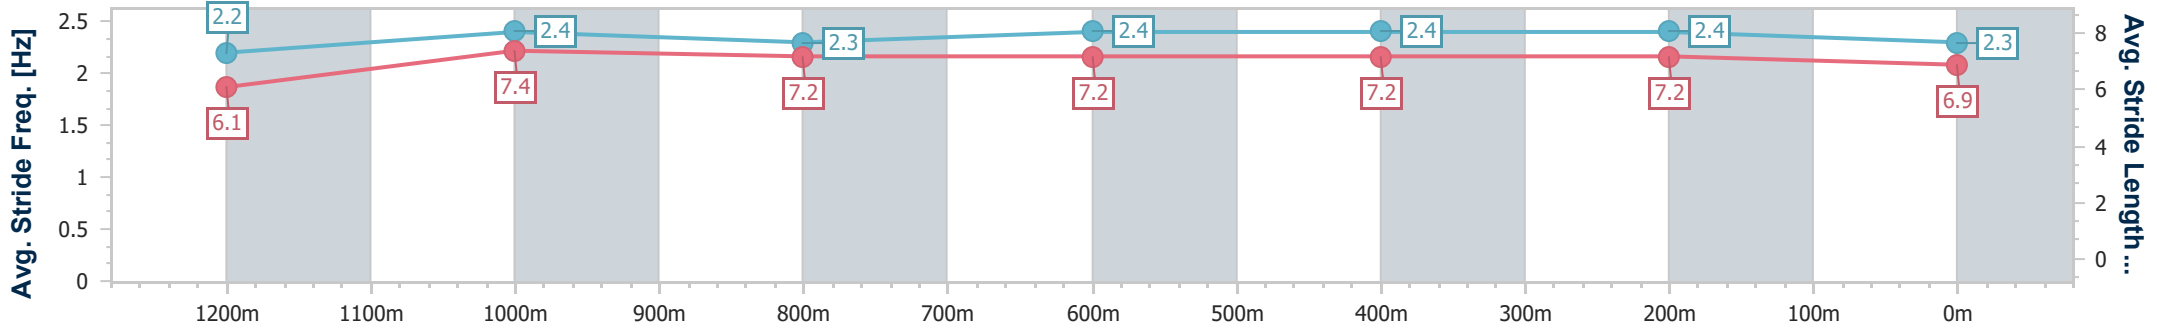

Horse/Jockey Name	The Tyler
Final Rank	10
Fastest Section Time (Section)	0:11.45 (400m)
Top Speed [km/h] (Section)	64.7 (400m)
Race State	Finished

Eagle Farm QLD Professional
Race 8: LADBROKES COMMUNITIES BENCHMARK 68
Handicap - 1400m
17 February 2024 - 17:09
Track Rating: Soft 7, Weather: Fine, Rail Position: +5m Entire

BRISBANE
RACING CLUB

Section	Overall	1200m	1000m	800m	600m	400m	200m
Section Times	1:25.96 [10] (0:14.91)	1:11.05 [8] (0:11.50)	0:59.55 [6] (0:12.15)	0:47.40 [7] (0:11.89)	0:35.51 [7] (0:11.65)	0:23.86 [8] (0:11.45)	0:12.41 [9] (0:12.41)
Average Speed [km/h]	48.6	62.8	60.2	61.1	62.7	62.9	58.0
Top Speed [km/h]	61.8	63.4	62.3	62.1	64.4	64.7	60.3
Avg. Dist. to Rail [m]	4.1	2.5	3.8	2.6	2.5	7.4	7.7
Avg. Stride Freq. [Hz]	2.2	2.4	2.3	2.4	2.4	2.4	2.3
Avg. Stride Length [m]	6.1	7.4	7.2	7.2	7.2	7.2	6.9

- [ ] Ranking at each section and finish
- -.-.- No data available at this section
- NA No data available