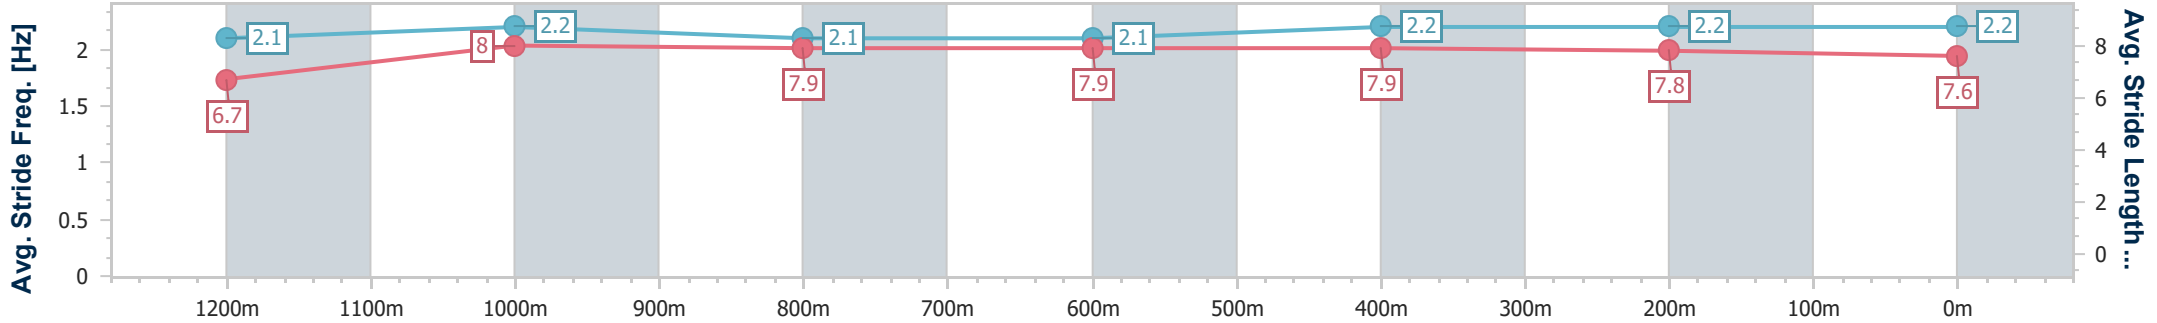

Horse/Jockey Name	The Cullinan
Final Rank	5
Fastest Section Time (Section)	0:11.58 (400m)
Top Speed [km/h] (Section)	63.3 (400m)
Race State	Finished

Eagle Farm QLD Professional
Race 8: LADBROKES COMMUNITIES BENCHMARK 68
Handicap - 1400m
17 February 2024 - 17:09
Track Rating: Soft 7, Weather: Fine, Rail Position: +5m Entire

BRISBANE
RACING CLUB

Section	Overall	1200m	1000m	800m	600m	400m	200m
Section Times	1:25.52 [5] (0:14.55)	1:10.97 [4] (0:11.60)	0:59.37 [4] (0:12.05)	0:47.32 [4] (0:12.03)	0:35.29 [4] (0:11.66)	0:23.63 [5] (0:11.58)	0:12.05 [7] (0:12.05)
Average Speed [km/h]	49.5	62.5	60.7	60.3	62.2	62.4	59.7
Top Speed [km/h]	61.8	63.2	62.4	62.0	62.9	63.3	61.2
Avg. Dist. to Rail [m]	2.0	3.1	3.6	2.5	1.7	4.5	3.8
Avg. Stride Freq. [Hz]	2.1	2.2	2.1	2.1	2.2	2.2	2.2
Avg. Stride Length [m]	6.7	8.0	7.9	7.9	7.9	7.8	7.6

- [ ] Ranking at each section and finish
- -.-.- No data available at this section
- NA No data available