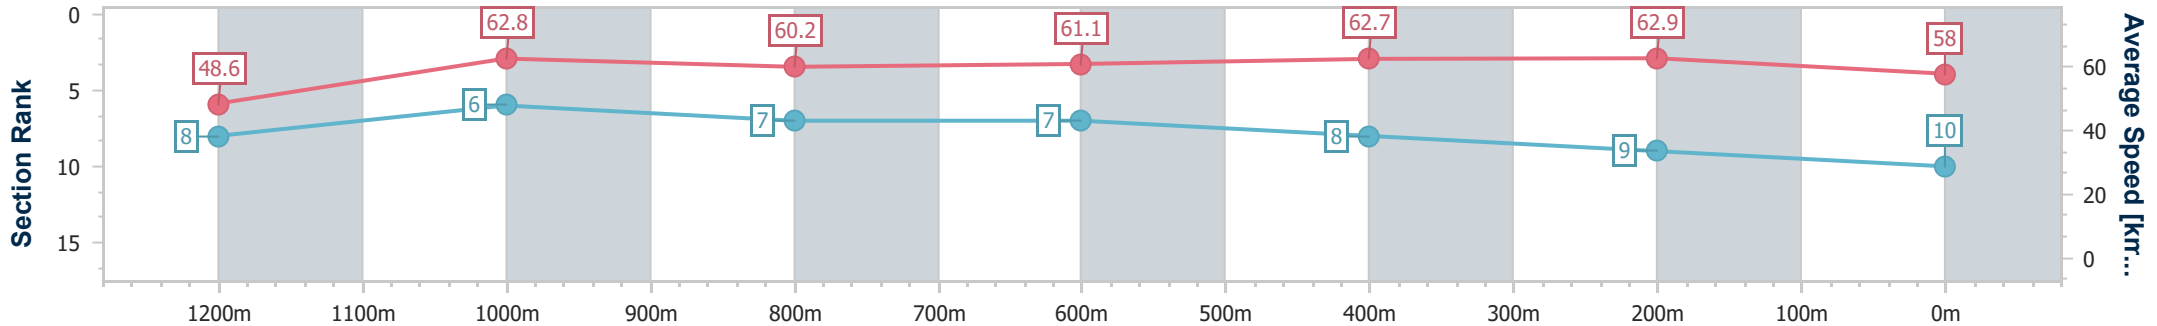

Horse/Jockey Name	The Tyler
Final Rank	10
Fastest Section Time (Section)	0:11.45 (400m)
Top Speed [km/h] (Section)	64.7 (400m)
Race State	Finished

Eagle Farm QLD Professional
Race 8: LADBROKES COMMUNITIES BENCHMARK 68
Handicap - 1400m
17 February 2024 - 17:09
Track Rating: Soft 7, Weather: Fine, Rail Position: +5m Entire

BRISBANE
RACING CLUB

Section	Overall	1200m	1000m	800m	600m	400m	200m
Section Times	1:25.96 [10] (0:14.91)	1:11.05 [8] (0:11.50)	0:59.55 [6] (0:12.15)	0:47.40 [7] (0:11.89)	0:35.51 [7] (0:11.65)	0:23.86 [8] (0:11.45)	0:12.41 [9] (0:12.41)
Average Speed [km/h]	48.6	62.8	60.2	61.1	62.7	62.9	58.0
Top Speed [km/h]	61.8	63.4	62.3	62.1	64.4	64.7	60.3
Avg. Dist. to Rail [m]	4.1	2.5	3.8	2.6	2.5	7.4	7.7
Avg. Stride Freq. [Hz]	2.2	2.4	2.3	2.4	2.4	2.4	2.3
Avg. Stride Length [m]	6.1	7.4	7.2	7.2	7.2	7.2	6.9

- [ ] Ranking at each section and finish
- -.-.- No data available at this section
- NA No data available