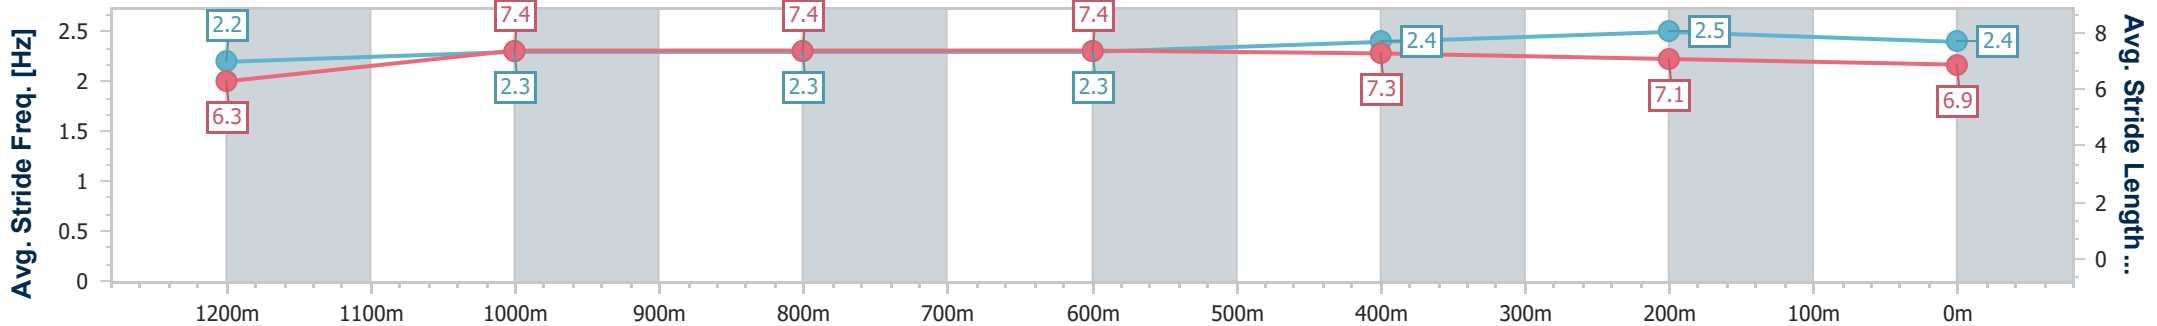

Horse/Jockey Name	Castillian
Final Rank	6
Fastest Section Time (Section)	0:11.43 (400m)
Top Speed [km/h] (Section)	64.5 (400m)
Race State	Finished

Eagle Farm QLD Professional
Race 8: LADBROKES COMMUNITIES BENCHMARK 68
Handicap - 1400m
17 February 2024 - 17:09
Track Rating: Soft 7, Weather: Fine, Rail Position: +5m Entire

BRISBANE
RACING CLUB

Section	Overall	1200m	1000m	800m	600m	400m	200m
Section Times	1:25.60 [6] (0:14.47)	1:11.13 [2] (0:11.63)	0:59.50 [3] (0:12.01)	0:47.49 [3] (0:12.01)	0:35.48 [3] (0:11.69)	0:23.79 [4] (0:11.43)	0:12.36 [3] (0:12.36)
Average Speed [km/h]	49.8	62.1	60.7	60.8	61.8	63.1	58.2
Top Speed [km/h]	61.2	63.2	61.2	61.5	64.0	64.5	61.4
Avg. Dist. to Rail [m]	1.0	2.4	2.8	2.4	1.7	4.0	3.1
Avg. Stride Freq. [Hz]	2.2	2.3	2.3	2.3	2.4	2.5	2.4
Avg. Stride Length [m]	6.3	7.4	7.4	7.4	7.3	7.1	6.9

- [ ] Ranking at each section and finish
- -.-.- No data available at this section
- NA No data available