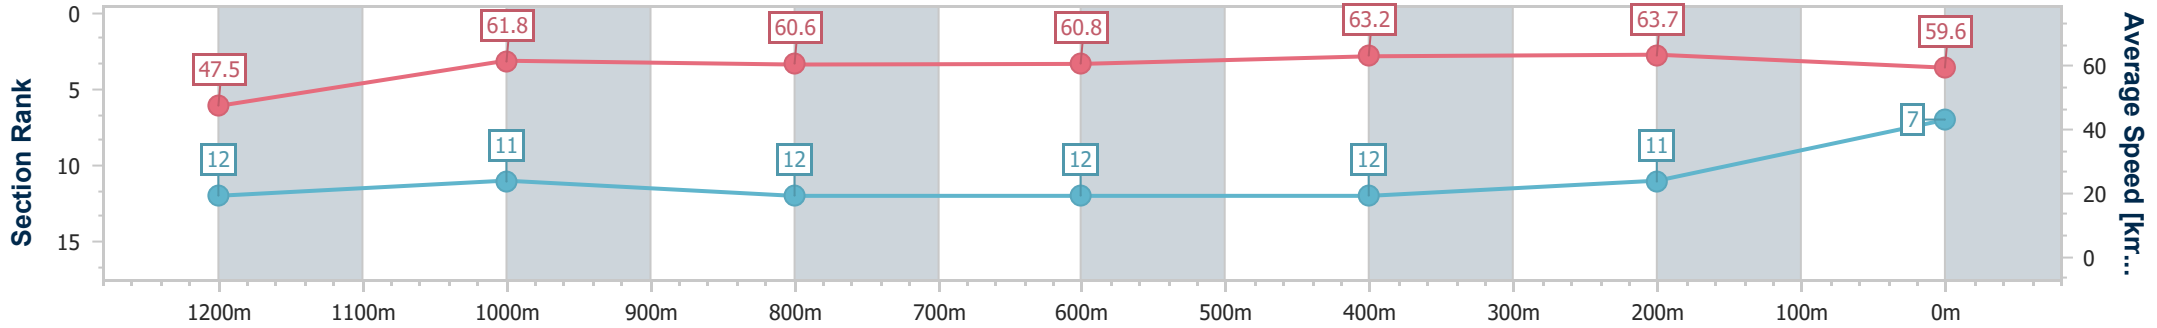

Horse/Jockey Name	All's Fair
Final Rank	7
Fastest Section Time (Section)	0:11.33 (400m)
Top Speed [km/h] (Section)	65.0 (600m)
Race State	Finished

Eagle Farm QLD Professional
Race 8: LADBROKES COMMUNITIES BENCHMARK 68
Handicap - 1400m
17 February 2024 - 17:09
Track Rating: Soft 7, Weather: Fine, Rail Position: +5m Entire

BRISBANE
RACING CLUB

Section	Overall	1200m	1000m	800m	600m	400m	200m
Section Times	1:25.73 [7] (0:15.23)	1:10.50 [12] (0:11.68)	0:58.82 [11] (0:12.02)	0:46.80 [12] (0:11.94)	0:34.86 [12] (0:11.43)	0:23.43 [12] (0:11.33)	0:12.10 [11] (0:12.10)
Average Speed [km/h]	47.5	61.8	60.6	60.8	63.2	63.7	59.6
Top Speed [km/h]	59.2	63.3	61.9	62.6	65.0	65.0	62.7
Avg. Dist. to Rail [m]	8.4	2.9	2.3	2.1	1.0	2.1	1.5
Avg. Stride Freq. [Hz]	2.2	2.3	2.3	2.3	2.4	2.4	2.3
Avg. Stride Length [m]	6.1	7.4	7.3	7.4	7.4	7.4	7.1

- [ ] Ranking at each section and finish
- -.-.- No data available at this section
- NA No data available