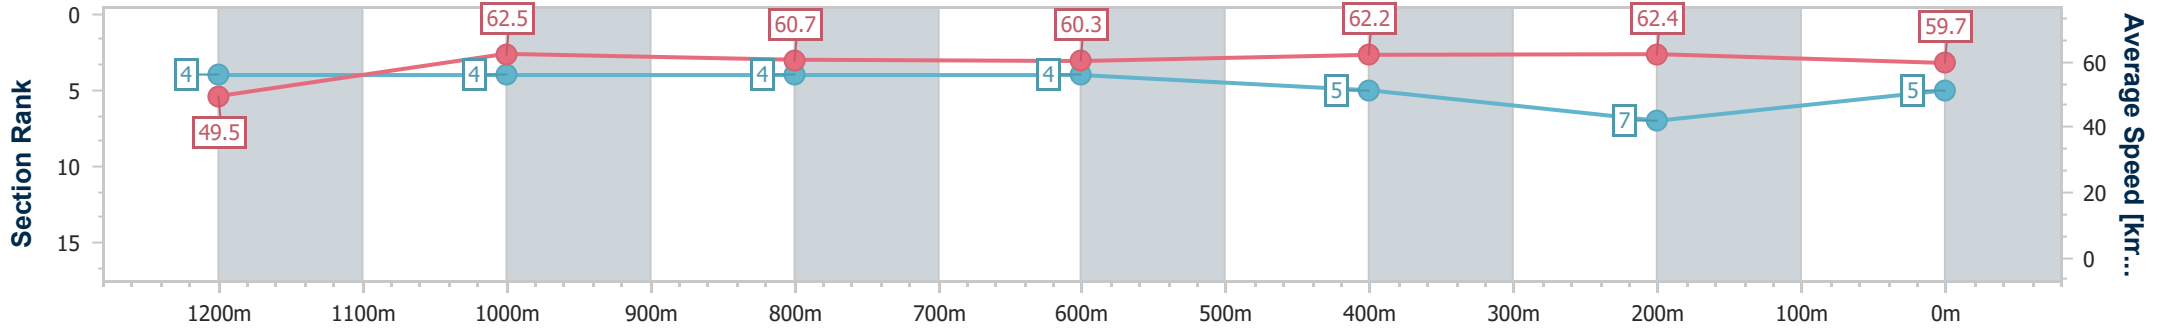

Horse/Jockey Name	The Cullinan
Final Rank	5
Fastest Section Time (Section)	0:11.58 (400m)
Top Speed [km/h] (Section)	63.3 (400m)
Race State	Finished

Eagle Farm QLD Professional
Race 8: LADBROKES COMMUNITIES BENCHMARK 68
Handicap - 1400m
17 February 2024 - 17:09
Track Rating: Soft 7, Weather: Fine, Rail Position: +5m Entire

BRISBANE
RACING CLUB

Section	Overall	1200m	1000m	800m	600m	400m	200m
Section Times	1:25.52 [5] (0:14.55)	1:10.97 [4] (0:11.60)	0:59.37 [4] (0:12.05)	0:47.32 [4] (0:12.03)	0:35.29 [4] (0:11.66)	0:23.63 [5] (0:11.58)	0:12.05 [7] (0:12.05)
Average Speed [km/h]	49.5	62.5	60.7	60.3	62.2	62.4	59.7
Top Speed [km/h]	61.8	63.2	62.4	62.0	62.9	63.3	61.2
Avg. Dist. to Rail [m]	2.0	3.1	3.6	2.5	1.7	4.5	3.8
Avg. Stride Freq. [Hz]	2.1	2.2	2.1	2.1	2.2	2.2	2.2
Avg. Stride Length [m]	6.7	8.0	7.9	7.9	7.9	7.8	7.6

- [ ] Ranking at each section and finish
- -.-.- No data available at this section
- NA No data available