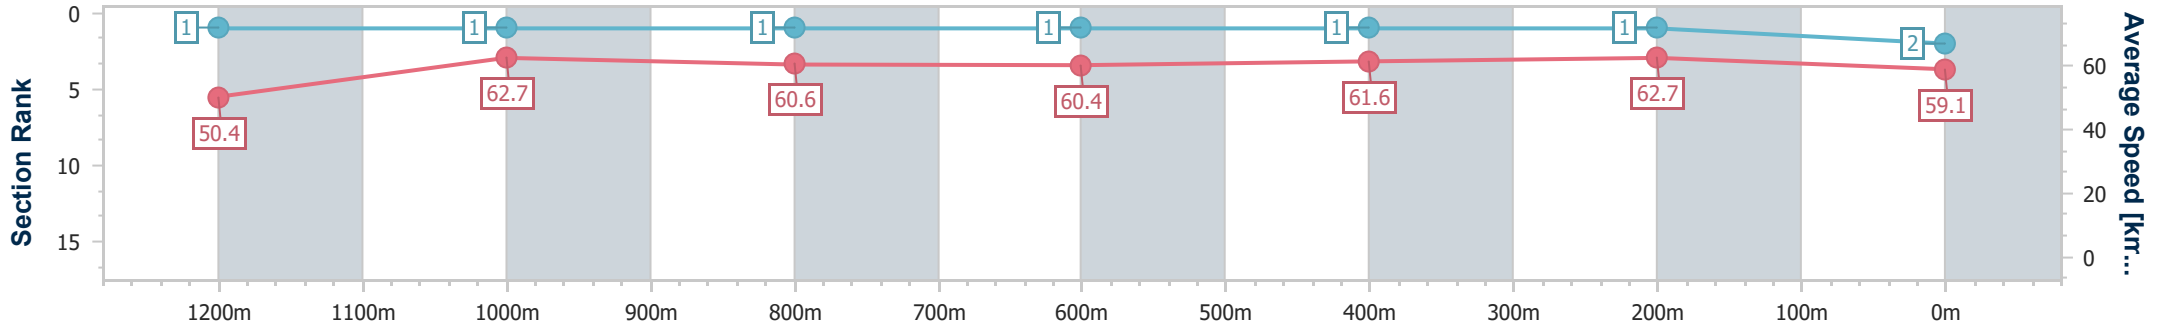

Eagle Farm QLD Professional
Race 8: LADBROKES COMMUNITIES BENCHMARK 68
Handicap - 1400m

17 February 2024 - 17:09

Track Rating: Soft 7, Weather: Fine, Rail Position: +5m Entire

BRISBANE
RACING CLUB

Section	Overall	1200m	1000m	800m	600m	400m	200m
Section Times	1:25.24 [2] (0:14.35)	1:10.89 [1] (0:11.53)	0:59.36 [1] (0:12.00)	0:47.36 [1] (0:11.95)	0:35.41 [1] (0:11.75)	0:23.66 [1] (0:11.46)	0:12.20 [1] (0:12.20)
Average Speed [km/h]	50.4	62.7	60.6	60.4	61.6	62.7	59.1
Top Speed [km/h]	65.3	65.3	61.4	61.0	64.4	64.5	62.3
Avg. Dist. to Rail [m]	5.3	3.1	1.7	0.4	1.4	4.0	2.0
Avg. Stride Freq. [Hz]	2.3	2.2	2.3	2.3	2.3	2.4	2.4
Avg. Stride Length [m]	6.2	7.8	7.4	7.3	7.3	7.2	7.0