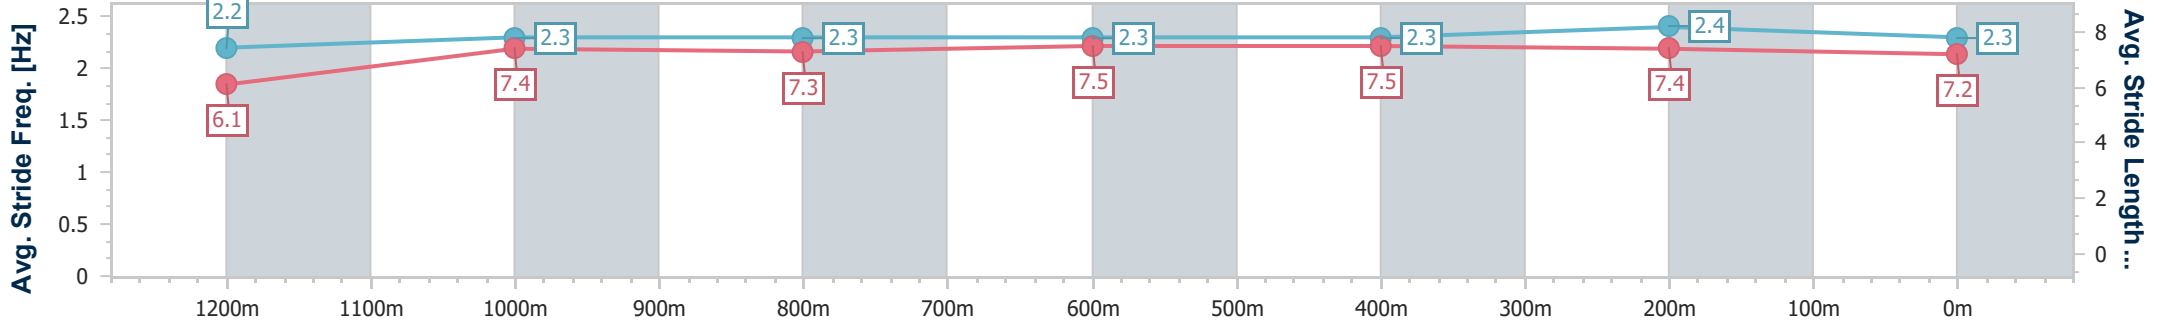

Horse/Jockey Name	Seneschal
Final Rank	1
Fastest Section Time (Section)	0:11.21 (400m)
Top Speed [km/h] (Section)	65.4 (400m)
Race State	Finished

Eagle Farm QLD Professional
Race 8: LADBROKES COMMUNITIES BENCHMARK 68
Handicap - 1400m
17 February 2024 - 17:09
Track Rating: Soft 7, Weather: Fine, Rail Position: +5m Entire

BRISBANE
RACING CLUB

Section	Overall	1200m	1000m	800m	600m	400m	200m
Section Times	1:25.10 [1] (0:14.86)	1:10.24 [7] (0:11.63)	0:58.61 [7] (0:12.02)	0:46.59 [6] (0:11.92)	0:34.67 [6] (0:11.50)	0:23.17 [6] (0:11.21)	0:11.96 [2] (0:11.96)
Average Speed [km/h]	48.5	62.0	60.3	60.8	62.6	64.2	60.2
Top Speed [km/h]	60.6	64.3	61.1	62.3	63.8	65.4	63.7
Avg. Dist. to Rail [m]	1.5	1.6	1.8	0.8	0.8	2.1	1.4
Avg. Stride Freq. [Hz]	2.2	2.3	2.3	2.3	2.3	2.4	2.3
Avg. Stride Length [m]	6.1	7.4	7.3	7.5	7.5	7.4	7.2

- [ ] Ranking at each section and finish
- -.-.- No data available at this section
- NA No data available