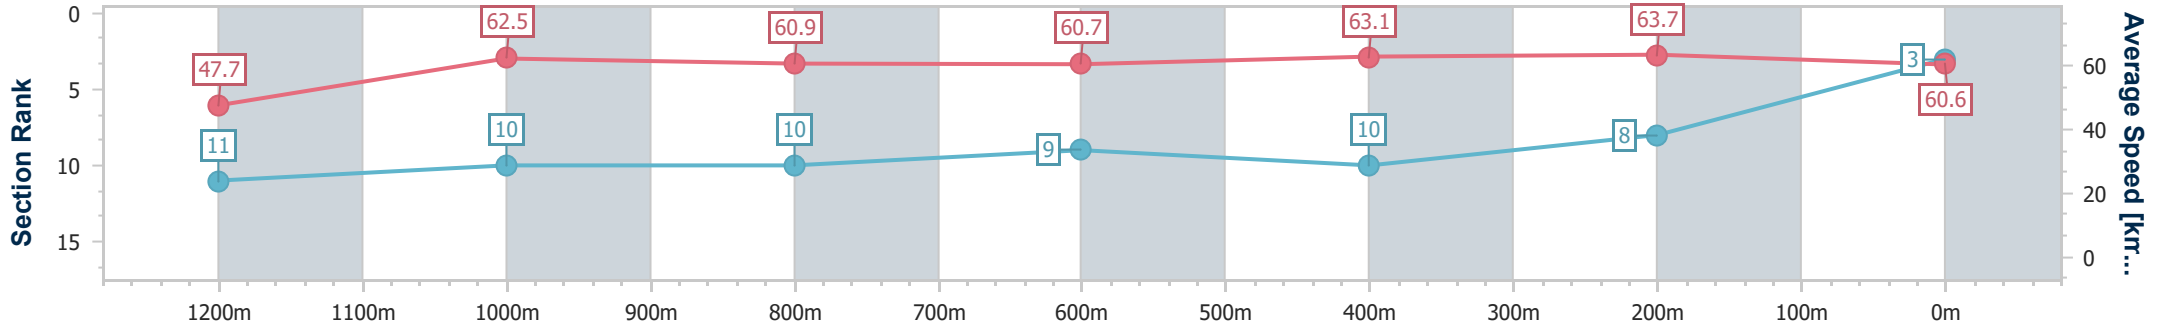

Horse/Jockey Name	Lady Le Da
Final Rank	3
Fastest Section Time (Section)	0:11.30 (400m)
Top Speed [km/h] (Section)	65.3 (600m)
Race State	Finished

Eagle Farm QLD Professional
Race 8: LADBROKES COMMUNITIES BENCHMARK 68
Handicap - 1400m
17 February 2024 - 17:09
Track Rating: Soft 7, Weather: Fine, Rail Position: +5m Entire

BRISBANE
RACING CLUB

Section	Overall	1200m	1000m	800m	600m	400m	200m
Section Times	1:25.41 [3] (0:15.20)	1:10.21 [11] (0:11.51)	0:58.70 [10] (0:12.01)	0:46.69 [10] (0:11.95)	0:34.74 [9] (0:11.54)	0:23.20 [10] (0:11.30)	0:11.90 [8] (0:11.90)
Average Speed [km/h]	47.7	62.5	60.9	60.7	63.1	63.7	60.6
Top Speed [km/h]	60.6	63.8	62.8	61.2	65.3	65.2	62.6
Avg. Dist. to Rail [m]	6.3	2.4	2.7	1.6	2.9	8.6	9.9
Avg. Stride Freq. [Hz]	2.1	2.4	2.3	2.3	2.4	2.4	2.3
Avg. Stride Length [m]	6.2	7.4	7.3	7.4	7.5	7.3	7.2

- [ ] Ranking at each section and finish
- -.-.- No data available at this section
- NA No data available