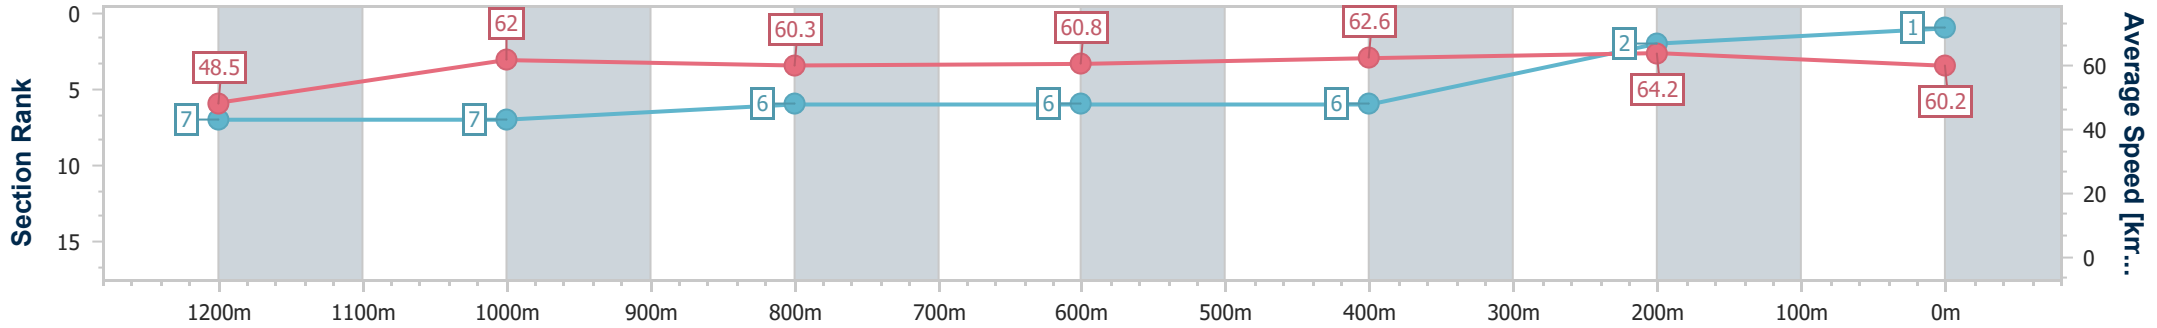

Horse/Jockey Name	Seneschal
Final Rank	1
Fastest Section Time (Section)	0:11.21 (400m)
Top Speed [km/h] (Section)	65.4 (400m)
Race State	Finished

Eagle Farm QLD Professional
Race 8: LADBROKES COMMUNITIES BENCHMARK 68
Handicap - 1400m
17 February 2024 - 17:09
Track Rating: Soft 7, Weather: Fine, Rail Position: +5m Entire

BRISBANE
RACING CLUB

Section	Overall	1200m	1000m	800m	600m	400m	200m
Section Times	1:25.10 [1] (0:14.86)	1:10.24 [7] (0:11.63)	0:58.61 [7] (0:12.02)	0:46.59 [6] (0:11.92)	0:34.67 [6] (0:11.50)	0:23.17 [6] (0:11.21)	0:11.96 [2] (0:11.96)
Average Speed [km/h]	48.5	62.0	60.3	60.8	62.6	64.2	60.2
Top Speed [km/h]	60.6	64.3	61.1	62.3	63.8	65.4	63.7
Avg. Dist. to Rail [m]	1.5	1.6	1.8	0.8	0.8	2.1	1.4
Avg. Stride Freq. [Hz]	2.2	2.3	2.3	2.3	2.3	2.4	2.3
Avg. Stride Length [m]	6.1	7.4	7.3	7.5	7.5	7.4	7.2

- [ ] Ranking at each section and finish
- -.-.- No data available at this section
- NA No data available