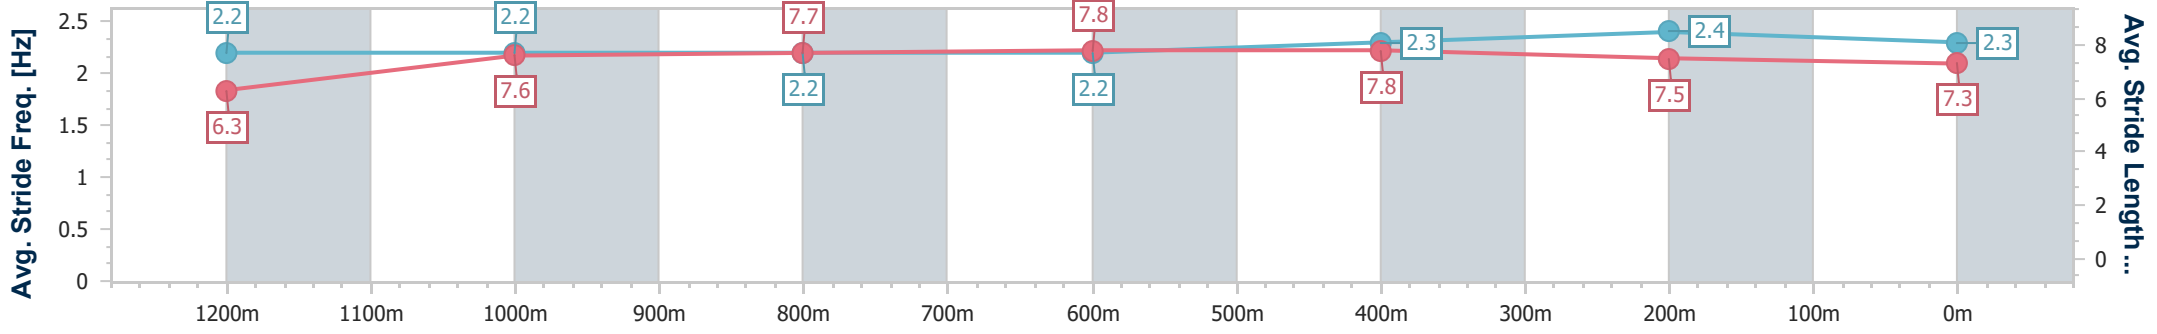

Horse/Jockey Name	Petersham
Final Rank	4
Fastest Section Time (Section)	0:11.31 (400m)
Top Speed [km/h] (Section)	64.6 (600m)
Race State	Finished

Eagle Farm QLD Professional
Race 8: LADBROKES COMMUNITIES BENCHMARK 68
Handicap - 1400m
17 February 2024 - 17:09
Track Rating: Soft 7, Weather: Fine, Rail Position: +5m Entire

BRISBANE
RACING CLUB

Section	Overall	1200m	1000m	800m	600m	400m	200m
Section Times	1:25.44 [4] (0:14.78)	1:10.66 [6] (0:11.80)	0:58.86 [8] (0:12.03)	0:46.83 [8] (0:11.98)	0:34.85 [8] (0:11.50)	0:23.35 [7] (0:11.31)	0:12.04 [5] (0:12.04)
Average Speed [km/h]	49.0	61.1	61.1	61.2	63.9	63.6	59.9
Top Speed [km/h]	60.2	62.4	62.0	62.9	64.6	64.6	62.7
Avg. Dist. to Rail [m]	6.7	4.4	4.0	3.5	4.6	8.2	8.8
Avg. Stride Freq. [Hz]	2.2	2.2	2.2	2.2	2.3	2.4	2.3
Avg. Stride Length [m]	6.3	7.6	7.7	7.8	7.8	7.5	7.3

- [ ] Ranking at each section and finish
- -.-.- No data available at this section
- NA No data available