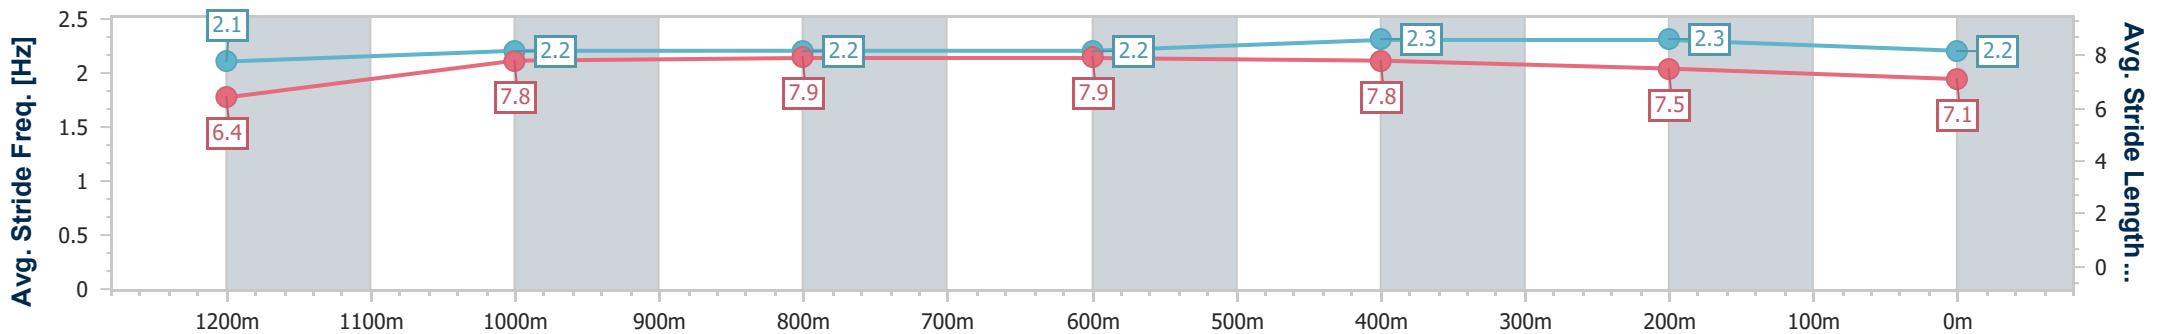

Eagle Farm QLD Professional
Race 8: LADBROKES COMMUNITIES BENCHMARK 68
Handicap - 1400m

17 February 2024 - 17:09

Track Rating: Soft 7, Weather: Fine, Rail Position: +5m Entire

BRISBANE
RACING CLUB

Section	Overall	1200m	1000m	800m	600m	400m	200m
Section Times	1:26.24 [12] (0:14.68)	1:11.56 [5] (0:11.63)	0:59.93 [5] (0:11.97)	0:47.96 [5] (0:11.95)	0:36.01 [5] (0:11.50)	0:24.51 [3] (0:11.68)	0:12.83 [6] (0:12.83)
Average Speed [km/h]	49.2	62.1	61.3	61.2	63.3	61.7	56.0
Top Speed [km/h]	60.1	62.8	62.6	63.8	64.1	63.0	59.9
Avg. Dist. to Rail [m]	4.4	3.7	3.9	3.3	2.5	4.6	4.4
Avg. Stride Freq. [Hz]	2.1	2.2	2.2	2.2	2.3	2.3	2.2
Avg. Stride Length [m]	6.4	7.8	7.9	7.9	7.8	7.5	7.1

- [] Ranking at each section and finish
- .-.- No data available at this section
- NA No data available