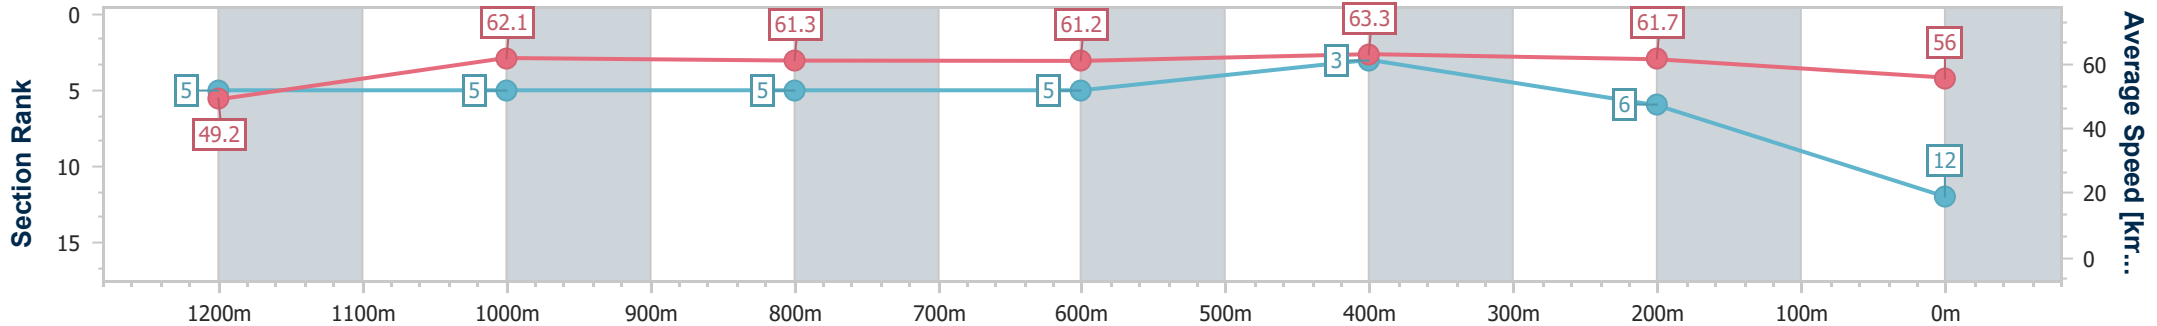

Eagle Farm QLD Professional
Race 8: LADBROKES COMMUNITIES BENCHMARK 68
Handicap - 1400m

17 February 2024 - 17:09

Track Rating: Soft 7, Weather: Fine, Rail Position: +5m Entire

BRISBANE
RACING CLUB

Section	Overall	1200m	1000m	800m	600m	400m	200m
Section Times	1:26.24 [12] (0:14.68)	1:11.56 [5] (0:11.63)	0:59.93 [5] (0:11.97)	0:47.96 [5] (0:11.95)	0:36.01 [5] (0:11.50)	0:24.51 [3] (0:11.68)	0:12.83 [6] (0:12.83)
Average Speed [km/h]	49.2	62.1	61.3	61.2	63.3	61.7	56.0
Top Speed [km/h]	60.1	62.8	62.6	63.8	64.1	63.0	59.9
Avg. Dist. to Rail [m]	4.4	3.7	3.9	3.3	2.5	4.6	4.4
Avg. Stride Freq. [Hz]	2.1	2.2	2.2	2.2	2.3	2.3	2.2
Avg. Stride Length [m]	6.4	7.8	7.9	7.9	7.8	7.5	7.1

- [] Ranking at each section and finish
- .-.- No data available at this section
- NA No data available