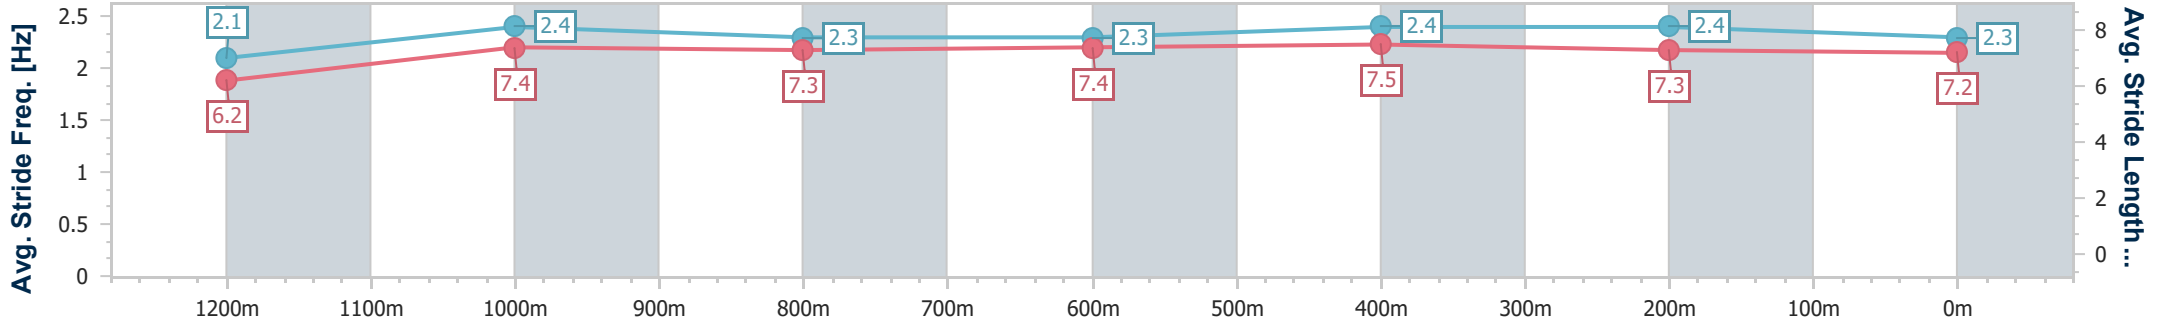

Horse/Jockey Name	Lady Le Da
Final Rank	3
Fastest Section Time (Section)	0:11.30 (400m)
Top Speed [km/h] (Section)	65.3 (600m)
Race State	Finished

Eagle Farm QLD Professional
Race 8: LADBROKES COMMUNITIES BENCHMARK 68
Handicap - 1400m
17 February 2024 - 17:09
Track Rating: Soft 7, Weather: Fine, Rail Position: +5m Entire

BRISBANE
RACING CLUB

Section	Overall	1200m	1000m	800m	600m	400m	200m
Section Times	1:25.41 [3] (0:15.20)	1:10.21 [11] (0:11.51)	0:58.70 [10] (0:12.01)	0:46.69 [10] (0:11.95)	0:34.74 [9] (0:11.54)	0:23.20 [10] (0:11.30)	0:11.90 [8] (0:11.90)
Average Speed [km/h]	47.7	62.5	60.9	60.7	63.1	63.7	60.6
Top Speed [km/h]	60.6	63.8	62.8	61.2	65.3	65.2	62.6
Avg. Dist. to Rail [m]	6.3	2.4	2.7	1.6	2.9	8.6	9.9
Avg. Stride Freq. [Hz]	2.1	2.4	2.3	2.3	2.4	2.4	2.3
Avg. Stride Length [m]	6.2	7.4	7.3	7.4	7.5	7.3	7.2

- [ ] Ranking at each section and finish
- -.-.- No data available at this section
- NA No data available