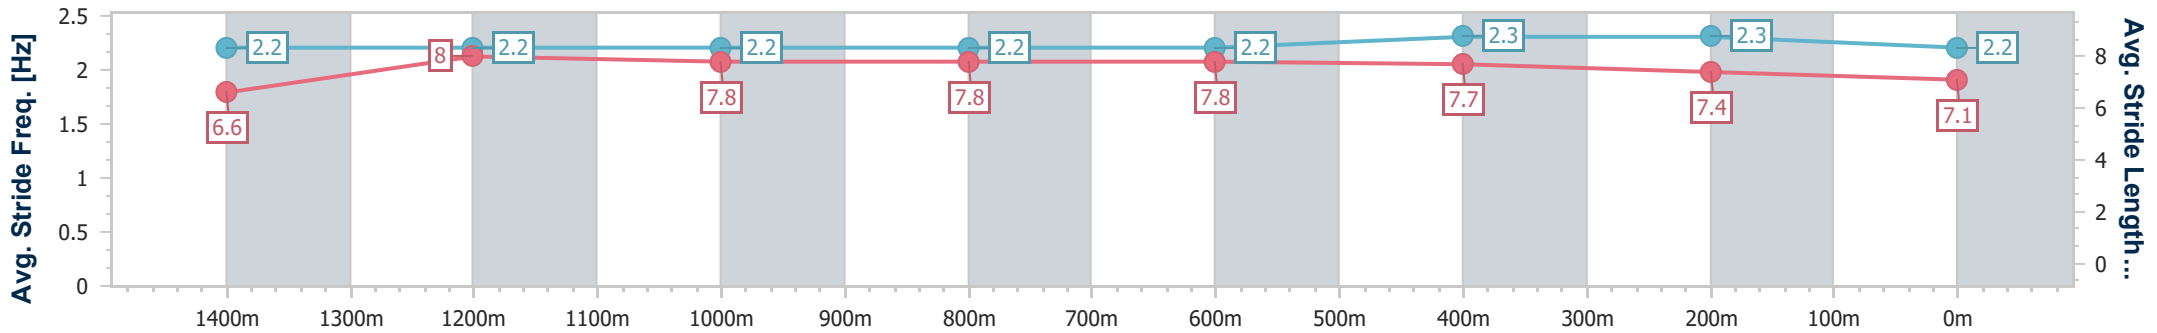

- [] Ranking at each section and finish
- .-.- No data available at this section
- NA No data available

Horse/Jockey Name	Bettcha The Crown
Final Rank	5
Fastest Section Time (Section)	0:11.46 (1400m)
Top Speed [km/h] (Section)	65.0 (Overall)
Race State	Finished

Eagle Farm QLD Professional

Race 9: GALLOPERS SPORTS CLUB Class 6 Handicap - 1600m

17 February 2024 - 17:51

Track Rating: Soft 7, Weather: Fine, Rail Position: +5m Entire

BRISBANE RACING CLUB

Section	Overall	1400m	1200m	1000m	800m	600m	400m	200m
Section Times	1:36.73 [5] (0:14.01)	1:22.72 [3] (0:11.46)	1:11.26 [2] (0:11.92)	0:59.34 [2] (0:11.80)	0:47.54 [2] (0:11.62)	0:35.92 [2] (0:11.55)	0:24.37 [1] (0:11.75)	0:12.62 [2] (0:12.62)
Average Speed [km/h]	51.5	62.9	60.4	61.5	63.0	63.0	61.1	57.3
Top Speed [km/h]	65.0	64.7	61.7	62.6	63.9	64.0	63.5	59.3
Avg. Dist. to Rail [m]	7.8	1.8	1.4	1.6	2.6	2.7	4.4	4.2
Avg. Stride Freq. [Hz]	2.2	2.2	2.2	2.2	2.2	2.3	2.3	2.2
Avg. Stride Length [m]	6.6	8.0	7.8	7.8	7.8	7.7	7.4	7.1

- [] Ranking at each section and finish
- .-.- No data available at this section
- NA No data available

Horse/Jockey Name	Butch'n'bugs
Final Rank	6
Fastest Section Time (Section)	0:11.25 (400m)
Top Speed [km/h] (Section)	65.4 (400m)
Race State	Finished