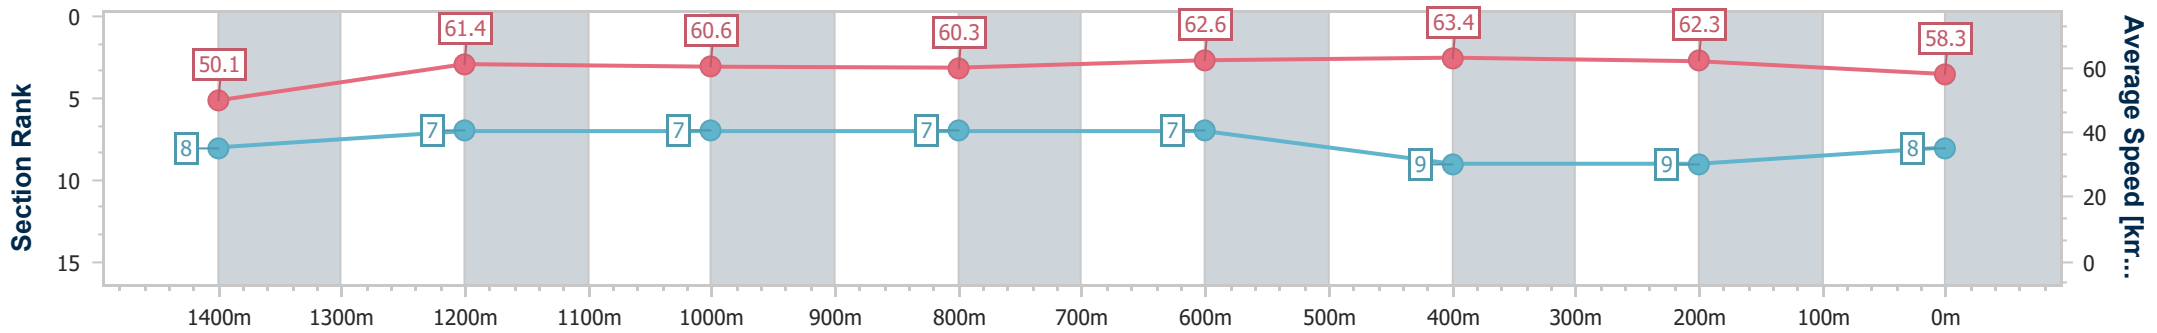

Eagle Farm QLD Professional

Race 9: GALLOPERS SPORTS CLUB Class 6 Handicap - 1600m

17 February 2024 - 17:51

Track Rating: Soft 7, Weather: Fine, Rail Position: +5m Entire

BRISBANE RACING CLUB

Section	Overall	1400m	1200m	1000m	800m	600m	400m	200m
Section Times	1:37.07 [8] (0:14.43)	1:22.64 [8] (0:11.70)	1:10.94 [7] (0:11.87)	0:59.07 [7] (0:12.02)	0:47.05 [7] (0:11.70)	0:35.35 [7] (0:11.45)	0:23.90 [9] (0:11.55)	0:12.35 [9] (0:12.35)
Average Speed [km/h]	50.1	61.4	60.6	60.3	62.6	63.4	62.3	58.3
Top Speed [km/h]	63.4	62.7	62.1	62.6	63.9	64.5	64.1	60.6
Avg. Dist. to Rail [m]	4.7	0.2	1.0	1.6	3.9	1.9	1.2	0.7
Avg. Stride Freq. [Hz]	2.1	2.2	2.2	2.2	2.3	2.3	2.3	2.3
Avg. Stride Length [m]	6.6	7.8	7.7	7.6	7.6	7.6	7.5	7.2