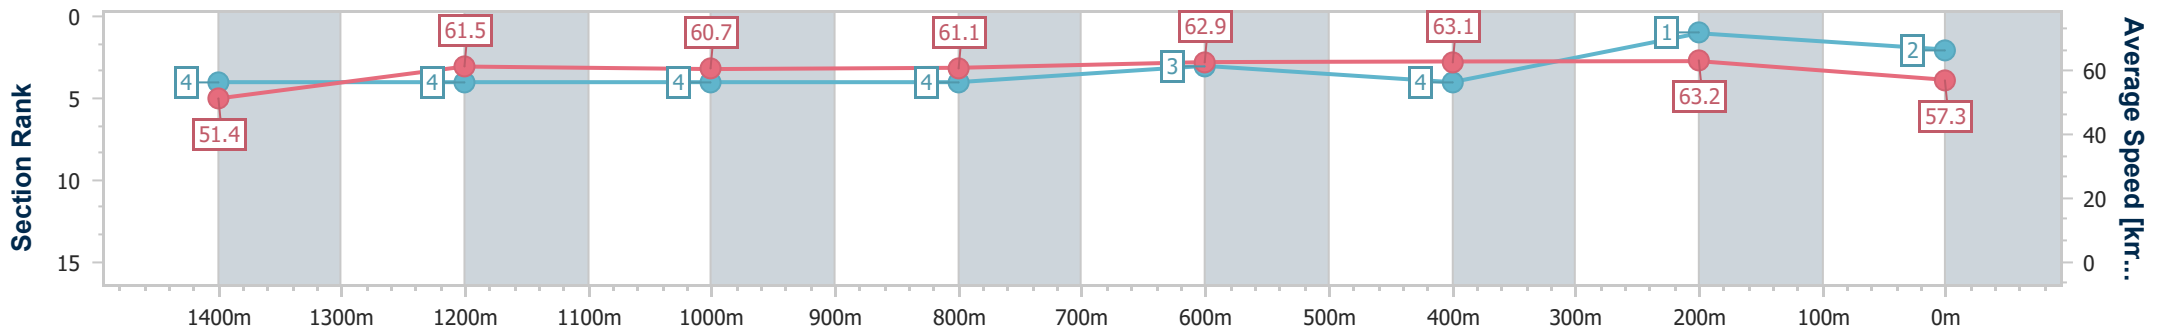

Eagle Farm QLD Professional

Race 9: GALLOPERS SPORTS CLUB Class 6 Handicap - 1600m

17 February 2024 - 17:51

Track Rating: Soft 7, Weather: Fine, Rail Position: +5m Entire

BRISBANE RACING CLUB

Section	Overall	1400m	1200m	1000m	800m	600m	400m	200m
Section Times	1:36.50 [2] (0:14.06)	1:22.44 [4] (0:11.72)	1:10.72 [4] (0:11.88)	0:58.84 [4] (0:11.81)	0:47.03 [4] (0:11.50)	0:35.53 [3] (0:11.59)	0:23.94 [4] (0:11.40)	0:12.54 [1] (0:12.54)
Average Speed [km/h]	51.4	61.5	60.7	61.1	62.9	63.1	63.2	57.3
Top Speed [km/h]	62.8	62.0	61.7	63.6	63.6	65.0	65.0	60.9
Avg. Dist. to Rail [m]	5.3	1.8	1.4	0.8	1.2	3.0	6.7	7.2
Avg. Stride Freq. [Hz]	2.2	2.3	2.2	2.2	2.3	2.3	2.3	2.2
Avg. Stride Length [m]	6.6	7.5	7.6	7.6	7.7	7.6	7.6	7.2

- [] Ranking at each section and finish
- .-.- No data available at this section
- NA No data available

Horse/Jockey Name	Warp Speed
Final Rank	3
Fastest Section Time (Section)	0:11.28 (600m)
Top Speed [km/h] (Section)	64.8 (600m)
Race State	Finished