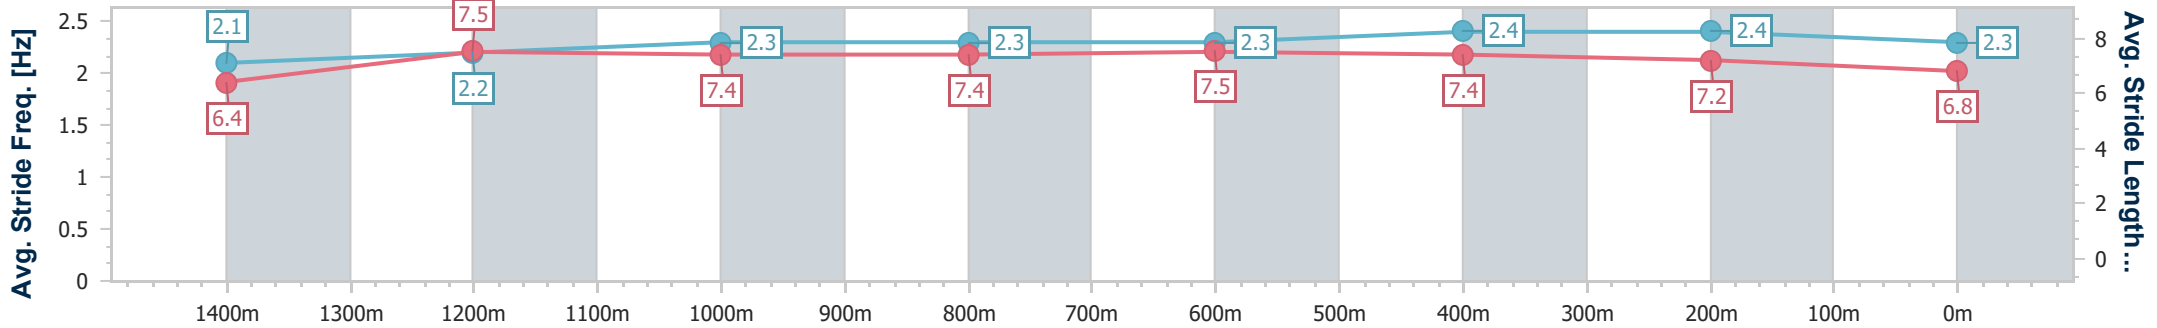

- [] Ranking at each section and finish
- .-.- No data available at this section
- NA No data available

Horse/Jockey Name	Too Much Class
Final Rank	10
Fastest Section Time (Section)	0:11.46 (600m)
Top Speed [km/h] (Section)	64.2 (400m)
Race State	Finished

Eagle Farm QLD Professional

Race 9: GALLOPERS SPORTS CLUB Class 6 Handicap - 1600m

17 February 2024 - 17:51

Track Rating: Soft 7, Weather: Fine, Rail Position: +5m Entire

BRISBANE RACING CLUB

Section	Overall	1400m	1200m	1000m	800m	600m	400m	200m
Section Times	1:37.66 [10] (0:14.63)	1:23.03 [9] (0:11.85)	1:11.18 [9] (0:11.96)	0:59.22 [9] (0:11.97)	0:47.25 [9] (0:11.50)	0:35.75 [10] (0:11.46)	0:24.29 [10] (0:11.56)	0:12.73 [10] (0:12.73)
Average Speed [km/h]	49.4	60.8	60.1	60.5	62.4	62.9	62.2	56.6
Top Speed [km/h]	61.3	62.2	61.2	61.7	64.1	64.1	64.2	60.0
Avg. Dist. to Rail [m]	8.4	1.5	0.9	0.4	0.2	0.8	2.5	1.7
Avg. Stride Freq. [Hz]	2.1	2.2	2.3	2.3	2.3	2.4	2.4	2.3
Avg. Stride Length [m]	6.4	7.5	7.4	7.4	7.5	7.4	7.2	6.8

- [] Ranking at each section and finish
- .-.- No data available at this section
- NA No data available