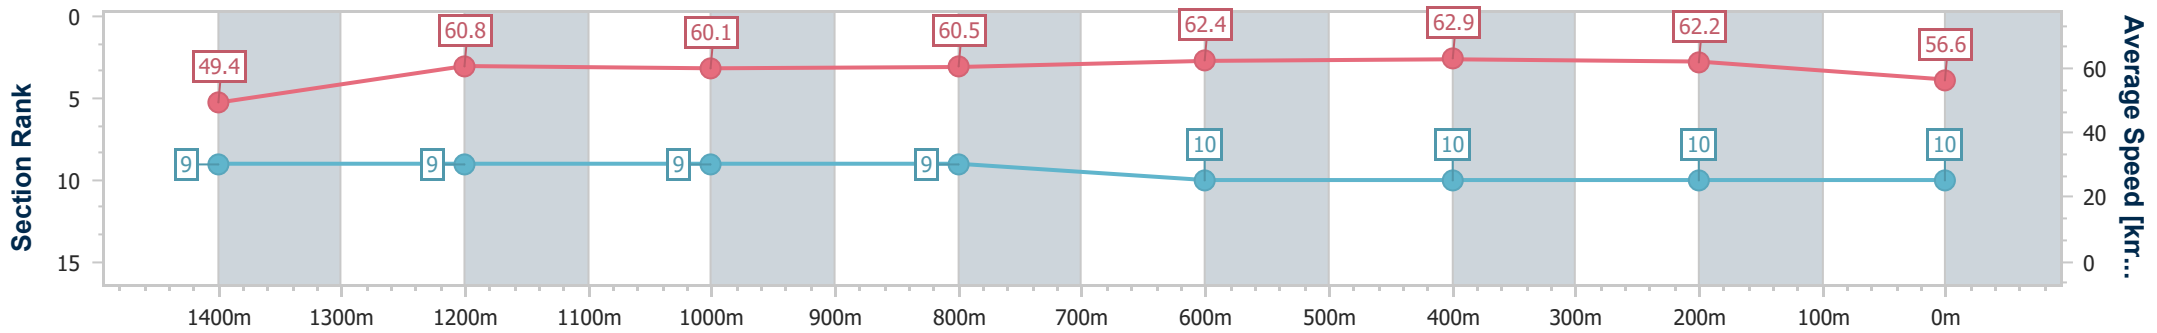

- [] Ranking at each section and finish
- .-.- No data available at this section
- NA No data available

Horse/Jockey Name	Too Much Class
Final Rank	10
Fastest Section Time (Section)	0:11.46 (600m)
Top Speed [km/h] (Section)	64.2 (400m)
Race State	Finished

Eagle Farm QLD Professional

Race 9: GALLOPERS SPORTS CLUB Class 6 Handicap - 1600m

17 February 2024 - 17:51

Track Rating: Soft 7, Weather: Fine, Rail Position: +5m Entire

BRISBANE RACING CLUB

Section	Overall	1400m	1200m	1000m	800m	600m	400m	200m
Section Times	1:37.66 [10] (0:14.63)	1:23.03 [9] (0:11.85)	1:11.18 [9] (0:11.96)	0:59.22 [9] (0:11.97)	0:47.25 [9] (0:11.50)	0:35.75 [10] (0:11.46)	0:24.29 [10] (0:11.56)	0:12.73 [10] (0:12.73)
Average Speed [km/h]	49.4	60.8	60.1	60.5	62.4	62.9	62.2	56.6
Top Speed [km/h]	61.3	62.2	61.2	61.7	64.1	64.1	64.2	60.0
Avg. Dist. to Rail [m]	8.4	1.5	0.9	0.4	0.2	0.8	2.5	1.7
Avg. Stride Freq. [Hz]	2.1	2.2	2.3	2.3	2.3	2.4	2.4	2.3
Avg. Stride Length [m]	6.4	7.5	7.4	7.4	7.5	7.4	7.2	6.8

- [] Ranking at each section and finish
- .-.- No data available at this section
- NA No data available