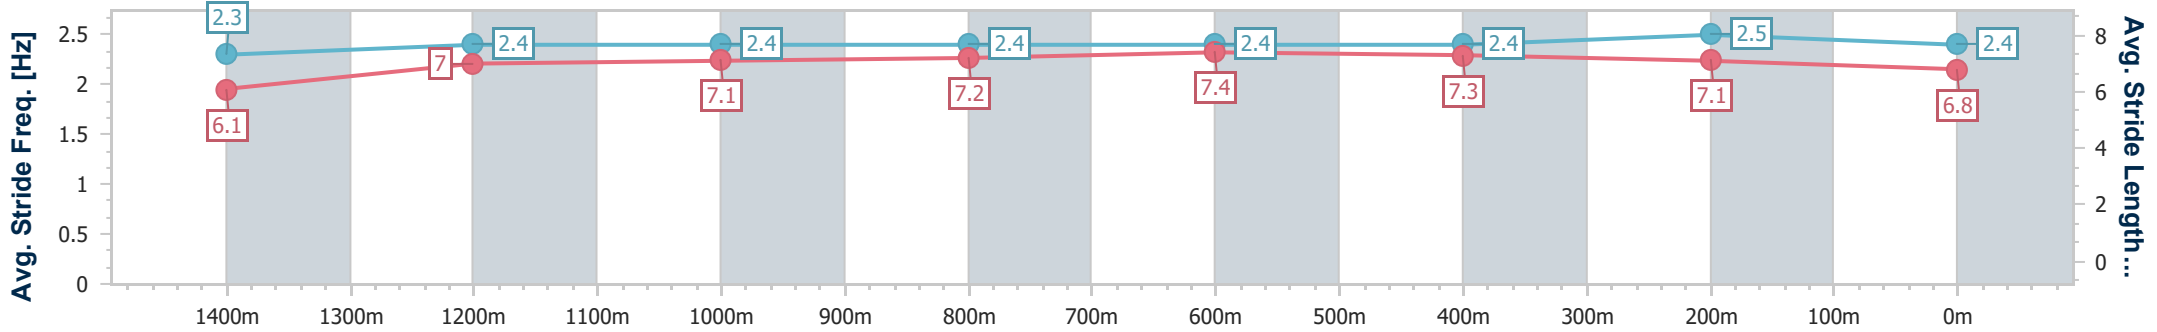

Eagle Farm QLD Professional

Race 9: GALLOPERS SPORTS CLUB Class 6 Handicap - 1600m

17 February 2024 - 17:51

Track Rating: Soft 7, Weather: Fine, Rail Position: +5m Entire

BRISBANE RACING CLUB

Section	Overall	1400m	1200m	1000m	800m	600m	400m	200m
Section Times	1:36.77 [6] (0:14.38)	1:22.39 [7] (0:12.03)	1:10.36 [8] (0:11.95)	0:58.41 [8] (0:11.92)	0:46.49 [8] (0:11.46)	0:35.03 [8] (0:11.40)	0:23.63 [7] (0:11.25)	0:12.38 [6] (0:12.38)
Average Speed [km/h]	50.4	59.9	60.5	61.1	63.4	63.8	64.0	58.3
Top Speed [km/h]	63.5	63.4	61.5	64.5	65.4	65.2	65.4	61.9
Avg. Dist. to Rail [m]	9.2	2.9	2.4	2.3	2.1	2.8	5.2	4.8
Avg. Stride Freq. [Hz]	2.3	2.4	2.4	2.4	2.4	2.4	2.5	2.4
Avg. Stride Length [m]	6.1	7.0	7.1	7.2	7.4	7.3	7.1	6.8