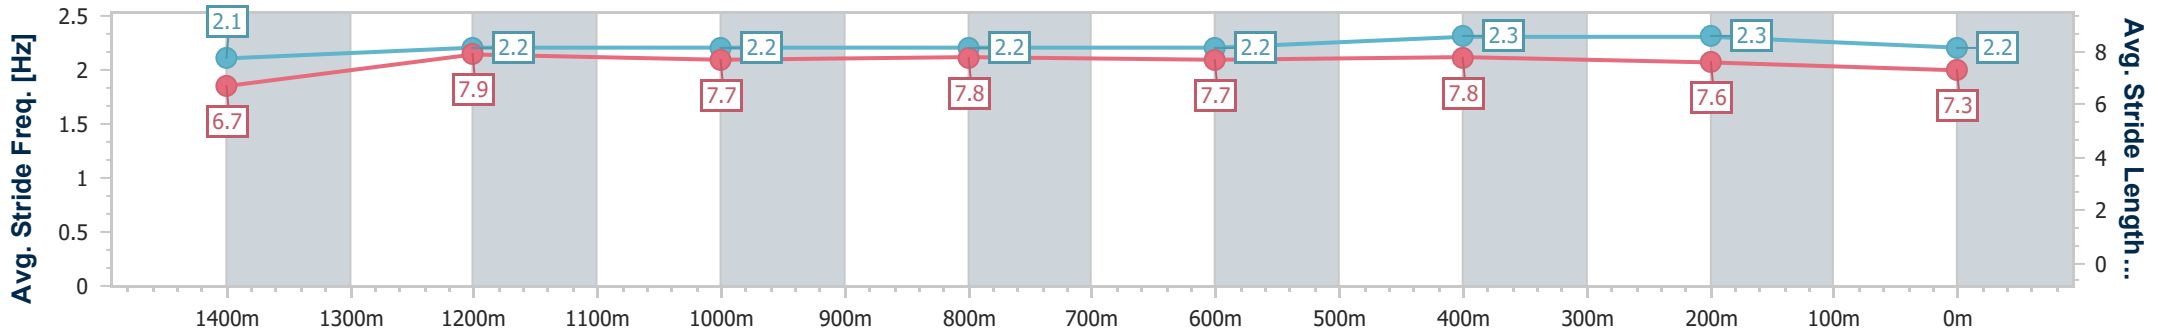

Eagle Farm QLD Professional

Race 9: GALLOPERS SPORTS CLUB Class 6 Handicap - 1600m

17 February 2024 - 17:51

Track Rating: Soft 7, Weather: Fine, Rail Position: +5m Entire

BRISBANE RACING CLUB

Section	Overall	1400m	1200m	1000m	800m	600m	400m	200m
Section Times	1:36.53 [3] (0:14.20)	1:22.33 [5] (0:11.71)	1:10.62 [5] (0:11.85)	0:58.77 [5] (0:11.93)	0:46.84 [5] (0:11.68)	0:35.16 [6] (0:11.28)	0:23.88 [5] (0:11.52)	0:12.36 [5] (0:12.36)
Average Speed [km/h]	50.8	61.7	60.6	60.6	62.0	63.5	62.8	58.2
Top Speed [km/h]	62.8	62.8	61.5	62.5	63.4	64.8	63.8	61.1
Avg. Dist. to Rail [m]	3.8	0.6	0.6	0.3	1.2	0.2	0.5	0.3
Avg. Stride Freq. [Hz]	2.1	2.2	2.2	2.2	2.2	2.3	2.3	2.2
Avg. Stride Length [m]	6.7	7.9	7.7	7.8	7.7	7.8	7.6	7.3

- [] Ranking at each section and finish
- .-.- No data available at this section
- NA No data available

Horse/Jockey Name	Binding
Final Rank	4
Fastest Section Time (Section)	0:11.59 (800m)
Top Speed [km/h] (Section)	63.9 (600m)
Race State	Finished