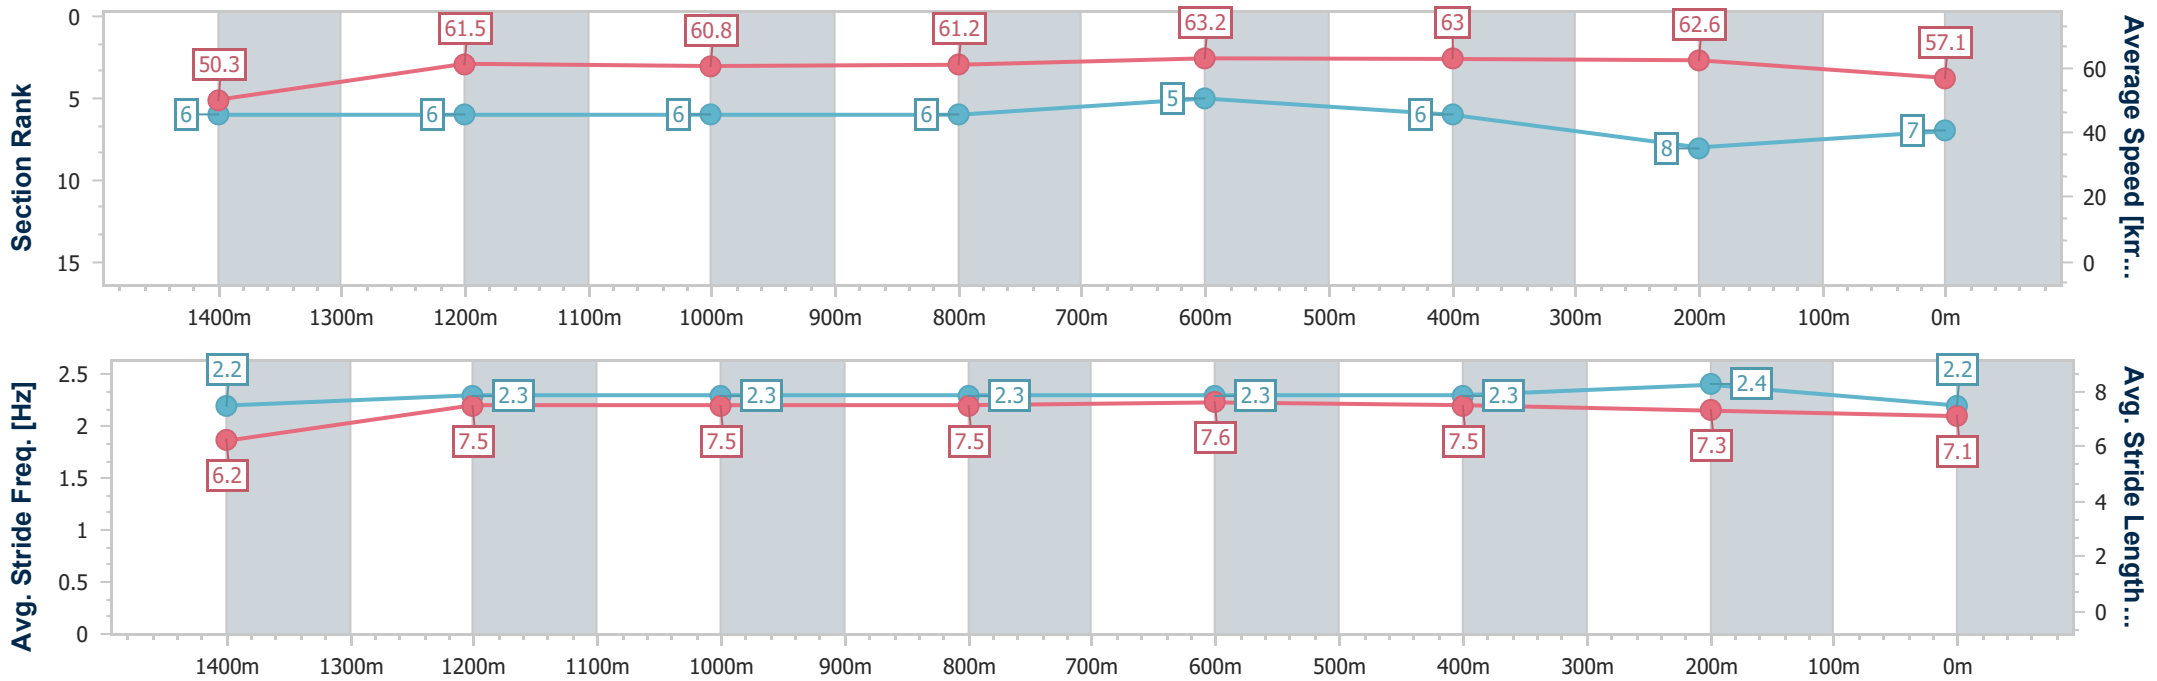

Eagle Farm QLD Professional

Race 9: GALLOPERS SPORTS CLUB Class 6 Handicap - 1600m

17 February 2024 - 17:51

Track Rating: Soft 7, Weather: Fine, Rail Position: +5m Entire

BRISBANE RACING CLUB

Section	Overall	1400m	1200m	1000m	800m	600m	400m	200m
Section Times	1:37.01 [7] (0:14.36)	1:22.65 [6] (0:11.72)	1:10.93 [6] (0:11.88)	0:59.05 [6] (0:11.86)	0:47.19 [6] (0:11.51)	0:35.68 [5] (0:11.57)	0:24.11 [6] (0:11.50)	0:12.61 [8] (0:12.61)
Average Speed [km/h]	50.3	61.5	60.8	61.2	63.2	63.0	62.6	57.1
Top Speed [km/h]	64.6	63.6	61.5	63.8	64.4	64.5	64.3	61.3
Avg. Dist. to Rail [m]	6.1	1.7	1.5	1.6	2.2	3.0	5.8	4.6
Avg. Stride Freq. [Hz]	2.2	2.3	2.3	2.3	2.3	2.3	2.4	2.2
Avg. Stride Length [m]	6.2	7.5	7.5	7.5	7.6	7.5	7.3	7.1

- [] Ranking at each section and finish
- .-.- No data available at this section
- NA No data available

Horse/Jockey Name	Harbelle
Final Rank	8
Fastest Section Time (Section)	0:11.45 (600m)
Top Speed [km/h] (Section)	64.5 (600m)
Race State	Finished