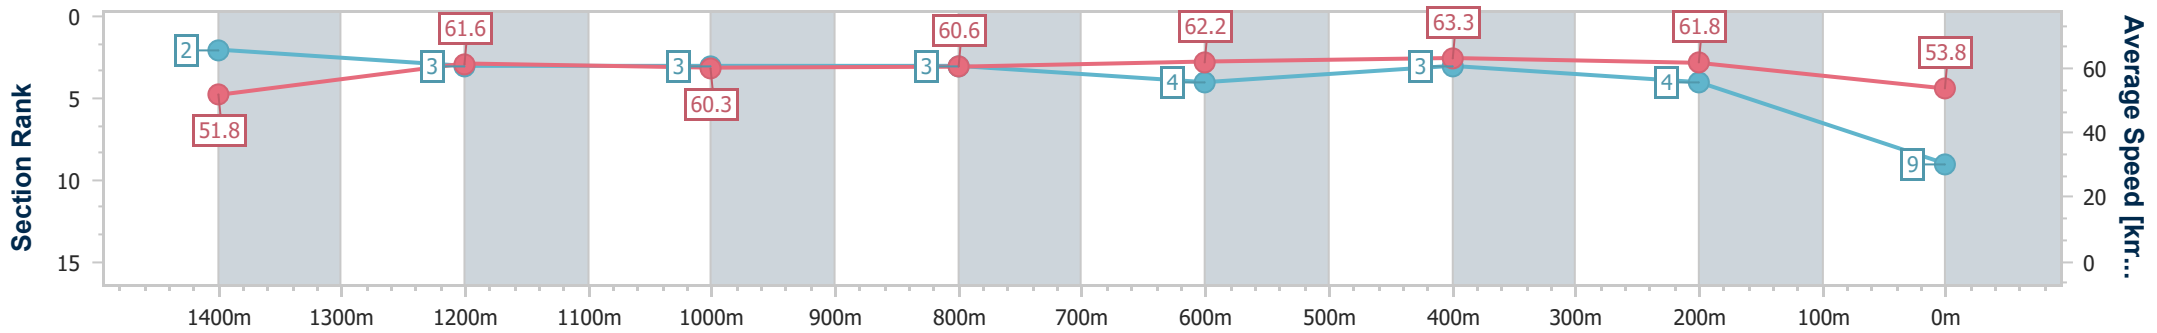

Eagle Farm QLD Professional

Race 9: GALLOPERS SPORTS CLUB Class 6 Handicap - 1600m

17 February 2024 - 17:51

Track Rating: Soft 7, Weather: Fine, Rail Position: +5m Entire

BRISBANE RACING CLUB

Section	Overall	1400m	1200m	1000m	800m	600m	400m	200m
Section Times	1:37.50 [9] (0:13.92)	1:23.58 [2] (0:11.68)	1:11.90 [3] (0:11.95)	0:59.95 [3] (0:11.87)	0:48.08 [3] (0:11.67)	0:36.41 [4] (0:11.46)	0:24.95 [3] (0:11.61)	0:13.34 [4] (0:13.34)
Average Speed [km/h]	51.8	61.6	60.3	60.6	62.2	63.3	61.8	53.8
Top Speed [km/h]	62.2	63.0	60.9	63.2	63.6	64.3	64.2	58.6
Avg. Dist. to Rail [m]	3.7	0.3	0.3	0.2	1.1	1.6	6.0	5.5
Avg. Stride Freq. [Hz]	2.2	2.3	2.3	2.3	2.3	2.4	2.4	2.3
Avg. Stride Length [m]	6.6	7.4	7.4	7.4	7.5	7.4	7.1	6.6

- [] Ranking at each section and finish
- .-.- No data available at this section
- NA No data available

Horse/Jockey Name	Too Much Class
Final Rank	10
Fastest Section Time (Section)	0:11.46 (600m)
Top Speed [km/h] (Section)	64.2 (400m)
Race State	Finished