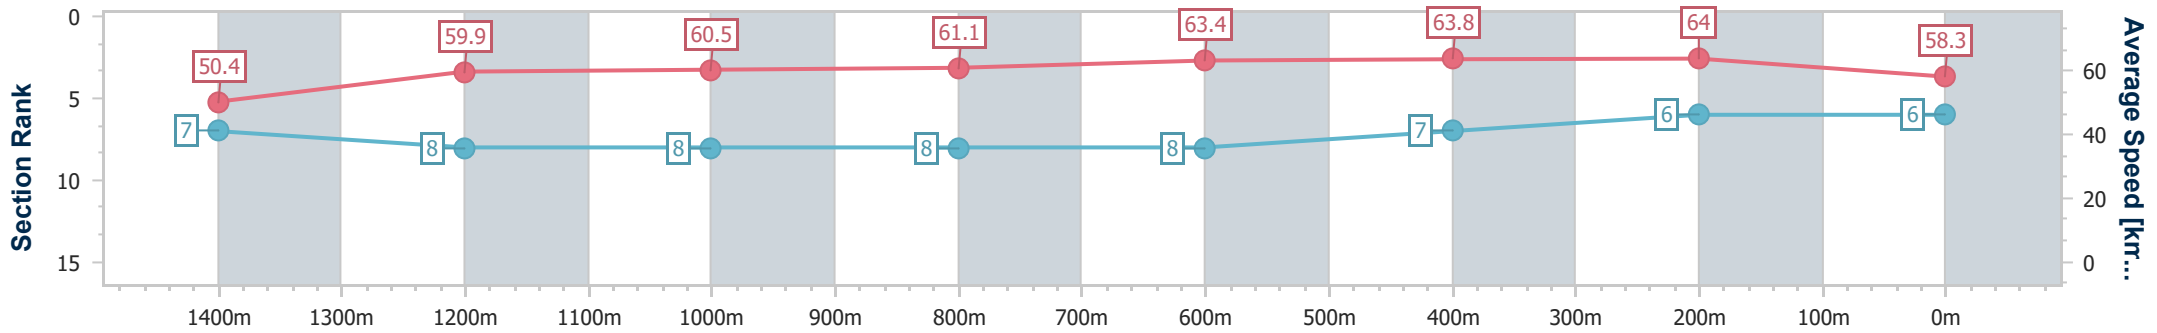

Eagle Farm QLD Professional

Race 9: GALLOPERS SPORTS CLUB Class 6 Handicap - 1600m

17 February 2024 - 17:51

Track Rating: Soft 7, Weather: Fine, Rail Position: +5m Entire

BRISBANE RACING CLUB

Section	Overall	1400m	1200m	1000m	800m	600m	400m	200m
Section Times	1:36.77 [6] (0:14.38)	1:22.39 [7] (0:12.03)	1:10.36 [8] (0:11.95)	0:58.41 [8] (0:11.92)	0:46.49 [8] (0:11.46)	0:35.03 [8] (0:11.40)	0:23.63 [7] (0:11.25)	0:12.38 [6] (0:12.38)
Average Speed [km/h]	50.4	59.9	60.5	61.1	63.4	63.8	64.0	58.3
Top Speed [km/h]	63.5	63.4	61.5	64.5	65.4	65.2	65.4	61.9
Avg. Dist. to Rail [m]	9.2	2.9	2.4	2.3	2.1	2.8	5.2	4.8
Avg. Stride Freq. [Hz]	2.3	2.4	2.4	2.4	2.4	2.4	2.5	2.4
Avg. Stride Length [m]	6.1	7.0	7.1	7.2	7.4	7.3	7.1	6.8