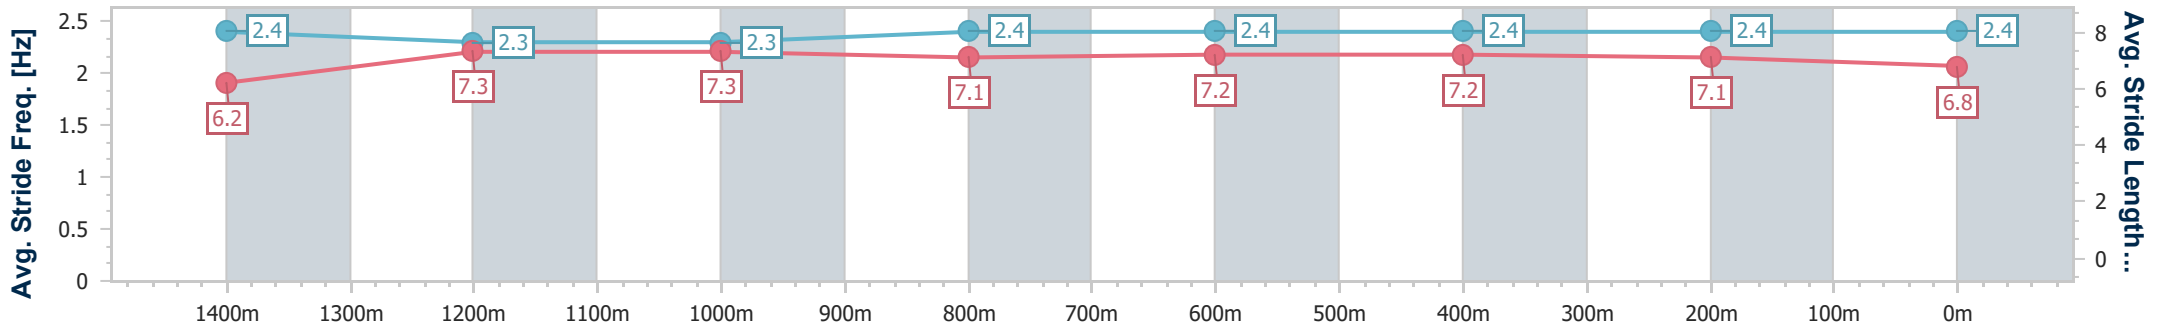

Eagle Farm QLD Professional

Race 9: GALLOPERS SPORTS CLUB Class 6 Handicap - 1600m

17 February 2024 - 17:51

Track Rating: Soft 7, Weather: Fine, Rail Position: +5m Entire

BRISBANE RACING CLUB

Section	Overall	1400m	1200m	1000m	800m	600m	400m	200m
Section Times	1:36.59 [4] (0:13.61)	1:22.98 [1] (0:11.64)	1:11.34 [1] (0:11.96)	0:59.38 [1] (0:11.93)	0:47.45 [1] (0:11.59)	0:35.86 [1] (0:11.69)	0:24.17 [2] (0:11.70)	0:12.47 [3] (0:12.47)
Average Speed [km/h]	53.2	61.7	60.3	60.5	62.5	62.7	61.5	57.7
Top Speed [km/h]	63.8	63.6	61.4	62.7	63.5	63.9	62.8	59.8
Avg. Dist. to Rail [m]	7.8	0.4	0.4	0.8	1.2	3.4	3.3	1.7
Avg. Stride Freq. [Hz]	2.4	2.3	2.3	2.4	2.4	2.4	2.4	2.4
Avg. Stride Length [m]	6.2	7.3	7.3	7.1	7.2	7.2	7.1	6.8

- [] Ranking at each section and finish
- .-.- No data available at this section
- NA No data available

Horse/Jockey Name	Bettcha The Crown
Final Rank	5
Fastest Section Time (Section)	0:11.46 (1400m)
Top Speed [km/h] (Section)	65.0 (Overall)
Race State	Finished