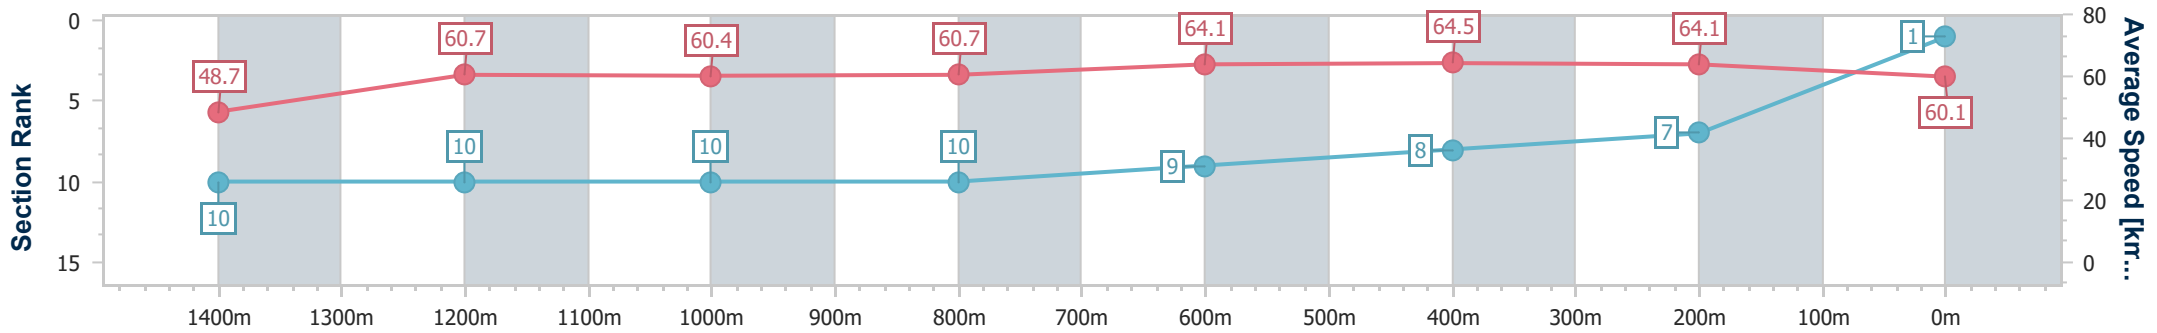

Eagle Farm QLD Professional

Race 9: GALLOPERS SPORTS CLUB Class 6 Handicap - 1600m

17 February 2024 - 17:51

Track Rating: Soft 7, Weather: Fine, Rail Position: +5m Entire

BRISBANE RACING CLUB

Section	Overall	1400m	1200m	1000m	800m	600m	400m	200m
Section Times	1:36.36 [1] (0:14.87)	1:21.49 [10] (0:11.86)	1:09.63 [10] (0:11.94)	0:57.69 [10] (0:11.92)	0:45.77 [10] (0:11.30)	0:34.47 [9] (0:11.26)	0:23.21 [8] (0:11.24)	0:11.97 [7] (0:11.97)
Average Speed [km/h]	48.7	60.7	60.4	60.7	64.1	64.5	64.1	60.1
Top Speed [km/h]	61.3	62.4	61.7	62.2	66.1	65.4	64.6	62.3
Avg. Dist. to Rail [m]	7.3	1.4	1.0	1.4	1.3	2.2	5.6	5.6
Avg. Stride Freq. [Hz]	2.2	2.3	2.3	2.3	2.4	2.4	2.5	2.4
Avg. Stride Length [m]	6.1	7.3	7.3	7.2	7.4	7.4	7.2	6.9