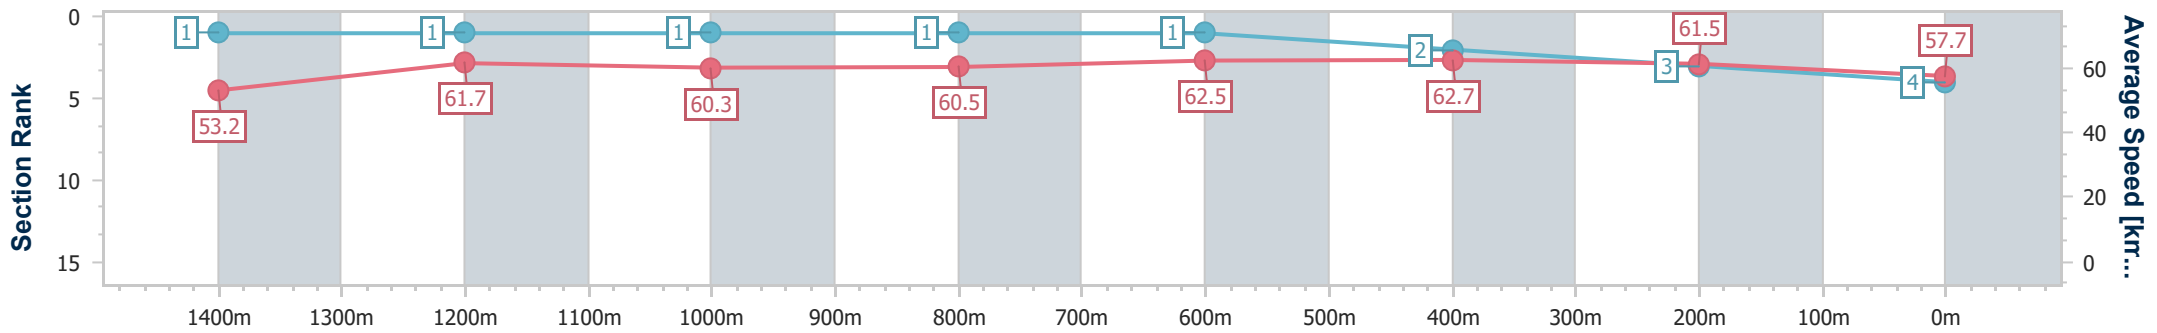

Eagle Farm QLD Professional

Race 9: GALLOPERS SPORTS CLUB Class 6 Handicap - 1600m

17 February 2024 - 17:51

Track Rating: Soft 7, Weather: Fine, Rail Position: +5m Entire

BRISBANE RACING CLUB

Section	Overall	1400m	1200m	1000m	800m	600m	400m	200m
Section Times	1:36.59 [4] (0:13.61)	1:22.98 [1] (0:11.64)	1:11.34 [1] (0:11.96)	0:59.38 [1] (0:11.93)	0:47.45 [1] (0:11.59)	0:35.86 [1] (0:11.69)	0:24.17 [2] (0:11.70)	0:12.47 [3] (0:12.47)
Average Speed [km/h]	53.2	61.7	60.3	60.5	62.5	62.7	61.5	57.7
Top Speed [km/h]	63.8	63.6	61.4	62.7	63.5	63.9	62.8	59.8
Avg. Dist. to Rail [m]	7.8	0.4	0.4	0.8	1.2	3.4	3.3	1.7
Avg. Stride Freq. [Hz]	2.4	2.3	2.3	2.4	2.4	2.4	2.4	2.4
Avg. Stride Length [m]	6.2	7.3	7.3	7.1	7.2	7.2	7.1	6.8