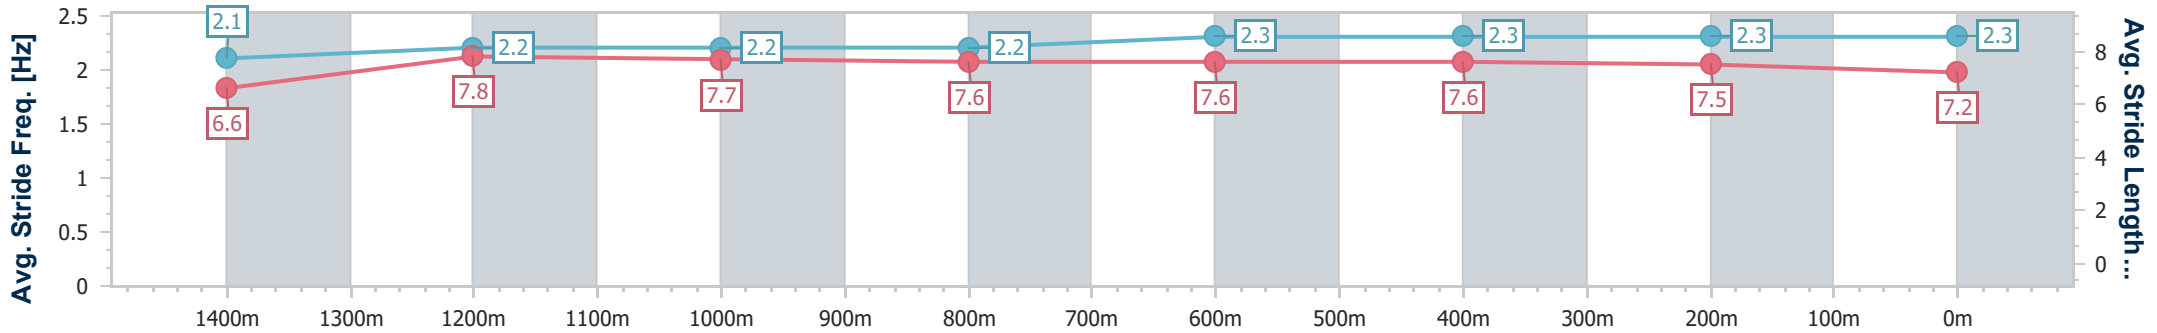

- [] Ranking at each section and finish
- .-.- No data available at this section
- NA No data available

Horse/Jockey Name	Harbelle
Final Rank	8
Fastest Section Time (Section)	0:11.45 (600m)
Top Speed [km/h] (Section)	64.5 (600m)
Race State	Finished

Eagle Farm QLD Professional

Race 9: GALLOPERS SPORTS CLUB Class 6 Handicap - 1600m

17 February 2024 - 17:51

Track Rating: Soft 7, Weather: Fine, Rail Position: +5m Entire

BRISBANE RACING CLUB

Section	Overall	1400m	1200m	1000m	800m	600m	400m	200m
Section Times	1:37.07 [8] (0:14.43)	1:22.64 [8] (0:11.70)	1:10.94 [7] (0:11.87)	0:59.07 [7] (0:12.02)	0:47.05 [7] (0:11.70)	0:35.35 [7] (0:11.45)	0:23.90 [9] (0:11.55)	0:12.35 [9] (0:12.35)
Average Speed [km/h]	50.1	61.4	60.6	60.3	62.6	63.4	62.3	58.3
Top Speed [km/h]	63.4	62.7	62.1	62.6	63.9	64.5	64.1	60.6
Avg. Dist. to Rail [m]	4.7	0.2	1.0	1.6	3.9	1.9	1.2	0.7
Avg. Stride Freq. [Hz]	2.1	2.2	2.2	2.2	2.3	2.3	2.3	2.3
Avg. Stride Length [m]	6.6	7.8	7.7	7.6	7.6	7.6	7.5	7.2

- [] Ranking at each section and finish
- .-.- No data available at this section
- NA No data available

Horse/Jockey Name	Regal Pom
Final Rank	9
Fastest Section Time (Section)	0:11.46 (600m)
Top Speed [km/h] (Section)	64.3 (600m)
Race State	Finished