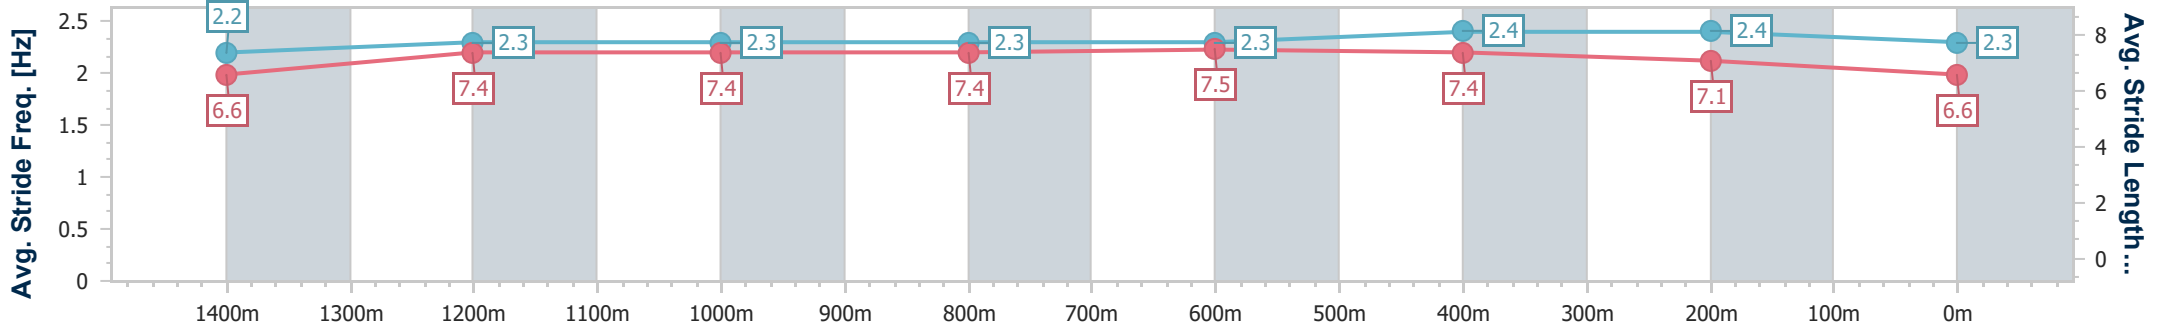

Eagle Farm QLD Professional

Race 9: GALLOPERS SPORTS CLUB Class 6 Handicap - 1600m

17 February 2024 - 17:51

Track Rating: Soft 7, Weather: Fine, Rail Position: +5m Entire

BRISBANE RACING CLUB

Section	Overall	1400m	1200m	1000m	800m	600m	400m	200m
Section Times	1:37.50 [9] (0:13.92)	1:23.58 [2] (0:11.68)	1:11.90 [3] (0:11.95)	0:59.95 [3] (0:11.87)	0:48.08 [3] (0:11.67)	0:36.41 [4] (0:11.46)	0:24.95 [3] (0:11.61)	0:13.34 [4] (0:13.34)
Average Speed [km/h]	51.8	61.6	60.3	60.6	62.2	63.3	61.8	53.8
Top Speed [km/h]	62.2	63.0	60.9	63.2	63.6	64.3	64.2	58.6
Avg. Dist. to Rail [m]	3.7	0.3	0.3	0.2	1.1	1.6	6.0	5.5
Avg. Stride Freq. [Hz]	2.2	2.3	2.3	2.3	2.3	2.4	2.4	2.3
Avg. Stride Length [m]	6.6	7.4	7.4	7.4	7.5	7.4	7.1	6.6

- [] Ranking at each section and finish
- .-.- No data available at this section
- NA No data available

Horse/Jockey Name	Too Much Class
Final Rank	10
Fastest Section Time (Section)	0:11.46 (600m)
Top Speed [km/h] (Section)	64.2 (400m)
Race State	Finished