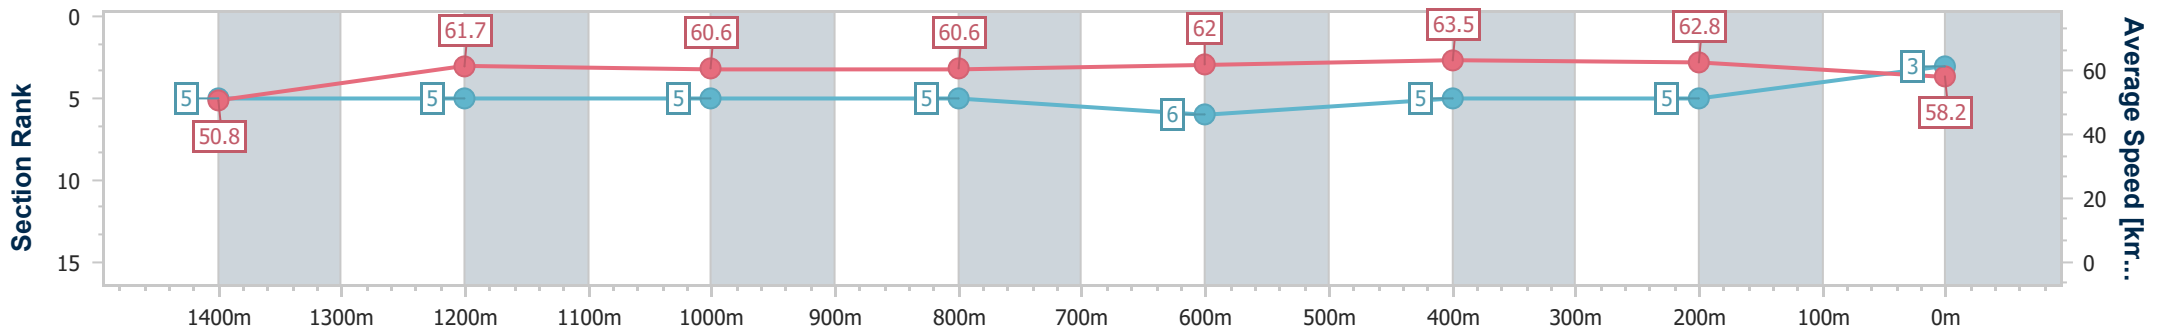

Eagle Farm QLD Professional

Race 9: GALLOPERS SPORTS CLUB Class 6 Handicap - 1600m

17 February 2024 - 17:51

Track Rating: Soft 7, Weather: Fine, Rail Position: +5m Entire

BRISBANE RACING CLUB

Section	Overall	1400m	1200m	1000m	800m	600m	400m	200m
Section Times	1:36.53 [3] (0:14.20)	1:22.33 [5] (0:11.71)	1:10.62 [5] (0:11.85)	0:58.77 [5] (0:11.93)	0:46.84 [5] (0:11.68)	0:35.16 [6] (0:11.28)	0:23.88 [5] (0:11.52)	0:12.36 [5] (0:12.36)
Average Speed [km/h]	50.8	61.7	60.6	60.6	62.0	63.5	62.8	58.2
Top Speed [km/h]	62.8	62.8	61.5	62.5	63.4	64.8	63.8	61.1
Avg. Dist. to Rail [m]	3.8	0.6	0.6	0.3	1.2	0.2	0.5	0.3
Avg. Stride Freq. [Hz]	2.1	2.2	2.2	2.2	2.2	2.3	2.3	2.2
Avg. Stride Length [m]	6.7	7.9	7.7	7.8	7.7	7.8	7.6	7.3