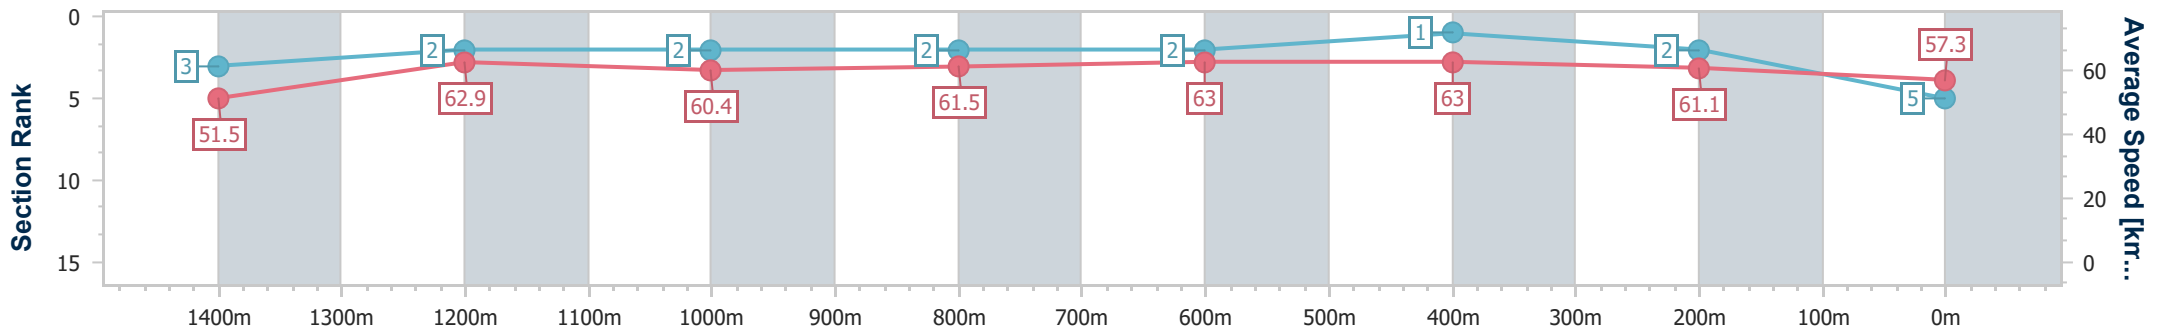

Eagle Farm QLD Professional

Race 9: GALLOPERS SPORTS CLUB Class 6 Handicap - 1600m

17 February 2024 - 17:51

Track Rating: Soft 7, Weather: Fine, Rail Position: +5m Entire

BRISBANE RACING CLUB

Section	Overall	1400m	1200m	1000m	800m	600m	400m	200m
Section Times	1:36.73 [5] (0:14.01)	1:22.72 [3] (0:11.46)	1:11.26 [2] (0:11.92)	0:59.34 [2] (0:11.80)	0:47.54 [2] (0:11.62)	0:35.92 [2] (0:11.55)	0:24.37 [1] (0:11.75)	0:12.62 [2] (0:12.62)
Average Speed [km/h]	51.5	62.9	60.4	61.5	63.0	63.0	61.1	57.3
Top Speed [km/h]	65.0	64.7	61.7	62.6	63.9	64.0	63.5	59.3
Avg. Dist. to Rail [m]	7.8	1.8	1.4	1.6	2.6	2.7	4.4	4.2
Avg. Stride Freq. [Hz]	2.2	2.2	2.2	2.2	2.2	2.3	2.3	2.2
Avg. Stride Length [m]	6.6	8.0	7.8	7.8	7.8	7.7	7.4	7.1