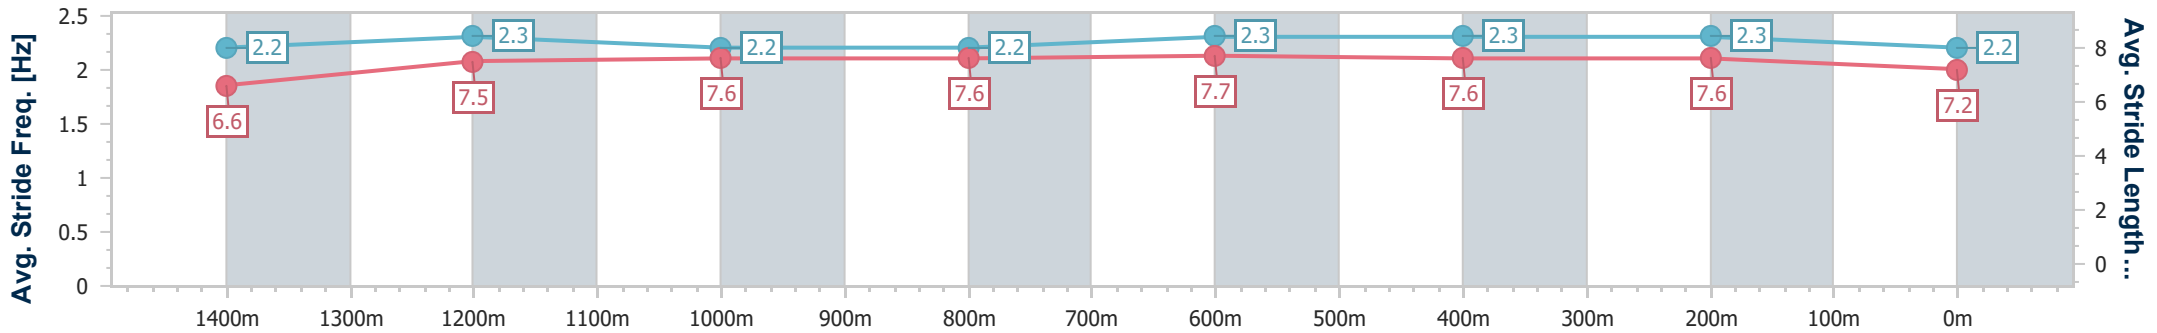

Eagle Farm QLD Professional

Race 9: GALLOPERS SPORTS CLUB Class 6 Handicap - 1600m

17 February 2024 - 17:51

Track Rating: Soft 7, Weather: Fine, Rail Position: +5m Entire

BRISBANE RACING CLUB

Section	Overall	1400m	1200m	1000m	800m	600m	400m	200m
Section Times	1:36.50 [2] (0:14.06)	1:22.44 [4] (0:11.72)	1:10.72 [4] (0:11.88)	0:58.84 [4] (0:11.81)	0:47.03 [4] (0:11.50)	0:35.53 [3] (0:11.59)	0:23.94 [4] (0:11.40)	0:12.54 [1] (0:12.54)
Average Speed [km/h]	51.4	61.5	60.7	61.1	62.9	63.1	63.2	57.3
Top Speed [km/h]	62.8	62.0	61.7	63.6	63.6	65.0	65.0	60.9
Avg. Dist. to Rail [m]	5.3	1.8	1.4	0.8	1.2	3.0	6.7	7.2
Avg. Stride Freq. [Hz]	2.2	2.3	2.2	2.2	2.3	2.3	2.3	2.2
Avg. Stride Length [m]	6.6	7.5	7.6	7.6	7.7	7.6	7.6	7.2

- [] Ranking at each section and finish
- .-.- No data available at this section
- NA No data available

Horse/Jockey Name	Warp Speed
Final Rank	3
Fastest Section Time (Section)	0:11.28 (600m)
Top Speed [km/h] (Section)	64.8 (600m)
Race State	Finished