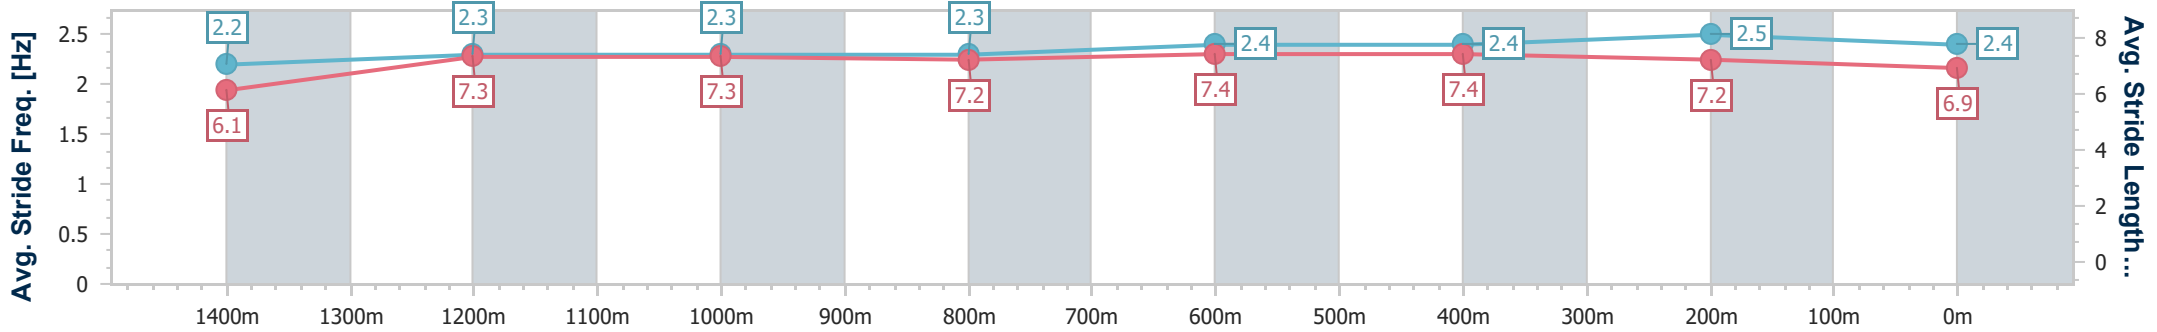

Eagle Farm QLD Professional

Race 9: GALLOPERS SPORTS CLUB Class 6 Handicap - 1600m

17 February 2024 - 17:51

Track Rating: Soft 7, Weather: Fine, Rail Position: +5m Entire

BRISBANE RACING CLUB

Section	Overall	1400m	1200m	1000m	800m	600m	400m	200m
Section Times	1:36.36 [1] (0:14.87)	1:21.49 [10] (0:11.86)	1:09.63 [10] (0:11.94)	0:57.69 [10] (0:11.92)	0:45.77 [10] (0:11.30)	0:34.47 [9] (0:11.26)	0:23.21 [8] (0:11.24)	0:11.97 [7] (0:11.97)
Average Speed [km/h]	48.7	60.7	60.4	60.7	64.1	64.5	64.1	60.1
Top Speed [km/h]	61.3	62.4	61.7	62.2	66.1	65.4	64.6	62.3
Avg. Dist. to Rail [m]	7.3	1.4	1.0	1.4	1.3	2.2	5.6	5.6
Avg. Stride Freq. [Hz]	2.2	2.3	2.3	2.3	2.4	2.4	2.5	2.4
Avg. Stride Length [m]	6.1	7.3	7.3	7.2	7.4	7.4	7.2	6.9