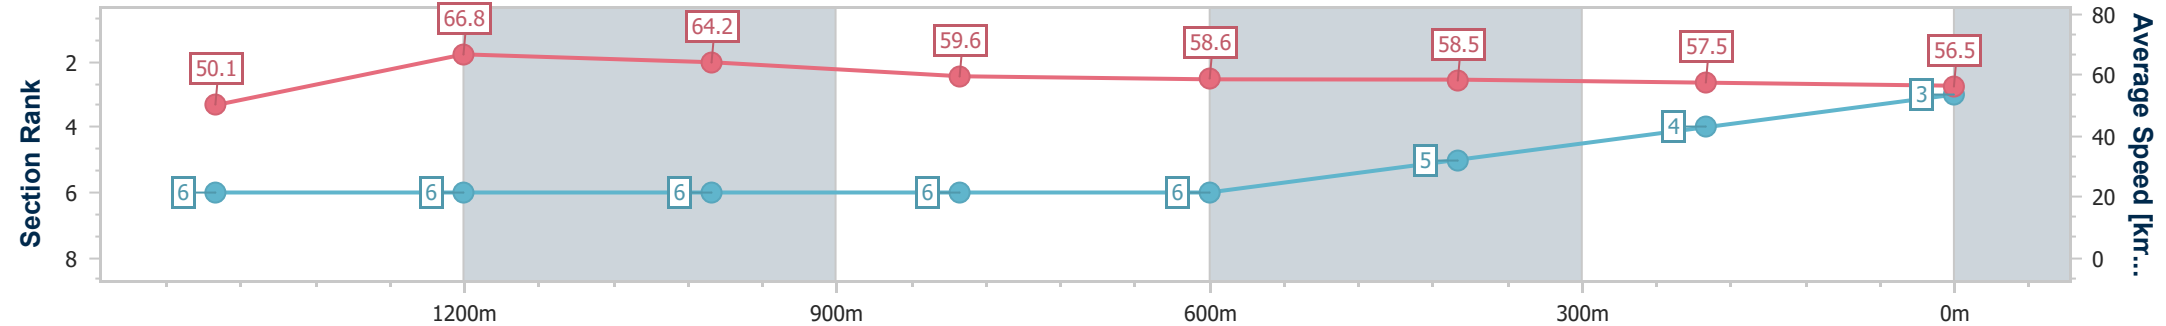

Toowoomba QLD Professional
Race 7: ENTERPRISE LEGAL BENCHMARK 70 Handicap - 1625m

17 February 2024 - 20:55

Track Rating: Good 4, Weather: Fine, Rail Position: +3m Entire

Section	Overall	1400m	1200m	1000m	800m	600m	400m	200m						
Section Times	1:40.59 [3] (0:16.18)	1:24.41 [6] (0:10.88)	1:13.53 [6] (0:11.25)	1:02.28 [6] (0:12.12)	0:50.16 [6] (0:12.40)	0:37.76 [6] (0:12.37)	0:25.39 [5] (0:12.63)	0:12.76 [4] (0:12.76)						
Average Speed [km/h]	50.1	66.8	64.2	59.6	58.6	58.5	57.5	56.5						
Top Speed [km/h]	68.2	67.4	66.9	61.9	60.5	60.2	58.3	57.8						
Avg. Dist. to Rail [m]	2.4	1.4	2.3	2.2	2.1	1.6	2.2	3.0						
Avg. Stride Freq. [Hz]	2.2	2.5	2.4	2.3	2.3	2.4	2.3	2.3						
Avg. Stride Length [m]	6.4	7.5	7.3	7.1	7.0	7.0	6.9	6.9						