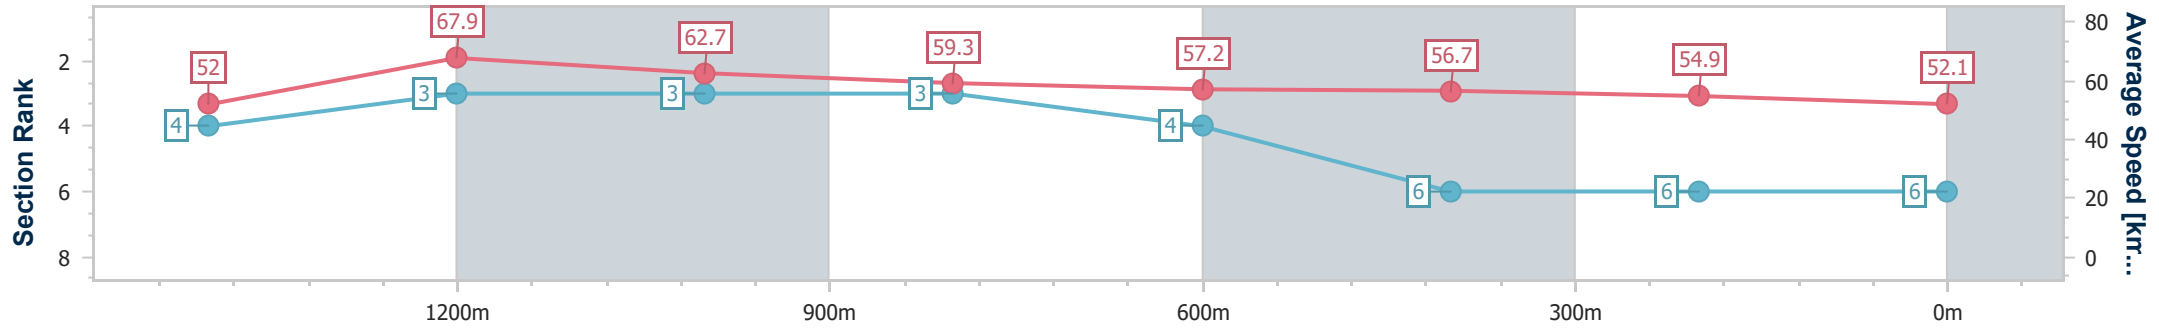

- [] Ranking at each section and finish
- .-.- No data available at this section
- NA No data available

Horse/Jockey Name	Bean Dancing
Final Rank	6
Fastest Section Time (Section)	0:10.56 (1400m)
Top Speed [km/h] (Section)	70.2 (Overall)
Race State	Finished

Toowoomba QLD Professional
Race 7: ENTERPRISE LEGAL BENCHMARK 70 Handicap - 1625m

17 February 2024 - 20:55

Track Rating: Good 4, Weather: Fine, Rail Position: +3m Entire

Section	Overall	1400m	1200m	1000m	800m	600m	400m	200m
Section Times	1:42.37 [6] (0:15.52)	1:26.85 [4] (0:10.56)	1:16.29 [3] (0:11.46)	1:04.83 [3] (0:12.32)	0:52.51 [3] (0:12.73)	0:39.78 [4] (0:12.88)	0:26.90 [6] (0:13.12)	0:13.78 [6] (0:13.78)
Average Speed [km/h]	52.0	67.9	62.7	59.3	57.2	56.7	54.9	52.1
Top Speed [km/h]	70.2	69.9	64.4	61.0	58.3	58.3	55.5	54.7
Avg. Dist. to Rail [m]	3.2	1.6	3.4	3.3	3.5	2.3	0.7	0.7
Avg. Stride Freq. [Hz]	2.3	2.5	2.4	2.4	2.3	2.3	2.3	2.2
Avg. Stride Length [m]	6.3	7.4	7.3	7.0	6.9	6.8	6.7	6.5