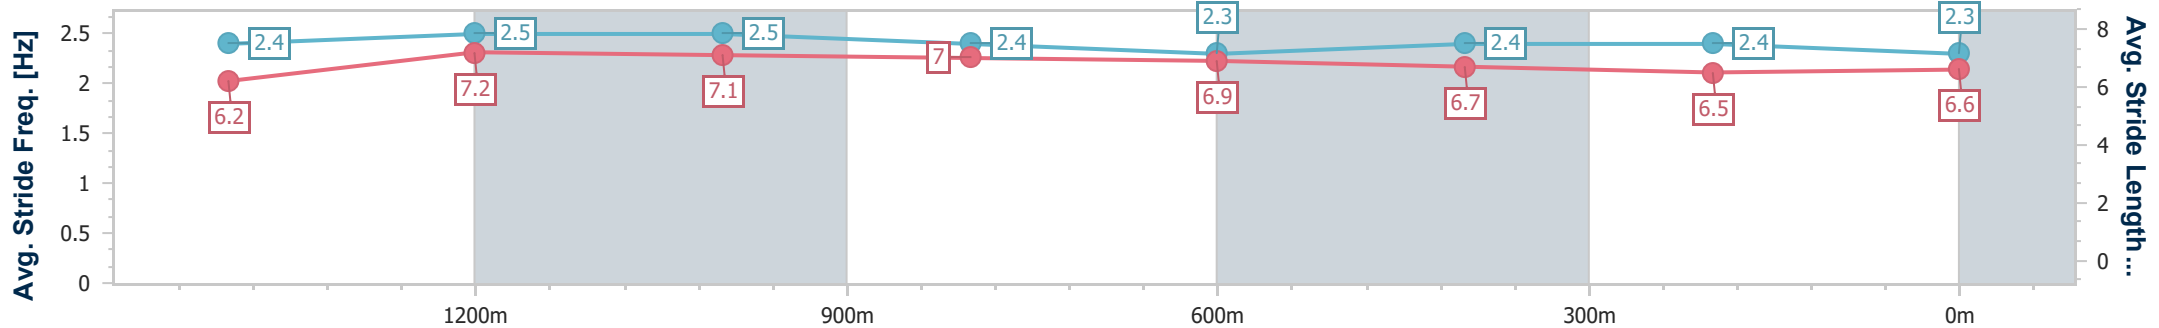

Toowoomba QLD Professional
Race 7: ENTERPRISE LEGAL BENCHMARK 70 Handicap - 1625m

17 February 2024 - 20:55

Track Rating: Good 4, Weather: Fine, Rail Position: +3m Entire

Section	Overall	1400m	1200m	1000m	800m	600m	400m	200m
Section Times	1:40.69 [4] (0:15.20)	1:25.49 [2] (0:10.73)	1:14.76 [2] (0:11.44)	1:03.32 [2] (0:12.33)	0:50.99 [2] (0:12.51)	0:38.48 [2] (0:12.53)	0:25.95 [2] (0:12.60)	0:13.35 [3] (0:13.35)
Average Speed [km/h]	53.5	67.1	63.0	58.7	58.5	58.0	57.6	53.9
Top Speed [km/h]	71.2	71.1	65.1	61.0	59.5	59.7	59.7	56.6
Avg. Dist. to Rail [m]	1.8	0.7	2.9	2.5	3.6	2.9	1.7	2.7
Avg. Stride Freq. [Hz]	2.3	2.4	2.3	2.3	2.2	2.3	2.3	2.2
Avg. Stride Length [m]	6.6	7.6	7.5	7.3	7.3	7.1	6.9	6.7

- [] Ranking at each section and finish
- .-.- No data available at this section
- NA No data available

Horse/Jockey Name	Tintinwin
Final Rank	5
Fastest Section Time (Section)	0:10.96 (1400m)
Top Speed [km/h] (Section)	67.5 (Overall)
Race State	Finished

Toowoomba QLD Professional
Race 7: ENTERPRISE LEGAL BENCHMARK 70 Handicap - 1625m

17 February 2024 - 20:55

Track Rating: Good 4, Weather: Fine, Rail Position: +3m Entire

Section	Overall	1400m	1200m	1000m	800m	600m	400m	200m
Section Times	1:41.04 [5] (0:15.46)	1:25.58 [3] (0:10.96)	1:14.62 [5] (0:11.38)	1:03.24 [5] (0:12.19)	0:51.05 [4] (0:12.64)	0:38.41 [5] (0:12.51)	0:25.90 [4] (0:12.77)	0:13.13 [5] (0:13.13)
Average Speed [km/h]	52.5	66.4	63.3	59.3	57.6	58.7	56.9	54.6
Top Speed [km/h]	67.5	67.4	67.2	61.0	58.8	59.9	58.9	57.8
Avg. Dist. to Rail [m]	2.7	1.7	1.1	1.5	3.0	3.4	2.8	3.2
Avg. Stride Freq. [Hz]	2.4	2.5	2.5	2.4	2.3	2.4	2.4	2.3
Avg. Stride Length [m]	6.2	7.2	7.1	7.0	6.9	6.7	6.5	6.6