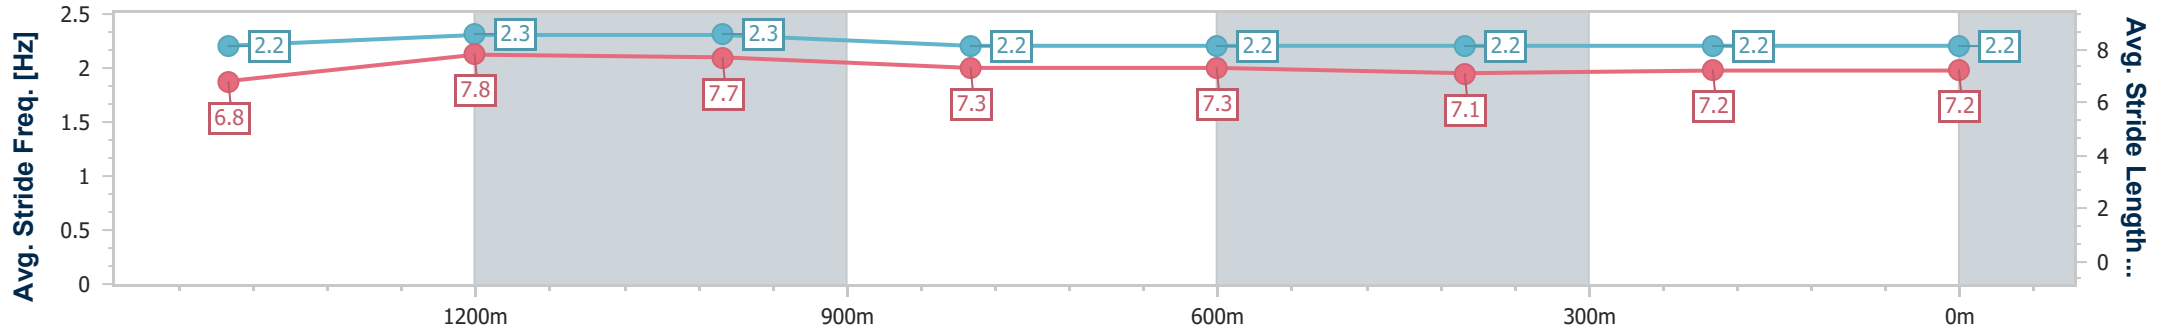

Horse/Jockey Name	Wowit's Willywonka
Final Rank	2
Fastest Section Time (Section)	0:10.72 (1400m)
Top Speed [km/h] (Section)	70.4 (1400m)
Race State	Finished

Toowoomba QLD Professional
Race 7: ENTERPRISE LEGAL BENCHMARK 70 Handicap - 1625m

17 February 2024 - 20:55

Track Rating: Good 4, Weather: Fine, Rail Position: +3m Entire

Section	Overall	1400m	1200m	1000m	800m	600m	400m	200m
Section Times	1:40.03 [2] (0:14.97)	1:25.06 [1] (0:10.72)	1:14.34 [1] (0:11.43)	1:02.91 [1] (0:12.44)	0:50.47 [1] (0:12.54)	0:37.93 [1] (0:12.55)	0:25.38 [1] (0:12.60)	0:12.78 [1] (0:12.78)
Average Speed [km/h]	54.3	67.6	63.1	58.2	57.6	57.2	57.2	56.3
Top Speed [km/h]	70.2	70.4	64.9	60.4	59.5	58.9	57.7	57.2
Avg. Dist. to Rail [m]	3.1	1.2	2.2	1.4	0.7	0.4	0.4	0.7
Avg. Stride Freq. [Hz]	2.2	2.3	2.3	2.2	2.2	2.2	2.2	2.2
Avg. Stride Length [m]	6.8	7.8	7.7	7.3	7.3	7.1	7.2	7.2

- [ ] Ranking at each section and finish
- -.-.- No data available at this section
- NA No data available