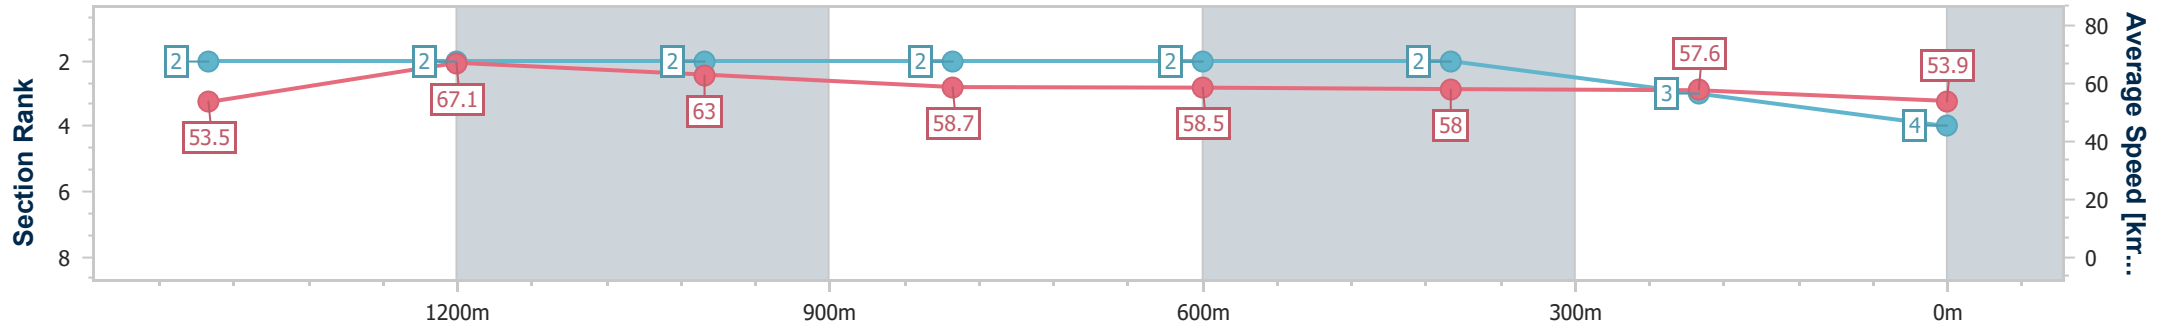

Horse/Jockey Name	Substitution
Final Rank	4
Fastest Section Time (Section)	0:10.73 (1400m)
Top Speed [km/h] (Section)	71.2 (Overall)
Race State	Finished

Toowoomba QLD Professional
Race 7: ENTERPRISE LEGAL BENCHMARK 70 Handicap - 1625m

17 February 2024 - 20:55

Track Rating: Good 4, Weather: Fine, Rail Position: +3m Entire

Section	Overall	1400m	1200m	1000m	800m	600m	400m	200m
Section Times	1:40.69 [4] (0:15.20)	1:25.49 [2] (0:10.73)	1:14.76 [2] (0:11.44)	1:03.32 [2] (0:12.33)	0:50.99 [2] (0:12.51)	0:38.48 [2] (0:12.53)	0:25.95 [2] (0:12.60)	0:13.35 [3] (0:13.35)
Average Speed [km/h]	53.5	67.1	63.0	58.7	58.5	58.0	57.6	53.9
Top Speed [km/h]	71.2	71.1	65.1	61.0	59.5	59.7	59.7	56.6
Avg. Dist. to Rail [m]	1.8	0.7	2.9	2.5	3.6	2.9	1.7	2.7
Avg. Stride Freq. [Hz]	2.3	2.4	2.3	2.3	2.2	2.3	2.3	2.2
Avg. Stride Length [m]	6.6	7.6	7.5	7.3	7.3	7.1	6.9	6.7

- [ ] Ranking at each section and finish
- -.-.- No data available at this section
- NA No data available