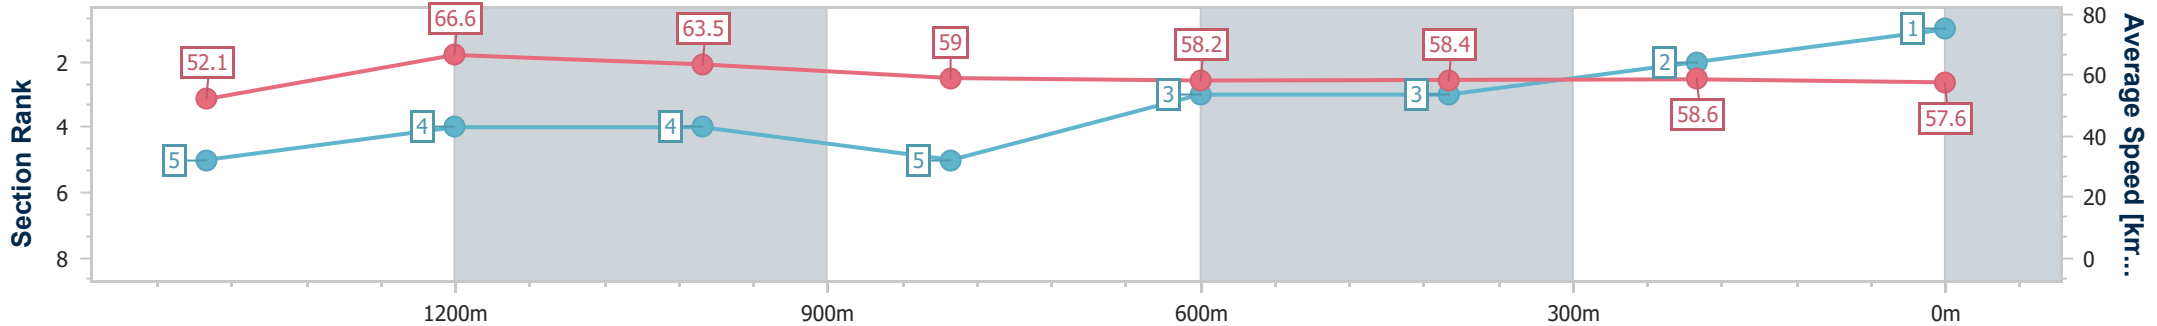

17 February 2024 - 20:55

Track Rating: Good 4, Weather: Fine, Rail Position: +3m Entire

Section	Overall	1400m	1200m	1000m	800m	600m	400m	200m						
Section Times	1:39.83 [1] (0:15.57)	1:24.26 [5] (0:10.82)	1:13.44 [4] (0:11.35)	1:02.09 [4] (0:12.38)	0:49.71 [5] (0:12.42)	0:37.29 [3] (0:12.45)	0:24.84 [3] (0:12.33)	0:12.51 [2] (0:12.51)						
Average Speed [km/h]	52.1	66.6	63.5	59.0	58.2	58.4	58.6	57.6						
Top Speed [km/h]	67.6	67.9	66.5	61.5	59.0	59.8	59.5	58.3						
Avg. Dist. to Rail [m]	0.8	0.7	2.6	3.3	1.9	1.8	1.2	2.2						
Avg. Stride Freq. [Hz]	2.2	2.4	2.4	2.3	2.3	2.3	2.3	2.3						
Avg. Stride Length [m]	6.6	7.7	7.3	7.0	7.1	7.0	7.0	6.8						