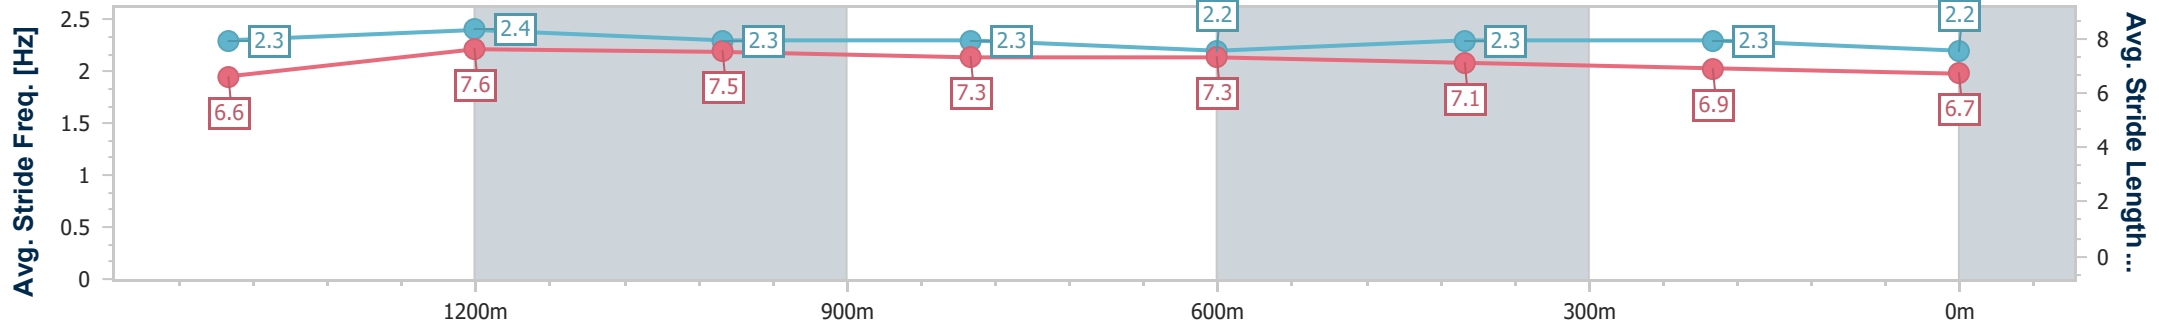

- [] Ranking at each section and finish
- .-.- No data available at this section
- NA No data available

Horse/Jockey Name	Substitution
Final Rank	4
Fastest Section Time (Section)	0:10.73 (1400m)
Top Speed [km/h] (Section)	71.2 (Overall)
Race State	Finished

Toowoomba QLD Professional
Race 7: ENTERPRISE LEGAL BENCHMARK 70 Handicap - 1625m

17 February 2024 - 20:55

Track Rating: Good 4, Weather: Fine, Rail Position: +3m Entire

Section	Overall	1400m	1200m	1000m	800m	600m	400m	200m
Section Times	1:40.69 [4] (0:15.20)	1:25.49 [2] (0:10.73)	1:14.76 [2] (0:11.44)	1:03.32 [2] (0:12.33)	0:50.99 [2] (0:12.51)	0:38.48 [2] (0:12.53)	0:25.95 [2] (0:12.60)	0:13.35 [3] (0:13.35)
Average Speed [km/h]	53.5	67.1	63.0	58.7	58.5	58.0	57.6	53.9
Top Speed [km/h]	71.2	71.1	65.1	61.0	59.5	59.7	59.7	56.6
Avg. Dist. to Rail [m]	1.8	0.7	2.9	2.5	3.6	2.9	1.7	2.7
Avg. Stride Freq. [Hz]	2.3	2.4	2.3	2.3	2.2	2.3	2.3	2.2
Avg. Stride Length [m]	6.6	7.6	7.5	7.3	7.3	7.1	6.9	6.7