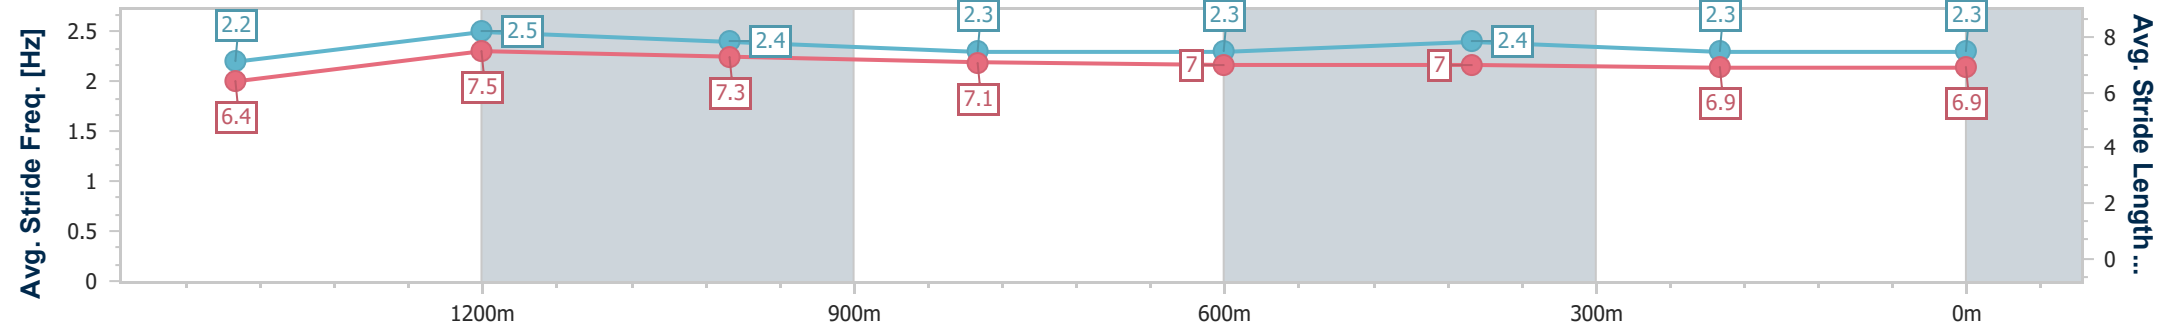

Toowoomba QLD Professional
Race 7: ENTERPRISE LEGAL BENCHMARK 70 Handicap - 1625m

17 February 2024 - 20:55

Track Rating: Good 4, Weather: Fine, Rail Position: +3m Entire

Section	Overall	1400m	1200m	1000m	800m	600m	400m	200m						
Section Times	1:40.59 [3] (0:16.18)	1:24.41 [6] (0:10.88)	1:13.53 [6] (0:11.25)	1:02.28 [6] (0:12.12)	0:50.16 [6] (0:12.40)	0:37.76 [6] (0:12.37)	0:25.39 [5] (0:12.63)	0:12.76 [4] (0:12.76)						
Average Speed [km/h]	50.1	66.8	64.2	59.6	58.6	58.5	57.5	56.5						
Top Speed [km/h]	68.2	67.4	66.9	61.9	60.5	60.2	58.3	57.8						
Avg. Dist. to Rail [m]	2.4	1.4	2.3	2.2	2.1	1.6	2.2	3.0						
Avg. Stride Freq. [Hz]	2.2	2.5	2.4	2.3	2.3	2.4	2.3	2.3						
Avg. Stride Length [m]	6.4	7.5	7.3	7.1	7.0	7.0	6.9	6.9						