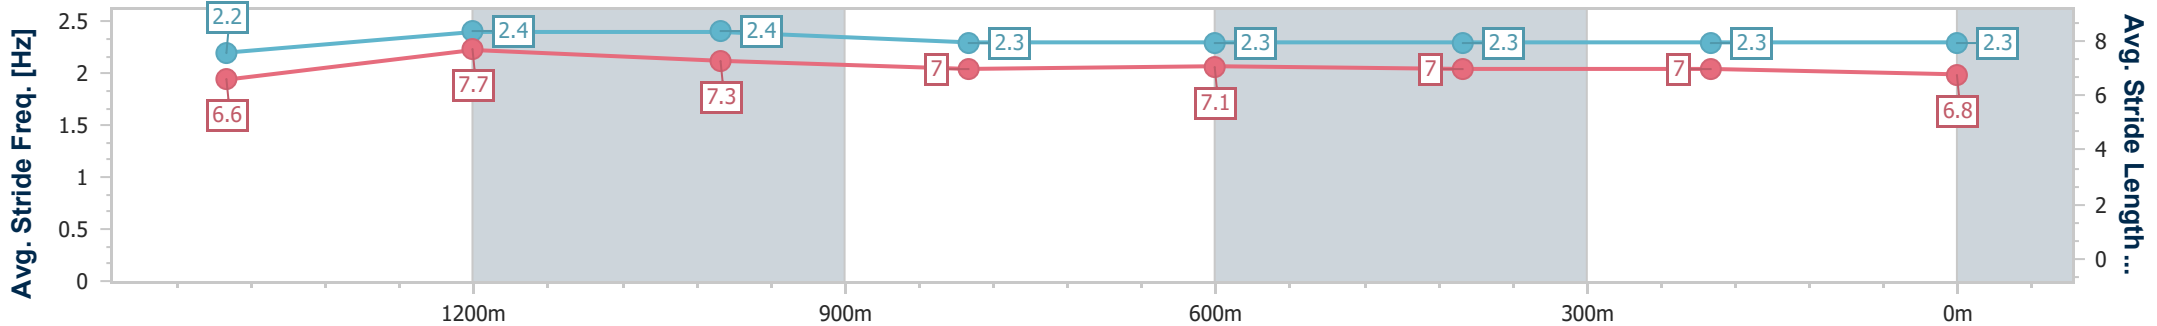

Scratched: Doctor Teekay (#1), Harbelle (#6)

Horse/Jockey Name	Ozarch
Final Rank	1
Fastest Section Time (Section)	0:10.82 (1400m)
Top Speed [km/h] (Section)	67.9 (1400m)
Race State	Finished

Toowoomba QLD Professional
Race 7: ENTERPRISE LEGAL BENCHMARK 70 Handicap - 1625m

17 February 2024 - 20:55

Track Rating: Good 4, Weather: Fine, Rail Position: +3m Entire

Section	Overall	1400m	1200m	1000m	800m	600m	400m	200m						
Section Times	1:39.83 [1] (0:15.57)	1:24.26 [5] (0:10.82)	1:13.44 [4] (0:11.35)	1:02.09 [4] (0:12.38)	0:49.71 [5] (0:12.42)	0:37.29 [3] (0:12.45)	0:24.84 [3] (0:12.33)	0:12.51 [2] (0:12.51)						
Average Speed [km/h]	52.1	66.6	63.5	59.0	58.2	58.4	58.6	57.6						
Top Speed [km/h]	67.6	67.9	66.5	61.5	59.0	59.8	59.5	58.3						
Avg. Dist. to Rail [m]	0.8	0.7	2.6	3.3	1.9	1.8	1.2	2.2						
Avg. Stride Freq. [Hz]	2.2	2.4	2.4	2.3	2.3	2.3	2.3	2.3						
Avg. Stride Length [m]	6.6	7.7	7.3	7.0	7.1	7.0	7.0	6.8						