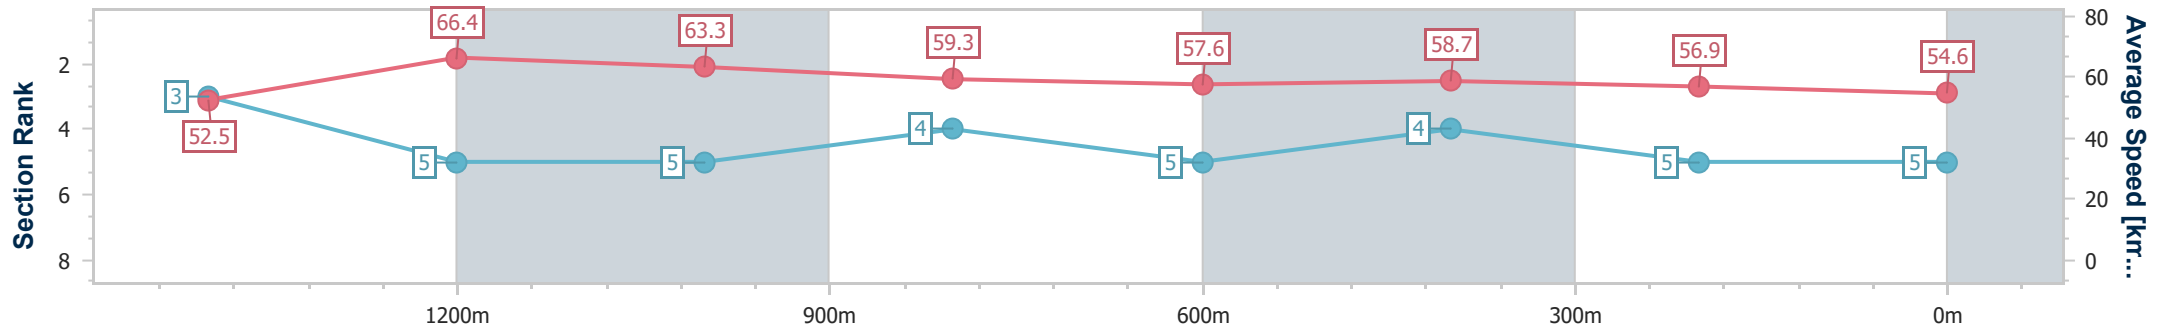

Horse/Jockey Name	Tintinwin
Final Rank	5
Fastest Section Time (Section)	0:10.96 (1400m)
Top Speed [km/h] (Section)	67.5 (Overall)
Race State	Finished

Toowoomba QLD Professional
Race 7: ENTERPRISE LEGAL BENCHMARK 70 Handicap - 1625m

17 February 2024 - 20:55

Track Rating: Good 4, Weather: Fine, Rail Position: +3m Entire

Section	Overall	1400m	1200m	1000m	800m	600m	400m	200m
Section Times	1:41.04 [5] (0:15.46)	1:25.58 [3] (0:10.96)	1:14.62 [5] (0:11.38)	1:03.24 [5] (0:12.19)	0:51.05 [4] (0:12.64)	0:38.41 [5] (0:12.51)	0:25.90 [4] (0:12.77)	0:13.13 [5] (0:13.13)
Average Speed [km/h]	52.5	66.4	63.3	59.3	57.6	58.7	56.9	54.6
Top Speed [km/h]	67.5	67.4	67.2	61.0	58.8	59.9	58.9	57.8
Avg. Dist. to Rail [m]	2.7	1.7	1.1	1.5	3.0	3.4	2.8	3.2
Avg. Stride Freq. [Hz]	2.4	2.5	2.5	2.4	2.3	2.4	2.4	2.3
Avg. Stride Length [m]	6.2	7.2	7.1	7.0	6.9	6.7	6.5	6.6

- [ ] Ranking at each section and finish
- -.-.- No data available at this section
- NA No data available