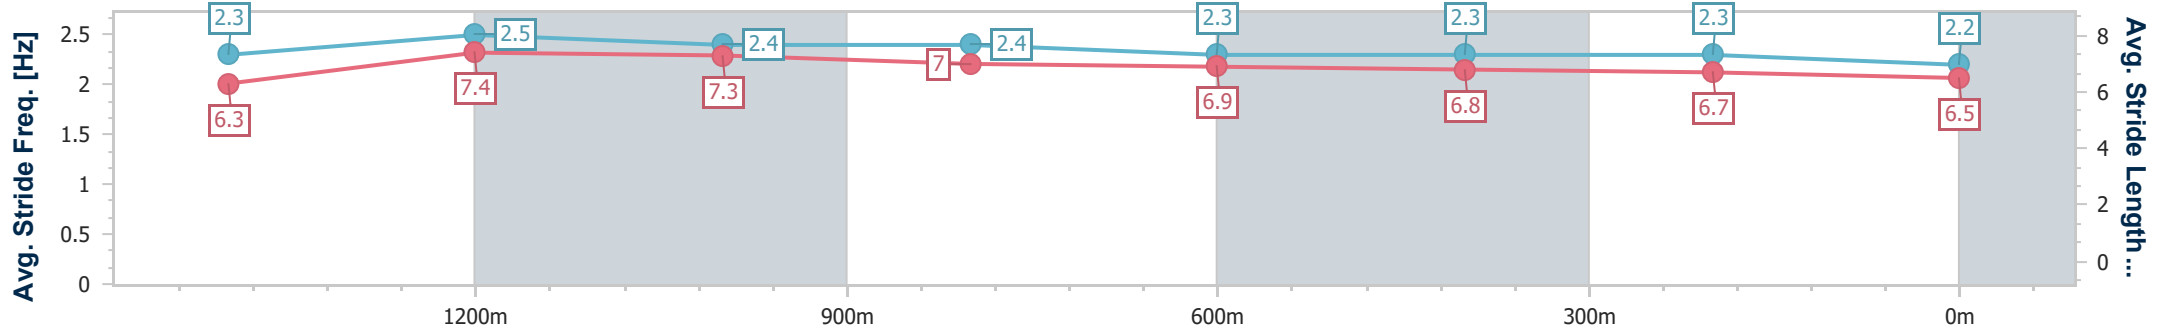

Toowoomba QLD Professional
Race 7: ENTERPRISE LEGAL BENCHMARK 70 Handicap - 1625m

17 February 2024 - 20:55

Track Rating: Good 4, Weather: Fine, Rail Position: +3m Entire

Section	Overall	1400m	1200m	1000m	800m	600m	400m	200m
Section Times	1:41.04 [5] (0:15.46)	1:25.58 [3] (0:10.96)	1:14.62 [5] (0:11.38)	1:03.24 [5] (0:12.19)	0:51.05 [4] (0:12.64)	0:38.41 [5] (0:12.51)	0:25.90 [4] (0:12.77)	0:13.13 [5] (0:13.13)
Average Speed [km/h]	52.5	66.4	63.3	59.3	57.6	58.7	56.9	54.6
Top Speed [km/h]	67.5	67.4	67.2	61.0	58.8	59.9	58.9	57.8
Avg. Dist. to Rail [m]	2.7	1.7	1.1	1.5	3.0	3.4	2.8	3.2
Avg. Stride Freq. [Hz]	2.4	2.5	2.5	2.4	2.3	2.4	2.4	2.3
Avg. Stride Length [m]	6.2	7.2	7.1	7.0	6.9	6.7	6.5	6.6

- [] Ranking at each section and finish
- .-.- No data available at this section
- NA No data available

Horse/Jockey Name	Bean Dancing
Final Rank	6
Fastest Section Time (Section)	0:10.56 (1400m)
Top Speed [km/h] (Section)	70.2 (Overall)
Race State	Finished

Toowoomba QLD Professional
Race 7: ENTERPRISE LEGAL BENCHMARK 70 Handicap - 1625m

17 February 2024 - 20:55

Track Rating: Good 4, Weather: Fine, Rail Position: +3m Entire

Section	Overall	1400m	1200m	1000m	800m	600m	400m	200m
Section Times	1:42.37 [6] (0:15.52)	1:26.85 [4] (0:10.56)	1:16.29 [3] (0:11.46)	1:04.83 [3] (0:12.32)	0:52.51 [3] (0:12.73)	0:39.78 [4] (0:12.88)	0:26.90 [6] (0:13.12)	0:13.78 [6] (0:13.78)
Average Speed [km/h]	52.0	67.9	62.7	59.3	57.2	56.7	54.9	52.1
Top Speed [km/h]	70.2	69.9	64.4	61.0	58.3	58.3	55.5	54.7
Avg. Dist. to Rail [m]	3.2	1.6	3.4	3.3	3.5	2.3	0.7	0.7
Avg. Stride Freq. [Hz]	2.3	2.5	2.4	2.4	2.3	2.3	2.3	2.2
Avg. Stride Length [m]	6.3	7.4	7.3	7.0	6.9	6.8	6.7	6.5

- [] Ranking at each section and finish
- .-.- No data available at this section
- NA No data available