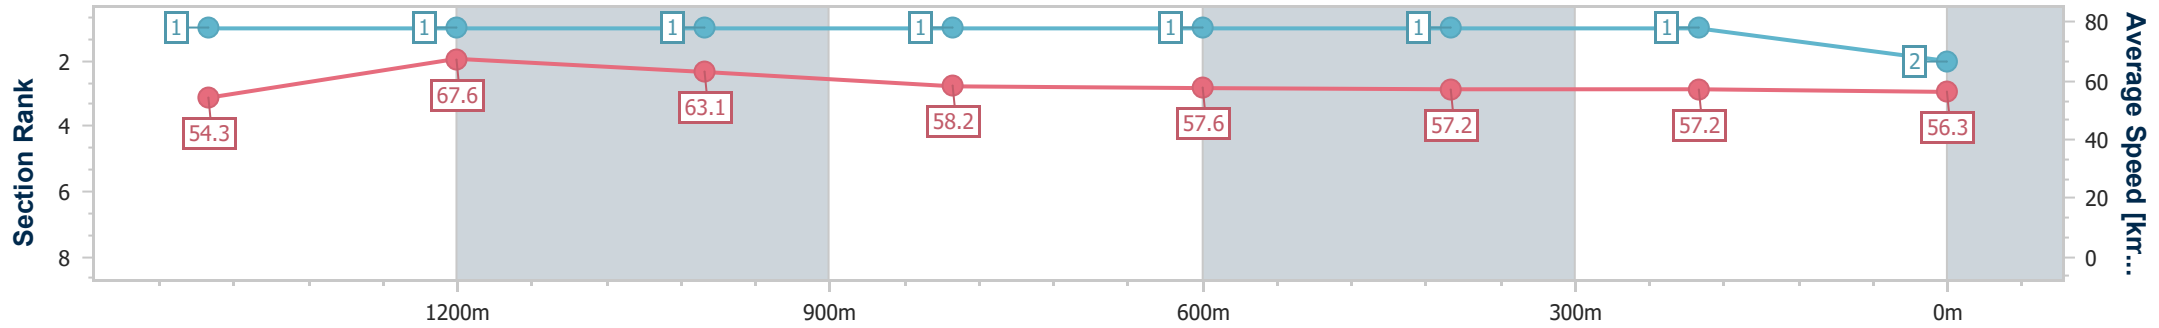

Horse/Jockey Name	Wowit's Willywonka
Final Rank	2
Fastest Section Time (Section)	0:10.72 (1400m)
Top Speed [km/h] (Section)	70.4 (1400m)
Race State	Finished

Toowoomba QLD Professional
Race 7: ENTERPRISE LEGAL BENCHMARK 70 Handicap - 1625m

17 February 2024 - 20:55

Track Rating: Good 4, Weather: Fine, Rail Position: +3m Entire

Section	Overall	1400m	1200m	1000m	800m	600m	400m	200m
Section Times	1:40.03 [2] (0:14.97)	1:25.06 [1] (0:10.72)	1:14.34 [1] (0:11.43)	1:02.91 [1] (0:12.44)	0:50.47 [1] (0:12.54)	0:37.93 [1] (0:12.55)	0:25.38 [1] (0:12.60)	0:12.78 [1] (0:12.78)
Average Speed [km/h]	54.3	67.6	63.1	58.2	57.6	57.2	57.2	56.3
Top Speed [km/h]	70.2	70.4	64.9	60.4	59.5	58.9	57.7	57.2
Avg. Dist. to Rail [m]	3.1	1.2	2.2	1.4	0.7	0.4	0.4	0.7
Avg. Stride Freq. [Hz]	2.2	2.3	2.3	2.2	2.2	2.2	2.2	2.2
Avg. Stride Length [m]	6.8	7.8	7.7	7.3	7.3	7.1	7.2	7.2

- [ ] Ranking at each section and finish
- -.-.- No data available at this section
- NA No data available