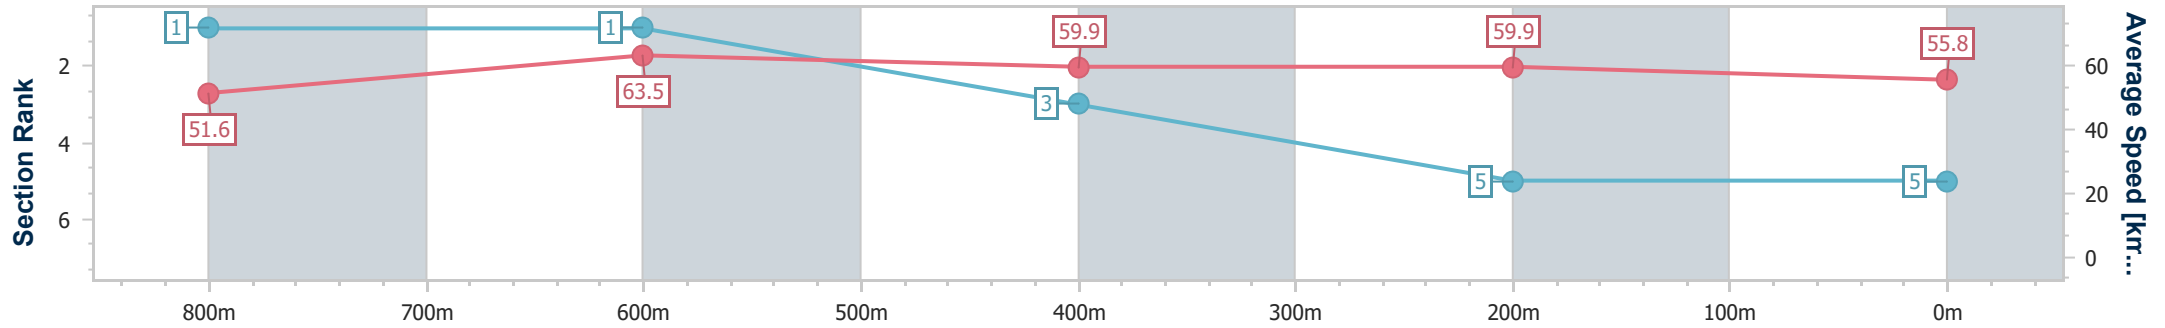

Horse/Jockey Name	Sweet Candy
Final Rank	5
Fastest Section Time (Section)	0:11.43 (800m)
Top Speed [km/h] (Section)	64.7 (Overall)
Race State	Finished

Sunshine Coast QLD Professional
Race 1: NDSIP HOUSING MANAGEMENT QTIS Two-Year-Old
Maiden Plate - 1000m

18 February 2024 - 13:34

Track Rating: Heavy 10, Weather: Fine, Rail Position: True

Section	Overall	800m	600m	400m	200m
Section Times	1:02.65 [5] (0:13.98)	0:48.67 [1] (0:11.43)	0:37.24 [1] (0:12.31)	0:24.93 [3] (0:12.01)	0:12.92 [5] (0:12.92)
Average Speed [km/h]	51.6	63.5	59.9	59.9	55.8
Top Speed [km/h]	64.7	64.7	61.9	61.2	58.8
Avg. Dist. to Rail [m]	5.7	2.2	4.2	7.2	8.0
Avg. Stride Freq. [Hz]	2.5	2.5	2.4	2.4	2.3
Avg. Stride Length [m]	5.7	7.2	7.0	7.1	6.9

- [ ] Ranking at each section and finish
- -.-.- No data available at this section
- NA No data available