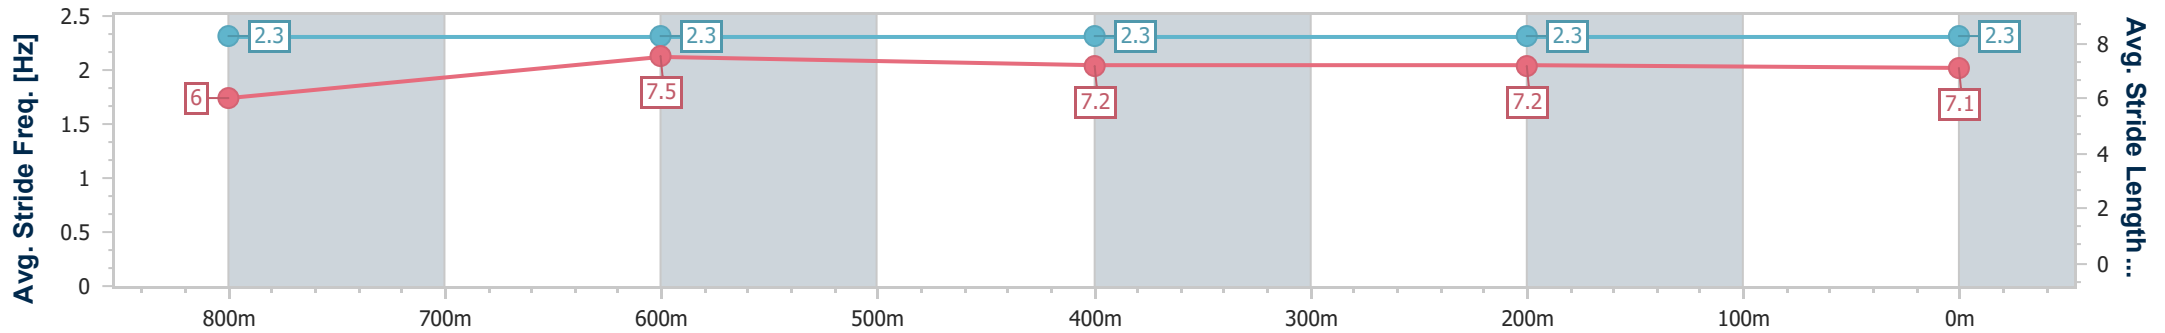

Horse/Jockey Name	Barnacus
Final Rank	3
Fastest Section Time (Section)	0:11.41 (800m)
Top Speed [km/h] (Section)	64.7 (Overall)
Race State	Finished

Sunshine Coast QLD Professional
Race 1: NDSIP HOUSING MANAGEMENT QTIS Two-Year-Old
Maiden Plate - 1000m

18 February 2024 - 13:34

Track Rating: Heavy 10, Weather: Fine, Rail Position: True

Section	Overall	800m	600m	400m	200m
Section Times	1:02.13 [3] (0:14.31)	0:47.82 [6] (0:11.41)	0:36.41 [5] (0:12.16)	0:24.25 [5] (0:11.82)	0:12.43 [4] (0:12.43)
Average Speed [km/h]	50.4	63.1	60.0	60.8	57.9
Top Speed [km/h]	64.7	64.4	61.1	62.5	59.8
Avg. Dist. to Rail [m]	8.0	1.1	1.7	5.1	6.6
Avg. Stride Freq. [Hz]	2.3	2.3	2.3	2.3	2.3
Avg. Stride Length [m]	6.0	7.5	7.2	7.2	7.1

- [ ] Ranking at each section and finish
- -.-.- No data available at this section
- NA No data available