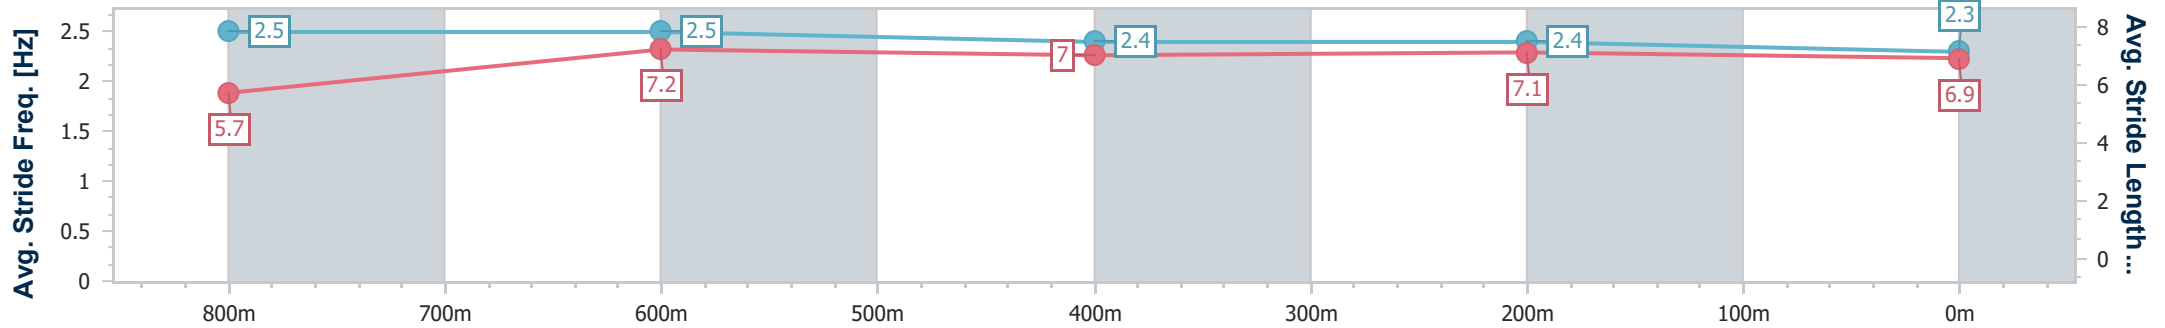

- [ ] Ranking at each section and finish
- .-.- No data available at this section
- NA No data available

Horse/Jockey Name	Sweet Candy
Final Rank	5
Fastest Section Time (Section)	0:11.43 (800m)
Top Speed [km/h] (Section)	64.7 (Overall)
Race State	Finished

Sunshine Coast QLD Professional  
 Race 1: NDSIP HOUSING MANAGEMENT QTIS Two-Year-Old  
 Maiden Plate - 1000m

18 February 2024 - 13:34

Track Rating: Heavy 10, Weather: Fine, Rail Position: True

Section	Overall	800m	600m	400m	200m
Section Times	1:02.65 [5] (0:13.98)	0:48.67 [1] (0:11.43)	0:37.24 [1] (0:12.31)	0:24.93 [3] (0:12.01)	0:12.92 [5] (0:12.92)
Average Speed [km/h]	51.6	63.5	59.9	59.9	55.8
Top Speed [km/h]	64.7	64.7	61.9	61.2	58.8
Avg. Dist. to Rail [m]	5.7	2.2	4.2	7.2	8.0
Avg. Stride Freq. [Hz]	2.5	2.5	2.4	2.4	2.3
Avg. Stride Length [m]	5.7	7.2	7.0	7.1	6.9