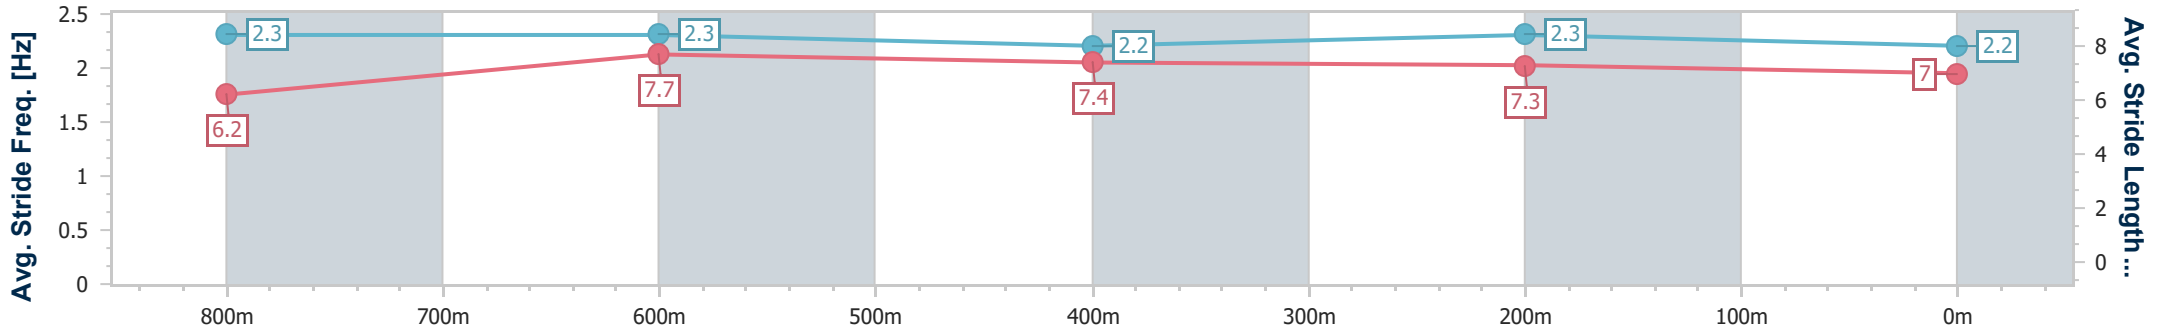

Horse/Jockey Name	Mishani Reactor
Final Rank	4
Fastest Section Time (Section)	0:11.42 (800m)
Top Speed [km/h] (Section)	64.8 (800m)
Race State	Finished

Sunshine Coast QLD Professional
Race 1: NDSIP HOUSING MANAGEMENT QTIS Two-Year-Old
Maiden Plate - 1000m

18 February 2024 - 13:34

Track Rating: Heavy 10, Weather: Fine, Rail Position: True

Section	Overall	800m	600m	400m	200m
Section Times	1:02.22 [4] (0:14.08)	0:48.14 [4] (0:11.42)	0:36.72 [3] (0:12.10)	0:24.62 [2] (0:11.79)	0:12.83 [3] (0:12.83)
Average Speed [km/h]	51.3	63.1	60.2	61.1	56.0
Top Speed [km/h]	63.1	64.8	61.7	62.1	59.7
Avg. Dist. to Rail [m]	6.6	1.4	1.6	4.3	4.0
Avg. Stride Freq. [Hz]	2.3	2.3	2.2	2.3	2.2
Avg. Stride Length [m]	6.2	7.7	7.4	7.3	7.0

- [ ] Ranking at each section and finish
- -.-.- No data available at this section
- NA No data available