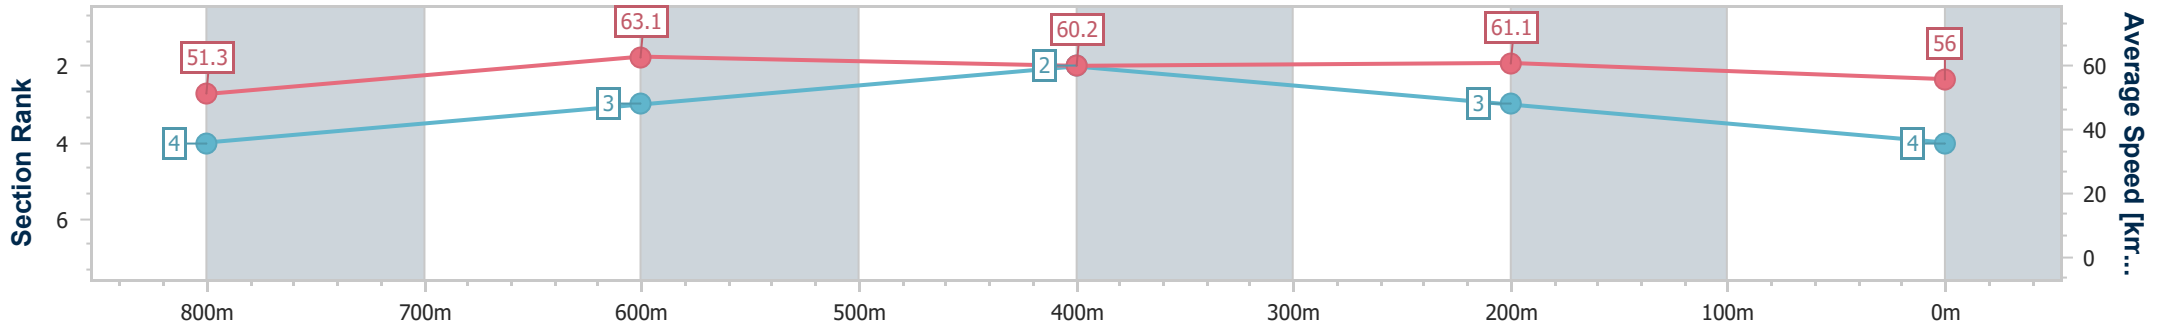

Horse/Jockey Name	Mishani Reactor
Final Rank	4
Fastest Section Time (Section)	0:11.42 (800m)
Top Speed [km/h] (Section)	64.8 (800m)
Race State	Finished

Sunshine Coast QLD Professional
Race 1: NDSIP HOUSING MANAGEMENT QTIS Two-Year-Old
Maiden Plate - 1000m

18 February 2024 - 13:34

Track Rating: Heavy 10, Weather: Fine, Rail Position: True

Section	Overall	800m	600m	400m	200m
Section Times	1:02.22 [4] (0:14.08)	0:48.14 [4] (0:11.42)	0:36.72 [3] (0:12.10)	0:24.62 [2] (0:11.79)	0:12.83 [3] (0:12.83)
Average Speed [km/h]	51.3	63.1	60.2	61.1	56.0
Top Speed [km/h]	63.1	64.8	61.7	62.1	59.7
Avg. Dist. to Rail [m]	6.6	1.4	1.6	4.3	4.0
Avg. Stride Freq. [Hz]	2.3	2.3	2.2	2.3	2.2
Avg. Stride Length [m]	6.2	7.7	7.4	7.3	7.0

- [ ] Ranking at each section and finish
- -.-.- No data available at this section
- NA No data available