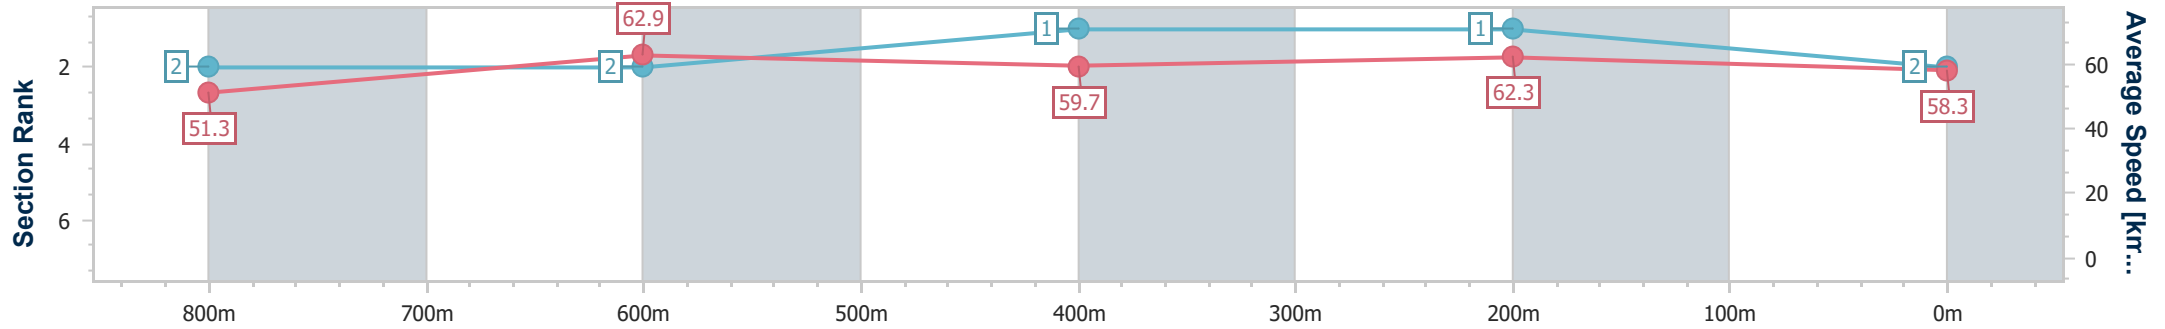

Horse/Jockey Name	Step Along
Final Rank	2
Fastest Section Time (Section)	0:11.40 (800m)
Top Speed [km/h] (Section)	64.4 (800m)
Race State	Finished

Sunshine Coast QLD Professional
Race 1: NDSIP HOUSING MANAGEMENT QTIS Two-Year-Old
Maiden Plate - 1000m

18 February 2024 - 13:34

Track Rating: Heavy 10, Weather: Fine, Rail Position: True

Section	Overall	800m	600m	400m	200m
Section Times	1:01.46 [2] (0:14.02)	0:47.44 [2] (0:11.40)	0:36.04 [2] (0:12.12)	0:23.92 [1] (0:11.58)	0:12.34 [1] (0:12.34)
Average Speed [km/h]	51.3	62.9	59.7	62.3	58.3
Top Speed [km/h]	64.4	64.4	61.3	62.9	60.4
Avg. Dist. to Rail [m]	3.3	1.1	1.4	6.5	7.8
Avg. Stride Freq. [Hz]	2.4	2.3	2.3	2.3	2.3
Avg. Stride Length [m]	6.1	7.7	7.4	7.4	7.1

- [ ] Ranking at each section and finish
- -.-.- No data available at this section
- NA No data available