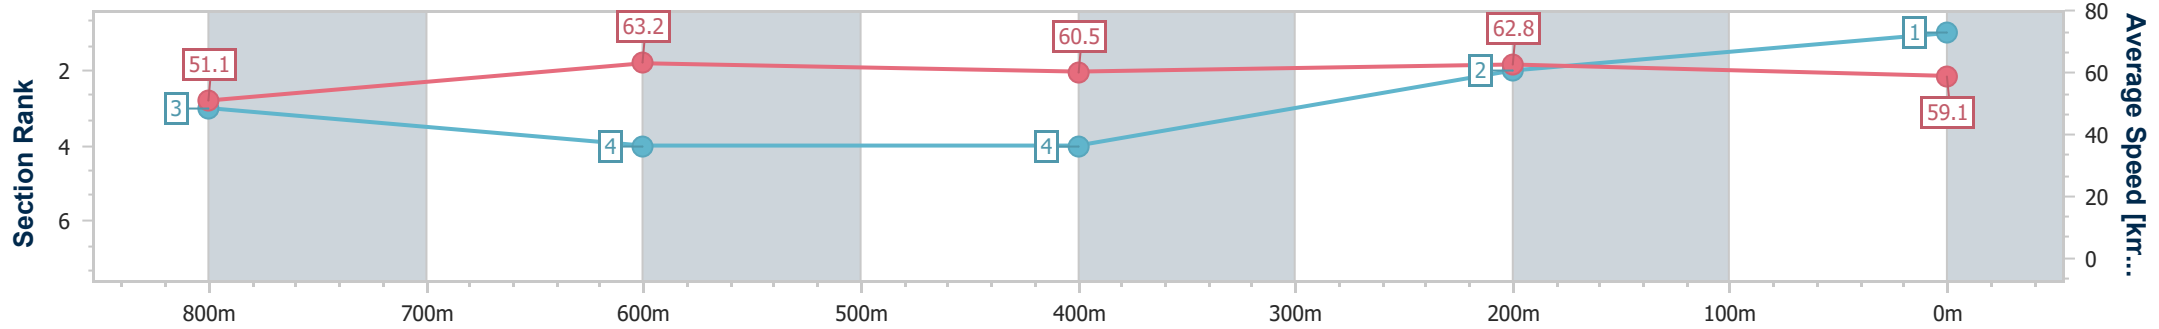

18 February 2024 - 13:34

Track Rating: Heavy 10, Weather: Fine, Rail Position: True

Section	Overall	800m	600m	400m	200m
Section Times	1:01.45 [1] (0:14.07)	0:47.38 [3] (0:11.59)	0:35.79 [4] (0:12.16)	0:23.63 [4] (0:11.49)	0:12.14 [2] (0:12.14)
Average Speed [km/h]	51.1	63.2	60.5	62.8	59.1
Top Speed [km/h]	65.9	65.9	62.5	64.5	61.7
Avg. Dist. to Rail [m]	8.0	3.9	3.8	7.3	7.7
Avg. Stride Freq. [Hz]	2.5	2.4	2.3	2.5	2.4
Avg. Stride Length [m]	5.7	7.3	7.1	7.1	7.0