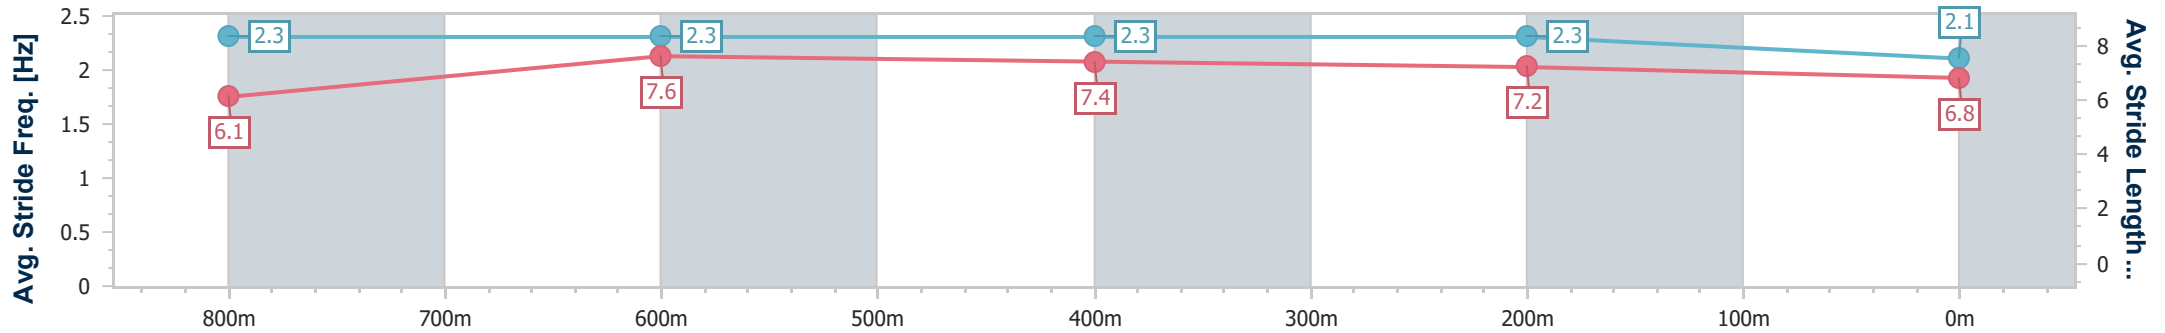

- [ ] Ranking at each section and finish
- .-.- No data available at this section
- NA No data available

Horse/Jockey Name	Sidled
Final Rank	6
Fastest Section Time (Section)	0:11.48 (800m)
Top Speed [km/h] (Section)	64.5 (800m)
Race State	Finished

Sunshine Coast QLD Professional  
 Race 1: NDSIP HOUSING MANAGEMENT QTIS Two-Year-Old  
 Maiden Plate - 1000m

18 February 2024 - 13:34

Track Rating: Heavy 10, Weather: Fine, Rail Position: True

Section	Overall	800m	600m	400m	200m
Section Times	1:03.87 [6] (0:14.30)	0:49.57 [5] (0:11.48)	0:38.09 [6] (0:12.14)	0:25.95 [6] (0:12.16)	0:13.79 [6] (0:13.79)
Average Speed [km/h]	50.3	63.2	60.8	59.2	52.2
Top Speed [km/h]	64.1	64.5	61.3	60.9	56.6
Avg. Dist. to Rail [m]	7.7	2.1	3.7	7.6	7.8
Avg. Stride Freq. [Hz]	2.3	2.3	2.3	2.3	2.1
Avg. Stride Length [m]	6.1	7.6	7.4	7.2	6.8

- [ ] Ranking at each section and finish
- .-.- No data available at this section
- NA No data available