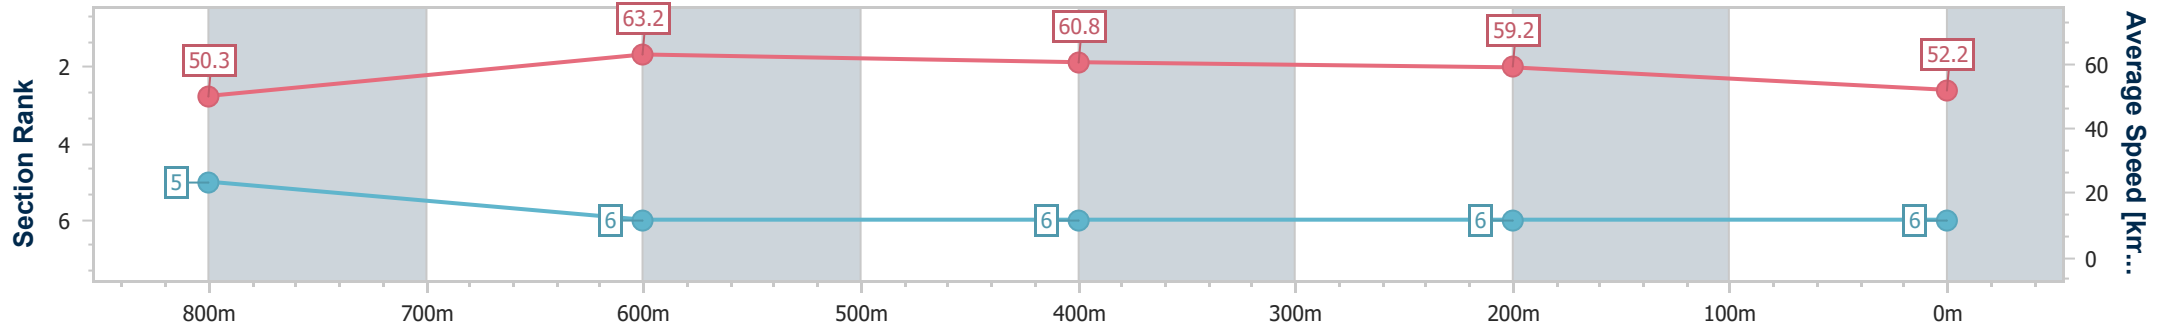

Horse/Jockey Name	Sidled
Final Rank	6
Fastest Section Time (Section)	0:11.48 (800m)
Top Speed [km/h] (Section)	64.5 (800m)
Race State	Finished

Sunshine Coast QLD Professional
Race 1: NDSIP HOUSING MANAGEMENT QTIS Two-Year-Old
Maiden Plate - 1000m

18 February 2024 - 13:34

Track Rating: Heavy 10, Weather: Fine, Rail Position: True

Section	Overall	800m	600m	400m	200m
Section Times	1:03.87 [6] (0:14.30)	0:49.57 [5] (0:11.48)	0:38.09 [6] (0:12.14)	0:25.95 [6] (0:12.16)	0:13.79 [6] (0:13.79)
Average Speed [km/h]	50.3	63.2	60.8	59.2	52.2
Top Speed [km/h]	64.1	64.5	61.3	60.9	56.6
Avg. Dist. to Rail [m]	7.7	2.1	3.7	7.6	7.8
Avg. Stride Freq. [Hz]	2.3	2.3	2.3	2.3	2.1
Avg. Stride Length [m]	6.1	7.6	7.4	7.2	6.8

- [ ] Ranking at each section and finish
- -.-.- No data available at this section
- NA No data available