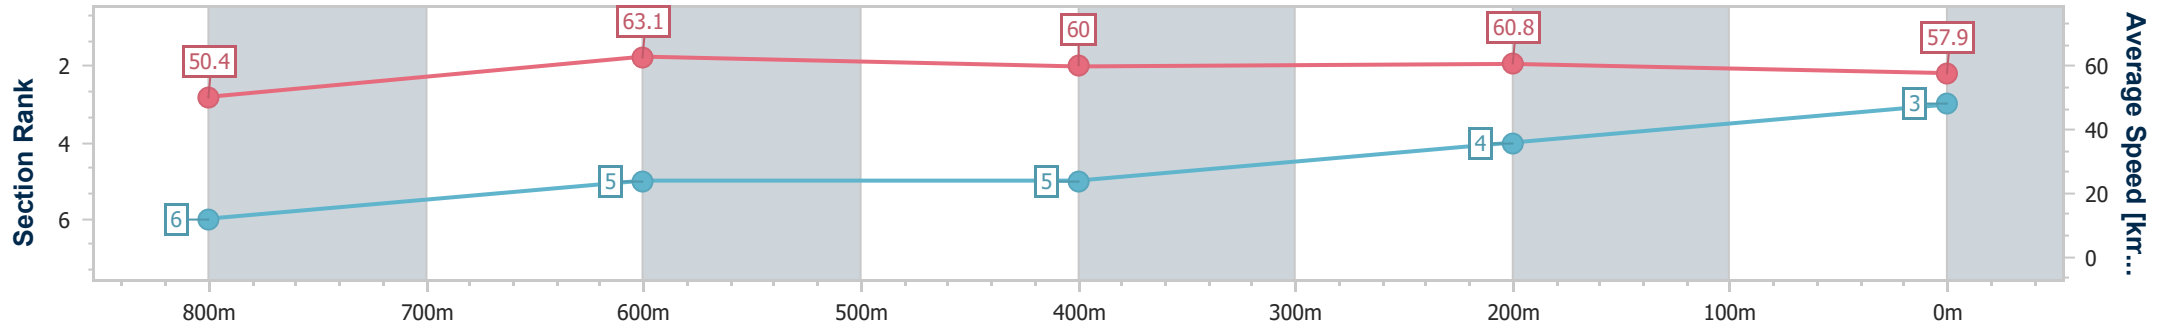

Horse/Jockey Name	Barnacus
Final Rank	3
Fastest Section Time (Section)	0:11.41 (800m)
Top Speed [km/h] (Section)	64.7 (Overall)
Race State	Finished

Sunshine Coast QLD Professional
Race 1: NDSIP HOUSING MANAGEMENT QTIS Two-Year-Old
Maiden Plate - 1000m

18 February 2024 - 13:34

Track Rating: Heavy 10, Weather: Fine, Rail Position: True

Section	Overall	800m	600m	400m	200m
Section Times	1:02.13 [3] (0:14.31)	0:47.82 [6] (0:11.41)	0:36.41 [5] (0:12.16)	0:24.25 [5] (0:11.82)	0:12.43 [4] (0:12.43)
Average Speed [km/h]	50.4	63.1	60.0	60.8	57.9
Top Speed [km/h]	64.7	64.4	61.1	62.5	59.8
Avg. Dist. to Rail [m]	8.0	1.1	1.7	5.1	6.6
Avg. Stride Freq. [Hz]	2.3	2.3	2.3	2.3	2.3
Avg. Stride Length [m]	6.0	7.5	7.2	7.2	7.1

- [ ] Ranking at each section and finish
- -.-.- No data available at this section
- NA No data available