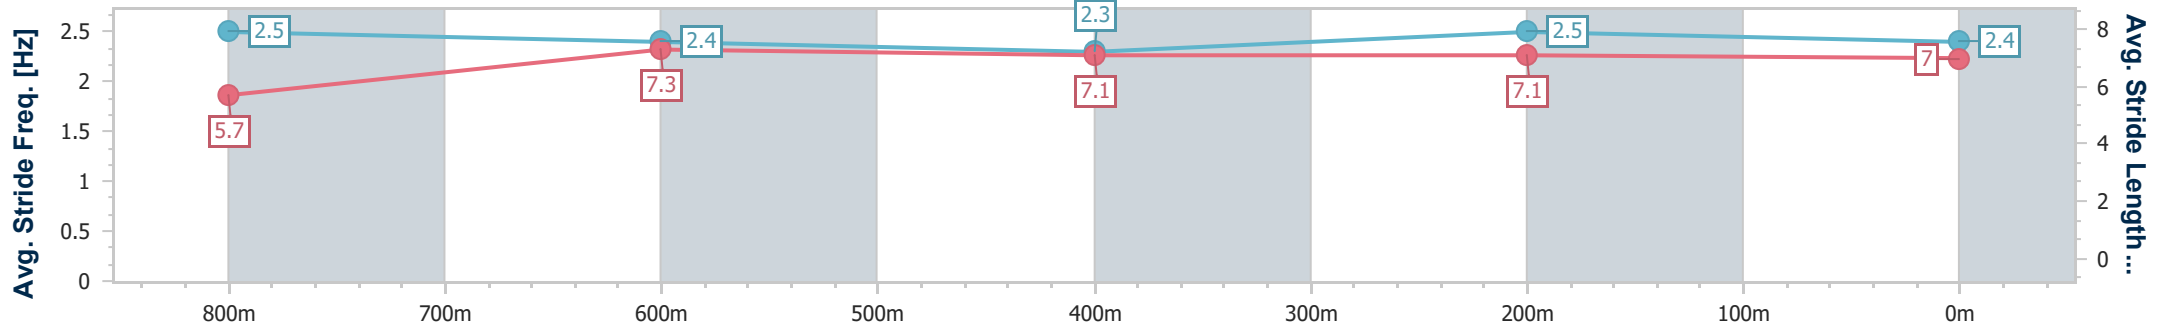

18 February 2024 - 13:34

Track Rating: Heavy 10, Weather: Fine, Rail Position: True

Section	Overall	800m	600m	400m	200m
Section Times	1:01.45 [1] (0:14.07)	0:47.38 [3] (0:11.59)	0:35.79 [4] (0:12.16)	0:23.63 [4] (0:11.49)	0:12.14 [2] (0:12.14)
Average Speed [km/h]	51.1	63.2	60.5	62.8	59.1
Top Speed [km/h]	65.9	65.9	62.5	64.5	61.7
Avg. Dist. to Rail [m]	8.0	3.9	3.8	7.3	7.7
Avg. Stride Freq. [Hz]	2.5	2.4	2.3	2.5	2.4
Avg. Stride Length [m]	5.7	7.3	7.1	7.1	7.0