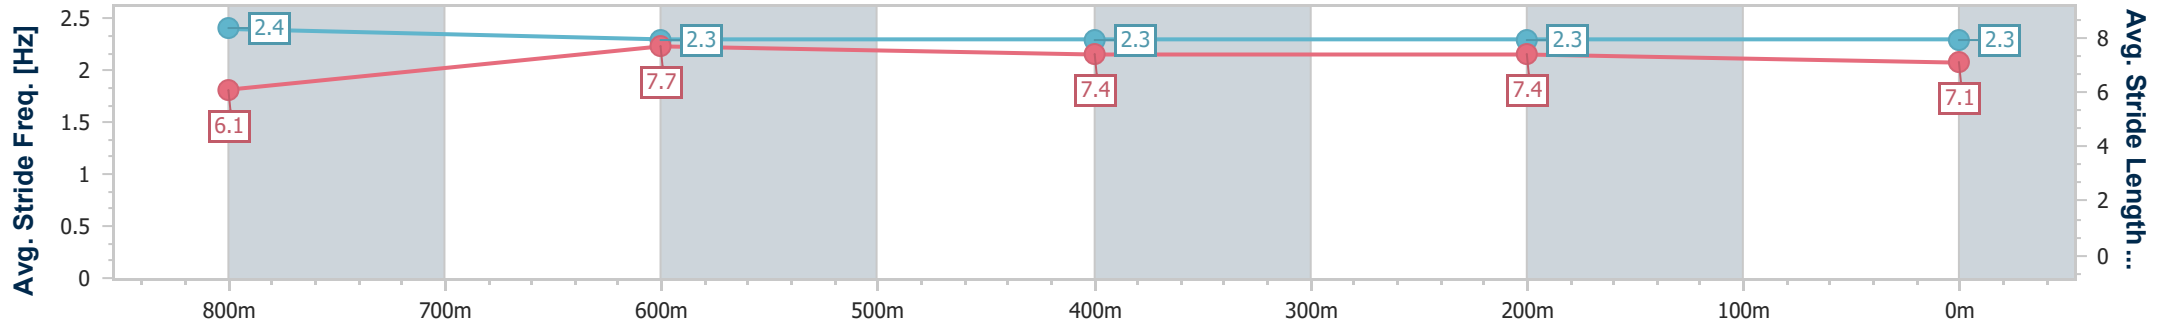

Horse/Jockey Name	Step Along
Final Rank	2
Fastest Section Time (Section)	0:11.40 (800m)
Top Speed [km/h] (Section)	64.4 (800m)
Race State	Finished

Sunshine Coast QLD Professional
Race 1: NDSIP HOUSING MANAGEMENT QTIS Two-Year-Old
Maiden Plate - 1000m

18 February 2024 - 13:34

Track Rating: Heavy 10, Weather: Fine, Rail Position: True

Section	Overall	800m	600m	400m	200m
Section Times	1:01.46 [2] (0:14.02)	0:47.44 [2] (0:11.40)	0:36.04 [2] (0:12.12)	0:23.92 [1] (0:11.58)	0:12.34 [1] (0:12.34)
Average Speed [km/h]	51.3	62.9	59.7	62.3	58.3
Top Speed [km/h]	64.4	64.4	61.3	62.9	60.4
Avg. Dist. to Rail [m]	3.3	1.1	1.4	6.5	7.8
Avg. Stride Freq. [Hz]	2.4	2.3	2.3	2.3	2.3
Avg. Stride Length [m]	6.1	7.7	7.4	7.4	7.1

- [ ] Ranking at each section and finish
- -.-.- No data available at this section
- NA No data available