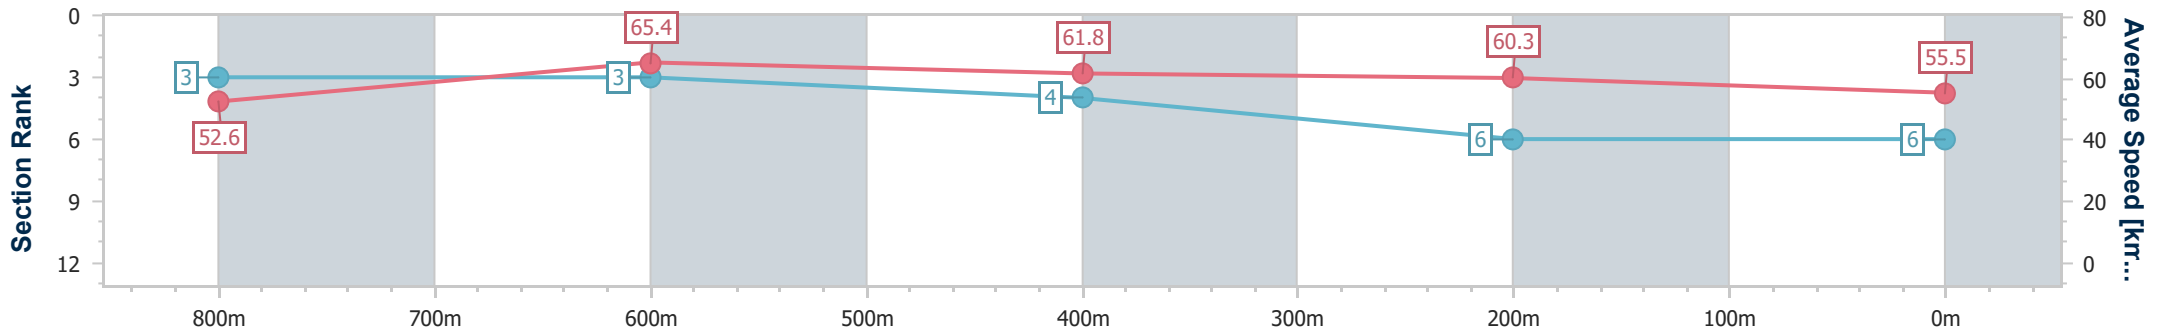

Sunshine Coast QLD Professional

Race 6: IN CARE CENTRAL BENCHMARK 65 Handicap - 1000m

18 February 2024 - 16:49

Track Rating: Heavy 10, Weather: Fine, Rail Position: True

Section	Overall	800m	600m	400m	200m
Section Times	1:01.27 [6] (0:13.69)	0:47.58 [3] (0:11.02)	0:36.56 [3] (0:11.64)	0:24.92 [4] (0:11.97)	0:12.95 [6] (0:12.95)
Average Speed [km/h]	52.6	65.4	61.8	60.3	55.5
Top Speed [km/h]	66.9	67.1	63.7	61.4	57.7
Avg. Dist. to Rail [m]	7.1	1.7	1.0	5.0	7.1
Avg. Stride Freq. [Hz]	2.5	2.5	2.5	2.3	2.2
Avg. Stride Length [m]	5.9	7.3	7.0	7.2	6.9