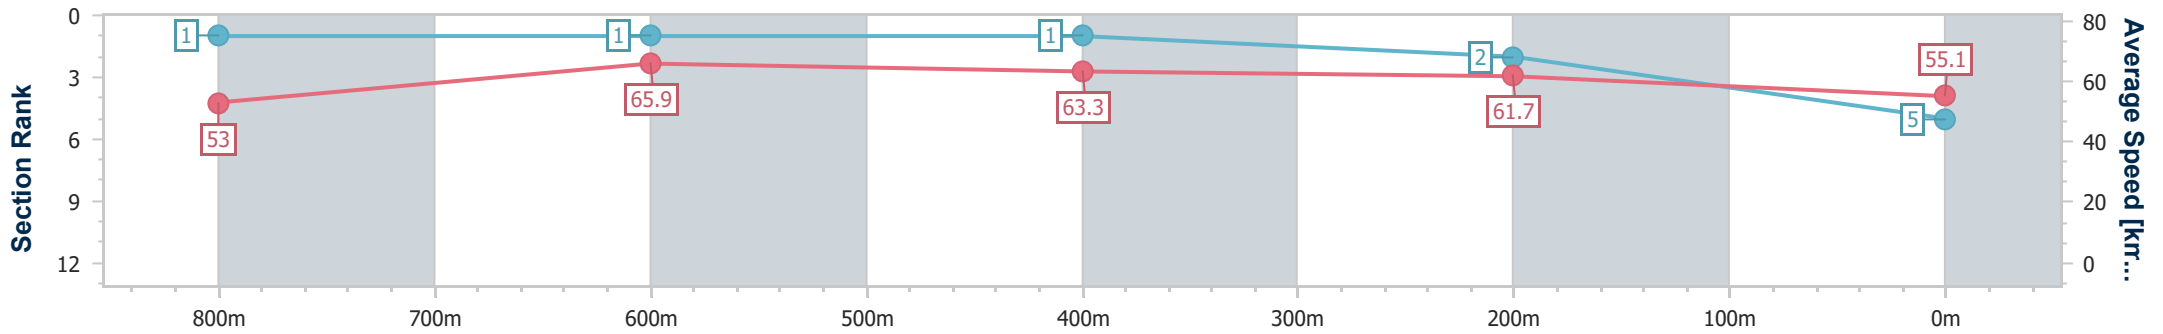

Sunshine Coast QLD Professional

Race 6: IN CARE CENTRAL BENCHMARK 65 Handicap - 1000m

18 February 2024 - 16:49

Track Rating: Heavy 10, Weather: Fine, Rail Position: True

Section	Overall	800m	600m	400m	200m
Section Times	1:00.84 [5] (0:13.60)	0:47.24 [1] (0:11.01)	0:36.23 [1] (0:11.50)	0:24.73 [1] (0:11.66)	0:13.07 [2] (0:13.07)
Average Speed [km/h]	53.0	65.9	63.3	61.7	55.1
Top Speed [km/h]	67.4	68.0	64.8	63.7	59.6
Avg. Dist. to Rail [m]	8.7	3.2	1.8	5.1	6.1
Avg. Stride Freq. [Hz]	2.4	2.4	2.5	2.4	2.3
Avg. Stride Length [m]	6.1	7.5	7.2	7.1	6.7