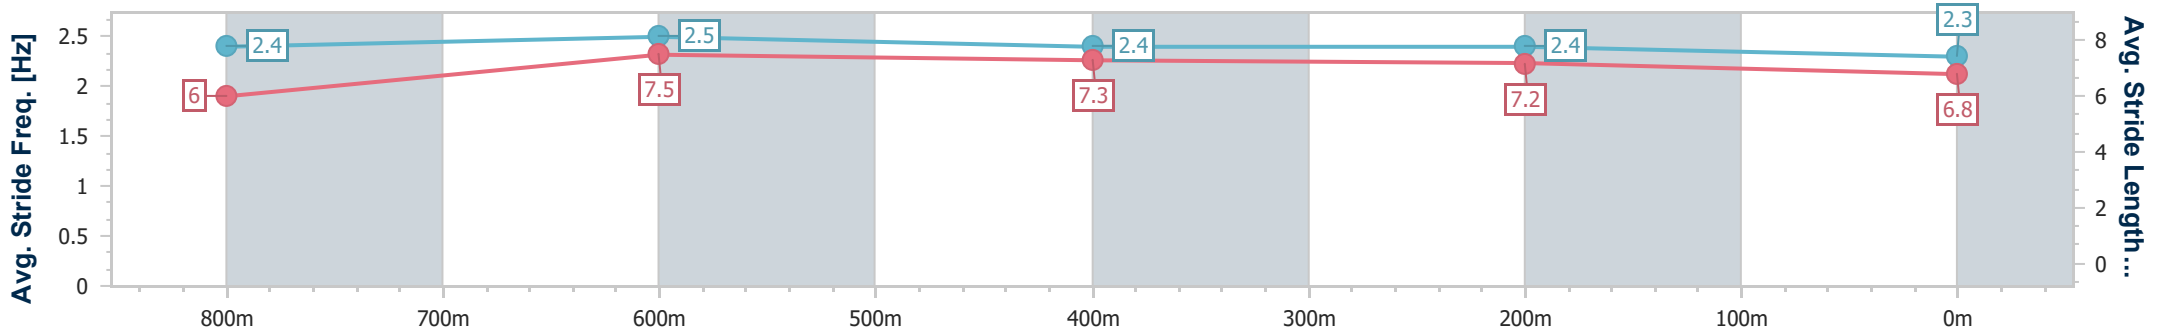

Sunshine Coast QLD Professional

Race 6: IN CARE CENTRAL BENCHMARK 65 Handicap - 1000m

18 February 2024 - 16:49

Track Rating: Heavy 10, Weather: Fine, Rail Position: True

Section	Overall	800m	600m	400m	200m
Section Times	1:01.40 [7] (0:13.77)	0:47.63 [4] (0:11.14)	0:36.49 [5] (0:11.60)	0:24.89 [6] (0:11.82)	0:13.07 [7] (0:13.07)
Average Speed [km/h]	52.2	65.7	63.4	60.8	55.3
Top Speed [km/h]	67.3	67.3	65.7	63.6	58.3
Avg. Dist. to Rail [m]	11.4	4.7	3.5	8.0	10.0
Avg. Stride Freq. [Hz]	2.4	2.5	2.4	2.4	2.3
Avg. Stride Length [m]	6.0	7.5	7.3	7.2	6.8

- [] Ranking at each section and finish
- .-.- No data available at this section
- NA No data available

Horse/Jockey Name	Silly Salmon
Final Rank	8
Fastest Section Time (Section)	0:10.88 (800m)
Top Speed [km/h] (Section)	68.3 (800m)
Race State	Finished