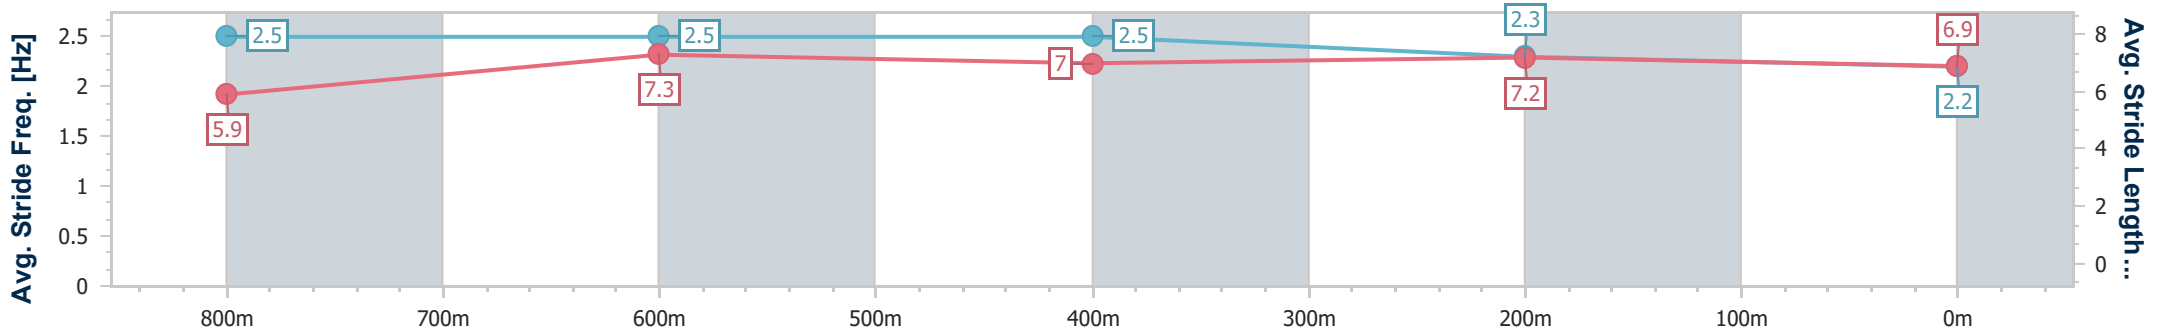

Sunshine Coast QLD Professional

Race 6: IN CARE CENTRAL BENCHMARK 65 Handicap - 1000m

18 February 2024 - 16:49

Track Rating: Heavy 10, Weather: Fine, Rail Position: True

Section	Overall	800m	600m	400m	200m
Section Times	1:01.27 [6] (0:13.69)	0:47.58 [3] (0:11.02)	0:36.56 [3] (0:11.64)	0:24.92 [4] (0:11.97)	0:12.95 [6] (0:12.95)
Average Speed [km/h]	52.6	65.4	61.8	60.3	55.5
Top Speed [km/h]	66.9	67.1	63.7	61.4	57.7
Avg. Dist. to Rail [m]	7.1	1.7	1.0	5.0	7.1
Avg. Stride Freq. [Hz]	2.5	2.5	2.5	2.3	2.2
Avg. Stride Length [m]	5.9	7.3	7.0	7.2	6.9

- [] Ranking at each section and finish
- .-.- No data available at this section
- NA No data available

Horse/Jockey Name	High Plateau
Final Rank	7
Fastest Section Time (Section)	0:11.14 (800m)
Top Speed [km/h] (Section)	67.3 (Overall)
Race State	Finished