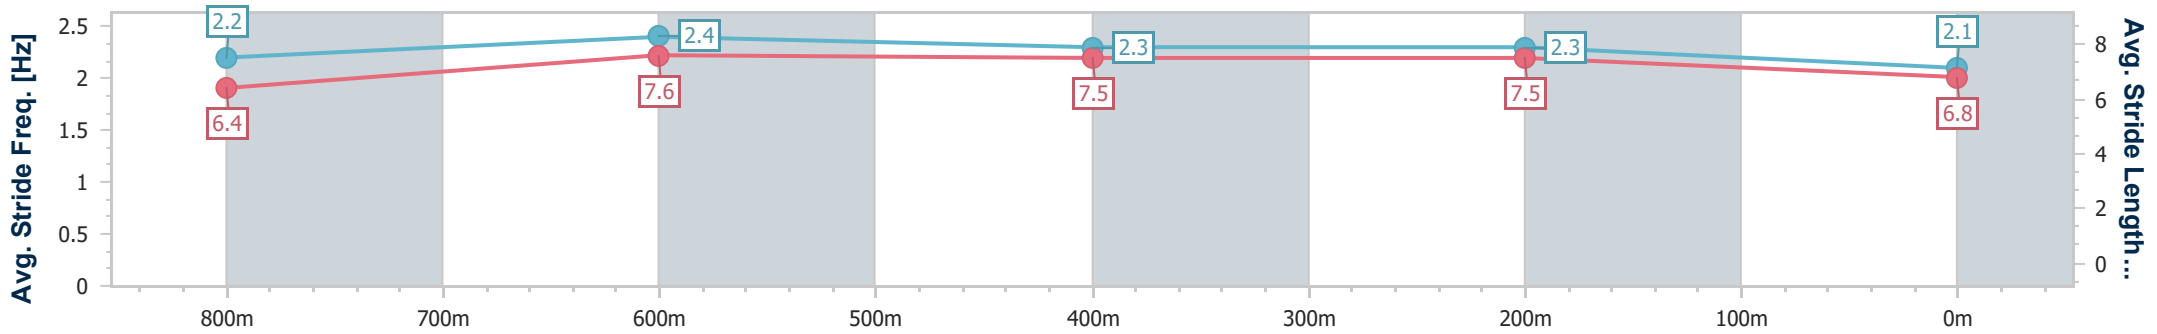

- [] Ranking at each section and finish
- .-.- No data available at this section
- NA No data available

Horse/Jockey Name	King Of Wanchai
Final Rank	9
Fastest Section Time (Section)	0:11.14 (800m)
Top Speed [km/h] (Section)	66.9 (800m)
Race State	Finished

Sunshine Coast QLD Professional

Race 6: IN CARE CENTRAL BENCHMARK 65 Handicap - 1000m

18 February 2024 - 16:49

Track Rating: Heavy 10, Weather: Fine, Rail Position: True

Section	Overall	800m	600m	400m	200m
Section Times	1:03.05 [9] (0:14.13)	0:48.92 [7] (0:11.14)	0:37.78 [9] (0:11.76)	0:26.02 [9] (0:11.84)	0:14.18 [9] (0:14.18)
Average Speed [km/h]	51.1	65.7	62.7	60.8	50.8
Top Speed [km/h]	65.6	66.9	64.4	62.4	57.9
Avg. Dist. to Rail [m]	12.2	5.0	4.1	9.0	8.1
Avg. Stride Freq. [Hz]	2.2	2.4	2.3	2.3	2.1
Avg. Stride Length [m]	6.4	7.6	7.5	7.5	6.8

- [] Ranking at each section and finish
- .-.- No data available at this section
- NA No data available