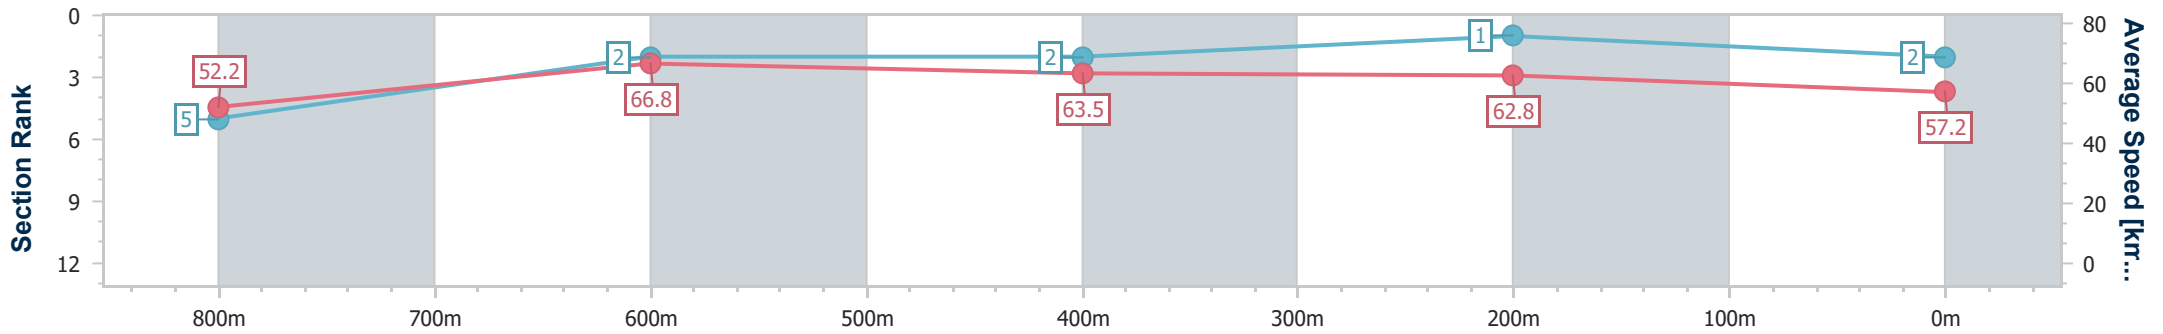

Sunshine Coast QLD Professional

Race 6: IN CARE CENTRAL BENCHMARK 65 Handicap - 1000m

18 February 2024 - 16:49

Track Rating: Heavy 10, Weather: Fine, Rail Position: True

Section	Overall	800m	600m	400m	200m
Section Times	1:00.26 [2] (0:13.77)	0:46.49 [5] (0:10.89)	0:35.60 [2] (0:11.54)	0:24.06 [2] (0:11.46)	0:12.60 [1] (0:12.60)
Average Speed [km/h]	52.2	66.8	63.5	62.8	57.2
Top Speed [km/h]	68.4	68.5	65.8	64.5	60.1
Avg. Dist. to Rail [m]	10.2	3.1	3.2	7.7	7.9
Avg. Stride Freq. [Hz]	2.3	2.3	2.3	2.3	2.2
Avg. Stride Length [m]	6.2	8.1	7.7	7.6	7.2

- [] Ranking at each section and finish
- .-.- No data available at this section
- NA No data available

Horse/Jockey Name	A Lot Of Booty
Final Rank	3
Fastest Section Time (Section)	0:11.30 (800m)
Top Speed [km/h] (Section)	66.2 (Overall)
Race State	Finished