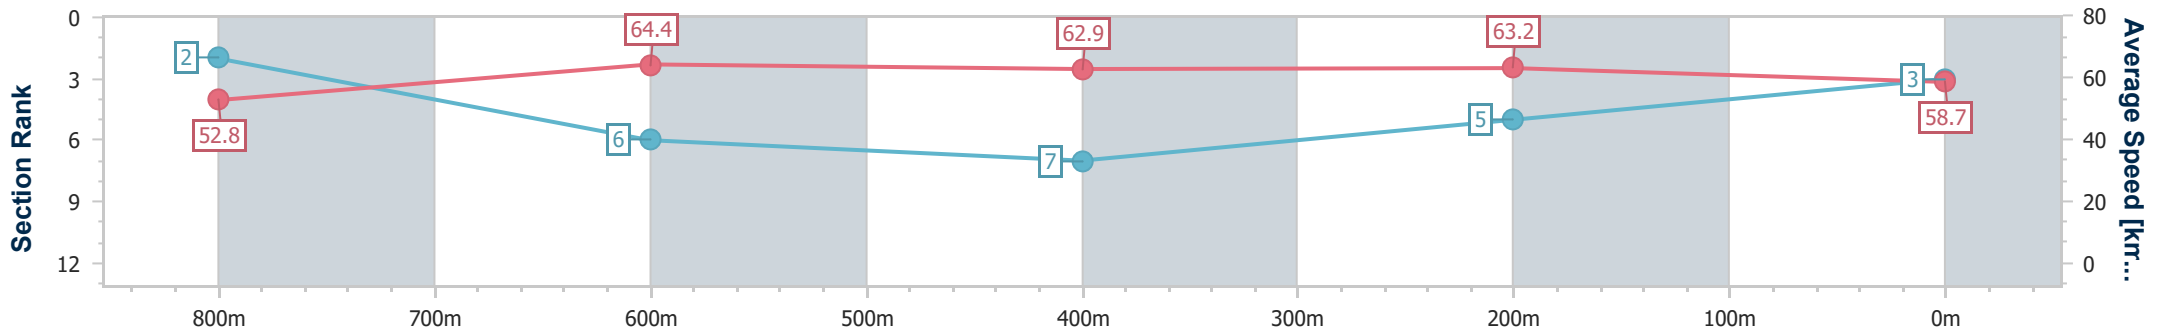

Sunshine Coast QLD Professional

Race 6: IN CARE CENTRAL BENCHMARK 65 Handicap - 1000m

18 February 2024 - 16:49

Track Rating: Heavy 10, Weather: Fine, Rail Position: True

Section	Overall	800m	600m	400m	200m
Section Times	1:00.28 [3] (0:13.68)	0:46.60 [2] (0:11.30)	0:35.30 [6] (0:11.69)	0:23.61 [7] (0:11.34)	0:12.27 [5] (0:12.27)
Average Speed [km/h]	52.8	64.4	62.9	63.2	58.7
Top Speed [km/h]	66.2	66.2	64.1	64.1	62.3
Avg. Dist. to Rail [m]	9.0	3.1	3.5	7.7	8.9
Avg. Stride Freq. [Hz]	2.4	2.4	2.4	2.4	2.3
Avg. Stride Length [m]	6.0	7.5	7.4	7.3	7.2

- [] Ranking at each section and finish
- .-.- No data available at this section
- NA No data available

Horse/Jockey Name	Secret Statement
Final Rank	4
Fastest Section Time (Section)	0:10.97 (800m)
Top Speed [km/h] (Section)	68.0 (800m)
Race State	Finished