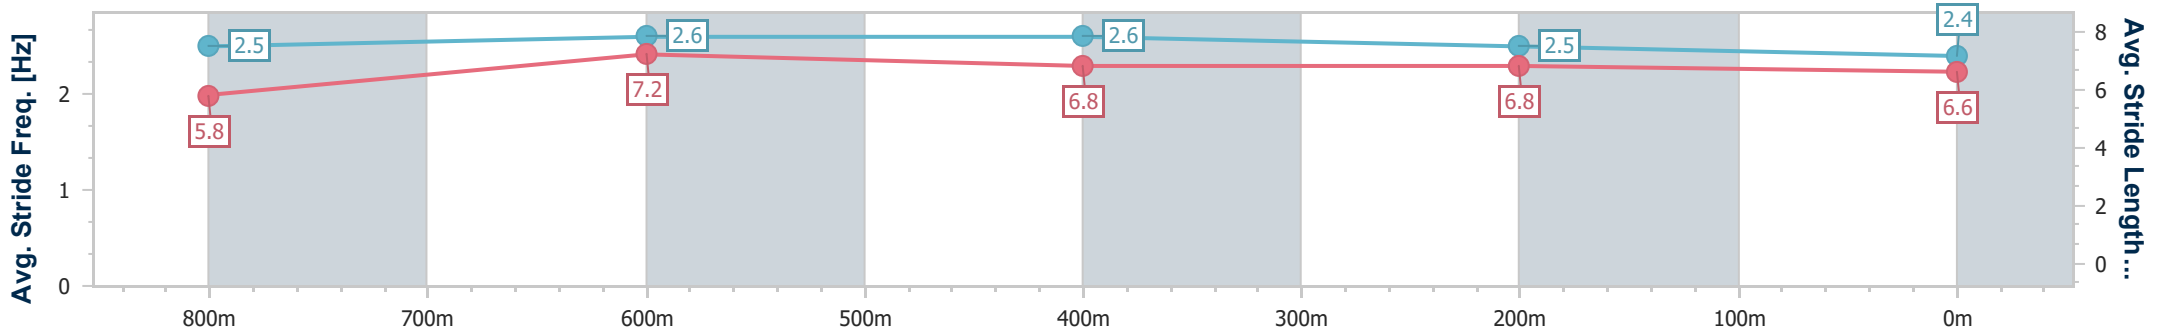

- [] Ranking at each section and finish
- .-.- No data available at this section
- NA No data available

Horse/Jockey Name	Secret Statement
Final Rank	4
Fastest Section Time (Section)	0:10.97 (800m)
Top Speed [km/h] (Section)	68.0 (800m)
Race State	Finished

18 February 2024 - 16:49

Track Rating: Heavy 10, Weather: Fine, Rail Position: True

Section	Overall	800m	600m	400m	200m
Section Times	1:00.51 [4] (0:13.80)	0:46.71 [6] (0:10.97)	0:35.74 [4] (0:11.47)	0:24.27 [3] (0:11.64)	0:12.63 [4] (0:12.63)
Average Speed [km/h]	52.0	65.9	62.8	61.9	57.0
Top Speed [km/h]	66.8	68.0	64.9	63.3	60.4
Avg. Dist. to Rail [m]	5.4	1.6	0.4	4.7	6.7
Avg. Stride Freq. [Hz]	2.5	2.6	2.6	2.5	2.4
Avg. Stride Length [m]	5.8	7.2	6.8	6.8	6.6