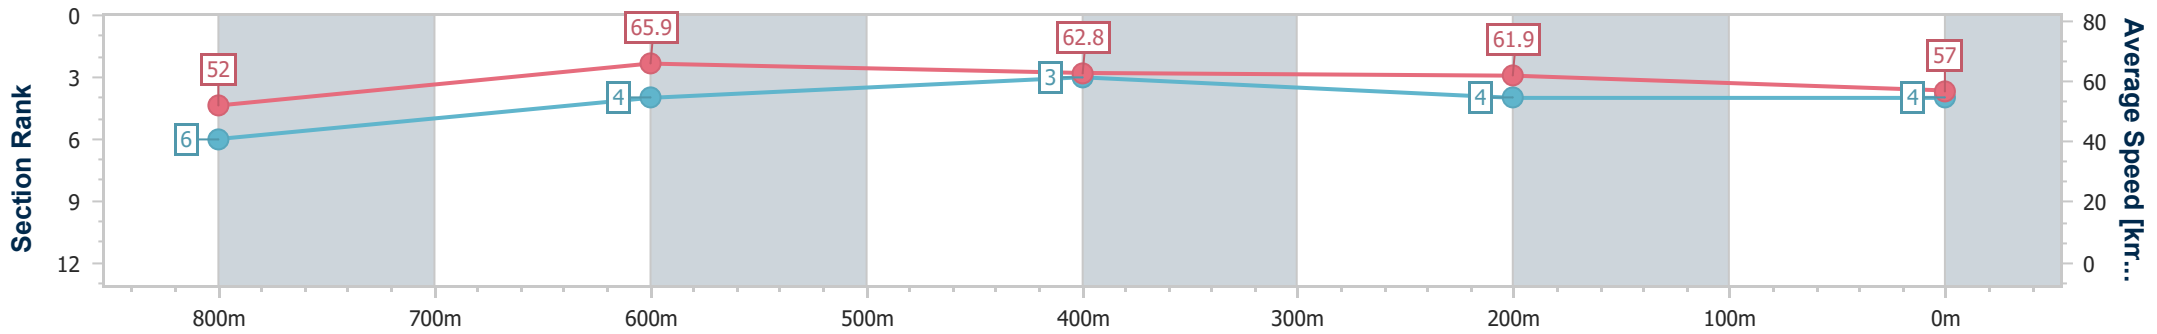

- [] Ranking at each section and finish
- .-.- No data available at this section
- NA No data available

Horse/Jockey Name	Secret Statement
Final Rank	4
Fastest Section Time (Section)	0:10.97 (800m)
Top Speed [km/h] (Section)	68.0 (800m)
Race State	Finished

18 February 2024 - 16:49

Track Rating: Heavy 10, Weather: Fine, Rail Position: True

Section	Overall	800m	600m	400m	200m
Section Times	1:00.51 [4] (0:13.80)	0:46.71 [6] (0:10.97)	0:35.74 [4] (0:11.47)	0:24.27 [3] (0:11.64)	0:12.63 [4] (0:12.63)
Average Speed [km/h]	52.0	65.9	62.8	61.9	57.0
Top Speed [km/h]	66.8	68.0	64.9	63.3	60.4
Avg. Dist. to Rail [m]	5.4	1.6	0.4	4.7	6.7
Avg. Stride Freq. [Hz]	2.5	2.6	2.6	2.5	2.4
Avg. Stride Length [m]	5.8	7.2	6.8	6.8	6.6