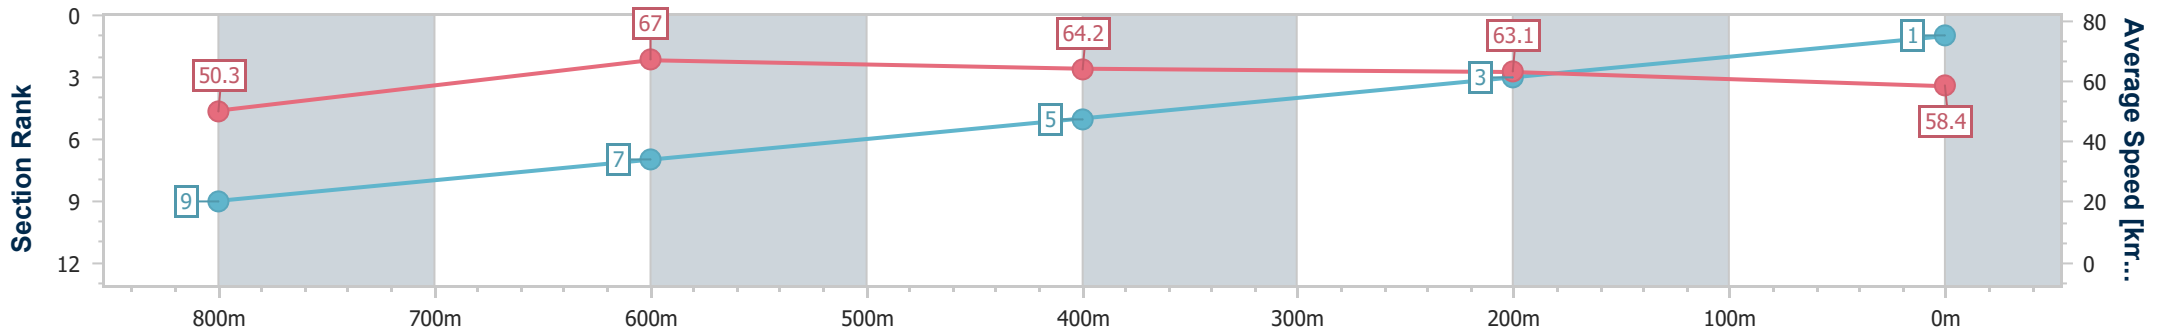

Horse/Jockey Name	Our Rocketman
Final Rank	1
Fastest Section Time (Section)	0:10.76 (800m)
Top Speed [km/h] (Section)	67.9 (800m)
Race State	Finished

18 February 2024 - 16:49

Track Rating: Heavy 10, Weather: Fine, Rail Position: True

Section	Overall	800m	600m	400m	200m
Section Times	1:00.20 [1] (0:14.33)	0:45.87 [9] (0:10.76)	0:35.11 [7] (0:11.38)	0:23.73 [5] (0:11.39)	0:12.34 [3] (0:12.34)
Average Speed [km/h]	50.3	67.0	64.2	63.1	58.4
Top Speed [km/h]	67.3	67.9	64.9	64.4	61.8
Avg. Dist. to Rail [m]	6.0	1.3	2.2	7.8	7.9
Avg. Stride Freq. [Hz]	2.4	2.6	2.6	2.6	2.5
Avg. Stride Length [m]	5.6	7.1	7.0	6.7	6.6

- [ ] Ranking at each section and finish
- -.-.- No data available at this section
- NA No data available