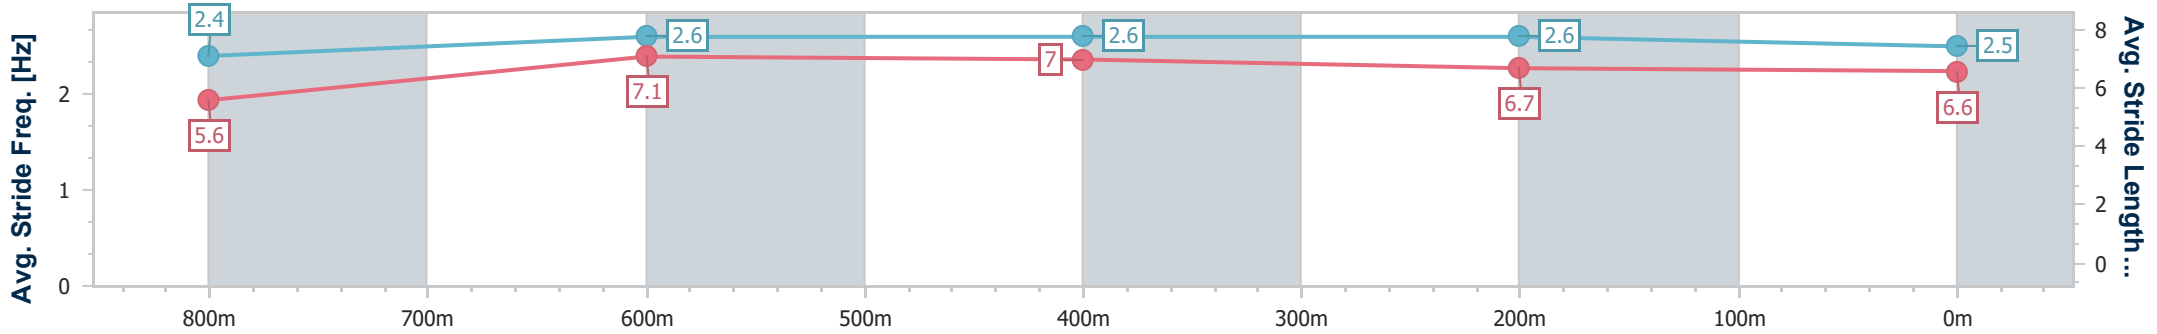

Horse/Jockey Name	Our Rocketman
Final Rank	1
Fastest Section Time (Section)	0:10.76 (800m)
Top Speed [km/h] (Section)	67.9 (800m)
Race State	Finished

18 February 2024 - 16:49

Track Rating: Heavy 10, Weather: Fine, Rail Position: True

Section	Overall	800m	600m	400m	200m
Section Times	1:00.20 [1] (0:14.33)	0:45.87 [9] (0:10.76)	0:35.11 [7] (0:11.38)	0:23.73 [5] (0:11.39)	0:12.34 [3] (0:12.34)
Average Speed [km/h]	50.3	67.0	64.2	63.1	58.4
Top Speed [km/h]	67.3	67.9	64.9	64.4	61.8
Avg. Dist. to Rail [m]	6.0	1.3	2.2	7.8	7.9
Avg. Stride Freq. [Hz]	2.4	2.6	2.6	2.6	2.5
Avg. Stride Length [m]	5.6	7.1	7.0	6.7	6.6

- [ ] Ranking at each section and finish
- -.-.- No data available at this section
- NA No data available