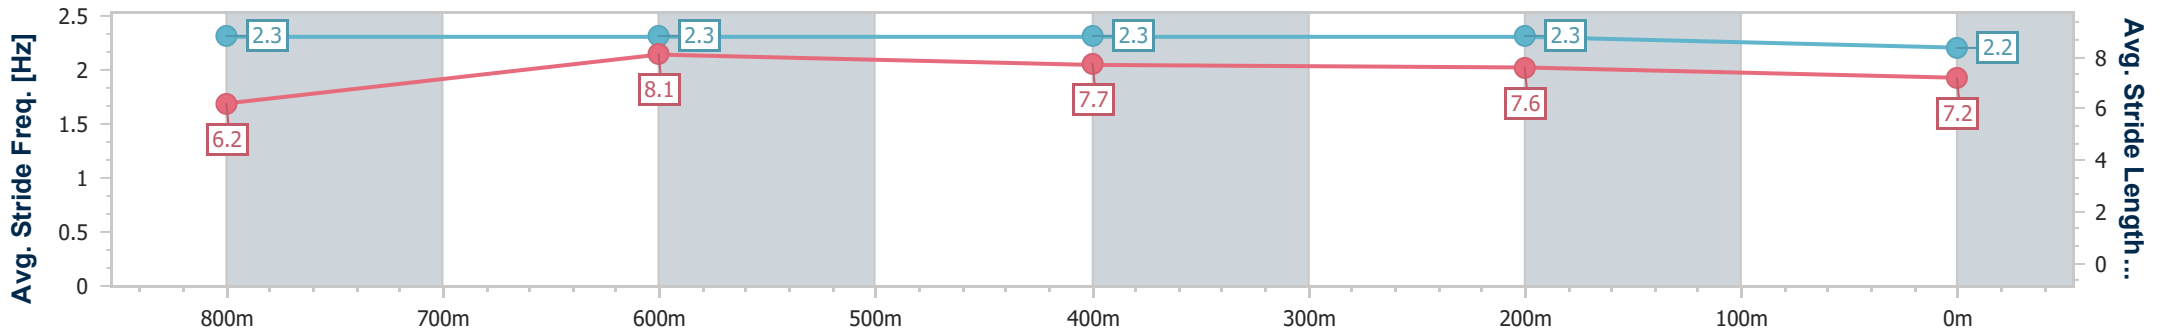

Sunshine Coast QLD Professional

Race 6: IN CARE CENTRAL BENCHMARK 65 Handicap - 1000m

18 February 2024 - 16:49

Track Rating: Heavy 10, Weather: Fine, Rail Position: True

Section	Overall	800m	600m	400m	200m
Section Times	1:00.26 [2] (0:13.77)	0:46.49 [5] (0:10.89)	0:35.60 [2] (0:11.54)	0:24.06 [2] (0:11.46)	0:12.60 [1] (0:12.60)
Average Speed [km/h]	52.2	66.8	63.5	62.8	57.2
Top Speed [km/h]	68.4	68.5	65.8	64.5	60.1
Avg. Dist. to Rail [m]	10.2	3.1	3.2	7.7	7.9
Avg. Stride Freq. [Hz]	2.3	2.3	2.3	2.3	2.2
Avg. Stride Length [m]	6.2	8.1	7.7	7.6	7.2

- [] Ranking at each section and finish
- .-.- No data available at this section
- NA No data available

Horse/Jockey Name	A Lot Of Booty
Final Rank	3
Fastest Section Time (Section)	0:11.30 (800m)
Top Speed [km/h] (Section)	66.2 (Overall)
Race State	Finished