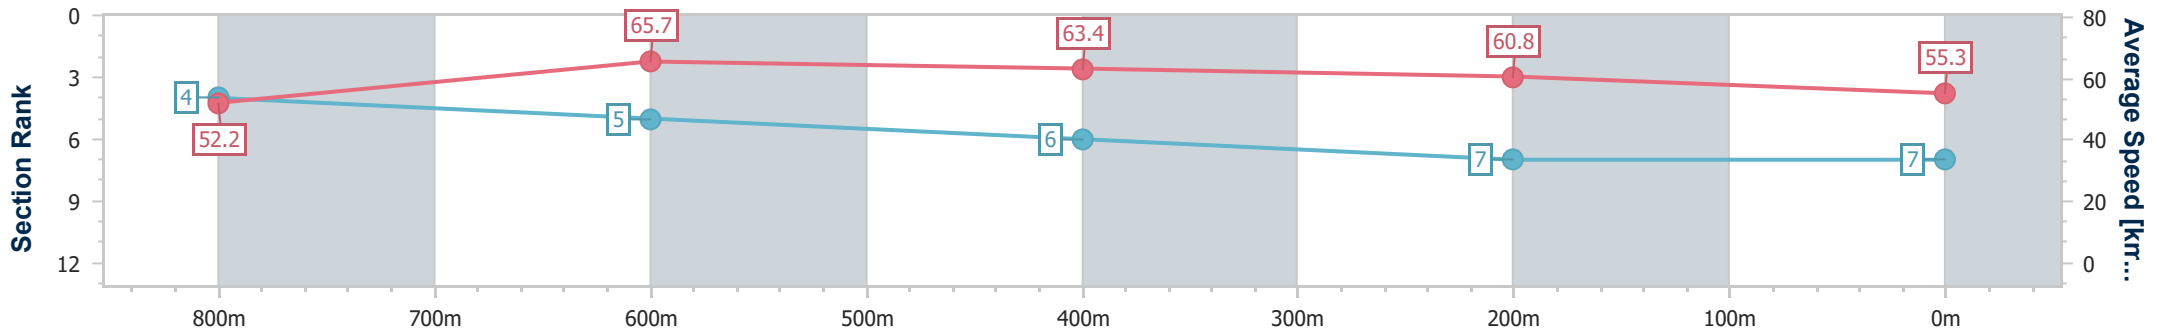

Sunshine Coast QLD Professional

Race 6: IN CARE CENTRAL BENCHMARK 65 Handicap - 1000m

18 February 2024 - 16:49

Track Rating: Heavy 10, Weather: Fine, Rail Position: True

Section	Overall	800m	600m	400m	200m
Section Times	1:01.40 [7] (0:13.77)	0:47.63 [4] (0:11.14)	0:36.49 [5] (0:11.60)	0:24.89 [6] (0:11.82)	0:13.07 [7] (0:13.07)
Average Speed [km/h]	52.2	65.7	63.4	60.8	55.3
Top Speed [km/h]	67.3	67.3	65.7	63.6	58.3
Avg. Dist. to Rail [m]	11.4	4.7	3.5	8.0	10.0
Avg. Stride Freq. [Hz]	2.4	2.5	2.4	2.4	2.3
Avg. Stride Length [m]	6.0	7.5	7.3	7.2	6.8

- [] Ranking at each section and finish
- .-.- No data available at this section
- NA No data available

Horse/Jockey Name	Silly Salmon
Final Rank	8
Fastest Section Time (Section)	0:10.88 (800m)
Top Speed [km/h] (Section)	68.3 (800m)
Race State	Finished