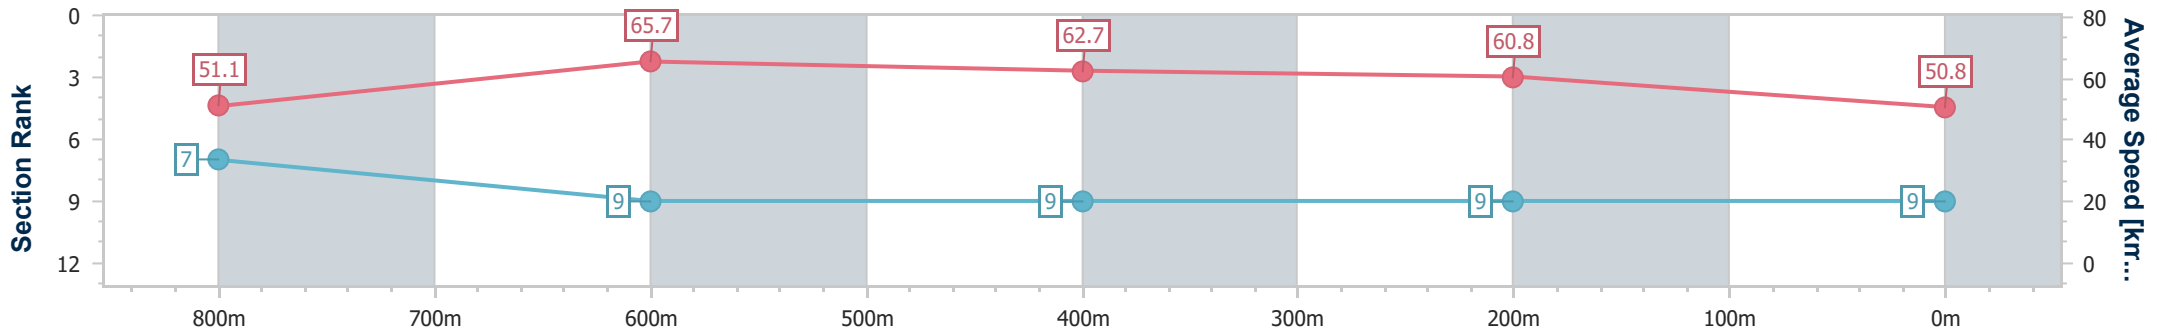

Sunshine Coast QLD Professional

Race 6: IN CARE CENTRAL BENCHMARK 65 Handicap - 1000m

18 February 2024 - 16:49

Track Rating: Heavy 10, Weather: Fine, Rail Position: True

Section	Overall	800m	600m	400m	200m
Section Times	1:03.05 [9] (0:14.13)	0:48.92 [7] (0:11.14)	0:37.78 [9] (0:11.76)	0:26.02 [9] (0:11.84)	0:14.18 [9] (0:14.18)
Average Speed [km/h]	51.1	65.7	62.7	60.8	50.8
Top Speed [km/h]	65.6	66.9	64.4	62.4	57.9
Avg. Dist. to Rail [m]	12.2	5.0	4.1	9.0	8.1
Avg. Stride Freq. [Hz]	2.2	2.4	2.3	2.3	2.1
Avg. Stride Length [m]	6.4	7.6	7.5	7.5	6.8

- [] Ranking at each section and finish
- .-.- No data available at this section
- NA No data available