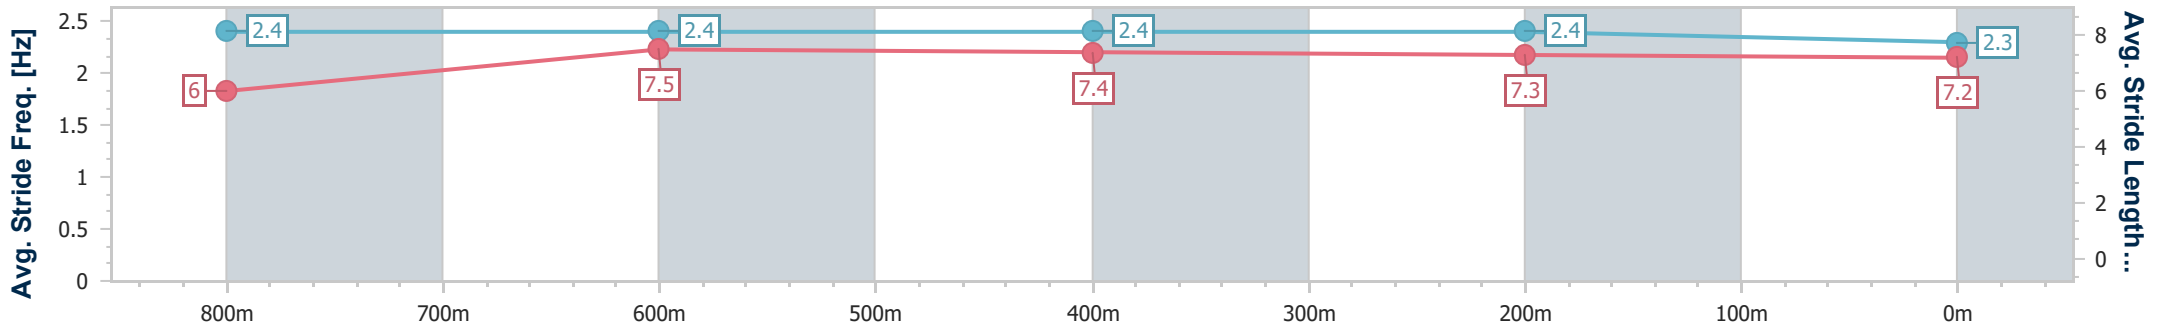

Sunshine Coast QLD Professional

Race 6: IN CARE CENTRAL BENCHMARK 65 Handicap - 1000m

18 February 2024 - 16:49

Track Rating: Heavy 10, Weather: Fine, Rail Position: True

Section	Overall	800m	600m	400m	200m
Section Times	1:00.28 [3] (0:13.68)	0:46.60 [2] (0:11.30)	0:35.30 [6] (0:11.69)	0:23.61 [7] (0:11.34)	0:12.27 [5] (0:12.27)
Average Speed [km/h]	52.8	64.4	62.9	63.2	58.7
Top Speed [km/h]	66.2	66.2	64.1	64.1	62.3
Avg. Dist. to Rail [m]	9.0	3.1	3.5	7.7	8.9
Avg. Stride Freq. [Hz]	2.4	2.4	2.4	2.4	2.3
Avg. Stride Length [m]	6.0	7.5	7.4	7.3	7.2

- [] Ranking at each section and finish
- .-.- No data available at this section
- NA No data available

Horse/Jockey Name	Secret Statement
Final Rank	4
Fastest Section Time (Section)	0:10.97 (800m)
Top Speed [km/h] (Section)	68.0 (800m)
Race State	Finished