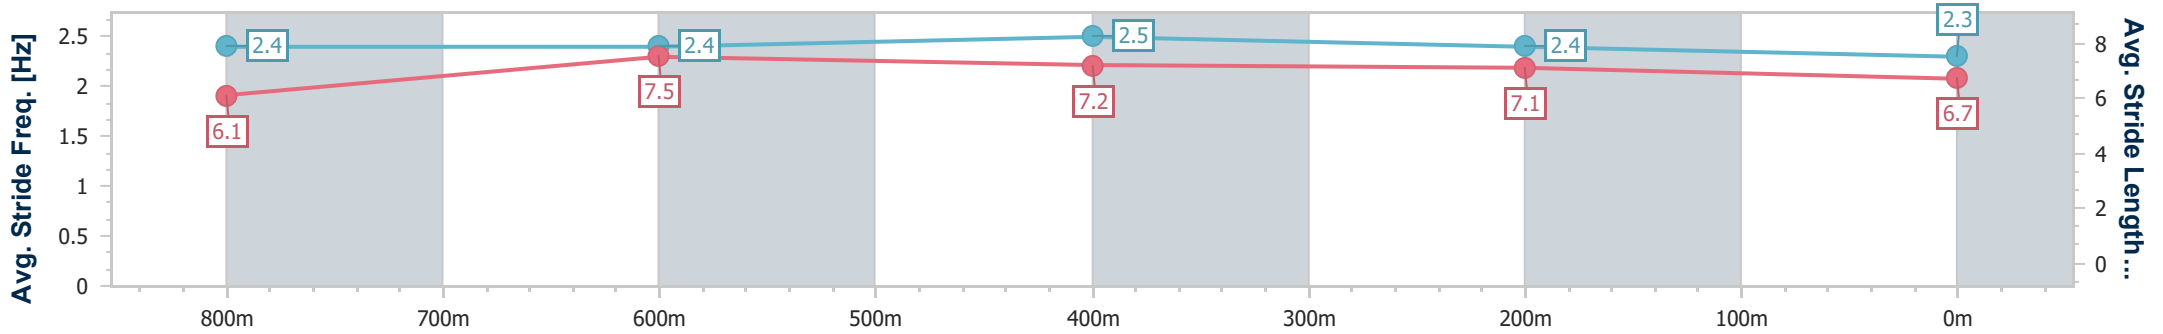

Sunshine Coast QLD Professional

Race 6: IN CARE CENTRAL BENCHMARK 65 Handicap - 1000m

18 February 2024 - 16:49

Track Rating: Heavy 10, Weather: Fine, Rail Position: True

Section	Overall	800m	600m	400m	200m
Section Times	1:00.84 [5] (0:13.60)	0:47.24 [1] (0:11.01)	0:36.23 [1] (0:11.50)	0:24.73 [1] (0:11.66)	0:13.07 [2] (0:13.07)
Average Speed [km/h]	53.0	65.9	63.3	61.7	55.1
Top Speed [km/h]	67.4	68.0	64.8	63.7	59.6
Avg. Dist. to Rail [m]	8.7	3.2	1.8	5.1	6.1
Avg. Stride Freq. [Hz]	2.4	2.4	2.5	2.4	2.3
Avg. Stride Length [m]	6.1	7.5	7.2	7.1	6.7