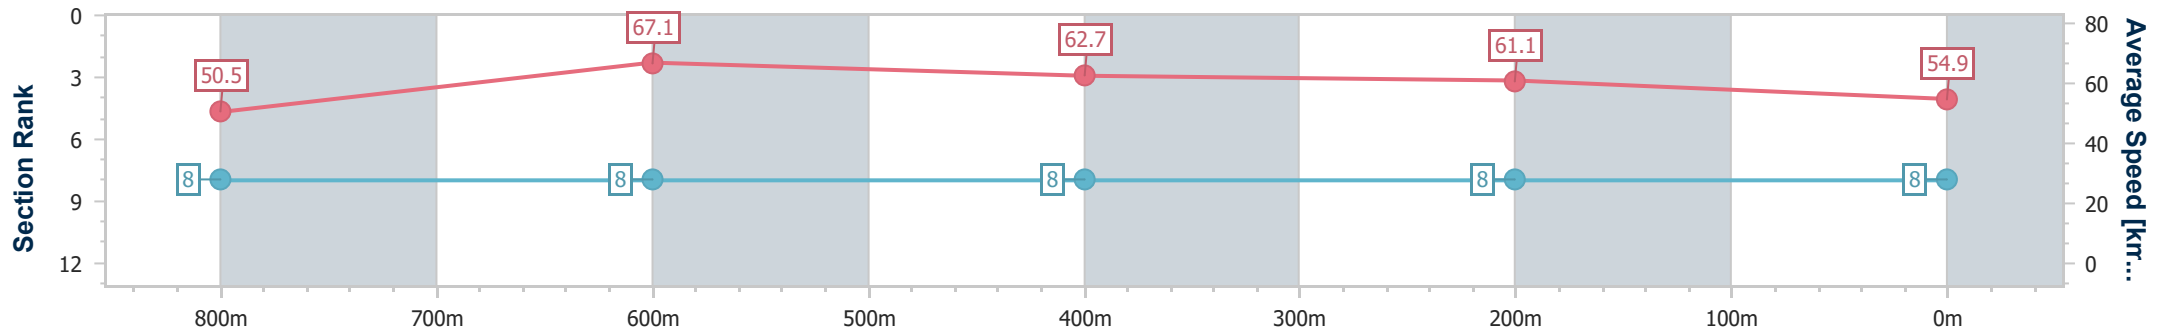

- [] Ranking at each section and finish
- .-.- No data available at this section
- NA No data available

Horse/Jockey Name	Silly Salmon
Final Rank	8
Fastest Section Time (Section)	0:10.88 (800m)
Top Speed [km/h] (Section)	68.3 (800m)
Race State	Finished

Sunshine Coast QLD Professional

Race 6: IN CARE CENTRAL BENCHMARK 65 Handicap - 1000m

18 February 2024 - 16:49

Track Rating: Heavy 10, Weather: Fine, Rail Position: True

Section	Overall	800m	600m	400m	200m
Section Times	1:01.81 [8] (0:14.29)	0:47.52 [8] (0:10.88)	0:36.64 [8] (0:11.71)	0:24.93 [8] (0:11.80)	0:13.13 [8] (0:13.13)
Average Speed [km/h]	50.5	67.1	62.7	61.1	54.9
Top Speed [km/h]	67.8	68.3	65.2	63.8	59.1
Avg. Dist. to Rail [m]	8.8	3.8	3.7	6.8	7.6
Avg. Stride Freq. [Hz]	2.3	2.4	2.3	2.3	2.1
Avg. Stride Length [m]	6.1	7.7	7.5	7.5	7.3

- [] Ranking at each section and finish
- .-.- No data available at this section
- NA No data available

Horse/Jockey Name	King Of Wanchai
Final Rank	9
Fastest Section Time (Section)	0:11.14 (800m)
Top Speed [km/h] (Section)	66.9 (800m)
Race State	Finished