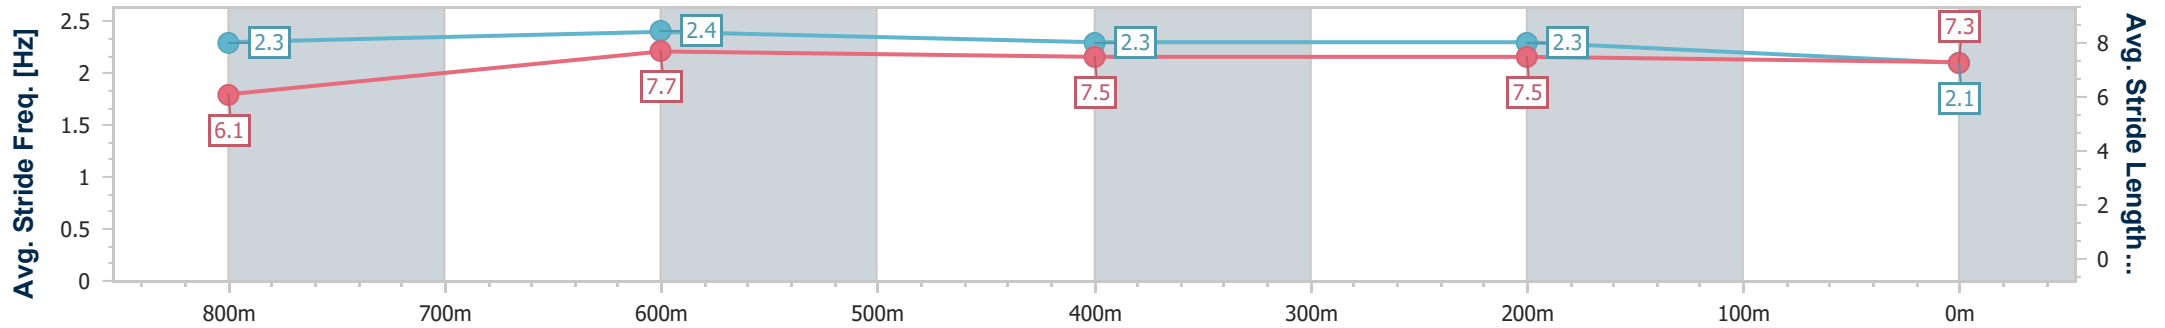

- [] Ranking at each section and finish
- .-.- No data available at this section
- NA No data available

Horse/Jockey Name	Silly Salmon
Final Rank	8
Fastest Section Time (Section)	0:10.88 (800m)
Top Speed [km/h] (Section)	68.3 (800m)
Race State	Finished

Sunshine Coast QLD Professional

Race 6: IN CARE CENTRAL BENCHMARK 65 Handicap - 1000m

18 February 2024 - 16:49

Track Rating: Heavy 10, Weather: Fine, Rail Position: True

Section	Overall	800m	600m	400m	200m
Section Times	1:01.81 [8] (0:14.29)	0:47.52 [8] (0:10.88)	0:36.64 [8] (0:11.71)	0:24.93 [8] (0:11.80)	0:13.13 [8] (0:13.13)
Average Speed [km/h]	50.5	67.1	62.7	61.1	54.9
Top Speed [km/h]	67.8	68.3	65.2	63.8	59.1
Avg. Dist. to Rail [m]	8.8	3.8	3.7	6.8	7.6
Avg. Stride Freq. [Hz]	2.3	2.4	2.3	2.3	2.1
Avg. Stride Length [m]	6.1	7.7	7.5	7.5	7.3

- [] Ranking at each section and finish
- .-.- No data available at this section
- NA No data available

Horse/Jockey Name	King Of Wanchai
Final Rank	9
Fastest Section Time (Section)	0:11.14 (800m)
Top Speed [km/h] (Section)	66.9 (800m)
Race State	Finished