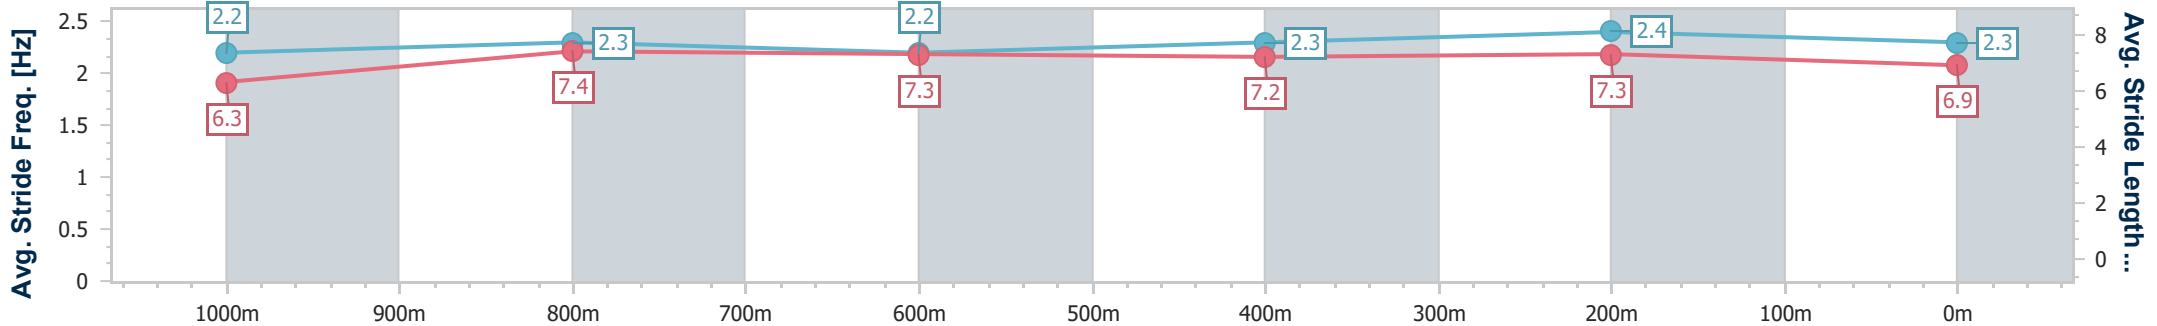

Horse/Jockey Name	Pinkus
Final Rank	2
Fastest Section Time (Section)	0:11.55 (400m)
Top Speed [km/h] (Section)	65.2 (Overall)
Race State	Finished

Sunshine Coast QLD Professional
Race 7: AUSTRAL INSULATION BRISBANE Colts, Geldings and
Entires Maiden Plate - 1200m

18 February 2024 - 17:19

Track Rating: Heavy 10, Weather: Fine, Rail Position: True

Section	Overall	1000m	800m	600m	400m	200m
Section Times	1:14.67 [2] (0:14.22)	1:00.45 [3] (0:11.58)	0:48.87 [2] (0:12.46)	0:36.41 [2] (0:12.13)	0:24.28 [1] (0:11.55)	0:12.73 [1] (0:12.73)
Average Speed [km/h]	50.6	62.6	59.1	60.0	62.4	56.7
Top Speed [km/h]	65.2	64.5	60.0	61.0	64.2	60.2
Avg. Dist. to Rail [m]	5.3	3.3	3.3	2.5	4.7	6.0
Avg. Stride Freq. [Hz]	2.2	2.3	2.2	2.3	2.4	2.3
Avg. Stride Length [m]	6.3	7.4	7.3	7.2	7.3	6.9

- [ ] Ranking at each section and finish
- -.-.- No data available at this section
- NA No data available