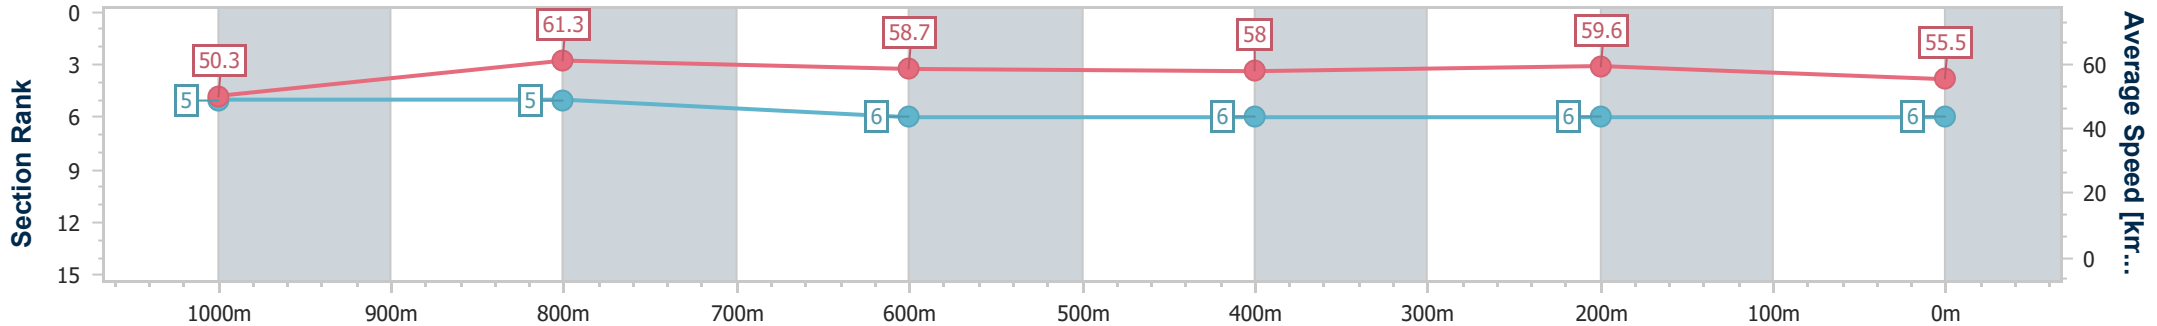

Horse/Jockey Name	Rubos
Final Rank	6
Fastest Section Time (Section)	0:11.81 (1000m)
Top Speed [km/h] (Section)	64.2 (Overall)
Race State	Finished

Sunshine Coast QLD Professional
Race 7: AUSTRAL INSULATION BRISBANE Colts, Geldings and
Entires Maiden Plate - 1200m

18 February 2024 - 17:19

Track Rating: Heavy 10, Weather: Fine, Rail Position: True

Section	Overall	1000m	800m	600m	400m	200m
Section Times	1:15.99 [6] (0:14.33)	1:01.66 [5] (0:11.81)	0:49.85 [5] (0:12.32)	0:37.53 [6] (0:12.46)	0:25.07 [6] (0:12.10)	0:12.97 [6] (0:12.97)
Average Speed [km/h]	50.3	61.3	58.7	58.0	59.6	55.5
Top Speed [km/h]	64.2	63.7	60.5	59.1	61.2	57.8
Avg. Dist. to Rail [m]	5.4	2.7	0.7	1.1	3.7	5.5
Avg. Stride Freq. [Hz]	2.3	2.3	2.3	2.3	2.4	2.3
Avg. Stride Length [m]	6.0	7.3	7.2	7.0	6.9	6.7

- [ ] Ranking at each section and finish
- -.-.- No data available at this section
- NA No data available