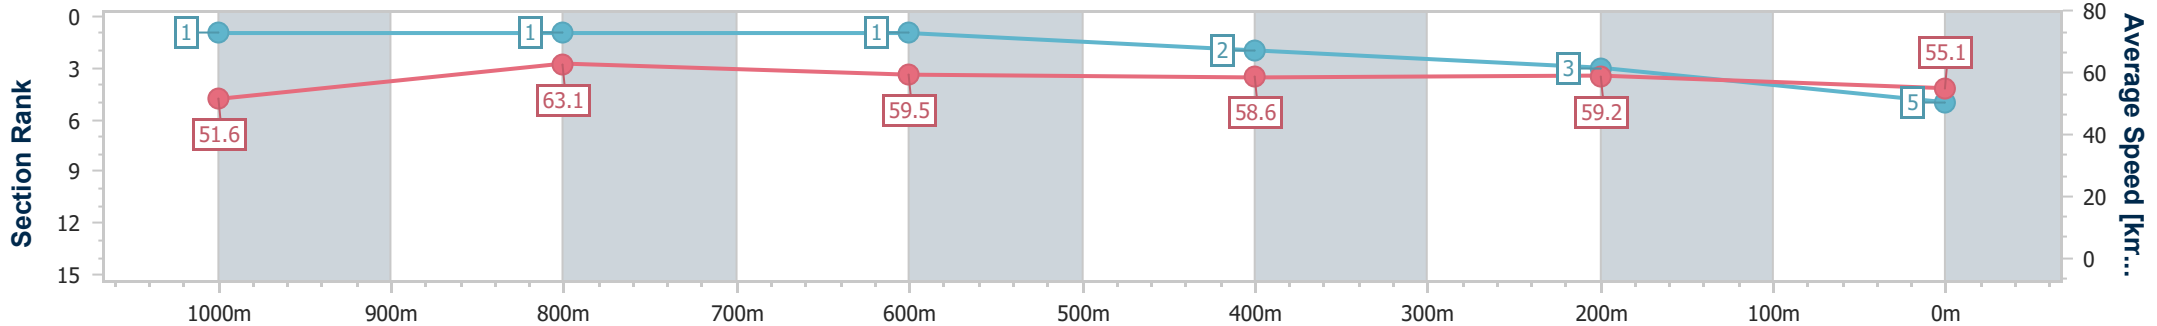

Horse/Jockey Name	Lovezeladys
Final Rank	5
Fastest Section Time (Section)	0:11.56 (1000m)
Top Speed [km/h] (Section)	65.7 (Overall)
Race State	Finished

Sunshine Coast QLD Professional
Race 7: AUSTRAL INSULATION BRISBANE Colts, Geldings and
Entires Maiden Plate - 1200m

18 February 2024 - 17:19

Track Rating: Heavy 10, Weather: Fine, Rail Position: True

Section	Overall	1000m	800m	600m	400m	200m
Section Times	1:15.72 [5] (0:13.96)	1:01.76 [1] (0:11.56)	0:50.20 [1] (0:12.53)	0:37.67 [1] (0:12.42)	0:25.25 [2] (0:12.17)	0:13.08 [3] (0:13.08)
Average Speed [km/h]	51.6	63.1	59.5	58.6	59.2	55.1
Top Speed [km/h]	65.7	64.9	59.7	59.8	60.5	58.6
Avg. Dist. to Rail [m]	6.6	5.0	6.1	1.8	2.8	4.5
Avg. Stride Freq. [Hz]	2.4	2.4	2.3	2.4	2.4	2.3
Avg. Stride Length [m]	5.9	7.3	7.1	6.9	6.9	6.7

- [ ] Ranking at each section and finish
- -.-.- No data available at this section
- NA No data available