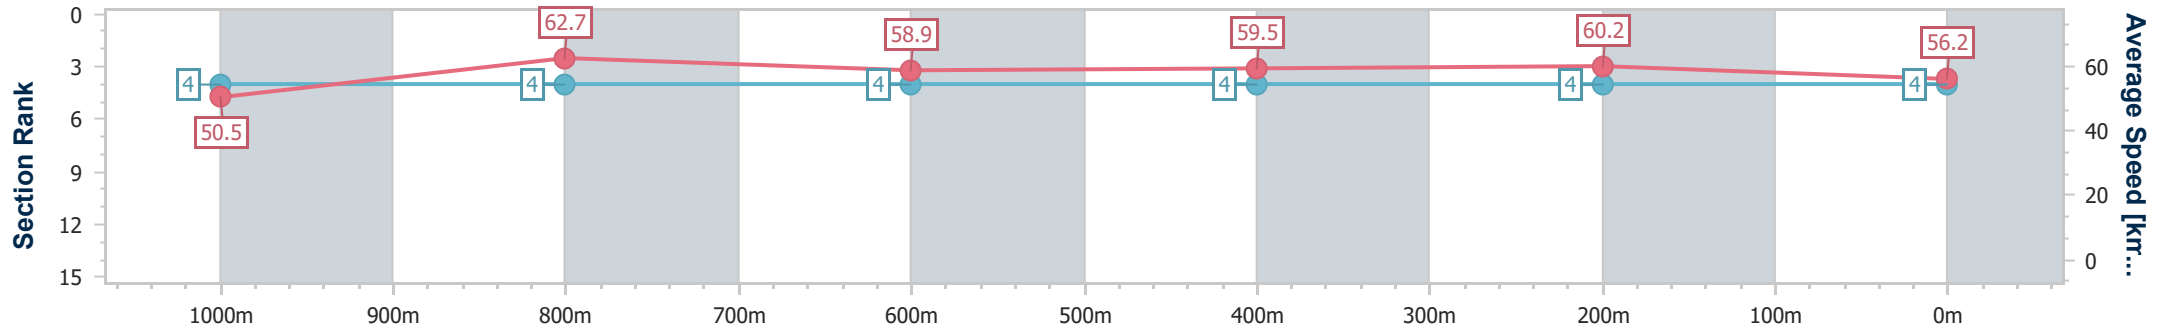

Horse/Jockey Name	Bute Moves
Final Rank	4
Fastest Section Time (Section)	0:11.59 (1000m)
Top Speed [km/h] (Section)	63.7 (1000m)
Race State	Finished

Sunshine Coast QLD Professional
Race 7: AUSTRAL INSULATION BRISBANE Colts, Geldings and
Entires Maiden Plate - 1200m

18 February 2024 - 17:19

Track Rating: Heavy 10, Weather: Fine, Rail Position: True

Section	Overall	1000m	800m	600m	400m	200m
Section Times	1:15.61 [4] (0:14.31)	1:01.30 [4] (0:11.59)	0:49.71 [4] (0:12.55)	0:37.16 [4] (0:12.33)	0:24.83 [4] (0:11.95)	0:12.88 [4] (0:12.88)
Average Speed [km/h]	50.5	62.7	58.9	59.5	60.2	56.2
Top Speed [km/h]	63.2	63.7	60.6	60.6	61.5	58.4
Avg. Dist. to Rail [m]	4.9	4.0	4.5	3.8	6.0	6.7
Avg. Stride Freq. [Hz]	2.2	2.3	2.2	2.2	2.3	2.2
Avg. Stride Length [m]	6.2	7.5	7.4	7.4	7.2	7.1

- [ ] Ranking at each section and finish
- -.-.- No data available at this section
- NA No data available