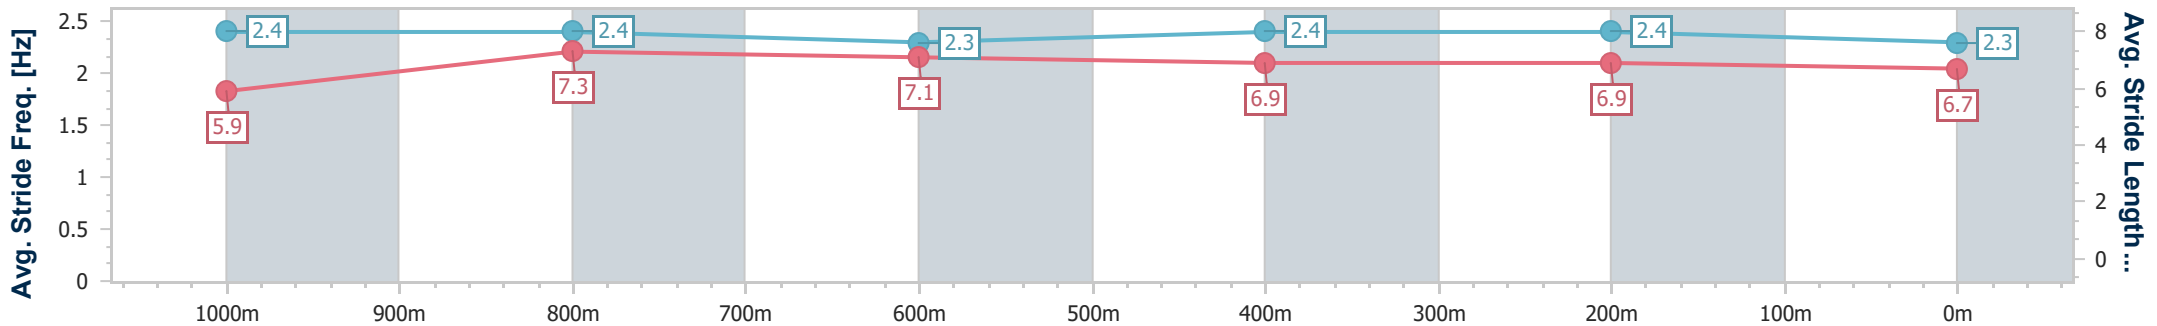

Horse/Jockey Name	Lovezeladys
Final Rank	5
Fastest Section Time (Section)	0:11.56 (1000m)
Top Speed [km/h] (Section)	65.7 (Overall)
Race State	Finished

Sunshine Coast QLD Professional
Race 7: AUSTRAL INSULATION BRISBANE Colts, Geldings and
Entires Maiden Plate - 1200m

18 February 2024 - 17:19

Track Rating: Heavy 10, Weather: Fine, Rail Position: True

Section	Overall	1000m	800m	600m	400m	200m
Section Times	1:15.72 [5] (0:13.96)	1:01.76 [1] (0:11.56)	0:50.20 [1] (0:12.53)	0:37.67 [1] (0:12.42)	0:25.25 [2] (0:12.17)	0:13.08 [3] (0:13.08)
Average Speed [km/h]	51.6	63.1	59.5	58.6	59.2	55.1
Top Speed [km/h]	65.7	64.9	59.7	59.8	60.5	58.6
Avg. Dist. to Rail [m]	6.6	5.0	6.1	1.8	2.8	4.5
Avg. Stride Freq. [Hz]	2.4	2.4	2.3	2.4	2.4	2.3
Avg. Stride Length [m]	5.9	7.3	7.1	6.9	6.9	6.7

- [ ] Ranking at each section and finish
- -.-.- No data available at this section
- NA No data available