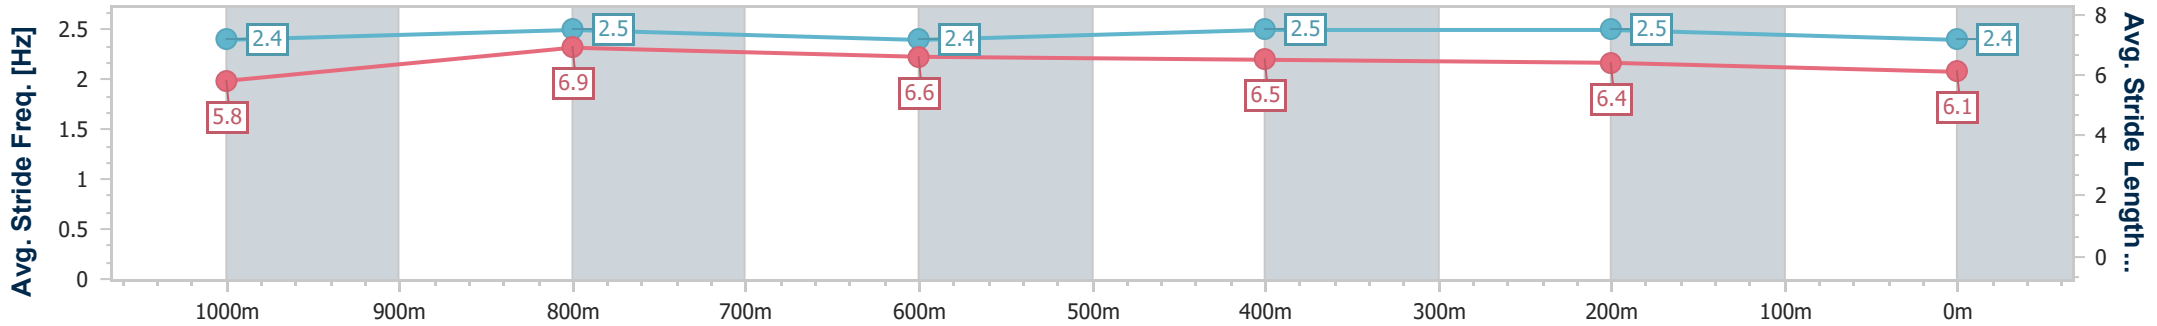

Horse/Jockey Name	Zephalong
Final Rank	7
Fastest Section Time (Section)	0:11.68 (1000m)
Top Speed [km/h] (Section)	63.6 (1000m)
Race State	Finished

Sunshine Coast QLD Professional
Race 7: AUSTRAL INSULATION BRISBANE Colts, Geldings and
Entires Maiden Plate - 1200m

18 February 2024 - 17:19

Track Rating: Heavy 10, Weather: Fine, Rail Position: True

Section	Overall	1000m	800m	600m	400m	200m
Section Times	1:17.09 [7] (0:14.19)	1:02.90 [2] (0:11.68)	0:51.22 [3] (0:12.48)	0:38.74 [3] (0:12.41)	0:26.33 [3] (0:12.45)	0:13.88 [7] (0:13.88)
Average Speed [km/h]	50.7	62.1	58.2	58.0	57.9	51.8
Top Speed [km/h]	63.3	63.6	59.7	59.3	59.3	55.4
Avg. Dist. to Rail [m]	2.3	1.2	1.7	0.3	0.9	3.1
Avg. Stride Freq. [Hz]	2.4	2.5	2.4	2.5	2.5	2.4
Avg. Stride Length [m]	5.8	6.9	6.6	6.5	6.4	6.1

- [ ] Ranking at each section and finish
- -.-.- No data available at this section
- NA No data available