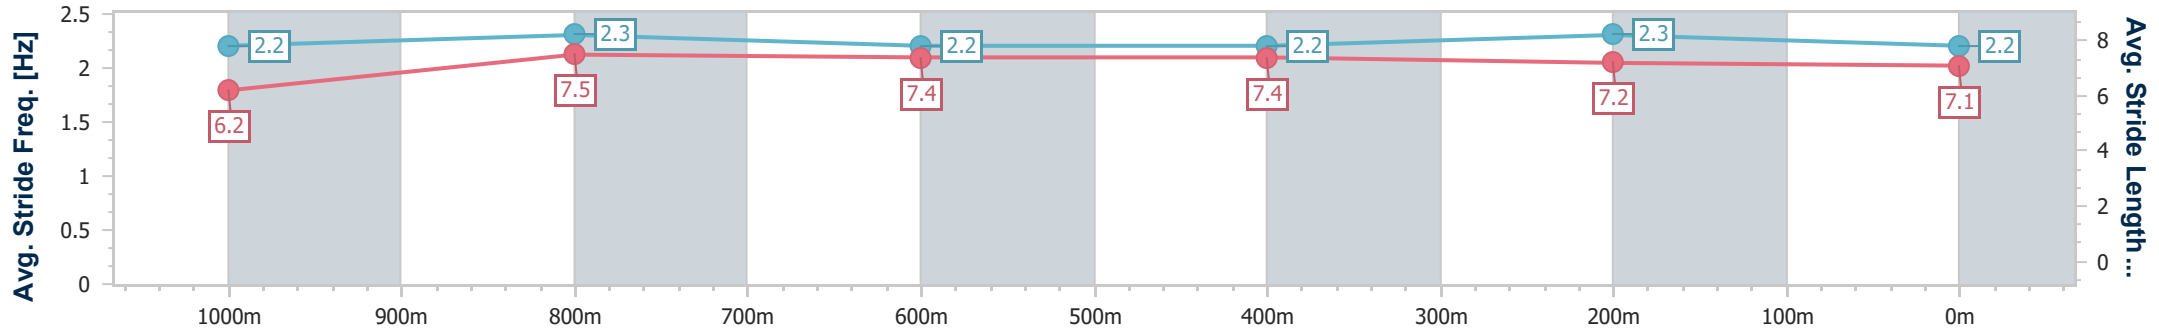

Horse/Jockey Name	Bute Moves
Final Rank	4
Fastest Section Time (Section)	0:11.59 (1000m)
Top Speed [km/h] (Section)	63.7 (1000m)
Race State	Finished

Sunshine Coast QLD Professional
Race 7: AUSTRAL INSULATION BRISBANE Colts, Geldings and
Entires Maiden Plate - 1200m

18 February 2024 - 17:19

Track Rating: Heavy 10, Weather: Fine, Rail Position: True

Section	Overall	1000m	800m	600m	400m	200m
Section Times	1:15.61 [4] (0:14.31)	1:01.30 [4] (0:11.59)	0:49.71 [4] (0:12.55)	0:37.16 [4] (0:12.33)	0:24.83 [4] (0:11.95)	0:12.88 [4] (0:12.88)
Average Speed [km/h]	50.5	62.7	58.9	59.5	60.2	56.2
Top Speed [km/h]	63.2	63.7	60.6	60.6	61.5	58.4
Avg. Dist. to Rail [m]	4.9	4.0	4.5	3.8	6.0	6.7
Avg. Stride Freq. [Hz]	2.2	2.3	2.2	2.2	2.3	2.2
Avg. Stride Length [m]	6.2	7.5	7.4	7.4	7.2	7.1

- [ ] Ranking at each section and finish
- -.-.- No data available at this section
- NA No data available