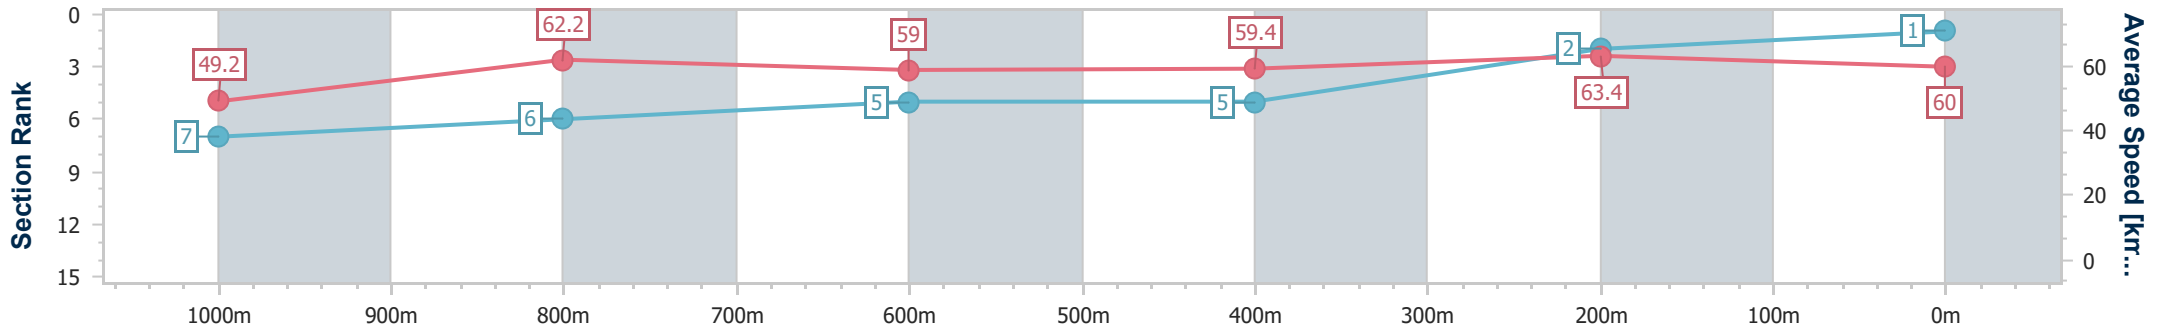

Horse/Jockey Name	Deferential
Final Rank	1
Fastest Section Time (Section)	0:11.35 (400m)
Top Speed [km/h] (Section)	64.1 (400m)
Race State	Finished

Sunshine Coast QLD Professional
Race 7: AUSTRAL INSULATION BRISBANE Colts, Geldings and
Entires Maiden Plate - 1200m

18 February 2024 - 17:19

Track Rating: Heavy 10, Weather: Fine, Rail Position: True

Section	Overall	1000m	800m	600m	400m	200m
Section Times	1:14.22 [1] (0:14.66)	0:59.56 [7] (0:11.53)	0:48.03 [6] (0:12.27)	0:35.76 [5] (0:12.37)	0:23.39 [5] (0:11.35)	0:12.04 [2] (0:12.04)
Average Speed [km/h]	49.2	62.2	59.0	59.4	63.4	60.0
Top Speed [km/h]	62.5	63.8	62.0	62.2	64.1	63.7
Avg. Dist. to Rail [m]	6.6	1.3	0.7	3.8	7.7	8.2
Avg. Stride Freq. [Hz]	2.2	2.3	2.2	2.3	2.4	2.3
Avg. Stride Length [m]	6.0	7.4	7.4	7.2	7.2	7.1

- [ ] Ranking at each section and finish
- -.-.- No data available at this section
- NA No data available