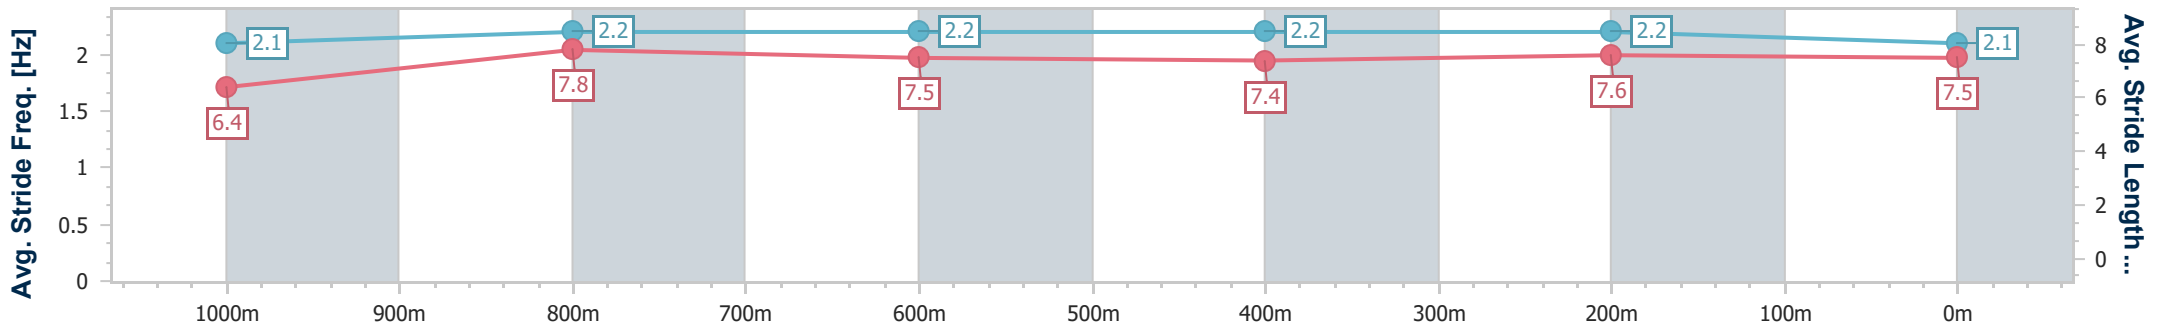

Horse/Jockey Name	Fast As Steel
Final Rank	3
Fastest Section Time (Section)	0:11.67 (1000m)
Top Speed [km/h] (Section)	64.0 (1000m)
Race State	Finished

Sunshine Coast QLD Professional
Race 7: AUSTRAL INSULATION BRISBANE Colts, Geldings and
Entires Maiden Plate - 1200m

18 February 2024 - 17:19

Track Rating: Heavy 10, Weather: Fine, Rail Position: True

Section	Overall	1000m	800m	600m	400m	200m
Section Times	1:15.47 [3] (0:14.53)	1:00.94 [6] (0:11.67)	0:49.27 [7] (0:12.30)	0:36.97 [7] (0:12.50)	0:24.47 [7] (0:11.85)	0:12.62 [5] (0:12.62)
Average Speed [km/h]	49.5	62.1	59.1	58.4	60.7	57.0
Top Speed [km/h]	62.5	64.0	60.8	59.6	62.0	60.0
Avg. Dist. to Rail [m]	5.5	1.7	1.9	2.2	5.8	7.3
Avg. Stride Freq. [Hz]	2.1	2.2	2.2	2.2	2.2	2.1
Avg. Stride Length [m]	6.4	7.8	7.5	7.4	7.6	7.5

- [ ] Ranking at each section and finish
- -.-.- No data available at this section
- NA No data available