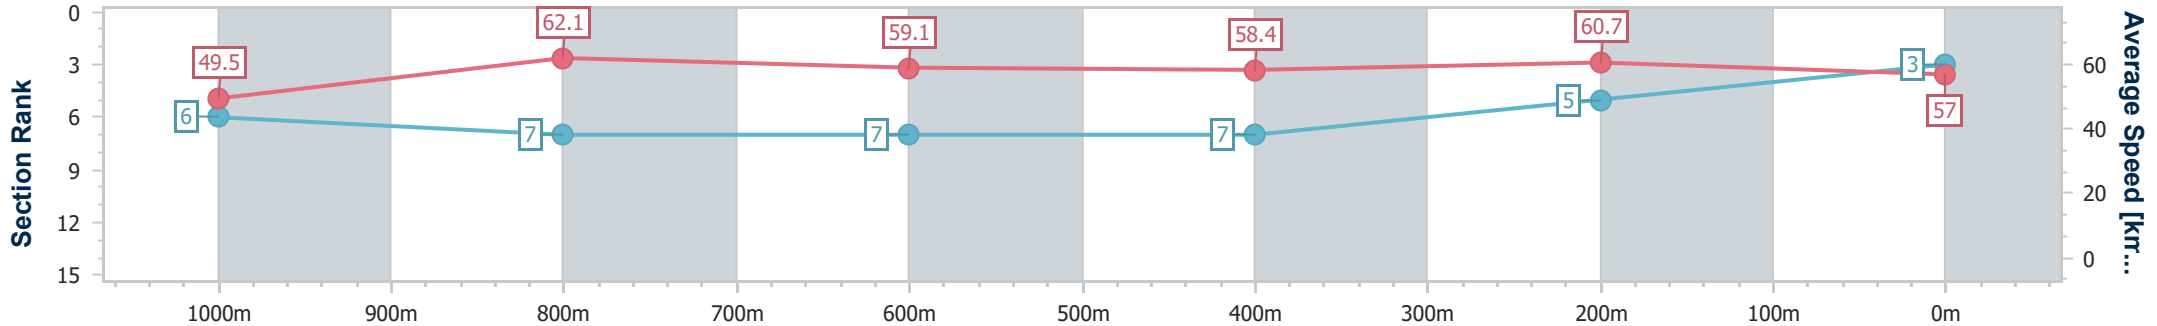

Horse/Jockey Name	Fast As Steel
Final Rank	3
Fastest Section Time (Section)	0:11.67 (1000m)
Top Speed [km/h] (Section)	64.0 (1000m)
Race State	Finished

Sunshine Coast QLD Professional
Race 7: AUSTRAL INSULATION BRISBANE Colts, Geldings and
Entires Maiden Plate - 1200m

18 February 2024 - 17:19

Track Rating: Heavy 10, Weather: Fine, Rail Position: True

Section	Overall	1000m	800m	600m	400m	200m
Section Times	1:15.47 [3] (0:14.53)	1:00.94 [6] (0:11.67)	0:49.27 [7] (0:12.30)	0:36.97 [7] (0:12.50)	0:24.47 [7] (0:11.85)	0:12.62 [5] (0:12.62)
Average Speed [km/h]	49.5	62.1	59.1	58.4	60.7	57.0
Top Speed [km/h]	62.5	64.0	60.8	59.6	62.0	60.0
Avg. Dist. to Rail [m]	5.5	1.7	1.9	2.2	5.8	7.3
Avg. Stride Freq. [Hz]	2.1	2.2	2.2	2.2	2.2	2.1
Avg. Stride Length [m]	6.4	7.8	7.5	7.4	7.6	7.5

- [ ] Ranking at each section and finish
- -.-.- No data available at this section
- NA No data available