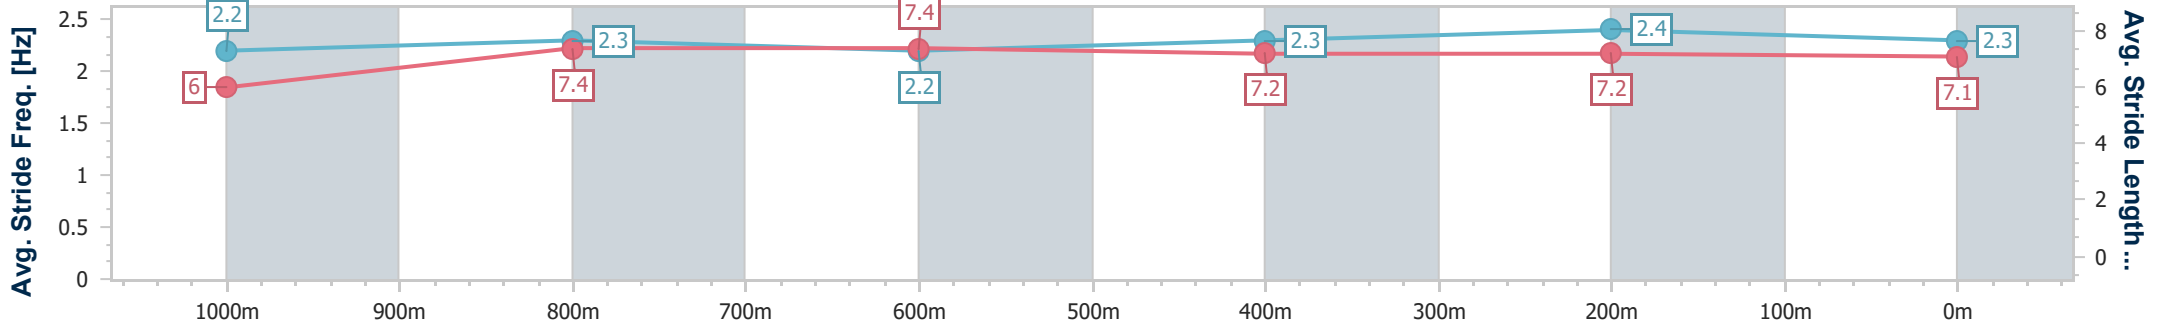

Horse/Jockey Name	Deferential
Final Rank	1
Fastest Section Time (Section)	0:11.35 (400m)
Top Speed [km/h] (Section)	64.1 (400m)
Race State	Finished

Sunshine Coast QLD Professional
Race 7: AUSTRAL INSULATION BRISBANE Colts, Geldings and
Entires Maiden Plate - 1200m

18 February 2024 - 17:19

Track Rating: Heavy 10, Weather: Fine, Rail Position: True

Section	Overall	1000m	800m	600m	400m	200m
Section Times	1:14.22 [1] (0:14.66)	0:59.56 [7] (0:11.53)	0:48.03 [6] (0:12.27)	0:35.76 [5] (0:12.37)	0:23.39 [5] (0:11.35)	0:12.04 [2] (0:12.04)
Average Speed [km/h]	49.2	62.2	59.0	59.4	63.4	60.0
Top Speed [km/h]	62.5	63.8	62.0	62.2	64.1	63.7
Avg. Dist. to Rail [m]	6.6	1.3	0.7	3.8	7.7	8.2
Avg. Stride Freq. [Hz]	2.2	2.3	2.2	2.3	2.4	2.3
Avg. Stride Length [m]	6.0	7.4	7.4	7.2	7.2	7.1

- [ ] Ranking at each section and finish
- -.-.- No data available at this section
- NA No data available