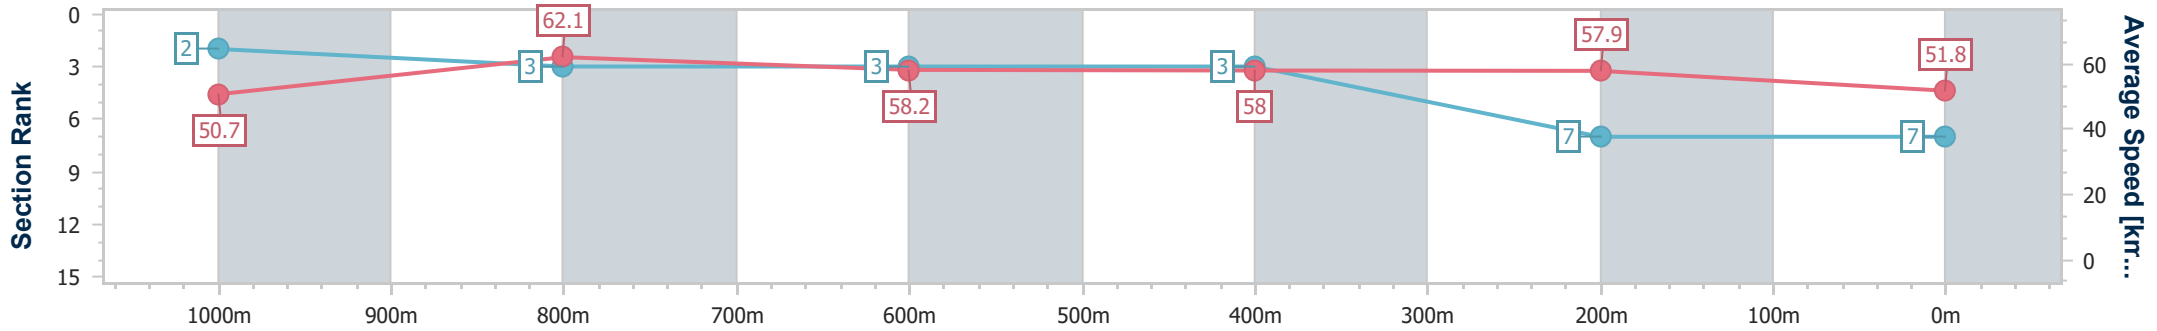

Horse/Jockey Name	Zephalong
Final Rank	7
Fastest Section Time (Section)	0:11.68 (1000m)
Top Speed [km/h] (Section)	63.6 (1000m)
Race State	Finished

Sunshine Coast QLD Professional
Race 7: AUSTRAL INSULATION BRISBANE Colts, Geldings and
Entires Maiden Plate - 1200m

18 February 2024 - 17:19

Track Rating: Heavy 10, Weather: Fine, Rail Position: True

Section	Overall	1000m	800m	600m	400m	200m
Section Times	1:17.09 [7] (0:14.19)	1:02.90 [2] (0:11.68)	0:51.22 [3] (0:12.48)	0:38.74 [3] (0:12.41)	0:26.33 [3] (0:12.45)	0:13.88 [7] (0:13.88)
Average Speed [km/h]	50.7	62.1	58.2	58.0	57.9	51.8
Top Speed [km/h]	63.3	63.6	59.7	59.3	59.3	55.4
Avg. Dist. to Rail [m]	2.3	1.2	1.7	0.3	0.9	3.1
Avg. Stride Freq. [Hz]	2.4	2.5	2.4	2.5	2.5	2.4
Avg. Stride Length [m]	5.8	6.9	6.6	6.5	6.4	6.1

- [ ] Ranking at each section and finish
- -.-.- No data available at this section
- NA No data available