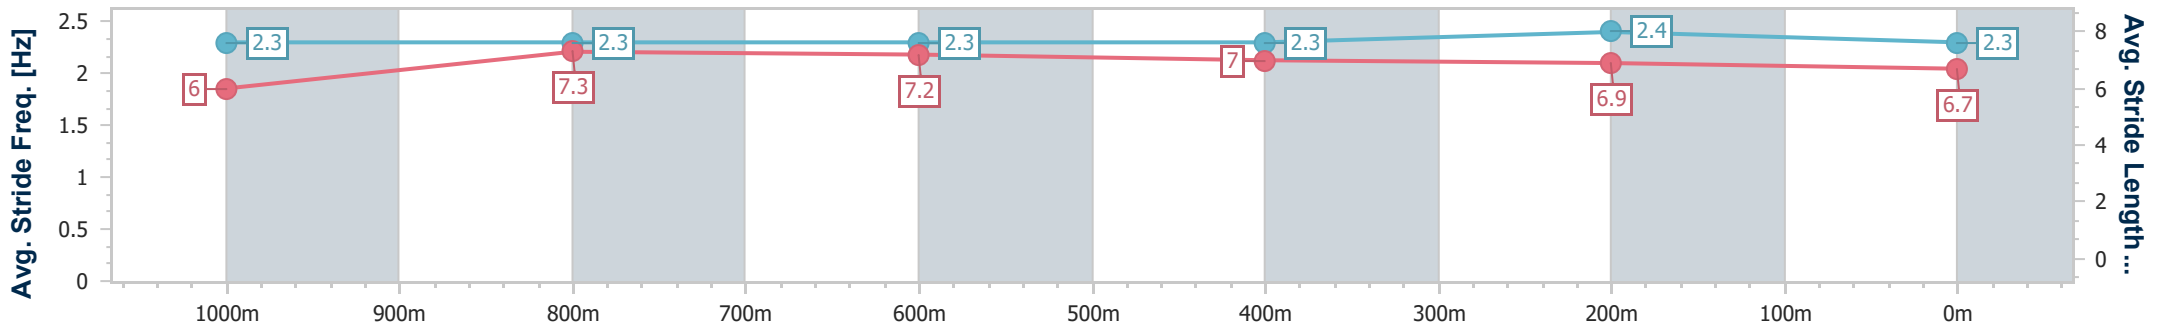

Horse/Jockey Name	Rubos
Final Rank	6
Fastest Section Time (Section)	0:11.81 (1000m)
Top Speed [km/h] (Section)	64.2 (Overall)
Race State	Finished

Sunshine Coast QLD Professional
Race 7: AUSTRAL INSULATION BRISBANE Colts, Geldings and
Entires Maiden Plate - 1200m

18 February 2024 - 17:19

Track Rating: Heavy 10, Weather: Fine, Rail Position: True

Section	Overall	1000m	800m	600m	400m	200m
Section Times	1:15.99 [6] (0:14.33)	1:01.66 [5] (0:11.81)	0:49.85 [5] (0:12.32)	0:37.53 [6] (0:12.46)	0:25.07 [6] (0:12.10)	0:12.97 [6] (0:12.97)
Average Speed [km/h]	50.3	61.3	58.7	58.0	59.6	55.5
Top Speed [km/h]	64.2	63.7	60.5	59.1	61.2	57.8
Avg. Dist. to Rail [m]	5.4	2.7	0.7	1.1	3.7	5.5
Avg. Stride Freq. [Hz]	2.3	2.3	2.3	2.3	2.4	2.3
Avg. Stride Length [m]	6.0	7.3	7.2	7.0	6.9	6.7

- [ ] Ranking at each section and finish
- -.-.- No data available at this section
- NA No data available