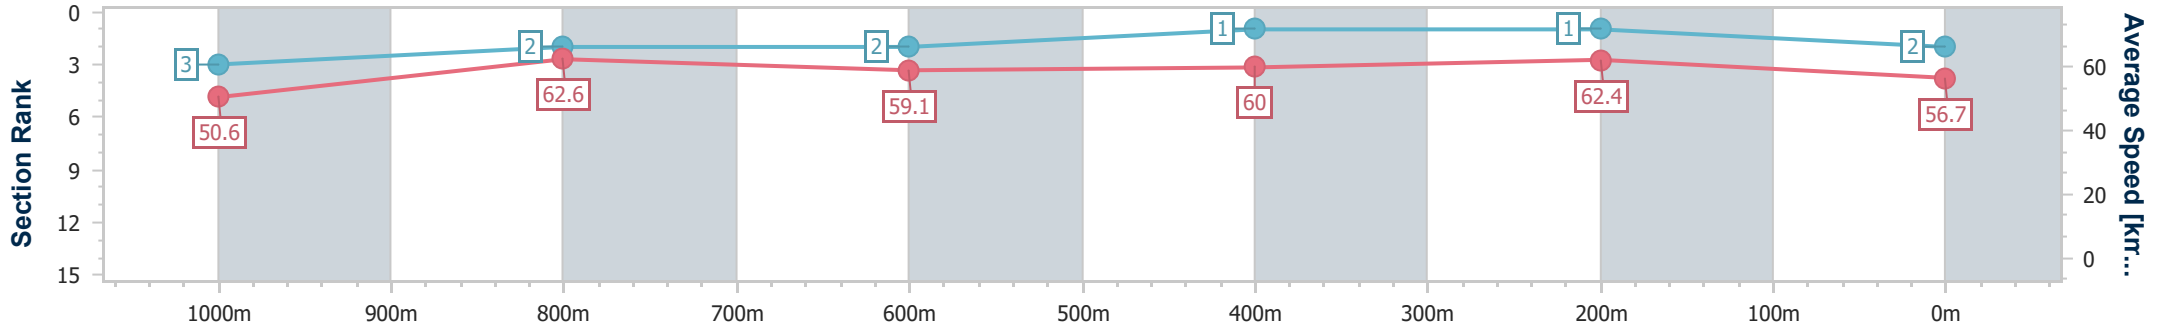

Horse/Jockey Name	Pinkus
Final Rank	2
Fastest Section Time (Section)	0:11.55 (400m)
Top Speed [km/h] (Section)	65.2 (Overall)
Race State	Finished

Sunshine Coast QLD Professional
Race 7: AUSTRAL INSULATION BRISBANE Colts, Geldings and
Entires Maiden Plate - 1200m

18 February 2024 - 17:19

Track Rating: Heavy 10, Weather: Fine, Rail Position: True

Section	Overall	1000m	800m	600m	400m	200m
Section Times	1:14.67 [2] (0:14.22)	1:00.45 [3] (0:11.58)	0:48.87 [2] (0:12.46)	0:36.41 [2] (0:12.13)	0:24.28 [1] (0:11.55)	0:12.73 [1] (0:12.73)
Average Speed [km/h]	50.6	62.6	59.1	60.0	62.4	56.7
Top Speed [km/h]	65.2	64.5	60.0	61.0	64.2	60.2
Avg. Dist. to Rail [m]	5.3	3.3	3.3	2.5	4.7	6.0
Avg. Stride Freq. [Hz]	2.2	2.3	2.2	2.3	2.4	2.3
Avg. Stride Length [m]	6.3	7.4	7.3	7.2	7.3	6.9

- [ ] Ranking at each section and finish
- -.-.- No data available at this section
- NA No data available