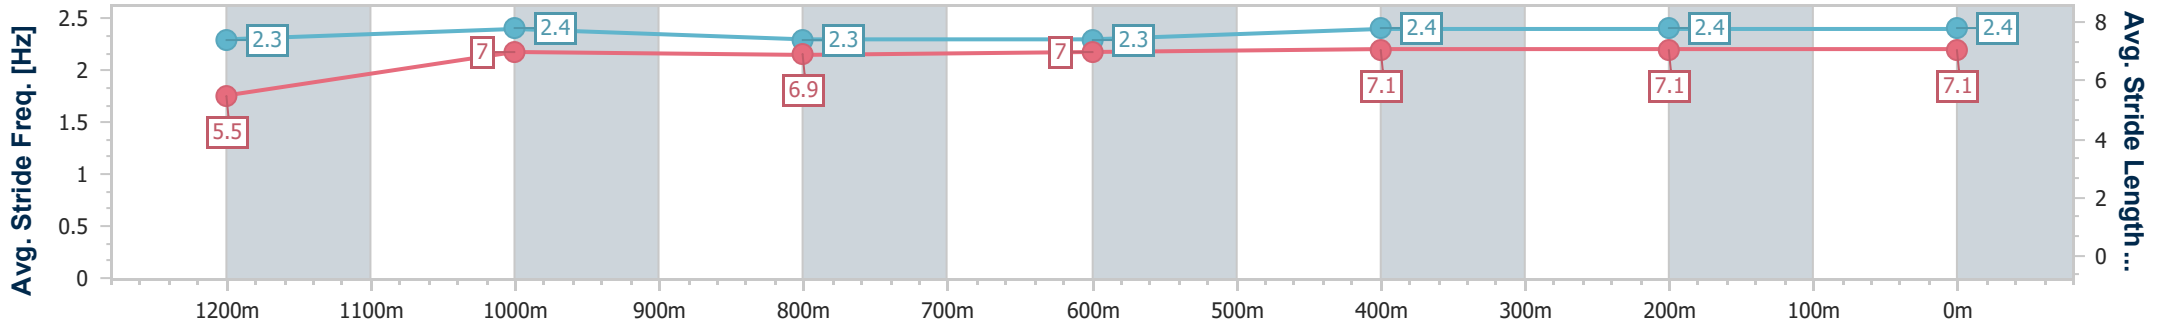

Horse/Jockey Name	Laydownlily
Final Rank	1
Fastest Section Time (Section)	0:11.38 (400m)
Top Speed [km/h] (Section)	64.3 (200m)
Race State	Finished

Ipswich QLD Professional
Race 1: GREAT NORTHERN QTIS Three-Year-Old BENCHMARK
68 Handicap - 1350m
21 February 2024 - 14:48

Track Rating: Good 4, Weather: Fine, Rail Position: +6.5m Entire

Section	Overall	1200m	1000m	800m	600m	400m	200m
Section Times	1:23.18 [1] (0:11.71)	1:11.47 [1] (0:11.89)	0:59.58 [1] (0:12.51)	0:47.07 [1] (0:12.42)	0:34.65 [1] (0:11.76)	0:22.89 [1] (0:11.38)	0:11.51 [1] (0:11.51)
Average Speed [km/h]	46.1	60.5	57.4	57.7	60.7	63.1	62.3
Top Speed [km/h]	61.5	62.8	57.8	58.3	62.2	63.5	64.3
Avg. Dist. to Rail [m]	2.3	0.6	0.9	1.6	1.8	1.0	0.2
Avg. Stride Freq. [Hz]	2.3	2.4	2.3	2.3	2.4	2.4	2.4
Avg. Stride Length [m]	5.5	7.0	6.9	7.0	7.1	7.1	7.1

- [ ] Ranking at each section and finish
- -.-.- No data available at this section
- NA No data available