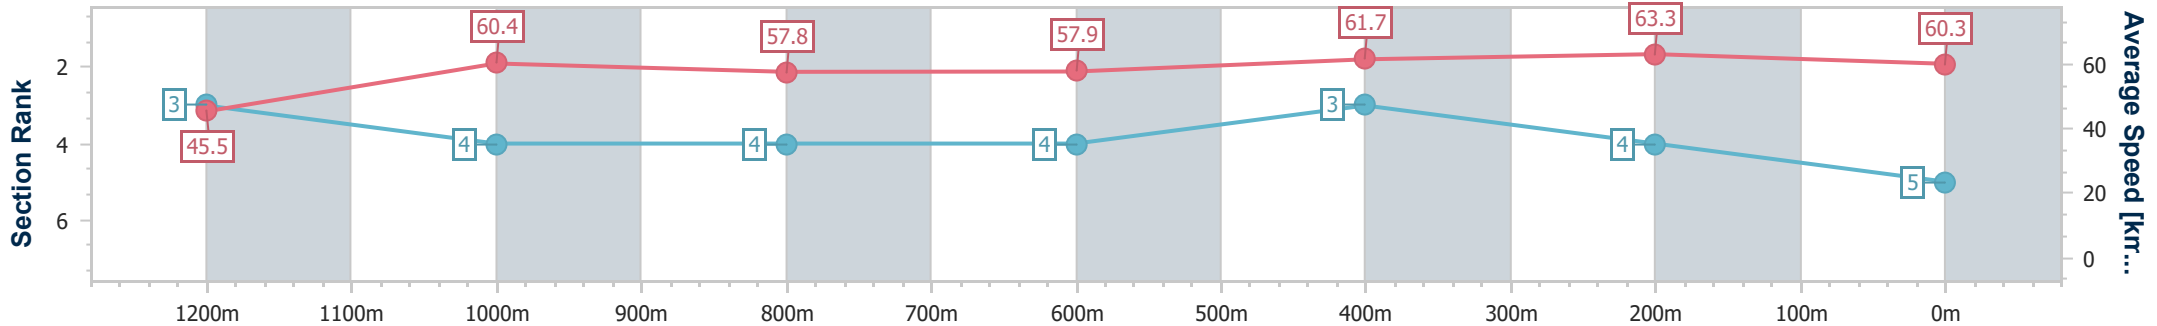

Horse/Jockey Name	Five Star Vixen
Final Rank	5
Fastest Section Time (Section)	0:11.41 (400m)
Top Speed [km/h] (Section)	64.0 (200m)
Race State	Finished

Ipswich QLD Professional
Race 1: GREAT NORTHERN QTIS Three-Year-Old BENCHMARK
68 Handicap - 1350m
21 February 2024 - 14:48

Track Rating: Good 4, Weather: Fine, Rail Position: +6.5m Entire

Section	Overall	1200m	1000m	800m	600m	400m	200m
Section Times	1:23.82 [5] (0:11.90)	1:11.92 [3] (0:11.90)	1:00.02 [4] (0:12.52)	0:47.50 [4] (0:12.43)	0:35.07 [4] (0:11.71)	0:23.36 [3] (0:11.41)	0:11.95 [4] (0:11.95)
Average Speed [km/h]	45.5	60.4	57.8	57.9	61.7	63.3	60.3
Top Speed [km/h]	61.1	61.9	58.2	58.7	63.0	64.0	64.0
Avg. Dist. to Rail [m]	1.2	0.9	0.4	0.1	0.7	1.3	2.3
Avg. Stride Freq. [Hz]	2.1	2.2	2.2	2.2	2.3	2.3	2.2
Avg. Stride Length [m]	6.0	7.4	7.3	7.4	7.5	7.6	7.5

- [ ] Ranking at each section and finish
- -.-.- No data available at this section
- NA No data available