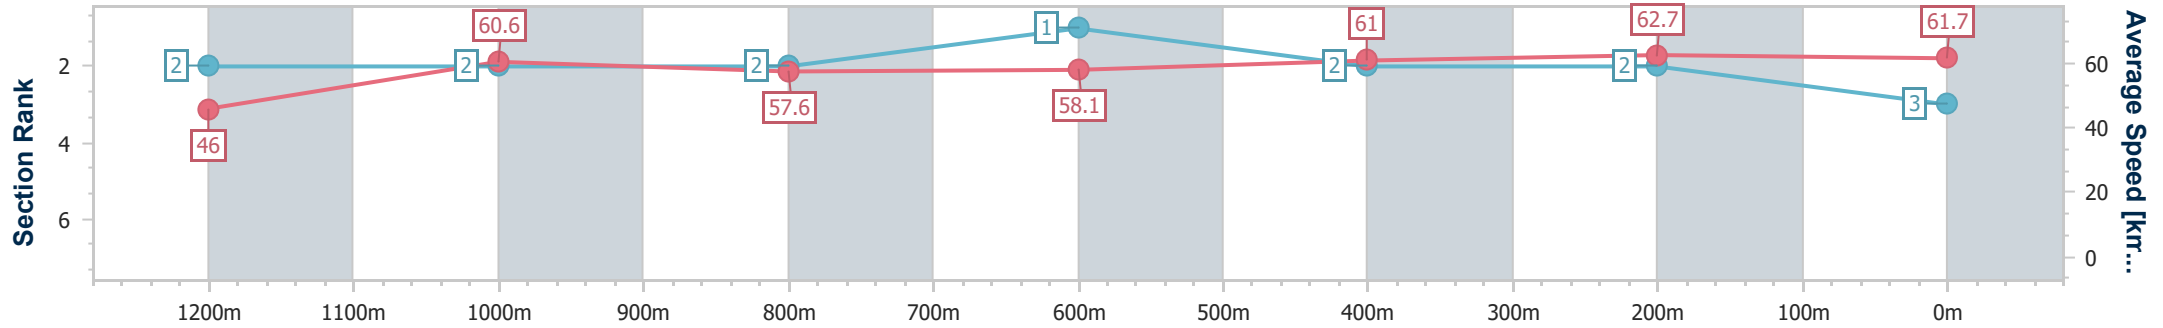

Horse/Jockey Name	Miss Sha Blue
Final Rank	3
Fastest Section Time (Section)	0:11.44 (400m)
Top Speed [km/h] (Section)	63.7 (400m)
Race State	Finished

Ipswich QLD Professional
Race 1: GREAT NORTHERN QTIS Three-Year-Old BENCHMARK
68 Handicap - 1350m
21 February 2024 - 14:48

Track Rating: Good 4, Weather: Fine, Rail Position: +6.5m Entire

Section	Overall	1200m	1000m	800m	600m	400m	200m
Section Times	1:23.48 [3] (0:11.75)	1:11.73 [2] (0:11.91)	0:59.82 [2] (0:12.47)	0:47.35 [2] (0:12.40)	0:34.95 [1] (0:11.79)	0:23.16 [2] (0:11.44)	0:11.72 [2] (0:11.72)
Average Speed [km/h]	46.0	60.6	57.6	58.1	61.0	62.7	61.7
Top Speed [km/h]	61.0	61.9	58.3	58.4	62.3	63.7	63.6
Avg. Dist. to Rail [m]	1.7	0.6	0.3	0.5	0.1	0.5	1.0
Avg. Stride Freq. [Hz]	2.4	2.4	2.3	2.3	2.4	2.4	2.4
Avg. Stride Length [m]	5.4	7.0	6.9	7.0	7.1	7.1	7.2

- [ ] Ranking at each section and finish
- -.-.- No data available at this section
- NA No data available