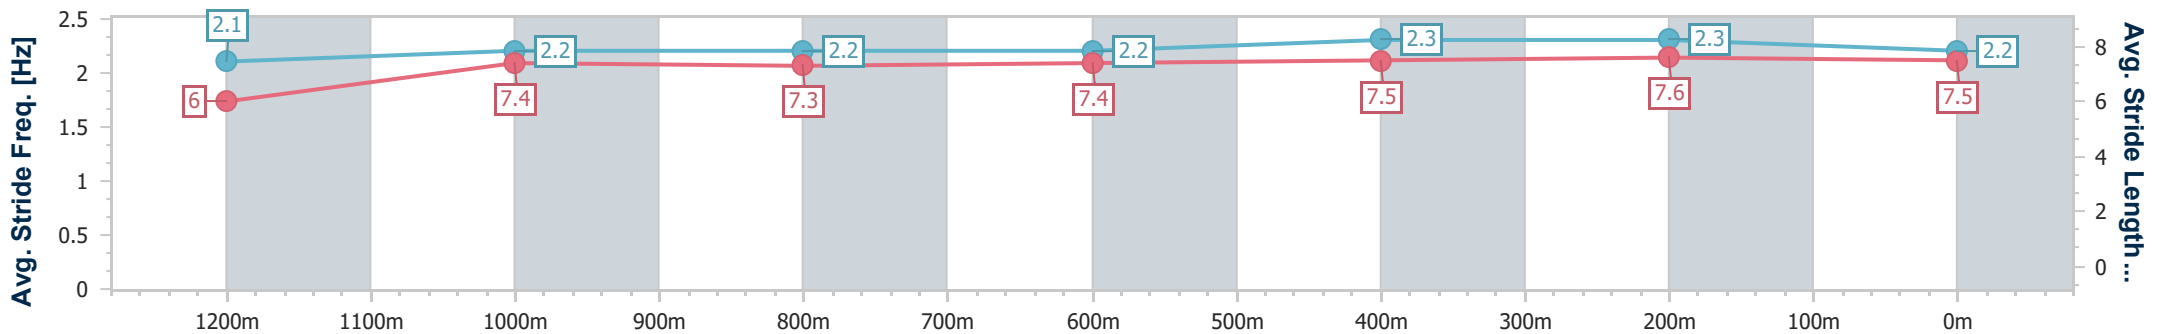

- [] Ranking at each section and finish
- .-.- No data available at this section
- NA No data available

Horse/Jockey Name	Five Star Vixen
Final Rank	5
Fastest Section Time (Section)	0:11.41 (400m)
Top Speed [km/h] (Section)	64.0 (200m)
Race State	Finished

- [] Ranking at each section and finish
- .-.- No data available at this section
- NA No data available

Horse/Jockey Name	Native Beauty
Final Rank	6
Fastest Section Time (Section)	0:11.90 (400m)
Top Speed [km/h] (Section)	61.3 (600m)
Race State	Finished