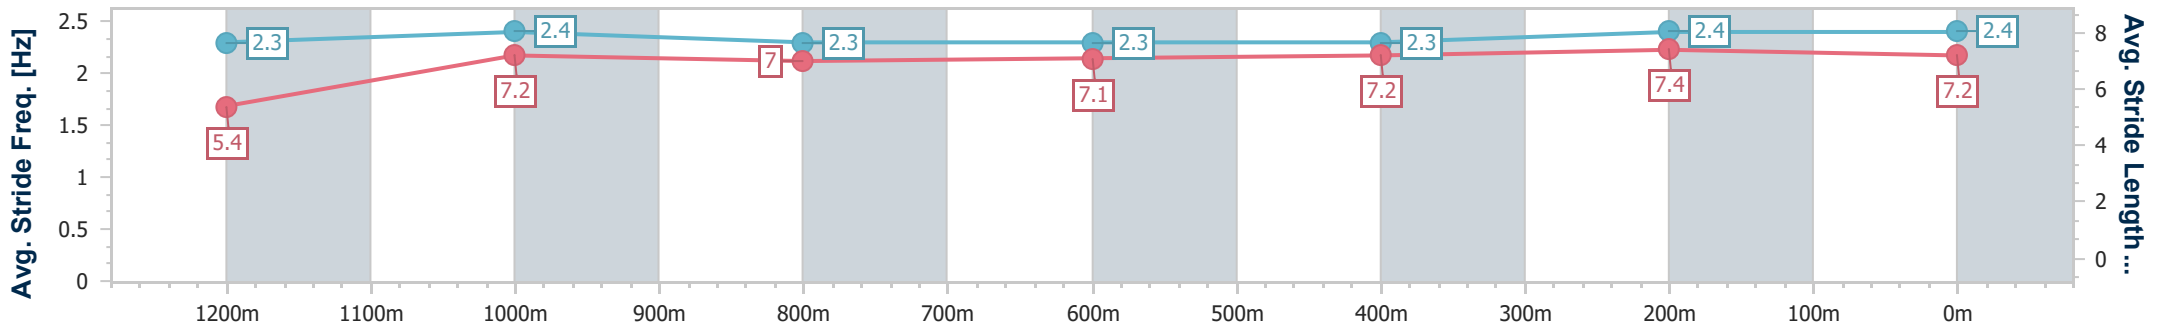

Horse/Jockey Name	Bernice's Spirit
Final Rank	2
Fastest Section Time (Section)	0:11.33 (400m)
Top Speed [km/h] (Section)	65.7 (200m)
Race State	Finished

Ipswich QLD Professional
Race 1: GREAT NORTHERN QTIS Three-Year-Old BENCHMARK
68 Handicap - 1350m
21 February 2024 - 14:48

Track Rating: Good 4, Weather: Fine, Rail Position: +6.5m Entire

Section	Overall	1200m	1000m	800m	600m	400m	200m
Section Times	1:23.24 [2] (0:12.05)	1:11.19 [4] (0:11.72)	0:59.47 [3] (0:12.51)	0:46.96 [3] (0:12.45)	0:34.51 [3] (0:11.79)	0:22.72 [4] (0:11.33)	0:11.39 [3] (0:11.39)
Average Speed [km/h]	44.7	61.5	57.4	57.5	60.8	63.2	63.3
Top Speed [km/h]	62.1	63.8	57.9	58.0	62.7	65.1	65.7
Avg. Dist. to Rail [m]	2.2	0.8	1.0	1.4	1.4	0.8	1.6
Avg. Stride Freq. [Hz]	2.3	2.4	2.3	2.3	2.3	2.4	2.4
Avg. Stride Length [m]	5.4	7.2	7.0	7.1	7.2	7.4	7.2

- [ ] Ranking at each section and finish
- -.-.- No data available at this section
- NA No data available