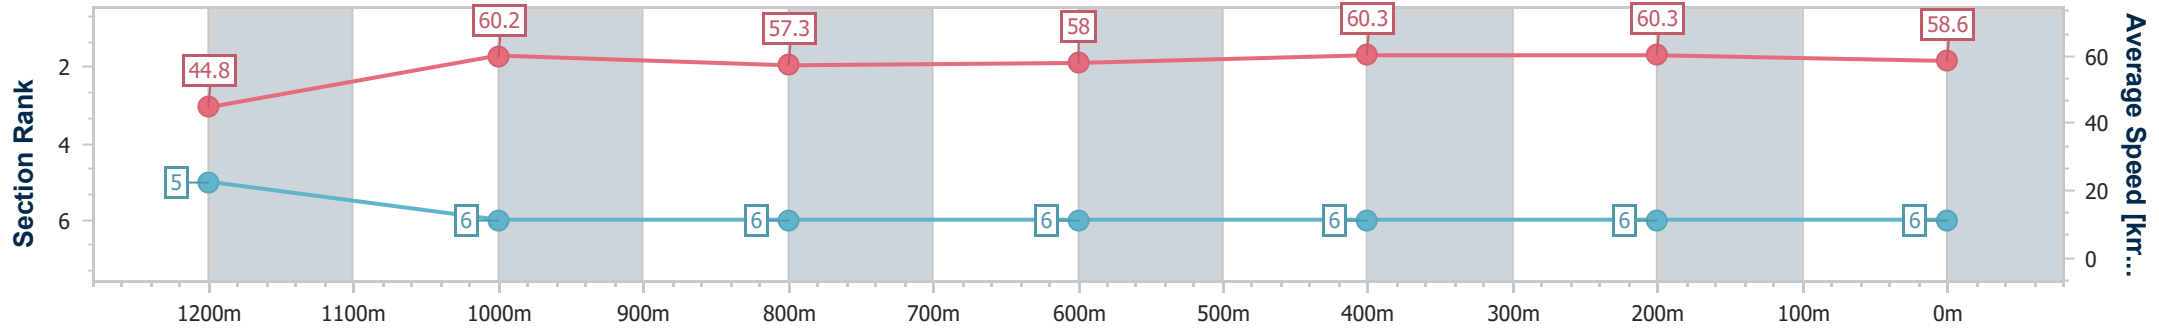

- [] Ranking at each section and finish
- .-.- No data available at this section
- NA No data available

Horse/Jockey Name	Native Beauty
Final Rank	6
Fastest Section Time (Section)	0:11.90 (400m)
Top Speed [km/h] (Section)	61.3 (600m)
Race State	Finished

- [] Ranking at each section and finish
- .-.- No data available at this section
- NA No data available