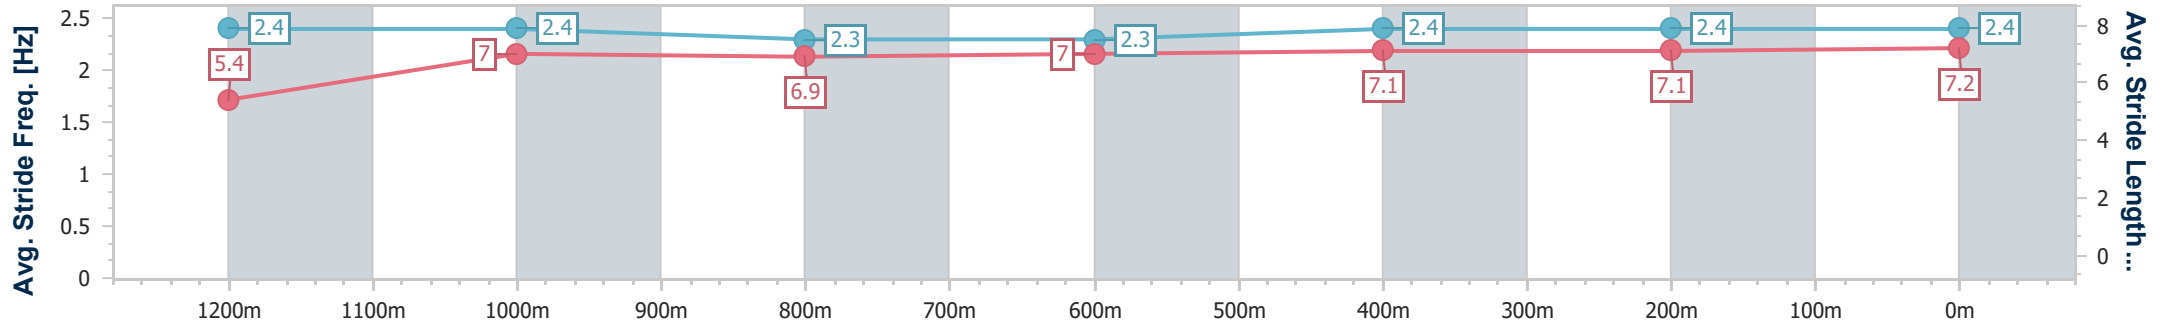

Horse/Jockey Name	Miss Sha Blue
Final Rank	3
Fastest Section Time (Section)	0:11.44 (400m)
Top Speed [km/h] (Section)	63.7 (400m)
Race State	Finished

Ipswich QLD Professional
Race 1: GREAT NORTHERN QTIS Three-Year-Old BENCHMARK
68 Handicap - 1350m
21 February 2024 - 14:48

Track Rating: Good 4, Weather: Fine, Rail Position: +6.5m Entire

Section	Overall	1200m	1000m	800m	600m	400m	200m
Section Times	1:23.48 [3] (0:11.75)	1:11.73 [2] (0:11.91)	0:59.82 [2] (0:12.47)	0:47.35 [2] (0:12.40)	0:34.95 [1] (0:11.79)	0:23.16 [2] (0:11.44)	0:11.72 [2] (0:11.72)
Average Speed [km/h]	46.0	60.6	57.6	58.1	61.0	62.7	61.7
Top Speed [km/h]	61.0	61.9	58.3	58.4	62.3	63.7	63.6
Avg. Dist. to Rail [m]	1.7	0.6	0.3	0.5	0.1	0.5	1.0
Avg. Stride Freq. [Hz]	2.4	2.4	2.3	2.3	2.4	2.4	2.4
Avg. Stride Length [m]	5.4	7.0	6.9	7.0	7.1	7.1	7.2

- [ ] Ranking at each section and finish
- -.-.- No data available at this section
- NA No data available