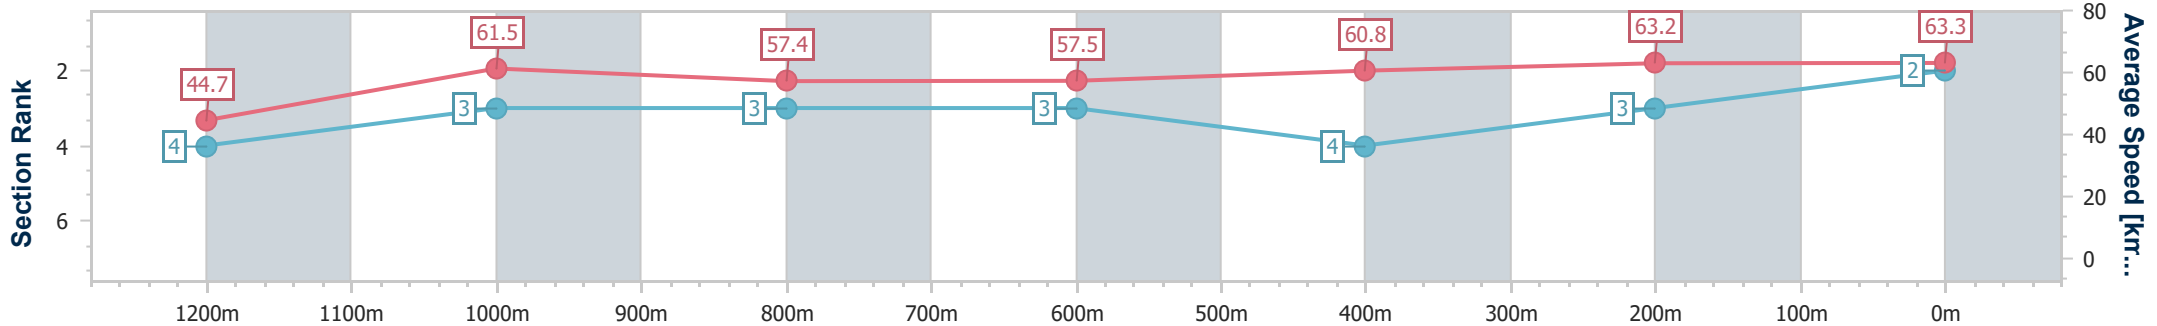

Horse/Jockey Name	Bernice's Spirit
Final Rank	2
Fastest Section Time (Section)	0:11.33 (400m)
Top Speed [km/h] (Section)	65.7 (200m)
Race State	Finished

Ipswich QLD Professional
Race 1: GREAT NORTHERN QTIS Three-Year-Old BENCHMARK
68 Handicap - 1350m
21 February 2024 - 14:48

Track Rating: Good 4, Weather: Fine, Rail Position: +6.5m Entire

Section	Overall	1200m	1000m	800m	600m	400m	200m
Section Times	1:23.24 [2] (0:12.05)	1:11.19 [4] (0:11.72)	0:59.47 [3] (0:12.51)	0:46.96 [3] (0:12.45)	0:34.51 [3] (0:11.79)	0:22.72 [4] (0:11.33)	0:11.39 [3] (0:11.39)
Average Speed [km/h]	44.7	61.5	57.4	57.5	60.8	63.2	63.3
Top Speed [km/h]	62.1	63.8	57.9	58.0	62.7	65.1	65.7
Avg. Dist. to Rail [m]	2.2	0.8	1.0	1.4	1.4	0.8	1.6
Avg. Stride Freq. [Hz]	2.3	2.4	2.3	2.3	2.3	2.4	2.4
Avg. Stride Length [m]	5.4	7.2	7.0	7.1	7.2	7.4	7.2

- [ ] Ranking at each section and finish
- -.-.- No data available at this section
- NA No data available