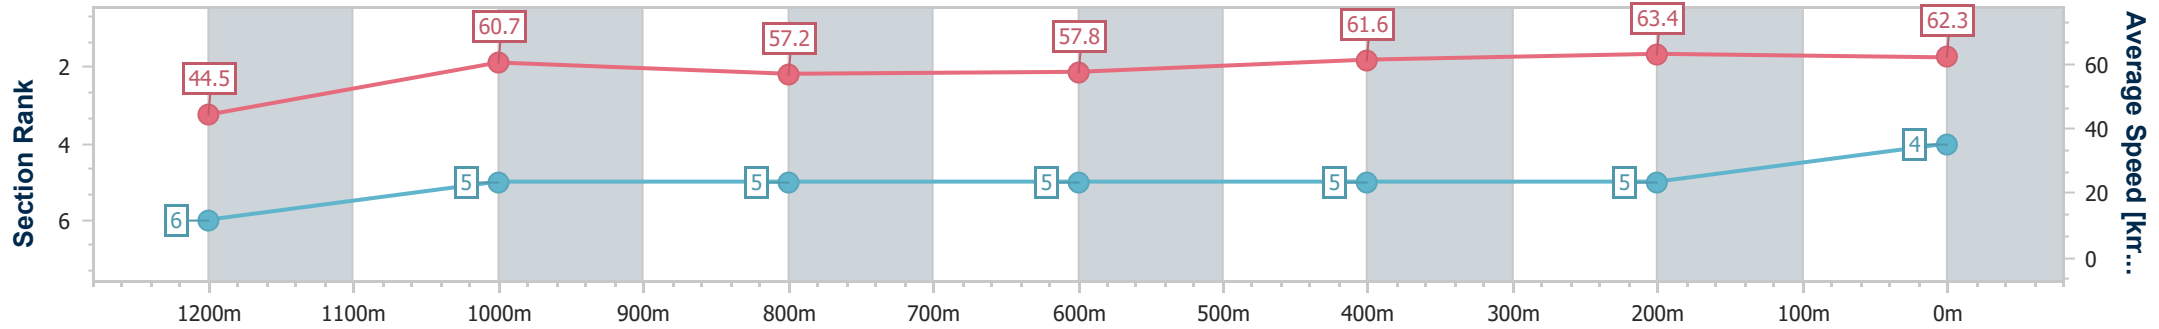

Horse/Jockey Name	Up The Country
Final Rank	4
Fastest Section Time (Section)	0:11.37 (400m)
Top Speed [km/h] (Section)	64.4 (400m)
Race State	Finished

Ipswich QLD Professional
Race 1: GREAT NORTHERN QTIS Three-Year-Old BENCHMARK
68 Handicap - 1350m
21 February 2024 - 14:48

Track Rating: Good 4, Weather: Fine, Rail Position: +6.5m Entire

Section	Overall	1200m	1000m	800m	600m	400m	200m
Section Times	1:23.60 [4] (0:12.17)	1:11.43 [6] (0:11.82)	0:59.61 [5] (0:12.55)	0:47.06 [5] (0:12.39)	0:34.67 [5] (0:11.71)	0:22.96 [5] (0:11.37)	0:11.59 [5] (0:11.59)
Average Speed [km/h]	44.5	60.7	57.2	57.8	61.6	63.4	62.3
Top Speed [km/h]	59.0	62.9	59.5	58.1	63.1	64.4	64.2
Avg. Dist. to Rail [m]	3.0	0.5	0.9	1.2	0.5	1.3	3.8
Avg. Stride Freq. [Hz]	2.2	2.3	2.3	2.2	2.3	2.4	2.4
Avg. Stride Length [m]	5.7	7.3	7.0	7.1	7.3	7.3	7.3

- [ ] Ranking at each section and finish
- -.-.- No data available at this section
- NA No data available