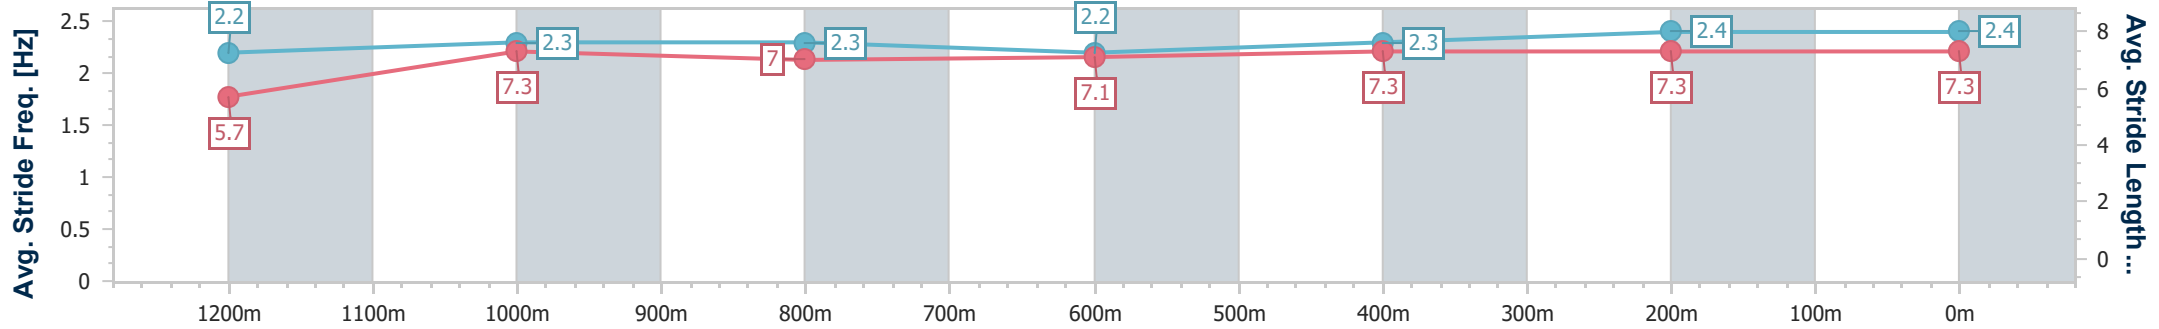

Horse/Jockey Name	Up The Country
Final Rank	4
Fastest Section Time (Section)	0:11.37 (400m)
Top Speed [km/h] (Section)	64.4 (400m)
Race State	Finished

Ipswich QLD Professional
Race 1: GREAT NORTHERN QTIS Three-Year-Old BENCHMARK
68 Handicap - 1350m
21 February 2024 - 14:48

Track Rating: Good 4, Weather: Fine, Rail Position: +6.5m Entire

Section	Overall	1200m	1000m	800m	600m	400m	200m
Section Times	1:23.60 [4] (0:12.17)	1:11.43 [6] (0:11.82)	0:59.61 [5] (0:12.55)	0:47.06 [5] (0:12.39)	0:34.67 [5] (0:11.71)	0:22.96 [5] (0:11.37)	0:11.59 [5] (0:11.59)
Average Speed [km/h]	44.5	60.7	57.2	57.8	61.6	63.4	62.3
Top Speed [km/h]	59.0	62.9	59.5	58.1	63.1	64.4	64.2
Avg. Dist. to Rail [m]	3.0	0.5	0.9	1.2	0.5	1.3	3.8
Avg. Stride Freq. [Hz]	2.2	2.3	2.3	2.2	2.3	2.4	2.4
Avg. Stride Length [m]	5.7	7.3	7.0	7.1	7.3	7.3	7.3

- [ ] Ranking at each section and finish
- -.-.- No data available at this section
- NA No data available