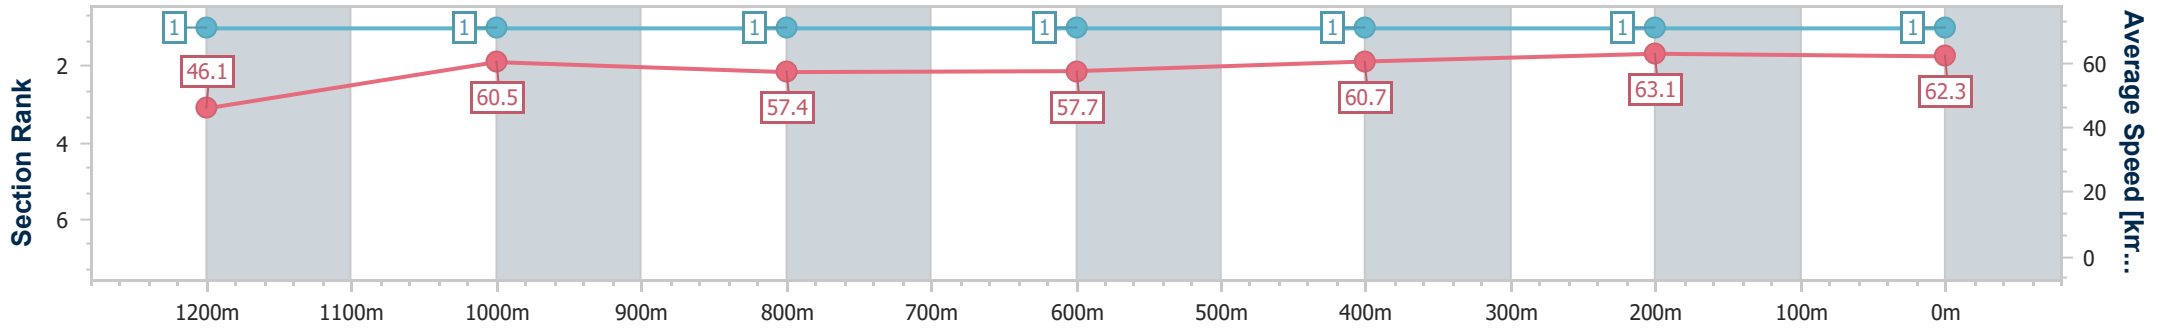

Horse/Jockey Name	Laydownlily
Final Rank	1
Fastest Section Time (Section)	0:11.38 (400m)
Top Speed [km/h] (Section)	64.3 (200m)
Race State	Finished

Ipswich QLD Professional
Race 1: GREAT NORTHERN QTIS Three-Year-Old BENCHMARK
68 Handicap - 1350m
21 February 2024 - 14:48

Track Rating: Good 4, Weather: Fine, Rail Position: +6.5m Entire

Section	Overall	1200m	1000m	800m	600m	400m	200m
Section Times	1:23.18 [1] (0:11.71)	1:11.47 [1] (0:11.89)	0:59.58 [1] (0:12.51)	0:47.07 [1] (0:12.42)	0:34.65 [1] (0:11.76)	0:22.89 [1] (0:11.38)	0:11.51 [1] (0:11.51)
Average Speed [km/h]	46.1	60.5	57.4	57.7	60.7	63.1	62.3
Top Speed [km/h]	61.5	62.8	57.8	58.3	62.2	63.5	64.3
Avg. Dist. to Rail [m]	2.3	0.6	0.9	1.6	1.8	1.0	0.2
Avg. Stride Freq. [Hz]	2.3	2.4	2.3	2.3	2.4	2.4	2.4
Avg. Stride Length [m]	5.5	7.0	6.9	7.0	7.1	7.1	7.1

- [ ] Ranking at each section and finish
- -.-.- No data available at this section
- NA No data available