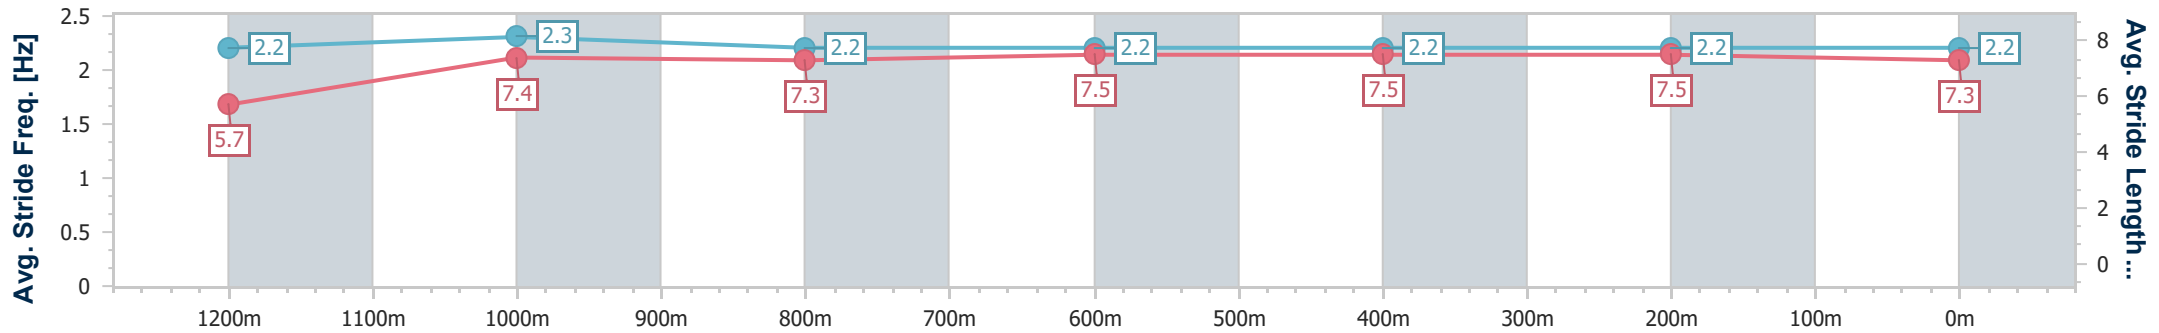

- [] Ranking at each section and finish
- .-.- No data available at this section
- NA No data available

Horse/Jockey Name	Native Beauty
Final Rank	6
Fastest Section Time (Section)	0:11.90 (400m)
Top Speed [km/h] (Section)	61.3 (600m)
Race State	Finished

- [] Ranking at each section and finish
- .-.- No data available at this section
- NA No data available