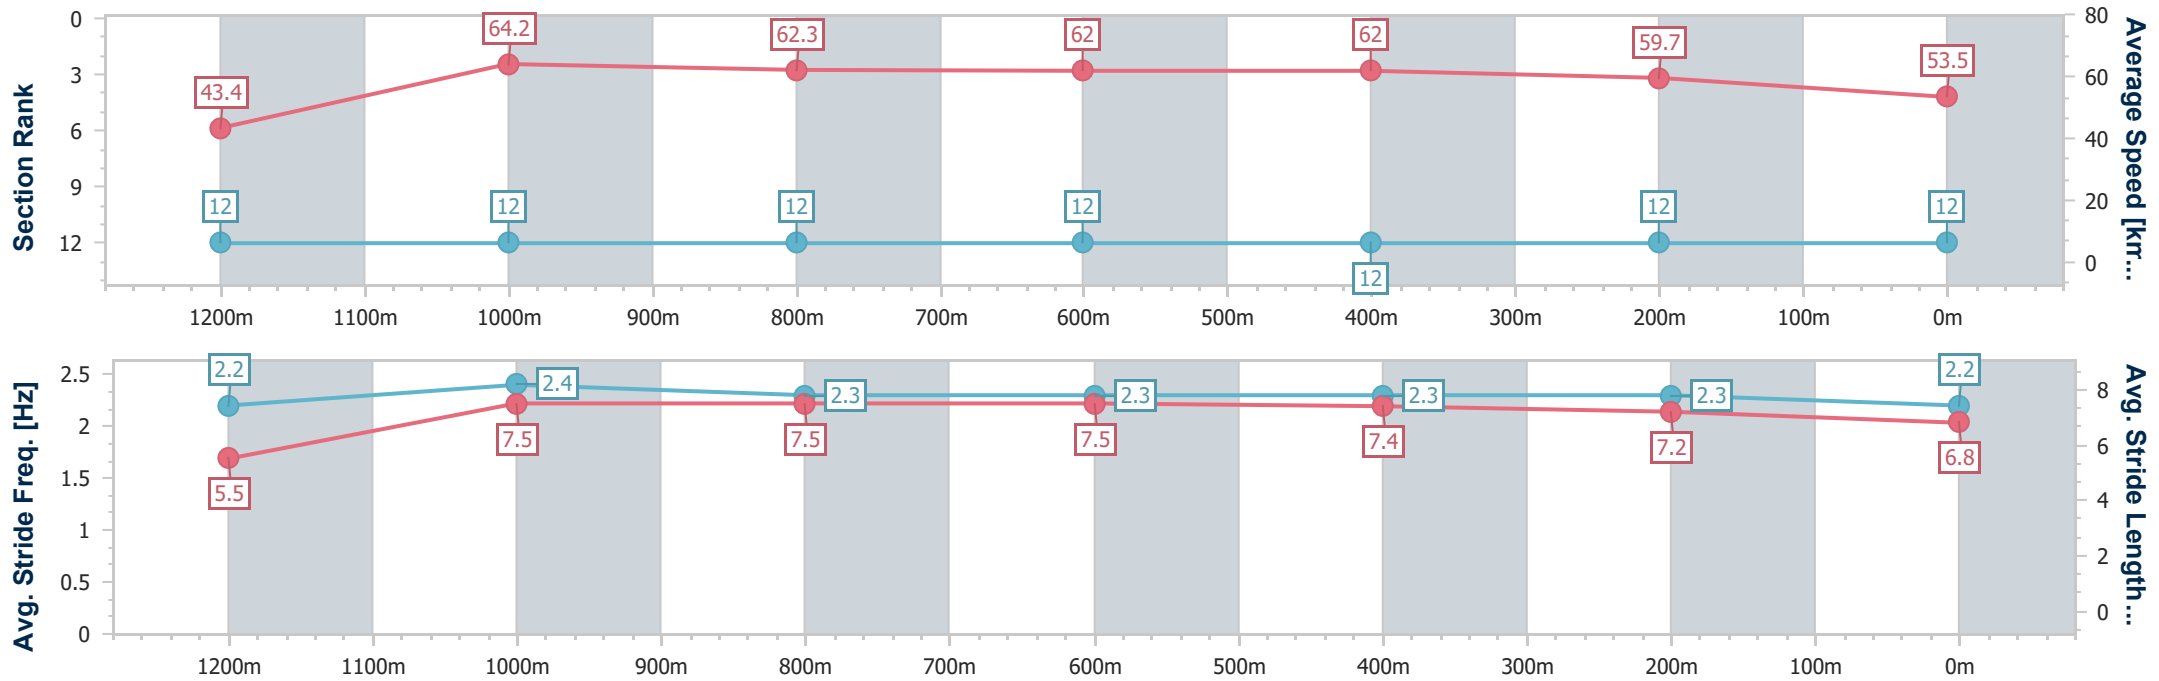

- [ ] Ranking at each section and finish
- .-.- No data available at this section
- NA No data available

Horse/Jockey Name	Bankroll Babe
Final Rank	12
Fastest Section Time (Section)	0:11.26 (1200m)
Top Speed [km/h] (Section)	65.6 (1200m)
Race State	Finished

### Ipswich QLD Professional

Race 6: SEVEN Class 1 Handicap - 1350m

21 February 2024 - 17:45

Track Rating: Good 4, Weather: Fine, Rail Position: +6.5m Entire

Section	Overall	1200m	1000m	800m	600m	400m	200m
Section Times	1:23.96 [12] (0:12.44)	1:11.52 [12] (0:11.26)	1:00.26 [12] (0:11.60)	0:48.66 [12] (0:11.63)	0:37.03 [12] (0:11.55)	0:25.48 [12] (0:12.02)	0:13.46 [12] (0:13.46)
Average Speed [km/h]	43.4	64.2	62.3	62.0	62.0	59.7	53.5
Top Speed [km/h]	63.1	65.6	63.6	63.2	63.7	60.7	58.9
Avg. Dist. to Rail [m]	7.3	1.2	1.0	0.2	1.0	1.0	1.7
Avg. Stride Freq. [Hz]	2.2	2.4	2.3	2.3	2.3	2.3	2.2
Avg. Stride Length [m]	5.5	7.5	7.5	7.5	7.4	7.2	6.8

- [ ] Ranking at each section and finish
- .-.- No data available at this section
- NA No data available