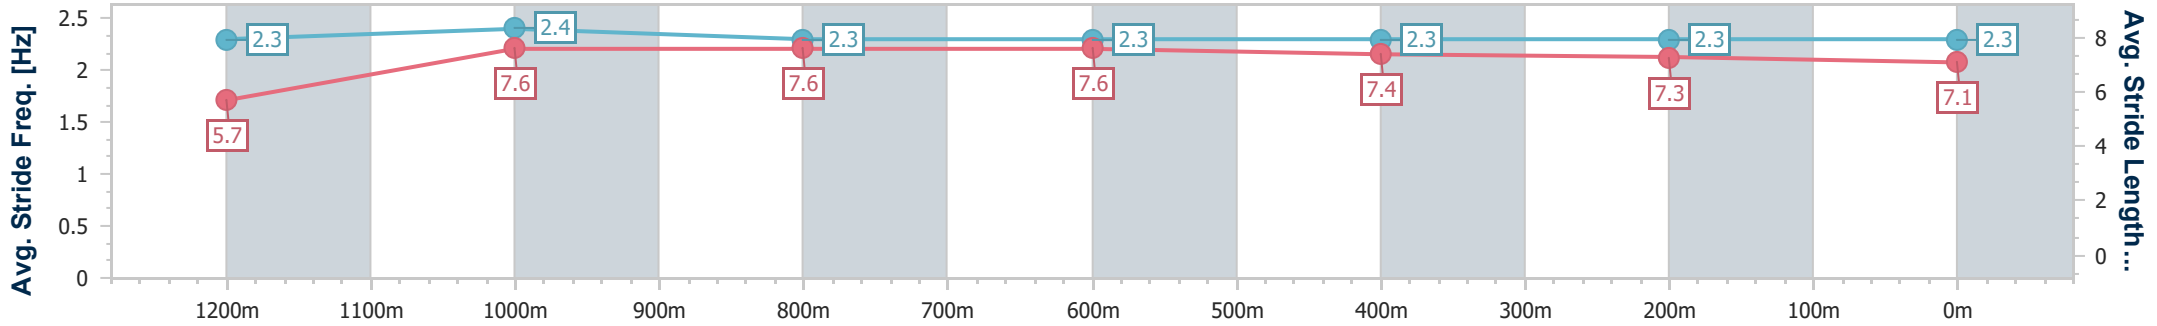

Horse/Jockey Name	To Wish
Final Rank	2
Fastest Section Time (Section)	0:10.94 (1200m)
Top Speed [km/h] (Section)	67.2 (1200m)
Race State	Finished

Ipswich QLD Professional
Race 6: SEVEN Class 1 Handicap - 1350m
21 February 2024 - 17:45
Track Rating: Good 4, Weather: Fine, Rail Position: +6.5m Entire

Section	Overall	1200m	1000m	800m	600m	400m	200m
Section Times	1:21.92 [2] (0:11.82)	1:10.10 [6] (0:10.94)	0:59.16 [4] (0:11.43)	0:47.73 [3] (0:11.52)	0:36.21 [3] (0:11.74)	0:24.47 [2] (0:12.00)	0:12.47 [2] (0:12.47)
Average Speed [km/h]	45.9	65.6	63.1	62.3	61.4	59.9	57.6
Top Speed [km/h]	65.2	67.2	64.1	63.2	63.0	60.4	60.0
Avg. Dist. to Rail [m]	1.4	0.5	0.3	0.2	0.3	0.3	0.7
Avg. Stride Freq. [Hz]	2.3	2.4	2.3	2.3	2.3	2.3	2.3
Avg. Stride Length [m]	5.7	7.6	7.6	7.6	7.4	7.3	7.1

- [ ] Ranking at each section and finish
- -.-.- No data available at this section
- NA No data available