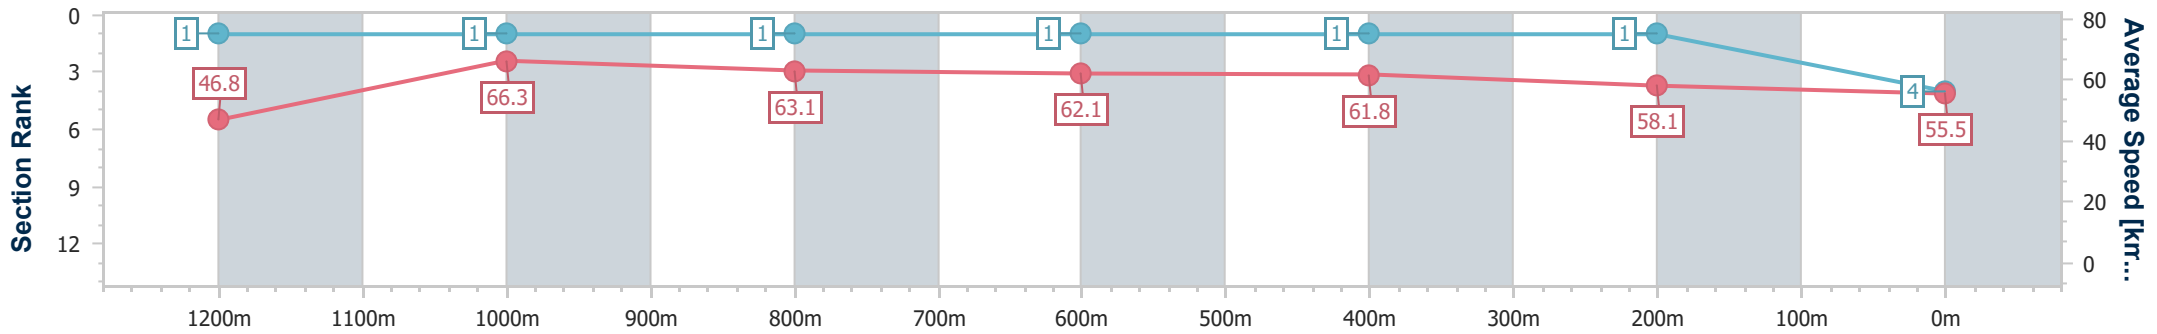

Horse/Jockey Name	In Barcelona
Final Rank	4
Fastest Section Time (Section)	0:10.84 (1200m)
Top Speed [km/h] (Section)	67.4 (1200m)
Race State	Finished

Ipswich QLD Professional
Race 6: SEVEN Class 1 Handicap - 1350m

21 February 2024 - 17:45

Track Rating: Good 4, Weather: Fine, Rail Position: +6.5m Entire

Section	Overall	1200m	1000m	800m	600m	400m	200m
Section Times	1:22.28 [4] (0:11.56)	1:10.72 [1] (0:10.84)	0:59.88 [1] (0:11.42)	0:48.46 [1] (0:11.56)	0:36.90 [1] (0:11.58)	0:25.32 [1] (0:12.31)	0:13.01 [1] (0:13.01)
Average Speed [km/h]	46.8	66.3	63.1	62.1	61.8	58.1	55.5
Top Speed [km/h]	64.5	67.4	65.3	62.7	63.2	60.5	57.3
Avg. Dist. to Rail [m]	6.4	1.3	0.5	0.2	1.3	1.5	1.6
Avg. Stride Freq. [Hz]	2.4	2.5	2.4	2.4	2.4	2.4	2.3
Avg. Stride Length [m]	5.5	7.4	7.3	7.2	7.1	6.8	6.6

- [ ] Ranking at each section and finish
- -.-.- No data available at this section
- NA No data available