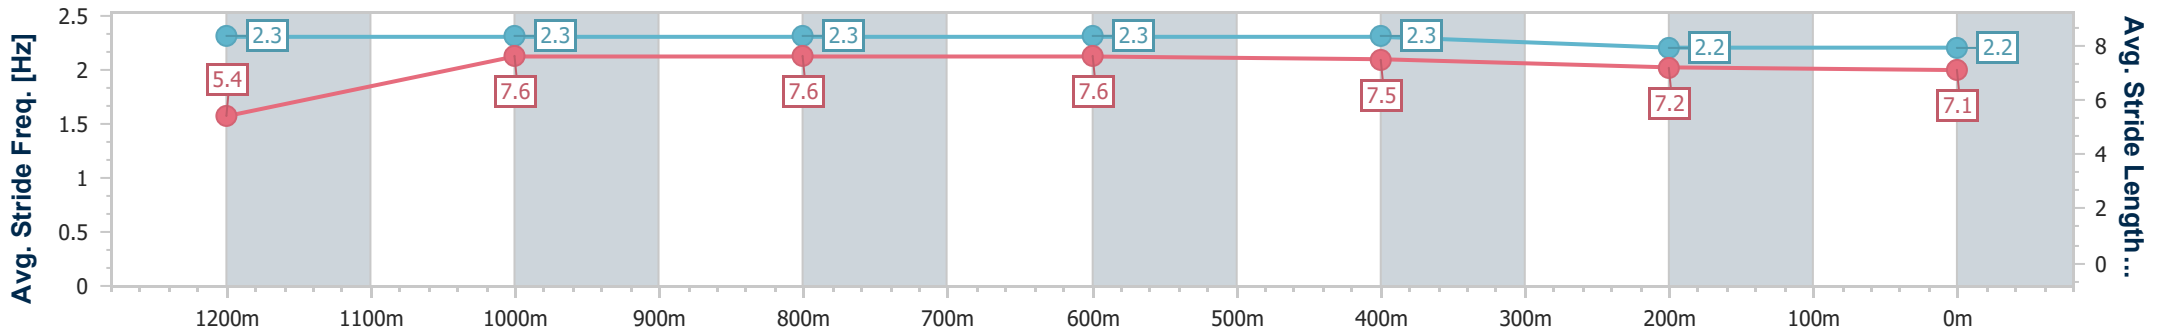

Horse/Jockey Name	Dealing's Done
Final Rank	8
Fastest Section Time (Section)	0:11.24 (1200m)
Top Speed [km/h] (Section)	65.9 (1200m)
Race State	Finished

Ipswich QLD Professional
Race 6: SEVEN Class 1 Handicap - 1350m
21 February 2024 - 17:45

Track Rating: Good 4, Weather: Fine, Rail Position: +6.5m Entire

Section	Overall	1200m	1000m	800m	600m	400m	200m
Section Times	1:23.40 [8] (0:12.35)	1:11.05 [11] (0:11.24)	0:59.81 [11] (0:11.48)	0:48.33 [10] (0:11.50)	0:36.83 [10] (0:11.54)	0:25.29 [9] (0:12.31)	0:12.98 [11] (0:12.98)
Average Speed [km/h]	43.9	63.8	62.6	62.2	61.8	58.1	55.5
Top Speed [km/h]	63.3	65.9	63.6	63.9	63.1	60.4	57.7
Avg. Dist. to Rail [m]	2.6	0.6	0.6	1.7	1.9	1.5	1.0
Avg. Stride Freq. [Hz]	2.3	2.3	2.3	2.3	2.3	2.2	2.2
Avg. Stride Length [m]	5.4	7.6	7.6	7.6	7.5	7.2	7.1

- [ ] Ranking at each section and finish
- -.-.- No data available at this section
- NA No data available