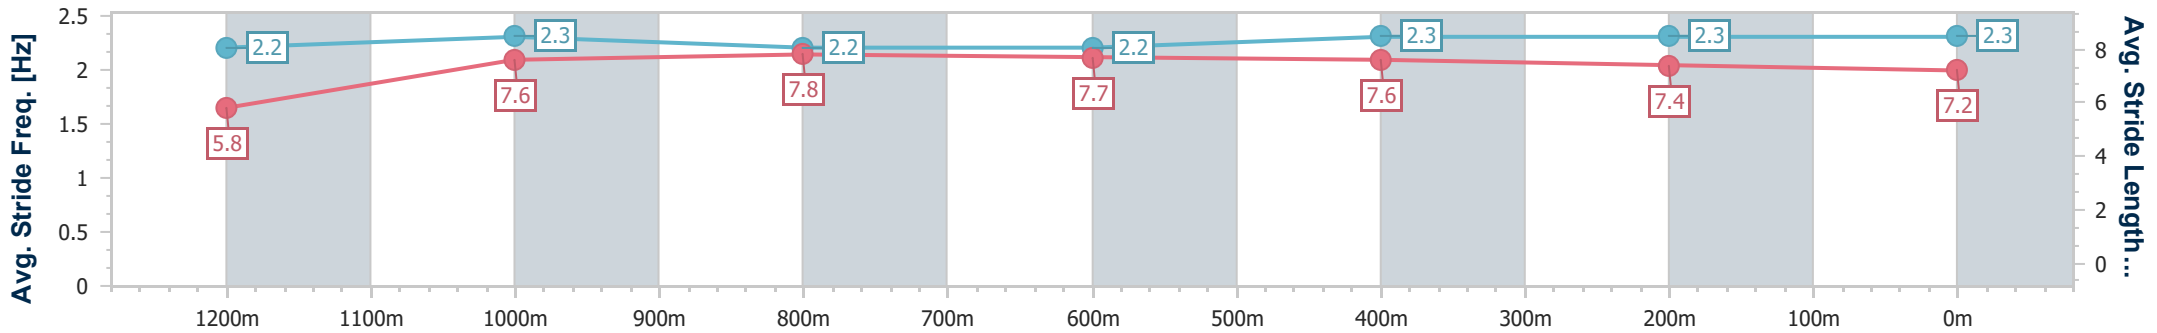

Horse/Jockey Name	Kasear
Final Rank	5
Fastest Section Time (Section)	0:11.35 (1200m)
Top Speed [km/h] (Section)	65.8 (1200m)
Race State	Finished

Ipswich QLD Professional
Race 6: SEVEN Class 1 Handicap - 1350m
21 February 2024 - 17:45
Track Rating: Good 4, Weather: Fine, Rail Position: +6.5m Entire

Section	Overall	1200m	1000m	800m	600m	400m	200m
Section Times	1:22.34 [5] (0:11.86)	1:10.48 [7] (0:11.35)	0:59.13 [9] (0:11.60)	0:47.53 [9] (0:11.63)	0:35.90 [9] (0:11.69)	0:24.21 [10] (0:11.99)	0:12.22 [5] (0:12.22)
Average Speed [km/h]	45.8	63.5	62.2	62.0	61.9	60.6	58.9
Top Speed [km/h]	62.7	65.8	62.9	62.9	63.2	61.3	60.2
Avg. Dist. to Rail [m]	2.4	1.0	0.9	0.3	1.3	2.8	4.6
Avg. Stride Freq. [Hz]	2.2	2.3	2.2	2.2	2.3	2.3	2.3
Avg. Stride Length [m]	5.8	7.6	7.8	7.7	7.6	7.4	7.2

- [ ] Ranking at each section and finish
- -.-.- No data available at this section
- NA No data available