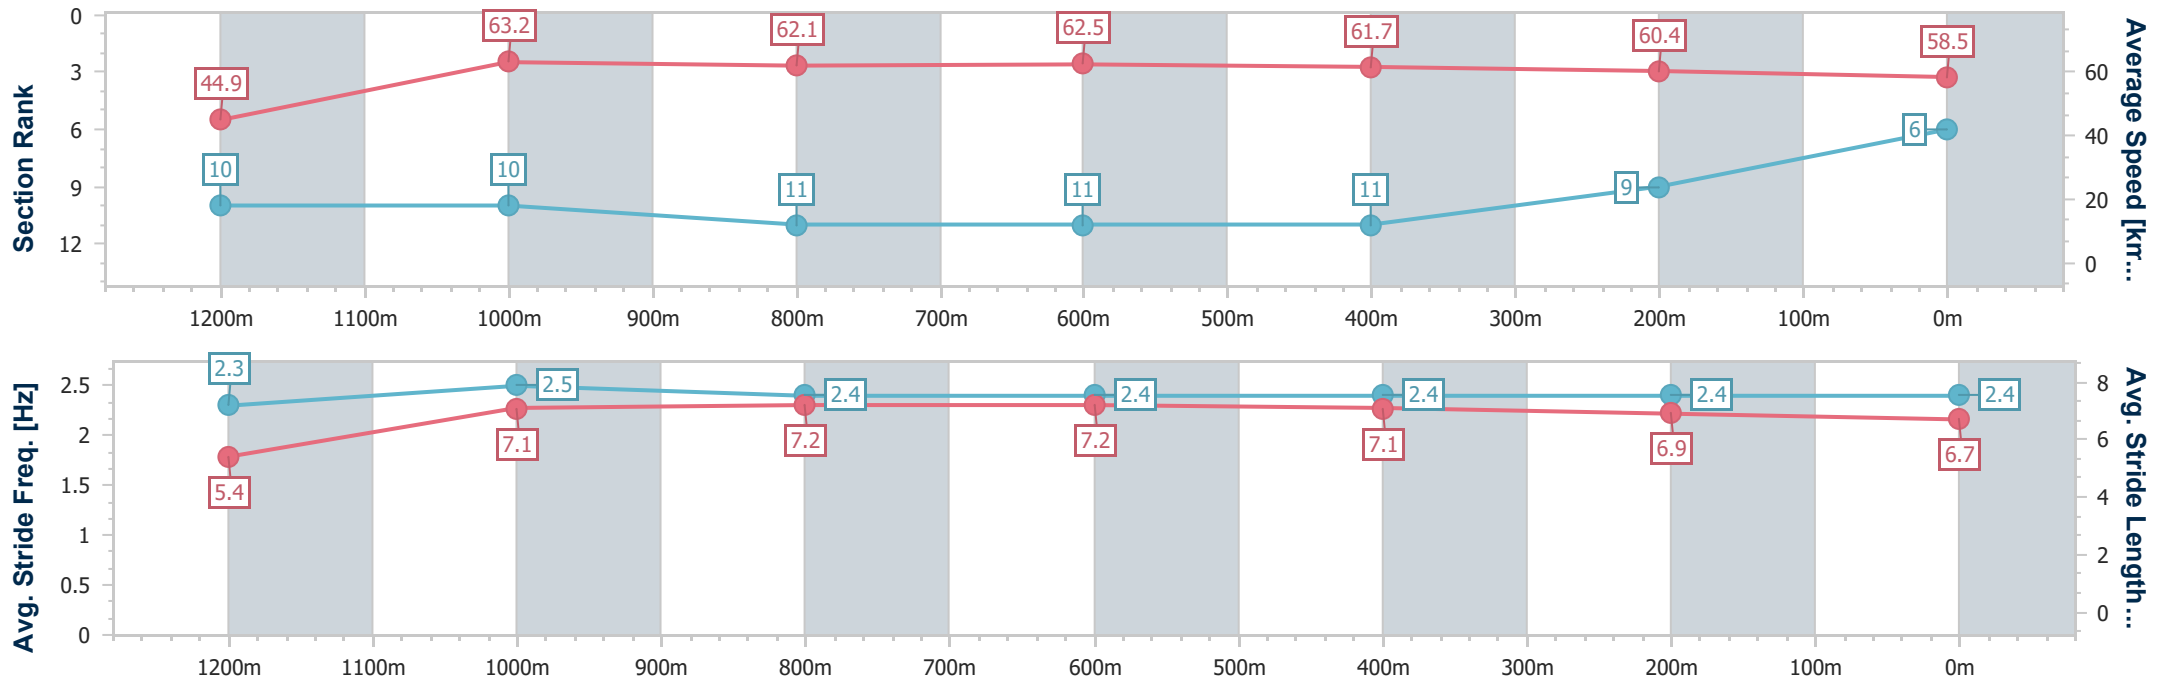

Horse/Jockey Name	Super Art
Final Rank	6
Fastest Section Time (Section)	0:11.45 (1200m)
Top Speed [km/h] (Section)	64.8 (1200m)
Race State	Finished

Ipswich QLD Professional
Race 6: SEVEN Class 1 Handicap - 1350m
21 February 2024 - 17:45
Track Rating: Good 4, Weather: Fine, Rail Position: +6.5m Entire

Section	Overall	1200m	1000m	800m	600m	400m	200m
Section Times	1:22.57 [6] (0:12.03)	1:10.54 [10] (0:11.45)	0:59.09 [10] (0:11.61)	0:47.48 [11] (0:11.52)	0:35.96 [11] (0:11.66)	0:24.30 [11] (0:12.02)	0:12.28 [9] (0:12.28)
Average Speed [km/h]	44.9	63.2	62.1	62.5	61.7	60.4	58.5
Top Speed [km/h]	63.4	64.8	63.3	63.2	62.8	61.2	61.0
Avg. Dist. to Rail [m]	2.5	1.3	1.1	0.3	0.3	2.9	6.2
Avg. Stride Freq. [Hz]	2.3	2.5	2.4	2.4	2.4	2.4	2.4
Avg. Stride Length [m]	5.4	7.1	7.2	7.2	7.1	6.9	6.7

- [ ] Ranking at each section and finish
- -.-.- No data available at this section
- NA No data available