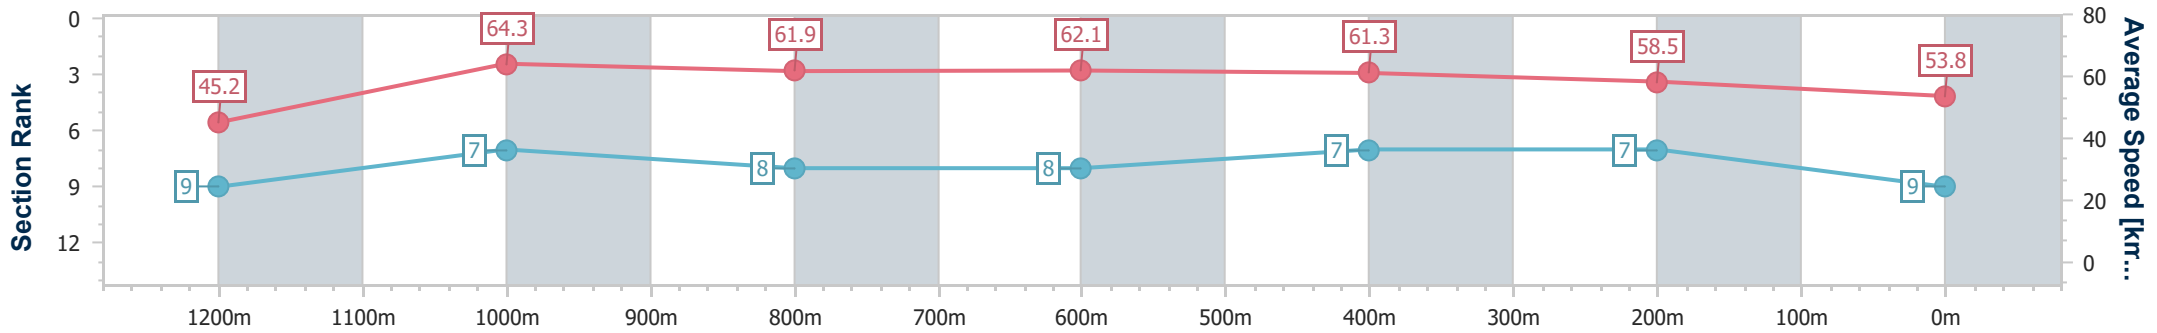

Horse/Jockey Name	Peperoncino
Final Rank	9
Fastest Section Time (Section)	0:11.17 (1200m)
Top Speed [km/h] (Section)	66.0 (1200m)
Race State	Finished

Ipswich QLD Professional
Race 6: SEVEN Class 1 Handicap - 1350m
21 February 2024 - 17:45
Track Rating: Good 4, Weather: Fine, Rail Position: +6.5m Entire

Section	Overall	1200m	1000m	800m	600m	400m	200m
Section Times	1:23.48 [9] (0:11.96)	1:11.52 [9] (0:11.17)	1:00.35 [7] (0:11.63)	0:48.72 [8] (0:11.50)	0:37.22 [8] (0:11.63)	0:25.59 [7] (0:12.25)	0:13.34 [7] (0:13.34)
Average Speed [km/h]	45.2	64.3	61.9	62.1	61.3	58.5	53.8
Top Speed [km/h]	62.3	66.0	64.0	62.8	62.2	61.0	56.7
Avg. Dist. to Rail [m]	1.6	0.4	0.8	1.7	1.9	1.5	1.1
Avg. Stride Freq. [Hz]	2.2	2.3	2.2	2.2	2.3	2.2	2.2
Avg. Stride Length [m]	5.8	7.8	7.8	7.7	7.5	7.3	6.9

- [ ] Ranking at each section and finish
- -.-.- No data available at this section
- NA No data available