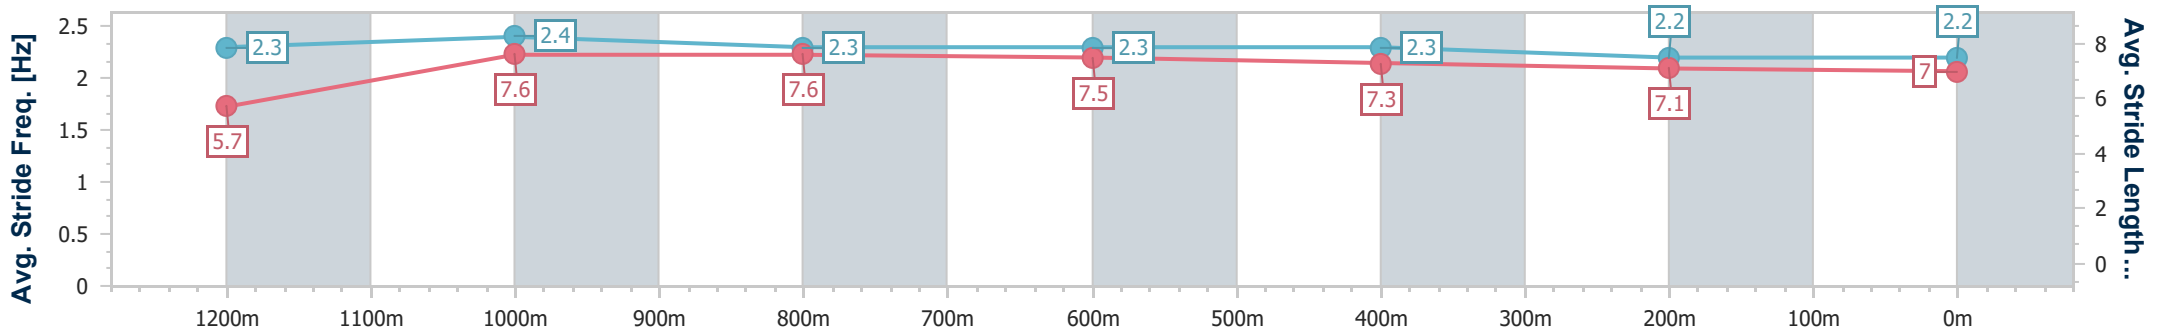

Horse/Jockey Name	Shades Of Louvre
Final Rank	10
Fastest Section Time (Section)	0:11.09 (1200m)
Top Speed [km/h] (Section)	66.6 (1200m)
Race State	Finished

Ipswich QLD Professional
Race 6: SEVEN Class 1 Handicap - 1350m
21 February 2024 - 17:45
Track Rating: Good 4, Weather: Fine, Rail Position: +6.5m Entire

Section	Overall	1200m	1000m	800m	600m	400m	200m
Section Times	1:23.61 [10] (0:11.80)	1:11.81 [4] (0:11.09)	1:00.72 [5] (0:11.36)	0:49.36 [4] (0:11.58)	0:37.78 [4] (0:11.89)	0:25.89 [5] (0:12.66)	0:13.23 [10] (0:13.23)
Average Speed [km/h]	45.6	65.2	63.5	62.5	60.7	57.2	54.3
Top Speed [km/h]	64.0	66.6	64.3	62.8	62.8	58.2	56.7
Avg. Dist. to Rail [m]	5.6	2.3	1.6	0.7	0.6	2.2	4.3
Avg. Stride Freq. [Hz]	2.3	2.4	2.3	2.3	2.3	2.2	2.2
Avg. Stride Length [m]	5.7	7.6	7.6	7.5	7.3	7.1	7.0

- [ ] Ranking at each section and finish
- -.-.- No data available at this section
- NA No data available