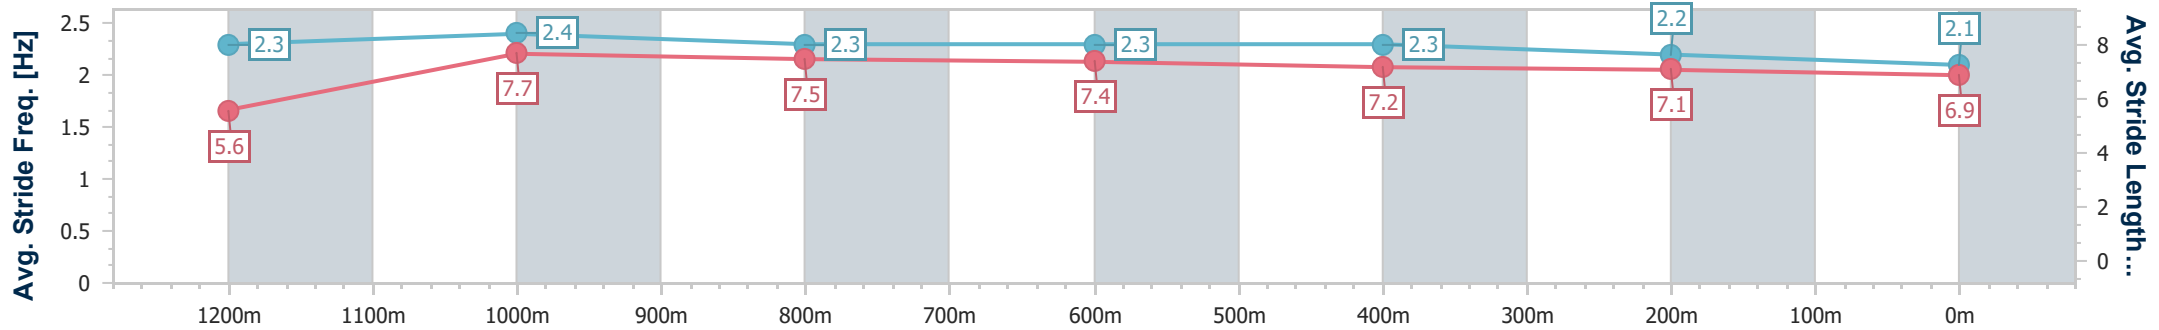

- [ ] Ranking at each section and finish
- .-.- No data available at this section
- NA No data available

Horse/Jockey Name	Epauvescent
Final Rank	11
Fastest Section Time (Section)	0:10.96 (1200m)
Top Speed [km/h] (Section)	66.8 (1200m)
Race State	Finished

Ipswich QLD Professional  
Race 6: SEVEN Class 1 Handicap - 1350m

21 February 2024 - 17:45

Track Rating: Good 4, Weather: Fine, Rail Position: +6.5m Entire

Section	Overall	1200m	1000m	800m	600m	400m	200m
Section Times	1:23.61 [11] (0:11.66)	1:11.95 [3] (0:10.96)	1:00.99 [2] (0:11.52)	0:49.47 [2] (0:11.57)	0:37.90 [2] (0:11.92)	0:25.98 [3] (0:12.51)	0:13.47 [6] (0:13.47)
Average Speed [km/h]	46.4	66.2	62.5	62.0	60.2	57.7	53.4
Top Speed [km/h]	65.2	66.8	65.3	62.7	61.9	59.1	55.6
Avg. Dist. to Rail [m]	8.8	3.7	0.6	0.4	0.6	0.7	2.3
Avg. Stride Freq. [Hz]	2.3	2.4	2.3	2.3	2.3	2.2	2.1
Avg. Stride Length [m]	5.6	7.7	7.5	7.4	7.2	7.1	6.9