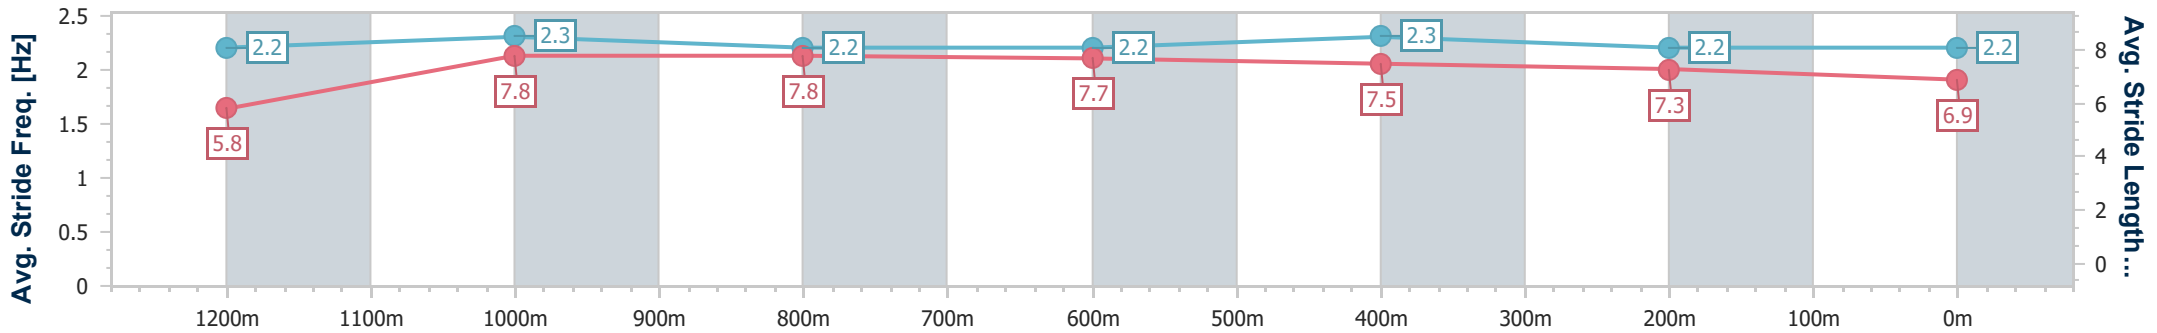

Horse/Jockey Name	Peperoncino
Final Rank	9
Fastest Section Time (Section)	0:11.17 (1200m)
Top Speed [km/h] (Section)	66.0 (1200m)
Race State	Finished

Ipswich QLD Professional
Race 6: SEVEN Class 1 Handicap - 1350m
21 February 2024 - 17:45
Track Rating: Good 4, Weather: Fine, Rail Position: +6.5m Entire

Section	Overall	1200m	1000m	800m	600m	400m	200m
Section Times	1:23.48 [9] (0:11.96)	1:11.52 [9] (0:11.17)	1:00.35 [7] (0:11.63)	0:48.72 [8] (0:11.50)	0:37.22 [8] (0:11.63)	0:25.59 [7] (0:12.25)	0:13.34 [7] (0:13.34)
Average Speed [km/h]	45.2	64.3	61.9	62.1	61.3	58.5	53.8
Top Speed [km/h]	62.3	66.0	64.0	62.8	62.2	61.0	56.7
Avg. Dist. to Rail [m]	1.6	0.4	0.8	1.7	1.9	1.5	1.1
Avg. Stride Freq. [Hz]	2.2	2.3	2.2	2.2	2.3	2.2	2.2
Avg. Stride Length [m]	5.8	7.8	7.8	7.7	7.5	7.3	6.9

- [ ] Ranking at each section and finish
- -.-.- No data available at this section
- NA No data available