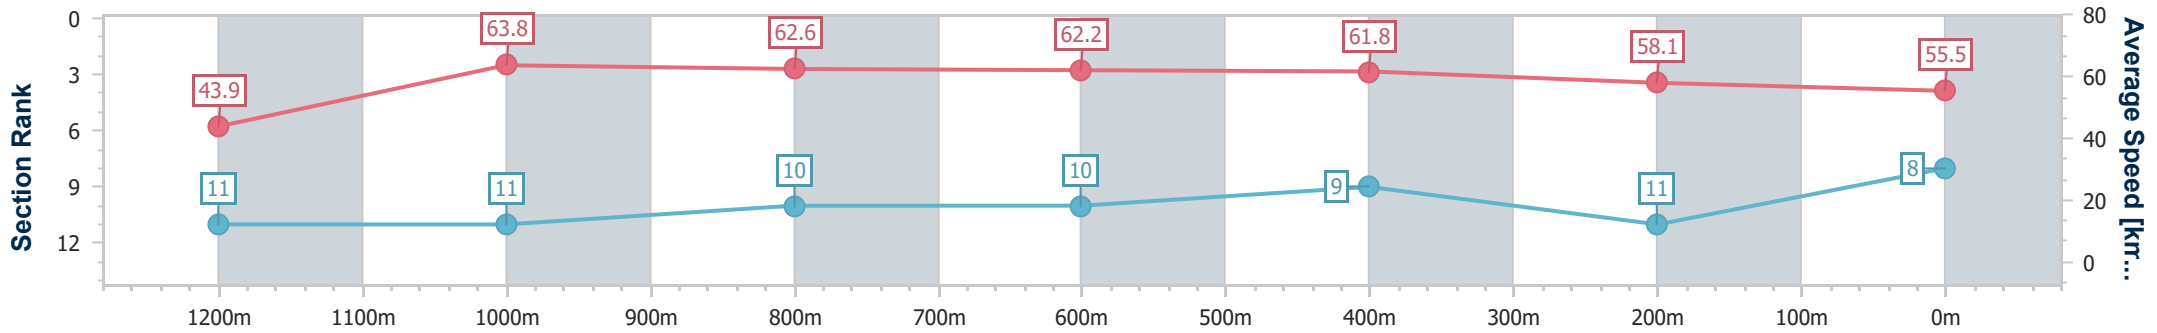

Horse/Jockey Name	Dealing's Done
Final Rank	8
Fastest Section Time (Section)	0:11.24 (1200m)
Top Speed [km/h] (Section)	65.9 (1200m)
Race State	Finished

Ipswich QLD Professional
Race 6: SEVEN Class 1 Handicap - 1350m
21 February 2024 - 17:45

Track Rating: Good 4, Weather: Fine, Rail Position: +6.5m Entire

Section	Overall	1200m	1000m	800m	600m	400m	200m
Section Times	1:23.40 [8] (0:12.35)	1:11.05 [11] (0:11.24)	0:59.81 [11] (0:11.48)	0:48.33 [10] (0:11.50)	0:36.83 [10] (0:11.54)	0:25.29 [9] (0:12.31)	0:12.98 [11] (0:12.98)
Average Speed [km/h]	43.9	63.8	62.6	62.2	61.8	58.1	55.5
Top Speed [km/h]	63.3	65.9	63.6	63.9	63.1	60.4	57.7
Avg. Dist. to Rail [m]	2.6	0.6	0.6	1.7	1.9	1.5	1.0
Avg. Stride Freq. [Hz]	2.3	2.3	2.3	2.3	2.3	2.2	2.2
Avg. Stride Length [m]	5.4	7.6	7.6	7.6	7.5	7.2	7.1

- [ ] Ranking at each section and finish
- -.-.- No data available at this section
- NA No data available