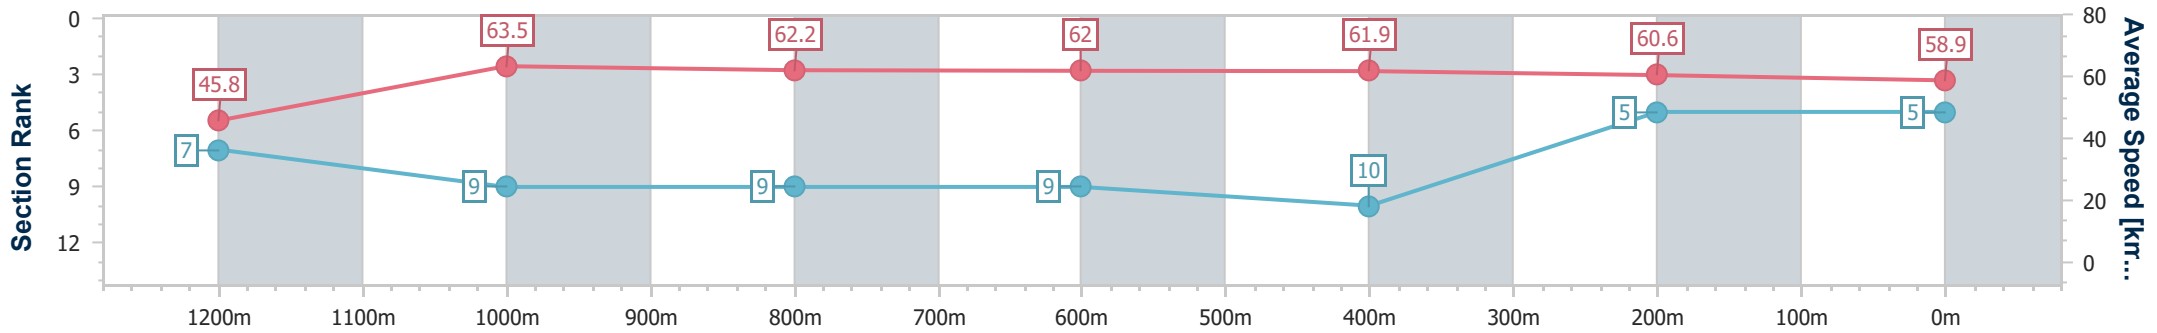

Horse/Jockey Name	Kasear
Final Rank	5
Fastest Section Time (Section)	0:11.35 (1200m)
Top Speed [km/h] (Section)	65.8 (1200m)
Race State	Finished

Ipswich QLD Professional
Race 6: SEVEN Class 1 Handicap - 1350m
21 February 2024 - 17:45
Track Rating: Good 4, Weather: Fine, Rail Position: +6.5m Entire

Section	Overall	1200m	1000m	800m	600m	400m	200m
Section Times	1:22.34 [5] (0:11.86)	1:10.48 [7] (0:11.35)	0:59.13 [9] (0:11.60)	0:47.53 [9] (0:11.63)	0:35.90 [9] (0:11.69)	0:24.21 [10] (0:11.99)	0:12.22 [5] (0:12.22)
Average Speed [km/h]	45.8	63.5	62.2	62.0	61.9	60.6	58.9
Top Speed [km/h]	62.7	65.8	62.9	62.9	63.2	61.3	60.2
Avg. Dist. to Rail [m]	2.4	1.0	0.9	0.3	1.3	2.8	4.6
Avg. Stride Freq. [Hz]	2.2	2.3	2.2	2.2	2.3	2.3	2.3
Avg. Stride Length [m]	5.8	7.6	7.8	7.7	7.6	7.4	7.2

- [ ] Ranking at each section and finish
- -.-.- No data available at this section
- NA No data available