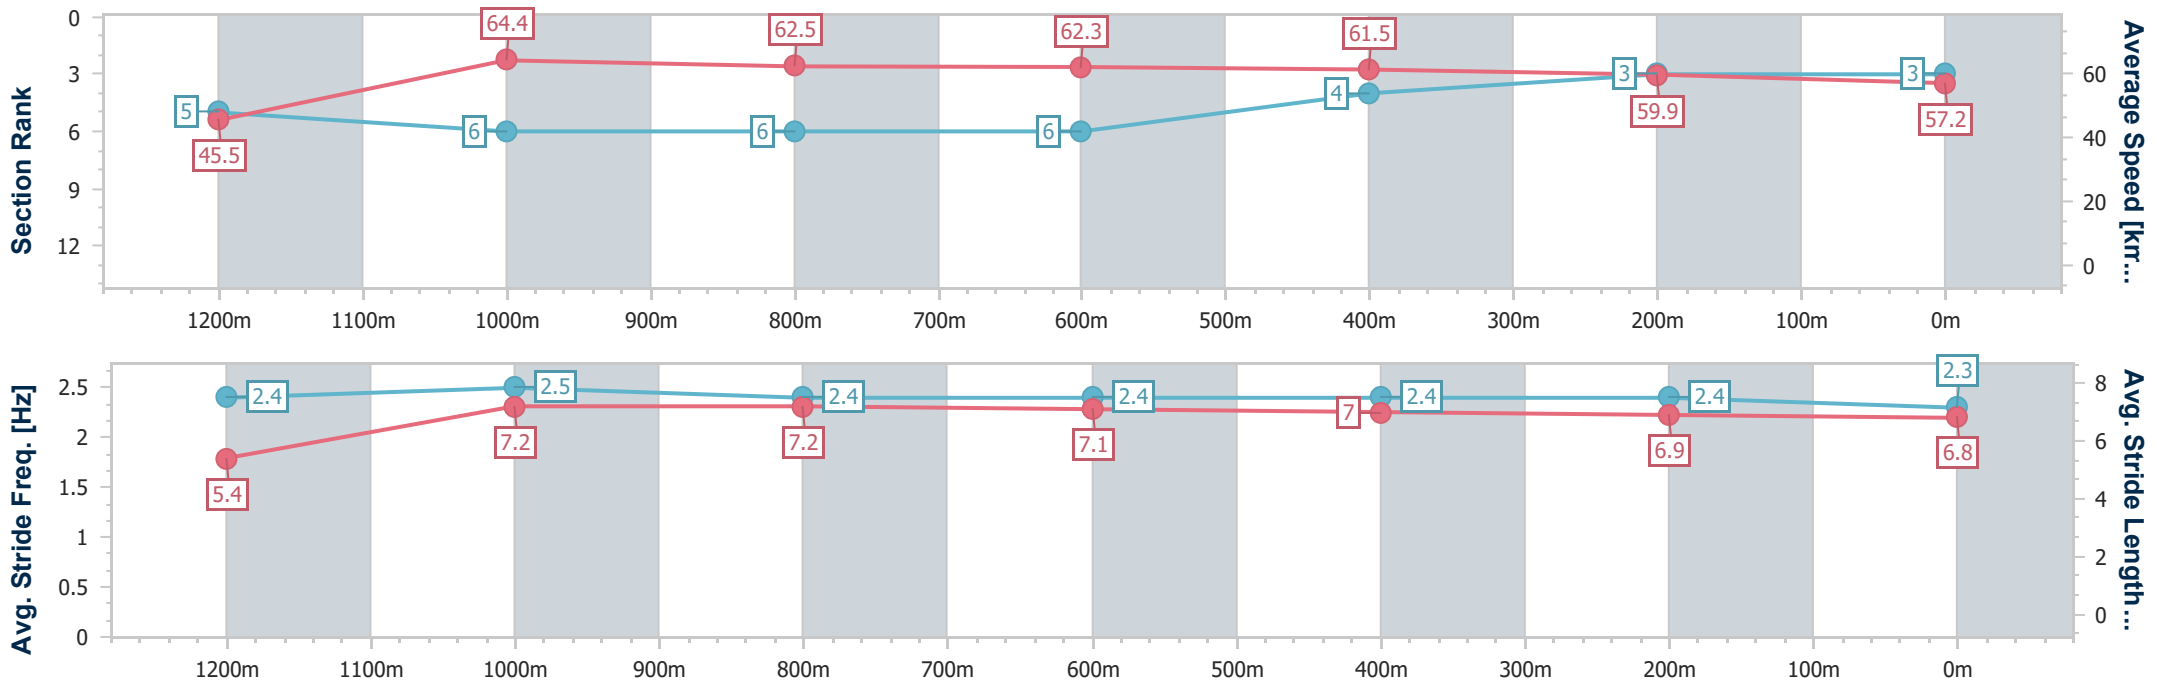

Horse/Jockey Name	Satashi
Final Rank	3
Fastest Section Time (Section)	0:11.22 (1200m)
Top Speed [km/h] (Section)	64.6 (1200m)
Race State	Finished

Ipswich QLD Professional
Race 6: SEVEN Class 1 Handicap - 1350m

21 February 2024 - 17:45

Track Rating: Good 4, Weather: Fine, Rail Position: +6.5m Entire

Section	Overall	1200m	1000m	800m	600m	400m	200m
Section Times	1:22.20 [3] (0:11.81)	1:10.39 [5] (0:11.22)	0:59.17 [6] (0:11.47)	0:47.70 [6] (0:11.50)	0:36.20 [6] (0:11.64)	0:24.56 [4] (0:11.99)	0:12.57 [3] (0:12.57)
Average Speed [km/h]	45.5	64.4	62.5	62.3	61.5	59.9	57.2
Top Speed [km/h]	64.2	64.6	63.7	63.4	62.9	60.8	59.8
Avg. Dist. to Rail [m]	2.7	0.7	0.8	1.5	1.9	0.5	1.6
Avg. Stride Freq. [Hz]	2.4	2.5	2.4	2.4	2.4	2.4	2.3
Avg. Stride Length [m]	5.4	7.2	7.2	7.1	7.0	6.9	6.8

- [ ] Ranking at each section and finish
- -.-.- No data available at this section
- NA No data available