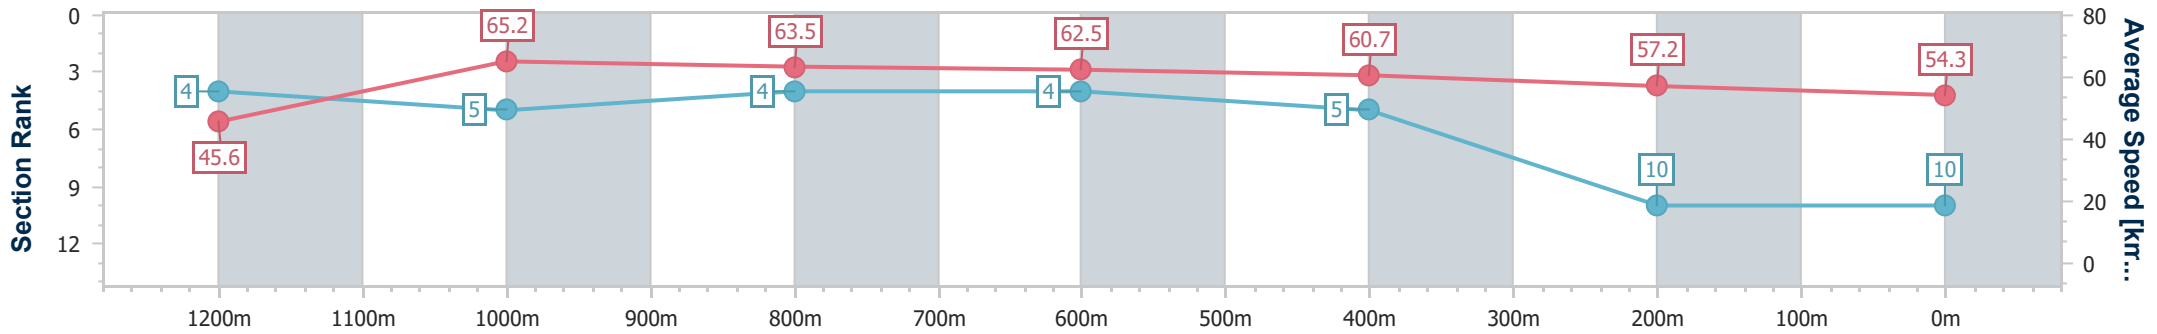

Horse/Jockey Name	Shades Of Louvre
Final Rank	10
Fastest Section Time (Section)	0:11.09 (1200m)
Top Speed [km/h] (Section)	66.6 (1200m)
Race State	Finished

Ipswich QLD Professional
Race 6: SEVEN Class 1 Handicap - 1350m
21 February 2024 - 17:45
Track Rating: Good 4, Weather: Fine, Rail Position: +6.5m Entire

Section	Overall	1200m	1000m	800m	600m	400m	200m
Section Times	1:23.61 [10] (0:11.80)	1:11.81 [4] (0:11.09)	1:00.72 [5] (0:11.36)	0:49.36 [4] (0:11.58)	0:37.78 [4] (0:11.89)	0:25.89 [5] (0:12.66)	0:13.23 [10] (0:13.23)
Average Speed [km/h]	45.6	65.2	63.5	62.5	60.7	57.2	54.3
Top Speed [km/h]	64.0	66.6	64.3	62.8	62.8	58.2	56.7
Avg. Dist. to Rail [m]	5.6	2.3	1.6	0.7	0.6	2.2	4.3
Avg. Stride Freq. [Hz]	2.3	2.4	2.3	2.3	2.3	2.2	2.2
Avg. Stride Length [m]	5.7	7.6	7.6	7.5	7.3	7.1	7.0

- [ ] Ranking at each section and finish
- -.-.- No data available at this section
- NA No data available