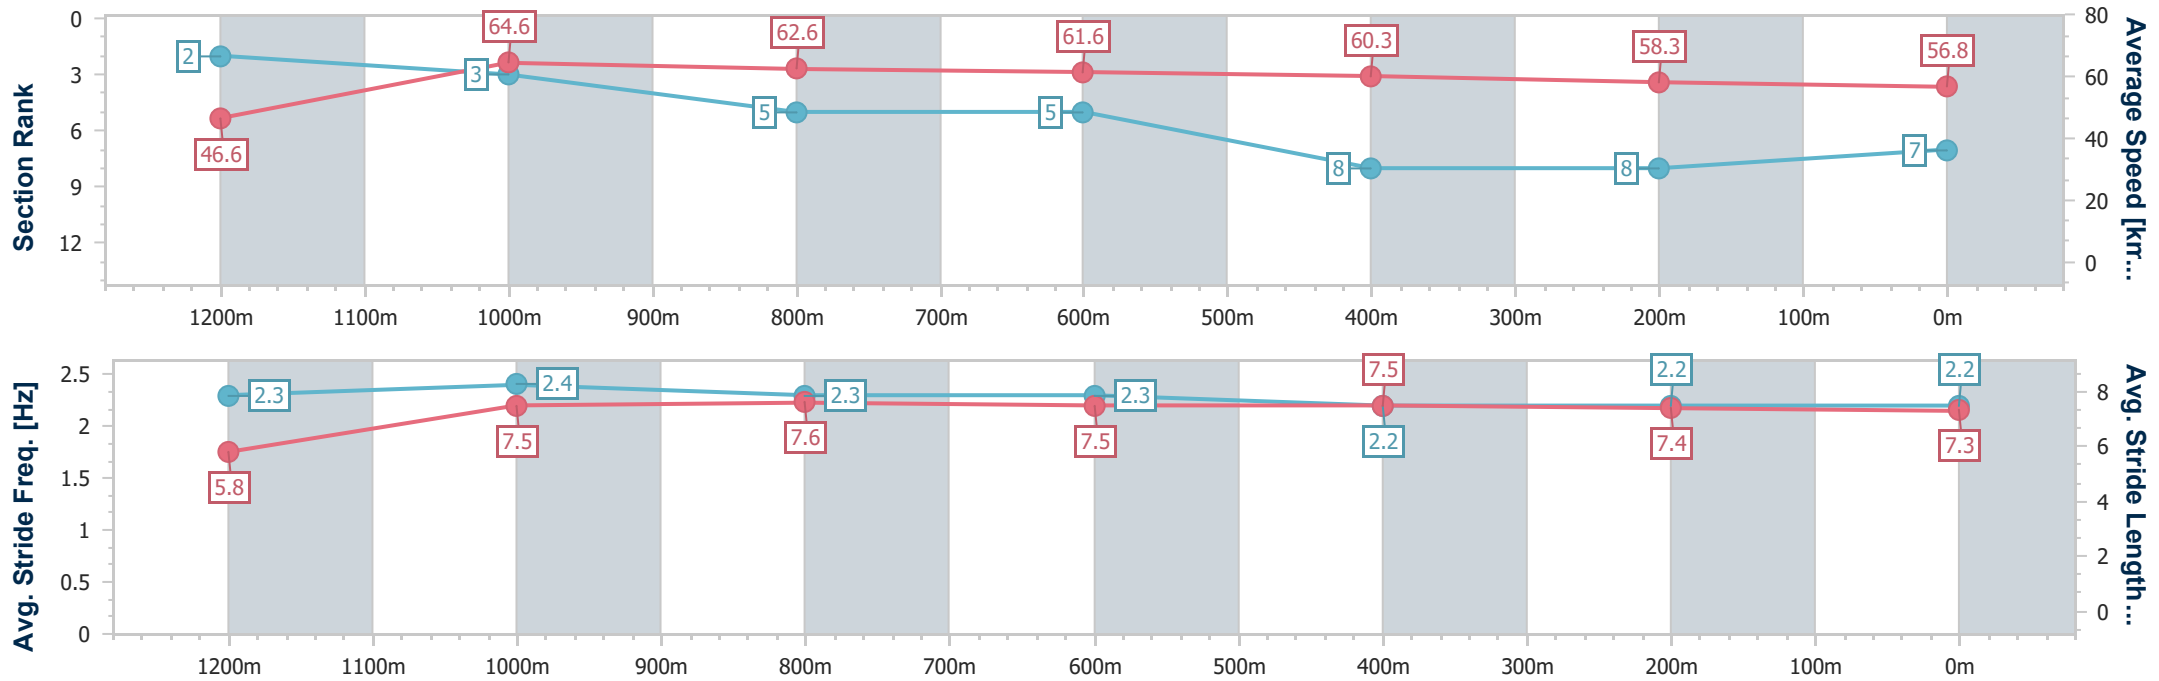

Horse/Jockey Name	Secretly Better
Final Rank	7
Fastest Section Time (Section)	0:11.12 (1200m)
Top Speed [km/h] (Section)	66.1 (1200m)
Race State	Finished

Ipswich QLD Professional
Race 6: SEVEN Class 1 Handicap - 1350m
21 February 2024 - 17:45
Track Rating: Good 4, Weather: Fine, Rail Position: +6.5m Entire

Section	Overall	1200m	1000m	800m	600m	400m	200m
Section Times	1:22.91 [7] (0:11.61)	1:11.30 [2] (0:11.12)	1:00.18 [3] (0:11.53)	0:48.65 [5] (0:11.70)	0:36.95 [5] (0:11.97)	0:24.98 [8] (0:12.30)	0:12.68 [8] (0:12.68)
Average Speed [km/h]	46.6	64.6	62.6	61.6	60.3	58.3	56.8
Top Speed [km/h]	64.3	66.1	63.6	62.1	61.1	59.8	57.9
Avg. Dist. to Rail [m]	4.4	0.8	0.4	0.2	0.3	0.1	0.2
Avg. Stride Freq. [Hz]	2.3	2.4	2.3	2.3	2.2	2.2	2.2
Avg. Stride Length [m]	5.8	7.5	7.6	7.5	7.5	7.4	7.3

- [ ] Ranking at each section and finish
- -.-.- No data available at this section
- NA No data available