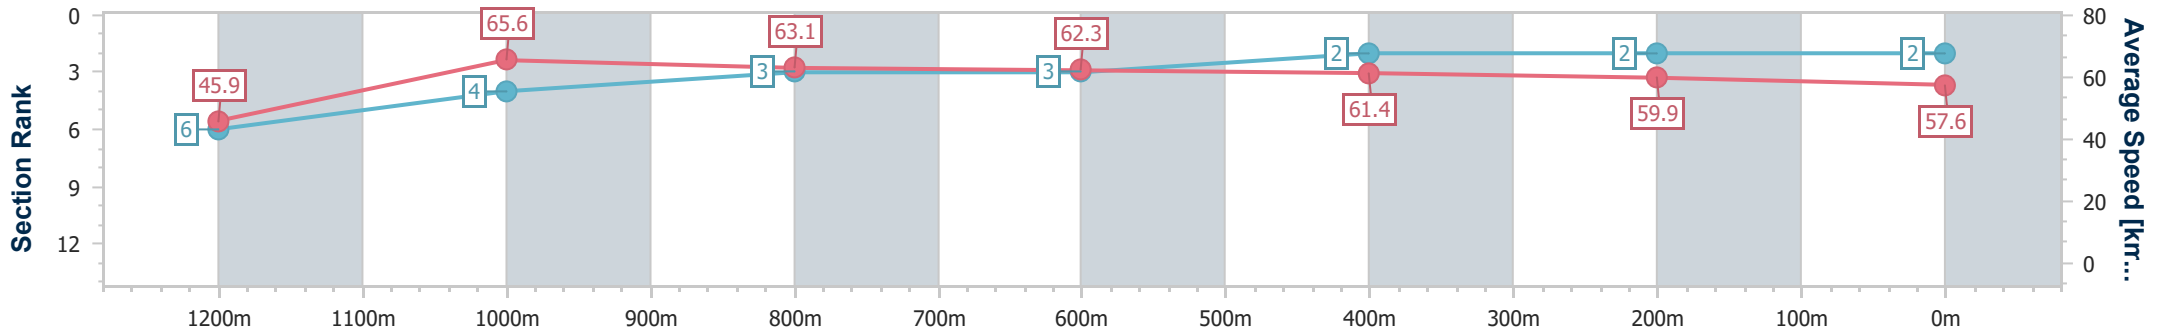

Horse/Jockey Name	To Wish
Final Rank	2
Fastest Section Time (Section)	0:10.94 (1200m)
Top Speed [km/h] (Section)	67.2 (1200m)
Race State	Finished

Ipswich QLD Professional
Race 6: SEVEN Class 1 Handicap - 1350m
21 February 2024 - 17:45
Track Rating: Good 4, Weather: Fine, Rail Position: +6.5m Entire

Section	Overall	1200m	1000m	800m	600m	400m	200m
Section Times	1:21.92 [2] (0:11.82)	1:10.10 [6] (0:10.94)	0:59.16 [4] (0:11.43)	0:47.73 [3] (0:11.52)	0:36.21 [3] (0:11.74)	0:24.47 [2] (0:12.00)	0:12.47 [2] (0:12.47)
Average Speed [km/h]	45.9	65.6	63.1	62.3	61.4	59.9	57.6
Top Speed [km/h]	65.2	67.2	64.1	63.2	63.0	60.4	60.0
Avg. Dist. to Rail [m]	1.4	0.5	0.3	0.2	0.3	0.3	0.7
Avg. Stride Freq. [Hz]	2.3	2.4	2.3	2.3	2.3	2.3	2.3
Avg. Stride Length [m]	5.7	7.6	7.6	7.6	7.4	7.3	7.1

- [ ] Ranking at each section and finish
- -.-.- No data available at this section
- NA No data available