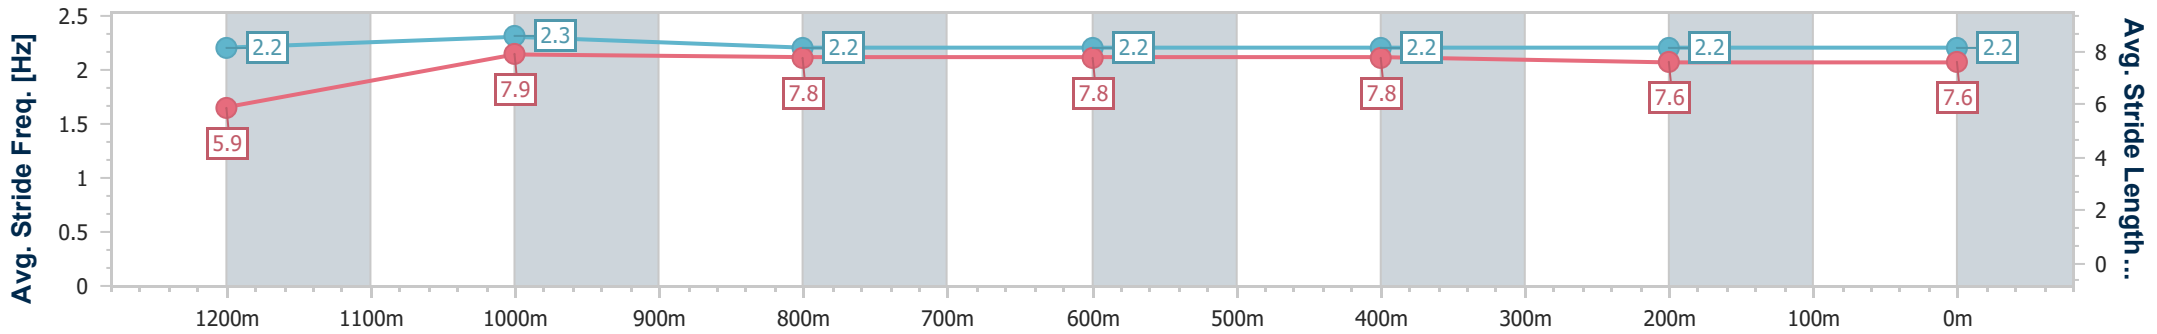

Horse/Jockey Name	Zakiyya
Final Rank	1
Fastest Section Time (Section)	0:11.23 (1200m)
Top Speed [km/h] (Section)	65.4 (1200m)
Race State	Finished

Ipswich QLD Professional
Race 6: SEVEN Class 1 Handicap - 1350m
21 February 2024 - 17:45
Track Rating: Good 4, Weather: Fine, Rail Position: +6.5m Entire

Section	Overall	1200m	1000m	800m	600m	400m	200m
Section Times	1:21.77 [1] (0:11.90)	1:09.87 [8] (0:11.23)	0:58.64 [8] (0:11.51)	0:47.13 [7] (0:11.61)	0:35.52 [7] (0:11.58)	0:23.94 [6] (0:11.88)	0:12.06 [4] (0:12.06)
Average Speed [km/h]	45.2	64.4	62.7	61.8	62.4	61.3	59.7
Top Speed [km/h]	62.4	65.4	64.6	62.7	62.8	62.1	61.2
Avg. Dist. to Rail [m]	6.5	2.5	0.7	0.6	0.4	2.6	3.5
Avg. Stride Freq. [Hz]	2.2	2.3	2.2	2.2	2.2	2.2	2.2
Avg. Stride Length [m]	5.9	7.9	7.8	7.8	7.8	7.6	7.6

- [ ] Ranking at each section and finish
- -.-.- No data available at this section
- NA No data available