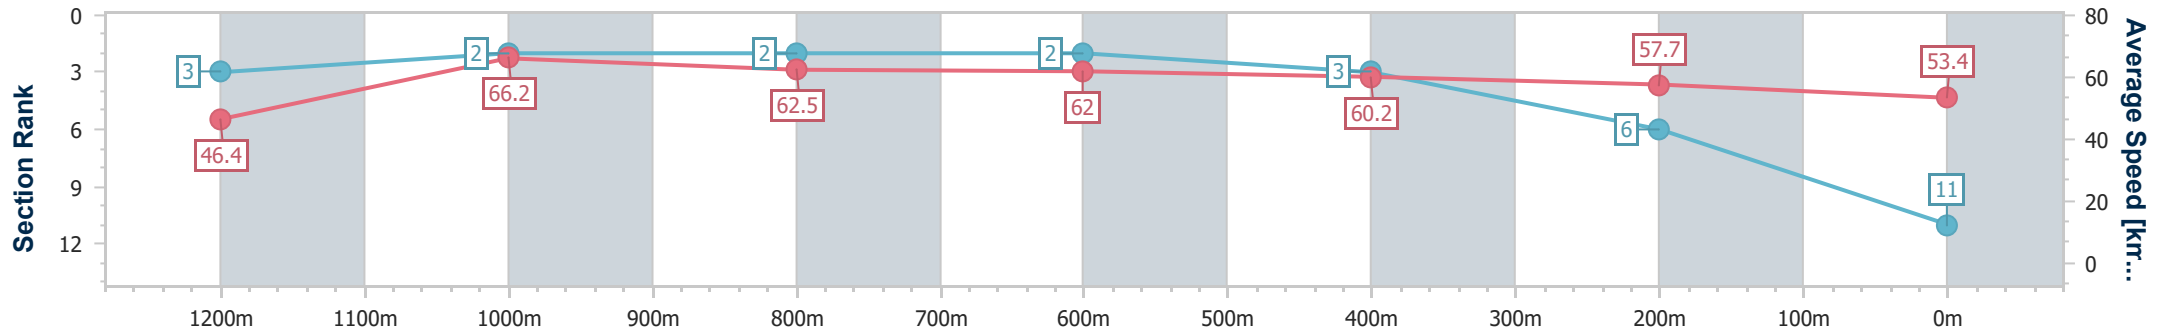

Horse/Jockey Name	Epauvescent
Final Rank	11
Fastest Section Time (Section)	0:10.96 (1200m)
Top Speed [km/h] (Section)	66.8 (1200m)
Race State	Finished

Ipswich QLD Professional
Race 6: SEVEN Class 1 Handicap - 1350m

21 February 2024 - 17:45

Track Rating: Good 4, Weather: Fine, Rail Position: +6.5m Entire

Section	Overall	1200m	1000m	800m	600m	400m	200m
Section Times	1:23.61 [11] (0:11.66)	1:11.95 [3] (0:10.96)	1:00.99 [2] (0:11.52)	0:49.47 [2] (0:11.57)	0:37.90 [2] (0:11.92)	0:25.98 [3] (0:12.51)	0:13.47 [6] (0:13.47)
Average Speed [km/h]	46.4	66.2	62.5	62.0	60.2	57.7	53.4
Top Speed [km/h]	65.2	66.8	65.3	62.7	61.9	59.1	55.6
Avg. Dist. to Rail [m]	8.8	3.7	0.6	0.4	0.6	0.7	2.3
Avg. Stride Freq. [Hz]	2.3	2.4	2.3	2.3	2.3	2.2	2.1
Avg. Stride Length [m]	5.6	7.7	7.5	7.4	7.2	7.1	6.9

- [ ] Ranking at each section and finish
- -.-.- No data available at this section
- NA No data available