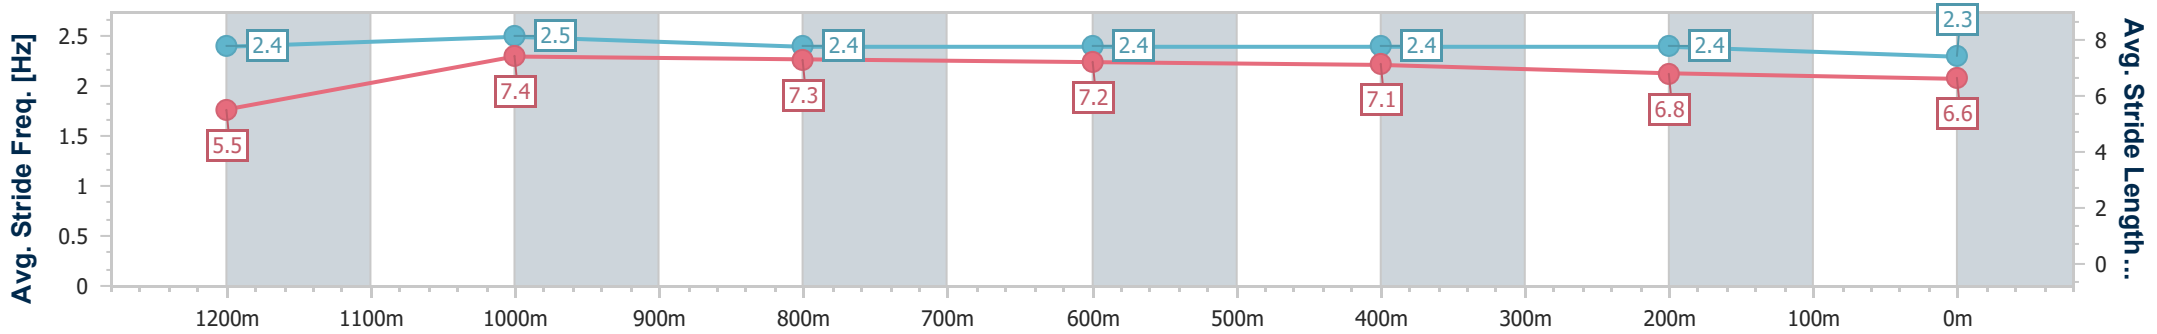

Horse/Jockey Name	In Barcelona
Final Rank	4
Fastest Section Time (Section)	0:10.84 (1200m)
Top Speed [km/h] (Section)	67.4 (1200m)
Race State	Finished

Ipswich QLD Professional
Race 6: SEVEN Class 1 Handicap - 1350m

21 February 2024 - 17:45

Track Rating: Good 4, Weather: Fine, Rail Position: +6.5m Entire

Section	Overall	1200m	1000m	800m	600m	400m	200m
Section Times	1:22.28 [4] (0:11.56)	1:10.72 [1] (0:10.84)	0:59.88 [1] (0:11.42)	0:48.46 [1] (0:11.56)	0:36.90 [1] (0:11.58)	0:25.32 [1] (0:12.31)	0:13.01 [1] (0:13.01)
Average Speed [km/h]	46.8	66.3	63.1	62.1	61.8	58.1	55.5
Top Speed [km/h]	64.5	67.4	65.3	62.7	63.2	60.5	57.3
Avg. Dist. to Rail [m]	6.4	1.3	0.5	0.2	1.3	1.5	1.6
Avg. Stride Freq. [Hz]	2.4	2.5	2.4	2.4	2.4	2.4	2.3
Avg. Stride Length [m]	5.5	7.4	7.3	7.2	7.1	6.8	6.6

- [ ] Ranking at each section and finish
- -.-.- No data available at this section
- NA No data available