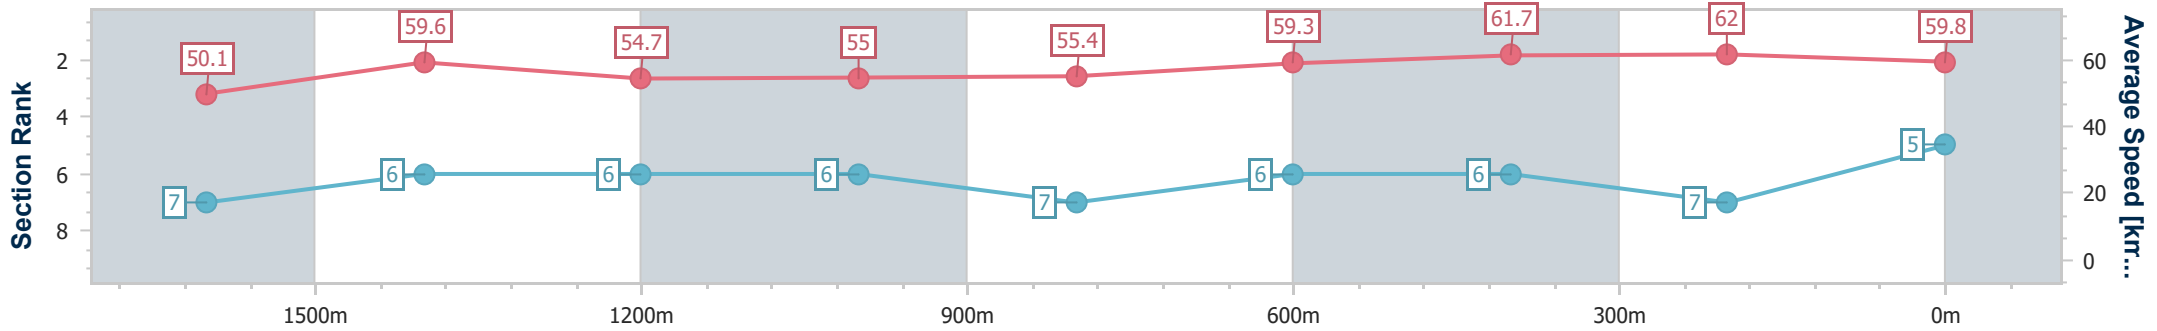

Horse/Jockey Name	Mohahna
Final Rank	5
Fastest Section Time (Section)	0:11.62 (400m)
Top Speed [km/h] (Section)	62.7 (400m)
Race State	Finished

Mackay QLD Professional
Race 1: SKY RACING BENCHMARK 60 Handicap - 1800m
23 February 2024 - 13:24
Track Rating: Good 4, Weather: Fine, Rail Position: True

Section	Overall	1600m	1400m	1200m	1000m	800m	600m	400m	200m
Section Times	1:53.50 [5] (0:14.36)	1:39.14 [7] (0:12.21)	1:26.93 [6] (0:13.22)	1:13.71 [6] (0:13.10)	1:00.61 [6] (0:13.00)	0:47.61 [7] (0:12.21)	0:35.40 [6] (0:11.70)	0:23.70 [6] (0:11.62)	0:12.08 [7] (0:12.08)
Average Speed [km/h]	50.1	59.6	54.7	55.0	55.4	59.3	61.7	62.0	59.8
Top Speed [km/h]	60.4	60.5	58.5	56.0	56.1	62.1	62.6	62.7	61.6
Avg. Dist. to Rail [m]	3.2	1.2	1.1	1.1	0.8	0.6	0.6	1.5	3.6
Avg. Stride Freq. [Hz]	2.1	2.2	2.1	2.1	2.1	2.1	2.2	2.3	2.2
Avg. Stride Length [m]	6.5	7.5	7.2	7.3	7.4	7.7	7.4	7.4	7.5

- [ ] Ranking at each section and finish
- -.-.- No data available at this section
- NA No data available