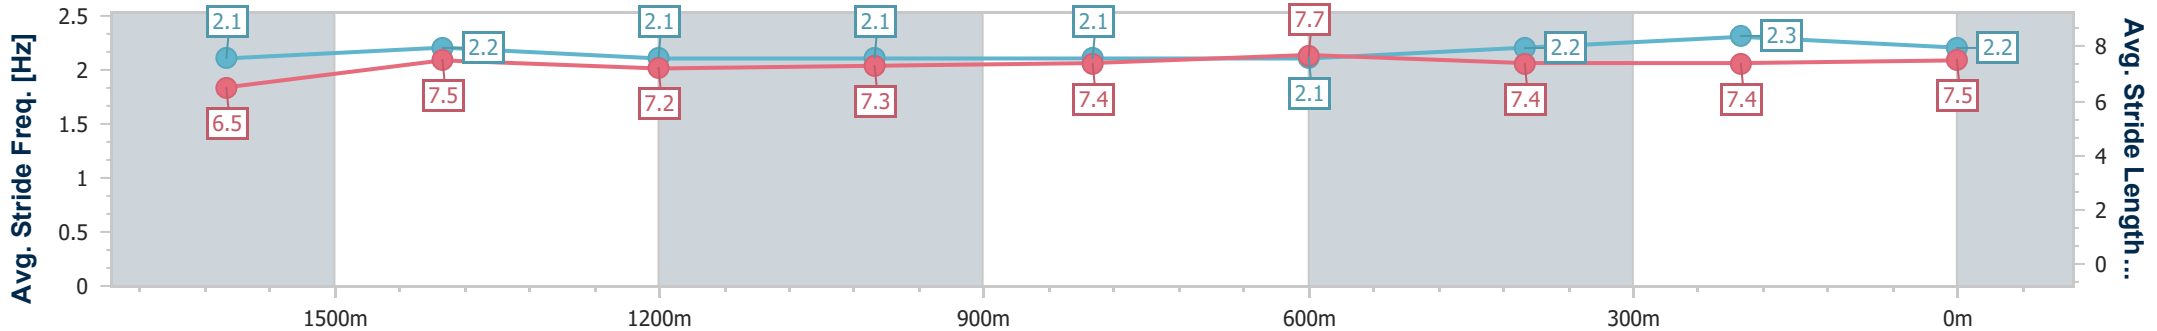

- [ ] Ranking at each section and finish
- .-.- No data available at this section
- NA No data available

Horse/Jockey Name	Mohahna
Final Rank	5
Fastest Section Time (Section)	0:11.62 (400m)
Top Speed [km/h] (Section)	62.7 (400m)
Race State	Finished

Mackay QLD Professional  
 Race 1: SKY RACING BENCHMARK 60 Handicap - 1800m  
 23 February 2024 - 13:24  
 Track Rating: Good 4, Weather: Fine, Rail Position: True

Section	Overall	1600m	1400m	1200m	1000m	800m	600m	400m	200m
Section Times	1:53.50 [5] (0:14.36)	1:39.14 [7] (0:12.21)	1:26.93 [6] (0:13.22)	1:13.71 [6] (0:13.10)	1:00.61 [6] (0:13.00)	0:47.61 [7] (0:12.21)	0:35.40 [6] (0:11.70)	0:23.70 [6] (0:11.62)	0:12.08 [7] (0:12.08)
Average Speed [km/h]	50.1	59.6	54.7	55.0	55.4	59.3	61.7	62.0	59.8
Top Speed [km/h]	60.4	60.5	58.5	56.0	56.1	62.1	62.6	62.7	61.6
Avg. Dist. to Rail [m]	3.2	1.2	1.1	1.1	0.8	0.6	0.6	1.5	3.6
Avg. Stride Freq. [Hz]	2.1	2.2	2.1	2.1	2.1	2.1	2.2	2.3	2.2
Avg. Stride Length [m]	6.5	7.5	7.2	7.3	7.4	7.7	7.4	7.4	7.5