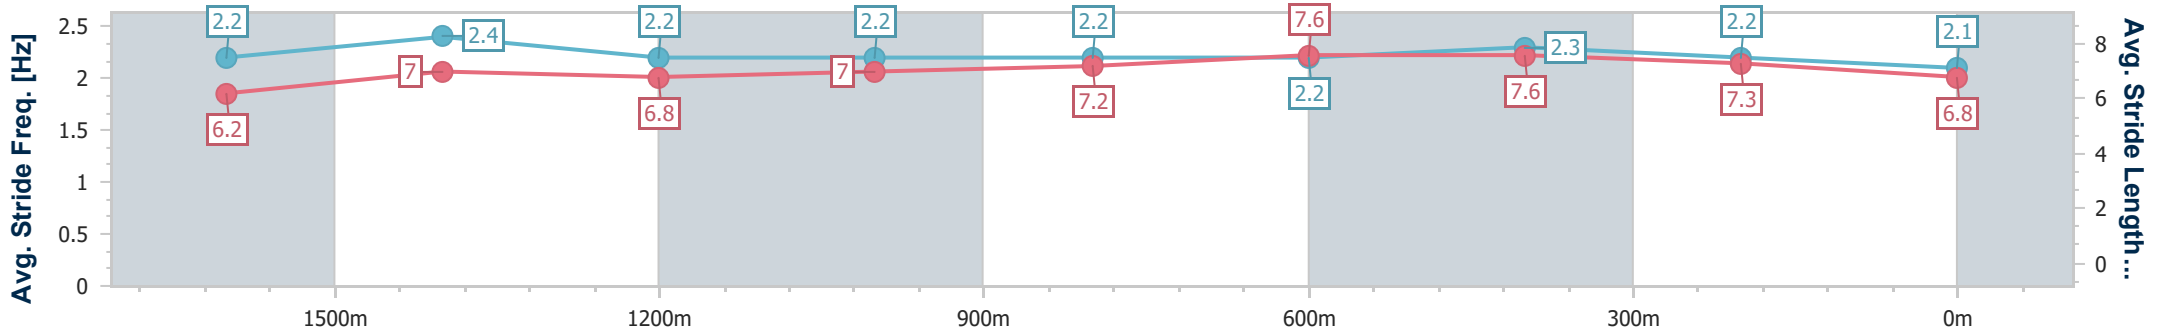

Mackay QLD Professional  
 Race 1: SKY RACING BENCHMARK 60 Handicap - 1800m  
 23 February 2024 - 13:24  
 Track Rating: Good 4, Weather: Fine, Rail Position: True

Section	Overall	1600m	1400m	1200m	1000m	800m	600m	400m	200m
Section Times	1:53.67 [7] (0:14.02)	1:39.65 [1] (0:11.99)	1:27.66 [1] (0:13.13)	1:14.53 [1] (0:13.09)	1:01.44 [1] (0:13.10)	0:48.34 [1] (0:12.19)	0:36.15 [1] (0:11.80)	0:24.35 [1] (0:11.78)	0:12.57 [2] (0:12.57)
Average Speed [km/h]	51.5	60.9	54.8	55.1	55.1	59.3	61.4	61.3	57.2
Top Speed [km/h]	62.2	63.4	58.5	55.8	56.6	60.3	62.1	62.2	60.7
Avg. Dist. to Rail [m]	3.6	2.3	0.6	1.1	1.3	1.3	0.8	1.4	2.0
Avg. Stride Freq. [Hz]	2.1	2.2	2.1	2.1	2.1	2.2	2.2	2.3	2.2
Avg. Stride Length [m]	6.8	7.6	7.2	7.3	7.3	7.6	7.7	7.6	7.2

- [ ] Ranking at each section and finish
- .-.- No data available at this section
- NA No data available

Horse/Jockey Name	Paramedic
Final Rank	8
Fastest Section Time (Section)	0:11.91 (600m)
Top Speed [km/h] (Section)	61.8 (1600m)
Race State	Finished

Mackay QLD Professional  
 Race 1: SKY RACING BENCHMARK 60 Handicap - 1800m  
 23 February 2024 - 13:24  
 Track Rating: Good 4, Weather: Fine, Rail Position: True

Section	Overall	1600m	1400m	1200m	1000m	800m	600m	400m	200m
Section Times	1:56.27 [8] (0:14.32)	1:41.95 [6] (0:12.06)	1:29.89 [4] (0:13.17)	1:16.72 [4] (0:13.10)	1:03.62 [4] (0:13.06)	0:50.56 [5] (0:12.13)	0:38.43 [4] (0:11.91)	0:26.52 [5] (0:12.21)	0:14.31 [8] (0:14.31)
Average Speed [km/h]	50.5	60.2	55.1	55.1	55.2	59.6	61.2	59.2	50.3
Top Speed [km/h]	59.7	61.8	58.2	56.0	56.4	61.6	61.7	60.6	57.5
Avg. Dist. to Rail [m]	5.1	1.8	1.1	1.3	1.3	1.3	1.4	2.5	3.5
Avg. Stride Freq. [Hz]	2.2	2.4	2.2	2.2	2.2	2.2	2.3	2.2	2.1
Avg. Stride Length [m]	6.2	7.0	6.8	7.0	7.2	7.6	7.6	7.3	6.8