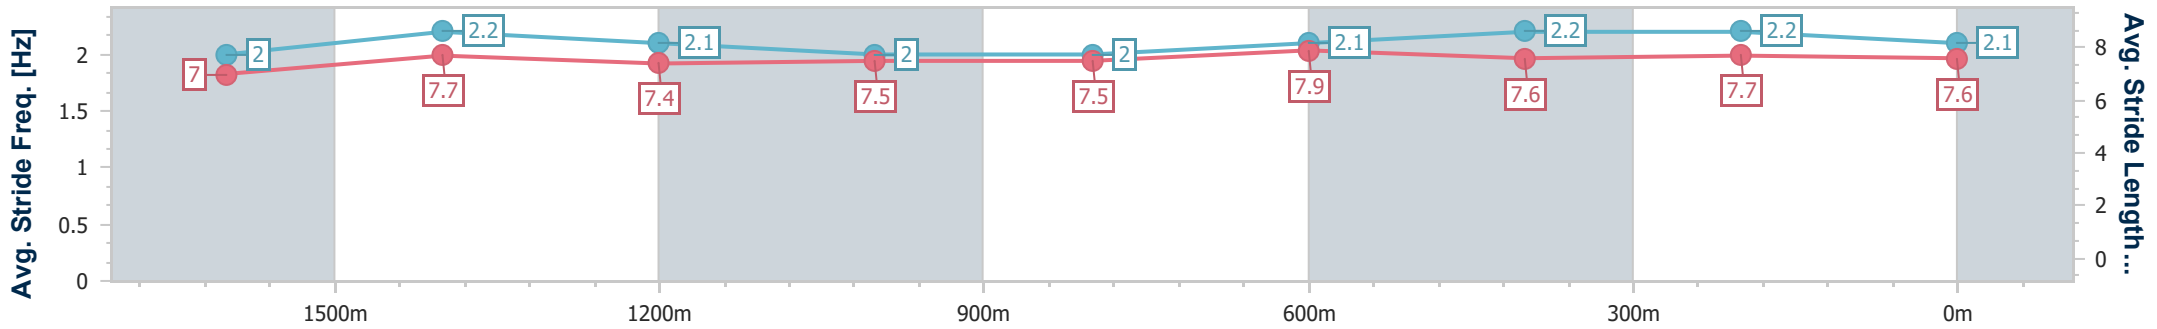

- [ ] Ranking at each section and finish
- .-.-.- No data available at this section
- NA No data available

Horse/Jockey Name	Vana Star
Final Rank	4
Fastest Section Time (Section)	0:11.63 (400m)
Top Speed [km/h] (Section)	63.2 (1600m)
Race State	Finished

Mackay QLD Professional  
 Race 1: SKY RACING BENCHMARK 60 Handicap - 1800m  
 23 February 2024 - 13:24  
 Track Rating: Good 4, Weather: Fine, Rail Position: True

Section	Overall	1600m	1400m	1200m	1000m	800m	600m	400m	200m
Section Times	1:53.25 [4] (0:14.03)	1:39.22 [2] (0:12.12)	1:27.10 [2] (0:13.06)	1:14.04 [2] (0:13.14)	1:00.90 [2] (0:13.09)	0:47.81 [2] (0:12.18)	0:35.63 [2] (0:11.75)	0:23.88 [2] (0:11.63)	0:12.25 [1] (0:12.25)
Average Speed [km/h]	51.4	60.2	55.5	55.0	55.2	59.5	62.1	62.4	58.6
Top Speed [km/h]	62.6	63.2	57.7	55.4	57.1	61.2	62.7	62.8	61.3
Avg. Dist. to Rail [m]	4.0	2.5	1.0	1.7	1.8	1.7	1.6	3.0	3.0
Avg. Stride Freq. [Hz]	2.0	2.2	2.1	2.0	2.0	2.1	2.2	2.2	2.1
Avg. Stride Length [m]	7.0	7.7	7.4	7.5	7.5	7.9	7.6	7.7	7.6