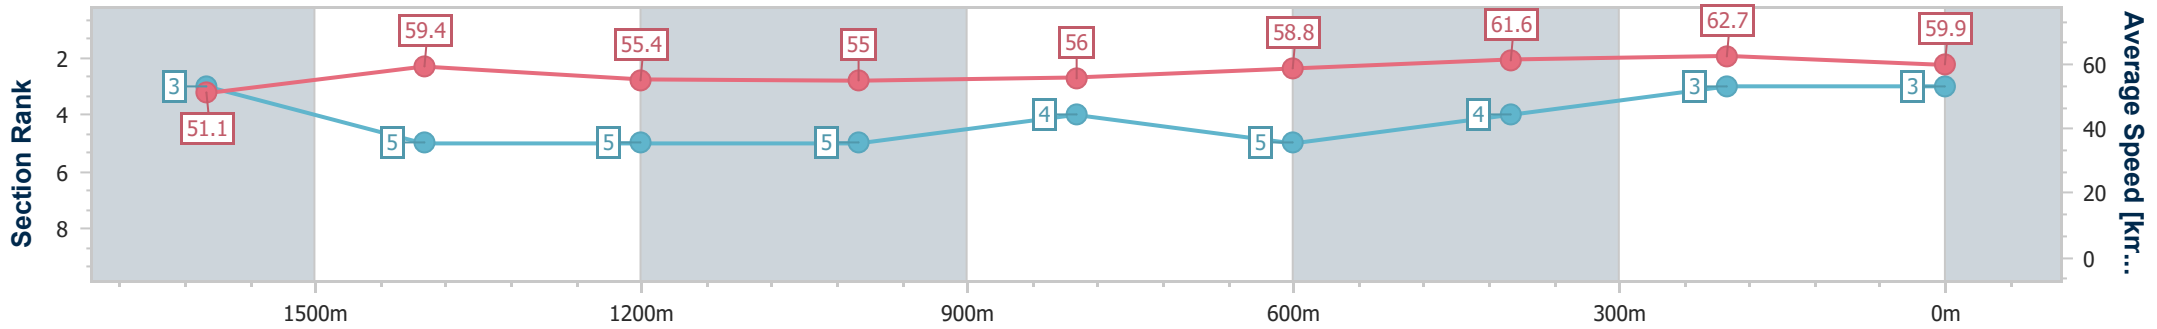

Horse/Jockey Name	Leica Bita Fun
Final Rank	3
Fastest Section Time (Section)	0:11.55 (400m)
Top Speed [km/h] (Section)	64.1 (400m)
Race State	Finished

Mackay QLD Professional
Race 1: SKY RACING BENCHMARK 60 Handicap - 1800m
23 February 2024 - 13:24
Track Rating: Good 4, Weather: Fine, Rail Position: True

Section	Overall	1600m	1400m	1200m	1000m	800m	600m	400m	200m
Section Times	1:53.23 [3] (0:14.09)	1:39.14 [3] (0:12.36)	1:26.78 [5] (0:13.16)	1:13.62 [5] (0:13.09)	1:00.53 [5] (0:12.97)	0:47.56 [4] (0:12.28)	0:35.28 [5] (0:11.72)	0:23.56 [4] (0:11.55)	0:12.01 [3] (0:12.01)
Average Speed [km/h]	51.1	59.4	55.4	55.0	56.0	58.8	61.6	62.7	59.9
Top Speed [km/h]	60.9	61.3	58.9	56.1	56.9	60.9	62.4	64.1	61.9
Avg. Dist. to Rail [m]	5.1	3.1	1.7	1.8	2.1	1.2	0.8	2.8	3.4
Avg. Stride Freq. [Hz]	2.1	2.2	2.1	2.1	2.1	2.1	2.2	2.3	2.2
Avg. Stride Length [m]	6.7	7.6	7.4	7.4	7.6	7.8	7.7	7.7	7.5

- [ ] Ranking at each section and finish
- -.-.-.- No data available at this section
- NA No data available