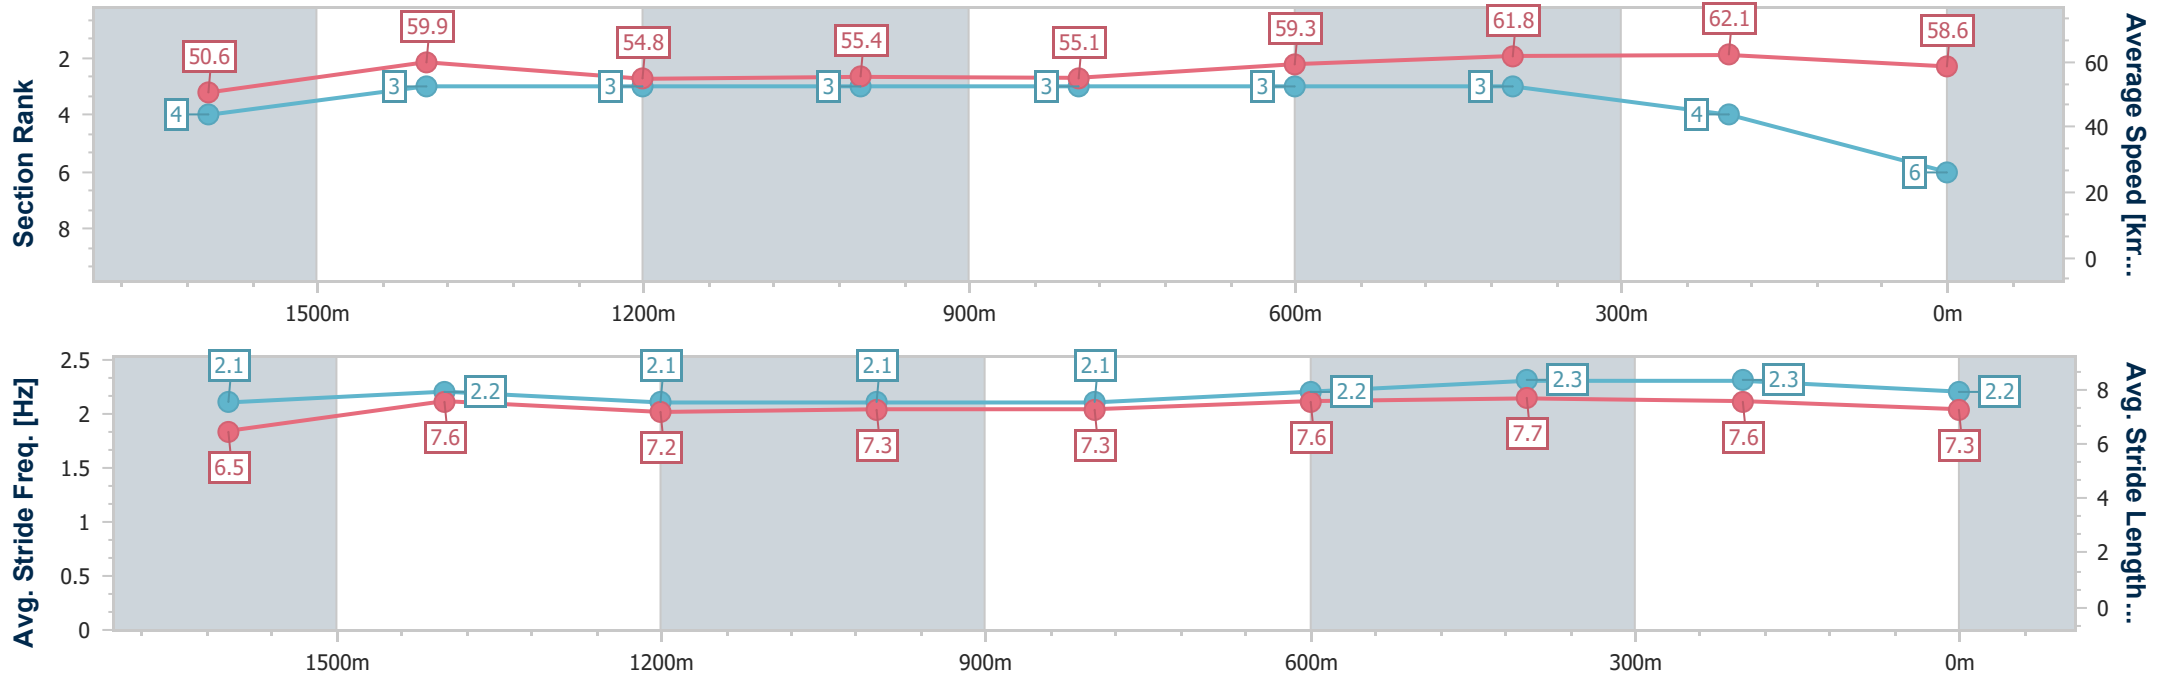

Mackay QLD Professional  
 Race 1: SKY RACING BENCHMARK 60 Handicap - 1800m  
 23 February 2024 - 13:24  
 Track Rating: Good 4, Weather: Fine, Rail Position: True

Section	Overall	1600m	1400m	1200m	1000m	800m	600m	400m	200m
Section Times	1:53.50 [5] (0:14.36)	1:39.14 [7] (0:12.21)	1:26.93 [6] (0:13.22)	1:13.71 [6] (0:13.10)	1:00.61 [6] (0:13.00)	0:47.61 [7] (0:12.21)	0:35.40 [6] (0:11.70)	0:23.70 [6] (0:11.62)	0:12.08 [7] (0:12.08)
Average Speed [km/h]	50.1	59.6	54.7	55.0	55.4	59.3	61.7	62.0	59.8
Top Speed [km/h]	60.4	60.5	58.5	56.0	56.1	62.1	62.6	62.7	61.6
Avg. Dist. to Rail [m]	3.2	1.2	1.1	1.1	0.8	0.6	0.6	1.5	3.6
Avg. Stride Freq. [Hz]	2.1	2.2	2.1	2.1	2.1	2.1	2.2	2.3	2.2
Avg. Stride Length [m]	6.5	7.5	7.2	7.3	7.4	7.7	7.4	7.4	7.5

- [ ] Ranking at each section and finish
- .-.- No data available at this section
- NA No data available

Horse/Jockey Name	Devil Kick
Final Rank	6
Fastest Section Time (Section)	0:11.64 (400m)
Top Speed [km/h] (Section)	63.1 (400m)
Race State	Finished

Mackay QLD Professional  
 Race 1: SKY RACING BENCHMARK 60 Handicap - 1800m  
 23 February 2024 - 13:24  
 Track Rating: Good 4, Weather: Fine, Rail Position: True

Section	Overall	1600m	1400m	1200m	1000m	800m	600m	400m	200m
Section Times	1:53.50 [6] (0:14.22)	1:39.28 [4] (0:12.04)	1:27.24 [3] (0:13.20)	1:14.04 [3] (0:13.04)	1:01.00 [3] (0:13.11)	0:47.89 [3] (0:12.20)	0:35.69 [3] (0:11.77)	0:23.92 [3] (0:11.64)	0:12.28 [4] (0:12.28)
Average Speed [km/h]	50.6	59.9	54.8	55.4	55.1	59.3	61.8	62.1	58.6
Top Speed [km/h]	60.2	61.9	57.2	56.2	55.9	61.6	63.0	63.1	60.9
Avg. Dist. to Rail [m]	2.0	0.6	1.4	1.6	1.7	1.8	1.2	1.3	2.5
Avg. Stride Freq. [Hz]	2.1	2.2	2.1	2.1	2.1	2.2	2.3	2.3	2.2
Avg. Stride Length [m]	6.5	7.6	7.2	7.3	7.3	7.6	7.7	7.6	7.3