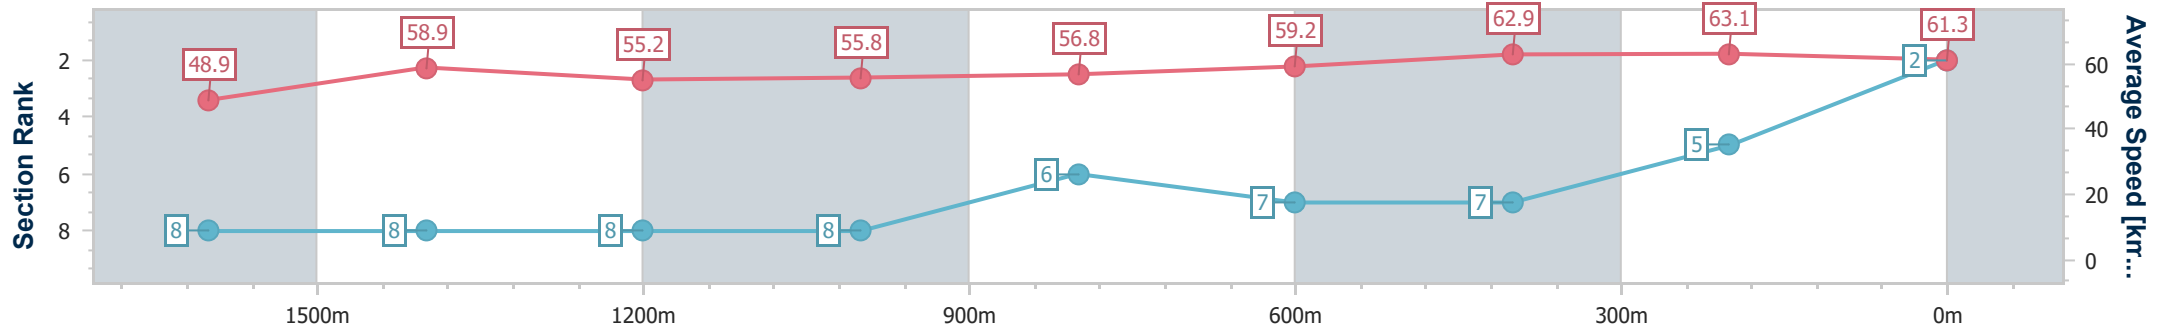

Horse/Jockey Name	Flying Arion
Final Rank	2
Fastest Section Time (Section)	0:11.54 (400m)
Top Speed [km/h] (Section)	63.6 (400m)
Race State	Finished

Mackay QLD Professional
Race 1: SKY RACING BENCHMARK 60 Handicap - 1800m
23 February 2024 - 13:24
Track Rating: Good 4, Weather: Fine, Rail Position: True

Section	Overall	1600m	1400m	1200m	1000m	800m	600m	400m	200m
Section Times	1:53.08 [2] (0:14.73)	1:38.35 [8] (0:12.26)	1:26.09 [8] (0:13.12)	1:12.97 [8] (0:12.95)	1:00.02 [8] (0:12.80)	0:47.22 [6] (0:12.25)	0:34.97 [7] (0:11.70)	0:23.27 [7] (0:11.54)	0:11.73 [5] (0:11.73)
Average Speed [km/h]	48.9	58.9	55.2	55.8	56.8	59.2	62.9	63.1	61.3
Top Speed [km/h]	58.3	60.2	57.6	57.6	58.4	62.4	63.4	63.6	63.4
Avg. Dist. to Rail [m]	7.1	1.2	1.2	2.3	2.8	2.6	2.9	4.6	6.8
Avg. Stride Freq. [Hz]	2.1	2.1	2.1	2.1	2.1	2.1	2.2	2.2	2.2
Avg. Stride Length [m]	6.6	7.7	7.5	7.6	7.6	7.6	7.5	7.7	7.8

- [ ] Ranking at each section and finish
- -.-.- No data available at this section
- NA No data available