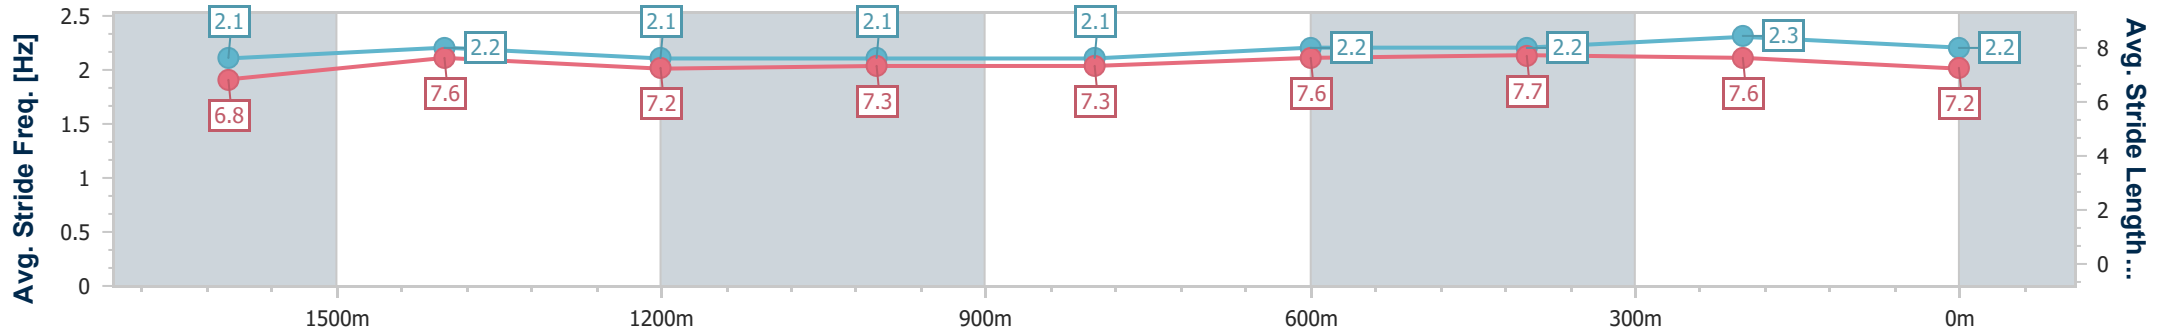

Mackay QLD Professional  
 Race 1: SKY RACING BENCHMARK 60 Handicap - 1800m  
 23 February 2024 - 13:24  
 Track Rating: Good 4, Weather: Fine, Rail Position: True

Section	Overall	1600m	1400m	1200m	1000m	800m	600m	400m	200m
Section Times	1:53.50 [6] (0:14.22)	1:39.28 [4] (0:12.04)	1:27.24 [3] (0:13.20)	1:14.04 [3] (0:13.04)	1:01.00 [3] (0:13.11)	0:47.89 [3] (0:12.20)	0:35.69 [3] (0:11.77)	0:23.92 [3] (0:11.64)	0:12.28 [4] (0:12.28)
Average Speed [km/h]	50.6	59.9	54.8	55.4	55.1	59.3	61.8	62.1	58.6
Top Speed [km/h]	60.2	61.9	57.2	56.2	55.9	61.6	63.0	63.1	60.9
Avg. Dist. to Rail [m]	2.0	0.6	1.4	1.6	1.7	1.8	1.2	1.3	2.5
Avg. Stride Freq. [Hz]	2.1	2.2	2.1	2.1	2.1	2.2	2.3	2.3	2.2
Avg. Stride Length [m]	6.5	7.6	7.2	7.3	7.3	7.6	7.7	7.6	7.3

- [ ] Ranking at each section and finish
- .-.-.- No data available at this section
- NA No data available

Horse/Jockey Name	Edgeofdreams
Final Rank	7
Fastest Section Time (Section)	0:11.78 (400m)
Top Speed [km/h] (Section)	63.4 (1600m)
Race State	Finished

Mackay QLD Professional  
 Race 1: SKY RACING BENCHMARK 60 Handicap - 1800m  
 23 February 2024 - 13:24  
 Track Rating: Good 4, Weather: Fine, Rail Position: True

Section	Overall	1600m	1400m	1200m	1000m	800m	600m	400m	200m
Section Times	1:53.67 [7] (0:14.02)	1:39.65 [1] (0:11.99)	1:27.66 [1] (0:13.13)	1:14.53 [1] (0:13.09)	1:01.44 [1] (0:13.10)	0:48.34 [1] (0:12.19)	0:36.15 [1] (0:11.80)	0:24.35 [1] (0:11.78)	0:12.57 [2] (0:12.57)
Average Speed [km/h]	51.5	60.9	54.8	55.1	55.1	59.3	61.4	61.3	57.2
Top Speed [km/h]	62.2	63.4	58.5	55.8	56.6	60.3	62.1	62.2	60.7
Avg. Dist. to Rail [m]	3.6	2.3	0.6	1.1	1.3	1.3	0.8	1.4	2.0
Avg. Stride Freq. [Hz]	2.1	2.2	2.1	2.1	2.1	2.2	2.2	2.3	2.2
Avg. Stride Length [m]	6.8	7.6	7.2	7.3	7.3	7.6	7.7	7.6	7.2