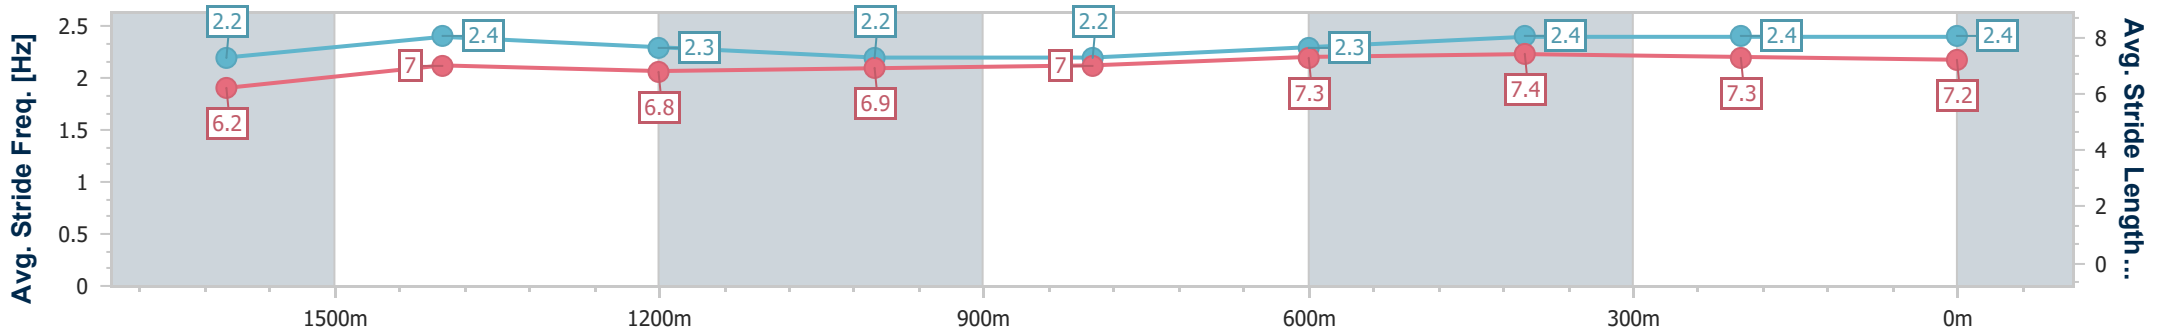

Horse/Jockey Name	Phoenix Flyer
Final Rank	1
Fastest Section Time (Section)	0:11.46 (400m)
Top Speed [km/h] (Section)	64.4 (400m)
Race State	Finished

Mackay QLD Professional
Race 1: SKY RACING BENCHMARK 60 Handicap - 1800m
23 February 2024 - 13:24
Track Rating: Good 4, Weather: Fine, Rail Position: True

Section	Overall	1600m	1400m	1200m	1000m	800m	600m	400m	200m
Section Times	1:53.05 [1] (0:14.29)	1:38.76 [5] (0:12.35)	1:26.41 [7] (0:13.21)	1:13.20 [7] (0:13.09)	1:00.11 [7] (0:13.11)	0:47.00 [8] (0:12.22)	0:34.78 [8] (0:11.67)	0:23.11 [8] (0:11.46)	0:11.65 [6] (0:11.65)
Average Speed [km/h]	50.9	59.5	55.3	55.2	55.4	59.8	62.0	63.1	61.8
Top Speed [km/h]	59.4	61.2	58.6	56.3	56.2	63.3	63.4	64.4	64.3
Avg. Dist. to Rail [m]	7.2	3.4	2.2	2.4	3.4	3.0	1.2	2.8	4.7
Avg. Stride Freq. [Hz]	2.2	2.4	2.3	2.2	2.2	2.3	2.4	2.4	2.4
Avg. Stride Length [m]	6.2	7.0	6.8	6.9	7.0	7.3	7.4	7.3	7.2

- [ ] Ranking at each section and finish
- -.-.- No data available at this section
- NA No data available