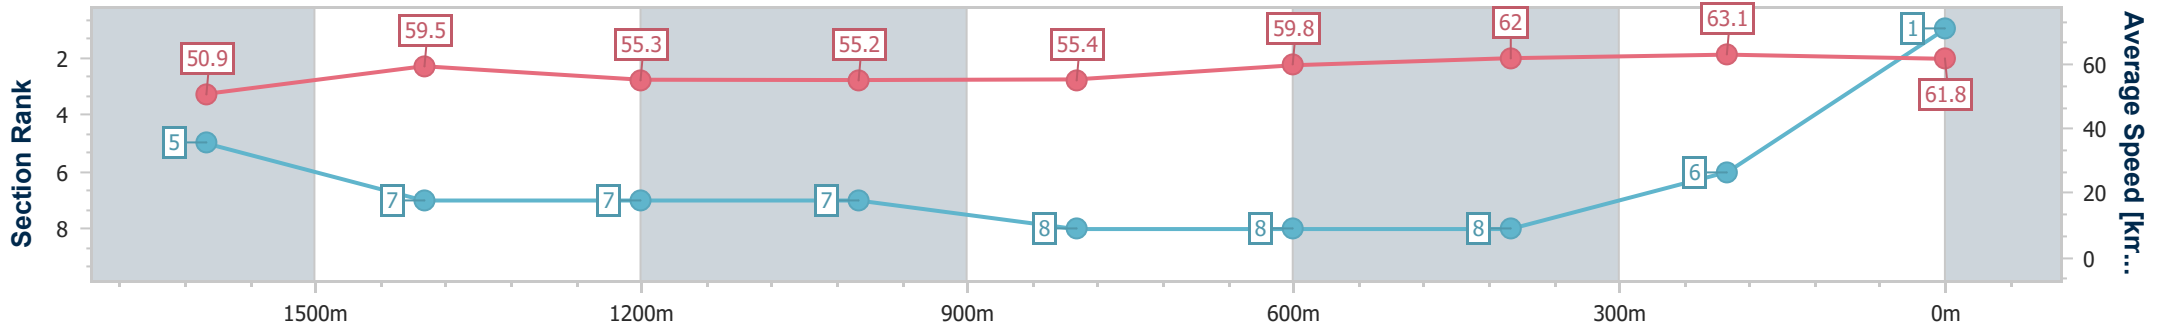

Horse/Jockey Name	Phoenix Flyer
Final Rank	1
Fastest Section Time (Section)	0:11.46 (400m)
Top Speed [km/h] (Section)	64.4 (400m)
Race State	Finished

Mackay QLD Professional
Race 1: SKY RACING BENCHMARK 60 Handicap - 1800m
23 February 2024 - 13:24
Track Rating: Good 4, Weather: Fine, Rail Position: True

Section	Overall	1600m	1400m	1200m	1000m	800m	600m	400m	200m
Section Times	1:53.05 [1] (0:14.29)	1:38.76 [5] (0:12.35)	1:26.41 [7] (0:13.21)	1:13.20 [7] (0:13.09)	1:00.11 [7] (0:13.11)	0:47.00 [8] (0:12.22)	0:34.78 [8] (0:11.67)	0:23.11 [8] (0:11.46)	0:11.65 [6] (0:11.65)
Average Speed [km/h]	50.9	59.5	55.3	55.2	55.4	59.8	62.0	63.1	61.8
Top Speed [km/h]	59.4	61.2	58.6	56.3	56.2	63.3	63.4	64.4	64.3
Avg. Dist. to Rail [m]	7.2	3.4	2.2	2.4	3.4	3.0	1.2	2.8	4.7
Avg. Stride Freq. [Hz]	2.2	2.4	2.3	2.2	2.2	2.3	2.4	2.4	2.4
Avg. Stride Length [m]	6.2	7.0	6.8	6.9	7.0	7.3	7.4	7.3	7.2

- [ ] Ranking at each section and finish
- -.-.- No data available at this section
- NA No data available