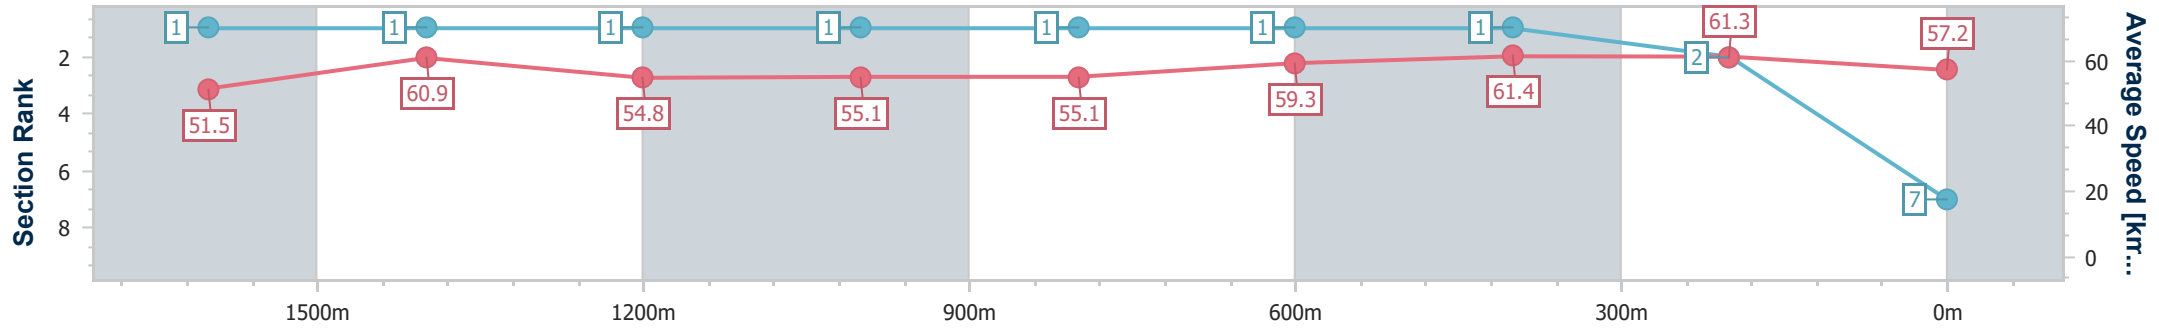

- [ ] Ranking at each section and finish
- .-.-.- No data available at this section
- NA No data available

Horse/Jockey Name	Edgeofdreams
Final Rank	7
Fastest Section Time (Section)	0:11.78 (400m)
Top Speed [km/h] (Section)	63.4 (1600m)
Race State	Finished

Mackay QLD Professional  
 Race 1: SKY RACING BENCHMARK 60 Handicap - 1800m  
 23 February 2024 - 13:24  
 Track Rating: Good 4, Weather: Fine, Rail Position: True

Section	Overall	1600m	1400m	1200m	1000m	800m	600m	400m	200m
Section Times	1:53.67 [7] (0:14.02)	1:39.65 [1] (0:11.99)	1:27.66 [1] (0:13.13)	1:14.53 [1] (0:13.09)	1:01.44 [1] (0:13.10)	0:48.34 [1] (0:12.19)	0:36.15 [1] (0:11.80)	0:24.35 [1] (0:11.78)	0:12.57 [2] (0:12.57)
Average Speed [km/h]	51.5	60.9	54.8	55.1	55.1	59.3	61.4	61.3	57.2
Top Speed [km/h]	62.2	63.4	58.5	55.8	56.6	60.3	62.1	62.2	60.7
Avg. Dist. to Rail [m]	3.6	2.3	0.6	1.1	1.3	1.3	0.8	1.4	2.0
Avg. Stride Freq. [Hz]	2.1	2.2	2.1	2.1	2.1	2.2	2.2	2.3	2.2
Avg. Stride Length [m]	6.8	7.6	7.2	7.3	7.3	7.6	7.7	7.6	7.2