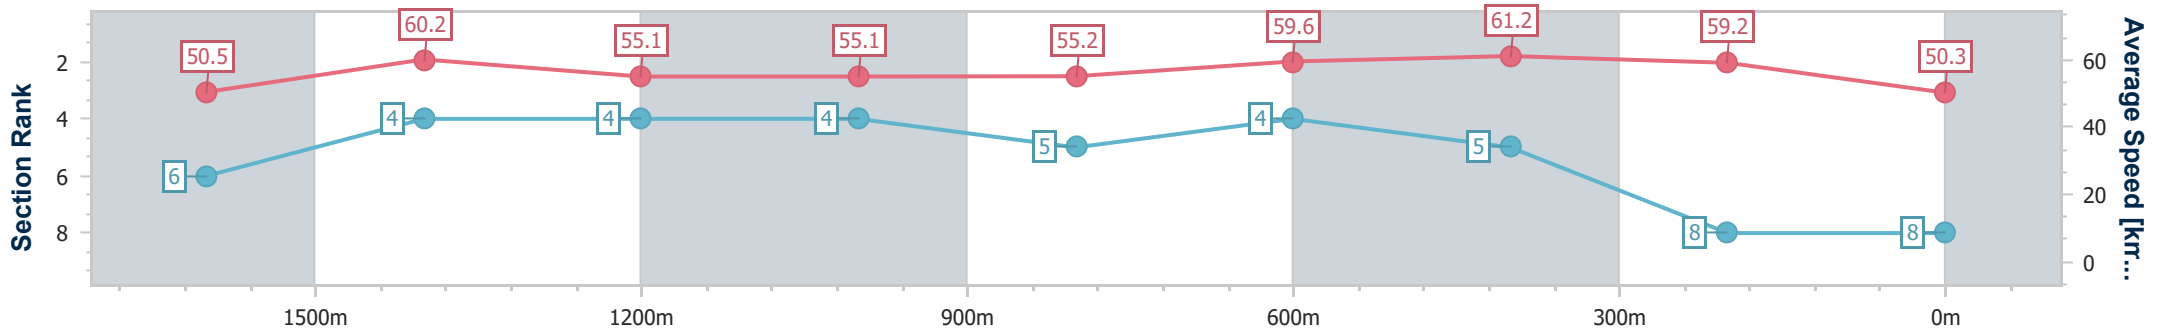

Horse/Jockey Name	Paramedic
Final Rank	8
Fastest Section Time (Section)	0:11.91 (600m)
Top Speed [km/h] (Section)	61.8 (1600m)
Race State	Finished

Mackay QLD Professional
Race 1: SKY RACING BENCHMARK 60 Handicap - 1800m
23 February 2024 - 13:24
Track Rating: Good 4, Weather: Fine, Rail Position: True

Section	Overall	1600m	1400m	1200m	1000m	800m	600m	400m	200m
Section Times	1:56.27 [8] (0:14.32)	1:41.95 [6] (0:12.06)	1:29.89 [4] (0:13.17)	1:16.72 [4] (0:13.10)	1:03.62 [4] (0:13.06)	0:50.56 [5] (0:12.13)	0:38.43 [4] (0:11.91)	0:26.52 [5] (0:12.21)	0:14.31 [8] (0:14.31)
Average Speed [km/h]	50.5	60.2	55.1	55.1	55.2	59.6	61.2	59.2	50.3
Top Speed [km/h]	59.7	61.8	58.2	56.0	56.4	61.6	61.7	60.6	57.5
Avg. Dist. to Rail [m]	5.1	1.8	1.1	1.3	1.3	1.3	1.4	2.5	3.5
Avg. Stride Freq. [Hz]	2.2	2.4	2.2	2.2	2.2	2.2	2.3	2.2	2.1
Avg. Stride Length [m]	6.2	7.0	6.8	7.0	7.2	7.6	7.6	7.3	6.8

- [ ] Ranking at each section and finish
- -.-.- No data available at this section
- NA No data available