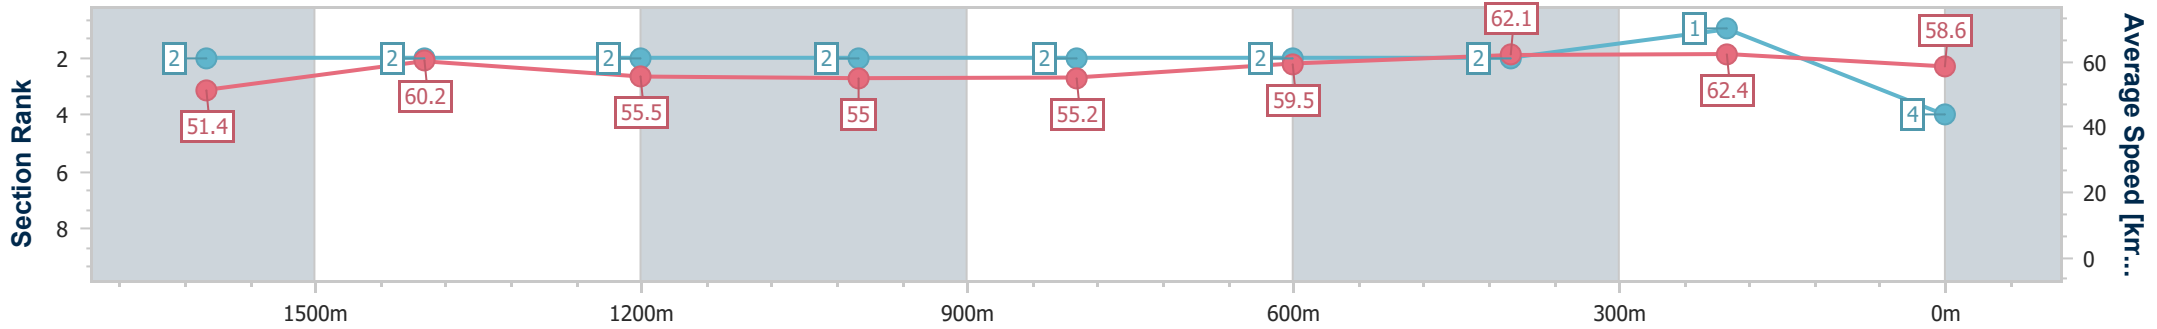

Horse/Jockey Name	Vana Star
Final Rank	4
Fastest Section Time (Section)	0:11.63 (400m)
Top Speed [km/h] (Section)	63.2 (1600m)
Race State	Finished

Mackay QLD Professional
Race 1: SKY RACING BENCHMARK 60 Handicap - 1800m
23 February 2024 - 13:24
Track Rating: Good 4, Weather: Fine, Rail Position: True

Section	Overall	1600m	1400m	1200m	1000m	800m	600m	400m	200m
Section Times	1:53.25 [4] (0:14.03)	1:39.22 [2] (0:12.12)	1:27.10 [2] (0:13.06)	1:14.04 [2] (0:13.14)	1:00.90 [2] (0:13.09)	0:47.81 [2] (0:12.18)	0:35.63 [2] (0:11.75)	0:23.88 [2] (0:11.63)	0:12.25 [1] (0:12.25)
Average Speed [km/h]	51.4	60.2	55.5	55.0	55.2	59.5	62.1	62.4	58.6
Top Speed [km/h]	62.6	63.2	57.7	55.4	57.1	61.2	62.7	62.8	61.3
Avg. Dist. to Rail [m]	4.0	2.5	1.0	1.7	1.8	1.7	1.6	3.0	3.0
Avg. Stride Freq. [Hz]	2.0	2.2	2.1	2.0	2.0	2.1	2.2	2.2	2.1
Avg. Stride Length [m]	7.0	7.7	7.4	7.5	7.5	7.9	7.6	7.7	7.6

- [ ] Ranking at each section and finish
- -.-.- No data available at this section
- NA No data available