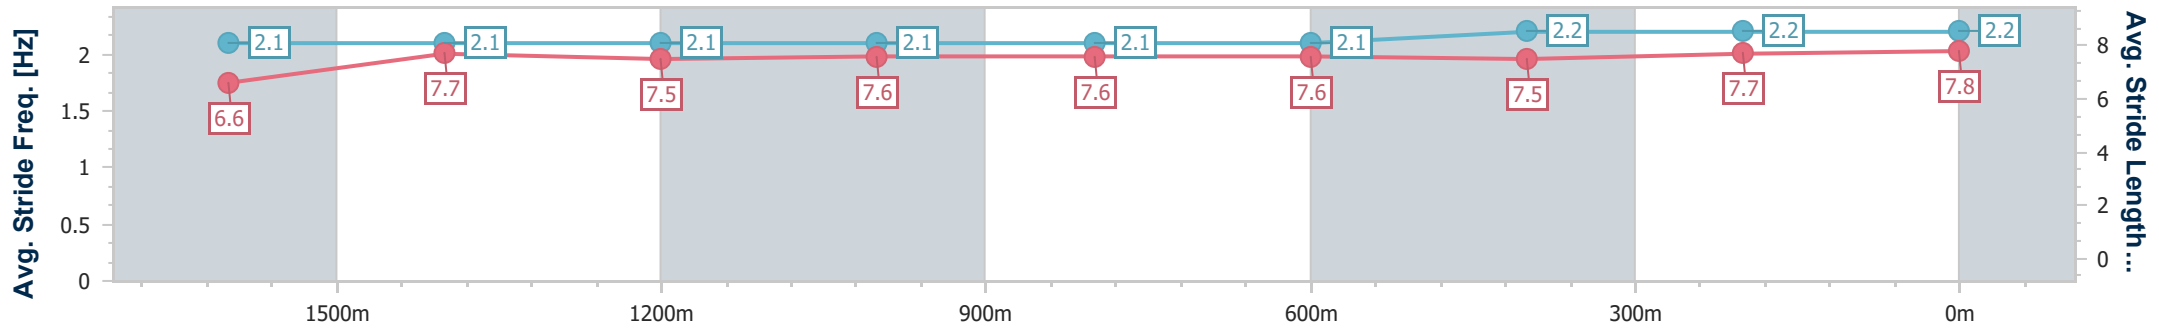

Horse/Jockey Name	Flying Arion
Final Rank	2
Fastest Section Time (Section)	0:11.54 (400m)
Top Speed [km/h] (Section)	63.6 (400m)
Race State	Finished

Mackay QLD Professional
Race 1: SKY RACING BENCHMARK 60 Handicap - 1800m
23 February 2024 - 13:24
Track Rating: Good 4, Weather: Fine, Rail Position: True

Section	Overall	1600m	1400m	1200m	1000m	800m	600m	400m	200m
Section Times	1:53.08 [2] (0:14.73)	1:38.35 [8] (0:12.26)	1:26.09 [8] (0:13.12)	1:12.97 [8] (0:12.95)	1:00.02 [8] (0:12.80)	0:47.22 [6] (0:12.25)	0:34.97 [7] (0:11.70)	0:23.27 [7] (0:11.54)	0:11.73 [5] (0:11.73)
Average Speed [km/h]	48.9	58.9	55.2	55.8	56.8	59.2	62.9	63.1	61.3
Top Speed [km/h]	58.3	60.2	57.6	57.6	58.4	62.4	63.4	63.6	63.4
Avg. Dist. to Rail [m]	7.1	1.2	1.2	2.3	2.8	2.6	2.9	4.6	6.8
Avg. Stride Freq. [Hz]	2.1	2.1	2.1	2.1	2.1	2.1	2.2	2.2	2.2
Avg. Stride Length [m]	6.6	7.7	7.5	7.6	7.6	7.6	7.5	7.7	7.8

- [ ] Ranking at each section and finish
- -.-.- No data available at this section
- NA No data available