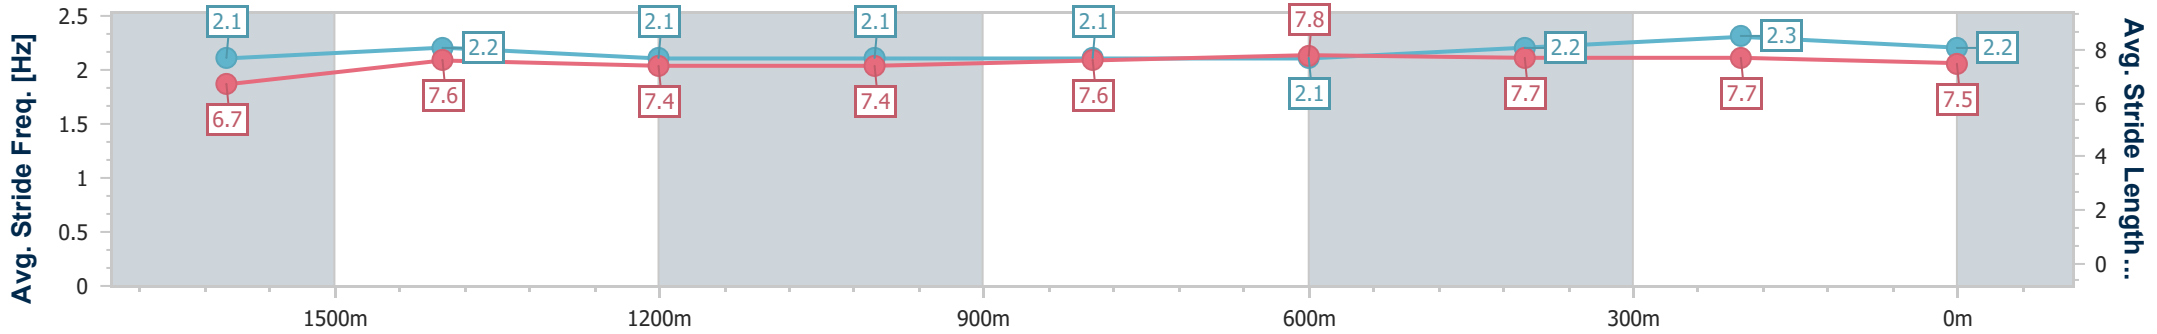

Horse/Jockey Name	Leica Bita Fun
Final Rank	3
Fastest Section Time (Section)	0:11.55 (400m)
Top Speed [km/h] (Section)	64.1 (400m)
Race State	Finished

Mackay QLD Professional
Race 1: SKY RACING BENCHMARK 60 Handicap - 1800m
23 February 2024 - 13:24
Track Rating: Good 4, Weather: Fine, Rail Position: True

Section	Overall	1600m	1400m	1200m	1000m	800m	600m	400m	200m
Section Times	1:53.23 [3] (0:14.09)	1:39.14 [3] (0:12.36)	1:26.78 [5] (0:13.16)	1:13.62 [5] (0:13.09)	1:00.53 [5] (0:12.97)	0:47.56 [4] (0:12.28)	0:35.28 [5] (0:11.72)	0:23.56 [4] (0:11.55)	0:12.01 [3] (0:12.01)
Average Speed [km/h]	51.1	59.4	55.4	55.0	56.0	58.8	61.6	62.7	59.9
Top Speed [km/h]	60.9	61.3	58.9	56.1	56.9	60.9	62.4	64.1	61.9
Avg. Dist. to Rail [m]	5.1	3.1	1.7	1.8	2.1	1.2	0.8	2.8	3.4
Avg. Stride Freq. [Hz]	2.1	2.2	2.1	2.1	2.1	2.1	2.2	2.3	2.2
Avg. Stride Length [m]	6.7	7.6	7.4	7.4	7.6	7.8	7.7	7.7	7.5

- [ ] Ranking at each section and finish
- -.-.-.- No data available at this section
- NA No data available