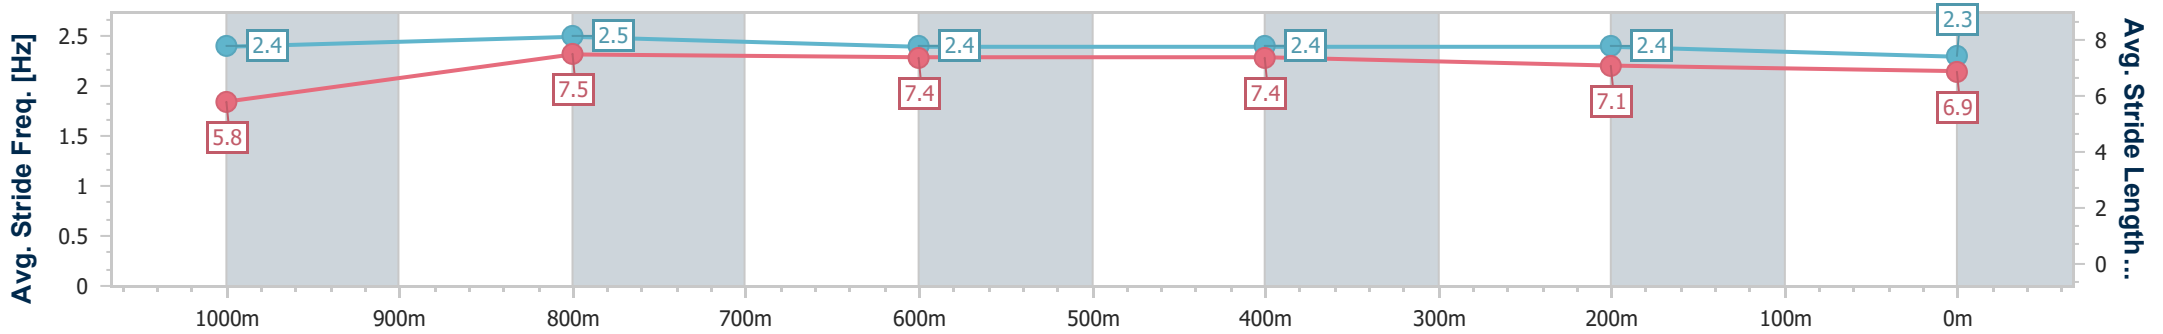

Horse/Jockey Name	Honour Mission
Final Rank	6
Fastest Section Time (Section)	0:10.59 (Overall)
Top Speed [km/h] (Section)	67.1 (1000m)
Race State	Finished

Aquis Park Gold Coast Poly QLD Professional
Race 1: JEWEL RACEDAY MARCH 9 Maiden Plate - 1150m
24 February 2024 - 13:06
Track Rating: Synthetic, Weather: Fine, Rail Position: True

Section	Overall	1000m	800m	600m	400m	200m
Section Times	1:08.92 [6] (0:10.59)	0:58.33 [2] (0:11.04)	0:47.29 [3] (0:11.40)	0:35.89 [3] (0:11.58)	0:24.31 [4] (0:11.86)	0:12.45 [4] (0:12.45)
Average Speed [km/h]	51.1	65.5	63.9	63.1	61.0	58.1
Top Speed [km/h]	66.4	67.1	65.6	64.9	62.3	60.4
Avg. Dist. to Rail [m]	7.1	2.8	1.8	2.5	4.2	6.2
Avg. Stride Freq. [Hz]	2.4	2.5	2.4	2.4	2.4	2.3
Avg. Stride Length [m]	5.8	7.5	7.4	7.4	7.1	6.9

- [ ] Ranking at each section and finish
- -.-.- No data available at this section
- NA No data available