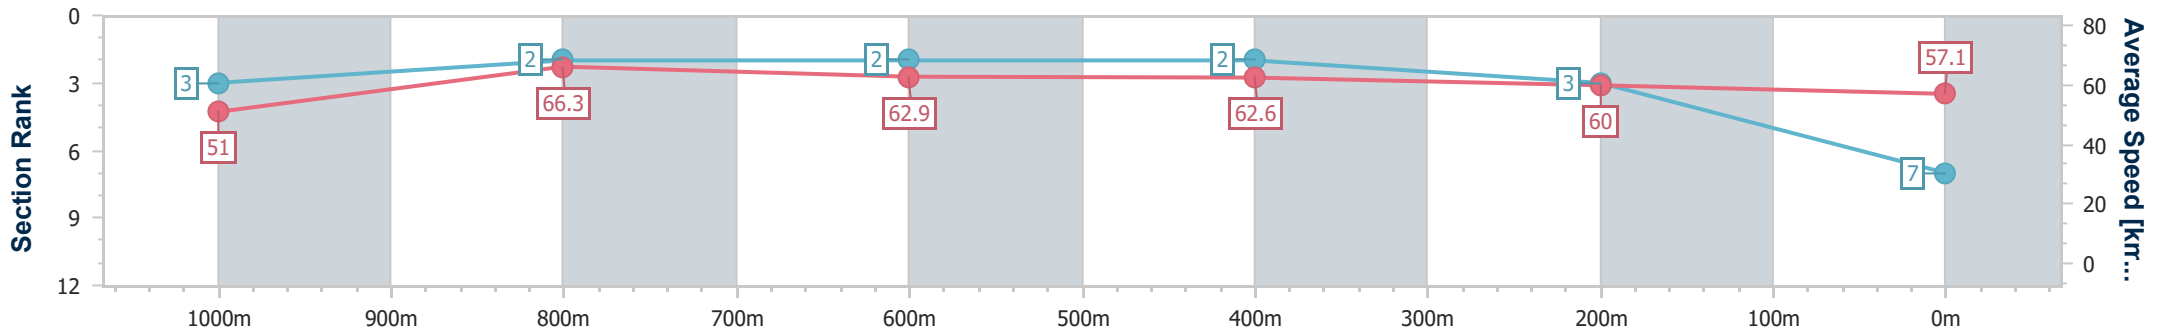

Horse/Jockey Name	Better Be Brief
Final Rank	7
Fastest Section Time (Section)	0:10.59 (Overall)
Top Speed [km/h] (Section)	68.4 (1000m)
Race State	Finished

Aquis Park Gold Coast Poly QLD Professional
Race 1: JEWEL RACEDAY MARCH 9 Maiden Plate - 1150m
24 February 2024 - 13:06
Track Rating: Synthetic, Weather: Fine, Rail Position: True

Section	Overall	1000m	800m	600m	400m	200m
Section Times	1:09.07 [7] (0:10.59)	0:58.48 [3] (0:10.87)	0:47.61 [2] (0:11.40)	0:36.21 [2] (0:11.57)	0:24.64 [2] (0:12.01)	0:12.63 [3] (0:12.63)
Average Speed [km/h]	51.0	66.3	62.9	62.6	60.0	57.1
Top Speed [km/h]	65.6	68.4	64.0	64.0	61.4	58.9
Avg. Dist. to Rail [m]	0.7	0.5	0.7	1.3	1.1	2.3
Avg. Stride Freq. [Hz]	2.3	2.3	2.2	2.3	2.2	2.2
Avg. Stride Length [m]	6.0	7.9	7.8	7.8	7.5	7.3

- [ ] Ranking at each section and finish
- -.-.- No data available at this section
- NA No data available