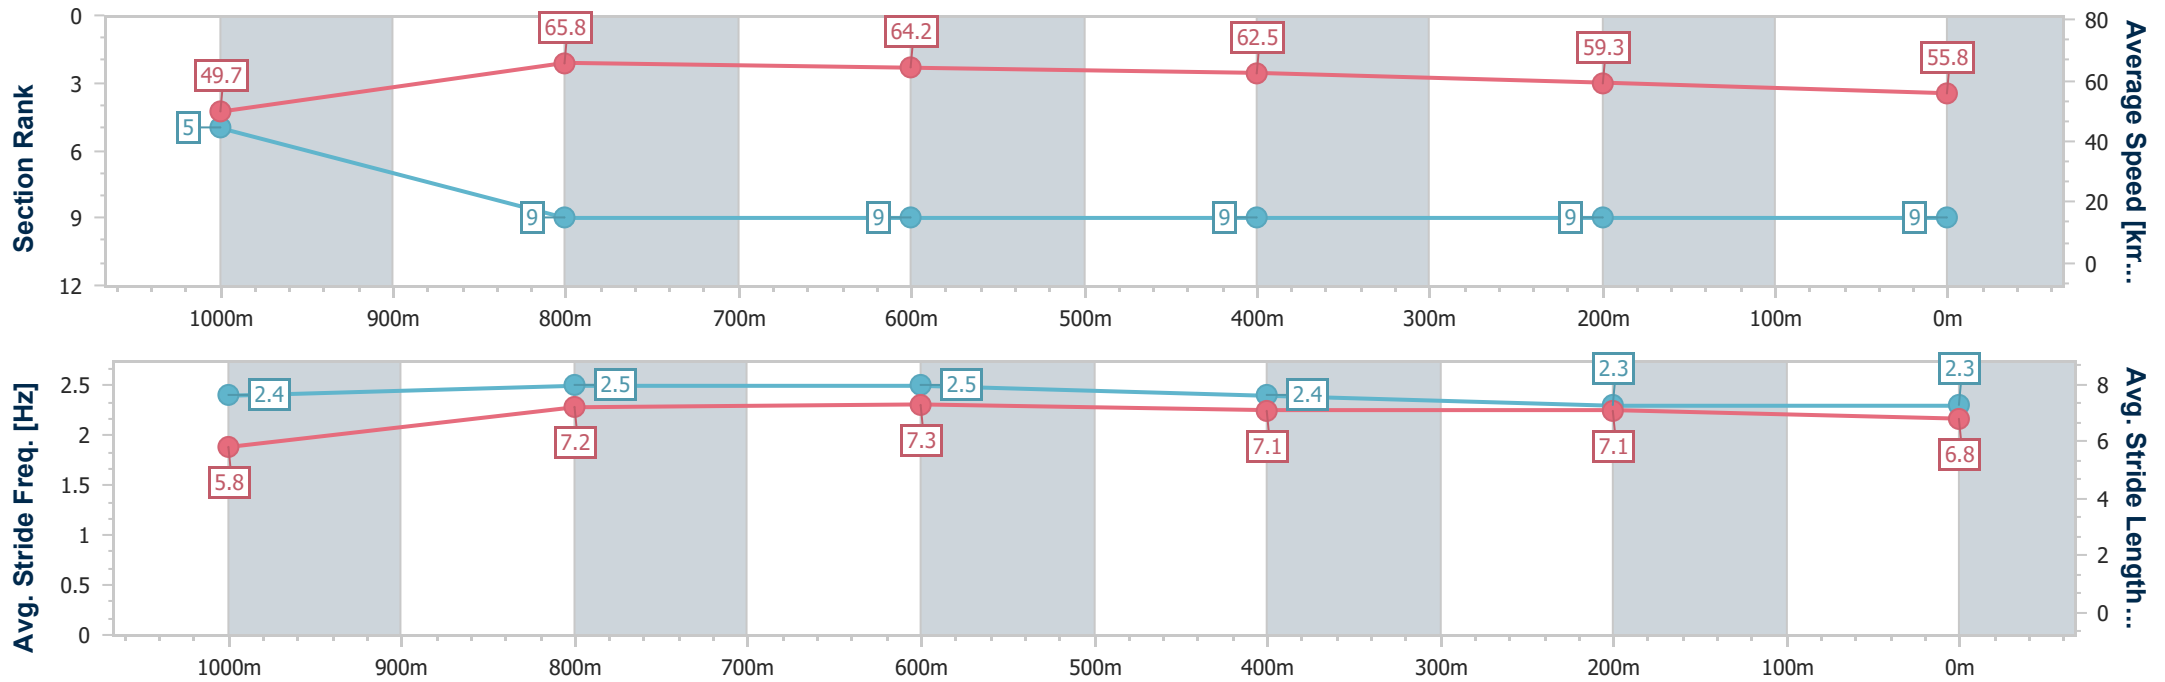

- [] Ranking at each section and finish
- .-.- No data available at this section
- NA No data available

Horse/Jockey Name	Coco Jewel
Final Rank	9
Fastest Section Time (Section)	0:10.84 (Overall)
Top Speed [km/h] (Section)	67.3 (1000m)
Race State	Finished

Aquis Park Gold Coast Poly QLD Professional
Race 1: JEWEL RACEDAY MARCH 9 Maiden Plate - 1150m
 24 February 2024 - 13:06
 Track Rating: Synthetic, Weather: Fine, Rail Position: True

Section	Overall	1000m	800m	600m	400m	200m
Section Times	1:10.37 [9] (0:10.84)	0:59.53 [5] (0:11.13)	0:48.40 [9] (0:11.54)	0:36.86 [9] (0:11.71)	0:25.15 [9] (0:12.24)	0:12.91 [9] (0:12.91)
Average Speed [km/h]	49.7	65.8	64.2	62.5	59.3	55.8
Top Speed [km/h]	65.2	67.3	65.3	65.7	61.0	58.1
Avg. Dist. to Rail [m]	6.8	5.6	4.6	4.3	4.7	6.9
Avg. Stride Freq. [Hz]	2.4	2.5	2.5	2.4	2.3	2.3
Avg. Stride Length [m]	5.8	7.2	7.3	7.1	7.1	6.8

- [] Ranking at each section and finish
- .-.- No data available at this section
- NA No data available