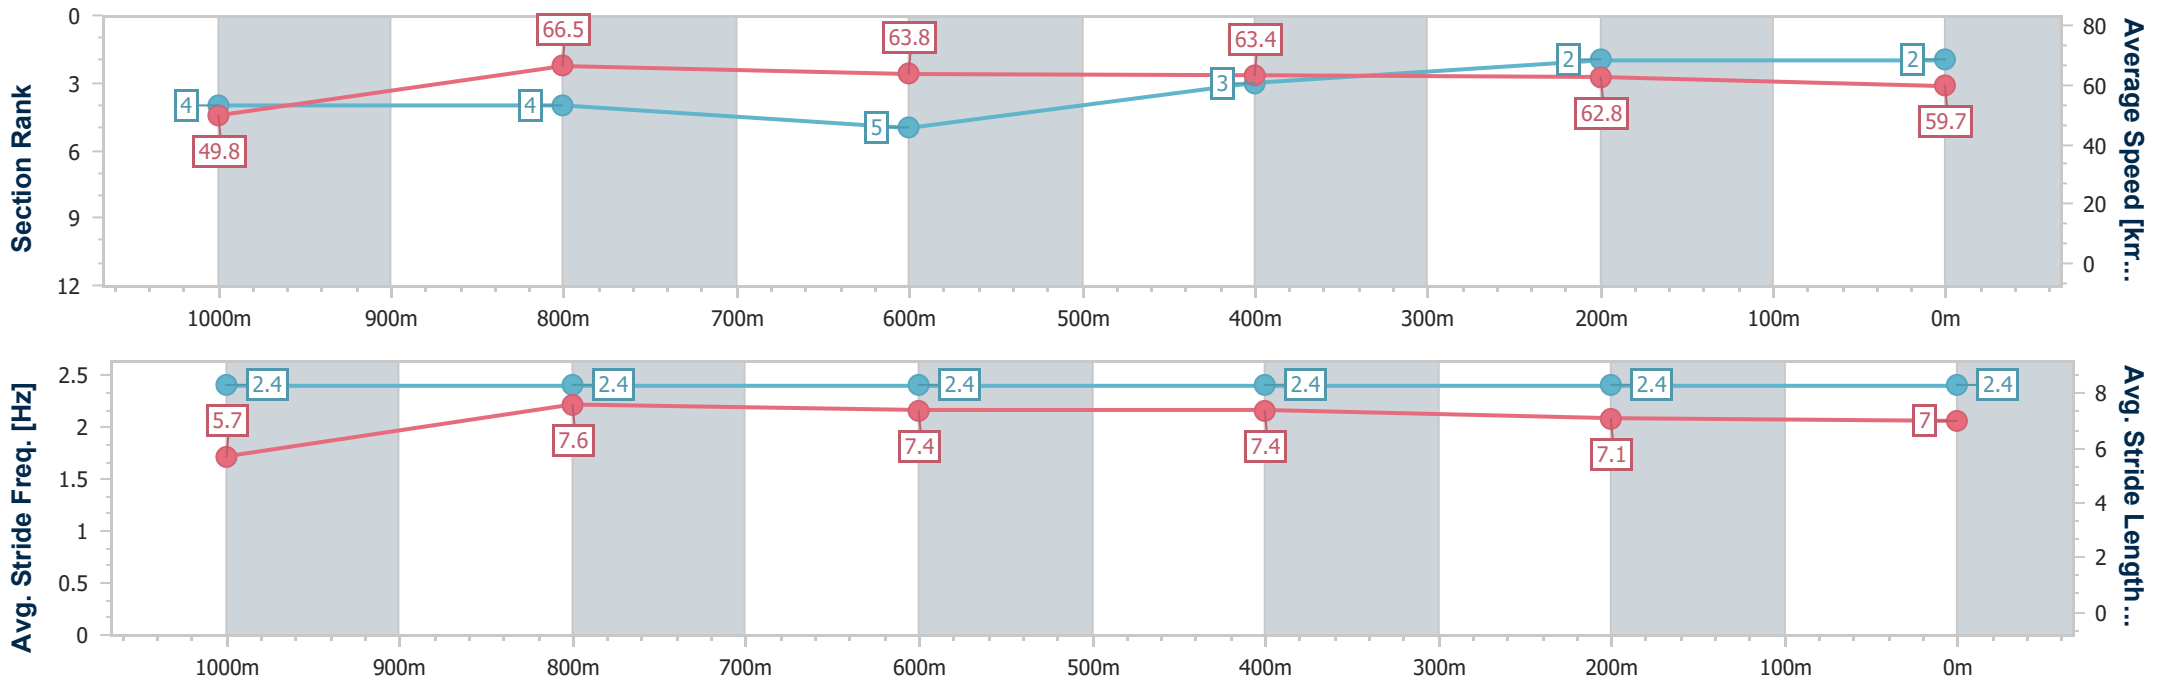

Horse/Jockey Name	Mofeed
Final Rank	2
Fastest Section Time (Section)	0:10.78 (Overall)
Top Speed [km/h] (Section)	68.6 (1000m)
Race State	Finished

Aquis Park Gold Coast Poly QLD Professional
Race 1: JEWEL RACEDAY MARCH 9 Maiden Plate - 1150m
24 February 2024 - 13:06
Track Rating: Synthetic, Weather: Fine, Rail Position: True

Section	Overall	1000m	800m	600m	400m	200m
Section Times	1:08.19 [2] (0:10.78)	0:57.41 [4] (0:10.92)	0:46.49 [4] (0:11.38)	0:35.11 [5] (0:11.46)	0:23.65 [3] (0:11.56)	0:12.09 [2] (0:12.09)
Average Speed [km/h]	49.8	66.5	63.8	63.4	62.8	59.7
Top Speed [km/h]	66.4	68.6	65.5	65.4	63.9	61.7
Avg. Dist. to Rail [m]	3.9	2.7	1.4	2.1	2.8	3.9
Avg. Stride Freq. [Hz]	2.4	2.4	2.4	2.4	2.4	2.4
Avg. Stride Length [m]	5.7	7.6	7.4	7.4	7.1	7.0

- [ ] Ranking at each section and finish
- -.-.- No data available at this section
- NA No data available