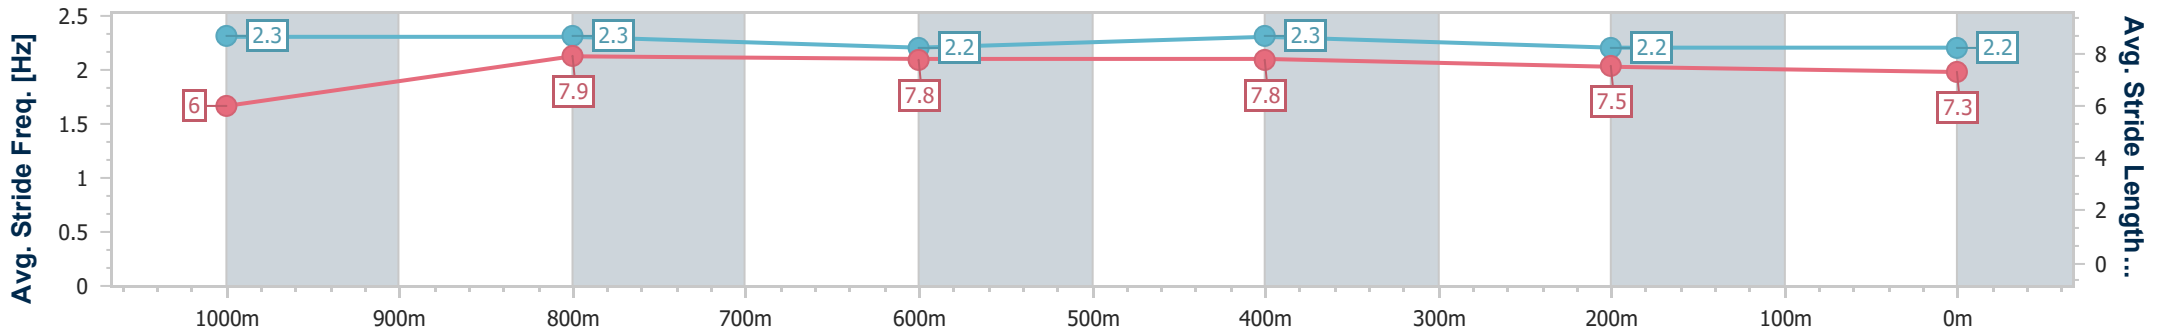

Horse/Jockey Name	Better Be Brief
Final Rank	7
Fastest Section Time (Section)	0:10.59 (Overall)
Top Speed [km/h] (Section)	68.4 (1000m)
Race State	Finished

Aquis Park Gold Coast Poly QLD Professional
Race 1: JEWEL RACEDAY MARCH 9 Maiden Plate - 1150m
24 February 2024 - 13:06
Track Rating: Synthetic, Weather: Fine, Rail Position: True

Section	Overall	1000m	800m	600m	400m	200m
Section Times	1:09.07 [7] (0:10.59)	0:58.48 [3] (0:10.87)	0:47.61 [2] (0:11.40)	0:36.21 [2] (0:11.57)	0:24.64 [2] (0:12.01)	0:12.63 [3] (0:12.63)
Average Speed [km/h]	51.0	66.3	62.9	62.6	60.0	57.1
Top Speed [km/h]	65.6	68.4	64.0	64.0	61.4	58.9
Avg. Dist. to Rail [m]	0.7	0.5	0.7	1.3	1.1	2.3
Avg. Stride Freq. [Hz]	2.3	2.3	2.2	2.3	2.2	2.2
Avg. Stride Length [m]	6.0	7.9	7.8	7.8	7.5	7.3

- [ ] Ranking at each section and finish
- -.-.- No data available at this section
- NA No data available