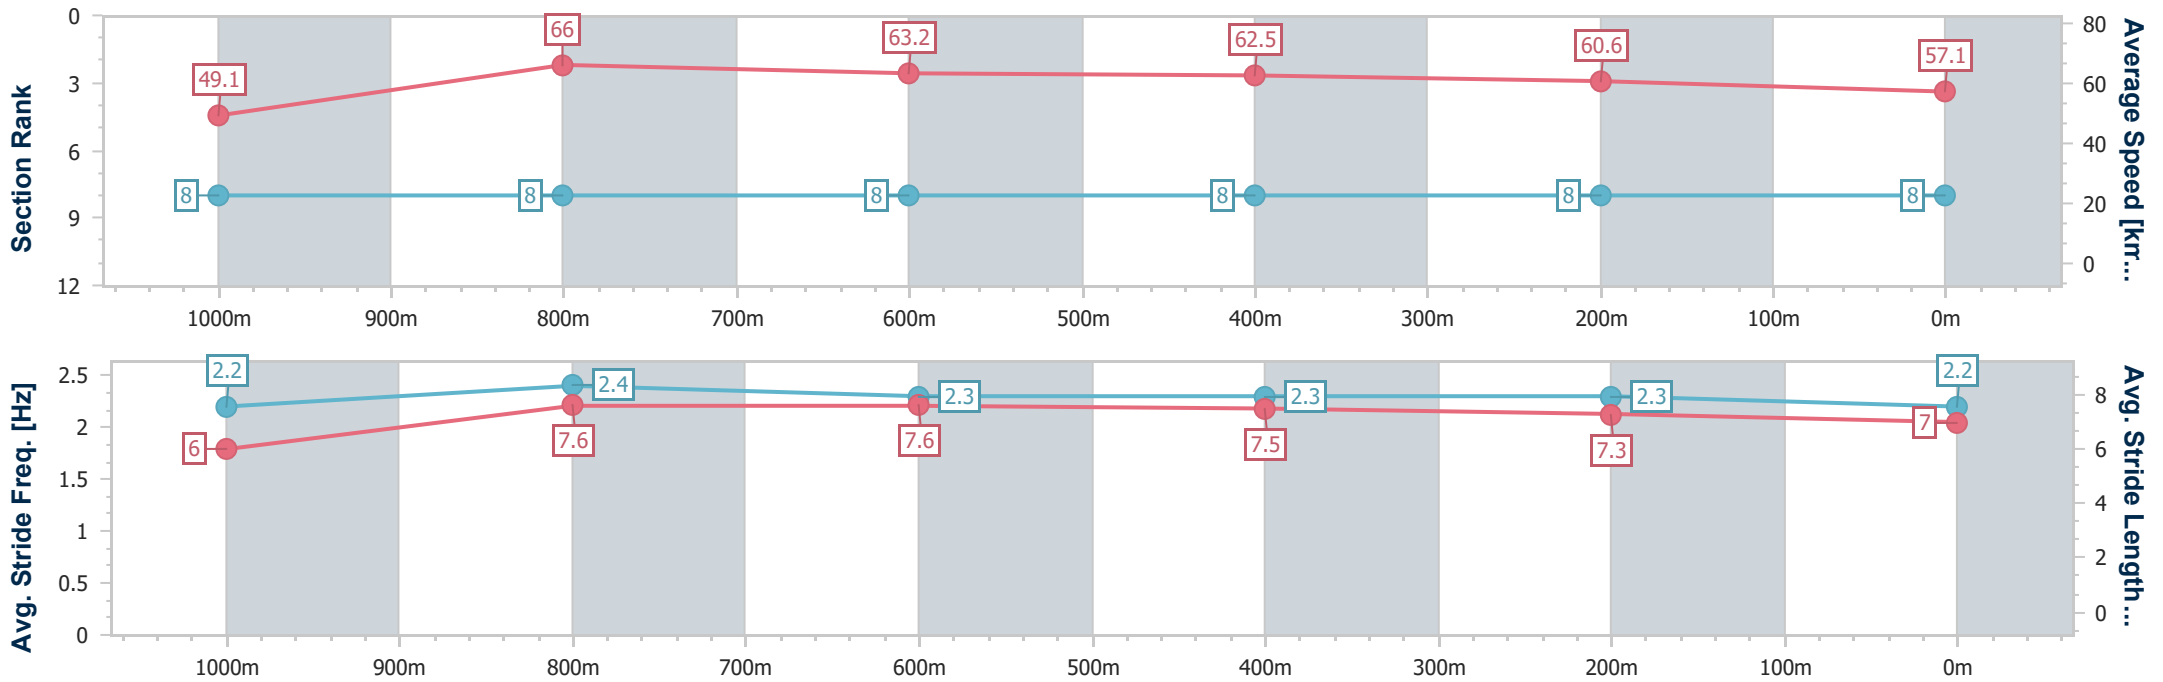

- [] Ranking at each section and finish
- .-.- No data available at this section
- NA No data available

Horse/Jockey Name	Gold 'N' Glamorous
Final Rank	8
Fastest Section Time (Section)	0:10.96 (1000m)
Top Speed [km/h] (Section)	67.6 (1000m)
Race State	Finished

Aquis Park Gold Coast Poly QLD Professional
Race 1: JEWEL RACEDAY MARCH 9 Maiden Plate - 1150m
 24 February 2024 - 13:06
 Track Rating: Synthetic, Weather: Fine, Rail Position: True

Section	Overall	1000m	800m	600m	400m	200m
Section Times	1:09.56 [8] (0:10.97)	0:58.59 [8] (0:10.96)	0:47.63 [8] (0:11.43)	0:36.20 [8] (0:11.59)	0:24.61 [8] (0:11.96)	0:12.65 [8] (0:12.65)
Average Speed [km/h]	49.1	66.0	63.2	62.5	60.6	57.1
Top Speed [km/h]	66.2	67.6	64.5	63.8	61.5	59.9
Avg. Dist. to Rail [m]	2.6	2.0	0.7	1.1	3.5	5.9
Avg. Stride Freq. [Hz]	2.2	2.4	2.3	2.3	2.3	2.2
Avg. Stride Length [m]	6.0	7.6	7.6	7.5	7.3	7.0