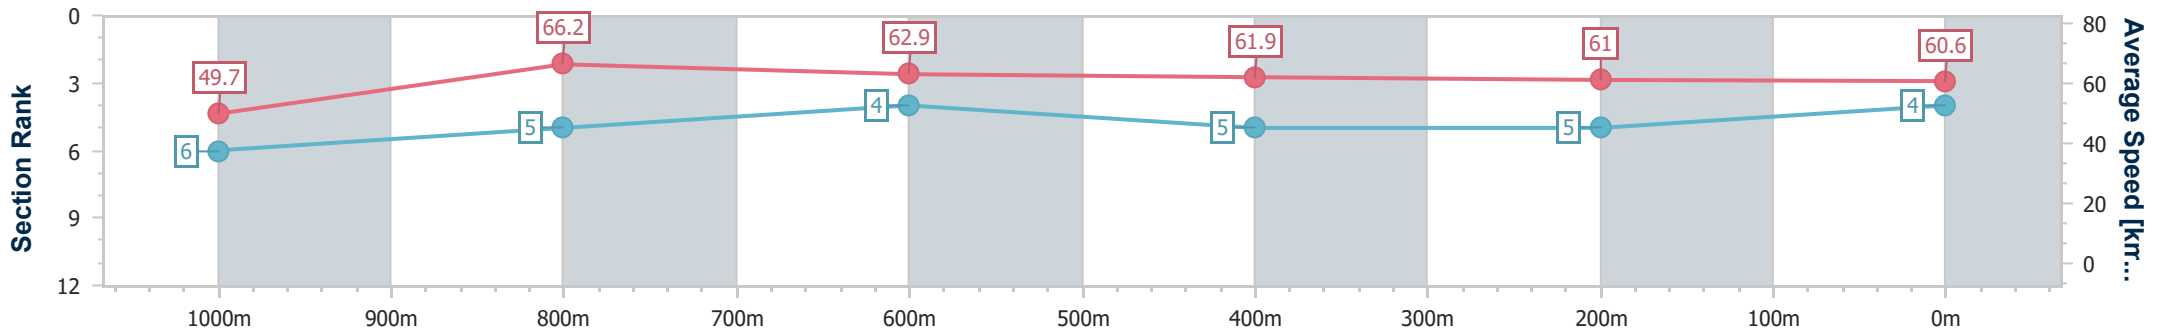

Horse/Jockey Name	Parchemin
Final Rank	4
Fastest Section Time (Section)	0:10.84 (1000m)
Top Speed [km/h] (Section)	68.1 (1000m)
Race State	Finished

Aquis Park Gold Coast Poly QLD Professional
Race 1: JEWEL RACEDAY MARCH 9 Maiden Plate - 1150m
24 February 2024 - 13:06
Track Rating: Synthetic, Weather: Fine, Rail Position: True

Section	Overall	1000m	800m	600m	400m	200m
Section Times	1:08.44 [4] (0:10.87)	0:57.57 [6] (0:10.84)	0:46.73 [5] (0:11.34)	0:35.39 [4] (0:11.62)	0:23.77 [5] (0:11.84)	0:11.93 [5] (0:11.93)
Average Speed [km/h]	49.7	66.2	62.9	61.9	61.0	60.6
Top Speed [km/h]	66.3	68.1	65.6	64.0	61.6	61.8
Avg. Dist. to Rail [m]	0.7	0.8	1.5	0.3	1.2	2.7
Avg. Stride Freq. [Hz]	2.3	2.3	2.2	2.2	2.2	2.2
Avg. Stride Length [m]	5.8	7.9	7.9	7.8	7.6	7.6

- [ ] Ranking at each section and finish
- -.-.- No data available at this section
- NA No data available