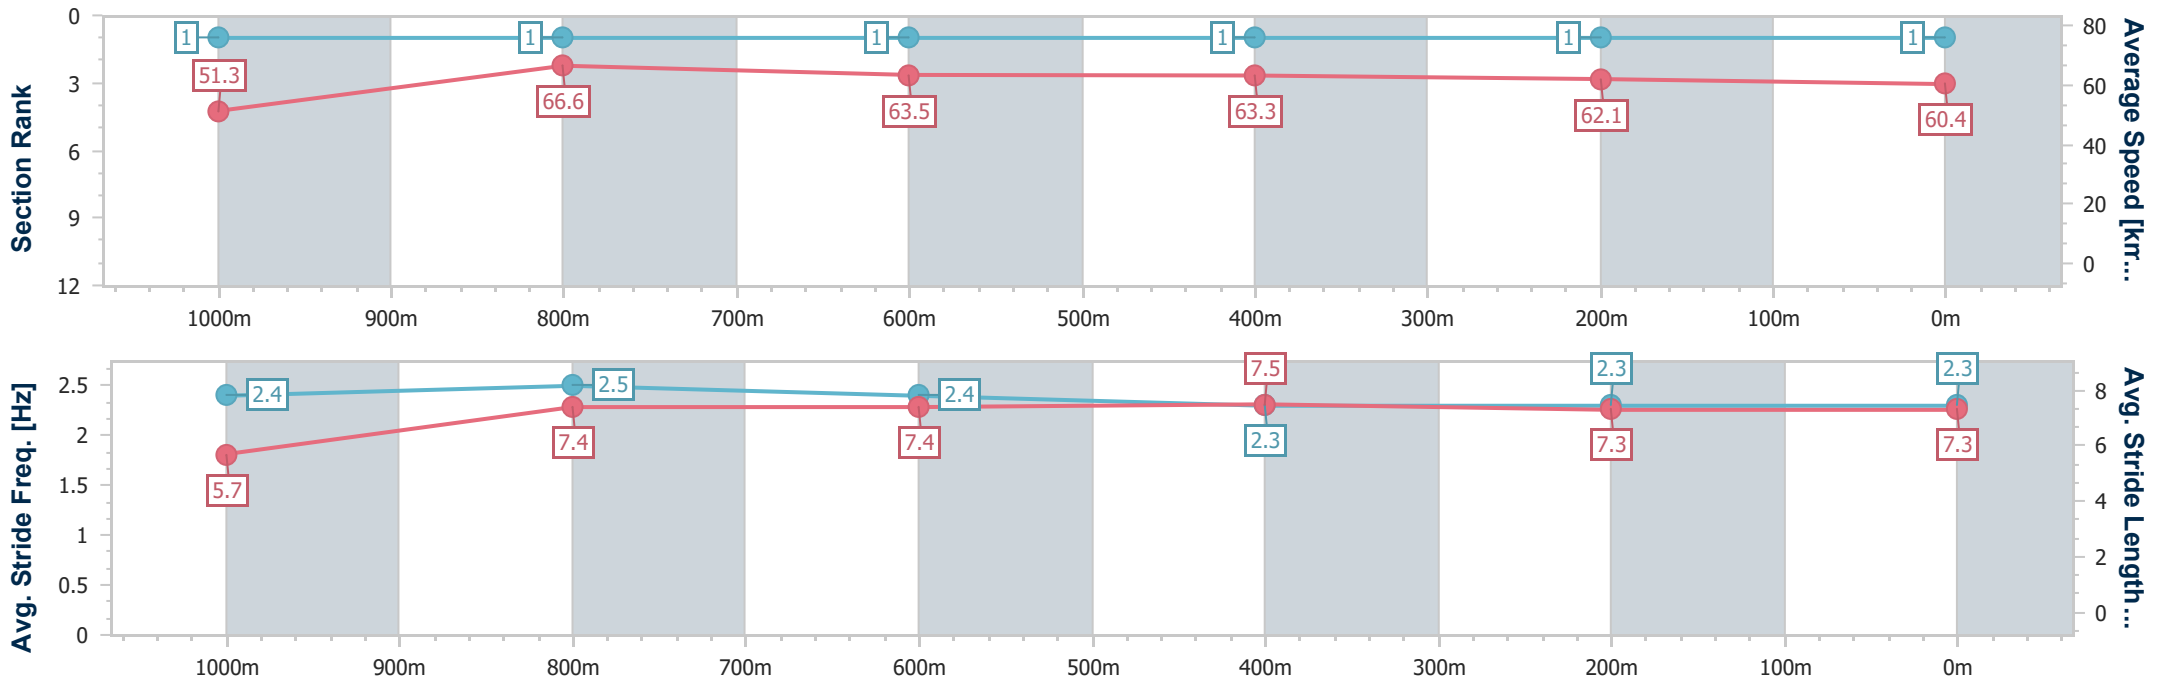

Section	Overall	1000m	800m	600m	400m	200m
Section Times	1:07.94 [1] (0:10.53)	0:57.41 [1] (0:10.86)	0:46.55 [1] (0:11.36)	0:35.19 [1] (0:11.54)	0:23.65 [1] (0:11.65)	0:12.00 [1] (0:12.00)
Average Speed [km/h]	51.3	66.6	63.5	63.3	62.1	60.4
Top Speed [km/h]	65.5	68.9	65.1	64.4	62.7	62.6
Avg. Dist. to Rail [m]	3.6	1.9	0.9	2.5	1.6	3.9
Avg. Stride Freq. [Hz]	2.4	2.5	2.4	2.3	2.3	2.3
Avg. Stride Length [m]	5.7	7.4	7.4	7.5	7.3	7.3