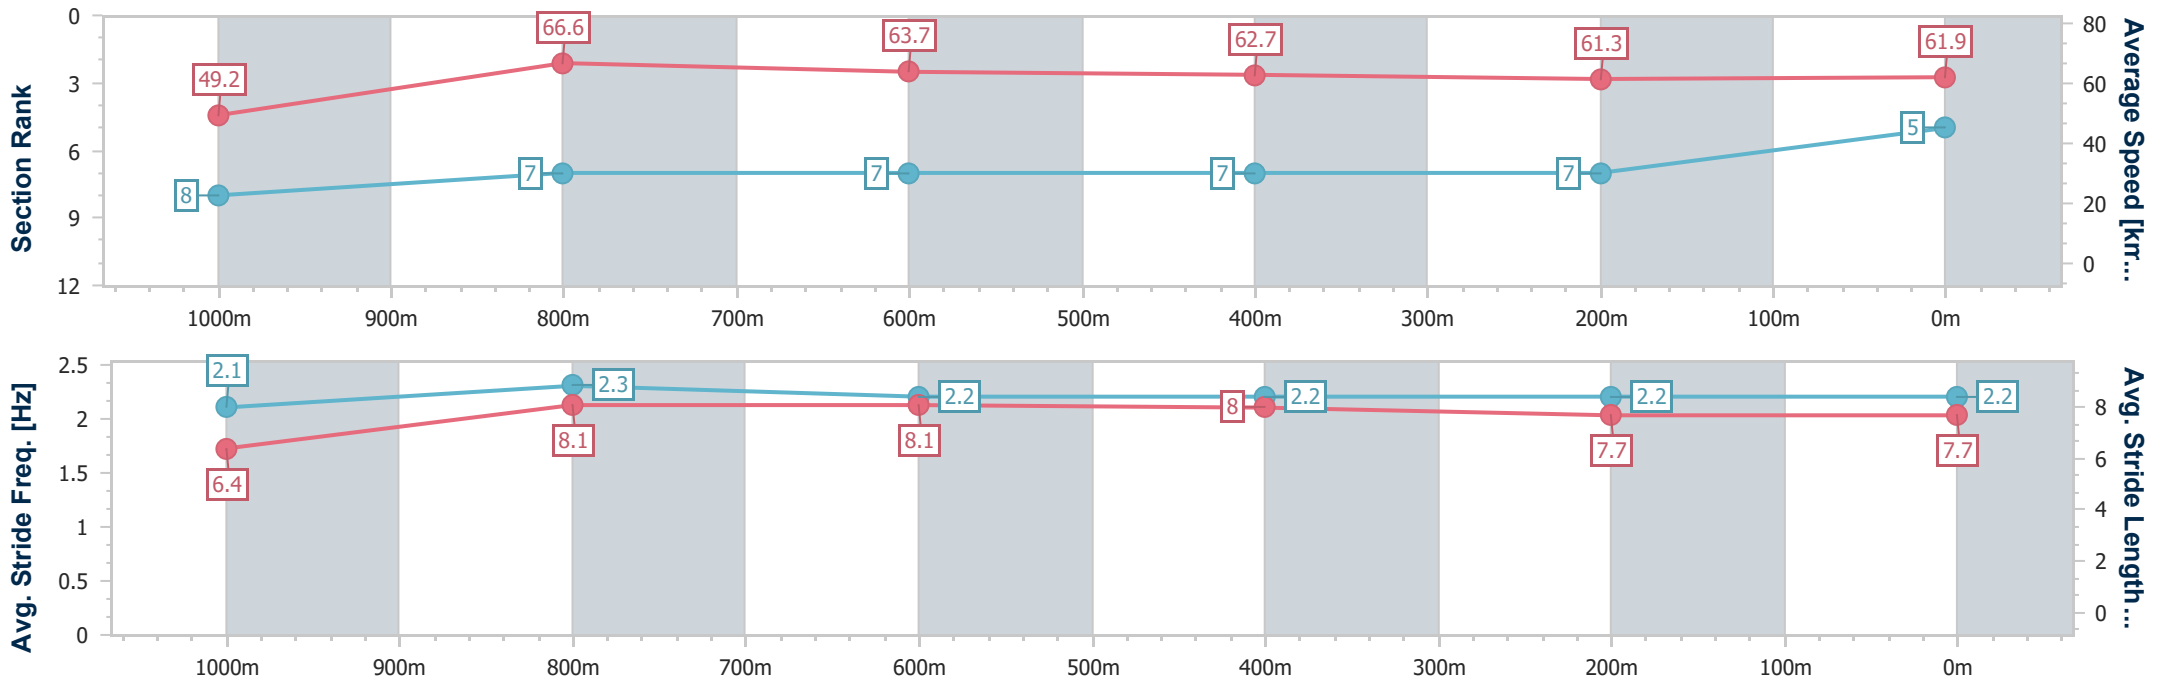

Horse/Jockey Name	Sierra De Gredos
Final Rank	5
Fastest Section Time (Section)	0:10.90 (1000m)
Top Speed [km/h] (Section)	67.7 (1000m)
Race State	Finished

Aquis Park Gold Coast Poly QLD Professional
Race 1: JEWEL RACEDAY MARCH 9 Maiden Plate - 1150m
24 February 2024 - 13:06
Track Rating: Synthetic, Weather: Fine, Rail Position: True

Section	Overall	1000m	800m	600m	400m	200m
Section Times	1:08.47 [5] (0:10.97)	0:57.50 [8] (0:10.90)	0:46.60 [7] (0:11.38)	0:35.22 [7] (0:11.63)	0:23.59 [7] (0:11.82)	0:11.77 [7] (0:11.77)
Average Speed [km/h]	49.2	66.6	63.7	62.7	61.3	61.9
Top Speed [km/h]	66.8	67.7	64.6	63.9	62.9	62.4
Avg. Dist. to Rail [m]	6.5	1.9	1.7	2.6	5.4	10.2
Avg. Stride Freq. [Hz]	2.1	2.3	2.2	2.2	2.2	2.2
Avg. Stride Length [m]	6.4	8.1	8.1	8.0	7.7	7.7

- [ ] Ranking at each section and finish
- -.-.- No data available at this section
- NA No data available