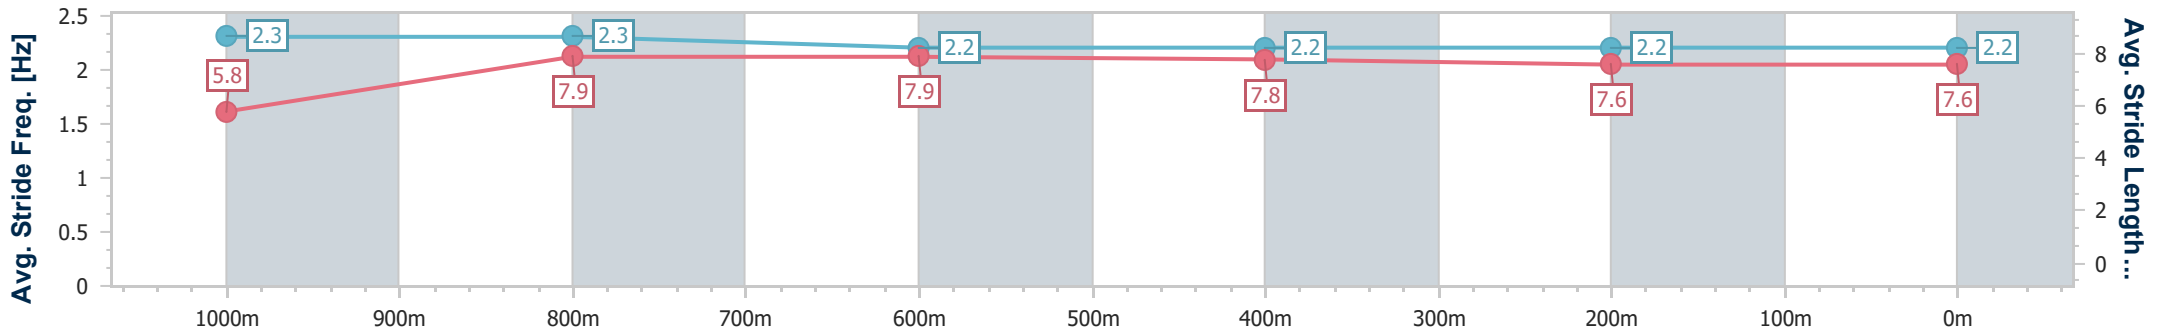

Horse/Jockey Name	Parchemin
Final Rank	4
Fastest Section Time (Section)	0:10.84 (1000m)
Top Speed [km/h] (Section)	68.1 (1000m)
Race State	Finished

Aquis Park Gold Coast Poly QLD Professional
Race 1: JEWEL RACEDAY MARCH 9 Maiden Plate - 1150m
24 February 2024 - 13:06
Track Rating: Synthetic, Weather: Fine, Rail Position: True

Section	Overall	1000m	800m	600m	400m	200m
Section Times	1:08.44 [4] (0:10.87)	0:57.57 [6] (0:10.84)	0:46.73 [5] (0:11.34)	0:35.39 [4] (0:11.62)	0:23.77 [5] (0:11.84)	0:11.93 [5] (0:11.93)
Average Speed [km/h]	49.7	66.2	62.9	61.9	61.0	60.6
Top Speed [km/h]	66.3	68.1	65.6	64.0	61.6	61.8
Avg. Dist. to Rail [m]	0.7	0.8	1.5	0.3	1.2	2.7
Avg. Stride Freq. [Hz]	2.3	2.3	2.2	2.2	2.2	2.2
Avg. Stride Length [m]	5.8	7.9	7.9	7.8	7.6	7.6

- [ ] Ranking at each section and finish
- -.-.- No data available at this section
- NA No data available