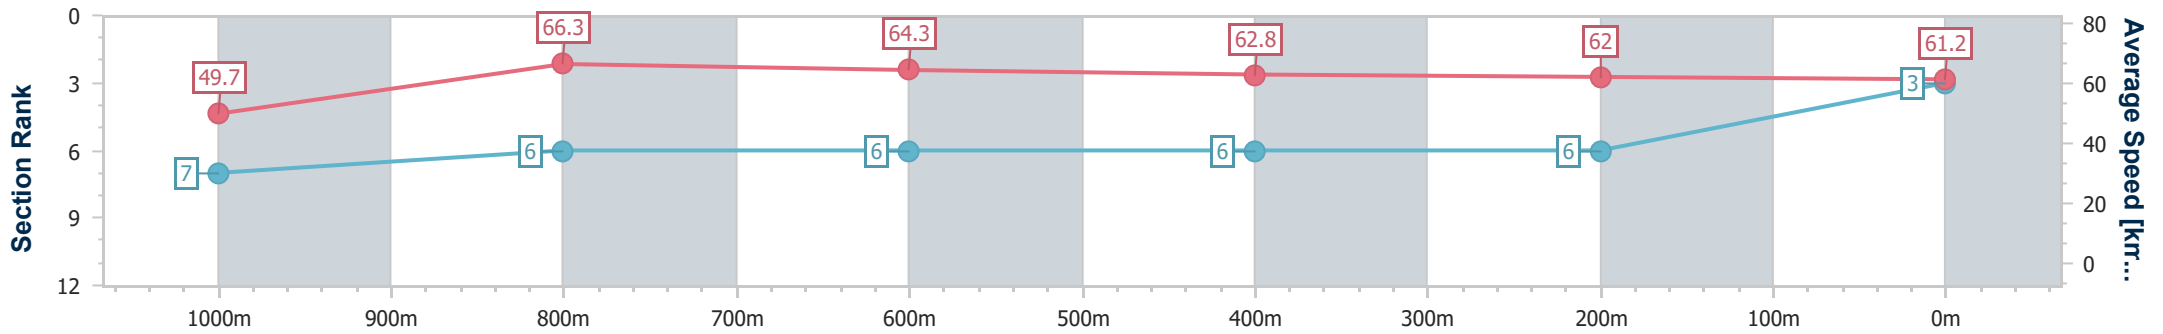

Horse/Jockey Name	Elle Magic
Final Rank	3
Fastest Section Time (Section)	0:10.89 (Overall)
Top Speed [km/h] (Section)	68.1 (1000m)
Race State	Finished

Aquis Park Gold Coast Poly QLD Professional
Race 1: JEWEL RACEDAY MARCH 9 Maiden Plate - 1150m
24 February 2024 - 13:06
Track Rating: Synthetic, Weather: Fine, Rail Position: True

Section	Overall	1000m	800m	600m	400m	200m
Section Times	1:08.43 [3] (0:10.89)	0:57.54 [7] (0:10.97)	0:46.57 [6] (0:11.33)	0:35.24 [6] (0:11.66)	0:23.58 [6] (0:11.71)	0:11.87 [6] (0:11.87)
Average Speed [km/h]	49.7	66.3	64.3	62.8	62.0	61.2
Top Speed [km/h]	64.5	68.1	66.2	64.5	63.7	62.2
Avg. Dist. to Rail [m]	5.5	4.4	2.2	3.4	5.7	8.5
Avg. Stride Freq. [Hz]	2.3	2.4	2.4	2.3	2.4	2.3
Avg. Stride Length [m]	5.9	7.6	7.5	7.6	7.3	7.2

- [ ] Ranking at each section and finish
- -.-.- No data available at this section
- NA No data available