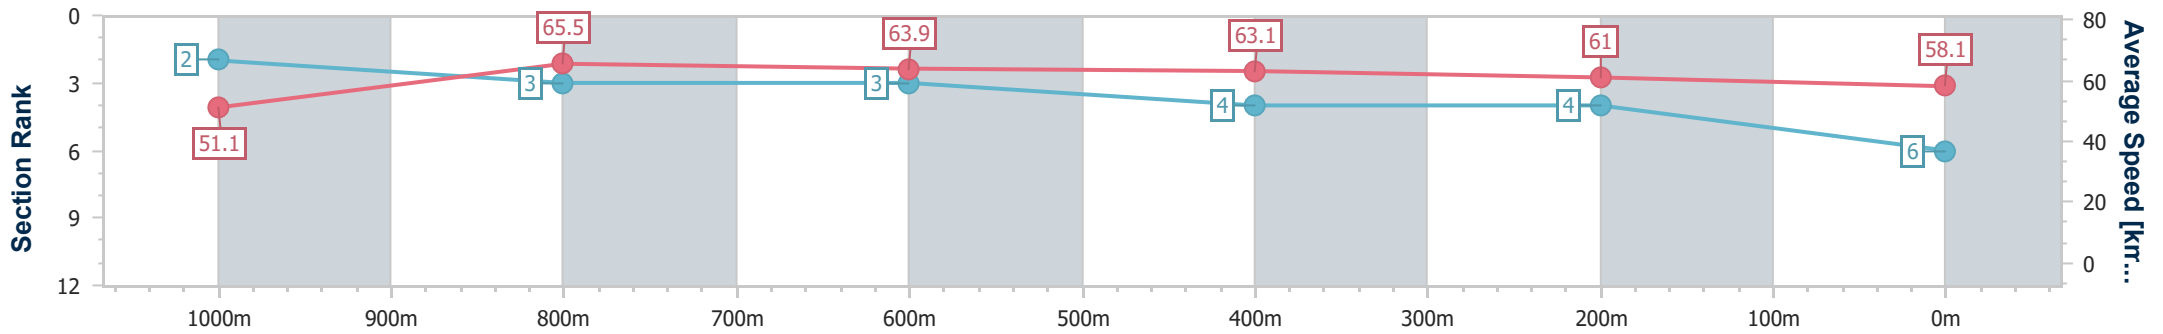

Horse/Jockey Name	Honour Mission
Final Rank	6
Fastest Section Time (Section)	0:10.59 (Overall)
Top Speed [km/h] (Section)	67.1 (1000m)
Race State	Finished

Aquis Park Gold Coast Poly QLD Professional
Race 1: JEWEL RACEDAY MARCH 9 Maiden Plate - 1150m
24 February 2024 - 13:06
Track Rating: Synthetic, Weather: Fine, Rail Position: True

Section	Overall	1000m	800m	600m	400m	200m
Section Times	1:08.92 [6] (0:10.59)	0:58.33 [2] (0:11.04)	0:47.29 [3] (0:11.40)	0:35.89 [3] (0:11.58)	0:24.31 [4] (0:11.86)	0:12.45 [4] (0:12.45)
Average Speed [km/h]	51.1	65.5	63.9	63.1	61.0	58.1
Top Speed [km/h]	66.4	67.1	65.6	64.9	62.3	60.4
Avg. Dist. to Rail [m]	7.1	2.8	1.8	2.5	4.2	6.2
Avg. Stride Freq. [Hz]	2.4	2.5	2.4	2.4	2.4	2.3
Avg. Stride Length [m]	5.8	7.5	7.4	7.4	7.1	6.9

- [ ] Ranking at each section and finish
- -.-.- No data available at this section
- NA No data available