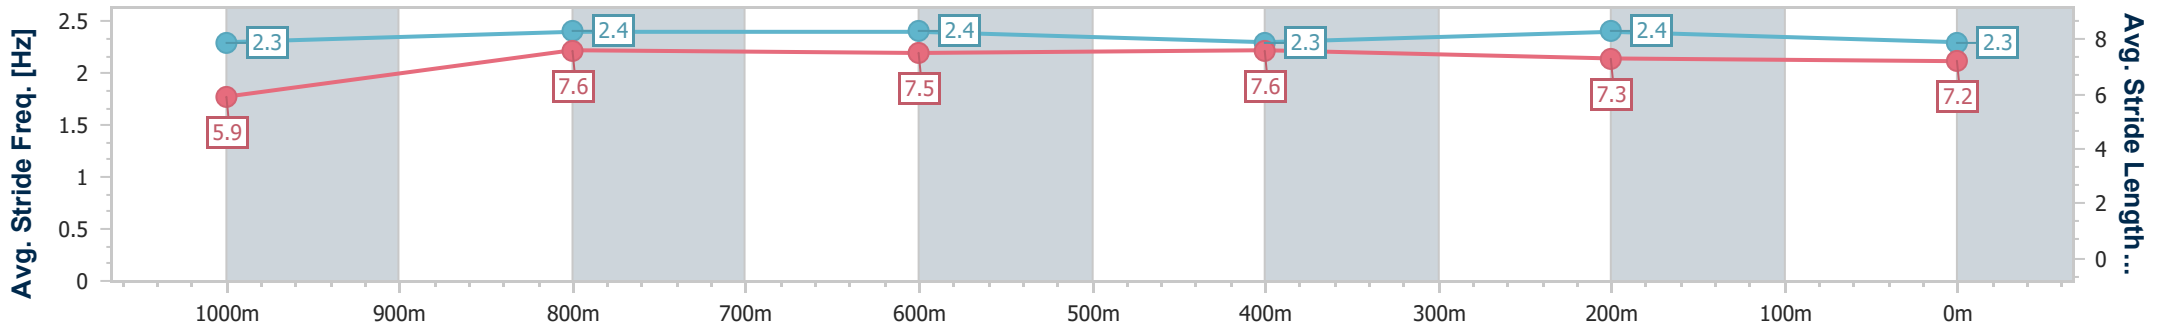

Horse/Jockey Name	Elle Magic
Final Rank	3
Fastest Section Time (Section)	0:10.89 (Overall)
Top Speed [km/h] (Section)	68.1 (1000m)
Race State	Finished

Aquis Park Gold Coast Poly QLD Professional
Race 1: JEWEL RACEDAY MARCH 9 Maiden Plate - 1150m
24 February 2024 - 13:06
Track Rating: Synthetic, Weather: Fine, Rail Position: True

Section	Overall	1000m	800m	600m	400m	200m
Section Times	1:08.43 [3] (0:10.89)	0:57.54 [7] (0:10.97)	0:46.57 [6] (0:11.33)	0:35.24 [6] (0:11.66)	0:23.58 [6] (0:11.71)	0:11.87 [6] (0:11.87)
Average Speed [km/h]	49.7	66.3	64.3	62.8	62.0	61.2
Top Speed [km/h]	64.5	68.1	66.2	64.5	63.7	62.2
Avg. Dist. to Rail [m]	5.5	4.4	2.2	3.4	5.7	8.5
Avg. Stride Freq. [Hz]	2.3	2.4	2.4	2.3	2.4	2.3
Avg. Stride Length [m]	5.9	7.6	7.5	7.6	7.3	7.2

- [ ] Ranking at each section and finish
- -.-.- No data available at this section
- NA No data available