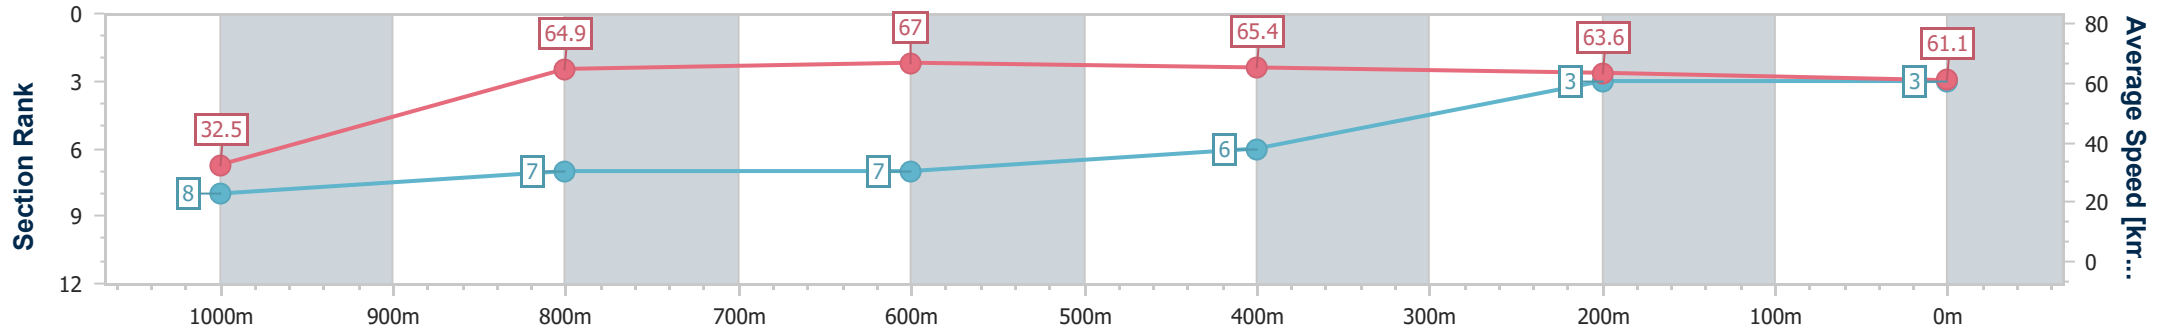

Horse/Jockey Name	It's Raining Again
Final Rank	3
Fastest Section Time (Section)	0:05.49 (Overall)
Top Speed [km/h] (Section)	68.4 (800m)
Race State	Finished

Aquis Park Gold Coast Poly QLD Professional
Race 6: TAB FASTER VISION QTIS Three-Year-Old Maiden Handicap - 1050m

24 February 2024 - 16:06

Track Rating: Synthetic, Weather: Fine, Rail Position: True

Section	Overall	1000m	800m	600m	400m	200m
Section Times	1:01.72 [3] (0:05.49)	0:56.23 [8] (0:11.11)	0:45.12 [7] (0:10.75)	0:34.37 [7] (0:11.10)	0:23.27 [6] (0:11.41)	0:11.86 [3] (0:11.86)
Average Speed [km/h]	32.5	64.9	67.0	65.4	63.6	61.1
Top Speed [km/h]	55.0	68.2	68.4	67.2	65.0	63.3
Avg. Dist. to Rail [m]	1.2	0.4	0.5	1.4	4.3	2.8
Avg. Stride Freq. [Hz]	2.1	2.5	2.5	2.4	2.5	2.4
Avg. Stride Length [m]	4.2	7.3	7.5	7.5	7.2	7.0

- [ ] Ranking at each section and finish
- -.-.- No data available at this section
- NA No data available