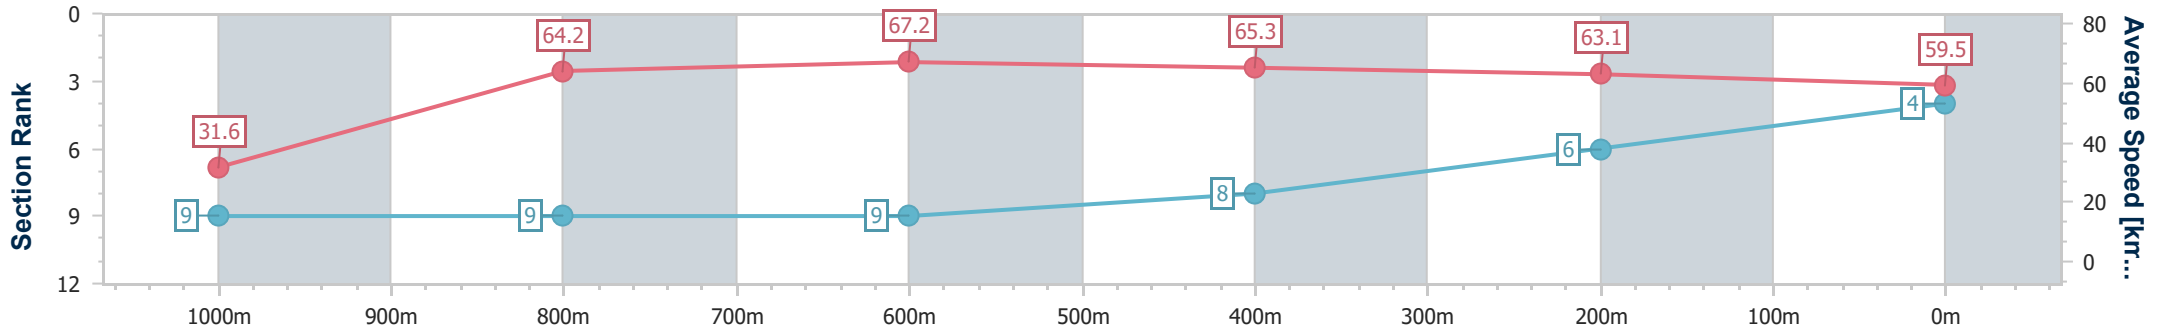

Horse/Jockey Name	Energized
Final Rank	4
Fastest Section Time (Section)	0:05.64 (Overall)
Top Speed [km/h] (Section)	69.1 (1000m)
Race State	Finished

Aquis Park Gold Coast Poly QLD Professional
Race 6: TAB FASTER VISION QTIS Three-Year-Old Maiden Handicap - 1050m

24 February 2024 - 16:06

Track Rating: Synthetic, Weather: Fine, Rail Position: True

Section	Overall	1000m	800m	600m	400m	200m
Section Times	1:02.10 [4] (0:05.64)	0:56.46 [9] (0:11.26)	0:45.20 [9] (0:10.70)	0:34.50 [9] (0:11.02)	0:23.48 [8] (0:11.41)	0:12.07 [6] (0:12.07)
Average Speed [km/h]	31.6	64.2	67.2	65.3	63.1	59.5
Top Speed [km/h]	52.2	69.1	69.0	67.0	64.7	62.3
Avg. Dist. to Rail [m]	9.2	3.2	0.4	0.4	1.4	2.3
Avg. Stride Freq. [Hz]	1.9	2.3	2.4	2.3	2.4	2.3
Avg. Stride Length [m]	4.5	7.7	7.8	7.8	7.4	7.4

- [ ] Ranking at each section and finish
- -.-.- No data available at this section
- NA No data available