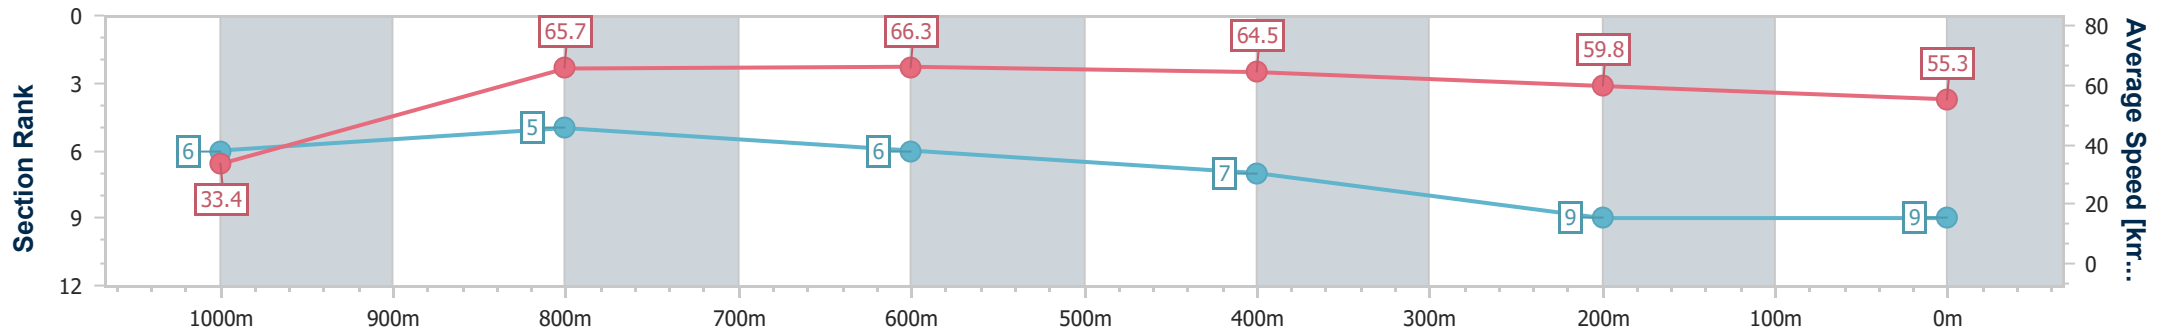

Horse/Jockey Name	Stellar Trixie
Final Rank	9
Fastest Section Time (Section)	0:05.35 (Overall)
Top Speed [km/h] (Section)	68.5 (1000m)
Race State	Finished

Aquis Park Gold Coast Poly QLD Professional
Race 6: TAB FASTER VISION QTIS Three-Year-Old Maiden Handicap - 1050m

24 February 2024 - 16:06

Track Rating: Synthetic, Weather: Fine, Rail Position: True

Section	Overall	1000m	800m	600m	400m	200m
Section Times	1:03.79 [9] (0:05.35)	0:58.44 [6] (0:10.99)	0:47.45 [5] (0:10.89)	0:36.56 [6] (0:11.33)	0:25.23 [7] (0:12.14)	0:13.09 [9] (0:13.09)
Average Speed [km/h]	33.4	65.7	66.3	64.5	59.8	55.3
Top Speed [km/h]	56.0	68.5	68.3	66.5	62.2	59.0
Avg. Dist. to Rail [m]	2.7	1.3	0.8	2.0	3.4	2.1
Avg. Stride Freq. [Hz]	2.2	2.7	2.6	2.5	2.4	2.3
Avg. Stride Length [m]	4.1	6.8	7.1	7.1	6.8	6.5

- [ ] Ranking at each section and finish
- -.-.- No data available at this section
- NA No data available