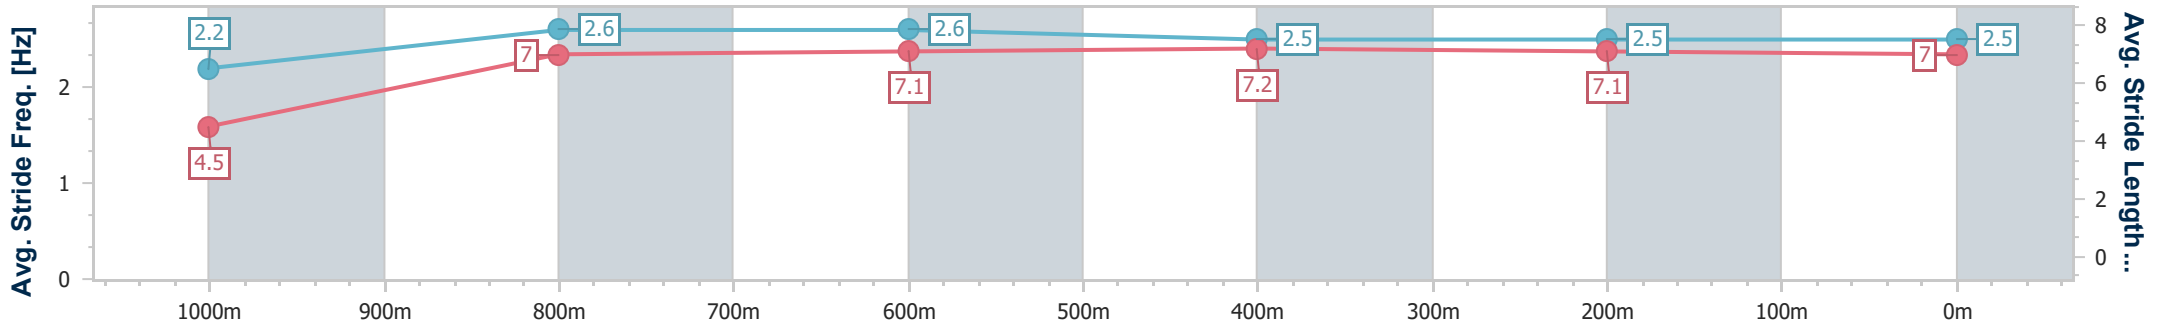

24 February 2024 - 16:06

Track Rating: Synthetic, Weather: Fine, Rail Position: True

Section	Overall	1000m	800m	600m	400m	200m
Section Times	1:01.08 [1] (0:05.12)	0:55.96 [1] (0:10.88)	0:45.08 [1] (0:10.99)	0:34.09 [2] (0:11.04)	0:23.05 [2] (0:11.46)	0:11.59 [1] (0:11.59)
Average Speed [km/h]	35.2	66.3	66.0	65.8	63.0	62.6
Top Speed [km/h]	56.5	69.6	68.2	67.6	64.1	64.0
Avg. Dist. to Rail [m]	7.0	3.2	1.7	1.4	2.6	2.5
Avg. Stride Freq. [Hz]	2.2	2.6	2.6	2.5	2.5	2.5
Avg. Stride Length [m]	4.5	7.0	7.1	7.2	7.1	7.0