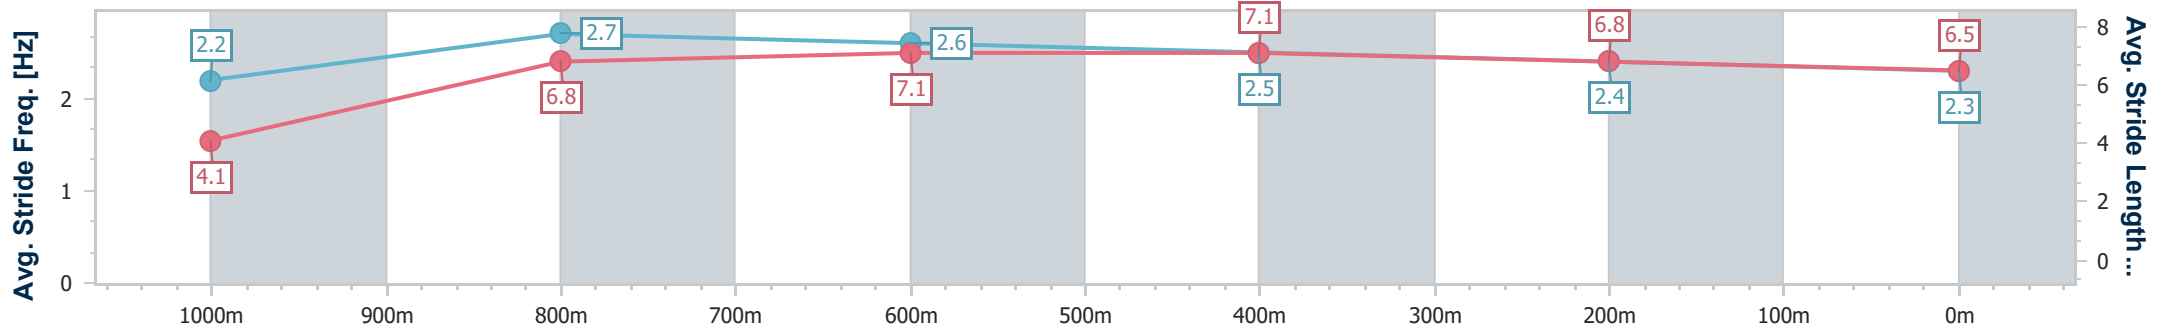

Aquis Park Gold Coast Poly QLD Professional
Race 6: TAB FASTER VISION QTIS Three-Year-Old Maiden Handicap - 1050m

24 February 2024 - 16:06

Track Rating: Synthetic, Weather: Fine, Rail Position: True

Section	Overall	1000m	800m	600m	400m	200m
Section Times	1:03.73 [8] (0:05.28)	0:58.45 [4] (0:11.03)	0:47.42 [4] (0:10.83)	0:36.59 [4] (0:11.09)	0:25.50 [4] (0:12.10)	0:13.40 [7] (0:13.40)
Average Speed [km/h]	34.2	65.8	66.9	65.4	59.7	54.0
Top Speed [km/h]	55.6	69.0	68.3	67.9	63.3	57.7
Avg. Dist. to Rail [m]	5.0	2.7	1.6	1.3	3.2	4.0
Avg. Stride Freq. [Hz]	2.1	2.4	2.5	2.4	2.3	2.2
Avg. Stride Length [m]	4.5	7.5	7.5	7.5	7.1	6.8

- [] Ranking at each section and finish
- .-.- No data available at this section
- NA No data available

Horse/Jockey Name	Stellar Trixie
Final Rank	9
Fastest Section Time (Section)	0:05.35 (Overall)
Top Speed [km/h] (Section)	68.5 (1000m)
Race State	Finished

Aquis Park Gold Coast Poly QLD Professional
Race 6: TAB FASTER VISION QTIS Three-Year-Old Maiden Handicap - 1050m

24 February 2024 - 16:06

Track Rating: Synthetic, Weather: Fine, Rail Position: True

Section	Overall	1000m	800m	600m	400m	200m
Section Times	1:03.79 [9] (0:05.35)	0:58.44 [6] (0:10.99)	0:47.45 [5] (0:10.89)	0:36.56 [6] (0:11.33)	0:25.23 [7] (0:12.14)	0:13.09 [9] (0:13.09)
Average Speed [km/h]	33.4	65.7	66.3	64.5	59.8	55.3
Top Speed [km/h]	56.0	68.5	68.3	66.5	62.2	59.0
Avg. Dist. to Rail [m]	2.7	1.3	0.8	2.0	3.4	2.1
Avg. Stride Freq. [Hz]	2.2	2.7	2.6	2.5	2.4	2.3
Avg. Stride Length [m]	4.1	6.8	7.1	7.1	6.8	6.5

- [] Ranking at each section and finish
- .-.- No data available at this section
- NA No data available