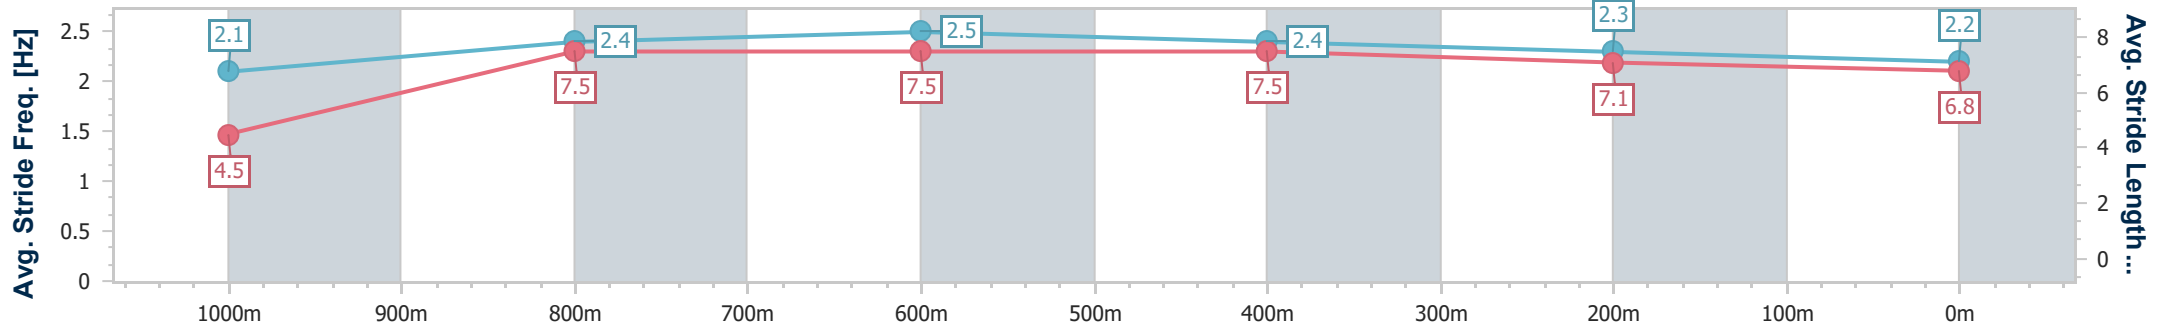

- [] Ranking at each section and finish
- .-.- No data available at this section
- NA No data available

Horse/Jockey Name	Office Politics
Final Rank	8
Fastest Section Time (Section)	0:05.28 (Overall)
Top Speed [km/h] (Section)	69.0 (1000m)
Race State	Finished

Aquis Park Gold Coast Poly QLD Professional
Race 6: TAB FASTER VISION QTIS Three-Year-Old Maiden Handicap - 1050m

24 February 2024 - 16:06

Track Rating: Synthetic, Weather: Fine, Rail Position: True

Section	Overall	1000m	800m	600m	400m	200m
Section Times	1:03.73 [8] (0:05.28)	0:58.45 [4] (0:11.03)	0:47.42 [4] (0:10.83)	0:36.59 [4] (0:11.09)	0:25.50 [4] (0:12.10)	0:13.40 [7] (0:13.40)
Average Speed [km/h]	34.2	65.8	66.9	65.4	59.7	54.0
Top Speed [km/h]	55.6	69.0	68.3	67.9	63.3	57.7
Avg. Dist. to Rail [m]	5.0	2.7	1.6	1.3	3.2	4.0
Avg. Stride Freq. [Hz]	2.1	2.4	2.5	2.4	2.3	2.2
Avg. Stride Length [m]	4.5	7.5	7.5	7.5	7.1	6.8