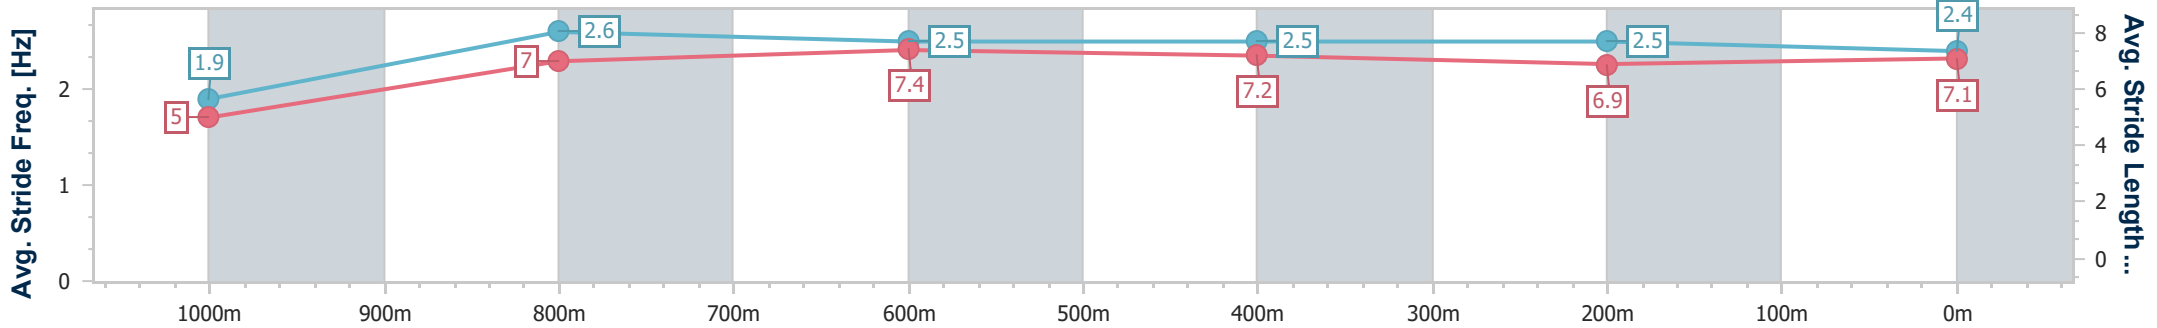

Horse/Jockey Name	Ancient Scent
Final Rank	2
Fastest Section Time (Section)	0:05.16 (Overall)
Top Speed [km/h] (Section)	68.9 (1000m)
Race State	Finished

Aquis Park Gold Coast Poly QLD Professional
Race 6: TAB FASTER VISION QTIS Three-Year-Old Maiden Handicap - 1050m

24 February 2024 - 16:06

Track Rating: Synthetic, Weather: Fine, Rail Position: True

Section	Overall	1000m	800m	600m	400m	200m
Section Times	1:01.60 [2] (0:05.16)	0:56.44 [3] (0:10.89)	0:45.55 [2] (0:10.81)	0:34.74 [1] (0:11.14)	0:23.60 [1] (0:11.58)	0:12.02 [2] (0:12.02)
Average Speed [km/h]	34.6	66.1	66.6	64.9	62.3	60.2
Top Speed [km/h]	57.7	68.9	67.7	67.7	63.4	62.4
Avg. Dist. to Rail [m]	3.6	1.3	0.3	0.4	0.8	1.6
Avg. Stride Freq. [Hz]	1.9	2.6	2.5	2.5	2.5	2.4
Avg. Stride Length [m]	5.0	7.0	7.4	7.2	6.9	7.1

- [ ] Ranking at each section and finish
- -.-.- No data available at this section
- NA No data available