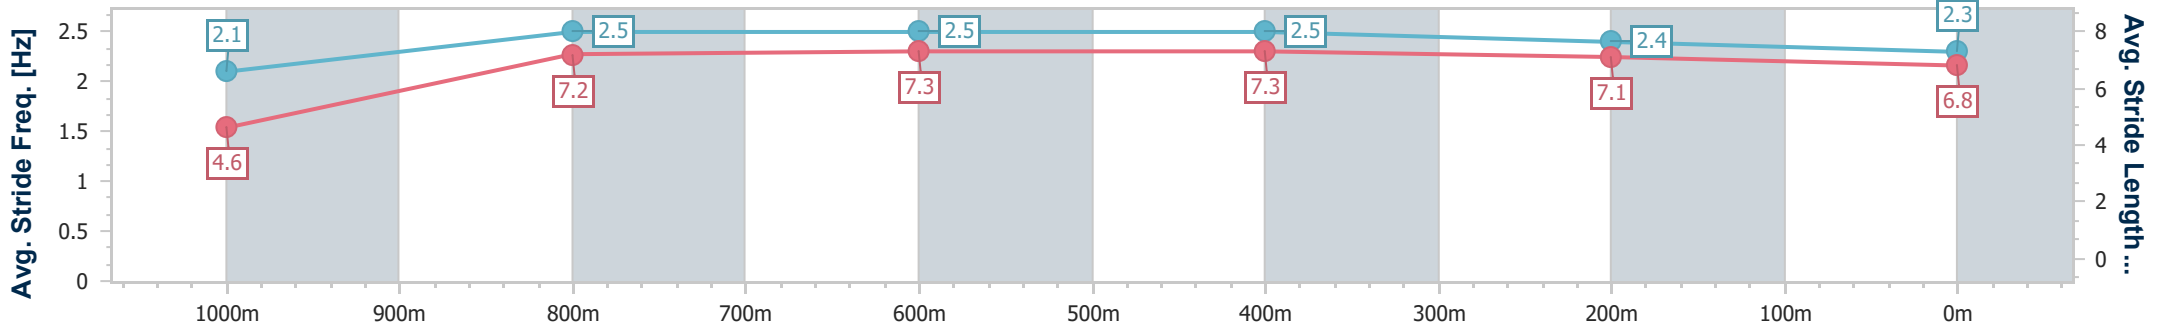

Horse/Jockey Name	Major Freestone
Final Rank	5
Fastest Section Time (Section)	0:05.14 (Overall)
Top Speed [km/h] (Section)	67.9 (1000m)
Race State	Finished

Aquis Park Gold Coast Poly QLD Professional
Race 6: TAB FASTER VISION QTIS Three-Year-Old Maiden Handicap - 1050m

24 February 2024 - 16:06

Track Rating: Synthetic, Weather: Fine, Rail Position: True

Section	Overall	1000m	800m	600m	400m	200m
Section Times	1:02.30 [5] (0:05.14)	0:57.16 [2] (0:11.05)	0:46.11 [3] (0:10.86)	0:35.25 [3] (0:11.14)	0:24.11 [3] (0:11.70)	0:12.41 [4] (0:12.41)
Average Speed [km/h]	35.2	65.4	66.6	65.2	61.8	58.4
Top Speed [km/h]	55.7	67.9	67.7	67.9	63.0	60.6
Avg. Dist. to Rail [m]	5.9	2.7	0.8	1.4	3.1	3.6
Avg. Stride Freq. [Hz]	2.1	2.5	2.5	2.5	2.4	2.3
Avg. Stride Length [m]	4.6	7.2	7.3	7.3	7.1	6.8

- [ ] Ranking at each section and finish
- -.-.- No data available at this section
- NA No data available