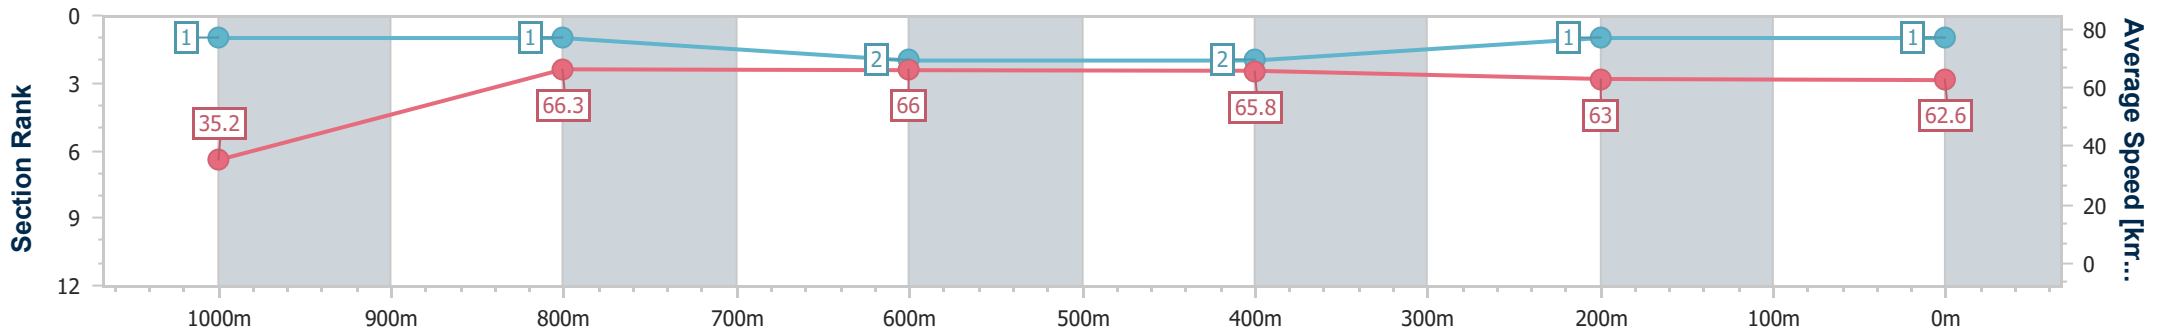

24 February 2024 - 16:06

Track Rating: Synthetic, Weather: Fine, Rail Position: True

Section	Overall	1000m	800m	600m	400m	200m
Section Times	1:01.08 [1] (0:05.12)	0:55.96 [1] (0:10.88)	0:45.08 [1] (0:10.99)	0:34.09 [2] (0:11.04)	0:23.05 [2] (0:11.46)	0:11.59 [1] (0:11.59)
Average Speed [km/h]	35.2	66.3	66.0	65.8	63.0	62.6
Top Speed [km/h]	56.5	69.6	68.2	67.6	64.1	64.0
Avg. Dist. to Rail [m]	7.0	3.2	1.7	1.4	2.6	2.5
Avg. Stride Freq. [Hz]	2.2	2.6	2.6	2.5	2.5	2.5
Avg. Stride Length [m]	4.5	7.0	7.1	7.2	7.1	7.0