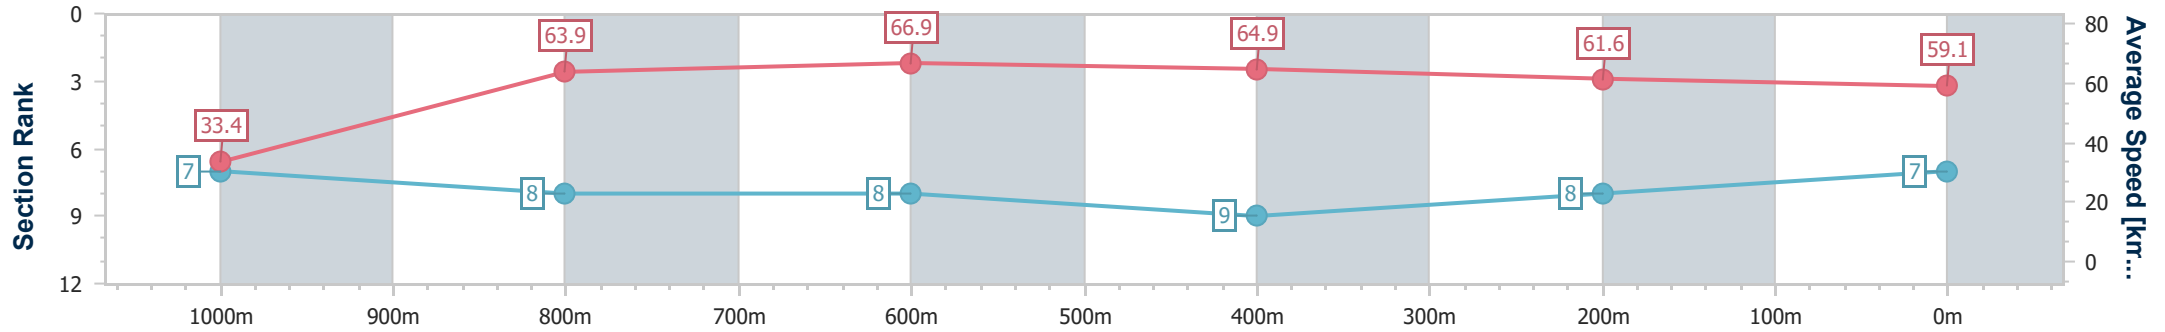

Horse/Jockey Name	Eastown
Final Rank	7
Fastest Section Time (Section)	0:05.36 (Overall)
Top Speed [km/h] (Section)	68.5 (800m)
Race State	Finished

Aquis Park Gold Coast Poly QLD Professional
Race 6: TAB FASTER VISION QTIS Three-Year-Old Maiden Handicap - 1050m

24 February 2024 - 16:06

Track Rating: Synthetic, Weather: Fine, Rail Position: True

Section	Overall	1000m	800m	600m	400m	200m
Section Times	1:02.64 [7] (0:05.36)	0:57.28 [7] (0:11.31)	0:45.97 [8] (0:10.80)	0:35.17 [8] (0:11.18)	0:23.99 [9] (0:11.76)	0:12.23 [8] (0:12.23)
Average Speed [km/h]	33.4	63.9	66.9	64.9	61.6	59.1
Top Speed [km/h]	53.6	68.2	68.5	66.5	62.3	61.0
Avg. Dist. to Rail [m]	7.7	2.3	0.7	1.7	3.5	4.9
Avg. Stride Freq. [Hz]	1.9	2.3	2.4	2.3	2.3	2.2
Avg. Stride Length [m]	4.9	7.7	7.9	7.9	7.5	7.5

- [ ] Ranking at each section and finish
- -.-.- No data available at this section
- NA No data available