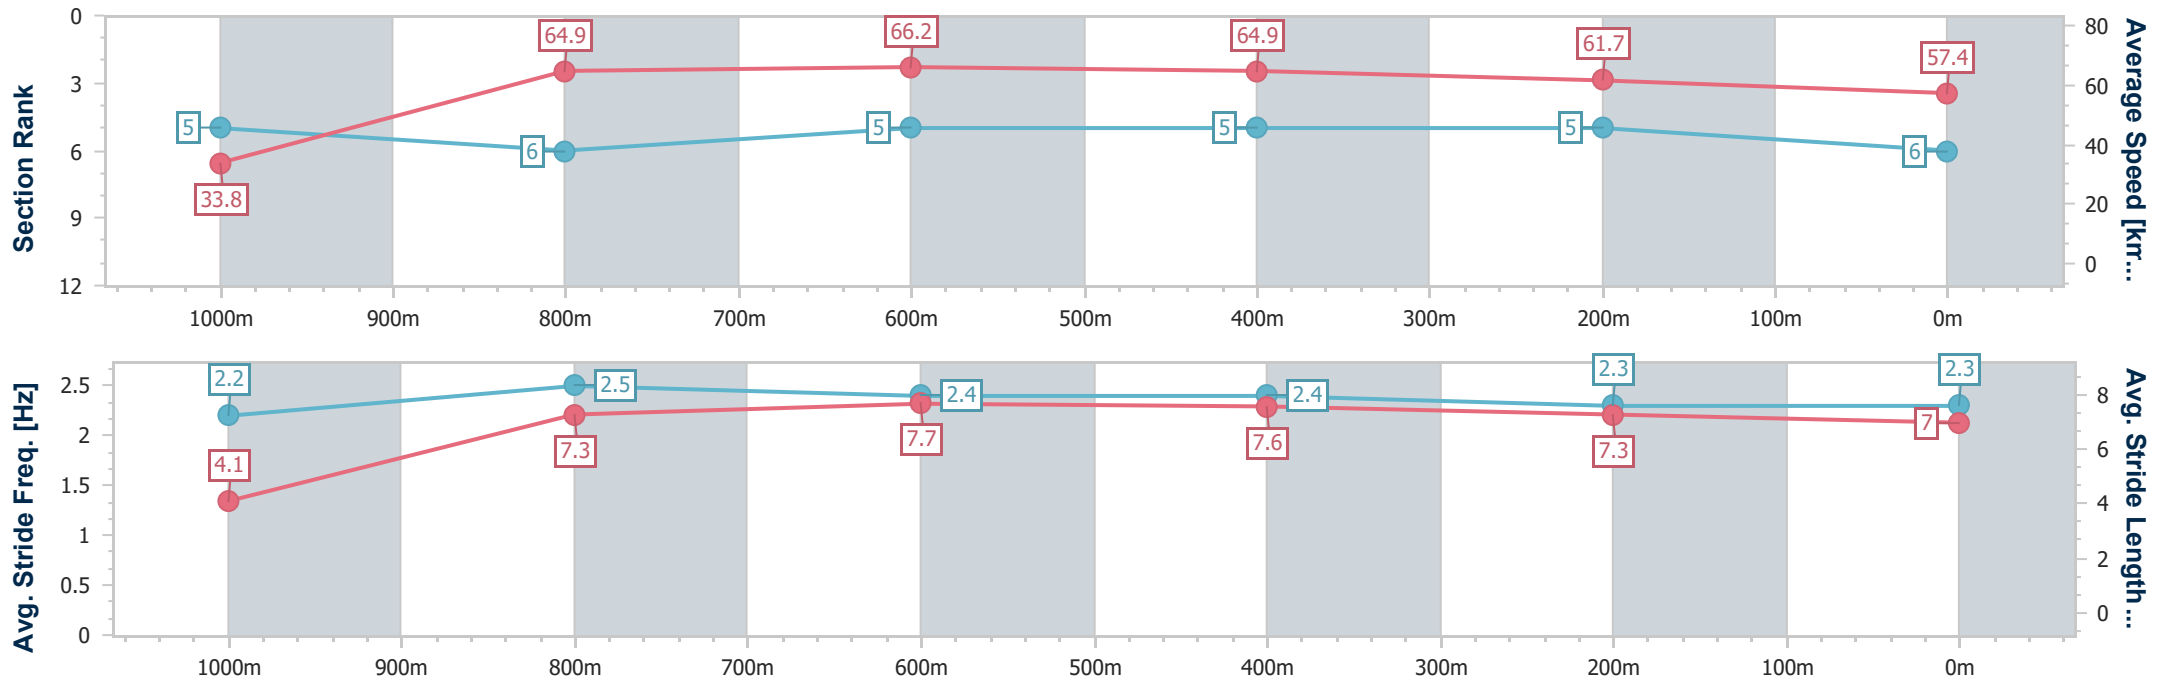

Horse/Jockey Name	Jet Stream
Final Rank	6
Fastest Section Time (Section)	0:05.31 (Overall)
Top Speed [km/h] (Section)	68.8 (800m)
Race State	Finished

Aquis Park Gold Coast Poly QLD Professional
Race 6: TAB FASTER VISION QTIS Three-Year-Old Maiden Handicap - 1050m

24 February 2024 - 16:06

Track Rating: Synthetic, Weather: Fine, Rail Position: True

Section	Overall	1000m	800m	600m	400m	200m
Section Times	1:02.50 [6] (0:05.31)	0:57.19 [5] (0:11.13)	0:46.06 [6] (0:10.78)	0:35.28 [5] (0:11.06)	0:24.22 [5] (0:11.66)	0:12.56 [5] (0:12.56)
Average Speed [km/h]	33.8	64.9	66.2	64.9	61.7	57.4
Top Speed [km/h]	55.0	68.6	68.8	67.6	62.4	61.1
Avg. Dist. to Rail [m]	1.0	0.6	1.3	0.7	0.7	1.0
Avg. Stride Freq. [Hz]	2.2	2.5	2.4	2.4	2.3	2.3
Avg. Stride Length [m]	4.1	7.3	7.7	7.6	7.3	7.0

- [ ] Ranking at each section and finish
- -.-.- No data available at this section
- NA No data available