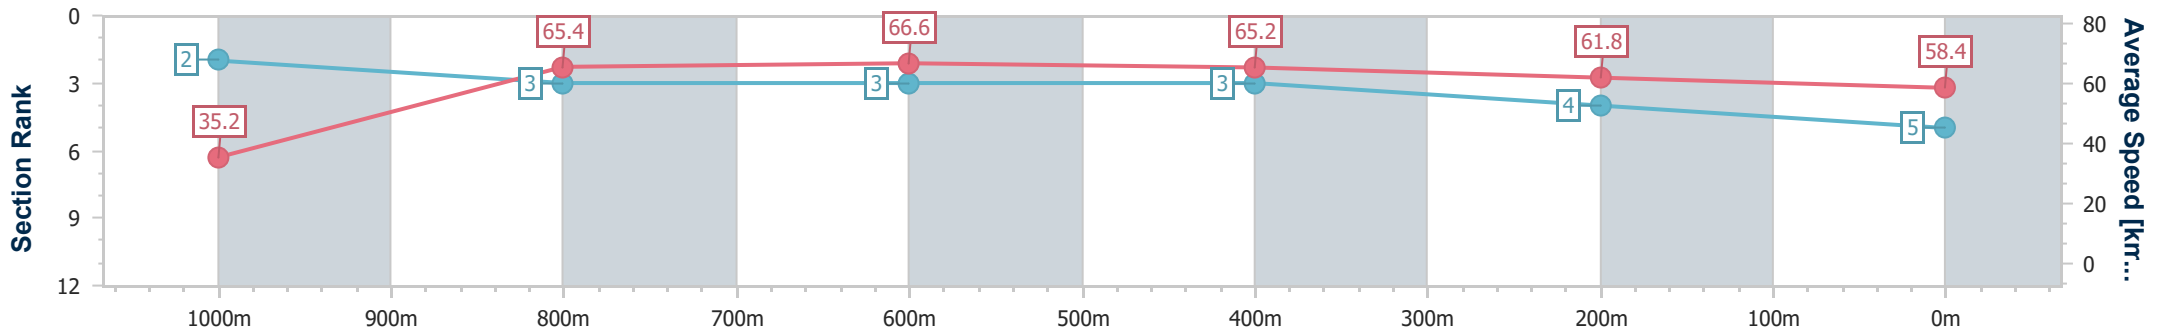

Horse/Jockey Name	Major Freestone
Final Rank	5
Fastest Section Time (Section)	0:05.14 (Overall)
Top Speed [km/h] (Section)	67.9 (1000m)
Race State	Finished

Aquis Park Gold Coast Poly QLD Professional
Race 6: TAB FASTER VISION QTIS Three-Year-Old Maiden Handicap - 1050m

24 February 2024 - 16:06

Track Rating: Synthetic, Weather: Fine, Rail Position: True

Section	Overall	1000m	800m	600m	400m	200m
Section Times	1:02.30 [5] (0:05.14)	0:57.16 [2] (0:11.05)	0:46.11 [3] (0:10.86)	0:35.25 [3] (0:11.14)	0:24.11 [3] (0:11.70)	0:12.41 [4] (0:12.41)
Average Speed [km/h]	35.2	65.4	66.6	65.2	61.8	58.4
Top Speed [km/h]	55.7	67.9	67.7	67.9	63.0	60.6
Avg. Dist. to Rail [m]	5.9	2.7	0.8	1.4	3.1	3.6
Avg. Stride Freq. [Hz]	2.1	2.5	2.5	2.5	2.4	2.3
Avg. Stride Length [m]	4.6	7.2	7.3	7.3	7.1	6.8

- [ ] Ranking at each section and finish
- -.-.- No data available at this section
- NA No data available