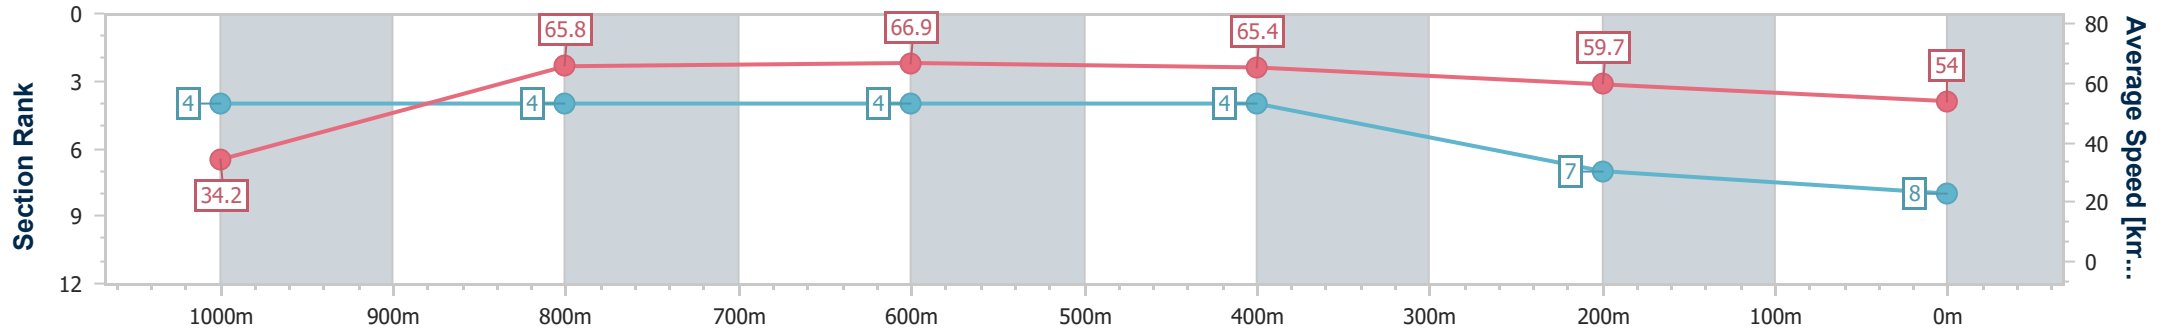

Horse/Jockey Name	Office Politics
Final Rank	8
Fastest Section Time (Section)	0:05.28 (Overall)
Top Speed [km/h] (Section)	69.0 (1000m)
Race State	Finished

Aquis Park Gold Coast Poly QLD Professional
Race 6: TAB FASTER VISION QTIS Three-Year-Old Maiden Handicap - 1050m

24 February 2024 - 16:06

Track Rating: Synthetic, Weather: Fine, Rail Position: True

Section	Overall	1000m	800m	600m	400m	200m
Section Times	1:03.73 [8] (0:05.28)	0:58.45 [4] (0:11.03)	0:47.42 [4] (0:10.83)	0:36.59 [4] (0:11.09)	0:25.50 [4] (0:12.10)	0:13.40 [7] (0:13.40)
Average Speed [km/h]	34.2	65.8	66.9	65.4	59.7	54.0
Top Speed [km/h]	55.6	69.0	68.3	67.9	63.3	57.7
Avg. Dist. to Rail [m]	5.0	2.7	1.6	1.3	3.2	4.0
Avg. Stride Freq. [Hz]	2.1	2.4	2.5	2.4	2.3	2.2
Avg. Stride Length [m]	4.5	7.5	7.5	7.5	7.1	6.8

- [ ] Ranking at each section and finish
- -.-.- No data available at this section
- NA No data available