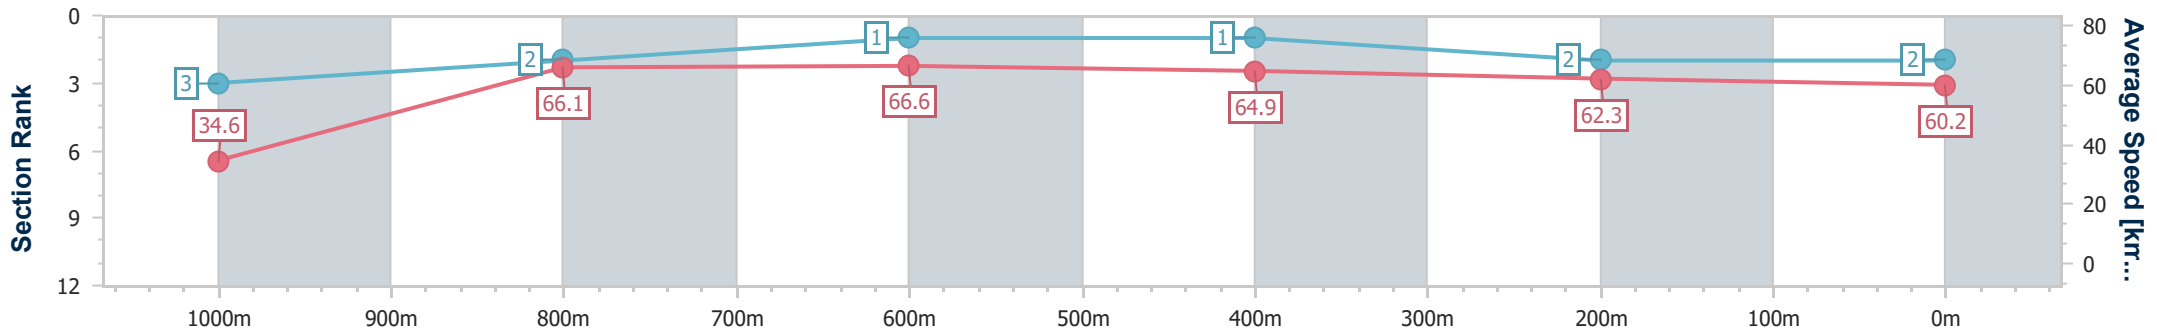

Horse/Jockey Name	Ancient Scent
Final Rank	2
Fastest Section Time (Section)	0:05.16 (Overall)
Top Speed [km/h] (Section)	68.9 (1000m)
Race State	Finished

Aquis Park Gold Coast Poly QLD Professional
Race 6: TAB FASTER VISION QTIS Three-Year-Old Maiden Handicap - 1050m

24 February 2024 - 16:06

Track Rating: Synthetic, Weather: Fine, Rail Position: True

Section	Overall	1000m	800m	600m	400m	200m
Section Times	1:01.60 [2] (0:05.16)	0:56.44 [3] (0:10.89)	0:45.55 [2] (0:10.81)	0:34.74 [1] (0:11.14)	0:23.60 [1] (0:11.58)	0:12.02 [2] (0:12.02)
Average Speed [km/h]	34.6	66.1	66.6	64.9	62.3	60.2
Top Speed [km/h]	57.7	68.9	67.7	67.7	63.4	62.4
Avg. Dist. to Rail [m]	3.6	1.3	0.3	0.4	0.8	1.6
Avg. Stride Freq. [Hz]	1.9	2.6	2.5	2.5	2.5	2.4
Avg. Stride Length [m]	5.0	7.0	7.4	7.2	6.9	7.1

- [ ] Ranking at each section and finish
- -.-.- No data available at this section
- NA No data available