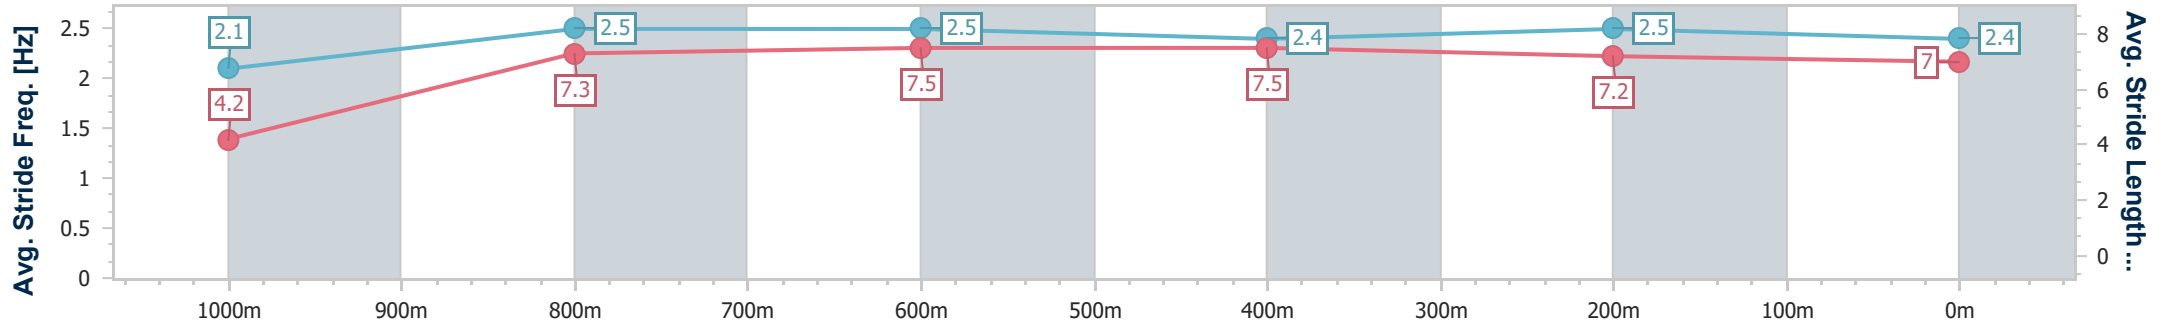

Horse/Jockey Name	It's Raining Again
Final Rank	3
Fastest Section Time (Section)	0:05.49 (Overall)
Top Speed [km/h] (Section)	68.4 (800m)
Race State	Finished

Aquis Park Gold Coast Poly QLD Professional
Race 6: TAB FASTER VISION QTIS Three-Year-Old Maiden Handicap - 1050m

24 February 2024 - 16:06

Track Rating: Synthetic, Weather: Fine, Rail Position: True

Section	Overall	1000m	800m	600m	400m	200m
Section Times	1:01.72 [3] (0:05.49)	0:56.23 [8] (0:11.11)	0:45.12 [7] (0:10.75)	0:34.37 [7] (0:11.10)	0:23.27 [6] (0:11.41)	0:11.86 [3] (0:11.86)
Average Speed [km/h]	32.5	64.9	67.0	65.4	63.6	61.1
Top Speed [km/h]	55.0	68.2	68.4	67.2	65.0	63.3
Avg. Dist. to Rail [m]	1.2	0.4	0.5	1.4	4.3	2.8
Avg. Stride Freq. [Hz]	2.1	2.5	2.5	2.4	2.5	2.4
Avg. Stride Length [m]	4.2	7.3	7.5	7.5	7.2	7.0

- [ ] Ranking at each section and finish
- -.-.- No data available at this section
- NA No data available