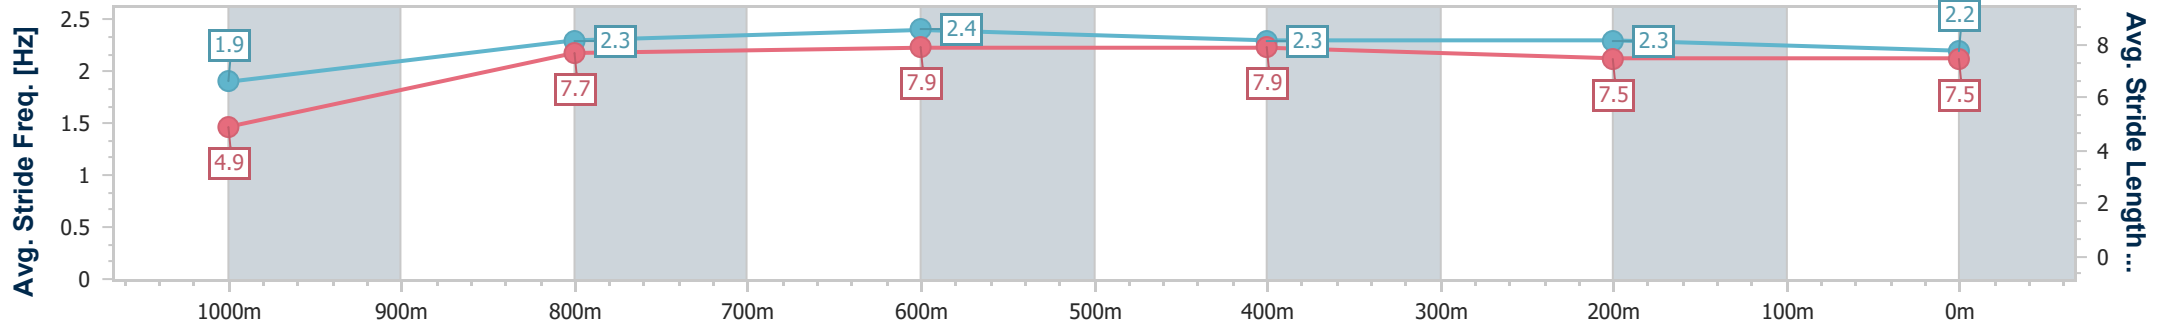

Horse/Jockey Name	Eastown
Final Rank	7
Fastest Section Time (Section)	0:05.36 (Overall)
Top Speed [km/h] (Section)	68.5 (800m)
Race State	Finished

Aquis Park Gold Coast Poly QLD Professional
Race 6: TAB FASTER VISION QTIS Three-Year-Old Maiden Handicap - 1050m

24 February 2024 - 16:06

Track Rating: Synthetic, Weather: Fine, Rail Position: True

Section	Overall	1000m	800m	600m	400m	200m
Section Times	1:02.64 [7] (0:05.36)	0:57.28 [7] (0:11.31)	0:45.97 [8] (0:10.80)	0:35.17 [8] (0:11.18)	0:23.99 [9] (0:11.76)	0:12.23 [8] (0:12.23)
Average Speed [km/h]	33.4	63.9	66.9	64.9	61.6	59.1
Top Speed [km/h]	53.6	68.2	68.5	66.5	62.3	61.0
Avg. Dist. to Rail [m]	7.7	2.3	0.7	1.7	3.5	4.9
Avg. Stride Freq. [Hz]	1.9	2.3	2.4	2.3	2.3	2.2
Avg. Stride Length [m]	4.9	7.7	7.9	7.9	7.5	7.5

- [ ] Ranking at each section and finish
- -.-.- No data available at this section
- NA No data available