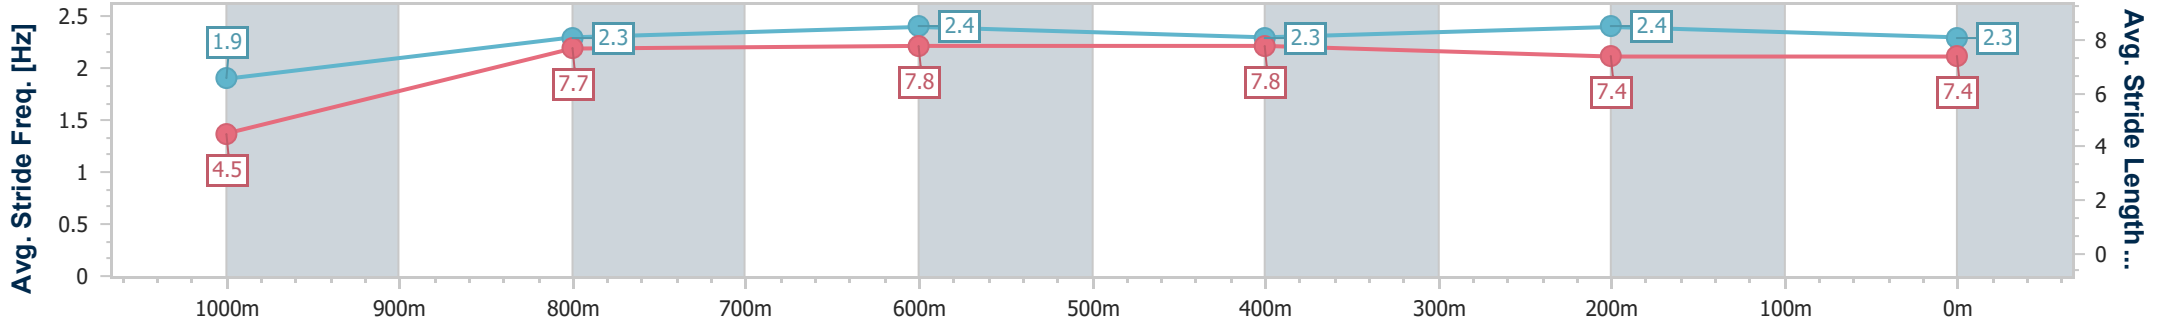

Horse/Jockey Name	Energized
Final Rank	4
Fastest Section Time (Section)	0:05.64 (Overall)
Top Speed [km/h] (Section)	69.1 (1000m)
Race State	Finished

Aquis Park Gold Coast Poly QLD Professional
Race 6: TAB FASTER VISION QTIS Three-Year-Old Maiden Handicap - 1050m

24 February 2024 - 16:06

Track Rating: Synthetic, Weather: Fine, Rail Position: True

Section	Overall	1000m	800m	600m	400m	200m
Section Times	1:02.10 [4] (0:05.64)	0:56.46 [9] (0:11.26)	0:45.20 [9] (0:10.70)	0:34.50 [9] (0:11.02)	0:23.48 [8] (0:11.41)	0:12.07 [6] (0:12.07)
Average Speed [km/h]	31.6	64.2	67.2	65.3	63.1	59.5
Top Speed [km/h]	52.2	69.1	69.0	67.0	64.7	62.3
Avg. Dist. to Rail [m]	9.2	3.2	0.4	0.4	1.4	2.3
Avg. Stride Freq. [Hz]	1.9	2.3	2.4	2.3	2.4	2.3
Avg. Stride Length [m]	4.5	7.7	7.8	7.8	7.4	7.4

- [ ] Ranking at each section and finish
- -.-.- No data available at this section
- NA No data available