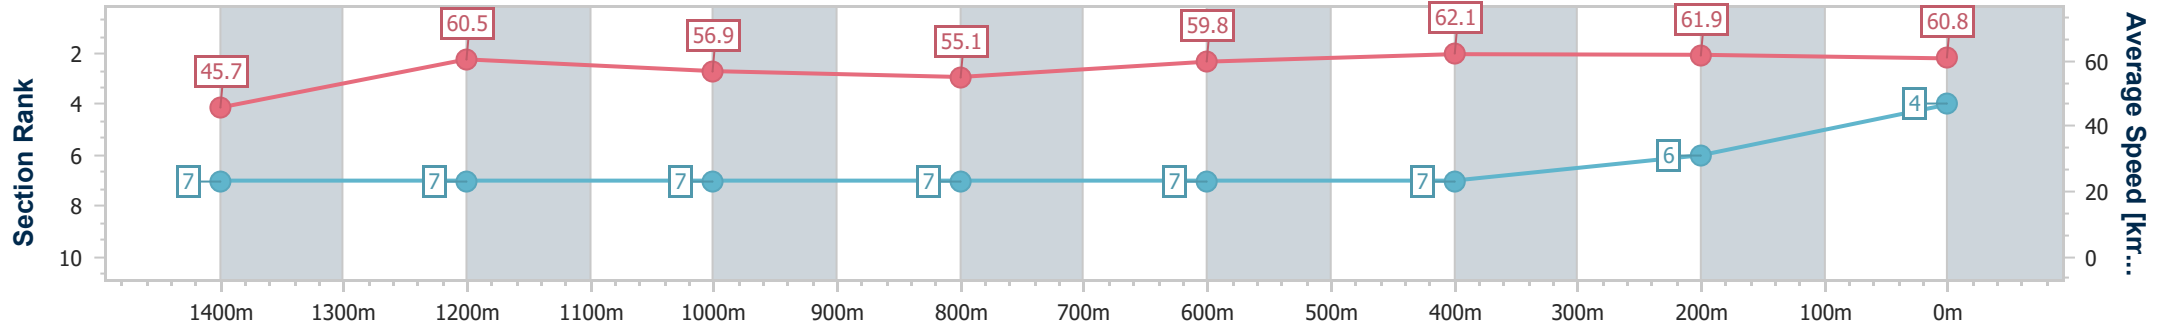

Horse/Jockey Name	Crazy About You
Final Rank	4
Fastest Section Time (Section)	0:11.02 (Overall)
Top Speed [km/h] (Section)	63.4 (600m)
Race State	Finished

Aquis Park Gold Coast Poly QLD Professional
Race 7: LIFEFLIGHT LOTTERIES BENCHMARK 55 Handicap - 1540m

24 February 2024 - 16:44

Track Rating: Synthetic, Weather: Fine, Rail Position: True

Section	Overall	1400m	1200m	1000m	800m	600m	400m	200m
Section Times	1:35.99 [4] (0:11.02)	1:24.97 [7] (0:11.89)	1:13.08 [7] (0:12.63)	1:00.45 [7] (0:13.15)	0:47.30 [7] (0:12.11)	0:35.19 [7] (0:11.60)	0:23.59 [7] (0:11.65)	0:11.94 [6] (0:11.94)
Average Speed [km/h]	45.7	60.5	56.9	55.1	59.8	62.1	61.9	60.8
Top Speed [km/h]	60.0	61.2	59.2	56.4	61.8	63.4	62.7	62.7
Avg. Dist. to Rail [m]	2.8	0.6	0.7	1.3	1.0	0.8	2.4	3.1
Avg. Stride Freq. [Hz]	2.2	2.2	2.1	2.1	2.2	2.3	2.3	2.3
Avg. Stride Length [m]	5.8	7.5	7.5	7.4	7.6	7.5	7.4	7.3

- [ ] Ranking at each section and finish
- -.-.- No data available at this section
- NA No data available