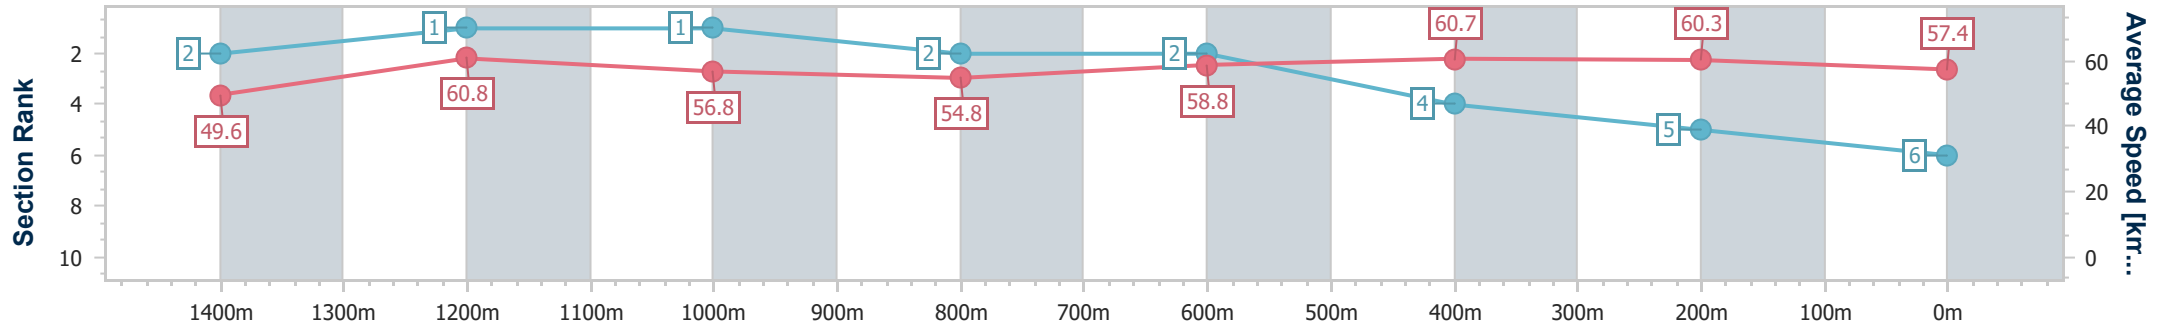

- [] Ranking at each section and finish
- .-.- No data available at this section
- NA No data available

Horse/Jockey Name	Jimmy Neutron
Final Rank	6
Fastest Section Time (Section)	0:10.17 (Overall)
Top Speed [km/h] (Section)	63.1 (Overall)
Race State	Finished

Aquis Park Gold Coast Poly QLD Professional
Race 7: LIFEFLIGHT LOTTERIES BENCHMARK 55 Handicap - 1540m

24 February 2024 - 16:44

Track Rating: Synthetic, Weather: Fine, Rail Position: True

Section	Overall	1400m	1200m	1000m	800m	600m	400m	200m
Section Times	1:36.64 [6] (0:10.17)	1:26.47 [2] (0:11.79)	1:14.68 [1] (0:12.70)	1:01.98 [1] (0:13.19)	0:48.79 [2] (0:12.33)	0:36.46 [2] (0:11.90)	0:24.56 [4] (0:11.95)	0:12.61 [5] (0:12.61)
Average Speed [km/h]	49.6	60.8	56.8	54.8	58.8	60.7	60.3	57.4
Top Speed [km/h]	63.1	63.0	59.7	57.7	60.4	61.4	61.0	59.6
Avg. Dist. to Rail [m]	4.0	0.6	0.7	1.1	1.6	0.6	1.4	0.9
Avg. Stride Freq. [Hz]	2.4	2.3	2.2	2.2	2.3	2.3	2.3	2.2
Avg. Stride Length [m]	5.8	7.3	7.1	7.0	7.2	7.3	7.2	7.1