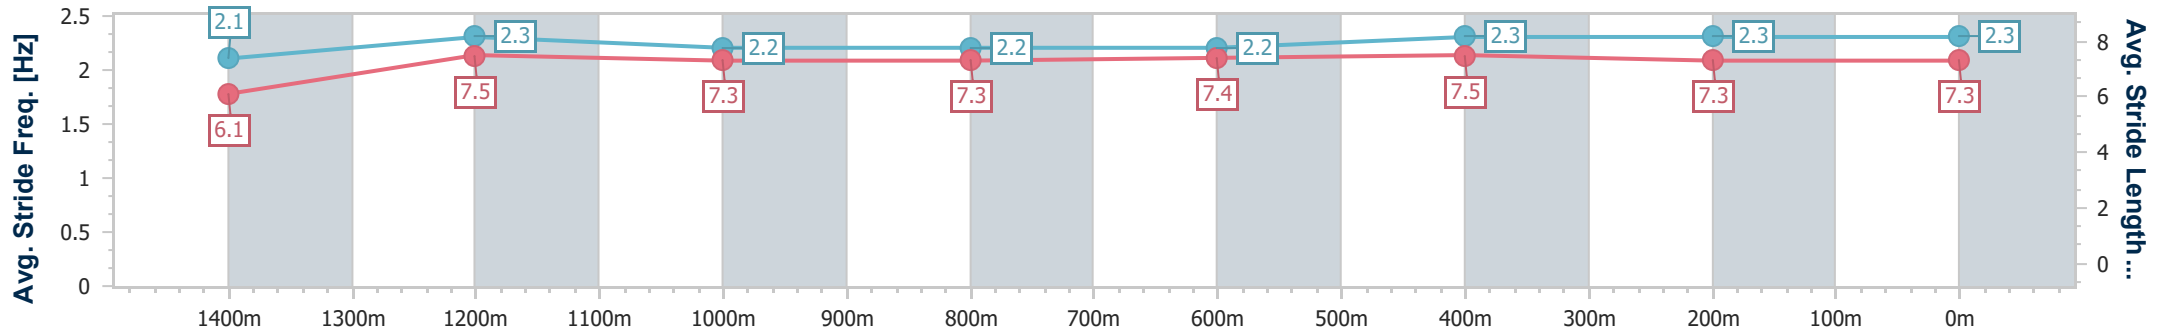

Horse/Jockey Name	Torque Espagna
Final Rank	2
Fastest Section Time (Section)	0:10.58 (Overall)
Top Speed [km/h] (Section)	63.1 (1400m)
Race State	Finished

Aquis Park Gold Coast Poly QLD Professional
Race 7: LIFEFLIGHT LOTTERIES BENCHMARK 55 Handicap - 1540m

24 February 2024 - 16:44

Track Rating: Synthetic, Weather: Fine, Rail Position: True

Section	Overall	1400m	1200m	1000m	800m	600m	400m	200m
Section Times	1:35.46 [2] (0:10.58)	1:24.88 [4] (0:11.82)	1:13.06 [4] (0:12.66)	1:00.40 [4] (0:12.70)	0:47.70 [1] (0:12.22)	0:35.48 [1] (0:11.88)	0:23.60 [1] (0:11.70)	0:11.90 [1] (0:11.90)
Average Speed [km/h]	47.6	61.5	56.9	57.0	59.2	60.9	61.7	61.0
Top Speed [km/h]	62.3	63.1	59.5	58.6	61.3	61.8	62.1	62.1
Avg. Dist. to Rail [m]	6.5	0.9	0.8	2.0	1.1	1.2	1.7	3.5
Avg. Stride Freq. [Hz]	2.1	2.3	2.2	2.2	2.2	2.3	2.3	2.3
Avg. Stride Length [m]	6.1	7.5	7.3	7.3	7.4	7.5	7.3	7.3

- [ ] Ranking at each section and finish
- -.-.- No data available at this section
- NA No data available