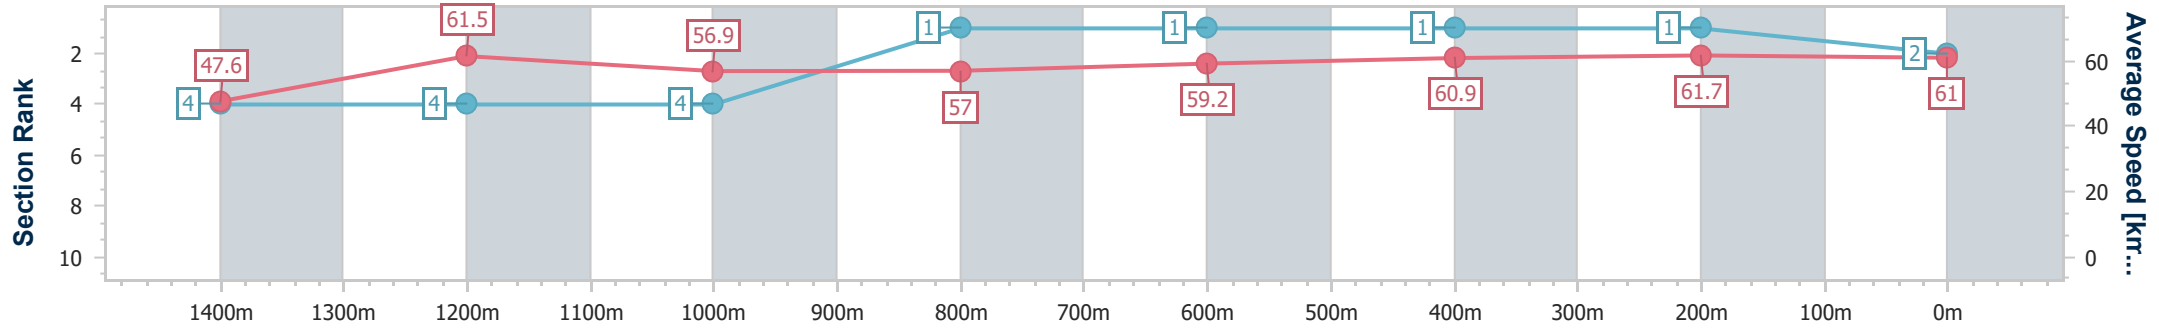

Horse/Jockey Name	Torque Espagna
Final Rank	2
Fastest Section Time (Section)	0:10.58 (Overall)
Top Speed [km/h] (Section)	63.1 (1400m)
Race State	Finished

Aquis Park Gold Coast Poly QLD Professional
Race 7: LIFEFLIGHT LOTTERIES BENCHMARK 55 Handicap - 1540m

24 February 2024 - 16:44

Track Rating: Synthetic, Weather: Fine, Rail Position: True

Section	Overall	1400m	1200m	1000m	800m	600m	400m	200m
Section Times	1:35.46 [2] (0:10.58)	1:24.88 [4] (0:11.82)	1:13.06 [4] (0:12.66)	1:00.40 [4] (0:12.70)	0:47.70 [1] (0:12.22)	0:35.48 [1] (0:11.88)	0:23.60 [1] (0:11.70)	0:11.90 [1] (0:11.90)
Average Speed [km/h]	47.6	61.5	56.9	57.0	59.2	60.9	61.7	61.0
Top Speed [km/h]	62.3	63.1	59.5	58.6	61.3	61.8	62.1	62.1
Avg. Dist. to Rail [m]	6.5	0.9	0.8	2.0	1.1	1.2	1.7	3.5
Avg. Stride Freq. [Hz]	2.1	2.3	2.2	2.2	2.2	2.3	2.3	2.3
Avg. Stride Length [m]	6.1	7.5	7.3	7.3	7.4	7.5	7.3	7.3

- [ ] Ranking at each section and finish
- -.-.- No data available at this section
- NA No data available