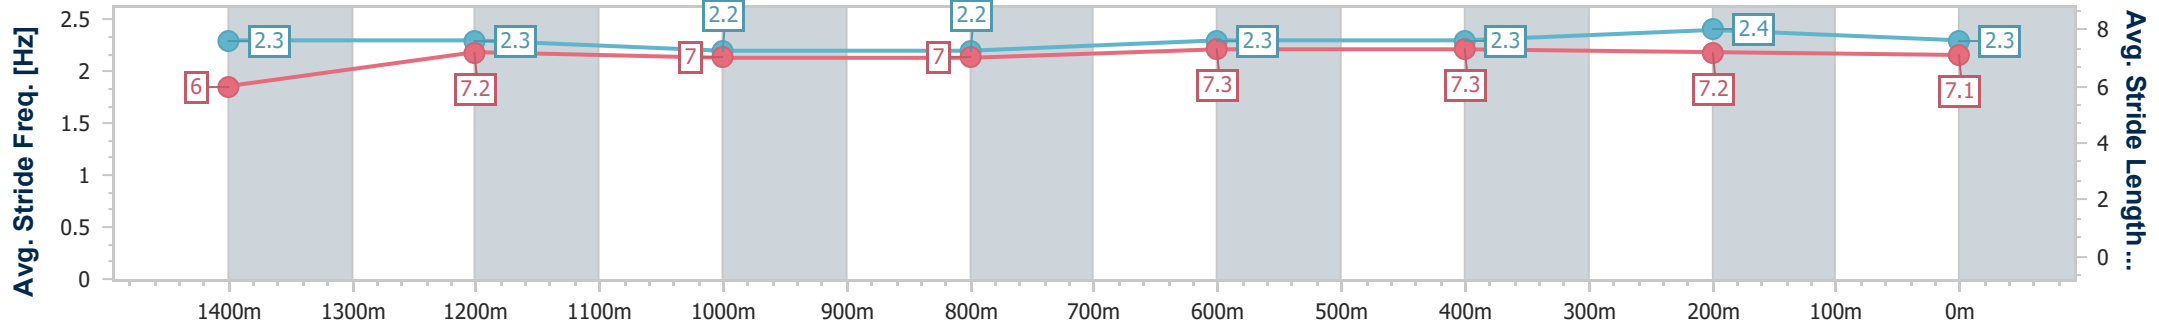

Horse/Jockey Name	Stormtrooper
Final Rank	3
Fastest Section Time (Section)	0:10.17 (Overall)
Top Speed [km/h] (Section)	63.8 (400m)
Race State	Finished

Aquis Park Gold Coast Poly QLD Professional
Race 7: LIFEFLIGHT LOTTERIES BENCHMARK 55 Handicap - 1540m

24 February 2024 - 16:44

Track Rating: Synthetic, Weather: Fine, Rail Position: True

Section	Overall	1400m	1200m	1000m	800m	600m	400m	200m
Section Times	1:35.61 [3] (0:10.17)	1:25.44 [1] (0:12.00)	1:13.44 [2] (0:12.67)	1:00.77 [2] (0:13.10)	0:47.67 [3] (0:12.26)	0:35.41 [3] (0:11.75)	0:23.66 [2] (0:11.69)	0:11.97 [3] (0:11.97)
Average Speed [km/h]	49.4	60.8	56.7	55.1	59.2	61.5	61.7	60.1
Top Speed [km/h]	63.6	63.7	58.8	56.9	61.9	63.0	63.8	62.4
Avg. Dist. to Rail [m]	6.0	1.4	1.3	1.2	1.8	1.2	2.3	5.6
Avg. Stride Freq. [Hz]	2.3	2.3	2.2	2.2	2.3	2.3	2.4	2.3
Avg. Stride Length [m]	6.0	7.2	7.0	7.0	7.3	7.3	7.2	7.1

- [ ] Ranking at each section and finish
- -.-.- No data available at this section
- NA No data available