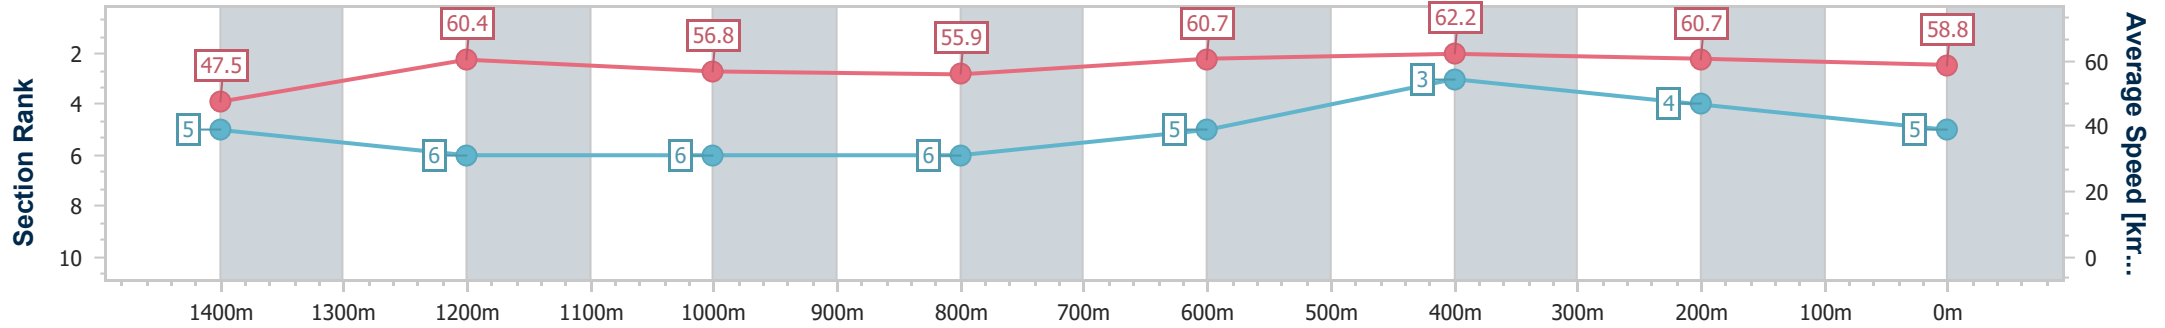

Horse/Jockey Name	Capiteel
Final Rank	5
Fastest Section Time (Section)	0:10.64 (Overall)
Top Speed [km/h] (Section)	63.4 (600m)
Race State	Finished

Aquis Park Gold Coast Poly QLD Professional
Race 7: LIFEFLIGHT LOTTERIES BENCHMARK 55 Handicap - 1540m

24 February 2024 - 16:44

Track Rating: Synthetic, Weather: Fine, Rail Position: True

Section	Overall	1400m	1200m	1000m	800m	600m	400m	200m
Section Times	1:36.30 [5] (0:10.64)	1:25.66 [5] (0:12.00)	1:13.66 [6] (0:12.69)	1:00.97 [6] (0:12.91)	0:48.06 [6] (0:12.05)	0:36.01 [5] (0:11.74)	0:24.27 [3] (0:11.96)	0:12.31 [4] (0:12.31)
Average Speed [km/h]	47.5	60.4	56.8	55.9	60.7	62.2	60.7	58.8
Top Speed [km/h]	61.2	62.0	59.5	57.7	62.4	63.4	61.8	59.9
Avg. Dist. to Rail [m]	4.4	0.9	0.9	0.9	2.9	3.0	4.8	4.9
Avg. Stride Freq. [Hz]	2.2	2.3	2.2	2.2	2.3	2.3	2.3	2.2
Avg. Stride Length [m]	5.8	7.2	7.2	7.2	7.3	7.5	7.3	7.3

- [ ] Ranking at each section and finish
- -.-.- No data available at this section
- NA No data available