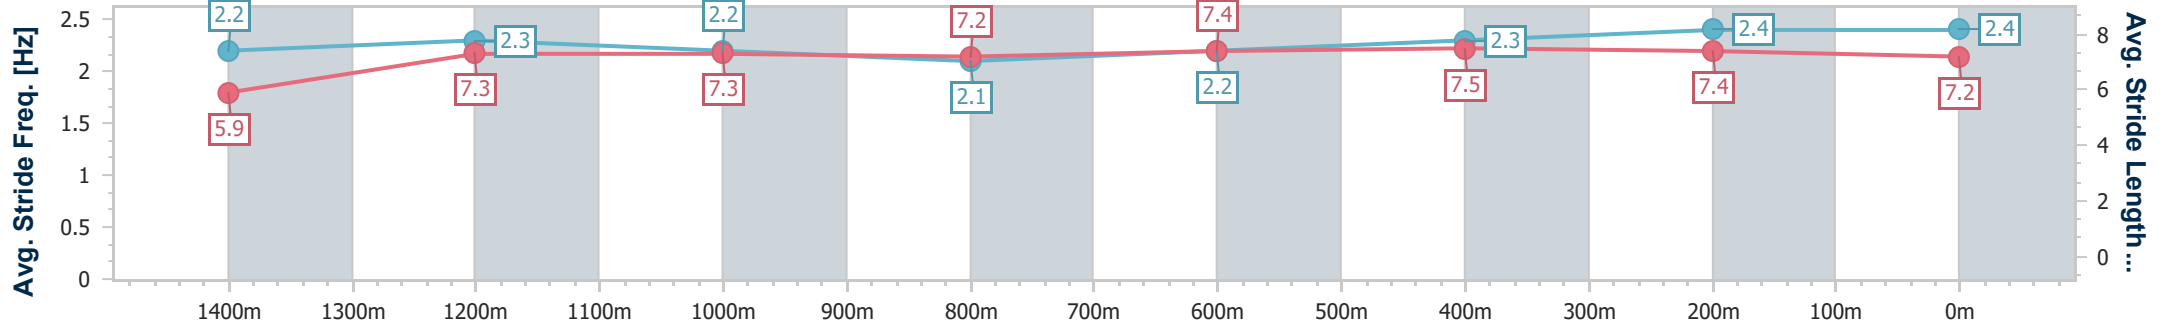

Horse/Jockey Name	Snapoutfit
Final Rank	1
Fastest Section Time (Section)	0:10.51 (Overall)
Top Speed [km/h] (Section)	63.7 (400m)
Race State	Finished

Aquis Park Gold Coast Poly QLD Professional
Race 7: LIFEFLIGHT LOTTERIES BENCHMARK 55 Handicap - 1540m

24 February 2024 - 16:44

Track Rating: Synthetic, Weather: Fine, Rail Position: True

Section	Overall	1400m	1200m	1000m	800m	600m	400m	200m
Section Times	1:35.38 [1] (0:10.51)	1:24.87 [3] (0:11.80)	1:13.07 [3] (0:12.62)	1:00.45 [3] (0:13.11)	0:47.34 [4] (0:12.22)	0:35.12 [4] (0:11.85)	0:23.27 [5] (0:11.53)	0:11.74 [2] (0:11.74)
Average Speed [km/h]	48.1	60.6	57.1	54.9	59.4	61.6	62.8	61.8
Top Speed [km/h]	60.3	61.7	60.1	57.0	61.6	62.6	63.7	63.4
Avg. Dist. to Rail [m]	3.3	1.0	0.8	0.2	1.8	2.9	2.9	5.2
Avg. Stride Freq. [Hz]	2.2	2.3	2.2	2.1	2.2	2.3	2.4	2.4
Avg. Stride Length [m]	5.9	7.3	7.3	7.2	7.4	7.5	7.4	7.2

- [ ] Ranking at each section and finish
- -.-.- No data available at this section
- NA No data available