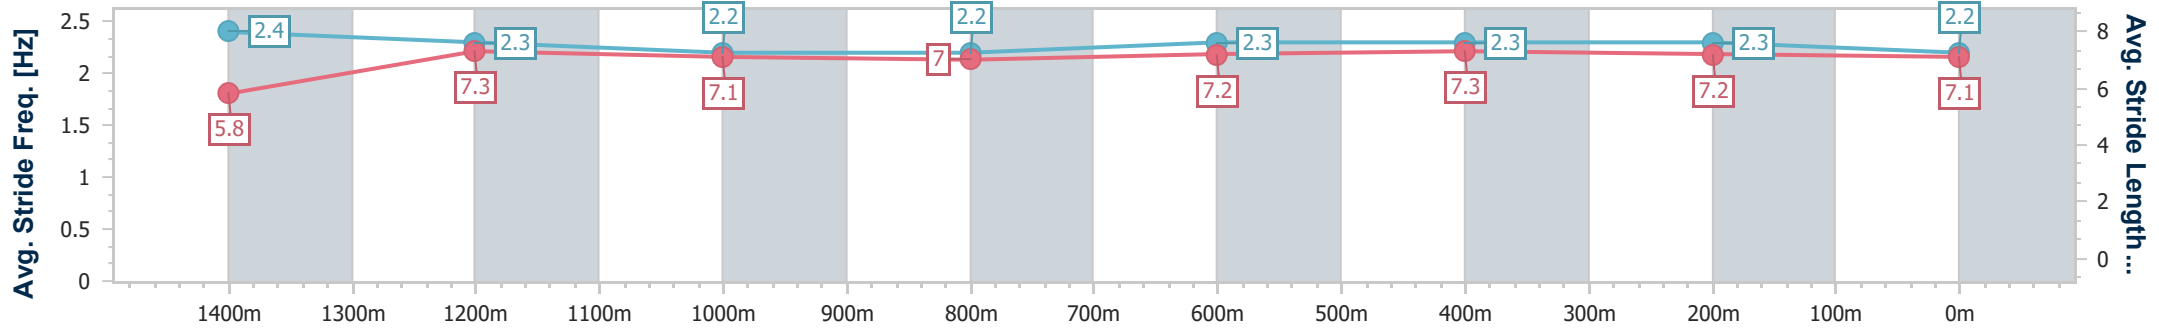

Aquis Park Gold Coast Poly QLD Professional
 Race 7: LIFEFLIGHT LOTTERIES BENCHMARK 55 Handicap - 1540m

24 February 2024 - 16:44

Track Rating: Synthetic, Weather: Fine, Rail Position: True

Section	Overall	1400m	1200m	1000m	800m	600m	400m	200m
Section Times	1:36.30 [5] (0:10.64)	1:25.66 [5] (0:12.00)	1:13.66 [6] (0:12.69)	1:00.97 [6] (0:12.91)	0:48.06 [6] (0:12.05)	0:36.01 [5] (0:11.74)	0:24.27 [3] (0:11.96)	0:12.31 [4] (0:12.31)
Average Speed [km/h]	47.5	60.4	56.8	55.9	60.7	62.2	60.7	58.8
Top Speed [km/h]	61.2	62.0	59.5	57.7	62.4	63.4	61.8	59.9
Avg. Dist. to Rail [m]	4.4	0.9	0.9	0.9	2.9	3.0	4.8	4.9
Avg. Stride Freq. [Hz]	2.2	2.3	2.2	2.2	2.3	2.3	2.3	2.2
Avg. Stride Length [m]	5.8	7.2	7.2	7.2	7.3	7.5	7.3	7.3

- [] Ranking at each section and finish
- .-.- No data available at this section
- NA No data available

Horse/Jockey Name	Jimmy Neutron
Final Rank	6
Fastest Section Time (Section)	0:10.17 (Overall)
Top Speed [km/h] (Section)	63.1 (Overall)
Race State	Finished

Aquis Park Gold Coast Poly QLD Professional
Race 7: LIFEFLIGHT LOTTERIES BENCHMARK 55 Handicap - 1540m

24 February 2024 - 16:44

Track Rating: Synthetic, Weather: Fine, Rail Position: True

Section	Overall	1400m	1200m	1000m	800m	600m	400m	200m
Section Times	1:36.64 [6] (0:10.17)	1:26.47 [2] (0:11.79)	1:14.68 [1] (0:12.70)	1:01.98 [1] (0:13.19)	0:48.79 [2] (0:12.33)	0:36.46 [2] (0:11.90)	0:24.56 [4] (0:11.95)	0:12.61 [5] (0:12.61)
Average Speed [km/h]	49.6	60.8	56.8	54.8	58.8	60.7	60.3	57.4
Top Speed [km/h]	63.1	63.0	59.7	57.7	60.4	61.4	61.0	59.6
Avg. Dist. to Rail [m]	4.0	0.6	0.7	1.1	1.6	0.6	1.4	0.9
Avg. Stride Freq. [Hz]	2.4	2.3	2.2	2.2	2.3	2.3	2.3	2.2
Avg. Stride Length [m]	5.8	7.3	7.1	7.0	7.2	7.3	7.2	7.1