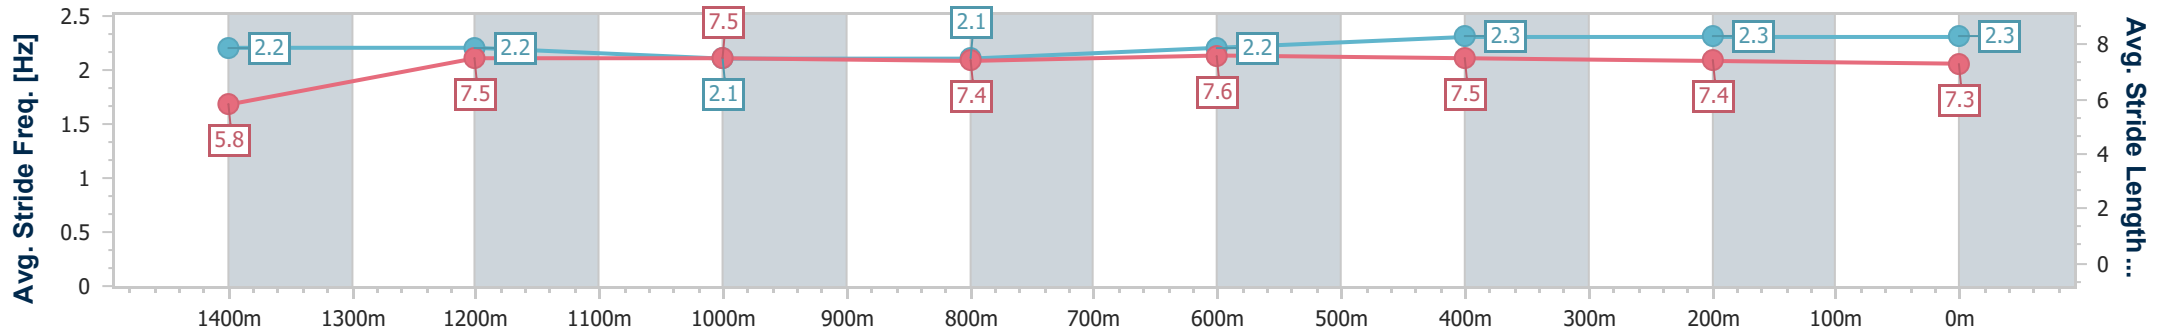

Horse/Jockey Name	Crazy About You
Final Rank	4
Fastest Section Time (Section)	0:11.02 (Overall)
Top Speed [km/h] (Section)	63.4 (600m)
Race State	Finished

Aquis Park Gold Coast Poly QLD Professional
Race 7: LIFEFLIGHT LOTTERIES BENCHMARK 55 Handicap - 1540m

24 February 2024 - 16:44

Track Rating: Synthetic, Weather: Fine, Rail Position: True

Section	Overall	1400m	1200m	1000m	800m	600m	400m	200m
Section Times	1:35.99 [4] (0:11.02)	1:24.97 [7] (0:11.89)	1:13.08 [7] (0:12.63)	1:00.45 [7] (0:13.15)	0:47.30 [7] (0:12.11)	0:35.19 [7] (0:11.60)	0:23.59 [7] (0:11.65)	0:11.94 [6] (0:11.94)
Average Speed [km/h]	45.7	60.5	56.9	55.1	59.8	62.1	61.9	60.8
Top Speed [km/h]	60.0	61.2	59.2	56.4	61.8	63.4	62.7	62.7
Avg. Dist. to Rail [m]	2.8	0.6	0.7	1.3	1.0	0.8	2.4	3.1
Avg. Stride Freq. [Hz]	2.2	2.2	2.1	2.1	2.2	2.3	2.3	2.3
Avg. Stride Length [m]	5.8	7.5	7.5	7.4	7.6	7.5	7.4	7.3

- [ ] Ranking at each section and finish
- -.-.- No data available at this section
- NA No data available