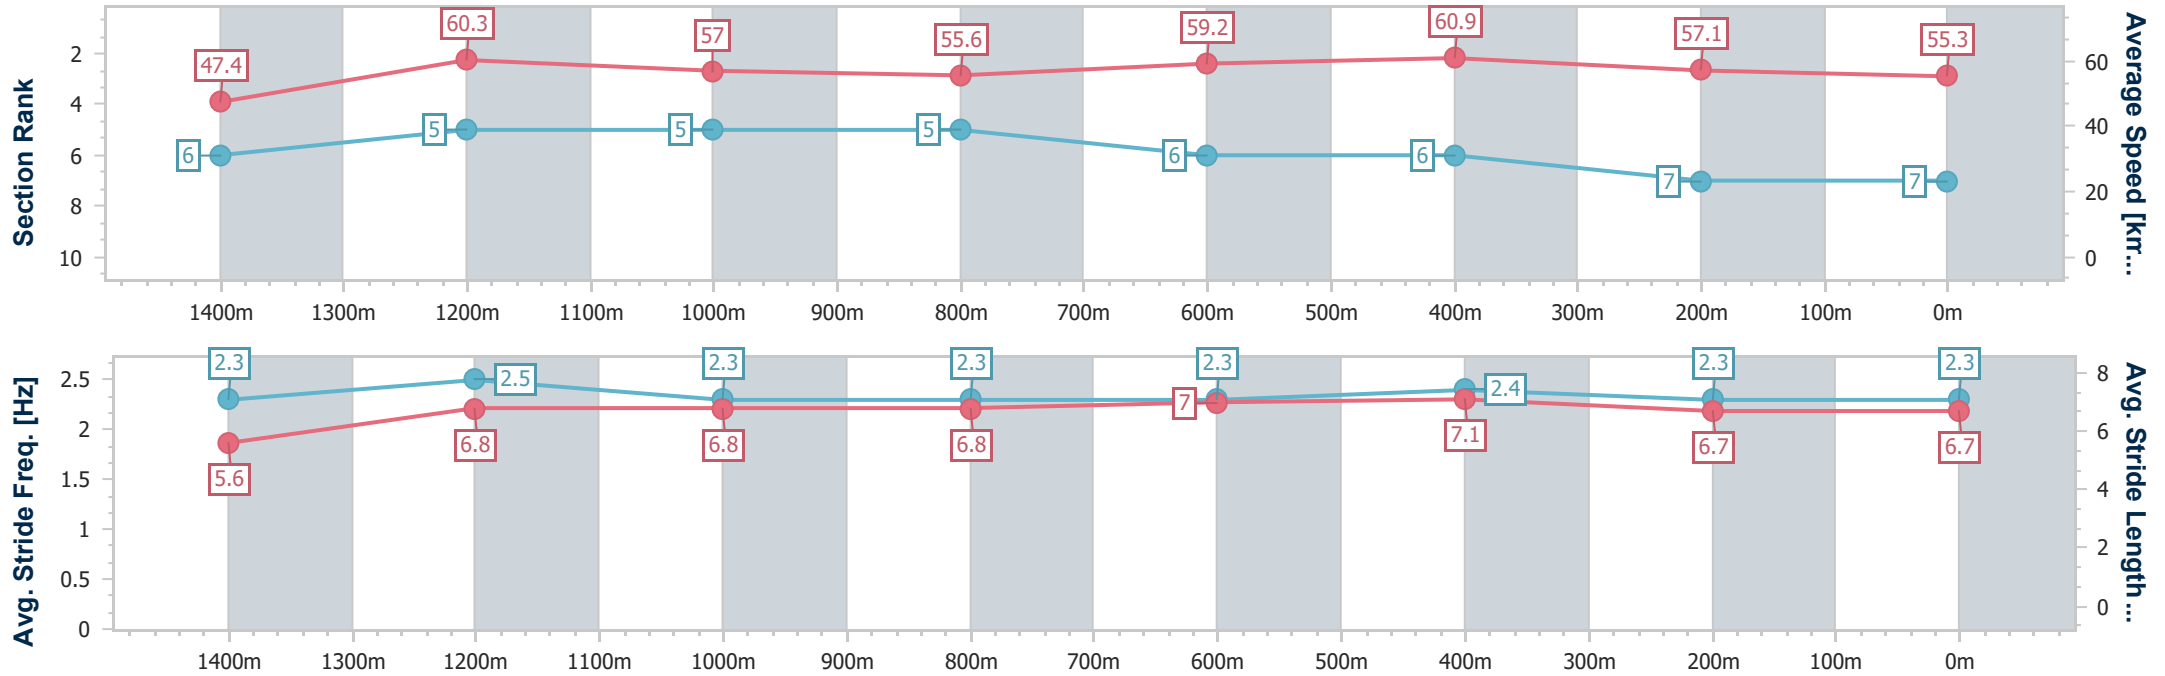

Aquis Park Gold Coast Poly QLD Professional
Race 7: LIFEFLIGHT LOTTERIES BENCHMARK 55 Handicap - 1540m

24 February 2024 - 16:44

Track Rating: Synthetic, Weather: Fine, Rail Position: True

Section	Overall	1400m	1200m	1000m	800m	600m	400m	200m
Section Times	1:36.64 [6] (0:10.17)	1:26.47 [2] (0:11.79)	1:14.68 [1] (0:12.70)	1:01.98 [1] (0:13.19)	0:48.79 [2] (0:12.33)	0:36.46 [2] (0:11.90)	0:24.56 [4] (0:11.95)	0:12.61 [5] (0:12.61)
Average Speed [km/h]	49.6	60.8	56.8	54.8	58.8	60.7	60.3	57.4
Top Speed [km/h]	63.1	63.0	59.7	57.7	60.4	61.4	61.0	59.6
Avg. Dist. to Rail [m]	4.0	0.6	0.7	1.1	1.6	0.6	1.4	0.9
Avg. Stride Freq. [Hz]	2.4	2.3	2.2	2.2	2.3	2.3	2.3	2.2
Avg. Stride Length [m]	5.8	7.3	7.1	7.0	7.2	7.3	7.2	7.1

- [] Ranking at each section and finish
- .-.- No data available at this section
- NA No data available

Horse/Jockey Name	He's A Legend
Final Rank	7
Fastest Section Time (Section)	0:10.64 (Overall)
Top Speed [km/h] (Section)	63.2 (600m)
Race State	Finished

Aquis Park Gold Coast Poly QLD Professional
Race 7: LIFEFLIGHT LOTTERIES BENCHMARK 55 Handicap - 1540m

24 February 2024 - 16:44

Track Rating: Synthetic, Weather: Fine, Rail Position: True

Section	Overall	1400m	1200m	1000m	800m	600m	400m	200m
Section Times	1:37.87 [7] (0:10.64)	1:27.23 [6] (0:11.91)	1:15.32 [5] (0:12.64)	1:02.68 [5] (0:13.02)	0:49.66 [5] (0:12.23)	0:37.43 [6] (0:11.80)	0:25.63 [6] (0:12.53)	0:13.10 [7] (0:13.10)
Average Speed [km/h]	47.4	60.3	57.0	55.6	59.2	60.9	57.1	55.3
Top Speed [km/h]	60.3	61.8	60.0	58.9	61.5	63.2	59.5	56.8
Avg. Dist. to Rail [m]	2.4	0.3	1.0	1.3	0.9	0.7	1.8	4.5
Avg. Stride Freq. [Hz]	2.3	2.5	2.3	2.3	2.3	2.4	2.3	2.3
Avg. Stride Length [m]	5.6	6.8	6.8	6.8	7.0	7.1	6.7	6.7

- [] Ranking at each section and finish
- .-.- No data available at this section
- NA No data available