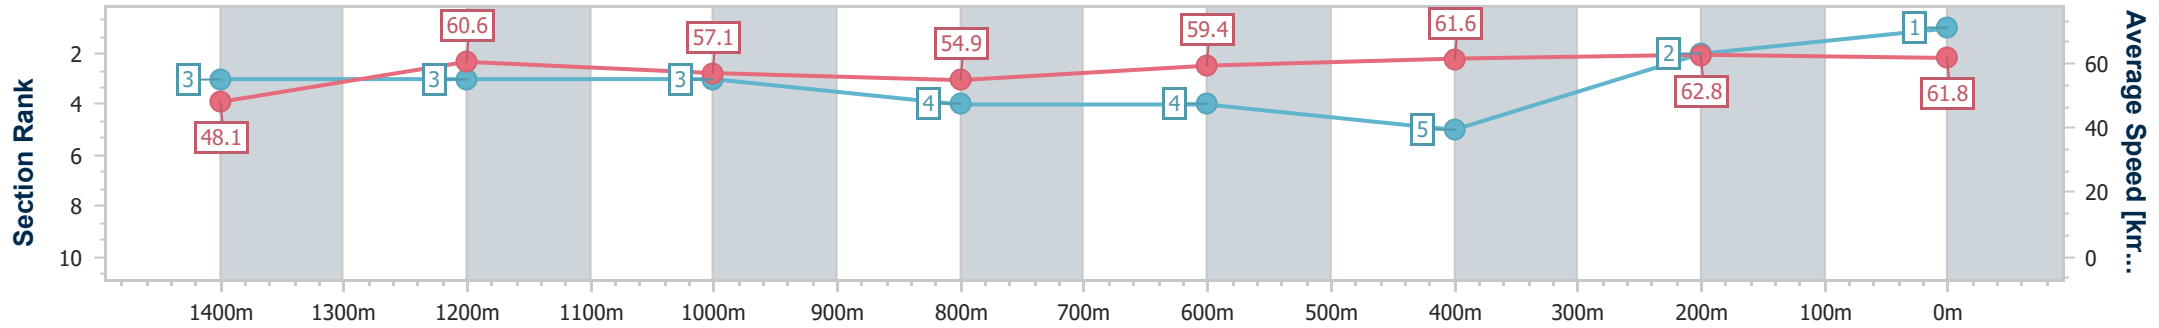

Horse/Jockey Name	Snapoutfit
Final Rank	1
Fastest Section Time (Section)	0:10.51 (Overall)
Top Speed [km/h] (Section)	63.7 (400m)
Race State	Finished

Aquis Park Gold Coast Poly QLD Professional
Race 7: LIFEFLIGHT LOTTERIES BENCHMARK 55 Handicap - 1540m

24 February 2024 - 16:44

Track Rating: Synthetic, Weather: Fine, Rail Position: True

Section	Overall	1400m	1200m	1000m	800m	600m	400m	200m
Section Times	1:35.38 [1] (0:10.51)	1:24.87 [3] (0:11.80)	1:13.07 [3] (0:12.62)	1:00.45 [3] (0:13.11)	0:47.34 [4] (0:12.22)	0:35.12 [4] (0:11.85)	0:23.27 [5] (0:11.53)	0:11.74 [2] (0:11.74)
Average Speed [km/h]	48.1	60.6	57.1	54.9	59.4	61.6	62.8	61.8
Top Speed [km/h]	60.3	61.7	60.1	57.0	61.6	62.6	63.7	63.4
Avg. Dist. to Rail [m]	3.3	1.0	0.8	0.2	1.8	2.9	2.9	5.2
Avg. Stride Freq. [Hz]	2.2	2.3	2.2	2.1	2.2	2.3	2.4	2.4
Avg. Stride Length [m]	5.9	7.3	7.3	7.2	7.4	7.5	7.4	7.2

- [ ] Ranking at each section and finish
- -.-.- No data available at this section
- NA No data available