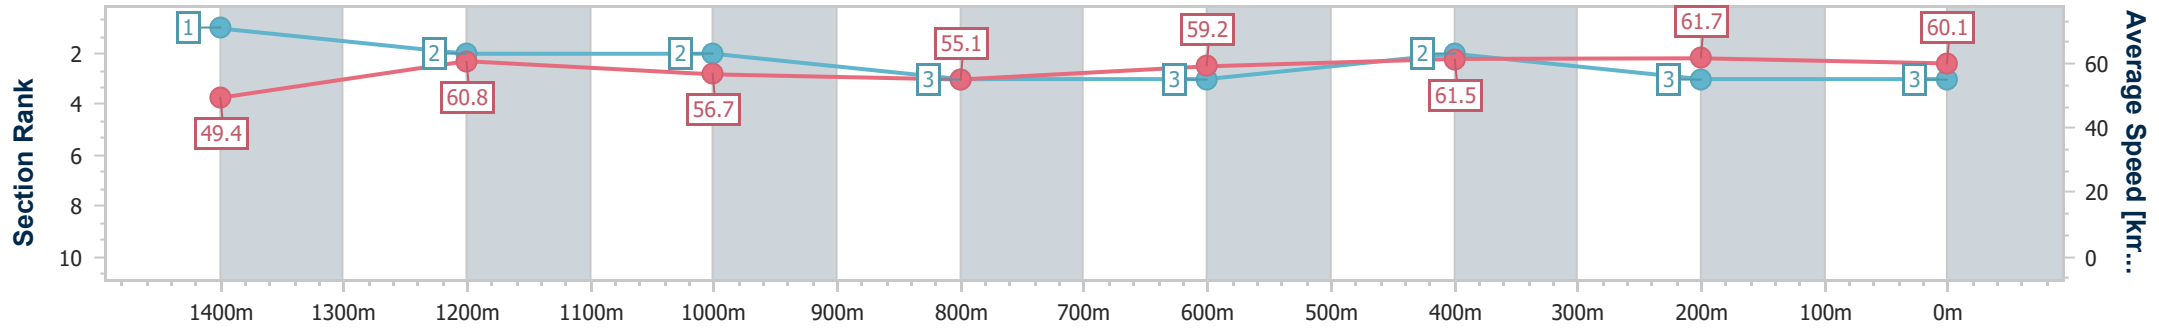

Horse/Jockey Name	Stormtrooper
Final Rank	3
Fastest Section Time (Section)	0:10.17 (Overall)
Top Speed [km/h] (Section)	63.8 (400m)
Race State	Finished

Aquis Park Gold Coast Poly QLD Professional
Race 7: LIFEFLIGHT LOTTERIES BENCHMARK 55 Handicap - 1540m

24 February 2024 - 16:44

Track Rating: Synthetic, Weather: Fine, Rail Position: True

Section	Overall	1400m	1200m	1000m	800m	600m	400m	200m
Section Times	1:35.61 [3] (0:10.17)	1:25.44 [1] (0:12.00)	1:13.44 [2] (0:12.67)	1:00.77 [2] (0:13.10)	0:47.67 [3] (0:12.26)	0:35.41 [3] (0:11.75)	0:23.66 [2] (0:11.69)	0:11.97 [3] (0:11.97)
Average Speed [km/h]	49.4	60.8	56.7	55.1	59.2	61.5	61.7	60.1
Top Speed [km/h]	63.6	63.7	58.8	56.9	61.9	63.0	63.8	62.4
Avg. Dist. to Rail [m]	6.0	1.4	1.3	1.2	1.8	1.2	2.3	5.6
Avg. Stride Freq. [Hz]	2.3	2.3	2.2	2.2	2.3	2.3	2.4	2.3
Avg. Stride Length [m]	6.0	7.2	7.0	7.0	7.3	7.3	7.2	7.1

- [ ] Ranking at each section and finish
- -.-.- No data available at this section
- NA No data available