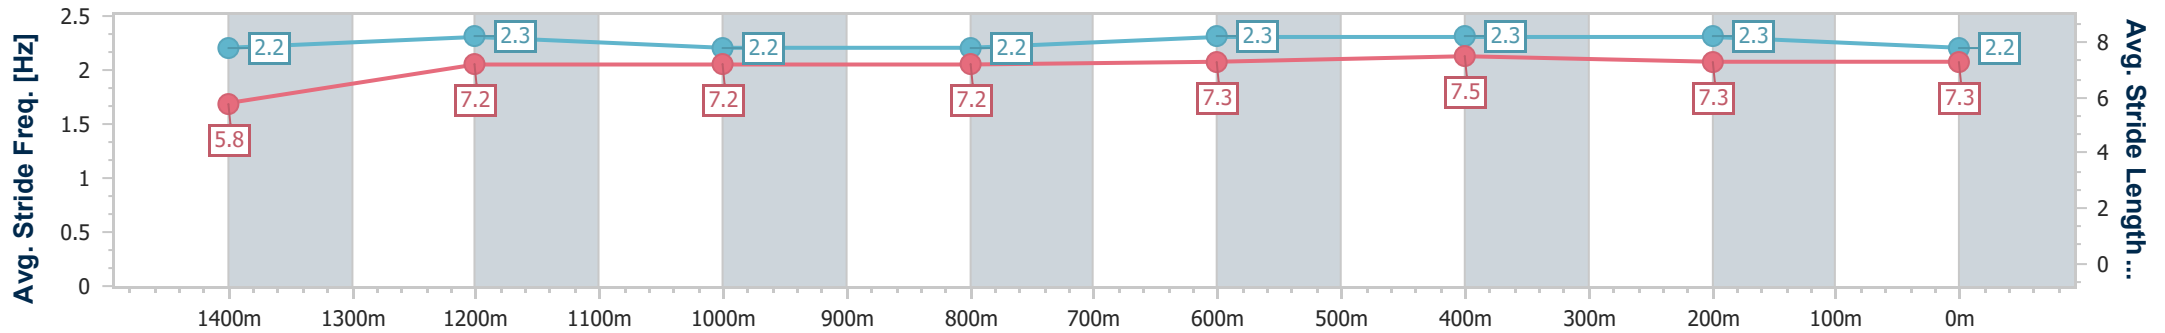

- [] Ranking at each section and finish
- .-.- No data available at this section
- NA No data available

Horse/Jockey Name	Capiteel
Final Rank	5
Fastest Section Time (Section)	0:10.64 (Overall)
Top Speed [km/h] (Section)	63.4 (600m)
Race State	Finished

Aquis Park Gold Coast Poly QLD Professional
 Race 7: LIFEFLIGHT LOTTERIES BENCHMARK 55 Handicap - 1540m

24 February 2024 - 16:44

Track Rating: Synthetic, Weather: Fine, Rail Position: True

Section	Overall	1400m	1200m	1000m	800m	600m	400m	200m
Section Times	1:36.30 [5] (0:10.64)	1:25.66 [5] (0:12.00)	1:13.66 [6] (0:12.69)	1:00.97 [6] (0:12.91)	0:48.06 [6] (0:12.05)	0:36.01 [5] (0:11.74)	0:24.27 [3] (0:11.96)	0:12.31 [4] (0:12.31)
Average Speed [km/h]	47.5	60.4	56.8	55.9	60.7	62.2	60.7	58.8
Top Speed [km/h]	61.2	62.0	59.5	57.7	62.4	63.4	61.8	59.9
Avg. Dist. to Rail [m]	4.4	0.9	0.9	0.9	2.9	3.0	4.8	4.9
Avg. Stride Freq. [Hz]	2.2	2.3	2.2	2.2	2.3	2.3	2.3	2.2
Avg. Stride Length [m]	5.8	7.2	7.2	7.2	7.3	7.5	7.3	7.3