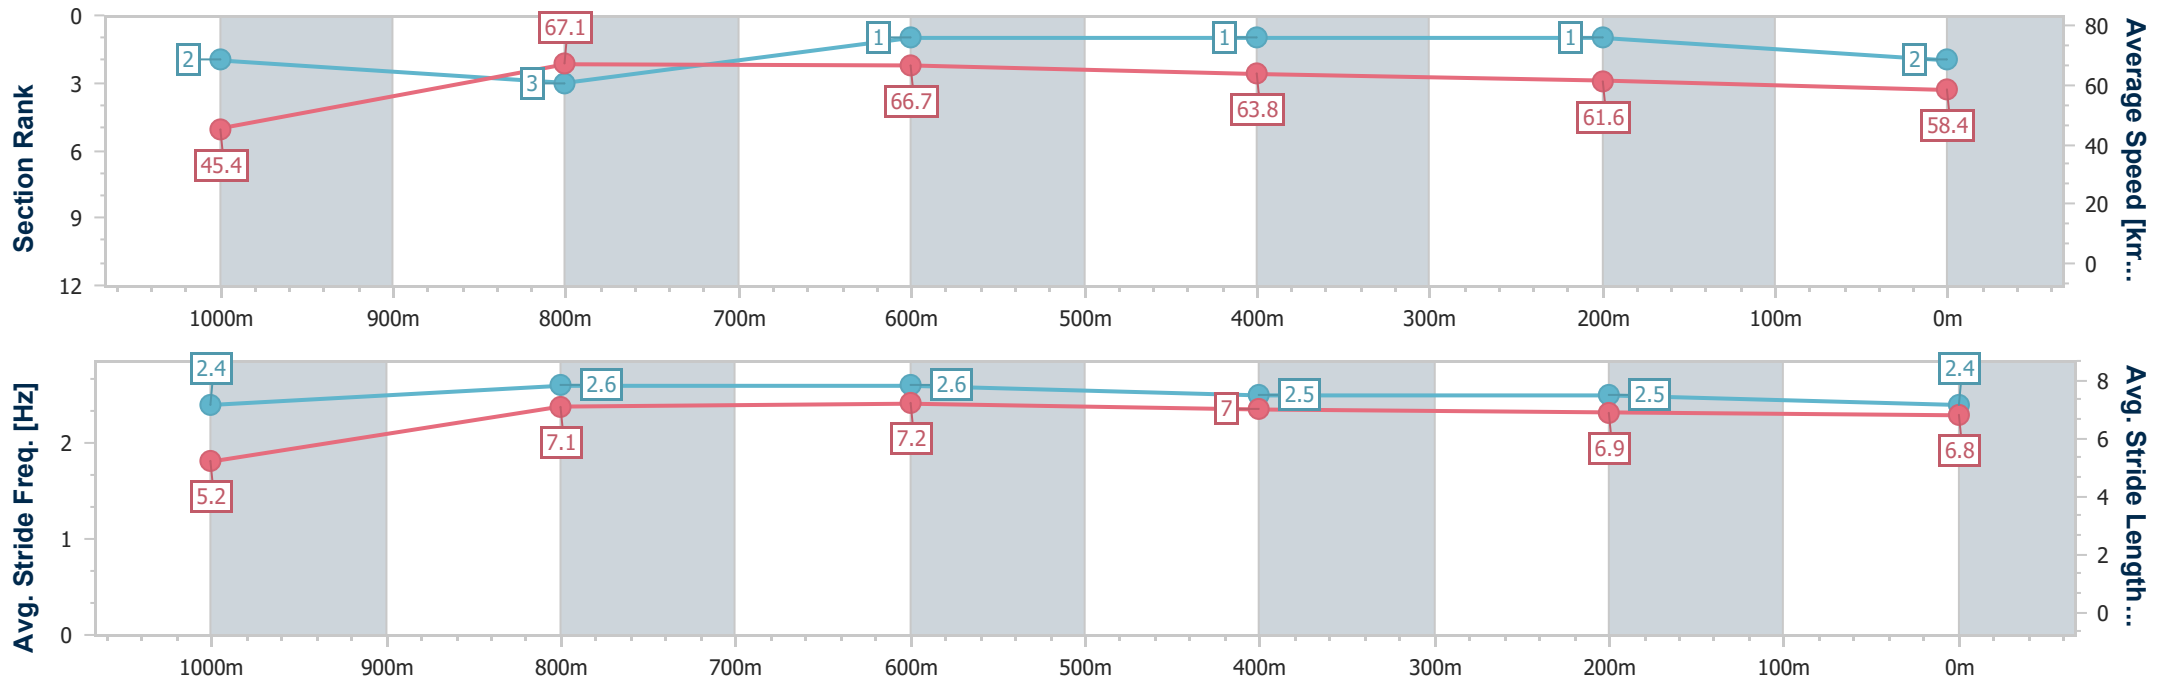

- [] Ranking at each section and finish
- .-.- No data available at this section
- NA No data available

Horse/Jockey Name	Awesome Audrey
Final Rank	3
Fastest Section Time (Section)	0:08.03 (Overall)
Top Speed [km/h] (Section)	69.4 (1000m)
Race State	Finished