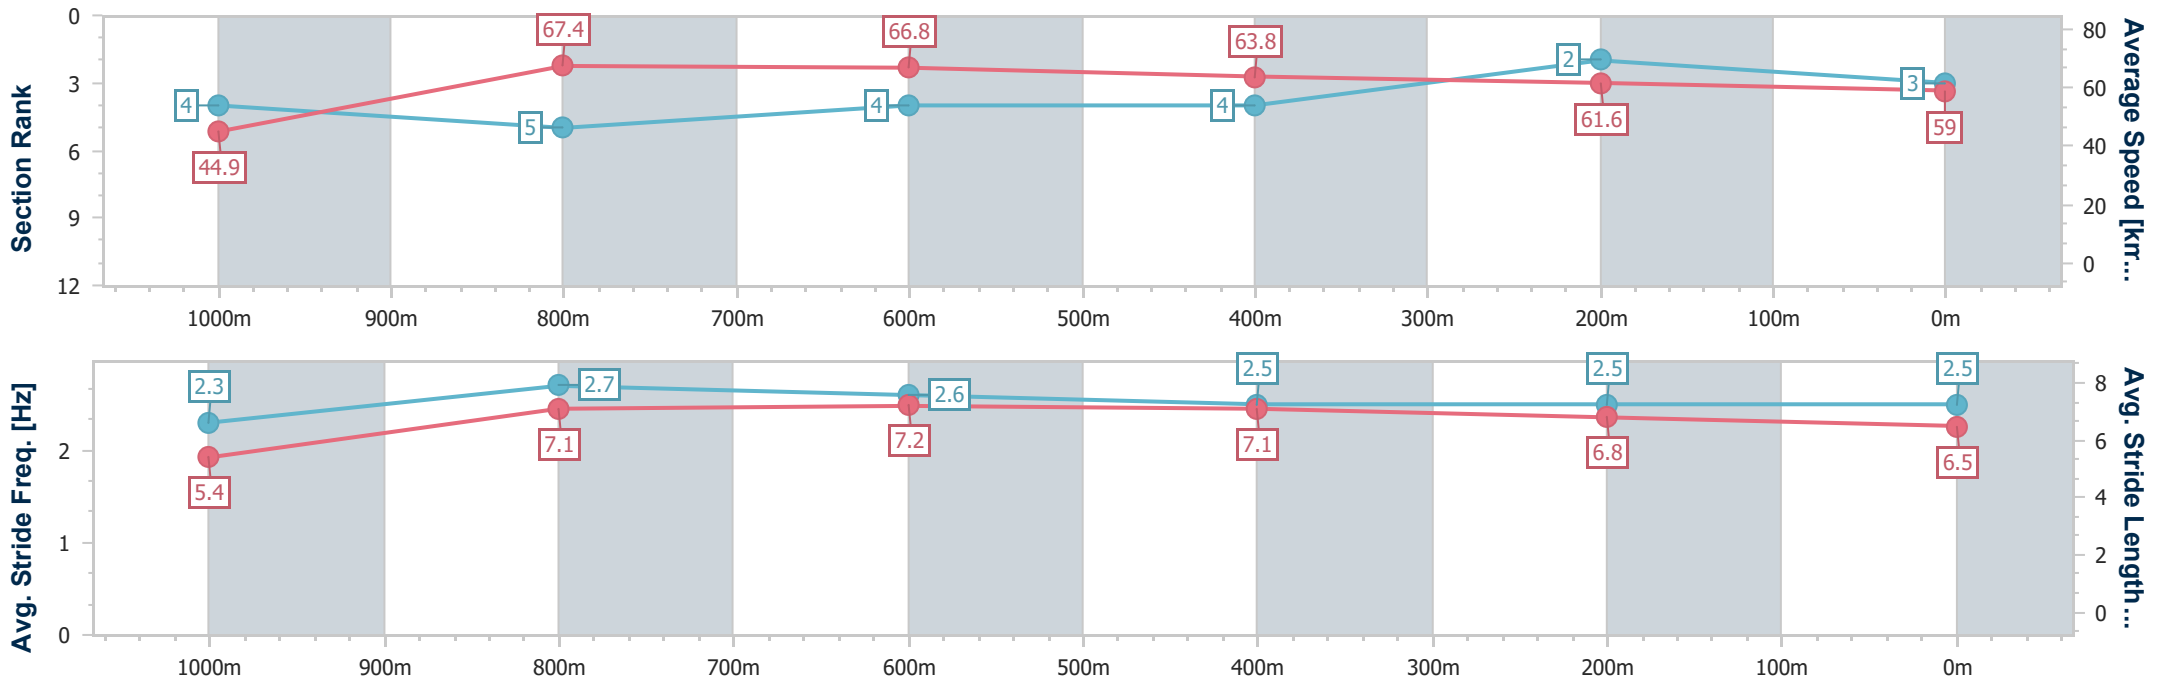

Aquis Park Gold Coast Poly QLD Professional

Race 8: TAB BENCHMARK 62 Handicap - 1100m

24 February 2024 - 17:25

Track Rating: Synthetic, Weather: Fine, Rail Position: True

Section	Overall	1000m	800m	600m	400m	200m
Section Times	1:04.87 [3] (0:08.03)	0:56.84 [4] (0:10.69)	0:46.15 [5] (0:10.87)	0:35.28 [4] (0:11.32)	0:23.96 [4] (0:11.72)	0:12.24 [2] (0:12.24)
Average Speed [km/h]	44.9	67.4	66.8	63.8	61.6	59.0
Top Speed [km/h]	63.6	69.4	68.3	65.8	62.7	62.2
Avg. Dist. to Rail [m]	2.0	1.2	1.1	1.0	1.0	2.5
Avg. Stride Freq. [Hz]	2.3	2.7	2.6	2.5	2.5	2.5
Avg. Stride Length [m]	5.4	7.1	7.2	7.1	6.8	6.5