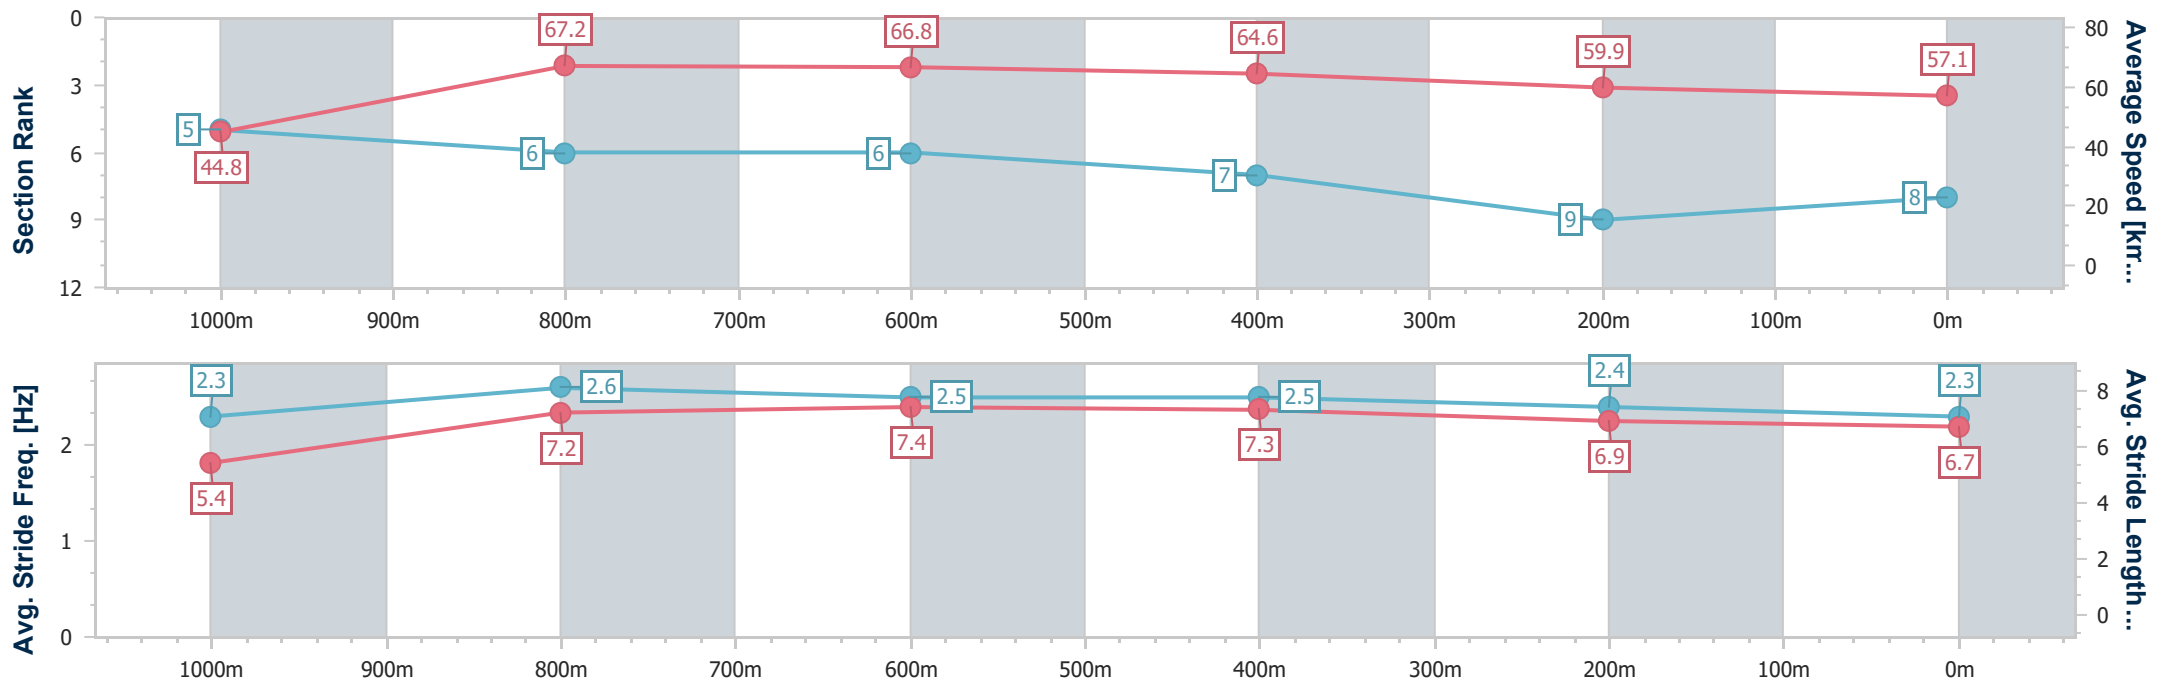

Aquis Park Gold Coast Poly QLD Professional

Race 8: TAB BENCHMARK 62 Handicap - 1100m

24 February 2024 - 17:25

Track Rating: Synthetic, Weather: Fine, Rail Position: True

Section	Overall	1000m	800m	600m	400m	200m
Section Times	1:05.95 [8] (0:08.05)	0:57.90 [5] (0:10.79)	0:47.11 [6] (0:10.89)	0:36.22 [6] (0:11.39)	0:24.83 [7] (0:12.16)	0:12.67 [9]
Average Speed [km/h]	44.8	67.2	66.8	64.6	59.9	57.1
Top Speed [km/h]	64.2	68.4	68.2	67.2	61.6	59.0
Avg. Dist. to Rail [m]	6.3	3.4	2.0	4.1	6.3	6.2
Avg. Stride Freq. [Hz]	2.3	2.6	2.5	2.5	2.4	2.3
Avg. Stride Length [m]	5.4	7.2	7.4	7.3	6.9	6.7

- [] Ranking at each section and finish
- .-.- No data available at this section
- NA No data available

Horse/Jockey Name	Beefeaters
Final Rank	9
Fastest Section Time (Section)	0:08.10 (Overall)
Top Speed [km/h] (Section)	71.8 (1000m)
Race State	Finished