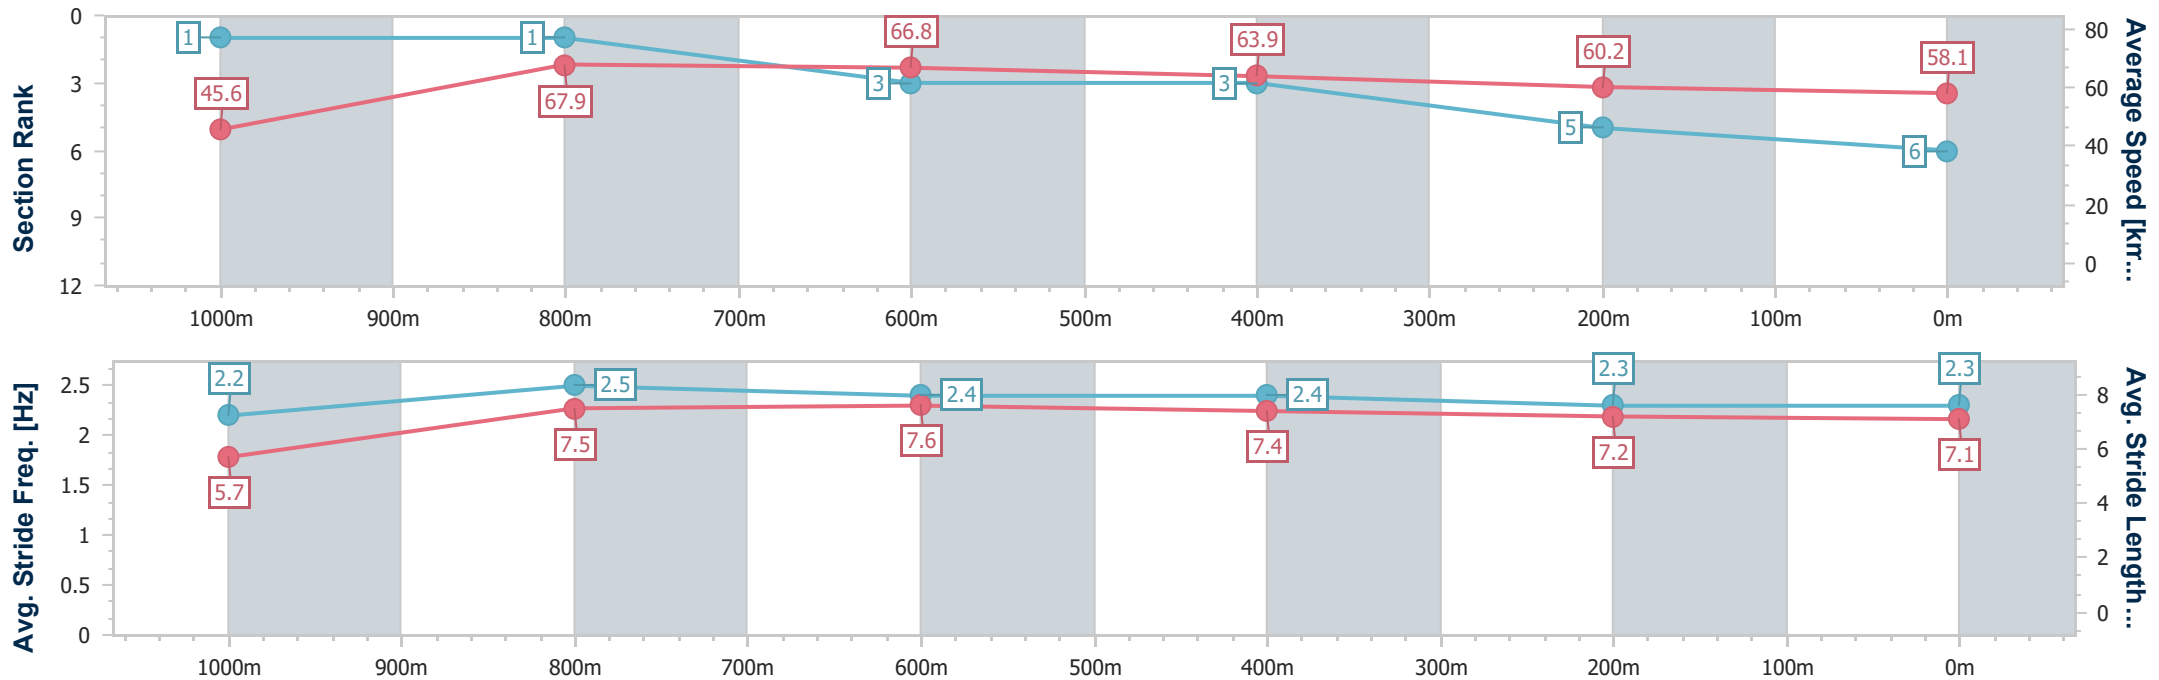

- [] Ranking at each section and finish
- .-.- No data available at this section
- NA No data available

Horse/Jockey Name	Blazing Love
Final Rank	6
Fastest Section Time (Section)	0:07.88 (Overall)
Top Speed [km/h] (Section)	69.7 (1000m)
Race State	Finished

Aquis Park Gold Coast Poly QLD Professional

Race 8: TAB BENCHMARK 62 Handicap - 1100m

24 February 2024 - 17:25

Track Rating: Synthetic, Weather: Fine, Rail Position: True

Section	Overall	1000m	800m	600m	400m	200m
Section Times	1:05.33 [6] (0:07.88)	0:57.45 [1] (0:10.65)	0:46.80 [1] (0:10.97)	0:35.83 [3] (0:11.36)	0:24.47 [3] (0:12.00)	0:12.47 [5] (0:12.47)
Average Speed [km/h]	45.6	67.9	66.8	63.9	60.2	58.1
Top Speed [km/h]	64.2	69.7	68.2	68.4	61.1	59.4
Avg. Dist. to Rail [m]	2.3	1.2	2.6	2.0	2.9	3.0
Avg. Stride Freq. [Hz]	2.2	2.5	2.4	2.4	2.3	2.3
Avg. Stride Length [m]	5.7	7.5	7.6	7.4	7.2	7.1