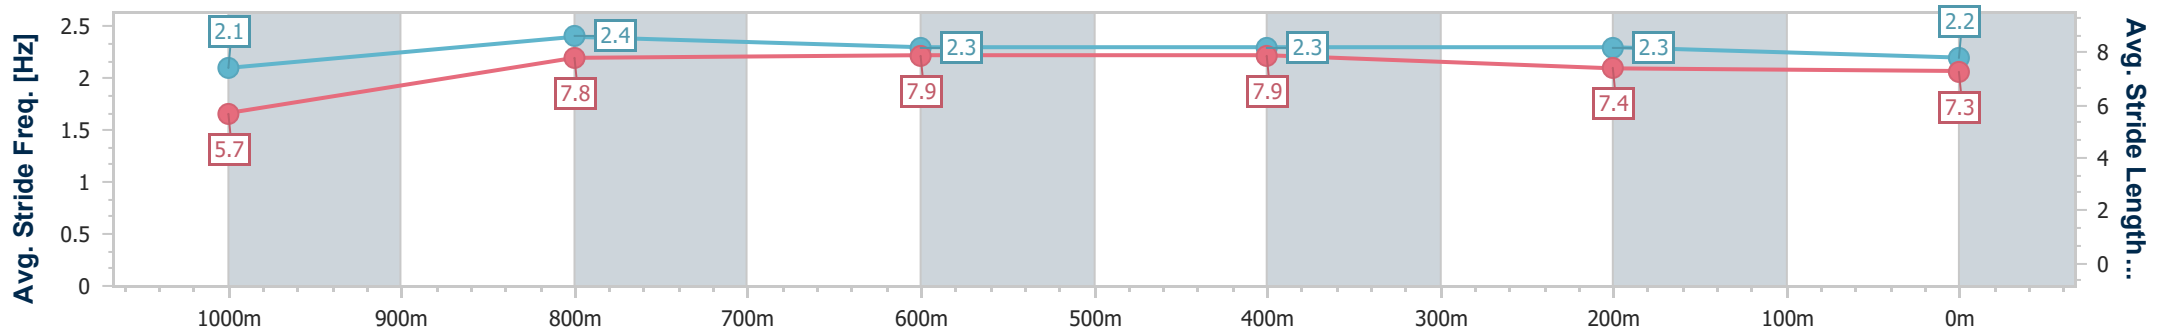

- [] Ranking at each section and finish
- .-.-.- No data available at this section
- NA No data available

Horse/Jockey Name	Dimension
Final Rank	5
Fastest Section Time (Section)	0:08.31 (Overall)
Top Speed [km/h] (Section)	68.0 (800m)
Race State	Finished