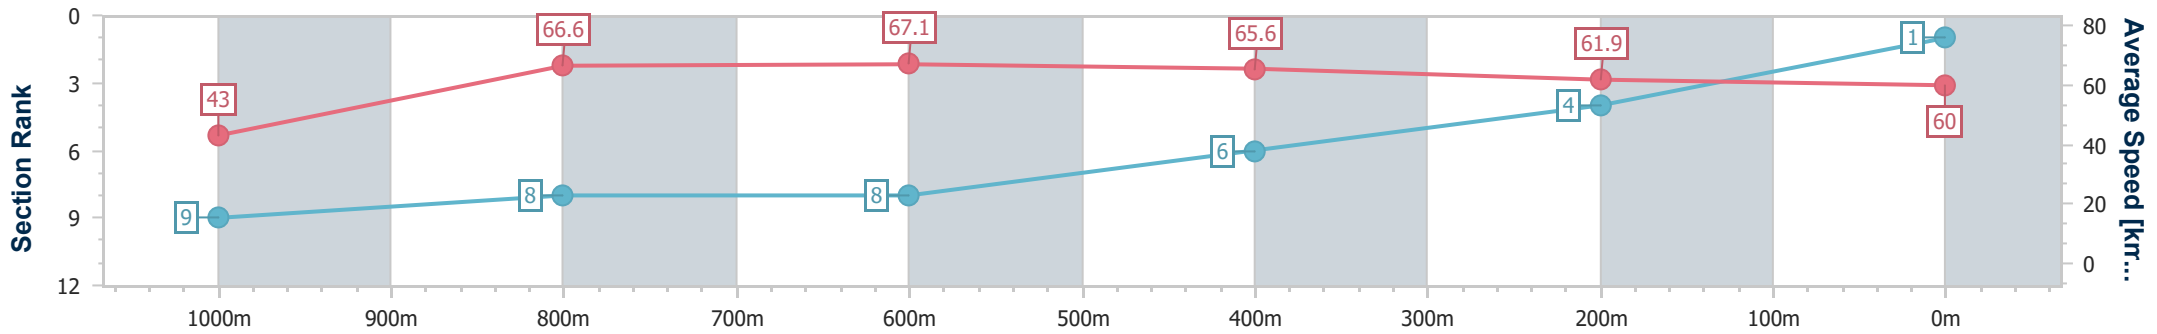

24 February 2024 - 17:25

Track Rating: Synthetic, Weather: Fine, Rail Position: True

Section	Overall	1000m	800m	600m	400m	200m
Section Times	1:04.85 [1] (0:08.33)	0:56.52 [9] (0:10.84)	0:45.68 [8] (0:10.81)	0:34.87 [8] (0:11.08)	0:23.79 [6] (0:11.70)	0:12.09 [4]
Average Speed [km/h]	43.0	66.6	67.1	65.6	61.9	60.0
Top Speed [km/h]	62.0	68.1	68.5	67.8	62.5	61.3
Avg. Dist. to Rail [m]	4.1	1.2	1.6	1.5	3.2	4.0
Avg. Stride Freq. [Hz]	2.2	2.5	2.5	2.4	2.5	2.5
Avg. Stride Length [m]	5.5	7.3	7.4	7.4	6.9	6.8