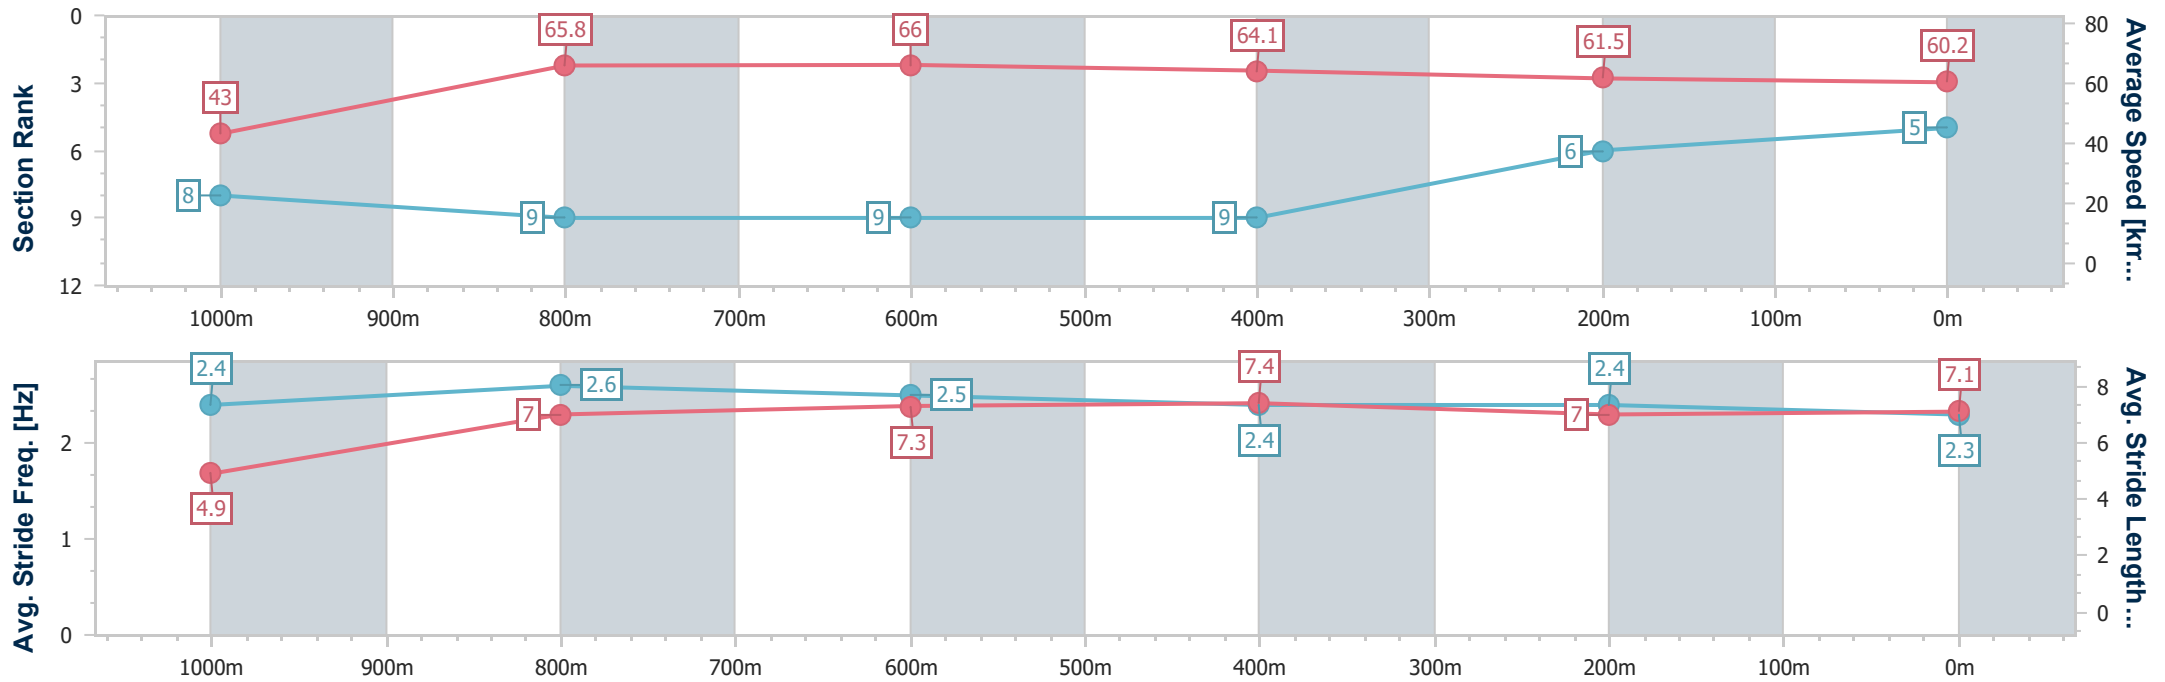

- [] Ranking at each section and finish
- .-.-.- No data available at this section
- NA No data available

Horse/Jockey Name	Dimension
Final Rank	5
Fastest Section Time (Section)	0:08.31 (Overall)
Top Speed [km/h] (Section)	68.0 (800m)
Race State	Finished

Aquis Park Gold Coast Poly QLD Professional

Race 8: TAB BENCHMARK 62 Handicap - 1100m

24 February 2024 - 17:25

Track Rating: Synthetic, Weather: Fine, Rail Position: True

Section	Overall	1000m	800m	600m	400m	200m
Section Times	1:05.22 [5] (0:08.31)	0:56.91 [8] (0:11.02)	0:45.89 [9] (0:10.93)	0:34.96 [9] (0:11.21)	0:23.75 [9] (0:11.67)	0:12.08 [6]
Average Speed [km/h]	43.0	65.8	66.0	64.1	61.5	60.2
Top Speed [km/h]	61.4	67.5	68.0	66.8	62.3	61.5
Avg. Dist. to Rail [m]	5.5	2.7	0.6	0.7	0.9	1.2
Avg. Stride Freq. [Hz]	2.4	2.6	2.5	2.4	2.4	2.3
Avg. Stride Length [m]	4.9	7.0	7.3	7.4	7.0	7.1

- [] Ranking at each section and finish
- .-.- No data available at this section
- NA No data available

Horse/Jockey Name	Blazing Love
Final Rank	6
Fastest Section Time (Section)	0:07.88 (Overall)
Top Speed [km/h] (Section)	69.7 (1000m)
Race State	Finished