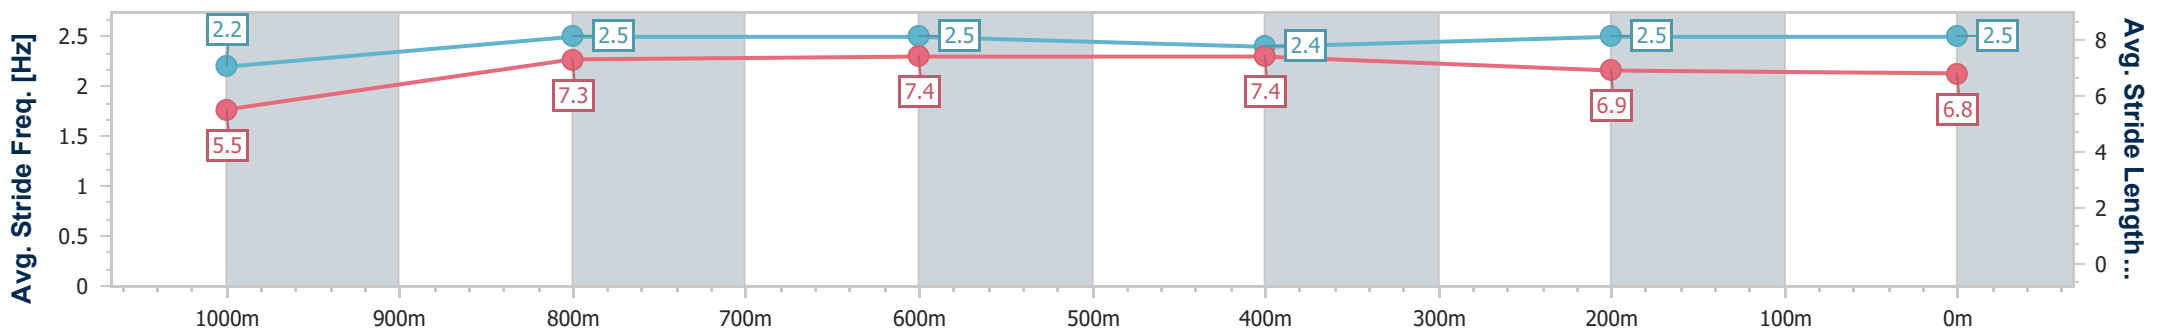

24 February 2024 - 17:25

Track Rating: Synthetic, Weather: Fine, Rail Position: True

Section	Overall	1000m	800m	600m	400m	200m
Section Times	1:04.85 [1] (0:08.33)	0:56.52 [9] (0:10.84)	0:45.68 [8] (0:10.81)	0:34.87 [8] (0:11.08)	0:23.79 [6] (0:11.70)	0:12.09 [4]
Average Speed [km/h]	43.0	66.6	67.1	65.6	61.9	60.0
Top Speed [km/h]	62.0	68.1	68.5	67.8	62.5	61.3
Avg. Dist. to Rail [m]	4.1	1.2	1.6	1.5	3.2	4.0
Avg. Stride Freq. [Hz]	2.2	2.5	2.5	2.4	2.5	2.5
Avg. Stride Length [m]	5.5	7.3	7.4	7.4	6.9	6.8