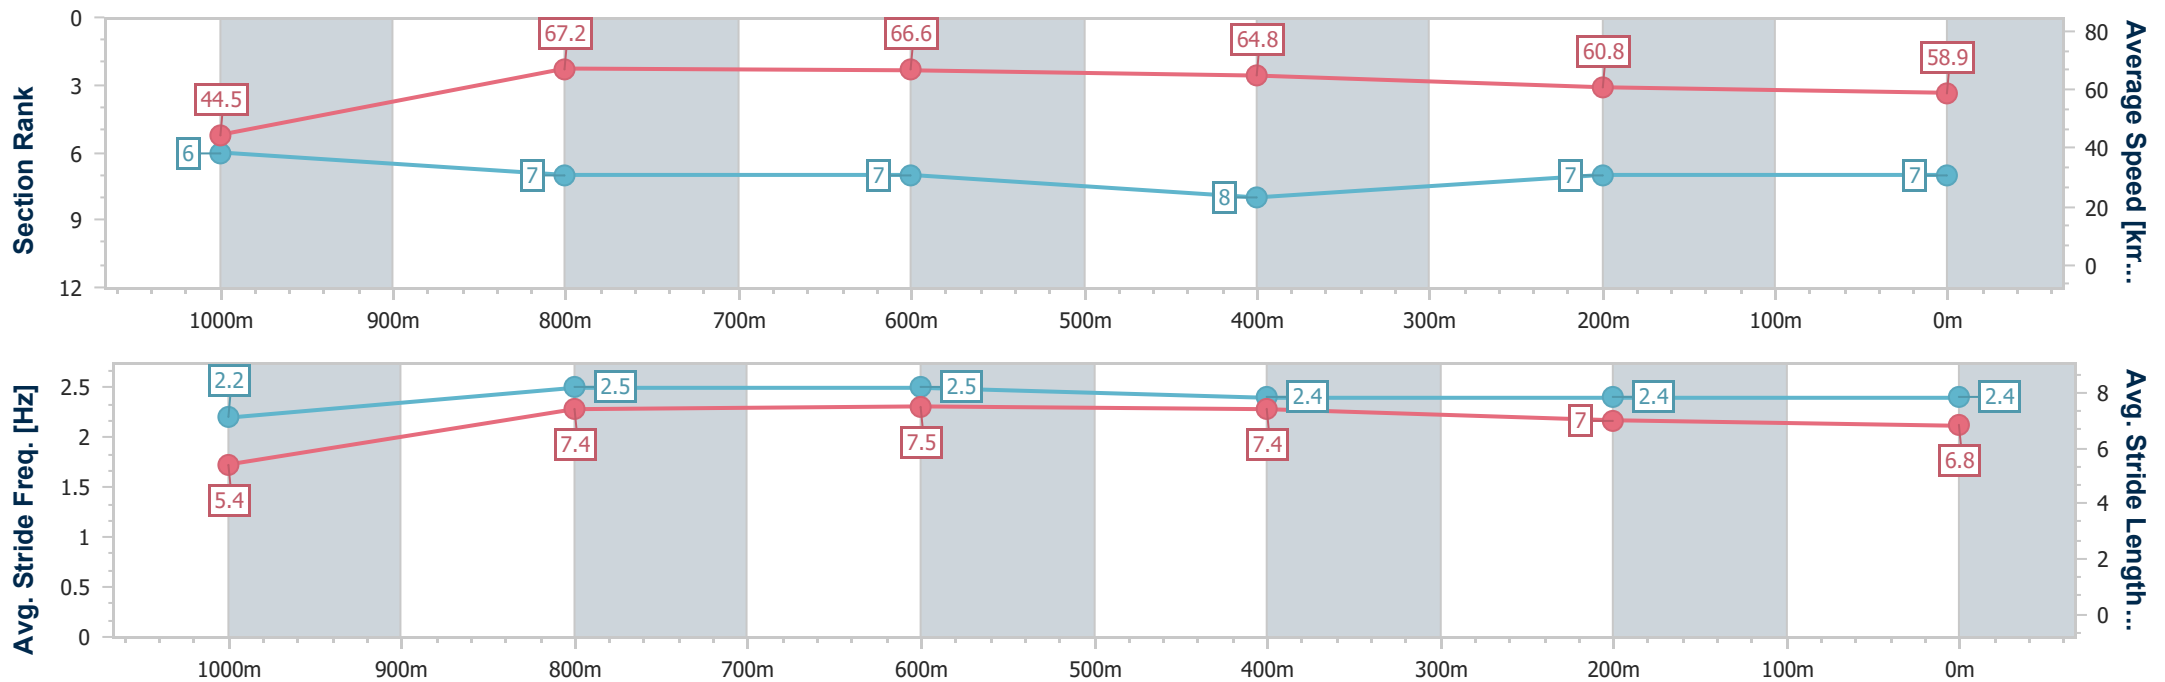

Aquis Park Gold Coast Poly QLD Professional

Race 8: TAB BENCHMARK 62 Handicap - 1100m

24 February 2024 - 17:25

Track Rating: Synthetic, Weather: Fine, Rail Position: True

Section	Overall	1000m	800m	600m	400m	200m
Section Times	1:05.41 [7] (0:08.09)	0:57.32 [6] (0:10.80)	0:46.52 [7] (0:11.00)	0:35.52 [7] (0:11.33)	0:24.19 [8] (0:11.93)	0:12.26 [7] (0:12.26)
Average Speed [km/h]	44.5	67.2	66.6	64.8	60.8	58.9
Top Speed [km/h]	63.1	69.8	67.3	66.6	62.6	60.9
Avg. Dist. to Rail [m]	3.6	2.5	3.4	4.1	6.0	7.2
Avg. Stride Freq. [Hz]	2.2	2.5	2.5	2.4	2.4	2.4
Avg. Stride Length [m]	5.4	7.4	7.5	7.4	7.0	6.8

- [] Ranking at each section and finish
- .-.- No data available at this section
- NA No data available

Horse/Jockey Name	Namid
Final Rank	8
Fastest Section Time (Section)	0:08.05 (Overall)
Top Speed [km/h] (Section)	68.4 (1000m)
Race State	Finished