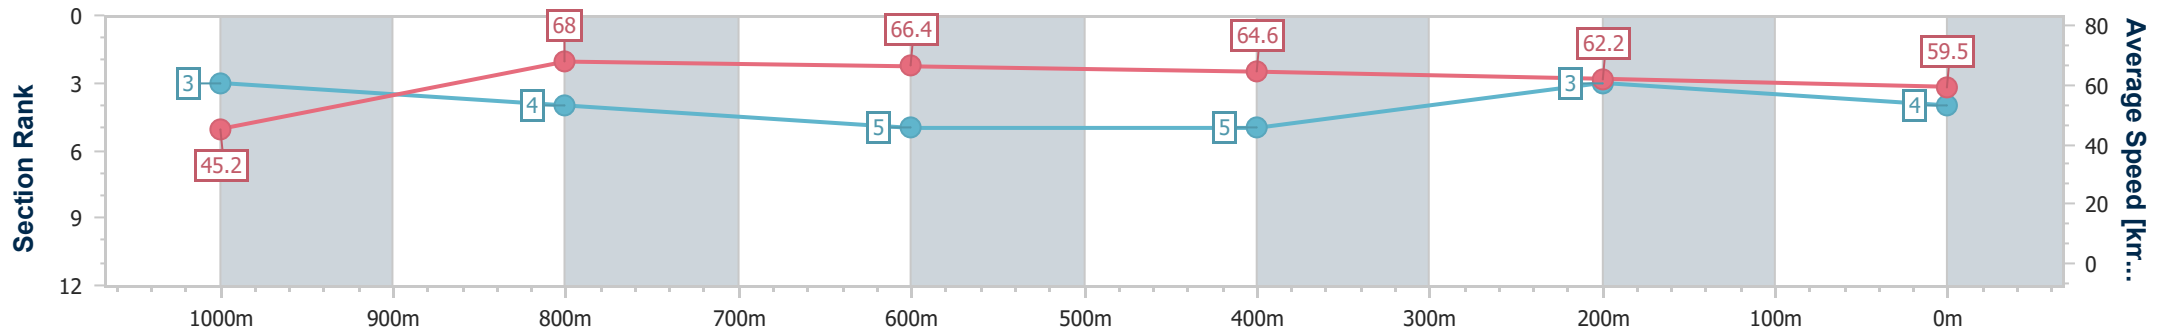

- [] Ranking at each section and finish
- .-.-.- No data available at this section
- NA No data available

Horse/Jockey Name	Dimension
Final Rank	5
Fastest Section Time (Section)	0:08.31 (Overall)
Top Speed [km/h] (Section)	68.0 (800m)
Race State	Finished