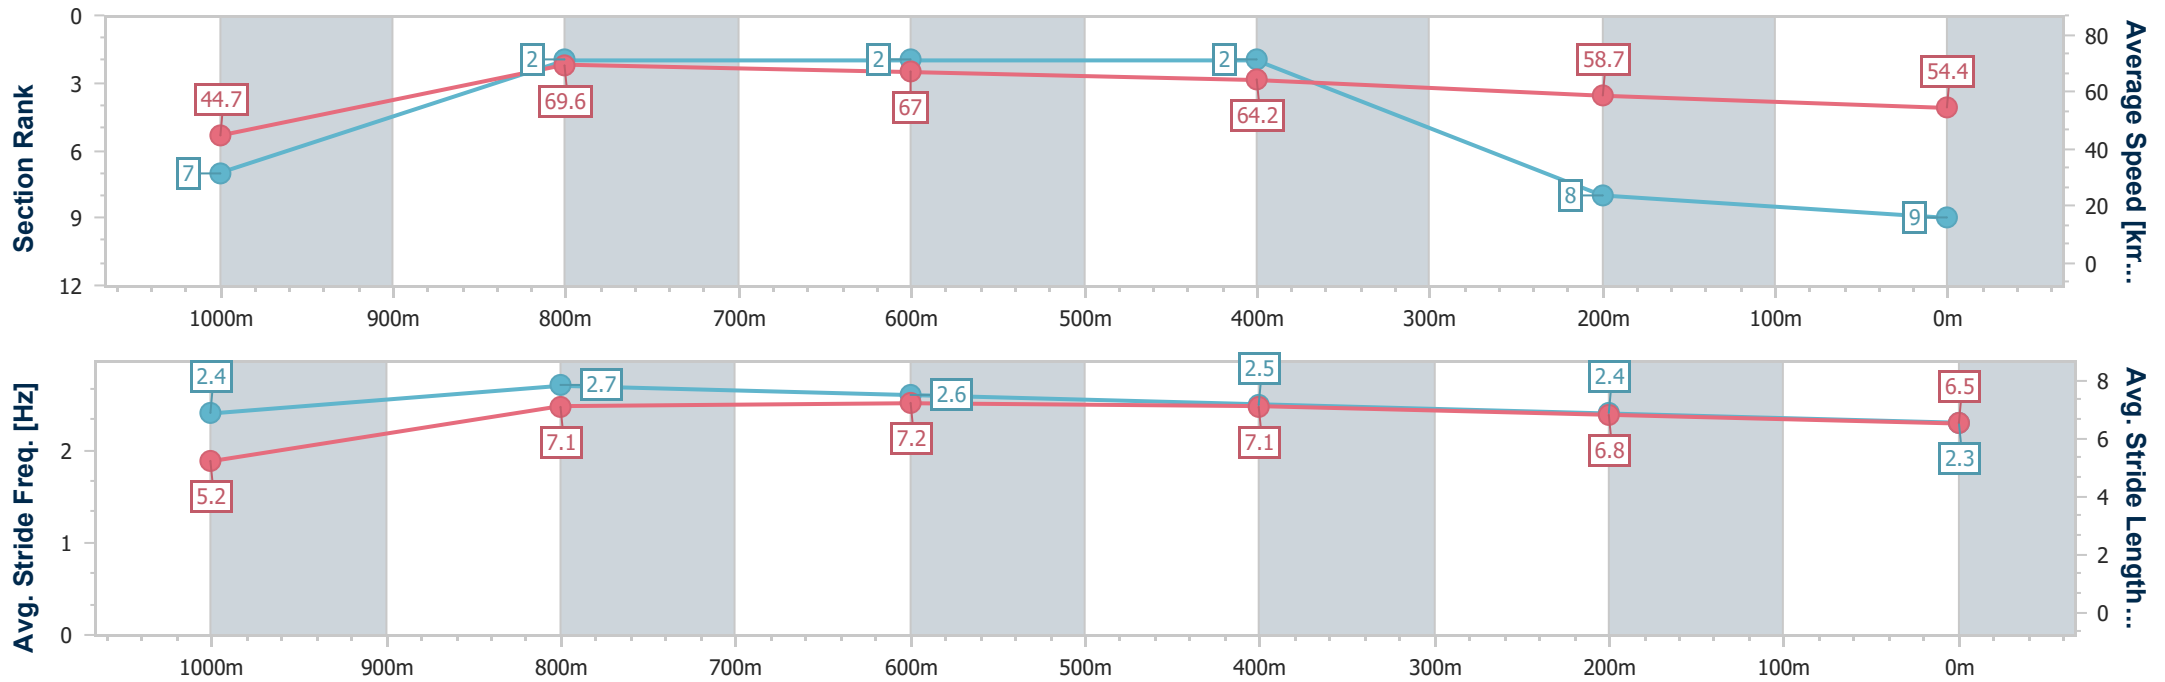

- [] Ranking at each section and finish
- .-.- No data available at this section
- NA No data available

Horse/Jockey Name	Beefeaters
Final Rank	9
Fastest Section Time (Section)	0:08.10 (Overall)
Top Speed [km/h] (Section)	71.8 (1000m)
Race State	Finished

Aquis Park Gold Coast Poly QLD Professional

Race 8: TAB BENCHMARK 62 Handicap - 1100m

24 February 2024 - 17:25

Track Rating: Synthetic, Weather: Fine, Rail Position: True

Section	Overall	1000m	800m	600m	400m	200m
Section Times	1:06.52 [9] (0:08.10)	0:58.42 [7] (0:10.45)	0:47.97 [2] (0:10.91)	0:37.06 [2] (0:11.40)	0:25.66 [2] (0:12.38)	0:13.28 [8] (0:13.28)
Average Speed [km/h]	44.7	69.6	67.0	64.2	58.7	54.4
Top Speed [km/h]	65.0	71.8	69.8	65.9	62.5	56.9
Avg. Dist. to Rail [m]	8.4	5.0	2.9	3.0	4.3	4.0
Avg. Stride Freq. [Hz]	2.4	2.7	2.6	2.5	2.4	2.3
Avg. Stride Length [m]	5.2	7.1	7.2	7.1	6.8	6.5

- [] Ranking at each section and finish
- .-.- No data available at this section
- NA No data available