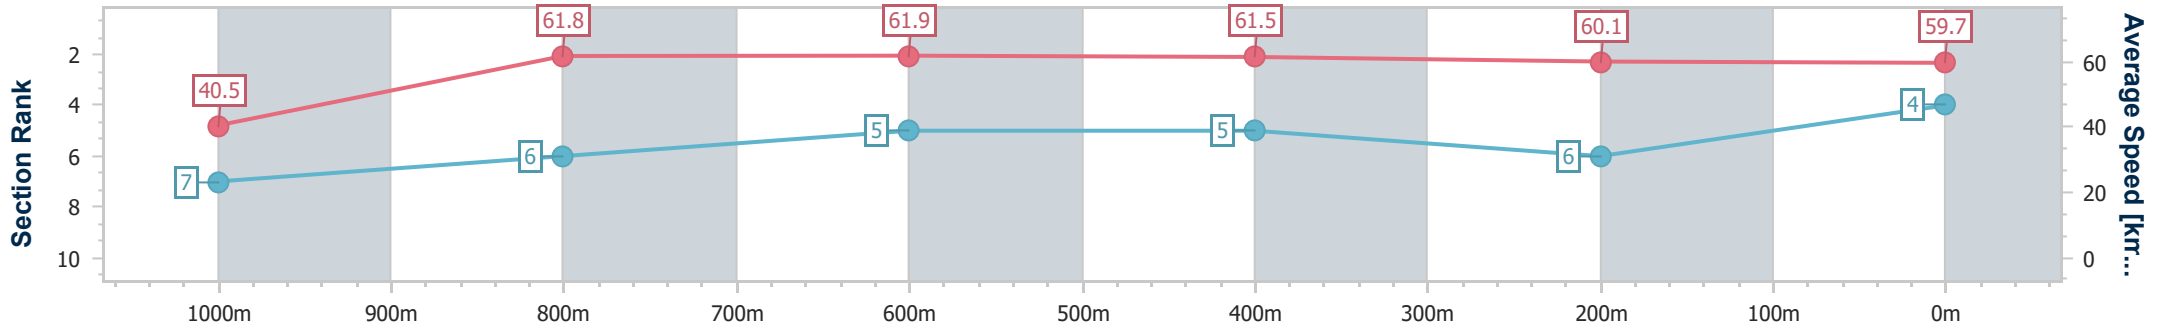

Toowoomba QLD Professional

Race 1: CARPET ONE TOOWOOMBA Class 3 Handicap - 1100m

24 February 2024 - 17:18

Track Rating: Good 4, Weather: Showers, Rail Position: +2m Entire

Section	Overall	1000m	800m	600m	400m	200m
Section Times	1:07.85 [4] (0:08.92)	0:58.93 [7] (0:11.48)	0:47.45 [6] (0:11.52)	0:35.93 [5] (0:11.77)	0:24.16 [5] (0:12.11)	0:12.05 [6] (0:12.05)
Average Speed [km/h]	40.5	61.8	61.9	61.5	60.1	59.7
Top Speed [km/h]	61.2	63.0	63.6	63.0	62.0	61.1
Avg. Dist. to Rail [m]	2.7	3.1	2.2	0.8	3.9	3.4
Avg. Stride Freq. [Hz]	2.3	2.5	2.4	2.4	2.4	2.4
Avg. Stride Length [m]	4.9	7.0	7.1	7.0	7.0	6.8

- [] Ranking at each section and finish
- .-.- No data available at this section
- NA No data available

Horse/Jockey Name	Flying Tyrol
Final Rank	5
Fastest Section Time (Section)	0:08.45 (Overall)
Top Speed [km/h] (Section)	63.9 (1000m)
Race State	Finished