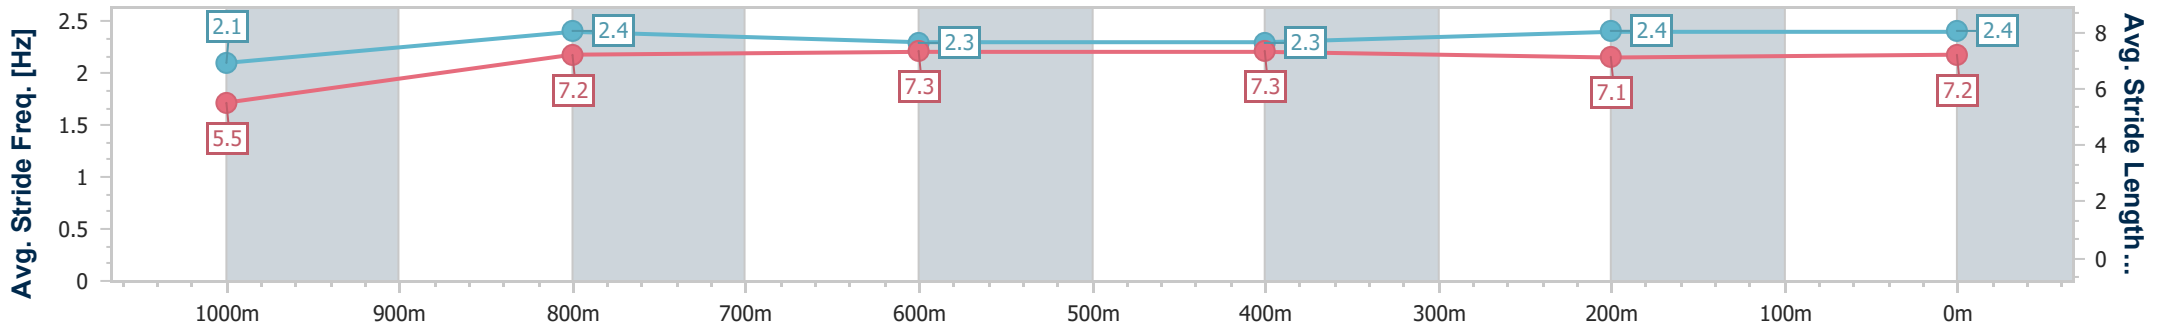

24 February 2024 - 17:18

Track Rating: Good 4, Weather: Showers, Rail Position: +2m Entire

Section	Overall	1000m	800m	600m	400m	200m
Section Times	1:07.24 [1] (0:08.82)	0:58.42 [5] (0:11.63)	0:46.79 [7] (0:11.82)	0:34.97 [7] (0:11.73)	0:23.24 [7] (0:11.56)	0:11.68 [3]
Average Speed [km/h]	41.0	62.7	61.5	61.9	62.6	61.6
Top Speed [km/h]	60.1	63.6	62.5	62.7	63.4	63.4
Avg. Dist. to Rail [m]	5.2	2.4	2.9	1.5	2.1	2.9
Avg. Stride Freq. [Hz]	2.1	2.4	2.3	2.3	2.4	2.4
Avg. Stride Length [m]	5.5	7.2	7.3	7.3	7.1	7.2