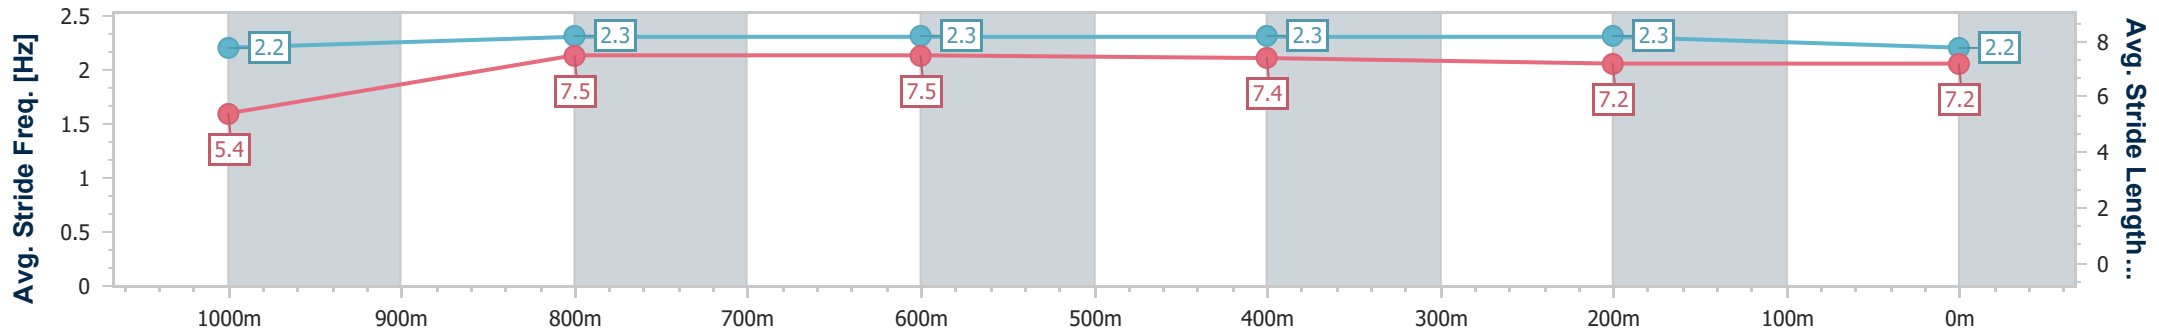

Toowoomba QLD Professional

Race 1: CARPET ONE TOOWOOMBA Class 3 Handicap - 1100m

24 February 2024 - 17:18

Track Rating: Good 4, Weather: Showers, Rail Position: +2m Entire

Section	Overall	1000m	800m	600m	400m	200m
Section Times	1:08.14 [5] (0:08.45)	0:59.69 [3] (0:11.56)	0:48.13 [3] (0:11.80)	0:36.33 [4] (0:11.81)	0:24.52 [4] (0:12.05)	0:12.47 [4] (0:12.47)
Average Speed [km/h]	42.6	62.5	61.4	61.3	60.1	57.7
Top Speed [km/h]	62.3	63.9	62.7	62.6	60.9	60.5
Avg. Dist. to Rail [m]	3.9	1.0	2.0	1.3	1.9	1.3
Avg. Stride Freq. [Hz]	2.2	2.3	2.3	2.3	2.3	2.2
Avg. Stride Length [m]	5.4	7.5	7.5	7.4	7.2	7.2