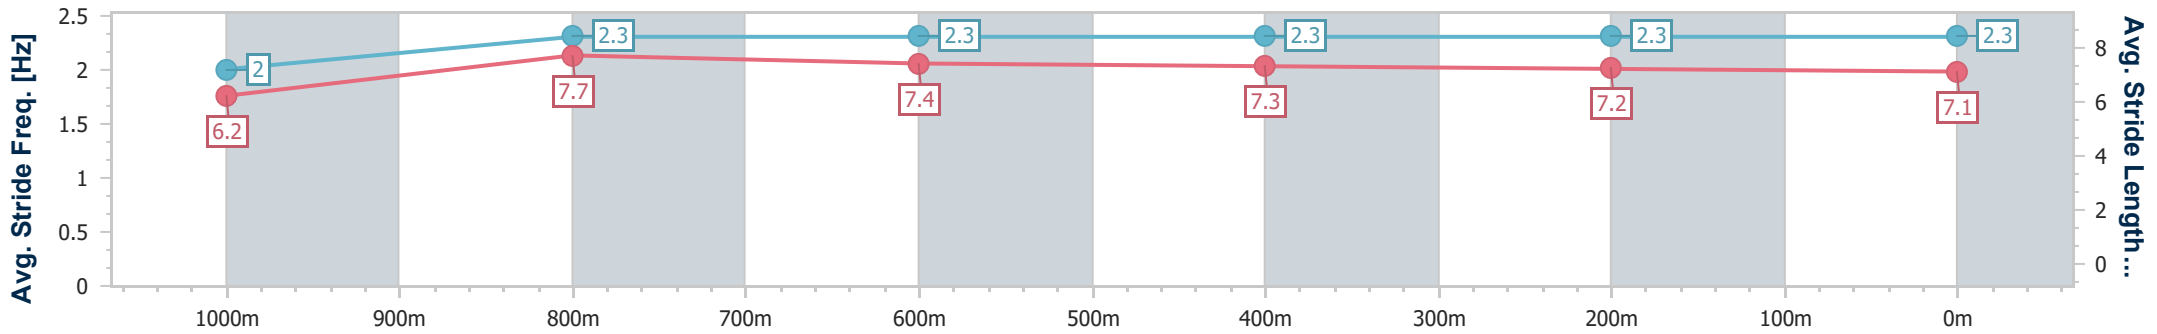

24 February 2024 - 17:18

Track Rating: Good 4, Weather: Showers, Rail Position: +2m Entire

Section	Overall	1000m	800m	600m	400m	200m
Section Times	1:07.24 [1] (0:08.82)	0:58.42 [5] (0:11.63)	0:46.79 [7] (0:11.82)	0:34.97 [7] (0:11.73)	0:23.24 [7] (0:11.56)	0:11.68 [3]
Average Speed [km/h]	41.0	62.7	61.5	61.9	62.6	61.6
Top Speed [km/h]	60.1	63.6	62.5	62.7	63.4	63.4
Avg. Dist. to Rail [m]	5.2	2.4	2.9	1.5	2.1	2.9
Avg. Stride Freq. [Hz]	2.1	2.4	2.3	2.3	2.4	2.4
Avg. Stride Length [m]	5.5	7.2	7.3	7.3	7.1	7.2

- [] Ranking at each section and finish
- .-.- No data available at this section
- NA No data available

Horse/Jockey Name	Big Sky Country
Final Rank	2
Fastest Section Time (Section)	0:08.30 (Overall)
Top Speed [km/h] (Section)	65.0 (1000m)
Race State	Finished

Toowoomba QLD Professional

Race 1: CARPET ONE TOOWOOMBA Class 3 Handicap - 1100m

24 February 2024 - 17:18

Track Rating: Good 4, Weather: Showers, Rail Position: +2m Entire

Section	Overall	1000m	800m	600m	400m	200m
Section Times	1:07.30 [2] (0:08.30)	0:59.00 [1] (0:11.47)	0:47.53 [1] (0:11.63)	0:35.90 [1] (0:11.83)	0:24.07 [1] (0:11.74)	0:12.33 [1] (0:12.33)
Average Speed [km/h]	43.4	63.1	62.0	61.2	61.3	58.3
Top Speed [km/h]	64.2	65.0	63.0	62.3	62.5	60.6
Avg. Dist. to Rail [m]	6.5	2.6	0.9	1.1	0.4	0.3
Avg. Stride Freq. [Hz]	2.0	2.3	2.3	2.3	2.3	2.3
Avg. Stride Length [m]	6.2	7.7	7.4	7.3	7.2	7.1