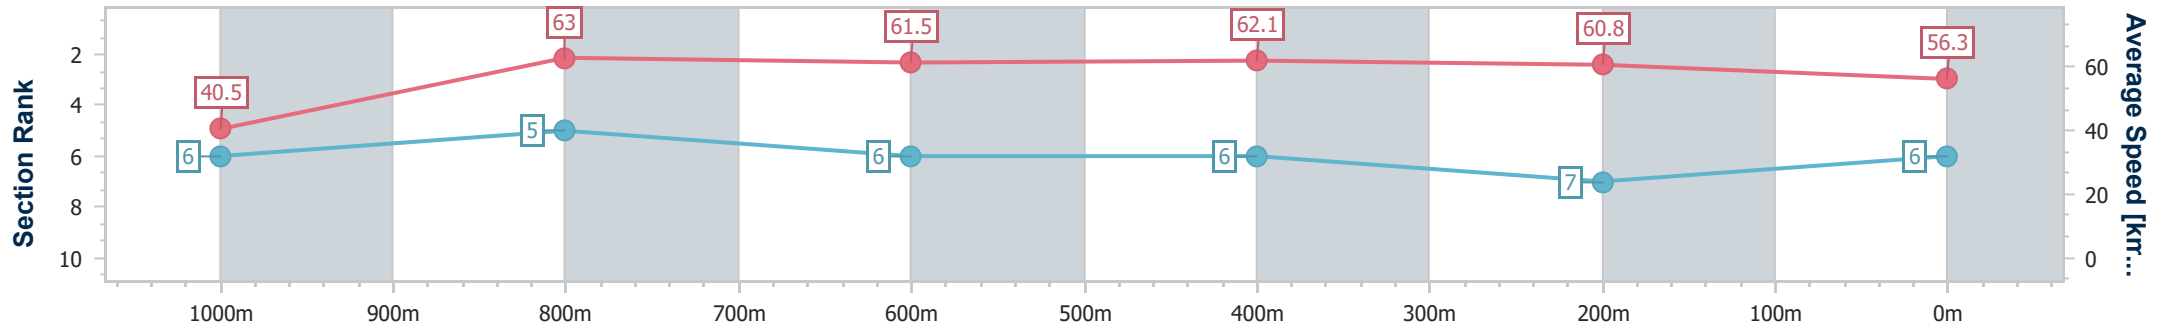

Toowoomba QLD Professional

Race 1: CARPET ONE TOOWOOMBA Class 3 Handicap - 1100m

24 February 2024 - 17:18

Track Rating: Good 4, Weather: Showers, Rail Position: +2m Entire

Section	Overall	1000m	800m	600m	400m	200m
Section Times	1:08.71 [6] (0:08.86)	0:59.85 [6] (0:11.49)	0:48.36 [5] (0:11.75)	0:36.61 [6] (0:11.76)	0:24.85 [6] (0:12.05)	0:12.80 [7] (0:12.80)
Average Speed [km/h]	40.5	63.0	61.5	62.1	60.8	56.3
Top Speed [km/h]	63.9	64.9	63.2	63.5	61.9	60.3
Avg. Dist. to Rail [m]	3.4	0.7	2.1	2.8	5.0	5.5
Avg. Stride Freq. [Hz]	2.2	2.4	2.3	2.4	2.4	2.3
Avg. Stride Length [m]	5.1	7.5	7.4	7.3	7.2	6.9

- [] Ranking at each section and finish
- .-.- No data available at this section
- NA No data available

Horse/Jockey Name	Cherry Soda
Final Rank	7
Fastest Section Time (Section)	0:08.70 (Overall)
Top Speed [km/h] (Section)	64.3 (1000m)
Race State	Finished