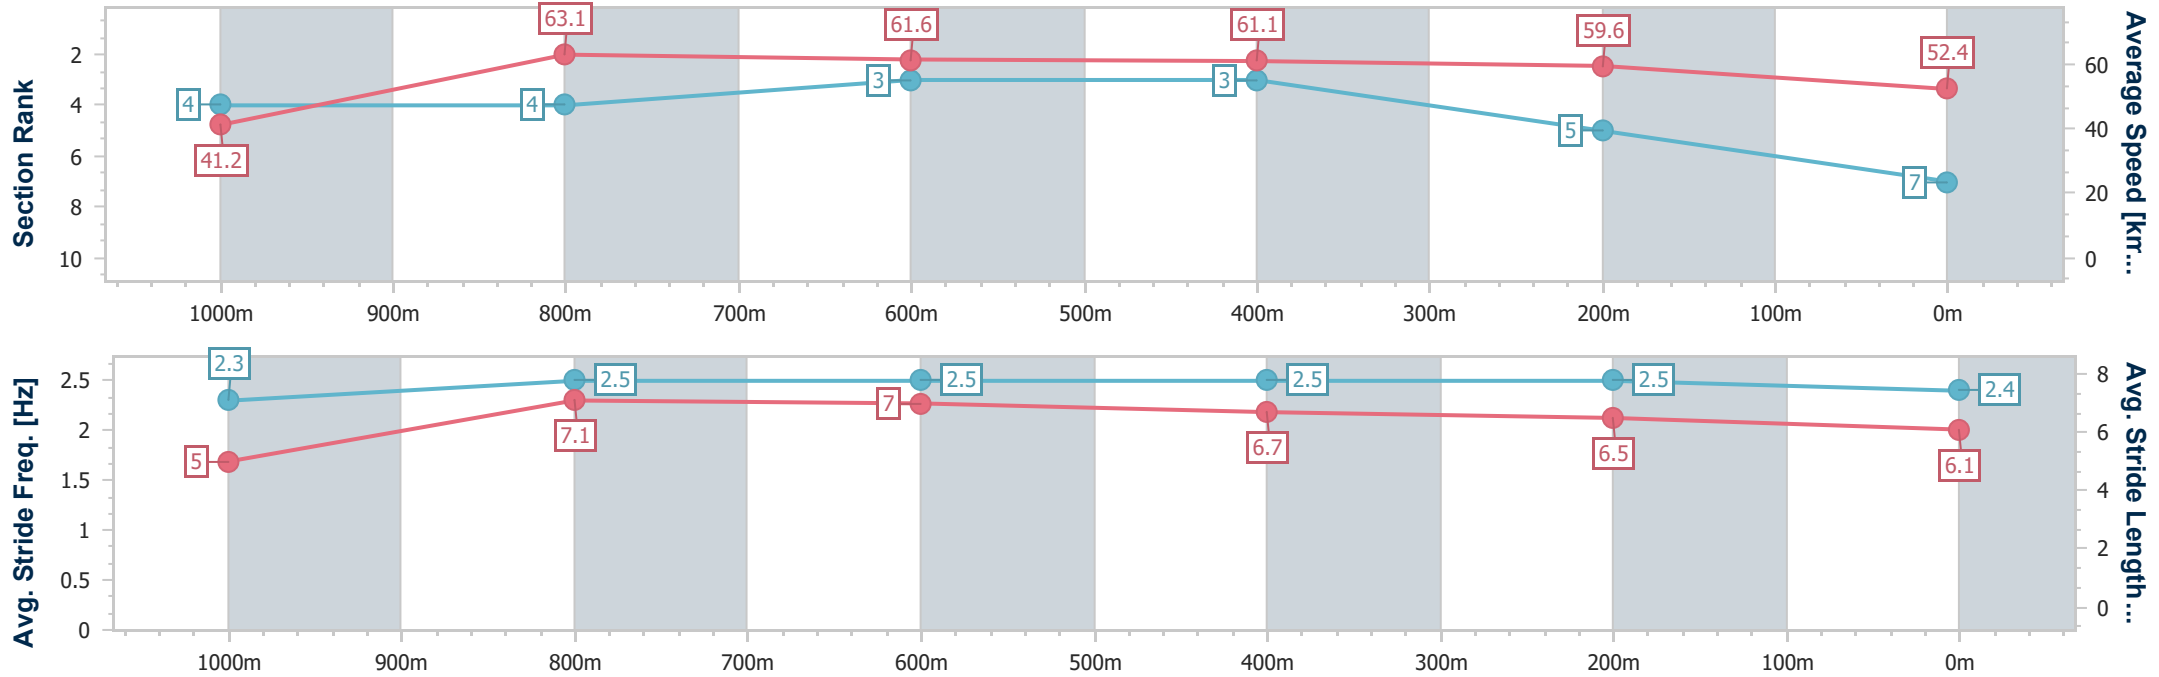

- [] Ranking at each section and finish
- .-.- No data available at this section
- NA No data available

Horse/Jockey Name	Cherry Soda
Final Rank	7
Fastest Section Time (Section)	0:08.70 (Overall)
Top Speed [km/h] (Section)	64.3 (1000m)
Race State	Finished

Toowoomba QLD Professional

Race 1: CARPET ONE TOOWOOMBA Class 3 Handicap - 1100m

24 February 2024 - 17:18

Track Rating: Good 4, Weather: Showers, Rail Position: +2m Entire

Section	Overall	1000m	800m	600m	400m	200m
Section Times	1:09.45 [7] (0:08.70)	1:00.75 [4] (0:11.35)	0:49.40 [4] (0:11.66)	0:37.74 [3] (0:11.86)	0:25.88 [3] (0:12.13)	0:13.75 [5]
Average Speed [km/h]	41.2	63.1	61.6	61.1	59.6	52.4
Top Speed [km/h]	62.7	64.3	62.5	62.3	61.5	58.0
Avg. Dist. to Rail [m]	2.7	1.8	1.1	1.4	1.4	0.5
Avg. Stride Freq. [Hz]	2.3	2.5	2.5	2.5	2.5	2.4
Avg. Stride Length [m]	5.0	7.1	7.0	6.7	6.5	6.1

- [] Ranking at each section and finish
- .-.- No data available at this section
- NA No data available