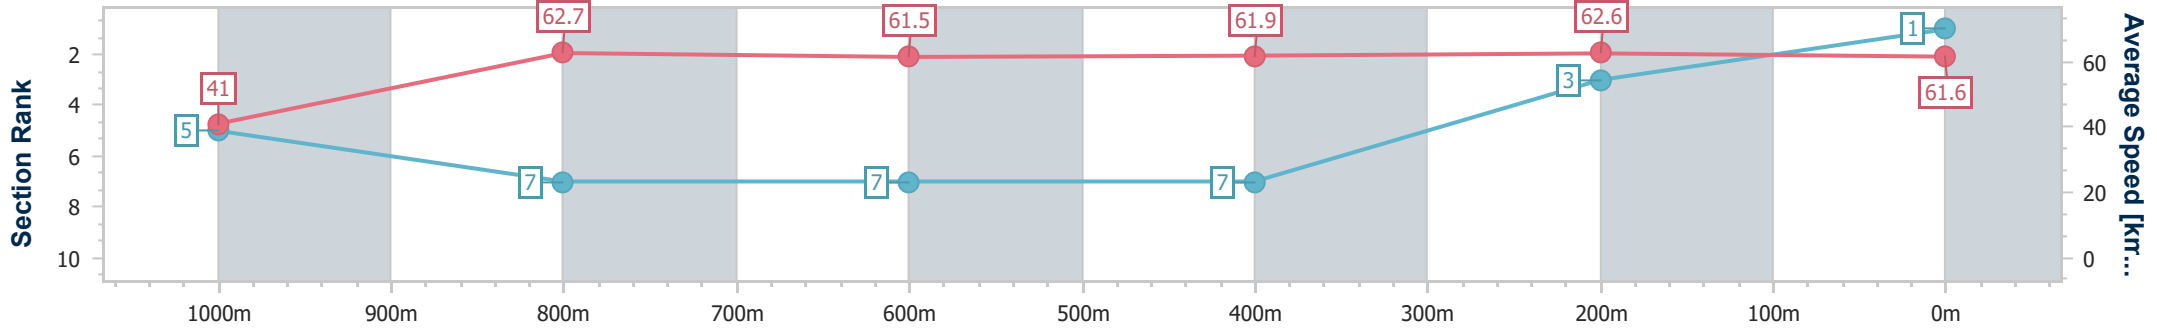

24 February 2024 - 17:18

Track Rating: Good 4, Weather: Showers, Rail Position: +2m Entire

Section	Overall	1000m	800m	600m	400m	200m
Section Times	1:07.24 [1] (0:08.82)	0:58.42 [5] (0:11.63)	0:46.79 [7] (0:11.82)	0:34.97 [7] (0:11.73)	0:23.24 [7] (0:11.56)	0:11.68 [3]
Average Speed [km/h]	41.0	62.7	61.5	61.9	62.6	61.6
Top Speed [km/h]	60.1	63.6	62.5	62.7	63.4	63.4
Avg. Dist. to Rail [m]	5.2	2.4	2.9	1.5	2.1	2.9
Avg. Stride Freq. [Hz]	2.1	2.4	2.3	2.3	2.4	2.4
Avg. Stride Length [m]	5.5	7.2	7.3	7.3	7.1	7.2