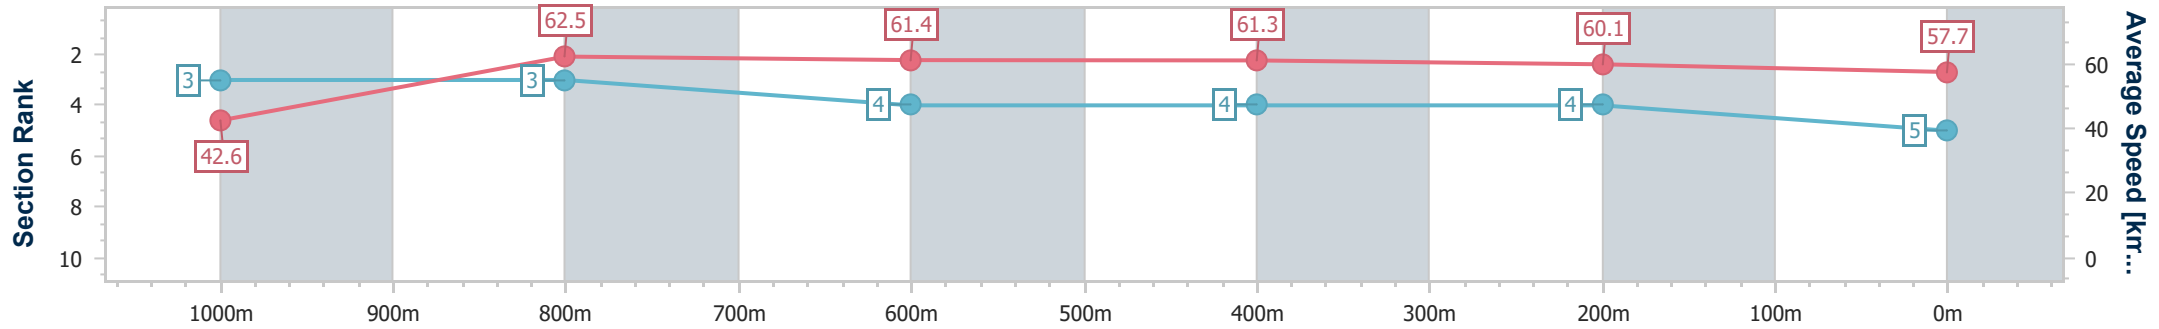

Toowoomba QLD Professional

Race 1: CARPET ONE TOOWOOMBA Class 3 Handicap - 1100m

24 February 2024 - 17:18

Track Rating: Good 4, Weather: Showers, Rail Position: +2m Entire

Section	Overall	1000m	800m	600m	400m	200m
Section Times	1:08.14 [5] (0:08.45)	0:59.69 [3] (0:11.56)	0:48.13 [3] (0:11.80)	0:36.33 [4] (0:11.81)	0:24.52 [4] (0:12.05)	0:12.47 [4] (0:12.47)
Average Speed [km/h]	42.6	62.5	61.4	61.3	60.1	57.7
Top Speed [km/h]	62.3	63.9	62.7	62.6	60.9	60.5
Avg. Dist. to Rail [m]	3.9	1.0	2.0	1.3	1.9	1.3
Avg. Stride Freq. [Hz]	2.2	2.3	2.3	2.3	2.3	2.2
Avg. Stride Length [m]	5.4	7.5	7.5	7.4	7.2	7.2