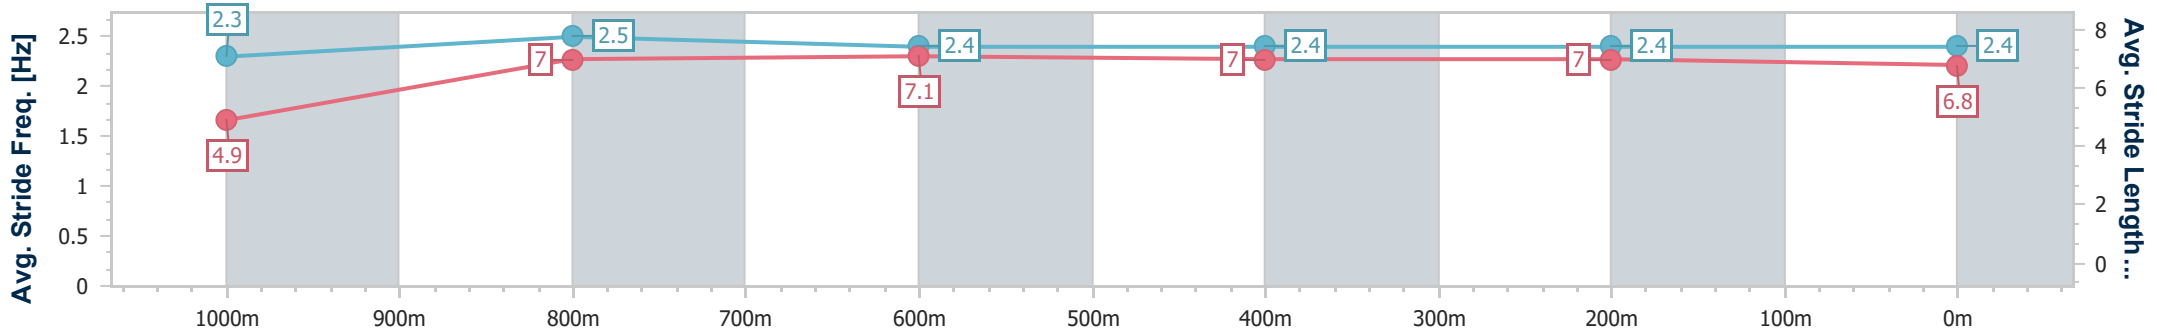

Toowoomba QLD Professional

Race 1: CARPET ONE TOOWOOMBA Class 3 Handicap - 1100m

24 February 2024 - 17:18

Track Rating: Good 4, Weather: Showers, Rail Position: +2m Entire

Section	Overall	1000m	800m	600m	400m	200m
Section Times	1:07.85 [4] (0:08.92)	0:58.93 [7] (0:11.48)	0:47.45 [6] (0:11.52)	0:35.93 [5] (0:11.77)	0:24.16 [5] (0:12.11)	0:12.05 [6] (0:12.05)
Average Speed [km/h]	40.5	61.8	61.9	61.5	60.1	59.7
Top Speed [km/h]	61.2	63.0	63.6	63.0	62.0	61.1
Avg. Dist. to Rail [m]	2.7	3.1	2.2	0.8	3.9	3.4
Avg. Stride Freq. [Hz]	2.3	2.5	2.4	2.4	2.4	2.4
Avg. Stride Length [m]	4.9	7.0	7.1	7.0	7.0	6.8