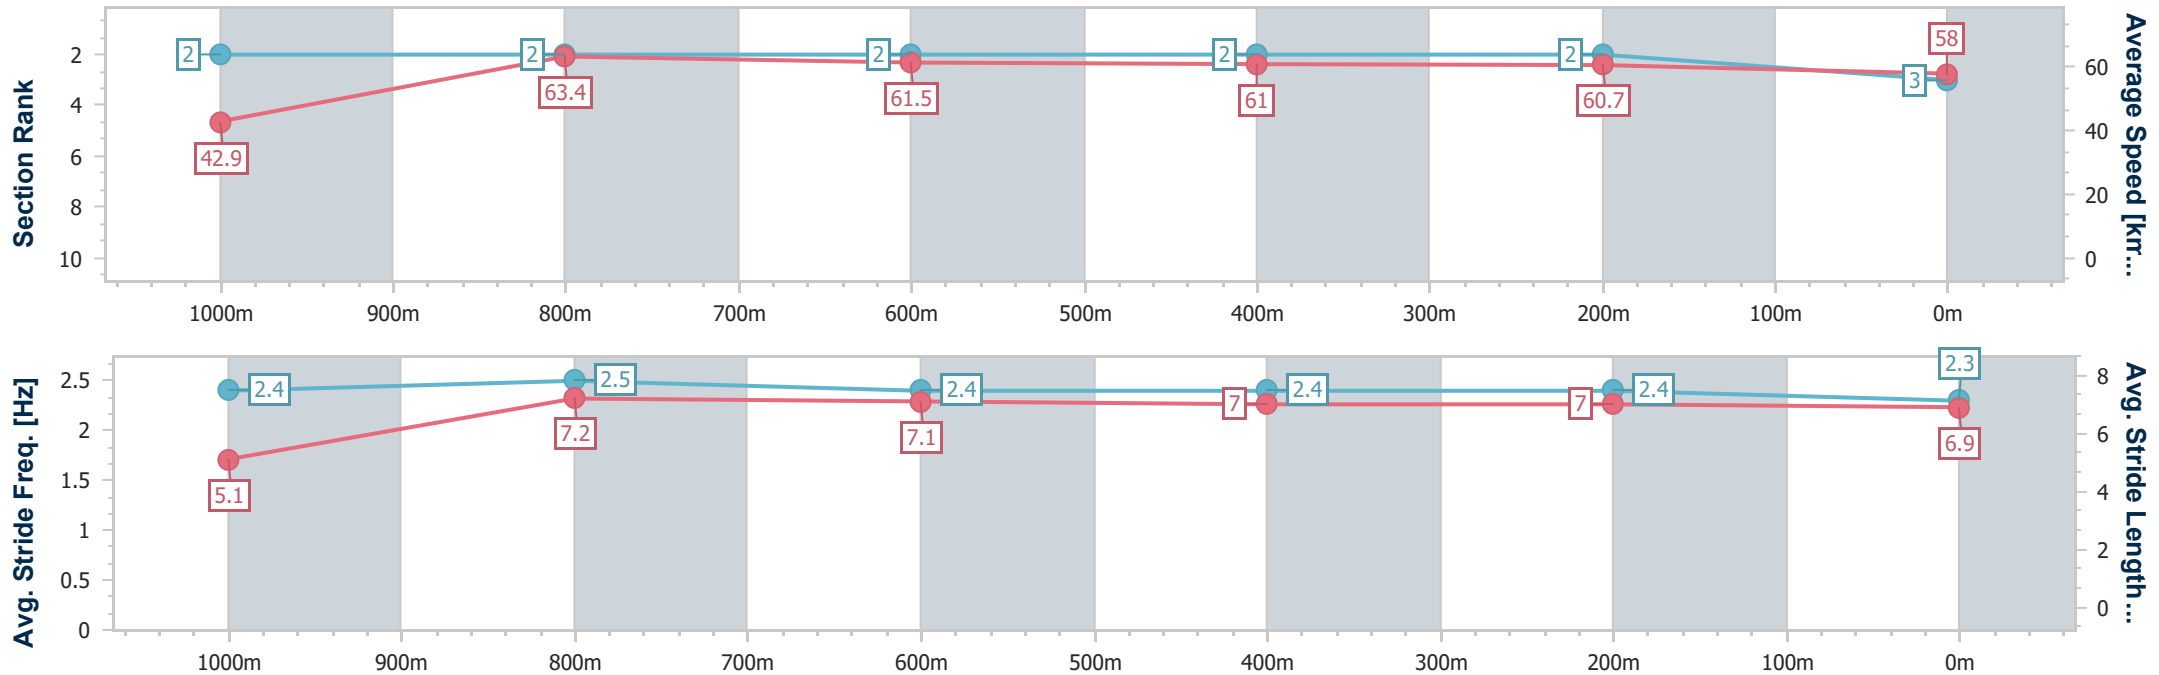

Toowoomba QLD Professional

Race 1: CARPET ONE TOOWOOMBA Class 3 Handicap - 1100m

24 February 2024 - 17:18

Track Rating: Good 4, Weather: Showers, Rail Position: +2m Entire

Section	Overall	1000m	800m	600m	400m	200m
Section Times	1:07.70 [3] (0:08.37)	0:59.33 [2] (0:11.41)	0:47.92 [2] (0:11.78)	0:36.14 [2] (0:11.85)	0:24.29 [2] (0:11.88)	0:12.41 [2] (0:12.41)
Average Speed [km/h]	42.9	63.4	61.5	61.0	60.7	58.0
Top Speed [km/h]	64.2	65.2	63.2	63.3	62.6	59.6
Avg. Dist. to Rail [m]	6.3	2.2	1.3	1.2	1.0	1.6
Avg. Stride Freq. [Hz]	2.4	2.5	2.4	2.4	2.4	2.3
Avg. Stride Length [m]	5.1	7.2	7.1	7.0	7.0	6.9

- [] Ranking at each section and finish
- .-.-.- No data available at this section
- NA No data available

Horse/Jockey Name	New York Gal
Final Rank	4
Fastest Section Time (Section)	0:08.92 (Overall)
Top Speed [km/h] (Section)	63.6 (800m)
Race State	Finished