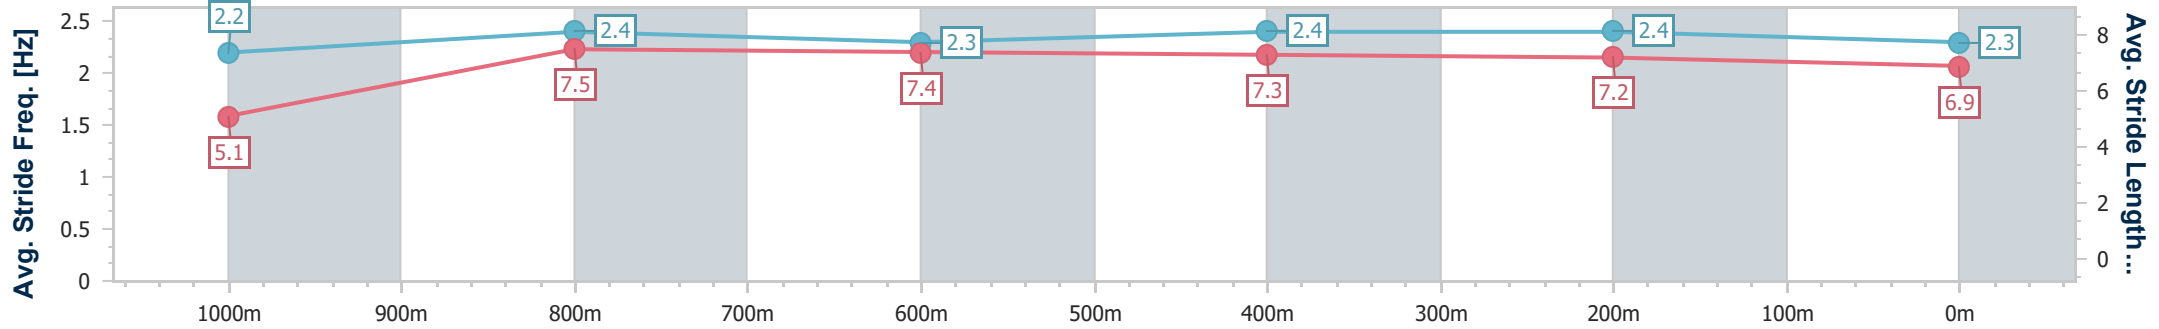

Toowoomba QLD Professional

Race 1: CARPET ONE TOOWOOMBA Class 3 Handicap - 1100m

24 February 2024 - 17:18

Track Rating: Good 4, Weather: Showers, Rail Position: +2m Entire

Section	Overall	1000m	800m	600m	400m	200m
Section Times	1:08.71 [6] (0:08.86)	0:59.85 [6] (0:11.49)	0:48.36 [5] (0:11.75)	0:36.61 [6] (0:11.76)	0:24.85 [6] (0:12.05)	0:12.80 [7] (0:12.80)
Average Speed [km/h]	40.5	63.0	61.5	62.1	60.8	56.3
Top Speed [km/h]	63.9	64.9	63.2	63.5	61.9	60.3
Avg. Dist. to Rail [m]	3.4	0.7	2.1	2.8	5.0	5.5
Avg. Stride Freq. [Hz]	2.2	2.4	2.3	2.4	2.4	2.3
Avg. Stride Length [m]	5.1	7.5	7.4	7.3	7.2	6.9

- [] Ranking at each section and finish
- .-.- No data available at this section
- NA No data available

Horse/Jockey Name	Cherry Soda
Final Rank	7
Fastest Section Time (Section)	0:08.70 (Overall)
Top Speed [km/h] (Section)	64.3 (1000m)
Race State	Finished