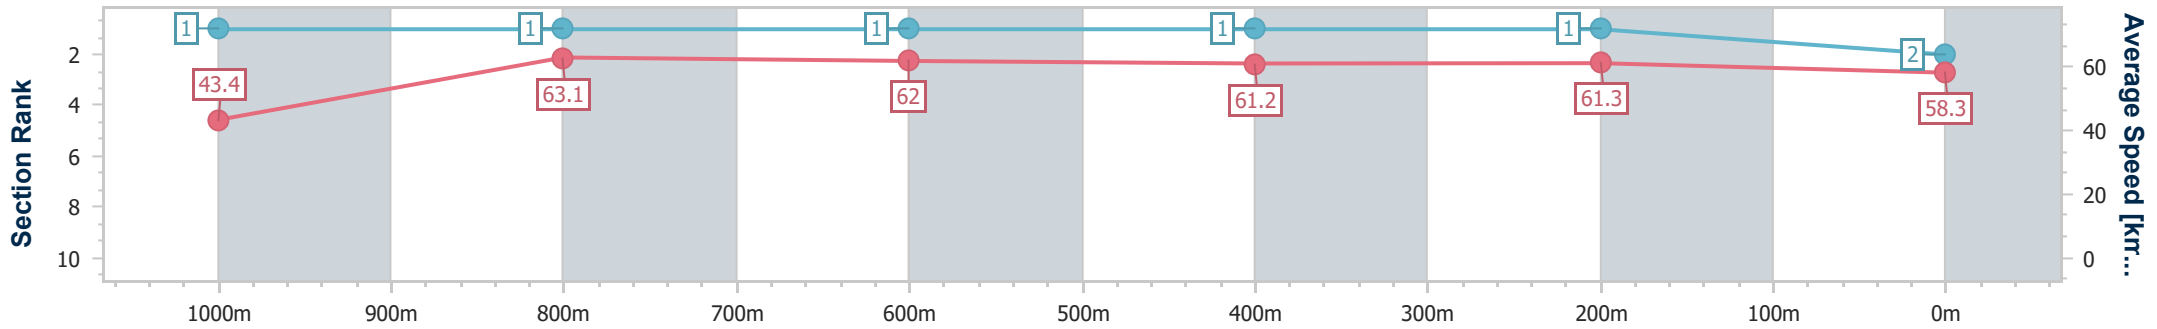

Horse/Jockey Name	Big Sky Country
Final Rank	2
Fastest Section Time (Section)	0:08.30 (Overall)
Top Speed [km/h] (Section)	65.0 (1000m)
Race State	Finished

Toowoomba QLD Professional

Race 1: CARPET ONE TOOWOOMBA Class 3 Handicap - 1100m

24 February 2024 - 17:18

Track Rating: Good 4, Weather: Showers, Rail Position: +2m Entire

Section	Overall	1000m	800m	600m	400m	200m
Section Times	1:07.30 [2] (0:08.30)	0:59.00 [1] (0:11.47)	0:47.53 [1] (0:11.63)	0:35.90 [1] (0:11.83)	0:24.07 [1] (0:11.74)	0:12.33 [1] (0:12.33)
Average Speed [km/h]	43.4	63.1	62.0	61.2	61.3	58.3
Top Speed [km/h]	64.2	65.0	63.0	62.3	62.5	60.6
Avg. Dist. to Rail [m]	6.5	2.6	0.9	1.1	0.4	0.3
Avg. Stride Freq. [Hz]	2.0	2.3	2.3	2.3	2.3	2.3
Avg. Stride Length [m]	6.2	7.7	7.4	7.3	7.2	7.1

- [ ] Ranking at each section and finish
- -.-.- No data available at this section
- NA No data available