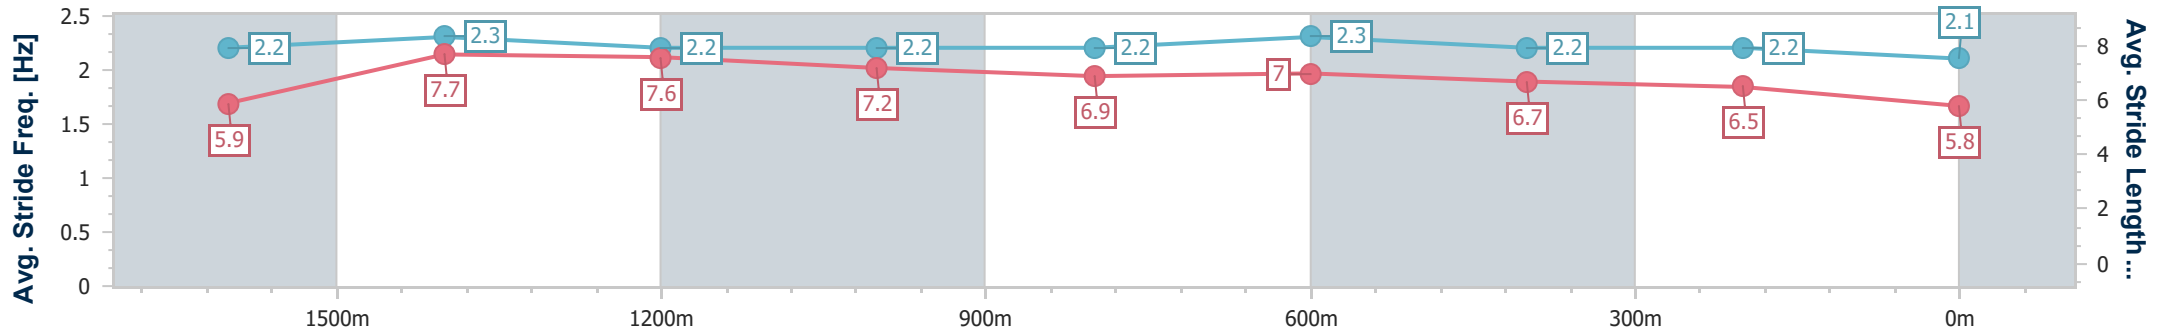

Toowoomba QLD Professional
 Race 6: GERRY BROWN'S OFFICE FURNITURE ONLINE Class
 1 Handicap - 1890m

24 February 2024 - 20:22

Track Rating: Soft 6, Weather: Showers, Rail Position: +2m Entire

Section	Overall	1600m	1400m	1200m	1000m	800m	600m	400m	200m
Section Times	2:06.20 [7] (0:21.81)	1:44.39 [1] (0:10.72)	1:33.67 [1] (0:11.62)	1:22.05 [1] (0:12.17)	1:09.88 [1] (0:12.97)	0:56.91 [1] (0:13.25)	0:43.66 [1] (0:13.89)	0:29.77 [3] (0:14.61)	0:15.16 [8] (0:15.16)
Average Speed [km/h]	47.7	66.9	61.3	59.1	55.6	54.2	51.9	49.2	47.5
Top Speed [km/h]	67.5	67.8	65.6	60.6	57.7	55.0	53.8	50.7	48.6
Avg. Dist. to Rail [m]	4.5	2.0	1.7	0.7	0.4	0.6	0.4	0.8	1.4
Avg. Stride Freq. [Hz]	2.3	2.3	2.2	2.2	2.2	2.2	2.2	2.2	2.1
Avg. Stride Length [m]	5.9	8.0	7.7	7.3	7.0	6.9	6.6	6.3	6.4

- [] Ranking at each section and finish
- .-.- No data available at this section
- NA No data available

Horse/Jockey Name	Silver Onyx
Final Rank	8
Fastest Section Time (Section)	0:11.13 (1600m)
Top Speed [km/h] (Section)	65.5 (1600m)
Race State	Finished

Toowoomba QLD Professional
 Race 6: GERRY BROWN'S OFFICE FURNITURE ONLINE Class
 1 Handicap - 1890m

24 February 2024 - 20:22

Track Rating: Soft 6, Weather: Showers, Rail Position: +2m Entire

Section	Overall	1600m	1400m	1200m	1000m	800m	600m	400m	200m			
Section Times	2:07.70 [8] (0:21.85)	1:45.85 [2] (0:11.13)	1:34.72 [2] (0:11.79)	1:22.93 [2] (0:12.54)	1:10.39 [2] (0:13.03)	0:57.36 [2] (0:12.70)	0:44.66 [2] (0:13.70)	0:30.96 [6] (0:14.29)	0:16.67 [7] (0:16.67)			
Average Speed [km/h]	47.7	64.0	60.5	57.4	55.1	57.1	52.9	50.6	43.0			
Top Speed [km/h]	64.5	65.5	63.9	58.6	55.9	58.3	55.2	51.9	49.4			
Avg. Dist. to Rail [m]	5.3	1.5	1.4	1.5	1.3	1.3	1.5	1.2	3.6			
Avg. Stride Freq. [Hz]	2.2	2.3	2.2	2.2	2.2	2.3	2.2	2.2	2.1			
Avg. Stride Length [m]	5.9	7.7	7.6	7.2	6.9	7.0	6.7	6.5	5.8			