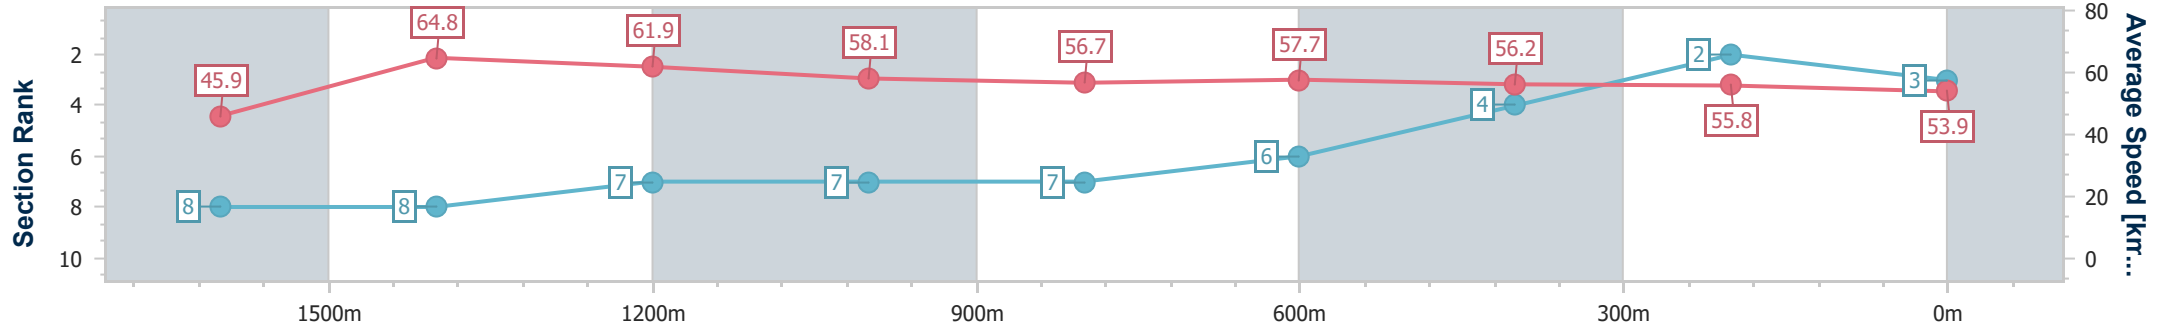

Toowoomba QLD Professional
 Race 6: GERRY BROWN'S OFFICE FURNITURE ONLINE Class
 1 Handicap - 1890m

24 February 2024 - 20:22

Track Rating: Soft 6, Weather: Showers, Rail Position: +2m Entire

Section	Overall	1600m	1400m	1200m	1000m	800m	600m	400m	200m
Section Times	2:02.91 [3] (0:22.66)	1:40.25 [8] (0:11.04)	1:29.21 [8] (0:11.73)	1:17.48 [7] (0:12.40)	1:05.08 [7] (0:12.88)	0:52.20 [7] (0:12.70)	0:39.50 [6] (0:13.06)	0:26.44 [4] (0:13.09)	0:13.35 [2] (0:13.35)
Average Speed [km/h]	45.9	64.8	61.9	58.1	56.7	57.7	56.2	55.8	53.9
Top Speed [km/h]	63.9	67.2	65.6	59.8	58.0	59.9	58.7	56.6	55.2
Avg. Dist. to Rail [m]	4.6	1.2	1.2	2.5	2.8	5.5	4.2	4.2	2.9
Avg. Stride Freq. [Hz]	2.4	2.5	2.4	2.3	2.3	2.4	2.3	2.3	2.3
Avg. Stride Length [m]	5.3	7.3	7.1	6.9	6.8	6.8	6.7	6.6	6.5