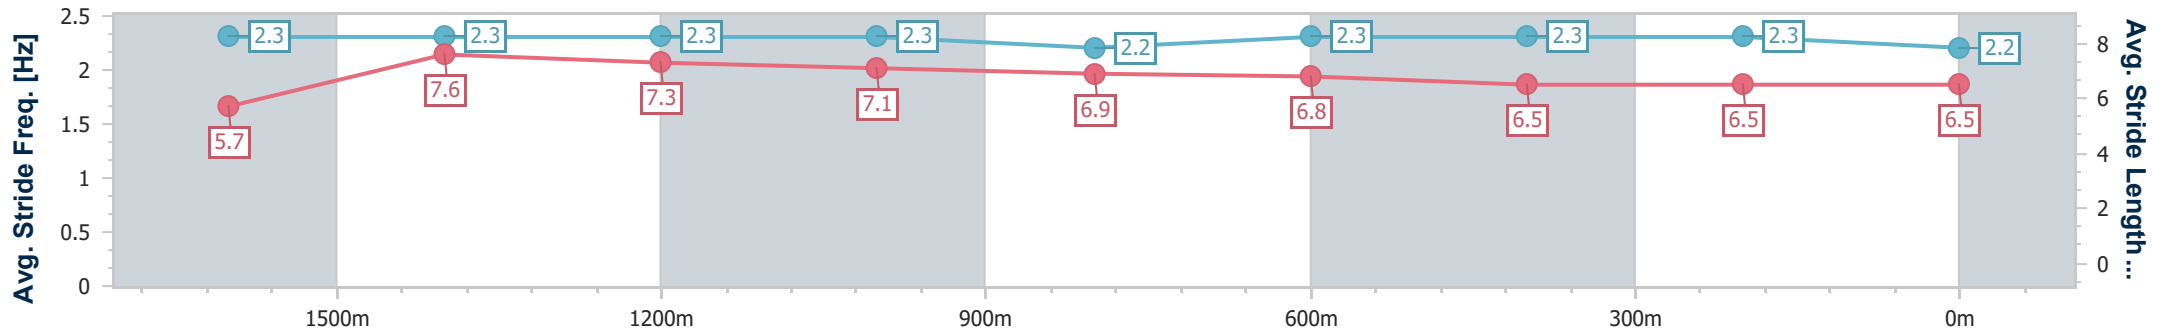

Toowoomba QLD Professional
 Race 6: GERRY BROWN'S OFFICE FURNITURE ONLINE Class
 1 Handicap - 1890m

24 February 2024 - 20:22

Track Rating: Soft 6, Weather: Showers, Rail Position: +2m Entire

Section	Overall	1600m	1400m	1200m	1000m	800m	600m	400m	200m				
Section Times	2:03.91 [4] (0:22.02)	1:41.89 [3] (0:11.19)	1:30.70 [3] (0:11.88)	1:18.82 [4] (0:12.41)	1:06.41 [3] (0:12.91)	0:53.50 [3] (0:12.69)	0:40.81 [3] (0:13.31)	0:27.50 [2] (0:13.55)	0:13.95 [4] (0:13.95)				
Average Speed [km/h]	47.4	64.8	60.9	57.9	56.2	57.6	54.5	53.2	51.7				
Top Speed [km/h]	65.1	66.4	66.3	59.6	58.1	58.6	56.8	54.5	54.1				
Avg. Dist. to Rail [m]	4.1	1.6	1.2	1.9	1.9	3.6	2.2	0.7	0.5				
Avg. Stride Freq. [Hz]	2.2	2.2	2.2	2.2	2.2	2.3	2.2	2.2	2.1				
Avg. Stride Length [m]	5.9	8.0	7.7	7.2	7.0	7.1	6.8	6.8	6.8				

- [] Ranking at each section and finish
- .-.- No data available at this section
- NA No data available

Horse/Jockey Name	Power Glider
Final Rank	5
Fastest Section Time (Section)	0:11.22 (1600m)
Top Speed [km/h] (Section)	66.0 (1600m)
Race State	Finished

Toowoomba QLD Professional
 Race 6: GERRY BROWN'S OFFICE FURNITURE ONLINE Class
 1 Handicap - 1890m
 24 February 2024 - 20:22

Track Rating: Soft 6, Weather: Showers, Rail Position: +2m Entire

Section	Overall	1600m	1400m	1200m	1000m	800m	600m	400m	200m				
Section Times	2:04.25 [5] (0:22.34)	1:41.91 [6] (0:11.22)	1:30.69 [7] (0:11.95)	1:18.74 [8] (0:12.49)	1:06.25 [8] (0:12.98)	0:53.27 [8] (0:12.68)	0:40.59 [8] (0:13.32)	0:27.27 [7] (0:13.47)	0:13.80 [5] (0:13.80)				
Average Speed [km/h]	46.4	63.7	60.6	57.9	55.8	57.1	54.0	53.7	52.2				
Top Speed [km/h]	63.2	66.0	65.6	59.6	56.6	58.0	57.1	54.2	53.6				
Avg. Dist. to Rail [m]	5.2	1.1	1.4	2.3	2.2	0.5	0.5	1.0	2.2				
Avg. Stride Freq. [Hz]	2.3	2.3	2.3	2.3	2.2	2.3	2.3	2.3	2.2				
Avg. Stride Length [m]	5.7	7.6	7.3	7.1	6.9	6.8	6.5	6.5	6.5				