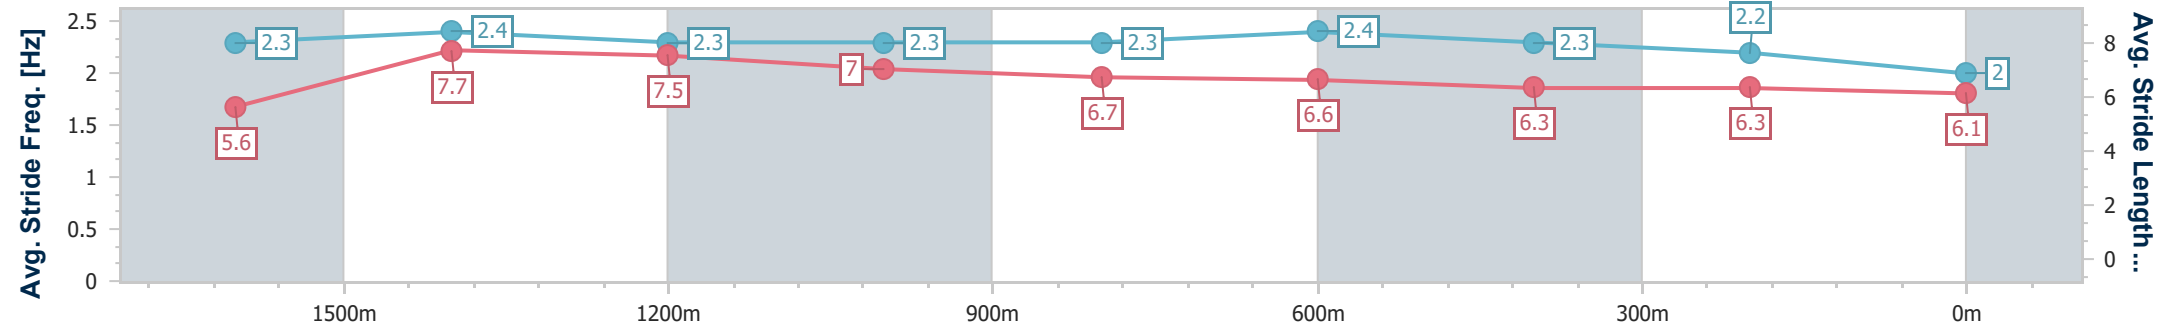

Toowoomba QLD Professional
 Race 6: GERRY BROWN'S OFFICE FURNITURE ONLINE Class
 1 Handicap - 1890m

24 February 2024 - 20:22

Track Rating: Soft 6, Weather: Showers, Rail Position: +2m Entire

Section	Overall	1600m	1400m	1200m	1000m	800m	600m	400m	200m			
Section Times	2:07.70 [8] (0:21.85)	1:45.85 [2] (0:11.13)	1:34.72 [2] (0:11.79)	1:22.93 [2] (0:12.54)	1:10.39 [2] (0:13.03)	0:57.36 [2] (0:12.70)	0:44.66 [2] (0:13.70)	0:30.96 [6] (0:14.29)	0:16.67 [7] (0:16.67)			
Average Speed [km/h]	47.7	64.0	60.5	57.4	55.1	57.1	52.9	50.6	43.0			
Top Speed [km/h]	64.5	65.5	63.9	58.6	55.9	58.3	55.2	51.9	49.4			
Avg. Dist. to Rail [m]	5.3	1.5	1.4	1.5	1.3	1.3	1.5	1.2	3.6			
Avg. Stride Freq. [Hz]	2.2	2.3	2.2	2.2	2.2	2.3	2.2	2.2	2.1			
Avg. Stride Length [m]	5.9	7.7	7.6	7.2	6.9	7.0	6.7	6.5	5.8			

- [] Ranking at each section and finish
- .-.- No data available at this section
- NA No data available

Horse/Jockey Name	Untamed Spirit
Final Rank	9
Fastest Section Time (Section)	0:10.94 (1600m)
Top Speed [km/h] (Section)	67.8 (1600m)
Race State	Finished

Toowoomba QLD Professional
 Race 6: GERRY BROWN'S OFFICE FURNITURE ONLINE Class
 1 Handicap - 1890m

24 February 2024 - 20:22

Track Rating: Soft 6, Weather: Showers, Rail Position: +2m Entire

Section	Overall	1600m	1400m	1200m	1000m	800m	600m	400m	200m
Section Times	2:08.59 [9] (0:22.31)	1:46.28 [5] (0:10.94)	1:35.34 [4] (0:11.80)	1:23.54 [3] (0:12.49)	1:11.05 [4] (0:13.00)	0:58.05 [4] (0:12.98)	0:45.07 [7] (0:14.36)	0:30.71 [9] (0:14.66)	0:16.05 [9] (0:16.05)
Average Speed [km/h]	46.9	66.0	61.8	58.0	56.2	56.1	51.2	49.3	44.9
Top Speed [km/h]	64.1	67.8	67.8	59.3	57.4	57.2	55.1	51.0	47.0
Avg. Dist. to Rail [m]	5.6	0.5	2.6	4.7	4.4	4.1	4.0	1.9	5.5
Avg. Stride Freq. [Hz]	2.3	2.4	2.3	2.3	2.3	2.4	2.3	2.2	2.0
Avg. Stride Length [m]	5.6	7.7	7.5	7.0	6.7	6.6	6.3	6.3	6.1

- [] Ranking at each section and finish
- .-.- No data available at this section
- NA No data available