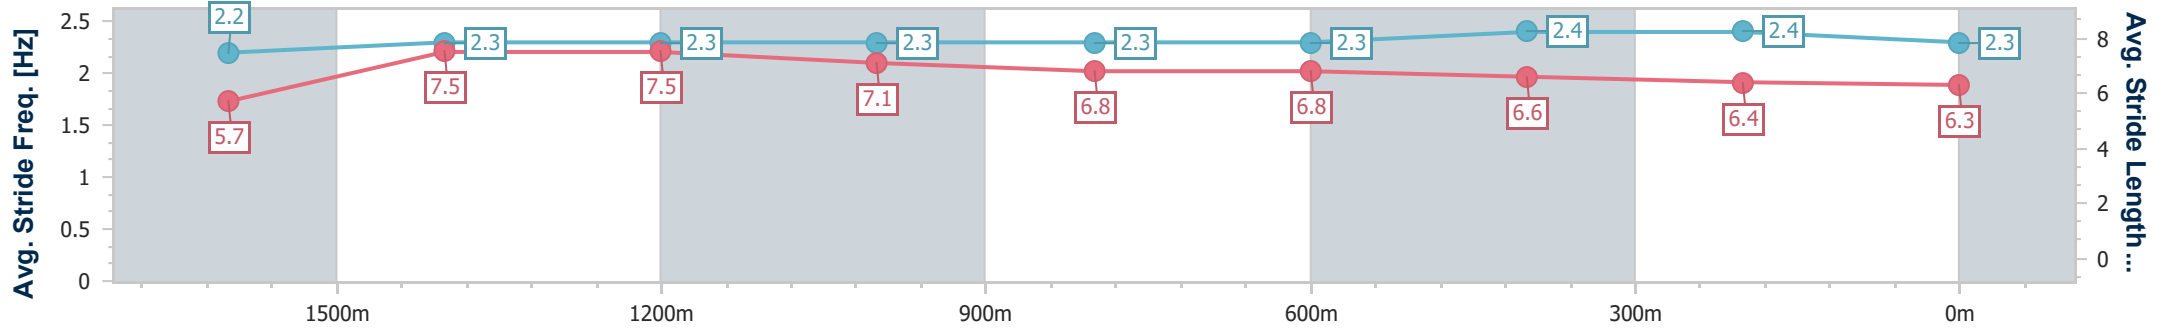

Toowoomba QLD Professional
 Race 6: GERRY BROWN'S OFFICE FURNITURE ONLINE Class
 1 Handicap - 1890m
 24 February 2024 - 20:22

Track Rating: Soft 6, Weather: Showers, Rail Position: +2m Entire

Section	Overall	1600m	1400m	1200m	1000m	800m	600m	400m	200m				
Section Times	2:04.25 [5] (0:22.34)	1:41.91 [6] (0:11.22)	1:30.69 [7] (0:11.95)	1:18.74 [8] (0:12.49)	1:06.25 [8] (0:12.98)	0:53.27 [8] (0:12.68)	0:40.59 [8] (0:13.32)	0:27.27 [7] (0:13.47)	0:13.80 [5] (0:13.80)				
Average Speed [km/h]	46.4	63.7	60.6	57.9	55.8	57.1	54.0	53.7	52.2				
Top Speed [km/h]	63.2	66.0	65.6	59.6	56.6	58.0	57.1	54.2	53.6				
Avg. Dist. to Rail [m]	5.2	1.1	1.4	2.3	2.2	0.5	0.5	1.0	2.2				
Avg. Stride Freq. [Hz]	2.3	2.3	2.3	2.3	2.2	2.3	2.3	2.3	2.2				
Avg. Stride Length [m]	5.7	7.6	7.3	7.1	6.9	6.8	6.5	6.5	6.5				

- [] Ranking at each section and finish
- .-.- No data available at this section
- NA No data available

Horse/Jockey Name	Sudden Suspect
Final Rank	6
Fastest Section Time (Section)	0:11.34 (1600m)
Top Speed [km/h] (Section)	63.5 (Overall)
Race State	Finished

Toowoomba QLD Professional
 Race 6: GERRY BROWN'S OFFICE FURNITURE ONLINE Class
 1 Handicap - 1890m

24 February 2024 - 20:22

Track Rating: Soft 6, Weather: Showers, Rail Position: +2m Entire

Section	Overall	1600m	1400m	1200m	1000m	800m	600m	400m	200m			
Section Times	2:04.54 [6] (0:23.03)	1:41.51 [9] (0:11.34)	1:30.17 [9] (0:11.73)	1:18.44 [9] (0:12.49)	1:05.95 [9] (0:13.11)	0:52.84 [9] (0:12.91)	0:39.93 [9] (0:12.94)	0:26.99 [8] (0:13.24)	0:13.75 [6] (0:13.75)			
Average Speed [km/h]	44.8	62.8	61.5	57.8	55.2	55.9	55.4	54.2	52.5			
Top Speed [km/h]	63.5	63.3	63.5	59.3	56.8	57.1	56.2	55.8	54.4			
Avg. Dist. to Rail [m]	5.8	2.2	1.4	2.9	1.9	0.7	0.7	0.5	1.7			
Avg. Stride Freq. [Hz]	2.2	2.3	2.3	2.3	2.3	2.3	2.4	2.4	2.3			
Avg. Stride Length [m]	5.7	7.5	7.5	7.1	6.8	6.8	6.6	6.4	6.3			