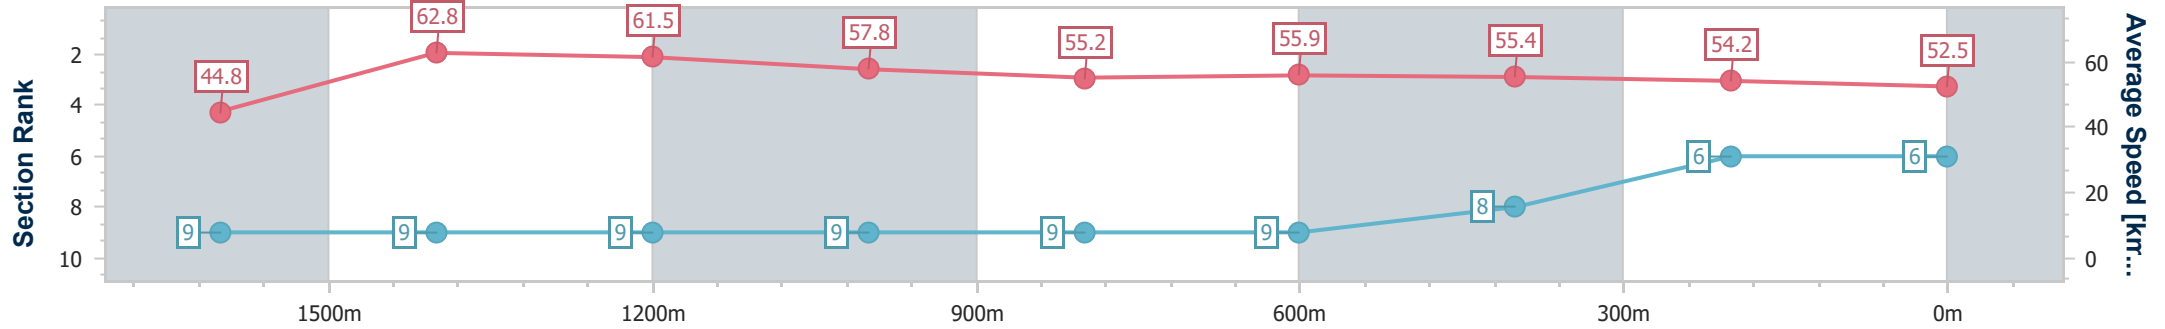

Toowoomba QLD Professional
 Race 6: GERRY BROWN'S OFFICE FURNITURE ONLINE Class
 1 Handicap - 1890m
 24 February 2024 - 20:22

Track Rating: Soft 6, Weather: Showers, Rail Position: +2m Entire

Section	Overall	1600m	1400m	1200m	1000m	800m	600m	400m	200m				
Section Times	2:04.25 [5] (0:22.34)	1:41.91 [6] (0:11.22)	1:30.69 [7] (0:11.95)	1:18.74 [8] (0:12.49)	1:06.25 [8] (0:12.98)	0:53.27 [8] (0:12.68)	0:40.59 [8] (0:13.32)	0:27.27 [7] (0:13.47)	0:13.80 [5] (0:13.80)				
Average Speed [km/h]	46.4	63.7	60.6	57.9	55.8	57.1	54.0	53.7	52.2				
Top Speed [km/h]	63.2	66.0	65.6	59.6	56.6	58.0	57.1	54.2	53.6				
Avg. Dist. to Rail [m]	5.2	1.1	1.4	2.3	2.2	0.5	0.5	1.0	2.2				
Avg. Stride Freq. [Hz]	2.3	2.3	2.3	2.3	2.2	2.3	2.3	2.3	2.2				
Avg. Stride Length [m]	5.7	7.6	7.3	7.1	6.9	6.8	6.5	6.5	6.5				

- [] Ranking at each section and finish
- .-.- No data available at this section
- NA No data available

Horse/Jockey Name	Sudden Suspect
Final Rank	6
Fastest Section Time (Section)	0:11.34 (1600m)
Top Speed [km/h] (Section)	63.5 (Overall)
Race State	Finished

Toowoomba QLD Professional
 Race 6: GERRY BROWN'S OFFICE FURNITURE ONLINE Class
 1 Handicap - 1890m

24 February 2024 - 20:22

Track Rating: Soft 6, Weather: Showers, Rail Position: +2m Entire

Section	Overall	1600m	1400m	1200m	1000m	800m	600m	400m	200m			
Section Times	2:04.54 [6] (0:23.03)	1:41.51 [9] (0:11.34)	1:30.17 [9] (0:11.73)	1:18.44 [9] (0:12.49)	1:05.95 [9] (0:13.11)	0:52.84 [9] (0:12.91)	0:39.93 [9] (0:12.94)	0:26.99 [8] (0:13.24)	0:13.75 [6] (0:13.75)			
Average Speed [km/h]	44.8	62.8	61.5	57.8	55.2	55.9	55.4	54.2	52.5			
Top Speed [km/h]	63.5	63.3	63.5	59.3	56.8	57.1	56.2	55.8	54.4			
Avg. Dist. to Rail [m]	5.8	2.2	1.4	2.9	1.9	0.7	0.7	0.5	1.7			
Avg. Stride Freq. [Hz]	2.2	2.3	2.3	2.3	2.3	2.3	2.4	2.4	2.3			
Avg. Stride Length [m]	5.7	7.5	7.5	7.1	6.8	6.8	6.6	6.4	6.3			