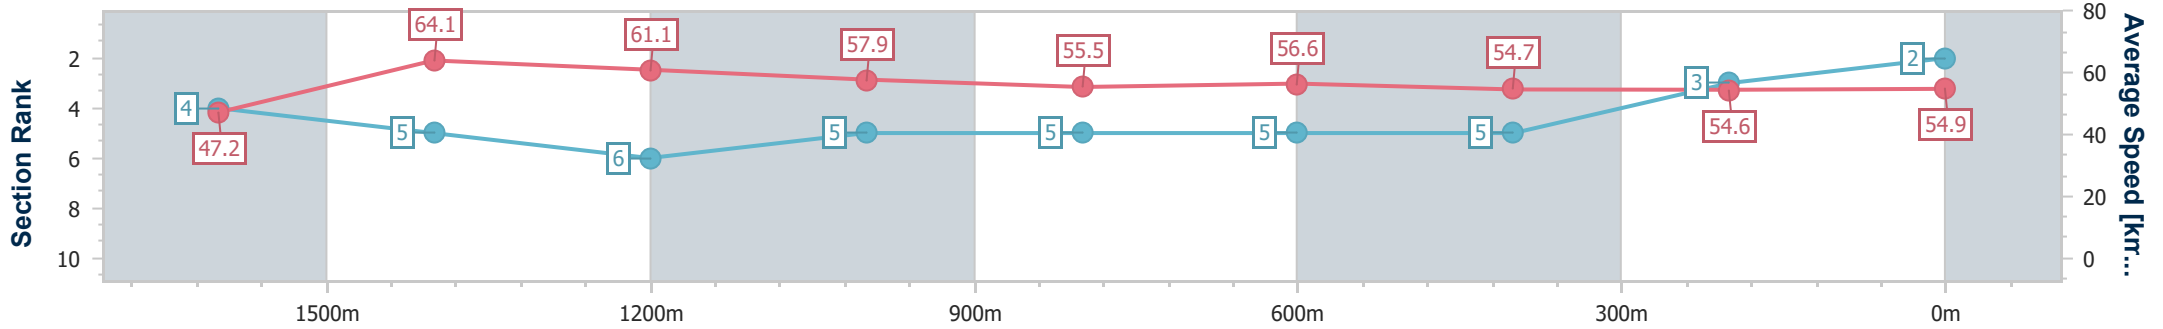

- [] Ranking at each section and finish
- .-.- No data available at this section
- NA No data available

Horse/Jockey Name	No Better Time
Final Rank	2
Fastest Section Time (Section)	0:11.21 (1600m)
Top Speed [km/h] (Section)	66.2 (1600m)
Race State	Finished

Toowoomba QLD Professional
 Race 6: GERRY BROWN'S OFFICE FURNITURE ONLINE Class
 1 Handicap - 1890m

24 February 2024 - 20:22

Track Rating: Soft 6, Weather: Showers, Rail Position: +2m Entire

Section	Overall	1600m	1400m	1200m	1000m	800m	600m	400m	200m
Section Times	2:02.91 [2] (0:22.18)	1:40.73 [4] (0:11.21)	1:29.52 [5] (0:11.78)	1:17.74 [6] (0:12.45)	1:05.29 [5] (0:13.00)	0:52.29 [5] (0:12.70)	0:39.59 [5] (0:13.25)	0:26.34 [5] (0:13.21)	0:13.13 [3] (0:13.13)
Average Speed [km/h]	47.2	64.1	61.1	57.9	55.5	56.6	54.7	54.6	54.9
Top Speed [km/h]	63.8	66.2	65.7	60.3	56.3	58.1	56.1	56.6	56.4
Avg. Dist. to Rail [m]	4.7	0.6	0.8	2.0	0.9	1.3	1.3	1.7	2.8
Avg. Stride Freq. [Hz]	2.2	2.2	2.2	2.2	2.1	2.2	2.2	2.2	2.2
Avg. Stride Length [m]	6.0	8.1	7.8	7.5	7.2	7.2	7.0	7.0	7.0