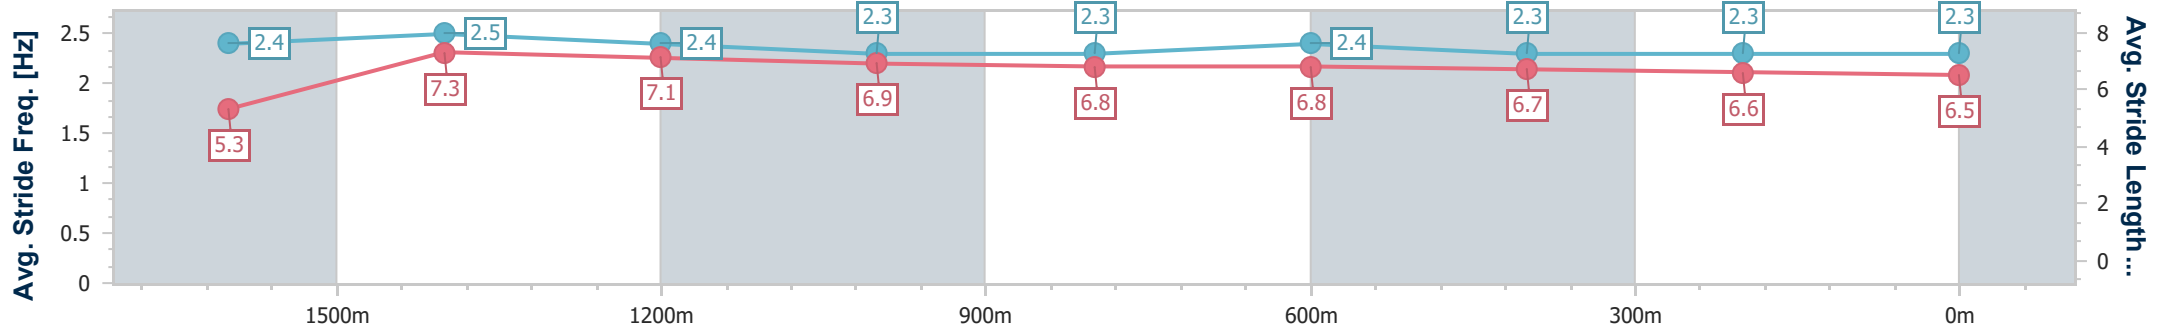

Toowoomba QLD Professional
 Race 6: GERRY BROWN'S OFFICE FURNITURE ONLINE Class
 1 Handicap - 1890m

24 February 2024 - 20:22

Track Rating: Soft 6, Weather: Showers, Rail Position: +2m Entire

Section	Overall	1600m	1400m	1200m	1000m	800m	600m	400m	200m
Section Times	2:02.91 [2] (0:22.18)	1:40.73 [4] (0:11.21)	1:29.52 [5] (0:11.78)	1:17.74 [6] (0:12.45)	1:05.29 [5] (0:13.00)	0:52.29 [5] (0:12.70)	0:39.59 [5] (0:13.25)	0:26.34 [5] (0:13.21)	0:13.13 [3] (0:13.13)
Average Speed [km/h]	47.2	64.1	61.1	57.9	55.5	56.6	54.7	54.6	54.9
Top Speed [km/h]	63.8	66.2	65.7	60.3	56.3	58.1	56.1	56.6	56.4
Avg. Dist. to Rail [m]	4.7	0.6	0.8	2.0	0.9	1.3	1.3	1.7	2.8
Avg. Stride Freq. [Hz]	2.2	2.2	2.2	2.2	2.1	2.2	2.2	2.2	2.2
Avg. Stride Length [m]	6.0	8.1	7.8	7.5	7.2	7.2	7.0	7.0	7.0

- [] Ranking at each section and finish
- .-.- No data available at this section
- NA No data available

Horse/Jockey Name	Zou Zouamore
Final Rank	3
Fastest Section Time (Section)	0:11.04 (1600m)
Top Speed [km/h] (Section)	67.2 (1600m)
Race State	Finished

Toowoomba QLD Professional
 Race 6: GERRY BROWN'S OFFICE FURNITURE ONLINE Class
 1 Handicap - 1890m

24 February 2024 - 20:22

Track Rating: Soft 6, Weather: Showers, Rail Position: +2m Entire

Section	Overall	1600m	1400m	1200m	1000m	800m	600m	400m	200m
Section Times	2:02.91 [3] (0:22.66)	1:40.25 [8] (0:11.04)	1:29.21 [8] (0:11.73)	1:17.48 [7] (0:12.40)	1:05.08 [7] (0:12.88)	0:52.20 [7] (0:12.70)	0:39.50 [6] (0:13.06)	0:26.44 [4] (0:13.09)	0:13.35 [2] (0:13.35)
Average Speed [km/h]	45.9	64.8	61.9	58.1	56.7	57.7	56.2	55.8	53.9
Top Speed [km/h]	63.9	67.2	65.6	59.8	58.0	59.9	58.7	56.6	55.2
Avg. Dist. to Rail [m]	4.6	1.2	1.2	2.5	2.8	5.5	4.2	4.2	2.9
Avg. Stride Freq. [Hz]	2.4	2.5	2.4	2.3	2.3	2.4	2.3	2.3	2.3
Avg. Stride Length [m]	5.3	7.3	7.1	6.9	6.8	6.8	6.7	6.6	6.5