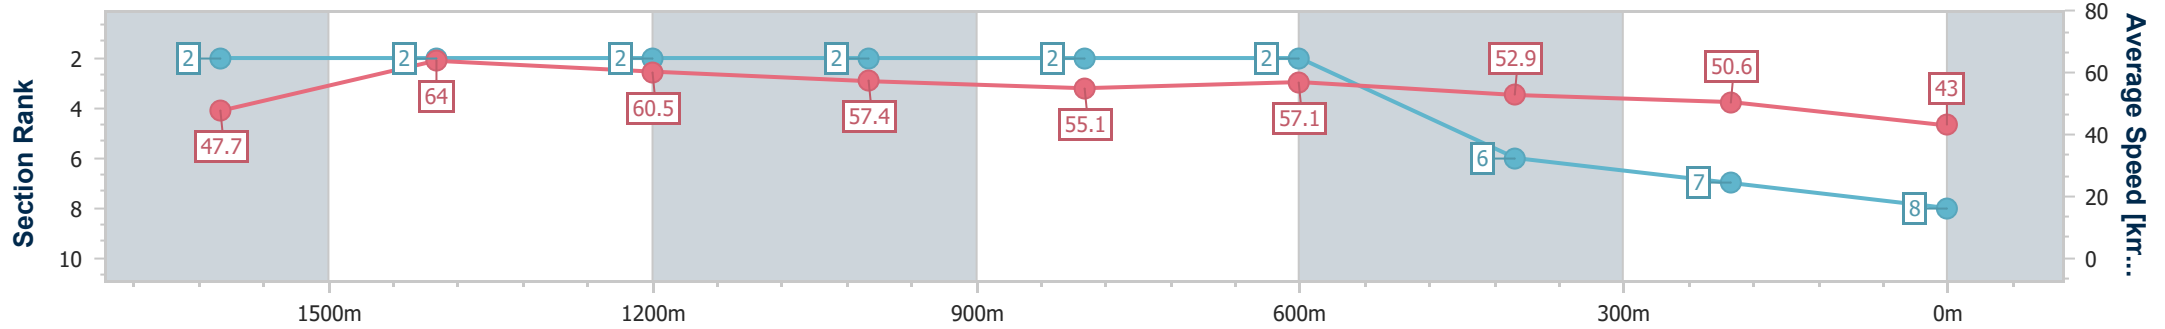

Toowoomba QLD Professional
 Race 6: GERRY BROWN'S OFFICE FURNITURE ONLINE Class
 1 Handicap - 1890m

24 February 2024 - 20:22

Track Rating: Soft 6, Weather: Showers, Rail Position: +2m Entire

Section	Overall	1600m	1400m	1200m	1000m	800m	600m	400m	200m
Section Times	2:06.20 [7] (0:21.81)	1:44.39 [1] (0:10.72)	1:33.67 [1] (0:11.62)	1:22.05 [1] (0:12.17)	1:09.88 [1] (0:12.97)	0:56.91 [1] (0:13.25)	0:43.66 [1] (0:13.89)	0:29.77 [3] (0:14.61)	0:15.16 [8] (0:15.16)
Average Speed [km/h]	47.7	66.9	61.3	59.1	55.6	54.2	51.9	49.2	47.5
Top Speed [km/h]	67.5	67.8	65.6	60.6	57.7	55.0	53.8	50.7	48.6
Avg. Dist. to Rail [m]	4.5	2.0	1.7	0.7	0.4	0.6	0.4	0.8	1.4
Avg. Stride Freq. [Hz]	2.3	2.3	2.2	2.2	2.2	2.2	2.2	2.2	2.1
Avg. Stride Length [m]	5.9	8.0	7.7	7.3	7.0	6.9	6.6	6.3	6.4

- [] Ranking at each section and finish
- .-.- No data available at this section
- NA No data available

Horse/Jockey Name	Silver Onyx
Final Rank	8
Fastest Section Time (Section)	0:11.13 (1600m)
Top Speed [km/h] (Section)	65.5 (1600m)
Race State	Finished

Toowoomba QLD Professional
 Race 6: GERRY BROWN'S OFFICE FURNITURE ONLINE Class
 1 Handicap - 1890m

24 February 2024 - 20:22

Track Rating: Soft 6, Weather: Showers, Rail Position: +2m Entire

Section	Overall	1600m	1400m	1200m	1000m	800m	600m	400m	200m			
Section Times	2:07.70 [8] (0:21.85)	1:45.85 [2] (0:11.13)	1:34.72 [2] (0:11.79)	1:22.93 [2] (0:12.54)	1:10.39 [2] (0:13.03)	0:57.36 [2] (0:12.70)	0:44.66 [2] (0:13.70)	0:30.96 [6] (0:14.29)	0:16.67 [7] (0:16.67)			
Average Speed [km/h]	47.7	64.0	60.5	57.4	55.1	57.1	52.9	50.6	43.0			
Top Speed [km/h]	64.5	65.5	63.9	58.6	55.9	58.3	55.2	51.9	49.4			
Avg. Dist. to Rail [m]	5.3	1.5	1.4	1.5	1.3	1.3	1.5	1.2	3.6			
Avg. Stride Freq. [Hz]	2.2	2.3	2.2	2.2	2.2	2.3	2.2	2.2	2.1			
Avg. Stride Length [m]	5.9	7.7	7.6	7.2	6.9	7.0	6.7	6.5	5.8			