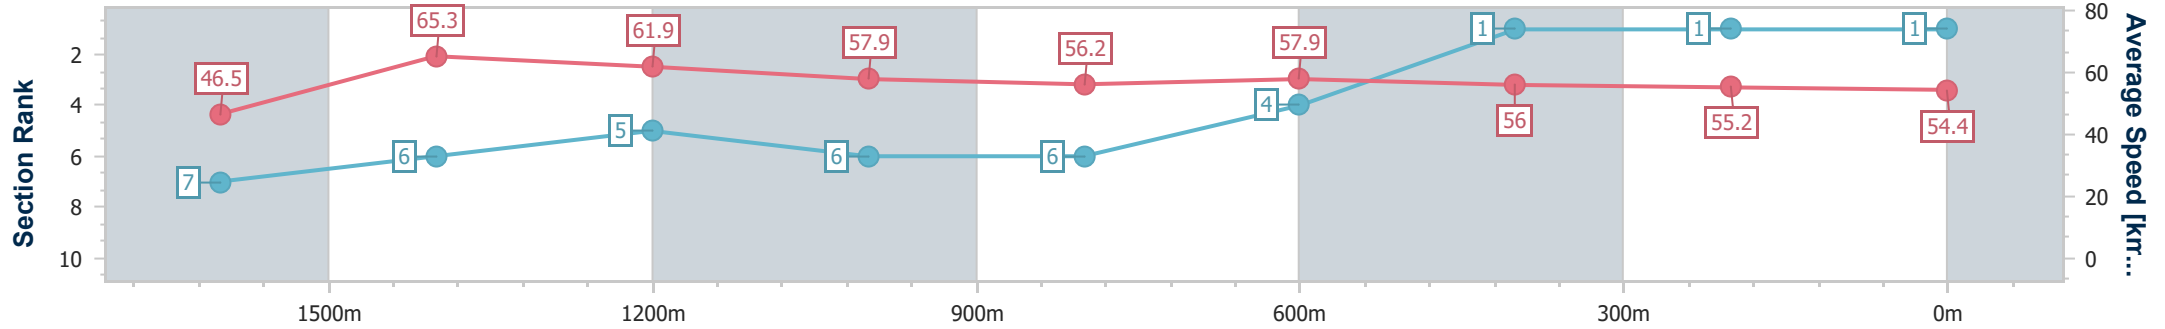

Scratched: Crazy About You (#5)

[] Ranking at each section and finish
 -:-:- No data available at this section
 NA No data available

SCN Saddle cloth number
 DNF Did not finish
 DNT Did not track

Horse/Jockey Name	Gripping
Final Rank	1
Fastest Section Time (Section)	0:11.03 (1600m)
Top Speed [km/h] (Section)	66.7 (1600m)
Race State	Finished

Toowoomba QLD Professional
 Race 6: GERRY BROWN'S OFFICE FURNITURE ONLINE Class
 1 Handicap - 1890m

24 February 2024 - 20:22

Track Rating: Soft 6, Weather: Showers, Rail Position: +2m Entire

Section	Overall	1600m	1400m	1200m	1000m	800m	600m	400m	200m
Section Times	2:02.57 [1] (0:22.39)	1:40.18 [7] (0:11.03)	1:29.15 [6] (0:11.73)	1:17.42 [5] (0:12.49)	1:04.93 [6] (0:13.00)	0:51.93 [6] (0:12.59)	0:39.34 [4] (0:13.02)	0:26.32 [1] (0:13.10)	0:13.22 [1] (0:13.22)
Average Speed [km/h]	46.5	65.3	61.9	57.9	56.2	57.9	56.0	55.2	54.4
Top Speed [km/h]	64.9	66.7	65.4	59.1	57.6	59.9	57.4	57.0	56.9
Avg. Dist. to Rail [m]	4.3	0.6	2.2	3.8	3.3	3.6	3.1	1.8	1.6
Avg. Stride Freq. [Hz]	2.2	2.3	2.2	2.2	2.1	2.2	2.2	2.2	2.2
Avg. Stride Length [m]	5.8	8.1	7.8	7.4	7.3	7.3	7.1	7.0	7.0