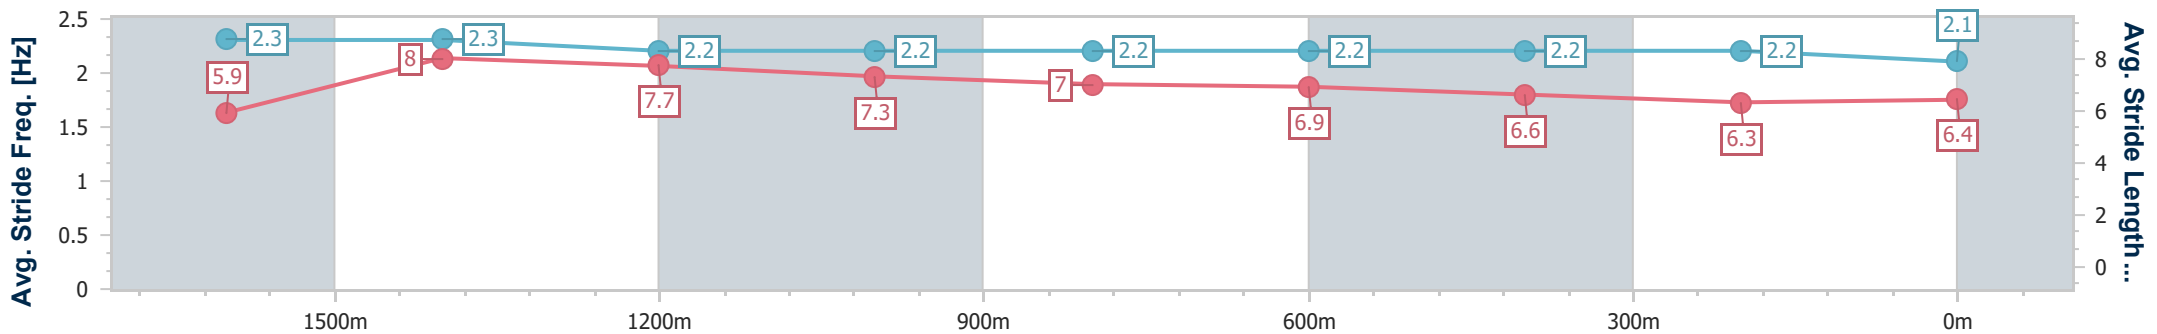

Toowoomba QLD Professional
 Race 6: GERRY BROWN'S OFFICE FURNITURE ONLINE Class
 1 Handicap - 1890m

24 February 2024 - 20:22

Track Rating: Soft 6, Weather: Showers, Rail Position: +2m Entire

Section	Overall	1600m	1400m	1200m	1000m	800m	600m	400m	200m			
Section Times	2:04.54 [6] (0:23.03)	1:41.51 [9] (0:11.34)	1:30.17 [9] (0:11.73)	1:18.44 [9] (0:12.49)	1:05.95 [9] (0:13.11)	0:52.84 [9] (0:12.91)	0:39.93 [9] (0:12.94)	0:26.99 [8] (0:13.24)	0:13.75 [6] (0:13.75)			
Average Speed [km/h]	44.8	62.8	61.5	57.8	55.2	55.9	55.4	54.2	52.5			
Top Speed [km/h]	63.5	63.3	63.5	59.3	56.8	57.1	56.2	55.8	54.4			
Avg. Dist. to Rail [m]	5.8	2.2	1.4	2.9	1.9	0.7	0.7	0.5	1.7			
Avg. Stride Freq. [Hz]	2.2	2.3	2.3	2.3	2.3	2.3	2.4	2.4	2.3			
Avg. Stride Length [m]	5.7	7.5	7.5	7.1	6.8	6.8	6.6	6.4	6.3			

- [] Ranking at each section and finish
- .-.- No data available at this section
- NA No data available

Horse/Jockey Name	Salt And Pepper
Final Rank	7
Fastest Section Time (Section)	0:10.72 (1600m)
Top Speed [km/h] (Section)	67.8 (1600m)
Race State	Finished

Toowoomba QLD Professional
 Race 6: GERRY BROWN'S OFFICE FURNITURE ONLINE Class
 1 Handicap - 1890m

24 February 2024 - 20:22

Track Rating: Soft 6, Weather: Showers, Rail Position: +2m Entire

Section	Overall	1600m	1400m	1200m	1000m	800m	600m	400m	200m
Section Times	2:06.20 [7] (0:21.81)	1:44.39 [1] (0:10.72)	1:33.67 [1] (0:11.62)	1:22.05 [1] (0:12.17)	1:09.88 [1] (0:12.97)	0:56.91 [1] (0:13.25)	0:43.66 [1] (0:13.89)	0:29.77 [3] (0:14.61)	0:15.16 [8] (0:15.16)
Average Speed [km/h]	47.7	66.9	61.3	59.1	55.6	54.2	51.9	49.2	47.5
Top Speed [km/h]	67.5	67.8	65.6	60.6	57.7	55.0	53.8	50.7	48.6
Avg. Dist. to Rail [m]	4.5	2.0	1.7	0.7	0.4	0.6	0.4	0.8	1.4
Avg. Stride Freq. [Hz]	2.3	2.3	2.2	2.2	2.2	2.2	2.2	2.2	2.1
Avg. Stride Length [m]	5.9	8.0	7.7	7.3	7.0	6.9	6.6	6.3	6.4