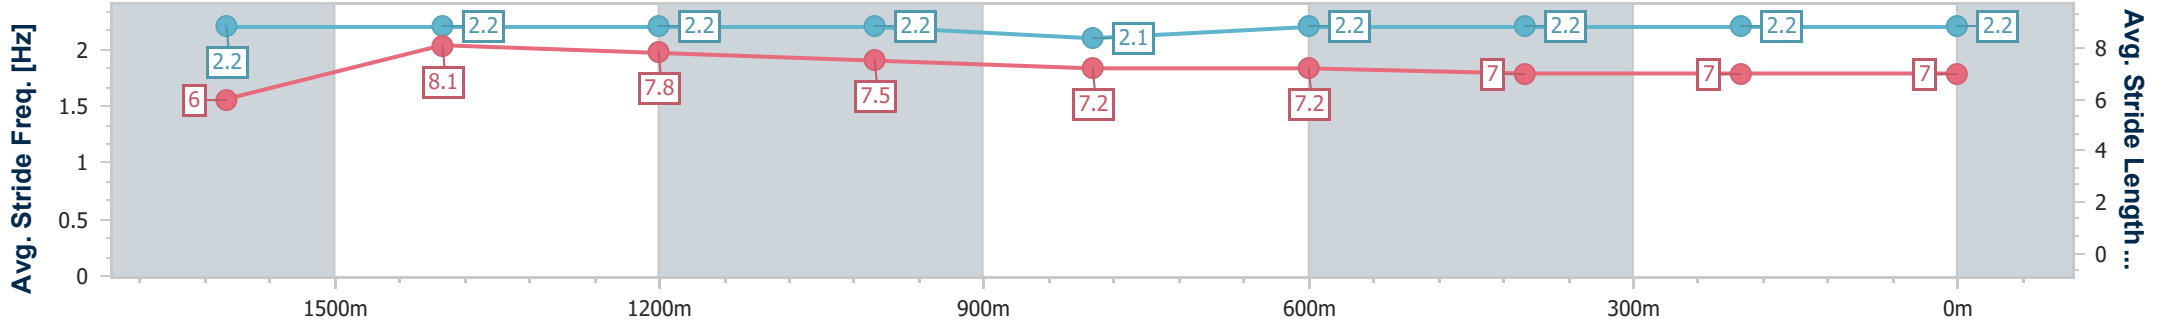

- [] Ranking at each section and finish
- .-.- No data available at this section
- NA No data available

Horse/Jockey Name	No Better Time
Final Rank	2
Fastest Section Time (Section)	0:11.21 (1600m)
Top Speed [km/h] (Section)	66.2 (1600m)
Race State	Finished

Toowoomba QLD Professional
 Race 6: GERRY BROWN'S OFFICE FURNITURE ONLINE Class
 1 Handicap - 1890m

24 February 2024 - 20:22

Track Rating: Soft 6, Weather: Showers, Rail Position: +2m Entire

Section	Overall	1600m	1400m	1200m	1000m	800m	600m	400m	200m
Section Times	2:02.91 [2] (0:22.18)	1:40.73 [4] (0:11.21)	1:29.52 [5] (0:11.78)	1:17.74 [6] (0:12.45)	1:05.29 [5] (0:13.00)	0:52.29 [5] (0:12.70)	0:39.59 [5] (0:13.25)	0:26.34 [5] (0:13.21)	0:13.13 [3] (0:13.13)
Average Speed [km/h]	47.2	64.1	61.1	57.9	55.5	56.6	54.7	54.6	54.9
Top Speed [km/h]	63.8	66.2	65.7	60.3	56.3	58.1	56.1	56.6	56.4
Avg. Dist. to Rail [m]	4.7	0.6	0.8	2.0	0.9	1.3	1.3	1.7	2.8
Avg. Stride Freq. [Hz]	2.2	2.2	2.2	2.2	2.1	2.2	2.2	2.2	2.2
Avg. Stride Length [m]	6.0	8.1	7.8	7.5	7.2	7.2	7.0	7.0	7.0