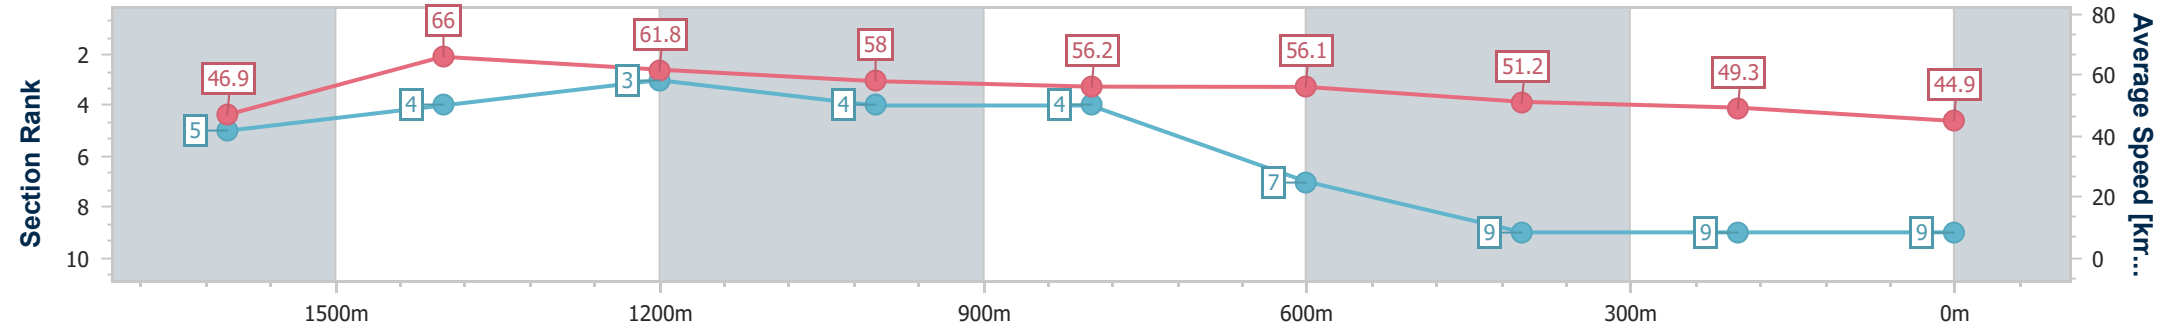

Toowoomba QLD Professional
 Race 6: GERRY BROWN'S OFFICE FURNITURE ONLINE Class
 1 Handicap - 1890m

24 February 2024 - 20:22

Track Rating: Soft 6, Weather: Showers, Rail Position: +2m Entire

Section	Overall	1600m	1400m	1200m	1000m	800m	600m	400m	200m			
Section Times	2:07.70 [8] (0:21.85)	1:45.85 [2] (0:11.13)	1:34.72 [2] (0:11.79)	1:22.93 [2] (0:12.54)	1:10.39 [2] (0:13.03)	0:57.36 [2] (0:12.70)	0:44.66 [2] (0:13.70)	0:30.96 [6] (0:14.29)	0:16.67 [7] (0:16.67)			
Average Speed [km/h]	47.7	64.0	60.5	57.4	55.1	57.1	52.9	50.6	43.0			
Top Speed [km/h]	64.5	65.5	63.9	58.6	55.9	58.3	55.2	51.9	49.4			
Avg. Dist. to Rail [m]	5.3	1.5	1.4	1.5	1.3	1.3	1.5	1.2	3.6			
Avg. Stride Freq. [Hz]	2.2	2.3	2.2	2.2	2.2	2.3	2.2	2.2	2.1			
Avg. Stride Length [m]	5.9	7.7	7.6	7.2	6.9	7.0	6.7	6.5	5.8			

- [] Ranking at each section and finish
- .-.- No data available at this section
- NA No data available

Horse/Jockey Name	Untamed Spirit
Final Rank	9
Fastest Section Time (Section)	0:10.94 (1600m)
Top Speed [km/h] (Section)	67.8 (1600m)
Race State	Finished

Toowoomba QLD Professional
 Race 6: GERRY BROWN'S OFFICE FURNITURE ONLINE Class
 1 Handicap - 1890m

24 February 2024 - 20:22

Track Rating: Soft 6, Weather: Showers, Rail Position: +2m Entire

Section	Overall	1600m	1400m	1200m	1000m	800m	600m	400m	200m
Section Times	2:08.59 [9] (0:22.31)	1:46.28 [5] (0:10.94)	1:35.34 [4] (0:11.80)	1:23.54 [3] (0:12.49)	1:11.05 [4] (0:13.00)	0:58.05 [4] (0:12.98)	0:45.07 [7] (0:14.36)	0:30.71 [9] (0:14.66)	0:16.05 [9] (0:16.05)
Average Speed [km/h]	46.9	66.0	61.8	58.0	56.2	56.1	51.2	49.3	44.9
Top Speed [km/h]	64.1	67.8	67.8	59.3	57.4	57.2	55.1	51.0	47.0
Avg. Dist. to Rail [m]	5.6	0.5	2.6	4.7	4.4	4.1	4.0	1.9	5.5
Avg. Stride Freq. [Hz]	2.3	2.4	2.3	2.3	2.3	2.4	2.3	2.2	2.0
Avg. Stride Length [m]	5.6	7.7	7.5	7.0	6.7	6.6	6.3	6.3	6.1