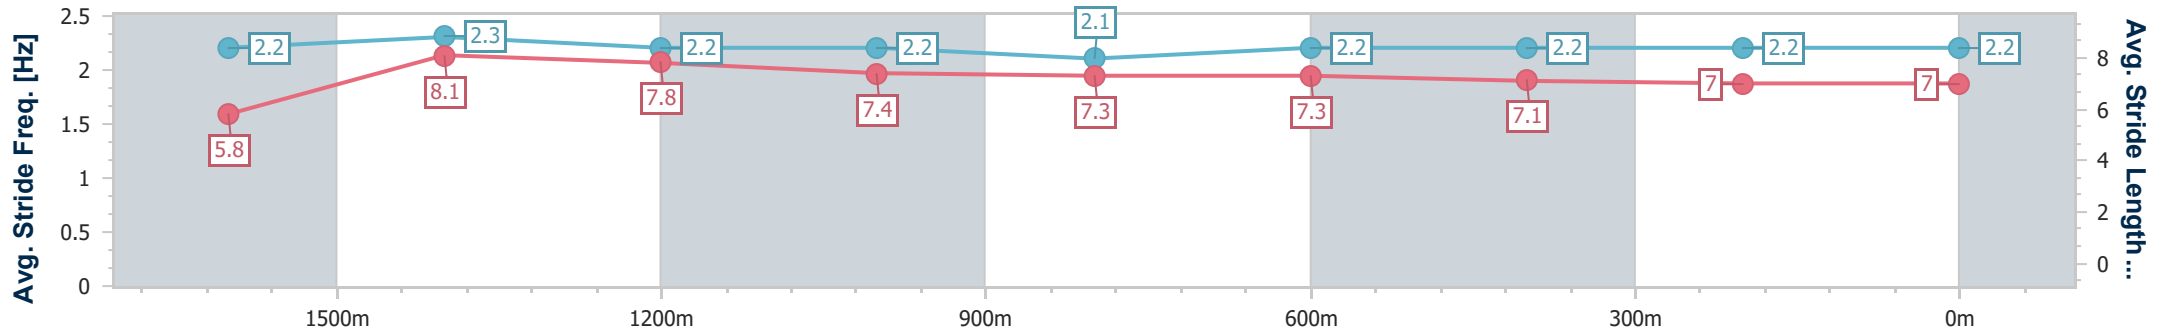

Scratched: Crazy About You (#5)

[] Ranking at each section and finish
 -:-:- No data available at this section
 NA No data available

SCN Saddle cloth number
 DNF Did not finish
 DNT Did not track

Horse/Jockey Name	Gripping
Final Rank	1
Fastest Section Time (Section)	0:11.03 (1600m)
Top Speed [km/h] (Section)	66.7 (1600m)
Race State	Finished

Toowoomba QLD Professional
 Race 6: GERRY BROWN'S OFFICE FURNITURE ONLINE Class
 1 Handicap - 1890m

24 February 2024 - 20:22

Track Rating: Soft 6, Weather: Showers, Rail Position: +2m Entire

Section	Overall	1600m	1400m	1200m	1000m	800m	600m	400m	200m
Section Times	2:02.57 [1] (0:22.39)	1:40.18 [7] (0:11.03)	1:29.15 [6] (0:11.73)	1:17.42 [5] (0:12.49)	1:04.93 [6] (0:13.00)	0:51.93 [6] (0:12.59)	0:39.34 [4] (0:13.02)	0:26.32 [1] (0:13.10)	0:13.22 [1] (0:13.22)
Average Speed [km/h]	46.5	65.3	61.9	57.9	56.2	57.9	56.0	55.2	54.4
Top Speed [km/h]	64.9	66.7	65.4	59.1	57.6	59.9	57.4	57.0	56.9
Avg. Dist. to Rail [m]	4.3	0.6	2.2	3.8	3.3	3.6	3.1	1.8	1.6
Avg. Stride Freq. [Hz]	2.2	2.3	2.2	2.2	2.1	2.2	2.2	2.2	2.2
Avg. Stride Length [m]	5.8	8.1	7.8	7.4	7.3	7.3	7.1	7.0	7.0