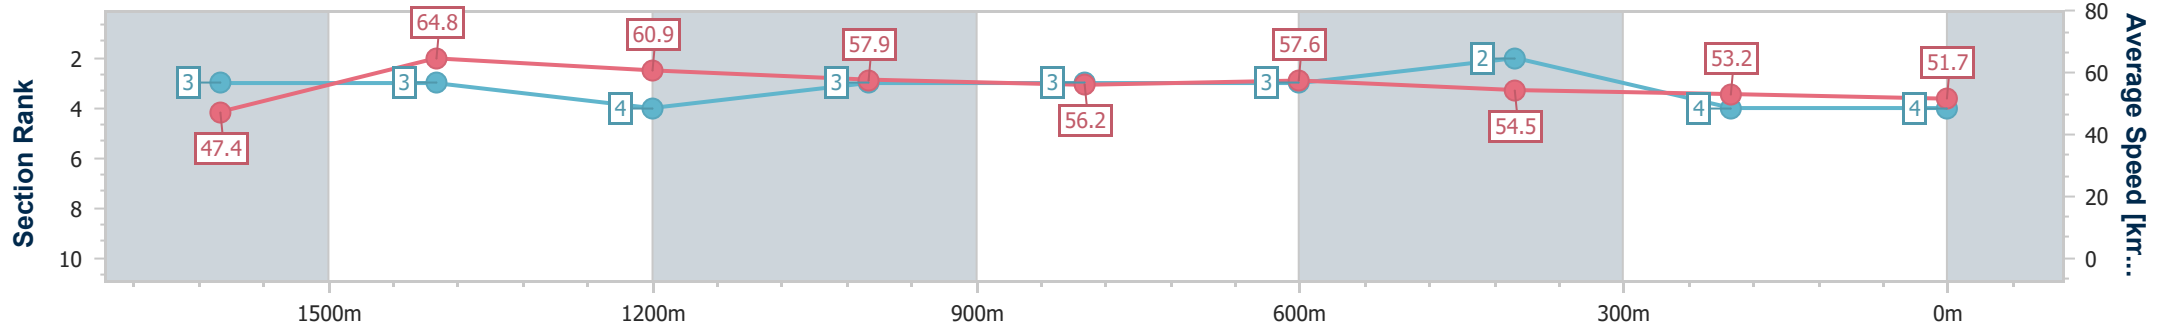

Toowoomba QLD Professional
 Race 6: GERRY BROWN'S OFFICE FURNITURE ONLINE Class
 1 Handicap - 1890m

24 February 2024 - 20:22

Track Rating: Soft 6, Weather: Showers, Rail Position: +2m Entire

Section	Overall	1600m	1400m	1200m	1000m	800m	600m	400m	200m				
Section Times	2:03.91 [4] (0:22.02)	1:41.89 [3] (0:11.19)	1:30.70 [3] (0:11.88)	1:18.82 [4] (0:12.41)	1:06.41 [3] (0:12.91)	0:53.50 [3] (0:12.69)	0:40.81 [3] (0:13.31)	0:27.50 [2] (0:13.55)	0:13.95 [4] (0:13.95)				
Average Speed [km/h]	47.4	64.8	60.9	57.9	56.2	57.6	54.5	53.2	51.7				
Top Speed [km/h]	65.1	66.4	66.3	59.6	58.1	58.6	56.8	54.5	54.1				
Avg. Dist. to Rail [m]	4.1	1.6	1.2	1.9	1.9	3.6	2.2	0.7	0.5				
Avg. Stride Freq. [Hz]	2.2	2.2	2.2	2.2	2.2	2.3	2.2	2.2	2.1				
Avg. Stride Length [m]	5.9	8.0	7.7	7.2	7.0	7.1	6.8	6.8	6.8				