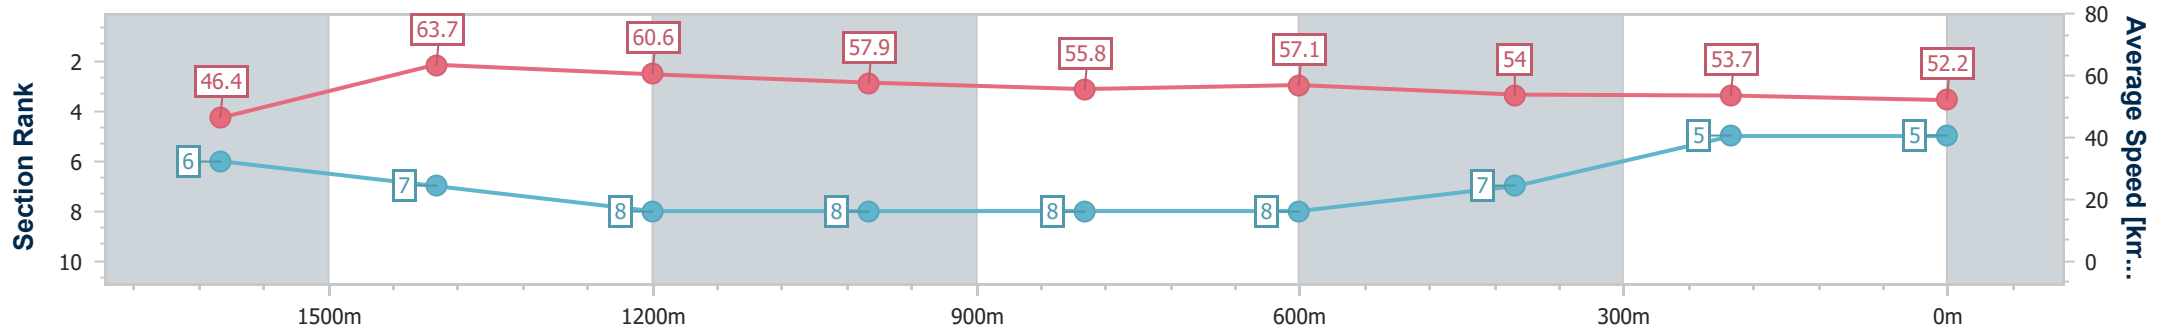

Toowoomba QLD Professional
 Race 6: GERRY BROWN'S OFFICE FURNITURE ONLINE Class
 1 Handicap - 1890m

24 February 2024 - 20:22

Track Rating: Soft 6, Weather: Showers, Rail Position: +2m Entire

Section	Overall	1600m	1400m	1200m	1000m	800m	600m	400m	200m				
Section Times	2:03.91 [4] (0:22.02)	1:41.89 [3] (0:11.19)	1:30.70 [3] (0:11.88)	1:18.82 [4] (0:12.41)	1:06.41 [3] (0:12.91)	0:53.50 [3] (0:12.69)	0:40.81 [3] (0:13.31)	0:27.50 [2] (0:13.55)	0:13.95 [4] (0:13.95)				
Average Speed [km/h]	47.4	64.8	60.9	57.9	56.2	57.6	54.5	53.2	51.7				
Top Speed [km/h]	65.1	66.4	66.3	59.6	58.1	58.6	56.8	54.5	54.1				
Avg. Dist. to Rail [m]	4.1	1.6	1.2	1.9	1.9	3.6	2.2	0.7	0.5				
Avg. Stride Freq. [Hz]	2.2	2.2	2.2	2.2	2.2	2.3	2.2	2.2	2.1				
Avg. Stride Length [m]	5.9	8.0	7.7	7.2	7.0	7.1	6.8	6.8	6.8				

- [] Ranking at each section and finish
- .-.- No data available at this section
- NA No data available

Horse/Jockey Name	Power Glider
Final Rank	5
Fastest Section Time (Section)	0:11.22 (1600m)
Top Speed [km/h] (Section)	66.0 (1600m)
Race State	Finished

Toowoomba QLD Professional
 Race 6: GERRY BROWN'S OFFICE FURNITURE ONLINE Class
 1 Handicap - 1890m
 24 February 2024 - 20:22

Track Rating: Soft 6, Weather: Showers, Rail Position: +2m Entire

Section	Overall	1600m	1400m	1200m	1000m	800m	600m	400m	200m				
Section Times	2:04.25 [5] (0:22.34)	1:41.91 [6] (0:11.22)	1:30.69 [7] (0:11.95)	1:18.74 [8] (0:12.49)	1:06.25 [8] (0:12.98)	0:53.27 [8] (0:12.68)	0:40.59 [8] (0:13.32)	0:27.27 [7] (0:13.47)	0:13.80 [5] (0:13.80)				
Average Speed [km/h]	46.4	63.7	60.6	57.9	55.8	57.1	54.0	53.7	52.2				
Top Speed [km/h]	63.2	66.0	65.6	59.6	56.6	58.0	57.1	54.2	53.6				
Avg. Dist. to Rail [m]	5.2	1.1	1.4	2.3	2.2	0.5	0.5	1.0	2.2				
Avg. Stride Freq. [Hz]	2.3	2.3	2.3	2.3	2.2	2.3	2.3	2.3	2.2				
Avg. Stride Length [m]	5.7	7.6	7.3	7.1	6.9	6.8	6.5	6.5	6.5				