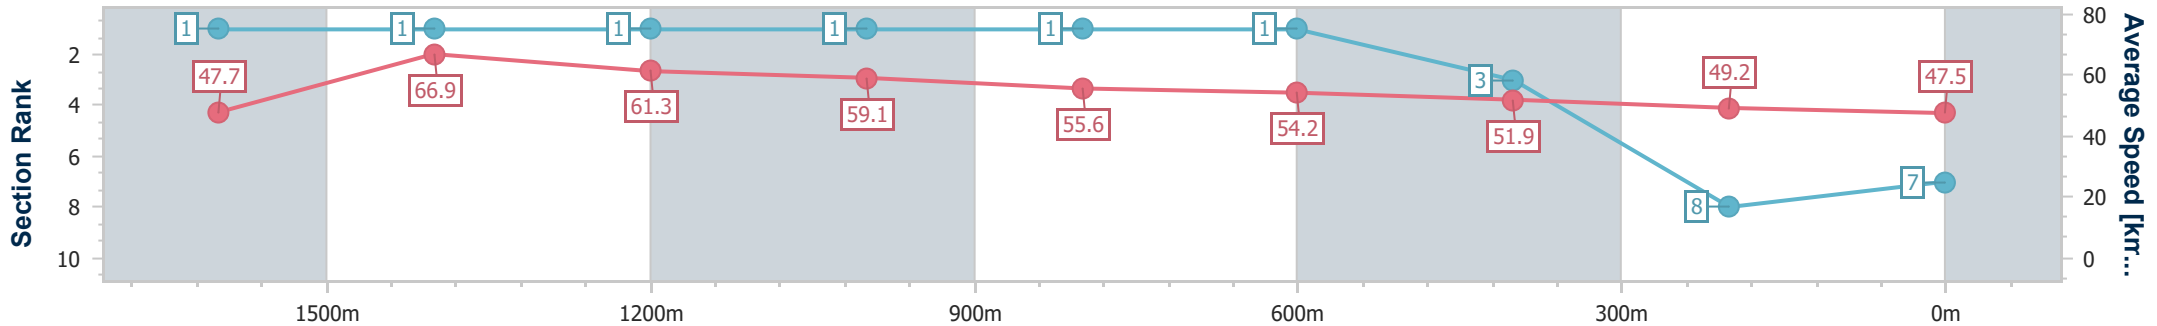

Toowoomba QLD Professional
 Race 6: GERRY BROWN'S OFFICE FURNITURE ONLINE Class
 1 Handicap - 1890m

24 February 2024 - 20:22

Track Rating: Soft 6, Weather: Showers, Rail Position: +2m Entire

Section	Overall	1600m	1400m	1200m	1000m	800m	600m	400m	200m			
Section Times	2:04.54 [6] (0:23.03)	1:41.51 [9] (0:11.34)	1:30.17 [9] (0:11.73)	1:18.44 [9] (0:12.49)	1:05.95 [9] (0:13.11)	0:52.84 [9] (0:12.91)	0:39.93 [9] (0:12.94)	0:26.99 [8] (0:13.24)	0:13.75 [6] (0:13.75)			
Average Speed [km/h]	44.8	62.8	61.5	57.8	55.2	55.9	55.4	54.2	52.5			
Top Speed [km/h]	63.5	63.3	63.5	59.3	56.8	57.1	56.2	55.8	54.4			
Avg. Dist. to Rail [m]	5.8	2.2	1.4	2.9	1.9	0.7	0.7	0.5	1.7			
Avg. Stride Freq. [Hz]	2.2	2.3	2.3	2.3	2.3	2.3	2.4	2.4	2.3			
Avg. Stride Length [m]	5.7	7.5	7.5	7.1	6.8	6.8	6.6	6.4	6.3			

- [] Ranking at each section and finish
- .-.- No data available at this section
- NA No data available

Horse/Jockey Name	Salt And Pepper
Final Rank	7
Fastest Section Time (Section)	0:10.72 (1600m)
Top Speed [km/h] (Section)	67.8 (1600m)
Race State	Finished

Toowoomba QLD Professional
 Race 6: GERRY BROWN'S OFFICE FURNITURE ONLINE Class
 1 Handicap - 1890m

24 February 2024 - 20:22

Track Rating: Soft 6, Weather: Showers, Rail Position: +2m Entire

Section	Overall	1600m	1400m	1200m	1000m	800m	600m	400m	200m
Section Times	2:06.20 [7] (0:21.81)	1:44.39 [1] (0:10.72)	1:33.67 [1] (0:11.62)	1:22.05 [1] (0:12.17)	1:09.88 [1] (0:12.97)	0:56.91 [1] (0:13.25)	0:43.66 [1] (0:13.89)	0:29.77 [3] (0:14.61)	0:15.16 [8] (0:15.16)
Average Speed [km/h]	47.7	66.9	61.3	59.1	55.6	54.2	51.9	49.2	47.5
Top Speed [km/h]	67.5	67.8	65.6	60.6	57.7	55.0	53.8	50.7	48.6
Avg. Dist. to Rail [m]	4.5	2.0	1.7	0.7	0.4	0.6	0.4	0.8	1.4
Avg. Stride Freq. [Hz]	2.3	2.3	2.2	2.2	2.2	2.2	2.2	2.2	2.1
Avg. Stride Length [m]	5.9	8.0	7.7	7.3	7.0	6.9	6.6	6.3	6.4