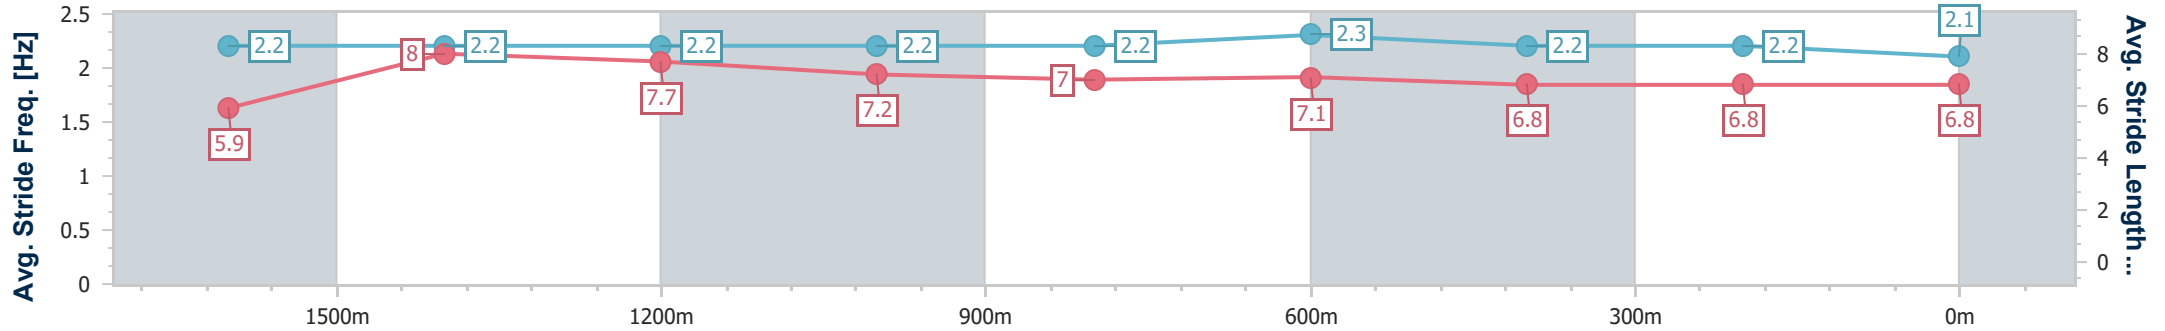

Toowoomba QLD Professional
 Race 6: GERRY BROWN'S OFFICE FURNITURE ONLINE Class
 1 Handicap - 1890m

24 February 2024 - 20:22

Track Rating: Soft 6, Weather: Showers, Rail Position: +2m Entire

Section	Overall	1600m	1400m	1200m	1000m	800m	600m	400m	200m
Section Times	2:02.91 [3] (0:22.66)	1:40.25 [8] (0:11.04)	1:29.21 [8] (0:11.73)	1:17.48 [7] (0:12.40)	1:05.08 [7] (0:12.88)	0:52.20 [7] (0:12.70)	0:39.50 [6] (0:13.06)	0:26.44 [4] (0:13.09)	0:13.35 [2] (0:13.35)
Average Speed [km/h]	45.9	64.8	61.9	58.1	56.7	57.7	56.2	55.8	53.9
Top Speed [km/h]	63.9	67.2	65.6	59.8	58.0	59.9	58.7	56.6	55.2
Avg. Dist. to Rail [m]	4.6	1.2	1.2	2.5	2.8	5.5	4.2	4.2	2.9
Avg. Stride Freq. [Hz]	2.4	2.5	2.4	2.3	2.3	2.4	2.3	2.3	2.3
Avg. Stride Length [m]	5.3	7.3	7.1	6.9	6.8	6.8	6.7	6.6	6.5

- [] Ranking at each section and finish
- .-.- No data available at this section
- NA No data available

Horse/Jockey Name	Frijoles
Final Rank	4
Fastest Section Time (Section)	0:11.19 (1600m)
Top Speed [km/h] (Section)	66.4 (1600m)
Race State	Finished

Toowoomba QLD Professional
 Race 6: GERRY BROWN'S OFFICE FURNITURE ONLINE Class
 1 Handicap - 1890m

24 February 2024 - 20:22

Track Rating: Soft 6, Weather: Showers, Rail Position: +2m Entire

Section	Overall	1600m	1400m	1200m	1000m	800m	600m	400m	200m				
Section Times	2:03.91 [4] (0:22.02)	1:41.89 [3] (0:11.19)	1:30.70 [3] (0:11.88)	1:18.82 [4] (0:12.41)	1:06.41 [3] (0:12.91)	0:53.50 [3] (0:12.69)	0:40.81 [3] (0:13.31)	0:27.50 [2] (0:13.55)	0:13.95 [4] (0:13.95)				
Average Speed [km/h]	47.4	64.8	60.9	57.9	56.2	57.6	54.5	53.2	51.7				
Top Speed [km/h]	65.1	66.4	66.3	59.6	58.1	58.6	56.8	54.5	54.1				
Avg. Dist. to Rail [m]	4.1	1.6	1.2	1.9	1.9	3.6	2.2	0.7	0.5				
Avg. Stride Freq. [Hz]	2.2	2.2	2.2	2.2	2.2	2.3	2.2	2.2	2.1				
Avg. Stride Length [m]	5.9	8.0	7.7	7.2	7.0	7.1	6.8	6.8	6.8				