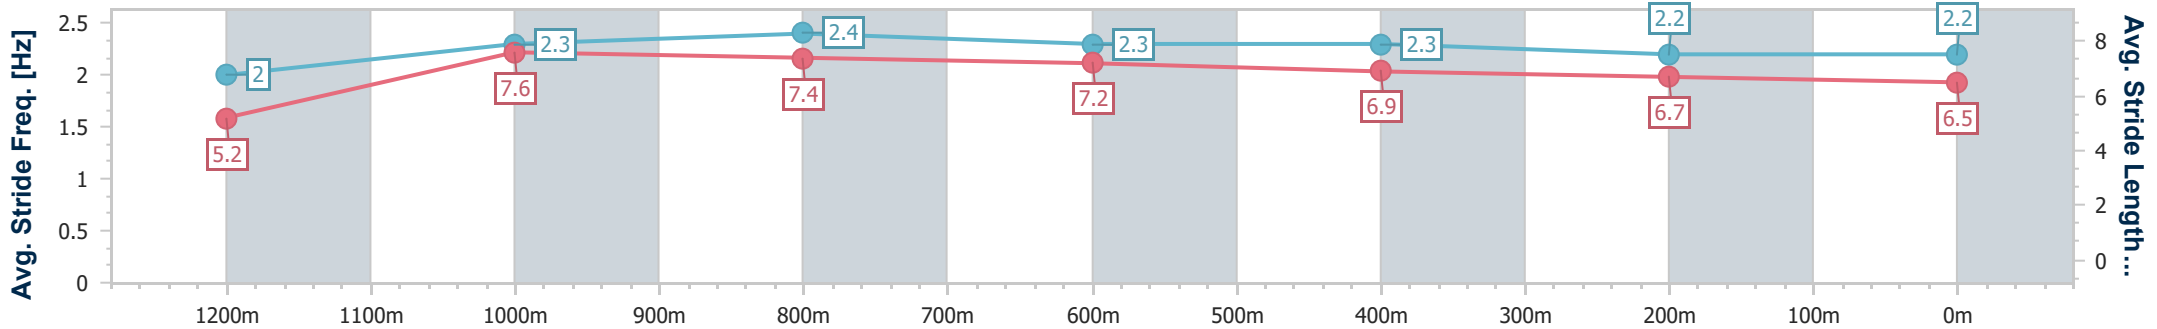

- [ ] Ranking at each section and finish
- .-.- No data available at this section
- NA No data available

Horse/Jockey Name	Picador
Final Rank	8
Fastest Section Time (Section)	0:09.77 (Overall)
Top Speed [km/h] (Section)	64.9 (1200m)
Race State	Finished

Toowoomba QLD Professional  
Race 6: TRACKSIDE PHOTOGRAPHY Class 2 Handicap - 1300m

06 April 2024 - 20:21

Track Rating: Heavy 9, Weather: Overcast, Rail Position: +5m Entire

Section	Overall	1200m	1000m	800m	600m	400m	200m
Section Times	1:25.26 [8] (0:09.77)	1:15.49 [9] (0:11.45)	1:04.04 [9] (0:11.44)	0:52.60 [9] (0:11.92)	0:40.68 [8] (0:12.84)	0:27.84 [9] (0:13.51)	0:14.33 [8] (0:14.33)
Average Speed [km/h]	37.1	62.9	63.1	60.5	56.9	53.8	50.1
Top Speed [km/h]	62.9	64.9	63.9	62.4	58.5	55.2	53.3
Avg. Dist. to Rail [m]	3.2	1.0	0.8	1.3	2.6	3.0	0.6
Avg. Stride Freq. [Hz]	2.0	2.3	2.4	2.3	2.3	2.2	2.2
Avg. Stride Length [m]	5.2	7.6	7.4	7.2	6.9	6.7	6.5