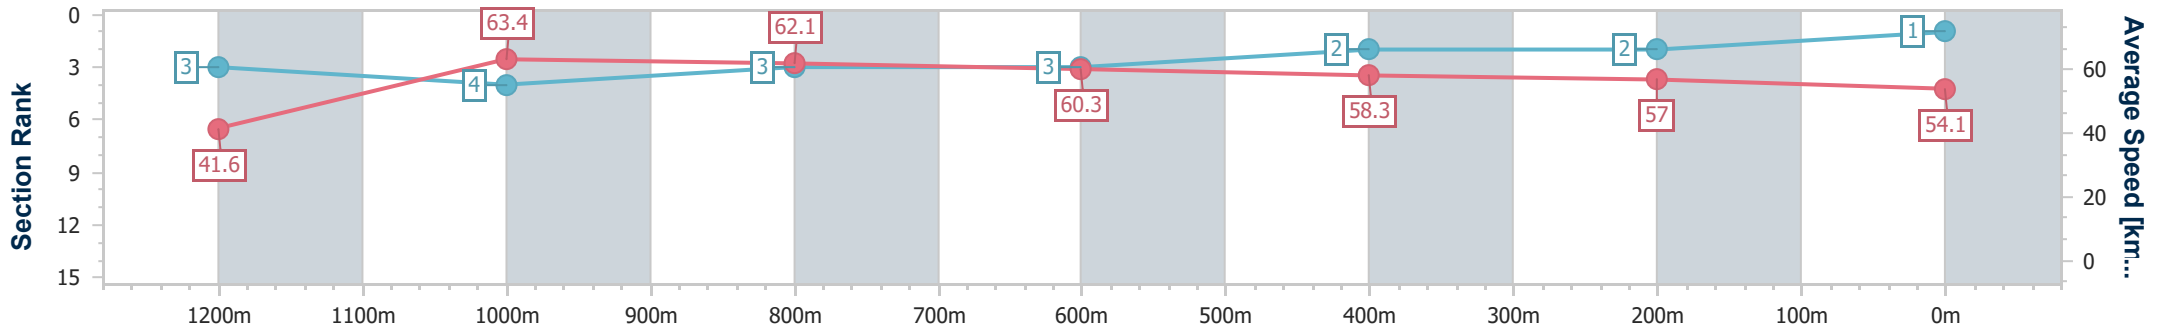

Horse/Jockey Name	Touch Of Gracie
Final Rank	1
Fastest Section Time (Section)	0:08.67 (Overall)
Top Speed [km/h] (Section)	64.7 (1200m)
Race State	Finished

Toowoomba QLD Professional
Race 6: TRACKSIDE PHOTOGRAPHY Class 2 Handicap - 1300m

06 April 2024 - 20:21

Track Rating: Heavy 9, Weather: Overcast, Rail Position: +5m Entire

Section	Overall	1200m	1000m	800m	600m	400m	200m
Section Times	1:22.29 [1] (0:08.67)	1:13.62 [3] (0:11.34)	1:02.28 [4] (0:11.74)	0:50.54 [3] (0:12.01)	0:38.53 [3] (0:12.45)	0:26.08 [2] (0:12.77)	0:13.31 [2] (0:13.31)
Average Speed [km/h]	41.6	63.4	62.1	60.3	58.3	57.0	54.1
Top Speed [km/h]	62.6	64.7	63.7	61.7	60.8	58.3	55.1
Avg. Dist. to Rail [m]	6.1	3.8	3.0	2.2	1.5	2.6	3.3
Avg. Stride Freq. [Hz]	2.2	2.4	2.4	2.3	2.3	2.4	2.3
Avg. Stride Length [m]	5.5	7.2	7.2	7.2	6.9	6.6	6.5

- [ ] Ranking at each section and finish
- -.-.- No data available at this section
- NA No data available