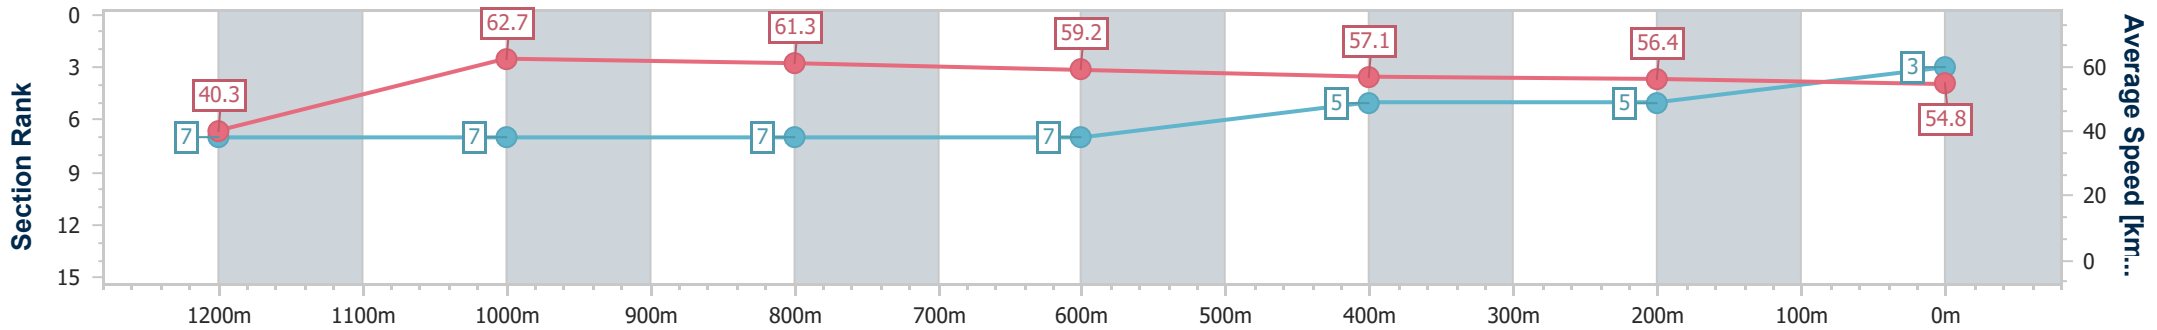

Horse/Jockey Name	Power Pack
Final Rank	3
Fastest Section Time (Section)	0:08.88 (Overall)
Top Speed [km/h] (Section)	63.8 (1200m)
Race State	Finished

Toowoomba QLD Professional
Race 6: TRACKSIDE PHOTOGRAPHY Class 2 Handicap - 1300m

06 April 2024 - 20:21

Track Rating: Heavy 9, Weather: Overcast, Rail Position: +5m Entire

Section	Overall	1200m	1000m	800m	600m	400m	200m						
Section Times	1:22.92 [3] (0:08.88)	1:14.04 [7] (0:11.51)	1:02.53 [7] (0:11.81)	0:50.72 [7] (0:12.16)	0:38.56 [7] (0:12.66)	0:25.90 [5] (0:12.79)	0:13.11 [5] (0:13.11)						
Average Speed [km/h]	40.3	62.7	61.3	59.2	57.1	56.4	54.8						
Top Speed [km/h]	59.2	63.8	62.7	60.3	59.2	57.6	56.6						
Avg. Dist. to Rail [m]	2.6	1.2	1.1	1.3	0.6	0.6	0.5						
Avg. Stride Freq. [Hz]	2.1	2.3	2.3	2.3	2.3	2.2	2.2						
Avg. Stride Length [m]	5.5	7.6	7.4	7.3	7.0	7.0	7.0						

- [ ] Ranking at each section and finish
- -.-.- No data available at this section
- NA No data available