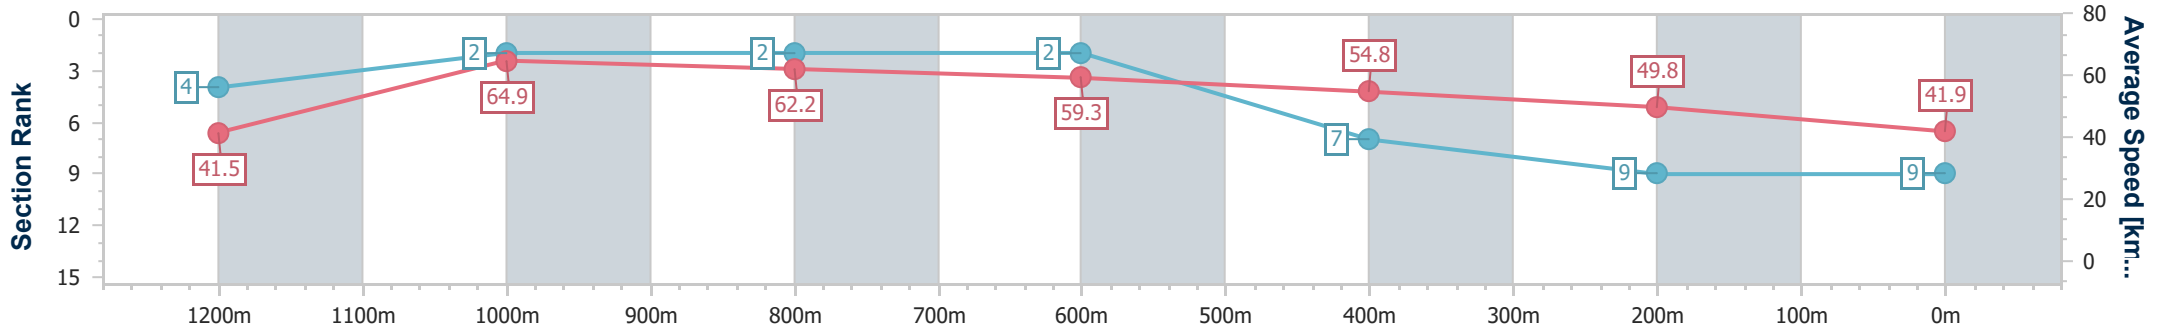

Horse/Jockey Name	Glengarry
Final Rank	9
Fastest Section Time (Section)	0:08.69 (Overall)
Top Speed [km/h] (Section)	65.9 (1200m)
Race State	Finished

Toowoomba QLD Professional
Race 6: TRACKSIDE PHOTOGRAPHY Class 2 Handicap - 1300m

06 April 2024 - 20:21

Track Rating: Heavy 9, Weather: Overcast, Rail Position: +5m Entire

Section	Overall	1200m	1000m	800m	600m	400m	200m
Section Times	1:28.89 [9] (0:08.69)	1:20.20 [4] (0:11.13)	1:09.07 [2] (0:11.65)	0:57.42 [2] (0:12.26)	0:45.16 [2] (0:13.40)	0:31.76 [7] (0:14.59)	0:17.17 [9] (0:17.17)
Average Speed [km/h]	41.5	64.9	62.2	59.3	54.8	49.8	41.9
Top Speed [km/h]	62.3	65.9	64.2	61.8	57.0	53.2	45.9
Avg. Dist. to Rail [m]	6.5	3.2	2.1	3.5	3.4	3.1	3.7
Avg. Stride Freq. [Hz]	2.2	2.4	2.3	2.3	2.2	2.1	1.9
Avg. Stride Length [m]	5.4	7.7	7.4	7.2	6.9	6.6	6.1

- [ ] Ranking at each section and finish
- -.-.- No data available at this section
- NA No data available