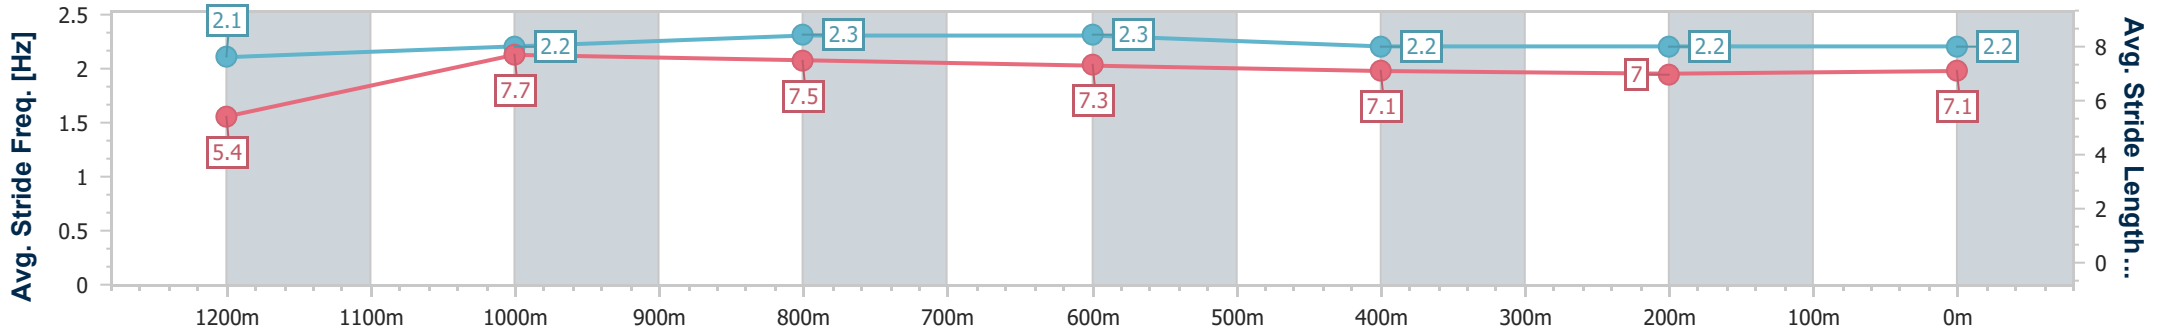

Horse/Jockey Name	Clear Blonde
Final Rank	5
Fastest Section Time (Section)	0:09.07 (Overall)
Top Speed [km/h] (Section)	62.7 (1200m)
Race State	Finished

Toowoomba QLD Professional
Race 6: TRACKSIDE PHOTOGRAPHY Class 2 Handicap - 1300m

06 April 2024 - 20:21
Track Rating: Heavy 9, Weather: Overcast, Rail Position: +5m Entire

Section	Overall	1200m	1000m	800m	600m	400m	200m							
Section Times	1:23.12 [5] (0:09.07)	1:14.05 [8] (0:11.66)	1:02.39 [8] (0:11.74)	0:50.65 [8] (0:12.14)	0:38.51 [9] (0:12.78)	0:25.73 [8] (0:12.89)	0:12.84 [7] (0:12.84)							
Average Speed [km/h]	39.9	61.8	61.5	59.6	56.8	55.8	55.9							
Top Speed [km/h]	59.5	62.7	62.6	61.1	58.9	57.0	57.0							
Avg. Dist. to Rail [m]	5.7	3.1	1.2	1.5	1.2	0.7	1.2							
Avg. Stride Freq. [Hz]	2.1	2.2	2.3	2.3	2.2	2.2	2.2							
Avg. Stride Length [m]	5.4	7.7	7.5	7.3	7.1	7.0	7.1							

- [ ] Ranking at each section and finish
- -.-.- No data available at this section
- NA No data available