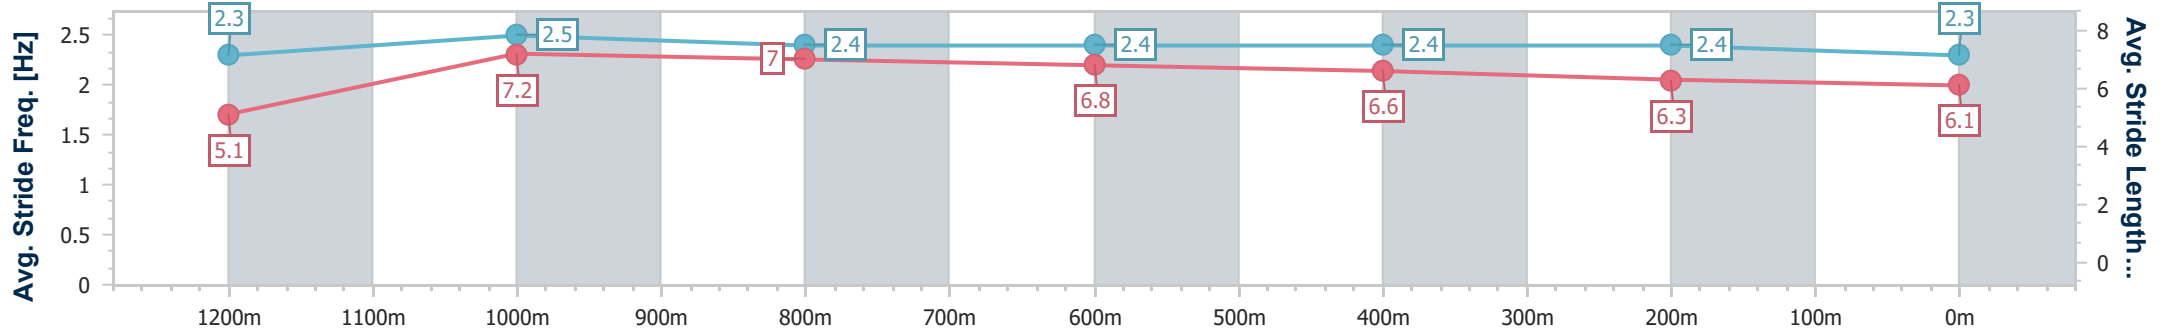

Horse/Jockey Name	Take A Picture
Final Rank	7
Fastest Section Time (Section)	0:08.80 (Overall)
Top Speed [km/h] (Section)	65.0 (1200m)
Race State	Finished

Toowoomba QLD Professional
Race 6: TRACKSIDE PHOTOGRAPHY Class 2 Handicap - 1300m

06 April 2024 - 20:21

Track Rating: Heavy 9, Weather: Overcast, Rail Position: +5m Entire

Section	Overall	1200m	1000m	800m	600m	400m	200m
Section Times	1:24.49 [7] (0:08.80)	1:15.69 [5] (0:11.34)	1:04.35 [5] (0:11.92)	0:52.43 [6] (0:12.21)	0:40.22 [6] (0:12.80)	0:27.42 [6] (0:13.19)	0:14.23 [6] (0:14.23)
Average Speed [km/h]	41.1	63.6	61.1	59.2	57.0	55.2	50.5
Top Speed [km/h]	59.9	65.0	62.7	60.1	59.0	56.1	55.0
Avg. Dist. to Rail [m]	8.8	4.5	3.0	2.2	1.9	3.0	2.1
Avg. Stride Freq. [Hz]	2.3	2.5	2.4	2.4	2.4	2.4	2.3
Avg. Stride Length [m]	5.1	7.2	7.0	6.8	6.6	6.3	6.1

- [ ] Ranking at each section and finish
- -.-.- No data available at this section
- NA No data available