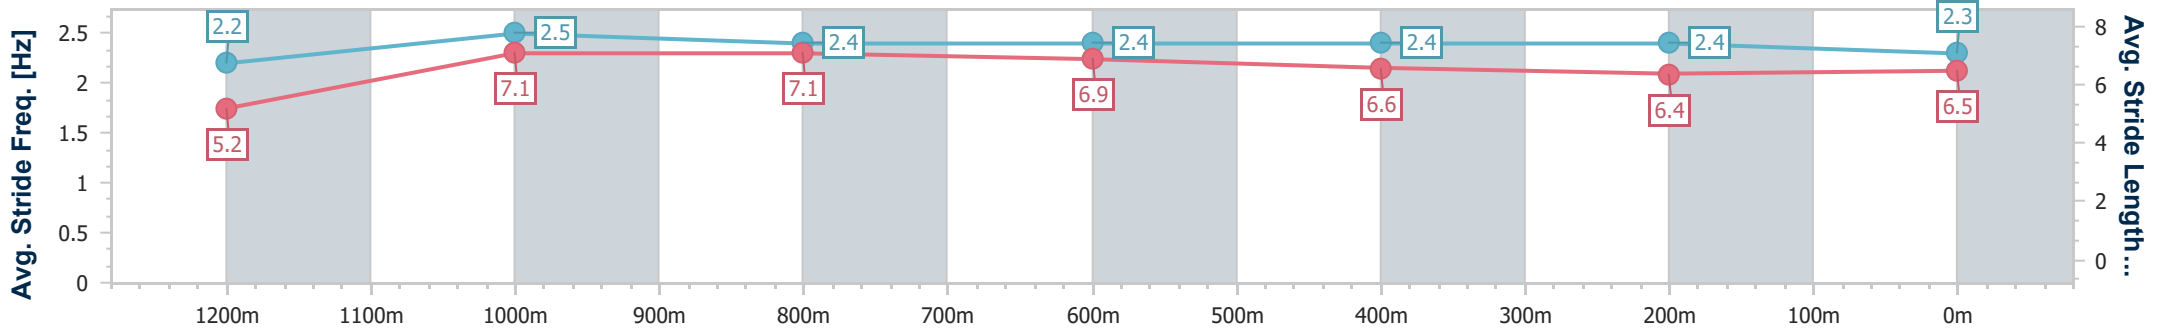

Horse/Jockey Name	Newmarket Miss
Final Rank	4
Fastest Section Time (Section)	0:08.85 (Overall)
Top Speed [km/h] (Section)	65.5 (1200m)
Race State	Finished

Toowoomba QLD Professional
Race 6: TRACKSIDE PHOTOGRAPHY Class 2 Handicap - 1300m

06 April 2024 - 20:21

Track Rating: Heavy 9, Weather: Overcast, Rail Position: +5m Entire

Section	Overall	1200m	1000m	800m	600m	400m	200m
Section Times	1:23.08 [4] (0:08.85)	1:14.23 [6] (0:11.42)	1:02.81 [6] (0:11.64)	0:51.17 [5] (0:12.19)	0:38.98 [5] (0:12.68)	0:26.30 [4] (0:12.99)	0:13.31 [4] (0:13.31)
Average Speed [km/h]	40.7	63.2	62.4	59.4	57.6	55.6	53.9
Top Speed [km/h]	59.0	65.5	63.6	60.6	60.0	57.1	55.0
Avg. Dist. to Rail [m]	5.8	1.7	1.5	2.5	2.4	1.1	3.1
Avg. Stride Freq. [Hz]	2.2	2.5	2.4	2.4	2.4	2.4	2.3
Avg. Stride Length [m]	5.2	7.1	7.1	6.9	6.6	6.4	6.5

- [ ] Ranking at each section and finish
- -.-.- No data available at this section
- NA No data available