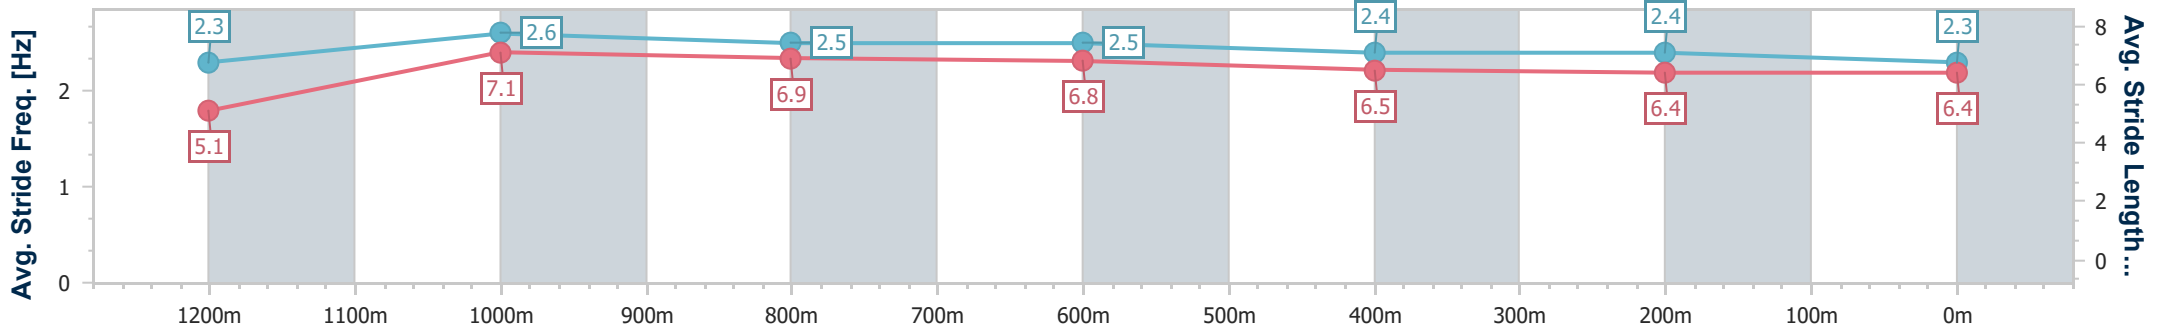

Horse/Jockey Name	Purezza
Final Rank	2
Fastest Section Time (Section)	0:08.67 (Overall)
Top Speed [km/h] (Section)	66.6 (1200m)
Race State	Finished

Toowoomba QLD Professional
Race 6: TRACKSIDE PHOTOGRAPHY Class 2 Handicap - 1300m

06 April 2024 - 20:21

Track Rating: Heavy 9, Weather: Overcast, Rail Position: +5m Entire

Section	Overall	1200m	1000m	800m	600m	400m	200m
Section Times	1:22.33 [2] (0:08.67)	1:13.66 [1] (0:11.04)	1:02.62 [1] (0:11.69)	0:50.93 [1] (0:11.95)	0:38.98 [1] (0:12.59)	0:26.39 [1] (0:12.97)	0:13.42 [1] (0:13.42)
Average Speed [km/h]	41.3	65.5	62.1	60.0	57.5	55.3	53.9
Top Speed [km/h]	62.7	66.6	64.6	60.6	60.4	56.3	55.0
Avg. Dist. to Rail [m]	5.5	3.0	2.1	0.8	0.9	0.7	0.4
Avg. Stride Freq. [Hz]	2.3	2.6	2.5	2.5	2.4	2.4	2.3
Avg. Stride Length [m]	5.1	7.1	6.9	6.8	6.5	6.4	6.4

- [ ] Ranking at each section and finish
- -.-.- No data available at this section
- NA No data available