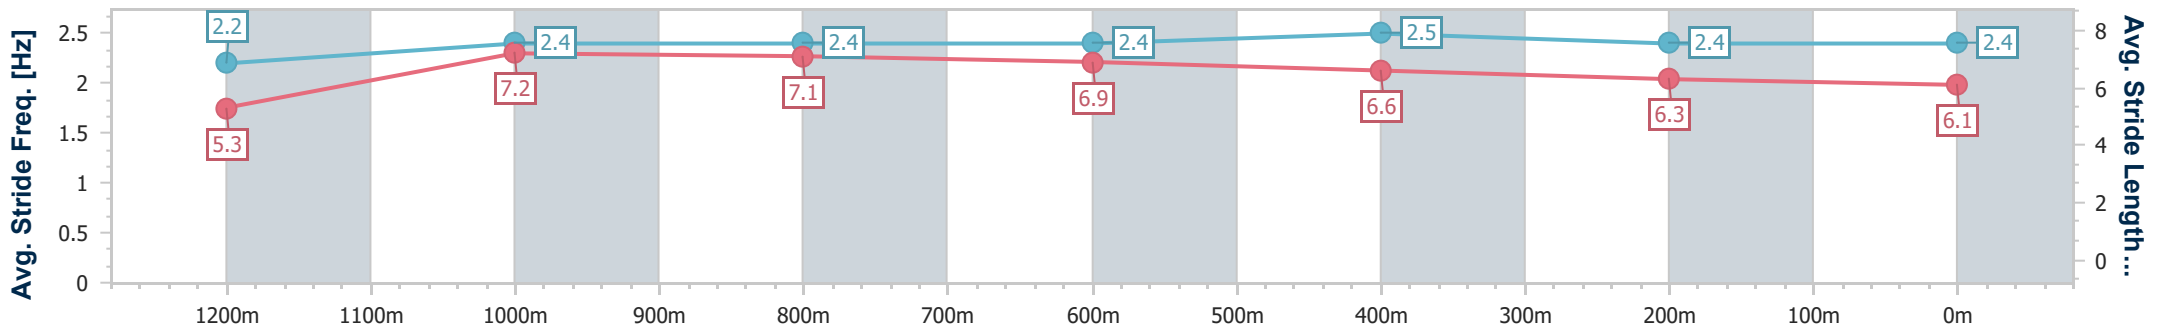

Horse/Jockey Name	Can't Getwhatiwant
Final Rank	6
Fastest Section Time (Section)	0:08.67 (Overall)
Top Speed [km/h] (Section)	64.5 (1200m)
Race State	Finished

Toowoomba QLD Professional
Race 6: TRACKSIDE PHOTOGRAPHY Class 2 Handicap - 1300m

06 April 2024 - 20:21

Track Rating: Heavy 9, Weather: Overcast, Rail Position: +5m Entire

Section	Overall	1200m	1000m	800m	600m	400m	200m
Section Times	1:23.42 [6] (0:08.67)	1:14.75 [2] (0:11.32)	1:03.43 [3] (0:11.77)	0:51.66 [4] (0:12.06)	0:39.60 [4] (0:12.49)	0:27.11 [3] (0:13.25)	0:13.86 [3] (0:13.86)
Average Speed [km/h]	41.4	63.8	61.7	59.9	58.3	54.6	51.9
Top Speed [km/h]	62.0	64.5	64.1	60.6	59.3	56.5	54.0
Avg. Dist. to Rail [m]	5.8	2.4	2.2	2.3	1.6	2.1	1.9
Avg. Stride Freq. [Hz]	2.2	2.4	2.4	2.4	2.5	2.4	2.4
Avg. Stride Length [m]	5.3	7.2	7.1	6.9	6.6	6.3	6.1

- [ ] Ranking at each section and finish
- -.-.- No data available at this section
- NA No data available