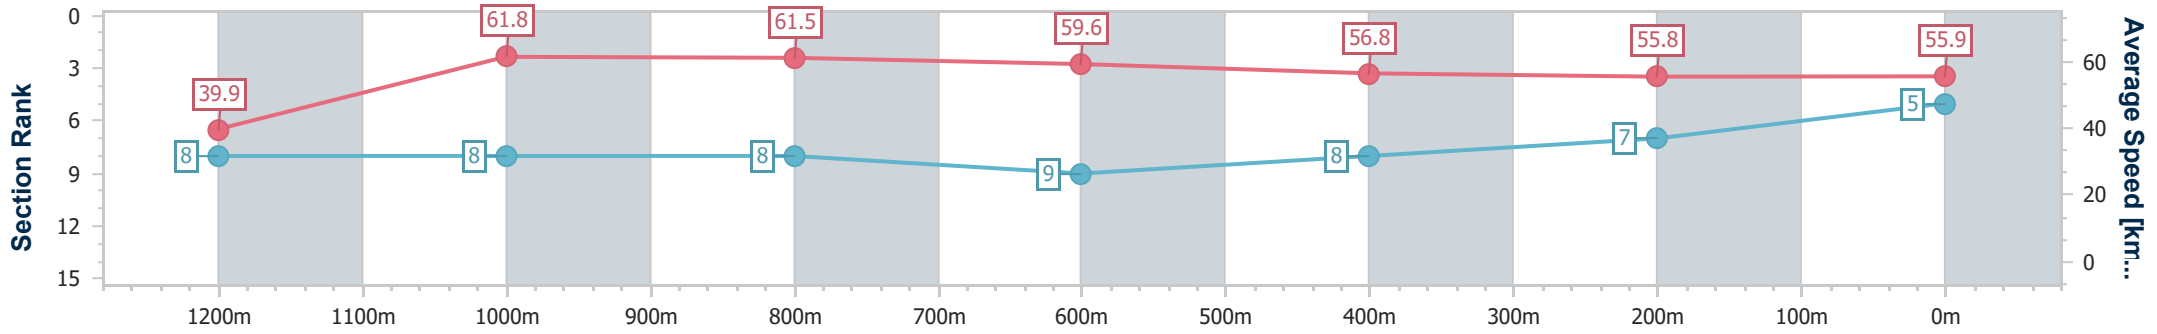

Horse/Jockey Name	Clear Blonde
Final Rank	5
Fastest Section Time (Section)	0:09.07 (Overall)
Top Speed [km/h] (Section)	62.7 (1200m)
Race State	Finished

Toowoomba QLD Professional
Race 6: TRACKSIDE PHOTOGRAPHY Class 2 Handicap - 1300m

06 April 2024 - 20:21
Track Rating: Heavy 9, Weather: Overcast, Rail Position: +5m Entire

Section	Overall	1200m	1000m	800m	600m	400m	200m							
Section Times	1:23.12 [5] (0:09.07)	1:14.05 [8] (0:11.66)	1:02.39 [8] (0:11.74)	0:50.65 [8] (0:12.14)	0:38.51 [9] (0:12.78)	0:25.73 [8] (0:12.89)	0:12.84 [7] (0:12.84)							
Average Speed [km/h]	39.9	61.8	61.5	59.6	56.8	55.8	55.9							
Top Speed [km/h]	59.5	62.7	62.6	61.1	58.9	57.0	57.0							
Avg. Dist. to Rail [m]	5.7	3.1	1.2	1.5	1.2	0.7	1.2							
Avg. Stride Freq. [Hz]	2.1	2.2	2.3	2.3	2.2	2.2	2.2							
Avg. Stride Length [m]	5.4	7.7	7.5	7.3	7.1	7.0	7.1							

- [ ] Ranking at each section and finish
- -.-.- No data available at this section
- NA No data available