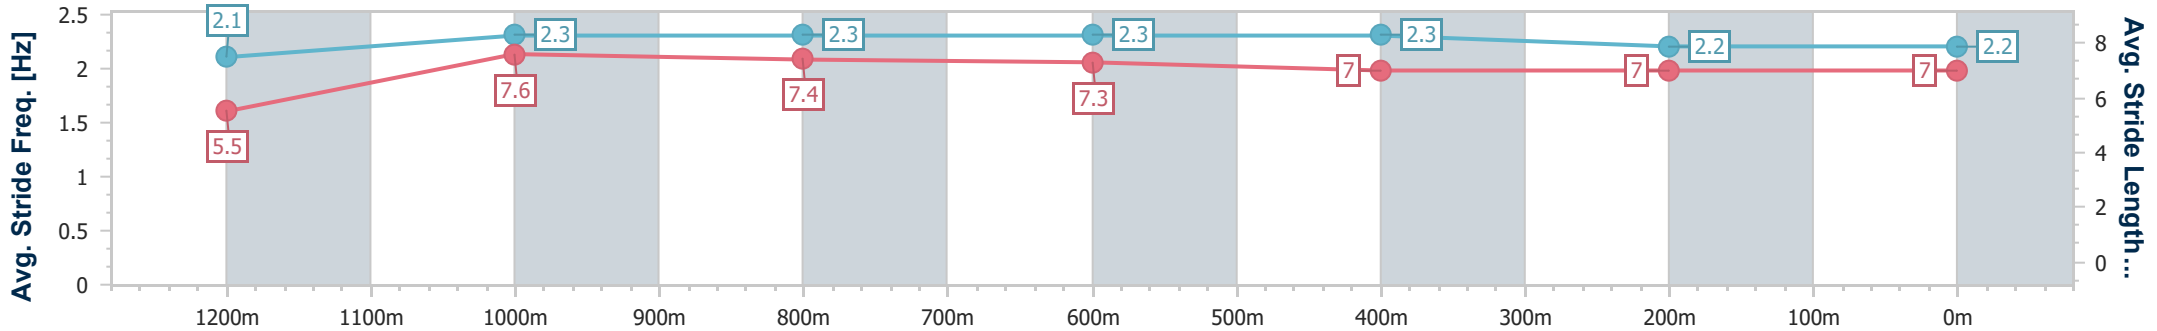

Horse/Jockey Name	Power Pack
Final Rank	3
Fastest Section Time (Section)	0:08.88 (Overall)
Top Speed [km/h] (Section)	63.8 (1200m)
Race State	Finished

Toowoomba QLD Professional
Race 6: TRACKSIDE PHOTOGRAPHY Class 2 Handicap - 1300m

06 April 2024 - 20:21

Track Rating: Heavy 9, Weather: Overcast, Rail Position: +5m Entire

Section	Overall	1200m	1000m	800m	600m	400m	200m						
Section Times	1:22.92 [3] (0:08.88)	1:14.04 [7] (0:11.51)	1:02.53 [7] (0:11.81)	0:50.72 [7] (0:12.16)	0:38.56 [7] (0:12.66)	0:25.90 [5] (0:12.79)	0:13.11 [5] (0:13.11)						
Average Speed [km/h]	40.3	62.7	61.3	59.2	57.1	56.4	54.8						
Top Speed [km/h]	59.2	63.8	62.7	60.3	59.2	57.6	56.6						
Avg. Dist. to Rail [m]	2.6	1.2	1.1	1.3	0.6	0.6	0.5						
Avg. Stride Freq. [Hz]	2.1	2.3	2.3	2.3	2.3	2.2	2.2						
Avg. Stride Length [m]	5.5	7.6	7.4	7.3	7.0	7.0	7.0						

- [ ] Ranking at each section and finish
- -.-.- No data available at this section
- NA No data available