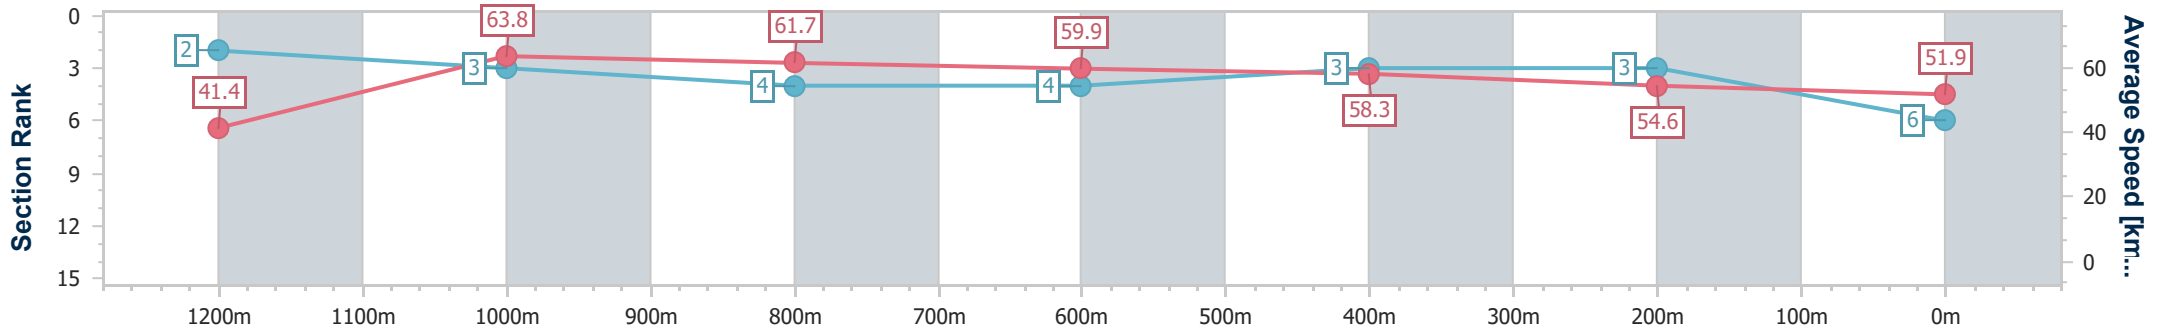

Horse/Jockey Name	Can't Getwhatiwant
Final Rank	6
Fastest Section Time (Section)	0:08.67 (Overall)
Top Speed [km/h] (Section)	64.5 (1200m)
Race State	Finished

Toowoomba QLD Professional
Race 6: TRACKSIDE PHOTOGRAPHY Class 2 Handicap - 1300m

06 April 2024 - 20:21

Track Rating: Heavy 9, Weather: Overcast, Rail Position: +5m Entire

Section	Overall	1200m	1000m	800m	600m	400m	200m
Section Times	1:23.42 [6] (0:08.67)	1:14.75 [2] (0:11.32)	1:03.43 [3] (0:11.77)	0:51.66 [4] (0:12.06)	0:39.60 [4] (0:12.49)	0:27.11 [3] (0:13.25)	0:13.86 [3] (0:13.86)
Average Speed [km/h]	41.4	63.8	61.7	59.9	58.3	54.6	51.9
Top Speed [km/h]	62.0	64.5	64.1	60.6	59.3	56.5	54.0
Avg. Dist. to Rail [m]	5.8	2.4	2.2	2.3	1.6	2.1	1.9
Avg. Stride Freq. [Hz]	2.2	2.4	2.4	2.4	2.5	2.4	2.4
Avg. Stride Length [m]	5.3	7.2	7.1	6.9	6.6	6.3	6.1

- [ ] Ranking at each section and finish
- -.-.- No data available at this section
- NA No data available