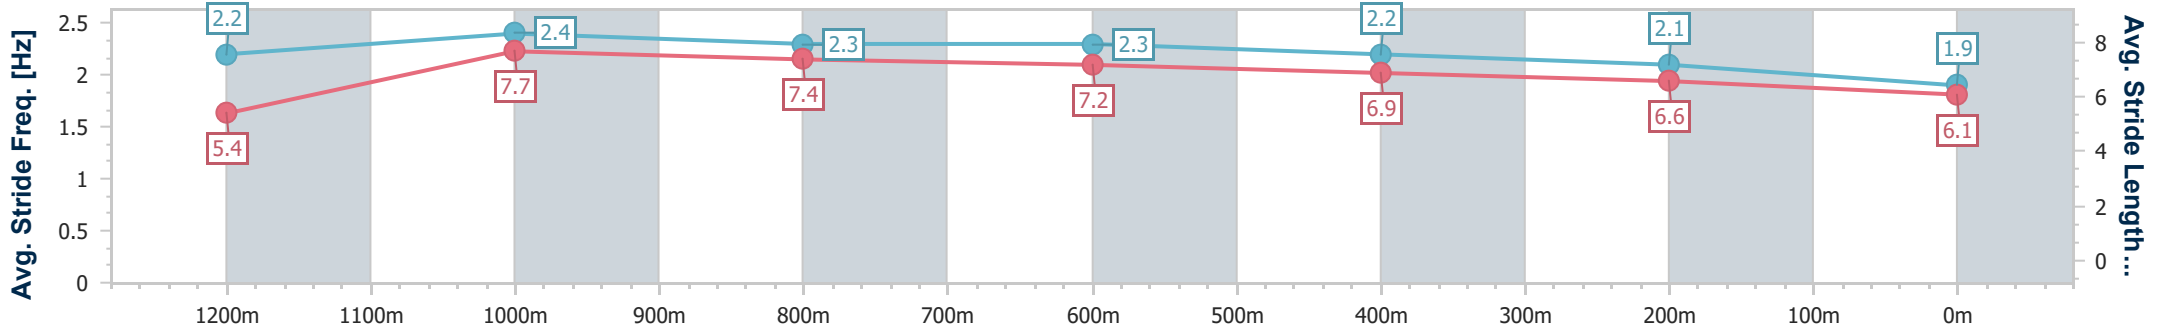

Toowoomba QLD Professional  
Race 6: TRACKSIDE PHOTOGRAPHY Class 2 Handicap - 1300m

06 April 2024 - 20:21

Track Rating: Heavy 9, Weather: Overcast, Rail Position: +5m Entire

Section	Overall	1200m	1000m	800m	600m	400m	200m
Section Times	1:25.26 [8] (0:09.77)	1:15.49 [9] (0:11.45)	1:04.04 [9] (0:11.44)	0:52.60 [9] (0:11.92)	0:40.68 [8] (0:12.84)	0:27.84 [9] (0:13.51)	0:14.33 [8] (0:14.33)
Average Speed [km/h]	37.1	62.9	63.1	60.5	56.9	53.8	50.1
Top Speed [km/h]	62.9	64.9	63.9	62.4	58.5	55.2	53.3
Avg. Dist. to Rail [m]	3.2	1.0	0.8	1.3	2.6	3.0	0.6
Avg. Stride Freq. [Hz]	2.0	2.3	2.4	2.3	2.3	2.2	2.2
Avg. Stride Length [m]	5.2	7.6	7.4	7.2	6.9	6.7	6.5

- [ ] Ranking at each section and finish
- .-.- No data available at this section
- NA No data available

Horse/Jockey Name	Glengarry
Final Rank	9
Fastest Section Time (Section)	0:08.69 (Overall)
Top Speed [km/h] (Section)	65.9 (1200m)
Race State	Finished

Toowoomba QLD Professional  
Race 6: TRACKSIDE PHOTOGRAPHY Class 2 Handicap - 1300m

06 April 2024 - 20:21

Track Rating: Heavy 9, Weather: Overcast, Rail Position: +5m Entire

Section	Overall	1200m	1000m	800m	600m	400m	200m
Section Times	1:28.89 [9] (0:08.69)	1:20.20 [4] (0:11.13)	1:09.07 [2] (0:11.65)	0:57.42 [2] (0:12.26)	0:45.16 [2] (0:13.40)	0:31.76 [7] (0:14.59)	0:17.17 [9] (0:17.17)
Average Speed [km/h]	41.5	64.9	62.2	59.3	54.8	49.8	41.9
Top Speed [km/h]	62.3	65.9	64.2	61.8	57.0	53.2	45.9
Avg. Dist. to Rail [m]	6.5	3.2	2.1	3.5	3.4	3.1	3.7
Avg. Stride Freq. [Hz]	2.2	2.4	2.3	2.3	2.2	2.1	1.9
Avg. Stride Length [m]	5.4	7.7	7.4	7.2	6.9	6.6	6.1

- [ ] Ranking at each section and finish
- .-.- No data available at this section
- NA No data available