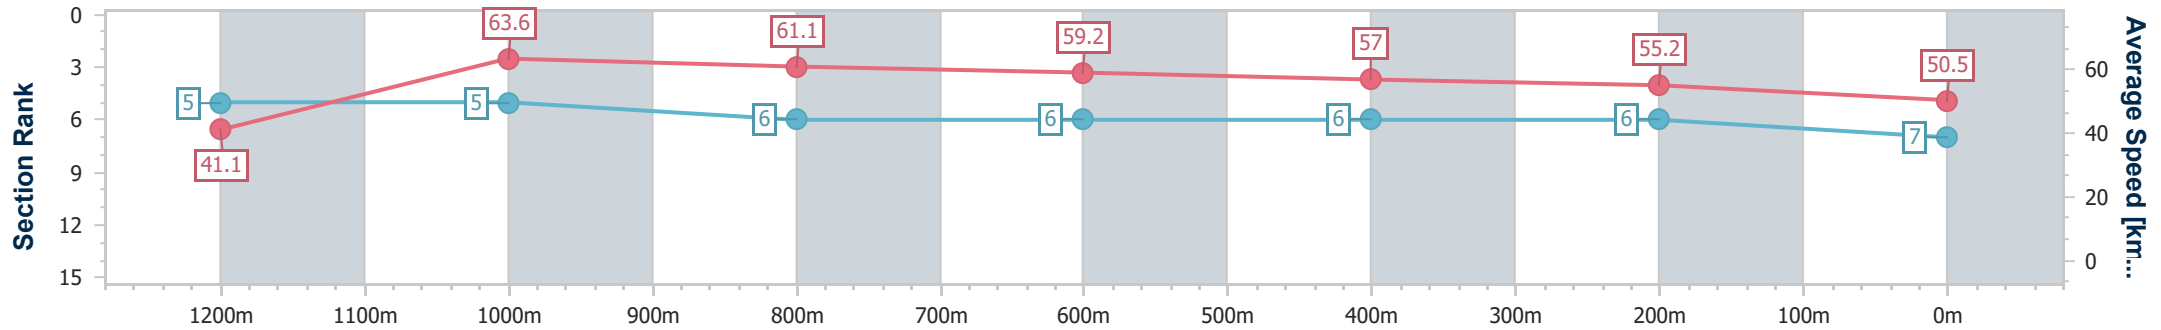

Horse/Jockey Name	Take A Picture
Final Rank	7
Fastest Section Time (Section)	0:08.80 (Overall)
Top Speed [km/h] (Section)	65.0 (1200m)
Race State	Finished

Toowoomba QLD Professional
Race 6: TRACKSIDE PHOTOGRAPHY Class 2 Handicap - 1300m

06 April 2024 - 20:21

Track Rating: Heavy 9, Weather: Overcast, Rail Position: +5m Entire

Section	Overall	1200m	1000m	800m	600m	400m	200m
Section Times	1:24.49 [7] (0:08.80)	1:15.69 [5] (0:11.34)	1:04.35 [5] (0:11.92)	0:52.43 [6] (0:12.21)	0:40.22 [6] (0:12.80)	0:27.42 [6] (0:13.19)	0:14.23 [6] (0:14.23)
Average Speed [km/h]	41.1	63.6	61.1	59.2	57.0	55.2	50.5
Top Speed [km/h]	59.9	65.0	62.7	60.1	59.0	56.1	55.0
Avg. Dist. to Rail [m]	8.8	4.5	3.0	2.2	1.9	3.0	2.1
Avg. Stride Freq. [Hz]	2.3	2.5	2.4	2.4	2.4	2.4	2.3
Avg. Stride Length [m]	5.1	7.2	7.0	6.8	6.6	6.3	6.1

- [ ] Ranking at each section and finish
- -.-.- No data available at this section
- NA No data available