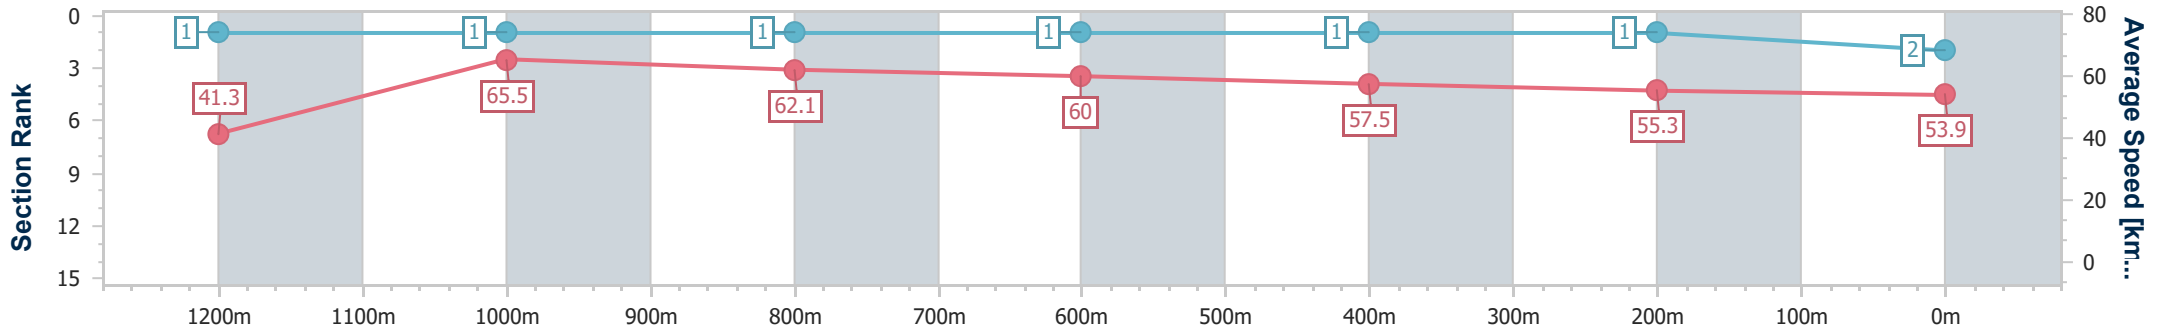

Horse/Jockey Name	Purezza
Final Rank	2
Fastest Section Time (Section)	0:08.67 (Overall)
Top Speed [km/h] (Section)	66.6 (1200m)
Race State	Finished

Toowoomba QLD Professional
Race 6: TRACKSIDE PHOTOGRAPHY Class 2 Handicap - 1300m

06 April 2024 - 20:21

Track Rating: Heavy 9, Weather: Overcast, Rail Position: +5m Entire

Section	Overall	1200m	1000m	800m	600m	400m	200m
Section Times	1:22.33 [2] (0:08.67)	1:13.66 [1] (0:11.04)	1:02.62 [1] (0:11.69)	0:50.93 [1] (0:11.95)	0:38.98 [1] (0:12.59)	0:26.39 [1] (0:12.97)	0:13.42 [1] (0:13.42)
Average Speed [km/h]	41.3	65.5	62.1	60.0	57.5	55.3	53.9
Top Speed [km/h]	62.7	66.6	64.6	60.6	60.4	56.3	55.0
Avg. Dist. to Rail [m]	5.5	3.0	2.1	0.8	0.9	0.7	0.4
Avg. Stride Freq. [Hz]	2.3	2.6	2.5	2.5	2.4	2.4	2.3
Avg. Stride Length [m]	5.1	7.1	6.9	6.8	6.5	6.4	6.4

- [ ] Ranking at each section and finish
- -.-.- No data available at this section
- NA No data available