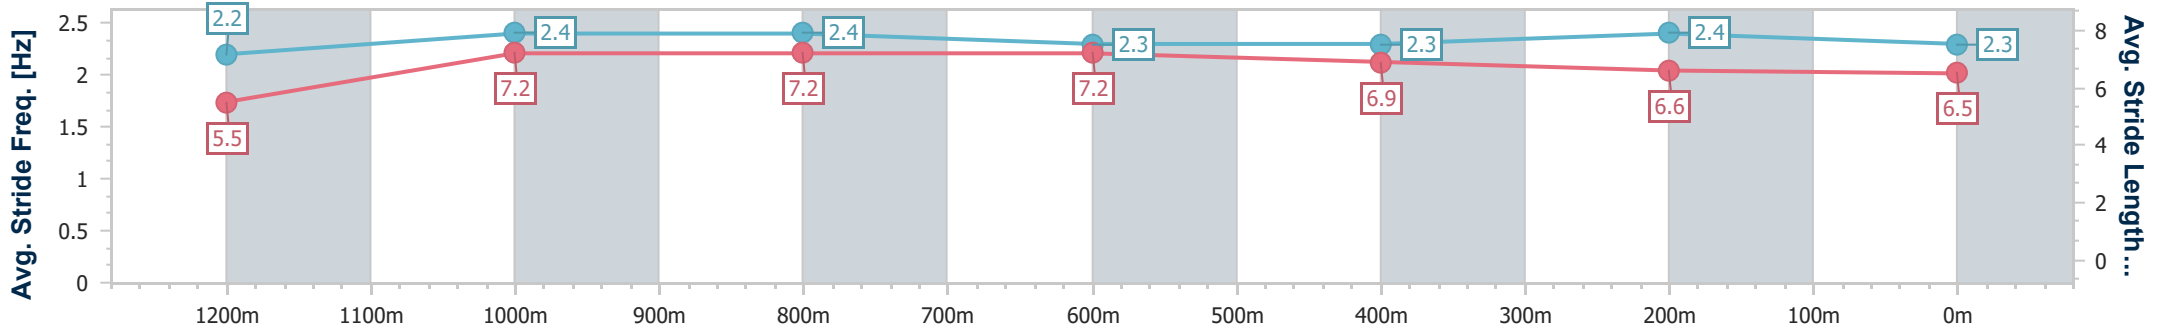

Horse/Jockey Name	Touch Of Gracie
Final Rank	1
Fastest Section Time (Section)	0:08.67 (Overall)
Top Speed [km/h] (Section)	64.7 (1200m)
Race State	Finished

Toowoomba QLD Professional
Race 6: TRACKSIDE PHOTOGRAPHY Class 2 Handicap - 1300m

06 April 2024 - 20:21

Track Rating: Heavy 9, Weather: Overcast, Rail Position: +5m Entire

Section	Overall	1200m	1000m	800m	600m	400m	200m
Section Times	1:22.29 [1] (0:08.67)	1:13.62 [3] (0:11.34)	1:02.28 [4] (0:11.74)	0:50.54 [3] (0:12.01)	0:38.53 [3] (0:12.45)	0:26.08 [2] (0:12.77)	0:13.31 [2] (0:13.31)
Average Speed [km/h]	41.6	63.4	62.1	60.3	58.3	57.0	54.1
Top Speed [km/h]	62.6	64.7	63.7	61.7	60.8	58.3	55.1
Avg. Dist. to Rail [m]	6.1	3.8	3.0	2.2	1.5	2.6	3.3
Avg. Stride Freq. [Hz]	2.2	2.4	2.4	2.3	2.3	2.4	2.3
Avg. Stride Length [m]	5.5	7.2	7.2	7.2	6.9	6.6	6.5

- [ ] Ranking at each section and finish
- -.-.- No data available at this section
- NA No data available