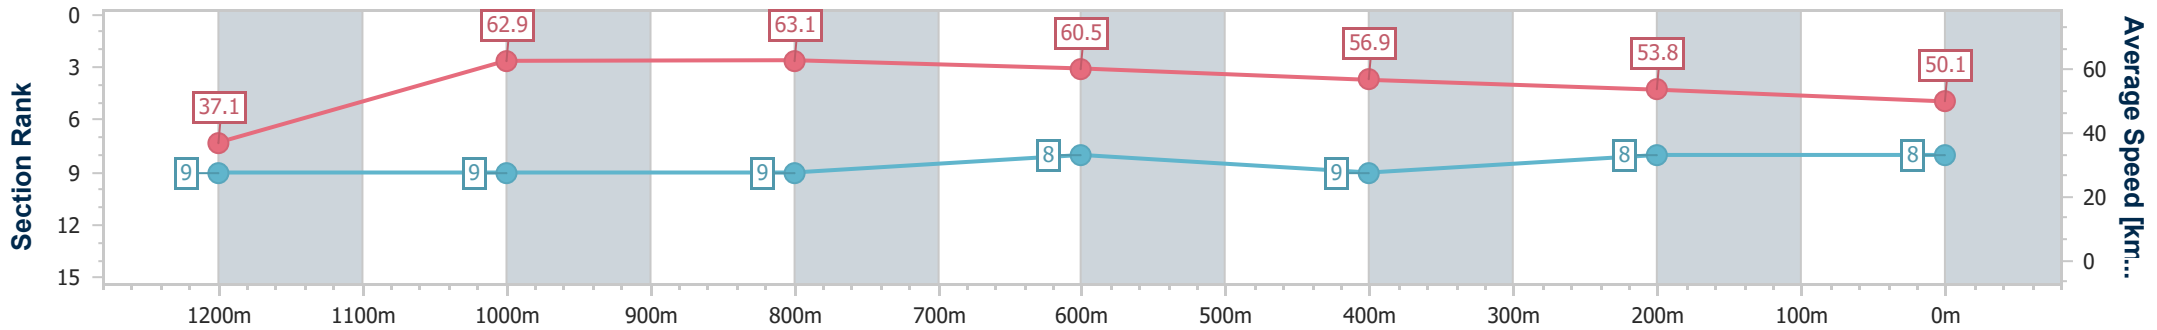

Horse/Jockey Name	Picador
Final Rank	8
Fastest Section Time (Section)	0:09.77 (Overall)
Top Speed [km/h] (Section)	64.9 (1200m)
Race State	Finished

Toowoomba QLD Professional
Race 6: TRACKSIDE PHOTOGRAPHY Class 2 Handicap - 1300m

06 April 2024 - 20:21

Track Rating: Heavy 9, Weather: Overcast, Rail Position: +5m Entire

Section	Overall	1200m	1000m	800m	600m	400m	200m
Section Times	1:25.26 [8] (0:09.77)	1:15.49 [9] (0:11.45)	1:04.04 [9] (0:11.44)	0:52.60 [9] (0:11.92)	0:40.68 [8] (0:12.84)	0:27.84 [9] (0:13.51)	0:14.33 [8] (0:14.33)
Average Speed [km/h]	37.1	62.9	63.1	60.5	56.9	53.8	50.1
Top Speed [km/h]	62.9	64.9	63.9	62.4	58.5	55.2	53.3
Avg. Dist. to Rail [m]	3.2	1.0	0.8	1.3	2.6	3.0	0.6
Avg. Stride Freq. [Hz]	2.0	2.3	2.4	2.3	2.3	2.2	2.2
Avg. Stride Length [m]	5.2	7.6	7.4	7.2	6.9	6.7	6.5

- [ ] Ranking at each section and finish
- -.-.- No data available at this section
- NA No data available