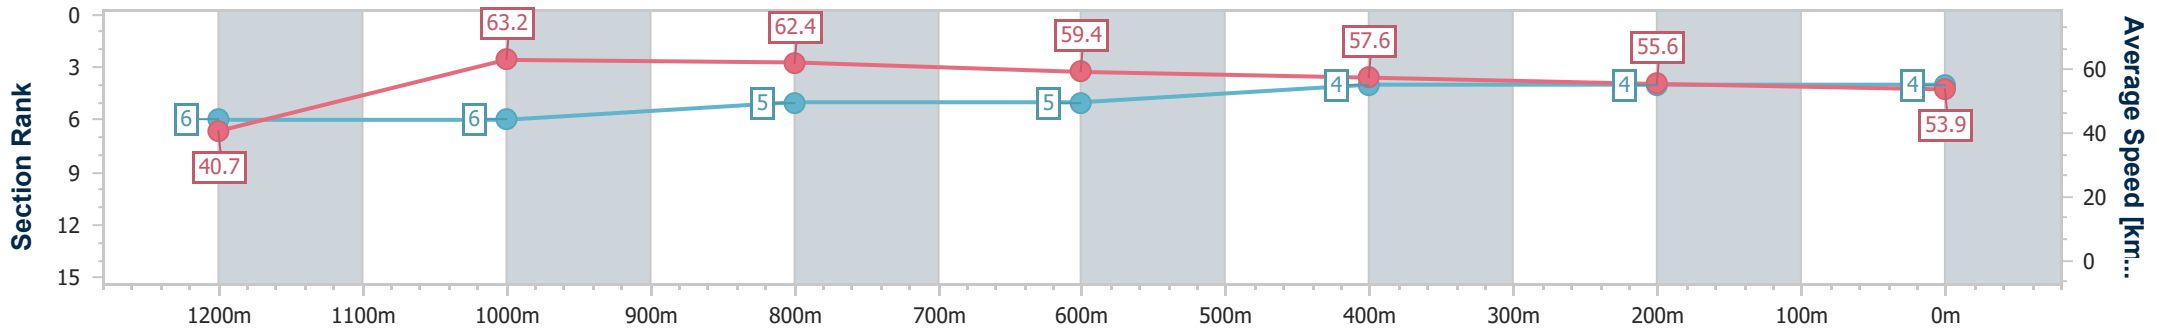

Horse/Jockey Name	Newmarket Miss
Final Rank	4
Fastest Section Time (Section)	0:08.85 (Overall)
Top Speed [km/h] (Section)	65.5 (1200m)
Race State	Finished

Toowoomba QLD Professional
Race 6: TRACKSIDE PHOTOGRAPHY Class 2 Handicap - 1300m

06 April 2024 - 20:21

Track Rating: Heavy 9, Weather: Overcast, Rail Position: +5m Entire

Section	Overall	1200m	1000m	800m	600m	400m	200m
Section Times	1:23.08 [4] (0:08.85)	1:14.23 [6] (0:11.42)	1:02.81 [6] (0:11.64)	0:51.17 [5] (0:12.19)	0:38.98 [5] (0:12.68)	0:26.30 [4] (0:12.99)	0:13.31 [4] (0:13.31)
Average Speed [km/h]	40.7	63.2	62.4	59.4	57.6	55.6	53.9
Top Speed [km/h]	59.0	65.5	63.6	60.6	60.0	57.1	55.0
Avg. Dist. to Rail [m]	5.8	1.7	1.5	2.5	2.4	1.1	3.1
Avg. Stride Freq. [Hz]	2.2	2.5	2.4	2.4	2.4	2.4	2.3
Avg. Stride Length [m]	5.2	7.1	7.1	6.9	6.6	6.4	6.5

- [ ] Ranking at each section and finish
- -.-.- No data available at this section
- NA No data available