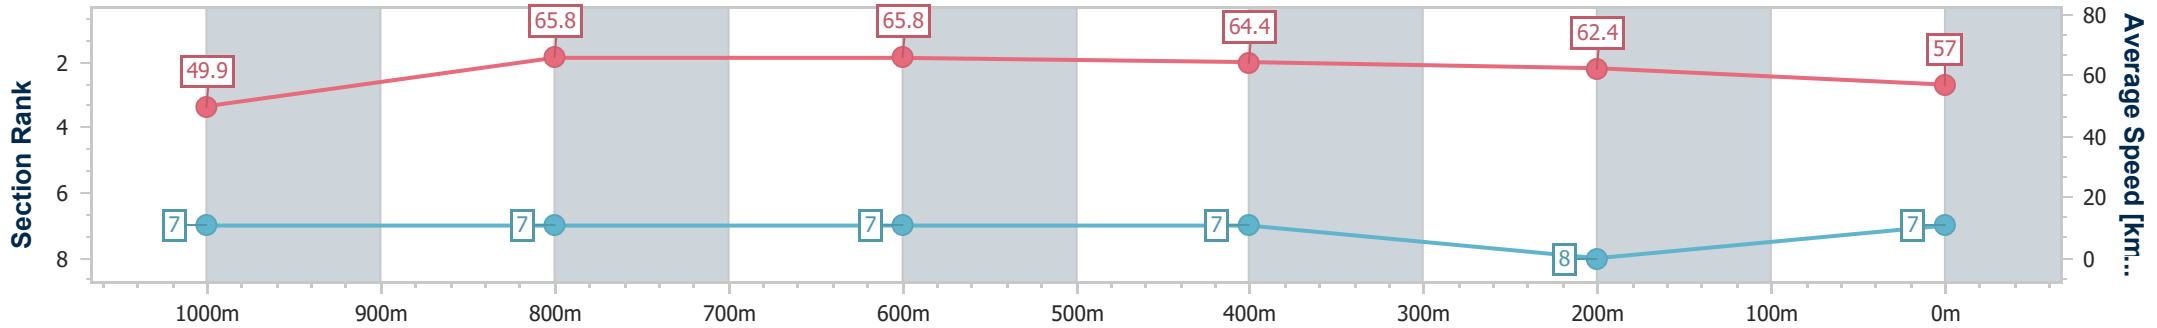

Townsville QLD Professional

Race 2: Carnival Tickets On Sale Now Maiden Plate - 1200m

30 April 2024 - 13:57

Track Rating: Soft 5, Weather: Fine, Rail Position: +0.5m 1000m-W/Post; +1.5m Remainder

Section	Overall	1000m	800m	600m	400m	200m
Section Times	1:12.12 [7] (0:14.47)	0:57.65 [7] (0:11.06)	0:46.59 [7] (0:10.99)	0:35.60 [7] (0:11.37)	0:24.23 [7] (0:11.61)	0:12.62 [8] (0:12.62)
Average Speed [km/h]	49.9	65.8	65.8	64.4	62.4	57.0
Top Speed [km/h]	64.9	67.5	67.5	65.3	63.9	60.3
Avg. Dist. to Rail [m]	5.9	2.0	1.2	3.0	4.1	4.6
Avg. Stride Freq. [Hz]	2.2	2.4	2.3	2.3	2.3	2.3
Avg. Stride Length [m]	6.1	7.8	7.9	7.9	7.5	7.0

- [] Ranking at each section and finish
- .-.- No data available at this section
- NA No data available

Horse/Jockey Name	Rising Prophet
Final Rank	8
Fastest Section Time (Section)	0:11.09 (800m)
Top Speed [km/h] (Section)	66.4 (1000m)
Race State	Finished