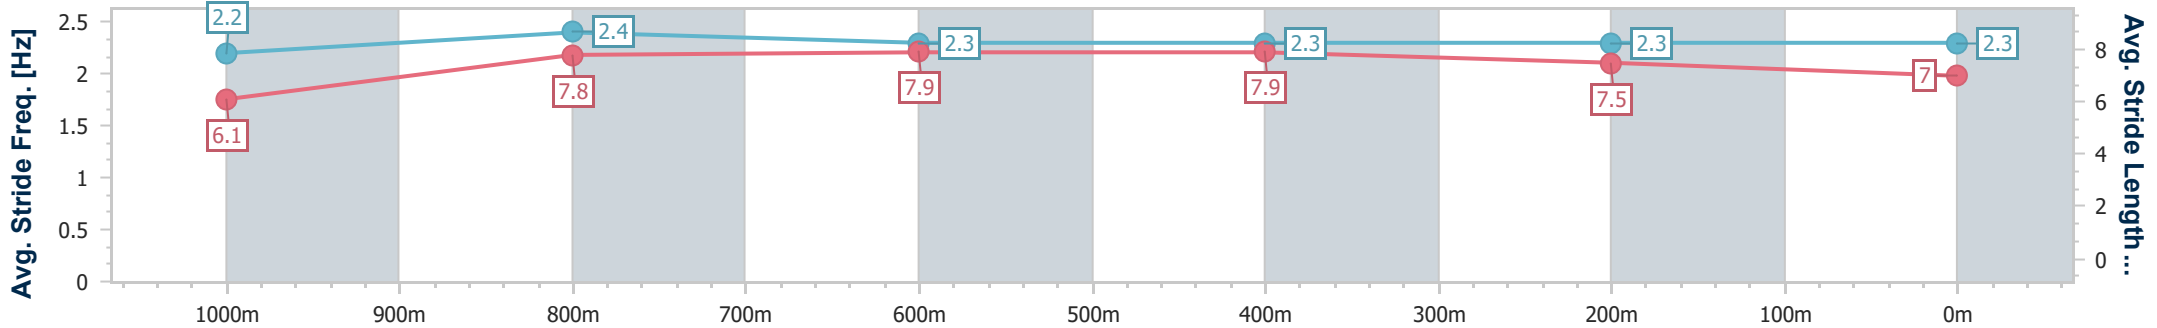

Townsville QLD Professional

Race 2: Carnival Tickets On Sale Now Maiden Plate - 1200m

30 April 2024 - 13:57

Track Rating: Soft 5, Weather: Fine, Rail Position: +0.5m 1000m-W/Post; +1.5m Remainder

Section	Overall	1000m	800m	600m	400m	200m
Section Times	1:12.12 [7] (0:14.47)	0:57.65 [7] (0:11.06)	0:46.59 [7] (0:10.99)	0:35.60 [7] (0:11.37)	0:24.23 [7] (0:11.61)	0:12.62 [8] (0:12.62)
Average Speed [km/h]	49.9	65.8	65.8	64.4	62.4	57.0
Top Speed [km/h]	64.9	67.5	67.5	65.3	63.9	60.3
Avg. Dist. to Rail [m]	5.9	2.0	1.2	3.0	4.1	4.6
Avg. Stride Freq. [Hz]	2.2	2.4	2.3	2.3	2.3	2.3
Avg. Stride Length [m]	6.1	7.8	7.9	7.9	7.5	7.0

- [] Ranking at each section and finish
- .-.- No data available at this section
- NA No data available

Horse/Jockey Name	Rising Prophet
Final Rank	8
Fastest Section Time (Section)	0:11.09 (800m)
Top Speed [km/h] (Section)	66.4 (1000m)
Race State	Finished