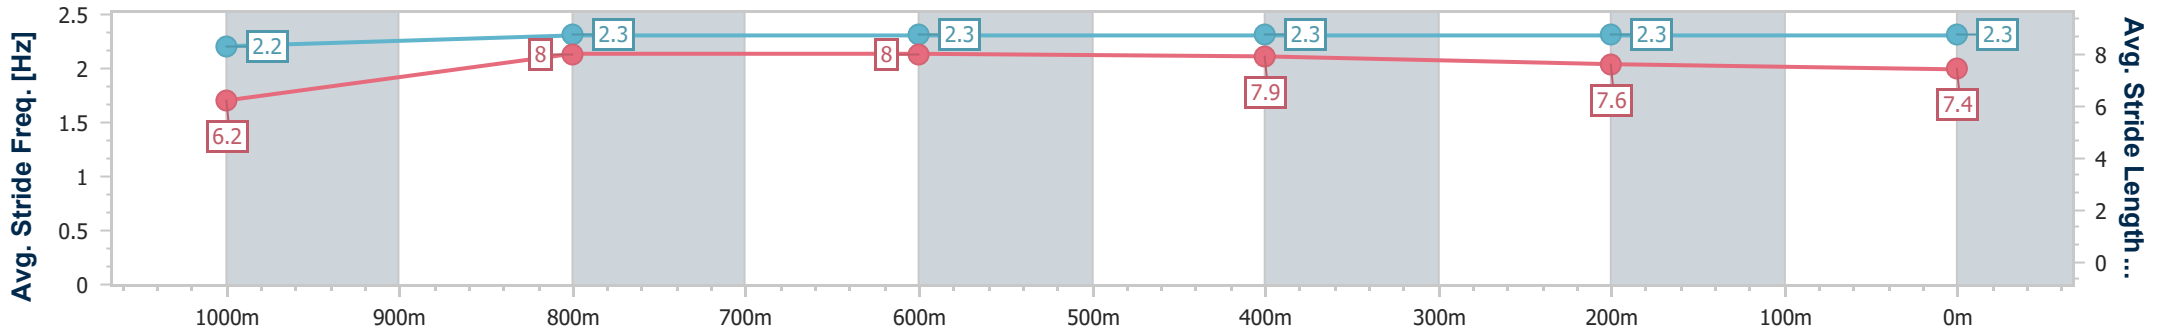

- [] Ranking at each section and finish
- .-.- No data available at this section
- NA No data available

Horse/Jockey Name	Amber Rock
Final Rank	6
Fastest Section Time (Section)	0:10.92 (800m)
Top Speed [km/h] (Section)	69.1 (800m)
Race State	Finished

Townsville QLD Professional

Race 2: Carnival Tickets On Sale Now Maiden Plate - 1200m

30 April 2024 - 13:57

Track Rating: Soft 5, Weather: Fine, Rail Position: +0.5m 1000m-W/Post; +1.5m Remainder

Section	Overall	1000m	800m	600m	400m	200m
Section Times	1:11.55 [6] (0:14.60)	0:56.95 [8] (0:11.14)	0:45.81 [8] (0:10.92)	0:34.89 [8] (0:11.33)	0:23.56 [8] (0:11.41)	0:12.15 [7] (0:12.15)
Average Speed [km/h]	49.6	66.2	67.5	65.0	63.9	59.3
Top Speed [km/h]	64.8	67.8	69.1	66.1	65.1	61.3
Avg. Dist. to Rail [m]	8.5	4.7	5.3	4.4	7.0	7.5
Avg. Stride Freq. [Hz]	2.2	2.3	2.3	2.3	2.3	2.3
Avg. Stride Length [m]	6.2	8.0	8.0	7.9	7.6	7.4

- [] Ranking at each section and finish
- .-.- No data available at this section
- NA No data available

Horse/Jockey Name	Mummification
Final Rank	7
Fastest Section Time (Section)	0:10.99 (800m)
Top Speed [km/h] (Section)	67.5 (1000m)
Race State	Finished