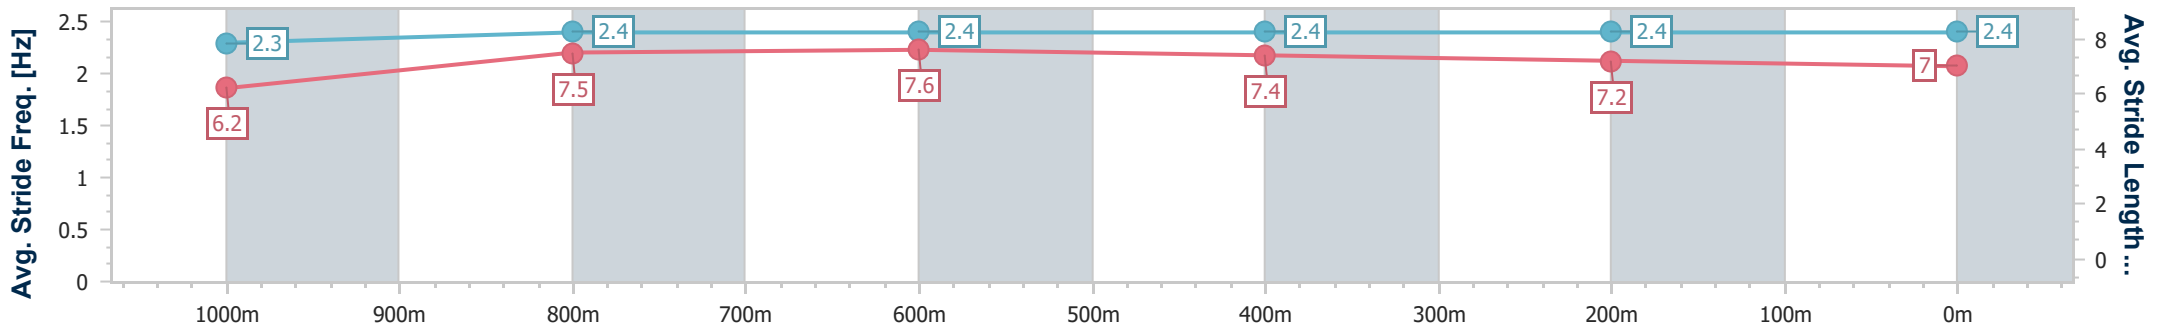

Horse/Jockey Name	Pelsaert
Final Rank	3
Fastest Section Time (Section)	0:11.06 (1000m)
Top Speed [km/h] (Section)	66.8 (1000m)
Race State	Finished

Townsville QLD Professional
Race 2: Carnival Tickets On Sale Now Maiden Plate - 1200m
30 April 2024 - 13:57
**Track Rating: Soft 5, Weather: Fine, Rail Position: +0.5m 1000m-
W/Post; +1.5m Remainder**

Section	Overall	1000m	800m	600m	400m	200m
Section Times	1:10.85 [3] (0:13.85)	0:57.00 [3] (0:11.06)	0:45.94 [3] (0:11.13)	0:34.81 [3] (0:11.29)	0:23.52 [4] (0:11.48)	0:12.04 [4] (0:12.04)
Average Speed [km/h]	52.1	65.4	64.8	64.6	63.1	59.9
Top Speed [km/h]	64.7	66.8	66.0	66.1	64.8	61.3
Avg. Dist. to Rail [m]	5.9	1.2	0.7	2.5	3.9	6.6
Avg. Stride Freq. [Hz]	2.3	2.4	2.4	2.4	2.4	2.4
Avg. Stride Length [m]	6.2	7.5	7.6	7.4	7.2	7.0

- [ ] Ranking at each section and finish
- -.-.- No data available at this section
- NA No data available