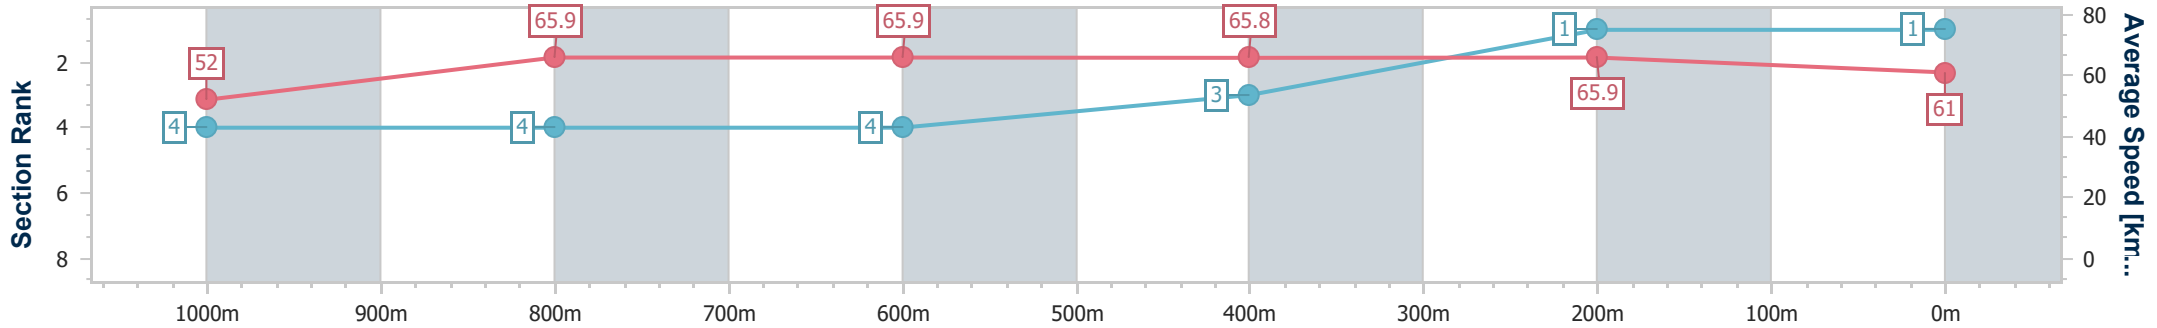

Horse/Jockey Name	Central Park
Final Rank	1
Fastest Section Time (Section)	0:11.07 (800m)
Top Speed [km/h] (Section)	67.5 (400m)
Race State	Finished

Townsville QLD Professional
Race 2: Carnival Tickets On Sale Now Maiden Plate - 1200m
30 April 2024 - 13:57
**Track Rating: Soft 5, Weather: Fine, Rail Position: +0.5m 1000m-
W/Post; +1.5m Remainder**

Section	Overall	1000m	800m	600m	400m	200m
Section Times	1:10.17 [1] (0:13.91)	0:56.26 [4] (0:11.09)	0:45.17 [4] (0:11.07)	0:34.10 [4] (0:11.21)	0:22.89 [3] (0:11.09)	0:11.80 [1] (0:11.80)
Average Speed [km/h]	52.0	65.9	65.9	65.8	65.9	61.0
Top Speed [km/h]	65.7	66.8	66.6	67.3	67.5	64.3
Avg. Dist. to Rail [m]	7.5	2.9	2.8	5.1	7.3	7.1
Avg. Stride Freq. [Hz]	2.2	2.3	2.2	2.3	2.4	2.3
Avg. Stride Length [m]	6.4	7.9	8.1	8.0	7.6	7.5

- [ ] Ranking at each section and finish
- -.-.- No data available at this section
- NA No data available