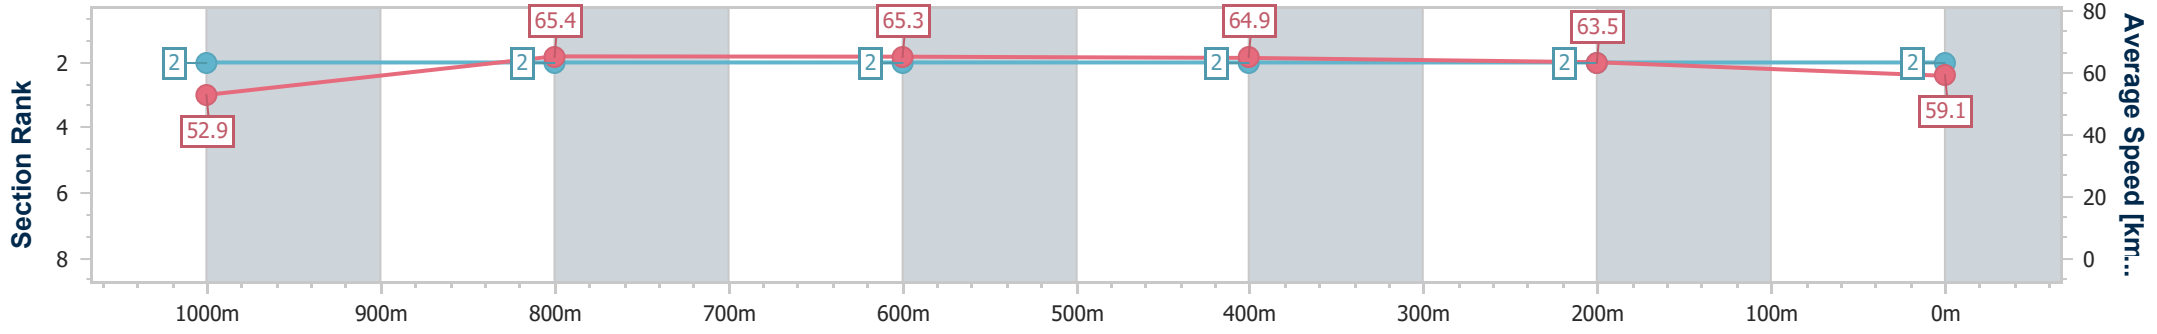

Horse/Jockey Name	Fairybower Flyer
Final Rank	2
Fastest Section Time (Section)	0:11.11 (800m)
Top Speed [km/h] (Section)	67.0 (1000m)
Race State	Finished

Townsville QLD Professional
Race 2: Carnival Tickets On Sale Now Maiden Plate - 1200m
30 April 2024 - 13:57
**Track Rating: Soft 5, Weather: Fine, Rail Position: +0.5m 1000m-
W/Post; +1.5m Remainder**

Section	Overall	1000m	800m	600m	400m	200m
Section Times	1:10.81 [2] (0:13.67)	0:57.14 [2] (0:11.14)	0:46.00 [2] (0:11.11)	0:34.89 [2] (0:11.26)	0:23.63 [2] (0:11.44)	0:12.19 [2] (0:12.19)
Average Speed [km/h]	52.9	65.4	65.3	64.9	63.5	59.1
Top Speed [km/h]	66.1	67.0	66.5	65.5	65.2	61.8
Avg. Dist. to Rail [m]	7.2	2.2	1.6	3.2	4.8	5.6
Avg. Stride Freq. [Hz]	2.3	2.4	2.3	2.3	2.3	2.3
Avg. Stride Length [m]	6.3	7.7	7.8	7.8	7.5	7.3

- [ ] Ranking at each section and finish
- -.-.- No data available at this section
- NA No data available