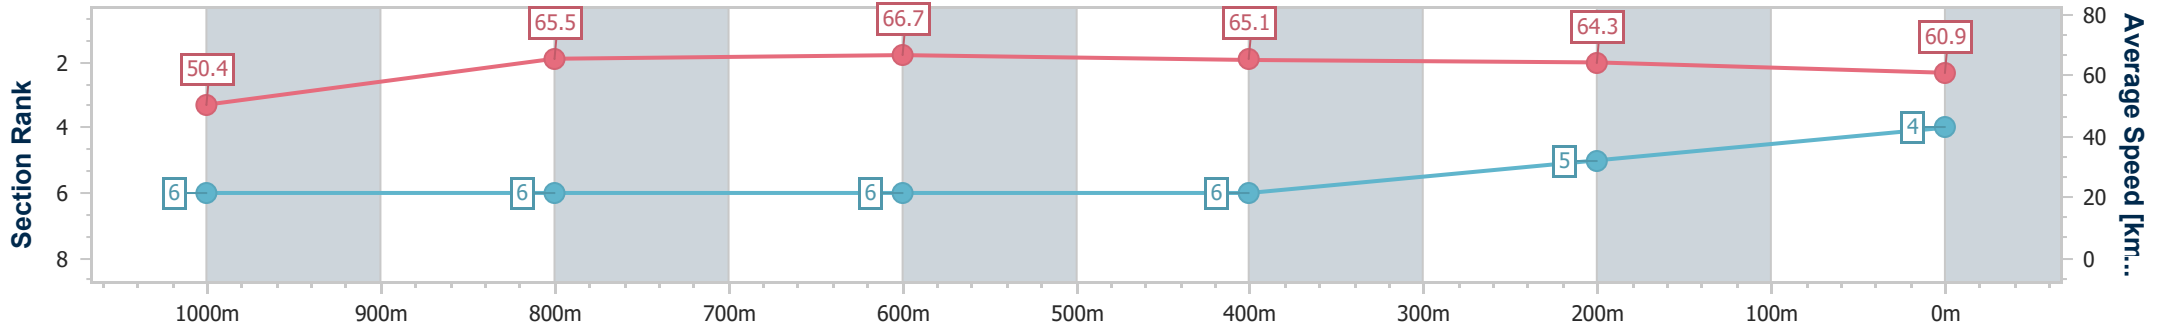

Townsville QLD Professional

Race 2: Carnival Tickets On Sale Now Maiden Plate - 1200m

30 April 2024 - 13:57

Track Rating: Soft 5, Weather: Fine, Rail Position: +0.5m 1000m-W/Post; +1.5m Remainder

Section	Overall	1000m	800m	600m	400m	200m
Section Times	1:10.85 [4] (0:14.36)	0:56.49 [6] (0:11.17)	0:45.32 [6] (0:10.92)	0:34.40 [6] (0:11.26)	0:23.14 [6] (0:11.31)	0:11.83 [5] (0:11.83)
Average Speed [km/h]	50.4	65.5	66.7	65.1	64.3	60.9
Top Speed [km/h]	64.0	67.7	67.6	66.4	65.5	63.9
Avg. Dist. to Rail [m]	9.3	3.5	2.5	3.7	6.2	8.8
Avg. Stride Freq. [Hz]	2.3	2.4	2.4	2.4	2.4	2.4
Avg. Stride Length [m]	6.1	7.4	7.7	7.5	7.3	7.2

- [] Ranking at each section and finish
- .-.- No data available at this section
- NA No data available

Horse/Jockey Name	Enuff Stop It
Final Rank	5
Fastest Section Time (Section)	0:10.90 (1000m)
Top Speed [km/h] (Section)	67.4 (1000m)
Race State	Finished