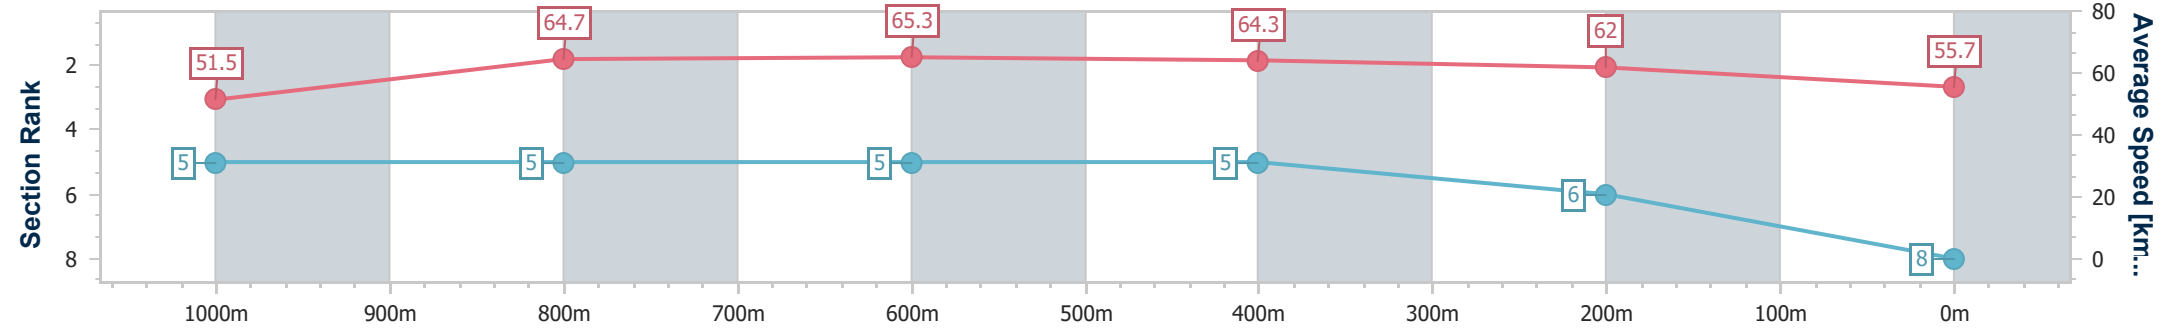

Townsville QLD Professional

Race 2: Carnival Tickets On Sale Now Maiden Plate - 1200m

30 April 2024 - 13:57

Track Rating: Soft 5, Weather: Fine, Rail Position: +0.5m 1000m-W/Post; +1.5m Remainder

Section	Overall	1000m	800m	600m	400m	200m
Section Times	1:12.28 [8] (0:14.01)	0:58.27 [5] (0:11.21)	0:47.06 [5] (0:11.09)	0:35.97 [5] (0:11.35)	0:24.62 [5] (0:11.70)	0:12.92 [6] (0:12.92)
Average Speed [km/h]	51.5	64.7	65.3	64.3	62.0	55.7
Top Speed [km/h]	65.7	66.4	66.3	65.4	63.4	60.0
Avg. Dist. to Rail [m]	4.4	1.4	1.1	2.9	3.8	4.2
Avg. Stride Freq. [Hz]	2.2	2.3	2.3	2.3	2.4	2.2
Avg. Stride Length [m]	6.3	7.7	7.7	7.3	7.2	6.8

- [] Ranking at each section and finish
- .-.- No data available at this section
- NA No data available