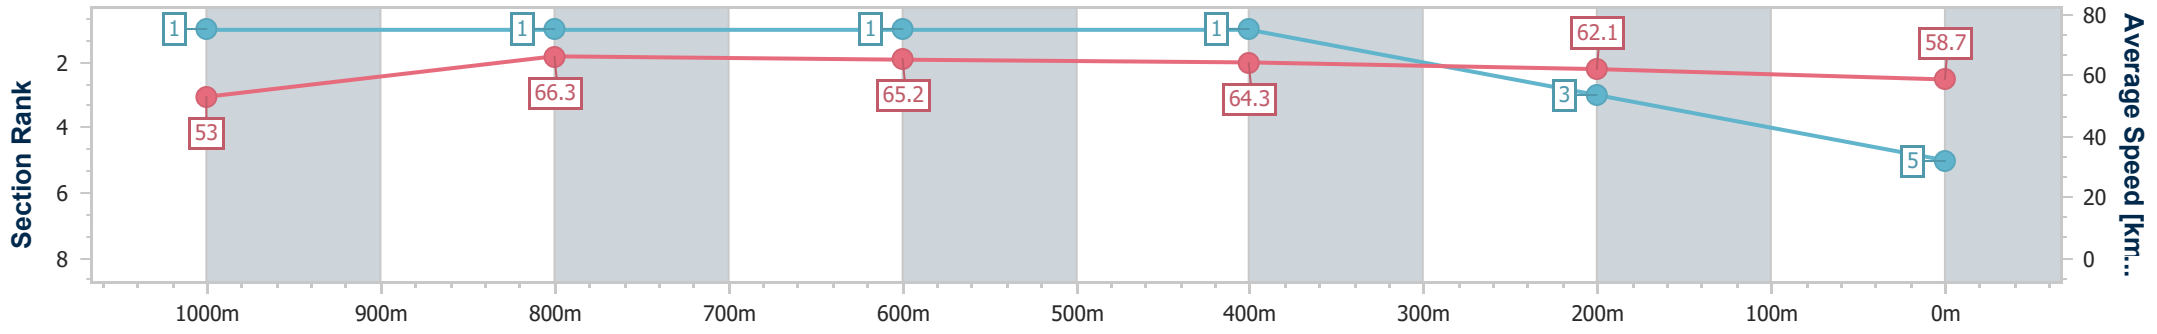

Horse/Jockey Name	Enuff Stop It
Final Rank	5
Fastest Section Time (Section)	0:10.90 (1000m)
Top Speed [km/h] (Section)	67.4 (1000m)
Race State	Finished

Townsville QLD Professional
Race 2: Carnival Tickets On Sale Now Maiden Plate - 1200m
30 April 2024 - 13:57
**Track Rating: Soft 5, Weather: Fine, Rail Position: +0.5m 1000m-
W/Post; +1.5m Remainder**

Section	Overall	1000m	800m	600m	400m	200m
Section Times	1:10.91 [5] (0:13.66)	0:57.25 [1] (0:10.90)	0:46.35 [1] (0:11.08)	0:35.27 [1] (0:11.34)	0:23.93 [1] (0:11.66)	0:12.27 [3] (0:12.27)
Average Speed [km/h]	53.0	66.3	65.2	64.3	62.1	58.7
Top Speed [km/h]	67.4	67.4	65.6	65.0	63.7	61.4
Avg. Dist. to Rail [m]	6.7	1.3	0.7	2.4	4.1	4.5
Avg. Stride Freq. [Hz]	2.3	2.3	2.2	2.2	2.2	2.2
Avg. Stride Length [m]	6.3	8.1	8.2	8.1	7.7	7.6

- [ ] Ranking at each section and finish
- -.-.- No data available at this section
- NA No data available