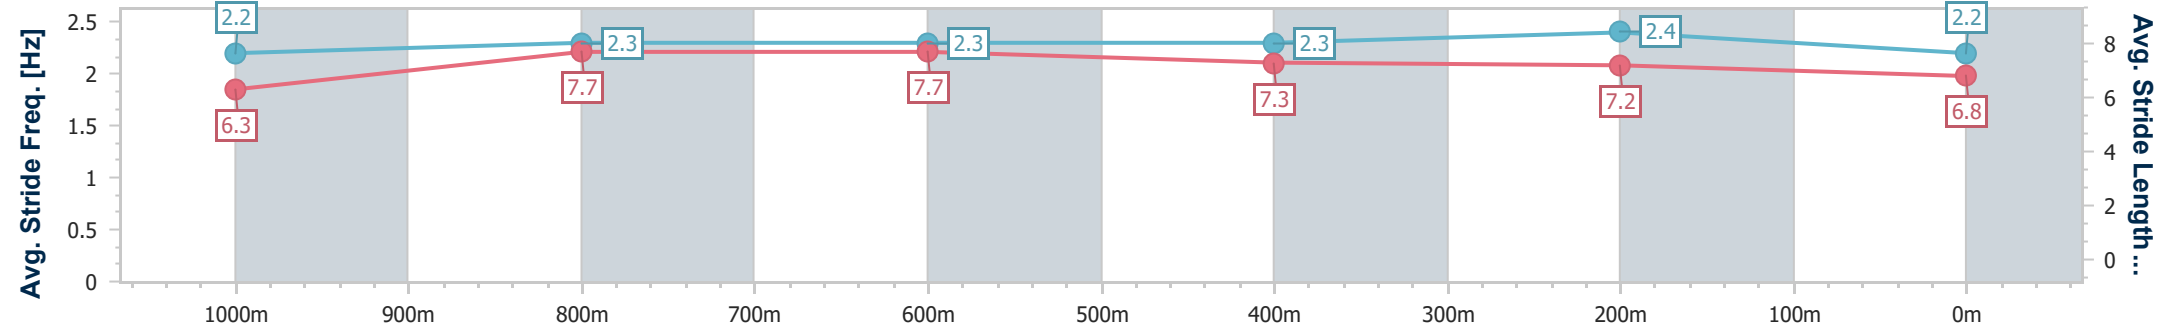

- [] Ranking at each section and finish
- .-.- No data available at this section
- NA No data available

Horse/Jockey Name	Rising Prophet
Final Rank	8
Fastest Section Time (Section)	0:11.09 (800m)
Top Speed [km/h] (Section)	66.4 (1000m)
Race State	Finished

Townsville QLD Professional

Race 2: Carnival Tickets On Sale Now Maiden Plate - 1200m

30 April 2024 - 13:57

Track Rating: Soft 5, Weather: Fine, Rail Position: +0.5m 1000m-W/Post; +1.5m Remainder

Section	Overall	1000m	800m	600m	400m	200m
Section Times	1:12.28 [8] (0:14.01)	0:58.27 [5] (0:11.21)	0:47.06 [5] (0:11.09)	0:35.97 [5] (0:11.35)	0:24.62 [5] (0:11.70)	0:12.92 [6] (0:12.92)
Average Speed [km/h]	51.5	64.7	65.3	64.3	62.0	55.7
Top Speed [km/h]	65.7	66.4	66.3	65.4	63.4	60.0
Avg. Dist. to Rail [m]	4.4	1.4	1.1	2.9	3.8	4.2
Avg. Stride Freq. [Hz]	2.2	2.3	2.3	2.3	2.4	2.2
Avg. Stride Length [m]	6.3	7.7	7.7	7.3	7.2	6.8

- [] Ranking at each section and finish
- .-.- No data available at this section
- NA No data available