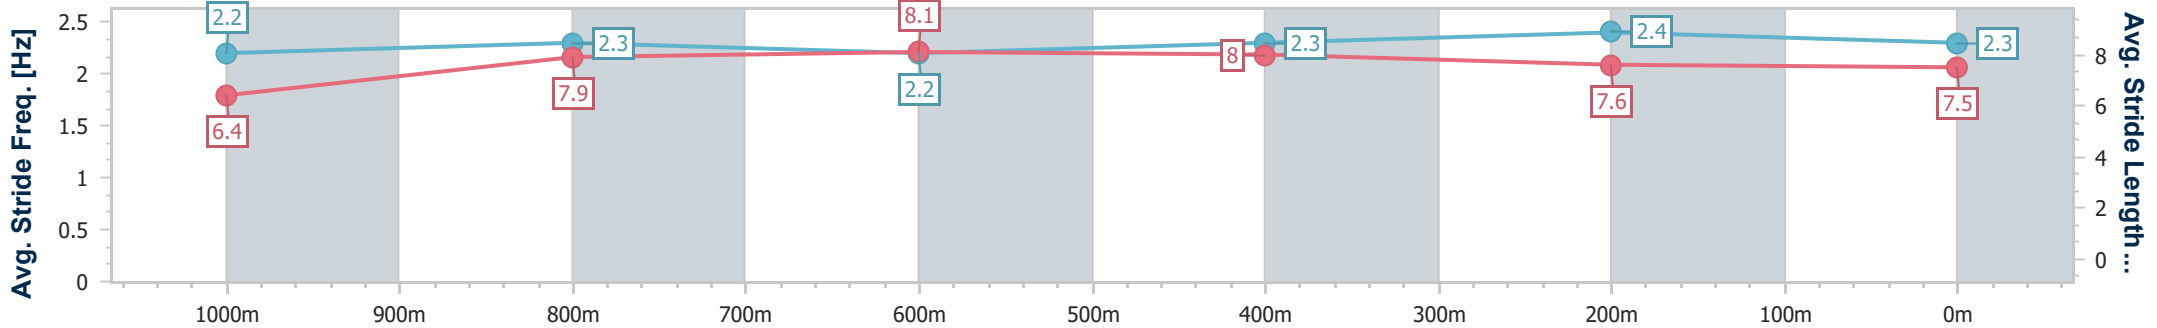

Horse/Jockey Name	Central Park
Final Rank	1
Fastest Section Time (Section)	0:11.07 (800m)
Top Speed [km/h] (Section)	67.5 (400m)
Race State	Finished

Townsville QLD Professional
Race 2: Carnival Tickets On Sale Now Maiden Plate - 1200m
30 April 2024 - 13:57
**Track Rating: Soft 5, Weather: Fine, Rail Position: +0.5m 1000m-
W/Post; +1.5m Remainder**

Section	Overall	1000m	800m	600m	400m	200m
Section Times	1:10.17 [1] (0:13.91)	0:56.26 [4] (0:11.09)	0:45.17 [4] (0:11.07)	0:34.10 [4] (0:11.21)	0:22.89 [3] (0:11.09)	0:11.80 [1] (0:11.80)
Average Speed [km/h]	52.0	65.9	65.9	65.8	65.9	61.0
Top Speed [km/h]	65.7	66.8	66.6	67.3	67.5	64.3
Avg. Dist. to Rail [m]	7.5	2.9	2.8	5.1	7.3	7.1
Avg. Stride Freq. [Hz]	2.2	2.3	2.2	2.3	2.4	2.3
Avg. Stride Length [m]	6.4	7.9	8.1	8.0	7.6	7.5

- [ ] Ranking at each section and finish
- -.-.- No data available at this section
- NA No data available