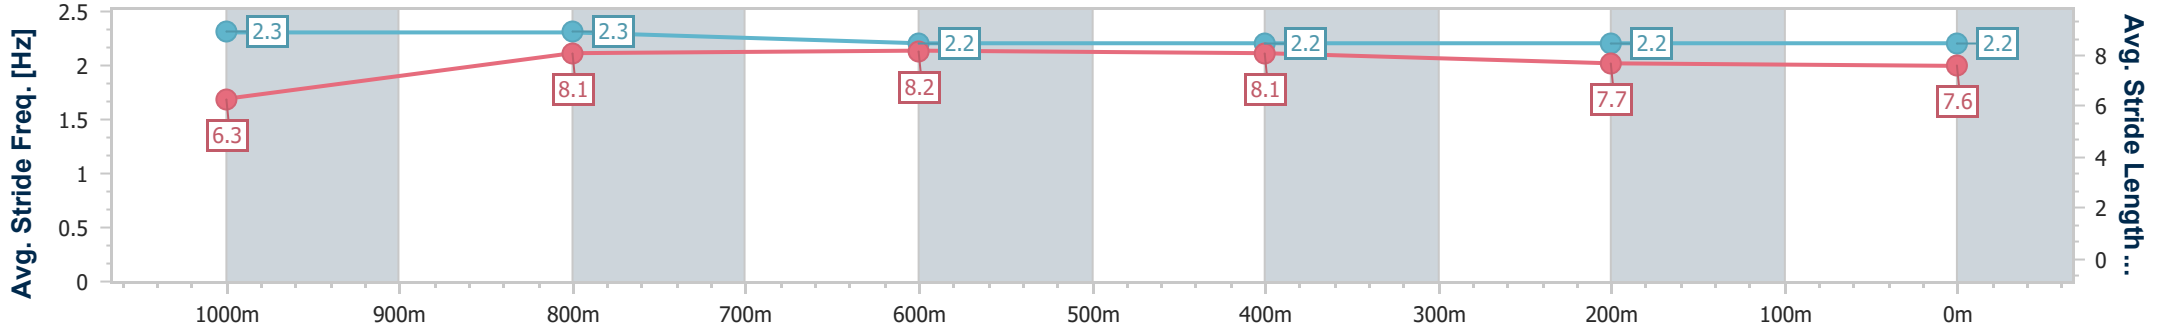

Horse/Jockey Name	Enuff Stop It
Final Rank	5
Fastest Section Time (Section)	0:10.90 (1000m)
Top Speed [km/h] (Section)	67.4 (1000m)
Race State	Finished

Townsville QLD Professional
Race 2: Carnival Tickets On Sale Now Maiden Plate - 1200m
30 April 2024 - 13:57
**Track Rating: Soft 5, Weather: Fine, Rail Position: +0.5m 1000m-
W/Post; +1.5m Remainder**

Section	Overall	1000m	800m	600m	400m	200m
Section Times	1:10.91 [5] (0:13.66)	0:57.25 [1] (0:10.90)	0:46.35 [1] (0:11.08)	0:35.27 [1] (0:11.34)	0:23.93 [1] (0:11.66)	0:12.27 [3] (0:12.27)
Average Speed [km/h]	53.0	66.3	65.2	64.3	62.1	58.7
Top Speed [km/h]	67.4	67.4	65.6	65.0	63.7	61.4
Avg. Dist. to Rail [m]	6.7	1.3	0.7	2.4	4.1	4.5
Avg. Stride Freq. [Hz]	2.3	2.3	2.2	2.2	2.2	2.2
Avg. Stride Length [m]	6.3	8.1	8.2	8.1	7.7	7.6

- [ ] Ranking at each section and finish
- -.-.- No data available at this section
- NA No data available