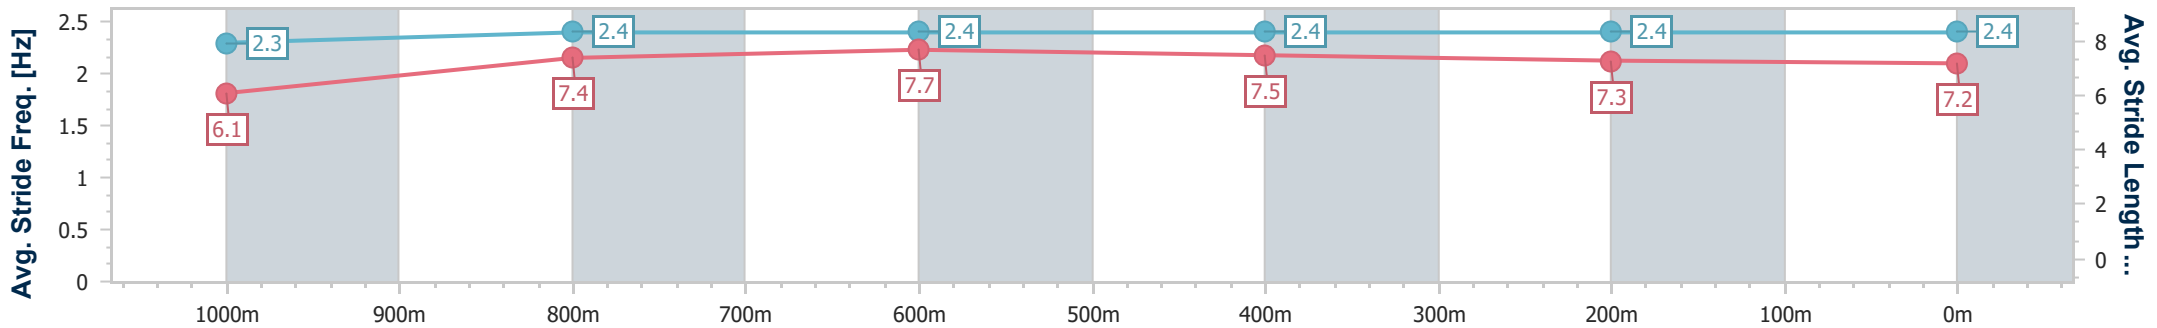

Townsville QLD Professional

Race 2: Carnival Tickets On Sale Now Maiden Plate - 1200m

30 April 2024 - 13:57

Track Rating: Soft 5, Weather: Fine, Rail Position: +0.5m 1000m-W/Post; +1.5m Remainder

Section	Overall	1000m	800m	600m	400m	200m
Section Times	1:10.85 [4] (0:14.36)	0:56.49 [6] (0:11.17)	0:45.32 [6] (0:10.92)	0:34.40 [6] (0:11.26)	0:23.14 [6] (0:11.31)	0:11.83 [5] (0:11.83)
Average Speed [km/h]	50.4	65.5	66.7	65.1	64.3	60.9
Top Speed [km/h]	64.0	67.7	67.6	66.4	65.5	63.9
Avg. Dist. to Rail [m]	9.3	3.5	2.5	3.7	6.2	8.8
Avg. Stride Freq. [Hz]	2.3	2.4	2.4	2.4	2.4	2.4
Avg. Stride Length [m]	6.1	7.4	7.7	7.5	7.3	7.2

- [] Ranking at each section and finish
- .-.- No data available at this section
- NA No data available

Horse/Jockey Name	Enuff Stop It
Final Rank	5
Fastest Section Time (Section)	0:10.90 (1000m)
Top Speed [km/h] (Section)	67.4 (1000m)
Race State	Finished