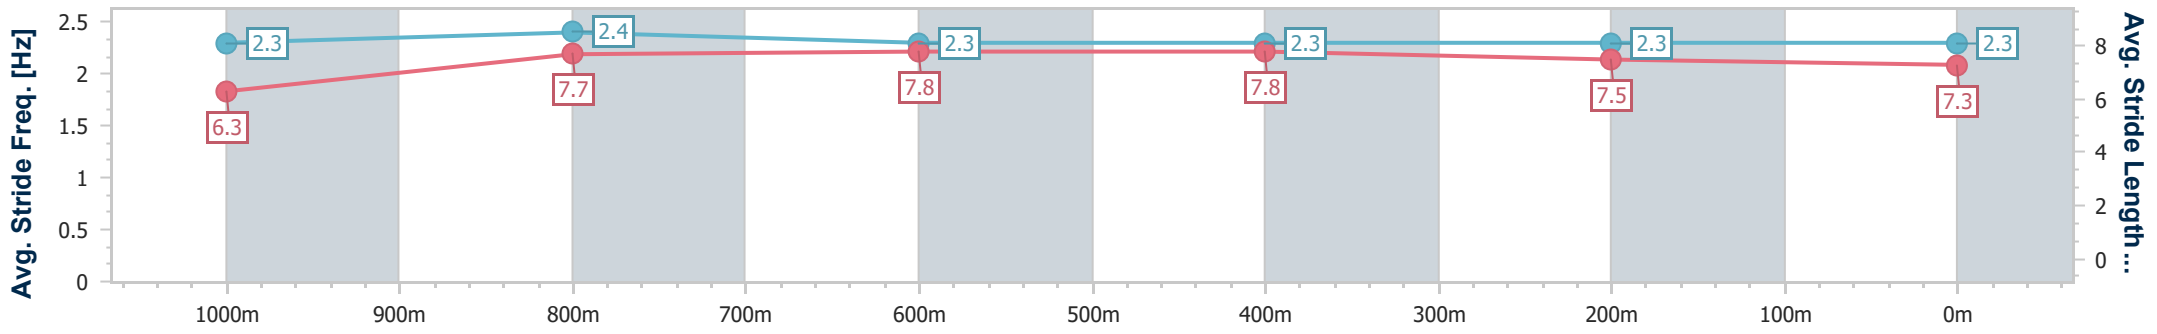

Horse/Jockey Name	Fairybower Flyer
Final Rank	2
Fastest Section Time (Section)	0:11.11 (800m)
Top Speed [km/h] (Section)	67.0 (1000m)
Race State	Finished

Townsville QLD Professional
Race 2: Carnival Tickets On Sale Now Maiden Plate - 1200m
30 April 2024 - 13:57
**Track Rating: Soft 5, Weather: Fine, Rail Position: +0.5m 1000m-
W/Post; +1.5m Remainder**

Section	Overall	1000m	800m	600m	400m	200m
Section Times	1:10.81 [2] (0:13.67)	0:57.14 [2] (0:11.14)	0:46.00 [2] (0:11.11)	0:34.89 [2] (0:11.26)	0:23.63 [2] (0:11.44)	0:12.19 [2] (0:12.19)
Average Speed [km/h]	52.9	65.4	65.3	64.9	63.5	59.1
Top Speed [km/h]	66.1	67.0	66.5	65.5	65.2	61.8
Avg. Dist. to Rail [m]	7.2	2.2	1.6	3.2	4.8	5.6
Avg. Stride Freq. [Hz]	2.3	2.4	2.3	2.3	2.3	2.3
Avg. Stride Length [m]	6.3	7.7	7.8	7.8	7.5	7.3

- [ ] Ranking at each section and finish
- -.-.- No data available at this section
- NA No data available