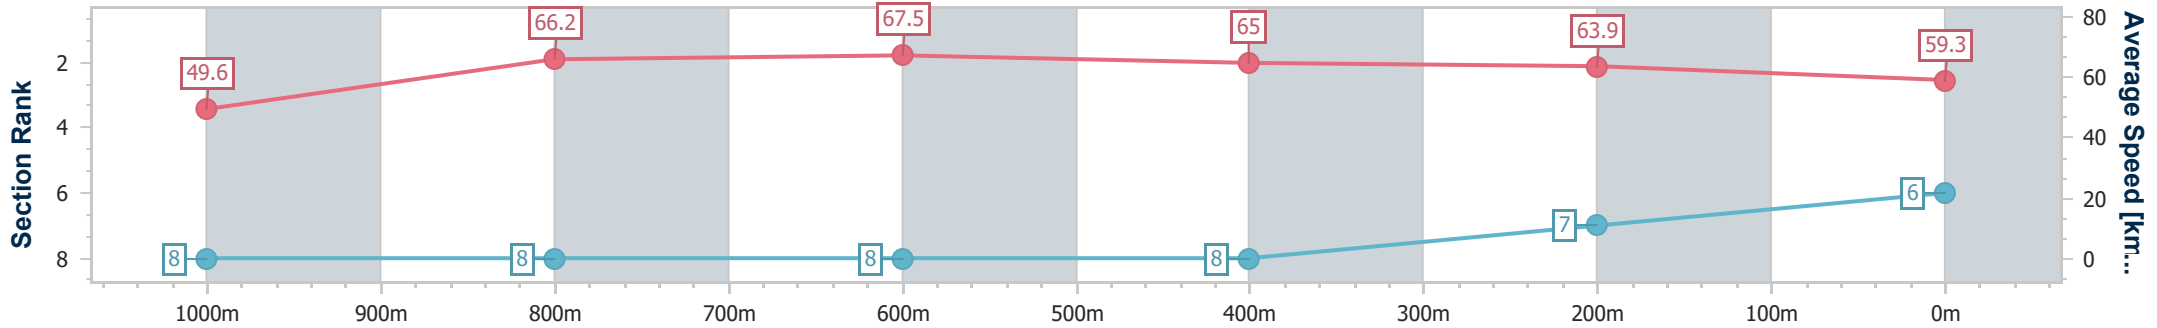

- [] Ranking at each section and finish
- .-.- No data available at this section
- NA No data available

Horse/Jockey Name	Amber Rock
Final Rank	6
Fastest Section Time (Section)	0:10.92 (800m)
Top Speed [km/h] (Section)	69.1 (800m)
Race State	Finished

Townsville QLD Professional

Race 2: Carnival Tickets On Sale Now Maiden Plate - 1200m

30 April 2024 - 13:57

Track Rating: Soft 5, Weather: Fine, Rail Position: +0.5m 1000m-W/Post; +1.5m Remainder

Section	Overall	1000m	800m	600m	400m	200m
Section Times	1:11.55 [6] (0:14.60)	0:56.95 [8] (0:11.14)	0:45.81 [8] (0:10.92)	0:34.89 [8] (0:11.33)	0:23.56 [8] (0:11.41)	0:12.15 [7] (0:12.15)
Average Speed [km/h]	49.6	66.2	67.5	65.0	63.9	59.3
Top Speed [km/h]	64.8	67.8	69.1	66.1	65.1	61.3
Avg. Dist. to Rail [m]	8.5	4.7	5.3	4.4	7.0	7.5
Avg. Stride Freq. [Hz]	2.2	2.3	2.3	2.3	2.3	2.3
Avg. Stride Length [m]	6.2	8.0	8.0	7.9	7.6	7.4

- [] Ranking at each section and finish
- .-.- No data available at this section
- NA No data available

Horse/Jockey Name	Mummification
Final Rank	7
Fastest Section Time (Section)	0:10.99 (800m)
Top Speed [km/h] (Section)	67.5 (1000m)
Race State	Finished