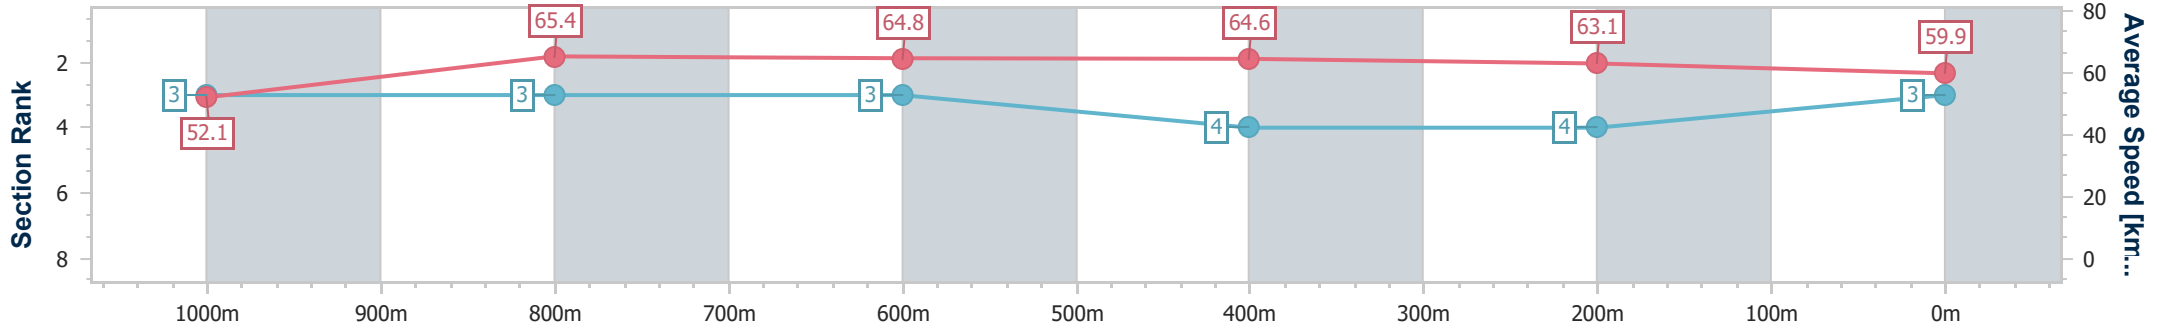

Horse/Jockey Name	Pelsaert
Final Rank	3
Fastest Section Time (Section)	0:11.06 (1000m)
Top Speed [km/h] (Section)	66.8 (1000m)
Race State	Finished

Townsville QLD Professional
Race 2: Carnival Tickets On Sale Now Maiden Plate - 1200m
30 April 2024 - 13:57
**Track Rating: Soft 5, Weather: Fine, Rail Position: +0.5m 1000m-
W/Post; +1.5m Remainder**

Section	Overall	1000m	800m	600m	400m	200m
Section Times	1:10.85 [3] (0:13.85)	0:57.00 [3] (0:11.06)	0:45.94 [3] (0:11.13)	0:34.81 [3] (0:11.29)	0:23.52 [4] (0:11.48)	0:12.04 [4] (0:12.04)
Average Speed [km/h]	52.1	65.4	64.8	64.6	63.1	59.9
Top Speed [km/h]	64.7	66.8	66.0	66.1	64.8	61.3
Avg. Dist. to Rail [m]	5.9	1.2	0.7	2.5	3.9	6.6
Avg. Stride Freq. [Hz]	2.3	2.4	2.4	2.4	2.4	2.4
Avg. Stride Length [m]	6.2	7.5	7.6	7.4	7.2	7.0

- [ ] Ranking at each section and finish
- -.-.- No data available at this section
- NA No data available