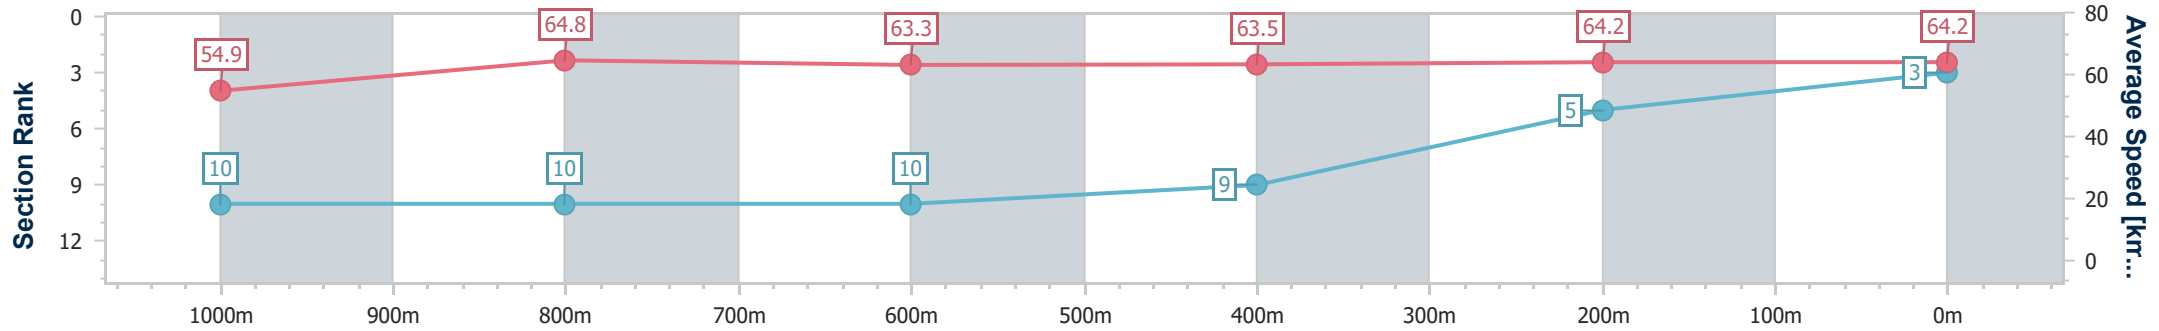

Horse/Jockey Name	Better Be Slick
Final Rank	3
Fastest Section Time (Section)	0:11.24 (200m)
Top Speed [km/h] (Section)	66.4 (1000m)
Race State	Finished

Ipswich QLD Professional
Race 2: IMPERIAL RACING Colts, Geldings and Entires Maiden Plate - 1200m

01 May 2024 - 13:06

Track Rating: Soft 5, Weather: Fine, Rail Position: +9.5m Entire

Section	Overall	1000m	800m	600m	400m	200m
Section Times	1:10.69 [3] (0:13.12)	0:57.57 [10] (0:11.37)	0:46.20 [10] (0:11.74)	0:34.46 [10] (0:11.68)	0:22.78 [9] (0:11.54)	0:11.24 [5] (0:11.24)
Average Speed [km/h]	54.9	64.8	63.3	63.5	64.2	64.2
Top Speed [km/h]	62.9	66.4	64.1	64.9	65.4	65.2
Avg. Dist. to Rail [m]	15.9	9.9	8.0	7.9	7.4	8.5
Avg. Stride Freq. [Hz]	2.3	2.3	2.3	2.3	2.4	2.4
Avg. Stride Length [m]	6.5	7.8	7.8	7.6	7.6	7.5

- [ ] Ranking at each section and finish
- -.-.- No data available at this section
- NA No data available