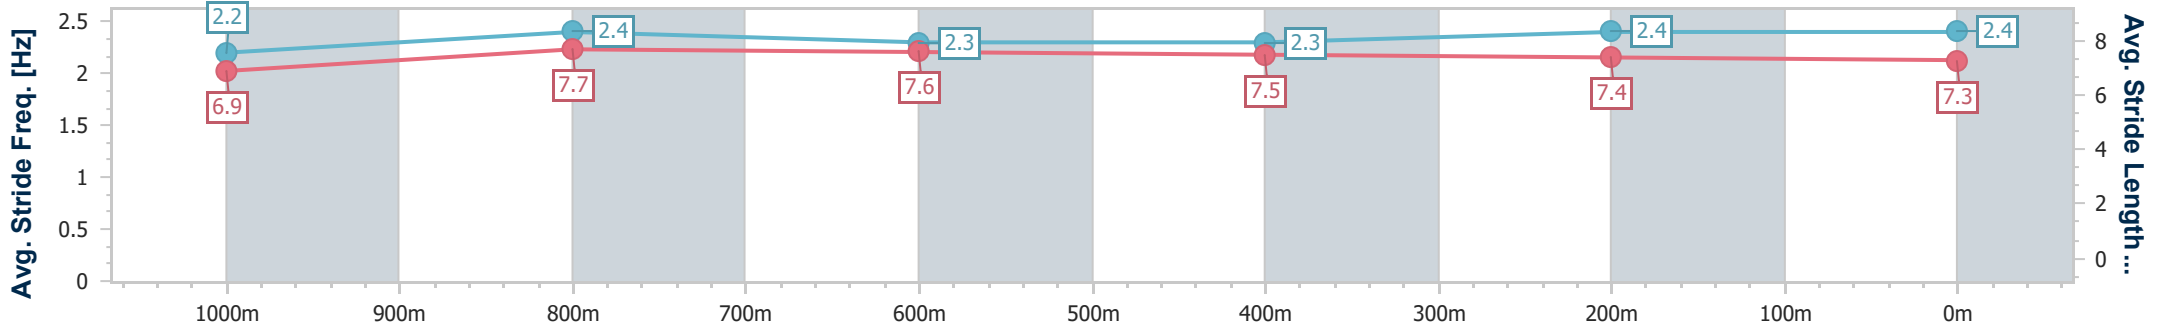

- [ ] Ranking at each section and finish
- .-.- No data available at this section
- NA No data available

Horse/Jockey Name	National Interest
Final Rank	5
Fastest Section Time (Section)	0:11.34 (1000m)
Top Speed [km/h] (Section)	66.1 (1000m)
Race State	Finished

Ipswich QLD Professional  
Race 2: IMPERIAL RACING Colts, Geldings and Entires Maiden  
Plate - 1200m

01 May 2024 - 13:06

Track Rating: Soft 5, Weather: Fine, Rail Position: +9.5m Entire

Section	Overall	1000m	800m	600m	400m	200m
Section Times	1:10.80 [5] (0:12.81)	0:57.99 [9] (0:11.34)	0:46.65 [8] (0:11.82)	0:34.83 [8] (0:11.68)	0:23.15 [6] (0:11.64)	0:11.51 [4] (0:11.51)
Average Speed [km/h]	56.2	64.7	62.7	63.7	63.9	62.5
Top Speed [km/h]	63.8	66.1	63.9	64.7	64.9	65.0
Avg. Dist. to Rail [m]	12.2	8.8	7.6	7.5	10.3	10.8
Avg. Stride Freq. [Hz]	2.2	2.4	2.3	2.3	2.4	2.4
Avg. Stride Length [m]	6.9	7.7	7.6	7.5	7.4	7.3