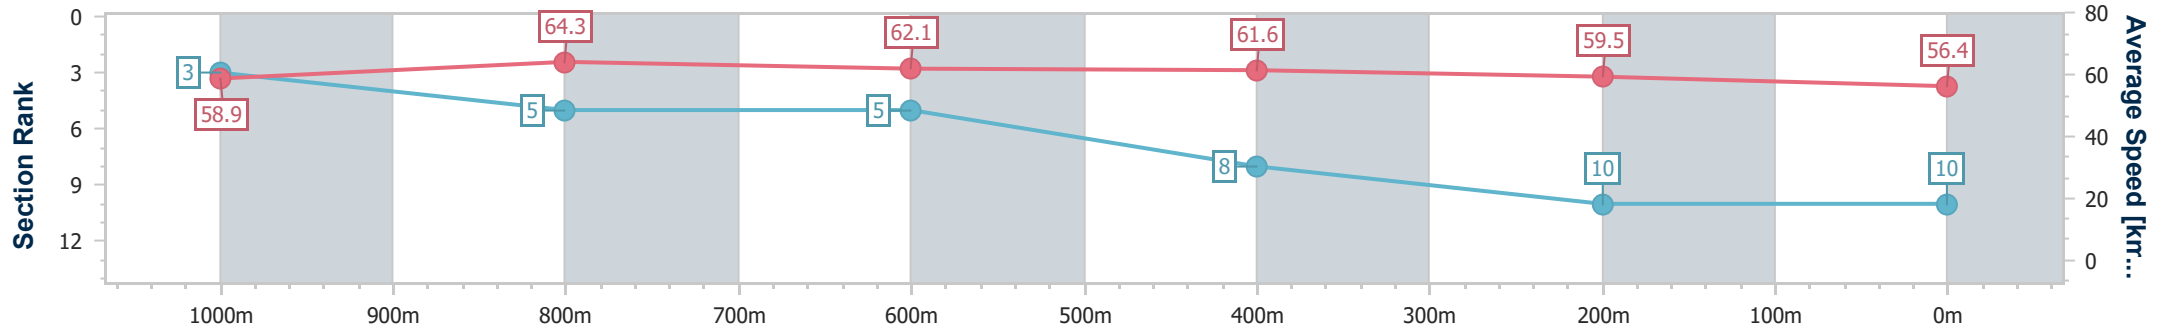

- [ ] Ranking at each section and finish
- .-.- No data available at this section
- NA No data available

Horse/Jockey Name	Rockinahardplace
Final Rank	10
Fastest Section Time (Section)	0:11.45 (1000m)
Top Speed [km/h] (Section)	66.1 (1000m)
Race State	Finished

Ipswich QLD Professional  
Race 2: IMPERIAL RACING Colts, Geldings and Entires Maiden  
Plate - 1200m

01 May 2024 - 13:06

Track Rating: Soft 5, Weather: Fine, Rail Position: +9.5m Entire

Section	Overall	1000m	800m	600m	400m	200m
Section Times	1:13.10 [10] (0:12.23)	1:00.87 [3] (0:11.45)	0:49.42 [5] (0:11.97)	0:37.45 [5] (0:12.12)	0:25.33 [8] (0:12.55)	0:12.78 [10] (0:12.78)
Average Speed [km/h]	58.9	64.3	62.1	61.6	59.5	56.4
Top Speed [km/h]	65.8	66.1	63.8	62.6	60.3	59.5
Avg. Dist. to Rail [m]	12.8	9.6	8.9	9.1	9.8	9.0
Avg. Stride Freq. [Hz]	2.3	2.4	2.3	2.3	2.3	2.2
Avg. Stride Length [m]	7.0	7.5	7.6	7.5	7.4	7.2