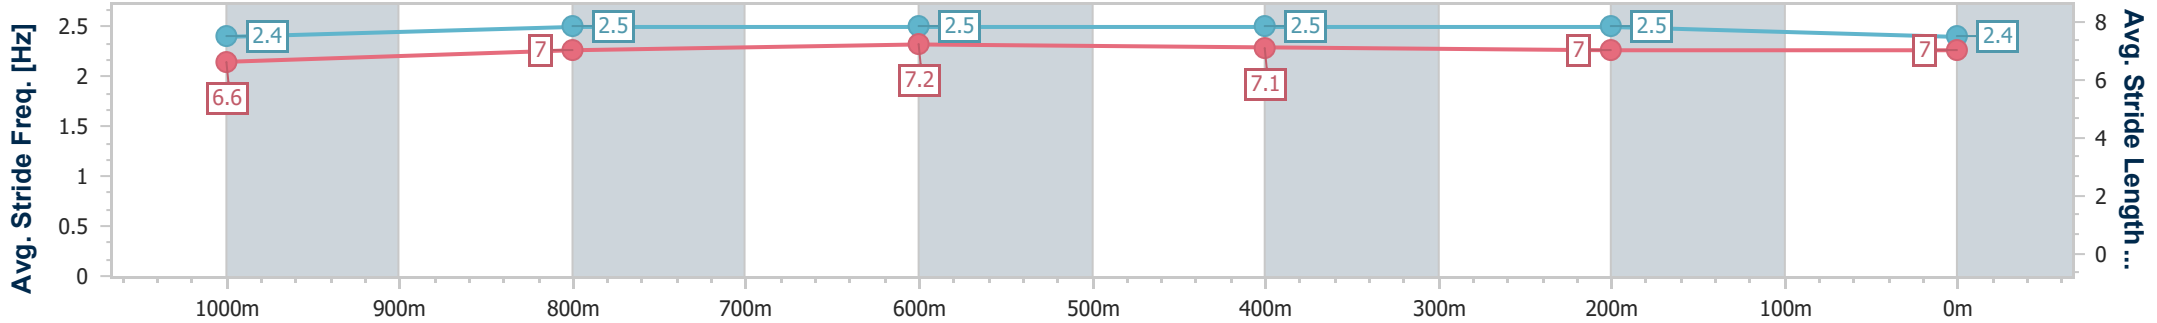

Horse/Jockey Name	Perigean
Final Rank	2
Fastest Section Time (Section)	0:11.37 (1000m)
Top Speed [km/h] (Section)	65.6 (1000m)
Race State	Finished

Ipswich QLD Professional
Race 2: IMPERIAL RACING Colts, Geldings and Entires Maiden
Plate - 1200m

01 May 2024 - 13:06

Track Rating: Soft 5, Weather: Fine, Rail Position: +9.5m Entire

Section	Overall	1000m	800m	600m	400m	200m
Section Times	1:10.60 [2] (0:12.13)	0:58.47 [2] (0:11.37)	0:47.10 [2] (0:11.81)	0:35.29 [2] (0:11.64)	0:23.65 [3] (0:11.68)	0:11.97 [2] (0:11.97)
Average Speed [km/h]	59.6	64.5	62.9	63.7	63.5	60.1
Top Speed [km/h]	65.4	65.6	63.8	64.6	64.6	62.9
Avg. Dist. to Rail [m]	15.3	9.7	8.4	7.1	7.9	9.1
Avg. Stride Freq. [Hz]	2.4	2.5	2.5	2.5	2.5	2.4
Avg. Stride Length [m]	6.6	7.0	7.2	7.1	7.0	7.0

- [ ] Ranking at each section and finish
- -.-.- No data available at this section
- NA No data available