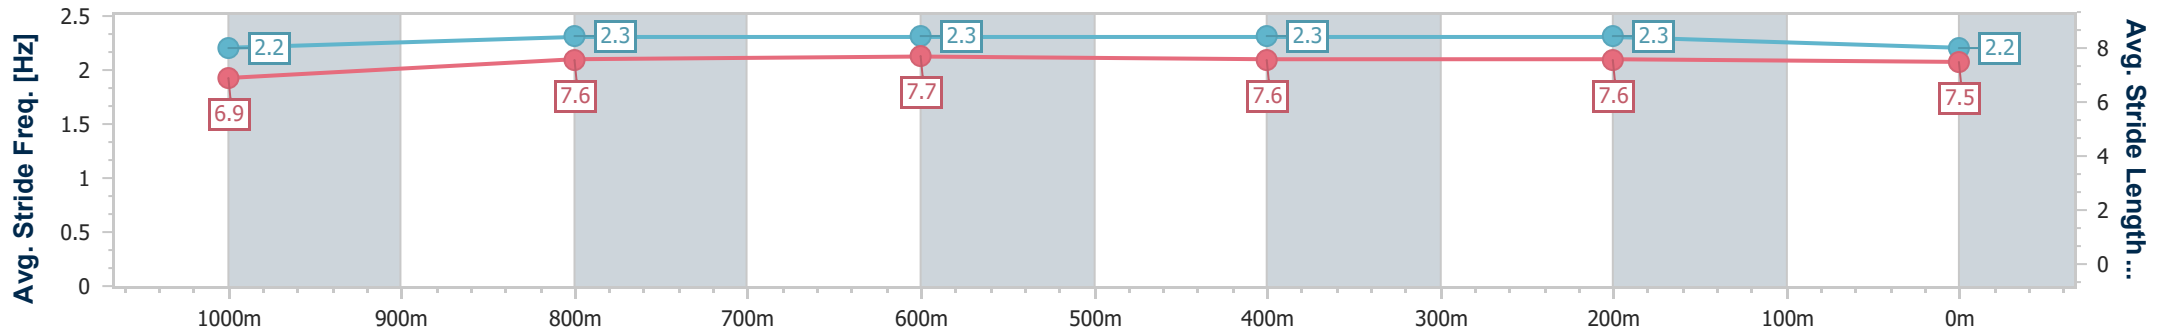

- [ ] Ranking at each section and finish
- .-.- No data available at this section
- NA No data available

Horse/Jockey Name	Dulverton Charm
Final Rank	6
Fastest Section Time (Section)	0:11.47 (1000m)
Top Speed [km/h] (Section)	65.5 (1000m)
Race State	Finished

Ipswich QLD Professional  
Race 2: IMPERIAL RACING Colts, Geldings and Entires Maiden  
Plate - 1200m

01 May 2024 - 13:06

Track Rating: Soft 5, Weather: Fine, Rail Position: +9.5m Entire

Section	Overall	1000m	800m	600m	400m	200m
Section Times	1:11.57 [6] (0:12.80)	0:58.77 [8] (0:11.47)	0:47.30 [9] (0:11.86)	0:35.44 [9] (0:11.84)	0:23.60 [10] (0:11.73)	0:11.87 [7] (0:11.87)
Average Speed [km/h]	56.3	64.2	62.6	62.7	63.5	60.5
Top Speed [km/h]	63.4	65.5	63.7	63.7	64.6	60.9
Avg. Dist. to Rail [m]	14.5	9.7	8.3	8.1	9.4	11.1
Avg. Stride Freq. [Hz]	2.2	2.3	2.3	2.3	2.3	2.2
Avg. Stride Length [m]	6.9	7.6	7.7	7.6	7.6	7.5