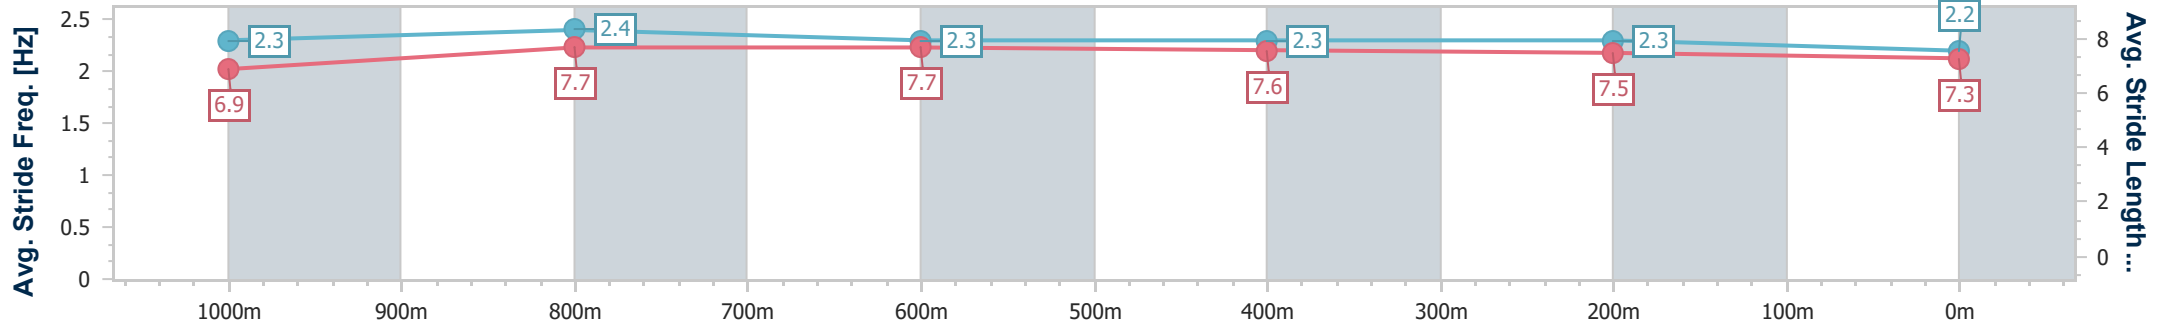

Ipswich QLD Professional  
Race 2: IMPERIAL RACING Colts, Geldings and Entires Maiden Plate - 1200m

01 May 2024 - 13:06

Track Rating: Soft 5, Weather: Fine, Rail Position: +9.5m Entire

Section	Overall	1000m	800m	600m	400m	200m
Section Times	1:11.59 [7] (0:12.66)	0:58.93 [7] (0:11.38)	0:47.55 [7] (0:11.81)	0:35.74 [7] (0:11.91)	0:23.83 [7] (0:12.13)	0:11.70 [8] (0:11.70)
Average Speed [km/h]	57.0	64.3	63.0	62.9	61.8	61.6
Top Speed [km/h]	66.1	66.8	63.6	64.4	62.7	62.4
Avg. Dist. to Rail [m]	12.0	9.4	8.1	9.4	10.8	11.4
Avg. Stride Freq. [Hz]	2.2	2.4	2.4	2.4	2.5	2.5
Avg. Stride Length [m]	6.8	7.4	7.3	7.2	7.0	6.9

- [ ] Ranking at each section and finish
- .-.- No data available at this section
- NA No data available

Horse/Jockey Name	Family Bonding
Final Rank	8
Fastest Section Time (Section)	0:11.32 (1000m)
Top Speed [km/h] (Section)	67.0 (1000m)
Race State	Finished

Ipswich QLD Professional  
Race 2: IMPERIAL RACING Colts, Geldings and Entires Maiden  
Plate - 1200m

01 May 2024 - 13:06

Track Rating: Soft 5, Weather: Fine, Rail Position: +9.5m Entire

Section	Overall	1000m	800m	600m	400m	200m
Section Times	1:12.05 [8] (0:12.51)	0:59.54 [6] (0:11.32)	0:48.22 [6] (0:11.85)	0:36.37 [6] (0:11.76)	0:24.61 [4] (0:12.09)	0:12.52 [6] (0:12.52)
Average Speed [km/h]	57.7	65.1	62.4	63.1	61.5	57.5
Top Speed [km/h]	65.4	67.0	63.8	64.0	62.6	60.3
Avg. Dist. to Rail [m]	10.8	9.3	8.1	7.6	9.3	9.3
Avg. Stride Freq. [Hz]	2.3	2.4	2.3	2.3	2.3	2.2
Avg. Stride Length [m]	6.9	7.7	7.7	7.6	7.5	7.3