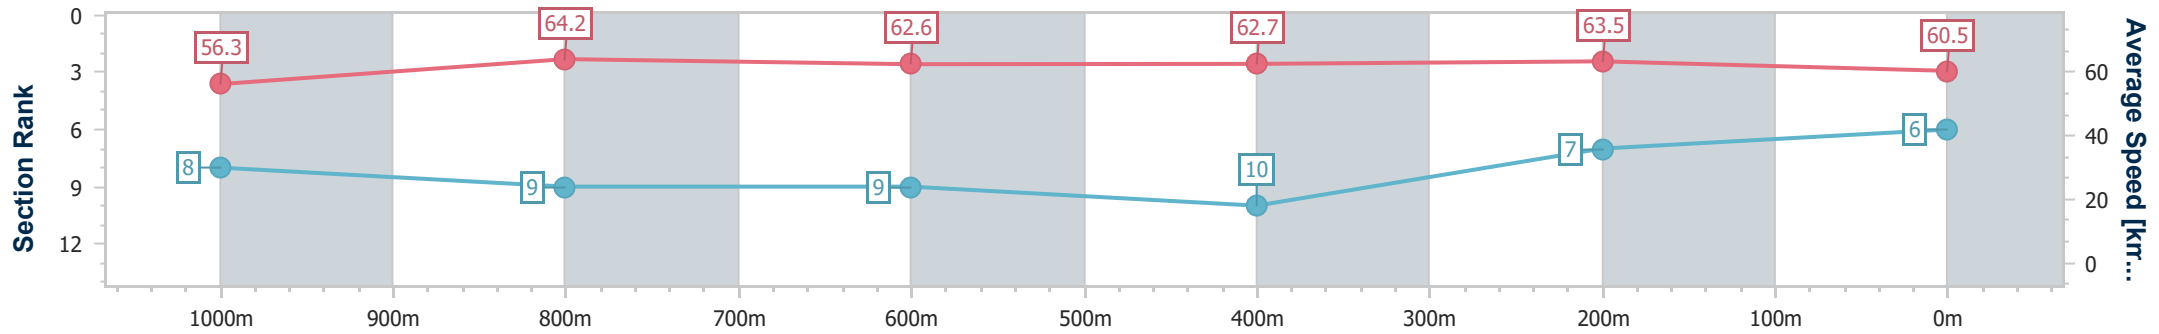

Horse/Jockey Name	Dulverton Charm
Final Rank	6
Fastest Section Time (Section)	0:11.47 (1000m)
Top Speed [km/h] (Section)	65.5 (1000m)
Race State	Finished

Ipswich QLD Professional
Race 2: IMPERIAL RACING Colts, Geldings and Entires Maiden
Plate - 1200m

01 May 2024 - 13:06

Track Rating: Soft 5, Weather: Fine, Rail Position: +9.5m Entire

Section	Overall	1000m	800m	600m	400m	200m
Section Times	1:11.57 [6] (0:12.80)	0:58.77 [8] (0:11.47)	0:47.30 [9] (0:11.86)	0:35.44 [9] (0:11.84)	0:23.60 [10] (0:11.73)	0:11.87 [7] (0:11.87)
Average Speed [km/h]	56.3	64.2	62.6	62.7	63.5	60.5
Top Speed [km/h]	63.4	65.5	63.7	63.7	64.6	60.9
Avg. Dist. to Rail [m]	14.5	9.7	8.3	8.1	9.4	11.1
Avg. Stride Freq. [Hz]	2.2	2.3	2.3	2.3	2.3	2.2
Avg. Stride Length [m]	6.9	7.6	7.7	7.6	7.6	7.5

- [ ] Ranking at each section and finish
- -.-.- No data available at this section
- NA No data available