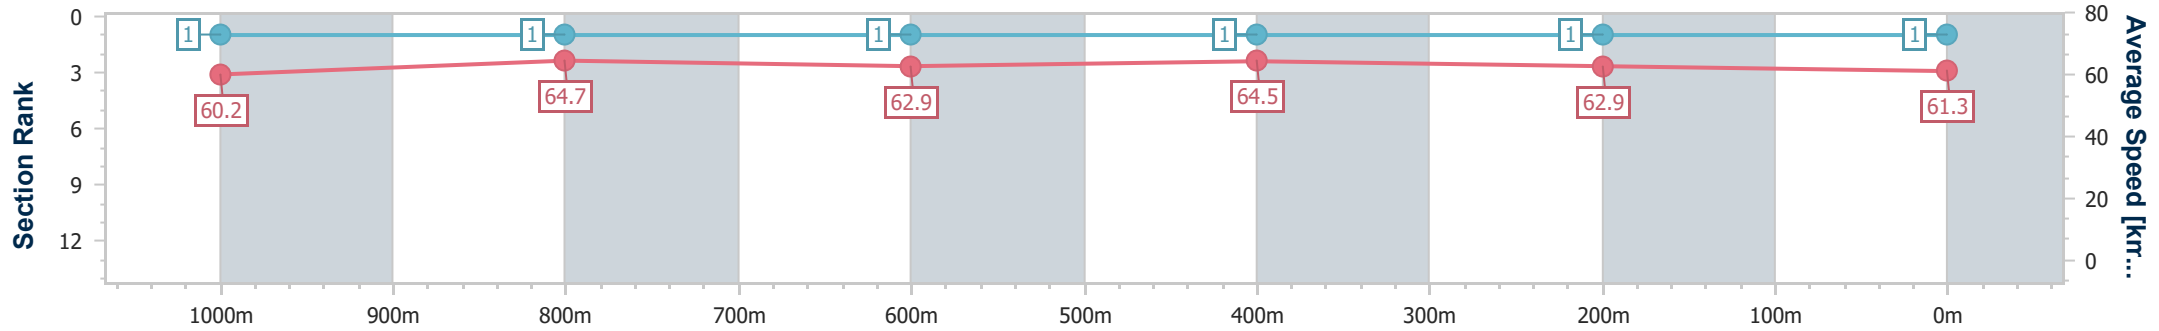

Ipswich QLD Professional  
Race 2: IMPERIAL RACING Colts, Geldings and Entires Maiden  
Plate - 1200m

01 May 2024 - 13:06

Track Rating: Soft 5, Weather: Fine, Rail Position: +9.5m Entire

Section	Overall	1000m	800m	600m	400m	200m
Section Times	1:10.15 [1] (0:11.96)	0:58.19 [1] (0:11.35)	0:46.84 [1] (0:11.82)	0:35.02 [1] (0:11.47)	0:23.55 [1] (0:11.79)	0:11.76 [1] (0:11.76)
Average Speed [km/h]	60.2	64.7	62.9	64.5	62.9	61.3
Top Speed [km/h]	66.4	65.9	64.5	65.8	64.4	63.4
Avg. Dist. to Rail [m]	13.6	8.8	7.8	7.3	7.4	8.0
Avg. Stride Freq. [Hz]	2.4	2.4	2.4	2.4	2.4	2.4
Avg. Stride Length [m]	6.8	7.4	7.4	7.5	7.4	7.1