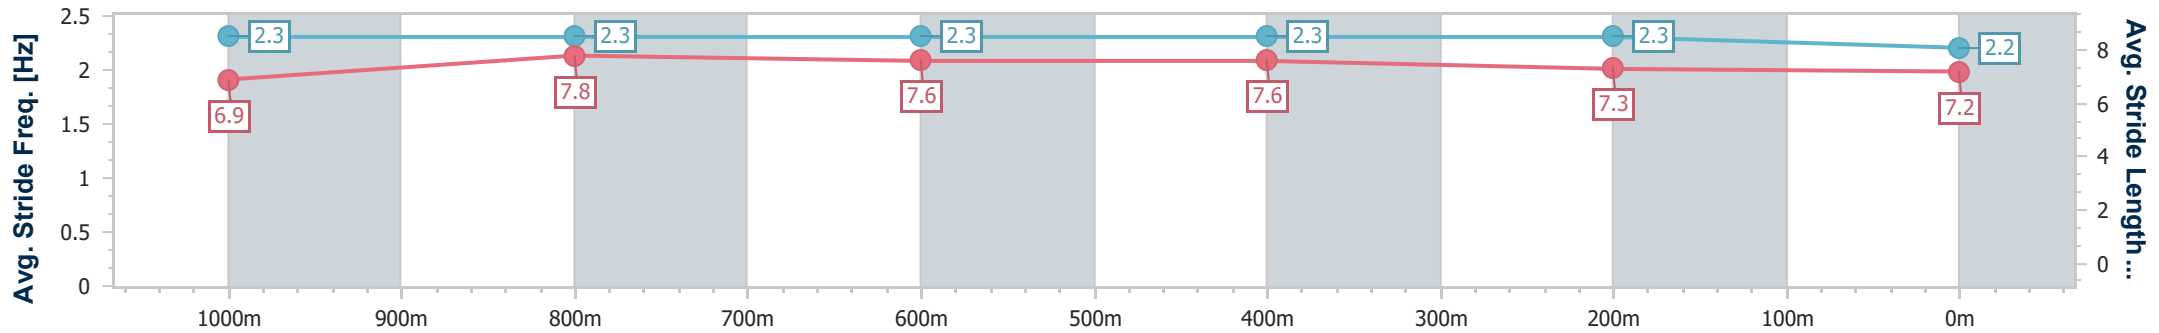

Ipswich QLD Professional  
Race 2: IMPERIAL RACING Colts, Geldings and Entires Maiden  
Plate - 1200m

01 May 2024 - 13:06

Track Rating: Soft 5, Weather: Fine, Rail Position: +9.5m Entire

Section	Overall	1000m	800m	600m	400m	200m
Section Times	1:12.05 [8] (0:12.51)	0:59.54 [6] (0:11.32)	0:48.22 [6] (0:11.85)	0:36.37 [6] (0:11.76)	0:24.61 [4] (0:12.09)	0:12.52 [6] (0:12.52)
Average Speed [km/h]	57.7	65.1	62.4	63.1	61.5	57.5
Top Speed [km/h]	65.4	67.0	63.8	64.0	62.6	60.3
Avg. Dist. to Rail [m]	10.8	9.3	8.1	7.6	9.3	9.3
Avg. Stride Freq. [Hz]	2.3	2.4	2.3	2.3	2.3	2.2
Avg. Stride Length [m]	6.9	7.7	7.7	7.6	7.5	7.3

- [ ] Ranking at each section and finish
- .-.- No data available at this section
- NA No data available

Horse/Jockey Name	Labarna
Final Rank	9
Fastest Section Time (Section)	0:11.37 (1000m)
Top Speed [km/h] (Section)	67.1 (1000m)
Race State	Finished

Ipswich QLD Professional  
Race 2: IMPERIAL RACING Colts, Geldings and Entires Maiden  
Plate - 1200m

01 May 2024 - 13:06

Track Rating: Soft 5, Weather: Fine, Rail Position: +9.5m Entire

Section	Overall	1000m	800m	600m	400m	200m
Section Times	1:12.98 [9] (0:12.29)	1:00.69 [4] (0:11.37)	0:49.32 [3] (0:11.96)	0:37.36 [4] (0:11.95)	0:25.41 [5] (0:12.57)	0:12.84 [9] (0:12.84)
Average Speed [km/h]	58.7	64.7	62.5	62.5	59.3	56.0
Top Speed [km/h]	66.2	67.1	64.0	63.6	61.2	58.1
Avg. Dist. to Rail [m]	14.6	10.7	10.0	9.1	9.9	10.0
Avg. Stride Freq. [Hz]	2.3	2.3	2.3	2.3	2.3	2.2
Avg. Stride Length [m]	6.9	7.8	7.6	7.6	7.3	7.2