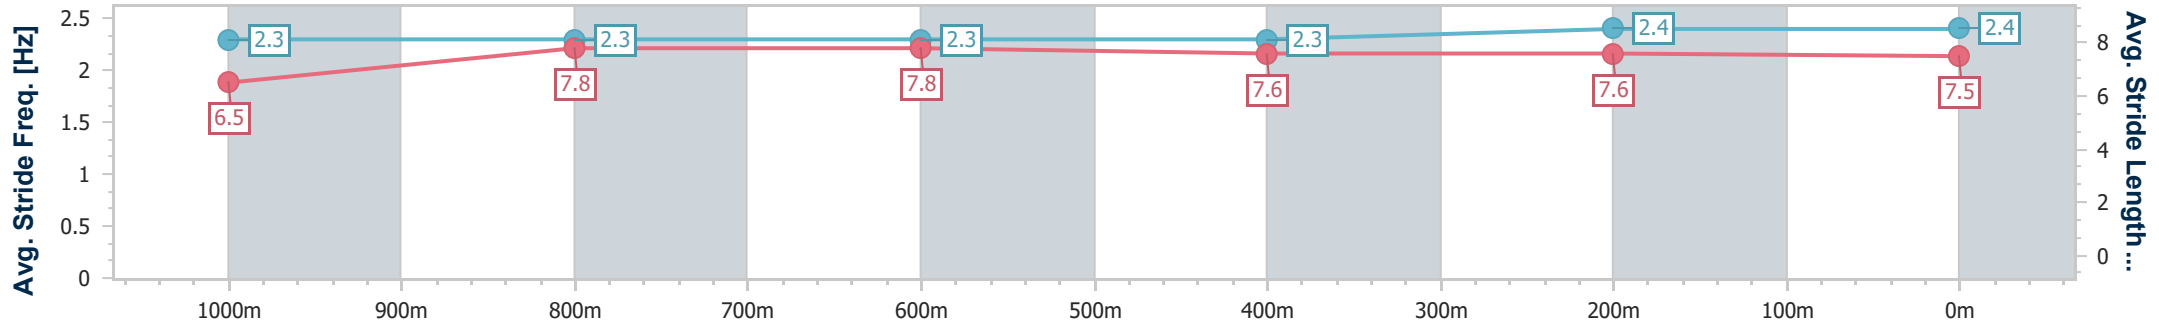

Horse/Jockey Name	Better Be Slick
Final Rank	3
Fastest Section Time (Section)	0:11.24 (200m)
Top Speed [km/h] (Section)	66.4 (1000m)
Race State	Finished

Ipswich QLD Professional
Race 2: IMPERIAL RACING Colts, Geldings and Entires Maiden Plate - 1200m

01 May 2024 - 13:06

Track Rating: Soft 5, Weather: Fine, Rail Position: +9.5m Entire

Section	Overall	1000m	800m	600m	400m	200m
Section Times	1:10.69 [3] (0:13.12)	0:57.57 [10] (0:11.37)	0:46.20 [10] (0:11.74)	0:34.46 [10] (0:11.68)	0:22.78 [9] (0:11.54)	0:11.24 [5] (0:11.24)
Average Speed [km/h]	54.9	64.8	63.3	63.5	64.2	64.2
Top Speed [km/h]	62.9	66.4	64.1	64.9	65.4	65.2
Avg. Dist. to Rail [m]	15.9	9.9	8.0	7.9	7.4	8.5
Avg. Stride Freq. [Hz]	2.3	2.3	2.3	2.3	2.4	2.4
Avg. Stride Length [m]	6.5	7.8	7.8	7.6	7.6	7.5

- [ ] Ranking at each section and finish
- -.-.- No data available at this section
- NA No data available