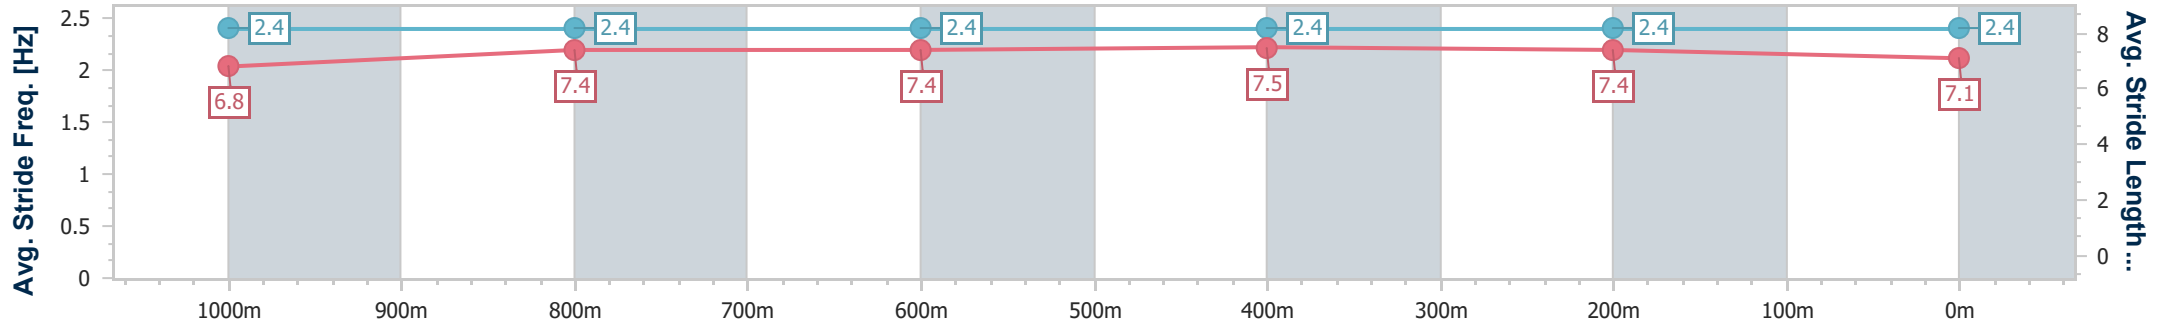

Ipswich QLD Professional  
Race 2: IMPERIAL RACING Colts, Geldings and Entires Maiden  
Plate - 1200m

01 May 2024 - 13:06

Track Rating: Soft 5, Weather: Fine, Rail Position: +9.5m Entire

Section	Overall	1000m	800m	600m	400m	200m
Section Times	1:10.15 [1] (0:11.96)	0:58.19 [1] (0:11.35)	0:46.84 [1] (0:11.82)	0:35.02 [1] (0:11.47)	0:23.55 [1] (0:11.79)	0:11.76 [1] (0:11.76)
Average Speed [km/h]	60.2	64.7	62.9	64.5	62.9	61.3
Top Speed [km/h]	66.4	65.9	64.5	65.8	64.4	63.4
Avg. Dist. to Rail [m]	13.6	8.8	7.8	7.3	7.4	8.0
Avg. Stride Freq. [Hz]	2.4	2.4	2.4	2.4	2.4	2.4
Avg. Stride Length [m]	6.8	7.4	7.4	7.5	7.4	7.1