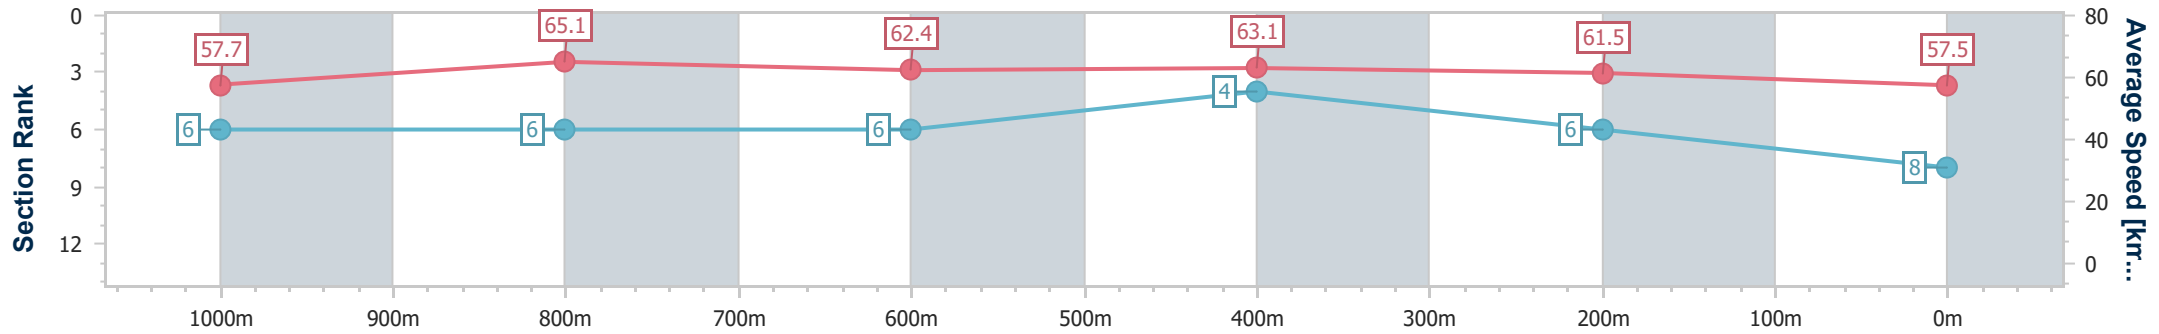

Horse/Jockey Name	Family Bonding
Final Rank	8
Fastest Section Time (Section)	0:11.32 (1000m)
Top Speed [km/h] (Section)	67.0 (1000m)
Race State	Finished

Ipswich QLD Professional
Race 2: IMPERIAL RACING Colts, Geldings and Entires Maiden
Plate - 1200m

01 May 2024 - 13:06

Track Rating: Soft 5, Weather: Fine, Rail Position: +9.5m Entire

Section	Overall	1000m	800m	600m	400m	200m
Section Times	1:12.05 [8] (0:12.51)	0:59.54 [6] (0:11.32)	0:48.22 [6] (0:11.85)	0:36.37 [6] (0:11.76)	0:24.61 [4] (0:12.09)	0:12.52 [6] (0:12.52)
Average Speed [km/h]	57.7	65.1	62.4	63.1	61.5	57.5
Top Speed [km/h]	65.4	67.0	63.8	64.0	62.6	60.3
Avg. Dist. to Rail [m]	10.8	9.3	8.1	7.6	9.3	9.3
Avg. Stride Freq. [Hz]	2.3	2.4	2.3	2.3	2.3	2.2
Avg. Stride Length [m]	6.9	7.7	7.7	7.6	7.5	7.3

- [ ] Ranking at each section and finish
- -.-.- No data available at this section
- NA No data available