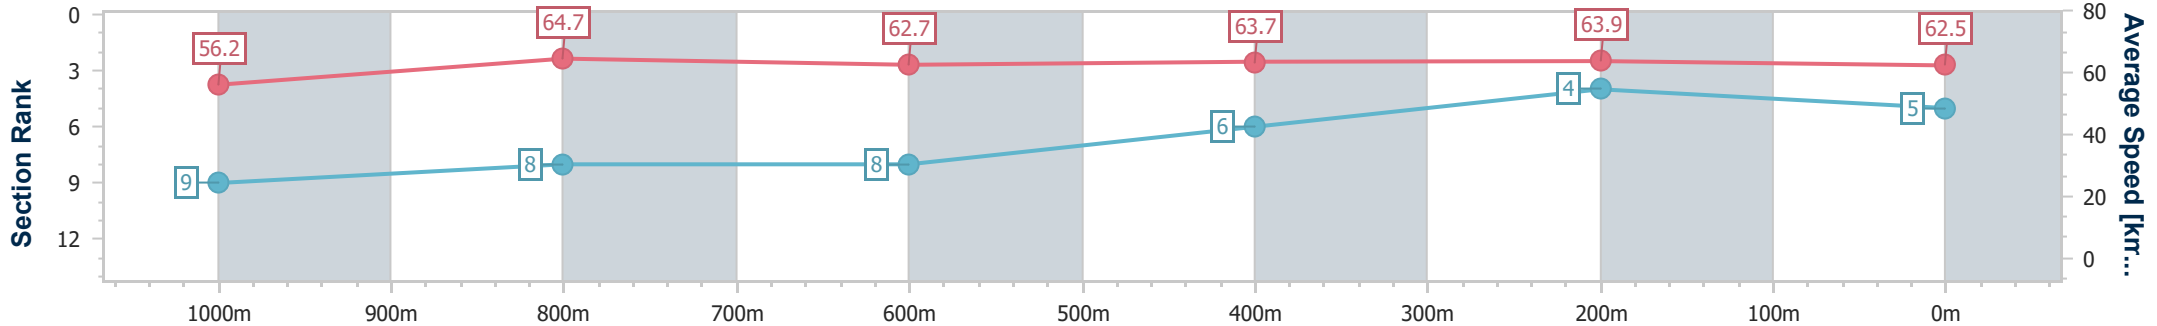

Horse/Jockey Name	National Interest
Final Rank	5
Fastest Section Time (Section)	0:11.34 (1000m)
Top Speed [km/h] (Section)	66.1 (1000m)
Race State	Finished

Ipswich QLD Professional
Race 2: IMPERIAL RACING Colts, Geldings and Entires Maiden
Plate - 1200m

01 May 2024 - 13:06

Track Rating: Soft 5, Weather: Fine, Rail Position: +9.5m Entire

Section	Overall	1000m	800m	600m	400m	200m
Section Times	1:10.80 [5] (0:12.81)	0:57.99 [9] (0:11.34)	0:46.65 [8] (0:11.82)	0:34.83 [8] (0:11.68)	0:23.15 [6] (0:11.64)	0:11.51 [4] (0:11.51)
Average Speed [km/h]	56.2	64.7	62.7	63.7	63.9	62.5
Top Speed [km/h]	63.8	66.1	63.9	64.7	64.9	65.0
Avg. Dist. to Rail [m]	12.2	8.8	7.6	7.5	10.3	10.8
Avg. Stride Freq. [Hz]	2.2	2.4	2.3	2.3	2.4	2.4
Avg. Stride Length [m]	6.9	7.7	7.6	7.5	7.4	7.3

- [ ] Ranking at each section and finish
- -.-.- No data available at this section
- NA No data available