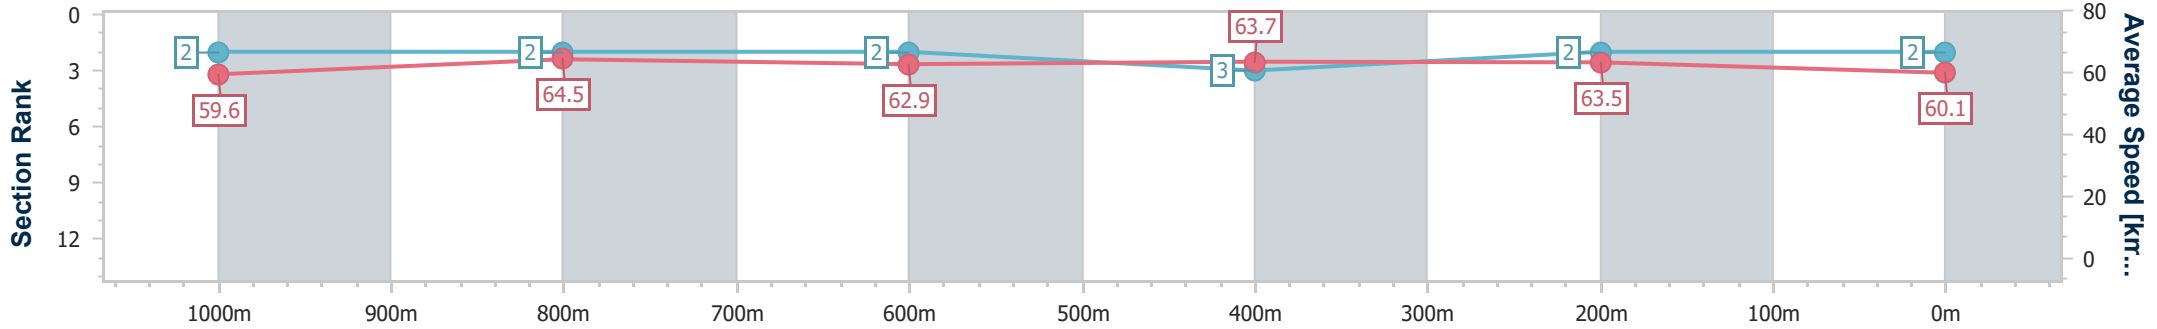

Horse/Jockey Name	Perigean
Final Rank	2
Fastest Section Time (Section)	0:11.37 (1000m)
Top Speed [km/h] (Section)	65.6 (1000m)
Race State	Finished

Ipswich QLD Professional
Race 2: IMPERIAL RACING Colts, Geldings and Entires Maiden
Plate - 1200m

01 May 2024 - 13:06

Track Rating: Soft 5, Weather: Fine, Rail Position: +9.5m Entire

Section	Overall	1000m	800m	600m	400m	200m
Section Times	1:10.60 [2] (0:12.13)	0:58.47 [2] (0:11.37)	0:47.10 [2] (0:11.81)	0:35.29 [2] (0:11.64)	0:23.65 [3] (0:11.68)	0:11.97 [2] (0:11.97)
Average Speed [km/h]	59.6	64.5	62.9	63.7	63.5	60.1
Top Speed [km/h]	65.4	65.6	63.8	64.6	64.6	62.9
Avg. Dist. to Rail [m]	15.3	9.7	8.4	7.1	7.9	9.1
Avg. Stride Freq. [Hz]	2.4	2.5	2.5	2.5	2.5	2.4
Avg. Stride Length [m]	6.6	7.0	7.2	7.1	7.0	7.0

- [ ] Ranking at each section and finish
- -.-.- No data available at this section
- NA No data available