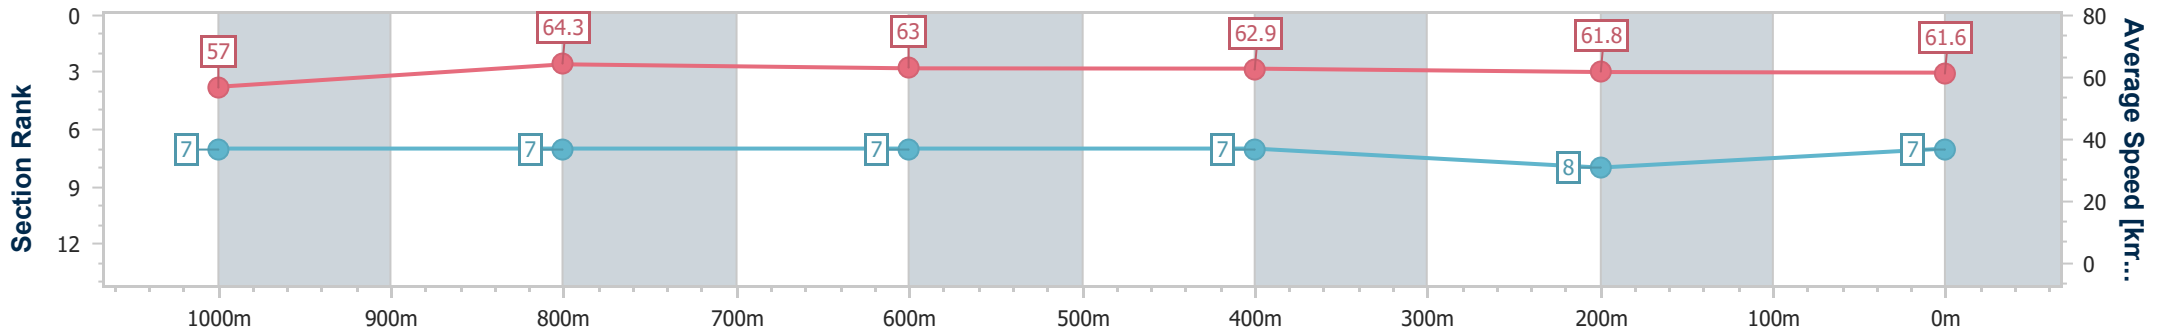

Horse/Jockey Name	Commandoro
Final Rank	7
Fastest Section Time (Section)	0:11.38 (1000m)
Top Speed [km/h] (Section)	66.8 (1000m)
Race State	Finished

Ipswich QLD Professional
Race 2: IMPERIAL RACING Colts, Geldings and Entires Maiden Plate - 1200m

01 May 2024 - 13:06

Track Rating: Soft 5, Weather: Fine, Rail Position: +9.5m Entire

Section	Overall	1000m	800m	600m	400m	200m
Section Times	1:11.59 [7] (0:12.66)	0:58.93 [7] (0:11.38)	0:47.55 [7] (0:11.81)	0:35.74 [7] (0:11.91)	0:23.83 [7] (0:12.13)	0:11.70 [8] (0:11.70)
Average Speed [km/h]	57.0	64.3	63.0	62.9	61.8	61.6
Top Speed [km/h]	66.1	66.8	63.6	64.4	62.7	62.4
Avg. Dist. to Rail [m]	12.0	9.4	8.1	9.4	10.8	11.4
Avg. Stride Freq. [Hz]	2.2	2.4	2.4	2.4	2.5	2.5
Avg. Stride Length [m]	6.8	7.4	7.3	7.2	7.0	6.9

- [ ] Ranking at each section and finish
- -.-.- No data available at this section
- NA No data available