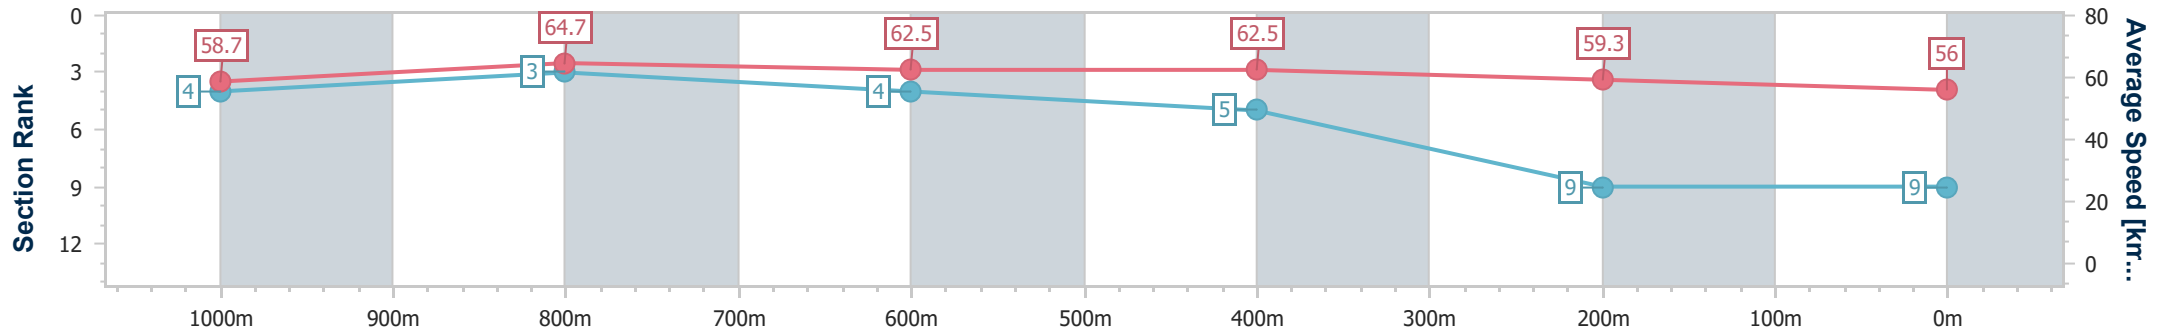

- [ ] Ranking at each section and finish
- .-.- No data available at this section
- NA No data available

Horse/Jockey Name	Labarna
Final Rank	9
Fastest Section Time (Section)	0:11.37 (1000m)
Top Speed [km/h] (Section)	67.1 (1000m)
Race State	Finished

Ipswich QLD Professional  
Race 2: IMPERIAL RACING Colts, Geldings and Entires Maiden  
Plate - 1200m

01 May 2024 - 13:06

Track Rating: Soft 5, Weather: Fine, Rail Position: +9.5m Entire

Section	Overall	1000m	800m	600m	400m	200m
Section Times	1:12.98 [9] (0:12.29)	1:00.69 [4] (0:11.37)	0:49.32 [3] (0:11.96)	0:37.36 [4] (0:11.95)	0:25.41 [5] (0:12.57)	0:12.84 [9] (0:12.84)
Average Speed [km/h]	58.7	64.7	62.5	62.5	59.3	56.0
Top Speed [km/h]	66.2	67.1	64.0	63.6	61.2	58.1
Avg. Dist. to Rail [m]	14.6	10.7	10.0	9.1	9.9	10.0
Avg. Stride Freq. [Hz]	2.3	2.3	2.3	2.3	2.3	2.2
Avg. Stride Length [m]	6.9	7.8	7.6	7.6	7.3	7.2