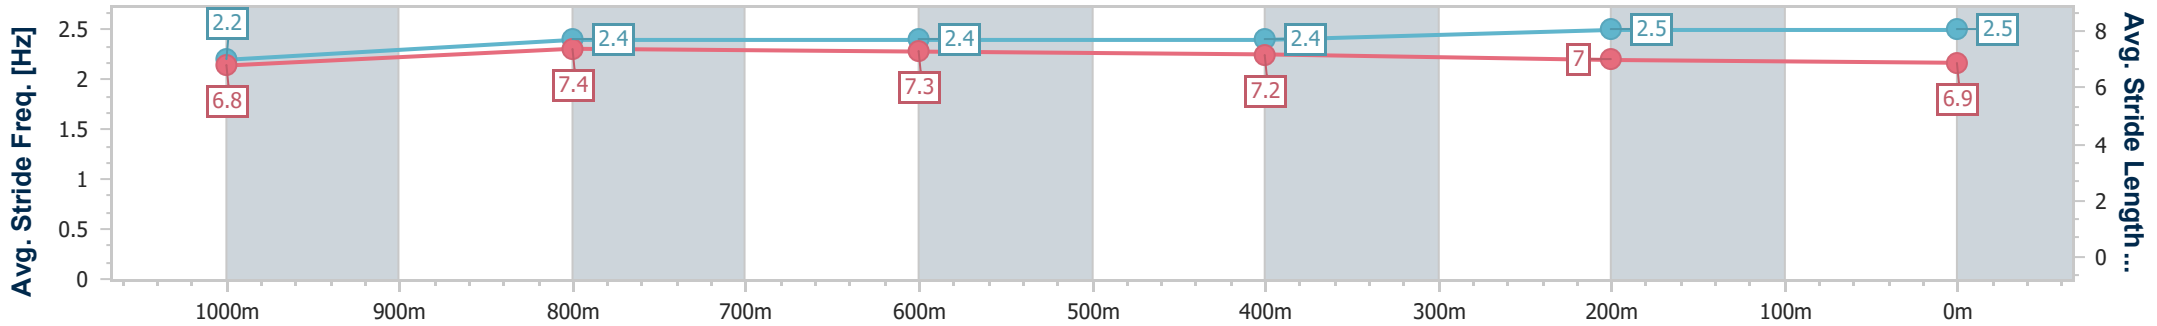

Ipswich QLD Professional  
Race 2: IMPERIAL RACING Colts, Geldings and Entires Maiden  
Plate - 1200m

01 May 2024 - 13:06

Track Rating: Soft 5, Weather: Fine, Rail Position: +9.5m Entire

Section	Overall	1000m	800m	600m	400m	200m
Section Times	1:11.57 [6] (0:12.80)	0:58.77 [8] (0:11.47)	0:47.30 [9] (0:11.86)	0:35.44 [9] (0:11.84)	0:23.60 [10] (0:11.73)	0:11.87 [7] (0:11.87)
Average Speed [km/h]	56.3	64.2	62.6	62.7	63.5	60.5
Top Speed [km/h]	63.4	65.5	63.7	63.7	64.6	60.9
Avg. Dist. to Rail [m]	14.5	9.7	8.3	8.1	9.4	11.1
Avg. Stride Freq. [Hz]	2.2	2.3	2.3	2.3	2.3	2.2
Avg. Stride Length [m]	6.9	7.6	7.7	7.6	7.6	7.5

Ipswich QLD Professional  
Race 2: IMPERIAL RACING Colts, Geldings and Entires Maiden Plate - 1200m

01 May 2024 - 13:06

Track Rating: Soft 5, Weather: Fine, Rail Position: +9.5m Entire

Section	Overall	1000m	800m	600m	400m	200m
Section Times	1:11.59 [7] (0:12.66)	0:58.93 [7] (0:11.38)	0:47.55 [7] (0:11.81)	0:35.74 [7] (0:11.91)	0:23.83 [7] (0:12.13)	0:11.70 [8] (0:11.70)
Average Speed [km/h]	57.0	64.3	63.0	62.9	61.8	61.6
Top Speed [km/h]	66.1	66.8	63.6	64.4	62.7	62.4
Avg. Dist. to Rail [m]	12.0	9.4	8.1	9.4	10.8	11.4
Avg. Stride Freq. [Hz]	2.2	2.4	2.4	2.4	2.5	2.5
Avg. Stride Length [m]	6.8	7.4	7.3	7.2	7.0	6.9