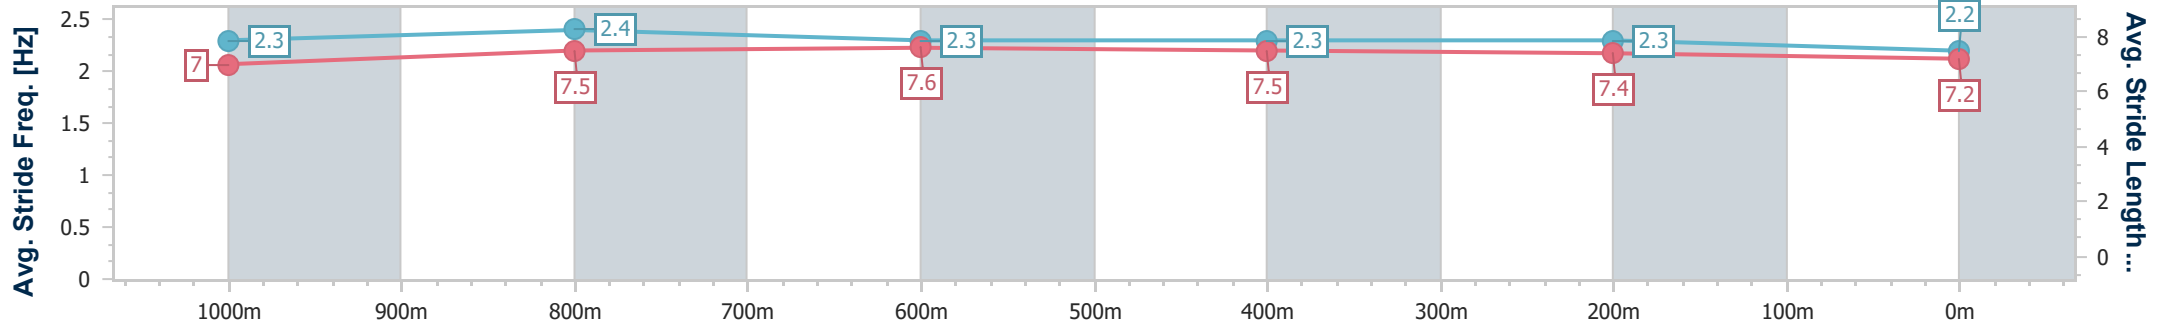

Ipswich QLD Professional  
Race 2: IMPERIAL RACING Colts, Geldings and Entires Maiden  
Plate - 1200m

01 May 2024 - 13:06

Track Rating: Soft 5, Weather: Fine, Rail Position: +9.5m Entire

Section	Overall	1000m	800m	600m	400m	200m
Section Times	1:12.98 [9] (0:12.29)	1:00.69 [4] (0:11.37)	0:49.32 [3] (0:11.96)	0:37.36 [4] (0:11.95)	0:25.41 [5] (0:12.57)	0:12.84 [9] (0:12.84)
Average Speed [km/h]	58.7	64.7	62.5	62.5	59.3	56.0
Top Speed [km/h]	66.2	67.1	64.0	63.6	61.2	58.1
Avg. Dist. to Rail [m]	14.6	10.7	10.0	9.1	9.9	10.0
Avg. Stride Freq. [Hz]	2.3	2.3	2.3	2.3	2.3	2.2
Avg. Stride Length [m]	6.9	7.8	7.6	7.6	7.3	7.2

- [ ] Ranking at each section and finish
- .-.- No data available at this section
- NA No data available

Horse/Jockey Name	Rockinahardplace
Final Rank	10
Fastest Section Time (Section)	0:11.45 (1000m)
Top Speed [km/h] (Section)	66.1 (1000m)
Race State	Finished

Ipswich QLD Professional  
Race 2: IMPERIAL RACING Colts, Geldings and Entires Maiden  
Plate - 1200m

01 May 2024 - 13:06

Track Rating: Soft 5, Weather: Fine, Rail Position: +9.5m Entire

Section	Overall	1000m	800m	600m	400m	200m
Section Times	1:13.10 [10] (0:12.23)	1:00.87 [3] (0:11.45)	0:49.42 [5] (0:11.97)	0:37.45 [5] (0:12.12)	0:25.33 [8] (0:12.55)	0:12.78 [10] (0:12.78)
Average Speed [km/h]	58.9	64.3	62.1	61.6	59.5	56.4
Top Speed [km/h]	65.8	66.1	63.8	62.6	60.3	59.5
Avg. Dist. to Rail [m]	12.8	9.6	8.9	9.1	9.8	9.0
Avg. Stride Freq. [Hz]	2.3	2.4	2.3	2.3	2.3	2.2
Avg. Stride Length [m]	7.0	7.5	7.6	7.5	7.4	7.2

- [ ] Ranking at each section and finish
- .-.- No data available at this section
- NA No data available