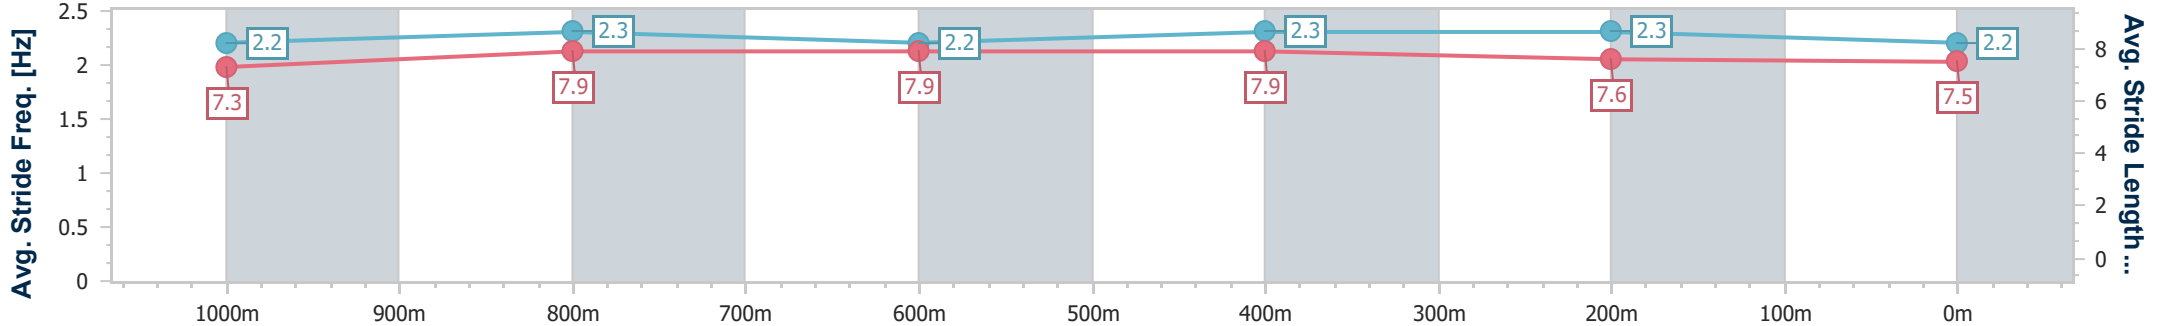

- [ ] Ranking at each section and finish
- .-.- No data available at this section
- NA No data available

Horse/Jockey Name	Johnny Utah
Final Rank	4
Fastest Section Time (Section)	0:11.37 (1000m)
Top Speed [km/h] (Section)	66.1 (1000m)
Race State	Finished

Ipswich QLD Professional  
Race 2: IMPERIAL RACING Colts, Geldings and Entires Maiden  
Plate - 1200m

01 May 2024 - 13:06

Track Rating: Soft 5, Weather: Fine, Rail Position: +9.5m Entire

Section	Overall	1000m	800m	600m	400m	200m
Section Times	1:10.79 [4] (0:12.30)	0:58.49 [5] (0:11.37)	0:47.12 [4] (0:11.78)	0:35.34 [3] (0:11.48)	0:23.86 [2] (0:11.85)	0:12.01 [3] (0:12.01)
Average Speed [km/h]	58.5	64.5	63.1	64.6	62.8	59.8
Top Speed [km/h]	65.7	66.1	64.4	65.3	65.2	62.6
Avg. Dist. to Rail [m]	11.2	8.7	7.7	7.6	8.5	8.1
Avg. Stride Freq. [Hz]	2.2	2.3	2.2	2.3	2.3	2.2
Avg. Stride Length [m]	7.3	7.9	7.9	7.9	7.6	7.5