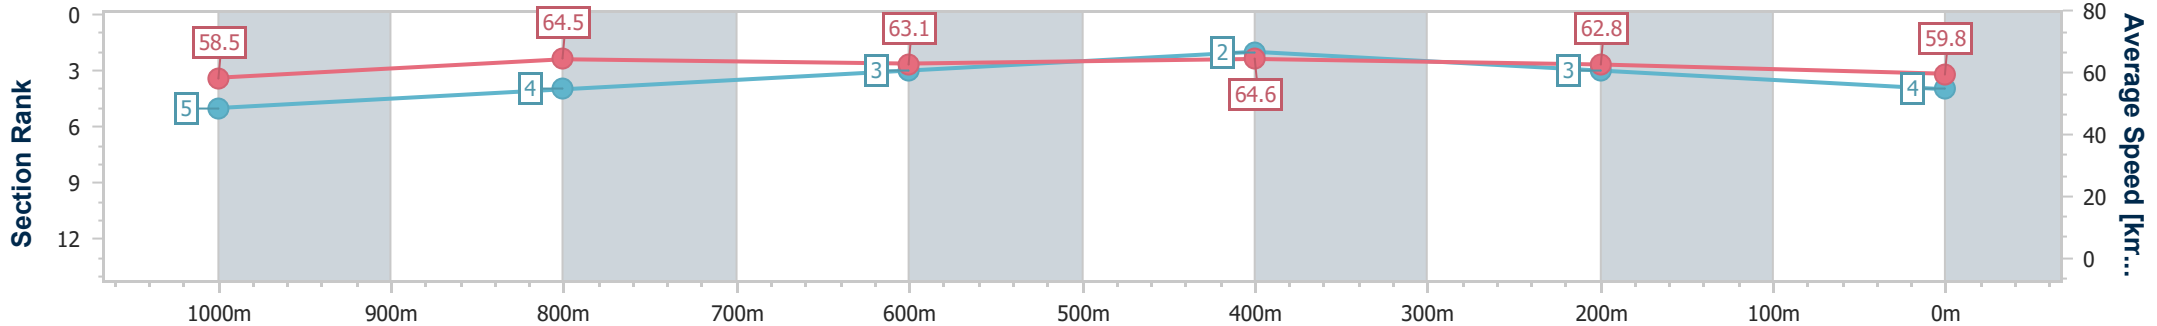

Horse/Jockey Name	Johnny Utah
Final Rank	4
Fastest Section Time (Section)	0:11.37 (1000m)
Top Speed [km/h] (Section)	66.1 (1000m)
Race State	Finished

Ipswich QLD Professional
Race 2: IMPERIAL RACING Colts, Geldings and Entires Maiden
Plate - 1200m

01 May 2024 - 13:06

Track Rating: Soft 5, Weather: Fine, Rail Position: +9.5m Entire

Section	Overall	1000m	800m	600m	400m	200m
Section Times	1:10.79 [4] (0:12.30)	0:58.49 [5] (0:11.37)	0:47.12 [4] (0:11.78)	0:35.34 [3] (0:11.48)	0:23.86 [2] (0:11.85)	0:12.01 [3] (0:12.01)
Average Speed [km/h]	58.5	64.5	63.1	64.6	62.8	59.8
Top Speed [km/h]	65.7	66.1	64.4	65.3	65.2	62.6
Avg. Dist. to Rail [m]	11.2	8.7	7.7	7.6	8.5	8.1
Avg. Stride Freq. [Hz]	2.2	2.3	2.2	2.3	2.3	2.2
Avg. Stride Length [m]	7.3	7.9	7.9	7.9	7.6	7.5

- [ ] Ranking at each section and finish
- -.-.- No data available at this section
- NA No data available