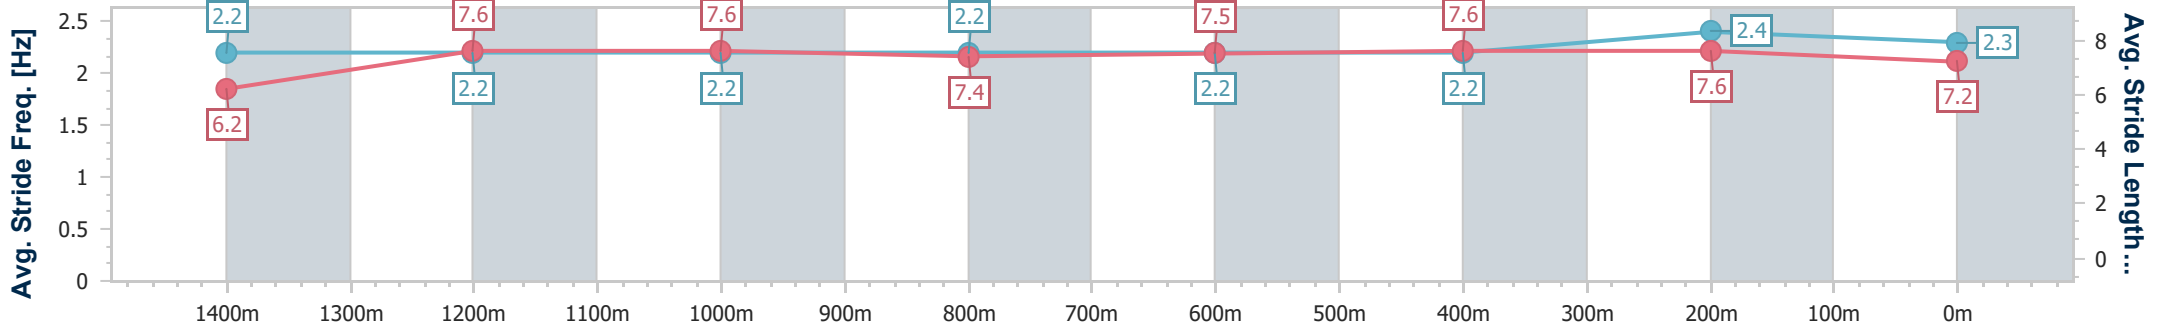

**Doomben QLD Professional**  
**Race 5: SKY RACING MEMBERS' HANDICAP - 1600m**  
 18 May 2024 - 14:09  
 Track Rating: Soft 7, Weather: Fine, Rail Position: True

BRISBANE  
RACING CLUB

Section	Overall	1400m	1200m	1000m	800m	600m	400m	200m
Section Times	1:37.84 [1] (0:14.27)	1:23.57 [3] (0:11.76)	1:11.81 [4] (0:11.87)	0:59.94 [3] (0:12.49)	0:47.45 [4] (0:12.36)	0:35.09 [5] (0:11.75)	0:23.34 [4] (0:11.28)	0:12.06 [1] (0:12.06)
Average Speed [km/h]	50.6	61.0	60.9	58.2	59.7	61.2	63.9	60.2
Top Speed [km/h]	62.2	62.3	62.1	59.4	59.7	62.7	65.4	63.9
Avg. Dist. to Rail [m]	3.4	1.2	4.6	5.3	3.8	1.0	1.5	3.3
Avg. Stride Freq. [Hz]	2.2	2.2	2.2	2.2	2.2	2.2	2.4	2.3
Avg. Stride Length [m]	6.2	7.6	7.6	7.4	7.5	7.6	7.6	7.2