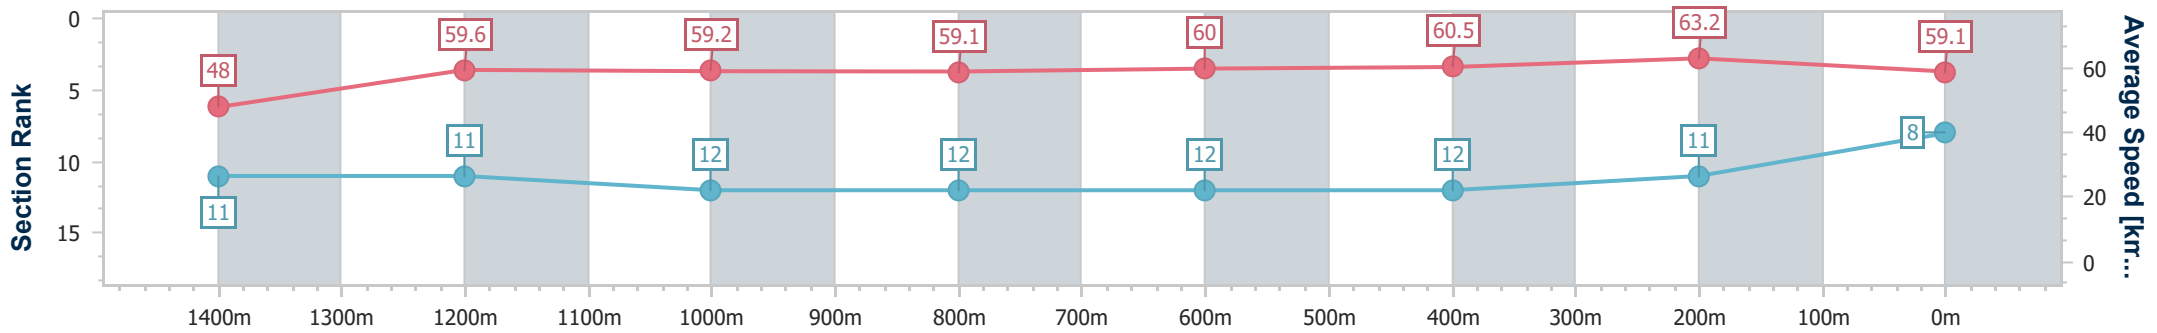

Horse/Jockey Name	Irish Playboy
Final Rank	8
Fastest Section Time (Section)	0:11.46 (400m)
Top Speed [km/h] (Section)	64.2 (400m)
Race State	Finished

Doomben QLD Professional
Race 5: SKY RACING MEMBERS' HANDICAP - 1600m
18 May 2024 - 14:09
Track Rating: Soft 7, Weather: Fine, Rail Position: True

BRISBANE
RACING CLUB

Section	Overall	1400m	1200m	1000m	800m	600m	400m	200m
Section Times	1:39.14 [8] (0:15.02)	1:24.12 [11] (0:12.02)	1:12.10 [11] (0:12.19)	0:59.91 [12] (0:12.18)	0:47.73 [12] (0:12.04)	0:35.69 [12] (0:11.93)	0:23.76 [12] (0:11.46)	0:12.30 [11] (0:12.30)
Average Speed [km/h]	48.0	59.6	59.2	59.1	60.0	60.5	63.2	59.1
Top Speed [km/h]	60.5	61.0	60.2	59.6	62.3	61.7	64.2	61.5
Avg. Dist. to Rail [m]	5.2	0.8	0.2	0.3	0.5	1.3	3.4	6.8
Avg. Stride Freq. [Hz]	2.1	2.2	2.2	2.1	2.2	2.2	2.3	2.2
Avg. Stride Length [m]	6.4	7.6	7.6	7.6	7.7	7.6	7.7	7.4

- [ ] Ranking at each section and finish
- -.-.- No data available at this section
- NA No data available