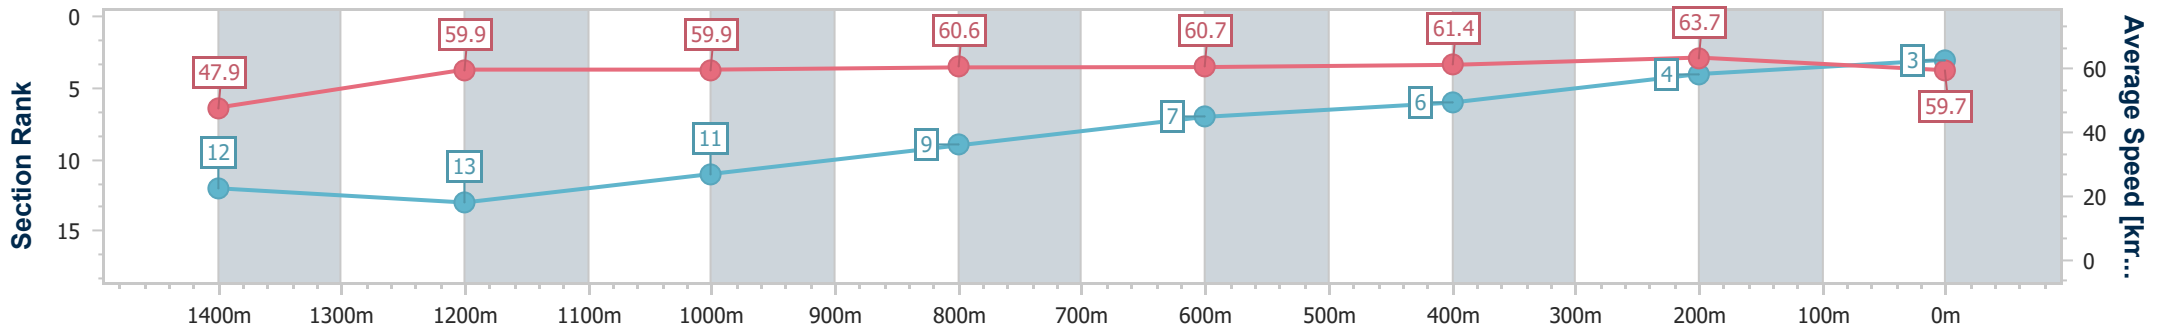

Horse/Jockey Name	Nikau Spur
Final Rank	3
Fastest Section Time (Section)	0:11.38 (400m)
Top Speed [km/h] (Section)	64.8 (400m)
Race State	Finished

Doomben QLD Professional
Race 5: SKY RACING MEMBERS' HANDICAP - 1600m
18 May 2024 - 14:09
Track Rating: Soft 7, Weather: Fine, Rail Position: True

BRISBANE
RACING CLUB

Section	Overall	1400m	1200m	1000m	800m	600m	400m	200m
Section Times	1:38.29 [3] (0:15.10)	1:23.19 [12] (0:12.08)	1:11.11 [13] (0:11.98)	0:59.13 [11] (0:11.94)	0:47.19 [9] (0:11.86)	0:35.33 [7] (0:11.76)	0:23.57 [6] (0:11.38)	0:12.19 [4] (0:12.19)
Average Speed [km/h]	47.9	59.9	59.9	60.6	60.7	61.4	63.7	59.7
Top Speed [km/h]	59.8	61.8	62.2	61.4	62.0	62.6	64.8	63.2
Avg. Dist. to Rail [m]	6.6	0.6	1.1	1.1	0.6	0.8	3.6	7.1
Avg. Stride Freq. [Hz]	2.2	2.3	2.3	2.3	2.3	2.4	2.5	2.4
Avg. Stride Length [m]	6.1	7.2	7.3	7.4	7.2	7.2	7.2	7.0

- [ ] Ranking at each section and finish
- -.-.- No data available at this section
- NA No data available