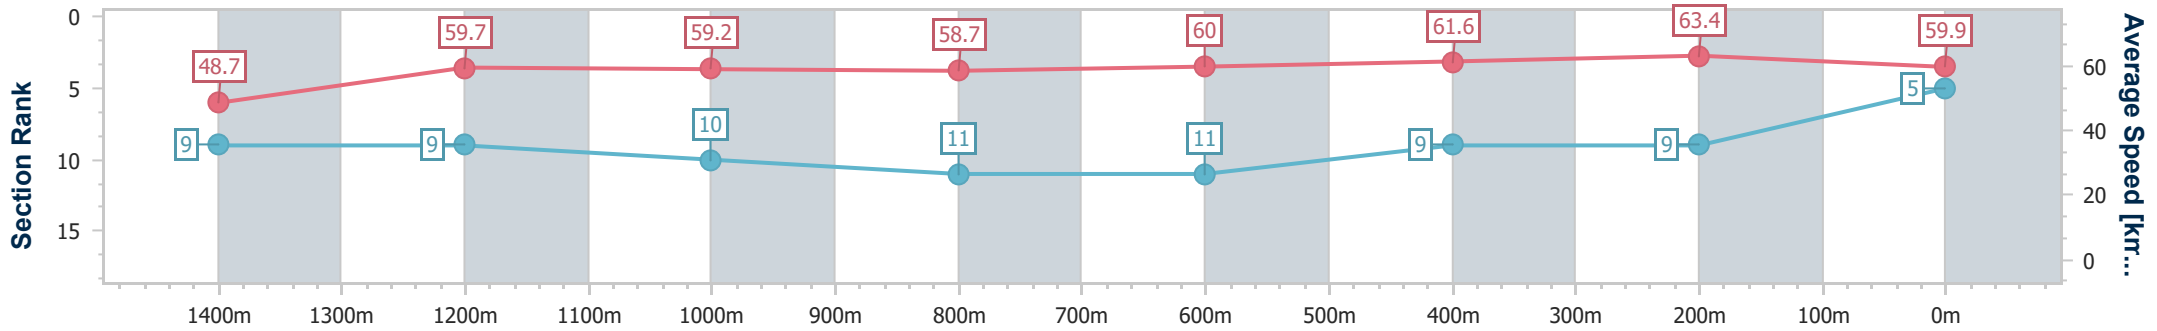

Horse/Jockey Name	Luncies
Final Rank	5
Fastest Section Time (Section)	0:11.44 (400m)
Top Speed [km/h] (Section)	64.2 (400m)
Race State	Finished

Doomben QLD Professional
Race 5: SKY RACING MEMBERS' HANDICAP - 1600m
18 May 2024 - 14:09
Track Rating: Soft 7, Weather: Fine, Rail Position: True

BRISBANE
RACING CLUB

Section	Overall	1400m	1200m	1000m	800m	600m	400m	200m
Section Times	1:38.51 [5] (0:14.74)	1:23.77 [9] (0:12.12)	1:11.65 [9] (0:12.14)	0:59.51 [10] (0:12.26)	0:47.25 [11] (0:11.99)	0:35.26 [11] (0:11.68)	0:23.58 [9] (0:11.44)	0:12.14 [9] (0:12.14)
Average Speed [km/h]	48.7	59.7	59.2	58.7	60.0	61.6	63.4	59.9
Top Speed [km/h]	60.5	61.5	60.6	59.7	61.9	63.5	64.2	63.3
Avg. Dist. to Rail [m]	5.2	0.4	1.0	0.5	0.3	0.3	4.3	6.6
Avg. Stride Freq. [Hz]	2.2	2.3	2.3	2.2	2.3	2.3	2.4	2.3
Avg. Stride Length [m]	6.1	7.2	7.3	7.3	7.3	7.3	7.4	7.2

- [ ] Ranking at each section and finish
- -.-.- No data available at this section
- NA No data available