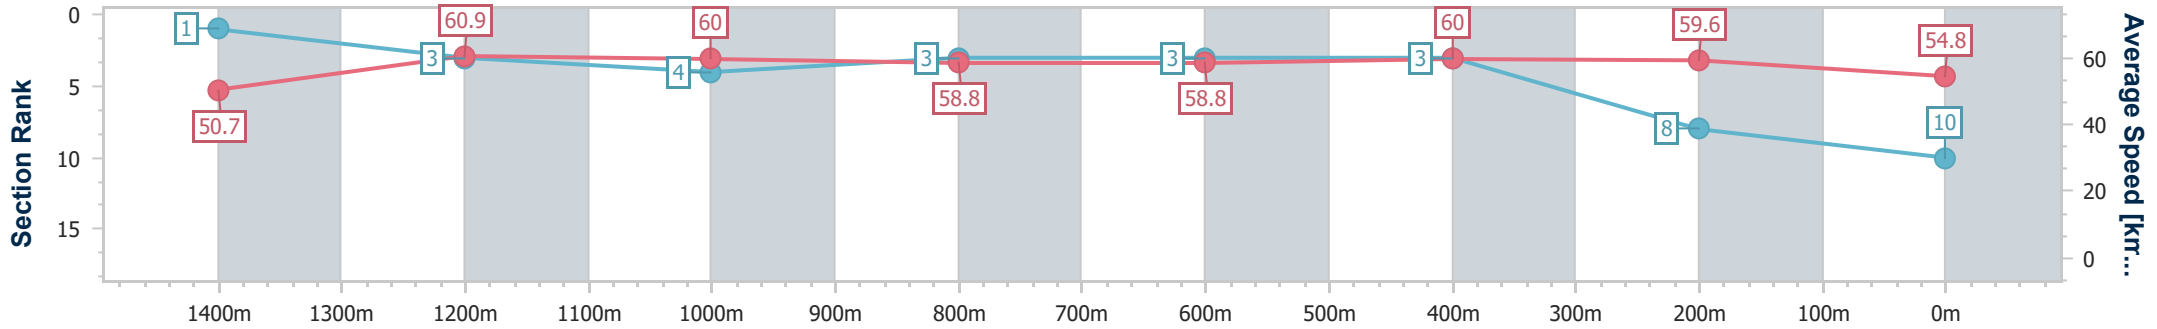

Horse/Jockey Name	Dark Harmony
Final Rank	10
Fastest Section Time (Section)	0:11.74 (1400m)
Top Speed [km/h] (Section)	62.0 (Overall)
Race State	Finished

Doomben QLD Professional
Race 5: SKY RACING MEMBERS' HANDICAP - 1600m
18 May 2024 - 14:09
Track Rating: Soft 7, Weather: Fine, Rail Position: True

BRISBANE
RACING CLUB

Section	Overall	1400m	1200m	1000m	800m	600m	400m	200m
Section Times	1:39.63 [10] (0:14.22)	1:25.41 [1] (0:11.74)	1:13.67 [3] (0:11.98)	1:01.69 [4] (0:12.27)	0:49.42 [3] (0:12.18)	0:37.24 [3] (0:11.96)	0:25.28 [3] (0:12.00)	0:13.28 [8] (0:13.28)
Average Speed [km/h]	50.7	60.9	60.0	58.8	58.8	60.0	59.6	54.8
Top Speed [km/h]	62.0	61.8	61.8	59.9	60.0	60.9	61.2	58.8
Avg. Dist. to Rail [m]	3.1	1.2	0.4	0.2	0.5	1.1	0.7	0.5
Avg. Stride Freq. [Hz]	2.2	2.3	2.2	2.2	2.3	2.3	2.3	2.2
Avg. Stride Length [m]	6.2	7.5	7.4	7.4	7.3	7.3	7.3	6.9

- [ ] Ranking at each section and finish
- -.-.- No data available at this section
- NA No data available