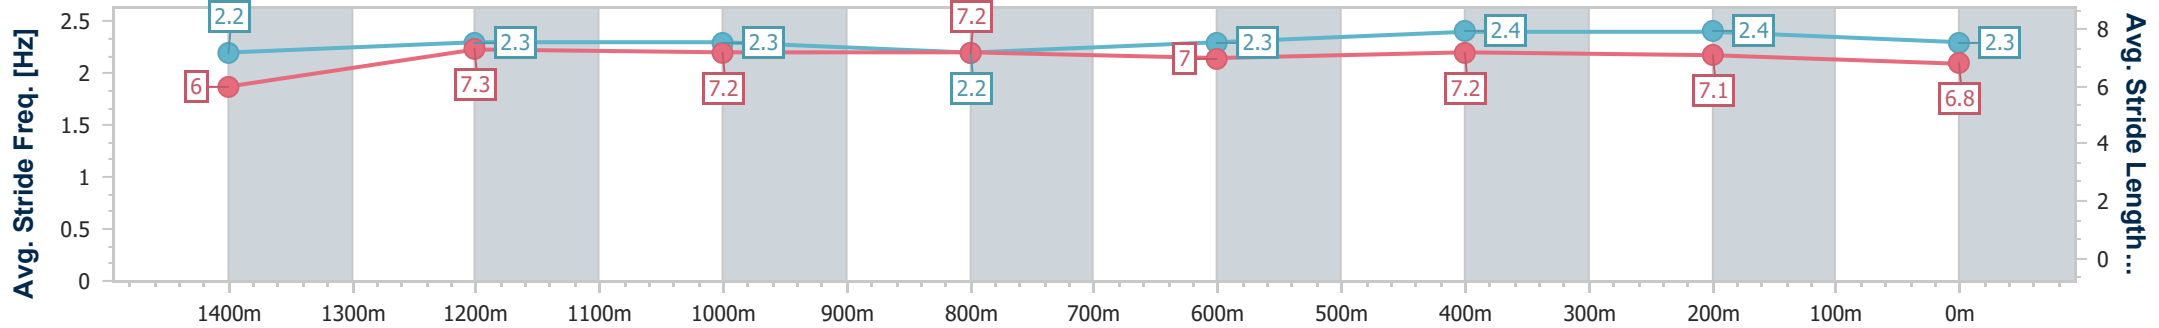

**Doomben QLD Professional**  
**Race 5: SKY RACING MEMBERS' HANDICAP - 1600m**  
 18 May 2024 - 14:09  
 Track Rating: Soft 7, Weather: Fine, Rail Position: True

BRISBANE  
RACING CLUB

Section	Overall	1400m	1200m	1000m	800m	600m	400m	200m
Section Times	1:39.72 [11] (0:14.35)	1:25.37 [4] (0:11.56)	1:13.81 [2] (0:11.81)	1:02.00 [2] (0:12.39)	0:49.61 [2] (0:12.19)	0:37.42 [2] (0:11.99)	0:25.43 [2] (0:11.80)	0:13.63 [3] (0:13.63)
Average Speed [km/h]	50.5	62.9	60.8	58.3	59.2	60.1	61.1	53.2
Top Speed [km/h]	62.0	63.3	63.0	59.2	60.0	61.0	62.1	58.5
Avg. Dist. to Rail [m]	7.1	1.4	2.4	1.4	0.3	0.3	1.7	2.9
Avg. Stride Freq. [Hz]	2.2	2.3	2.2	2.2	2.2	2.3	2.3	2.1
Avg. Stride Length [m]	6.4	7.6	7.5	7.5	7.5	7.4	7.4	6.9

- [ ] Ranking at each section and finish
- .-.- No data available at this section
- NA No data available

Horse/Jockey Name	Sneak Preview
Final Rank	12
Fastest Section Time (Section)	0:11.66 (400m)
Top Speed [km/h] (Section)	63.0 (400m)
Race State	Finished

**Doomben QLD Professional**  
**Race 5: SKY RACING MEMBERS' HANDICAP - 1600m**  
 18 May 2024 - 14:09  
 Track Rating: Soft 7, Weather: Fine, Rail Position: True

BRISBANE  
RACING CLUB

Section	Overall	1400m	1200m	1000m	800m	600m	400m	200m
Section Times	1:39.88 [12] (0:15.14)	1:24.74 [13] (0:12.00)	1:12.74 [12] (0:12.11)	1:00.63 [13] (0:12.32)	0:48.31 [13] (0:12.05)	0:36.26 [13] (0:11.79)	0:24.47 [13] (0:11.66)	0:12.81 [13] (0:12.81)
Average Speed [km/h]	47.6	59.2	59.4	58.3	59.3	60.6	61.8	56.7
Top Speed [km/h]	59.4	59.9	62.2	59.9	61.1	61.8	63.0	60.4
Avg. Dist. to Rail [m]	2.3	1.7	1.1	1.0	1.3	1.2	1.1	2.7
Avg. Stride Freq. [Hz]	2.2	2.3	2.3	2.2	2.3	2.4	2.4	2.3
Avg. Stride Length [m]	6.0	7.3	7.2	7.2	7.0	7.2	7.1	6.8