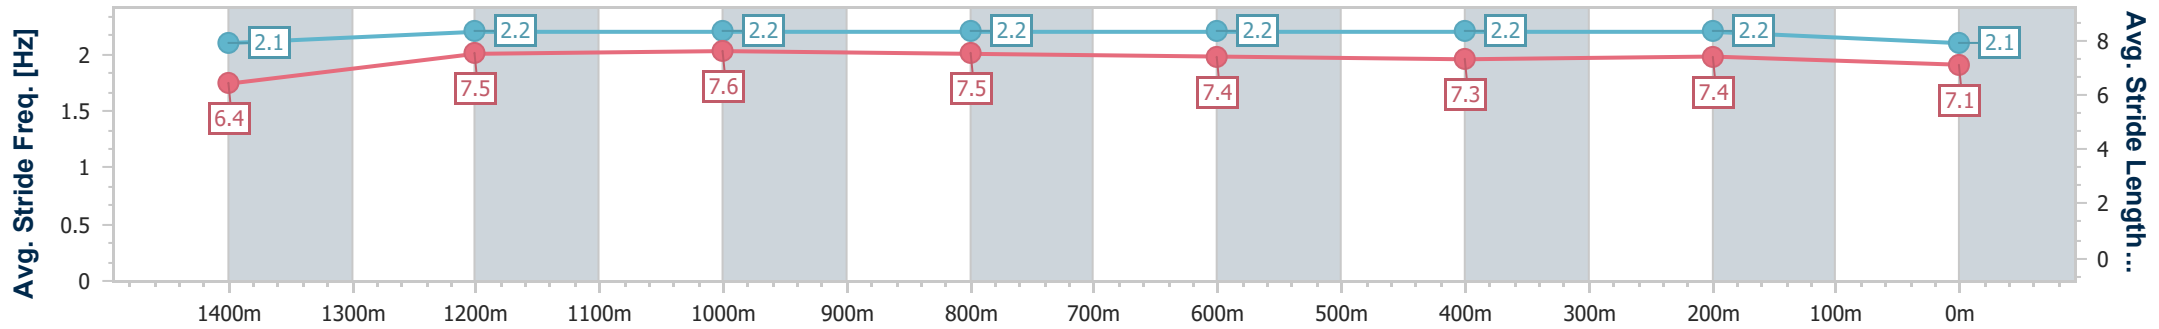

**Doomben QLD Professional**  
**Race 5: SKY RACING MEMBERS' HANDICAP - 1600m**  
 18 May 2024 - 14:09  
 Track Rating: Soft 7, Weather: Fine, Rail Position: True

BRISBANE  
RACING CLUB

Section	Overall	1400m	1200m	1000m	800m	600m	400m	200m
Section Times	1:39.88 [12] (0:15.14)	1:24.74 [13] (0:12.00)	1:12.74 [12] (0:12.11)	1:00.63 [13] (0:12.32)	0:48.31 [13] (0:12.05)	0:36.26 [13] (0:11.79)	0:24.47 [13] (0:11.66)	0:12.81 [13] (0:12.81)
Average Speed [km/h]	47.6	59.2	59.4	58.3	59.3	60.6	61.8	56.7
Top Speed [km/h]	59.4	59.9	62.2	59.9	61.1	61.8	63.0	60.4
Avg. Dist. to Rail [m]	2.3	1.7	1.1	1.0	1.3	1.2	1.1	2.7
Avg. Stride Freq. [Hz]	2.2	2.3	2.3	2.2	2.3	2.4	2.4	2.3
Avg. Stride Length [m]	6.0	7.3	7.2	7.2	7.0	7.2	7.1	6.8

- [ ] Ranking at each section and finish
- .-.- No data available at this section
- NA No data available

Horse/Jockey Name	Linthorpe Lad
Final Rank	13
Fastest Section Time (Section)	0:11.75 (1400m)
Top Speed [km/h] (Section)	62.3 (1200m)
Race State	Finished

**Doomben QLD Professional**  
**Race 5: SKY RACING MEMBERS' HANDICAP - 1600m**  
 18 May 2024 - 14:09  
 Track Rating: Soft 7, Weather: Fine, Rail Position: True

**BRISBANE**  
 RACING CLUB

Section	Overall	1400m	1200m	1000m	800m	600m	400m	200m
Section Times	1:40.03 [13] (0:14.58)	1:25.45 [6] (0:11.75)	1:13.70 [5] (0:11.97)	1:01.73 [5] (0:12.26)	0:49.47 [5] (0:12.07)	0:37.40 [4] (0:12.11)	0:25.29 [7] (0:12.12)	0:13.17 [12] (0:13.17)
Average Speed [km/h]	49.4	60.4	60.2	58.3	58.9	58.8	59.3	55.1
Top Speed [km/h]	62.0	61.9	62.3	59.3	59.5	59.9	60.3	57.7
Avg. Dist. to Rail [m]	1.3	2.1	1.7	2.0	2.6	1.8	1.0	2.4
Avg. Stride Freq. [Hz]	2.1	2.2	2.2	2.2	2.2	2.2	2.2	2.1
Avg. Stride Length [m]	6.4	7.5	7.6	7.5	7.4	7.3	7.4	7.1