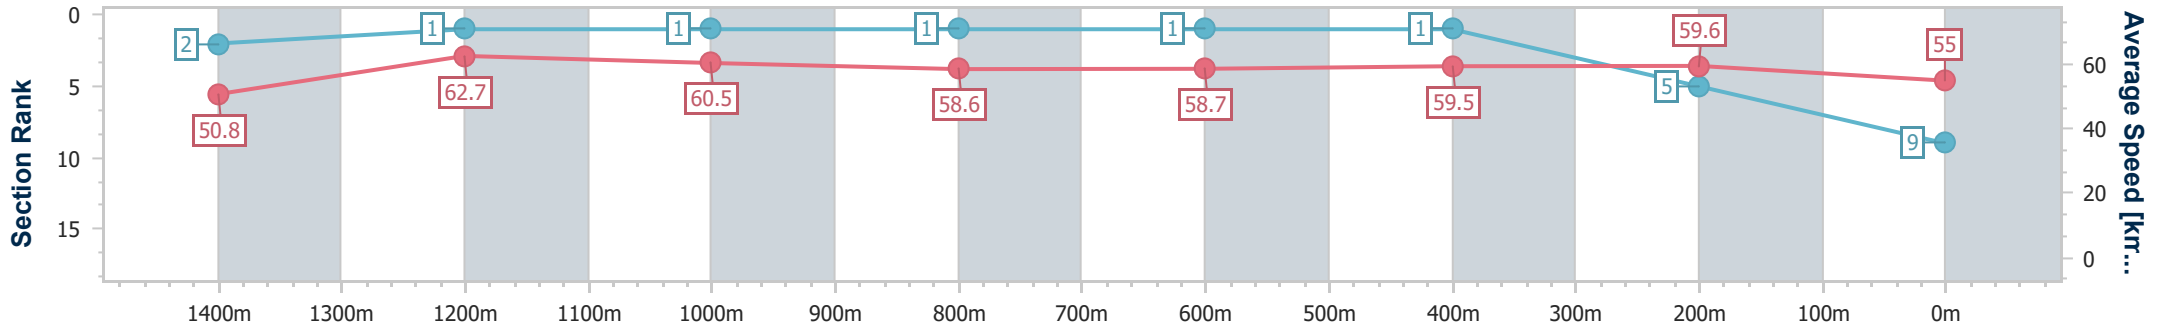

Horse/Jockey Name	Sea Raider
Final Rank	9
Fastest Section Time (Section)	0:11.40 (1400m)
Top Speed [km/h] (Section)	64.2 (1400m)
Race State	Finished

Doomben QLD Professional
Race 5: SKY RACING MEMBERS' HANDICAP - 1600m
18 May 2024 - 14:09
Track Rating: Soft 7, Weather: Fine, Rail Position: True

BRISBANE
RACING CLUB

Section	Overall	1400m	1200m	1000m	800m	600m	400m	200m
Section Times	1:39.26 [9] (0:14.25)	1:25.01 [2] (0:11.40)	1:13.61 [1] (0:11.84)	1:01.77 [1] (0:12.29)	0:49.48 [1] (0:12.27)	0:37.21 [1] (0:12.01)	0:25.20 [1] (0:12.04)	0:13.16 [5] (0:13.16)
Average Speed [km/h]	50.8	62.7	60.5	58.6	58.7	59.5	59.6	55.0
Top Speed [km/h]	63.7	64.2	61.6	59.9	60.0	60.9	60.6	58.8
Avg. Dist. to Rail [m]	4.5	1.4	1.2	0.7	0.6	1.0	0.9	0.5
Avg. Stride Freq. [Hz]	2.2	2.3	2.3	2.3	2.2	2.3	2.3	2.3
Avg. Stride Length [m]	6.4	7.5	7.3	7.2	7.4	7.1	7.1	6.7

- [ ] Ranking at each section and finish
- -.-.- No data available at this section
- NA No data available