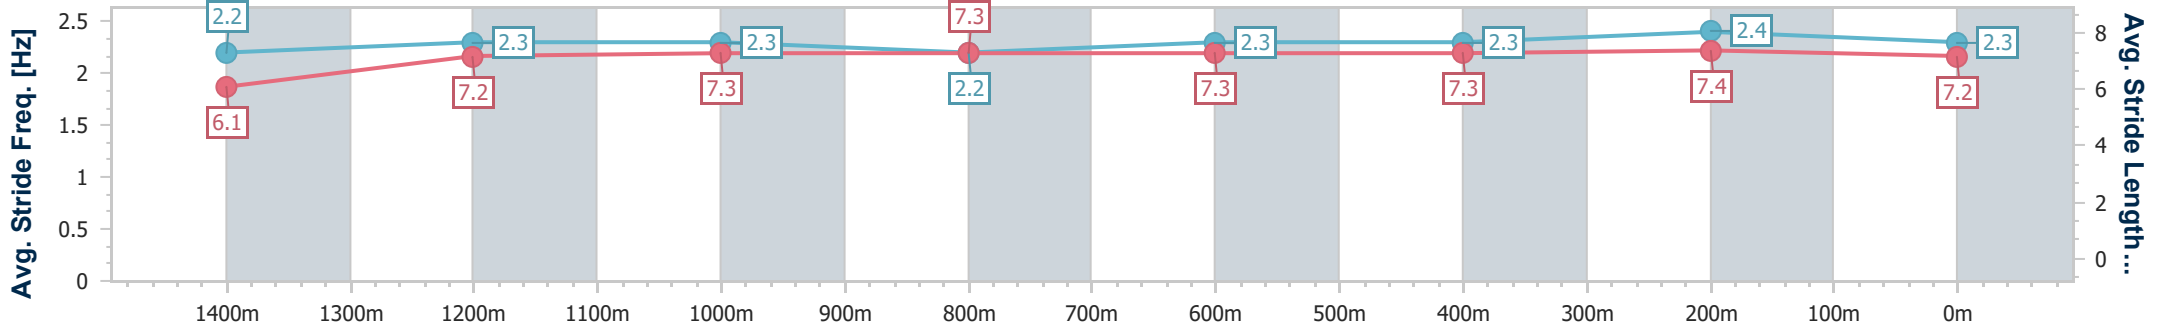

**Doomben QLD Professional**  
**Race 5: SKY RACING MEMBERS' HANDICAP - 1600m**  
 18 May 2024 - 14:09  
 Track Rating: Soft 7, Weather: Fine, Rail Position: True

BRISBANE  
RACING CLUB

Section	Overall	1400m	1200m	1000m	800m	600m	400m	200m
Section Times	1:38.47 [4] (0:15.00)	1:23.47 [10] (0:11.91)	1:11.56 [10] (0:11.85)	0:59.71 [8] (0:12.23)	0:47.48 [7] (0:12.11)	0:35.37 [9] (0:11.82)	0:23.55 [8] (0:11.39)	0:12.16 [6] (0:12.16)
Average Speed [km/h]	48.1	59.6	60.8	58.6	59.4	60.2	63.1	59.7
Top Speed [km/h]	61.9	61.1	61.8	60.1	60.1	62.3	64.3	63.3
Avg. Dist. to Rail [m]	1.4	1.8	0.6	0.6	0.8	1.3	1.2	1.4
Avg. Stride Freq. [Hz]	2.2	2.3	2.3	2.2	2.2	2.3	2.4	2.3
Avg. Stride Length [m]	6.1	7.3	7.5	7.4	7.4	7.5	7.5	7.3

- [ ] Ranking at each section and finish
- .-.- No data available at this section
- NA No data available

Horse/Jockey Name	Luncies
Final Rank	5
Fastest Section Time (Section)	0:11.44 (400m)
Top Speed [km/h] (Section)	64.2 (400m)
Race State	Finished

**Doomben QLD Professional**  
**Race 5: SKY RACING MEMBERS' HANDICAP - 1600m**  
 18 May 2024 - 14:09  
 Track Rating: Soft 7, Weather: Fine, Rail Position: True

BRISBANE  
RACING CLUB

Section	Overall	1400m	1200m	1000m	800m	600m	400m	200m
Section Times	1:38.51 [5] (0:14.74)	1:23.77 [9] (0:12.12)	1:11.65 [9] (0:12.14)	0:59.51 [10] (0:12.26)	0:47.25 [11] (0:11.99)	0:35.26 [11] (0:11.68)	0:23.58 [9] (0:11.44)	0:12.14 [9] (0:12.14)
Average Speed [km/h]	48.7	59.7	59.2	58.7	60.0	61.6	63.4	59.9
Top Speed [km/h]	60.5	61.5	60.6	59.7	61.9	63.5	64.2	63.3
Avg. Dist. to Rail [m]	5.2	0.4	1.0	0.5	0.3	0.3	4.3	6.6
Avg. Stride Freq. [Hz]	2.2	2.3	2.3	2.2	2.3	2.3	2.4	2.3
Avg. Stride Length [m]	6.1	7.2	7.3	7.3	7.3	7.3	7.4	7.2