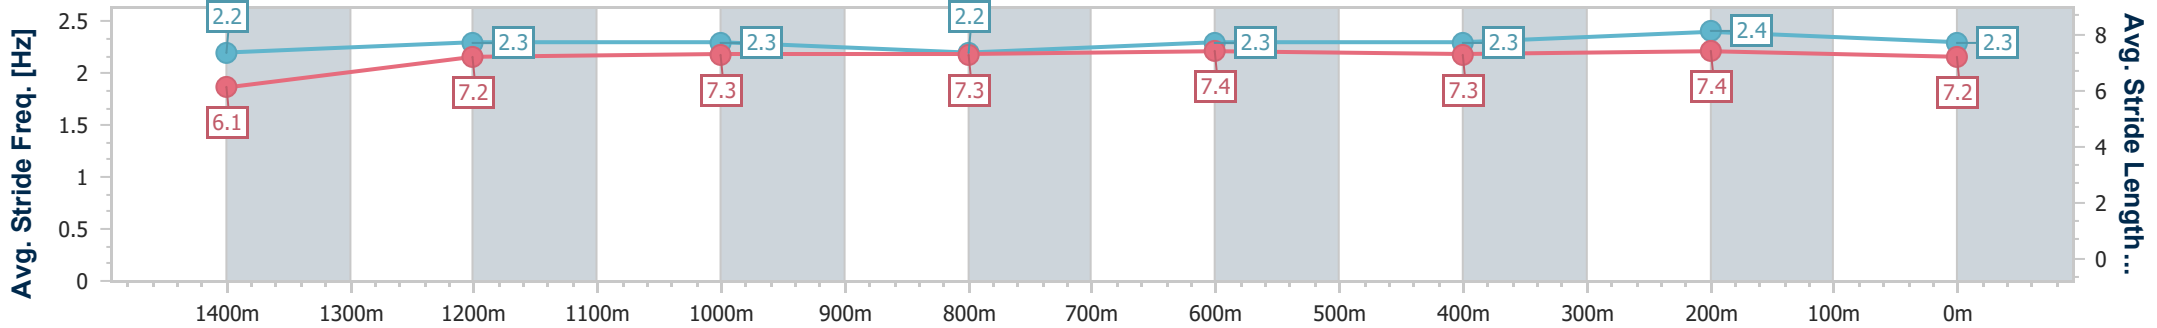

**Doomben QLD Professional**  
**Race 5: SKY RACING MEMBERS' HANDICAP - 1600m**  
 18 May 2024 - 14:09  
 Track Rating: Soft 7, Weather: Fine, Rail Position: True

BRISBANE  
RACING CLUB

Section	Overall	1400m	1200m	1000m	800m	600m	400m	200m
Section Times	1:38.51 [5] (0:14.74)	1:23.77 [9] (0:12.12)	1:11.65 [9] (0:12.14)	0:59.51 [10] (0:12.26)	0:47.25 [11] (0:11.99)	0:35.26 [11] (0:11.68)	0:23.58 [9] (0:11.44)	0:12.14 [9] (0:12.14)
Average Speed [km/h]	48.7	59.7	59.2	58.7	60.0	61.6	63.4	59.9
Top Speed [km/h]	60.5	61.5	60.6	59.7	61.9	63.5	64.2	63.3
Avg. Dist. to Rail [m]	5.2	0.4	1.0	0.5	0.3	0.3	4.3	6.6
Avg. Stride Freq. [Hz]	2.2	2.3	2.3	2.2	2.3	2.3	2.4	2.3
Avg. Stride Length [m]	6.1	7.2	7.3	7.3	7.3	7.3	7.4	7.2

- [ ] Ranking at each section and finish
- .-.- No data available at this section
- NA No data available

Horse/Jockey Name	Military Gambler
Final Rank	6
Fastest Section Time (Section)	0:11.39 (400m)
Top Speed [km/h] (Section)	64.7 (400m)
Race State	Finished

**Doomben QLD Professional**  
**Race 5: SKY RACING MEMBERS' HANDICAP - 1600m**  
 18 May 2024 - 14:09  
 Track Rating: Soft 7, Weather: Fine, Rail Position: True

BRISBANE  
RACING CLUB

Section	Overall	1400m	1200m	1000m	800m	600m	400m	200m
Section Times	1:38.61 [6] (0:14.60)	1:24.01 [7] (0:12.03)	1:11.98 [7] (0:12.10)	0:59.88 [7] (0:12.27)	0:47.61 [8] (0:11.97)	0:35.64 [8] (0:11.97)	0:23.67 [10] (0:11.39)	0:12.28 [7] (0:12.28)
Average Speed [km/h]	49.3	59.4	59.5	58.5	60.3	60.0	63.4	59.0
Top Speed [km/h]	61.2	61.4	60.6	59.5	61.0	61.9	64.7	62.5
Avg. Dist. to Rail [m]	1.6	1.3	0.3	0.4	0.2	0.3	1.6	4.1
Avg. Stride Freq. [Hz]	2.2	2.3	2.3	2.2	2.3	2.3	2.4	2.3
Avg. Stride Length [m]	6.1	7.2	7.3	7.3	7.4	7.3	7.4	7.2