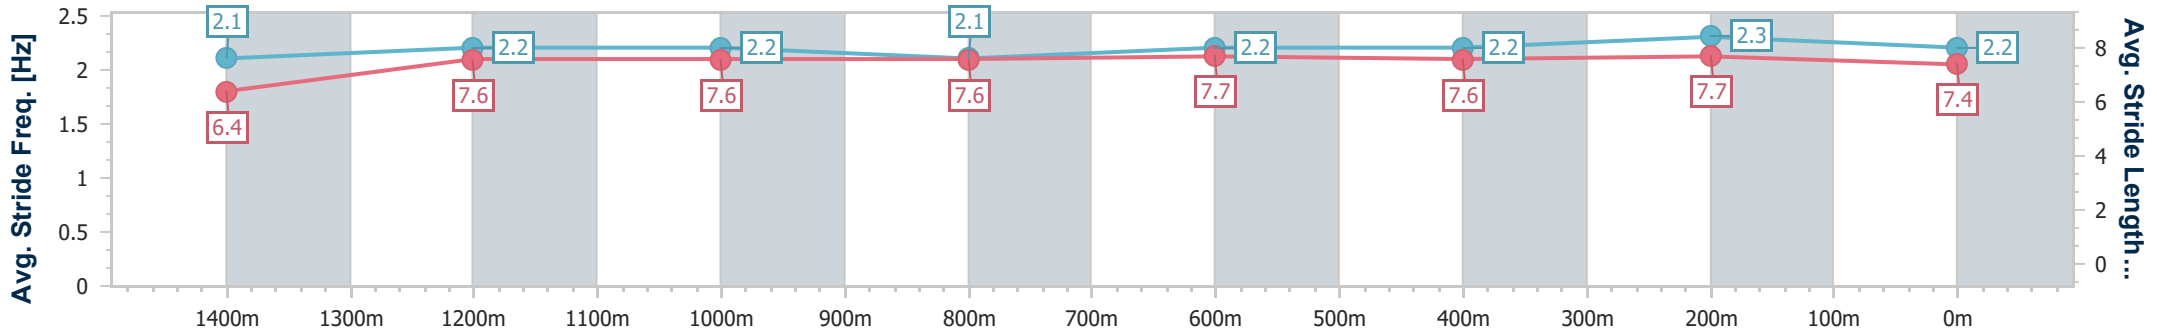

**Doomben QLD Professional**  
**Race 5: SKY RACING MEMBERS' HANDICAP - 1600m**  
 18 May 2024 - 14:09  
 Track Rating: Soft 7, Weather: Fine, Rail Position: True

BRISBANE  
RACING CLUB

Section	Overall	1400m	1200m	1000m	800m	600m	400m	200m
Section Times	1:38.90 [7] (0:14.70)	1:24.20 [8] (0:12.16)	1:12.04 [8] (0:12.08)	0:59.96 [9] (0:12.22)	0:47.74 [10] (0:12.03)	0:35.71 [10] (0:11.82)	0:23.89 [11] (0:11.55)	0:12.34 [10] (0:12.34)
Average Speed [km/h]	49.1	59.1	59.7	58.7	59.6	60.5	62.3	59.0
Top Speed [km/h]	61.9	61.0	61.0	59.8	60.9	62.0	62.9	61.6
Avg. Dist. to Rail [m]	1.2	0.4	0.4	0.4	0.8	0.8	1.6	5.1
Avg. Stride Freq. [Hz]	2.1	2.2	2.2	2.2	2.2	2.2	2.2	2.1
Avg. Stride Length [m]	6.3	7.5	7.7	7.5	7.5	7.7	7.9	7.6

- [ ] Ranking at each section and finish
- .-.- No data available at this section
- NA No data available

Horse/Jockey Name	Irish Playboy
Final Rank	8
Fastest Section Time (Section)	0:11.46 (400m)
Top Speed [km/h] (Section)	64.2 (400m)
Race State	Finished

**Doomben QLD Professional**  
**Race 5: SKY RACING MEMBERS' HANDICAP - 1600m**  
 18 May 2024 - 14:09  
 Track Rating: Soft 7, Weather: Fine, Rail Position: True

BRISBANE  
RACING CLUB

Section	Overall	1400m	1200m	1000m	800m	600m	400m	200m
Section Times	1:39.14 [8] (0:15.02)	1:24.12 [11] (0:12.02)	1:12.10 [11] (0:12.19)	0:59.91 [12] (0:12.18)	0:47.73 [12] (0:12.04)	0:35.69 [12] (0:11.93)	0:23.76 [12] (0:11.46)	0:12.30 [11] (0:12.30)
Average Speed [km/h]	48.0	59.6	59.2	59.1	60.0	60.5	63.2	59.1
Top Speed [km/h]	60.5	61.0	60.2	59.6	62.3	61.7	64.2	61.5
Avg. Dist. to Rail [m]	5.2	0.8	0.2	0.3	0.5	1.3	3.4	6.8
Avg. Stride Freq. [Hz]	2.1	2.2	2.2	2.1	2.2	2.2	2.3	2.2
Avg. Stride Length [m]	6.4	7.6	7.6	7.6	7.7	7.6	7.7	7.4