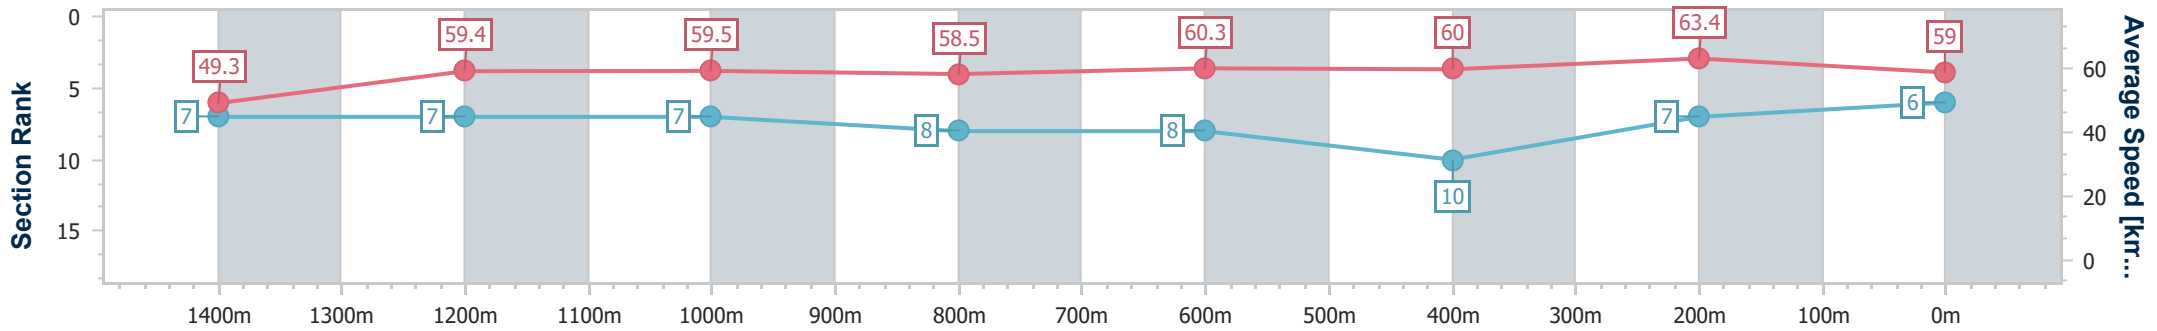

Horse/Jockey Name	Military Gambler
Final Rank	6
Fastest Section Time (Section)	0:11.39 (400m)
Top Speed [km/h] (Section)	64.7 (400m)
Race State	Finished

Doomben QLD Professional
Race 5: SKY RACING MEMBERS' HANDICAP - 1600m
18 May 2024 - 14:09
Track Rating: Soft 7, Weather: Fine, Rail Position: True

BRISBANE
RACING CLUB

Section	Overall	1400m	1200m	1000m	800m	600m	400m	200m
Section Times	1:38.61 [6] (0:14.60)	1:24.01 [7] (0:12.03)	1:11.98 [7] (0:12.10)	0:59.88 [7] (0:12.27)	0:47.61 [8] (0:11.97)	0:35.64 [8] (0:11.97)	0:23.67 [10] (0:11.39)	0:12.28 [7] (0:12.28)
Average Speed [km/h]	49.3	59.4	59.5	58.5	60.3	60.0	63.4	59.0
Top Speed [km/h]	61.2	61.4	60.6	59.5	61.0	61.9	64.7	62.5
Avg. Dist. to Rail [m]	1.6	1.3	0.3	0.4	0.2	0.3	1.6	4.1
Avg. Stride Freq. [Hz]	2.2	2.3	2.3	2.2	2.3	2.3	2.4	2.3
Avg. Stride Length [m]	6.1	7.2	7.3	7.3	7.4	7.3	7.4	7.2

- [ ] Ranking at each section and finish
- -.-.- No data available at this section
- NA No data available