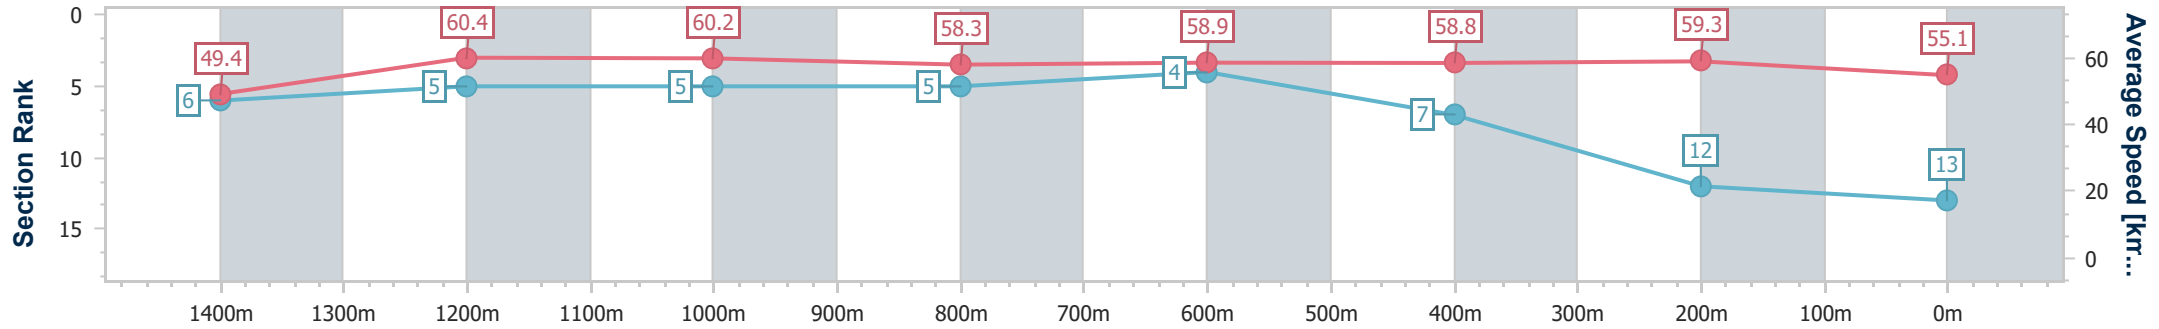

Horse/Jockey Name	Linthorpe Lad
Final Rank	13
Fastest Section Time (Section)	0:11.75 (1400m)
Top Speed [km/h] (Section)	62.3 (1200m)
Race State	Finished

Doomben QLD Professional
Race 5: SKY RACING MEMBERS' HANDICAP - 1600m
18 May 2024 - 14:09
Track Rating: Soft 7, Weather: Fine, Rail Position: True

BRISBANE
RACING CLUB

Section	Overall	1400m	1200m	1000m	800m	600m	400m	200m
Section Times	1:40.03 [13] (0:14.58)	1:25.45 [6] (0:11.75)	1:13.70 [5] (0:11.97)	1:01.73 [5] (0:12.26)	0:49.47 [5] (0:12.07)	0:37.40 [4] (0:12.11)	0:25.29 [7] (0:12.12)	0:13.17 [12] (0:13.17)
Average Speed [km/h]	49.4	60.4	60.2	58.3	58.9	58.8	59.3	55.1
Top Speed [km/h]	62.0	61.9	62.3	59.3	59.5	59.9	60.3	57.7
Avg. Dist. to Rail [m]	1.3	2.1	1.7	2.0	2.6	1.8	1.0	2.4
Avg. Stride Freq. [Hz]	2.1	2.2	2.2	2.2	2.2	2.2	2.2	2.1
Avg. Stride Length [m]	6.4	7.5	7.6	7.5	7.4	7.3	7.4	7.1

- [ ] Ranking at each section and finish
- -.-.- No data available at this section
- NA No data available