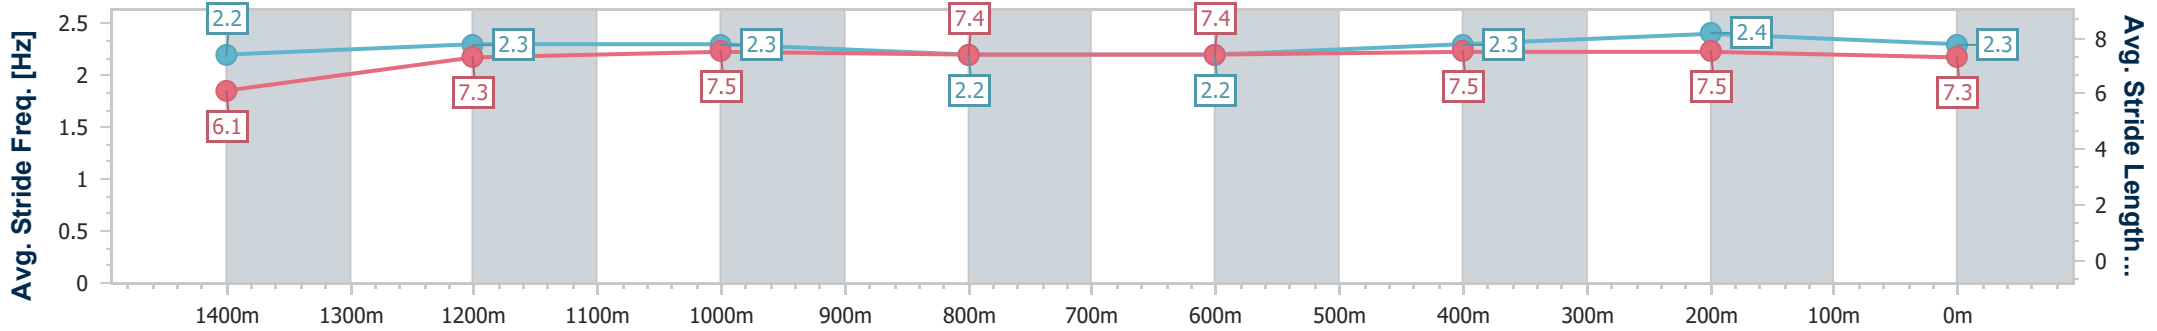

- [ ] Ranking at each section and finish
- .-.- No data available at this section
- NA No data available

Horse/Jockey Name	Territory Express
Final Rank	4
Fastest Section Time (Section)	0:11.39 (400m)
Top Speed [km/h] (Section)	64.3 (400m)
Race State	Finished

**Doomben QLD Professional**  
**Race 5: SKY RACING MEMBERS' HANDICAP - 1600m**  
 18 May 2024 - 14:09  
 Track Rating: Soft 7, Weather: Fine, Rail Position: True

BRISBANE  
RACING CLUB

Section	Overall	1400m	1200m	1000m	800m	600m	400m	200m
Section Times	1:38.47 [4] (0:15.00)	1:23.47 [10] (0:11.91)	1:11.56 [10] (0:11.85)	0:59.71 [8] (0:12.23)	0:47.48 [7] (0:12.11)	0:35.37 [9] (0:11.82)	0:23.55 [8] (0:11.39)	0:12.16 [6] (0:12.16)
Average Speed [km/h]	48.1	59.6	60.8	58.6	59.4	60.2	63.1	59.7
Top Speed [km/h]	61.9	61.1	61.8	60.1	60.1	62.3	64.3	63.3
Avg. Dist. to Rail [m]	1.4	1.8	0.6	0.6	0.8	1.3	1.2	1.4
Avg. Stride Freq. [Hz]	2.2	2.3	2.3	2.2	2.2	2.3	2.4	2.3
Avg. Stride Length [m]	6.1	7.3	7.5	7.4	7.4	7.5	7.5	7.3