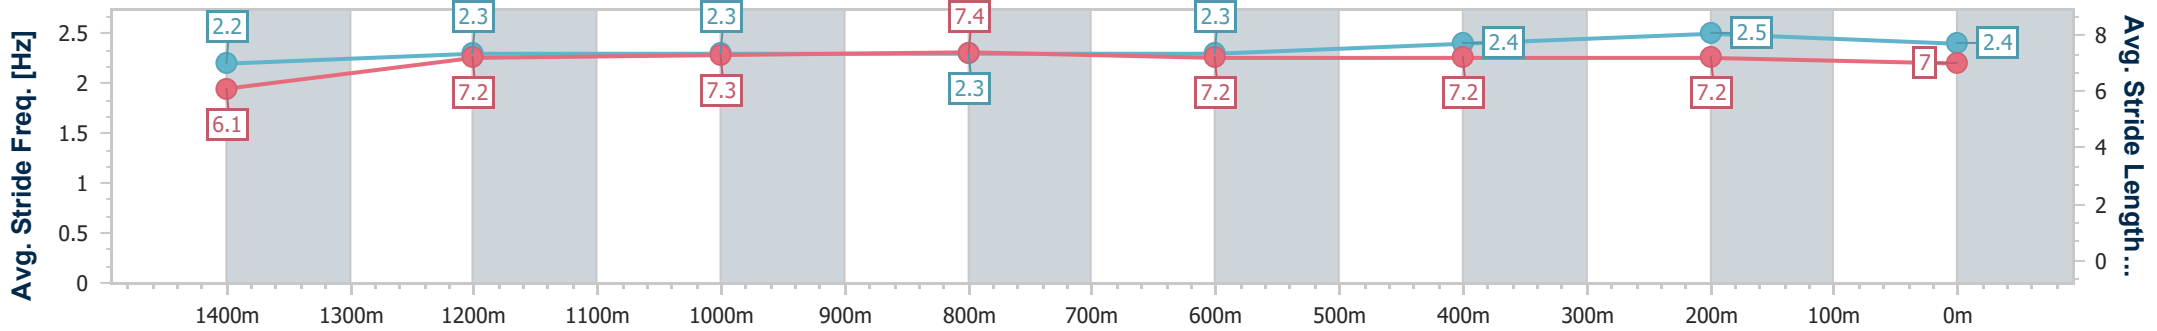

Horse/Jockey Name	Nikau Spur
Final Rank	3
Fastest Section Time (Section)	0:11.38 (400m)
Top Speed [km/h] (Section)	64.8 (400m)
Race State	Finished

Doomben QLD Professional
Race 5: SKY RACING MEMBERS' HANDICAP - 1600m
18 May 2024 - 14:09
Track Rating: Soft 7, Weather: Fine, Rail Position: True

BRISBANE
RACING CLUB

Section	Overall	1400m	1200m	1000m	800m	600m	400m	200m
Section Times	1:38.29 [3] (0:15.10)	1:23.19 [12] (0:12.08)	1:11.11 [13] (0:11.98)	0:59.13 [11] (0:11.94)	0:47.19 [9] (0:11.86)	0:35.33 [7] (0:11.76)	0:23.57 [6] (0:11.38)	0:12.19 [4] (0:12.19)
Average Speed [km/h]	47.9	59.9	59.9	60.6	60.7	61.4	63.7	59.7
Top Speed [km/h]	59.8	61.8	62.2	61.4	62.0	62.6	64.8	63.2
Avg. Dist. to Rail [m]	6.6	0.6	1.1	1.1	0.6	0.8	3.6	7.1
Avg. Stride Freq. [Hz]	2.2	2.3	2.3	2.3	2.3	2.4	2.5	2.4
Avg. Stride Length [m]	6.1	7.2	7.3	7.4	7.2	7.2	7.2	7.0

- [ ] Ranking at each section and finish
- -.-.- No data available at this section
- NA No data available