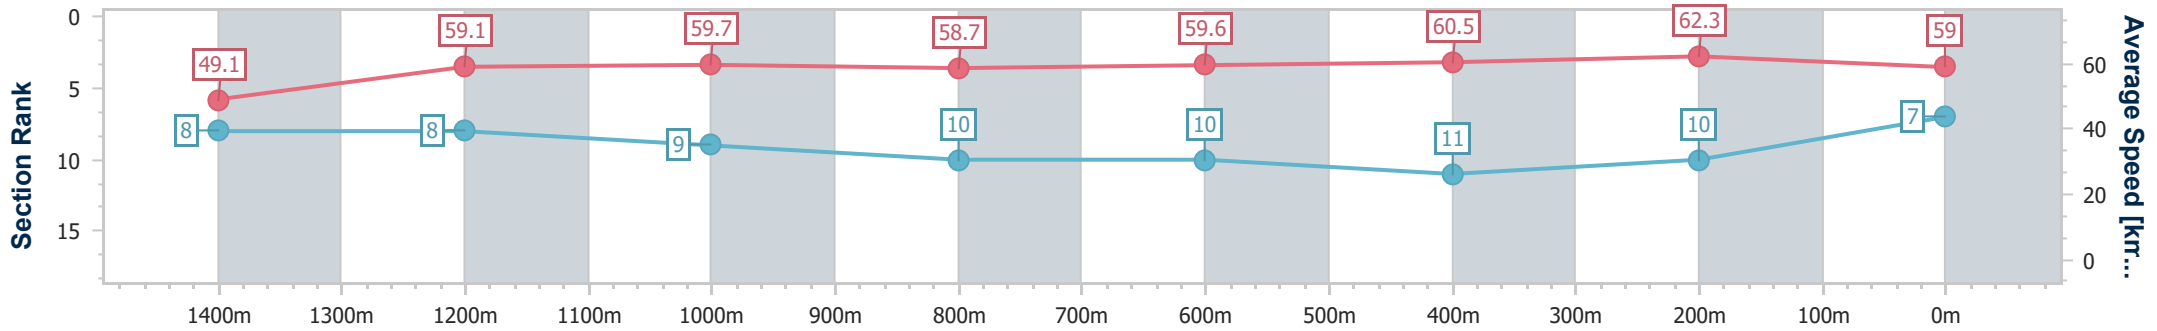

Horse/Jockey Name	Brookhaven
Final Rank	7
Fastest Section Time (Section)	0:11.55 (400m)
Top Speed [km/h] (Section)	62.9 (400m)
Race State	Finished

Doomben QLD Professional
Race 5: SKY RACING MEMBERS' HANDICAP - 1600m
18 May 2024 - 14:09
Track Rating: Soft 7, Weather: Fine, Rail Position: True

BRISBANE
RACING CLUB

Section	Overall	1400m	1200m	1000m	800m	600m	400m	200m
Section Times	1:38.90 [7] (0:14.70)	1:24.20 [8] (0:12.16)	1:12.04 [8] (0:12.08)	0:59.96 [9] (0:12.22)	0:47.74 [10] (0:12.03)	0:35.71 [10] (0:11.82)	0:23.89 [11] (0:11.55)	0:12.34 [10] (0:12.34)
Average Speed [km/h]	49.1	59.1	59.7	58.7	59.6	60.5	62.3	59.0
Top Speed [km/h]	61.9	61.0	61.0	59.8	60.9	62.0	62.9	61.6
Avg. Dist. to Rail [m]	1.2	0.4	0.4	0.4	0.8	0.8	1.6	5.1
Avg. Stride Freq. [Hz]	2.1	2.2	2.2	2.2	2.2	2.2	2.2	2.1
Avg. Stride Length [m]	6.3	7.5	7.7	7.5	7.5	7.7	7.9	7.6

- [ ] Ranking at each section and finish
- -.-.- No data available at this section
- NA No data available