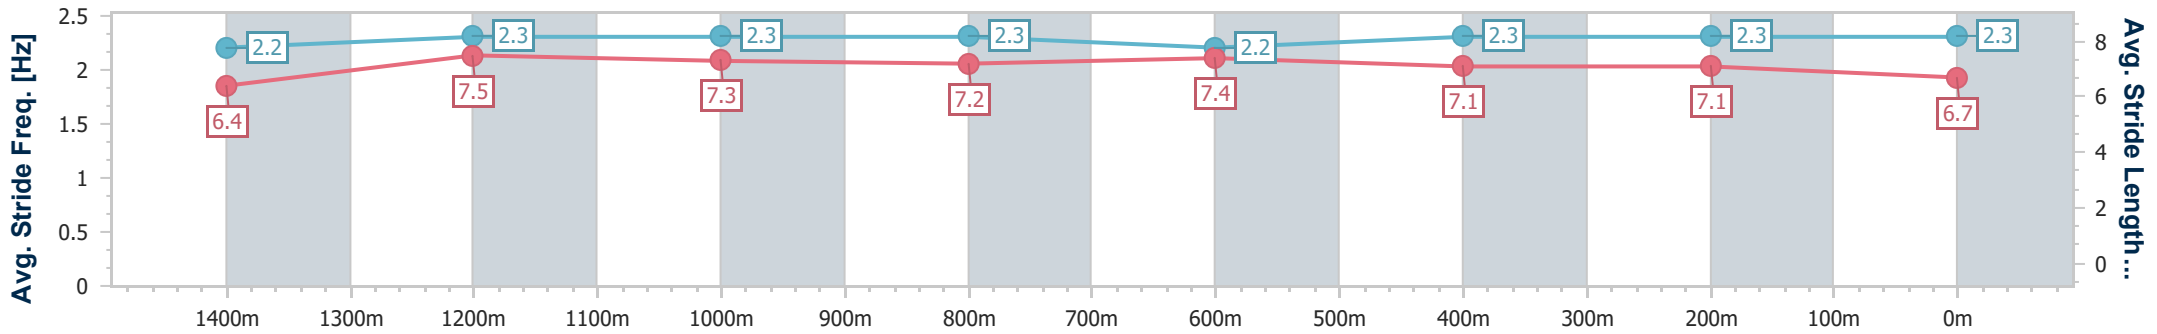

**Doomben QLD Professional**  
**Race 5: SKY RACING MEMBERS' HANDICAP - 1600m**  
 18 May 2024 - 14:09  
 Track Rating: Soft 7, Weather: Fine, Rail Position: True

BRISBANE  
RACING CLUB

Section	Overall	1400m	1200m	1000m	800m	600m	400m	200m
Section Times	1:39.14 [8] (0:15.02)	1:24.12 [11] (0:12.02)	1:12.10 [11] (0:12.19)	0:59.91 [12] (0:12.18)	0:47.73 [12] (0:12.04)	0:35.69 [12] (0:11.93)	0:23.76 [12] (0:11.46)	0:12.30 [11] (0:12.30)
Average Speed [km/h]	48.0	59.6	59.2	59.1	60.0	60.5	63.2	59.1
Top Speed [km/h]	60.5	61.0	60.2	59.6	62.3	61.7	64.2	61.5
Avg. Dist. to Rail [m]	5.2	0.8	0.2	0.3	0.5	1.3	3.4	6.8
Avg. Stride Freq. [Hz]	2.1	2.2	2.2	2.1	2.2	2.2	2.3	2.2
Avg. Stride Length [m]	6.4	7.6	7.6	7.6	7.7	7.6	7.7	7.4

- [ ] Ranking at each section and finish
- .-.- No data available at this section
- NA No data available

Horse/Jockey Name	Sea Raider
Final Rank	9
Fastest Section Time (Section)	0:11.40 (1400m)
Top Speed [km/h] (Section)	64.2 (1400m)
Race State	Finished

**Doomben QLD Professional**  
**Race 5: SKY RACING MEMBERS' HANDICAP - 1600m**  
 18 May 2024 - 14:09  
 Track Rating: Soft 7, Weather: Fine, Rail Position: True

BRISBANE  
RACING CLUB

Section	Overall	1400m	1200m	1000m	800m	600m	400m	200m
Section Times	1:39.26 [9] (0:14.25)	1:25.01 [2] (0:11.40)	1:13.61 [1] (0:11.84)	1:01.77 [1] (0:12.29)	0:49.48 [1] (0:12.27)	0:37.21 [1] (0:12.01)	0:25.20 [1] (0:12.04)	0:13.16 [5] (0:13.16)
Average Speed [km/h]	50.8	62.7	60.5	58.6	58.7	59.5	59.6	55.0
Top Speed [km/h]	63.7	64.2	61.6	59.9	60.0	60.9	60.6	58.8
Avg. Dist. to Rail [m]	4.5	1.4	1.2	0.7	0.6	1.0	0.9	0.5
Avg. Stride Freq. [Hz]	2.2	2.3	2.3	2.3	2.2	2.3	2.3	2.3
Avg. Stride Length [m]	6.4	7.5	7.3	7.2	7.4	7.1	7.1	6.7