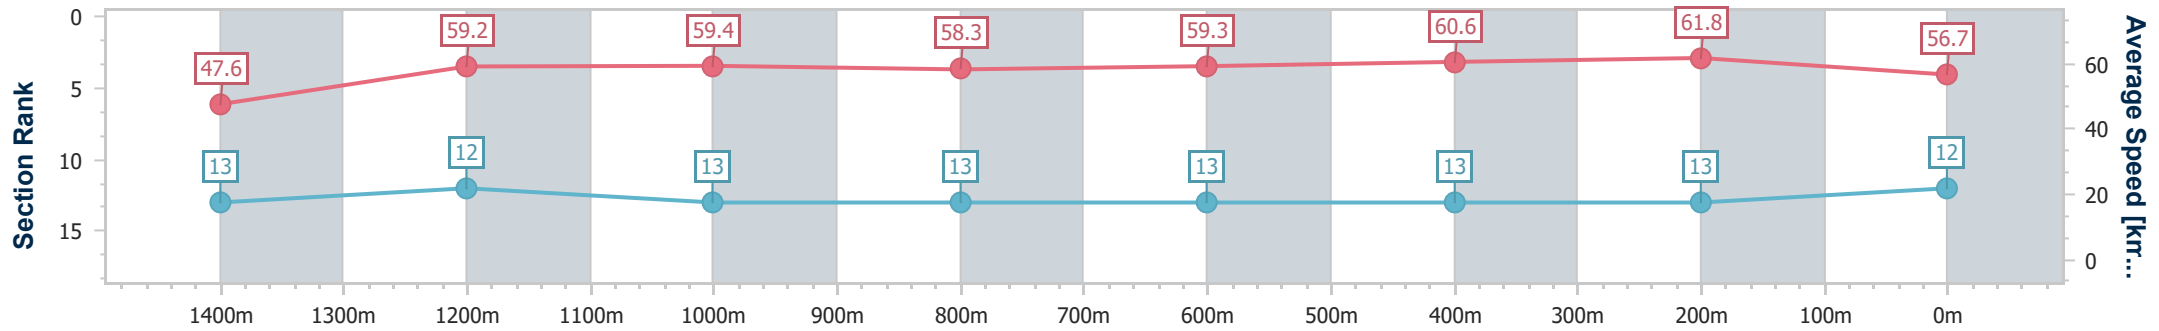

Horse/Jockey Name	Sneak Preview
Final Rank	12
Fastest Section Time (Section)	0:11.66 (400m)
Top Speed [km/h] (Section)	63.0 (400m)
Race State	Finished

Doomben QLD Professional
Race 5: SKY RACING MEMBERS' HANDICAP - 1600m
18 May 2024 - 14:09
Track Rating: Soft 7, Weather: Fine, Rail Position: True

BRISBANE
RACING CLUB

Section	Overall	1400m	1200m	1000m	800m	600m	400m	200m
Section Times	1:39.88 [12] (0:15.14)	1:24.74 [13] (0:12.00)	1:12.74 [12] (0:12.11)	1:00.63 [13] (0:12.32)	0:48.31 [13] (0:12.05)	0:36.26 [13] (0:11.79)	0:24.47 [13] (0:11.66)	0:12.81 [13] (0:12.81)
Average Speed [km/h]	47.6	59.2	59.4	58.3	59.3	60.6	61.8	56.7
Top Speed [km/h]	59.4	59.9	62.2	59.9	61.1	61.8	63.0	60.4
Avg. Dist. to Rail [m]	2.3	1.7	1.1	1.0	1.3	1.2	1.1	2.7
Avg. Stride Freq. [Hz]	2.2	2.3	2.3	2.2	2.3	2.4	2.4	2.3
Avg. Stride Length [m]	6.0	7.3	7.2	7.2	7.0	7.2	7.1	6.8

- [ ] Ranking at each section and finish
- -.-.- No data available at this section
- NA No data available