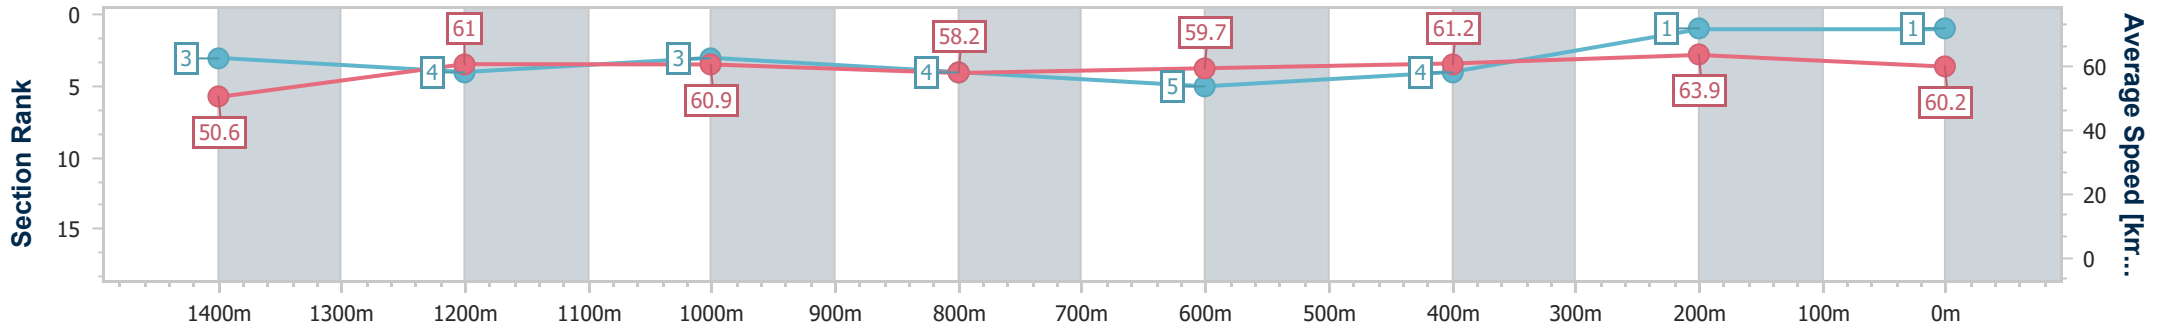

Horse/Jockey Name	Gringotts
Final Rank	1
Fastest Section Time (Section)	0:11.28 (400m)
Top Speed [km/h] (Section)	65.4 (400m)
Race State	Finished

Doomben QLD Professional
Race 5: SKY RACING MEMBERS' HANDICAP - 1600m
18 May 2024 - 14:09
Track Rating: Soft 7, Weather: Fine, Rail Position: True

BRISBANE
RACING CLUB

Section	Overall	1400m	1200m	1000m	800m	600m	400m	200m
Section Times	1:37.84 [1] (0:14.27)	1:23.57 [3] (0:11.76)	1:11.81 [4] (0:11.87)	0:59.94 [3] (0:12.49)	0:47.45 [4] (0:12.36)	0:35.09 [5] (0:11.75)	0:23.34 [4] (0:11.28)	0:12.06 [1] (0:12.06)
Average Speed [km/h]	50.6	61.0	60.9	58.2	59.7	61.2	63.9	60.2
Top Speed [km/h]	62.2	62.3	62.1	59.4	59.7	62.7	65.4	63.9
Avg. Dist. to Rail [m]	3.4	1.2	4.6	5.3	3.8	1.0	1.5	3.3
Avg. Stride Freq. [Hz]	2.2	2.2	2.2	2.2	2.2	2.2	2.4	2.3
Avg. Stride Length [m]	6.2	7.6	7.6	7.4	7.5	7.6	7.6	7.2

- [ ] Ranking at each section and finish
- -.-.-.- No data available at this section
- NA No data available