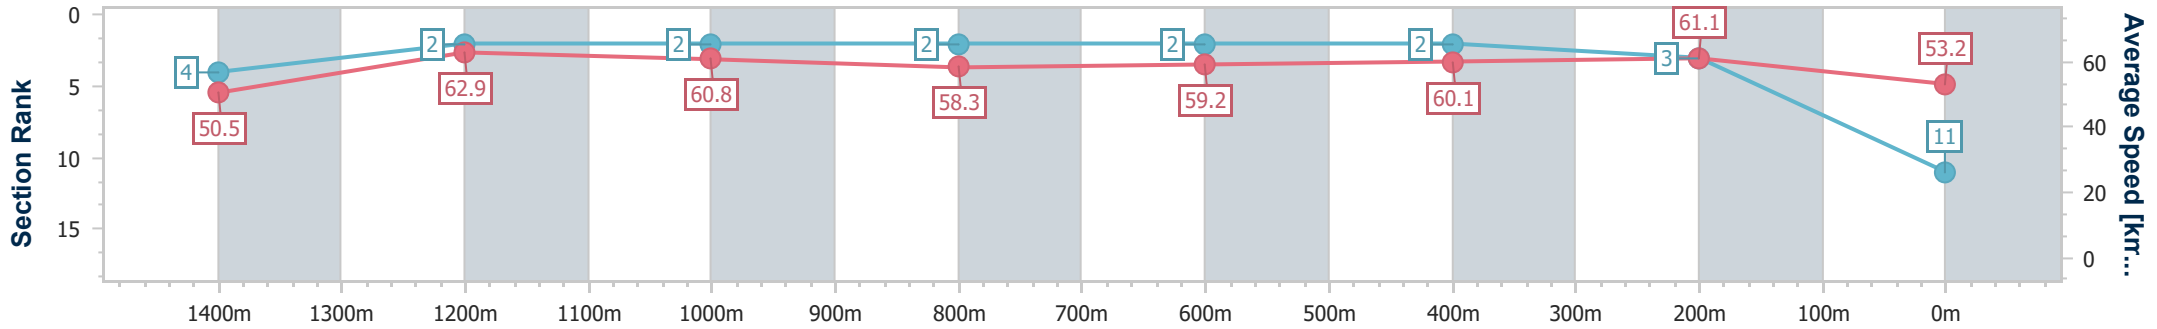

**Doomben QLD Professional**  
**Race 5: SKY RACING MEMBERS' HANDICAP - 1600m**  
 18 May 2024 - 14:09  
 Track Rating: Soft 7, Weather: Fine, Rail Position: True

BRISBANE  
RACING CLUB

Section	Overall	1400m	1200m	1000m	800m	600m	400m	200m
Section Times	1:39.63 [10] (0:14.22)	1:25.41 [1] (0:11.74)	1:13.67 [3] (0:11.98)	1:01.69 [4] (0:12.27)	0:49.42 [3] (0:12.18)	0:37.24 [3] (0:11.96)	0:25.28 [3] (0:12.00)	0:13.28 [8] (0:13.28)
Average Speed [km/h]	50.7	60.9	60.0	58.8	58.8	60.0	59.6	54.8
Top Speed [km/h]	62.0	61.8	61.8	59.9	60.0	60.9	61.2	58.8
Avg. Dist. to Rail [m]	3.1	1.2	0.4	0.2	0.5	1.1	0.7	0.5
Avg. Stride Freq. [Hz]	2.2	2.3	2.2	2.2	2.3	2.3	2.3	2.2
Avg. Stride Length [m]	6.2	7.5	7.4	7.4	7.3	7.3	7.3	6.9

- [ ] Ranking at each section and finish
- .-.- No data available at this section
- NA No data available

Horse/Jockey Name	Desert Icon
Final Rank	11
Fastest Section Time (Section)	0:11.56 (1400m)
Top Speed [km/h] (Section)	63.3 (1400m)
Race State	Finished

**Doomben QLD Professional**  
**Race 5: SKY RACING MEMBERS' HANDICAP - 1600m**  
 18 May 2024 - 14:09  
 Track Rating: Soft 7, Weather: Fine, Rail Position: True

BRISBANE  
RACING CLUB

Section	Overall	1400m	1200m	1000m	800m	600m	400m	200m
Section Times	1:39.72 [11] (0:14.35)	1:25.37 [4] (0:11.56)	1:13.81 [2] (0:11.81)	1:02.00 [2] (0:12.39)	0:49.61 [2] (0:12.19)	0:37.42 [2] (0:11.99)	0:25.43 [2] (0:11.80)	0:13.63 [3] (0:13.63)
Average Speed [km/h]	50.5	62.9	60.8	58.3	59.2	60.1	61.1	53.2
Top Speed [km/h]	62.0	63.3	63.0	59.2	60.0	61.0	62.1	58.5
Avg. Dist. to Rail [m]	7.1	1.4	2.4	1.4	0.3	0.3	1.7	2.9
Avg. Stride Freq. [Hz]	2.2	2.3	2.2	2.2	2.2	2.3	2.3	2.1
Avg. Stride Length [m]	6.4	7.6	7.5	7.5	7.5	7.4	7.4	6.9