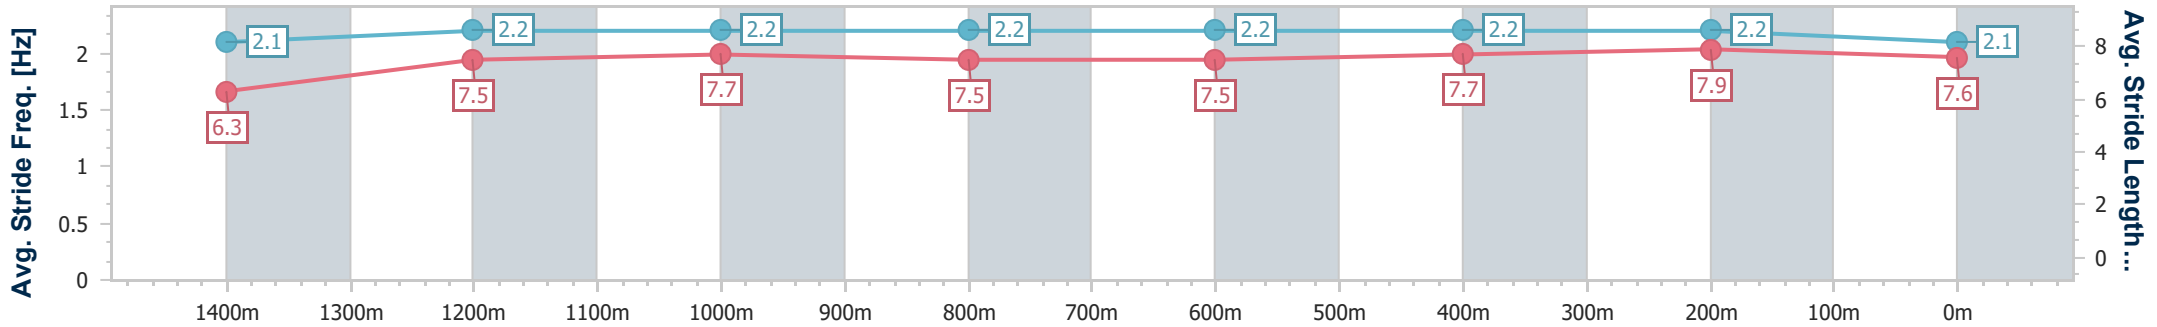

**Doomben QLD Professional**  
**Race 5: SKY RACING MEMBERS' HANDICAP - 1600m**  
 18 May 2024 - 14:09  
 Track Rating: Soft 7, Weather: Fine, Rail Position: True

BRISBANE  
RACING CLUB

Section	Overall	1400m	1200m	1000m	800m	600m	400m	200m
Section Times	1:38.61 [6] (0:14.60)	1:24.01 [7] (0:12.03)	1:11.98 [7] (0:12.10)	0:59.88 [7] (0:12.27)	0:47.61 [8] (0:11.97)	0:35.64 [8] (0:11.97)	0:23.67 [10] (0:11.39)	0:12.28 [7] (0:12.28)
Average Speed [km/h]	49.3	59.4	59.5	58.5	60.3	60.0	63.4	59.0
Top Speed [km/h]	61.2	61.4	60.6	59.5	61.0	61.9	64.7	62.5
Avg. Dist. to Rail [m]	1.6	1.3	0.3	0.4	0.2	0.3	1.6	4.1
Avg. Stride Freq. [Hz]	2.2	2.3	2.3	2.2	2.3	2.3	2.4	2.3
Avg. Stride Length [m]	6.1	7.2	7.3	7.3	7.4	7.3	7.4	7.2

- [ ] Ranking at each section and finish
- .-.- No data available at this section
- NA No data available

Horse/Jockey Name	Brookhaven
Final Rank	7
Fastest Section Time (Section)	0:11.55 (400m)
Top Speed [km/h] (Section)	62.9 (400m)
Race State	Finished

**Doomben QLD Professional**  
**Race 5: SKY RACING MEMBERS' HANDICAP - 1600m**  
 18 May 2024 - 14:09  
 Track Rating: Soft 7, Weather: Fine, Rail Position: True

BRISBANE  
RACING CLUB

Section	Overall	1400m	1200m	1000m	800m	600m	400m	200m
Section Times	1:38.90 [7] (0:14.70)	1:24.20 [8] (0:12.16)	1:12.04 [8] (0:12.08)	0:59.96 [9] (0:12.22)	0:47.74 [10] (0:12.03)	0:35.71 [10] (0:11.82)	0:23.89 [11] (0:11.55)	0:12.34 [10] (0:12.34)
Average Speed [km/h]	49.1	59.1	59.7	58.7	59.6	60.5	62.3	59.0
Top Speed [km/h]	61.9	61.0	61.0	59.8	60.9	62.0	62.9	61.6
Avg. Dist. to Rail [m]	1.2	0.4	0.4	0.4	0.8	0.8	1.6	5.1
Avg. Stride Freq. [Hz]	2.1	2.2	2.2	2.2	2.2	2.2	2.2	2.1
Avg. Stride Length [m]	6.3	7.5	7.7	7.5	7.5	7.7	7.9	7.6