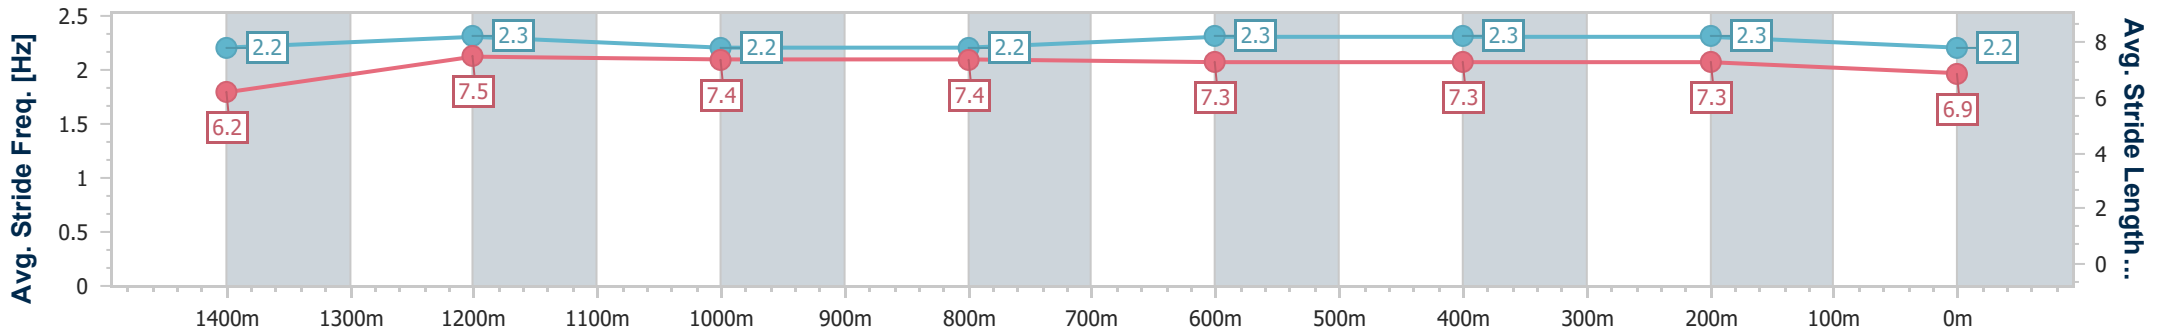

**Doomben QLD Professional**  
**Race 5: SKY RACING MEMBERS' HANDICAP - 1600m**  
 18 May 2024 - 14:09  
 Track Rating: Soft 7, Weather: Fine, Rail Position: True

BRISBANE  
RACING CLUB

Section	Overall	1400m	1200m	1000m	800m	600m	400m	200m
Section Times	1:39.26 [9] (0:14.25)	1:25.01 [2] (0:11.40)	1:13.61 [1] (0:11.84)	1:01.77 [1] (0:12.29)	0:49.48 [1] (0:12.27)	0:37.21 [1] (0:12.01)	0:25.20 [1] (0:12.04)	0:13.16 [5] (0:13.16)
Average Speed [km/h]	50.8	62.7	60.5	58.6	58.7	59.5	59.6	55.0
Top Speed [km/h]	63.7	64.2	61.6	59.9	60.0	60.9	60.6	58.8
Avg. Dist. to Rail [m]	4.5	1.4	1.2	0.7	0.6	1.0	0.9	0.5
Avg. Stride Freq. [Hz]	2.2	2.3	2.3	2.3	2.2	2.3	2.3	2.3
Avg. Stride Length [m]	6.4	7.5	7.3	7.2	7.4	7.1	7.1	6.7

- [ ] Ranking at each section and finish
- .-.- No data available at this section
- NA No data available

Horse/Jockey Name	Dark Harmony
Final Rank	10
Fastest Section Time (Section)	0:11.74 (1400m)
Top Speed [km/h] (Section)	62.0 (Overall)
Race State	Finished

**Doomben QLD Professional**  
**Race 5: SKY RACING MEMBERS' HANDICAP - 1600m**  
 18 May 2024 - 14:09  
 Track Rating: Soft 7, Weather: Fine, Rail Position: True

BRISBANE  
RACING CLUB

Section	Overall	1400m	1200m	1000m	800m	600m	400m	200m
Section Times	1:39.63 [10] (0:14.22)	1:25.41 [1] (0:11.74)	1:13.67 [3] (0:11.98)	1:01.69 [4] (0:12.27)	0:49.42 [3] (0:12.18)	0:37.24 [3] (0:11.96)	0:25.28 [3] (0:12.00)	0:13.28 [8] (0:13.28)
Average Speed [km/h]	50.7	60.9	60.0	58.8	58.8	60.0	59.6	54.8
Top Speed [km/h]	62.0	61.8	61.8	59.9	60.0	60.9	61.2	58.8
Avg. Dist. to Rail [m]	3.1	1.2	0.4	0.2	0.5	1.1	0.7	0.5
Avg. Stride Freq. [Hz]	2.2	2.3	2.2	2.2	2.3	2.3	2.3	2.2
Avg. Stride Length [m]	6.2	7.5	7.4	7.4	7.3	7.3	7.3	6.9