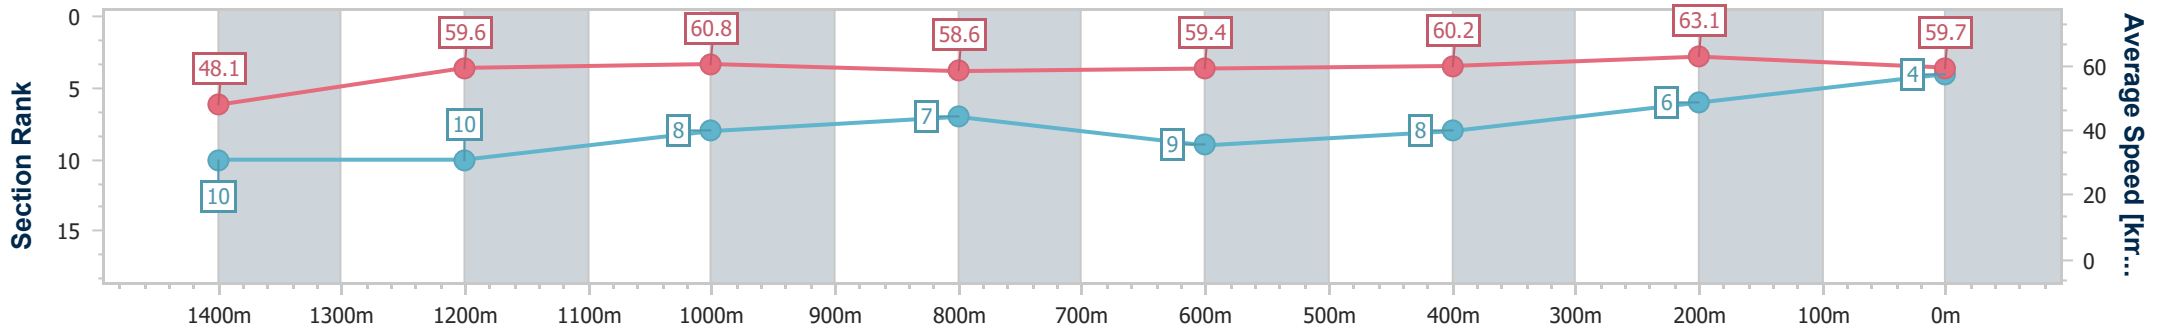

Horse/Jockey Name	Territory Express
Final Rank	4
Fastest Section Time (Section)	0:11.39 (400m)
Top Speed [km/h] (Section)	64.3 (400m)
Race State	Finished

Doomben QLD Professional
Race 5: SKY RACING MEMBERS' HANDICAP - 1600m
18 May 2024 - 14:09
Track Rating: Soft 7, Weather: Fine, Rail Position: True

BRISBANE
RACING CLUB

Section	Overall	1400m	1200m	1000m	800m	600m	400m	200m
Section Times	1:38.47 [4] (0:15.00)	1:23.47 [10] (0:11.91)	1:11.56 [10] (0:11.85)	0:59.71 [8] (0:12.23)	0:47.48 [7] (0:12.11)	0:35.37 [9] (0:11.82)	0:23.55 [8] (0:11.39)	0:12.16 [6] (0:12.16)
Average Speed [km/h]	48.1	59.6	60.8	58.6	59.4	60.2	63.1	59.7
Top Speed [km/h]	61.9	61.1	61.8	60.1	60.1	62.3	64.3	63.3
Avg. Dist. to Rail [m]	1.4	1.8	0.6	0.6	0.8	1.3	1.2	1.4
Avg. Stride Freq. [Hz]	2.2	2.3	2.3	2.2	2.2	2.3	2.4	2.3
Avg. Stride Length [m]	6.1	7.3	7.5	7.4	7.4	7.5	7.5	7.3

- [ ] Ranking at each section and finish
- -.-.- No data available at this section
- NA No data available