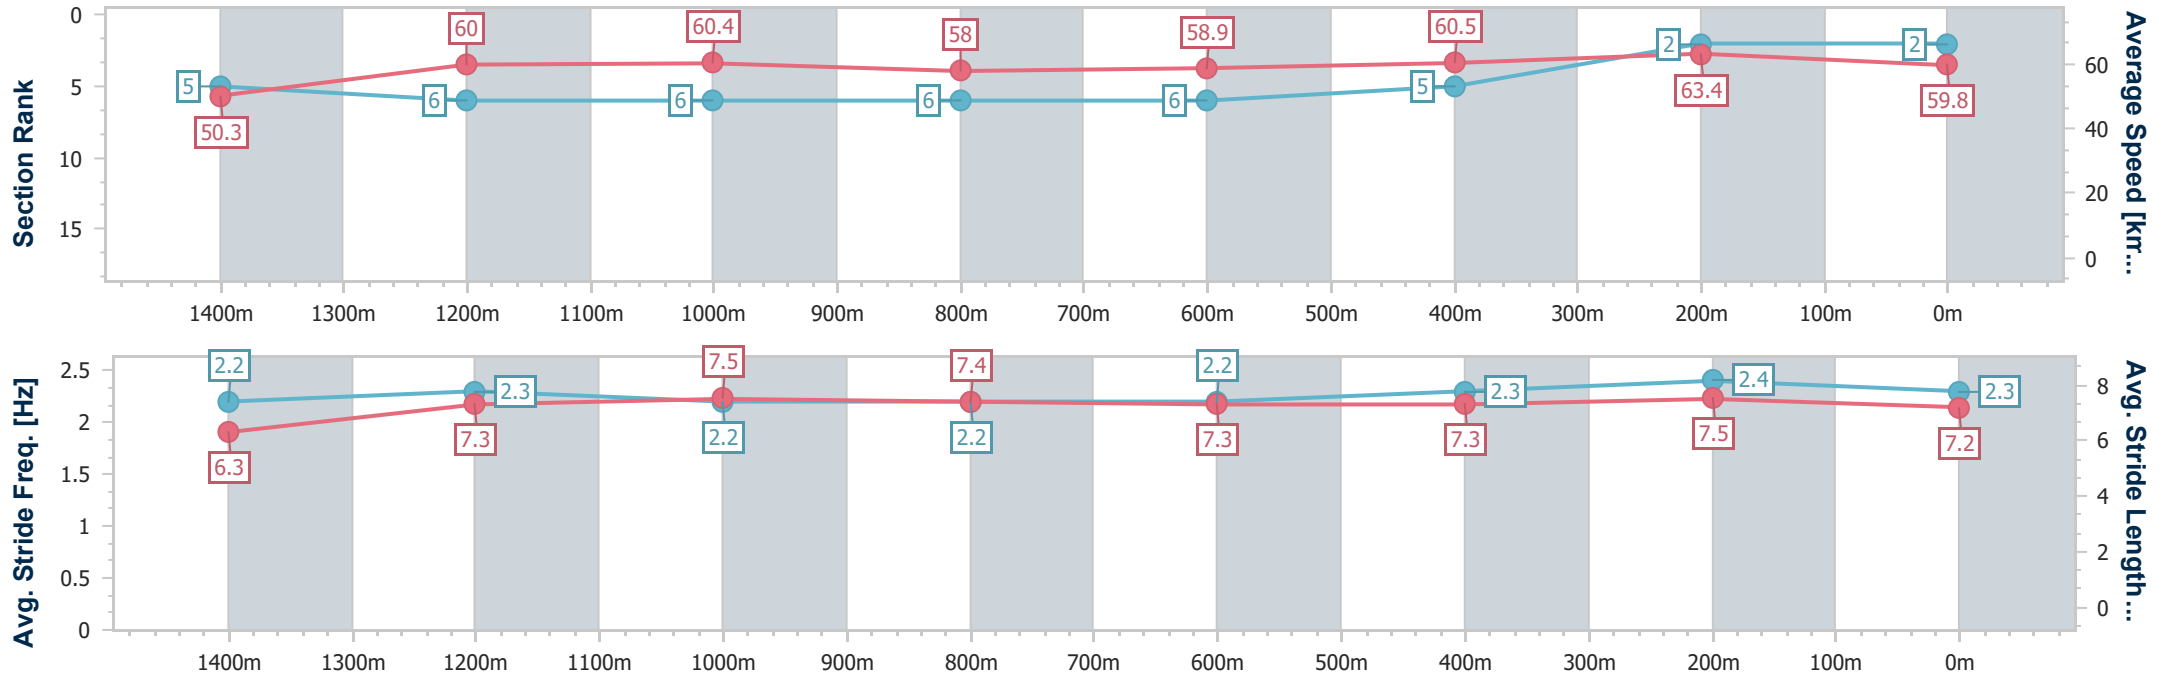

Horse/Jockey Name	Knight's Choice
Final Rank	2
Fastest Section Time (Section)	0:11.38 (400m)
Top Speed [km/h] (Section)	64.4 (400m)
Race State	Finished

Doomben QLD Professional
Race 5: SKY RACING MEMBERS' HANDICAP - 1600m
18 May 2024 - 14:09
Track Rating: Soft 7, Weather: Fine, Rail Position: True

BRISBANE
RACING CLUB

Section	Overall	1400m	1200m	1000m	800m	600m	400m	200m
Section Times	1:38.16 [2] (0:14.40)	1:23.76 [5] (0:11.94)	1:11.82 [6] (0:11.96)	0:59.86 [6] (0:12.40)	0:47.46 [6] (0:12.12)	0:35.34 [6] (0:11.83)	0:23.51 [5] (0:11.38)	0:12.13 [2] (0:12.13)
Average Speed [km/h]	50.3	60.0	60.4	58.0	58.9	60.5	63.4	59.8
Top Speed [km/h]	63.8	63.2	61.6	59.8	59.7	61.9	64.4	62.8
Avg. Dist. to Rail [m]	8.1	0.3	0.2	0.6	1.1	1.4	1.8	4.4
Avg. Stride Freq. [Hz]	2.2	2.3	2.2	2.2	2.2	2.3	2.4	2.3
Avg. Stride Length [m]	6.3	7.3	7.5	7.4	7.3	7.3	7.5	7.2

- [ ] Ranking at each section and finish
- -.-.- No data available at this section
- NA No data available