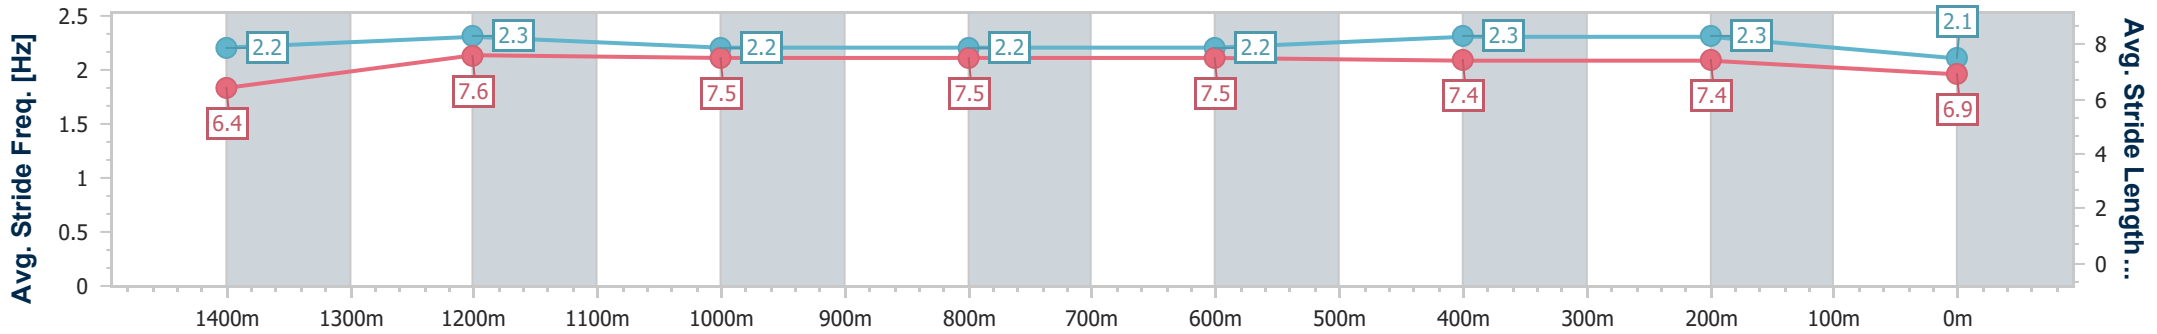

**Doomben QLD Professional**  
**Race 5: SKY RACING MEMBERS' HANDICAP - 1600m**  
 18 May 2024 - 14:09  
 Track Rating: Soft 7, Weather: Fine, Rail Position: True

BRISBANE  
RACING CLUB

Section	Overall	1400m	1200m	1000m	800m	600m	400m	200m
Section Times	1:39.63 [10] (0:14.22)	1:25.41 [1] (0:11.74)	1:13.67 [3] (0:11.98)	1:01.69 [4] (0:12.27)	0:49.42 [3] (0:12.18)	0:37.24 [3] (0:11.96)	0:25.28 [3] (0:12.00)	0:13.28 [8] (0:13.28)
Average Speed [km/h]	50.7	60.9	60.0	58.8	58.8	60.0	59.6	54.8
Top Speed [km/h]	62.0	61.8	61.8	59.9	60.0	60.9	61.2	58.8
Avg. Dist. to Rail [m]	3.1	1.2	0.4	0.2	0.5	1.1	0.7	0.5
Avg. Stride Freq. [Hz]	2.2	2.3	2.2	2.2	2.3	2.3	2.3	2.2
Avg. Stride Length [m]	6.2	7.5	7.4	7.4	7.3	7.3	7.3	6.9

- [ ] Ranking at each section and finish
- .-.- No data available at this section
- NA No data available

Horse/Jockey Name	Desert Icon
Final Rank	11
Fastest Section Time (Section)	0:11.56 (1400m)
Top Speed [km/h] (Section)	63.3 (1400m)
Race State	Finished

**Doomben QLD Professional**  
**Race 5: SKY RACING MEMBERS' HANDICAP - 1600m**  
 18 May 2024 - 14:09  
 Track Rating: Soft 7, Weather: Fine, Rail Position: True

BRISBANE  
RACING CLUB

Section	Overall	1400m	1200m	1000m	800m	600m	400m	200m
Section Times	1:39.72 [11] (0:14.35)	1:25.37 [4] (0:11.56)	1:13.81 [2] (0:11.81)	1:02.00 [2] (0:12.39)	0:49.61 [2] (0:12.19)	0:37.42 [2] (0:11.99)	0:25.43 [2] (0:11.80)	0:13.63 [3] (0:13.63)
Average Speed [km/h]	50.5	62.9	60.8	58.3	59.2	60.1	61.1	53.2
Top Speed [km/h]	62.0	63.3	63.0	59.2	60.0	61.0	62.1	58.5
Avg. Dist. to Rail [m]	7.1	1.4	2.4	1.4	0.3	0.3	1.7	2.9
Avg. Stride Freq. [Hz]	2.2	2.3	2.2	2.2	2.2	2.3	2.3	2.1
Avg. Stride Length [m]	6.4	7.6	7.5	7.5	7.5	7.4	7.4	6.9