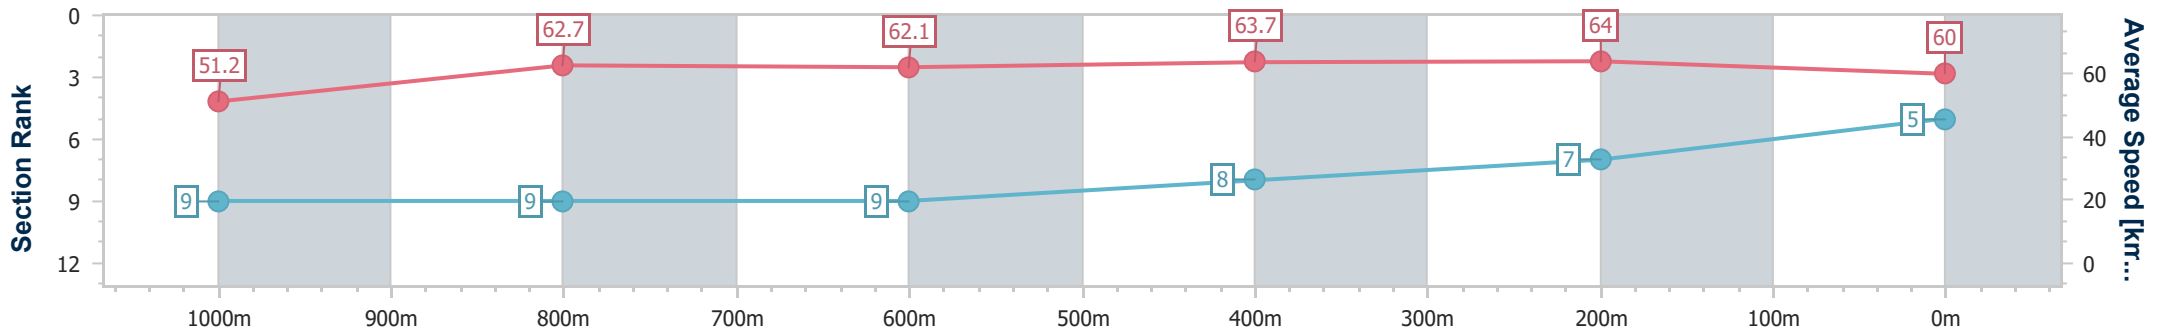

Horse/Jockey Name	Angel Capital
Final Rank	5
Fastest Section Time (Section)	0:11.32 (400m)
Top Speed [km/h] (Section)	65.0 (Overall)
Race State	Finished

Doomben QLD Professional
Race 6: SPIRIT OF BOOM CLASSIC - 1200m
18 May 2024 - 14:44
Track Rating: Soft 7, Weather: Fine, Rail Position: True

BRISBANE
RACING CLUB

Section	Overall	1000m	800m	600m	400m	200m
Section Times	1:11.97 [5] (0:14.11)	0:57.86 [9] (0:11.51)	0:46.35 [9] (0:11.62)	0:34.73 [9] (0:11.39)	0:23.34 [8] (0:11.32)	0:12.02 [7] (0:12.02)
Average Speed [km/h]	51.2	62.7	62.1	63.7	64.0	60.0
Top Speed [km/h]	65.0	64.7	62.8	64.8	65.0	62.9
Avg. Dist. to Rail [m]	6.9	1.5	0.8	0.9	6.3	9.6
Avg. Stride Freq. [Hz]	2.1	2.2	2.2	2.2	2.3	2.2
Avg. Stride Length [m]	6.9	7.8	7.8	7.9	7.8	7.5

- [ ] Ranking at each section and finish
- -.-.- No data available at this section
- NA No data available