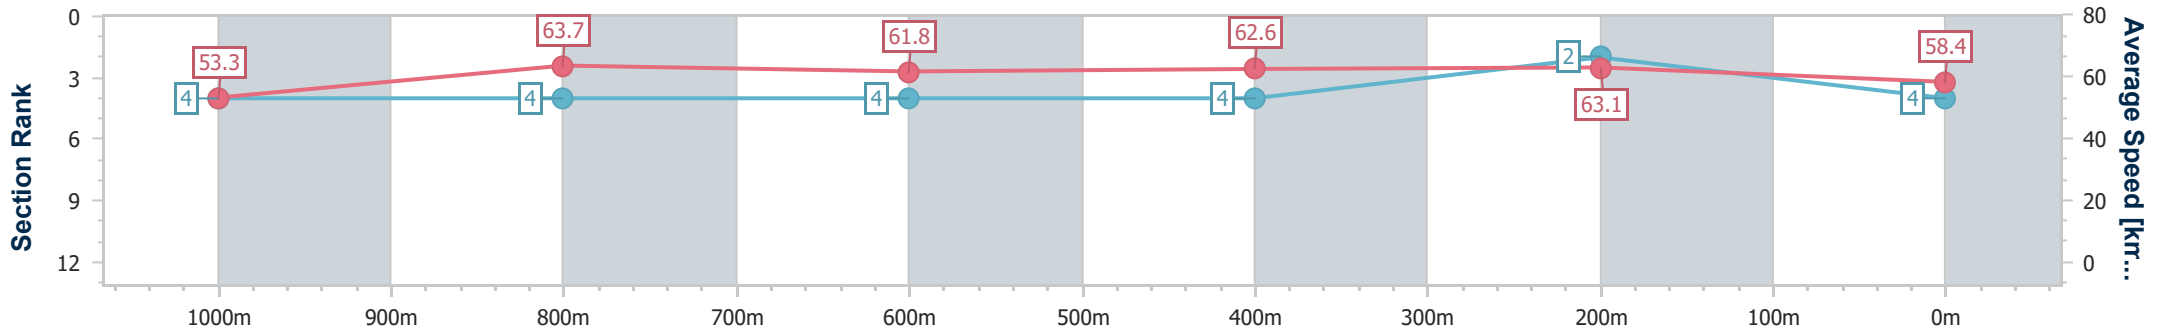

Horse/Jockey Name	Zouna
Final Rank	4
Fastest Section Time (Section)	0:11.30 (1000m)
Top Speed [km/h] (Section)	66.0 (Overall)
Race State	Finished

Doomben QLD Professional
Race 6: SPIRIT OF BOOM CLASSIC - 1200m
18 May 2024 - 14:44
Track Rating: Soft 7, Weather: Fine, Rail Position: True

BRISBANE
RACING CLUB

Section	Overall	1000m	800m	600m	400m	200m
Section Times	1:11.79 [4] (0:13.53)	0:58.26 [4] (0:11.30)	0:46.96 [4] (0:11.65)	0:35.31 [4] (0:11.55)	0:23.76 [4] (0:11.43)	0:12.33 [2] (0:12.33)
Average Speed [km/h]	53.3	63.7	61.8	62.6	63.1	58.4
Top Speed [km/h]	66.0	65.4	62.8	63.0	64.8	61.4
Avg. Dist. to Rail [m]	3.2	1.0	0.3	0.2	4.1	5.2
Avg. Stride Freq. [Hz]	2.4	2.4	2.3	2.4	2.4	2.3
Avg. Stride Length [m]	6.2	7.4	7.4	7.3	7.3	7.0

- [ ] Ranking at each section and finish
- -.-.- No data available at this section
- NA No data available