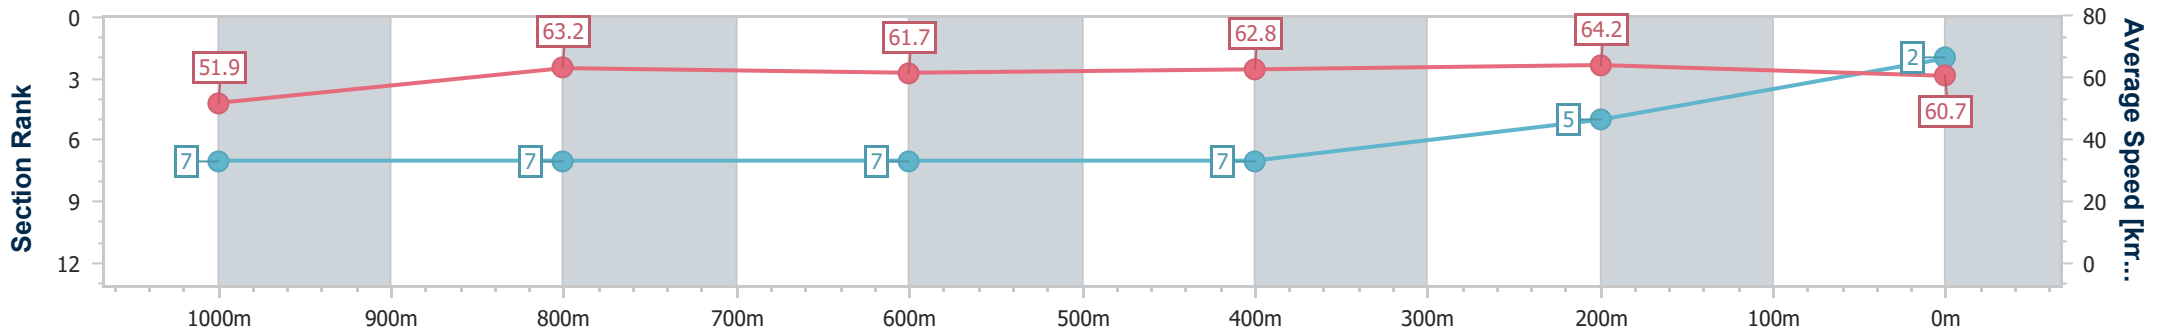

**Doomben QLD Professional**  
**Race 6: SPIRIT OF BOOM CLASSIC - 1200m**  
 18 May 2024 - 14:44  
 Track Rating: Soft 7, Weather: Fine, Rail Position: True

BRISBANE  
RACING CLUB

Section	Overall	1000m	800m	600m	400m	200m
Section Times	1:11.62 [2] (0:13.91)	0:57.71 [7] (0:11.38)	0:46.33 [7] (0:11.65)	0:34.68 [7] (0:11.47)	0:23.21 [7] (0:11.33)	0:11.88 [5] (0:11.88)
Average Speed [km/h]	51.9	63.2	61.7	62.8	64.2	60.7
Top Speed [km/h]	66.2	66.0	63.5	63.8	64.7	62.5
Avg. Dist. to Rail [m]	6.1	0.6	0.4	0.7	6.6	8.4
Avg. Stride Freq. [Hz]	2.1	2.3	2.3	2.3	2.3	2.3
Avg. Stride Length [m]	6.7	7.7	7.6	7.5	7.6	7.2