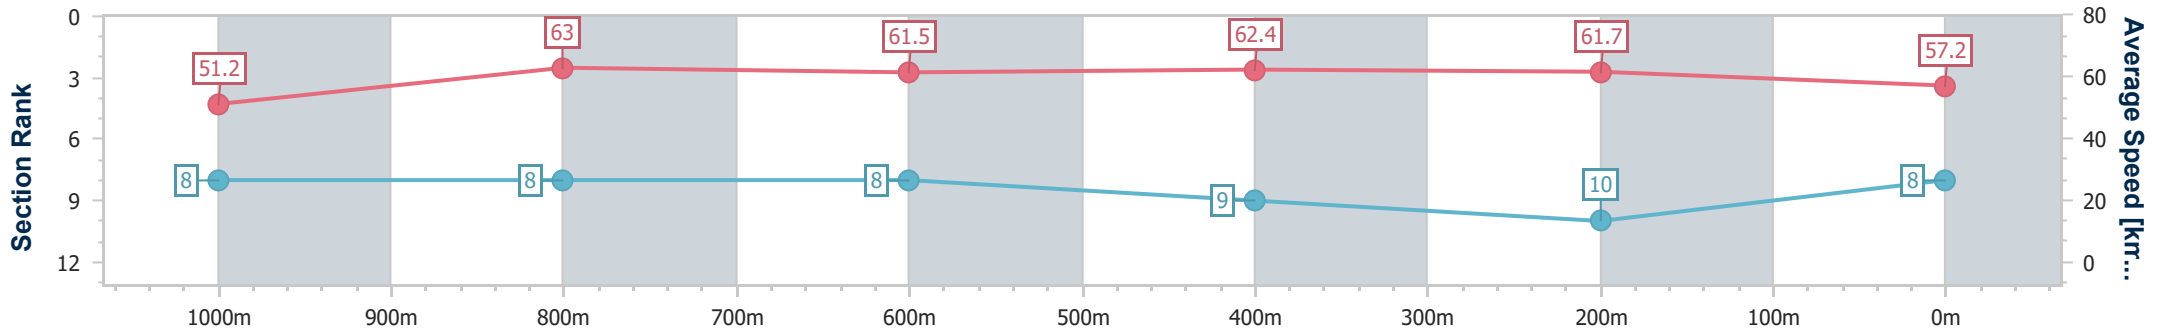

Horse/Jockey Name	Heavenly Impact
Final Rank	8
Fastest Section Time (Section)	0:11.45 (1000m)
Top Speed [km/h] (Section)	66.0 (1000m)
Race State	Finished

Doomben QLD Professional
Race 6: SPIRIT OF BOOM CLASSIC - 1200m
18 May 2024 - 14:44
Track Rating: Soft 7, Weather: Fine, Rail Position: True

BRISBANE
RACING CLUB

Section	Overall	1000m	800m	600m	400m	200m
Section Times	1:13.09 [8] (0:14.07)	0:59.02 [8] (0:11.45)	0:47.57 [8] (0:11.71)	0:35.86 [8] (0:11.54)	0:24.32 [9] (0:11.73)	0:12.59 [10] (0:12.59)
Average Speed [km/h]	51.2	63.0	61.5	62.4	61.7	57.2
Top Speed [km/h]	65.9	66.0	62.4	63.5	62.3	60.3
Avg. Dist. to Rail [m]	5.6	0.7	0.2	0.4	3.9	7.9
Avg. Stride Freq. [Hz]	2.3	2.3	2.3	2.3	2.3	2.2
Avg. Stride Length [m]	6.2	7.6	7.4	7.6	7.4	7.1

- [ ] Ranking at each section and finish
- -.-.- No data available at this section
- NA No data available