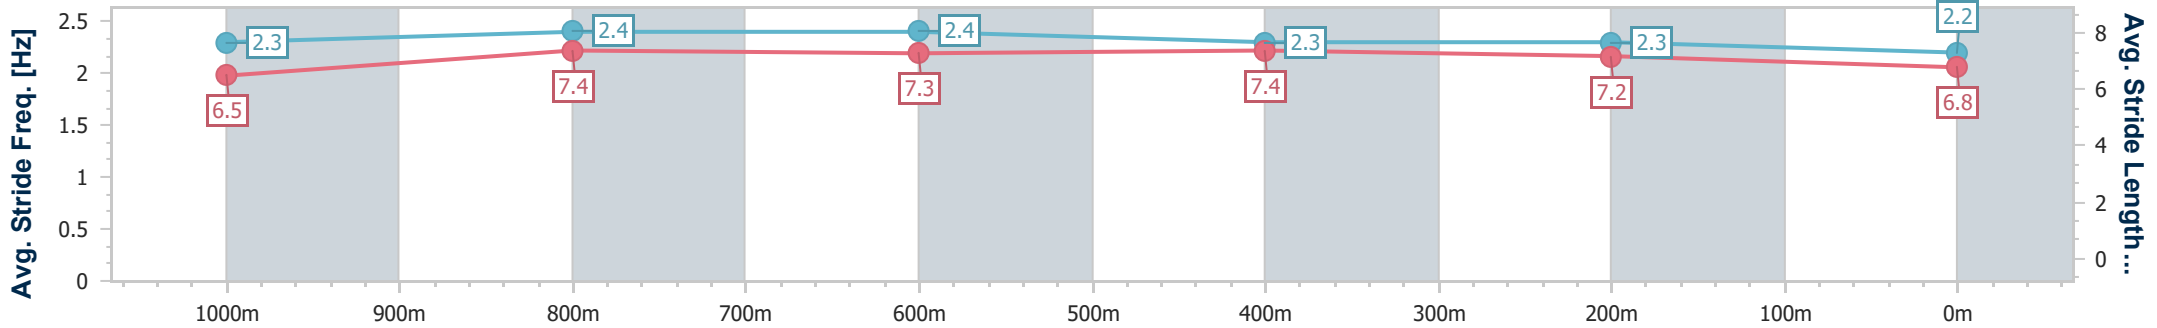

**Doomben QLD Professional**  
**Race 6: SPIRIT OF BOOM CLASSIC - 1200m**  
 18 May 2024 - 14:44  
 Track Rating: Soft 7, Weather: Fine, Rail Position: True

BRISBANE  
RACING CLUB

Section	Overall	1000m	800m	600m	400m	200m
Section Times	1:13.09 [8] (0:14.07)	0:59.02 [8] (0:11.45)	0:47.57 [8] (0:11.71)	0:35.86 [8] (0:11.54)	0:24.32 [9] (0:11.73)	0:12.59 [10] (0:12.59)
Average Speed [km/h]	51.2	63.0	61.5	62.4	61.7	57.2
Top Speed [km/h]	65.9	66.0	62.4	63.5	62.3	60.3
Avg. Dist. to Rail [m]	5.6	0.7	0.2	0.4	3.9	7.9
Avg. Stride Freq. [Hz]	2.3	2.3	2.3	2.3	2.3	2.2
Avg. Stride Length [m]	6.2	7.6	7.4	7.6	7.4	7.1

Doomben QLD Professional  
 Race 6: SPIRIT OF BOOM CLASSIC - 1200m  
 18 May 2024 - 14:44  
 Track Rating: Soft 7, Weather: Fine, Rail Position: True

BRISBANE  
RACING CLUB

Section	Overall	1000m	800m	600m	400m	200m
Section Times	1:13.24 [9] (0:13.49)	0:59.75 [3] (0:11.20)	0:48.55 [3] (0:11.72)	0:36.83 [3] (0:11.53)	0:25.30 [3] (0:11.89)	0:13.41 [6]
Average Speed [km/h]	53.4	64.1	61.9	62.4	60.8	53.6
Top Speed [km/h]	66.1	66.4	62.5	63.5	63.0	58.3
Avg. Dist. to Rail [m]	2.7	0.4	0.9	0.4	2.7	4.1
Avg. Stride Freq. [Hz]	2.3	2.4	2.4	2.3	2.3	2.2
Avg. Stride Length [m]	6.5	7.4	7.3	7.4	7.2	6.8