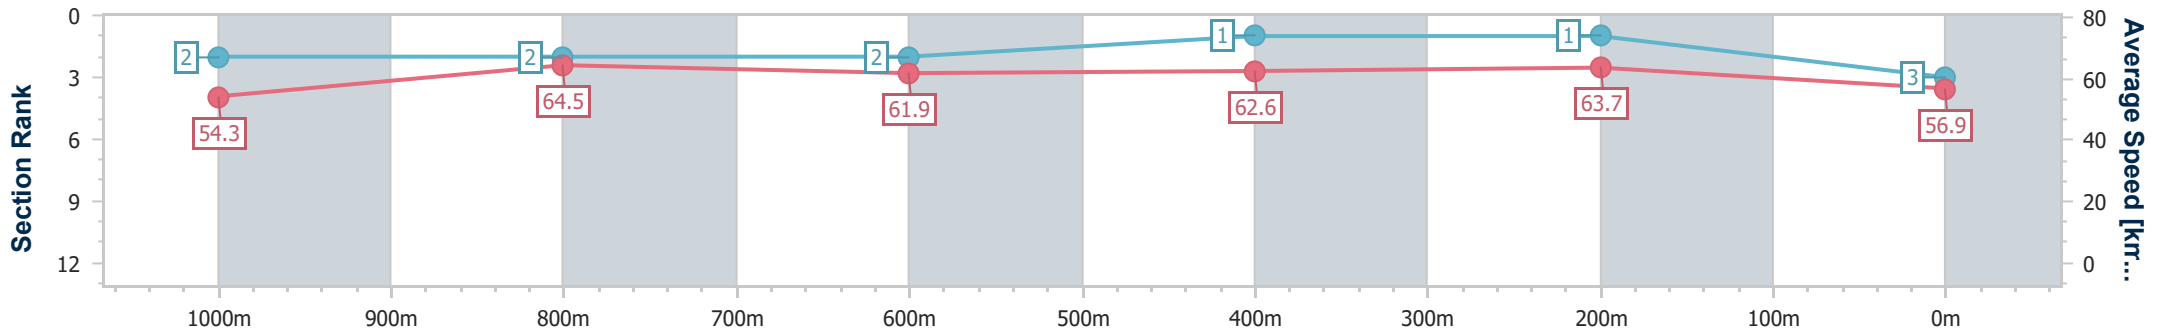

**Doomben QLD Professional**  
**Race 6: SPIRIT OF BOOM CLASSIC - 1200m**  
 18 May 2024 - 14:44  
 Track Rating: Soft 7, Weather: Fine, Rail Position: True

BRISBANE  
RACING CLUB

Section	Overall	1000m	800m	600m	400m	200m
Section Times	1:11.72 [3] (0:13.28)	0:58.44 [2] (0:11.17)	0:47.27 [2] (0:11.64)	0:35.63 [2] (0:11.60)	0:24.03 [1] (0:11.39)	0:12.64 [1] (0:12.64)
Average Speed [km/h]	54.3	64.5	61.9	62.6	63.7	56.9
Top Speed [km/h]	67.0	67.0	62.6	64.5	65.4	60.2
Avg. Dist. to Rail [m]	5.2	1.1	0.8	1.3	3.3	3.0
Avg. Stride Freq. [Hz]	2.2	2.2	2.2	2.3	2.3	2.2
Avg. Stride Length [m]	6.9	8.0	7.8	7.6	7.5	7.1