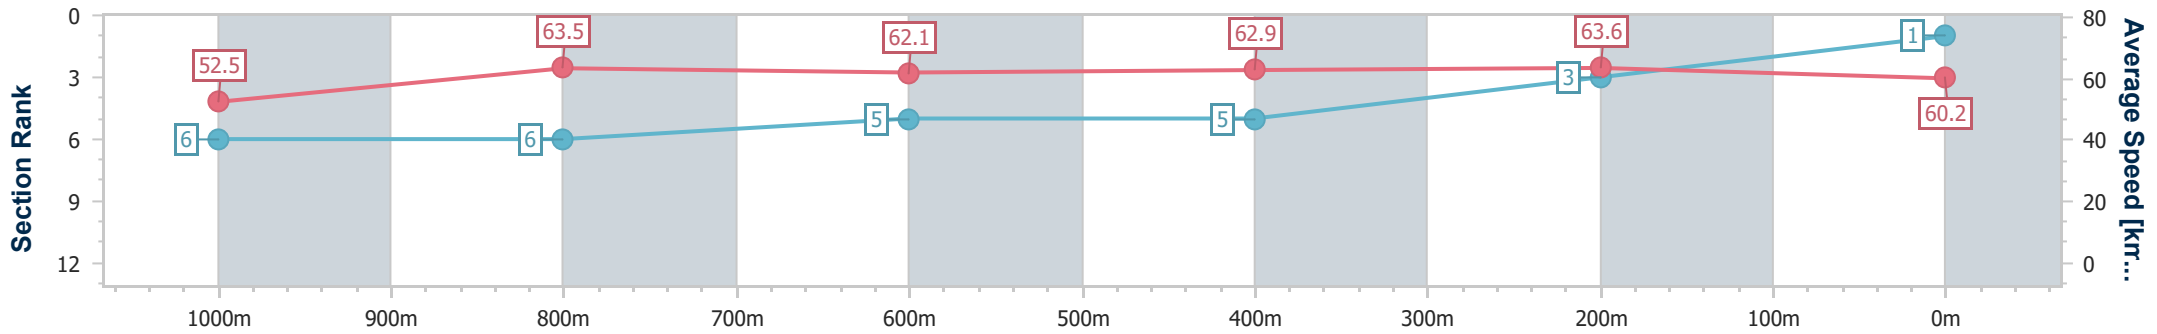

**Doomben QLD Professional**  
**Race 6: SPIRIT OF BOOM CLASSIC - 1200m**  
 18 May 2024 - 14:44  
 Track Rating: Soft 7, Weather: Fine, Rail Position: True

BRISBANE  
RACING CLUB

Section	Overall	1000m	800m	600m	400m	200m
Section Times	1:11.55 [1] (0:13.76)	0:57.79 [6] (0:11.34)	0:46.45 [6] (0:11.63)	0:34.82 [5] (0:11.48)	0:23.34 [5] (0:11.35)	0:11.99 [3] (0:11.99)
Average Speed [km/h]	52.5	63.5	62.1	62.9	63.6	60.2
Top Speed [km/h]	66.7	66.0	63.3	63.8	64.8	62.9
Avg. Dist. to Rail [m]	5.5	1.8	0.4	0.4	5.3	6.3
Avg. Stride Freq. [Hz]	2.3	2.3	2.3	2.3	2.4	2.4
Avg. Stride Length [m]	6.2	7.6	7.5	7.5	7.3	7.1