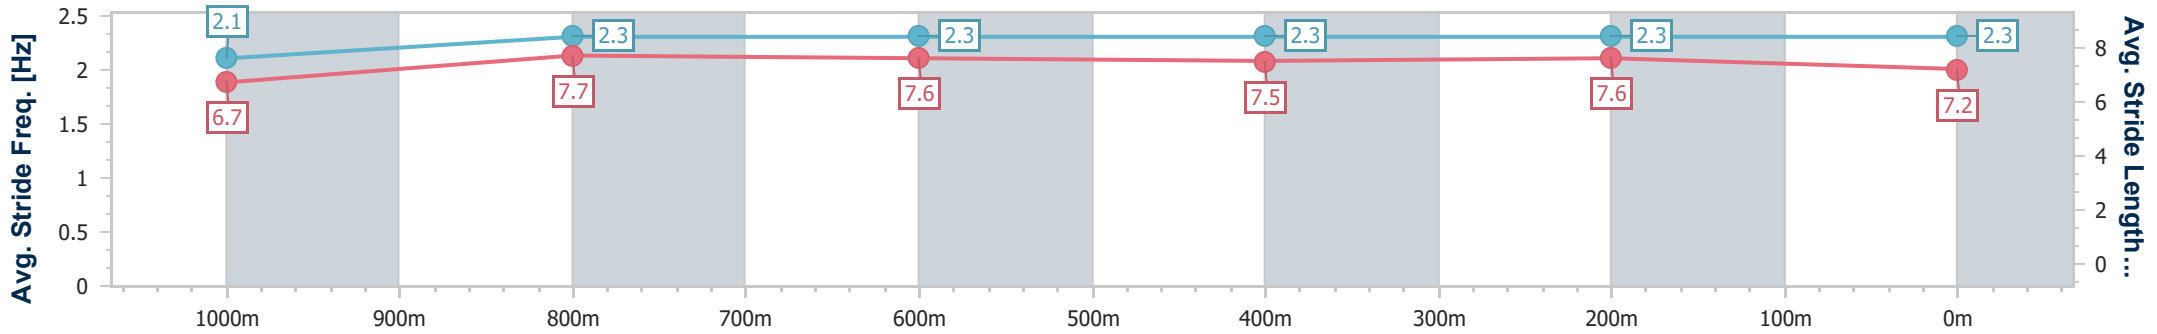

**Doomben QLD Professional**  
**Race 6: SPIRIT OF BOOM CLASSIC - 1200m**  
 18 May 2024 - 14:44  
 Track Rating: Soft 7, Weather: Fine, Rail Position: True

BRISBANE  
RACING CLUB

Section	Overall	1000m	800m	600m	400m	200m
Section Times	1:11.62 [2] (0:13.91)	0:57.71 [7] (0:11.38)	0:46.33 [7] (0:11.65)	0:34.68 [7] (0:11.47)	0:23.21 [7] (0:11.33)	0:11.88 [5] (0:11.88)
Average Speed [km/h]	51.9	63.2	61.7	62.8	64.2	60.7
Top Speed [km/h]	66.2	66.0	63.5	63.8	64.7	62.5
Avg. Dist. to Rail [m]	6.1	0.6	0.4	0.7	6.6	8.4
Avg. Stride Freq. [Hz]	2.1	2.3	2.3	2.3	2.3	2.3
Avg. Stride Length [m]	6.7	7.7	7.6	7.5	7.6	7.2