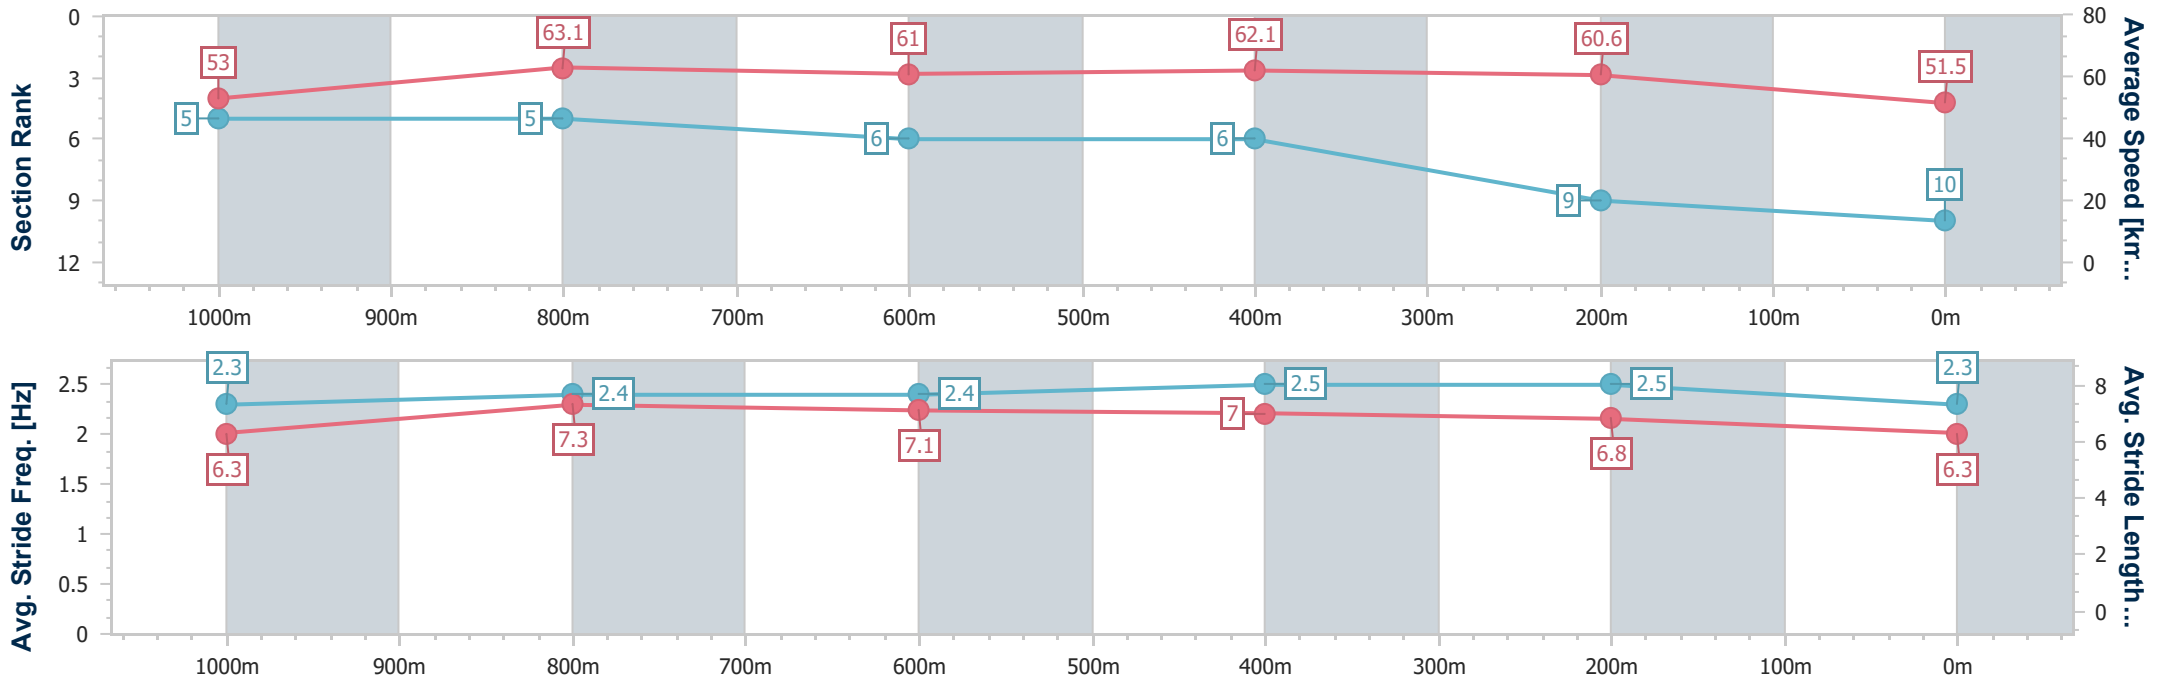

Doomben QLD Professional  
 Race 6: SPIRIT OF BOOM CLASSIC - 1200m  
 18 May 2024 - 14:44  
 Track Rating: Soft 7, Weather: Fine, Rail Position: True

BRISBANE  
RACING CLUB

Section	Overall	1000m	800m	600m	400m	200m
Section Times	1:13.24 [9] (0:13.49)	0:59.75 [3] (0:11.20)	0:48.55 [3] (0:11.72)	0:36.83 [3] (0:11.53)	0:25.30 [3] (0:11.89)	0:13.41 [6]
Average Speed [km/h]	53.4	64.1	61.9	62.4	60.8	53.6
Top Speed [km/h]	66.1	66.4	62.5	63.5	63.0	58.3
Avg. Dist. to Rail [m]	2.7	0.4	0.9	0.4	2.7	4.1
Avg. Stride Freq. [Hz]	2.3	2.4	2.4	2.3	2.3	2.2
Avg. Stride Length [m]	6.5	7.4	7.3	7.4	7.2	6.8

- [ ] Ranking at each section and finish
- .-.- No data available at this section
- NA No data available

Horse/Jockey Name	Bosustow
Final Rank	10
Fastest Section Time (Section)	0:11.43 (1000m)
Top Speed [km/h] (Section)	66.3 (Overall)
Race State	Finished

**Doomben QLD Professional**  
**Race 6: SPIRIT OF BOOM CLASSIC - 1200m**  
 18 May 2024 - 14:44  
 Track Rating: Soft 7, Weather: Fine, Rail Position: True

BRISBANE  
RACING CLUB

Section	Overall	1000m	800m	600m	400m	200m
Section Times	1:14.23 [10] (0:13.62)	1:00.61 [5] (0:11.43)	0:49.18 [5] (0:11.78)	0:37.40 [6] (0:11.54)	0:25.86 [6] (0:11.85)	0:14.01 [9] (0:14.01)
Average Speed [km/h]	53.0	63.1	61.0	62.1	60.6	51.5
Top Speed [km/h]	66.3	63.9	62.7	63.1	63.5	56.2
Avg. Dist. to Rail [m]	2.1	0.8	0.3	0.8	1.0	2.4
Avg. Stride Freq. [Hz]	2.3	2.4	2.4	2.5	2.5	2.3
Avg. Stride Length [m]	6.3	7.3	7.1	7.0	6.8	6.3

- [ ] Ranking at each section and finish
- .-.- No data available at this section
- NA No data available