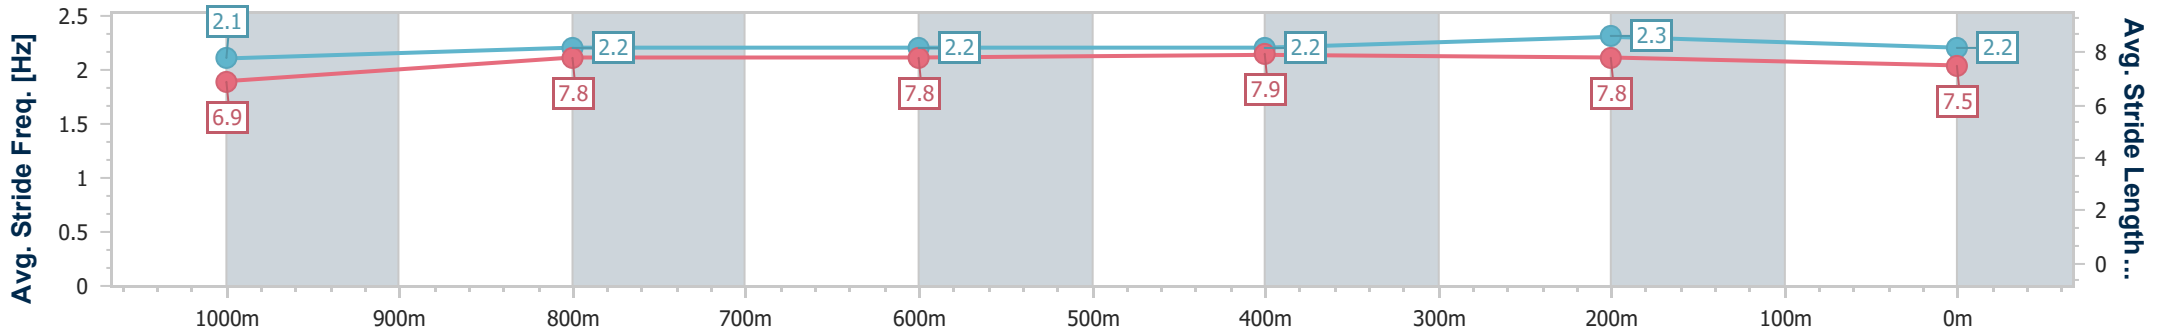

Horse/Jockey Name	Angel Capital
Final Rank	5
Fastest Section Time (Section)	0:11.32 (400m)
Top Speed [km/h] (Section)	65.0 (Overall)
Race State	Finished

Doomben QLD Professional
Race 6: SPIRIT OF BOOM CLASSIC - 1200m
18 May 2024 - 14:44
Track Rating: Soft 7, Weather: Fine, Rail Position: True

BRISBANE
RACING CLUB

Section	Overall	1000m	800m	600m	400m	200m
Section Times	1:11.97 [5] (0:14.11)	0:57.86 [9] (0:11.51)	0:46.35 [9] (0:11.62)	0:34.73 [9] (0:11.39)	0:23.34 [8] (0:11.32)	0:12.02 [7] (0:12.02)
Average Speed [km/h]	51.2	62.7	62.1	63.7	64.0	60.0
Top Speed [km/h]	65.0	64.7	62.8	64.8	65.0	62.9
Avg. Dist. to Rail [m]	6.9	1.5	0.8	0.9	6.3	9.6
Avg. Stride Freq. [Hz]	2.1	2.2	2.2	2.2	2.3	2.2
Avg. Stride Length [m]	6.9	7.8	7.8	7.9	7.8	7.5

- [ ] Ranking at each section and finish
- -.-.- No data available at this section
- NA No data available