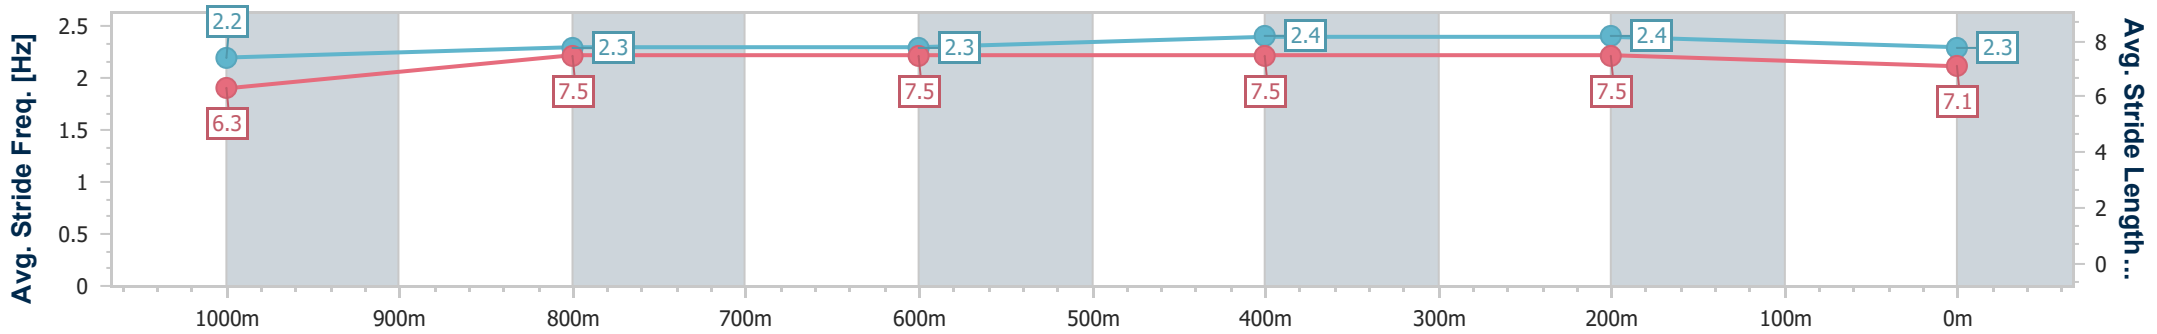

Horse/Jockey Name	Torn
Final Rank	6
Fastest Section Time (Section)	0:11.17 (400m)
Top Speed [km/h] (Section)	65.7 (400m)
Race State	Finished

Doomben QLD Professional
Race 6: SPIRIT OF BOOM CLASSIC - 1200m
18 May 2024 - 14:44
Track Rating: Soft 7, Weather: Fine, Rail Position: True

BRISBANE
RACING CLUB

Section	Overall	1000m	800m	600m	400m	200m
Section Times	1:12.30 [6] (0:14.34)	0:57.96 [10] (0:11.51)	0:46.45 [10] (0:11.69)	0:34.76 [10] (0:11.34)	0:23.42 [10] (0:11.17)	0:12.25 [8] (0:12.25)
Average Speed [km/h]	50.4	62.8	62.1	63.9	64.5	58.8
Top Speed [km/h]	64.2	64.8	62.8	64.9	65.7	63.4
Avg. Dist. to Rail [m]	9.2	3.1	1.1	0.9	3.6	6.1
Avg. Stride Freq. [Hz]	2.2	2.3	2.3	2.4	2.4	2.3
Avg. Stride Length [m]	6.3	7.5	7.5	7.5	7.5	7.1

- [ ] Ranking at each section and finish
- -.-.- No data available at this section
- NA No data available