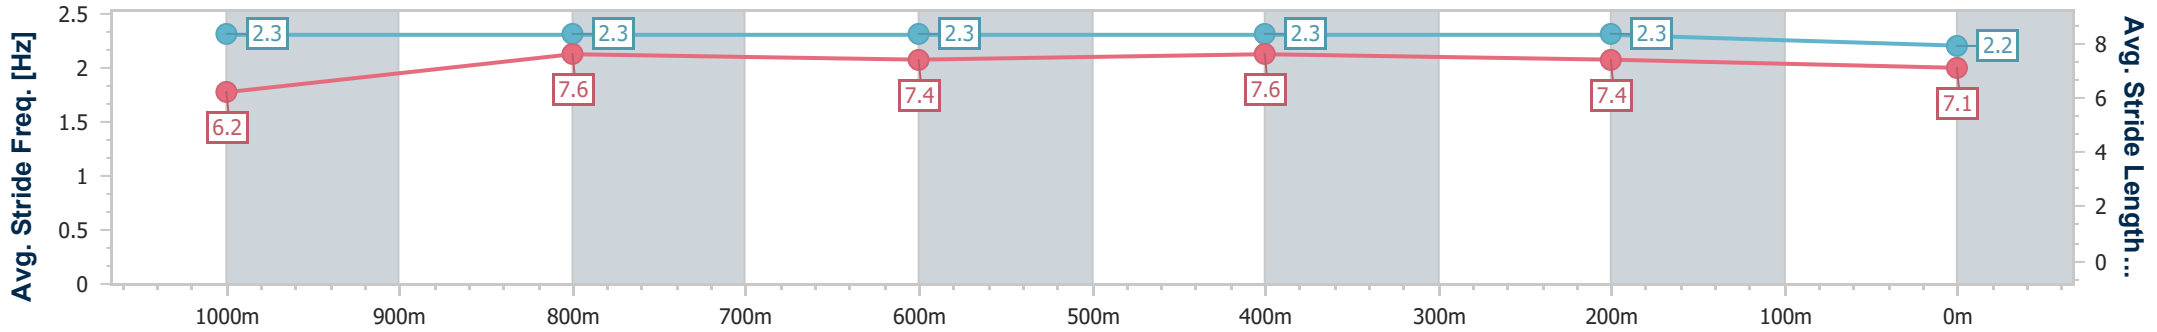

**Doomben QLD Professional**  
**Race 6: SPIRIT OF BOOM CLASSIC - 1200m**  
 18 May 2024 - 14:44  
 Track Rating: Soft 7, Weather: Fine, Rail Position: True

BRISBANE  
RACING CLUB

Section	Overall	1000m	800m	600m	400m	200m
Section Times	1:12.77 [7] (0:13.19)	0:59.58 [1] (0:11.21)	0:48.37 [1] (0:11.64)	0:36.73 [1] (0:11.65)	0:25.08 [2] (0:11.87)	0:13.21 [3] (0:13.21)
Average Speed [km/h]	54.6	64.2	61.6	61.5	61.0	54.4
Top Speed [km/h]	69.8	67.3	62.7	62.7	62.4	59.1
Avg. Dist. to Rail [m]	4.0	0.8	0.9	0.8	2.4	3.1
Avg. Stride Freq. [Hz]	2.4	2.5	2.4	2.4	2.5	2.3
Avg. Stride Length [m]	6.3	7.2	7.0	7.0	6.9	6.6

- [ ] Ranking at each section and finish
- .-.- No data available at this section
- NA No data available

Horse/Jockey Name	Heavenly Impact
Final Rank	8
Fastest Section Time (Section)	0:11.45 (1000m)
Top Speed [km/h] (Section)	66.0 (1000m)
Race State	Finished

**Doomben QLD Professional**  
**Race 6: SPIRIT OF BOOM CLASSIC - 1200m**  
 18 May 2024 - 14:44  
 Track Rating: Soft 7, Weather: Fine, Rail Position: True

BRISBANE  
RACING CLUB

Section	Overall	1000m	800m	600m	400m	200m
Section Times	1:13.09 [8] (0:14.07)	0:59.02 [8] (0:11.45)	0:47.57 [8] (0:11.71)	0:35.86 [8] (0:11.54)	0:24.32 [9] (0:11.73)	0:12.59 [10] (0:12.59)
Average Speed [km/h]	51.2	63.0	61.5	62.4	61.7	57.2
Top Speed [km/h]	65.9	66.0	62.4	63.5	62.3	60.3
Avg. Dist. to Rail [m]	5.6	0.7	0.2	0.4	3.9	7.9
Avg. Stride Freq. [Hz]	2.3	2.3	2.3	2.3	2.3	2.2
Avg. Stride Length [m]	6.2	7.6	7.4	7.6	7.4	7.1