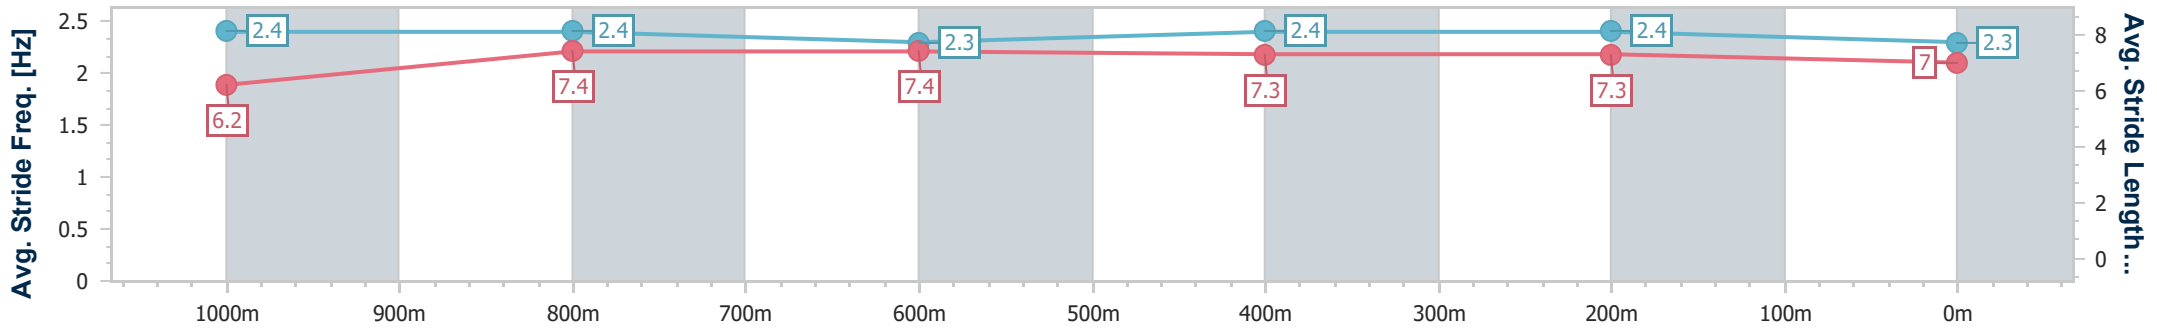

Horse/Jockey Name	Zouna
Final Rank	4
Fastest Section Time (Section)	0:11.30 (1000m)
Top Speed [km/h] (Section)	66.0 (Overall)
Race State	Finished

Doomben QLD Professional
Race 6: SPIRIT OF BOOM CLASSIC - 1200m
18 May 2024 - 14:44
Track Rating: Soft 7, Weather: Fine, Rail Position: True

BRISBANE
RACING CLUB

Section	Overall	1000m	800m	600m	400m	200m
Section Times	1:11.79 [4] (0:13.53)	0:58.26 [4] (0:11.30)	0:46.96 [4] (0:11.65)	0:35.31 [4] (0:11.55)	0:23.76 [4] (0:11.43)	0:12.33 [2] (0:12.33)
Average Speed [km/h]	53.3	63.7	61.8	62.6	63.1	58.4
Top Speed [km/h]	66.0	65.4	62.8	63.0	64.8	61.4
Avg. Dist. to Rail [m]	3.2	1.0	0.3	0.2	4.1	5.2
Avg. Stride Freq. [Hz]	2.4	2.4	2.3	2.4	2.4	2.3
Avg. Stride Length [m]	6.2	7.4	7.4	7.3	7.3	7.0

- [ ] Ranking at each section and finish
- -.-.- No data available at this section
- NA No data available