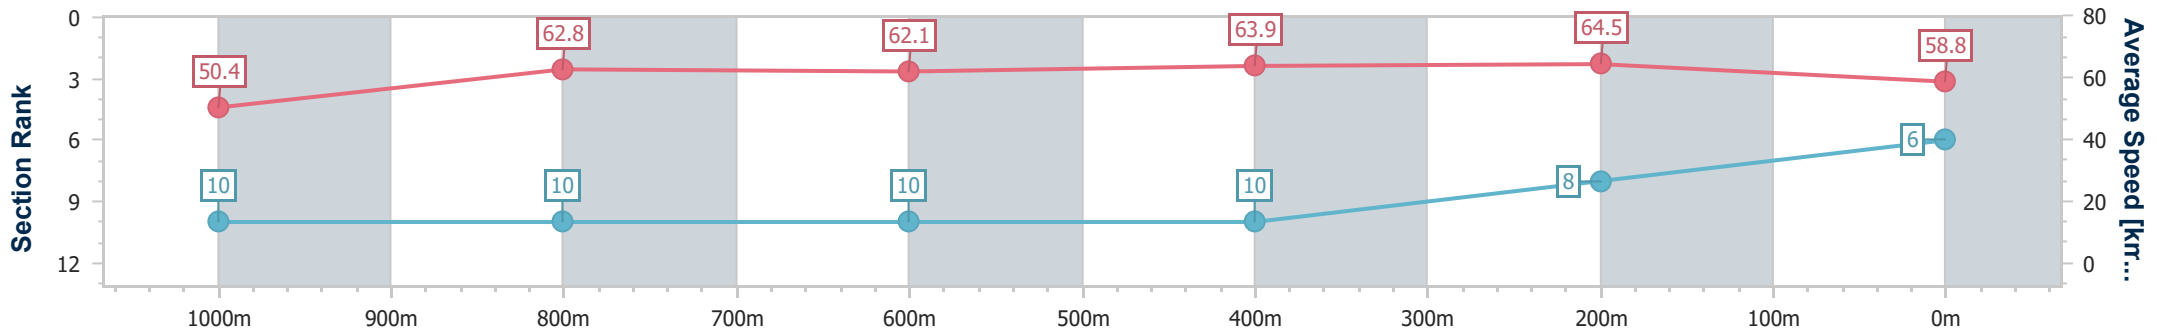

Horse/Jockey Name	Torn
Final Rank	6
Fastest Section Time (Section)	0:11.17 (400m)
Top Speed [km/h] (Section)	65.7 (400m)
Race State	Finished

Doomben QLD Professional
Race 6: SPIRIT OF BOOM CLASSIC - 1200m
18 May 2024 - 14:44
Track Rating: Soft 7, Weather: Fine, Rail Position: True

BRISBANE
RACING CLUB

Section	Overall	1000m	800m	600m	400m	200m
Section Times	1:12.30 [6] (0:14.34)	0:57.96 [10] (0:11.51)	0:46.45 [10] (0:11.69)	0:34.76 [10] (0:11.34)	0:23.42 [10] (0:11.17)	0:12.25 [8] (0:12.25)
Average Speed [km/h]	50.4	62.8	62.1	63.9	64.5	58.8
Top Speed [km/h]	64.2	64.8	62.8	64.9	65.7	63.4
Avg. Dist. to Rail [m]	9.2	3.1	1.1	0.9	3.6	6.1
Avg. Stride Freq. [Hz]	2.2	2.3	2.3	2.4	2.4	2.3
Avg. Stride Length [m]	6.3	7.5	7.5	7.5	7.5	7.1

- [ ] Ranking at each section and finish
- -.-.- No data available at this section
- NA No data available