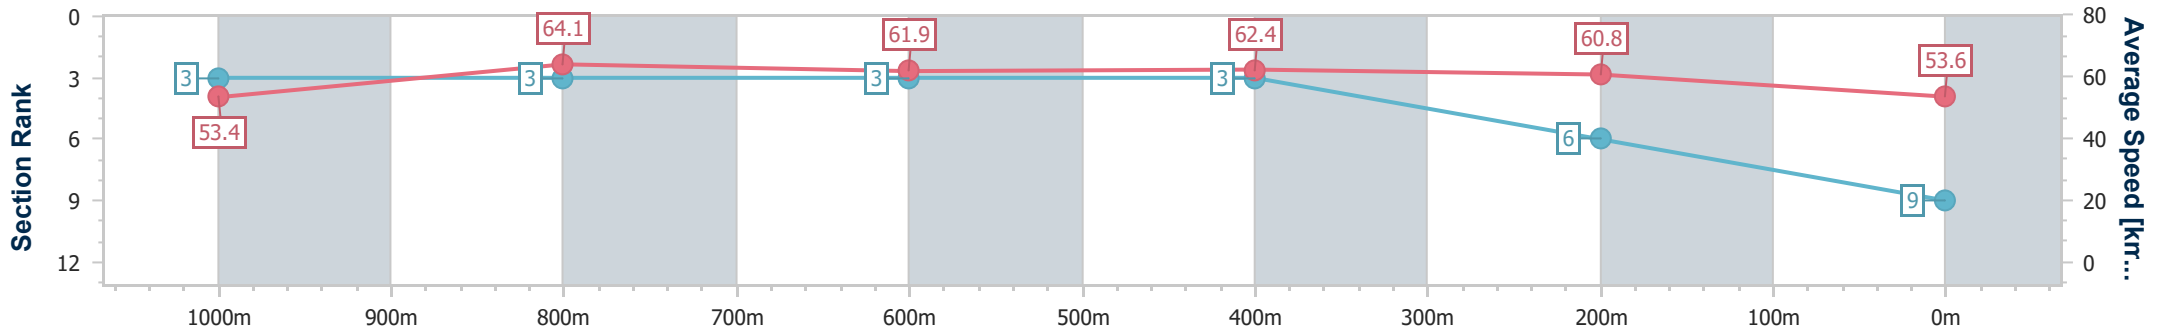

Horse/Jockey Name	Rich Dottie
Final Rank	9
Fastest Section Time (Section)	0:11.20 (1000m)
Top Speed [km/h] (Section)	66.4 (1000m)
Race State	Finished

Doomben QLD Professional
Race 6: SPIRIT OF BOOM CLASSIC - 1200m
18 May 2024 - 14:44
Track Rating: Soft 7, Weather: Fine, Rail Position: True

BRISBANE
RACING CLUB

Section	Overall	1000m	800m	600m	400m	200m
Section Times	1:13.24 [9] (0:13.49)	0:59.75 [3] (0:11.20)	0:48.55 [3] (0:11.72)	0:36.83 [3] (0:11.53)	0:25.30 [3] (0:11.89)	0:13.41 [6]
Average Speed [km/h]	53.4	64.1	61.9	62.4	60.8	53.6
Top Speed [km/h]	66.1	66.4	62.5	63.5	63.0	58.3
Avg. Dist. to Rail [m]	2.7	0.4	0.9	0.4	2.7	4.1
Avg. Stride Freq. [Hz]	2.3	2.4	2.4	2.3	2.3	2.2
Avg. Stride Length [m]	6.5	7.4	7.3	7.4	7.2	6.8

- [ ] Ranking at each section and finish
- -.-.- No data available at this section
- NA No data available