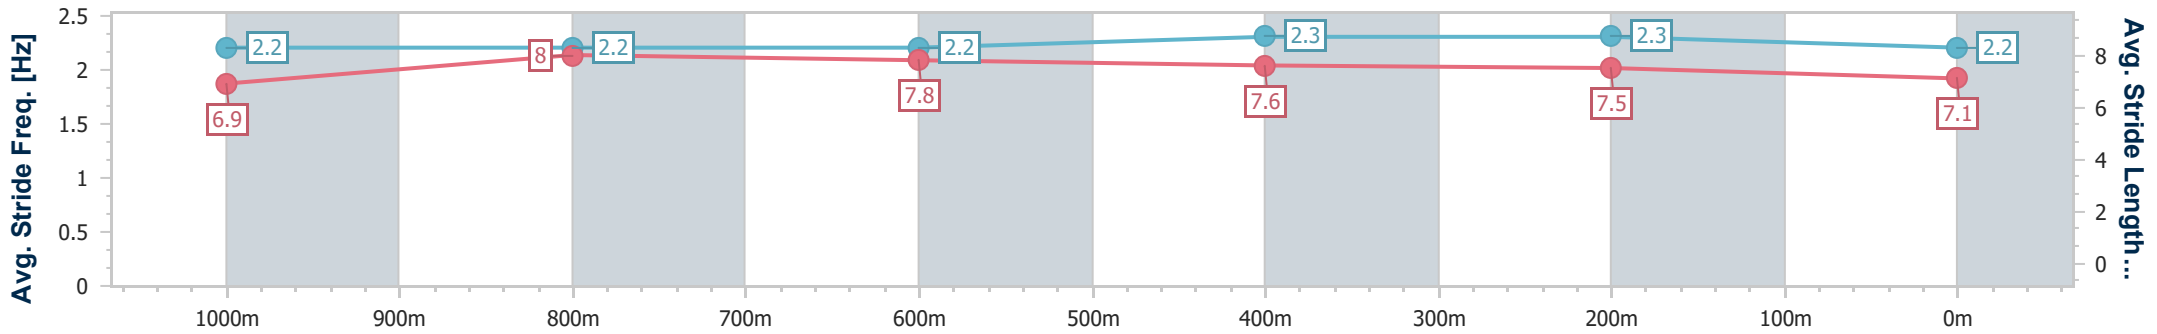

- [ ] Ranking at each section and finish
- .-.- No data available at this section
- NA No data available

Horse/Jockey Name	President
Final Rank	3
Fastest Section Time (Section)	0:11.17 (1000m)
Top Speed [km/h] (Section)	67.0 (Overall)
Race State	Finished

**Doomben QLD Professional**  
**Race 6: SPIRIT OF BOOM CLASSIC - 1200m**  
 18 May 2024 - 14:44  
 Track Rating: Soft 7, Weather: Fine, Rail Position: True

BRISBANE  
RACING CLUB

Section	Overall	1000m	800m	600m	400m	200m
Section Times	1:11.72 [3] (0:13.28)	0:58.44 [2] (0:11.17)	0:47.27 [2] (0:11.64)	0:35.63 [2] (0:11.60)	0:24.03 [1] (0:11.39)	0:12.64 [1] (0:12.64)
Average Speed [km/h]	54.3	64.5	61.9	62.6	63.7	56.9
Top Speed [km/h]	67.0	67.0	62.6	64.5	65.4	60.2
Avg. Dist. to Rail [m]	5.2	1.1	0.8	1.3	3.3	3.0
Avg. Stride Freq. [Hz]	2.2	2.2	2.2	2.3	2.3	2.2
Avg. Stride Length [m]	6.9	8.0	7.8	7.6	7.5	7.1