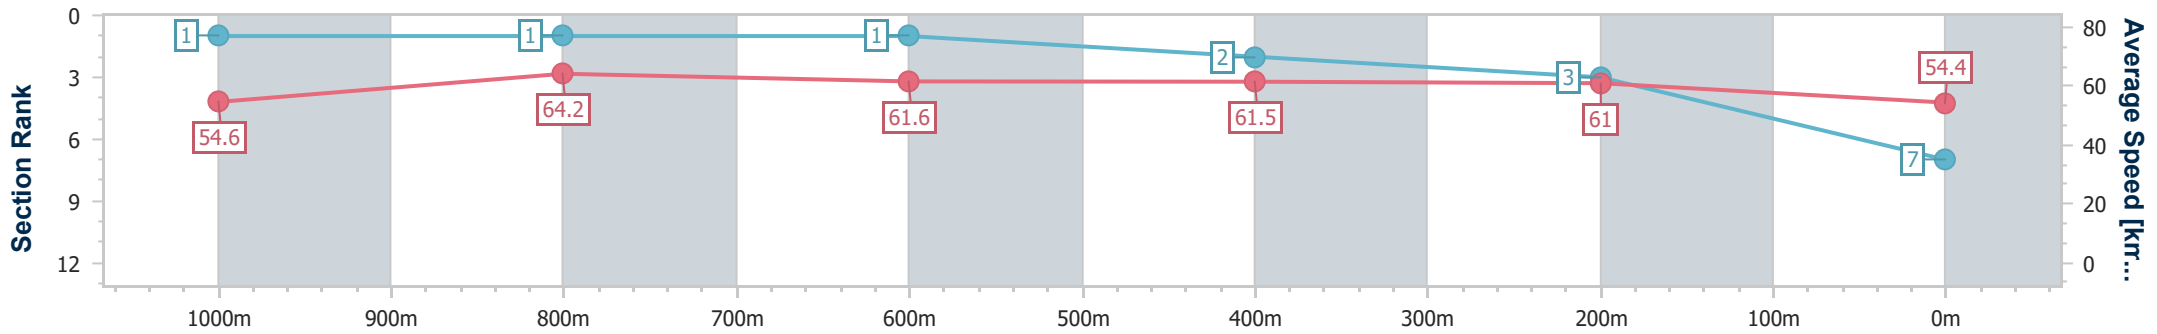

- [ ] Ranking at each section and finish
- .-.- No data available at this section
- NA No data available

Horse/Jockey Name	Tiger Tie
Final Rank	7
Fastest Section Time (Section)	0:11.21 (1000m)
Top Speed [km/h] (Section)	69.8 (Overall)
Race State	Finished

**Doomben QLD Professional**  
**Race 6: SPIRIT OF BOOM CLASSIC - 1200m**  
 18 May 2024 - 14:44  
 Track Rating: Soft 7, Weather: Fine, Rail Position: True

BRISBANE  
RACING CLUB

Section	Overall	1000m	800m	600m	400m	200m
Section Times	1:12.77 [7] (0:13.19)	0:59.58 [1] (0:11.21)	0:48.37 [1] (0:11.64)	0:36.73 [1] (0:11.65)	0:25.08 [2] (0:11.87)	0:13.21 [3] (0:13.21)
Average Speed [km/h]	54.6	64.2	61.6	61.5	61.0	54.4
Top Speed [km/h]	69.8	67.3	62.7	62.7	62.4	59.1
Avg. Dist. to Rail [m]	4.0	0.8	0.9	0.8	2.4	3.1
Avg. Stride Freq. [Hz]	2.4	2.5	2.4	2.4	2.5	2.3
Avg. Stride Length [m]	6.3	7.2	7.0	7.0	6.9	6.6