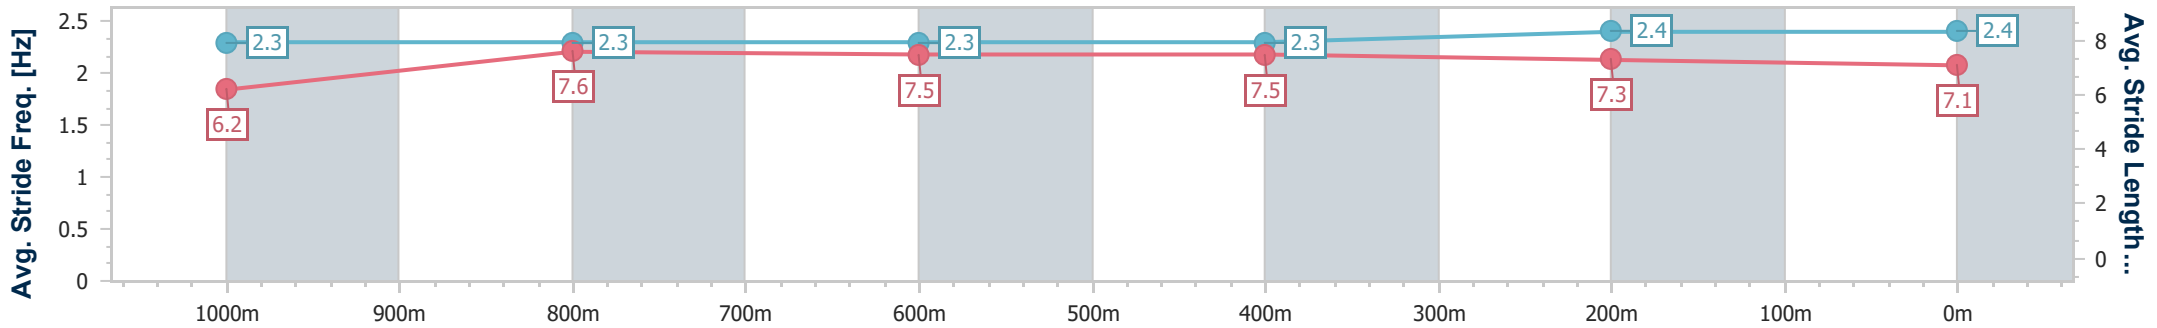

**Doomben QLD Professional**  
**Race 6: SPIRIT OF BOOM CLASSIC - 1200m**  
 18 May 2024 - 14:44  
 Track Rating: Soft 7, Weather: Fine, Rail Position: True

BRISBANE  
RACING CLUB

Section	Overall	1000m	800m	600m	400m	200m
Section Times	1:11.55 [1] (0:13.76)	0:57.79 [6] (0:11.34)	0:46.45 [6] (0:11.63)	0:34.82 [5] (0:11.48)	0:23.34 [5] (0:11.35)	0:11.99 [3] (0:11.99)
Average Speed [km/h]	52.5	63.5	62.1	62.9	63.6	60.2
Top Speed [km/h]	66.7	66.0	63.3	63.8	64.8	62.9
Avg. Dist. to Rail [m]	5.5	1.8	0.4	0.4	5.3	6.3
Avg. Stride Freq. [Hz]	2.3	2.3	2.3	2.3	2.4	2.4
Avg. Stride Length [m]	6.2	7.6	7.5	7.5	7.3	7.1