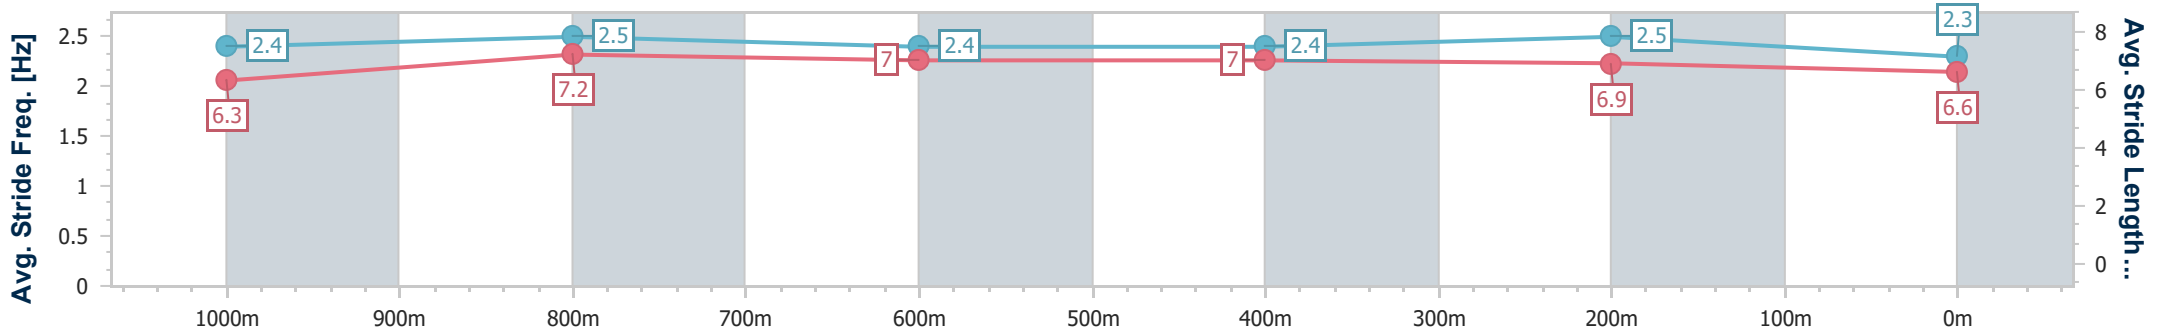

- [ ] Ranking at each section and finish
- .-.- No data available at this section
- NA No data available

Horse/Jockey Name	Tiger Tie
Final Rank	7
Fastest Section Time (Section)	0:11.21 (1000m)
Top Speed [km/h] (Section)	69.8 (Overall)
Race State	Finished

**Doomben QLD Professional**  
**Race 6: SPIRIT OF BOOM CLASSIC - 1200m**  
 18 May 2024 - 14:44  
 Track Rating: Soft 7, Weather: Fine, Rail Position: True

BRISBANE  
RACING CLUB

Section	Overall	1000m	800m	600m	400m	200m
Section Times	1:12.77 [7] (0:13.19)	0:59.58 [1] (0:11.21)	0:48.37 [1] (0:11.64)	0:36.73 [1] (0:11.65)	0:25.08 [2] (0:11.87)	0:13.21 [3] (0:13.21)
Average Speed [km/h]	54.6	64.2	61.6	61.5	61.0	54.4
Top Speed [km/h]	69.8	67.3	62.7	62.7	62.4	59.1
Avg. Dist. to Rail [m]	4.0	0.8	0.9	0.8	2.4	3.1
Avg. Stride Freq. [Hz]	2.4	2.5	2.4	2.4	2.5	2.3
Avg. Stride Length [m]	6.3	7.2	7.0	7.0	6.9	6.6