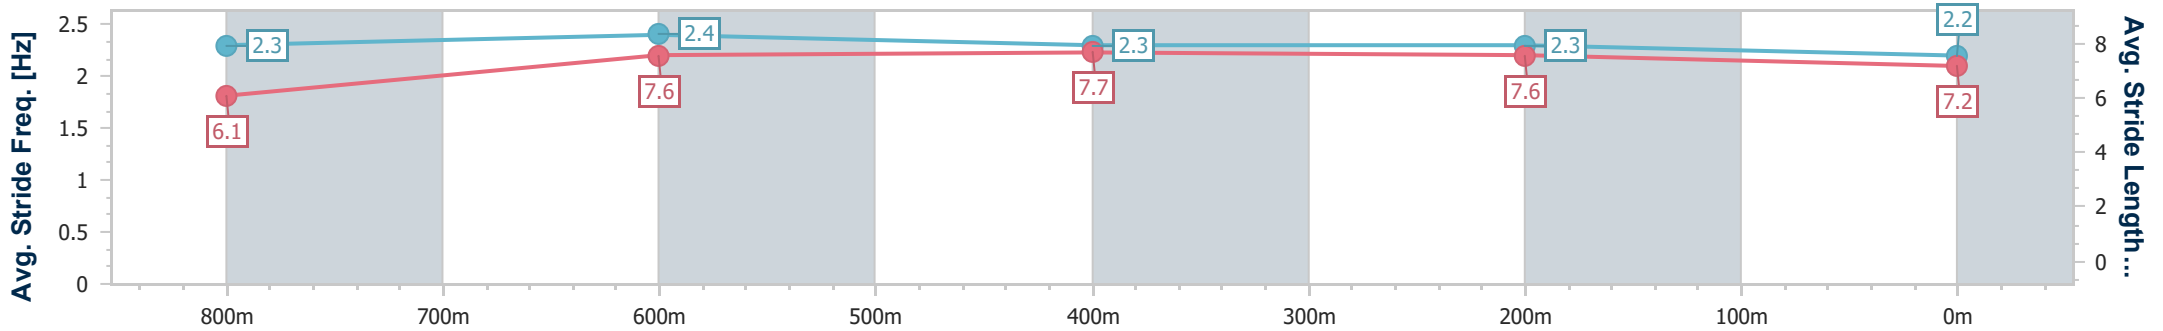

Horse/Jockey Name	Alakai Swamp
Final Rank	3
Fastest Section Time (Section)	0:10.87 (800m)
Top Speed [km/h] (Section)	67.3 (800m)
Race State	Finished

Sunshine Coast QLD Professional
Race 4: KIMBERLEY KAMPERS Class 1 Handicap - 1000m
19 May 2024 - 14:16
Track Rating: Soft 7, Weather: Fine, Rail Position: True

Section	Overall	800m	600m	400m	200m
Section Times	0:59.76 [3] (0:14.02)	0:45.74 [4] (0:10.87)	0:34.87 [3] (0:11.26)	0:23.61 [3] (0:11.37)	0:12.24 [4] (0:12.24)
Average Speed [km/h]	51.3	66.2	63.9	63.5	58.6
Top Speed [km/h]	66.0	67.3	65.3	64.9	61.3
Avg. Dist. to Rail [m]	1.4	0.6	0.4	1.1	3.0
Avg. Stride Freq. [Hz]	2.3	2.4	2.3	2.3	2.2
Avg. Stride Length [m]	6.1	7.6	7.7	7.6	7.2

- [ ] Ranking at each section and finish
- -.-.- No data available at this section
- NA No data available