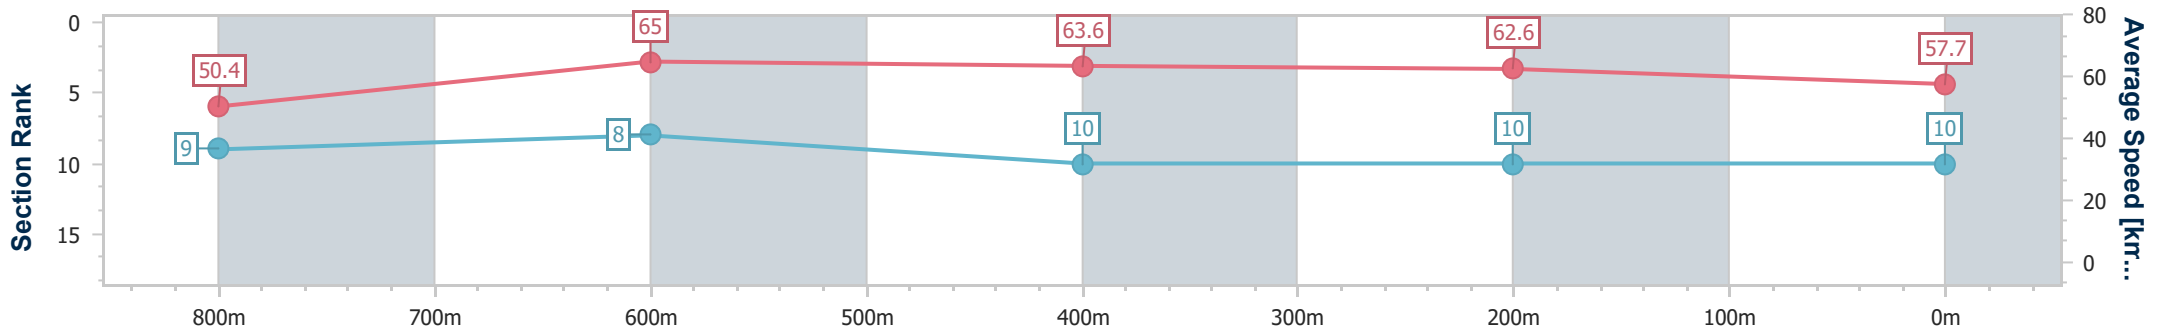

- [ ] Ranking at each section and finish
- .-.- No data available at this section
- NA No data available

Horse/Jockey Name	Mussel Lines
Final Rank	10
Fastest Section Time (Section)	0:11.17 (800m)
Top Speed [km/h] (Section)	66.1 (800m)
Race State	Finished

Sunshine Coast QLD Professional  
 Race 4: KIMBERLEY KAMPERS Class 1 Handicap - 1000m  
 19 May 2024 - 14:16  
 Track Rating: Soft 7, Weather: Fine, Rail Position: True

Section	Overall	800m	600m	400m	200m
Section Times	1:00.89 [10] (0:14.29)	0:46.60 [9] (0:11.17)	0:35.43 [8] (0:11.46)	0:23.97 [10] (0:11.50)	0:12.47 [10] (0:12.47)
Average Speed [km/h]	50.4	65.0	63.6	62.6	57.7
Top Speed [km/h]	63.9	66.1	64.3	64.0	60.9
Avg. Dist. to Rail [m]	5.9	2.0	2.0	5.1	5.0
Avg. Stride Freq. [Hz]	2.2	2.4	2.3	2.3	2.2
Avg. Stride Length [m]	6.3	7.6	7.6	7.5	7.2