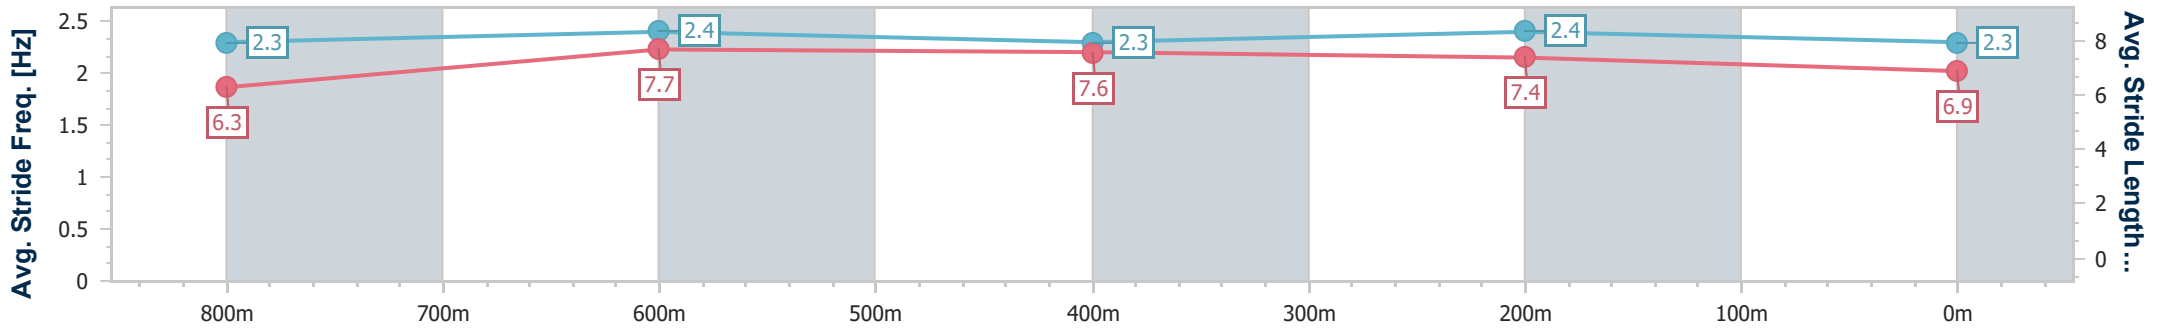

Horse/Jockey Name	Street Teen
Final Rank	6
Fastest Section Time (Section)	0:10.96 (800m)
Top Speed [km/h] (Section)	67.9 (Overall)
Race State	Finished

Sunshine Coast QLD Professional
Race 4: KIMBERLEY KAMPERS Class 1 Handicap - 1000m
19 May 2024 - 14:16
Track Rating: Soft 7, Weather: Fine, Rail Position: True

Section	Overall	800m	600m	400m	200m
Section Times	1:00.08 [6] (0:13.51)	0:46.57 [1] (0:10.96)	0:35.61 [1] (0:11.27)	0:24.34 [1] (0:11.53)	0:12.81 [3] (0:12.81)
Average Speed [km/h]	53.2	66.1	64.1	62.6	56.2
Top Speed [km/h]	67.9	67.3	65.1	63.9	60.5
Avg. Dist. to Rail [m]	2.9	1.4	0.5	0.7	0.6
Avg. Stride Freq. [Hz]	2.3	2.4	2.3	2.4	2.3
Avg. Stride Length [m]	6.3	7.7	7.6	7.4	6.9

- [ ] Ranking at each section and finish
- -.-.- No data available at this section
- NA No data available