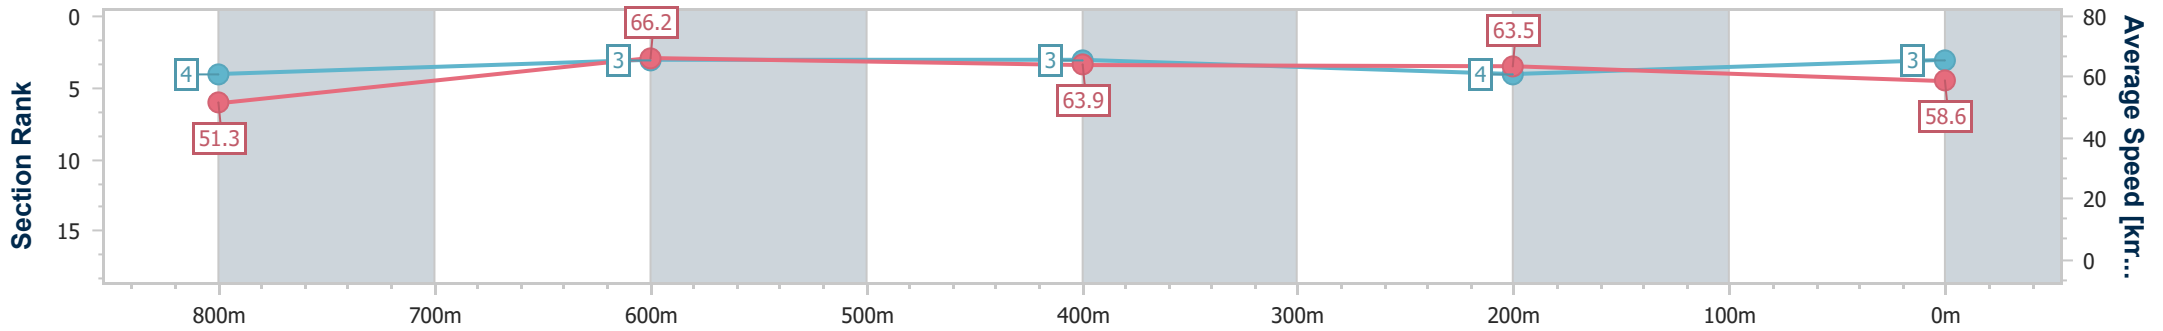

Sunshine Coast QLD Professional  
 Race 4: KIMBERLEY KAMPERS Class 1 Handicap - 1000m  
 19 May 2024 - 14:16  
 Track Rating: Soft 7, Weather: Fine, Rail Position: True

Section	Overall	800m	600m	400m	200m
Section Times	0:59.76 [3] (0:14.02)	0:45.74 [4] (0:10.87)	0:34.87 [3] (0:11.26)	0:23.61 [3] (0:11.37)	0:12.24 [4] (0:12.24)
Average Speed [km/h]	51.3	66.2	63.9	63.5	58.6
Top Speed [km/h]	66.0	67.3	65.3	64.9	61.3
Avg. Dist. to Rail [m]	1.4	0.6	0.4	1.1	3.0
Avg. Stride Freq. [Hz]	2.3	2.4	2.3	2.3	2.2
Avg. Stride Length [m]	6.1	7.6	7.7	7.6	7.2