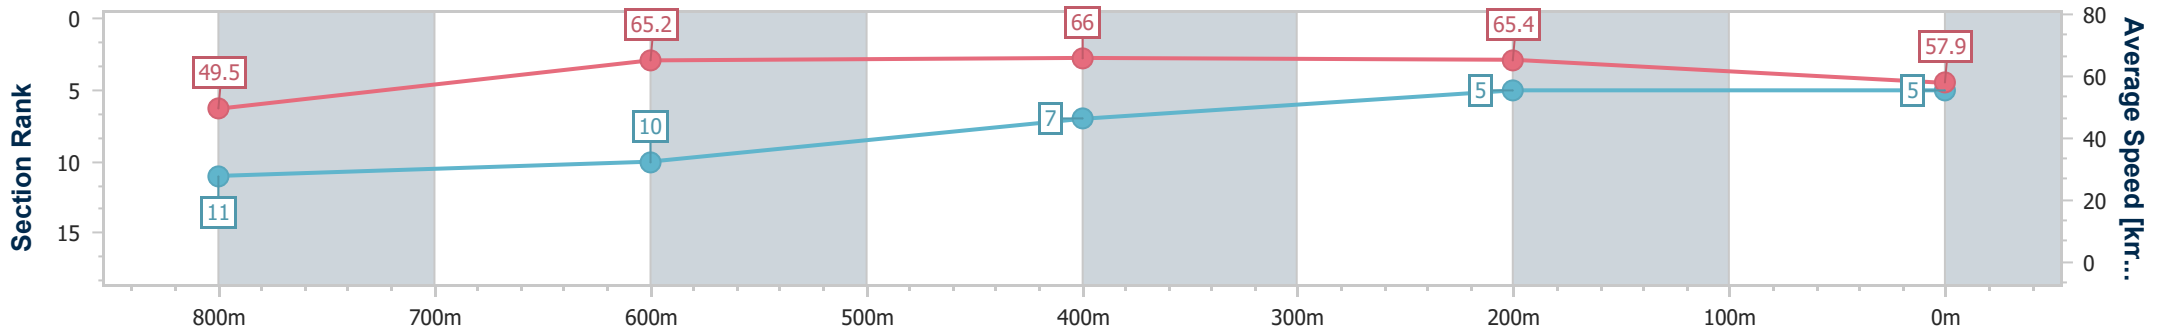

Horse/Jockey Name	King Kryptos
Final Rank	5
Fastest Section Time (Section)	0:10.89 (600m)
Top Speed [km/h] (Section)	66.8 (600m)
Race State	Finished

Sunshine Coast QLD Professional
Race 4: KIMBERLEY KAMPERS Class 1 Handicap - 1000m
19 May 2024 - 14:16
Track Rating: Soft 7, Weather: Fine, Rail Position: True

Section	Overall	800m	600m	400m	200m
Section Times	0:59.96 [5] (0:14.57)	0:45.39 [11] (0:11.05)	0:34.34 [10] (0:10.89)	0:23.45 [7] (0:11.05)	0:12.40 [5] (0:12.40)
Average Speed [km/h]	49.5	65.2	66.0	65.4	57.9
Top Speed [km/h]	64.1	65.9	66.8	66.3	62.4
Avg. Dist. to Rail [m]	5.9	1.1	0.4	2.5	4.6
Avg. Stride Freq. [Hz]	2.2	2.3	2.3	2.3	2.2
Avg. Stride Length [m]	6.3	7.9	7.9	7.8	7.3

- [ ] Ranking at each section and finish
- -.-.- No data available at this section
- NA No data available