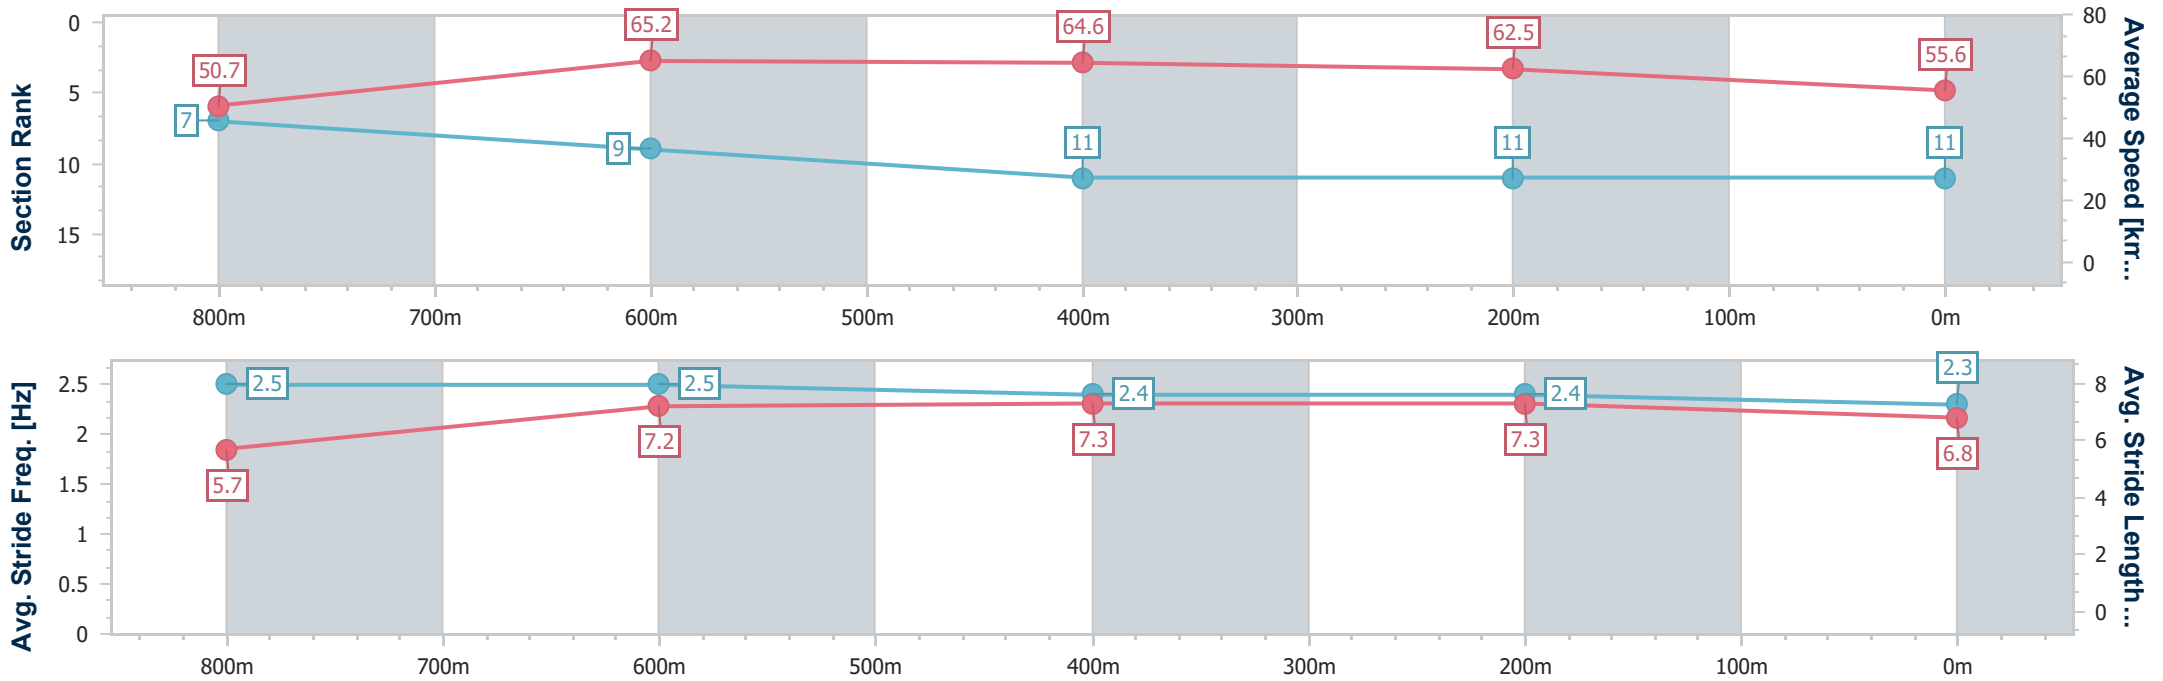

Sunshine Coast QLD Professional  
 Race 4: KIMBERLEY KAMPERS Class 1 Handicap - 1000m  
 19 May 2024 - 14:16  
 Track Rating: Soft 7, Weather: Fine, Rail Position: True

Section	Overall	800m	600m	400m	200m
Section Times	1:00.89 [10] (0:14.29)	0:46.60 [9] (0:11.17)	0:35.43 [8] (0:11.46)	0:23.97 [10] (0:11.50)	0:12.47 [10] (0:12.47)
Average Speed [km/h]	50.4	65.0	63.6	62.6	57.7
Top Speed [km/h]	63.9	66.1	64.3	64.0	60.9
Avg. Dist. to Rail [m]	5.9	2.0	2.0	5.1	5.0
Avg. Stride Freq. [Hz]	2.2	2.4	2.3	2.3	2.2
Avg. Stride Length [m]	6.3	7.6	7.6	7.5	7.2

- [ ] Ranking at each section and finish
- .-.- No data available at this section
- NA No data available

Horse/Jockey Name	More Pills
Final Rank	11
Fastest Section Time (Section)	0:11.28 (800m)
Top Speed [km/h] (Section)	66.2 (800m)
Race State	Finished

Sunshine Coast QLD Professional  
 Race 4: KIMBERLEY KAMPERS Class 1 Handicap - 1000m  
 19 May 2024 - 14:16  
 Track Rating: Soft 7, Weather: Fine, Rail Position: True

Section	Overall	800m	600m	400m	200m
Section Times	1:01.39 [11] (0:14.22)	0:47.17 [7] (0:11.28)	0:35.89 [9] (0:11.42)	0:24.47 [11] (0:11.51)	0:12.96 [11] (0:12.96)
Average Speed [km/h]	50.7	65.2	64.6	62.5	55.6
Top Speed [km/h]	62.6	66.2	64.8	64.8	61.1
Avg. Dist. to Rail [m]	7.9	4.7	4.1	6.4	6.7
Avg. Stride Freq. [Hz]	2.5	2.5	2.4	2.4	2.3
Avg. Stride Length [m]	5.7	7.2	7.3	7.3	6.8

- [ ] Ranking at each section and finish
- .-.- No data available at this section
- NA No data available