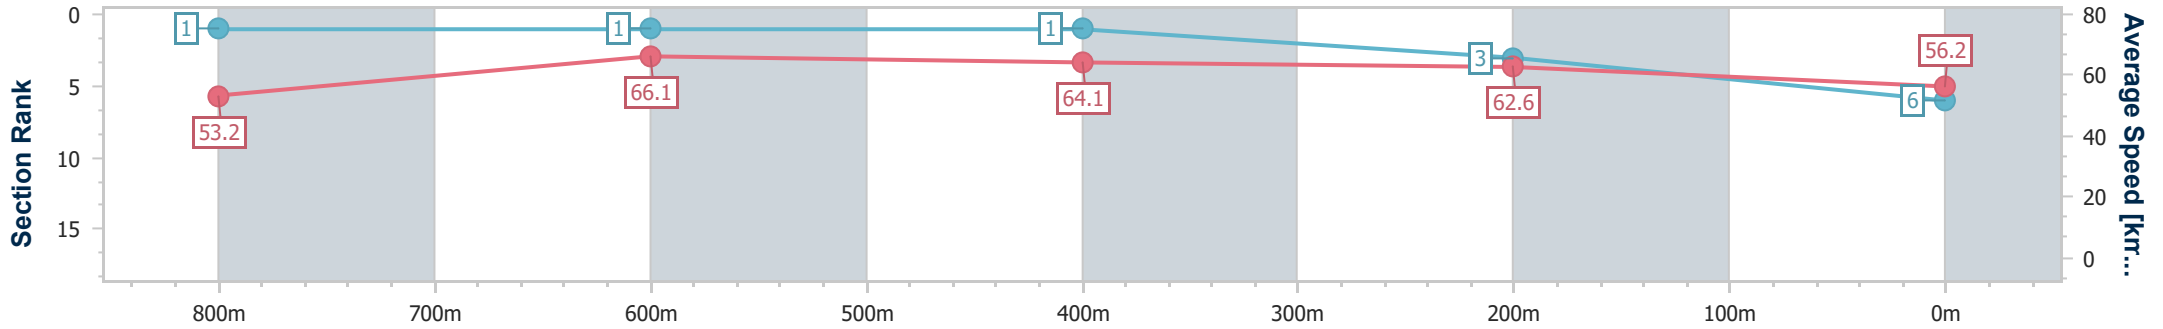

Horse/Jockey Name	Street Teen
Final Rank	6
Fastest Section Time (Section)	0:10.96 (800m)
Top Speed [km/h] (Section)	67.9 (Overall)
Race State	Finished

Sunshine Coast QLD Professional
Race 4: KIMBERLEY KAMPERS Class 1 Handicap - 1000m
19 May 2024 - 14:16
Track Rating: Soft 7, Weather: Fine, Rail Position: True

Section	Overall	800m	600m	400m	200m
Section Times	1:00.08 [6] (0:13.51)	0:46.57 [1] (0:10.96)	0:35.61 [1] (0:11.27)	0:24.34 [1] (0:11.53)	0:12.81 [3] (0:12.81)
Average Speed [km/h]	53.2	66.1	64.1	62.6	56.2
Top Speed [km/h]	67.9	67.3	65.1	63.9	60.5
Avg. Dist. to Rail [m]	2.9	1.4	0.5	0.7	0.6
Avg. Stride Freq. [Hz]	2.3	2.4	2.3	2.4	2.3
Avg. Stride Length [m]	6.3	7.7	7.6	7.4	6.9

- [ ] Ranking at each section and finish
- -.-.- No data available at this section
- NA No data available