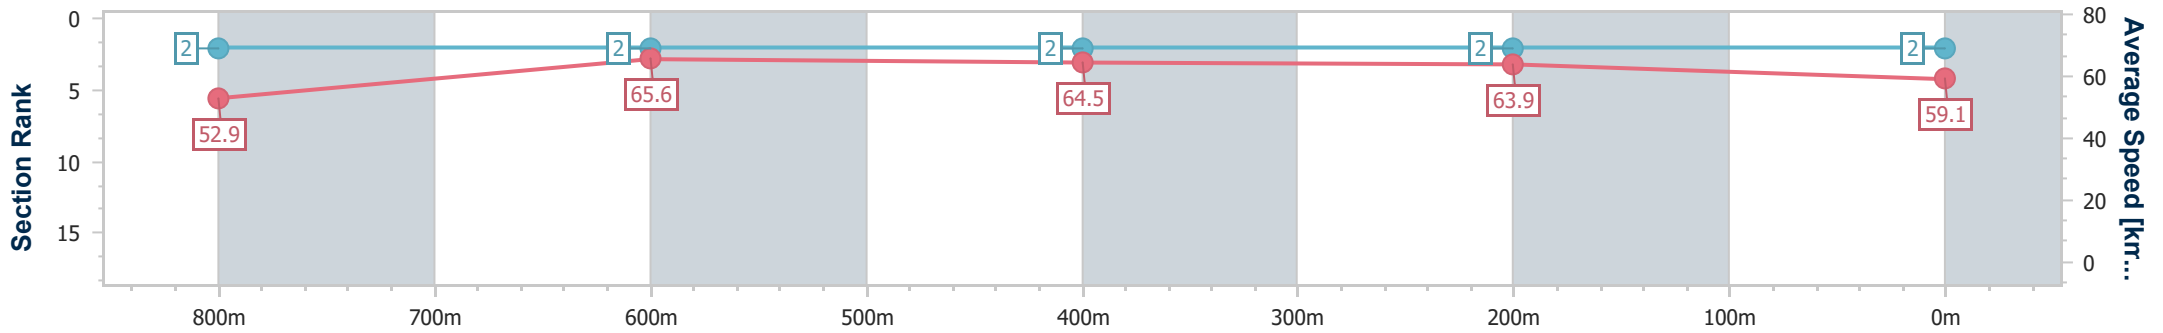

Horse/Jockey Name	Gallery Master
Final Rank	2
Fastest Section Time (Section)	0:11.04 (800m)
Top Speed [km/h] (Section)	66.6 (Overall)
Race State	Finished

Sunshine Coast QLD Professional
Race 4: KIMBERLEY KAMPERS Class 1 Handicap - 1000m
19 May 2024 - 14:16
Track Rating: Soft 7, Weather: Fine, Rail Position: True

Section	Overall	800m	600m	400m	200m
Section Times	0:59.35 [2] (0:13.63)	0:45.72 [2] (0:11.04)	0:34.68 [2] (0:11.20)	0:23.48 [2] (0:11.32)	0:12.16 [2] (0:12.16)
Average Speed [km/h]	52.9	65.6	64.5	63.9	59.1
Top Speed [km/h]	66.6	66.6	65.4	65.0	61.8
Avg. Dist. to Rail [m]	5.4	2.2	0.6	2.1	2.4
Avg. Stride Freq. [Hz]	2.4	2.4	2.4	2.4	2.3
Avg. Stride Length [m]	6.1	7.5	7.5	7.4	7.1

- [ ] Ranking at each section and finish
- -.-.- No data available at this section
- NA No data available