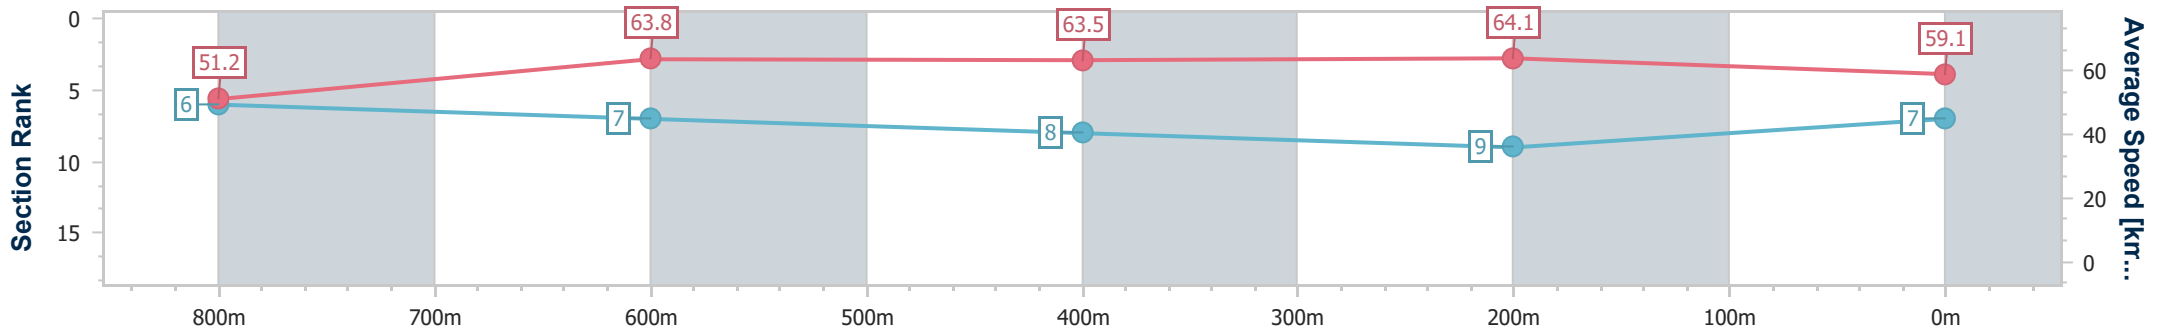

Horse/Jockey Name	Jojo Rabbit
Final Rank	7
Fastest Section Time (Section)	0:11.22 (400m)
Top Speed [km/h] (Section)	65.2 (800m)
Race State	Finished

Sunshine Coast QLD Professional
Race 4: KIMBERLEY KAMPERS Class 1 Handicap - 1000m
19 May 2024 - 14:16
Track Rating: Soft 7, Weather: Fine, Rail Position: True

Section	Overall	800m	600m	400m	200m
Section Times	1:00.28 [7] (0:14.12)	0:46.16 [6] (0:11.30)	0:34.86 [7] (0:11.42)	0:23.44 [8] (0:11.22)	0:12.22 [9] (0:12.22)
Average Speed [km/h]	51.2	63.8	63.5	64.1	59.1
Top Speed [km/h]	63.4	65.2	64.8	65.1	64.0
Avg. Dist. to Rail [m]	6.4	1.6	1.1	4.5	5.0
Avg. Stride Freq. [Hz]	2.3	2.4	2.4	2.4	2.4
Avg. Stride Length [m]	6.1	7.4	7.3	7.3	7.0

- [ ] Ranking at each section and finish
- -.-.- No data available at this section
- NA No data available