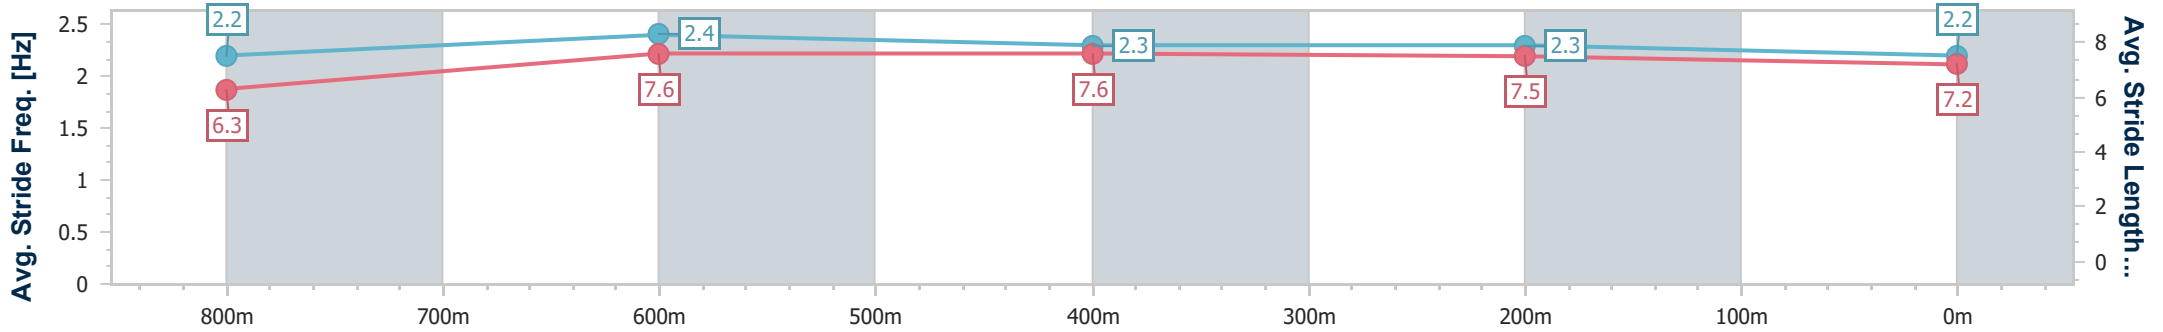

Sunshine Coast QLD Professional  
 Race 4: KIMBERLEY KAMPERS Class 1 Handicap - 1000m  
 19 May 2024 - 14:16  
 Track Rating: Soft 7, Weather: Fine, Rail Position: True

Section	Overall	800m	600m	400m	200m
Section Times	1:00.66 [9] (0:14.28)	0:46.38 [8] (0:10.97)	0:35.41 [6] (0:11.02)	0:24.39 [5] (0:11.38)	0:13.01 [6] (0:13.01)
Average Speed [km/h]	50.4	66.0	65.6	63.4	55.3
Top Speed [km/h]	64.9	66.3	66.3	66.0	59.8
Avg. Dist. to Rail [m]	4.4	1.4	0.7	3.8	4.0
Avg. Stride Freq. [Hz]	2.3	2.4	2.4	2.5	2.3
Avg. Stride Length [m]	6.1	7.4	7.6	7.2	6.6

- [ ] Ranking at each section and finish
- .-.- No data available at this section
- NA No data available

Horse/Jockey Name	Mussel Lines
Final Rank	10
Fastest Section Time (Section)	0:11.17 (800m)
Top Speed [km/h] (Section)	66.1 (800m)
Race State	Finished

Sunshine Coast QLD Professional  
 Race 4: KIMBERLEY KAMPERS Class 1 Handicap - 1000m  
 19 May 2024 - 14:16  
 Track Rating: Soft 7, Weather: Fine, Rail Position: True

Section	Overall	800m	600m	400m	200m
Section Times	1:00.89 [10] (0:14.29)	0:46.60 [9] (0:11.17)	0:35.43 [8] (0:11.46)	0:23.97 [10] (0:11.50)	0:12.47 [10] (0:12.47)
Average Speed [km/h]	50.4	65.0	63.6	62.6	57.7
Top Speed [km/h]	63.9	66.1	64.3	64.0	60.9
Avg. Dist. to Rail [m]	5.9	2.0	2.0	5.1	5.0
Avg. Stride Freq. [Hz]	2.2	2.4	2.3	2.3	2.2
Avg. Stride Length [m]	6.3	7.6	7.6	7.5	7.2