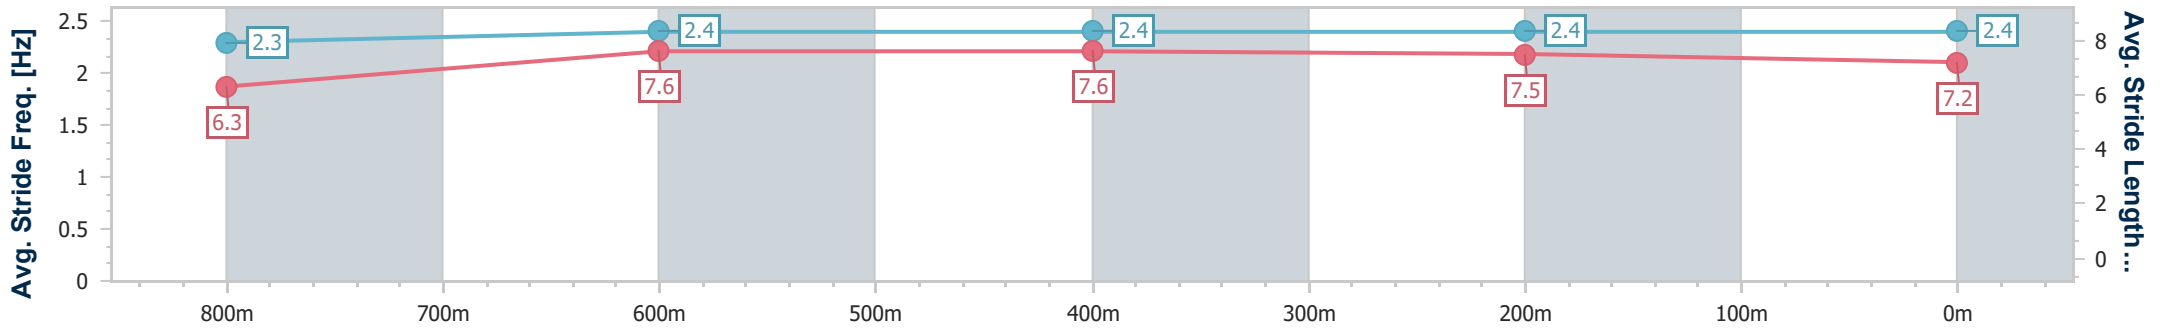

Horse/Jockey Name	Hell Queen
Final Rank	1
Fastest Section Time (Section)	0:10.92 (400m)
Top Speed [km/h] (Section)	66.9 (400m)
Race State	Finished

Sunshine Coast QLD Professional
Race 4: KIMBERLEY KAMPERS Class 1 Handicap - 1000m
19 May 2024 - 14:16
Track Rating: Soft 7, Weather: Fine, Rail Position: True

Section	Overall	800m	600m	400m	200m
Section Times	0:58.95 [1] (0:13.96)	0:44.99 [3] (0:11.08)	0:33.91 [4] (0:11.16)	0:22.75 [4] (0:10.92)	0:11.83 [1] (0:11.83)
Average Speed [km/h]	51.6	65.3	65.4	65.8	60.8
Top Speed [km/h]	65.3	66.8	66.4	66.9	65.8
Avg. Dist. to Rail [m]	2.8	2.2	1.8	3.0	3.0
Avg. Stride Freq. [Hz]	2.3	2.4	2.4	2.4	2.4
Avg. Stride Length [m]	6.3	7.6	7.6	7.5	7.2

- [ ] Ranking at each section and finish
- -.-.- No data available at this section
- NA No data available