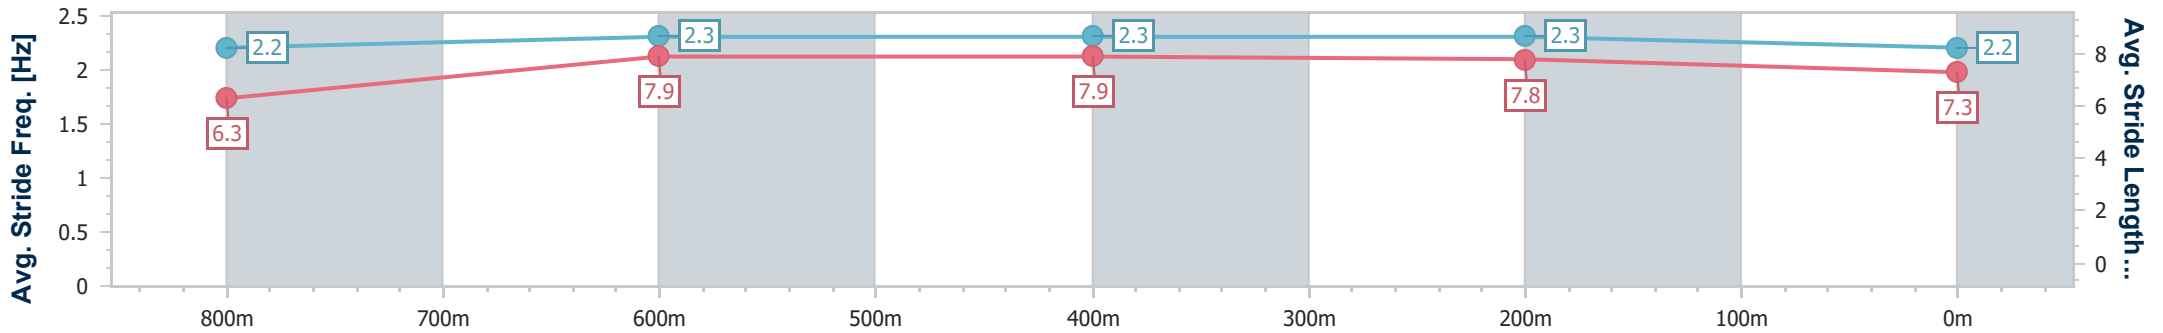

Horse/Jockey Name	King Kryptos
Final Rank	5
Fastest Section Time (Section)	0:10.89 (600m)
Top Speed [km/h] (Section)	66.8 (600m)
Race State	Finished

Sunshine Coast QLD Professional
Race 4: KIMBERLEY KAMPERS Class 1 Handicap - 1000m
19 May 2024 - 14:16
Track Rating: Soft 7, Weather: Fine, Rail Position: True

Section	Overall	800m	600m	400m	200m
Section Times	0:59.96 [5] (0:14.57)	0:45.39 [11] (0:11.05)	0:34.34 [10] (0:10.89)	0:23.45 [7] (0:11.05)	0:12.40 [5] (0:12.40)
Average Speed [km/h]	49.5	65.2	66.0	65.4	57.9
Top Speed [km/h]	64.1	65.9	66.8	66.3	62.4
Avg. Dist. to Rail [m]	5.9	1.1	0.4	2.5	4.6
Avg. Stride Freq. [Hz]	2.2	2.3	2.3	2.3	2.2
Avg. Stride Length [m]	6.3	7.9	7.9	7.8	7.3

- [ ] Ranking at each section and finish
- -.-.- No data available at this section
- NA No data available