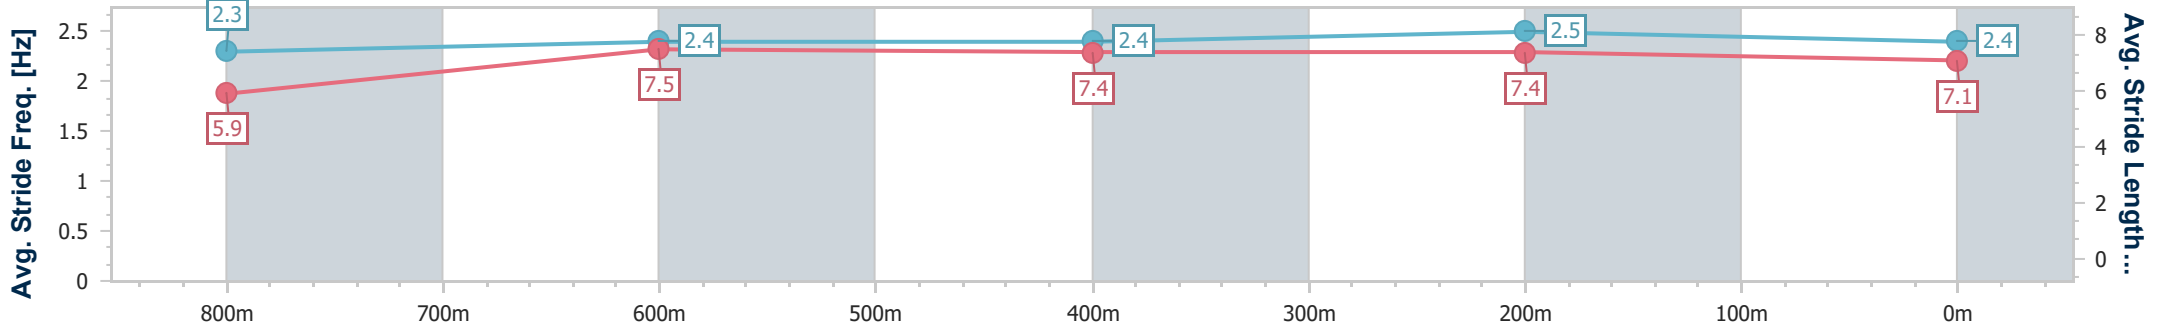

Horse/Jockey Name	Catrall
Final Rank	4
Fastest Section Time (Section)	0:11.04 (400m)
Top Speed [km/h] (Section)	67.5 (600m)
Race State	Finished

Sunshine Coast QLD Professional
Race 4: KIMBERLEY KAMPERS Class 1 Handicap - 1000m
19 May 2024 - 14:16
Track Rating: Soft 7, Weather: Fine, Rail Position: True

Section	Overall	800m	600m	400m	200m
Section Times	0:59.82 [4] (0:14.51)	0:45.31 [10] (0:11.26)	0:34.05 [11] (0:11.08)	0:22.97 [9] (0:11.04)	0:11.93 [7] (0:11.93)
Average Speed [km/h]	49.7	64.5	65.5	65.4	60.5
Top Speed [km/h]	63.6	65.7	67.5	67.1	63.6
Avg. Dist. to Rail [m]	7.6	2.6	1.5	3.8	5.5
Avg. Stride Freq. [Hz]	2.3	2.4	2.4	2.5	2.4
Avg. Stride Length [m]	5.9	7.5	7.4	7.4	7.1

- [ ] Ranking at each section and finish
- -.-.- No data available at this section
- NA No data available