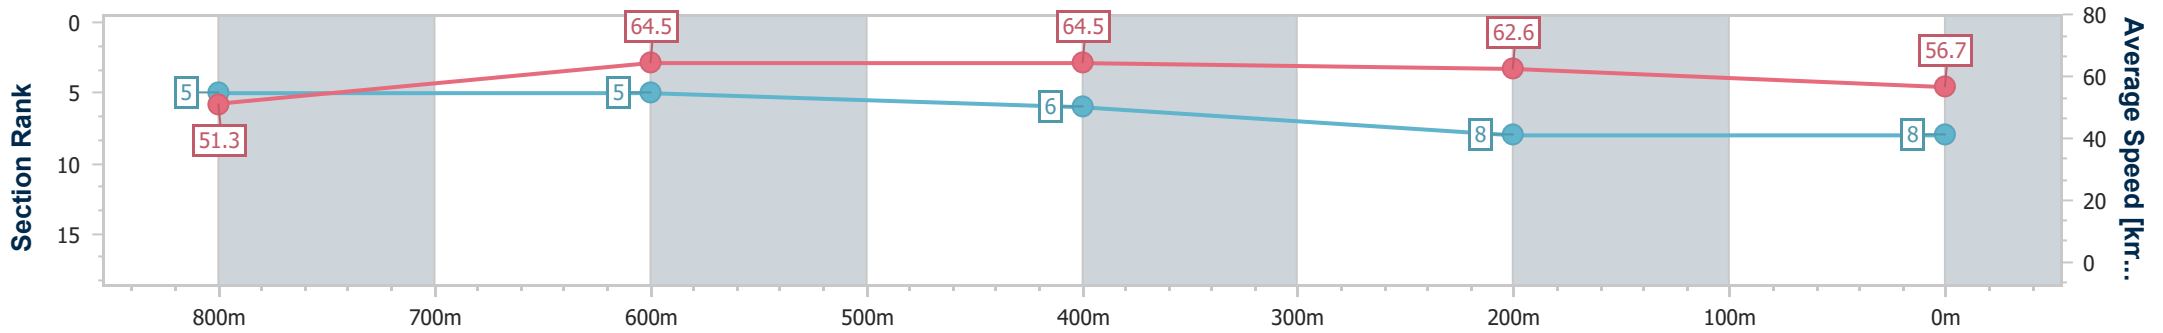

- [ ] Ranking at each section and finish
- .-.- No data available at this section
- NA No data available

Horse/Jockey Name	On The Target
Final Rank	8
Fastest Section Time (Section)	0:11.18 (800m)
Top Speed [km/h] (Section)	66.0 (Overall)
Race State	Finished

Sunshine Coast QLD Professional  
 Race 4: KIMBERLEY KAMPERS Class 1 Handicap - 1000m  
 19 May 2024 - 14:16  
 Track Rating: Soft 7, Weather: Fine, Rail Position: True

Section	Overall	800m	600m	400m	200m
Section Times	1:00.62 [8] (0:14.04)	0:46.58 [5] (0:11.18)	0:35.40 [5] (0:11.19)	0:24.21 [6] (0:11.50)	0:12.71 [8] (0:12.71)
Average Speed [km/h]	51.3	64.5	64.5	62.6	56.7
Top Speed [km/h]	66.0	65.9	65.1	64.1	61.0
Avg. Dist. to Rail [m]	3.5	1.3	0.6	4.6	5.8
Avg. Stride Freq. [Hz]	2.3	2.3	2.3	2.3	2.2
Avg. Stride Length [m]	6.2	7.7	7.8	7.5	7.1