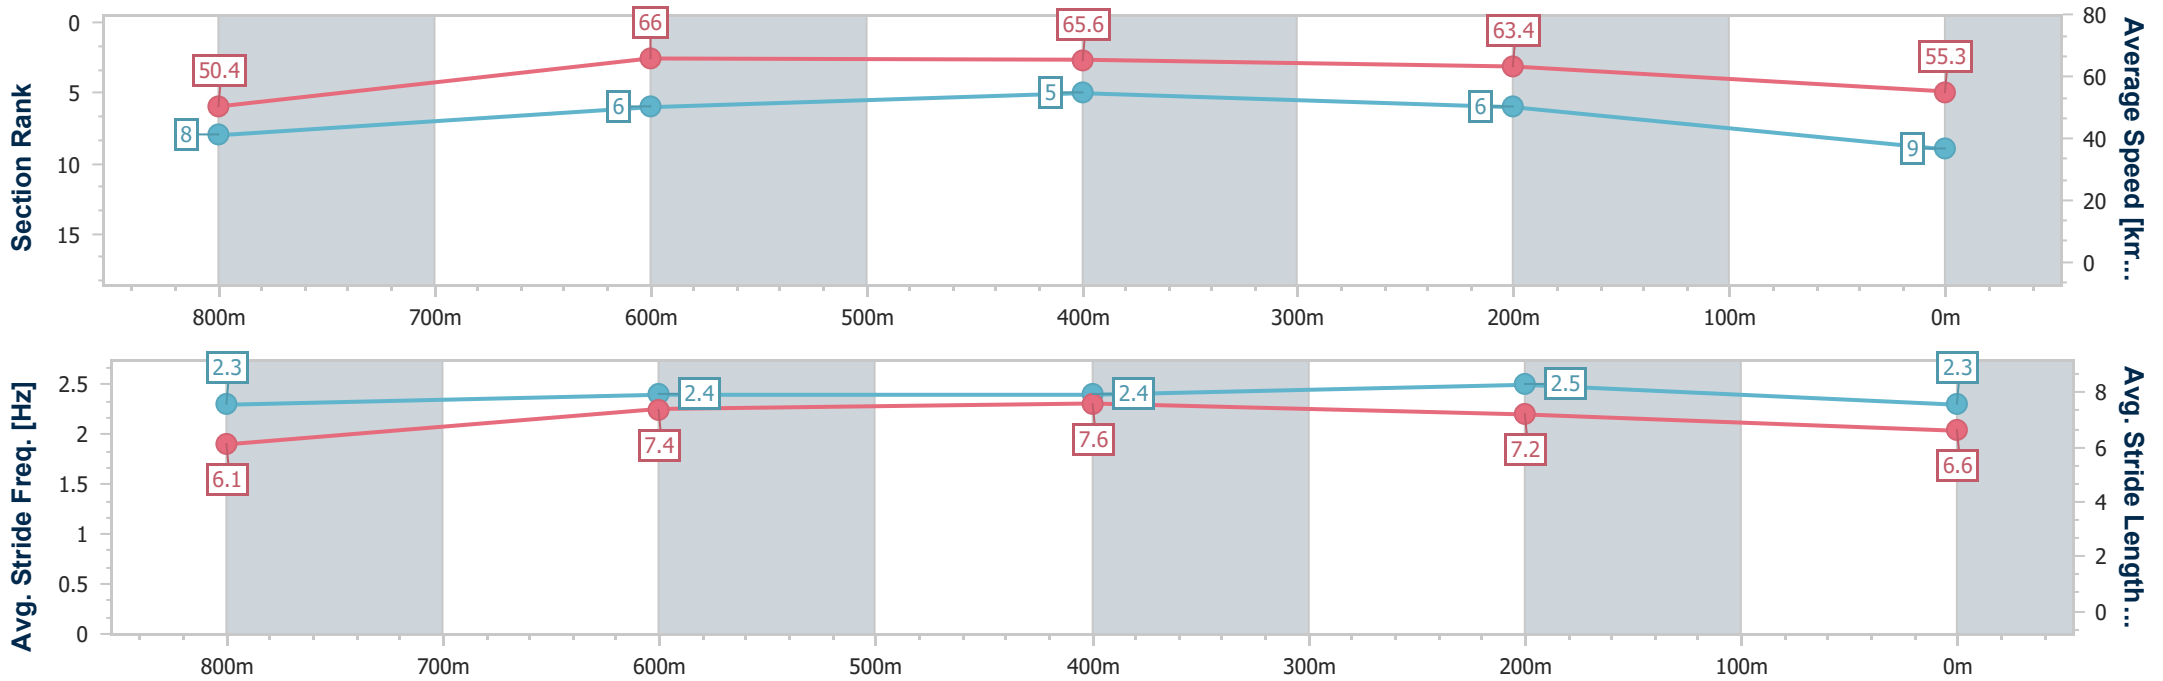

- [ ] Ranking at each section and finish
- .-.- No data available at this section
- NA No data available

Horse/Jockey Name	Elesprit Miss
Final Rank	9
Fastest Section Time (Section)	0:10.97 (800m)
Top Speed [km/h] (Section)	66.3 (800m)
Race State	Finished

Sunshine Coast QLD Professional  
 Race 4: KIMBERLEY KAMPERS Class 1 Handicap - 1000m  
 19 May 2024 - 14:16  
 Track Rating: Soft 7, Weather: Fine, Rail Position: True

Section	Overall	800m	600m	400m	200m
Section Times	1:00.66 [9] (0:14.28)	0:46.38 [8] (0:10.97)	0:35.41 [6] (0:11.02)	0:24.39 [5] (0:11.38)	0:13.01 [6] (0:13.01)
Average Speed [km/h]	50.4	66.0	65.6	63.4	55.3
Top Speed [km/h]	64.9	66.3	66.3	66.0	59.8
Avg. Dist. to Rail [m]	4.4	1.4	0.7	3.8	4.0
Avg. Stride Freq. [Hz]	2.3	2.4	2.4	2.5	2.3
Avg. Stride Length [m]	6.1	7.4	7.6	7.2	6.6