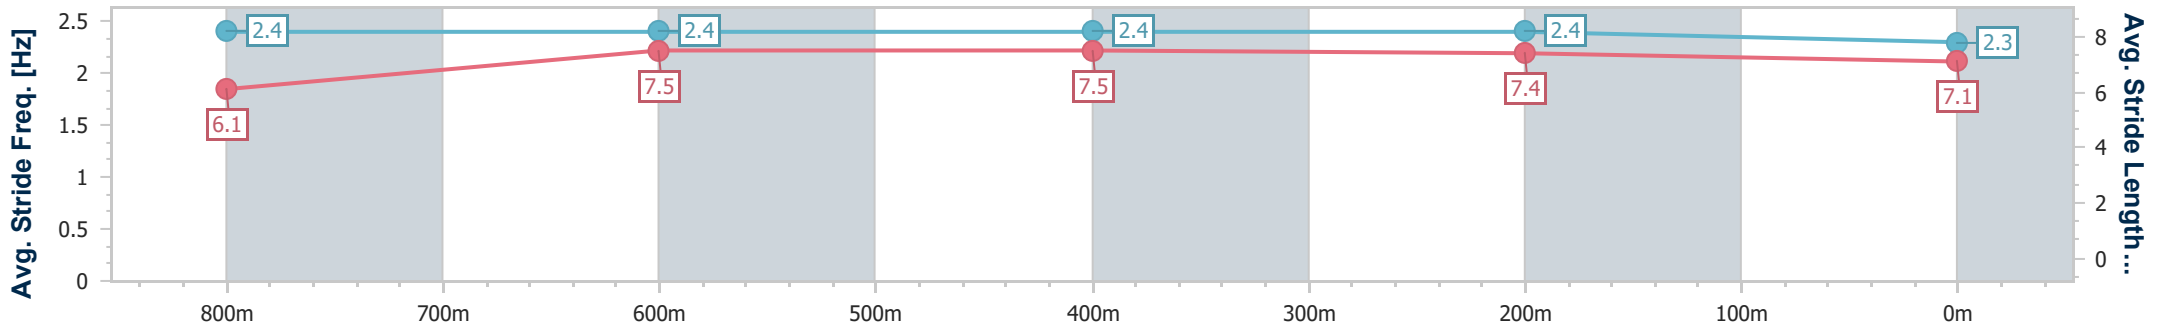

Horse/Jockey Name	Gallery Master
Final Rank	2
Fastest Section Time (Section)	0:11.04 (800m)
Top Speed [km/h] (Section)	66.6 (Overall)
Race State	Finished

Sunshine Coast QLD Professional
Race 4: KIMBERLEY KAMPERS Class 1 Handicap - 1000m
19 May 2024 - 14:16
Track Rating: Soft 7, Weather: Fine, Rail Position: True

Section	Overall	800m	600m	400m	200m
Section Times	0:59.35 [2] (0:13.63)	0:45.72 [2] (0:11.04)	0:34.68 [2] (0:11.20)	0:23.48 [2] (0:11.32)	0:12.16 [2] (0:12.16)
Average Speed [km/h]	52.9	65.6	64.5	63.9	59.1
Top Speed [km/h]	66.6	66.6	65.4	65.0	61.8
Avg. Dist. to Rail [m]	5.4	2.2	0.6	2.1	2.4
Avg. Stride Freq. [Hz]	2.4	2.4	2.4	2.4	2.3
Avg. Stride Length [m]	6.1	7.5	7.5	7.4	7.1

- [ ] Ranking at each section and finish
- -.-.- No data available at this section
- NA No data available