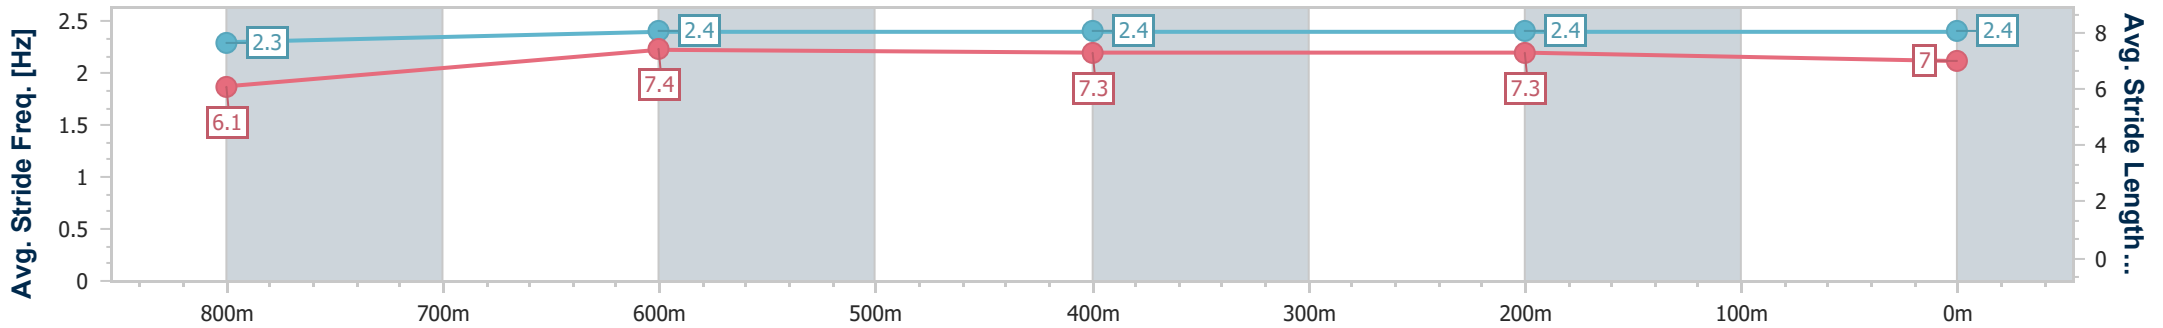

- [ ] Ranking at each section and finish
- .-.- No data available at this section
- NA No data available

Horse/Jockey Name	Jojo Rabbit
Final Rank	7
Fastest Section Time (Section)	0:11.22 (400m)
Top Speed [km/h] (Section)	65.2 (800m)
Race State	Finished

Sunshine Coast QLD Professional  
 Race 4: KIMBERLEY KAMPERS Class 1 Handicap - 1000m  
 19 May 2024 - 14:16  
 Track Rating: Soft 7, Weather: Fine, Rail Position: True

Section	Overall	800m	600m	400m	200m
Section Times	1:00.28 [7] (0:14.12)	0:46.16 [6] (0:11.30)	0:34.86 [7] (0:11.42)	0:23.44 [8] (0:11.22)	0:12.22 [9] (0:12.22)
Average Speed [km/h]	51.2	63.8	63.5	64.1	59.1
Top Speed [km/h]	63.4	65.2	64.8	65.1	64.0
Avg. Dist. to Rail [m]	6.4	1.6	1.1	4.5	5.0
Avg. Stride Freq. [Hz]	2.3	2.4	2.4	2.4	2.4
Avg. Stride Length [m]	6.1	7.4	7.3	7.3	7.0