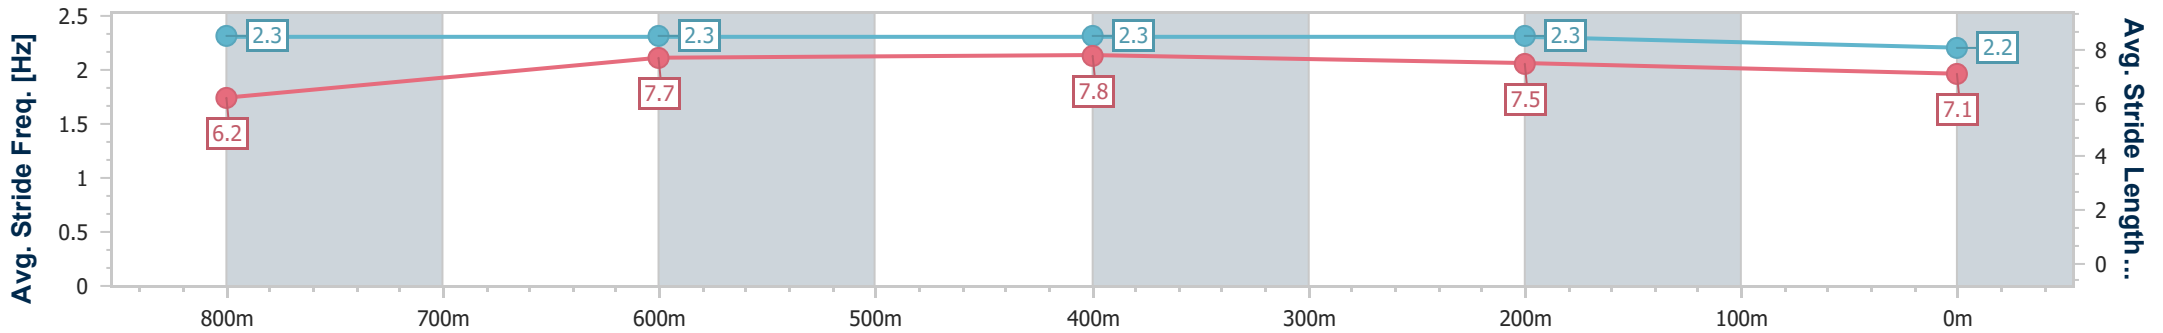

- [ ] Ranking at each section and finish
- .-.- No data available at this section
- NA No data available

Horse/Jockey Name	On The Target
Final Rank	8
Fastest Section Time (Section)	0:11.18 (800m)
Top Speed [km/h] (Section)	66.0 (Overall)
Race State	Finished

Sunshine Coast QLD Professional  
 Race 4: KIMBERLEY KAMPERS Class 1 Handicap - 1000m  
 19 May 2024 - 14:16  
 Track Rating: Soft 7, Weather: Fine, Rail Position: True

Section	Overall	800m	600m	400m	200m
Section Times	1:00.62 [8] (0:14.04)	0:46.58 [5] (0:11.18)	0:35.40 [5] (0:11.19)	0:24.21 [6] (0:11.50)	0:12.71 [8] (0:12.71)
Average Speed [km/h]	51.3	64.5	64.5	62.6	56.7
Top Speed [km/h]	66.0	65.9	65.1	64.1	61.0
Avg. Dist. to Rail [m]	3.5	1.3	0.6	4.6	5.8
Avg. Stride Freq. [Hz]	2.3	2.3	2.3	2.3	2.2
Avg. Stride Length [m]	6.2	7.7	7.8	7.5	7.1