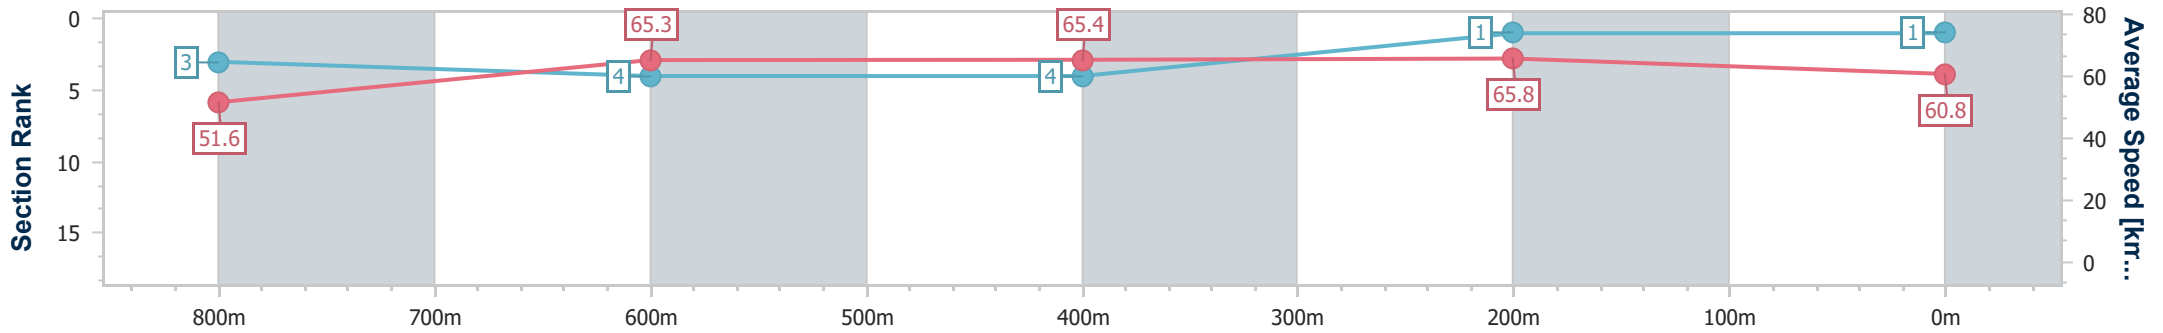

Horse/Jockey Name	Hell Queen
Final Rank	1
Fastest Section Time (Section)	0:10.92 (400m)
Top Speed [km/h] (Section)	66.9 (400m)
Race State	Finished

Sunshine Coast QLD Professional
Race 4: KIMBERLEY KAMPERS Class 1 Handicap - 1000m
19 May 2024 - 14:16
Track Rating: Soft 7, Weather: Fine, Rail Position: True

Section	Overall	800m	600m	400m	200m
Section Times	0:58.95 [1] (0:13.96)	0:44.99 [3] (0:11.08)	0:33.91 [4] (0:11.16)	0:22.75 [4] (0:10.92)	0:11.83 [1] (0:11.83)
Average Speed [km/h]	51.6	65.3	65.4	65.8	60.8
Top Speed [km/h]	65.3	66.8	66.4	66.9	65.8
Avg. Dist. to Rail [m]	2.8	2.2	1.8	3.0	3.0
Avg. Stride Freq. [Hz]	2.3	2.4	2.4	2.4	2.4
Avg. Stride Length [m]	6.3	7.6	7.6	7.5	7.2

- [ ] Ranking at each section and finish
- -.-.- No data available at this section
- NA No data available