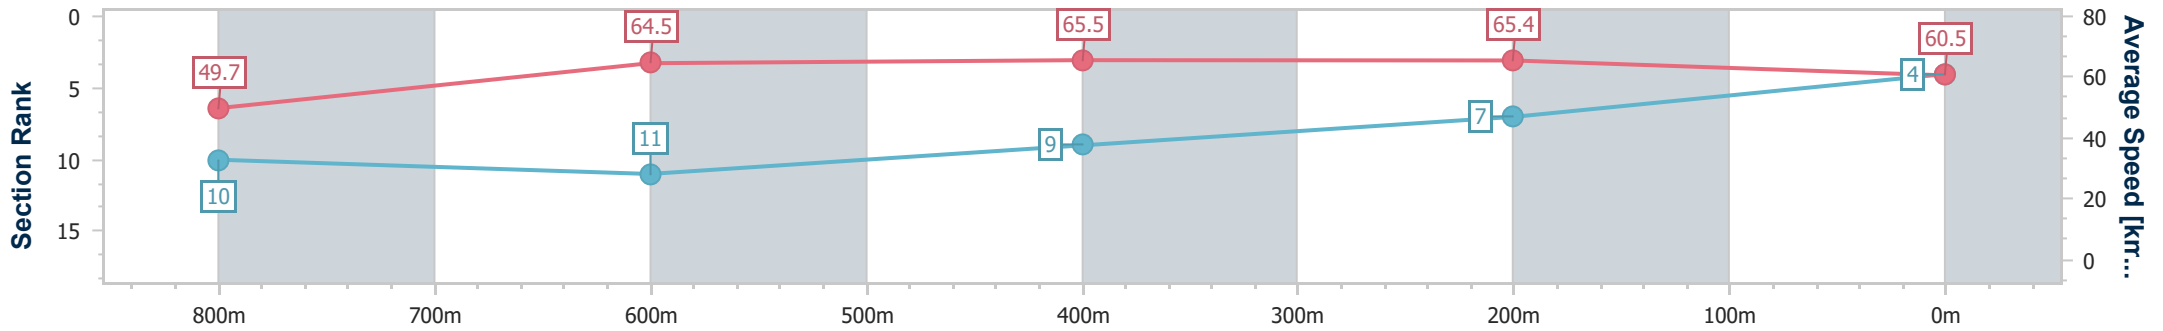

Horse/Jockey Name	Catrall
Final Rank	4
Fastest Section Time (Section)	0:11.04 (400m)
Top Speed [km/h] (Section)	67.5 (600m)
Race State	Finished

Sunshine Coast QLD Professional
Race 4: KIMBERLEY KAMPERS Class 1 Handicap - 1000m
19 May 2024 - 14:16
Track Rating: Soft 7, Weather: Fine, Rail Position: True

Section	Overall	800m	600m	400m	200m
Section Times	0:59.82 [4] (0:14.51)	0:45.31 [10] (0:11.26)	0:34.05 [11] (0:11.08)	0:22.97 [9] (0:11.04)	0:11.93 [7] (0:11.93)
Average Speed [km/h]	49.7	64.5	65.5	65.4	60.5
Top Speed [km/h]	63.6	65.7	67.5	67.1	63.6
Avg. Dist. to Rail [m]	7.6	2.6	1.5	3.8	5.5
Avg. Stride Freq. [Hz]	2.3	2.4	2.4	2.5	2.4
Avg. Stride Length [m]	5.9	7.5	7.4	7.4	7.1

- [ ] Ranking at each section and finish
- -.-.- No data available at this section
- NA No data available