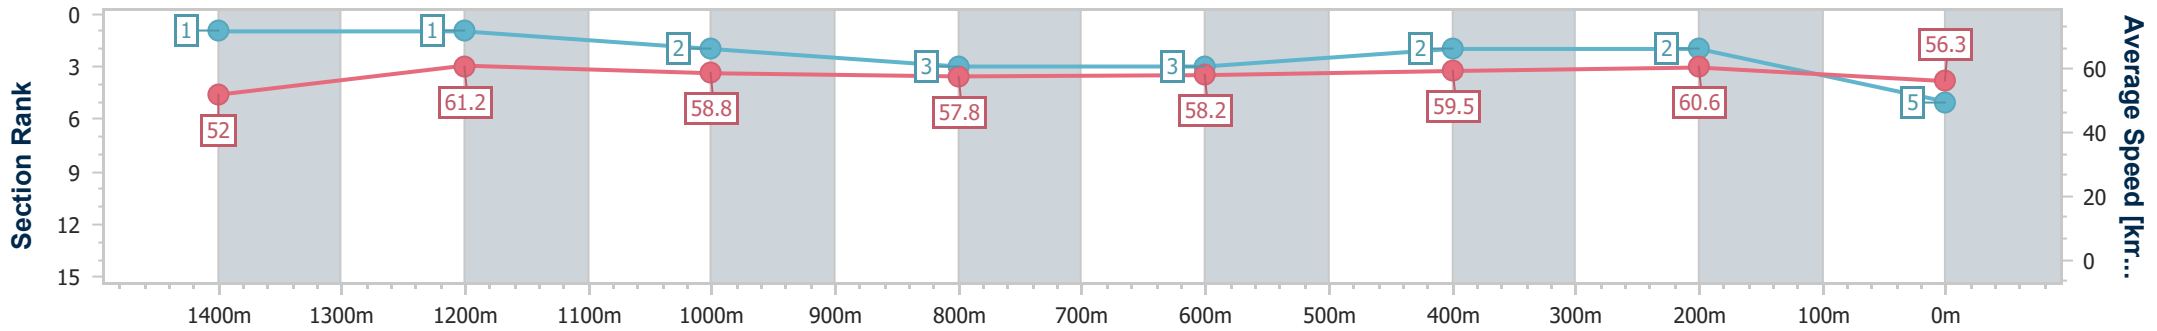

Horse/Jockey Name	Flash Prince
Final Rank	5
Fastest Section Time (Section)	0:11.84 (1400m)
Top Speed [km/h] (Section)	65.0 (Overall)
Race State	Finished

Sunshine Coast QLD Professional
Race 6: QUEENSLAND TOWER CRANE HIRE Class 2 Handicap - 1600m

19 May 2024 - 15:31

Track Rating: Soft 7, Weather: Fine, Rail Position: True

Section	Overall	1400m	1200m	1000m	800m	600m	400m	200m
Section Times	1:39.72 [5] (0:13.83)	1:25.89 [1] (0:11.84)	1:14.05 [1] (0:12.26)	1:01.79 [2] (0:12.55)	0:49.24 [3] (0:12.43)	0:36.81 [3] (0:12.17)	0:24.64 [2] (0:11.84)	0:12.80 [2] (0:12.80)
Average Speed [km/h]	52.0	61.2	58.8	57.8	58.2	59.5	60.6	56.3
Top Speed [km/h]	65.0	63.3	60.3	58.2	59.5	60.1	61.3	59.3
Avg. Dist. to Rail [m]	3.7	2.4	2.3	2.0	1.2	0.5	1.3	2.0
Avg. Stride Freq. [Hz]	2.1	2.2	2.1	2.1	2.1	2.1	2.2	2.2
Avg. Stride Length [m]	6.7	7.8	7.7	7.6	7.7	7.7	7.5	7.2

- [ ] Ranking at each section and finish
- -.-.- No data available at this section
- NA No data available