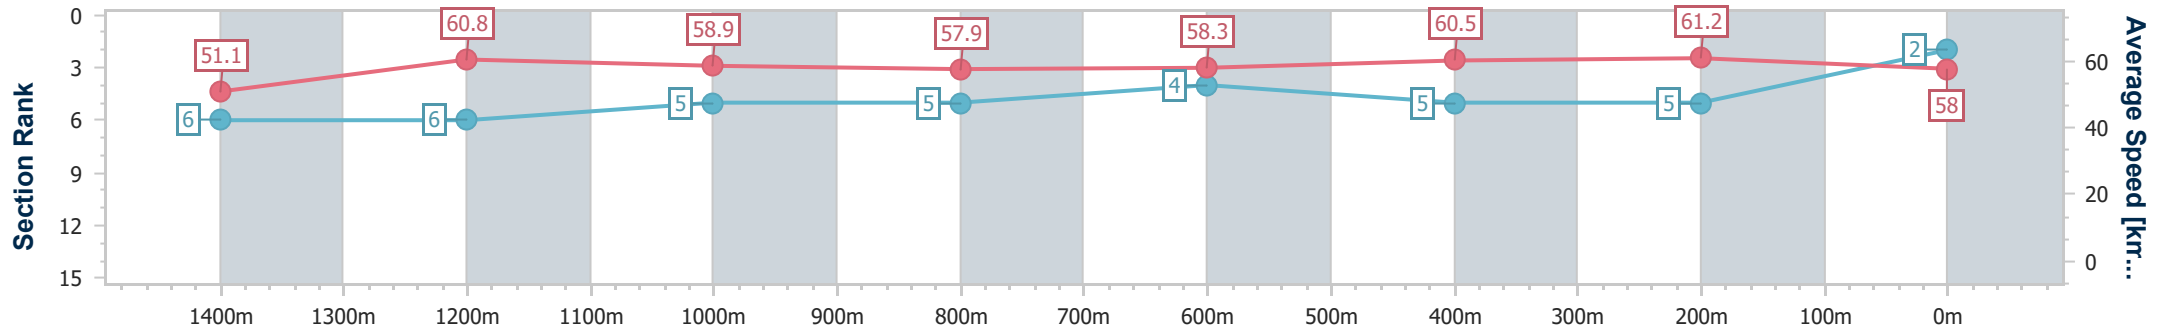

Horse/Jockey Name	Rocked
Final Rank	2
Fastest Section Time (Section)	0:11.76 (400m)
Top Speed [km/h] (Section)	62.7 (Overall)
Race State	Finished

Sunshine Coast QLD Professional
Race 6: QUEENSLAND TOWER CRANE HIRE Class 2 Handicap - 1600m

19 May 2024 - 15:31

Track Rating: Soft 7, Weather: Fine, Rail Position: True

Section	Overall	1400m	1200m	1000m	800m	600m	400m	200m
Section Times	1:39.50 [2] (0:14.11)	1:25.39 [6] (0:11.94)	1:13.45 [6] (0:12.27)	1:01.18 [5] (0:12.51)	0:48.67 [5] (0:12.46)	0:36.21 [4] (0:12.04)	0:24.17 [5] (0:11.76)	0:12.41 [5] (0:12.41)
Average Speed [km/h]	51.1	60.8	58.9	57.9	58.3	60.5	61.2	58.0
Top Speed [km/h]	62.7	62.4	60.2	58.8	60.0	62.1	62.2	60.4
Avg. Dist. to Rail [m]	5.2	3.2	2.6	2.2	2.0	2.1	2.7	3.3
Avg. Stride Freq. [Hz]	2.2	2.3	2.2	2.2	2.2	2.3	2.3	2.3
Avg. Stride Length [m]	6.3	7.4	7.3	7.2	7.3	7.3	7.2	7.1

- [ ] Ranking at each section and finish
- -.-.- No data available at this section
- NA No data available