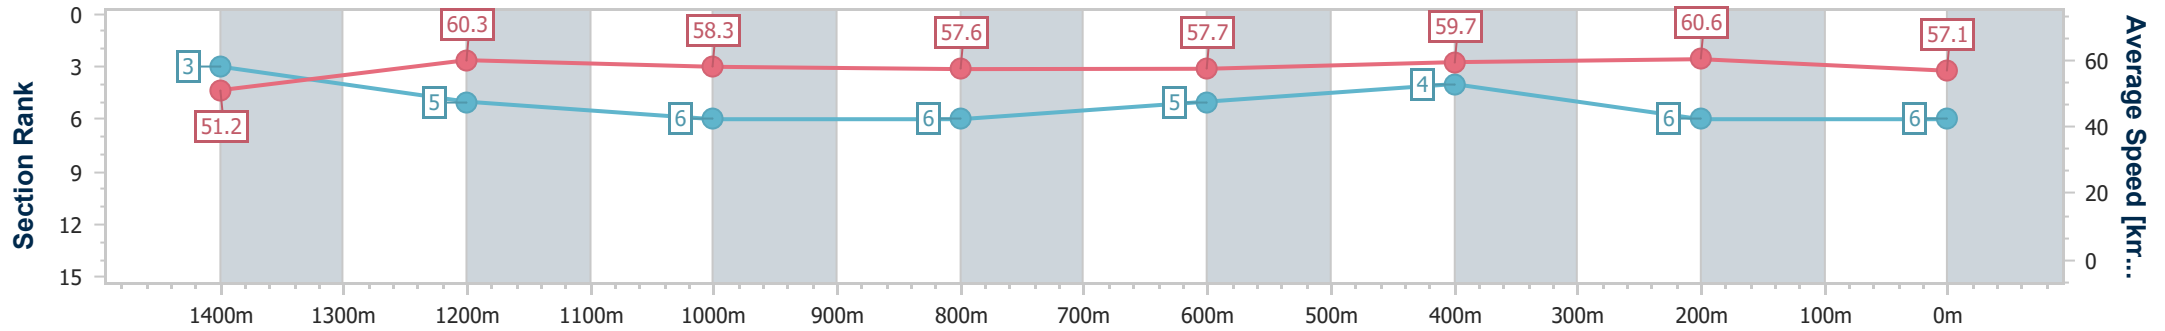

- [] Ranking at each section and finish
- .-.- No data available at this section
- NA No data available

Horse/Jockey Name	Alpha Jane
Final Rank	6
Fastest Section Time (Section)	0:11.86 (400m)
Top Speed [km/h] (Section)	62.5 (Overall)
Race State	Finished

Sunshine Coast QLD Professional
Race 6: QUEENSLAND TOWER CRANE HIRE Class 2 Handicap - 1600m

19 May 2024 - 15:31

Track Rating: Soft 7, Weather: Fine, Rail Position: True

Section	Overall	1400m	1200m	1000m	800m	600m	400m	200m
Section Times	1:39.78 [6] (0:14.02)	1:25.76 [3] (0:11.99)	1:13.77 [5] (0:12.35)	1:01.42 [6] (0:12.52)	0:48.90 [6] (0:12.43)	0:36.47 [5] (0:12.00)	0:24.47 [4] (0:11.86)	0:12.61 [6] (0:12.61)
Average Speed [km/h]	51.2	60.3	58.3	57.6	57.7	59.7	60.6	57.1
Top Speed [km/h]	62.5	62.1	59.4	58.3	59.0	61.1	61.7	59.3
Avg. Dist. to Rail [m]	2.1	1.7	0.9	0.4	0.6	0.7	0.5	0.4
Avg. Stride Freq. [Hz]	2.1	2.2	2.2	2.2	2.2	2.3	2.3	2.2
Avg. Stride Length [m]	6.7	7.5	7.3	7.3	7.3	7.3	7.4	7.2