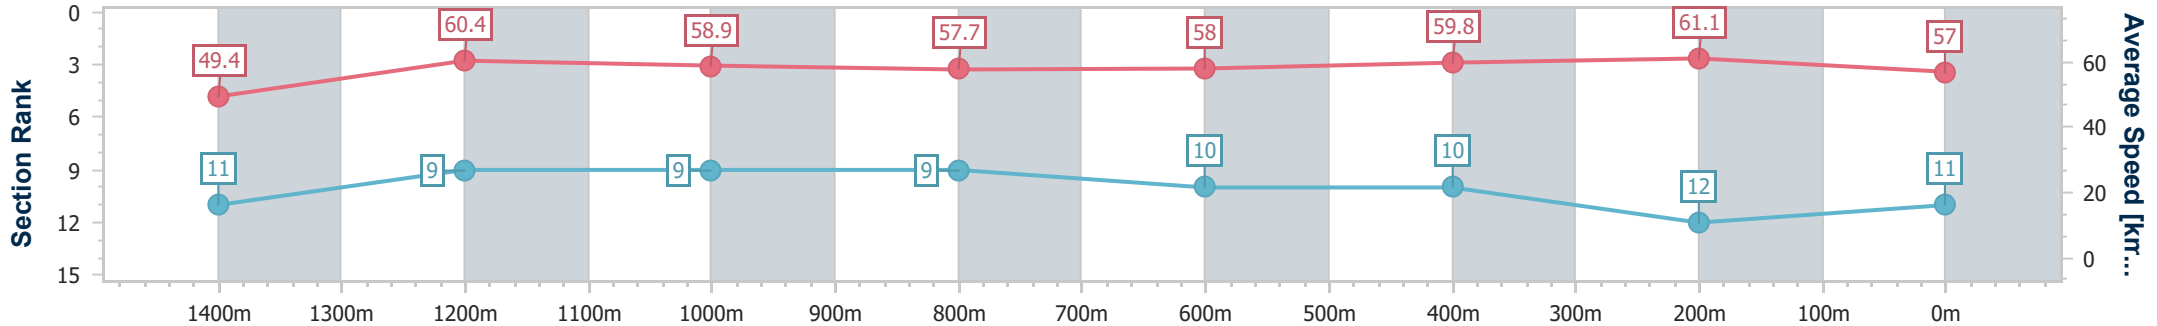

Sunshine Coast QLD Professional
Race 6: QUEENSLAND TOWER CRANE HIRE Class 2 Handicap - 1600m

19 May 2024 - 15:31

Track Rating: Soft 7, Weather: Fine, Rail Position: True

Section	Overall	1400m	1200m	1000m	800m	600m	400m	200m
Section Times	1:40.31 [10] (0:14.48)	1:25.83 [9] (0:12.24)	1:13.59 [11] (0:12.26)	1:01.33 [11] (0:12.52)	0:48.81 [11] (0:12.50)	0:36.31 [11] (0:11.99)	0:24.32 [11] (0:11.70)	0:12.62 [11] (0:12.62)
Average Speed [km/h]	49.9	59.4	58.8	58.1	58.4	60.5	61.6	57.2
Top Speed [km/h]	61.4	61.5	60.7	59.5	59.7	61.4	62.9	60.0
Avg. Dist. to Rail [m]	7.4	4.1	3.3	3.0	2.6	1.5	3.1	4.8
Avg. Stride Freq. [Hz]	2.1	2.3	2.3	2.2	2.3	2.3	2.3	2.3
Avg. Stride Length [m]	6.4	7.2	7.1	7.2	7.1	7.3	7.3	7.0

- [] Ranking at each section and finish
- .-.- No data available at this section
- NA No data available

Horse/Jockey Name	Ginasue
Final Rank	11
Fastest Section Time (Section)	0:11.82 (400m)
Top Speed [km/h] (Section)	63.2 (Overall)
Race State	Finished

Sunshine Coast QLD Professional
Race 6: QUEENSLAND TOWER CRANE HIRE Class 2 Handicap - 1600m

19 May 2024 - 15:31

Track Rating: Soft 7, Weather: Fine, Rail Position: True

Section	Overall	1400m	1200m	1000m	800m	600m	400m	200m
Section Times	1:40.37 [11] (0:14.56)	1:25.81 [11] (0:12.01)	1:13.80 [9] (0:12.21)	1:01.59 [9] (0:12.58)	0:49.01 [9] (0:12.50)	0:36.51 [10] (0:12.06)	0:24.45 [10] (0:11.82)	0:12.63 [12] (0:12.63)
Average Speed [km/h]	49.4	60.4	58.9	57.7	58.0	59.8	61.1	57.0
Top Speed [km/h]	63.2	62.9	59.7	59.0	59.1	61.3	61.6	59.6
Avg. Dist. to Rail [m]	3.5	1.9	1.8	2.1	1.6	0.7	0.2	0.6
Avg. Stride Freq. [Hz]	2.1	2.3	2.3	2.3	2.3	2.4	2.4	2.3
Avg. Stride Length [m]	6.3	7.3	7.1	7.0	7.0	7.1	7.0	6.8