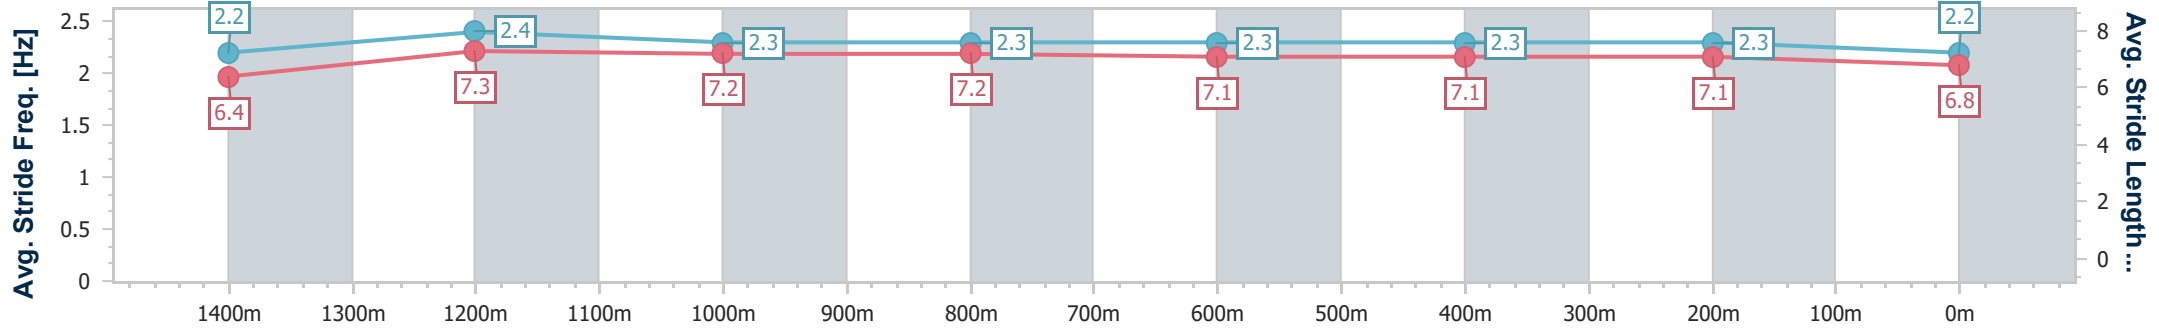

Sunshine Coast QLD Professional
Race 6: QUEENSLAND TOWER CRANE HIRE Class 2 Handicap - 1600m

19 May 2024 - 15:31

Track Rating: Soft 7, Weather: Fine, Rail Position: True

Section	Overall	1400m	1200m	1000m	800m	600m	400m	200m
Section Times	1:40.37 [11] (0:14.56)	1:25.81 [11] (0:12.01)	1:13.80 [9] (0:12.21)	1:01.59 [9] (0:12.58)	0:49.01 [9] (0:12.50)	0:36.51 [10] (0:12.06)	0:24.45 [10] (0:11.82)	0:12.63 [12] (0:12.63)
Average Speed [km/h]	49.4	60.4	58.9	57.7	58.0	59.8	61.1	57.0
Top Speed [km/h]	63.2	62.9	59.7	59.0	59.1	61.3	61.6	59.6
Avg. Dist. to Rail [m]	3.5	1.9	1.8	2.1	1.6	0.7	0.2	0.6
Avg. Stride Freq. [Hz]	2.1	2.3	2.3	2.3	2.3	2.4	2.4	2.3
Avg. Stride Length [m]	6.3	7.3	7.1	7.0	7.0	7.1	7.0	6.8

- [] Ranking at each section and finish
- .-.- No data available at this section
- NA No data available

Horse/Jockey Name	Hard Offer
Final Rank	12
Fastest Section Time (Section)	0:11.75 (1400m)
Top Speed [km/h] (Section)	63.0 (1400m)
Race State	Finished

Sunshine Coast QLD Professional
Race 6: QUEENSLAND TOWER CRANE HIRE Class 2 Handicap - 1600m

19 May 2024 - 15:31

Track Rating: Soft 7, Weather: Fine, Rail Position: True

Section	Overall	1400m	1200m	1000m	800m	600m	400m	200m
Section Times	1:41.25 [12] (0:14.08)	1:27.17 [5] (0:11.75)	1:15.42 [3] (0:12.18)	1:03.24 [3] (0:12.31)	0:50.93 [2] (0:12.47)	0:38.46 [2] (0:12.39)	0:26.07 [3] (0:12.46)	0:13.61 [10] (0:13.61)
Average Speed [km/h]	51.2	62.0	59.4	58.7	57.9	58.3	57.7	52.9
Top Speed [km/h]	62.1	63.0	60.7	59.6	58.4	60.3	58.7	56.7
Avg. Dist. to Rail [m]	10.5	5.1	3.9	2.5	0.4	0.5	2.5	3.4
Avg. Stride Freq. [Hz]	2.2	2.4	2.3	2.3	2.3	2.3	2.3	2.2
Avg. Stride Length [m]	6.4	7.3	7.2	7.2	7.1	7.1	7.1	6.8