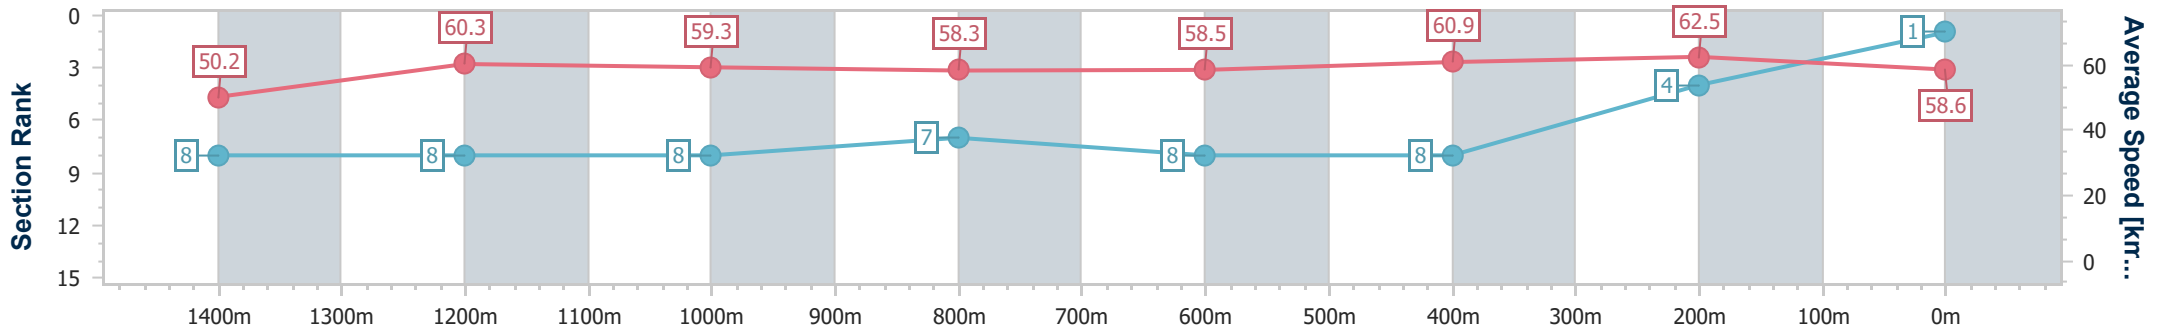

19 May 2024 - 15:31

Track Rating: Soft 7, Weather: Fine, Rail Position: True

Section	Overall	1400m	1200m	1000m	800m	600m	400m	200m
Section Times	1:39.41 [1] (0:14.32)	1:25.09 [8] (0:12.06)	1:13.03 [8] (0:12.21)	1:00.82 [8] (0:12.45)	0:48.37 [7] (0:12.53)	0:35.84 [8] (0:12.00)	0:23.84 [8] (0:11.51)	0:12.33 [4] (0:12.33)
Average Speed [km/h]	50.2	60.3	59.3	58.3	58.5	60.9	62.5	58.6
Top Speed [km/h]	62.9	62.9	60.7	60.2	60.8	62.6	62.9	62.1
Avg. Dist. to Rail [m]	4.9	3.6	3.6	3.2	3.5	2.6	3.6	4.8
Avg. Stride Freq. [Hz]	2.1	2.3	2.3	2.3	2.3	2.3	2.3	2.3
Avg. Stride Length [m]	6.4	7.3	7.2	7.1	7.2	7.4	7.5	7.1