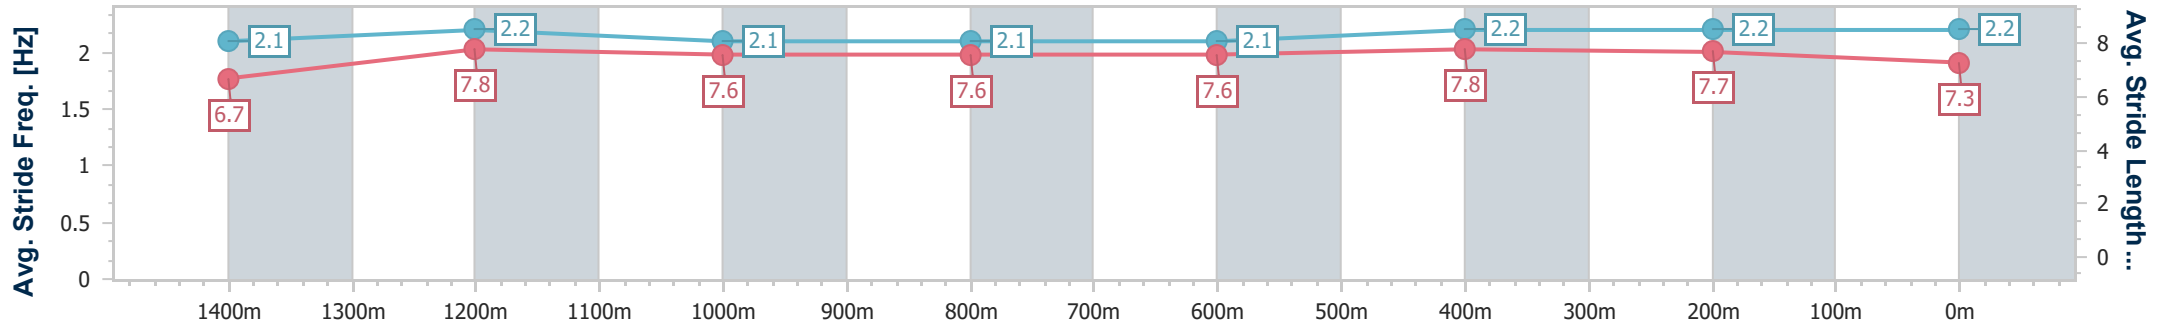

Sunshine Coast QLD Professional
Race 6: QUEENSLAND TOWER CRANE HIRE Class 2 Handicap - 1600m

19 May 2024 - 15:31

Track Rating: Soft 7, Weather: Fine, Rail Position: True

Section	Overall	1400m	1200m	1000m	800m	600m	400m	200m
Section Times	1:39.82 [7] (0:14.75)	1:25.07 [12] (0:12.21)	1:12.86 [12] (0:12.42)	1:00.44 [12] (0:12.63)	0:47.81 [12] (0:12.18)	0:35.63 [12] (0:11.94)	0:23.69 [12] (0:11.50)	0:12.19 [9] (0:12.19)
Average Speed [km/h]	49.0	59.3	57.9	57.2	58.8	60.2	62.6	59.2
Top Speed [km/h]	62.4	62.1	58.9	58.7	59.7	61.8	63.4	61.8
Avg. Dist. to Rail [m]	8.3	2.1	1.7	1.1	0.5	0.4	1.2	1.8
Avg. Stride Freq. [Hz]	2.1	2.2	2.2	2.2	2.2	2.2	2.3	2.2
Avg. Stride Length [m]	6.5	7.5	7.3	7.3	7.4	7.4	7.6	7.4

- [] Ranking at each section and finish
- .-.- No data available at this section
- NA No data available

Horse/Jockey Name	Dark Tangent
Final Rank	8
Fastest Section Time (Section)	0:11.79 (400m)
Top Speed [km/h] (Section)	62.6 (Overall)
Race State	Finished

Sunshine Coast QLD Professional
Race 6: QUEENSLAND TOWER CRANE HIRE Class 2 Handicap - 1600m

19 May 2024 - 15:31

Track Rating: Soft 7, Weather: Fine, Rail Position: True

Section	Overall	1400m	1200m	1000m	800m	600m	400m	200m
Section Times	1:39.89 [8] (0:14.31)	1:25.58 [7] (0:12.00)	1:13.58 [7] (0:12.18)	1:01.40 [7] (0:12.57)	0:48.83 [8] (0:12.44)	0:36.39 [7] (0:11.91)	0:24.48 [7] (0:11.79)	0:12.69 [7] (0:12.69)
Average Speed [km/h]	50.2	60.3	59.2	57.8	58.0	60.9	61.2	56.6
Top Speed [km/h]	62.6	62.5	60.6	58.6	59.9	62.1	61.7	59.8
Avg. Dist. to Rail [m]	2.5	2.1	2.1	2.1	1.3	0.9	2.4	3.8
Avg. Stride Freq. [Hz]	2.1	2.2	2.1	2.1	2.1	2.2	2.2	2.2
Avg. Stride Length [m]	6.7	7.8	7.6	7.6	7.6	7.8	7.7	7.3