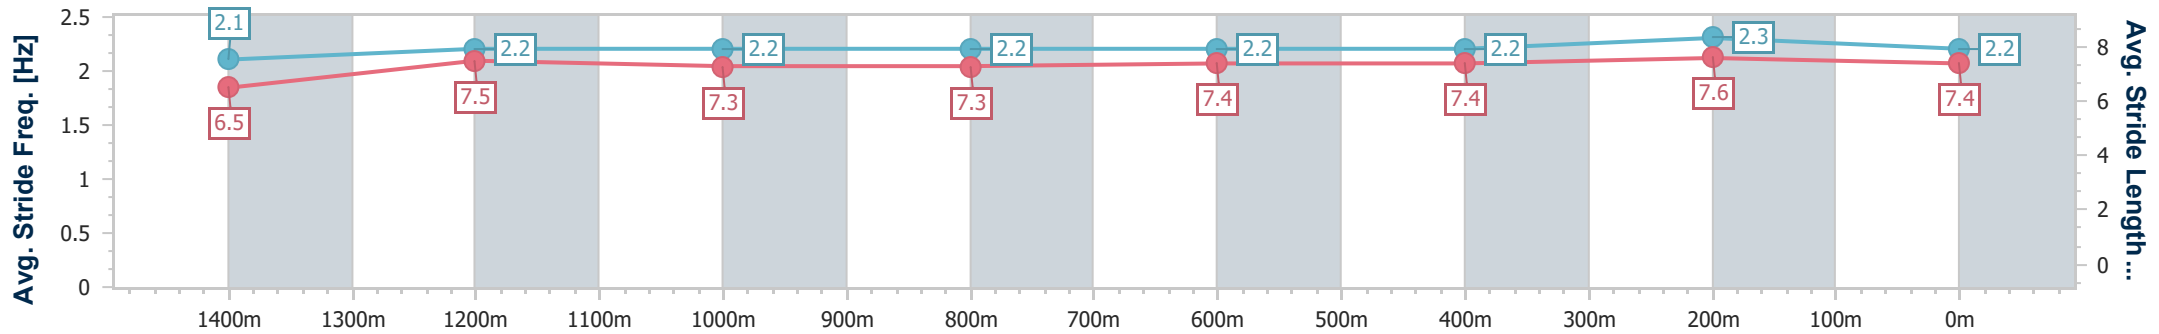

Sunshine Coast QLD Professional
Race 6: QUEENSLAND TOWER CRANE HIRE Class 2 Handicap - 1600m

19 May 2024 - 15:31

Track Rating: Soft 7, Weather: Fine, Rail Position: True

Section	Overall	1400m	1200m	1000m	800m	600m	400m	200m
Section Times	1:39.78 [6] (0:14.02)	1:25.76 [3] (0:11.99)	1:13.77 [5] (0:12.35)	1:01.42 [6] (0:12.52)	0:48.90 [6] (0:12.43)	0:36.47 [5] (0:12.00)	0:24.47 [4] (0:11.86)	0:12.61 [6] (0:12.61)
Average Speed [km/h]	51.2	60.3	58.3	57.6	57.7	59.7	60.6	57.1
Top Speed [km/h]	62.5	62.1	59.4	58.3	59.0	61.1	61.7	59.3
Avg. Dist. to Rail [m]	2.1	1.7	0.9	0.4	0.6	0.7	0.5	0.4
Avg. Stride Freq. [Hz]	2.1	2.2	2.2	2.2	2.2	2.3	2.3	2.2
Avg. Stride Length [m]	6.7	7.5	7.3	7.3	7.3	7.3	7.4	7.2

- [] Ranking at each section and finish
- .-.- No data available at this section
- NA No data available

Horse/Jockey Name	Around The Buoy
Final Rank	7
Fastest Section Time (Section)	0:11.50 (400m)
Top Speed [km/h] (Section)	63.4 (400m)
Race State	Finished

Sunshine Coast QLD Professional
Race 6: QUEENSLAND TOWER CRANE HIRE Class 2 Handicap - 1600m

19 May 2024 - 15:31

Track Rating: Soft 7, Weather: Fine, Rail Position: True

Section	Overall	1400m	1200m	1000m	800m	600m	400m	200m
Section Times	1:39.82 [7] (0:14.75)	1:25.07 [12] (0:12.21)	1:12.86 [12] (0:12.42)	1:00.44 [12] (0:12.63)	0:47.81 [12] (0:12.18)	0:35.63 [12] (0:11.94)	0:23.69 [12] (0:11.50)	0:12.19 [9] (0:12.19)
Average Speed [km/h]	49.0	59.3	57.9	57.2	58.8	60.2	62.6	59.2
Top Speed [km/h]	62.4	62.1	58.9	58.7	59.7	61.8	63.4	61.8
Avg. Dist. to Rail [m]	8.3	2.1	1.7	1.1	0.5	0.4	1.2	1.8
Avg. Stride Freq. [Hz]	2.1	2.2	2.2	2.2	2.2	2.2	2.3	2.2
Avg. Stride Length [m]	6.5	7.5	7.3	7.3	7.4	7.4	7.6	7.4