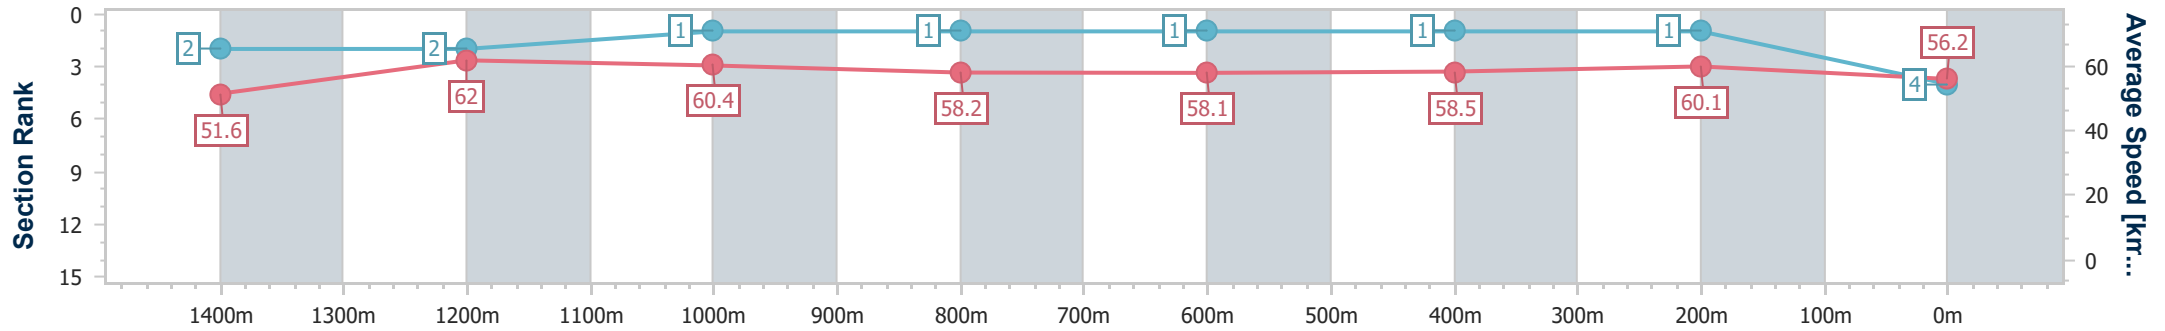

Horse/Jockey Name	Shamuka
Final Rank	4
Fastest Section Time (Section)	0:11.74 (1400m)
Top Speed [km/h] (Section)	64.2 (1400m)
Race State	Finished

Sunshine Coast QLD Professional
Race 6: QUEENSLAND TOWER CRANE HIRE Class 2 Handicap - 1600m

19 May 2024 - 15:31

Track Rating: Soft 7, Weather: Fine, Rail Position: True

Section	Overall	1400m	1200m	1000m	800m	600m	400m	200m
Section Times	1:39.71 [4] (0:13.96)	1:25.75 [2] (0:11.74)	1:14.01 [2] (0:11.98)	1:02.03 [1] (0:12.41)	0:49.62 [1] (0:12.48)	0:37.14 [1] (0:12.33)	0:24.81 [1] (0:11.96)	0:12.85 [1] (0:12.85)
Average Speed [km/h]	51.6	62.0	60.4	58.2	58.1	58.5	60.1	56.2
Top Speed [km/h]	63.6	64.2	61.9	60.5	58.9	59.4	61.3	58.5
Avg. Dist. to Rail [m]	8.7	4.3	3.8	2.2	1.0	0.6	0.6	1.2
Avg. Stride Freq. [Hz]	2.3	2.3	2.3	2.2	2.2	2.2	2.3	2.3
Avg. Stride Length [m]	6.2	7.4	7.3	7.3	7.3	7.3	7.2	6.9

- [ ] Ranking at each section and finish
- -.-.- No data available at this section
- NA No data available