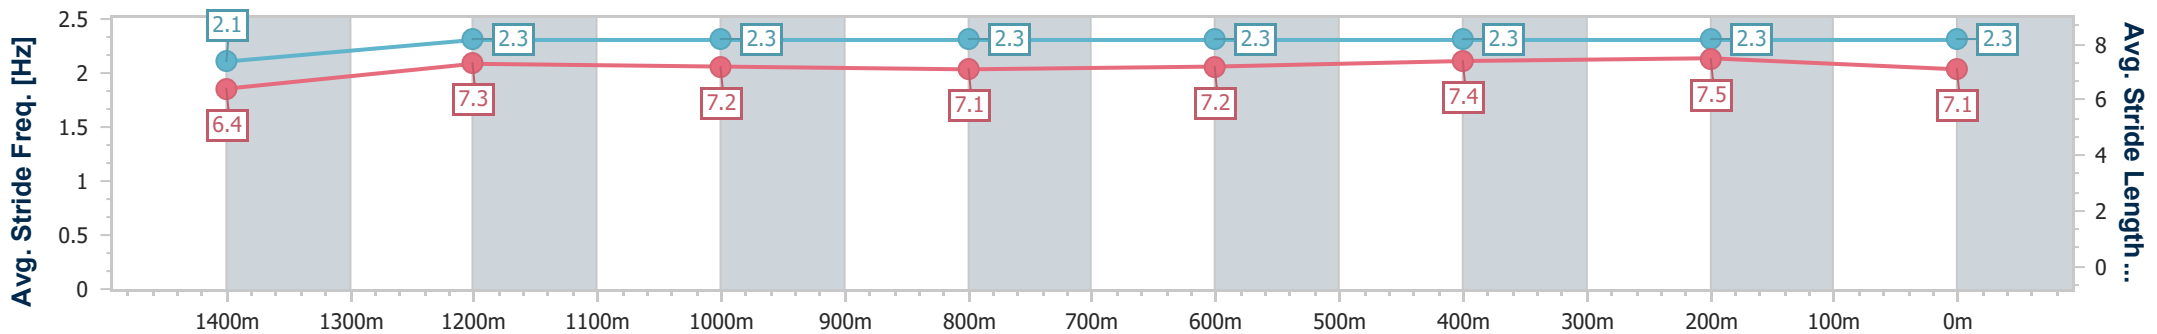

Horse/Jockey Name	Old Song
Final Rank	1
Fastest Section Time (Section)	0:11.51 (400m)
Top Speed [km/h] (Section)	62.9 (1400m)
Race State	Finished

Sunshine Coast QLD Professional
Race 6: QUEENSLAND TOWER CRANE HIRE Class 2 Handicap - 1600m

19 May 2024 - 15:31

Track Rating: Soft 7, Weather: Fine, Rail Position: True

Section	Overall	1400m	1200m	1000m	800m	600m	400m	200m
Section Times	1:39.41 [1] (0:14.32)	1:25.09 [8] (0:12.06)	1:13.03 [8] (0:12.21)	1:00.82 [8] (0:12.45)	0:48.37 [7] (0:12.53)	0:35.84 [8] (0:12.00)	0:23.84 [8] (0:11.51)	0:12.33 [4] (0:12.33)
Average Speed [km/h]	50.2	60.3	59.3	58.3	58.5	60.9	62.5	58.6
Top Speed [km/h]	62.9	62.9	60.7	60.2	60.8	62.6	62.9	62.1
Avg. Dist. to Rail [m]	4.9	3.6	3.6	3.2	3.5	2.6	3.6	4.8
Avg. Stride Freq. [Hz]	2.1	2.3	2.3	2.3	2.3	2.3	2.3	2.3
Avg. Stride Length [m]	6.4	7.3	7.2	7.1	7.2	7.4	7.5	7.1