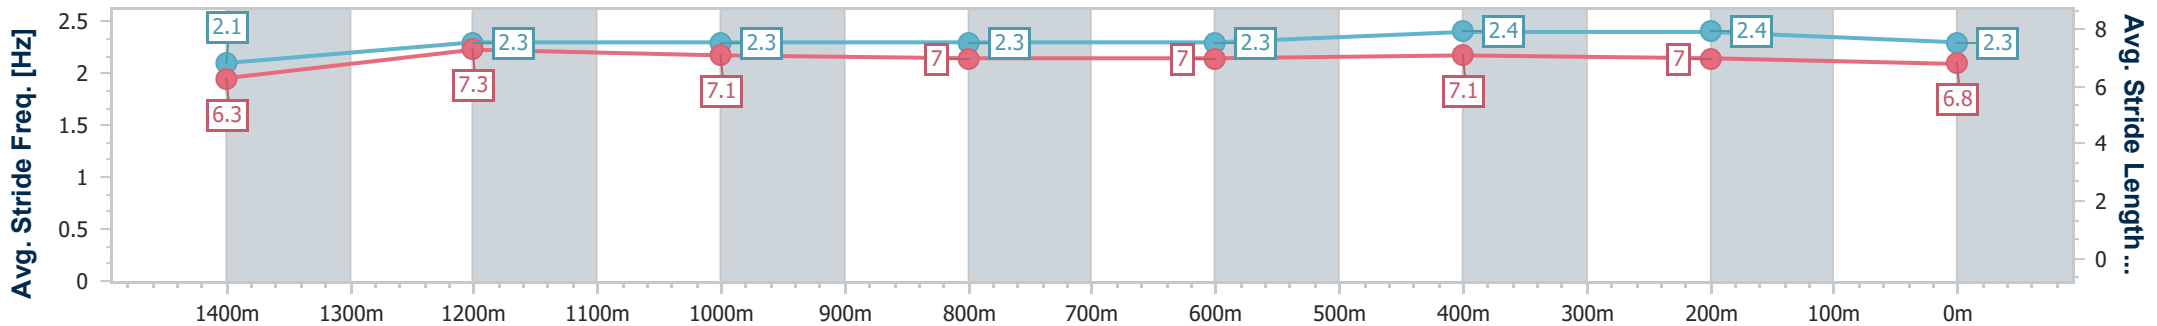

Sunshine Coast QLD Professional
Race 6: QUEENSLAND TOWER CRANE HIRE Class 2 Handicap - 1600m

19 May 2024 - 15:31

Track Rating: Soft 7, Weather: Fine, Rail Position: True

Section	Overall	1400m	1200m	1000m	800m	600m	400m	200m
Section Times	1:40.31 [10] (0:14.48)	1:25.83 [9] (0:12.24)	1:13.59 [11] (0:12.26)	1:01.33 [11] (0:12.52)	0:48.81 [11] (0:12.50)	0:36.31 [11] (0:11.99)	0:24.32 [11] (0:11.70)	0:12.62 [11] (0:12.62)
Average Speed [km/h]	49.9	59.4	58.8	58.1	58.4	60.5	61.6	57.2
Top Speed [km/h]	61.4	61.5	60.7	59.5	59.7	61.4	62.9	60.0
Avg. Dist. to Rail [m]	7.4	4.1	3.3	3.0	2.6	1.5	3.1	4.8
Avg. Stride Freq. [Hz]	2.1	2.3	2.3	2.2	2.3	2.3	2.3	2.3
Avg. Stride Length [m]	6.4	7.2	7.1	7.2	7.1	7.3	7.3	7.0

- [] Ranking at each section and finish
- .-.- No data available at this section
- NA No data available

Horse/Jockey Name	Ginasue
Final Rank	11
Fastest Section Time (Section)	0:11.82 (400m)
Top Speed [km/h] (Section)	63.2 (Overall)
Race State	Finished

Sunshine Coast QLD Professional
Race 6: QUEENSLAND TOWER CRANE HIRE Class 2 Handicap - 1600m

19 May 2024 - 15:31

Track Rating: Soft 7, Weather: Fine, Rail Position: True

Section	Overall	1400m	1200m	1000m	800m	600m	400m	200m
Section Times	1:40.37 [11] (0:14.56)	1:25.81 [11] (0:12.01)	1:13.80 [9] (0:12.21)	1:01.59 [9] (0:12.58)	0:49.01 [9] (0:12.50)	0:36.51 [10] (0:12.06)	0:24.45 [10] (0:11.82)	0:12.63 [12] (0:12.63)
Average Speed [km/h]	49.4	60.4	58.9	57.7	58.0	59.8	61.1	57.0
Top Speed [km/h]	63.2	62.9	59.7	59.0	59.1	61.3	61.6	59.6
Avg. Dist. to Rail [m]	3.5	1.9	1.8	2.1	1.6	0.7	0.2	0.6
Avg. Stride Freq. [Hz]	2.1	2.3	2.3	2.3	2.3	2.4	2.4	2.3
Avg. Stride Length [m]	6.3	7.3	7.1	7.0	7.0	7.1	7.0	6.8