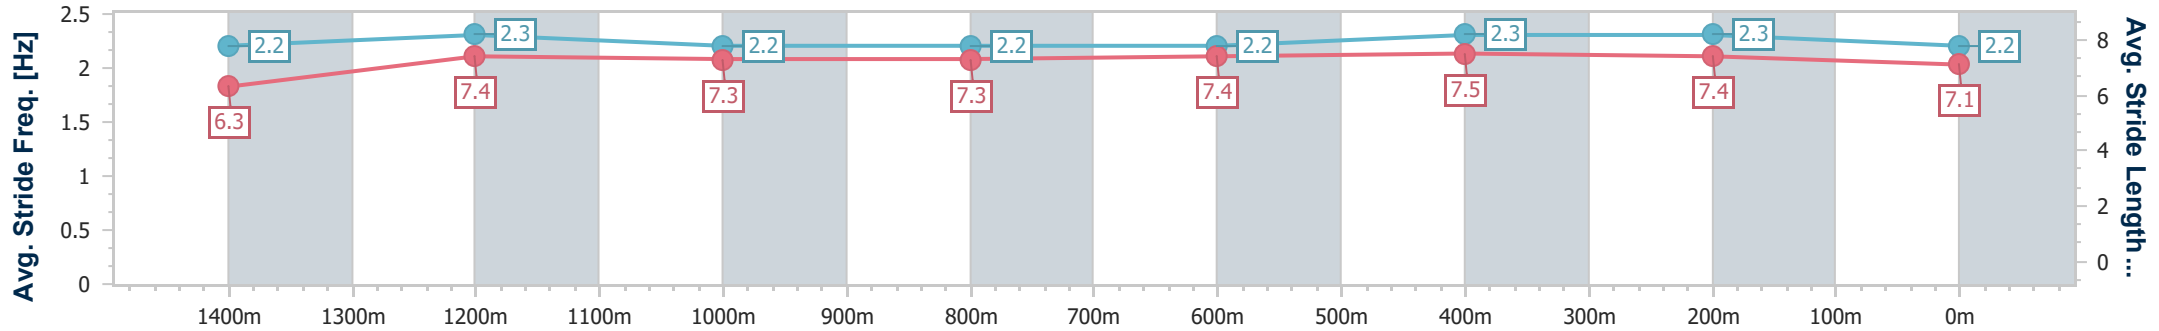

Sunshine Coast QLD Professional
Race 6: QUEENSLAND TOWER CRANE HIRE Class 2 Handicap - 1600m

19 May 2024 - 15:31

Track Rating: Soft 7, Weather: Fine, Rail Position: True

Section	Overall	1400m	1200m	1000m	800m	600m	400m	200m
Section Times	1:39.89 [8] (0:14.31)	1:25.58 [7] (0:12.00)	1:13.58 [7] (0:12.18)	1:01.40 [7] (0:12.57)	0:48.83 [8] (0:12.44)	0:36.39 [7] (0:11.91)	0:24.48 [7] (0:11.79)	0:12.69 [7] (0:12.69)
Average Speed [km/h]	50.2	60.3	59.2	57.8	58.0	60.9	61.2	56.6
Top Speed [km/h]	62.6	62.5	60.6	58.6	59.9	62.1	61.7	59.8
Avg. Dist. to Rail [m]	2.5	2.1	2.1	2.1	1.3	0.9	2.4	3.8
Avg. Stride Freq. [Hz]	2.1	2.2	2.1	2.1	2.1	2.2	2.2	2.2
Avg. Stride Length [m]	6.7	7.8	7.6	7.6	7.6	7.8	7.7	7.3

- [] Ranking at each section and finish
- .-.- No data available at this section
- NA No data available

Horse/Jockey Name	Astern Villa
Final Rank	9
Fastest Section Time (Section)	0:11.68 (400m)
Top Speed [km/h] (Section)	63.7 (400m)
Race State	Finished

Sunshine Coast QLD Professional
Race 6: QUEENSLAND TOWER CRANE HIRE Class 2 Handicap - 1600m

19 May 2024 - 15:31

Track Rating: Soft 7, Weather: Fine, Rail Position: True

Section	Overall	1400m	1200m	1000m	800m	600m	400m	200m
Section Times	1:40.11 [9] (0:14.53)	1:25.58 [10] (0:12.05)	1:13.53 [10] (0:12.27)	1:01.26 [10] (0:12.51)	0:48.75 [10] (0:12.41)	0:36.34 [9] (0:11.93)	0:24.41 [9] (0:11.68)	0:12.73 [8] (0:12.73)
Average Speed [km/h]	49.4	60.5	58.7	58.2	58.5	60.9	61.5	56.7
Top Speed [km/h]	62.8	62.4	60.2	59.6	60.3	62.4	63.7	58.9
Avg. Dist. to Rail [m]	6.6	3.3	3.8	3.8	1.8	1.4	4.6	4.8
Avg. Stride Freq. [Hz]	2.2	2.3	2.2	2.2	2.2	2.3	2.3	2.2
Avg. Stride Length [m]	6.3	7.4	7.3	7.3	7.4	7.5	7.4	7.1