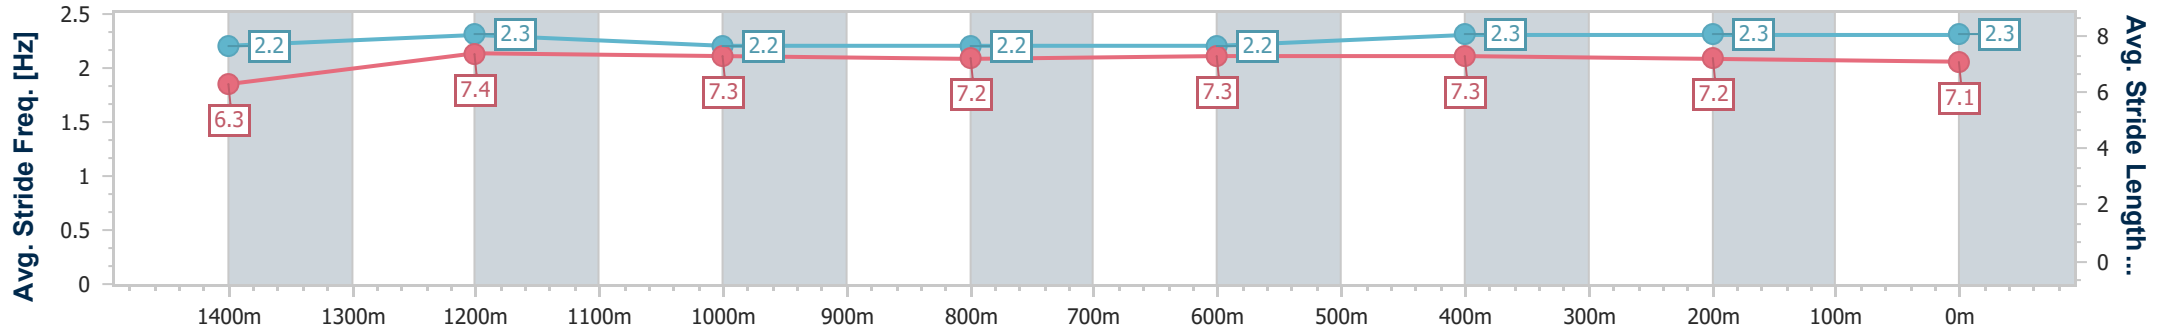

Horse/Jockey Name	Rocked
Final Rank	2
Fastest Section Time (Section)	0:11.76 (400m)
Top Speed [km/h] (Section)	62.7 (Overall)
Race State	Finished

Sunshine Coast QLD Professional
Race 6: QUEENSLAND TOWER CRANE HIRE Class 2 Handicap - 1600m

19 May 2024 - 15:31

Track Rating: Soft 7, Weather: Fine, Rail Position: True

Section	Overall	1400m	1200m	1000m	800m	600m	400m	200m
Section Times	1:39.50 [2] (0:14.11)	1:25.39 [6] (0:11.94)	1:13.45 [6] (0:12.27)	1:01.18 [5] (0:12.51)	0:48.67 [5] (0:12.46)	0:36.21 [4] (0:12.04)	0:24.17 [5] (0:11.76)	0:12.41 [5] (0:12.41)
Average Speed [km/h]	51.1	60.8	58.9	57.9	58.3	60.5	61.2	58.0
Top Speed [km/h]	62.7	62.4	60.2	58.8	60.0	62.1	62.2	60.4
Avg. Dist. to Rail [m]	5.2	3.2	2.6	2.2	2.0	2.1	2.7	3.3
Avg. Stride Freq. [Hz]	2.2	2.3	2.2	2.2	2.2	2.3	2.3	2.3
Avg. Stride Length [m]	6.3	7.4	7.3	7.2	7.3	7.3	7.2	7.1

- [ ] Ranking at each section and finish
- -.-.- No data available at this section
- NA No data available