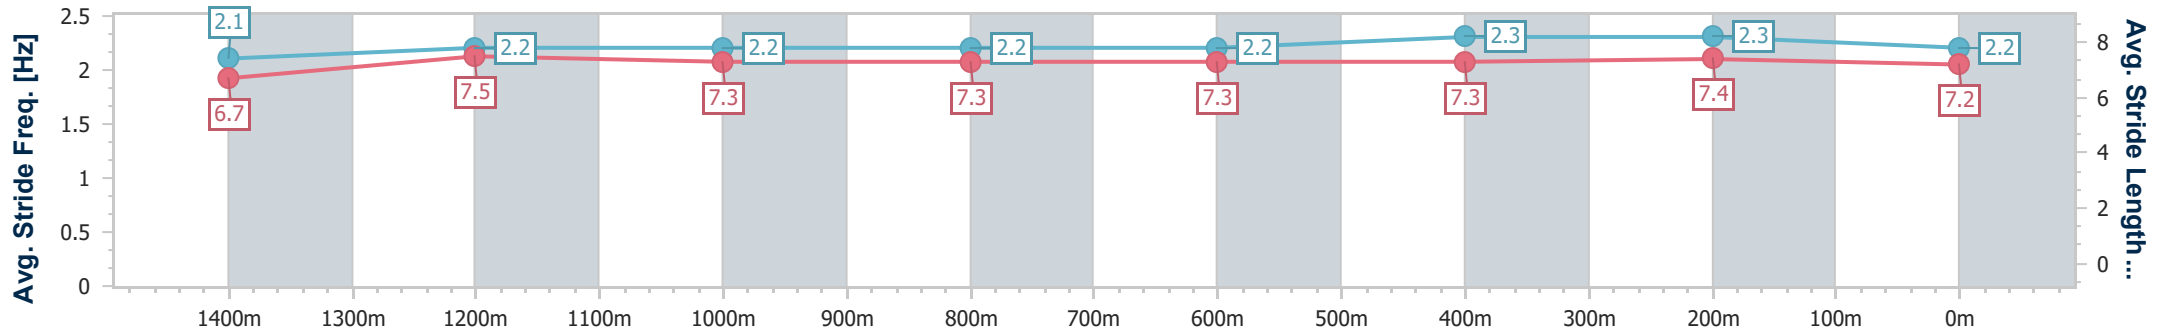

- [] Ranking at each section and finish
- .-.- No data available at this section
- NA No data available

Horse/Jockey Name	Alpha Jane
Final Rank	6
Fastest Section Time (Section)	0:11.86 (400m)
Top Speed [km/h] (Section)	62.5 (Overall)
Race State	Finished

Sunshine Coast QLD Professional
Race 6: QUEENSLAND TOWER CRANE HIRE Class 2 Handicap - 1600m

19 May 2024 - 15:31

Track Rating: Soft 7, Weather: Fine, Rail Position: True

Section	Overall	1400m	1200m	1000m	800m	600m	400m	200m
Section Times	1:39.78 [6] (0:14.02)	1:25.76 [3] (0:11.99)	1:13.77 [5] (0:12.35)	1:01.42 [6] (0:12.52)	0:48.90 [6] (0:12.43)	0:36.47 [5] (0:12.00)	0:24.47 [4] (0:11.86)	0:12.61 [6] (0:12.61)
Average Speed [km/h]	51.2	60.3	58.3	57.6	57.7	59.7	60.6	57.1
Top Speed [km/h]	62.5	62.1	59.4	58.3	59.0	61.1	61.7	59.3
Avg. Dist. to Rail [m]	2.1	1.7	0.9	0.4	0.6	0.7	0.5	0.4
Avg. Stride Freq. [Hz]	2.1	2.2	2.2	2.2	2.2	2.3	2.3	2.2
Avg. Stride Length [m]	6.7	7.5	7.3	7.3	7.3	7.3	7.4	7.2