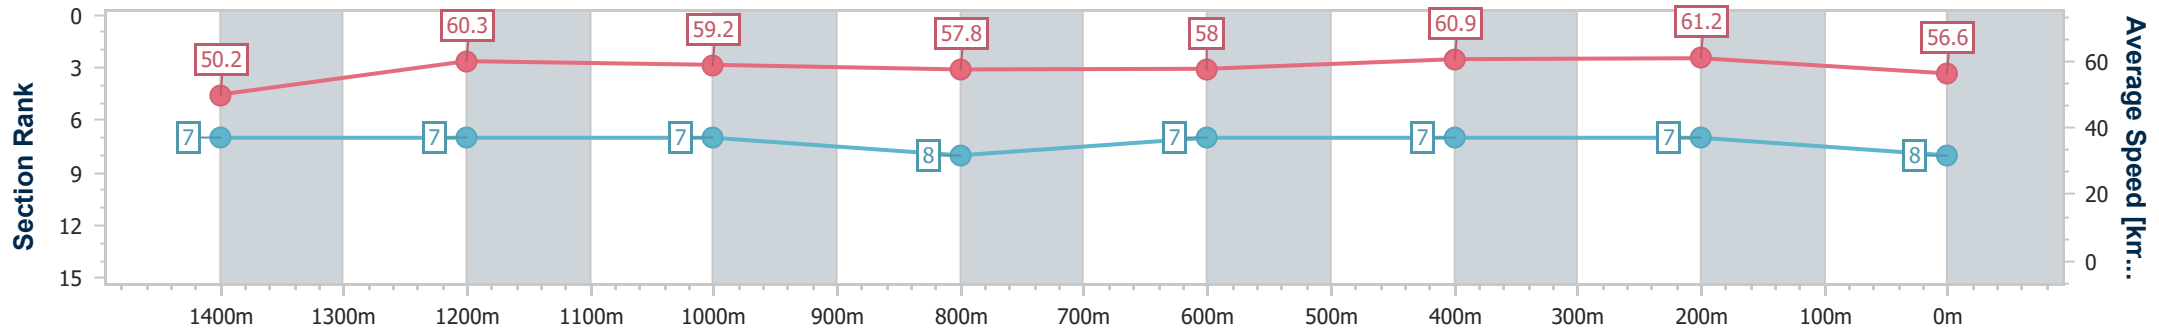

Sunshine Coast QLD Professional
Race 6: QUEENSLAND TOWER CRANE HIRE Class 2 Handicap - 1600m

19 May 2024 - 15:31

Track Rating: Soft 7, Weather: Fine, Rail Position: True

Section	Overall	1400m	1200m	1000m	800m	600m	400m	200m
Section Times	1:39.82 [7] (0:14.75)	1:25.07 [12] (0:12.21)	1:12.86 [12] (0:12.42)	1:00.44 [12] (0:12.63)	0:47.81 [12] (0:12.18)	0:35.63 [12] (0:11.94)	0:23.69 [12] (0:11.50)	0:12.19 [9] (0:12.19)
Average Speed [km/h]	49.0	59.3	57.9	57.2	58.8	60.2	62.6	59.2
Top Speed [km/h]	62.4	62.1	58.9	58.7	59.7	61.8	63.4	61.8
Avg. Dist. to Rail [m]	8.3	2.1	1.7	1.1	0.5	0.4	1.2	1.8
Avg. Stride Freq. [Hz]	2.1	2.2	2.2	2.2	2.2	2.2	2.3	2.2
Avg. Stride Length [m]	6.5	7.5	7.3	7.3	7.4	7.4	7.6	7.4

- [] Ranking at each section and finish
- .-.- No data available at this section
- NA No data available

Horse/Jockey Name	Dark Tangent
Final Rank	8
Fastest Section Time (Section)	0:11.79 (400m)
Top Speed [km/h] (Section)	62.6 (Overall)
Race State	Finished

Sunshine Coast QLD Professional
Race 6: QUEENSLAND TOWER CRANE HIRE Class 2 Handicap - 1600m

19 May 2024 - 15:31

Track Rating: Soft 7, Weather: Fine, Rail Position: True

Section	Overall	1400m	1200m	1000m	800m	600m	400m	200m
Section Times	1:39.89 [8] (0:14.31)	1:25.58 [7] (0:12.00)	1:13.58 [7] (0:12.18)	1:01.40 [7] (0:12.57)	0:48.83 [8] (0:12.44)	0:36.39 [7] (0:11.91)	0:24.48 [7] (0:11.79)	0:12.69 [7] (0:12.69)
Average Speed [km/h]	50.2	60.3	59.2	57.8	58.0	60.9	61.2	56.6
Top Speed [km/h]	62.6	62.5	60.6	58.6	59.9	62.1	61.7	59.8
Avg. Dist. to Rail [m]	2.5	2.1	2.1	2.1	1.3	0.9	2.4	3.8
Avg. Stride Freq. [Hz]	2.1	2.2	2.1	2.1	2.1	2.2	2.2	2.2
Avg. Stride Length [m]	6.7	7.8	7.6	7.6	7.6	7.8	7.7	7.3