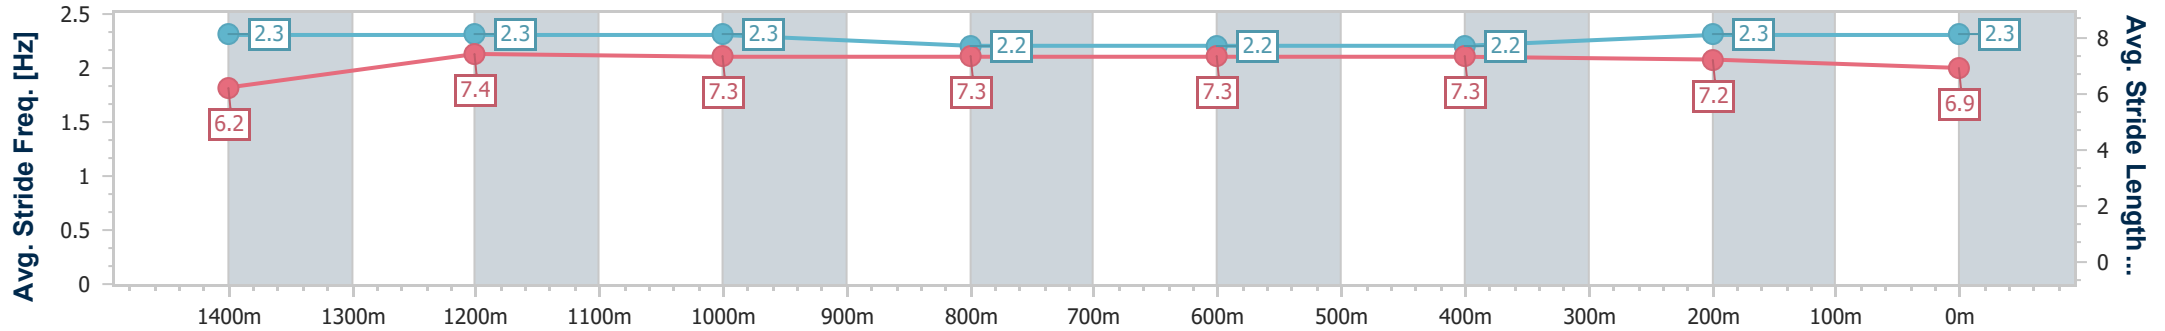

Horse/Jockey Name	Shamuka
Final Rank	4
Fastest Section Time (Section)	0:11.74 (1400m)
Top Speed [km/h] (Section)	64.2 (1400m)
Race State	Finished

Sunshine Coast QLD Professional
Race 6: QUEENSLAND TOWER CRANE HIRE Class 2 Handicap - 1600m

19 May 2024 - 15:31

Track Rating: Soft 7, Weather: Fine, Rail Position: True

Section	Overall	1400m	1200m	1000m	800m	600m	400m	200m
Section Times	1:39.71 [4] (0:13.96)	1:25.75 [2] (0:11.74)	1:14.01 [2] (0:11.98)	1:02.03 [1] (0:12.41)	0:49.62 [1] (0:12.48)	0:37.14 [1] (0:12.33)	0:24.81 [1] (0:11.96)	0:12.85 [1] (0:12.85)
Average Speed [km/h]	51.6	62.0	60.4	58.2	58.1	58.5	60.1	56.2
Top Speed [km/h]	63.6	64.2	61.9	60.5	58.9	59.4	61.3	58.5
Avg. Dist. to Rail [m]	8.7	4.3	3.8	2.2	1.0	0.6	0.6	1.2
Avg. Stride Freq. [Hz]	2.3	2.3	2.3	2.2	2.2	2.2	2.3	2.3
Avg. Stride Length [m]	6.2	7.4	7.3	7.3	7.3	7.3	7.2	6.9

- [ ] Ranking at each section and finish
- -.-.- No data available at this section
- NA No data available