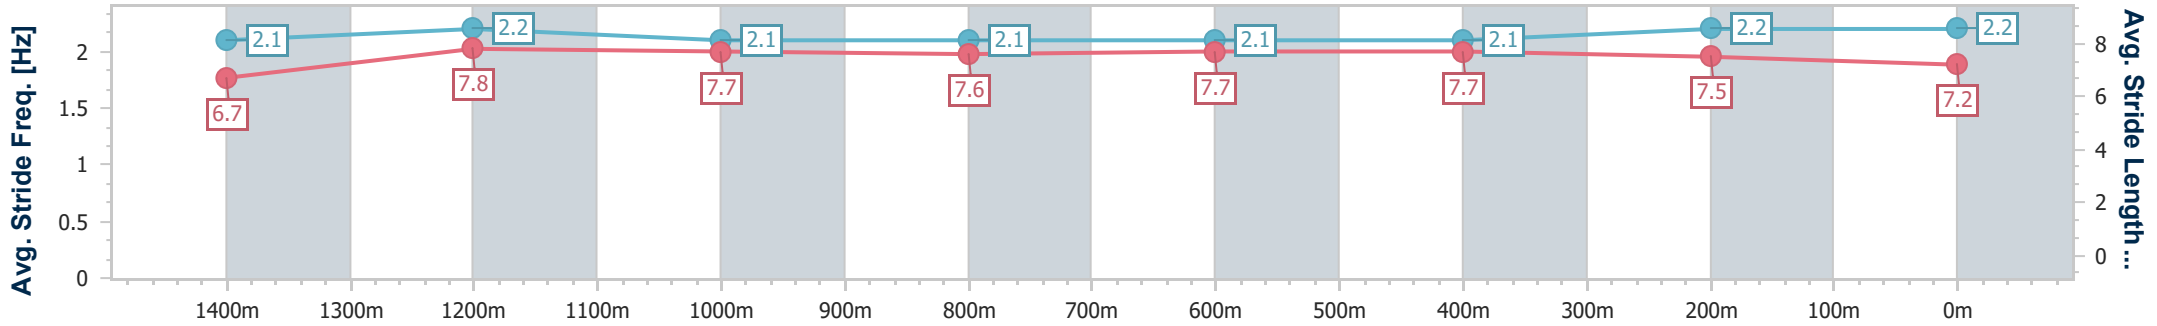

Horse/Jockey Name	Flash Prince
Final Rank	5
Fastest Section Time (Section)	0:11.84 (1400m)
Top Speed [km/h] (Section)	65.0 (Overall)
Race State	Finished

Sunshine Coast QLD Professional
Race 6: QUEENSLAND TOWER CRANE HIRE Class 2 Handicap - 1600m

19 May 2024 - 15:31

Track Rating: Soft 7, Weather: Fine, Rail Position: True

Section	Overall	1400m	1200m	1000m	800m	600m	400m	200m
Section Times	1:39.72 [5] (0:13.83)	1:25.89 [1] (0:11.84)	1:14.05 [1] (0:12.26)	1:01.79 [2] (0:12.55)	0:49.24 [3] (0:12.43)	0:36.81 [3] (0:12.17)	0:24.64 [2] (0:11.84)	0:12.80 [2] (0:12.80)
Average Speed [km/h]	52.0	61.2	58.8	57.8	58.2	59.5	60.6	56.3
Top Speed [km/h]	65.0	63.3	60.3	58.2	59.5	60.1	61.3	59.3
Avg. Dist. to Rail [m]	3.7	2.4	2.3	2.0	1.2	0.5	1.3	2.0
Avg. Stride Freq. [Hz]	2.1	2.2	2.1	2.1	2.1	2.1	2.2	2.2
Avg. Stride Length [m]	6.7	7.8	7.7	7.6	7.7	7.7	7.5	7.2

- [ ] Ranking at each section and finish
- -.-.- No data available at this section
- NA No data available