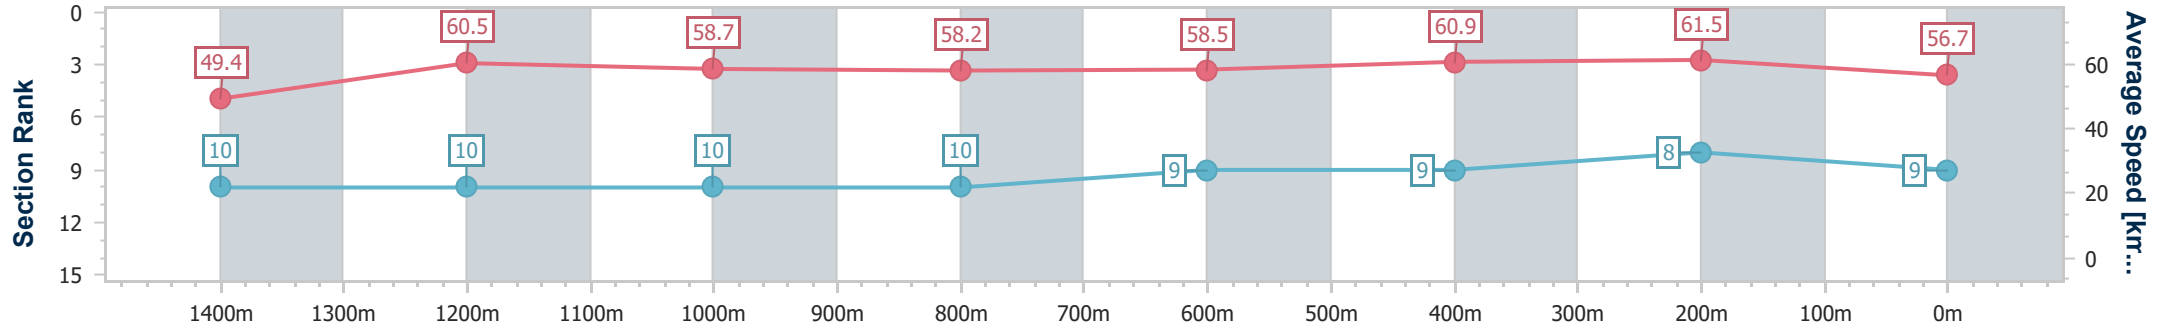

Sunshine Coast QLD Professional
Race 6: QUEENSLAND TOWER CRANE HIRE Class 2 Handicap - 1600m

19 May 2024 - 15:31

Track Rating: Soft 7, Weather: Fine, Rail Position: True

Section	Overall	1400m	1200m	1000m	800m	600m	400m	200m
Section Times	1:39.89 [8] (0:14.31)	1:25.58 [7] (0:12.00)	1:13.58 [7] (0:12.18)	1:01.40 [7] (0:12.57)	0:48.83 [8] (0:12.44)	0:36.39 [7] (0:11.91)	0:24.48 [7] (0:11.79)	0:12.69 [7] (0:12.69)
Average Speed [km/h]	50.2	60.3	59.2	57.8	58.0	60.9	61.2	56.6
Top Speed [km/h]	62.6	62.5	60.6	58.6	59.9	62.1	61.7	59.8
Avg. Dist. to Rail [m]	2.5	2.1	2.1	2.1	1.3	0.9	2.4	3.8
Avg. Stride Freq. [Hz]	2.1	2.2	2.1	2.1	2.1	2.2	2.2	2.2
Avg. Stride Length [m]	6.7	7.8	7.6	7.6	7.6	7.8	7.7	7.3

- [] Ranking at each section and finish
- .-.- No data available at this section
- NA No data available

Horse/Jockey Name	Astern Villa
Final Rank	9
Fastest Section Time (Section)	0:11.68 (400m)
Top Speed [km/h] (Section)	63.7 (400m)
Race State	Finished

Sunshine Coast QLD Professional
Race 6: QUEENSLAND TOWER CRANE HIRE Class 2 Handicap - 1600m

19 May 2024 - 15:31

Track Rating: Soft 7, Weather: Fine, Rail Position: True

Section	Overall	1400m	1200m	1000m	800m	600m	400m	200m
Section Times	1:40.11 [9] (0:14.53)	1:25.58 [10] (0:12.05)	1:13.53 [10] (0:12.27)	1:01.26 [10] (0:12.51)	0:48.75 [10] (0:12.41)	0:36.34 [9] (0:11.93)	0:24.41 [9] (0:11.68)	0:12.73 [8] (0:12.73)
Average Speed [km/h]	49.4	60.5	58.7	58.2	58.5	60.9	61.5	56.7
Top Speed [km/h]	62.8	62.4	60.2	59.6	60.3	62.4	63.7	58.9
Avg. Dist. to Rail [m]	6.6	3.3	3.8	3.8	1.8	1.4	4.6	4.8
Avg. Stride Freq. [Hz]	2.2	2.3	2.2	2.2	2.2	2.3	2.3	2.2
Avg. Stride Length [m]	6.3	7.4	7.3	7.3	7.4	7.5	7.4	7.1