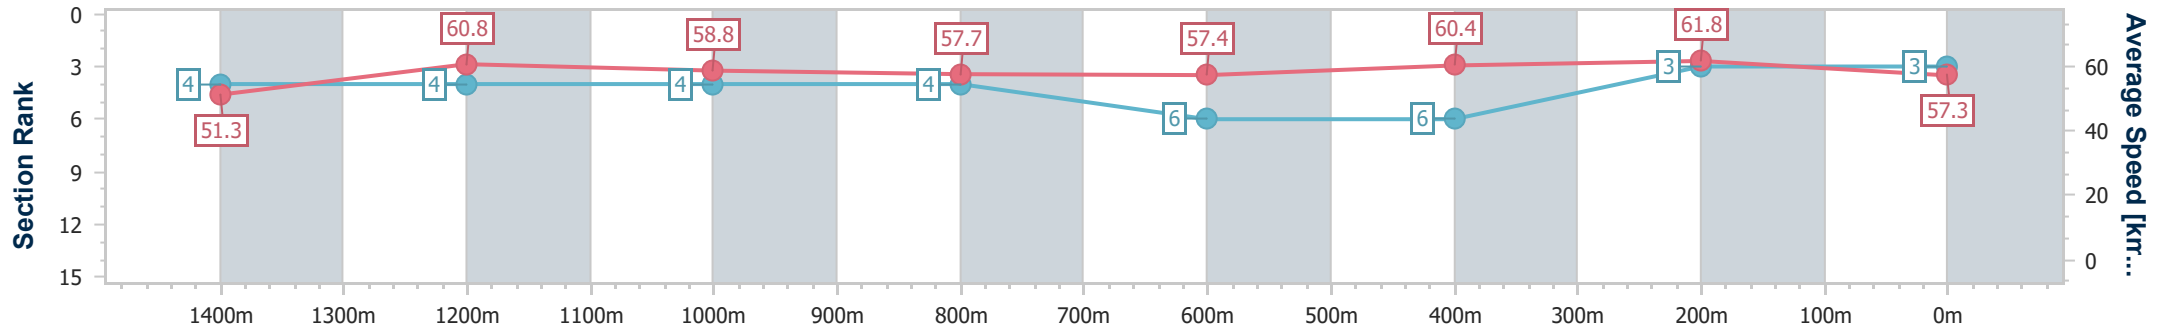

Horse/Jockey Name	Loose Unit
Final Rank	3
Fastest Section Time (Section)	0:11.65 (400m)
Top Speed [km/h] (Section)	63.7 (400m)
Race State	Finished

Sunshine Coast QLD Professional
Race 6: QUEENSLAND TOWER CRANE HIRE Class 2 Handicap - 1600m

19 May 2024 - 15:31

Track Rating: Soft 7, Weather: Fine, Rail Position: True

Section	Overall	1400m	1200m	1000m	800m	600m	400m	200m
Section Times	1:39.55 [3] (0:14.04)	1:25.51 [4] (0:11.91)	1:13.60 [4] (0:12.28)	1:01.32 [4] (0:12.57)	0:48.75 [4] (0:12.52)	0:36.23 [6] (0:12.02)	0:24.21 [6] (0:11.65)	0:12.56 [3] (0:12.56)
Average Speed [km/h]	51.3	60.8	58.8	57.7	57.4	60.4	61.8	57.3
Top Speed [km/h]	63.0	63.6	60.5	58.3	58.9	62.4	63.7	60.8
Avg. Dist. to Rail [m]	6.0	3.0	2.9	2.3	0.4	1.1	1.9	3.2
Avg. Stride Freq. [Hz]	2.3	2.4	2.3	2.3	2.3	2.4	2.4	2.3
Avg. Stride Length [m]	6.2	7.2	7.1	7.1	7.1	7.1	7.3	6.8

- [ ] Ranking at each section and finish
- -.-.- No data available at this section
- NA No data available