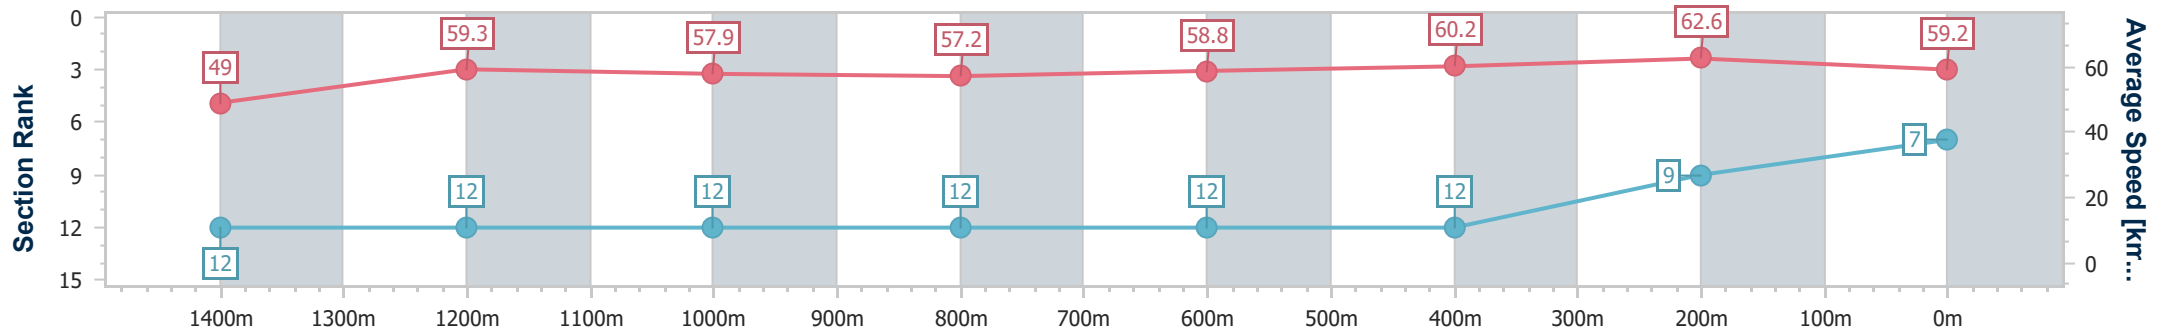

- [] Ranking at each section and finish
- .-.- No data available at this section
- NA No data available

Horse/Jockey Name	Around The Buoy
Final Rank	7
Fastest Section Time (Section)	0:11.50 (400m)
Top Speed [km/h] (Section)	63.4 (400m)
Race State	Finished

Sunshine Coast QLD Professional
Race 6: QUEENSLAND TOWER CRANE HIRE Class 2 Handicap - 1600m

19 May 2024 - 15:31

Track Rating: Soft 7, Weather: Fine, Rail Position: True

Section	Overall	1400m	1200m	1000m	800m	600m	400m	200m
Section Times	1:39.82 [7] (0:14.75)	1:25.07 [12] (0:12.21)	1:12.86 [12] (0:12.42)	1:00.44 [12] (0:12.63)	0:47.81 [12] (0:12.18)	0:35.63 [12] (0:11.94)	0:23.69 [12] (0:11.50)	0:12.19 [9] (0:12.19)
Average Speed [km/h]	49.0	59.3	57.9	57.2	58.8	60.2	62.6	59.2
Top Speed [km/h]	62.4	62.1	58.9	58.7	59.7	61.8	63.4	61.8
Avg. Dist. to Rail [m]	8.3	2.1	1.7	1.1	0.5	0.4	1.2	1.8
Avg. Stride Freq. [Hz]	2.1	2.2	2.2	2.2	2.2	2.2	2.3	2.2
Avg. Stride Length [m]	6.5	7.5	7.3	7.3	7.4	7.4	7.6	7.4