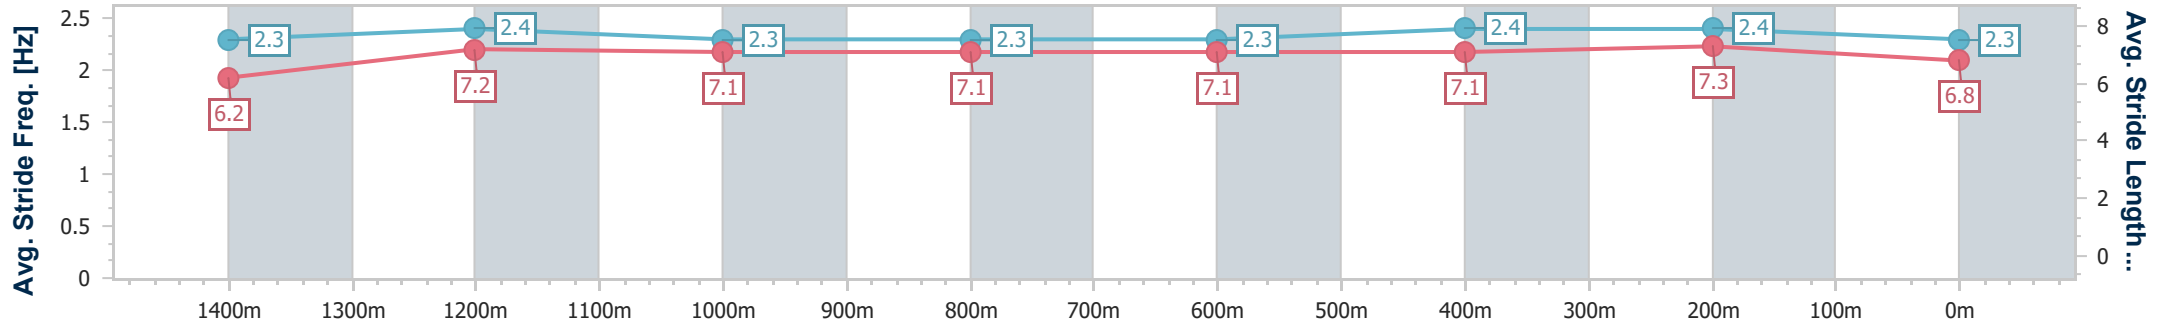

Horse/Jockey Name	Loose Unit
Final Rank	3
Fastest Section Time (Section)	0:11.65 (400m)
Top Speed [km/h] (Section)	63.7 (400m)
Race State	Finished

Sunshine Coast QLD Professional
Race 6: QUEENSLAND TOWER CRANE HIRE Class 2 Handicap - 1600m

19 May 2024 - 15:31

Track Rating: Soft 7, Weather: Fine, Rail Position: True

Section	Overall	1400m	1200m	1000m	800m	600m	400m	200m
Section Times	1:39.55 [3] (0:14.04)	1:25.51 [4] (0:11.91)	1:13.60 [4] (0:12.28)	1:01.32 [4] (0:12.57)	0:48.75 [4] (0:12.52)	0:36.23 [6] (0:12.02)	0:24.21 [6] (0:11.65)	0:12.56 [3] (0:12.56)
Average Speed [km/h]	51.3	60.8	58.8	57.7	57.4	60.4	61.8	57.3
Top Speed [km/h]	63.0	63.6	60.5	58.3	58.9	62.4	63.7	60.8
Avg. Dist. to Rail [m]	6.0	3.0	2.9	2.3	0.4	1.1	1.9	3.2
Avg. Stride Freq. [Hz]	2.3	2.4	2.3	2.3	2.3	2.4	2.4	2.3
Avg. Stride Length [m]	6.2	7.2	7.1	7.1	7.1	7.1	7.3	6.8

- [ ] Ranking at each section and finish
- -.-.- No data available at this section
- NA No data available