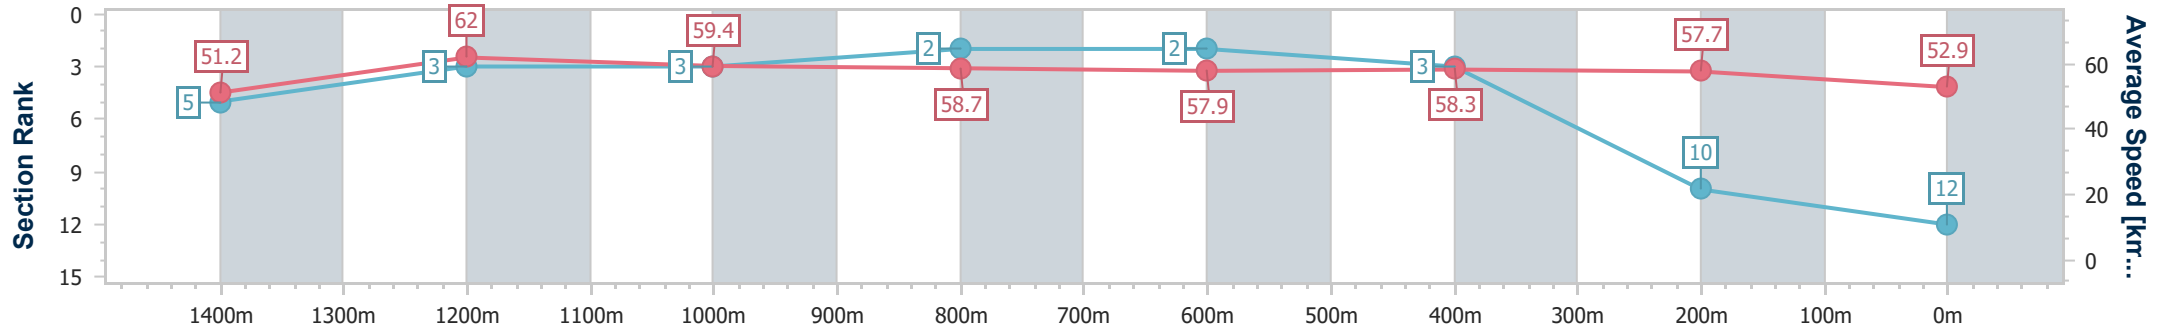

Sunshine Coast QLD Professional
Race 6: QUEENSLAND TOWER CRANE HIRE Class 2 Handicap - 1600m

19 May 2024 - 15:31

Track Rating: Soft 7, Weather: Fine, Rail Position: True

Section	Overall	1400m	1200m	1000m	800m	600m	400m	200m
Section Times	1:40.37 [11] (0:14.56)	1:25.81 [11] (0:12.01)	1:13.80 [9] (0:12.21)	1:01.59 [9] (0:12.58)	0:49.01 [9] (0:12.50)	0:36.51 [10] (0:12.06)	0:24.45 [10] (0:11.82)	0:12.63 [12] (0:12.63)
Average Speed [km/h]	49.4	60.4	58.9	57.7	58.0	59.8	61.1	57.0
Top Speed [km/h]	63.2	62.9	59.7	59.0	59.1	61.3	61.6	59.6
Avg. Dist. to Rail [m]	3.5	1.9	1.8	2.1	1.6	0.7	0.2	0.6
Avg. Stride Freq. [Hz]	2.1	2.3	2.3	2.3	2.3	2.4	2.4	2.3
Avg. Stride Length [m]	6.3	7.3	7.1	7.0	7.0	7.1	7.0	6.8

- [] Ranking at each section and finish
- .-.- No data available at this section
- NA No data available

Horse/Jockey Name	Hard Offer
Final Rank	12
Fastest Section Time (Section)	0:11.75 (1400m)
Top Speed [km/h] (Section)	63.0 (1400m)
Race State	Finished

Sunshine Coast QLD Professional
Race 6: QUEENSLAND TOWER CRANE HIRE Class 2 Handicap - 1600m

19 May 2024 - 15:31

Track Rating: Soft 7, Weather: Fine, Rail Position: True

Section	Overall	1400m	1200m	1000m	800m	600m	400m	200m
Section Times	1:41.25 [12] (0:14.08)	1:27.17 [5] (0:11.75)	1:15.42 [3] (0:12.18)	1:03.24 [3] (0:12.31)	0:50.93 [2] (0:12.47)	0:38.46 [2] (0:12.39)	0:26.07 [3] (0:12.46)	0:13.61 [10] (0:13.61)
Average Speed [km/h]	51.2	62.0	59.4	58.7	57.9	58.3	57.7	52.9
Top Speed [km/h]	62.1	63.0	60.7	59.6	58.4	60.3	58.7	56.7
Avg. Dist. to Rail [m]	10.5	5.1	3.9	2.5	0.4	0.5	2.5	3.4
Avg. Stride Freq. [Hz]	2.2	2.4	2.3	2.3	2.3	2.3	2.3	2.2
Avg. Stride Length [m]	6.4	7.3	7.2	7.2	7.1	7.1	7.1	6.8