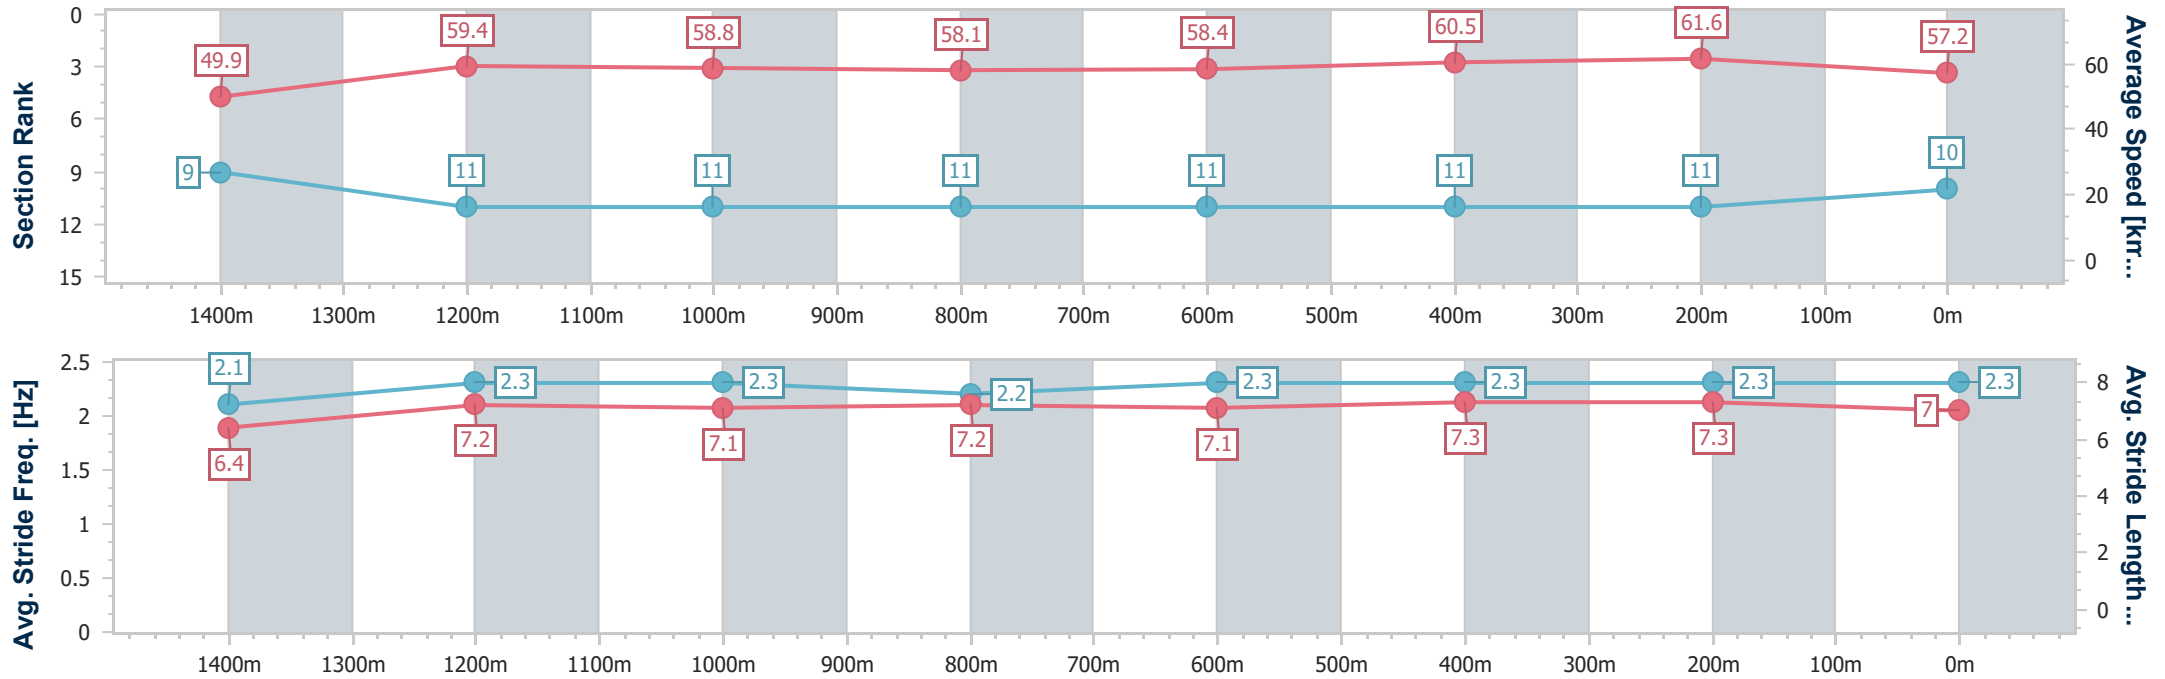

Sunshine Coast QLD Professional
Race 6: QUEENSLAND TOWER CRANE HIRE Class 2 Handicap - 1600m

19 May 2024 - 15:31

Track Rating: Soft 7, Weather: Fine, Rail Position: True

Section	Overall	1400m	1200m	1000m	800m	600m	400m	200m
Section Times	1:40.11 [9] (0:14.53)	1:25.58 [10] (0:12.05)	1:13.53 [10] (0:12.27)	1:01.26 [10] (0:12.51)	0:48.75 [10] (0:12.41)	0:36.34 [9] (0:11.93)	0:24.41 [9] (0:11.68)	0:12.73 [8] (0:12.73)
Average Speed [km/h]	49.4	60.5	58.7	58.2	58.5	60.9	61.5	56.7
Top Speed [km/h]	62.8	62.4	60.2	59.6	60.3	62.4	63.7	58.9
Avg. Dist. to Rail [m]	6.6	3.3	3.8	3.8	1.8	1.4	4.6	4.8
Avg. Stride Freq. [Hz]	2.2	2.3	2.2	2.2	2.2	2.3	2.3	2.2
Avg. Stride Length [m]	6.3	7.4	7.3	7.3	7.4	7.5	7.4	7.1

- [] Ranking at each section and finish
- .-.- No data available at this section
- NA No data available

Horse/Jockey Name	Secret Red
Final Rank	10
Fastest Section Time (Section)	0:11.70 (400m)
Top Speed [km/h] (Section)	62.9 (400m)
Race State	Finished

Sunshine Coast QLD Professional
Race 6: QUEENSLAND TOWER CRANE HIRE Class 2 Handicap - 1600m

19 May 2024 - 15:31

Track Rating: Soft 7, Weather: Fine, Rail Position: True

Section	Overall	1400m	1200m	1000m	800m	600m	400m	200m
Section Times	1:40.31 [10] (0:14.48)	1:25.83 [9] (0:12.24)	1:13.59 [11] (0:12.26)	1:01.33 [11] (0:12.52)	0:48.81 [11] (0:12.50)	0:36.31 [11] (0:11.99)	0:24.32 [11] (0:11.70)	0:12.62 [11] (0:12.62)
Average Speed [km/h]	49.9	59.4	58.8	58.1	58.4	60.5	61.6	57.2
Top Speed [km/h]	61.4	61.5	60.7	59.5	59.7	61.4	62.9	60.0
Avg. Dist. to Rail [m]	7.4	4.1	3.3	3.0	2.6	1.5	3.1	4.8
Avg. Stride Freq. [Hz]	2.1	2.3	2.3	2.2	2.3	2.3	2.3	2.3
Avg. Stride Length [m]	6.4	7.2	7.1	7.2	7.1	7.3	7.3	7.0