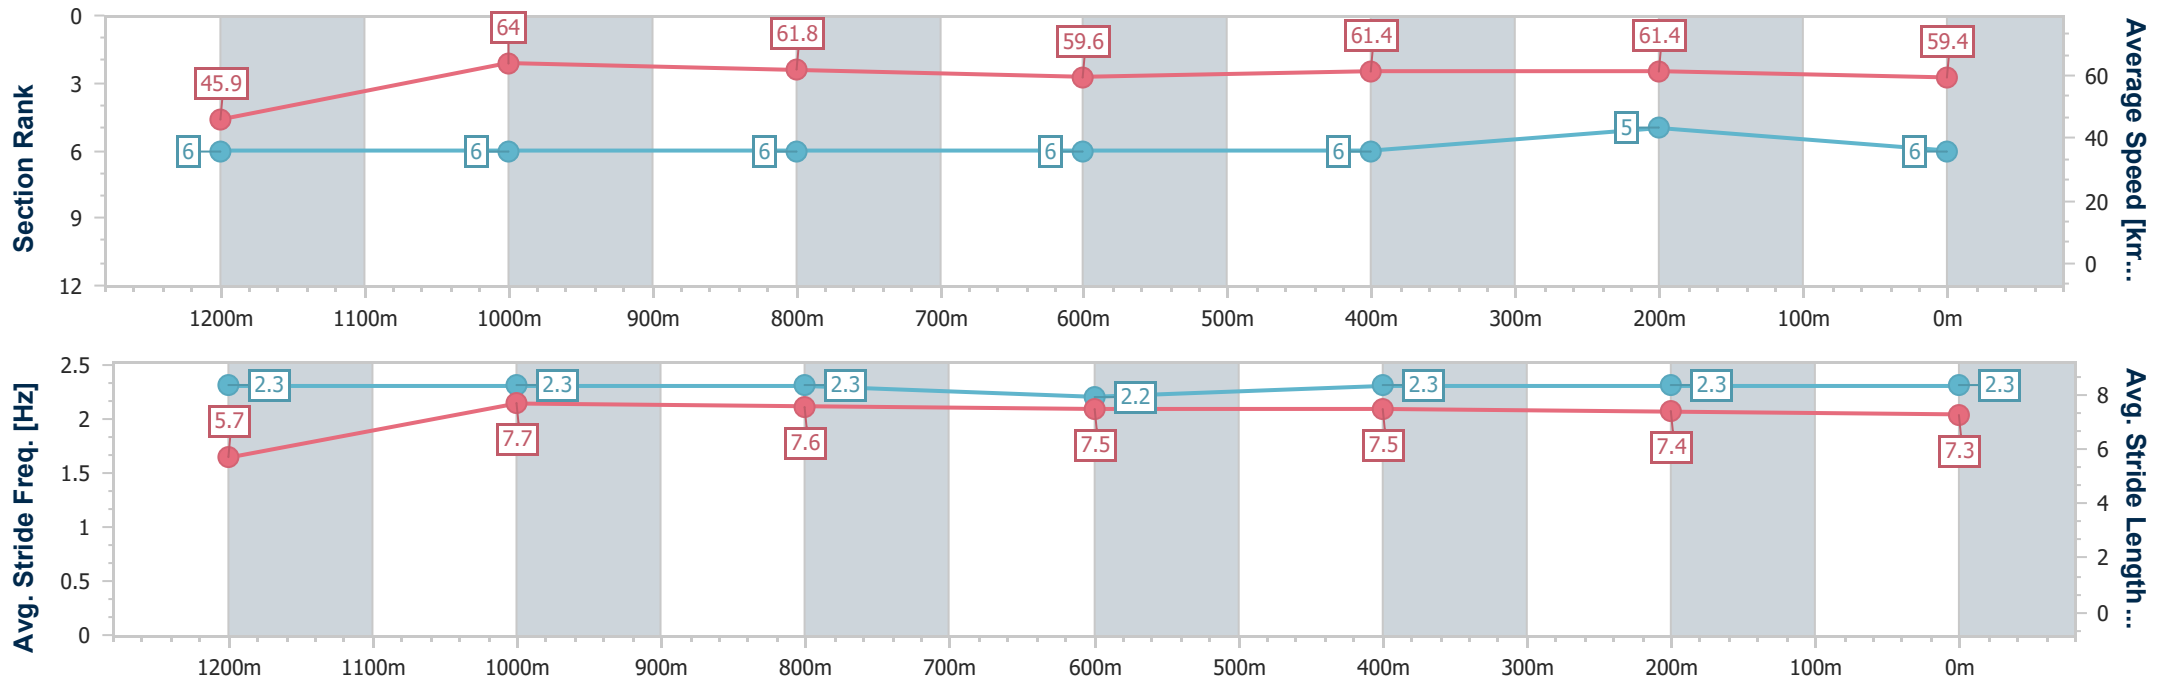

- [] Ranking at each section and finish
- .-.- No data available at this section
- NA No data available

| | |
|--------------------------------|-----------------|
| Horse/Jockey Name | Clubhouse |
| Final Rank | 6 |
| Fastest Section Time (Section) | 0:11.27 (1200m) |
| Top Speed [km/h] (Section) | 64.6 (1200m) |
| Race State | Finished |

Ipswich QLD Professional
 Race 3: BROOKVALE UNION DARK 6% QTIS Three-Years-Old
 Maiden Plate - 1350m
 22 May 2024 - 13:08

Track Rating: Good 4, Weather: Overcast, Rail Position: +6m Entire

| Section | Overall | 1200m | 1000m | 800m | 600m | 400m | 200m |
|------------------------|--------------------------|--------------------------|--------------------------|--------------------------|--------------------------|--------------------------|--------------------------|
| Section Times | 1:22.30 [6] (0:11.74) | 1:10.56 [6] (0:11.27) | 0:59.29 [6] (0:11.68) | 0:47.61 [6] (0:12.06) | 0:35.55 [6] (0:11.76) | 0:23.79 [6] (0:11.71) | 0:12.08 [5] (0:12.08) |
| Average Speed [km/h] | 45.9 | 64.0 | 61.8 | 59.6 | 61.4 | 61.4 | 59.4 |
| Top Speed [km/h] | 62.6 | 64.6 | 63.3 | 60.2 | 62.1 | 62.2 | 61.9 |
| Avg. Dist. to Rail [m] | 2.4 | 1.3 | 0.6 | 0.2 | 0.2 | 0.8 | 2.2 |
| Avg. Stride Freq. [Hz] | 2.3 | 2.3 | 2.3 | 2.2 | 2.3 | 2.3 | 2.3 |
| Avg. Stride Length [m] | 5.7 | 7.7 | 7.6 | 7.5 | 7.5 | 7.4 | 7.3 |