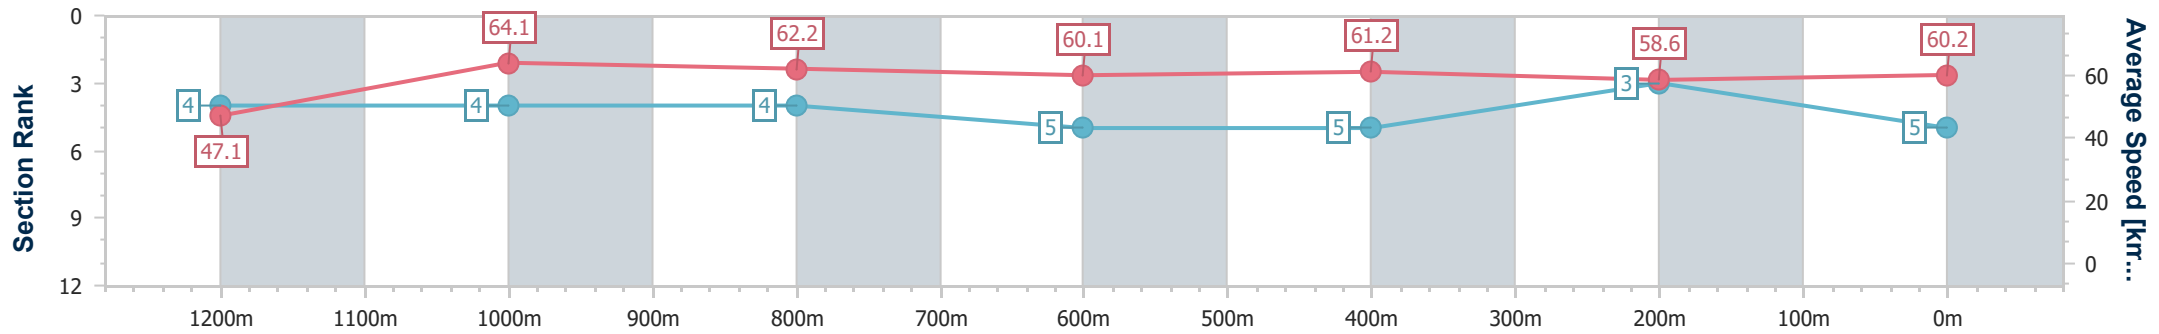

Horse/Jockey Name	Willabelle
Final Rank	5
Fastest Section Time (Section)	0:11.12 (1200m)
Top Speed [km/h] (Section)	65.2 (400m)
Race State	Finished

Ipswich QLD Professional
Race 3: BROOKVALE UNION DARK 6% QTIS Three-Years-Old
Maiden Plate - 1350m
22 May 2024 - 13:08

Track Rating: Good 4, Weather: Overcast, Rail Position: +6m Entire

Section	Overall	1200m	1000m	800m	600m	400m	200m
Section Times	1:22.17 [5] (0:11.47)	1:10.70 [4] (0:11.12)	0:59.58 [4] (0:11.68)	0:47.90 [4] (0:12.14)	0:35.76 [5] (0:11.88)	0:24.68 [5] (0:11.82)	0:12.46 [3] (0:12.46)
Average Speed [km/h]	47.1	64.1	62.2	60.1	61.2	58.6	60.2
Top Speed [km/h]	62.8	64.1	62.8	60.3	61.1	65.2	63.7
Avg. Dist. to Rail [m]	0.8	0.4	0.3	0.7	1.0	1.1	3.4
Avg. Stride Freq. [Hz]	2.3	2.3	2.3	2.3	2.3	2.4	2.3
Avg. Stride Length [m]	5.8	7.5	7.4	7.2	7.2	7.1	6.7

- [ ] Ranking at each section and finish
- -.-.- No data available at this section
- NA No data available