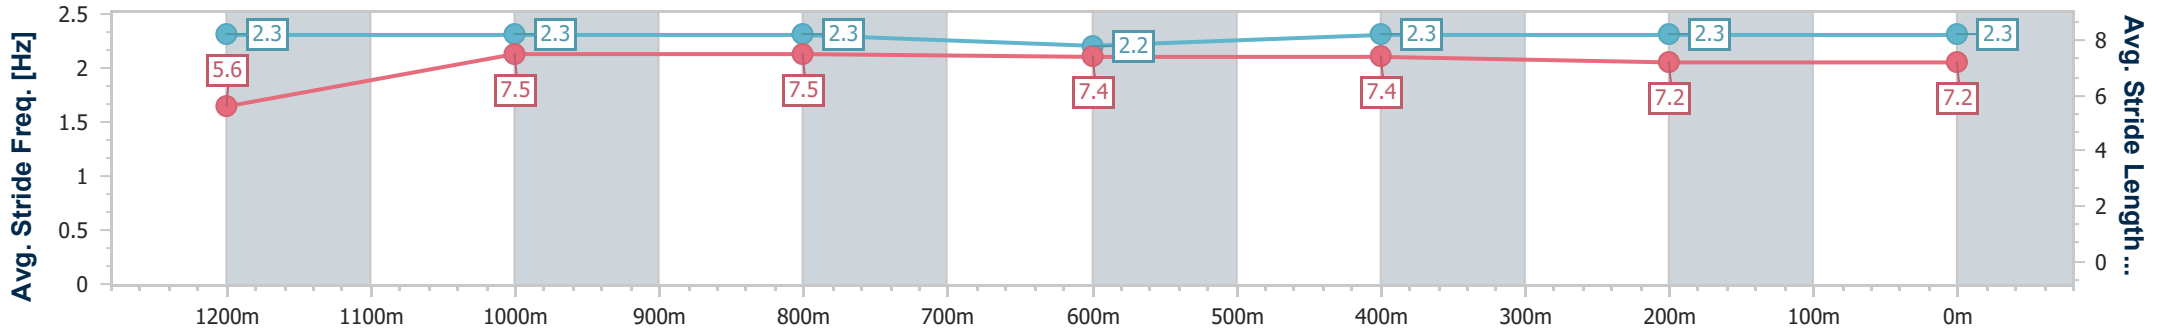

- [] Ranking at each section and finish
- .-.- No data available at this section
- NA No data available

| | |
|--------------------------------|-----------------|
| Horse/Jockey Name | She's A Ferrari |
| Final Rank | 9 |
| Fastest Section Time (Section) | 0:11.52 (1200m) |
| Top Speed [km/h] (Section) | 63.8 (1200m) |
| Race State | Finished |

Ipswich QLD Professional
 Race 3: BROOKVALE UNION DARK 6% QTIS Three-Years-Old
 Maiden Plate - 1350m
 22 May 2024 - 13:08

Track Rating: Good 4, Weather: Overcast, Rail Position: +6m Entire

| Section | Overall | 1200m | 1000m | 800m | 600m | 400m | 200m |
|------------------------|--------------------------|--------------------------|--------------------------|--------------------------|--------------------------|--------------------------|--------------------------|
| Section Times | 1:22.88 [9] (0:12.00) | 1:10.88 [9] (0:11.52) | 0:59.36 [9] (0:11.62) | 0:47.74 [9] (0:12.12) | 0:35.62 [9] (0:11.90) | 0:23.72 [9] (0:11.73) | 0:11.99 [9] (0:11.99) |
| Average Speed [km/h] | 45.2 | 62.4 | 62.0 | 59.3 | 60.3 | 61.1 | 60.2 |
| Top Speed [km/h] | 61.9 | 63.8 | 63.0 | 60.1 | 61.7 | 61.7 | 61.5 |
| Avg. Dist. to Rail [m] | 4.7 | 1.0 | 0.6 | 0.8 | 0.7 | 1.2 | 3.9 |
| Avg. Stride Freq. [Hz] | 2.3 | 2.3 | 2.3 | 2.2 | 2.3 | 2.3 | 2.3 |
| Avg. Stride Length [m] | 5.6 | 7.5 | 7.5 | 7.4 | 7.4 | 7.2 | 7.2 |