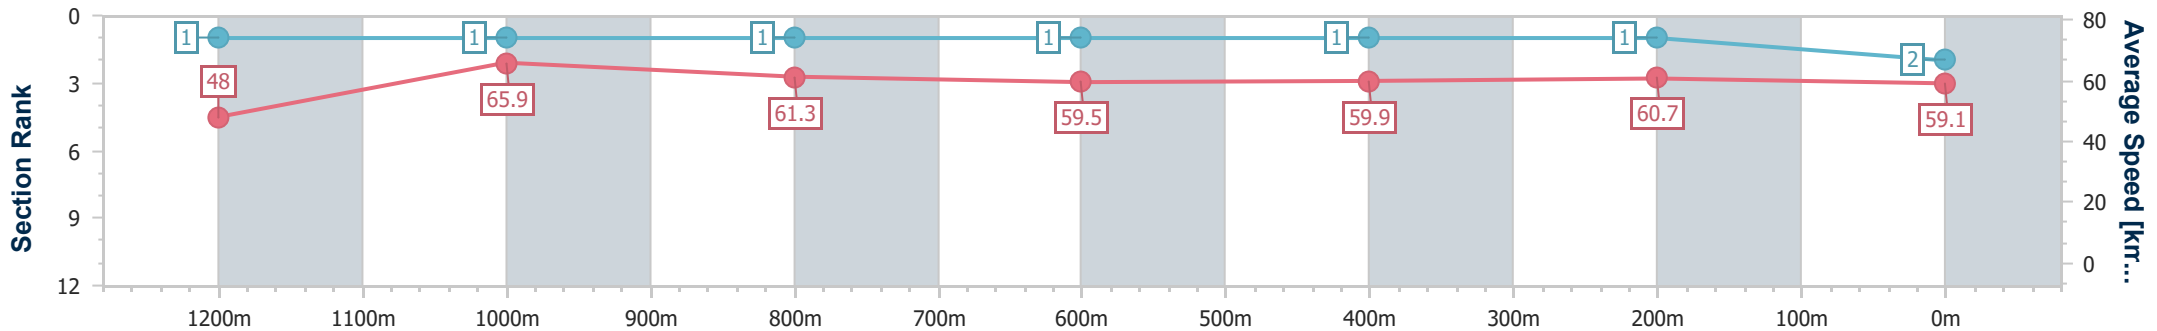

Horse/Jockey Name	Victory Melody
Final Rank	2
Fastest Section Time (Section)	0:10.95 (1200m)
Top Speed [km/h] (Section)	67.3 (1200m)
Race State	Finished

Ipswich QLD Professional
Race 3: BROOKVALE UNION DARK 6% QTIS Three-Years-Old
Maiden Plate - 1350m
22 May 2024 - 13:08

Track Rating: Good 4, Weather: Overcast, Rail Position: +6m Entire

Section	Overall	1200m	1000m	800m	600m	400m	200m
Section Times	1:21.98 [2] (0:11.23)	1:10.75 [1] (0:10.95)	0:59.80 [1] (0:11.70)	0:48.10 [1] (0:12.07)	0:36.03 [1] (0:11.99)	0:24.04 [1] (0:11.84)	0:12.20 [1] (0:12.20)
Average Speed [km/h]	48.0	65.9	61.3	59.5	59.9	60.7	59.1
Top Speed [km/h]	65.6	67.3	63.4	60.0	60.2	61.8	61.5
Avg. Dist. to Rail [m]	0.8	0.8	0.5	0.8	0.5	0.7	0.5
Avg. Stride Freq. [Hz]	2.3	2.3	2.2	2.2	2.2	2.2	2.2
Avg. Stride Length [m]	5.8	7.9	7.7	7.7	7.6	7.5	7.4

- [ ] Ranking at each section and finish
- -.-.- No data available at this section
- NA No data available