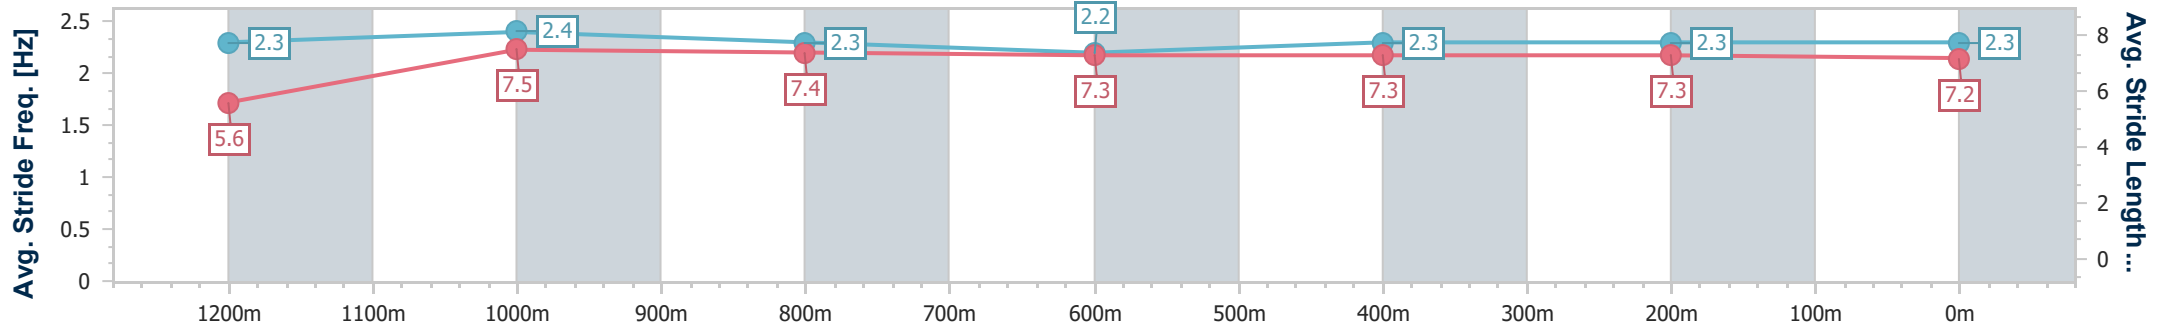

- [] Ranking at each section and finish
- .-.- No data available at this section
- NA No data available

| | |
|--------------------------------|-----------------|
| Horse/Jockey Name | Double Glazed |
| Final Rank | 8 |
| Fastest Section Time (Section) | 0:11.26 (1200m) |
| Top Speed [km/h] (Section) | 65.5 (1200m) |
| Race State | Finished |

Ipswich QLD Professional
 Race 3: BROOKVALE UNION DARK 6% QTIS Three-Years-Old
 Maiden Plate - 1350m
 22 May 2024 - 13:08

Track Rating: Good 4, Weather: Overcast, Rail Position: +6m Entire

| Section | Overall | 1200m | 1000m | 800m | 600m | 400m | 200m |
|------------------------|--------------------------|--------------------------|--------------------------|--------------------------|--------------------------|--------------------------|--------------------------|
| Section Times | 1:22.83 [8] (0:11.95) | 1:10.88 [7] (0:11.26) | 0:59.62 [7] (0:11.73) | 0:47.89 [7] (0:12.15) | 0:35.74 [8] (0:11.83) | 0:23.91 [8] (0:11.85) | 0:12.06 [8] (0:12.06) |
| Average Speed [km/h] | 45.2 | 64.1 | 61.3 | 59.3 | 60.4 | 60.4 | 59.7 |
| Top Speed [km/h] | 64.9 | 65.5 | 62.9 | 59.9 | 61.2 | 61.1 | 60.4 |
| Avg. Dist. to Rail [m] | 3.2 | 0.6 | 0.3 | 0.4 | 1.1 | 0.9 | 1.3 |
| Avg. Stride Freq. [Hz] | 2.3 | 2.4 | 2.3 | 2.2 | 2.3 | 2.3 | 2.3 |
| Avg. Stride Length [m] | 5.6 | 7.5 | 7.4 | 7.3 | 7.3 | 7.3 | 7.2 |