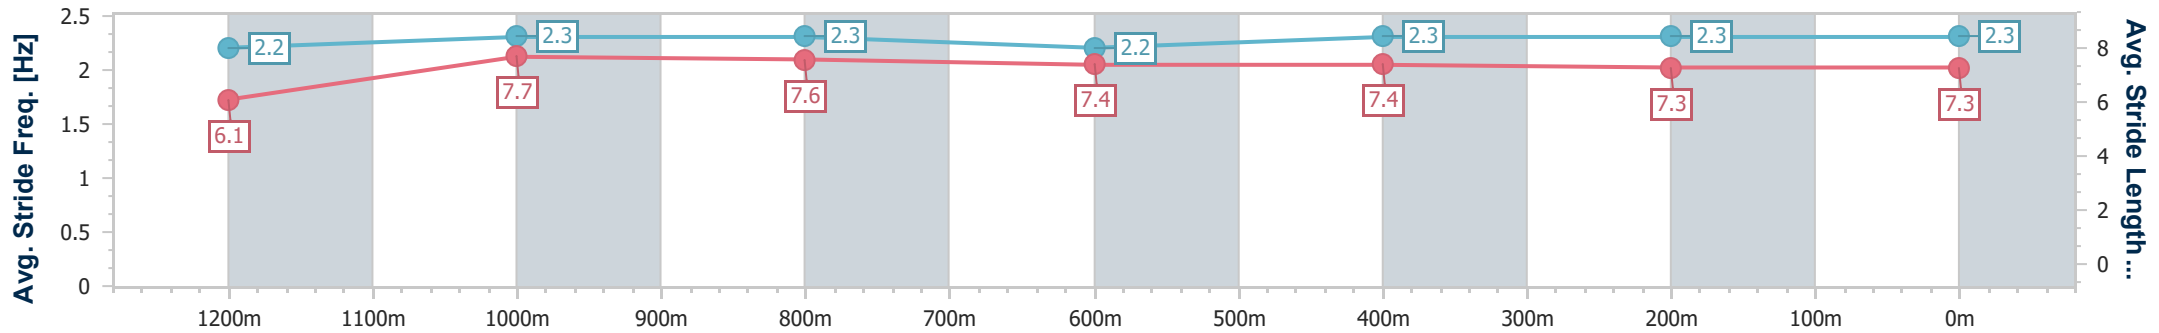

Horse/Jockey Name	Cryptic Sound
Final Rank	3
Fastest Section Time (Section)	0:11.28 (1200m)
Top Speed [km/h] (Section)	65.3 (Overall)
Race State	Finished

Ipswich QLD Professional
Race 3: BROOKVALE UNION DARK 6% QTIS Three-Years-Old
Maiden Plate - 1350m
22 May 2024 - 13:08

Track Rating: Good 4, Weather: Overcast, Rail Position: +6m Entire

Section	Overall	1200m	1000m	800m	600m	400m	200m
Section Times	1:22.10 [3] (0:11.35)	1:10.75 [3] (0:11.28)	0:59.47 [3] (0:11.78)	0:47.69 [3] (0:12.07)	0:35.62 [3] (0:11.84)	0:23.78 [3] (0:11.82)	0:11.96 [4] (0:11.96)
Average Speed [km/h]	47.4	63.9	61.3	59.4	60.8	60.4	60.3
Top Speed [km/h]	65.3	64.8	62.7	60.2	61.7	62.0	61.9
Avg. Dist. to Rail [m]	5.9	1.0	0.2	0.2	0.7	1.8	1.8
Avg. Stride Freq. [Hz]	2.2	2.3	2.3	2.2	2.3	2.3	2.3
Avg. Stride Length [m]	6.1	7.7	7.6	7.4	7.4	7.3	7.3

- [ ] Ranking at each section and finish
- -.-.- No data available at this section
- NA No data available