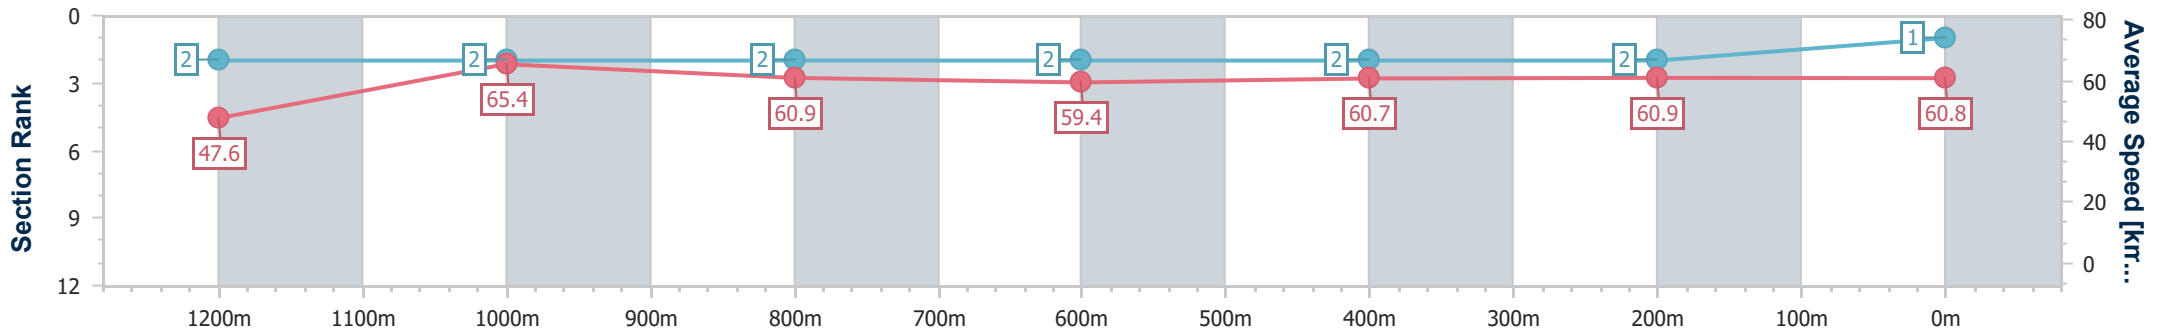

Horse/Jockey Name	Better Be Slick
Final Rank	1
Fastest Section Time (Section)	0:11.04 (1200m)
Top Speed [km/h] (Section)	67.2 (1200m)
Race State	Finished

Ipswich QLD Professional
Race 3: BROOKVALE UNION DARK 6% QTIS Three-Years-Old
Maiden Plate - 1350m
22 May 2024 - 13:08

Track Rating: Good 4, Weather: Overcast, Rail Position: +6m Entire

Section	Overall	1200m	1000m	800m	600m	400m	200m
Section Times	1:21.89 [1] (0:11.35)	1:10.54 [2] (0:11.04)	0:59.50 [2] (0:11.82)	0:47.68 [2] (0:12.13)	0:35.55 [2] (0:11.86)	0:23.69 [2] (0:11.87)	0:11.82 [2] (0:11.82)
Average Speed [km/h]	47.6	65.4	60.9	59.4	60.7	60.9	60.8
Top Speed [km/h]	66.6	67.2	62.5	60.4	61.0	61.9	62.2
Avg. Dist. to Rail [m]	7.3	2.2	0.7	0.1	0.4	0.4	0.8
Avg. Stride Freq. [Hz]	2.4	2.4	2.3	2.2	2.3	2.3	2.3
Avg. Stride Length [m]	5.7	7.6	7.5	7.4	7.4	7.3	7.3

- [ ] Ranking at each section and finish
- -.-.- No data available at this section
- NA No data available