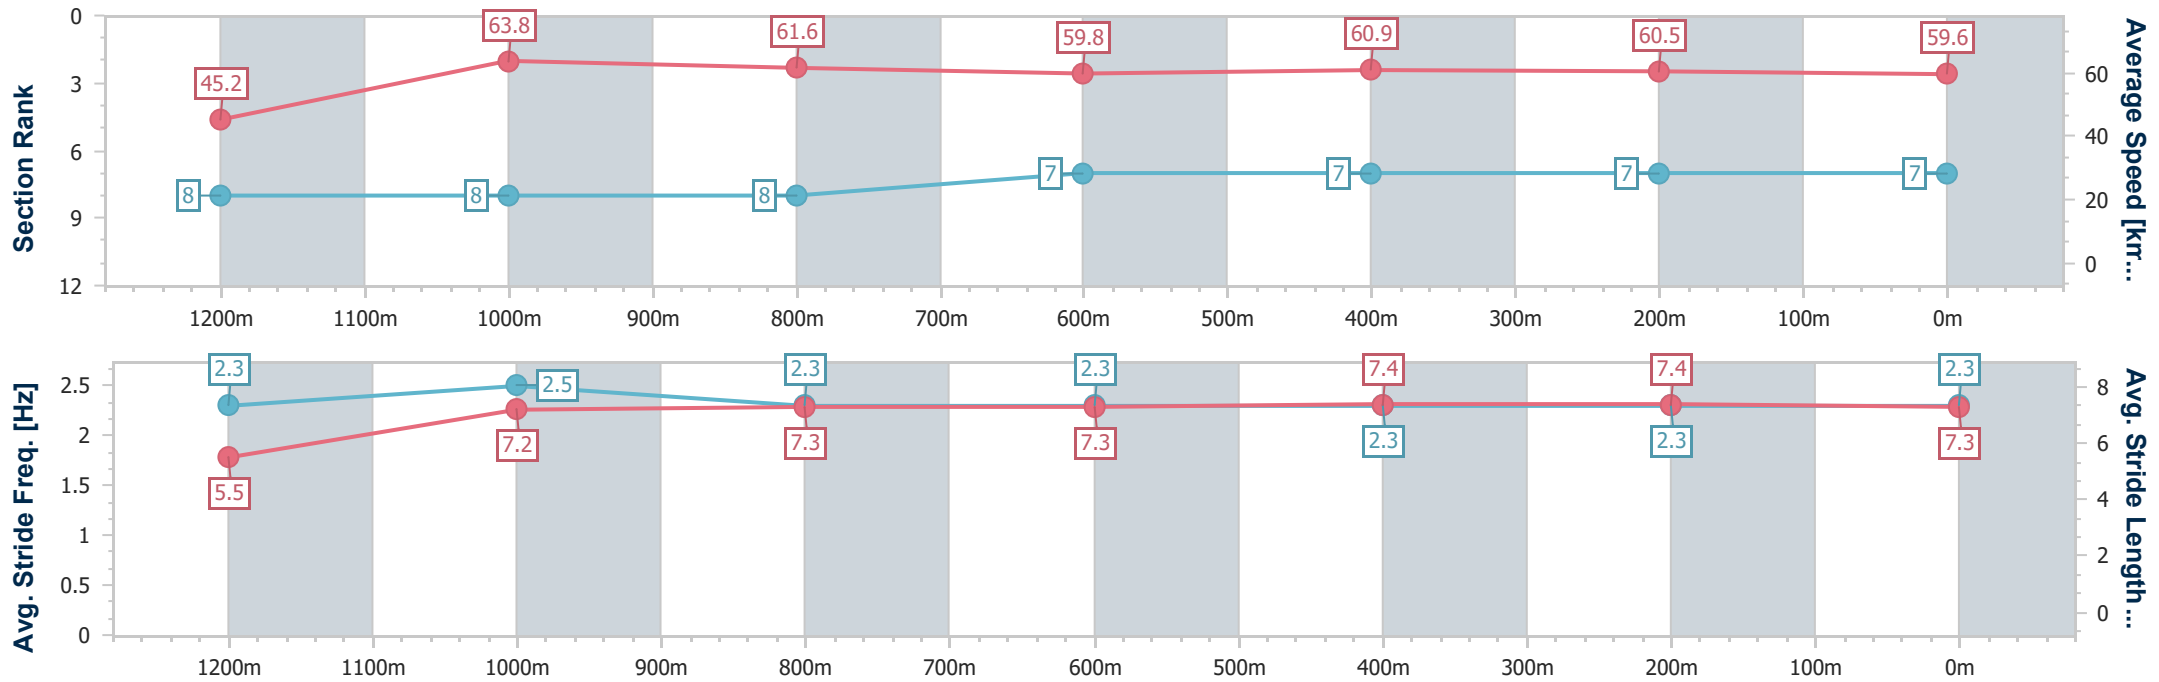

- [] Ranking at each section and finish
- .-.- No data available at this section
- NA No data available

| | |
|--------------------------------|-----------------|
| Horse/Jockey Name | Superzoom |
| Final Rank | 7 |
| Fastest Section Time (Section) | 0:11.32 (1200m) |
| Top Speed [km/h] (Section) | 64.6 (1200m) |
| Race State | Finished |

Ipswich QLD Professional
 Race 3: BROOKVALE UNION DARK 6% QTIS Three-Years-Old
 Maiden Plate - 1350m
 22 May 2024 - 13:08

Track Rating: Good 4, Weather: Overcast, Rail Position: +6m Entire

| Section | Overall | 1200m | 1000m | 800m | 600m | 400m | 200m |
|------------------------|--------------------------|--------------------------|--------------------------|--------------------------|--------------------------|--------------------------|--------------------------|
| Section Times | 1:22.81 [7] (0:11.97) | 1:10.84 [8] (0:11.32) | 0:59.52 [8] (0:11.67) | 0:47.85 [8] (0:12.06) | 0:35.79 [7] (0:11.77) | 0:24.02 [7] (0:11.90) | 0:12.12 [7] (0:12.12) |
| Average Speed [km/h] | 45.2 | 63.8 | 61.6 | 59.8 | 60.9 | 60.5 | 59.6 |
| Top Speed [km/h] | 63.3 | 64.6 | 63.6 | 60.3 | 61.7 | 61.2 | 60.2 |
| Avg. Dist. to Rail [m] | 3.7 | 0.9 | 0.7 | 0.3 | 0.3 | 0.9 | 2.1 |
| Avg. Stride Freq. [Hz] | 2.3 | 2.5 | 2.3 | 2.3 | 2.3 | 2.3 | 2.3 |
| Avg. Stride Length [m] | 5.5 | 7.2 | 7.3 | 7.3 | 7.4 | 7.4 | 7.3 |

- [] Ranking at each section and finish
- .-.- No data available at this section
- NA No data available

| | |
|--------------------------------|-----------------|
| Horse/Jockey Name | Double Glazed |
| Final Rank | 8 |
| Fastest Section Time (Section) | 0:11.26 (1200m) |
| Top Speed [km/h] (Section) | 65.5 (1200m) |
| Race State | Finished |