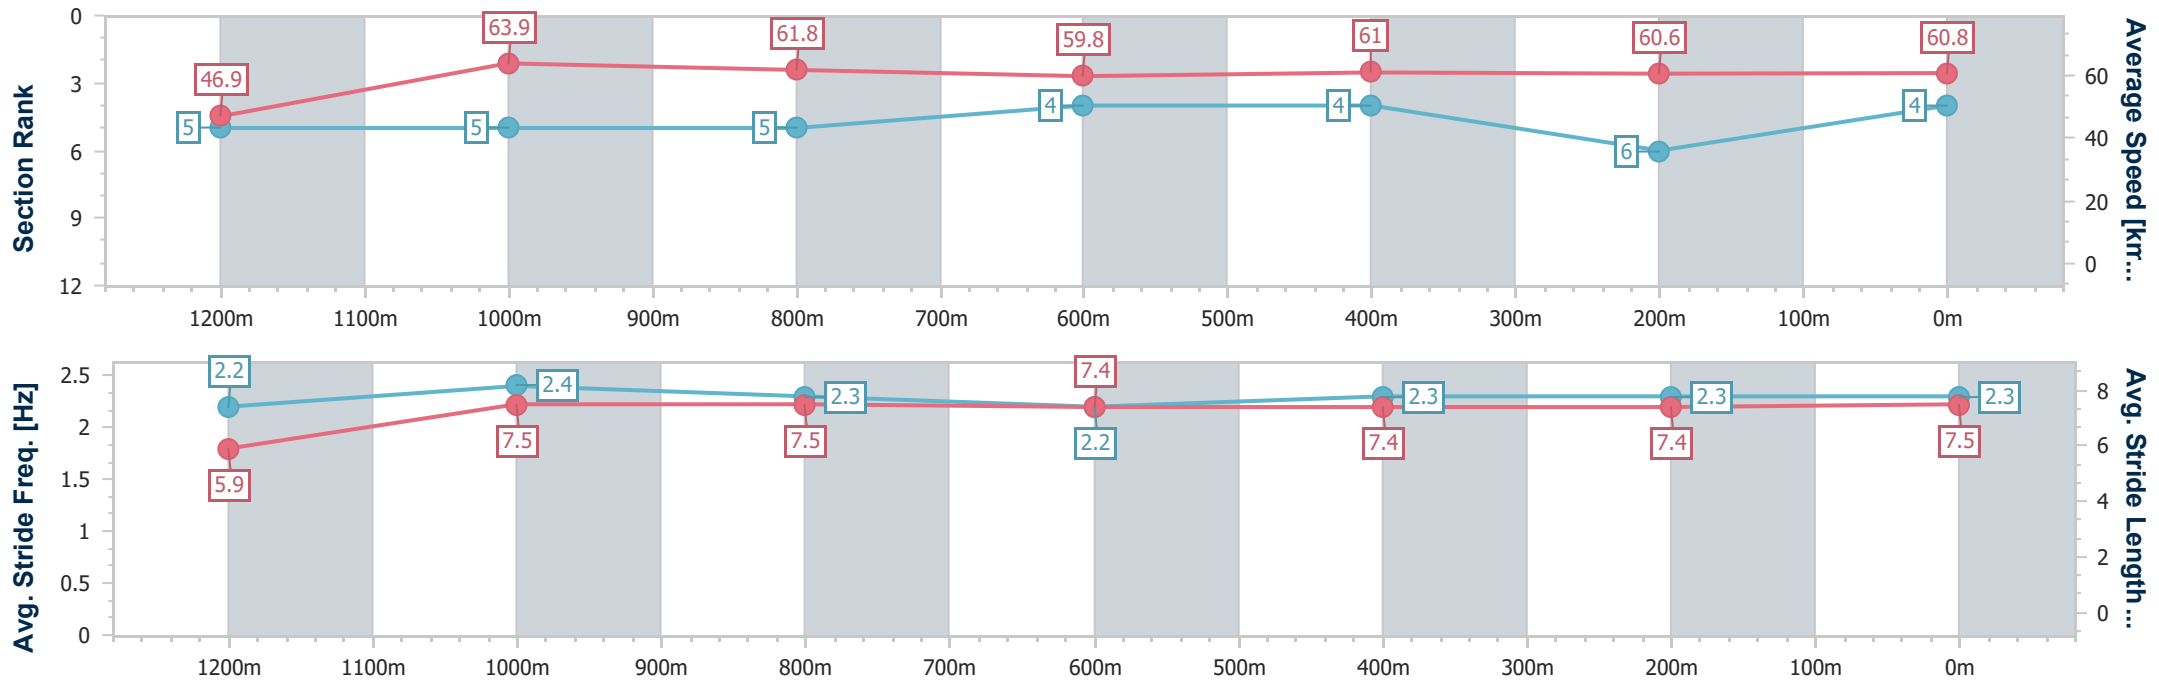

Horse/Jockey Name	Midori Mover
Final Rank	4
Fastest Section Time (Section)	0:11.31 (1200m)
Top Speed [km/h] (Section)	64.8 (1200m)
Race State	Finished

Ipswich QLD Professional
Race 3: BROOKVALE UNION DARK 6% QTIS Three-Years-Old
Maiden Plate - 1350m
22 May 2024 - 13:08

Track Rating: Good 4, Weather: Overcast, Rail Position: +6m Entire

Section	Overall	1200m	1000m	800m	600m	400m	200m
Section Times	1:22.12 [4] (0:11.51)	1:10.61 [5] (0:11.31)	0:59.30 [5] (0:11.65)	0:47.65 [5] (0:12.07)	0:35.58 [4] (0:11.82)	0:23.76 [4] (0:11.94)	0:11.82 [6] (0:11.82)
Average Speed [km/h]	46.9	63.9	61.8	59.8	61.0	60.6	60.8
Top Speed [km/h]	62.9	64.8	63.4	60.0	61.6	62.0	62.1
Avg. Dist. to Rail [m]	1.9	1.3	0.9	0.5	0.8	1.4	3.8
Avg. Stride Freq. [Hz]	2.2	2.4	2.3	2.2	2.3	2.3	2.3
Avg. Stride Length [m]	5.9	7.5	7.5	7.4	7.4	7.4	7.5

- [ ] Ranking at each section and finish
- -.-.- No data available at this section
- NA No data available