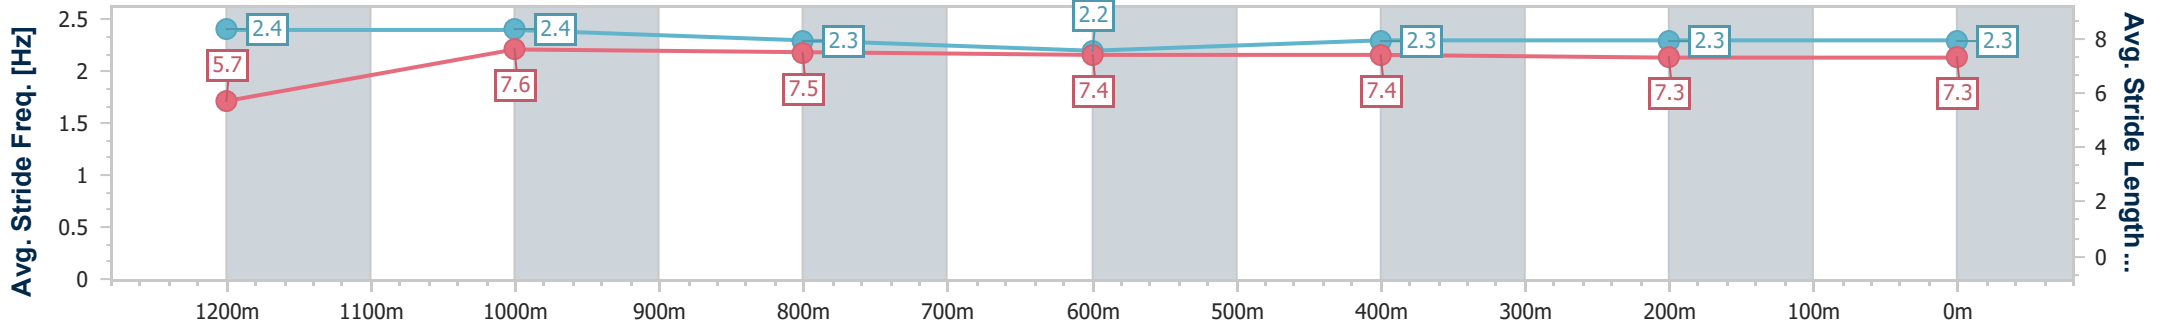

Horse/Jockey Name	Better Be Slick
Final Rank	1
Fastest Section Time (Section)	0:11.04 (1200m)
Top Speed [km/h] (Section)	67.2 (1200m)
Race State	Finished

Ipswich QLD Professional
Race 3: BROOKVALE UNION DARK 6% QTIS Three-Years-Old
Maiden Plate - 1350m
22 May 2024 - 13:08

Track Rating: Good 4, Weather: Overcast, Rail Position: +6m Entire

Section	Overall	1200m	1000m	800m	600m	400m	200m
Section Times	1:21.89 [1] (0:11.35)	1:10.54 [2] (0:11.04)	0:59.50 [2] (0:11.82)	0:47.68 [2] (0:12.13)	0:35.55 [2] (0:11.86)	0:23.69 [2] (0:11.87)	0:11.82 [2] (0:11.82)
Average Speed [km/h]	47.6	65.4	60.9	59.4	60.7	60.9	60.8
Top Speed [km/h]	66.6	67.2	62.5	60.4	61.0	61.9	62.2
Avg. Dist. to Rail [m]	7.3	2.2	0.7	0.1	0.4	0.4	0.8
Avg. Stride Freq. [Hz]	2.4	2.4	2.3	2.2	2.3	2.3	2.3
Avg. Stride Length [m]	5.7	7.6	7.5	7.4	7.4	7.3	7.3

- [ ] Ranking at each section and finish
- -.-.- No data available at this section
- NA No data available