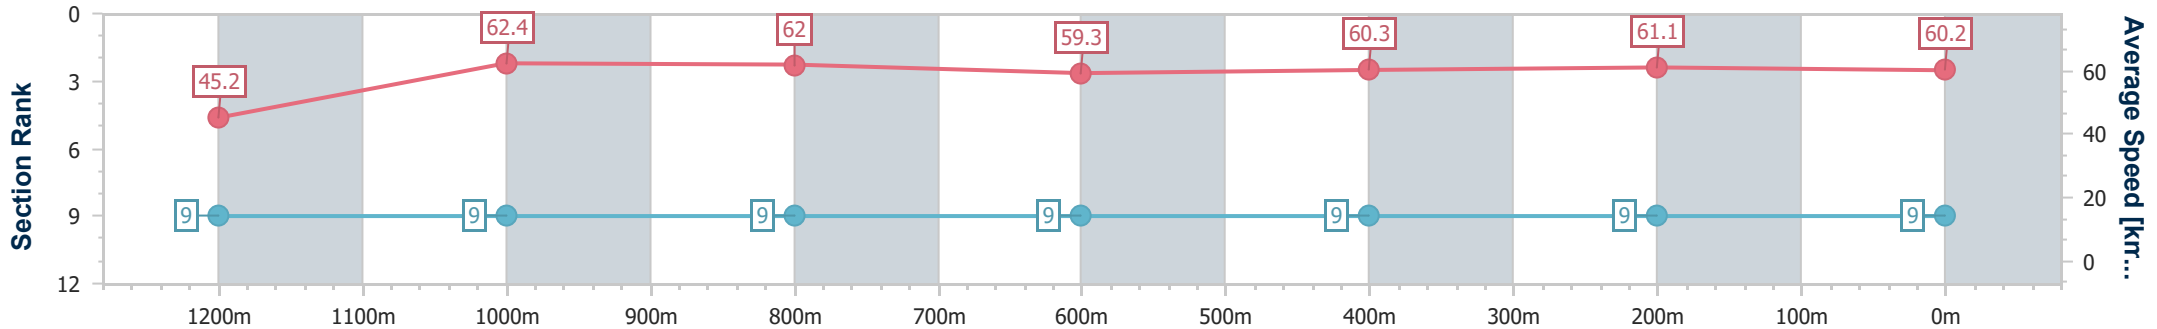

- [] Ranking at each section and finish
- .-.- No data available at this section
- NA No data available

| | |
|--------------------------------|-----------------|
| Horse/Jockey Name | She's A Ferrari |
| Final Rank | 9 |
| Fastest Section Time (Section) | 0:11.52 (1200m) |
| Top Speed [km/h] (Section) | 63.8 (1200m) |
| Race State | Finished |

Ipswich QLD Professional
 Race 3: BROOKVALE UNION DARK 6% QTIS Three-Years-Old
 Maiden Plate - 1350m
 22 May 2024 - 13:08

Track Rating: Good 4, Weather: Overcast, Rail Position: +6m Entire

| Section | Overall | 1200m | 1000m | 800m | 600m | 400m | 200m |
|------------------------|--------------------------|--------------------------|--------------------------|--------------------------|--------------------------|--------------------------|--------------------------|
| Section Times | 1:22.88 [9] (0:12.00) | 1:10.88 [9] (0:11.52) | 0:59.36 [9] (0:11.62) | 0:47.74 [9] (0:12.12) | 0:35.62 [9] (0:11.90) | 0:23.72 [9] (0:11.73) | 0:11.99 [9] (0:11.99) |
| Average Speed [km/h] | 45.2 | 62.4 | 62.0 | 59.3 | 60.3 | 61.1 | 60.2 |
| Top Speed [km/h] | 61.9 | 63.8 | 63.0 | 60.1 | 61.7 | 61.7 | 61.5 |
| Avg. Dist. to Rail [m] | 4.7 | 1.0 | 0.6 | 0.8 | 0.7 | 1.2 | 3.9 |
| Avg. Stride Freq. [Hz] | 2.3 | 2.3 | 2.3 | 2.2 | 2.3 | 2.3 | 2.3 |
| Avg. Stride Length [m] | 5.6 | 7.5 | 7.5 | 7.4 | 7.4 | 7.2 | 7.2 |