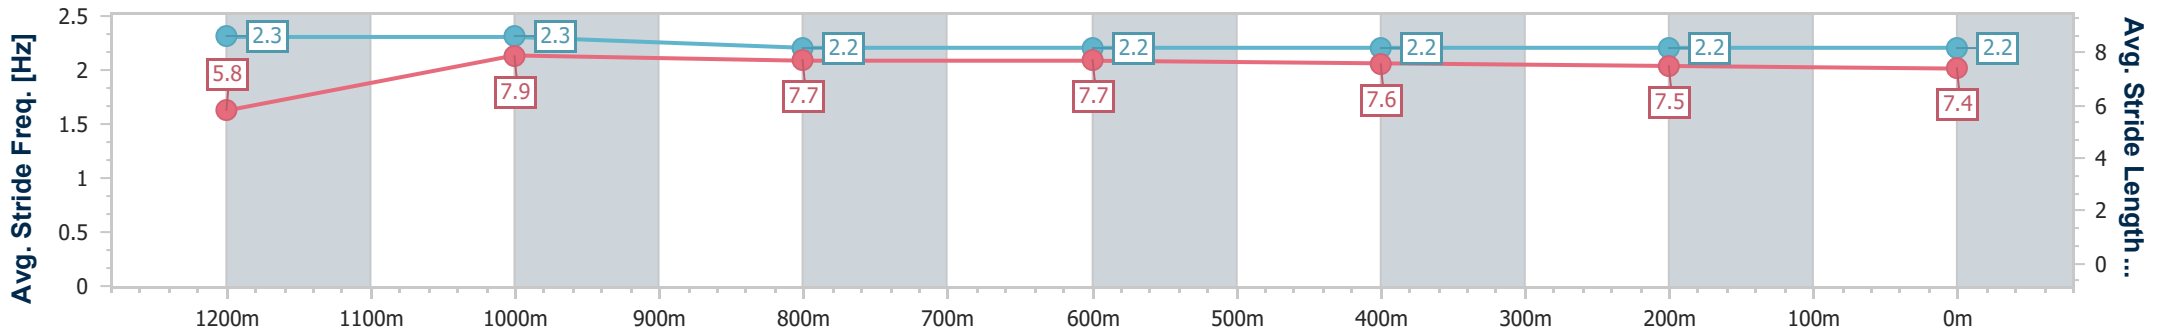

Horse/Jockey Name	Victory Melody
Final Rank	2
Fastest Section Time (Section)	0:10.95 (1200m)
Top Speed [km/h] (Section)	67.3 (1200m)
Race State	Finished

Ipswich QLD Professional
Race 3: BROOKVALE UNION DARK 6% QTIS Three-Years-Old
Maiden Plate - 1350m
22 May 2024 - 13:08

Track Rating: Good 4, Weather: Overcast, Rail Position: +6m Entire

Section	Overall	1200m	1000m	800m	600m	400m	200m
Section Times	1:21.98 [2] (0:11.23)	1:10.75 [1] (0:10.95)	0:59.80 [1] (0:11.70)	0:48.10 [1] (0:12.07)	0:36.03 [1] (0:11.99)	0:24.04 [1] (0:11.84)	0:12.20 [1] (0:12.20)
Average Speed [km/h]	48.0	65.9	61.3	59.5	59.9	60.7	59.1
Top Speed [km/h]	65.6	67.3	63.4	60.0	60.2	61.8	61.5
Avg. Dist. to Rail [m]	0.8	0.8	0.5	0.8	0.5	0.7	0.5
Avg. Stride Freq. [Hz]	2.3	2.3	2.2	2.2	2.2	2.2	2.2
Avg. Stride Length [m]	5.8	7.9	7.7	7.7	7.6	7.5	7.4

- [ ] Ranking at each section and finish
- -.-.- No data available at this section
- NA No data available