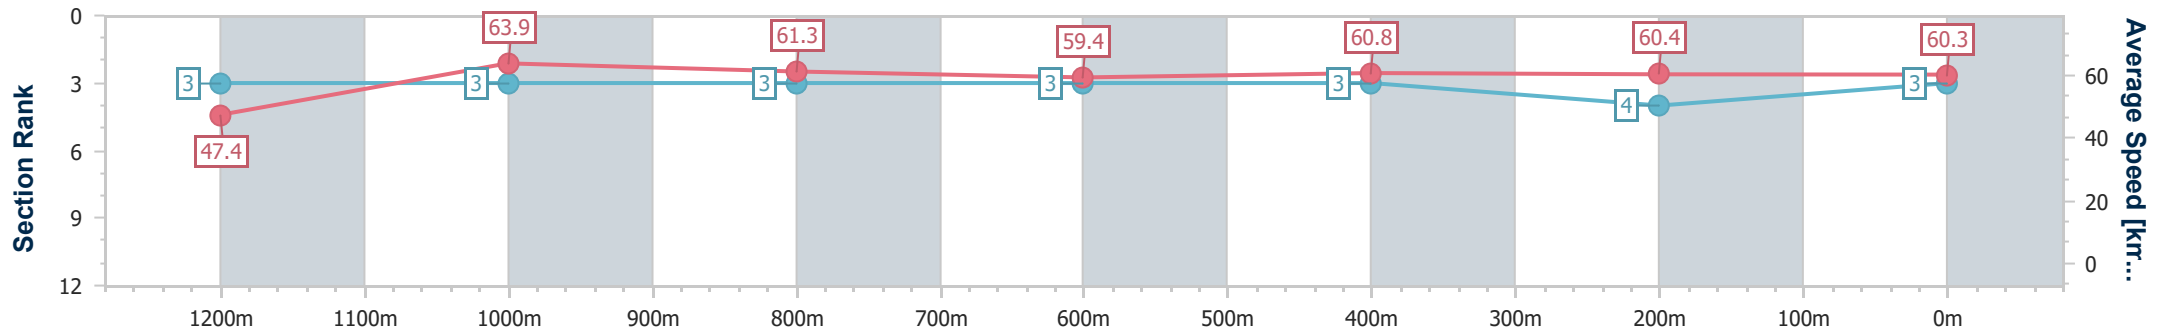

Horse/Jockey Name	Cryptic Sound
Final Rank	3
Fastest Section Time (Section)	0:11.28 (1200m)
Top Speed [km/h] (Section)	65.3 (Overall)
Race State	Finished

Ipswich QLD Professional
Race 3: BROOKVALE UNION DARK 6% QTIS Three-Years-Old
Maiden Plate - 1350m
22 May 2024 - 13:08

Track Rating: Good 4, Weather: Overcast, Rail Position: +6m Entire

Section	Overall	1200m	1000m	800m	600m	400m	200m
Section Times	1:22.10 [3] (0:11.35)	1:10.75 [3] (0:11.28)	0:59.47 [3] (0:11.78)	0:47.69 [3] (0:12.07)	0:35.62 [3] (0:11.84)	0:23.78 [3] (0:11.82)	0:11.96 [4] (0:11.96)
Average Speed [km/h]	47.4	63.9	61.3	59.4	60.8	60.4	60.3
Top Speed [km/h]	65.3	64.8	62.7	60.2	61.7	62.0	61.9
Avg. Dist. to Rail [m]	5.9	1.0	0.2	0.2	0.7	1.8	1.8
Avg. Stride Freq. [Hz]	2.2	2.3	2.3	2.2	2.3	2.3	2.3
Avg. Stride Length [m]	6.1	7.7	7.6	7.4	7.4	7.3	7.3

- [ ] Ranking at each section and finish
- -.-.- No data available at this section
- NA No data available