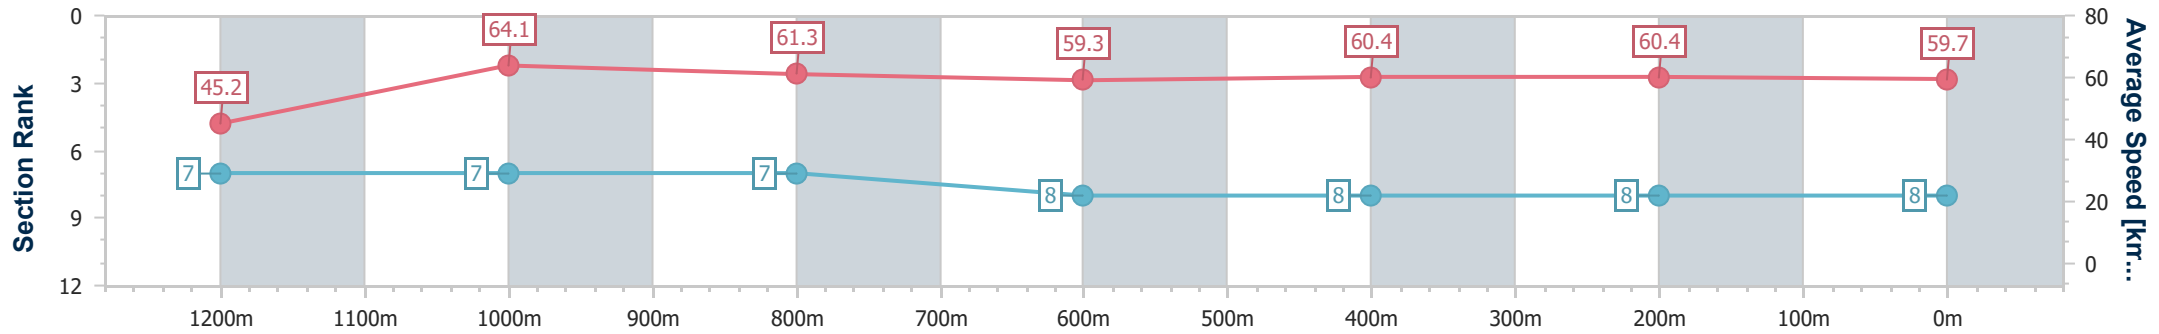

- [] Ranking at each section and finish
- .-.- No data available at this section
- NA No data available

| | |
|--------------------------------|-----------------|
| Horse/Jockey Name | Double Glazed |
| Final Rank | 8 |
| Fastest Section Time (Section) | 0:11.26 (1200m) |
| Top Speed [km/h] (Section) | 65.5 (1200m) |
| Race State | Finished |

Ipswich QLD Professional
 Race 3: BROOKVALE UNION DARK 6% QTIS Three-Years-Old
 Maiden Plate - 1350m
 22 May 2024 - 13:08

Track Rating: Good 4, Weather: Overcast, Rail Position: +6m Entire

| Section | Overall | 1200m | 1000m | 800m | 600m | 400m | 200m |
|------------------------|--------------------------|--------------------------|--------------------------|--------------------------|--------------------------|--------------------------|--------------------------|
| Section Times | 1:22.83 [8] (0:11.95) | 1:10.88 [7] (0:11.26) | 0:59.62 [7] (0:11.73) | 0:47.89 [7] (0:12.15) | 0:35.74 [8] (0:11.83) | 0:23.91 [8] (0:11.85) | 0:12.06 [8] (0:12.06) |
| Average Speed [km/h] | 45.2 | 64.1 | 61.3 | 59.3 | 60.4 | 60.4 | 59.7 |
| Top Speed [km/h] | 64.9 | 65.5 | 62.9 | 59.9 | 61.2 | 61.1 | 60.4 |
| Avg. Dist. to Rail [m] | 3.2 | 0.6 | 0.3 | 0.4 | 1.1 | 0.9 | 1.3 |
| Avg. Stride Freq. [Hz] | 2.3 | 2.4 | 2.3 | 2.2 | 2.3 | 2.3 | 2.3 |
| Avg. Stride Length [m] | 5.6 | 7.5 | 7.4 | 7.3 | 7.3 | 7.3 | 7.2 |