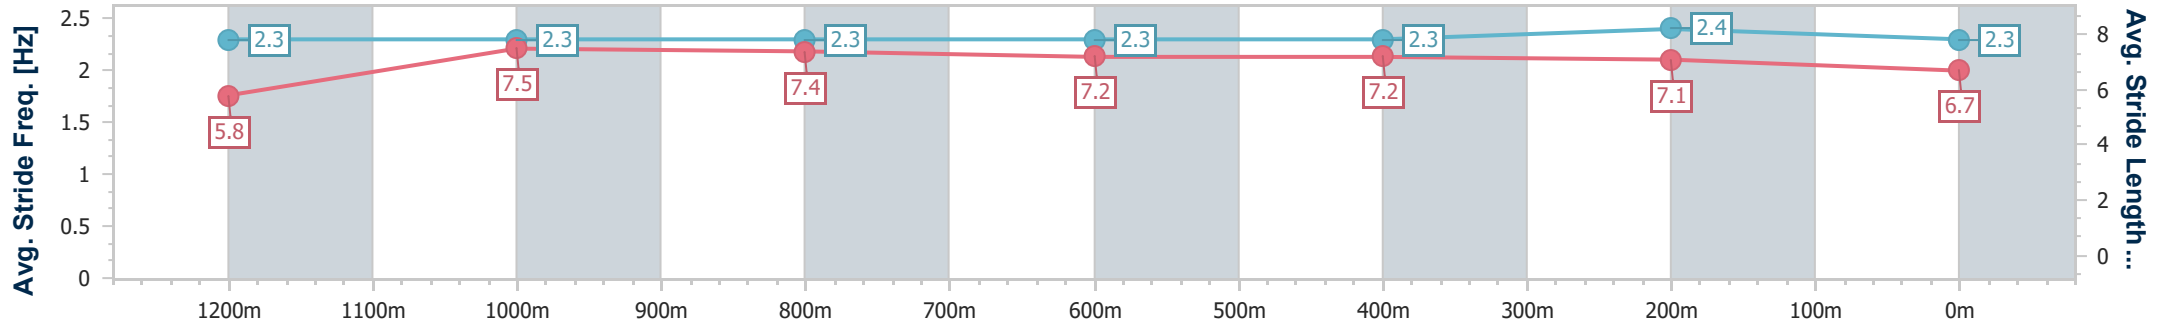

Horse/Jockey Name	Willabelle
Final Rank	5
Fastest Section Time (Section)	0:11.12 (1200m)
Top Speed [km/h] (Section)	65.2 (400m)
Race State	Finished

Ipswich QLD Professional
Race 3: BROOKVALE UNION DARK 6% QTIS Three-Years-Old
Maiden Plate - 1350m
22 May 2024 - 13:08

Track Rating: Good 4, Weather: Overcast, Rail Position: +6m Entire

Section	Overall	1200m	1000m	800m	600m	400m	200m
Section Times	1:22.17 [5] (0:11.47)	1:10.70 [4] (0:11.12)	0:59.58 [4] (0:11.68)	0:47.90 [4] (0:12.14)	0:35.76 [5] (0:11.88)	0:24.68 [5] (0:11.82)	0:12.46 [3] (0:12.46)
Average Speed [km/h]	47.1	64.1	62.2	60.1	61.2	58.6	60.2
Top Speed [km/h]	62.8	64.1	62.8	60.3	61.1	65.2	63.7
Avg. Dist. to Rail [m]	0.8	0.4	0.3	0.7	1.0	1.1	3.4
Avg. Stride Freq. [Hz]	2.3	2.3	2.3	2.3	2.3	2.4	2.3
Avg. Stride Length [m]	5.8	7.5	7.4	7.2	7.2	7.1	6.7

- [ ] Ranking at each section and finish
- -.-.- No data available at this section
- NA No data available