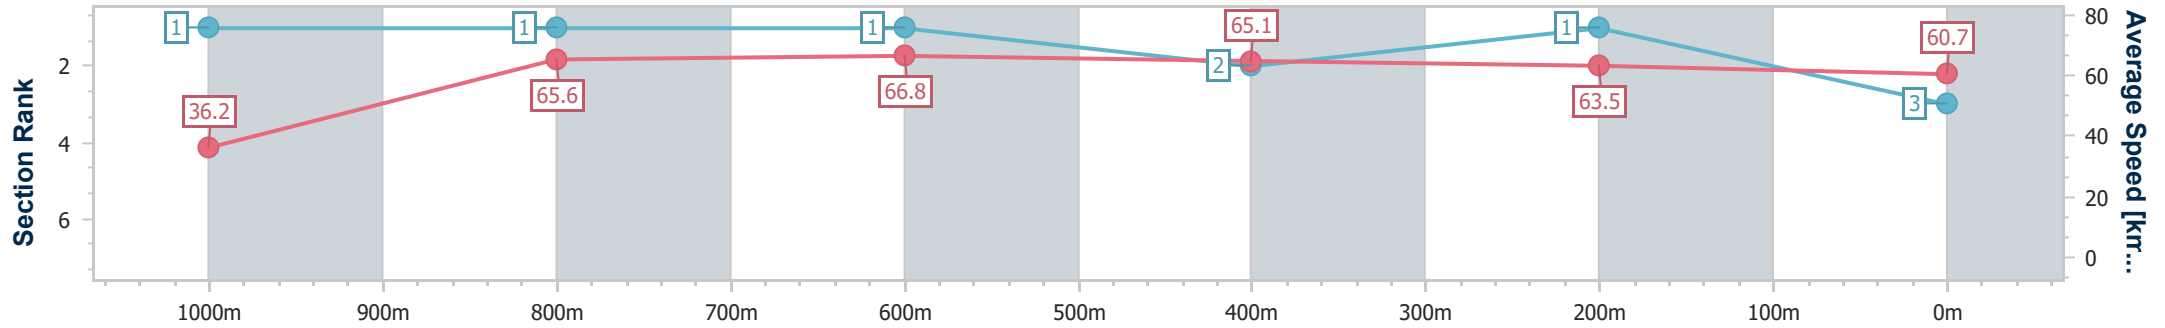

Horse/Jockey Name	Exceed To Ambition
Final Rank	3
Fastest Section Time (Section)	0:04.96 (Overall)
Top Speed [km/h] (Section)	68.7 (1000m)
Race State	Finished

Aquis Park Gold Coast Poly QLD Professional
Race 1: TAB BETS FRIENDS GCTC Maiden Handicap - 1050m

25 May 2024 - 13:09

Track Rating: Synthetic, Weather: Fine, Rail Position: True

Section	Overall	1000m	800m	600m	400m	200m
Section Times	1:00.93 [3] (0:04.96)	0:55.97 [1] (0:10.96)	0:45.01 [1] (0:10.75)	0:34.26 [1] (0:11.03)	0:23.23 [2] (0:11.31)	0:11.92 [1] (0:11.92)
Average Speed [km/h]	36.2	65.6	66.8	65.1	63.5	60.7
Top Speed [km/h]	56.5	68.7	67.9	68.0	64.4	63.0
Avg. Dist. to Rail [m]	4.1	1.5	0.9	0.7	0.3	0.9
Avg. Stride Freq. [Hz]	2.1	2.7	2.6	2.5	2.5	2.4
Avg. Stride Length [m]	4.7	6.8	7.1	7.2	7.2	7.0

- [ ] Ranking at each section and finish
- -.-.- No data available at this section
- NA No data available