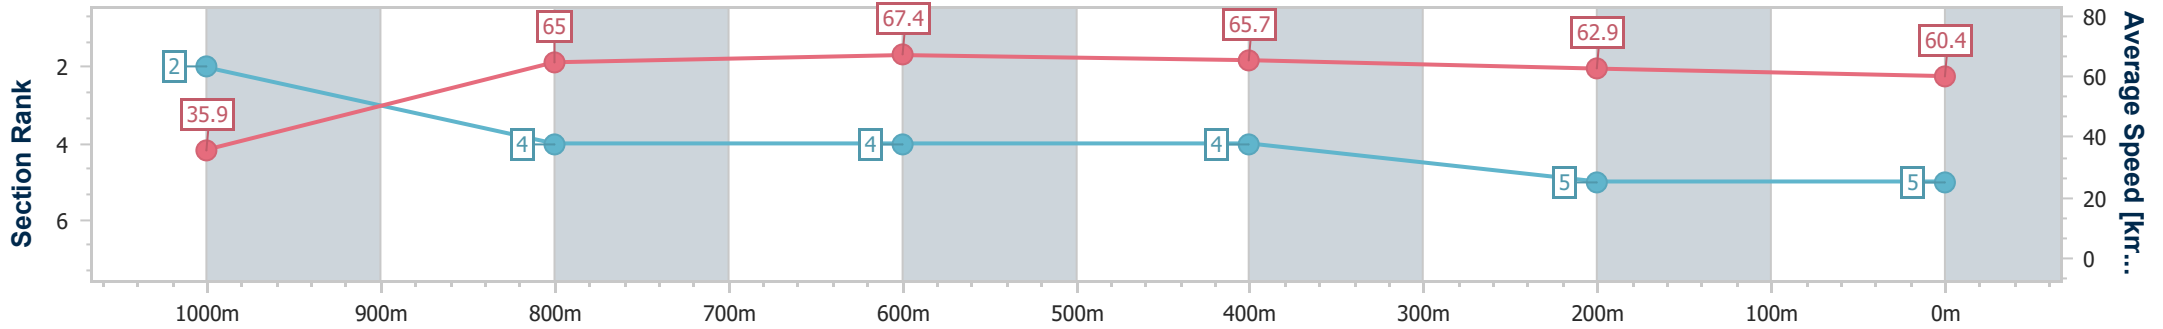

Horse/Jockey Name	Russian Inn
Final Rank	5
Fastest Section Time (Section)	0:05.04 (Overall)
Top Speed [km/h] (Section)	68.5 (600m)
Race State	Finished

Aquis Park Gold Coast Poly QLD Professional
Race 1: TAB BETS FRIENDS GCTC Maiden Handicap - 1050m

25 May 2024 - 13:09

Track Rating: Synthetic, Weather: Fine, Rail Position: True

Section	Overall	1000m	800m	600m	400m	200m
Section Times	1:01.43 [5] (0:05.04)	0:56.39 [2] (0:11.12)	0:45.27 [4] (0:10.76)	0:34.51 [4] (0:11.04)	0:23.47 [4] (0:11.54)	0:11.93 [5] (0:11.93)
Average Speed [km/h]	35.9	65.0	67.4	65.7	62.9	60.4
Top Speed [km/h]	56.6	68.2	68.2	68.5	64.4	61.9
Avg. Dist. to Rail [m]	1.1	1.1	1.2	1.5	3.6	5.6
Avg. Stride Freq. [Hz]	2.3	2.7	2.6	2.5	2.6	2.5
Avg. Stride Length [m]	4.3	6.7	7.1	7.2	6.8	6.7

- [ ] Ranking at each section and finish
- -.-.- No data available at this section
- NA No data available