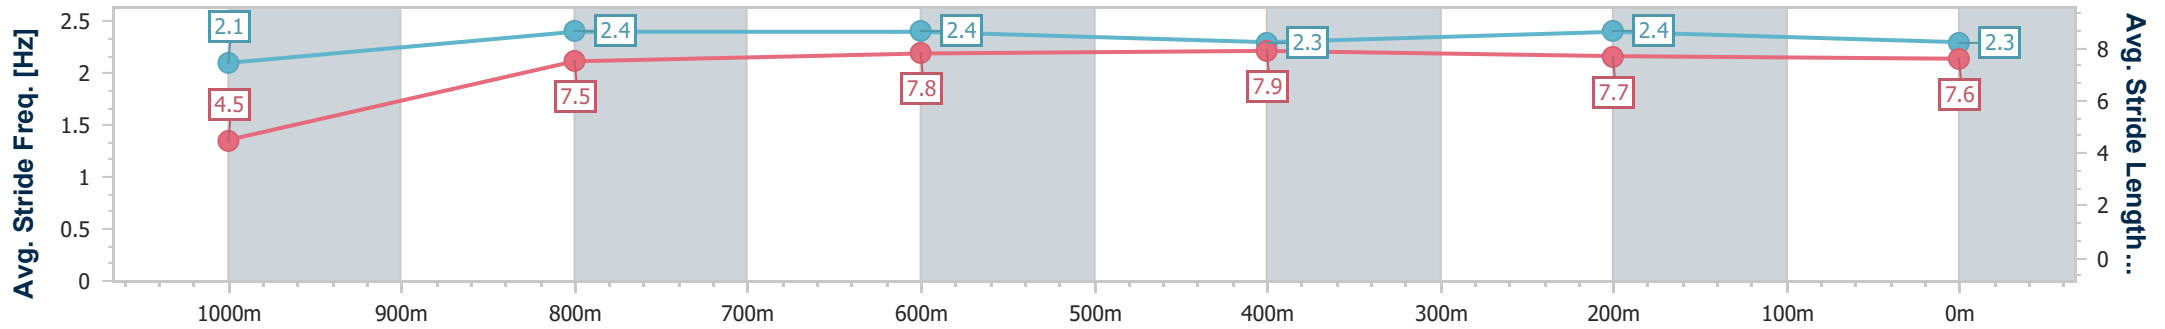

Horse/Jockey Name	Procyon Miss
Final Rank	1
Fastest Section Time (Section)	0:05.29 (Overall)
Top Speed [km/h] (Section)	69.5 (1000m)
Race State	Finished

Aquis Park Gold Coast Poly QLD Professional
Race 1: TAB BETS FRIENDS GCTC Maiden Handicap - 1050m

25 May 2024 - 13:09

Track Rating: Synthetic, Weather: Fine, Rail Position: True

Section	Overall	1000m	800m	600m	400m	200m
Section Times	1:00.45 [1] (0:05.29)	0:55.16 [6] (0:11.02)	0:44.14 [5] (0:10.77)	0:33.37 [5] (0:10.92)	0:22.45 [5] (0:11.05)	0:11.40 [2] (0:11.40)
Average Speed [km/h]	34.1	65.7	67.2	66.1	65.4	63.6
Top Speed [km/h]	55.6	69.5	68.5	68.6	66.6	66.0
Avg. Dist. to Rail [m]	4.1	1.7	1.2	0.8	3.1	4.7
Avg. Stride Freq. [Hz]	2.1	2.4	2.4	2.3	2.4	2.3
Avg. Stride Length [m]	4.5	7.5	7.8	7.9	7.7	7.6

- [ ] Ranking at each section and finish
- -.-.- No data available at this section
- NA No data available