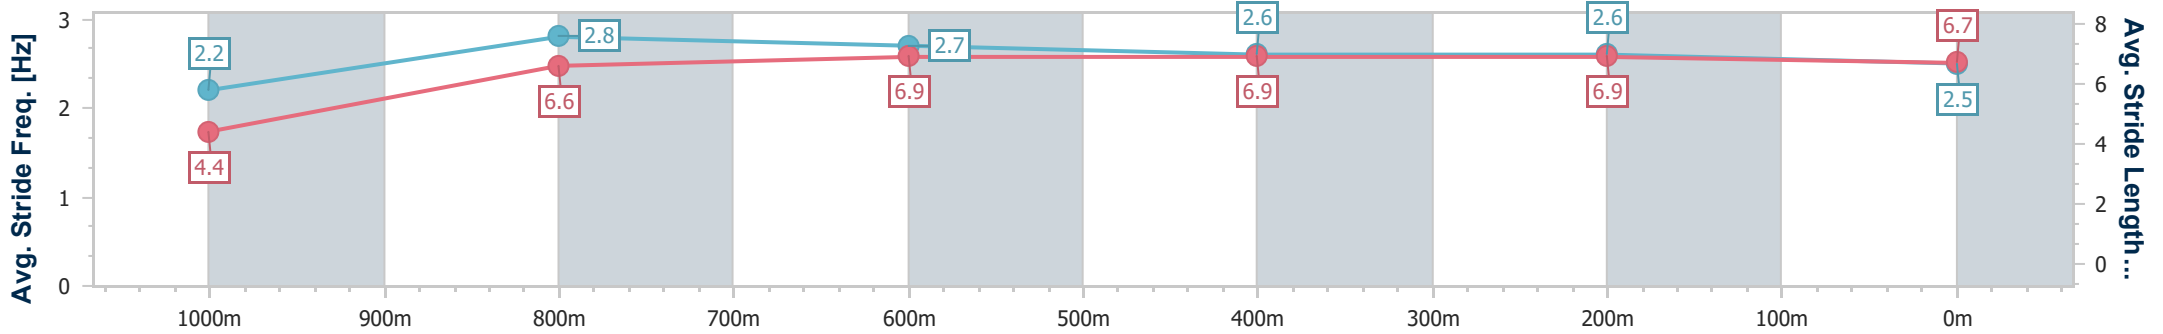

Horse/Jockey Name	I Am Amazes
Final Rank	4
Fastest Section Time (Section)	0:05.04 (Overall)
Top Speed [km/h] (Section)	69.2 (600m)
Race State	Finished

Aquis Park Gold Coast Poly QLD Professional
Race 1: TAB BETS FRIENDS GCTC Maiden Handicap - 1050m

25 May 2024 - 13:09

Track Rating: Synthetic, Weather: Fine, Rail Position: True

Section	Overall	1000m	800m	600m	400m	200m
Section Times	1:01.07 [4] (0:05.04)	0:56.03 [3] (0:11.02)	0:45.01 [2] (0:10.73)	0:34.28 [3] (0:11.01)	0:23.27 [3] (0:11.37)	0:11.90 [4] (0:11.90)
Average Speed [km/h]	35.6	65.6	67.9	65.9	63.8	60.6
Top Speed [km/h]	56.0	68.2	69.0	69.2	64.4	62.4
Avg. Dist. to Rail [m]	0.8	0.6	1.9	2.3	1.5	1.1
Avg. Stride Freq. [Hz]	2.2	2.8	2.7	2.6	2.6	2.5
Avg. Stride Length [m]	4.4	6.6	6.9	6.9	6.9	6.7

- [ ] Ranking at each section and finish
- -.-.- No data available at this section
- NA No data available