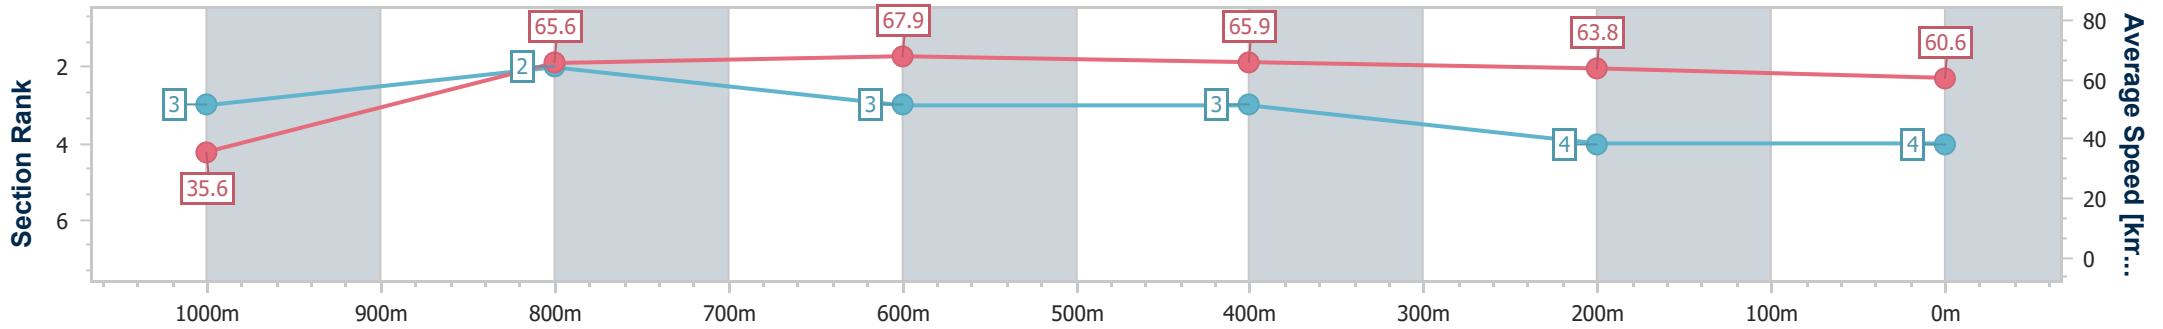

Horse/Jockey Name	I Am Amazes
Final Rank	4
Fastest Section Time (Section)	0:05.04 (Overall)
Top Speed [km/h] (Section)	69.2 (600m)
Race State	Finished

Aquis Park Gold Coast Poly QLD Professional
Race 1: TAB BETS FRIENDS GCTC Maiden Handicap - 1050m

25 May 2024 - 13:09

Track Rating: Synthetic, Weather: Fine, Rail Position: True

Section	Overall	1000m	800m	600m	400m	200m
Section Times	1:01.07 [4] (0:05.04)	0:56.03 [3] (0:11.02)	0:45.01 [2] (0:10.73)	0:34.28 [3] (0:11.01)	0:23.27 [3] (0:11.37)	0:11.90 [4] (0:11.90)
Average Speed [km/h]	35.6	65.6	67.9	65.9	63.8	60.6
Top Speed [km/h]	56.0	68.2	69.0	69.2	64.4	62.4
Avg. Dist. to Rail [m]	0.8	0.6	1.9	2.3	1.5	1.1
Avg. Stride Freq. [Hz]	2.2	2.8	2.7	2.6	2.6	2.5
Avg. Stride Length [m]	4.4	6.6	6.9	6.9	6.9	6.7

- [ ] Ranking at each section and finish
- -.-.- No data available at this section
- NA No data available