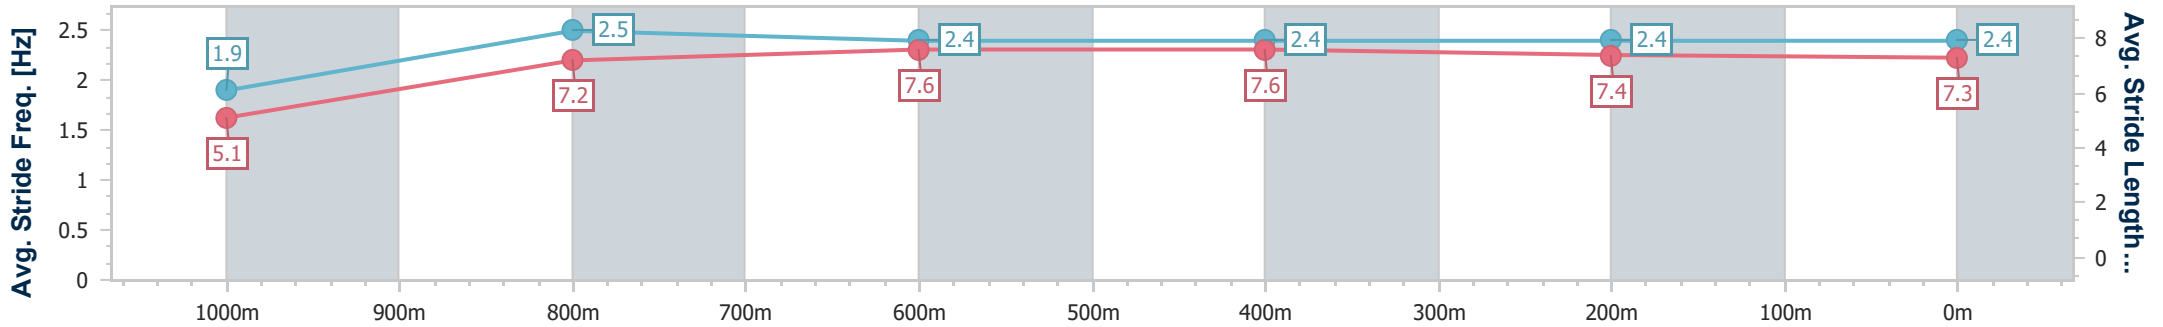

Aquis Park Gold Coast Poly QLD Professional
 Race 1: TAB BETS FRIENDS GCTC Maiden Handicap - 1050m

25 May 2024 - 13:09

Track Rating: Synthetic, Weather: Fine, Rail Position: True

Section	Overall	1000m	800m	600m	400m	200m
Section Times	1:01.43 [5] (0:05.04)	0:56.39 [2] (0:11.12)	0:45.27 [4] (0:10.76)	0:34.51 [4] (0:11.04)	0:23.47 [4] (0:11.54)	0:11.93 [5] (0:11.93)
Average Speed [km/h]	35.9	65.0	67.4	65.7	62.9	60.4
Top Speed [km/h]	56.6	68.2	68.2	68.5	64.4	61.9
Avg. Dist. to Rail [m]	1.1	1.1	1.2	1.5	3.6	5.6
Avg. Stride Freq. [Hz]	2.3	2.7	2.6	2.5	2.6	2.5
Avg. Stride Length [m]	4.3	6.7	7.1	7.2	6.8	6.7

- [] Ranking at each section and finish
- .-.- No data available at this section
- NA No data available

Horse/Jockey Name	Shadow Mistress
Final Rank	6
Fastest Section Time (Section)	0:05.11 (Overall)
Top Speed [km/h] (Section)	68.2 (800m)
Race State	Finished

Aquis Park Gold Coast Poly QLD Professional
Race 1: TAB BETS FRIENDS GCTC Maiden Handicap - 1050m

25 May 2024 - 13:09

Track Rating: Synthetic, Weather: Fine, Rail Position: True

Section	Overall	1000m	800m	600m	400m	200m
Section Times	1:01.72 [6] (0:05.11)	0:56.61 [5] (0:11.27)	0:45.34 [6] (0:11.04)	0:34.30 [6] (0:11.28)	0:23.02 [6] (0:11.53)	0:11.49 [6] (0:11.49)
Average Speed [km/h]	35.7	64.4	66.2	64.8	63.0	63.0
Top Speed [km/h]	55.4	67.5	68.2	66.7	64.4	64.1
Avg. Dist. to Rail [m]	5.7	4.2	2.6	2.9	4.2	6.6
Avg. Stride Freq. [Hz]	1.9	2.5	2.4	2.4	2.4	2.4
Avg. Stride Length [m]	5.1	7.2	7.6	7.6	7.4	7.3

- [] Ranking at each section and finish
- .-.- No data available at this section
- NA No data available