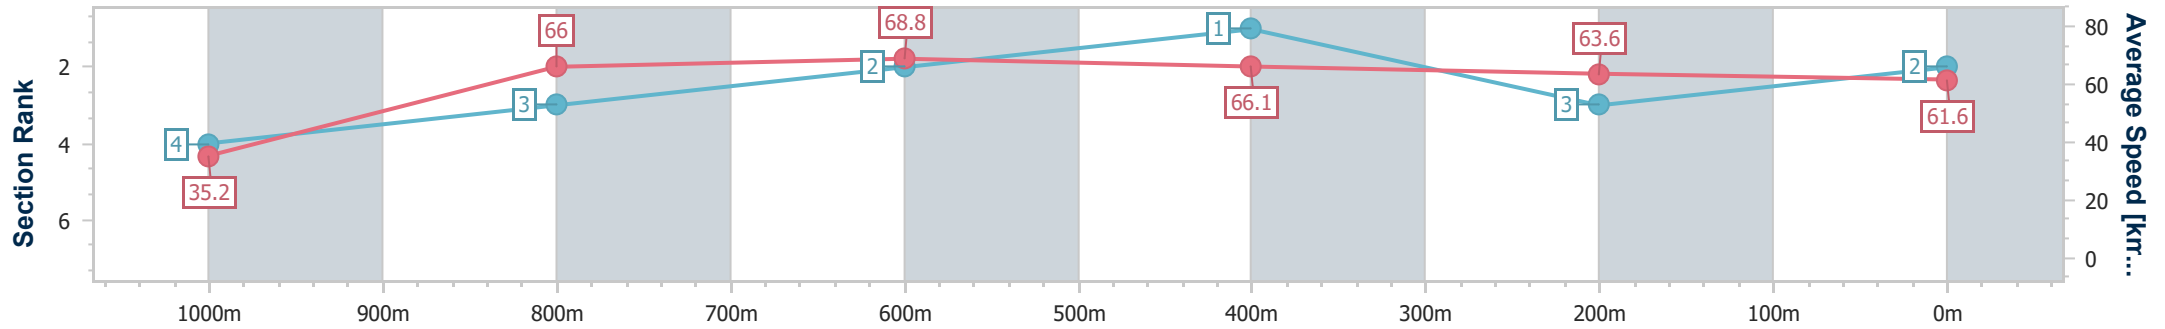

Horse/Jockey Name	Meghan
Final Rank	2
Fastest Section Time (Section)	0:05.10 (Overall)
Top Speed [km/h] (Section)	71.6 (1000m)
Race State	Finished

Aquis Park Gold Coast Poly QLD Professional
Race 1: TAB BETS FRIENDS GCTC Maiden Handicap - 1050m

25 May 2024 - 13:09

Track Rating: Synthetic, Weather: Fine, Rail Position: True

Section	Overall	1000m	800m	600m	400m	200m
Section Times	1:00.81 [2] (0:05.10)	0:55.71 [4] (0:11.01)	0:44.70 [3] (0:10.58)	0:34.12 [2] (0:10.99)	0:23.13 [1] (0:11.39)	0:11.74 [3] (0:11.74)
Average Speed [km/h]	35.2	66.0	68.8	66.1	63.6	61.6
Top Speed [km/h]	56.4	71.6	71.6	68.8	64.4	63.7
Avg. Dist. to Rail [m]	2.9	2.3	2.5	1.6	2.2	2.7
Avg. Stride Freq. [Hz]	1.9	2.5	2.5	2.4	2.4	2.3
Avg. Stride Length [m]	5.1	7.4	7.7	7.7	7.4	7.3

- [ ] Ranking at each section and finish
- -.-.- No data available at this section
- NA No data available