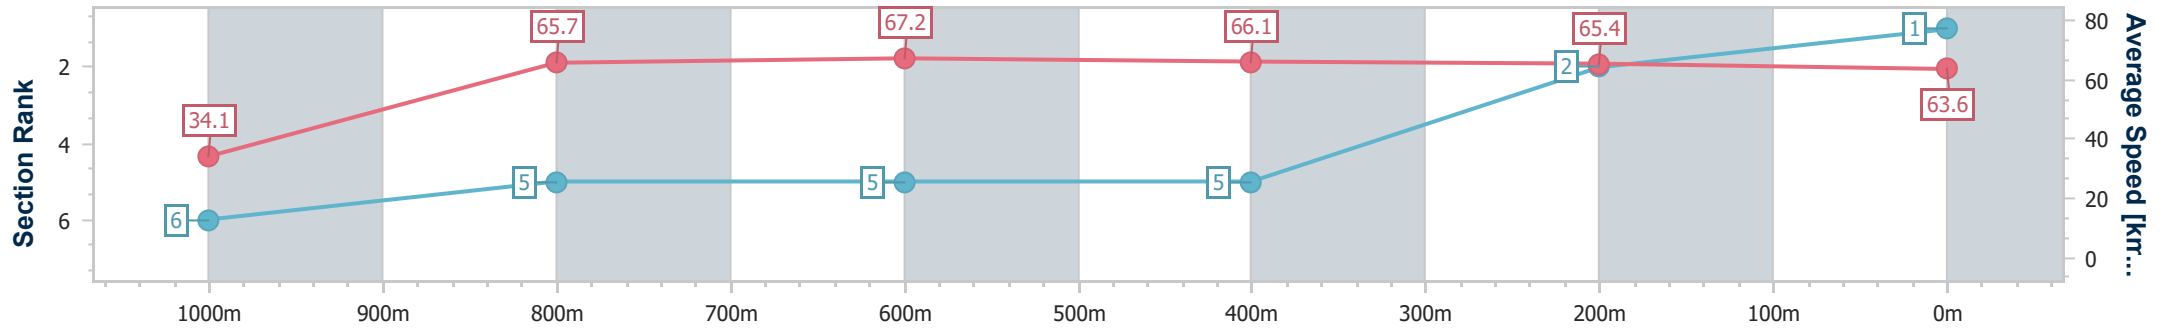

Horse/Jockey Name	Procyon Miss
Final Rank	1
Fastest Section Time (Section)	0:05.29 (Overall)
Top Speed [km/h] (Section)	69.5 (1000m)
Race State	Finished

Aquis Park Gold Coast Poly QLD Professional
Race 1: TAB BETS FRIENDS GCTC Maiden Handicap - 1050m

25 May 2024 - 13:09

Track Rating: Synthetic, Weather: Fine, Rail Position: True

Section	Overall	1000m	800m	600m	400m	200m
Section Times	1:00.45 [1] (0:05.29)	0:55.16 [6] (0:11.02)	0:44.14 [5] (0:10.77)	0:33.37 [5] (0:10.92)	0:22.45 [5] (0:11.05)	0:11.40 [2] (0:11.40)
Average Speed [km/h]	34.1	65.7	67.2	66.1	65.4	63.6
Top Speed [km/h]	55.6	69.5	68.5	68.6	66.6	66.0
Avg. Dist. to Rail [m]	4.1	1.7	1.2	0.8	3.1	4.7
Avg. Stride Freq. [Hz]	2.1	2.4	2.4	2.3	2.4	2.3
Avg. Stride Length [m]	4.5	7.5	7.8	7.9	7.7	7.6

- [ ] Ranking at each section and finish
- -.-.- No data available at this section
- NA No data available