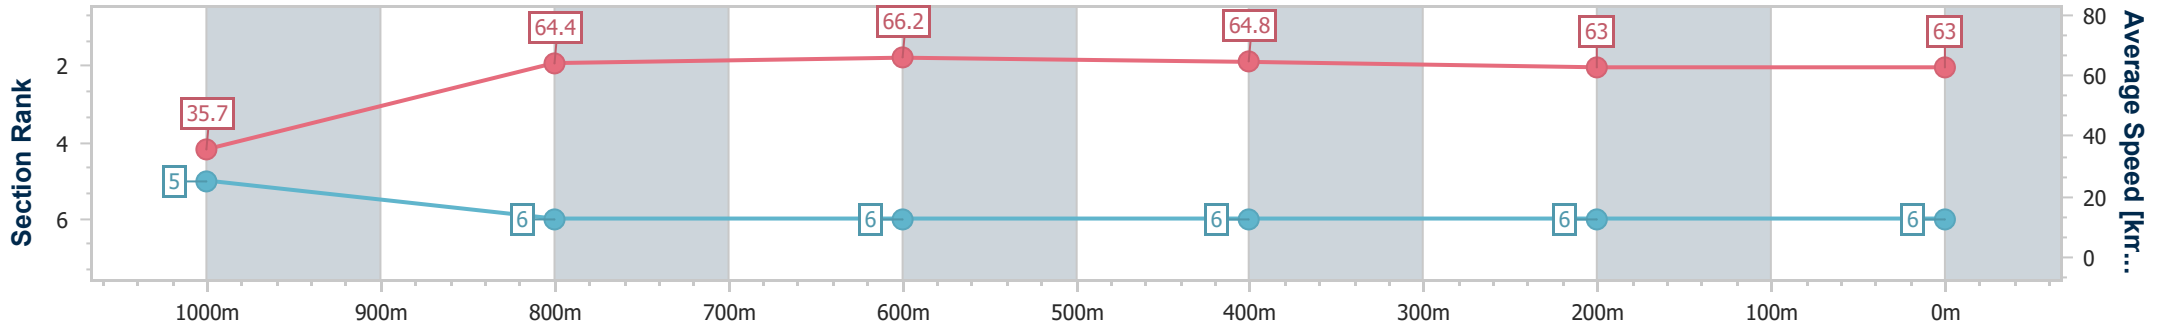

Horse/Jockey Name	Shadow Mistress
Final Rank	6
Fastest Section Time (Section)	0:05.11 (Overall)
Top Speed [km/h] (Section)	68.2 (800m)
Race State	Finished

Aquis Park Gold Coast Poly QLD Professional
Race 1: TAB BETS FRIENDS GCTC Maiden Handicap - 1050m

25 May 2024 - 13:09

Track Rating: Synthetic, Weather: Fine, Rail Position: True

Section	Overall	1000m	800m	600m	400m	200m
Section Times	1:01.72 [6] (0:05.11)	0:56.61 [5] (0:11.27)	0:45.34 [6] (0:11.04)	0:34.30 [6] (0:11.28)	0:23.02 [6] (0:11.53)	0:11.49 [6] (0:11.49)
Average Speed [km/h]	35.7	64.4	66.2	64.8	63.0	63.0
Top Speed [km/h]	55.4	67.5	68.2	66.7	64.4	64.1
Avg. Dist. to Rail [m]	5.7	4.2	2.6	2.9	4.2	6.6
Avg. Stride Freq. [Hz]	1.9	2.5	2.4	2.4	2.4	2.4
Avg. Stride Length [m]	5.1	7.2	7.6	7.6	7.4	7.3

- [ ] Ranking at each section and finish
- -.-.- No data available at this section
- NA No data available