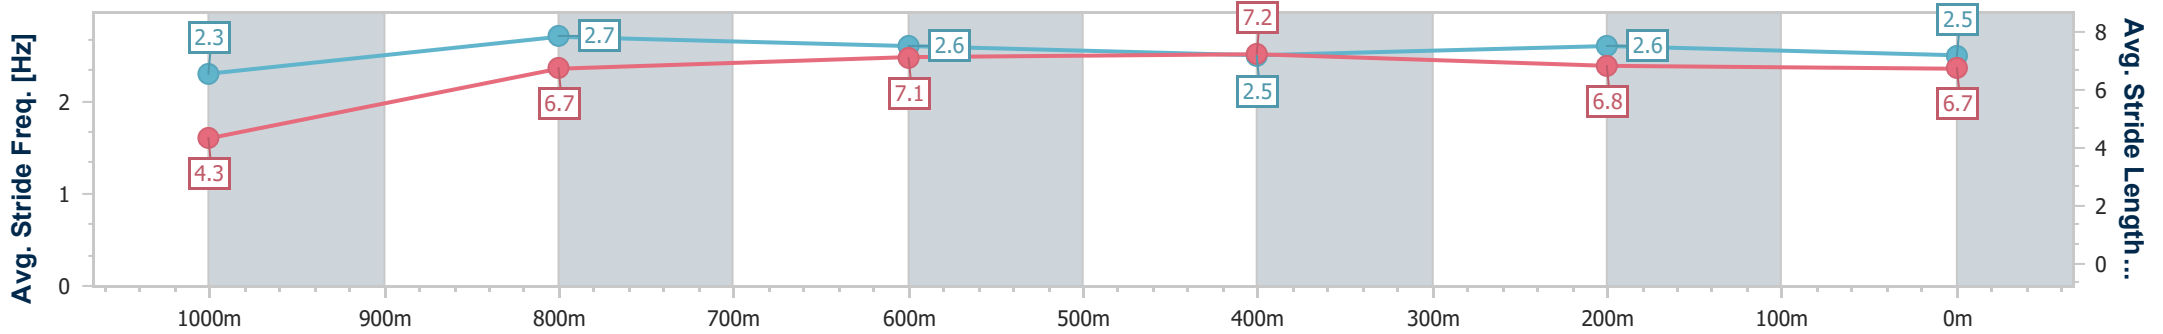

- [] Ranking at each section and finish
- .-.- No data available at this section
- NA No data available

Horse/Jockey Name	Russian Inn
Final Rank	5
Fastest Section Time (Section)	0:05.04 (Overall)
Top Speed [km/h] (Section)	68.5 (600m)
Race State	Finished

Aquis Park Gold Coast Poly QLD Professional
 Race 1: TAB BETS FRIENDS GCTC Maiden Handicap - 1050m

25 May 2024 - 13:09

Track Rating: Synthetic, Weather: Fine, Rail Position: True

Section	Overall	1000m	800m	600m	400m	200m
Section Times	1:01.43 [5] (0:05.04)	0:56.39 [2] (0:11.12)	0:45.27 [4] (0:10.76)	0:34.51 [4] (0:11.04)	0:23.47 [4] (0:11.54)	0:11.93 [5] (0:11.93)
Average Speed [km/h]	35.9	65.0	67.4	65.7	62.9	60.4
Top Speed [km/h]	56.6	68.2	68.2	68.5	64.4	61.9
Avg. Dist. to Rail [m]	1.1	1.1	1.2	1.5	3.6	5.6
Avg. Stride Freq. [Hz]	2.3	2.7	2.6	2.5	2.6	2.5
Avg. Stride Length [m]	4.3	6.7	7.1	7.2	6.8	6.7