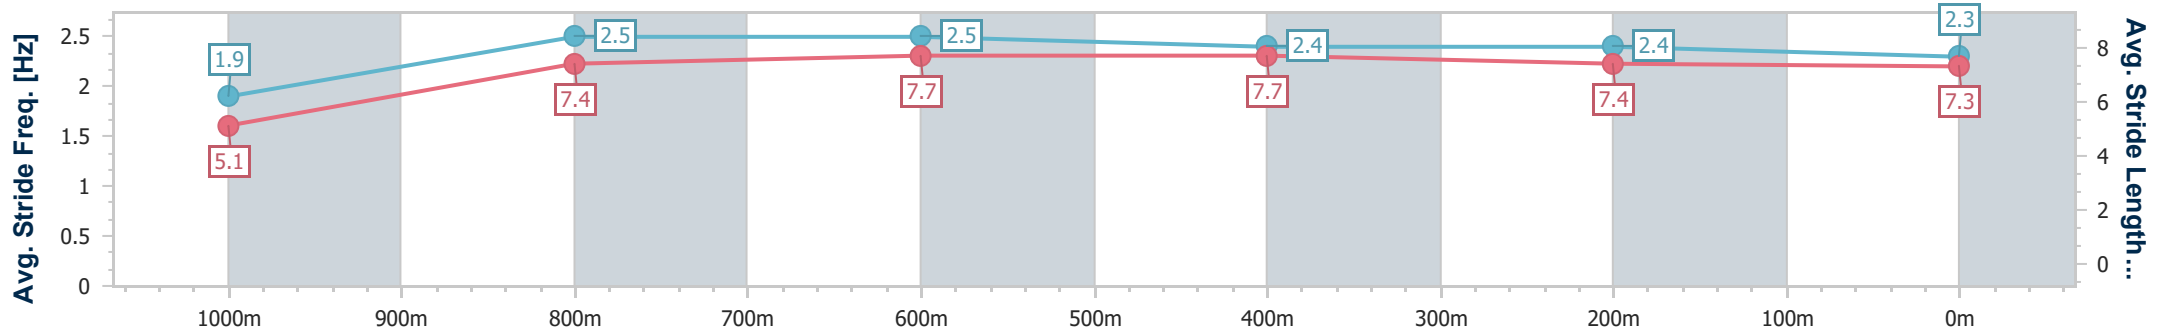

Horse/Jockey Name	Meghan
Final Rank	2
Fastest Section Time (Section)	0:05.10 (Overall)
Top Speed [km/h] (Section)	71.6 (1000m)
Race State	Finished

Aquis Park Gold Coast Poly QLD Professional
Race 1: TAB BETS FRIENDS GCTC Maiden Handicap - 1050m

25 May 2024 - 13:09

Track Rating: Synthetic, Weather: Fine, Rail Position: True

Section	Overall	1000m	800m	600m	400m	200m
Section Times	1:00.81 [2] (0:05.10)	0:55.71 [4] (0:11.01)	0:44.70 [3] (0:10.58)	0:34.12 [2] (0:10.99)	0:23.13 [1] (0:11.39)	0:11.74 [3] (0:11.74)
Average Speed [km/h]	35.2	66.0	68.8	66.1	63.6	61.6
Top Speed [km/h]	56.4	71.6	71.6	68.8	64.4	63.7
Avg. Dist. to Rail [m]	2.9	2.3	2.5	1.6	2.2	2.7
Avg. Stride Freq. [Hz]	1.9	2.5	2.5	2.4	2.4	2.3
Avg. Stride Length [m]	5.1	7.4	7.7	7.7	7.4	7.3

- [ ] Ranking at each section and finish
- -.-.- No data available at this section
- NA No data available