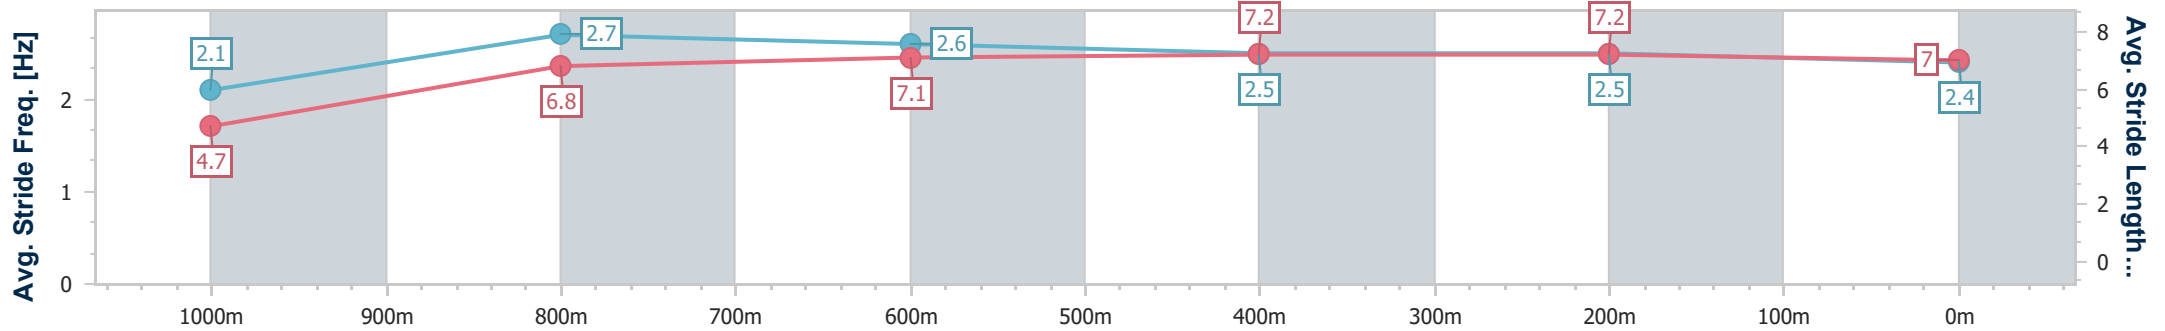

Horse/Jockey Name	Exceed To Ambition
Final Rank	3
Fastest Section Time (Section)	0:04.96 (Overall)
Top Speed [km/h] (Section)	68.7 (1000m)
Race State	Finished

Aquis Park Gold Coast Poly QLD Professional
Race 1: TAB BETS FRIENDS GCTC Maiden Handicap - 1050m

25 May 2024 - 13:09

Track Rating: Synthetic, Weather: Fine, Rail Position: True

Section	Overall	1000m	800m	600m	400m	200m
Section Times	1:00.93 [3] (0:04.96)	0:55.97 [1] (0:10.96)	0:45.01 [1] (0:10.75)	0:34.26 [1] (0:11.03)	0:23.23 [2] (0:11.31)	0:11.92 [1] (0:11.92)
Average Speed [km/h]	36.2	65.6	66.8	65.1	63.5	60.7
Top Speed [km/h]	56.5	68.7	67.9	68.0	64.4	63.0
Avg. Dist. to Rail [m]	4.1	1.5	0.9	0.7	0.3	0.9
Avg. Stride Freq. [Hz]	2.1	2.7	2.6	2.5	2.5	2.4
Avg. Stride Length [m]	4.7	6.8	7.1	7.2	7.2	7.0

- [ ] Ranking at each section and finish
- -.-.- No data available at this section
- NA No data available