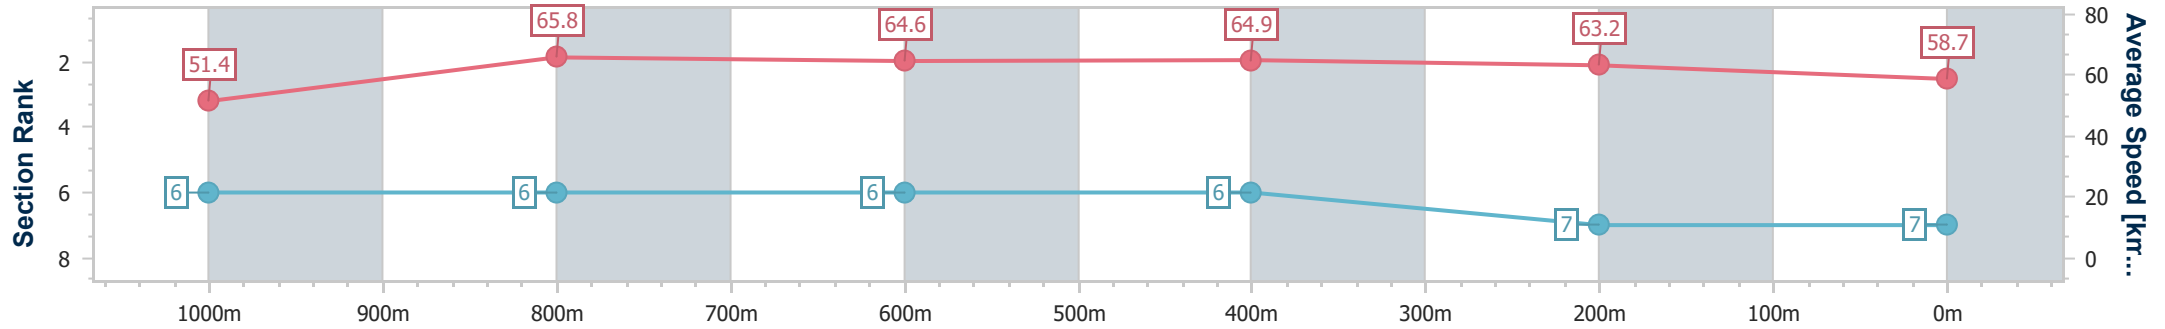

Horse/Jockey Name	Bennu
Final Rank	7
Fastest Section Time (Section)	0:10.94 (1000m)
Top Speed [km/h] (Section)	67.8 (1000m)
Race State	Finished

Aquis Park Gold Coast Poly QLD Professional
Race 2: AQUIS THE HOME OF 2YO SPEED QTIS Three-Year-
Old Maiden Plate - 1200m

25 May 2024 - 13:44

Track Rating: Synthetic, Weather: Fine, Rail Position: True

Section	Overall	1000m	800m	600m	400m	200m
Section Times	1:11.05 [7] (0:14.02)	0:57.03 [6] (0:10.94)	0:46.09 [6] (0:11.23)	0:34.86 [6] (0:11.13)	0:23.73 [6] (0:11.43)	0:12.30 [7] (0:12.30)
Average Speed [km/h]	51.4	65.8	64.6	64.9	63.2	58.7
Top Speed [km/h]	66.1	67.8	67.4	66.2	64.8	61.9
Avg. Dist. to Rail [m]	2.9	0.4	1.0	1.0	1.0	1.4
Avg. Stride Freq. [Hz]	2.2	2.4	2.4	2.4	2.4	2.3
Avg. Stride Length [m]	6.4	7.6	7.5	7.6	7.2	6.9

- [ ] Ranking at each section and finish
- -.-.- No data available at this section
- NA No data available