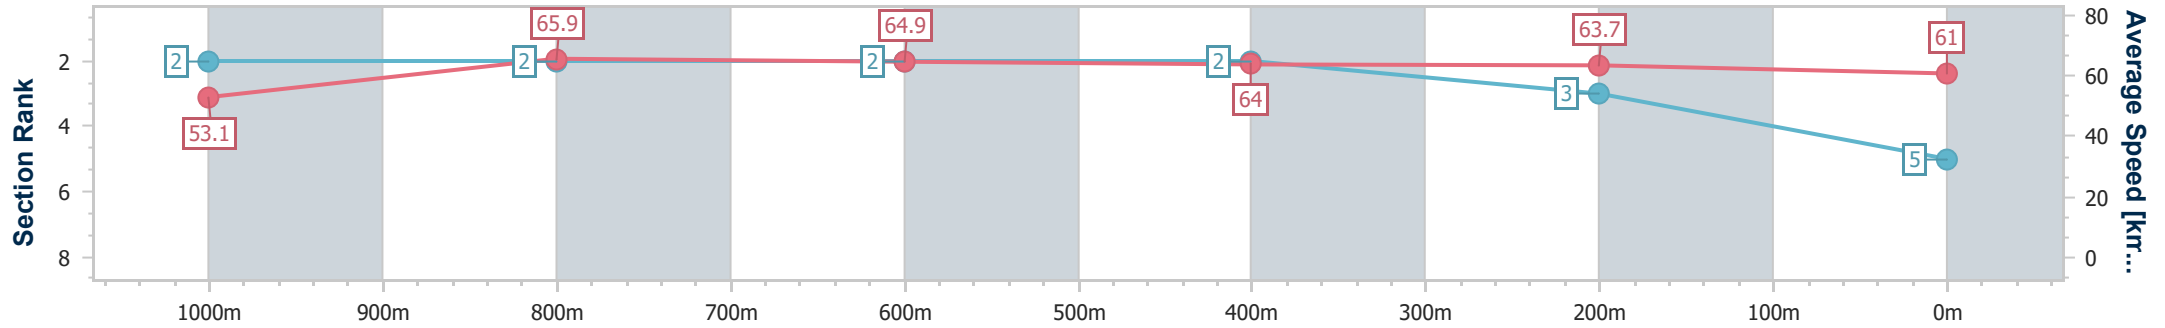

Horse/Jockey Name	Silverado Miss
Final Rank	5
Fastest Section Time (Section)	0:10.93 (1000m)
Top Speed [km/h] (Section)	68.2 (Overall)
Race State	Finished

Aquis Park Gold Coast Poly QLD Professional
Race 2: AQUIS THE HOME OF 2YO SPEED QTIS Three-Year-
Old Maiden Plate - 1200m

25 May 2024 - 13:44

Track Rating: Synthetic, Weather: Fine, Rail Position: True

Section	Overall	1000m	800m	600m	400m	200m
Section Times	1:10.28 [5] (0:13.62)	0:56.66 [2] (0:10.93)	0:45.73 [2] (0:11.18)	0:34.55 [2] (0:11.33)	0:23.22 [2] (0:11.36)	0:11.86 [3] (0:11.86)
Average Speed [km/h]	53.1	65.9	64.9	64.0	63.7	61.0
Top Speed [km/h]	68.2	67.9	65.7	65.7	66.0	62.6
Avg. Dist. to Rail [m]	2.7	1.7	0.7	1.7	2.8	3.0
Avg. Stride Freq. [Hz]	2.3	2.4	2.3	2.3	2.4	2.3
Avg. Stride Length [m]	6.5	7.8	7.7	7.6	7.4	7.3

- [ ] Ranking at each section and finish
- -.-.- No data available at this section
- NA No data available