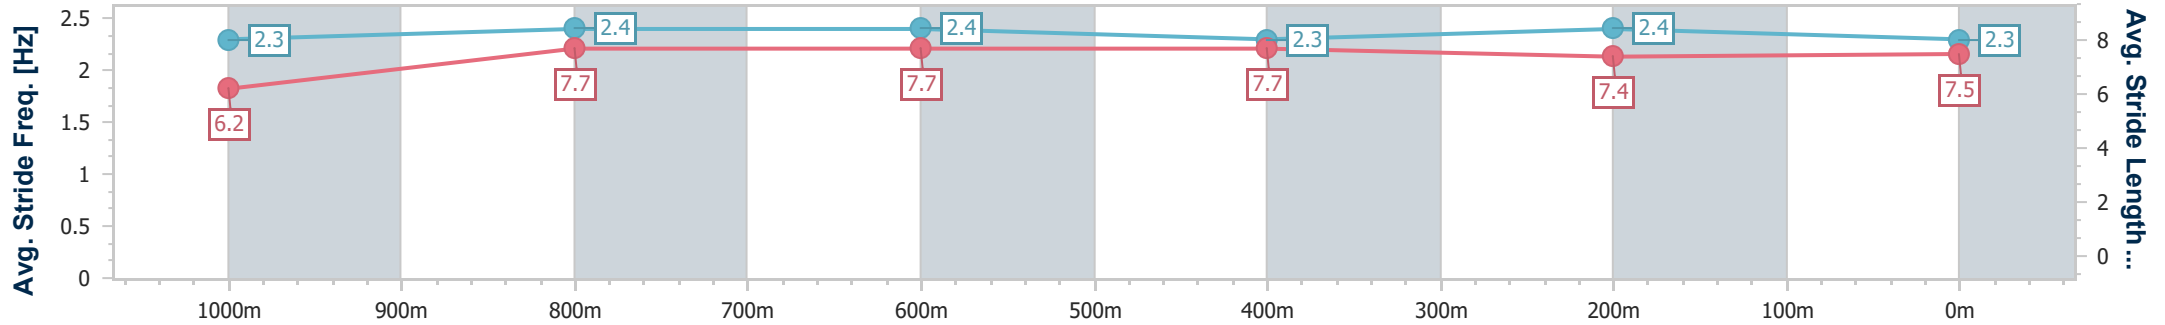

Horse/Jockey Name	Bean Shameless
Final Rank	6
Fastest Section Time (Section)	0:10.97 (1000m)
Top Speed [km/h] (Section)	67.5 (1000m)
Race State	Finished

Aquis Park Gold Coast Poly QLD Professional
Race 2: AQUIS THE HOME OF 2YO SPEED QTIS Three-Year-
Old Maiden Plate - 1200m

25 May 2024 - 13:44

Track Rating: Synthetic, Weather: Fine, Rail Position: True

Section	Overall	1000m	800m	600m	400m	200m
Section Times	1:10.49 [6] (0:13.79)	0:56.70 [5] (0:10.97)	0:45.73 [5] (0:11.21)	0:34.52 [5] (0:11.32)	0:23.20 [5] (0:11.38)	0:11.82 [5] (0:11.82)
Average Speed [km/h]	52.2	66.1	64.7	64.2	63.7	61.3
Top Speed [km/h]	66.3	67.5	67.1	65.7	65.0	63.4
Avg. Dist. to Rail [m]	2.0	1.2	1.8	2.5	3.3	3.7
Avg. Stride Freq. [Hz]	2.3	2.4	2.4	2.3	2.4	2.3
Avg. Stride Length [m]	6.2	7.7	7.7	7.7	7.4	7.5

- [ ] Ranking at each section and finish
- -.-.- No data available at this section
- NA No data available