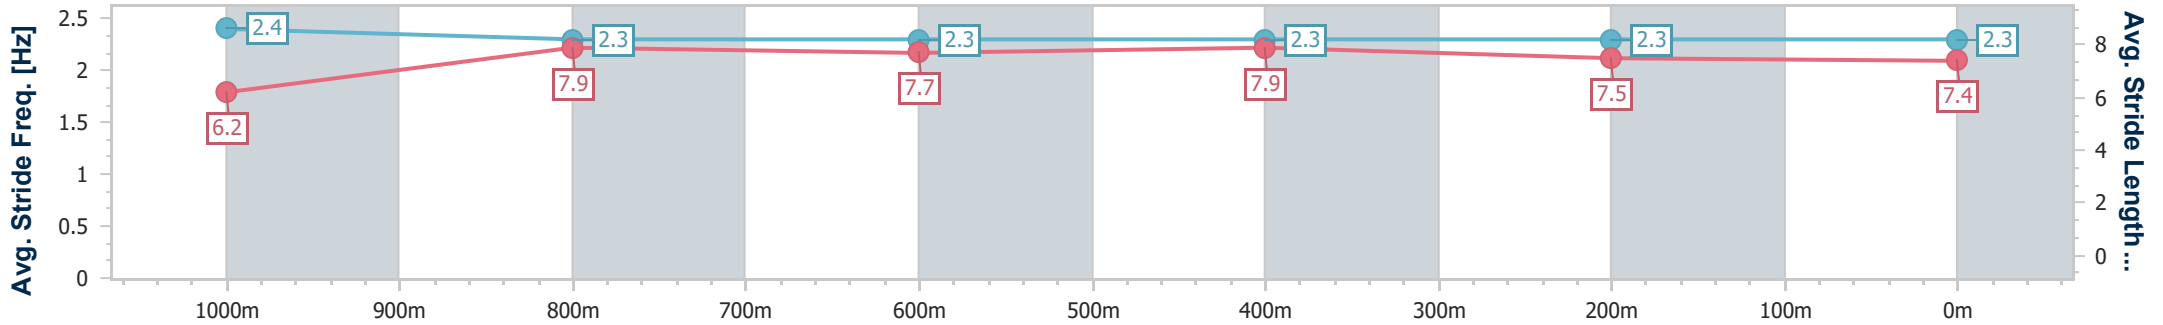

Horse/Jockey Name	John's Road
Final Rank	2
Fastest Section Time (Section)	0:10.92 (1000m)
Top Speed [km/h] (Section)	67.6 (Overall)
Race State	Finished

Aquis Park Gold Coast Poly QLD Professional
Race 2: AQUIS THE HOME OF 2YO SPEED QTIS Three-Year-
Old Maiden Plate - 1200m

25 May 2024 - 13:44

Track Rating: Synthetic, Weather: Fine, Rail Position: True

Section	Overall	1000m	800m	600m	400m	200m
Section Times	1:10.12 [2] (0:13.68)	0:56.44 [4] (0:10.92)	0:45.52 [3] (0:11.29)	0:34.23 [3] (0:11.20)	0:23.03 [4] (0:11.29)	0:11.74 [2] (0:11.74)
Average Speed [km/h]	52.7	66.0	63.9	64.9	63.9	61.8
Top Speed [km/h]	67.6	67.4	65.4	65.8	65.2	63.4
Avg. Dist. to Rail [m]	0.6	0.2	1.0	2.0	1.7	2.4
Avg. Stride Freq. [Hz]	2.4	2.3	2.3	2.3	2.3	2.3
Avg. Stride Length [m]	6.2	7.9	7.7	7.9	7.5	7.4

- [ ] Ranking at each section and finish
- -.-.- No data available at this section
- NA No data available