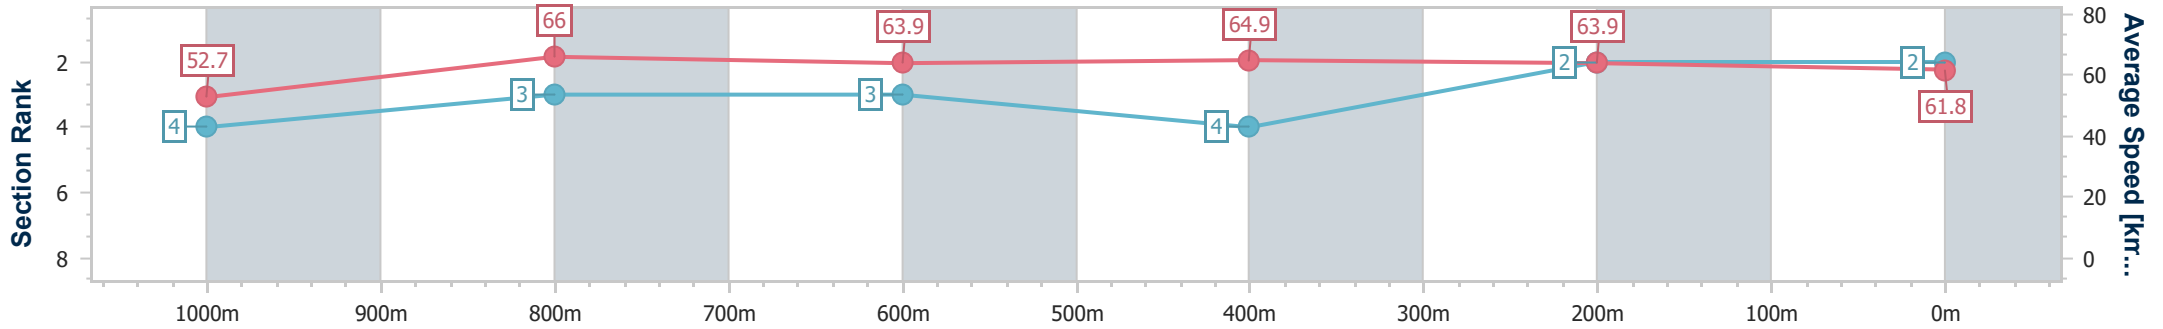

Horse/Jockey Name	John's Road
Final Rank	2
Fastest Section Time (Section)	0:10.92 (1000m)
Top Speed [km/h] (Section)	67.6 (Overall)
Race State	Finished

Aquis Park Gold Coast Poly QLD Professional
Race 2: AQUIS THE HOME OF 2YO SPEED QTIS Three-Year-
Old Maiden Plate - 1200m

25 May 2024 - 13:44

Track Rating: Synthetic, Weather: Fine, Rail Position: True

Section	Overall	1000m	800m	600m	400m	200m
Section Times	1:10.12 [2] (0:13.68)	0:56.44 [4] (0:10.92)	0:45.52 [3] (0:11.29)	0:34.23 [3] (0:11.20)	0:23.03 [4] (0:11.29)	0:11.74 [2] (0:11.74)
Average Speed [km/h]	52.7	66.0	63.9	64.9	63.9	61.8
Top Speed [km/h]	67.6	67.4	65.4	65.8	65.2	63.4
Avg. Dist. to Rail [m]	0.6	0.2	1.0	2.0	1.7	2.4
Avg. Stride Freq. [Hz]	2.4	2.3	2.3	2.3	2.3	2.3
Avg. Stride Length [m]	6.2	7.9	7.7	7.9	7.5	7.4

- [ ] Ranking at each section and finish
- -.-.- No data available at this section
- NA No data available