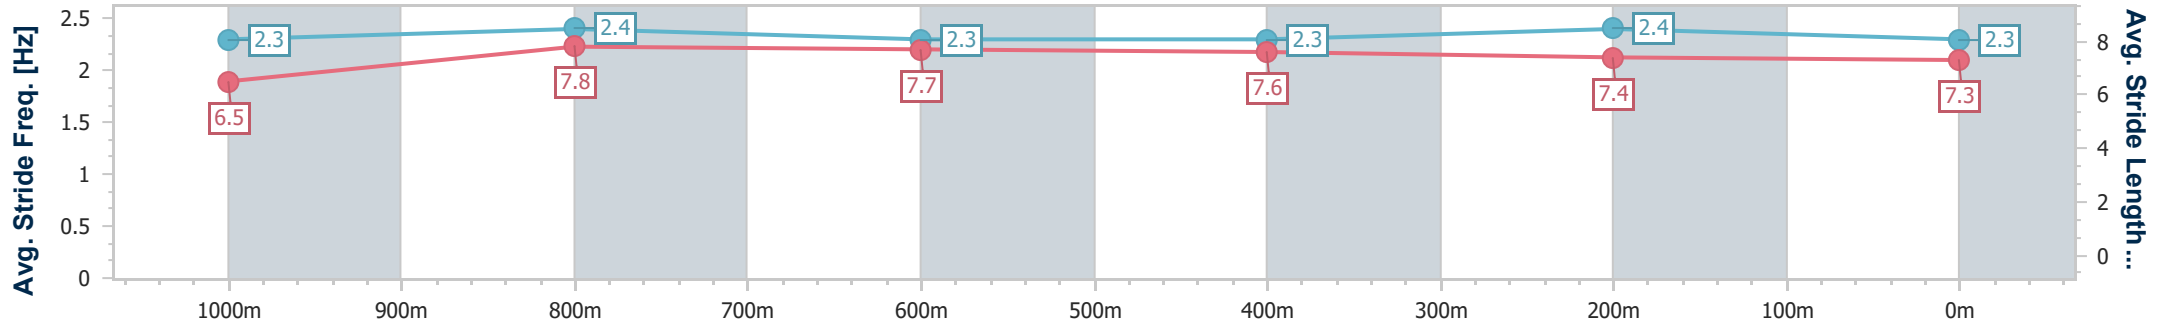

Horse/Jockey Name	Silverado Miss
Final Rank	5
Fastest Section Time (Section)	0:10.93 (1000m)
Top Speed [km/h] (Section)	68.2 (Overall)
Race State	Finished

Aquis Park Gold Coast Poly QLD Professional
Race 2: AQUIS THE HOME OF 2YO SPEED QTIS Three-Year-
Old Maiden Plate - 1200m

25 May 2024 - 13:44

Track Rating: Synthetic, Weather: Fine, Rail Position: True

Section	Overall	1000m	800m	600m	400m	200m
Section Times	1:10.28 [5] (0:13.62)	0:56.66 [2] (0:10.93)	0:45.73 [2] (0:11.18)	0:34.55 [2] (0:11.33)	0:23.22 [2] (0:11.36)	0:11.86 [3] (0:11.86)
Average Speed [km/h]	53.1	65.9	64.9	64.0	63.7	61.0
Top Speed [km/h]	68.2	67.9	65.7	65.7	66.0	62.6
Avg. Dist. to Rail [m]	2.7	1.7	0.7	1.7	2.8	3.0
Avg. Stride Freq. [Hz]	2.3	2.4	2.3	2.3	2.4	2.3
Avg. Stride Length [m]	6.5	7.8	7.7	7.6	7.4	7.3

- [ ] Ranking at each section and finish
- -.-.- No data available at this section
- NA No data available