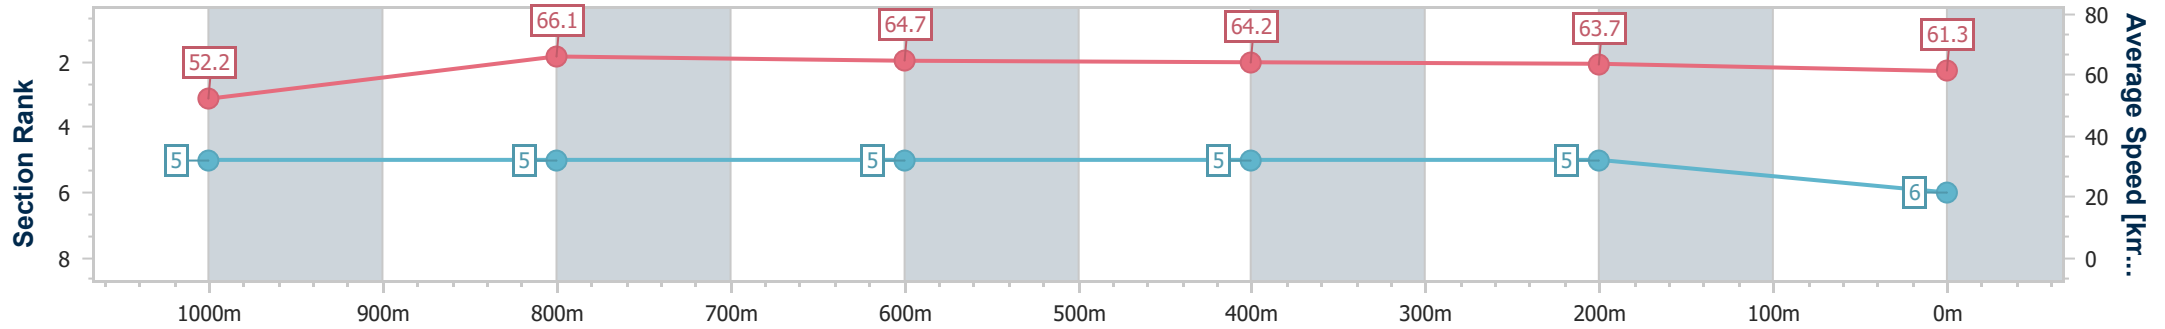

Horse/Jockey Name	Bean Shameless
Final Rank	6
Fastest Section Time (Section)	0:10.97 (1000m)
Top Speed [km/h] (Section)	67.5 (1000m)
Race State	Finished

Aquis Park Gold Coast Poly QLD Professional
Race 2: AQUIS THE HOME OF 2YO SPEED QTIS Three-Year-
Old Maiden Plate - 1200m

25 May 2024 - 13:44

Track Rating: Synthetic, Weather: Fine, Rail Position: True

Section	Overall	1000m	800m	600m	400m	200m
Section Times	1:10.49 [6] (0:13.79)	0:56.70 [5] (0:10.97)	0:45.73 [5] (0:11.21)	0:34.52 [5] (0:11.32)	0:23.20 [5] (0:11.38)	0:11.82 [5] (0:11.82)
Average Speed [km/h]	52.2	66.1	64.7	64.2	63.7	61.3
Top Speed [km/h]	66.3	67.5	67.1	65.7	65.0	63.4
Avg. Dist. to Rail [m]	2.0	1.2	1.8	2.5	3.3	3.7
Avg. Stride Freq. [Hz]	2.3	2.4	2.4	2.3	2.4	2.3
Avg. Stride Length [m]	6.2	7.7	7.7	7.7	7.4	7.5

- [ ] Ranking at each section and finish
- -.-.- No data available at this section
- NA No data available