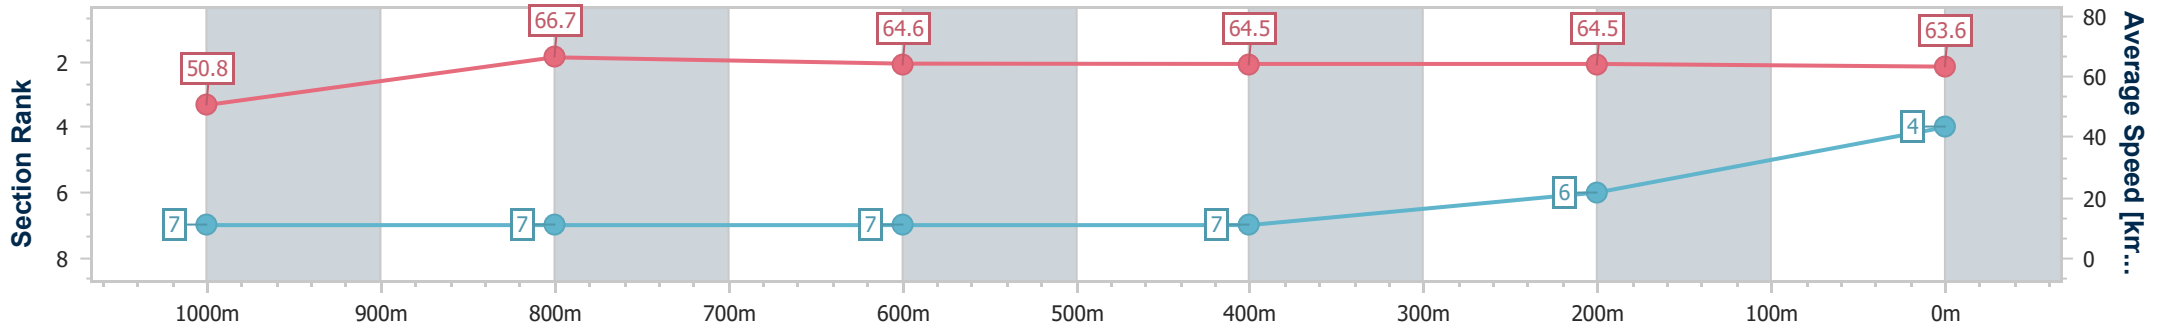

Horse/Jockey Name	Eastown
Final Rank	4
Fastest Section Time (Section)	0:10.83 (1000m)
Top Speed [km/h] (Section)	68.8 (1000m)
Race State	Finished

Aquis Park Gold Coast Poly QLD Professional
Race 2: AQUIS THE HOME OF 2YO SPEED QTIS Three-Year-Old Maiden Plate - 1200m

25 May 2024 - 13:44

Track Rating: Synthetic, Weather: Fine, Rail Position: True

Section	Overall	1000m	800m	600m	400m	200m
Section Times	1:10.14 [4] (0:14.19)	0:55.95 [7] (0:10.83)	0:45.12 [7] (0:11.29)	0:33.83 [7] (0:11.28)	0:22.55 [7] (0:11.15)	0:11.40 [6] (0:11.40)
Average Speed [km/h]	50.8	66.7	64.6	64.5	64.5	63.6
Top Speed [km/h]	66.7	68.8	66.2	65.5	65.8	64.9
Avg. Dist. to Rail [m]	4.0	2.0	1.6	1.8	3.3	5.8
Avg. Stride Freq. [Hz]	2.2	2.3	2.3	2.3	2.3	2.3
Avg. Stride Length [m]	6.5	7.9	7.8	7.8	7.7	7.8

- [ ] Ranking at each section and finish
- -.-.- No data available at this section
- NA No data available