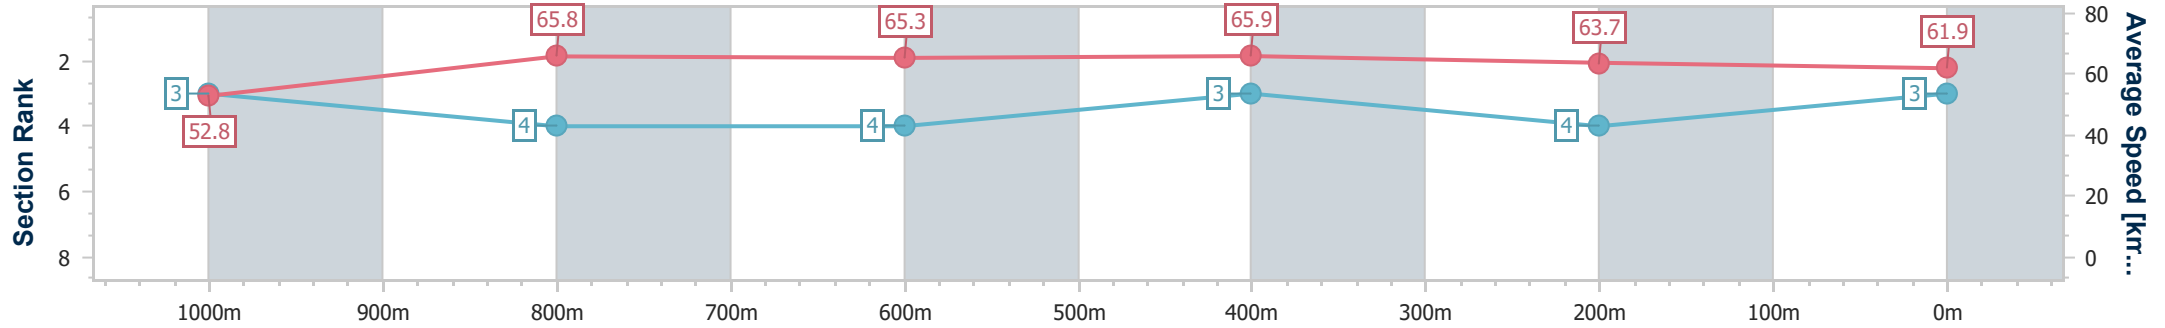

Horse/Jockey Name	Neo Diamond
Final Rank	3
Fastest Section Time (Section)	0:11.04 (1000m)
Top Speed [km/h] (Section)	67.8 (1000m)
Race State	Finished

Aquis Park Gold Coast Poly QLD Professional
Race 2: AQUIS THE HOME OF 2YO SPEED QTIS Three-Year-Old Maiden Plate - 1200m

25 May 2024 - 13:44

Track Rating: Synthetic, Weather: Fine, Rail Position: True

Section	Overall	1000m	800m	600m	400m	200m
Section Times	1:10.13 [3] (0:13.64)	0:56.49 [3] (0:11.04)	0:45.45 [4] (0:11.28)	0:34.17 [4] (0:11.13)	0:23.04 [3] (0:11.33)	0:11.71 [4] (0:11.71)
Average Speed [km/h]	52.8	65.8	65.3	65.9	63.7	61.9
Top Speed [km/h]	67.6	67.8	67.6	67.4	65.4	62.9
Avg. Dist. to Rail [m]	5.5	3.1	4.1	3.4	3.6	4.4
Avg. Stride Freq. [Hz]	2.3	2.4	2.4	2.3	2.3	2.3
Avg. Stride Length [m]	6.3	7.7	7.6	8.0	7.5	7.5

- [ ] Ranking at each section and finish
- -.-.- No data available at this section
- NA No data available