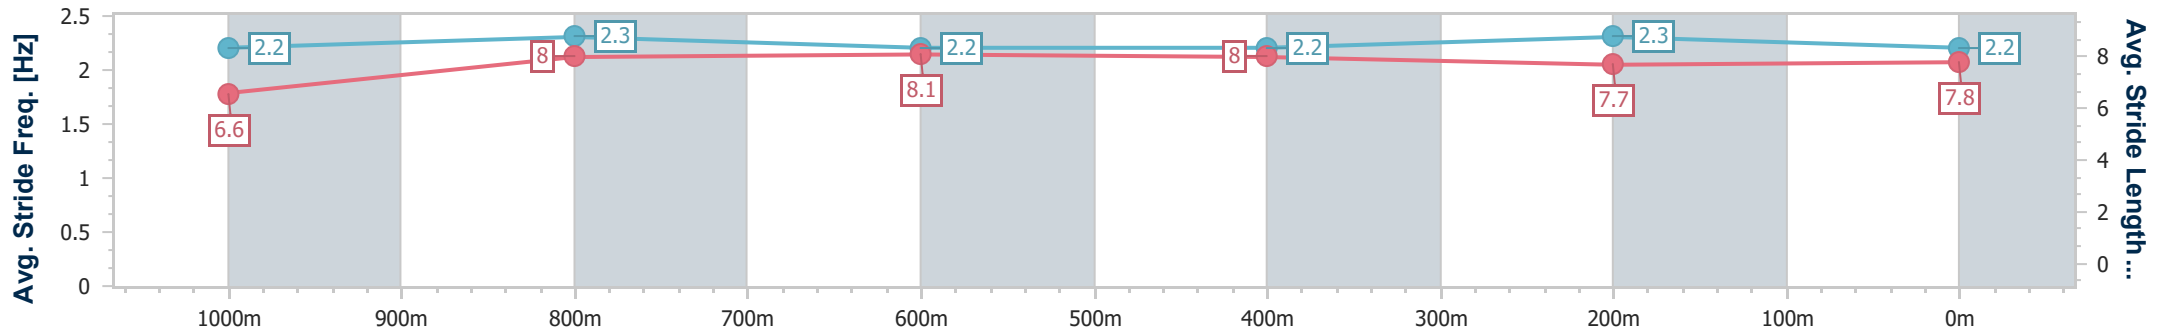

25 May 2024 - 13:44

Track Rating: Synthetic, Weather: Fine, Rail Position: True

Section	Overall	1000m	800m	600m	400m	200m
Section Times	1:09.62 [1] (0:13.44)	0:56.18 [1] (0:10.92)	0:45.26 [1] (0:11.22)	0:34.04 [1] (0:11.16)	0:22.88 [1] (0:11.20)	0:11.68 [1] (0:11.68)
Average Speed [km/h]	53.5	66.1	63.9	64.3	64.2	62.2
Top Speed [km/h]	67.1	67.2	64.9	65.2	65.3	63.9
Avg. Dist. to Rail [m]	0.3	0.1	0.5	0.4	0.5	0.8
Avg. Stride Freq. [Hz]	2.2	2.3	2.2	2.2	2.3	2.2
Avg. Stride Length [m]	6.6	8.0	8.1	8.0	7.7	7.8