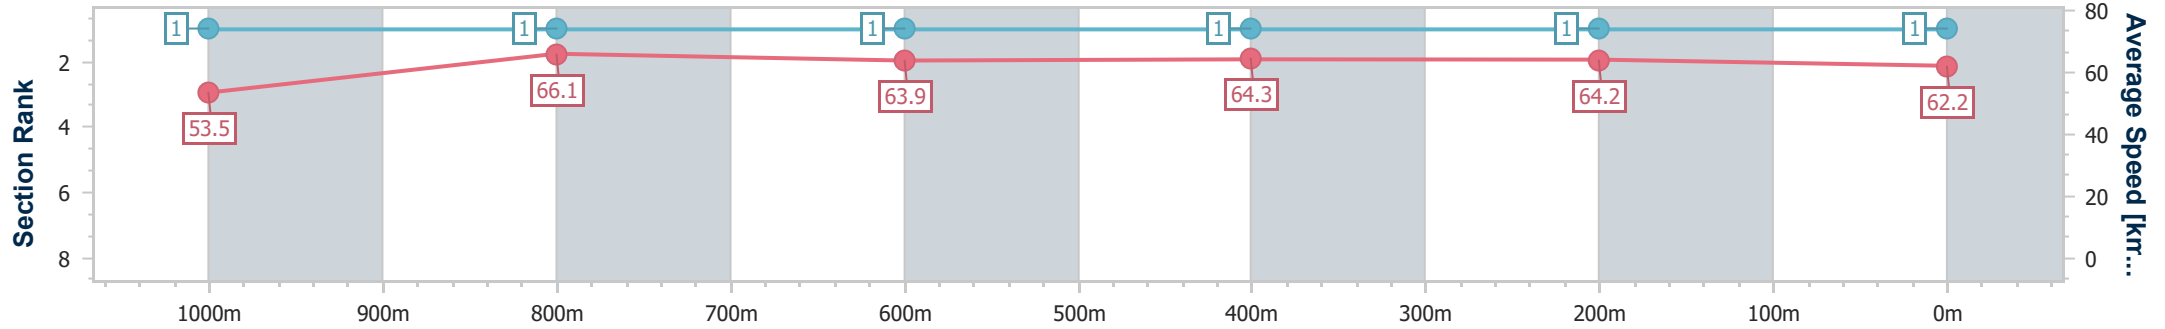

25 May 2024 - 13:44

Track Rating: Synthetic, Weather: Fine, Rail Position: True

Section	Overall	1000m	800m	600m	400m	200m
Section Times	1:09.62 [1] (0:13.44)	0:56.18 [1] (0:10.92)	0:45.26 [1] (0:11.22)	0:34.04 [1] (0:11.16)	0:22.88 [1] (0:11.20)	0:11.68 [1] (0:11.68)
Average Speed [km/h]	53.5	66.1	63.9	64.3	64.2	62.2
Top Speed [km/h]	67.1	67.2	64.9	65.2	65.3	63.9
Avg. Dist. to Rail [m]	0.3	0.1	0.5	0.4	0.5	0.8
Avg. Stride Freq. [Hz]	2.2	2.3	2.2	2.2	2.3	2.2
Avg. Stride Length [m]	6.6	8.0	8.1	8.0	7.7	7.8