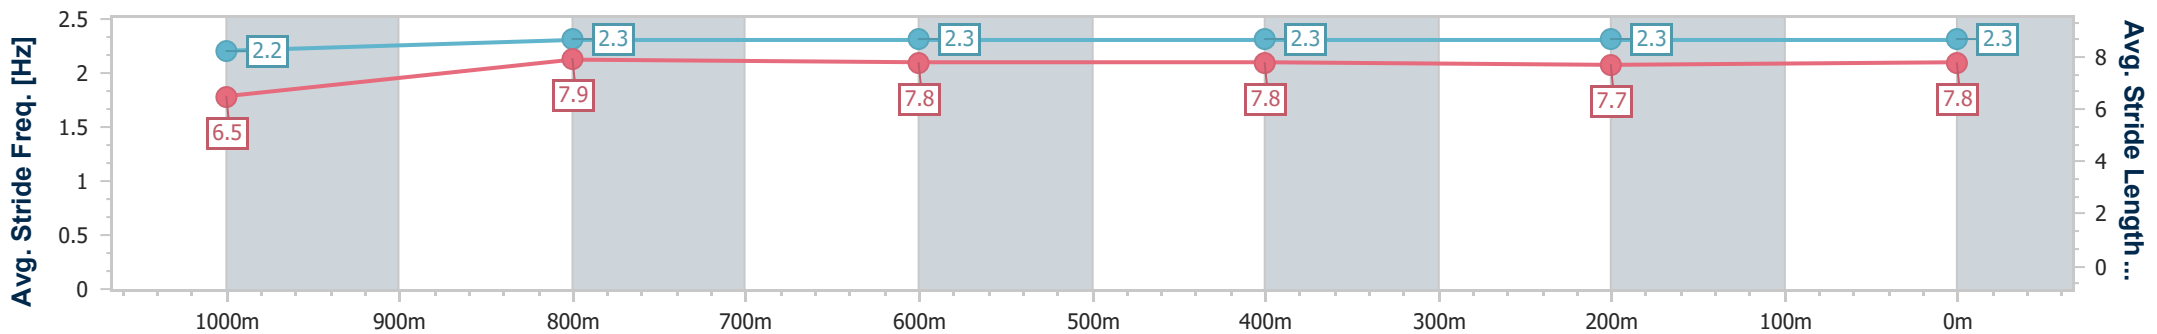

Horse/Jockey Name	Eastown
Final Rank	4
Fastest Section Time (Section)	0:10.83 (1000m)
Top Speed [km/h] (Section)	68.8 (1000m)
Race State	Finished

Aquis Park Gold Coast Poly QLD Professional
Race 2: AQUIS THE HOME OF 2YO SPEED QTIS Three-Year-Old Maiden Plate - 1200m

25 May 2024 - 13:44

Track Rating: Synthetic, Weather: Fine, Rail Position: True

Section	Overall	1000m	800m	600m	400m	200m
Section Times	1:10.14 [4] (0:14.19)	0:55.95 [7] (0:10.83)	0:45.12 [7] (0:11.29)	0:33.83 [7] (0:11.28)	0:22.55 [7] (0:11.15)	0:11.40 [6] (0:11.40)
Average Speed [km/h]	50.8	66.7	64.6	64.5	64.5	63.6
Top Speed [km/h]	66.7	68.8	66.2	65.5	65.8	64.9
Avg. Dist. to Rail [m]	4.0	2.0	1.6	1.8	3.3	5.8
Avg. Stride Freq. [Hz]	2.2	2.3	2.3	2.3	2.3	2.3
Avg. Stride Length [m]	6.5	7.9	7.8	7.8	7.7	7.8

- [ ] Ranking at each section and finish
- -.-.- No data available at this section
- NA No data available