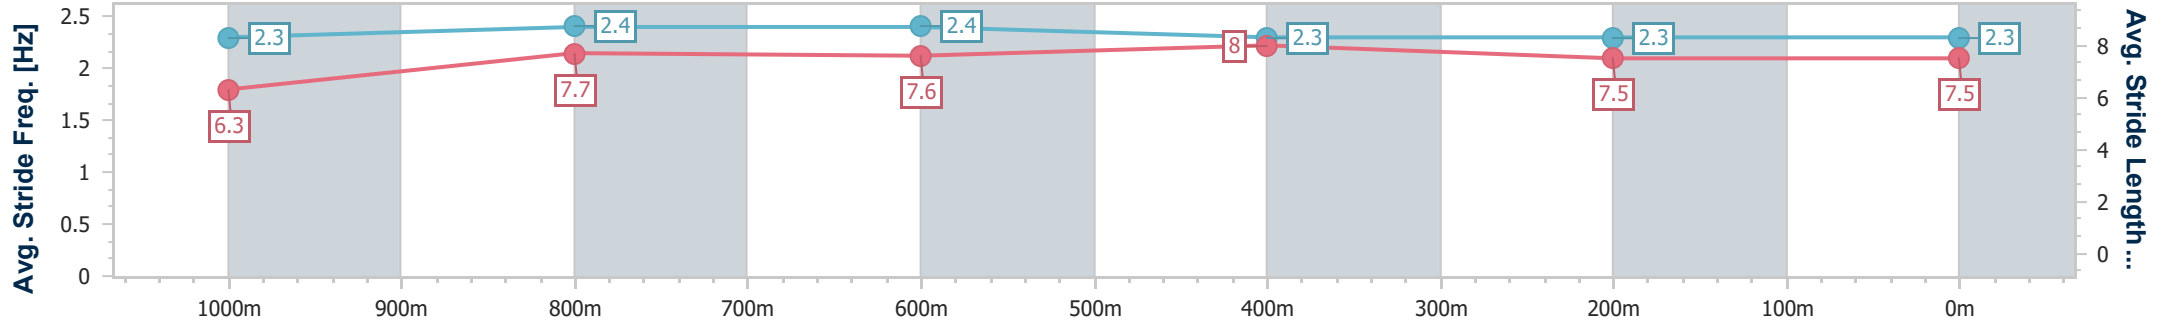

Horse/Jockey Name	Neo Diamond
Final Rank	3
Fastest Section Time (Section)	0:11.04 (1000m)
Top Speed [km/h] (Section)	67.8 (1000m)
Race State	Finished

Aquis Park Gold Coast Poly QLD Professional
Race 2: AQUIS THE HOME OF 2YO SPEED QTIS Three-Year-Old Maiden Plate - 1200m

25 May 2024 - 13:44

Track Rating: Synthetic, Weather: Fine, Rail Position: True

Section	Overall	1000m	800m	600m	400m	200m
Section Times	1:10.13 [3] (0:13.64)	0:56.49 [3] (0:11.04)	0:45.45 [4] (0:11.28)	0:34.17 [4] (0:11.13)	0:23.04 [3] (0:11.33)	0:11.71 [4] (0:11.71)
Average Speed [km/h]	52.8	65.8	65.3	65.9	63.7	61.9
Top Speed [km/h]	67.6	67.8	67.6	67.4	65.4	62.9
Avg. Dist. to Rail [m]	5.5	3.1	4.1	3.4	3.6	4.4
Avg. Stride Freq. [Hz]	2.3	2.4	2.4	2.3	2.3	2.3
Avg. Stride Length [m]	6.3	7.7	7.6	8.0	7.5	7.5

- [ ] Ranking at each section and finish
- -.-.- No data available at this section
- NA No data available