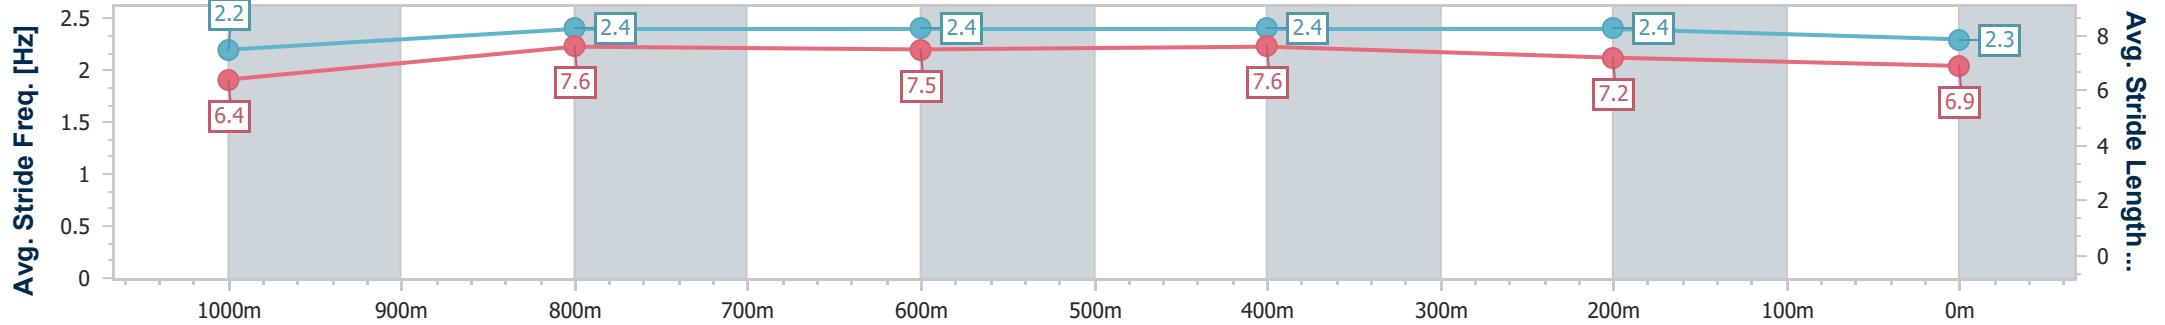

Horse/Jockey Name	Bennu
Final Rank	7
Fastest Section Time (Section)	0:10.94 (1000m)
Top Speed [km/h] (Section)	67.8 (1000m)
Race State	Finished

Aquis Park Gold Coast Poly QLD Professional
Race 2: AQUIS THE HOME OF 2YO SPEED QTIS Three-Year-
Old Maiden Plate - 1200m

25 May 2024 - 13:44

Track Rating: Synthetic, Weather: Fine, Rail Position: True

Section	Overall	1000m	800m	600m	400m	200m
Section Times	1:11.05 [7] (0:14.02)	0:57.03 [6] (0:10.94)	0:46.09 [6] (0:11.23)	0:34.86 [6] (0:11.13)	0:23.73 [6] (0:11.43)	0:12.30 [7] (0:12.30)
Average Speed [km/h]	51.4	65.8	64.6	64.9	63.2	58.7
Top Speed [km/h]	66.1	67.8	67.4	66.2	64.8	61.9
Avg. Dist. to Rail [m]	2.9	0.4	1.0	1.0	1.0	1.4
Avg. Stride Freq. [Hz]	2.2	2.4	2.4	2.4	2.4	2.3
Avg. Stride Length [m]	6.4	7.6	7.5	7.6	7.2	6.9

- [ ] Ranking at each section and finish
- -.-.- No data available at this section
- NA No data available