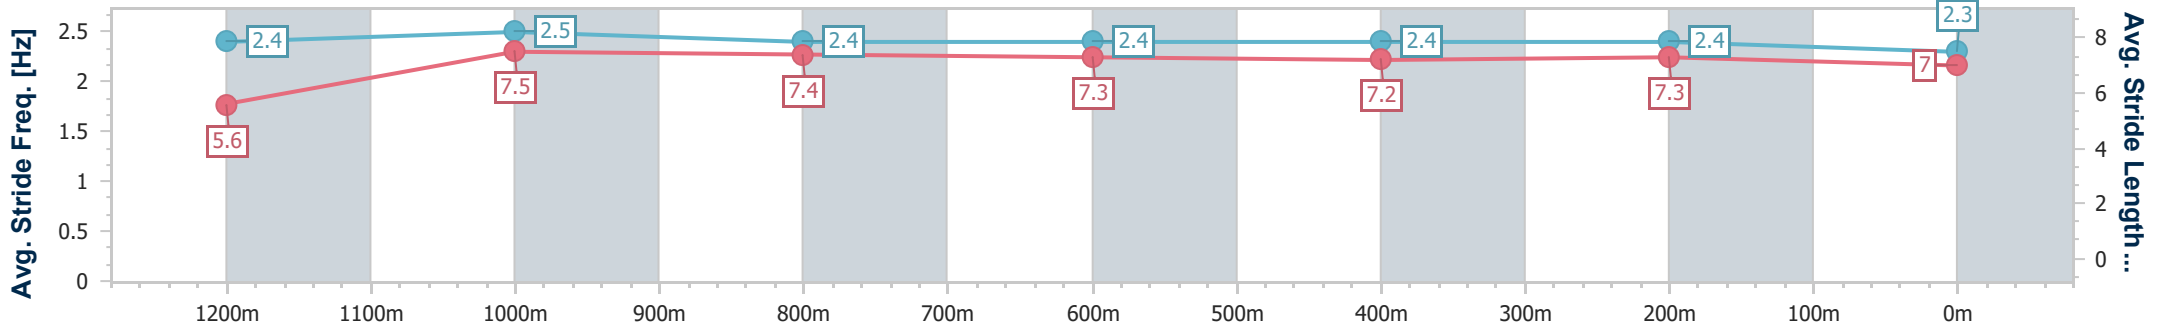

Horse/Jockey Name	Never No More
Final Rank	3
Fastest Section Time (Section)	0:10.72 (1200m)
Top Speed [km/h] (Section)	68.7 (1200m)
Race State	Finished

Doomben QLD Professional
Race 1: STRADBROKE CALCUTTA 13 JUNE BENCHMARK 85
Handicap - 1350m
25 May 2024 - 11:10

BRISBANE
RACING CLUB

Track Rating: Soft 5, Weather: Overcast, Rail Position: +2m Entire

Section	Overall	1200m	1000m	800m	600m	400m	200m
Section Times	1:20.63 [3] (0:11.17)	1:09.46 [8] (0:10.72)	0:58.74 [6] (0:11.08)	0:47.66 [6] (0:11.63)	0:36.03 [6] (0:11.95)	0:24.08 [7] (0:11.59)	0:12.49 [5] (0:12.49)
Average Speed [km/h]	48.4	67.2	64.9	62.3	61.1	62.5	57.6
Top Speed [km/h]	65.0	68.7	66.9	63.2	62.9	63.8	60.7
Avg. Dist. to Rail [m]	8.3	4.5	1.9	1.8	2.0	4.9	5.6
Avg. Stride Freq. [Hz]	2.4	2.5	2.4	2.4	2.4	2.4	2.3
Avg. Stride Length [m]	5.6	7.5	7.4	7.3	7.2	7.3	7.0

- [ ] Ranking at each section and finish
- -.-.- No data available at this section
- NA No data available