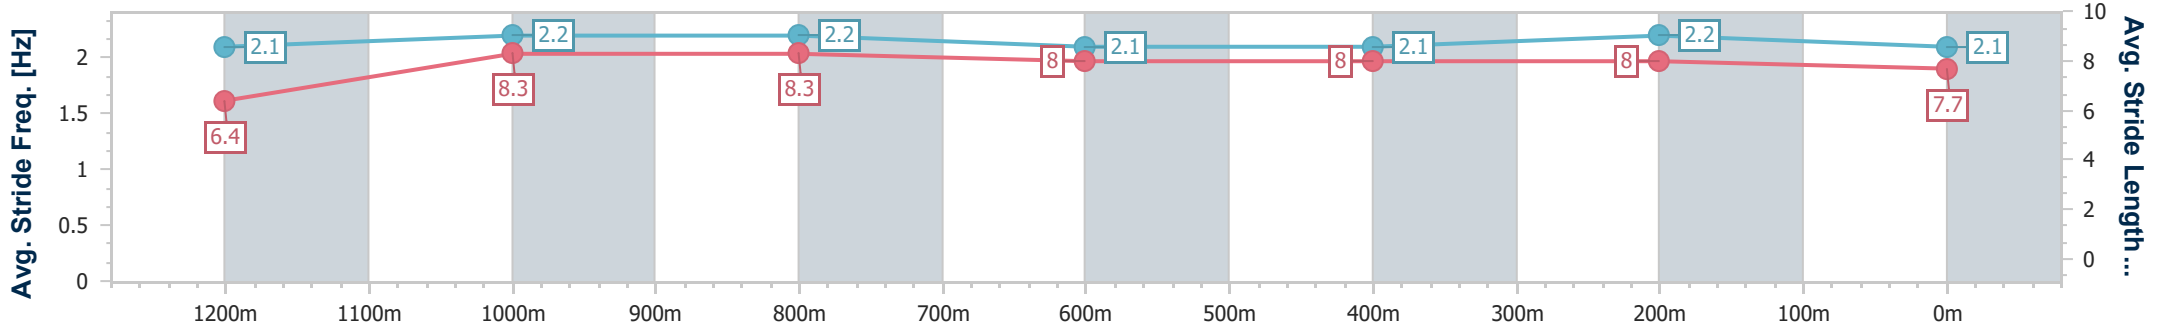

Horse/Jockey Name	Pacific Ruby
Final Rank	5
Fastest Section Time (Section)	0:10.86 (1200m)
Top Speed [km/h] (Section)	67.7 (1200m)
Race State	Finished

Doomben QLD Professional
Race 1: STRADBROKE CALCUTTA 13 JUNE BENCHMARK 85
Handicap - 1350m
25 May 2024 - 11:10

BRISBANE
RACING CLUB

Track Rating: Soft 5, Weather: Overcast, Rail Position: +2m Entire

Section	Overall	1200m	1000m	800m	600m	400m	200m
Section Times	1:20.89 [5] (0:11.15)	1:09.74 [7] (0:10.86)	0:58.88 [9] (0:11.18)	0:47.70 [9] (0:11.81)	0:35.89 [10] (0:11.68)	0:24.21 [10] (0:11.69)	0:12.52 [9] (0:12.52)
Average Speed [km/h]	48.6	66.4	64.5	61.8	61.5	62.0	57.5
Top Speed [km/h]	64.6	67.7	67.5	63.0	63.3	63.1	60.8
Avg. Dist. to Rail [m]	5.2	2.7	2.0	2.0	0.4	3.7	3.9
Avg. Stride Freq. [Hz]	2.1	2.2	2.2	2.1	2.1	2.2	2.1
Avg. Stride Length [m]	6.4	8.3	8.3	8.0	8.0	8.0	7.7

- [ ] Ranking at each section and finish
- -.-.- No data available at this section
- NA No data available