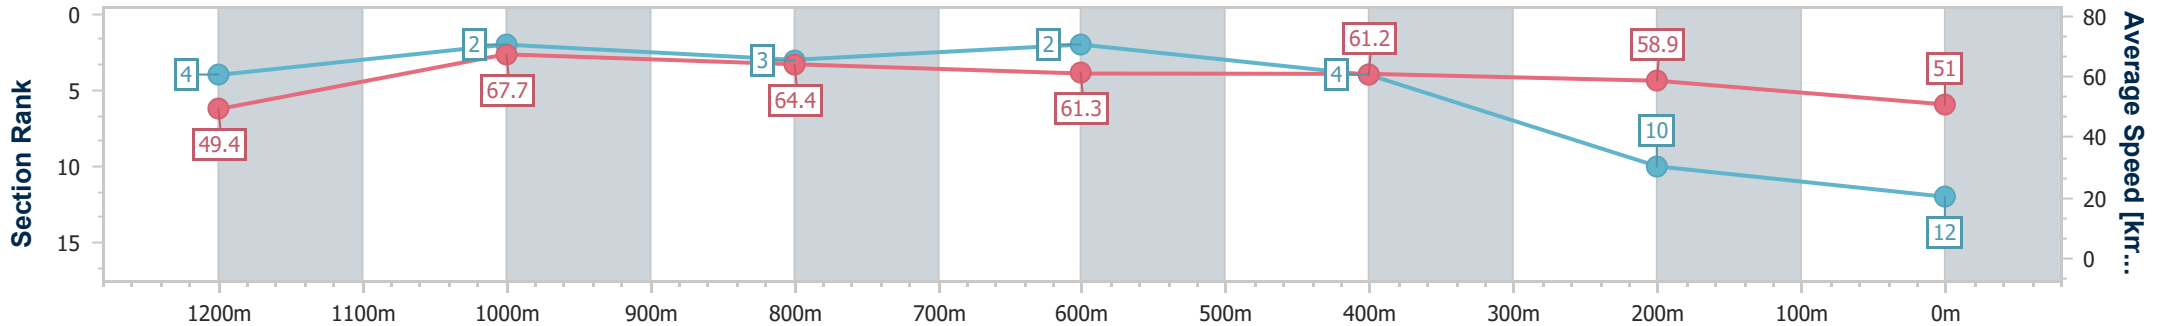

Horse/Jockey Name	Standing Order
Final Rank	12
Fastest Section Time (Section)	0:10.62 (1200m)
Top Speed [km/h] (Section)	68.8 (1200m)
Race State	Finished

Doomben QLD Professional
Race 1: STRADBROKE CALCUTTA 13 JUNE BENCHMARK 85
Handicap - 1350m
25 May 2024 - 11:10

BRISBANE
RACING CLUB

Track Rating: Soft 5, Weather: Overcast, Rail Position: +2m Entire

Section	Overall	1200m	1000m	800m	600m	400m	200m
Section Times	1:22.55 [12] (0:10.94)	1:11.61 [4] (0:10.62)	1:00.99 [2] (0:11.19)	0:49.80 [3] (0:11.65)	0:38.15 [2] (0:11.86)	0:26.29 [4] (0:12.21)	0:14.08 [10] (0:14.08)
Average Speed [km/h]	49.4	67.7	64.4	61.3	61.2	58.9	51.0
Top Speed [km/h]	66.7	68.8	65.9	62.4	62.1	60.3	56.7
Avg. Dist. to Rail [m]	6.7	2.2	1.0	0.6	0.5	1.2	1.5
Avg. Stride Freq. [Hz]	2.2	2.4	2.3	2.3	2.3	2.2	2.1
Avg. Stride Length [m]	6.2	8.0	7.7	7.5	7.5	7.3	6.8

- [ ] Ranking at each section and finish
- -.-.- No data available at this section
- NA No data available