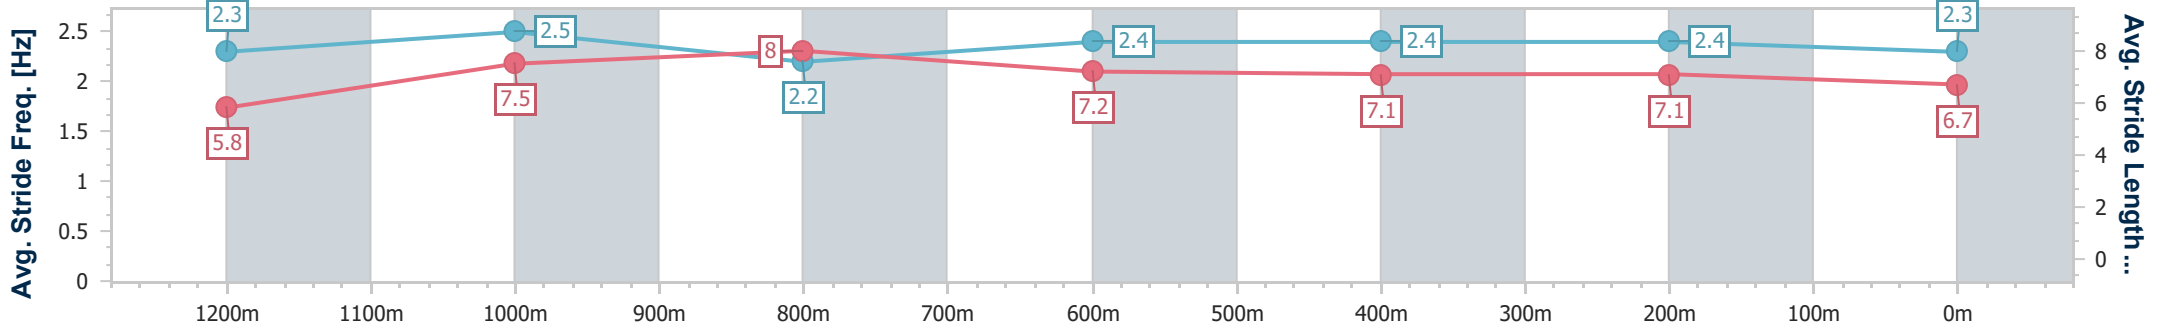

Horse/Jockey Name	Stuttering
Final Rank	7
Fastest Section Time (Section)	0:10.82 (1200m)
Top Speed [km/h] (Section)	67.3 (1200m)
Race State	Finished

Doomben QLD Professional
Race 1: STRADBROKE CALCUTTA 13 JUNE BENCHMARK 85
Handicap - 1350m
25 May 2024 - 11:10

BRISBANE
RACING CLUB

Track Rating: Soft 5, Weather: Overcast, Rail Position: +2m Entire

Section	Overall	1200m	1000m	800m	600m	400m	200m
Section Times	1:21.29 [7] (0:11.18)	1:10.11 [9] (0:10.82)	0:59.29 [8] (0:11.16)	0:48.13 [8] (0:11.69)	0:36.44 [8] (0:11.74)	0:24.70 [8] (0:11.77)	0:12.93 [8] (0:12.93)
Average Speed [km/h]	48.3	66.5	64.4	61.6	60.9	60.8	55.7
Top Speed [km/h]	64.4	67.3	66.8	63.0	62.9	61.9	59.3
Avg. Dist. to Rail [m]	1.6	0.2	0.4	0.3	1.0	0.8	0.5
Avg. Stride Freq. [Hz]	2.3	2.5	2.2	2.4	2.4	2.4	2.3
Avg. Stride Length [m]	5.8	7.5	8.0	7.2	7.1	7.1	6.7

- [ ] Ranking at each section and finish
- -.-.- No data available at this section
- NA No data available