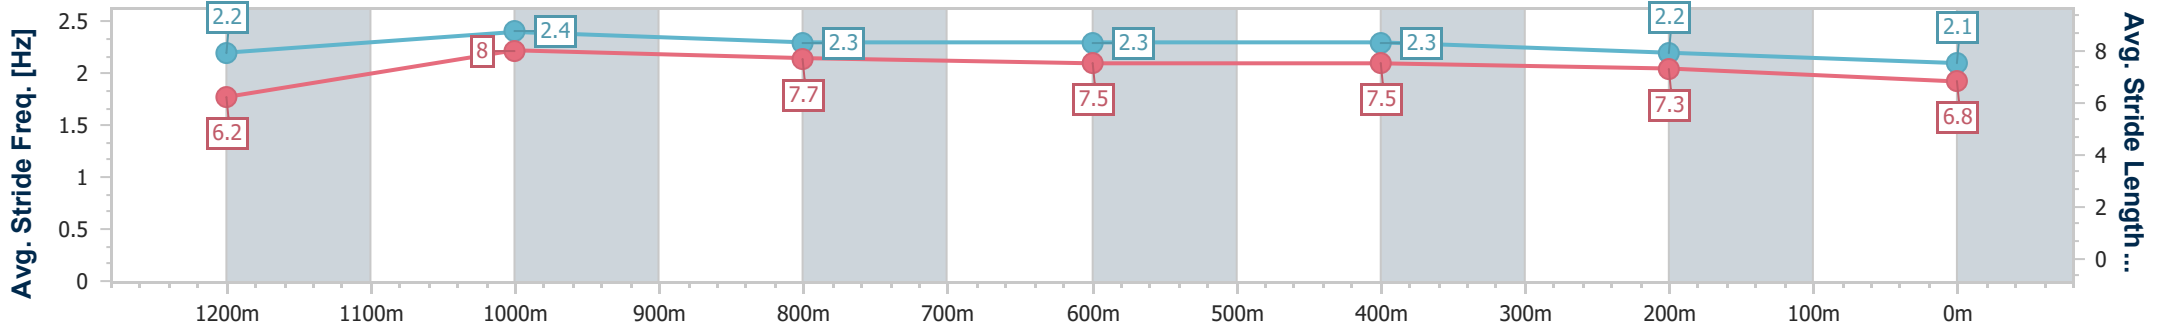

Horse/Jockey Name	Standing Order
Final Rank	12
Fastest Section Time (Section)	0:10.62 (1200m)
Top Speed [km/h] (Section)	68.8 (1200m)
Race State	Finished

Doomben QLD Professional
Race 1: STRADBROKE CALCUTTA 13 JUNE BENCHMARK 85
Handicap - 1350m
25 May 2024 - 11:10

BRISBANE
RACING CLUB

Track Rating: Soft 5, Weather: Overcast, Rail Position: +2m Entire

Section	Overall	1200m	1000m	800m	600m	400m	200m
Section Times	1:22.55 [12] (0:10.94)	1:11.61 [4] (0:10.62)	1:00.99 [2] (0:11.19)	0:49.80 [3] (0:11.65)	0:38.15 [2] (0:11.86)	0:26.29 [4] (0:12.21)	0:14.08 [10] (0:14.08)
Average Speed [km/h]	49.4	67.7	64.4	61.3	61.2	58.9	51.0
Top Speed [km/h]	66.7	68.8	65.9	62.4	62.1	60.3	56.7
Avg. Dist. to Rail [m]	6.7	2.2	1.0	0.6	0.5	1.2	1.5
Avg. Stride Freq. [Hz]	2.2	2.4	2.3	2.3	2.3	2.2	2.1
Avg. Stride Length [m]	6.2	8.0	7.7	7.5	7.5	7.3	6.8

- [ ] Ranking at each section and finish
- -.-.- No data available at this section
- NA No data available