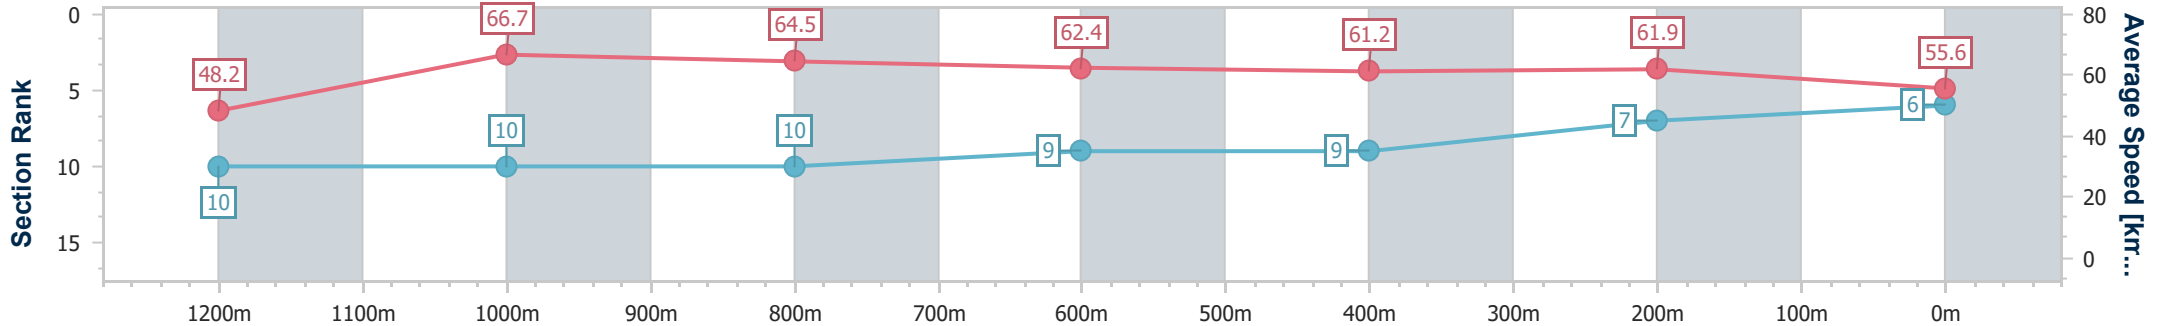

Horse/Jockey Name	Powerful Peg
Final Rank	6
Fastest Section Time (Section)	0:10.80 (1200m)
Top Speed [km/h] (Section)	67.4 (1200m)
Race State	Finished

Doomben QLD Professional
Race 1: STRADBROKE CALCUTTA 13 JUNE BENCHMARK 85
Handicap - 1350m
25 May 2024 - 11:10

BRISBANE
RACING CLUB

Track Rating: Soft 5, Weather: Overcast, Rail Position: +2m Entire

Section	Overall	1200m	1000m	800m	600m	400m	200m
Section Times	1:21.23 [6] (0:11.24)	1:09.99 [10] (0:10.80)	0:59.19 [10] (0:11.19)	0:48.00 [10] (0:11.63)	0:36.37 [9] (0:11.74)	0:24.63 [9] (0:11.68)	0:12.95 [7] (0:12.95)
Average Speed [km/h]	48.2	66.7	64.5	62.4	61.2	61.9	55.6
Top Speed [km/h]	64.9	67.4	66.3	63.2	62.3	62.9	59.5
Avg. Dist. to Rail [m]	3.5	1.0	1.5	0.9	0.3	2.5	3.1
Avg. Stride Freq. [Hz]	2.2	2.4	2.4	2.3	2.3	2.4	2.3
Avg. Stride Length [m]	5.9	7.7	7.6	7.6	7.3	7.3	6.9

- [ ] Ranking at each section and finish
- -.-.- No data available at this section
- NA No data available