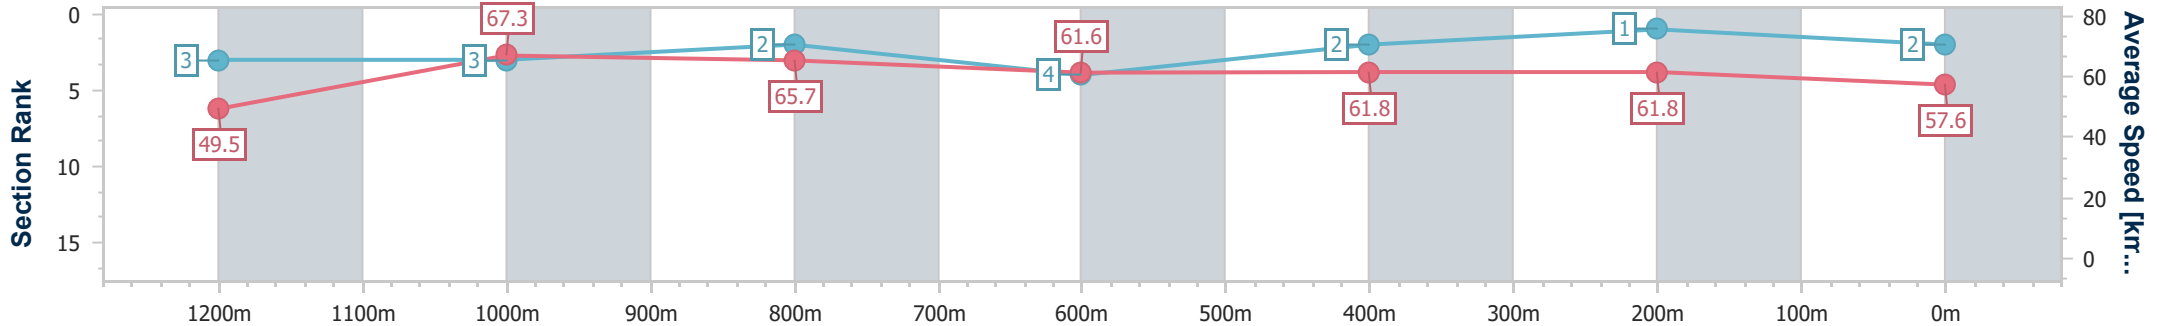

Horse/Jockey Name	Secret Plan
Final Rank	2
Fastest Section Time (Section)	0:10.71 (1200m)
Top Speed [km/h] (Section)	68.9 (1200m)
Race State	Finished

Doomben QLD Professional
Race 1: STRADBROKE CALCUTTA 13 JUNE BENCHMARK 85
Handicap - 1350m
25 May 2024 - 11:10

BRISBANE
RACING CLUB

Track Rating: Soft 5, Weather: Overcast, Rail Position: +2m Entire

Section	Overall	1200m	1000m	800m	600m	400m	200m
Section Times	1:20.31 [2] (0:10.91)	1:09.40 [3] (0:10.71)	0:58.69 [3] (0:11.03)	0:47.66 [2] (0:11.82)	0:35.84 [4] (0:11.67)	0:24.17 [2] (0:11.65)	0:12.52 [1] (0:12.52)
Average Speed [km/h]	49.5	67.3	65.7	61.6	61.8	61.8	57.6
Top Speed [km/h]	66.8	68.9	68.9	62.4	63.1	62.7	60.4
Avg. Dist. to Rail [m]	11.9	4.7	1.9	2.1	0.6	1.4	1.8
Avg. Stride Freq. [Hz]	2.2	2.4	2.3	2.3	2.3	2.3	2.3
Avg. Stride Length [m]	6.1	7.9	7.8	7.4	7.4	7.4	7.0

- [ ] Ranking at each section and finish
- -.-.- No data available at this section
- NA No data available