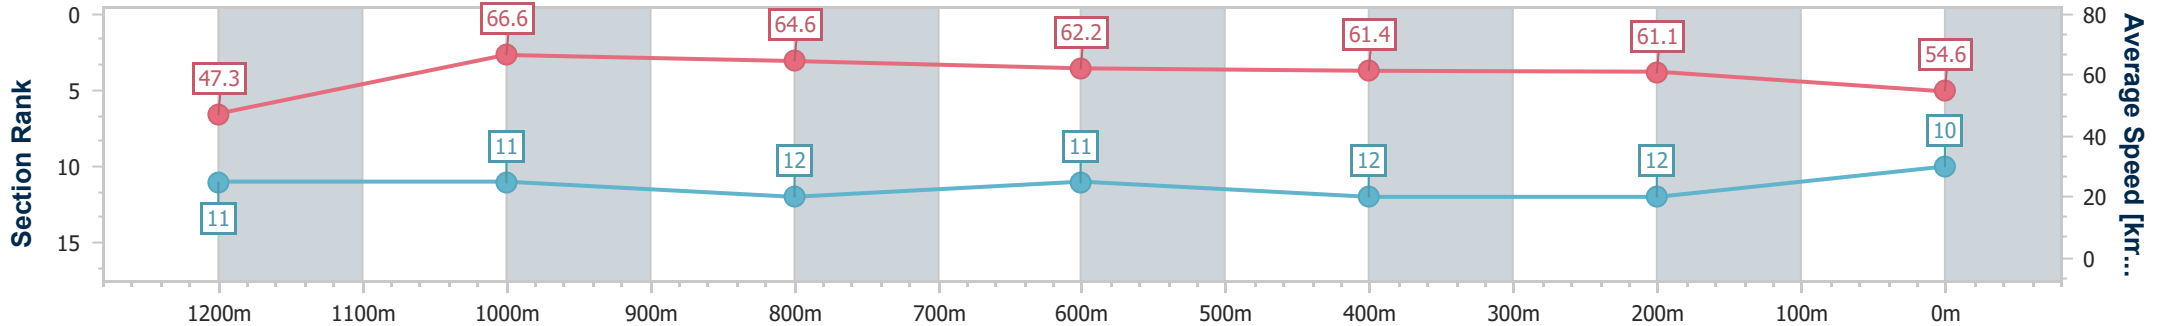

Horse/Jockey Name	Full Recognition
Final Rank	10
Fastest Section Time (Section)	0:10.80 (1200m)
Top Speed [km/h] (Section)	67.8 (1000m)
Race State	Finished

Doomben QLD Professional
Race 1: STRADBROKE CALCUTTA 13 JUNE BENCHMARK 85
Handicap - 1350m
25 May 2024 - 11:10

BRISBANE
RACING CLUB

Track Rating: Soft 5, Weather: Overcast, Rail Position: +2m Entire

Section	Overall	1200m	1000m	800m	600m	400m	200m
Section Times	1:21.84 [10] (0:11.46)	1:10.38 [11] (0:10.80)	0:59.58 [11] (0:11.19)	0:48.39 [12] (0:11.64)	0:36.75 [11] (0:11.75)	0:25.00 [12] (0:11.84)	0:13.16 [12] (0:13.16)
Average Speed [km/h]	47.3	66.6	64.6	62.2	61.4	61.1	54.6
Top Speed [km/h]	63.1	67.7	67.8	64.0	64.0	62.4	59.7
Avg. Dist. to Rail [m]	9.3	2.3	1.8	0.7	0.9	3.2	4.8
Avg. Stride Freq. [Hz]	2.1	2.3	2.2	2.2	2.2	2.2	2.1
Avg. Stride Length [m]	6.1	8.0	8.1	7.9	7.8	7.6	7.2

- [ ] Ranking at each section and finish
- -.-.- No data available at this section
- NA No data available