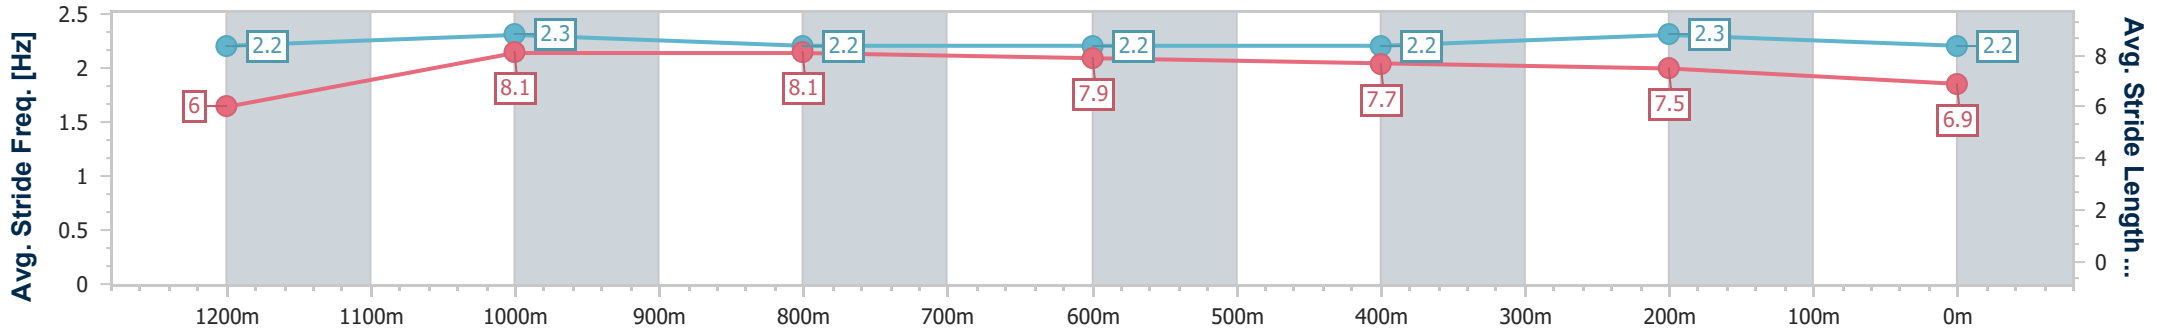

Horse/Jockey Name	Arts Object
Final Rank	8
Fastest Section Time (Section)	0:10.82 (1200m)
Top Speed [km/h] (Section)	67.5 (1200m)
Race State	Finished

Doomben QLD Professional
Race 1: STRADBROKE CALCUTTA 13 JUNE BENCHMARK 85
Handicap - 1350m
25 May 2024 - 11:10

BRISBANE
RACING CLUB

Track Rating: Soft 5, Weather: Overcast, Rail Position: +2m Entire

Section	Overall	1200m	1000m	800m	600m	400m	200m
Section Times	1:21.30 [8] (0:11.48)	1:09.82 [12] (0:10.82)	0:59.00 [12] (0:11.10)	0:47.90 [11] (0:11.70)	0:36.20 [12] (0:11.71)	0:24.49 [11] (0:11.67)	0:12.82 [11] (0:12.82)
Average Speed [km/h]	47.0	66.4	64.6	61.7	61.9	61.7	56.2
Top Speed [km/h]	63.6	67.5	67.3	63.1	63.1	62.9	59.4
Avg. Dist. to Rail [m]	6.7	0.7	1.6	1.3	1.0	0.3	0.6
Avg. Stride Freq. [Hz]	2.2	2.3	2.2	2.2	2.2	2.3	2.2
Avg. Stride Length [m]	6.0	8.1	8.1	7.9	7.7	7.5	6.9

- [ ] Ranking at each section and finish
- -.-.- No data available at this section
- NA No data available