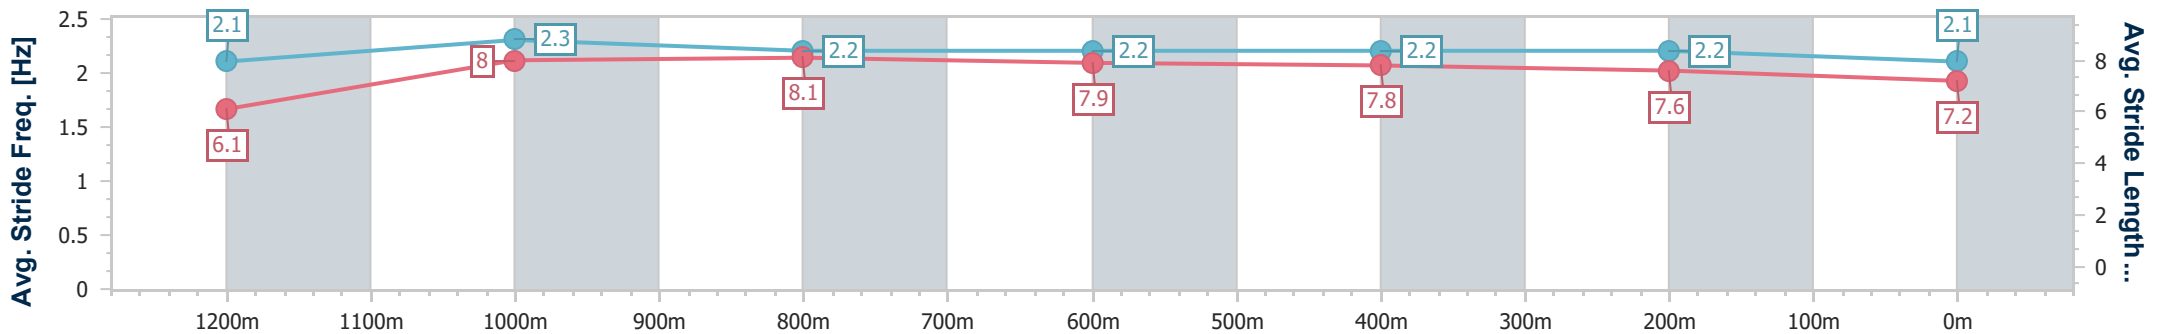

Horse/Jockey Name	Full Recognition
Final Rank	10
Fastest Section Time (Section)	0:10.80 (1200m)
Top Speed [km/h] (Section)	67.8 (1000m)
Race State	Finished

Doomben QLD Professional
Race 1: STRADBROKE CALCUTTA 13 JUNE BENCHMARK 85
Handicap - 1350m
25 May 2024 - 11:10

BRISBANE
RACING CLUB

Track Rating: Soft 5, Weather: Overcast, Rail Position: +2m Entire

Section	Overall	1200m	1000m	800m	600m	400m	200m
Section Times	1:21.84 [10] (0:11.46)	1:10.38 [11] (0:10.80)	0:59.58 [11] (0:11.19)	0:48.39 [12] (0:11.64)	0:36.75 [11] (0:11.75)	0:25.00 [12] (0:11.84)	0:13.16 [12] (0:13.16)
Average Speed [km/h]	47.3	66.6	64.6	62.2	61.4	61.1	54.6
Top Speed [km/h]	63.1	67.7	67.8	64.0	64.0	62.4	59.7
Avg. Dist. to Rail [m]	9.3	2.3	1.8	0.7	0.9	3.2	4.8
Avg. Stride Freq. [Hz]	2.1	2.3	2.2	2.2	2.2	2.2	2.1
Avg. Stride Length [m]	6.1	8.0	8.1	7.9	7.8	7.6	7.2

- [ ] Ranking at each section and finish
- -.-.- No data available at this section
- NA No data available