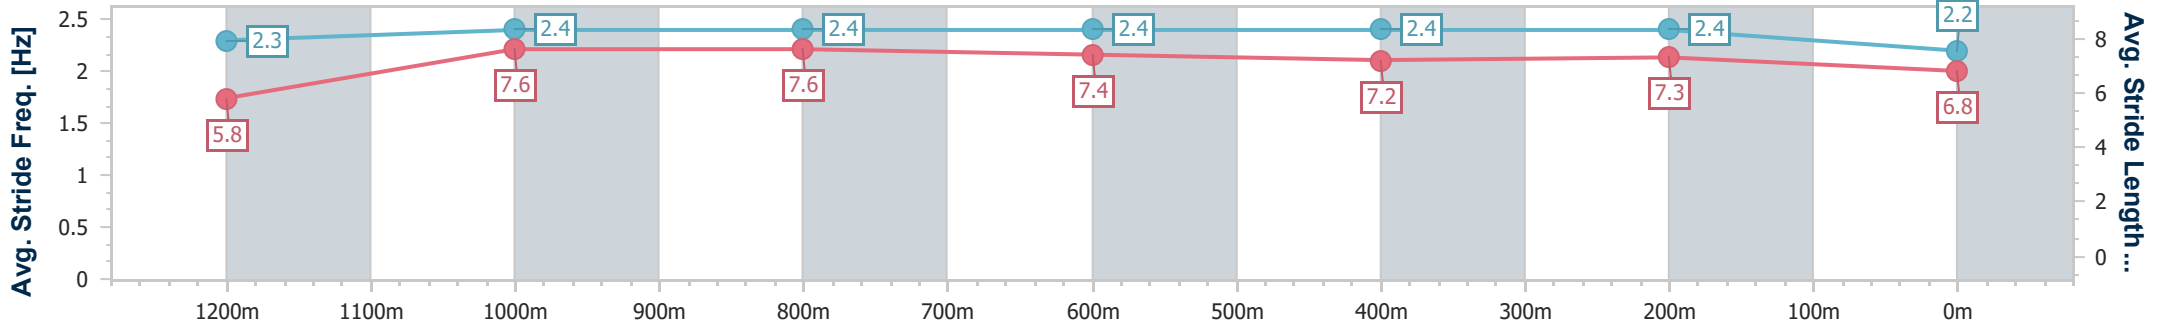

Horse/Jockey Name	Spooky Spirit
Final Rank	9
Fastest Section Time (Section)	0:10.87 (1200m)
Top Speed [km/h] (Section)	67.1 (1200m)
Race State	Finished

Doomben QLD Professional
Race 1: STRADBROKE CALCUTTA 13 JUNE BENCHMARK 85
Handicap - 1350m
25 May 2024 - 11:10

BRISBANE
RACING CLUB

Track Rating: Soft 5, Weather: Overcast, Rail Position: +2m Entire

Section	Overall	1200m	1000m	800m	600m	400m	200m
Section Times	1:21.32 [9] (0:11.07)	1:10.25 [6] (0:10.87)	0:59.38 [7] (0:11.15)	0:48.23 [7] (0:11.63)	0:36.60 [7] (0:11.82)	0:24.78 [6] (0:11.72)	0:13.06 [6] (0:13.06)
Average Speed [km/h]	48.7	66.4	65.0	62.7	61.6	61.9	55.0
Top Speed [km/h]	64.4	67.1	66.4	64.5	62.9	63.4	60.1
Avg. Dist. to Rail [m]	6.2	3.8	3.1	2.5	2.2	4.3	4.1
Avg. Stride Freq. [Hz]	2.3	2.4	2.4	2.4	2.4	2.4	2.2
Avg. Stride Length [m]	5.8	7.6	7.6	7.4	7.2	7.3	6.8

- [ ] Ranking at each section and finish
- -.-.- No data available at this section
- NA No data available