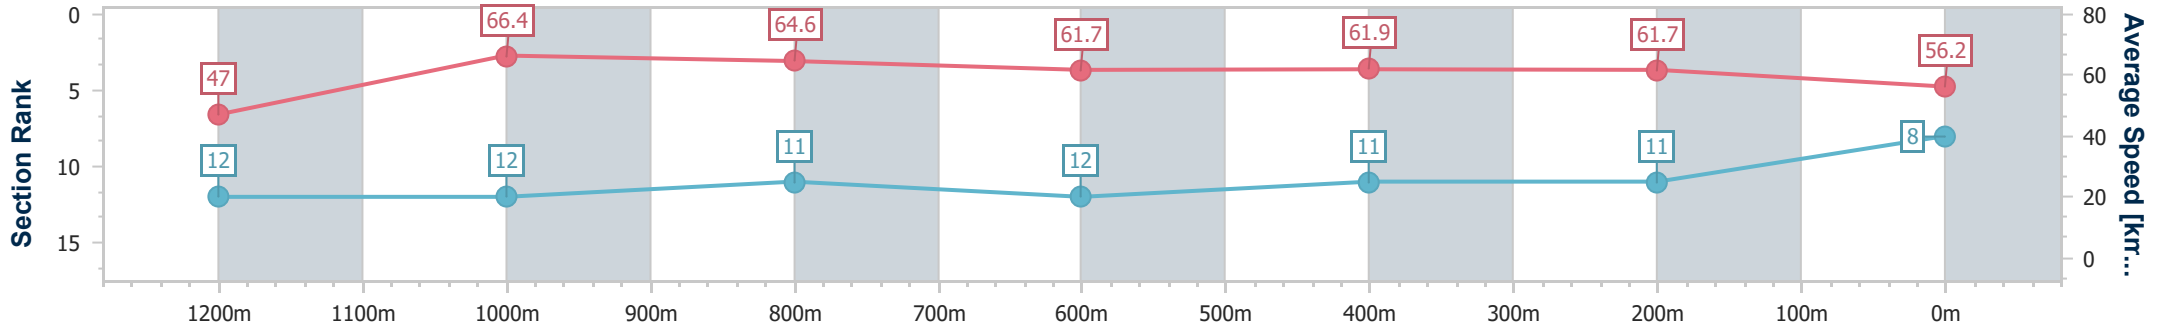

Horse/Jockey Name	Arts Object
Final Rank	8
Fastest Section Time (Section)	0:10.82 (1200m)
Top Speed [km/h] (Section)	67.5 (1200m)
Race State	Finished

Doomben QLD Professional
Race 1: STRADBROKE CALCUTTA 13 JUNE BENCHMARK 85
Handicap - 1350m
25 May 2024 - 11:10

BRISBANE
RACING CLUB

Track Rating: Soft 5, Weather: Overcast, Rail Position: +2m Entire

Section	Overall	1200m	1000m	800m	600m	400m	200m
Section Times	1:21.30 [8] (0:11.48)	1:09.82 [12] (0:10.82)	0:59.00 [12] (0:11.10)	0:47.90 [11] (0:11.70)	0:36.20 [12] (0:11.71)	0:24.49 [11] (0:11.67)	0:12.82 [11] (0:12.82)
Average Speed [km/h]	47.0	66.4	64.6	61.7	61.9	61.7	56.2
Top Speed [km/h]	63.6	67.5	67.3	63.1	63.1	62.9	59.4
Avg. Dist. to Rail [m]	6.7	0.7	1.6	1.3	1.0	0.3	0.6
Avg. Stride Freq. [Hz]	2.2	2.3	2.2	2.2	2.2	2.3	2.2
Avg. Stride Length [m]	6.0	8.1	8.1	7.9	7.7	7.5	6.9

- [ ] Ranking at each section and finish
- -.-.- No data available at this section
- NA No data available