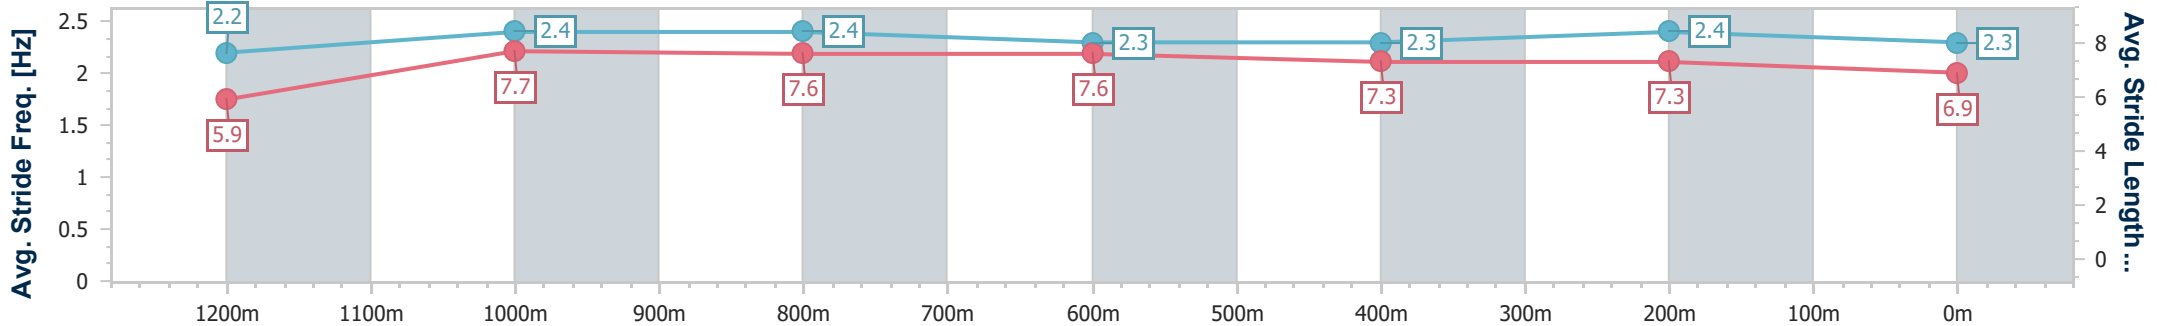

Horse/Jockey Name	Powerful Peg
Final Rank	6
Fastest Section Time (Section)	0:10.80 (1200m)
Top Speed [km/h] (Section)	67.4 (1200m)
Race State	Finished

Doomben QLD Professional
Race 1: STRADBROKE CALCUTTA 13 JUNE BENCHMARK 85
Handicap - 1350m
25 May 2024 - 11:10

BRISBANE
RACING CLUB

Track Rating: Soft 5, Weather: Overcast, Rail Position: +2m Entire

Section	Overall	1200m	1000m	800m	600m	400m	200m
Section Times	1:21.23 [6] (0:11.24)	1:09.99 [10] (0:10.80)	0:59.19 [10] (0:11.19)	0:48.00 [10] (0:11.63)	0:36.37 [9] (0:11.74)	0:24.63 [9] (0:11.68)	0:12.95 [7] (0:12.95)
Average Speed [km/h]	48.2	66.7	64.5	62.4	61.2	61.9	55.6
Top Speed [km/h]	64.9	67.4	66.3	63.2	62.3	62.9	59.5
Avg. Dist. to Rail [m]	3.5	1.0	1.5	0.9	0.3	2.5	3.1
Avg. Stride Freq. [Hz]	2.2	2.4	2.4	2.3	2.3	2.4	2.3
Avg. Stride Length [m]	5.9	7.7	7.6	7.6	7.3	7.3	6.9

- [ ] Ranking at each section and finish
- -.-.- No data available at this section
- NA No data available