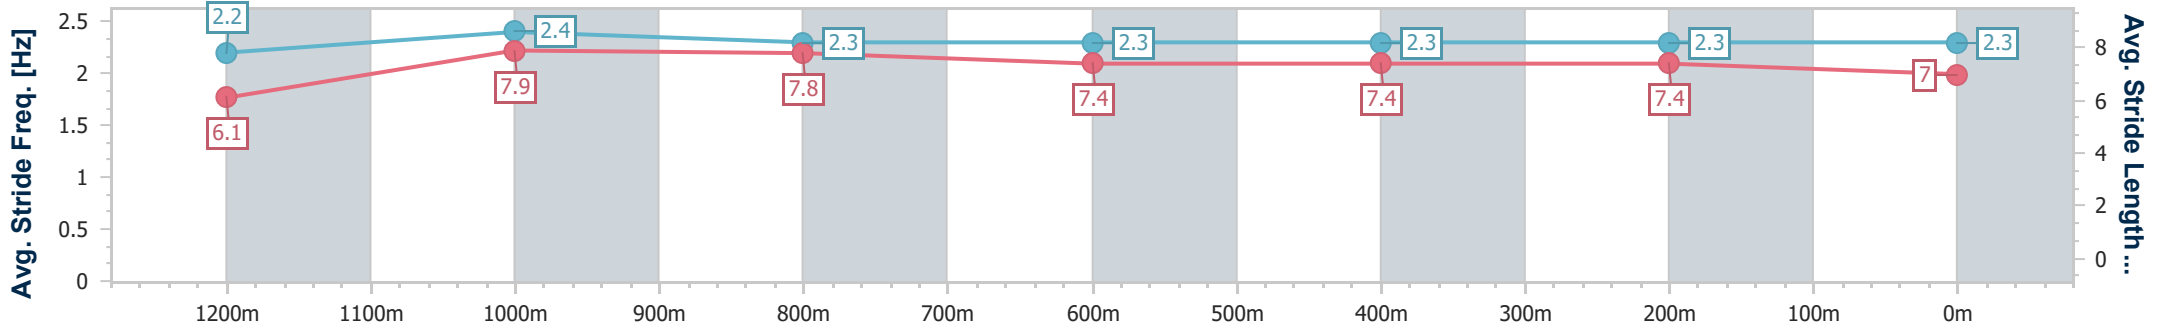

Horse/Jockey Name	Secret Plan
Final Rank	2
Fastest Section Time (Section)	0:10.71 (1200m)
Top Speed [km/h] (Section)	68.9 (1200m)
Race State	Finished

Doomben QLD Professional
Race 1: STRADBROKE CALCUTTA 13 JUNE BENCHMARK 85
Handicap - 1350m
25 May 2024 - 11:10

BRISBANE
RACING CLUB

Track Rating: Soft 5, Weather: Overcast, Rail Position: +2m Entire

Section	Overall	1200m	1000m	800m	600m	400m	200m
Section Times	1:20.31 [2] (0:10.91)	1:09.40 [3] (0:10.71)	0:58.69 [3] (0:11.03)	0:47.66 [2] (0:11.82)	0:35.84 [4] (0:11.67)	0:24.17 [2] (0:11.65)	0:12.52 [1] (0:12.52)
Average Speed [km/h]	49.5	67.3	65.7	61.6	61.8	61.8	57.6
Top Speed [km/h]	66.8	68.9	68.9	62.4	63.1	62.7	60.4
Avg. Dist. to Rail [m]	11.9	4.7	1.9	2.1	0.6	1.4	1.8
Avg. Stride Freq. [Hz]	2.2	2.4	2.3	2.3	2.3	2.3	2.3
Avg. Stride Length [m]	6.1	7.9	7.8	7.4	7.4	7.4	7.0

- [ ] Ranking at each section and finish
- -.-.- No data available at this section
- NA No data available