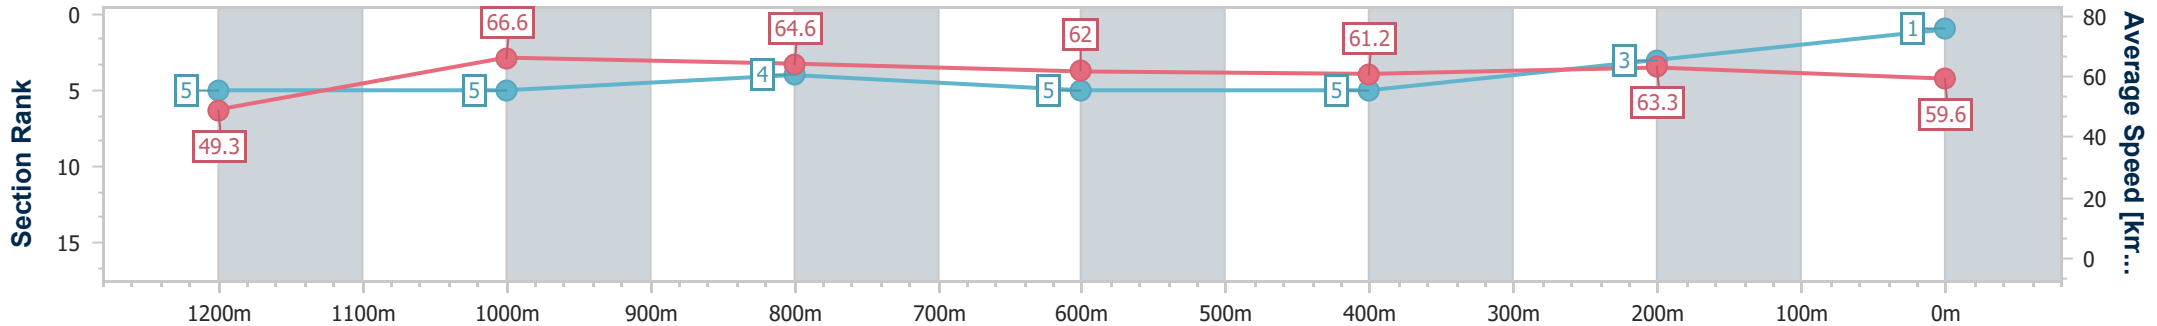

Horse/Jockey Name	Wategos
Final Rank	1
Fastest Section Time (Section)	0:10.86 (1200m)
Top Speed [km/h] (Section)	68.4 (1200m)
Race State	Finished

Doomben QLD Professional
Race 1: STRADBROKE CALCUTTA 13 JUNE BENCHMARK 85
Handicap - 1350m
25 May 2024 - 11:10

BRISBANE
RACING CLUB

Track Rating: Soft 5, Weather: Overcast, Rail Position: +2m Entire

Section	Overall	1200m	1000m	800m	600m	400m	200m
Section Times	1:19.91 [1] (0:10.95)	1:08.96 [5] (0:10.86)	0:58.10 [5] (0:11.06)	0:47.04 [4] (0:11.61)	0:35.43 [5] (0:11.93)	0:23.50 [5] (0:11.42)	0:12.08 [3] (0:12.08)
Average Speed [km/h]	49.3	66.6	64.6	62.0	61.2	63.3	59.6
Top Speed [km/h]	64.5	68.4	65.9	63.5	61.9	65.4	63.0
Avg. Dist. to Rail [m]	3.4	0.7	1.4	1.2	2.1	4.5	4.1
Avg. Stride Freq. [Hz]	2.2	2.3	2.2	2.2	2.2	2.3	2.2
Avg. Stride Length [m]	6.2	8.1	8.1	8.0	7.9	7.7	7.6

- [ ] Ranking at each section and finish
- -.-.- No data available at this section
- NA No data available