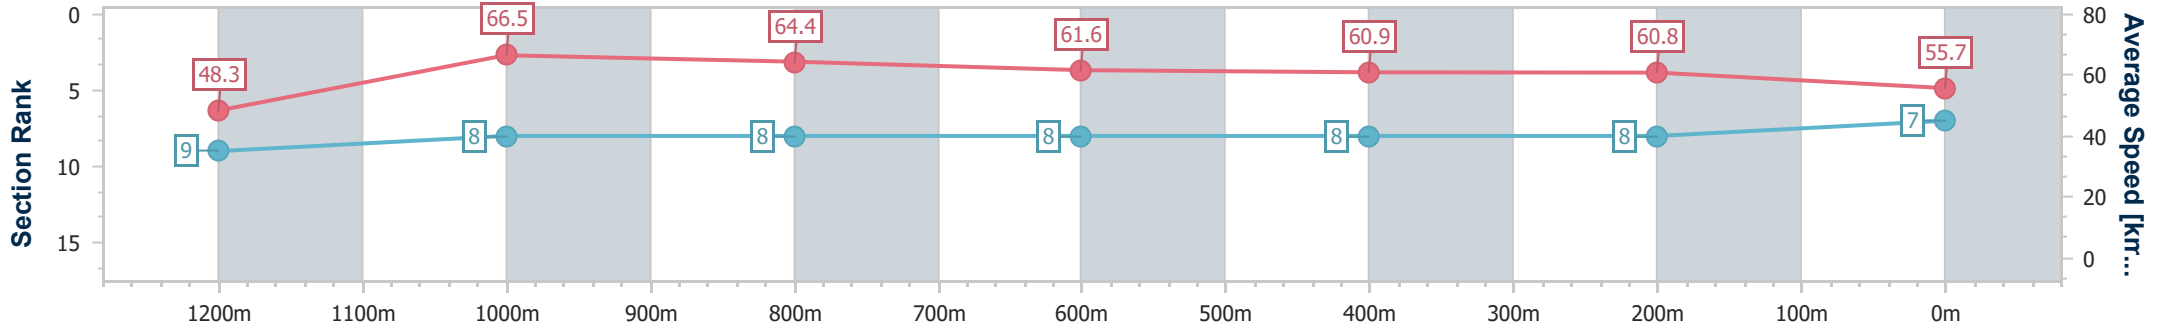

Horse/Jockey Name	Stuttering
Final Rank	7
Fastest Section Time (Section)	0:10.82 (1200m)
Top Speed [km/h] (Section)	67.3 (1200m)
Race State	Finished

Doomben QLD Professional
Race 1: STRADBROKE CALCUTTA 13 JUNE BENCHMARK 85
Handicap - 1350m
25 May 2024 - 11:10

BRISBANE
RACING CLUB

Track Rating: Soft 5, Weather: Overcast, Rail Position: +2m Entire

Section	Overall	1200m	1000m	800m	600m	400m	200m
Section Times	1:21.29 [7] (0:11.18)	1:10.11 [9] (0:10.82)	0:59.29 [8] (0:11.16)	0:48.13 [8] (0:11.69)	0:36.44 [8] (0:11.74)	0:24.70 [8] (0:11.77)	0:12.93 [8] (0:12.93)
Average Speed [km/h]	48.3	66.5	64.4	61.6	60.9	60.8	55.7
Top Speed [km/h]	64.4	67.3	66.8	63.0	62.9	61.9	59.3
Avg. Dist. to Rail [m]	1.6	0.2	0.4	0.3	1.0	0.8	0.5
Avg. Stride Freq. [Hz]	2.3	2.5	2.2	2.4	2.4	2.4	2.3
Avg. Stride Length [m]	5.8	7.5	8.0	7.2	7.1	7.1	6.7

- [ ] Ranking at each section and finish
- -.-.- No data available at this section
- NA No data available