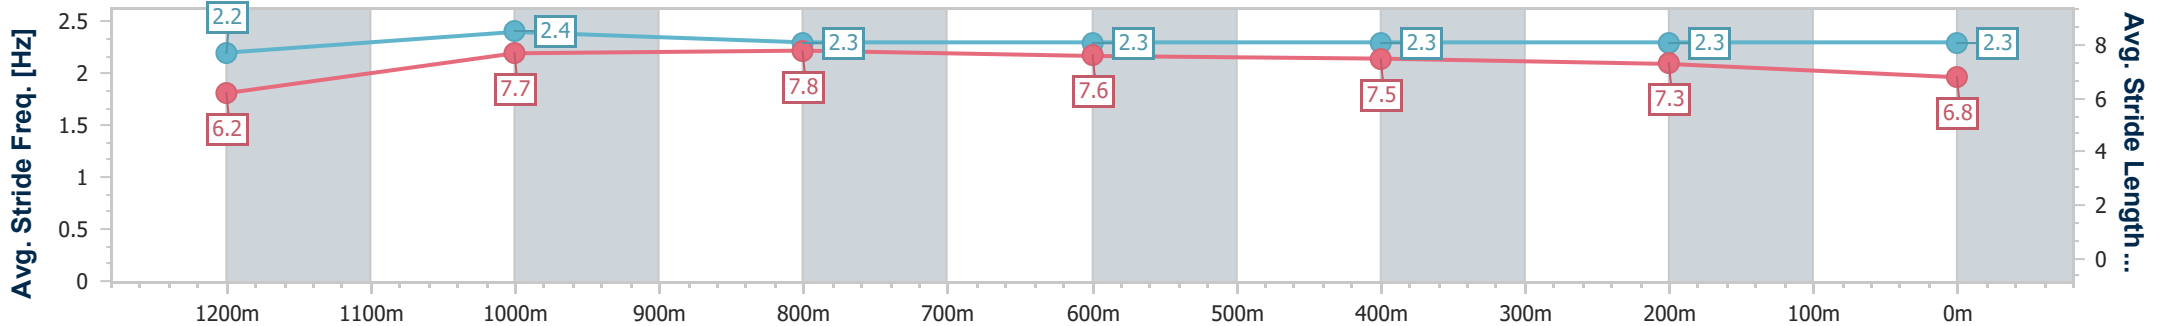

Horse/Jockey Name	Sir Warwick
Final Rank	4
Fastest Section Time (Section)	0:10.85 (Overall)
Top Speed [km/h] (Section)	68.0 (1000m)
Race State	Finished

Doomben QLD Professional
Race 1: STRADBROKE CALCUTTA 13 JUNE BENCHMARK 85
Handicap - 1350m
25 May 2024 - 11:10

BRISBANE
RACING CLUB

Track Rating: Soft 5, Weather: Overcast, Rail Position: +2m Entire

Section	Overall	1200m	1000m	800m	600m	400m	200m
Section Times	1:20.76 [4] (0:10.85)	1:09.91 [1] (0:10.91)	0:59.00 [4] (0:11.16)	0:47.84 [5] (0:11.53)	0:36.31 [3] (0:11.70)	0:24.61 [3] (0:11.68)	0:12.93 [2] (0:12.93)
Average Speed [km/h]	49.6	66.1	64.8	62.5	61.8	61.8	55.7
Top Speed [km/h]	63.4	67.5	68.0	63.7	62.7	63.1	59.1
Avg. Dist. to Rail [m]	2.1	1.3	0.9	0.9	0.7	1.1	2.2
Avg. Stride Freq. [Hz]	2.2	2.4	2.3	2.3	2.3	2.3	2.3
Avg. Stride Length [m]	6.2	7.7	7.8	7.6	7.5	7.3	6.8

- [ ] Ranking at each section and finish
- -.-.- No data available at this section
- NA No data available