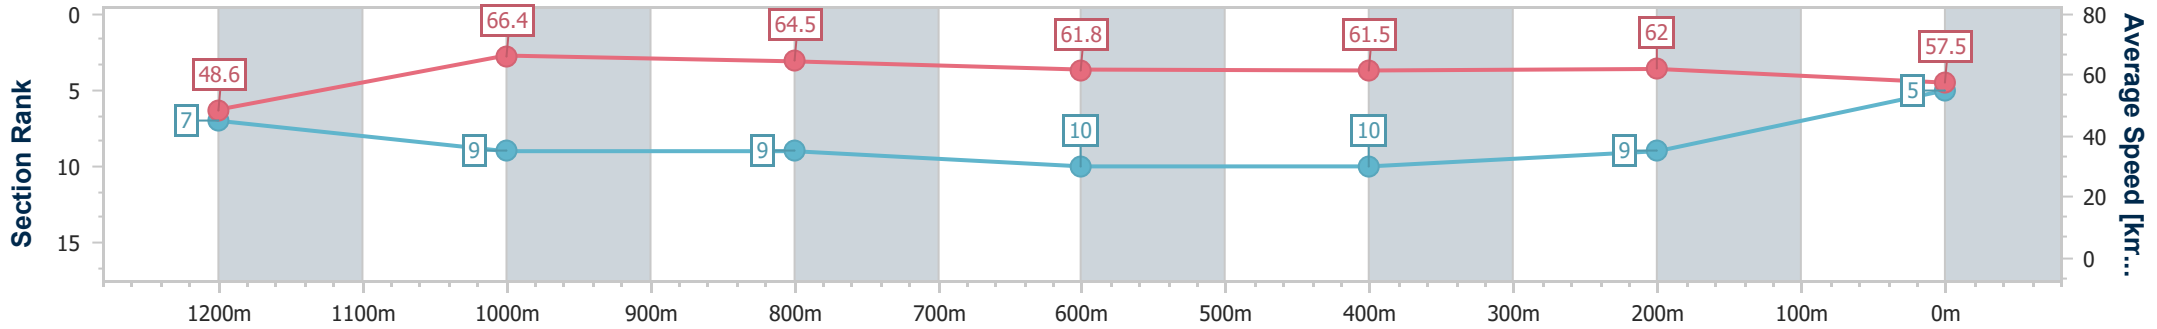

Horse/Jockey Name	Pacific Ruby
Final Rank	5
Fastest Section Time (Section)	0:10.86 (1200m)
Top Speed [km/h] (Section)	67.7 (1200m)
Race State	Finished

Doomben QLD Professional
Race 1: STRADBROKE CALCUTTA 13 JUNE BENCHMARK 85
Handicap - 1350m
25 May 2024 - 11:10

BRISBANE
RACING CLUB

Track Rating: Soft 5, Weather: Overcast, Rail Position: +2m Entire

Section	Overall	1200m	1000m	800m	600m	400m	200m
Section Times	1:20.89 [5] (0:11.15)	1:09.74 [7] (0:10.86)	0:58.88 [9] (0:11.18)	0:47.70 [9] (0:11.81)	0:35.89 [10] (0:11.68)	0:24.21 [10] (0:11.69)	0:12.52 [9] (0:12.52)
Average Speed [km/h]	48.6	66.4	64.5	61.8	61.5	62.0	57.5
Top Speed [km/h]	64.6	67.7	67.5	63.0	63.3	63.1	60.8
Avg. Dist. to Rail [m]	5.2	2.7	2.0	2.0	0.4	3.7	3.9
Avg. Stride Freq. [Hz]	2.1	2.2	2.2	2.1	2.1	2.2	2.1
Avg. Stride Length [m]	6.4	8.3	8.3	8.0	8.0	8.0	7.7

- [ ] Ranking at each section and finish
- -.-.- No data available at this section
- NA No data available