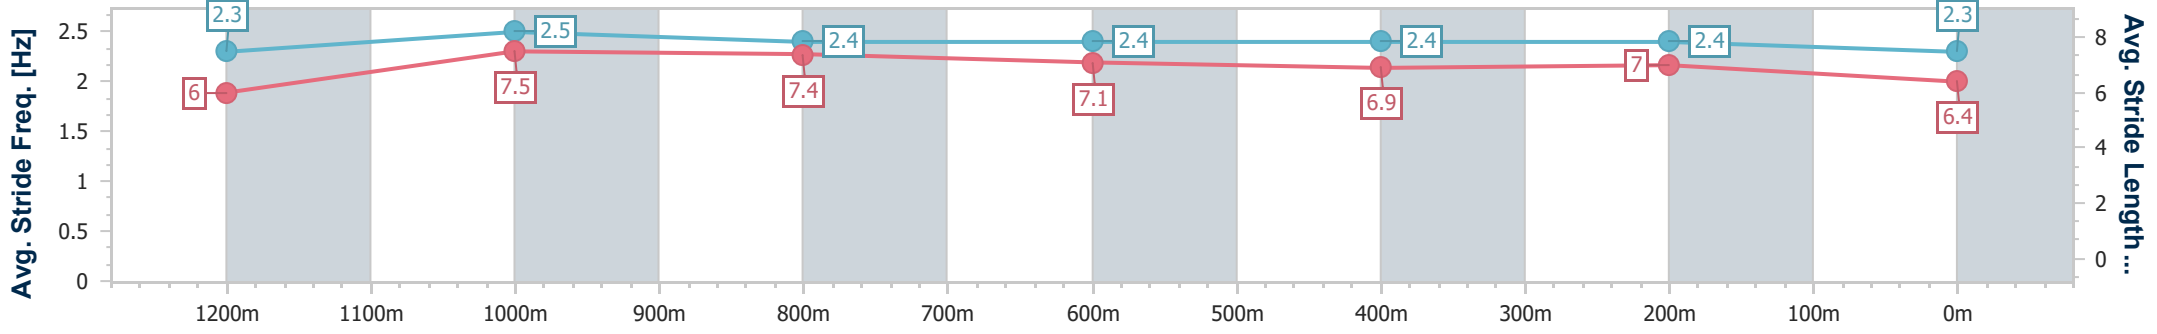

Horse/Jockey Name	Avebury
Final Rank	11
Fastest Section Time (Section)	0:10.51 (1200m)
Top Speed [km/h] (Section)	69.1 (1200m)
Race State	Finished

Doomben QLD Professional
Race 1: STRADBROKE CALCUTTA 13 JUNE BENCHMARK 85
Handicap - 1350m
25 May 2024 - 11:10

BRISBANE
RACING CLUB

Track Rating: Soft 5, Weather: Overcast, Rail Position: +2m Entire

Section	Overall	1200m	1000m	800m	600m	400m	200m
Section Times	1:21.90 [11] (0:10.86)	1:11.04 [2] (0:10.51)	1:00.53 [1] (0:11.10)	0:49.43 [1] (0:11.79)	0:37.64 [1] (0:11.81)	0:25.83 [1] (0:12.00)	0:13.83 [4] (0:13.83)
Average Speed [km/h]	49.7	68.7	65.0	61.4	61.0	60.0	52.1
Top Speed [km/h]	66.4	69.1	68.6	62.4	62.0	62.0	57.1
Avg. Dist. to Rail [m]	9.4	4.2	2.2	1.0	0.4	1.9	2.4
Avg. Stride Freq. [Hz]	2.3	2.5	2.4	2.4	2.4	2.4	2.3
Avg. Stride Length [m]	6.0	7.5	7.4	7.1	6.9	7.0	6.4

- [ ] Ranking at each section and finish
- -.-.- No data available at this section
- NA No data available