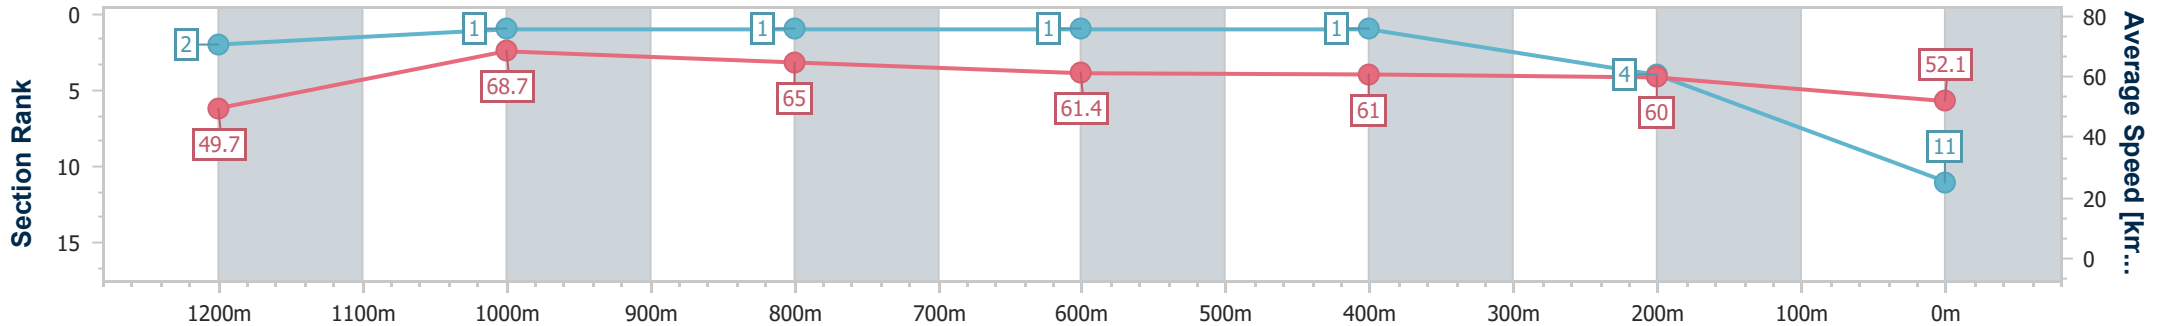

Horse/Jockey Name	Avebury
Final Rank	11
Fastest Section Time (Section)	0:10.51 (1200m)
Top Speed [km/h] (Section)	69.1 (1200m)
Race State	Finished

Doomben QLD Professional
Race 1: STRADBROKE CALCUTTA 13 JUNE BENCHMARK 85
Handicap - 1350m
25 May 2024 - 11:10

BRISBANE
RACING CLUB

Track Rating: Soft 5, Weather: Overcast, Rail Position: +2m Entire

Section	Overall	1200m	1000m	800m	600m	400m	200m
Section Times	1:21.90 [11] (0:10.86)	1:11.04 [2] (0:10.51)	1:00.53 [1] (0:11.10)	0:49.43 [1] (0:11.79)	0:37.64 [1] (0:11.81)	0:25.83 [1] (0:12.00)	0:13.83 [4] (0:13.83)
Average Speed [km/h]	49.7	68.7	65.0	61.4	61.0	60.0	52.1
Top Speed [km/h]	66.4	69.1	68.6	62.4	62.0	62.0	57.1
Avg. Dist. to Rail [m]	9.4	4.2	2.2	1.0	0.4	1.9	2.4
Avg. Stride Freq. [Hz]	2.3	2.5	2.4	2.4	2.4	2.4	2.3
Avg. Stride Length [m]	6.0	7.5	7.4	7.1	6.9	7.0	6.4

- [ ] Ranking at each section and finish
- -.-.- No data available at this section
- NA No data available