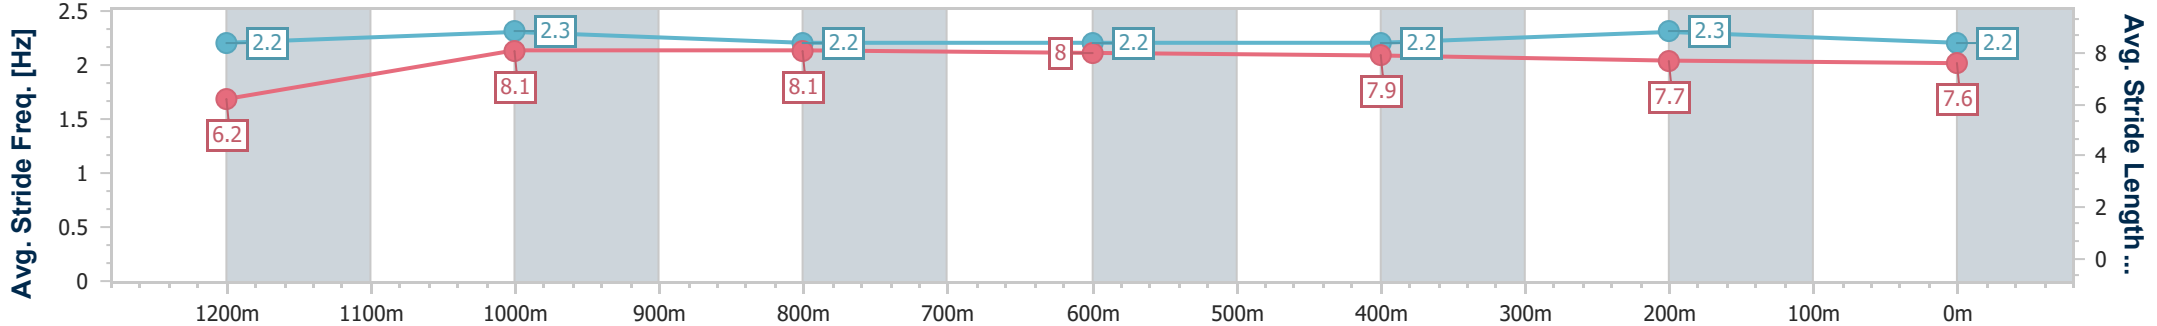

Horse/Jockey Name	Wategos
Final Rank	1
Fastest Section Time (Section)	0:10.86 (1200m)
Top Speed [km/h] (Section)	68.4 (1200m)
Race State	Finished

Doomben QLD Professional
Race 1: STRADBROKE CALCUTTA 13 JUNE BENCHMARK 85
Handicap - 1350m
25 May 2024 - 11:10

BRISBANE
RACING CLUB

Track Rating: Soft 5, Weather: Overcast, Rail Position: +2m Entire

Section	Overall	1200m	1000m	800m	600m	400m	200m
Section Times	1:19.91 [1] (0:10.95)	1:08.96 [5] (0:10.86)	0:58.10 [5] (0:11.06)	0:47.04 [4] (0:11.61)	0:35.43 [5] (0:11.93)	0:23.50 [5] (0:11.42)	0:12.08 [3] (0:12.08)
Average Speed [km/h]	49.3	66.6	64.6	62.0	61.2	63.3	59.6
Top Speed [km/h]	64.5	68.4	65.9	63.5	61.9	65.4	63.0
Avg. Dist. to Rail [m]	3.4	0.7	1.4	1.2	2.1	4.5	4.1
Avg. Stride Freq. [Hz]	2.2	2.3	2.2	2.2	2.2	2.3	2.2
Avg. Stride Length [m]	6.2	8.1	8.1	8.0	7.9	7.7	7.6

- [ ] Ranking at each section and finish
- -.-.- No data available at this section
- NA No data available