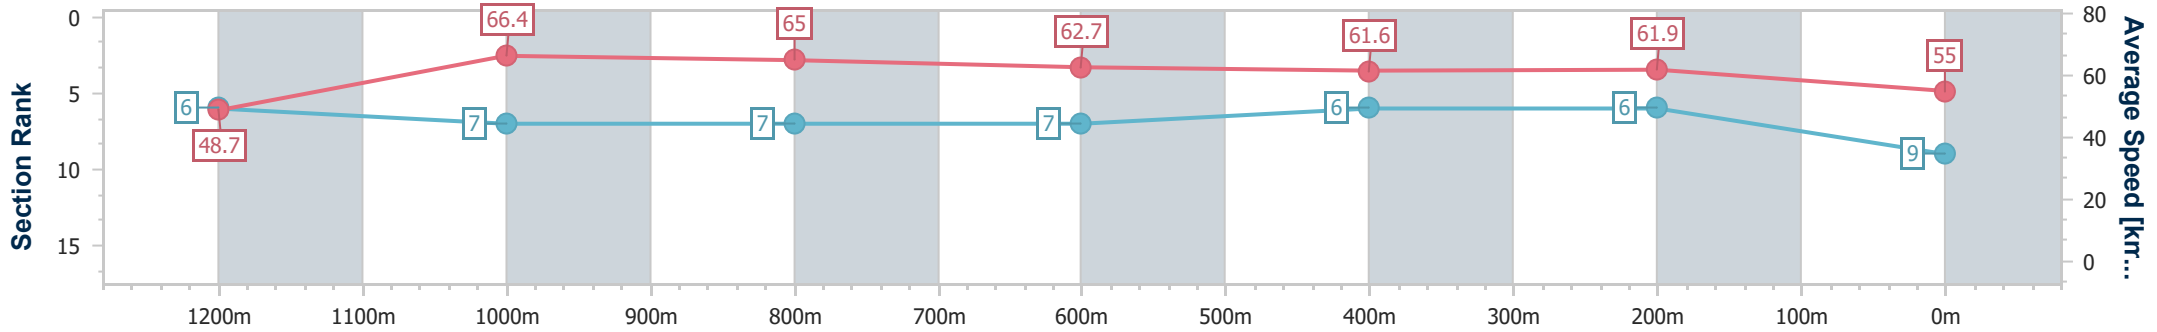

Horse/Jockey Name	Spooky Spirit
Final Rank	9
Fastest Section Time (Section)	0:10.87 (1200m)
Top Speed [km/h] (Section)	67.1 (1200m)
Race State	Finished

Doomben QLD Professional
Race 1: STRADBROKE CALCUTTA 13 JUNE BENCHMARK 85
Handicap - 1350m
25 May 2024 - 11:10

BRISBANE
RACING CLUB

Track Rating: Soft 5, Weather: Overcast, Rail Position: +2m Entire

Section	Overall	1200m	1000m	800m	600m	400m	200m
Section Times	1:21.32 [9] (0:11.07)	1:10.25 [6] (0:10.87)	0:59.38 [7] (0:11.15)	0:48.23 [7] (0:11.63)	0:36.60 [7] (0:11.82)	0:24.78 [6] (0:11.72)	0:13.06 [6] (0:13.06)
Average Speed [km/h]	48.7	66.4	65.0	62.7	61.6	61.9	55.0
Top Speed [km/h]	64.4	67.1	66.4	64.5	62.9	63.4	60.1
Avg. Dist. to Rail [m]	6.2	3.8	3.1	2.5	2.2	4.3	4.1
Avg. Stride Freq. [Hz]	2.3	2.4	2.4	2.4	2.4	2.4	2.2
Avg. Stride Length [m]	5.8	7.6	7.6	7.4	7.2	7.3	6.8

- [ ] Ranking at each section and finish
- -.-.- No data available at this section
- NA No data available