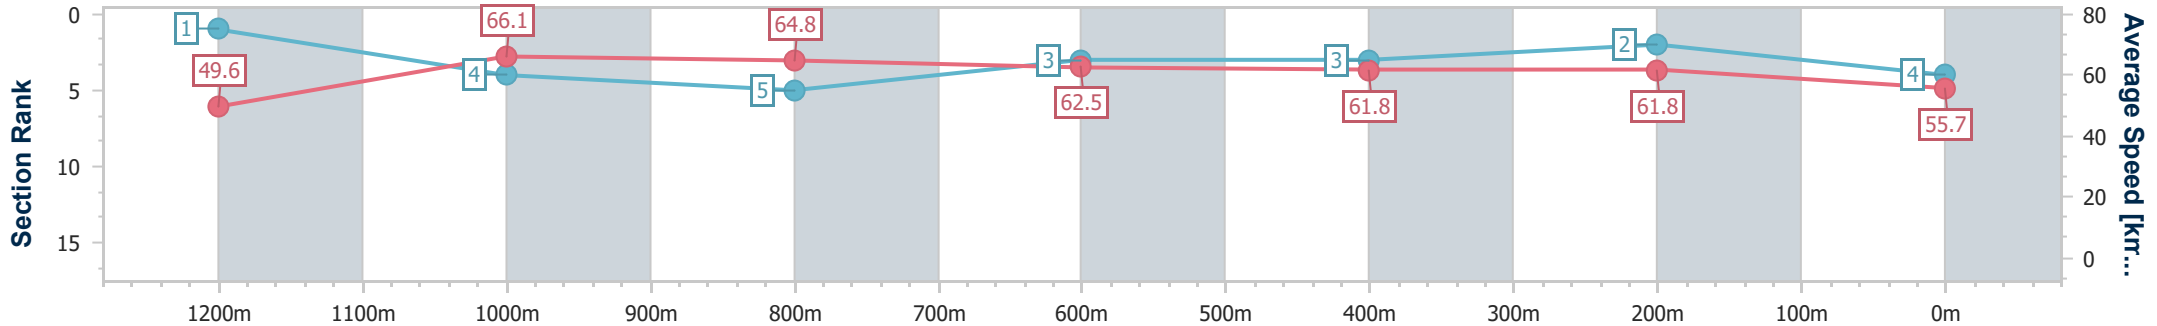

Horse/Jockey Name	Sir Warwick
Final Rank	4
Fastest Section Time (Section)	0:10.85 (Overall)
Top Speed [km/h] (Section)	68.0 (1000m)
Race State	Finished

Doomben QLD Professional
Race 1: STRADBROKE CALCUTTA 13 JUNE BENCHMARK 85
Handicap - 1350m
25 May 2024 - 11:10

BRISBANE
RACING CLUB

Track Rating: Soft 5, Weather: Overcast, Rail Position: +2m Entire

Section	Overall	1200m	1000m	800m	600m	400m	200m
Section Times	1:20.76 [4] (0:10.85)	1:09.91 [1] (0:10.91)	0:59.00 [4] (0:11.16)	0:47.84 [5] (0:11.53)	0:36.31 [3] (0:11.70)	0:24.61 [3] (0:11.68)	0:12.93 [2] (0:12.93)
Average Speed [km/h]	49.6	66.1	64.8	62.5	61.8	61.8	55.7
Top Speed [km/h]	63.4	67.5	68.0	63.7	62.7	63.1	59.1
Avg. Dist. to Rail [m]	2.1	1.3	0.9	0.9	0.7	1.1	2.2
Avg. Stride Freq. [Hz]	2.2	2.4	2.3	2.3	2.3	2.3	2.3
Avg. Stride Length [m]	6.2	7.7	7.8	7.6	7.5	7.3	6.8

- [ ] Ranking at each section and finish
- -.-.- No data available at this section
- NA No data available