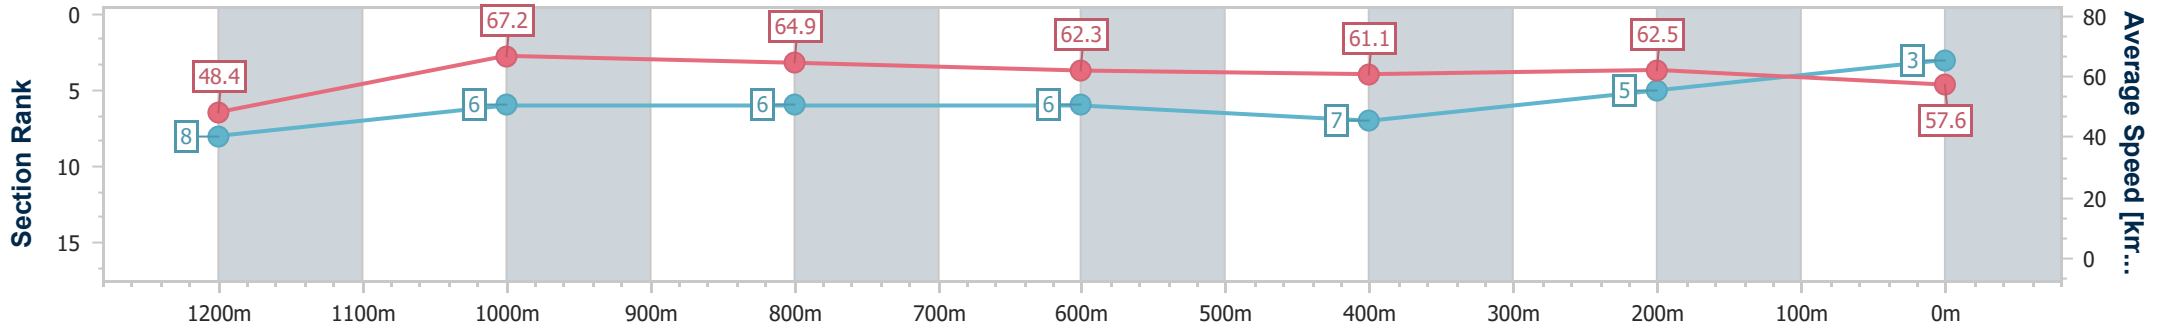

Horse/Jockey Name	Never No More
Final Rank	3
Fastest Section Time (Section)	0:10.72 (1200m)
Top Speed [km/h] (Section)	68.7 (1200m)
Race State	Finished

Doomben QLD Professional
Race 1: STRADBROKE CALCUTTA 13 JUNE BENCHMARK 85
Handicap - 1350m
25 May 2024 - 11:10

BRISBANE
RACING CLUB

Track Rating: Soft 5, Weather: Overcast, Rail Position: +2m Entire

Section	Overall	1200m	1000m	800m	600m	400m	200m
Section Times	1:20.63 [3] (0:11.17)	1:09.46 [8] (0:10.72)	0:58.74 [6] (0:11.08)	0:47.66 [6] (0:11.63)	0:36.03 [6] (0:11.95)	0:24.08 [7] (0:11.59)	0:12.49 [5] (0:12.49)
Average Speed [km/h]	48.4	67.2	64.9	62.3	61.1	62.5	57.6
Top Speed [km/h]	65.0	68.7	66.9	63.2	62.9	63.8	60.7
Avg. Dist. to Rail [m]	8.3	4.5	1.9	1.8	2.0	4.9	5.6
Avg. Stride Freq. [Hz]	2.4	2.5	2.4	2.4	2.4	2.4	2.3
Avg. Stride Length [m]	5.6	7.5	7.4	7.3	7.2	7.3	7.0

- [ ] Ranking at each section and finish
- -.-.- No data available at this section
- NA No data available