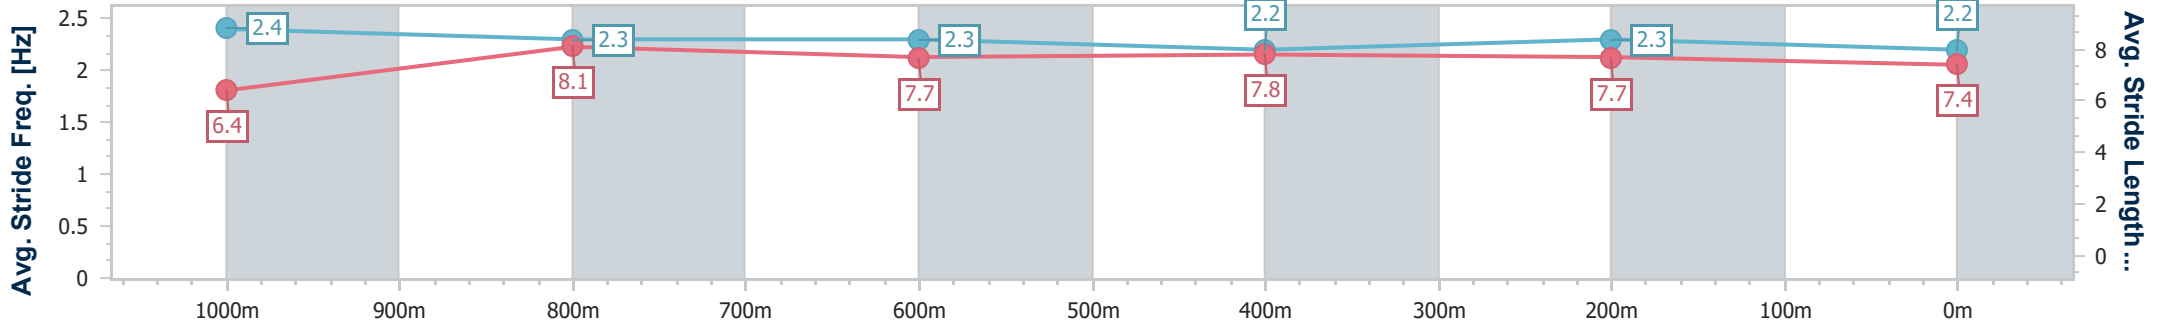

Doomben QLD Professional
Race 4: CITY PROPERTY SERVICES BILL CARTER STAKES - 1200m

BRISBANE RACING CLUB

25 May 2024 - 12:54

Track Rating: Soft 6, Weather: Overcast, Rail Position: +2m Entire

Section	Overall	1000m	800m	600m	400m	200m
Section Times	1:10.36 [1] (0:13.16)	0:57.20 [3] (0:10.53)	0:46.67 [2] (0:11.47)	0:35.20 [4] (0:11.77)	0:23.43 [2] (0:11.38)	0:12.05 [1] (0:12.05)
Average Speed [km/h]	54.9	68.4	63.1	61.1	63.4	59.7
Top Speed [km/h]	70.6	70.9	65.7	62.7	64.5	63.9
Avg. Dist. to Rail [m]	3.4	1.7	0.6	0.2	2.4	5.1
Avg. Stride Freq. [Hz]	2.4	2.3	2.3	2.2	2.3	2.2
Avg. Stride Length [m]	6.4	8.1	7.7	7.8	7.7	7.4