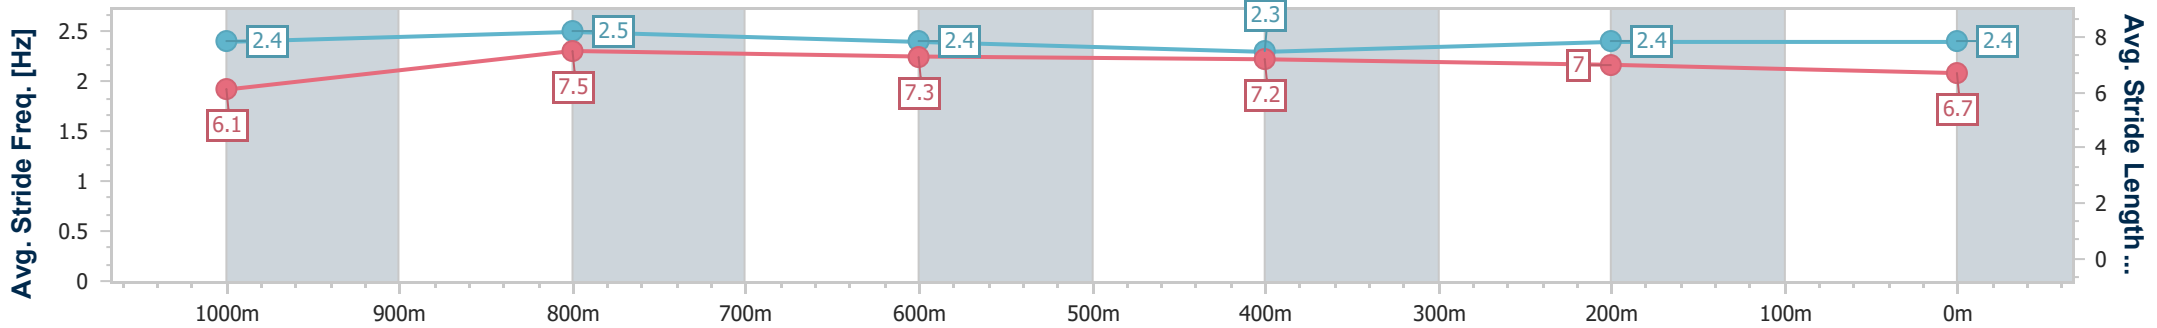

Doomben QLD Professional
Race 4: CITY PROPERTY SERVICES BILL CARTER STAKES - 1200m

25 May 2024 - 12:54

BRISBANE RACING CLUB

Track Rating: Soft 6, Weather: Overcast, Rail Position: +2m Entire

Section	Overall	1000m	800m	600m	400m	200m
Section Times	1:11.95 [8] (0:13.63)	0:58.32 [11] (0:10.64)	0:47.68 [10] (0:11.34)	0:36.34 [11] (0:11.85)	0:24.49 [11] (0:11.91)	0:12.58 [12] (0:12.58)
Average Speed [km/h]	52.9	68.0	63.9	60.5	60.6	57.3
Top Speed [km/h]	68.4	68.9	67.4	61.9	61.8	59.6
Avg. Dist. to Rail [m]	6.3	1.7	1.4	0.5	1.6	1.7
Avg. Stride Freq. [Hz]	2.4	2.5	2.4	2.3	2.4	2.4
Avg. Stride Length [m]	6.1	7.5	7.3	7.2	7.0	6.7