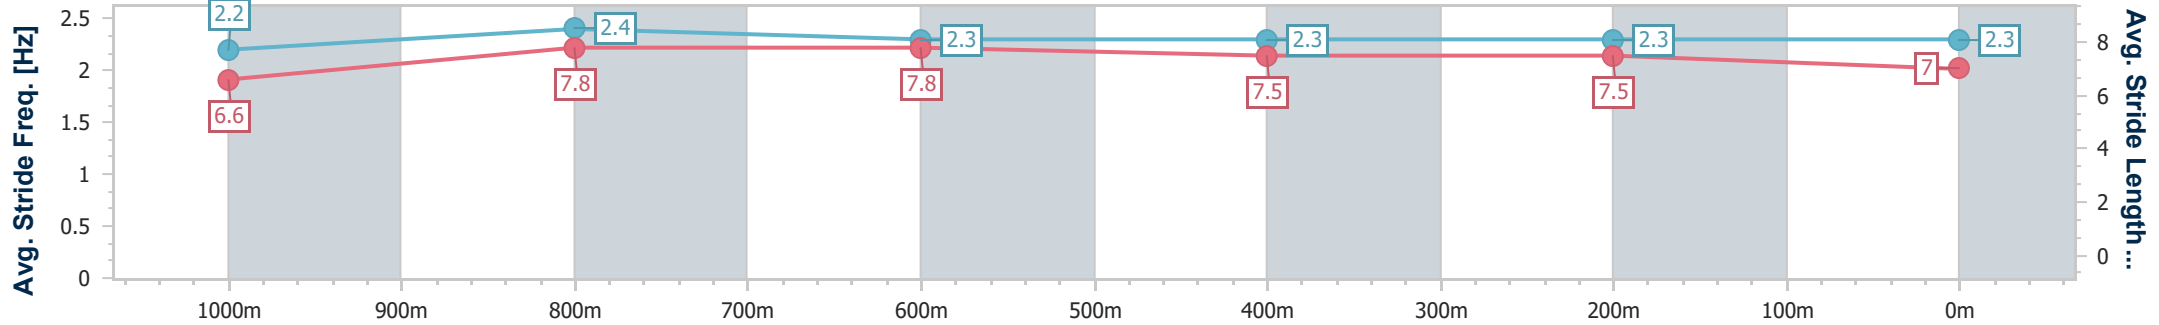

Doomben QLD Professional
Race 4: CITY PROPERTY SERVICES BILL CARTER STAKES - 1200m

25 May 2024 - 12:54

BRISBANE RACING CLUB

Track Rating: Soft 6, Weather: Overcast, Rail Position: +2m Entire

Section	Overall	1000m	800m	600m	400m	200m
Section Times	1:11.95 [7] (0:13.95)	0:58.00 [13] (0:10.55)	0:47.45 [13] (0:11.20)	0:36.25 [13] (0:11.90)	0:24.35 [12] (0:11.74)	0:12.61 [11] (0:12.61)
Average Speed [km/h]	51.7	68.4	65.2	61.3	61.7	57.1
Top Speed [km/h]	70.6	70.6	66.8	63.2	62.9	60.0
Avg. Dist. to Rail [m]	8.4	3.1	2.5	2.2	5.2	7.2
Avg. Stride Freq. [Hz]	2.2	2.4	2.3	2.3	2.3	2.3
Avg. Stride Length [m]	6.6	7.8	7.8	7.5	7.5	7.0