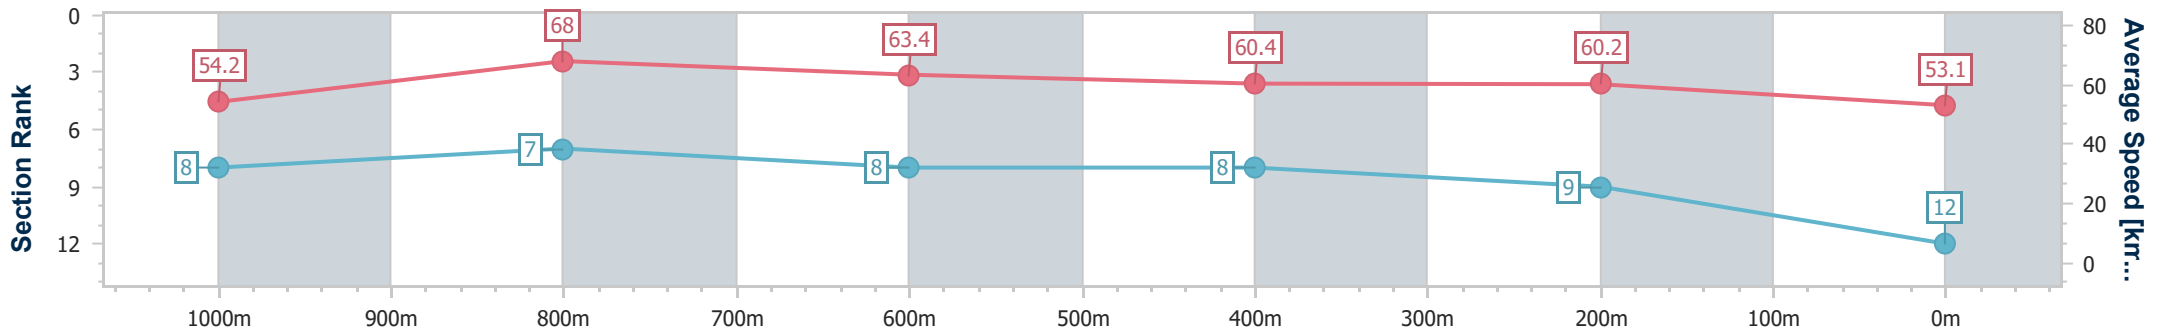

- [] Ranking at each section and finish
- .-.- No data available at this section
- NA No data available

Horse/Jockey Name	Bank Book
Final Rank	12
Fastest Section Time (Section)	0:10.60 (1000m)
Top Speed [km/h] (Section)	69.8 (1000m)
Race State	Finished

Doomben QLD Professional
Race 4: CITY PROPERTY SERVICES BILL CARTER STAKES - 1200m

25 May 2024 - 12:54

BRISBANE RACING CLUB

Track Rating: Soft 6, Weather: Overcast, Rail Position: +2m Entire

Section	Overall	1000m	800m	600m	400m	200m
Section Times	1:12.77 [12] (0:13.33)	0:59.44 [8] (0:10.60)	0:48.84 [7] (0:11.43)	0:37.41 [8] (0:11.88)	0:25.53 [8] (0:11.96)	0:13.57 [9] (0:13.57)
Average Speed [km/h]	54.2	68.0	63.4	60.4	60.2	53.1
Top Speed [km/h]	68.8	69.8	66.3	61.3	61.7	57.4
Avg. Dist. to Rail [m]	5.8	2.4	1.1	0.6	1.7	3.2
Avg. Stride Freq. [Hz]	2.3	2.3	2.2	2.2	2.2	2.1
Avg. Stride Length [m]	6.4	8.2	7.8	7.7	7.5	7.1

- [] Ranking at each section and finish
- .-.- No data available at this section
- NA No data available

Horse/Jockey Name	Surprise Honey
Final Rank	13
Fastest Section Time (Section)	0:10.56 (1000m)
Top Speed [km/h] (Section)	72.1 (1000m)
Race State	Finished