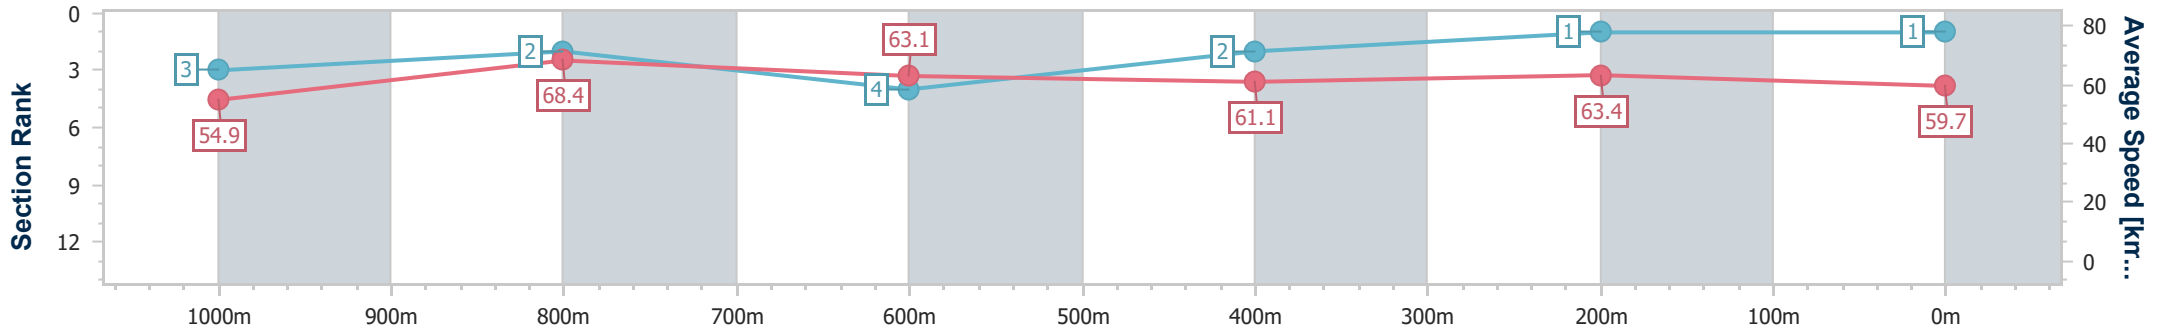

Doomben QLD Professional
Race 4: CITY PROPERTY SERVICES BILL CARTER STAKES - 1200m

BRISBANE RACING CLUB

25 May 2024 - 12:54

Track Rating: Soft 6, Weather: Overcast, Rail Position: +2m Entire

Section	Overall	1000m	800m	600m	400m	200m
Section Times	1:10.36 [1] (0:13.16)	0:57.20 [3] (0:10.53)	0:46.67 [2] (0:11.47)	0:35.20 [4] (0:11.77)	0:23.43 [2] (0:11.38)	0:12.05 [1] (0:12.05)
Average Speed [km/h]	54.9	68.4	63.1	61.1	63.4	59.7
Top Speed [km/h]	70.6	70.9	65.7	62.7	64.5	63.9
Avg. Dist. to Rail [m]	3.4	1.7	0.6	0.2	2.4	5.1
Avg. Stride Freq. [Hz]	2.4	2.3	2.3	2.2	2.3	2.2
Avg. Stride Length [m]	6.4	8.1	7.7	7.8	7.7	7.4