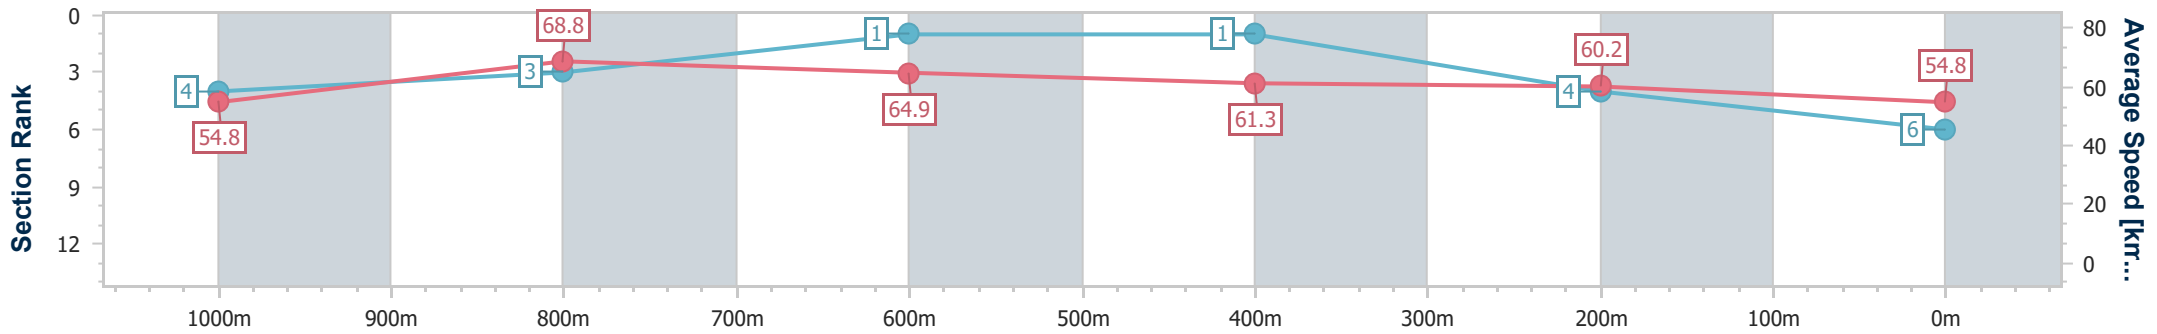

Doomben QLD Professional
Race 4: CITY PROPERTY SERVICES BILL CARTER STAKES - 1200m

25 May 2024 - 12:54

BRISBANE RACING CLUB

Track Rating: Soft 6, Weather: Overcast, Rail Position: +2m Entire

Section	Overall	1000m	800m	600m	400m	200m
Section Times	1:11.92 [6] (0:13.20)	0:58.72 [4] (0:10.50)	0:48.22 [3] (0:11.26)	0:36.96 [1] (0:11.82)	0:25.14 [1] (0:12.00)	0:13.14 [4] (0:13.14)
Average Speed [km/h]	54.8	68.8	64.9	61.3	60.2	54.8
Top Speed [km/h]	70.2	70.2	68.3	62.9	61.7	57.6
Avg. Dist. to Rail [m]	5.1	2.3	2.8	1.3	2.9	3.6
Avg. Stride Freq. [Hz]	2.2	2.6	2.5	2.4	2.4	2.3
Avg. Stride Length [m]	6.8	7.3	7.2	7.1	7.0	6.7