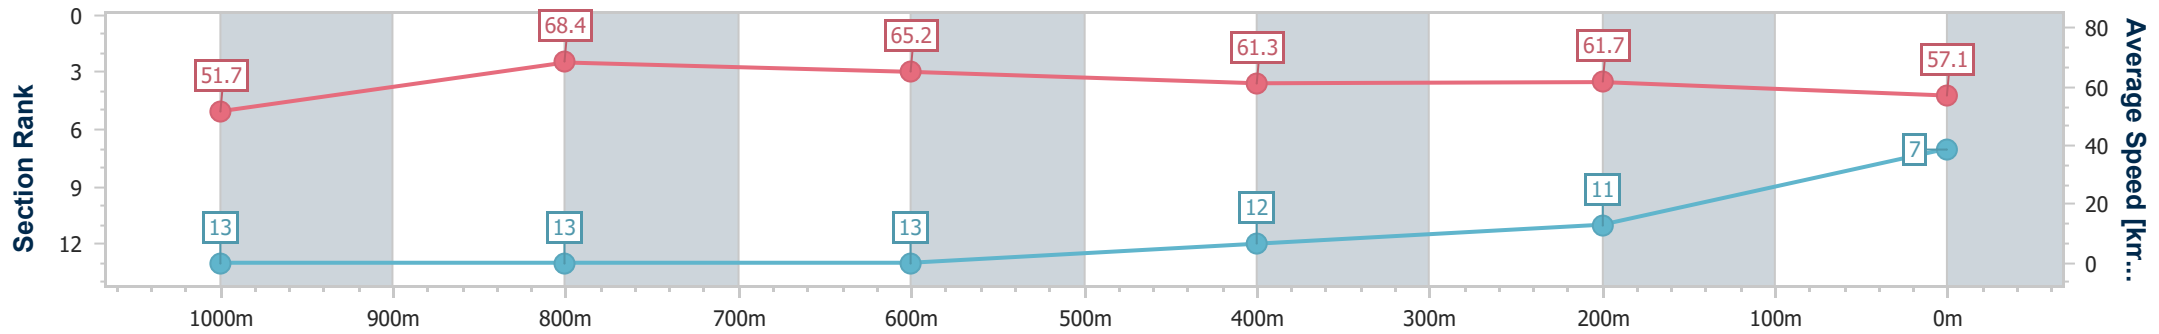

Doomben QLD Professional
Race 4: CITY PROPERTY SERVICES BILL CARTER STAKES - 1200m

25 May 2024 - 12:54

BRISBANE RACING CLUB

Track Rating: Soft 6, Weather: Overcast, Rail Position: +2m Entire

Section	Overall	1000m	800m	600m	400m	200m
Section Times	1:11.95 [7] (0:13.95)	0:58.00 [13] (0:10.55)	0:47.45 [13] (0:11.20)	0:36.25 [13] (0:11.90)	0:24.35 [12] (0:11.74)	0:12.61 [11] (0:12.61)
Average Speed [km/h]	51.7	68.4	65.2	61.3	61.7	57.1
Top Speed [km/h]	70.6	70.6	66.8	63.2	62.9	60.0
Avg. Dist. to Rail [m]	8.4	3.1	2.5	2.2	5.2	7.2
Avg. Stride Freq. [Hz]	2.2	2.4	2.3	2.3	2.3	2.3
Avg. Stride Length [m]	6.6	7.8	7.8	7.5	7.5	7.0