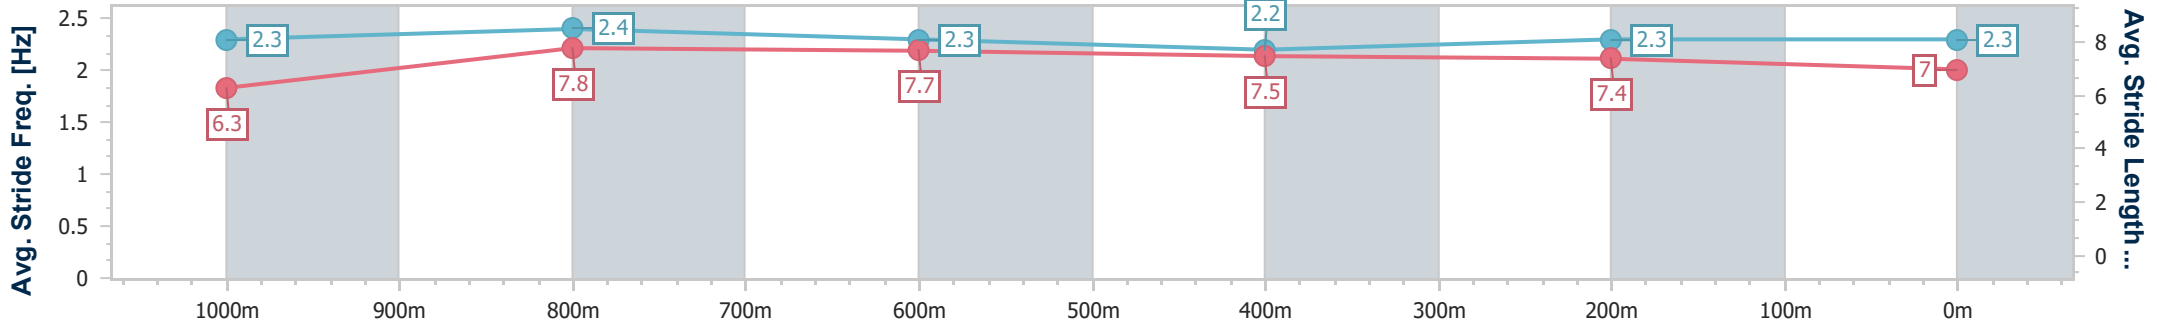

Doomben QLD Professional
Race 4: CITY PROPERTY SERVICES BILL CARTER STAKES - 1200m

25 May 2024 - 12:54

BRISBANE RACING CLUB

Track Rating: Soft 6, Weather: Overcast, Rail Position: +2m Entire

Section	Overall	1000m	800m	600m	400m	200m
Section Times	1:11.69 [4] (0:13.65)	0:58.04 [12] (0:10.78)	0:47.26 [12] (0:11.21)	0:36.05 [12] (0:12.05)	0:24.00 [13] (0:11.72)	0:12.28 [13] (0:12.28)
Average Speed [km/h]	52.8	67.3	64.7	60.3	61.6	58.6
Top Speed [km/h]	68.1	68.3	66.9	62.7	63.5	61.2
Avg. Dist. to Rail [m]	9.0	3.3	1.7	1.1	4.7	8.1
Avg. Stride Freq. [Hz]	2.3	2.4	2.3	2.2	2.3	2.3
Avg. Stride Length [m]	6.3	7.8	7.7	7.5	7.4	7.0