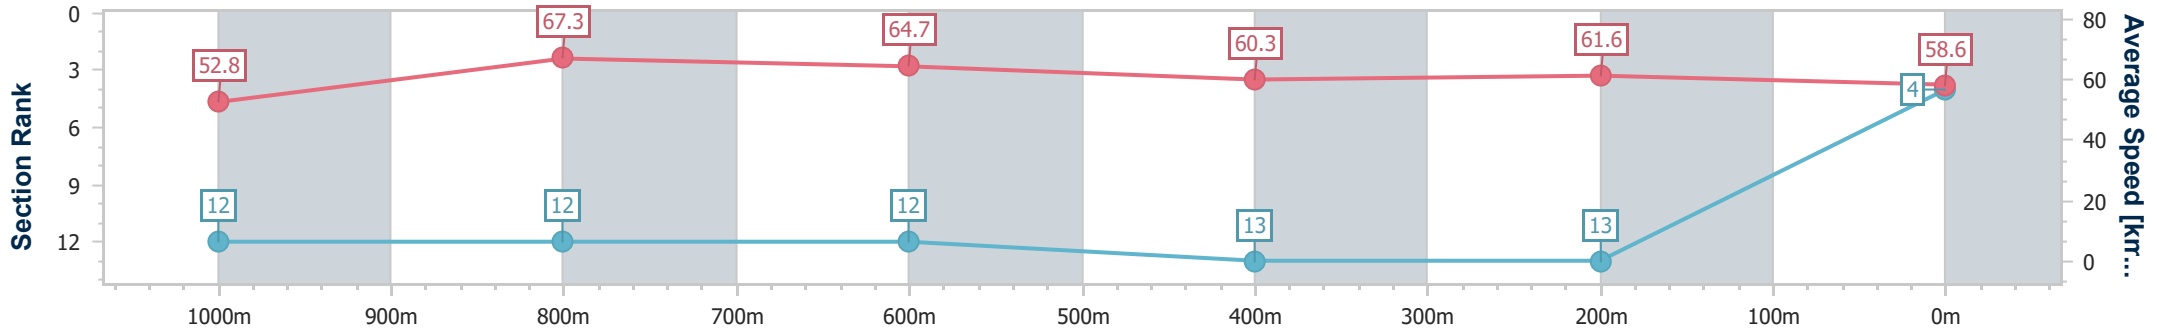

Doomben QLD Professional
Race 4: CITY PROPERTY SERVICES BILL CARTER STAKES - 1200m

25 May 2024 - 12:54

BRISBANE RACING CLUB

Track Rating: Soft 6, Weather: Overcast, Rail Position: +2m Entire

Section	Overall	1000m	800m	600m	400m	200m
Section Times	1:11.69 [4] (0:13.65)	0:58.04 [12] (0:10.78)	0:47.26 [12] (0:11.21)	0:36.05 [12] (0:12.05)	0:24.00 [13] (0:11.72)	0:12.28 [13] (0:12.28)
Average Speed [km/h]	52.8	67.3	64.7	60.3	61.6	58.6
Top Speed [km/h]	68.1	68.3	66.9	62.7	63.5	61.2
Avg. Dist. to Rail [m]	9.0	3.3	1.7	1.1	4.7	8.1
Avg. Stride Freq. [Hz]	2.3	2.4	2.3	2.2	2.3	2.3
Avg. Stride Length [m]	6.3	7.8	7.7	7.5	7.4	7.0