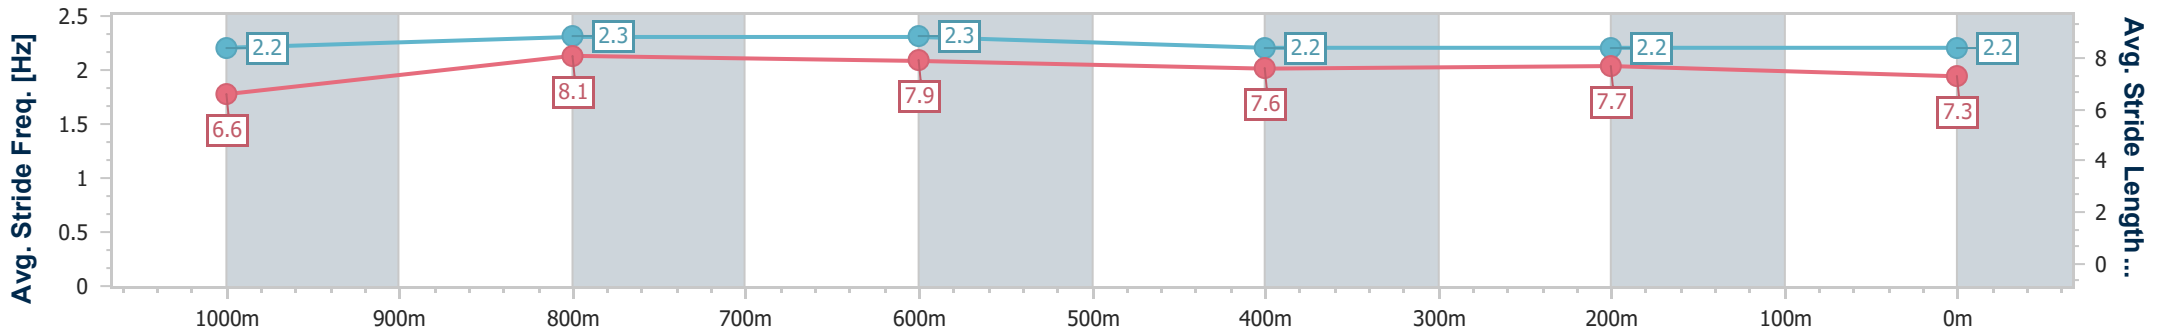

Doomben QLD Professional
Race 4: CITY PROPERTY SERVICES BILL CARTER STAKES - 1200m

25 May 2024 - 12:54

BRISBANE RACING CLUB

Track Rating: Soft 6, Weather: Overcast, Rail Position: +2m Entire

Section	Overall	1000m	800m	600m	400m	200m
Section Times	1:11.27 [3] (0:13.63)	0:57.64 [10] (0:10.66)	0:46.98 [11] (0:11.27)	0:35.71 [10] (0:11.87)	0:23.84 [10] (0:11.55)	0:12.29 [6] (0:12.29)
Average Speed [km/h]	52.9	67.6	64.0	60.3	62.1	58.6
Top Speed [km/h]	68.7	68.4	64.8	61.5	63.4	61.5
Avg. Dist. to Rail [m]	5.2	1.2	0.4	1.1	1.0	3.0
Avg. Stride Freq. [Hz]	2.2	2.3	2.3	2.2	2.2	2.2
Avg. Stride Length [m]	6.6	8.1	7.9	7.6	7.7	7.3