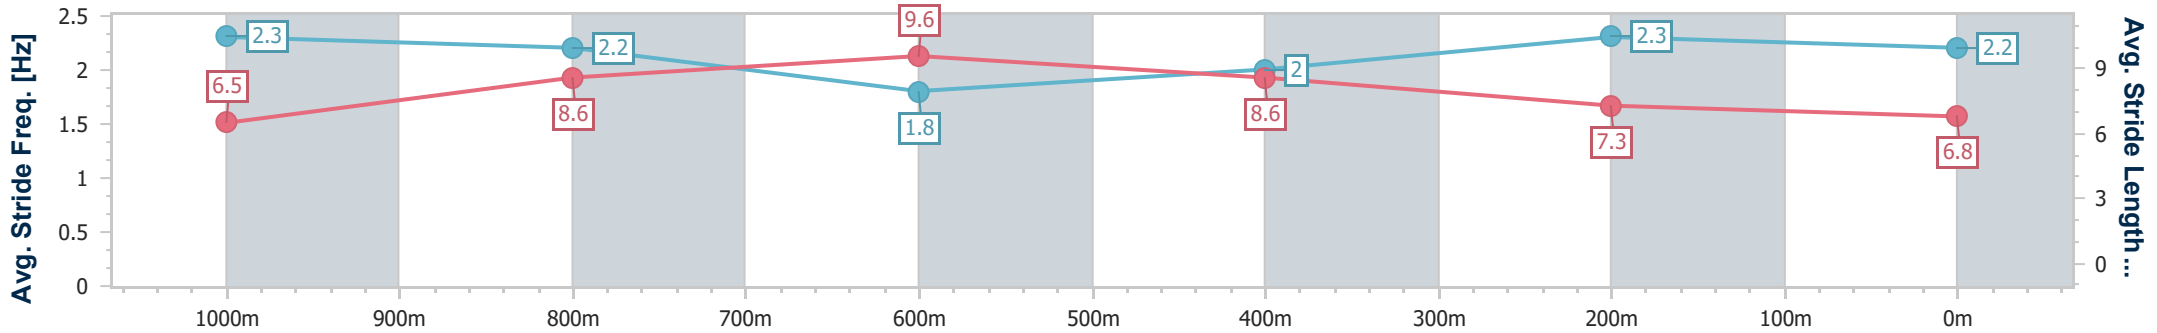

- [] Ranking at each section and finish
- .-.- No data available at this section
- NA No data available

Horse/Jockey Name	Run Lucy Run
Final Rank	11
Fastest Section Time (Section)	0:10.62 (1000m)
Top Speed [km/h] (Section)	69.4 (1000m)
Race State	Finished

Doomben QLD Professional
 Race 4: CITY PROPERTY SERVICES BILL CARTER STAKES - 1200m
 25 May 2024 - 12:54
 Track Rating: Soft 6, Weather: Overcast, Rail Position: +2m Entire

BRISBANE RACING CLUB

Section	Overall	1000m	800m	600m	400m	200m
Section Times	1:12.44 [11] (0:13.31)	0:59.13 [7] (0:10.62)	0:48.51 [8] (0:11.42)	0:37.09 [7] (0:11.81)	0:25.28 [7] (0:11.96)	0:13.32 [7] (0:13.32)
Average Speed [km/h]	54.3	67.7	63.5	60.7	59.9	54.1
Top Speed [km/h]	68.8	69.4	65.9	62.3	61.9	57.4
Avg. Dist. to Rail [m]	1.8	0.7	0.8	0.9	2.3	4.3
Avg. Stride Freq. [Hz]	2.3	2.2	1.8	2.0	2.3	2.2
Avg. Stride Length [m]	6.5	8.6	9.6	8.6	7.3	6.8