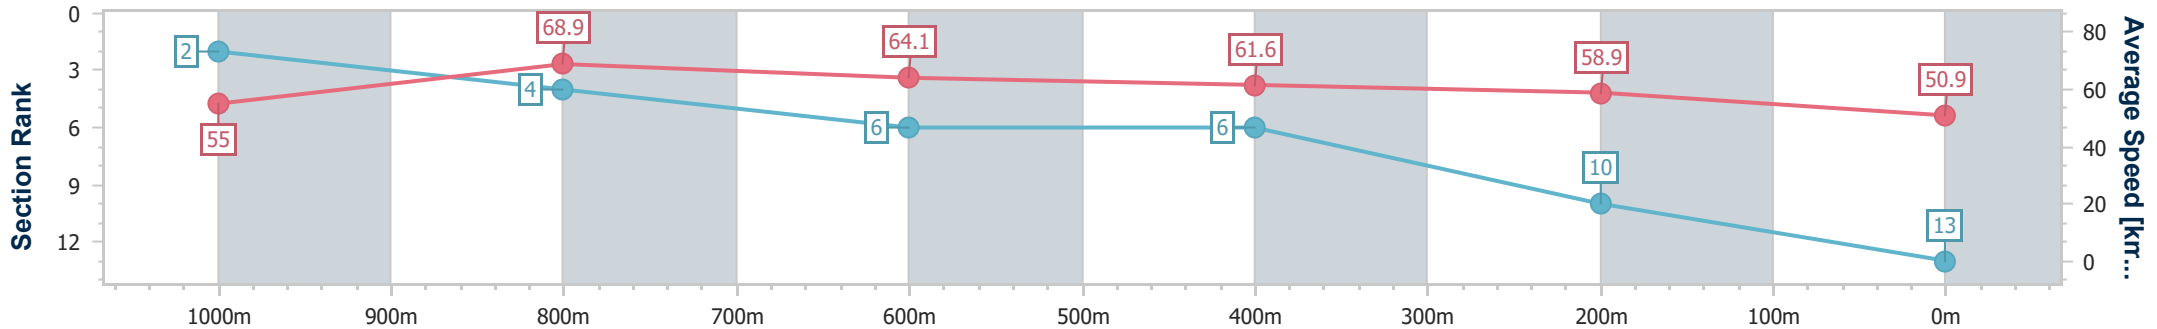

- [] Ranking at each section and finish
- .-.- No data available at this section
- NA No data available

Horse/Jockey Name	Surprise Honey
Final Rank	13
Fastest Section Time (Section)	0:10.56 (1000m)
Top Speed [km/h] (Section)	72.1 (1000m)
Race State	Finished

Doomben QLD Professional
Race 4: CITY PROPERTY SERVICES BILL CARTER STAKES - 1200m

25 May 2024 - 12:54

BRISBANE RACING CLUB

Track Rating: Soft 6, Weather: Overcast, Rail Position: +2m Entire

Section	Overall	1000m	800m	600m	400m	200m
Section Times	1:13.47 [13] (0:13.16)	1:00.31 [2] (0:10.56)	0:49.75 [4] (0:11.50)	0:38.25 [6] (0:11.81)	0:26.44 [6] (0:12.30)	0:14.14 [10] (0:14.14)
Average Speed [km/h]	55.0	68.9	64.1	61.6	58.9	50.9
Top Speed [km/h]	72.1	72.1	66.4	62.4	61.1	55.9
Avg. Dist. to Rail [m]	7.8	5.0	3.8	2.2	5.7	9.0
Avg. Stride Freq. [Hz]	2.2	2.2	2.4	2.3	2.3	2.2
Avg. Stride Length [m]	6.8	8.8	7.5	7.5	7.0	6.4

- [] Ranking at each section and finish
- .-.- No data available at this section
- NA No data available