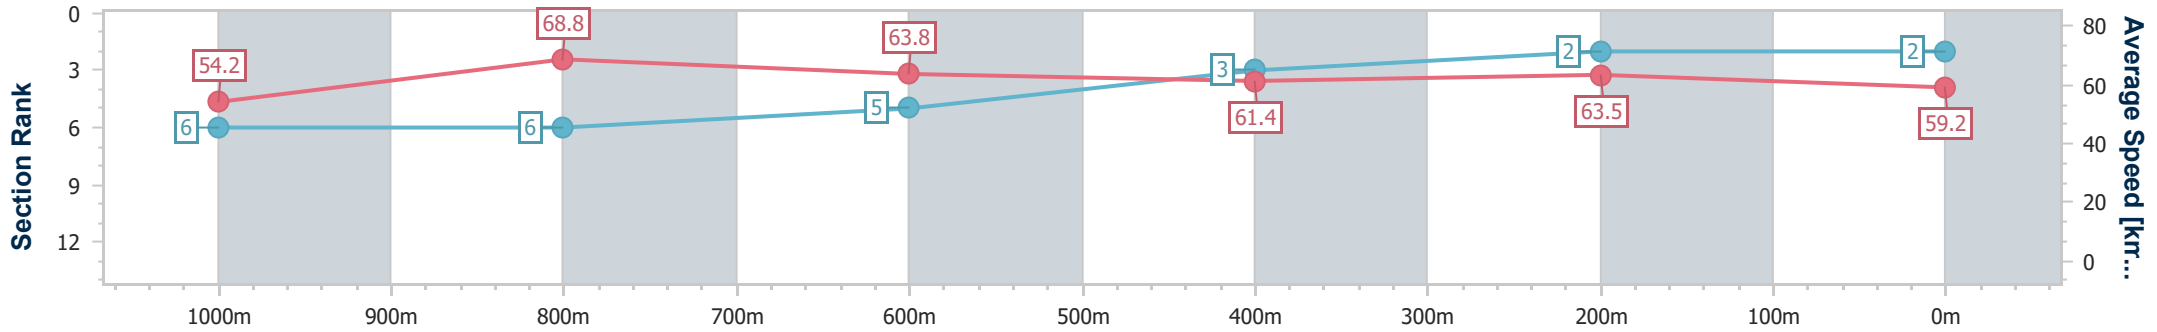

Doomben QLD Professional
Race 4: CITY PROPERTY SERVICES BILL CARTER STAKES - 1200m

25 May 2024 - 12:54

BRISBANE RACING CLUB

Track Rating: Soft 6, Weather: Overcast, Rail Position: +2m Entire

Section	Overall	1000m	800m	600m	400m	200m
Section Times	1:10.49 [2] (0:13.26)	0:57.23 [6] (0:10.56)	0:46.67 [6] (0:11.35)	0:35.32 [5] (0:11.77)	0:23.55 [3] (0:11.40)	0:12.15 [2] (0:12.15)
Average Speed [km/h]	54.2	68.8	63.8	61.4	63.5	59.2
Top Speed [km/h]	70.1	70.1	67.4	62.3	64.7	62.0
Avg. Dist. to Rail [m]	3.7	2.2	1.8	0.8	2.6	5.9
Avg. Stride Freq. [Hz]	2.3	2.3	2.3	2.2	2.3	2.3
Avg. Stride Length [m]	6.5	8.1	7.8	7.8	7.8	7.2