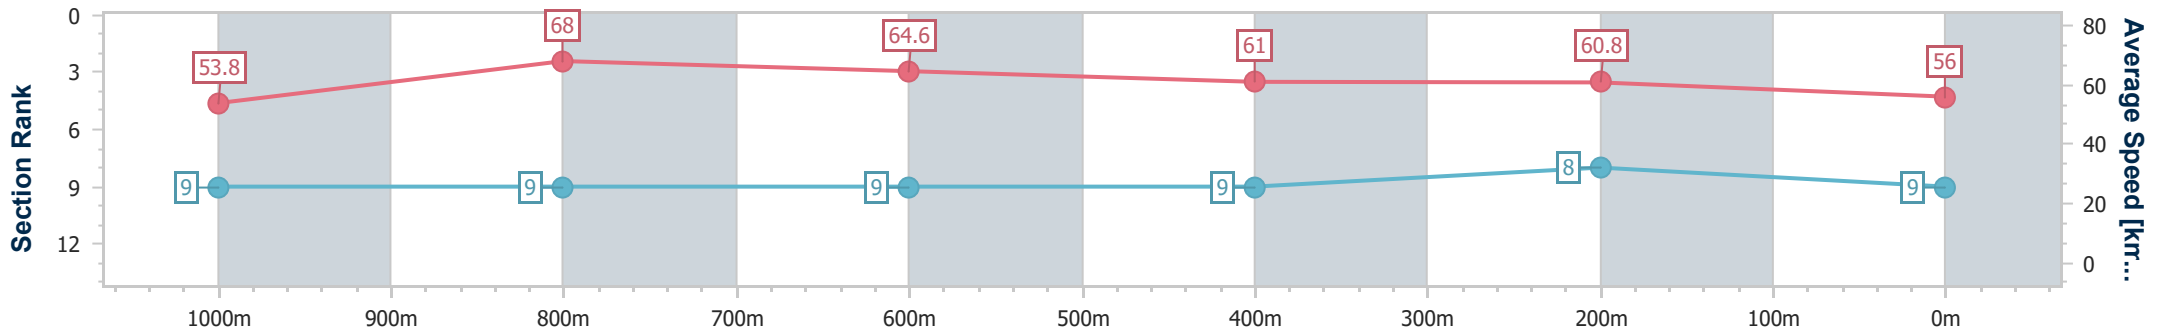

Doomben QLD Professional
Race 4: CITY PROPERTY SERVICES BILL CARTER STAKES - 1200m

25 May 2024 - 12:54

BRISBANE RACING CLUB

Track Rating: Soft 6, Weather: Overcast, Rail Position: +2m Entire

Section	Overall	1000m	800m	600m	400m	200m
Section Times	1:11.99 [9] (0:13.41)	0:58.58 [9] (0:10.63)	0:47.95 [9] (0:11.33)	0:36.62 [9] (0:11.89)	0:24.73 [9] (0:11.86)	0:12.87 [8] (0:12.87)
Average Speed [km/h]	53.8	68.0	64.6	61.0	60.8	56.0
Top Speed [km/h]	69.3	68.8	68.5	62.0	61.8	60.0
Avg. Dist. to Rail [m]	10.3	3.1	2.6	1.6	3.6	4.9
Avg. Stride Freq. [Hz]	2.5	2.4	2.3	2.3	2.4	2.3
Avg. Stride Length [m]	6.0	7.7	7.5	7.3	7.2	6.8

- [] Ranking at each section and finish
- .-.- No data available at this section
- NA No data available

Horse/Jockey Name	Zatanna
Final Rank	10
Fastest Section Time (Section)	0:10.43 (1000m)
Top Speed [km/h] (Section)	71.0 (1000m)
Race State	Finished