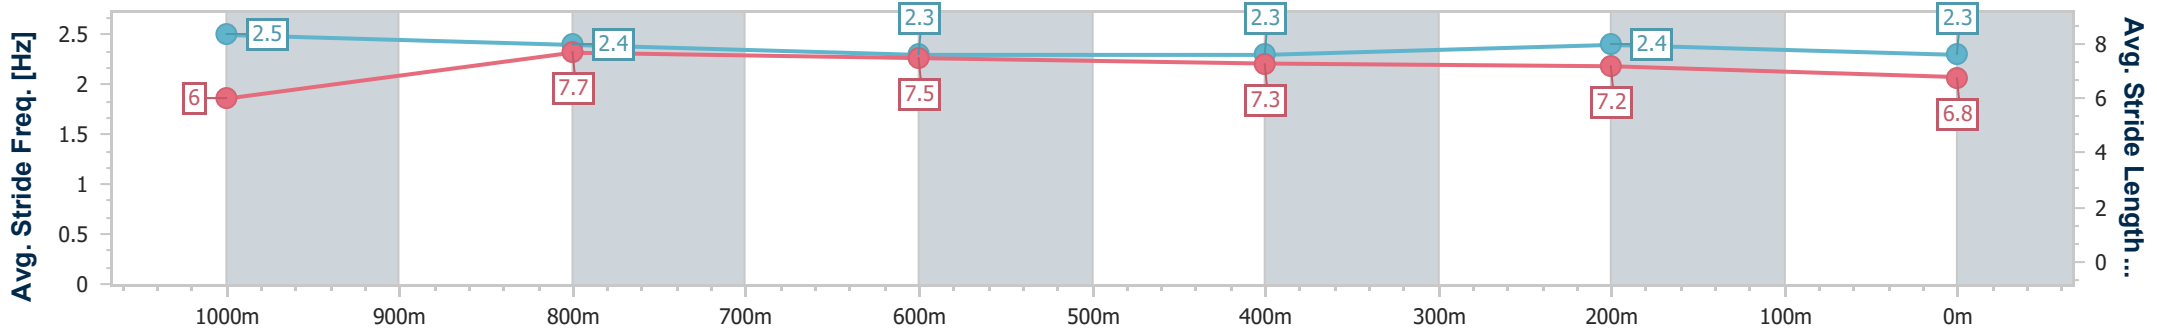

Doomben QLD Professional
Race 4: CITY PROPERTY SERVICES BILL CARTER STAKES - 1200m

25 May 2024 - 12:54

BRISBANE RACING CLUB

Track Rating: Soft 6, Weather: Overcast, Rail Position: +2m Entire

Section	Overall	1000m	800m	600m	400m	200m
Section Times	1:11.99 [9] (0:13.41)	0:58.58 [9] (0:10.63)	0:47.95 [9] (0:11.33)	0:36.62 [9] (0:11.89)	0:24.73 [9] (0:11.86)	0:12.87 [8] (0:12.87)
Average Speed [km/h]	53.8	68.0	64.6	61.0	60.8	56.0
Top Speed [km/h]	69.3	68.8	68.5	62.0	61.8	60.0
Avg. Dist. to Rail [m]	10.3	3.1	2.6	1.6	3.6	4.9
Avg. Stride Freq. [Hz]	2.5	2.4	2.3	2.3	2.4	2.3
Avg. Stride Length [m]	6.0	7.7	7.5	7.3	7.2	6.8

- [] Ranking at each section and finish
- .-.- No data available at this section
- NA No data available

Horse/Jockey Name	Zatanna
Final Rank	10
Fastest Section Time (Section)	0:10.43 (1000m)
Top Speed [km/h] (Section)	71.0 (1000m)
Race State	Finished