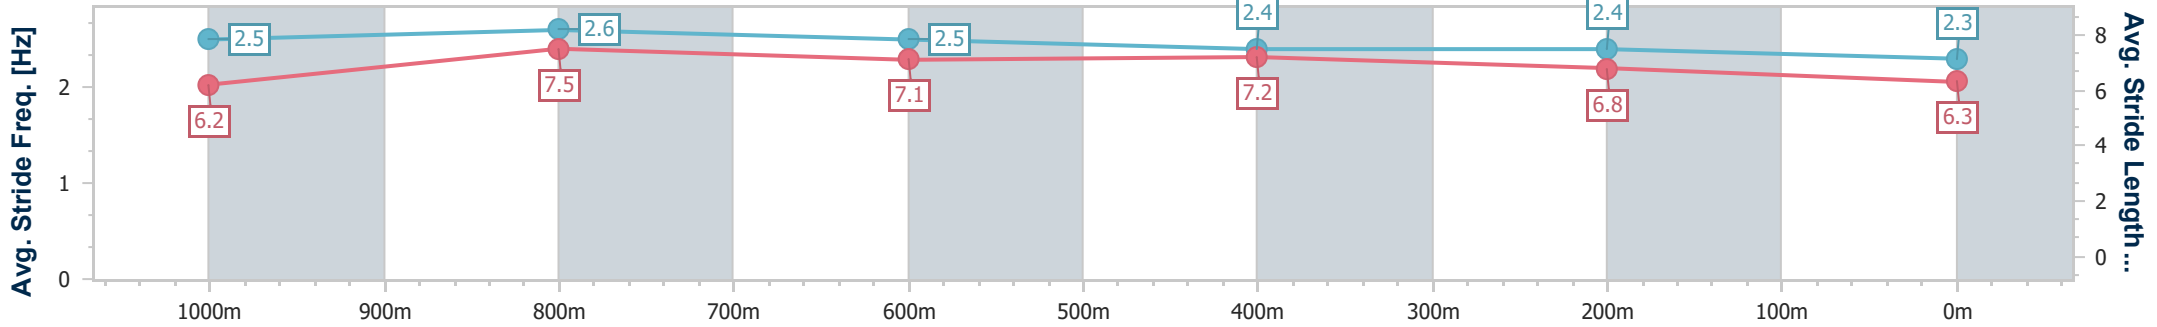

Doomben QLD Professional
Race 4: CITY PROPERTY SERVICES BILL CARTER STAKES - 1200m

25 May 2024 - 12:54

BRISBANE RACING CLUB

Track Rating: Soft 6, Weather: Overcast, Rail Position: +2m Entire

Section	Overall	1000m	800m	600m	400m	200m
Section Times	1:12.33 [10] (0:13.06)	0:59.27 [1] (0:10.43)	0:48.84 [1] (0:11.55)	0:37.29 [2] (0:11.90)	0:25.39 [4] (0:12.02)	0:13.37 [5] (0:13.37)
Average Speed [km/h]	55.2	68.9	63.0	60.4	60.1	53.7
Top Speed [km/h]	70.3	71.0	66.3	61.6	63.1	64.3
Avg. Dist. to Rail [m]	1.1	0.4	1.5	0.6	1.8	2.3
Avg. Stride Freq. [Hz]	2.5	2.6	2.5	2.4	2.4	2.3
Avg. Stride Length [m]	6.2	7.5	7.1	7.2	6.8	6.3

- [] Ranking at each section and finish
- .-.- No data available at this section
- NA No data available

Horse/Jockey Name	Run Lucy Run
Final Rank	11
Fastest Section Time (Section)	0:10.62 (1000m)
Top Speed [km/h] (Section)	69.4 (1000m)
Race State	Finished