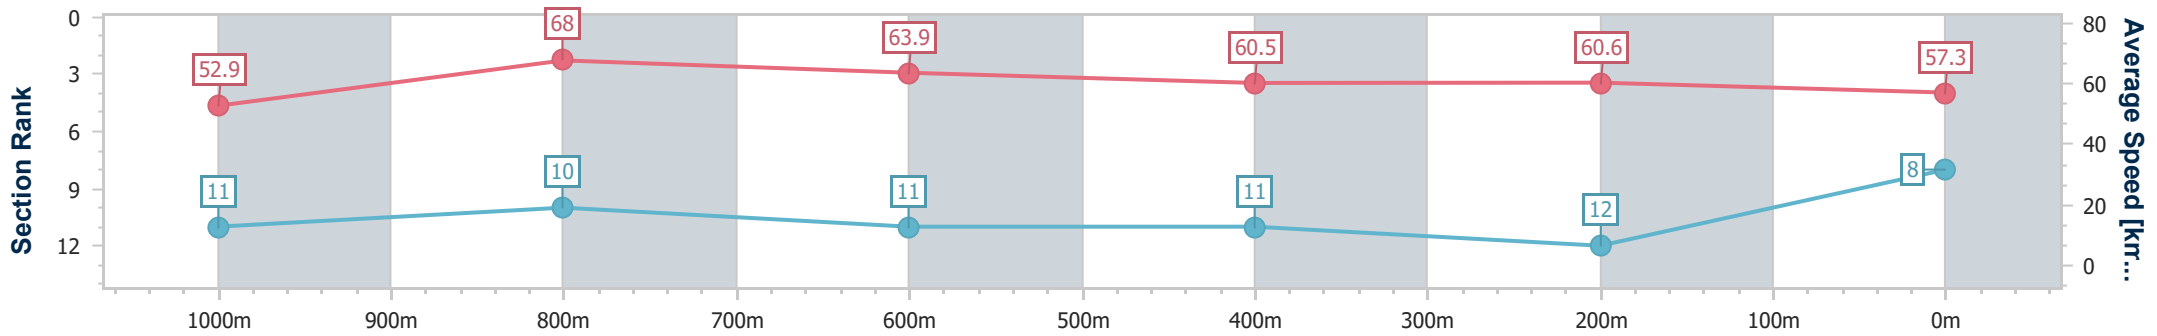

Doomben QLD Professional
Race 4: CITY PROPERTY SERVICES BILL CARTER STAKES - 1200m

25 May 2024 - 12:54

BRISBANE RACING CLUB

Track Rating: Soft 6, Weather: Overcast, Rail Position: +2m Entire

Section	Overall	1000m	800m	600m	400m	200m
Section Times	1:11.95 [8] (0:13.63)	0:58.32 [11] (0:10.64)	0:47.68 [10] (0:11.34)	0:36.34 [11] (0:11.85)	0:24.49 [11] (0:11.91)	0:12.58 [12] (0:12.58)
Average Speed [km/h]	52.9	68.0	63.9	60.5	60.6	57.3
Top Speed [km/h]	68.4	68.9	67.4	61.9	61.8	59.6
Avg. Dist. to Rail [m]	6.3	1.7	1.4	0.5	1.6	1.7
Avg. Stride Freq. [Hz]	2.4	2.5	2.4	2.3	2.4	2.4
Avg. Stride Length [m]	6.1	7.5	7.3	7.2	7.0	6.7