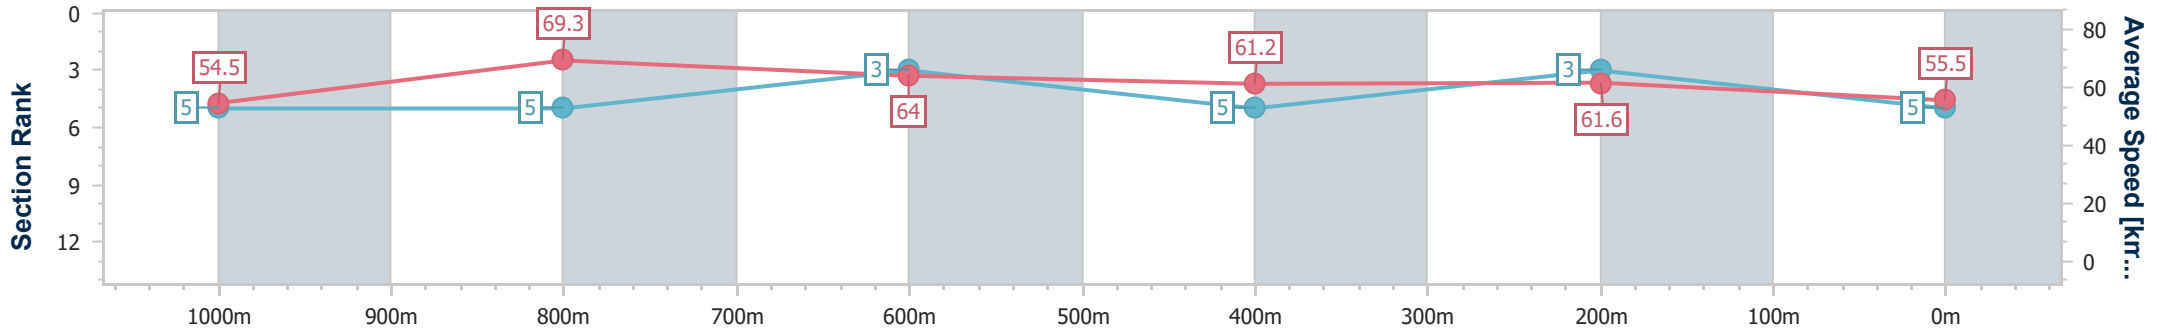

Doomben QLD Professional
Race 4: CITY PROPERTY SERVICES BILL CARTER STAKES - 1200m

BRISBANE RACING CLUB

25 May 2024 - 12:54

Track Rating: Soft 6, Weather: Overcast, Rail Position: +2m Entire

Section	Overall	1000m	800m	600m	400m	200m
Section Times	1:11.73 [5] (0:13.21)	0:58.52 [5] (0:10.54)	0:47.98 [5] (0:11.39)	0:36.59 [3] (0:11.86)	0:24.73 [5] (0:11.78)	0:12.95 [3] (0:12.95)
Average Speed [km/h]	54.5	69.3	64.0	61.2	61.6	55.5
Top Speed [km/h]	71.0	71.0	65.7	62.4	62.9	59.3
Avg. Dist. to Rail [m]	9.0	5.3	2.6	1.5	4.3	6.1
Avg. Stride Freq. [Hz]	2.3	2.4	2.3	2.3	2.3	2.3
Avg. Stride Length [m]	6.7	7.9	7.7	7.5	7.3	6.8