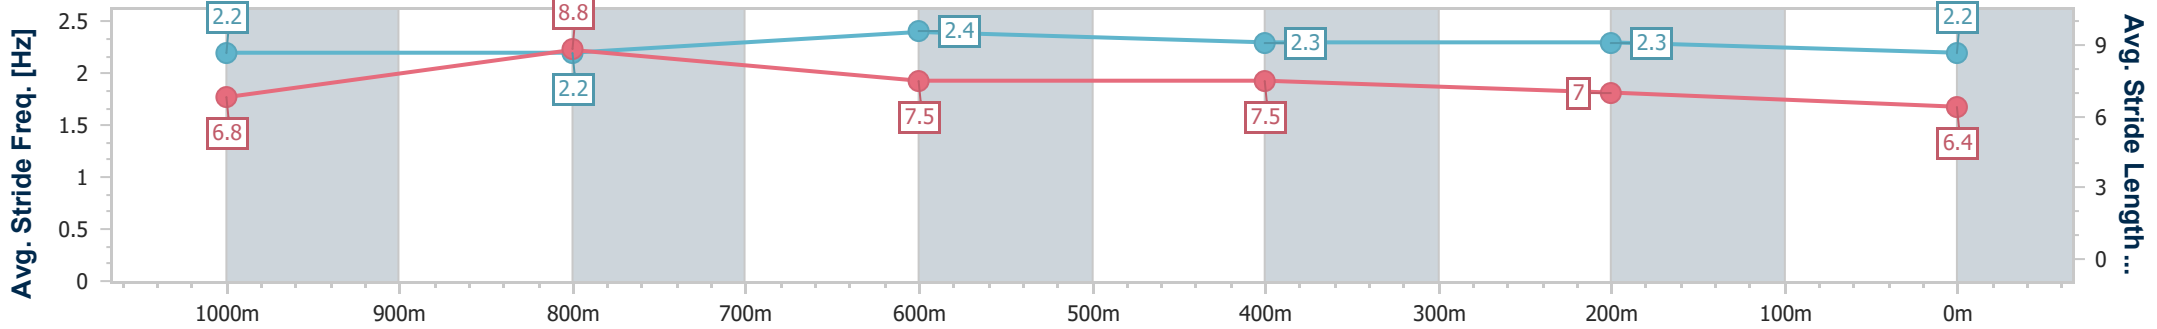

- [] Ranking at each section and finish
- .-.- No data available at this section
- NA No data available

Horse/Jockey Name	Surprise Honey
Final Rank	13
Fastest Section Time (Section)	0:10.56 (1000m)
Top Speed [km/h] (Section)	72.1 (1000m)
Race State	Finished

Doomben QLD Professional
Race 4: CITY PROPERTY SERVICES BILL CARTER STAKES - 1200m

25 May 2024 - 12:54

BRISBANE RACING CLUB

Track Rating: Soft 6, Weather: Overcast, Rail Position: +2m Entire

Section	Overall	1000m	800m	600m	400m	200m
Section Times	1:13.47 [13] (0:13.16)	1:00.31 [2] (0:10.56)	0:49.75 [4] (0:11.50)	0:38.25 [6] (0:11.81)	0:26.44 [6] (0:12.30)	0:14.14 [10] (0:14.14)
Average Speed [km/h]	55.0	68.9	64.1	61.6	58.9	50.9
Top Speed [km/h]	72.1	72.1	66.4	62.4	61.1	55.9
Avg. Dist. to Rail [m]	7.8	5.0	3.8	2.2	5.7	9.0
Avg. Stride Freq. [Hz]	2.2	2.2	2.4	2.3	2.3	2.2
Avg. Stride Length [m]	6.8	8.8	7.5	7.5	7.0	6.4

- [] Ranking at each section and finish
- .-.- No data available at this section
- NA No data available