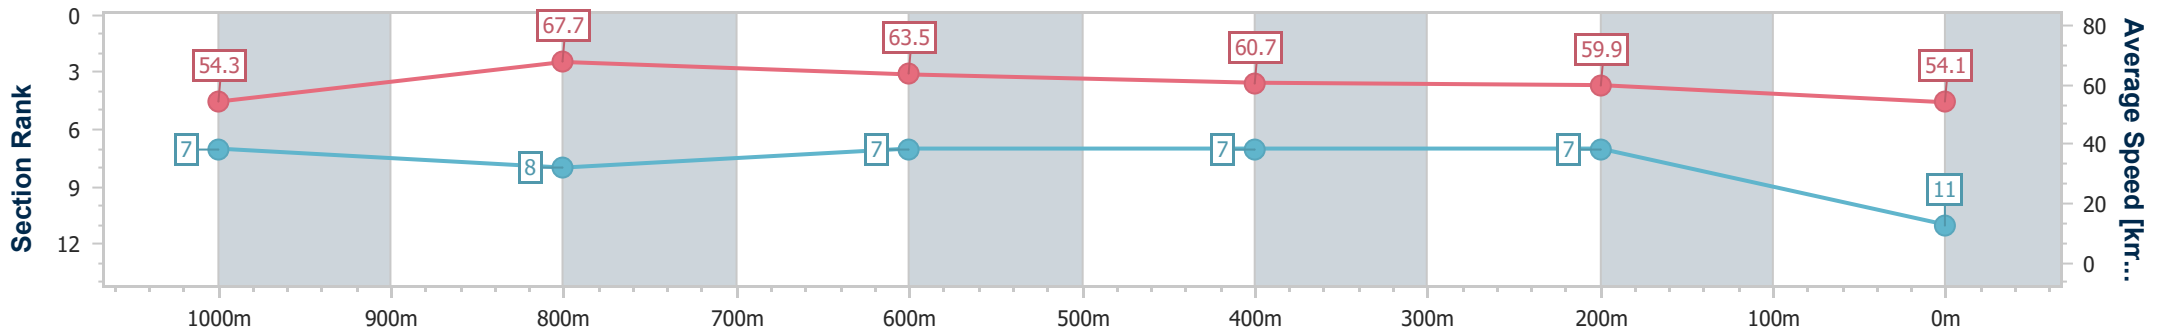

Horse/Jockey Name	Run Lucy Run
Final Rank	11
Fastest Section Time (Section)	0:10.62 (1000m)
Top Speed [km/h] (Section)	69.4 (1000m)
Race State	Finished

Doomben QLD Professional
Race 4: CITY PROPERTY SERVICES BILL CARTER STAKES - 1200m
25 May 2024 - 12:54
Track Rating: Soft 6, Weather: Overcast, Rail Position: +2m Entire

BRISBANE RACING CLUB

Section	Overall	1000m	800m	600m	400m	200m
Section Times	1:12.44 [11] (0:13.31)	0:59.13 [7] (0:10.62)	0:48.51 [8] (0:11.42)	0:37.09 [7] (0:11.81)	0:25.28 [7] (0:11.96)	0:13.32 [7] (0:13.32)
Average Speed [km/h]	54.3	67.7	63.5	60.7	59.9	54.1
Top Speed [km/h]	68.8	69.4	65.9	62.3	61.9	57.4
Avg. Dist. to Rail [m]	1.8	0.7	0.8	0.9	2.3	4.3
Avg. Stride Freq. [Hz]	2.3	2.2	1.8	2.0	2.3	2.2
Avg. Stride Length [m]	6.5	8.6	9.6	8.6	7.3	6.8

- [ ] Ranking at each section and finish
- -.-.- No data available at this section
- NA No data available