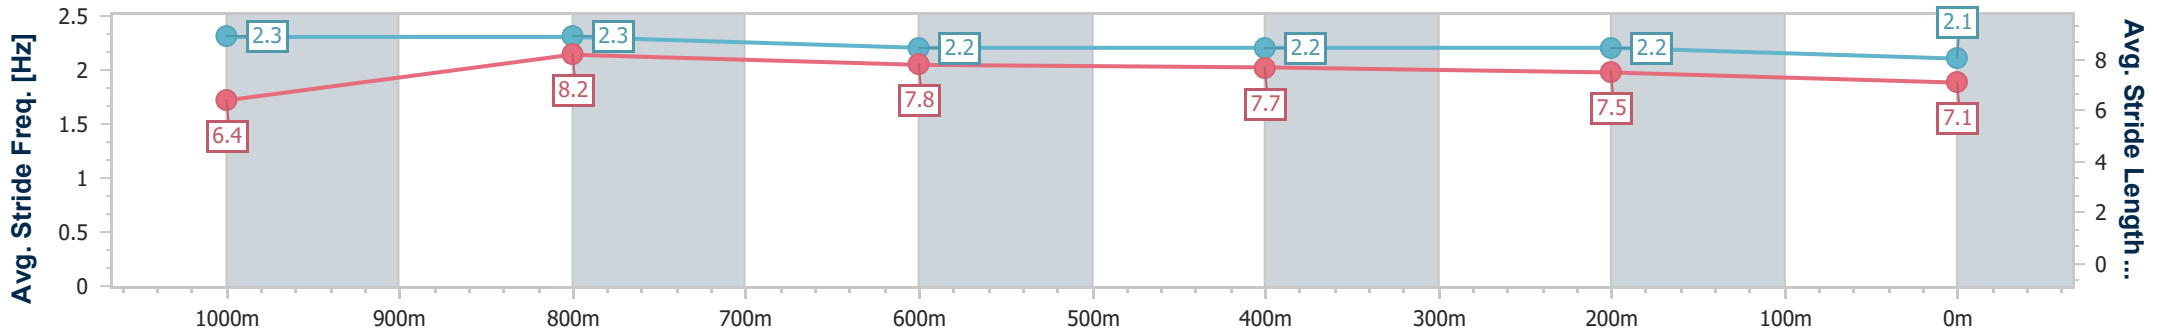

- [] Ranking at each section and finish
- .-.- No data available at this section
- NA No data available

Horse/Jockey Name	Bank Book
Final Rank	12
Fastest Section Time (Section)	0:10.60 (1000m)
Top Speed [km/h] (Section)	69.8 (1000m)
Race State	Finished

Doomben QLD Professional
Race 4: CITY PROPERTY SERVICES BILL CARTER STAKES - 1200m

25 May 2024 - 12:54

BRISBANE RACING CLUB

Track Rating: Soft 6, Weather: Overcast, Rail Position: +2m Entire

Section	Overall	1000m	800m	600m	400m	200m
Section Times	1:12.77 [12] (0:13.33)	0:59.44 [8] (0:10.60)	0:48.84 [7] (0:11.43)	0:37.41 [8] (0:11.88)	0:25.53 [8] (0:11.96)	0:13.57 [9] (0:13.57)
Average Speed [km/h]	54.2	68.0	63.4	60.4	60.2	53.1
Top Speed [km/h]	68.8	69.8	66.3	61.3	61.7	57.4
Avg. Dist. to Rail [m]	5.8	2.4	1.1	0.6	1.7	3.2
Avg. Stride Freq. [Hz]	2.3	2.3	2.2	2.2	2.2	2.1
Avg. Stride Length [m]	6.4	8.2	7.8	7.7	7.5	7.1

- [] Ranking at each section and finish
- .-.- No data available at this section
- NA No data available

Horse/Jockey Name	Surprise Honey
Final Rank	13
Fastest Section Time (Section)	0:10.56 (1000m)
Top Speed [km/h] (Section)	72.1 (1000m)
Race State	Finished