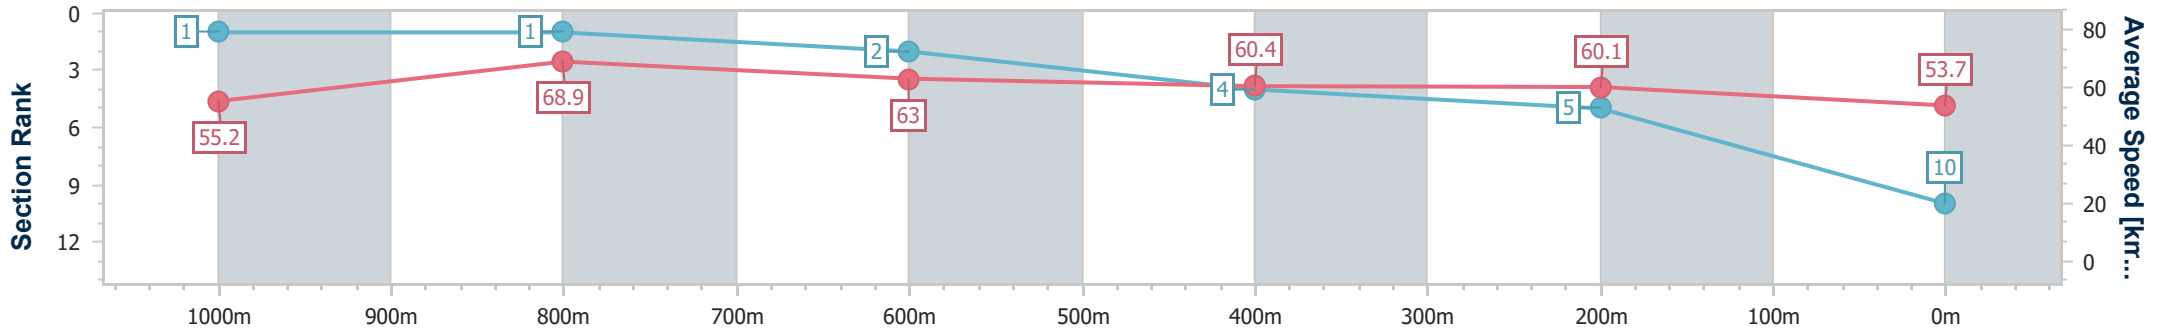

Doomben QLD Professional
Race 4: CITY PROPERTY SERVICES BILL CARTER STAKES - 1200m

25 May 2024 - 12:54

BRISBANE RACING CLUB

Track Rating: Soft 6, Weather: Overcast, Rail Position: +2m Entire

Section	Overall	1000m	800m	600m	400m	200m
Section Times	1:12.33 [10] (0:13.06)	0:59.27 [1] (0:10.43)	0:48.84 [1] (0:11.55)	0:37.29 [2] (0:11.90)	0:25.39 [4] (0:12.02)	0:13.37 [5] (0:13.37)
Average Speed [km/h]	55.2	68.9	63.0	60.4	60.1	53.7
Top Speed [km/h]	70.3	71.0	66.3	61.6	63.1	64.3
Avg. Dist. to Rail [m]	1.1	0.4	1.5	0.6	1.8	2.3
Avg. Stride Freq. [Hz]	2.5	2.6	2.5	2.4	2.4	2.3
Avg. Stride Length [m]	6.2	7.5	7.1	7.2	6.8	6.3

- [] Ranking at each section and finish
- .-.- No data available at this section
- NA No data available

Horse/Jockey Name	Run Lucy Run
Final Rank	11
Fastest Section Time (Section)	0:10.62 (1000m)
Top Speed [km/h] (Section)	69.4 (1000m)
Race State	Finished