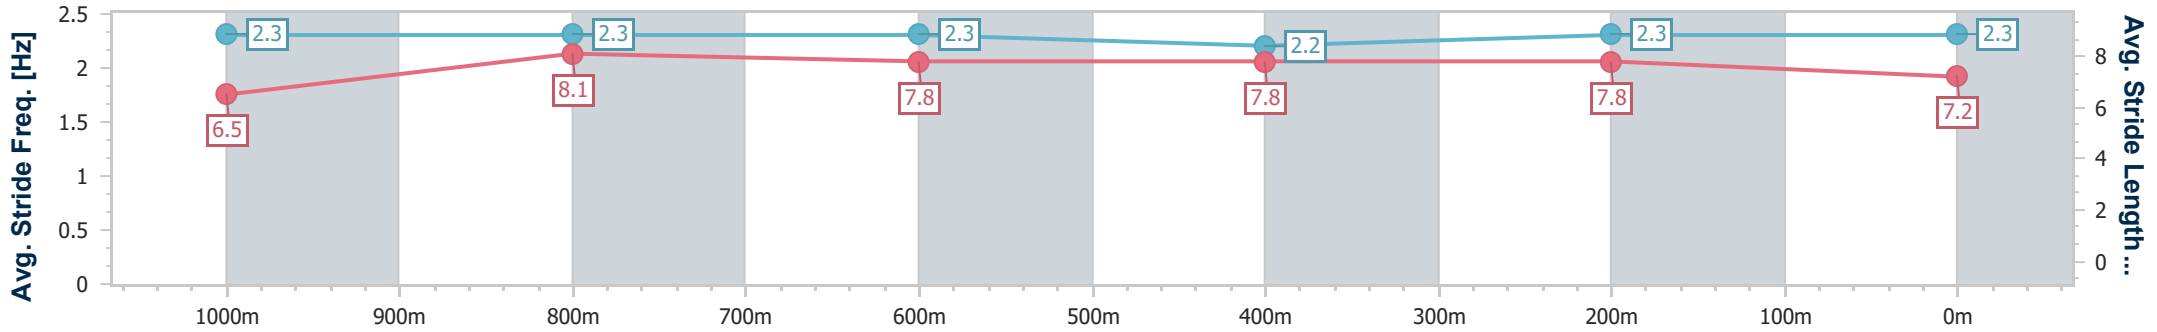

Doomben QLD Professional
Race 4: CITY PROPERTY SERVICES BILL CARTER STAKES - 1200m

25 May 2024 - 12:54

BRISBANE RACING CLUB

Track Rating: Soft 6, Weather: Overcast, Rail Position: +2m Entire

Section	Overall	1000m	800m	600m	400m	200m
Section Times	1:10.49 [2] (0:13.26)	0:57.23 [6] (0:10.56)	0:46.67 [6] (0:11.35)	0:35.32 [5] (0:11.77)	0:23.55 [3] (0:11.40)	0:12.15 [2] (0:12.15)
Average Speed [km/h]	54.2	68.8	63.8	61.4	63.5	59.2
Top Speed [km/h]	70.1	70.1	67.4	62.3	64.7	62.0
Avg. Dist. to Rail [m]	3.7	2.2	1.8	0.8	2.6	5.9
Avg. Stride Freq. [Hz]	2.3	2.3	2.3	2.2	2.3	2.3
Avg. Stride Length [m]	6.5	8.1	7.8	7.8	7.8	7.2