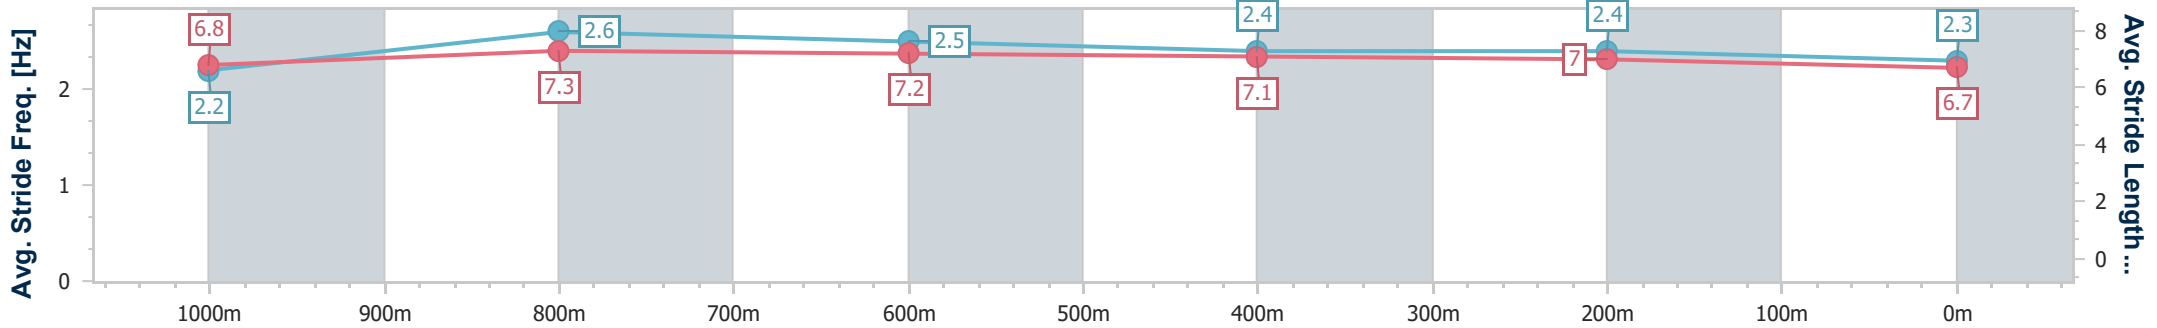

Doomben QLD Professional
Race 4: CITY PROPERTY SERVICES BILL CARTER STAKES - 1200m

25 May 2024 - 12:54

BRISBANE RACING CLUB

Track Rating: Soft 6, Weather: Overcast, Rail Position: +2m Entire

Section	Overall	1000m	800m	600m	400m	200m
Section Times	1:11.92 [6] (0:13.20)	0:58.72 [4] (0:10.50)	0:48.22 [3] (0:11.26)	0:36.96 [1] (0:11.82)	0:25.14 [1] (0:12.00)	0:13.14 [4] (0:13.14)
Average Speed [km/h]	54.8	68.8	64.9	61.3	60.2	54.8
Top Speed [km/h]	70.2	70.2	68.3	62.9	61.7	57.6
Avg. Dist. to Rail [m]	5.1	2.3	2.8	1.3	2.9	3.6
Avg. Stride Freq. [Hz]	2.2	2.6	2.5	2.4	2.4	2.3
Avg. Stride Length [m]	6.8	7.3	7.2	7.1	7.0	6.7