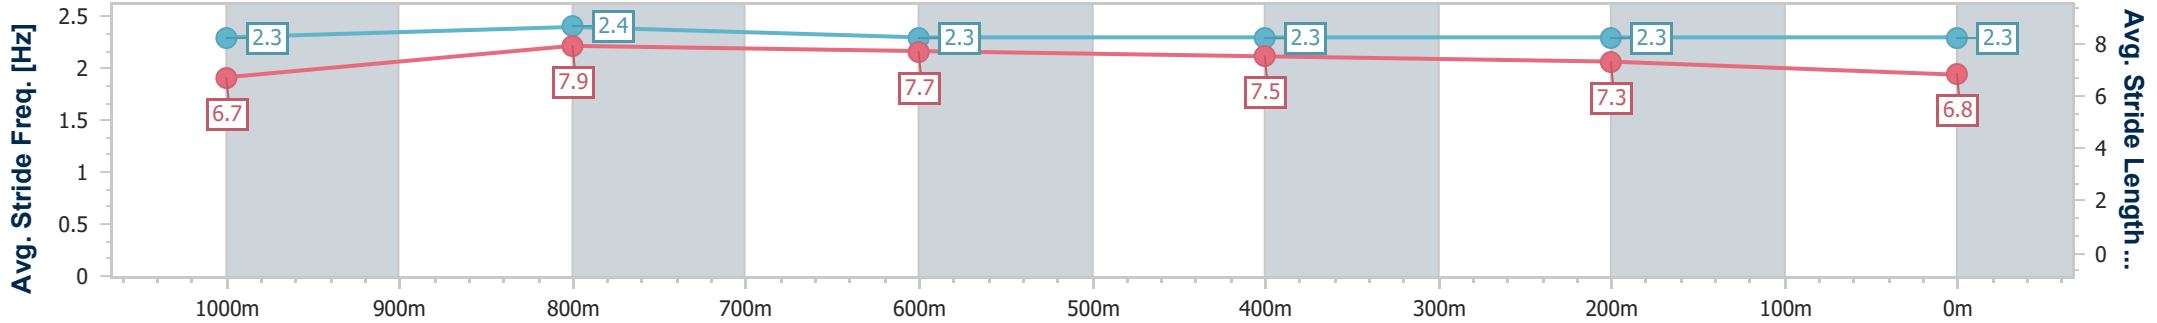

Doomben QLD Professional
Race 4: CITY PROPERTY SERVICES BILL CARTER STAKES - 1200m

BRISBANE RACING CLUB

25 May 2024 - 12:54

Track Rating: Soft 6, Weather: Overcast, Rail Position: +2m Entire

Section	Overall	1000m	800m	600m	400m	200m
Section Times	1:11.73 [5] (0:13.21)	0:58.52 [5] (0:10.54)	0:47.98 [5] (0:11.39)	0:36.59 [3] (0:11.86)	0:24.73 [5] (0:11.78)	0:12.95 [3] (0:12.95)
Average Speed [km/h]	54.5	69.3	64.0	61.2	61.6	55.5
Top Speed [km/h]	71.0	71.0	65.7	62.4	62.9	59.3
Avg. Dist. to Rail [m]	9.0	5.3	2.6	1.5	4.3	6.1
Avg. Stride Freq. [Hz]	2.3	2.4	2.3	2.3	2.3	2.3
Avg. Stride Length [m]	6.7	7.9	7.7	7.5	7.3	6.8