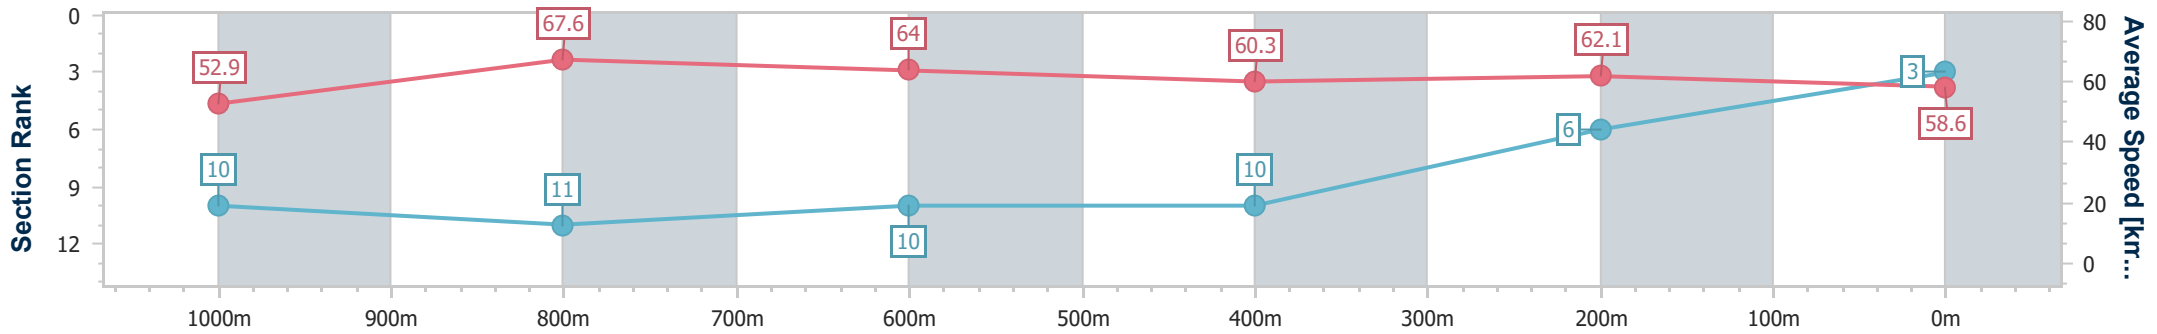

Doomben QLD Professional
Race 4: CITY PROPERTY SERVICES BILL CARTER STAKES - 1200m

25 May 2024 - 12:54

BRISBANE RACING CLUB

Track Rating: Soft 6, Weather: Overcast, Rail Position: +2m Entire

Section	Overall	1000m	800m	600m	400m	200m
Section Times	1:11.27 [3] (0:13.63)	0:57.64 [10] (0:10.66)	0:46.98 [11] (0:11.27)	0:35.71 [10] (0:11.87)	0:23.84 [10] (0:11.55)	0:12.29 [6] (0:12.29)
Average Speed [km/h]	52.9	67.6	64.0	60.3	62.1	58.6
Top Speed [km/h]	68.7	68.4	64.8	61.5	63.4	61.5
Avg. Dist. to Rail [m]	5.2	1.2	0.4	1.1	1.0	3.0
Avg. Stride Freq. [Hz]	2.2	2.3	2.3	2.2	2.2	2.2
Avg. Stride Length [m]	6.6	8.1	7.9	7.6	7.7	7.3