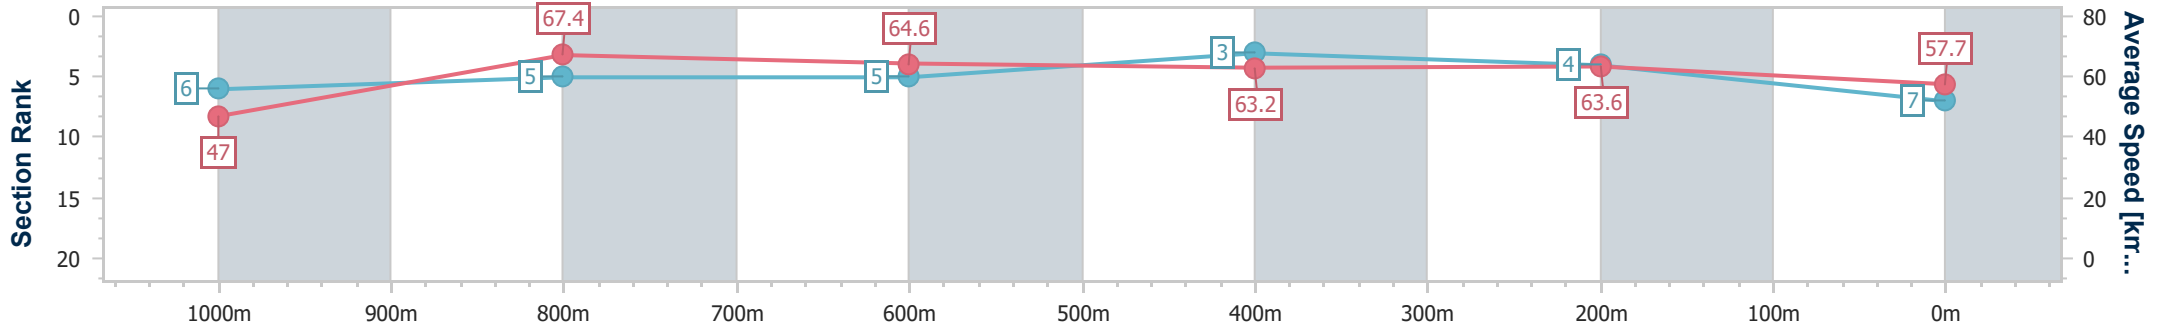

**Doomben QLD Professional**  
**Race 6: XXXX CHIEF DE BEERS - 1110m**  
 25 May 2024 - 14:05  
 Track Rating: Soft 6, Weather: Overcast, Rail Position: +2m Entire

BRISBANE  
RACING CLUB

Section	Overall	1000m	800m	600m	400m	200m
Section Times	1:05.30 [6] (0:08.33)	0:56.97 [2] (0:10.56)	0:46.41 [1] (0:11.04)	0:35.37 [2] (0:11.34)	0:24.03 [2] (0:11.46)	0:12.57 [2]
Average Speed [km/h]	47.4	68.8	66.9	64.4	62.9	57.4
Top Speed [km/h]	66.9	70.3	67.4	67.3	64.0	60.6
Avg. Dist. to Rail [m]	4.2	4.0	4.1	2.6	4.2	7.0
Avg. Stride Freq. [Hz]	2.3	2.5	2.5	2.4	2.4	2.3
Avg. Stride Length [m]	5.8	7.5	7.5	7.4	7.3	6.9

- [ ] Ranking at each section and finish
- .-.- No data available at this section
- NA No data available

Horse/Jockey Name	Mishani Sniper
Final Rank	7
Fastest Section Time (Section)	0:08.41 (Overall)
Top Speed [km/h] (Section)	68.4 (1000m)
Race State	Finished

Doomben QLD Professional  
 Race 6: XXXX CHIEF DE BEERS - 1110m  
 25 May 2024 - 14:05  
 Track Rating: Soft 6, Weather: Overcast, Rail Position: +2m Entire

BRISBANE  
RACING CLUB

Section	Overall	1000m	800m	600m	400m	200m
Section Times	1:05.41 [7] (0:08.41)	0:57.00 [6] (0:10.71)	0:46.29 [5] (0:11.16)	0:35.13 [5] (0:11.35)	0:23.78 [3] (0:11.27)	0:12.51 [4]
Average Speed [km/h]	47.0	67.4	64.6	63.2	63.6	57.7
Top Speed [km/h]	64.7	68.4	65.2	63.7	65.6	61.6
Avg. Dist. to Rail [m]	1.0	0.3	0.5	1.3	2.5	5.6
Avg. Stride Freq. [Hz]	2.3	2.5	2.4	2.4	2.5	2.3
Avg. Stride Length [m]	5.5	7.4	7.3	7.2	7.2	7.0