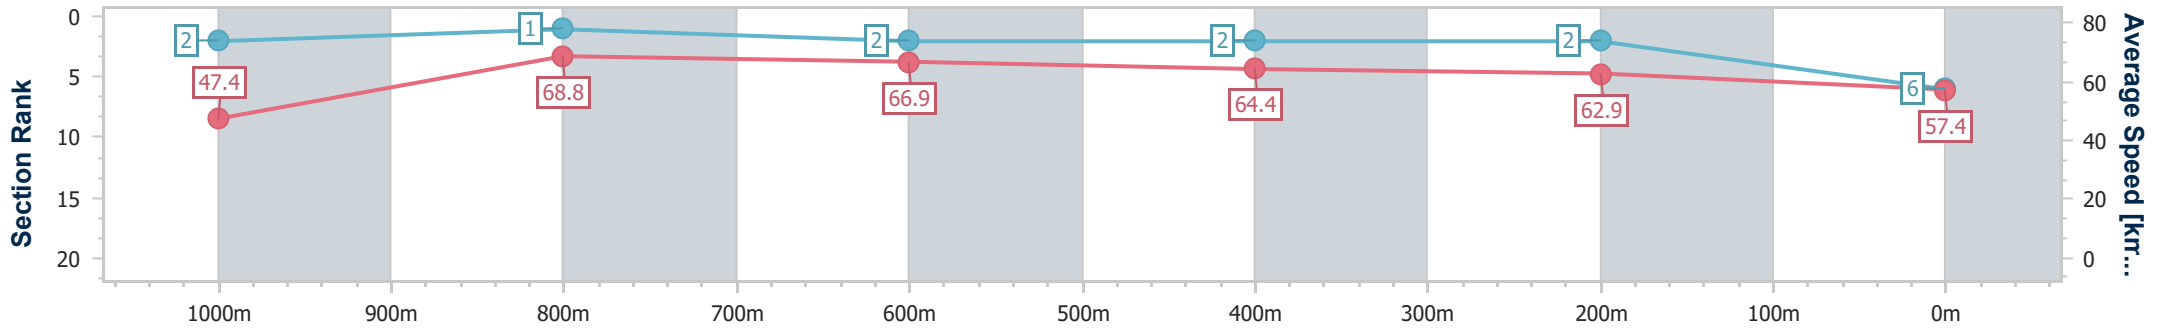

**Doomben QLD Professional**  
**Race 6: XXXX CHIEF DE BEERS - 1110m**  
 25 May 2024 - 14:05  
 Track Rating: Soft 6, Weather: Overcast, Rail Position: +2m Entire

BRISBANE  
RACING CLUB

Section	Overall	1000m	800m	600m	400m	200m
Section Times	1:05.27 [5] (0:09.03)	0:56.24 [13] (0:11.06)	0:45.18 [13] (0:11.04)	0:34.14 [13] (0:11.12)	0:23.02 [12] (0:11.14)	0:11.88 [11] (0:11.88)
Average Speed [km/h]	43.9	65.4	65.4	64.5	64.9	60.7
Top Speed [km/h]	62.8	66.6	66.2	65.5	66.6	63.2
Avg. Dist. to Rail [m]	7.4	1.5	0.6	0.4	3.3	4.3
Avg. Stride Freq. [Hz]	2.1	2.2	2.2	2.2	2.3	2.3
Avg. Stride Length [m]	5.7	8.1	8.0	8.0	7.9	7.4

- [ ] Ranking at each section and finish
- .-.- No data available at this section
- NA No data available

Horse/Jockey Name	Hardware Lane
Final Rank	6
Fastest Section Time (Section)	0:08.33 (Overall)
Top Speed [km/h] (Section)	70.3 (1000m)
Race State	Finished

**Doomben QLD Professional**  
**Race 6: XXXX CHIEF DE BEERS - 1110m**  
 25 May 2024 - 14:05  
 Track Rating: Soft 6, Weather: Overcast, Rail Position: +2m Entire

BRISBANE  
RACING CLUB

Section	Overall	1000m	800m	600m	400m	200m
Section Times	1:05.30 [6] (0:08.33)	0:56.97 [2] (0:10.56)	0:46.41 [1] (0:11.04)	0:35.37 [2] (0:11.34)	0:24.03 [2] (0:11.46)	0:12.57 [2]
Average Speed [km/h]	47.4	68.8	66.9	64.4	62.9	57.4
Top Speed [km/h]	66.9	70.3	67.4	67.3	64.0	60.6
Avg. Dist. to Rail [m]	4.2	4.0	4.1	2.6	4.2	7.0
Avg. Stride Freq. [Hz]	2.3	2.5	2.5	2.4	2.4	2.3
Avg. Stride Length [m]	5.8	7.5	7.5	7.4	7.3	6.9