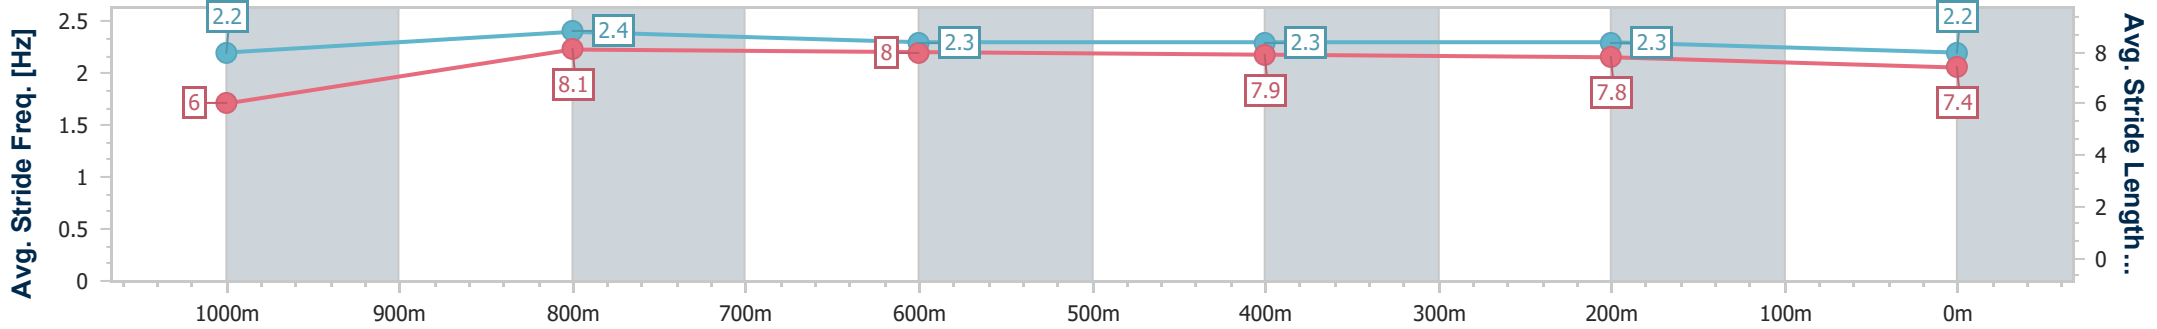

SCN Saddle cloth number  
 DNF Did not finish  
 DNT Did not track

Horse/Jockey Name	Golden Boom
Final Rank	1
Fastest Section Time (Section)	0:08.35 (Overall)
Top Speed [km/h] (Section)	69.9 (1000m)
Race State	Finished

**Doomben QLD Professional**  
**Race 6: XXXX CHIEF DE BEERS - 1110m**  
 25 May 2024 - 14:05  
 Track Rating: Soft 6, Weather: Overcast, Rail Position: +2m Entire

BRISBANE  
RACING CLUB

Section	Overall	1000m	800m	600m	400m	200m
Section Times	1:04.87 [1] (0:08.35)	0:56.52 [4] (0:10.59)	0:45.93 [2] (0:10.94)	0:34.99 [1] (0:11.30)	0:23.69 [1] (0:11.40)	0:12.29 [1] (0:12.29)
Average Speed [km/h]	47.4	68.8	67.3	64.6	63.6	58.6
Top Speed [km/h]	66.4	69.9	68.7	66.7	64.6	62.5
Avg. Dist. to Rail [m]	12.4	5.9	4.0	2.4	5.7	7.9
Avg. Stride Freq. [Hz]	2.2	2.4	2.3	2.3	2.3	2.2
Avg. Stride Length [m]	6.0	8.1	8.0	7.9	7.8	7.4