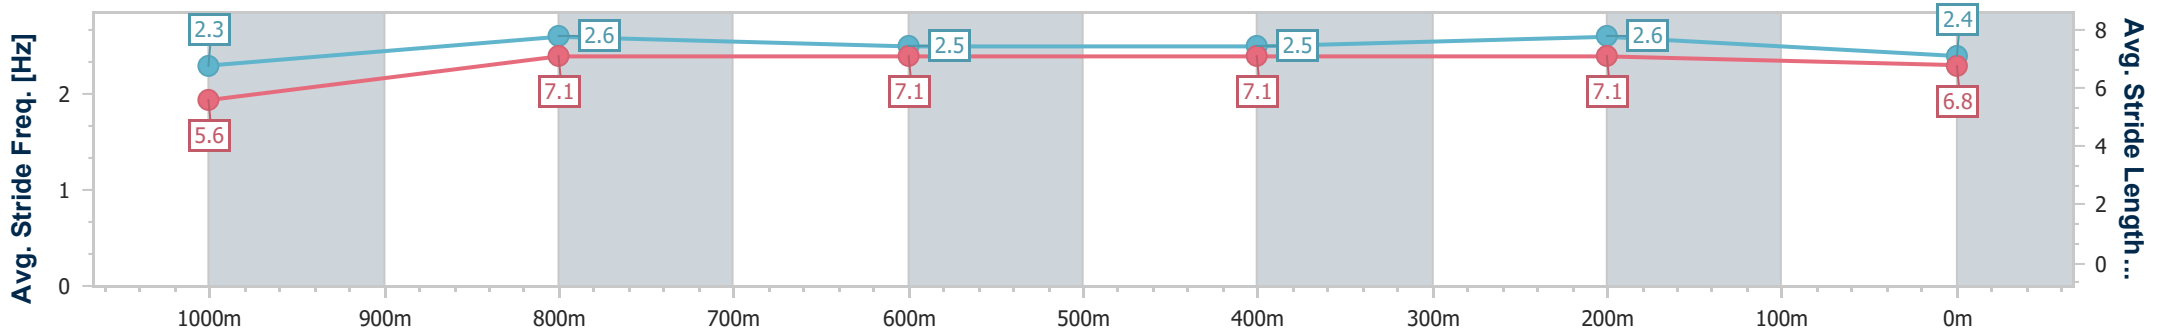

**Doomben QLD Professional**  
**Race 6: XXXX CHIEF DE BEERS - 1110m**  
 25 May 2024 - 14:05  
 Track Rating: Soft 6, Weather: Overcast, Rail Position: +2m Entire

BRISBANE  
RACING CLUB

Section	Overall	1000m	800m	600m	400m	200m
Section Times	1:04.87 [1] (0:08.35)	0:56.52 [4] (0:10.59)	0:45.93 [2] (0:10.94)	0:34.99 [1] (0:11.30)	0:23.69 [1] (0:11.40)	0:12.29 [1] (0:12.29)
Average Speed [km/h]	47.4	68.8	67.3	64.6	63.6	58.6
Top Speed [km/h]	66.4	69.9	68.7	66.7	64.6	62.5
Avg. Dist. to Rail [m]	12.4	5.9	4.0	2.4	5.7	7.9
Avg. Stride Freq. [Hz]	2.2	2.4	2.3	2.3	2.3	2.2
Avg. Stride Length [m]	6.0	8.1	8.0	7.9	7.8	7.4

Doomben QLD Professional  
 Race 6: XXXX CHIEF DE BEERS - 1110m  
 25 May 2024 - 14:05  
 Track Rating: Soft 6, Weather: Overcast, Rail Position: +2m Entire

BRISBANE  
 RACING CLUB

Section	Overall	1000m	800m	600m	400m	200m
Section Times	1:04.97 [2] (0:08.44)	0:56.53 [7] (0:10.76)	0:45.77 [6] (0:11.15)	0:34.62 [6] (0:11.31)	0:23.31 [4] (0:11.19)	0:12.12 [3]
Average Speed [km/h]	47.1	66.9	64.9	64.7	64.9	59.2
Top Speed [km/h]	65.3	68.3	66.2	65.5	65.8	63.3
Avg. Dist. to Rail [m]	1.9	0.5	1.3	2.6	5.7	8.2
Avg. Stride Freq. [Hz]	2.3	2.6	2.5	2.5	2.6	2.4
Avg. Stride Length [m]	5.6	7.1	7.1	7.1	7.1	6.8