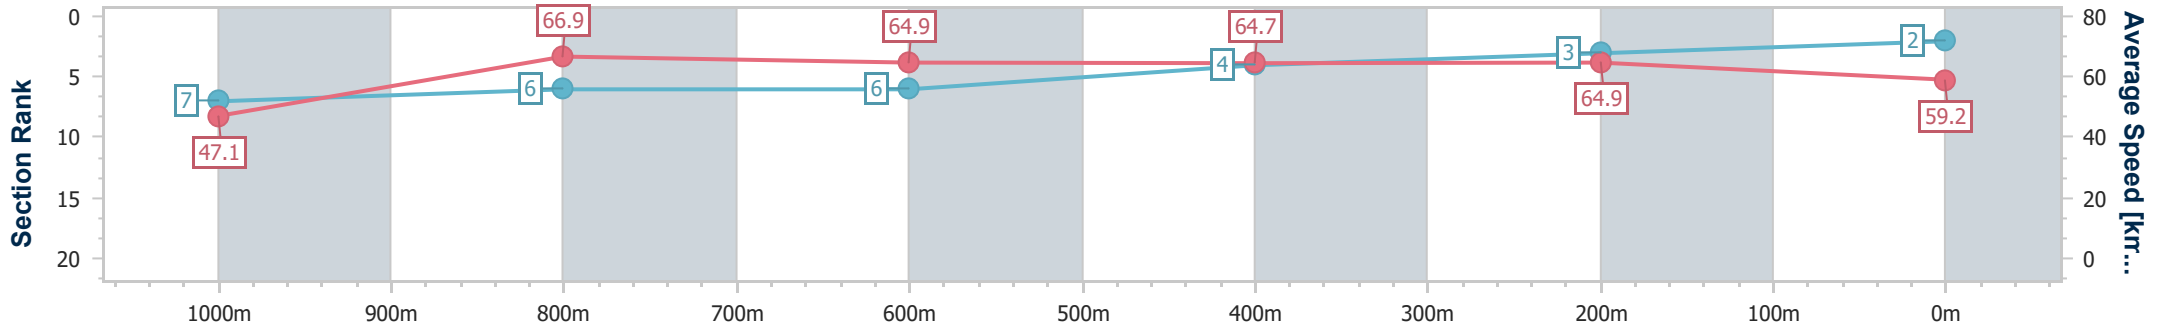

**Doomben QLD Professional**  
**Race 6: XXXX CHIEF DE BEERS - 1110m**  
 25 May 2024 - 14:05  
 Track Rating: Soft 6, Weather: Overcast, Rail Position: +2m Entire

BRISBANE  
RACING CLUB

Section	Overall	1000m	800m	600m	400m	200m
Section Times	1:04.87 [1] (0:08.35)	0:56.52 [4] (0:10.59)	0:45.93 [2] (0:10.94)	0:34.99 [1] (0:11.30)	0:23.69 [1] (0:11.40)	0:12.29 [1] (0:12.29)
Average Speed [km/h]	47.4	68.8	67.3	64.6	63.6	58.6
Top Speed [km/h]	66.4	69.9	68.7	66.7	64.6	62.5
Avg. Dist. to Rail [m]	12.4	5.9	4.0	2.4	5.7	7.9
Avg. Stride Freq. [Hz]	2.2	2.4	2.3	2.3	2.3	2.2
Avg. Stride Length [m]	6.0	8.1	8.0	7.9	7.8	7.4

Doomben QLD Professional  
 Race 6: XXXX CHIEF DE BEERS - 1110m  
 25 May 2024 - 14:05  
 Track Rating: Soft 6, Weather: Overcast, Rail Position: +2m Entire

BRISBANE  
 RACING CLUB

Section	Overall	1000m	800m	600m	400m	200m
Section Times	1:04.97 [2] (0:08.44)	0:56.53 [7] (0:10.76)	0:45.77 [6] (0:11.15)	0:34.62 [6] (0:11.31)	0:23.31 [4] (0:11.19)	0:12.12 [3]
Average Speed [km/h]	47.1	66.9	64.9	64.7	64.9	59.2
Top Speed [km/h]	65.3	68.3	66.2	65.5	65.8	63.3
Avg. Dist. to Rail [m]	1.9	0.5	1.3	2.6	5.7	8.2
Avg. Stride Freq. [Hz]	2.3	2.6	2.5	2.5	2.6	2.4
Avg. Stride Length [m]	5.6	7.1	7.1	7.1	7.1	6.8