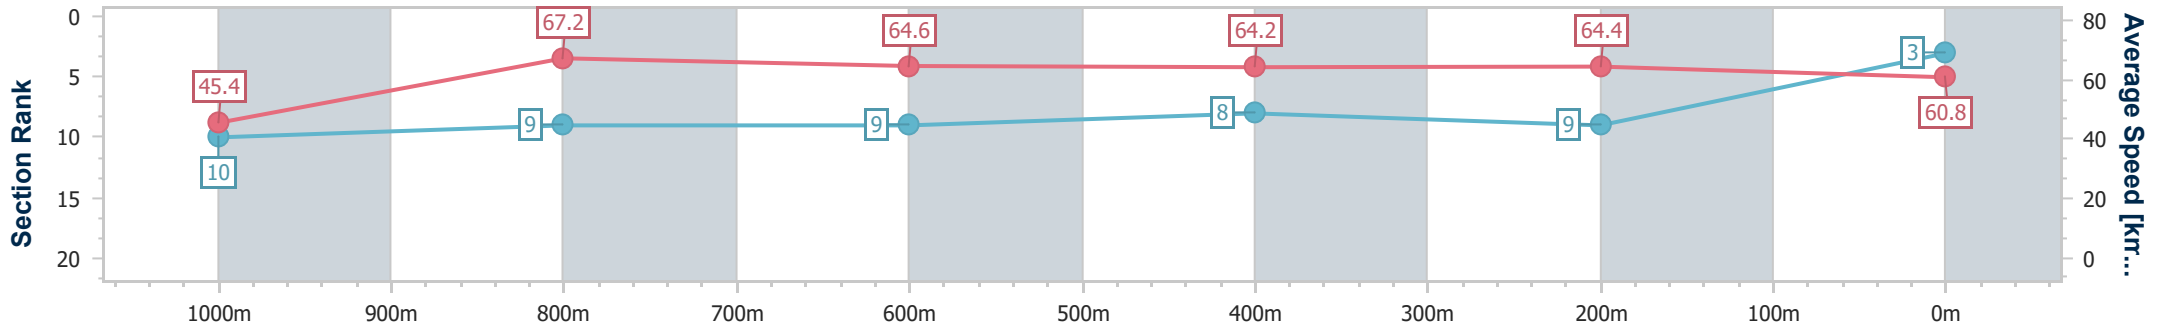

- [ ] Ranking at each section and finish
- .-.- No data available at this section
- NA No data available

Horse/Jockey Name	At Witz End
Final Rank	3
Fastest Section Time (Section)	0:08.72 (Overall)
Top Speed [km/h] (Section)	69.8 (1000m)
Race State	Finished

**Doomben QLD Professional**  
**Race 6: XXXX CHIEF DE BEERS - 1110m**  
 25 May 2024 - 14:05  
 Track Rating: Soft 6, Weather: Overcast, Rail Position: +2m Entire

BRISBANE  
RACING CLUB

Section	Overall	1000m	800m	600m	400m	200m
Section Times	1:05.06 [3] (0:08.72)	0:56.34 [10] (0:10.74)	0:45.60 [9] (0:11.23)	0:34.37 [9] (0:11.29)	0:23.08 [8] (0:11.24)	0:11.84 [9] (0:11.84)
Average Speed [km/h]	45.4	67.2	64.6	64.2	64.4	60.8
Top Speed [km/h]	63.1	69.8	67.0	65.6	65.0	63.8
Avg. Dist. to Rail [m]	9.0	2.3	1.6	0.8	4.5	9.9
Avg. Stride Freq. [Hz]	2.2	2.4	2.4	2.4	2.4	2.4
Avg. Stride Length [m]	5.6	7.7	7.5	7.5	7.4	7.1