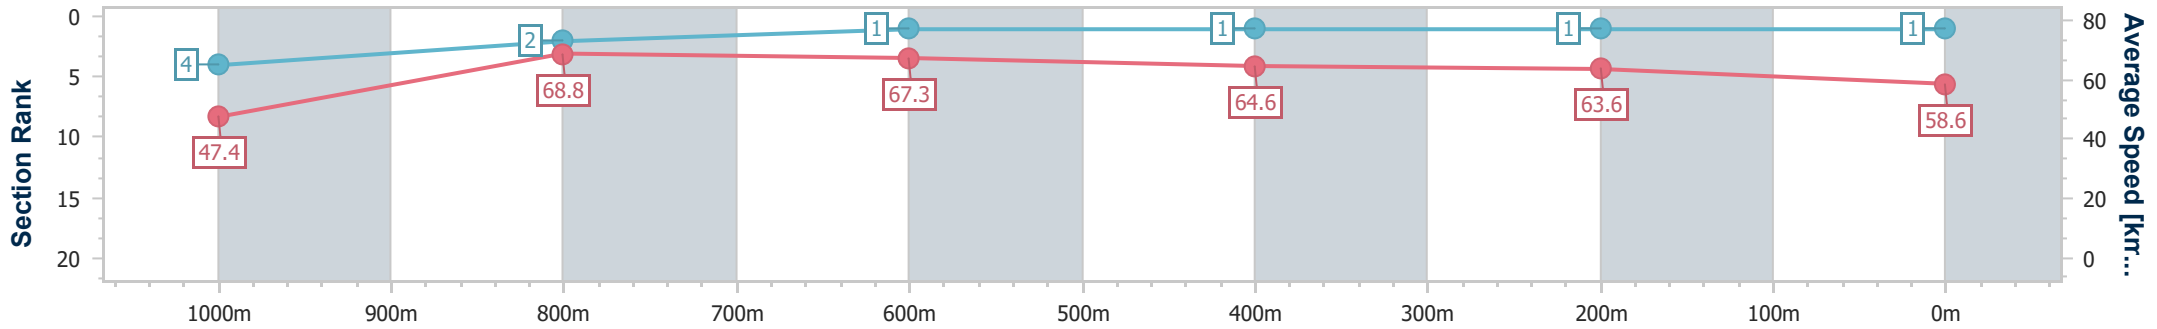

**Doomben QLD Professional**  
**Race 6: XXXX CHIEF DE BEERS - 1110m**  
 25 May 2024 - 14:05  
 Track Rating: Soft 6, Weather: Overcast, Rail Position: +2m Entire

BRISBANE  
RACING CLUB

Section	Overall	1000m	800m	600m	400m	200m
Section Times	1:04.87 [1] (0:08.35)	0:56.52 [4] (0:10.59)	0:45.93 [2] (0:10.94)	0:34.99 [1] (0:11.30)	0:23.69 [1] (0:11.40)	0:12.29 [1] (0:12.29)
Average Speed [km/h]	47.4	68.8	67.3	64.6	63.6	58.6
Top Speed [km/h]	66.4	69.9	68.7	66.7	64.6	62.5
Avg. Dist. to Rail [m]	12.4	5.9	4.0	2.4	5.7	7.9
Avg. Stride Freq. [Hz]	2.2	2.4	2.3	2.3	2.3	2.2
Avg. Stride Length [m]	6.0	8.1	8.0	7.9	7.8	7.4