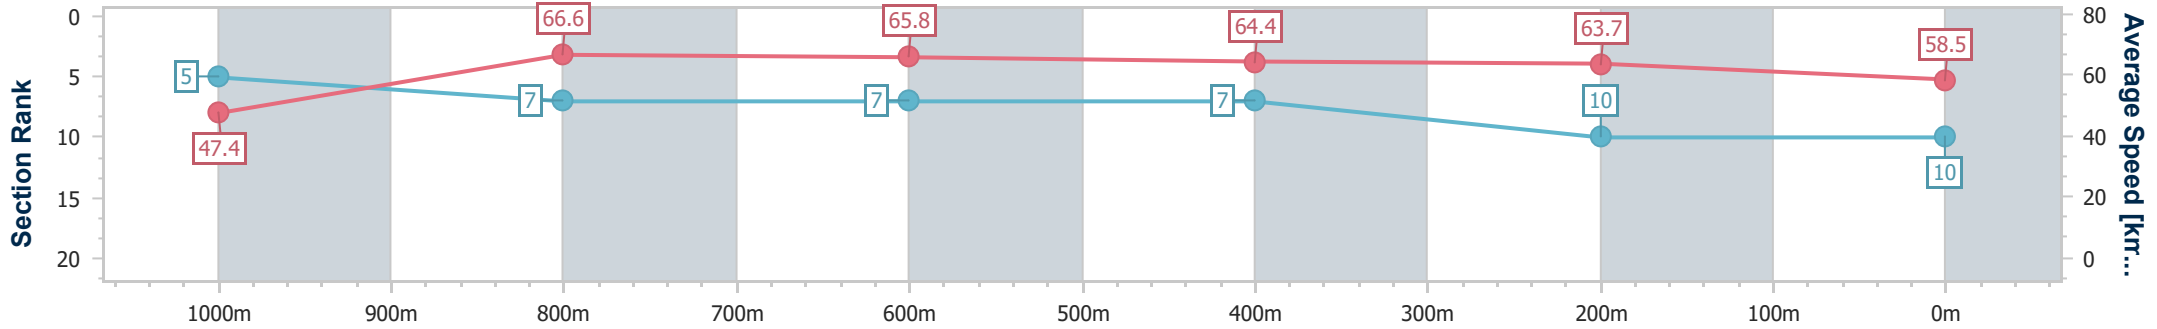

**Doomben QLD Professional**  
**Race 6: XXXX CHIEF DE BEERS - 1110m**  
 25 May 2024 - 14:05  
 Track Rating: Soft 6, Weather: Overcast, Rail Position: +2m Entire

BRISBANE  
RACING CLUB

Section	Overall	1000m	800m	600m	400m	200m
Section Times	1:05.60 [9] (0:08.47)	0:57.13 [9] (0:11.05)	0:46.08 [10] (0:11.26)	0:34.82 [11] (0:11.36)	0:23.46 [10] (0:11.06)	0:12.40 [8] (0:12.40)
Average Speed [km/h]	46.9	65.8	65.4	64.2	65.6	58.3
Top Speed [km/h]	63.7	67.0	66.6	65.1	67.1	63.9
Avg. Dist. to Rail [m]	11.4	5.8	3.6	2.8	7.2	10.9
Avg. Stride Freq. [Hz]	2.2	2.5	2.4	2.4	2.5	2.4
Avg. Stride Length [m]	5.7	7.4	7.5	7.4	7.2	6.8

- [ ] Ranking at each section and finish
- .-.- No data available at this section
- NA No data available

Horse/Jockey Name	Penthouse
Final Rank	10
Fastest Section Time (Section)	0:08.38 (Overall)
Top Speed [km/h] (Section)	68.2 (1000m)
Race State	Finished

**Doomben QLD Professional**  
**Race 6: XXXX CHIEF DE BEERS - 1110m**  
 25 May 2024 - 14:05  
 Track Rating: Soft 6, Weather: Overcast, Rail Position: +2m Entire

BRISBANE  
RACING CLUB

Section	Overall	1000m	800m	600m	400m	200m
Section Times	1:05.63 [10] (0:08.38)	0:57.25 [5] (0:10.88)	0:46.37 [7] (0:11.20)	0:35.17 [7] (0:11.46)	0:23.71 [7] (0:11.41)	0:12.30 [10] (0:12.30)
Average Speed [km/h]	47.4	66.6	65.8	64.4	63.7	58.5
Top Speed [km/h]	64.8	68.2	66.4	65.7	65.4	62.2
Avg. Dist. to Rail [m]	6.5	5.1	4.1	4.2	6.5	8.8
Avg. Stride Freq. [Hz]	2.3	2.4	2.3	2.3	2.4	2.3
Avg. Stride Length [m]	5.7	7.7	7.8	7.6	7.5	7.1