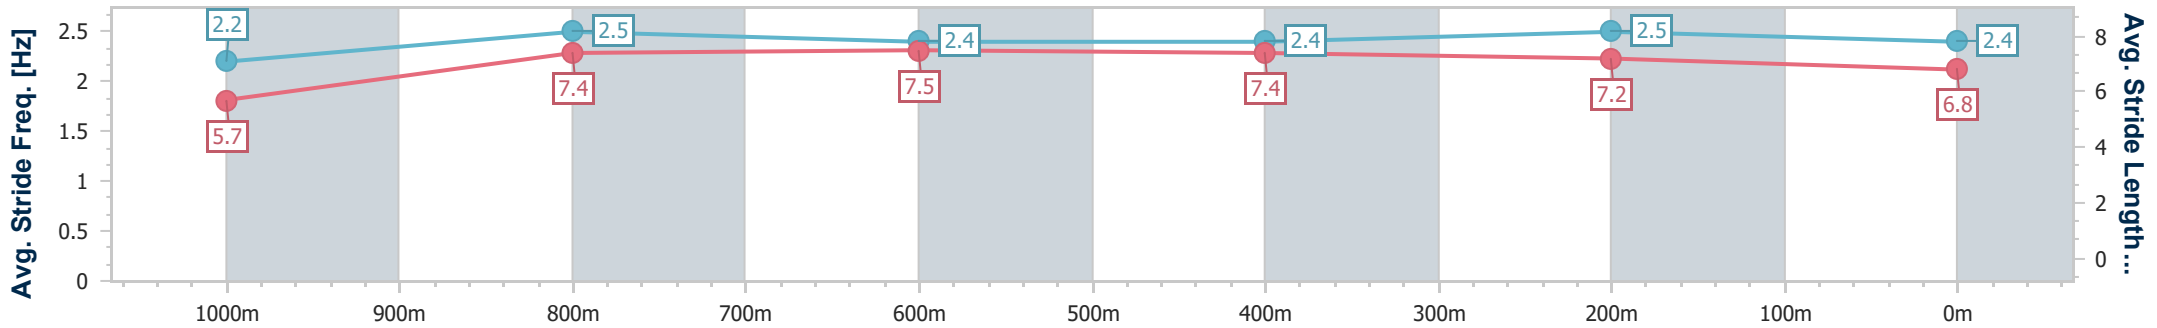

**Doomben QLD Professional**  
**Race 6: XXXX CHIEF DE BEERS - 1110m**  
 25 May 2024 - 14:05  
 Track Rating: Soft 6, Weather: Overcast, Rail Position: +2m Entire

BRISBANE  
RACING CLUB

Section	Overall	1000m	800m	600m	400m	200m
Section Times	1:05.49 [8] (0:08.80)	0:56.69 [12] (0:10.80)	0:45.89 [11] (0:11.13)	0:34.76 [10] (0:11.26)	0:23.50 [9] (0:11.20)	0:12.30 [7] (0:12.30)
Average Speed [km/h]	44.9	66.7	65.1	65.2	64.9	58.4
Top Speed [km/h]	64.1	67.8	66.4	66.0	66.1	63.2
Avg. Dist. to Rail [m]	7.2	0.7	1.9	2.8	6.3	7.4
Avg. Stride Freq. [Hz]	2.1	2.3	2.3	2.3	2.4	2.2
Avg. Stride Length [m]	5.8	7.9	7.8	7.8	7.6	7.3

- [ ] Ranking at each section and finish
- .-.- No data available at this section
- NA No data available

Horse/Jockey Name	Spacewalk
Final Rank	9
Fastest Section Time (Section)	0:08.47 (Overall)
Top Speed [km/h] (Section)	67.1 (400m)
Race State	Finished

**Doomben QLD Professional**  
**Race 6: XXXX CHIEF DE BEERS - 1110m**  
 25 May 2024 - 14:05  
 Track Rating: Soft 6, Weather: Overcast, Rail Position: +2m Entire

BRISBANE  
RACING CLUB

Section	Overall	1000m	800m	600m	400m	200m
Section Times	1:05.60 [9] (0:08.47)	0:57.13 [9] (0:11.05)	0:46.08 [10] (0:11.26)	0:34.82 [11] (0:11.36)	0:23.46 [10] (0:11.06)	0:12.40 [8] (0:12.40)
Average Speed [km/h]	46.9	65.8	65.4	64.2	65.6	58.3
Top Speed [km/h]	63.7	67.0	66.6	65.1	67.1	63.9
Avg. Dist. to Rail [m]	11.4	5.8	3.6	2.8	7.2	10.9
Avg. Stride Freq. [Hz]	2.2	2.5	2.4	2.4	2.5	2.4
Avg. Stride Length [m]	5.7	7.4	7.5	7.4	7.2	6.8