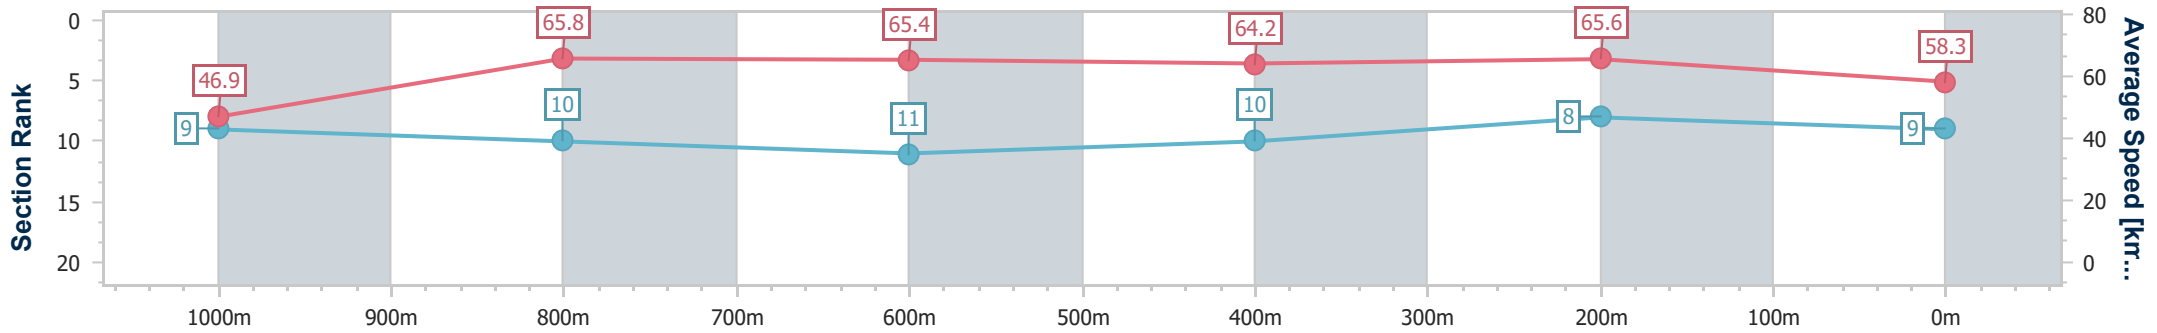

**Doomben QLD Professional**  
**Race 6: XXXX CHIEF DE BEERS - 1110m**  
 25 May 2024 - 14:05  
 Track Rating: Soft 6, Weather: Overcast, Rail Position: +2m Entire

BRISBANE  
RACING CLUB

Section	Overall	1000m	800m	600m	400m	200m
Section Times	1:05.49 [8] (0:08.80)	0:56.69 [12] (0:10.80)	0:45.89 [11] (0:11.13)	0:34.76 [10] (0:11.26)	0:23.50 [9] (0:11.20)	0:12.30 [7] (0:12.30)
Average Speed [km/h]	44.9	66.7	65.1	65.2	64.9	58.4
Top Speed [km/h]	64.1	67.8	66.4	66.0	66.1	63.2
Avg. Dist. to Rail [m]	7.2	0.7	1.9	2.8	6.3	7.4
Avg. Stride Freq. [Hz]	2.1	2.3	2.3	2.3	2.4	2.2
Avg. Stride Length [m]	5.8	7.9	7.8	7.8	7.6	7.3

- [ ] Ranking at each section and finish
- .-.- No data available at this section
- NA No data available

Horse/Jockey Name	Spacewalk
Final Rank	9
Fastest Section Time (Section)	0:08.47 (Overall)
Top Speed [km/h] (Section)	67.1 (400m)
Race State	Finished

**Doomben QLD Professional**  
**Race 6: XXXX CHIEF DE BEERS - 1110m**  
 25 May 2024 - 14:05  
 Track Rating: Soft 6, Weather: Overcast, Rail Position: +2m Entire

BRISBANE  
RACING CLUB

Section	Overall	1000m	800m	600m	400m	200m
Section Times	1:05.60 [9] (0:08.47)	0:57.13 [9] (0:11.05)	0:46.08 [10] (0:11.26)	0:34.82 [11] (0:11.36)	0:23.46 [10] (0:11.06)	0:12.40 [8] (0:12.40)
Average Speed [km/h]	46.9	65.8	65.4	64.2	65.6	58.3
Top Speed [km/h]	63.7	67.0	66.6	65.1	67.1	63.9
Avg. Dist. to Rail [m]	11.4	5.8	3.6	2.8	7.2	10.9
Avg. Stride Freq. [Hz]	2.2	2.5	2.4	2.4	2.5	2.4
Avg. Stride Length [m]	5.7	7.4	7.5	7.4	7.2	6.8