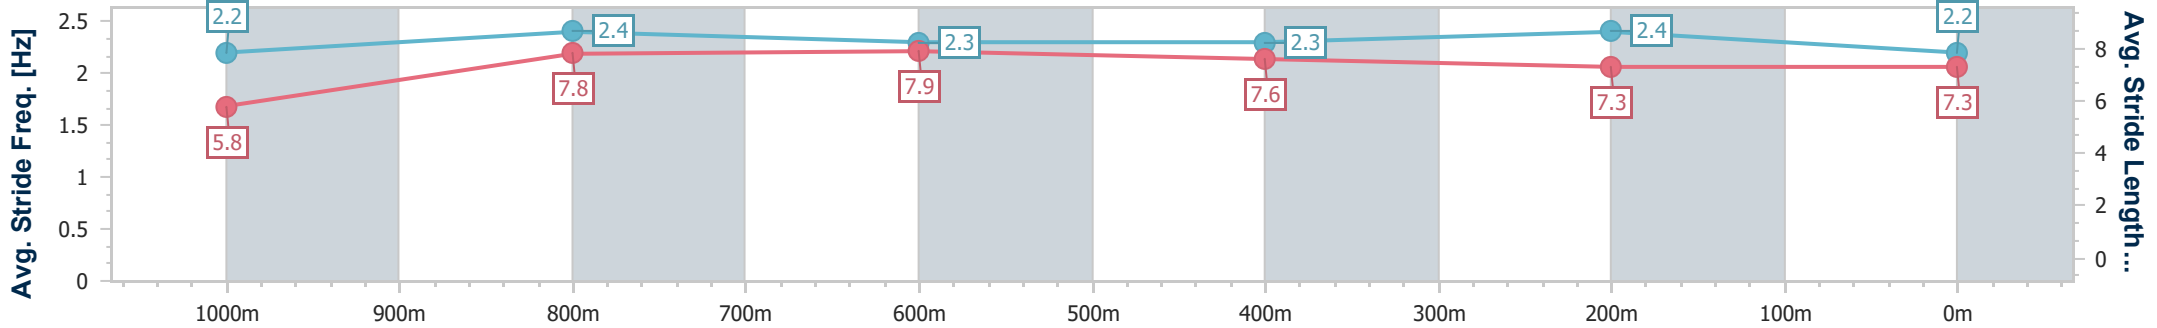

**Doomben QLD Professional**  
**Race 6: XXXX CHIEF DE BEERS - 1110m**  
 25 May 2024 - 14:05  
 Track Rating: Soft 6, Weather: Overcast, Rail Position: +2m Entire

BRISBANE  
RACING CLUB

Section	Overall	1000m	800m	600m	400m	200m
Section Times	1:05.84 [12] (0:08.33)	0:57.51 [3] (0:10.74)	0:46.77 [4] (0:11.21)	0:35.56 [4] (0:11.42)	0:24.14 [5] (0:11.39)	0:12.75 [6] (0:12.75)
Average Speed [km/h]	47.4	67.0	65.1	64.5	63.7	56.4
Top Speed [km/h]	66.2	68.6	66.2	65.4	65.2	61.1
Avg. Dist. to Rail [m]	2.5	0.5	2.4	3.6	7.3	10.0
Avg. Stride Freq. [Hz]	2.2	2.4	2.4	2.4	2.4	2.2
Avg. Stride Length [m]	5.8	7.7	7.7	7.6	7.5	7.1

- [ ] Ranking at each section and finish
- .-.- No data available at this section
- NA No data available

Horse/Jockey Name	Doull
Final Rank	13
Fastest Section Time (Section)	0:08.46 (Overall)
Top Speed [km/h] (Section)	67.8 (1000m)
Race State	Finished

**Doomben QLD Professional**  
**Race 6: XXXX CHIEF DE BEERS - 1110m**  
 25 May 2024 - 14:05  
 Track Rating: Soft 6, Weather: Overcast, Rail Position: +2m Entire

BRISBANE  
RACING CLUB

Section	Overall	1000m	800m	600m	400m	200m
Section Times	1:06.14 [13] (0:08.46)	0:57.68 [8] (0:10.87)	0:46.81 [8] (0:11.28)	0:35.53 [8] (0:11.59)	0:23.94 [11] (0:11.43)	0:12.51 [13] (0:12.51)
Average Speed [km/h]	46.9	67.0	65.0	63.6	63.9	57.5
Top Speed [km/h]	65.7	67.8	66.4	65.2	66.0	61.2
Avg. Dist. to Rail [m]	9.7	5.8	3.9	4.2	9.1	10.6
Avg. Stride Freq. [Hz]	2.2	2.4	2.3	2.3	2.4	2.2
Avg. Stride Length [m]	5.8	7.8	7.9	7.6	7.3	7.3