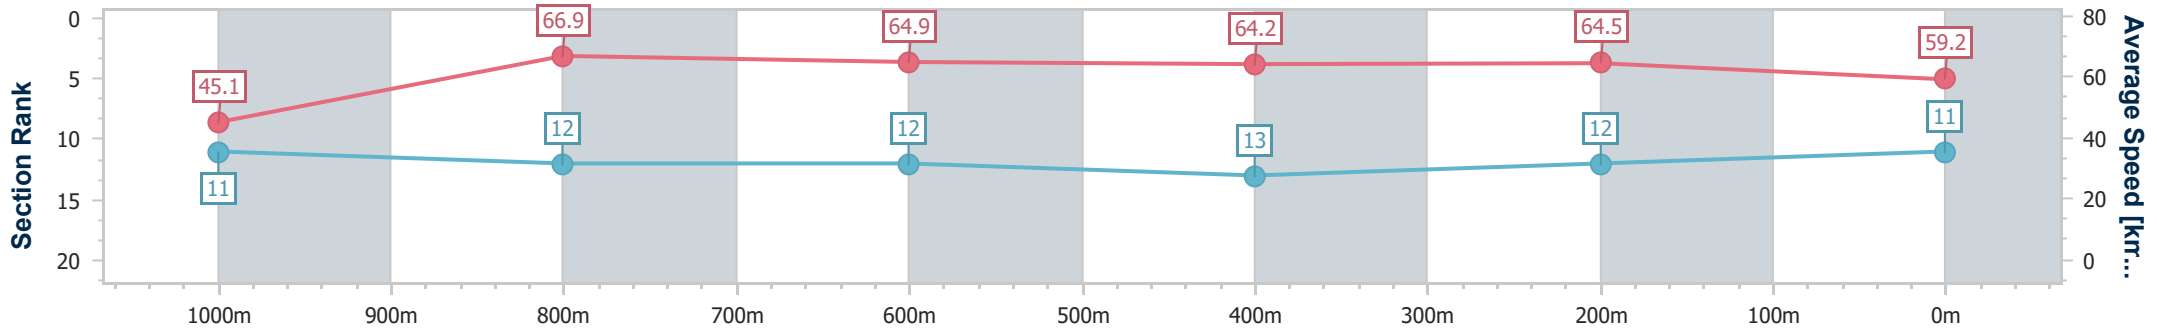

**Doomben QLD Professional**  
**Race 6: XXXX CHIEF DE BEERS - 1110m**  
 25 May 2024 - 14:05  
 Track Rating: Soft 6, Weather: Overcast, Rail Position: +2m Entire

BRISBANE  
RACING CLUB

Section	Overall	1000m	800m	600m	400m	200m
Section Times	1:05.63 [10] (0:08.38)	0:57.25 [5] (0:10.88)	0:46.37 [7] (0:11.20)	0:35.17 [7] (0:11.46)	0:23.71 [7] (0:11.41)	0:12.30 [10] (0:12.30)
Average Speed [km/h]	47.4	66.6	65.8	64.4	63.7	58.5
Top Speed [km/h]	64.8	68.2	66.4	65.7	65.4	62.2
Avg. Dist. to Rail [m]	6.5	5.1	4.1	4.2	6.5	8.8
Avg. Stride Freq. [Hz]	2.3	2.4	2.3	2.3	2.4	2.3
Avg. Stride Length [m]	5.7	7.7	7.8	7.6	7.5	7.1

- [ ] Ranking at each section and finish
- .-.- No data available at this section
- NA No data available

Horse/Jockey Name	Smart Image
Final Rank	11
Fastest Section Time (Section)	0:08.79 (Overall)
Top Speed [km/h] (Section)	68.2 (1000m)
Race State	Finished

**Doomben QLD Professional**  
**Race 6: XXXX CHIEF DE BEERS - 1110m**  
 25 May 2024 - 14:05  
 Track Rating: Soft 6, Weather: Overcast, Rail Position: +2m Entire

BRISBANE  
RACING CLUB

Section	Overall	1000m	800m	600m	400m	200m
Section Times	1:05.64 [11] (0:08.79)	0:56.85 [11] (0:10.84)	0:46.01 [12] (0:11.30)	0:34.71 [12] (0:11.37)	0:23.34 [13] (0:11.14)	0:12.20 [12]
Average Speed [km/h]	45.1	66.9	64.9	64.2	64.5	59.2
Top Speed [km/h]	64.0	68.2	66.1	64.9	65.9	63.8
Avg. Dist. to Rail [m]	10.5	4.1	3.3	2.0	3.3	5.9
Avg. Stride Freq. [Hz]	2.1	2.3	2.3	2.2	2.3	2.2
Avg. Stride Length [m]	5.8	8.0	8.0	7.9	7.7	7.4