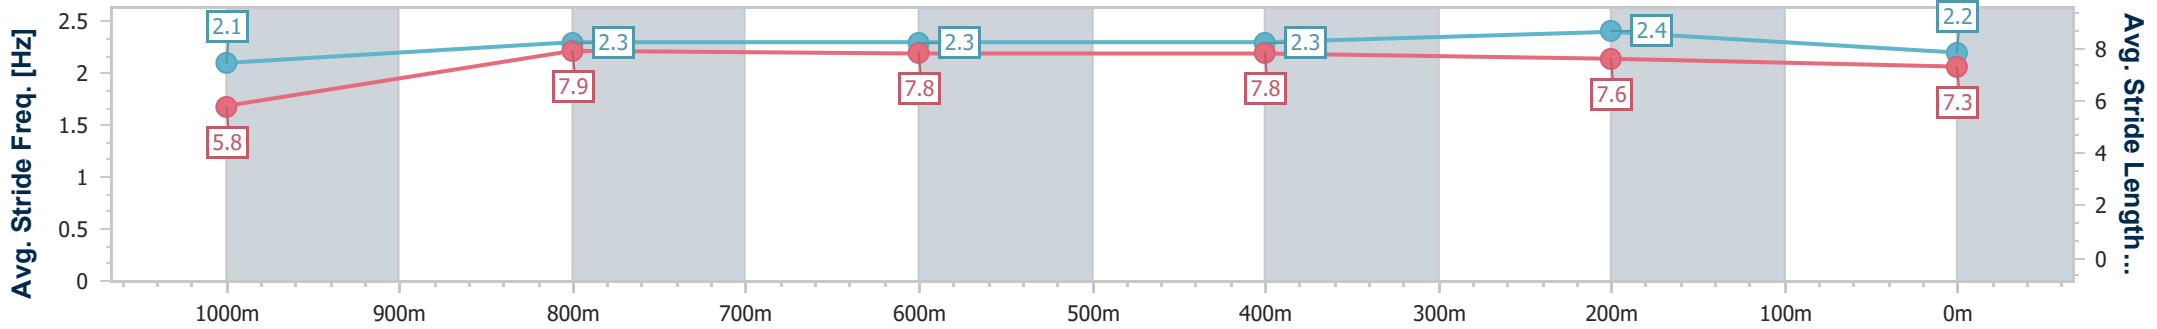

Doomben QLD Professional  
 Race 6: XXXX CHIEF DE BEERS - 1110m  
 25 May 2024 - 14:05  
 Track Rating: Soft 6, Weather: Overcast, Rail Position: +2m Entire

BRISBANE  
RACING CLUB

Section	Overall	1000m	800m	600m	400m	200m
Section Times	1:05.41 [7] (0:08.41)	0:57.00 [6] (0:10.71)	0:46.29 [5] (0:11.16)	0:35.13 [5] (0:11.35)	0:23.78 [3] (0:11.27)	0:12.51 [4]
Average Speed [km/h]	47.0	67.4	64.6	63.2	63.6	57.7
Top Speed [km/h]	64.7	68.4	65.2	63.7	65.6	61.6
Avg. Dist. to Rail [m]	1.0	0.3	0.5	1.3	2.5	5.6
Avg. Stride Freq. [Hz]	2.3	2.5	2.4	2.4	2.5	2.3
Avg. Stride Length [m]	5.5	7.4	7.3	7.2	7.2	7.0

**Doomben QLD Professional**  
**Race 6: XXXX CHIEF DE BEERS - 1110m**  
 25 May 2024 - 14:05  
 Track Rating: Soft 6, Weather: Overcast, Rail Position: +2m Entire

BRISBANE  
RACING CLUB

Section	Overall	1000m	800m	600m	400m	200m
Section Times	1:05.49 [8] (0:08.80)	0:56.69 [12] (0:10.80)	0:45.89 [11] (0:11.13)	0:34.76 [10] (0:11.26)	0:23.50 [9] (0:11.20)	0:12.30 [7] (0:12.30)
Average Speed [km/h]	44.9	66.7	65.1	65.2	64.9	58.4
Top Speed [km/h]	64.1	67.8	66.4	66.0	66.1	63.2
Avg. Dist. to Rail [m]	7.2	0.7	1.9	2.8	6.3	7.4
Avg. Stride Freq. [Hz]	2.1	2.3	2.3	2.3	2.4	2.2
Avg. Stride Length [m]	5.8	7.9	7.8	7.8	7.6	7.3