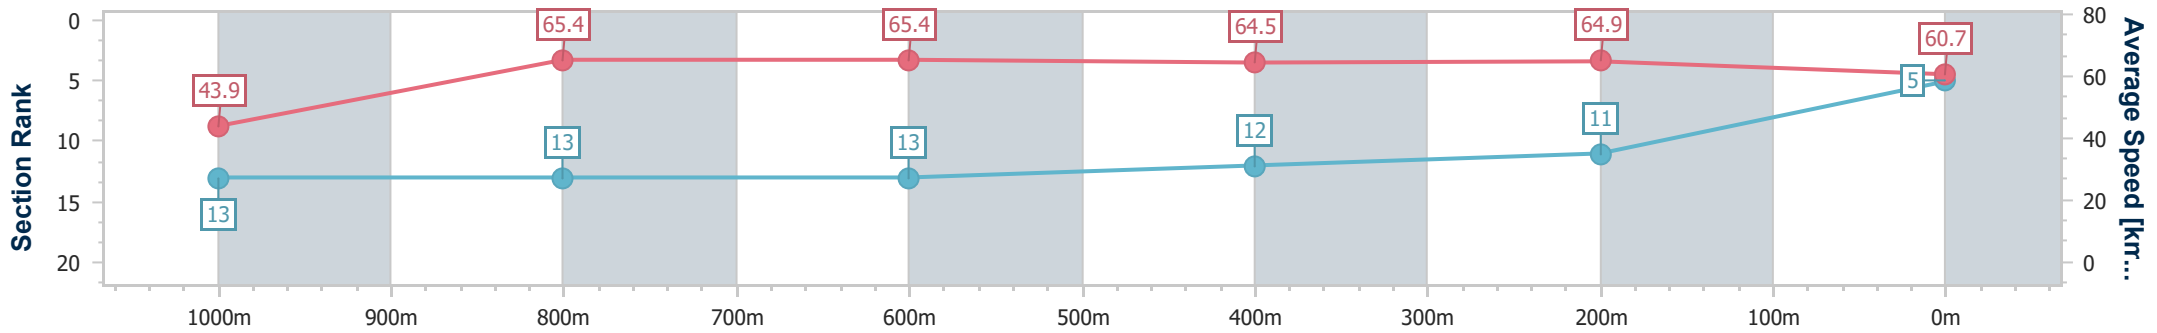

**Doomben QLD Professional**  
**Race 6: XXXX CHIEF DE BEERS - 1110m**  
 25 May 2024 - 14:05  
 Track Rating: Soft 6, Weather: Overcast, Rail Position: +2m Entire

BRISBANE  
RACING CLUB

Section	Overall	1000m	800m	600m	400m	200m
Section Times	1:05.13 [4] (0:08.31)	0:56.82 [1] (0:10.65)	0:46.17 [3] (0:11.30)	0:34.87 [3] (0:11.47)	0:23.40 [6] (0:11.25)	0:12.15 [5]
Average Speed [km/h]	47.6	68.1	65.0	64.2	64.5	59.2
Top Speed [km/h]	66.1	69.4	65.7	66.2	65.4	63.2
Avg. Dist. to Rail [m]	4.6	4.1	3.9	3.7	5.5	10.3
Avg. Stride Freq. [Hz]	2.4	2.6	2.5	2.5	2.6	2.5
Avg. Stride Length [m]	5.5	7.2	7.1	7.2	7.0	6.7

- [ ] Ranking at each section and finish
- .-.- No data available at this section
- NA No data available

Horse/Jockey Name	Willinga Beast
Final Rank	5
Fastest Section Time (Section)	0:09.03 (Overall)
Top Speed [km/h] (Section)	66.6 (1000m)
Race State	Finished

**Doomben QLD Professional**  
**Race 6: XXXX CHIEF DE BEERS - 1110m**  
 25 May 2024 - 14:05  
 Track Rating: Soft 6, Weather: Overcast, Rail Position: +2m Entire

BRISBANE  
RACING CLUB

Section	Overall	1000m	800m	600m	400m	200m
Section Times	1:05.27 [5] (0:09.03)	0:56.24 [13] (0:11.06)	0:45.18 [13] (0:11.04)	0:34.14 [13] (0:11.12)	0:23.02 [12] (0:11.14)	0:11.88 [11] (0:11.88)
Average Speed [km/h]	43.9	65.4	65.4	64.5	64.9	60.7
Top Speed [km/h]	62.8	66.6	66.2	65.5	66.6	63.2
Avg. Dist. to Rail [m]	7.4	1.5	0.6	0.4	3.3	4.3
Avg. Stride Freq. [Hz]	2.1	2.2	2.2	2.2	2.3	2.3
Avg. Stride Length [m]	5.7	8.1	8.0	8.0	7.9	7.4