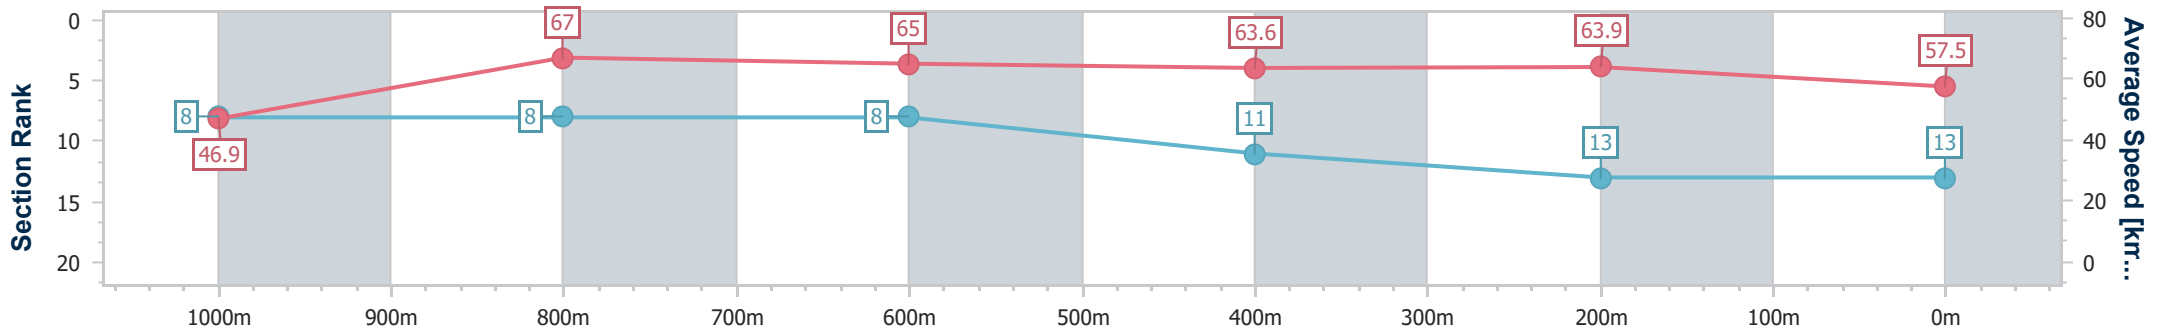

Horse/Jockey Name	Doull
Final Rank	13
Fastest Section Time (Section)	0:08.46 (Overall)
Top Speed [km/h] (Section)	67.8 (1000m)
Race State	Finished

Doomben QLD Professional
Race 6: XXXX CHIEF DE BEERS - 1110m
25 May 2024 - 14:05
Track Rating: Soft 6, Weather: Overcast, Rail Position: +2m Entire

BRISBANE
RACING CLUB

Section	Overall	1000m	800m	600m	400m	200m
Section Times	1:06.14 [13] (0:08.46)	0:57.68 [8] (0:10.87)	0:46.81 [8] (0:11.28)	0:35.53 [8] (0:11.59)	0:23.94 [11] (0:11.43)	0:12.51 [13] (0:12.51)
Average Speed [km/h]	46.9	67.0	65.0	63.6	63.9	57.5
Top Speed [km/h]	65.7	67.8	66.4	65.2	66.0	61.2
Avg. Dist. to Rail [m]	9.7	5.8	3.9	4.2	9.1	10.6
Avg. Stride Freq. [Hz]	2.2	2.4	2.3	2.3	2.4	2.2
Avg. Stride Length [m]	5.8	7.8	7.9	7.6	7.3	7.3

- [ ] Ranking at each section and finish
- -.-.- No data available at this section
- NA No data available