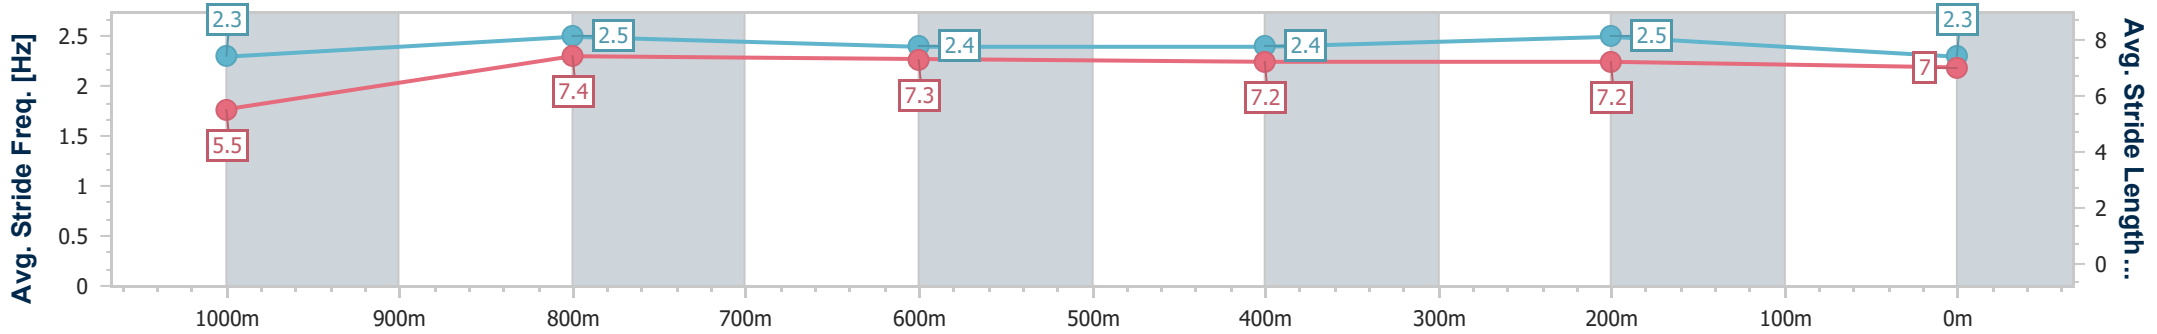

**Doomben QLD Professional**  
**Race 6: XXXX CHIEF DE BEERS - 1110m**  
 25 May 2024 - 14:05  
 Track Rating: Soft 6, Weather: Overcast, Rail Position: +2m Entire

BRISBANE  
RACING CLUB

Section	Overall	1000m	800m	600m	400m	200m
Section Times	1:05.30 [6] (0:08.33)	0:56.97 [2] (0:10.56)	0:46.41 [1] (0:11.04)	0:35.37 [2] (0:11.34)	0:24.03 [2] (0:11.46)	0:12.57 [2]
Average Speed [km/h]	47.4	68.8	66.9	64.4	62.9	57.4
Top Speed [km/h]	66.9	70.3	67.4	67.3	64.0	60.6
Avg. Dist. to Rail [m]	4.2	4.0	4.1	2.6	4.2	7.0
Avg. Stride Freq. [Hz]	2.3	2.5	2.5	2.4	2.4	2.3
Avg. Stride Length [m]	5.8	7.5	7.5	7.4	7.3	6.9

- [ ] Ranking at each section and finish
- .-.- No data available at this section
- NA No data available

Horse/Jockey Name	Mishani Sniper
Final Rank	7
Fastest Section Time (Section)	0:08.41 (Overall)
Top Speed [km/h] (Section)	68.4 (1000m)
Race State	Finished

Doomben QLD Professional  
 Race 6: XXXX CHIEF DE BEERS - 1110m  
 25 May 2024 - 14:05  
 Track Rating: Soft 6, Weather: Overcast, Rail Position: +2m Entire

BRISBANE  
RACING CLUB

Section	Overall	1000m	800m	600m	400m	200m
Section Times	1:05.41 [7] (0:08.41)	0:57.00 [6] (0:10.71)	0:46.29 [5] (0:11.16)	0:35.13 [5] (0:11.35)	0:23.78 [3] (0:11.27)	0:12.51 [4]
Average Speed [km/h]	47.0	67.4	64.6	63.2	63.6	57.7
Top Speed [km/h]	64.7	68.4	65.2	63.7	65.6	61.6
Avg. Dist. to Rail [m]	1.0	0.3	0.5	1.3	2.5	5.6
Avg. Stride Freq. [Hz]	2.3	2.5	2.4	2.4	2.5	2.3
Avg. Stride Length [m]	5.5	7.4	7.3	7.2	7.2	7.0