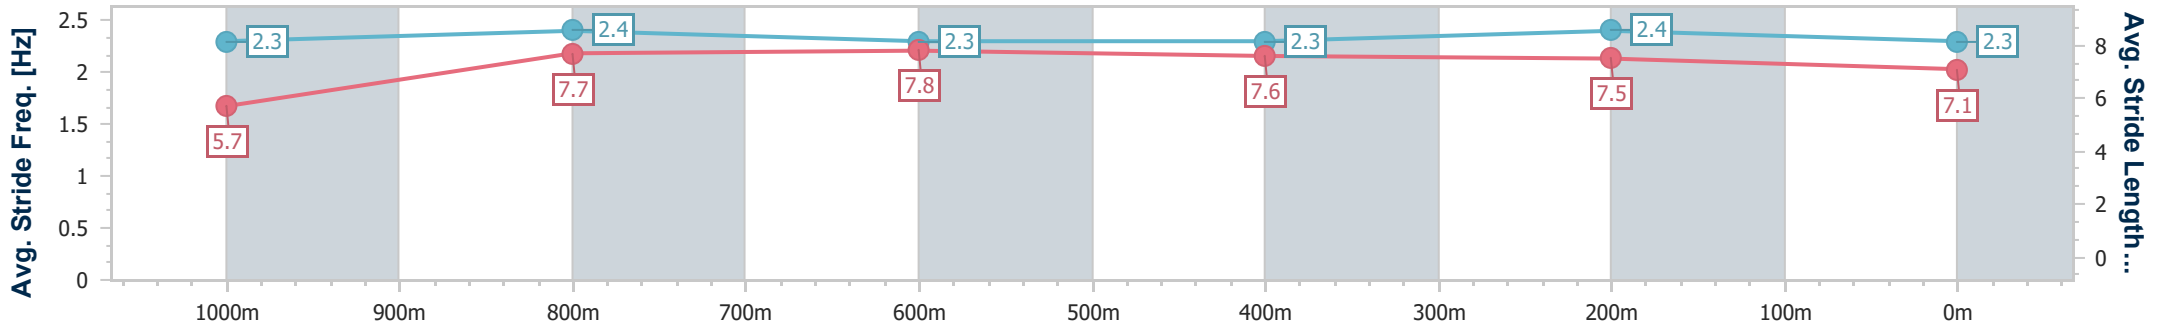

**Doomben QLD Professional**  
**Race 6: XXXX CHIEF DE BEERS - 1110m**  
 25 May 2024 - 14:05  
 Track Rating: Soft 6, Weather: Overcast, Rail Position: +2m Entire

BRISBANE  
RACING CLUB

Section	Overall	1000m	800m	600m	400m	200m
Section Times	1:05.60 [9] (0:08.47)	0:57.13 [9] (0:11.05)	0:46.08 [10] (0:11.26)	0:34.82 [11] (0:11.36)	0:23.46 [10] (0:11.06)	0:12.40 [8] (0:12.40)
Average Speed [km/h]	46.9	65.8	65.4	64.2	65.6	58.3
Top Speed [km/h]	63.7	67.0	66.6	65.1	67.1	63.9
Avg. Dist. to Rail [m]	11.4	5.8	3.6	2.8	7.2	10.9
Avg. Stride Freq. [Hz]	2.2	2.5	2.4	2.4	2.5	2.4
Avg. Stride Length [m]	5.7	7.4	7.5	7.4	7.2	6.8

- [ ] Ranking at each section and finish
- .-.- No data available at this section
- NA No data available

Horse/Jockey Name	Penthouse
Final Rank	10
Fastest Section Time (Section)	0:08.38 (Overall)
Top Speed [km/h] (Section)	68.2 (1000m)
Race State	Finished

**Doomben QLD Professional**  
**Race 6: XXXX CHIEF DE BEERS - 1110m**  
 25 May 2024 - 14:05  
 Track Rating: Soft 6, Weather: Overcast, Rail Position: +2m Entire

BRISBANE  
RACING CLUB

Section	Overall	1000m	800m	600m	400m	200m
Section Times	1:05.63 [10] (0:08.38)	0:57.25 [5] (0:10.88)	0:46.37 [7] (0:11.20)	0:35.17 [7] (0:11.46)	0:23.71 [7] (0:11.41)	0:12.30 [10] (0:12.30)
Average Speed [km/h]	47.4	66.6	65.8	64.4	63.7	58.5
Top Speed [km/h]	64.8	68.2	66.4	65.7	65.4	62.2
Avg. Dist. to Rail [m]	6.5	5.1	4.1	4.2	6.5	8.8
Avg. Stride Freq. [Hz]	2.3	2.4	2.3	2.3	2.4	2.3
Avg. Stride Length [m]	5.7	7.7	7.8	7.6	7.5	7.1