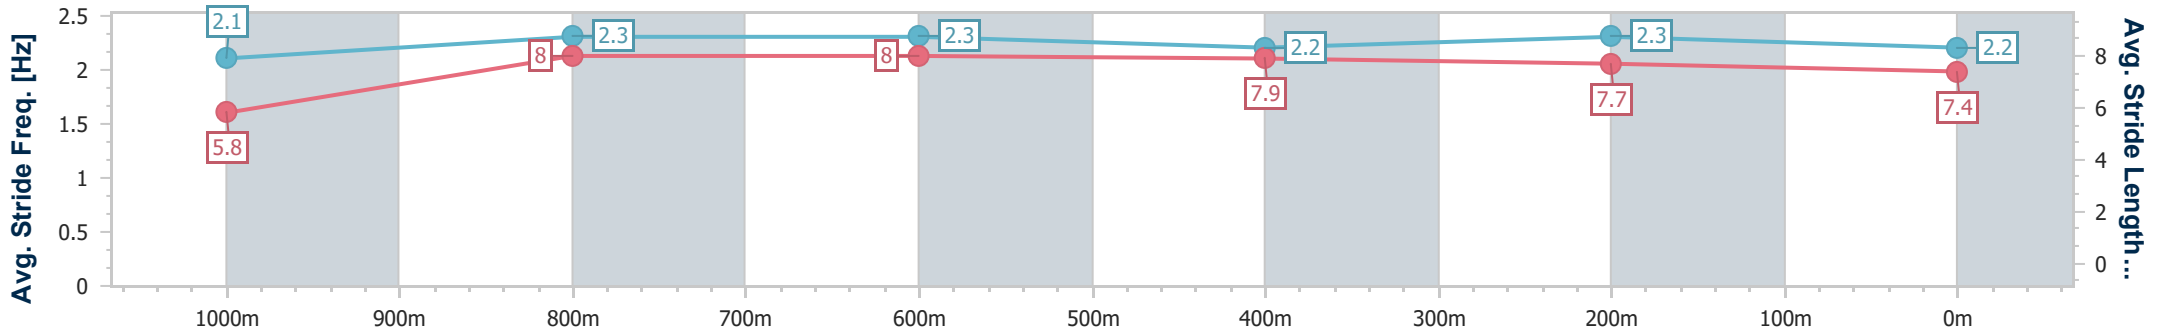

**Doomben QLD Professional**  
**Race 6: XXXX CHIEF DE BEERS - 1110m**  
 25 May 2024 - 14:05  
 Track Rating: Soft 6, Weather: Overcast, Rail Position: +2m Entire

BRISBANE  
RACING CLUB

Section	Overall	1000m	800m	600m	400m	200m
Section Times	1:05.63 [10] (0:08.38)	0:57.25 [5] (0:10.88)	0:46.37 [7] (0:11.20)	0:35.17 [7] (0:11.46)	0:23.71 [7] (0:11.41)	0:12.30 [10] (0:12.30)
Average Speed [km/h]	47.4	66.6	65.8	64.4	63.7	58.5
Top Speed [km/h]	64.8	68.2	66.4	65.7	65.4	62.2
Avg. Dist. to Rail [m]	6.5	5.1	4.1	4.2	6.5	8.8
Avg. Stride Freq. [Hz]	2.3	2.4	2.3	2.3	2.4	2.3
Avg. Stride Length [m]	5.7	7.7	7.8	7.6	7.5	7.1

- [ ] Ranking at each section and finish
- .-.- No data available at this section
- NA No data available

Horse/Jockey Name	Smart Image
Final Rank	11
Fastest Section Time (Section)	0:08.79 (Overall)
Top Speed [km/h] (Section)	68.2 (1000m)
Race State	Finished

**Doomben QLD Professional**  
**Race 6: XXXX CHIEF DE BEERS - 1110m**  
 25 May 2024 - 14:05  
 Track Rating: Soft 6, Weather: Overcast, Rail Position: +2m Entire

BRISBANE  
RACING CLUB

Section	Overall	1000m	800m	600m	400m	200m
Section Times	1:05.64 [11] (0:08.79)	0:56.85 [11] (0:10.84)	0:46.01 [12] (0:11.30)	0:34.71 [12] (0:11.37)	0:23.34 [13] (0:11.14)	0:12.20 [12]
Average Speed [km/h]	45.1	66.9	64.9	64.2	64.5	59.2
Top Speed [km/h]	64.0	68.2	66.1	64.9	65.9	63.8
Avg. Dist. to Rail [m]	10.5	4.1	3.3	2.0	3.3	5.9
Avg. Stride Freq. [Hz]	2.1	2.3	2.3	2.2	2.3	2.2
Avg. Stride Length [m]	5.8	8.0	8.0	7.9	7.7	7.4