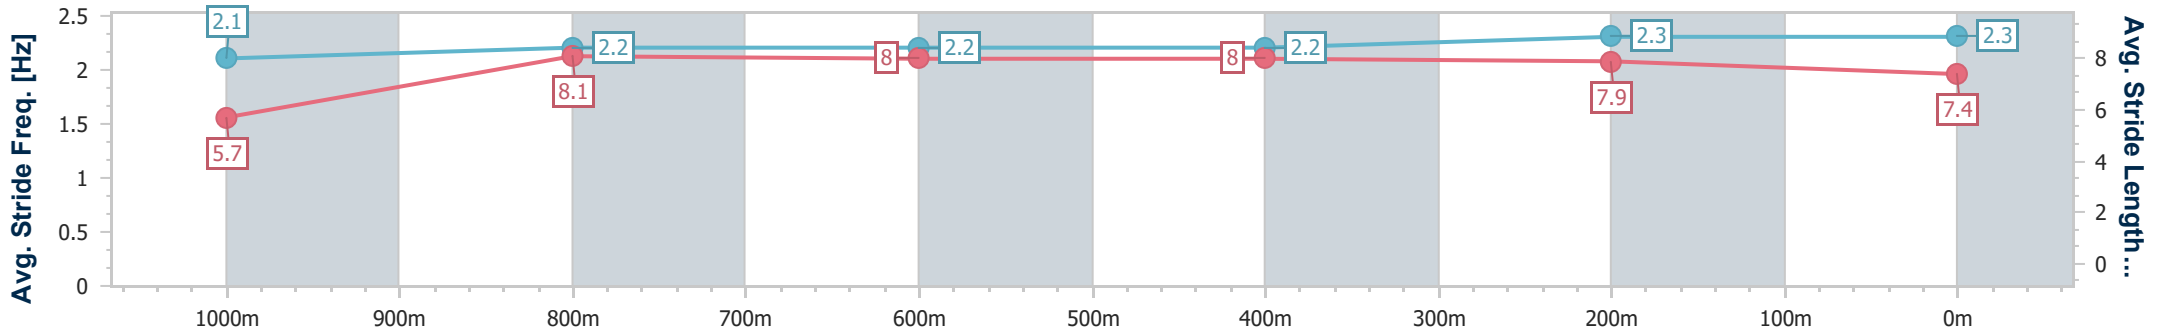

**Doomben QLD Professional**  
**Race 6: XXXX CHIEF DE BEERS - 1110m**  
 25 May 2024 - 14:05  
 Track Rating: Soft 6, Weather: Overcast, Rail Position: +2m Entire

BRISBANE  
RACING CLUB

Section	Overall	1000m	800m	600m	400m	200m
Section Times	1:05.13 [4] (0:08.31)	0:56.82 [1] (0:10.65)	0:46.17 [3] (0:11.30)	0:34.87 [3] (0:11.47)	0:23.40 [6] (0:11.25)	0:12.15 [5]
Average Speed [km/h]	47.6	68.1	65.0	64.2	64.5	59.2
Top Speed [km/h]	66.1	69.4	65.7	66.2	65.4	63.2
Avg. Dist. to Rail [m]	4.6	4.1	3.9	3.7	5.5	10.3
Avg. Stride Freq. [Hz]	2.4	2.6	2.5	2.5	2.6	2.5
Avg. Stride Length [m]	5.5	7.2	7.1	7.2	7.0	6.7

- [ ] Ranking at each section and finish
- .-.- No data available at this section
- NA No data available

Horse/Jockey Name	Willinga Beast
Final Rank	5
Fastest Section Time (Section)	0:09.03 (Overall)
Top Speed [km/h] (Section)	66.6 (1000m)
Race State	Finished

**Doomben QLD Professional**  
**Race 6: XXXX CHIEF DE BEERS - 1110m**  
 25 May 2024 - 14:05  
 Track Rating: Soft 6, Weather: Overcast, Rail Position: +2m Entire

BRISBANE  
RACING CLUB

Section	Overall	1000m	800m	600m	400m	200m
Section Times	1:05.27 [5] (0:09.03)	0:56.24 [13] (0:11.06)	0:45.18 [13] (0:11.04)	0:34.14 [13] (0:11.12)	0:23.02 [12] (0:11.14)	0:11.88 [11] (0:11.88)
Average Speed [km/h]	43.9	65.4	65.4	64.5	64.9	60.7
Top Speed [km/h]	62.8	66.6	66.2	65.5	66.6	63.2
Avg. Dist. to Rail [m]	7.4	1.5	0.6	0.4	3.3	4.3
Avg. Stride Freq. [Hz]	2.1	2.2	2.2	2.2	2.3	2.3
Avg. Stride Length [m]	5.7	8.1	8.0	8.0	7.9	7.4