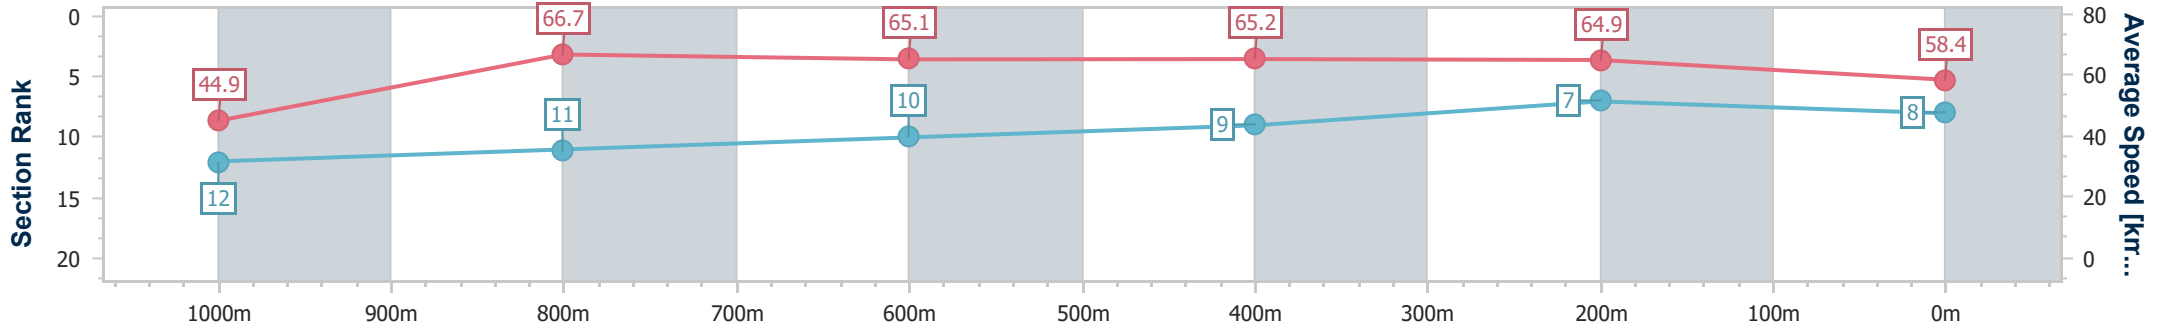

Doomben QLD Professional  
 Race 6: XXXX CHIEF DE BEERS - 1110m  
 25 May 2024 - 14:05  
 Track Rating: Soft 6, Weather: Overcast, Rail Position: +2m Entire

BRISBANE  
RACING CLUB

Section	Overall	1000m	800m	600m	400m	200m
Section Times	1:05.41 [7] (0:08.41)	0:57.00 [6] (0:10.71)	0:46.29 [5] (0:11.16)	0:35.13 [5] (0:11.35)	0:23.78 [3] (0:11.27)	0:12.51 [4]
Average Speed [km/h]	47.0	67.4	64.6	63.2	63.6	57.7
Top Speed [km/h]	64.7	68.4	65.2	63.7	65.6	61.6
Avg. Dist. to Rail [m]	1.0	0.3	0.5	1.3	2.5	5.6
Avg. Stride Freq. [Hz]	2.3	2.5	2.4	2.4	2.5	2.3
Avg. Stride Length [m]	5.5	7.4	7.3	7.2	7.2	7.0

**Doomben QLD Professional**  
**Race 6: XXXX CHIEF DE BEERS - 1110m**  
 25 May 2024 - 14:05  
 Track Rating: Soft 6, Weather: Overcast, Rail Position: +2m Entire

BRISBANE  
RACING CLUB

Section	Overall	1000m	800m	600m	400m	200m
Section Times	1:05.49 [8] (0:08.80)	0:56.69 [12] (0:10.80)	0:45.89 [11] (0:11.13)	0:34.76 [10] (0:11.26)	0:23.50 [9] (0:11.20)	0:12.30 [7] (0:12.30)
Average Speed [km/h]	44.9	66.7	65.1	65.2	64.9	58.4
Top Speed [km/h]	64.1	67.8	66.4	66.0	66.1	63.2
Avg. Dist. to Rail [m]	7.2	0.7	1.9	2.8	6.3	7.4
Avg. Stride Freq. [Hz]	2.1	2.3	2.3	2.3	2.4	2.2
Avg. Stride Length [m]	5.8	7.9	7.8	7.8	7.6	7.3