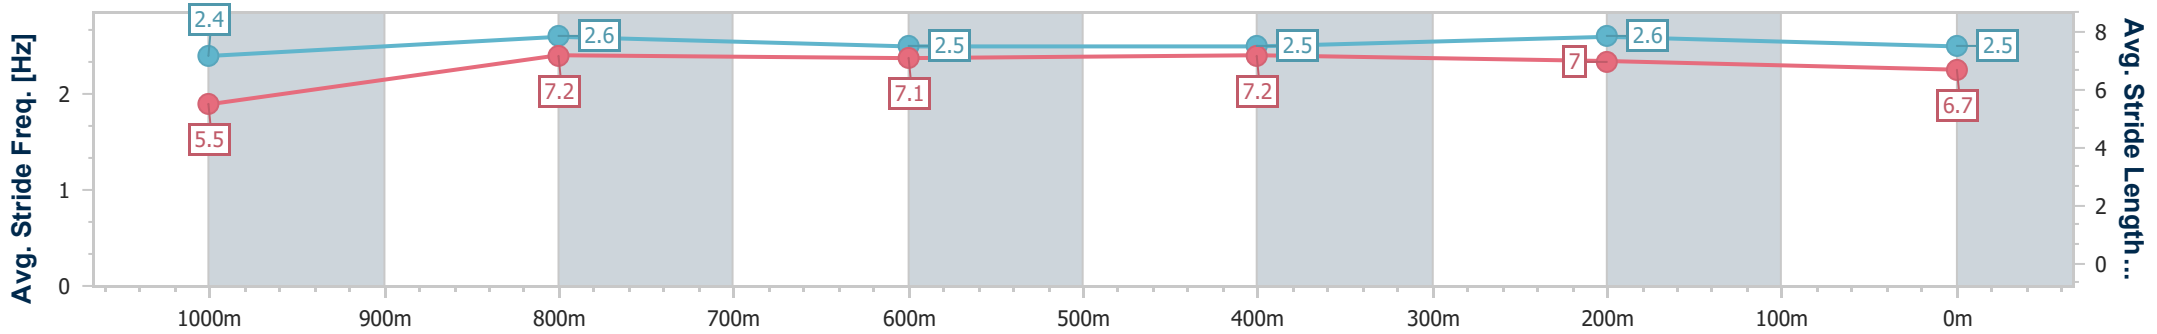

**Doomben QLD Professional**  
**Race 6: XXXX CHIEF DE BEERS - 1110m**  
 25 May 2024 - 14:05  
 Track Rating: Soft 6, Weather: Overcast, Rail Position: +2m Entire

BRISBANE  
RACING CLUB

Section	Overall	1000m	800m	600m	400m	200m
Section Times	1:05.06 [3] (0:08.72)	0:56.34 [10] (0:10.74)	0:45.60 [9] (0:11.23)	0:34.37 [9] (0:11.29)	0:23.08 [8] (0:11.24)	0:11.84 [9] (0:11.84)
Average Speed [km/h]	45.4	67.2	64.6	64.2	64.4	60.8
Top Speed [km/h]	63.1	69.8	67.0	65.6	65.0	63.8
Avg. Dist. to Rail [m]	9.0	2.3	1.6	0.8	4.5	9.9
Avg. Stride Freq. [Hz]	2.2	2.4	2.4	2.4	2.4	2.4
Avg. Stride Length [m]	5.6	7.7	7.5	7.5	7.4	7.1

- [ ] Ranking at each section and finish
- .-.- No data available at this section
- NA No data available

Horse/Jockey Name	Situation Room
Final Rank	4
Fastest Section Time (Section)	0:08.31 (Overall)
Top Speed [km/h] (Section)	69.4 (1000m)
Race State	Finished

**Doomben QLD Professional**  
**Race 6: XXXX CHIEF DE BEERS - 1110m**  
 25 May 2024 - 14:05  
 Track Rating: Soft 6, Weather: Overcast, Rail Position: +2m Entire

BRISBANE  
RACING CLUB

Section	Overall	1000m	800m	600m	400m	200m
Section Times	1:05.13 [4] (0:08.31)	0:56.82 [1] (0:10.65)	0:46.17 [3] (0:11.30)	0:34.87 [3] (0:11.47)	0:23.40 [6] (0:11.25)	0:12.15 [5]
Average Speed [km/h]	47.6	68.1	65.0	64.2	64.5	59.2
Top Speed [km/h]	66.1	69.4	65.7	66.2	65.4	63.2
Avg. Dist. to Rail [m]	4.6	4.1	3.9	3.7	5.5	10.3
Avg. Stride Freq. [Hz]	2.4	2.6	2.5	2.5	2.6	2.5
Avg. Stride Length [m]	5.5	7.2	7.1	7.2	7.0	6.7