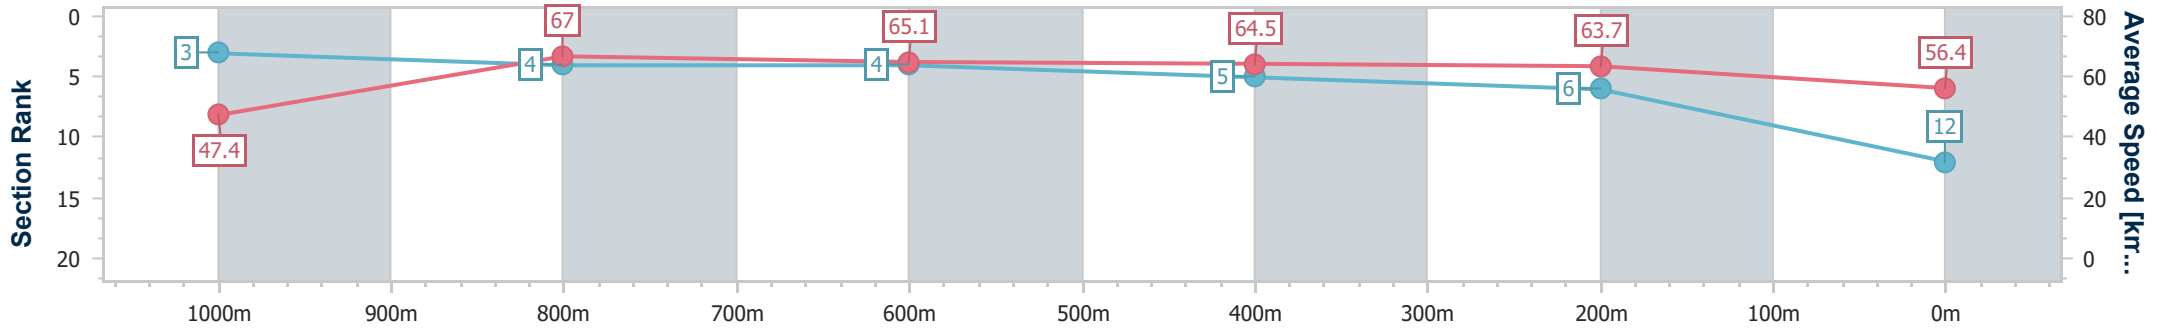

**Doomben QLD Professional**  
**Race 6: XXXX CHIEF DE BEERS - 1110m**  
 25 May 2024 - 14:05  
 Track Rating: Soft 6, Weather: Overcast, Rail Position: +2m Entire

BRISBANE  
RACING CLUB

Section	Overall	1000m	800m	600m	400m	200m
Section Times	1:05.64 [11] (0:08.79)	0:56.85 [11] (0:10.84)	0:46.01 [12] (0:11.30)	0:34.71 [12] (0:11.37)	0:23.34 [13] (0:11.14)	0:12.20 [12]
Average Speed [km/h]	45.1	66.9	64.9	64.2	64.5	59.2
Top Speed [km/h]	64.0	68.2	66.1	64.9	65.9	63.8
Avg. Dist. to Rail [m]	10.5	4.1	3.3	2.0	3.3	5.9
Avg. Stride Freq. [Hz]	2.1	2.3	2.3	2.2	2.3	2.2
Avg. Stride Length [m]	5.8	8.0	8.0	7.9	7.7	7.4

- [ ] Ranking at each section and finish
- .-.- No data available at this section
- NA No data available

Horse/Jockey Name	King Kapa
Final Rank	12
Fastest Section Time (Section)	0:08.33 (Overall)
Top Speed [km/h] (Section)	68.6 (1000m)
Race State	Finished

**Doomben QLD Professional**  
**Race 6: XXXX CHIEF DE BEERS - 1110m**  
 25 May 2024 - 14:05  
 Track Rating: Soft 6, Weather: Overcast, Rail Position: +2m Entire

BRISBANE  
RACING CLUB

Section	Overall	1000m	800m	600m	400m	200m
Section Times	1:05.84 [12] (0:08.33)	0:57.51 [3] (0:10.74)	0:46.77 [4] (0:11.21)	0:35.56 [4] (0:11.42)	0:24.14 [5] (0:11.39)	0:12.75 [6] (0:12.75)
Average Speed [km/h]	47.4	67.0	65.1	64.5	63.7	56.4
Top Speed [km/h]	66.2	68.6	66.2	65.4	65.2	61.1
Avg. Dist. to Rail [m]	2.5	0.5	2.4	3.6	7.3	10.0
Avg. Stride Freq. [Hz]	2.2	2.4	2.4	2.4	2.4	2.2
Avg. Stride Length [m]	5.8	7.7	7.7	7.6	7.5	7.1