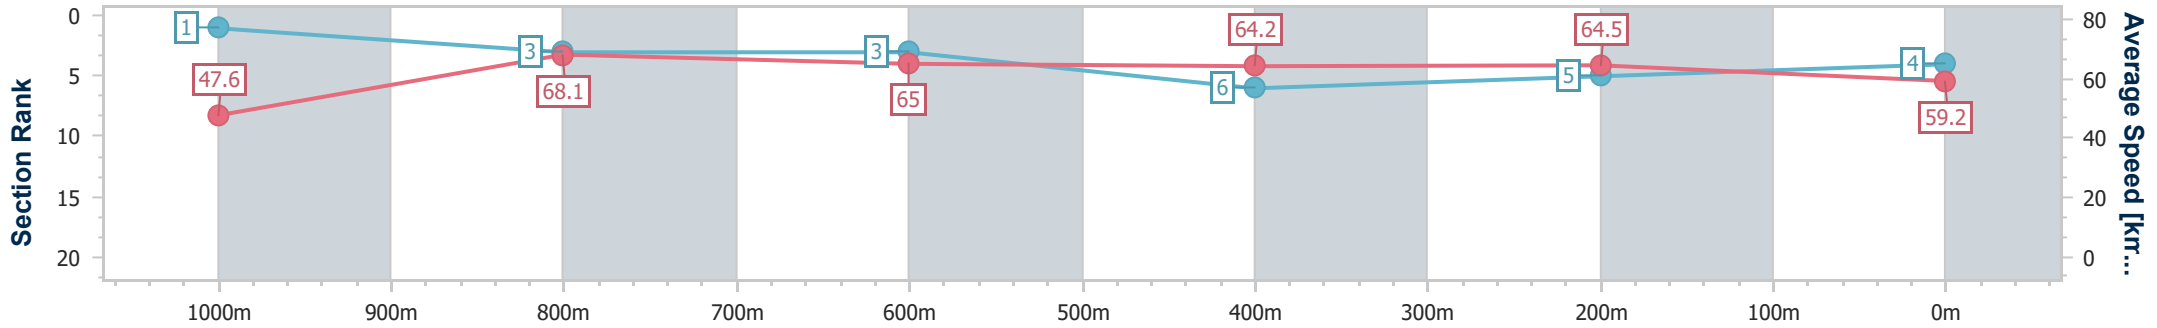

**Doomben QLD Professional**  
**Race 6: XXXX CHIEF DE BEERS - 1110m**  
 25 May 2024 - 14:05  
 Track Rating: Soft 6, Weather: Overcast, Rail Position: +2m Entire

BRISBANE  
RACING CLUB

Section	Overall	1000m	800m	600m	400m	200m
Section Times	1:05.06 [3] (0:08.72)	0:56.34 [10] (0:10.74)	0:45.60 [9] (0:11.23)	0:34.37 [9] (0:11.29)	0:23.08 [8] (0:11.24)	0:11.84 [9] (0:11.84)
Average Speed [km/h]	45.4	67.2	64.6	64.2	64.4	60.8
Top Speed [km/h]	63.1	69.8	67.0	65.6	65.0	63.8
Avg. Dist. to Rail [m]	9.0	2.3	1.6	0.8	4.5	9.9
Avg. Stride Freq. [Hz]	2.2	2.4	2.4	2.4	2.4	2.4
Avg. Stride Length [m]	5.6	7.7	7.5	7.5	7.4	7.1

- [ ] Ranking at each section and finish
- .-.- No data available at this section
- NA No data available

Horse/Jockey Name	Situation Room
Final Rank	4
Fastest Section Time (Section)	0:08.31 (Overall)
Top Speed [km/h] (Section)	69.4 (1000m)
Race State	Finished

**Doomben QLD Professional**  
**Race 6: XXXX CHIEF DE BEERS - 1110m**  
 25 May 2024 - 14:05  
 Track Rating: Soft 6, Weather: Overcast, Rail Position: +2m Entire

BRISBANE  
RACING CLUB

Section	Overall	1000m	800m	600m	400m	200m
Section Times	1:05.13 [4] (0:08.31)	0:56.82 [1] (0:10.65)	0:46.17 [3] (0:11.30)	0:34.87 [3] (0:11.47)	0:23.40 [6] (0:11.25)	0:12.15 [5]
Average Speed [km/h]	47.6	68.1	65.0	64.2	64.5	59.2
Top Speed [km/h]	66.1	69.4	65.7	66.2	65.4	63.2
Avg. Dist. to Rail [m]	4.6	4.1	3.9	3.7	5.5	10.3
Avg. Stride Freq. [Hz]	2.4	2.6	2.5	2.5	2.6	2.5
Avg. Stride Length [m]	5.5	7.2	7.1	7.2	7.0	6.7