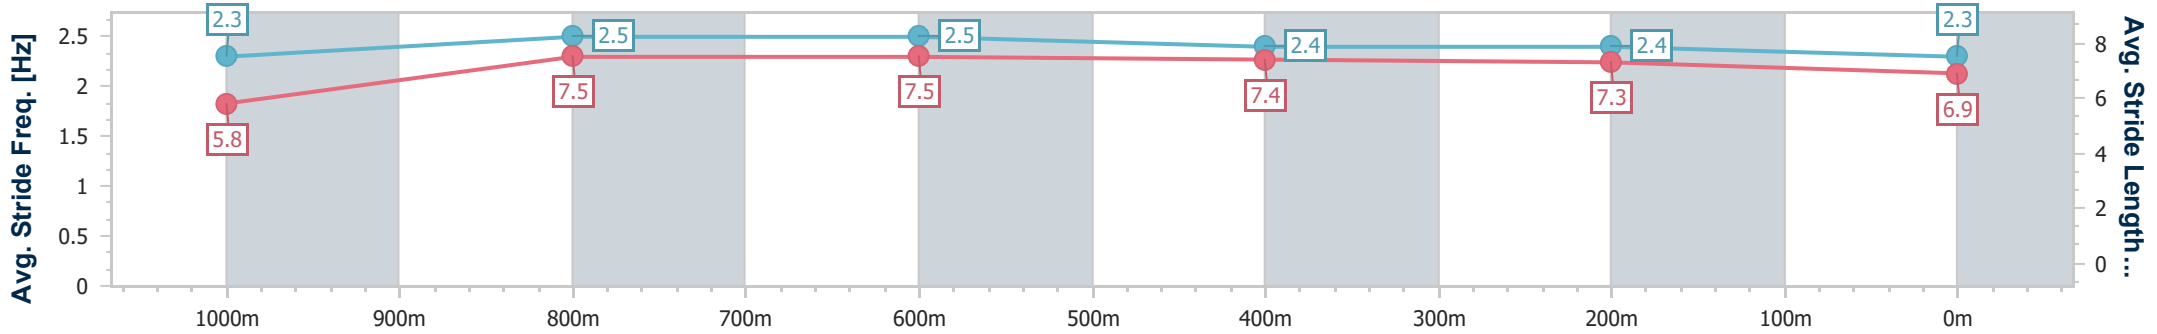

**Doomben QLD Professional**  
**Race 6: XXXX CHIEF DE BEERS - 1110m**  
 25 May 2024 - 14:05  
 Track Rating: Soft 6, Weather: Overcast, Rail Position: +2m Entire

BRISBANE  
RACING CLUB

Section	Overall	1000m	800m	600m	400m	200m
Section Times	1:05.27 [5] (0:09.03)	0:56.24 [13] (0:11.06)	0:45.18 [13] (0:11.04)	0:34.14 [13] (0:11.12)	0:23.02 [12] (0:11.14)	0:11.88 [11] (0:11.88)
Average Speed [km/h]	43.9	65.4	65.4	64.5	64.9	60.7
Top Speed [km/h]	62.8	66.6	66.2	65.5	66.6	63.2
Avg. Dist. to Rail [m]	7.4	1.5	0.6	0.4	3.3	4.3
Avg. Stride Freq. [Hz]	2.1	2.2	2.2	2.2	2.3	2.3
Avg. Stride Length [m]	5.7	8.1	8.0	8.0	7.9	7.4

- [ ] Ranking at each section and finish
- .-.- No data available at this section
- NA No data available

Horse/Jockey Name	Hardware Lane
Final Rank	6
Fastest Section Time (Section)	0:08.33 (Overall)
Top Speed [km/h] (Section)	70.3 (1000m)
Race State	Finished

**Doomben QLD Professional**  
**Race 6: XXXX CHIEF DE BEERS - 1110m**  
 25 May 2024 - 14:05  
 Track Rating: Soft 6, Weather: Overcast, Rail Position: +2m Entire

BRISBANE  
RACING CLUB

Section	Overall	1000m	800m	600m	400m	200m
Section Times	1:05.30 [6] (0:08.33)	0:56.97 [2] (0:10.56)	0:46.41 [1] (0:11.04)	0:35.37 [2] (0:11.34)	0:24.03 [2] (0:11.46)	0:12.57 [2]
Average Speed [km/h]	47.4	68.8	66.9	64.4	62.9	57.4
Top Speed [km/h]	66.9	70.3	67.4	67.3	64.0	60.6
Avg. Dist. to Rail [m]	4.2	4.0	4.1	2.6	4.2	7.0
Avg. Stride Freq. [Hz]	2.3	2.5	2.5	2.4	2.4	2.3
Avg. Stride Length [m]	5.8	7.5	7.5	7.4	7.3	6.9