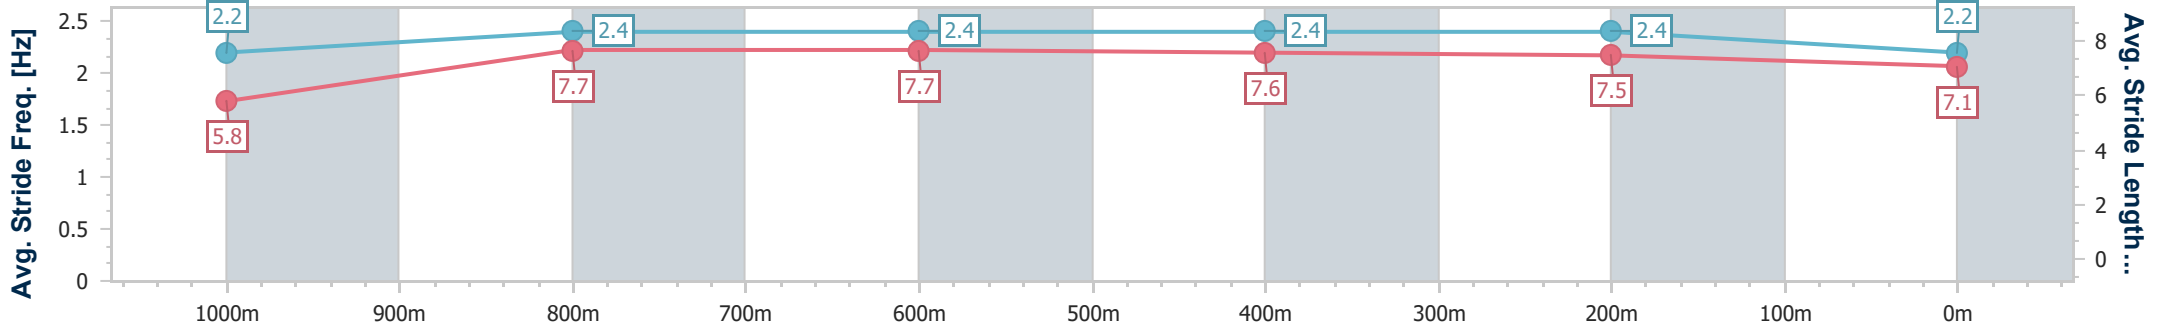

**Doomben QLD Professional**  
**Race 6: XXXX CHIEF DE BEERS - 1110m**  
 25 May 2024 - 14:05  
 Track Rating: Soft 6, Weather: Overcast, Rail Position: +2m Entire

BRISBANE  
RACING CLUB

Section	Overall	1000m	800m	600m	400m	200m
Section Times	1:05.64 [11] (0:08.79)	0:56.85 [11] (0:10.84)	0:46.01 [12] (0:11.30)	0:34.71 [12] (0:11.37)	0:23.34 [13] (0:11.14)	0:12.20 [12]
Average Speed [km/h]	45.1	66.9	64.9	64.2	64.5	59.2
Top Speed [km/h]	64.0	68.2	66.1	64.9	65.9	63.8
Avg. Dist. to Rail [m]	10.5	4.1	3.3	2.0	3.3	5.9
Avg. Stride Freq. [Hz]	2.1	2.3	2.3	2.2	2.3	2.2
Avg. Stride Length [m]	5.8	8.0	8.0	7.9	7.7	7.4

- [ ] Ranking at each section and finish
- .-.- No data available at this section
- NA No data available

Horse/Jockey Name	King Kapa
Final Rank	12
Fastest Section Time (Section)	0:08.33 (Overall)
Top Speed [km/h] (Section)	68.6 (1000m)
Race State	Finished

**Doomben QLD Professional**  
**Race 6: XXXX CHIEF DE BEERS - 1110m**  
 25 May 2024 - 14:05  
 Track Rating: Soft 6, Weather: Overcast, Rail Position: +2m Entire

BRISBANE  
RACING CLUB

Section	Overall	1000m	800m	600m	400m	200m
Section Times	1:05.84 [12] (0:08.33)	0:57.51 [3] (0:10.74)	0:46.77 [4] (0:11.21)	0:35.56 [4] (0:11.42)	0:24.14 [5] (0:11.39)	0:12.75 [6] (0:12.75)
Average Speed [km/h]	47.4	67.0	65.1	64.5	63.7	56.4
Top Speed [km/h]	66.2	68.6	66.2	65.4	65.2	61.1
Avg. Dist. to Rail [m]	2.5	0.5	2.4	3.6	7.3	10.0
Avg. Stride Freq. [Hz]	2.2	2.4	2.4	2.4	2.4	2.2
Avg. Stride Length [m]	5.8	7.7	7.7	7.6	7.5	7.1