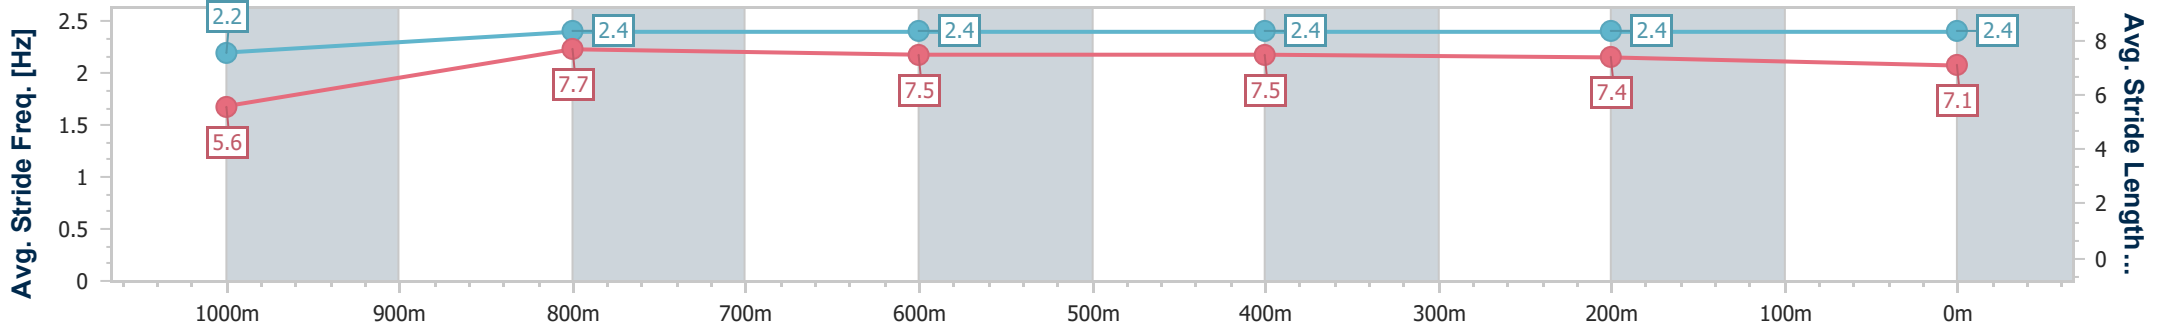

Doomben QLD Professional  
 Race 6: XXXX CHIEF DE BEERS - 1110m  
 25 May 2024 - 14:05  
 Track Rating: Soft 6, Weather: Overcast, Rail Position: +2m Entire

BRISBANE  
 RACING CLUB

Section	Overall	1000m	800m	600m	400m	200m
Section Times	1:04.97 [2] (0:08.44)	0:56.53 [7] (0:10.76)	0:45.77 [6] (0:11.15)	0:34.62 [6] (0:11.31)	0:23.31 [4] (0:11.19)	0:12.12 [3]
Average Speed [km/h]	47.1	66.9	64.9	64.7	64.9	59.2
Top Speed [km/h]	65.3	68.3	66.2	65.5	65.8	63.3
Avg. Dist. to Rail [m]	1.9	0.5	1.3	2.6	5.7	8.2
Avg. Stride Freq. [Hz]	2.3	2.6	2.5	2.5	2.6	2.4
Avg. Stride Length [m]	5.6	7.1	7.1	7.1	7.1	6.8

- [ ] Ranking at each section and finish
- .-.- No data available at this section
- NA No data available

Horse/Jockey Name	At Witz End
Final Rank	3
Fastest Section Time (Section)	0:08.72 (Overall)
Top Speed [km/h] (Section)	69.8 (1000m)
Race State	Finished

**Doomben QLD Professional**  
**Race 6: XXXX CHIEF DE BEERS - 1110m**  
 25 May 2024 - 14:05  
 Track Rating: Soft 6, Weather: Overcast, Rail Position: +2m Entire

BRISBANE  
RACING CLUB

Section	Overall	1000m	800m	600m	400m	200m
Section Times	1:05.06 [3] (0:08.72)	0:56.34 [10] (0:10.74)	0:45.60 [9] (0:11.23)	0:34.37 [9] (0:11.29)	0:23.08 [8] (0:11.24)	0:11.84 [9] (0:11.84)
Average Speed [km/h]	45.4	67.2	64.6	64.2	64.4	60.8
Top Speed [km/h]	63.1	69.8	67.0	65.6	65.0	63.8
Avg. Dist. to Rail [m]	9.0	2.3	1.6	0.8	4.5	9.9
Avg. Stride Freq. [Hz]	2.2	2.4	2.4	2.4	2.4	2.4
Avg. Stride Length [m]	5.6	7.7	7.5	7.5	7.4	7.1