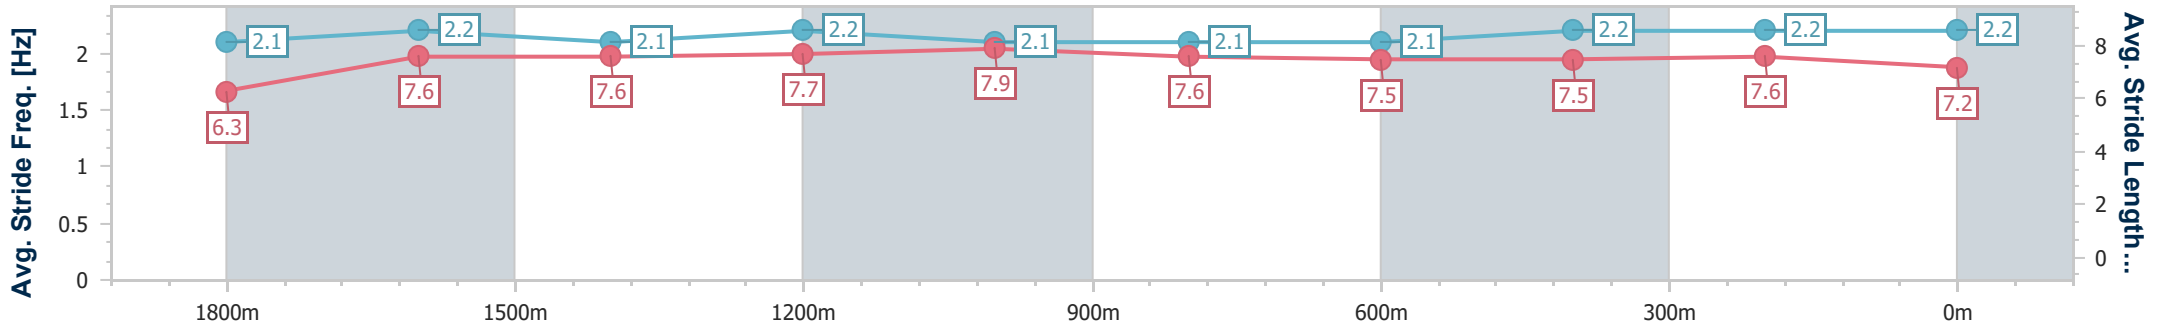

Doomben QLD Professional

Race 8: ANZ BLOODSTOCK NEWS THE ROSES - 2000m

25 May 2024 - 15:18

Track Rating: Soft 6, Weather: Overcast, Rail Position: +2m Entire

BRISBANE RACING CLUB

Section	Overall	1800m	1600m	1400m	1200m	1000m	800m	600m	400m	200m
Section Times	2:04.47 [7] (0:15.16)	1:49.31 [12] (0:11.74)	1:37.57 [12] (0:12.26)	1:25.31 [10] (0:11.94)	1:13.37 [10] (0:11.84)	1:01.53 [10] (0:12.44)	0:49.09 [11] (0:12.66)	0:36.43 [10] (0:12.11)	0:24.32 [7] (0:11.82)	0:12.50 [7] (0:12.50)
Average Speed [km/h]	47.5	60.6	58.3	60.4	60.9	58.2	57.3	59.3	60.8	57.8
Top Speed [km/h]	62.4	63.3	59.6	61.3	61.8	60.0	59.3	60.5	61.6	59.3
Avg. Dist. to Rail [m]	3.3	2.3	1.4	0.7	2.1	1.8	1.5	0.8	2.1	4.5
Avg. Stride Freq. [Hz]	2.1	2.2	2.1	2.2	2.1	2.1	2.1	2.2	2.2	2.2
Avg. Stride Length [m]	6.3	7.6	7.6	7.7	7.9	7.6	7.5	7.5	7.6	7.2