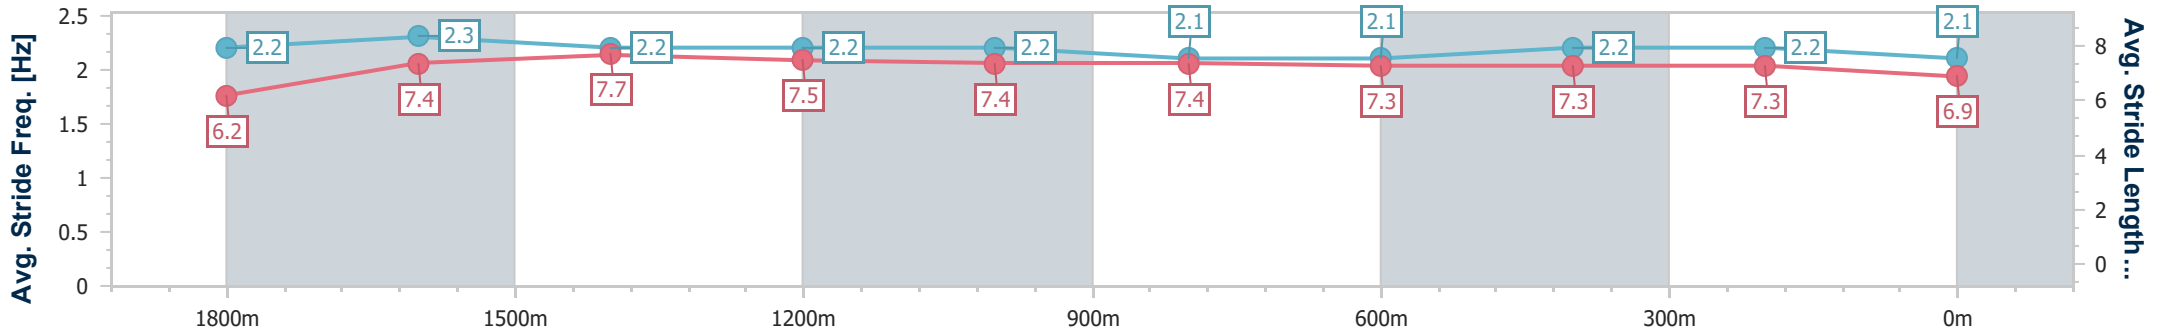

Doomben QLD Professional

Race 8: ANZ BLOODSTOCK NEWS THE ROSES - 2000m

25 May 2024 - 15:18

Track Rating: Soft 6, Weather: Overcast, Rail Position: +2m Entire

BRISBANE RACING CLUB

Section	Overall	1800m	1600m	1400m	1200m	1000m	800m	600m	400m	200m
Section Times	2:05.65 [13] (0:14.60)	1:51.05 [5] (0:11.33)	1:39.72 [3] (0:11.38)	1:28.34 [1] (0:12.03)	1:16.31 [1] (0:12.43)	1:03.88 [1] (0:12.66)	0:51.22 [1] (0:12.81)	0:38.41 [1] (0:12.45)	0:25.96 [1] (0:12.38)	0:13.58 [9] (0:13.58)
Average Speed [km/h]	49.4	63.6	62.8	60.0	57.9	56.8	56.2	57.9	58.3	53.0
Top Speed [km/h]	64.8	66.0	64.6	61.4	59.6	57.8	56.8	59.7	59.5	57.8
Avg. Dist. to Rail [m]	9.5	2.2	2.4	0.7	1.9	0.8	0.2	0.3	2.2	3.7
Avg. Stride Freq. [Hz]	2.2	2.3	2.2	2.2	2.2	2.1	2.1	2.2	2.2	2.1
Avg. Stride Length [m]	6.2	7.4	7.7	7.5	7.4	7.4	7.3	7.3	7.3	6.9