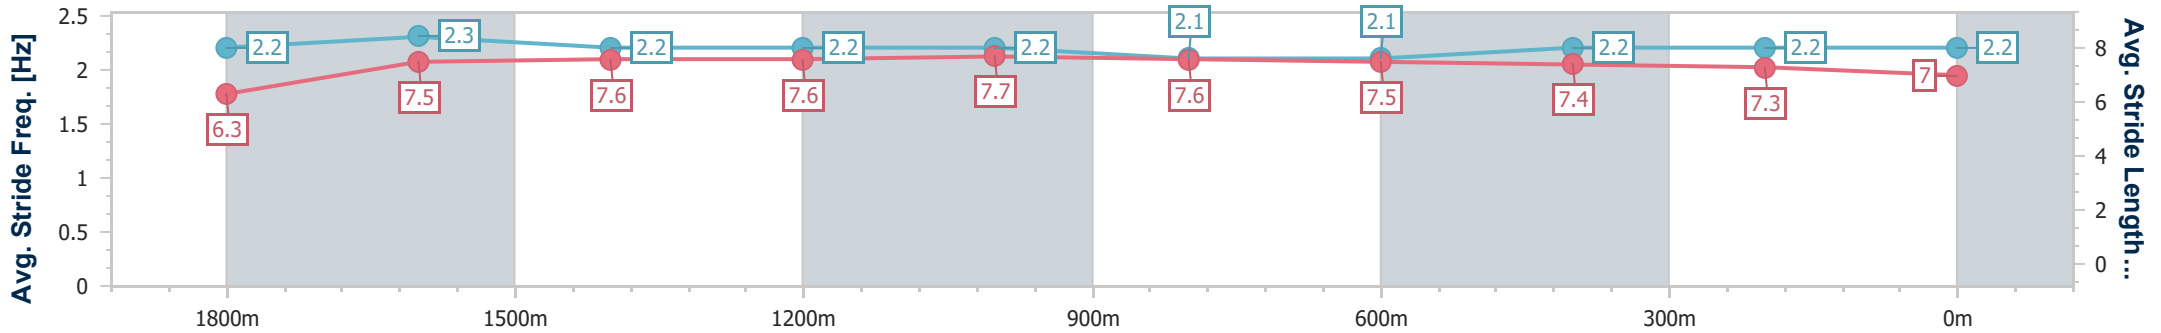

- [ ] Ranking at each section and finish
- .-.- No data available at this section
- NA No data available

Horse/Jockey Name	Poiffect
Final Rank	10
Fastest Section Time (Section)	0:11.37 (1800m)
Top Speed [km/h] (Section)	65.8 (1800m)
Race State	Finished

Doomben QLD Professional

Race 8: ANZ BLOODSTOCK NEWS THE ROSES - 2000m

25 May 2024 - 15:18

Track Rating: Soft 6, Weather: Overcast, Rail Position: +2m Entire

BRISBANE RACING CLUB

Section	Overall	1800m	1600m	1400m	1200m	1000m	800m	600m	400m	200m
Section Times	2:05.18 [10] (0:14.40)	1:50.78 [2] (0:11.37)	1:39.41 [2] (0:12.09)	1:27.32 [3] (0:12.11)	1:15.21 [2] (0:12.03)	1:03.18 [2] (0:12.60)	0:50.58 [2] (0:12.74)	0:37.84 [2] (0:12.42)	0:25.42 [2] (0:12.20)	0:13.22 [5] (0:13.22)
Average Speed [km/h]	50.1	63.1	59.7	59.8	60.1	57.2	57.3	58.6	59.4	54.3
Top Speed [km/h]	64.9	65.8	60.2	60.2	61.2	59.6	57.7	59.2	60.1	58.0
Avg. Dist. to Rail [m]	7.3	1.0	0.5	1.2	2.3	2.3	2.1	1.6	4.7	7.5
Avg. Stride Freq. [Hz]	2.2	2.3	2.2	2.2	2.2	2.1	2.1	2.2	2.2	2.2
Avg. Stride Length [m]	6.3	7.5	7.6	7.6	7.7	7.6	7.5	7.4	7.3	7.0