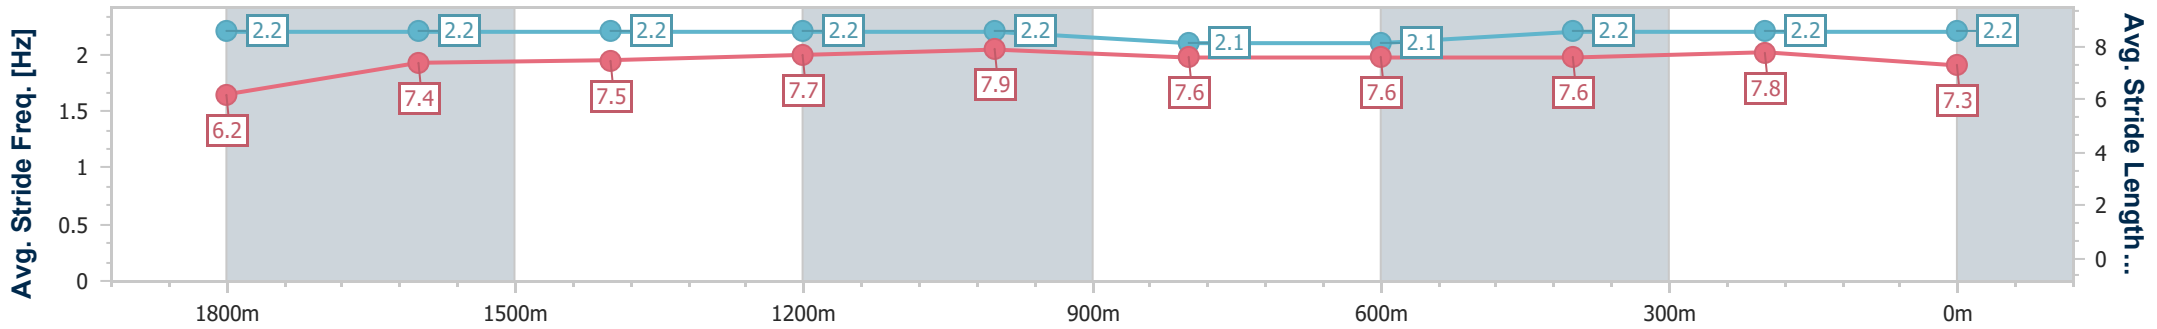

Doomben QLD Professional

Race 8: ANZ BLOODSTOCK NEWS THE ROSES - 2000m

25 May 2024 - 15:18

Track Rating: Soft 6, Weather: Overcast, Rail Position: +2m Entire

BRISBANE RACING CLUB

Section	Overall	1800m	1600m	1400m	1200m	1000m	800m	600m	400m	200m
Section Times	2:04.60 [8] (0:14.84)	1:49.76 [10] (0:12.02)	1:37.74 [10] (0:12.38)	1:25.36 [11] (0:11.93)	1:13.43 [11] (0:11.79)	1:01.64 [11] (0:12.45)	0:49.19 [12] (0:12.69)	0:36.50 [12] (0:12.26)	0:24.24 [11] (0:11.75)	0:12.49 [10] (0:12.49)
Average Speed [km/h]	48.6	59.6	58.3	60.7	61.1	58.3	57.6	59.6	61.5	57.6
Top Speed [km/h]	63.1	62.8	60.3	61.6	62.5	60.5	61.2	61.2	62.9	60.4
Avg. Dist. to Rail [m]	1.6	0.5	0.4	1.2	2.4	3.2	2.8	2.4	4.7	7.6
Avg. Stride Freq. [Hz]	2.2	2.2	2.2	2.2	2.2	2.1	2.1	2.2	2.2	2.2
Avg. Stride Length [m]	6.2	7.4	7.5	7.7	7.9	7.6	7.6	7.6	7.8	7.3