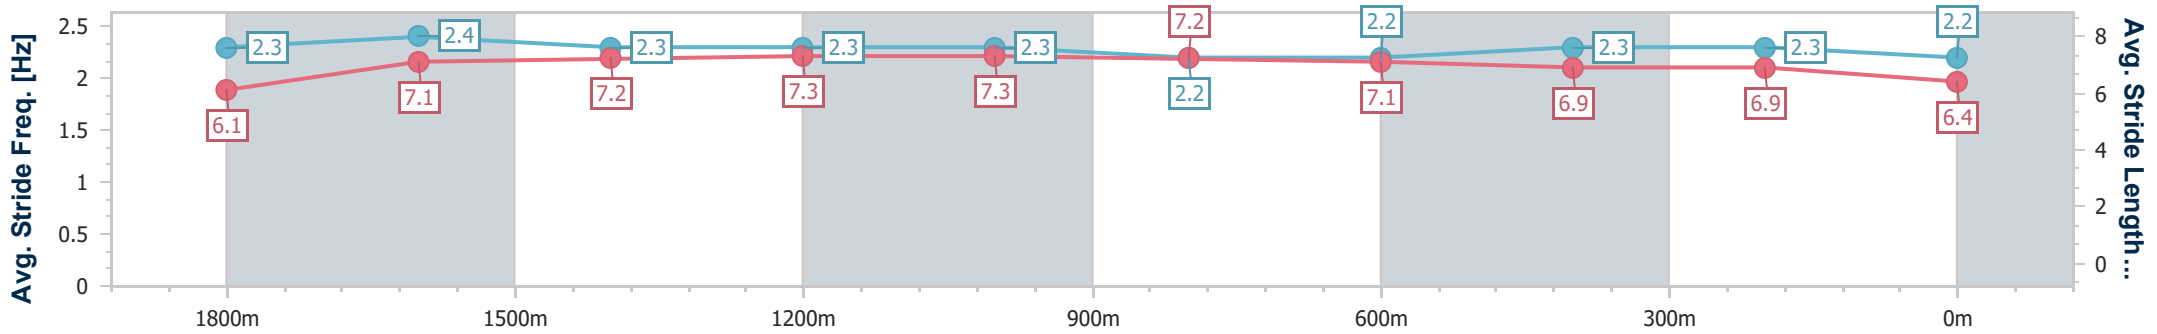

Doomben QLD Professional

Race 8: ANZ BLOODSTOCK NEWS THE ROSES - 2000m

25 May 2024 - 15:18

Track Rating: Soft 6, Weather: Overcast, Rail Position: +2m Entire

BRISBANE RACING CLUB

Section	Overall	1800m	1600m	1400m	1200m	1000m	800m	600m	400m	200m
Section Times	2:06.99 [14] (0:14.25)	1:52.74 [1] (0:11.50)	1:41.24 [1] (0:12.04)	1:29.20 [2] (0:12.18)	1:17.02 [3] (0:12.11)	1:04.91 [3] (0:12.57)	0:52.34 [3] (0:12.77)	0:39.57 [3] (0:12.56)	0:27.01 [4] (0:12.67)	0:14.34 [14] (0:14.34)
Average Speed [km/h]	50.5	61.4	59.5	59.6	59.5	57.4	56.7	57.4	56.8	50.2
Top Speed [km/h]	65.4	63.6	60.5	60.3	60.8	59.1	57.2	58.4	58.4	54.5
Avg. Dist. to Rail [m]	4.4	3.8	1.3	1.2	2.1	1.5	0.8	0.3	2.2	4.3
Avg. Stride Freq. [Hz]	2.3	2.4	2.3	2.3	2.3	2.2	2.2	2.3	2.3	2.2
Avg. Stride Length [m]	6.1	7.1	7.2	7.3	7.3	7.2	7.1	6.9	6.9	6.4