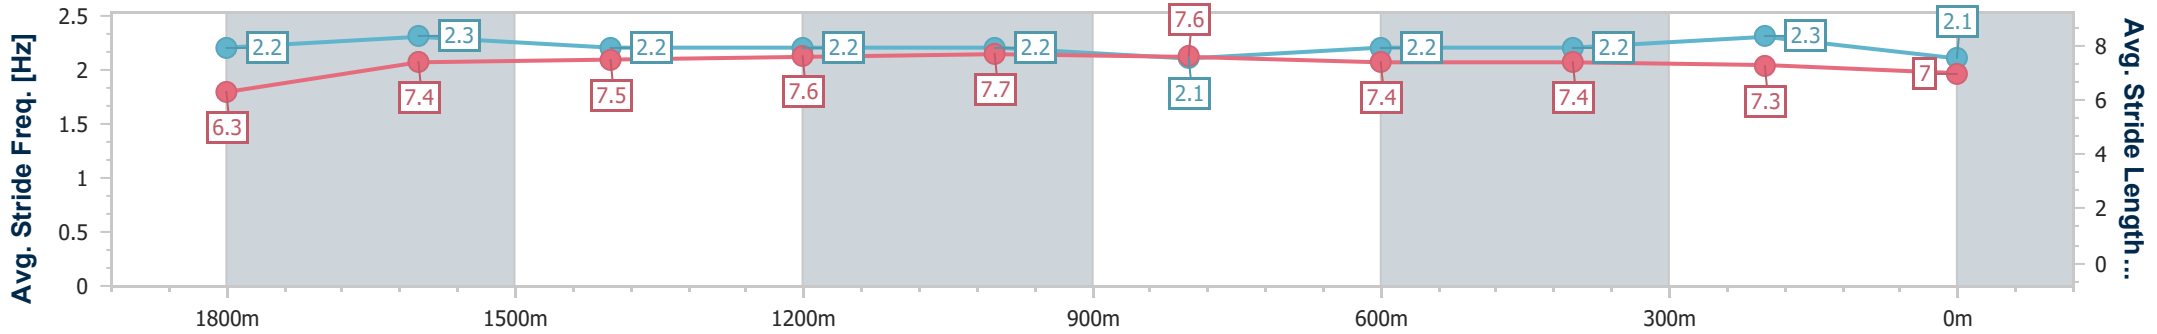

- [ ] Ranking at each section and finish
- .-.- No data available at this section
- NA No data available

Horse/Jockey Name	Pier Pressure
Final Rank	12
Fastest Section Time (Section)	0:11.59 (1800m)
Top Speed [km/h] (Section)	64.8 (Overall)
Race State	Finished

Doomben QLD Professional

Race 8: ANZ BLOODSTOCK NEWS THE ROSES - 2000m

25 May 2024 - 15:18

Track Rating: Soft 6, Weather: Overcast, Rail Position: +2m Entire

BRISBANE RACING CLUB

Section	Overall	1800m	1600m	1400m	1200m	1000m	800m	600m	400m	200m
Section Times	2:05.58 [12] (0:14.44)	1:51.14 [3] (0:11.59)	1:39.55 [4] (0:12.01)	1:27.54 [4] (0:12.19)	1:15.35 [4] (0:12.02)	1:03.33 [4] (0:12.58)	0:50.75 [4] (0:12.62)	0:38.13 [4] (0:12.52)	0:25.61 [3] (0:12.20)	0:13.41 [11] (0:13.41)
Average Speed [km/h]	49.9	61.3	59.6	59.8	59.9	57.6	57.6	58.7	59.5	53.6
Top Speed [km/h]	64.8	64.7	60.4	60.1	60.9	59.1	58.7	59.9	60.5	57.9
Avg. Dist. to Rail [m]	5.4	2.5	0.9	1.8	3.3	2.1	2.3	3.3	6.0	8.1
Avg. Stride Freq. [Hz]	2.2	2.3	2.2	2.2	2.2	2.1	2.2	2.2	2.3	2.1
Avg. Stride Length [m]	6.3	7.4	7.5	7.6	7.7	7.6	7.4	7.4	7.3	7.0