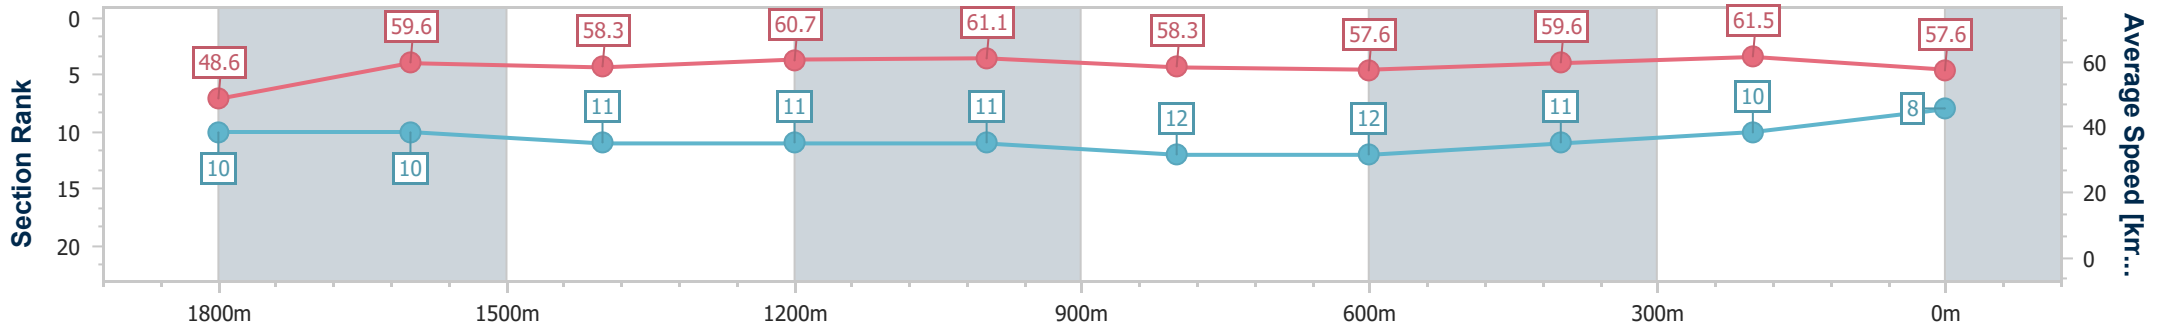

Doomben QLD Professional

Race 8: ANZ BLOODSTOCK NEWS THE ROSES - 2000m

25 May 2024 - 15:18

Track Rating: Soft 6, Weather: Overcast, Rail Position: +2m Entire

BRISBANE RACING CLUB

Section	Overall	1800m	1600m	1400m	1200m	1000m	800m	600m	400m	200m
Section Times	2:04.60 [8] (0:14.84)	1:49.76 [10] (0:12.02)	1:37.74 [10] (0:12.38)	1:25.36 [11] (0:11.93)	1:13.43 [11] (0:11.79)	1:01.64 [11] (0:12.45)	0:49.19 [12] (0:12.69)	0:36.50 [12] (0:12.26)	0:24.24 [11] (0:11.75)	0:12.49 [10] (0:12.49)
Average Speed [km/h]	48.6	59.6	58.3	60.7	61.1	58.3	57.6	59.6	61.5	57.6
Top Speed [km/h]	63.1	62.8	60.3	61.6	62.5	60.5	61.2	61.2	62.9	60.4
Avg. Dist. to Rail [m]	1.6	0.5	0.4	1.2	2.4	3.2	2.8	2.4	4.7	7.6
Avg. Stride Freq. [Hz]	2.2	2.2	2.2	2.2	2.2	2.1	2.1	2.2	2.2	2.2
Avg. Stride Length [m]	6.2	7.4	7.5	7.7	7.9	7.6	7.6	7.6	7.8	7.3