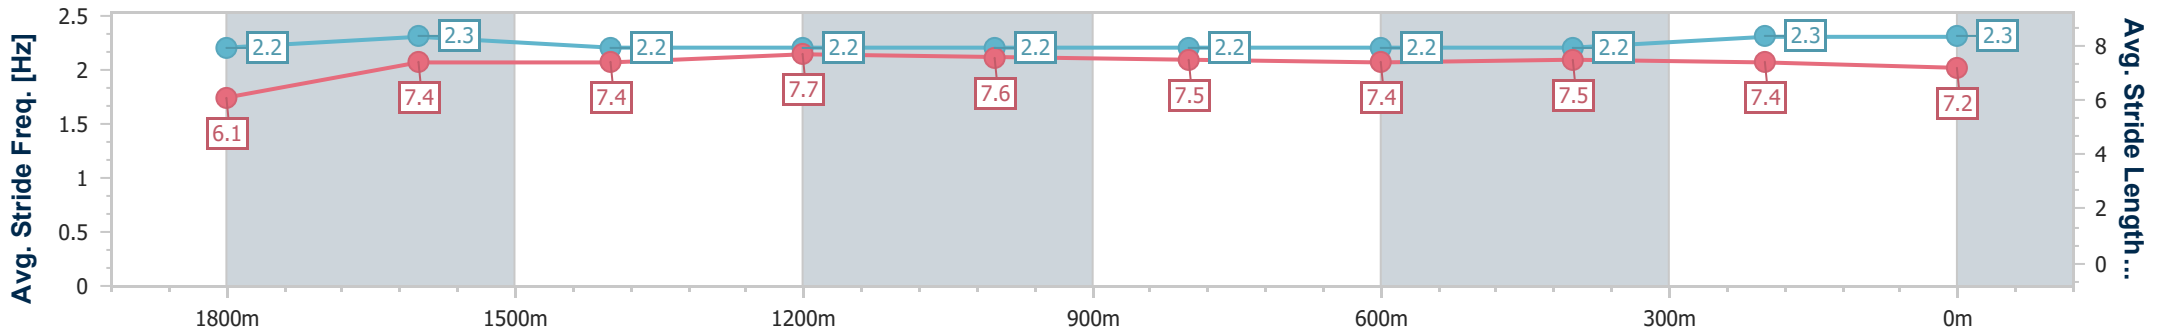

Doomben QLD Professional

Race 8: ANZ BLOODSTOCK NEWS THE ROSES - 2000m

25 May 2024 - 15:18

Track Rating: Soft 6, Weather: Overcast, Rail Position: +2m Entire

BRISBANE RACING CLUB

Section	Overall	1800m	1600m	1400m	1200m	1000m	800m	600m	400m	200m
Section Times	2:04.31 [5] (0:14.94)	1:49.37 [11] (0:11.93)	1:37.44 [11] (0:12.46)	1:24.98 [12] (0:11.87)	1:13.11 [12] (0:11.86)	1:01.25 [12] (0:12.21)	0:49.04 [9] (0:12.64)	0:36.40 [9] (0:12.14)	0:24.26 [5] (0:11.88)	0:12.38 [3] (0:12.38)
Average Speed [km/h]	48.1	60.2	57.7	61.5	60.7	59.5	58.0	60.2	61.4	58.3
Top Speed [km/h]	62.2	61.6	58.5	62.8	62.5	60.7	61.1	61.6	62.3	60.3
Avg. Dist. to Rail [m]	2.3	0.6	0.5	1.7	2.8	2.8	3.2	3.6	7.9	8.9
Avg. Stride Freq. [Hz]	2.2	2.3	2.2	2.2	2.2	2.2	2.2	2.2	2.3	2.3
Avg. Stride Length [m]	6.1	7.4	7.4	7.7	7.6	7.5	7.4	7.5	7.4	7.2