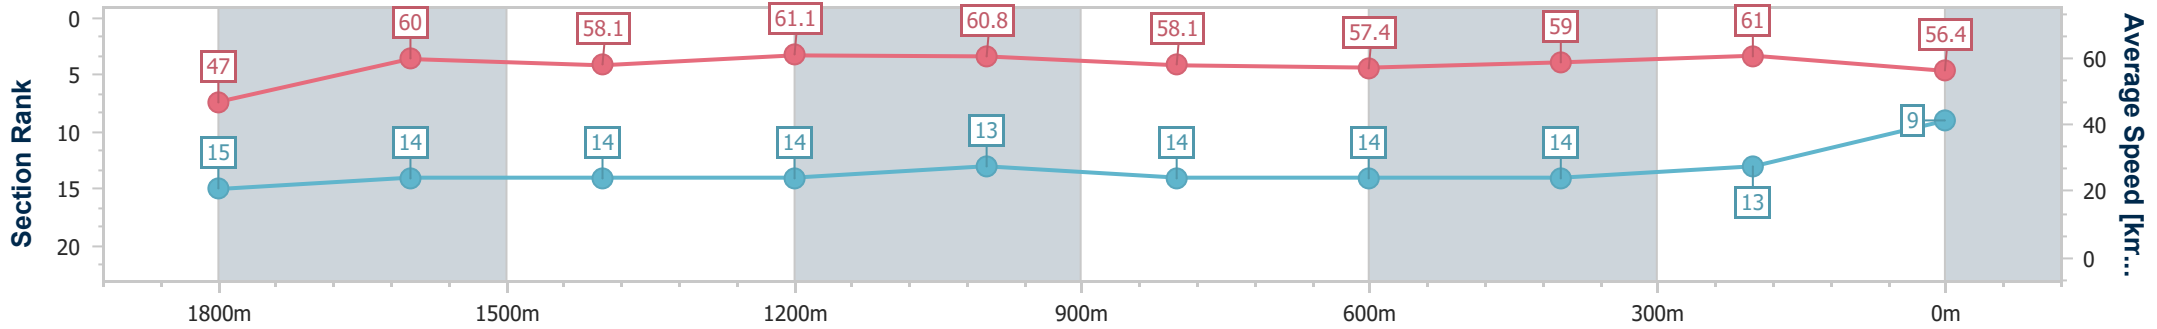

Doomben QLD Professional

Race 8: ANZ BLOODSTOCK NEWS THE ROSES - 2000m

25 May 2024 - 15:18

Track Rating: Soft 6, Weather: Overcast, Rail Position: +2m Entire

BRISBANE RACING CLUB

Section	Overall	1800m	1600m	1400m	1200m	1000m	800m	600m	400m	200m
Section Times	2:04.97 [9] (0:15.38)	1:49.59 [15] (0:11.86)	1:37.73 [14] (0:12.31)	1:25.42 [14] (0:11.80)	1:13.62 [14] (0:11.83)	1:01.79 [13] (0:12.41)	0:49.38 [14] (0:12.66)	0:36.72 [14] (0:12.18)	0:24.54 [14] (0:11.82)	0:12.72 [13] (0:12.72)
Average Speed [km/h]	47.0	60.0	58.1	61.1	60.8	58.1	57.4	59.0	61.0	56.4
Top Speed [km/h]	61.3	61.6	59.2	61.9	62.3	59.5	60.4	60.2	61.7	59.5
Avg. Dist. to Rail [m]	7.3	1.9	1.6	0.6	1.8	1.4	1.0	0.5	0.7	2.1
Avg. Stride Freq. [Hz]	2.1	2.2	2.2	2.2	2.2	2.1	2.1	2.1	2.2	2.1
Avg. Stride Length [m]	6.1	7.5	7.5	7.7	7.9	7.7	7.6	7.7	7.7	7.3

- [ ] Ranking at each section and finish
- .-.- No data available at this section
- NA No data available

Horse/Jockey Name	Poiffect
Final Rank	10
Fastest Section Time (Section)	0:11.37 (1800m)
Top Speed [km/h] (Section)	65.8 (1800m)
Race State	Finished