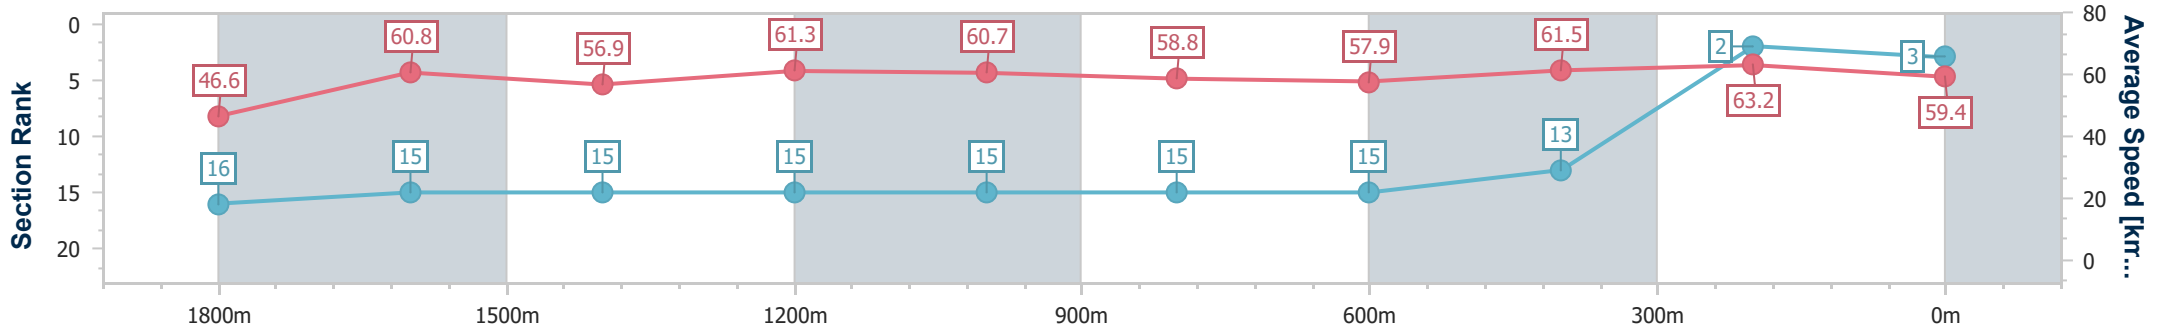

Doomben QLD Professional

Race 8: ANZ BLOODSTOCK NEWS THE ROSES - 2000m

25 May 2024 - 15:18

Track Rating: Soft 6, Weather: Overcast, Rail Position: +2m Entire

BRISBANE RACING CLUB

Section	Overall	1800m	1600m	1400m	1200m	1000m	800m	600m	400m	200m
Section Times	2:04.04 [3] (0:15.51)	1:48.53 [16] (0:11.79)	1:36.74 [15] (0:12.57)	1:24.17 [15] (0:11.85)	1:12.32 [15] (0:11.81)	1:00.51 [15] (0:12.36)	0:48.15 [15] (0:12.58)	0:35.57 [15] (0:11.95)	0:23.62 [13] (0:11.48)	0:12.14 [2] (0:12.14)
Average Speed [km/h]	46.6	60.8	56.9	61.3	60.7	58.8	57.9	61.5	63.2	59.4
Top Speed [km/h]	62.3	64.3	58.5	62.4	62.3	59.9	62.0	62.3	65.6	62.1
Avg. Dist. to Rail [m]	8.2	0.6	0.8	0.8	2.2	2.5	2.4	3.4	8.0	10.4
Avg. Stride Freq. [Hz]	2.2	2.3	2.3	2.3	2.3	2.2	2.3	2.3	2.4	2.3
Avg. Stride Length [m]	6.0	7.2	7.0	7.4	7.4	7.4	7.2	7.3	7.2	7.1