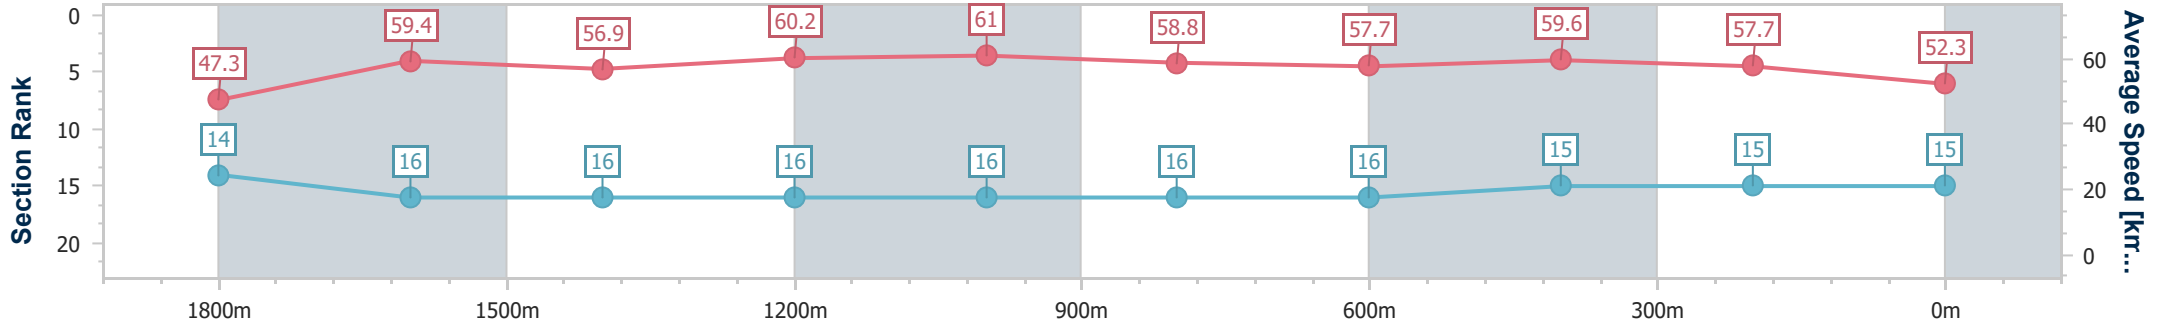

Doomben QLD Professional

Race 8: ANZ BLOODSTOCK NEWS THE ROSES - 2000m

25 May 2024 - 15:18

Track Rating: Soft 6, Weather: Overcast, Rail Position: +2m Entire

BRISBANE RACING CLUB

Section	Overall	1800m	1600m	1400m	1200m	1000m	800m	600m	400m	200m
Section Times	2:07.09 [15] (0:15.24)	1:51.85 [14] (0:12.15)	1:39.70 [16] (0:12.69)	1:27.01 [16] (0:12.01)	1:15.00 [16] (0:11.78)	1:03.22 [16] (0:12.30)	0:50.92 [16] (0:12.62)	0:38.30 [16] (0:12.08)	0:26.22 [15] (0:12.44)	0:13.78 [15] (0:13.78)
Average Speed [km/h]	47.3	59.4	56.9	60.2	61.0	58.8	57.7	59.6	57.7	52.3
Top Speed [km/h]	62.3	62.4	58.7	62.0	63.0	60.2	60.0	60.4	59.0	58.0
Avg. Dist. to Rail [m]	5.8	0.6	0.6	0.7	2.2	2.7	1.3	0.6	2.8	6.4
Avg. Stride Freq. [Hz]	2.2	2.3	2.3	2.3	2.3	2.3	2.3	2.4	2.3	2.2
Avg. Stride Length [m]	5.8	7.1	7.0	7.3	7.3	7.2	7.0	7.0	6.9	6.5

- [ ] Ranking at each section and finish
- .-.- No data available at this section
- NA No data available

Horse/Jockey Name	Private Legacy
Final Rank	16
Fastest Section Time (Section)	0:11.62 (1800m)
Top Speed [km/h] (Section)	65.6 (1800m)
Race State	Finished