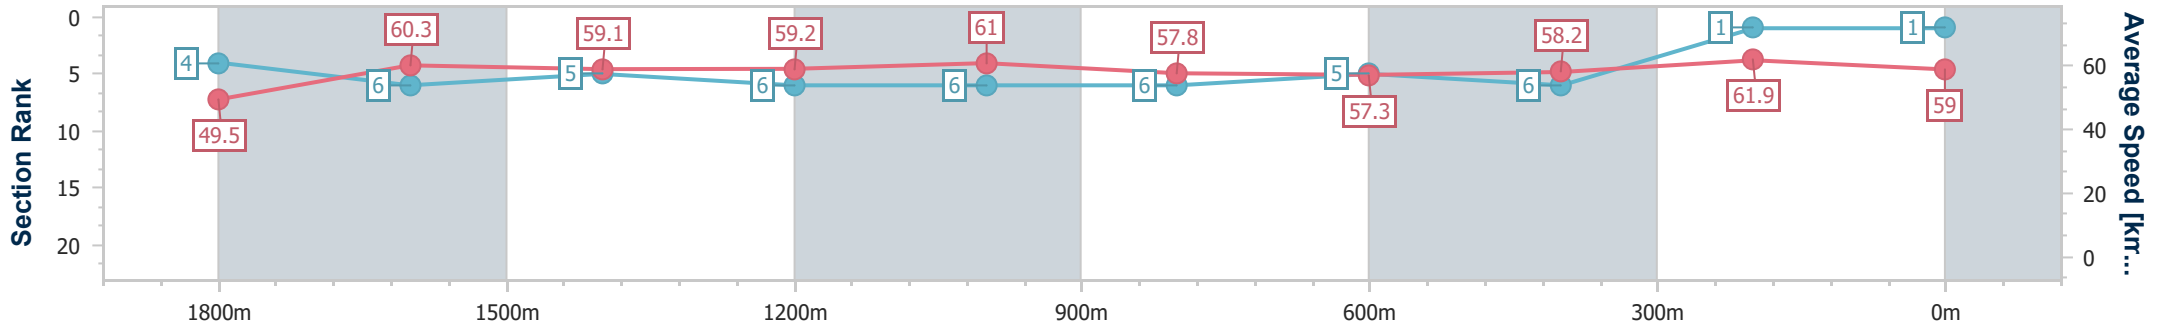

Doomben QLD Professional

Race 8: ANZ BLOODSTOCK NEWS THE ROSES - 2000m

25 May 2024 - 15:18

Track Rating: Soft 6, Weather: Overcast, Rail Position: +2m Entire

BRISBANE RACING CLUB

Section	Overall	1800m	1600m	1400m	1200m	1000m	800m	600m	400m	200m
Section Times	2:03.92 [1] (0:14.56)	1:49.36 [4] (0:11.75)	1:37.61 [6] (0:12.10)	1:25.51 [5] (0:12.29)	1:13.22 [6] (0:11.81)	1:01.41 [6] (0:12.50)	0:48.91 [6] (0:12.59)	0:36.32 [5] (0:12.48)	0:23.84 [6] (0:11.62)	0:12.22 [1] (0:12.22)
Average Speed [km/h]	49.5	60.3	59.1	59.2	61.0	57.8	57.3	58.2	61.9	59.0
Top Speed [km/h]	65.0	64.9	60.6	60.5	62.5	59.7	58.8	60.2	63.4	61.5
Avg. Dist. to Rail [m]	3.2	2.3	1.5	1.4	1.1	0.3	1.1	1.5	2.5	5.8
Avg. Stride Freq. [Hz]	2.1	2.2	2.1	2.1	2.1	2.1	2.1	2.1	2.2	2.2
Avg. Stride Length [m]	6.4	7.7	7.7	7.7	8.0	7.8	7.7	7.6	7.7	7.4