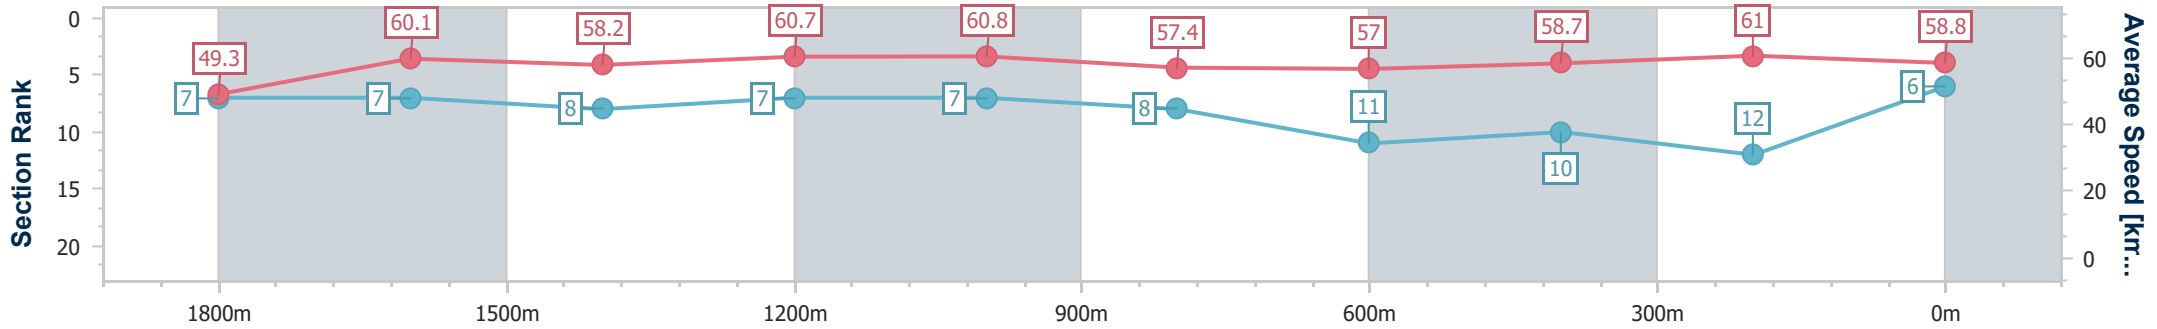

Doomben QLD Professional

Race 8: ANZ BLOODSTOCK NEWS THE ROSES - 2000m

25 May 2024 - 15:18

Track Rating: Soft 6, Weather: Overcast, Rail Position: +2m Entire

BRISBANE RACING CLUB

Section	Overall	1800m	1600m	1400m	1200m	1000m	800m	600m	400m	200m
Section Times	2:04.44 [6] (0:14.64)	1:49.80 [7] (0:11.87)	1:37.93 [7] (0:12.31)	1:25.62 [8] (0:11.94)	1:13.68 [7] (0:11.87)	1:01.81 [7] (0:12.59)	0:49.22 [8] (0:12.82)	0:36.40 [11] (0:12.32)	0:24.08 [10] (0:11.81)	0:12.27 [12] (0:12.27)
Average Speed [km/h]	49.3	60.1	58.2	60.7	60.8	57.4	57.0	58.7	61.0	58.8
Top Speed [km/h]	62.7	61.9	60.2	61.2	61.3	59.1	58.2	59.5	62.3	60.9
Avg. Dist. to Rail [m]	1.2	1.2	1.2	1.1	2.9	3.0	2.3	0.9	3.3	5.8
Avg. Stride Freq. [Hz]	2.1	2.2	2.1	2.1	2.1	2.0	2.0	2.1	2.1	2.1
Avg. Stride Length [m]	6.5	7.8	7.8	8.0	8.2	7.9	7.8	7.9	8.1	7.9