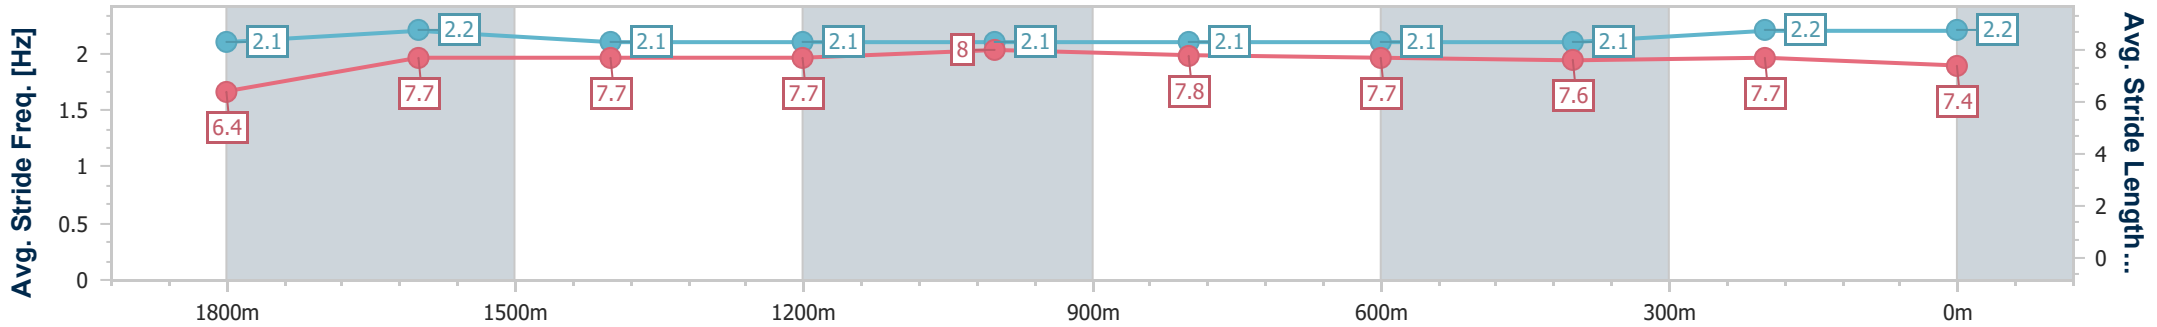

Doomben QLD Professional

Race 8: ANZ BLOODSTOCK NEWS THE ROSES - 2000m

25 May 2024 - 15:18

Track Rating: Soft 6, Weather: Overcast, Rail Position: +2m Entire

BRISBANE RACING CLUB

Section	Overall	1800m	1600m	1400m	1200m	1000m	800m	600m	400m	200m
Section Times	2:03.92 [1] (0:14.56)	1:49.36 [4] (0:11.75)	1:37.61 [6] (0:12.10)	1:25.51 [5] (0:12.29)	1:13.22 [6] (0:11.81)	1:01.41 [6] (0:12.50)	0:48.91 [6] (0:12.59)	0:36.32 [5] (0:12.48)	0:23.84 [6] (0:11.62)	0:12.22 [1] (0:12.22)
Average Speed [km/h]	49.5	60.3	59.1	59.2	61.0	57.8	57.3	58.2	61.9	59.0
Top Speed [km/h]	65.0	64.9	60.6	60.5	62.5	59.7	58.8	60.2	63.4	61.5
Avg. Dist. to Rail [m]	3.2	2.3	1.5	1.4	1.1	0.3	1.1	1.5	2.5	5.8
Avg. Stride Freq. [Hz]	2.1	2.2	2.1	2.1	2.1	2.1	2.1	2.1	2.2	2.2
Avg. Stride Length [m]	6.4	7.7	7.7	7.7	8.0	7.8	7.7	7.6	7.7	7.4