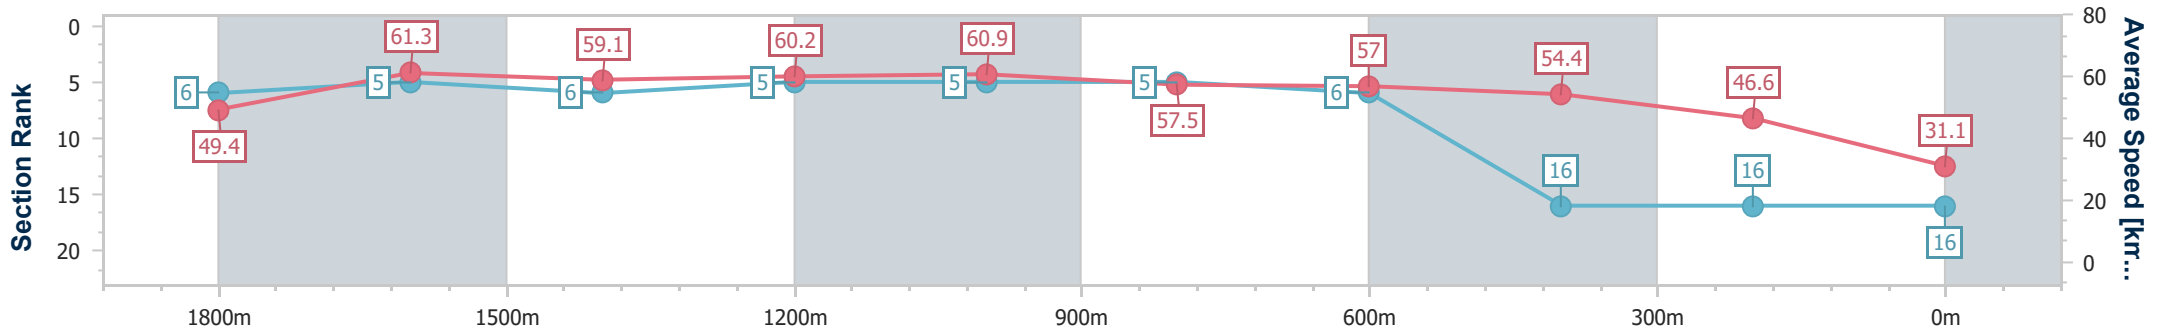

- [ ] Ranking at each section and finish
- .-.- No data available at this section
- NA No data available

Horse/Jockey Name	Private Legacy
Final Rank	16
Fastest Section Time (Section)	0:11.62 (1800m)
Top Speed [km/h] (Section)	65.6 (1800m)
Race State	Finished

Doomben QLD Professional

Race 8: ANZ BLOODSTOCK NEWS THE ROSES - 2000m

25 May 2024 - 15:18

Track Rating: Soft 6, Weather: Overcast, Rail Position: +2m Entire

BRISBANE RACING CLUB

Section	Overall	1800m	1600m	1400m	1200m	1000m	800m	600m	400m	200m
Section Times	2:19.80 [16] (0:14.61)	2:05.19 [6] (0:11.62)	1:53.57 [5] (0:12.19)	1:41.38 [6] (0:12.11)	1:29.27 [5] (0:11.89)	1:17.38 [5] (0:12.57)	1:04.81 [5] (0:12.79)	0:52.02 [6] (0:13.36)	0:38.66 [16] (0:15.56)	0:23.10 [16] (0:23.10)
Average Speed [km/h]	49.4	61.3	59.1	60.2	60.9	57.5	57.0	54.4	46.6	31.1
Top Speed [km/h]	64.7	65.6	59.8	60.6	61.1	58.8	57.8	57.2	51.4	40.6
Avg. Dist. to Rail [m]	9.8	1.5	0.8	2.2	3.3	2.7	2.3	1.9	5.3	10.2
Avg. Stride Freq. [Hz]	2.2	2.4	2.3	2.3	2.3	2.2	2.3	2.3	2.1	1.9
Avg. Stride Length [m]	6.1	7.2	7.2	7.4	7.5	7.1	6.9	6.7	6.1	4.5

- [ ] Ranking at each section and finish
- .-.- No data available at this section
- NA No data available