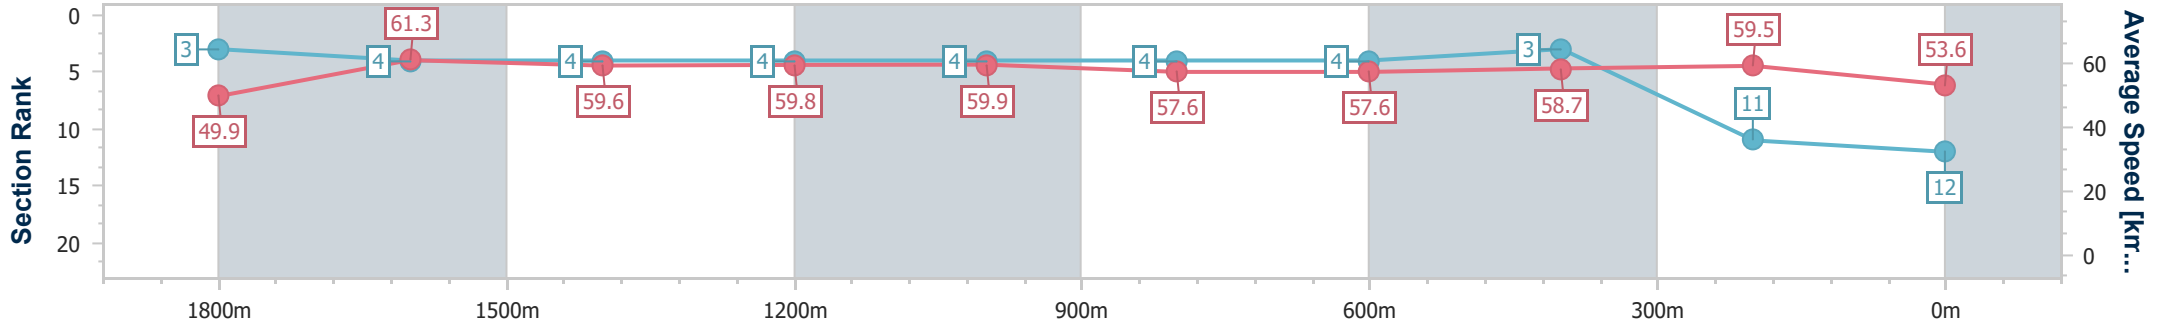

- [ ] Ranking at each section and finish
- .-.- No data available at this section
- NA No data available

Horse/Jockey Name	Pier Pressure
Final Rank	12
Fastest Section Time (Section)	0:11.59 (1800m)
Top Speed [km/h] (Section)	64.8 (Overall)
Race State	Finished

Doomben QLD Professional

Race 8: ANZ BLOODSTOCK NEWS THE ROSES - 2000m

25 May 2024 - 15:18

Track Rating: Soft 6, Weather: Overcast, Rail Position: +2m Entire

BRISBANE RACING CLUB

Section	Overall	1800m	1600m	1400m	1200m	1000m	800m	600m	400m	200m
Section Times	2:05.58 [12] (0:14.44)	1:51.14 [3] (0:11.59)	1:39.55 [4] (0:12.01)	1:27.54 [4] (0:12.19)	1:15.35 [4] (0:12.02)	1:03.33 [4] (0:12.58)	0:50.75 [4] (0:12.62)	0:38.13 [4] (0:12.52)	0:25.61 [3] (0:12.20)	0:13.41 [11] (0:13.41)
Average Speed [km/h]	49.9	61.3	59.6	59.8	59.9	57.6	57.6	58.7	59.5	53.6
Top Speed [km/h]	64.8	64.7	60.4	60.1	60.9	59.1	58.7	59.9	60.5	57.9
Avg. Dist. to Rail [m]	5.4	2.5	0.9	1.8	3.3	2.1	2.3	3.3	6.0	8.1
Avg. Stride Freq. [Hz]	2.2	2.3	2.2	2.2	2.2	2.1	2.2	2.2	2.3	2.1
Avg. Stride Length [m]	6.3	7.4	7.5	7.6	7.7	7.6	7.4	7.4	7.3	7.0