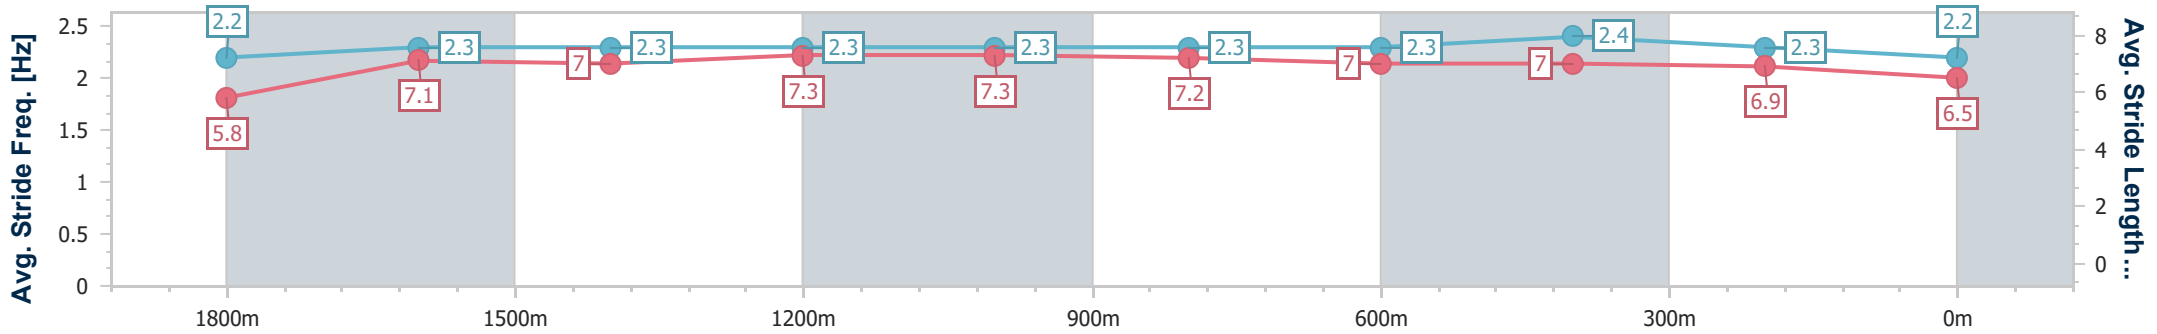

Doomben QLD Professional

Race 8: ANZ BLOODSTOCK NEWS THE ROSES - 2000m

25 May 2024 - 15:18

Track Rating: Soft 6, Weather: Overcast, Rail Position: +2m Entire

BRISBANE RACING CLUB

Section	Overall	1800m	1600m	1400m	1200m	1000m	800m	600m	400m	200m
Section Times	2:07.09 [15] (0:15.24)	1:51.85 [14] (0:12.15)	1:39.70 [16] (0:12.69)	1:27.01 [16] (0:12.01)	1:15.00 [16] (0:11.78)	1:03.22 [16] (0:12.30)	0:50.92 [16] (0:12.62)	0:38.30 [16] (0:12.08)	0:26.22 [15] (0:12.44)	0:13.78 [15] (0:13.78)
Average Speed [km/h]	47.3	59.4	56.9	60.2	61.0	58.8	57.7	59.6	57.7	52.3
Top Speed [km/h]	62.3	62.4	58.7	62.0	63.0	60.2	60.0	60.4	59.0	58.0
Avg. Dist. to Rail [m]	5.8	0.6	0.6	0.7	2.2	2.7	1.3	0.6	2.8	6.4
Avg. Stride Freq. [Hz]	2.2	2.3	2.3	2.3	2.3	2.3	2.3	2.4	2.3	2.2
Avg. Stride Length [m]	5.8	7.1	7.0	7.3	7.3	7.2	7.0	7.0	6.9	6.5

- [ ] Ranking at each section and finish
- .-.- No data available at this section
- NA No data available

Horse/Jockey Name	Private Legacy
Final Rank	16
Fastest Section Time (Section)	0:11.62 (1800m)
Top Speed [km/h] (Section)	65.6 (1800m)
Race State	Finished