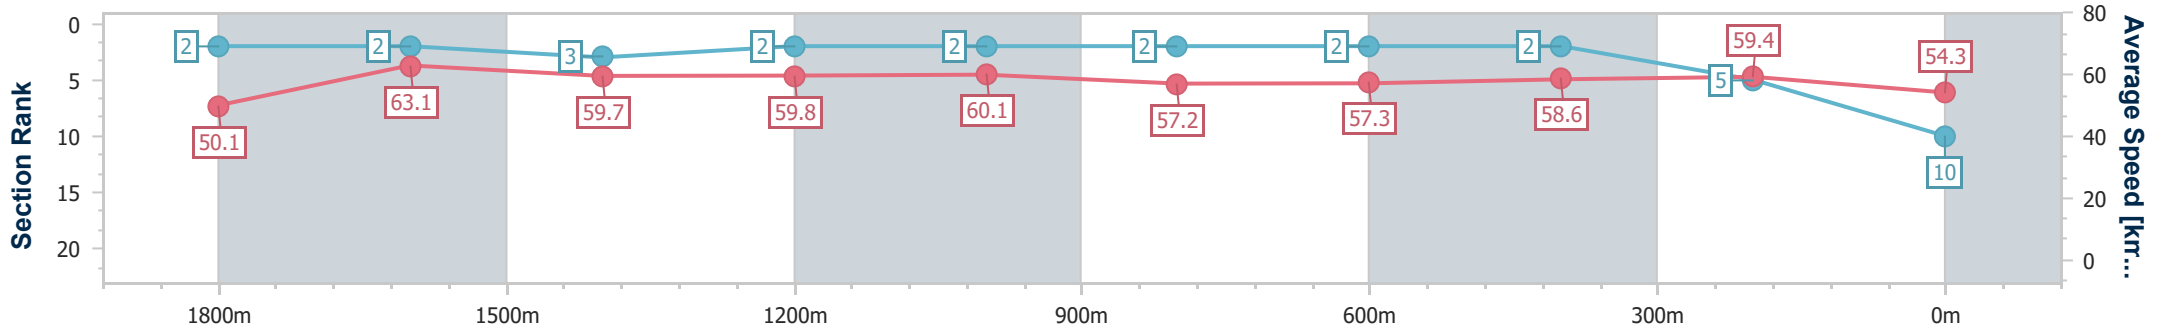

- [ ] Ranking at each section and finish
- .-.- No data available at this section
- NA No data available

Horse/Jockey Name	Poiffect
Final Rank	10
Fastest Section Time (Section)	0:11.37 (1800m)
Top Speed [km/h] (Section)	65.8 (1800m)
Race State	Finished

Doomben QLD Professional

Race 8: ANZ BLOODSTOCK NEWS THE ROSES - 2000m

25 May 2024 - 15:18

Track Rating: Soft 6, Weather: Overcast, Rail Position: +2m Entire

BRISBANE RACING CLUB

Section	Overall	1800m	1600m	1400m	1200m	1000m	800m	600m	400m	200m
Section Times	2:05.18 [10] (0:14.40)	1:50.78 [2] (0:11.37)	1:39.41 [2] (0:12.09)	1:27.32 [3] (0:12.11)	1:15.21 [2] (0:12.03)	1:03.18 [2] (0:12.60)	0:50.58 [2] (0:12.74)	0:37.84 [2] (0:12.42)	0:25.42 [2] (0:12.20)	0:13.22 [5] (0:13.22)
Average Speed [km/h]	50.1	63.1	59.7	59.8	60.1	57.2	57.3	58.6	59.4	54.3
Top Speed [km/h]	64.9	65.8	60.2	60.2	61.2	59.6	57.7	59.2	60.1	58.0
Avg. Dist. to Rail [m]	7.3	1.0	0.5	1.2	2.3	2.3	2.1	1.6	4.7	7.5
Avg. Stride Freq. [Hz]	2.2	2.3	2.2	2.2	2.2	2.1	2.1	2.2	2.2	2.2
Avg. Stride Length [m]	6.3	7.5	7.6	7.6	7.7	7.6	7.5	7.4	7.3	7.0