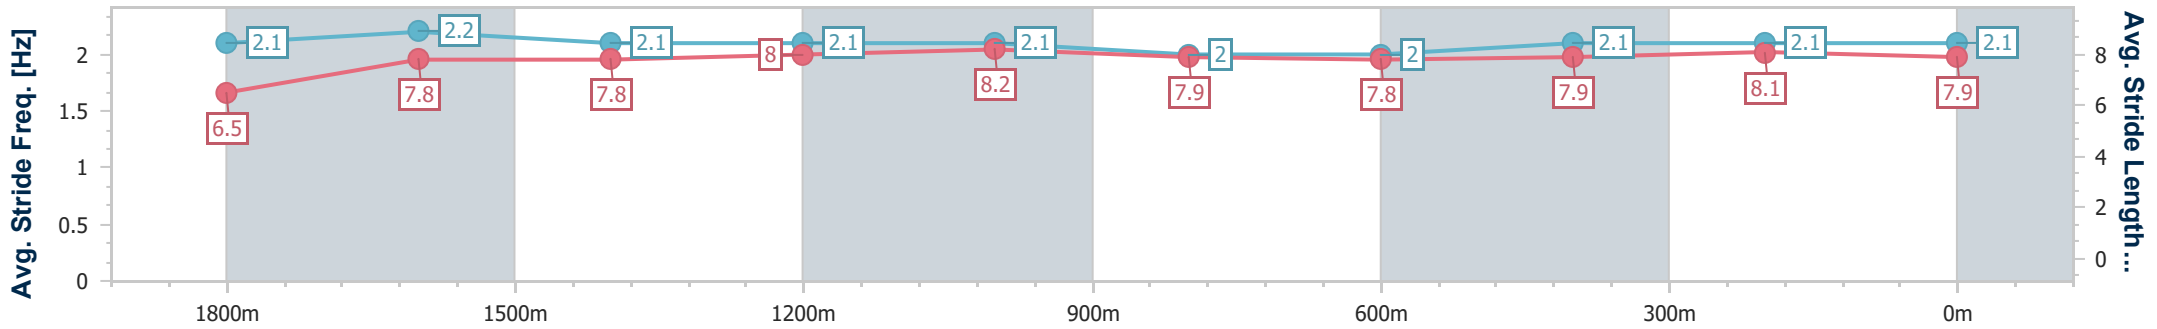

Doomben QLD Professional

Race 8: ANZ BLOODSTOCK NEWS THE ROSES - 2000m

25 May 2024 - 15:18

Track Rating: Soft 6, Weather: Overcast, Rail Position: +2m Entire

BRISBANE RACING CLUB

Section	Overall	1800m	1600m	1400m	1200m	1000m	800m	600m	400m	200m
Section Times	2:04.44 [6] (0:14.64)	1:49.80 [7] (0:11.87)	1:37.93 [7] (0:12.31)	1:25.62 [8] (0:11.94)	1:13.68 [7] (0:11.87)	1:01.81 [7] (0:12.59)	0:49.22 [8] (0:12.82)	0:36.40 [11] (0:12.32)	0:24.08 [10] (0:11.81)	0:12.27 [12] (0:12.27)
Average Speed [km/h]	49.3	60.1	58.2	60.7	60.8	57.4	57.0	58.7	61.0	58.8
Top Speed [km/h]	62.7	61.9	60.2	61.2	61.3	59.1	58.2	59.5	62.3	60.9
Avg. Dist. to Rail [m]	1.2	1.2	1.2	1.1	2.9	3.0	2.3	0.9	3.3	5.8
Avg. Stride Freq. [Hz]	2.1	2.2	2.1	2.1	2.1	2.0	2.0	2.1	2.1	2.1
Avg. Stride Length [m]	6.5	7.8	7.8	8.0	8.2	7.9	7.8	7.9	8.1	7.9