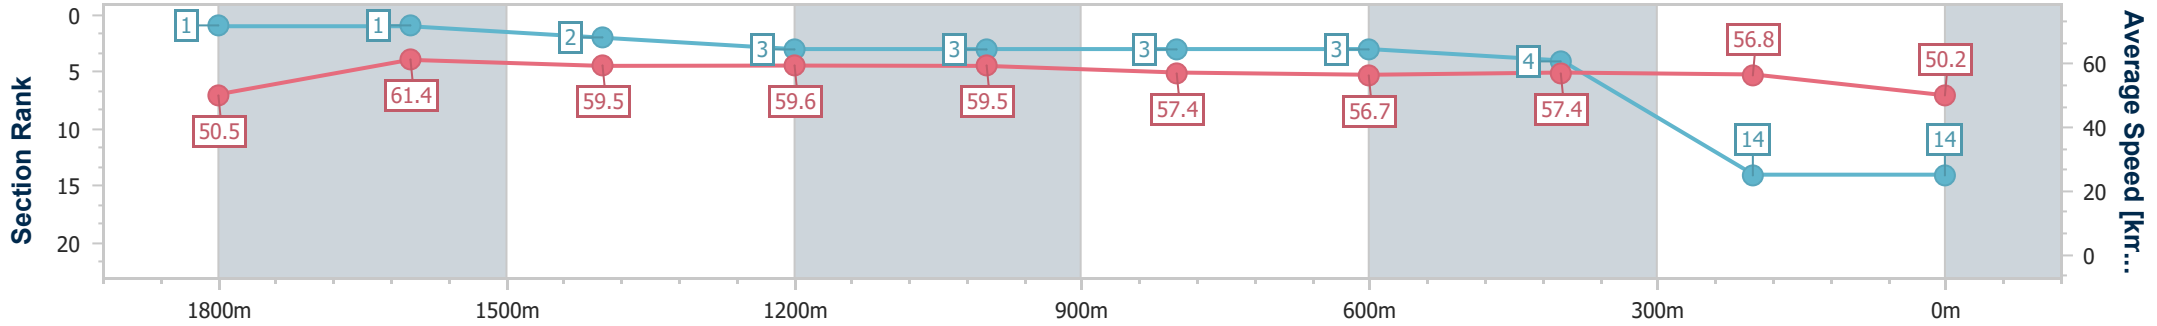

Doomben QLD Professional

Race 8: ANZ BLOODSTOCK NEWS THE ROSES - 2000m

25 May 2024 - 15:18

Track Rating: Soft 6, Weather: Overcast, Rail Position: +2m Entire

BRISBANE RACING CLUB

Section	Overall	1800m	1600m	1400m	1200m	1000m	800m	600m	400m	200m
Section Times	2:06.99 [14] (0:14.25)	1:52.74 [1] (0:11.50)	1:41.24 [1] (0:12.04)	1:29.20 [2] (0:12.18)	1:17.02 [3] (0:12.11)	1:04.91 [3] (0:12.57)	0:52.34 [3] (0:12.77)	0:39.57 [3] (0:12.56)	0:27.01 [4] (0:12.67)	0:14.34 [14] (0:14.34)
Average Speed [km/h]	50.5	61.4	59.5	59.6	59.5	57.4	56.7	57.4	56.8	50.2
Top Speed [km/h]	65.4	63.6	60.5	60.3	60.8	59.1	57.2	58.4	58.4	54.5
Avg. Dist. to Rail [m]	4.4	3.8	1.3	1.2	2.1	1.5	0.8	0.3	2.2	4.3
Avg. Stride Freq. [Hz]	2.3	2.4	2.3	2.3	2.3	2.2	2.2	2.3	2.3	2.2
Avg. Stride Length [m]	6.1	7.1	7.2	7.3	7.3	7.2	7.1	6.9	6.9	6.4