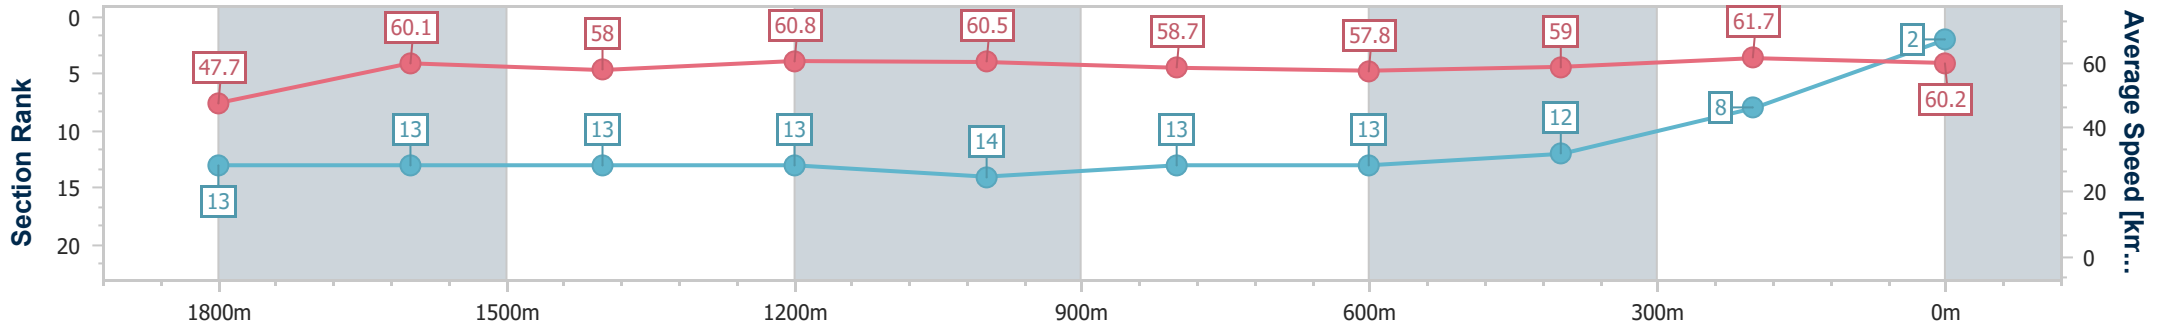

Doomben QLD Professional

Race 8: ANZ BLOODSTOCK NEWS THE ROSES - 2000m

25 May 2024 - 15:18

Track Rating: Soft 6, Weather: Overcast, Rail Position: +2m Entire

BRISBANE RACING CLUB

Section	Overall	1800m	1600m	1400m	1200m	1000m	800m	600m	400m	200m
Section Times	2:03.97 [2] (0:15.17)	1:48.80 [13] (0:11.83)	1:36.97 [13] (0:12.39)	1:24.58 [13] (0:11.90)	1:12.68 [13] (0:11.91)	1:00.77 [14] (0:12.34)	0:48.43 [13] (0:12.62)	0:35.81 [13] (0:12.21)	0:23.60 [12] (0:11.65)	0:11.95 [8] (0:11.95)
Average Speed [km/h]	47.7	60.1	58.0	60.8	60.5	58.7	57.8	59.0	61.7	60.2
Top Speed [km/h]	63.4	63.8	58.8	61.7	61.1	59.8	59.5	61.3	63.4	62.5
Avg. Dist. to Rail [m]	4.5	1.4	1.0	1.0	2.4	2.2	1.6	0.6	1.2	4.9
Avg. Stride Freq. [Hz]	2.2	2.3	2.2	2.2	2.2	2.2	2.2	2.2	2.3	2.3
Avg. Stride Length [m]	6.0	7.3	7.2	7.5	7.6	7.5	7.3	7.4	7.5	7.3