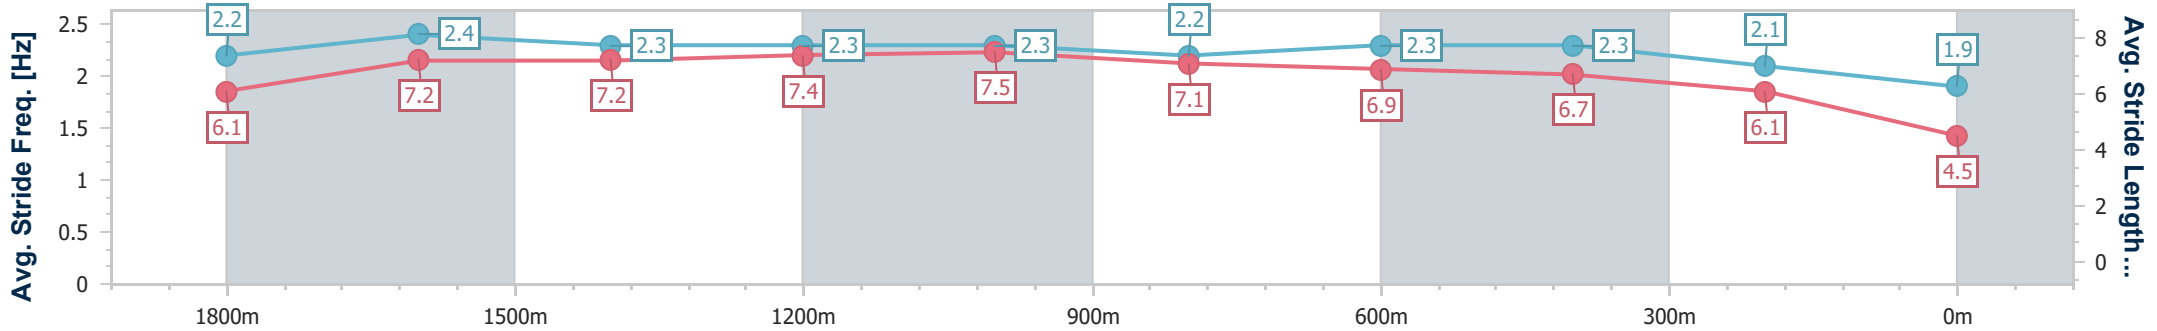

- [ ] Ranking at each section and finish
- .-.- No data available at this section
- NA No data available

Horse/Jockey Name	Private Legacy
Final Rank	16
Fastest Section Time (Section)	0:11.62 (1800m)
Top Speed [km/h] (Section)	65.6 (1800m)
Race State	Finished

Doomben QLD Professional

Race 8: ANZ BLOODSTOCK NEWS THE ROSES - 2000m

25 May 2024 - 15:18

Track Rating: Soft 6, Weather: Overcast, Rail Position: +2m Entire

BRISBANE RACING CLUB

Section	Overall	1800m	1600m	1400m	1200m	1000m	800m	600m	400m	200m
Section Times	2:19.80 [16] (0:14.61)	2:05.19 [6] (0:11.62)	1:53.57 [5] (0:12.19)	1:41.38 [6] (0:12.11)	1:29.27 [5] (0:11.89)	1:17.38 [5] (0:12.57)	1:04.81 [5] (0:12.79)	0:52.02 [6] (0:13.36)	0:38.66 [16] (0:15.56)	0:23.10 [16] (0:23.10)
Average Speed [km/h]	49.4	61.3	59.1	60.2	60.9	57.5	57.0	54.4	46.6	31.1
Top Speed [km/h]	64.7	65.6	59.8	60.6	61.1	58.8	57.8	57.2	51.4	40.6
Avg. Dist. to Rail [m]	9.8	1.5	0.8	2.2	3.3	2.7	2.3	1.9	5.3	10.2
Avg. Stride Freq. [Hz]	2.2	2.4	2.3	2.3	2.3	2.2	2.3	2.3	2.1	1.9
Avg. Stride Length [m]	6.1	7.2	7.2	7.4	7.5	7.1	6.9	6.7	6.1	4.5

- [ ] Ranking at each section and finish
- .-.- No data available at this section
- NA No data available