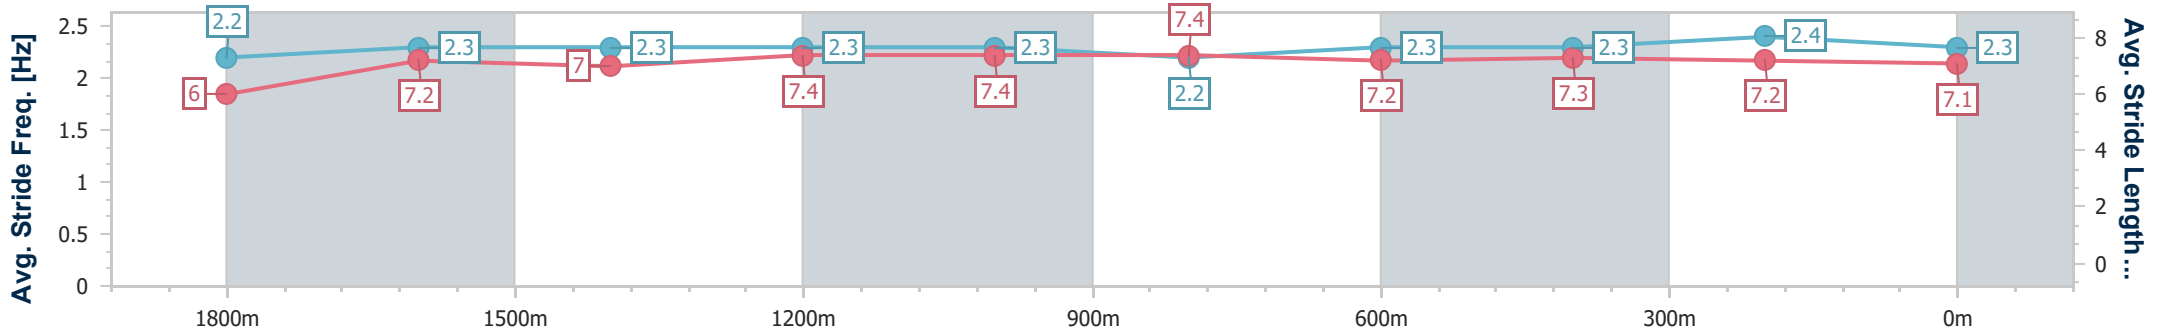

Doomben QLD Professional

Race 8: ANZ BLOODSTOCK NEWS THE ROSES - 2000m

25 May 2024 - 15:18

Track Rating: Soft 6, Weather: Overcast, Rail Position: +2m Entire

BRISBANE RACING CLUB

Section	Overall	1800m	1600m	1400m	1200m	1000m	800m	600m	400m	200m
Section Times	2:04.04 [3] (0:15.51)	1:48.53 [16] (0:11.79)	1:36.74 [15] (0:12.57)	1:24.17 [15] (0:11.85)	1:12.32 [15] (0:11.81)	1:00.51 [15] (0:12.36)	0:48.15 [15] (0:12.58)	0:35.57 [15] (0:11.95)	0:23.62 [13] (0:11.48)	0:12.14 [2] (0:12.14)
Average Speed [km/h]	46.6	60.8	56.9	61.3	60.7	58.8	57.9	61.5	63.2	59.4
Top Speed [km/h]	62.3	64.3	58.5	62.4	62.3	59.9	62.0	62.3	65.6	62.1
Avg. Dist. to Rail [m]	8.2	0.6	0.8	0.8	2.2	2.5	2.4	3.4	8.0	10.4
Avg. Stride Freq. [Hz]	2.2	2.3	2.3	2.3	2.3	2.2	2.3	2.3	2.4	2.3
Avg. Stride Length [m]	6.0	7.2	7.0	7.4	7.4	7.4	7.2	7.3	7.2	7.1