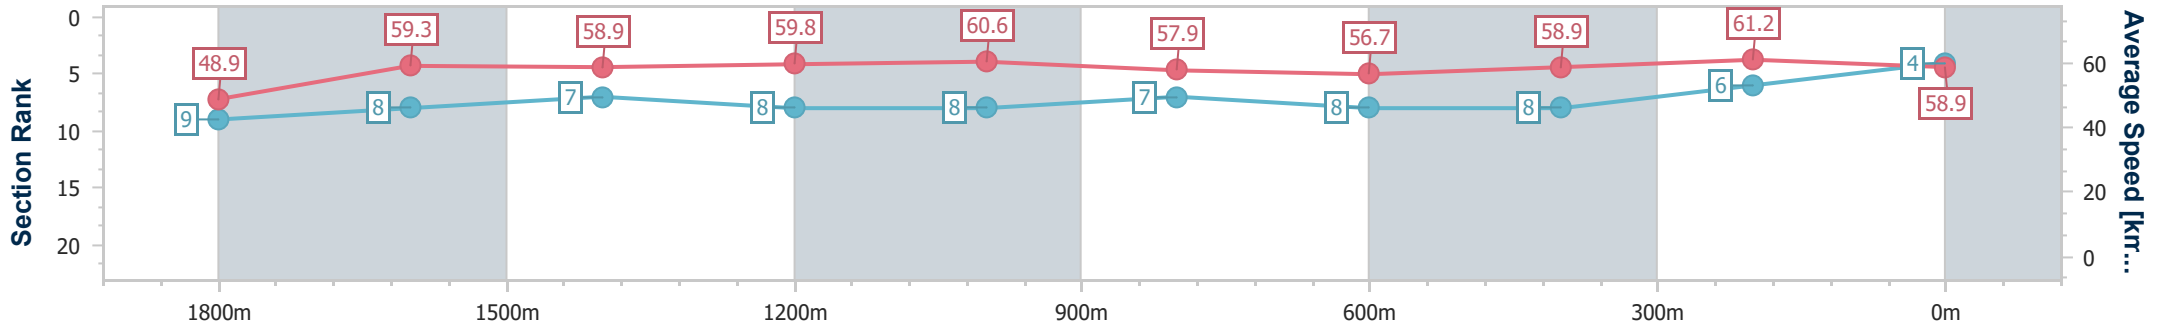

Doomben QLD Professional

Race 8: ANZ BLOODSTOCK NEWS THE ROSES - 2000m

25 May 2024 - 15:18

Track Rating: Soft 6, Weather: Overcast, Rail Position: +2m Entire

BRISBANE RACING CLUB

Section	Overall	1800m	1600m	1400m	1200m	1000m	800m	600m	400m	200m
Section Times	2:04.20 [4] (0:14.76)	1:49.44 [9] (0:11.88)	1:37.56 [8] (0:12.13)	1:25.43 [7] (0:12.09)	1:13.34 [8] (0:11.87)	1:01.47 [8] (0:12.43)	0:49.04 [7] (0:12.73)	0:36.31 [8] (0:12.31)	0:24.00 [8] (0:11.77)	0:12.23 [6] (0:12.23)
Average Speed [km/h]	48.9	59.3	58.9	59.8	60.6	57.9	56.7	58.9	61.2	58.9
Top Speed [km/h]	64.1	63.6	59.6	61.0	61.7	58.5	58.7	60.0	62.6	60.9
Avg. Dist. to Rail [m]	2.7	3.9	2.2	1.1	1.6	0.5	1.0	0.9	3.2	5.5
Avg. Stride Freq. [Hz]	2.3	2.3	2.3	2.3	2.3	2.2	2.3	2.3	2.4	2.4
Avg. Stride Length [m]	5.9	7.1	7.3	7.3	7.3	7.2	7.0	7.1	7.2	6.9