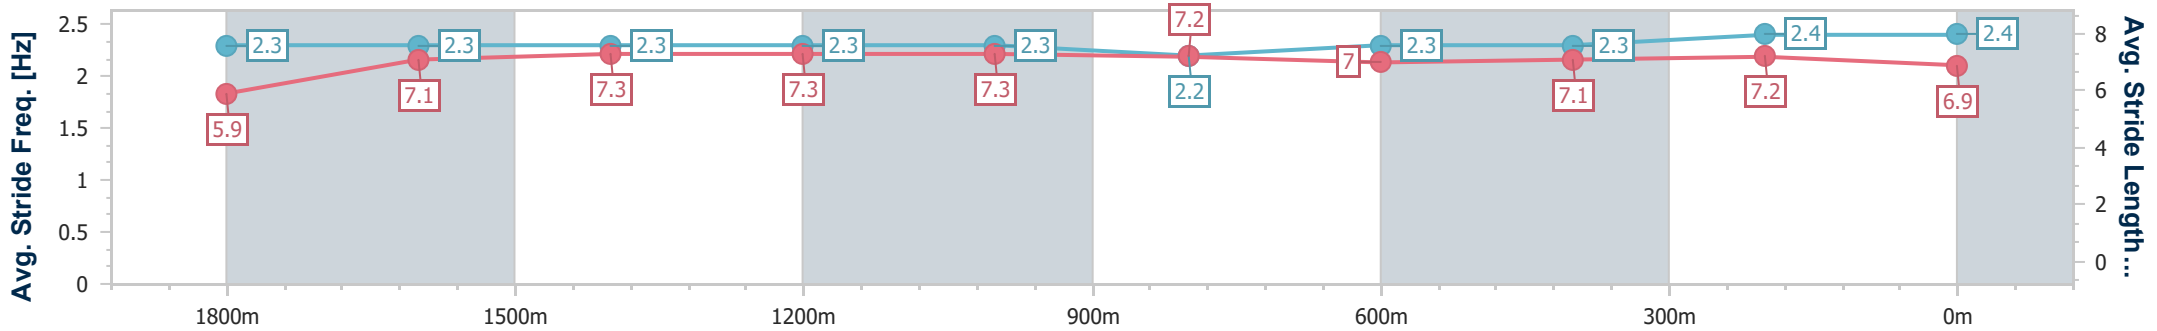

Doomben QLD Professional

Race 8: ANZ BLOODSTOCK NEWS THE ROSES - 2000m

25 May 2024 - 15:18

Track Rating: Soft 6, Weather: Overcast, Rail Position: +2m Entire

BRISBANE RACING CLUB

Section	Overall	1800m	1600m	1400m	1200m	1000m	800m	600m	400m	200m
Section Times	2:04.20 [4] (0:14.76)	1:49.44 [9] (0:11.88)	1:37.56 [8] (0:12.13)	1:25.43 [7] (0:12.09)	1:13.34 [8] (0:11.87)	1:01.47 [8] (0:12.43)	0:49.04 [7] (0:12.73)	0:36.31 [8] (0:12.31)	0:24.00 [8] (0:11.77)	0:12.23 [6] (0:12.23)
Average Speed [km/h]	48.9	59.3	58.9	59.8	60.6	57.9	56.7	58.9	61.2	58.9
Top Speed [km/h]	64.1	63.6	59.6	61.0	61.7	58.5	58.7	60.0	62.6	60.9
Avg. Dist. to Rail [m]	2.7	3.9	2.2	1.1	1.6	0.5	1.0	0.9	3.2	5.5
Avg. Stride Freq. [Hz]	2.3	2.3	2.3	2.3	2.3	2.2	2.3	2.3	2.4	2.4
Avg. Stride Length [m]	5.9	7.1	7.3	7.3	7.3	7.2	7.0	7.1	7.2	6.9