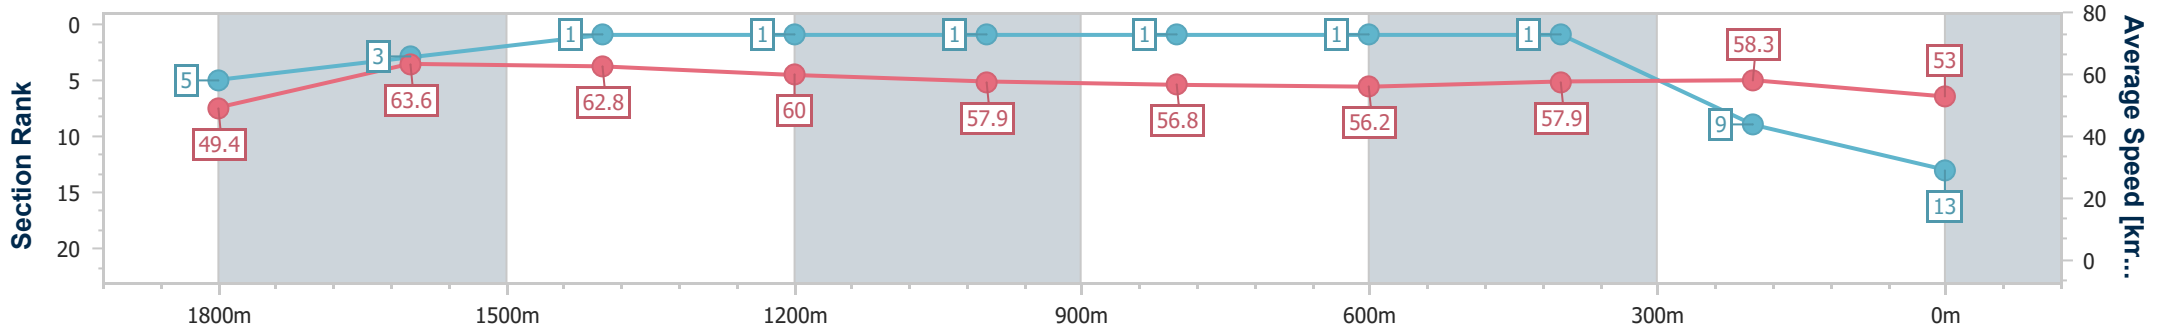

Doomben QLD Professional

Race 8: ANZ BLOODSTOCK NEWS THE ROSES - 2000m

25 May 2024 - 15:18

Track Rating: Soft 6, Weather: Overcast, Rail Position: +2m Entire

BRISBANE RACING CLUB

Section	Overall	1800m	1600m	1400m	1200m	1000m	800m	600m	400m	200m
Section Times	2:05.65 [13] (0:14.60)	1:51.05 [5] (0:11.33)	1:39.72 [3] (0:11.38)	1:28.34 [1] (0:12.03)	1:16.31 [1] (0:12.43)	1:03.88 [1] (0:12.66)	0:51.22 [1] (0:12.81)	0:38.41 [1] (0:12.45)	0:25.96 [1] (0:12.38)	0:13.58 [9] (0:13.58)
Average Speed [km/h]	49.4	63.6	62.8	60.0	57.9	56.8	56.2	57.9	58.3	53.0
Top Speed [km/h]	64.8	66.0	64.6	61.4	59.6	57.8	56.8	59.7	59.5	57.8
Avg. Dist. to Rail [m]	9.5	2.2	2.4	0.7	1.9	0.8	0.2	0.3	2.2	3.7
Avg. Stride Freq. [Hz]	2.2	2.3	2.2	2.2	2.2	2.1	2.1	2.2	2.2	2.1
Avg. Stride Length [m]	6.2	7.4	7.7	7.5	7.4	7.4	7.3	7.3	7.3	6.9