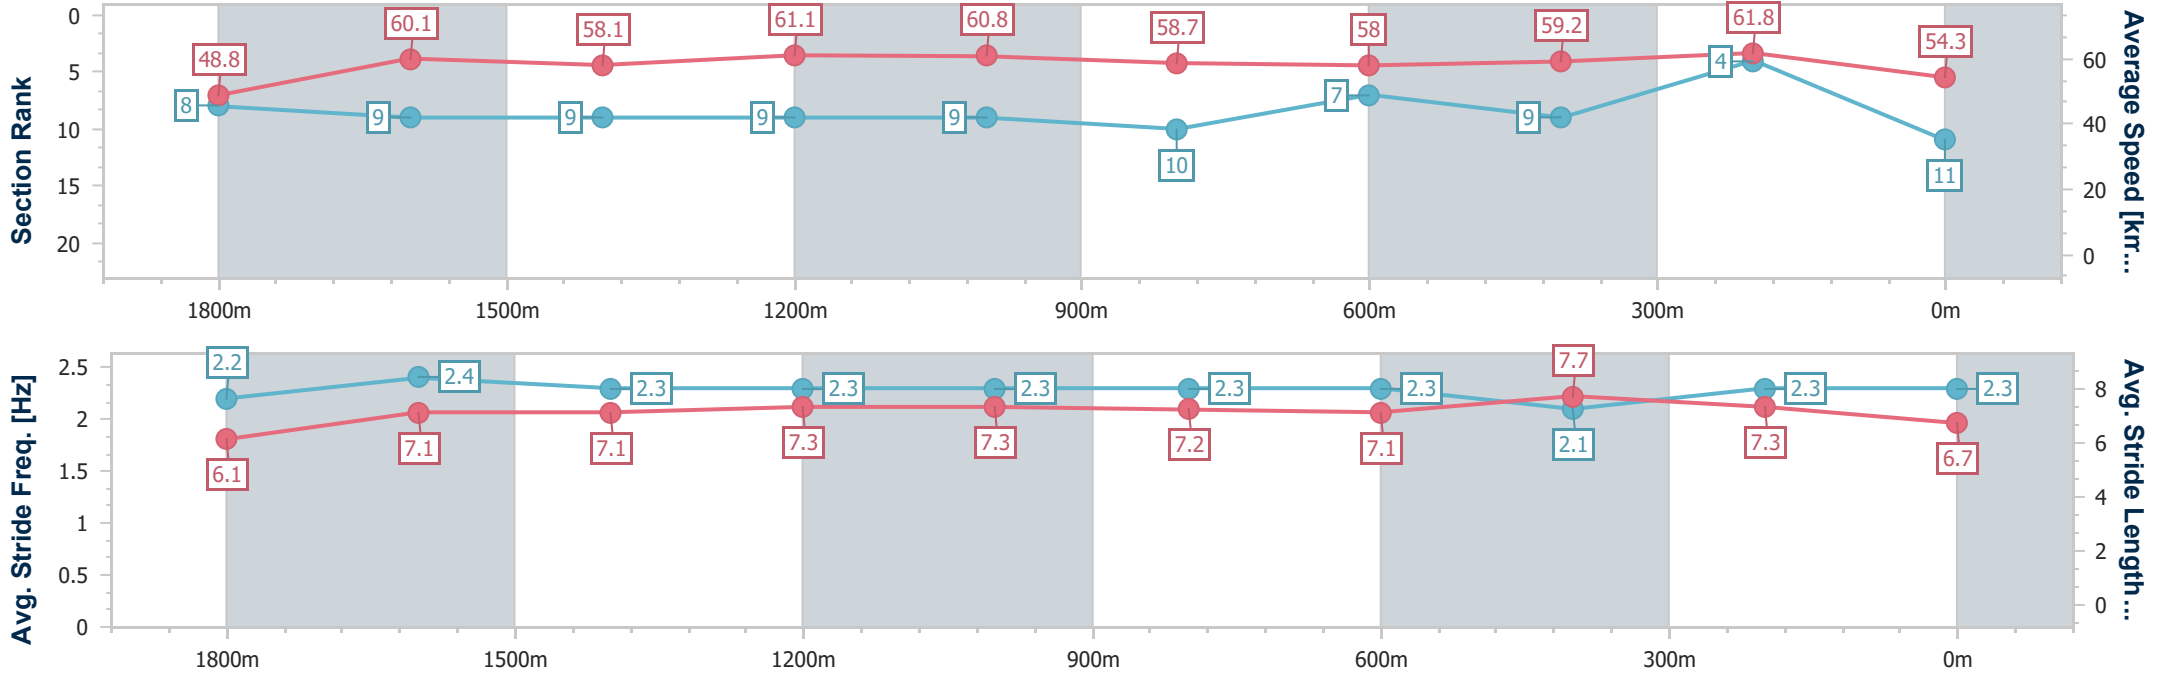

- [ ] Ranking at each section and finish
- .-.- No data available at this section
- NA No data available

Horse/Jockey Name	Oceans Of Energy
Final Rank	11
Fastest Section Time (Section)	0:11.74 (400m)
Top Speed [km/h] (Section)	63.5 (400m)
Race State	Finished

Doomben QLD Professional

Race 8: ANZ BLOODSTOCK NEWS THE ROSES - 2000m

25 May 2024 - 15:18

Track Rating: Soft 6, Weather: Overcast, Rail Position: +2m Entire

BRISBANE RACING CLUB

Section	Overall	1800m	1600m	1400m	1200m	1000m	800m	600m	400m	200m
Section Times	2:05.20 [11] (0:14.75)	1:50.45 [8] (0:11.99)	1:38.46 [9] (0:12.35)	1:26.11 [9] (0:11.95)	1:14.16 [9] (0:11.86)	1:02.30 [9] (0:12.38)	0:49.92 [10] (0:12.54)	0:37.38 [7] (0:12.39)	0:24.99 [9] (0:11.74)	0:13.25 [4] (0:13.25)
Average Speed [km/h]	48.8	60.1	58.1	61.1	60.8	58.7	58.0	59.2	61.8	54.3
Top Speed [km/h]	63.2	63.3	59.6	61.9	62.0	60.9	60.3	61.3	63.5	60.6
Avg. Dist. to Rail [m]	7.3	0.6	0.6	1.9	3.5	3.2	2.5	2.8	6.4	7.8
Avg. Stride Freq. [Hz]	2.2	2.4	2.3	2.3	2.3	2.3	2.3	2.1	2.3	2.3
Avg. Stride Length [m]	6.1	7.1	7.1	7.3	7.3	7.2	7.1	7.7	7.3	6.7

- [ ] Ranking at each section and finish
- .-.- No data available at this section
- NA No data available

Horse/Jockey Name	Pier Pressure
Final Rank	12
Fastest Section Time (Section)	0:11.59 (1800m)
Top Speed [km/h] (Section)	64.8 (Overall)
Race State	Finished