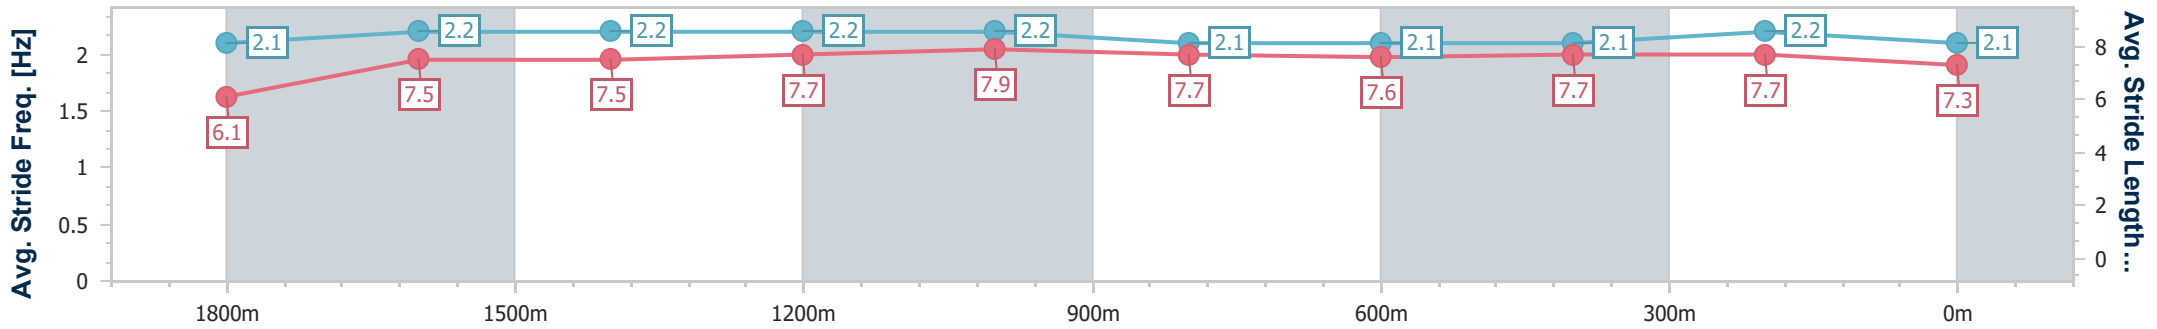

Doomben QLD Professional

Race 8: ANZ BLOODSTOCK NEWS THE ROSES - 2000m

25 May 2024 - 15:18

Track Rating: Soft 6, Weather: Overcast, Rail Position: +2m Entire

BRISBANE RACING CLUB

Section	Overall	1800m	1600m	1400m	1200m	1000m	800m	600m	400m	200m
Section Times	2:04.97 [9] (0:15.38)	1:49.59 [15] (0:11.86)	1:37.73 [14] (0:12.31)	1:25.42 [14] (0:11.80)	1:13.62 [14] (0:11.83)	1:01.79 [13] (0:12.41)	0:49.38 [14] (0:12.66)	0:36.72 [14] (0:12.18)	0:24.54 [14] (0:11.82)	0:12.72 [13] (0:12.72)
Average Speed [km/h]	47.0	60.0	58.1	61.1	60.8	58.1	57.4	59.0	61.0	56.4
Top Speed [km/h]	61.3	61.6	59.2	61.9	62.3	59.5	60.4	60.2	61.7	59.5
Avg. Dist. to Rail [m]	7.3	1.9	1.6	0.6	1.8	1.4	1.0	0.5	0.7	2.1
Avg. Stride Freq. [Hz]	2.1	2.2	2.2	2.2	2.2	2.1	2.1	2.1	2.2	2.1
Avg. Stride Length [m]	6.1	7.5	7.5	7.7	7.9	7.7	7.6	7.7	7.7	7.3

- [ ] Ranking at each section and finish
- .-.- No data available at this section
- NA No data available

Horse/Jockey Name	Poiffect
Final Rank	10
Fastest Section Time (Section)	0:11.37 (1800m)
Top Speed [km/h] (Section)	65.8 (1800m)
Race State	Finished