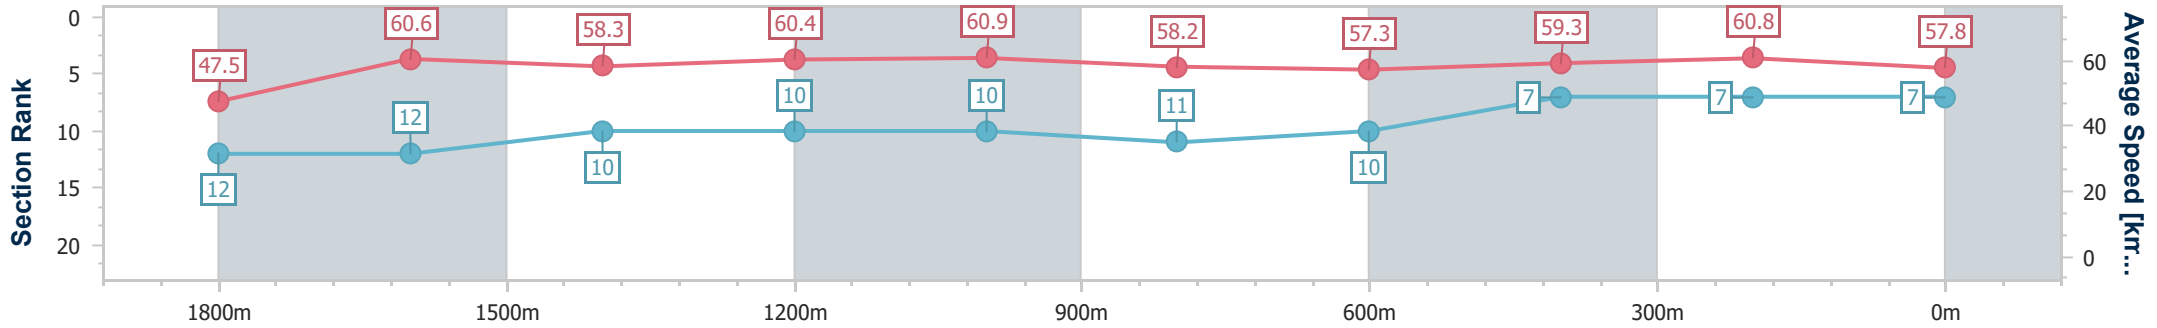

Doomben QLD Professional

Race 8: ANZ BLOODSTOCK NEWS THE ROSES - 2000m

25 May 2024 - 15:18

Track Rating: Soft 6, Weather: Overcast, Rail Position: +2m Entire

BRISBANE RACING CLUB

Section	Overall	1800m	1600m	1400m	1200m	1000m	800m	600m	400m	200m
Section Times	2:04.47 [7] (0:15.16)	1:49.31 [12] (0:11.74)	1:37.57 [12] (0:12.26)	1:25.31 [10] (0:11.94)	1:13.37 [10] (0:11.84)	1:01.53 [10] (0:12.44)	0:49.09 [11] (0:12.66)	0:36.43 [10] (0:12.11)	0:24.32 [7] (0:11.82)	0:12.50 [7] (0:12.50)
Average Speed [km/h]	47.5	60.6	58.3	60.4	60.9	58.2	57.3	59.3	60.8	57.8
Top Speed [km/h]	62.4	63.3	59.6	61.3	61.8	60.0	59.3	60.5	61.6	59.3
Avg. Dist. to Rail [m]	3.3	2.3	1.4	0.7	2.1	1.8	1.5	0.8	2.1	4.5
Avg. Stride Freq. [Hz]	2.1	2.2	2.1	2.2	2.1	2.1	2.1	2.2	2.2	2.2
Avg. Stride Length [m]	6.3	7.6	7.6	7.7	7.9	7.6	7.5	7.5	7.6	7.2