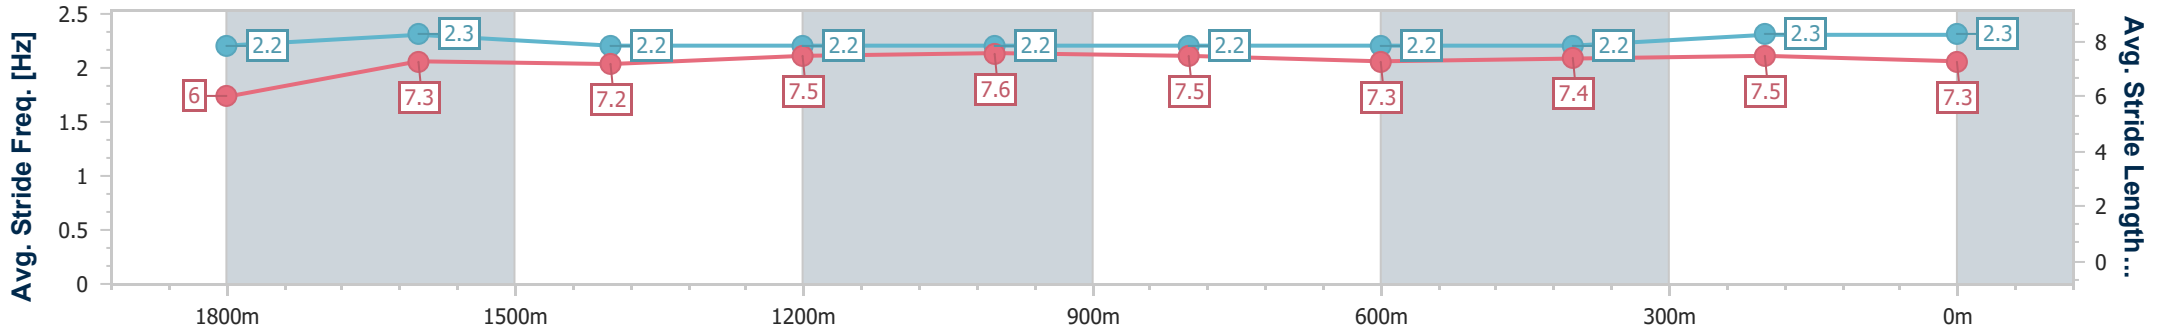

Doomben QLD Professional

Race 8: ANZ BLOODSTOCK NEWS THE ROSES - 2000m

25 May 2024 - 15:18

Track Rating: Soft 6, Weather: Overcast, Rail Position: +2m Entire

BRISBANE RACING CLUB

Section	Overall	1800m	1600m	1400m	1200m	1000m	800m	600m	400m	200m
Section Times	2:03.97 [2] (0:15.17)	1:48.80 [13] (0:11.83)	1:36.97 [13] (0:12.39)	1:24.58 [13] (0:11.90)	1:12.68 [13] (0:11.91)	1:00.77 [14] (0:12.34)	0:48.43 [13] (0:12.62)	0:35.81 [13] (0:12.21)	0:23.60 [12] (0:11.65)	0:11.95 [8] (0:11.95)
Average Speed [km/h]	47.7	60.1	58.0	60.8	60.5	58.7	57.8	59.0	61.7	60.2
Top Speed [km/h]	63.4	63.8	58.8	61.7	61.1	59.8	59.5	61.3	63.4	62.5
Avg. Dist. to Rail [m]	4.5	1.4	1.0	1.0	2.4	2.2	1.6	0.6	1.2	4.9
Avg. Stride Freq. [Hz]	2.2	2.3	2.2	2.2	2.2	2.2	2.2	2.2	2.3	2.3
Avg. Stride Length [m]	6.0	7.3	7.2	7.5	7.6	7.5	7.3	7.4	7.5	7.3