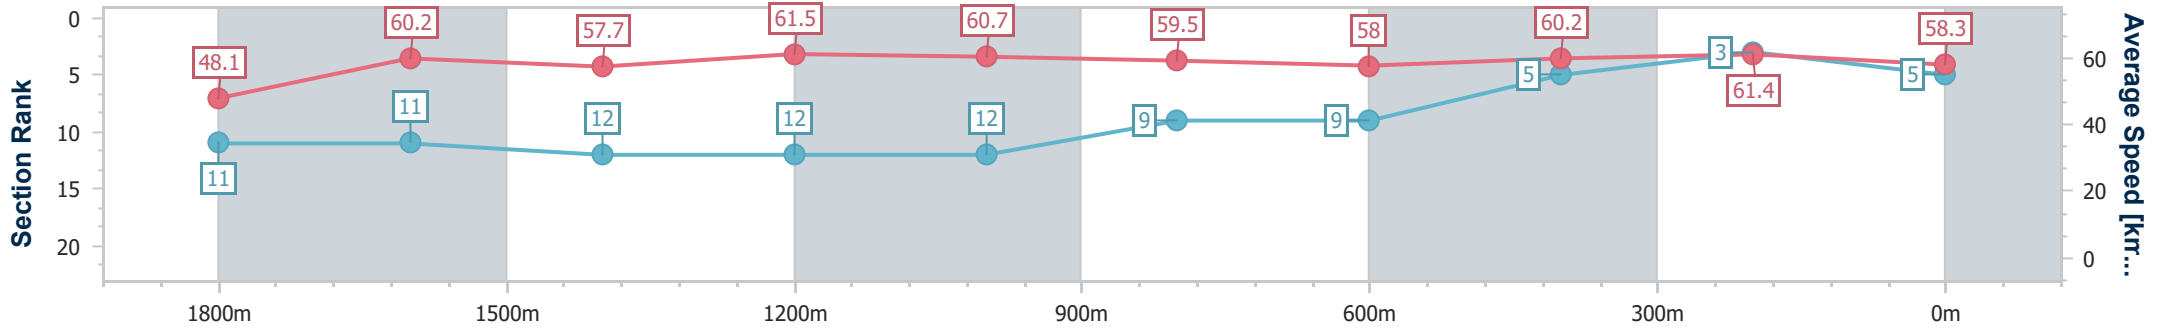

Doomben QLD Professional

Race 8: ANZ BLOODSTOCK NEWS THE ROSES - 2000m

25 May 2024 - 15:18

Track Rating: Soft 6, Weather: Overcast, Rail Position: +2m Entire

BRISBANE RACING CLUB

Section	Overall	1800m	1600m	1400m	1200m	1000m	800m	600m	400m	200m
Section Times	2:04.31 [5] (0:14.94)	1:49.37 [11] (0:11.93)	1:37.44 [11] (0:12.46)	1:24.98 [12] (0:11.87)	1:13.11 [12] (0:11.86)	1:01.25 [12] (0:12.21)	0:49.04 [9] (0:12.64)	0:36.40 [9] (0:12.14)	0:24.26 [5] (0:11.88)	0:12.38 [3] (0:12.38)
Average Speed [km/h]	48.1	60.2	57.7	61.5	60.7	59.5	58.0	60.2	61.4	58.3
Top Speed [km/h]	62.2	61.6	58.5	62.8	62.5	60.7	61.1	61.6	62.3	60.3
Avg. Dist. to Rail [m]	2.3	0.6	0.5	1.7	2.8	2.8	3.2	3.6	7.9	8.9
Avg. Stride Freq. [Hz]	2.2	2.3	2.2	2.2	2.2	2.2	2.2	2.2	2.3	2.3
Avg. Stride Length [m]	6.1	7.4	7.4	7.7	7.6	7.5	7.4	7.5	7.4	7.2