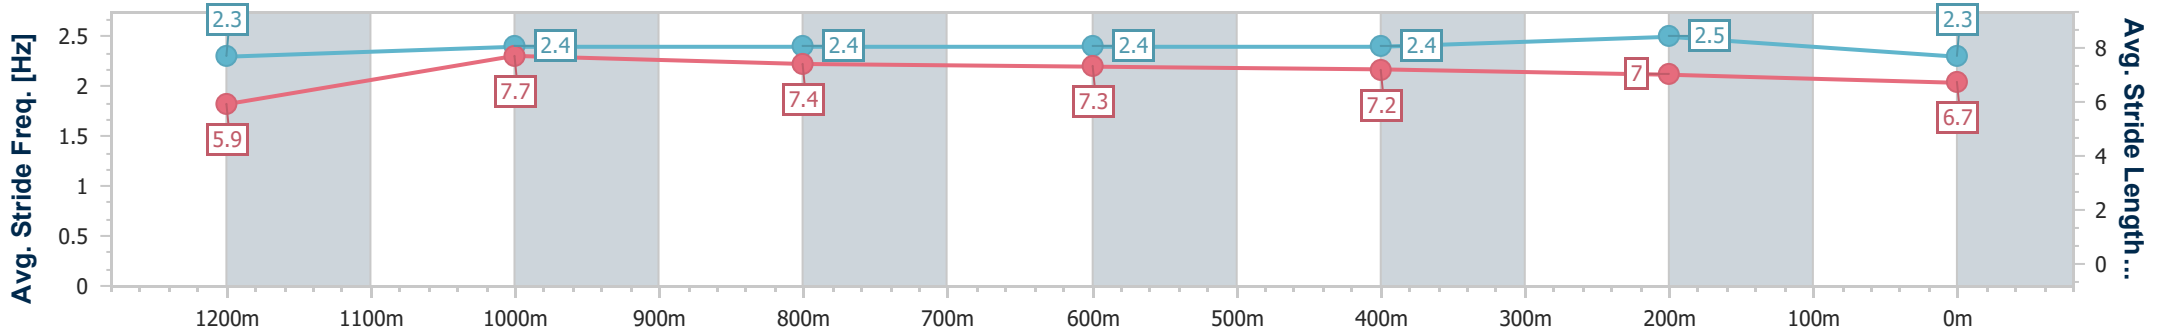

Horse/Jockey Name	Surf Dancer
Final Rank	11
Fastest Section Time (Section)	0:10.88 (Overall)
Top Speed [km/h] (Section)	66.6 (1200m)
Race State	Finished

Doomben QLD Professional
Race 10: LADBROKES BRC SPRINT - 1350m
25 May 2024 - 16:32
Track Rating: Soft 6, Weather: Overcast, Rail Position: +2m Entire

BRISBANE
RACING CLUB

Section	Overall	1200m	1000m	800m	600m	400m	200m
Section Times	1:21.10 [11] (0:10.88)	1:10.22 [4] (0:10.97)	0:59.25 [5] (0:11.46)	0:47.79 [7] (0:11.83)	0:35.96 [7] (0:11.60)	0:24.36 [6] (0:11.50)	0:12.86 [8] (0:12.86)
Average Speed [km/h]	49.7	65.4	63.1	61.8	62.1	62.4	55.9
Top Speed [km/h]	66.1	66.6	63.8	63.7	63.3	63.4	61.0
Avg. Dist. to Rail [m]	3.3	1.3	0.8	2.7	1.3	2.4	5.0
Avg. Stride Freq. [Hz]	2.3	2.4	2.4	2.4	2.4	2.5	2.3
Avg. Stride Length [m]	5.9	7.7	7.4	7.3	7.2	7.0	6.7

- [ ] Ranking at each section and finish
- -.-.- No data available at this section
- NA No data available