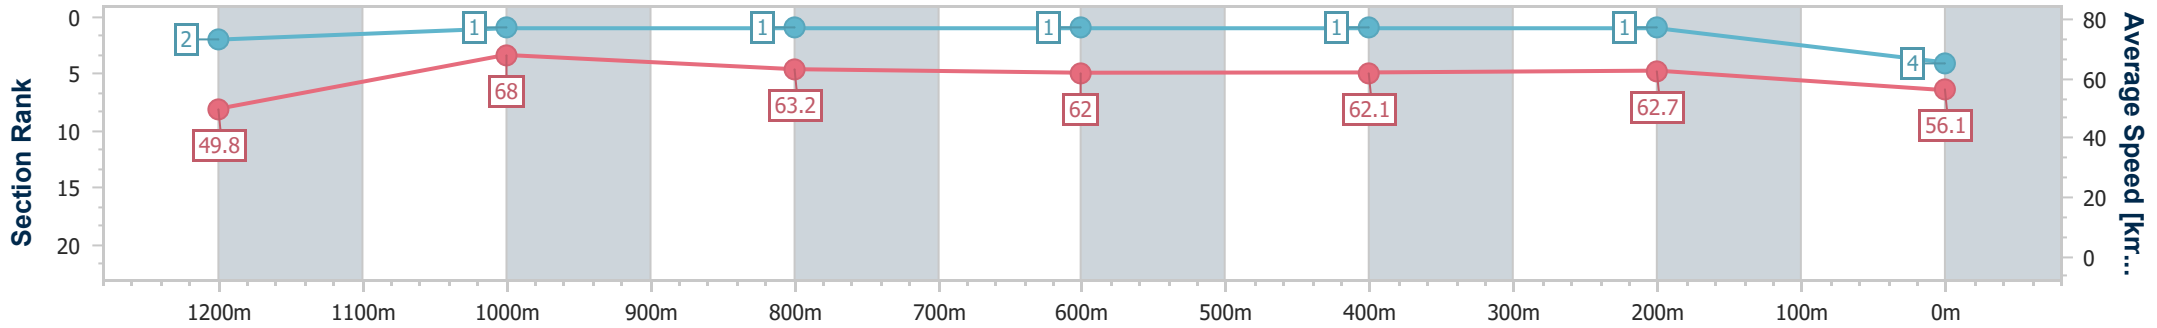

Horse/Jockey Name	Zarastro
Final Rank	4
Fastest Section Time (Section)	0:10.60 (1200m)
Top Speed [km/h] (Section)	69.2 (1200m)
Race State	Finished

Doomben QLD Professional
Race 10: LADBROKES BRC SPRINT - 1350m
25 May 2024 - 16:32
Track Rating: Soft 6, Weather: Overcast, Rail Position: +2m Entire

BRISBANE
RACING CLUB

Section	Overall	1200m	1000m	800m	600m	400m	200m
Section Times	1:20.33 [4] (0:10.85)	1:09.48 [2] (0:10.60)	0:58.88 [1] (0:11.38)	0:47.50 [1] (0:11.56)	0:35.94 [1] (0:11.57)	0:24.37 [1] (0:11.56)	0:12.81 [1] (0:12.81)
Average Speed [km/h]	49.8	68.0	63.2	62.0	62.1	62.7	56.1
Top Speed [km/h]	67.5	69.2	65.9	63.1	63.1	63.7	60.3
Avg. Dist. to Rail [m]	12.7	4.2	1.3	0.8	0.4	4.3	8.3
Avg. Stride Freq. [Hz]	2.2	2.4	2.3	2.3	2.3	2.4	2.3
Avg. Stride Length [m]	6.1	8.0	7.7	7.7	7.5	7.4	6.9

- [ ] Ranking at each section and finish
- -.-.- No data available at this section
- NA No data available