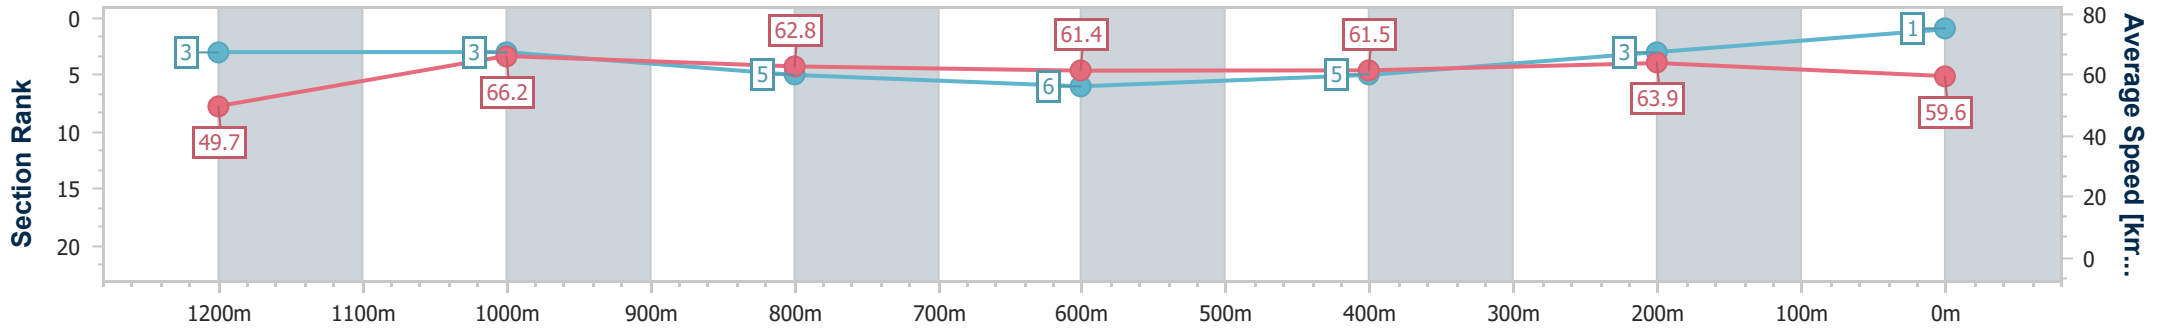

Horse/Jockey Name	Here To Shock
Final Rank	1
Fastest Section Time (Section)	0:10.87 (Overall)
Top Speed [km/h] (Section)	67.4 (1200m)
Race State	Finished

Doomben QLD Professional
Race 10: LADBROKES BRC SPRINT - 1350m
25 May 2024 - 16:32
Track Rating: Soft 6, Weather: Overcast, Rail Position: +2m Entire

BRISBANE
RACING CLUB

Section	Overall	1200m	1000m	800m	600m	400m	200m
Section Times	1:20.07 [1] (0:10.87)	1:09.20 [3] (0:10.89)	0:58.31 [3] (0:11.46)	0:46.85 [5] (0:11.77)	0:35.08 [6] (0:11.67)	0:23.41 [5] (0:11.30)	0:12.11 [3] (0:12.11)
Average Speed [km/h]	49.7	66.2	62.8	61.4	61.5	63.9	59.6
Top Speed [km/h]	66.2	67.4	64.2	63.1	62.7	66.1	63.0
Avg. Dist. to Rail [m]	3.7	1.0	0.7	0.3	0.2	3.0	5.0
Avg. Stride Freq. [Hz]	2.3	2.3	2.3	2.2	2.3	2.3	2.2
Avg. Stride Length [m]	6.0	7.9	7.7	7.6	7.5	7.7	7.4

- [ ] Ranking at each section and finish
- -.-.- No data available at this section
- NA No data available