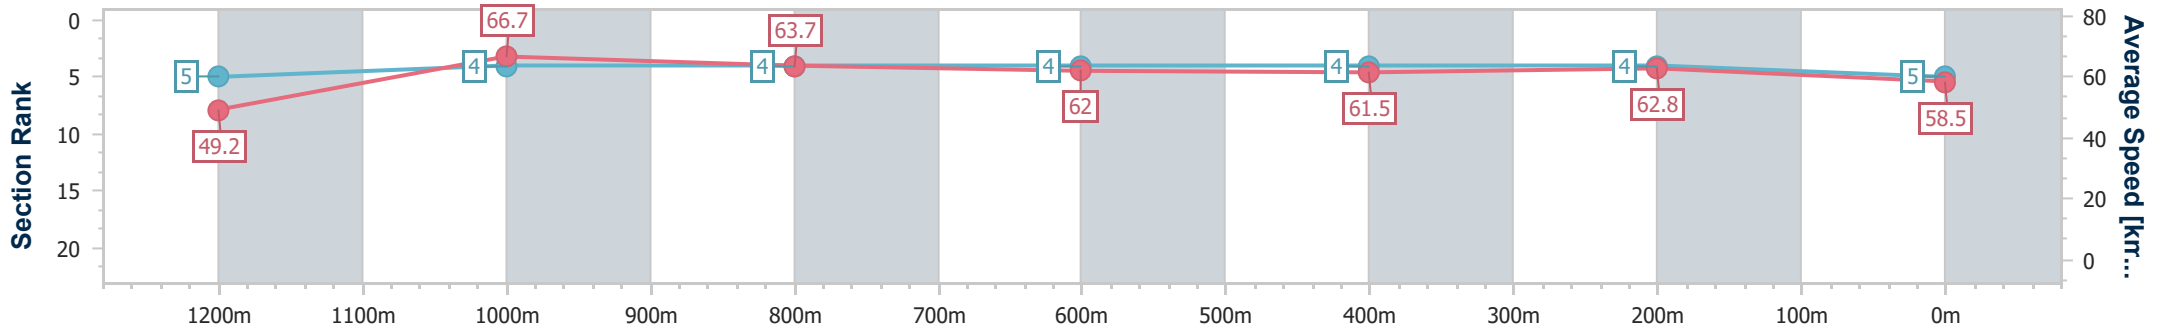

Horse/Jockey Name	Yellow Brick
Final Rank	5
Fastest Section Time (Section)	0:10.83 (1200m)
Top Speed [km/h] (Section)	67.6 (1200m)
Race State	Finished

Doomben QLD Professional
Race 10: LADBROKES BRC SPRINT - 1350m
25 May 2024 - 16:32
Track Rating: Soft 6, Weather: Overcast, Rail Position: +2m Entire

BRISBANE
RACING CLUB

Section	Overall	1200m	1000m	800m	600m	400m	200m
Section Times	1:20.35 [5] (0:10.94)	1:09.41 [5] (0:10.83)	0:58.58 [4] (0:11.40)	0:47.18 [4] (0:11.67)	0:35.51 [4] (0:11.72)	0:23.79 [4] (0:11.50)	0:12.29 [4] (0:12.29)
Average Speed [km/h]	49.2	66.7	63.7	62.0	61.5	62.8	58.5
Top Speed [km/h]	65.2	67.6	66.7	63.2	62.1	64.1	62.1
Avg. Dist. to Rail [m]	10.3	4.3	3.3	1.3	0.3	4.7	9.8
Avg. Stride Freq. [Hz]	2.3	2.4	2.3	2.3	2.3	2.3	2.3
Avg. Stride Length [m]	6.0	7.9	7.6	7.6	7.6	7.5	7.3

- [ ] Ranking at each section and finish
- -.-.- No data available at this section
- NA No data available