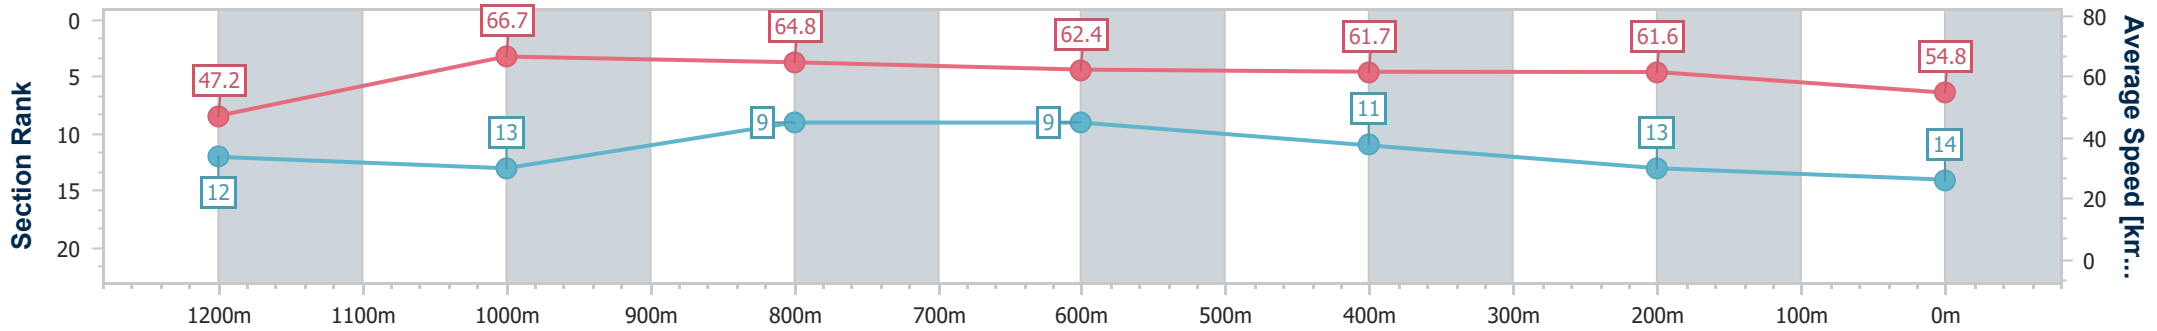

Horse/Jockey Name	Rustic Steel
Final Rank	14
Fastest Section Time (Section)	0:10.80 (1200m)
Top Speed [km/h] (Section)	68.0 (1200m)
Race State	Finished

Doomben QLD Professional
Race 10: LADBROKES BRC SPRINT - 1350m
25 May 2024 - 16:32
Track Rating: Soft 6, Weather: Overcast, Rail Position: +2m Entire

BRISBANE
RACING CLUB

Section	Overall	1200m	1000m	800m	600m	400m	200m
Section Times	1:21.88 [14] (0:11.45)	1:10.43 [12] (0:10.80)	0:59.63 [13] (0:11.20)	0:48.43 [9] (0:11.71)	0:36.72 [9] (0:11.81)	0:24.91 [11] (0:11.77)	0:13.14 [13] (0:13.14)
Average Speed [km/h]	47.2	66.7	64.8	62.4	61.7	61.6	54.8
Top Speed [km/h]	65.4	68.0	66.9	64.2	62.5	62.4	59.3
Avg. Dist. to Rail [m]	12.0	6.1	3.7	3.1	2.4	5.6	10.2
Avg. Stride Freq. [Hz]	2.2	2.4	2.3	2.3	2.3	2.3	2.2
Avg. Stride Length [m]	6.0	7.8	7.9	7.6	7.5	7.3	7.0

- [ ] Ranking at each section and finish
- -.-.- No data available at this section
- NA No data available