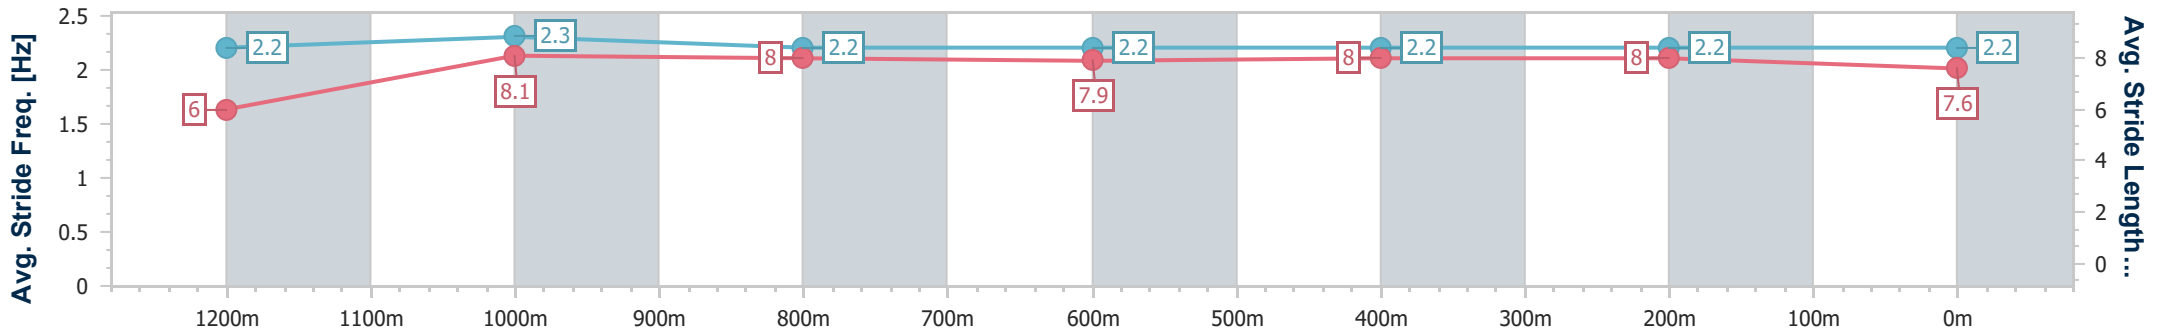

Horse/Jockey Name	Vilana
Final Rank	6
Fastest Section Time (Section)	0:10.98 (Overall)
Top Speed [km/h] (Section)	66.4 (1200m)
Race State	Finished

Doomben QLD Professional
Race 10: LADBROKES BRC SPRINT - 1350m
25 May 2024 - 16:32
Track Rating: Soft 6, Weather: Overcast, Rail Position: +2m Entire

BRISBANE
RACING CLUB

Section	Overall	1200m	1000m	800m	600m	400m	200m
Section Times	1:20.38 [6] (0:10.98)	1:09.40 [6] (0:11.01)	0:58.39 [9] (0:11.45)	0:46.94 [8] (0:11.72)	0:35.22 [8] (0:11.75)	0:23.47 [9] (0:11.31)	0:12.16 [7] (0:12.16)
Average Speed [km/h]	49.2	65.5	63.1	62.0	61.8	64.0	59.1
Top Speed [km/h]	64.3	66.4	65.3	63.6	63.5	64.9	62.8
Avg. Dist. to Rail [m]	7.7	2.8	2.4	1.6	1.3	4.8	7.1
Avg. Stride Freq. [Hz]	2.2	2.3	2.2	2.2	2.2	2.2	2.2
Avg. Stride Length [m]	6.0	8.1	8.0	7.9	8.0	8.0	7.6

- [ ] Ranking at each section and finish
- -.-.- No data available at this section
- NA No data available