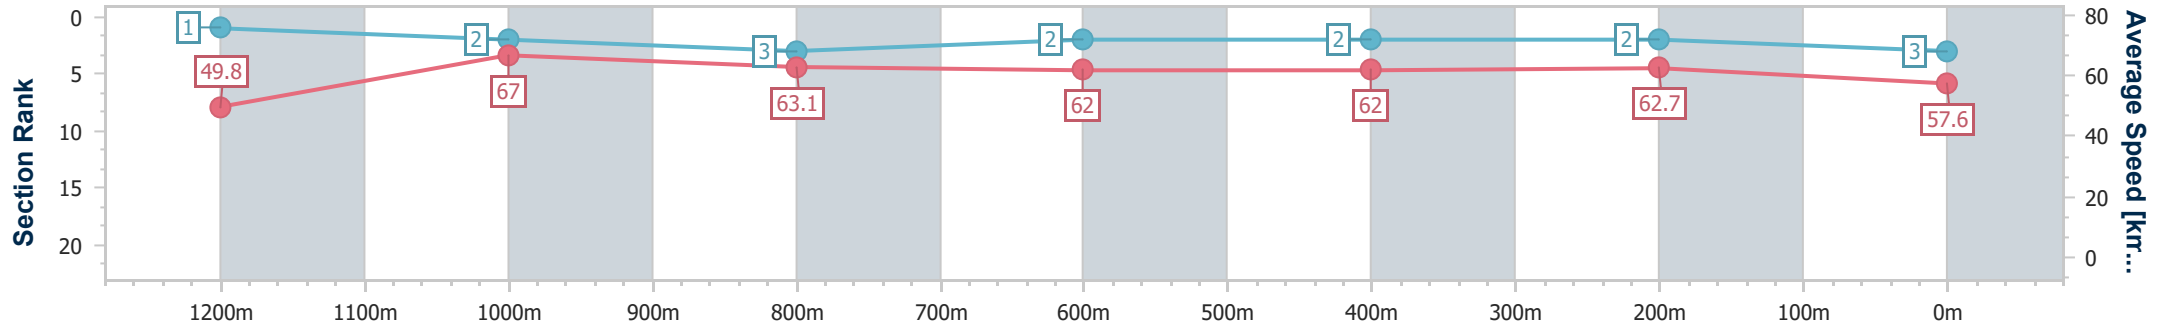

Horse/Jockey Name	Prince Of Boom
Final Rank	3
Fastest Section Time (Section)	0:10.72 (1200m)
Top Speed [km/h] (Section)	68.6 (1200m)
Race State	Finished

Doomben QLD Professional
Race 10: LADBROKES BRC SPRINT - 1350m
25 May 2024 - 16:32
Track Rating: Soft 6, Weather: Overcast, Rail Position: +2m Entire

BRISBANE
RACING CLUB

Section	Overall	1200m	1000m	800m	600m	400m	200m
Section Times	1:20.26 [3] (0:10.84)	1:09.42 [1] (0:10.72)	0:58.70 [2] (0:11.44)	0:47.26 [3] (0:11.56)	0:35.70 [2] (0:11.64)	0:24.06 [2] (0:11.57)	0:12.49 [2] (0:12.49)
Average Speed [km/h]	49.8	67.0	63.1	62.0	62.0	62.7	57.6
Top Speed [km/h]	66.2	68.6	65.2	62.7	62.5	63.7	60.9
Avg. Dist. to Rail [m]	6.5	2.8	0.8	0.6	0.3	5.2	9.0
Avg. Stride Freq. [Hz]	2.3	2.3	2.3	2.2	2.3	2.3	2.3
Avg. Stride Length [m]	6.1	8.1	7.7	7.7	7.6	7.6	7.1

- [ ] Ranking at each section and finish
- -.-.- No data available at this section
- NA No data available