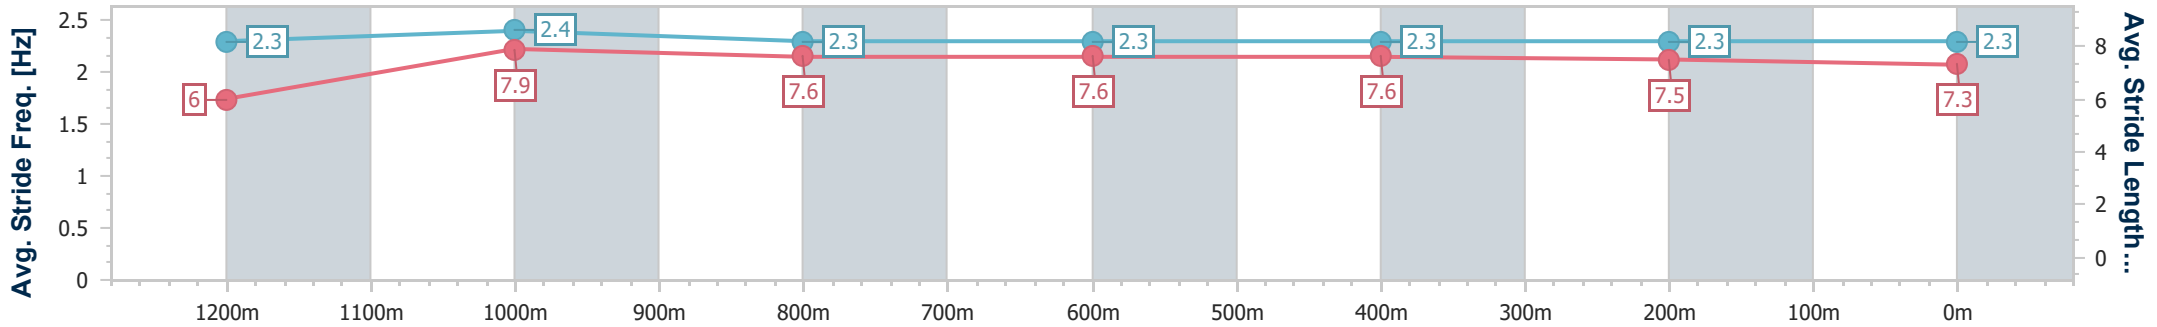

Horse/Jockey Name	Yellow Brick
Final Rank	5
Fastest Section Time (Section)	0:10.83 (1200m)
Top Speed [km/h] (Section)	67.6 (1200m)
Race State	Finished

Doomben QLD Professional
Race 10: LADBROKES BRC SPRINT - 1350m
25 May 2024 - 16:32
Track Rating: Soft 6, Weather: Overcast, Rail Position: +2m Entire

BRISBANE
RACING CLUB

Section	Overall	1200m	1000m	800m	600m	400m	200m
Section Times	1:20.35 [5] (0:10.94)	1:09.41 [5] (0:10.83)	0:58.58 [4] (0:11.40)	0:47.18 [4] (0:11.67)	0:35.51 [4] (0:11.72)	0:23.79 [4] (0:11.50)	0:12.29 [4] (0:12.29)
Average Speed [km/h]	49.2	66.7	63.7	62.0	61.5	62.8	58.5
Top Speed [km/h]	65.2	67.6	66.7	63.2	62.1	64.1	62.1
Avg. Dist. to Rail [m]	10.3	4.3	3.3	1.3	0.3	4.7	9.8
Avg. Stride Freq. [Hz]	2.3	2.4	2.3	2.3	2.3	2.3	2.3
Avg. Stride Length [m]	6.0	7.9	7.6	7.6	7.6	7.5	7.3

- [ ] Ranking at each section and finish
- -.-.- No data available at this section
- NA No data available