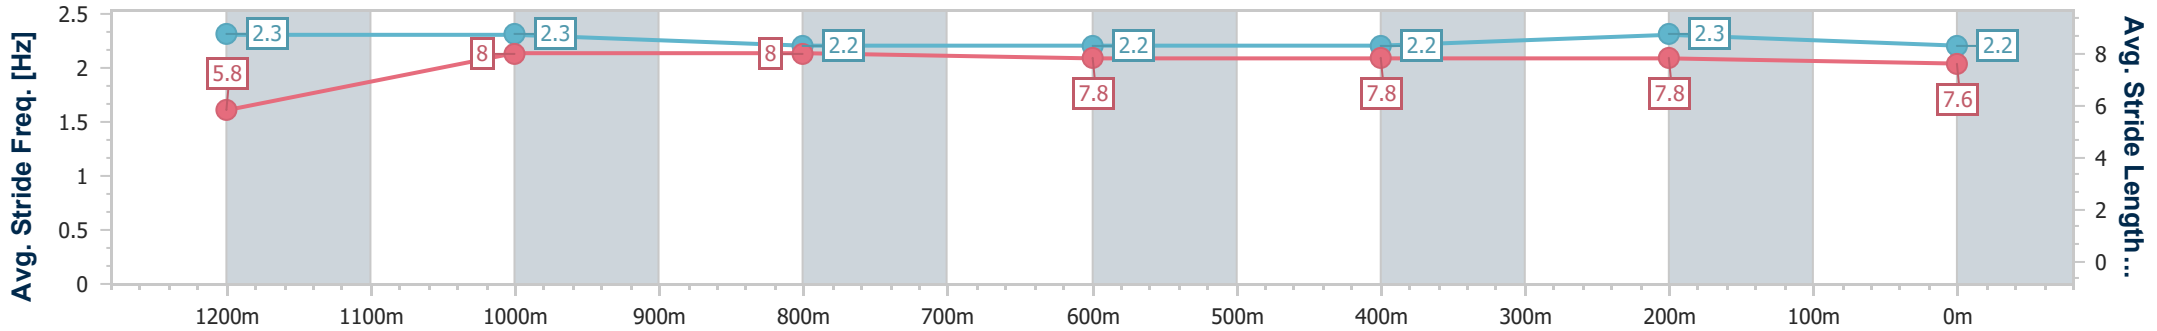

Doomben QLD Professional
Race 10: LADBROKES BRC SPRINT - 1350m
 25 May 2024 - 16:32
 Track Rating: Soft 6, Weather: Overcast, Rail Position: +2m Entire

BRISBANE
RACING CLUB

Section	Overall	1200m	1000m	800m	600m	400m	200m
Section Times	1:20.08 [2] (0:11.22)	1:08.86 [9] (0:11.02)	0:57.84 [11] (0:11.48)	0:46.36 [13] (0:11.72)	0:34.64 [13] (0:11.72)	0:22.92 [12] (0:11.17)	0:11.75 [10] (0:11.75)
Average Speed [km/h]	48.2	65.4	62.8	61.7	61.7	64.4	61.2
Top Speed [km/h]	66.1	66.3	65.0	63.1	62.7	66.5	64.7
Avg. Dist. to Rail [m]	2.2	1.1	1.1	1.1	0.6	2.4	5.0
Avg. Stride Freq. [Hz]	2.3	2.3	2.2	2.2	2.2	2.3	2.2
Avg. Stride Length [m]	5.8	8.0	8.0	7.8	7.8	7.8	7.6