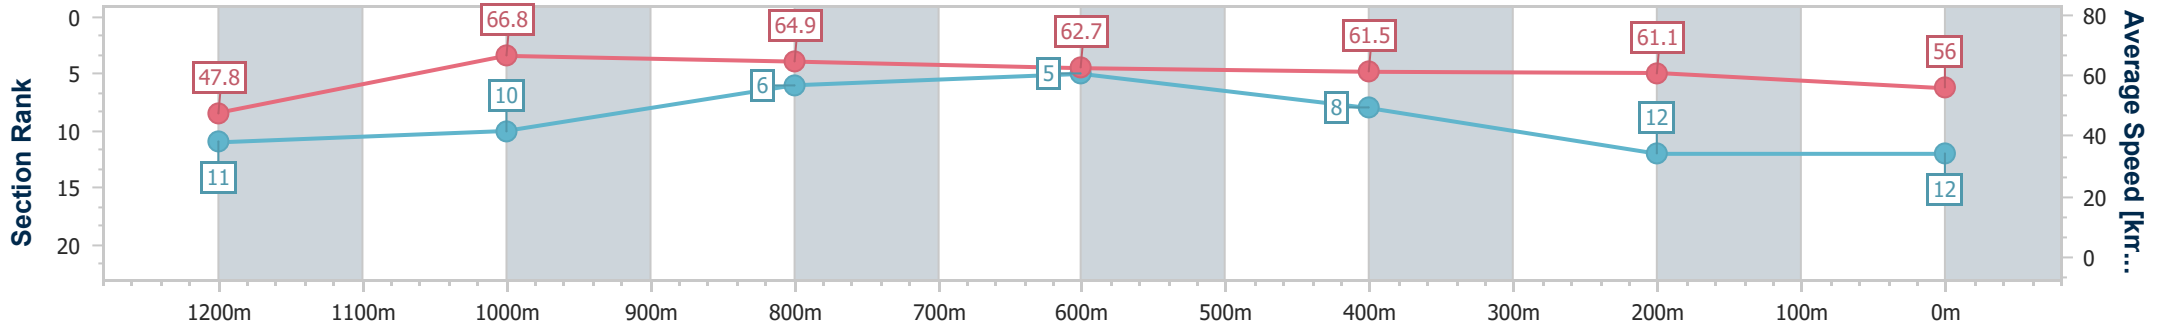

Horse/Jockey Name	Legacies
Final Rank	12
Fastest Section Time (Section)	0:10.79 (1200m)
Top Speed [km/h] (Section)	68.6 (1200m)
Race State	Finished

Doomben QLD Professional
Race 10: LADBROKES BRC SPRINT - 1350m
25 May 2024 - 16:32
Track Rating: Soft 6, Weather: Overcast, Rail Position: +2m Entire

BRISBANE
RACING CLUB

Section	Overall	1200m	1000m	800m	600m	400m	200m
Section Times	1:21.53 [12] (0:11.26)	1:10.27 [11] (0:10.79)	0:59.48 [10] (0:11.22)	0:48.26 [6] (0:11.72)	0:36.54 [5] (0:11.82)	0:24.72 [8] (0:11.85)	0:12.87 [12] (0:12.87)
Average Speed [km/h]	47.8	66.8	64.9	62.7	61.5	61.1	56.0
Top Speed [km/h]	64.5	68.6	67.4	63.8	62.7	62.5	59.2
Avg. Dist. to Rail [m]	12.9	7.7	5.0	3.3	2.3	5.9	9.5
Avg. Stride Freq. [Hz]	2.2	2.5	2.4	2.4	2.4	2.4	2.3
Avg. Stride Length [m]	5.9	7.5	7.5	7.4	7.2	7.2	6.9

- [ ] Ranking at each section and finish
- -.-.- No data available at this section
- NA No data available