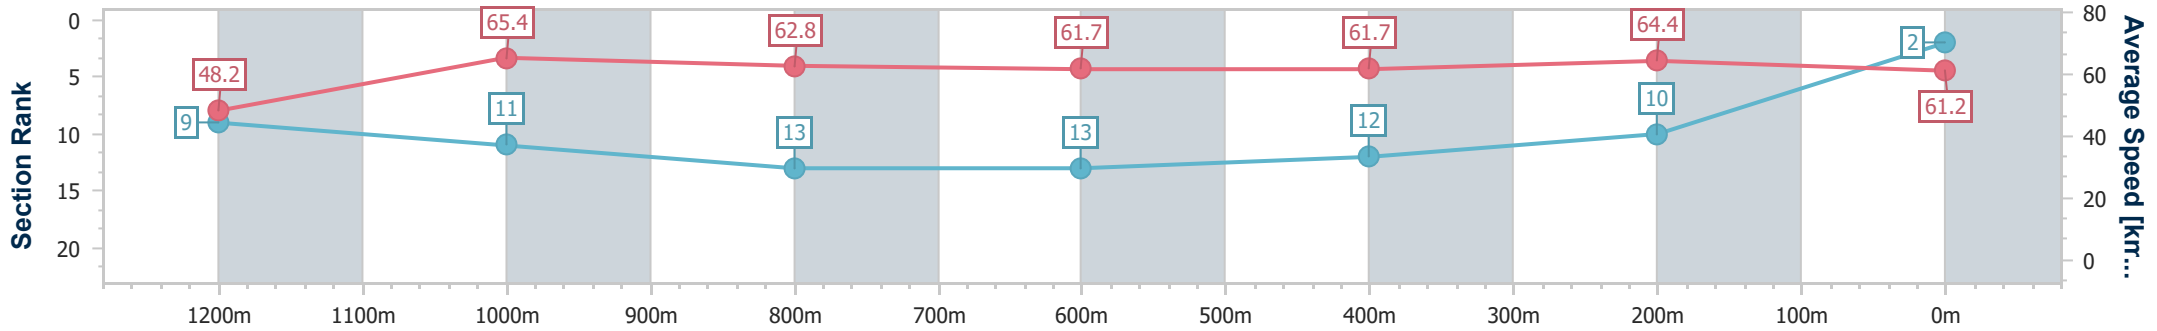

Doomben QLD Professional
Race 10: LADBROKES BRC SPRINT - 1350m
 25 May 2024 - 16:32
 Track Rating: Soft 6, Weather: Overcast, Rail Position: +2m Entire

BRISBANE
RACING CLUB

Section	Overall	1200m	1000m	800m	600m	400m	200m
Section Times	1:20.08 [2] (0:11.22)	1:08.86 [9] (0:11.02)	0:57.84 [11] (0:11.48)	0:46.36 [13] (0:11.72)	0:34.64 [13] (0:11.72)	0:22.92 [12] (0:11.17)	0:11.75 [10] (0:11.75)
Average Speed [km/h]	48.2	65.4	62.8	61.7	61.7	64.4	61.2
Top Speed [km/h]	66.1	66.3	65.0	63.1	62.7	66.5	64.7
Avg. Dist. to Rail [m]	2.2	1.1	1.1	1.1	0.6	2.4	5.0
Avg. Stride Freq. [Hz]	2.3	2.3	2.2	2.2	2.2	2.3	2.2
Avg. Stride Length [m]	5.8	8.0	8.0	7.8	7.8	7.8	7.6