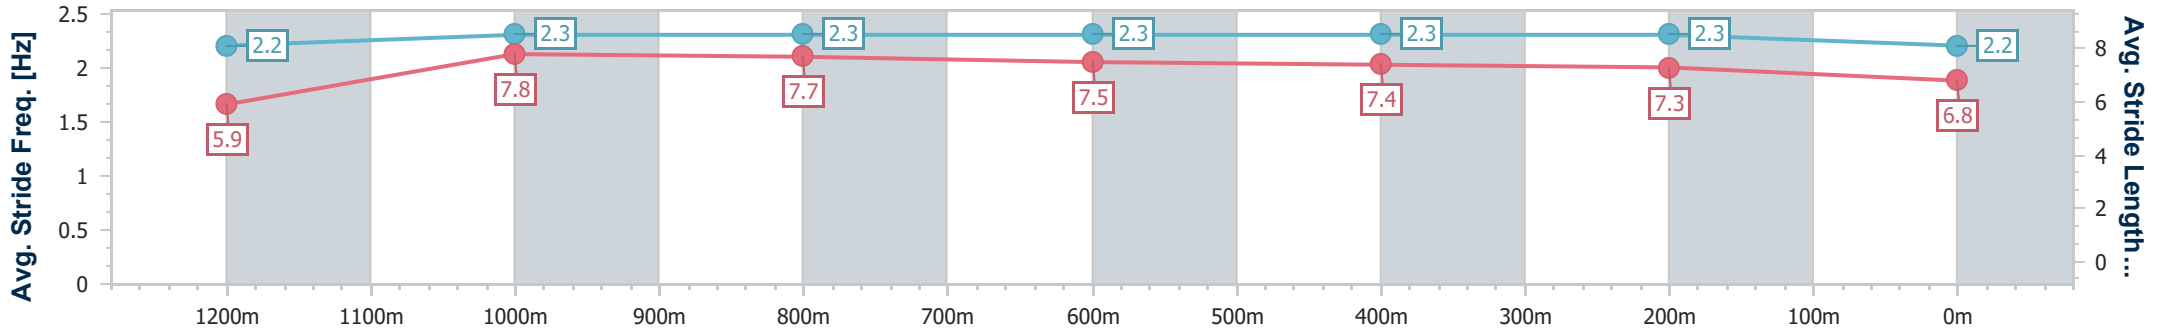

Horse/Jockey Name	Ucalledit
Final Rank	15
Fastest Section Time (Section)	0:10.94 (1200m)
Top Speed [km/h] (Section)	66.4 (1200m)
Race State	Finished

Doomben QLD Professional
Race 10: LADBROKES BRC SPRINT - 1350m
25 May 2024 - 16:32
Track Rating: Soft 6, Weather: Overcast, Rail Position: +2m Entire

BRISBANE
RACING CLUB

Section	Overall	1200m	1000m	800m	600m	400m	200m
Section Times	1:22.85 [15] (0:11.46)	1:11.39 [14] (0:10.94)	1:00.45 [14] (0:11.44)	0:49.01 [14] (0:11.69)	0:37.32 [14] (0:11.80)	0:25.52 [15] (0:11.78)	0:13.74 [15] (0:13.74)
Average Speed [km/h]	47.2	65.9	62.8	62.0	61.2	61.2	52.4
Top Speed [km/h]	64.3	66.4	64.9	62.4	62.2	62.6	58.3
Avg. Dist. to Rail [m]	8.8	0.7	0.6	0.8	0.6	2.1	3.4
Avg. Stride Freq. [Hz]	2.2	2.3	2.3	2.3	2.3	2.3	2.2
Avg. Stride Length [m]	5.9	7.8	7.7	7.5	7.4	7.3	6.8

- [ ] Ranking at each section and finish
- -.-.- No data available at this section
- NA No data available