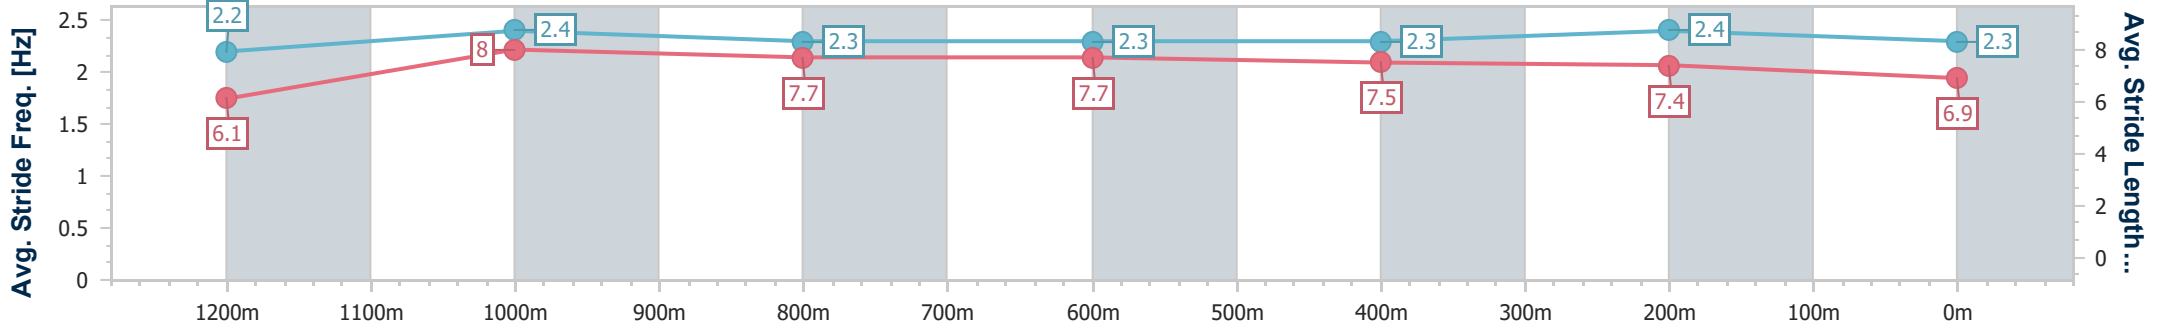

Horse/Jockey Name	Zarastro
Final Rank	4
Fastest Section Time (Section)	0:10.60 (1200m)
Top Speed [km/h] (Section)	69.2 (1200m)
Race State	Finished

Doomben QLD Professional
Race 10: LADBROKES BRC SPRINT - 1350m
25 May 2024 - 16:32
Track Rating: Soft 6, Weather: Overcast, Rail Position: +2m Entire

BRISBANE
RACING CLUB

Section	Overall	1200m	1000m	800m	600m	400m	200m
Section Times	1:20.33 [4] (0:10.85)	1:09.48 [2] (0:10.60)	0:58.88 [1] (0:11.38)	0:47.50 [1] (0:11.56)	0:35.94 [1] (0:11.57)	0:24.37 [1] (0:11.56)	0:12.81 [1] (0:12.81)
Average Speed [km/h]	49.8	68.0	63.2	62.0	62.1	62.7	56.1
Top Speed [km/h]	67.5	69.2	65.9	63.1	63.1	63.7	60.3
Avg. Dist. to Rail [m]	12.7	4.2	1.3	0.8	0.4	4.3	8.3
Avg. Stride Freq. [Hz]	2.2	2.4	2.3	2.3	2.3	2.4	2.3
Avg. Stride Length [m]	6.1	8.0	7.7	7.7	7.5	7.4	6.9

- [ ] Ranking at each section and finish
- -.-.- No data available at this section
- NA No data available