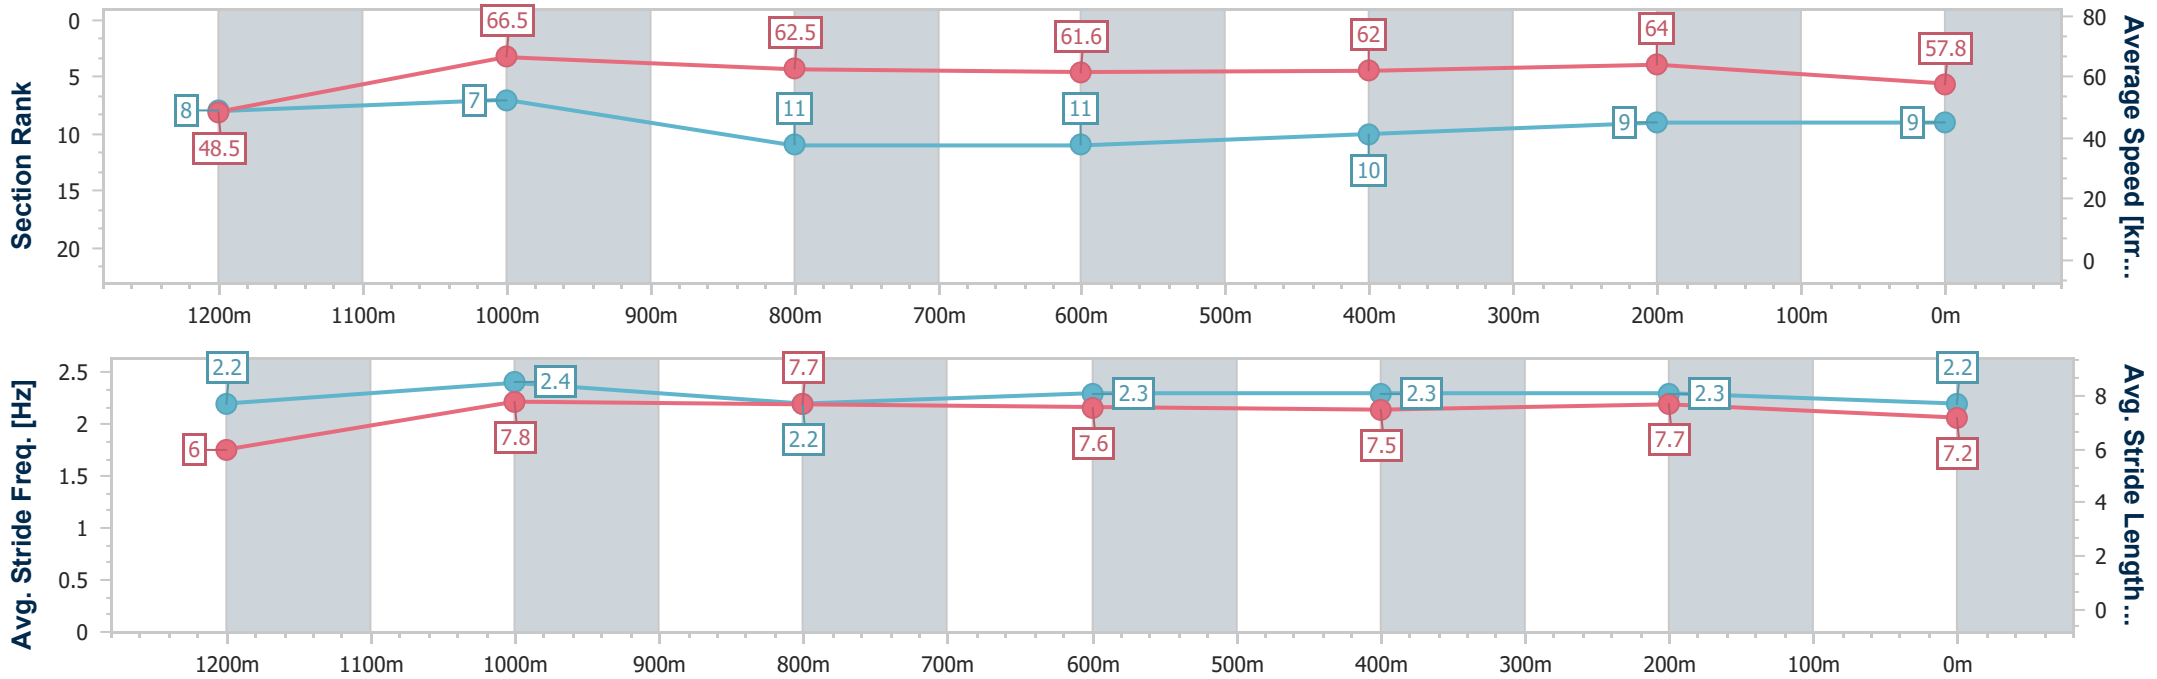

Doomben QLD Professional
Race 10: LADBROKES BRC SPRINT - 1350m
 25 May 2024 - 16:32
 Track Rating: Soft 6, Weather: Overcast, Rail Position: +2m Entire

BRISBANE
RACING CLUB

Section	Overall	1200m	1000m	800m	600m	400m	200m
Section Times	1:20.44 [8] (0:11.02)	1:09.42 [7] (0:10.96)	0:58.46 [8] (0:11.52)	0:46.94 [10] (0:11.70)	0:35.24 [10] (0:11.58)	0:23.66 [7] (0:11.40)	0:12.26 [6] (0:12.26)
Average Speed [km/h]	49.0	65.7	62.6	61.3	62.0	63.2	58.6
Top Speed [km/h]	65.2	66.5	63.8	62.2	63.0	64.3	62.2
Avg. Dist. to Rail [m]	2.9	0.9	0.6	0.4	1.0	3.4	5.4
Avg. Stride Freq. [Hz]	2.1	2.3	2.2	2.2	2.2	2.3	2.2
Avg. Stride Length [m]	6.3	8.0	7.9	7.7	7.8	7.7	7.3

- [] Ranking at each section and finish
- .-.- No data available at this section
- NA No data available

Horse/Jockey Name	Irish Songs
Final Rank	9
Fastest Section Time (Section)	0:10.81 (1200m)
Top Speed [km/h] (Section)	67.8 (1200m)
Race State	Finished

Doomben QLD Professional
Race 10: LADBROKES BRC SPRINT - 1350m
 25 May 2024 - 16:32
 Track Rating: Soft 6, Weather: Overcast, Rail Position: +2m Entire

BRISBANE
RACING CLUB

Section	Overall	1200m	1000m	800m	600m	400m	200m
Section Times	1:20.68 [9] (0:11.15)	1:09.53 [8] (0:10.81)	0:58.72 [7] (0:11.61)	0:47.11 [11] (0:11.79)	0:35.32 [11] (0:11.59)	0:23.73 [10] (0:11.31)	0:12.42 [9] (0:12.42)
Average Speed [km/h]	48.5	66.5	62.5	61.6	62.0	64.0	57.8
Top Speed [km/h]	66.4	67.8	64.6	62.7	64.4	65.8	61.1
Avg. Dist. to Rail [m]	6.1	2.8	2.4	1.7	0.6	3.9	6.8
Avg. Stride Freq. [Hz]	2.2	2.4	2.2	2.3	2.3	2.3	2.2
Avg. Stride Length [m]	6.0	7.8	7.7	7.6	7.5	7.7	7.2