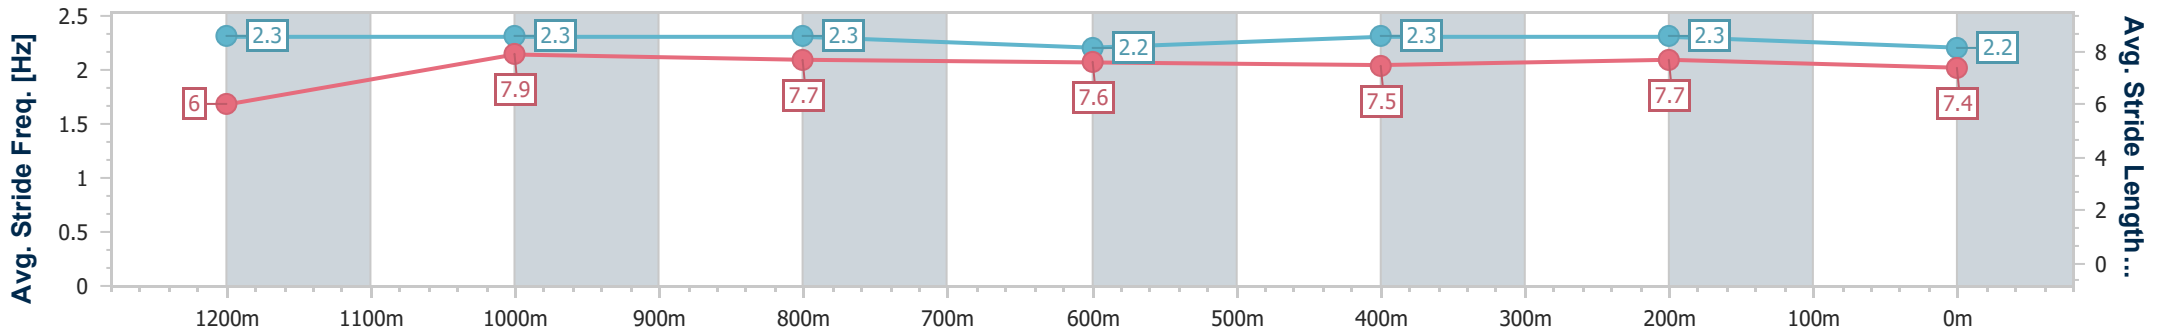

Horse/Jockey Name	Here To Shock
Final Rank	1
Fastest Section Time (Section)	0:10.87 (Overall)
Top Speed [km/h] (Section)	67.4 (1200m)
Race State	Finished

Doomben QLD Professional
Race 10: LADBROKES BRC SPRINT - 1350m
25 May 2024 - 16:32
Track Rating: Soft 6, Weather: Overcast, Rail Position: +2m Entire

BRISBANE
RACING CLUB

Section	Overall	1200m	1000m	800m	600m	400m	200m
Section Times	1:20.07 [1] (0:10.87)	1:09.20 [3] (0:10.89)	0:58.31 [3] (0:11.46)	0:46.85 [5] (0:11.77)	0:35.08 [6] (0:11.67)	0:23.41 [5] (0:11.30)	0:12.11 [3] (0:12.11)
Average Speed [km/h]	49.7	66.2	62.8	61.4	61.5	63.9	59.6
Top Speed [km/h]	66.2	67.4	64.2	63.1	62.7	66.1	63.0
Avg. Dist. to Rail [m]	3.7	1.0	0.7	0.3	0.2	3.0	5.0
Avg. Stride Freq. [Hz]	2.3	2.3	2.3	2.2	2.3	2.3	2.2
Avg. Stride Length [m]	6.0	7.9	7.7	7.6	7.5	7.7	7.4

- [ ] Ranking at each section and finish
- -.-.- No data available at this section
- NA No data available