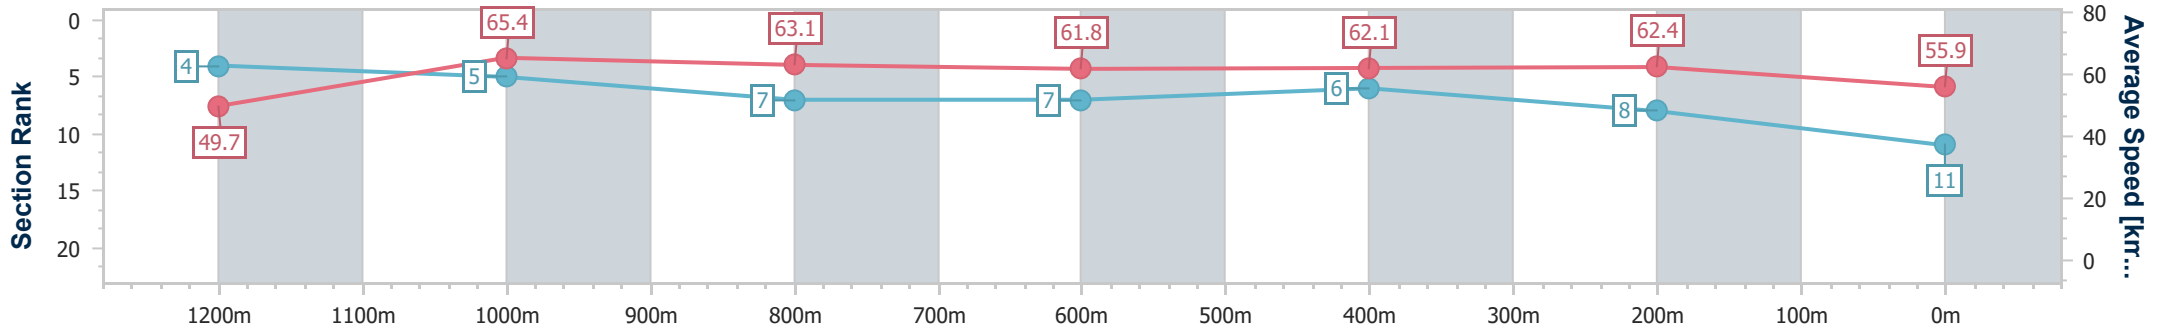

Horse/Jockey Name	Surf Dancer
Final Rank	11
Fastest Section Time (Section)	0:10.88 (Overall)
Top Speed [km/h] (Section)	66.6 (1200m)
Race State	Finished

Doomben QLD Professional
Race 10: LADBROKES BRC SPRINT - 1350m
25 May 2024 - 16:32
Track Rating: Soft 6, Weather: Overcast, Rail Position: +2m Entire

BRISBANE
RACING CLUB

Section	Overall	1200m	1000m	800m	600m	400m	200m
Section Times	1:21.10 [11] (0:10.88)	1:10.22 [4] (0:10.97)	0:59.25 [5] (0:11.46)	0:47.79 [7] (0:11.83)	0:35.96 [7] (0:11.60)	0:24.36 [6] (0:11.50)	0:12.86 [8] (0:12.86)
Average Speed [km/h]	49.7	65.4	63.1	61.8	62.1	62.4	55.9
Top Speed [km/h]	66.1	66.6	63.8	63.7	63.3	63.4	61.0
Avg. Dist. to Rail [m]	3.3	1.3	0.8	2.7	1.3	2.4	5.0
Avg. Stride Freq. [Hz]	2.3	2.4	2.4	2.4	2.4	2.5	2.3
Avg. Stride Length [m]	5.9	7.7	7.4	7.3	7.2	7.0	6.7

- [ ] Ranking at each section and finish
- -.-.- No data available at this section
- NA No data available