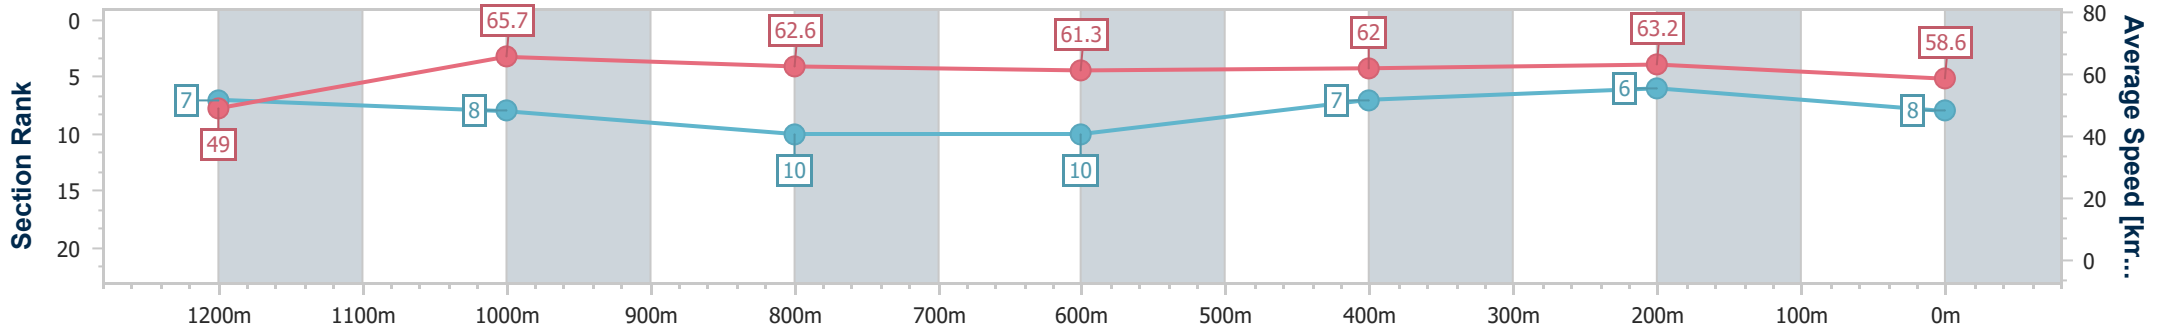

Horse/Jockey Name	Strait Acer
Final Rank	8
Fastest Section Time (Section)	0:10.96 (1200m)
Top Speed [km/h] (Section)	66.5 (1200m)
Race State	Finished

Doomben QLD Professional
Race 10: LADBROKES BRC SPRINT - 1350m
25 May 2024 - 16:32
Track Rating: Soft 6, Weather: Overcast, Rail Position: +2m Entire

BRISBANE
RACING CLUB

Section	Overall	1200m	1000m	800m	600m	400m	200m
Section Times	1:20.44 [8] (0:11.02)	1:09.42 [7] (0:10.96)	0:58.46 [8] (0:11.52)	0:46.94 [10] (0:11.70)	0:35.24 [10] (0:11.58)	0:23.66 [7] (0:11.40)	0:12.26 [6] (0:12.26)
Average Speed [km/h]	49.0	65.7	62.6	61.3	62.0	63.2	58.6
Top Speed [km/h]	65.2	66.5	63.8	62.2	63.0	64.3	62.2
Avg. Dist. to Rail [m]	2.9	0.9	0.6	0.4	1.0	3.4	5.4
Avg. Stride Freq. [Hz]	2.1	2.3	2.2	2.2	2.2	2.3	2.2
Avg. Stride Length [m]	6.3	8.0	7.9	7.7	7.8	7.7	7.3

- [ ] Ranking at each section and finish
- -.-.- No data available at this section
- NA No data available