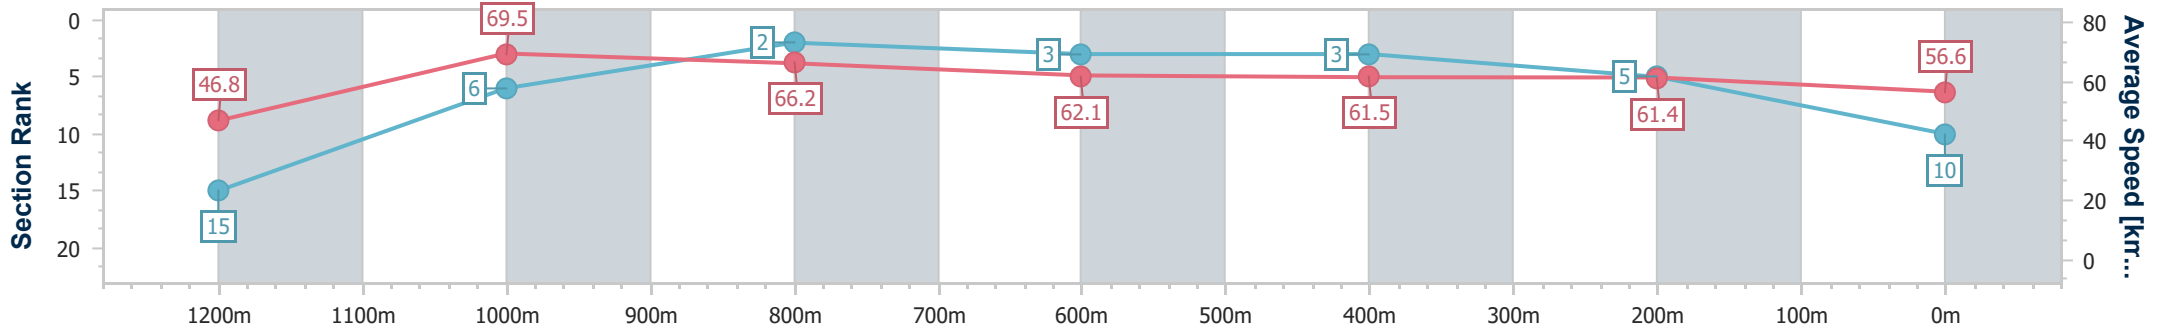

Horse/Jockey Name	Pearson
Final Rank	10
Fastest Section Time (Section)	0:10.40 (1200m)
Top Speed [km/h] (Section)	69.9 (1200m)
Race State	Finished

Doomben QLD Professional
Race 10: LADBROKES BRC SPRINT - 1350m
25 May 2024 - 16:32
Track Rating: Soft 6, Weather: Overcast, Rail Position: +2m Entire

BRISBANE
RACING CLUB

Section	Overall	1200m	1000m	800m	600m	400m	200m
Section Times	1:20.88 [10] (0:11.51)	1:09.37 [15] (0:10.40)	0:58.97 [6] (0:10.96)	0:48.01 [2] (0:11.71)	0:36.30 [3] (0:11.78)	0:24.52 [3] (0:11.79)	0:12.73 [5] (0:12.73)
Average Speed [km/h]	46.8	69.5	66.2	62.1	61.5	61.4	56.6
Top Speed [km/h]	67.5	69.9	69.1	64.4	62.1	62.7	60.2
Avg. Dist. to Rail [m]	11.1	5.5	4.5	2.2	1.2	4.9	8.2
Avg. Stride Freq. [Hz]	2.1	2.4	2.3	2.3	2.3	2.3	2.2
Avg. Stride Length [m]	6.0	8.2	8.0	7.6	7.5	7.5	7.3

- [ ] Ranking at each section and finish
- -.-.- No data available at this section
- NA No data available