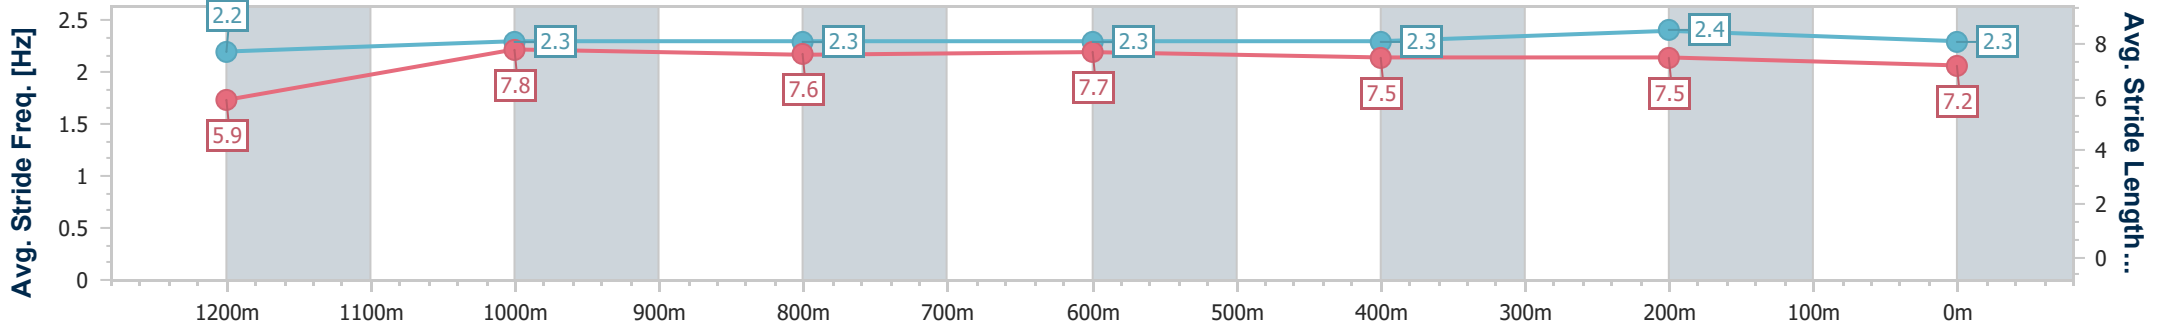

Horse/Jockey Name	The Inevitable
Final Rank	7
Fastest Section Time (Section)	0:11.13 (1200m)
Top Speed [km/h] (Section)	66.8 (1200m)
Race State	Finished

Doomben QLD Professional
Race 10: LADBROKES BRC SPRINT - 1350m
25 May 2024 - 16:32
Track Rating: Soft 6, Weather: Overcast, Rail Position: +2m Entire

BRISBANE
RACING CLUB

Section	Overall	1200m	1000m	800m	600m	400m	200m
Section Times	1:20.40 [7] (0:11.45)	1:08.95 [13] (0:11.13)	0:57.82 [15] (0:11.42)	0:46.40 [15] (0:11.69)	0:34.71 [15] (0:11.59)	0:23.12 [14] (0:11.25)	0:11.87 [11] (0:11.87)
Average Speed [km/h]	47.4	64.7	63.2	62.3	62.0	64.0	60.5
Top Speed [km/h]	62.5	66.8	65.7	63.7	63.7	65.3	64.2
Avg. Dist. to Rail [m]	13.6	5.0	2.6	1.5	0.6	3.8	10.1
Avg. Stride Freq. [Hz]	2.2	2.3	2.3	2.3	2.3	2.4	2.3
Avg. Stride Length [m]	5.9	7.8	7.6	7.7	7.5	7.5	7.2

- [ ] Ranking at each section and finish
- -.-.- No data available at this section
- NA No data available