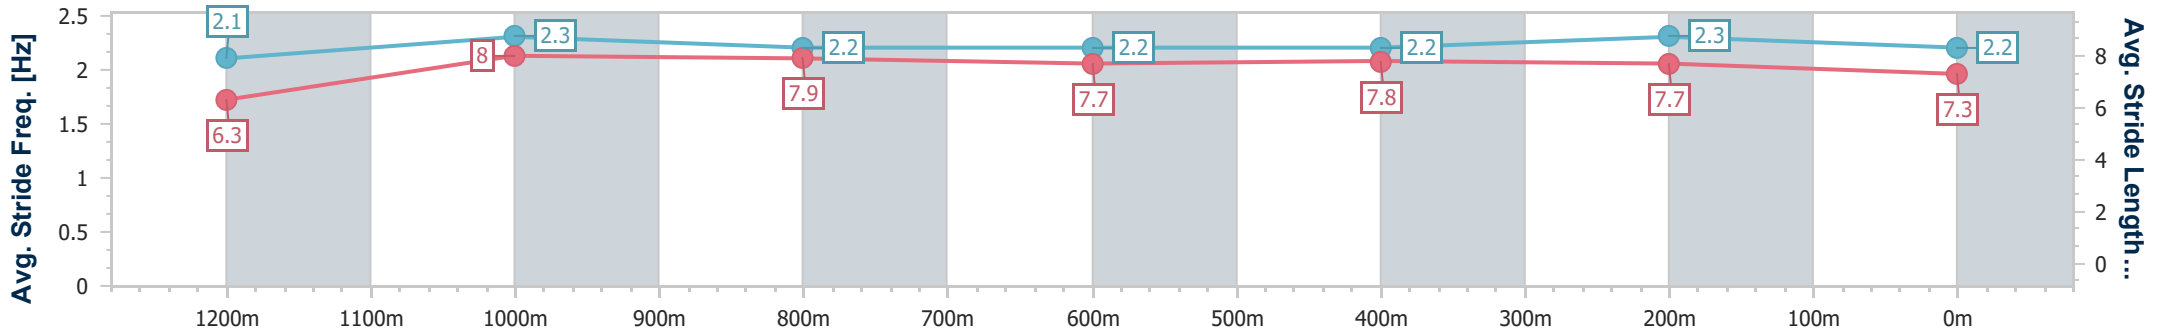

Horse/Jockey Name	Strait Acer
Final Rank	8
Fastest Section Time (Section)	0:10.96 (1200m)
Top Speed [km/h] (Section)	66.5 (1200m)
Race State	Finished

Doomben QLD Professional
Race 10: LADBROKES BRC SPRINT - 1350m
25 May 2024 - 16:32
Track Rating: Soft 6, Weather: Overcast, Rail Position: +2m Entire

BRISBANE
RACING CLUB

Section	Overall	1200m	1000m	800m	600m	400m	200m
Section Times	1:20.44 [8] (0:11.02)	1:09.42 [7] (0:10.96)	0:58.46 [8] (0:11.52)	0:46.94 [10] (0:11.70)	0:35.24 [10] (0:11.58)	0:23.66 [7] (0:11.40)	0:12.26 [6] (0:12.26)
Average Speed [km/h]	49.0	65.7	62.6	61.3	62.0	63.2	58.6
Top Speed [km/h]	65.2	66.5	63.8	62.2	63.0	64.3	62.2
Avg. Dist. to Rail [m]	2.9	0.9	0.6	0.4	1.0	3.4	5.4
Avg. Stride Freq. [Hz]	2.1	2.3	2.2	2.2	2.2	2.3	2.2
Avg. Stride Length [m]	6.3	8.0	7.9	7.7	7.8	7.7	7.3

- [ ] Ranking at each section and finish
- -.-.- No data available at this section
- NA No data available