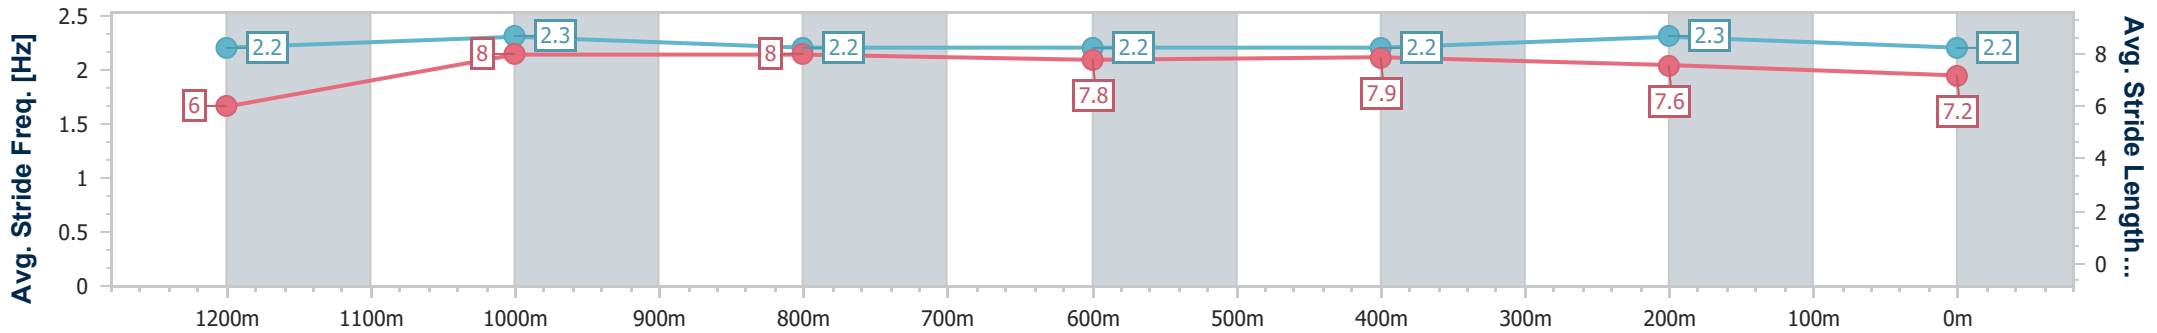

Horse/Jockey Name	Jetty
Final Rank	13
Fastest Section Time (Section)	0:11.01 (1200m)
Top Speed [km/h] (Section)	66.4 (1200m)
Race State	Finished

Doomben QLD Professional
Race 10: LADBROKES BRC SPRINT - 1350m
25 May 2024 - 16:32
Track Rating: Soft 6, Weather: Overcast, Rail Position: +2m Entire

BRISBANE
RACING CLUB

Section	Overall	1200m	1000m	800m	600m	400m	200m
Section Times	1:21.62 [13] (0:11.24)	1:10.38 [10] (0:11.01)	0:59.37 [12] (0:11.42)	0:47.95 [12] (0:11.73)	0:36.22 [12] (0:11.82)	0:24.40 [13] (0:11.62)	0:12.78 [14] (0:12.78)
Average Speed [km/h]	48.0	65.4	63.5	61.8	61.6	62.3	56.4
Top Speed [km/h]	64.1	66.4	65.3	63.0	62.5	63.8	60.6
Avg. Dist. to Rail [m]	8.3	3.1	2.3	1.8	1.7	6.6	11.2
Avg. Stride Freq. [Hz]	2.2	2.3	2.2	2.2	2.2	2.3	2.2
Avg. Stride Length [m]	6.0	8.0	8.0	7.8	7.9	7.6	7.2

- [ ] Ranking at each section and finish
- -.-.- No data available at this section
- NA No data available