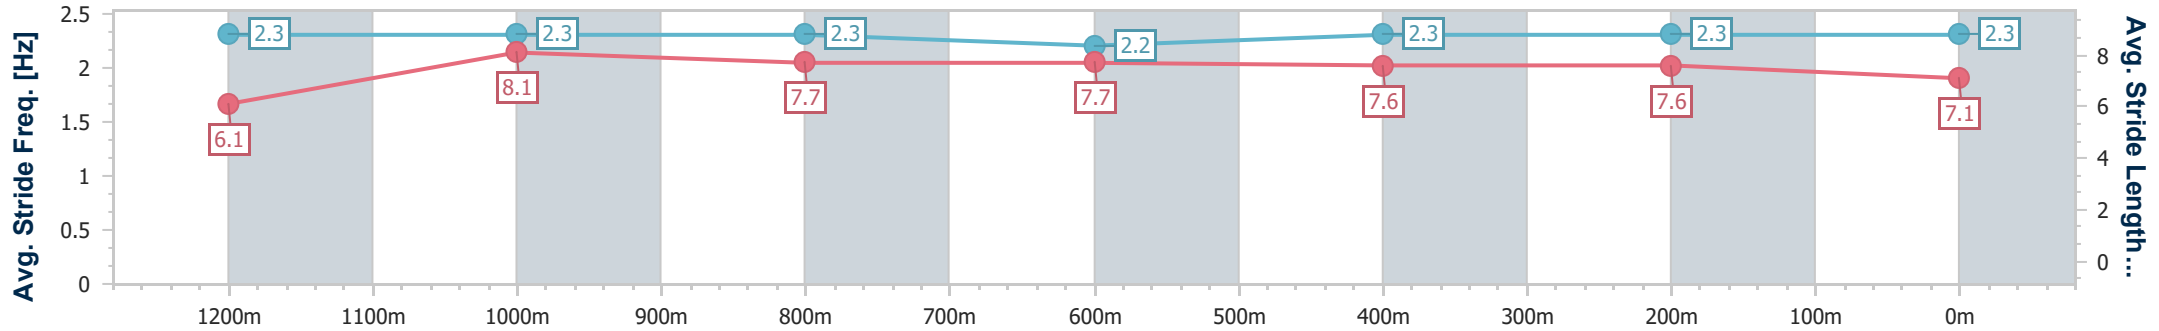

Doomben QLD Professional
Race 10: LADBROKES BRC SPRINT - 1350m
 25 May 2024 - 16:32
 Track Rating: Soft 6, Weather: Overcast, Rail Position: +2m Entire

BRISBANE
RACING CLUB

Section	Overall	1200m	1000m	800m	600m	400m	200m
Section Times	1:20.26 [3] (0:10.84)	1:09.42 [1] (0:10.72)	0:58.70 [2] (0:11.44)	0:47.26 [3] (0:11.56)	0:35.70 [2] (0:11.64)	0:24.06 [2] (0:11.57)	0:12.49 [2] (0:12.49)
Average Speed [km/h]	49.8	67.0	63.1	62.0	62.0	62.7	57.6
Top Speed [km/h]	66.2	68.6	65.2	62.7	62.5	63.7	60.9
Avg. Dist. to Rail [m]	6.5	2.8	0.8	0.6	0.3	5.2	9.0
Avg. Stride Freq. [Hz]	2.3	2.3	2.3	2.2	2.3	2.3	2.3
Avg. Stride Length [m]	6.1	8.1	7.7	7.7	7.6	7.6	7.1