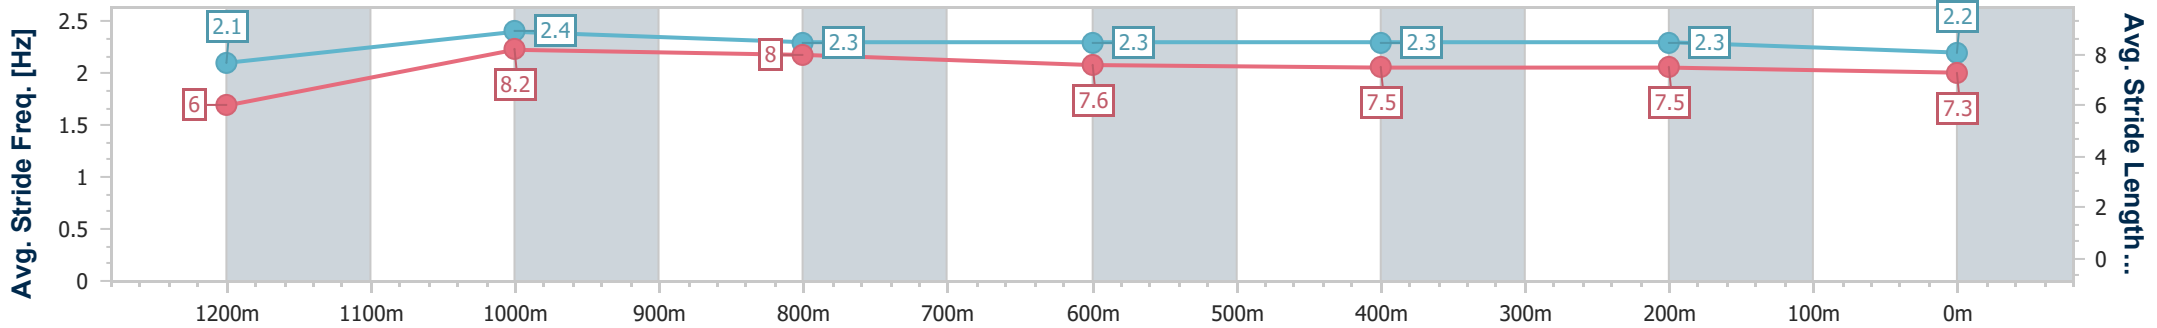

Horse/Jockey Name	Pearson
Final Rank	10
Fastest Section Time (Section)	0:10.40 (1200m)
Top Speed [km/h] (Section)	69.9 (1200m)
Race State	Finished

Doomben QLD Professional
Race 10: LADBROKES BRC SPRINT - 1350m
25 May 2024 - 16:32
Track Rating: Soft 6, Weather: Overcast, Rail Position: +2m Entire

BRISBANE
RACING CLUB

Section	Overall	1200m	1000m	800m	600m	400m	200m
Section Times	1:20.88 [10] (0:11.51)	1:09.37 [15] (0:10.40)	0:58.97 [6] (0:10.96)	0:48.01 [2] (0:11.71)	0:36.30 [3] (0:11.78)	0:24.52 [3] (0:11.79)	0:12.73 [5] (0:12.73)
Average Speed [km/h]	46.8	69.5	66.2	62.1	61.5	61.4	56.6
Top Speed [km/h]	67.5	69.9	69.1	64.4	62.1	62.7	60.2
Avg. Dist. to Rail [m]	11.1	5.5	4.5	2.2	1.2	4.9	8.2
Avg. Stride Freq. [Hz]	2.1	2.4	2.3	2.3	2.3	2.3	2.2
Avg. Stride Length [m]	6.0	8.2	8.0	7.6	7.5	7.5	7.3

- [ ] Ranking at each section and finish
- -.-.- No data available at this section
- NA No data available