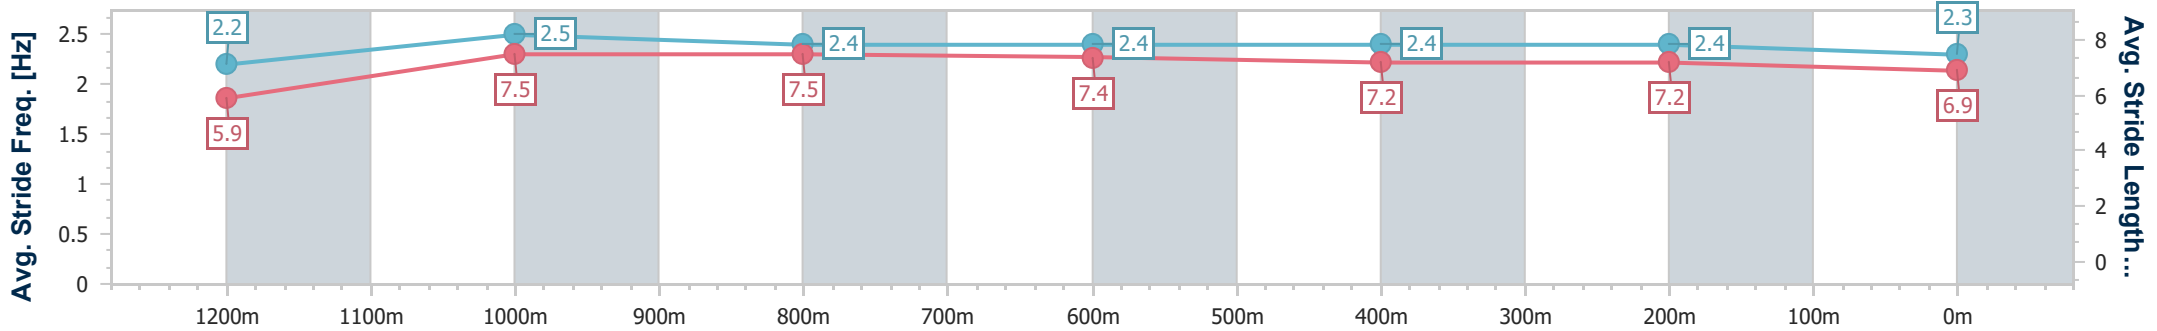

Horse/Jockey Name	Legacies
Final Rank	12
Fastest Section Time (Section)	0:10.79 (1200m)
Top Speed [km/h] (Section)	68.6 (1200m)
Race State	Finished

Doomben QLD Professional
Race 10: LADBROKES BRC SPRINT - 1350m
25 May 2024 - 16:32
Track Rating: Soft 6, Weather: Overcast, Rail Position: +2m Entire

BRISBANE
RACING CLUB

Section	Overall	1200m	1000m	800m	600m	400m	200m
Section Times	1:21.53 [12] (0:11.26)	1:10.27 [11] (0:10.79)	0:59.48 [10] (0:11.22)	0:48.26 [6] (0:11.72)	0:36.54 [5] (0:11.82)	0:24.72 [8] (0:11.85)	0:12.87 [12] (0:12.87)
Average Speed [km/h]	47.8	66.8	64.9	62.7	61.5	61.1	56.0
Top Speed [km/h]	64.5	68.6	67.4	63.8	62.7	62.5	59.2
Avg. Dist. to Rail [m]	12.9	7.7	5.0	3.3	2.3	5.9	9.5
Avg. Stride Freq. [Hz]	2.2	2.5	2.4	2.4	2.4	2.4	2.3
Avg. Stride Length [m]	5.9	7.5	7.5	7.4	7.2	7.2	6.9

- [ ] Ranking at each section and finish
- -.-.- No data available at this section
- NA No data available