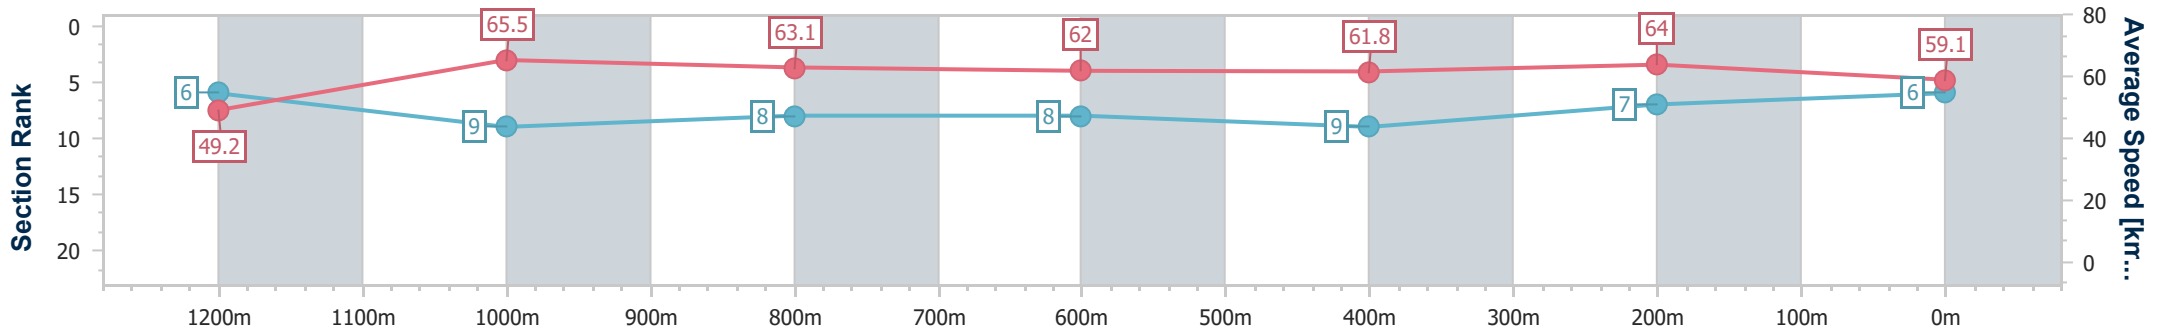

Horse/Jockey Name	Vilana
Final Rank	6
Fastest Section Time (Section)	0:10.98 (Overall)
Top Speed [km/h] (Section)	66.4 (1200m)
Race State	Finished

Doomben QLD Professional
Race 10: LADBROKES BRC SPRINT - 1350m
25 May 2024 - 16:32
Track Rating: Soft 6, Weather: Overcast, Rail Position: +2m Entire

BRISBANE
RACING CLUB

Section	Overall	1200m	1000m	800m	600m	400m	200m
Section Times	1:20.38 [6] (0:10.98)	1:09.40 [6] (0:11.01)	0:58.39 [9] (0:11.45)	0:46.94 [8] (0:11.72)	0:35.22 [8] (0:11.75)	0:23.47 [9] (0:11.31)	0:12.16 [7] (0:12.16)
Average Speed [km/h]	49.2	65.5	63.1	62.0	61.8	64.0	59.1
Top Speed [km/h]	64.3	66.4	65.3	63.6	63.5	64.9	62.8
Avg. Dist. to Rail [m]	7.7	2.8	2.4	1.6	1.3	4.8	7.1
Avg. Stride Freq. [Hz]	2.2	2.3	2.2	2.2	2.2	2.2	2.2
Avg. Stride Length [m]	6.0	8.1	8.0	7.9	8.0	8.0	7.6

- [ ] Ranking at each section and finish
- -.-.- No data available at this section
- NA No data available