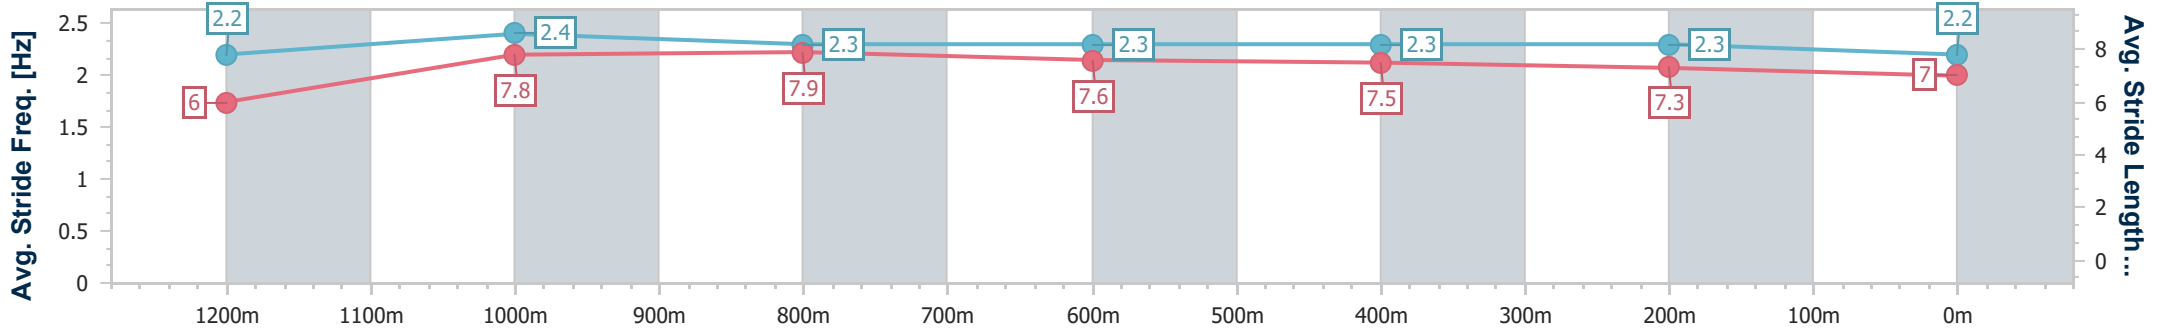

Horse/Jockey Name	Rustic Steel
Final Rank	14
Fastest Section Time (Section)	0:10.80 (1200m)
Top Speed [km/h] (Section)	68.0 (1200m)
Race State	Finished

Doomben QLD Professional
Race 10: LADBROKES BRC SPRINT - 1350m
25 May 2024 - 16:32
Track Rating: Soft 6, Weather: Overcast, Rail Position: +2m Entire

BRISBANE
RACING CLUB

Section	Overall	1200m	1000m	800m	600m	400m	200m
Section Times	1:21.88 [14] (0:11.45)	1:10.43 [12] (0:10.80)	0:59.63 [13] (0:11.20)	0:48.43 [9] (0:11.71)	0:36.72 [9] (0:11.81)	0:24.91 [11] (0:11.77)	0:13.14 [13] (0:13.14)
Average Speed [km/h]	47.2	66.7	64.8	62.4	61.7	61.6	54.8
Top Speed [km/h]	65.4	68.0	66.9	64.2	62.5	62.4	59.3
Avg. Dist. to Rail [m]	12.0	6.1	3.7	3.1	2.4	5.6	10.2
Avg. Stride Freq. [Hz]	2.2	2.4	2.3	2.3	2.3	2.3	2.2
Avg. Stride Length [m]	6.0	7.8	7.9	7.6	7.5	7.3	7.0

- [ ] Ranking at each section and finish
- -.-.- No data available at this section
- NA No data available