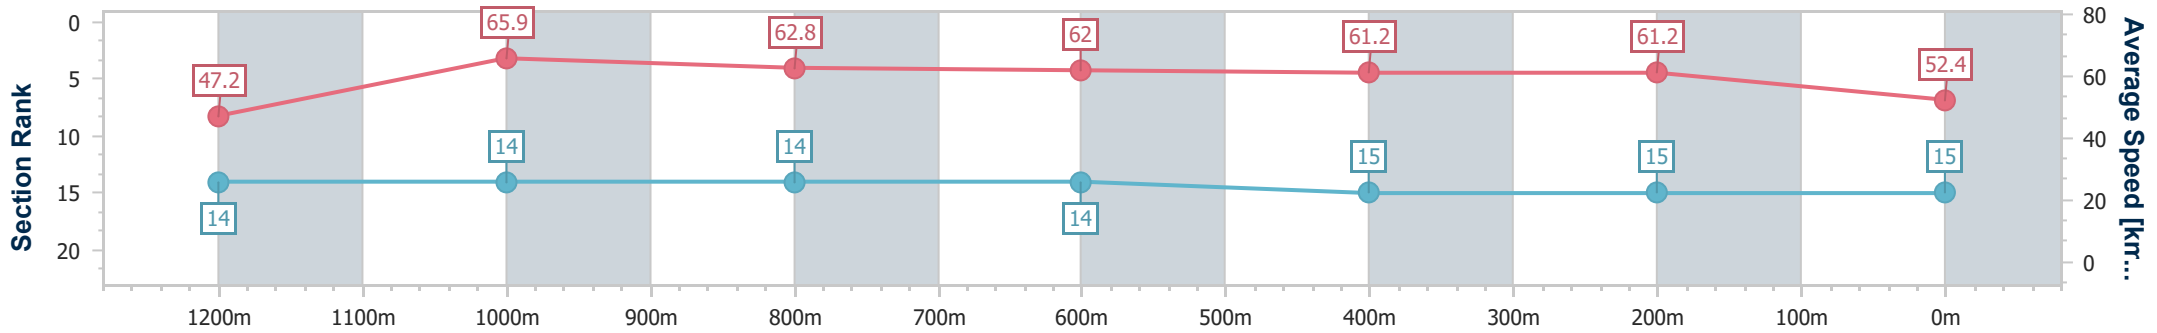

Horse/Jockey Name	Ucalledit
Final Rank	15
Fastest Section Time (Section)	0:10.94 (1200m)
Top Speed [km/h] (Section)	66.4 (1200m)
Race State	Finished

Doomben QLD Professional
Race 10: LADBROKES BRC SPRINT - 1350m
25 May 2024 - 16:32
Track Rating: Soft 6, Weather: Overcast, Rail Position: +2m Entire

BRISBANE
RACING CLUB

Section	Overall	1200m	1000m	800m	600m	400m	200m
Section Times	1:22.85 [15] (0:11.46)	1:11.39 [14] (0:10.94)	1:00.45 [14] (0:11.44)	0:49.01 [14] (0:11.69)	0:37.32 [14] (0:11.80)	0:25.52 [15] (0:11.78)	0:13.74 [15] (0:13.74)
Average Speed [km/h]	47.2	65.9	62.8	62.0	61.2	61.2	52.4
Top Speed [km/h]	64.3	66.4	64.9	62.4	62.2	62.6	58.3
Avg. Dist. to Rail [m]	8.8	0.7	0.6	0.8	0.6	2.1	3.4
Avg. Stride Freq. [Hz]	2.2	2.3	2.3	2.3	2.3	2.3	2.2
Avg. Stride Length [m]	5.9	7.8	7.7	7.5	7.4	7.3	6.8

- [ ] Ranking at each section and finish
- -.-.- No data available at this section
- NA No data available