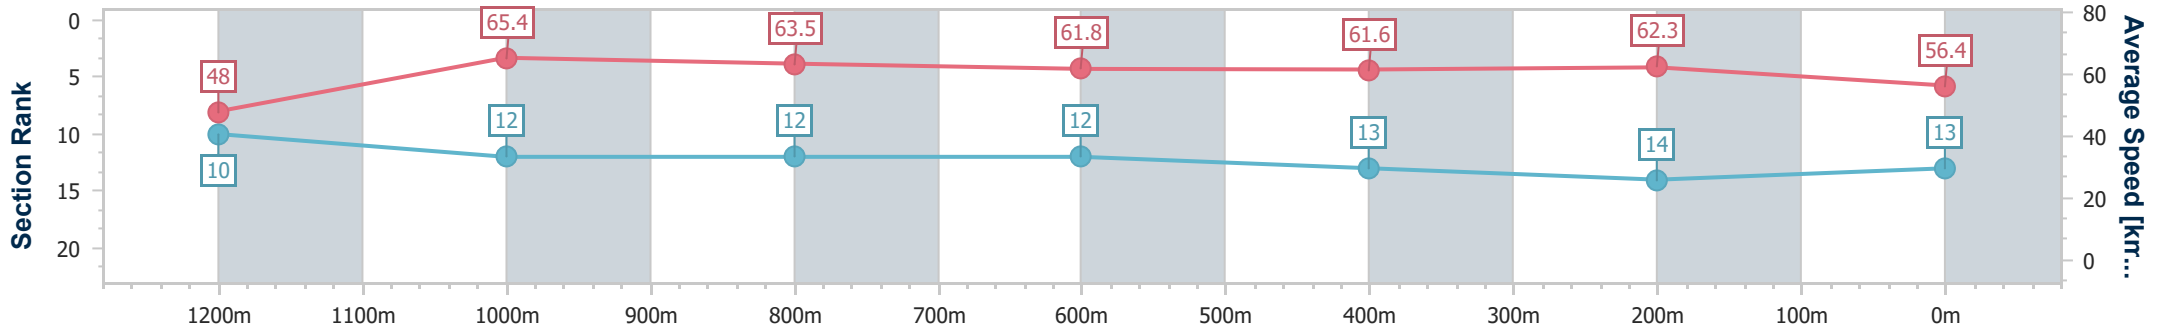

Horse/Jockey Name	Jetty
Final Rank	13
Fastest Section Time (Section)	0:11.01 (1200m)
Top Speed [km/h] (Section)	66.4 (1200m)
Race State	Finished

Doomben QLD Professional
Race 10: LADBROKES BRC SPRINT - 1350m
25 May 2024 - 16:32
Track Rating: Soft 6, Weather: Overcast, Rail Position: +2m Entire

BRISBANE
RACING CLUB

Section	Overall	1200m	1000m	800m	600m	400m	200m
Section Times	1:21.62 [13] (0:11.24)	1:10.38 [10] (0:11.01)	0:59.37 [12] (0:11.42)	0:47.95 [12] (0:11.73)	0:36.22 [12] (0:11.82)	0:24.40 [13] (0:11.62)	0:12.78 [14] (0:12.78)
Average Speed [km/h]	48.0	65.4	63.5	61.8	61.6	62.3	56.4
Top Speed [km/h]	64.1	66.4	65.3	63.0	62.5	63.8	60.6
Avg. Dist. to Rail [m]	8.3	3.1	2.3	1.8	1.7	6.6	11.2
Avg. Stride Freq. [Hz]	2.2	2.3	2.2	2.2	2.2	2.3	2.2
Avg. Stride Length [m]	6.0	8.0	8.0	7.8	7.9	7.6	7.2

- [ ] Ranking at each section and finish
- -.-.- No data available at this section
- NA No data available