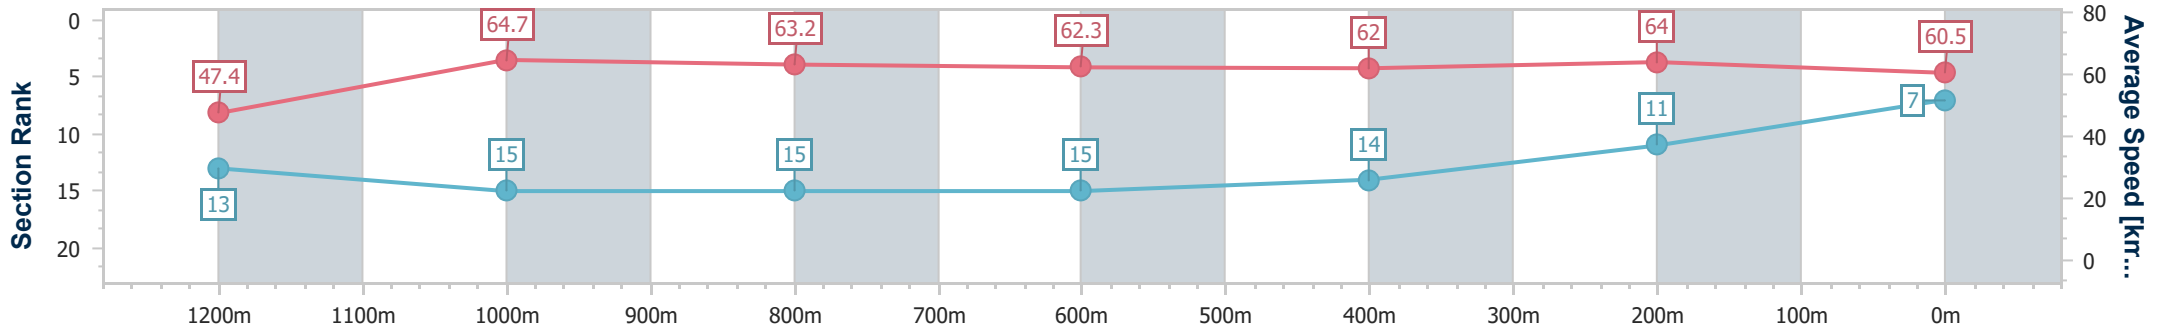

Horse/Jockey Name	The Inevitable
Final Rank	7
Fastest Section Time (Section)	0:11.13 (1200m)
Top Speed [km/h] (Section)	66.8 (1200m)
Race State	Finished

Doomben QLD Professional
Race 10: LADBROKES BRC SPRINT - 1350m
25 May 2024 - 16:32
Track Rating: Soft 6, Weather: Overcast, Rail Position: +2m Entire

BRISBANE
RACING CLUB

Section	Overall	1200m	1000m	800m	600m	400m	200m
Section Times	1:20.40 [7] (0:11.45)	1:08.95 [13] (0:11.13)	0:57.82 [15] (0:11.42)	0:46.40 [15] (0:11.69)	0:34.71 [15] (0:11.59)	0:23.12 [14] (0:11.25)	0:11.87 [11] (0:11.87)
Average Speed [km/h]	47.4	64.7	63.2	62.3	62.0	64.0	60.5
Top Speed [km/h]	62.5	66.8	65.7	63.7	63.7	65.3	64.2
Avg. Dist. to Rail [m]	13.6	5.0	2.6	1.5	0.6	3.8	10.1
Avg. Stride Freq. [Hz]	2.2	2.3	2.3	2.3	2.3	2.4	2.3
Avg. Stride Length [m]	5.9	7.8	7.6	7.7	7.5	7.5	7.2

- [ ] Ranking at each section and finish
- -.-.- No data available at this section
- NA No data available