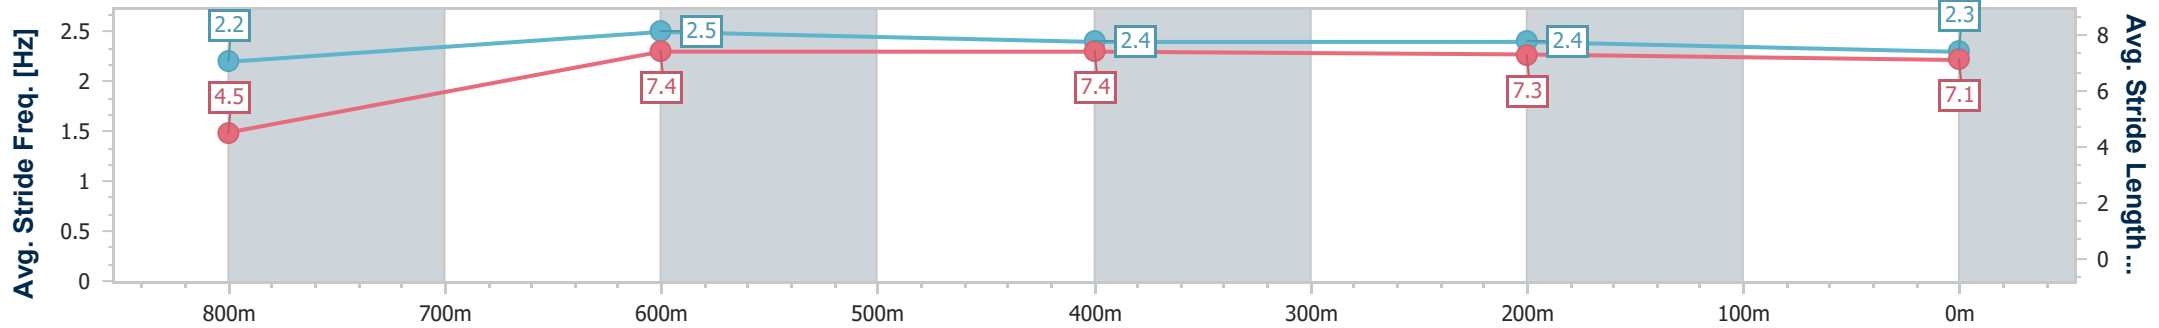

Toowoomba QLD Professional
 Race 2: PLATINUM GLASS & SECURITY QTIS Two-Year-Old
 Maiden Handicap - 870m

25 May 2024 - 17:30

Track Rating: Good 4, Weather: Overcast, Rail Position: +3m Entire

Section	Overall	800m	600m	400m	200m
Section Times	0:52.82 [7] (0:07.16)	0:45.66 [8] (0:11.05)	0:34.61 [8] (0:11.15)	0:23.46 [8] (0:11.62)	0:11.84 [8] (0:11.84)
Average Speed [km/h]	35.1	65.3	64.6	62.1	61.0
Top Speed [km/h]	59.8	67.8	66.5	63.2	61.3
Avg. Dist. to Rail [m]	2.4	1.1	0.3	1.9	2.9
Avg. Stride Freq. [Hz]	2.0	2.5	2.5	2.5	2.5
Avg. Stride Length [m]	4.8	7.2	7.2	6.8	6.8

- [] Ranking at each section and finish
- .-.- No data available at this section
- NA No data available

Horse/Jockey Name	Mrs Kajudo
Final Rank	8
Fastest Section Time (Section)	0:07.10 (Overall)
Top Speed [km/h] (Section)	67.6 (800m)
Race State	Finished

Toowoomba QLD Professional
 Race 2: PLATINUM GLASS & SECURITY QTIS Two-Year-Old
 Maiden Handicap - 870m

25 May 2024 - 17:30

Track Rating: Good 4, Weather: Overcast, Rail Position: +3m Entire

Section	Overall	800m	600m	400m	200m
Section Times	0:52.93 [8] (0:07.10)	0:45.83 [7] (0:10.90)	0:34.93 [6] (0:11.17)	0:23.76 [6] (0:11.64)	0:12.12 [7] (0:12.12)
Average Speed [km/h]	35.7	66.0	64.1	61.8	59.4
Top Speed [km/h]	62.5	67.6	66.3	63.6	59.9
Avg. Dist. to Rail [m]	2.0	0.7	1.2	2.3	1.4
Avg. Stride Freq. [Hz]	2.2	2.5	2.4	2.4	2.3
Avg. Stride Length [m]	4.5	7.4	7.4	7.3	7.1

- [] Ranking at each section and finish
- .-.- No data available at this section
- NA No data available