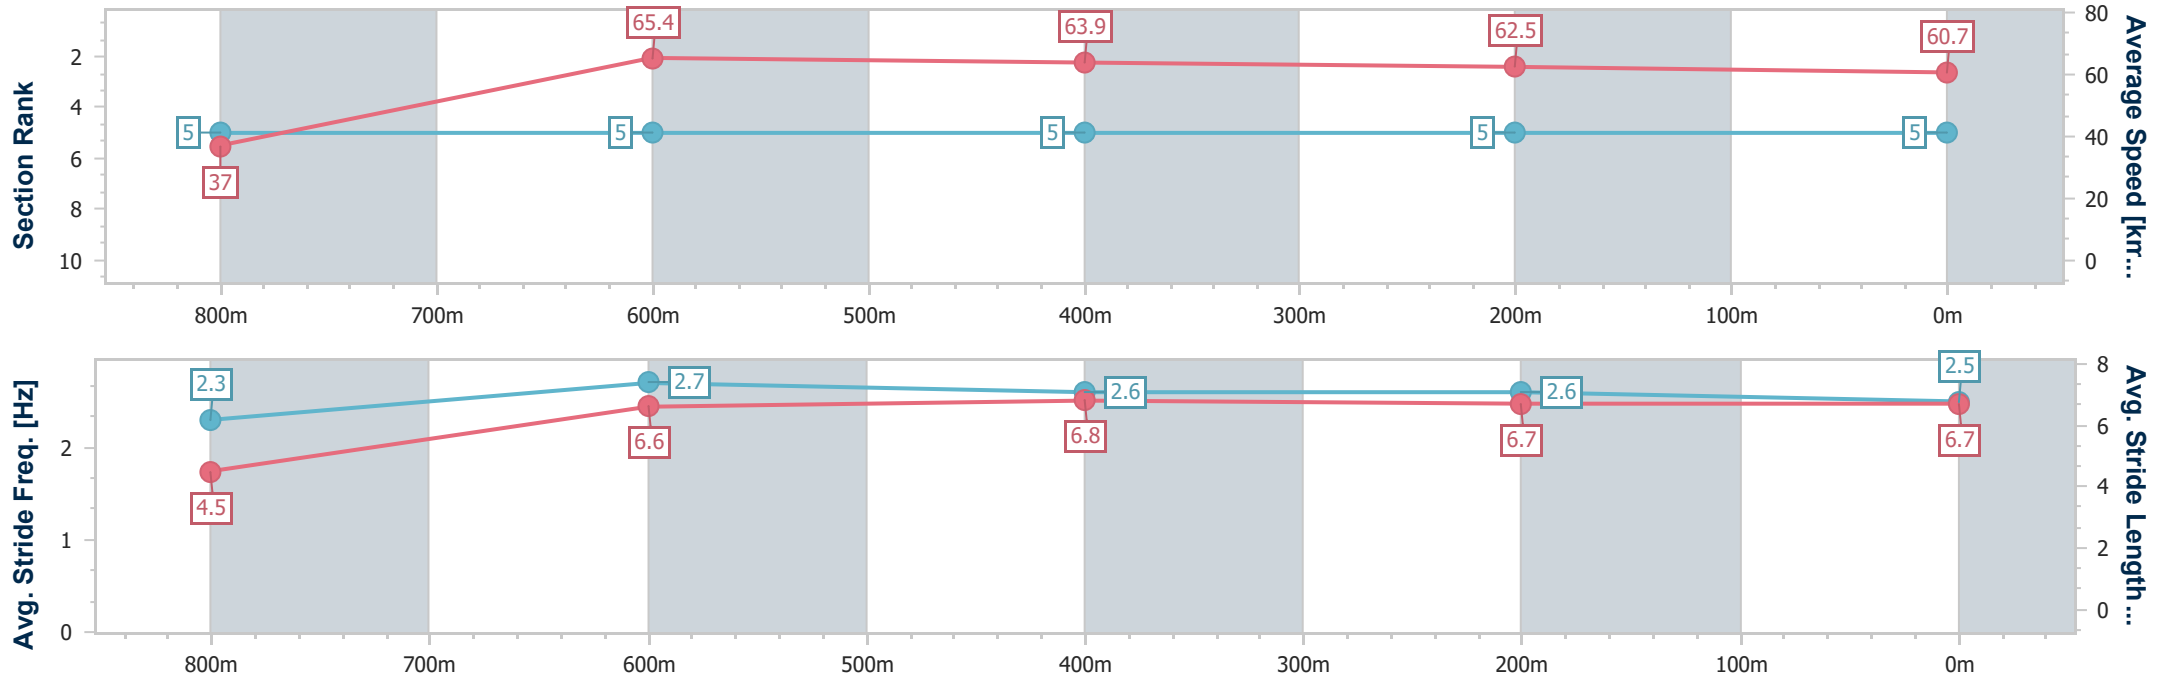

Horse/Jockey Name	Zou Zoutukatukia
Final Rank	5
Fastest Section Time (Section)	0:06.87 (Overall)
Top Speed [km/h] (Section)	66.6 (600m)
Race State	Finished

Toowoomba QLD Professional
Race 2: PLATINUM GLASS & SECURITY QTIS Two-Year-Old
Maiden Handicap - 870m

25 May 2024 - 17:30

Track Rating: Good 4, Weather: Overcast, Rail Position: +3m Entire

Section	Overall	800m	600m	400m	200m
Section Times	0:52.33 [5] (0:06.87)	0:45.46 [5] (0:10.99)	0:34.47 [5] (0:11.20)	0:23.27 [5] (0:11.45)	0:11.82 [5] (0:11.82)
Average Speed [km/h]	37.0	65.4	63.9	62.5	60.7
Top Speed [km/h]	62.4	66.6	66.6	64.5	61.6
Avg. Dist. to Rail [m]	1.6	0.3	1.2	1.2	1.2
Avg. Stride Freq. [Hz]	2.3	2.7	2.6	2.6	2.5
Avg. Stride Length [m]	4.5	6.6	6.8	6.7	6.7

- [ ] Ranking at each section and finish
- -.-.- No data available at this section
- NA No data available