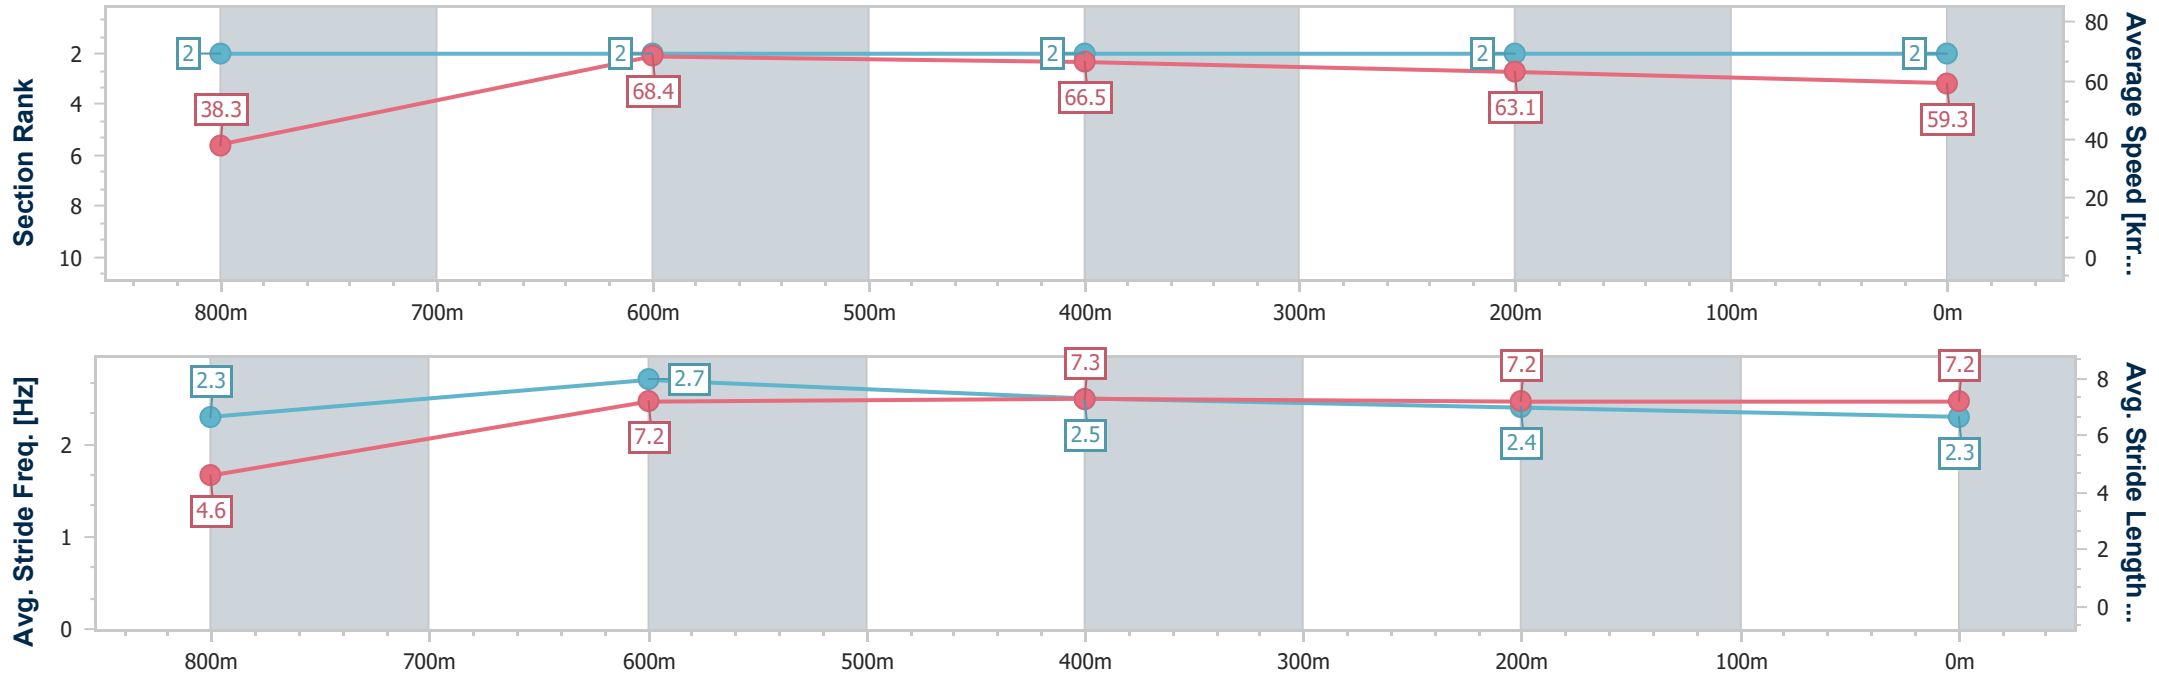

Horse/Jockey Name	Croatian Queen
Final Rank	2
Fastest Section Time (Section)	0:06.62 (Overall)
Top Speed [km/h] (Section)	70.7 (800m)
Race State	Finished

Toowoomba QLD Professional
Race 2: PLATINUM GLASS & SECURITY QTIS Two-Year-Old
Maiden Handicap - 870m

25 May 2024 - 17:30

Track Rating: Good 4, Weather: Overcast, Rail Position: +3m Entire

Section	Overall	800m	600m	400m	200m
Section Times	0:51.60 [2] (0:06.62)	0:44.98 [2] (0:10.53)	0:34.45 [2] (0:10.96)	0:23.49 [2] (0:11.33)	0:12.16 [2] (0:12.16)
Average Speed [km/h]	38.3	68.4	66.5	63.1	59.3
Top Speed [km/h]	64.0	70.7	69.0	65.0	62.1
Avg. Dist. to Rail [m]	2.1	1.3	1.5	0.6	1.0
Avg. Stride Freq. [Hz]	2.3	2.7	2.5	2.4	2.3
Avg. Stride Length [m]	4.6	7.2	7.3	7.2	7.2

- [ ] Ranking at each section and finish
- -.-.- No data available at this section
- NA No data available