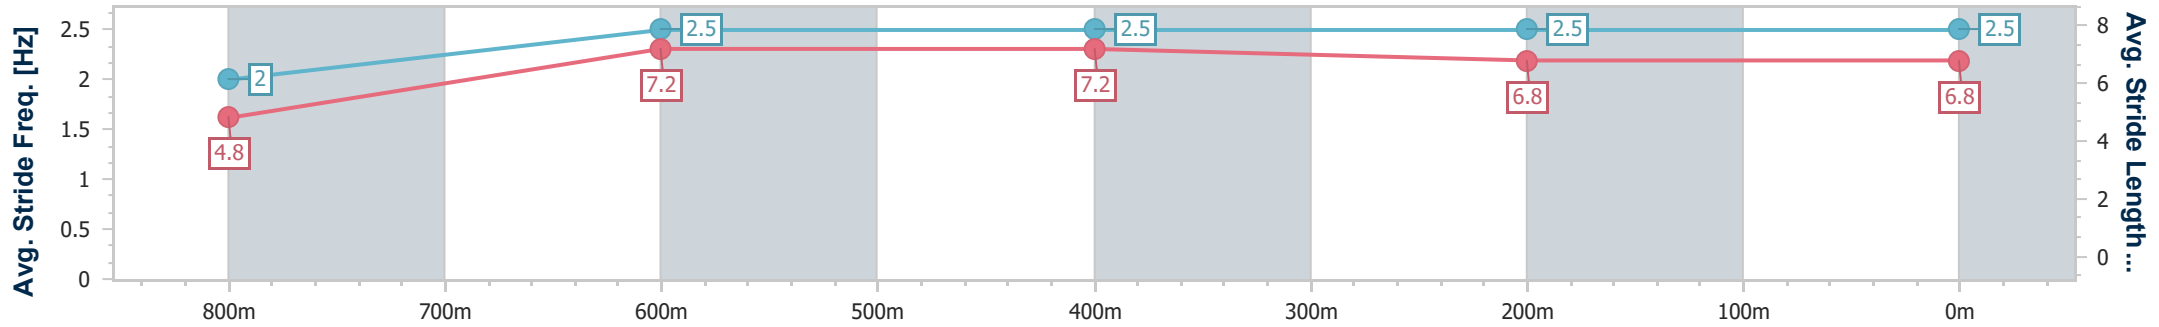

- [] Ranking at each section and finish
- .-.- No data available at this section
- NA No data available

Horse/Jockey Name	Ice Blizzard
Final Rank	7
Fastest Section Time (Section)	0:07.16 (Overall)
Top Speed [km/h] (Section)	67.8 (800m)
Race State	Finished

Toowoomba QLD Professional
 Race 2: PLATINUM GLASS & SECURITY QTIS Two-Year-Old
 Maiden Handicap - 870m

25 May 2024 - 17:30

Track Rating: Good 4, Weather: Overcast, Rail Position: +3m Entire

Section	Overall	800m	600m	400m	200m
Section Times	0:52.82 [7] (0:07.16)	0:45.66 [8] (0:11.05)	0:34.61 [8] (0:11.15)	0:23.46 [8] (0:11.62)	0:11.84 [8] (0:11.84)
Average Speed [km/h]	35.1	65.3	64.6	62.1	61.0
Top Speed [km/h]	59.8	67.8	66.5	63.2	61.3
Avg. Dist. to Rail [m]	2.4	1.1	0.3	1.9	2.9
Avg. Stride Freq. [Hz]	2.0	2.5	2.5	2.5	2.5
Avg. Stride Length [m]	4.8	7.2	7.2	6.8	6.8