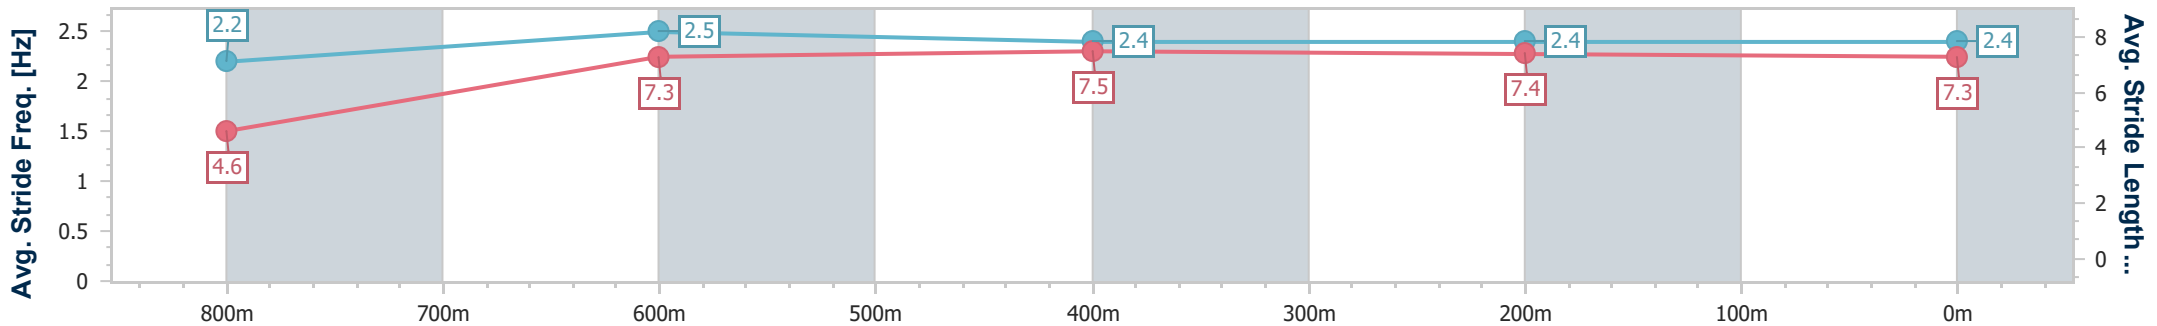

Horse/Jockey Name	Small Doses
Final Rank	3
Fastest Section Time (Section)	0:07.08 (Overall)
Top Speed [km/h] (Section)	66.8 (800m)
Race State	Finished

Toowoomba QLD Professional
Race 2: PLATINUM GLASS & SECURITY QTIS Two-Year-Old
Maiden Handicap - 870m

25 May 2024 - 17:30

Track Rating: Good 4, Weather: Overcast, Rail Position: +3m Entire

Section	Overall	800m	600m	400m	200m
Section Times	0:52.04 [3] (0:07.08)	0:44.96 [6] (0:11.01)	0:33.95 [7] (0:11.19)	0:22.76 [7] (0:11.28)	0:11.48 [6] (0:11.48)
Average Speed [km/h]	35.6	65.5	63.9	63.9	62.7
Top Speed [km/h]	61.6	66.8	66.5	66.0	64.6
Avg. Dist. to Rail [m]	1.5	0.5	1.0	1.8	2.8
Avg. Stride Freq. [Hz]	2.2	2.5	2.4	2.4	2.4
Avg. Stride Length [m]	4.6	7.3	7.5	7.4	7.3

- [ ] Ranking at each section and finish
- -.-.- No data available at this section
- NA No data available