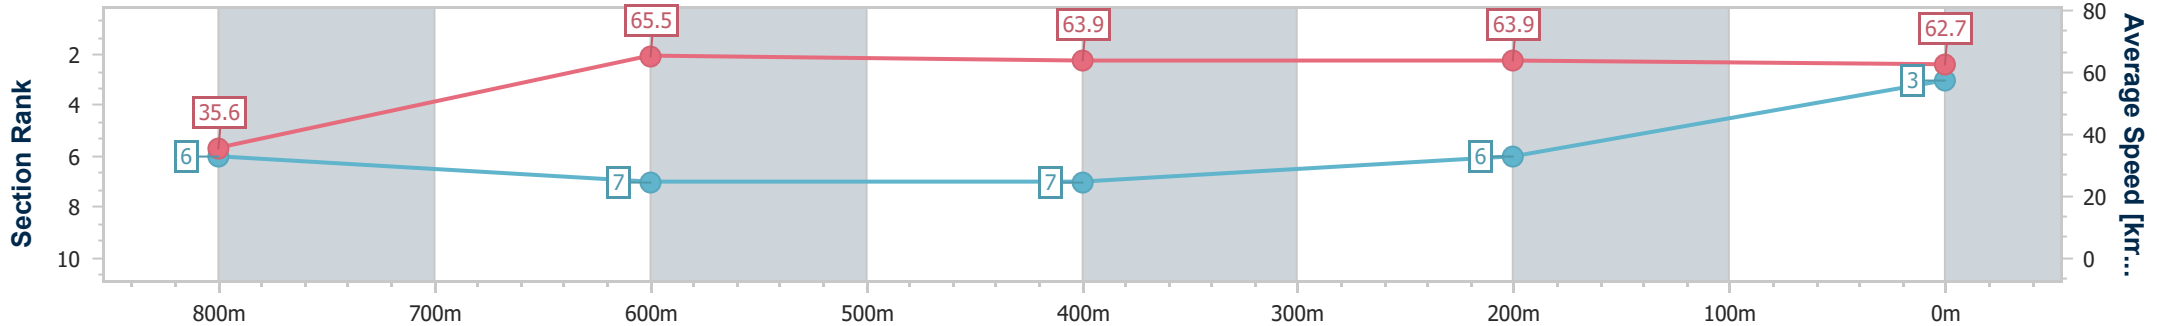

Horse/Jockey Name	Small Doses
Final Rank	3
Fastest Section Time (Section)	0:07.08 (Overall)
Top Speed [km/h] (Section)	66.8 (800m)
Race State	Finished

Toowoomba QLD Professional
Race 2: PLATINUM GLASS & SECURITY QTIS Two-Year-Old
Maiden Handicap - 870m

25 May 2024 - 17:30

Track Rating: Good 4, Weather: Overcast, Rail Position: +3m Entire

Section	Overall	800m	600m	400m	200m
Section Times	0:52.04 [3] (0:07.08)	0:44.96 [6] (0:11.01)	0:33.95 [7] (0:11.19)	0:22.76 [7] (0:11.28)	0:11.48 [6] (0:11.48)
Average Speed [km/h]	35.6	65.5	63.9	63.9	62.7
Top Speed [km/h]	61.6	66.8	66.5	66.0	64.6
Avg. Dist. to Rail [m]	1.5	0.5	1.0	1.8	2.8
Avg. Stride Freq. [Hz]	2.2	2.5	2.4	2.4	2.4
Avg. Stride Length [m]	4.6	7.3	7.5	7.4	7.3

- [ ] Ranking at each section and finish
- -.-.- No data available at this section
- NA No data available