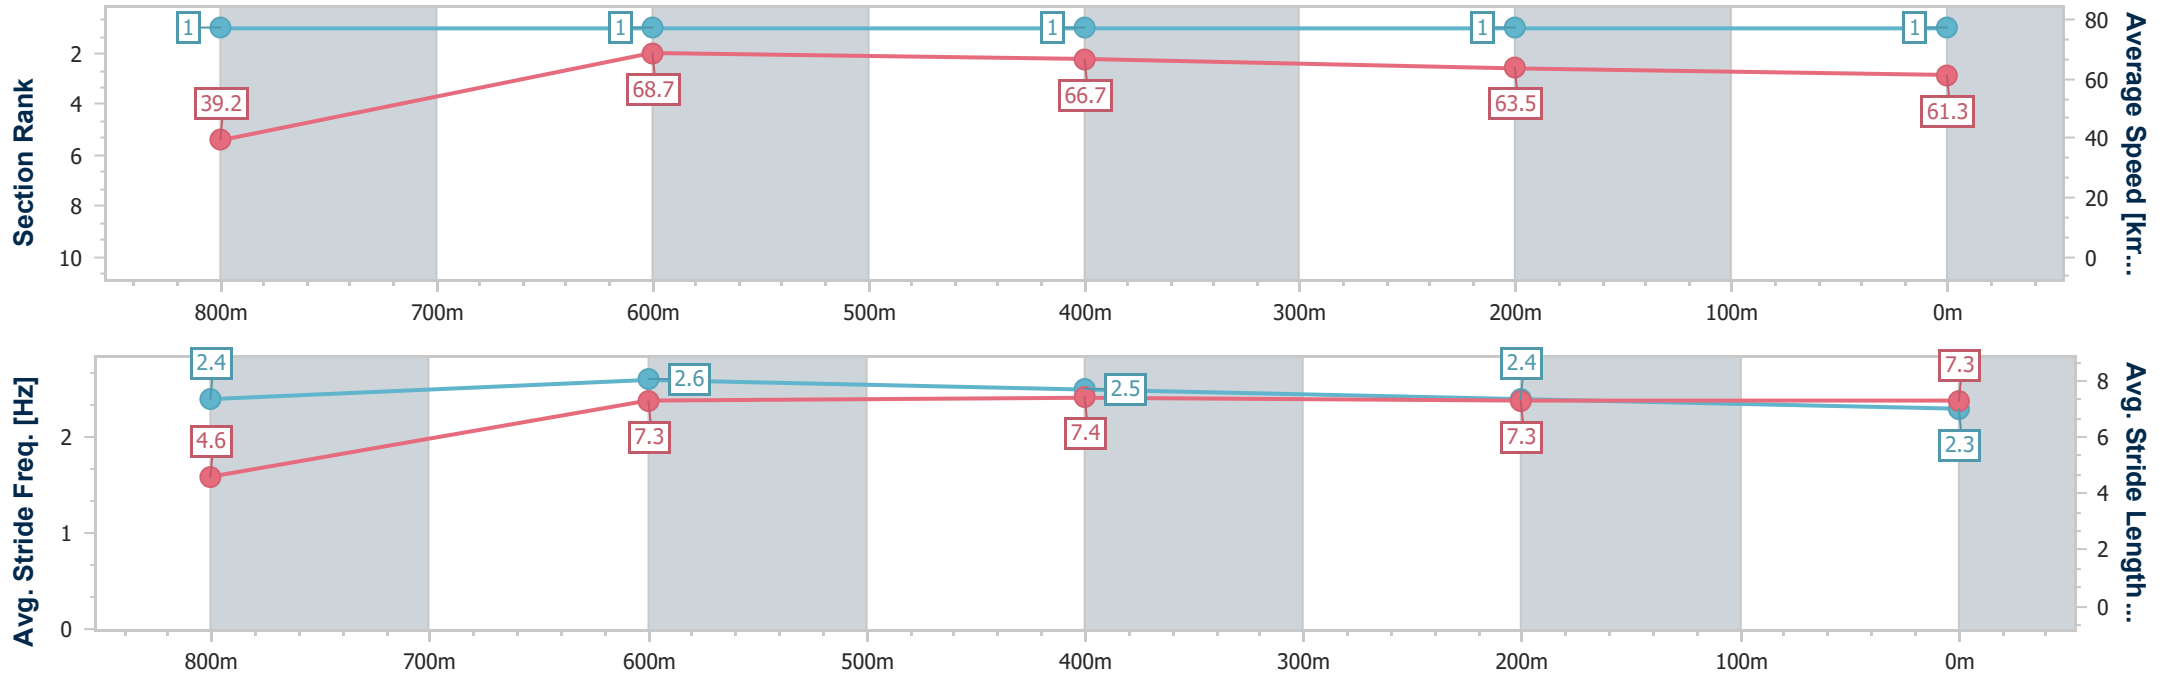

25 May 2024 - 17:30

Track Rating: Good 4, Weather: Overcast, Rail Position: +3m Entire

Section	Overall	800m	600m	400m	200m
Section Times	0:50.80 [1] (0:06.40)	0:44.40 [1] (0:10.49)	0:33.91 [1] (0:10.80)	0:23.11 [1] (0:11.37)	0:11.74 [1] (0:11.74)
Average Speed [km/h]	39.2	68.7	66.7	63.5	61.3
Top Speed [km/h]	65.1	69.9	68.6	64.4	62.6
Avg. Dist. to Rail [m]	2.6	0.5	0.4	0.4	0.8
Avg. Stride Freq. [Hz]	2.4	2.6	2.5	2.4	2.3
Avg. Stride Length [m]	4.6	7.3	7.4	7.3	7.3