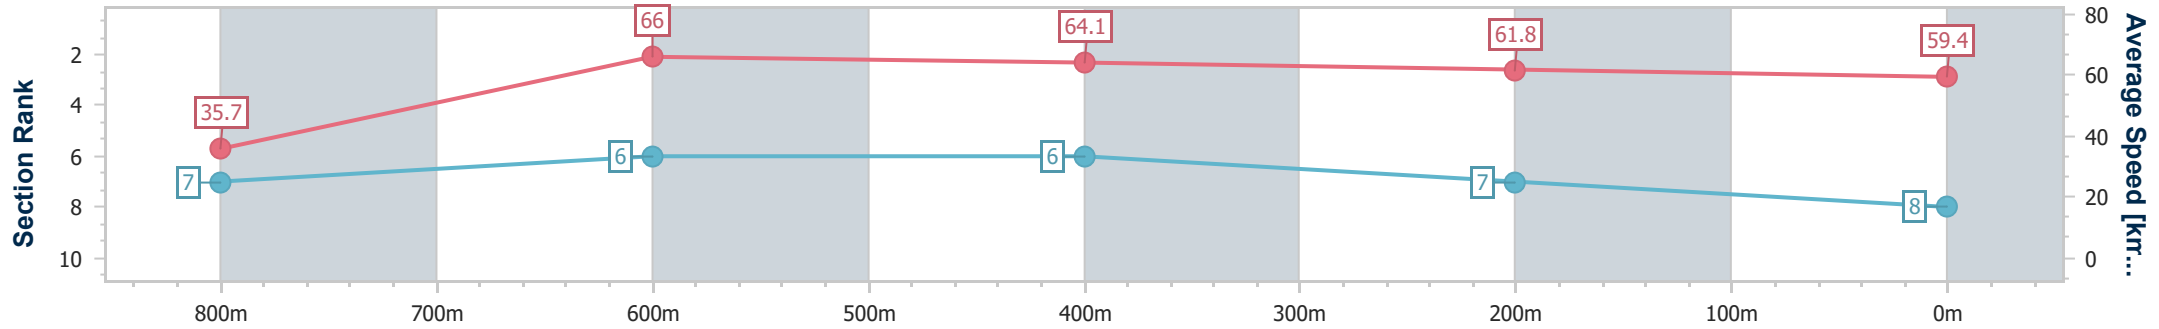

- [] Ranking at each section and finish
- .-.- No data available at this section
- NA No data available

Horse/Jockey Name	Mrs Kajudo
Final Rank	8
Fastest Section Time (Section)	0:07.10 (Overall)
Top Speed [km/h] (Section)	67.6 (800m)
Race State	Finished

Toowoomba QLD Professional
 Race 2: PLATINUM GLASS & SECURITY QTIS Two-Year-Old
 Maiden Handicap - 870m

25 May 2024 - 17:30

Track Rating: Good 4, Weather: Overcast, Rail Position: +3m Entire

Section	Overall	800m	600m	400m	200m
Section Times	0:52.93 [8] (0:07.10)	0:45.83 [7] (0:10.90)	0:34.93 [6] (0:11.17)	0:23.76 [6] (0:11.64)	0:12.12 [7] (0:12.12)
Average Speed [km/h]	35.7	66.0	64.1	61.8	59.4
Top Speed [km/h]	62.5	67.6	66.3	63.6	59.9
Avg. Dist. to Rail [m]	2.0	0.7	1.2	2.3	1.4
Avg. Stride Freq. [Hz]	2.2	2.5	2.4	2.4	2.3
Avg. Stride Length [m]	4.5	7.4	7.4	7.3	7.1

- [] Ranking at each section and finish
- .-.- No data available at this section
- NA No data available