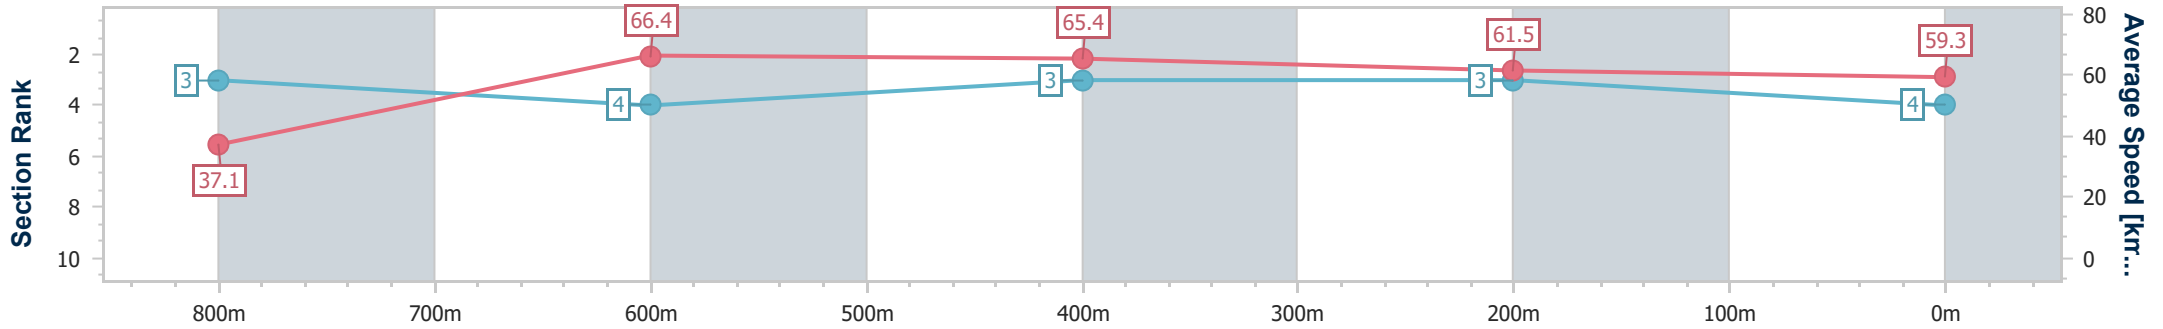

Horse/Jockey Name	Just Never Enough
Final Rank	4
Fastest Section Time (Section)	0:06.77 (Overall)
Top Speed [km/h] (Section)	67.7 (600m)
Race State	Finished

Toowoomba QLD Professional
Race 2: PLATINUM GLASS & SECURITY QTIS Two-Year-Old
Maiden Handicap - 870m

25 May 2024 - 17:30

Track Rating: Good 4, Weather: Overcast, Rail Position: +3m Entire

Section	Overall	800m	600m	400m	200m
Section Times	0:52.29 [4] (0:06.77)	0:45.52 [3] (0:10.80)	0:34.72 [4] (0:10.94)	0:23.78 [3] (0:11.62)	0:12.16 [3] (0:12.16)
Average Speed [km/h]	37.1	66.4	65.4	61.5	59.3
Top Speed [km/h]	62.5	67.6	67.7	62.7	60.8
Avg. Dist. to Rail [m]	4.1	1.7	1.3	1.3	2.0
Avg. Stride Freq. [Hz]	2.3	2.7	2.6	2.6	2.5
Avg. Stride Length [m]	4.4	6.8	6.8	6.6	6.6

- [ ] Ranking at each section and finish
- -.-.- No data available at this section
- NA No data available