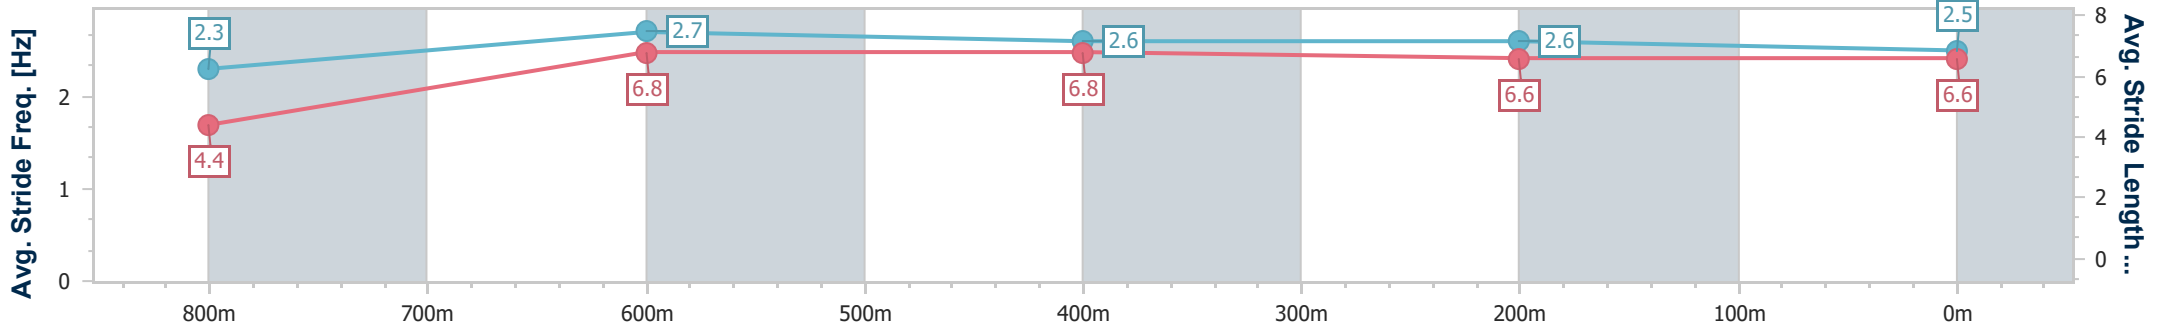

Horse/Jockey Name	Just Never Enough
Final Rank	4
Fastest Section Time (Section)	0:06.77 (Overall)
Top Speed [km/h] (Section)	67.7 (600m)
Race State	Finished

Toowoomba QLD Professional
Race 2: PLATINUM GLASS & SECURITY QTIS Two-Year-Old
Maiden Handicap - 870m

25 May 2024 - 17:30

Track Rating: Good 4, Weather: Overcast, Rail Position: +3m Entire

Section	Overall	800m	600m	400m	200m
Section Times	0:52.29 [4] (0:06.77)	0:45.52 [3] (0:10.80)	0:34.72 [4] (0:10.94)	0:23.78 [3] (0:11.62)	0:12.16 [3] (0:12.16)
Average Speed [km/h]	37.1	66.4	65.4	61.5	59.3
Top Speed [km/h]	62.5	67.6	67.7	62.7	60.8
Avg. Dist. to Rail [m]	4.1	1.7	1.3	1.3	2.0
Avg. Stride Freq. [Hz]	2.3	2.7	2.6	2.6	2.5
Avg. Stride Length [m]	4.4	6.8	6.8	6.6	6.6

- [ ] Ranking at each section and finish
- -.-.- No data available at this section
- NA No data available