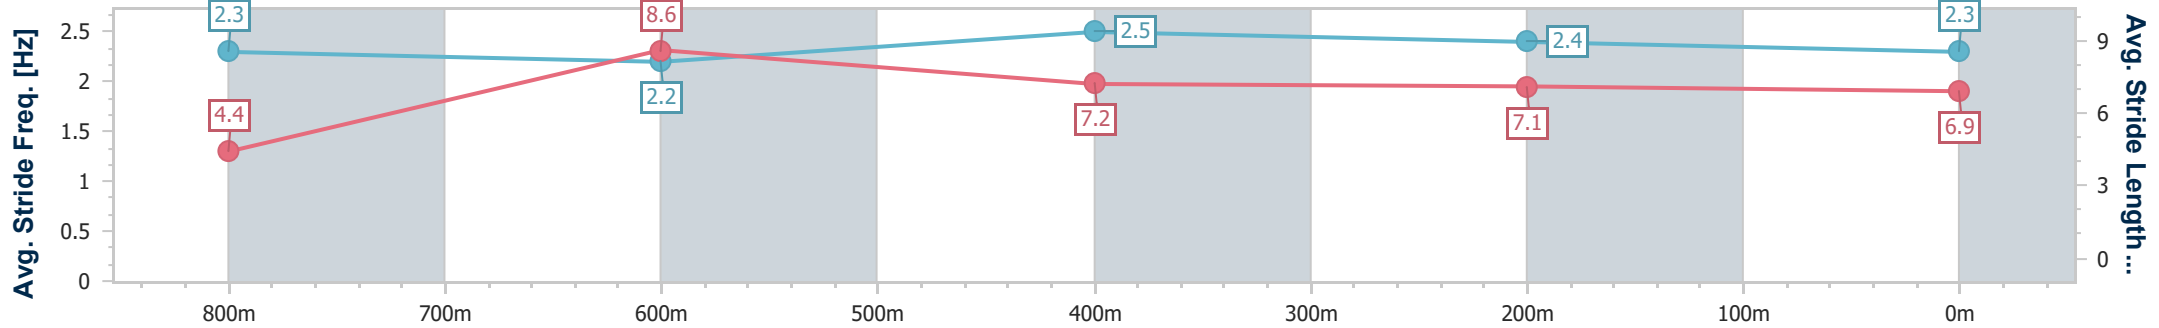

- [] Ranking at each section and finish
- .-.- No data available at this section
- NA No data available

Horse/Jockey Name	Buttinsky
Final Rank	6
Fastest Section Time (Section)	0:06.85 (Overall)
Top Speed [km/h] (Section)	69.2 (800m)
Race State	Finished

Toowoomba QLD Professional
 Race 2: PLATINUM GLASS & SECURITY QTIS Two-Year-Old
 Maiden Handicap - 870m

25 May 2024 - 17:30

Track Rating: Good 4, Weather: Overcast, Rail Position: +3m Entire

Section	Overall	800m	600m	400m	200m
Section Times	0:52.75 [6] (0:06.85)	0:45.90 [4] (0:10.63)	0:35.27 [3] (0:11.24)	0:24.03 [4] (0:11.79)	0:12.24 [4] (0:12.24)
Average Speed [km/h]	37.0	68.1	64.5	61.5	58.7
Top Speed [km/h]	64.8	69.2	67.9	62.9	61.2
Avg. Dist. to Rail [m]	4.0	1.9	1.8	2.1	2.4
Avg. Stride Freq. [Hz]	2.3	2.2	2.5	2.4	2.3
Avg. Stride Length [m]	4.4	8.6	7.2	7.1	6.9