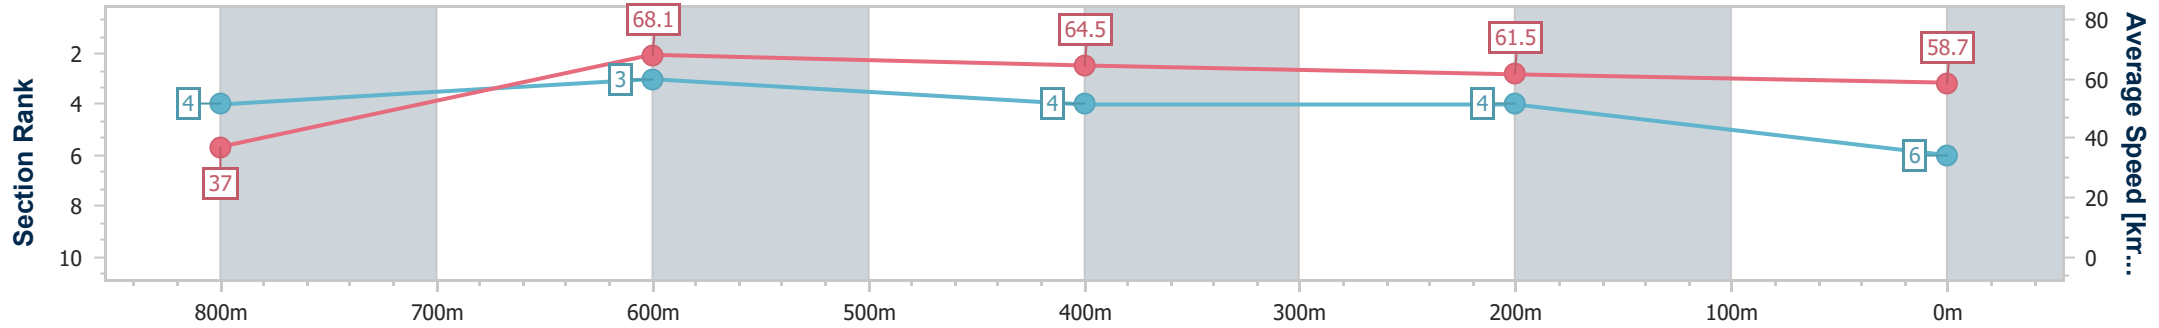

Horse/Jockey Name	Buttinsky
Final Rank	6
Fastest Section Time (Section)	0:06.85 (Overall)
Top Speed [km/h] (Section)	69.2 (800m)
Race State	Finished

Toowoomba QLD Professional
Race 2: PLATINUM GLASS & SECURITY QTIS Two-Year-Old
Maiden Handicap - 870m

25 May 2024 - 17:30

Track Rating: Good 4, Weather: Overcast, Rail Position: +3m Entire

Section	Overall	800m	600m	400m	200m
Section Times	0:52.75 [6] (0:06.85)	0:45.90 [4] (0:10.63)	0:35.27 [3] (0:11.24)	0:24.03 [4] (0:11.79)	0:12.24 [4] (0:12.24)
Average Speed [km/h]	37.0	68.1	64.5	61.5	58.7
Top Speed [km/h]	64.8	69.2	67.9	62.9	61.2
Avg. Dist. to Rail [m]	4.0	1.9	1.8	2.1	2.4
Avg. Stride Freq. [Hz]	2.3	2.2	2.5	2.4	2.3
Avg. Stride Length [m]	4.4	8.6	7.2	7.1	6.9

- [ ] Ranking at each section and finish
- -.-.- No data available at this section
- NA No data available