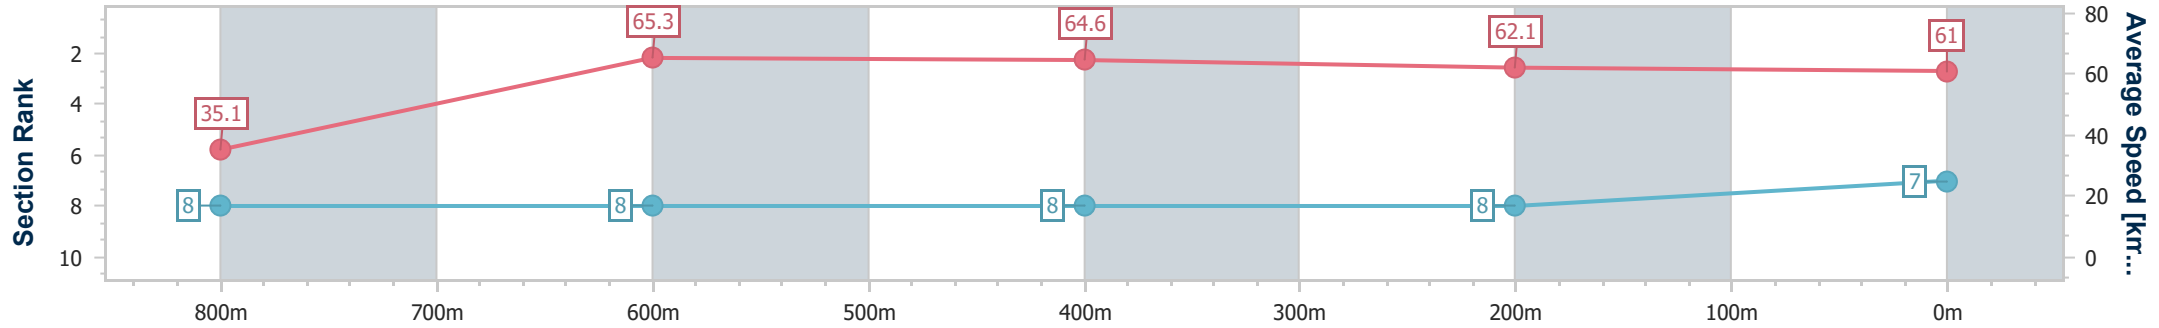

Horse/Jockey Name	Ice Blizzard
Final Rank	7
Fastest Section Time (Section)	0:07.16 (Overall)
Top Speed [km/h] (Section)	67.8 (800m)
Race State	Finished

Toowoomba QLD Professional
Race 2: PLATINUM GLASS & SECURITY QTIS Two-Year-Old
Maiden Handicap - 870m

25 May 2024 - 17:30

Track Rating: Good 4, Weather: Overcast, Rail Position: +3m Entire

Section	Overall	800m	600m	400m	200m
Section Times	0:52.82 [7] (0:07.16)	0:45.66 [8] (0:11.05)	0:34.61 [8] (0:11.15)	0:23.46 [8] (0:11.62)	0:11.84 [8] (0:11.84)
Average Speed [km/h]	35.1	65.3	64.6	62.1	61.0
Top Speed [km/h]	59.8	67.8	66.5	63.2	61.3
Avg. Dist. to Rail [m]	2.4	1.1	0.3	1.9	2.9
Avg. Stride Freq. [Hz]	2.0	2.5	2.5	2.5	2.5
Avg. Stride Length [m]	4.8	7.2	7.2	6.8	6.8

- [ ] Ranking at each section and finish
- -.-.- No data available at this section
- NA No data available