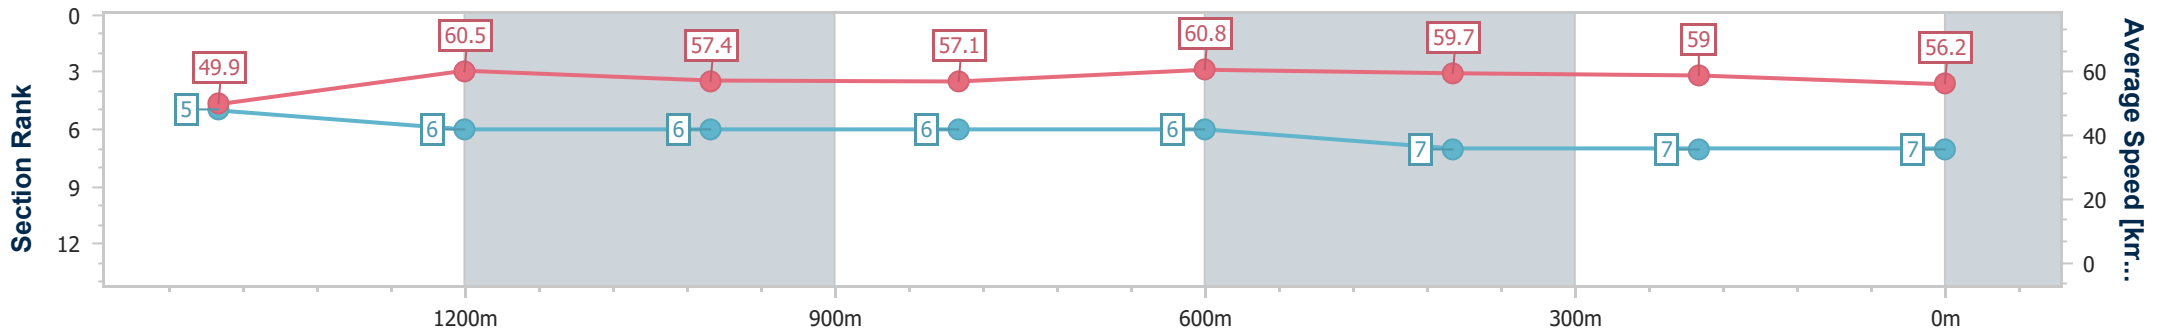

- [] Ranking at each section and finish
- .-.- No data available at this section
- NA No data available

Horse/Jockey Name	Del Campo
Final Rank	7
Fastest Section Time (Section)	0:12.05 (1400m)
Top Speed [km/h] (Section)	65.0 (Overall)
Race State	Finished

Toowoomba QLD Professional
Race 5: MORT & CO Class 2 Handicap - 1625m

25 May 2024 - 19:15

Track Rating: Soft 5, Weather: Showers, Rail Position: +3m Entire

Section	Overall	1400m	1200m	1000m	800m	600m	400m	200m
Section Times	1:43.12 [7] (0:16.33)	1:26.79 [5] (0:12.05)	1:14.74 [6] (0:12.54)	1:02.20 [6] (0:12.75)	0:49.45 [6] (0:12.06)	0:37.39 [6] (0:12.30)	0:25.09 [7] (0:12.27)	0:12.82 [7] (0:12.82)
Average Speed [km/h]	49.9	60.5	57.4	57.1	60.8	59.7	59.0	56.2
Top Speed [km/h]	65.0	62.5	58.4	60.3	61.6	61.2	60.3	57.1
Avg. Dist. to Rail [m]	5.1	2.3	3.7	3.5	4.3	3.6	1.9	1.1
Avg. Stride Freq. [Hz]	2.2	2.3	2.3	2.3	2.3	2.4	2.4	2.3
Avg. Stride Length [m]	6.4	7.4	7.1	7.0	7.3	7.0	6.9	6.8