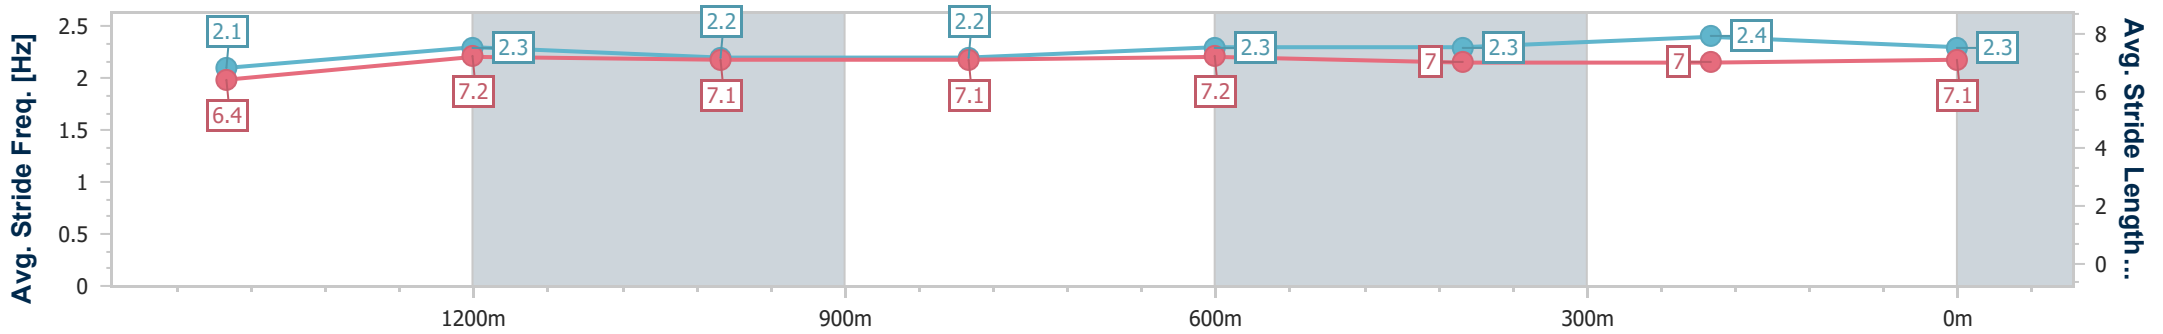

Horse/Jockey Name	Super Fair
Final Rank	6
Fastest Section Time (Section)	0:11.96 (1400m)
Top Speed [km/h] (Section)	63.5 (Overall)
Race State	Finished

Toowoomba QLD Professional
Race 5: MORT & CO Class 2 Handicap - 1625m

25 May 2024 - 19:15

Track Rating: Soft 5, Weather: Showers, Rail Position: +3m Entire

Section	Overall	1400m	1200m	1000m	800m	600m	400m	200m
Section Times	1:42.31 [6] (0:16.56)	1:25.75 [8] (0:11.96)	1:13.79 [7] (0:12.54)	1:01.25 [7] (0:12.64)	0:48.61 [7] (0:12.10)	0:36.51 [7] (0:12.15)	0:24.36 [6] (0:11.98)	0:12.38 [6] (0:12.38)
Average Speed [km/h]	48.9	60.2	57.4	57.2	59.8	59.2	59.7	58.3
Top Speed [km/h]	63.5	61.7	57.7	59.3	60.7	61.1	61.2	59.5
Avg. Dist. to Rail [m]	4.3	0.5	0.4	0.7	1.0	0.8	1.1	1.3
Avg. Stride Freq. [Hz]	2.1	2.3	2.2	2.2	2.3	2.3	2.4	2.3
Avg. Stride Length [m]	6.4	7.2	7.1	7.1	7.2	7.0	7.0	7.1

- [ ] Ranking at each section and finish
- -.-.- No data available at this section
- NA No data available