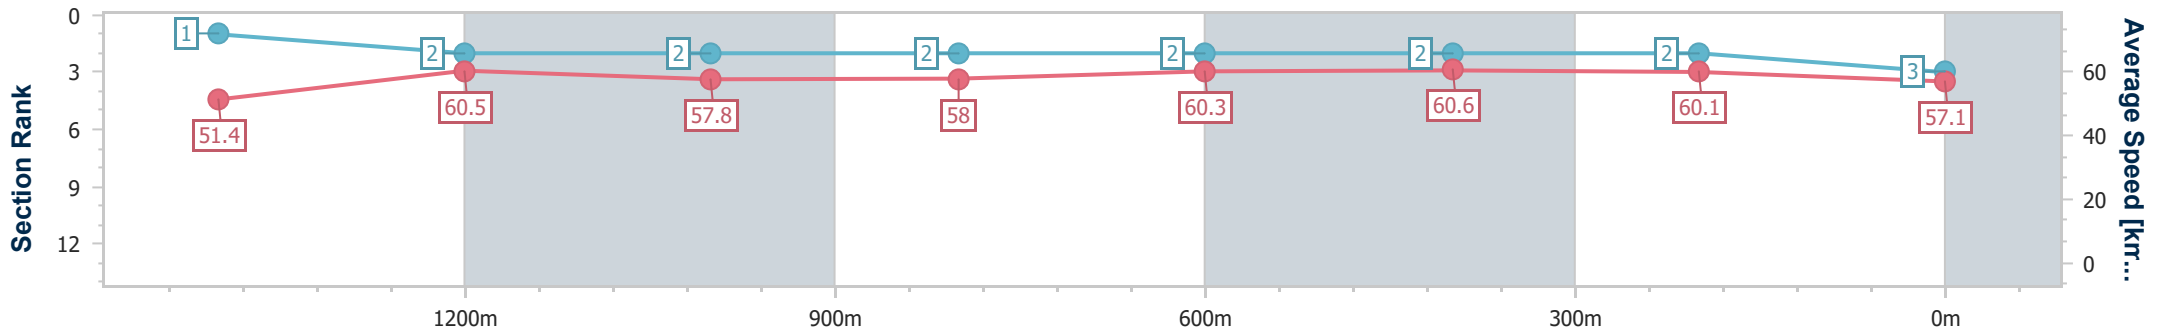

Horse/Jockey Name	Jubilant
Final Rank	3
Fastest Section Time (Section)	0:11.95 (1400m)
Top Speed [km/h] (Section)	65.3 (Overall)
Race State	Finished

Toowoomba QLD Professional
Race 5: MORT & CO Class 2 Handicap - 1625m

25 May 2024 - 19:15

Track Rating: Soft 5, Weather: Showers, Rail Position: +3m Entire

Section	Overall	1400m	1200m	1000m	800m	600m	400m	200m
Section Times	1:41.47 [3] (0:15.84)	1:25.63 [1] (0:11.95)	1:13.68 [2] (0:12.46)	1:01.22 [2] (0:12.55)	0:48.67 [2] (0:12.10)	0:36.57 [2] (0:12.00)	0:24.57 [2] (0:12.04)	0:12.53 [2] (0:12.53)
Average Speed [km/h]	51.4	60.5	57.8	58.0	60.3	60.6	60.1	57.1
Top Speed [km/h]	65.3	63.8	59.3	59.5	62.1	62.1	61.6	59.5
Avg. Dist. to Rail [m]	4.2	0.8	2.0	2.8	3.5	2.0	0.6	0.6
Avg. Stride Freq. [Hz]	2.2	2.3	2.2	2.2	2.3	2.3	2.4	2.3
Avg. Stride Length [m]	6.5	7.3	7.2	7.2	7.3	7.2	7.0	7.0

- [ ] Ranking at each section and finish
- -.-.- No data available at this section
- NA No data available