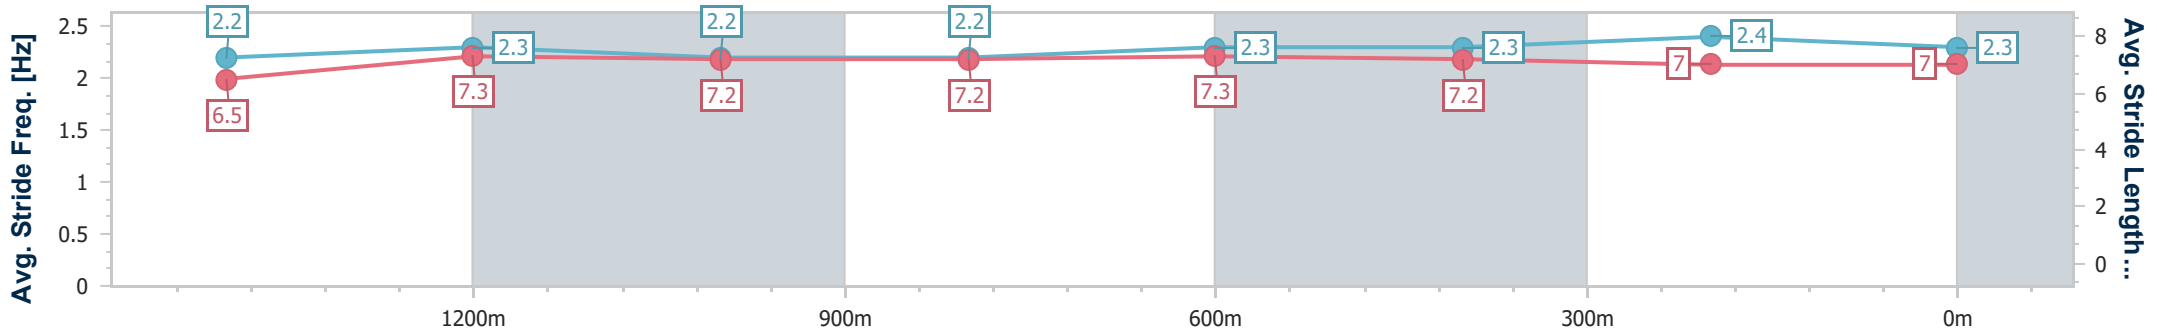

Horse/Jockey Name	Jubilant
Final Rank	3
Fastest Section Time (Section)	0:11.95 (1400m)
Top Speed [km/h] (Section)	65.3 (Overall)
Race State	Finished

Toowoomba QLD Professional
Race 5: MORT & CO Class 2 Handicap - 1625m

25 May 2024 - 19:15

Track Rating: Soft 5, Weather: Showers, Rail Position: +3m Entire

Section	Overall	1400m	1200m	1000m	800m	600m	400m	200m
Section Times	1:41.47 [3] (0:15.84)	1:25.63 [1] (0:11.95)	1:13.68 [2] (0:12.46)	1:01.22 [2] (0:12.55)	0:48.67 [2] (0:12.10)	0:36.57 [2] (0:12.00)	0:24.57 [2] (0:12.04)	0:12.53 [2] (0:12.53)
Average Speed [km/h]	51.4	60.5	57.8	58.0	60.3	60.6	60.1	57.1
Top Speed [km/h]	65.3	63.8	59.3	59.5	62.1	62.1	61.6	59.5
Avg. Dist. to Rail [m]	4.2	0.8	2.0	2.8	3.5	2.0	0.6	0.6
Avg. Stride Freq. [Hz]	2.2	2.3	2.2	2.2	2.3	2.3	2.4	2.3
Avg. Stride Length [m]	6.5	7.3	7.2	7.2	7.3	7.2	7.0	7.0

- [ ] Ranking at each section and finish
- -.-.- No data available at this section
- NA No data available