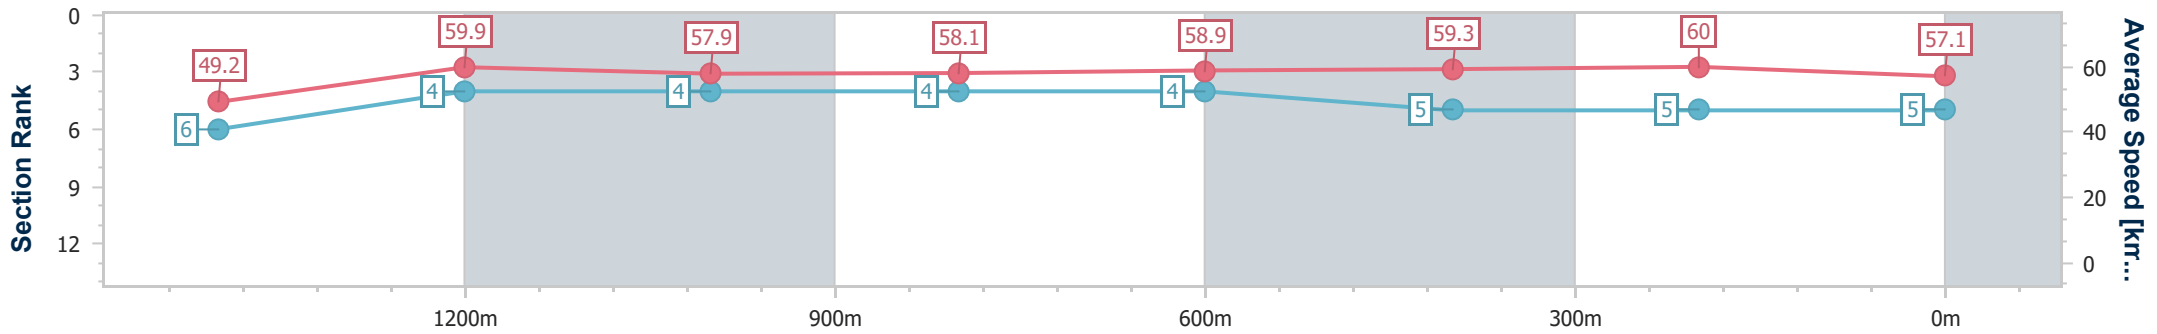

Horse/Jockey Name	Martinello
Final Rank	5
Fastest Section Time (Section)	0:11.85 (1400m)
Top Speed [km/h] (Section)	63.2 (Overall)
Race State	Finished

Toowoomba QLD Professional
Race 5: MORT & CO Class 2 Handicap - 1625m

25 May 2024 - 19:15

Track Rating: Soft 5, Weather: Showers, Rail Position: +3m Entire

Section	Overall	1400m	1200m	1000m	800m	600m	400m	200m
Section Times	1:42.01 [5] (0:16.36)	1:25.65 [6] (0:11.85)	1:13.80 [4] (0:12.44)	1:01.36 [4] (0:12.41)	0:48.95 [4] (0:12.17)	0:36.78 [4] (0:12.20)	0:24.58 [5] (0:11.97)	0:12.61 [5] (0:12.61)
Average Speed [km/h]	49.2	59.9	57.9	58.1	58.9	59.3	60.0	57.1
Top Speed [km/h]	63.2	62.4	58.6	58.8	60.1	60.3	60.6	58.8
Avg. Dist. to Rail [m]	3.0	2.1	1.6	0.5	0.7	1.0	1.4	0.9
Avg. Stride Freq. [Hz]	2.2	2.3	2.2	2.2	2.3	2.3	2.3	2.3
Avg. Stride Length [m]	6.3	7.3	7.2	7.2	7.3	7.1	7.2	7.0

- [ ] Ranking at each section and finish
- -.-.- No data available at this section
- NA No data available