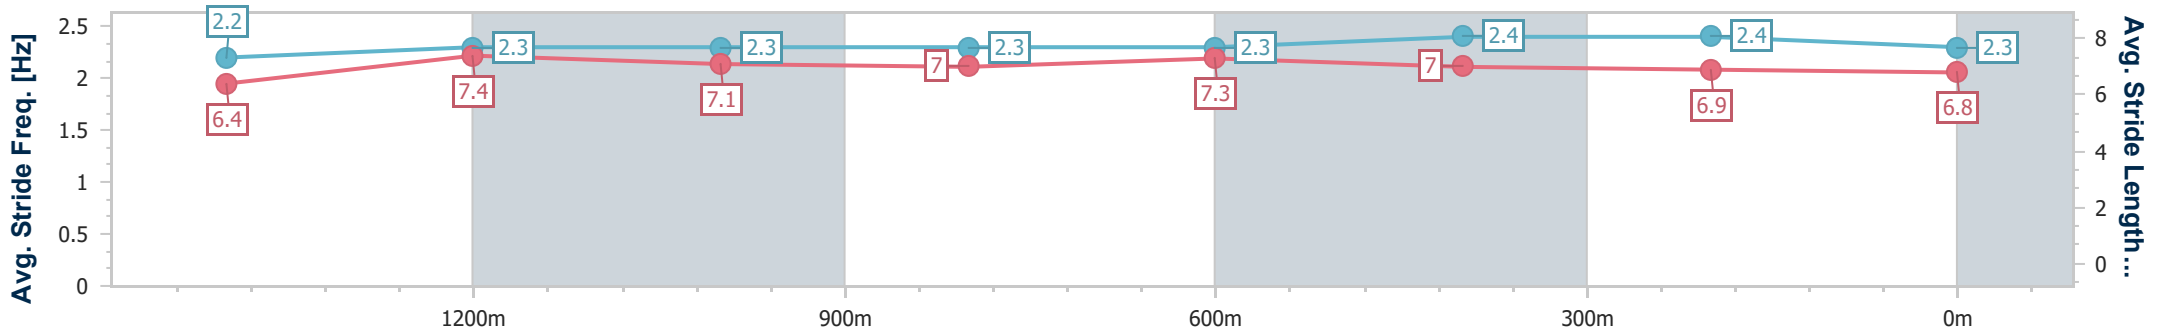

Horse/Jockey Name	Del Campo
Final Rank	7
Fastest Section Time (Section)	0:12.05 (1400m)
Top Speed [km/h] (Section)	65.0 (Overall)
Race State	Finished

Toowoomba QLD Professional
Race 5: MORT & CO Class 2 Handicap - 1625m

25 May 2024 - 19:15

Track Rating: Soft 5, Weather: Showers, Rail Position: +3m Entire

Section	Overall	1400m	1200m	1000m	800m	600m	400m	200m
Section Times	1:43.12 [7] (0:16.33)	1:26.79 [5] (0:12.05)	1:14.74 [6] (0:12.54)	1:02.20 [6] (0:12.75)	0:49.45 [6] (0:12.06)	0:37.39 [6] (0:12.30)	0:25.09 [7] (0:12.27)	0:12.82 [7] (0:12.82)
Average Speed [km/h]	49.9	60.5	57.4	57.1	60.8	59.7	59.0	56.2
Top Speed [km/h]	65.0	62.5	58.4	60.3	61.6	61.2	60.3	57.1
Avg. Dist. to Rail [m]	5.1	2.3	3.7	3.5	4.3	3.6	1.9	1.1
Avg. Stride Freq. [Hz]	2.2	2.3	2.3	2.3	2.3	2.4	2.4	2.3
Avg. Stride Length [m]	6.4	7.4	7.1	7.0	7.3	7.0	6.9	6.8

- [ ] Ranking at each section and finish
- -.-.- No data available at this section
- NA No data available