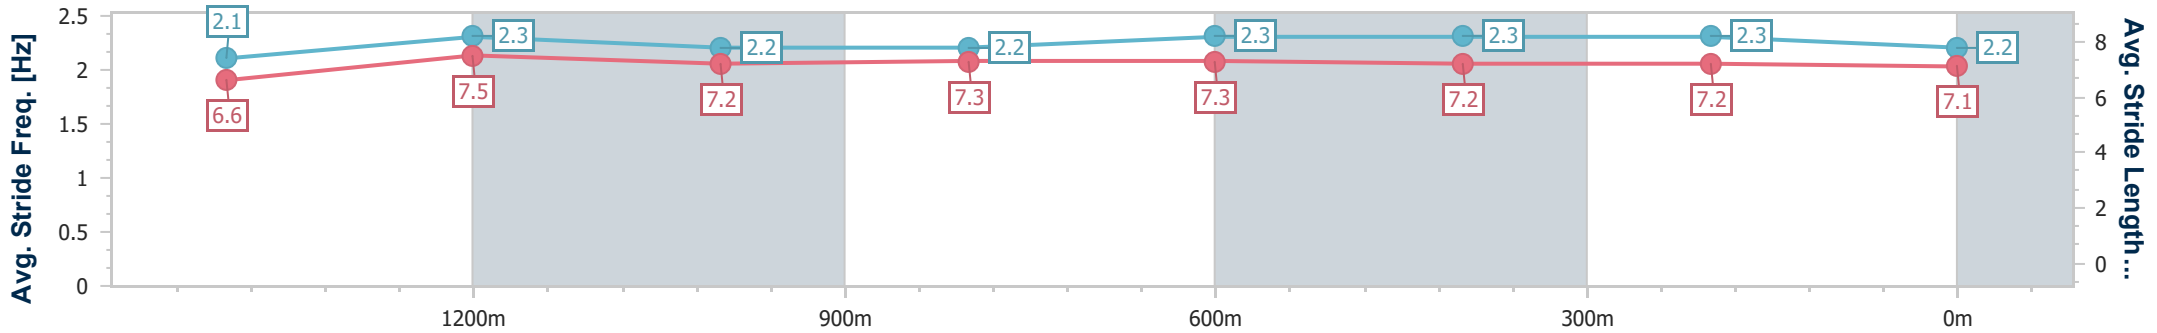

Horse/Jockey Name	Power Pack
Final Rank	4
Fastest Section Time (Section)	0:11.68 (1400m)
Top Speed [km/h] (Section)	66.1 (Overall)
Race State	Finished

Toowoomba QLD Professional
Race 5: MORT & CO Class 2 Handicap - 1625m

25 May 2024 - 19:15

Track Rating: Soft 5, Weather: Showers, Rail Position: +3m Entire

Section	Overall	1400m	1200m	1000m	800m	600m	400m	200m					
Section Times	1:41.83 [4] (0:16.01)	1:25.82 [2] (0:11.68)	1:14.14 [1] (0:12.46)	1:01.68 [1] (0:12.51)	0:49.17 [1] (0:12.14)	0:37.03 [1] (0:12.05)	0:24.98 [1] (0:12.13)	0:12.85 [3] (0:12.85)					
Average Speed [km/h]	50.5	60.7	57.7	57.9	59.7	60.3	59.1	56.2					
Top Speed [km/h]	66.1	64.3	58.6	58.4	61.2	61.3	60.1	57.8					
Avg. Dist. to Rail [m]	4.2	2.8	1.2	0.8	2.5	1.9	0.3	0.8					
Avg. Stride Freq. [Hz]	2.1	2.3	2.2	2.2	2.3	2.3	2.3	2.2					
Avg. Stride Length [m]	6.6	7.5	7.2	7.3	7.3	7.2	7.2	7.1					

- [ ] Ranking at each section and finish
- -.-.- No data available at this section
- NA No data available