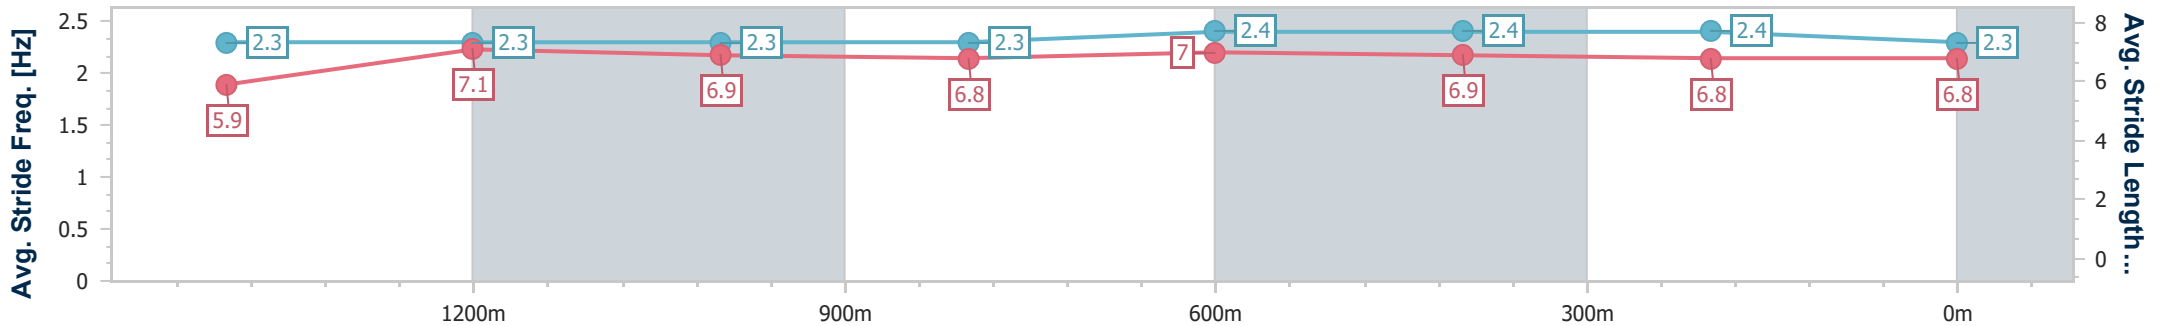

Toowoomba QLD Professional
Race 5: MORT & CO Class 2 Handicap - 1625m

25 May 2024 - 19:15

Track Rating: Soft 5, Weather: Showers, Rail Position: +3m Entire

Section	Overall	1400m	1200m	1000m	800m	600m	400m	200m
Section Times	1:43.12 [7] (0:16.33)	1:26.79 [5] (0:12.05)	1:14.74 [6] (0:12.54)	1:02.20 [6] (0:12.75)	0:49.45 [6] (0:12.06)	0:37.39 [6] (0:12.30)	0:25.09 [7] (0:12.27)	0:12.82 [7] (0:12.82)
Average Speed [km/h]	49.9	60.5	57.4	57.1	60.8	59.7	59.0	56.2
Top Speed [km/h]	65.0	62.5	58.4	60.3	61.6	61.2	60.3	57.1
Avg. Dist. to Rail [m]	5.1	2.3	3.7	3.5	4.3	3.6	1.9	1.1
Avg. Stride Freq. [Hz]	2.2	2.3	2.3	2.3	2.3	2.4	2.4	2.3
Avg. Stride Length [m]	6.4	7.4	7.1	7.0	7.3	7.0	6.9	6.8

- [] Ranking at each section and finish
- .-.- No data available at this section
- NA No data available

Horse/Jockey Name	Untamed Spirit
Final Rank	8
Fastest Section Time (Section)	0:11.97 (1400m)
Top Speed [km/h] (Section)	63.8 (Overall)
Race State	Finished

Toowoomba QLD Professional
Race 5: MORT & CO Class 2 Handicap - 1625m

25 May 2024 - 19:15

Track Rating: Soft 5, Weather: Showers, Rail Position: +3m Entire

Section	Overall	1400m	1200m	1000m	800m	600m	400m	200m
Section Times	1:43.31 [8] (0:16.87)	1:26.44 [9] (0:11.97)	1:14.47 [9] (0:12.48)	1:01.99 [9] (0:12.61)	0:49.38 [8] (0:12.09)	0:37.29 [9] (0:12.23)	0:25.06 [8] (0:12.33)	0:12.73 [8] (0:12.73)
Average Speed [km/h]	48.0	59.3	57.7	57.4	60.2	59.9	58.7	56.6
Top Speed [km/h]	63.8	61.5	58.8	60.0	61.9	60.8	60.2	57.9
Avg. Dist. to Rail [m]	5.4	2.1	0.5	1.6	2.5	3.2	1.9	2.6
Avg. Stride Freq. [Hz]	2.3	2.3	2.3	2.3	2.4	2.4	2.4	2.3
Avg. Stride Length [m]	5.9	7.1	6.9	6.8	7.0	6.9	6.8	6.8