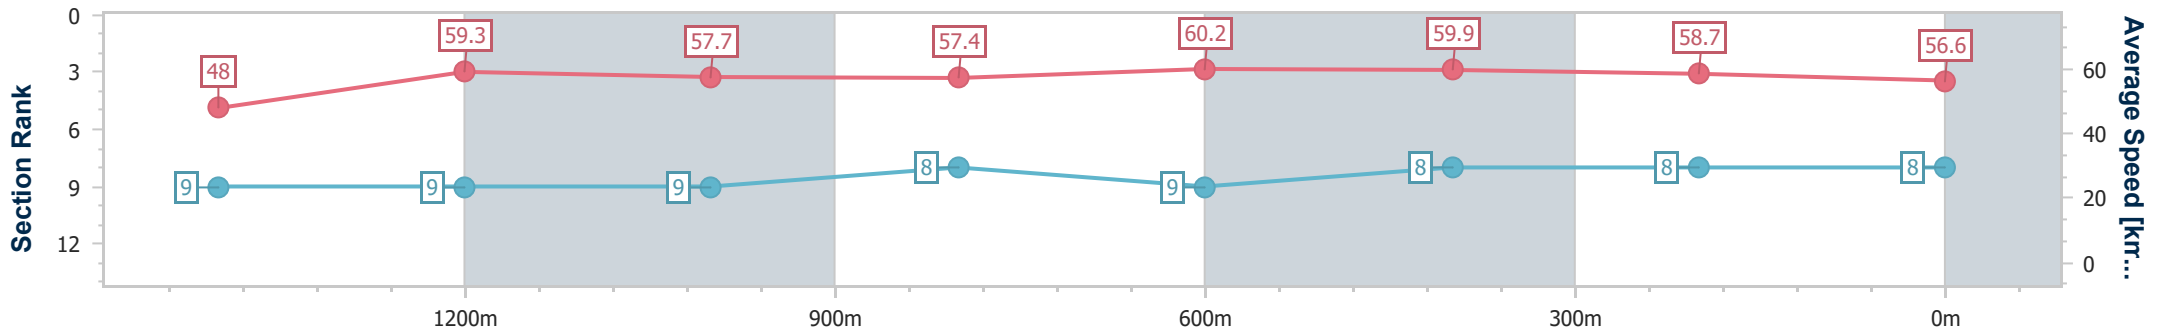

Horse/Jockey Name	Untamed Spirit
Final Rank	8
Fastest Section Time (Section)	0:11.97 (1400m)
Top Speed [km/h] (Section)	63.8 (Overall)
Race State	Finished

Toowoomba QLD Professional
Race 5: MORT & CO Class 2 Handicap - 1625m

25 May 2024 - 19:15

Track Rating: Soft 5, Weather: Showers, Rail Position: +3m Entire

Section	Overall	1400m	1200m	1000m	800m	600m	400m	200m
Section Times	1:43.31 [8] (0:16.87)	1:26.44 [9] (0:11.97)	1:14.47 [9] (0:12.48)	1:01.99 [9] (0:12.61)	0:49.38 [8] (0:12.09)	0:37.29 [9] (0:12.23)	0:25.06 [8] (0:12.33)	0:12.73 [8] (0:12.73)
Average Speed [km/h]	48.0	59.3	57.7	57.4	60.2	59.9	58.7	56.6
Top Speed [km/h]	63.8	61.5	58.8	60.0	61.9	60.8	60.2	57.9
Avg. Dist. to Rail [m]	5.4	2.1	0.5	1.6	2.5	3.2	1.9	2.6
Avg. Stride Freq. [Hz]	2.3	2.3	2.3	2.3	2.4	2.4	2.4	2.3
Avg. Stride Length [m]	5.9	7.1	6.9	6.8	7.0	6.9	6.8	6.8

- [ ] Ranking at each section and finish
- -.-.- No data available at this section
- NA No data available