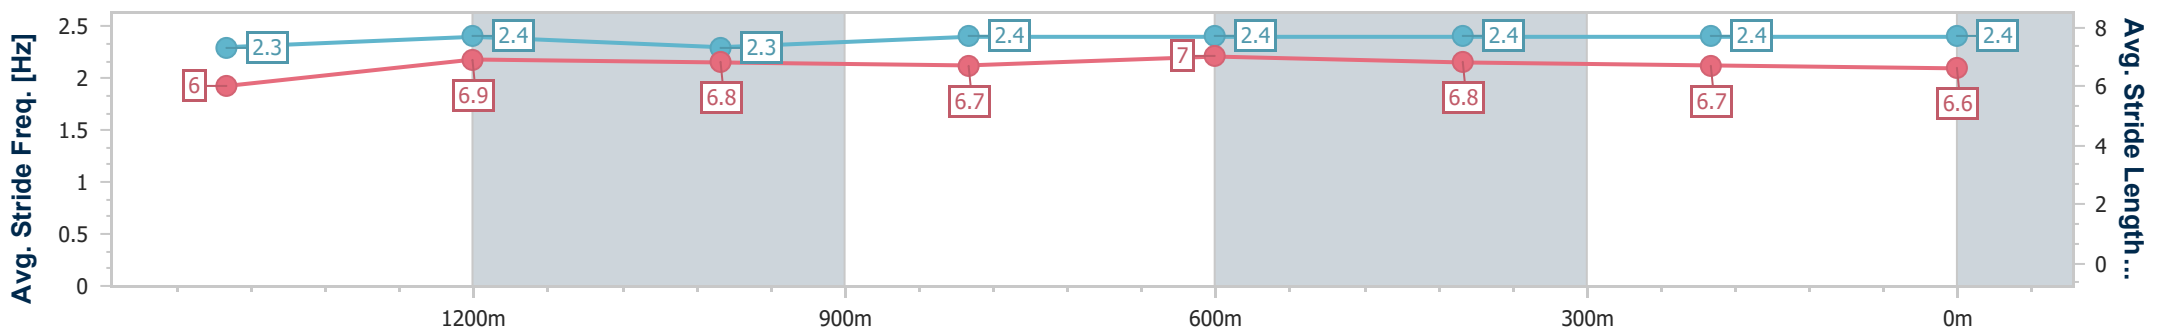

Toowoomba QLD Professional
Race 5: MORT & CO Class 2 Handicap - 1625m

25 May 2024 - 19:15

Track Rating: Soft 5, Weather: Showers, Rail Position: +3m Entire

Section	Overall	1400m	1200m	1000m	800m	600m	400m	200m
Section Times	1:43.31 [8] (0:16.87)	1:26.44 [9] (0:11.97)	1:14.47 [9] (0:12.48)	1:01.99 [9] (0:12.61)	0:49.38 [8] (0:12.09)	0:37.29 [9] (0:12.23)	0:25.06 [8] (0:12.33)	0:12.73 [8] (0:12.73)
Average Speed [km/h]	48.0	59.3	57.7	57.4	60.2	59.9	58.7	56.6
Top Speed [km/h]	63.8	61.5	58.8	60.0	61.9	60.8	60.2	57.9
Avg. Dist. to Rail [m]	5.4	2.1	0.5	1.6	2.5	3.2	1.9	2.6
Avg. Stride Freq. [Hz]	2.3	2.3	2.3	2.3	2.4	2.4	2.4	2.3
Avg. Stride Length [m]	5.9	7.1	6.9	6.8	7.0	6.9	6.8	6.8

- [] Ranking at each section and finish
- .-.- No data available at this section
- NA No data available

Horse/Jockey Name	Glide On By
Final Rank	9
Fastest Section Time (Section)	0:11.98 (1400m)
Top Speed [km/h] (Section)	63.9 (Overall)
Race State	Finished

Toowoomba QLD Professional
Race 5: MORT & CO Class 2 Handicap - 1625m

25 May 2024 - 19:15

Track Rating: Soft 5, Weather: Showers, Rail Position: +3m Entire

Section	Overall	1400m	1200m	1000m	800m	600m	400m	200m
Section Times	1:43.66 [9] (0:16.54)	1:27.12 [7] (0:11.98)	1:15.14 [8] (0:12.67)	1:02.47 [8] (0:12.75)	0:49.72 [9] (0:12.04)	0:37.68 [8] (0:12.38)	0:25.30 [9] (0:12.54)	0:12.76 [9] (0:12.76)
Average Speed [km/h]	48.9	59.8	57.0	56.8	60.8	59.9	57.9	56.4
Top Speed [km/h]	63.9	62.1	58.3	58.9	61.2	61.7	59.5	58.3
Avg. Dist. to Rail [m]	3.1	1.1	0.7	2.0	5.0	5.3	1.8	0.7
Avg. Stride Freq. [Hz]	2.3	2.4	2.3	2.4	2.4	2.4	2.4	2.4
Avg. Stride Length [m]	6.0	6.9	6.8	6.7	7.0	6.8	6.7	6.6