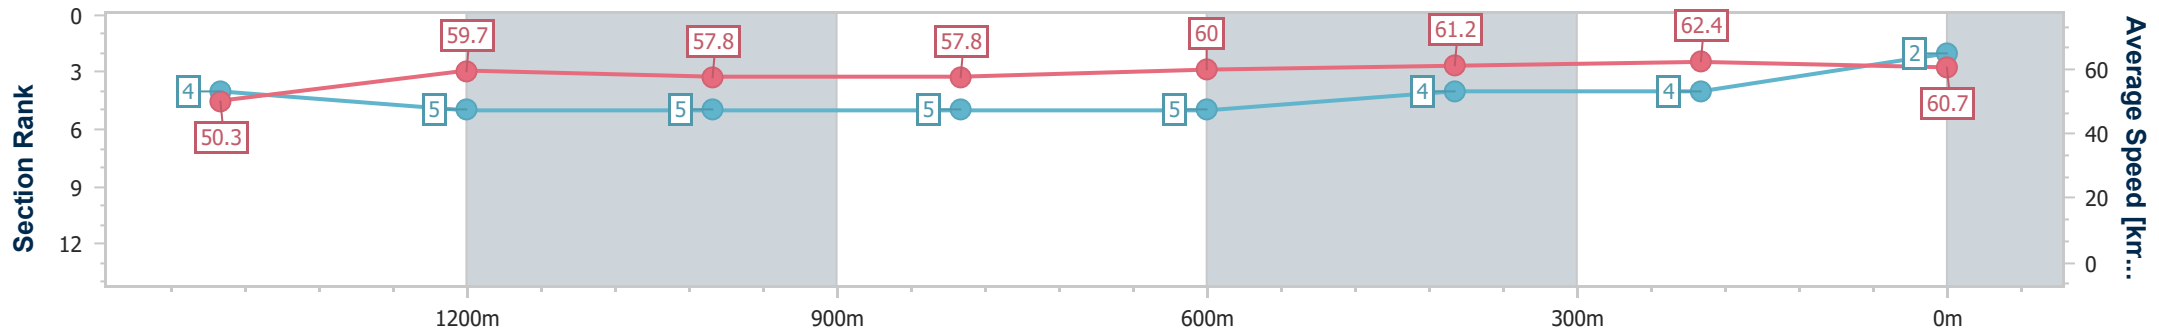

Horse/Jockey Name	Cape Crusader
Final Rank	2
Fastest Section Time (Section)	0:11.61 (400m)
Top Speed [km/h] (Section)	64.1 (Overall)
Race State	Finished

Toowoomba QLD Professional
Race 5: MORT & CO Class 2 Handicap - 1625m

25 May 2024 - 19:15

Track Rating: Soft 5, Weather: Showers, Rail Position: +3m Entire

Section	Overall	1400m	1200m	1000m	800m	600m	400m	200m
Section Times	1:40.86 [2] (0:16.13)	1:24.73 [4] (0:12.15)	1:12.58 [5] (0:12.48)	1:00.10 [5] (0:12.63)	0:47.47 [5] (0:12.14)	0:35.33 [5] (0:11.89)	0:23.44 [4] (0:11.61)	0:11.83 [4]
Average Speed [km/h]	50.3	59.7	57.8	57.8	60.0	61.2	62.4	60.7
Top Speed [km/h]	64.1	61.6	59.2	60.4	60.8	63.4	63.4	61.6
Avg. Dist. to Rail [m]	1.6	1.4	2.1	3.1	3.4	2.7	1.0	2.2
Avg. Stride Freq. [Hz]	2.2	2.3	2.2	2.2	2.3	2.3	2.4	2.3
Avg. Stride Length [m]	6.3	7.4	7.2	7.2	7.3	7.3	7.3	7.2

- [ ] Ranking at each section and finish
- -.-.- No data available at this section
- NA No data available