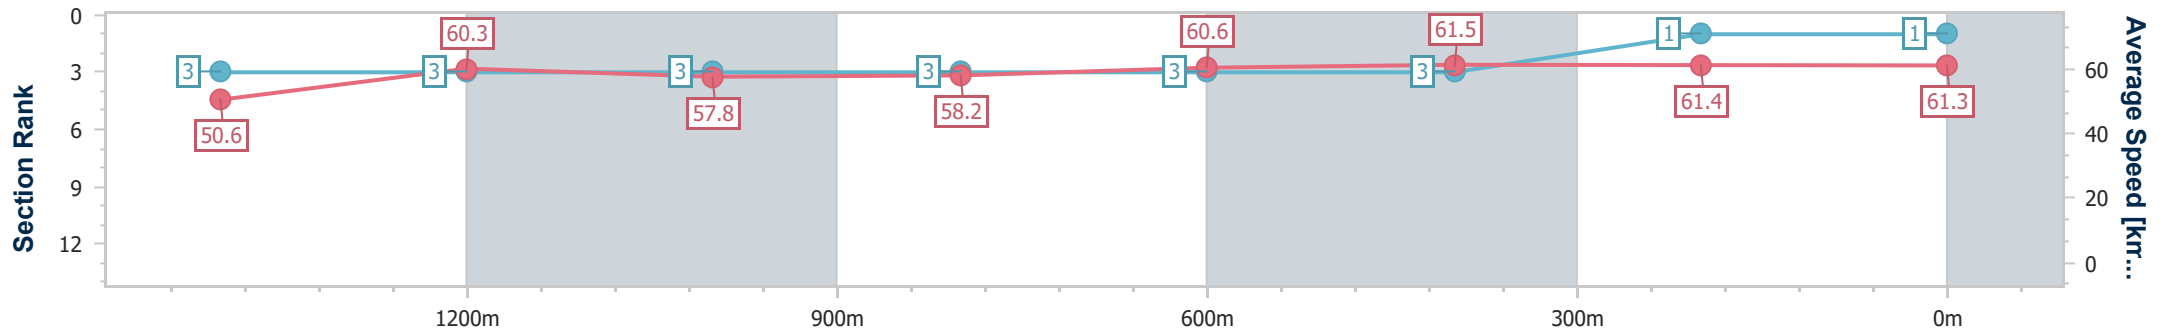

Toowoomba QLD Professional
Race 5: MORT & CO Class 2 Handicap - 1625m

25 May 2024 - 19:15

Track Rating: Soft 5, Weather: Showers, Rail Position: +3m Entire

Section	Overall	1400m	1200m	1000m	800m	600m	400m	200m
Section Times	1:40.55 [1] (0:16.01)	1:24.54 [3] (0:11.98)	1:12.56 [3] (0:12.44)	1:00.12 [3] (0:12.59)	0:47.53 [3] (0:12.08)	0:35.45 [3] (0:11.92)	0:23.53 [3] (0:11.80)	0:11.73 [1] (0:11.73)
Average Speed [km/h]	50.6	60.3	57.8	58.2	60.6	61.5	61.4	61.3
Top Speed [km/h]	63.9	62.6	59.4	60.0	62.5	62.7	63.1	61.8
Avg. Dist. to Rail [m]	3.4	0.5	2.6	4.0	4.6	3.7	1.9	0.7
Avg. Stride Freq. [Hz]	2.3	2.3	2.2	2.3	2.3	2.4	2.4	2.3
Avg. Stride Length [m]	6.3	7.4	7.2	7.1	7.3	7.2	7.2	7.4