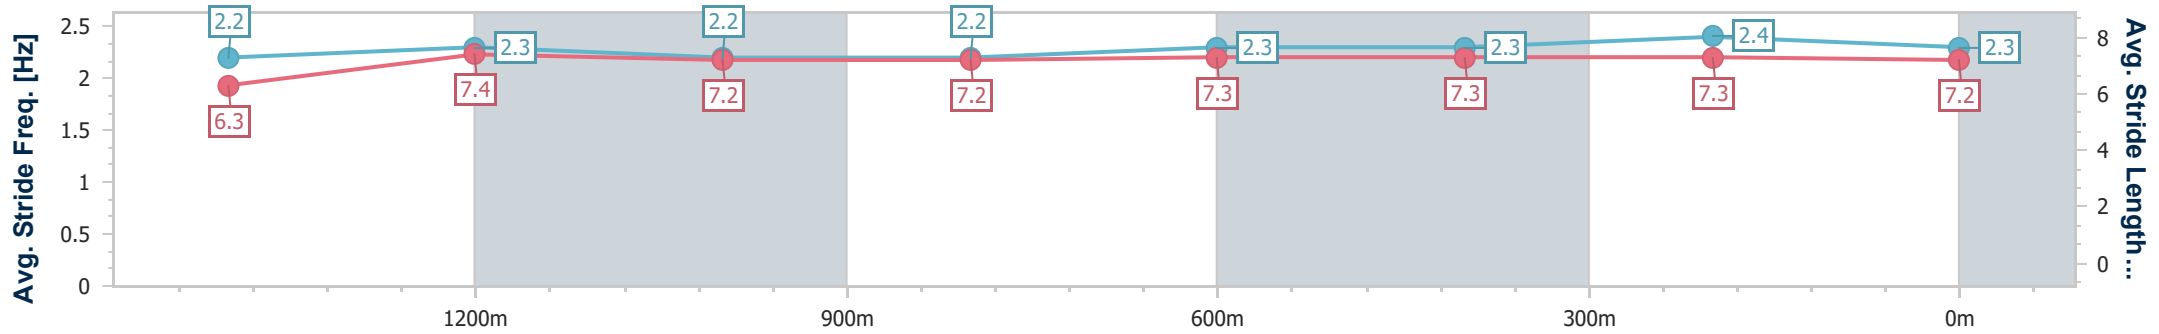

Horse/Jockey Name	Cape Crusader
Final Rank	2
Fastest Section Time (Section)	0:11.61 (400m)
Top Speed [km/h] (Section)	64.1 (Overall)
Race State	Finished

Toowoomba QLD Professional
Race 5: MORT & CO Class 2 Handicap - 1625m

25 May 2024 - 19:15

Track Rating: Soft 5, Weather: Showers, Rail Position: +3m Entire

Section	Overall	1400m	1200m	1000m	800m	600m	400m	200m
Section Times	1:40.86 [2] (0:16.13)	1:24.73 [4] (0:12.15)	1:12.58 [5] (0:12.48)	1:00.10 [5] (0:12.63)	0:47.47 [5] (0:12.14)	0:35.33 [5] (0:11.89)	0:23.44 [4] (0:11.61)	0:11.83 [4]
Average Speed [km/h]	50.3	59.7	57.8	57.8	60.0	61.2	62.4	60.7
Top Speed [km/h]	64.1	61.6	59.2	60.4	60.8	63.4	63.4	61.6
Avg. Dist. to Rail [m]	1.6	1.4	2.1	3.1	3.4	2.7	1.0	2.2
Avg. Stride Freq. [Hz]	2.2	2.3	2.2	2.2	2.3	2.3	2.4	2.3
Avg. Stride Length [m]	6.3	7.4	7.2	7.2	7.3	7.3	7.3	7.2

- [ ] Ranking at each section and finish
- -.-.- No data available at this section
- NA No data available