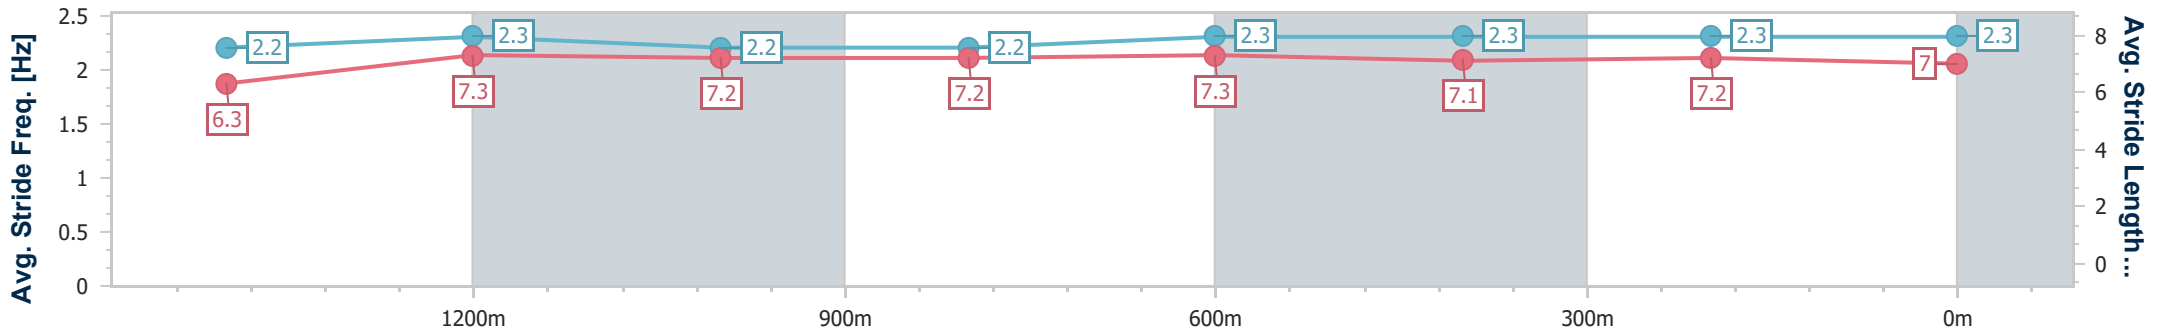

Horse/Jockey Name	Martinello
Final Rank	5
Fastest Section Time (Section)	0:11.85 (1400m)
Top Speed [km/h] (Section)	63.2 (Overall)
Race State	Finished

Toowoomba QLD Professional
Race 5: MORT & CO Class 2 Handicap - 1625m

25 May 2024 - 19:15

Track Rating: Soft 5, Weather: Showers, Rail Position: +3m Entire

Section	Overall	1400m	1200m	1000m	800m	600m	400m	200m
Section Times	1:42.01 [5] (0:16.36)	1:25.65 [6] (0:11.85)	1:13.80 [4] (0:12.44)	1:01.36 [4] (0:12.41)	0:48.95 [4] (0:12.17)	0:36.78 [4] (0:12.20)	0:24.58 [5] (0:11.97)	0:12.61 [5] (0:12.61)
Average Speed [km/h]	49.2	59.9	57.9	58.1	58.9	59.3	60.0	57.1
Top Speed [km/h]	63.2	62.4	58.6	58.8	60.1	60.3	60.6	58.8
Avg. Dist. to Rail [m]	3.0	2.1	1.6	0.5	0.7	1.0	1.4	0.9
Avg. Stride Freq. [Hz]	2.2	2.3	2.2	2.2	2.3	2.3	2.3	2.3
Avg. Stride Length [m]	6.3	7.3	7.2	7.2	7.3	7.1	7.2	7.0

- [ ] Ranking at each section and finish
- -.-.- No data available at this section
- NA No data available