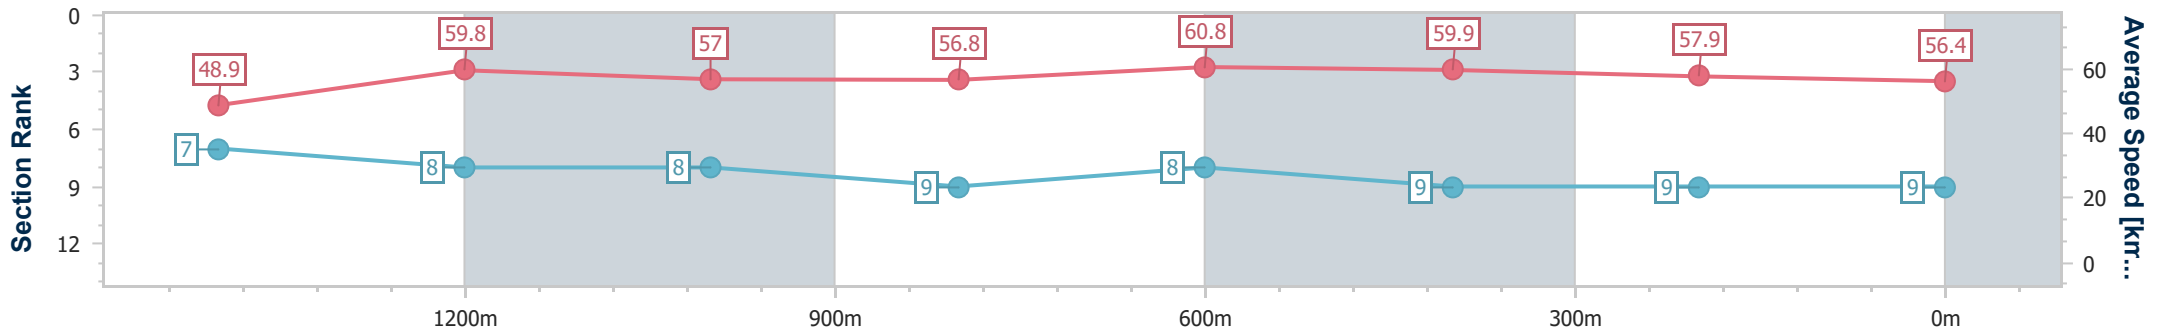

- [] Ranking at each section and finish
- .-.- No data available at this section
- NA No data available

Horse/Jockey Name	Glide On By
Final Rank	9
Fastest Section Time (Section)	0:11.98 (1400m)
Top Speed [km/h] (Section)	63.9 (Overall)
Race State	Finished

Toowoomba QLD Professional
Race 5: MORT & CO Class 2 Handicap - 1625m

25 May 2024 - 19:15

Track Rating: Soft 5, Weather: Showers, Rail Position: +3m Entire

Section	Overall	1400m	1200m	1000m	800m	600m	400m	200m
Section Times	1:43.66 [9] (0:16.54)	1:27.12 [7] (0:11.98)	1:15.14 [8] (0:12.67)	1:02.47 [8] (0:12.75)	0:49.72 [9] (0:12.04)	0:37.68 [8] (0:12.38)	0:25.30 [9] (0:12.54)	0:12.76 [9] (0:12.76)
Average Speed [km/h]	48.9	59.8	57.0	56.8	60.8	59.9	57.9	56.4
Top Speed [km/h]	63.9	62.1	58.3	58.9	61.2	61.7	59.5	58.3
Avg. Dist. to Rail [m]	3.1	1.1	0.7	2.0	5.0	5.3	1.8	0.7
Avg. Stride Freq. [Hz]	2.3	2.4	2.3	2.4	2.4	2.4	2.4	2.4
Avg. Stride Length [m]	6.0	6.9	6.8	6.7	7.0	6.8	6.7	6.6