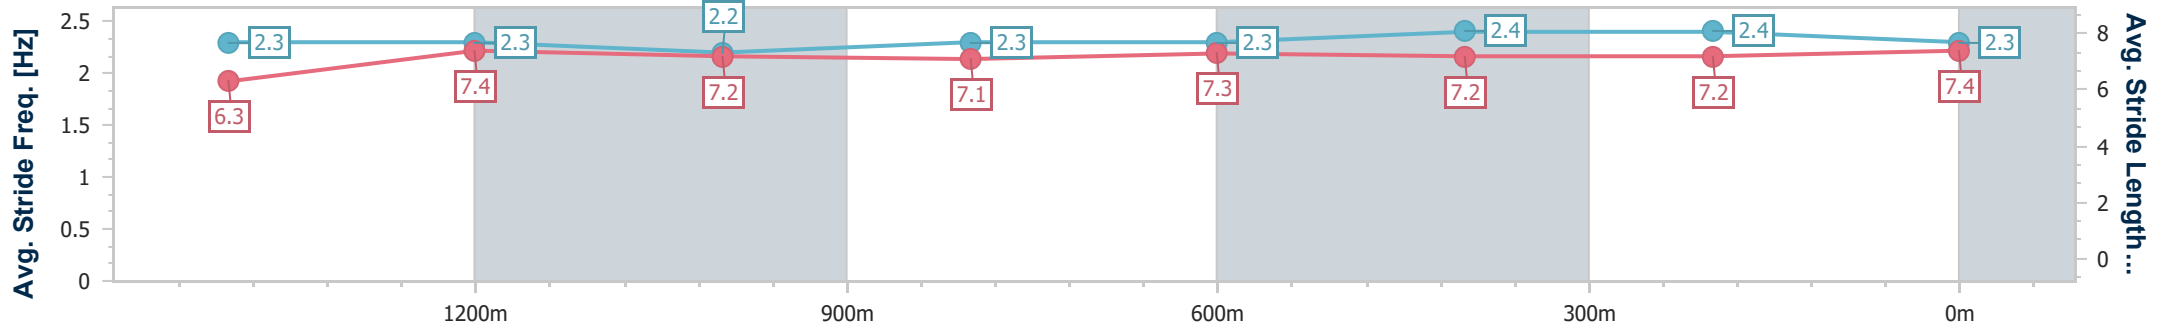

Toowoomba QLD Professional
Race 5: MORT & CO Class 2 Handicap - 1625m

25 May 2024 - 19:15

Track Rating: Soft 5, Weather: Showers, Rail Position: +3m Entire

Section	Overall	1400m	1200m	1000m	800m	600m	400m	200m
Section Times	1:40.55 [1] (0:16.01)	1:24.54 [3] (0:11.98)	1:12.56 [3] (0:12.44)	1:00.12 [3] (0:12.59)	0:47.53 [3] (0:12.08)	0:35.45 [3] (0:11.92)	0:23.53 [3] (0:11.80)	0:11.73 [1] (0:11.73)
Average Speed [km/h]	50.6	60.3	57.8	58.2	60.6	61.5	61.4	61.3
Top Speed [km/h]	63.9	62.6	59.4	60.0	62.5	62.7	63.1	61.8
Avg. Dist. to Rail [m]	3.4	0.5	2.6	4.0	4.6	3.7	1.9	0.7
Avg. Stride Freq. [Hz]	2.3	2.3	2.2	2.3	2.3	2.4	2.4	2.3
Avg. Stride Length [m]	6.3	7.4	7.2	7.1	7.3	7.2	7.2	7.4