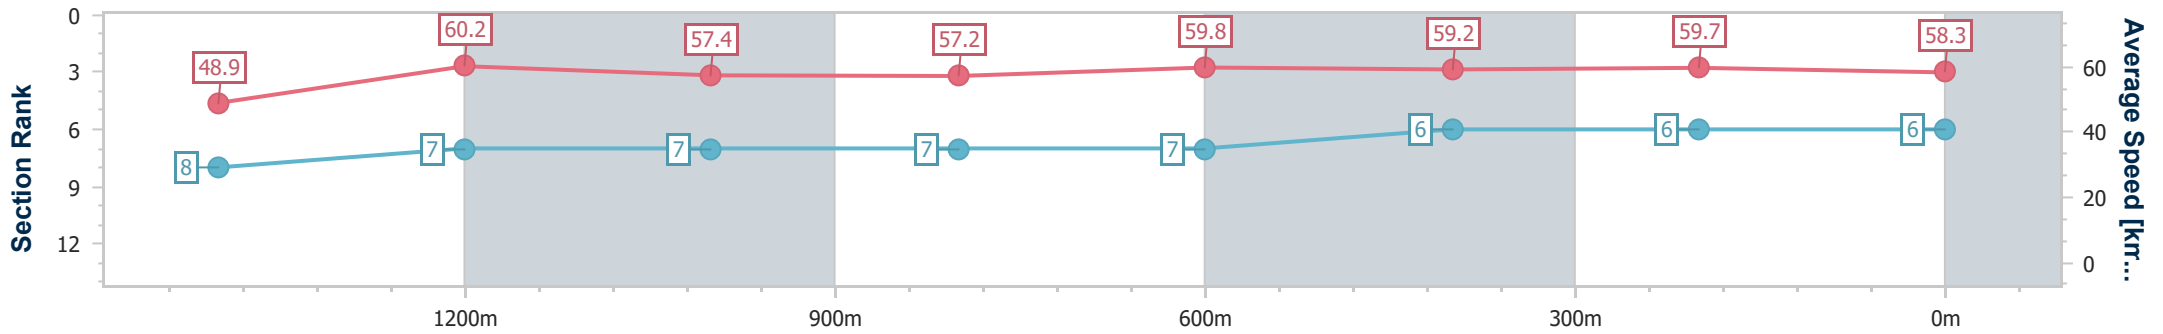

Horse/Jockey Name	Super Fair
Final Rank	6
Fastest Section Time (Section)	0:11.96 (1400m)
Top Speed [km/h] (Section)	63.5 (Overall)
Race State	Finished

Toowoomba QLD Professional
Race 5: MORT & CO Class 2 Handicap - 1625m

25 May 2024 - 19:15

Track Rating: Soft 5, Weather: Showers, Rail Position: +3m Entire

Section	Overall	1400m	1200m	1000m	800m	600m	400m	200m
Section Times	1:42.31 [6] (0:16.56)	1:25.75 [8] (0:11.96)	1:13.79 [7] (0:12.54)	1:01.25 [7] (0:12.64)	0:48.61 [7] (0:12.10)	0:36.51 [7] (0:12.15)	0:24.36 [6] (0:11.98)	0:12.38 [6] (0:12.38)
Average Speed [km/h]	48.9	60.2	57.4	57.2	59.8	59.2	59.7	58.3
Top Speed [km/h]	63.5	61.7	57.7	59.3	60.7	61.1	61.2	59.5
Avg. Dist. to Rail [m]	4.3	0.5	0.4	0.7	1.0	0.8	1.1	1.3
Avg. Stride Freq. [Hz]	2.1	2.3	2.2	2.2	2.3	2.3	2.4	2.3
Avg. Stride Length [m]	6.4	7.2	7.1	7.1	7.2	7.0	7.0	7.1

- [ ] Ranking at each section and finish
- -.-.- No data available at this section
- NA No data available