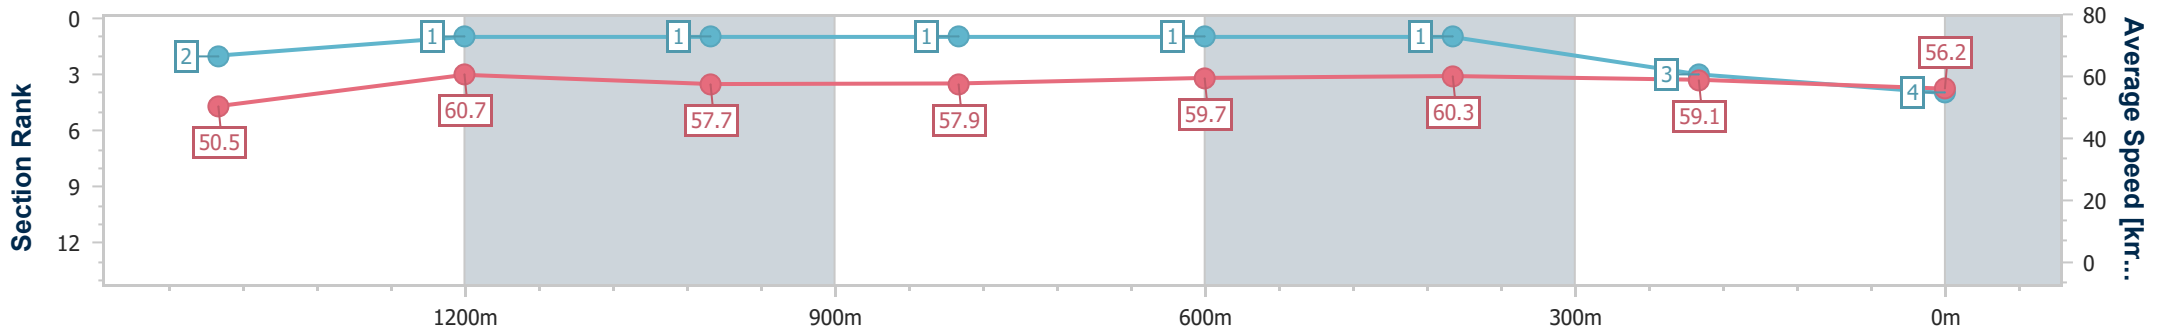

Horse/Jockey Name	Power Pack
Final Rank	4
Fastest Section Time (Section)	0:11.68 (1400m)
Top Speed [km/h] (Section)	66.1 (Overall)
Race State	Finished

Toowoomba QLD Professional
Race 5: MORT & CO Class 2 Handicap - 1625m

25 May 2024 - 19:15

Track Rating: Soft 5, Weather: Showers, Rail Position: +3m Entire

Section	Overall	1400m	1200m	1000m	800m	600m	400m	200m					
Section Times	1:41.83 [4] (0:16.01)	1:25.82 [2] (0:11.68)	1:14.14 [1] (0:12.46)	1:01.68 [1] (0:12.51)	0:49.17 [1] (0:12.14)	0:37.03 [1] (0:12.05)	0:24.98 [1] (0:12.13)	0:12.85 [3] (0:12.85)					
Average Speed [km/h]	50.5	60.7	57.7	57.9	59.7	60.3	59.1	56.2					
Top Speed [km/h]	66.1	64.3	58.6	58.4	61.2	61.3	60.1	57.8					
Avg. Dist. to Rail [m]	4.2	2.8	1.2	0.8	2.5	1.9	0.3	0.8					
Avg. Stride Freq. [Hz]	2.1	2.3	2.2	2.2	2.3	2.3	2.3	2.2					
Avg. Stride Length [m]	6.6	7.5	7.2	7.3	7.3	7.2	7.2	7.1					

- [ ] Ranking at each section and finish
- -.-.- No data available at this section
- NA No data available