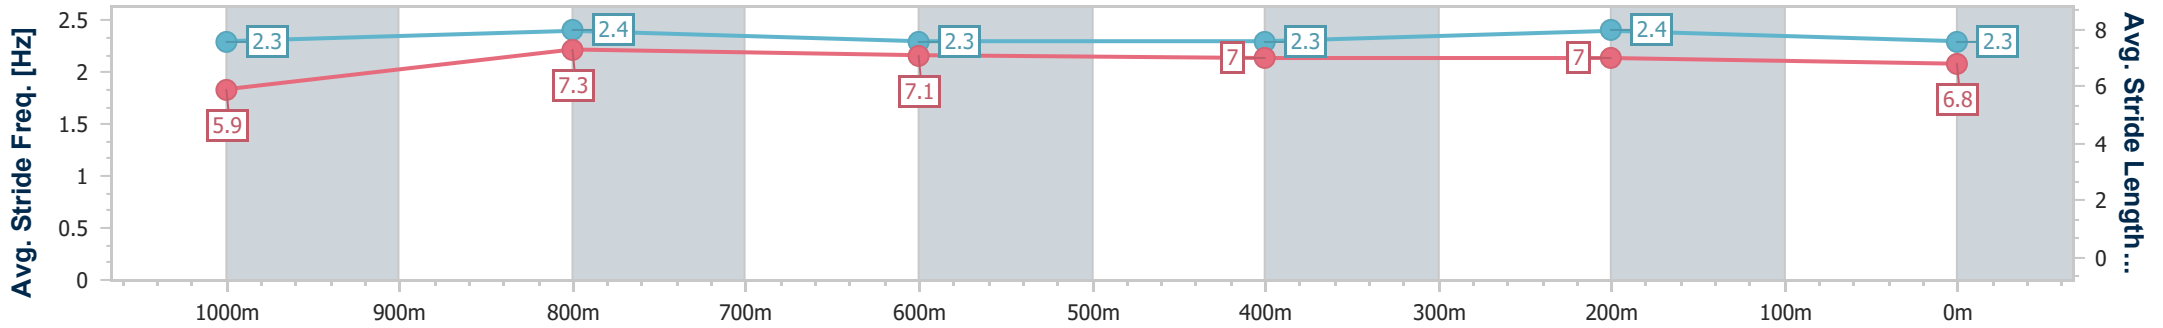

- [] Ranking at each section and finish
- .-.- No data available at this section
- NA No data available

Horse/Jockey Name	Planned Encounter
Final Rank	9
Fastest Section Time (Section)	0:11.69 (1000m)
Top Speed [km/h] (Section)	62.9 (1000m)
Race State	Finished

- [] Ranking at each section and finish
- .-.- No data available at this section
- NA No data available

Horse/Jockey Name	Court Whispers
Final Rank	10
Fastest Section Time (Section)	0:11.76 (1000m)
Top Speed [km/h] (Section)	64.5 (Overall)
Race State	Finished