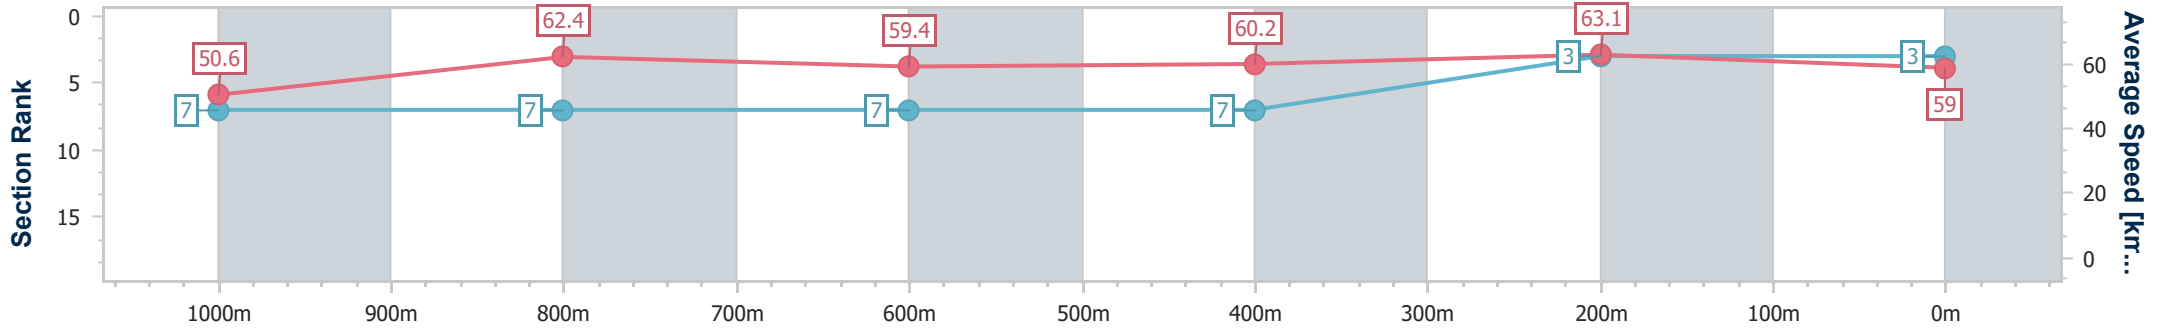

Horse/Jockey Name	Malarina
Final Rank	3
Fastest Section Time (Section)	0:11.43 (400m)
Top Speed [km/h] (Section)	64.2 (1000m)
Race State	Finished

Sunshine Coast QLD Professional
Race 8: COTTON TREE STEAKS Class 1 Handicap - 1200m
26 May 2024 - 17:05
Track Rating: Soft 6, Weather: Fine, Rail Position: +12m

Section	Overall	1000m	800m	600m	400m	200m
Section Times	1:13.82 [3] (0:14.22)	0:59.60 [7] (0:11.65)	0:47.95 [7] (0:12.22)	0:35.73 [7] (0:12.09)	0:23.64 [7] (0:11.43)	0:12.21 [3] (0:12.21)
Average Speed [km/h]	50.6	62.4	59.4	60.2	63.1	59.0
Top Speed [km/h]	64.1	64.2	61.0	62.5	63.9	62.5
Avg. Dist. to Rail [m]	5.0	2.1	1.9	1.8	3.1	3.1
Avg. Stride Freq. [Hz]	2.4	2.4	2.3	2.4	2.5	2.4
Avg. Stride Length [m]	5.9	7.2	7.0	7.0	7.1	6.7

- [ ] Ranking at each section and finish
- -.-.- No data available at this section
- NA No data available