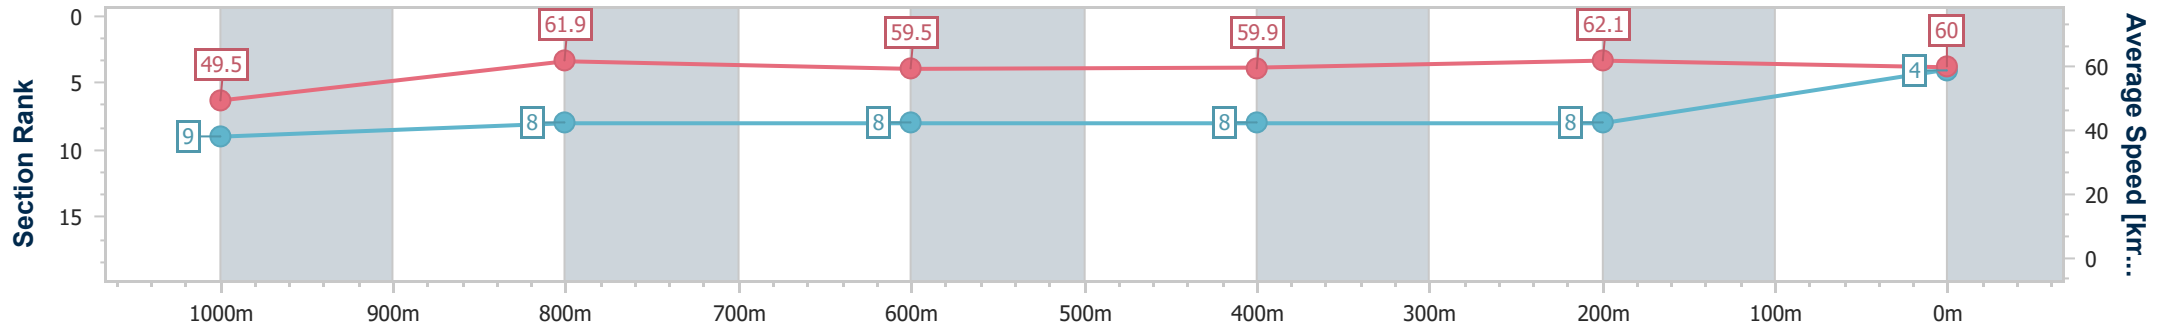

Horse/Jockey Name	Rich Again
Final Rank	4
Fastest Section Time (Section)	0:11.59 (400m)
Top Speed [km/h] (Section)	65.2 (Overall)
Race State	Finished

Sunshine Coast QLD Professional
Race 8: COTTON TREE STEAKS Class 1 Handicap - 1200m
26 May 2024 - 17:05
Track Rating: Soft 6, Weather: Fine, Rail Position: +12m

Section	Overall	1000m	800m	600m	400m	200m
Section Times	1:13.91 [4] (0:14.56)	0:59.35 [9] (0:11.62)	0:47.73 [8] (0:12.07)	0:35.66 [8] (0:12.12)	0:23.54 [8] (0:11.59)	0:11.95 [8] (0:11.95)
Average Speed [km/h]	49.5	61.9	59.5	59.9	62.1	60.0
Top Speed [km/h]	65.2	63.6	61.2	62.1	62.9	62.5
Avg. Dist. to Rail [m]	1.7	0.3	0.5	1.3	1.5	3.0
Avg. Stride Freq. [Hz]	2.2	2.2	2.2	2.2	2.2	2.3
Avg. Stride Length [m]	6.3	7.7	7.6	7.7	7.7	7.3

- [ ] Ranking at each section and finish
- -.-.- No data available at this section
- NA No data available