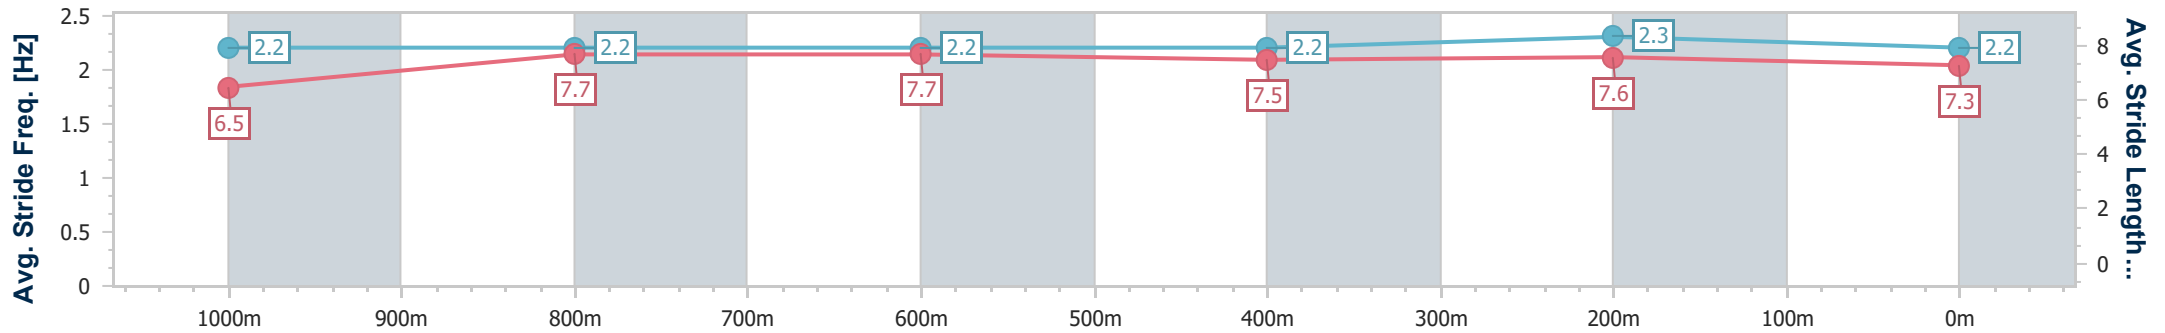

Horse/Jockey Name	Whiskey And Beer
Final Rank	6
Fastest Section Time (Section)	0:11.52 (400m)
Top Speed [km/h] (Section)	63.3 (1000m)
Race State	Finished

Sunshine Coast QLD Professional
Race 8: COTTON TREE STEAKS Class 1 Handicap - 1200m
26 May 2024 - 17:05
Track Rating: Soft 6, Weather: Fine, Rail Position: +12m

Section	Overall	1000m	800m	600m	400m	200m
Section Times	1:14.10 [6] (0:14.14)	0:59.96 [5] (0:11.69)	0:48.27 [6] (0:12.07)	0:36.20 [6] (0:12.24)	0:23.96 [6] (0:11.52)	0:12.44 [4] (0:12.44)
Average Speed [km/h]	51.1	61.4	59.5	58.9	62.6	57.7
Top Speed [km/h]	63.2	63.3	60.5	61.4	63.0	61.8
Avg. Dist. to Rail [m]	0.9	0.5	1.0	0.8	1.1	0.2
Avg. Stride Freq. [Hz]	2.2	2.2	2.2	2.2	2.3	2.2
Avg. Stride Length [m]	6.5	7.7	7.7	7.5	7.6	7.3

- [ ] Ranking at each section and finish
- -.-.- No data available at this section
- NA No data available