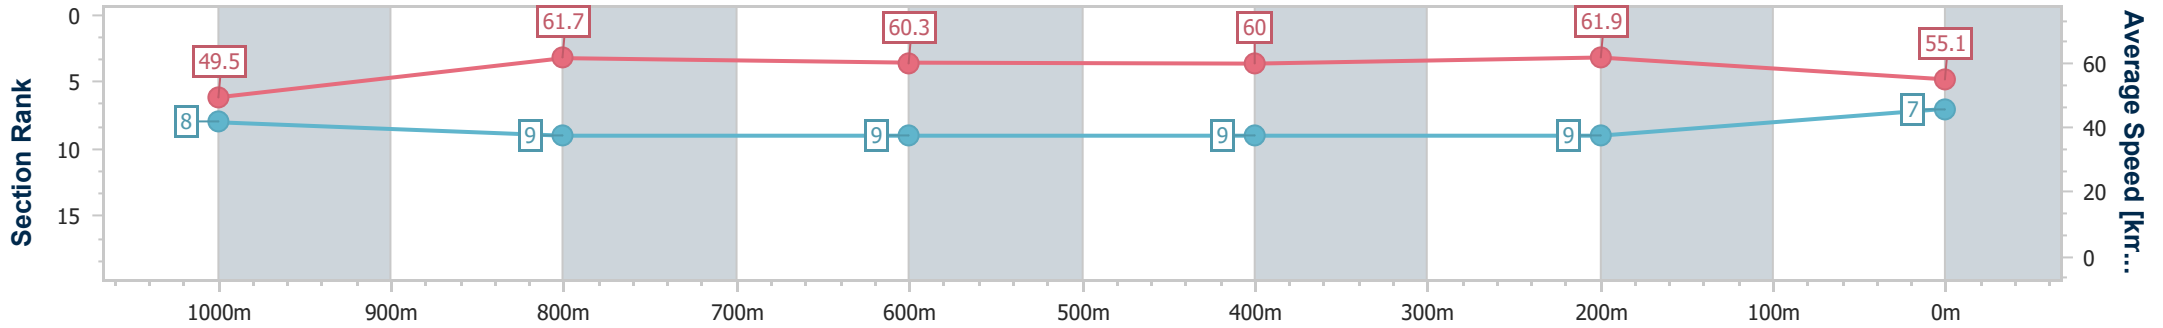

Horse/Jockey Name	Crown Guinea
Final Rank	7
Fastest Section Time (Section)	0:11.62 (400m)
Top Speed [km/h] (Section)	63.9 (400m)
Race State	Finished

Sunshine Coast QLD Professional
Race 8: COTTON TREE STEAKS Class 1 Handicap - 1200m
26 May 2024 - 17:05
Track Rating: Soft 6, Weather: Fine, Rail Position: +12m

Section	Overall	1000m	800m	600m	400m	200m
Section Times	1:15.16 [7] (0:14.55)	1:00.61 [8] (0:11.69)	0:48.92 [9] (0:12.06)	0:36.86 [9] (0:12.16)	0:24.70 [9] (0:11.62)	0:13.08 [9] (0:13.08)
Average Speed [km/h]	49.5	61.7	60.3	60.0	61.9	55.1
Top Speed [km/h]	63.9	63.6	61.5	62.3	63.9	59.4
Avg. Dist. to Rail [m]	6.5	1.5	1.2	2.6	4.0	4.8
Avg. Stride Freq. [Hz]	2.4	2.5	2.4	2.4	2.5	2.4
Avg. Stride Length [m]	5.8	7.0	7.0	6.9	6.8	6.4

- [ ] Ranking at each section and finish
- -.-.- No data available at this section
- NA No data available