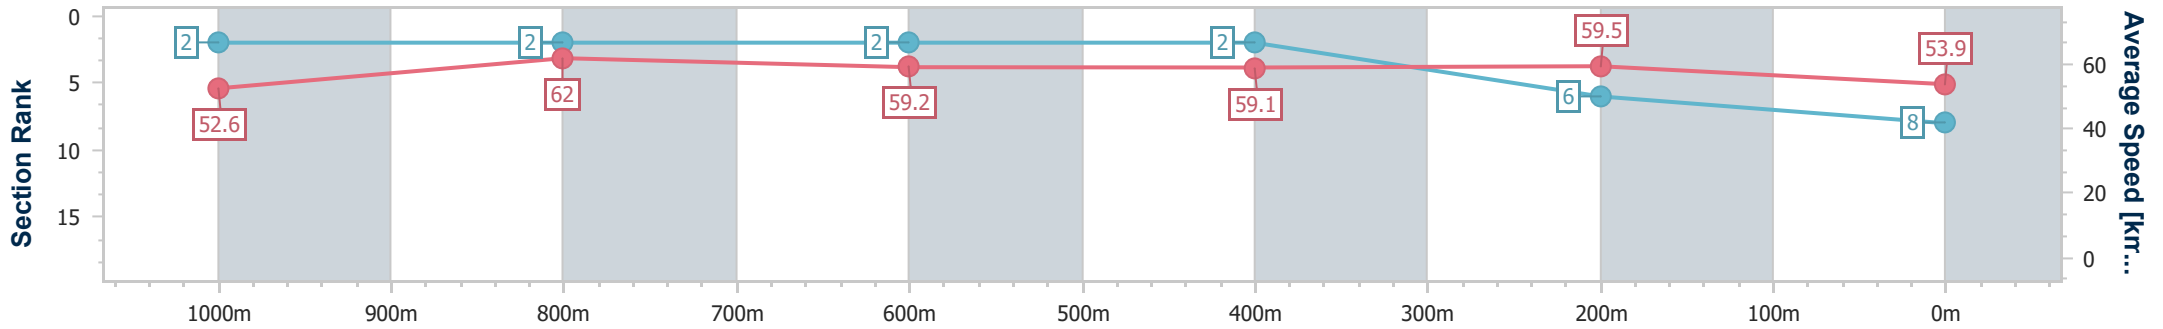

Horse/Jockey Name	Son Of Satono
Final Rank	8
Fastest Section Time (Section)	0:11.65 (1000m)
Top Speed [km/h] (Section)	64.3 (Overall)
Race State	Finished

Sunshine Coast QLD Professional
Race 8: COTTON TREE STEAKS Class 1 Handicap - 1200m
26 May 2024 - 17:05
Track Rating: Soft 6, Weather: Fine, Rail Position: +12m

Section	Overall	1000m	800m	600m	400m	200m
Section Times	1:15.28 [8] (0:13.73)	1:01.55 [2] (0:11.65)	0:49.90 [2] (0:12.14)	0:37.76 [2] (0:12.30)	0:25.46 [2] (0:12.10)	0:13.36 [6] (0:13.36)
Average Speed [km/h]	52.6	62.0	59.2	59.1	59.5	53.9
Top Speed [km/h]	64.3	64.2	60.5	59.9	61.7	57.5
Avg. Dist. to Rail [m]	4.5	1.3	0.5	1.7	2.6	1.8
Avg. Stride Freq. [Hz]	2.4	2.3	2.3	2.3	2.3	2.2
Avg. Stride Length [m]	6.0	7.3	7.3	7.2	7.1	6.9

- [ ] Ranking at each section and finish
- -.-.- No data available at this section
- NA No data available