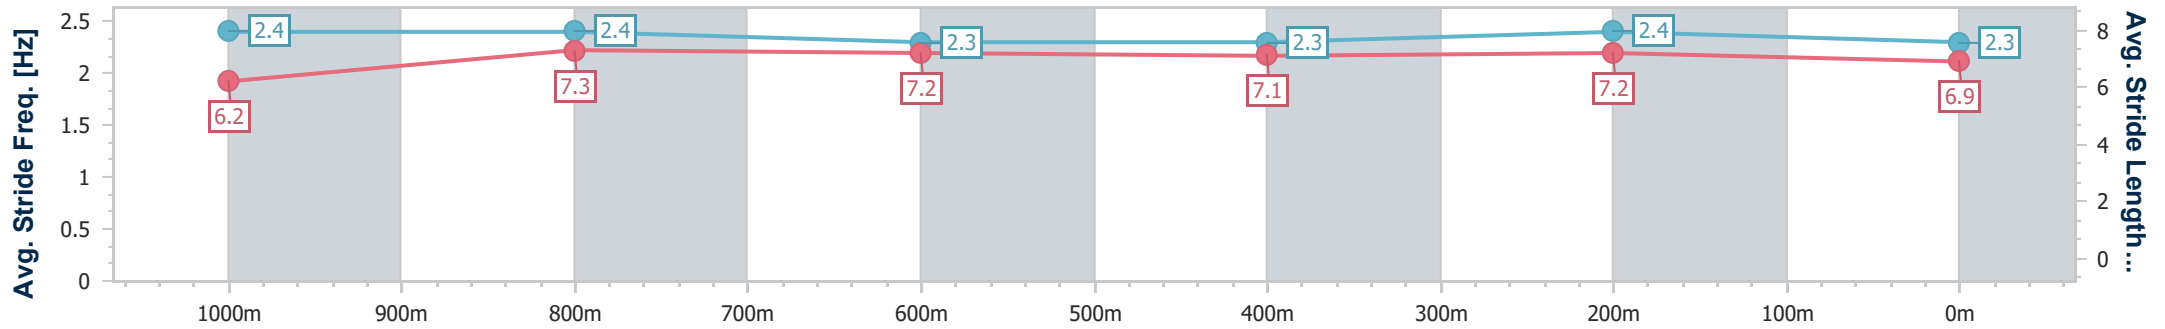

Horse/Jockey Name	Fleur De Vie
Final Rank	2
Fastest Section Time (Section)	0:11.65 (1000m)
Top Speed [km/h] (Section)	64.7 (Overall)
Race State	Finished

Sunshine Coast QLD Professional
Race 8: COTTON TREE STEAKS Class 1 Handicap - 1200m
26 May 2024 - 17:05
Track Rating: Soft 6, Weather: Fine, Rail Position: +12m

Section	Overall	1000m	800m	600m	400m	200m
Section Times	1:13.78 [2] (0:13.56)	1:00.22 [1] (0:11.65)	0:48.57 [1] (0:12.15)	0:36.42 [1] (0:12.23)	0:24.19 [1] (0:11.68)	0:12.51 [1] (0:12.51)
Average Speed [km/h]	53.3	62.0	59.4	59.2	61.7	57.6
Top Speed [km/h]	64.7	63.8	60.7	60.6	62.8	60.1
Avg. Dist. to Rail [m]	4.0	2.0	0.5	1.2	0.5	0.7
Avg. Stride Freq. [Hz]	2.4	2.4	2.3	2.3	2.4	2.3
Avg. Stride Length [m]	6.2	7.3	7.2	7.1	7.2	6.9

- [ ] Ranking at each section and finish
- -.-.- No data available at this section
- NA No data available