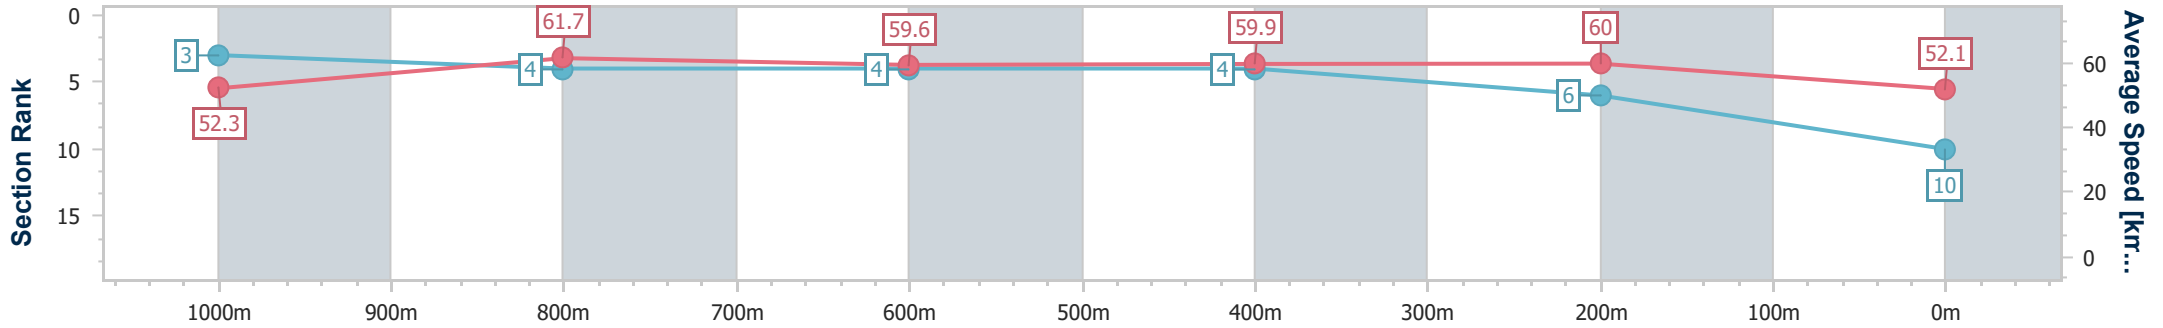

Horse/Jockey Name	Court Whispers
Final Rank	10
Fastest Section Time (Section)	0:11.76 (1000m)
Top Speed [km/h] (Section)	64.5 (Overall)
Race State	Finished

Sunshine Coast QLD Professional
Race 8: COTTON TREE STEAKS Class 1 Handicap - 1200m
26 May 2024 - 17:05
Track Rating: Soft 6, Weather: Fine, Rail Position: +12m

Section	Overall	1000m	800m	600m	400m	200m
Section Times	1:15.77 [10] (0:13.78)	1:01.99 [3] (0:11.76)	0:50.23 [4] (0:12.24)	0:37.99 [4] (0:12.15)	0:25.84 [4] (0:11.99)	0:13.85 [6] (0:13.85)
Average Speed [km/h]	52.3	61.7	59.6	59.9	60.0	52.1
Top Speed [km/h]	64.5	63.1	60.8	61.3	61.5	58.4
Avg. Dist. to Rail [m]	7.4	3.4	2.2	2.1	2.5	2.2
Avg. Stride Freq. [Hz]	2.4	2.4	2.3	2.4	2.4	2.2
Avg. Stride Length [m]	6.1	7.2	7.1	7.1	6.9	6.5

- [ ] Ranking at each section and finish
- -.-.- No data available at this section
- NA No data available