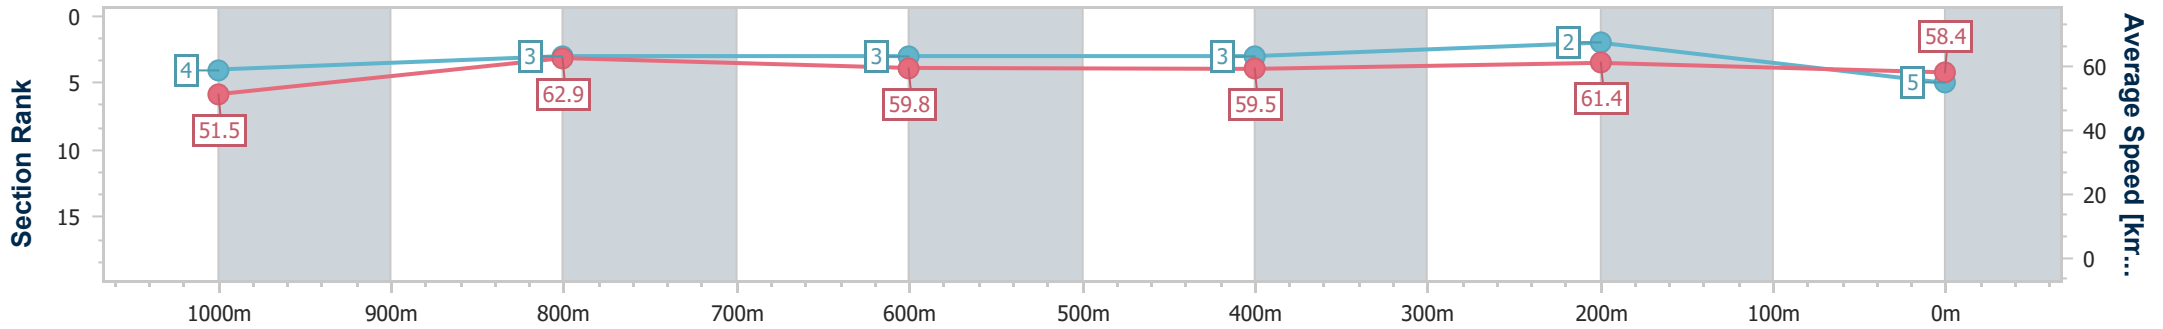

Horse/Jockey Name	Booming Lad
Final Rank	5
Fastest Section Time (Section)	0:11.54 (1000m)
Top Speed [km/h] (Section)	65.2 (1000m)
Race State	Finished

Sunshine Coast QLD Professional
Race 8: COTTON TREE STEAKS Class 1 Handicap - 1200m
26 May 2024 - 17:05
Track Rating: Soft 6, Weather: Fine, Rail Position: +12m

Section	Overall	1000m	800m	600m	400m	200m
Section Times	1:13.94 [5] (0:13.95)	0:59.99 [4] (0:11.54)	0:48.45 [3] (0:12.17)	0:36.28 [3] (0:12.20)	0:24.08 [3] (0:11.74)	0:12.34 [2] (0:12.34)
Average Speed [km/h]	51.5	62.9	59.8	59.5	61.4	58.4
Top Speed [km/h]	65.2	65.2	60.8	60.8	62.5	61.5
Avg. Dist. to Rail [m]	2.1	2.4	1.7	1.5	1.0	0.6
Avg. Stride Freq. [Hz]	2.4	2.3	2.3	2.3	2.4	2.3
Avg. Stride Length [m]	6.0	7.5	7.3	7.3	7.2	7.0

- [ ] Ranking at each section and finish
- -.-.- No data available at this section
- NA No data available