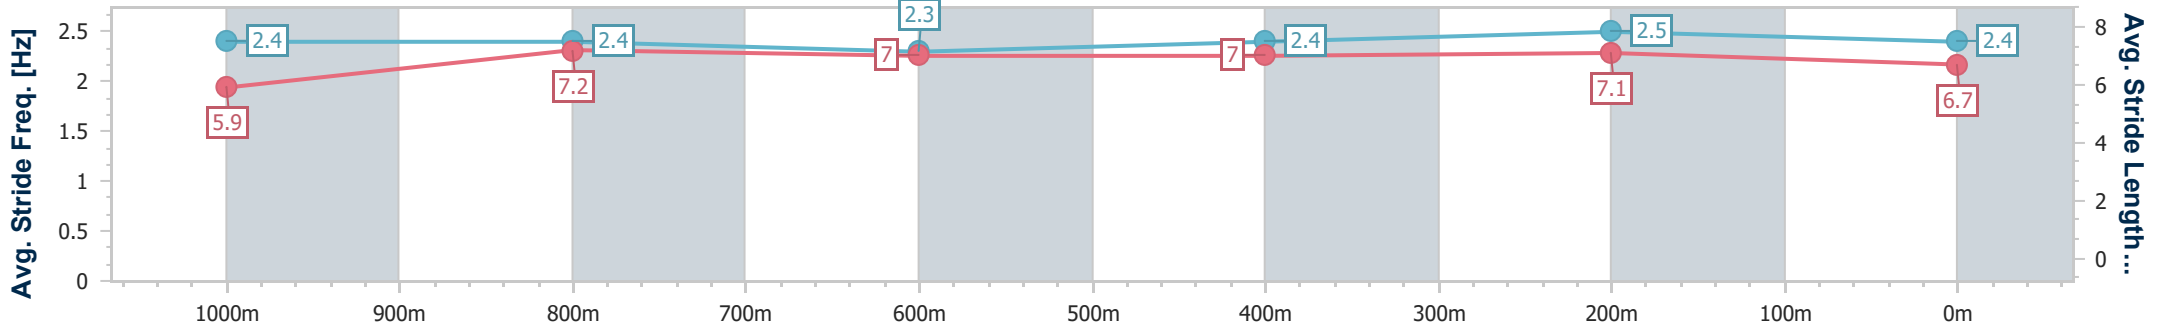

Horse/Jockey Name	Malarina
Final Rank	3
Fastest Section Time (Section)	0:11.43 (400m)
Top Speed [km/h] (Section)	64.2 (1000m)
Race State	Finished

Sunshine Coast QLD Professional
Race 8: COTTON TREE STEAKS Class 1 Handicap - 1200m
26 May 2024 - 17:05
Track Rating: Soft 6, Weather: Fine, Rail Position: +12m

Section	Overall	1000m	800m	600m	400m	200m
Section Times	1:13.82 [3] (0:14.22)	0:59.60 [7] (0:11.65)	0:47.95 [7] (0:12.22)	0:35.73 [7] (0:12.09)	0:23.64 [7] (0:11.43)	0:12.21 [3] (0:12.21)
Average Speed [km/h]	50.6	62.4	59.4	60.2	63.1	59.0
Top Speed [km/h]	64.1	64.2	61.0	62.5	63.9	62.5
Avg. Dist. to Rail [m]	5.0	2.1	1.9	1.8	3.1	3.1
Avg. Stride Freq. [Hz]	2.4	2.4	2.3	2.4	2.5	2.4
Avg. Stride Length [m]	5.9	7.2	7.0	7.0	7.1	6.7

- [ ] Ranking at each section and finish
- -.-.- No data available at this section
- NA No data available