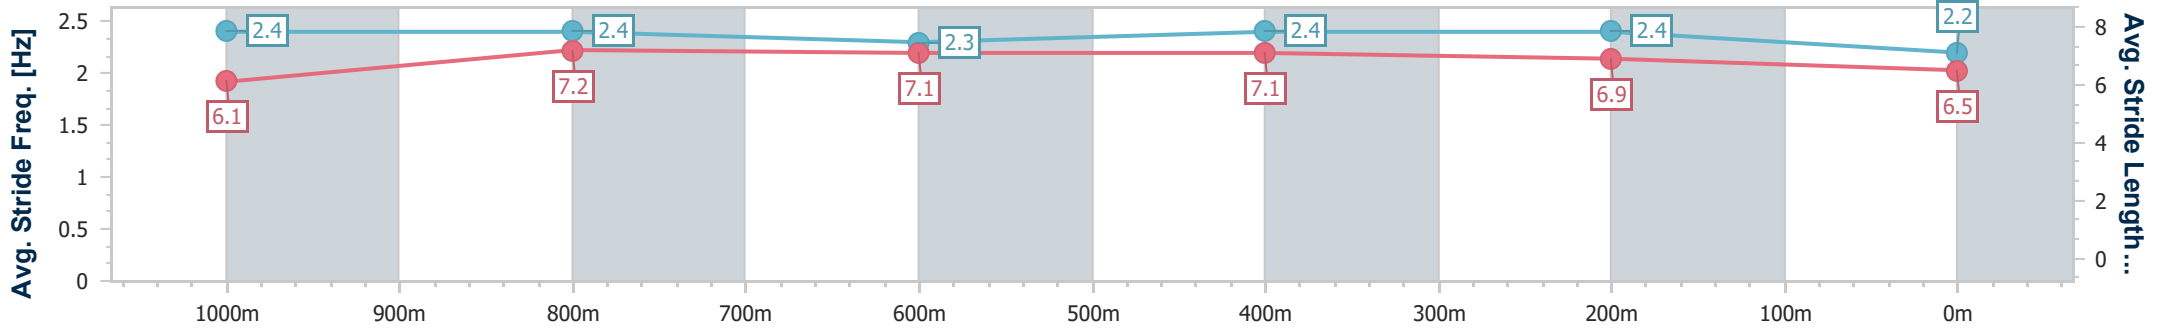

- [] Ranking at each section and finish
- .-.- No data available at this section
- NA No data available

Horse/Jockey Name	Court Whispers
Final Rank	10
Fastest Section Time (Section)	0:11.76 (1000m)
Top Speed [km/h] (Section)	64.5 (Overall)
Race State	Finished

Sunshine Coast QLD Professional
 Race 8: COTTON TREE STEAKS Class 1 Handicap - 1200m
 26 May 2024 - 17:05
 Track Rating: Soft 6, Weather: Fine, Rail Position: +12m

Section	Overall	1000m	800m	600m	400m	200m
Section Times	1:15.77 [10] (0:13.78)	1:01.99 [3] (0:11.76)	0:50.23 [4] (0:12.24)	0:37.99 [4] (0:12.15)	0:25.84 [4] (0:11.99)	0:13.85 [6] (0:13.85)
Average Speed [km/h]	52.3	61.7	59.6	59.9	60.0	52.1
Top Speed [km/h]	64.5	63.1	60.8	61.3	61.5	58.4
Avg. Dist. to Rail [m]	7.4	3.4	2.2	2.1	2.5	2.2
Avg. Stride Freq. [Hz]	2.4	2.4	2.3	2.4	2.4	2.2
Avg. Stride Length [m]	6.1	7.2	7.1	7.1	6.9	6.5

- [] Ranking at each section and finish
- .-.- No data available at this section
- NA No data available