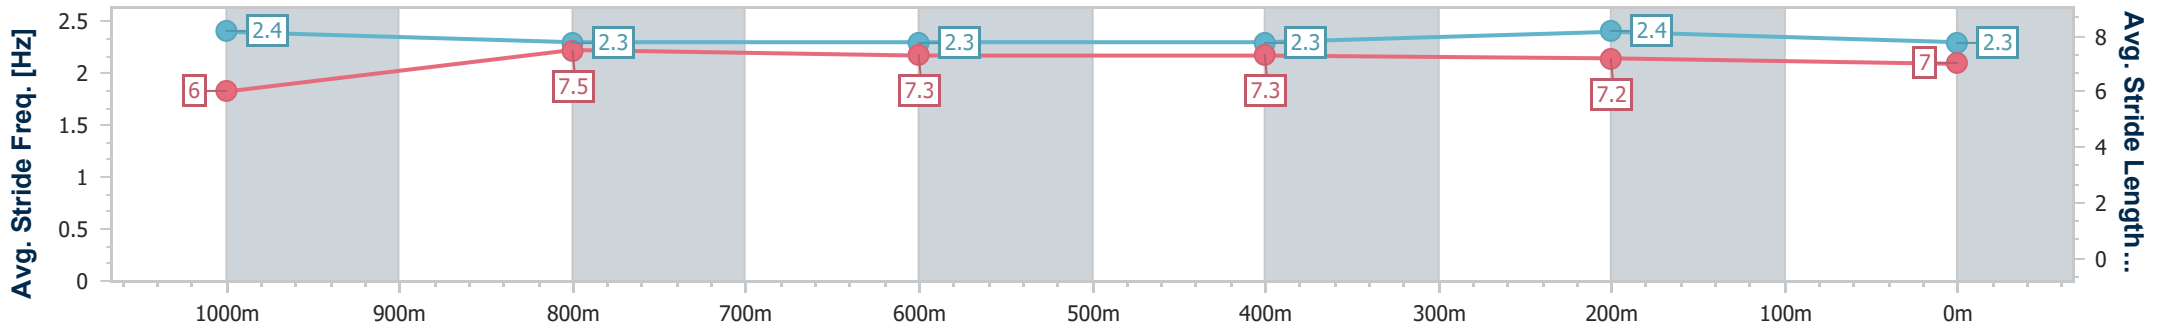

Horse/Jockey Name	Booming Lad
Final Rank	5
Fastest Section Time (Section)	0:11.54 (1000m)
Top Speed [km/h] (Section)	65.2 (1000m)
Race State	Finished

Sunshine Coast QLD Professional
Race 8: COTTON TREE STEAKS Class 1 Handicap - 1200m
26 May 2024 - 17:05
Track Rating: Soft 6, Weather: Fine, Rail Position: +12m

Section	Overall	1000m	800m	600m	400m	200m
Section Times	1:13.94 [5] (0:13.95)	0:59.99 [4] (0:11.54)	0:48.45 [3] (0:12.17)	0:36.28 [3] (0:12.20)	0:24.08 [3] (0:11.74)	0:12.34 [2] (0:12.34)
Average Speed [km/h]	51.5	62.9	59.8	59.5	61.4	58.4
Top Speed [km/h]	65.2	65.2	60.8	60.8	62.5	61.5
Avg. Dist. to Rail [m]	2.1	2.4	1.7	1.5	1.0	0.6
Avg. Stride Freq. [Hz]	2.4	2.3	2.3	2.3	2.4	2.3
Avg. Stride Length [m]	6.0	7.5	7.3	7.3	7.2	7.0

- [ ] Ranking at each section and finish
- -.-.- No data available at this section
- NA No data available