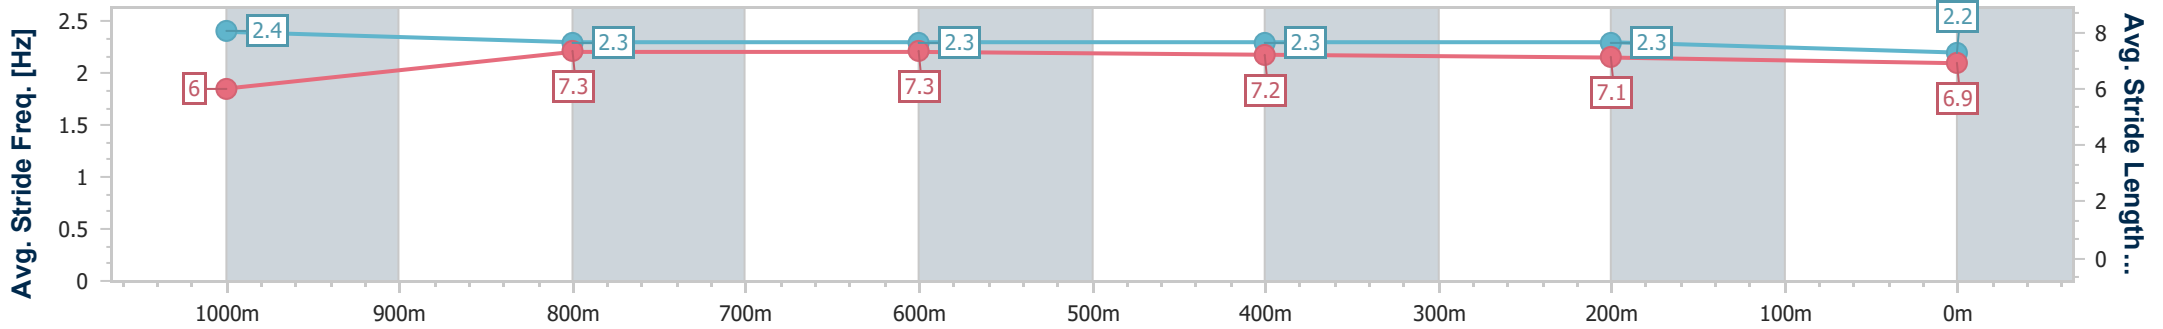

Horse/Jockey Name	Son Of Satono
Final Rank	8
Fastest Section Time (Section)	0:11.65 (1000m)
Top Speed [km/h] (Section)	64.3 (Overall)
Race State	Finished

Sunshine Coast QLD Professional
Race 8: COTTON TREE STEAKS Class 1 Handicap - 1200m
26 May 2024 - 17:05
Track Rating: Soft 6, Weather: Fine, Rail Position: +12m

Section	Overall	1000m	800m	600m	400m	200m
Section Times	1:15.28 [8] (0:13.73)	1:01.55 [2] (0:11.65)	0:49.90 [2] (0:12.14)	0:37.76 [2] (0:12.30)	0:25.46 [2] (0:12.10)	0:13.36 [6] (0:13.36)
Average Speed [km/h]	52.6	62.0	59.2	59.1	59.5	53.9
Top Speed [km/h]	64.3	64.2	60.5	59.9	61.7	57.5
Avg. Dist. to Rail [m]	4.5	1.3	0.5	1.7	2.6	1.8
Avg. Stride Freq. [Hz]	2.4	2.3	2.3	2.3	2.3	2.2
Avg. Stride Length [m]	6.0	7.3	7.3	7.2	7.1	6.9

- [ ] Ranking at each section and finish
- -.-.- No data available at this section
- NA No data available