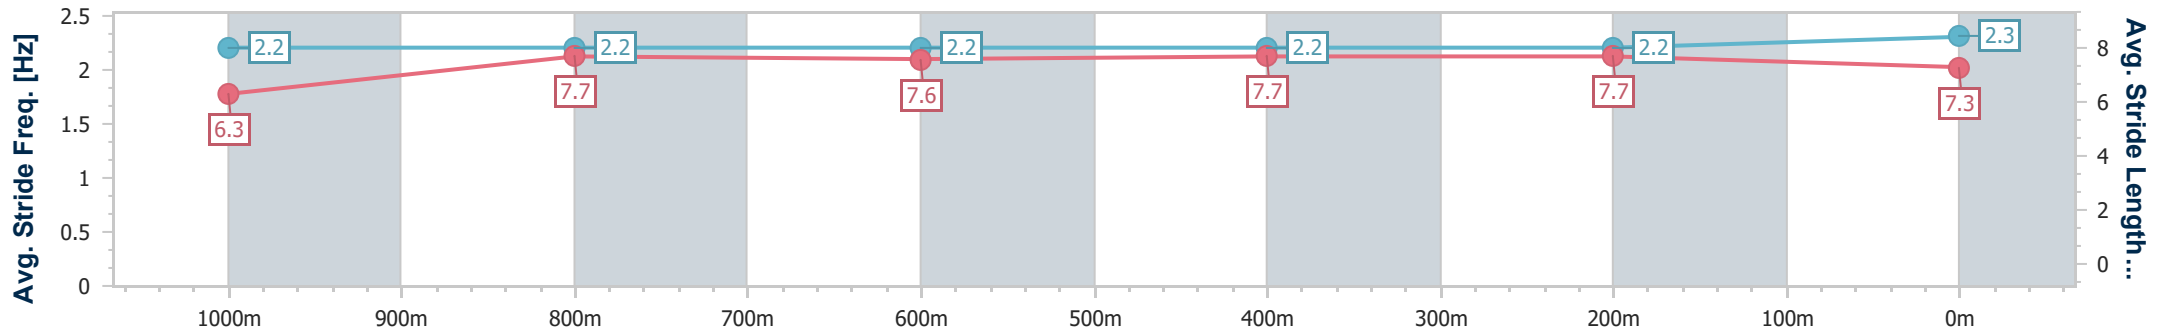

Horse/Jockey Name	Rich Again
Final Rank	4
Fastest Section Time (Section)	0:11.59 (400m)
Top Speed [km/h] (Section)	65.2 (Overall)
Race State	Finished

Sunshine Coast QLD Professional
Race 8: COTTON TREE STEAKS Class 1 Handicap - 1200m
26 May 2024 - 17:05
Track Rating: Soft 6, Weather: Fine, Rail Position: +12m

Section	Overall	1000m	800m	600m	400m	200m
Section Times	1:13.91 [4] (0:14.56)	0:59.35 [9] (0:11.62)	0:47.73 [8] (0:12.07)	0:35.66 [8] (0:12.12)	0:23.54 [8] (0:11.59)	0:11.95 [8] (0:11.95)
Average Speed [km/h]	49.5	61.9	59.5	59.9	62.1	60.0
Top Speed [km/h]	65.2	63.6	61.2	62.1	62.9	62.5
Avg. Dist. to Rail [m]	1.7	0.3	0.5	1.3	1.5	3.0
Avg. Stride Freq. [Hz]	2.2	2.2	2.2	2.2	2.2	2.3
Avg. Stride Length [m]	6.3	7.7	7.6	7.7	7.7	7.3

- [ ] Ranking at each section and finish
- -.-.- No data available at this section
- NA No data available