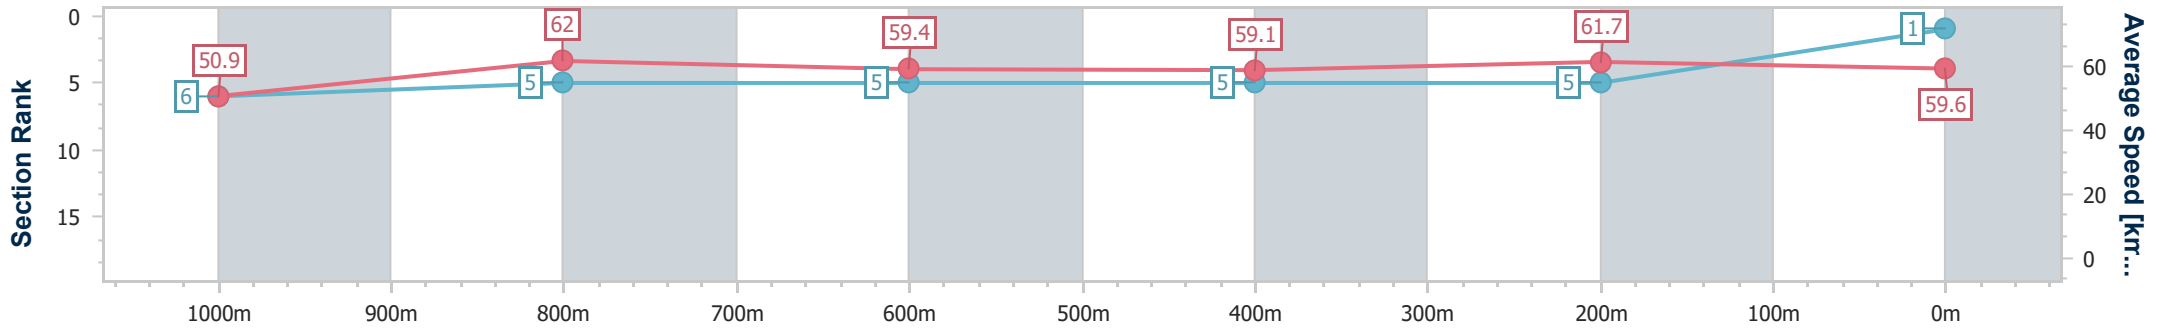

Horse/Jockey Name	Galactic Legend
Final Rank	1
Fastest Section Time (Section)	0:11.63 (1000m)
Top Speed [km/h] (Section)	64.6 (Overall)
Race State	Finished

Sunshine Coast QLD Professional
Race 8: COTTON TREE STEAKS Class 1 Handicap - 1200m
26 May 2024 - 17:05
Track Rating: Soft 6, Weather: Fine, Rail Position: +12m

Section	Overall	1000m	800m	600m	400m	200m
Section Times	1:13.77 [1] (0:14.18)	0:59.59 [6] (0:11.63)	0:47.96 [5] (0:12.02)	0:35.94 [5] (0:12.21)	0:23.73 [5] (0:11.66)	0:12.07 [5]
Average Speed [km/h]	50.9	62.0	59.4	59.1	61.7	59.6
Top Speed [km/h]	64.6	64.0	60.4	59.8	62.8	62.2
Avg. Dist. to Rail [m]	3.2	1.5	1.2	0.5	0.8	2.5
Avg. Stride Freq. [Hz]	2.3	2.4	2.3	2.3	2.4	2.4
Avg. Stride Length [m]	6.1	7.2	7.1	7.0	7.1	6.9

- [ ] Ranking at each section and finish
- -.-.- No data available at this section
- NA No data available