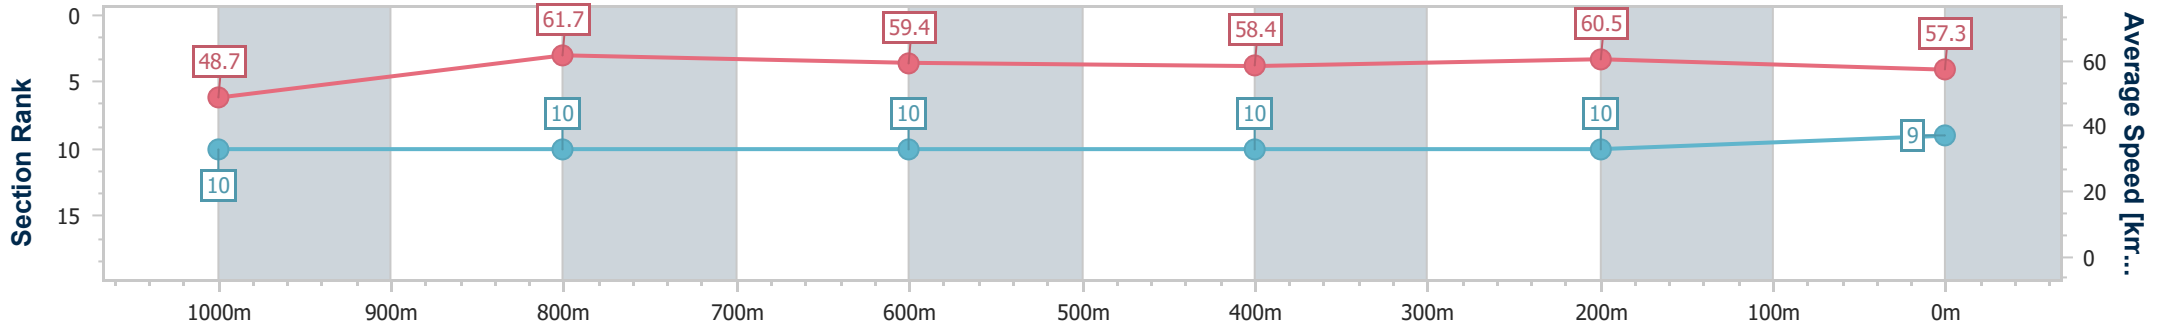

- [] Ranking at each section and finish
- .-.- No data available at this section
- NA No data available

Horse/Jockey Name	Planned Encounter
Final Rank	9
Fastest Section Time (Section)	0:11.69 (1000m)
Top Speed [km/h] (Section)	62.9 (1000m)
Race State	Finished

- [] Ranking at each section and finish
- .-.- No data available at this section
- NA No data available

Horse/Jockey Name	Court Whispers
Final Rank	10
Fastest Section Time (Section)	0:11.76 (1000m)
Top Speed [km/h] (Section)	64.5 (Overall)
Race State	Finished