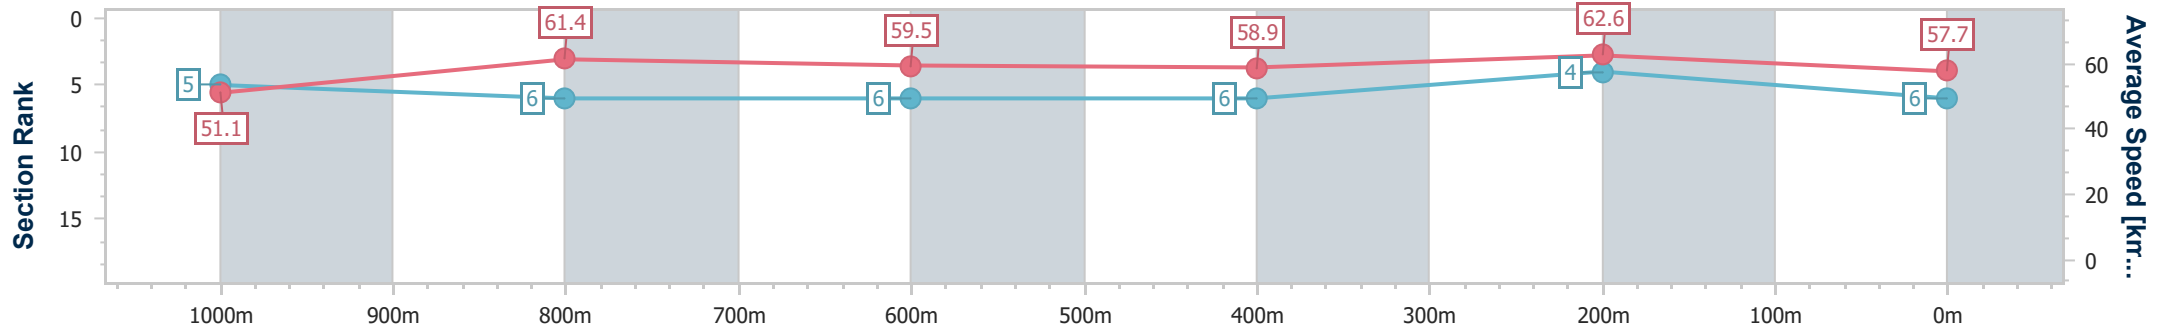

Horse/Jockey Name	Whiskey And Beer
Final Rank	6
Fastest Section Time (Section)	0:11.52 (400m)
Top Speed [km/h] (Section)	63.3 (1000m)
Race State	Finished

Sunshine Coast QLD Professional
Race 8: COTTON TREE STEAKS Class 1 Handicap - 1200m
26 May 2024 - 17:05
Track Rating: Soft 6, Weather: Fine, Rail Position: +12m

Section	Overall	1000m	800m	600m	400m	200m
Section Times	1:14.10 [6] (0:14.14)	0:59.96 [5] (0:11.69)	0:48.27 [6] (0:12.07)	0:36.20 [6] (0:12.24)	0:23.96 [6] (0:11.52)	0:12.44 [4] (0:12.44)
Average Speed [km/h]	51.1	61.4	59.5	58.9	62.6	57.7
Top Speed [km/h]	63.2	63.3	60.5	61.4	63.0	61.8
Avg. Dist. to Rail [m]	0.9	0.5	1.0	0.8	1.1	0.2
Avg. Stride Freq. [Hz]	2.2	2.2	2.2	2.2	2.3	2.2
Avg. Stride Length [m]	6.5	7.7	7.7	7.5	7.6	7.3

- [ ] Ranking at each section and finish
- -.-.- No data available at this section
- NA No data available