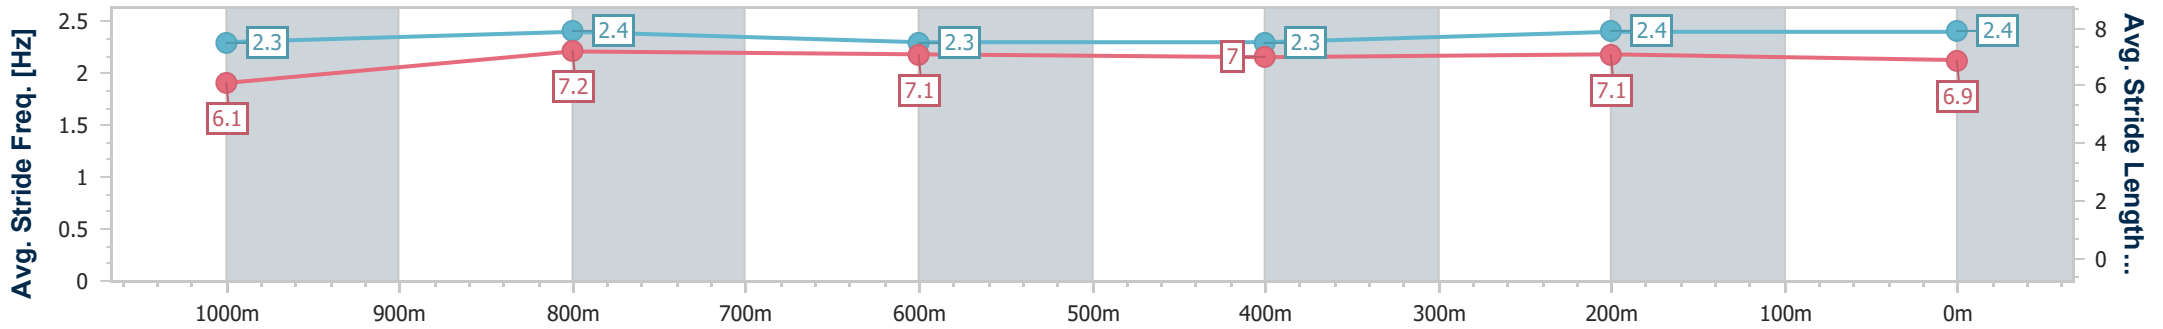

Horse/Jockey Name	Galactic Legend
Final Rank	1
Fastest Section Time (Section)	0:11.63 (1000m)
Top Speed [km/h] (Section)	64.6 (Overall)
Race State	Finished

Sunshine Coast QLD Professional
Race 8: COTTON TREE STEAKS Class 1 Handicap - 1200m
26 May 2024 - 17:05
Track Rating: Soft 6, Weather: Fine, Rail Position: +12m

Section	Overall	1000m	800m	600m	400m	200m
Section Times	1:13.77 [1] (0:14.18)	0:59.59 [6] (0:11.63)	0:47.96 [5] (0:12.02)	0:35.94 [5] (0:12.21)	0:23.73 [5] (0:11.66)	0:12.07 [5]
Average Speed [km/h]	50.9	62.0	59.4	59.1	61.7	59.6
Top Speed [km/h]	64.6	64.0	60.4	59.8	62.8	62.2
Avg. Dist. to Rail [m]	3.2	1.5	1.2	0.5	0.8	2.5
Avg. Stride Freq. [Hz]	2.3	2.4	2.3	2.3	2.4	2.4
Avg. Stride Length [m]	6.1	7.2	7.1	7.0	7.1	6.9

- [ ] Ranking at each section and finish
- -.-.- No data available at this section
- NA No data available