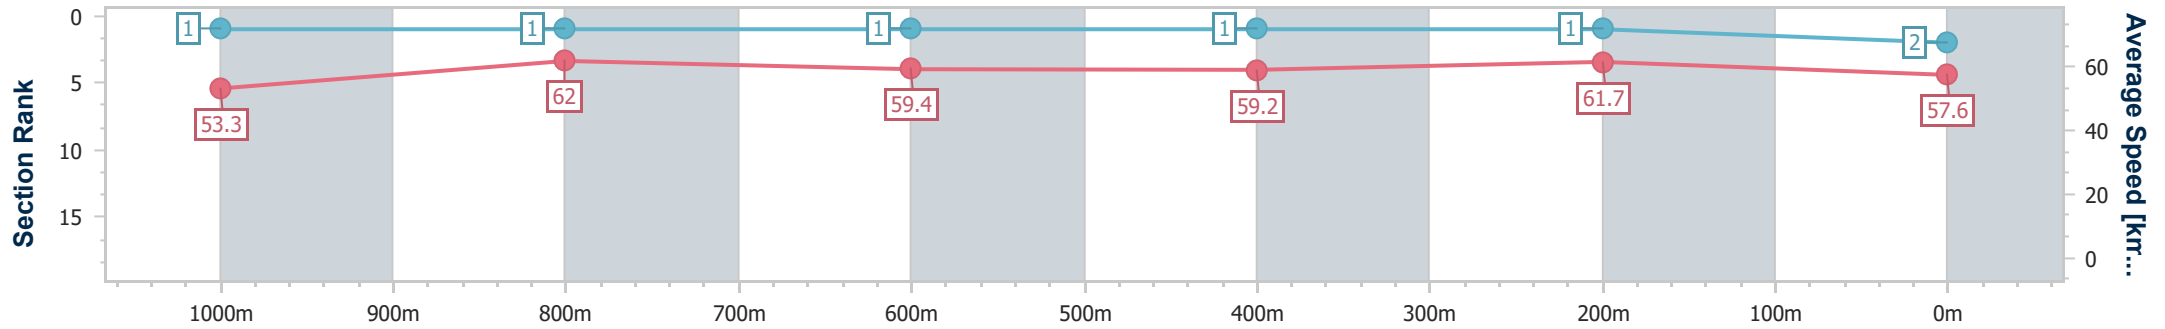

Horse/Jockey Name	Fleur De Vie
Final Rank	2
Fastest Section Time (Section)	0:11.65 (1000m)
Top Speed [km/h] (Section)	64.7 (Overall)
Race State	Finished

Sunshine Coast QLD Professional
Race 8: COTTON TREE STEAKS Class 1 Handicap - 1200m
26 May 2024 - 17:05
Track Rating: Soft 6, Weather: Fine, Rail Position: +12m

Section	Overall	1000m	800m	600m	400m	200m
Section Times	1:13.78 [2] (0:13.56)	1:00.22 [1] (0:11.65)	0:48.57 [1] (0:12.15)	0:36.42 [1] (0:12.23)	0:24.19 [1] (0:11.68)	0:12.51 [1] (0:12.51)
Average Speed [km/h]	53.3	62.0	59.4	59.2	61.7	57.6
Top Speed [km/h]	64.7	63.8	60.7	60.6	62.8	60.1
Avg. Dist. to Rail [m]	4.0	2.0	0.5	1.2	0.5	0.7
Avg. Stride Freq. [Hz]	2.4	2.4	2.3	2.3	2.4	2.3
Avg. Stride Length [m]	6.2	7.3	7.2	7.1	7.2	6.9

- [ ] Ranking at each section and finish
- -.-.- No data available at this section
- NA No data available