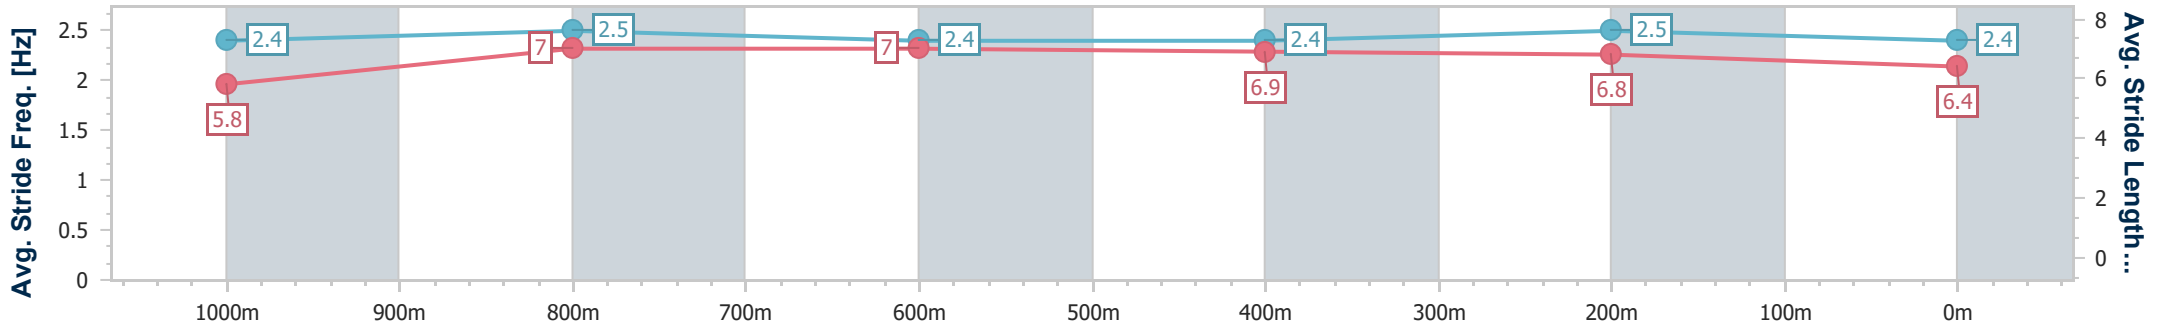

Horse/Jockey Name	Crown Guinea
Final Rank	7
Fastest Section Time (Section)	0:11.62 (400m)
Top Speed [km/h] (Section)	63.9 (400m)
Race State	Finished

Sunshine Coast QLD Professional
Race 8: COTTON TREE STEAKS Class 1 Handicap - 1200m
26 May 2024 - 17:05
Track Rating: Soft 6, Weather: Fine, Rail Position: +12m

Section	Overall	1000m	800m	600m	400m	200m
Section Times	1:15.16 [7] (0:14.55)	1:00.61 [8] (0:11.69)	0:48.92 [9] (0:12.06)	0:36.86 [9] (0:12.16)	0:24.70 [9] (0:11.62)	0:13.08 [9] (0:13.08)
Average Speed [km/h]	49.5	61.7	60.3	60.0	61.9	55.1
Top Speed [km/h]	63.9	63.6	61.5	62.3	63.9	59.4
Avg. Dist. to Rail [m]	6.5	1.5	1.2	2.6	4.0	4.8
Avg. Stride Freq. [Hz]	2.4	2.5	2.4	2.4	2.5	2.4
Avg. Stride Length [m]	5.8	7.0	7.0	6.9	6.8	6.4

- [ ] Ranking at each section and finish
- -.-.- No data available at this section
- NA No data available