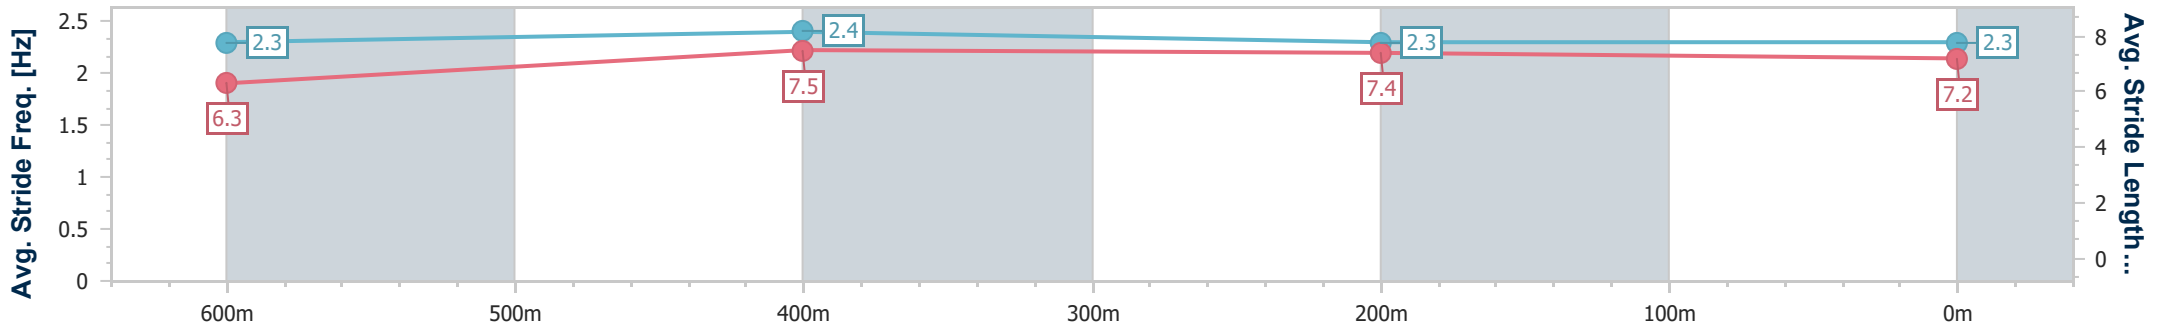

- [] Ranking at each section and finish
- .-.- No data available at this section
- NA No data available

Horse/Jockey Name	Starry Girl
Final Rank	10
Fastest Section Time (Section)	0:10.95 (600m)
Top Speed [km/h] (Section)	67.4 (600m)
Race State	Finished

Ipswich QLD Professional

Race 1: GRASON PARK Maiden Handicap - 800m

30 May 2024 - 11:33

Track Rating: Soft 6, Weather: Overcast, Rail Position: +9m Entire

Section	Overall	600m	400m	200m
Section Times	0:50.30 [10] (0:15.50)	0:34.80 [9] (0:10.95)	0:23.85 [10] (0:11.58)	0:12.27 [10] (0:12.27)
Average Speed [km/h]	46.5	66.0	62.3	58.5
Top Speed [km/h]	66.6	67.4	65.3	60.8
Avg. Dist. to Rail [m]	7.1	1.2	0.6	1.6
Avg. Stride Freq. [Hz]	2.3	2.4	2.3	2.3
Avg. Stride Length [m]	6.3	7.5	7.4	7.2

- [] Ranking at each section and finish
- .-.- No data available at this section
- NA No data available