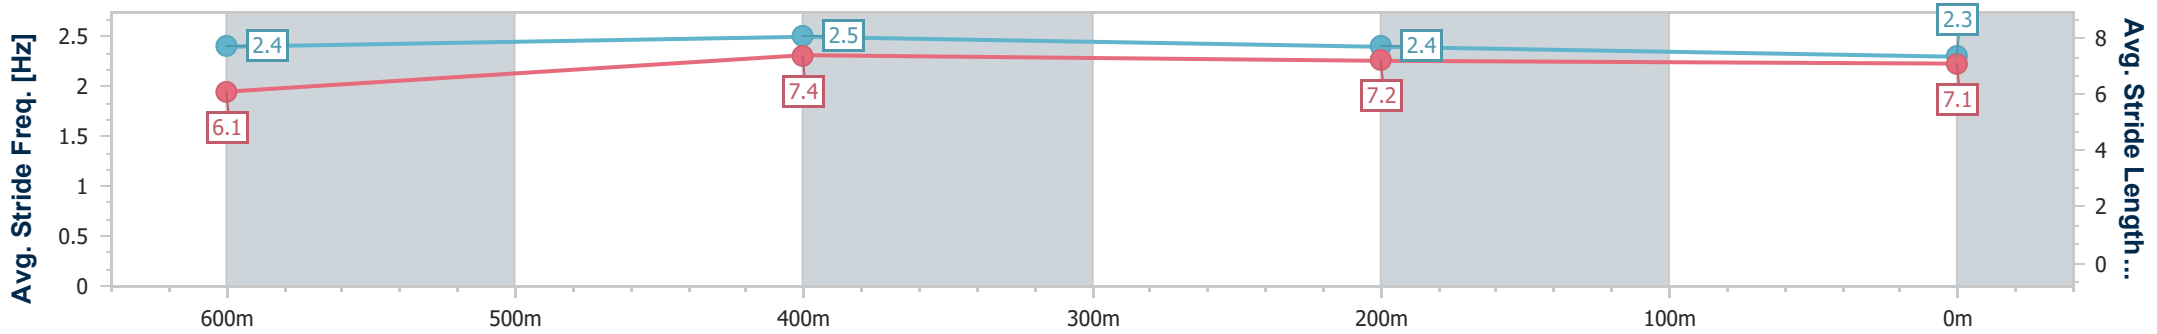

- [] Ranking at each section and finish
- .-.- No data available at this section
- NA No data available

Horse/Jockey Name	Shaken Martini
Final Rank	9
Fastest Section Time (Section)	0:10.67 (600m)
Top Speed [km/h] (Section)	69.1 (600m)
Race State	Finished

Ipswich QLD Professional

Race 1: GRASON PARK Maiden Handicap - 800m

30 May 2024 - 11:33

Track Rating: Soft 6, Weather: Overcast, Rail Position: +9m Entire

Section	Overall	600m	400m	200m
Section Times	0:49.60 [9] (0:15.59)	0:34.01 [10] (0:10.67)	0:23.34 [9] (0:11.35)	0:11.99 [9] (0:11.99)
Average Speed [km/h]	46.1	67.8	63.3	59.9
Top Speed [km/h]	67.7	69.1	65.7	63.5
Avg. Dist. to Rail [m]	3.4	0.4	0.6	1.3
Avg. Stride Freq. [Hz]	2.4	2.5	2.4	2.3
Avg. Stride Length [m]	6.1	7.4	7.2	7.1

- [] Ranking at each section and finish
- .-.- No data available at this section
- NA No data available

Horse/Jockey Name	Starry Girl
Final Rank	10
Fastest Section Time (Section)	0:10.95 (600m)
Top Speed [km/h] (Section)	67.4 (600m)
Race State	Finished