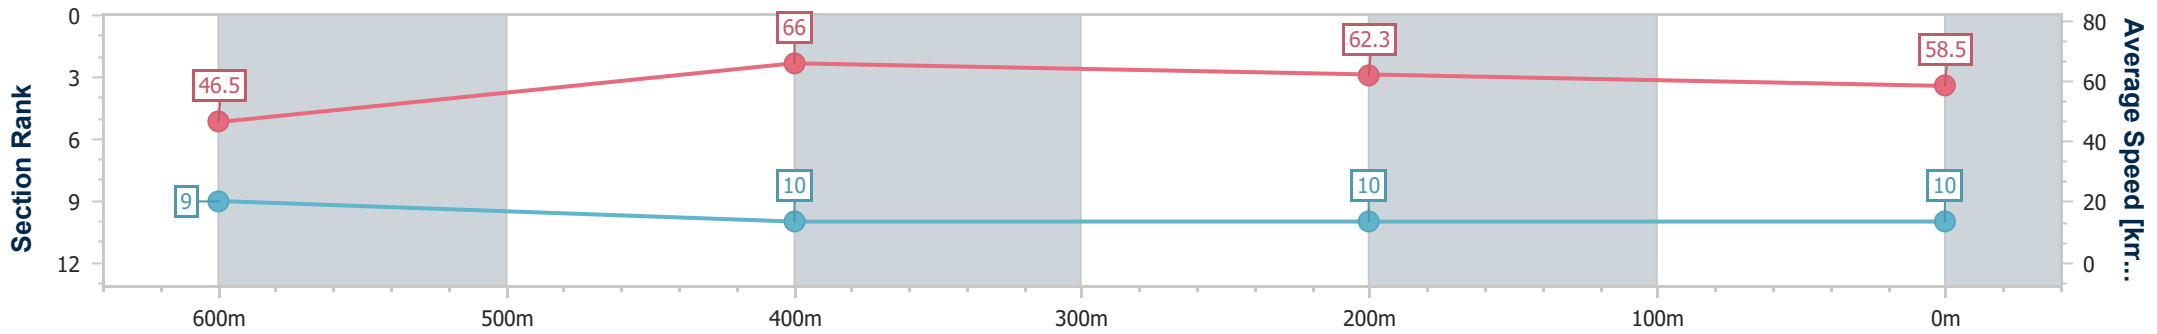

- [] Ranking at each section and finish
- .-.- No data available at this section
- NA No data available

Horse/Jockey Name	Starry Girl
Final Rank	10
Fastest Section Time (Section)	0:10.95 (600m)
Top Speed [km/h] (Section)	67.4 (600m)
Race State	Finished

Ipswich QLD Professional

Race 1: GRASON PARK Maiden Handicap - 800m

30 May 2024 - 11:33

Track Rating: Soft 6, Weather: Overcast, Rail Position: +9m Entire

Section	Overall	600m	400m	200m
Section Times	0:50.30 [10] (0:15.50)	0:34.80 [9] (0:10.95)	0:23.85 [10] (0:11.58)	0:12.27 [10] (0:12.27)
Average Speed [km/h]	46.5	66.0	62.3	58.5
Top Speed [km/h]	66.6	67.4	65.3	60.8
Avg. Dist. to Rail [m]	7.1	1.2	0.6	1.6
Avg. Stride Freq. [Hz]	2.3	2.4	2.3	2.3
Avg. Stride Length [m]	6.3	7.5	7.4	7.2

- [] Ranking at each section and finish
- .-.- No data available at this section
- NA No data available