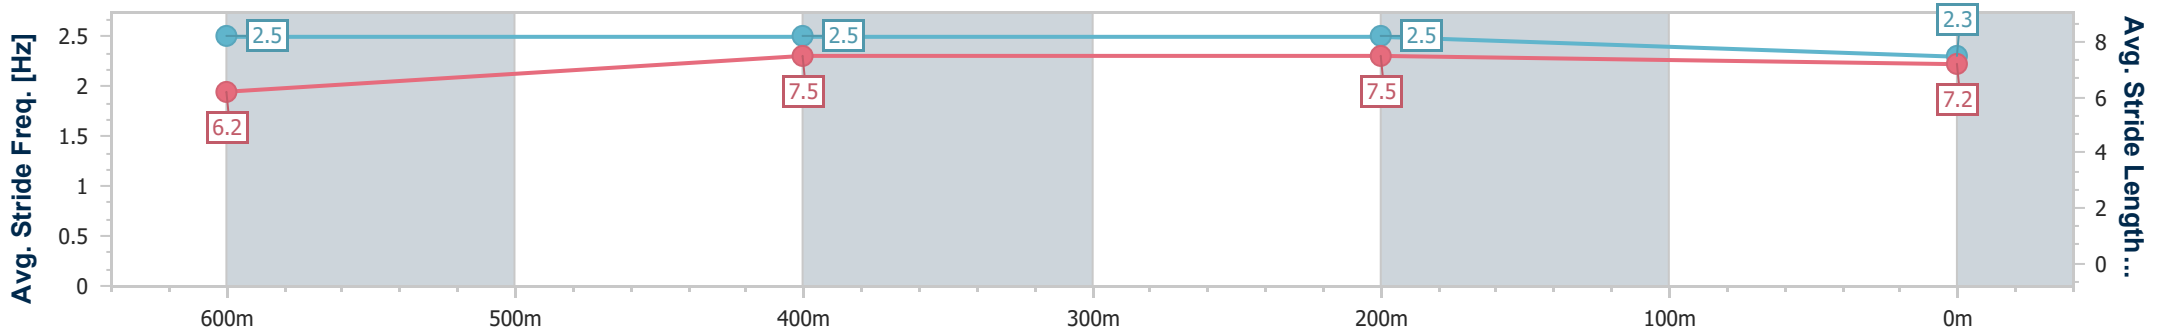

Ipswich QLD Professional

Race 1: GRASON PARK Maiden Handicap - 800m

30 May 2024 - 11:33

Track Rating: Soft 6, Weather: Overcast, Rail Position: +9m Entire

Section	Overall	600m	400m	200m
Section Times	0:47.82 [2] (0:14.74)	0:33.08 [1] (0:10.41)	0:22.67 [2] (0:10.87)	0:11.80 [2] (0:11.80)
Average Speed [km/h]	48.8	68.8	66.2	61.0
Top Speed [km/h]	71.4	70.6	67.3	64.6
Avg. Dist. to Rail [m]	4.7	1.1	0.8	1.2
Avg. Stride Freq. [Hz]	2.5	2.5	2.5	2.3
Avg. Stride Length [m]	6.2	7.5	7.5	7.2