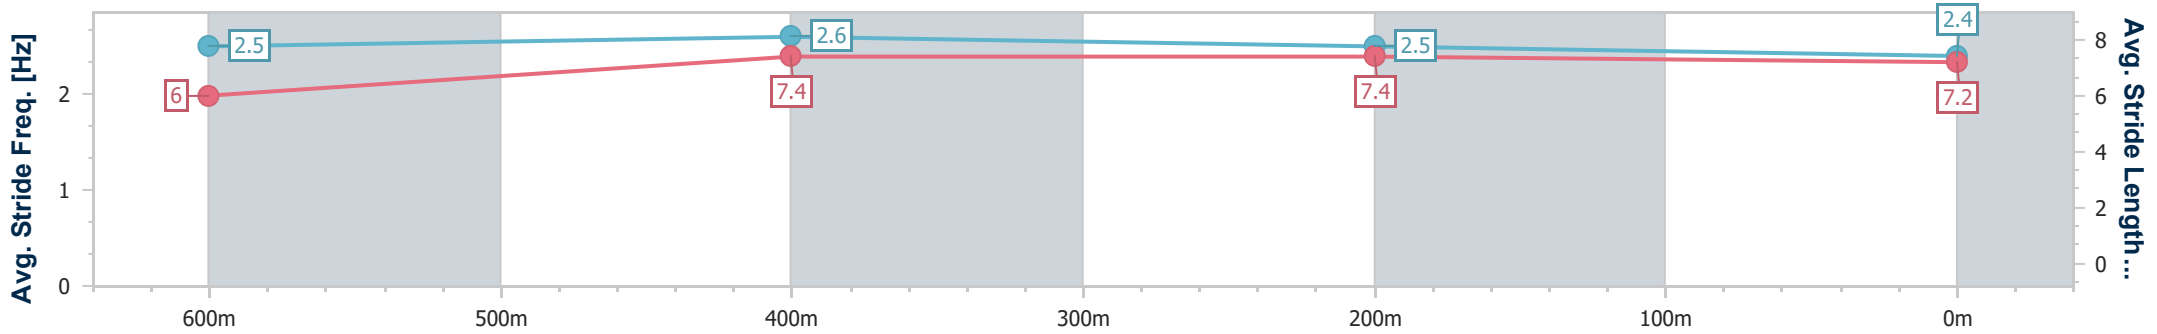

30 May 2024 - 11:33

Track Rating: Soft 6, Weather: Overcast, Rail Position: +9m Entire

Section	Overall	600m	400m	200m
Section Times	0:47.72 [1] (0:14.86)	0:32.86 [3] (0:10.40)	0:22.46 [3] (0:10.93)	0:11.53 [3] (0:11.53)
Average Speed [km/h]	48.5	69.1	65.7	62.4
Top Speed [km/h]	69.9	71.3	66.3	65.4
Avg. Dist. to Rail [m]	7.1	0.8	0.8	0.5
Avg. Stride Freq. [Hz]	2.5	2.6	2.5	2.4
Avg. Stride Length [m]	6.0	7.4	7.4	7.2