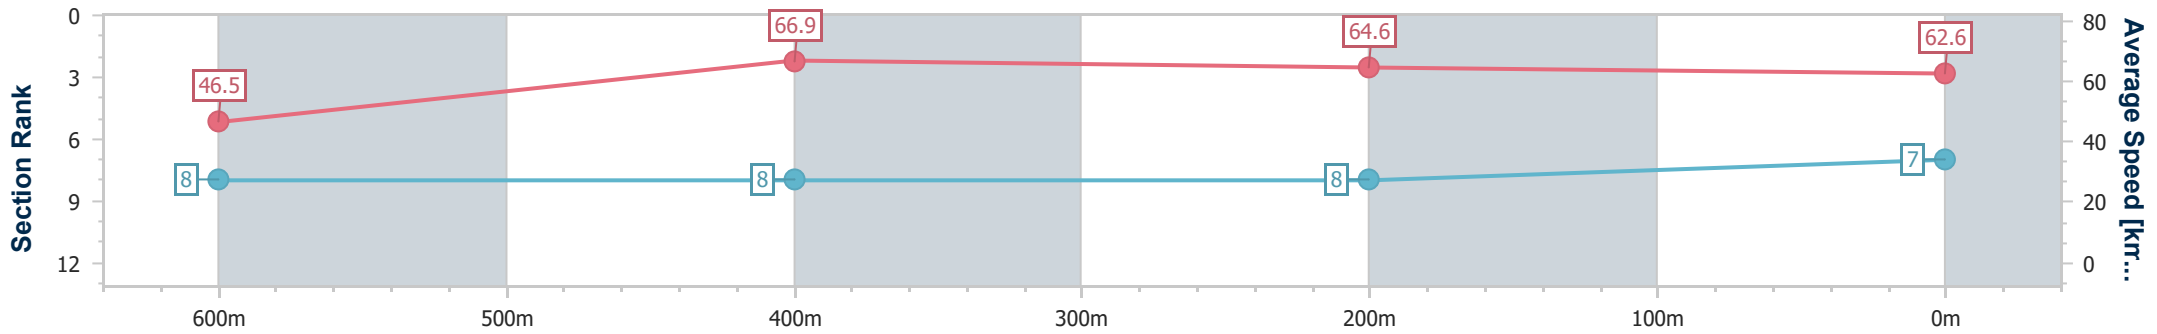

- [] Ranking at each section and finish
- .-.- No data available at this section
- NA No data available

Horse/Jockey Name	Lipstick Lies
Final Rank	7
Fastest Section Time (Section)	0:10.71 (600m)
Top Speed [km/h] (Section)	67.5 (600m)
Race State	Finished

Ipswich QLD Professional

Race 1: GRASON PARK Maiden Handicap - 800m

30 May 2024 - 11:33

Track Rating: Soft 6, Weather: Overcast, Rail Position: +9m Entire

Section	Overall	600m	400m	200m
Section Times	0:48.71 [7] (0:15.47)	0:33.24 [8] (0:10.71)	0:22.53 [8] (0:11.02)	0:11.51 [8] (0:11.51)
Average Speed [km/h]	46.5	66.9	64.6	62.6
Top Speed [km/h]	67.2	67.5	66.3	64.0
Avg. Dist. to Rail [m]	1.3	2.0	1.8	1.4
Avg. Stride Freq. [Hz]	2.3	2.5	2.5	2.4
Avg. Stride Length [m]	6.4	7.4	7.3	7.2

- [] Ranking at each section and finish
- .-.- No data available at this section
- NA No data available

Horse/Jockey Name	Fast Fusion
Final Rank	8
Fastest Section Time (Section)	0:10.52 (600m)
Top Speed [km/h] (Section)	71.1 (Overall)
Race State	Finished