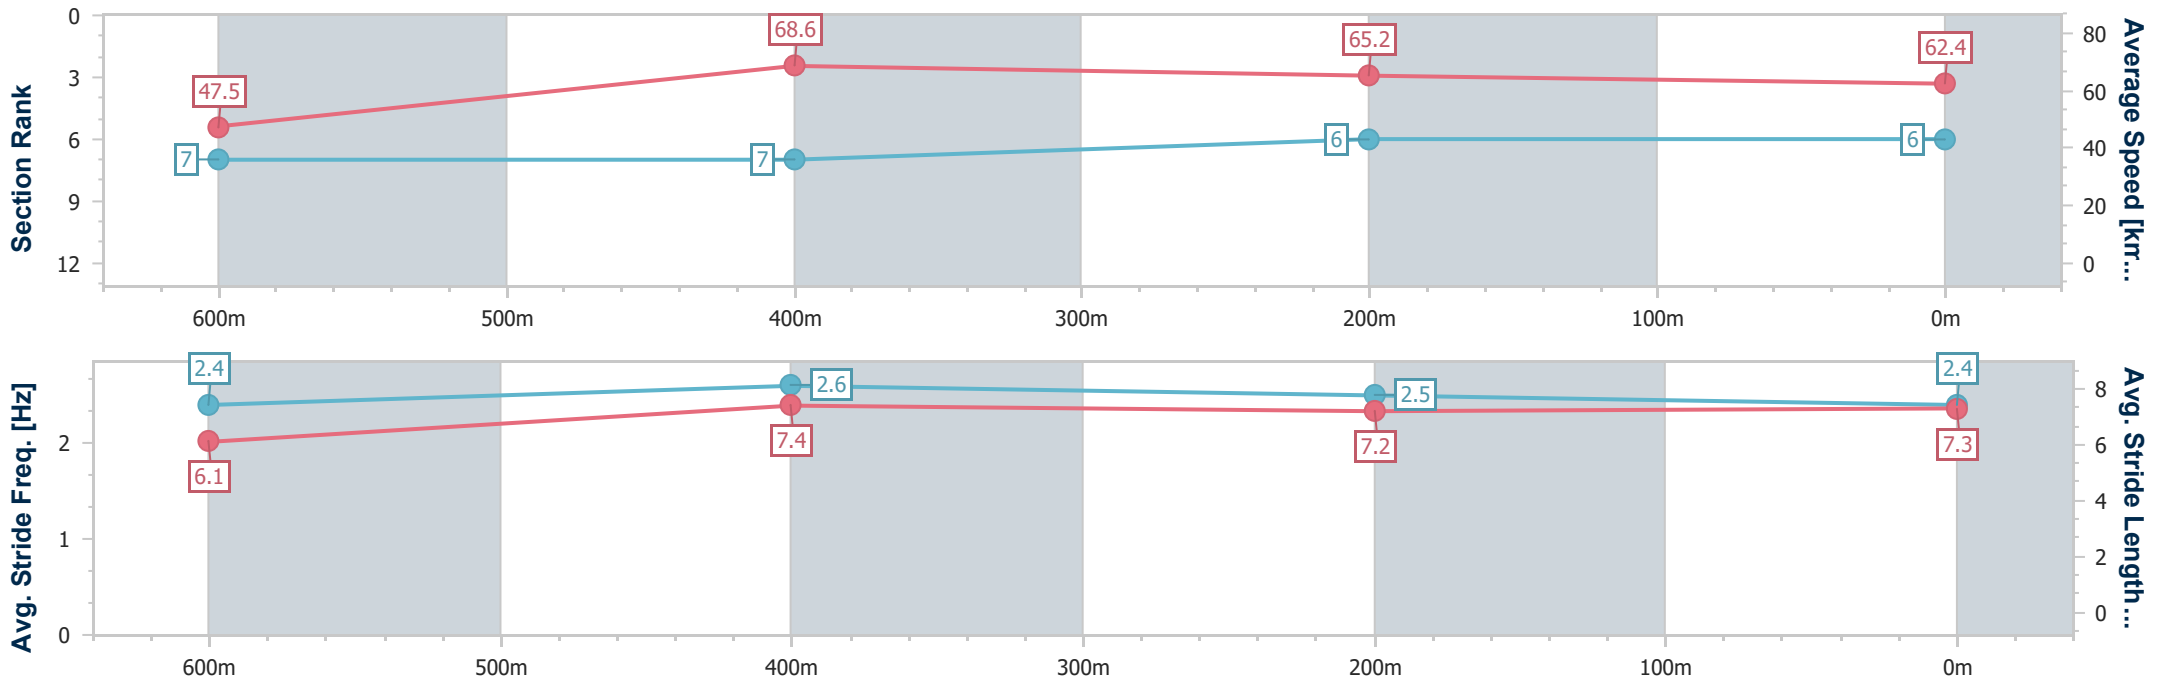

Ipswich QLD Professional

Race 1: GRASON PARK Maiden Handicap - 800m

30 May 2024 - 11:33

Track Rating: Soft 6, Weather: Overcast, Rail Position: +9m Entire

Section	Overall	600m	400m	200m
Section Times	0:48.43 [6] (0:15.20)	0:33.23 [7] (0:10.54)	0:22.69 [7] (0:11.12)	0:11.57 [6] (0:11.57)
Average Speed [km/h]	47.5	68.6	65.2	62.4
Top Speed [km/h]	71.6	71.3	66.8	63.8
Avg. Dist. to Rail [m]	4.9	1.7	2.7	3.2
Avg. Stride Freq. [Hz]	2.4	2.6	2.5	2.4
Avg. Stride Length [m]	6.1	7.4	7.2	7.3

- [] Ranking at each section and finish
- .-.- No data available at this section
- NA No data available

Horse/Jockey Name	Lipstick Lies
Final Rank	7
Fastest Section Time (Section)	0:10.71 (600m)
Top Speed [km/h] (Section)	67.5 (600m)
Race State	Finished