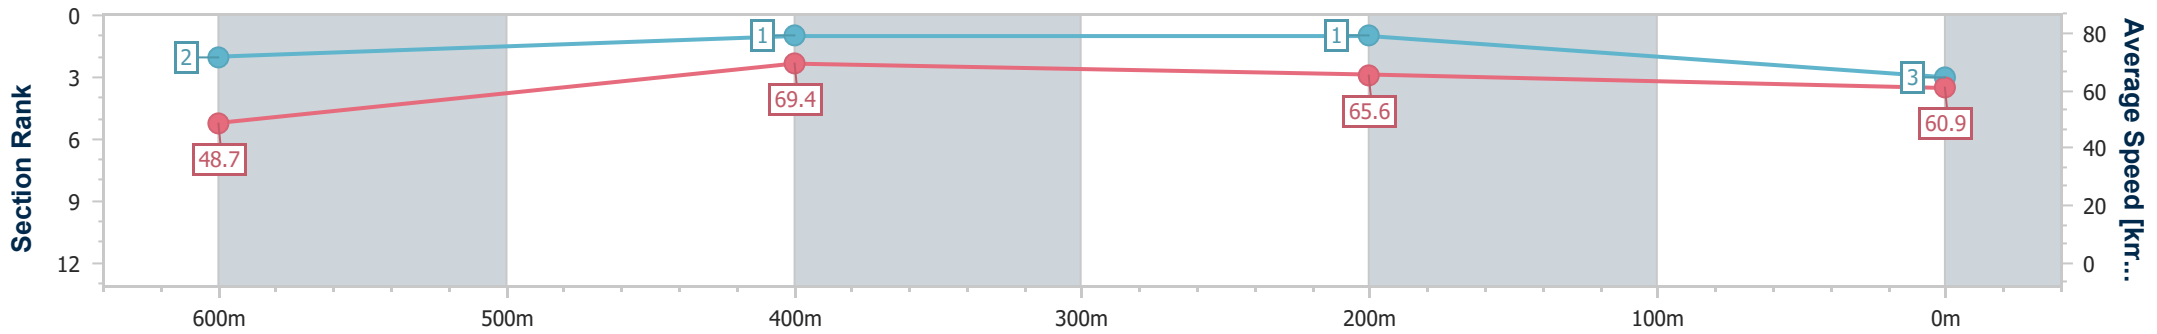

Ipswich QLD Professional

Race 1: GRASON PARK Maiden Handicap - 800m

30 May 2024 - 11:33

Track Rating: Soft 6, Weather: Overcast, Rail Position: +9m Entire

Section	Overall	600m	400m	200m
Section Times	0:47.85 [3] (0:14.82)	0:33.03 [2] (0:10.32)	0:22.71 [1] (0:10.84)	0:11.87 [1] (0:11.87)
Average Speed [km/h]	48.7	69.4	65.6	60.9
Top Speed [km/h]	70.8	71.1	66.7	64.6
Avg. Dist. to Rail [m]	2.3	1.5	2.1	1.9
Avg. Stride Freq. [Hz]	2.8	2.8	2.8	2.7
Avg. Stride Length [m]	5.5	6.8	6.6	6.3