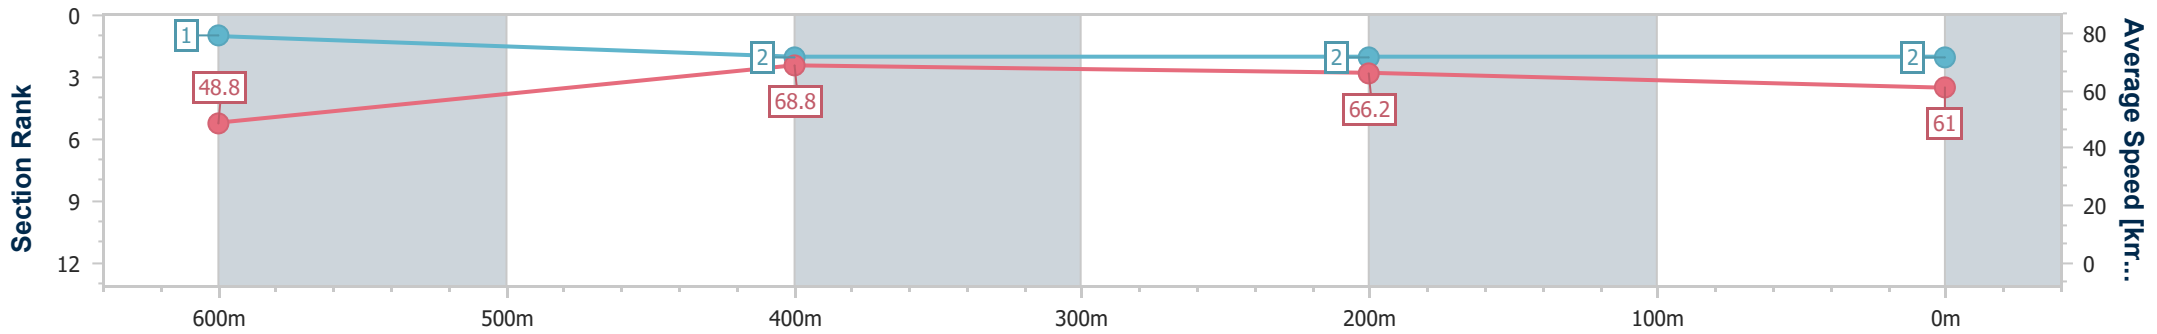

Ipswich QLD Professional

Race 1: GRASON PARK Maiden Handicap - 800m

30 May 2024 - 11:33

Track Rating: Soft 6, Weather: Overcast, Rail Position: +9m Entire

Section	Overall	600m	400m	200m
Section Times	0:47.82 [2] (0:14.74)	0:33.08 [1] (0:10.41)	0:22.67 [2] (0:10.87)	0:11.80 [2] (0:11.80)
Average Speed [km/h]	48.8	68.8	66.2	61.0
Top Speed [km/h]	71.4	70.6	67.3	64.6
Avg. Dist. to Rail [m]	4.7	1.1	0.8	1.2
Avg. Stride Freq. [Hz]	2.5	2.5	2.5	2.3
Avg. Stride Length [m]	6.2	7.5	7.5	7.2