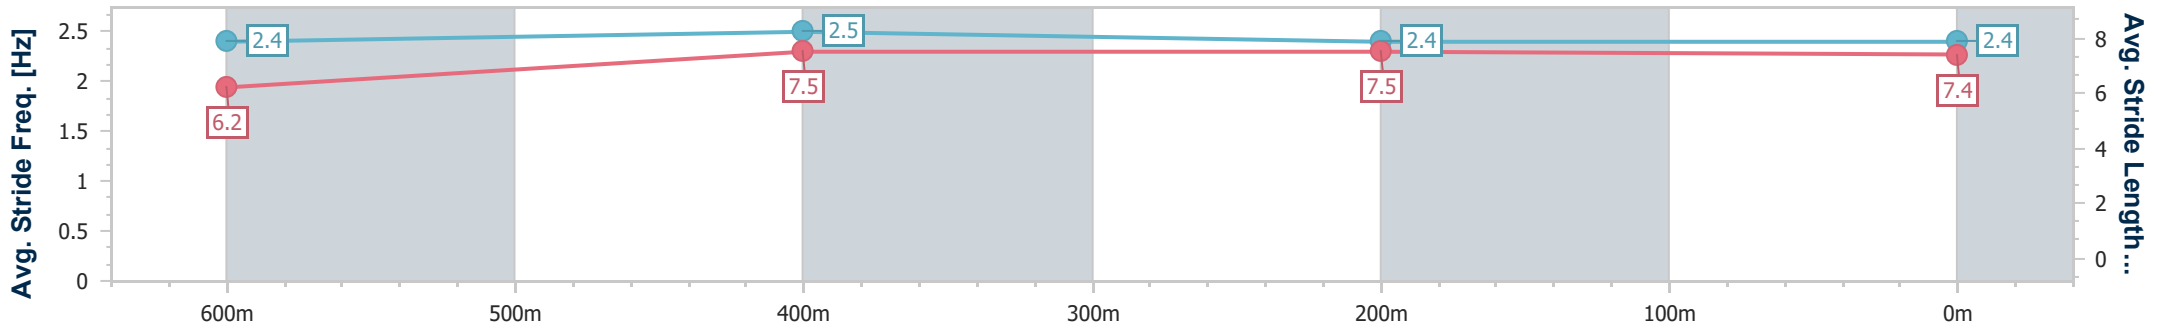

Ipswich QLD Professional

Race 1: GRASON PARK Maiden Handicap - 800m

30 May 2024 - 11:33

Track Rating: Soft 6, Weather: Overcast, Rail Position: +9m Entire

Section	Overall	600m	400m	200m
Section Times	0:47.93 [4] (0:15.09)	0:32.84 [5] (0:10.48)	0:22.36 [5] (0:11.02)	0:11.34 [5] (0:11.34)
Average Speed [km/h]	47.8	68.6	65.2	63.6
Top Speed [km/h]	69.6	70.3	66.3	64.5
Avg. Dist. to Rail [m]	2.9	0.4	0.5	1.7
Avg. Stride Freq. [Hz]	2.4	2.5	2.4	2.4
Avg. Stride Length [m]	6.2	7.5	7.5	7.4