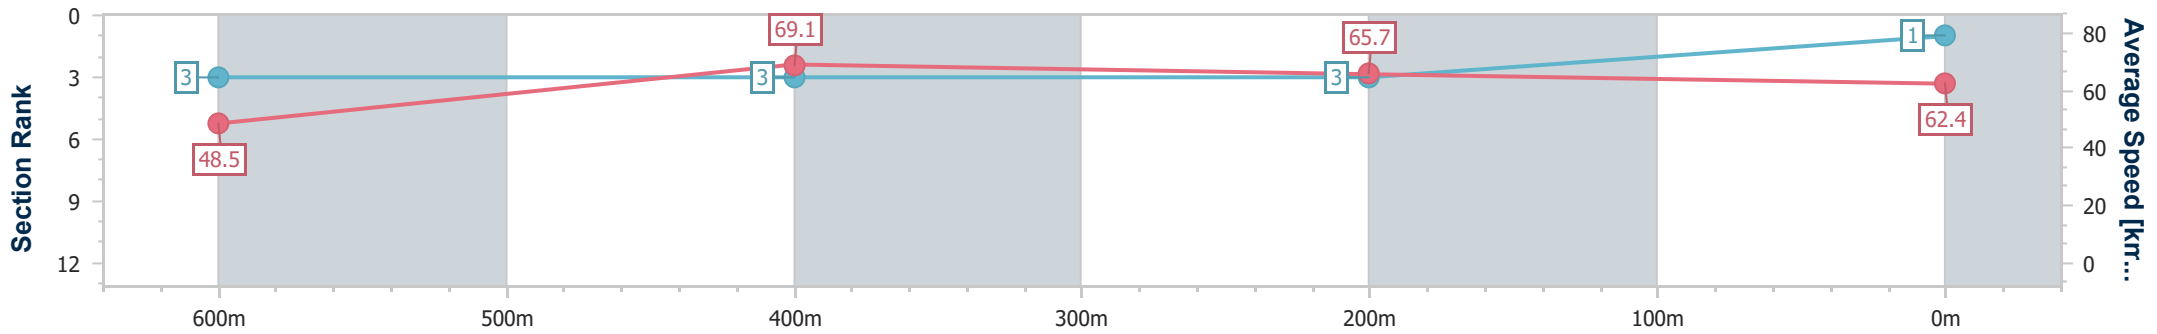

30 May 2024 - 11:33

Track Rating: Soft 6, Weather: Overcast, Rail Position: +9m Entire

Section	Overall	600m	400m	200m
Section Times	0:47.72 [1] (0:14.86)	0:32.86 [3] (0:10.40)	0:22.46 [3] (0:10.93)	0:11.53 [3] (0:11.53)
Average Speed [km/h]	48.5	69.1	65.7	62.4
Top Speed [km/h]	69.9	71.3	66.3	65.4
Avg. Dist. to Rail [m]	7.1	0.8	0.8	0.5
Avg. Stride Freq. [Hz]	2.5	2.6	2.5	2.4
Avg. Stride Length [m]	6.0	7.4	7.4	7.2