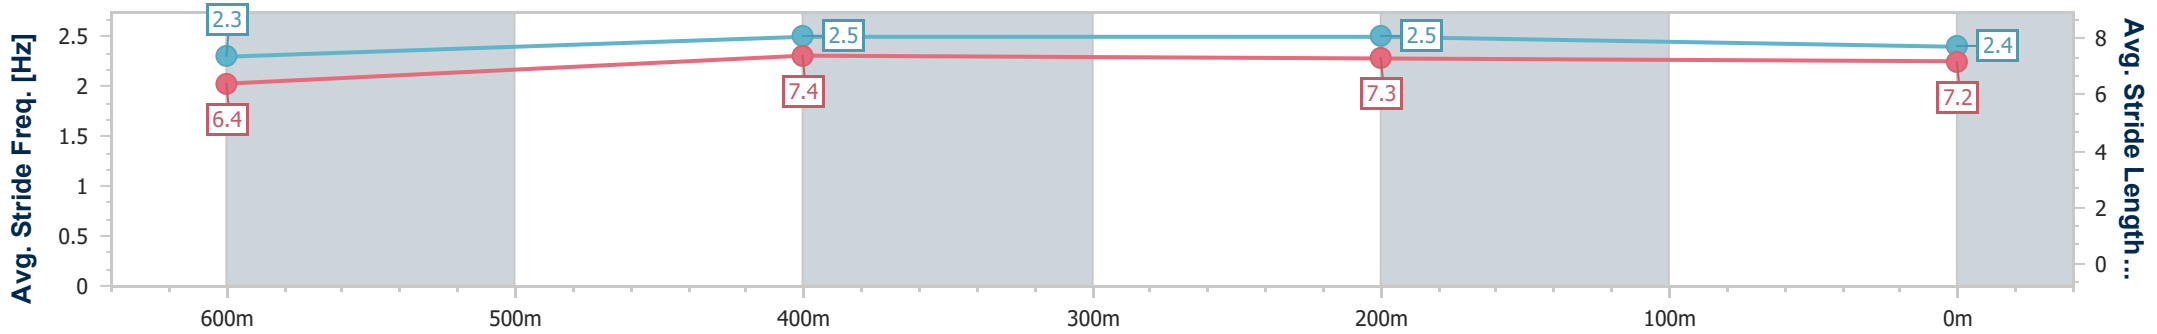

- [] Ranking at each section and finish
- .-.- No data available at this section
- NA No data available

Horse/Jockey Name	Lipstick Lies
Final Rank	7
Fastest Section Time (Section)	0:10.71 (600m)
Top Speed [km/h] (Section)	67.5 (600m)
Race State	Finished

Ipswich QLD Professional

Race 1: GRASON PARK Maiden Handicap - 800m

30 May 2024 - 11:33

Track Rating: Soft 6, Weather: Overcast, Rail Position: +9m Entire

Section	Overall	600m	400m	200m
Section Times	0:48.71 [7] (0:15.47)	0:33.24 [8] (0:10.71)	0:22.53 [8] (0:11.02)	0:11.51 [8] (0:11.51)
Average Speed [km/h]	46.5	66.9	64.6	62.6
Top Speed [km/h]	67.2	67.5	66.3	64.0
Avg. Dist. to Rail [m]	1.3	2.0	1.8	1.4
Avg. Stride Freq. [Hz]	2.3	2.5	2.5	2.4
Avg. Stride Length [m]	6.4	7.4	7.3	7.2

- [] Ranking at each section and finish
- .-.- No data available at this section
- NA No data available

Horse/Jockey Name	Fast Fusion
Final Rank	8
Fastest Section Time (Section)	0:10.52 (600m)
Top Speed [km/h] (Section)	71.1 (Overall)
Race State	Finished