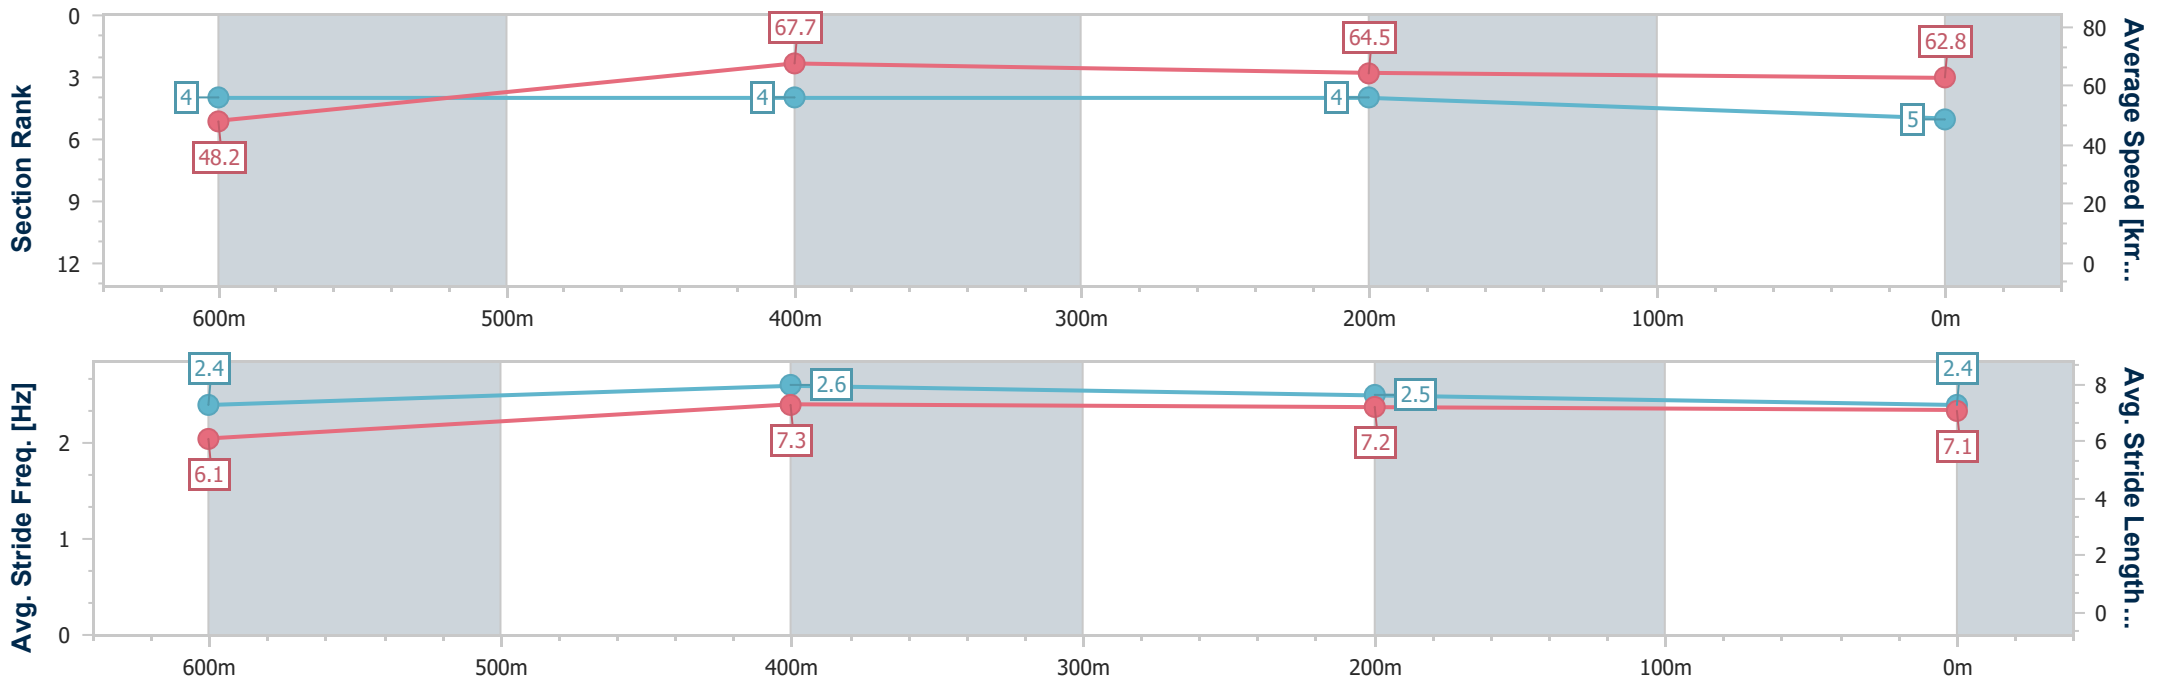

Ipswich QLD Professional

Race 1: GRASON PARK Maiden Handicap - 800m

30 May 2024 - 11:33

Track Rating: Soft 6, Weather: Overcast, Rail Position: +9m Entire

Section	Overall	600m	400m	200m
Section Times	0:47.99 [5] (0:14.95)	0:33.04 [4] (0:10.52)	0:22.52 [4] (0:11.03)	0:11.49 [4] (0:11.49)
Average Speed [km/h]	48.2	67.7	64.5	62.8
Top Speed [km/h]	69.6	69.6	66.1	63.9
Avg. Dist. to Rail [m]	0.9	2.8	1.8	0.9
Avg. Stride Freq. [Hz]	2.4	2.6	2.5	2.4
Avg. Stride Length [m]	6.1	7.3	7.2	7.1