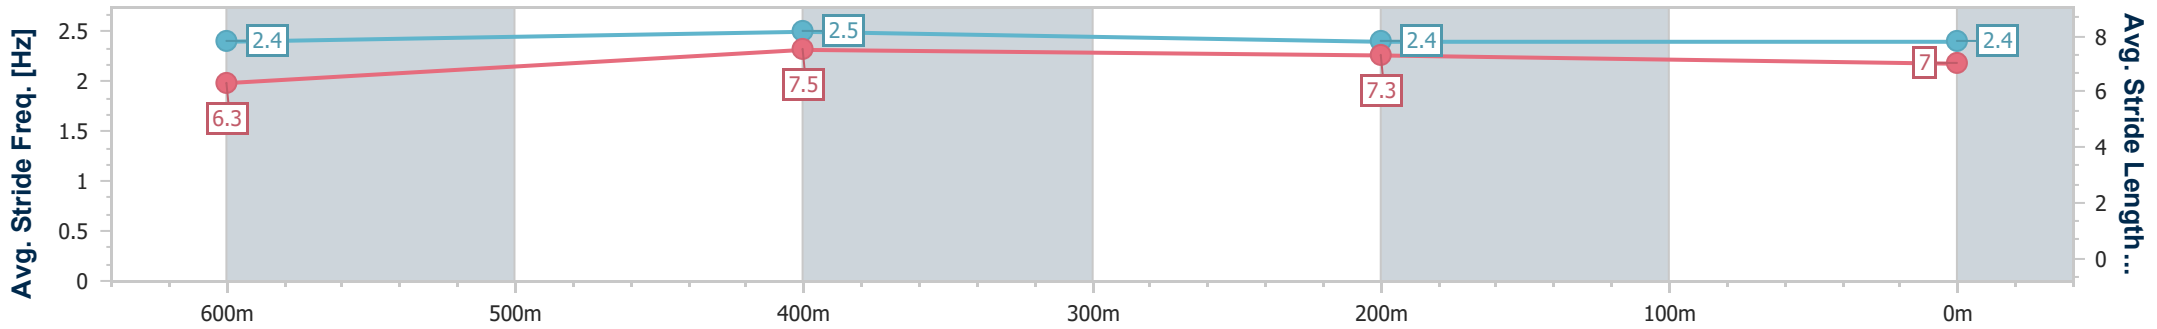

Ipswich QLD Professional

Race 1: GRASON PARK Maiden Handicap - 800m

30 May 2024 - 11:33

Track Rating: Soft 6, Weather: Overcast, Rail Position: +9m Entire

Section	Overall	600m	400m	200m
Section Times	0:48.87 [8] (0:15.16)	0:33.71 [6] (0:10.52)	0:23.19 [6] (0:11.22)	0:11.97 [7] (0:11.97)
Average Speed [km/h]	47.6	68.5	64.4	60.1
Top Speed [km/h]	71.1	70.5	66.0	62.7
Avg. Dist. to Rail [m]	3.1	0.8	0.5	0.9
Avg. Stride Freq. [Hz]	2.4	2.5	2.4	2.4
Avg. Stride Length [m]	6.3	7.5	7.3	7.0

- [] Ranking at each section and finish
- .-.- No data available at this section
- NA No data available

Horse/Jockey Name	Shaken Martini
Final Rank	9
Fastest Section Time (Section)	0:10.67 (600m)
Top Speed [km/h] (Section)	69.1 (600m)
Race State	Finished