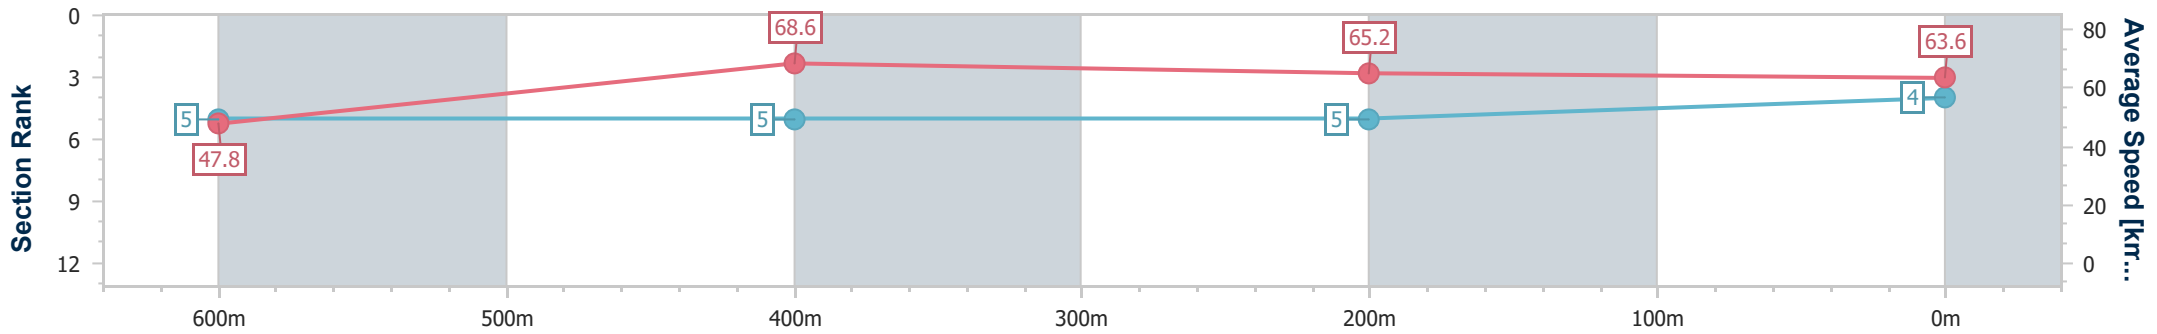

Ipswich QLD Professional

Race 1: GRASON PARK Maiden Handicap - 800m

30 May 2024 - 11:33

Track Rating: Soft 6, Weather: Overcast, Rail Position: +9m Entire

Section	Overall	600m	400m	200m
Section Times	0:47.93 [4] (0:15.09)	0:32.84 [5] (0:10.48)	0:22.36 [5] (0:11.02)	0:11.34 [5] (0:11.34)
Average Speed [km/h]	47.8	68.6	65.2	63.6
Top Speed [km/h]	69.6	70.3	66.3	64.5
Avg. Dist. to Rail [m]	2.9	0.4	0.5	1.7
Avg. Stride Freq. [Hz]	2.4	2.5	2.4	2.4
Avg. Stride Length [m]	6.2	7.5	7.5	7.4