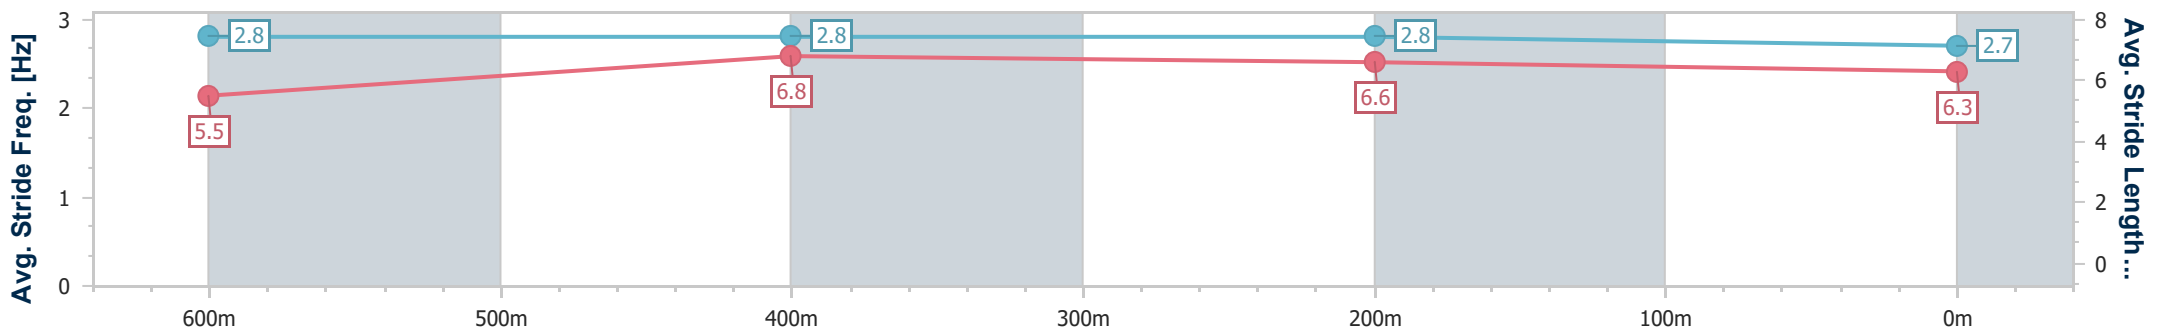

Ipswich QLD Professional

Race 1: GRASON PARK Maiden Handicap - 800m

30 May 2024 - 11:33

Track Rating: Soft 6, Weather: Overcast, Rail Position: +9m Entire

Section	Overall	600m	400m	200m
Section Times	0:47.85 [3] (0:14.82)	0:33.03 [2] (0:10.32)	0:22.71 [1] (0:10.84)	0:11.87 [1] (0:11.87)
Average Speed [km/h]	48.7	69.4	65.6	60.9
Top Speed [km/h]	70.8	71.1	66.7	64.6
Avg. Dist. to Rail [m]	2.3	1.5	2.1	1.9
Avg. Stride Freq. [Hz]	2.8	2.8	2.8	2.7
Avg. Stride Length [m]	5.5	6.8	6.6	6.3