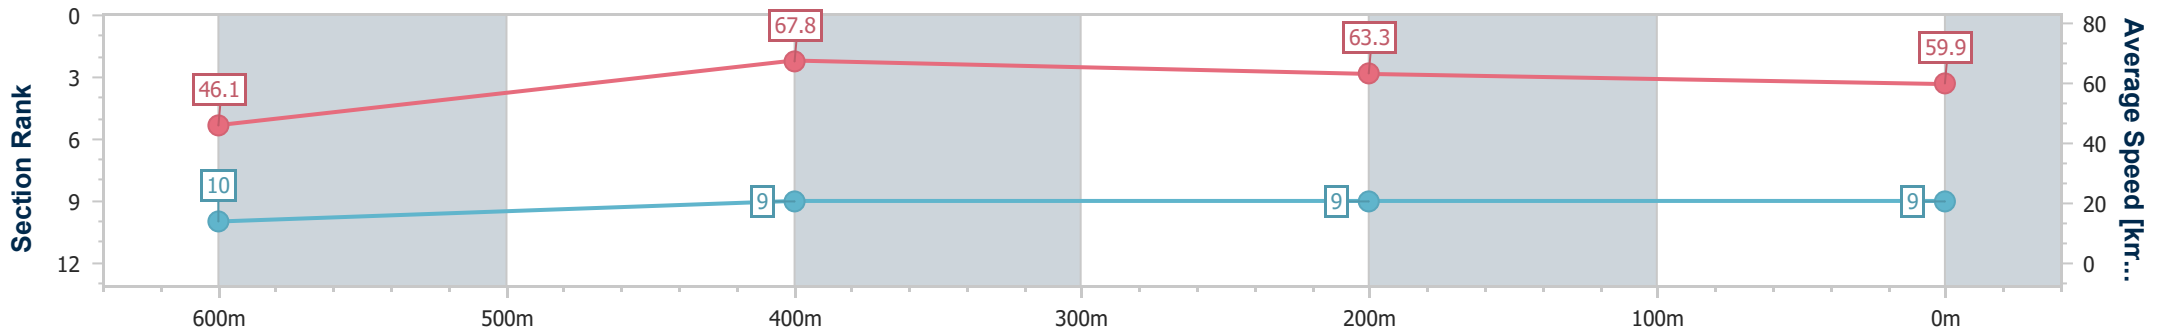

- [] Ranking at each section and finish
- .-.- No data available at this section
- NA No data available

Horse/Jockey Name	Shaken Martini
Final Rank	9
Fastest Section Time (Section)	0:10.67 (600m)
Top Speed [km/h] (Section)	69.1 (600m)
Race State	Finished

Ipswich QLD Professional

Race 1: GRASON PARK Maiden Handicap - 800m

30 May 2024 - 11:33

Track Rating: Soft 6, Weather: Overcast, Rail Position: +9m Entire

Section	Overall	600m	400m	200m
Section Times	0:49.60 [9] (0:15.59)	0:34.01 [10] (0:10.67)	0:23.34 [9] (0:11.35)	0:11.99 [9] (0:11.99)
Average Speed [km/h]	46.1	67.8	63.3	59.9
Top Speed [km/h]	67.7	69.1	65.7	63.5
Avg. Dist. to Rail [m]	3.4	0.4	0.6	1.3
Avg. Stride Freq. [Hz]	2.4	2.5	2.4	2.3
Avg. Stride Length [m]	6.1	7.4	7.2	7.1

- [] Ranking at each section and finish
- .-.- No data available at this section
- NA No data available

Horse/Jockey Name	Starry Girl
Final Rank	10
Fastest Section Time (Section)	0:10.95 (600m)
Top Speed [km/h] (Section)	67.4 (600m)
Race State	Finished