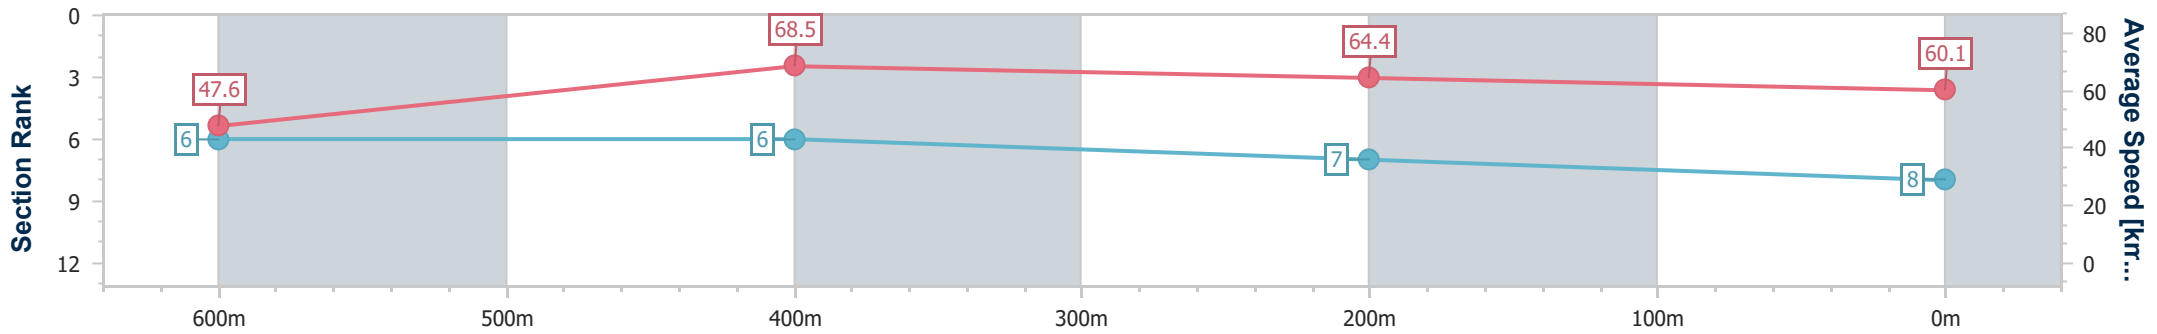

Ipswich QLD Professional

Race 1: GRASON PARK Maiden Handicap - 800m

30 May 2024 - 11:33

Track Rating: Soft 6, Weather: Overcast, Rail Position: +9m Entire

Section	Overall	600m	400m	200m
Section Times	0:48.87 [8] (0:15.16)	0:33.71 [6] (0:10.52)	0:23.19 [6] (0:11.22)	0:11.97 [7] (0:11.97)
Average Speed [km/h]	47.6	68.5	64.4	60.1
Top Speed [km/h]	71.1	70.5	66.0	62.7
Avg. Dist. to Rail [m]	3.1	0.8	0.5	0.9
Avg. Stride Freq. [Hz]	2.4	2.5	2.4	2.4
Avg. Stride Length [m]	6.3	7.5	7.3	7.0

- [] Ranking at each section and finish
- .-.- No data available at this section
- NA No data available

Horse/Jockey Name	Shaken Martini
Final Rank	9
Fastest Section Time (Section)	0:10.67 (600m)
Top Speed [km/h] (Section)	69.1 (600m)
Race State	Finished