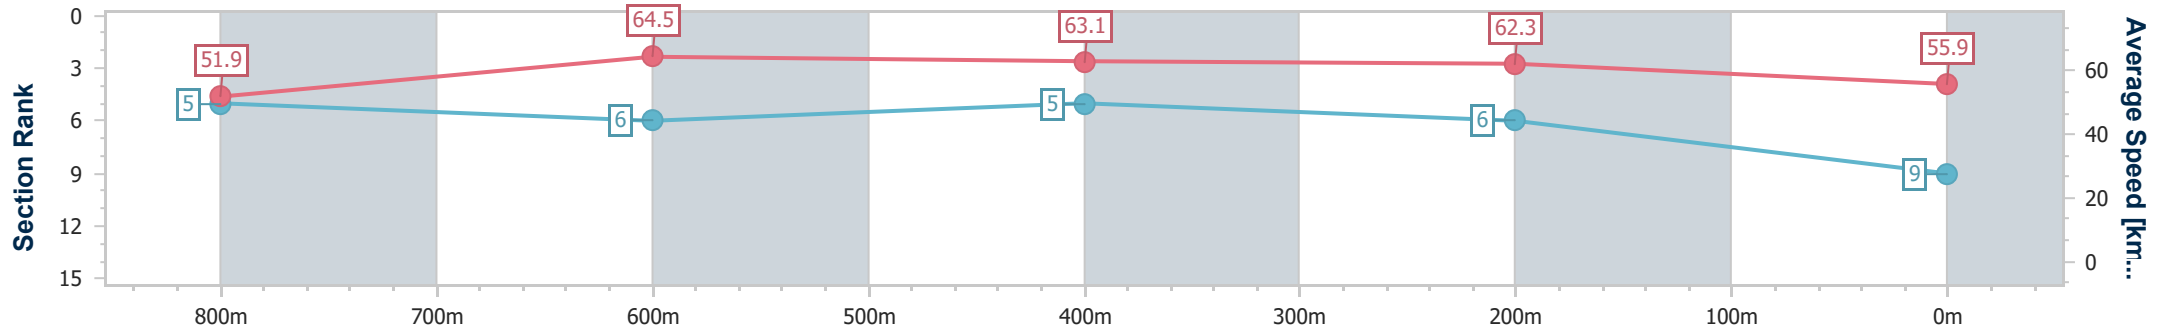

- [] Ranking at each section and finish
- .-.- No data available at this section
- NA No data available

Horse/Jockey Name	Money Man
Final Rank	9
Fastest Section Time (Section)	0:11.12 (800m)
Top Speed [km/h] (Section)	65.0 (800m)
Race State	Finished

Sunshine Coast QLD Professional
 Race 5: OPPOSITE LOCK CALOUNDRA BENCHMARK 58
 Handicap - 1000m

31 May 2024 - 16:44

Track Rating: Heavy 8, Weather: Overcast, Rail Position: +3m
 Entire

Section	Overall	800m	600m	400m	200m
Section Times	1:00.96 [9] (0:13.90)	0:47.06 [5] (0:11.12)	0:35.94 [6] (0:11.51)	0:24.43 [5] (0:11.58)	0:12.85 [6] (0:12.85)
Average Speed [km/h]	51.9	64.5	63.1	62.3	55.9
Top Speed [km/h]	63.7	65.0	64.5	64.0	59.7
Avg. Dist. to Rail [m]	3.9	1.0	1.6	3.3	1.5
Avg. Stride Freq. [Hz]	2.3	2.3	2.3	2.3	2.2
Avg. Stride Length [m]	6.3	7.9	7.7	7.6	7.2