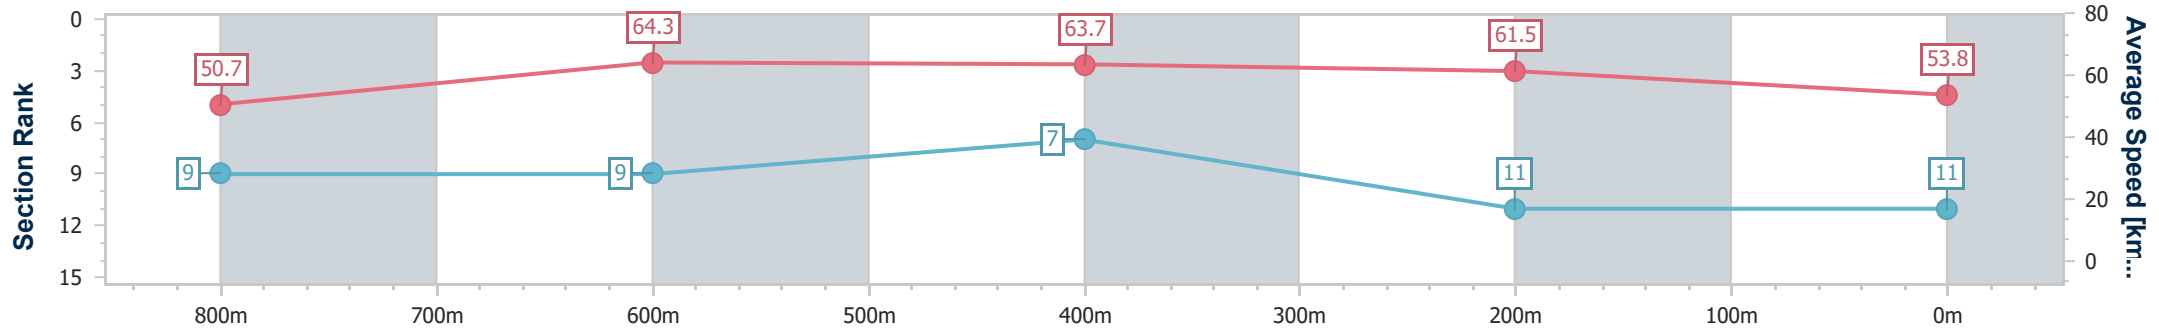

Sunshine Coast QLD Professional
 Race 5: OPPOSITE LOCK CALOUNDRA BENCHMARK 58
 Handicap - 1000m
 31 May 2024 - 16:44
 Track Rating: Heavy 8, Weather: Overcast, Rail Position: +3m
 Entire

Section	Overall	800m	600m	400m	200m
Section Times	1:01.12 [10] (0:14.38)	0:46.74 [10] (0:11.11)	0:35.63 [10] (0:11.54)	0:24.09 [11] (0:11.59)	0:12.50 [12] (0:12.50)
Average Speed [km/h]	50.0	65.0	62.6	61.9	57.6
Top Speed [km/h]	65.4	65.6	64.5	64.5	61.2
Avg. Dist. to Rail [m]	5.4	1.1	0.5	4.4	6.7
Avg. Stride Freq. [Hz]	2.3	2.5	2.4	2.4	2.3
Avg. Stride Length [m]	5.9	7.3	7.3	7.1	7.1

- [] Ranking at each section and finish
- .-.- No data available at this section
- NA No data available

Horse/Jockey Name	General Barca
Final Rank	11
Fastest Section Time (Section)	0:11.19 (800m)
Top Speed [km/h] (Section)	65.5 (600m)
Race State	Finished

Sunshine Coast QLD Professional
 Race 5: OPPOSITE LOCK CALOUNDRA BENCHMARK 58
 Handicap - 1000m
 31 May 2024 - 16:44
 Track Rating: Heavy 8, Weather: Overcast, Rail Position: +3m
 Entire

Section	Overall	800m	600m	400m	200m
Section Times	1:01.75 [11] (0:14.21)	0:47.54 [9] (0:11.19)	0:36.35 [9] (0:11.24)	0:25.11 [7] (0:11.70)	0:13.41 [11] (0:13.41)
Average Speed [km/h]	50.7	64.3	63.7	61.5	53.8
Top Speed [km/h]	65.0	65.5	65.5	64.1	59.4
Avg. Dist. to Rail [m]	3.3	1.2	0.6	1.2	1.6
Avg. Stride Freq. [Hz]	2.4	2.5	2.5	2.5	2.4
Avg. Stride Length [m]	5.9	7.3	7.1	6.8	6.4