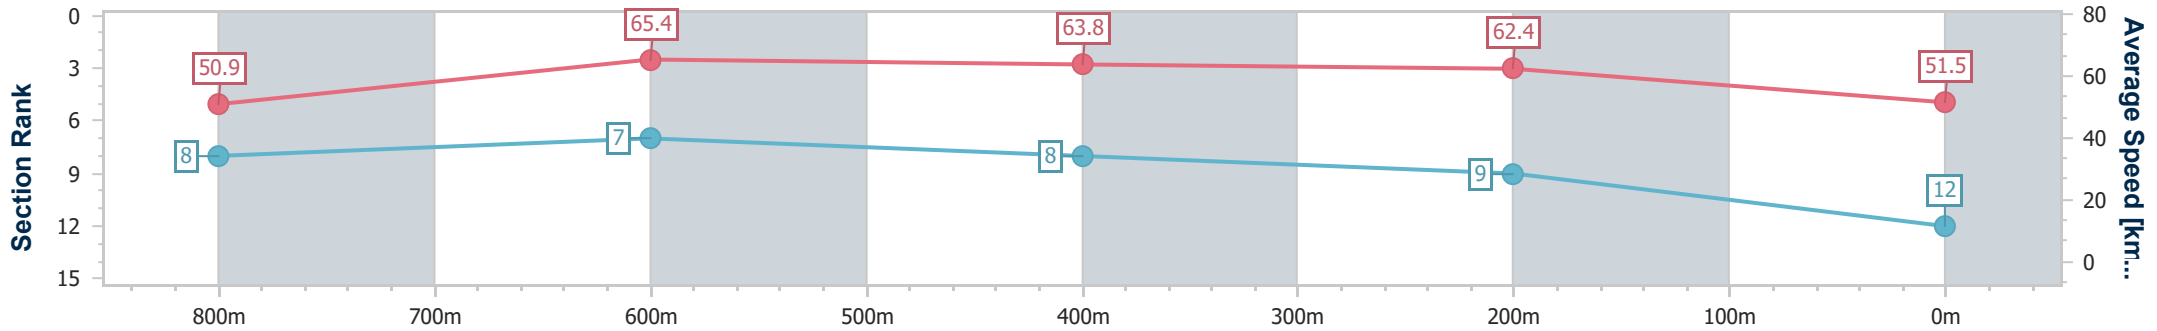

Sunshine Coast QLD Professional
 Race 5: OPPOSITE LOCK CALOUNDRA BENCHMARK 58
 Handicap - 1000m
 31 May 2024 - 16:44
 Track Rating: Heavy 8, Weather: Overcast, Rail Position: +3m
 Entire

Section	Overall	800m	600m	400m	200m
Section Times	1:01.75 [11] (0:14.21)	0:47.54 [9] (0:11.19)	0:36.35 [9] (0:11.24)	0:25.11 [7] (0:11.70)	0:13.41 [11] (0:13.41)
Average Speed [km/h]	50.7	64.3	63.7	61.5	53.8
Top Speed [km/h]	65.0	65.5	65.5	64.1	59.4
Avg. Dist. to Rail [m]	3.3	1.2	0.6	1.2	1.6
Avg. Stride Freq. [Hz]	2.4	2.5	2.5	2.5	2.4
Avg. Stride Length [m]	5.9	7.3	7.1	6.8	6.4

- [] Ranking at each section and finish
- .-.- No data available at this section
- NA No data available

Horse/Jockey Name	King Kryptos
Final Rank	12
Fastest Section Time (Section)	0:11.09 (800m)
Top Speed [km/h] (Section)	67.3 (800m)
Race State	Finished

Sunshine Coast QLD Professional
 Race 5: OPPOSITE LOCK CALOUNDRA BENCHMARK 58
 Handicap - 1000m
 31 May 2024 - 16:44
 Track Rating: Heavy 8, Weather: Overcast, Rail Position: +3m
 Entire

Section	Overall	800m	600m	400m	200m
Section Times	1:02.21 [12] (0:14.15)	0:48.06 [8] (0:11.09)	0:36.97 [7] (0:11.43)	0:25.54 [8] (0:11.55)	0:13.99 [9] (0:13.99)
Average Speed [km/h]	50.9	65.4	63.8	62.4	51.5
Top Speed [km/h]	65.2	67.3	64.7	65.0	59.2
Avg. Dist. to Rail [m]	6.0	2.7	2.4	4.7	4.3
Avg. Stride Freq. [Hz]	2.3	2.3	2.3	2.3	2.1
Avg. Stride Length [m]	6.2	7.8	7.7	7.5	6.8