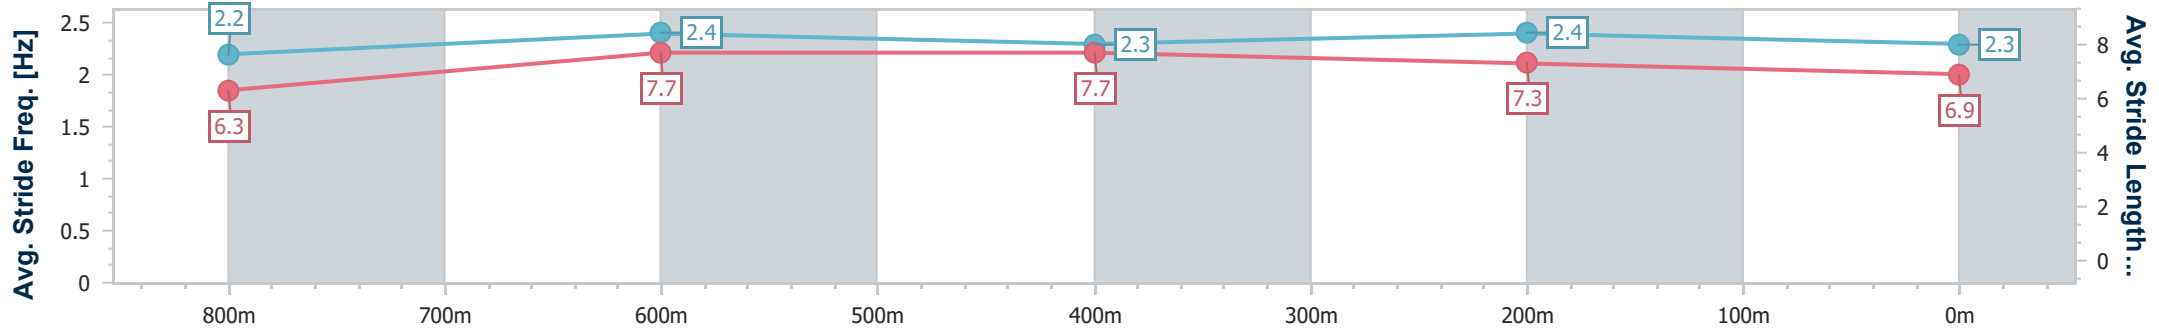

Horse/Jockey Name	Pianist
Final Rank	4
Fastest Section Time (Section)	0:11.06 (800m)
Top Speed [km/h] (Section)	66.6 (800m)
Race State	Finished

Sunshine Coast QLD Professional
Race 5: OPPOSITE LOCK CALOUNDRA BENCHMARK 58
Handicap - 1000m
31 May 2024 - 16:44
Track Rating: Heavy 8, Weather: Overcast, Rail Position: +3m
Entire

Section	Overall	800m	600m	400m	200m
Section Times	1:00.50 [4] (0:14.48)	0:46.02 [12] (0:11.06)	0:34.96 [11] (0:11.28)	0:23.68 [10] (0:11.19)	0:12.49 [5] (0:12.49)
Average Speed [km/h]	49.8	65.9	64.4	64.4	57.5
Top Speed [km/h]	64.0	66.6	65.2	65.3	61.8
Avg. Dist. to Rail [m]	10.3	3.1	1.7	8.0	8.4
Avg. Stride Freq. [Hz]	2.2	2.4	2.3	2.4	2.3
Avg. Stride Length [m]	6.3	7.7	7.7	7.3	6.9

- [ ] Ranking at each section and finish
- -.-.- No data available at this section
- NA No data available