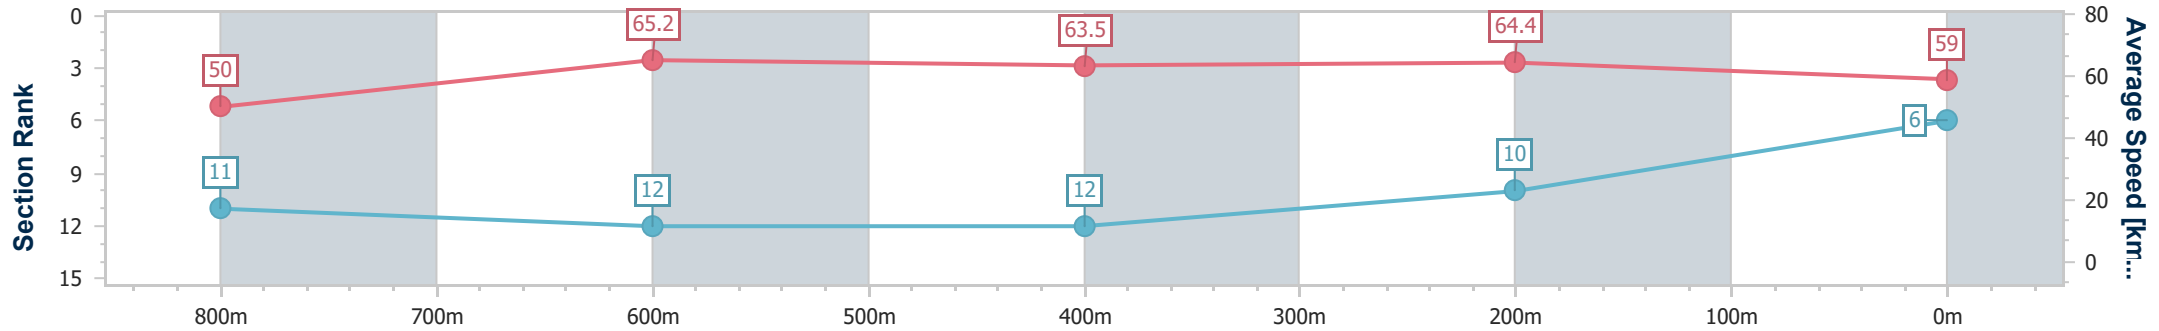

Horse/Jockey Name	What A Sham
Final Rank	6
Fastest Section Time (Section)	0:11.19 (400m)
Top Speed [km/h] (Section)	66.4 (800m)
Race State	Finished

Sunshine Coast QLD Professional
Race 5: OPPOSITE LOCK CALOUNDRA BENCHMARK 58
Handicap - 1000m
31 May 2024 - 16:44
Track Rating: Heavy 8, Weather: Overcast, Rail Position: +3m
Entire

Section	Overall	800m	600m	400m	200m
Section Times	1:00.53 [6] (0:14.40)	0:46.13 [11] (0:11.22)	0:34.91 [12] (0:11.53)	0:23.38 [12] (0:11.19)	0:12.19 [10] (0:12.19)
Average Speed [km/h]	50.0	65.2	63.5	64.4	59.0
Top Speed [km/h]	64.9	66.4	64.6	66.2	61.5
Avg. Dist. to Rail [m]	12.6	4.4	2.7	6.9	4.5
Avg. Stride Freq. [Hz]	2.2	2.4	2.3	2.4	2.3
Avg. Stride Length [m]	6.3	7.7	7.7	7.6	7.1

- [ ] Ranking at each section and finish
- -.-.- No data available at this section
- NA No data available