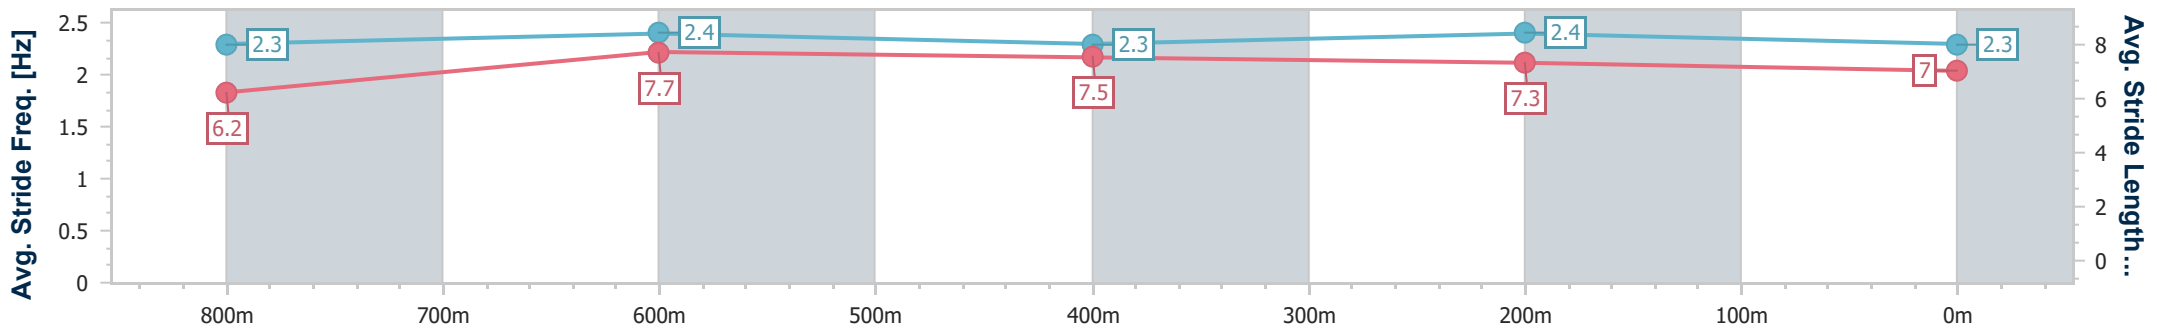

Horse/Jockey Name	Her Expense
Final Rank	5
Fastest Section Time (Section)	0:10.93 (800m)
Top Speed [km/h] (Section)	66.8 (800m)
Race State	Finished

Sunshine Coast QLD Professional
Race 5: OPPOSITE LOCK CALOUNDRA BENCHMARK 58
Handicap - 1000m
31 May 2024 - 16:44
Track Rating: Heavy 8, Weather: Overcast, Rail Position: +3m
Entire

Section	Overall	800m	600m	400m	200m
Section Times	1:00.52 [5] (0:13.96)	0:46.56 [6] (0:10.93)	0:35.63 [4] (0:11.48)	0:24.15 [4] (0:11.52)	0:12.63 [4] (0:12.63)
Average Speed [km/h]	51.7	65.3	63.3	62.5	57.2
Top Speed [km/h]	65.3	66.8	64.9	64.1	59.9
Avg. Dist. to Rail [m]	2.8	1.7	2.2	5.9	5.1
Avg. Stride Freq. [Hz]	2.3	2.4	2.3	2.4	2.3
Avg. Stride Length [m]	6.2	7.7	7.5	7.3	7.0

- [ ] Ranking at each section and finish
- -.-.- No data available at this section
- NA No data available