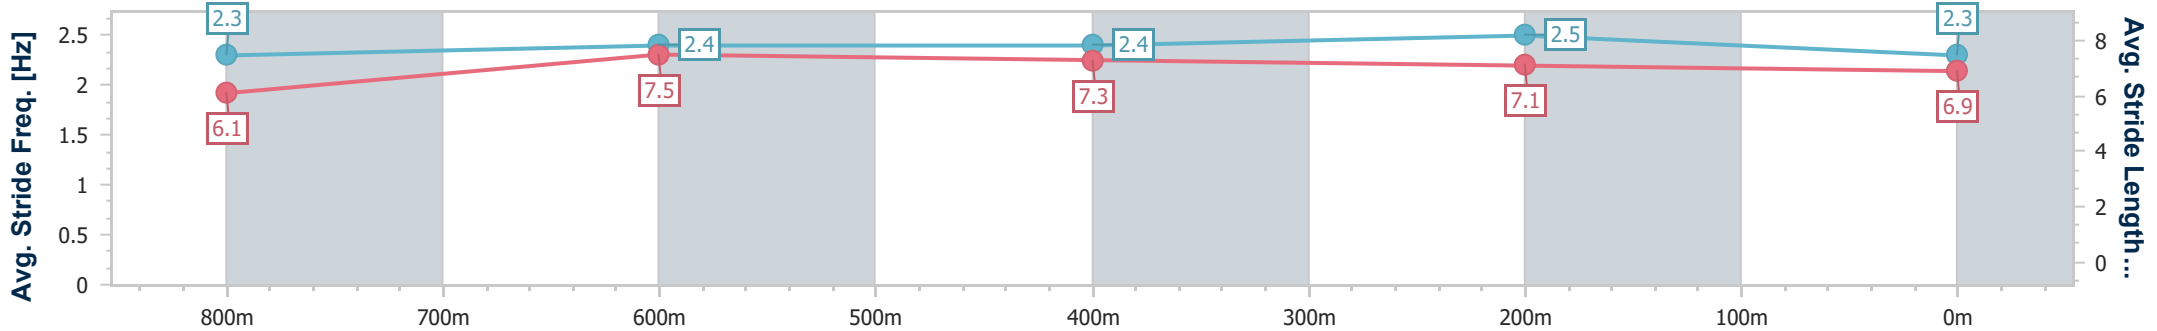

- [] Ranking at each section and finish
- .-.- No data available at this section
- NA No data available

Horse/Jockey Name	Mr Brose
Final Rank	8
Fastest Section Time (Section)	0:11.13 (800m)
Top Speed [km/h] (Section)	66.6 (800m)
Race State	Finished

Sunshine Coast QLD Professional
 Race 5: OPPOSITE LOCK CALOUNDRA BENCHMARK 58
 Handicap - 1000m

31 May 2024 - 16:44
 Track Rating: Heavy 8, Weather: Overcast, Rail Position: +3m
 Entire

Section	Overall	800m	600m	400m	200m
Section Times	1:00.91 [8] (0:14.13)	0:46.78 [7] (0:11.13)	0:35.65 [8] (0:11.49)	0:24.16 [9] (0:11.40)	0:12.76 [8] (0:12.76)
Average Speed [km/h]	51.0	65.5	63.9	63.2	56.5
Top Speed [km/h]	65.5	66.6	65.3	65.3	60.5
Avg. Dist. to Rail [m]	9.5	3.9	3.6	5.9	7.1
Avg. Stride Freq. [Hz]	2.3	2.4	2.4	2.5	2.3
Avg. Stride Length [m]	6.1	7.5	7.3	7.1	6.9