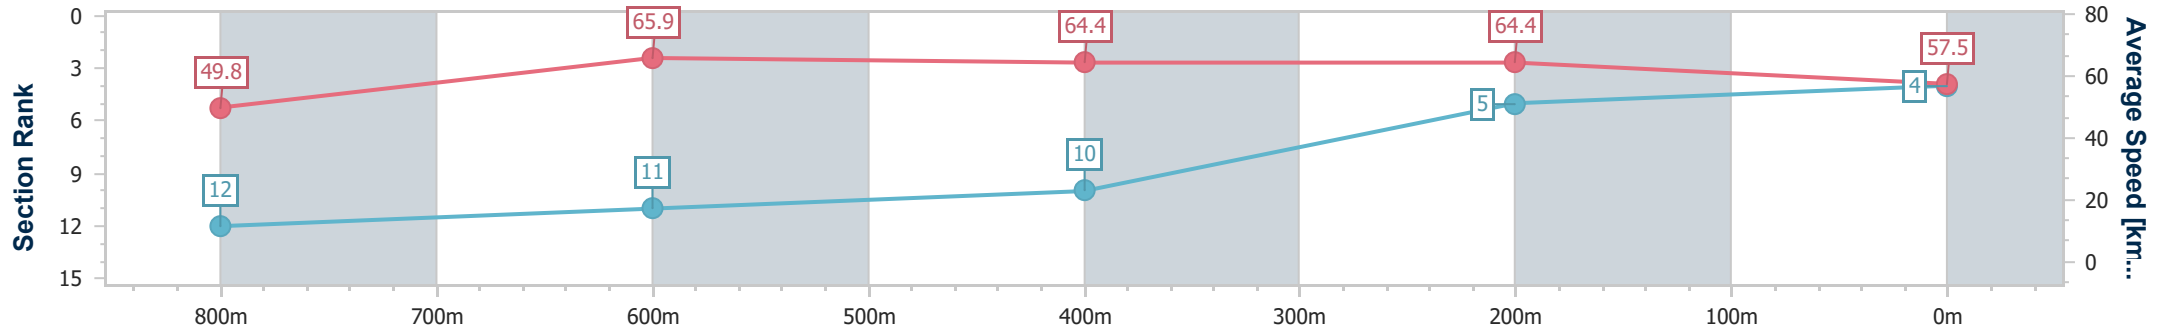

Horse/Jockey Name	Pianist
Final Rank	4
Fastest Section Time (Section)	0:11.06 (800m)
Top Speed [km/h] (Section)	66.6 (800m)
Race State	Finished

Sunshine Coast QLD Professional
Race 5: OPPOSITE LOCK CALOUNDRA BENCHMARK 58
Handicap - 1000m
31 May 2024 - 16:44
Track Rating: Heavy 8, Weather: Overcast, Rail Position: +3m
Entire

Section	Overall	800m	600m	400m	200m
Section Times	1:00.50 [4] (0:14.48)	0:46.02 [12] (0:11.06)	0:34.96 [11] (0:11.28)	0:23.68 [10] (0:11.19)	0:12.49 [5] (0:12.49)
Average Speed [km/h]	49.8	65.9	64.4	64.4	57.5
Top Speed [km/h]	64.0	66.6	65.2	65.3	61.8
Avg. Dist. to Rail [m]	10.3	3.1	1.7	8.0	8.4
Avg. Stride Freq. [Hz]	2.2	2.4	2.3	2.4	2.3
Avg. Stride Length [m]	6.3	7.7	7.7	7.3	6.9

- [ ] Ranking at each section and finish
- -.-.- No data available at this section
- NA No data available