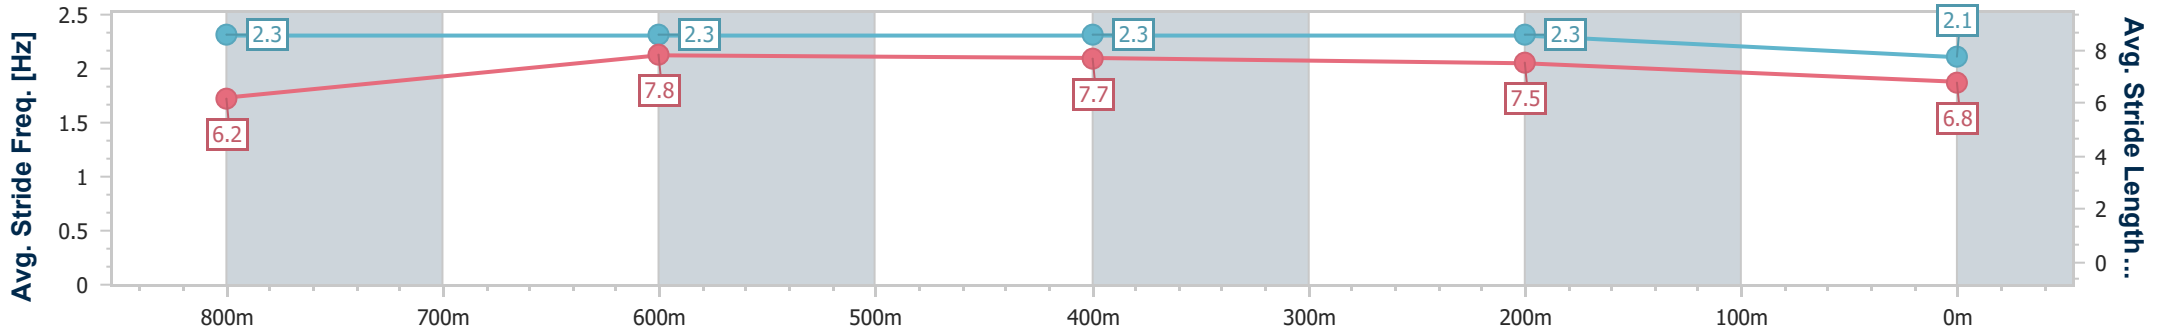

Sunshine Coast QLD Professional
 Race 5: OPPOSITE LOCK CALOUNDRA BENCHMARK 58
 Handicap - 1000m
 31 May 2024 - 16:44
 Track Rating: Heavy 8, Weather: Overcast, Rail Position: +3m
 Entire

Section	Overall	800m	600m	400m	200m
Section Times	1:01.75 [11] (0:14.21)	0:47.54 [9] (0:11.19)	0:36.35 [9] (0:11.24)	0:25.11 [7] (0:11.70)	0:13.41 [11] (0:13.41)
Average Speed [km/h]	50.7	64.3	63.7	61.5	53.8
Top Speed [km/h]	65.0	65.5	65.5	64.1	59.4
Avg. Dist. to Rail [m]	3.3	1.2	0.6	1.2	1.6
Avg. Stride Freq. [Hz]	2.4	2.5	2.5	2.5	2.4
Avg. Stride Length [m]	5.9	7.3	7.1	6.8	6.4

- [] Ranking at each section and finish
- .-.- No data available at this section
- NA No data available

Horse/Jockey Name	King Kryptos
Final Rank	12
Fastest Section Time (Section)	0:11.09 (800m)
Top Speed [km/h] (Section)	67.3 (800m)
Race State	Finished

Sunshine Coast QLD Professional
 Race 5: OPPOSITE LOCK CALOUNDRA BENCHMARK 58
 Handicap - 1000m
 31 May 2024 - 16:44
 Track Rating: Heavy 8, Weather: Overcast, Rail Position: +3m
 Entire

Section	Overall	800m	600m	400m	200m
Section Times	1:02.21 [12] (0:14.15)	0:48.06 [8] (0:11.09)	0:36.97 [7] (0:11.43)	0:25.54 [8] (0:11.55)	0:13.99 [9] (0:13.99)
Average Speed [km/h]	50.9	65.4	63.8	62.4	51.5
Top Speed [km/h]	65.2	67.3	64.7	65.0	59.2
Avg. Dist. to Rail [m]	6.0	2.7	2.4	4.7	4.3
Avg. Stride Freq. [Hz]	2.3	2.3	2.3	2.3	2.1
Avg. Stride Length [m]	6.2	7.8	7.7	7.5	6.8