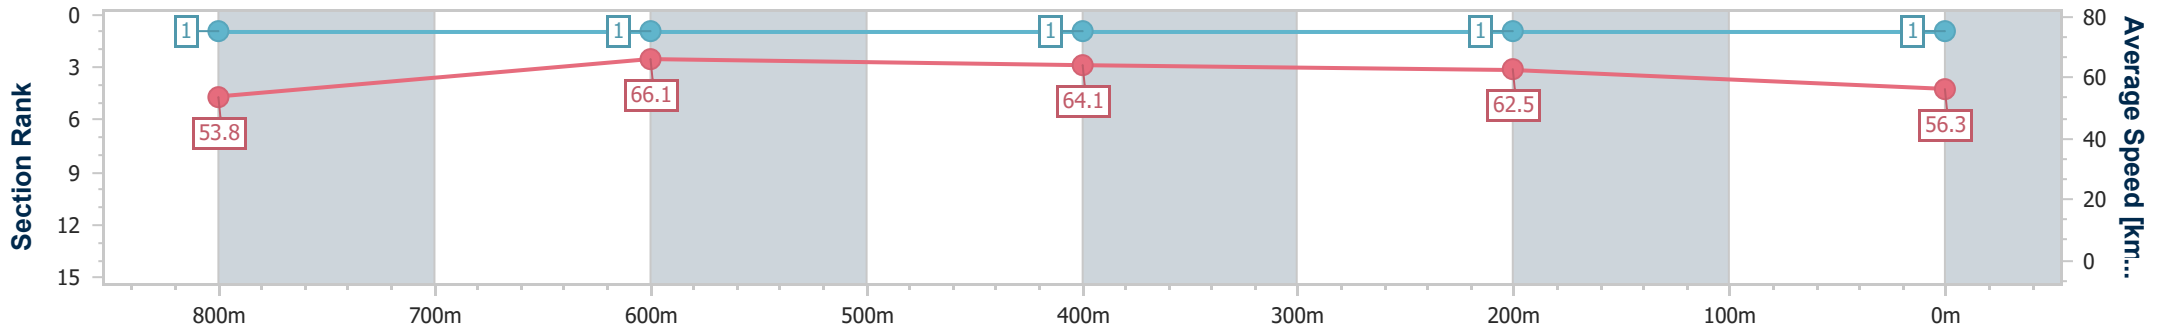

Horse/Jockey Name	Curry Legend
Final Rank	1
Fastest Section Time (Section)	0:10.92 (800m)
Top Speed [km/h] (Section)	67.7 (800m)
Race State	Finished

Sunshine Coast QLD Professional
Race 5: OPPOSITE LOCK CALOUNDRA BENCHMARK 58
Handicap - 1000m
31 May 2024 - 16:44
Track Rating: Heavy 8, Weather: Overcast, Rail Position: +3m
Entire

Section	Overall	800m	600m	400m	200m
Section Times	0:59.93 [1] (0:13.40)	0:46.53 [1] (0:10.92)	0:35.61 [1] (0:11.33)	0:24.28 [1] (0:11.50)	0:12.78 [1] (0:12.78)
Average Speed [km/h]	53.8	66.1	64.1	62.5	56.3
Top Speed [km/h]	67.2	67.7	65.5	64.4	60.3
Avg. Dist. to Rail [m]	3.2	1.3	1.2	2.7	4.7
Avg. Stride Freq. [Hz]	2.5	2.6	2.6	2.6	2.4
Avg. Stride Length [m]	6.0	7.0	6.9	6.7	6.4

- [ ] Ranking at each section and finish
- -.-.- No data available at this section
- NA No data available