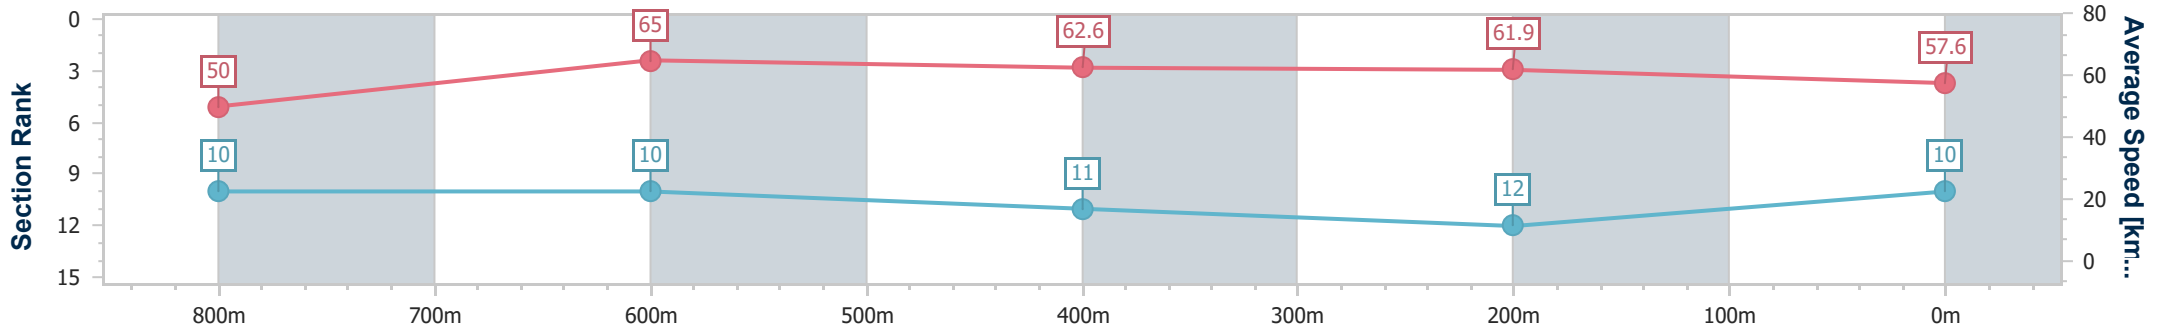

Sunshine Coast QLD Professional
 Race 5: OPPOSITE LOCK CALOUNDRA BENCHMARK 58
 Handicap - 1000m

31 May 2024 - 16:44

Track Rating: Heavy 8, Weather: Overcast, Rail Position: +3m
 Entire

Section	Overall	800m	600m	400m	200m
Section Times	1:00.96 [9] (0:13.90)	0:47.06 [5] (0:11.12)	0:35.94 [6] (0:11.51)	0:24.43 [5] (0:11.58)	0:12.85 [6] (0:12.85)
Average Speed [km/h]	51.9	64.5	63.1	62.3	55.9
Top Speed [km/h]	63.7	65.0	64.5	64.0	59.7
Avg. Dist. to Rail [m]	3.9	1.0	1.6	3.3	1.5
Avg. Stride Freq. [Hz]	2.3	2.3	2.3	2.3	2.2
Avg. Stride Length [m]	6.3	7.9	7.7	7.6	7.2

- [] Ranking at each section and finish
- .-.- No data available at this section
- NA No data available

Horse/Jockey Name	Chance With Wolves
Final Rank	10
Fastest Section Time (Section)	0:11.11 (800m)
Top Speed [km/h] (Section)	65.6 (800m)
Race State	Finished

Sunshine Coast QLD Professional
 Race 5: OPPOSITE LOCK CALOUNDRA BENCHMARK 58
 Handicap - 1000m
 31 May 2024 - 16:44
 Track Rating: Heavy 8, Weather: Overcast, Rail Position: +3m
 Entire

Section	Overall	800m	600m	400m	200m
Section Times	1:01.12 [10] (0:14.38)	0:46.74 [10] (0:11.11)	0:35.63 [10] (0:11.54)	0:24.09 [11] (0:11.59)	0:12.50 [12] (0:12.50)
Average Speed [km/h]	50.0	65.0	62.6	61.9	57.6
Top Speed [km/h]	65.4	65.6	64.5	64.5	61.2
Avg. Dist. to Rail [m]	5.4	1.1	0.5	4.4	6.7
Avg. Stride Freq. [Hz]	2.3	2.5	2.4	2.4	2.3
Avg. Stride Length [m]	5.9	7.3	7.3	7.1	7.1