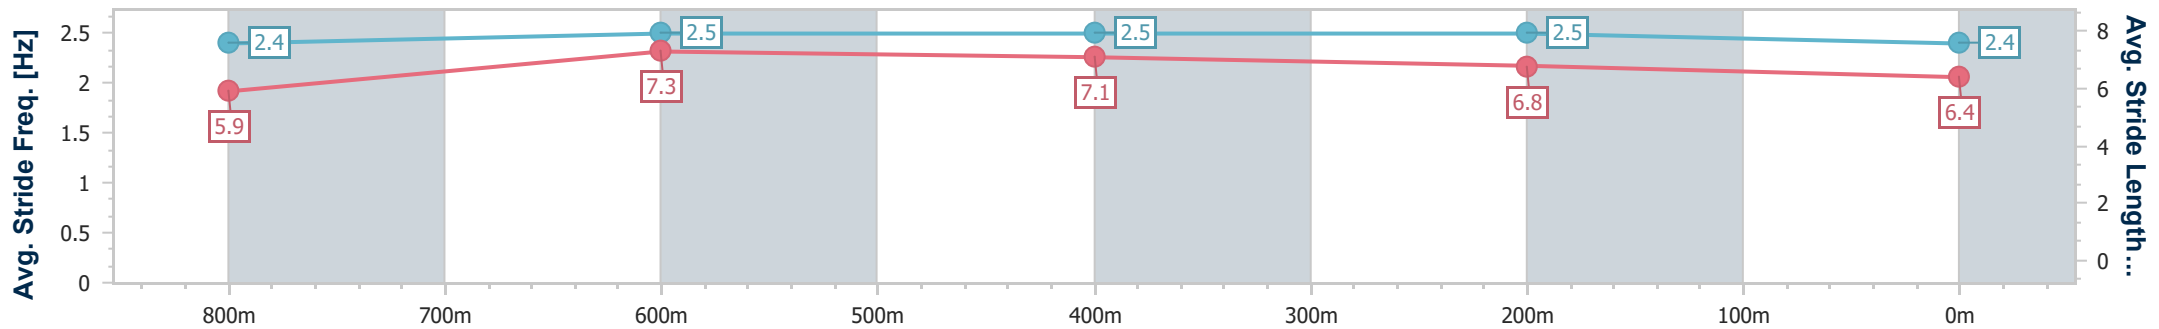

Sunshine Coast QLD Professional
 Race 5: OPPOSITE LOCK CALOUNDRA BENCHMARK 58
 Handicap - 1000m
 31 May 2024 - 16:44
 Track Rating: Heavy 8, Weather: Overcast, Rail Position: +3m
 Entire

Section	Overall	800m	600m	400m	200m
Section Times	1:01.12 [10] (0:14.38)	0:46.74 [10] (0:11.11)	0:35.63 [10] (0:11.54)	0:24.09 [11] (0:11.59)	0:12.50 [12] (0:12.50)
Average Speed [km/h]	50.0	65.0	62.6	61.9	57.6
Top Speed [km/h]	65.4	65.6	64.5	64.5	61.2
Avg. Dist. to Rail [m]	5.4	1.1	0.5	4.4	6.7
Avg. Stride Freq. [Hz]	2.3	2.5	2.4	2.4	2.3
Avg. Stride Length [m]	5.9	7.3	7.3	7.1	7.1

- [] Ranking at each section and finish
- .-.- No data available at this section
- NA No data available

Horse/Jockey Name	General Barca
Final Rank	11
Fastest Section Time (Section)	0:11.19 (800m)
Top Speed [km/h] (Section)	65.5 (600m)
Race State	Finished

Sunshine Coast QLD Professional
 Race 5: OPPOSITE LOCK CALOUNDRA BENCHMARK 58
 Handicap - 1000m
 31 May 2024 - 16:44
 Track Rating: Heavy 8, Weather: Overcast, Rail Position: +3m
 Entire

Section	Overall	800m	600m	400m	200m
Section Times	1:01.75 [11] (0:14.21)	0:47.54 [9] (0:11.19)	0:36.35 [9] (0:11.24)	0:25.11 [7] (0:11.70)	0:13.41 [11] (0:13.41)
Average Speed [km/h]	50.7	64.3	63.7	61.5	53.8
Top Speed [km/h]	65.0	65.5	65.5	64.1	59.4
Avg. Dist. to Rail [m]	3.3	1.2	0.6	1.2	1.6
Avg. Stride Freq. [Hz]	2.4	2.5	2.5	2.5	2.4
Avg. Stride Length [m]	5.9	7.3	7.1	6.8	6.4