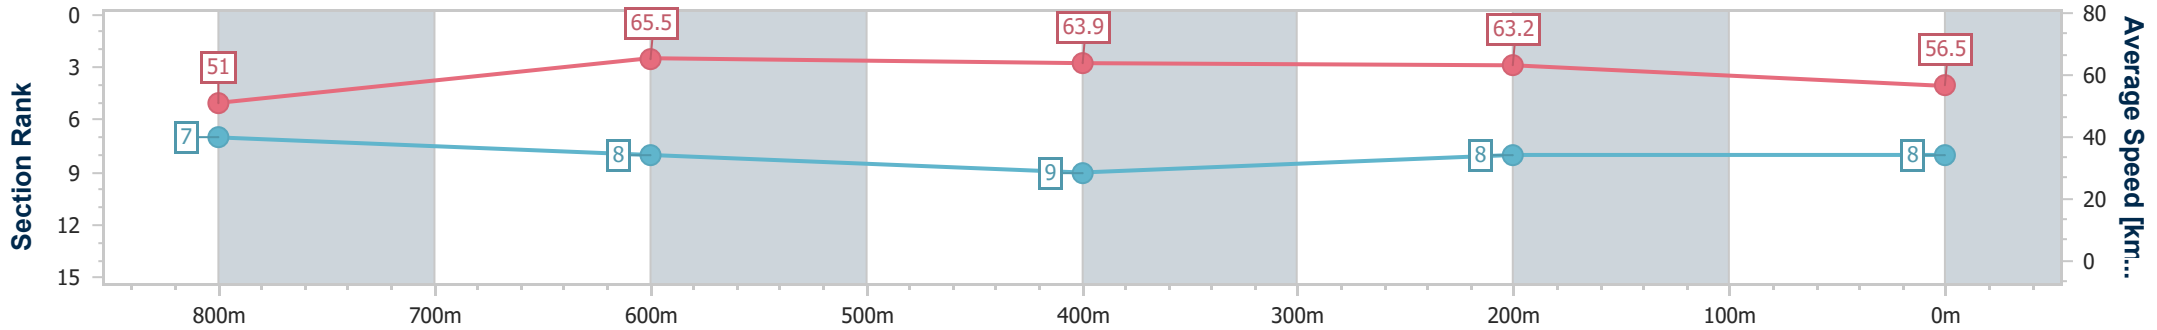

- [] Ranking at each section and finish
- .-.- No data available at this section
- NA No data available

Horse/Jockey Name	Mr Brose
Final Rank	8
Fastest Section Time (Section)	0:11.13 (800m)
Top Speed [km/h] (Section)	66.6 (800m)
Race State	Finished

Sunshine Coast QLD Professional
 Race 5: OPPOSITE LOCK CALOUNDRA BENCHMARK 58
 Handicap - 1000m

31 May 2024 - 16:44
 Track Rating: Heavy 8, Weather: Overcast, Rail Position: +3m
 Entire

Section	Overall	800m	600m	400m	200m
Section Times	1:00.91 [8] (0:14.13)	0:46.78 [7] (0:11.13)	0:35.65 [8] (0:11.49)	0:24.16 [9] (0:11.40)	0:12.76 [8] (0:12.76)
Average Speed [km/h]	51.0	65.5	63.9	63.2	56.5
Top Speed [km/h]	65.5	66.6	65.3	65.3	60.5
Avg. Dist. to Rail [m]	9.5	3.9	3.6	5.9	7.1
Avg. Stride Freq. [Hz]	2.3	2.4	2.4	2.5	2.3
Avg. Stride Length [m]	6.1	7.5	7.3	7.1	6.9