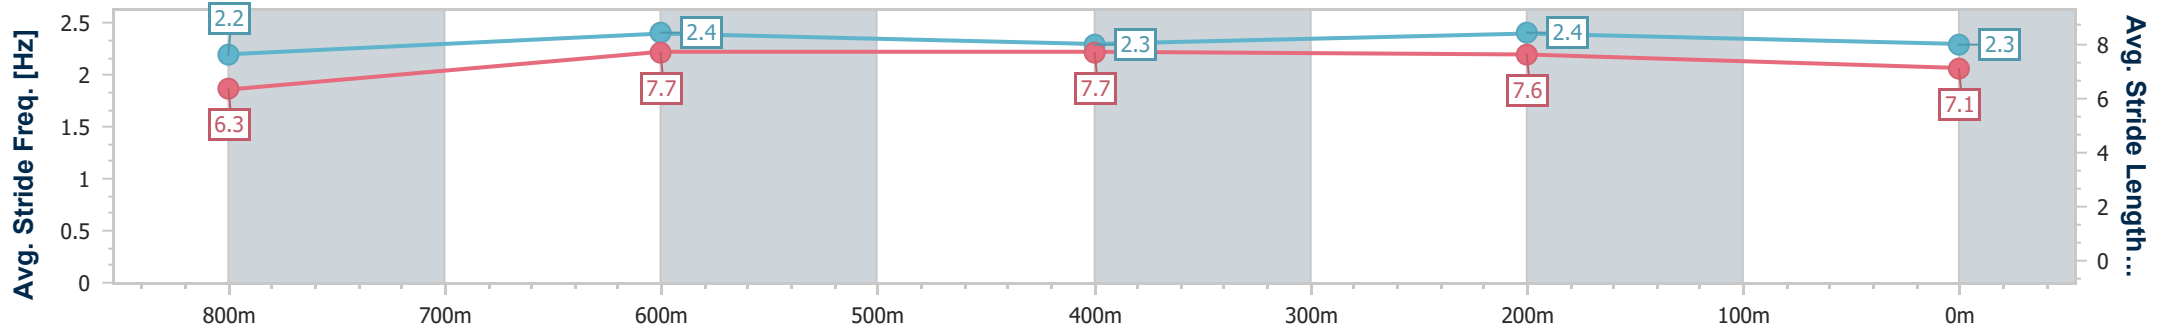

Horse/Jockey Name	What A Sham
Final Rank	6
Fastest Section Time (Section)	0:11.19 (400m)
Top Speed [km/h] (Section)	66.4 (800m)
Race State	Finished

Sunshine Coast QLD Professional
Race 5: OPPOSITE LOCK CALOUNDRA BENCHMARK 58
Handicap - 1000m
31 May 2024 - 16:44
Track Rating: Heavy 8, Weather: Overcast, Rail Position: +3m
Entire

Section	Overall	800m	600m	400m	200m
Section Times	1:00.53 [6] (0:14.40)	0:46.13 [11] (0:11.22)	0:34.91 [12] (0:11.53)	0:23.38 [12] (0:11.19)	0:12.19 [10] (0:12.19)
Average Speed [km/h]	50.0	65.2	63.5	64.4	59.0
Top Speed [km/h]	64.9	66.4	64.6	66.2	61.5
Avg. Dist. to Rail [m]	12.6	4.4	2.7	6.9	4.5
Avg. Stride Freq. [Hz]	2.2	2.4	2.3	2.4	2.3
Avg. Stride Length [m]	6.3	7.7	7.7	7.6	7.1

- [ ] Ranking at each section and finish
- -.-.- No data available at this section
- NA No data available