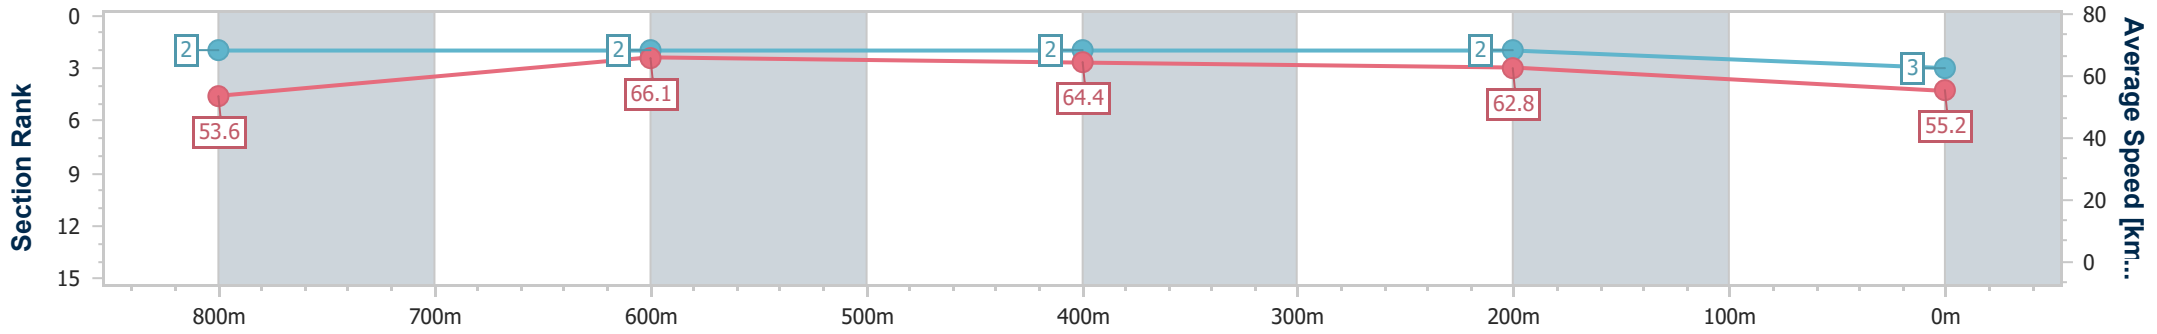

Horse/Jockey Name	Missile One
Final Rank	3
Fastest Section Time (Section)	0:11.00 (800m)
Top Speed [km/h] (Section)	67.2 (800m)
Race State	Finished

Sunshine Coast QLD Professional
Race 5: OPPOSITE LOCK CALOUNDRA BENCHMARK 58
Handicap - 1000m
31 May 2024 - 16:44
Track Rating: Heavy 8, Weather: Overcast, Rail Position: +3m
Entire

Section	Overall	800m	600m	400m	200m
Section Times	1:00.22 [3] (0:13.47)	0:46.75 [2] (0:11.00)	0:35.75 [2] (0:11.24)	0:24.51 [2] (0:11.46)	0:13.05 [2] (0:13.05)
Average Speed [km/h]	53.6	66.1	64.4	62.8	55.2
Top Speed [km/h]	66.2	67.2	65.3	65.0	59.6
Avg. Dist. to Rail [m]	5.3	2.5	1.5	4.2	4.4
Avg. Stride Freq. [Hz]	2.3	2.4	2.4	2.4	2.2
Avg. Stride Length [m]	6.4	7.8	7.5	7.2	6.9

- [ ] Ranking at each section and finish
- -.-.- No data available at this section
- NA No data available