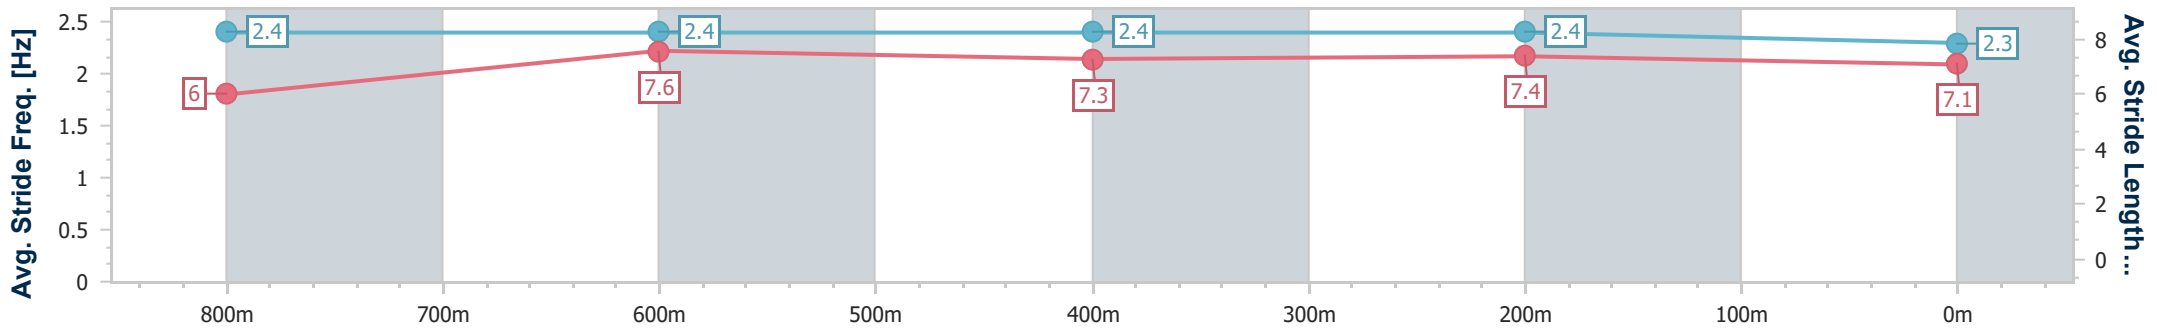

- [] Ranking at each section and finish
- .-.- No data available at this section
- NA No data available

Horse/Jockey Name	Grandeur Rose
Final Rank	7
Fastest Section Time (Section)	0:11.08 (800m)
Top Speed [km/h] (Section)	65.9 (800m)
Race State	Finished

Sunshine Coast QLD Professional
 Race 5: OPPOSITE LOCK CALOUNDRA BENCHMARK 58
 Handicap - 1000m
 31 May 2024 - 16:44
 Track Rating: Heavy 8, Weather: Overcast, Rail Position: +3m
 Entire

Section	Overall	800m	600m	400m	200m
Section Times	1:00.76 [7] (0:13.89)	0:46.87 [4] (0:11.08)	0:35.79 [5] (0:11.66)	0:24.13 [6] (0:11.50)	0:12.63 [7] (0:12.63)
Average Speed [km/h]	51.8	64.9	63.0	62.6	57.0
Top Speed [km/h]	65.9	65.9	64.5	63.5	61.8
Avg. Dist. to Rail [m]	6.9	1.1	3.2	5.6	3.0
Avg. Stride Freq. [Hz]	2.4	2.4	2.4	2.4	2.3
Avg. Stride Length [m]	6.0	7.6	7.3	7.4	7.1