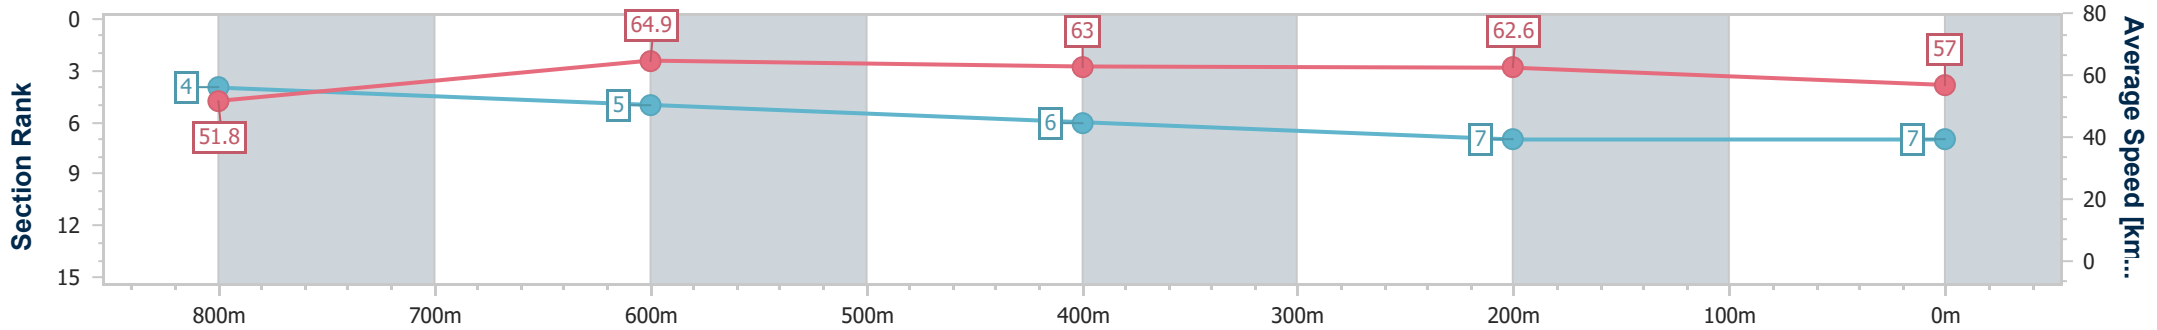

- [] Ranking at each section and finish
- .-.- No data available at this section
- NA No data available

Horse/Jockey Name	Grandeur Rose
Final Rank	7
Fastest Section Time (Section)	0:11.08 (800m)
Top Speed [km/h] (Section)	65.9 (800m)
Race State	Finished

Sunshine Coast QLD Professional
 Race 5: OPPOSITE LOCK CALOUNDRA BENCHMARK 58
 Handicap - 1000m
 31 May 2024 - 16:44
 Track Rating: Heavy 8, Weather: Overcast, Rail Position: +3m
 Entire

Section	Overall	800m	600m	400m	200m
Section Times	1:00.76 [7] (0:13.89)	0:46.87 [4] (0:11.08)	0:35.79 [5] (0:11.66)	0:24.13 [6] (0:11.50)	0:12.63 [7] (0:12.63)
Average Speed [km/h]	51.8	64.9	63.0	62.6	57.0
Top Speed [km/h]	65.9	65.9	64.5	63.5	61.8
Avg. Dist. to Rail [m]	6.9	1.1	3.2	5.6	3.0
Avg. Stride Freq. [Hz]	2.4	2.4	2.4	2.4	2.3
Avg. Stride Length [m]	6.0	7.6	7.3	7.4	7.1