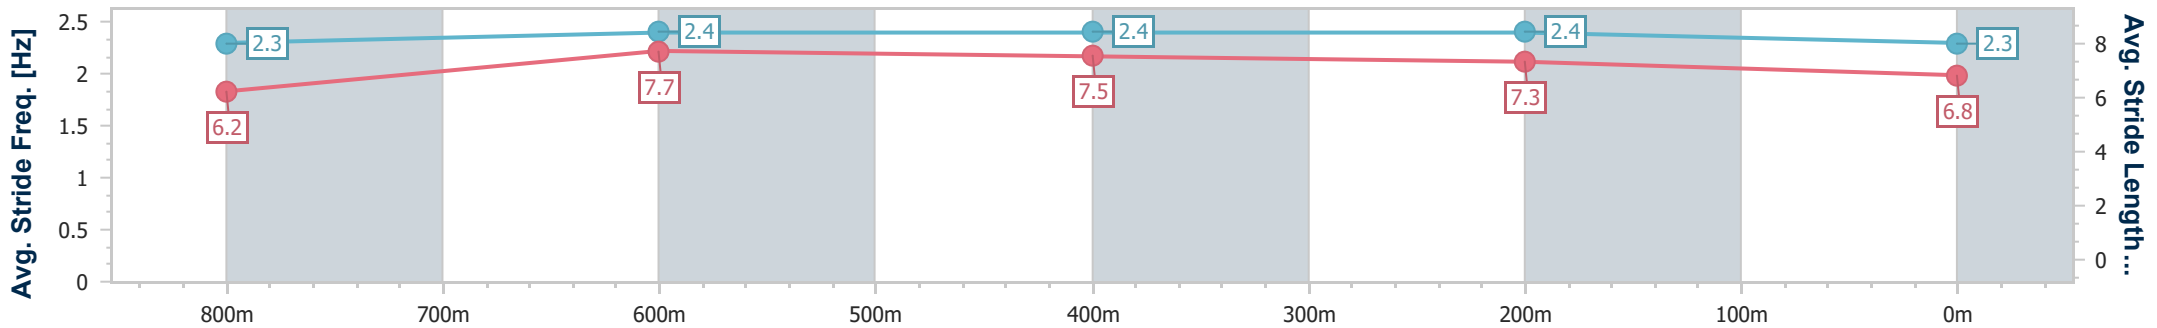

Horse/Jockey Name	Tamsin
Final Rank	2
Fastest Section Time (Section)	0:11.07 (800m)
Top Speed [km/h] (Section)	67.7 (Overall)
Race State	Finished

Sunshine Coast QLD Professional
Race 5: OPPOSITE LOCK CALOUNDRA BENCHMARK 58
Handicap - 1000m

31 May 2024 - 16:44

Track Rating: Heavy 8, Weather: Overcast, Rail Position: +3m
Entire

Section	Overall	800m	600m	400m	200m
Section Times	1:00.19 [2] (0:13.72)	0:46.47 [3] (0:11.07)	0:35.40 [3] (0:11.23)	0:24.17 [3] (0:11.39)	0:12.78 [3] (0:12.78)
Average Speed [km/h]	52.4	65.6	64.1	63.3	56.2
Top Speed [km/h]	67.7	67.4	65.2	64.8	60.5
Avg. Dist. to Rail [m]	6.7	2.6	0.3	4.1	6.9
Avg. Stride Freq. [Hz]	2.3	2.4	2.4	2.4	2.3
Avg. Stride Length [m]	6.2	7.7	7.5	7.3	6.8

- [ ] Ranking at each section and finish
- -.-.- No data available at this section
- NA No data available