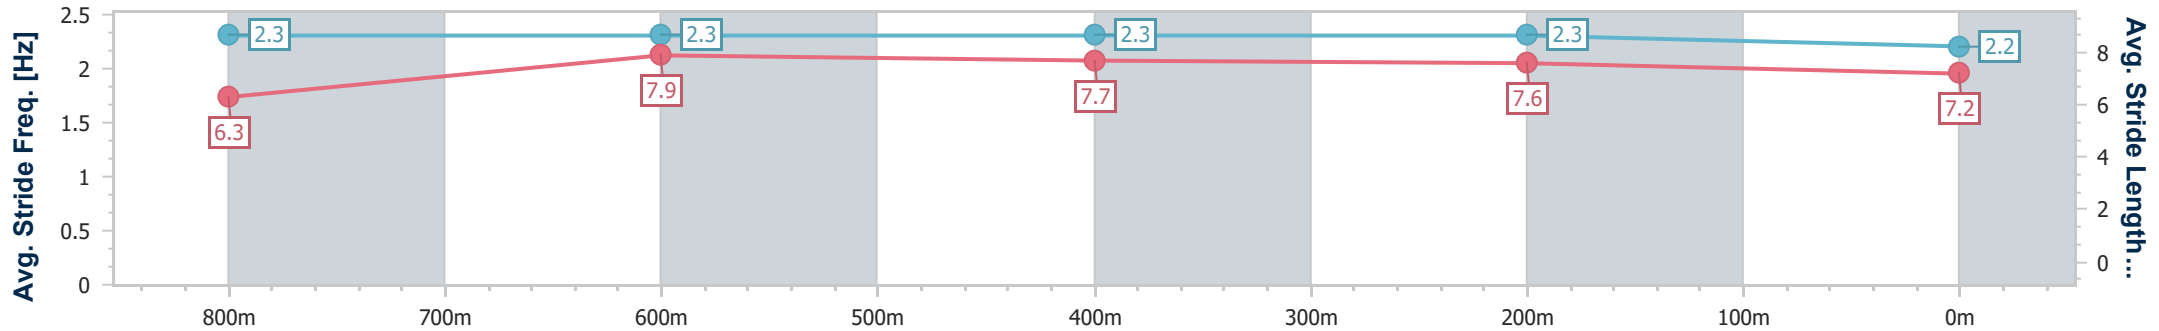

Sunshine Coast QLD Professional
 Race 5: OPPOSITE LOCK CALOUNDRA BENCHMARK 58
 Handicap - 1000m

31 May 2024 - 16:44
 Track Rating: Heavy 8, Weather: Overcast, Rail Position: +3m
 Entire

Section	Overall	800m	600m	400m	200m
Section Times	1:00.91 [8] (0:14.13)	0:46.78 [7] (0:11.13)	0:35.65 [8] (0:11.49)	0:24.16 [9] (0:11.40)	0:12.76 [8] (0:12.76)
Average Speed [km/h]	51.0	65.5	63.9	63.2	56.5
Top Speed [km/h]	65.5	66.6	65.3	65.3	60.5
Avg. Dist. to Rail [m]	9.5	3.9	3.6	5.9	7.1
Avg. Stride Freq. [Hz]	2.3	2.4	2.4	2.5	2.3
Avg. Stride Length [m]	6.1	7.5	7.3	7.1	6.9

- [] Ranking at each section and finish
- .-.- No data available at this section
- NA No data available

Horse/Jockey Name	Money Man
Final Rank	9
Fastest Section Time (Section)	0:11.12 (800m)
Top Speed [km/h] (Section)	65.0 (800m)
Race State	Finished

Sunshine Coast QLD Professional
 Race 5: OPPOSITE LOCK CALOUNDRA BENCHMARK 58
 Handicap - 1000m

31 May 2024 - 16:44

Track Rating: Heavy 8, Weather: Overcast, Rail Position: +3m
 Entire

Section	Overall	800m	600m	400m	200m
Section Times	1:00.96 [9] (0:13.90)	0:47.06 [5] (0:11.12)	0:35.94 [6] (0:11.51)	0:24.43 [5] (0:11.58)	0:12.85 [6] (0:12.85)
Average Speed [km/h]	51.9	64.5	63.1	62.3	55.9
Top Speed [km/h]	63.7	65.0	64.5	64.0	59.7
Avg. Dist. to Rail [m]	3.9	1.0	1.6	3.3	1.5
Avg. Stride Freq. [Hz]	2.3	2.3	2.3	2.3	2.2
Avg. Stride Length [m]	6.3	7.9	7.7	7.6	7.2