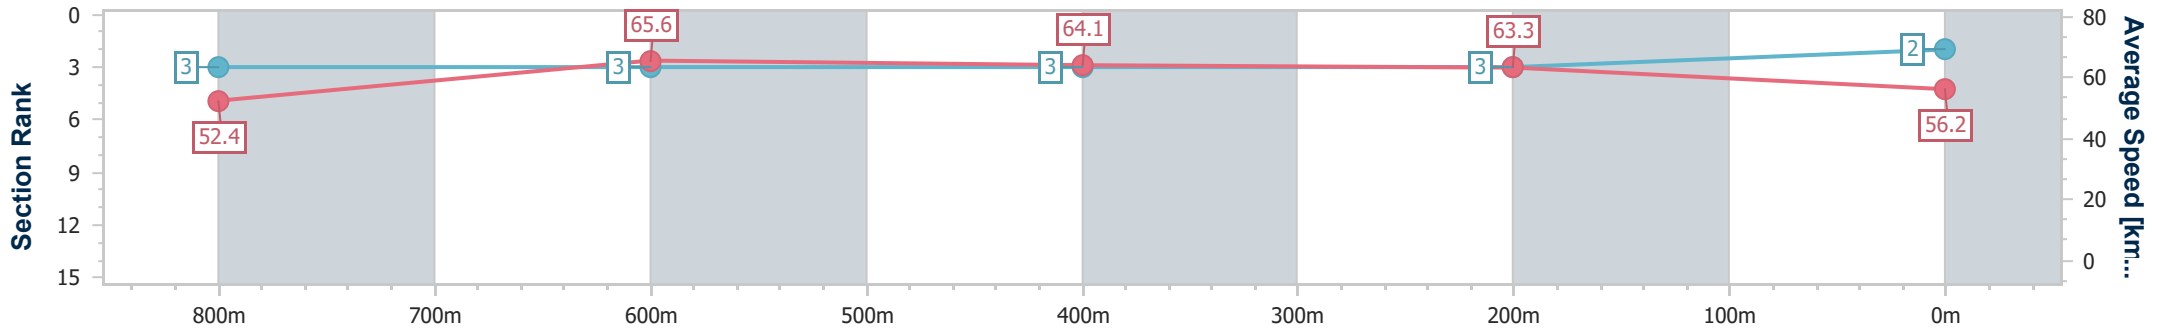

Horse/Jockey Name	Tamsin
Final Rank	2
Fastest Section Time (Section)	0:11.07 (800m)
Top Speed [km/h] (Section)	67.7 (Overall)
Race State	Finished

Sunshine Coast QLD Professional
Race 5: OPPOSITE LOCK CALOUNDRA BENCHMARK 58
Handicap - 1000m

31 May 2024 - 16:44

Track Rating: Heavy 8, Weather: Overcast, Rail Position: +3m
Entire

Section	Overall	800m	600m	400m	200m
Section Times	1:00.19 [2] (0:13.72)	0:46.47 [3] (0:11.07)	0:35.40 [3] (0:11.23)	0:24.17 [3] (0:11.39)	0:12.78 [3] (0:12.78)
Average Speed [km/h]	52.4	65.6	64.1	63.3	56.2
Top Speed [km/h]	67.7	67.4	65.2	64.8	60.5
Avg. Dist. to Rail [m]	6.7	2.6	0.3	4.1	6.9
Avg. Stride Freq. [Hz]	2.3	2.4	2.4	2.4	2.3
Avg. Stride Length [m]	6.2	7.7	7.5	7.3	6.8

- [ ] Ranking at each section and finish
- -.-.- No data available at this section
- NA No data available