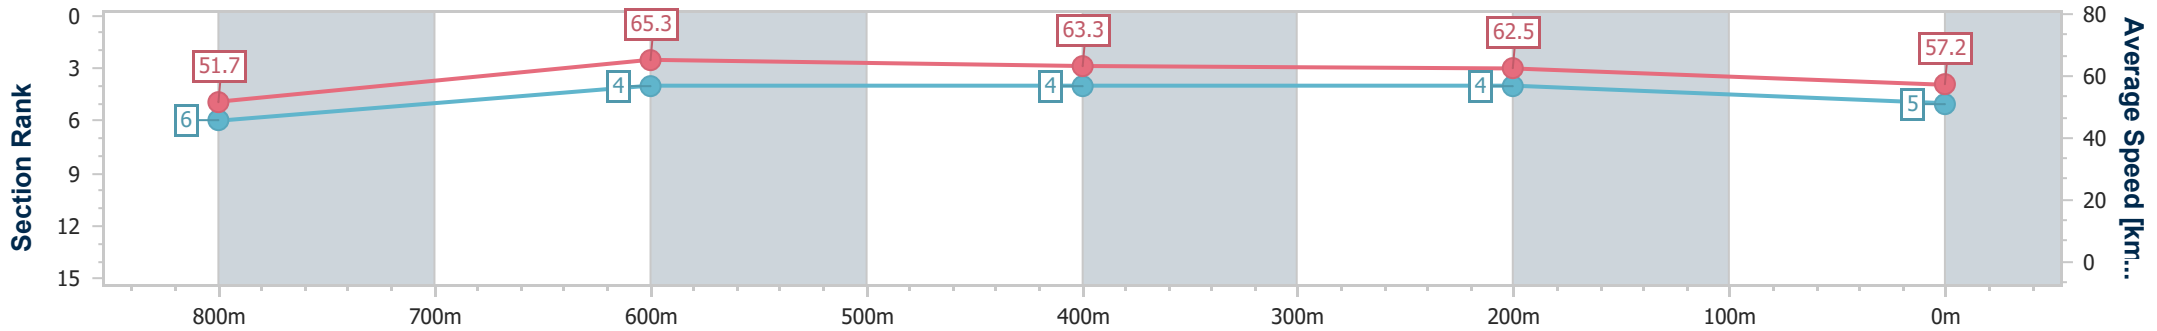

Horse/Jockey Name	Her Expense
Final Rank	5
Fastest Section Time (Section)	0:10.93 (800m)
Top Speed [km/h] (Section)	66.8 (800m)
Race State	Finished

Sunshine Coast QLD Professional
Race 5: OPPOSITE LOCK CALOUNDRA BENCHMARK 58
Handicap - 1000m
31 May 2024 - 16:44
Track Rating: Heavy 8, Weather: Overcast, Rail Position: +3m
Entire

Section	Overall	800m	600m	400m	200m
Section Times	1:00.52 [5] (0:13.96)	0:46.56 [6] (0:10.93)	0:35.63 [4] (0:11.48)	0:24.15 [4] (0:11.52)	0:12.63 [4] (0:12.63)
Average Speed [km/h]	51.7	65.3	63.3	62.5	57.2
Top Speed [km/h]	65.3	66.8	64.9	64.1	59.9
Avg. Dist. to Rail [m]	2.8	1.7	2.2	5.9	5.1
Avg. Stride Freq. [Hz]	2.3	2.4	2.3	2.4	2.3
Avg. Stride Length [m]	6.2	7.7	7.5	7.3	7.0

- [ ] Ranking at each section and finish
- -.-.- No data available at this section
- NA No data available