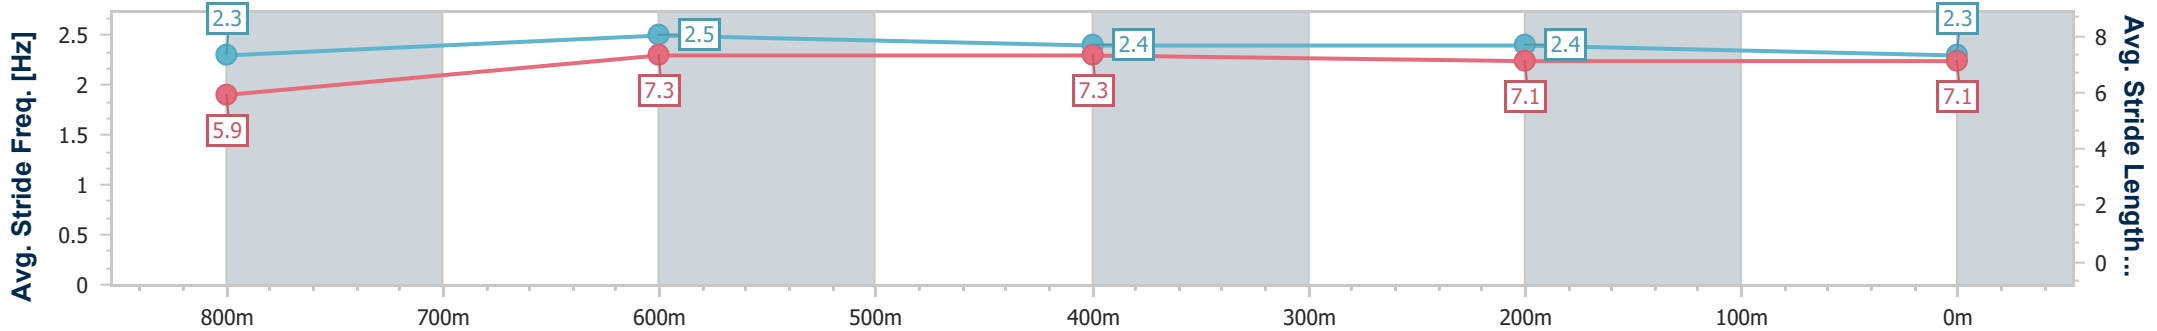

Sunshine Coast QLD Professional
 Race 5: OPPOSITE LOCK CALOUNDRA BENCHMARK 58
 Handicap - 1000m

31 May 2024 - 16:44

Track Rating: Heavy 8, Weather: Overcast, Rail Position: +3m
 Entire

Section	Overall	800m	600m	400m	200m
Section Times	1:00.96 [9] (0:13.90)	0:47.06 [5] (0:11.12)	0:35.94 [6] (0:11.51)	0:24.43 [5] (0:11.58)	0:12.85 [6] (0:12.85)
Average Speed [km/h]	51.9	64.5	63.1	62.3	55.9
Top Speed [km/h]	63.7	65.0	64.5	64.0	59.7
Avg. Dist. to Rail [m]	3.9	1.0	1.6	3.3	1.5
Avg. Stride Freq. [Hz]	2.3	2.3	2.3	2.3	2.2
Avg. Stride Length [m]	6.3	7.9	7.7	7.6	7.2

- [] Ranking at each section and finish
- .-.- No data available at this section
- NA No data available

Horse/Jockey Name	Chance With Wolves
Final Rank	10
Fastest Section Time (Section)	0:11.11 (800m)
Top Speed [km/h] (Section)	65.6 (800m)
Race State	Finished

Sunshine Coast QLD Professional
 Race 5: OPPOSITE LOCK CALOUNDRA BENCHMARK 58
 Handicap - 1000m
 31 May 2024 - 16:44
 Track Rating: Heavy 8, Weather: Overcast, Rail Position: +3m
 Entire

Section	Overall	800m	600m	400m	200m
Section Times	1:01.12 [10] (0:14.38)	0:46.74 [10] (0:11.11)	0:35.63 [10] (0:11.54)	0:24.09 [11] (0:11.59)	0:12.50 [12] (0:12.50)
Average Speed [km/h]	50.0	65.0	62.6	61.9	57.6
Top Speed [km/h]	65.4	65.6	64.5	64.5	61.2
Avg. Dist. to Rail [m]	5.4	1.1	0.5	4.4	6.7
Avg. Stride Freq. [Hz]	2.3	2.5	2.4	2.4	2.3
Avg. Stride Length [m]	5.9	7.3	7.3	7.1	7.1