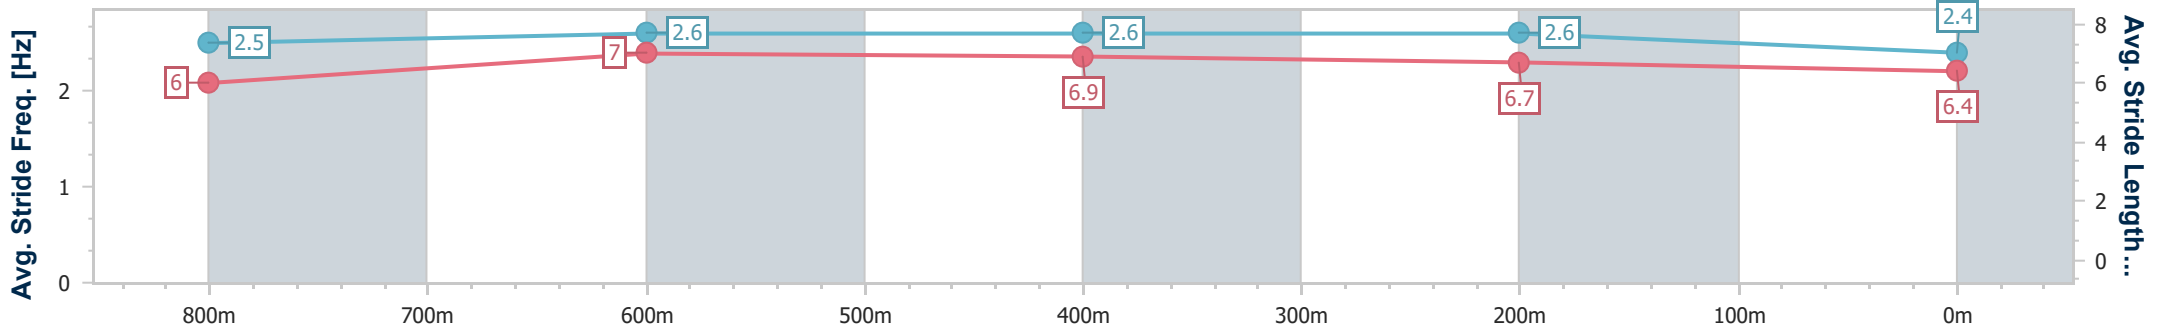

Horse/Jockey Name	Curry Legend
Final Rank	1
Fastest Section Time (Section)	0:10.92 (800m)
Top Speed [km/h] (Section)	67.7 (800m)
Race State	Finished

Sunshine Coast QLD Professional
Race 5: OPPOSITE LOCK CALOUNDRA BENCHMARK 58
Handicap - 1000m
31 May 2024 - 16:44
Track Rating: Heavy 8, Weather: Overcast, Rail Position: +3m
Entire

Section	Overall	800m	600m	400m	200m
Section Times	0:59.93 [1] (0:13.40)	0:46.53 [1] (0:10.92)	0:35.61 [1] (0:11.33)	0:24.28 [1] (0:11.50)	0:12.78 [1] (0:12.78)
Average Speed [km/h]	53.8	66.1	64.1	62.5	56.3
Top Speed [km/h]	67.2	67.7	65.5	64.4	60.3
Avg. Dist. to Rail [m]	3.2	1.3	1.2	2.7	4.7
Avg. Stride Freq. [Hz]	2.5	2.6	2.6	2.6	2.4
Avg. Stride Length [m]	6.0	7.0	6.9	6.7	6.4

- [ ] Ranking at each section and finish
- -.-.- No data available at this section
- NA No data available