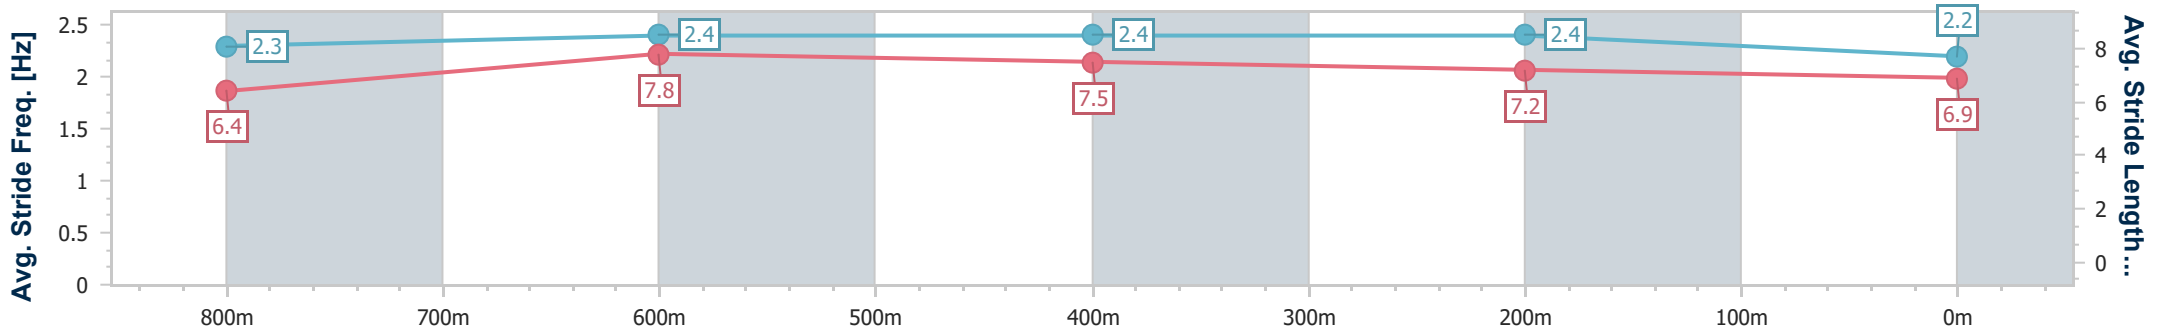

Horse/Jockey Name	Missile One
Final Rank	3
Fastest Section Time (Section)	0:11.00 (800m)
Top Speed [km/h] (Section)	67.2 (800m)
Race State	Finished

Sunshine Coast QLD Professional
Race 5: OPPOSITE LOCK CALOUNDRA BENCHMARK 58
Handicap - 1000m
31 May 2024 - 16:44
Track Rating: Heavy 8, Weather: Overcast, Rail Position: +3m
Entire

Section	Overall	800m	600m	400m	200m
Section Times	1:00.22 [3] (0:13.47)	0:46.75 [2] (0:11.00)	0:35.75 [2] (0:11.24)	0:24.51 [2] (0:11.46)	0:13.05 [2] (0:13.05)
Average Speed [km/h]	53.6	66.1	64.4	62.8	55.2
Top Speed [km/h]	66.2	67.2	65.3	65.0	59.6
Avg. Dist. to Rail [m]	5.3	2.5	1.5	4.2	4.4
Avg. Stride Freq. [Hz]	2.3	2.4	2.4	2.4	2.2
Avg. Stride Length [m]	6.4	7.8	7.5	7.2	6.9

- [ ] Ranking at each section and finish
- -.-.- No data available at this section
- NA No data available