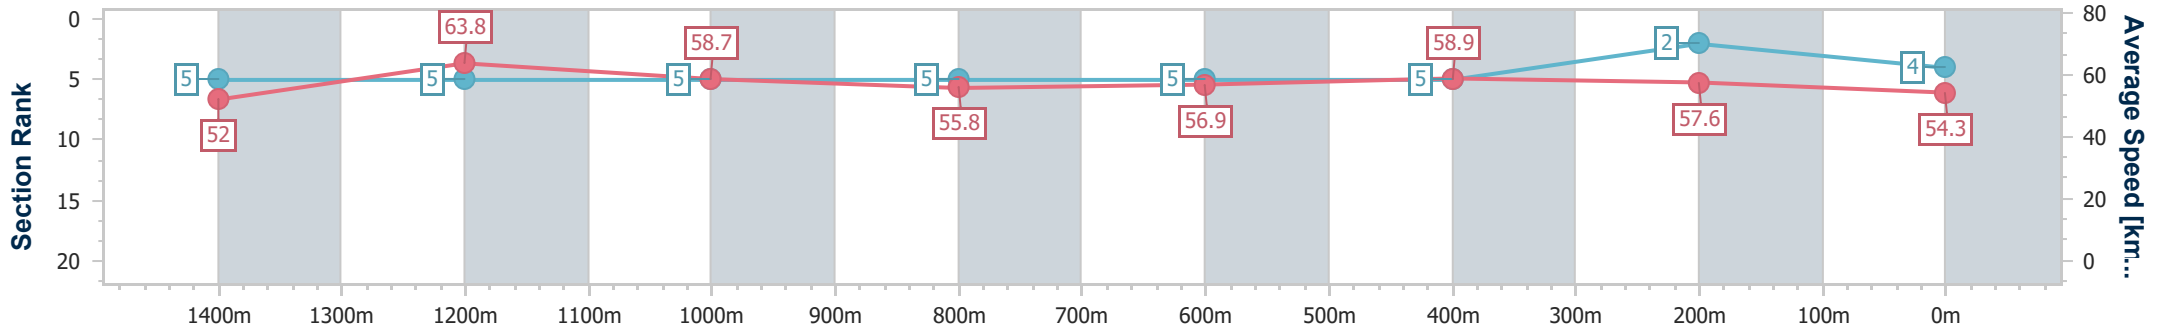

Sunshine Coast QLD Professional

Race 8: SUNSHINE MITRE 10 Class 1 Plate - 1600m

31 May 2024 - 18:31

Track Rating: Heavy 10, Weather: Overcast, Rail Position: +3m Entire

Section	Overall	1400m	1200m	1000m	800m	600m	400m	200m						
Section Times	1:41.66 [4] (0:13.83)	1:27.83 [5] (0:11.32)	1:16.51 [5] (0:12.29)	1:04.22 [5] (0:13.02)	0:51.20 [5] (0:12.90)	0:38.30 [5] (0:12.53)	0:25.77 [5] (0:12.50)	0:13.27 [2] (0:13.27)						
Average Speed [km/h]	52.0	63.8	58.7	55.8	56.9	58.9	57.6	54.3						
Top Speed [km/h]	66.8	65.9	61.3	57.2	59.1	59.8	58.0	56.6						
Avg. Dist. to Rail [m]	2.5	1.2	3.0	2.7	3.1	5.0	8.0	9.3						
Avg. Stride Freq. [Hz]	2.2	2.2	2.1	2.1	2.1	2.2	2.2	2.2						
Avg. Stride Length [m]	6.5	7.9	7.7	7.5	7.5	7.5	7.3	7.0						

- [] Ranking at each section and finish
- .-.- No data available at this section
- NA No data available

Horse/Jockey Name	West Cork
Final Rank	5
Fastest Section Time (Section)	0:11.20 (1400m)
Top Speed [km/h] (Section)	67.6 (Overall)
Race State	Finished