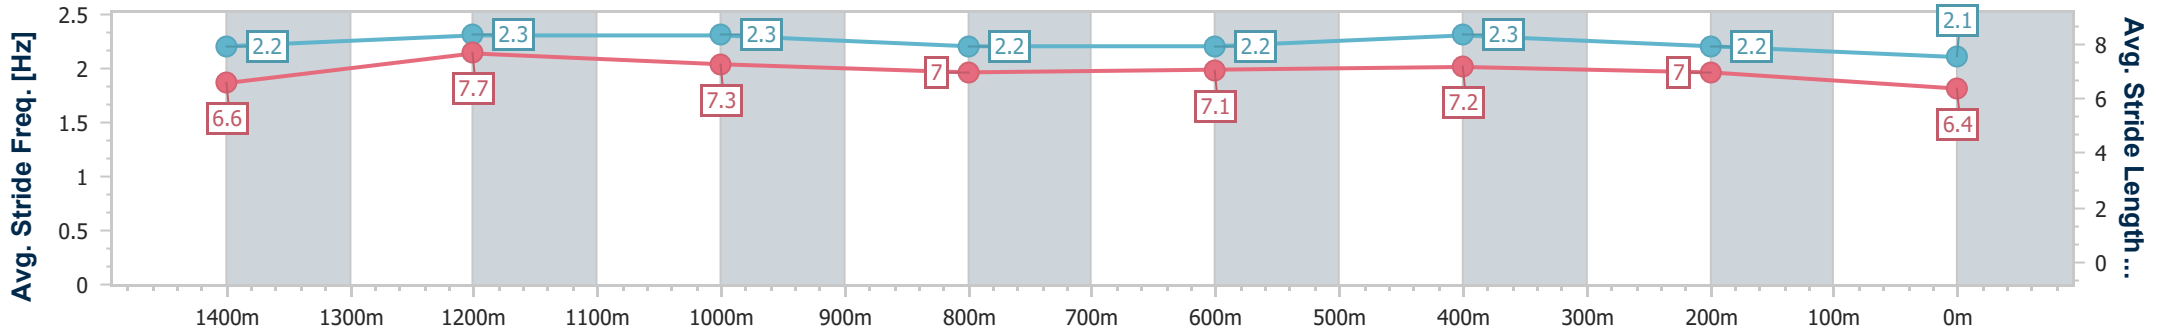

Sunshine Coast QLD Professional

Race 8: SUNSHINE MITRE 10 Class 1 Plate - 1600m

31 May 2024 - 18:31

Track Rating: Heavy 10, Weather: Overcast, Rail Position: +3m Entire

Section	Overall	1400m	1200m	1000m	800m	600m	400m	200m
Section Times	1:43.50 [7] (0:13.89)	1:29.61 [6] (0:11.47)	1:18.14 [6] (0:12.24)	1:05.90 [6] (0:13.05)	0:52.85 [6] (0:12.74)	0:40.11 [6] (0:12.40)	0:27.71 [4] (0:12.98)	0:14.73 [7] (0:14.73)
Average Speed [km/h]	51.8	63.2	59.0	55.5	57.2	58.6	55.5	48.8
Top Speed [km/h]	65.3	64.5	63.5	56.6	59.8	59.8	57.5	53.2
Avg. Dist. to Rail [m]	5.5	2.1	2.4	2.4	1.8	1.7	4.9	3.9
Avg. Stride Freq. [Hz]	2.2	2.3	2.3	2.2	2.2	2.3	2.2	2.1
Avg. Stride Length [m]	6.6	7.7	7.3	7.0	7.1	7.2	7.0	6.4