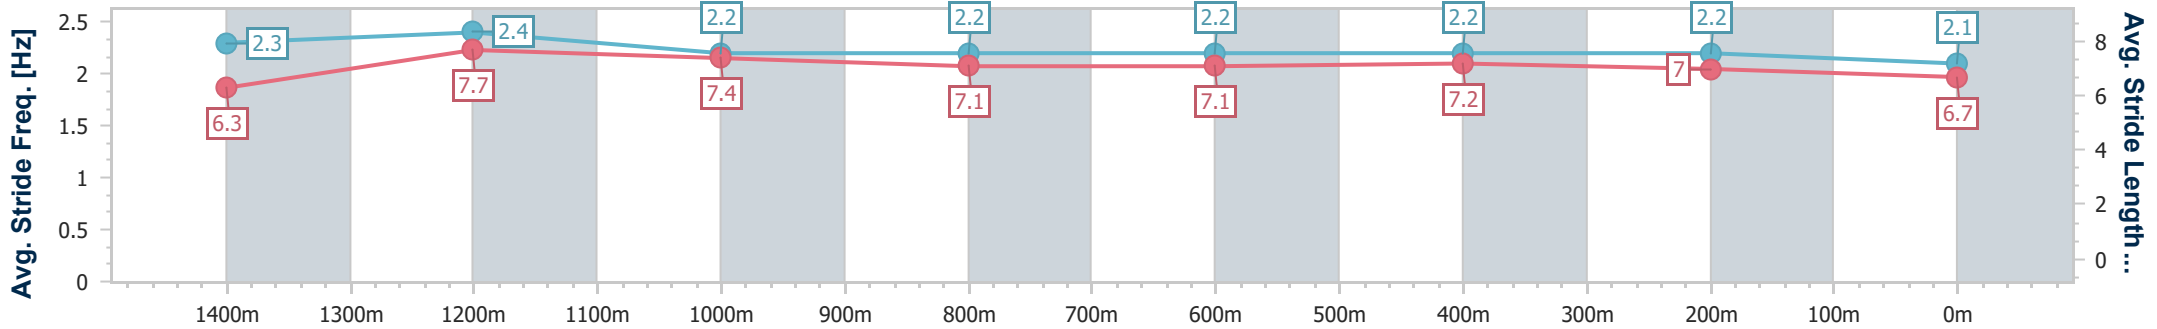

Sunshine Coast QLD Professional

Race 8: SUNSHINE MITRE 10 Class 1 Plate - 1600m

31 May 2024 - 18:31

Track Rating: Heavy 10, Weather: Overcast, Rail Position: +3m Entire

Section	Overall	1400m	1200m	1000m	800m	600m	400m	200m
Section Times	1:43.16 [6] (0:13.70)	1:29.46 [3] (0:11.12)	1:18.34 [2] (0:12.08)	1:06.26 [2] (0:12.84)	0:53.42 [2] (0:12.83)	0:40.59 [2] (0:12.90)	0:27.69 [2] (0:13.10)	0:14.59 [4] (0:14.59)
Average Speed [km/h]	52.5	65.2	59.8	56.4	57.1	57.0	55.0	49.3
Top Speed [km/h]	66.0	67.0	62.5	57.0	58.0	58.9	56.0	54.5
Avg. Dist. to Rail [m]	7.3	4.2	3.1	2.1	2.7	4.1	4.4	5.8
Avg. Stride Freq. [Hz]	2.3	2.4	2.2	2.2	2.2	2.2	2.2	2.1
Avg. Stride Length [m]	6.3	7.7	7.4	7.1	7.1	7.2	7.0	6.7