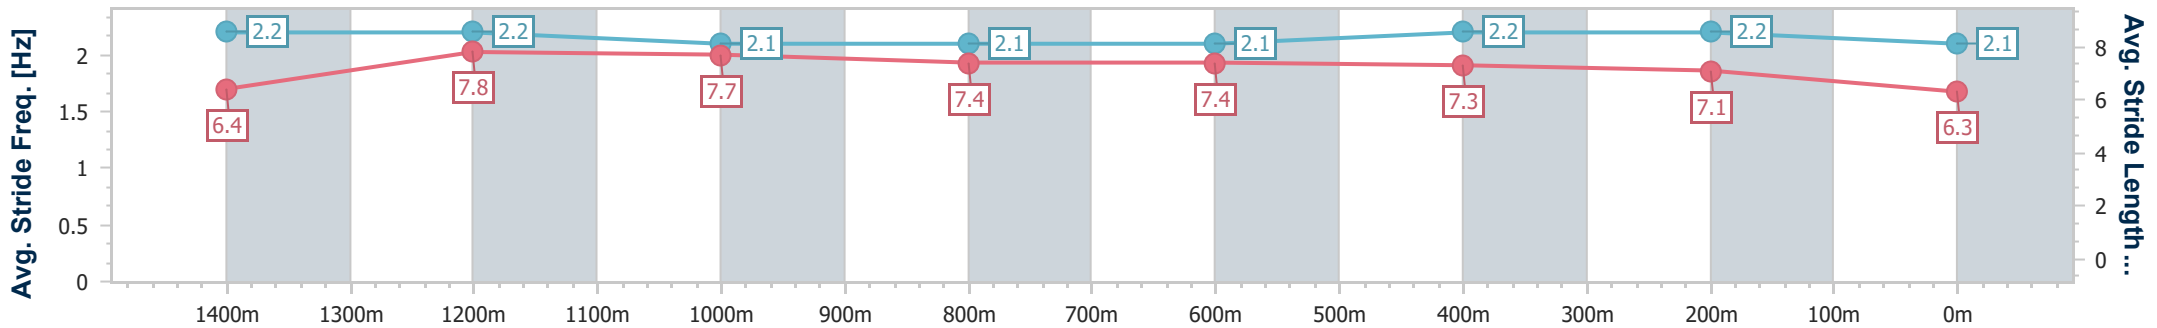

Sunshine Coast QLD Professional

Race 8: SUNSHINE MITRE 10 Class 1 Plate - 1600m

31 May 2024 - 18:31

Track Rating: Heavy 10, Weather: Overcast, Rail Position: +3m Entire

Section	Overall	1400m	1200m	1000m	800m	600m	400m	200m
Section Times	1:43.95 [9] (0:14.24)	1:29.71 [8] (0:11.52)	1:18.19 [8] (0:12.23)	1:05.96 [8] (0:12.91)	0:53.05 [8] (0:12.75)	0:40.30 [8] (0:12.31)	0:27.99 [6] (0:12.84)	0:15.15 [8] (0:15.15)
Average Speed [km/h]	50.6	62.7	59.0	55.8	56.8	58.6	56.1	47.4
Top Speed [km/h]	65.4	64.5	63.0	57.2	59.0	59.4	58.2	52.9
Avg. Dist. to Rail [m]	5.6	1.4	1.3	1.1	0.5	0.5	1.9	2.3
Avg. Stride Freq. [Hz]	2.2	2.2	2.1	2.1	2.1	2.2	2.2	2.1
Avg. Stride Length [m]	6.4	7.8	7.7	7.4	7.4	7.3	7.1	6.3

- [] Ranking at each section and finish
- .-.- No data available at this section
- NA No data available

Horse/Jockey Name	Lovezeladys
Final Rank	10
Fastest Section Time (Section)	0:11.28 (1400m)
Top Speed [km/h] (Section)	66.4 (Overall)
Race State	Finished