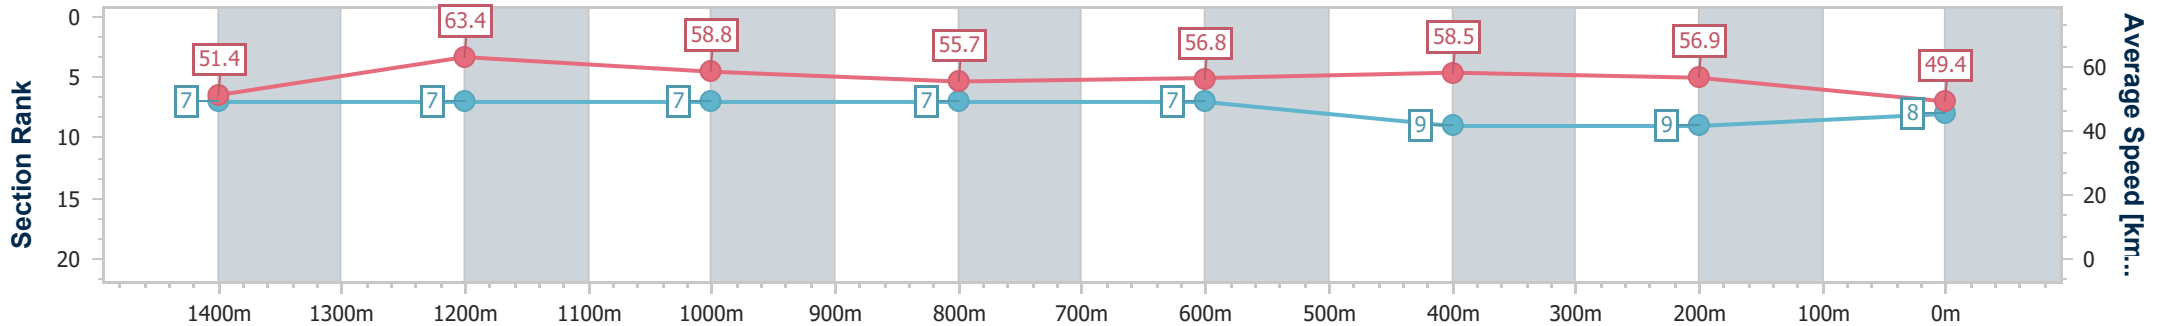

Sunshine Coast QLD Professional

Race 8: SUNSHINE MITRE 10 Class 1 Plate - 1600m

31 May 2024 - 18:31

Track Rating: Heavy 10, Weather: Overcast, Rail Position: +3m Entire

Section	Overall	1400m	1200m	1000m	800m	600m	400m	200m						
Section Times	1:43.53 [8] (0:13.96)	1:29.57 [7] (0:11.50)	1:18.07 [7] (0:12.26)	1:05.81 [7] (0:13.04)	0:52.77 [7] (0:12.87)	0:39.90 [7] (0:12.65)	0:27.25 [9] (0:12.65)	0:14.60 [9] (0:14.60)						
Average Speed [km/h]	51.4	63.4	58.8	55.7	56.8	58.5	56.9	49.4						
Top Speed [km/h]	63.1	64.6	62.9	56.4	58.4	59.4	58.9	53.8						
Avg. Dist. to Rail [m]	10.5	3.6	2.9	2.7	2.9	4.8	9.4	9.3						
Avg. Stride Freq. [Hz]	2.4	2.4	2.4	2.3	2.3	2.4	2.4	2.2						
Avg. Stride Length [m]	6.0	7.2	6.9	6.8	6.9	6.9	6.7	6.1						