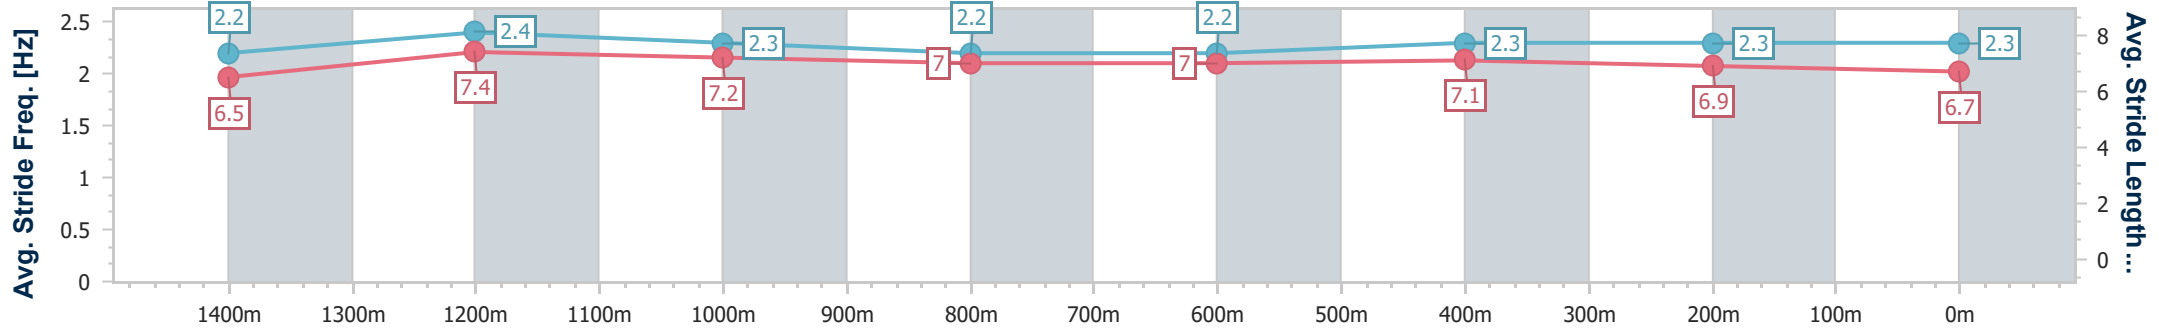

Sunshine Coast QLD Professional

Race 8: SUNSHINE MITRE 10 Class 1 Plate - 1600m

31 May 2024 - 18:31

Track Rating: Heavy 10, Weather: Overcast, Rail Position: +3m Entire

Section	Overall	1400m	1200m	1000m	800m	600m	400m	200m						
Section Times	1:41.40 [2] (0:13.62)	1:27.78 [2] (0:11.33)	1:16.45 [3] (0:12.16)	1:04.29 [3] (0:12.84)	0:51.45 [3] (0:12.97)	0:38.48 [3] (0:12.80)	0:25.68 [3] (0:12.50)	0:13.18 [1] (0:13.18)						
Average Speed [km/h]	53.0	64.0	59.3	56.3	56.5	57.3	57.6	54.8						
Top Speed [km/h]	66.8	66.5	61.4	57.5	58.0	57.8	58.0	56.8						
Avg. Dist. to Rail [m]	6.3	3.0	2.3	1.8	3.2	3.5	5.8	6.2						
Avg. Stride Freq. [Hz]	2.2	2.4	2.3	2.2	2.2	2.3	2.3	2.3						
Avg. Stride Length [m]	6.5	7.4	7.2	7.0	7.0	7.1	6.9	6.7						