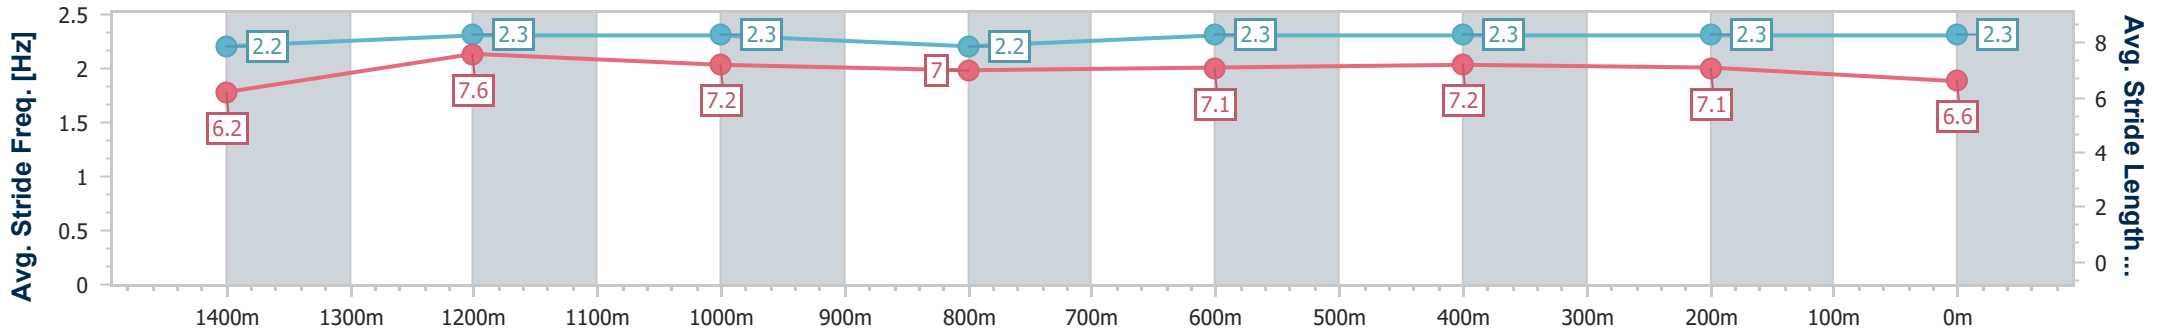

31 May 2024 - 18:31

Track Rating: Heavy 10, Weather: Overcast, Rail Position: +3m Entire

Section	Overall	1400m	1200m	1000m	800m	600m	400m	200m						
Section Times	1:41.39 [1] (0:14.34)	1:27.05 [9] (0:11.46)	1:15.59 [9] (0:12.22)	1:03.37 [9] (0:13.08)	0:50.29 [9] (0:12.74)	0:37.55 [9] (0:12.44)	0:25.11 [8] (0:12.23)	0:12.88 [3] (0:12.88)						
Average Speed [km/h]	50.3	62.9	59.1	55.1	57.6	59.5	58.9	55.8						
Top Speed [km/h]	66.8	64.6	62.8	56.6	59.3	60.5	60.6	58.5						
Avg. Dist. to Rail [m]	5.0	1.3	2.1	1.5	2.9	4.4	7.9	9.2						
Avg. Stride Freq. [Hz]	2.2	2.3	2.3	2.2	2.3	2.3	2.3	2.3						
Avg. Stride Length [m]	6.2	7.6	7.2	7.0	7.1	7.2	7.1	6.6						