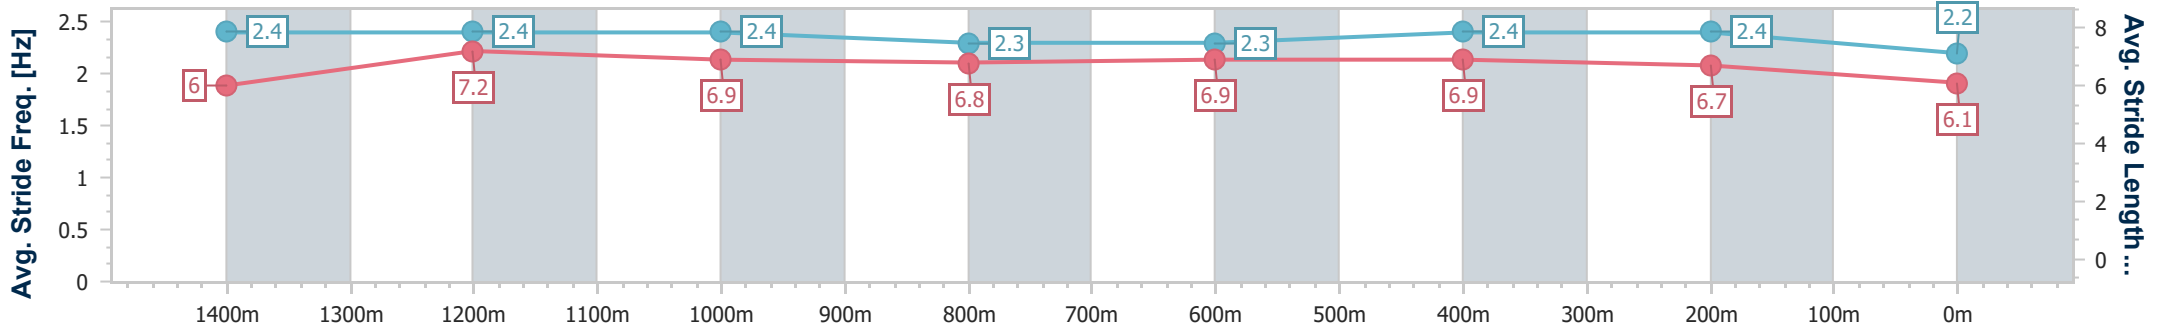

Sunshine Coast QLD Professional

Race 8: SUNSHINE MITRE 10 Class 1 Plate - 1600m

31 May 2024 - 18:31

Track Rating: Heavy 10, Weather: Overcast, Rail Position: +3m Entire

Section	Overall	1400m	1200m	1000m	800m	600m	400m	200m						
Section Times	1:43.53 [8] (0:13.96)	1:29.57 [7] (0:11.50)	1:18.07 [7] (0:12.26)	1:05.81 [7] (0:13.04)	0:52.77 [7] (0:12.87)	0:39.90 [7] (0:12.65)	0:27.25 [9] (0:12.65)	0:14.60 [9] (0:14.60)						
Average Speed [km/h]	51.4	63.4	58.8	55.7	56.8	58.5	56.9	49.4						
Top Speed [km/h]	63.1	64.6	62.9	56.4	58.4	59.4	58.9	53.8						
Avg. Dist. to Rail [m]	10.5	3.6	2.9	2.7	2.9	4.8	9.4	9.3						
Avg. Stride Freq. [Hz]	2.4	2.4	2.4	2.3	2.3	2.4	2.4	2.2						
Avg. Stride Length [m]	6.0	7.2	6.9	6.8	6.9	6.9	6.7	6.1						

- [] Ranking at each section and finish
- .-.- No data available at this section
- NA No data available

Horse/Jockey Name	Dark Tangent
Final Rank	9
Fastest Section Time (Section)	0:11.52 (1400m)
Top Speed [km/h] (Section)	65.4 (Overall)
Race State	Finished