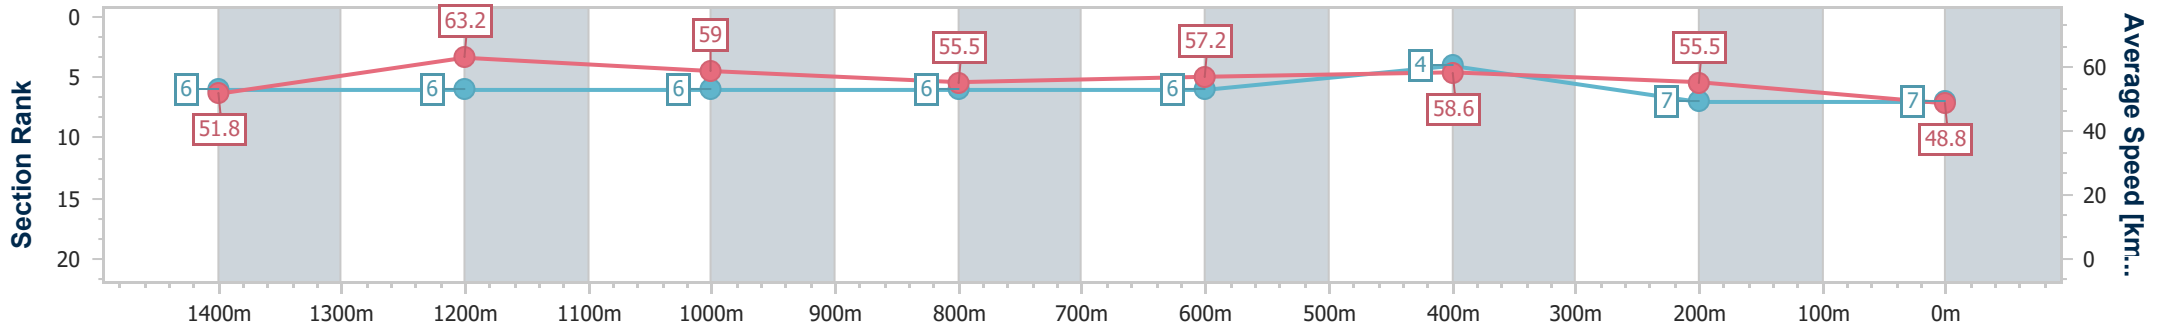

Sunshine Coast QLD Professional

Race 8: SUNSHINE MITRE 10 Class 1 Plate - 1600m

31 May 2024 - 18:31

Track Rating: Heavy 10, Weather: Overcast, Rail Position: +3m Entire

Section	Overall	1400m	1200m	1000m	800m	600m	400m	200m
Section Times	1:43.50 [7] (0:13.89)	1:29.61 [6] (0:11.47)	1:18.14 [6] (0:12.24)	1:05.90 [6] (0:13.05)	0:52.85 [6] (0:12.74)	0:40.11 [6] (0:12.40)	0:27.71 [4] (0:12.98)	0:14.73 [7] (0:14.73)
Average Speed [km/h]	51.8	63.2	59.0	55.5	57.2	58.6	55.5	48.8
Top Speed [km/h]	65.3	64.5	63.5	56.6	59.8	59.8	57.5	53.2
Avg. Dist. to Rail [m]	5.5	2.1	2.4	2.4	1.8	1.7	4.9	3.9
Avg. Stride Freq. [Hz]	2.2	2.3	2.3	2.2	2.2	2.3	2.2	2.1
Avg. Stride Length [m]	6.6	7.7	7.3	7.0	7.1	7.2	7.0	6.4