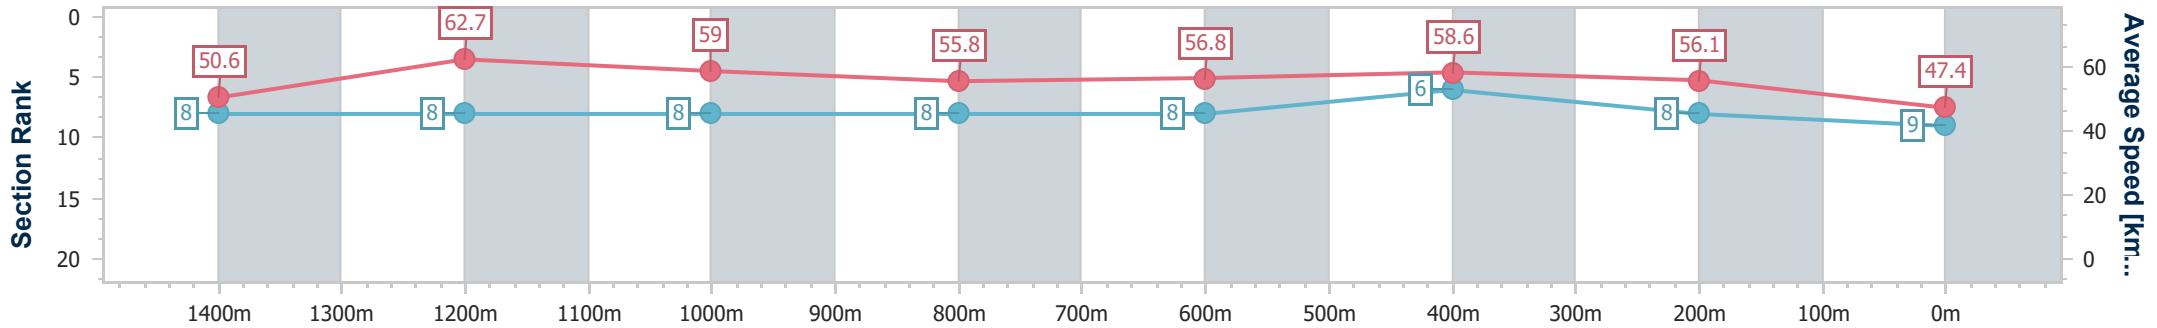

Sunshine Coast QLD Professional

Race 8: SUNSHINE MITRE 10 Class 1 Plate - 1600m

31 May 2024 - 18:31

Track Rating: Heavy 10, Weather: Overcast, Rail Position: +3m Entire

Section	Overall	1400m	1200m	1000m	800m	600m	400m	200m
Section Times	1:43.95 [9] (0:14.24)	1:29.71 [8] (0:11.52)	1:18.19 [8] (0:12.23)	1:05.96 [8] (0:12.91)	0:53.05 [8] (0:12.75)	0:40.30 [8] (0:12.31)	0:27.99 [6] (0:12.84)	0:15.15 [8] (0:15.15)
Average Speed [km/h]	50.6	62.7	59.0	55.8	56.8	58.6	56.1	47.4
Top Speed [km/h]	65.4	64.5	63.0	57.2	59.0	59.4	58.2	52.9
Avg. Dist. to Rail [m]	5.6	1.4	1.3	1.1	0.5	0.5	1.9	2.3
Avg. Stride Freq. [Hz]	2.2	2.2	2.1	2.1	2.1	2.2	2.2	2.1
Avg. Stride Length [m]	6.4	7.8	7.7	7.4	7.4	7.3	7.1	6.3

- [] Ranking at each section and finish
- .-.- No data available at this section
- NA No data available

Horse/Jockey Name	Lovezeladys
Final Rank	10
Fastest Section Time (Section)	0:11.28 (1400m)
Top Speed [km/h] (Section)	66.4 (Overall)
Race State	Finished