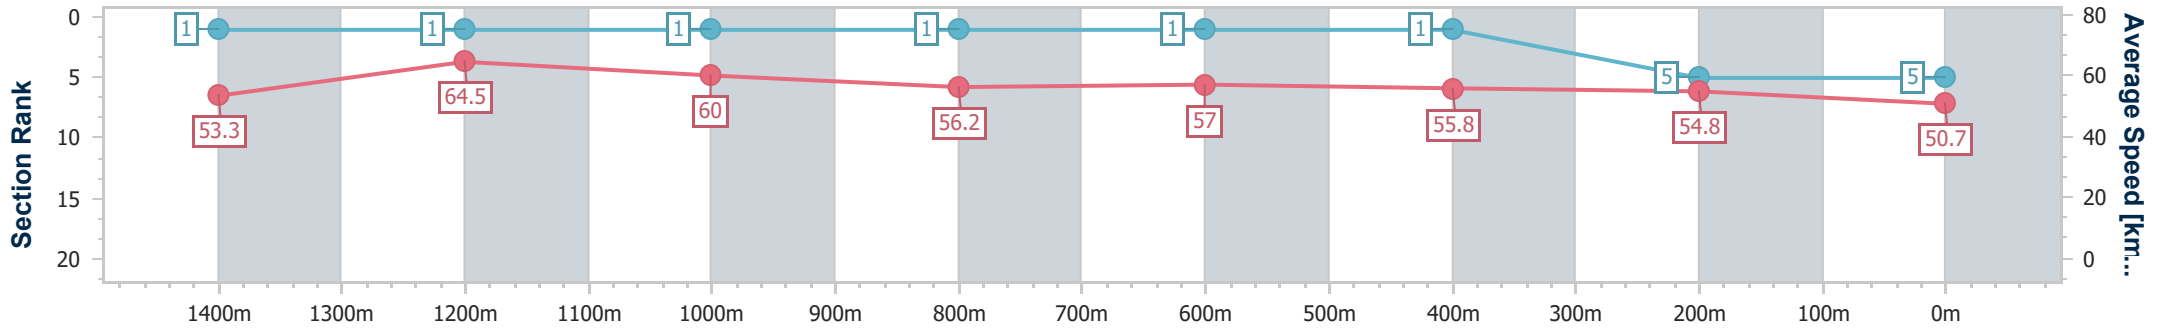

Sunshine Coast QLD Professional

Race 8: SUNSHINE MITRE 10 Class 1 Plate - 1600m

31 May 2024 - 18:31

Track Rating: Heavy 10, Weather: Overcast, Rail Position: +3m Entire

Section	Overall	1400m	1200m	1000m	800m	600m	400m	200m
Section Times	1:42.82 [5] (0:13.52)	1:29.30 [1] (0:11.20)	1:18.10 [1] (0:12.01)	1:06.09 [1] (0:12.82)	0:53.27 [1] (0:12.78)	0:40.49 [1] (0:13.11)	0:27.38 [1] (0:13.17)	0:14.21 [5] (0:14.21)
Average Speed [km/h]	53.3	64.5	60.0	56.2	57.0	55.8	54.8	50.7
Top Speed [km/h]	67.6	67.4	63.2	57.6	58.1	57.8	55.3	54.4
Avg. Dist. to Rail [m]	7.8	1.6	1.3	1.0	1.8	2.6	2.6	3.6
Avg. Stride Freq. [Hz]	2.3	2.4	2.3	2.2	2.2	2.2	2.2	2.1
Avg. Stride Length [m]	6.6	7.6	7.3	7.2	7.1	7.1	7.0	6.6