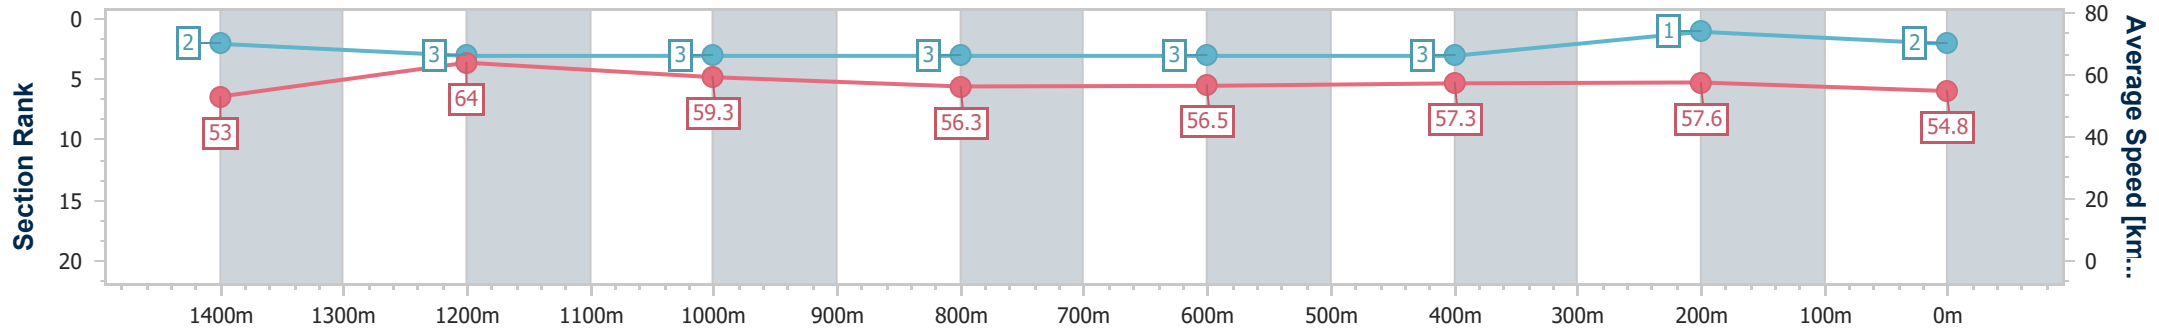

Sunshine Coast QLD Professional

Race 8: SUNSHINE MITRE 10 Class 1 Plate - 1600m

31 May 2024 - 18:31

Track Rating: Heavy 10, Weather: Overcast, Rail Position: +3m Entire

Section	Overall	1400m	1200m	1000m	800m	600m	400m	200m						
Section Times	1:41.40 [2] (0:13.62)	1:27.78 [2] (0:11.33)	1:16.45 [3] (0:12.16)	1:04.29 [3] (0:12.84)	0:51.45 [3] (0:12.97)	0:38.48 [3] (0:12.80)	0:25.68 [3] (0:12.50)	0:13.18 [1] (0:13.18)						
Average Speed [km/h]	53.0	64.0	59.3	56.3	56.5	57.3	57.6	54.8						
Top Speed [km/h]	66.8	66.5	61.4	57.5	58.0	57.8	58.0	56.8						
Avg. Dist. to Rail [m]	6.3	3.0	2.3	1.8	3.2	3.5	5.8	6.2						
Avg. Stride Freq. [Hz]	2.2	2.4	2.3	2.2	2.2	2.3	2.3	2.3						
Avg. Stride Length [m]	6.5	7.4	7.2	7.0	7.0	7.1	6.9	6.7						