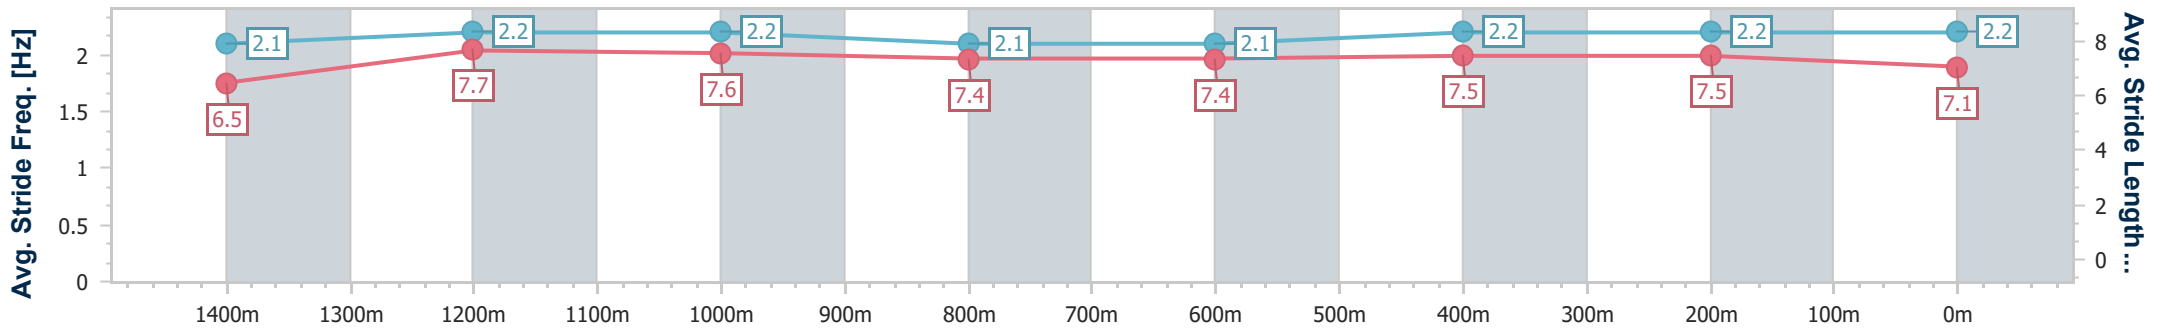

Sunshine Coast QLD Professional

Race 8: SUNSHINE MITRE 10 Class 1 Plate - 1600m

31 May 2024 - 18:31

Track Rating: Heavy 10, Weather: Overcast, Rail Position: +3m Entire

Section	Overall	1400m	1200m	1000m	800m	600m	400m	200m						
Section Times	1:41.64 [3] (0:14.36)	1:27.28 [10] (0:11.71)	1:15.57 [10] (0:12.23)	1:03.34 [10] (0:13.06)	0:50.28 [10] (0:12.71)	0:37.57 [10] (0:12.33)	0:25.24 [10] (0:12.27)	0:12.97 [6] (0:12.97)						
Average Speed [km/h]	50.3	61.9	59.1	55.4	57.3	59.5	58.6	55.5						
Top Speed [km/h]	63.6	62.8	62.1	57.3	59.2	60.4	59.2	57.9						
Avg. Dist. to Rail [m]	8.7	3.4	3.5	2.9	1.9	2.9	9.7	11.3						
Avg. Stride Freq. [Hz]	2.1	2.2	2.2	2.1	2.1	2.2	2.2	2.2						
Avg. Stride Length [m]	6.5	7.7	7.6	7.4	7.4	7.5	7.5	7.1						