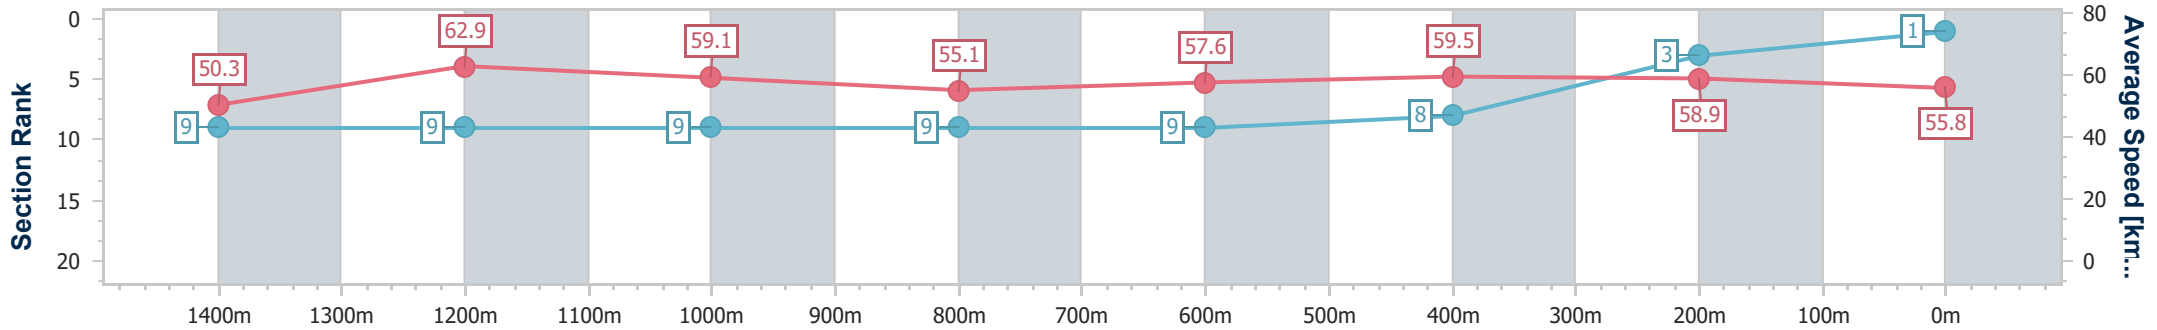

31 May 2024 - 18:31

Track Rating: Heavy 10, Weather: Overcast, Rail Position: +3m Entire

Section	Overall	1400m	1200m	1000m	800m	600m	400m	200m						
Section Times	1:41.39 [1] (0:14.34)	1:27.05 [9] (0:11.46)	1:15.59 [9] (0:12.22)	1:03.37 [9] (0:13.08)	0:50.29 [9] (0:12.74)	0:37.55 [9] (0:12.44)	0:25.11 [8] (0:12.23)	0:12.88 [3] (0:12.88)						
Average Speed [km/h]	50.3	62.9	59.1	55.1	57.6	59.5	58.9	55.8						
Top Speed [km/h]	66.8	64.6	62.8	56.6	59.3	60.5	60.6	58.5						
Avg. Dist. to Rail [m]	5.0	1.3	2.1	1.5	2.9	4.4	7.9	9.2						
Avg. Stride Freq. [Hz]	2.2	2.3	2.3	2.2	2.3	2.3	2.3	2.3						
Avg. Stride Length [m]	6.2	7.6	7.2	7.0	7.1	7.2	7.1	6.6						