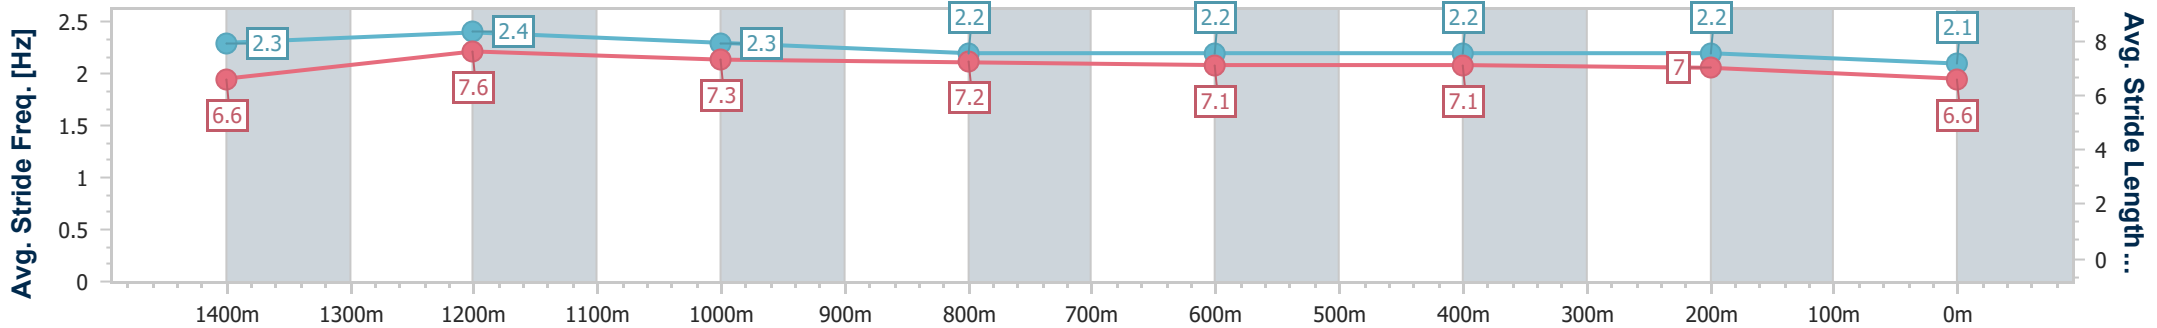

Sunshine Coast QLD Professional

Race 8: SUNSHINE MITRE 10 Class 1 Plate - 1600m

31 May 2024 - 18:31

Track Rating: Heavy 10, Weather: Overcast, Rail Position: +3m Entire

Section	Overall	1400m	1200m	1000m	800m	600m	400m	200m
Section Times	1:42.82 [5] (0:13.52)	1:29.30 [1] (0:11.20)	1:18.10 [1] (0:12.01)	1:06.09 [1] (0:12.82)	0:53.27 [1] (0:12.78)	0:40.49 [1] (0:13.11)	0:27.38 [1] (0:13.17)	0:14.21 [5] (0:14.21)
Average Speed [km/h]	53.3	64.5	60.0	56.2	57.0	55.8	54.8	50.7
Top Speed [km/h]	67.6	67.4	63.2	57.6	58.1	57.8	55.3	54.4
Avg. Dist. to Rail [m]	7.8	1.6	1.3	1.0	1.8	2.6	2.6	3.6
Avg. Stride Freq. [Hz]	2.3	2.4	2.3	2.2	2.2	2.2	2.2	2.1
Avg. Stride Length [m]	6.6	7.6	7.3	7.2	7.1	7.1	7.0	6.6