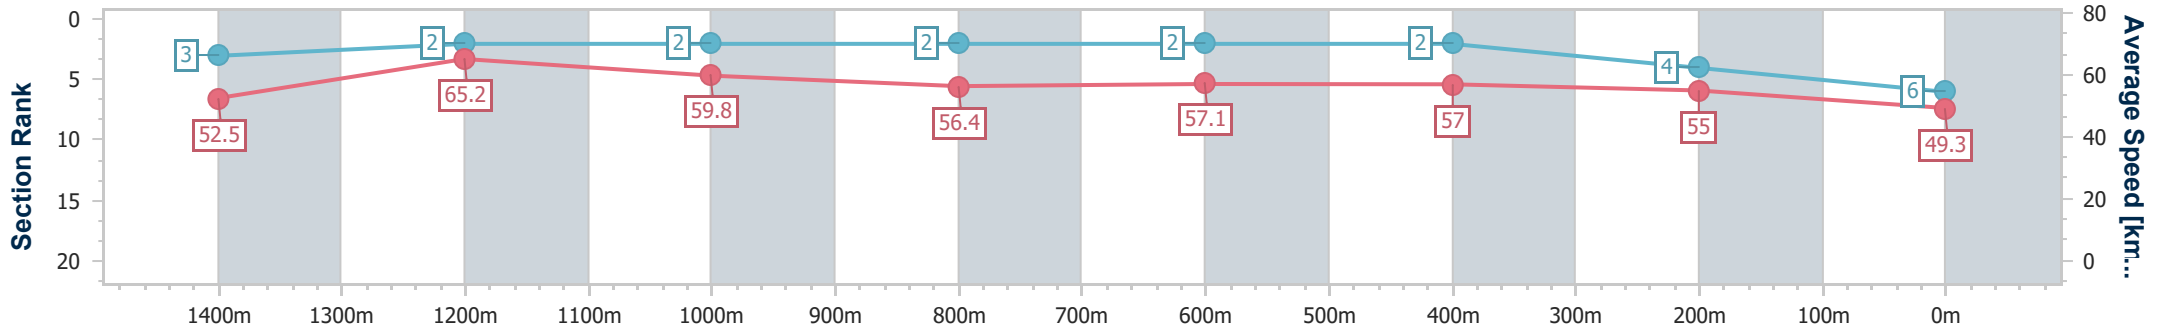

Sunshine Coast QLD Professional

Race 8: SUNSHINE MITRE 10 Class 1 Plate - 1600m

31 May 2024 - 18:31

Track Rating: Heavy 10, Weather: Overcast, Rail Position: +3m Entire

Section	Overall	1400m	1200m	1000m	800m	600m	400m	200m
Section Times	1:43.16 [6] (0:13.70)	1:29.46 [3] (0:11.12)	1:18.34 [2] (0:12.08)	1:06.26 [2] (0:12.84)	0:53.42 [2] (0:12.83)	0:40.59 [2] (0:12.90)	0:27.69 [2] (0:13.10)	0:14.59 [4] (0:14.59)
Average Speed [km/h]	52.5	65.2	59.8	56.4	57.1	57.0	55.0	49.3
Top Speed [km/h]	66.0	67.0	62.5	57.0	58.0	58.9	56.0	54.5
Avg. Dist. to Rail [m]	7.3	4.2	3.1	2.1	2.7	4.1	4.4	5.8
Avg. Stride Freq. [Hz]	2.3	2.4	2.2	2.2	2.2	2.2	2.2	2.1
Avg. Stride Length [m]	6.3	7.7	7.4	7.1	7.1	7.2	7.0	6.7