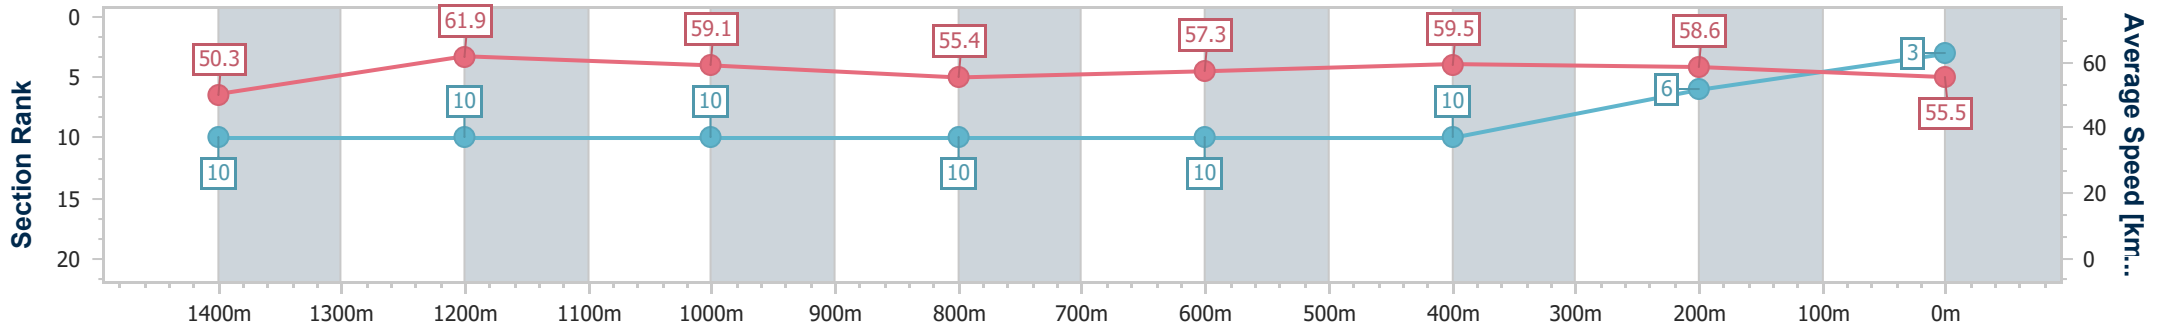

Sunshine Coast QLD Professional

Race 8: SUNSHINE MITRE 10 Class 1 Plate - 1600m

31 May 2024 - 18:31

Track Rating: Heavy 10, Weather: Overcast, Rail Position: +3m Entire

Section	Overall	1400m	1200m	1000m	800m	600m	400m	200m						
Section Times	1:41.64 [3] (0:14.36)	1:27.28 [10] (0:11.71)	1:15.57 [10] (0:12.23)	1:03.34 [10] (0:13.06)	0:50.28 [10] (0:12.71)	0:37.57 [10] (0:12.33)	0:25.24 [10] (0:12.27)	0:12.97 [6] (0:12.97)						
Average Speed [km/h]	50.3	61.9	59.1	55.4	57.3	59.5	58.6	55.5						
Top Speed [km/h]	63.6	62.8	62.1	57.3	59.2	60.4	59.2	57.9						
Avg. Dist. to Rail [m]	8.7	3.4	3.5	2.9	1.9	2.9	9.7	11.3						
Avg. Stride Freq. [Hz]	2.1	2.2	2.2	2.1	2.1	2.2	2.2	2.2						
Avg. Stride Length [m]	6.5	7.7	7.6	7.4	7.4	7.5	7.5	7.1						