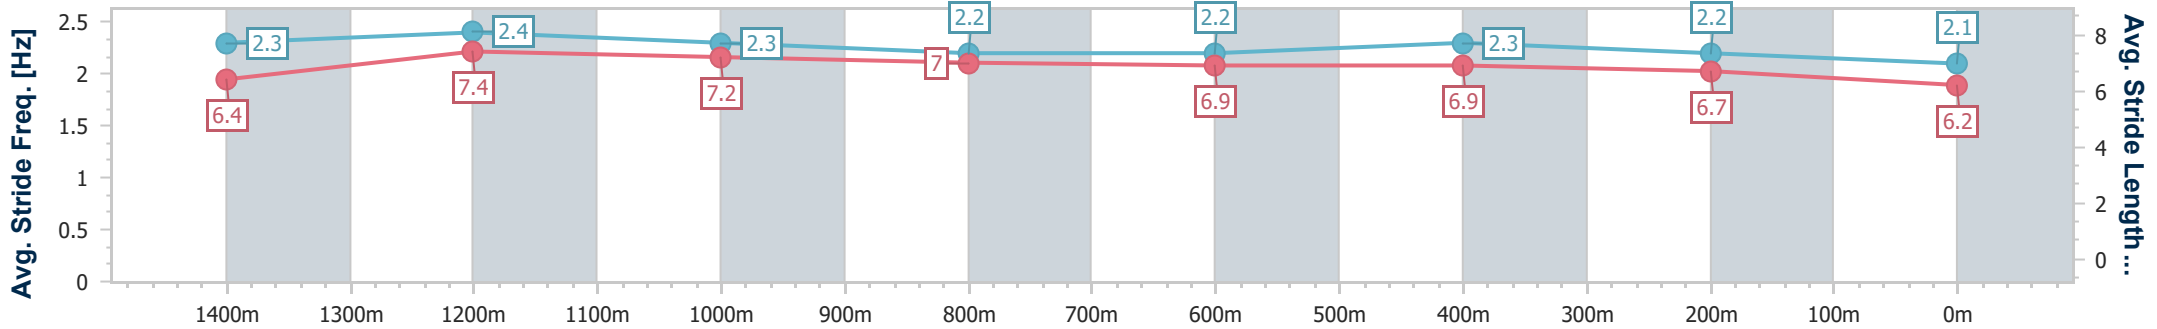

- [] Ranking at each section and finish
- .-.- No data available at this section
- NA No data available

Horse/Jockey Name	Lovezeladys
Final Rank	10
Fastest Section Time (Section)	0:11.28 (1400m)
Top Speed [km/h] (Section)	66.4 (Overall)
Race State	Finished

Sunshine Coast QLD Professional

Race 8: SUNSHINE MITRE 10 Class 1 Plate - 1600m

31 May 2024 - 18:31

Track Rating: Heavy 10, Weather: Overcast, Rail Position: +3m Entire

Section	Overall	1400m	1200m	1000m	800m	600m	400m	200m
Section Times	1:44.68 [10] (0:13.75)	1:30.93 [4] (0:11.28)	1:19.65 [4] (0:12.12)	1:07.53 [4] (0:12.89)	0:54.64 [4] (0:13.10)	0:41.54 [4] (0:12.92)	0:28.62 [7] (0:13.37)	0:15.25 [10] (0:15.25)
Average Speed [km/h]	52.4	63.6	59.5	55.9	55.2	56.9	53.8	47.2
Top Speed [km/h]	66.4	66.4	61.7	57.8	56.1	57.7	56.6	50.8
Avg. Dist. to Rail [m]	1.9	0.2	0.3	0.6	0.8	3.2	4.0	5.6
Avg. Stride Freq. [Hz]	2.3	2.4	2.3	2.2	2.2	2.3	2.2	2.1
Avg. Stride Length [m]	6.4	7.4	7.2	7.0	6.9	6.9	6.7	6.2

- [] Ranking at each section and finish
- .-.- No data available at this section
- NA No data available