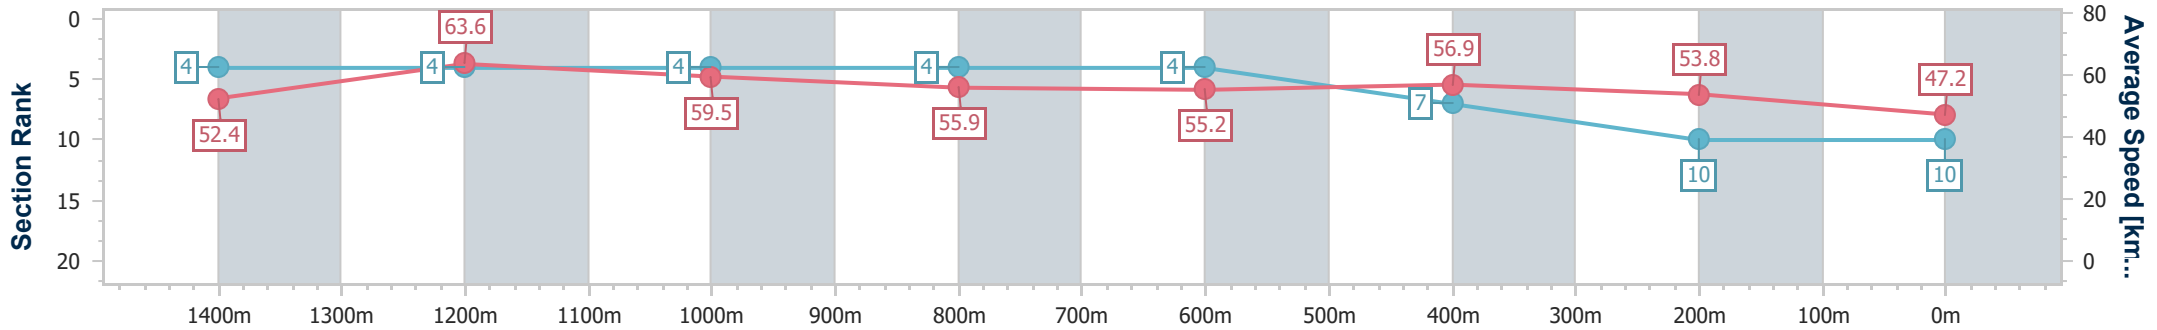

- [] Ranking at each section and finish
- .-.- No data available at this section
- NA No data available

Horse/Jockey Name	Lovezeladys
Final Rank	10
Fastest Section Time (Section)	0:11.28 (1400m)
Top Speed [km/h] (Section)	66.4 (Overall)
Race State	Finished

Sunshine Coast QLD Professional

Race 8: SUNSHINE MITRE 10 Class 1 Plate - 1600m

31 May 2024 - 18:31

Track Rating: Heavy 10, Weather: Overcast, Rail Position: +3m Entire

Section	Overall	1400m	1200m	1000m	800m	600m	400m	200m
Section Times	1:44.68 [10] (0:13.75)	1:30.93 [4] (0:11.28)	1:19.65 [4] (0:12.12)	1:07.53 [4] (0:12.89)	0:54.64 [4] (0:13.10)	0:41.54 [4] (0:12.92)	0:28.62 [7] (0:13.37)	0:15.25 [10] (0:15.25)
Average Speed [km/h]	52.4	63.6	59.5	55.9	55.2	56.9	53.8	47.2
Top Speed [km/h]	66.4	66.4	61.7	57.8	56.1	57.7	56.6	50.8
Avg. Dist. to Rail [m]	1.9	0.2	0.3	0.6	0.8	3.2	4.0	5.6
Avg. Stride Freq. [Hz]	2.3	2.4	2.3	2.2	2.2	2.3	2.2	2.1
Avg. Stride Length [m]	6.4	7.4	7.2	7.0	6.9	6.9	6.7	6.2

- [] Ranking at each section and finish
- .-.- No data available at this section
- NA No data available