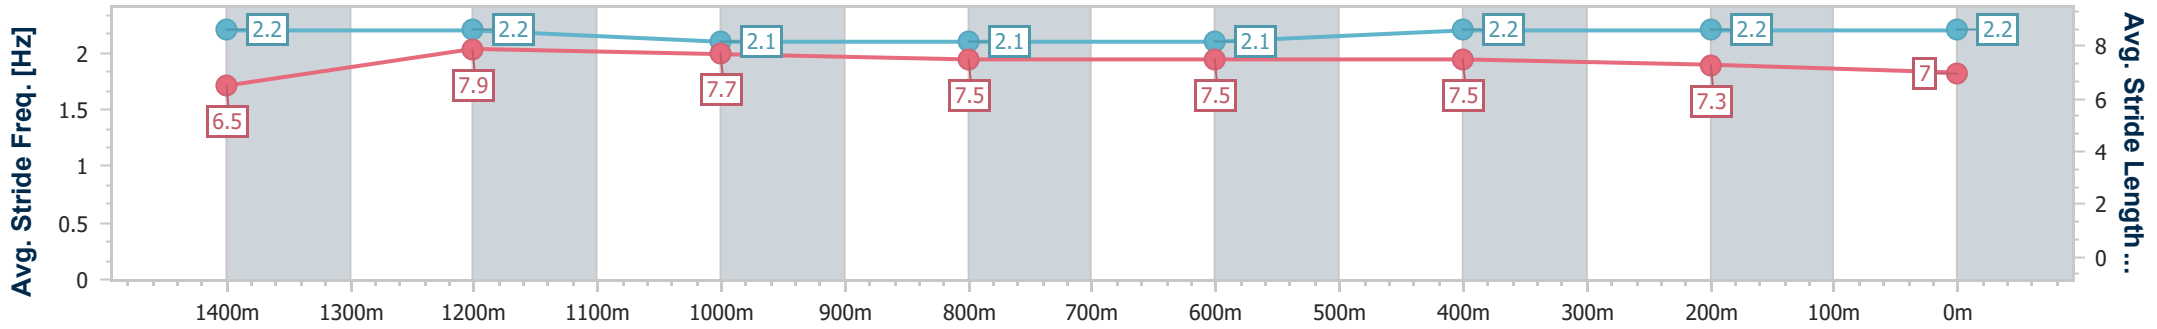

Sunshine Coast QLD Professional

Race 8: SUNSHINE MITRE 10 Class 1 Plate - 1600m

31 May 2024 - 18:31

Track Rating: Heavy 10, Weather: Overcast, Rail Position: +3m Entire

Section	Overall	1400m	1200m	1000m	800m	600m	400m	200m						
Section Times	1:41.66 [4] (0:13.83)	1:27.83 [5] (0:11.32)	1:16.51 [5] (0:12.29)	1:04.22 [5] (0:13.02)	0:51.20 [5] (0:12.90)	0:38.30 [5] (0:12.53)	0:25.77 [5] (0:12.50)	0:13.27 [2] (0:13.27)						
Average Speed [km/h]	52.0	63.8	58.7	55.8	56.9	58.9	57.6	54.3						
Top Speed [km/h]	66.8	65.9	61.3	57.2	59.1	59.8	58.0	56.6						
Avg. Dist. to Rail [m]	2.5	1.2	3.0	2.7	3.1	5.0	8.0	9.3						
Avg. Stride Freq. [Hz]	2.2	2.2	2.1	2.1	2.1	2.2	2.2	2.2						
Avg. Stride Length [m]	6.5	7.9	7.7	7.5	7.5	7.5	7.3	7.0						

- [] Ranking at each section and finish
- .-.- No data available at this section
- NA No data available

Horse/Jockey Name	West Cork
Final Rank	5
Fastest Section Time (Section)	0:11.20 (1400m)
Top Speed [km/h] (Section)	67.6 (Overall)
Race State	Finished