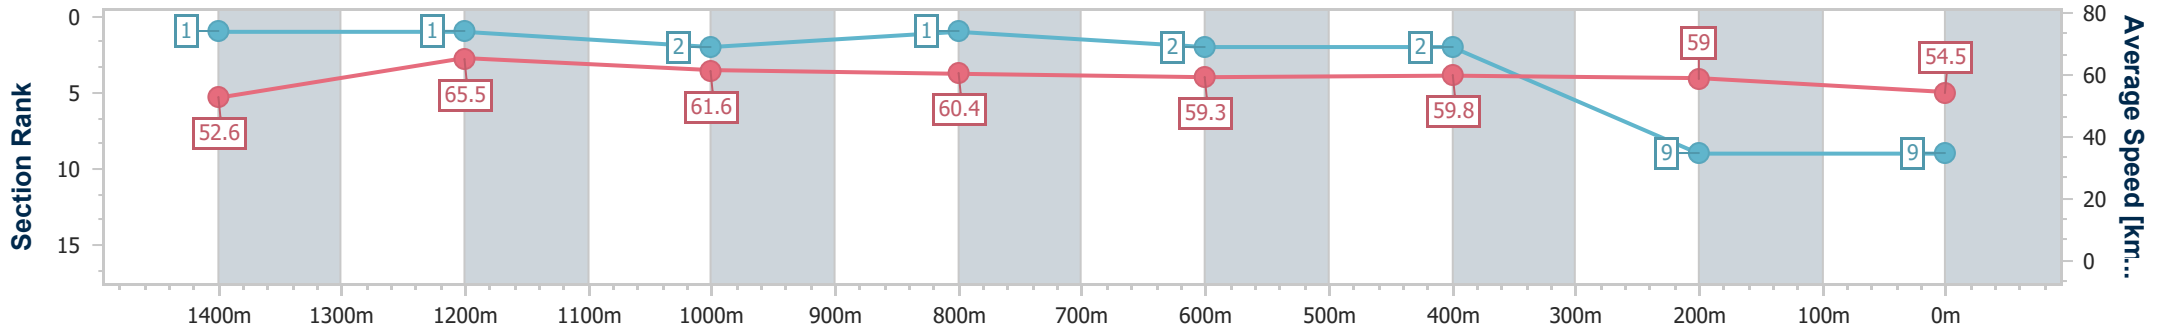

- [] Ranking at each section and finish
- .-.- No data available at this section
- NA No data available

Horse/Jockey Name	Beef Week Princess
Final Rank	9
Fastest Section Time (Section)	0:10.99 (1400m)
Top Speed [km/h] (Section)	66.7 (1400m)
Race State	Finished

Eagle Farm QLD Professional

Race 1: THE STAR BENCHMARK 85 Handicap - 1600m

01 June 2024 - 11:44

Track Rating: Soft 6, Weather: Overcast, Rail Position: True Entire Course

BRISBANE RACING CLUB

Section	Overall	1400m	1200m	1000m	800m	600m	400m	200m
Section Times	1:38.30 [9] (0:13.78)	1:24.52 [1] (0:10.99)	1:13.53 [1] (0:11.70)	1:01.83 [2] (0:12.07)	0:49.76 [1] (0:12.27)	0:37.49 [2] (0:12.09)	0:25.40 [2] (0:12.22)	0:13.18 [9] (0:13.18)
Average Speed [km/h]	52.6	65.5	61.6	60.4	59.3	59.8	59.0	54.5
Top Speed [km/h]	66.2	66.7	63.2	60.8	60.3	60.7	60.8	57.2
Avg. Dist. to Rail [m]	12.6	1.1	2.3	2.0	3.0	0.8	2.6	4.4
Avg. Stride Freq. [Hz]	2.4	2.5	2.4	2.4	2.4	2.5	2.5	2.4
Avg. Stride Length [m]	6.2	7.3	7.0	7.0	6.8	6.8	6.7	6.3

- [] Ranking at each section and finish
- .-.- No data available at this section
- NA No data available

Horse/Jockey Name	Sunfall
Final Rank	10
Fastest Section Time (Section)	0:11.32 (1400m)
Top Speed [km/h] (Section)	64.1 (1400m)
Race State	Finished