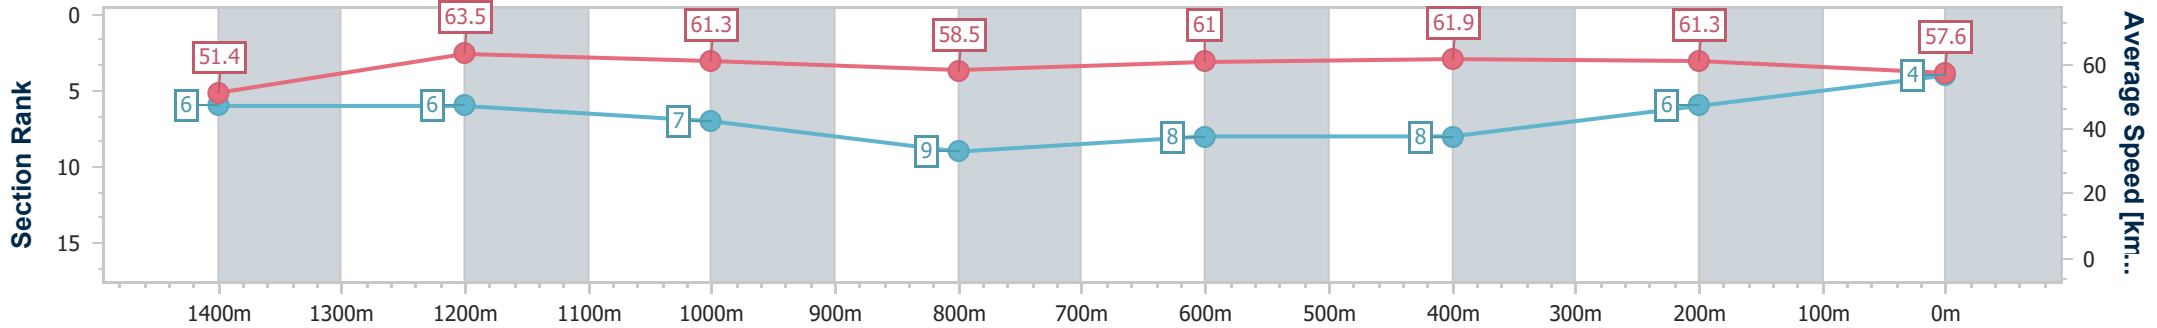

Eagle Farm QLD Professional

Race 1: THE STAR BENCHMARK 85 Handicap - 1600m

01 June 2024 - 11:44

Track Rating: Soft 6, Weather: Overcast, Rail Position: True Entire Course

BRISBANE RACING CLUB

Section	Overall	1400m	1200m	1000m	800m	600m	400m	200m
Section Times	1:37.43 [4] (0:14.07)	1:23.36 [6] (0:11.33)	1:12.03 [6] (0:11.80)	1:00.23 [7] (0:12.44)	0:47.79 [9] (0:11.89)	0:35.90 [8] (0:11.68)	0:24.22 [8] (0:11.74)	0:12.48 [6] (0:12.48)
Average Speed [km/h]	51.4	63.5	61.3	58.5	61.0	61.9	61.3	57.6
Top Speed [km/h]	64.0	64.2	63.1	60.1	62.1	63.4	62.4	61.1
Avg. Dist. to Rail [m]	12.0	2.8	3.6	2.3	1.6	0.8	3.8	6.1
Avg. Stride Freq. [Hz]	2.2	2.3	2.2	2.2	2.2	2.3	2.3	2.3
Avg. Stride Length [m]	6.6	7.8	7.6	7.5	7.7	7.5	7.6	7.1