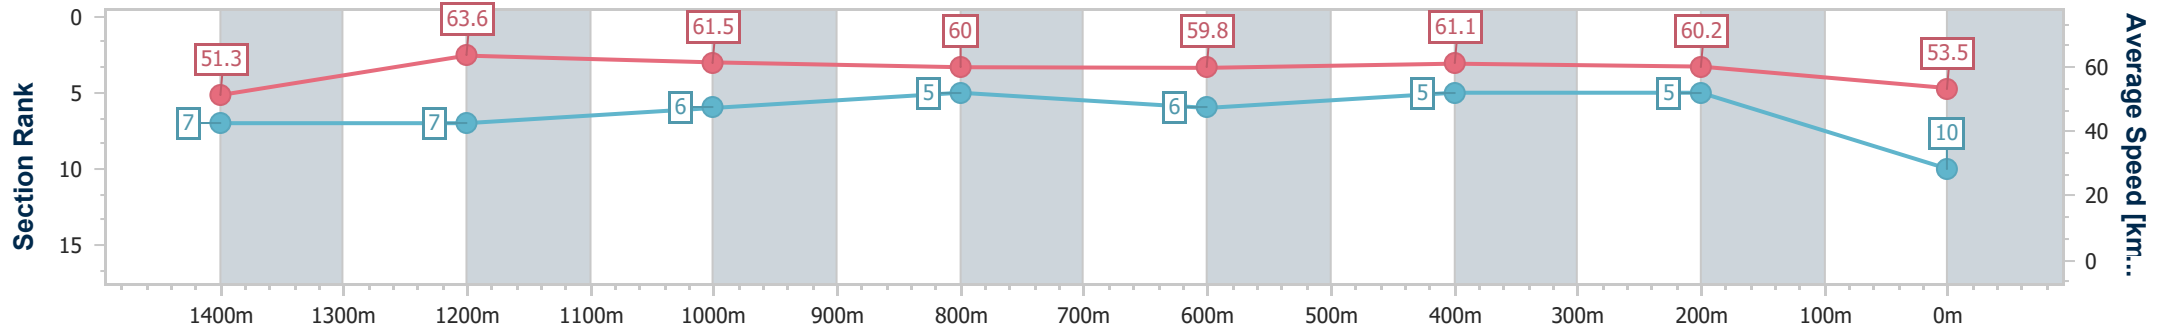

- [] Ranking at each section and finish
- .-.- No data available at this section
- NA No data available

Horse/Jockey Name	Sunfall
Final Rank	10
Fastest Section Time (Section)	0:11.32 (1400m)
Top Speed [km/h] (Section)	64.1 (1400m)
Race State	Finished

Eagle Farm QLD Professional

Race 1: THE STAR BENCHMARK 85 Handicap - 1600m

01 June 2024 - 11:44

Track Rating: Soft 6, Weather: Overcast, Rail Position: True Entire Course

BRISBANE RACING CLUB

Section	Overall	1400m	1200m	1000m	800m	600m	400m	200m
Section Times	1:38.37 [10] (0:14.09)	1:24.28 [7] (0:11.32)	1:12.96 [7] (0:11.71)	1:01.25 [6] (0:12.04)	0:49.21 [5] (0:12.07)	0:37.14 [6] (0:11.73)	0:25.41 [5] (0:11.95)	0:13.46 [5] (0:13.46)
Average Speed [km/h]	51.3	63.6	61.5	60.0	59.8	61.1	60.2	53.5
Top Speed [km/h]	63.3	64.1	62.9	61.1	60.6	61.6	61.7	57.1
Avg. Dist. to Rail [m]	9.1	1.2	1.3	0.5	0.8	1.3	0.4	1.1
Avg. Stride Freq. [Hz]	2.1	2.3	2.2	2.2	2.2	2.3	2.3	2.1
Avg. Stride Length [m]	6.7	7.9	7.8	7.6	7.6	7.4	7.4	7.0

- [] Ranking at each section and finish
- .-.- No data available at this section
- NA No data available

Horse/Jockey Name	Basarwa
Final Rank	11
Fastest Section Time (Section)	0:10.99 (1400m)
Top Speed [km/h] (Section)	67.0 (1400m)
Race State	Finished