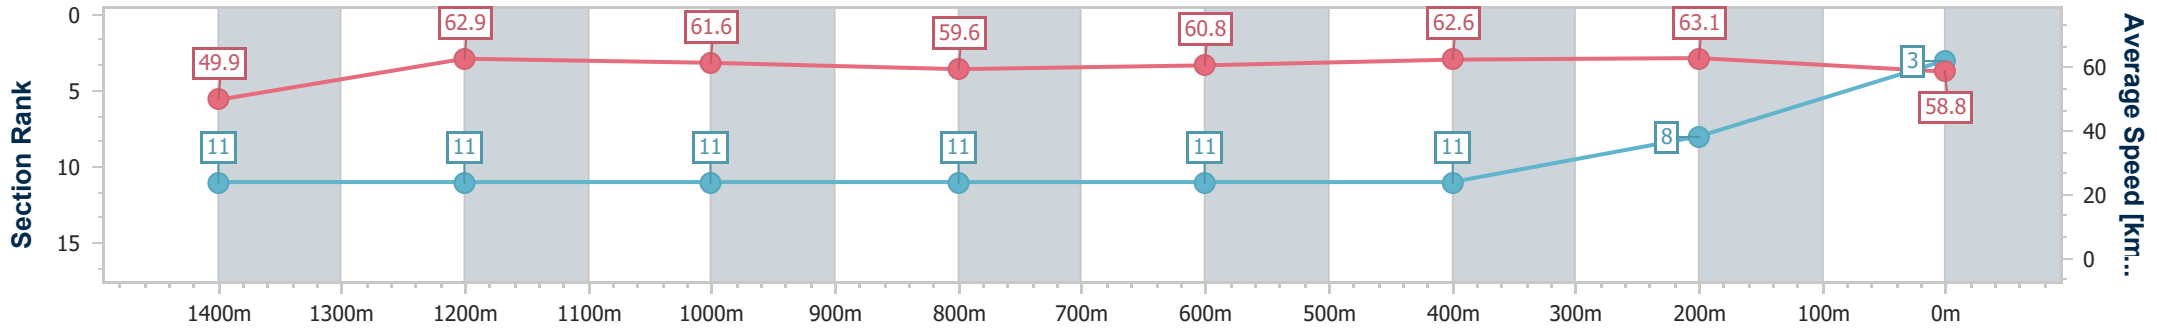

Eagle Farm QLD Professional

Race 1: THE STAR BENCHMARK 85 Handicap - 1600m

01 June 2024 - 11:44

Track Rating: Soft 6, Weather: Overcast, Rail Position: True Entire Course

BRISBANE RACING CLUB

Section	Overall	1400m	1200m	1000m	800m	600m	400m	200m
Section Times	1:37.22 [3] (0:14.48)	1:22.74 [11] (0:11.49)	1:11.25 [11] (0:11.71)	0:59.54 [11] (0:12.26)	0:47.28 [11] (0:11.98)	0:35.30 [11] (0:11.62)	0:23.68 [11] (0:11.43)	0:12.25 [8] (0:12.25)
Average Speed [km/h]	49.9	62.9	61.6	59.6	60.8	62.6	63.1	58.8
Top Speed [km/h]	62.9	63.9	63.0	60.5	61.7	64.6	64.4	61.9
Avg. Dist. to Rail [m]	15.0	3.1	3.7	2.9	1.9	2.3	6.3	7.1
Avg. Stride Freq. [Hz]	2.3	2.4	2.3	2.3	2.4	2.4	2.4	2.3
Avg. Stride Length [m]	6.1	7.3	7.3	7.2	7.2	7.3	7.3	7.0