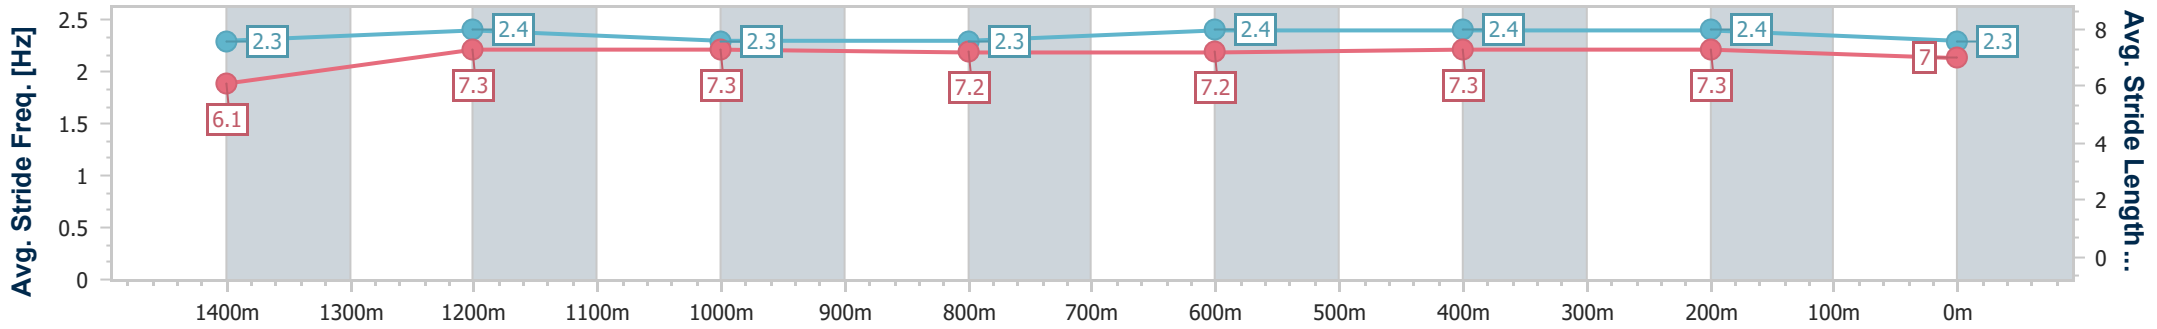

Eagle Farm QLD Professional

Race 1: THE STAR BENCHMARK 85 Handicap - 1600m

01 June 2024 - 11:44

Track Rating: Soft 6, Weather: Overcast, Rail Position: True Entire Course

BRISBANE RACING CLUB

Section	Overall	1400m	1200m	1000m	800m	600m	400m	200m
Section Times	1:37.22 [3] (0:14.48)	1:22.74 [11] (0:11.49)	1:11.25 [11] (0:11.71)	0:59.54 [11] (0:12.26)	0:47.28 [11] (0:11.98)	0:35.30 [11] (0:11.62)	0:23.68 [11] (0:11.43)	0:12.25 [8] (0:12.25)
Average Speed [km/h]	49.9	62.9	61.6	59.6	60.8	62.6	63.1	58.8
Top Speed [km/h]	62.9	63.9	63.0	60.5	61.7	64.6	64.4	61.9
Avg. Dist. to Rail [m]	15.0	3.1	3.7	2.9	1.9	2.3	6.3	7.1
Avg. Stride Freq. [Hz]	2.3	2.4	2.3	2.3	2.4	2.4	2.4	2.3
Avg. Stride Length [m]	6.1	7.3	7.3	7.2	7.2	7.3	7.3	7.0

- [] Ranking at each section and finish
- .-.- No data available at this section
- NA No data available

Horse/Jockey Name	Evocator
Final Rank	4
Fastest Section Time (Section)	0:11.33 (1400m)
Top Speed [km/h] (Section)	64.2 (1400m)
Race State	Finished