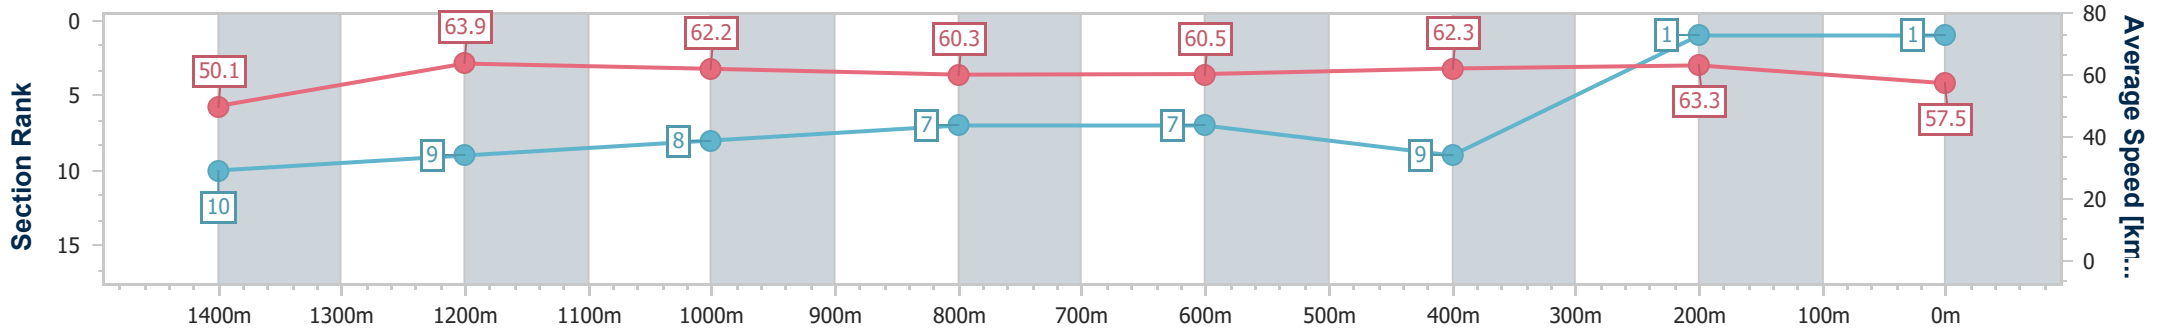

Eagle Farm QLD Professional

Race 1: THE STAR BENCHMARK 85 Handicap - 1600m

01 June 2024 - 11:44

Track Rating: Soft 6, Weather: Overcast, Rail Position: True Entire Course

BRISBANE RACING CLUB

Section	Overall	1400m	1200m	1000m	800m	600m	400m	200m
Section Times	1:37.12 [1] (0:14.42)	1:22.70 [10] (0:11.26)	1:11.44 [9] (0:11.59)	0:59.85 [8] (0:12.14)	0:47.71 [7] (0:12.11)	0:35.60 [7] (0:11.70)	0:23.90 [9] (0:11.39)	0:12.51 [1] (0:12.51)
Average Speed [km/h]	50.1	63.9	62.2	60.3	60.5	62.3	63.3	57.5
Top Speed [km/h]	64.6	64.9	63.7	61.8	62.4	65.2	65.6	59.3
Avg. Dist. to Rail [m]	11.1	2.2	2.6	3.1	3.5	2.5	3.4	5.2
Avg. Stride Freq. [Hz]	2.1	2.3	2.3	2.3	2.3	2.4	2.4	2.4
Avg. Stride Length [m]	6.5	7.6	7.6	7.4	7.4	7.3	7.3	6.8