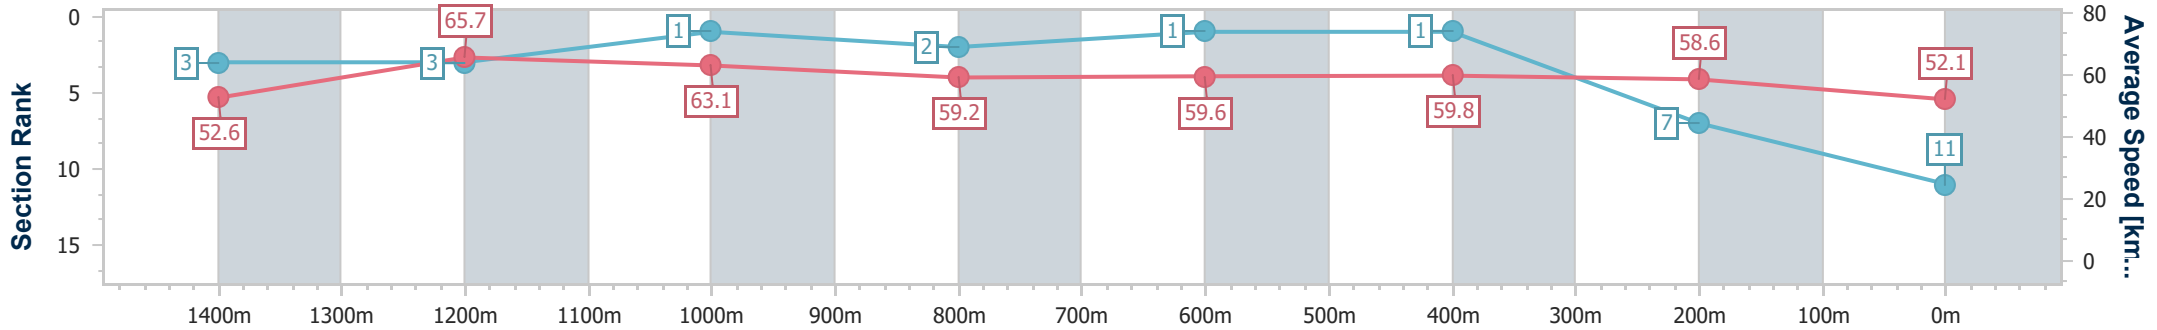

- [] Ranking at each section and finish
- .-.- No data available at this section
- NA No data available

Horse/Jockey Name	Basarwa
Final Rank	11
Fastest Section Time (Section)	0:10.99 (1400m)
Top Speed [km/h] (Section)	67.0 (1400m)
Race State	Finished

Eagle Farm QLD Professional

Race 1: THE STAR BENCHMARK 85 Handicap - 1600m

01 June 2024 - 11:44

Track Rating: Soft 6, Weather: Overcast, Rail Position: True Entire Course

BRISBANE RACING CLUB

Section	Overall	1400m	1200m	1000m	800m	600m	400m	200m
Section Times	1:38.78 [11] (0:13.84)	1:24.94 [3] (0:10.99)	1:13.95 [3] (0:11.44)	1:02.51 [1] (0:12.29)	0:50.22 [2] (0:12.11)	0:38.11 [1] (0:12.03)	0:26.08 [1] (0:12.26)	0:13.82 [7] (0:13.82)
Average Speed [km/h]	52.6	65.7	63.1	59.2	59.6	59.8	58.6	52.1
Top Speed [km/h]	66.3	67.0	64.6	59.9	60.6	60.4	59.7	56.7
Avg. Dist. to Rail [m]	16.7	6.8	4.9	2.0	0.7	0.7	0.5	1.5
Avg. Stride Freq. [Hz]	2.3	2.3	2.3	2.2	2.2	2.3	2.3	2.1
Avg. Stride Length [m]	6.3	7.8	7.7	7.4	7.4	7.3	7.1	6.9

- [] Ranking at each section and finish
- .-.- No data available at this section
- NA No data available