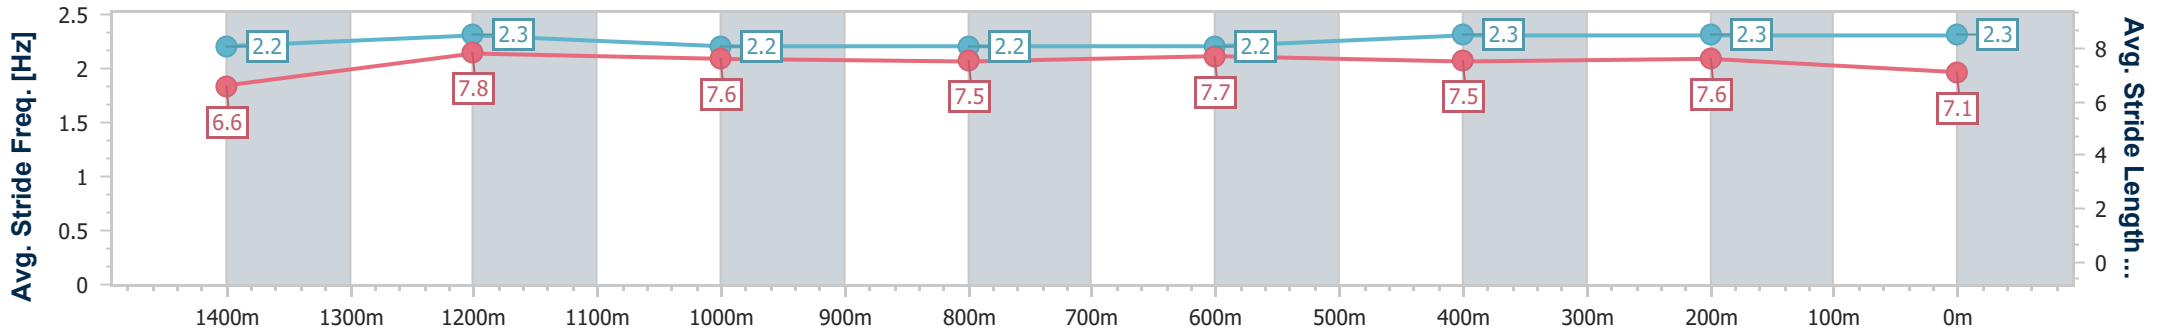

Eagle Farm QLD Professional

Race 1: THE STAR BENCHMARK 85 Handicap - 1600m

01 June 2024 - 11:44

Track Rating: Soft 6, Weather: Overcast, Rail Position: True Entire Course

BRISBANE RACING CLUB

Section	Overall	1400m	1200m	1000m	800m	600m	400m	200m
Section Times	1:37.43 [4] (0:14.07)	1:23.36 [6] (0:11.33)	1:12.03 [6] (0:11.80)	1:00.23 [7] (0:12.44)	0:47.79 [9] (0:11.89)	0:35.90 [8] (0:11.68)	0:24.22 [8] (0:11.74)	0:12.48 [6] (0:12.48)
Average Speed [km/h]	51.4	63.5	61.3	58.5	61.0	61.9	61.3	57.6
Top Speed [km/h]	64.0	64.2	63.1	60.1	62.1	63.4	62.4	61.1
Avg. Dist. to Rail [m]	12.0	2.8	3.6	2.3	1.6	0.8	3.8	6.1
Avg. Stride Freq. [Hz]	2.2	2.3	2.2	2.2	2.2	2.3	2.3	2.3
Avg. Stride Length [m]	6.6	7.8	7.6	7.5	7.7	7.5	7.6	7.1