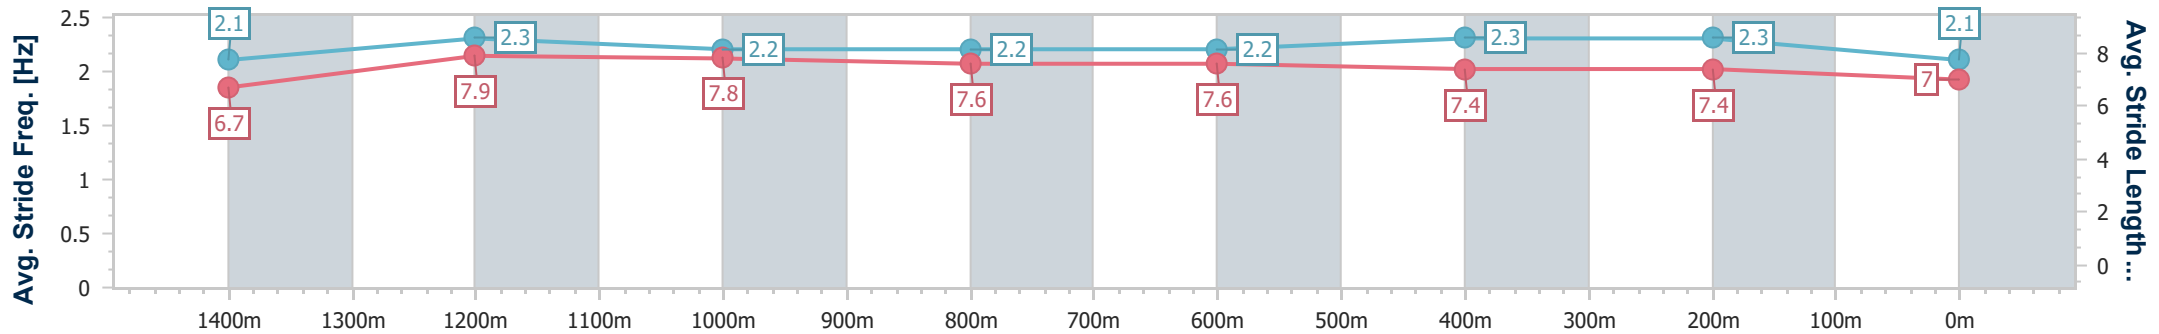

- [] Ranking at each section and finish
- .-.- No data available at this section
- NA No data available

Horse/Jockey Name	Sunfall
Final Rank	10
Fastest Section Time (Section)	0:11.32 (1400m)
Top Speed [km/h] (Section)	64.1 (1400m)
Race State	Finished

Eagle Farm QLD Professional

Race 1: THE STAR BENCHMARK 85 Handicap - 1600m

01 June 2024 - 11:44

Track Rating: Soft 6, Weather: Overcast, Rail Position: True Entire Course

BRISBANE RACING CLUB

Section	Overall	1400m	1200m	1000m	800m	600m	400m	200m
Section Times	1:38.37 [10] (0:14.09)	1:24.28 [7] (0:11.32)	1:12.96 [7] (0:11.71)	1:01.25 [6] (0:12.04)	0:49.21 [5] (0:12.07)	0:37.14 [6] (0:11.73)	0:25.41 [5] (0:11.95)	0:13.46 [5] (0:13.46)
Average Speed [km/h]	51.3	63.6	61.5	60.0	59.8	61.1	60.2	53.5
Top Speed [km/h]	63.3	64.1	62.9	61.1	60.6	61.6	61.7	57.1
Avg. Dist. to Rail [m]	9.1	1.2	1.3	0.5	0.8	1.3	0.4	1.1
Avg. Stride Freq. [Hz]	2.1	2.3	2.2	2.2	2.2	2.3	2.3	2.1
Avg. Stride Length [m]	6.7	7.9	7.8	7.6	7.6	7.4	7.4	7.0

- [] Ranking at each section and finish
- .-.- No data available at this section
- NA No data available

Horse/Jockey Name	Basarwa
Final Rank	11
Fastest Section Time (Section)	0:10.99 (1400m)
Top Speed [km/h] (Section)	67.0 (1400m)
Race State	Finished