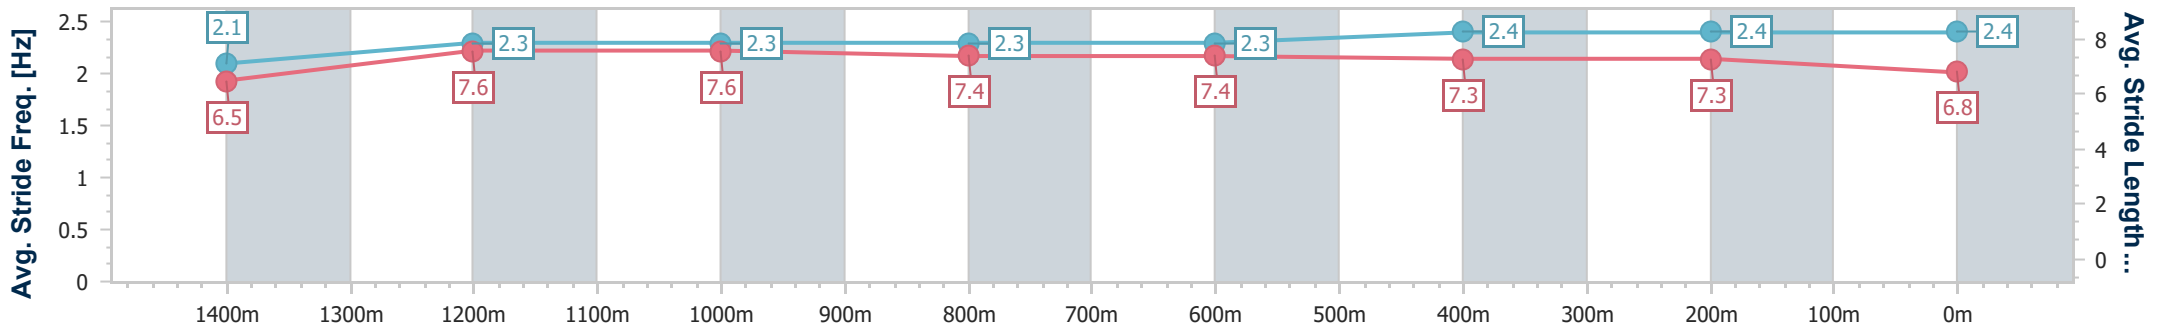

Eagle Farm QLD Professional

Race 1: THE STAR BENCHMARK 85 Handicap - 1600m

01 June 2024 - 11:44

Track Rating: Soft 6, Weather: Overcast, Rail Position: True Entire Course

BRISBANE RACING CLUB

Section	Overall	1400m	1200m	1000m	800m	600m	400m	200m
Section Times	1:37.12 [1] (0:14.42)	1:22.70 [10] (0:11.26)	1:11.44 [9] (0:11.59)	0:59.85 [8] (0:12.14)	0:47.71 [7] (0:12.11)	0:35.60 [7] (0:11.70)	0:23.90 [9] (0:11.39)	0:12.51 [1] (0:12.51)
Average Speed [km/h]	50.1	63.9	62.2	60.3	60.5	62.3	63.3	57.5
Top Speed [km/h]	64.6	64.9	63.7	61.8	62.4	65.2	65.6	59.3
Avg. Dist. to Rail [m]	11.1	2.2	2.6	3.1	3.5	2.5	3.4	5.2
Avg. Stride Freq. [Hz]	2.1	2.3	2.3	2.3	2.3	2.4	2.4	2.4
Avg. Stride Length [m]	6.5	7.6	7.6	7.4	7.4	7.3	7.3	6.8