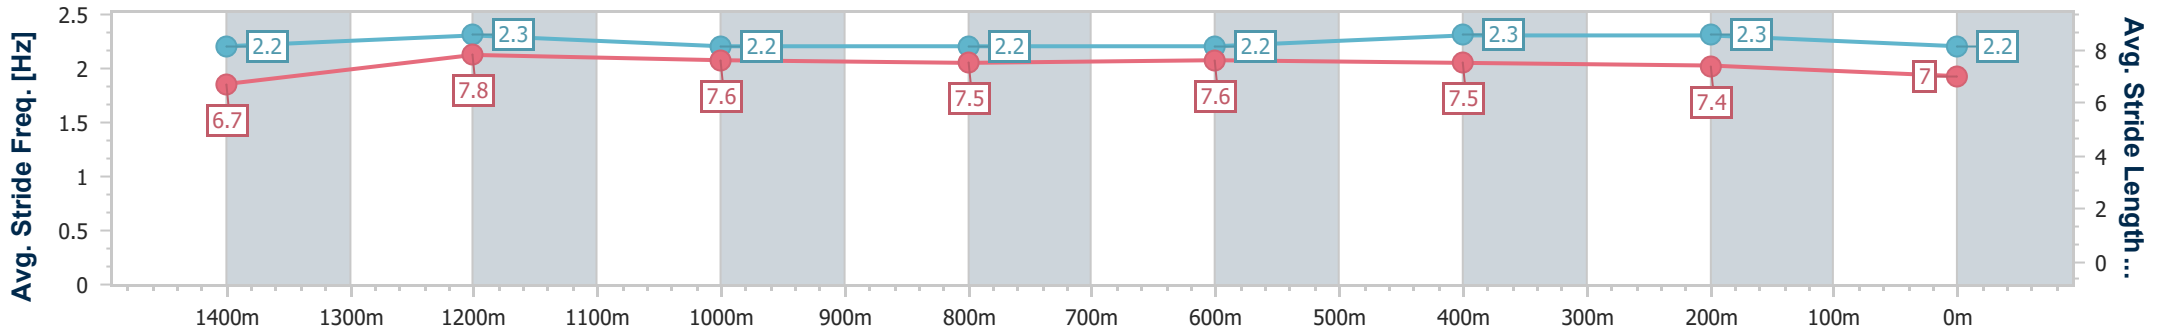

- [] Ranking at each section and finish
- .-.- No data available at this section
- NA No data available

Horse/Jockey Name	Bettcha The Crown
Final Rank	6
Fastest Section Time (Section)	0:11.24 (1400m)
Top Speed [km/h] (Section)	66.1 (Overall)
Race State	Finished

Eagle Farm QLD Professional

Race 1: THE STAR BENCHMARK 85 Handicap - 1600m

01 June 2024 - 11:44

Track Rating: Soft 6, Weather: Overcast, Rail Position: True Entire Course

BRISBANE RACING CLUB

Section	Overall	1400m	1200m	1000m	800m	600m	400m	200m
Section Times	1:37.89 [6] (0:13.88)	1:24.01 [4] (0:11.24)	1:12.77 [5] (0:11.94)	1:00.83 [5] (0:12.18)	0:48.65 [6] (0:11.93)	0:36.72 [4] (0:11.75)	0:24.97 [3] (0:11.93)	0:13.04 [3] (0:13.04)
Average Speed [km/h]	52.3	64.2	60.5	59.9	61.1	62.2	60.5	55.0
Top Speed [km/h]	66.1	65.5	61.6	61.7	62.4	63.1	62.3	57.5
Avg. Dist. to Rail [m]	11.0	3.2	4.0	3.0	2.4	3.1	5.0	5.0
Avg. Stride Freq. [Hz]	2.2	2.3	2.2	2.2	2.2	2.3	2.3	2.2
Avg. Stride Length [m]	6.7	7.8	7.6	7.5	7.6	7.5	7.4	7.0