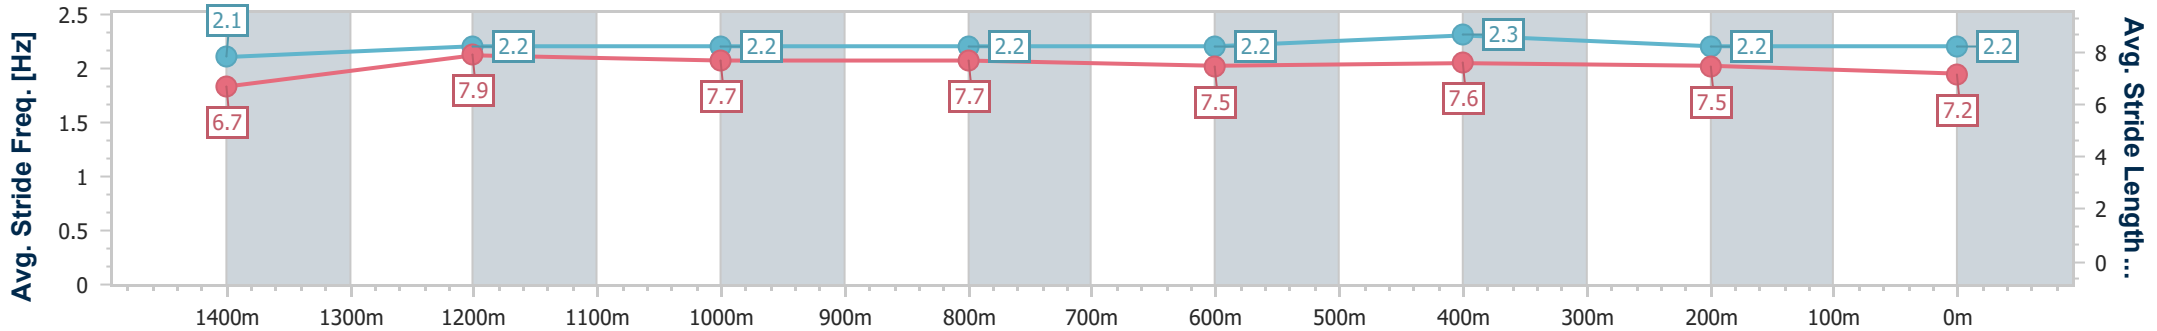

- [] Ranking at each section and finish
- .-.- No data available at this section
- NA No data available

Horse/Jockey Name	Linthorpe Lad
Final Rank	8
Fastest Section Time (Section)	0:11.35 (1400m)
Top Speed [km/h] (Section)	64.3 (1400m)
Race State	Finished

Eagle Farm QLD Professional

Race 1: THE STAR BENCHMARK 85 Handicap - 1600m

01 June 2024 - 11:44

Track Rating: Soft 6, Weather: Overcast, Rail Position: True Entire Course

BRISBANE RACING CLUB

Section	Overall	1400m	1200m	1000m	800m	600m	400m	200m						
Section Times	1:38.18 [8] (0:14.29)	1:23.89 [9] (0:11.35)	1:12.54 [8] (0:11.71)	1:00.83 [9] (0:12.19)	0:48.64 [8] (0:12.06)	0:36.58 [10] (0:11.92)	0:24.66 [10] (0:11.89)	0:12.77 [11] (0:12.77)						
Average Speed [km/h]	50.7	63.7	61.7	60.2	60.8	61.3	60.6	56.3						
Top Speed [km/h]	63.8	64.3	63.9	61.6	62.1	62.4	61.2	59.7						
Avg. Dist. to Rail [m]	15.0	4.0	4.9	4.1	3.9	3.1	4.8	5.4						
Avg. Stride Freq. [Hz]	2.1	2.2	2.2	2.2	2.2	2.3	2.2	2.2						
Avg. Stride Length [m]	6.7	7.9	7.7	7.7	7.5	7.6	7.5	7.2						

- [] Ranking at each section and finish
- .-.- No data available at this section
- NA No data available

Horse/Jockey Name	Beef Week Princess
Final Rank	9
Fastest Section Time (Section)	0:10.99 (1400m)
Top Speed [km/h] (Section)	66.7 (1400m)
Race State	Finished