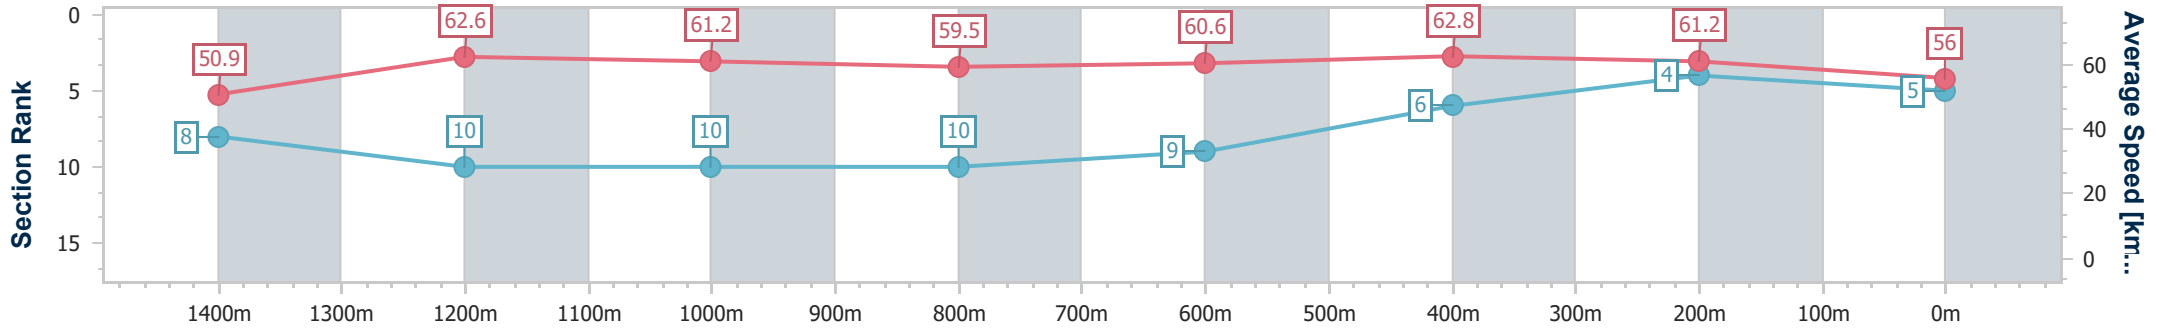

Eagle Farm QLD Professional

Race 1: THE STAR BENCHMARK 85 Handicap - 1600m

01 June 2024 - 11:44

Track Rating: Soft 6, Weather: Overcast, Rail Position: True Entire Course

BRISBANE RACING CLUB

Section	Overall	1400m	1200m	1000m	800m	600m	400m	200m
Section Times	1:37.74 [5] (0:14.18)	1:23.56 [8] (0:11.52)	1:12.04 [10] (0:11.80)	1:00.24 [10] (0:12.21)	0:48.03 [10] (0:11.88)	0:36.15 [9] (0:11.54)	0:24.61 [6] (0:11.76)	0:12.85 [4] (0:12.85)
Average Speed [km/h]	50.9	62.6	61.2	59.5	60.6	62.8	61.2	56.0
Top Speed [km/h]	63.8	63.6	63.0	60.9	62.1	63.4	62.8	59.6
Avg. Dist. to Rail [m]	10.3	2.8	2.8	1.6	0.7	0.8	0.9	2.2
Avg. Stride Freq. [Hz]	2.2	2.4	2.3	2.3	2.4	2.5	2.4	2.4
Avg. Stride Length [m]	6.3	7.3	7.3	7.2	7.1	7.1	6.9	6.6

- [] Ranking at each section and finish
- .-.- No data available at this section
- NA No data available

Horse/Jockey Name	Bettcha The Crown
Final Rank	6
Fastest Section Time (Section)	0:11.24 (1400m)
Top Speed [km/h] (Section)	66.1 (Overall)
Race State	Finished