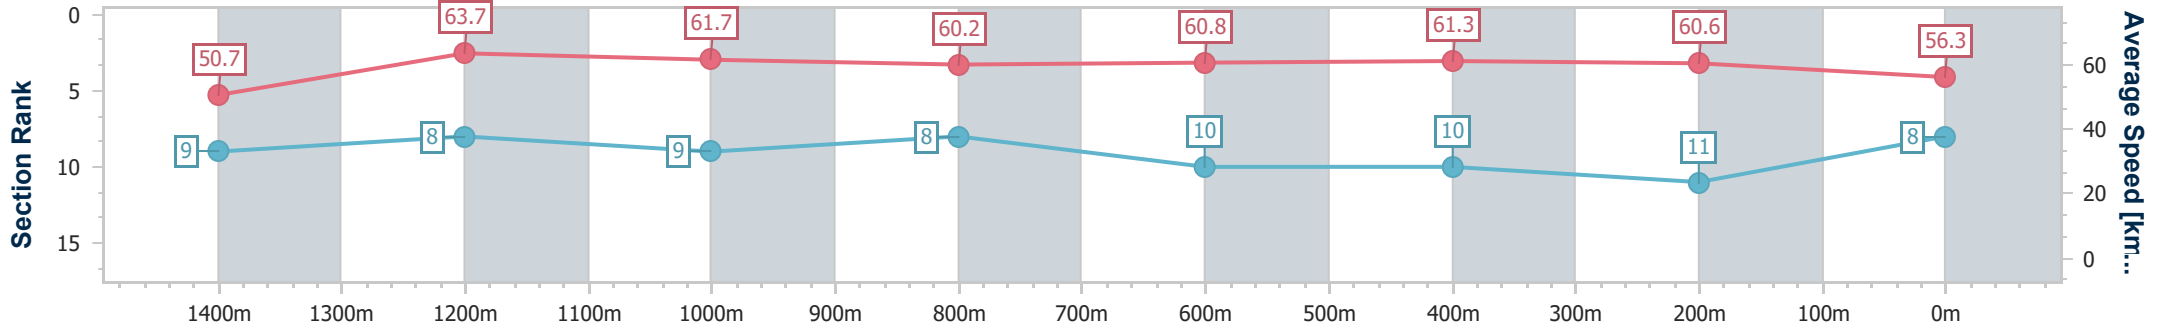

- [] Ranking at each section and finish
- .-.- No data available at this section
- NA No data available

Horse/Jockey Name	Linthorpe Lad
Final Rank	8
Fastest Section Time (Section)	0:11.35 (1400m)
Top Speed [km/h] (Section)	64.3 (1400m)
Race State	Finished

Eagle Farm QLD Professional

Race 1: THE STAR BENCHMARK 85 Handicap - 1600m

01 June 2024 - 11:44

Track Rating: Soft 6, Weather: Overcast, Rail Position: True Entire Course

BRISBANE RACING CLUB

Section	Overall	1400m	1200m	1000m	800m	600m	400m	200m						
Section Times	1:38.18 [8] (0:14.29)	1:23.89 [9] (0:11.35)	1:12.54 [8] (0:11.71)	1:00.83 [9] (0:12.19)	0:48.64 [8] (0:12.06)	0:36.58 [10] (0:11.92)	0:24.66 [10] (0:11.89)	0:12.77 [11] (0:12.77)						
Average Speed [km/h]	50.7	63.7	61.7	60.2	60.8	61.3	60.6	56.3						
Top Speed [km/h]	63.8	64.3	63.9	61.6	62.1	62.4	61.2	59.7						
Avg. Dist. to Rail [m]	15.0	4.0	4.9	4.1	3.9	3.1	4.8	5.4						
Avg. Stride Freq. [Hz]	2.1	2.2	2.2	2.2	2.2	2.3	2.2	2.2						
Avg. Stride Length [m]	6.7	7.9	7.7	7.7	7.5	7.6	7.5	7.2						

- [] Ranking at each section and finish
- .-.- No data available at this section
- NA No data available

Horse/Jockey Name	Beef Week Princess
Final Rank	9
Fastest Section Time (Section)	0:10.99 (1400m)
Top Speed [km/h] (Section)	66.7 (1400m)
Race State	Finished