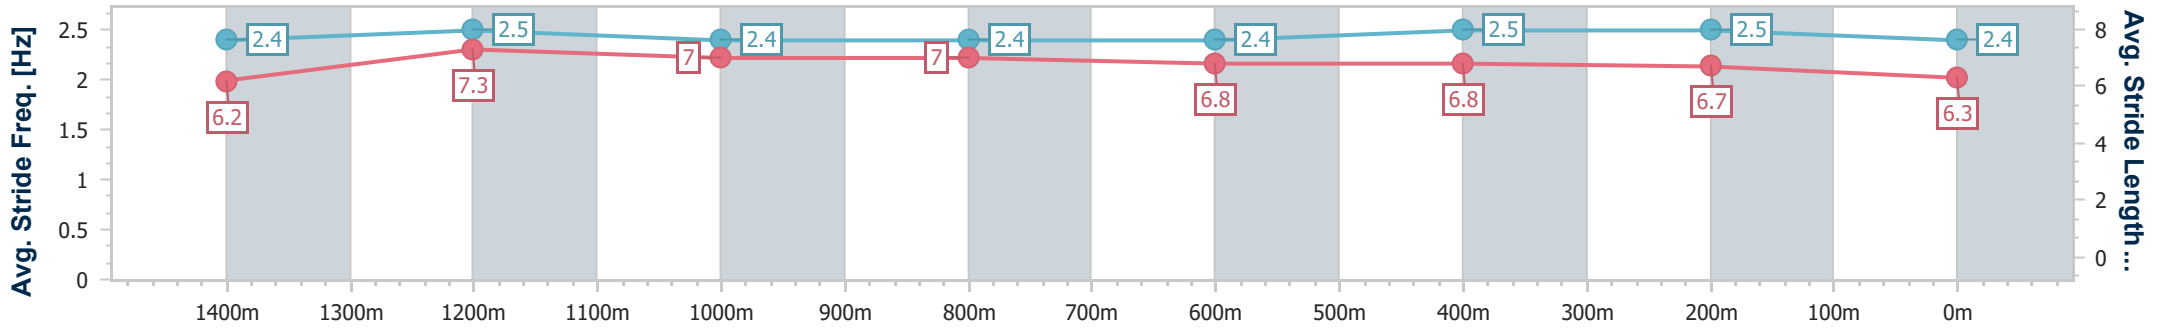

- [] Ranking at each section and finish
- .-.- No data available at this section
- NA No data available

Horse/Jockey Name	Beef Week Princess
Final Rank	9
Fastest Section Time (Section)	0:10.99 (1400m)
Top Speed [km/h] (Section)	66.7 (1400m)
Race State	Finished

Eagle Farm QLD Professional

Race 1: THE STAR BENCHMARK 85 Handicap - 1600m

01 June 2024 - 11:44

Track Rating: Soft 6, Weather: Overcast, Rail Position: True Entire Course

BRISBANE RACING CLUB

Section	Overall	1400m	1200m	1000m	800m	600m	400m	200m
Section Times	1:38.30 [9] (0:13.78)	1:24.52 [1] (0:10.99)	1:13.53 [1] (0:11.70)	1:01.83 [2] (0:12.07)	0:49.76 [1] (0:12.27)	0:37.49 [2] (0:12.09)	0:25.40 [2] (0:12.22)	0:13.18 [9] (0:13.18)
Average Speed [km/h]	52.6	65.5	61.6	60.4	59.3	59.8	59.0	54.5
Top Speed [km/h]	66.2	66.7	63.2	60.8	60.3	60.7	60.8	57.2
Avg. Dist. to Rail [m]	12.6	1.1	2.3	2.0	3.0	0.8	2.6	4.4
Avg. Stride Freq. [Hz]	2.4	2.5	2.4	2.4	2.4	2.5	2.5	2.4
Avg. Stride Length [m]	6.2	7.3	7.0	7.0	6.8	6.8	6.7	6.3

- [] Ranking at each section and finish
- .-.- No data available at this section
- NA No data available

Horse/Jockey Name	Sunfall
Final Rank	10
Fastest Section Time (Section)	0:11.32 (1400m)
Top Speed [km/h] (Section)	64.1 (1400m)
Race State	Finished