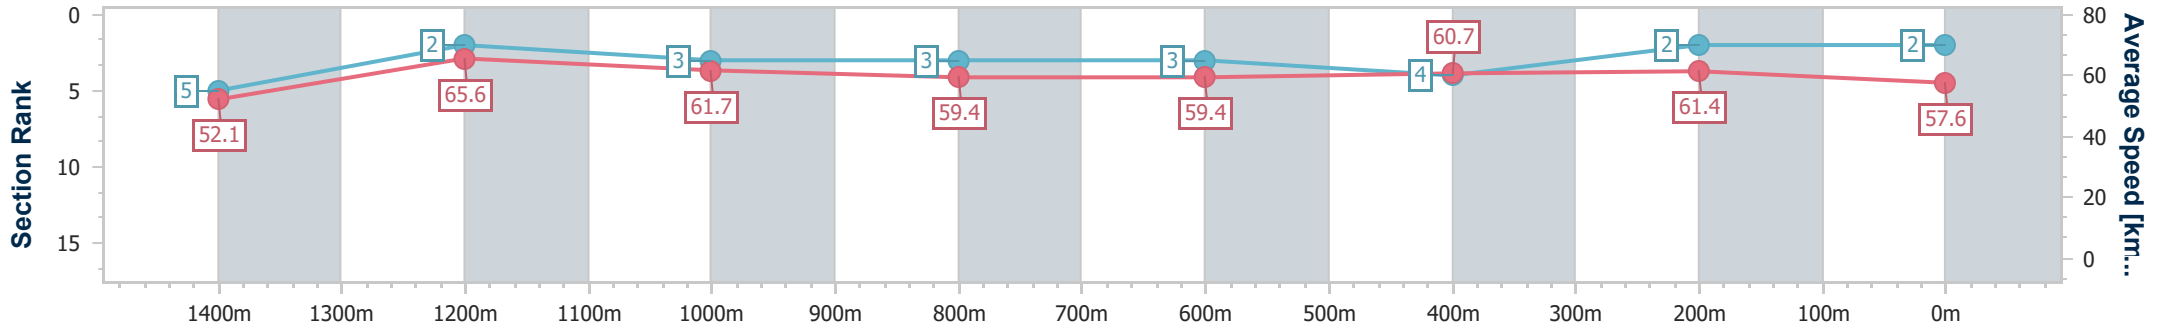

Eagle Farm QLD Professional

Race 1: THE STAR BENCHMARK 85 Handicap - 1600m

01 June 2024 - 11:44

Track Rating: Soft 6, Weather: Overcast, Rail Position: True Entire Course

BRISBANE RACING CLUB

Section	Overall	1400m	1200m	1000m	800m	600m	400m	200m
Section Times	1:37.12 [2] (0:13.88)	1:23.24 [5] (0:10.95)	1:12.29 [2] (0:11.68)	1:00.61 [3] (0:12.27)	0:48.34 [3] (0:12.17)	0:36.17 [3] (0:11.98)	0:24.19 [4] (0:11.71)	0:12.48 [2] (0:12.48)
Average Speed [km/h]	52.1	65.6	61.7	59.4	59.4	60.7	61.4	57.6
Top Speed [km/h]	67.6	67.4	63.5	60.5	60.0	62.3	63.3	60.3
Avg. Dist. to Rail [m]	8.6	1.6	1.7	1.7	1.3	2.0	4.1	4.1
Avg. Stride Freq. [Hz]	2.1	2.2	2.2	2.1	2.1	2.2	2.2	2.1
Avg. Stride Length [m]	6.8	8.1	7.9	7.8	7.9	7.7	7.9	7.5