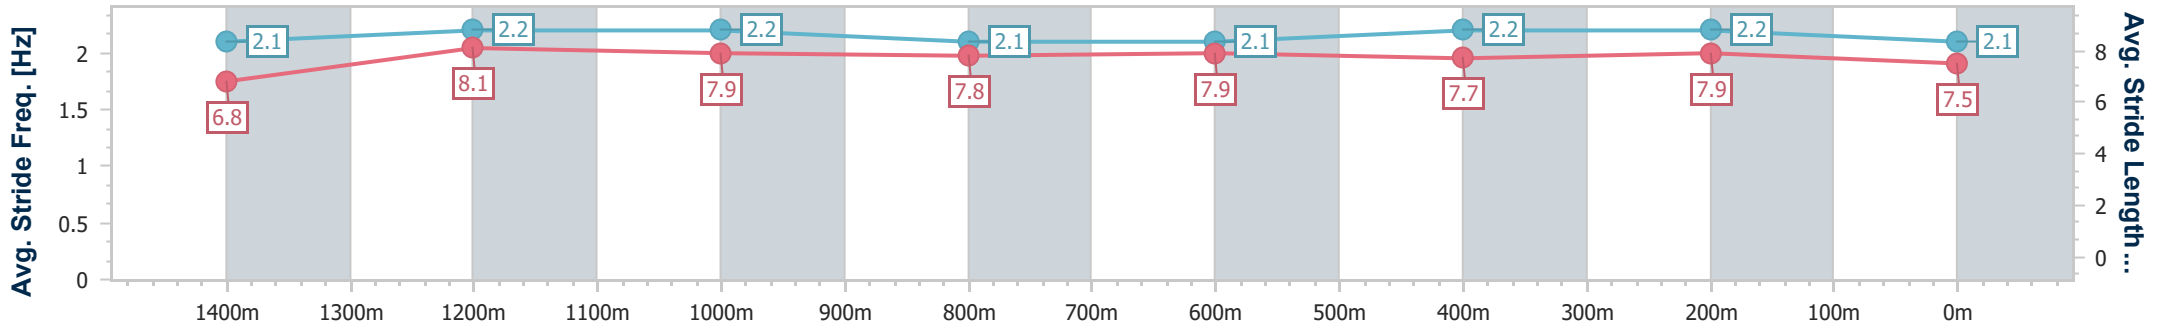

Eagle Farm QLD Professional

Race 1: THE STAR BENCHMARK 85 Handicap - 1600m

01 June 2024 - 11:44

Track Rating: Soft 6, Weather: Overcast, Rail Position: True Entire Course

BRISBANE RACING CLUB

Section	Overall	1400m	1200m	1000m	800m	600m	400m	200m
Section Times	1:37.12 [2] (0:13.88)	1:23.24 [5] (0:10.95)	1:12.29 [2] (0:11.68)	1:00.61 [3] (0:12.27)	0:48.34 [3] (0:12.17)	0:36.17 [3] (0:11.98)	0:24.19 [4] (0:11.71)	0:12.48 [2] (0:12.48)
Average Speed [km/h]	52.1	65.6	61.7	59.4	59.4	60.7	61.4	57.6
Top Speed [km/h]	67.6	67.4	63.5	60.5	60.0	62.3	63.3	60.3
Avg. Dist. to Rail [m]	8.6	1.6	1.7	1.7	1.3	2.0	4.1	4.1
Avg. Stride Freq. [Hz]	2.1	2.2	2.2	2.1	2.1	2.2	2.2	2.1
Avg. Stride Length [m]	6.8	8.1	7.9	7.8	7.9	7.7	7.9	7.5