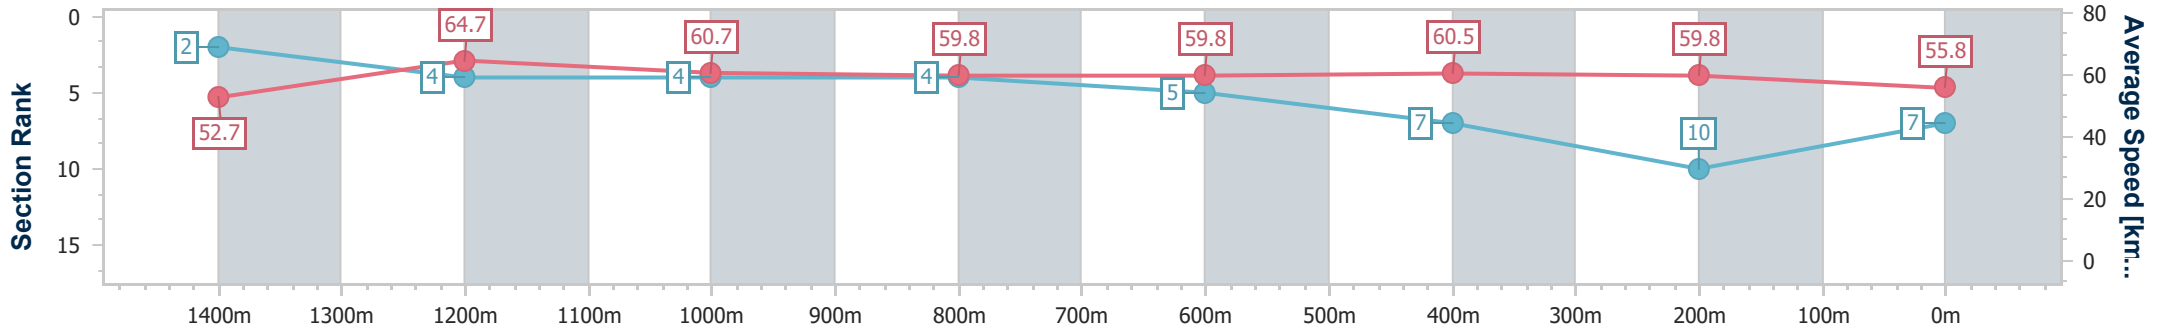

Eagle Farm QLD Professional

Race 1: THE STAR BENCHMARK 85 Handicap - 1600m

01 June 2024 - 11:44

Track Rating: Soft 6, Weather: Overcast, Rail Position: True Entire Course

BRISBANE RACING CLUB

Section	Overall	1400m	1200m	1000m	800m	600m	400m	200m
Section Times	1:38.14 [7] (0:13.78)	1:24.36 [2] (0:11.16)	1:13.20 [4] (0:11.86)	1:01.34 [4] (0:12.22)	0:49.12 [4] (0:12.16)	0:36.96 [5] (0:12.01)	0:24.95 [7] (0:12.04)	0:12.91 [10] (0:12.91)
Average Speed [km/h]	52.7	64.7	60.7	59.8	59.8	60.5	59.8	55.8
Top Speed [km/h]	65.6	66.5	61.4	61.1	60.4	61.8	61.9	56.9
Avg. Dist. to Rail [m]	14.4	3.1	3.3	3.0	2.4	1.8	2.3	4.6
Avg. Stride Freq. [Hz]	2.2	2.3	2.2	2.1	2.2	2.3	2.2	2.1
Avg. Stride Length [m]	6.7	7.9	7.8	7.8	7.6	7.5	7.5	7.2

- [] Ranking at each section and finish
- .-.- No data available at this section
- NA No data available

Horse/Jockey Name	Linthorpe Lad
Final Rank	8
Fastest Section Time (Section)	0:11.35 (1400m)
Top Speed [km/h] (Section)	64.3 (1400m)
Race State	Finished