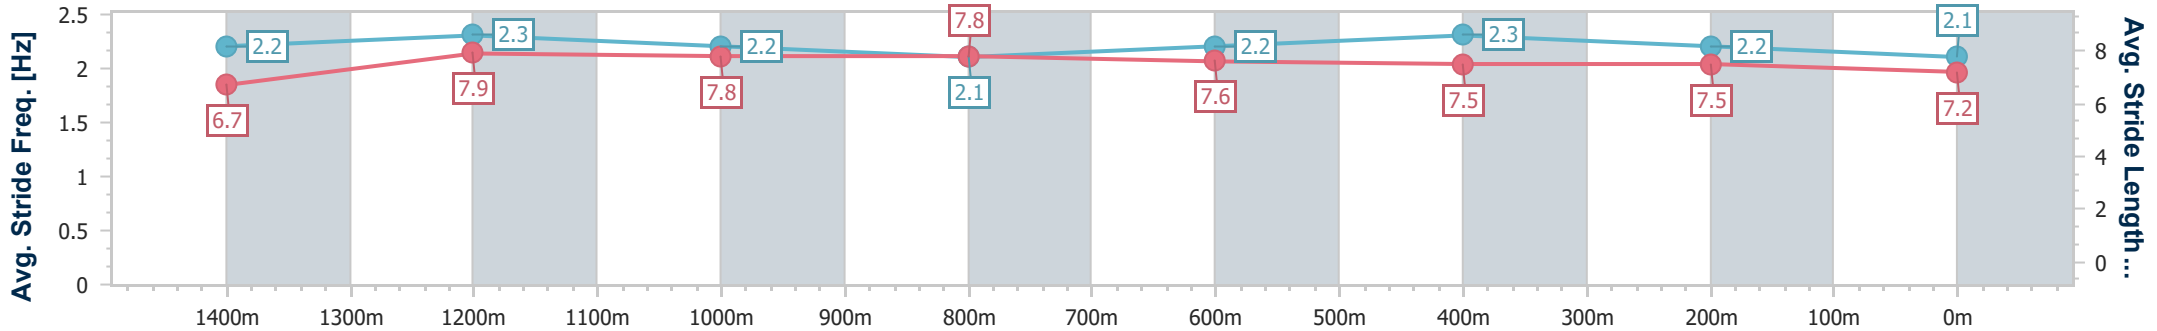

Eagle Farm QLD Professional

Race 1: THE STAR BENCHMARK 85 Handicap - 1600m

01 June 2024 - 11:44

Track Rating: Soft 6, Weather: Overcast, Rail Position: True Entire Course

BRISBANE RACING CLUB

Section	Overall	1400m	1200m	1000m	800m	600m	400m	200m
Section Times	1:38.14 [7] (0:13.78)	1:24.36 [2] (0:11.16)	1:13.20 [4] (0:11.86)	1:01.34 [4] (0:12.22)	0:49.12 [4] (0:12.16)	0:36.96 [5] (0:12.01)	0:24.95 [7] (0:12.04)	0:12.91 [10] (0:12.91)
Average Speed [km/h]	52.7	64.7	60.7	59.8	59.8	60.5	59.8	55.8
Top Speed [km/h]	65.6	66.5	61.4	61.1	60.4	61.8	61.9	56.9
Avg. Dist. to Rail [m]	14.4	3.1	3.3	3.0	2.4	1.8	2.3	4.6
Avg. Stride Freq. [Hz]	2.2	2.3	2.2	2.1	2.2	2.3	2.2	2.1
Avg. Stride Length [m]	6.7	7.9	7.8	7.8	7.6	7.5	7.5	7.2

- [] Ranking at each section and finish
- .-.- No data available at this section
- NA No data available

Horse/Jockey Name	Linthorpe Lad
Final Rank	8
Fastest Section Time (Section)	0:11.35 (1400m)
Top Speed [km/h] (Section)	64.3 (1400m)
Race State	Finished