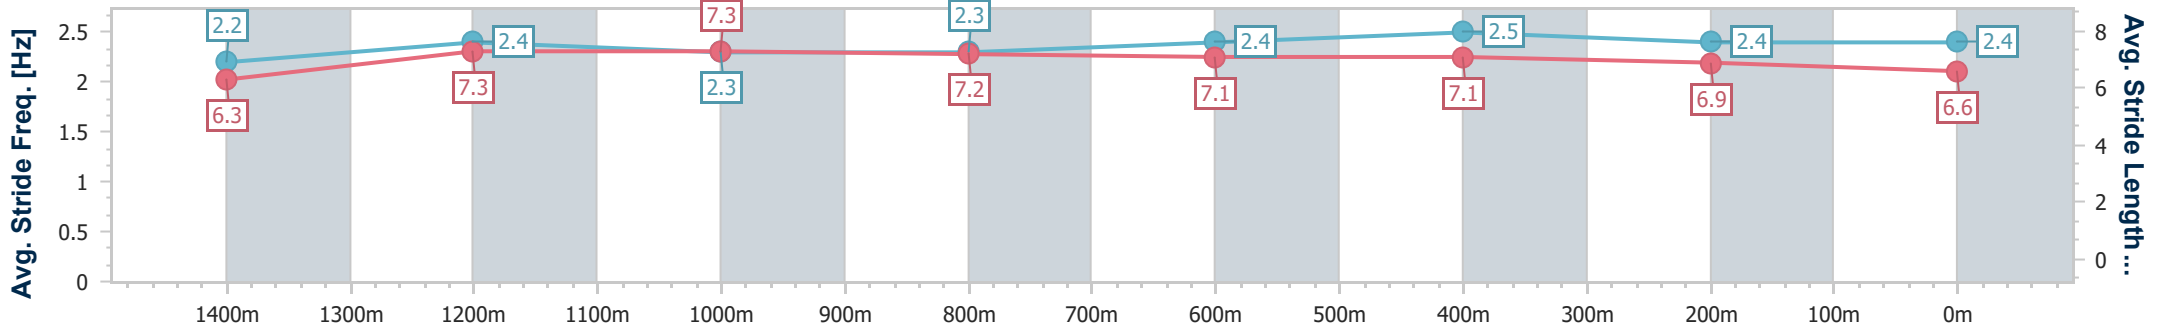

Eagle Farm QLD Professional

Race 1: THE STAR BENCHMARK 85 Handicap - 1600m

01 June 2024 - 11:44

Track Rating: Soft 6, Weather: Overcast, Rail Position: True Entire Course

BRISBANE RACING CLUB

Section	Overall	1400m	1200m	1000m	800m	600m	400m	200m
Section Times	1:37.74 [5] (0:14.18)	1:23.56 [8] (0:11.52)	1:12.04 [10] (0:11.80)	1:00.24 [10] (0:12.21)	0:48.03 [10] (0:11.88)	0:36.15 [9] (0:11.54)	0:24.61 [6] (0:11.76)	0:12.85 [4] (0:12.85)
Average Speed [km/h]	50.9	62.6	61.2	59.5	60.6	62.8	61.2	56.0
Top Speed [km/h]	63.8	63.6	63.0	60.9	62.1	63.4	62.8	59.6
Avg. Dist. to Rail [m]	10.3	2.8	2.8	1.6	0.7	0.8	0.9	2.2
Avg. Stride Freq. [Hz]	2.2	2.4	2.3	2.3	2.4	2.5	2.4	2.4
Avg. Stride Length [m]	6.3	7.3	7.3	7.2	7.1	7.1	6.9	6.6

- [] Ranking at each section and finish
- .-.- No data available at this section
- NA No data available

Horse/Jockey Name	Bettcha The Crown
Final Rank	6
Fastest Section Time (Section)	0:11.24 (1400m)
Top Speed [km/h] (Section)	66.1 (Overall)
Race State	Finished