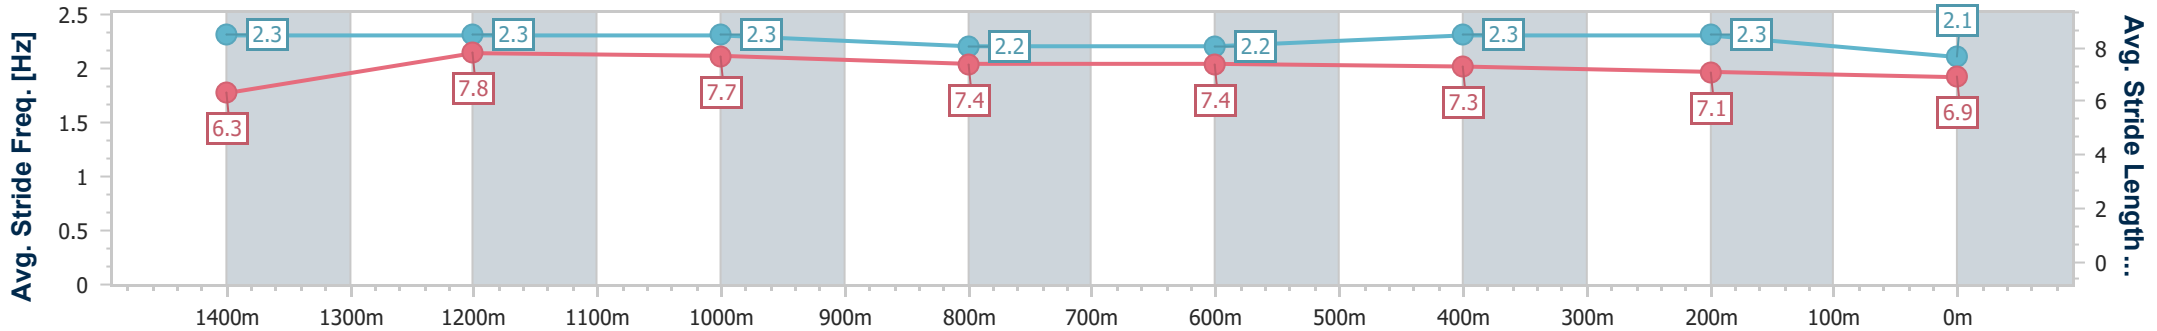

- [] Ranking at each section and finish
- .-.- No data available at this section
- NA No data available

Horse/Jockey Name	Basarwa
Final Rank	11
Fastest Section Time (Section)	0:10.99 (1400m)
Top Speed [km/h] (Section)	67.0 (1400m)
Race State	Finished

Eagle Farm QLD Professional

Race 1: THE STAR BENCHMARK 85 Handicap - 1600m

01 June 2024 - 11:44

Track Rating: Soft 6, Weather: Overcast, Rail Position: True Entire Course

BRISBANE RACING CLUB

Section	Overall	1400m	1200m	1000m	800m	600m	400m	200m
Section Times	1:38.78 [11] (0:13.84)	1:24.94 [3] (0:10.99)	1:13.95 [3] (0:11.44)	1:02.51 [1] (0:12.29)	0:50.22 [2] (0:12.11)	0:38.11 [1] (0:12.03)	0:26.08 [1] (0:12.26)	0:13.82 [7] (0:13.82)
Average Speed [km/h]	52.6	65.7	63.1	59.2	59.6	59.8	58.6	52.1
Top Speed [km/h]	66.3	67.0	64.6	59.9	60.6	60.4	59.7	56.7
Avg. Dist. to Rail [m]	16.7	6.8	4.9	2.0	0.7	0.7	0.5	1.5
Avg. Stride Freq. [Hz]	2.3	2.3	2.3	2.2	2.2	2.3	2.3	2.1
Avg. Stride Length [m]	6.3	7.8	7.7	7.4	7.4	7.3	7.1	6.9

- [] Ranking at each section and finish
- .-.- No data available at this section
- NA No data available