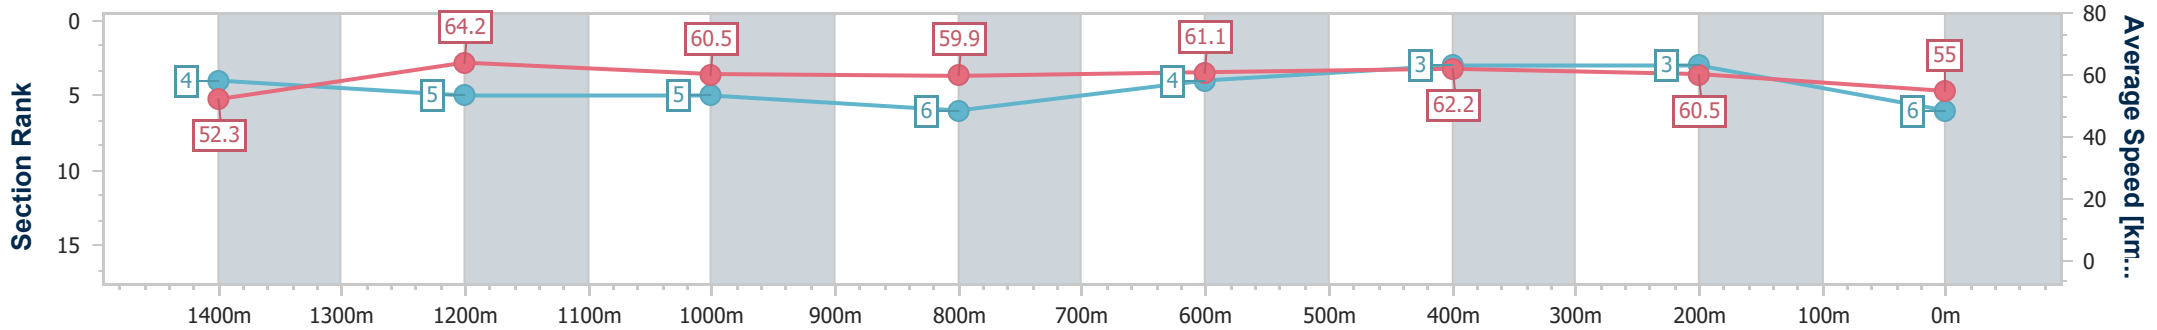

Eagle Farm QLD Professional

Race 1: THE STAR BENCHMARK 85 Handicap - 1600m

01 June 2024 - 11:44

Track Rating: Soft 6, Weather: Overcast, Rail Position: True Entire Course

BRISBANE RACING CLUB

Section	Overall	1400m	1200m	1000m	800m	600m	400m	200m
Section Times	1:37.89 [6] (0:13.88)	1:24.01 [4] (0:11.24)	1:12.77 [5] (0:11.94)	1:00.83 [5] (0:12.18)	0:48.65 [6] (0:11.93)	0:36.72 [4] (0:11.75)	0:24.97 [3] (0:11.93)	0:13.04 [3] (0:13.04)
Average Speed [km/h]	52.3	64.2	60.5	59.9	61.1	62.2	60.5	55.0
Top Speed [km/h]	66.1	65.5	61.6	61.7	62.4	63.1	62.3	57.5
Avg. Dist. to Rail [m]	11.0	3.2	4.0	3.0	2.4	3.1	5.0	5.0
Avg. Stride Freq. [Hz]	2.2	2.3	2.2	2.2	2.2	2.3	2.3	2.2
Avg. Stride Length [m]	6.7	7.8	7.6	7.5	7.6	7.5	7.4	7.0