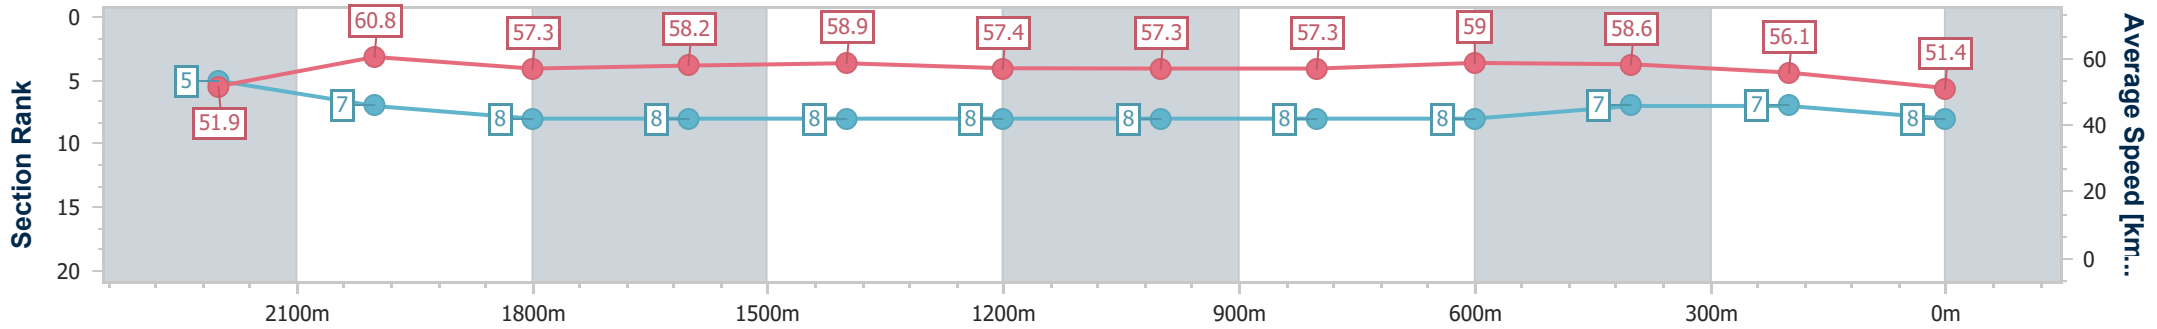

Eagle Farm QLD Professional
 Race 3: LIVING TURF PREMIER'S CUP - 2400m
 01 June 2024 - 12:55
 Track Rating: Soft 6, Weather: Overcast, Rail Position: True Entire Course

BRISBANE RACING CLUB

Section	Overall	2200m	2000m	1800m	1600m	1400m	1200m	1000m	800m	600m	400m	200m
Section Times	2:32.96 [8] (0:13.84)	2:19.12 [5] (0:11.88)	2:07.24 [7] (0:12.56)	1:54.68 [8] (0:12.49)	1:42.19 [8] (0:12.43)	1:29.76 [8] (0:12.58)	1:17.18 [8] (0:12.57)	1:04.61 [8] (0:12.84)	0:51.77 [8] (0:12.36)	0:39.41 [8] (0:12.47)	0:26.94 [7] (0:12.87)	0:14.07 [7] (0:14.07)
Average Speed [km/h]	51.9	60.8	57.3	58.2	58.9	57.4	57.3	57.3	59.0	58.6	56.1	51.4
Top Speed [km/h]	62.7	62.5	58.3	58.9	59.4	59.1	58.3	57.9	59.9	59.6	57.7	54.0
Avg. Dist. to Rail [m]	6.5	1.0	0.9	2.4	4.0	4.2	4.9	3.7	2.9	3.4	8.6	8.8
Avg. Stride Freq. [Hz]	2.2	2.2	2.1	2.1	2.1	2.1	2.1	2.1	2.2	2.2	2.2	2.1
Avg. Stride Length [m]	6.6	7.7	7.4	7.5	7.7	7.6	7.6	7.5	7.6	7.3	7.1	6.8