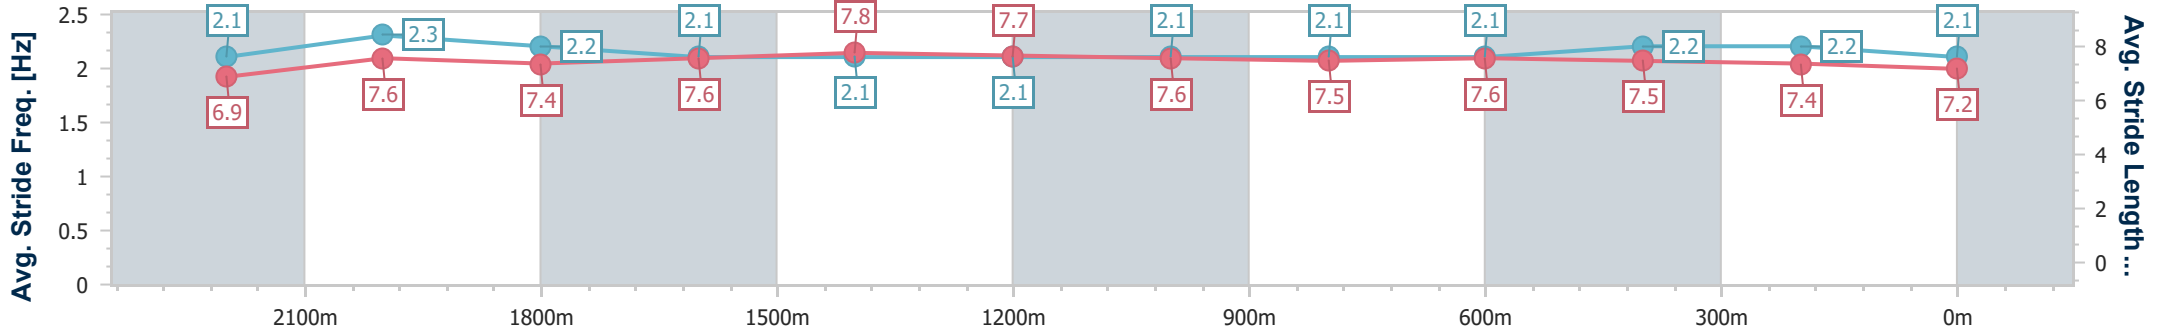

BRISBANE RACING CLUB

Section	Overall	2200m	2000m	1800m	1600m	1400m	1200m	1000m	800m	600m	400m	200m
Section Times	2:30.80 [1] (0:13.74)	2:17.06 [3] (0:11.66)	2:05.40 [4] (0:12.52)	1:52.88 [6] (0:12.49)	1:40.39 [6] (0:12.39)	1:28.00 [6] (0:12.60)	1:15.40 [6] (0:12.58)	1:02.82 [5] (0:12.84)	0:49.98 [6] (0:12.44)	0:37.54 [4] (0:12.27)	0:25.27 [2] (0:12.12)	0:13.15 [1] (0:13.15)
Average Speed [km/h]	52.5	61.7	57.7	58.4	59.0	57.3	57.4	57.1	58.7	59.8	59.3	55.1
Top Speed [km/h]	63.4	63.7	58.4	59.0	59.5	58.7	58.1	58.3	59.9	60.5	60.6	56.9
Avg. Dist. to Rail [m]	3.5	1.8	0.9	2.2	3.9	4.2	4.9	3.8	2.8	3.5	5.6	4.7
Avg. Stride Freq. [Hz]	2.1	2.3	2.2	2.1	2.1	2.1	2.1	2.1	2.1	2.2	2.2	2.1
Avg. Stride Length [m]	6.9	7.6	7.4	7.6	7.8	7.7	7.6	7.5	7.6	7.5	7.4	7.2