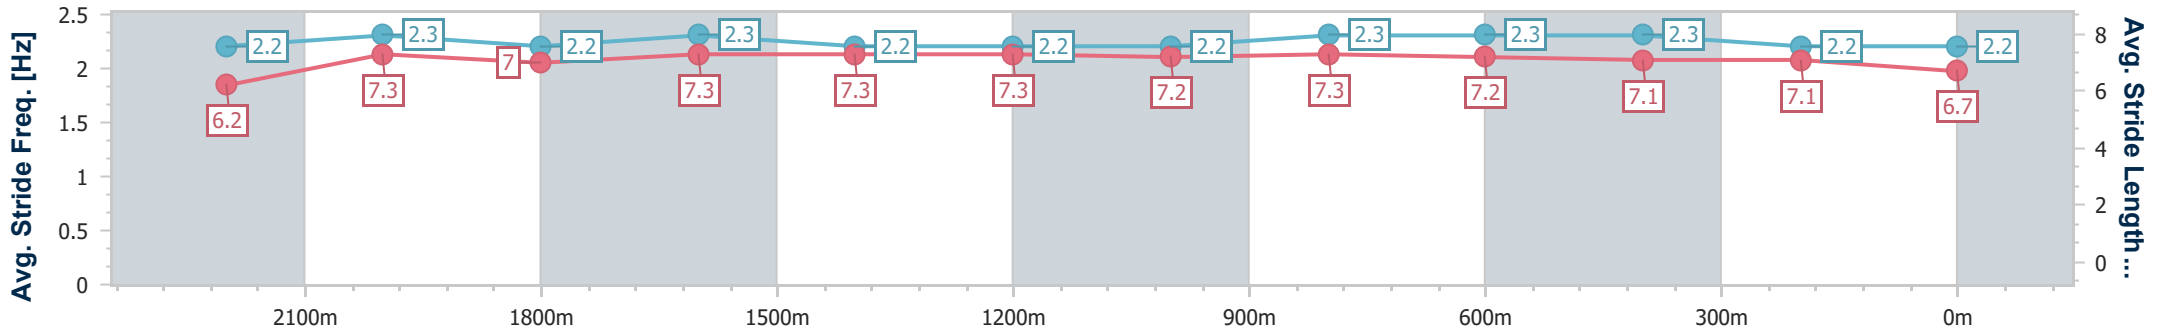

- [] Ranking at each section and finish
- .-.- No data available at this section
- NA No data available

Horse/Jockey Name	Tapildoodleo
Final Rank	10
Fastest Section Time (Section)	0:12.10 (2200m)
Top Speed [km/h] (Section)	62.4 (2200m)
Race State	Finished

Eagle Farm QLD Professional
 Race 3: LIVING TURF PREMIER'S CUP - 2400m
 01 June 2024 - 12:55
 Track Rating: Soft 6, Weather: Overcast, Rail Position: True Entire Course

BRISBANE RACING CLUB

Section	Overall	2200m	2000m	1800m	1600m	1400m	1200m	1000m	800m	600m	400m	200m
Section Times	2:33.30 [10] (0:14.62)	2:18.68 [14] (0:12.10)	2:06.58 [14] (0:12.83)	1:53.75 [14] (0:12.27)	1:41.48 [14] (0:12.39)	1:29.09 [14] (0:12.62)	1:16.47 [14] (0:12.64)	1:03.83 [14] (0:12.37)	0:51.46 [14] (0:12.36)	0:39.10 [13] (0:12.55)	0:26.55 [13] (0:12.73)	0:13.82 [10] (0:13.82)
Average Speed [km/h]	49.3	59.7	56.3	59.3	58.4	57.4	56.9	59.3	58.9	58.5	56.4	52.5
Top Speed [km/h]	61.8	62.4	58.0	60.4	59.8	58.3	59.2	59.9	59.5	59.2	58.0	54.2
Avg. Dist. to Rail [m]	8.7	1.2	0.7	1.6	2.5	2.6	3.3	2.9	2.6	3.9	9.1	10.8
Avg. Stride Freq. [Hz]	2.2	2.3	2.2	2.3	2.2	2.2	2.2	2.3	2.3	2.3	2.2	2.2
Avg. Stride Length [m]	6.2	7.3	7.0	7.3	7.3	7.3	7.2	7.3	7.2	7.1	7.1	6.7