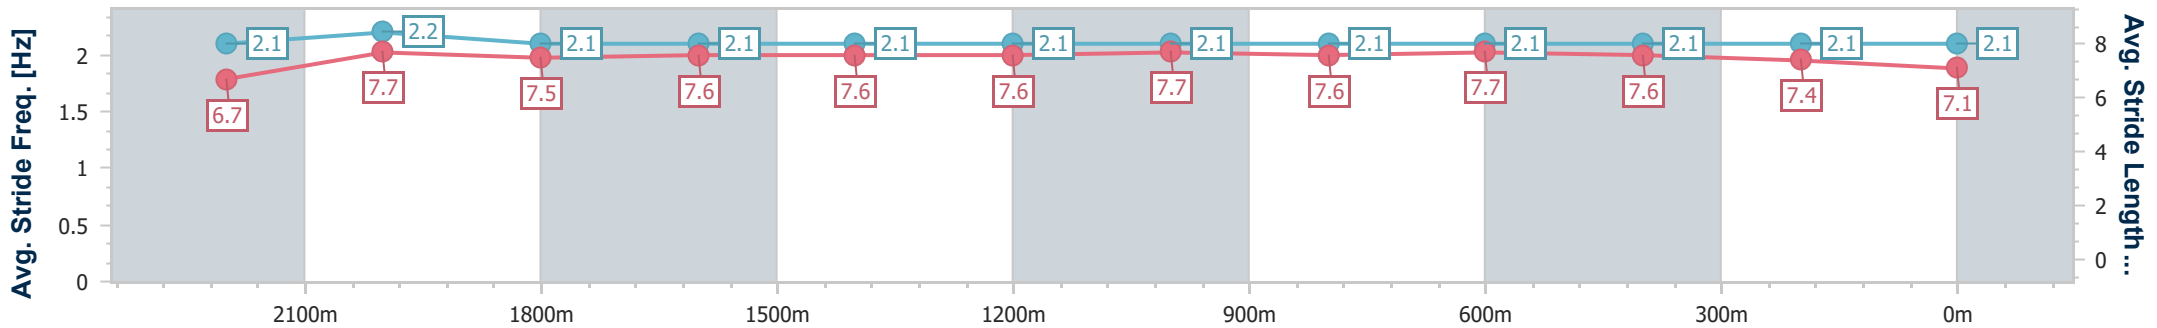

Horse/Jockey Name	Dune Forty Five
Final Rank	6
Fastest Section Time (Section)	0:11.87 (2200m)
Top Speed [km/h] (Section)	63.0 (2200m)
Race State	Finished

Eagle Farm QLD Professional
Race 3: LIVING TURF PREMIER'S CUP - 2400m
01 June 2024 - 12:55
Track Rating: Soft 6, Weather: Overcast, Rail Position: True Entire Course

BRISBANE RACING CLUB

Section	Overall	2200m	2000m	1800m	1600m	1400m	1200m	1000m	800m	600m	400m	200m
Section Times	2:32.55 [6] (0:14.11)	2:18.44 [10] (0:11.87)	2:06.57 [11] (0:12.48)	1:54.09 [9] (0:12.52)	1:41.57 [10] (0:12.61)	1:28.96 [11] (0:12.71)	1:16.25 [11] (0:12.56)	1:03.69 [12] (0:12.64)	0:51.05 [10] (0:12.28)	0:38.77 [11] (0:12.47)	0:26.30 [9] (0:12.70)	0:13.60 [9] (0:13.60)
Average Speed [km/h]	51.0	60.6	58.0	58.2	57.9	56.9	57.7	57.9	59.6	58.7	56.7	53.3
Top Speed [km/h]	61.6	63.0	58.4	58.8	58.4	57.8	59.0	58.9	60.5	60.0	58.6	54.8
Avg. Dist. to Rail [m]	11.5	2.2	0.8	2.6	4.1	3.9	4.3	3.9	3.3	3.8	9.1	9.5
Avg. Stride Freq. [Hz]	2.1	2.2	2.1	2.1	2.1	2.1	2.1	2.1	2.1	2.1	2.1	2.1
Avg. Stride Length [m]	6.7	7.7	7.5	7.6	7.6	7.6	7.7	7.6	7.7	7.6	7.4	7.1

- [ ] Ranking at each section and finish
- -.-.- No data available at this section
- NA No data available