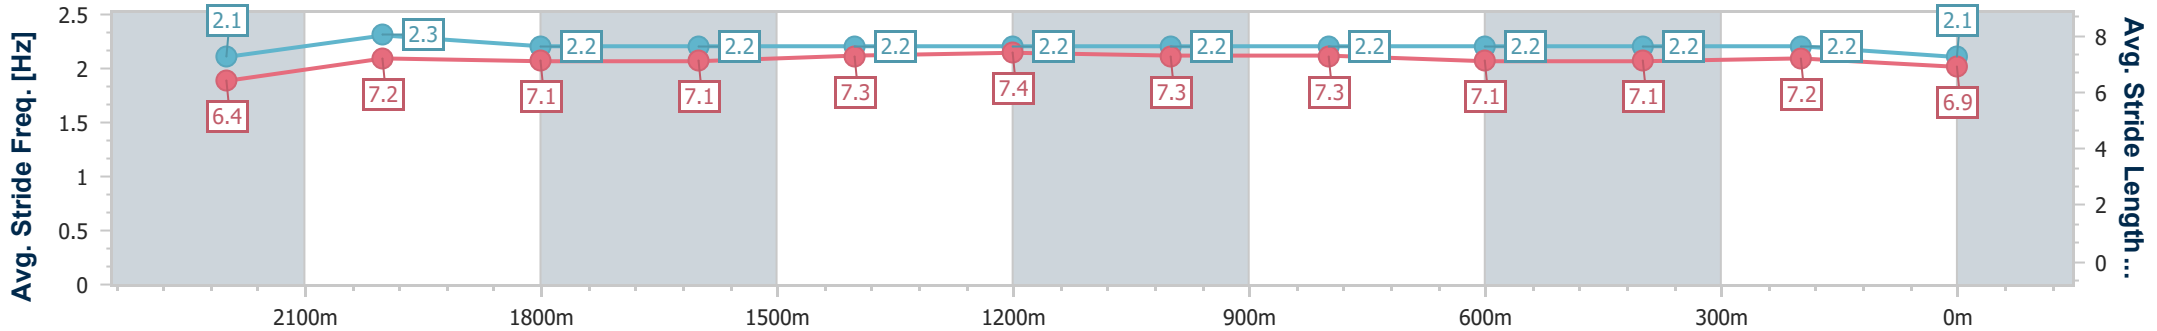

- [] Ranking at each section and finish
- .-.- No data available at this section
- NA No data available

Horse/Jockey Name	Selino
Final Rank	12
Fastest Section Time (Section)	0:12.21 (1600m)
Top Speed [km/h] (Section)	60.7 (2200m)
Race State	Finished

Eagle Farm QLD Professional
 Race 3: LIVING TURF PREMIER'S CUP - 2400m
 01 June 2024 - 12:55
 Track Rating: Soft 6, Weather: Overcast, Rail Position: True Entire Course

BRISBANE RACING CLUB

Section	Overall	2200m	2000m	1800m	1600m	1400m	1200m	1000m	800m	600m	400m	200m
Section Times	2:34.01 [12] (0:14.76)	2:19.25 [15] (0:12.28)	2:06.97 [15] (0:12.83)	1:54.14 [15] (0:12.43)	1:41.71 [15] (0:12.21)	1:29.50 [15] (0:12.54)	1:16.96 [15] (0:12.50)	1:04.46 [15] (0:12.41)	0:52.05 [15] (0:12.64)	0:39.41 [15] (0:12.85)	0:26.56 [14] (0:12.80)	0:13.76 [14] (0:13.76)
Average Speed [km/h]	48.9	58.5	56.0	58.0	59.3	57.6	57.6	58.5	57.4	56.7	56.2	52.5
Top Speed [km/h]	60.6	60.7	56.9	59.5	60.2	58.3	59.1	59.1	58.6	57.9	57.5	53.4
Avg. Dist. to Rail [m]	3.6	0.2	1.0	0.8	1.7	1.8	2.2	1.5	1.5	2.0	5.0	7.5
Avg. Stride Freq. [Hz]	2.1	2.3	2.2	2.2	2.2	2.2	2.2	2.2	2.2	2.2	2.2	2.1
Avg. Stride Length [m]	6.4	7.2	7.1	7.1	7.3	7.4	7.3	7.3	7.1	7.1	7.2	6.9