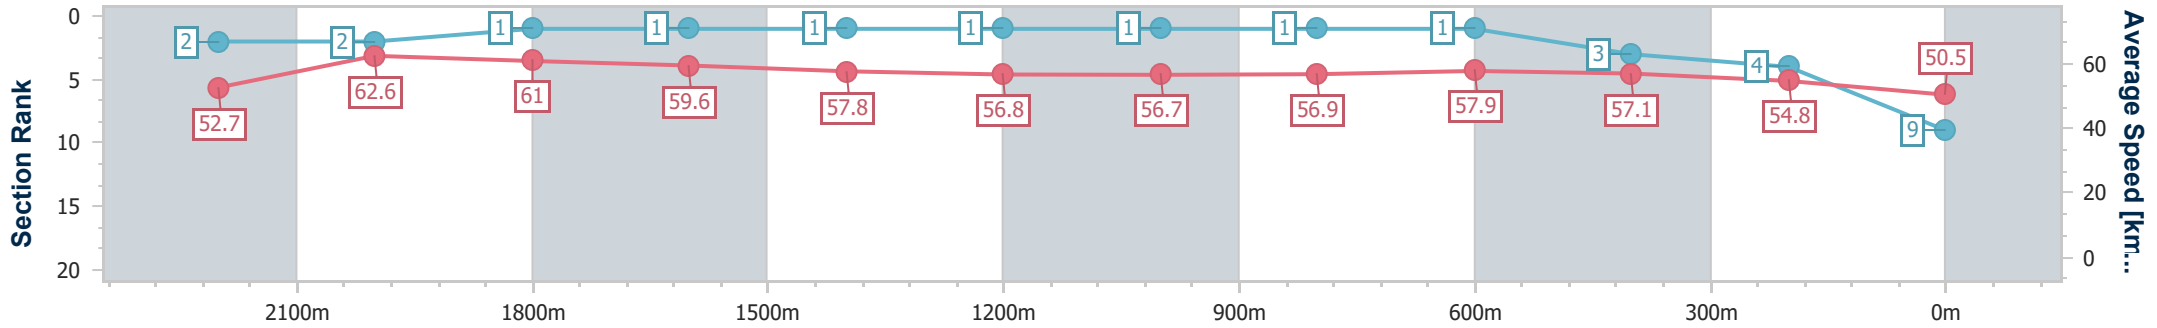

- [] Ranking at each section and finish
- .-.- No data available at this section
- NA No data available

Horse/Jockey Name	Knights Order
Final Rank	9
Fastest Section Time (Section)	0:11.52 (2200m)
Top Speed [km/h] (Section)	64.2 (2200m)
Race State	Finished

Eagle Farm QLD Professional
Race 3: LIVING TURF PREMIER'S CUP - 2400m

01 June 2024 - 12:55
Track Rating: Soft 6, Weather: Overcast, Rail Position: True Entire Course

Section	Overall	2200m	2000m	1800m	1600m	1400m	1200m	1000m	800m	600m	400m	200m
Section Times	2:33.01 [9] (0:13.70)	2:19.31 [2] (0:11.52)	2:07.79 [2] (0:11.97)	1:55.82 [1] (0:12.21)	1:43.61 [1] (0:12.62)	1:30.99 [1] (0:12.71)	1:18.28 [1] (0:12.73)	1:05.55 [1] (0:12.80)	0:52.75 [1] (0:12.53)	0:40.22 [1] (0:12.76)	0:27.46 [3] (0:13.15)	0:14.31 [4] (0:14.31)
Average Speed [km/h]	52.7	62.6	61.0	59.6	57.8	56.8	56.7	56.9	57.9	57.1	54.8	50.5
Top Speed [km/h]	64.0	64.2	62.6	60.6	58.8	57.3	57.2	57.7	59.1	58.8	56.7	53.6
Avg. Dist. to Rail [m]	11.7	7.2	2.6	2.1	3.7	2.6	2.6	1.9	1.6	2.8	6.1	6.0
Avg. Stride Freq. [Hz]	2.3	2.3	2.3	2.3	2.2	2.2	2.2	2.2	2.3	2.3	2.2	2.2
Avg. Stride Length [m]	6.4	7.5	7.4	7.4	7.3	7.2	7.2	7.1	7.1	6.9	6.8	6.5