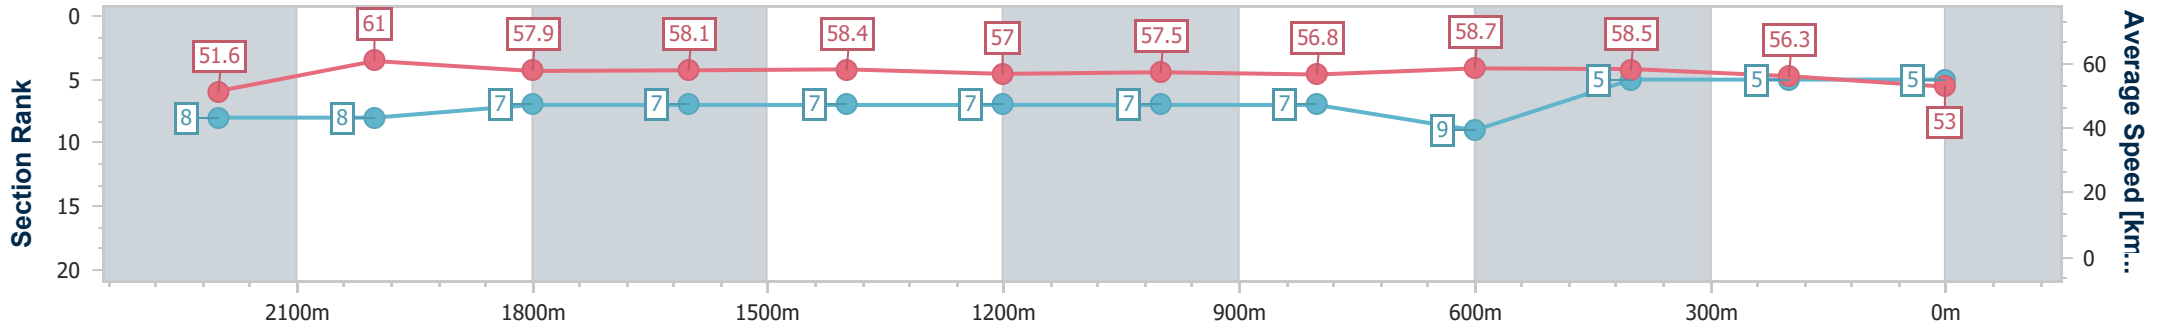

Horse/Jockey Name	Bonny Ezra
Final Rank	5
Fastest Section Time (Section)	0:11.80 (2200m)
Top Speed [km/h] (Section)	64.0 (Overall)
Race State	Finished

Eagle Farm QLD Professional
Race 3: LIVING TURF PREMIER'S CUP - 2400m

01 June 2024 - 12:55
Track Rating: Soft 6, Weather: Overcast, Rail Position: True Entire Course

BRISBANE RACING CLUB

Section	Overall	2200m	2000m	1800m	1600m	1400m	1200m	1000m	800m	600m	400m	200m
Section Times	2:32.43 [5] (0:13.94)	2:18.49 [8] (0:11.80)	2:06.69 [8] (0:12.37)	1:54.32 [7] (0:12.51)	1:41.81 [7] (0:12.47)	1:29.34 [7] (0:12.64)	1:16.70 [7] (0:12.58)	1:04.12 [7] (0:12.83)	0:51.29 [7] (0:12.47)	0:38.82 [9] (0:12.35)	0:26.47 [5] (0:12.82)	0:13.65 [5] (0:13.65)
Average Speed [km/h]	51.6	61.0	57.9	58.1	58.4	57.0	57.5	56.8	58.7	58.5	56.3	53.0
Top Speed [km/h]	64.0	64.0	58.6	58.9	58.8	59.2	58.1	58.0	59.8	59.6	57.4	54.6
Avg. Dist. to Rail [m]	1.6	1.0	1.5	1.7	3.0	3.1	3.7	2.8	2.5	1.5	5.0	5.9
Avg. Stride Freq. [Hz]	2.2	2.3	2.2	2.2	2.2	2.1	2.1	2.2	2.2	2.2	2.1	2.1
Avg. Stride Length [m]	6.5	7.5	7.4	7.4	7.5	7.4	7.5	7.3	7.4	7.4	7.3	7.0

- [ ] Ranking at each section and finish
- -.-.- No data available at this section
- NA No data available