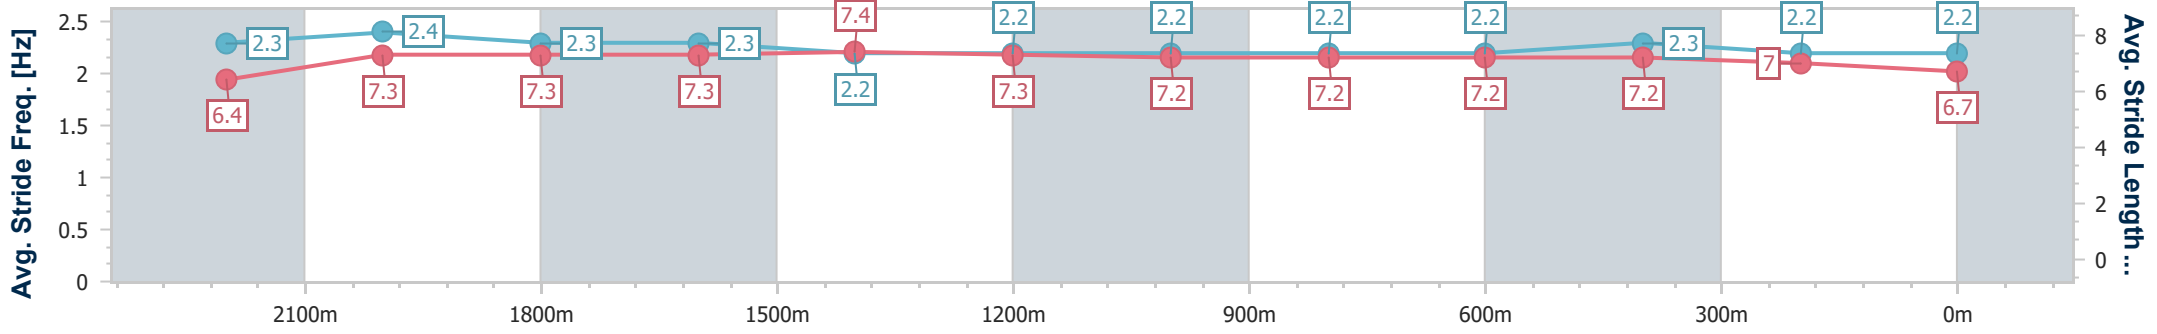

Horse/Jockey Name	Goldman
Final Rank	3
Fastest Section Time (Section)	0:11.52 (2200m)
Top Speed [km/h] (Section)	64.8 (Overall)
Race State	Finished

Eagle Farm QLD Professional
Race 3: LIVING TURF PREMIER'S CUP - 2400m

01 June 2024 - 12:55
Track Rating: Soft 6, Weather: Overcast, Rail Position: True Entire Course

Section	Overall	2200m	2000m	1800m	1600m	1400m	1200m	1000m	800m	600m	400m	200m
Section Times	2:31.93 [3] (0:13.75)	2:18.18 [4] (0:11.52)	2:06.66 [3] (0:12.11)	1:54.55 [3] (0:12.19)	1:42.36 [2] (0:12.54)	1:29.82 [2] (0:12.70)	1:17.12 [2] (0:12.71)	1:04.41 [2] (0:12.83)	0:51.58 [2] (0:12.51)	0:39.07 [2] (0:12.50)	0:26.57 [1] (0:12.82)	0:13.75 [3] (0:13.75)
Average Speed [km/h]	52.5	62.4	59.5	59.8	58.4	56.9	56.6	57.2	58.4	58.0	56.1	52.8
Top Speed [km/h]	64.8	64.3	61.0	60.7	59.7	57.5	57.5	58.6	58.9	58.7	57.5	54.9
Avg. Dist. to Rail [m]	5.6	1.9	0.8	2.3	4.4	4.2	4.4	3.6	2.9	1.4	3.7	4.8
Avg. Stride Freq. [Hz]	2.3	2.4	2.3	2.3	2.2	2.2	2.2	2.2	2.2	2.3	2.2	2.2
Avg. Stride Length [m]	6.4	7.3	7.3	7.3	7.4	7.3	7.2	7.2	7.2	7.2	7.0	6.7

- [ ] Ranking at each section and finish
- -.-.- No data available at this section
- NA No data available