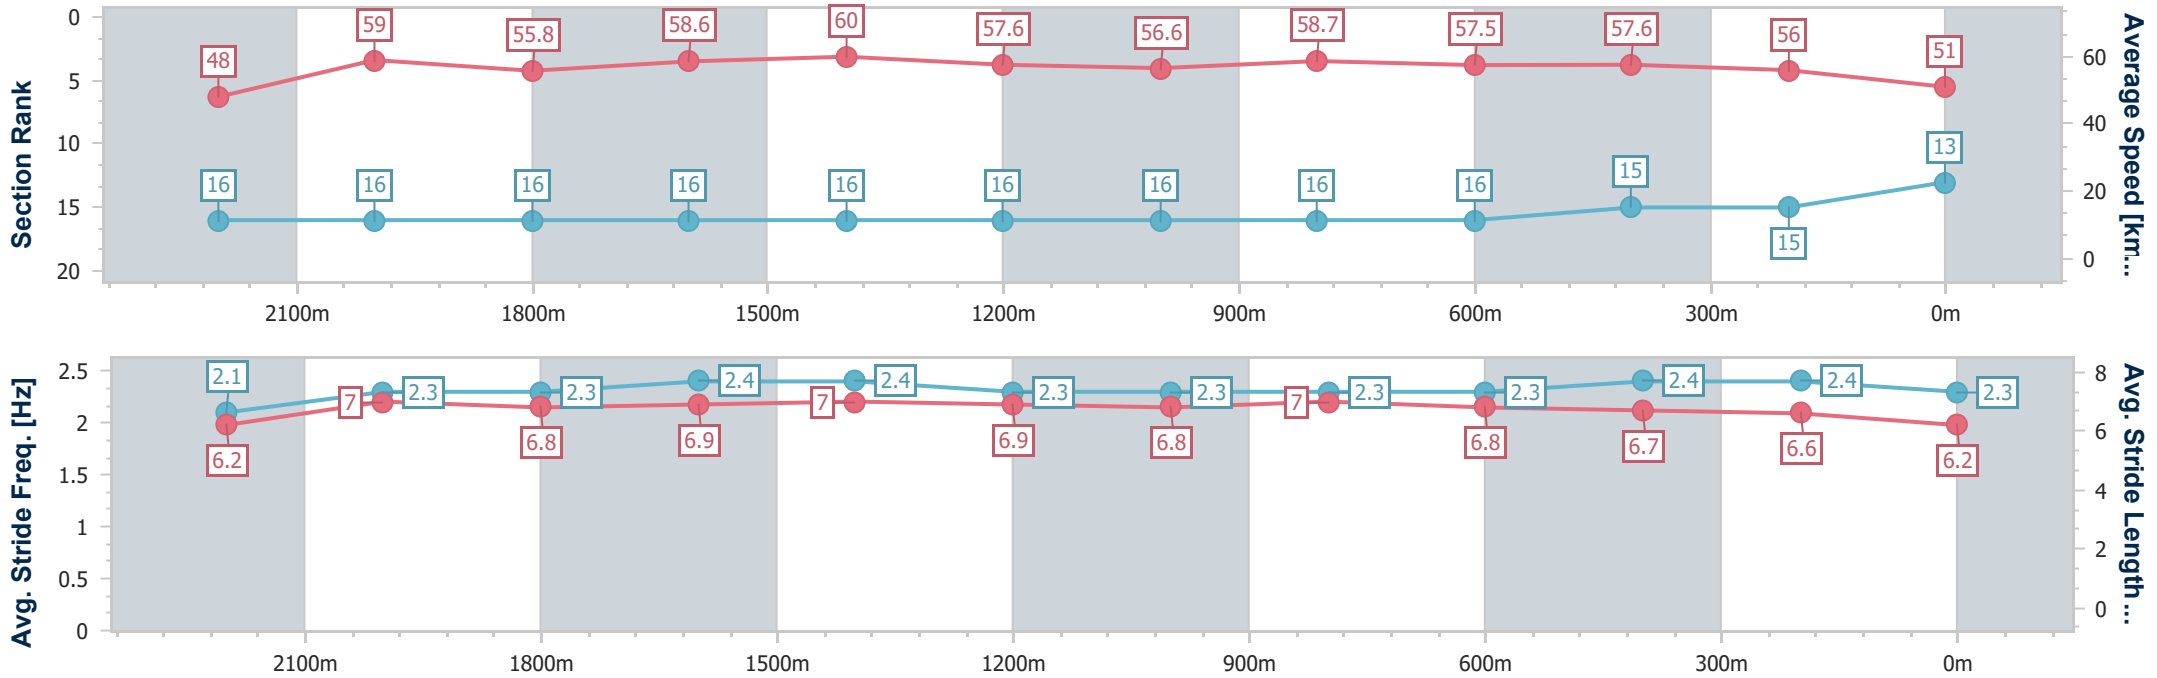

Eagle Farm QLD Professional
 Race 3: LIVING TURF PREMIER'S CUP - 2400m
 01 June 2024 - 12:55
 Track Rating: Soft 6, Weather: Overcast, Rail Position: True Entire Course

BRISBANE RACING CLUB

Section	Overall	2200m	2000m	1800m	1600m	1400m	1200m	1000m	800m	600m	400m	200m
Section Times	2:34.01 [12] (0:14.76)	2:19.25 [15] (0:12.28)	2:06.97 [15] (0:12.83)	1:54.14 [15] (0:12.43)	1:41.71 [15] (0:12.21)	1:29.50 [15] (0:12.54)	1:16.96 [15] (0:12.50)	1:04.46 [15] (0:12.41)	0:52.05 [15] (0:12.64)	0:39.41 [15] (0:12.85)	0:26.56 [14] (0:12.80)	0:13.76 [14] (0:13.76)
Average Speed [km/h]	48.9	58.5	56.0	58.0	59.3	57.6	57.6	58.5	57.4	56.7	56.2	52.5
Top Speed [km/h]	60.6	60.7	56.9	59.5	60.2	58.3	59.1	59.1	58.6	57.9	57.5	53.4
Avg. Dist. to Rail [m]	3.6	0.2	1.0	0.8	1.7	1.8	2.2	1.5	1.5	2.0	5.0	7.5
Avg. Stride Freq. [Hz]	2.1	2.3	2.2	2.2	2.2	2.2	2.2	2.2	2.2	2.2	2.2	2.1
Avg. Stride Length [m]	6.4	7.2	7.1	7.1	7.3	7.4	7.3	7.3	7.1	7.1	7.2	6.9

Eagle Farm QLD Professional
 Race 3: LIVING TURF PREMIER'S CUP - 2400m
 01 June 2024 - 12:55
 Track Rating: Soft 6, Weather: Overcast, Rail Position: True Entire Course

BRISBANE RACING CLUB

Section	Overall	2200m	2000m	1800m	1600m	1400m	1200m	1000m	800m	600m	400m	200m
Section Times	2:34.62 [13] (0:15.00)	2:19.62 [16] (0:12.18)	2:07.44 [16] (0:12.88)	1:54.56 [16] (0:12.40)	1:42.16 [16] (0:12.10)	1:30.06 [16] (0:12.50)	1:17.56 [16] (0:12.77)	1:04.79 [16] (0:12.40)	0:52.39 [16] (0:12.62)	0:39.77 [16] (0:12.72)	0:27.05 [15] (0:12.85)	0:14.20 [15] (0:14.20)
Average Speed [km/h]	48.0	59.0	55.8	58.6	60.0	57.6	56.6	58.7	57.5	57.6	56.0	51.0
Top Speed [km/h]	60.4	60.5	57.0	60.9	61.0	58.8	58.5	59.1	58.7	59.4	58.2	53.7
Avg. Dist. to Rail [m]	4.9	0.6	0.7	1.4	2.7	2.7	3.7	2.1	1.9	3.8	8.4	10.6
Avg. Stride Freq. [Hz]	2.1	2.3	2.3	2.4	2.4	2.3	2.3	2.3	2.3	2.4	2.4	2.3
Avg. Stride Length [m]	6.2	7.0	6.8	6.9	7.0	6.9	6.8	7.0	6.8	6.7	6.6	6.2