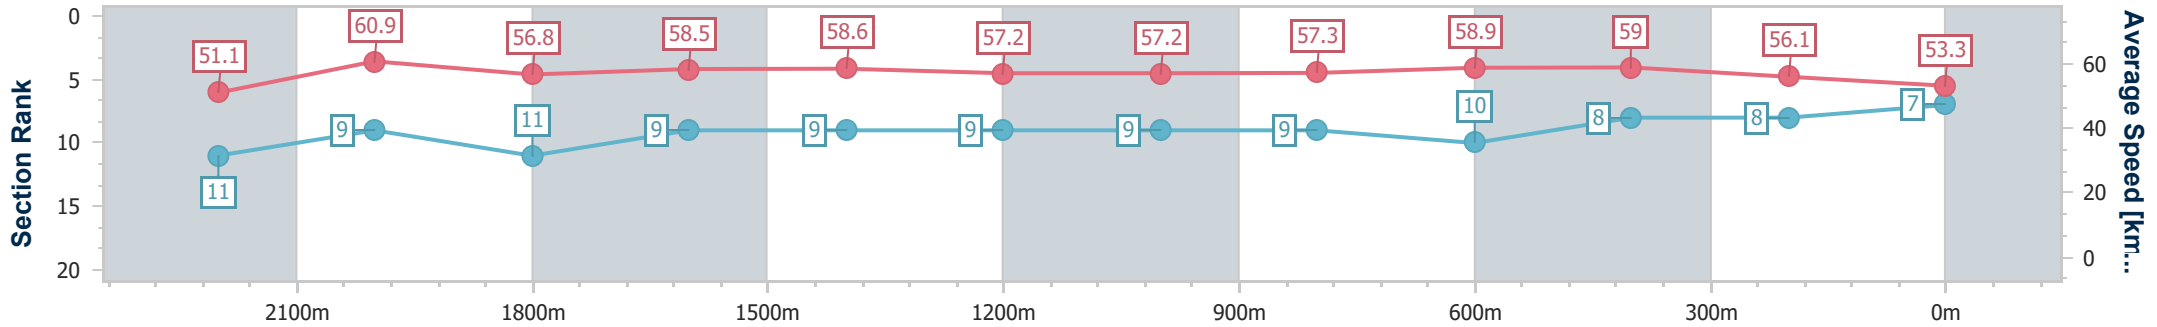

Horse/Jockey Name	London Banker
Final Rank	7
Fastest Section Time (Section)	0:11.78 (2200m)
Top Speed [km/h] (Section)	64.3 (2200m)
Race State	Finished

Eagle Farm QLD Professional
Race 3: LIVING TURF PREMIER'S CUP - 2400m
01 June 2024 - 12:55
Track Rating: Soft 6, Weather: Overcast, Rail Position: True Entire Course

BRISBANE RACING CLUB

Section	Overall	2200m	2000m	1800m	1600m	1400m	1200m	1000m	800m	600m	400m	200m
Section Times	2:32.55 [7] (0:14.15)	2:18.40 [11] (0:11.78)	2:06.62 [9] (0:12.60)	1:54.02 [11] (0:12.40)	1:41.62 [9] (0:12.48)	1:29.14 [9] (0:12.61)	1:16.53 [9] (0:12.58)	1:03.95 [9] (0:12.75)	0:51.20 [9] (0:12.38)	0:38.82 [10] (0:12.43)	0:26.39 [8] (0:12.79)	0:13.60 [8] (0:13.60)
Average Speed [km/h]	51.1	60.9	56.8	58.5	58.6	57.2	57.2	57.3	58.9	59.0	56.1	53.3
Top Speed [km/h]	63.3	64.3	58.1	59.6	59.0	59.2	58.5	58.5	59.9	60.3	57.5	55.0
Avg. Dist. to Rail [m]	5.7	1.7	1.2	1.3	4.4	4.4	4.1	2.6	2.6	3.4	7.5	5.4
Avg. Stride Freq. [Hz]	2.2	2.3	2.2	2.2	2.2	2.2	2.2	2.2	2.2	2.2	2.2	2.2
Avg. Stride Length [m]	6.4	7.3	7.0	7.4	7.4	7.3	7.3	7.3	7.4	7.4	7.1	6.9

- [ ] Ranking at each section and finish
- -.-.- No data available at this section
- NA No data available