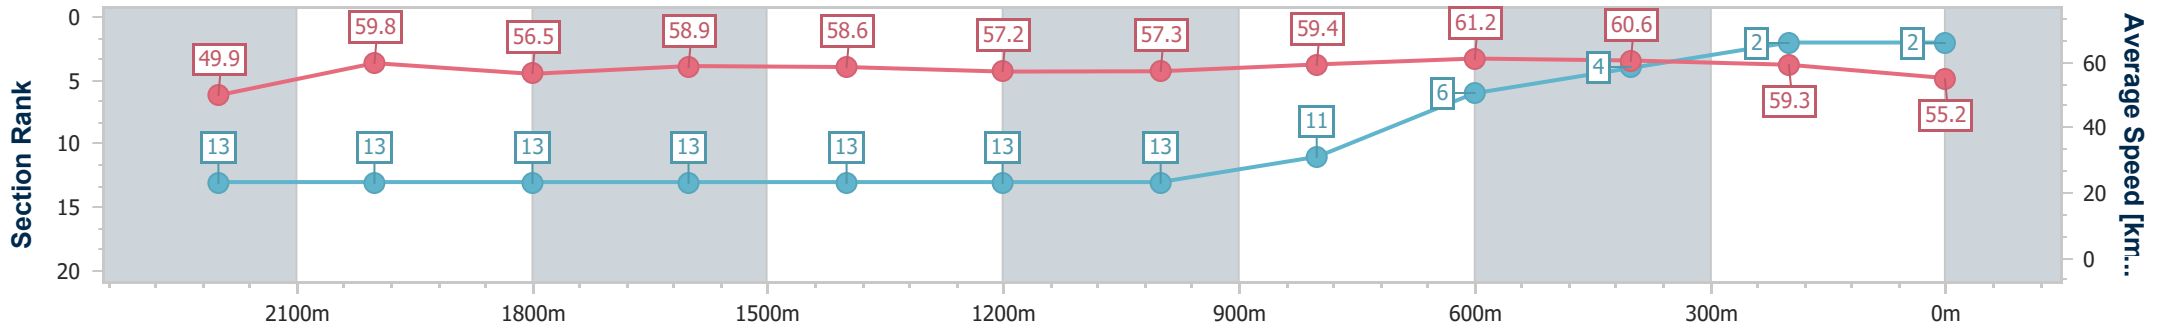

Horse/Jockey Name	Alegron
Final Rank	2
Fastest Section Time (Section)	0:11.95 (800m)
Top Speed [km/h] (Section)	62.9 (2200m)
Race State	Finished

Eagle Farm QLD Professional
Race 3: LIVING TURF PREMIER'S CUP - 2400m
01 June 2024 - 12:55
Track Rating: Soft 6, Weather: Overcast, Rail Position: True Entire Course

BRISBANE
RACING CLUB

Section	Overall	2200m	2000m	1800m	1600m	1400m	1200m	1000m	800m	600m	400m	200m
Section Times	2:30.91 [2] (0:14.44)	2:16.47 [13] (0:12.08)	2:04.39 [13] (0:12.77)	1:51.62 [13] (0:12.29)	1:39.33 [13] (0:12.43)	1:26.90 [13] (0:12.62)	1:14.28 [13] (0:12.56)	1:01.72 [13] (0:12.35)	0:49.37 [11] (0:11.95)	0:37.42 [6] (0:12.16)	0:25.26 [4] (0:12.17)	0:13.09 [2] (0:13.09)
Average Speed [km/h]	49.9	59.8	56.5	58.9	58.6	57.2	57.3	59.4	61.2	60.6	59.3	55.2
Top Speed [km/h]	62.2	62.9	57.2	59.9	59.1	58.5	59.3	61.5	61.8	61.6	60.6	57.2
Avg. Dist. to Rail [m]	3.0	1.3	0.6	1.6	2.5	2.5	3.3	3.5	4.0	4.8	8.6	9.4
Avg. Stride Freq. [Hz]	2.2	2.1	2.1	2.1	2.1	2.1	2.1	2.1	2.2	2.2	2.2	2.1
Avg. Stride Length [m]	6.4	7.8	7.5	7.6	7.8	7.7	7.7	7.8	7.9	7.7	7.6	7.2

- [ ] Ranking at each section and finish
- -.-.- No data available at this section
- NA No data available