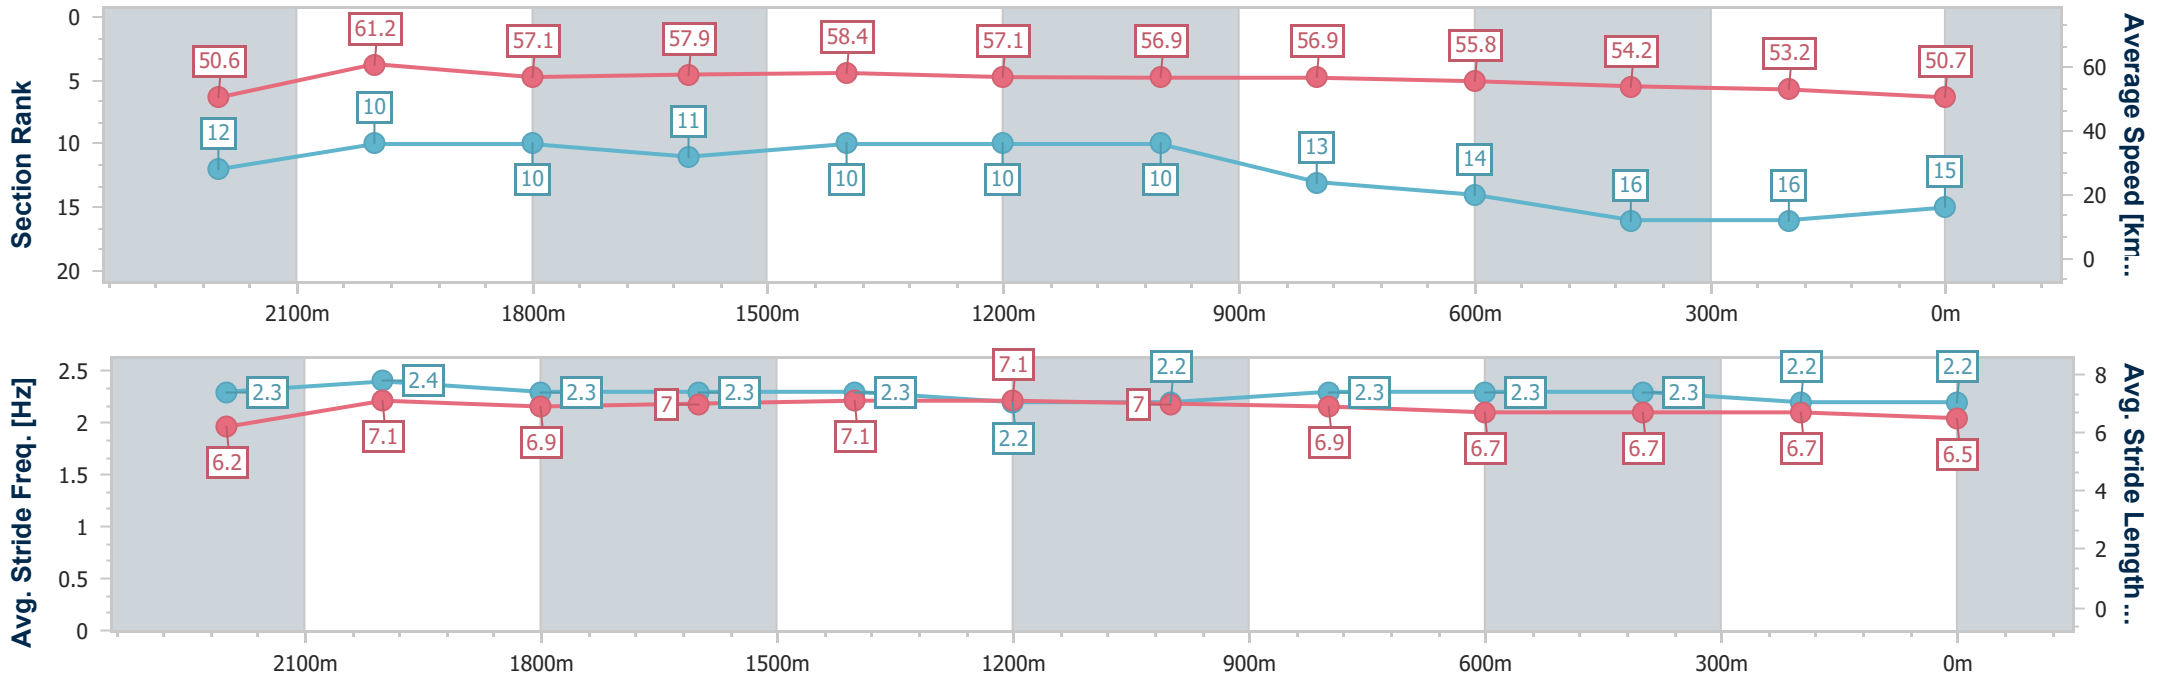

- [] Ranking at each section and finish
- .-.- No data available at this section
- NA No data available

Horse/Jockey Name	Tappy's Lad
Final Rank	15
Fastest Section Time (Section)	0:11.76 (2200m)
Top Speed [km/h] (Section)	64.7 (2200m)
Race State	Finished

Eagle Farm QLD Professional
 Race 3: LIVING TURF PREMIER'S CUP - 2400m
 01 June 2024 - 12:55
 Track Rating: Soft 6, Weather: Overcast, Rail Position: True Entire Course

BRISBANE RACING CLUB

Section	Overall	2200m	2000m	1800m	1600m	1400m	1200m	1000m	800m	600m	400m	200m
Section Times	2:35.60 [15] (0:14.22)	2:21.38 [12] (0:11.76)	2:09.62 [10] (0:12.53)	1:57.09 [10] (0:12.50)	1:44.59 [11] (0:12.42)	1:32.17 [10] (0:12.65)	1:19.52 [10] (0:12.67)	1:06.85 [10] (0:12.84)	0:54.01 [13] (0:12.96)	0:41.05 [14] (0:13.25)	0:27.80 [16] (0:13.51)	0:14.29 [16] (0:14.29)
Average Speed [km/h]	50.6	61.2	57.1	57.9	58.4	57.1	56.9	56.9	55.8	54.2	53.2	50.7
Top Speed [km/h]	63.3	64.7	58.6	58.4	59.1	58.3	57.7	58.0	57.2	54.7	54.5	52.4
Avg. Dist. to Rail [m]	1.5	0.6	0.9	0.8	2.5	2.7	3.2	2.4	0.8	0.7	3.2	2.1
Avg. Stride Freq. [Hz]	2.3	2.4	2.3	2.3	2.3	2.2	2.2	2.3	2.3	2.3	2.2	2.2
Avg. Stride Length [m]	6.2	7.1	6.9	7.0	7.1	7.1	7.0	6.9	6.7	6.7	6.7	6.5