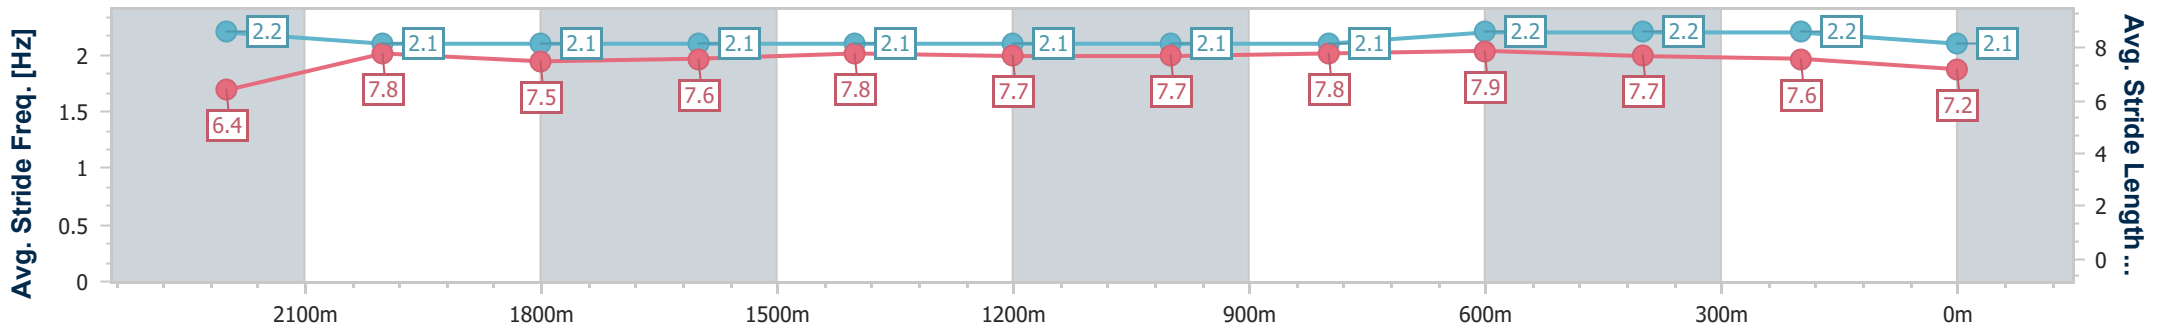

Horse/Jockey Name	Alegron
Final Rank	2
Fastest Section Time (Section)	0:11.95 (800m)
Top Speed [km/h] (Section)	62.9 (2200m)
Race State	Finished

Eagle Farm QLD Professional
Race 3: LIVING TURF PREMIER'S CUP - 2400m
01 June 2024 - 12:55
Track Rating: Soft 6, Weather: Overcast, Rail Position: True Entire Course

BRISBANE
RACING CLUB

Section	Overall	2200m	2000m	1800m	1600m	1400m	1200m	1000m	800m	600m	400m	200m
Section Times	2:30.91 [2] (0:14.44)	2:16.47 [13] (0:12.08)	2:04.39 [13] (0:12.77)	1:51.62 [13] (0:12.29)	1:39.33 [13] (0:12.43)	1:26.90 [13] (0:12.62)	1:14.28 [13] (0:12.56)	1:01.72 [13] (0:12.35)	0:49.37 [11] (0:11.95)	0:37.42 [6] (0:12.16)	0:25.26 [4] (0:12.17)	0:13.09 [2] (0:13.09)
Average Speed [km/h]	49.9	59.8	56.5	58.9	58.6	57.2	57.3	59.4	61.2	60.6	59.3	55.2
Top Speed [km/h]	62.2	62.9	57.2	59.9	59.1	58.5	59.3	61.5	61.8	61.6	60.6	57.2
Avg. Dist. to Rail [m]	3.0	1.3	0.6	1.6	2.5	2.5	3.3	3.5	4.0	4.8	8.6	9.4
Avg. Stride Freq. [Hz]	2.2	2.1	2.1	2.1	2.1	2.1	2.1	2.1	2.2	2.2	2.2	2.1
Avg. Stride Length [m]	6.4	7.8	7.5	7.6	7.8	7.7	7.7	7.8	7.9	7.7	7.6	7.2

- [ ] Ranking at each section and finish
- -.-.- No data available at this section
- NA No data available