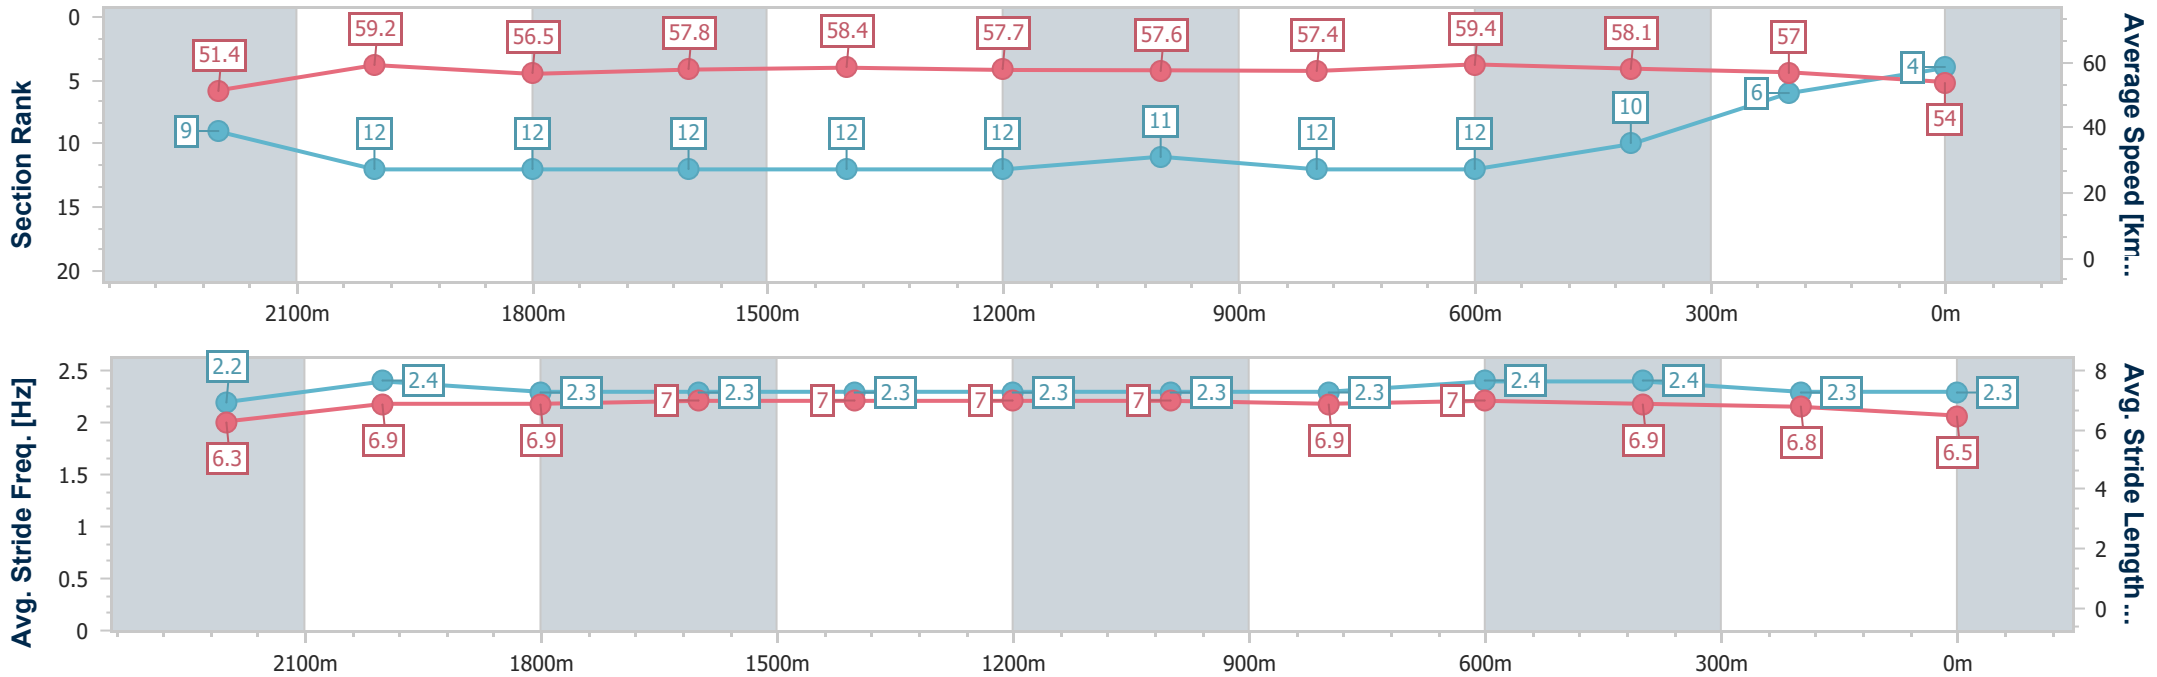

- [] Ranking at each section and finish
- .-.- No data available at this section
- NA No data available

Horse/Jockey Name	Captain Envious
Final Rank	4
Fastest Section Time (Section)	0:12.16 (2200m)
Top Speed [km/h] (Section)	63.4 (Overall)
Race State	Finished

Eagle Farm QLD Professional
Race 3: LIVING TURF PREMIER'S CUP - 2400m

01 June 2024 - 12:55
Track Rating: Soft 6, Weather: Overcast, Rail Position: True Entire Course

Section	Overall	2200m	2000m	1800m	1600m	1400m	1200m	1000m	800m	600m	400m	200m
Section Times	2:32.29 [4] (0:14.07)	2:18.22 [9] (0:12.16)	2:06.06 [12] (0:12.70)	1:53.36 [12] (0:12.54)	1:40.82 [12] (0:12.38)	1:28.44 [12] (0:12.50)	1:15.94 [12] (0:12.51)	1:03.43 [11] (0:12.70)	0:50.73 [12] (0:12.23)	0:38.50 [12] (0:12.50)	0:26.00 [10] (0:12.59)	0:13.41 [6] (0:13.41)
Average Speed [km/h]	51.4	59.2	56.5	57.8	58.4	57.7	57.6	57.4	59.4	58.1	57.0	54.0
Top Speed [km/h]	63.4	63.4	57.3	58.3	59.2	58.9	59.3	59.2	59.9	59.0	58.8	55.3
Avg. Dist. to Rail [m]	9.0	0.8	0.7	0.9	1.5	1.4	2.1	2.3	1.7	1.8	4.1	4.3
Avg. Stride Freq. [Hz]	2.2	2.4	2.3	2.3	2.3	2.3	2.3	2.3	2.4	2.4	2.3	2.3
Avg. Stride Length [m]	6.3	6.9	6.9	7.0	7.0	7.0	7.0	6.9	7.0	6.9	6.8	6.5