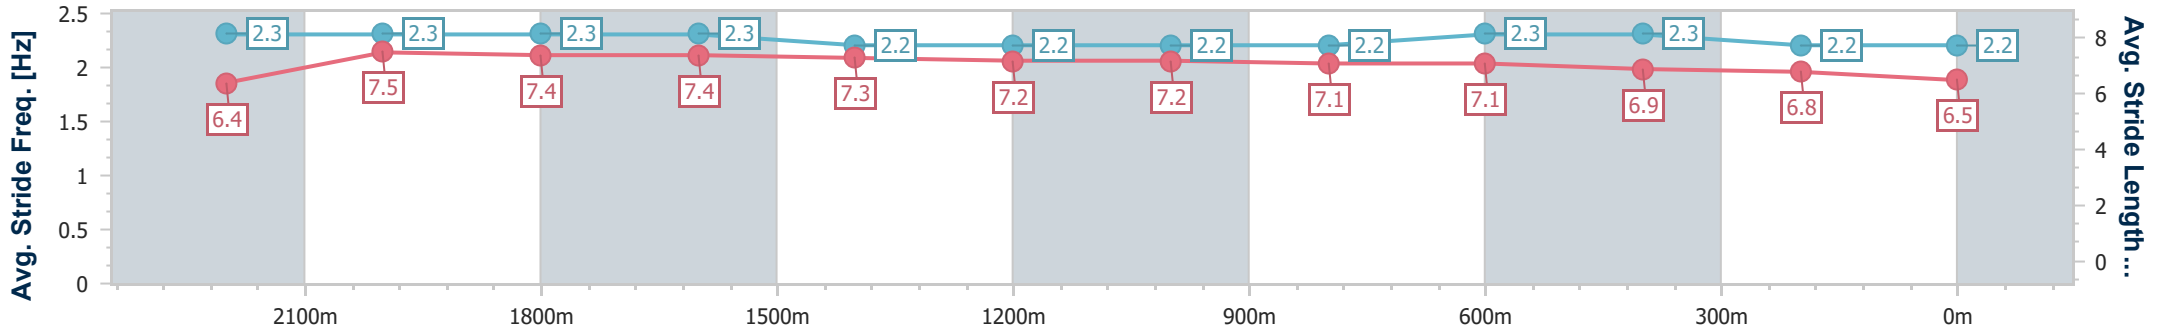

- [] Ranking at each section and finish
- .-.- No data available at this section
- NA No data available

Horse/Jockey Name	Knights Order
Final Rank	9
Fastest Section Time (Section)	0:11.52 (2200m)
Top Speed [km/h] (Section)	64.2 (2200m)
Race State	Finished

Eagle Farm QLD Professional
Race 3: LIVING TURF PREMIER'S CUP - 2400m

01 June 2024 - 12:55
Track Rating: Soft 6, Weather: Overcast, Rail Position: True Entire Course

Section	Overall	2200m	2000m	1800m	1600m	1400m	1200m	1000m	800m	600m	400m	200m
Section Times	2:33.01 [9] (0:13.70)	2:19.31 [2] (0:11.52)	2:07.79 [2] (0:11.97)	1:55.82 [1] (0:12.21)	1:43.61 [1] (0:12.62)	1:30.99 [1] (0:12.71)	1:18.28 [1] (0:12.73)	1:05.55 [1] (0:12.80)	0:52.75 [1] (0:12.53)	0:40.22 [1] (0:12.76)	0:27.46 [3] (0:13.15)	0:14.31 [4] (0:14.31)
Average Speed [km/h]	52.7	62.6	61.0	59.6	57.8	56.8	56.7	56.9	57.9	57.1	54.8	50.5
Top Speed [km/h]	64.0	64.2	62.6	60.6	58.8	57.3	57.2	57.7	59.1	58.8	56.7	53.6
Avg. Dist. to Rail [m]	11.7	7.2	2.6	2.1	3.7	2.6	2.6	1.9	1.6	2.8	6.1	6.0
Avg. Stride Freq. [Hz]	2.3	2.3	2.3	2.3	2.2	2.2	2.2	2.2	2.3	2.3	2.2	2.2
Avg. Stride Length [m]	6.4	7.5	7.4	7.4	7.3	7.2	7.2	7.1	7.1	6.9	6.8	6.5