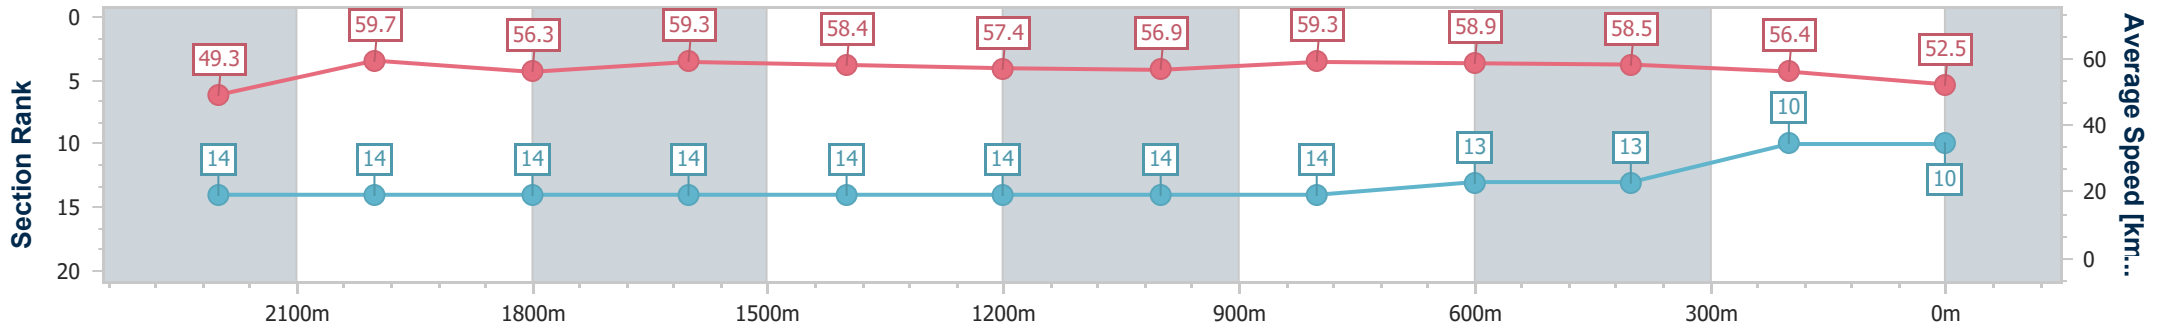

- [] Ranking at each section and finish
- .-.- No data available at this section
- NA No data available

Horse/Jockey Name	Tapildoodleo
Final Rank	10
Fastest Section Time (Section)	0:12.10 (2200m)
Top Speed [km/h] (Section)	62.4 (2200m)
Race State	Finished

Eagle Farm QLD Professional
 Race 3: LIVING TURF PREMIER'S CUP - 2400m
 01 June 2024 - 12:55
 Track Rating: Soft 6, Weather: Overcast, Rail Position: True Entire Course

BRISBANE RACING CLUB

Section	Overall	2200m	2000m	1800m	1600m	1400m	1200m	1000m	800m	600m	400m	200m
Section Times	2:33.30 [10] (0:14.62)	2:18.68 [14] (0:12.10)	2:06.58 [14] (0:12.83)	1:53.75 [14] (0:12.27)	1:41.48 [14] (0:12.39)	1:29.09 [14] (0:12.62)	1:16.47 [14] (0:12.64)	1:03.83 [14] (0:12.37)	0:51.46 [14] (0:12.36)	0:39.10 [13] (0:12.55)	0:26.55 [13] (0:12.73)	0:13.82 [10] (0:13.82)
Average Speed [km/h]	49.3	59.7	56.3	59.3	58.4	57.4	56.9	59.3	58.9	58.5	56.4	52.5
Top Speed [km/h]	61.8	62.4	58.0	60.4	59.8	58.3	59.2	59.9	59.5	59.2	58.0	54.2
Avg. Dist. to Rail [m]	8.7	1.2	0.7	1.6	2.5	2.6	3.3	2.9	2.6	3.9	9.1	10.8
Avg. Stride Freq. [Hz]	2.2	2.3	2.2	2.3	2.2	2.2	2.2	2.3	2.3	2.3	2.2	2.2
Avg. Stride Length [m]	6.2	7.3	7.0	7.3	7.3	7.3	7.2	7.3	7.2	7.1	7.1	6.7