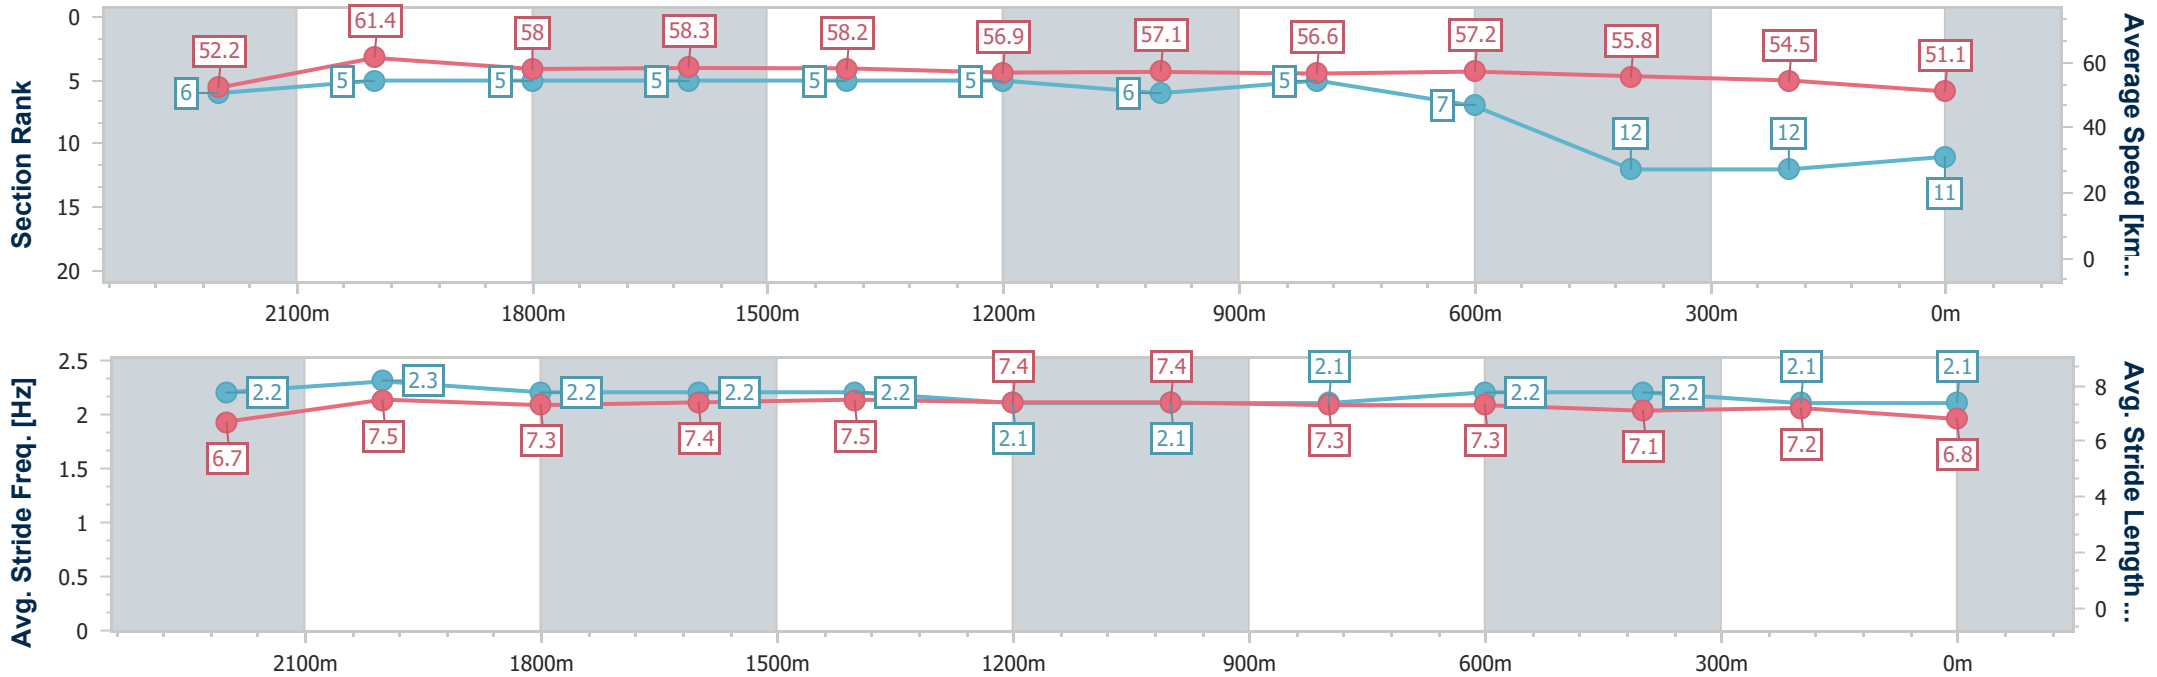

- [] Ranking at each section and finish
- .-.- No data available at this section
- NA No data available

Horse/Jockey Name	Red Wave
Final Rank	11
Fastest Section Time (Section)	0:11.69 (2200m)
Top Speed [km/h] (Section)	63.5 (2200m)
Race State	Finished

Eagle Farm QLD Professional
 Race 3: LIVING TURF PREMIER'S CUP - 2400m
 01 June 2024 - 12:55
 Track Rating: Soft 6, Weather: Overcast, Rail Position: True Entire Course

BRISBANE
 RACING CLUB

Section	Overall	2200m	2000m	1800m	1600m	1400m	1200m	1000m	800m	600m	400m	200m
Section Times	2:33.91 [11] (0:13.85)	2:20.06 [6] (0:11.69)	2:08.37 [5] (0:12.30)	1:56.07 [5] (0:12.40)	1:43.67 [5] (0:12.48)	1:31.19 [5] (0:12.66)	1:18.53 [5] (0:12.61)	1:05.92 [6] (0:12.82)	0:53.10 [5] (0:12.68)	0:40.42 [7] (0:13.00)	0:27.42 [12] (0:13.20)	0:14.22 [12] (0:14.22)
Average Speed [km/h]	52.2	61.4	58.0	58.3	58.2	56.9	57.1	56.6	57.2	55.8	54.5	51.1
Top Speed [km/h]	63.3	63.5	58.9	58.8	58.4	58.0	58.1	57.5	57.8	56.9	55.4	54.3
Avg. Dist. to Rail [m]	1.0	1.2	1.5	0.6	1.6	1.7	2.4	1.6	1.8	1.4	4.6	5.1
Avg. Stride Freq. [Hz]	2.2	2.3	2.2	2.2	2.2	2.1	2.1	2.1	2.2	2.2	2.1	2.1
Avg. Stride Length [m]	6.7	7.5	7.3	7.4	7.5	7.4	7.4	7.3	7.3	7.1	7.2	6.8