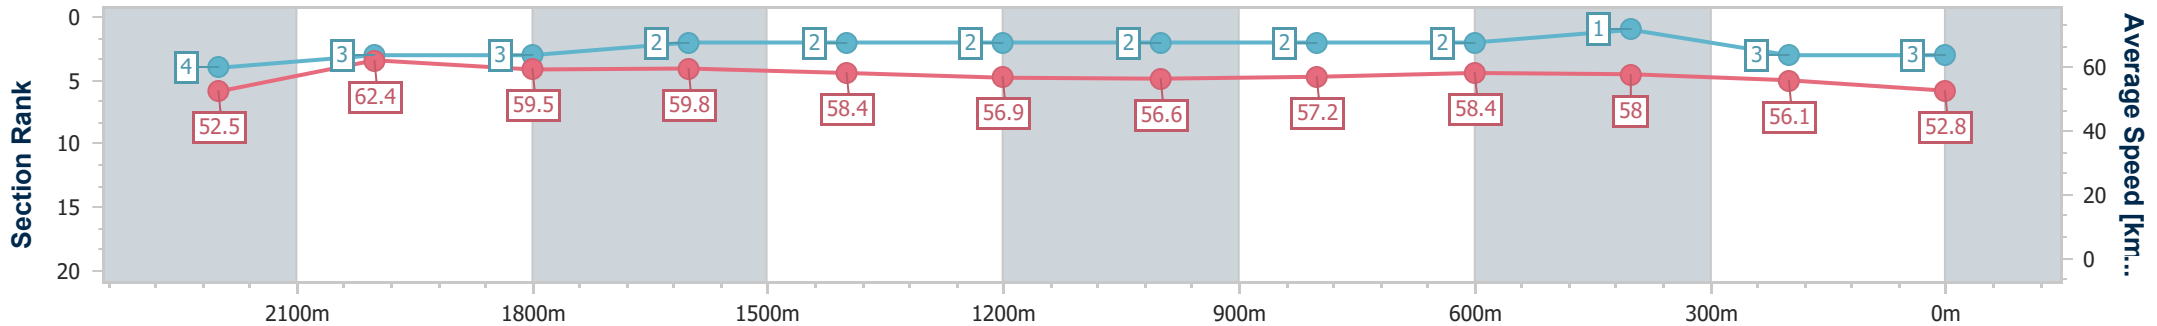

Eagle Farm QLD Professional
Race 3: LIVING TURF PREMIER'S CUP - 2400m

01 June 2024 - 12:55
Track Rating: Soft 6, Weather: Overcast, Rail Position: True Entire Course

Section	Overall	2200m	2000m	1800m	1600m	1400m	1200m	1000m	800m	600m	400m	200m
Section Times	2:31.93 [3] (0:13.75)	2:18.18 [4] (0:11.52)	2:06.66 [3] (0:12.11)	1:54.55 [3] (0:12.19)	1:42.36 [2] (0:12.54)	1:29.82 [2] (0:12.70)	1:17.12 [2] (0:12.71)	1:04.41 [2] (0:12.83)	0:51.58 [2] (0:12.51)	0:39.07 [2] (0:12.50)	0:26.57 [1] (0:12.82)	0:13.75 [3] (0:13.75)
Average Speed [km/h]	52.5	62.4	59.5	59.8	58.4	56.9	56.6	57.2	58.4	58.0	56.1	52.8
Top Speed [km/h]	64.8	64.3	61.0	60.7	59.7	57.5	57.5	58.6	58.9	58.7	57.5	54.9
Avg. Dist. to Rail [m]	5.6	1.9	0.8	2.3	4.4	4.2	4.4	3.6	2.9	1.4	3.7	4.8
Avg. Stride Freq. [Hz]	2.3	2.4	2.3	2.3	2.2	2.2	2.2	2.2	2.2	2.3	2.2	2.2
Avg. Stride Length [m]	6.4	7.3	7.3	7.3	7.4	7.3	7.2	7.2	7.2	7.2	7.0	6.7