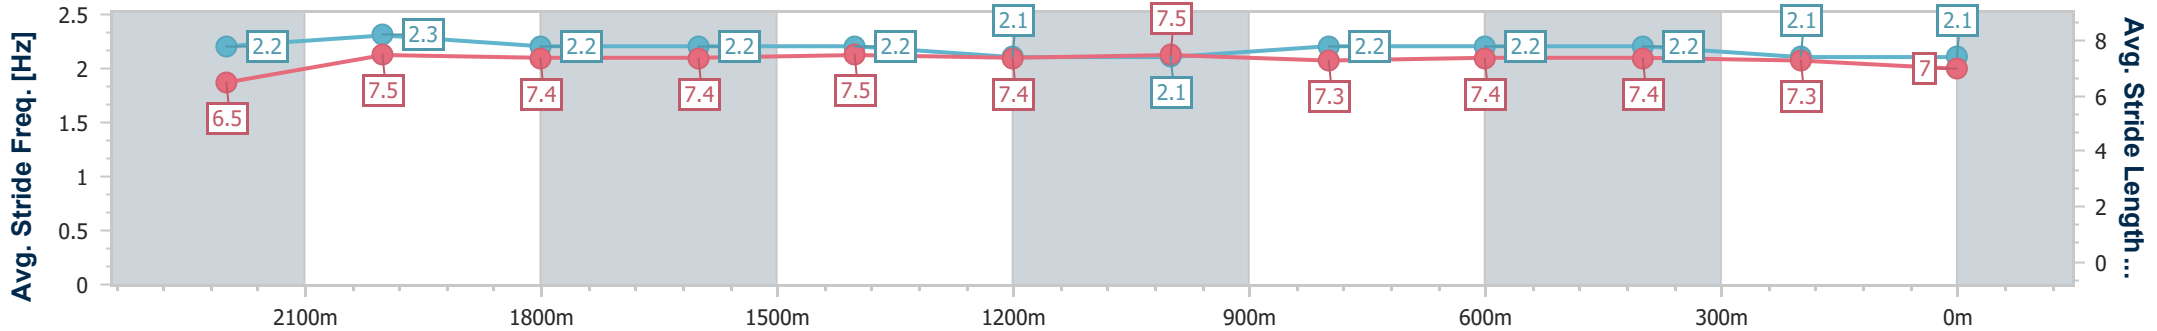

Horse/Jockey Name	Bonny Ezra
Final Rank	5
Fastest Section Time (Section)	0:11.80 (2200m)
Top Speed [km/h] (Section)	64.0 (Overall)
Race State	Finished

Eagle Farm QLD Professional
Race 3: LIVING TURF PREMIER'S CUP - 2400m

01 June 2024 - 12:55
Track Rating: Soft 6, Weather: Overcast, Rail Position: True Entire Course

BRISBANE RACING CLUB

Section	Overall	2200m	2000m	1800m	1600m	1400m	1200m	1000m	800m	600m	400m	200m
Section Times	2:32.43 [5] (0:13.94)	2:18.49 [8] (0:11.80)	2:06.69 [8] (0:12.37)	1:54.32 [7] (0:12.51)	1:41.81 [7] (0:12.47)	1:29.34 [7] (0:12.64)	1:16.70 [7] (0:12.58)	1:04.12 [7] (0:12.83)	0:51.29 [7] (0:12.47)	0:38.82 [9] (0:12.35)	0:26.47 [5] (0:12.82)	0:13.65 [5] (0:13.65)
Average Speed [km/h]	51.6	61.0	57.9	58.1	58.4	57.0	57.5	56.8	58.7	58.5	56.3	53.0
Top Speed [km/h]	64.0	64.0	58.6	58.9	58.8	59.2	58.1	58.0	59.8	59.6	57.4	54.6
Avg. Dist. to Rail [m]	1.6	1.0	1.5	1.7	3.0	3.1	3.7	2.8	2.5	1.5	5.0	5.9
Avg. Stride Freq. [Hz]	2.2	2.3	2.2	2.2	2.2	2.1	2.1	2.2	2.2	2.2	2.1	2.1
Avg. Stride Length [m]	6.5	7.5	7.4	7.4	7.5	7.4	7.5	7.3	7.4	7.4	7.3	7.0

- [ ] Ranking at each section and finish
- -.-.- No data available at this section
- NA No data available