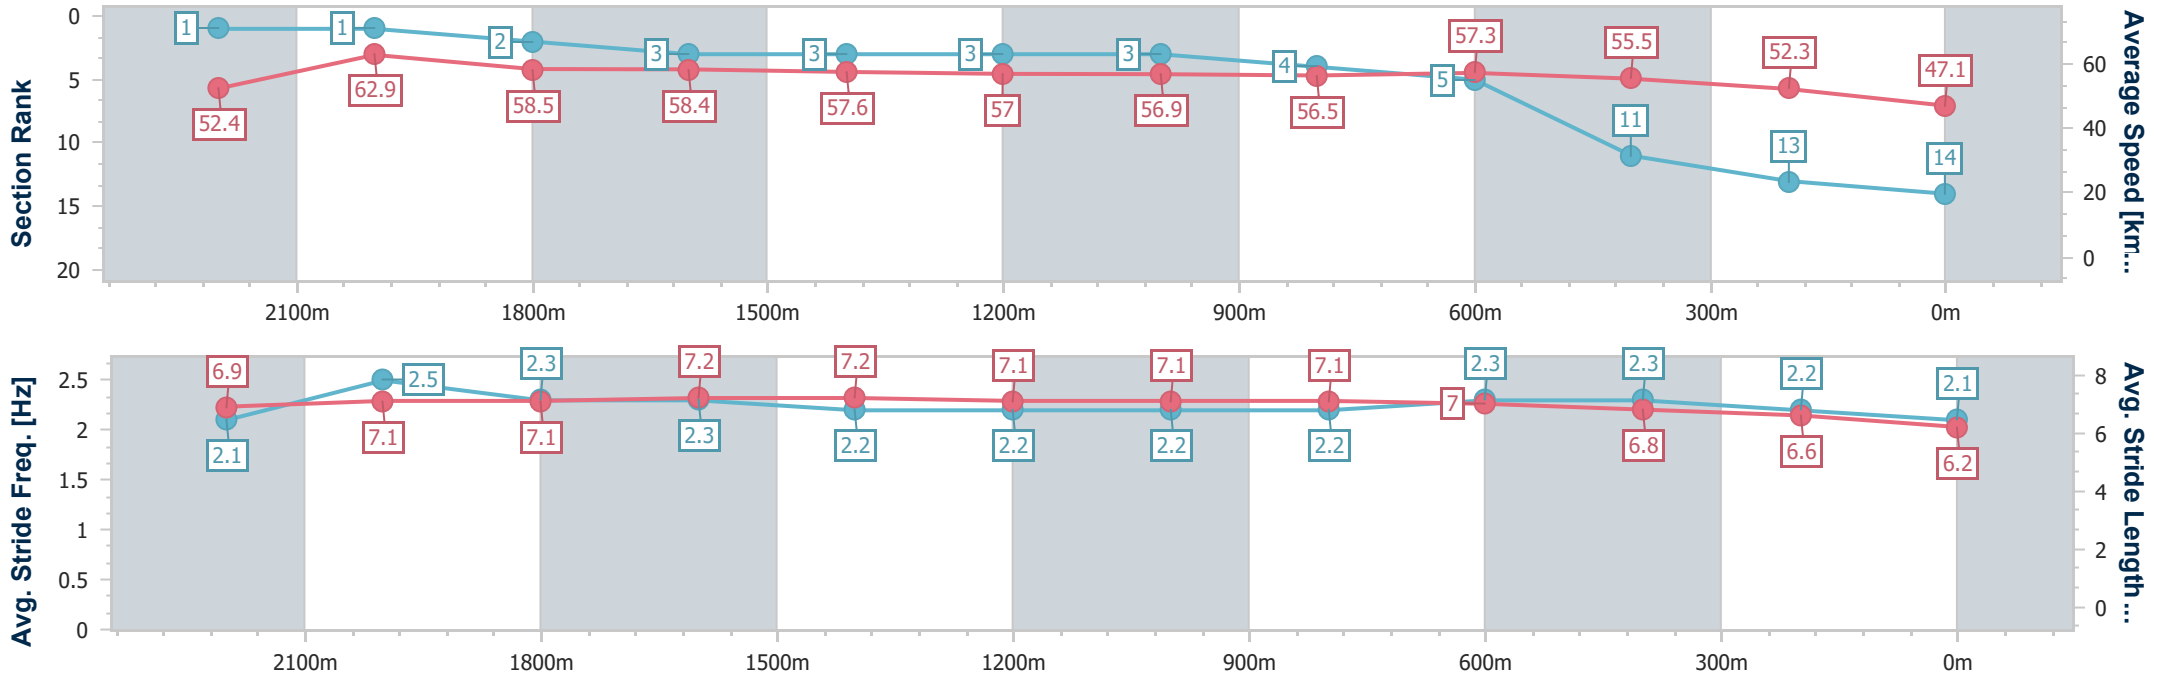

Horse/Jockey Name	Double Cherry
Final Rank	14
Fastest Section Time (Section)	0:11.47 (2200m)
Top Speed [km/h] (Section)	64.3 (Overall)
Race State	Finished

Eagle Farm QLD Professional
Race 3: LIVING TURF PREMIER'S CUP - 2400m

01 June 2024 - 12:55
Track Rating: Soft 6, Weather: Overcast, Rail Position: True Entire Course

Section	Overall	2200m	2000m	1800m	1600m	1400m	1200m	1000m	800m	600m	400m	200m
Section Times	2:35.50 [14] (0:13.68)	2:21.82 [1] (0:11.47)	2:10.35 [1] (0:12.22)	1:58.13 [2] (0:12.39)	1:45.74 [3] (0:12.66)	1:33.08 [3] (0:12.67)	1:20.41 [3] (0:12.66)	1:07.75 [3] (0:12.90)	0:54.85 [4] (0:12.68)	0:42.17 [5] (0:13.07)	0:29.10 [11] (0:13.73)	0:15.37 [13] (0:15.37)
Average Speed [km/h]	52.4	62.9	58.5	58.4	57.6	57.0	56.9	56.5	57.3	55.5	52.3	47.1
Top Speed [km/h]	64.3	64.1	60.2	59.1	58.8	57.7	57.5	58.3	58.5	56.8	54.7	48.9
Avg. Dist. to Rail [m]	3.5	1.5	1.2	1.1	3.5	3.5	3.5	2.1	1.6	1.1	3.1	4.0
Avg. Stride Freq. [Hz]	2.1	2.5	2.3	2.3	2.2	2.2	2.2	2.2	2.3	2.3	2.2	2.1
Avg. Stride Length [m]	6.9	7.1	7.1	7.2	7.2	7.1	7.1	7.1	7.0	6.8	6.6	6.2

- [ ] Ranking at each section and finish
- -.-.- No data available at this section
- NA No data available