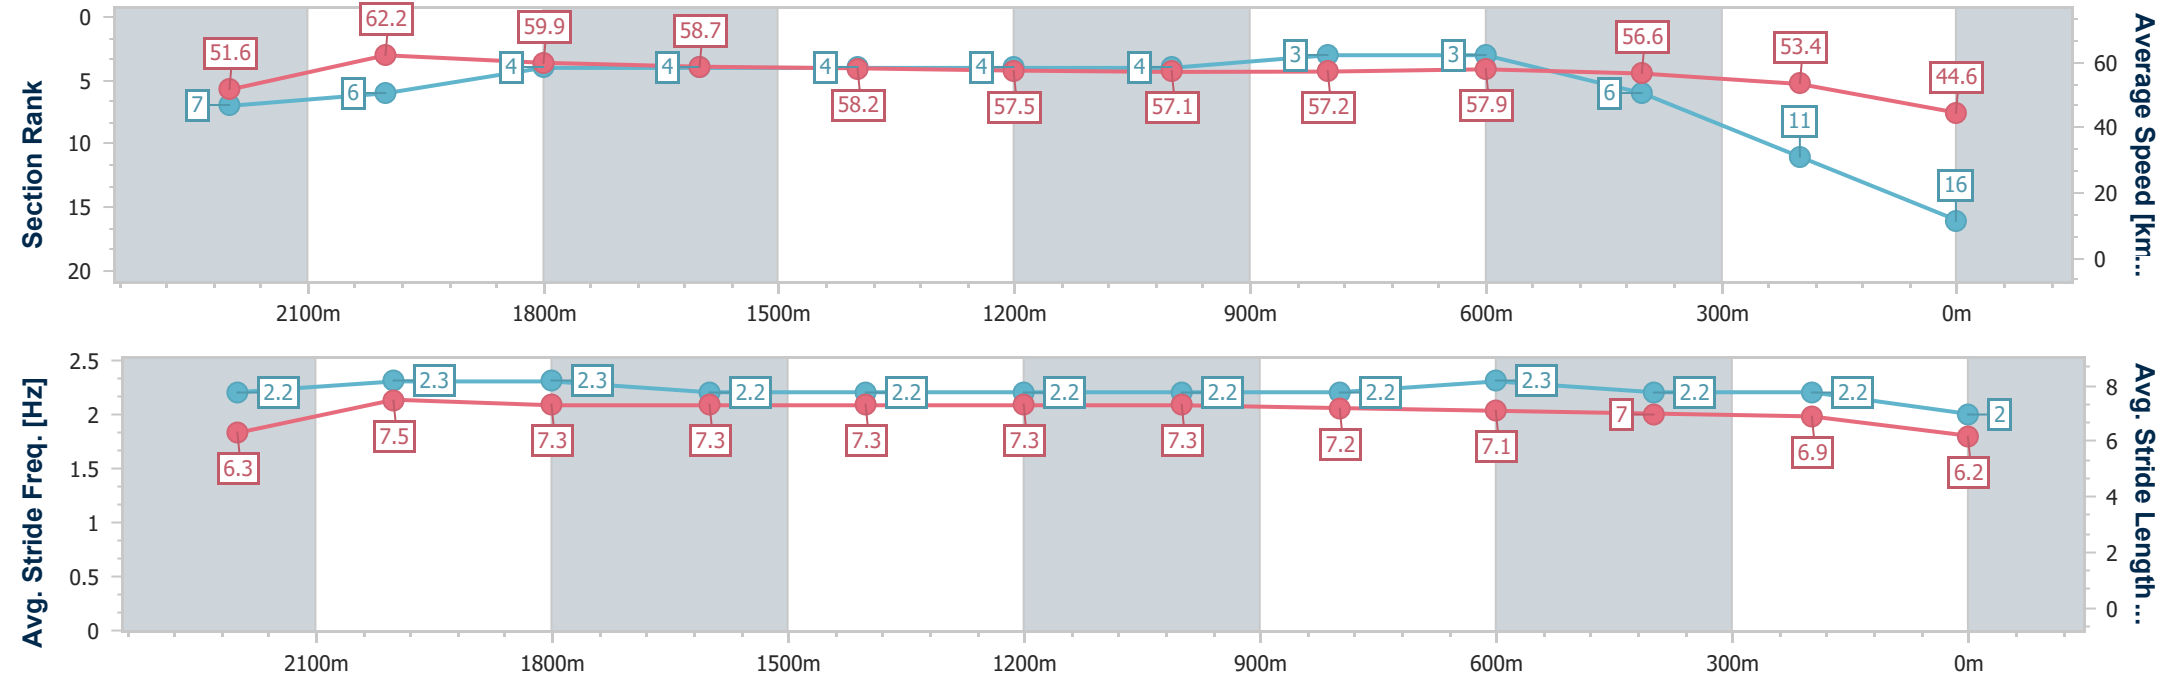

Horse/Jockey Name	King Frankel
Final Rank	16
Fastest Section Time (Section)	0:11.63 (2200m)
Top Speed [km/h] (Section)	63.3 (2200m)
Race State	Finished

Eagle Farm QLD Professional
Race 3: LIVING TURF PREMIER'S CUP - 2400m

01 June 2024 - 12:55
Track Rating: Soft 6, Weather: Overcast, Rail Position: True Entire Course

Section	Overall	2200m	2000m	1800m	1600m	1400m	1200m	1000m	800m	600m	400m	200m
Section Times	2:35.74 [16] (0:13.93)	2:21.81 [7] (0:11.63)	2:10.18 [6] (0:12.09)	1:58.09 [4] (0:12.45)	1:45.64 [4] (0:12.45)	1:33.19 [4] (0:12.59)	1:20.60 [4] (0:12.61)	1:07.99 [4] (0:12.80)	0:55.19 [3] (0:12.59)	0:42.60 [3] (0:12.88)	0:29.72 [6] (0:13.48)	0:16.24 [11] (0:16.24)
Average Speed [km/h]	51.6	62.2	59.9	58.7	58.2	57.5	57.1	57.2	57.9	56.6	53.4	44.6
Top Speed [km/h]	63.3	63.3	61.0	59.1	58.8	58.7	57.8	58.0	58.7	58.2	55.3	51.2
Avg. Dist. to Rail [m]	9.2	4.5	1.7	2.2	2.9	3.0	3.7	3.0	2.3	2.8	6.2	7.1
Avg. Stride Freq. [Hz]	2.2	2.3	2.3	2.2	2.2	2.2	2.2	2.2	2.3	2.2	2.2	2.0
Avg. Stride Length [m]	6.3	7.5	7.3	7.3	7.3	7.3	7.3	7.2	7.1	7.0	6.9	6.2

- [ ] Ranking at each section and finish
- -.-.- No data available at this section
- NA No data available