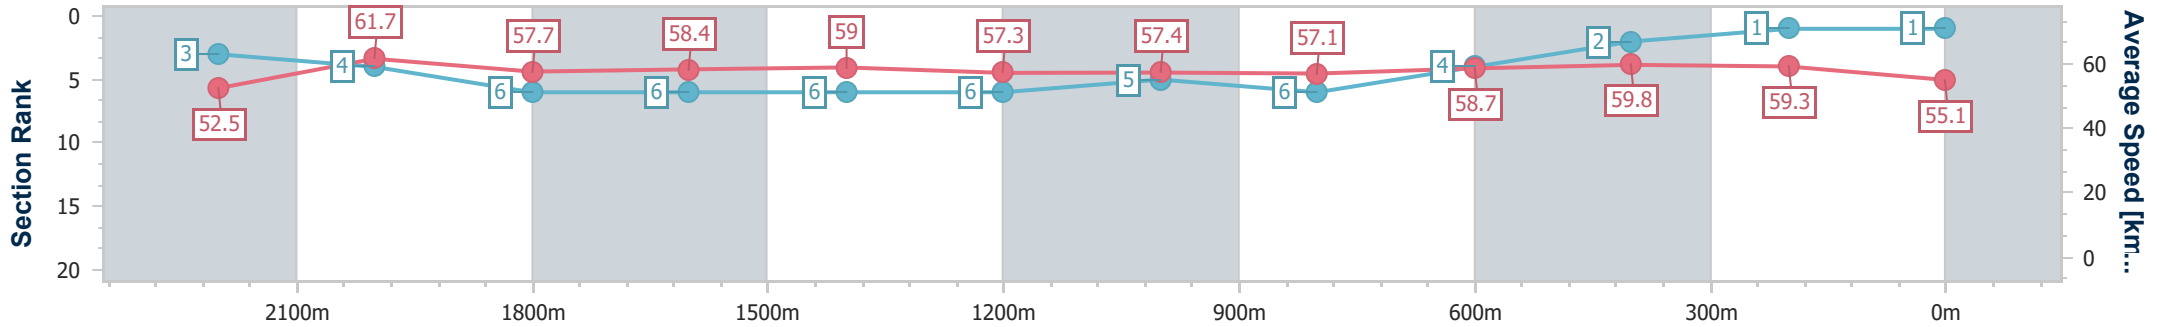

BRISBANE RACING CLUB

Section	Overall	2200m	2000m	1800m	1600m	1400m	1200m	1000m	800m	600m	400m	200m
Section Times	2:30.80 [1] (0:13.74)	2:17.06 [3] (0:11.66)	2:05.40 [4] (0:12.52)	1:52.88 [6] (0:12.49)	1:40.39 [6] (0:12.39)	1:28.00 [6] (0:12.60)	1:15.40 [6] (0:12.58)	1:02.82 [5] (0:12.84)	0:49.98 [6] (0:12.44)	0:37.54 [4] (0:12.27)	0:25.27 [2] (0:12.12)	0:13.15 [1] (0:13.15)
Average Speed [km/h]	52.5	61.7	57.7	58.4	59.0	57.3	57.4	57.1	58.7	59.8	59.3	55.1
Top Speed [km/h]	63.4	63.7	58.4	59.0	59.5	58.7	58.1	58.3	59.9	60.5	60.6	56.9
Avg. Dist. to Rail [m]	3.5	1.8	0.9	2.2	3.9	4.2	4.9	3.8	2.8	3.5	5.6	4.7
Avg. Stride Freq. [Hz]	2.1	2.3	2.2	2.1	2.1	2.1	2.1	2.1	2.1	2.2	2.2	2.1
Avg. Stride Length [m]	6.9	7.6	7.4	7.6	7.8	7.7	7.6	7.5	7.6	7.5	7.4	7.2