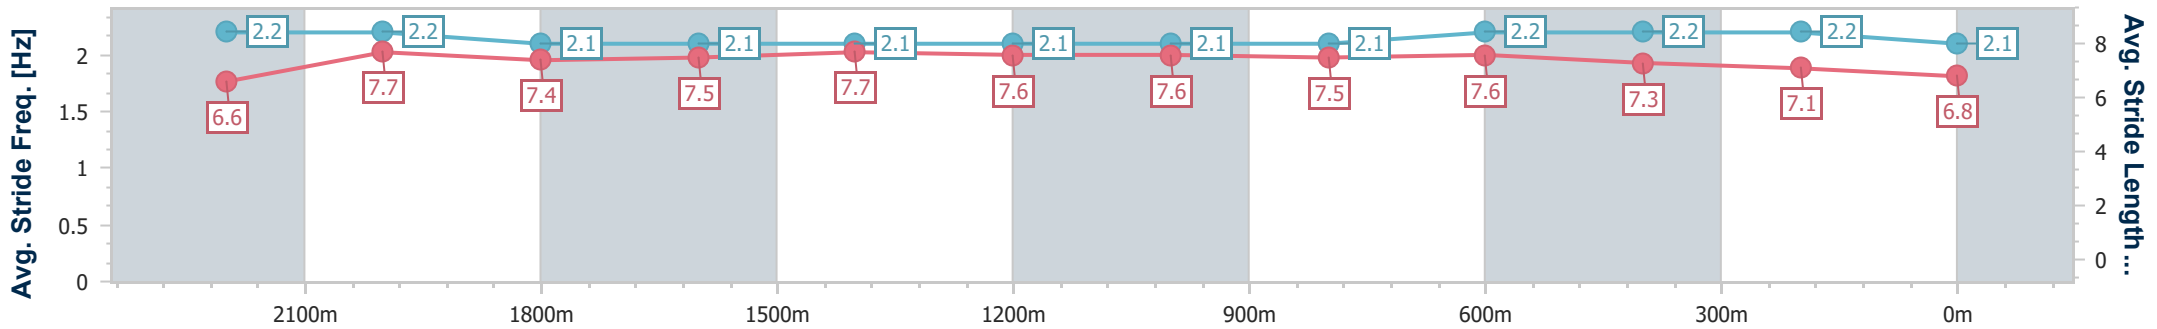

- [] Ranking at each section and finish
- .-.- No data available at this section
- NA No data available

Horse/Jockey Name	Regal Lion
Final Rank	8
Fastest Section Time (Section)	0:11.88 (2200m)
Top Speed [km/h] (Section)	62.7 (Overall)
Race State	Finished

Eagle Farm QLD Professional
 Race 3: LIVING TURF PREMIER'S CUP - 2400m
 01 June 2024 - 12:55
 Track Rating: Soft 6, Weather: Overcast, Rail Position: True Entire Course

BRISBANE RACING CLUB

Section	Overall	2200m	2000m	1800m	1600m	1400m	1200m	1000m	800m	600m	400m	200m
Section Times	2:32.96 [8] (0:13.84)	2:19.12 [5] (0:11.88)	2:07.24 [7] (0:12.56)	1:54.68 [8] (0:12.49)	1:42.19 [8] (0:12.43)	1:29.76 [8] (0:12.58)	1:17.18 [8] (0:12.57)	1:04.61 [8] (0:12.84)	0:51.77 [8] (0:12.36)	0:39.41 [8] (0:12.47)	0:26.94 [7] (0:12.87)	0:14.07 [7] (0:14.07)
Average Speed [km/h]	51.9	60.8	57.3	58.2	58.9	57.4	57.3	57.3	59.0	58.6	56.1	51.4
Top Speed [km/h]	62.7	62.5	58.3	58.9	59.4	59.1	58.3	57.9	59.9	59.6	57.7	54.0
Avg. Dist. to Rail [m]	6.5	1.0	0.9	2.4	4.0	4.2	4.9	3.7	2.9	3.4	8.6	8.8
Avg. Stride Freq. [Hz]	2.2	2.2	2.1	2.1	2.1	2.1	2.1	2.1	2.2	2.2	2.2	2.1
Avg. Stride Length [m]	6.6	7.7	7.4	7.5	7.7	7.6	7.6	7.5	7.6	7.3	7.1	6.8