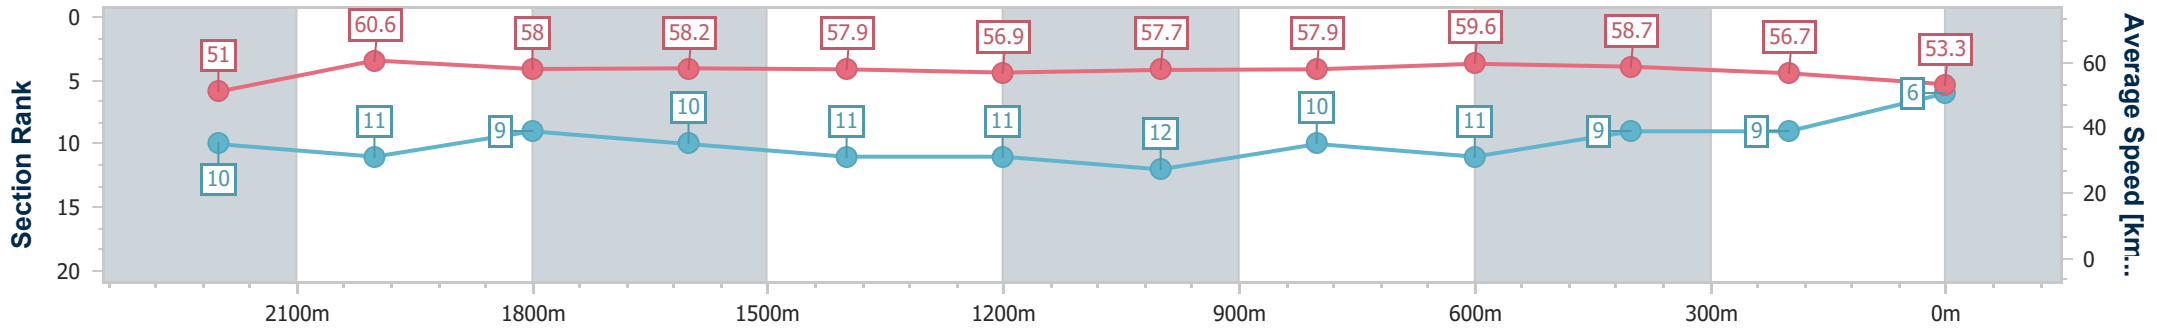

Horse/Jockey Name	Dune Forty Five
Final Rank	6
Fastest Section Time (Section)	0:11.87 (2200m)
Top Speed [km/h] (Section)	63.0 (2200m)
Race State	Finished

Eagle Farm QLD Professional
Race 3: LIVING TURF PREMIER'S CUP - 2400m
01 June 2024 - 12:55
Track Rating: Soft 6, Weather: Overcast, Rail Position: True Entire Course

BRISBANE RACING CLUB

Section	Overall	2200m	2000m	1800m	1600m	1400m	1200m	1000m	800m	600m	400m	200m
Section Times	2:32.55 [6] (0:14.11)	2:18.44 [10] (0:11.87)	2:06.57 [11] (0:12.48)	1:54.09 [9] (0:12.52)	1:41.57 [10] (0:12.61)	1:28.96 [11] (0:12.71)	1:16.25 [11] (0:12.56)	1:03.69 [12] (0:12.64)	0:51.05 [10] (0:12.28)	0:38.77 [11] (0:12.47)	0:26.30 [9] (0:12.70)	0:13.60 [9] (0:13.60)
Average Speed [km/h]	51.0	60.6	58.0	58.2	57.9	56.9	57.7	57.9	59.6	58.7	56.7	53.3
Top Speed [km/h]	61.6	63.0	58.4	58.8	58.4	57.8	59.0	58.9	60.5	60.0	58.6	54.8
Avg. Dist. to Rail [m]	11.5	2.2	0.8	2.6	4.1	3.9	4.3	3.9	3.3	3.8	9.1	9.5
Avg. Stride Freq. [Hz]	2.1	2.2	2.1	2.1	2.1	2.1	2.1	2.1	2.1	2.1	2.1	2.1
Avg. Stride Length [m]	6.7	7.7	7.5	7.6	7.6	7.6	7.7	7.6	7.7	7.6	7.4	7.1

- [ ] Ranking at each section and finish
- -.-.- No data available at this section
- NA No data available