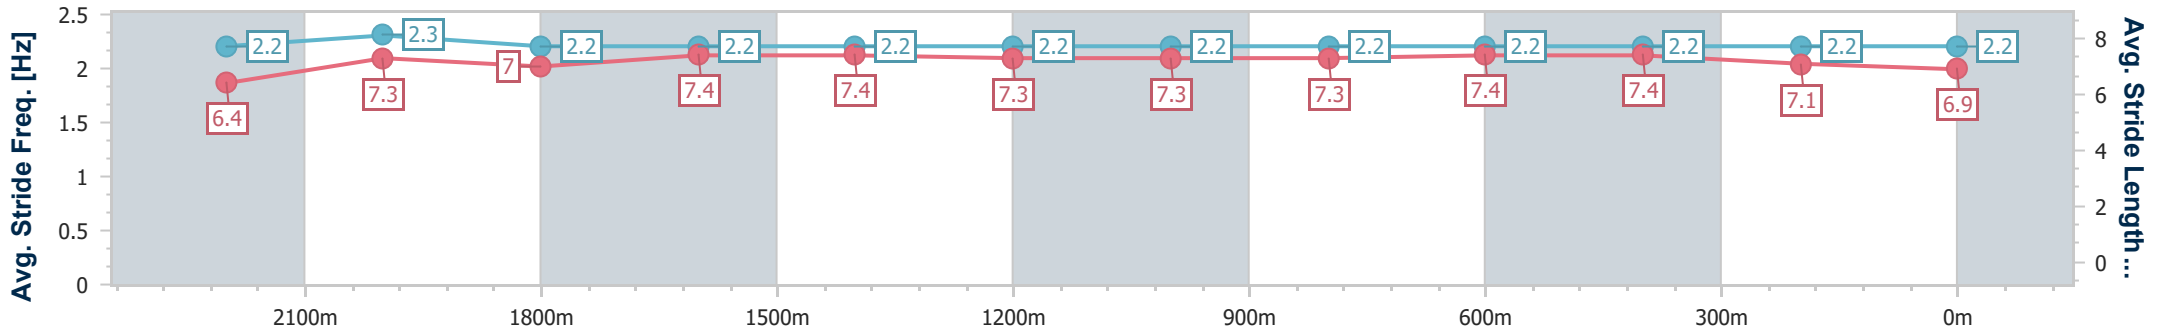

Horse/Jockey Name	London Banker
Final Rank	7
Fastest Section Time (Section)	0:11.78 (2200m)
Top Speed [km/h] (Section)	64.3 (2200m)
Race State	Finished

Eagle Farm QLD Professional
Race 3: LIVING TURF PREMIER'S CUP - 2400m
01 June 2024 - 12:55
Track Rating: Soft 6, Weather: Overcast, Rail Position: True Entire Course

BRISBANE RACING CLUB

Section	Overall	2200m	2000m	1800m	1600m	1400m	1200m	1000m	800m	600m	400m	200m
Section Times	2:32.55 [7] (0:14.15)	2:18.40 [11] (0:11.78)	2:06.62 [9] (0:12.60)	1:54.02 [11] (0:12.40)	1:41.62 [9] (0:12.48)	1:29.14 [9] (0:12.61)	1:16.53 [9] (0:12.58)	1:03.95 [9] (0:12.75)	0:51.20 [9] (0:12.38)	0:38.82 [10] (0:12.43)	0:26.39 [8] (0:12.79)	0:13.60 [8] (0:13.60)
Average Speed [km/h]	51.1	60.9	56.8	58.5	58.6	57.2	57.2	57.3	58.9	59.0	56.1	53.3
Top Speed [km/h]	63.3	64.3	58.1	59.6	59.0	59.2	58.5	58.5	59.9	60.3	57.5	55.0
Avg. Dist. to Rail [m]	5.7	1.7	1.2	1.3	4.4	4.4	4.1	2.6	2.6	3.4	7.5	5.4
Avg. Stride Freq. [Hz]	2.2	2.3	2.2	2.2	2.2	2.2	2.2	2.2	2.2	2.2	2.2	2.2
Avg. Stride Length [m]	6.4	7.3	7.0	7.4	7.4	7.3	7.3	7.3	7.4	7.4	7.1	6.9

- [ ] Ranking at each section and finish
- -.-.- No data available at this section
- NA No data available