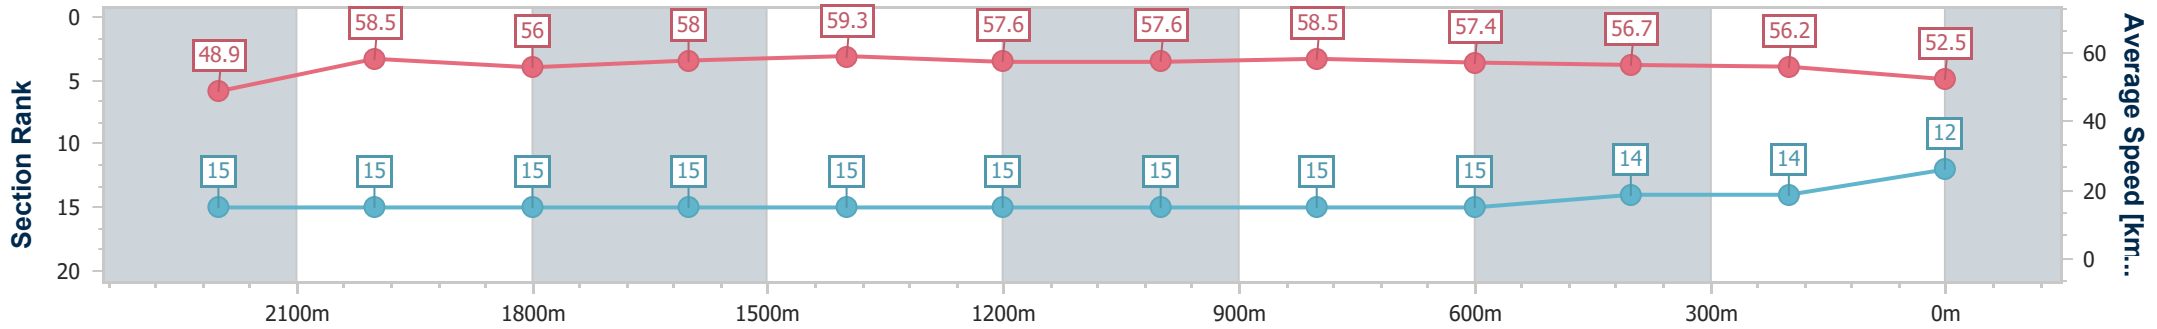

- [] Ranking at each section and finish
- .-.- No data available at this section
- NA No data available

Horse/Jockey Name	Selino
Final Rank	12
Fastest Section Time (Section)	0:12.21 (1600m)
Top Speed [km/h] (Section)	60.7 (2200m)
Race State	Finished

Eagle Farm QLD Professional
 Race 3: LIVING TURF PREMIER'S CUP - 2400m
 01 June 2024 - 12:55
 Track Rating: Soft 6, Weather: Overcast, Rail Position: True Entire Course

BRISBANE RACING CLUB

Section	Overall	2200m	2000m	1800m	1600m	1400m	1200m	1000m	800m	600m	400m	200m
Section Times	2:34.01 [12] (0:14.76)	2:19.25 [15] (0:12.28)	2:06.97 [15] (0:12.83)	1:54.14 [15] (0:12.43)	1:41.71 [15] (0:12.21)	1:29.50 [15] (0:12.54)	1:16.96 [15] (0:12.50)	1:04.46 [15] (0:12.41)	0:52.05 [15] (0:12.64)	0:39.41 [15] (0:12.85)	0:26.56 [14] (0:12.80)	0:13.76 [14] (0:13.76)
Average Speed [km/h]	48.9	58.5	56.0	58.0	59.3	57.6	57.6	58.5	57.4	56.7	56.2	52.5
Top Speed [km/h]	60.6	60.7	56.9	59.5	60.2	58.3	59.1	59.1	58.6	57.9	57.5	53.4
Avg. Dist. to Rail [m]	3.6	0.2	1.0	0.8	1.7	1.8	2.2	1.5	1.5	2.0	5.0	7.5
Avg. Stride Freq. [Hz]	2.1	2.3	2.2	2.2	2.2	2.2	2.2	2.2	2.2	2.2	2.2	2.1
Avg. Stride Length [m]	6.4	7.2	7.1	7.1	7.3	7.4	7.3	7.3	7.1	7.1	7.2	6.9