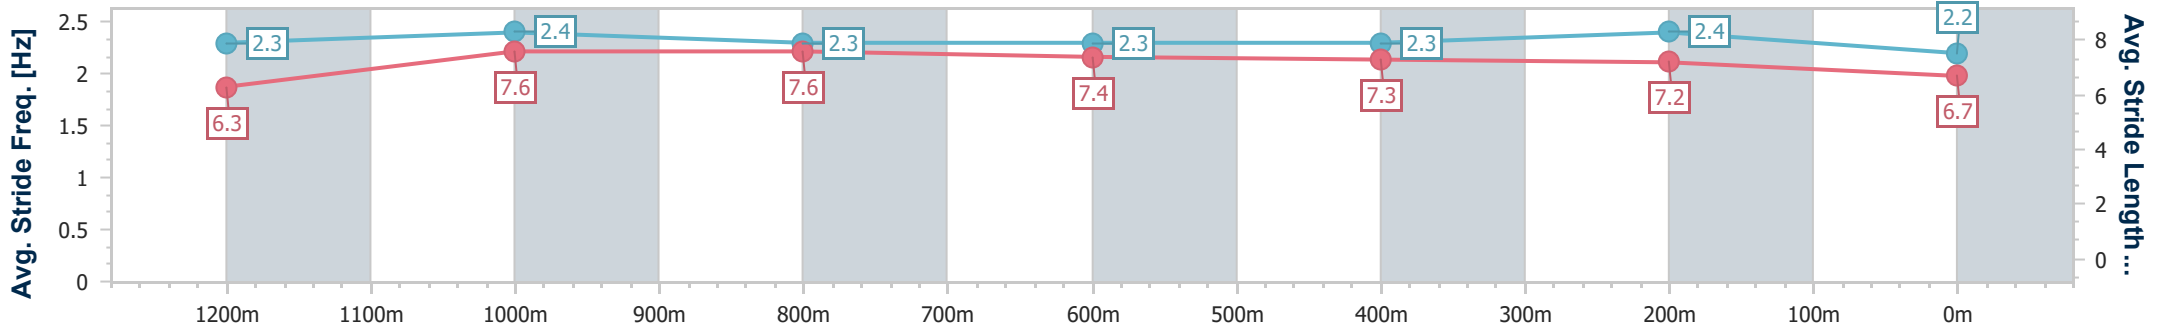

Eagle Farm QLD Professional

Race 6: MULLINS LAWYERS FRED BEST CLASSIC - 1400m

01 June 2024 - 14:40

Track Rating: Soft 6, Weather: Overcast, Rail Position: True Entire Course

BRISBANE RACING CLUB

Section	Overall	1200m	1000m	800m	600m	400m	200m
Section Times	1:25.45 [9] (0:14.28)	1:11.17 [12] (0:11.05)	1:00.12 [12] (0:11.55)	0:48.57 [12] (0:11.72)	0:36.85 [11] (0:11.78)	0:25.07 [12] (0:11.80)	0:13.27 [6] (0:13.27)
Average Speed [km/h]	50.5	65.3	62.9	61.8	61.3	61.1	54.4
Top Speed [km/h]	64.5	66.6	63.0	63.1	61.9	63.5	56.8
Avg. Dist. to Rail [m]	2.0	1.3	1.7	1.5	0.9	3.5	3.2
Avg. Stride Freq. [Hz]	2.3	2.4	2.3	2.3	2.3	2.4	2.2
Avg. Stride Length [m]	6.3	7.6	7.6	7.4	7.3	7.2	6.7