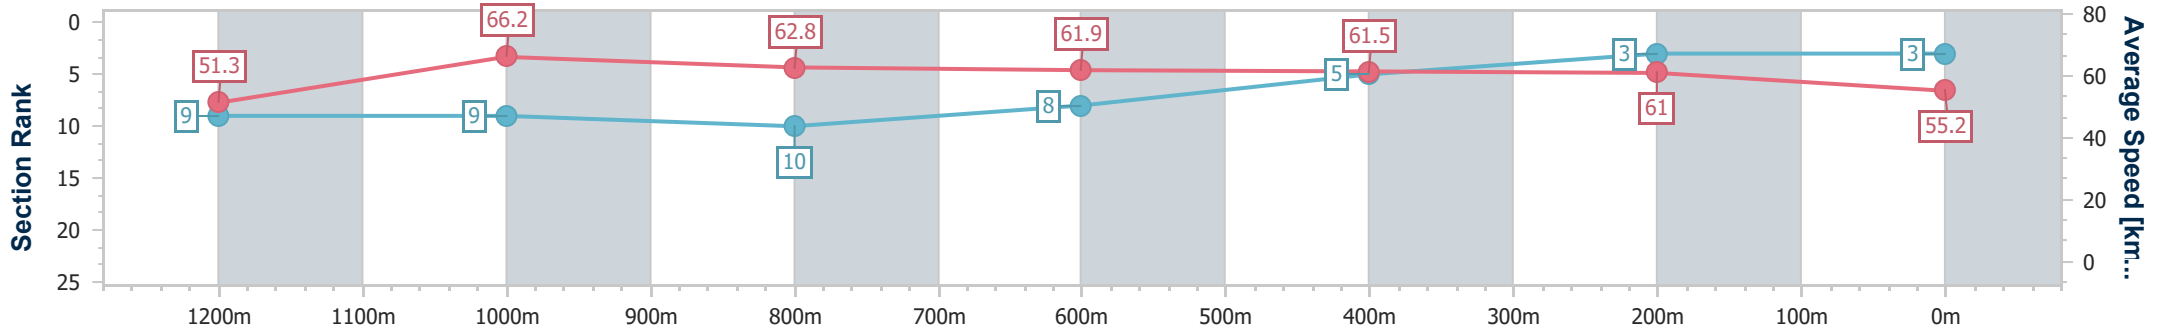

Eagle Farm QLD Professional

Race 6: MULLINS LAWYERS FRED BEST CLASSIC - 1400m

01 June 2024 - 14:40

Track Rating: Soft 6, Weather: Overcast, Rail Position: True Entire Course

BRISBANE RACING CLUB

Section	Overall	1200m	1000m	800m	600m	400m	200m
Section Times	1:24.97 [3] (0:14.09)	1:10.88 [9] (0:10.89)	0:59.99 [9] (0:11.58)	0:48.41 [10] (0:11.75)	0:36.66 [8] (0:11.79)	0:24.87 [5] (0:11.85)	0:13.02 [3] (0:13.02)
Average Speed [km/h]	51.3	66.2	62.8	61.9	61.5	61.0	55.2
Top Speed [km/h]	66.6	66.7	63.0	63.0	62.3	62.5	58.3
Avg. Dist. to Rail [m]	3.5	2.2	2.6	2.4	1.3	4.9	3.4
Avg. Stride Freq. [Hz]	2.3	2.5	2.4	2.4	2.4	2.4	2.3
Avg. Stride Length [m]	6.3	7.3	7.2	7.1	6.9	7.0	6.6