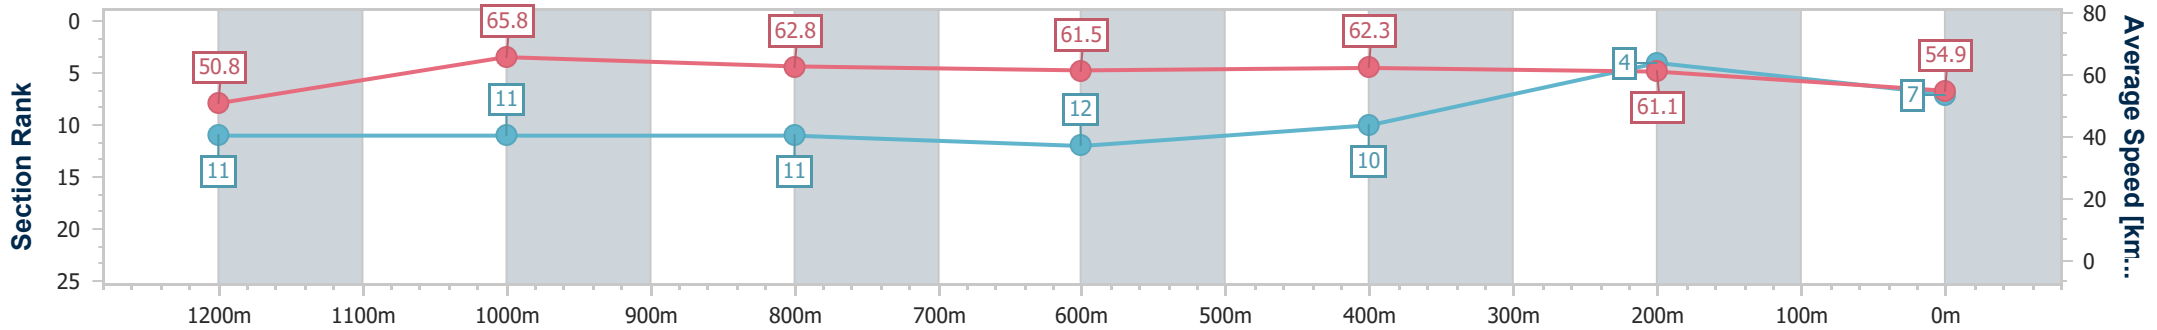

Eagle Farm QLD Professional

Race 6: MULLINS LAWYERS FRED BEST CLASSIC - 1400m

01 June 2024 - 14:40

Track Rating: Soft 6, Weather: Overcast, Rail Position: True Entire Course

BRISBANE RACING CLUB

Section	Overall	1200m	1000m	800m	600m	400m	200m
Section Times	1:25.20 [7] (0:14.22)	1:10.98 [11] (0:10.98)	1:00.00 [11] (0:11.61)	0:48.39 [11] (0:11.81)	0:36.58 [12] (0:11.71)	0:24.87 [10] (0:11.78)	0:13.09 [4] (0:13.09)
Average Speed [km/h]	50.8	65.8	62.8	61.5	62.3	61.1	54.9
Top Speed [km/h]	66.1	66.7	63.6	62.2	63.7	62.6	58.8
Avg. Dist. to Rail [m]	3.9	3.0	2.8	2.1	2.7	8.0	7.2
Avg. Stride Freq. [Hz]	2.3	2.4	2.4	2.3	2.4	2.4	2.3
Avg. Stride Length [m]	6.2	7.6	7.4	7.3	7.1	7.0	6.6

- [ ] Ranking at each section and finish
- .-.- No data available at this section
- NA No data available

Horse/Jockey Name	Steparty
Final Rank	8
Fastest Section Time (Section)	0:11.07 (1200m)
Top Speed [km/h] (Section)	65.9 (Overall)
Race State	Finished