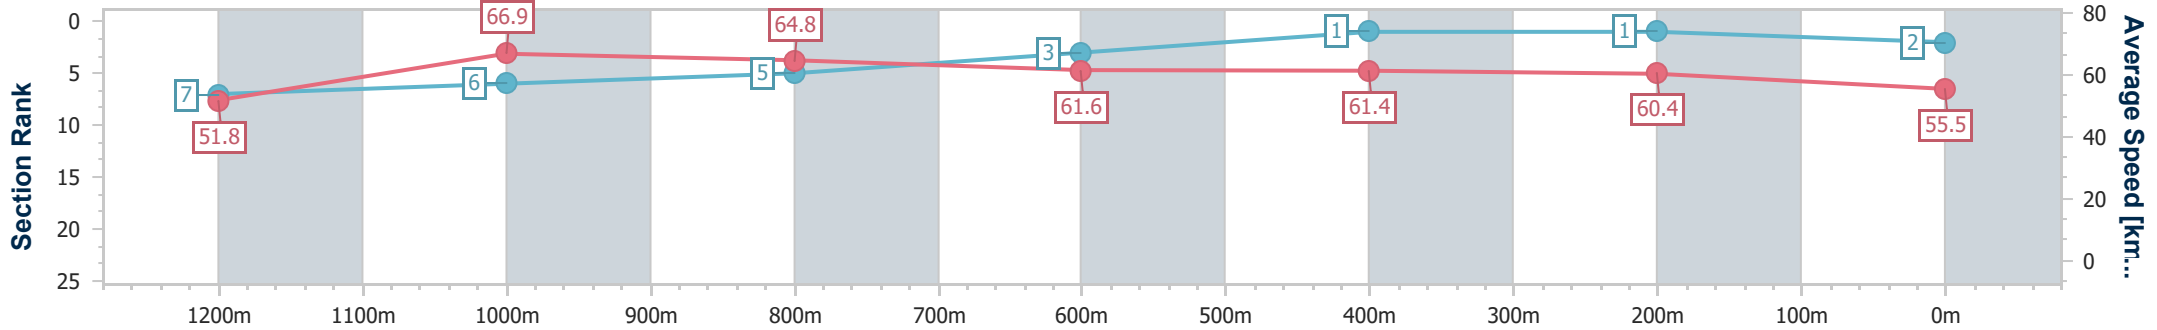

Eagle Farm QLD Professional

Race 6: MULLINS LAWYERS FRED BEST CLASSIC - 1400m

01 June 2024 - 14:40

Track Rating: Soft 6, Weather: Overcast, Rail Position: True Entire Course

BRISBANE RACING CLUB

Section	Overall	1200m	1000m	800m	600m	400m	200m
Section Times	1:24.77 [2] (0:13.94)	1:10.83 [7] (0:10.79)	1:00.04 [6] (0:11.35)	0:48.69 [5] (0:11.84)	0:36.85 [3] (0:11.97)	0:24.88 [1] (0:11.88)	0:13.00 [1] (0:13.00)
Average Speed [km/h]	51.8	66.9	64.8	61.6	61.4	60.4	55.5
Top Speed [km/h]	66.4	66.7	65.9	62.5	61.5	61.7	58.9
Avg. Dist. to Rail [m]	10.8	4.9	3.7	3.1	3.7	6.3	3.7
Avg. Stride Freq. [Hz]	2.2	2.3	2.3	2.2	2.3	2.3	2.2
Avg. Stride Length [m]	6.7	8.0	7.9	7.6	7.4	7.3	7.0