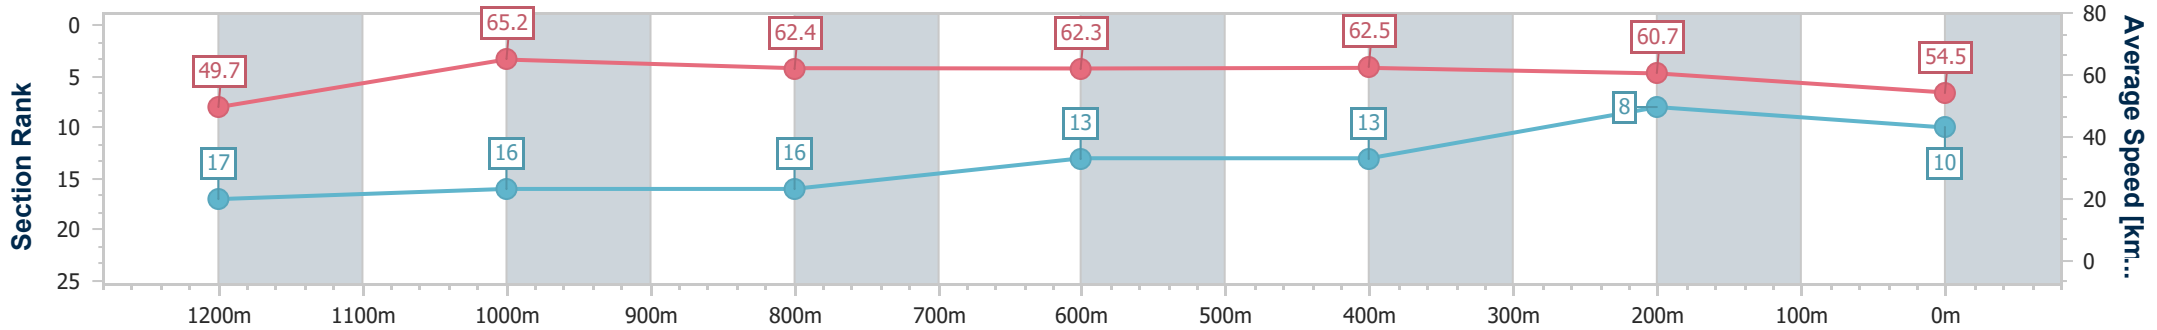

Eagle Farm QLD Professional

Race 6: MULLINS LAWYERS FRED BEST CLASSIC - 1400m

01 June 2024 - 14:40

Track Rating: Soft 6, Weather: Overcast, Rail Position: True Entire Course

BRISBANE RACING CLUB

Section	Overall	1200m	1000m	800m	600m	400m	200m
Section Times	1:25.57 [10] (0:14.52)	1:11.05 [17] (0:11.05)	1:00.00 [16] (0:11.62)	0:48.38 [16] (0:11.67)	0:36.71 [13] (0:11.62)	0:25.09 [13] (0:11.88)	0:13.21 [8] (0:13.21)
Average Speed [km/h]	49.7	65.2	62.4	62.3	62.5	60.7	54.5
Top Speed [km/h]	64.9	65.8	62.8	62.9	62.9	63.1	57.9
Avg. Dist. to Rail [m]	4.9	1.8	1.7	1.6	2.1	6.7	4.8
Avg. Stride Freq. [Hz]	2.2	2.3	2.3	2.3	2.3	2.3	2.3
Avg. Stride Length [m]	6.5	7.7	7.6	7.4	7.3	7.2	6.7