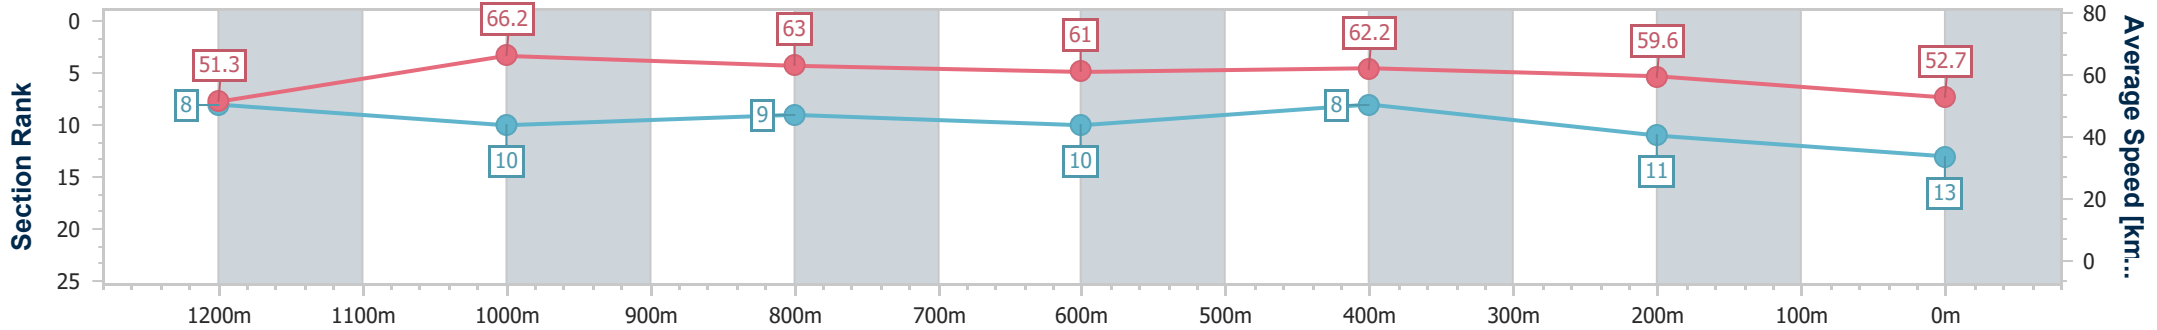

Eagle Farm QLD Professional

Race 6: MULLINS LAWYERS FRED BEST CLASSIC - 1400m

01 June 2024 - 14:40

Track Rating: Soft 6, Weather: Overcast, Rail Position: True Entire Course

BRISBANE RACING CLUB

Section	Overall	1200m	1000m	800m	600m	400m	200m
Section Times	1:26.03 [13] (0:14.08)	1:11.95 [8] (0:10.91)	1:01.04 [10] (0:11.57)	0:49.47 [9] (0:11.91)	0:37.56 [10] (0:11.83)	0:25.73 [8] (0:12.09)	0:13.64 [11] (0:13.64)
Average Speed [km/h]	51.3	66.2	63.0	61.0	62.2	59.6	52.7
Top Speed [km/h]	67.0	67.1	63.5	62.4	63.1	62.6	56.3
Avg. Dist. to Rail [m]	5.2	3.3	2.6	2.0	4.3	10.2	9.5
Avg. Stride Freq. [Hz]	2.4	2.3	2.2	2.2	2.3	2.3	2.2
Avg. Stride Length [m]	6.2	8.0	7.9	7.6	7.4	7.1	6.7