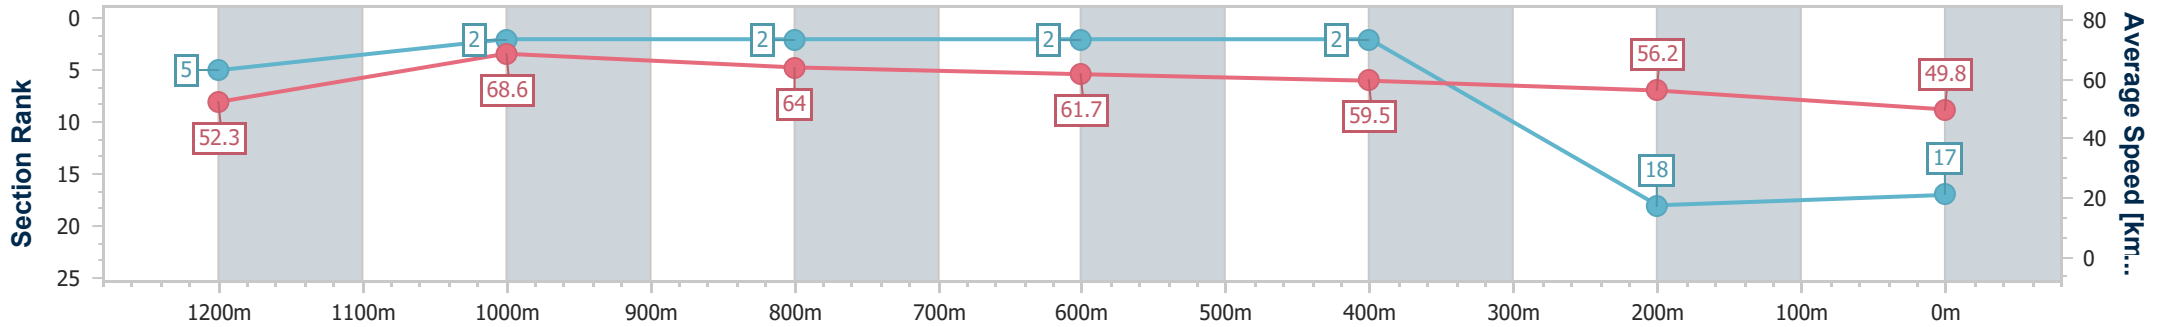

Eagle Farm QLD Professional

Race 6: MULLINS LAWYERS FRED BEST CLASSIC - 1400m

01 June 2024 - 14:40

Track Rating: Soft 6, Weather: Overcast, Rail Position: True Entire Course

BRISBANE RACING CLUB

Section	Overall	1200m	1000m	800m	600m	400m	200m
Section Times	1:27.21 [17] (0:13.89)	1:13.32 [5] (0:10.53)	1:02.79 [2] (0:11.41)	0:51.38 [2] (0:11.85)	0:39.53 [2] (0:12.26)	0:27.27 [2] (0:12.83)	0:14.44 [18] (0:14.44)
Average Speed [km/h]	52.3	68.6	64.0	61.7	59.5	56.2	49.8
Top Speed [km/h]	68.5	69.5	66.4	62.7	60.2	58.7	52.9
Avg. Dist. to Rail [m]	15.2	6.4	3.0	3.0	3.1	7.2	6.5
Avg. Stride Freq. [Hz]	2.4	2.4	2.3	2.3	2.4	2.3	2.2
Avg. Stride Length [m]	6.3	7.8	7.5	7.2	6.9	6.8	6.4

- [ ] Ranking at each section and finish
- .-.- No data available at this section
- NA No data available

Horse/Jockey Name	Corniche
Final Rank	18
Fastest Section Time (Section)	0:10.84 (1200m)
Top Speed [km/h] (Section)	68.3 (1200m)
Race State	Finished