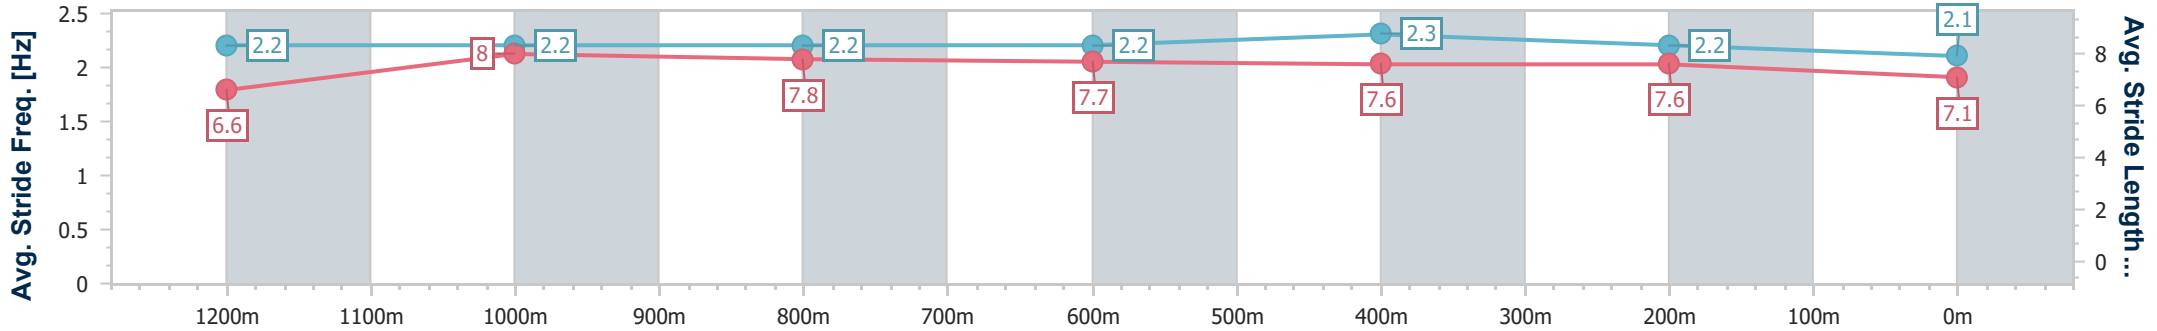

Eagle Farm QLD Professional

Race 6: MULLINS LAWYERS FRED BEST CLASSIC - 1400m

01 June 2024 - 14:40

Track Rating: Soft 6, Weather: Overcast, Rail Position: True Entire Course

BRISBANE RACING CLUB

Section	Overall	1200m	1000m	800m	600m	400m	200m
Section Times	1:25.66 [11] (0:14.36)	1:11.30 [14] (0:11.10)	1:00.20 [15] (0:11.72)	0:48.48 [15] (0:11.79)	0:36.69 [15] (0:11.66)	0:25.03 [14] (0:11.78)	0:13.25 [12] (0:13.25)
Average Speed [km/h]	50.6	64.8	62.2	61.6	63.0	61.2	54.2
Top Speed [km/h]	66.1	66.1	62.4	62.3	63.4	62.8	58.4
Avg. Dist. to Rail [m]	8.4	3.7	2.4	2.3	3.6	8.9	7.5
Avg. Stride Freq. [Hz]	2.2	2.2	2.2	2.2	2.3	2.2	2.1
Avg. Stride Length [m]	6.6	8.0	7.8	7.7	7.6	7.6	7.1

- [ ] Ranking at each section and finish
- .-.- No data available at this section
- NA No data available

Horse/Jockey Name	Mchale
Final Rank	12
Fastest Section Time (Section)	0:11.16 (1200m)
Top Speed [km/h] (Section)	66.1 (Overall)
Race State	Finished