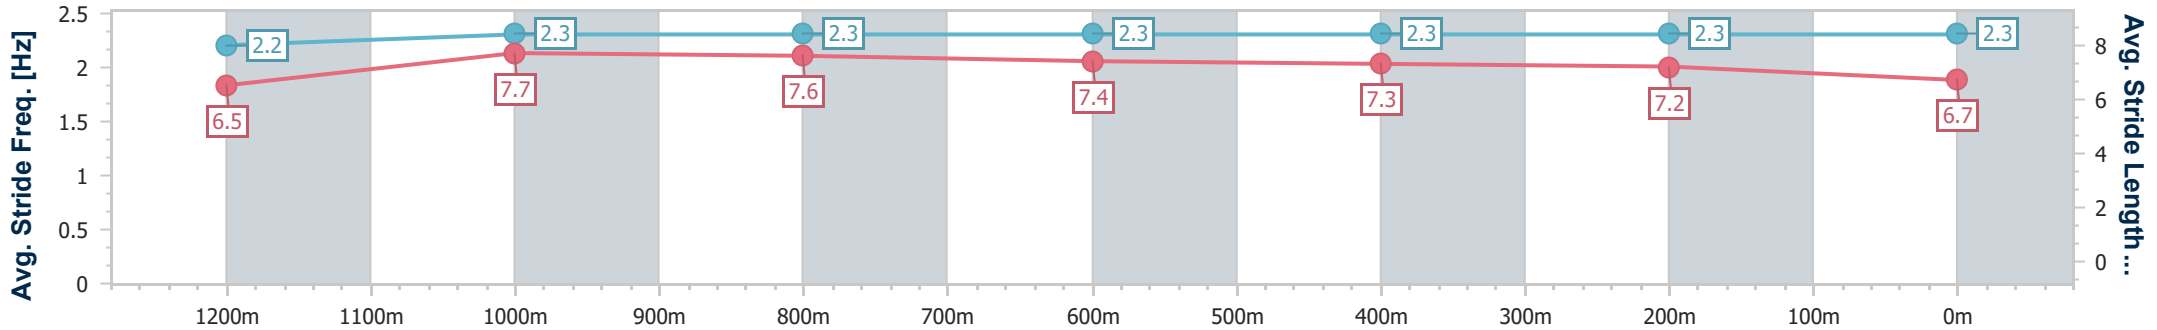

Eagle Farm QLD Professional

Race 6: MULLINS LAWYERS FRED BEST CLASSIC - 1400m

01 June 2024 - 14:40

Track Rating: Soft 6, Weather: Overcast, Rail Position: True Entire Course

BRISBANE RACING CLUB

Section	Overall	1200m	1000m	800m	600m	400m	200m
Section Times	1:25.57 [10] (0:14.52)	1:11.05 [17] (0:11.05)	1:00.00 [16] (0:11.62)	0:48.38 [16] (0:11.67)	0:36.71 [13] (0:11.62)	0:25.09 [13] (0:11.88)	0:13.21 [8] (0:13.21)
Average Speed [km/h]	49.7	65.2	62.4	62.3	62.5	60.7	54.5
Top Speed [km/h]	64.9	65.8	62.8	62.9	62.9	63.1	57.9
Avg. Dist. to Rail [m]	4.9	1.8	1.7	1.6	2.1	6.7	4.8
Avg. Stride Freq. [Hz]	2.2	2.3	2.3	2.3	2.3	2.3	2.3
Avg. Stride Length [m]	6.5	7.7	7.6	7.4	7.3	7.2	6.7

- [ ] Ranking at each section and finish
- .-.- No data available at this section
- NA No data available

Horse/Jockey Name	Snow Patrol
Final Rank	11
Fastest Section Time (Section)	0:11.10 (1200m)
Top Speed [km/h] (Section)	66.1 (1200m)
Race State	Finished