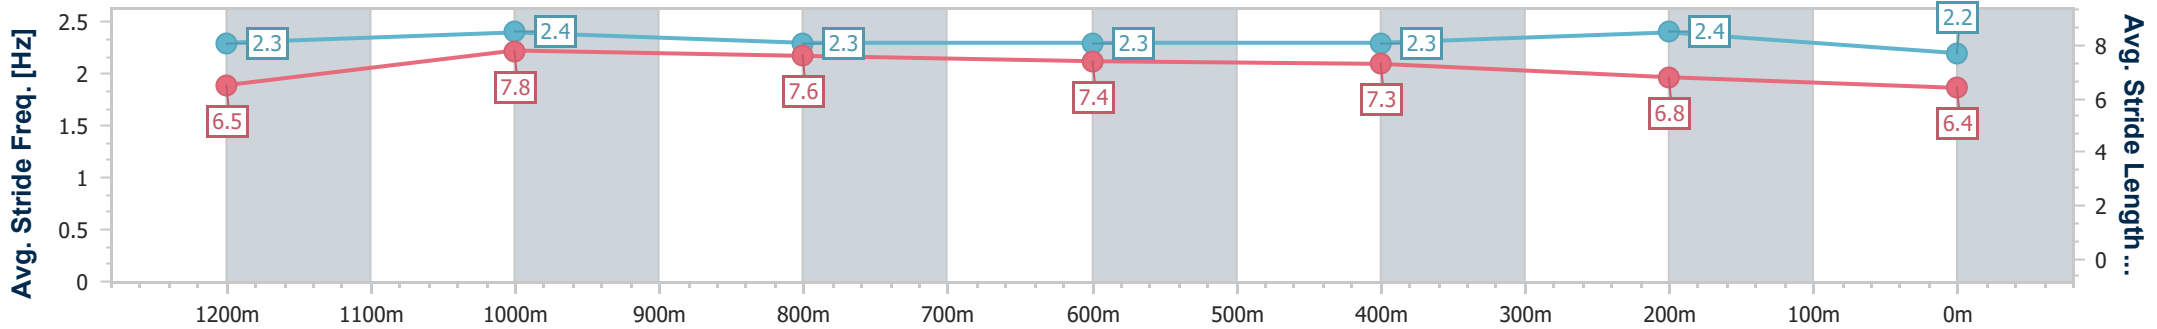

Eagle Farm QLD Professional

Race 6: MULLINS LAWYERS FRED BEST CLASSIC - 1400m

01 June 2024 - 14:40

Track Rating: Soft 6, Weather: Overcast, Rail Position: True Entire Course

BRISBANE RACING CLUB

Section	Overall	1200m	1000m	800m	600m	400m	200m
Section Times	1:26.77 [15] (0:13.93)	1:12.84 [6] (0:10.83)	1:02.01 [7] (0:11.49)	0:50.52 [6] (0:11.95)	0:38.57 [6] (0:11.96)	0:26.61 [7] (0:12.33)	0:14.28 [14] (0:14.28)
Average Speed [km/h]	52.0	66.4	63.5	61.2	62.0	58.3	50.4
Top Speed [km/h]	67.2	67.2	64.0	62.0	61.9	61.8	55.7
Avg. Dist. to Rail [m]	9.7	3.3	2.5	3.5	5.4	9.2	7.7
Avg. Stride Freq. [Hz]	2.3	2.4	2.3	2.3	2.3	2.4	2.2
Avg. Stride Length [m]	6.5	7.8	7.6	7.4	7.3	6.8	6.4

- [ ] Ranking at each section and finish
- .-.- No data available at this section
- NA No data available

Horse/Jockey Name	The Instructor
Final Rank	16
Fastest Section Time (Section)	0:10.78 (1200m)
Top Speed [km/h] (Section)	66.9 (1200m)
Race State	Finished