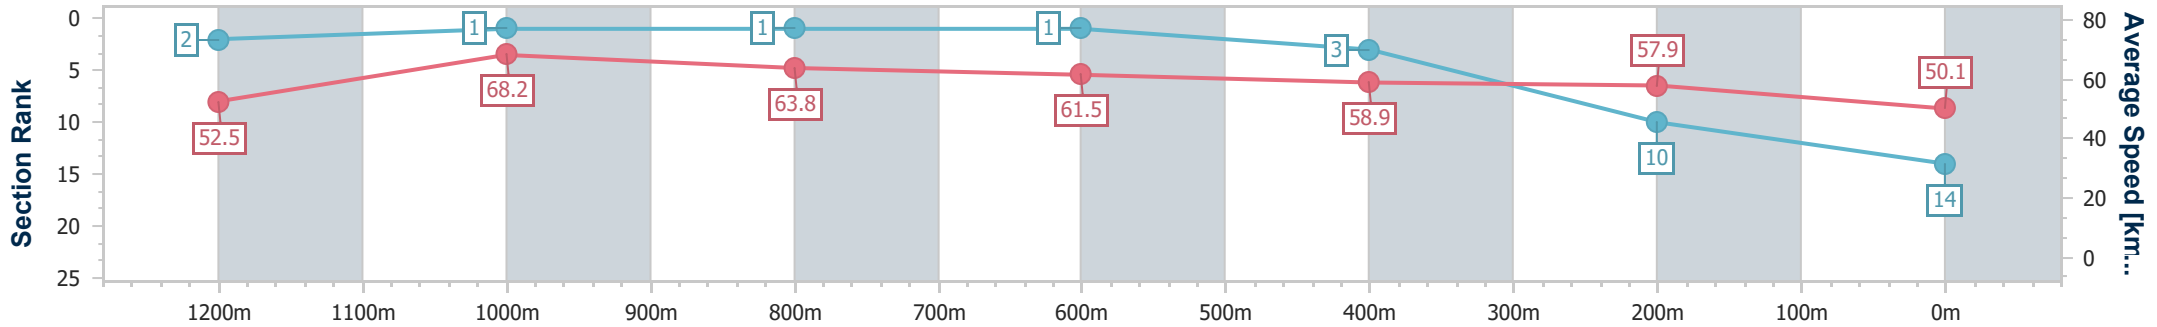

Eagle Farm QLD Professional

Race 6: MULLINS LAWYERS FRED BEST CLASSIC - 1400m

01 June 2024 - 14:40

Track Rating: Soft 6, Weather: Overcast, Rail Position: True Entire Course

BRISBANE RACING CLUB

Section	Overall	1200m	1000m	800m	600m	400m	200m
Section Times	1:26.75 [14] (0:13.80)	1:12.95 [2] (0:10.56)	1:02.39 [1] (0:11.36)	0:51.03 [1] (0:11.86)	0:39.17 [1] (0:12.36)	0:26.81 [3] (0:12.45)	0:14.36 [10] (0:14.36)
Average Speed [km/h]	52.5	68.2	63.8	61.5	58.9	57.9	50.1
Top Speed [km/h]	69.4	69.7	65.2	62.2	60.3	60.1	55.8
Avg. Dist. to Rail [m]	13.1	2.7	1.7	1.9	3.0	5.7	5.4
Avg. Stride Freq. [Hz]	2.4	2.4	2.4	2.4	2.3	2.3	2.2
Avg. Stride Length [m]	6.3	7.8	7.4	7.1	7.0	7.0	6.4

- [ ] Ranking at each section and finish
- .-.- No data available at this section
- NA No data available

Horse/Jockey Name	Cifrado
Final Rank	15
Fastest Section Time (Section)	0:10.83 (1200m)
Top Speed [km/h] (Section)	67.2 (1200m)
Race State	Finished