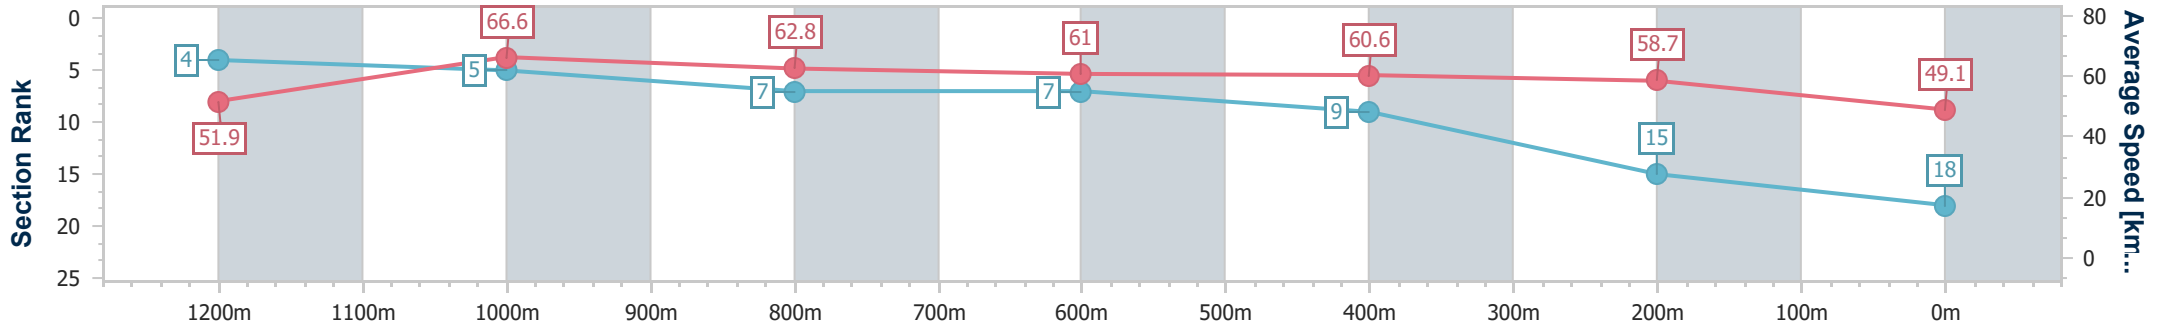

- [ ] Ranking at each section and finish
- .-.- No data available at this section
- NA No data available

Horse/Jockey Name	Corniche
Final Rank	18
Fastest Section Time (Section)	0:10.84 (1200m)
Top Speed [km/h] (Section)	68.3 (1200m)
Race State	Finished

Eagle Farm QLD Professional

Race 6: MULLINS LAWYERS FRED BEST CLASSIC - 1400m

01 June 2024 - 14:40

Track Rating: Soft 6, Weather: Overcast, Rail Position: True Entire Course

BRISBANE RACING CLUB

Section	Overall	1200m	1000m	800m	600m	400m	200m
Section Times	1:27.26 [18] (0:13.88)	1:13.38 [4] (0:10.84)	1:02.54 [5] (0:11.60)	0:50.94 [7] (0:11.95)	0:38.99 [7] (0:12.04)	0:26.95 [9] (0:12.31)	0:14.64 [15] (0:14.64)
Average Speed [km/h]	51.9	66.6	62.8	61.0	60.6	58.7	49.1
Top Speed [km/h]	67.5	68.3	63.2	61.8	60.9	60.5	54.4
Avg. Dist. to Rail [m]	7.5	2.6	2.5	2.6	3.7	7.6	7.3
Avg. Stride Freq. [Hz]	2.3	2.4	2.3	2.3	2.3	2.3	2.1
Avg. Stride Length [m]	6.5	7.6	7.5	7.3	7.2	7.1	6.4

- [ ] Ranking at each section and finish
- .-.- No data available at this section
- NA No data available