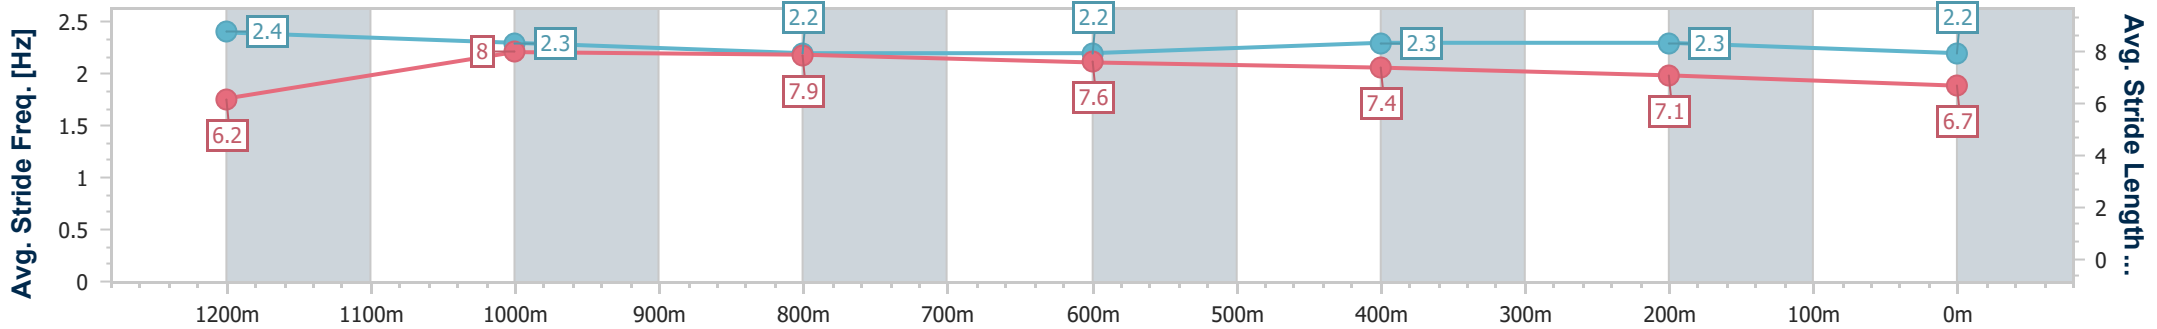

Eagle Farm QLD Professional

Race 6: MULLINS LAWYERS FRED BEST CLASSIC - 1400m

01 June 2024 - 14:40

Track Rating: Soft 6, Weather: Overcast, Rail Position: True Entire Course

BRISBANE RACING CLUB

Section	Overall	1200m	1000m	800m	600m	400m	200m
Section Times	1:26.03 [13] (0:14.08)	1:11.95 [8] (0:10.91)	1:01.04 [10] (0:11.57)	0:49.47 [9] (0:11.91)	0:37.56 [10] (0:11.83)	0:25.73 [8] (0:12.09)	0:13.64 [11] (0:13.64)
Average Speed [km/h]	51.3	66.2	63.0	61.0	62.2	59.6	52.7
Top Speed [km/h]	67.0	67.1	63.5	62.4	63.1	62.6	56.3
Avg. Dist. to Rail [m]	5.2	3.3	2.6	2.0	4.3	10.2	9.5
Avg. Stride Freq. [Hz]	2.4	2.3	2.2	2.2	2.3	2.3	2.2
Avg. Stride Length [m]	6.2	8.0	7.9	7.6	7.4	7.1	6.7