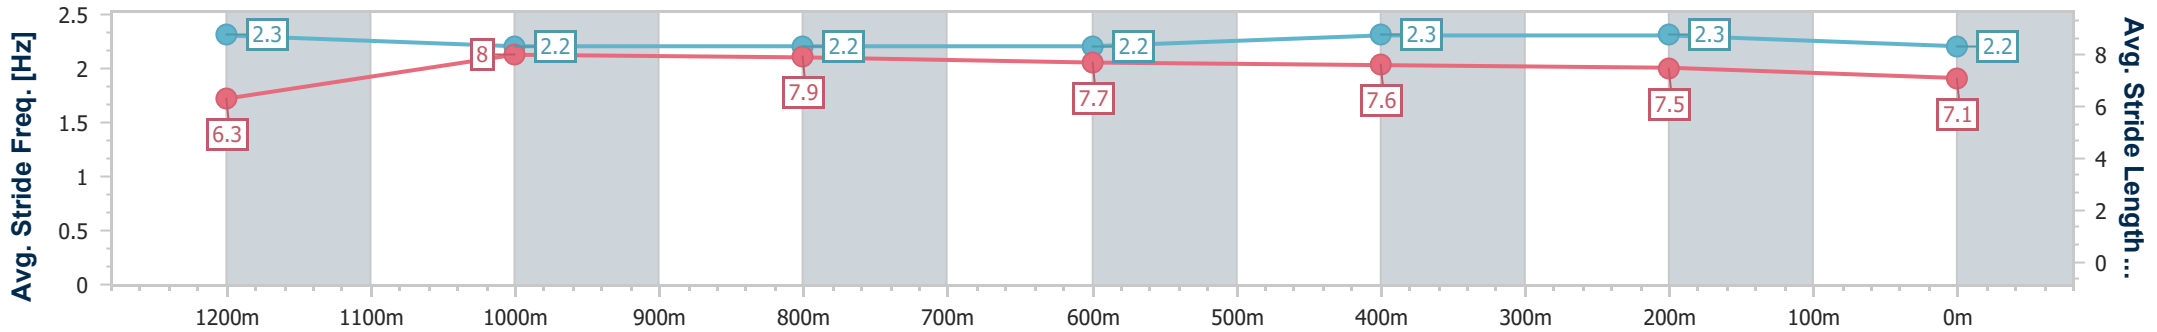

Eagle Farm QLD Professional

Race 6: MULLINS LAWYERS FRED BEST CLASSIC - 1400m

01 June 2024 - 14:40

Track Rating: Soft 6, Weather: Overcast, Rail Position: True Entire Course

BRISBANE RACING CLUB

Section	Overall	1200m	1000m	800m	600m	400m	200m
Section Times	1:25.29 [8] (0:14.37)	1:10.92 [15] (0:11.07)	0:59.85 [14] (0:11.65)	0:48.20 [13] (0:11.84)	0:36.36 [14] (0:11.85)	0:24.51 [17] (0:11.66)	0:12.85 [13] (0:12.85)
Average Speed [km/h]	50.5	65.3	63.1	61.8	62.1	61.8	56.0
Top Speed [km/h]	65.9	65.8	63.3	63.0	62.7	63.1	59.2
Avg. Dist. to Rail [m]	14.0	5.0	3.8	3.4	4.7	12.7	10.2
Avg. Stride Freq. [Hz]	2.3	2.2	2.2	2.2	2.3	2.3	2.2
Avg. Stride Length [m]	6.3	8.0	7.9	7.7	7.6	7.5	7.1