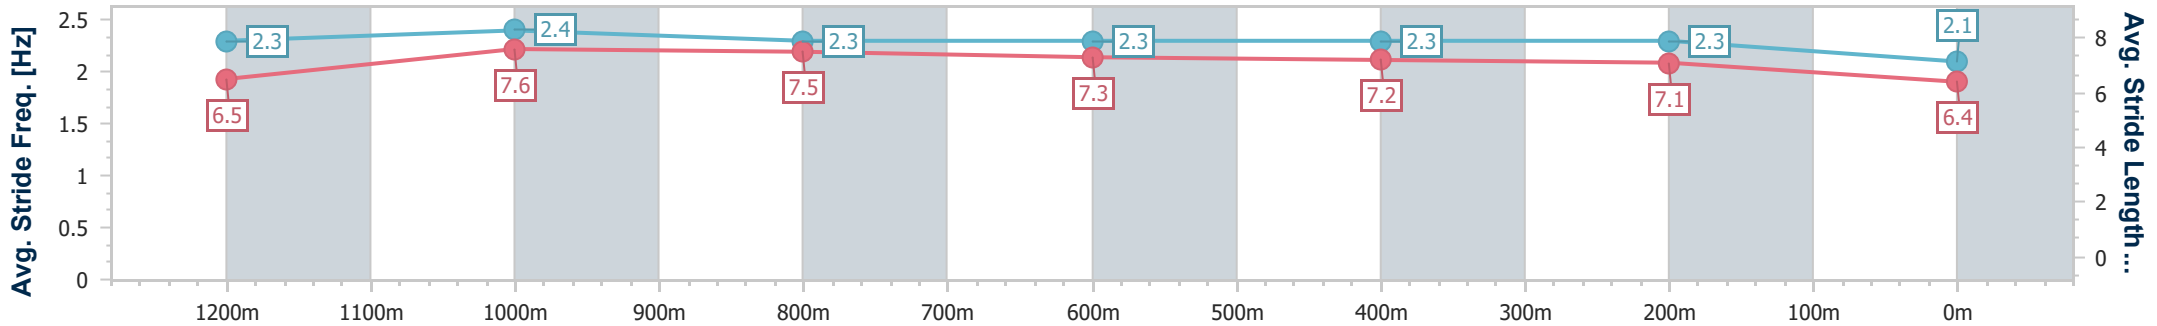

- [ ] Ranking at each section and finish
- .-.- No data available at this section
- NA No data available

Horse/Jockey Name	Corniche
Final Rank	18
Fastest Section Time (Section)	0:10.84 (1200m)
Top Speed [km/h] (Section)	68.3 (1200m)
Race State	Finished

Eagle Farm QLD Professional

Race 6: MULLINS LAWYERS FRED BEST CLASSIC - 1400m

01 June 2024 - 14:40

Track Rating: Soft 6, Weather: Overcast, Rail Position: True Entire Course

BRISBANE RACING CLUB

Section	Overall	1200m	1000m	800m	600m	400m	200m
Section Times	1:27.26 [18] (0:13.88)	1:13.38 [4] (0:10.84)	1:02.54 [5] (0:11.60)	0:50.94 [7] (0:11.95)	0:38.99 [7] (0:12.04)	0:26.95 [9] (0:12.31)	0:14.64 [15] (0:14.64)
Average Speed [km/h]	51.9	66.6	62.8	61.0	60.6	58.7	49.1
Top Speed [km/h]	67.5	68.3	63.2	61.8	60.9	60.5	54.4
Avg. Dist. to Rail [m]	7.5	2.6	2.5	2.6	3.7	7.6	7.3
Avg. Stride Freq. [Hz]	2.3	2.4	2.3	2.3	2.3	2.3	2.1
Avg. Stride Length [m]	6.5	7.6	7.5	7.3	7.2	7.1	6.4

- [ ] Ranking at each section and finish
- .-.- No data available at this section
- NA No data available