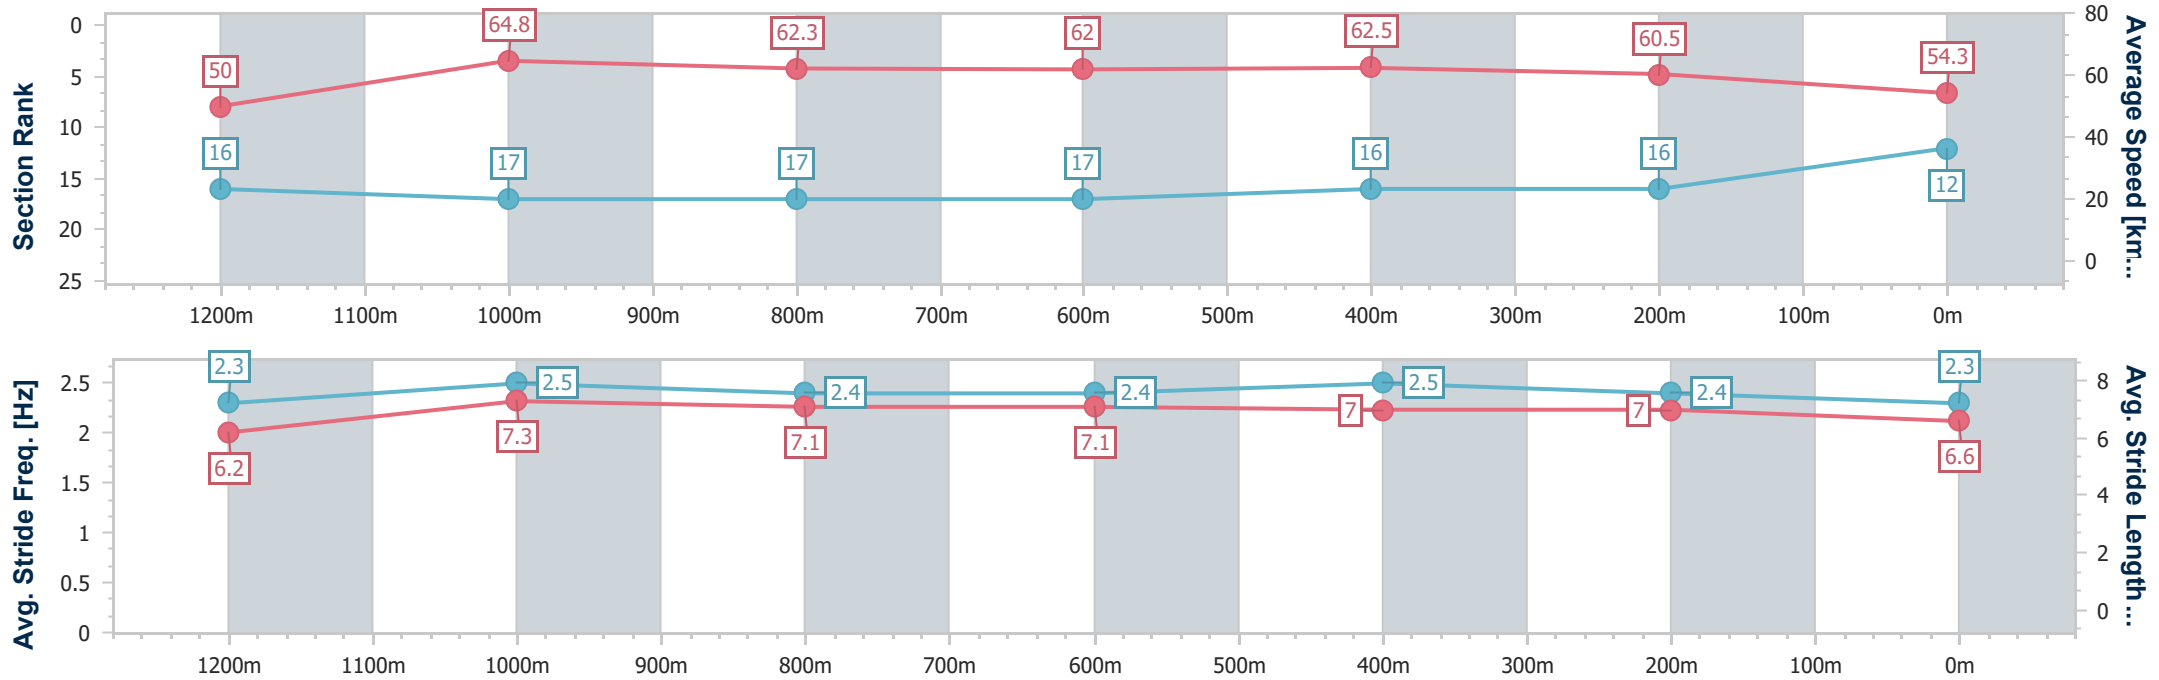

- [ ] Ranking at each section and finish
- .-.- No data available at this section
- NA No data available

Horse/Jockey Name	Mchale
Final Rank	12
Fastest Section Time (Section)	0:11.16 (1200m)
Top Speed [km/h] (Section)	66.1 (Overall)
Race State	Finished

Eagle Farm QLD Professional

Race 6: MULLINS LAWYERS FRED BEST CLASSIC - 1400m

01 June 2024 - 14:40

Track Rating: Soft 6, Weather: Overcast, Rail Position: True Entire Course

BRISBANE RACING CLUB

Section	Overall	1200m	1000m	800m	600m	400m	200m
Section Times	1:25.89 [12] (0:14.42)	1:11.47 [16] (0:11.16)	1:00.31 [17] (0:11.71)	0:48.60 [17] (0:11.78)	0:36.82 [17] (0:11.66)	0:25.16 [16] (0:11.90)	0:13.26 [16] (0:13.26)
Average Speed [km/h]	50.0	64.8	62.3	62.0	62.5	60.5	54.3
Top Speed [km/h]	66.1	66.0	62.9	62.6	63.0	63.0	58.6
Avg. Dist. to Rail [m]	6.3	3.1	3.1	2.4	3.1	8.4	8.2
Avg. Stride Freq. [Hz]	2.3	2.5	2.4	2.4	2.5	2.4	2.3
Avg. Stride Length [m]	6.2	7.3	7.1	7.1	7.0	7.0	6.6