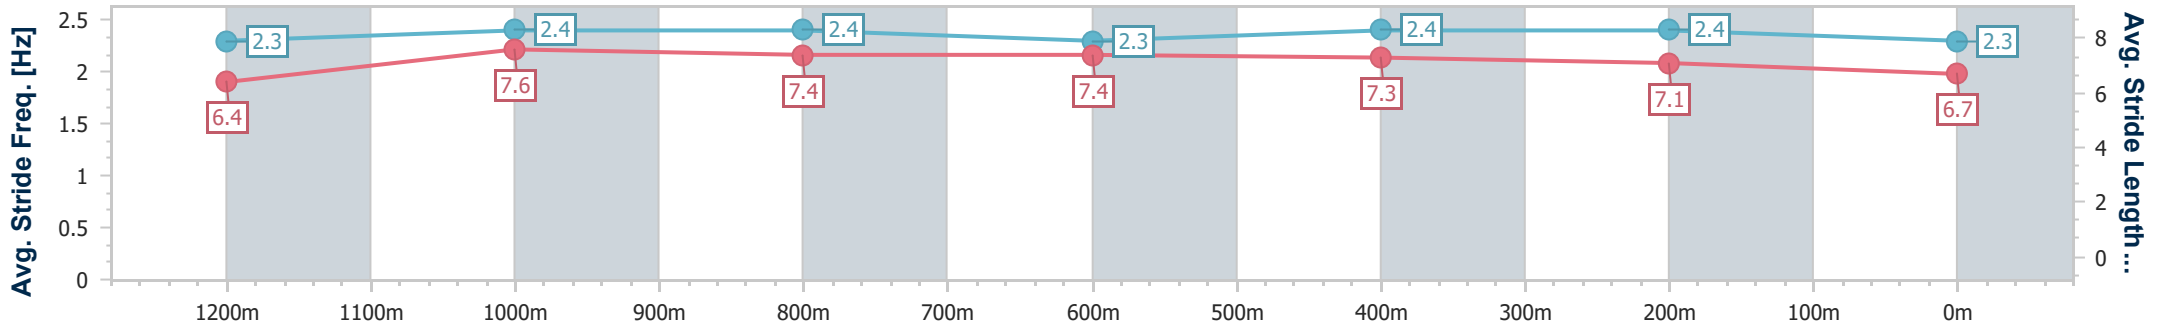

### Eagle Farm QLD Professional

Race 6: MULLINS LAWYERS FRED BEST CLASSIC - 1400m

01 June 2024 - 14:40

Track Rating: Soft 6, Weather: Overcast, Rail Position: True Entire Course

BRISBANE RACING CLUB

Section	Overall	1200m	1000m	800m	600m	400m	200m
Section Times	1:25.16 [5] (0:14.14)	1:11.02 [10] (0:10.81)	1:00.21 [8] (0:11.55)	0:48.66 [8] (0:11.89)	0:36.77 [9] (0:11.97)	0:24.80 [11] (0:11.80)	0:13.00 [5] (0:13.00)
Average Speed [km/h]	51.2	66.6	63.6	61.5	62.1	61.0	55.2
Top Speed [km/h]	67.0	67.6	63.7	62.8	61.9	62.2	58.4
Avg. Dist. to Rail [m]	8.9	4.4	3.8	3.5	6.2	12.8	9.6
Avg. Stride Freq. [Hz]	2.3	2.4	2.4	2.3	2.4	2.4	2.3
Avg. Stride Length [m]	6.4	7.6	7.4	7.4	7.3	7.1	6.7