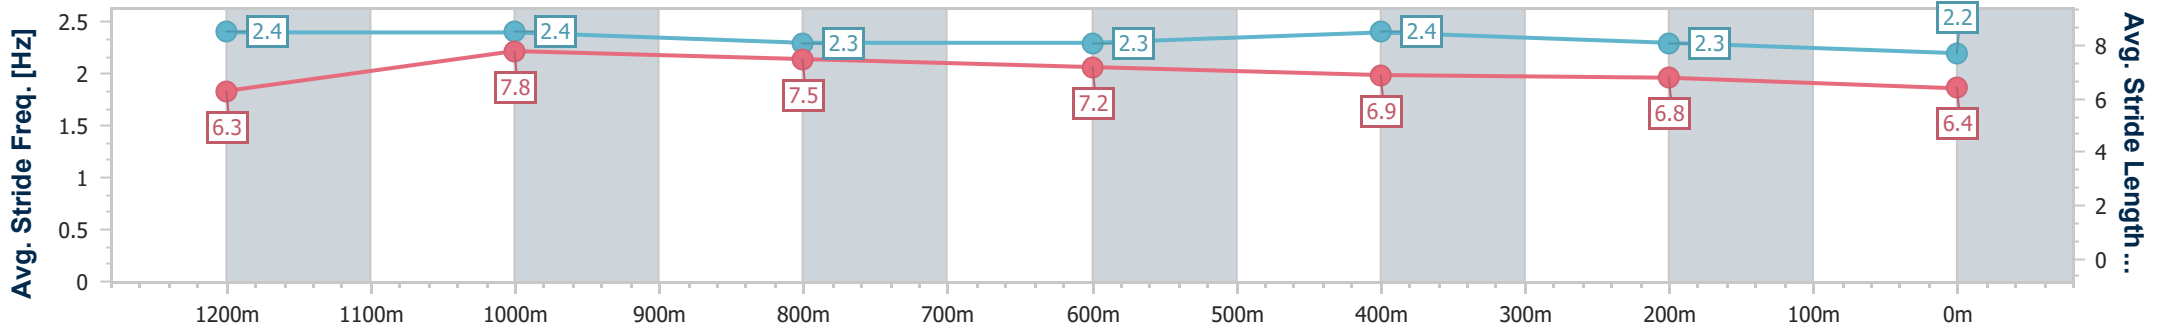

Eagle Farm QLD Professional

Race 6: MULLINS LAWYERS FRED BEST CLASSIC - 1400m

01 June 2024 - 14:40

Track Rating: Soft 6, Weather: Overcast, Rail Position: True Entire Course

BRISBANE RACING CLUB

Section	Overall	1200m	1000m	800m	600m	400m	200m
Section Times	1:27.21 [17] (0:13.89)	1:13.32 [5] (0:10.53)	1:02.79 [2] (0:11.41)	0:51.38 [2] (0:11.85)	0:39.53 [2] (0:12.26)	0:27.27 [2] (0:12.83)	0:14.44 [18] (0:14.44)
Average Speed [km/h]	52.3	68.6	64.0	61.7	59.5	56.2	49.8
Top Speed [km/h]	68.5	69.5	66.4	62.7	60.2	58.7	52.9
Avg. Dist. to Rail [m]	15.2	6.4	3.0	3.0	3.1	7.2	6.5
Avg. Stride Freq. [Hz]	2.4	2.4	2.3	2.3	2.4	2.3	2.2
Avg. Stride Length [m]	6.3	7.8	7.5	7.2	6.9	6.8	6.4

- [ ] Ranking at each section and finish
- .-.- No data available at this section
- NA No data available

Horse/Jockey Name	Corniche
Final Rank	18
Fastest Section Time (Section)	0:10.84 (1200m)
Top Speed [km/h] (Section)	68.3 (1200m)
Race State	Finished