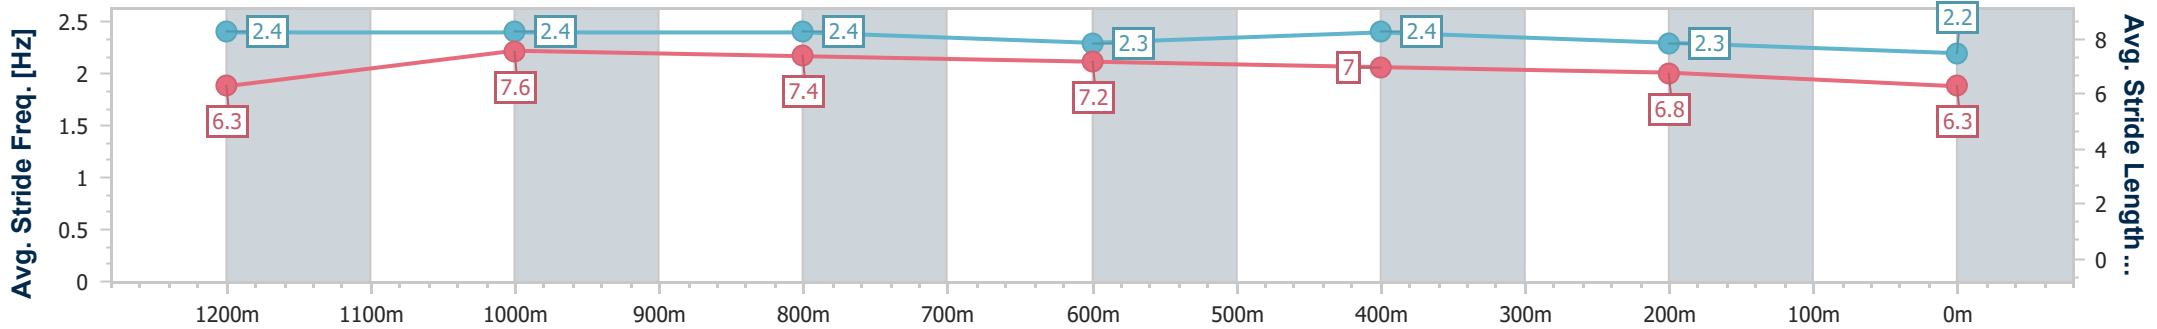

- [ ] Ranking at each section and finish
- .-.- No data available at this section
- NA No data available

Horse/Jockey Name	The Instructor
Final Rank	16
Fastest Section Time (Section)	0:10.78 (1200m)
Top Speed [km/h] (Section)	66.9 (1200m)
Race State	Finished

Eagle Farm QLD Professional

Race 6: MULLINS LAWYERS FRED BEST CLASSIC - 1400m

01 June 2024 - 14:40

Track Rating: Soft 6, Weather: Overcast, Rail Position: True Entire Course

BRISBANE RACING CLUB

Section	Overall	1200m	1000m	800m	600m	400m	200m
Section Times	1:27.07 [16] (0:13.78)	1:13.29 [1] (0:10.78)	1:02.51 [3] (0:11.46)	0:51.05 [3] (0:11.90)	0:39.15 [4] (0:12.12)	0:27.03 [4] (0:12.65)	0:14.38 [17] (0:14.38)
Average Speed [km/h]	52.5	66.8	63.6	61.1	60.0	57.0	50.2
Top Speed [km/h]	66.7	66.9	64.2	62.0	61.3	59.8	53.7
Avg. Dist. to Rail [m]	5.7	2.6	2.2	2.3	2.2	4.6	4.0
Avg. Stride Freq. [Hz]	2.4	2.4	2.4	2.3	2.4	2.3	2.2
Avg. Stride Length [m]	6.3	7.6	7.4	7.2	7.0	6.8	6.3