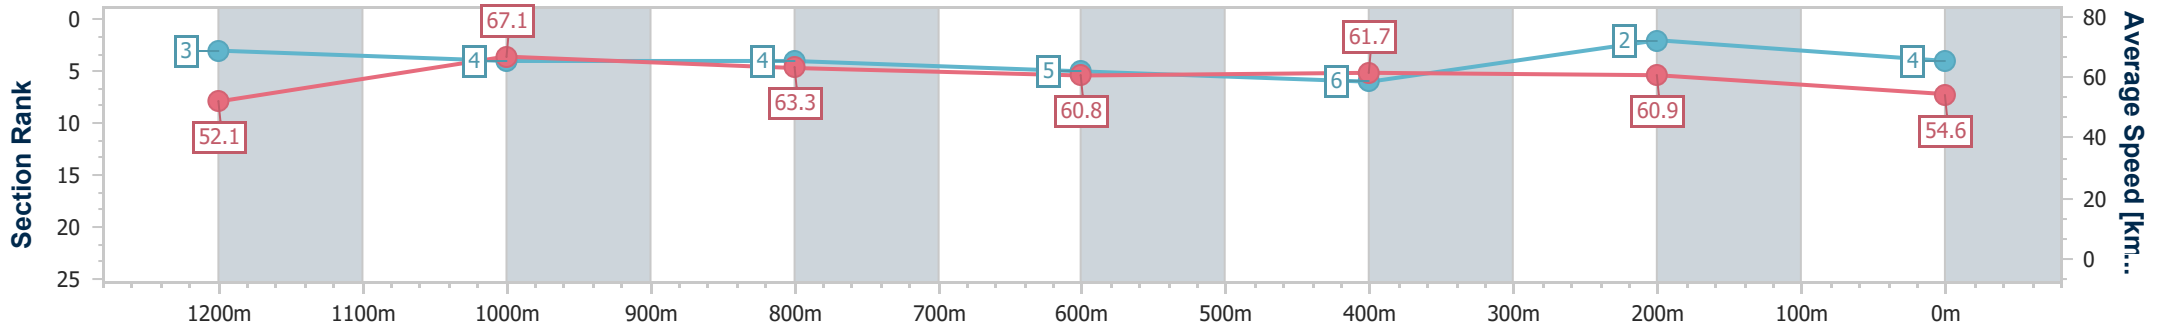

Eagle Farm QLD Professional

Race 6: MULLINS LAWYERS FRED BEST CLASSIC - 1400m

01 June 2024 - 14:40

Track Rating: Soft 6, Weather: Overcast, Rail Position: True Entire Course

BRISBANE RACING CLUB

Section	Overall	1200m	1000m	800m	600m	400m	200m
Section Times	1:25.12 [4] (0:13.84)	1:11.28 [3] (0:10.76)	1:00.52 [4] (0:11.46)	0:49.06 [4] (0:12.09)	0:36.97 [5] (0:11.99)	0:24.98 [6] (0:11.81)	0:13.17 [2] (0:13.17)
Average Speed [km/h]	52.1	67.1	63.3	60.8	61.7	60.9	54.6
Top Speed [km/h]	68.5	68.6	63.9	62.1	62.4	62.9	57.4
Avg. Dist. to Rail [m]	13.0	2.5	1.8	4.1	5.4	9.1	5.8
Avg. Stride Freq. [Hz]	2.4	2.5	2.4	2.3	2.3	2.4	2.3
Avg. Stride Length [m]	6.3	7.5	7.4	7.4	7.4	7.2	6.7