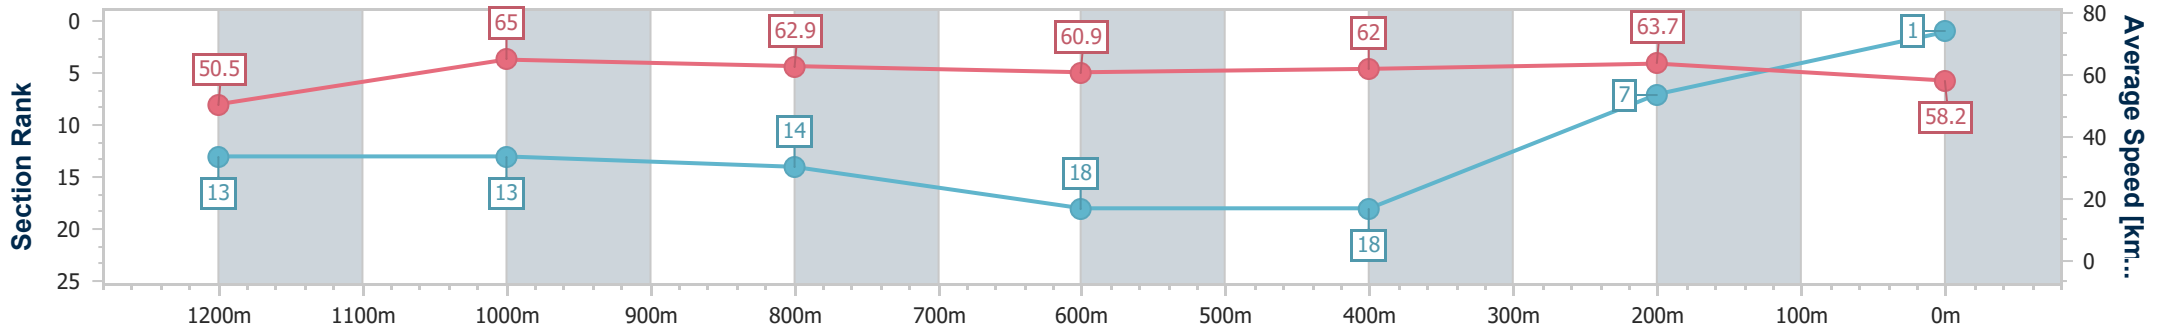

Eagle Farm QLD Professional

Race 6: MULLINS LAWYERS FRED BEST CLASSIC - 1400m

01 June 2024 - 14:40

Track Rating: Soft 6, Weather: Overcast, Rail Position: True Entire Course

BRISBANE RACING CLUB

Section	Overall	1200m	1000m	800m	600m	400m	200m
Section Times	1:24.69 [1] (0:14.32)	1:10.37 [13] (0:11.10)	0:59.27 [13] (0:11.74)	0:47.53 [14] (0:11.94)	0:35.59 [18] (0:11.88)	0:23.71 [18] (0:11.30)	0:12.41 [7] (0:12.41)
Average Speed [km/h]	50.5	65.0	62.9	60.9	62.0	63.7	58.2
Top Speed [km/h]	65.8	66.6	63.5	63.5	64.5	66.6	61.5
Avg. Dist. to Rail [m]	11.2	5.4	4.6	2.2	5.2	14.4	9.4
Avg. Stride Freq. [Hz]	2.4	2.4	2.3	2.3	2.4	2.4	2.3
Avg. Stride Length [m]	6.1	7.7	7.5	7.4	7.2	7.0	6.9