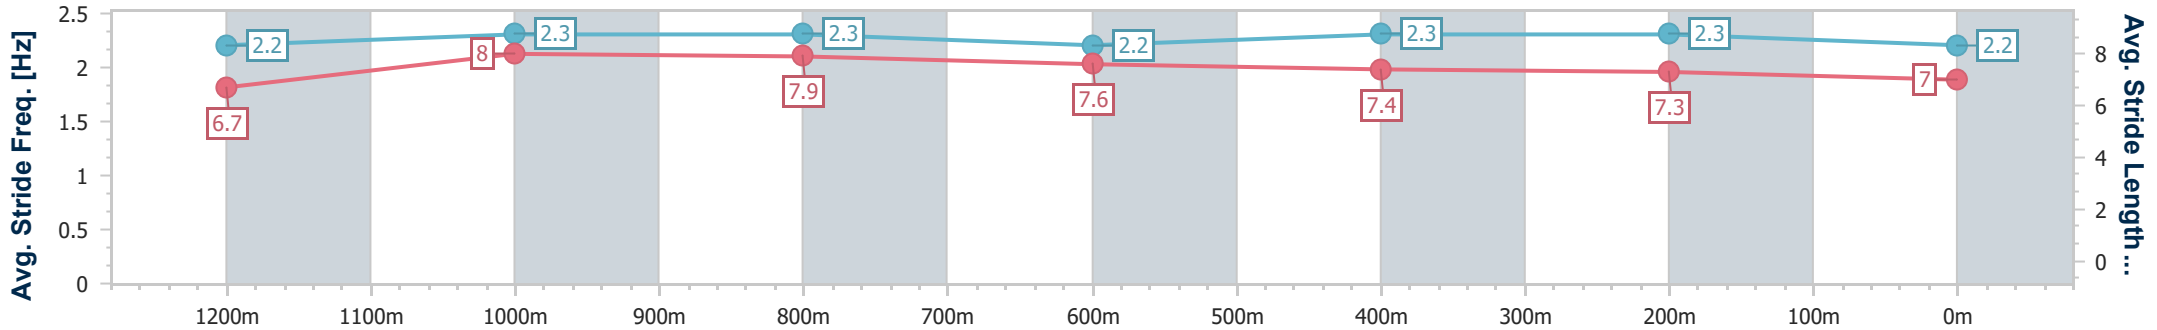

Eagle Farm QLD Professional

Race 6: MULLINS LAWYERS FRED BEST CLASSIC - 1400m

01 June 2024 - 14:40

Track Rating: Soft 6, Weather: Overcast, Rail Position: True Entire Course

BRISBANE RACING CLUB

Section	Overall	1200m	1000m	800m	600m	400m	200m
Section Times	1:24.77 [2] (0:13.94)	1:10.83 [7] (0:10.79)	1:00.04 [6] (0:11.35)	0:48.69 [5] (0:11.84)	0:36.85 [3] (0:11.97)	0:24.88 [1] (0:11.88)	0:13.00 [1] (0:13.00)
Average Speed [km/h]	51.8	66.9	64.8	61.6	61.4	60.4	55.5
Top Speed [km/h]	66.4	66.7	65.9	62.5	61.5	61.7	58.9
Avg. Dist. to Rail [m]	10.8	4.9	3.7	3.1	3.7	6.3	3.7
Avg. Stride Freq. [Hz]	2.2	2.3	2.3	2.2	2.3	2.3	2.2
Avg. Stride Length [m]	6.7	8.0	7.9	7.6	7.4	7.3	7.0