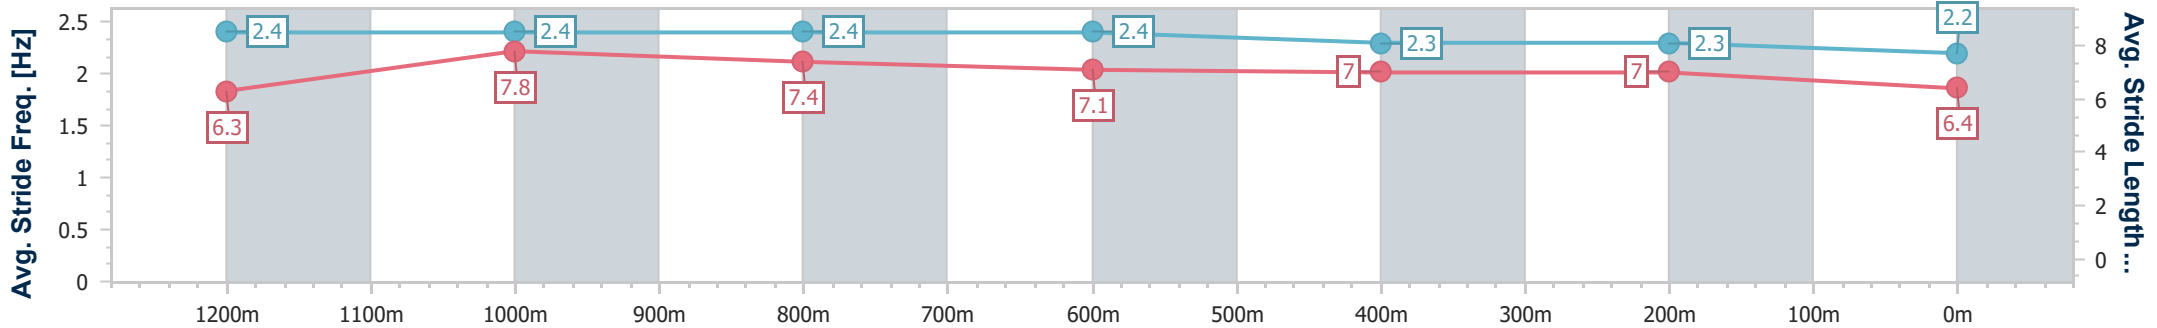

Eagle Farm QLD Professional

Race 6: MULLINS LAWYERS FRED BEST CLASSIC - 1400m

01 June 2024 - 14:40

Track Rating: Soft 6, Weather: Overcast, Rail Position: True Entire Course

BRISBANE RACING CLUB

Section	Overall	1200m	1000m	800m	600m	400m	200m
Section Times	1:26.75 [14] (0:13.80)	1:12.95 [2] (0:10.56)	1:02.39 [1] (0:11.36)	0:51.03 [1] (0:11.86)	0:39.17 [1] (0:12.36)	0:26.81 [3] (0:12.45)	0:14.36 [10] (0:14.36)
Average Speed [km/h]	52.5	68.2	63.8	61.5	58.9	57.9	50.1
Top Speed [km/h]	69.4	69.7	65.2	62.2	60.3	60.1	55.8
Avg. Dist. to Rail [m]	13.1	2.7	1.7	1.9	3.0	5.7	5.4
Avg. Stride Freq. [Hz]	2.4	2.4	2.4	2.4	2.3	2.3	2.2
Avg. Stride Length [m]	6.3	7.8	7.4	7.1	7.0	7.0	6.4

- [ ] Ranking at each section and finish
- .-.- No data available at this section
- NA No data available

Horse/Jockey Name	Cifrado
Final Rank	15
Fastest Section Time (Section)	0:10.83 (1200m)
Top Speed [km/h] (Section)	67.2 (1200m)
Race State	Finished