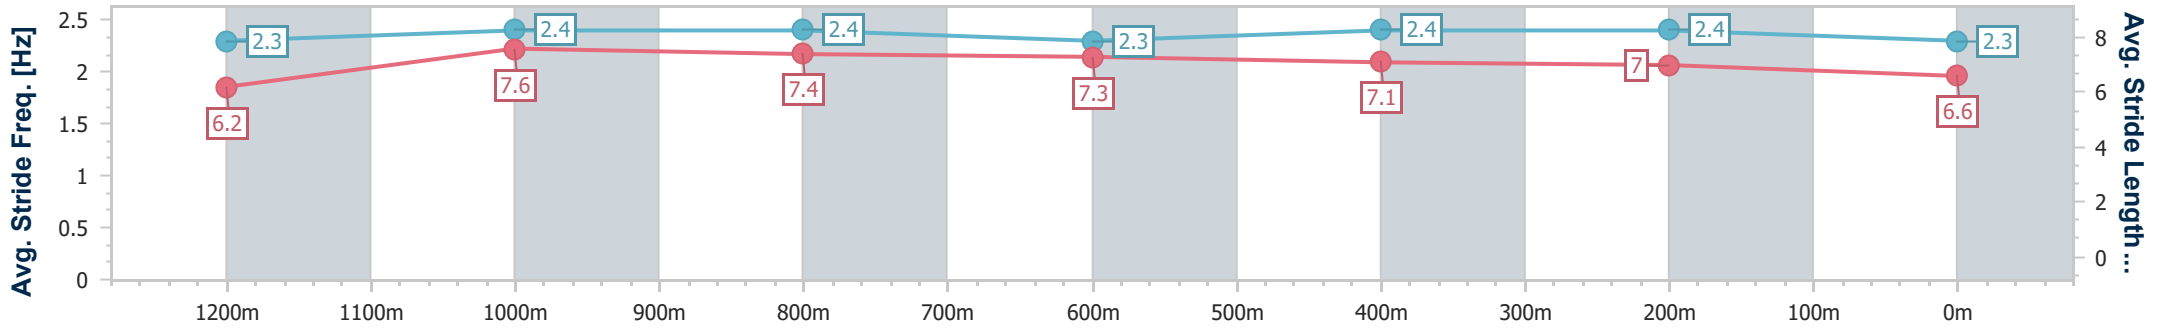

Eagle Farm QLD Professional

Race 6: MULLINS LAWYERS FRED BEST CLASSIC - 1400m

01 June 2024 - 14:40

Track Rating: Soft 6, Weather: Overcast, Rail Position: True Entire Course

BRISBANE RACING CLUB

Section	Overall	1200m	1000m	800m	600m	400m	200m
Section Times	1:25.20 [7] (0:14.22)	1:10.98 [11] (0:10.98)	1:00.00 [11] (0:11.61)	0:48.39 [11] (0:11.81)	0:36.58 [12] (0:11.71)	0:24.87 [10] (0:11.78)	0:13.09 [4] (0:13.09)
Average Speed [km/h]	50.8	65.8	62.8	61.5	62.3	61.1	54.9
Top Speed [km/h]	66.1	66.7	63.6	62.2	63.7	62.6	58.8
Avg. Dist. to Rail [m]	3.9	3.0	2.8	2.1	2.7	8.0	7.2
Avg. Stride Freq. [Hz]	2.3	2.4	2.4	2.3	2.4	2.4	2.3
Avg. Stride Length [m]	6.2	7.6	7.4	7.3	7.1	7.0	6.6

- [ ] Ranking at each section and finish
- .-.- No data available at this section
- NA No data available

Horse/Jockey Name	Steparty
Final Rank	8
Fastest Section Time (Section)	0:11.07 (1200m)
Top Speed [km/h] (Section)	65.9 (Overall)
Race State	Finished