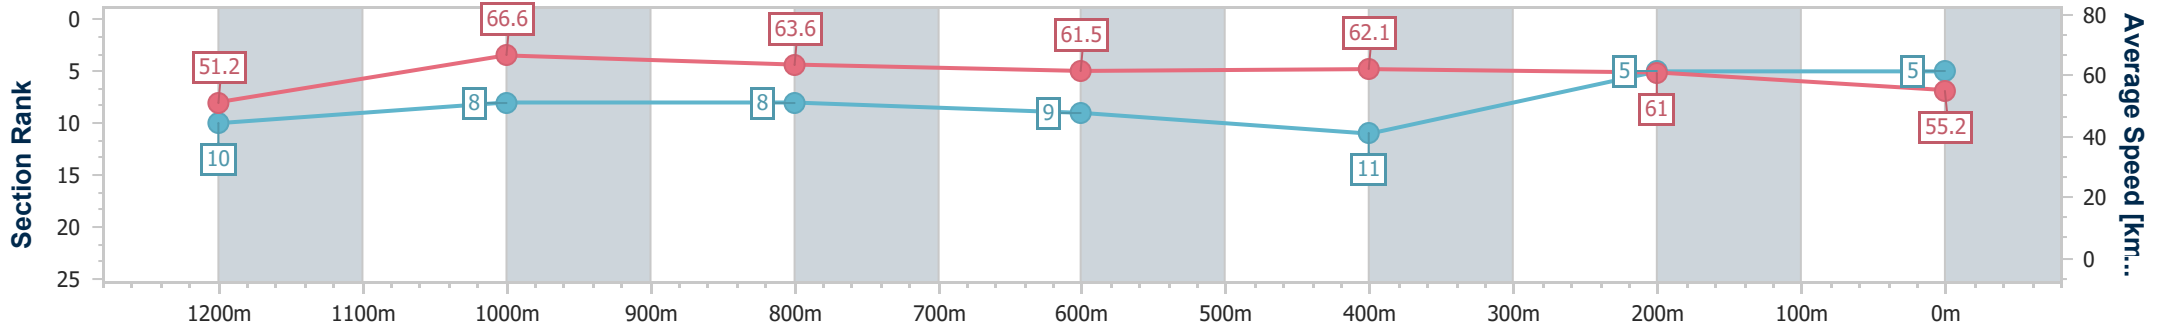

### Eagle Farm QLD Professional

Race 6: MULLINS LAWYERS FRED BEST CLASSIC - 1400m

01 June 2024 - 14:40

Track Rating: Soft 6, Weather: Overcast, Rail Position: True Entire Course

BRISBANE RACING CLUB

Section	Overall	1200m	1000m	800m	600m	400m	200m
Section Times	1:25.16 [5] (0:14.14)	1:11.02 [10] (0:10.81)	1:00.21 [8] (0:11.55)	0:48.66 [8] (0:11.89)	0:36.77 [9] (0:11.97)	0:24.80 [11] (0:11.80)	0:13.00 [5] (0:13.00)
Average Speed [km/h]	51.2	66.6	63.6	61.5	62.1	61.0	55.2
Top Speed [km/h]	67.0	67.6	63.7	62.8	61.9	62.2	58.4
Avg. Dist. to Rail [m]	8.9	4.4	3.8	3.5	6.2	12.8	9.6
Avg. Stride Freq. [Hz]	2.3	2.4	2.4	2.3	2.4	2.4	2.3
Avg. Stride Length [m]	6.4	7.6	7.4	7.4	7.3	7.1	6.7