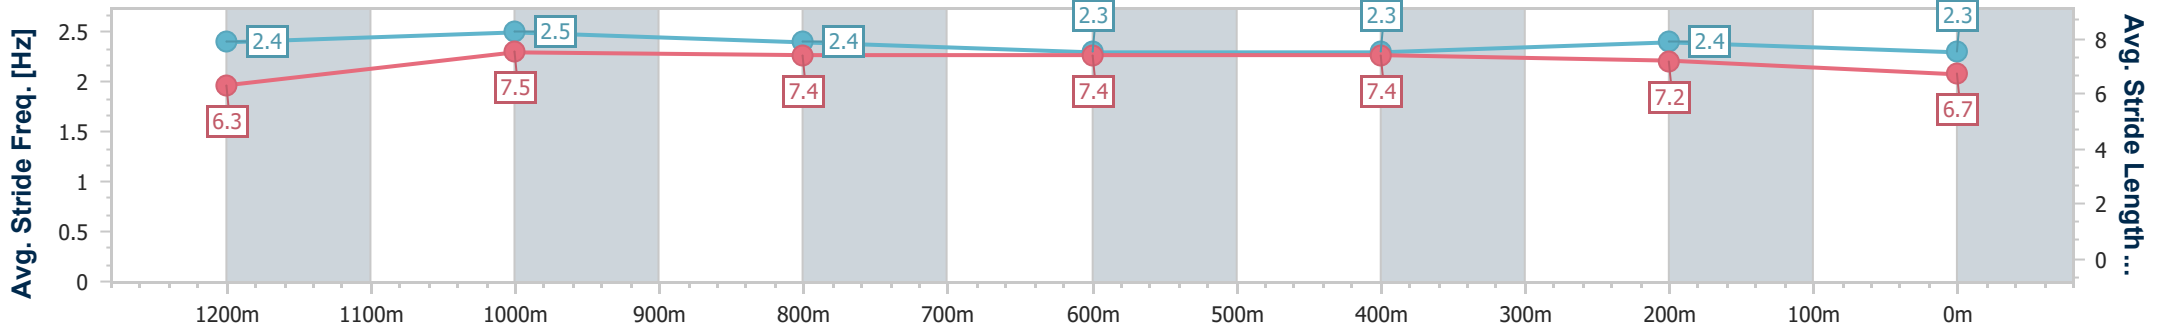

Eagle Farm QLD Professional

Race 6: MULLINS LAWYERS FRED BEST CLASSIC - 1400m

01 June 2024 - 14:40

Track Rating: Soft 6, Weather: Overcast, Rail Position: True Entire Course

BRISBANE RACING CLUB

Section	Overall	1200m	1000m	800m	600m	400m	200m
Section Times	1:25.12 [4] (0:13.84)	1:11.28 [3] (0:10.76)	1:00.52 [4] (0:11.46)	0:49.06 [4] (0:12.09)	0:36.97 [5] (0:11.99)	0:24.98 [6] (0:11.81)	0:13.17 [2] (0:13.17)
Average Speed [km/h]	52.1	67.1	63.3	60.8	61.7	60.9	54.6
Top Speed [km/h]	68.5	68.6	63.9	62.1	62.4	62.9	57.4
Avg. Dist. to Rail [m]	13.0	2.5	1.8	4.1	5.4	9.1	5.8
Avg. Stride Freq. [Hz]	2.4	2.5	2.4	2.3	2.3	2.4	2.3
Avg. Stride Length [m]	6.3	7.5	7.4	7.4	7.4	7.2	6.7