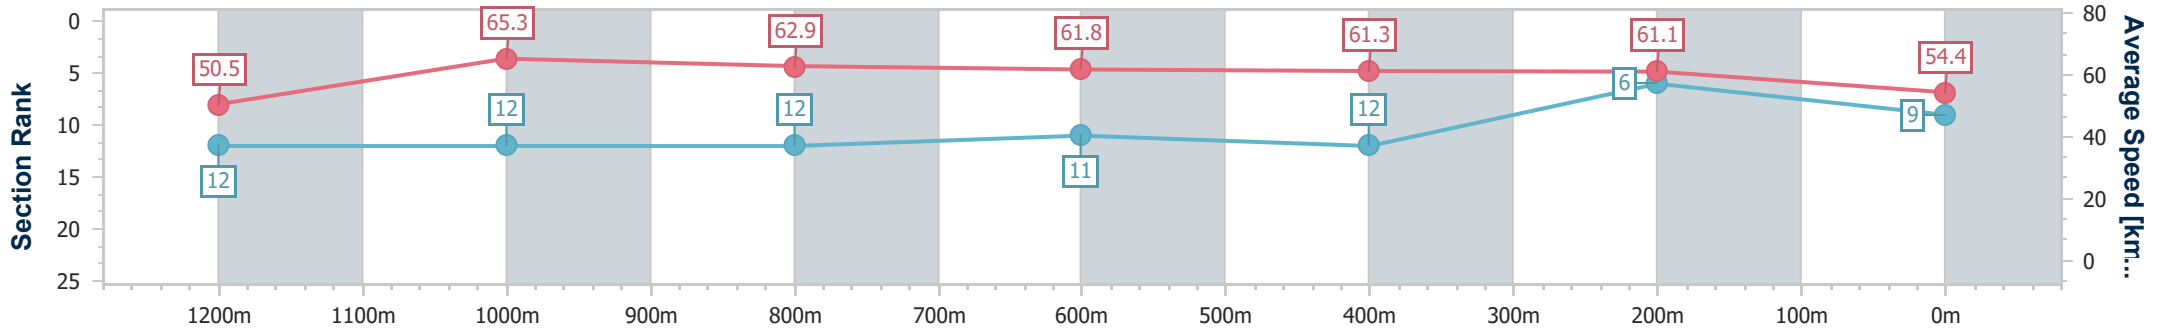

Eagle Farm QLD Professional

Race 6: MULLINS LAWYERS FRED BEST CLASSIC - 1400m

01 June 2024 - 14:40

Track Rating: Soft 6, Weather: Overcast, Rail Position: True Entire Course

BRISBANE RACING CLUB

Section	Overall	1200m	1000m	800m	600m	400m	200m
Section Times	1:25.45 [9] (0:14.28)	1:11.17 [12] (0:11.05)	1:00.12 [12] (0:11.55)	0:48.57 [12] (0:11.72)	0:36.85 [11] (0:11.78)	0:25.07 [12] (0:11.80)	0:13.27 [6] (0:13.27)
Average Speed [km/h]	50.5	65.3	62.9	61.8	61.3	61.1	54.4
Top Speed [km/h]	64.5	66.6	63.0	63.1	61.9	63.5	56.8
Avg. Dist. to Rail [m]	2.0	1.3	1.7	1.5	0.9	3.5	3.2
Avg. Stride Freq. [Hz]	2.3	2.4	2.3	2.3	2.3	2.4	2.2
Avg. Stride Length [m]	6.3	7.6	7.6	7.4	7.3	7.2	6.7