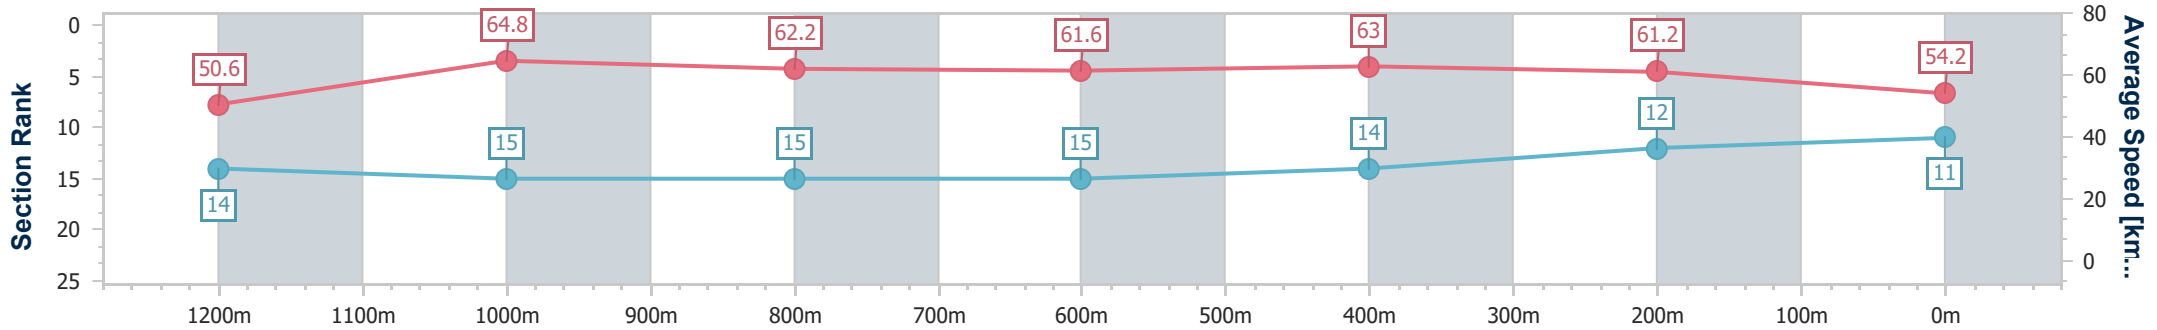

Eagle Farm QLD Professional

Race 6: MULLINS LAWYERS FRED BEST CLASSIC - 1400m

01 June 2024 - 14:40

Track Rating: Soft 6, Weather: Overcast, Rail Position: True Entire Course

BRISBANE RACING CLUB

Section	Overall	1200m	1000m	800m	600m	400m	200m
Section Times	1:25.66 [11] (0:14.36)	1:11.30 [14] (0:11.10)	1:00.20 [15] (0:11.72)	0:48.48 [15] (0:11.79)	0:36.69 [15] (0:11.66)	0:25.03 [14] (0:11.78)	0:13.25 [12] (0:13.25)
Average Speed [km/h]	50.6	64.8	62.2	61.6	63.0	61.2	54.2
Top Speed [km/h]	66.1	66.1	62.4	62.3	63.4	62.8	58.4
Avg. Dist. to Rail [m]	8.4	3.7	2.4	2.3	3.6	8.9	7.5
Avg. Stride Freq. [Hz]	2.2	2.2	2.2	2.2	2.3	2.2	2.1
Avg. Stride Length [m]	6.6	8.0	7.8	7.7	7.6	7.6	7.1