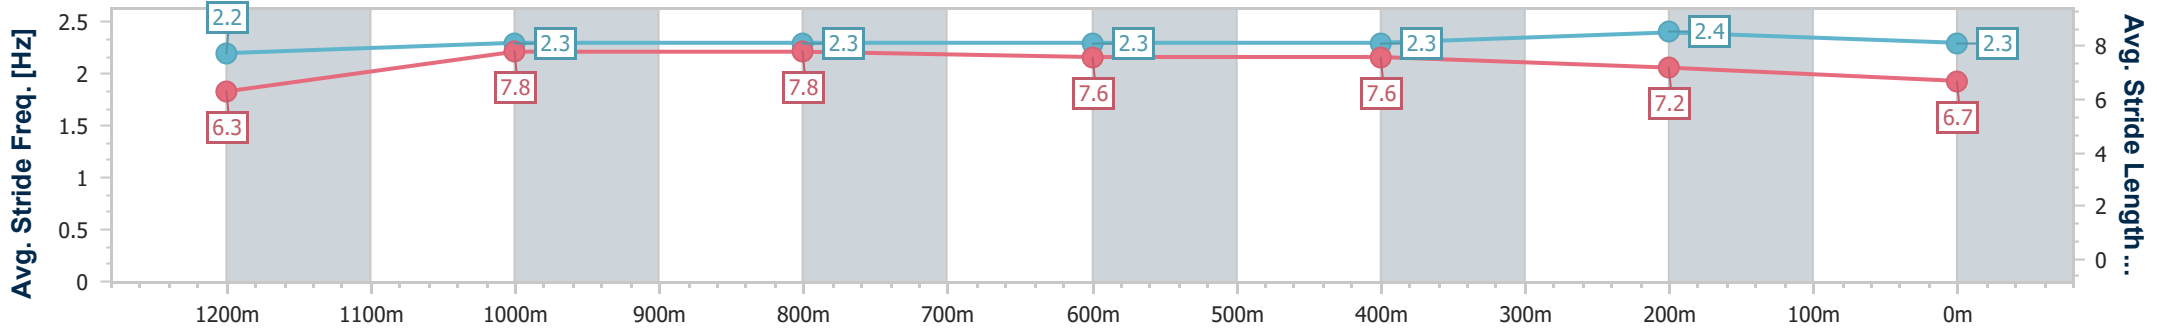

Eagle Farm QLD Professional

Race 6: MULLINS LAWYERS FRED BEST CLASSIC - 1400m

01 June 2024 - 14:40

Track Rating: Soft 6, Weather: Overcast, Rail Position: True Entire Course

BRISBANE RACING CLUB

Section	Overall	1200m	1000m	800m	600m	400m	200m
Section Times	1:25.16 [6] (0:14.80)	1:10.36 [18] (0:11.09)	0:59.27 [18] (0:11.53)	0:47.74 [18] (0:11.64)	0:36.10 [16] (0:11.65)	0:24.45 [15] (0:11.65)	0:12.80 [9] (0:12.80)
Average Speed [km/h]	48.9	64.9	63.8	62.6	63.8	61.8	56.1
Top Speed [km/h]	63.6	65.4	64.3	64.3	64.1	64.3	60.5
Avg. Dist. to Rail [m]	9.3	4.5	3.8	3.3	5.7	13.5	11.6
Avg. Stride Freq. [Hz]	2.2	2.3	2.3	2.3	2.3	2.4	2.3
Avg. Stride Length [m]	6.3	7.8	7.8	7.6	7.6	7.2	6.7