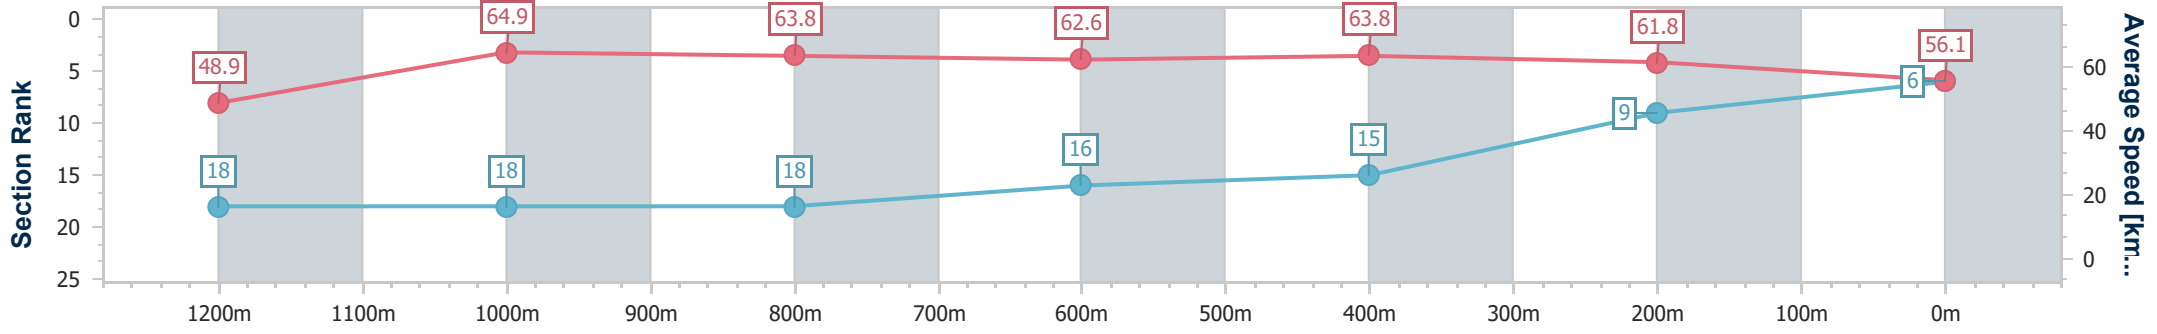

Eagle Farm QLD Professional

Race 6: MULLINS LAWYERS FRED BEST CLASSIC - 1400m

01 June 2024 - 14:40

Track Rating: Soft 6, Weather: Overcast, Rail Position: True Entire Course

BRISBANE RACING CLUB

Section	Overall	1200m	1000m	800m	600m	400m	200m
Section Times	1:25.16 [6] (0:14.80)	1:10.36 [18] (0:11.09)	0:59.27 [18] (0:11.53)	0:47.74 [18] (0:11.64)	0:36.10 [16] (0:11.65)	0:24.45 [15] (0:11.65)	0:12.80 [9] (0:12.80)
Average Speed [km/h]	48.9	64.9	63.8	62.6	63.8	61.8	56.1
Top Speed [km/h]	63.6	65.4	64.3	64.3	64.1	64.3	60.5
Avg. Dist. to Rail [m]	9.3	4.5	3.8	3.3	5.7	13.5	11.6
Avg. Stride Freq. [Hz]	2.2	2.3	2.3	2.3	2.3	2.4	2.3
Avg. Stride Length [m]	6.3	7.8	7.8	7.6	7.6	7.2	6.7