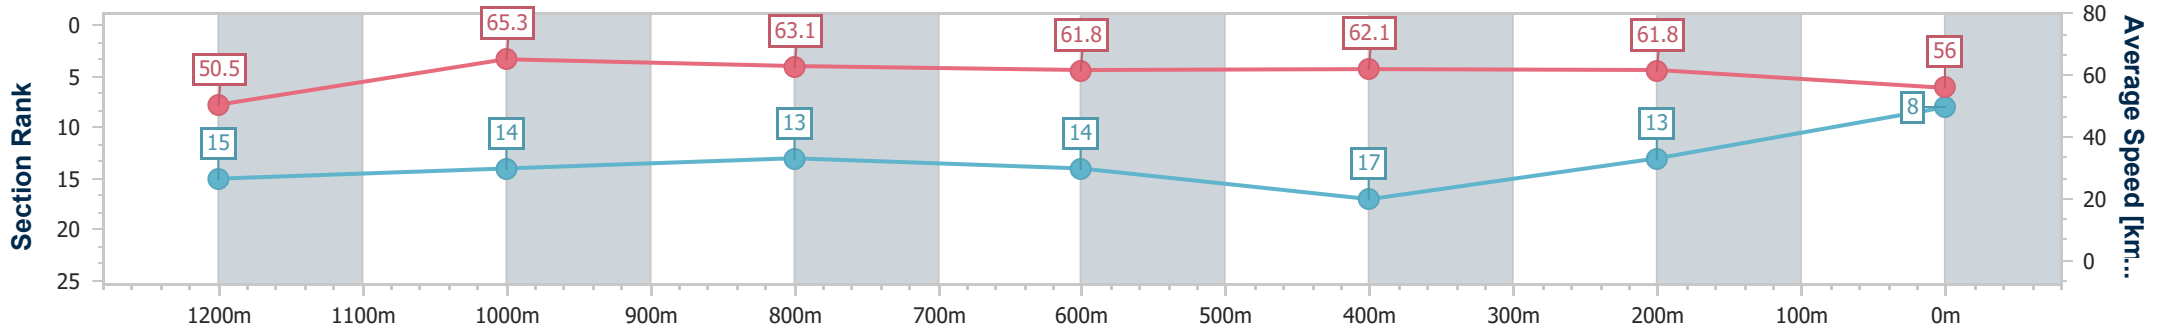

Eagle Farm QLD Professional

Race 6: MULLINS LAWYERS FRED BEST CLASSIC - 1400m

01 June 2024 - 14:40

Track Rating: Soft 6, Weather: Overcast, Rail Position: True Entire Course

BRISBANE RACING CLUB

Section	Overall	1200m	1000m	800m	600m	400m	200m
Section Times	1:25.29 [8] (0:14.37)	1:10.92 [15] (0:11.07)	0:59.85 [14] (0:11.65)	0:48.20 [13] (0:11.84)	0:36.36 [14] (0:11.85)	0:24.51 [17] (0:11.66)	0:12.85 [13] (0:12.85)
Average Speed [km/h]	50.5	65.3	63.1	61.8	62.1	61.8	56.0
Top Speed [km/h]	65.9	65.8	63.3	63.0	62.7	63.1	59.2
Avg. Dist. to Rail [m]	14.0	5.0	3.8	3.4	4.7	12.7	10.2
Avg. Stride Freq. [Hz]	2.3	2.2	2.2	2.2	2.3	2.3	2.2
Avg. Stride Length [m]	6.3	8.0	7.9	7.7	7.6	7.5	7.1