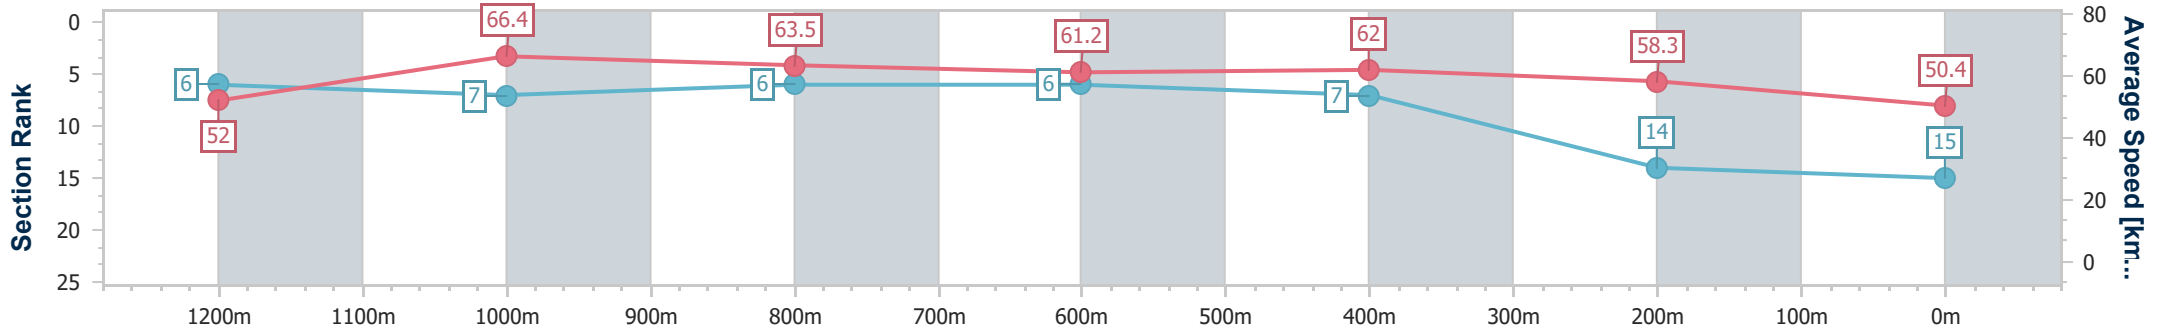

Eagle Farm QLD Professional

Race 6: MULLINS LAWYERS FRED BEST CLASSIC - 1400m

01 June 2024 - 14:40

Track Rating: Soft 6, Weather: Overcast, Rail Position: True Entire Course

BRISBANE RACING CLUB

Section	Overall	1200m	1000m	800m	600m	400m	200m
Section Times	1:26.77 [15] (0:13.93)	1:12.84 [6] (0:10.83)	1:02.01 [7] (0:11.49)	0:50.52 [6] (0:11.95)	0:38.57 [6] (0:11.96)	0:26.61 [7] (0:12.33)	0:14.28 [14] (0:14.28)
Average Speed [km/h]	52.0	66.4	63.5	61.2	62.0	58.3	50.4
Top Speed [km/h]	67.2	67.2	64.0	62.0	61.9	61.8	55.7
Avg. Dist. to Rail [m]	9.7	3.3	2.5	3.5	5.4	9.2	7.7
Avg. Stride Freq. [Hz]	2.3	2.4	2.3	2.3	2.3	2.4	2.2
Avg. Stride Length [m]	6.5	7.8	7.6	7.4	7.3	6.8	6.4

- [ ] Ranking at each section and finish
- .-.- No data available at this section
- NA No data available

Horse/Jockey Name	The Instructor
Final Rank	16
Fastest Section Time (Section)	0:10.78 (1200m)
Top Speed [km/h] (Section)	66.9 (1200m)
Race State	Finished