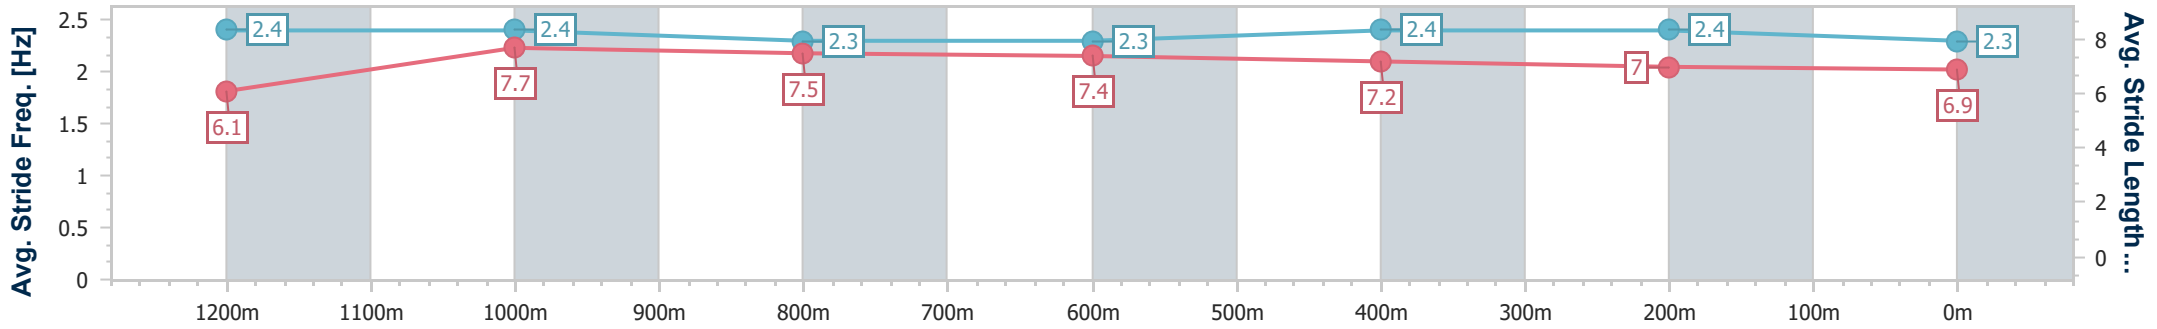

Eagle Farm QLD Professional

Race 6: MULLINS LAWYERS FRED BEST CLASSIC - 1400m

01 June 2024 - 14:40

Track Rating: Soft 6, Weather: Overcast, Rail Position: True Entire Course

BRISBANE RACING CLUB

Section	Overall	1200m	1000m	800m	600m	400m	200m
Section Times	1:24.69 [1] (0:14.32)	1:10.37 [13] (0:11.10)	0:59.27 [13] (0:11.74)	0:47.53 [14] (0:11.94)	0:35.59 [18] (0:11.88)	0:23.71 [18] (0:11.30)	0:12.41 [7] (0:12.41)
Average Speed [km/h]	50.5	65.0	62.9	60.9	62.0	63.7	58.2
Top Speed [km/h]	65.8	66.6	63.5	63.5	64.5	66.6	61.5
Avg. Dist. to Rail [m]	11.2	5.4	4.6	2.2	5.2	14.4	9.4
Avg. Stride Freq. [Hz]	2.4	2.4	2.3	2.3	2.4	2.4	2.3
Avg. Stride Length [m]	6.1	7.7	7.5	7.4	7.2	7.0	6.9