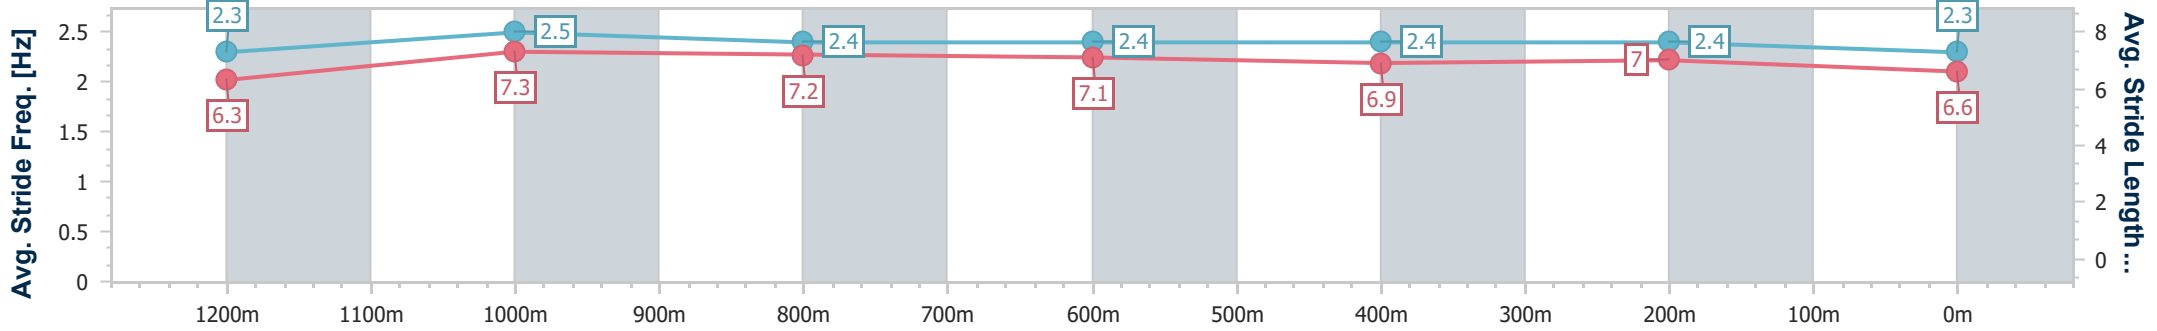

Eagle Farm QLD Professional

Race 6: MULLINS LAWYERS FRED BEST CLASSIC - 1400m

01 June 2024 - 14:40

Track Rating: Soft 6, Weather: Overcast, Rail Position: True Entire Course

BRISBANE RACING CLUB

Section	Overall	1200m	1000m	800m	600m	400m	200m
Section Times	1:24.97 [3] (0:14.09)	1:10.88 [9] (0:10.89)	0:59.99 [9] (0:11.58)	0:48.41 [10] (0:11.75)	0:36.66 [8] (0:11.79)	0:24.87 [5] (0:11.85)	0:13.02 [3] (0:13.02)
Average Speed [km/h]	51.3	66.2	62.8	61.9	61.5	61.0	55.2
Top Speed [km/h]	66.6	66.7	63.0	63.0	62.3	62.5	58.3
Avg. Dist. to Rail [m]	3.5	2.2	2.6	2.4	1.3	4.9	3.4
Avg. Stride Freq. [Hz]	2.3	2.5	2.4	2.4	2.4	2.4	2.3
Avg. Stride Length [m]	6.3	7.3	7.2	7.1	6.9	7.0	6.6

- [ ] Ranking at each section and finish
- .-.- No data available at this section
- NA No data available

Horse/Jockey Name	Golden Decade
Final Rank	4
Fastest Section Time (Section)	0:10.76 (1200m)
Top Speed [km/h] (Section)	68.6 (1200m)
Race State	Finished