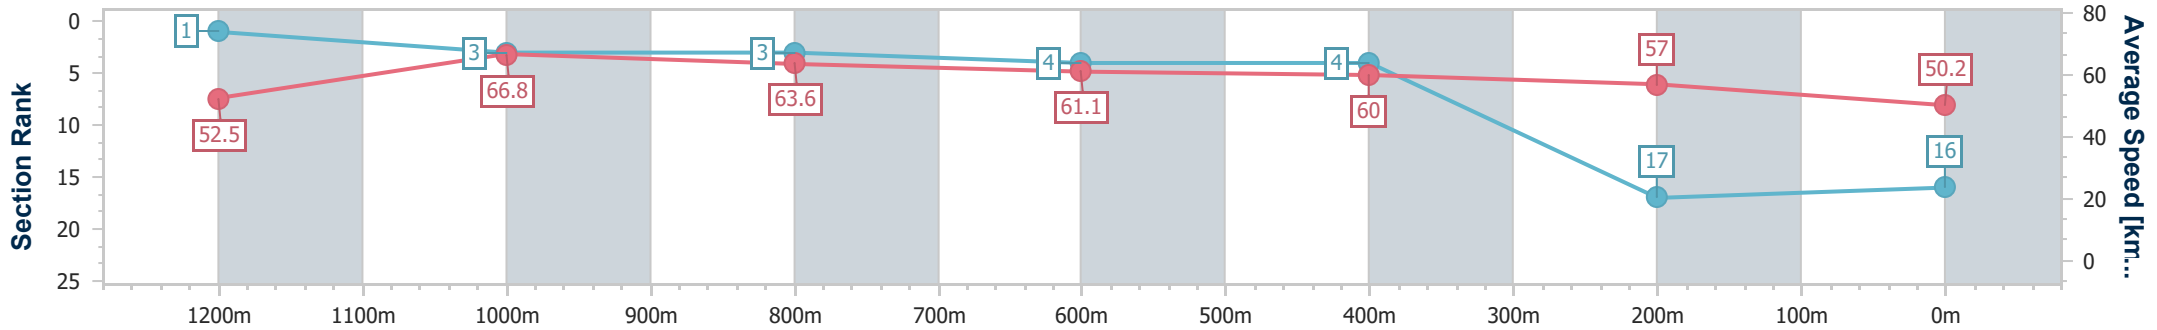

- [ ] Ranking at each section and finish
- .-.- No data available at this section
- NA No data available

Horse/Jockey Name	The Instructor
Final Rank	16
Fastest Section Time (Section)	0:10.78 (1200m)
Top Speed [km/h] (Section)	66.9 (1200m)
Race State	Finished

Eagle Farm QLD Professional

Race 6: MULLINS LAWYERS FRED BEST CLASSIC - 1400m

01 June 2024 - 14:40

Track Rating: Soft 6, Weather: Overcast, Rail Position: True Entire Course

BRISBANE RACING CLUB

Section	Overall	1200m	1000m	800m	600m	400m	200m
Section Times	1:27.07 [16] (0:13.78)	1:13.29 [1] (0:10.78)	1:02.51 [3] (0:11.46)	0:51.05 [3] (0:11.90)	0:39.15 [4] (0:12.12)	0:27.03 [4] (0:12.65)	0:14.38 [17] (0:14.38)
Average Speed [km/h]	52.5	66.8	63.6	61.1	60.0	57.0	50.2
Top Speed [km/h]	66.7	66.9	64.2	62.0	61.3	59.8	53.7
Avg. Dist. to Rail [m]	5.7	2.6	2.2	2.3	2.2	4.6	4.0
Avg. Stride Freq. [Hz]	2.4	2.4	2.4	2.3	2.4	2.3	2.2
Avg. Stride Length [m]	6.3	7.6	7.4	7.2	7.0	6.8	6.3