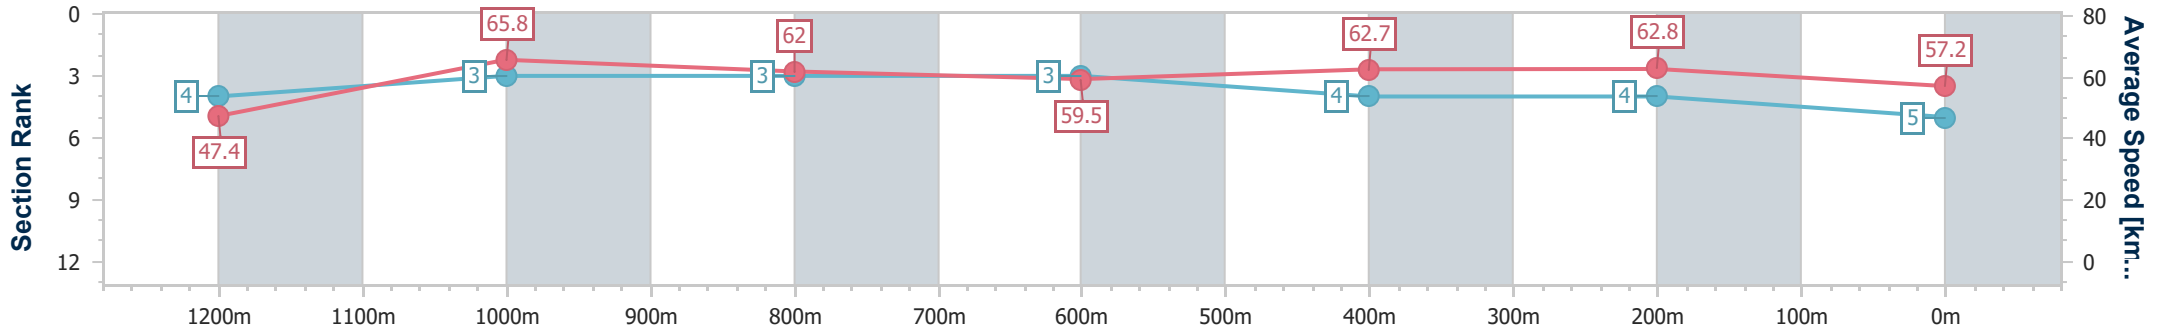

Eagle Farm QLD Professional  
 Race 7: EVA AIR KINGSFORD SMITH CUP - 1300m  
 01 June 2024 - 15:14  
 Track Rating: Soft 6, Weather: Overcast, Rail Position: True Entire Course

BRISBANE RACING CLUB

Section	Overall	1200m	1000m	800m	600m	400m	200m
Section Times	1:18.26 [4] (0:07.58)	1:10.68 [1] (0:10.81)	0:59.87 [2] (0:11.83)	0:48.04 [2] (0:12.22)	0:35.82 [2] (0:11.77)	0:24.05 [2] (0:11.51)	0:12.54 [2] (0:12.54)
Average Speed [km/h]	48.4	67.0	61.6	59.5	61.5	62.7	57.4
Top Speed [km/h]	64.7	68.2	63.6	60.7	62.9	63.2	60.3
Avg. Dist. to Rail [m]	18.9	8.7	2.9	1.3	1.7	8.2	9.7
Avg. Stride Freq. [Hz]	2.3	2.4	2.3	2.3	2.3	2.4	2.2
Avg. Stride Length [m]	5.7	7.8	7.5	7.3	7.3	7.4	7.1

- [ ] Ranking at each section and finish
- .-.- No data available at this section
- NA No data available

Horse/Jockey Name	Think About It
Final Rank	5
Fastest Section Time (Section)	0:07.70 (Overall)
Top Speed [km/h] (Section)	66.9 (1200m)
Race State	Finished

Eagle Farm QLD Professional  
 Race 7: EVA AIR KINGSFORD SMITH CUP - 1300m  
 01 June 2024 - 15:14  
 Track Rating: Soft 6, Weather: Overcast, Rail Position: True Entire Course

BRISBANE RACING CLUB

Section	Overall	1200m	1000m	800m	600m	400m	200m
Section Times	1:18.38 [5] (0:07.70)	1:10.68 [4] (0:10.99)	0:59.69 [3] (0:11.74)	0:47.95 [3] (0:12.20)	0:35.75 [3] (0:11.69)	0:24.06 [4] (0:11.49)	0:12.57 [4] (0:12.57)
Average Speed [km/h]	47.4	65.8	62.0	59.5	62.7	62.8	57.2
Top Speed [km/h]	64.9	66.9	64.9	61.1	64.2	64.8	60.1
Avg. Dist. to Rail [m]	17.2	6.8	1.9	1.9	3.4	10.7	12.5
Avg. Stride Freq. [Hz]	2.1	2.3	2.2	2.2	2.4	2.4	2.3
Avg. Stride Length [m]	6.2	7.9	7.7	7.4	7.4	7.2	6.9