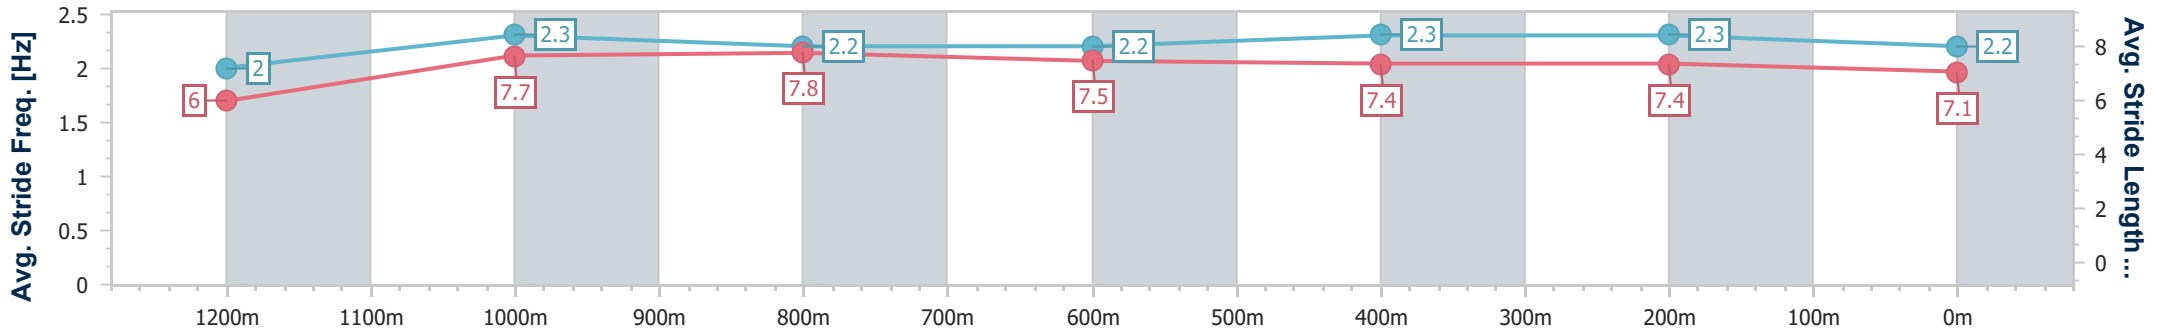

Eagle Farm QLD Professional  
 Race 7: EVA AIR KINGSFORD SMITH CUP - 1300m  
 01 June 2024 - 15:14  
 Track Rating: Soft 6, Weather: Overcast, Rail Position: True Entire Course

BRISBANE RACING CLUB

Section	Overall	1200m	1000m	800m	600m	400m	200m
Section Times	1:18.93 [8] (0:07.91)	1:11.02 [5] (0:10.91)	1:00.11 [5] (0:11.84)	0:48.27 [5] (0:12.22)	0:36.05 [5] (0:11.70)	0:24.35 [5] (0:11.39)	0:12.96 [7] (0:12.96)
Average Speed [km/h]	46.7	66.2	61.3	59.5	62.6	63.3	55.6
Top Speed [km/h]	63.6	67.3	64.4	60.3	64.4	65.1	59.5
Avg. Dist. to Rail [m]	17.3	6.6	2.2	2.2	3.5	11.7	10.6
Avg. Stride Freq. [Hz]	2.2	2.4	2.3	2.3	2.4	2.4	2.3
Avg. Stride Length [m]	5.7	7.6	7.3	7.2	7.3	7.3	6.7

- [ ] Ranking at each section and finish
- .-.- No data available at this section
- NA No data available

Horse/Jockey Name	Osipenko
Final Rank	9
Fastest Section Time (Section)	0:08.19 (Overall)
Top Speed [km/h] (Section)	66.6 (1200m)
Race State	Finished

Eagle Farm QLD Professional  
 Race 7: EVA AIR KINGSFORD SMITH CUP - 1300m  
 01 June 2024 - 15:14  
 Track Rating: Soft 6, Weather: Overcast, Rail Position: True Entire Course

BRISBANE RACING CLUB

Section	Overall	1200m	1000m	800m	600m	400m	200m
Section Times	1:19.00 [9] (0:08.19)	1:10.81 [10] (0:11.09)	0:59.72 [10] (0:11.61)	0:48.11 [8] (0:12.28)	0:35.83 [8] (0:11.72)	0:24.11 [8] (0:11.54)	0:12.57 [10] (0:12.57)
Average Speed [km/h]	44.4	65.2	62.4	59.3	62.2	62.2	57.5
Top Speed [km/h]	59.4	66.6	64.3	60.8	63.4	63.1	60.5
Avg. Dist. to Rail [m]	14.9	4.3	1.5	1.8	2.8	5.4	2.2
Avg. Stride Freq. [Hz]	2.0	2.3	2.2	2.2	2.3	2.3	2.2
Avg. Stride Length [m]	6.0	7.7	7.8	7.5	7.4	7.4	7.1