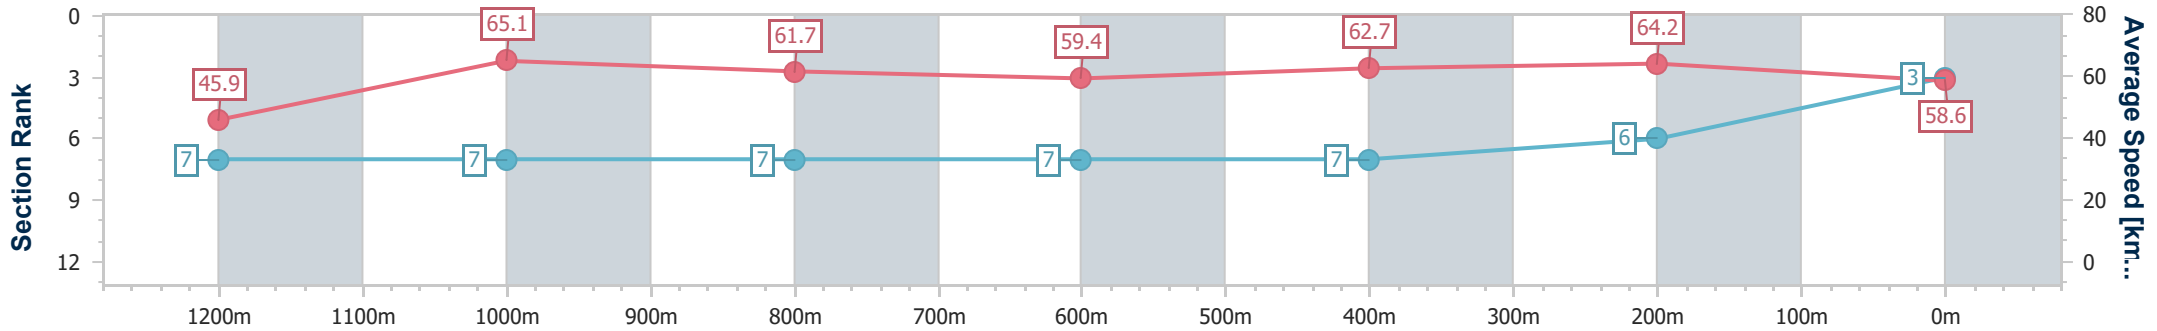

- [ ] Ranking at each section and finish
- .-.- No data available at this section
- NA No data available

Horse/Jockey Name	In Secret
Final Rank	3
Fastest Section Time (Section)	0:07.97 (Overall)
Top Speed [km/h] (Section)	66.4 (1200m)
Race State	Finished

Eagle Farm QLD Professional  
 Race 7: EVA AIR KINGSFORD SMITH CUP - 1300m  
 01 June 2024 - 15:14  
 Track Rating: Soft 6, Weather: Overcast, Rail Position: True Entire Course

BRISBANE RACING CLUB

Section	Overall	1200m	1000m	800m	600m	400m	200m
Section Times	1:18.24 [3] (0:07.97)	1:10.27 [7] (0:11.05)	0:59.22 [7] (0:11.85)	0:47.37 [7] (0:12.21)	0:35.16 [7] (0:11.62)	0:23.54 [7] (0:11.24)	0:12.30 [6] (0:12.30)
Average Speed [km/h]	45.9	65.1	61.7	59.4	62.7	64.2	58.6
Top Speed [km/h]	63.4	66.4	65.2	60.6	65.9	65.7	62.1
Avg. Dist. to Rail [m]	14.5	6.3	2.6	1.4	2.9	12.5	12.0
Avg. Stride Freq. [Hz]	2.1	2.4	2.3	2.3	2.4	2.5	2.4
Avg. Stride Length [m]	6.0	7.6	7.4	7.2	7.4	7.2	6.8