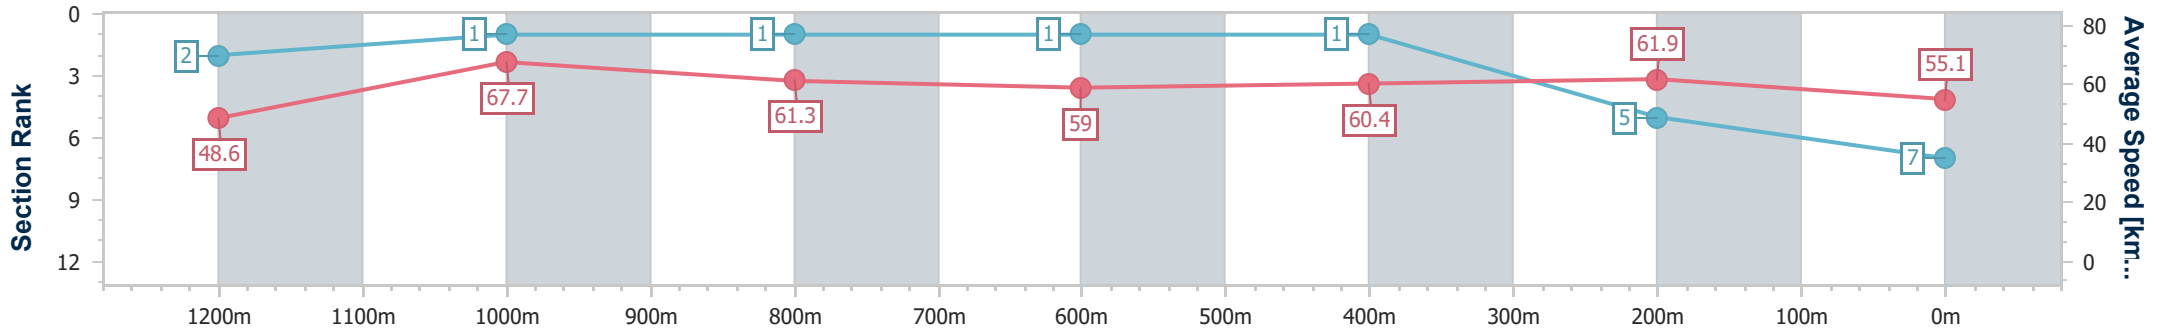

Eagle Farm QLD Professional  
 Race 7: EVA AIR KINGSFORD SMITH CUP - 1300m  
 01 June 2024 - 15:14  
 Track Rating: Soft 6, Weather: Overcast, Rail Position: True Entire Course

BRISBANE RACING CLUB

Section	Overall	1200m	1000m	800m	600m	400m	200m
Section Times	1:18.57 [6] (0:08.09)	1:10.48 [9] (0:11.18)	0:59.30 [9] (0:11.86)	0:47.44 [10] (0:12.24)	0:35.20 [10] (0:11.70)	0:23.50 [10] (0:11.21)	0:12.29 [8] (0:12.29)
Average Speed [km/h]	45.5	64.6	61.7	59.3	62.8	64.3	58.4
Top Speed [km/h]	62.3	65.6	63.7	61.5	65.5	65.4	61.4
Avg. Dist. to Rail [m]	19.9	6.9	2.8	1.9	3.8	13.5	13.4
Avg. Stride Freq. [Hz]	2.2	2.4	2.3	2.3	2.3	2.4	2.3
Avg. Stride Length [m]	5.6	7.5	7.3	7.3	7.5	7.4	7.1

- [ ] Ranking at each section and finish
- .-.- No data available at this section
- NA No data available

Horse/Jockey Name	Uncommon James
Final Rank	7
Fastest Section Time (Section)	0:07.59 (Overall)
Top Speed [km/h] (Section)	69.3 (1200m)
Race State	Finished

Eagle Farm QLD Professional  
 Race 7: EVA AIR KINGSFORD SMITH CUP - 1300m  
 01 June 2024 - 15:14  
 Track Rating: Soft 6, Weather: Overcast, Rail Position: True Entire Course

BRISBANE RACING CLUB

Section	Overall	1200m	1000m	800m	600m	400m	200m
Section Times	1:18.92 [7] (0:07.59)	1:11.33 [2] (0:10.69)	1:00.64 [1] (0:11.79)	0:48.85 [1] (0:12.22)	0:36.63 [1] (0:11.90)	0:24.73 [1] (0:11.64)	0:13.09 [5] (0:13.09)
Average Speed [km/h]	48.6	67.7	61.3	59.0	60.4	61.9	55.1
Top Speed [km/h]	65.1	69.3	65.0	59.8	62.2	63.5	59.7
Avg. Dist. to Rail [m]	18.9	9.0	1.0	0.2	0.9	6.7	7.1
Avg. Stride Freq. [Hz]	2.3	2.6	2.4	2.4	2.5	2.6	2.4
Avg. Stride Length [m]	5.5	7.3	7.1	6.9	6.7	6.7	6.3