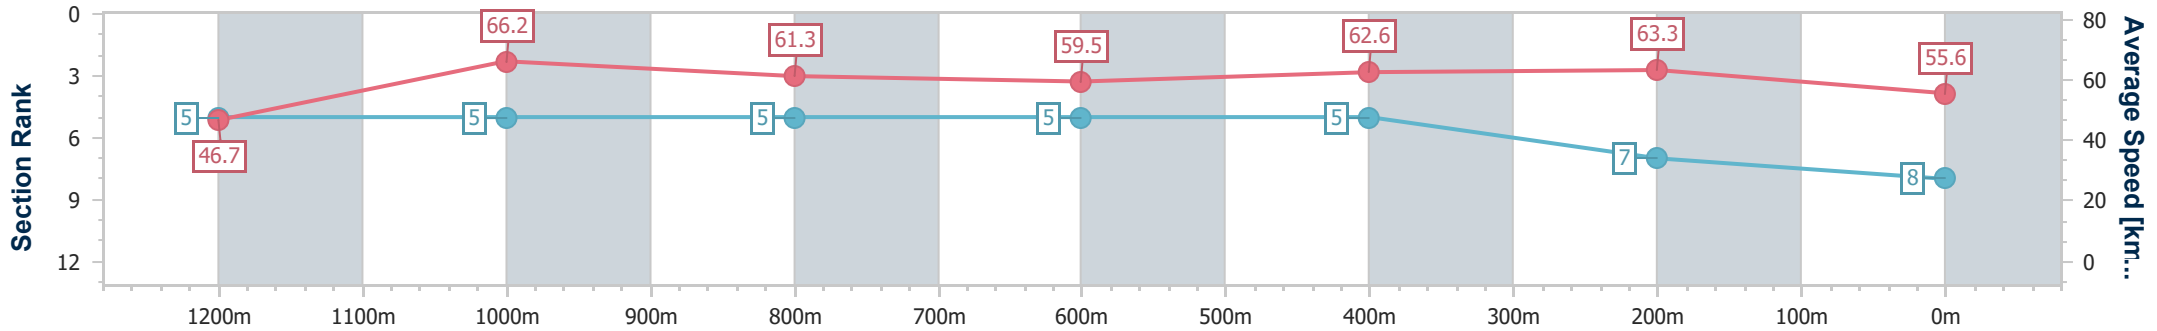

Eagle Farm QLD Professional  
 Race 7: EVA AIR KINGSFORD SMITH CUP - 1300m  
 01 June 2024 - 15:14  
 Track Rating: Soft 6, Weather: Overcast, Rail Position: True Entire Course

BRISBANE RACING CLUB

Section	Overall	1200m	1000m	800m	600m	400m	200m
Section Times	1:18.92 [7] (0:07.59)	1:11.33 [2] (0:10.69)	1:00.64 [1] (0:11.79)	0:48.85 [1] (0:12.22)	0:36.63 [1] (0:11.90)	0:24.73 [1] (0:11.64)	0:13.09 [5] (0:13.09)
Average Speed [km/h]	48.6	67.7	61.3	59.0	60.4	61.9	55.1
Top Speed [km/h]	65.1	69.3	65.0	59.8	62.2	63.5	59.7
Avg. Dist. to Rail [m]	18.9	9.0	1.0	0.2	0.9	6.7	7.1
Avg. Stride Freq. [Hz]	2.3	2.6	2.4	2.4	2.5	2.6	2.4
Avg. Stride Length [m]	5.5	7.3	7.1	6.9	6.7	6.7	6.3

- [ ] Ranking at each section and finish
- .-.- No data available at this section
- NA No data available

Horse/Jockey Name	Magic Time
Final Rank	8
Fastest Section Time (Section)	0:07.91 (Overall)
Top Speed [km/h] (Section)	67.3 (1200m)
Race State	Finished

Eagle Farm QLD Professional  
 Race 7: EVA AIR KINGSFORD SMITH CUP - 1300m  
 01 June 2024 - 15:14  
 Track Rating: Soft 6, Weather: Overcast, Rail Position: True Entire Course

BRISBANE RACING CLUB

Section	Overall	1200m	1000m	800m	600m	400m	200m
Section Times	1:18.93 [8] (0:07.91)	1:11.02 [5] (0:10.91)	1:00.11 [5] (0:11.84)	0:48.27 [5] (0:12.22)	0:36.05 [5] (0:11.70)	0:24.35 [5] (0:11.39)	0:12.96 [7] (0:12.96)
Average Speed [km/h]	46.7	66.2	61.3	59.5	62.6	63.3	55.6
Top Speed [km/h]	63.6	67.3	64.4	60.3	64.4	65.1	59.5
Avg. Dist. to Rail [m]	17.3	6.6	2.2	2.2	3.5	11.7	10.6
Avg. Stride Freq. [Hz]	2.2	2.4	2.3	2.3	2.4	2.4	2.3
Avg. Stride Length [m]	5.7	7.6	7.3	7.2	7.3	7.3	6.7