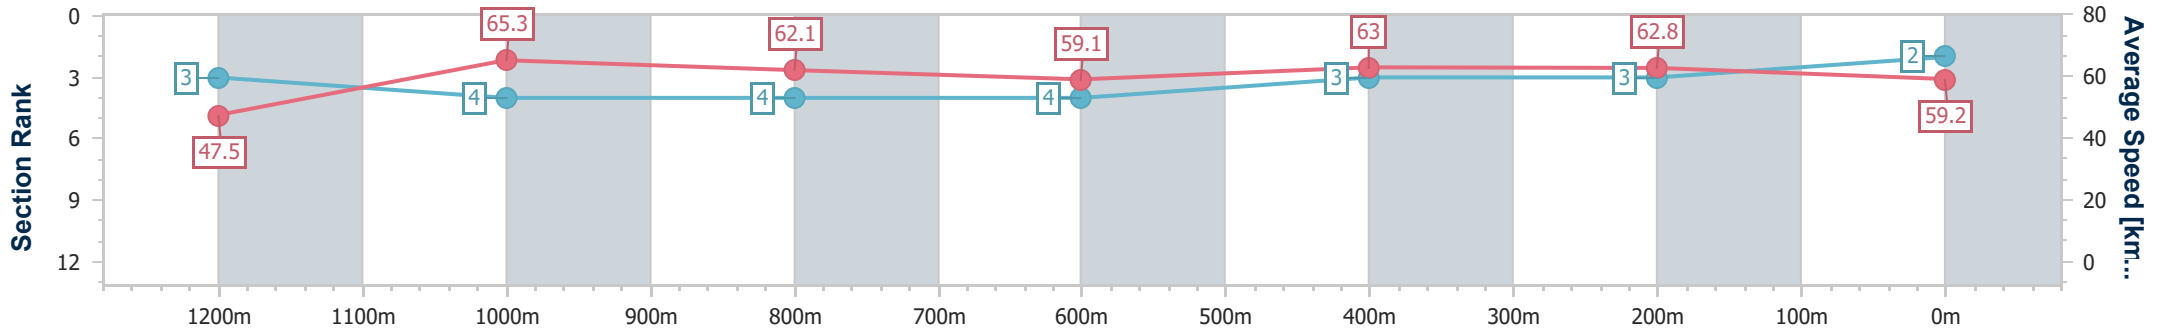

Eagle Farm QLD Professional  
 Race 7: EVA AIR KINGSFORD SMITH CUP - 1300m  
 01 June 2024 - 15:14  
 Track Rating: Soft 6, Weather: Overcast, Rail Position: True Entire Course

BRISBANE RACING CLUB

Section	Overall	1200m	1000m	800m	600m	400m	200m
Section Times	1:17.88 [2] (0:07.70)	1:10.18 [3] (0:11.01)	0:59.17 [4] (0:11.78)	0:47.39 [4] (0:12.22)	0:35.17 [4] (0:11.56)	0:23.61 [3] (0:11.46)	0:12.15 [3] (0:12.15)
Average Speed [km/h]	47.5	65.3	62.1	59.1	63.0	62.8	59.2
Top Speed [km/h]	62.9	66.0	65.0	60.5	64.0	64.1	62.8
Avg. Dist. to Rail [m]	13.9	5.4	2.2	1.5	2.0	5.2	6.9
Avg. Stride Freq. [Hz]	2.2	2.5	2.5	2.4	2.5	2.5	2.5
Avg. Stride Length [m]	5.8	7.3	7.0	6.9	7.0	6.9	6.6