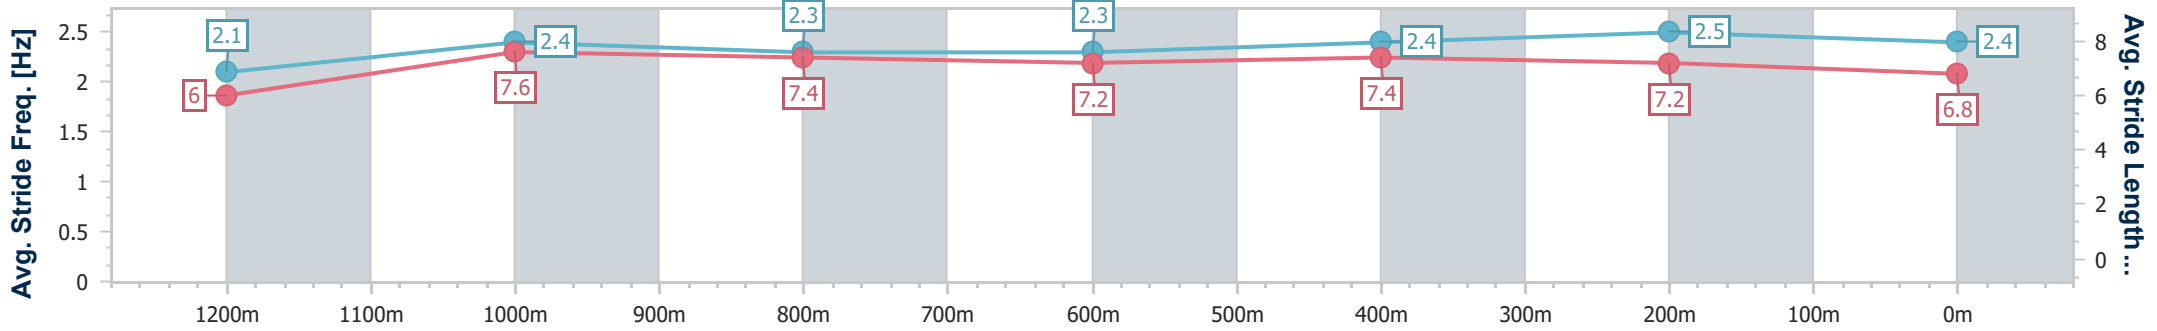

Horse/Jockey Name	In Secret
Final Rank	3
Fastest Section Time (Section)	0:07.97 (Overall)
Top Speed [km/h] (Section)	66.4 (1200m)
Race State	Finished

Eagle Farm QLD Professional
Race 7: EVA AIR KINGSFORD SMITH CUP - 1300m
01 June 2024 - 15:14
Track Rating: Soft 6, Weather: Overcast, Rail Position: True Entire Course

BRISBANE RACING CLUB

Section	Overall	1200m	1000m	800m	600m	400m	200m
Section Times	1:18.24 [3] (0:07.97)	1:10.27 [7] (0:11.05)	0:59.22 [7] (0:11.85)	0:47.37 [7] (0:12.21)	0:35.16 [7] (0:11.62)	0:23.54 [7] (0:11.24)	0:12.30 [6] (0:12.30)
Average Speed [km/h]	45.9	65.1	61.7	59.4	62.7	64.2	58.6
Top Speed [km/h]	63.4	66.4	65.2	60.6	65.9	65.7	62.1
Avg. Dist. to Rail [m]	14.5	6.3	2.6	1.4	2.9	12.5	12.0
Avg. Stride Freq. [Hz]	2.1	2.4	2.3	2.3	2.4	2.5	2.4
Avg. Stride Length [m]	6.0	7.6	7.4	7.2	7.4	7.2	6.8

- [ ] Ranking at each section and finish
- -.-.- No data available at this section
- NA No data available