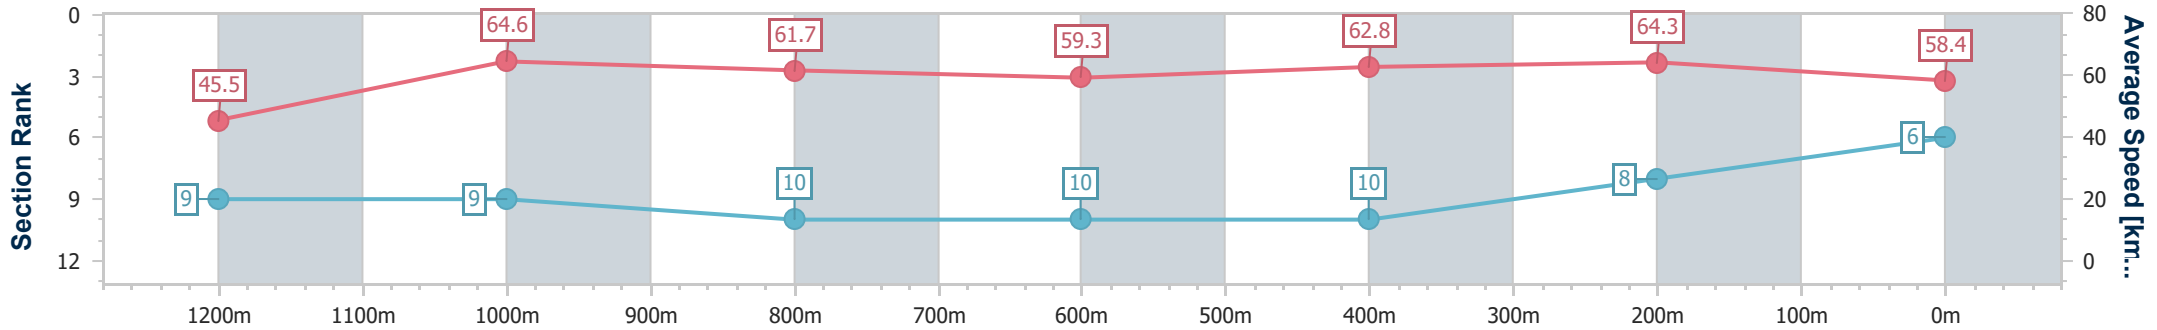

Eagle Farm QLD Professional  
 Race 7: EVA AIR KINGSFORD SMITH CUP - 1300m  
 01 June 2024 - 15:14  
 Track Rating: Soft 6, Weather: Overcast, Rail Position: True Entire Course

BRISBANE RACING CLUB

Section	Overall	1200m	1000m	800m	600m	400m	200m
Section Times	1:18.38 [5] (0:07.70)	1:10.68 [4] (0:10.99)	0:59.69 [3] (0:11.74)	0:47.95 [3] (0:12.20)	0:35.75 [3] (0:11.69)	0:24.06 [4] (0:11.49)	0:12.57 [4] (0:12.57)
Average Speed [km/h]	47.4	65.8	62.0	59.5	62.7	62.8	57.2
Top Speed [km/h]	64.9	66.9	64.9	61.1	64.2	64.8	60.1
Avg. Dist. to Rail [m]	17.2	6.8	1.9	1.9	3.4	10.7	12.5
Avg. Stride Freq. [Hz]	2.1	2.3	2.2	2.2	2.4	2.4	2.3
Avg. Stride Length [m]	6.2	7.9	7.7	7.4	7.4	7.2	6.9

- [ ] Ranking at each section and finish
- .-.- No data available at this section
- NA No data available

Horse/Jockey Name	Antino
Final Rank	6
Fastest Section Time (Section)	0:08.09 (Overall)
Top Speed [km/h] (Section)	65.6 (1200m)
Race State	Finished

Eagle Farm QLD Professional  
 Race 7: EVA AIR KINGSFORD SMITH CUP - 1300m  
 01 June 2024 - 15:14  
 Track Rating: Soft 6, Weather: Overcast, Rail Position: True Entire Course

BRISBANE RACING CLUB

Section	Overall	1200m	1000m	800m	600m	400m	200m
Section Times	1:18.57 [6] (0:08.09)	1:10.48 [9] (0:11.18)	0:59.30 [9] (0:11.86)	0:47.44 [10] (0:12.24)	0:35.20 [10] (0:11.70)	0:23.50 [10] (0:11.21)	0:12.29 [8] (0:12.29)
Average Speed [km/h]	45.5	64.6	61.7	59.3	62.8	64.3	58.4
Top Speed [km/h]	62.3	65.6	63.7	61.5	65.5	65.4	61.4
Avg. Dist. to Rail [m]	19.9	6.9	2.8	1.9	3.8	13.5	13.4
Avg. Stride Freq. [Hz]	2.2	2.4	2.3	2.3	2.3	2.4	2.3
Avg. Stride Length [m]	5.6	7.5	7.3	7.3	7.5	7.4	7.1