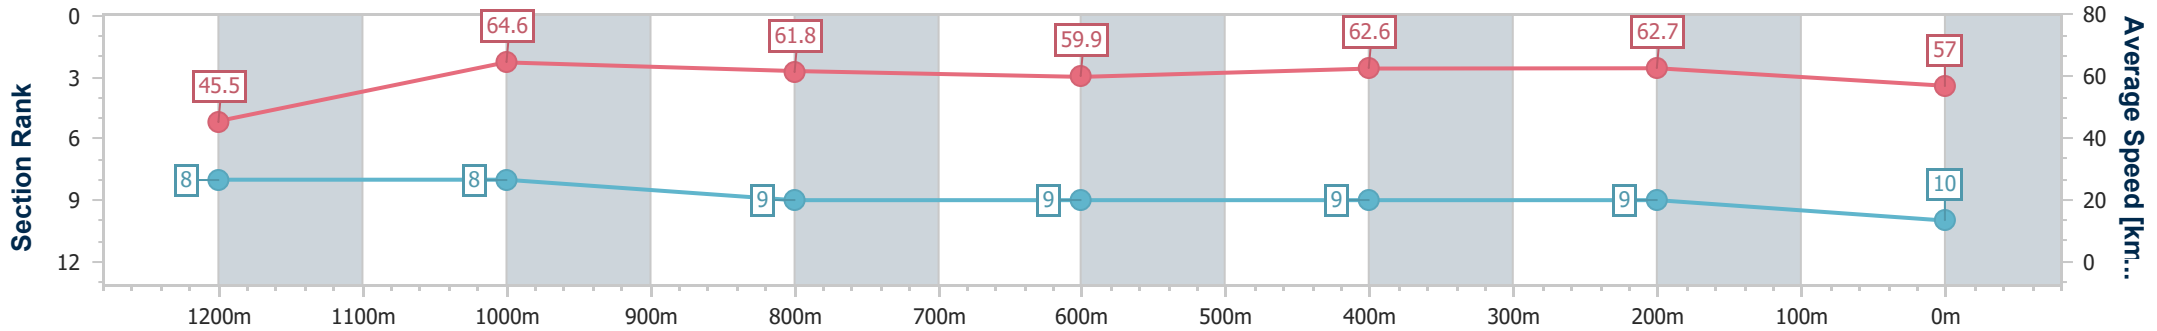

Eagle Farm QLD Professional  
 Race 7: EVA AIR KINGSFORD SMITH CUP - 1300m  
 01 June 2024 - 15:14  
 Track Rating: Soft 6, Weather: Overcast, Rail Position: True Entire Course

BRISBANE RACING CLUB

Section	Overall	1200m	1000m	800m	600m	400m	200m
Section Times	1:19.00 [9] (0:08.19)	1:10.81 [10] (0:11.09)	0:59.72 [10] (0:11.61)	0:48.11 [8] (0:12.28)	0:35.83 [8] (0:11.72)	0:24.11 [8] (0:11.54)	0:12.57 [10] (0:12.57)
Average Speed [km/h]	44.4	65.2	62.4	59.3	62.2	62.2	57.5
Top Speed [km/h]	59.4	66.6	64.3	60.8	63.4	63.1	60.5
Avg. Dist. to Rail [m]	14.9	4.3	1.5	1.8	2.8	5.4	2.2
Avg. Stride Freq. [Hz]	2.0	2.3	2.2	2.2	2.3	2.3	2.2
Avg. Stride Length [m]	6.0	7.7	7.8	7.5	7.4	7.4	7.1

- [ ] Ranking at each section and finish
- .-.- No data available at this section
- NA No data available

Horse/Jockey Name	Espiona
Final Rank	10
Fastest Section Time (Section)	0:08.04 (Overall)
Top Speed [km/h] (Section)	66.3 (1200m)
Race State	Finished

Eagle Farm QLD Professional  
 Race 7: EVA AIR KINGSFORD SMITH CUP - 1300m  
 01 June 2024 - 15:14  
 Track Rating: Soft 6, Weather: Overcast, Rail Position: True Entire Course

BRISBANE RACING CLUB

Section	Overall	1200m	1000m	800m	600m	400m	200m
Section Times	1:19.00 [10] (0:08.04)	1:10.96 [8] (0:11.17)	0:59.79 [8] (0:11.85)	0:47.94 [9] (0:12.17)	0:35.77 [9] (0:11.67)	0:24.10 [9] (0:11.49)	0:12.61 [9] (0:12.61)
Average Speed [km/h]	45.5	64.6	61.8	59.9	62.6	62.7	57.0
Top Speed [km/h]	60.5	66.3	63.4	61.1	64.7	64.7	60.5
Avg. Dist. to Rail [m]	15.6	5.6	3.1	2.5	3.2	6.3	4.1
Avg. Stride Freq. [Hz]	2.1	2.5	2.4	2.3	2.4	2.4	2.4
Avg. Stride Length [m]	5.8	7.3	7.2	7.1	7.2	7.1	6.6