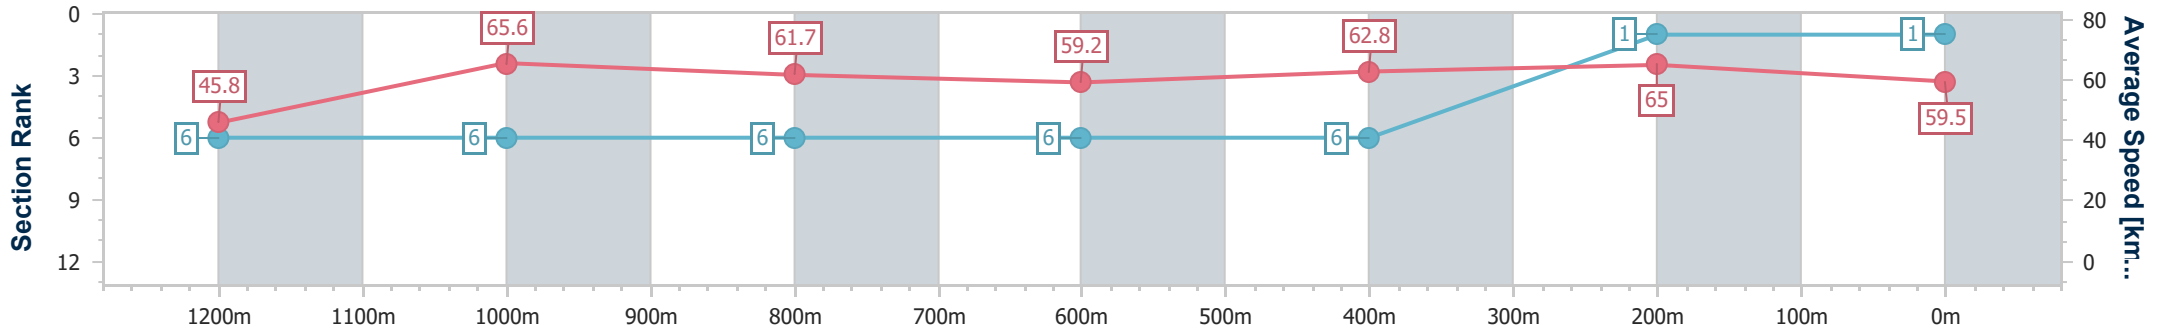

SCN Saddle cloth number  
 DNF Did not finish  
 DNT Did not track

data processed by TRIPLESDATA

Horse/Jockey Name	I Wish I Win
Final Rank	1
Fastest Section Time (Section)	0:07.95 (Overall)
Top Speed [km/h] (Section)	67.9 (1200m)
Race State	Finished

Eagle Farm QLD Professional  
 Race 7: EVA AIR KINGSFORD SMITH CUP - 1300m  
 01 June 2024 - 15:14  
 Track Rating: Soft 6, Weather: Overcast, Rail Position: True Entire Course

BRISBANE RACING CLUB

Section	Overall	1200m	1000m	800m	600m	400m	200m
Section Times	1:17.81 [1] (0:07.95)	1:09.86 [6] (0:11.01)	0:58.85 [6] (0:11.83)	0:47.02 [6] (0:12.26)	0:34.76 [6] (0:11.55)	0:23.21 [6] (0:11.07)	0:12.14 [1] (0:12.14)
Average Speed [km/h]	45.8	65.6	61.7	59.2	62.8	65.0	59.5
Top Speed [km/h]	61.2	67.9	64.3	60.4	65.3	66.1	63.6
Avg. Dist. to Rail [m]	12.4	5.5	2.8	1.4	1.9	10.3	10.9
Avg. Stride Freq. [Hz]	2.0	2.5	2.4	2.3	2.4	2.5	2.4
Avg. Stride Length [m]	6.0	7.4	7.2	7.1	7.2	7.2	6.8