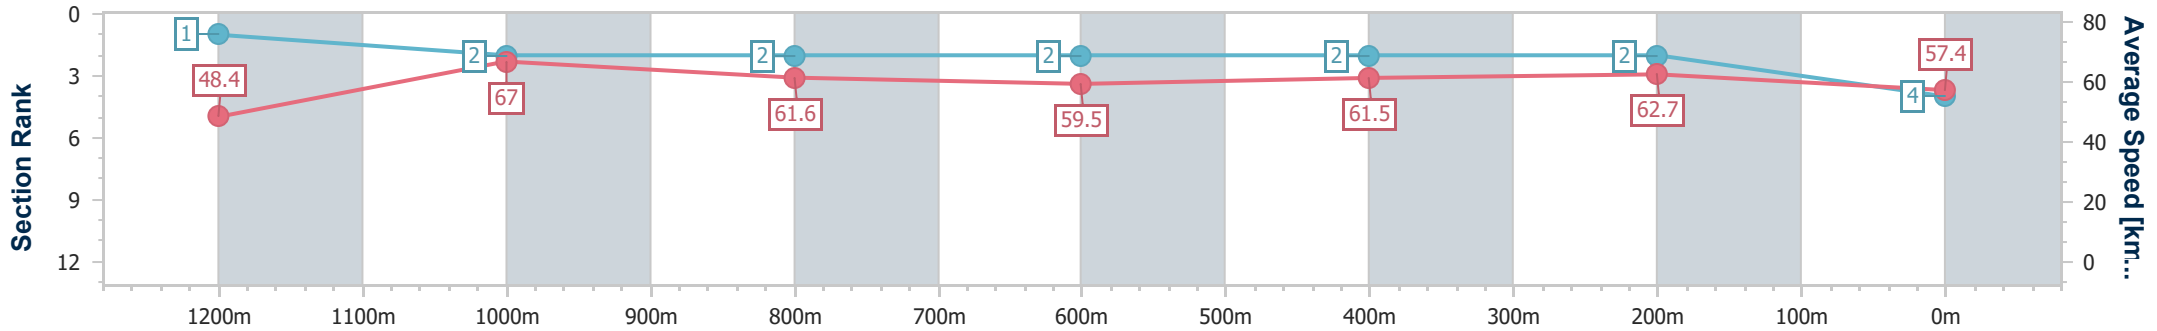

Eagle Farm QLD Professional  
 Race 7: EVA AIR KINGSFORD SMITH CUP - 1300m  
 01 June 2024 - 15:14  
 Track Rating: Soft 6, Weather: Overcast, Rail Position: True Entire Course

BRISBANE RACING CLUB

Section	Overall	1200m	1000m	800m	600m	400m	200m
Section Times	1:18.24 [3] (0:07.97)	1:10.27 [7] (0:11.05)	0:59.22 [7] (0:11.85)	0:47.37 [7] (0:12.21)	0:35.16 [7] (0:11.62)	0:23.54 [7] (0:11.24)	0:12.30 [6] (0:12.30)
Average Speed [km/h]	45.9	65.1	61.7	59.4	62.7	64.2	58.6
Top Speed [km/h]	63.4	66.4	65.2	60.6	65.9	65.7	62.1
Avg. Dist. to Rail [m]	14.5	6.3	2.6	1.4	2.9	12.5	12.0
Avg. Stride Freq. [Hz]	2.1	2.4	2.3	2.3	2.4	2.5	2.4
Avg. Stride Length [m]	6.0	7.6	7.4	7.2	7.4	7.2	6.8

- [ ] Ranking at each section and finish
- .-.- No data available at this section
- NA No data available

Horse/Jockey Name	Freedom Rally
Final Rank	4
Fastest Section Time (Section)	0:07.58 (Overall)
Top Speed [km/h] (Section)	68.2 (1200m)
Race State	Finished

Eagle Farm QLD Professional  
 Race 7: EVA AIR KINGSFORD SMITH CUP - 1300m  
 01 June 2024 - 15:14  
 Track Rating: Soft 6, Weather: Overcast, Rail Position: True Entire Course

BRISBANE RACING CLUB

Section	Overall	1200m	1000m	800m	600m	400m	200m
Section Times	1:18.26 [4] (0:07.58)	1:10.68 [1] (0:10.81)	0:59.87 [2] (0:11.83)	0:48.04 [2] (0:12.22)	0:35.82 [2] (0:11.77)	0:24.05 [2] (0:11.51)	0:12.54 [2] (0:12.54)
Average Speed [km/h]	48.4	67.0	61.6	59.5	61.5	62.7	57.4
Top Speed [km/h]	64.7	68.2	63.6	60.7	62.9	63.2	60.3
Avg. Dist. to Rail [m]	18.9	8.7	2.9	1.3	1.7	8.2	9.7
Avg. Stride Freq. [Hz]	2.3	2.4	2.3	2.3	2.3	2.4	2.2
Avg. Stride Length [m]	5.7	7.8	7.5	7.3	7.3	7.4	7.1