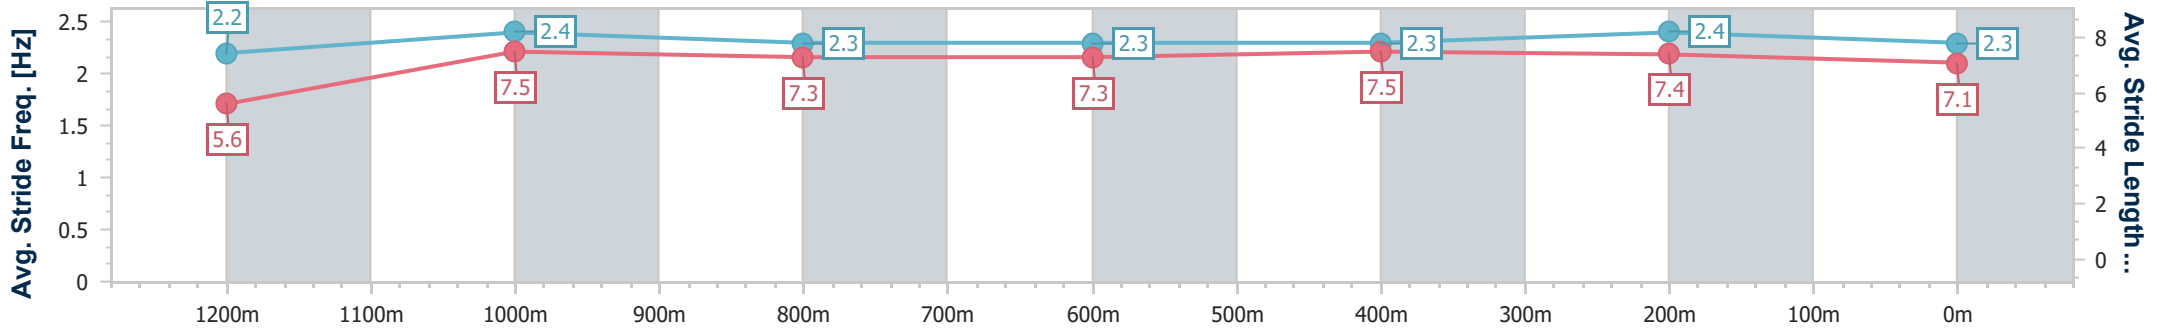

- [ ] Ranking at each section and finish
- .-.- No data available at this section
- NA No data available

Horse/Jockey Name	Antino
Final Rank	6
Fastest Section Time (Section)	0:08.09 (Overall)
Top Speed [km/h] (Section)	65.6 (1200m)
Race State	Finished

Eagle Farm QLD Professional  
 Race 7: EVA AIR KINGSFORD SMITH CUP - 1300m  
 01 June 2024 - 15:14  
 Track Rating: Soft 6, Weather: Overcast, Rail Position: True Entire Course

BRISBANE RACING CLUB

Section	Overall	1200m	1000m	800m	600m	400m	200m
Section Times	1:18.57 [6] (0:08.09)	1:10.48 [9] (0:11.18)	0:59.30 [9] (0:11.86)	0:47.44 [10] (0:12.24)	0:35.20 [10] (0:11.70)	0:23.50 [10] (0:11.21)	0:12.29 [8] (0:12.29)
Average Speed [km/h]	45.5	64.6	61.7	59.3	62.8	64.3	58.4
Top Speed [km/h]	62.3	65.6	63.7	61.5	65.5	65.4	61.4
Avg. Dist. to Rail [m]	19.9	6.9	2.8	1.9	3.8	13.5	13.4
Avg. Stride Freq. [Hz]	2.2	2.4	2.3	2.3	2.3	2.4	2.3
Avg. Stride Length [m]	5.6	7.5	7.3	7.3	7.5	7.4	7.1