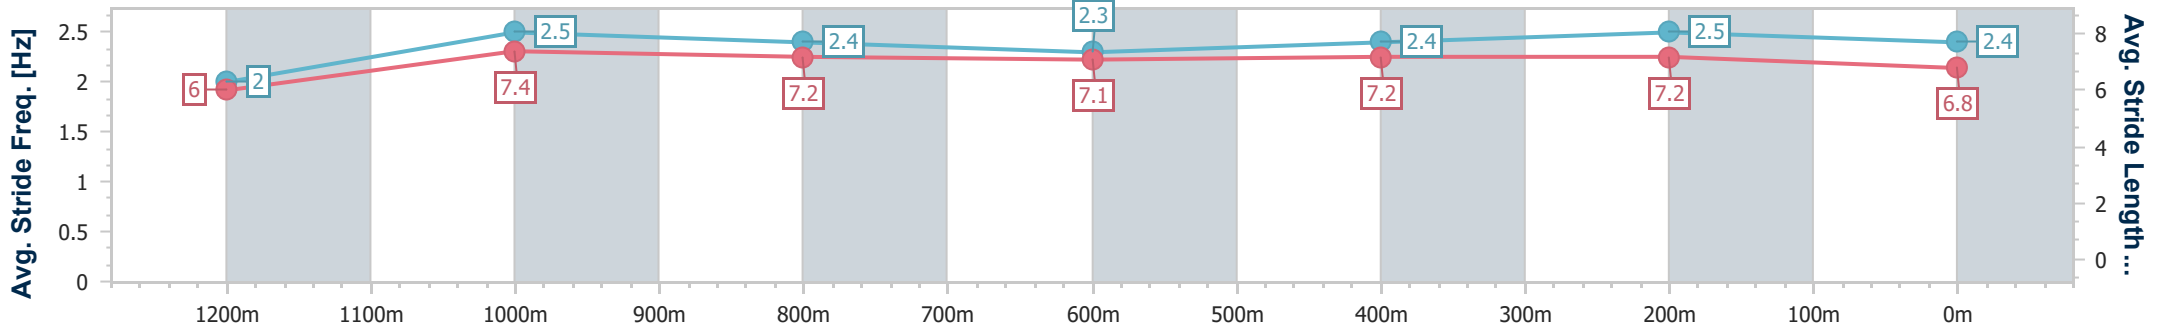

Horse/Jockey Name	I Wish I Win
Final Rank	1
Fastest Section Time (Section)	0:07.95 (Overall)
Top Speed [km/h] (Section)	67.9 (1200m)
Race State	Finished

Eagle Farm QLD Professional
Race 7: EVA AIR KINGSFORD SMITH CUP - 1300m
01 June 2024 - 15:14
Track Rating: Soft 6, Weather: Overcast, Rail Position: True Entire Course

BRISBANE RACING CLUB

Section	Overall	1200m	1000m	800m	600m	400m	200m
Section Times	1:17.81 [1] (0:07.95)	1:09.86 [6] (0:11.01)	0:58.85 [6] (0:11.83)	0:47.02 [6] (0:12.26)	0:34.76 [6] (0:11.55)	0:23.21 [6] (0:11.07)	0:12.14 [1] (0:12.14)
Average Speed [km/h]	45.8	65.6	61.7	59.2	62.8	65.0	59.5
Top Speed [km/h]	61.2	67.9	64.3	60.4	65.3	66.1	63.6
Avg. Dist. to Rail [m]	12.4	5.5	2.8	1.4	1.9	10.3	10.9
Avg. Stride Freq. [Hz]	2.0	2.5	2.4	2.3	2.4	2.5	2.4
Avg. Stride Length [m]	6.0	7.4	7.2	7.1	7.2	7.2	6.8

- [ ] Ranking at each section and finish
- -.-.- No data available at this section
- NA No data available