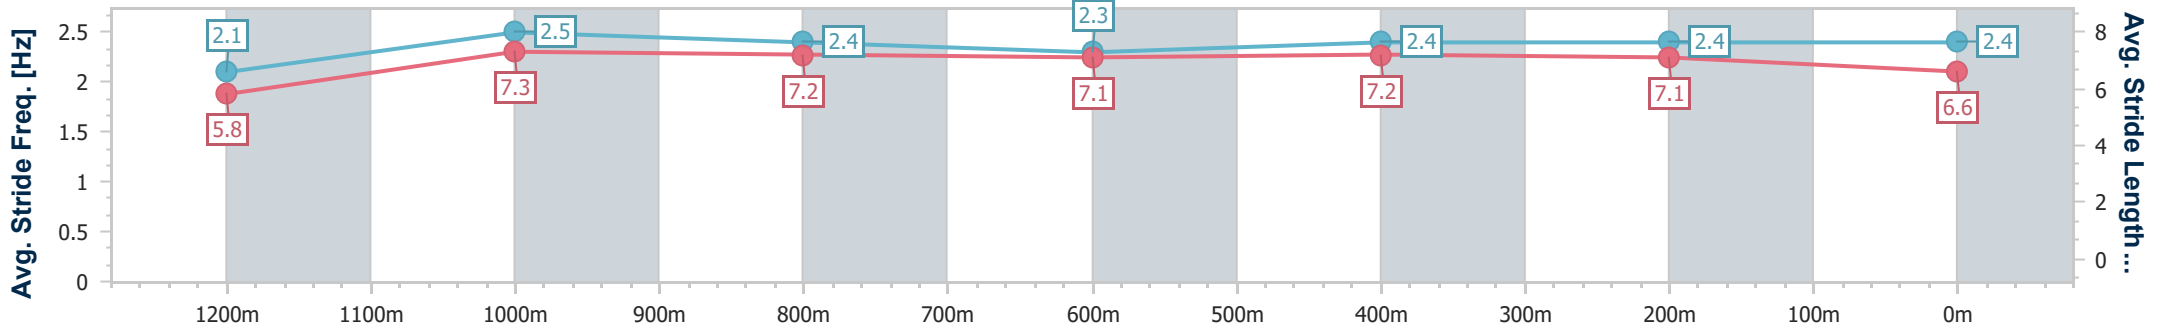

Eagle Farm QLD Professional  
 Race 7: EVA AIR KINGSFORD SMITH CUP - 1300m  
 01 June 2024 - 15:14  
 Track Rating: Soft 6, Weather: Overcast, Rail Position: True Entire Course

BRISBANE RACING CLUB

Section	Overall	1200m	1000m	800m	600m	400m	200m
Section Times	1:19.00 [9] (0:08.19)	1:10.81 [10] (0:11.09)	0:59.72 [10] (0:11.61)	0:48.11 [8] (0:12.28)	0:35.83 [8] (0:11.72)	0:24.11 [8] (0:11.54)	0:12.57 [10] (0:12.57)
Average Speed [km/h]	44.4	65.2	62.4	59.3	62.2	62.2	57.5
Top Speed [km/h]	59.4	66.6	64.3	60.8	63.4	63.1	60.5
Avg. Dist. to Rail [m]	14.9	4.3	1.5	1.8	2.8	5.4	2.2
Avg. Stride Freq. [Hz]	2.0	2.3	2.2	2.2	2.3	2.3	2.2
Avg. Stride Length [m]	6.0	7.7	7.8	7.5	7.4	7.4	7.1

- [ ] Ranking at each section and finish
- .-.- No data available at this section
- NA No data available

Horse/Jockey Name	Espiona
Final Rank	10
Fastest Section Time (Section)	0:08.04 (Overall)
Top Speed [km/h] (Section)	66.3 (1200m)
Race State	Finished

Eagle Farm QLD Professional  
 Race 7: EVA AIR KINGSFORD SMITH CUP - 1300m  
 01 June 2024 - 15:14  
 Track Rating: Soft 6, Weather: Overcast, Rail Position: True Entire Course

BRISBANE RACING CLUB

Section	Overall	1200m	1000m	800m	600m	400m	200m
Section Times	1:19.00 [10] (0:08.04)	1:10.96 [8] (0:11.17)	0:59.79 [8] (0:11.85)	0:47.94 [9] (0:12.17)	0:35.77 [9] (0:11.67)	0:24.10 [9] (0:11.49)	0:12.61 [9] (0:12.61)
Average Speed [km/h]	45.5	64.6	61.8	59.9	62.6	62.7	57.0
Top Speed [km/h]	60.5	66.3	63.4	61.1	64.7	64.7	60.5
Avg. Dist. to Rail [m]	15.6	5.6	3.1	2.5	3.2	6.3	4.1
Avg. Stride Freq. [Hz]	2.1	2.5	2.4	2.3	2.4	2.4	2.4
Avg. Stride Length [m]	5.8	7.3	7.2	7.1	7.2	7.1	6.6