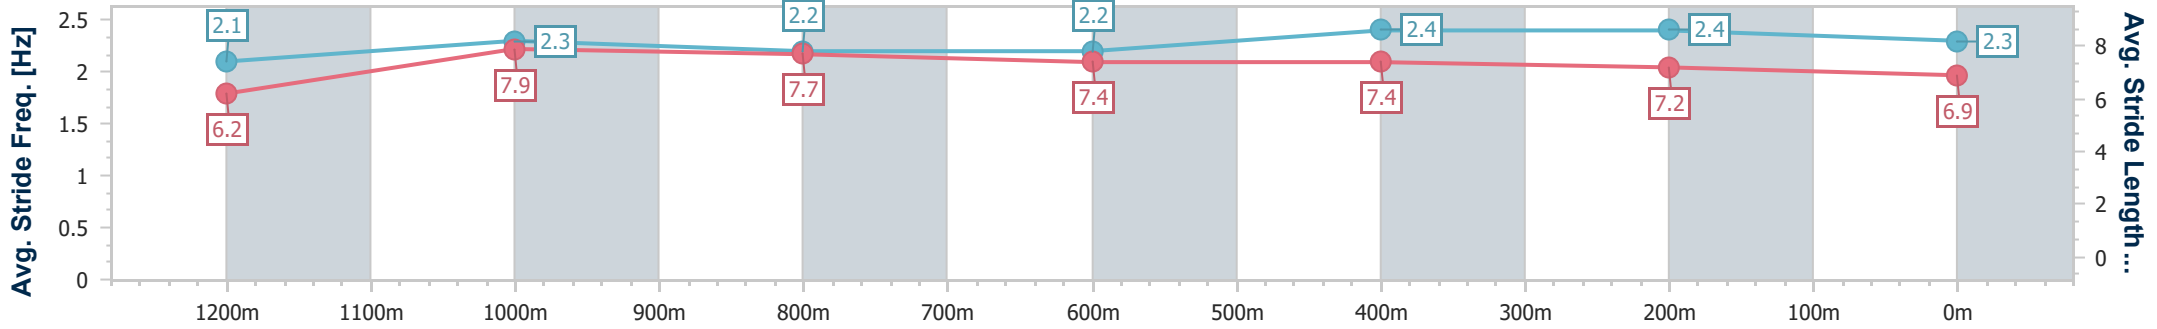

- [ ] Ranking at each section and finish
- .-.- No data available at this section
- NA No data available

Horse/Jockey Name	Think About It
Final Rank	5
Fastest Section Time (Section)	0:07.70 (Overall)
Top Speed [km/h] (Section)	66.9 (1200m)
Race State	Finished

Eagle Farm QLD Professional  
 Race 7: EVA AIR KINGSFORD SMITH CUP - 1300m  
 01 June 2024 - 15:14  
 Track Rating: Soft 6, Weather: Overcast, Rail Position: True Entire Course

BRISBANE RACING CLUB

Section	Overall	1200m	1000m	800m	600m	400m	200m
Section Times	1:18.38 [5] (0:07.70)	1:10.68 [4] (0:10.99)	0:59.69 [3] (0:11.74)	0:47.95 [3] (0:12.20)	0:35.75 [3] (0:11.69)	0:24.06 [4] (0:11.49)	0:12.57 [4] (0:12.57)
Average Speed [km/h]	47.4	65.8	62.0	59.5	62.7	62.8	57.2
Top Speed [km/h]	64.9	66.9	64.9	61.1	64.2	64.8	60.1
Avg. Dist. to Rail [m]	17.2	6.8	1.9	1.9	3.4	10.7	12.5
Avg. Stride Freq. [Hz]	2.1	2.3	2.2	2.2	2.4	2.4	2.3
Avg. Stride Length [m]	6.2	7.9	7.7	7.4	7.4	7.2	6.9