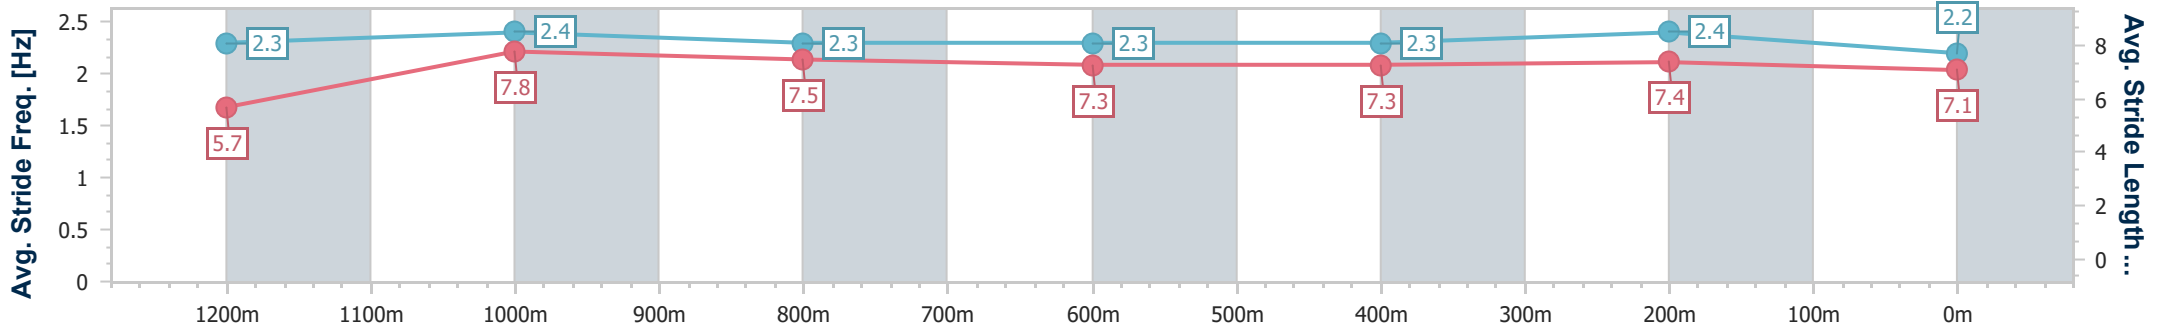

Horse/Jockey Name	Freedom Rally
Final Rank	4
Fastest Section Time (Section)	0:07.58 (Overall)
Top Speed [km/h] (Section)	68.2 (1200m)
Race State	Finished

Eagle Farm QLD Professional
Race 7: EVA AIR KINGSFORD SMITH CUP - 1300m
01 June 2024 - 15:14
Track Rating: Soft 6, Weather: Overcast, Rail Position: True Entire Course

BRISBANE RACING CLUB

Section	Overall	1200m	1000m	800m	600m	400m	200m
Section Times	1:18.26 [4] (0:07.58)	1:10.68 [1] (0:10.81)	0:59.87 [2] (0:11.83)	0:48.04 [2] (0:12.22)	0:35.82 [2] (0:11.77)	0:24.05 [2] (0:11.51)	0:12.54 [2] (0:12.54)
Average Speed [km/h]	48.4	67.0	61.6	59.5	61.5	62.7	57.4
Top Speed [km/h]	64.7	68.2	63.6	60.7	62.9	63.2	60.3
Avg. Dist. to Rail [m]	18.9	8.7	2.9	1.3	1.7	8.2	9.7
Avg. Stride Freq. [Hz]	2.3	2.4	2.3	2.3	2.3	2.4	2.2
Avg. Stride Length [m]	5.7	7.8	7.5	7.3	7.3	7.4	7.1

- [ ] Ranking at each section and finish
- -.-.- No data available at this section
- NA No data available