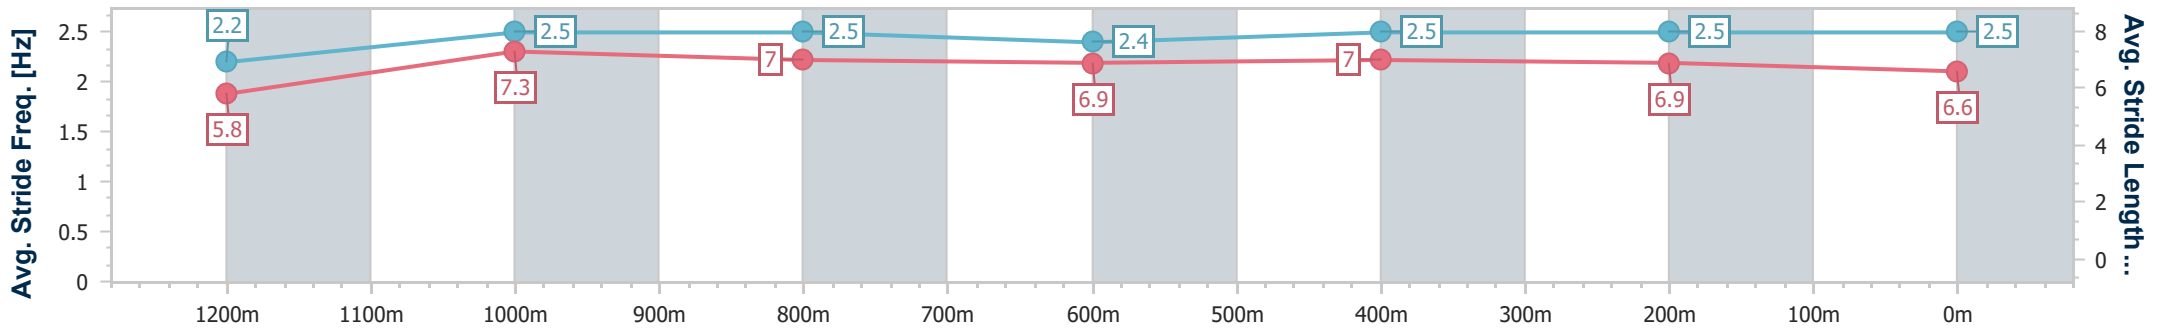

Horse/Jockey Name	Bella Nipotina
Final Rank	2
Fastest Section Time (Section)	0:07.70 (Overall)
Top Speed [km/h] (Section)	66.0 (1200m)
Race State	Finished

Eagle Farm QLD Professional
Race 7: EVA AIR KINGSFORD SMITH CUP - 1300m
01 June 2024 - 15:14
Track Rating: Soft 6, Weather: Overcast, Rail Position: True Entire Course

BRISBANE RACING CLUB

Section	Overall	1200m	1000m	800m	600m	400m	200m
Section Times	1:17.88 [2] (0:07.70)	1:10.18 [3] (0:11.01)	0:59.17 [4] (0:11.78)	0:47.39 [4] (0:12.22)	0:35.17 [4] (0:11.56)	0:23.61 [3] (0:11.46)	0:12.15 [3] (0:12.15)
Average Speed [km/h]	47.5	65.3	62.1	59.1	63.0	62.8	59.2
Top Speed [km/h]	62.9	66.0	65.0	60.5	64.0	64.1	62.8
Avg. Dist. to Rail [m]	13.9	5.4	2.2	1.5	2.0	5.2	6.9
Avg. Stride Freq. [Hz]	2.2	2.5	2.5	2.4	2.5	2.5	2.5
Avg. Stride Length [m]	5.8	7.3	7.0	6.9	7.0	6.9	6.6

- [ ] Ranking at each section and finish
- -.-.- No data available at this section
- NA No data available