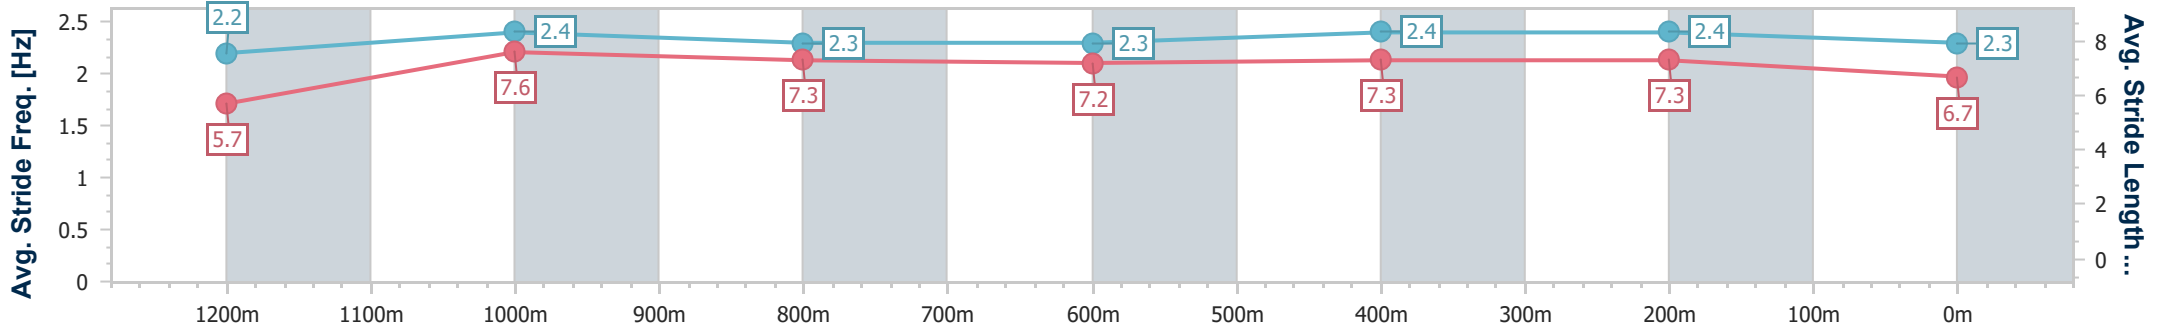

Eagle Farm QLD Professional  
 Race 7: EVA AIR KINGSFORD SMITH CUP - 1300m  
 01 June 2024 - 15:14  
 Track Rating: Soft 6, Weather: Overcast, Rail Position: True Entire Course

BRISBANE RACING CLUB

Section	Overall	1200m	1000m	800m	600m	400m	200m
Section Times	1:18.92 [7] (0:07.59)	1:11.33 [2] (0:10.69)	1:00.64 [1] (0:11.79)	0:48.85 [1] (0:12.22)	0:36.63 [1] (0:11.90)	0:24.73 [1] (0:11.64)	0:13.09 [5] (0:13.09)
Average Speed [km/h]	48.6	67.7	61.3	59.0	60.4	61.9	55.1
Top Speed [km/h]	65.1	69.3	65.0	59.8	62.2	63.5	59.7
Avg. Dist. to Rail [m]	18.9	9.0	1.0	0.2	0.9	6.7	7.1
Avg. Stride Freq. [Hz]	2.3	2.6	2.4	2.4	2.5	2.6	2.4
Avg. Stride Length [m]	5.5	7.3	7.1	6.9	6.7	6.7	6.3

- [ ] Ranking at each section and finish
- .-.- No data available at this section
- NA No data available

Horse/Jockey Name	Magic Time
Final Rank	8
Fastest Section Time (Section)	0:07.91 (Overall)
Top Speed [km/h] (Section)	67.3 (1200m)
Race State	Finished

Eagle Farm QLD Professional  
 Race 7: EVA AIR KINGSFORD SMITH CUP - 1300m  
 01 June 2024 - 15:14  
 Track Rating: Soft 6, Weather: Overcast, Rail Position: True Entire Course

BRISBANE RACING CLUB

Section	Overall	1200m	1000m	800m	600m	400m	200m
Section Times	1:18.93 [8] (0:07.91)	1:11.02 [5] (0:10.91)	1:00.11 [5] (0:11.84)	0:48.27 [5] (0:12.22)	0:36.05 [5] (0:11.70)	0:24.35 [5] (0:11.39)	0:12.96 [7] (0:12.96)
Average Speed [km/h]	46.7	66.2	61.3	59.5	62.6	63.3	55.6
Top Speed [km/h]	63.6	67.3	64.4	60.3	64.4	65.1	59.5
Avg. Dist. to Rail [m]	17.3	6.6	2.2	2.2	3.5	11.7	10.6
Avg. Stride Freq. [Hz]	2.2	2.4	2.3	2.3	2.4	2.4	2.3
Avg. Stride Length [m]	5.7	7.6	7.3	7.2	7.3	7.3	6.7