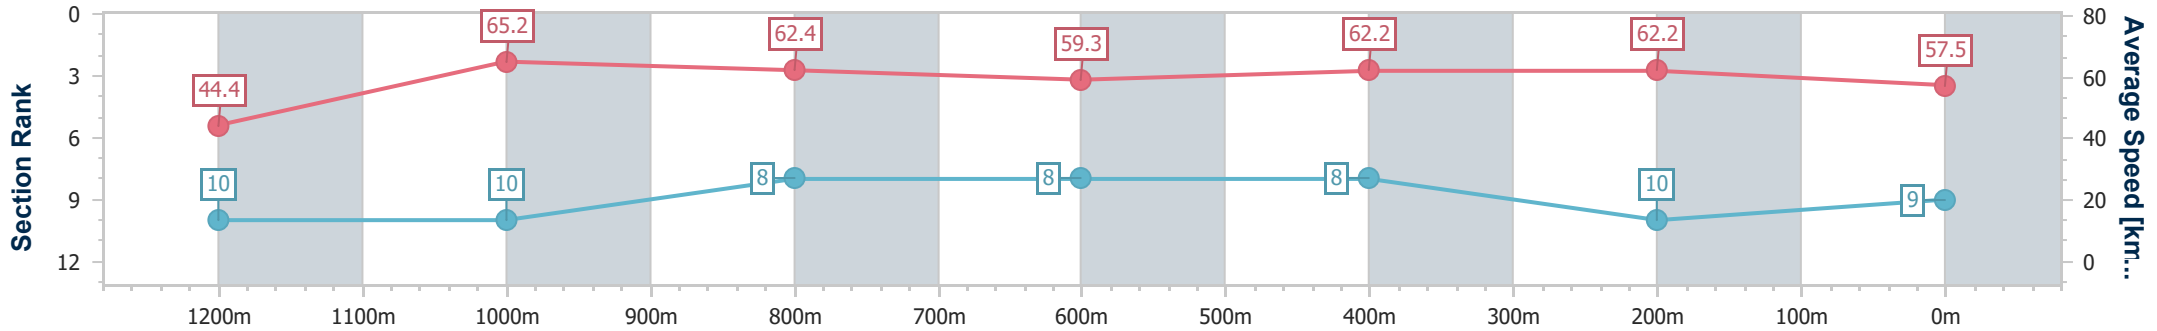

Eagle Farm QLD Professional  
 Race 7: EVA AIR KINGSFORD SMITH CUP - 1300m  
 01 June 2024 - 15:14  
 Track Rating: Soft 6, Weather: Overcast, Rail Position: True Entire Course

BRISBANE RACING CLUB

Section	Overall	1200m	1000m	800m	600m	400m	200m
Section Times	1:18.93 [8] (0:07.91)	1:11.02 [5] (0:10.91)	1:00.11 [5] (0:11.84)	0:48.27 [5] (0:12.22)	0:36.05 [5] (0:11.70)	0:24.35 [5] (0:11.39)	0:12.96 [7] (0:12.96)
Average Speed [km/h]	46.7	66.2	61.3	59.5	62.6	63.3	55.6
Top Speed [km/h]	63.6	67.3	64.4	60.3	64.4	65.1	59.5
Avg. Dist. to Rail [m]	17.3	6.6	2.2	2.2	3.5	11.7	10.6
Avg. Stride Freq. [Hz]	2.2	2.4	2.3	2.3	2.4	2.4	2.3
Avg. Stride Length [m]	5.7	7.6	7.3	7.2	7.3	7.3	6.7

- [ ] Ranking at each section and finish
- .-.- No data available at this section
- NA No data available

Horse/Jockey Name	Osipenko
Final Rank	9
Fastest Section Time (Section)	0:08.19 (Overall)
Top Speed [km/h] (Section)	66.6 (1200m)
Race State	Finished

Eagle Farm QLD Professional  
 Race 7: EVA AIR KINGSFORD SMITH CUP - 1300m  
 01 June 2024 - 15:14  
 Track Rating: Soft 6, Weather: Overcast, Rail Position: True Entire Course

BRISBANE RACING CLUB

Section	Overall	1200m	1000m	800m	600m	400m	200m
Section Times	1:19.00 [9] (0:08.19)	1:10.81 [10] (0:11.09)	0:59.72 [10] (0:11.61)	0:48.11 [8] (0:12.28)	0:35.83 [8] (0:11.72)	0:24.11 [8] (0:11.54)	0:12.57 [10] (0:12.57)
Average Speed [km/h]	44.4	65.2	62.4	59.3	62.2	62.2	57.5
Top Speed [km/h]	59.4	66.6	64.3	60.8	63.4	63.1	60.5
Avg. Dist. to Rail [m]	14.9	4.3	1.5	1.8	2.8	5.4	2.2
Avg. Stride Freq. [Hz]	2.0	2.3	2.2	2.2	2.3	2.3	2.2
Avg. Stride Length [m]	6.0	7.7	7.8	7.5	7.4	7.4	7.1