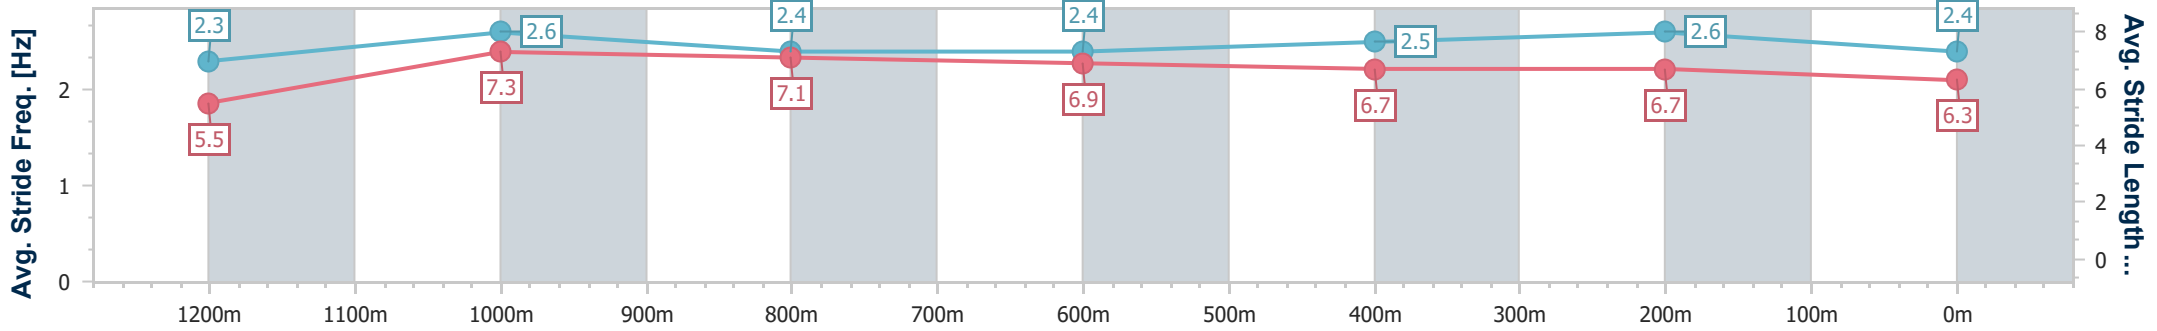

Eagle Farm QLD Professional  
 Race 7: EVA AIR KINGSFORD SMITH CUP - 1300m  
 01 June 2024 - 15:14  
 Track Rating: Soft 6, Weather: Overcast, Rail Position: True Entire Course

BRISBANE RACING CLUB

Section	Overall	1200m	1000m	800m	600m	400m	200m
Section Times	1:18.57 [6] (0:08.09)	1:10.48 [9] (0:11.18)	0:59.30 [9] (0:11.86)	0:47.44 [10] (0:12.24)	0:35.20 [10] (0:11.70)	0:23.50 [10] (0:11.21)	0:12.29 [8] (0:12.29)
Average Speed [km/h]	45.5	64.6	61.7	59.3	62.8	64.3	58.4
Top Speed [km/h]	62.3	65.6	63.7	61.5	65.5	65.4	61.4
Avg. Dist. to Rail [m]	19.9	6.9	2.8	1.9	3.8	13.5	13.4
Avg. Stride Freq. [Hz]	2.2	2.4	2.3	2.3	2.3	2.4	2.3
Avg. Stride Length [m]	5.6	7.5	7.3	7.3	7.5	7.4	7.1

- [ ] Ranking at each section and finish
- .-.- No data available at this section
- NA No data available

Horse/Jockey Name	Uncommon James
Final Rank	7
Fastest Section Time (Section)	0:07.59 (Overall)
Top Speed [km/h] (Section)	69.3 (1200m)
Race State	Finished

Eagle Farm QLD Professional  
 Race 7: EVA AIR KINGSFORD SMITH CUP - 1300m  
 01 June 2024 - 15:14  
 Track Rating: Soft 6, Weather: Overcast, Rail Position: True Entire Course

BRISBANE RACING CLUB

Section	Overall	1200m	1000m	800m	600m	400m	200m
Section Times	1:18.92 [7] (0:07.59)	1:11.33 [2] (0:10.69)	1:00.64 [1] (0:11.79)	0:48.85 [1] (0:12.22)	0:36.63 [1] (0:11.90)	0:24.73 [1] (0:11.64)	0:13.09 [5] (0:13.09)
Average Speed [km/h]	48.6	67.7	61.3	59.0	60.4	61.9	55.1
Top Speed [km/h]	65.1	69.3	65.0	59.8	62.2	63.5	59.7
Avg. Dist. to Rail [m]	18.9	9.0	1.0	0.2	0.9	6.7	7.1
Avg. Stride Freq. [Hz]	2.3	2.6	2.4	2.4	2.5	2.6	2.4
Avg. Stride Length [m]	5.5	7.3	7.1	6.9	6.7	6.7	6.3