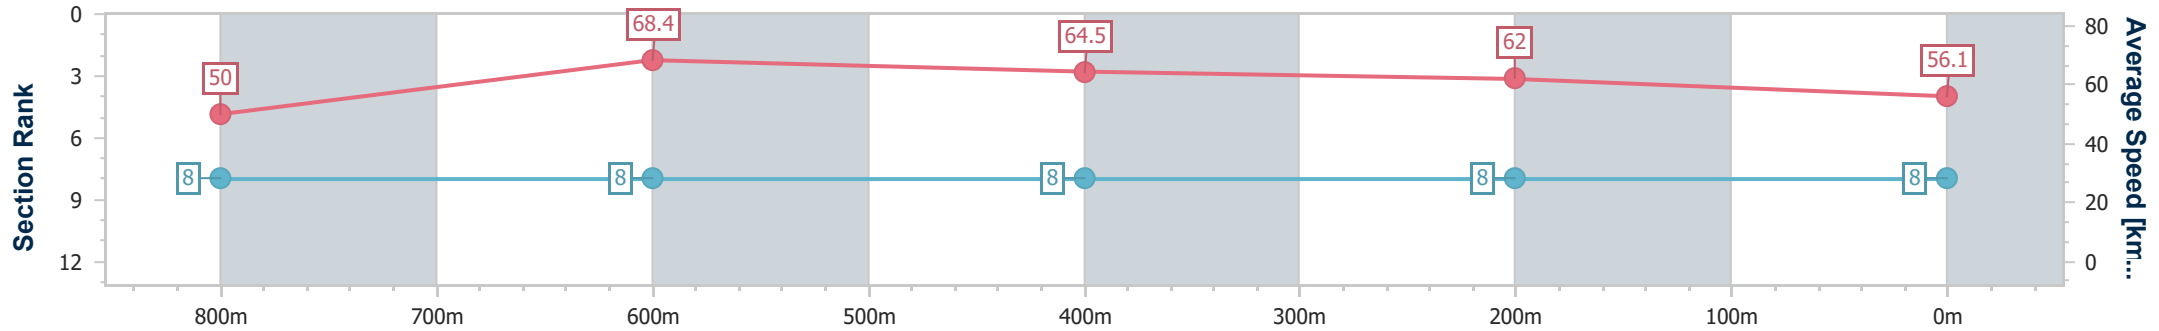

Horse/Jockey Name	My Artie
Final Rank	8
Fastest Section Time (Section)	0:10.52 (800m)
Top Speed [km/h] (Section)	69.7 (Overall)
Race State	Finished

Ladbrokes Cannon Park QLD Professional
Race 3: Local Trade Supplies RATINGS BAND 0 - 55 Handicap - 950m

01 June 2024 - 14:34

Track Rating: Heavy 10, Weather: Overcast, Rail Position: +1.5m
1000m-930m, +0m Remainder

Section	Overall	800m	600m	400m	200m
Section Times	0:57.54 [8] (0:10.83)	0:46.71 [8] (0:10.52)	0:36.19 [8] (0:11.46)	0:24.73 [8] (0:11.88)	0:12.85 [8] (0:12.85)
Average Speed [km/h]	50.0	68.4	64.5	62.0	56.1
Top Speed [km/h]	69.7	69.6	67.3	64.8	59.0
Avg. Dist. to Rail [m]	6.0	5.2	5.2	9.0	10.4
Avg. Stride Freq. [Hz]	2.5	2.5	2.5	2.4	2.3
Avg. Stride Length [m]	6.4	7.6	7.2	7.1	6.9

- [ ] Ranking at each section and finish
- -.-.- No data available at this section
- NA No data available