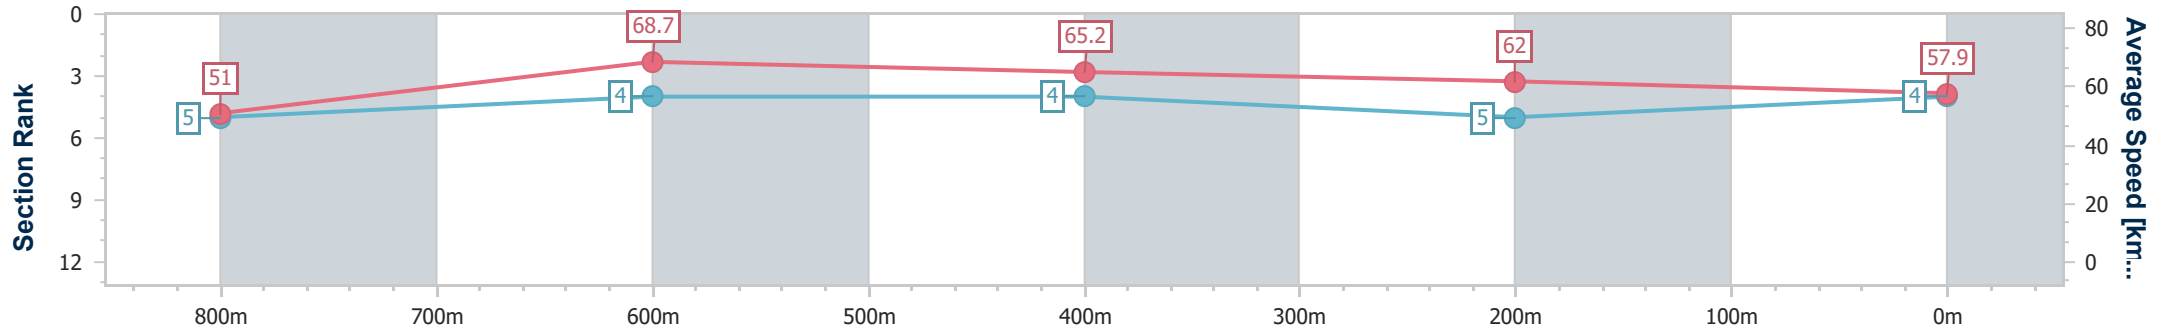

Horse/Jockey Name	Tanoshi
Final Rank	4
Fastest Section Time (Section)	0:10.48 (800m)
Top Speed [km/h] (Section)	70.5 (800m)
Race State	Finished

Ladbrokes Cannon Park QLD Professional
Race 3: Local Trade Supplies RATINGS BAND 0 - 55 Handicap - 950m

01 June 2024 - 14:34

Track Rating: Heavy 10, Weather: Overcast, Rail Position: +1.5m
1000m-930m, +0m Remainder

Section	Overall	800m	600m	400m	200m
Section Times	0:56.81 [4] (0:10.60)	0:46.21 [5] (0:10.48)	0:35.73 [4] (0:11.45)	0:24.28 [4] (0:11.89)	0:12.39 [5] (0:12.39)
Average Speed [km/h]	51.0	68.7	65.2	62.0	57.9
Top Speed [km/h]	67.7	70.5	67.5	63.5	60.5
Avg. Dist. to Rail [m]	9.0	8.4	6.3	7.1	6.5
Avg. Stride Freq. [Hz]	2.4	2.5	2.4	2.3	2.3
Avg. Stride Length [m]	7.0	7.8	7.6	7.3	7.1

- [ ] Ranking at each section and finish
- -.-.- No data available at this section
- NA No data available