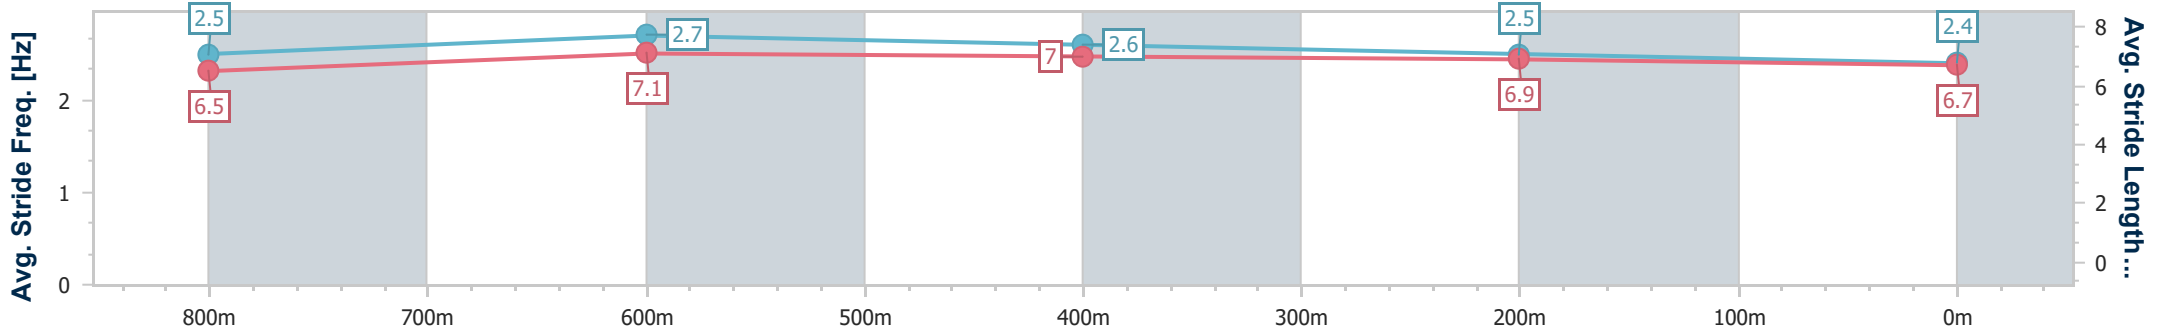

Horse/Jockey Name	Shezapearler
Final Rank	6
Fastest Section Time (Section)	0:10.56 (800m)
Top Speed [km/h] (Section)	69.0 (800m)
Race State	Finished

Ladbrokes Cannon Park QLD Professional
Race 3: Local Trade Supplies RATINGS BAND 0 - 55 Handicap - 950m

01 June 2024 - 14:34

Track Rating: Heavy 10, Weather: Overcast, Rail Position: +1.5m
1000m-930m, +0m Remainder

Section	Overall	800m	600m	400m	200m
Section Times	0:56.82 [6] (0:10.64)	0:46.18 [6] (0:10.56)	0:35.62 [7] (0:11.46)	0:24.16 [7] (0:11.85)	0:12.31 [6] (0:12.31)
Average Speed [km/h]	50.9	68.1	64.7	62.3	58.4
Top Speed [km/h]	66.5	69.0	67.7	63.2	61.6
Avg. Dist. to Rail [m]	4.2	4.1	4.9	7.3	5.7
Avg. Stride Freq. [Hz]	2.5	2.7	2.6	2.5	2.4
Avg. Stride Length [m]	6.5	7.1	7.0	6.9	6.7

- [ ] Ranking at each section and finish
- -.-.- No data available at this section
- NA No data available