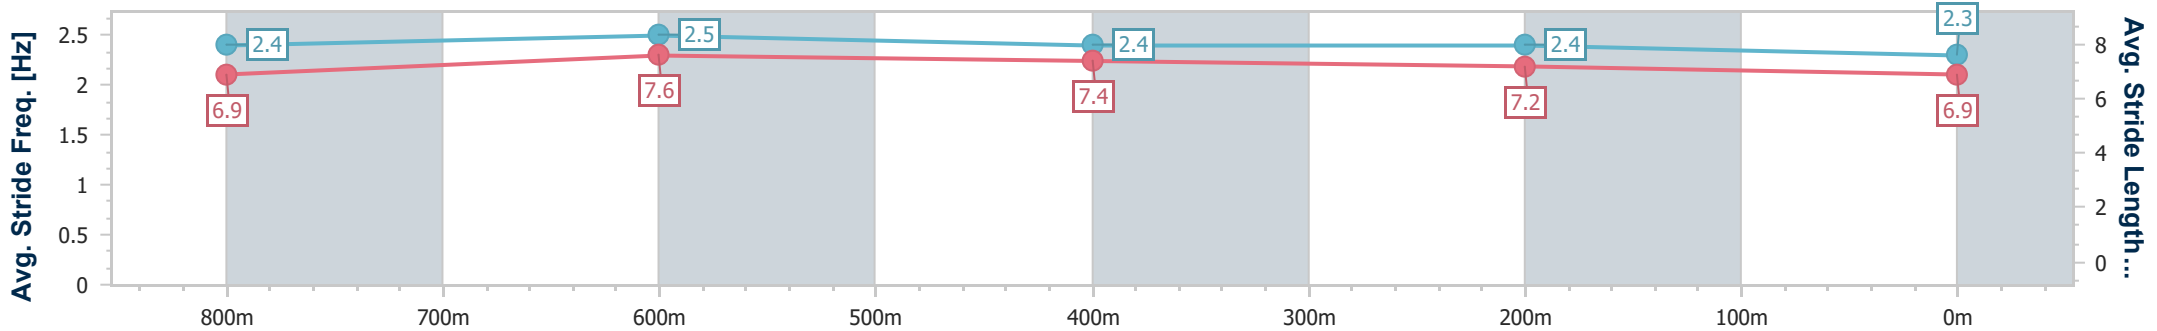

Horse/Jockey Name	Delancy
Final Rank	7
Fastest Section Time (Section)	0:10.50 (800m)
Top Speed [km/h] (Section)	69.7 (800m)
Race State	Finished

Ladbrokes Cannon Park QLD Professional
Race 3: Local Trade Supplies RATINGS BAND 0 - 55 Handicap - 950m

01 June 2024 - 14:34

Track Rating: Heavy 10, Weather: Overcast, Rail Position: +1.5m
1000m-930m, +0m Remainder

Section	Overall	800m	600m	400m	200m
Section Times	0:57.34 [7] (0:10.54)	0:46.80 [4] (0:10.50)	0:36.30 [3] (0:11.50)	0:24.80 [5] (0:11.99)	0:12.81 [7] (0:12.81)
Average Speed [km/h]	51.5	68.6	65.3	61.9	56.1
Top Speed [km/h]	68.9	69.7	67.1	63.9	59.7
Avg. Dist. to Rail [m]	10.6	7.6	7.2	10.1	10.2
Avg. Stride Freq. [Hz]	2.4	2.5	2.4	2.4	2.3
Avg. Stride Length [m]	6.9	7.6	7.4	7.2	6.9

- [ ] Ranking at each section and finish
- -.-.- No data available at this section
- NA No data available