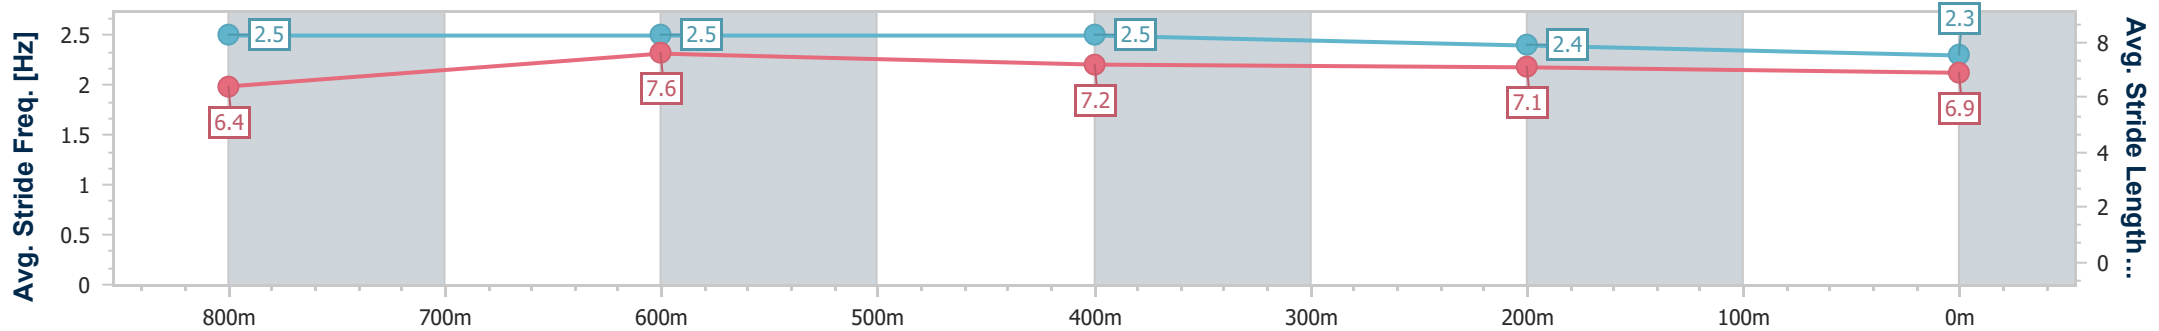

Horse/Jockey Name	My Artie
Final Rank	8
Fastest Section Time (Section)	0:10.52 (800m)
Top Speed [km/h] (Section)	69.7 (Overall)
Race State	Finished

Ladbrokes Cannon Park QLD Professional
Race 3: Local Trade Supplies RATINGS BAND 0 - 55 Handicap - 950m

01 June 2024 - 14:34

Track Rating: Heavy 10, Weather: Overcast, Rail Position: +1.5m
1000m-930m, +0m Remainder

Section	Overall	800m	600m	400m	200m
Section Times	0:57.54 [8] (0:10.83)	0:46.71 [8] (0:10.52)	0:36.19 [8] (0:11.46)	0:24.73 [8] (0:11.88)	0:12.85 [8] (0:12.85)
Average Speed [km/h]	50.0	68.4	64.5	62.0	56.1
Top Speed [km/h]	69.7	69.6	67.3	64.8	59.0
Avg. Dist. to Rail [m]	6.0	5.2	5.2	9.0	10.4
Avg. Stride Freq. [Hz]	2.5	2.5	2.5	2.4	2.3
Avg. Stride Length [m]	6.4	7.6	7.2	7.1	6.9

- [ ] Ranking at each section and finish
- -.-.- No data available at this section
- NA No data available