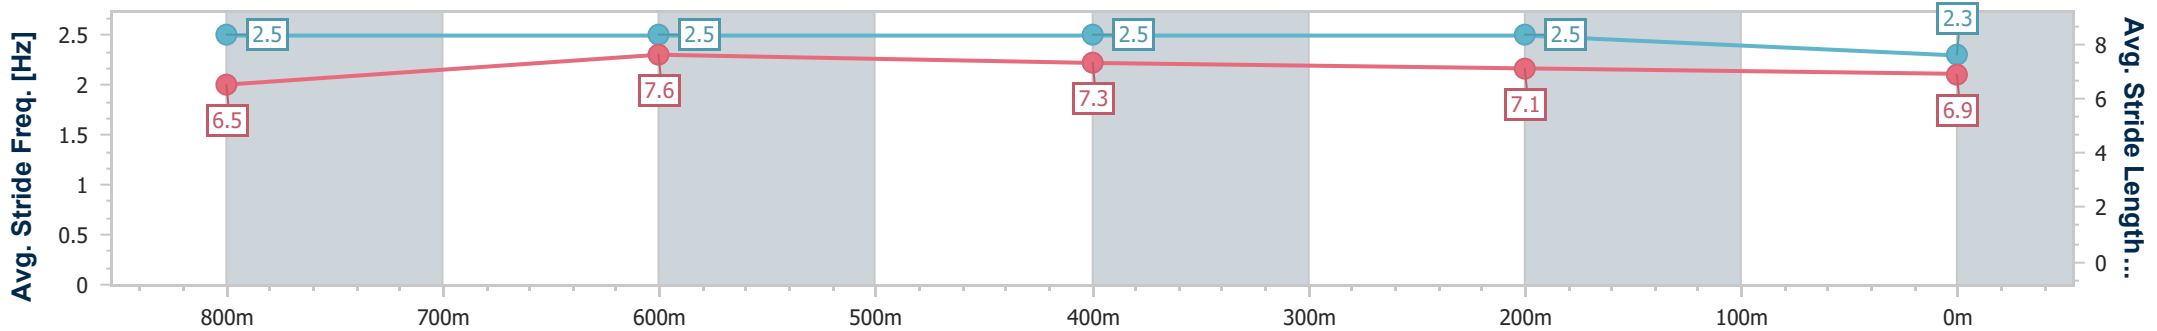

Horse/Jockey Name	Impardoo
Final Rank	5
Fastest Section Time (Section)	0:10.42 (800m)
Top Speed [km/h] (Section)	70.6 (800m)
Race State	Finished

Ladbrokes Cannon Park QLD Professional
Race 3: Local Trade Supplies RATINGS BAND 0 - 55 Handicap - 950m

01 June 2024 - 14:34

Track Rating: Heavy 10, Weather: Overcast, Rail Position: +1.5m
1000m-930m, +0m Remainder

Section	Overall	800m	600m	400m	200m
Section Times	0:56.82 [5] (0:10.73)	0:46.09 [7] (0:10.42)	0:35.67 [6] (0:11.46)	0:24.21 [6] (0:11.81)	0:12.40 [4] (0:12.40)
Average Speed [km/h]	50.3	69.1	65.2	62.4	58.1
Top Speed [km/h]	68.8	70.6	66.9	64.0	61.4
Avg. Dist. to Rail [m]	3.5	3.5	5.4	8.4	9.6
Avg. Stride Freq. [Hz]	2.5	2.5	2.5	2.5	2.3
Avg. Stride Length [m]	6.5	7.6	7.3	7.1	6.9

- [ ] Ranking at each section and finish
- -.-.- No data available at this section
- NA No data available