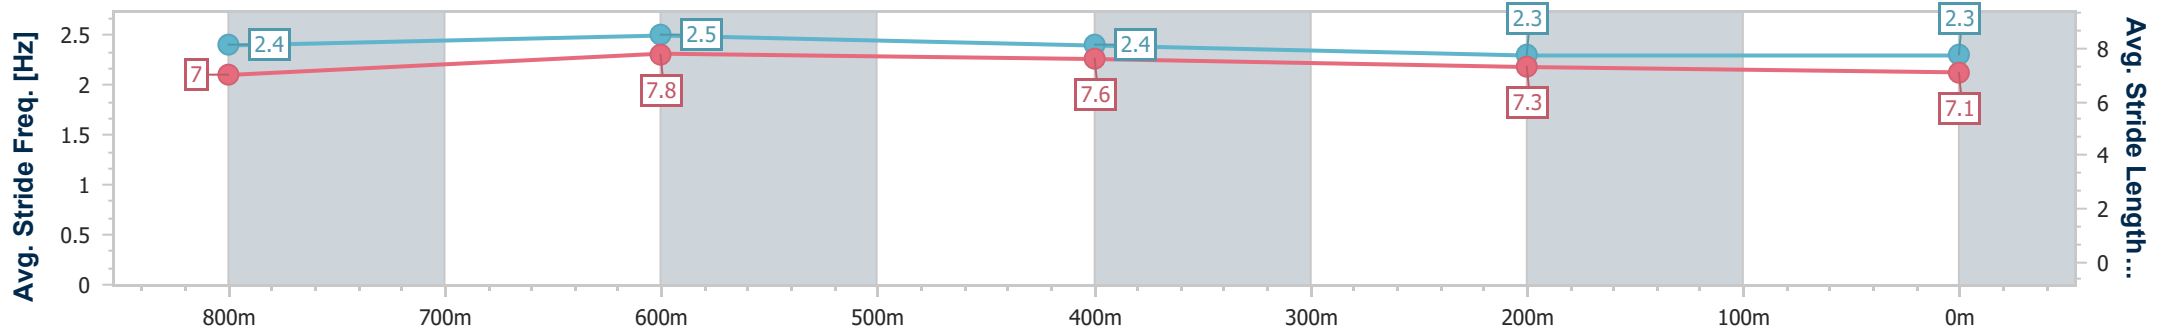

Horse/Jockey Name	Tanoshi
Final Rank	4
Fastest Section Time (Section)	0:10.48 (800m)
Top Speed [km/h] (Section)	70.5 (800m)
Race State	Finished

Ladbrokes Cannon Park QLD Professional
Race 3: Local Trade Supplies RATINGS BAND 0 - 55 Handicap - 950m

01 June 2024 - 14:34

Track Rating: Heavy 10, Weather: Overcast, Rail Position: +1.5m
1000m-930m, +0m Remainder

Section	Overall	800m	600m	400m	200m
Section Times	0:56.81 [4] (0:10.60)	0:46.21 [5] (0:10.48)	0:35.73 [4] (0:11.45)	0:24.28 [4] (0:11.89)	0:12.39 [5] (0:12.39)
Average Speed [km/h]	51.0	68.7	65.2	62.0	57.9
Top Speed [km/h]	67.7	70.5	67.5	63.5	60.5
Avg. Dist. to Rail [m]	9.0	8.4	6.3	7.1	6.5
Avg. Stride Freq. [Hz]	2.4	2.5	2.4	2.3	2.3
Avg. Stride Length [m]	7.0	7.8	7.6	7.3	7.1

- [ ] Ranking at each section and finish
- -.-.- No data available at this section
- NA No data available