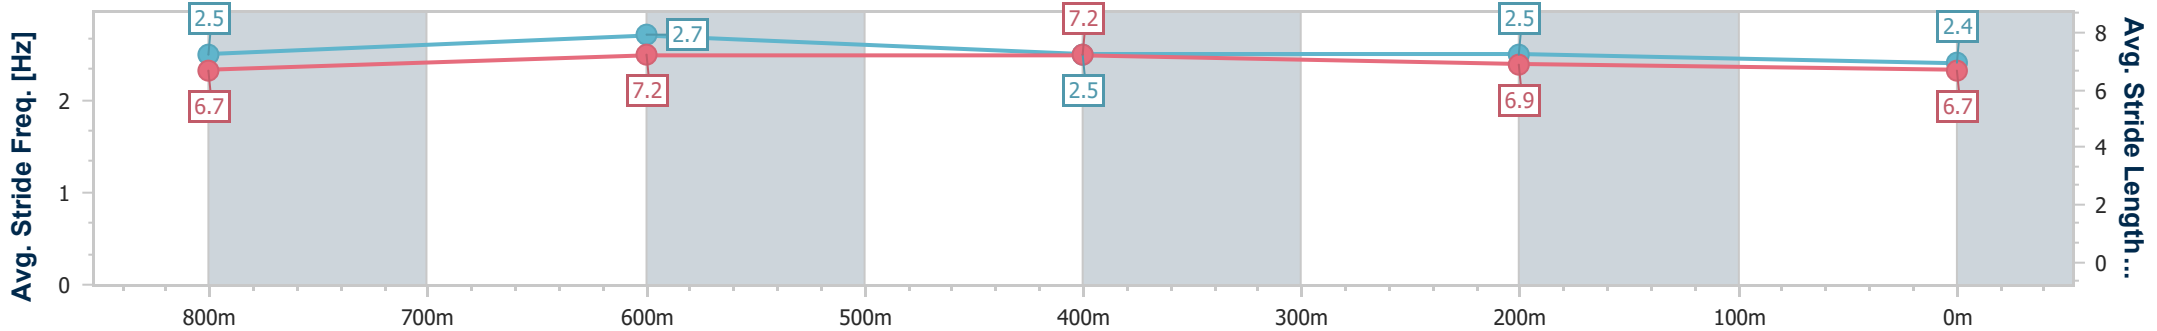

Section	Overall	800m	600m	400m	200m
Section Times	0:56.24 [1] (0:10.27)	0:45.97 [1] (0:10.41)	0:35.56 [1] (0:11.46)	0:24.10 [1] (0:11.76)	0:12.34 [1] (0:12.34)
Average Speed [km/h]	52.6	69.1	65.2	62.8	58.3
Top Speed [km/h]	68.9	70.0	67.6	63.8	63.2
Avg. Dist. to Rail [m]	4.0	4.5	6.0	9.2	8.3
Avg. Stride Freq. [Hz]	2.5	2.7	2.5	2.5	2.4
Avg. Stride Length [m]	6.7	7.2	7.2	6.9	6.7