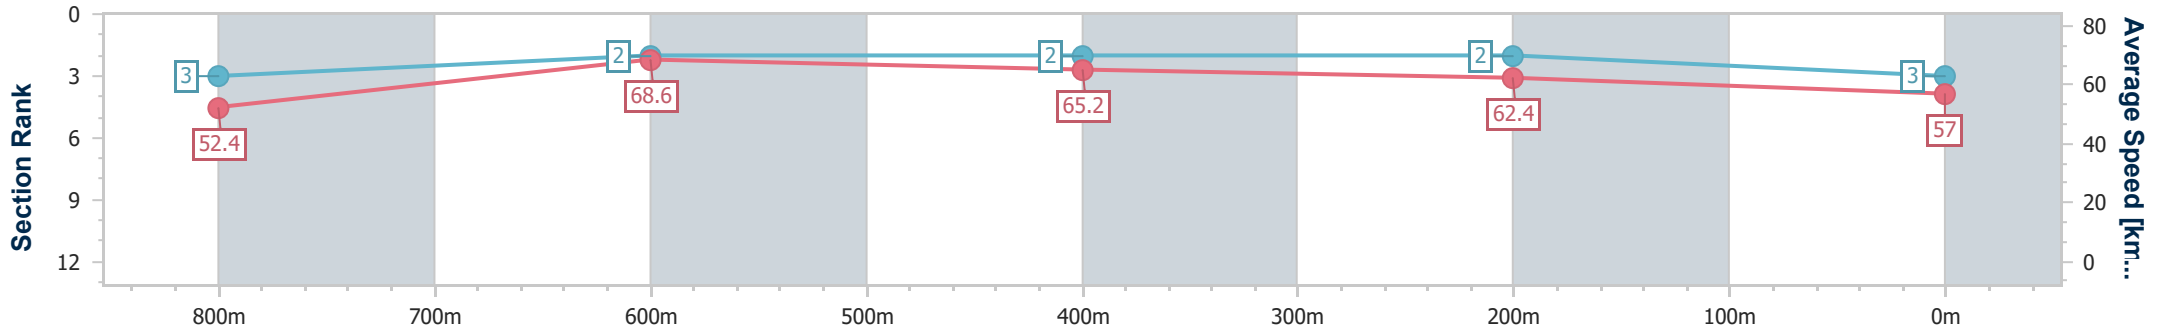

Horse/Jockey Name	Ovoid
Final Rank	3
Fastest Section Time (Section)	0:10.34 (Overall)
Top Speed [km/h] (Section)	69.7 (800m)
Race State	Finished

Ladbrokes Cannon Park QLD Professional
Race 3: Local Trade Supplies RATINGS BAND 0 - 55 Handicap - 950m

01 June 2024 - 14:34

Track Rating: Heavy 10, Weather: Overcast, Rail Position: +1.5m
1000m-930m, +0m Remainder

Section	Overall	800m	600m	400m	200m
Section Times	0:56.63 [3] (0:10.34)	0:46.29 [3] (0:10.46)	0:35.83 [2] (0:11.44)	0:24.39 [2] (0:11.81)	0:12.58 [2] (0:12.58)
Average Speed [km/h]	52.4	68.6	65.2	62.4	57.0
Top Speed [km/h]	69.3	69.7	67.2	64.5	60.3
Avg. Dist. to Rail [m]	5.6	4.7	5.5	8.2	7.2
Avg. Stride Freq. [Hz]	2.5	2.7	2.6	2.5	2.4
Avg. Stride Length [m]	6.6	7.1	7.0	6.9	6.6

- [ ] Ranking at each section and finish
- -.-.- No data available at this section
- NA No data available