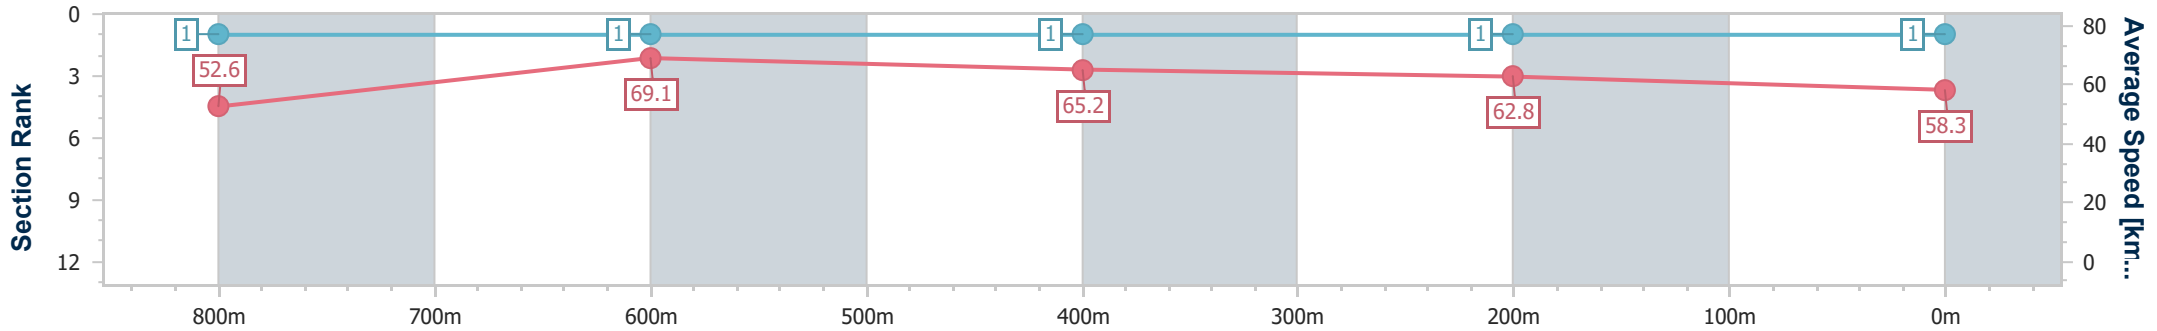

Section	Overall	800m	600m	400m	200m
Section Times	0:56.24 [1] (0:10.27)	0:45.97 [1] (0:10.41)	0:35.56 [1] (0:11.46)	0:24.10 [1] (0:11.76)	0:12.34 [1] (0:12.34)
Average Speed [km/h]	52.6	69.1	65.2	62.8	58.3
Top Speed [km/h]	68.9	70.0	67.6	63.8	63.2
Avg. Dist. to Rail [m]	4.0	4.5	6.0	9.2	8.3
Avg. Stride Freq. [Hz]	2.5	2.7	2.5	2.5	2.4
Avg. Stride Length [m]	6.7	7.2	7.2	6.9	6.7