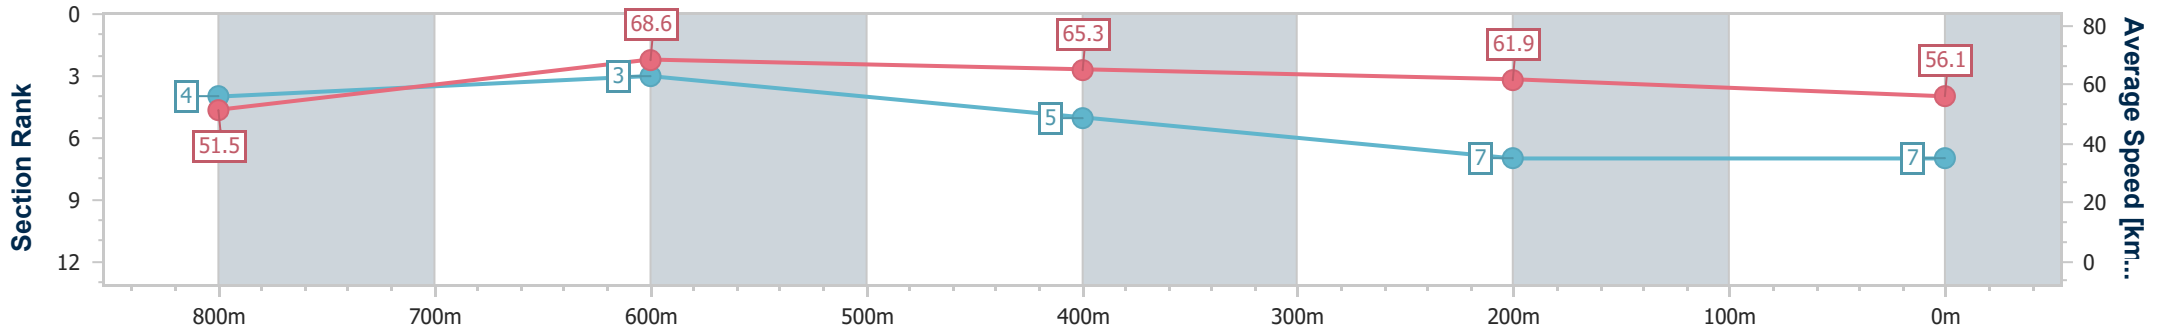

Horse/Jockey Name	Delancy
Final Rank	7
Fastest Section Time (Section)	0:10.50 (800m)
Top Speed [km/h] (Section)	69.7 (800m)
Race State	Finished

Ladbrokes Cannon Park QLD Professional
Race 3: Local Trade Supplies RATINGS BAND 0 - 55 Handicap - 950m

01 June 2024 - 14:34

Track Rating: Heavy 10, Weather: Overcast, Rail Position: +1.5m
1000m-930m, +0m Remainder

Section	Overall	800m	600m	400m	200m
Section Times	0:57.34 [7] (0:10.54)	0:46.80 [4] (0:10.50)	0:36.30 [3] (0:11.50)	0:24.80 [5] (0:11.99)	0:12.81 [7] (0:12.81)
Average Speed [km/h]	51.5	68.6	65.3	61.9	56.1
Top Speed [km/h]	68.9	69.7	67.1	63.9	59.7
Avg. Dist. to Rail [m]	10.6	7.6	7.2	10.1	10.2
Avg. Stride Freq. [Hz]	2.4	2.5	2.4	2.4	2.3
Avg. Stride Length [m]	6.9	7.6	7.4	7.2	6.9

- [ ] Ranking at each section and finish
- -.-.- No data available at this section
- NA No data available