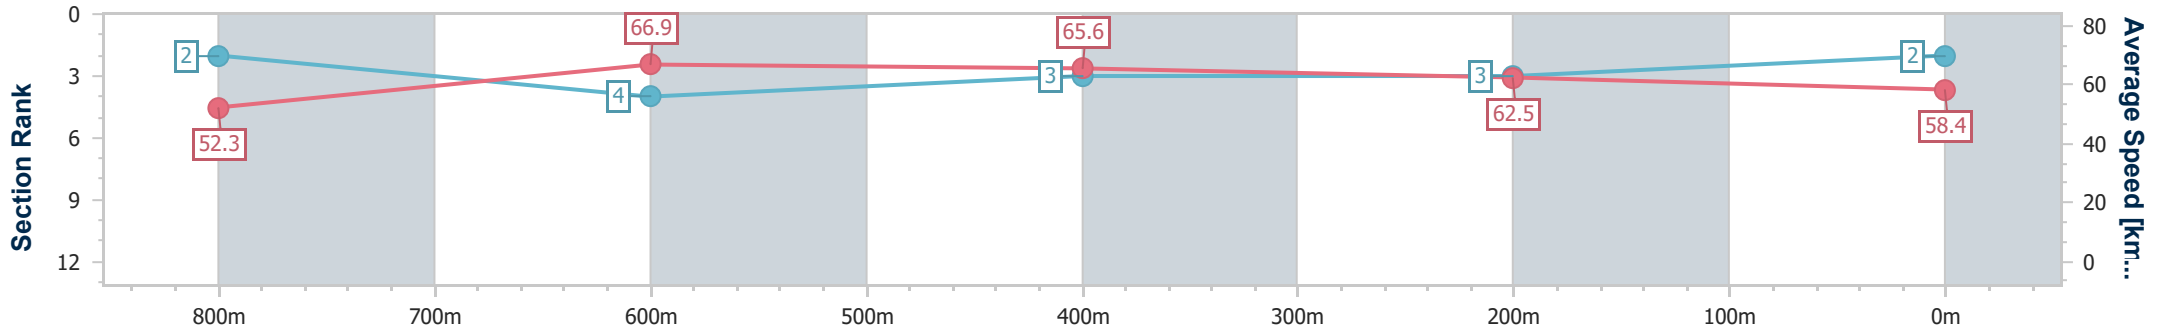

Horse/Jockey Name	Sonic Light
Final Rank	2
Fastest Section Time (Section)	0:10.34 (Overall)
Top Speed [km/h] (Section)	69.3 (Overall)
Race State	Finished

Ladbrokes Cannon Park QLD Professional
Race 3: Local Trade Supplies RATINGS BAND 0 - 55 Handicap - 950m

01 June 2024 - 14:34

Track Rating: Heavy 10, Weather: Overcast, Rail Position: +1.5m
1000m-930m, +0m Remainder

Section	Overall	800m	600m	400m	200m
Section Times	0:56.46 [2] (0:10.34)	0:46.12 [2] (0:10.74)	0:35.38 [4] (0:11.28)	0:24.10 [3] (0:11.79)	0:12.31 [3] (0:12.31)
Average Speed [km/h]	52.3	66.9	65.6	62.5	58.4
Top Speed [km/h]	69.3	68.9	67.3	63.2	62.1
Avg. Dist. to Rail [m]	6.4	5.2	4.3	7.8	6.7
Avg. Stride Freq. [Hz]	2.4	2.5	2.4	2.4	2.3
Avg. Stride Length [m]	7.0	7.5	7.5	7.3	7.0

- [ ] Ranking at each section and finish
- -.-.- No data available at this section
- NA No data available