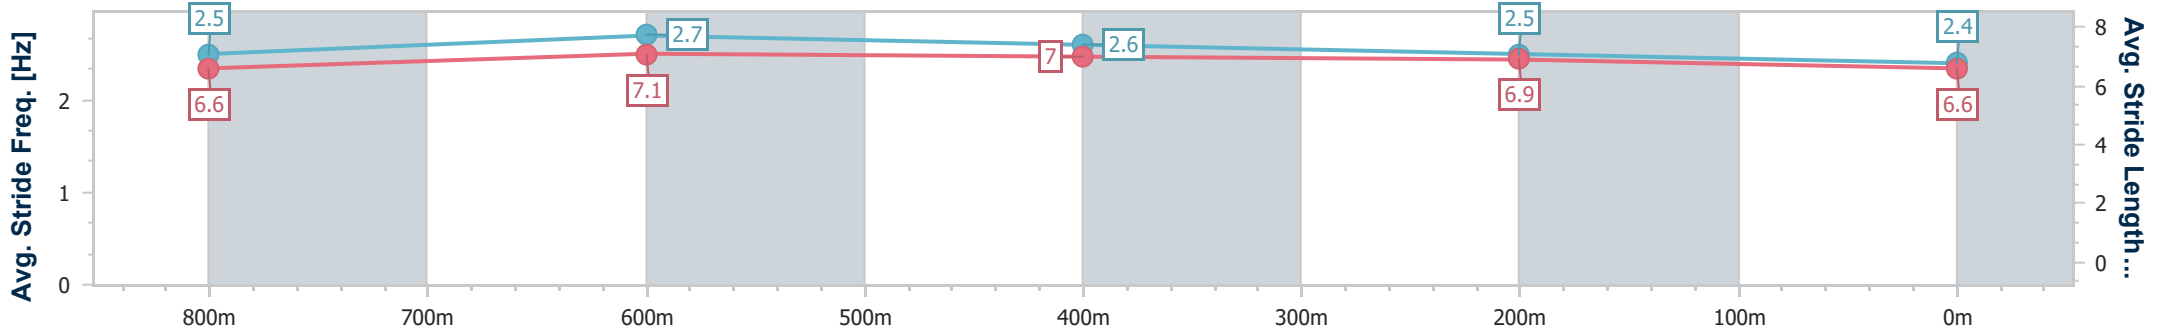

Horse/Jockey Name	Ovoid
Final Rank	3
Fastest Section Time (Section)	0:10.34 (Overall)
Top Speed [km/h] (Section)	69.7 (800m)
Race State	Finished

Ladbrokes Cannon Park QLD Professional
Race 3: Local Trade Supplies RATINGS BAND 0 - 55 Handicap - 950m

01 June 2024 - 14:34

Track Rating: Heavy 10, Weather: Overcast, Rail Position: +1.5m
1000m-930m, +0m Remainder

Section	Overall	800m	600m	400m	200m
Section Times	0:56.63 [3] (0:10.34)	0:46.29 [3] (0:10.46)	0:35.83 [2] (0:11.44)	0:24.39 [2] (0:11.81)	0:12.58 [2] (0:12.58)
Average Speed [km/h]	52.4	68.6	65.2	62.4	57.0
Top Speed [km/h]	69.3	69.7	67.2	64.5	60.3
Avg. Dist. to Rail [m]	5.6	4.7	5.5	8.2	7.2
Avg. Stride Freq. [Hz]	2.5	2.7	2.6	2.5	2.4
Avg. Stride Length [m]	6.6	7.1	7.0	6.9	6.6

- [ ] Ranking at each section and finish
- -.-.- No data available at this section
- NA No data available