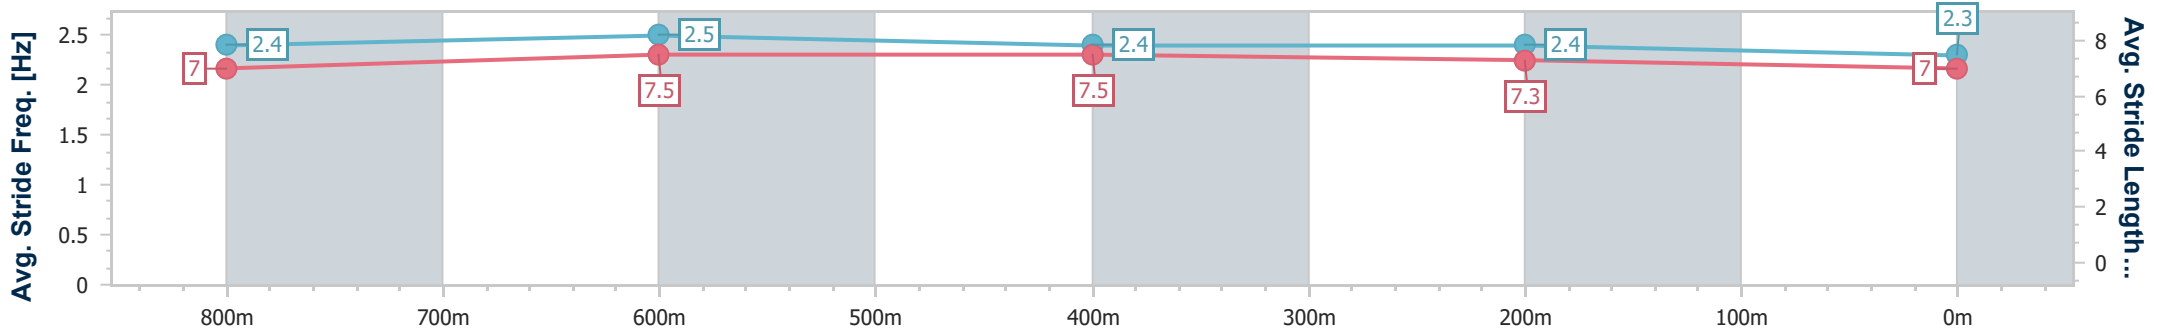

Horse/Jockey Name	Sonic Light
Final Rank	2
Fastest Section Time (Section)	0:10.34 (Overall)
Top Speed [km/h] (Section)	69.3 (Overall)
Race State	Finished

Ladbrokes Cannon Park QLD Professional
Race 3: Local Trade Supplies RATINGS BAND 0 - 55 Handicap - 950m

01 June 2024 - 14:34

Track Rating: Heavy 10, Weather: Overcast, Rail Position: +1.5m
1000m-930m, +0m Remainder

Section	Overall	800m	600m	400m	200m
Section Times	0:56.46 [2] (0:10.34)	0:46.12 [2] (0:10.74)	0:35.38 [4] (0:11.28)	0:24.10 [3] (0:11.79)	0:12.31 [3] (0:12.31)
Average Speed [km/h]	52.3	66.9	65.6	62.5	58.4
Top Speed [km/h]	69.3	68.9	67.3	63.2	62.1
Avg. Dist. to Rail [m]	6.4	5.2	4.3	7.8	6.7
Avg. Stride Freq. [Hz]	2.4	2.5	2.4	2.4	2.3
Avg. Stride Length [m]	7.0	7.5	7.5	7.3	7.0

- [ ] Ranking at each section and finish
- -.-.- No data available at this section
- NA No data available