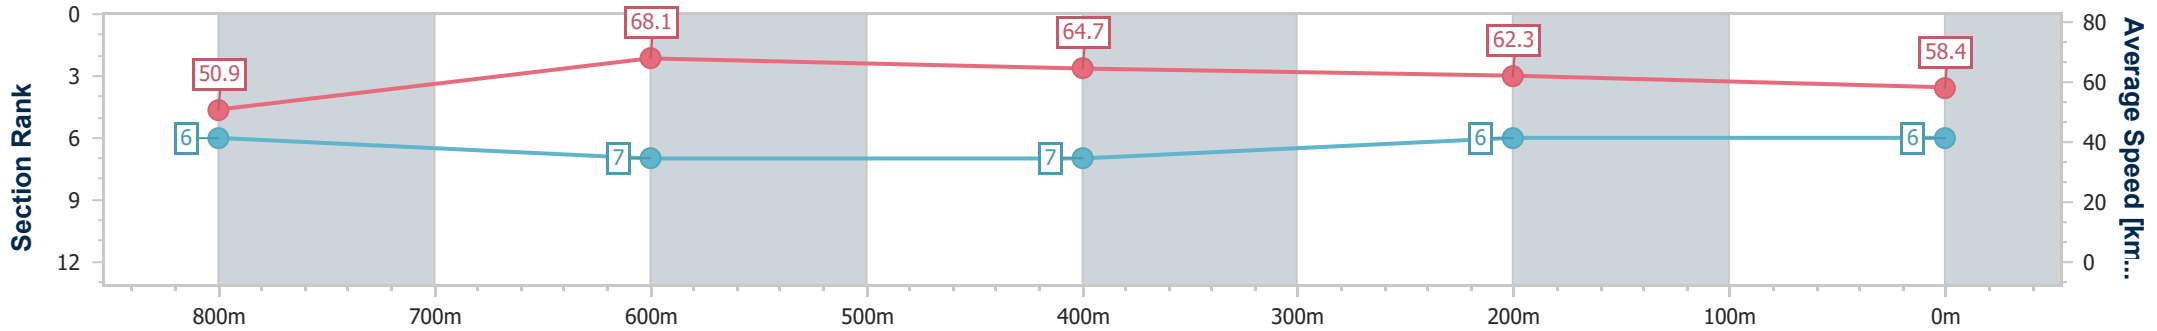

Horse/Jockey Name	Shezapearler
Final Rank	6
Fastest Section Time (Section)	0:10.56 (800m)
Top Speed [km/h] (Section)	69.0 (800m)
Race State	Finished

Ladbrokes Cannon Park QLD Professional
Race 3: Local Trade Supplies RATINGS BAND 0 - 55 Handicap - 950m

01 June 2024 - 14:34

Track Rating: Heavy 10, Weather: Overcast, Rail Position: +1.5m
1000m-930m, +0m Remainder

Section	Overall	800m	600m	400m	200m
Section Times	0:56.82 [6] (0:10.64)	0:46.18 [6] (0:10.56)	0:35.62 [7] (0:11.46)	0:24.16 [7] (0:11.85)	0:12.31 [6] (0:12.31)
Average Speed [km/h]	50.9	68.1	64.7	62.3	58.4
Top Speed [km/h]	66.5	69.0	67.7	63.2	61.6
Avg. Dist. to Rail [m]	4.2	4.1	4.9	7.3	5.7
Avg. Stride Freq. [Hz]	2.5	2.7	2.6	2.5	2.4
Avg. Stride Length [m]	6.5	7.1	7.0	6.9	6.7

- [ ] Ranking at each section and finish
- -.-.- No data available at this section
- NA No data available