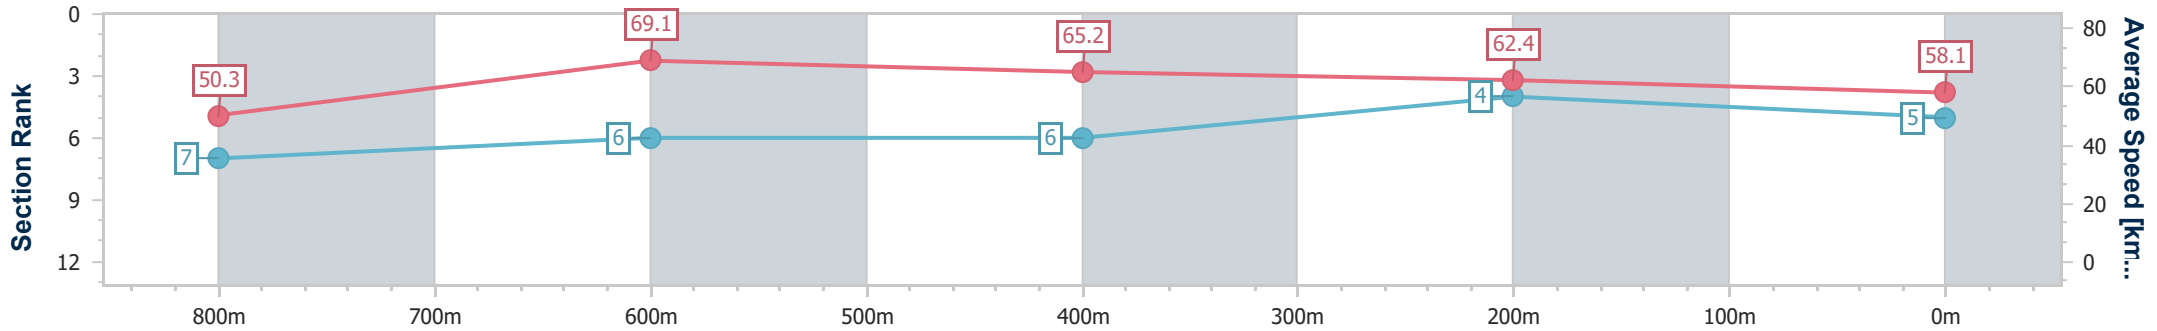

Horse/Jockey Name	Impardoo
Final Rank	5
Fastest Section Time (Section)	0:10.42 (800m)
Top Speed [km/h] (Section)	70.6 (800m)
Race State	Finished

Ladbrokes Cannon Park QLD Professional
Race 3: Local Trade Supplies RATINGS BAND 0 - 55 Handicap - 950m

01 June 2024 - 14:34

Track Rating: Heavy 10, Weather: Overcast, Rail Position: +1.5m
1000m-930m, +0m Remainder

Section	Overall	800m	600m	400m	200m
Section Times	0:56.82 [5] (0:10.73)	0:46.09 [7] (0:10.42)	0:35.67 [6] (0:11.46)	0:24.21 [6] (0:11.81)	0:12.40 [4] (0:12.40)
Average Speed [km/h]	50.3	69.1	65.2	62.4	58.1
Top Speed [km/h]	68.8	70.6	66.9	64.0	61.4
Avg. Dist. to Rail [m]	3.5	3.5	5.4	8.4	9.6
Avg. Stride Freq. [Hz]	2.5	2.5	2.5	2.5	2.3
Avg. Stride Length [m]	6.5	7.6	7.3	7.1	6.9

- [ ] Ranking at each section and finish
- -.-.- No data available at this section
- NA No data available