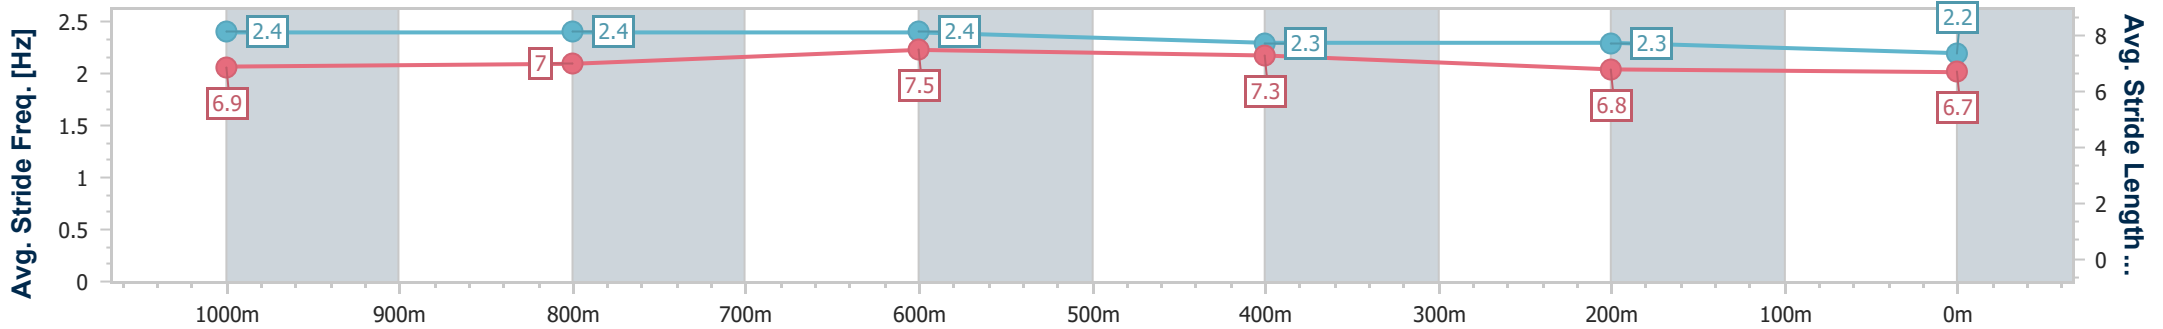

Horse/Jockey Name	Under The Limit
Final Rank	3
Fastest Section Time (Section)	0:11.02 (1000m)
Top Speed [km/h] (Section)	67.8 (Overall)
Race State	Finished

Ladbroke's Cannon Park QLD Professional
Race 5: Traffic Services BENCHMARK 65 Handicap - 1250m
01 June 2024 - 15:42
Track Rating: Heavy 10, Weather: Overcast, Rail Position: +1.5m
1000m-930m, +0m Remainder

Section	Overall	1000m	800m	600m	400m	200m
Section Times	1:16.47 [3] (0:16.30)	1:00.17 [2] (0:11.02)	0:49.15 [1] (0:11.20)	0:37.95 [2] (0:11.95)	0:26.00 [2] (0:12.69)	0:13.31 [3] (0:13.31)
Average Speed [km/h]	54.7	65.0	64.1	61.3	57.9	54.1
Top Speed [km/h]	67.8	65.9	65.9	63.0	58.8	57.1
Avg. Dist. to Rail [m]	2.9	1.3	2.0	2.7	7.9	9.7
Avg. Stride Freq. [Hz]	2.4	2.4	2.4	2.3	2.3	2.2
Avg. Stride Length [m]	6.9	7.0	7.5	7.3	6.8	6.7

- [ ] Ranking at each section and finish
- -.-.- No data available at this section
- NA No data available