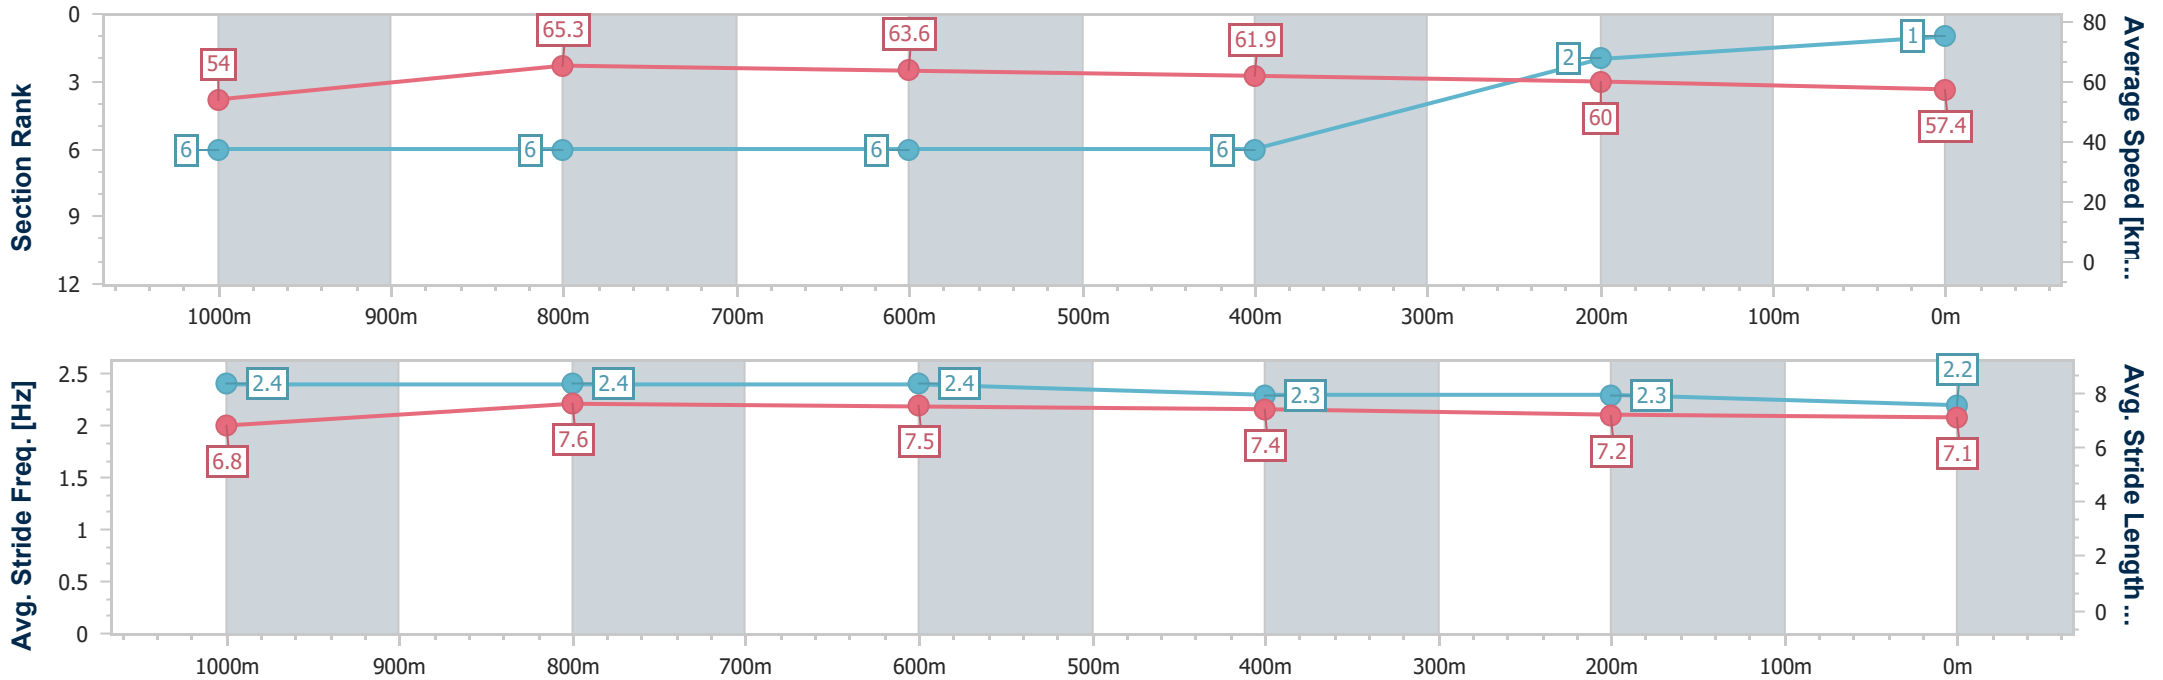

Section	Overall	1000m	800m	600m	400m	200m
Section Times	1:15.68 [1] (0:16.75)	0:58.93 [6] (0:11.08)	0:47.85 [6] (0:11.35)	0:36.50 [6] (0:11.71)	0:24.79 [6] (0:12.25)	0:12.54 [2] (0:12.54)
Average Speed [km/h]	54.0	65.3	63.6	61.9	60.0	57.4
Top Speed [km/h]	68.0	67.7	65.6	64.2	60.5	59.5
Avg. Dist. to Rail [m]	3.1	1.6	2.2	1.4	7.8	9.4
Avg. Stride Freq. [Hz]	2.4	2.4	2.4	2.3	2.3	2.2
Avg. Stride Length [m]	6.8	7.6	7.5	7.4	7.2	7.1