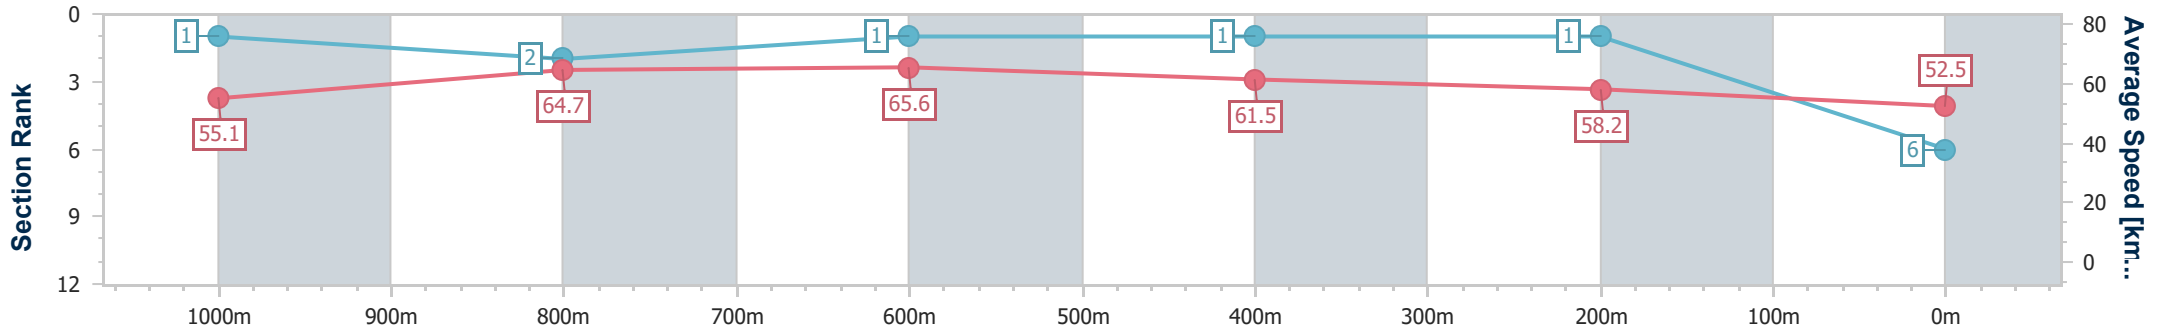

Horse/Jockey Name	Fodor
Final Rank	6
Fastest Section Time (Section)	0:11.00 (800m)
Top Speed [km/h] (Section)	68.7 (800m)
Race State	Finished

Ladbrokes Cannon Park QLD Professional
Race 5: Traffic Services BENCHMARK 65 Handicap - 1250m
01 June 2024 - 15:42
Track Rating: Heavy 10, Weather: Overcast, Rail Position: +1.5m
1000m-930m, +0m Remainder

Section	Overall	1000m	800m	600m	400m	200m
Section Times	1:16.64 [6] (0:16.20)	1:00.44 [1] (0:11.26)	0:49.18 [2] (0:11.00)	0:38.18 [1] (0:11.92)	0:26.26 [1] (0:12.57)	0:13.69 [1] (0:13.69)
Average Speed [km/h]	55.1	64.7	65.6	61.5	58.2	52.5
Top Speed [km/h]	67.9	67.0	68.7	65.6	60.6	56.1
Avg. Dist. to Rail [m]	1.7	2.0	2.0	3.4	5.1	4.1
Avg. Stride Freq. [Hz]	2.5	2.6	2.5	2.4	2.4	2.3
Avg. Stride Length [m]	6.6	7.0	7.2	6.9	6.8	6.4

- [ ] Ranking at each section and finish
- -.-.- No data available at this section
- NA No data available