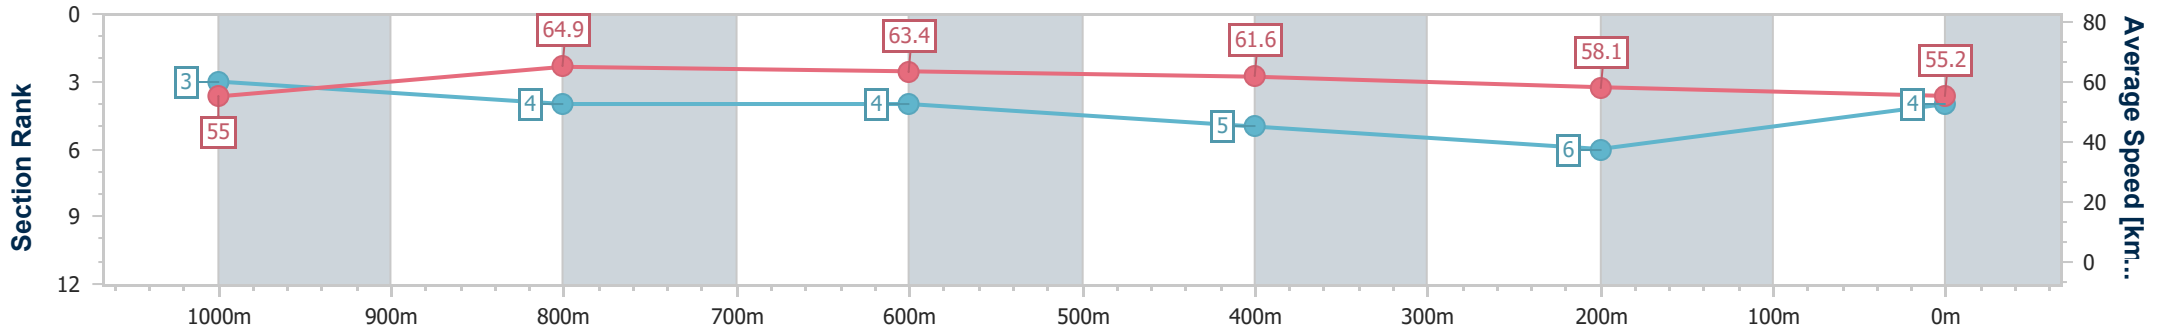

Horse/Jockey Name	Battle Royale
Final Rank	4
Fastest Section Time (Section)	0:11.22 (1000m)
Top Speed [km/h] (Section)	67.5 (Overall)
Race State	Finished

Ladbrokes Cannon Park QLD Professional
Race 5: Traffic Services BENCHMARK 65 Handicap - 1250m
01 June 2024 - 15:42
Track Rating: Heavy 10, Weather: Overcast, Rail Position: +1.5m
1000m-930m, +0m Remainder

Section	Overall	1000m	800m	600m	400m	200m
Section Times	1:16.52 [4] (0:16.45)	1:00.07 [3] (0:11.22)	0:48.85 [4] (0:11.33)	0:37.52 [4] (0:11.87)	0:25.65 [5] (0:12.65)	0:13.00 [6] (0:13.00)
Average Speed [km/h]	55.0	64.9	63.4	61.6	58.1	55.2
Top Speed [km/h]	67.5	66.1	65.0	63.8	59.9	57.8
Avg. Dist. to Rail [m]	4.5	2.2	2.2	2.1	9.0	9.9
Avg. Stride Freq. [Hz]	--	--	--	--	--	--
Avg. Stride Length [m]	--	--	--	--	--	--

- [ ] Ranking at each section and finish
- --- No data available at this section
- NA No data available