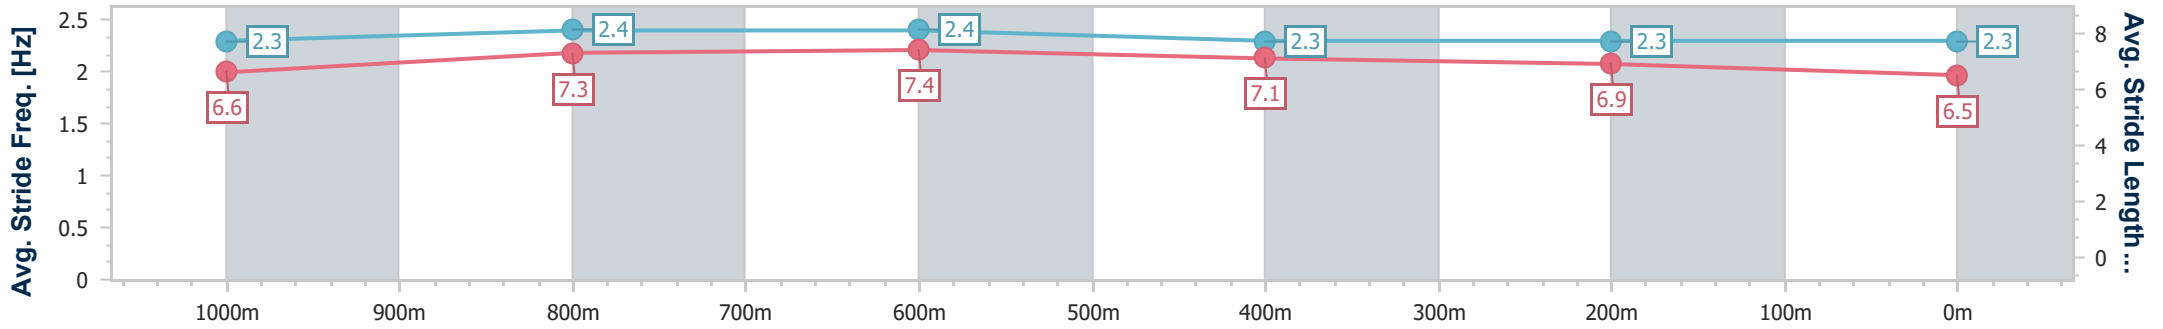

Horse/Jockey Name	Mt Peter Miss
Final Rank	9
Fastest Section Time (Section)	0:11.05 (1000m)
Top Speed [km/h] (Section)	65.7 (Overall)
Race State	Finished

Ladbrokes Cannon Park QLD Professional
Race 5: Traffic Services BENCHMARK 65 Handicap - 1250m
01 June 2024 - 15:42
Track Rating: Heavy 10, Weather: Overcast, Rail Position: +1.5m
1000m-930m, +0m Remainder

Section	Overall	1000m	800m	600m	400m	200m
Section Times	1:17.75 [9] (0:17.39)	1:00.36 [9] (0:11.05)	0:49.31 [8] (0:11.36)	0:37.95 [8] (0:12.01)	0:25.94 [8] (0:12.56)	0:13.38 [8] (0:13.38)
Average Speed [km/h]	51.4	64.6	63.4	60.3	57.8	53.7
Top Speed [km/h]	65.7	65.4	65.4	62.4	58.8	57.3
Avg. Dist. to Rail [m]	1.8	1.2	1.2	0.9	4.2	7.7
Avg. Stride Freq. [Hz]	2.3	2.4	2.4	2.3	2.3	2.3
Avg. Stride Length [m]	6.6	7.3	7.4	7.1	6.9	6.5

- [ ] Ranking at each section and finish
- -.-.- No data available at this section
- NA No data available