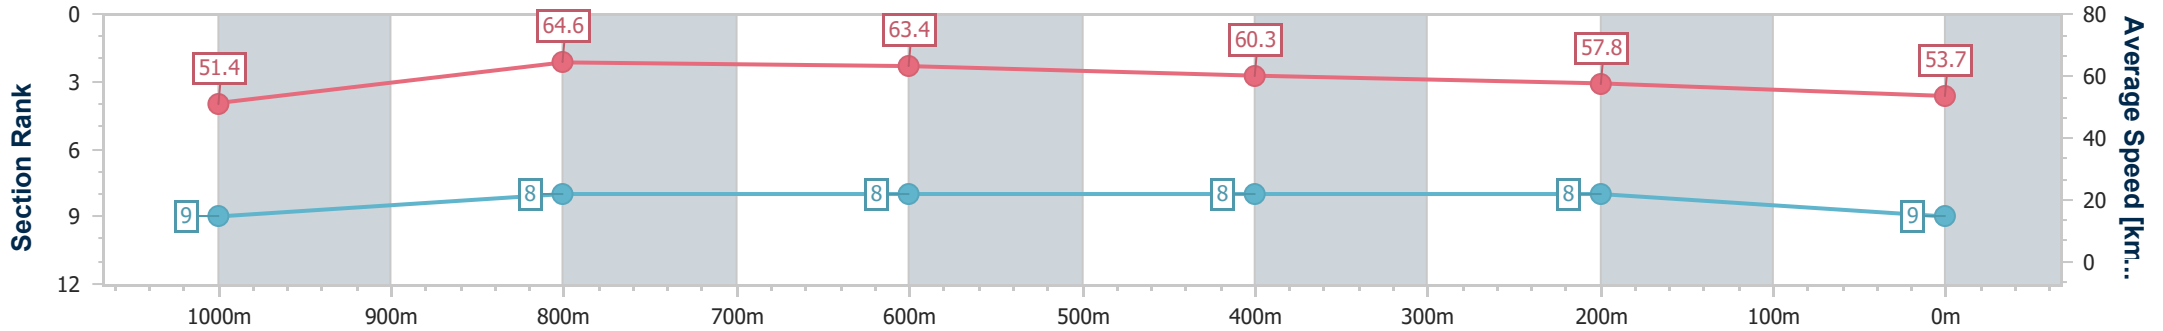

Horse/Jockey Name	Mt Peter Miss
Final Rank	9
Fastest Section Time (Section)	0:11.05 (1000m)
Top Speed [km/h] (Section)	65.7 (Overall)
Race State	Finished

Ladbrokes Cannon Park QLD Professional
Race 5: Traffic Services BENCHMARK 65 Handicap - 1250m
01 June 2024 - 15:42
Track Rating: Heavy 10, Weather: Overcast, Rail Position: +1.5m
1000m-930m, +0m Remainder

Section	Overall	1000m	800m	600m	400m	200m
Section Times	1:17.75 [9] (0:17.39)	1:00.36 [9] (0:11.05)	0:49.31 [8] (0:11.36)	0:37.95 [8] (0:12.01)	0:25.94 [8] (0:12.56)	0:13.38 [8] (0:13.38)
Average Speed [km/h]	51.4	64.6	63.4	60.3	57.8	53.7
Top Speed [km/h]	65.7	65.4	65.4	62.4	58.8	57.3
Avg. Dist. to Rail [m]	1.8	1.2	1.2	0.9	4.2	7.7
Avg. Stride Freq. [Hz]	2.3	2.4	2.4	2.3	2.3	2.3
Avg. Stride Length [m]	6.6	7.3	7.4	7.1	6.9	6.5

- [ ] Ranking at each section and finish
- -.-.- No data available at this section
- NA No data available