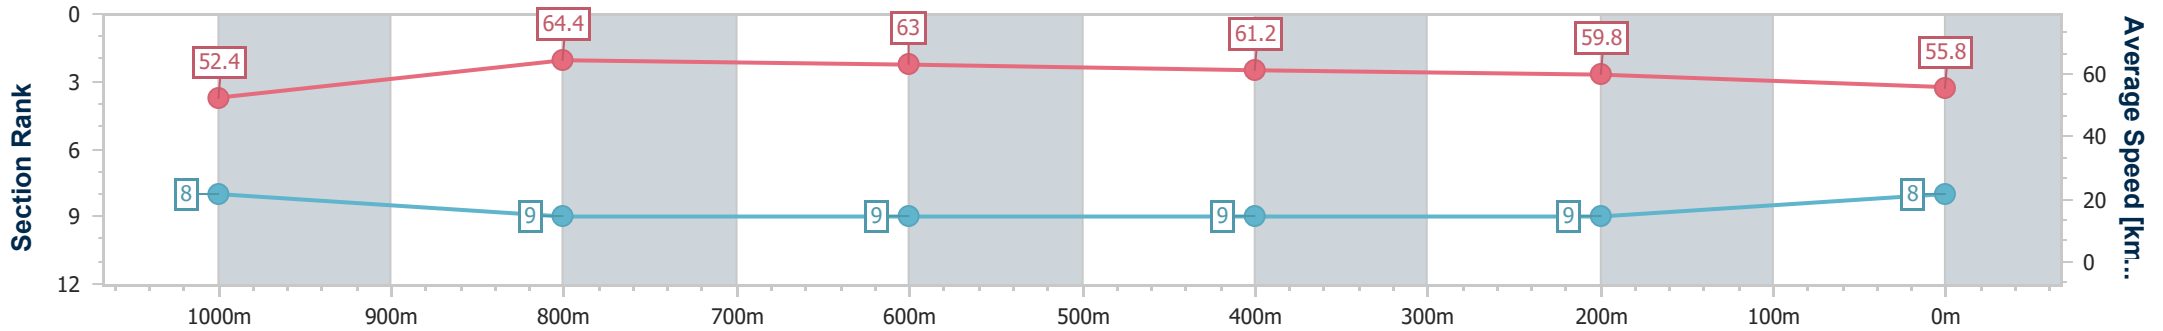

Horse/Jockey Name	Side Hustle
Final Rank	8
Fastest Section Time (Section)	0:11.35 (1000m)
Top Speed [km/h] (Section)	65.0 (1000m)
Race State	Finished

Ladbrokes Cannon Park QLD Professional
Race 5: Traffic Services BENCHMARK 65 Handicap - 1250m
01 June 2024 - 15:42
Track Rating: Heavy 10, Weather: Overcast, Rail Position: +1.5m
1000m-930m, +0m Remainder

Section	Overall	1000m	800m	600m	400m	200m
Section Times	1:17.28 [8] (0:17.22)	1:00.06 [8] (0:11.35)	0:48.71 [9] (0:11.39)	0:37.32 [9] (0:12.07)	0:25.25 [9] (0:12.37)	0:12.88 [9] (0:12.88)
Average Speed [km/h]	52.4	64.4	63.0	61.2	59.8	55.8
Top Speed [km/h]	64.9	65.0	64.8	62.5	61.1	58.7
Avg. Dist. to Rail [m]	3.8	2.6	4.2	4.1	9.5	10.4
Avg. Stride Freq. [Hz]	2.3	2.4	2.3	2.3	2.3	2.3
Avg. Stride Length [m]	6.9	7.6	7.5	7.4	7.1	6.8

- [ ] Ranking at each section and finish
- -.-.- No data available at this section
- NA No data available