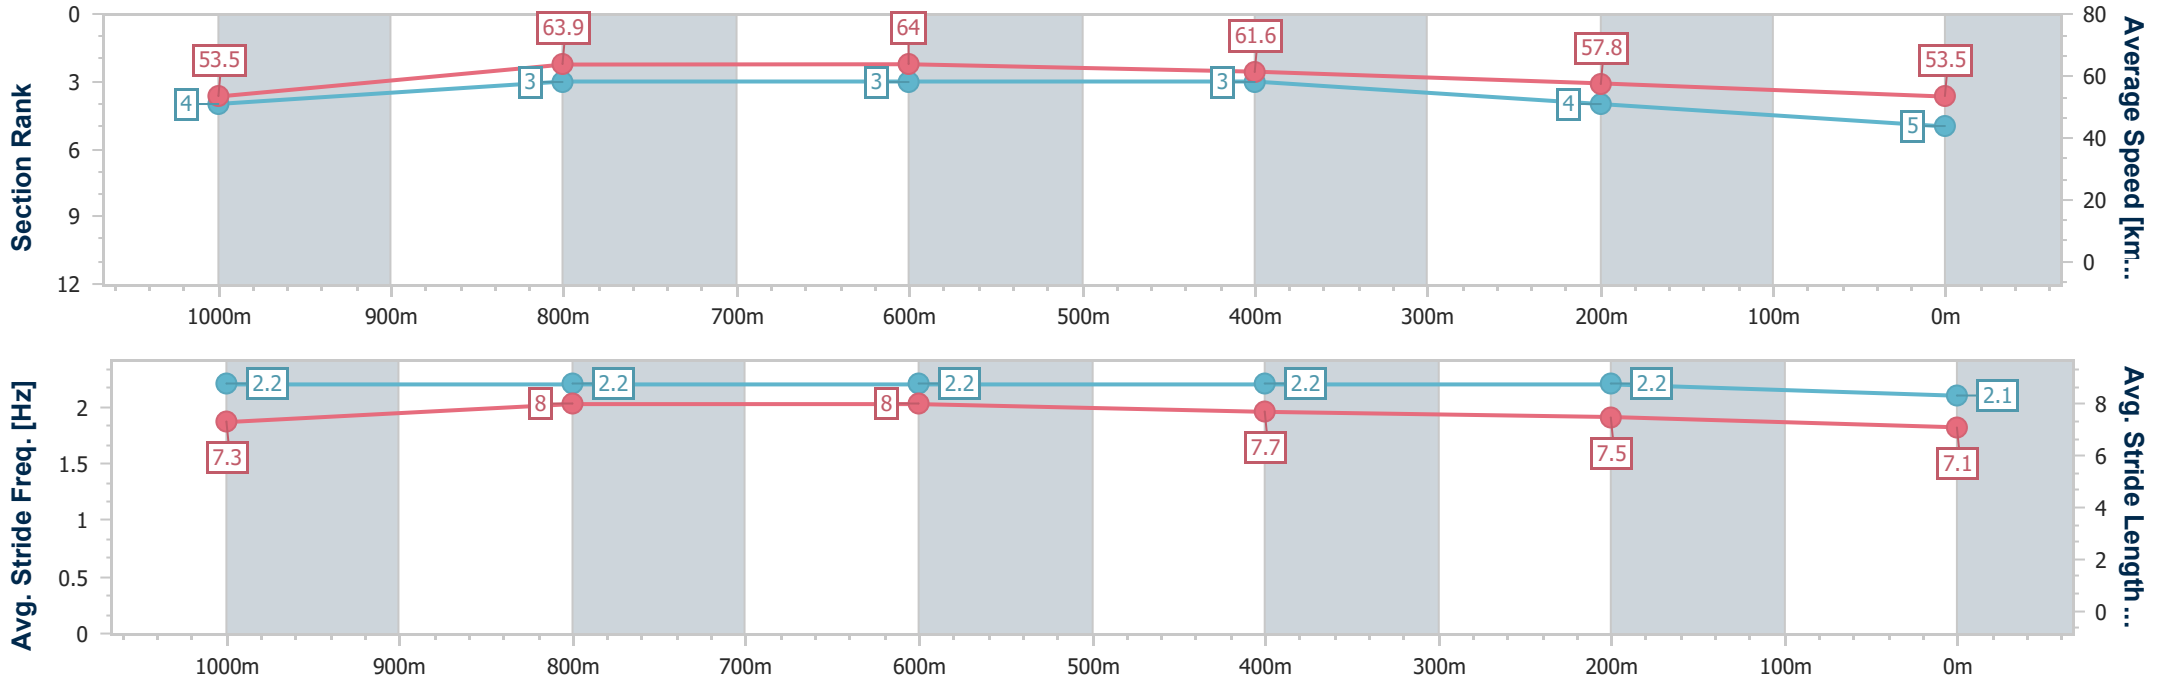

Section	Overall	1000m	800m	600m	400m	200m
Section Times	1:16.52 [4] (0:16.45)	1:00.07 [3] (0:11.22)	0:48.85 [4] (0:11.33)	0:37.52 [4] (0:11.87)	0:25.65 [5] (0:12.65)	0:13.00 [6] (0:13.00)
Average Speed [km/h]	55.0	64.9	63.4	61.6	58.1	55.2
Top Speed [km/h]	67.5	66.1	65.0	63.8	59.9	57.8
Avg. Dist. to Rail [m]	4.5	2.2	2.2	2.1	9.0	9.9
Avg. Stride Freq. [Hz]	--	--	--	--	--	--
Avg. Stride Length [m]	--	--	--	--	--	--

- [] Ranking at each section and finish
- No data available at this section
- NA No data available

Horse/Jockey Name	Ten Schilling
Final Rank	5
Fastest Section Time (Section)	0:11.03 (1000m)
Top Speed [km/h] (Section)	66.1 (800m)
Race State	Finished

Section	Overall	1000m	800m	600m	400m	200m
Section Times	1:16.63 [5] (0:16.47)	1:00.16 [4] (0:11.03)	0:49.13 [3] (0:11.24)	0:37.89 [3] (0:11.86)	0:26.03 [3] (0:12.57)	0:13.46 [4] (0:13.46)
Average Speed [km/h]	53.5	63.9	64.0	61.6	57.8	53.5
Top Speed [km/h]	66.0	66.1	66.1	63.3	59.2	55.6
Avg. Dist. to Rail [m]	5.1	3.1	0.5	1.7	4.4	4.0
Avg. Stride Freq. [Hz]	2.2	2.2	2.2	2.2	2.2	2.1
Avg. Stride Length [m]	7.3	8.0	8.0	7.7	7.5	7.1