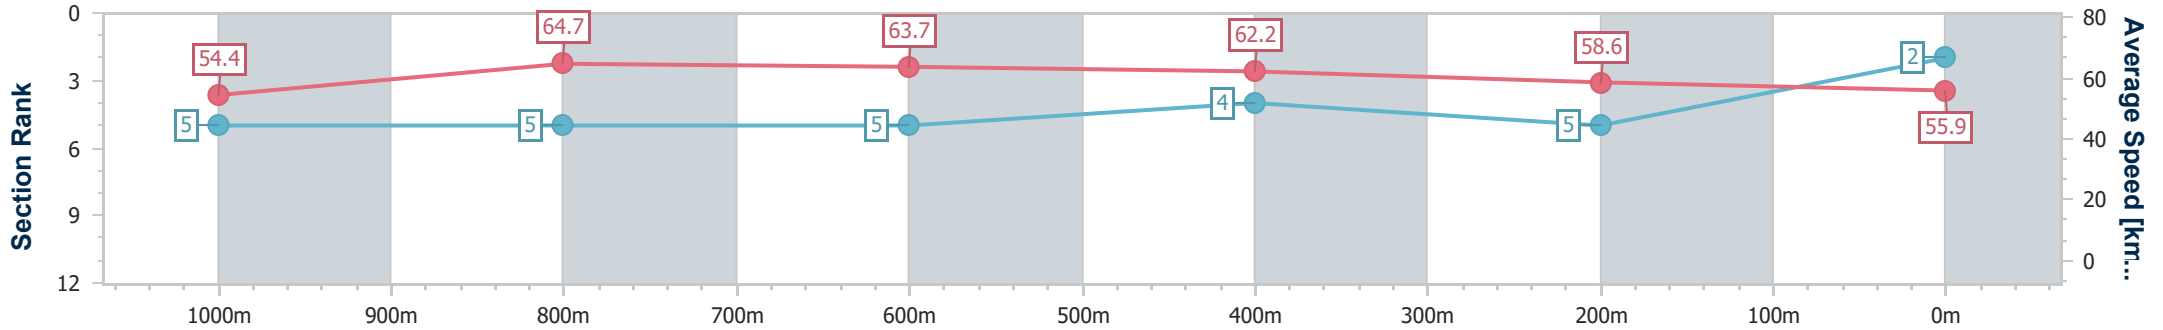

Horse/Jockey Name	Spirit Meister
Final Rank	2
Fastest Section Time (Section)	0:11.23 (1000m)
Top Speed [km/h] (Section)	66.5 (Overall)
Race State	Finished

Ladbrokes Cannon Park QLD Professional
Race 5: Traffic Services BENCHMARK 65 Handicap - 1250m
01 June 2024 - 15:42
Track Rating: Heavy 10, Weather: Overcast, Rail Position: +1.5m
1000m-930m, +0m Remainder

Section	Overall	1000m	800m	600m	400m	200m
Section Times	1:16.27 [2] (0:16.52)	0:59.75 [5] (0:11.23)	0:48.52 [5] (0:11.30)	0:37.22 [5] (0:11.81)	0:25.41 [4] (0:12.51)	0:12.90 [5] (0:12.90)
Average Speed [km/h]	54.4	64.7	63.7	62.2	58.6	55.9
Top Speed [km/h]	66.5	66.0	65.1	64.6	60.4	59.8
Avg. Dist. to Rail [m]	2.6	2.0	3.3	3.1	8.1	9.1
Avg. Stride Freq. [Hz]	2.3	2.3	2.3	2.3	2.3	2.3
Avg. Stride Length [m]	7.1	7.8	7.6	7.4	7.0	6.9

- [ ] Ranking at each section and finish
- -.-.- No data available at this section
- NA No data available