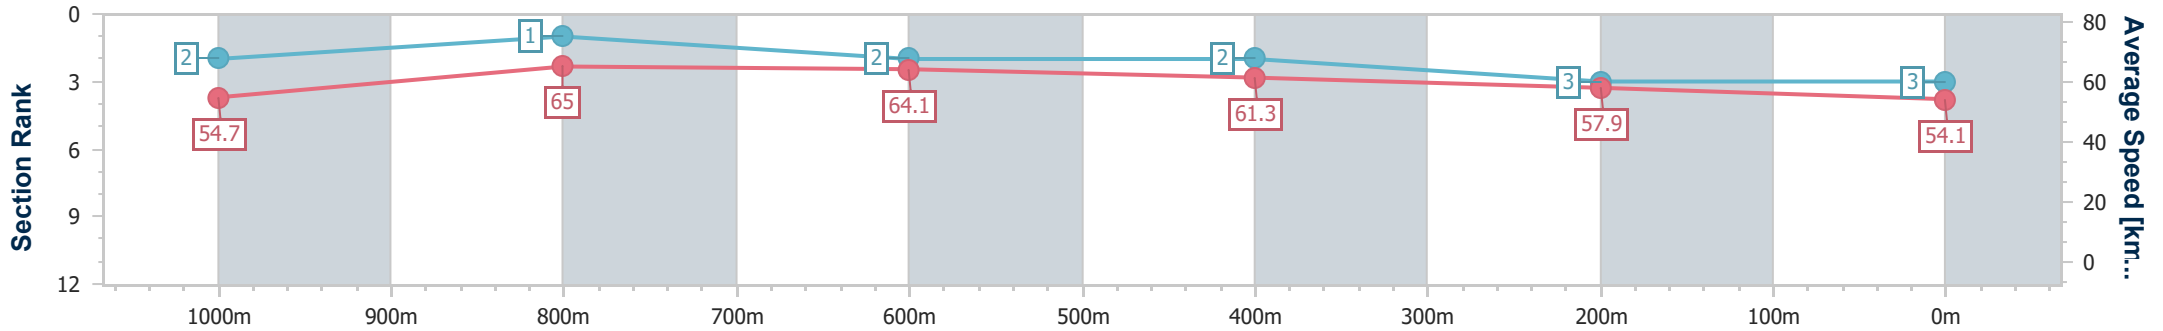

Horse/Jockey Name	Under The Limit
Final Rank	3
Fastest Section Time (Section)	0:11.02 (1000m)
Top Speed [km/h] (Section)	67.8 (Overall)
Race State	Finished

Ladbroke's Cannon Park QLD Professional
Race 5: Traffic Services BENCHMARK 65 Handicap - 1250m
01 June 2024 - 15:42
Track Rating: Heavy 10, Weather: Overcast, Rail Position: +1.5m
1000m-930m, +0m Remainder

Section	Overall	1000m	800m	600m	400m	200m
Section Times	1:16.47 [3] (0:16.30)	1:00.17 [2] (0:11.02)	0:49.15 [1] (0:11.20)	0:37.95 [2] (0:11.95)	0:26.00 [2] (0:12.69)	0:13.31 [3] (0:13.31)
Average Speed [km/h]	54.7	65.0	64.1	61.3	57.9	54.1
Top Speed [km/h]	67.8	65.9	65.9	63.0	58.8	57.1
Avg. Dist. to Rail [m]	2.9	1.3	2.0	2.7	7.9	9.7
Avg. Stride Freq. [Hz]	2.4	2.4	2.4	2.3	2.3	2.2
Avg. Stride Length [m]	6.9	7.0	7.5	7.3	6.8	6.7

- [ ] Ranking at each section and finish
- -.-.- No data available at this section
- NA No data available