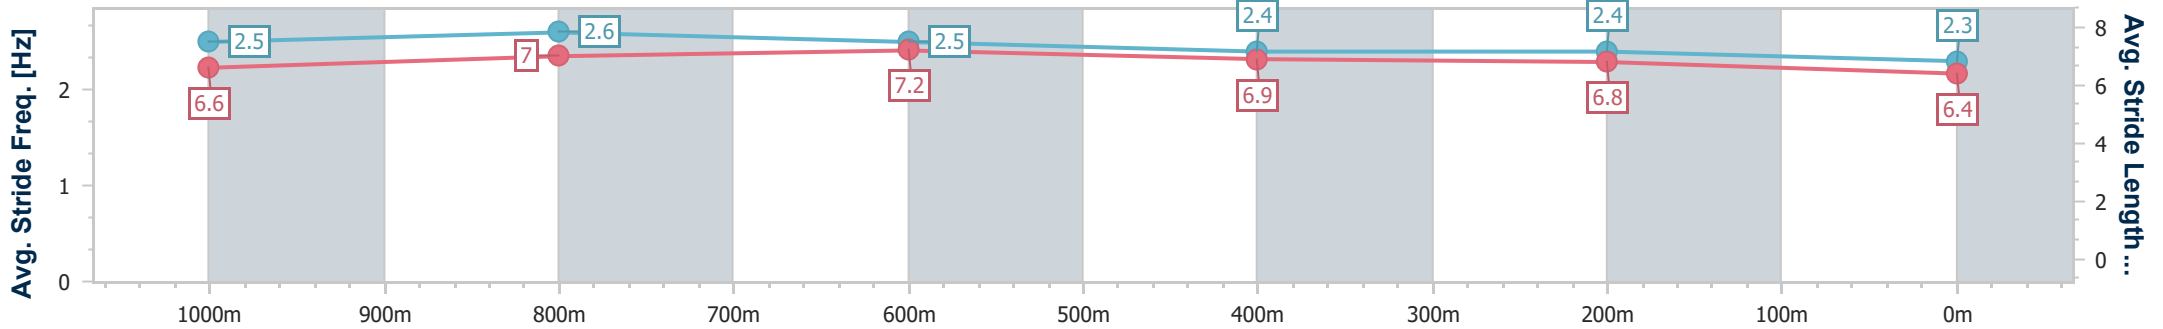

Horse/Jockey Name	Fodor
Final Rank	6
Fastest Section Time (Section)	0:11.00 (800m)
Top Speed [km/h] (Section)	68.7 (800m)
Race State	Finished

Ladbrokes Cannon Park QLD Professional
Race 5: Traffic Services BENCHMARK 65 Handicap - 1250m
01 June 2024 - 15:42
Track Rating: Heavy 10, Weather: Overcast, Rail Position: +1.5m
1000m-930m, +0m Remainder

Section	Overall	1000m	800m	600m	400m	200m
Section Times	1:16.64 [6] (0:16.20)	1:00.44 [1] (0:11.26)	0:49.18 [2] (0:11.00)	0:38.18 [1] (0:11.92)	0:26.26 [1] (0:12.57)	0:13.69 [1] (0:13.69)
Average Speed [km/h]	55.1	64.7	65.6	61.5	58.2	52.5
Top Speed [km/h]	67.9	67.0	68.7	65.6	60.6	56.1
Avg. Dist. to Rail [m]	1.7	2.0	2.0	3.4	5.1	4.1
Avg. Stride Freq. [Hz]	2.5	2.6	2.5	2.4	2.4	2.3
Avg. Stride Length [m]	6.6	7.0	7.2	6.9	6.8	6.4

- [ ] Ranking at each section and finish
- -.-.- No data available at this section
- NA No data available