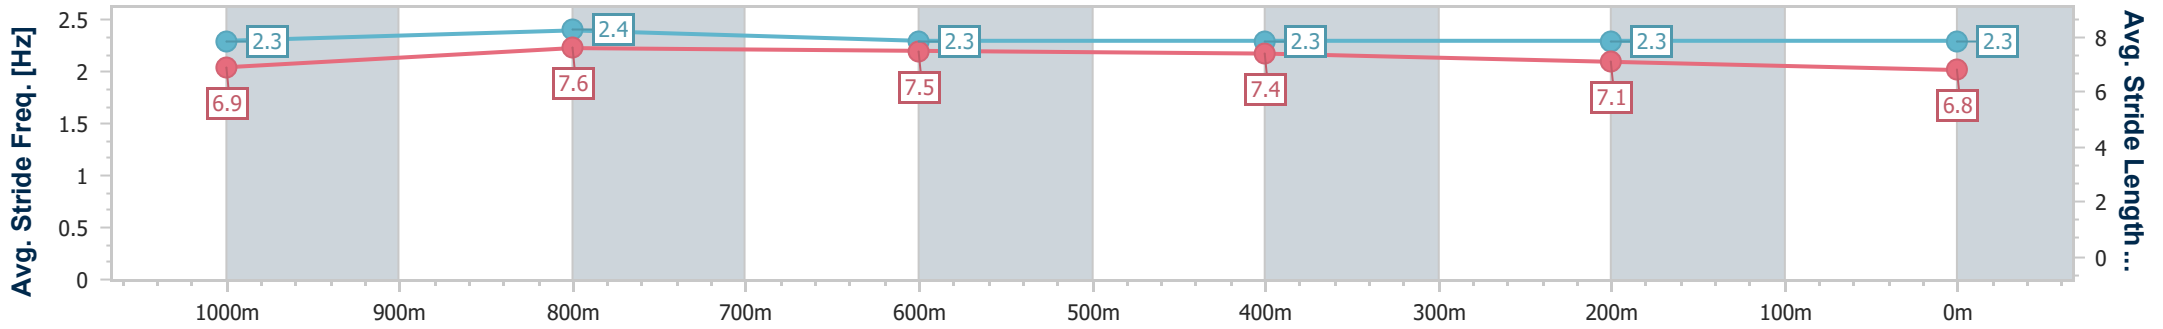

Horse/Jockey Name	Side Hustle
Final Rank	8
Fastest Section Time (Section)	0:11.35 (1000m)
Top Speed [km/h] (Section)	65.0 (1000m)
Race State	Finished

Ladbrokes Cannon Park QLD Professional
Race 5: Traffic Services BENCHMARK 65 Handicap - 1250m
01 June 2024 - 15:42
Track Rating: Heavy 10, Weather: Overcast, Rail Position: +1.5m
1000m-930m, +0m Remainder

Section	Overall	1000m	800m	600m	400m	200m
Section Times	1:17.28 [8] (0:17.22)	1:00.06 [8] (0:11.35)	0:48.71 [9] (0:11.39)	0:37.32 [9] (0:12.07)	0:25.25 [9] (0:12.37)	0:12.88 [9] (0:12.88)
Average Speed [km/h]	52.4	64.4	63.0	61.2	59.8	55.8
Top Speed [km/h]	64.9	65.0	64.8	62.5	61.1	58.7
Avg. Dist. to Rail [m]	3.8	2.6	4.2	4.1	9.5	10.4
Avg. Stride Freq. [Hz]	2.3	2.4	2.3	2.3	2.3	2.3
Avg. Stride Length [m]	6.9	7.6	7.5	7.4	7.1	6.8

- [ ] Ranking at each section and finish
- -.-.- No data available at this section
- NA No data available