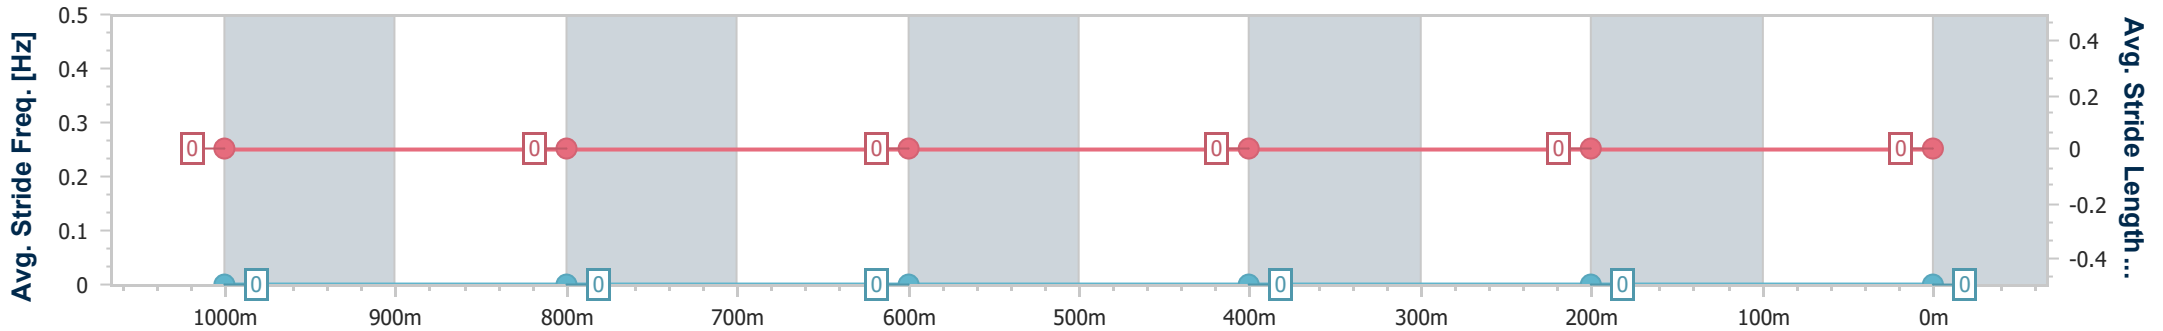

Horse/Jockey Name	Battle Royale
Final Rank	4
Fastest Section Time (Section)	0:11.22 (1000m)
Top Speed [km/h] (Section)	67.5 (Overall)
Race State	Finished

Ladbrokes Cannon Park QLD Professional
Race 5: Traffic Services BENCHMARK 65 Handicap - 1250m
01 June 2024 - 15:42
Track Rating: Heavy 10, Weather: Overcast, Rail Position: +1.5m
1000m-930m, +0m Remainder

Section	Overall	1000m	800m	600m	400m	200m
Section Times	1:16.52 [4] (0:16.45)	1:00.07 [3] (0:11.22)	0:48.85 [4] (0:11.33)	0:37.52 [4] (0:11.87)	0:25.65 [5] (0:12.65)	0:13.00 [6] (0:13.00)
Average Speed [km/h]	55.0	64.9	63.4	61.6	58.1	55.2
Top Speed [km/h]	67.5	66.1	65.0	63.8	59.9	57.8
Avg. Dist. to Rail [m]	4.5	2.2	2.2	2.1	9.0	9.9
Avg. Stride Freq. [Hz]	--	--	--	--	--	--
Avg. Stride Length [m]	--	--	--	--	--	--

- [ ] Ranking at each section and finish
- --- No data available at this section
- NA No data available