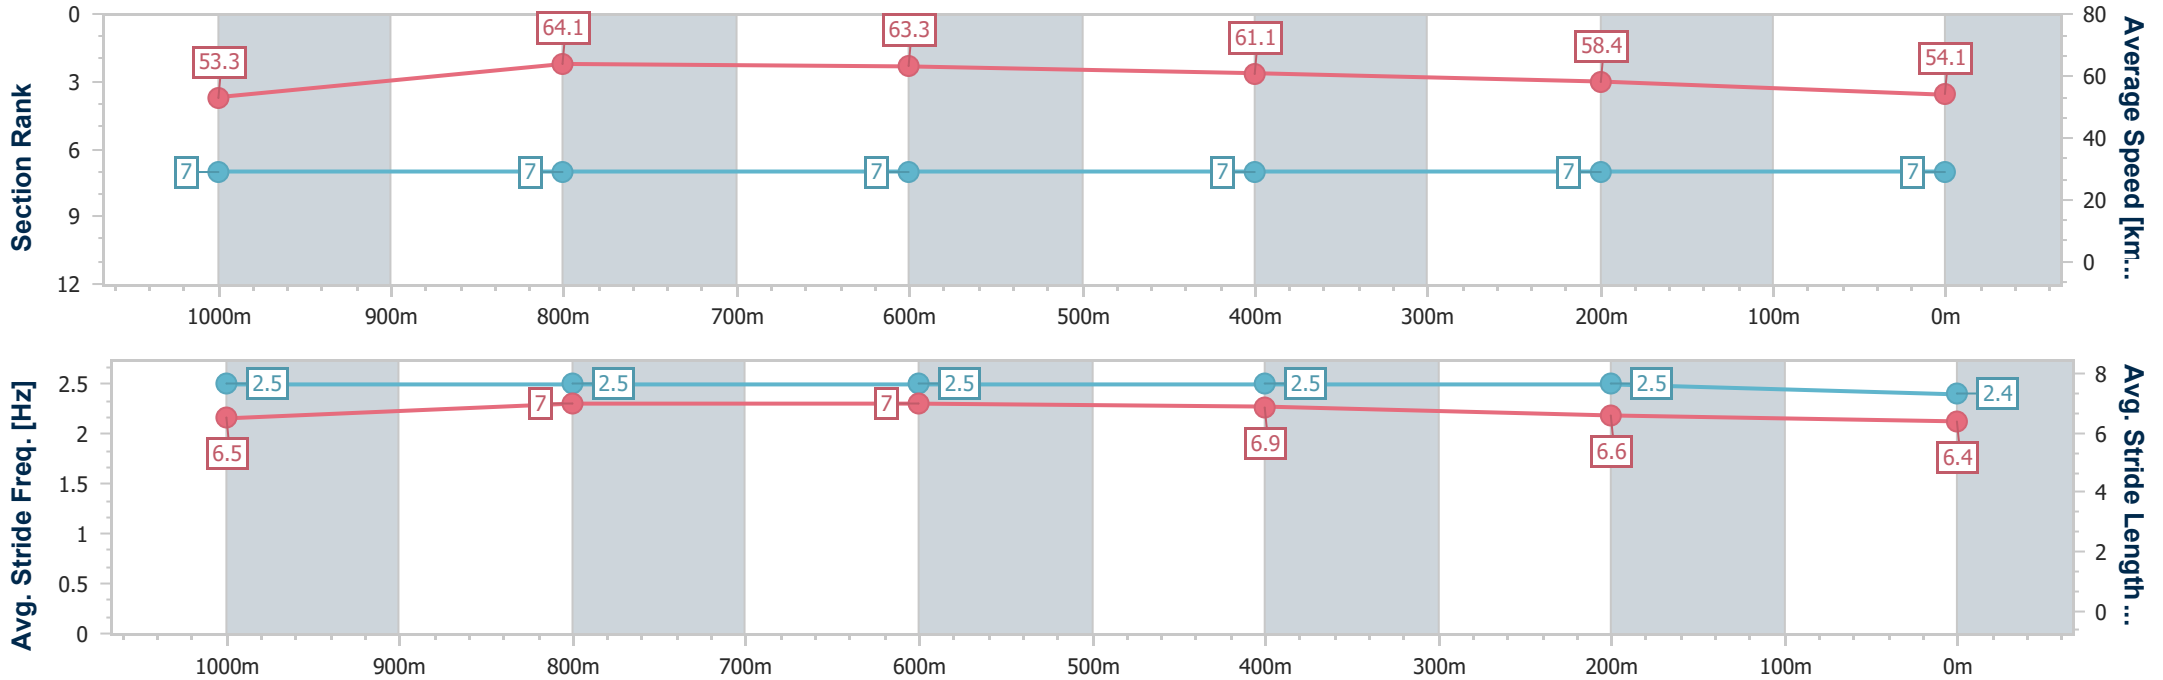

Horse/Jockey Name	Mirror Illusion
Final Rank	7
Fastest Section Time (Section)	0:11.21 (1000m)
Top Speed [km/h] (Section)	65.9 (Overall)
Race State	Finished

Ladbrokes Cannon Park QLD Professional
Race 5: Traffic Services BENCHMARK 65 Handicap - 1250m
01 June 2024 - 15:42
Track Rating: Heavy 10, Weather: Overcast, Rail Position: +1.5m
1000m-930m, +0m Remainder

Section	Overall	1000m	800m	600m	400m	200m
Section Times	1:16.81 [7] (0:16.80)	1:00.01 [7] (0:11.21)	0:48.80 [7] (0:11.34)	0:37.46 [7] (0:11.77)	0:25.69 [7] (0:12.41)	0:13.28 [7] (0:13.28)
Average Speed [km/h]	53.3	64.1	63.3	61.1	58.4	54.1
Top Speed [km/h]	65.9	65.5	64.3	63.2	59.1	57.4
Avg. Dist. to Rail [m]	2.1	0.8	1.3	0.6	2.2	2.1
Avg. Stride Freq. [Hz]	2.5	2.5	2.5	2.5	2.5	2.4
Avg. Stride Length [m]	6.5	7.0	7.0	6.9	6.6	6.4

- [ ] Ranking at each section and finish
- -.-.- No data available at this section
- NA No data available