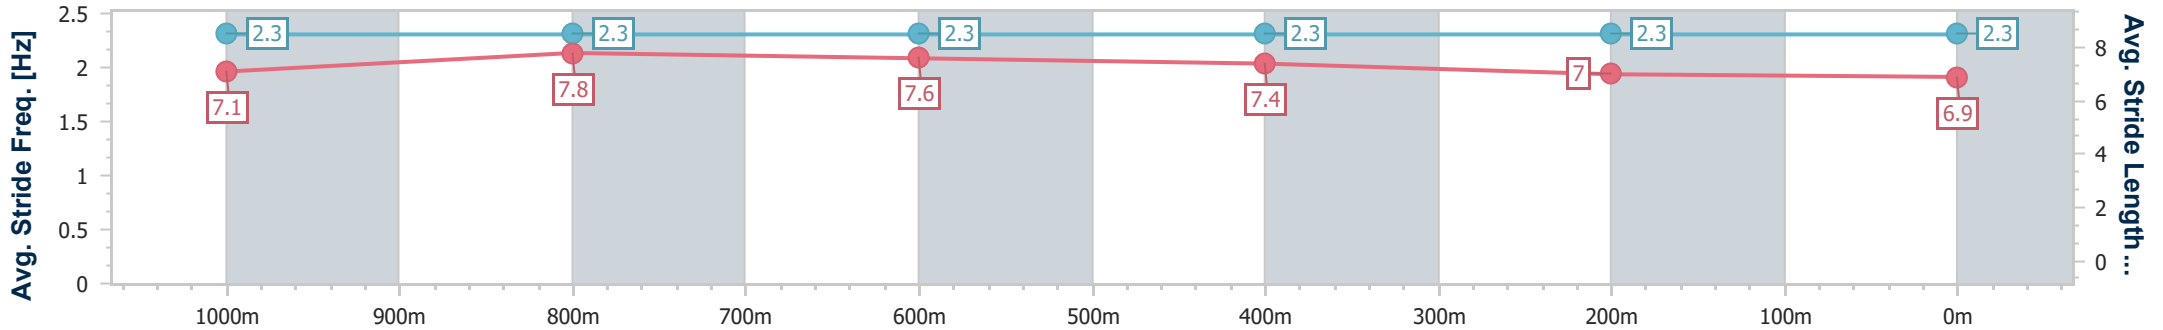

Horse/Jockey Name	Spirit Meister
Final Rank	2
Fastest Section Time (Section)	0:11.23 (1000m)
Top Speed [km/h] (Section)	66.5 (Overall)
Race State	Finished

Ladbrokes Cannon Park QLD Professional
Race 5: Traffic Services BENCHMARK 65 Handicap - 1250m
01 June 2024 - 15:42
Track Rating: Heavy 10, Weather: Overcast, Rail Position: +1.5m
1000m-930m, +0m Remainder

Section	Overall	1000m	800m	600m	400m	200m
Section Times	1:16.27 [2] (0:16.52)	0:59.75 [5] (0:11.23)	0:48.52 [5] (0:11.30)	0:37.22 [5] (0:11.81)	0:25.41 [4] (0:12.51)	0:12.90 [5] (0:12.90)
Average Speed [km/h]	54.4	64.7	63.7	62.2	58.6	55.9
Top Speed [km/h]	66.5	66.0	65.1	64.6	60.4	59.8
Avg. Dist. to Rail [m]	2.6	2.0	3.3	3.1	8.1	9.1
Avg. Stride Freq. [Hz]	2.3	2.3	2.3	2.3	2.3	2.3
Avg. Stride Length [m]	7.1	7.8	7.6	7.4	7.0	6.9

- [ ] Ranking at each section and finish
- -.-.- No data available at this section
- NA No data available