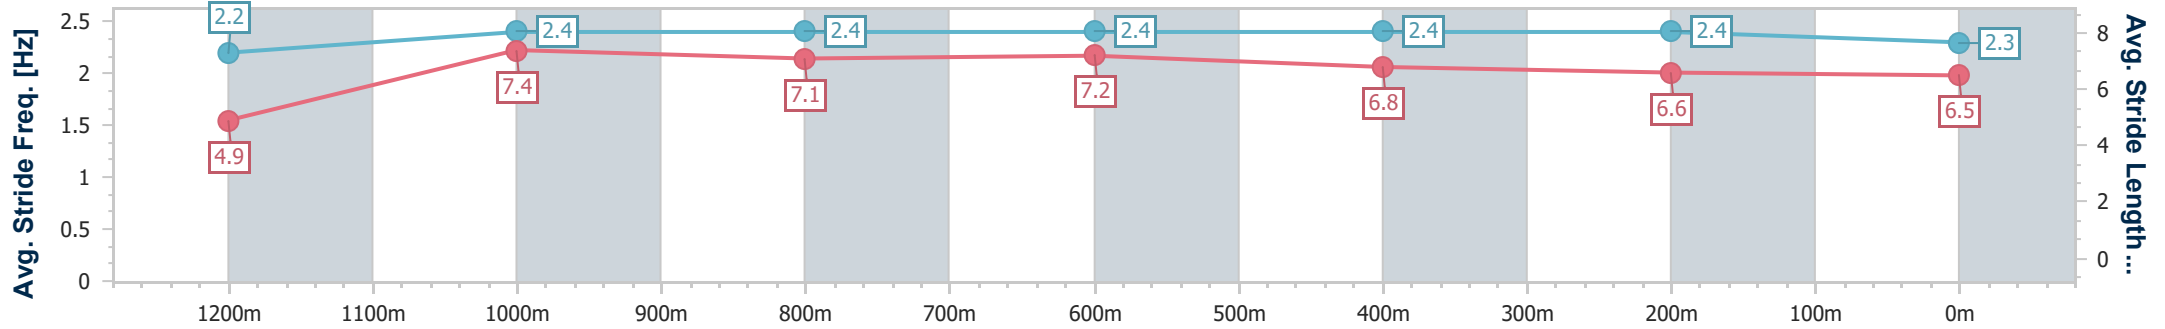

- [] Ranking at each section and finish
- .-.- No data available at this section
- NA No data available

Horse/Jockey Name	Wind Rush Farm
Final Rank	6
Fastest Section Time (Section)	0:09.65 (Overall)
Top Speed [km/h] (Section)	65.1 (1200m)
Race State	Finished

Toowoomba QLD Professional
Race 2: TTC MEMBER DAVID ROBINSON Class 1 Handicap - 1300m

01 June 2024 - 17:15

Track Rating: Soft 6, Weather: Showers, Rail Position: +5m Entire

Section	Overall	1200m	1000m	800m	600m	400m	200m
Section Times	1:23.50 [6] (0:09.65)	1:13.85 [9] (0:11.35)	1:02.50 [9] (0:11.82)	0:50.68 [9] (0:11.85)	0:38.83 [9] (0:12.35)	0:26.48 [9] (0:13.02)	0:13.46 [7] (0:13.46)
Average Speed [km/h]	37.2	63.6	61.4	60.8	58.9	56.0	53.3
Top Speed [km/h]	58.7	65.1	63.5	61.6	62.0	56.6	55.3
Avg. Dist. to Rail [m]	8.2	3.3	2.4	0.5	2.5	3.2	4.5
Avg. Stride Freq. [Hz]	2.2	2.4	2.4	2.4	2.4	2.4	2.3
Avg. Stride Length [m]	4.9	7.4	7.1	7.2	6.8	6.6	6.5