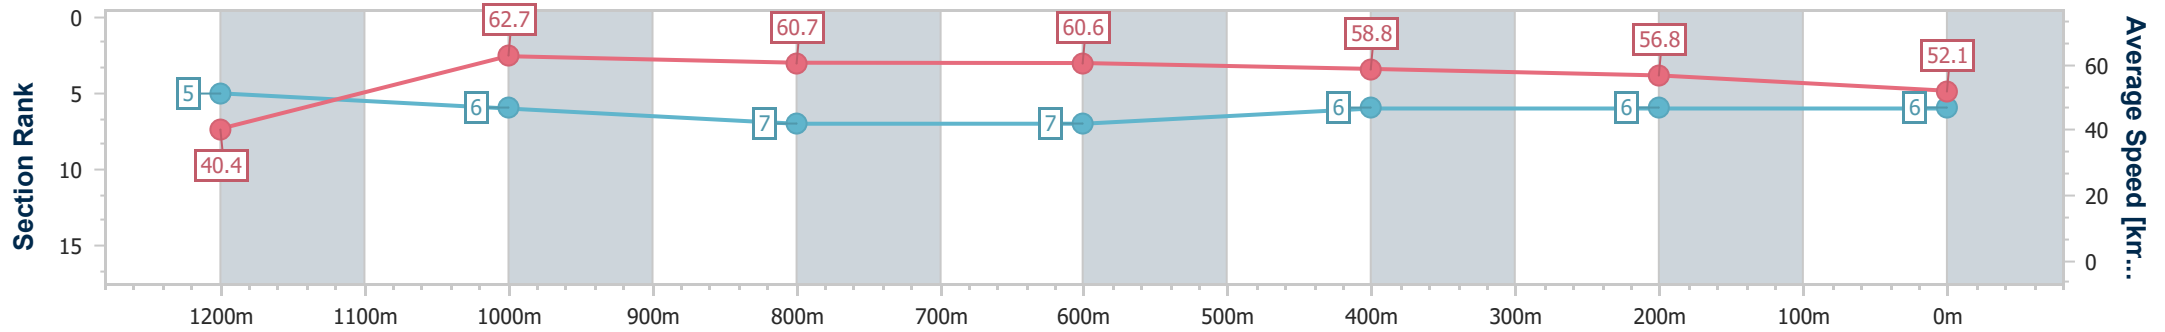

- [] Ranking at each section and finish
- .-.- No data available at this section
- NA No data available

Horse/Jockey Name	Above The World
Final Rank	6
Fastest Section Time (Section)	0:08.94 (Overall)
Top Speed [km/h] (Section)	63.2 (1200m)
Race State	Finished

Toowoomba QLD Professional
Race 2: TTC MEMBER DAVID ROBINSON Class 1 Handicap - 1300m

01 June 2024 - 17:15

Track Rating: Soft 6, Weather: Showers, Rail Position: +5m Entire

Section	Overall	1200m	1000m	800m	600m	400m	200m
Section Times	1:23.50 [6] (0:08.94)	1:14.56 [5] (0:11.50)	1:03.06 [6] (0:12.05)	0:51.01 [7] (0:11.97)	0:39.04 [7] (0:12.43)	0:26.61 [6] (0:12.85)	0:13.76 [6] (0:13.76)
Average Speed [km/h]	40.4	62.7	60.7	60.6	58.8	56.8	52.1
Top Speed [km/h]	61.6	63.2	62.0	62.1	60.2	58.3	54.6
Avg. Dist. to Rail [m]	5.6	3.8	3.6	2.5	3.0	4.0	2.1
Avg. Stride Freq. [Hz]	2.1	2.4	2.4	2.3	2.4	2.4	2.3
Avg. Stride Length [m]	5.4	7.4	7.1	7.2	6.8	6.7	6.3