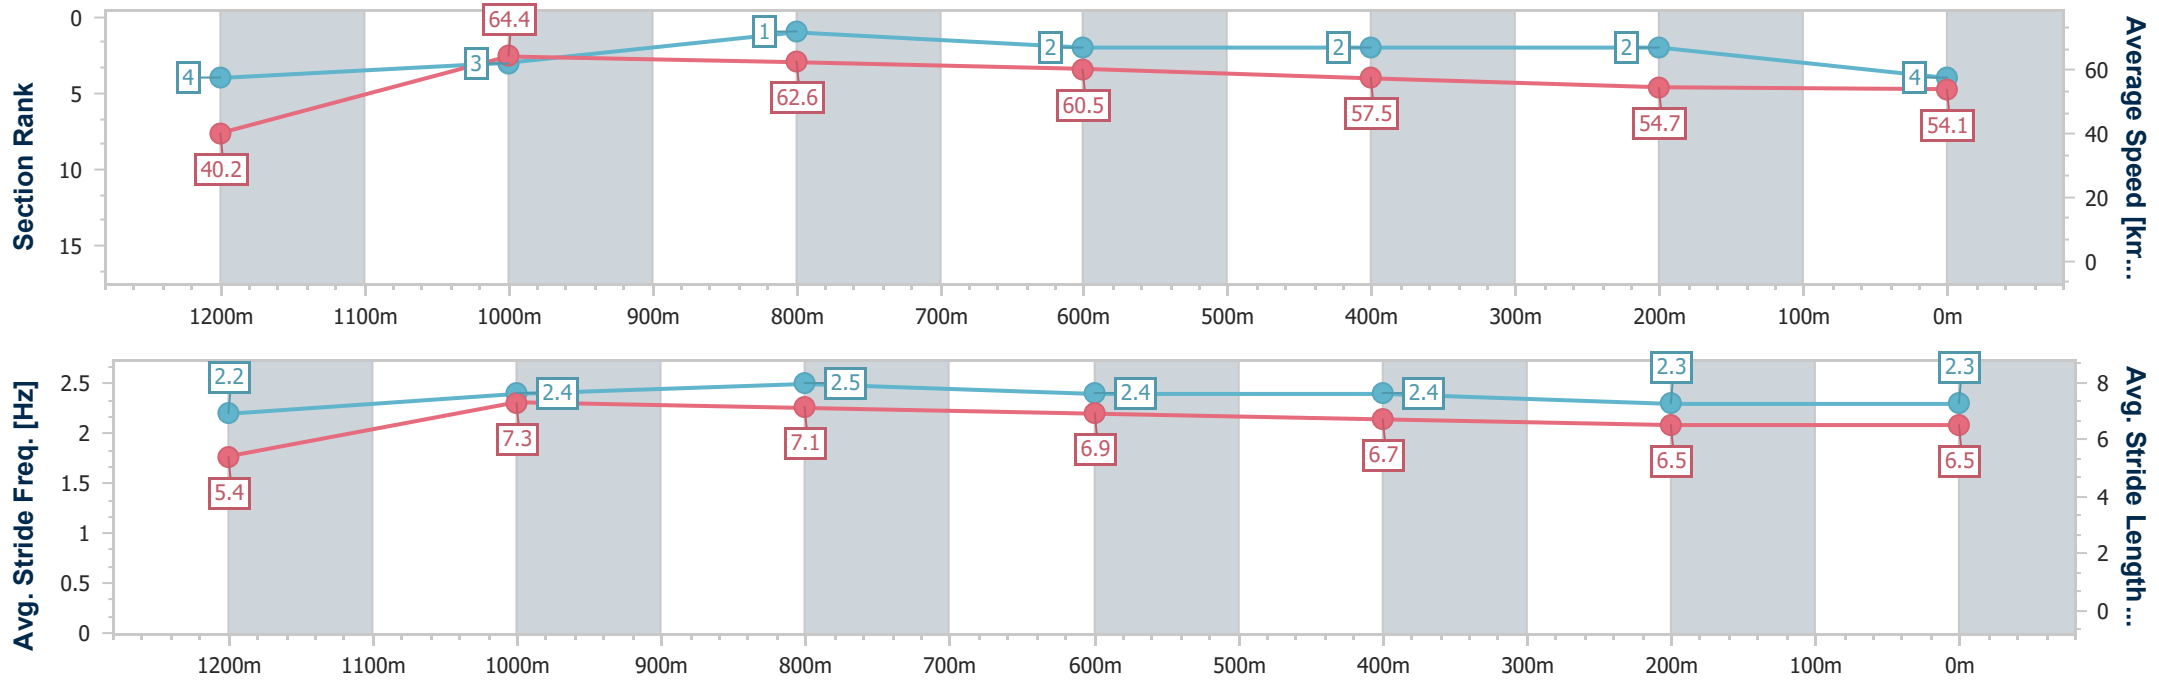

- [] Ranking at each section and finish
- .-.- No data available at this section
- NA No data available

Horse/Jockey Name	Rubaahy
Final Rank	4
Fastest Section Time (Section)	0:08.92 (Overall)
Top Speed [km/h] (Section)	65.3 (1000m)
Race State	Finished

Toowoomba QLD Professional
Race 2: TTC MEMBER DAVID ROBINSON Class 1 Handicap - 1300m

01 June 2024 - 17:15

Track Rating: Soft 6, Weather: Showers, Rail Position: +5m Entire

Section	Overall	1200m	1000m	800m	600m	400m	200m
Section Times	1:22.65 [4] (0:08.92)	1:13.73 [4] (0:11.24)	1:02.49 [3] (0:11.61)	0:50.88 [1] (0:11.93)	0:38.95 [2] (0:12.50)	0:26.45 [2] (0:13.11)	0:13.34 [2] (0:13.34)
Average Speed [km/h]	40.2	64.4	62.6	60.5	57.5	54.7	54.1
Top Speed [km/h]	62.5	65.1	65.3	62.1	59.9	56.8	54.3
Avg. Dist. to Rail [m]	7.6	4.1	2.8	0.7	0.6	0.6	0.2
Avg. Stride Freq. [Hz]	2.2	2.4	2.5	2.4	2.4	2.3	2.3
Avg. Stride Length [m]	5.4	7.3	7.1	6.9	6.7	6.5	6.5