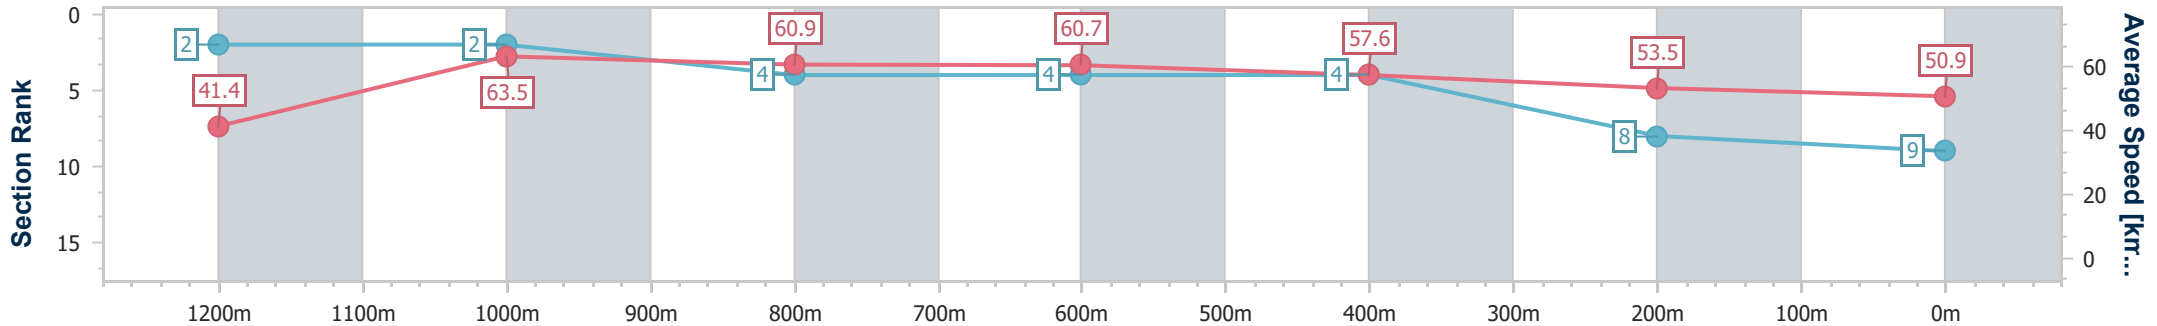

- [] Ranking at each section and finish
- .-.- No data available at this section
- NA No data available

Horse/Jockey Name	Maple Magic
Final Rank	9
Fastest Section Time (Section)	0:08.70 (Overall)
Top Speed [km/h] (Section)	64.9 (1200m)
Race State	Finished

Toowoomba QLD Professional
Race 2: TTC MEMBER DAVID ROBINSON Class 1 Handicap - 1300m

01 June 2024 - 17:15

Track Rating: Soft 6, Weather: Showers, Rail Position: +5m Entire

Section	Overall	1200m	1000m	800m	600m	400m	200m
Section Times	1:24.25 [9] (0:08.70)	1:15.55 [2] (0:11.37)	1:04.18 [2] (0:11.96)	0:52.22 [4] (0:11.91)	0:40.31 [4] (0:12.66)	0:27.65 [4] (0:13.48)	0:14.17 [8] (0:14.17)
Average Speed [km/h]	41.4	63.5	60.9	60.7	57.6	53.5	50.9
Top Speed [km/h]	60.9	64.9	62.2	62.4	60.1	55.8	53.4
Avg. Dist. to Rail [m]	5.9	2.8	3.0	2.0	2.0	1.0	1.0
Avg. Stride Freq. [Hz]	2.2	2.5	2.5	2.5	2.5	2.4	2.3
Avg. Stride Length [m]	5.3	7.0	6.8	6.8	6.5	6.2	6.1