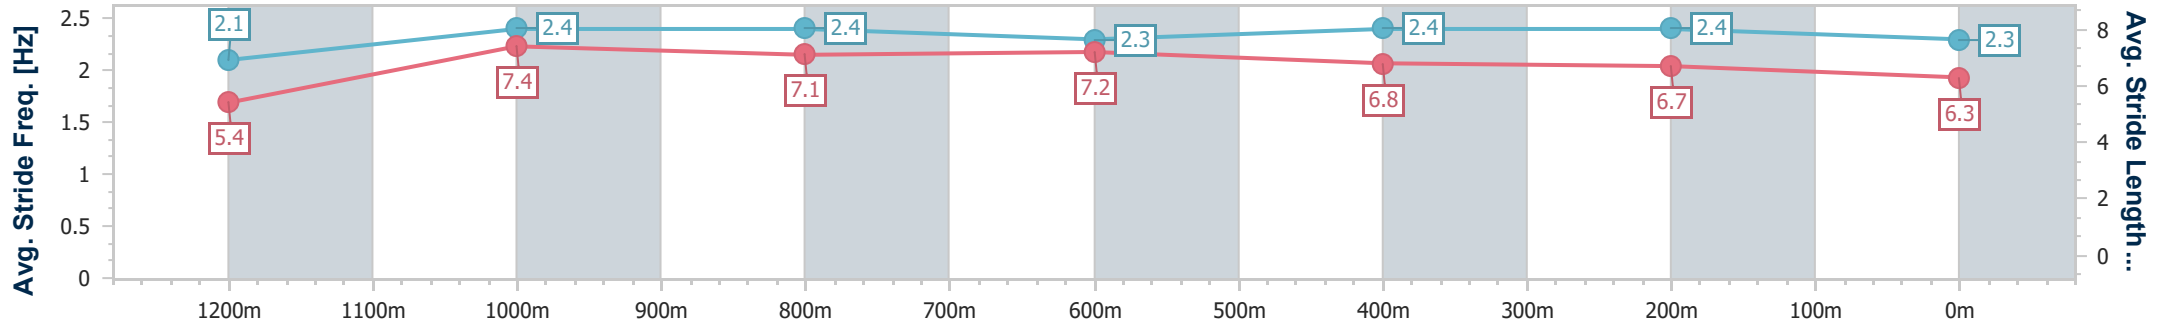

- [] Ranking at each section and finish
- .-.- No data available at this section
- NA No data available

Horse/Jockey Name	Above The World
Final Rank	6
Fastest Section Time (Section)	0:08.94 (Overall)
Top Speed [km/h] (Section)	63.2 (1200m)
Race State	Finished

Toowoomba QLD Professional
Race 2: TTC MEMBER DAVID ROBINSON Class 1 Handicap - 1300m

01 June 2024 - 17:15

Track Rating: Soft 6, Weather: Showers, Rail Position: +5m Entire

Section	Overall	1200m	1000m	800m	600m	400m	200m
Section Times	1:23.50 [6] (0:08.94)	1:14.56 [5] (0:11.50)	1:03.06 [6] (0:12.05)	0:51.01 [7] (0:11.97)	0:39.04 [7] (0:12.43)	0:26.61 [6] (0:12.85)	0:13.76 [6] (0:13.76)
Average Speed [km/h]	40.4	62.7	60.7	60.6	58.8	56.8	52.1
Top Speed [km/h]	61.6	63.2	62.0	62.1	60.2	58.3	54.6
Avg. Dist. to Rail [m]	5.6	3.8	3.6	2.5	3.0	4.0	2.1
Avg. Stride Freq. [Hz]	2.1	2.4	2.4	2.3	2.4	2.4	2.3
Avg. Stride Length [m]	5.4	7.4	7.1	7.2	6.8	6.7	6.3