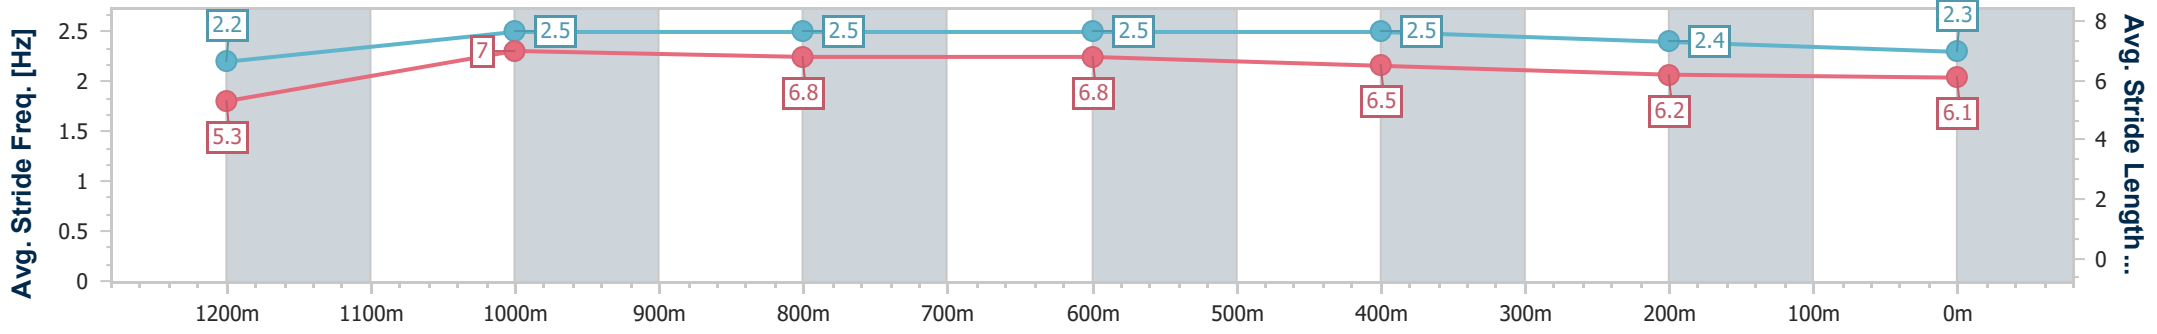

Toowoomba QLD Professional
Race 2: TTC MEMBER DAVID ROBINSON Class 1 Handicap - 1300m

01 June 2024 - 17:15

Track Rating: Soft 6, Weather: Showers, Rail Position: +5m Entire

Section	Overall	1200m	1000m	800m	600m	400m	200m
Section Times	1:24.00 [8] (0:09.03)	1:14.97 [6] (0:11.36)	1:03.61 [5] (0:11.93)	0:51.68 [5] (0:12.01)	0:39.67 [6] (0:12.67)	0:27.00 [8] (0:13.17)	0:13.83 [9] (0:13.83)
Average Speed [km/h]	39.7	63.6	61.0	60.2	57.1	54.6	52.0
Top Speed [km/h]	61.4	64.4	62.7	61.1	59.1	55.4	54.0
Avg. Dist. to Rail [m]	4.2	3.4	2.9	1.7	0.8	0.4	0.8
Avg. Stride Freq. [Hz]	2.1	2.3	2.3	2.3	2.3	2.3	2.2
Avg. Stride Length [m]	5.5	7.6	7.4	7.1	7.0	6.7	6.7

- [] Ranking at each section and finish
- .-.- No data available at this section
- NA No data available

Horse/Jockey Name	Maple Magic
Final Rank	9
Fastest Section Time (Section)	0:08.70 (Overall)
Top Speed [km/h] (Section)	64.9 (1200m)
Race State	Finished

Toowoomba QLD Professional
Race 2: TTC MEMBER DAVID ROBINSON Class 1 Handicap - 1300m

01 June 2024 - 17:15

Track Rating: Soft 6, Weather: Showers, Rail Position: +5m Entire

Section	Overall	1200m	1000m	800m	600m	400m	200m
Section Times	1:24.25 [9] (0:08.70)	1:15.55 [2] (0:11.37)	1:04.18 [2] (0:11.96)	0:52.22 [4] (0:11.91)	0:40.31 [4] (0:12.66)	0:27.65 [4] (0:13.48)	0:14.17 [8] (0:14.17)
Average Speed [km/h]	41.4	63.5	60.9	60.7	57.6	53.5	50.9
Top Speed [km/h]	60.9	64.9	62.2	62.4	60.1	55.8	53.4
Avg. Dist. to Rail [m]	5.9	2.8	3.0	2.0	2.0	1.0	1.0
Avg. Stride Freq. [Hz]	2.2	2.5	2.5	2.5	2.5	2.4	2.3
Avg. Stride Length [m]	5.3	7.0	6.8	6.8	6.5	6.2	6.1

- [] Ranking at each section and finish
- .-.- No data available at this section
- NA No data available