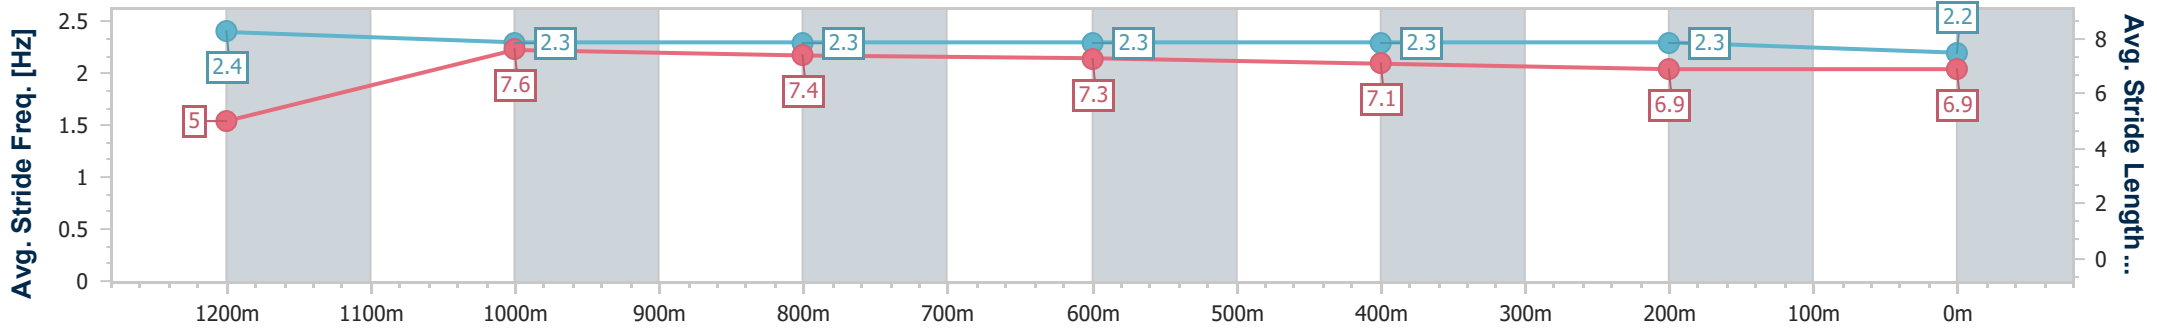

Toowoomba QLD Professional
Race 2: TTC MEMBER DAVID ROBINSON Class 1 Handicap - 1300m

01 June 2024 - 17:15

Track Rating: Soft 6, Weather: Showers, Rail Position: +5m Entire

Section	Overall	1200m	1000m	800m	600m	400m	200m
Section Times	1:22.03 [1] (0:08.60)	1:13.43 [1] (0:11.44)	1:01.99 [1] (0:11.75)	0:50.24 [2] (0:11.87)	0:38.37 [1] (0:12.31)	0:26.06 [1] (0:12.69)	0:13.37 [1] (0:13.37)
Average Speed [km/h]	41.7	63.2	61.7	60.7	57.9	56.6	53.8
Top Speed [km/h]	63.9	64.0	62.3	61.4	59.8	57.5	54.8
Avg. Dist. to Rail [m]	8.7	3.4	2.3	0.7	1.4	0.9	0.3
Avg. Stride Freq. [Hz]	2.4	2.3	2.3	2.3	2.3	2.3	2.2
Avg. Stride Length [m]	5.0	7.6	7.4	7.3	7.1	6.9	6.9