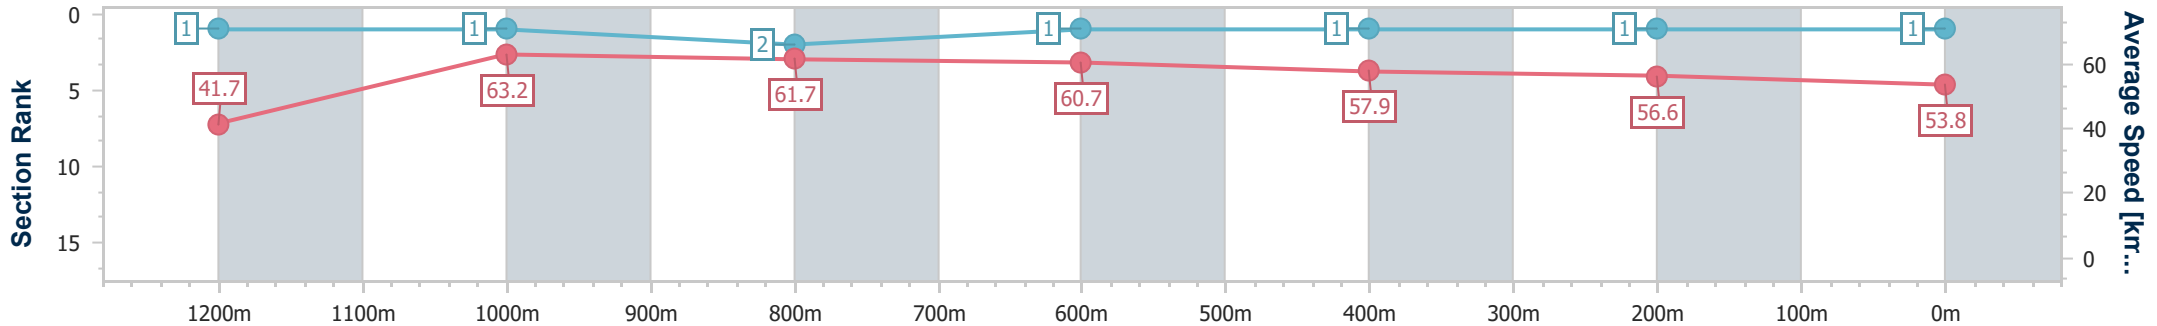

Horse/Jockey Name	Suisse Scandal
Final Rank	1
Fastest Section Time (Section)	0:08.60 (Overall)
Top Speed [km/h] (Section)	64.0 (1200m)
Race State	Finished

Toowoomba QLD Professional
Race 2: TTC MEMBER DAVID ROBINSON Class 1 Handicap - 1300m

01 June 2024 - 17:15

Track Rating: Soft 6, Weather: Showers, Rail Position: +5m Entire

Section	Overall	1200m	1000m	800m	600m	400m	200m
Section Times	1:22.03 [1] (0:08.60)	1:13.43 [1] (0:11.44)	1:01.99 [1] (0:11.75)	0:50.24 [2] (0:11.87)	0:38.37 [1] (0:12.31)	0:26.06 [1] (0:12.69)	0:13.37 [1] (0:13.37)
Average Speed [km/h]	41.7	63.2	61.7	60.7	57.9	56.6	53.8
Top Speed [km/h]	63.9	64.0	62.3	61.4	59.8	57.5	54.8
Avg. Dist. to Rail [m]	8.7	3.4	2.3	0.7	1.4	0.9	0.3
Avg. Stride Freq. [Hz]	2.4	2.3	2.3	2.3	2.3	2.3	2.2
Avg. Stride Length [m]	5.0	7.6	7.4	7.3	7.1	6.9	6.9

- [ ] Ranking at each section and finish
- -.-.- No data available at this section
- NA No data available