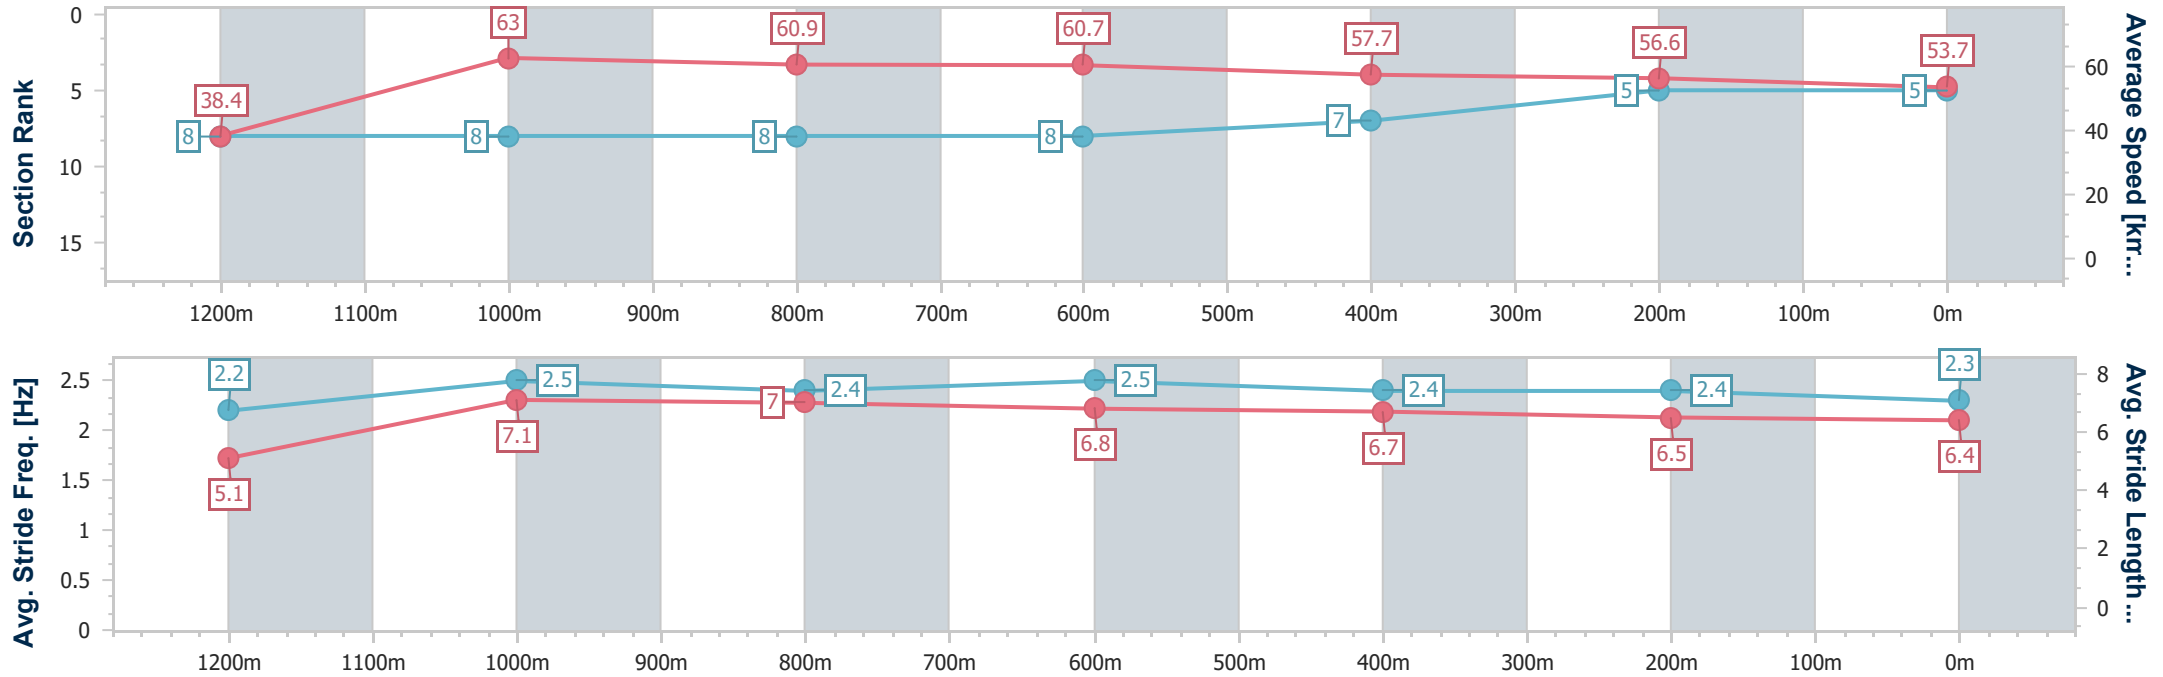

Horse/Jockey Name	Final Selection
Final Rank	5
Fastest Section Time (Section)	0:09.45 (Overall)
Top Speed [km/h] (Section)	64.8 (1200m)
Race State	Finished

Toowoomba QLD Professional
Race 2: TTC MEMBER DAVID ROBINSON Class 1 Handicap - 1300m

01 June 2024 - 17:15

Track Rating: Soft 6, Weather: Showers, Rail Position: +5m Entire

Section	Overall	1200m	1000m	800m	600m	400m	200m
Section Times	1:23.04 [5] (0:09.45)	1:13.59 [8] (0:11.41)	1:02.18 [8] (0:11.81)	0:50.37 [8] (0:11.86)	0:38.51 [8] (0:12.40)	0:26.11 [7] (0:12.67)	0:13.44 [5] (0:13.44)
Average Speed [km/h]	38.4	63.0	60.9	60.7	57.7	56.6	53.7
Top Speed [km/h]	60.7	64.8	61.8	61.8	61.7	57.4	55.4
Avg. Dist. to Rail [m]	3.5	0.8	0.8	1.0	1.0	0.4	1.4
Avg. Stride Freq. [Hz]	2.2	2.5	2.4	2.5	2.4	2.4	2.3
Avg. Stride Length [m]	5.1	7.1	7.0	6.8	6.7	6.5	6.4

- [ ] Ranking at each section and finish
- -.-.- No data available at this section
- NA No data available