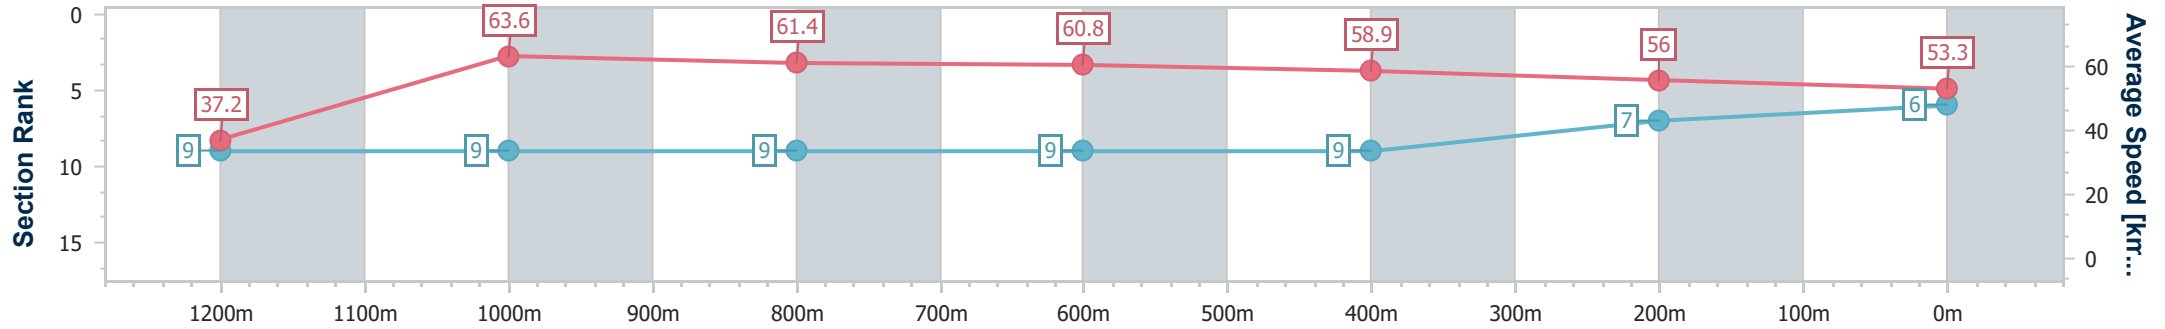

Horse/Jockey Name	Wind Rush Farm
Final Rank	6
Fastest Section Time (Section)	0:09.65 (Overall)
Top Speed [km/h] (Section)	65.1 (1200m)
Race State	Finished

Toowoomba QLD Professional
Race 2: TTC MEMBER DAVID ROBINSON Class 1 Handicap - 1300m

01 June 2024 - 17:15

Track Rating: Soft 6, Weather: Showers, Rail Position: +5m Entire

Section	Overall	1200m	1000m	800m	600m	400m	200m
Section Times	1:23.50 [6] (0:09.65)	1:13.85 [9] (0:11.35)	1:02.50 [9] (0:11.82)	0:50.68 [9] (0:11.85)	0:38.83 [9] (0:12.35)	0:26.48 [9] (0:13.02)	0:13.46 [7] (0:13.46)
Average Speed [km/h]	37.2	63.6	61.4	60.8	58.9	56.0	53.3
Top Speed [km/h]	58.7	65.1	63.5	61.6	62.0	56.6	55.3
Avg. Dist. to Rail [m]	8.2	3.3	2.4	0.5	2.5	3.2	4.5
Avg. Stride Freq. [Hz]	2.2	2.4	2.4	2.4	2.4	2.4	2.3
Avg. Stride Length [m]	4.9	7.4	7.1	7.2	6.8	6.6	6.5

- [ ] Ranking at each section and finish
- -.-.- No data available at this section
- NA No data available