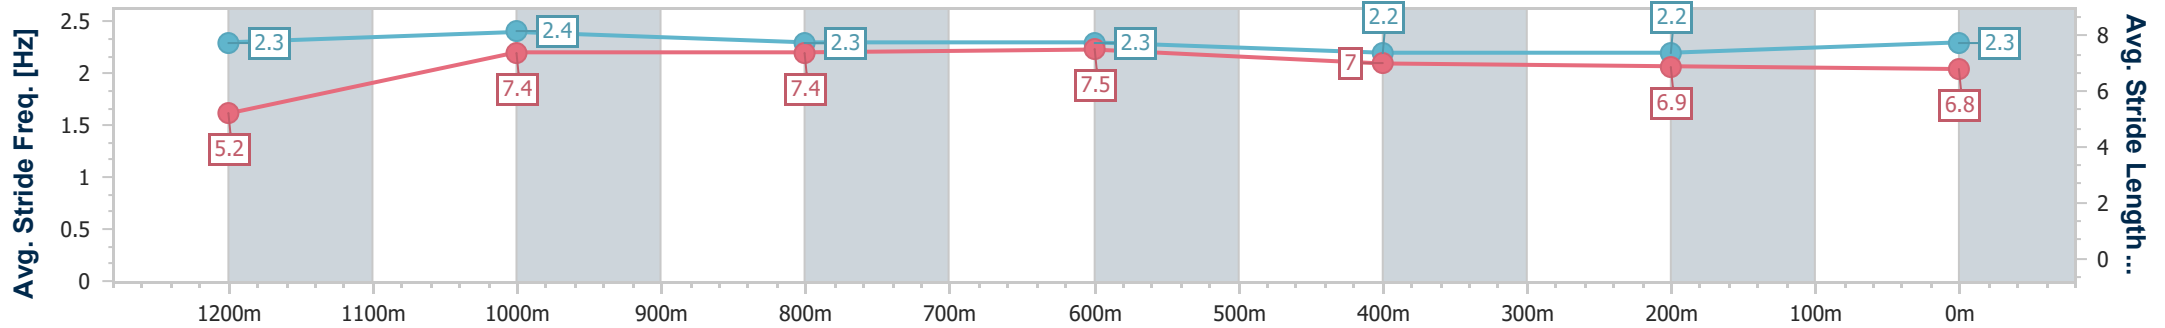

Horse/Jockey Name	New Maher
Final Rank	2
Fastest Section Time (Section)	0:08.82 (Overall)
Top Speed [km/h] (Section)	64.4 (1200m)
Race State	Finished

Toowoomba QLD Professional
Race 2: TTC MEMBER DAVID ROBINSON Class 1 Handicap - 1300m

01 June 2024 - 17:15

Track Rating: Soft 6, Weather: Showers, Rail Position: +5m Entire

Section	Overall	1200m	1000m	800m	600m	400m	200m
Section Times	1:22.34 [2] (0:08.82)	1:13.52 [3] (0:11.41)	1:02.11 [4] (0:11.79)	0:50.32 [3] (0:11.81)	0:38.51 [3] (0:12.65)	0:25.86 [3] (0:13.08)	0:12.78 [4] (0:12.78)
Average Speed [km/h]	40.6	63.3	61.3	60.9	56.7	55.3	56.2
Top Speed [km/h]	61.1	64.4	62.3	61.3	60.3	56.4	57.1
Avg. Dist. to Rail [m]	5.3	2.3	1.6	0.9	0.5	1.2	2.9
Avg. Stride Freq. [Hz]	2.3	2.4	2.3	2.3	2.2	2.2	2.3
Avg. Stride Length [m]	5.2	7.4	7.4	7.5	7.0	6.9	6.8

- [ ] Ranking at each section and finish
- -.-.- No data available at this section
- NA No data available