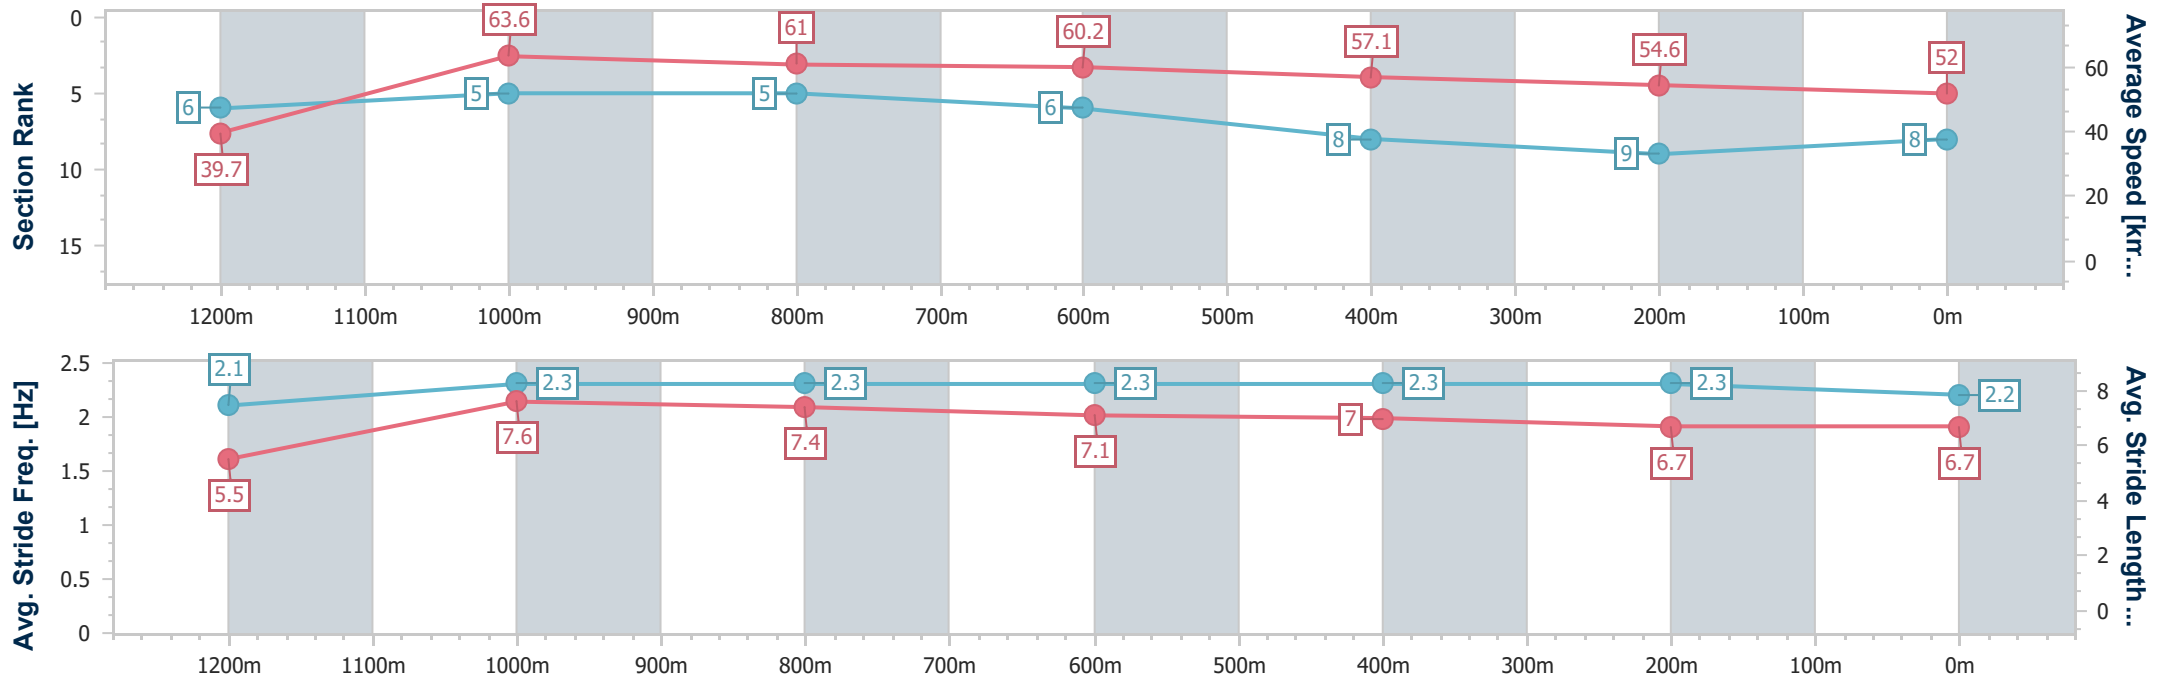

Toowoomba QLD Professional
Race 2: TTC MEMBER DAVID ROBINSON Class 1 Handicap - 1300m

01 June 2024 - 17:15

Track Rating: Soft 6, Weather: Showers, Rail Position: +5m Entire

Section	Overall	1200m	1000m	800m	600m	400m	200m
Section Times	1:23.50 [6] (0:08.94)	1:14.56 [5] (0:11.50)	1:03.06 [6] (0:12.05)	0:51.01 [7] (0:11.97)	0:39.04 [7] (0:12.43)	0:26.61 [6] (0:12.85)	0:13.76 [6] (0:13.76)
Average Speed [km/h]	40.4	62.7	60.7	60.6	58.8	56.8	52.1
Top Speed [km/h]	61.6	63.2	62.0	62.1	60.2	58.3	54.6
Avg. Dist. to Rail [m]	5.6	3.8	3.6	2.5	3.0	4.0	2.1
Avg. Stride Freq. [Hz]	2.1	2.4	2.4	2.3	2.4	2.4	2.3
Avg. Stride Length [m]	5.4	7.4	7.1	7.2	6.8	6.7	6.3

- [] Ranking at each section and finish
- .-.- No data available at this section
- NA No data available

Horse/Jockey Name	No Better Time
Final Rank	8
Fastest Section Time (Section)	0:09.03 (Overall)
Top Speed [km/h] (Section)	64.4 (1200m)
Race State	Finished

Toowoomba QLD Professional
Race 2: TTC MEMBER DAVID ROBINSON Class 1 Handicap - 1300m

01 June 2024 - 17:15

Track Rating: Soft 6, Weather: Showers, Rail Position: +5m Entire

Section	Overall	1200m	1000m	800m	600m	400m	200m
Section Times	1:24.00 [8] (0:09.03)	1:14.97 [6] (0:11.36)	1:03.61 [5] (0:11.93)	0:51.68 [5] (0:12.01)	0:39.67 [6] (0:12.67)	0:27.00 [8] (0:13.17)	0:13.83 [9] (0:13.83)
Average Speed [km/h]	39.7	63.6	61.0	60.2	57.1	54.6	52.0
Top Speed [km/h]	61.4	64.4	62.7	61.1	59.1	55.4	54.0
Avg. Dist. to Rail [m]	4.2	3.4	2.9	1.7	0.8	0.4	0.8
Avg. Stride Freq. [Hz]	2.1	2.3	2.3	2.3	2.3	2.3	2.2
Avg. Stride Length [m]	5.5	7.6	7.4	7.1	7.0	6.7	6.7